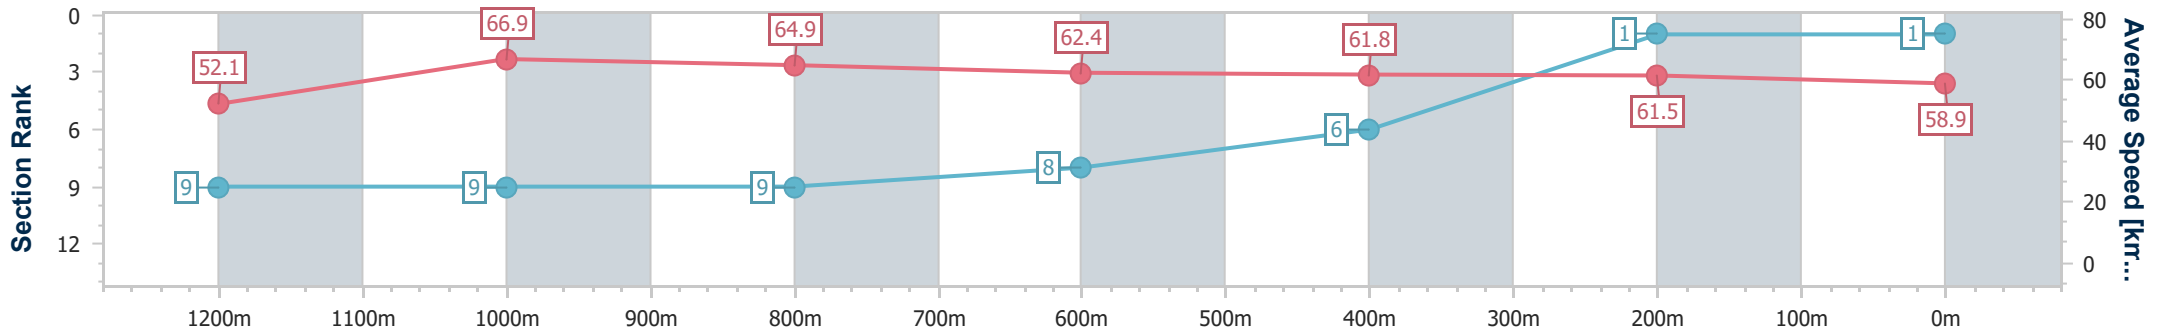

Track Rating: Synthetic, Weather: Fine, Rail Position: True

Section	Overall	1200m	1000m	800m	600m	400m	200m
Section Times	1:23.25 [1] (0:13.92)	1:09.33 [9] (0:10.85)	0:58.48 [9] (0:11.07)	0:47.41 [9] (0:11.66)	0:35.75 [8] (0:11.86)	0:23.89 [6] (0:11.71)	0:12.18 [1] (0:12.18)
Average Speed [km/h]	52.1	66.9	64.9	62.4	61.8	61.5	58.9
Top Speed [km/h]	67.5	68.1	66.9	63.9	62.3	62.2	60.8
Avg. Dist. to Rail [m]	10.6	2.7	1.8	1.1	2.6	5.1	4.8
Avg. Stride Freq. [Hz]	2.1	2.3	2.2	2.2	2.2	2.3	2.2
Avg. Stride Length [m]	6.8	8.0	8.2	7.8	7.7	7.6	7.4