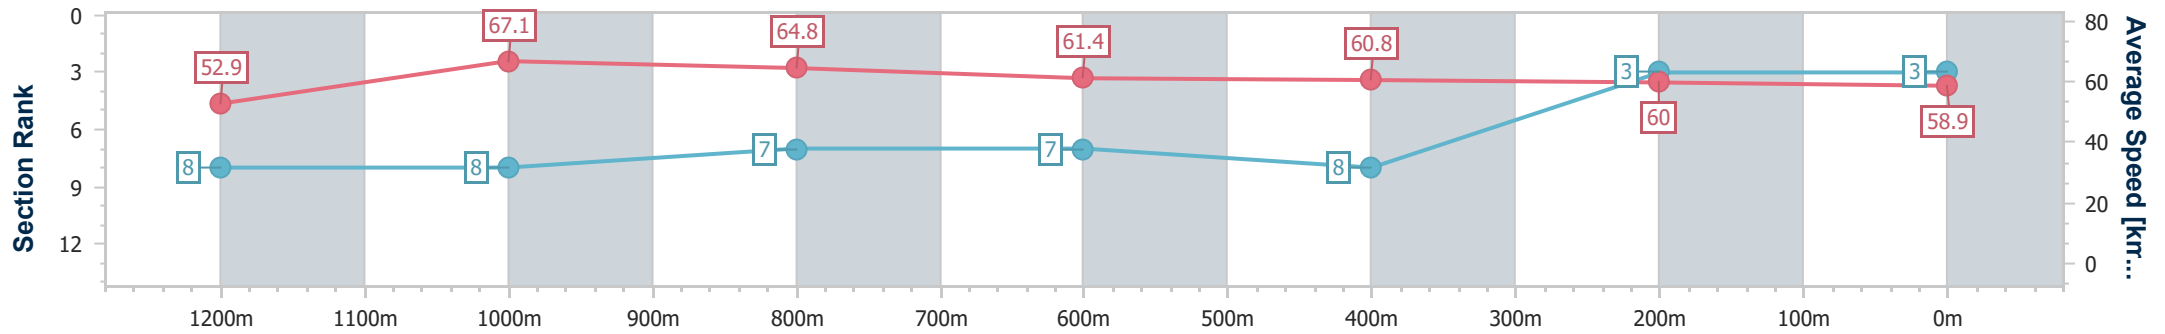

Horse/Jockey Name	Victory Command
Final Rank	3
Fastest Section Time (Section)	0:10.79 (1200m)
Top Speed [km/h] (Section)	68.2 (Overall)
Race State	Finished

Sunshine Coast Poly Track QLD Professional
Race 7: VANTAGE BUILDING GROUP BENCHMARK 58
Handicap - 1400m
18 August 2024 - 16:35

Track Rating: Synthetic, Weather: Fine, Rail Position: True

Section	Overall	1200m	1000m	800m	600m	400m	200m
Section Times	1:23.63 [3] (0:13.65)	1:09.98 [8] (0:10.79)	0:59.19 [8] (0:11.12)	0:48.07 [7] (0:11.86)	0:36.21 [7] (0:11.97)	0:24.24 [8] (0:12.00)	0:12.24 [3] (0:12.24)
Average Speed [km/h]	52.9	67.1	64.8	61.4	60.8	60.0	58.9
Top Speed [km/h]	68.2	68.1	66.4	62.5	62.4	61.3	59.5
Avg. Dist. to Rail [m]	4.8	2.5	2.0	1.4	1.8	3.4	3.3
Avg. Stride Freq. [Hz]	2.2	2.4	2.3	2.3	2.3	2.3	2.2
Avg. Stride Length [m]	6.6	7.8	7.7	7.6	7.4	7.4	7.3

- [ ] Ranking at each section and finish
- -.-.- No data available at this section
- NA No data available