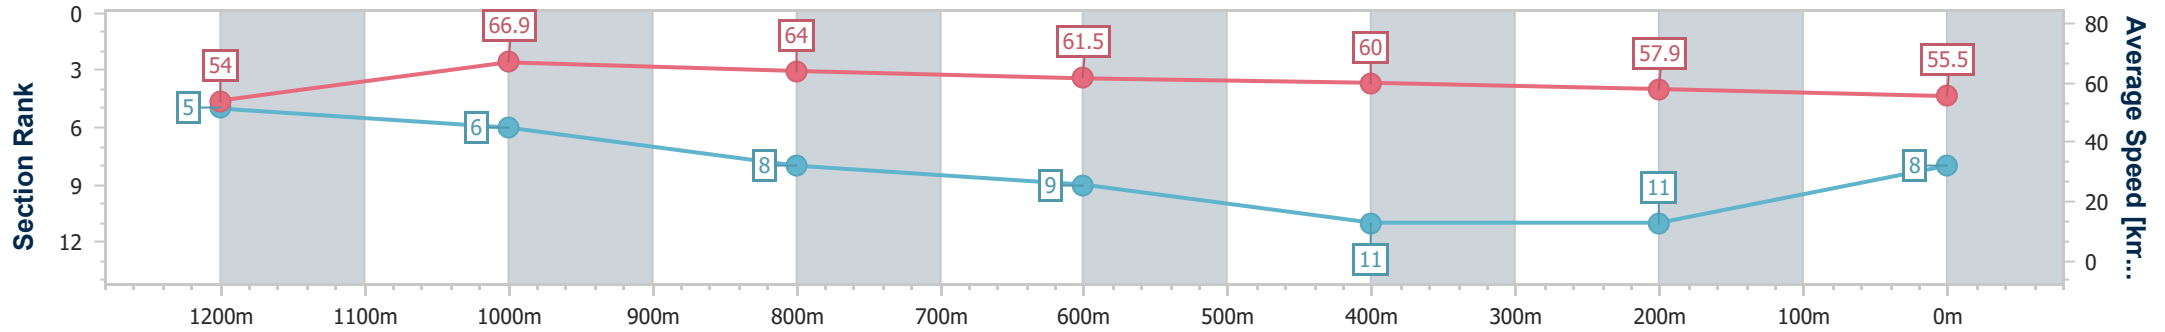

- [] Ranking at each section and finish
- .-.- No data available at this section
- NA No data available

Horse/Jockey Name	Bean All Ova
Final Rank	8
Fastest Section Time (Section)	0:10.85 (1200m)
Top Speed [km/h] (Section)	69.2 (1200m)
Race State	Finished

Sunshine Coast Poly Track QLD Professional
 Race 7: VANTAGE BUILDING GROUP BENCHMARK 58
 Handicap - 1400m
 18 August 2024 - 16:35

Track Rating: Synthetic, Weather: Fine, Rail Position: True

Section	Overall	1200m	1000m	800m	600m	400m	200m
Section Times	1:25.30 [8] (0:13.46)	1:11.84 [5] (0:10.85)	1:00.99 [6] (0:11.30)	0:49.69 [8] (0:11.99)	0:37.70 [9] (0:12.30)	0:25.40 [11] (0:12.45)	0:12.95 [11] (0:12.95)
Average Speed [km/h]	54.0	66.9	64.0	61.5	60.0	57.9	55.5
Top Speed [km/h]	68.6	69.2	65.2	62.2	61.2	58.8	57.4
Avg. Dist. to Rail [m]	7.1	4.1	3.5	3.5	3.6	5.5	5.1
Avg. Stride Freq. [Hz]	2.3	2.4	2.3	2.3	2.3	2.2	2.2
Avg. Stride Length [m]	6.5	7.7	7.6	7.5	7.2	7.2	6.9