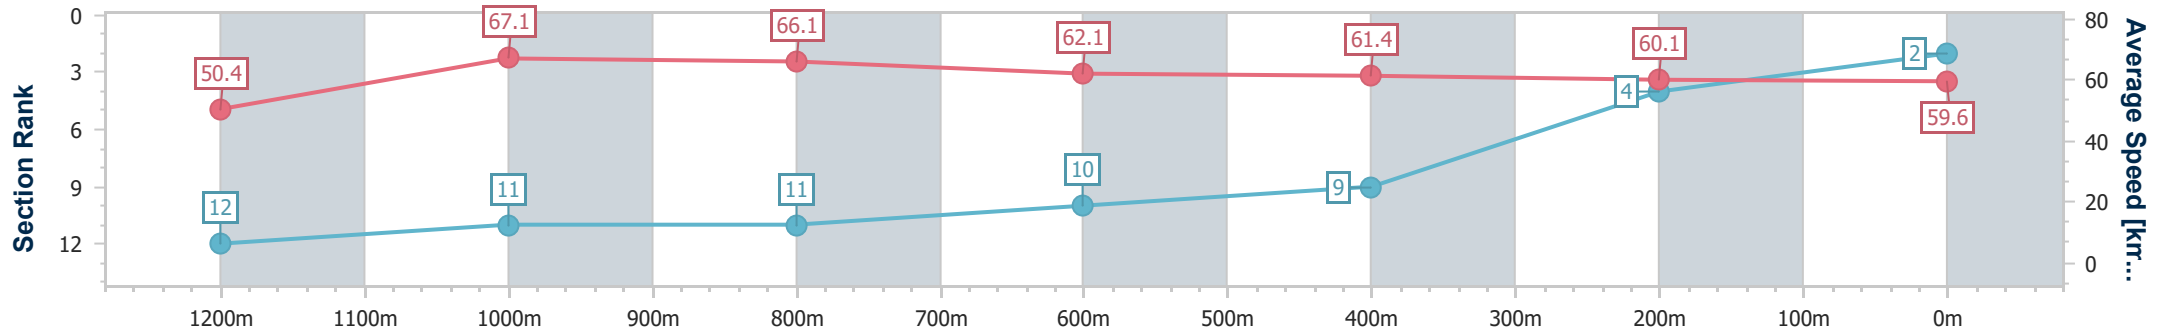

Horse/Jockey Name	Primary Witness
Final Rank	2
Fastest Section Time (Section)	0:10.81 (1200m)
Top Speed [km/h] (Section)	68.1 (1000m)
Race State	Finished

Sunshine Coast Poly Track QLD Professional
Race 7: VANTAGE BUILDING GROUP BENCHMARK 58
Handicap - 1400m
18 August 2024 - 16:35

Track Rating: Synthetic, Weather: Fine, Rail Position: True

Section	Overall	1200m	1000m	800m	600m	400m	200m
Section Times	1:23.57 [2] (0:14.36)	1:09.21 [12] (0:10.81)	0:58.40 [11] (0:10.91)	0:47.49 [11] (0:11.67)	0:35.82 [10] (0:11.81)	0:24.01 [9] (0:11.93)	0:12.08 [4] (0:12.08)
Average Speed [km/h]	50.4	67.1	66.1	62.1	61.4	60.1	59.6
Top Speed [km/h]	65.9	68.0	68.1	63.4	62.4	61.4	61.2
Avg. Dist. to Rail [m]	7.8	1.9	1.7	1.1	0.6	2.9	1.9
Avg. Stride Freq. [Hz]	2.3	2.5	2.5	2.4	2.4	2.4	2.4
Avg. Stride Length [m]	6.0	7.3	7.4	7.1	7.1	7.0	6.9

- [ ] Ranking at each section and finish
- -.-.- No data available at this section
- NA No data available