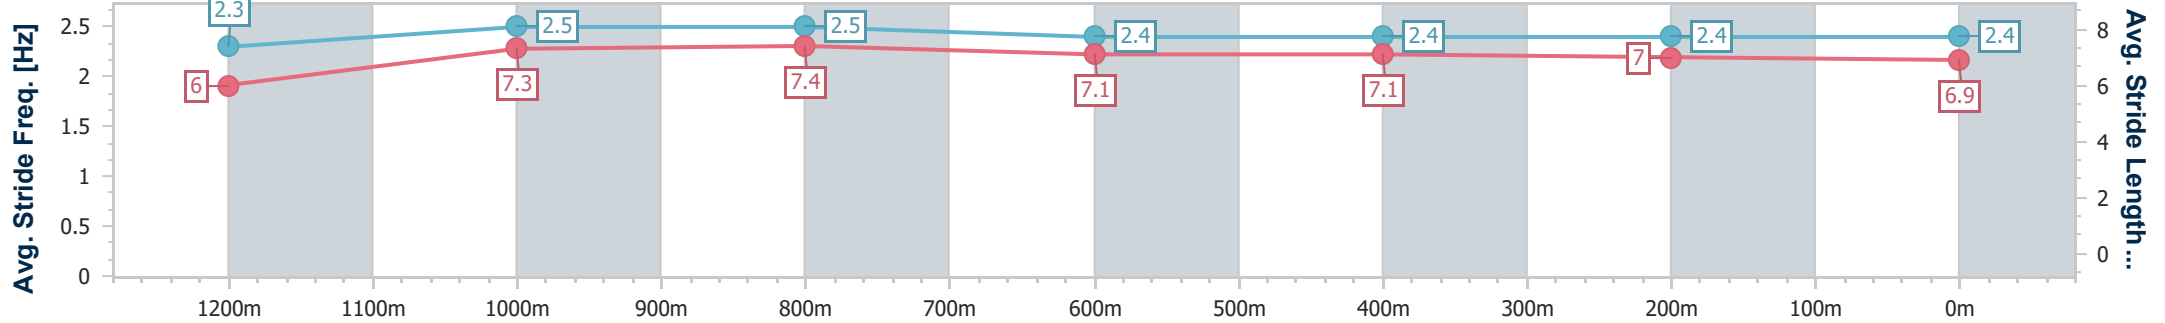

Horse/Jockey Name	Primary Witness
Final Rank	2
Fastest Section Time (Section)	0:10.81 (1200m)
Top Speed [km/h] (Section)	68.1 (1000m)
Race State	Finished

Sunshine Coast Poly Track QLD Professional
Race 7: VANTAGE BUILDING GROUP BENCHMARK 58
Handicap - 1400m
18 August 2024 - 16:35

Track Rating: Synthetic, Weather: Fine, Rail Position: True

Section	Overall	1200m	1000m	800m	600m	400m	200m
Section Times	1:23.57 [2] (0:14.36)	1:09.21 [12] (0:10.81)	0:58.40 [11] (0:10.91)	0:47.49 [11] (0:11.67)	0:35.82 [10] (0:11.81)	0:24.01 [9] (0:11.93)	0:12.08 [4] (0:12.08)
Average Speed [km/h]	50.4	67.1	66.1	62.1	61.4	60.1	59.6
Top Speed [km/h]	65.9	68.0	68.1	63.4	62.4	61.4	61.2
Avg. Dist. to Rail [m]	7.8	1.9	1.7	1.1	0.6	2.9	1.9
Avg. Stride Freq. [Hz]	2.3	2.5	2.5	2.4	2.4	2.4	2.4
Avg. Stride Length [m]	6.0	7.3	7.4	7.1	7.1	7.0	6.9

- [ ] Ranking at each section and finish
- -.-.- No data available at this section
- NA No data available