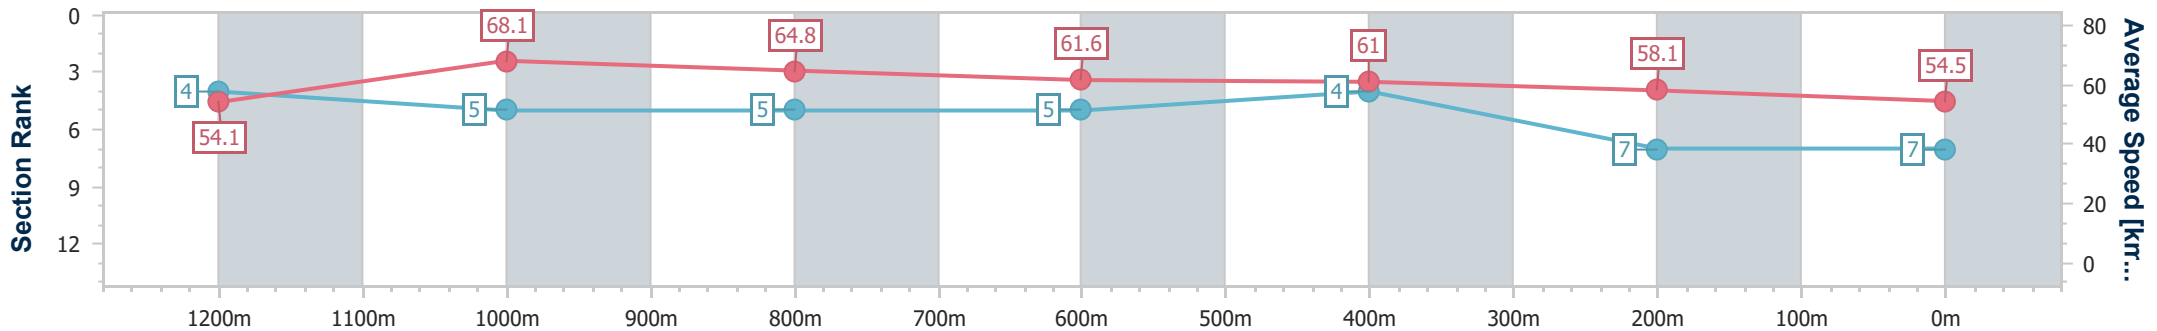

- [] Ranking at each section and finish
- .-.- No data available at this section
- NA No data available

Horse/Jockey Name	Crypto Currency
Final Rank	7
Fastest Section Time (Section)	0:10.75 (1200m)
Top Speed [km/h] (Section)	69.7 (1200m)
Race State	Finished

Sunshine Coast Poly Track QLD Professional
 Race 7: VANTAGE BUILDING GROUP BENCHMARK 58
 Handicap - 1400m
 18 August 2024 - 16:35

Track Rating: Synthetic, Weather: Fine, Rail Position: True

Section	Overall	1200m	1000m	800m	600m	400m	200m
Section Times	1:24.80 [7] (0:13.43)	1:11.37 [4] (0:10.75)	1:00.62 [5] (0:11.13)	0:49.49 [5] (0:11.96)	0:37.53 [5] (0:11.94)	0:25.59 [4] (0:12.40)	0:13.19 [7] (0:13.19)
Average Speed [km/h]	54.1	68.1	64.8	61.6	61.0	58.1	54.5
Top Speed [km/h]	69.2	69.7	67.9	62.5	62.1	60.6	56.6
Avg. Dist. to Rail [m]	8.0	6.3	4.6	3.2	2.3	5.3	4.8
Avg. Stride Freq. [Hz]	2.3	2.5	2.3	2.3	2.3	2.3	2.2
Avg. Stride Length [m]	6.6	7.7	7.7	7.4	7.3	7.0	6.8