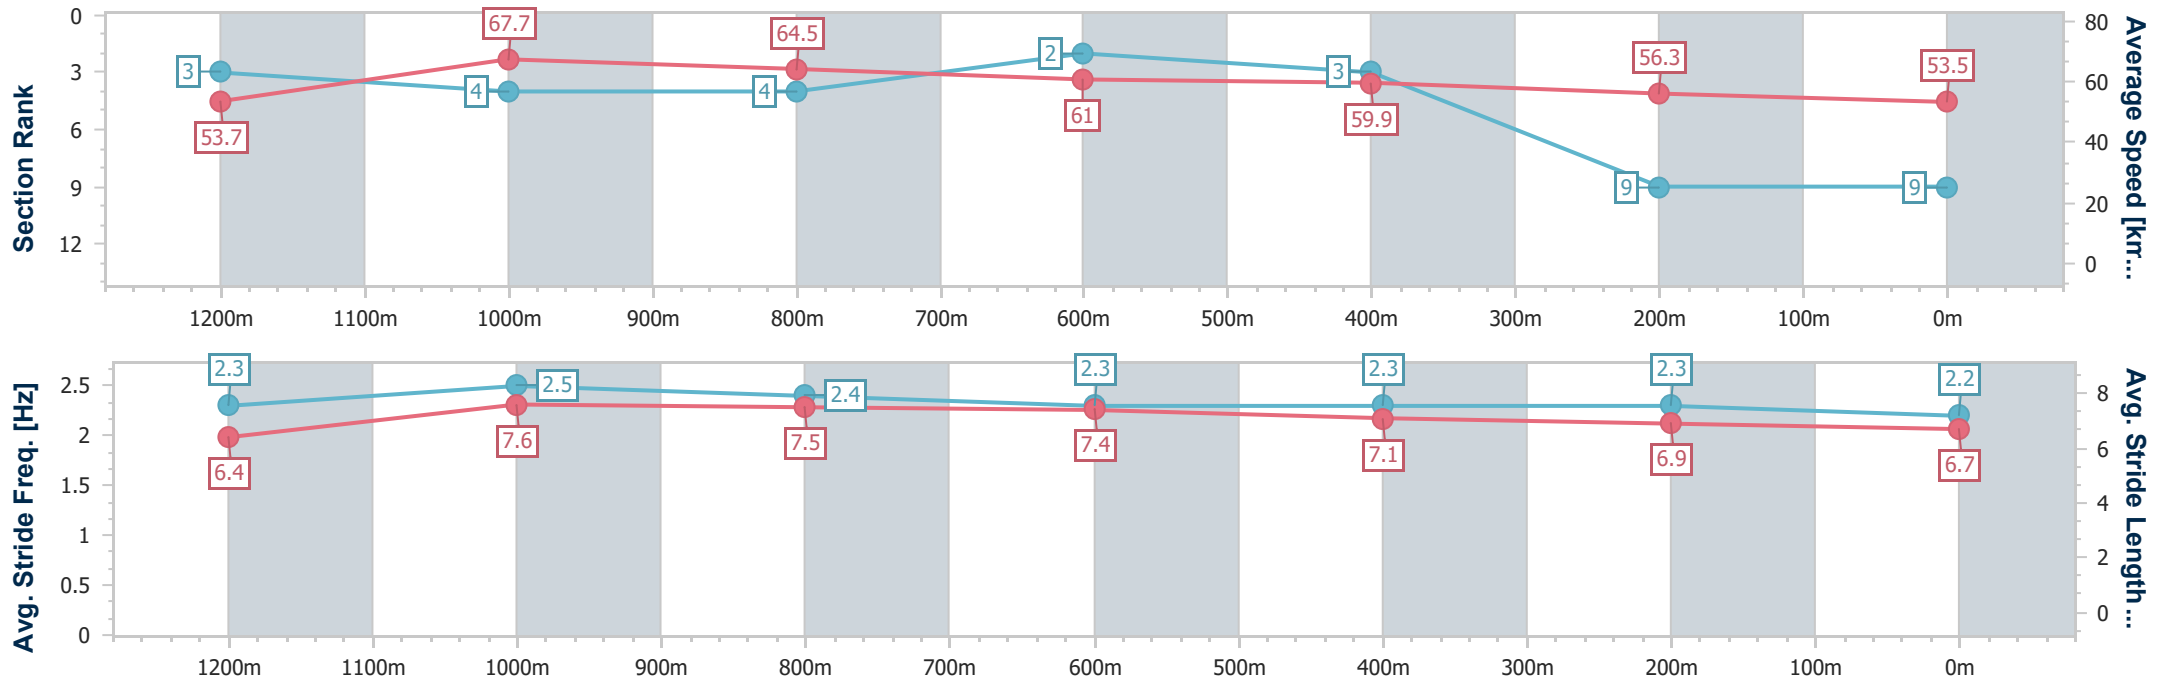

Sunshine Coast Poly Track QLD Professional
 Race 7: VANTAGE BUILDING GROUP BENCHMARK 58
 Handicap - 1400m
 18 August 2024 - 16:35

Track Rating: Synthetic, Weather: Fine, Rail Position: True

Section	Overall	1200m	1000m	800m	600m	400m	200m
Section Times	1:25.30 [8] (0:13.46)	1:11.84 [5] (0:10.85)	1:00.99 [6] (0:11.30)	0:49.69 [8] (0:11.99)	0:37.70 [9] (0:12.30)	0:25.40 [11] (0:12.45)	0:12.95 [11] (0:12.95)
Average Speed [km/h]	54.0	66.9	64.0	61.5	60.0	57.9	55.5
Top Speed [km/h]	68.6	69.2	65.2	62.2	61.2	58.8	57.4
Avg. Dist. to Rail [m]	7.1	4.1	3.5	3.5	3.6	5.5	5.1
Avg. Stride Freq. [Hz]	2.3	2.4	2.3	2.3	2.3	2.2	2.2
Avg. Stride Length [m]	6.5	7.7	7.6	7.5	7.2	7.2	6.9

- [] Ranking at each section and finish
- .-.- No data available at this section
- NA No data available

Horse/Jockey Name	Quick Shot
Final Rank	9
Fastest Section Time (Section)	0:10.70 (1200m)
Top Speed [km/h] (Section)	68.7 (1200m)
Race State	Finished

Sunshine Coast Poly Track QLD Professional
 Race 7: VANTAGE BUILDING GROUP BENCHMARK 58
 Handicap - 1400m
 18 August 2024 - 16:35

Track Rating: Synthetic, Weather: Fine, Rail Position: True

Section	Overall	1200m	1000m	800m	600m	400m	200m
Section Times	1:25.36 [9] (0:13.40)	1:11.96 [3] (0:10.70)	1:01.26 [4] (0:11.17)	0:50.09 [4] (0:11.86)	0:38.23 [2] (0:12.01)	0:26.22 [3] (0:12.77)	0:13.45 [9] (0:13.45)
Average Speed [km/h]	53.7	67.7	64.5	61.0	59.9	56.3	53.5
Top Speed [km/h]	68.3	68.7	67.4	61.8	60.9	59.0	54.7
Avg. Dist. to Rail [m]	2.0	1.5	1.4	0.7	0.2	0.5	0.4
Avg. Stride Freq. [Hz]	2.3	2.5	2.4	2.3	2.3	2.3	2.2
Avg. Stride Length [m]	6.4	7.6	7.5	7.4	7.1	6.9	6.7