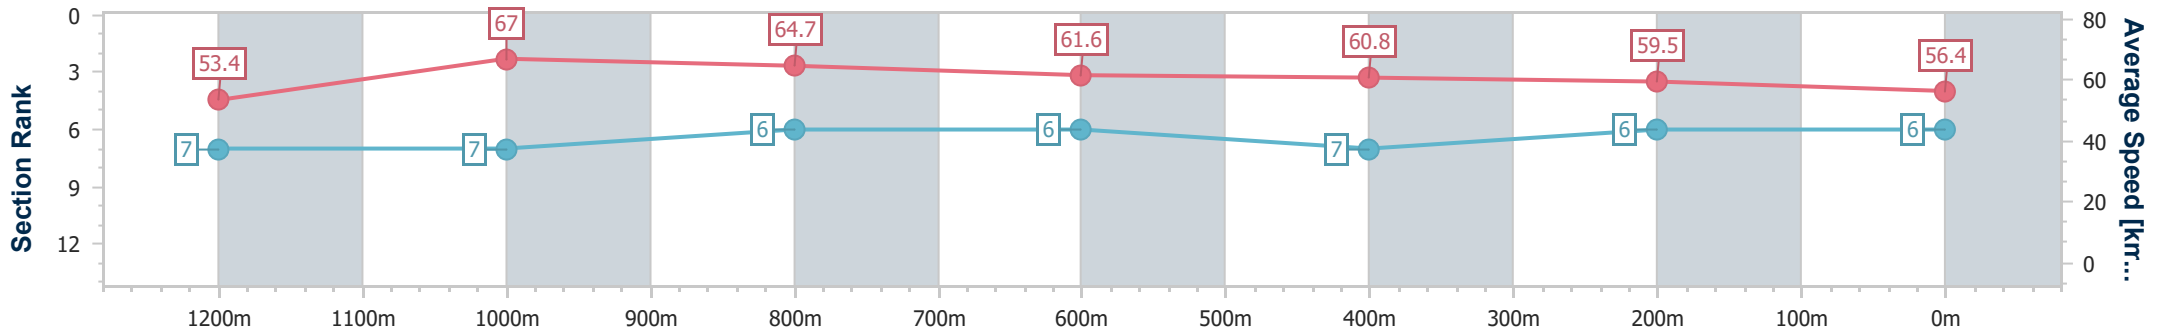

Horse/Jockey Name	Redente Choice
Final Rank	6
Fastest Section Time (Section)	0:10.82 (1200m)
Top Speed [km/h] (Section)	68.1 (1200m)
Race State	Finished

Sunshine Coast Poly Track QLD Professional
Race 7: VANTAGE BUILDING GROUP BENCHMARK 58
Handicap - 1400m
18 August 2024 - 16:35

Track Rating: Synthetic, Weather: Fine, Rail Position: True

Section	Overall	1200m	1000m	800m	600m	400m	200m
Section Times	1:24.25 [6] (0:13.57)	1:10.68 [7] (0:10.82)	0:59.86 [7] (0:11.13)	0:48.73 [6] (0:11.86)	0:36.87 [6] (0:12.01)	0:24.86 [7] (0:12.13)	0:12.73 [6] (0:12.73)
Average Speed [km/h]	53.4	67.0	64.7	61.6	60.8	59.5	56.4
Top Speed [km/h]	66.3	68.1	66.0	62.6	61.7	60.1	58.5
Avg. Dist. to Rail [m]	4.5	3.0	2.7	2.3	2.1	5.3	6.2
Avg. Stride Freq. [Hz]	2.3	2.4	2.3	2.3	2.3	2.3	2.2
Avg. Stride Length [m]	6.5	7.6	7.7	7.5	7.4	7.2	7.0

- [ ] Ranking at each section and finish
- -.-.- No data available at this section
- NA No data available