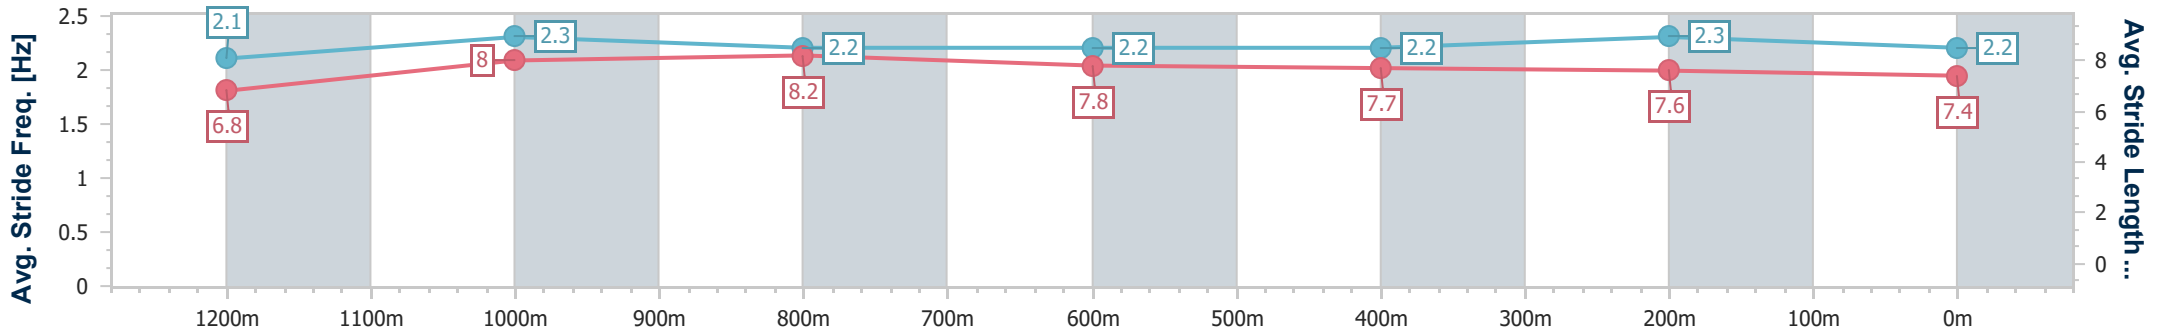

Track Rating: Synthetic, Weather: Fine, Rail Position: True

Section	Overall	1200m	1000m	800m	600m	400m	200m
Section Times	1:23.25 [1] (0:13.92)	1:09.33 [9] (0:10.85)	0:58.48 [9] (0:11.07)	0:47.41 [9] (0:11.66)	0:35.75 [8] (0:11.86)	0:23.89 [6] (0:11.71)	0:12.18 [1] (0:12.18)
Average Speed [km/h]	52.1	66.9	64.9	62.4	61.8	61.5	58.9
Top Speed [km/h]	67.5	68.1	66.9	63.9	62.3	62.2	60.8
Avg. Dist. to Rail [m]	10.6	2.7	1.8	1.1	2.6	5.1	4.8
Avg. Stride Freq. [Hz]	2.1	2.3	2.2	2.2	2.2	2.3	2.2
Avg. Stride Length [m]	6.8	8.0	8.2	7.8	7.7	7.6	7.4