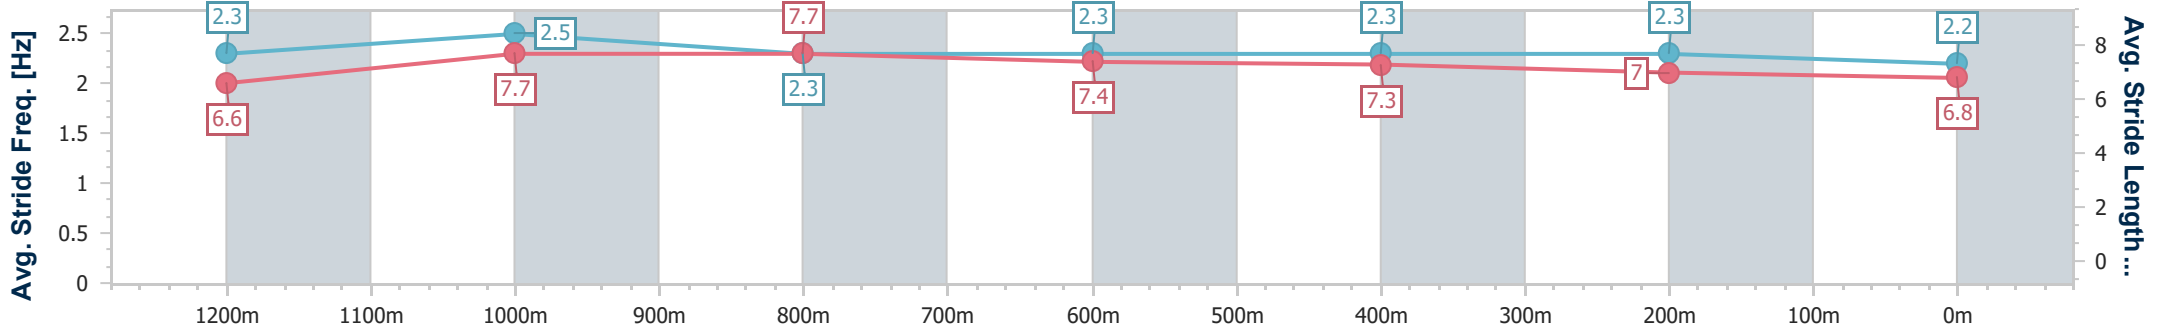

- [] Ranking at each section and finish
- .-.- No data available at this section
- NA No data available

Horse/Jockey Name	Crypto Currency
Final Rank	7
Fastest Section Time (Section)	0:10.75 (1200m)
Top Speed [km/h] (Section)	69.7 (1200m)
Race State	Finished

Sunshine Coast Poly Track QLD Professional
 Race 7: VANTAGE BUILDING GROUP BENCHMARK 58
 Handicap - 1400m
 18 August 2024 - 16:35

Track Rating: Synthetic, Weather: Fine, Rail Position: True

Section	Overall	1200m	1000m	800m	600m	400m	200m
Section Times	1:24.80 [7] (0:13.43)	1:11.37 [4] (0:10.75)	1:00.62 [5] (0:11.13)	0:49.49 [5] (0:11.96)	0:37.53 [5] (0:11.94)	0:25.59 [4] (0:12.40)	0:13.19 [7] (0:13.19)
Average Speed [km/h]	54.1	68.1	64.8	61.6	61.0	58.1	54.5
Top Speed [km/h]	69.2	69.7	67.9	62.5	62.1	60.6	56.6
Avg. Dist. to Rail [m]	8.0	6.3	4.6	3.2	2.3	5.3	4.8
Avg. Stride Freq. [Hz]	2.3	2.5	2.3	2.3	2.3	2.3	2.2
Avg. Stride Length [m]	6.6	7.7	7.7	7.4	7.3	7.0	6.8