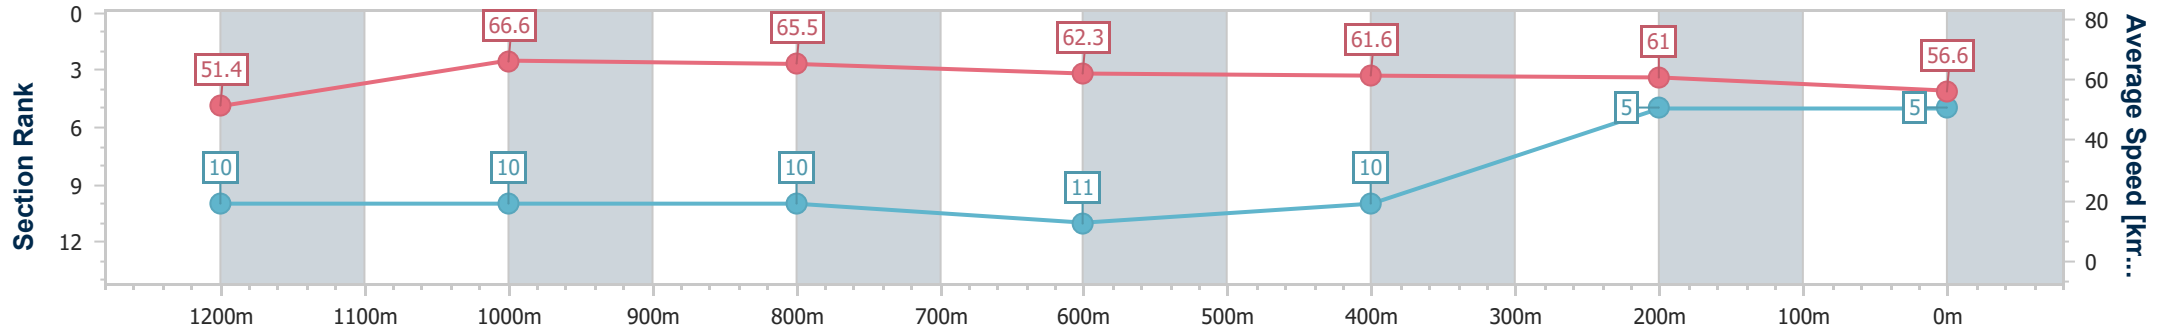

Horse/Jockey Name	Tequila Dancer
Final Rank	5
Fastest Section Time (Section)	0:10.93 (1200m)
Top Speed [km/h] (Section)	68.5 (1200m)
Race State	Finished

Sunshine Coast Poly Track QLD Professional
Race 7: VANTAGE BUILDING GROUP BENCHMARK 58
Handicap - 1400m
18 August 2024 - 16:35

Track Rating: Synthetic, Weather: Fine, Rail Position: True

Section	Overall	1200m	1000m	800m	600m	400m	200m
Section Times	1:24.18 [5] (0:14.09)	1:10.09 [10] (0:10.93)	0:59.16 [10] (0:11.03)	0:48.13 [10] (0:11.75)	0:36.38 [11] (0:11.84)	0:24.54 [10] (0:11.86)	0:12.68 [5] (0:12.68)
Average Speed [km/h]	51.4	66.6	65.5	62.3	61.6	61.0	56.6
Top Speed [km/h]	66.7	68.5	66.9	63.7	62.3	62.0	59.0
Avg. Dist. to Rail [m]	9.0	3.5	3.3	2.3	2.6	7.2	8.1
Avg. Stride Freq. [Hz]	2.3	2.5	2.5	2.4	2.4	2.5	2.4
Avg. Stride Length [m]	6.1	7.4	7.4	7.2	7.1	6.9	6.6

- [ ] Ranking at each section and finish
- -.-.- No data available at this section
- NA No data available