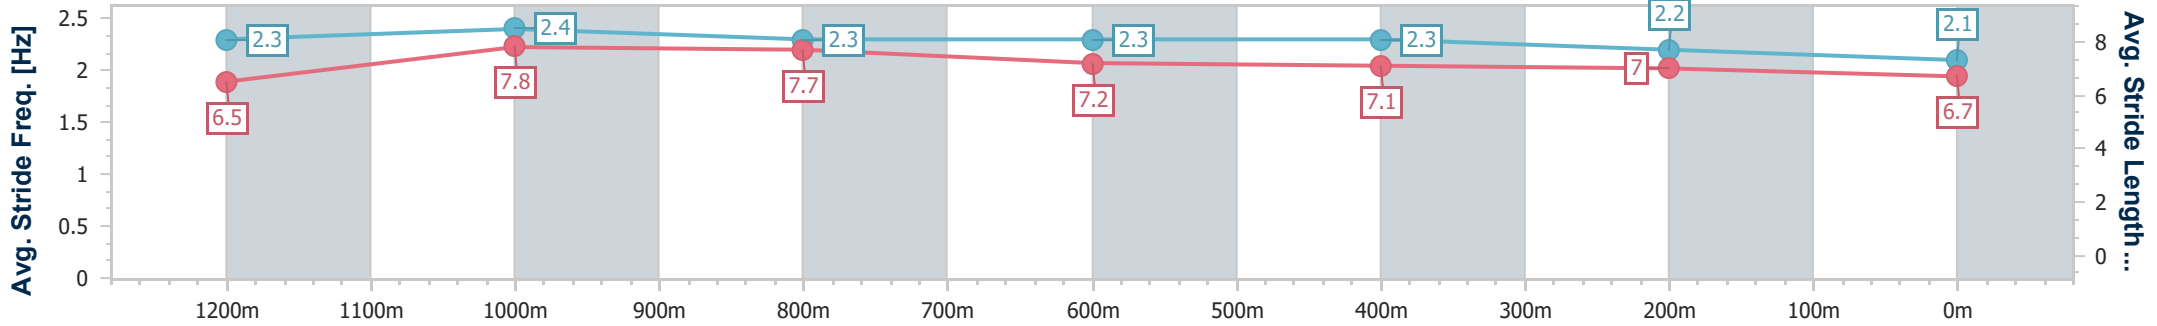

Sunshine Coast Poly Track QLD Professional
 Race 7: VANTAGE BUILDING GROUP BENCHMARK 58
 Handicap - 1400m
 18 August 2024 - 16:35

Track Rating: Synthetic, Weather: Fine, Rail Position: True

Section	Overall	1200m	1000m	800m	600m	400m	200m
Section Times	1:25.60 [10] (0:13.47)	1:12.13 [6] (0:10.56)	1:01.57 [3] (0:11.10)	0:50.47 [2] (0:12.05)	0:38.42 [4] (0:12.09)	0:26.33 [5] (0:12.85)	0:13.48 [10] (0:13.48)
Average Speed [km/h]	54.0	69.3	65.0	60.8	59.5	56.1	53.4
Top Speed [km/h]	69.6	70.3	68.1	62.1	61.5	57.6	54.8
Avg. Dist. to Rail [m]	8.6	6.5	5.0	2.3	0.6	2.3	4.0
Avg. Stride Freq. [Hz]	2.4	2.6	2.4	2.3	2.4	2.3	2.2
Avg. Stride Length [m]	6.3	7.4	7.5	7.2	7.0	6.7	6.6

- [] Ranking at each section and finish
- .-.- No data available at this section
- NA No data available

Horse/Jockey Name	Freddie
Final Rank	11
Fastest Section Time (Section)	0:10.69 (1200m)
Top Speed [km/h] (Section)	70.1 (Overall)
Race State	Finished

Sunshine Coast Poly Track QLD Professional
 Race 7: VANTAGE BUILDING GROUP BENCHMARK 58
 Handicap - 1400m
 18 August 2024 - 16:35

Track Rating: Synthetic, Weather: Fine, Rail Position: True

Section	Overall	1200m	1000m	800m	600m	400m	200m
Section Times	1:25.76 [11] (0:13.24)	1:12.52 [1] (0:10.69)	1:01.83 [1] (0:11.06)	0:50.77 [1] (0:11.97)	0:38.80 [1] (0:12.14)	0:26.66 [1] (0:12.75)	0:13.91 [8] (0:13.91)
Average Speed [km/h]	54.7	67.6	65.2	60.2	59.3	56.5	51.6
Top Speed [km/h]	70.1	70.1	67.7	62.1	60.6	58.5	53.8
Avg. Dist. to Rail [m]	4.9	1.3	1.3	0.6	0.3	1.8	2.7
Avg. Stride Freq. [Hz]	2.3	2.4	2.3	2.3	2.3	2.2	2.1
Avg. Stride Length [m]	6.5	7.8	7.7	7.2	7.1	7.0	6.7