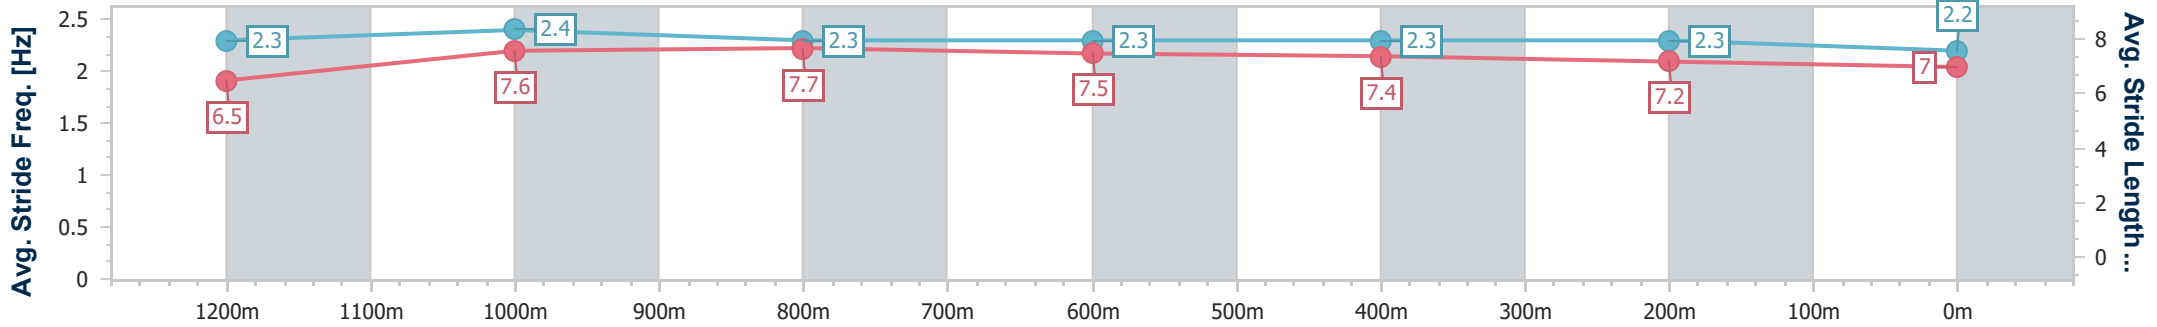

- [] Ranking at each section and finish
- .-.- No data available at this section
- NA No data available

Horse/Jockey Name	Redente Choice
Final Rank	6
Fastest Section Time (Section)	0:10.82 (1200m)
Top Speed [km/h] (Section)	68.1 (1200m)
Race State	Finished

Sunshine Coast Poly Track QLD Professional
 Race 7: VANTAGE BUILDING GROUP BENCHMARK 58
 Handicap - 1400m
 18 August 2024 - 16:35

Track Rating: Synthetic, Weather: Fine, Rail Position: True

Section	Overall	1200m	1000m	800m	600m	400m	200m
Section Times	1:24.25 [6] (0:13.57)	1:10.68 [7] (0:10.82)	0:59.86 [7] (0:11.13)	0:48.73 [6] (0:11.86)	0:36.87 [6] (0:12.01)	0:24.86 [7] (0:12.13)	0:12.73 [6] (0:12.73)
Average Speed [km/h]	53.4	67.0	64.7	61.6	60.8	59.5	56.4
Top Speed [km/h]	66.3	68.1	66.0	62.6	61.7	60.1	58.5
Avg. Dist. to Rail [m]	4.5	3.0	2.7	2.3	2.1	5.3	6.2
Avg. Stride Freq. [Hz]	2.3	2.4	2.3	2.3	2.3	2.3	2.2
Avg. Stride Length [m]	6.5	7.6	7.7	7.5	7.4	7.2	7.0