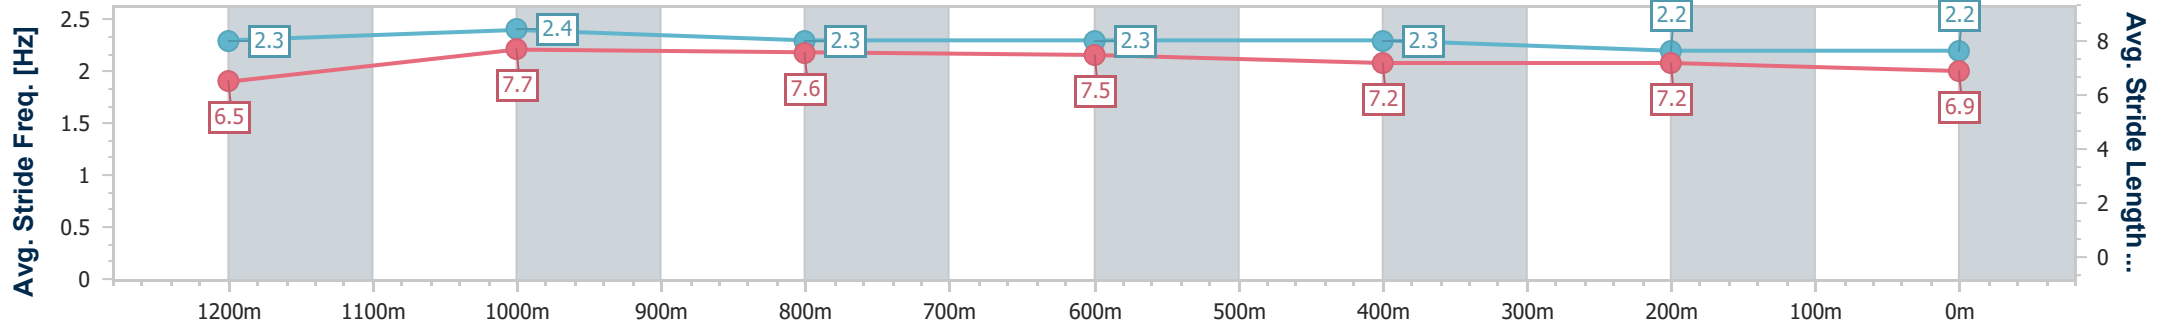

Sunshine Coast Poly Track QLD Professional
 Race 7: VANTAGE BUILDING GROUP BENCHMARK 58
 Handicap - 1400m
 18 August 2024 - 16:35

Track Rating: Synthetic, Weather: Fine, Rail Position: True

Section	Overall	1200m	1000m	800m	600m	400m	200m
Section Times	1:24.80 [7] (0:13.43)	1:11.37 [4] (0:10.75)	1:00.62 [5] (0:11.13)	0:49.49 [5] (0:11.96)	0:37.53 [5] (0:11.94)	0:25.59 [4] (0:12.40)	0:13.19 [7] (0:13.19)
Average Speed [km/h]	54.1	68.1	64.8	61.6	61.0	58.1	54.5
Top Speed [km/h]	69.2	69.7	67.9	62.5	62.1	60.6	56.6
Avg. Dist. to Rail [m]	8.0	6.3	4.6	3.2	2.3	5.3	4.8
Avg. Stride Freq. [Hz]	2.3	2.5	2.3	2.3	2.3	2.3	2.2
Avg. Stride Length [m]	6.6	7.7	7.7	7.4	7.3	7.0	6.8

- [] Ranking at each section and finish
- .-.- No data available at this section
- NA No data available

Horse/Jockey Name	Bean All Ova
Final Rank	8
Fastest Section Time (Section)	0:10.85 (1200m)
Top Speed [km/h] (Section)	69.2 (1200m)
Race State	Finished

Sunshine Coast Poly Track QLD Professional
 Race 7: VANTAGE BUILDING GROUP BENCHMARK 58
 Handicap - 1400m
 18 August 2024 - 16:35

Track Rating: Synthetic, Weather: Fine, Rail Position: True

Section	Overall	1200m	1000m	800m	600m	400m	200m
Section Times	1:25.30 [8] (0:13.46)	1:11.84 [5] (0:10.85)	1:00.99 [6] (0:11.30)	0:49.69 [8] (0:11.99)	0:37.70 [9] (0:12.30)	0:25.40 [11] (0:12.45)	0:12.95 [11] (0:12.95)
Average Speed [km/h]	54.0	66.9	64.0	61.5	60.0	57.9	55.5
Top Speed [km/h]	68.6	69.2	65.2	62.2	61.2	58.8	57.4
Avg. Dist. to Rail [m]	7.1	4.1	3.5	3.5	3.6	5.5	5.1
Avg. Stride Freq. [Hz]	2.3	2.4	2.3	2.3	2.3	2.2	2.2
Avg. Stride Length [m]	6.5	7.7	7.6	7.5	7.2	7.2	6.9