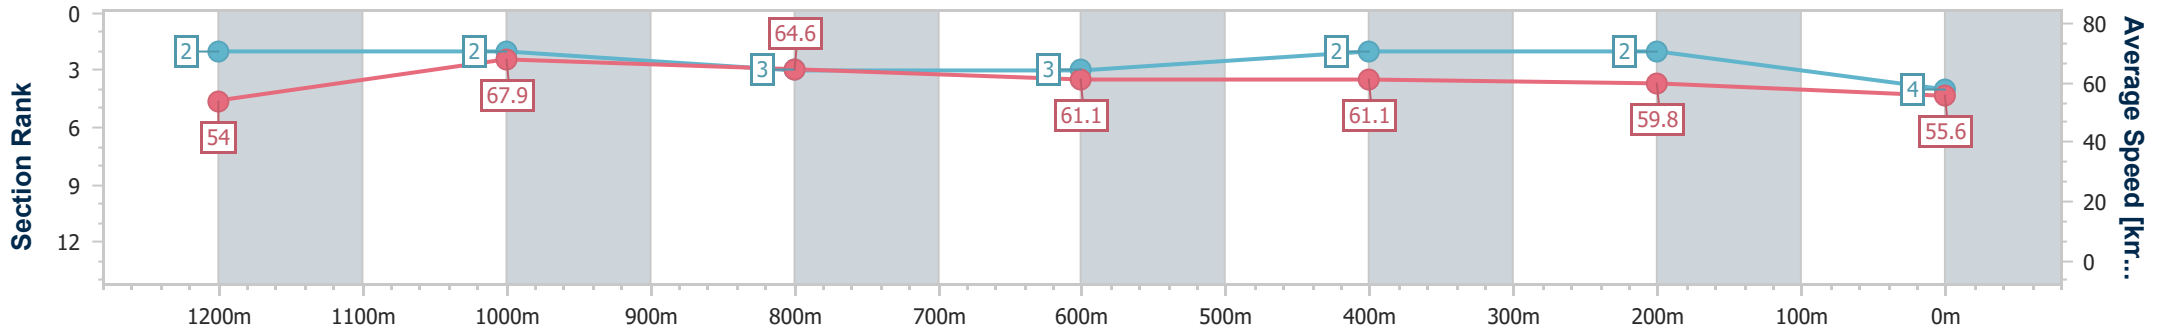

Horse/Jockey Name	Dark Chill
Final Rank	4
Fastest Section Time (Section)	0:10.66 (1200m)
Top Speed [km/h] (Section)	69.2 (1200m)
Race State	Finished

Sunshine Coast Poly Track QLD Professional
Race 7: VANTAGE BUILDING GROUP BENCHMARK 58
Handicap - 1400m
18 August 2024 - 16:35

Track Rating: Synthetic, Weather: Fine, Rail Position: True

Section	Overall	1200m	1000m	800m	600m	400m	200m
Section Times	1:24.09 [4] (0:13.36)	1:10.73 [2] (0:10.66)	1:00.07 [2] (0:11.18)	0:48.89 [3] (0:11.95)	0:36.94 [3] (0:11.98)	0:24.96 [2] (0:12.05)	0:12.91 [2] (0:12.91)
Average Speed [km/h]	54.0	67.9	64.6	61.1	61.1	59.8	55.6
Top Speed [km/h]	68.4	69.2	66.4	62.1	62.0	61.5	58.4
Avg. Dist. to Rail [m]	3.4	2.9	2.5	2.3	2.3	5.0	5.0
Avg. Stride Freq. [Hz]	2.2	2.5	2.4	2.3	2.4	2.4	2.3
Avg. Stride Length [m]	6.7	7.6	7.5	7.3	7.1	7.0	6.6

- [ ] Ranking at each section and finish
- -.-.- No data available at this section
- NA No data available