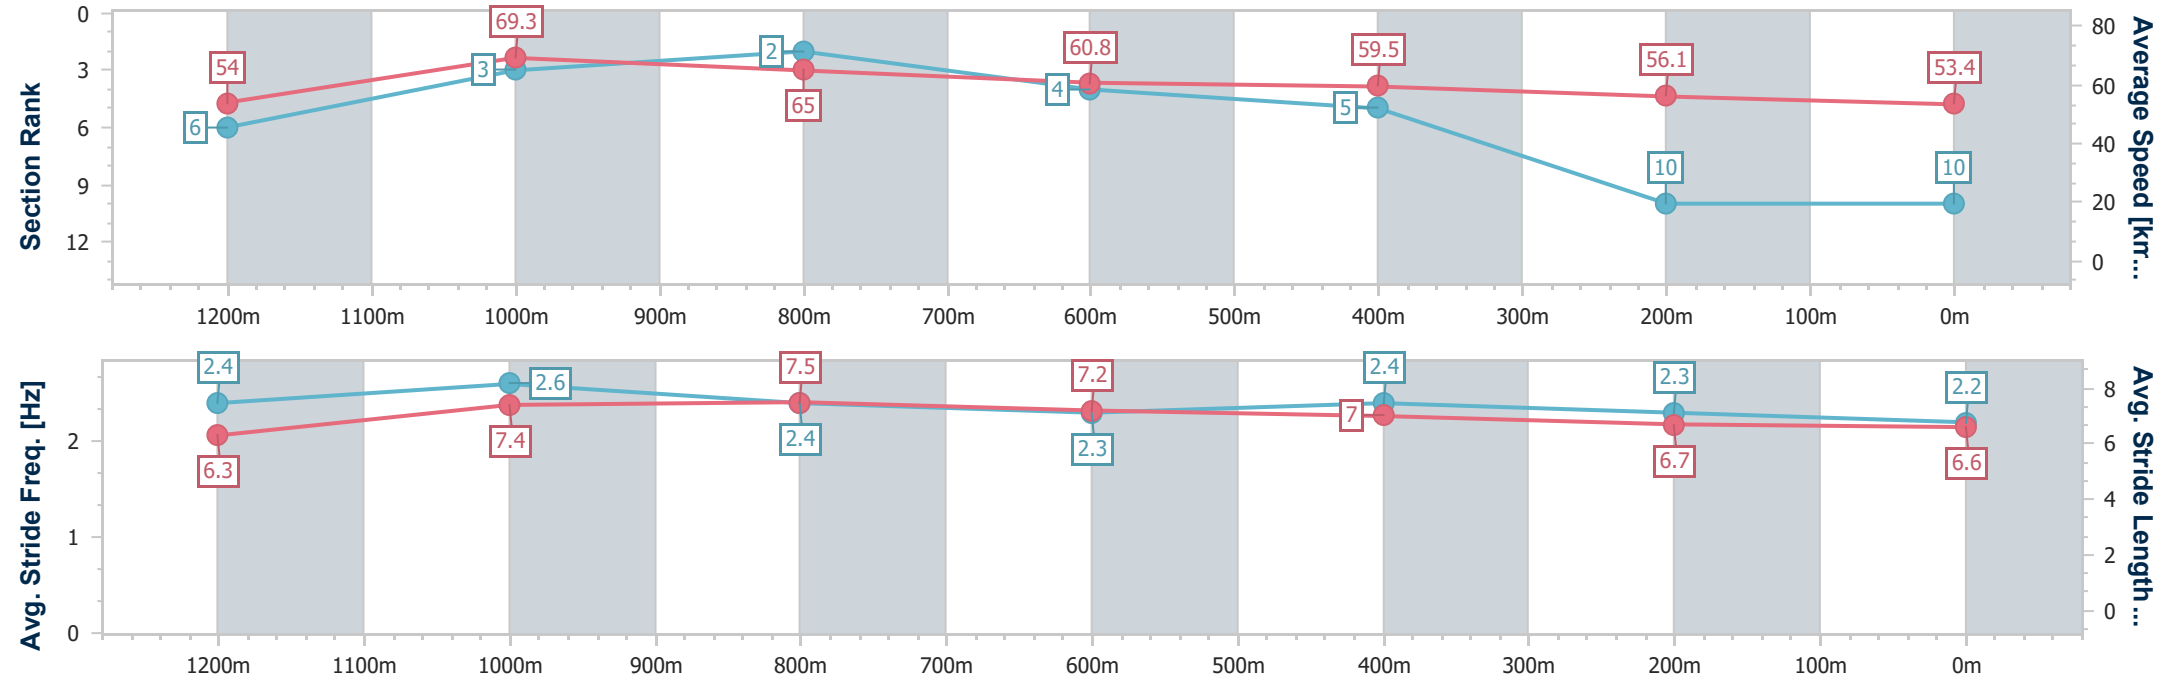

Sunshine Coast Poly Track QLD Professional
 Race 7: VANTAGE BUILDING GROUP BENCHMARK 58
 Handicap - 1400m
 18 August 2024 - 16:35

Track Rating: Synthetic, Weather: Fine, Rail Position: True

Section	Overall	1200m	1000m	800m	600m	400m	200m
Section Times	1:25.36 [9] (0:13.40)	1:11.96 [3] (0:10.70)	1:01.26 [4] (0:11.17)	0:50.09 [4] (0:11.86)	0:38.23 [2] (0:12.01)	0:26.22 [3] (0:12.77)	0:13.45 [9] (0:13.45)
Average Speed [km/h]	53.7	67.7	64.5	61.0	59.9	56.3	53.5
Top Speed [km/h]	68.3	68.7	67.4	61.8	60.9	59.0	54.7
Avg. Dist. to Rail [m]	2.0	1.5	1.4	0.7	0.2	0.5	0.4
Avg. Stride Freq. [Hz]	2.3	2.5	2.4	2.3	2.3	2.3	2.2
Avg. Stride Length [m]	6.4	7.6	7.5	7.4	7.1	6.9	6.7

- [] Ranking at each section and finish
- .-.- No data available at this section
- NA No data available

Horse/Jockey Name	Emmy Regina
Final Rank	10
Fastest Section Time (Section)	0:10.56 (1200m)
Top Speed [km/h] (Section)	70.3 (1200m)
Race State	Finished

Sunshine Coast Poly Track QLD Professional
 Race 7: VANTAGE BUILDING GROUP BENCHMARK 58
 Handicap - 1400m
 18 August 2024 - 16:35

Track Rating: Synthetic, Weather: Fine, Rail Position: True

Section	Overall	1200m	1000m	800m	600m	400m	200m
Section Times	1:25.60 [10] (0:13.47)	1:12.13 [6] (0:10.56)	1:01.57 [3] (0:11.10)	0:50.47 [2] (0:12.05)	0:38.42 [4] (0:12.09)	0:26.33 [5] (0:12.85)	0:13.48 [10] (0:13.48)
Average Speed [km/h]	54.0	69.3	65.0	60.8	59.5	56.1	53.4
Top Speed [km/h]	69.6	70.3	68.1	62.1	61.5	57.6	54.8
Avg. Dist. to Rail [m]	8.6	6.5	5.0	2.3	0.6	2.3	4.0
Avg. Stride Freq. [Hz]	2.4	2.6	2.4	2.3	2.4	2.3	2.2
Avg. Stride Length [m]	6.3	7.4	7.5	7.2	7.0	6.7	6.6