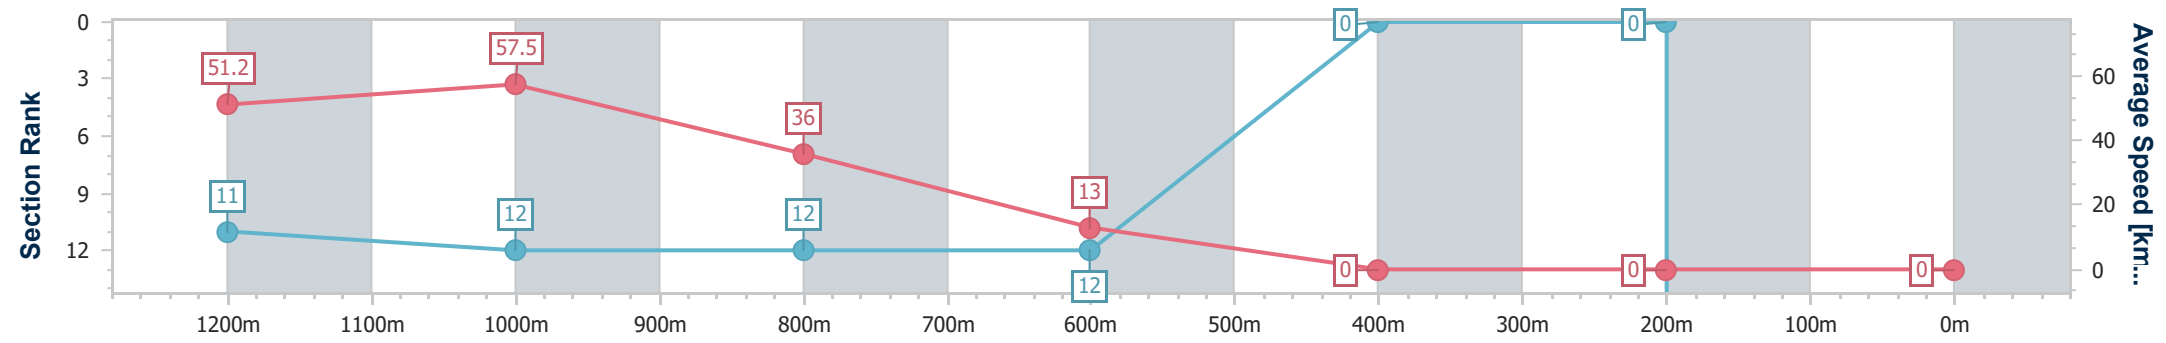

- [] Ranking at each section and finish
- .-.- No data available at this section
- NA No data available

Horse/Jockey Name	Step On Fire
Final Rank	2147483647
Fastest Section Time (Section)	0:12.72 (1200m)
Top Speed [km/h] (Section)	63.7 (Overall)
Race State	DidNotFinish

Sunshine Coast Poly Track QLD Professional
 Race 7: VANTAGE BUILDING GROUP BENCHMARK 58
 Handicap - 1400m
 18 August 2024 - 16:35

Track Rating: Synthetic, Weather: Fine, Rail Position: True

Section	Overall	1200m	1000m	800m	600m	400m	200m						
Section Times	0:00.00 [2147483647] (0:14.14)	0:00.00 [11] (0:12.72)	0:00.00 [12] (0:20.00)	0:00.00 [12] (0:56.84)	-:--:--	-:--:--	-:--:--						
Average Speed [km/h]	51.2	57.5	36.0	13.0	0.0	0.0	0.0						
Top Speed [km/h]	63.7	62.7	49.3	28.4	--:--	--:--	--:--						
Avg. Dist. to Rail [m]	8.9	5.4	2.8	2.0	0.0	0.0	0.0						
Avg. Stride Freq. [Hz]	2.3	2.4	2.0	1.8	--:--	--:--	--:--						
Avg. Stride Length [m]	6.2	6.7	4.9	2.0	--:--	--:--	--:--						