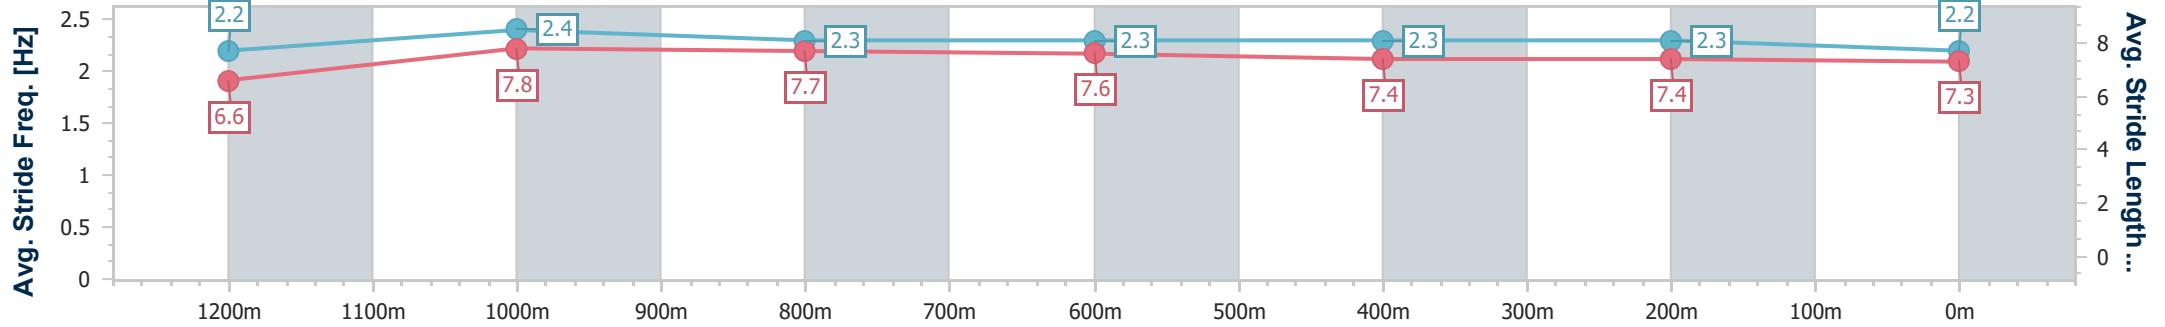

Horse/Jockey Name	Victory Command
Final Rank	3
Fastest Section Time (Section)	0:10.79 (1200m)
Top Speed [km/h] (Section)	68.2 (Overall)
Race State	Finished

Sunshine Coast Poly Track QLD Professional
Race 7: VANTAGE BUILDING GROUP BENCHMARK 58
Handicap - 1400m
18 August 2024 - 16:35

Track Rating: Synthetic, Weather: Fine, Rail Position: True

Section	Overall	1200m	1000m	800m	600m	400m	200m
Section Times	1:23.63 [3] (0:13.65)	1:09.98 [8] (0:10.79)	0:59.19 [8] (0:11.12)	0:48.07 [7] (0:11.86)	0:36.21 [7] (0:11.97)	0:24.24 [8] (0:12.00)	0:12.24 [3] (0:12.24)
Average Speed [km/h]	52.9	67.1	64.8	61.4	60.8	60.0	58.9
Top Speed [km/h]	68.2	68.1	66.4	62.5	62.4	61.3	59.5
Avg. Dist. to Rail [m]	4.8	2.5	2.0	1.4	1.8	3.4	3.3
Avg. Stride Freq. [Hz]	2.2	2.4	2.3	2.3	2.3	2.3	2.2
Avg. Stride Length [m]	6.6	7.8	7.7	7.6	7.4	7.4	7.3

- [ ] Ranking at each section and finish
- -.-.- No data available at this section
- NA No data available