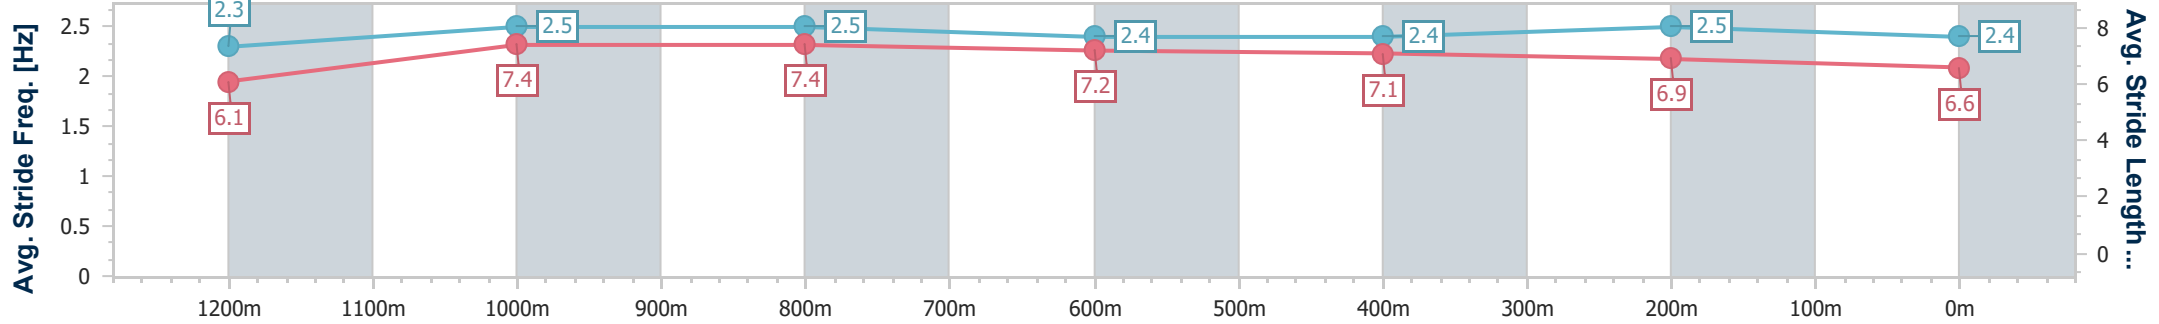

Horse/Jockey Name	Tequila Dancer
Final Rank	5
Fastest Section Time (Section)	0:10.93 (1200m)
Top Speed [km/h] (Section)	68.5 (1200m)
Race State	Finished

Sunshine Coast Poly Track QLD Professional
Race 7: VANTAGE BUILDING GROUP BENCHMARK 58
Handicap - 1400m
18 August 2024 - 16:35

Track Rating: Synthetic, Weather: Fine, Rail Position: True

Section	Overall	1200m	1000m	800m	600m	400m	200m
Section Times	1:24.18 [5] (0:14.09)	1:10.09 [10] (0:10.93)	0:59.16 [10] (0:11.03)	0:48.13 [10] (0:11.75)	0:36.38 [11] (0:11.84)	0:24.54 [10] (0:11.86)	0:12.68 [5] (0:12.68)
Average Speed [km/h]	51.4	66.6	65.5	62.3	61.6	61.0	56.6
Top Speed [km/h]	66.7	68.5	66.9	63.7	62.3	62.0	59.0
Avg. Dist. to Rail [m]	9.0	3.5	3.3	2.3	2.6	7.2	8.1
Avg. Stride Freq. [Hz]	2.3	2.5	2.5	2.4	2.4	2.5	2.4
Avg. Stride Length [m]	6.1	7.4	7.4	7.2	7.1	6.9	6.6

- [ ] Ranking at each section and finish
- -.-.- No data available at this section
- NA No data available