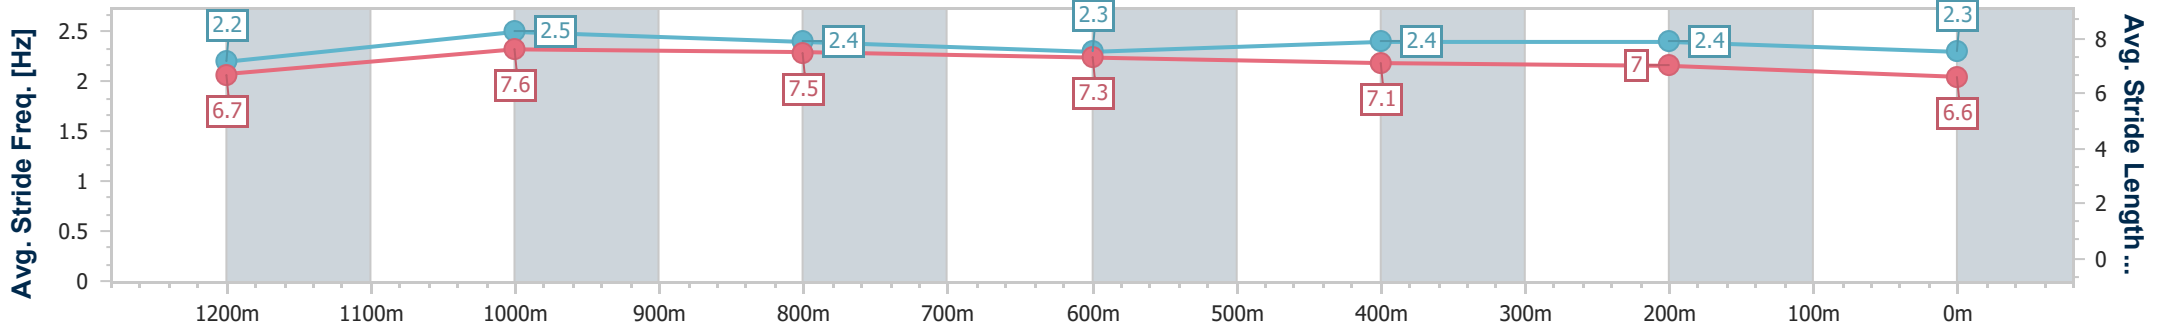

Horse/Jockey Name	Dark Chill
Final Rank	4
Fastest Section Time (Section)	0:10.66 (1200m)
Top Speed [km/h] (Section)	69.2 (1200m)
Race State	Finished

Sunshine Coast Poly Track QLD Professional
Race 7: VANTAGE BUILDING GROUP BENCHMARK 58
Handicap - 1400m
18 August 2024 - 16:35

Track Rating: Synthetic, Weather: Fine, Rail Position: True

Section	Overall	1200m	1000m	800m	600m	400m	200m
Section Times	1:24.09 [4] (0:13.36)	1:10.73 [2] (0:10.66)	1:00.07 [2] (0:11.18)	0:48.89 [3] (0:11.95)	0:36.94 [3] (0:11.98)	0:24.96 [2] (0:12.05)	0:12.91 [2] (0:12.91)
Average Speed [km/h]	54.0	67.9	64.6	61.1	61.1	59.8	55.6
Top Speed [km/h]	68.4	69.2	66.4	62.1	62.0	61.5	58.4
Avg. Dist. to Rail [m]	3.4	2.9	2.5	2.3	2.3	5.0	5.0
Avg. Stride Freq. [Hz]	2.2	2.5	2.4	2.3	2.4	2.4	2.3
Avg. Stride Length [m]	6.7	7.6	7.5	7.3	7.1	7.0	6.6

- [ ] Ranking at each section and finish
- -.-.- No data available at this section
- NA No data available