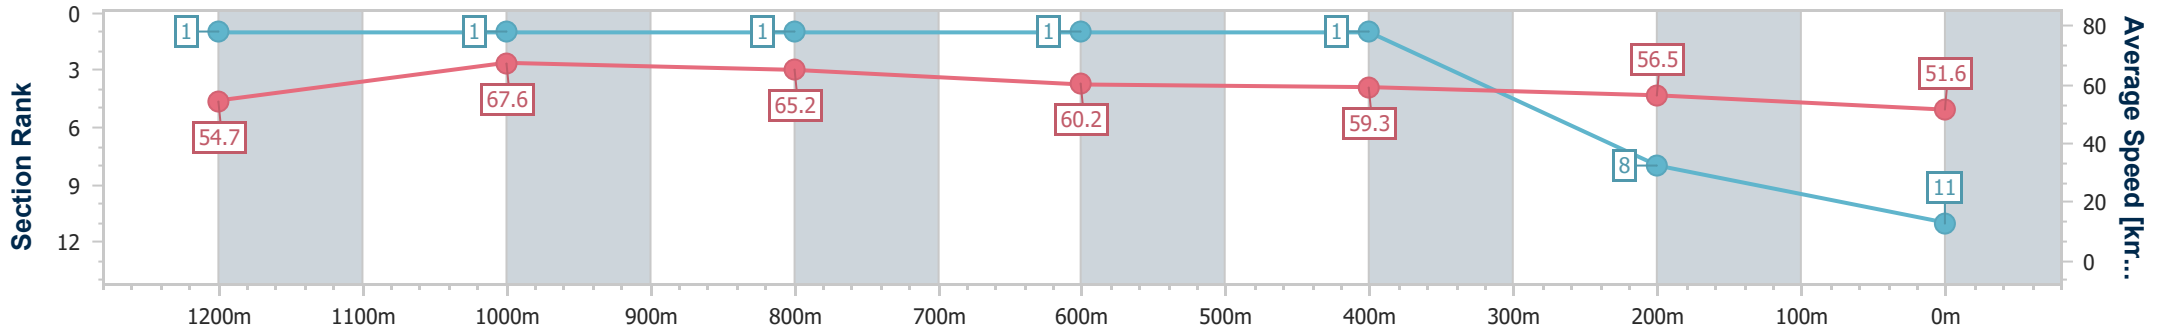

Sunshine Coast Poly Track QLD Professional
 Race 7: VANTAGE BUILDING GROUP BENCHMARK 58
 Handicap - 1400m
 18 August 2024 - 16:35

Track Rating: Synthetic, Weather: Fine, Rail Position: True

Section	Overall	1200m	1000m	800m	600m	400m	200m
Section Times	1:25.60 [10] (0:13.47)	1:12.13 [6] (0:10.56)	1:01.57 [3] (0:11.10)	0:50.47 [2] (0:12.05)	0:38.42 [4] (0:12.09)	0:26.33 [5] (0:12.85)	0:13.48 [10] (0:13.48)
Average Speed [km/h]	54.0	69.3	65.0	60.8	59.5	56.1	53.4
Top Speed [km/h]	69.6	70.3	68.1	62.1	61.5	57.6	54.8
Avg. Dist. to Rail [m]	8.6	6.5	5.0	2.3	0.6	2.3	4.0
Avg. Stride Freq. [Hz]	2.4	2.6	2.4	2.3	2.4	2.3	2.2
Avg. Stride Length [m]	6.3	7.4	7.5	7.2	7.0	6.7	6.6

- [] Ranking at each section and finish
- .-.- No data available at this section
- NA No data available

Horse/Jockey Name	Freddie
Final Rank	11
Fastest Section Time (Section)	0:10.69 (1200m)
Top Speed [km/h] (Section)	70.1 (Overall)
Race State	Finished

Sunshine Coast Poly Track QLD Professional
 Race 7: VANTAGE BUILDING GROUP BENCHMARK 58
 Handicap - 1400m
 18 August 2024 - 16:35

Track Rating: Synthetic, Weather: Fine, Rail Position: True

Section	Overall	1200m	1000m	800m	600m	400m	200m
Section Times	1:25.76 [11] (0:13.24)	1:12.52 [1] (0:10.69)	1:01.83 [1] (0:11.06)	0:50.77 [1] (0:11.97)	0:38.80 [1] (0:12.14)	0:26.66 [1] (0:12.75)	0:13.91 [8] (0:13.91)
Average Speed [km/h]	54.7	67.6	65.2	60.2	59.3	56.5	51.6
Top Speed [km/h]	70.1	70.1	67.7	62.1	60.6	58.5	53.8
Avg. Dist. to Rail [m]	4.9	1.3	1.3	0.6	0.3	1.8	2.7
Avg. Stride Freq. [Hz]	2.3	2.4	2.3	2.3	2.3	2.2	2.1
Avg. Stride Length [m]	6.5	7.8	7.7	7.2	7.1	7.0	6.7