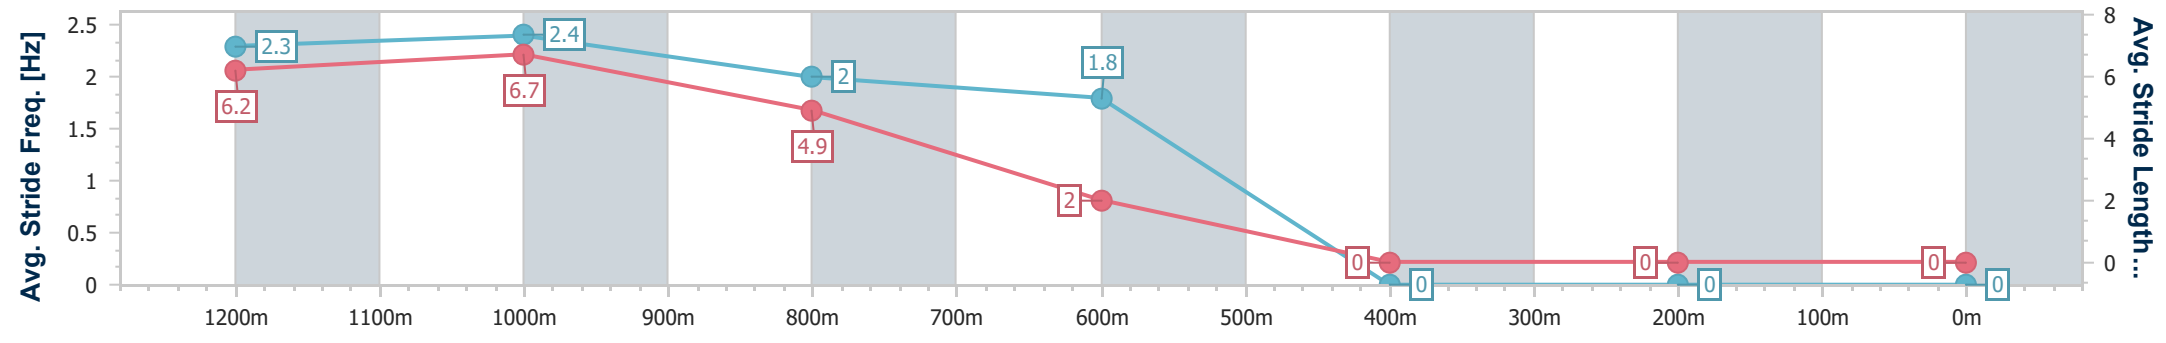

Sunshine Coast Poly Track QLD Professional
 Race 7: VANTAGE BUILDING GROUP BENCHMARK 58
 Handicap - 1400m
 18 August 2024 - 16:35

Track Rating: Synthetic, Weather: Fine, Rail Position: True

Section	Overall	1200m	1000m	800m	600m	400m	200m
Section Times	1:25.76 [11] (0:13.24)	1:12.52 [1] (0:10.69)	1:01.83 [1] (0:11.06)	0:50.77 [1] (0:11.97)	0:38.80 [1] (0:12.14)	0:26.66 [1] (0:12.75)	0:13.91 [8] (0:13.91)
Average Speed [km/h]	54.7	67.6	65.2	60.2	59.3	56.5	51.6
Top Speed [km/h]	70.1	70.1	67.7	62.1	60.6	58.5	53.8
Avg. Dist. to Rail [m]	4.9	1.3	1.3	0.6	0.3	1.8	2.7
Avg. Stride Freq. [Hz]	2.3	2.4	2.3	2.3	2.3	2.2	2.1
Avg. Stride Length [m]	6.5	7.8	7.7	7.2	7.1	7.0	6.7

- [] Ranking at each section and finish
- .-.- No data available at this section
- NA No data available

Horse/Jockey Name	Step On Fire
Final Rank	2147483647
Fastest Section Time (Section)	0:12.72 (1200m)
Top Speed [km/h] (Section)	63.7 (Overall)
Race State	DidNotFinish

Sunshine Coast Poly Track QLD Professional
 Race 7: VANTAGE BUILDING GROUP BENCHMARK 58
 Handicap - 1400m
 18 August 2024 - 16:35

Track Rating: Synthetic, Weather: Fine, Rail Position: True

Section	Overall	1200m	1000m	800m	600m	400m	200m						
Section Times	0:00.00 [2147483647] (0:14.14)	0:00.00 [11] (0:12.72)	0:00.00 [12] (0:20.00)	0:00.00 [12] (0:56.84)	-:--:--	-:--:--	-:--:--						
Average Speed [km/h]	51.2	57.5	36.0	13.0	0.0	0.0	0.0						
Top Speed [km/h]	63.7	62.7	49.3	28.4	--:--	--:--	--:--						
Avg. Dist. to Rail [m]	8.9	5.4	2.8	2.0	0.0	0.0	0.0						
Avg. Stride Freq. [Hz]	2.3	2.4	2.0	1.8	--:--	--:--	--:--						
Avg. Stride Length [m]	6.2	6.7	4.9	2.0	--:--	--:--	--:--						