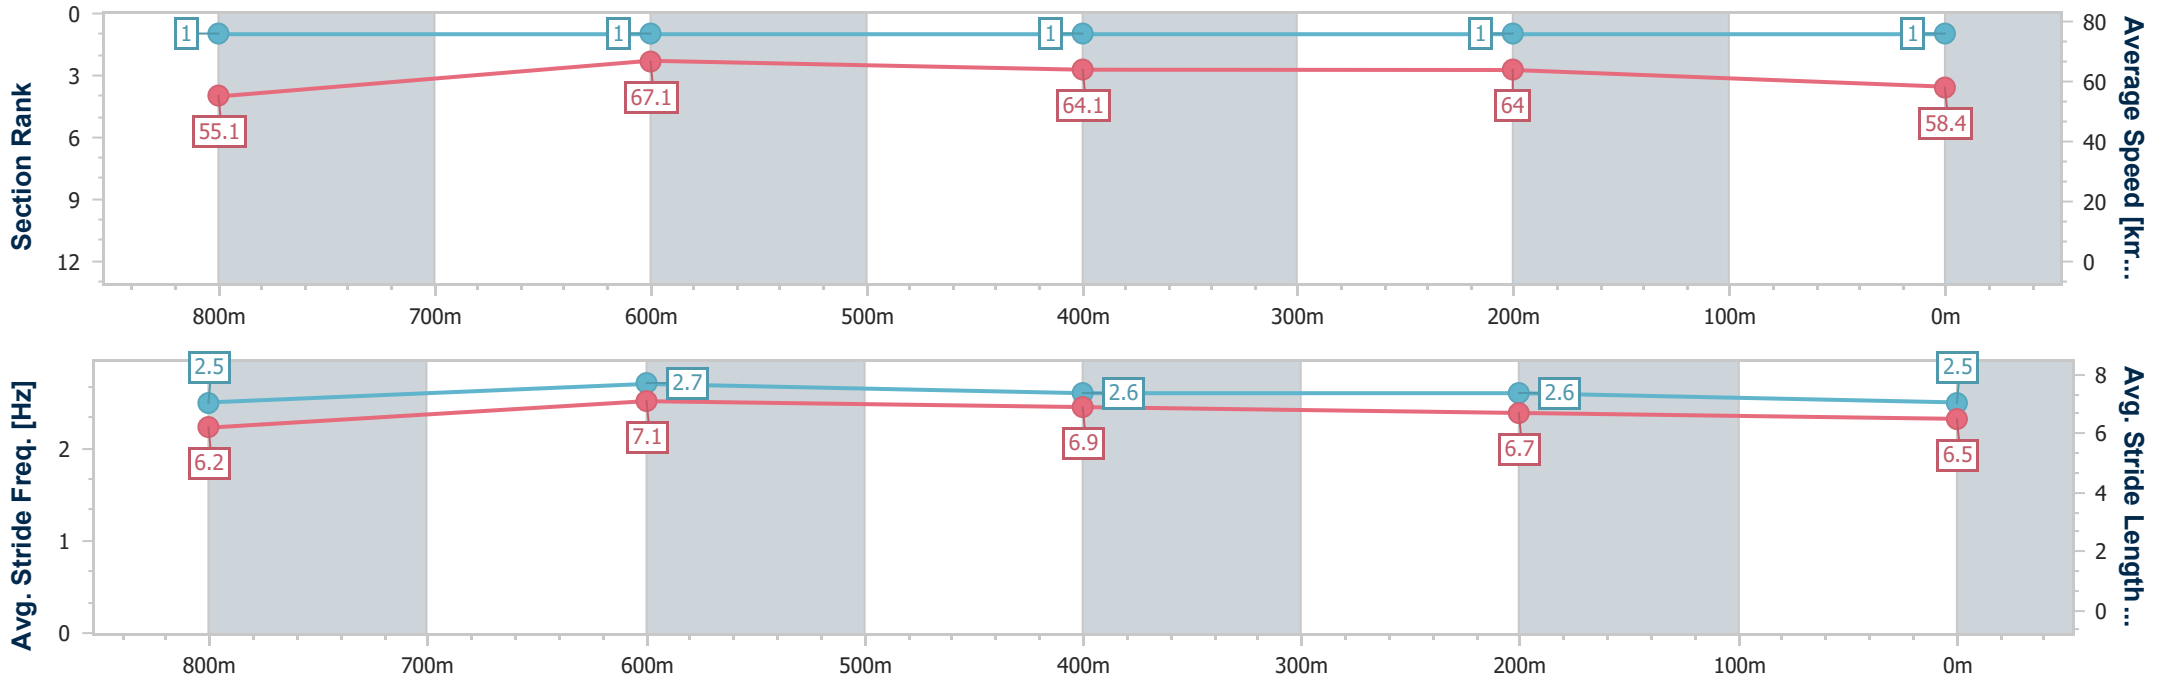

Horse/Jockey Name	Curry Legend
Final Rank	1
Fastest Section Time (Section)	0:10.89 (800m)
Top Speed [km/h] (Section)	69.1 (800m)
Race State	Finished

Sunshine Coast Poly Track QLD Professional
 Race 4: ROBILIARD BUILDING & DESIGN BENCHMARK 60
 Handicap - 1000m

18 August 2024 - 14:39

Track Rating: Synthetic, Weather: Fine, Rail Position: True

Section	Overall	800m	600m	400m	200m
Section Times	0:58.77 [1] (0:13.09)	0:45.68 [1] (0:10.89)	0:34.79 [1] (0:11.31)	0:23.48 [1] (0:11.23)	0:12.25 [1] (0:12.25)
Average Speed [km/h]	55.1	67.1	64.1	64.0	58.4
Top Speed [km/h]	69.0	69.1	65.5	65.8	62.4
Avg. Dist. to Rail [m]	4.3	2.1	1.1	0.5	1.1
Avg. Stride Freq. [Hz]	2.5	2.7	2.6	2.6	2.5
Avg. Stride Length [m]	6.2	7.1	6.9	6.7	6.5