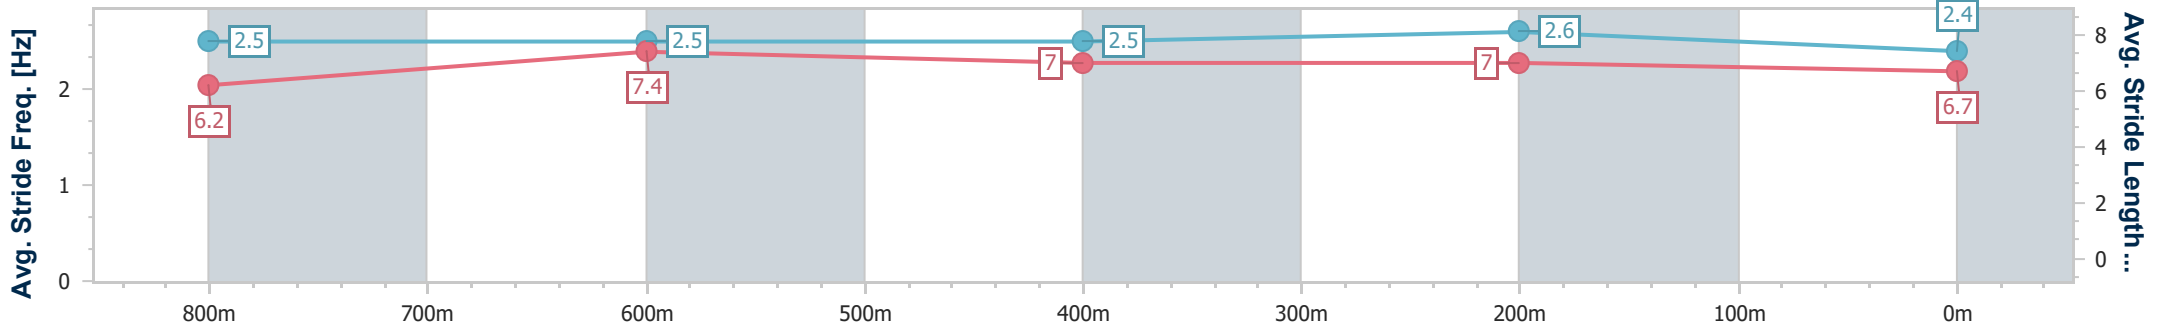

Horse/Jockey Name	I Am Voodoo
Final Rank	2
Fastest Section Time (Section)	0:11.01 (800m)
Top Speed [km/h] (Section)	69.4 (Overall)
Race State	Finished

Sunshine Coast Poly Track QLD Professional
Race 4: ROBILIARD BUILDING & DESIGN BENCHMARK 60
Handicap - 1000m

18 August 2024 - 14:39

Track Rating: Synthetic, Weather: Fine, Rail Position: True

Section	Overall	800m	600m	400m	200m
Section Times	0:58.93 [2] (0:13.17)	0:45.76 [2] (0:11.01)	0:34.75 [2] (0:11.27)	0:23.48 [2] (0:11.13)	0:12.35 [2] (0:12.35)
Average Speed [km/h]	55.0	66.7	64.3	64.4	58.2
Top Speed [km/h]	69.4	68.3	67.8	67.5	61.8
Avg. Dist. to Rail [m]	6.7	3.1	1.9	1.2	2.4
Avg. Stride Freq. [Hz]	2.5	2.5	2.5	2.6	2.4
Avg. Stride Length [m]	6.2	7.4	7.0	7.0	6.7

- [ ] Ranking at each section and finish
- -.-.- No data available at this section
- NA No data available