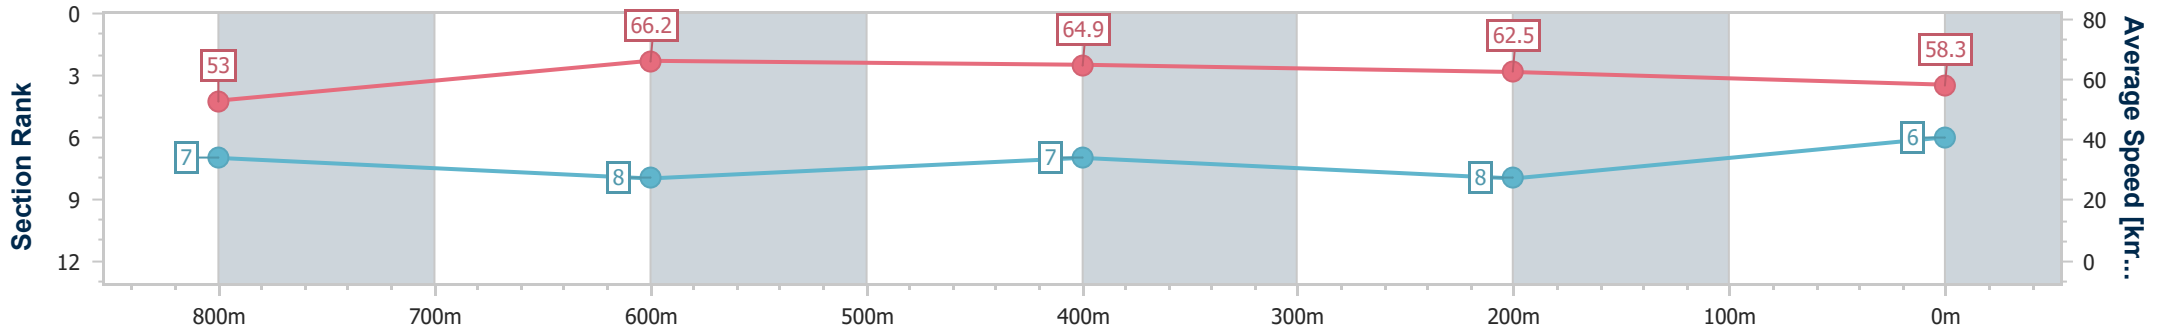

- [] Ranking at each section and finish
- .-.-.- No data available at this section
- NA No data available

Horse/Jockey Name	Airstrike
Final Rank	6
Fastest Section Time (Section)	0:11.08 (800m)
Top Speed [km/h] (Section)	67.6 (Overall)
Race State	Finished

Sunshine Coast Poly Track QLD Professional
 Race 4: ROBILIARD BUILDING & DESIGN BENCHMARK 60
 Handicap - 1000m

18 August 2024 - 14:39

Track Rating: Synthetic, Weather: Fine, Rail Position: True

Section	Overall	800m	600m	400m	200m
Section Times	0:59.69 [6] (0:13.60)	0:46.09 [7] (0:11.08)	0:35.01 [8] (0:11.15)	0:23.86 [7] (0:11.54)	0:12.32 [8] (0:12.32)
Average Speed [km/h]	53.0	66.2	64.9	62.5	58.3
Top Speed [km/h]	67.6	67.3	66.0	63.9	61.1
Avg. Dist. to Rail [m]	4.7	2.7	0.8	3.2	1.8
Avg. Stride Freq. [Hz]	2.3	2.5	2.5	2.4	2.4
Avg. Stride Length [m]	6.4	7.3	7.3	7.1	6.7

- [] Ranking at each section and finish
- .-.- No data available at this section
- NA No data available

Horse/Jockey Name	Side Show Sally
Final Rank	7
Fastest Section Time (Section)	0:11.01 (800m)
Top Speed [km/h] (Section)	68.1 (800m)
Race State	Finished