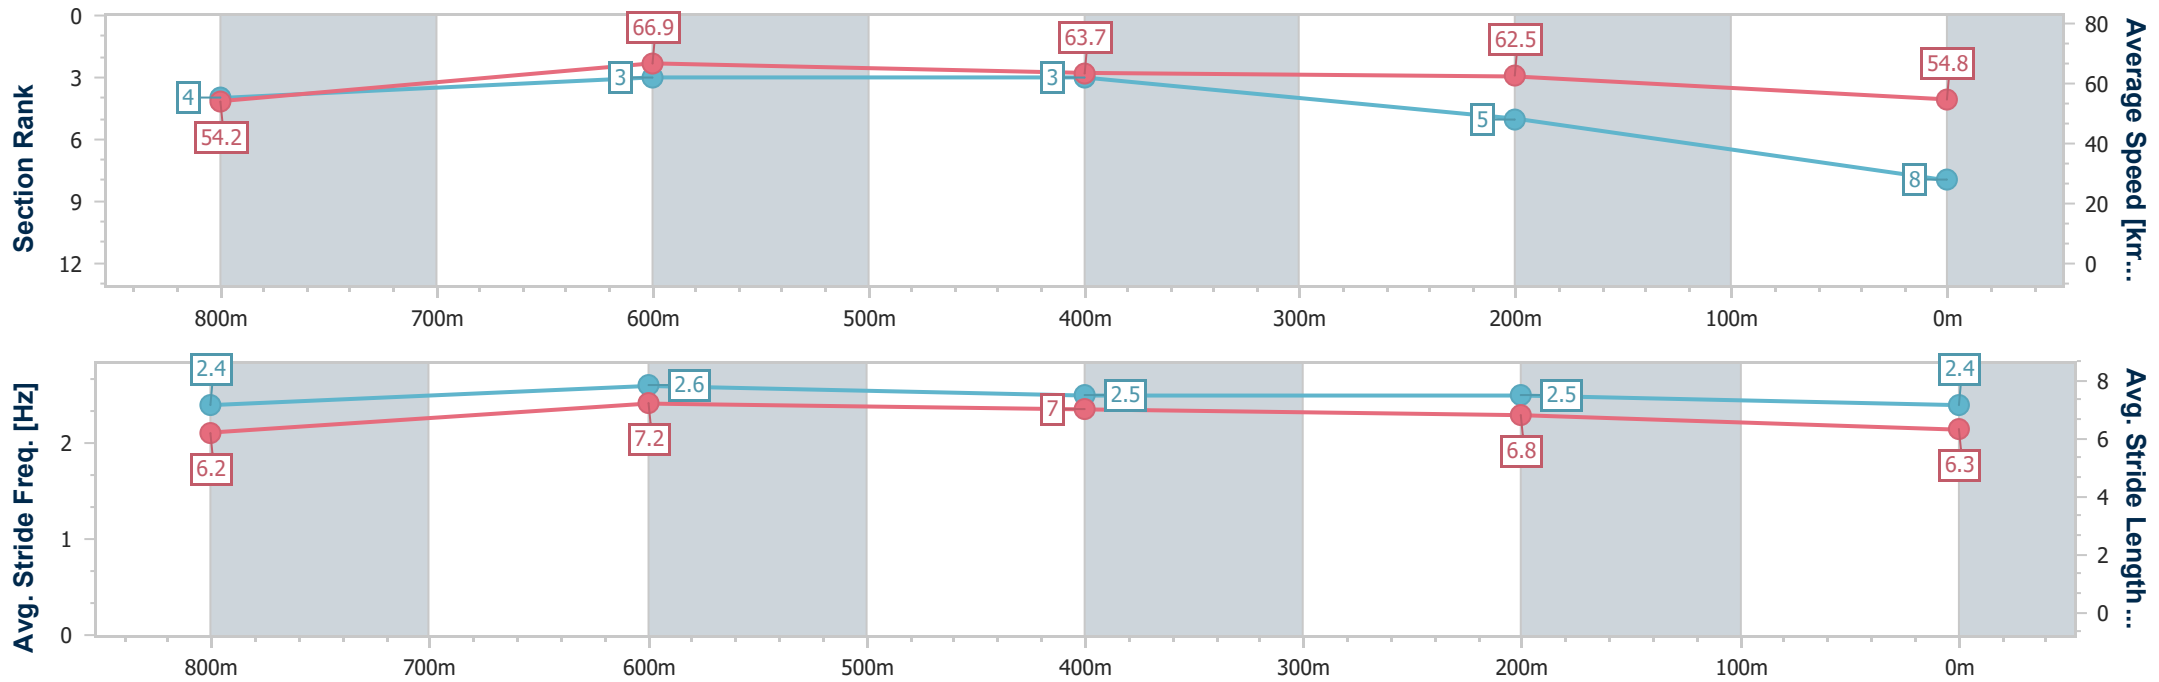

Sunshine Coast Poly Track QLD Professional
 Race 4: ROBILIARD BUILDING & DESIGN BENCHMARK 60
 Handicap - 1000m

18 August 2024 - 14:39

Track Rating: Synthetic, Weather: Fine, Rail Position: True

Section	Overall	800m	600m	400m	200m
Section Times	0:59.84 [7] (0:13.33)	0:46.51 [5] (0:11.01)	0:35.50 [4] (0:11.42)	0:24.08 [6] (0:11.51)	0:12.57 [7] (0:12.57)
Average Speed [km/h]	54.2	66.0	64.0	62.5	57.1
Top Speed [km/h]	68.0	68.1	65.3	63.8	60.8
Avg. Dist. to Rail [m]	3.1	1.7	2.1	2.4	3.2
Avg. Stride Freq. [Hz]	---	---	---	---	---
Avg. Stride Length [m]	---	---	---	---	---

- [] Ranking at each section and finish
- No data available at this section
- NA No data available

Horse/Jockey Name	Palazzo Spirit
Final Rank	8
Fastest Section Time (Section)	0:10.90 (800m)
Top Speed [km/h] (Section)	68.4 (Overall)
Race State	Finished

Sunshine Coast Poly Track QLD Professional
 Race 4: ROBILIARD BUILDING & DESIGN BENCHMARK 60
 Handicap - 1000m

18 August 2024 - 14:39

Track Rating: Synthetic, Weather: Fine, Rail Position: True

Section	Overall	800m	600m	400m	200m
Section Times	1:00.28 [8] (0:13.31)	0:46.97 [4] (0:10.90)	0:36.07 [3] (0:11.46)	0:24.61 [3] (0:11.51)	0:13.10 [5] (0:13.10)
Average Speed [km/h]	54.2	66.9	63.7	62.5	54.8
Top Speed [km/h]	68.4	68.0	66.2	64.8	59.8
Avg. Dist. to Rail [m]	2.1	1.9	2.1	1.4	2.4
Avg. Stride Freq. [Hz]	2.4	2.6	2.5	2.5	2.4
Avg. Stride Length [m]	6.2	7.2	7.0	6.8	6.3

- [] Ranking at each section and finish
- .-.- No data available at this section
- NA No data available