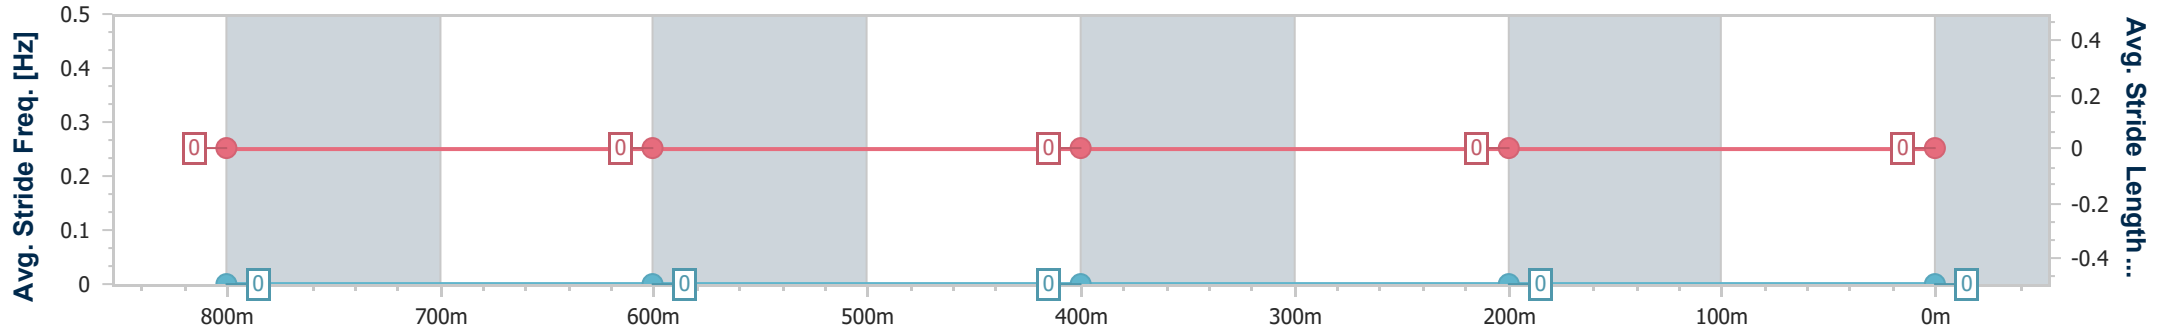

Sunshine Coast Poly Track QLD Professional
 Race 4: ROBILIARD BUILDING & DESIGN BENCHMARK 60
 Handicap - 1000m

18 August 2024 - 14:39

Track Rating: Synthetic, Weather: Fine, Rail Position: True

Section	Overall	800m	600m	400m	200m
Section Times	0:59.69 [6] (0:13.60)	0:46.09 [7] (0:11.08)	0:35.01 [8] (0:11.15)	0:23.86 [7] (0:11.54)	0:12.32 [8] (0:12.32)
Average Speed [km/h]	53.0	66.2	64.9	62.5	58.3
Top Speed [km/h]	67.6	67.3	66.0	63.9	61.1
Avg. Dist. to Rail [m]	4.7	2.7	0.8	3.2	1.8
Avg. Stride Freq. [Hz]	2.3	2.5	2.5	2.4	2.4
Avg. Stride Length [m]	6.4	7.3	7.3	7.1	6.7

- [] Ranking at each section and finish
- .-.- No data available at this section
- NA No data available

Horse/Jockey Name	Side Show Sally
Final Rank	7
Fastest Section Time (Section)	0:11.01 (800m)
Top Speed [km/h] (Section)	68.1 (800m)
Race State	Finished

Sunshine Coast Poly Track QLD Professional
 Race 4: ROBILIARD BUILDING & DESIGN BENCHMARK 60
 Handicap - 1000m

18 August 2024 - 14:39

Track Rating: Synthetic, Weather: Fine, Rail Position: True

Section	Overall	800m	600m	400m	200m
Section Times	0:59.84 [7] (0:13.33)	0:46.51 [5] (0:11.01)	0:35.50 [4] (0:11.42)	0:24.08 [6] (0:11.51)	0:12.57 [7] (0:12.57)
Average Speed [km/h]	54.2	66.0	64.0	62.5	57.1
Top Speed [km/h]	68.0	68.1	65.3	63.8	60.8
Avg. Dist. to Rail [m]	3.1	1.7	2.1	2.4	3.2
Avg. Stride Freq. [Hz]	---	---	---	---	---
Avg. Stride Length [m]	---	---	---	---	---