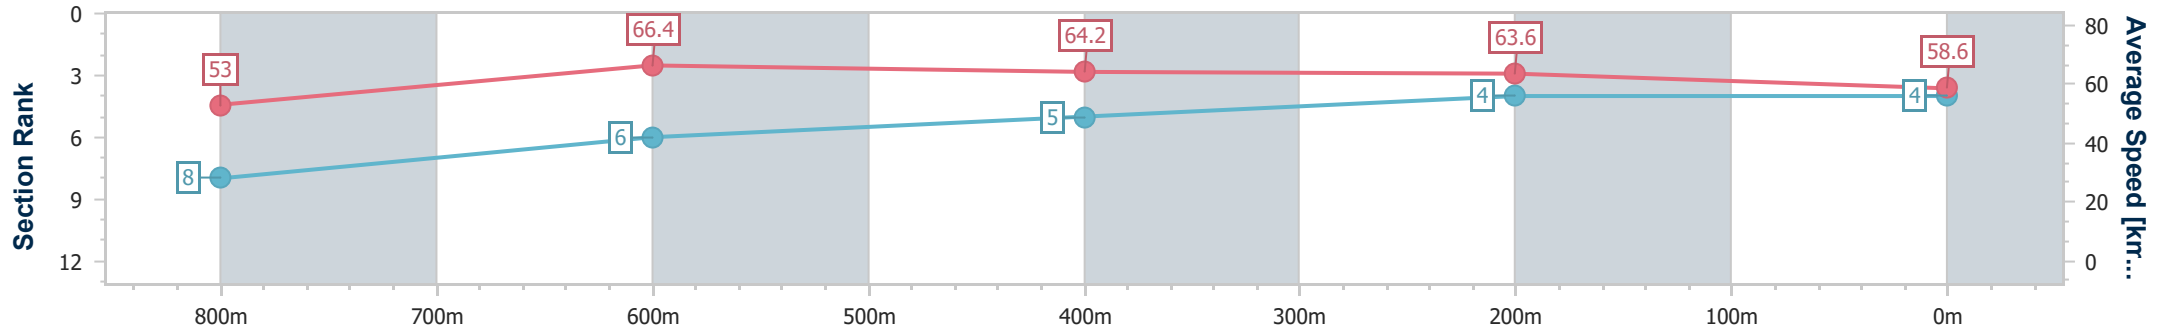

- [] Ranking at each section and finish
- .-.- No data available at this section
- NA No data available

Horse/Jockey Name	Extremaarty
Final Rank	4
Fastest Section Time (Section)	0:10.92 (800m)
Top Speed [km/h] (Section)	69.3 (Overall)
Race State	Finished

Sunshine Coast Poly Track QLD Professional
 Race 4: ROBILIARD BUILDING & DESIGN BENCHMARK 60
 Handicap - 1000m

18 August 2024 - 14:39

Track Rating: Synthetic, Weather: Fine, Rail Position: True

Section	Overall	800m	600m	400m	200m
Section Times	0:59.32 [4] (0:13.65)	0:45.67 [8] (0:10.92)	0:34.75 [6] (0:11.18)	0:23.57 [5] (0:11.37)	0:12.20 [4] (0:12.20)
Average Speed [km/h]	53.0	66.4	64.2	63.6	58.6
Top Speed [km/h]	69.3	69.3	67.6	64.2	62.3
Avg. Dist. to Rail [m]	3.6	1.5	0.5	0.4	0.9
Avg. Stride Freq. [Hz]	2.3	2.5	2.4	2.4	2.3
Avg. Stride Length [m]	6.3	7.3	7.4	7.4	7.1