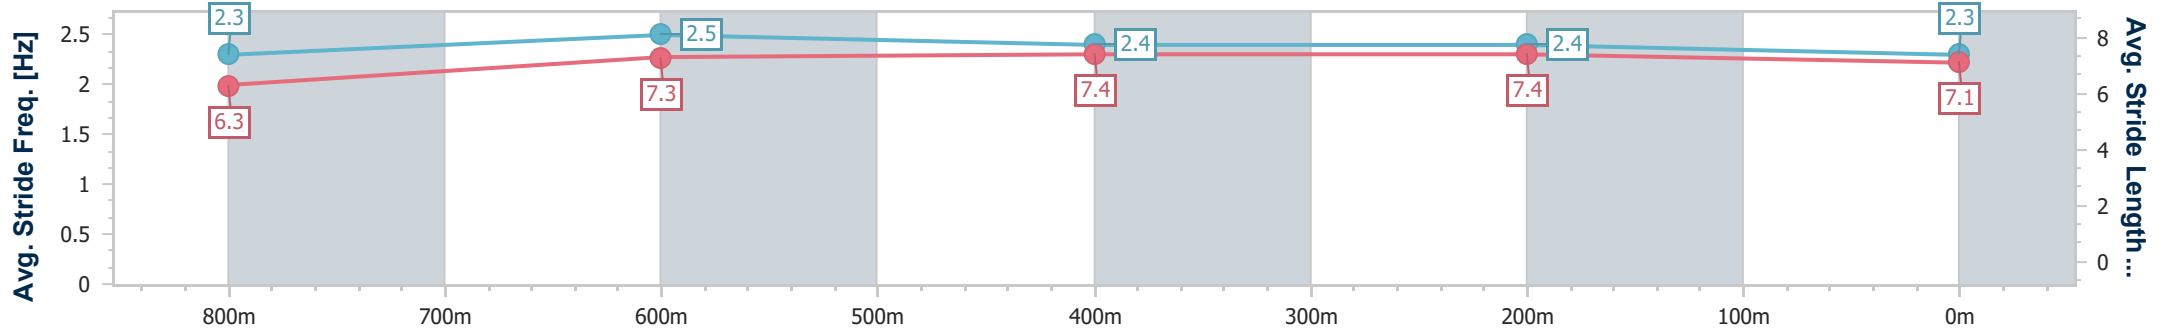

- [] Ranking at each section and finish
- .-.- No data available at this section
- NA No data available

Horse/Jockey Name	Extremaarty
Final Rank	4
Fastest Section Time (Section)	0:10.92 (800m)
Top Speed [km/h] (Section)	69.3 (Overall)
Race State	Finished

Sunshine Coast Poly Track QLD Professional
 Race 4: ROBILIARD BUILDING & DESIGN BENCHMARK 60
 Handicap - 1000m

18 August 2024 - 14:39

Track Rating: Synthetic, Weather: Fine, Rail Position: True

Section	Overall	800m	600m	400m	200m
Section Times	0:59.32 [4] (0:13.65)	0:45.67 [8] (0:10.92)	0:34.75 [6] (0:11.18)	0:23.57 [5] (0:11.37)	0:12.20 [4] (0:12.20)
Average Speed [km/h]	53.0	66.4	64.2	63.6	58.6
Top Speed [km/h]	69.3	69.3	67.6	64.2	62.3
Avg. Dist. to Rail [m]	3.6	1.5	0.5	0.4	0.9
Avg. Stride Freq. [Hz]	2.3	2.5	2.4	2.4	2.3
Avg. Stride Length [m]	6.3	7.3	7.4	7.4	7.1