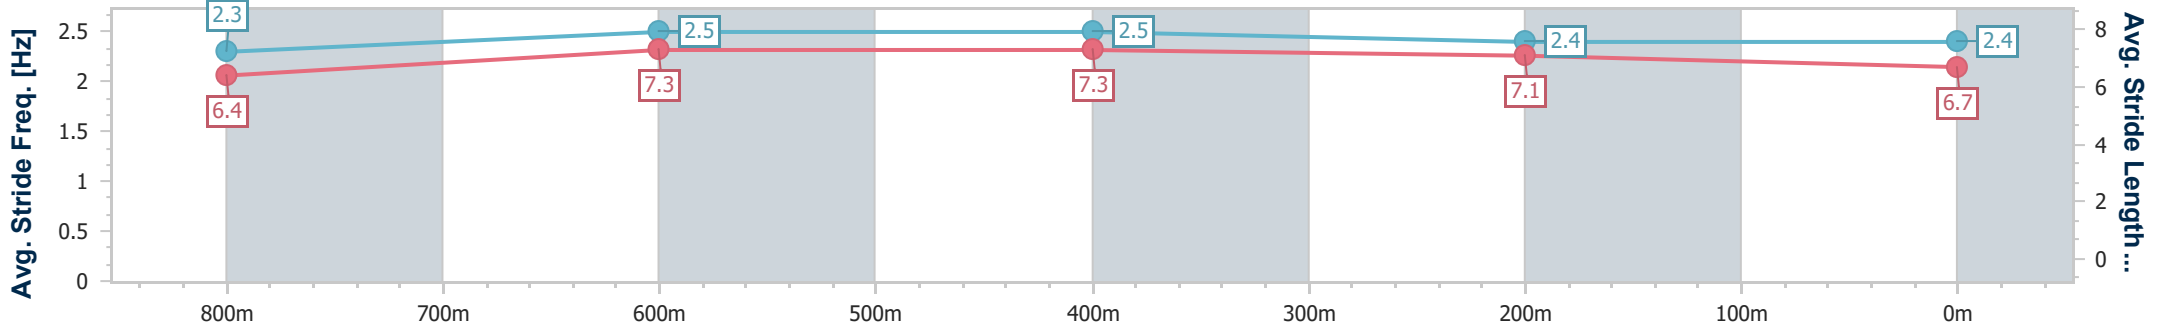

- [] Ranking at each section and finish
- .-.-.- No data available at this section
- NA No data available

Horse/Jockey Name	Airstrike
Final Rank	6
Fastest Section Time (Section)	0:11.08 (800m)
Top Speed [km/h] (Section)	67.6 (Overall)
Race State	Finished

Sunshine Coast Poly Track QLD Professional
 Race 4: ROBILIARD BUILDING & DESIGN BENCHMARK 60
 Handicap - 1000m

18 August 2024 - 14:39

Track Rating: Synthetic, Weather: Fine, Rail Position: True

Section	Overall	800m	600m	400m	200m
Section Times	0:59.69 [6] (0:13.60)	0:46.09 [7] (0:11.08)	0:35.01 [8] (0:11.15)	0:23.86 [7] (0:11.54)	0:12.32 [8] (0:12.32)
Average Speed [km/h]	53.0	66.2	64.9	62.5	58.3
Top Speed [km/h]	67.6	67.3	66.0	63.9	61.1
Avg. Dist. to Rail [m]	4.7	2.7	0.8	3.2	1.8
Avg. Stride Freq. [Hz]	2.3	2.5	2.5	2.4	2.4
Avg. Stride Length [m]	6.4	7.3	7.3	7.1	6.7

- [] Ranking at each section and finish
- .-.- No data available at this section
- NA No data available

Horse/Jockey Name	Side Show Sally
Final Rank	7
Fastest Section Time (Section)	0:11.01 (800m)
Top Speed [km/h] (Section)	68.1 (800m)
Race State	Finished