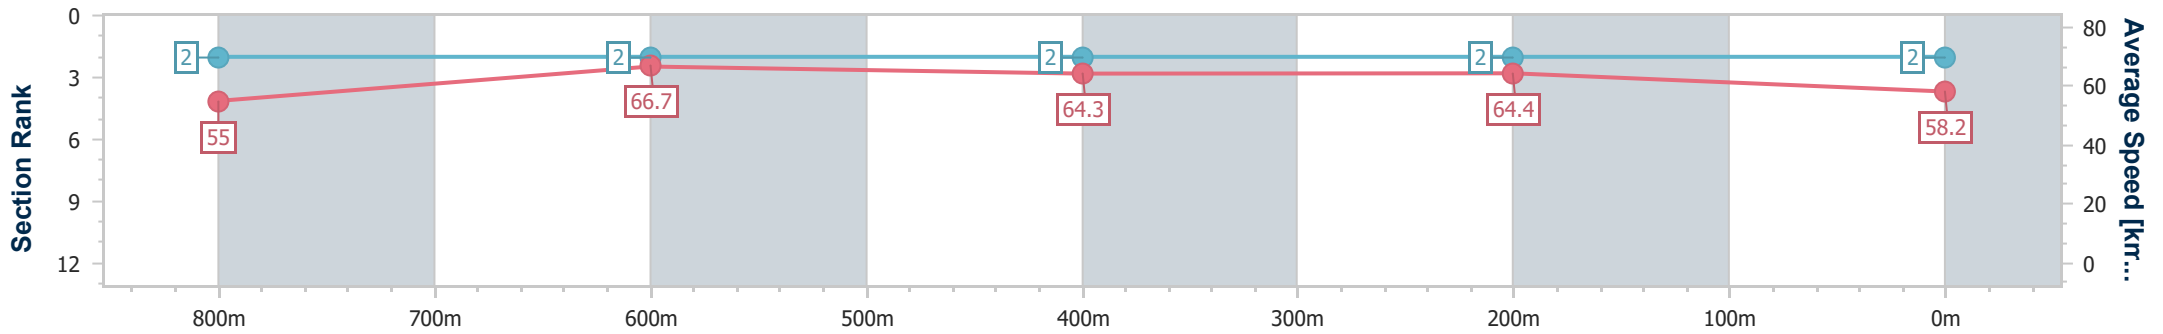

Horse/Jockey Name	I Am Voodoo
Final Rank	2
Fastest Section Time (Section)	0:11.01 (800m)
Top Speed [km/h] (Section)	69.4 (Overall)
Race State	Finished

Sunshine Coast Poly Track QLD Professional
Race 4: ROBILIARD BUILDING & DESIGN BENCHMARK 60
Handicap - 1000m

18 August 2024 - 14:39

Track Rating: Synthetic, Weather: Fine, Rail Position: True

Section	Overall	800m	600m	400m	200m
Section Times	0:58.93 [2] (0:13.17)	0:45.76 [2] (0:11.01)	0:34.75 [2] (0:11.27)	0:23.48 [2] (0:11.13)	0:12.35 [2] (0:12.35)
Average Speed [km/h]	55.0	66.7	64.3	64.4	58.2
Top Speed [km/h]	69.4	68.3	67.8	67.5	61.8
Avg. Dist. to Rail [m]	6.7	3.1	1.9	1.2	2.4
Avg. Stride Freq. [Hz]	2.5	2.5	2.5	2.6	2.4
Avg. Stride Length [m]	6.2	7.4	7.0	7.0	6.7

- [ ] Ranking at each section and finish
- -.-.- No data available at this section
- NA No data available