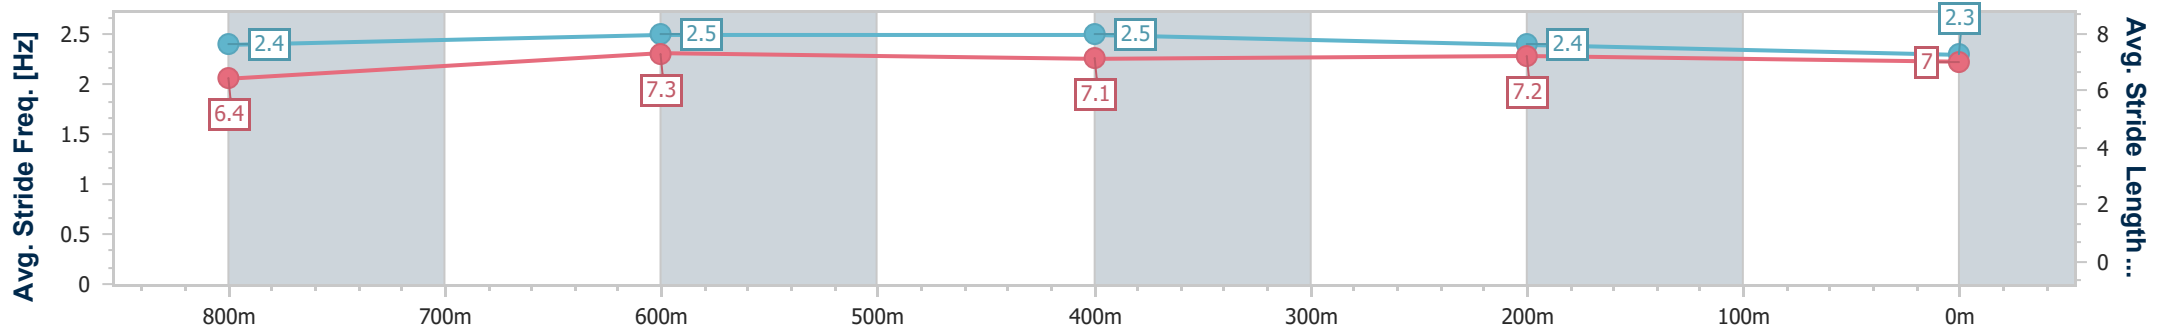

Sunshine Coast Poly Track QLD Professional
 Race 4: ROBILIARD BUILDING & DESIGN BENCHMARK 60
 Handicap - 1000m

18 August 2024 - 14:39

Track Rating: Synthetic, Weather: Fine, Rail Position: True

Section	Overall	800m	600m	400m	200m
Section Times	0:59.25 [3] (0:13.30)	0:45.95 [3] (0:11.11)	0:34.84 [5] (0:11.28)	0:23.56 [4] (0:11.23)	0:12.33 [3] (0:12.33)
Average Speed [km/h]	54.2	66.4	64.6	64.0	58.4
Top Speed [km/h]	69.1	68.4	67.0	65.5	62.1
Avg. Dist. to Rail [m]	7.9	3.4	1.8	2.3	1.4
Avg. Stride Freq. [Hz]	2.4	2.5	2.5	2.4	2.3
Avg. Stride Length [m]	6.4	7.3	7.1	7.2	7.0