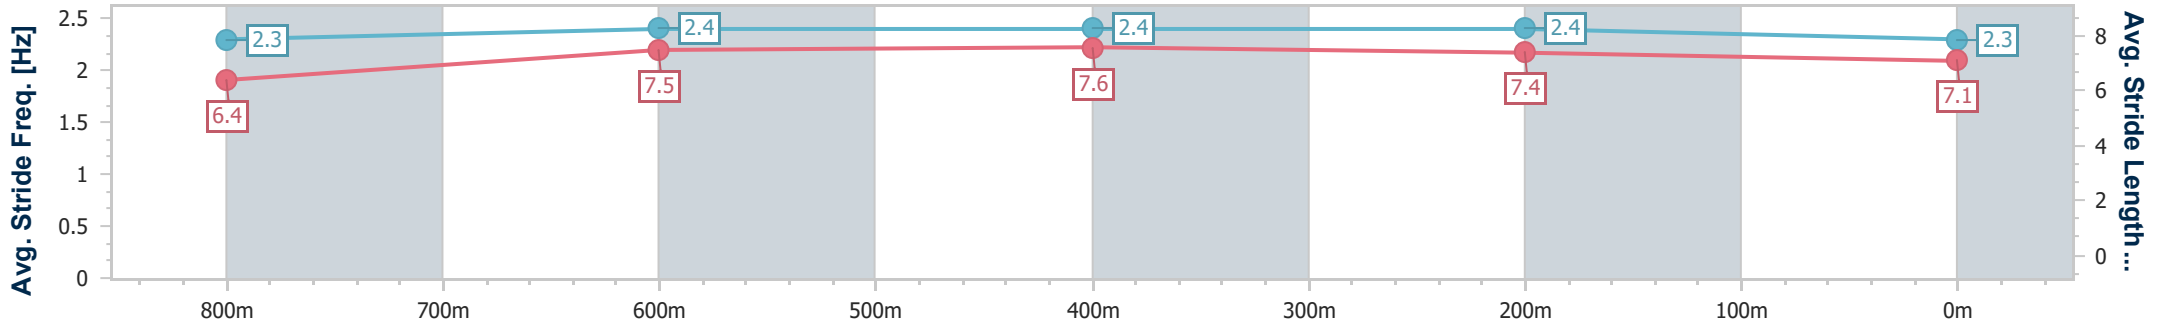

- [] Ranking at each section and finish
- .-.- No data available at this section
- NA No data available

Horse/Jockey Name	Lady Falvelon
Final Rank	5
Fastest Section Time (Section)	0:11.16 (800m)
Top Speed [km/h] (Section)	67.2 (Overall)
Race State	Finished

Sunshine Coast Poly Track QLD Professional
 Race 4: ROBILIARD BUILDING & DESIGN BENCHMARK 60
 Handicap - 1000m

18 August 2024 - 14:39

Track Rating: Synthetic, Weather: Fine, Rail Position: True

Section	Overall	800m	600m	400m	200m
Section Times	0:59.34 [5] (0:13.49)	0:45.85 [6] (0:11.16)	0:34.69 [7] (0:11.33)	0:23.36 [8] (0:11.23)	0:12.13 [6] (0:12.13)
Average Speed [km/h]	53.6	66.0	64.6	63.9	59.4
Top Speed [km/h]	67.2	67.1	65.8	65.9	62.0
Avg. Dist. to Rail [m]	5.3	3.3	2.4	4.7	4.9
Avg. Stride Freq. [Hz]	2.3	2.4	2.4	2.4	2.3
Avg. Stride Length [m]	6.4	7.5	7.6	7.4	7.1