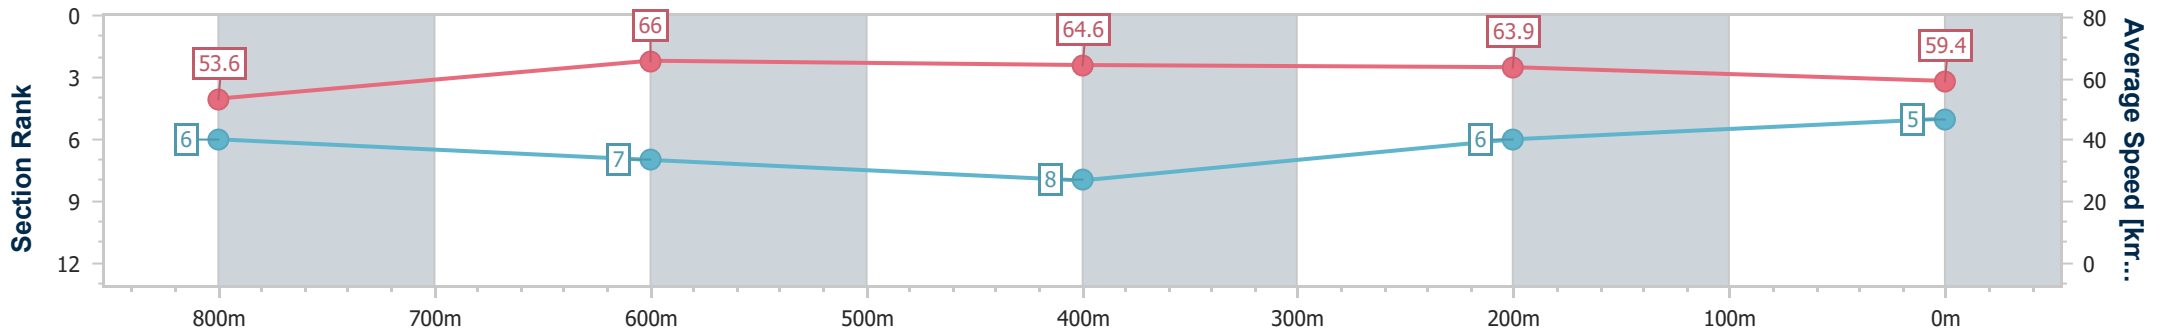

- [] Ranking at each section and finish
- .-.- No data available at this section
- NA No data available

Horse/Jockey Name	Lady Falvelon
Final Rank	5
Fastest Section Time (Section)	0:11.16 (800m)
Top Speed [km/h] (Section)	67.2 (Overall)
Race State	Finished

Sunshine Coast Poly Track QLD Professional
 Race 4: ROBILIARD BUILDING & DESIGN BENCHMARK 60
 Handicap - 1000m

18 August 2024 - 14:39

Track Rating: Synthetic, Weather: Fine, Rail Position: True

Section	Overall	800m	600m	400m	200m
Section Times	0:59.34 [5] (0:13.49)	0:45.85 [6] (0:11.16)	0:34.69 [7] (0:11.33)	0:23.36 [8] (0:11.23)	0:12.13 [6] (0:12.13)
Average Speed [km/h]	53.6	66.0	64.6	63.9	59.4
Top Speed [km/h]	67.2	67.1	65.8	65.9	62.0
Avg. Dist. to Rail [m]	5.3	3.3	2.4	4.7	4.9
Avg. Stride Freq. [Hz]	2.3	2.4	2.4	2.4	2.3
Avg. Stride Length [m]	6.4	7.5	7.6	7.4	7.1