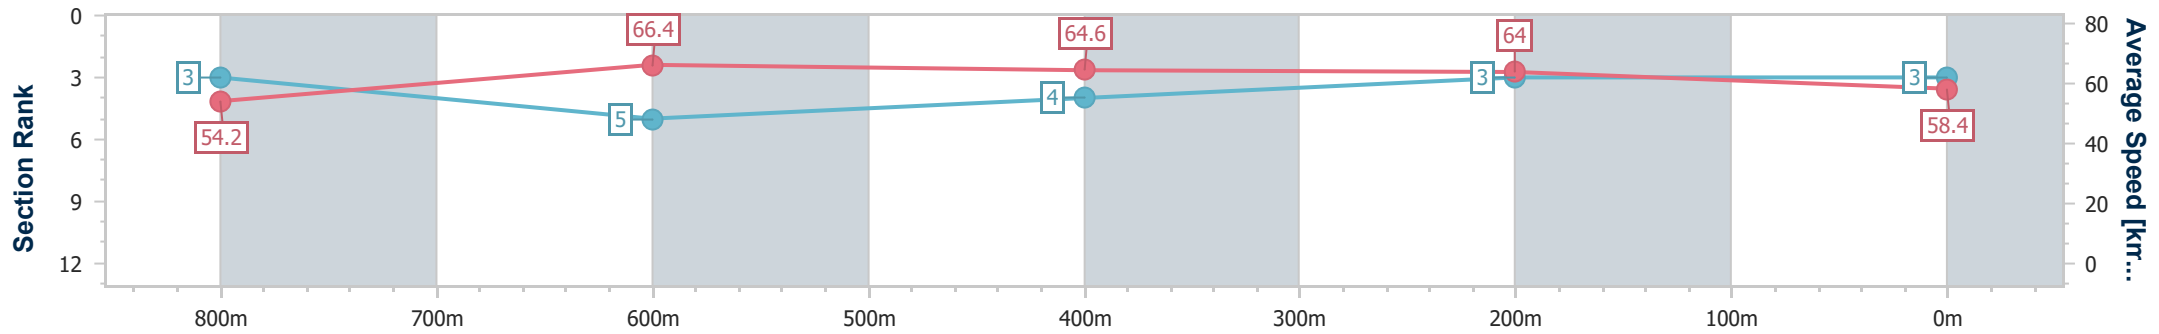

Horse/Jockey Name	Annakuri
Final Rank	3
Fastest Section Time (Section)	0:11.11 (800m)
Top Speed [km/h] (Section)	69.1 (Overall)
Race State	Finished

Sunshine Coast Poly Track QLD Professional
Race 4: ROBILIARD BUILDING & DESIGN BENCHMARK 60
Handicap - 1000m

18 August 2024 - 14:39

Track Rating: Synthetic, Weather: Fine, Rail Position: True

Section	Overall	800m	600m	400m	200m
Section Times	0:59.25 [3] (0:13.30)	0:45.95 [3] (0:11.11)	0:34.84 [5] (0:11.28)	0:23.56 [4] (0:11.23)	0:12.33 [3] (0:12.33)
Average Speed [km/h]	54.2	66.4	64.6	64.0	58.4
Top Speed [km/h]	69.1	68.4	67.0	65.5	62.1
Avg. Dist. to Rail [m]	7.9	3.4	1.8	2.3	1.4
Avg. Stride Freq. [Hz]	2.4	2.5	2.5	2.4	2.3
Avg. Stride Length [m]	6.4	7.3	7.1	7.2	7.0

- [ ] Ranking at each section and finish
- -.-.- No data available at this section
- NA No data available