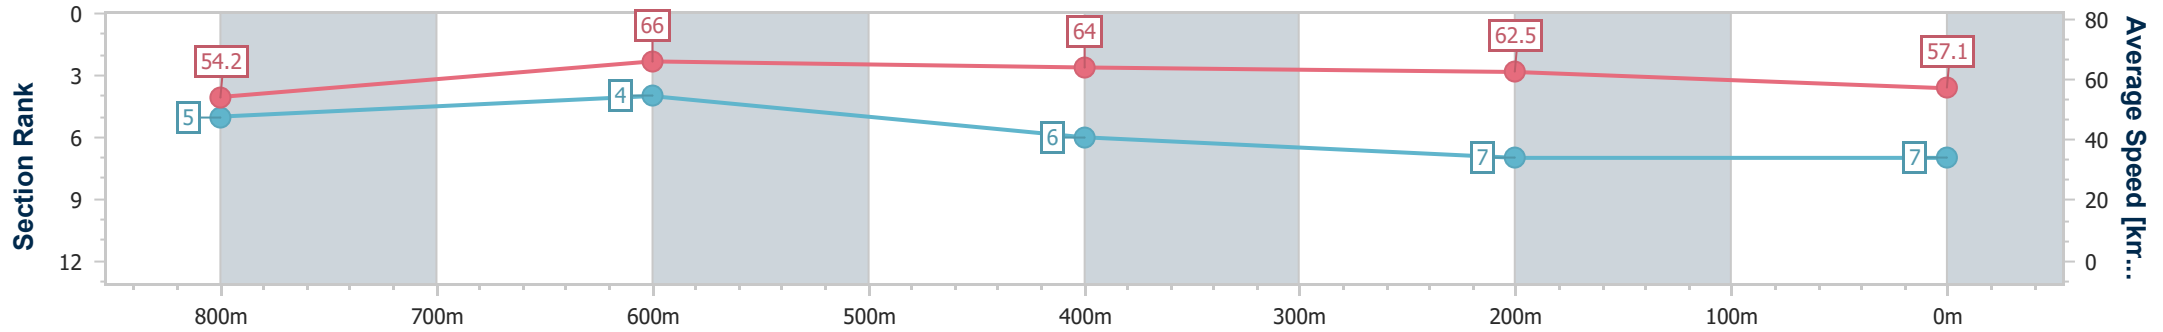

Sunshine Coast Poly Track QLD Professional
 Race 4: ROBILIARD BUILDING & DESIGN BENCHMARK 60
 Handicap - 1000m

18 August 2024 - 14:39

Track Rating: Synthetic, Weather: Fine, Rail Position: True

Section	Overall	800m	600m	400m	200m
Section Times	0:59.69 [6] (0:13.60)	0:46.09 [7] (0:11.08)	0:35.01 [8] (0:11.15)	0:23.86 [7] (0:11.54)	0:12.32 [8] (0:12.32)
Average Speed [km/h]	53.0	66.2	64.9	62.5	58.3
Top Speed [km/h]	67.6	67.3	66.0	63.9	61.1
Avg. Dist. to Rail [m]	4.7	2.7	0.8	3.2	1.8
Avg. Stride Freq. [Hz]	2.3	2.5	2.5	2.4	2.4
Avg. Stride Length [m]	6.4	7.3	7.3	7.1	6.7

- [] Ranking at each section and finish
- .-.- No data available at this section
- NA No data available

Horse/Jockey Name	Side Show Sally
Final Rank	7
Fastest Section Time (Section)	0:11.01 (800m)
Top Speed [km/h] (Section)	68.1 (800m)
Race State	Finished

Sunshine Coast Poly Track QLD Professional
 Race 4: ROBILIARD BUILDING & DESIGN BENCHMARK 60
 Handicap - 1000m

18 August 2024 - 14:39

Track Rating: Synthetic, Weather: Fine, Rail Position: True

Section	Overall	800m	600m	400m	200m
Section Times	0:59.84 [7] (0:13.33)	0:46.51 [5] (0:11.01)	0:35.50 [4] (0:11.42)	0:24.08 [6] (0:11.51)	0:12.57 [7] (0:12.57)
Average Speed [km/h]	54.2	66.0	64.0	62.5	57.1
Top Speed [km/h]	68.0	68.1	65.3	63.8	60.8
Avg. Dist. to Rail [m]	3.1	1.7	2.1	2.4	3.2
Avg. Stride Freq. [Hz]	---	---	---	---	---
Avg. Stride Length [m]	---	---	---	---	---