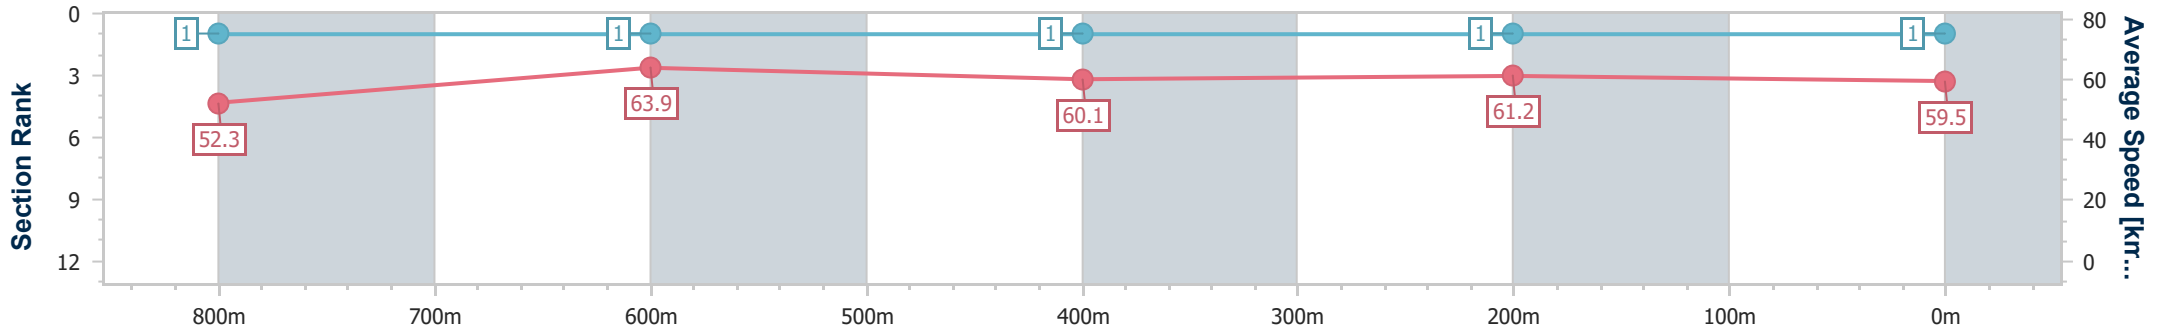

Toowoomba QLD Professional  
 Race 4: GERRY BROWN'S SHELVING & STORAGE Class 1  
 Handicap - 1000m

17 August 2024 - 19:03

Track Rating: Soft 5, Weather: Fine, Rail Position: +4m Entire

Section	Overall	800m	600m	400m	200m
Section Times	1:00.98 [1] (0:13.86)	0:47.12 [1] (0:11.30)	0:35.82 [1] (0:11.98)	0:23.84 [1] (0:11.79)	0:12.05 [1] (0:12.05)
Average Speed [km/h]	52.3	63.9	60.1	61.2	59.5
Top Speed [km/h]	68.0	66.7	63.0	62.3	62.1
Avg. Dist. to Rail [m]	4.1	0.6	0.3	0.7	1.1
Avg. Stride Freq. [Hz]	2.5	2.5	2.4	2.4	2.4
Avg. Stride Length [m]	5.9	7.2	7.0	7.0	6.9