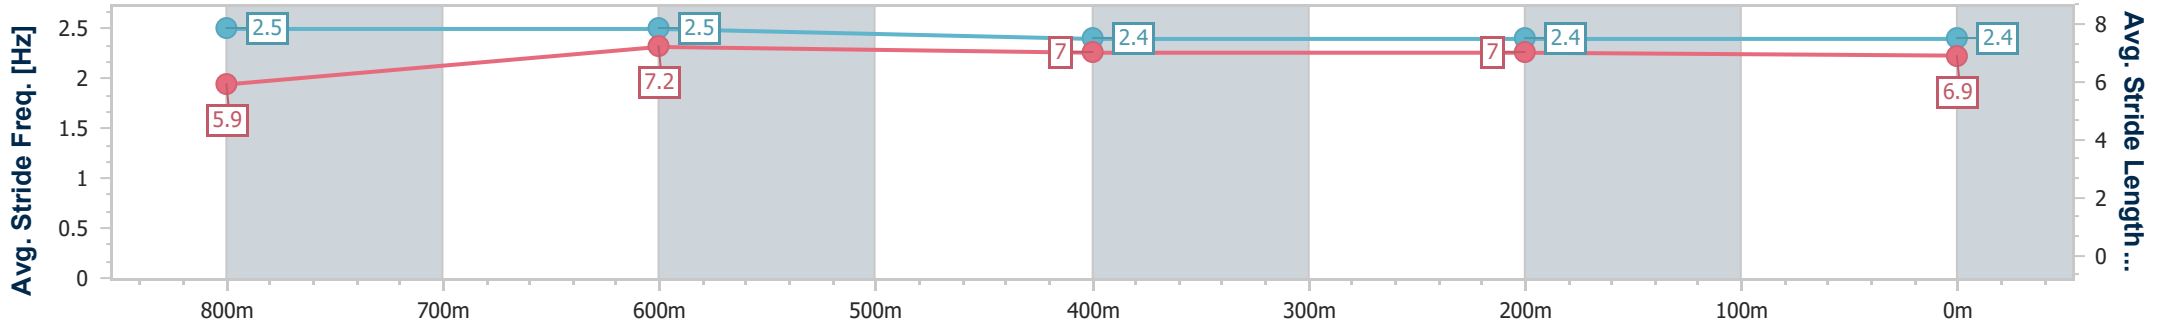

Toowoomba QLD Professional  
 Race 4: GERRY BROWN'S SHELVING & STORAGE Class 1  
 Handicap - 1000m

17 August 2024 - 19:03

Track Rating: Soft 5, Weather: Fine, Rail Position: +4m Entire

Section	Overall	800m	600m	400m	200m
Section Times	1:00.98 [1] (0:13.86)	0:47.12 [1] (0:11.30)	0:35.82 [1] (0:11.98)	0:23.84 [1] (0:11.79)	0:12.05 [1] (0:12.05)
Average Speed [km/h]	52.3	63.9	60.1	61.2	59.5
Top Speed [km/h]	68.0	66.7	63.0	62.3	62.1
Avg. Dist. to Rail [m]	4.1	0.6	0.3	0.7	1.1
Avg. Stride Freq. [Hz]	2.5	2.5	2.4	2.4	2.4
Avg. Stride Length [m]	5.9	7.2	7.0	7.0	6.9