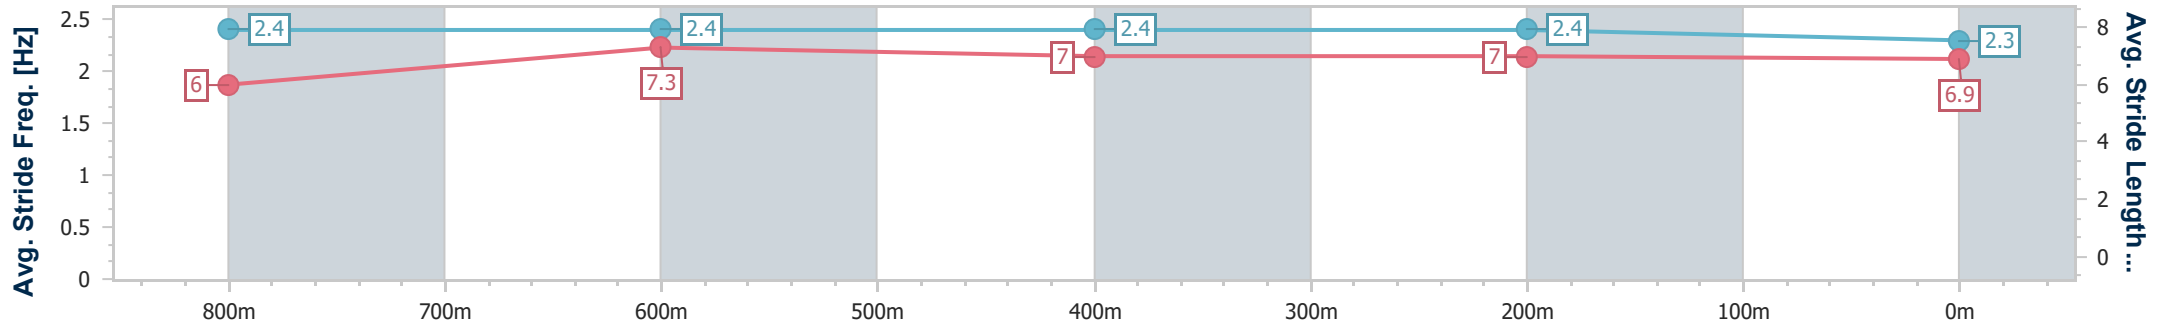

- [ ] Ranking at each section and finish
- .-.- No data available at this section
- NA No data available

Horse/Jockey Name	Acirema
Final Rank	4
Fastest Section Time (Section)	0:11.41 (800m)
Top Speed [km/h] (Section)	67.3 (Overall)
Race State	Finished

Toowoomba QLD Professional  
Race 4: GERRY BROWN'S SHELVING & STORAGE Class 1  
Handicap - 1000m

17 August 2024 - 19:03

Track Rating: Soft 5, Weather: Fine, Rail Position: +4m Entire

Section	Overall	800m	600m	400m	200m
Section Times	1:02.00 [4] (0:13.96)	0:48.04 [2] (0:11.41)	0:36.63 [2] (0:12.10)	0:24.53 [2] (0:12.11)	0:12.42 [3] (0:12.42)
Average Speed [km/h]	51.9	63.5	60.5	59.8	58.0
Top Speed [km/h]	67.3	65.0	62.3	61.5	59.7
Avg. Dist. to Rail [m]	2.1	1.5	3.1	2.3	3.5
Avg. Stride Freq. [Hz]	2.4	2.4	2.4	2.4	2.3
Avg. Stride Length [m]	6.0	7.3	7.0	7.0	6.9