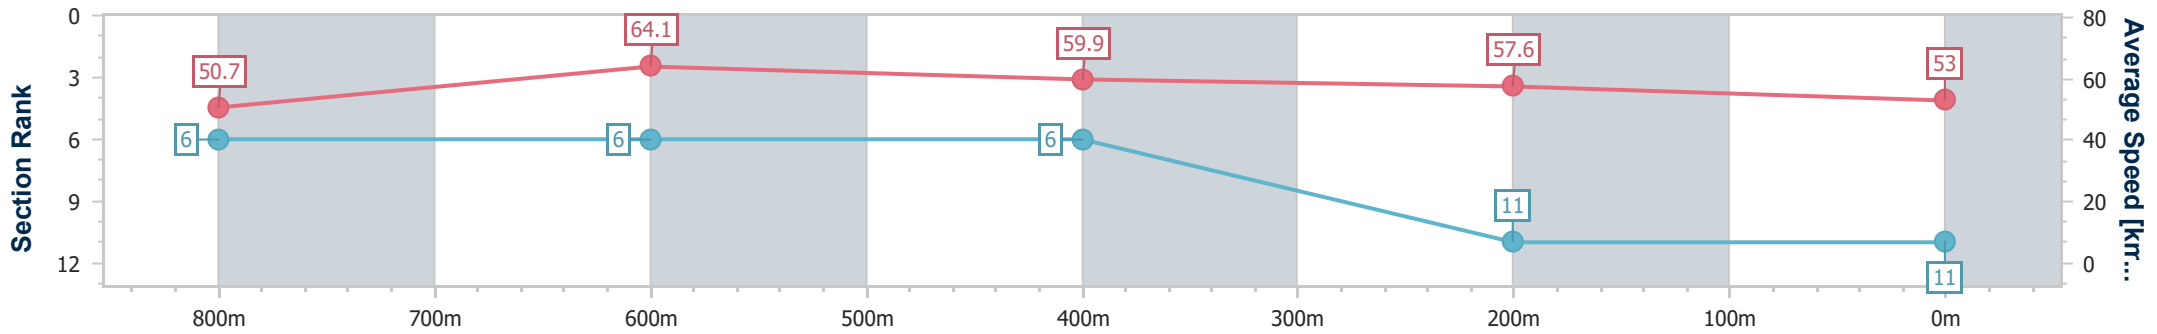

Toowoomba QLD Professional  
Race 4: GERRY BROWN'S SHELVING & STORAGE Class 1  
Handicap - 1000m

17 August 2024 - 19:03

Track Rating: Soft 5, Weather: Fine, Rail Position: +4m Entire

Section	Overall	800m	600m	400m	200m
Section Times	1:02.90 [10] (0:14.70)	0:48.20 [9] (0:11.38)	0:36.82 [9] (0:12.05)	0:24.77 [9] (0:12.19)	0:12.58 [10] (0:12.58)
Average Speed [km/h]	50.1	64.2	61.0	60.2	57.1
Top Speed [km/h]	65.4	66.2	62.5	61.5	60.5
Avg. Dist. to Rail [m]	8.7	4.3	4.3	5.5	7.2
Avg. Stride Freq. [Hz]	2.5	2.5	2.5	2.5	2.4
Avg. Stride Length [m]	5.7	7.0	6.9	6.8	6.7

- [ ] Ranking at each section and finish
- .-.- No data available at this section
- NA No data available

Horse/Jockey Name	Red Swan
Final Rank	11
Fastest Section Time (Section)	0:11.33 (800m)
Top Speed [km/h] (Section)	67.0 (800m)
Race State	Finished

Toowoomba QLD Professional  
Race 4: GERRY BROWN'S SHELVING & STORAGE Class 1  
Handicap - 1000m

17 August 2024 - 19:03

Track Rating: Soft 5, Weather: Fine, Rail Position: +4m Entire

Section	Overall	800m	600m	400m	200m
Section Times	1:04.10 [11] (0:14.44)	0:49.66 [6] (0:11.33)	0:38.33 [6] (0:12.14)	0:26.19 [6] (0:12.61)	0:13.58 [11] (0:13.58)
Average Speed [km/h]	50.7	64.1	59.9	57.6	53.0
Top Speed [km/h]	66.8	67.0	61.9	59.9	57.0
Avg. Dist. to Rail [m]	6.0	3.3	2.0	3.2	2.4
Avg. Stride Freq. [Hz]	2.6	2.7	2.5	2.6	2.4
Avg. Stride Length [m]	5.5	6.7	6.6	6.2	6.1