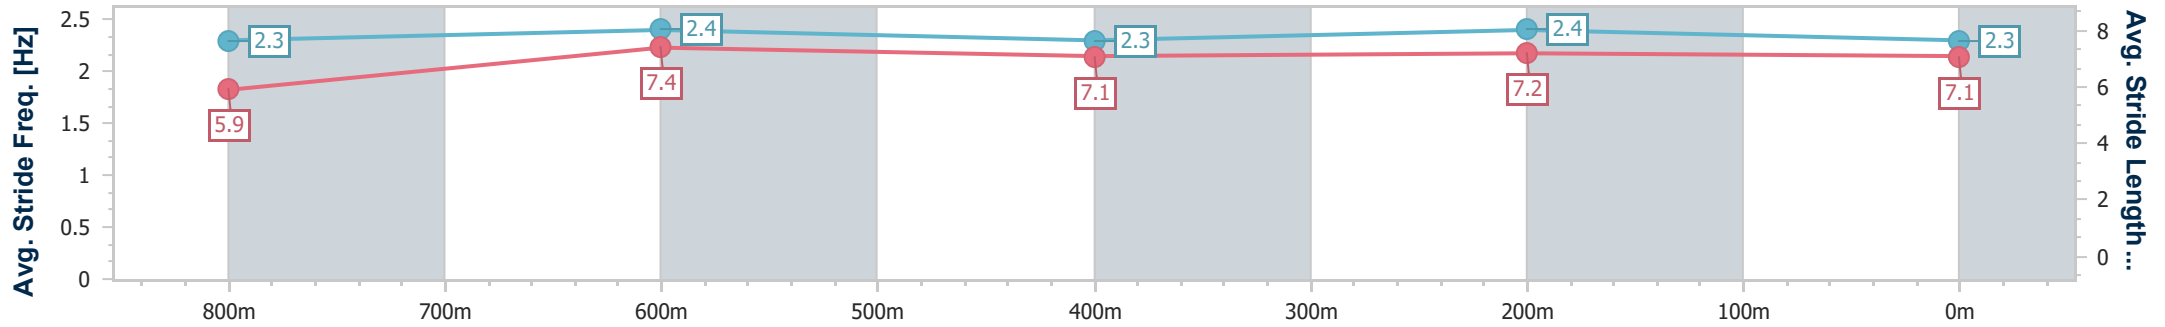

Toowoomba QLD Professional  
Race 4: GERRY BROWN'S SHELVING & STORAGE Class 1  
Handicap - 1000m

17 August 2024 - 19:03

Track Rating: Soft 5, Weather: Fine, Rail Position: +4m Entire

Section	Overall	800m	600m	400m	200m
Section Times	1:02.18 [5] (0:14.33)	0:47.85 [5] (0:11.28)	0:36.57 [4] (0:12.15)	0:24.42 [5] (0:12.09)	0:12.33 [5] (0:12.33)
Average Speed [km/h]	51.0	64.2	59.4	59.7	58.4
Top Speed [km/h]	68.2	67.8	61.4	60.5	59.7
Avg. Dist. to Rail [m]	8.1	1.5	1.0	0.5	1.2
Avg. Stride Freq. [Hz]	2.5	2.5	2.4	2.4	2.4
Avg. Stride Length [m]	5.8	7.1	6.8	6.9	6.7

- [ ] Ranking at each section and finish
- .-.- No data available at this section
- NA No data available

Horse/Jockey Name	Good'n'lucky
Final Rank	6
Fastest Section Time (Section)	0:11.52 (800m)
Top Speed [km/h] (Section)	64.3 (Overall)
Race State	Finished

Toowoomba QLD Professional  
Race 4: GERRY BROWN'S SHELVING & STORAGE Class 1  
Handicap - 1000m

17 August 2024 - 19:03

Track Rating: Soft 5, Weather: Fine, Rail Position: +4m Entire

Section	Overall	800m	600m	400m	200m
Section Times	1:02.25 [6] (0:14.75)	0:47.50 [10] (0:11.52)	0:35.98 [10] (0:12.11)	0:23.87 [11] (0:11.78)	0:12.09 [9] (0:12.09)
Average Speed [km/h]	48.9	62.9	59.6	61.7	59.4
Top Speed [km/h]	64.3	64.0	62.1	62.4	61.0
Avg. Dist. to Rail [m]	2.0	1.2	1.2	2.5	5.1
Avg. Stride Freq. [Hz]	2.3	2.4	2.3	2.4	2.3
Avg. Stride Length [m]	5.9	7.4	7.1	7.2	7.1