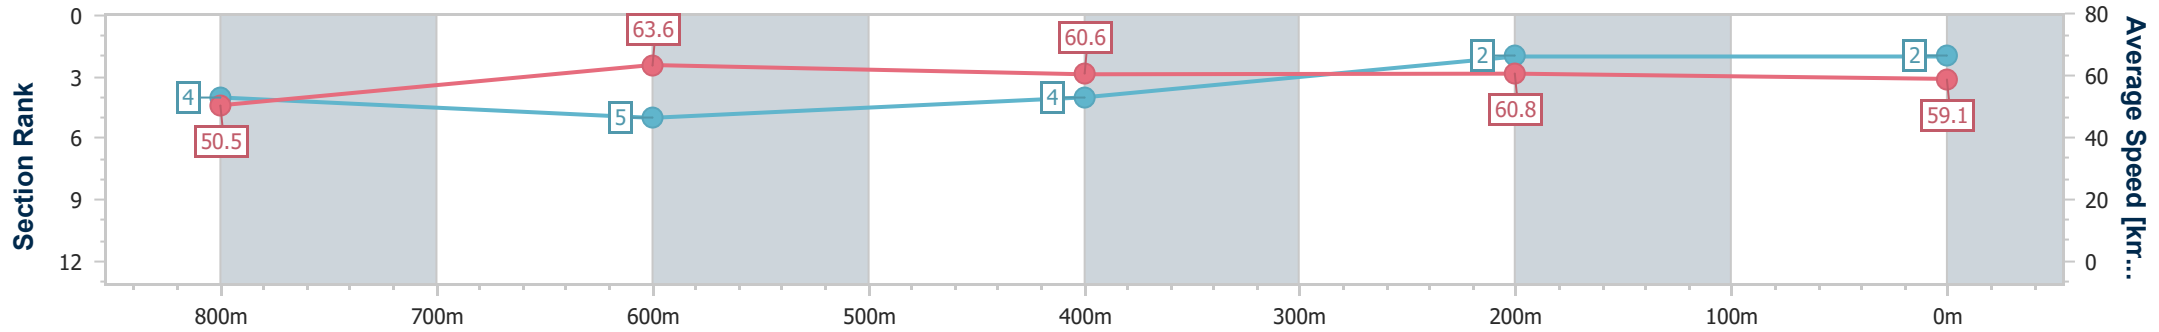

Horse/Jockey Name	Eye Wanted
Final Rank	2
Fastest Section Time (Section)	0:11.34 (800m)
Top Speed [km/h] (Section)	65.8 (Overall)
Race State	Finished

Toowoomba QLD Professional
Race 4: GERRY BROWN'S SHELVING & STORAGE Class 1
Handicap - 1000m

17 August 2024 - 19:03

Track Rating: Soft 5, Weather: Fine, Rail Position: +4m Entire

Section	Overall	800m	600m	400m	200m
Section Times	1:01.66 [2] (0:14.30)	0:47.36 [4] (0:11.34)	0:36.02 [5] (0:11.96)	0:24.06 [4] (0:11.89)	0:12.17 [2] (0:12.17)
Average Speed [km/h]	50.5	63.6	60.6	60.8	59.1
Top Speed [km/h]	65.8	64.8	62.0	61.9	60.1
Avg. Dist. to Rail [m]	2.0	0.5	1.2	1.4	3.1
Avg. Stride Freq. [Hz]	2.5	2.5	2.4	2.5	2.4
Avg. Stride Length [m]	5.8	7.1	7.0	6.8	6.7

- [ ] Ranking at each section and finish
- -.-.- No data available at this section
- NA No data available