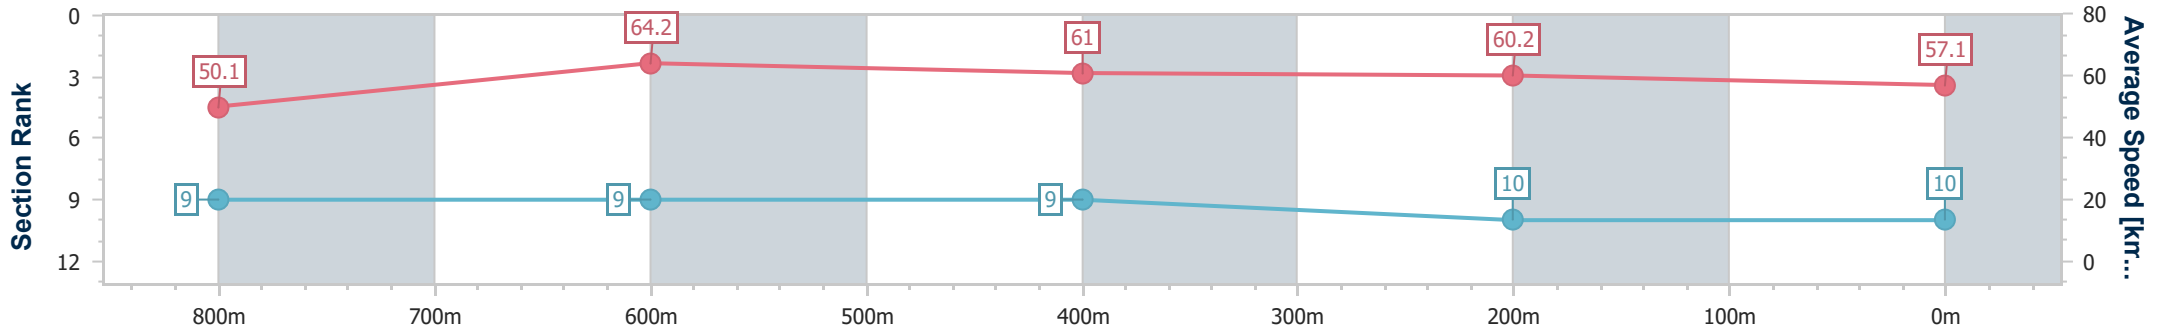

Toowoomba QLD Professional  
Race 4: GERRY BROWN'S SHELVING & STORAGE Class 1  
Handicap - 1000m

17 August 2024 - 19:03

Track Rating: Soft 5, Weather: Fine, Rail Position: +4m Entire

Section	Overall	800m	600m	400m	200m
Section Times	1:02.30 [9] (0:14.99)	0:47.31 [11] (0:11.28)	0:36.03 [11] (0:12.03)	0:24.00 [10] (0:11.85)	0:12.15 [8] (0:12.15)
Average Speed [km/h]	48.1	64.0	60.4	61.3	59.4
Top Speed [km/h]	66.5	66.6	62.0	62.7	60.8
Avg. Dist. to Rail [m]	3.0	0.5	1.7	2.8	4.6
Avg. Stride Freq. [Hz]	2.2	2.3	2.3	2.3	2.3
Avg. Stride Length [m]	6.0	7.7	7.4	7.4	7.2

- [ ] Ranking at each section and finish
- .-.- No data available at this section
- NA No data available

Horse/Jockey Name	My Moses
Final Rank	10
Fastest Section Time (Section)	0:11.38 (800m)
Top Speed [km/h] (Section)	66.2 (800m)
Race State	Finished

Toowoomba QLD Professional  
Race 4: GERRY BROWN'S SHELVING & STORAGE Class 1  
Handicap - 1000m

17 August 2024 - 19:03

Track Rating: Soft 5, Weather: Fine, Rail Position: +4m Entire

Section	Overall	800m	600m	400m	200m
Section Times	1:02.90 [10] (0:14.70)	0:48.20 [9] (0:11.38)	0:36.82 [9] (0:12.05)	0:24.77 [9] (0:12.19)	0:12.58 [10] (0:12.58)
Average Speed [km/h]	50.1	64.2	61.0	60.2	57.1
Top Speed [km/h]	65.4	66.2	62.5	61.5	60.5
Avg. Dist. to Rail [m]	8.7	4.3	4.3	5.5	7.2
Avg. Stride Freq. [Hz]	2.5	2.5	2.5	2.5	2.4
Avg. Stride Length [m]	5.7	7.0	6.9	6.8	6.7