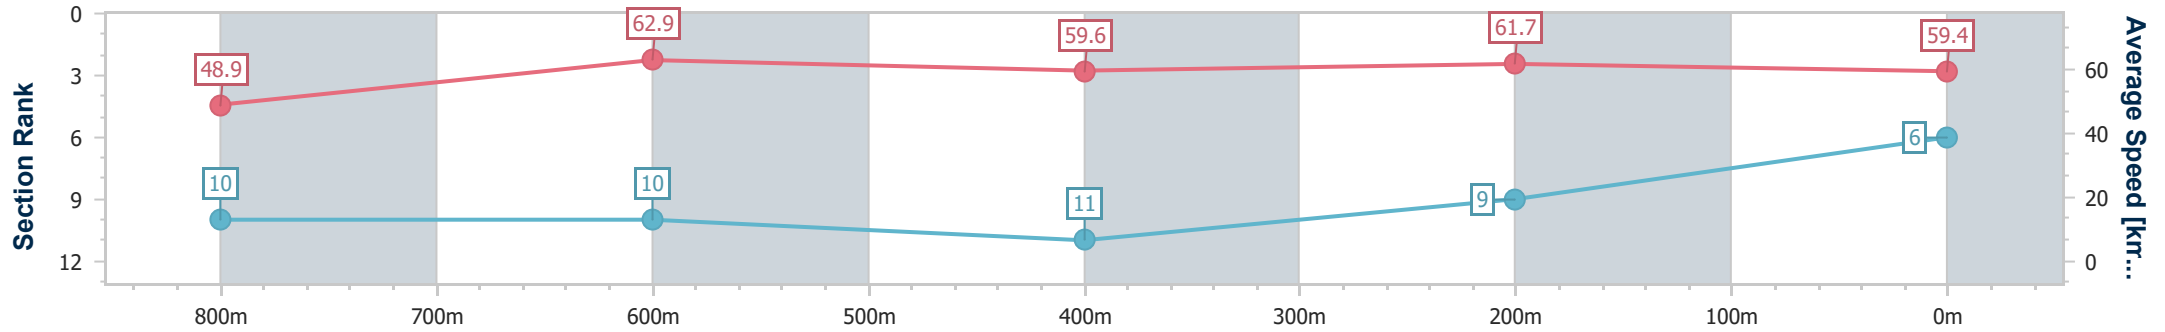

- [ ] Ranking at each section and finish
- .-.- No data available at this section
- NA No data available

Horse/Jockey Name	Good'n'lucky
Final Rank	6
Fastest Section Time (Section)	0:11.52 (800m)
Top Speed [km/h] (Section)	64.3 (Overall)
Race State	Finished

Toowoomba QLD Professional  
Race 4: GERRY BROWN'S SHELVING & STORAGE Class 1  
Handicap - 1000m

17 August 2024 - 19:03

Track Rating: Soft 5, Weather: Fine, Rail Position: +4m Entire

Section	Overall	800m	600m	400m	200m
Section Times	1:02.25 [6] (0:14.75)	0:47.50 [10] (0:11.52)	0:35.98 [10] (0:12.11)	0:23.87 [11] (0:11.78)	0:12.09 [9] (0:12.09)
Average Speed [km/h]	48.9	62.9	59.6	61.7	59.4
Top Speed [km/h]	64.3	64.0	62.1	62.4	61.0
Avg. Dist. to Rail [m]	2.0	1.2	1.2	2.5	5.1
Avg. Stride Freq. [Hz]	2.3	2.4	2.3	2.4	2.3
Avg. Stride Length [m]	5.9	7.4	7.1	7.2	7.1