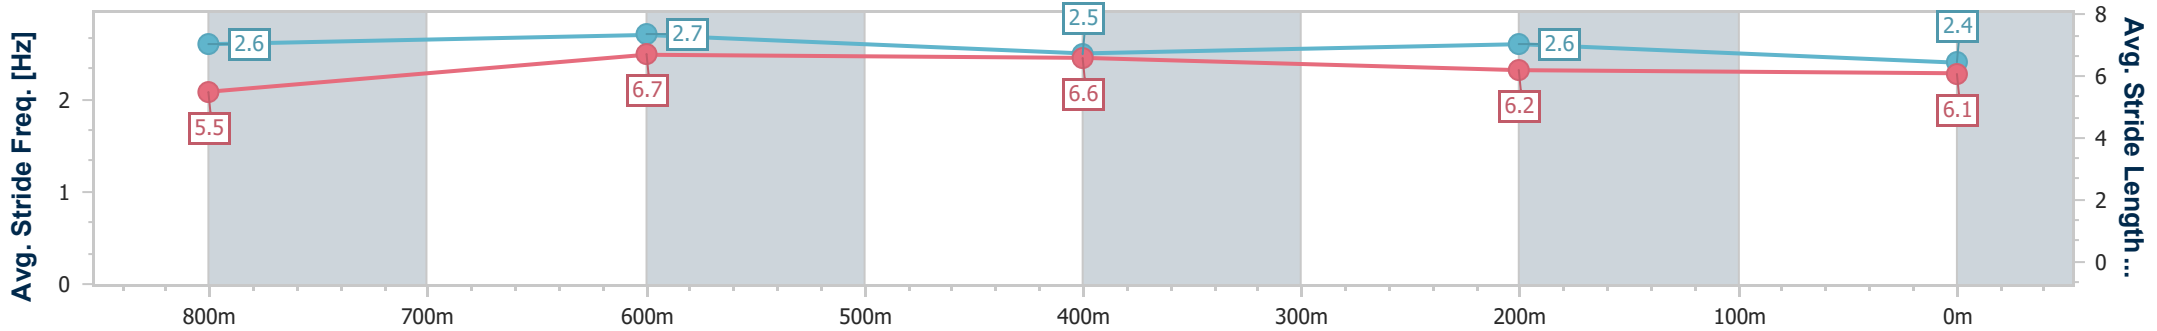

Toowoomba QLD Professional  
Race 4: GERRY BROWN'S SHELVING & STORAGE Class 1  
Handicap - 1000m

17 August 2024 - 19:03

Track Rating: Soft 5, Weather: Fine, Rail Position: +4m Entire

Section	Overall	800m	600m	400m	200m
Section Times	1:02.90 [10] (0:14.70)	0:48.20 [9] (0:11.38)	0:36.82 [9] (0:12.05)	0:24.77 [9] (0:12.19)	0:12.58 [10] (0:12.58)
Average Speed [km/h]	50.1	64.2	61.0	60.2	57.1
Top Speed [km/h]	65.4	66.2	62.5	61.5	60.5
Avg. Dist. to Rail [m]	8.7	4.3	4.3	5.5	7.2
Avg. Stride Freq. [Hz]	2.5	2.5	2.5	2.5	2.4
Avg. Stride Length [m]	5.7	7.0	6.9	6.8	6.7

- [ ] Ranking at each section and finish
- .-.- No data available at this section
- NA No data available

Horse/Jockey Name	Red Swan
Final Rank	11
Fastest Section Time (Section)	0:11.33 (800m)
Top Speed [km/h] (Section)	67.0 (800m)
Race State	Finished

Toowoomba QLD Professional  
Race 4: GERRY BROWN'S SHELVING & STORAGE Class 1  
Handicap - 1000m

17 August 2024 - 19:03

Track Rating: Soft 5, Weather: Fine, Rail Position: +4m Entire

Section	Overall	800m	600m	400m	200m
Section Times	1:04.10 [11] (0:14.44)	0:49.66 [6] (0:11.33)	0:38.33 [6] (0:12.14)	0:26.19 [6] (0:12.61)	0:13.58 [11] (0:13.58)
Average Speed [km/h]	50.7	64.1	59.9	57.6	53.0
Top Speed [km/h]	66.8	67.0	61.9	59.9	57.0
Avg. Dist. to Rail [m]	6.0	3.3	2.0	3.2	2.4
Avg. Stride Freq. [Hz]	2.6	2.7	2.5	2.6	2.4
Avg. Stride Length [m]	5.5	6.7	6.6	6.2	6.1