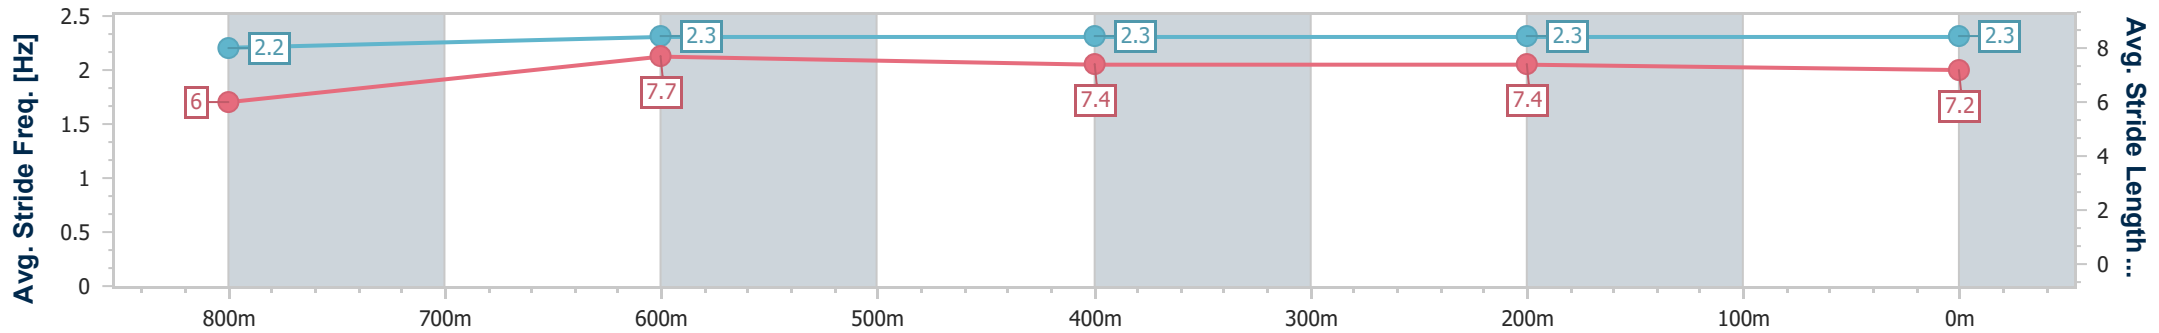

Toowoomba QLD Professional  
Race 4: GERRY BROWN'S SHELVING & STORAGE Class 1  
Handicap - 1000m

17 August 2024 - 19:03

Track Rating: Soft 5, Weather: Fine, Rail Position: +4m Entire

Section	Overall	800m	600m	400m	200m
Section Times	1:02.29 [8] (0:14.44)	0:47.85 [7] (0:11.34)	0:36.51 [7] (0:12.16)	0:24.35 [7] (0:11.94)	0:12.41 [6] (0:12.41)
Average Speed [km/h]	49.8	63.6	60.1	60.6	58.1
Top Speed [km/h]	65.2	65.3	61.5	62.2	59.0
Avg. Dist. to Rail [m]	1.4	1.2	2.6	1.4	0.8
Avg. Stride Freq. [Hz]	2.4	2.5	2.4	2.4	2.3
Avg. Stride Length [m]	5.8	7.2	7.0	7.1	6.9

- [ ] Ranking at each section and finish
- .-.- No data available at this section
- NA No data available

Horse/Jockey Name	Lightning Rage
Final Rank	9
Fastest Section Time (Section)	0:11.28 (800m)
Top Speed [km/h] (Section)	66.6 (800m)
Race State	Finished

Toowoomba QLD Professional  
Race 4: GERRY BROWN'S SHELVING & STORAGE Class 1  
Handicap - 1000m

17 August 2024 - 19:03

Track Rating: Soft 5, Weather: Fine, Rail Position: +4m Entire

Section	Overall	800m	600m	400m	200m
Section Times	1:02.30 [9] (0:14.99)	0:47.31 [11] (0:11.28)	0:36.03 [11] (0:12.03)	0:24.00 [10] (0:11.85)	0:12.15 [8] (0:12.15)
Average Speed [km/h]	48.1	64.0	60.4	61.3	59.4
Top Speed [km/h]	66.5	66.6	62.0	62.7	60.8
Avg. Dist. to Rail [m]	3.0	0.5	1.7	2.8	4.6
Avg. Stride Freq. [Hz]	2.2	2.3	2.3	2.3	2.3
Avg. Stride Length [m]	6.0	7.7	7.4	7.4	7.2