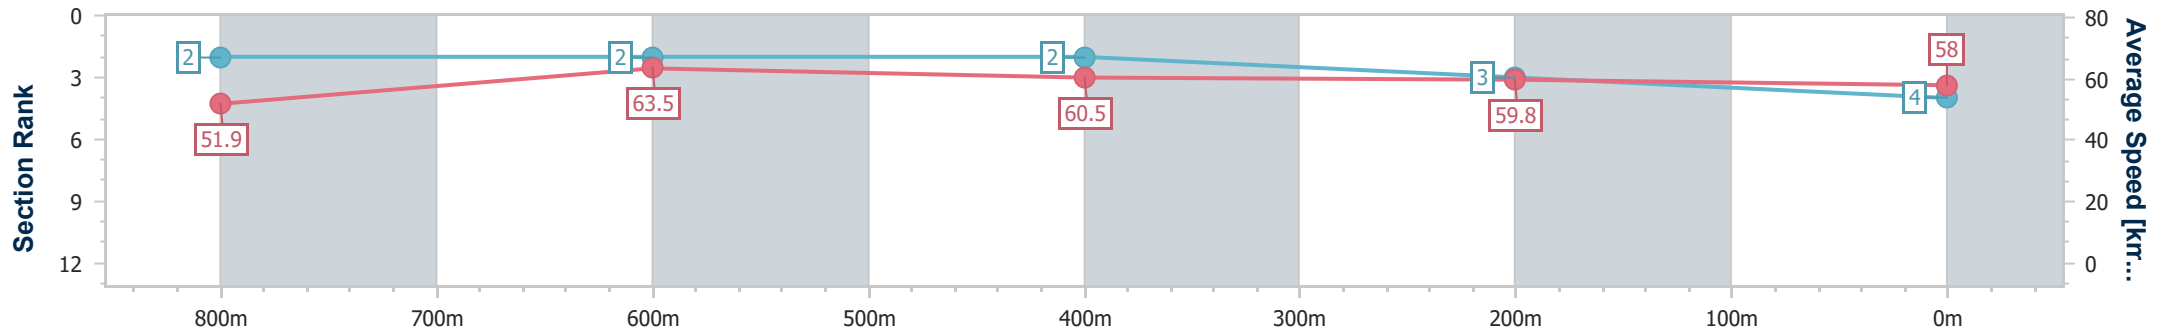

- [ ] Ranking at each section and finish
- .-.- No data available at this section
- NA No data available

Horse/Jockey Name	Acirema
Final Rank	4
Fastest Section Time (Section)	0:11.41 (800m)
Top Speed [km/h] (Section)	67.3 (Overall)
Race State	Finished

Toowoomba QLD Professional  
Race 4: GERRY BROWN'S SHELVING & STORAGE Class 1  
Handicap - 1000m

17 August 2024 - 19:03

Track Rating: Soft 5, Weather: Fine, Rail Position: +4m Entire

Section	Overall	800m	600m	400m	200m
Section Times	1:02.00 [4] (0:13.96)	0:48.04 [2] (0:11.41)	0:36.63 [2] (0:12.10)	0:24.53 [2] (0:12.11)	0:12.42 [3] (0:12.42)
Average Speed [km/h]	51.9	63.5	60.5	59.8	58.0
Top Speed [km/h]	67.3	65.0	62.3	61.5	59.7
Avg. Dist. to Rail [m]	2.1	1.5	3.1	2.3	3.5
Avg. Stride Freq. [Hz]	2.4	2.4	2.4	2.4	2.3
Avg. Stride Length [m]	6.0	7.3	7.0	7.0	6.9