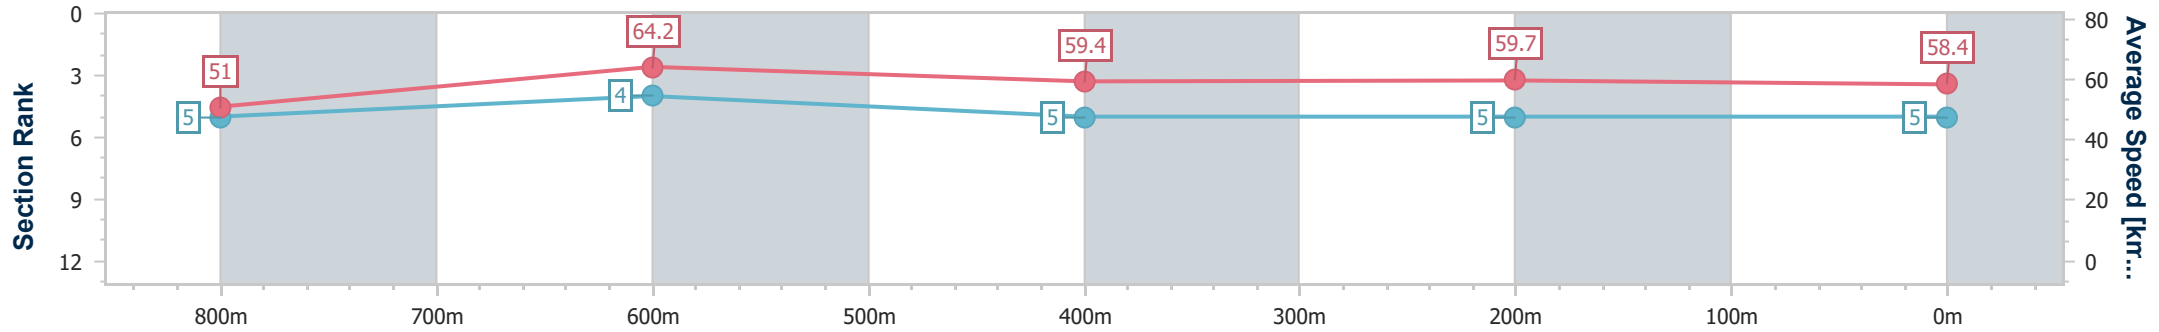

- [ ] Ranking at each section and finish
- .-.- No data available at this section
- NA No data available

Horse/Jockey Name	Mr Evans
Final Rank	5
Fastest Section Time (Section)	0:11.28 (800m)
Top Speed [km/h] (Section)	68.2 (Overall)
Race State	Finished

Toowoomba QLD Professional  
Race 4: GERRY BROWN'S SHELVING & STORAGE Class 1  
Handicap - 1000m

17 August 2024 - 19:03

Track Rating: Soft 5, Weather: Fine, Rail Position: +4m Entire

Section	Overall	800m	600m	400m	200m
Section Times	1:02.18 [5] (0:14.33)	0:47.85 [5] (0:11.28)	0:36.57 [4] (0:12.15)	0:24.42 [5] (0:12.09)	0:12.33 [5] (0:12.33)
Average Speed [km/h]	51.0	64.2	59.4	59.7	58.4
Top Speed [km/h]	68.2	67.8	61.4	60.5	59.7
Avg. Dist. to Rail [m]	8.1	1.5	1.0	0.5	1.2
Avg. Stride Freq. [Hz]	2.5	2.5	2.4	2.4	2.4
Avg. Stride Length [m]	5.8	7.1	6.8	6.9	6.7