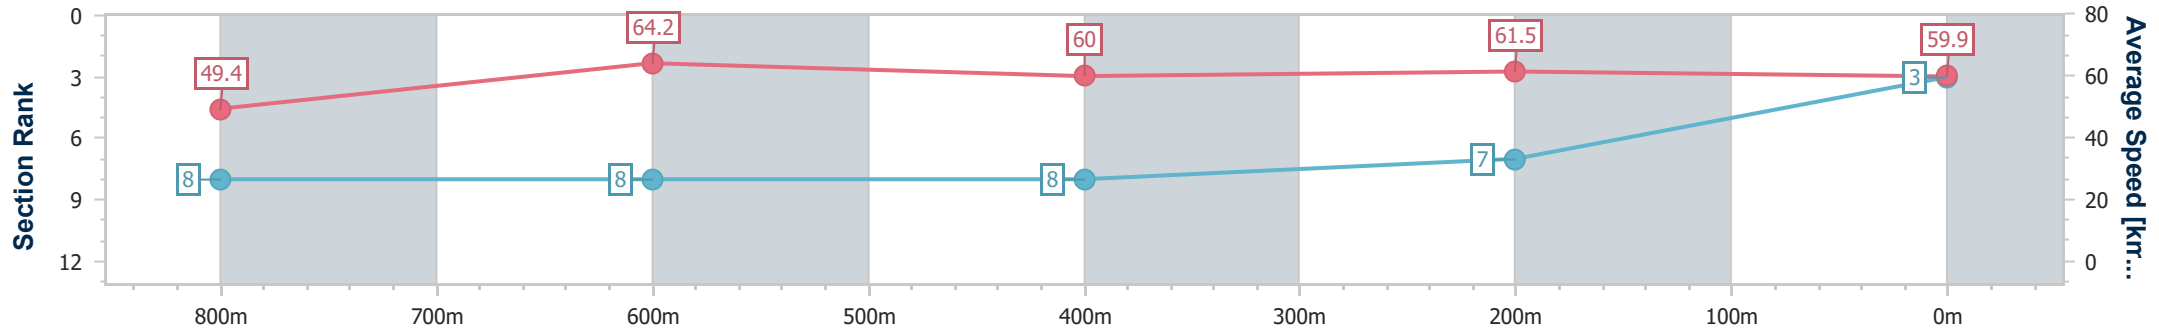

Toowoomba QLD Professional  
Race 4: GERRY BROWN'S SHELVING & STORAGE Class 1  
Handicap - 1000m

17 August 2024 - 19:03

Track Rating: Soft 5, Weather: Fine, Rail Position: +4m Entire

Section	Overall	800m	600m	400m	200m
Section Times	1:01.99 [3] (0:14.70)	0:47.29 [8] (0:11.26)	0:36.03 [8] (0:12.16)	0:23.87 [8] (0:11.82)	0:12.05 [7] (0:12.05)
Average Speed [km/h]	49.4	64.2	60.0	61.5	59.9
Top Speed [km/h]	66.2	65.3	63.3	63.7	61.7
Avg. Dist. to Rail [m]	3.1	2.1	2.1	3.7	5.1
Avg. Stride Freq. [Hz]	2.4	2.5	2.4	2.4	2.3
Avg. Stride Length [m]	5.8	7.2	7.0	7.1	7.0