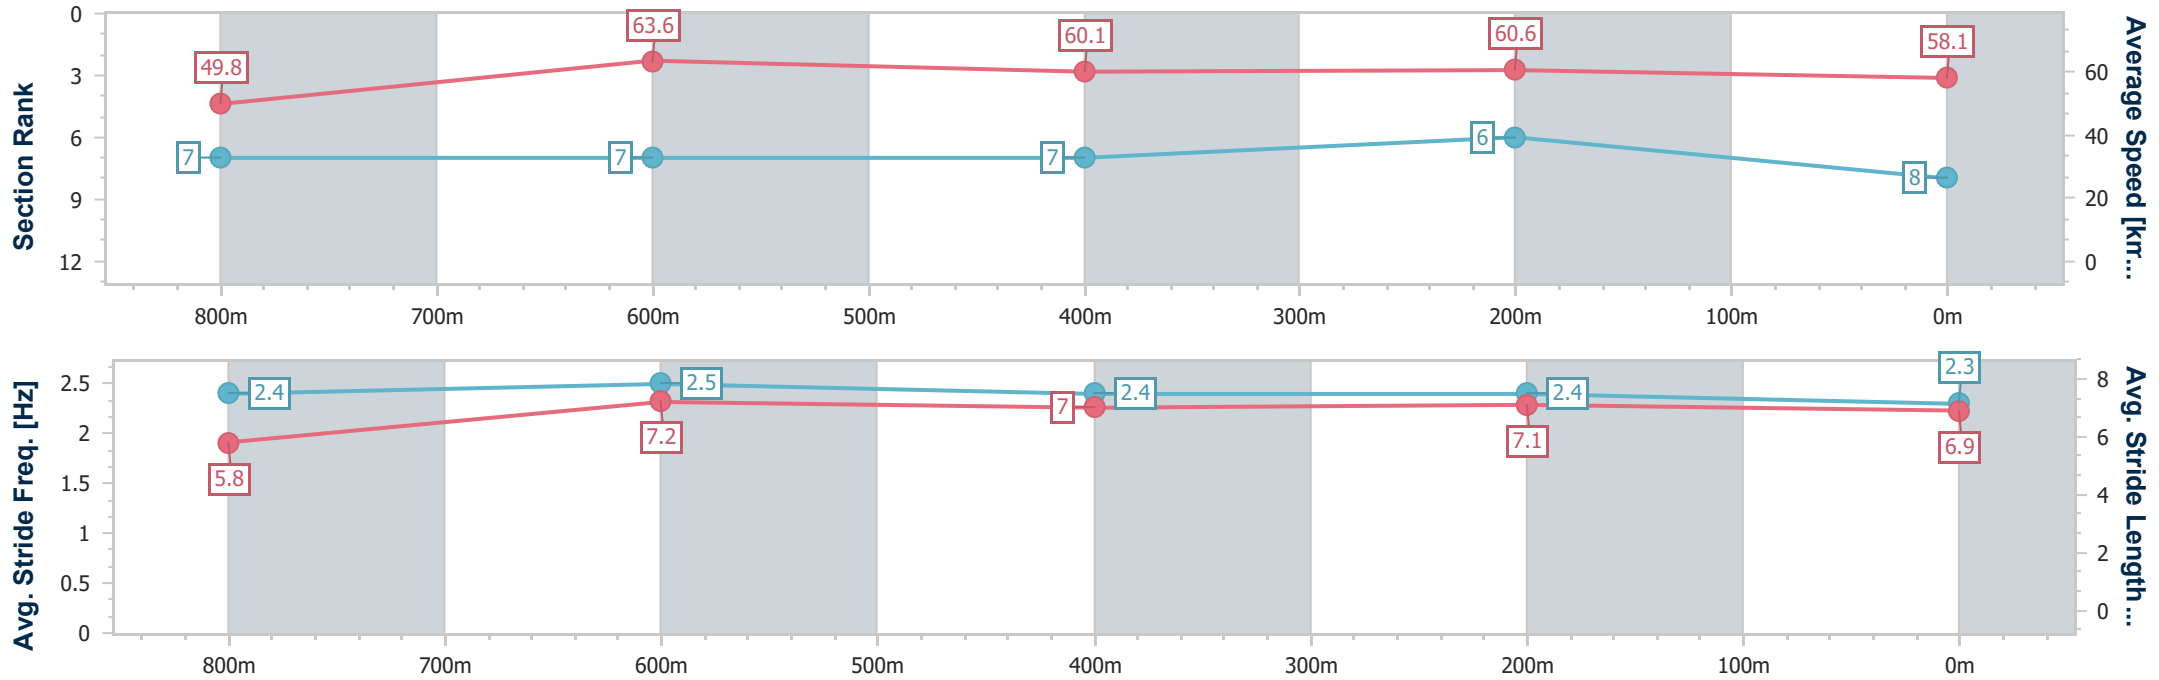

Toowoomba QLD Professional  
Race 4: GERRY BROWN'S SHELVING & STORAGE Class 1  
Handicap - 1000m

17 August 2024 - 19:03

Track Rating: Soft 5, Weather: Fine, Rail Position: +4m Entire

Section	Overall	800m	600m	400m	200m
Section Times	1:02.27 [7] (0:14.20)	0:48.07 [3] (0:11.24)	0:36.83 [3] (0:12.14)	0:24.69 [3] (0:12.26)	0:12.43 [4] (0:12.43)
Average Speed [km/h]	51.7	64.4	60.3	59.2	57.9
Top Speed [km/h]	68.1	68.1	62.1	60.2	58.7
Avg. Dist. to Rail [m]	7.2	2.2	2.7	3.1	3.1
Avg. Stride Freq. [Hz]	2.5	2.5	2.4	2.4	2.4
Avg. Stride Length [m]	5.8	7.1	6.9	6.8	6.7

- [ ] Ranking at each section and finish
- .-.- No data available at this section
- NA No data available

Horse/Jockey Name	So Bright
Final Rank	8
Fastest Section Time (Section)	0:11.34 (800m)
Top Speed [km/h] (Section)	65.3 (800m)
Race State	Finished

Toowoomba QLD Professional  
Race 4: GERRY BROWN'S SHELVING & STORAGE Class 1  
Handicap - 1000m

17 August 2024 - 19:03

Track Rating: Soft 5, Weather: Fine, Rail Position: +4m Entire

Section	Overall	800m	600m	400m	200m
Section Times	1:02.29 [8] (0:14.44)	0:47.85 [7] (0:11.34)	0:36.51 [7] (0:12.16)	0:24.35 [7] (0:11.94)	0:12.41 [6] (0:12.41)
Average Speed [km/h]	49.8	63.6	60.1	60.6	58.1
Top Speed [km/h]	65.2	65.3	61.5	62.2	59.0
Avg. Dist. to Rail [m]	1.4	1.2	2.6	1.4	0.8
Avg. Stride Freq. [Hz]	2.4	2.5	2.4	2.4	2.3
Avg. Stride Length [m]	5.8	7.2	7.0	7.1	6.9