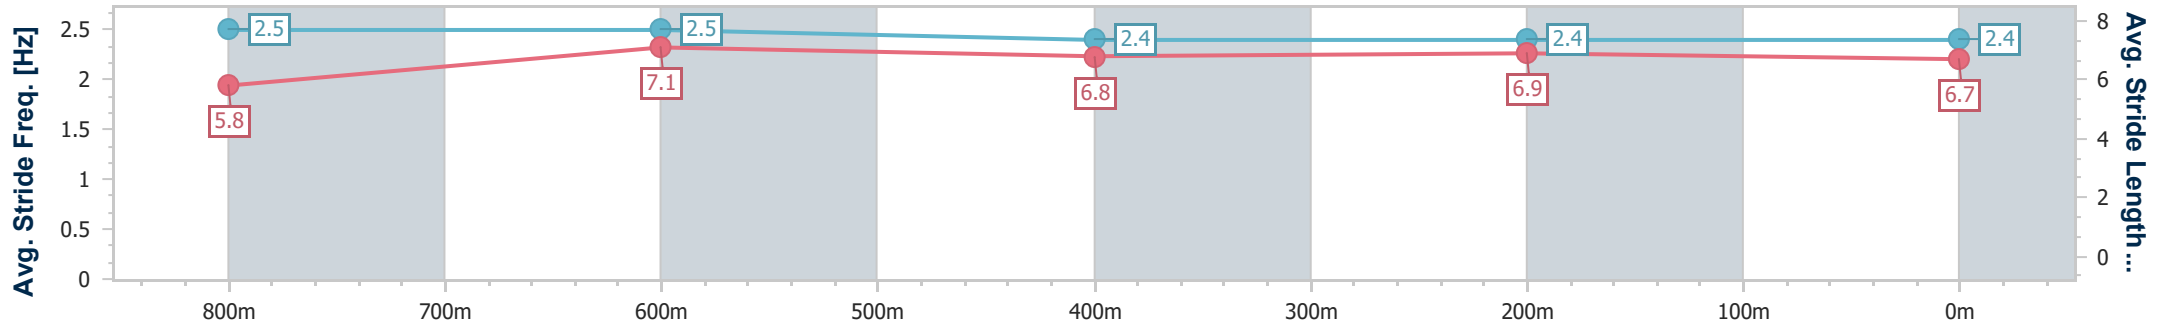

Toowoomba QLD Professional  
Race 4: GERRY BROWN'S SHELVING & STORAGE Class 1  
Handicap - 1000m

17 August 2024 - 19:03

Track Rating: Soft 5, Weather: Fine, Rail Position: +4m Entire

Section	Overall	800m	600m	400m	200m
Section Times	1:02.00 [4] (0:13.96)	0:48.04 [2] (0:11.41)	0:36.63 [2] (0:12.10)	0:24.53 [2] (0:12.11)	0:12.42 [3] (0:12.42)
Average Speed [km/h]	51.9	63.5	60.5	59.8	58.0
Top Speed [km/h]	67.3	65.0	62.3	61.5	59.7
Avg. Dist. to Rail [m]	2.1	1.5	3.1	2.3	3.5
Avg. Stride Freq. [Hz]	2.4	2.4	2.4	2.4	2.3
Avg. Stride Length [m]	6.0	7.3	7.0	7.0	6.9

- [ ] Ranking at each section and finish
- .-.- No data available at this section
- NA No data available

Horse/Jockey Name	Mr Evans
Final Rank	5
Fastest Section Time (Section)	0:11.28 (800m)
Top Speed [km/h] (Section)	68.2 (Overall)
Race State	Finished

Toowoomba QLD Professional  
Race 4: GERRY BROWN'S SHELVING & STORAGE Class 1  
Handicap - 1000m

17 August 2024 - 19:03

Track Rating: Soft 5, Weather: Fine, Rail Position: +4m Entire

Section	Overall	800m	600m	400m	200m
Section Times	1:02.18 [5] (0:14.33)	0:47.85 [5] (0:11.28)	0:36.57 [4] (0:12.15)	0:24.42 [5] (0:12.09)	0:12.33 [5] (0:12.33)
Average Speed [km/h]	51.0	64.2	59.4	59.7	58.4
Top Speed [km/h]	68.2	67.8	61.4	60.5	59.7
Avg. Dist. to Rail [m]	8.1	1.5	1.0	0.5	1.2
Avg. Stride Freq. [Hz]	2.5	2.5	2.4	2.4	2.4
Avg. Stride Length [m]	5.8	7.1	6.8	6.9	6.7