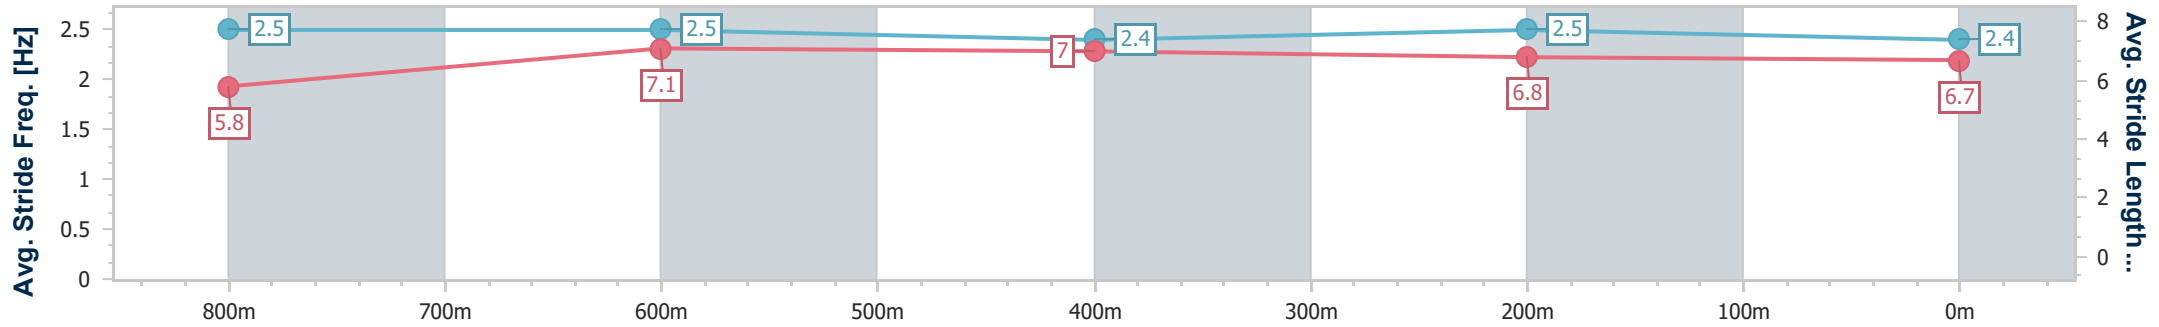

- [ ] Ranking at each section and finish
- .-.- No data available at this section
- NA No data available

Horse/Jockey Name	Eye Wanted
Final Rank	2
Fastest Section Time (Section)	0:11.34 (800m)
Top Speed [km/h] (Section)	65.8 (Overall)
Race State	Finished

Toowoomba QLD Professional  
Race 4: GERRY BROWN'S SHELVING & STORAGE Class 1  
Handicap - 1000m

17 August 2024 - 19:03

Track Rating: Soft 5, Weather: Fine, Rail Position: +4m Entire

Section	Overall	800m	600m	400m	200m
Section Times	1:01.66 [2] (0:14.30)	0:47.36 [4] (0:11.34)	0:36.02 [5] (0:11.96)	0:24.06 [4] (0:11.89)	0:12.17 [2] (0:12.17)
Average Speed [km/h]	50.5	63.6	60.6	60.8	59.1
Top Speed [km/h]	65.8	64.8	62.0	61.9	60.1
Avg. Dist. to Rail [m]	2.0	0.5	1.2	1.4	3.1
Avg. Stride Freq. [Hz]	2.5	2.5	2.4	2.5	2.4
Avg. Stride Length [m]	5.8	7.1	7.0	6.8	6.7