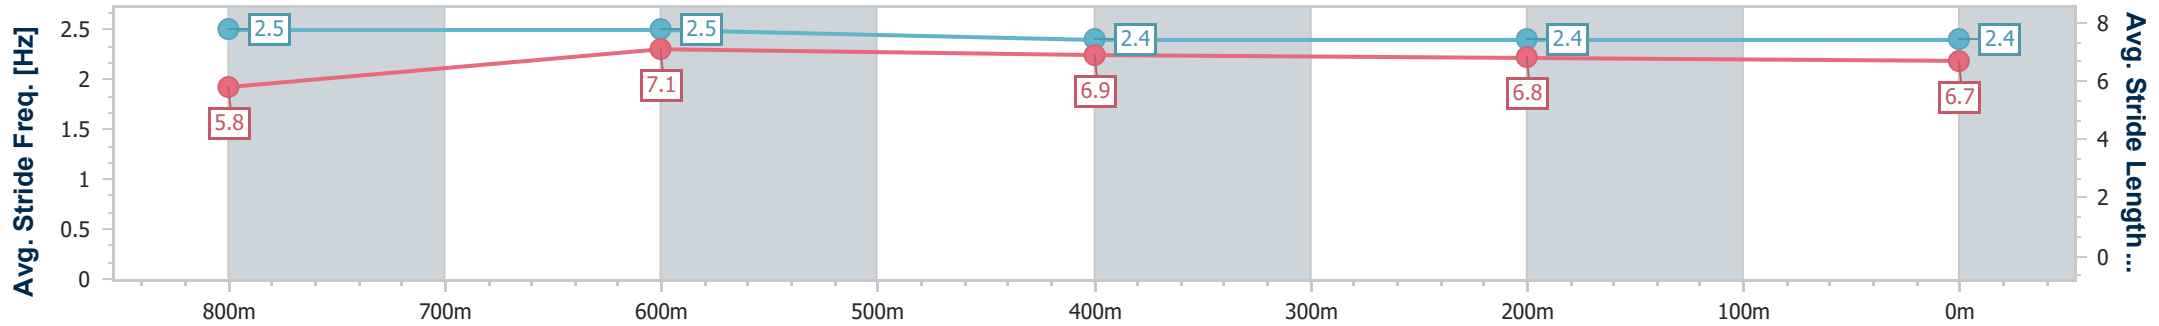

Toowoomba QLD Professional  
Race 4: GERRY BROWN'S SHELVING & STORAGE Class 1  
Handicap - 1000m

17 August 2024 - 19:03

Track Rating: Soft 5, Weather: Fine, Rail Position: +4m Entire

Section	Overall	800m	600m	400m	200m
Section Times	1:02.25 [6] (0:14.75)	0:47.50 [10] (0:11.52)	0:35.98 [10] (0:12.11)	0:23.87 [11] (0:11.78)	0:12.09 [9] (0:12.09)
Average Speed [km/h]	48.9	62.9	59.6	61.7	59.4
Top Speed [km/h]	64.3	64.0	62.1	62.4	61.0
Avg. Dist. to Rail [m]	2.0	1.2	1.2	2.5	5.1
Avg. Stride Freq. [Hz]	2.3	2.4	2.3	2.4	2.3
Avg. Stride Length [m]	5.9	7.4	7.1	7.2	7.1

- [ ] Ranking at each section and finish
- .-.- No data available at this section
- NA No data available

Horse/Jockey Name	Ariat
Final Rank	7
Fastest Section Time (Section)	0:11.24 (800m)
Top Speed [km/h] (Section)	68.1 (800m)
Race State	Finished

Toowoomba QLD Professional  
Race 4: GERRY BROWN'S SHELVING & STORAGE Class 1  
Handicap - 1000m

17 August 2024 - 19:03

Track Rating: Soft 5, Weather: Fine, Rail Position: +4m Entire

Section	Overall	800m	600m	400m	200m
Section Times	1:02.27 [7] (0:14.20)	0:48.07 [3] (0:11.24)	0:36.83 [3] (0:12.14)	0:24.69 [3] (0:12.26)	0:12.43 [4] (0:12.43)
Average Speed [km/h]	51.7	64.4	60.3	59.2	57.9
Top Speed [km/h]	68.1	68.1	62.1	60.2	58.7
Avg. Dist. to Rail [m]	7.2	2.2	2.7	3.1	3.1
Avg. Stride Freq. [Hz]	2.5	2.5	2.4	2.4	2.4
Avg. Stride Length [m]	5.8	7.1	6.9	6.8	6.7