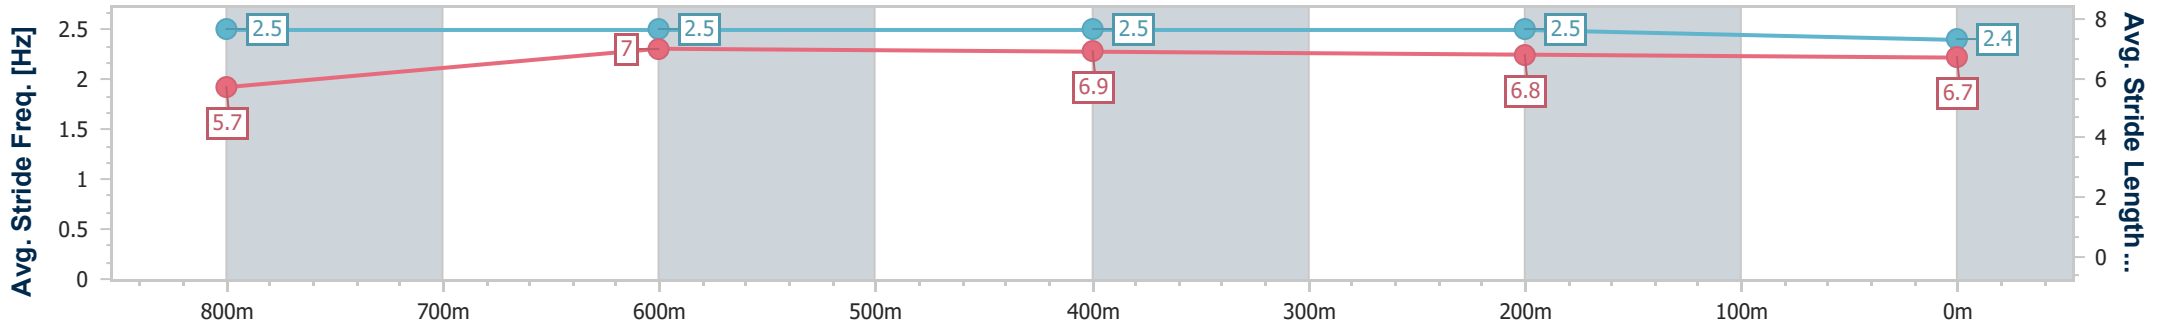

Toowoomba QLD Professional  
Race 4: GERRY BROWN'S SHELVING & STORAGE Class 1  
Handicap - 1000m

17 August 2024 - 19:03

Track Rating: Soft 5, Weather: Fine, Rail Position: +4m Entire

Section	Overall	800m	600m	400m	200m
Section Times	1:02.30 [9] (0:14.99)	0:47.31 [11] (0:11.28)	0:36.03 [11] (0:12.03)	0:24.00 [10] (0:11.85)	0:12.15 [8] (0:12.15)
Average Speed [km/h]	48.1	64.0	60.4	61.3	59.4
Top Speed [km/h]	66.5	66.6	62.0	62.7	60.8
Avg. Dist. to Rail [m]	3.0	0.5	1.7	2.8	4.6
Avg. Stride Freq. [Hz]	2.2	2.3	2.3	2.3	2.3
Avg. Stride Length [m]	6.0	7.7	7.4	7.4	7.2

- [ ] Ranking at each section and finish
- .-.- No data available at this section
- NA No data available

Horse/Jockey Name	My Moses
Final Rank	10
Fastest Section Time (Section)	0:11.38 (800m)
Top Speed [km/h] (Section)	66.2 (800m)
Race State	Finished

Toowoomba QLD Professional  
Race 4: GERRY BROWN'S SHELVING & STORAGE Class 1  
Handicap - 1000m

17 August 2024 - 19:03

Track Rating: Soft 5, Weather: Fine, Rail Position: +4m Entire

Section	Overall	800m	600m	400m	200m
Section Times	1:02.90 [10] (0:14.70)	0:48.20 [9] (0:11.38)	0:36.82 [9] (0:12.05)	0:24.77 [9] (0:12.19)	0:12.58 [10] (0:12.58)
Average Speed [km/h]	50.1	64.2	61.0	60.2	57.1
Top Speed [km/h]	65.4	66.2	62.5	61.5	60.5
Avg. Dist. to Rail [m]	8.7	4.3	4.3	5.5	7.2
Avg. Stride Freq. [Hz]	2.5	2.5	2.5	2.5	2.4
Avg. Stride Length [m]	5.7	7.0	6.9	6.8	6.7