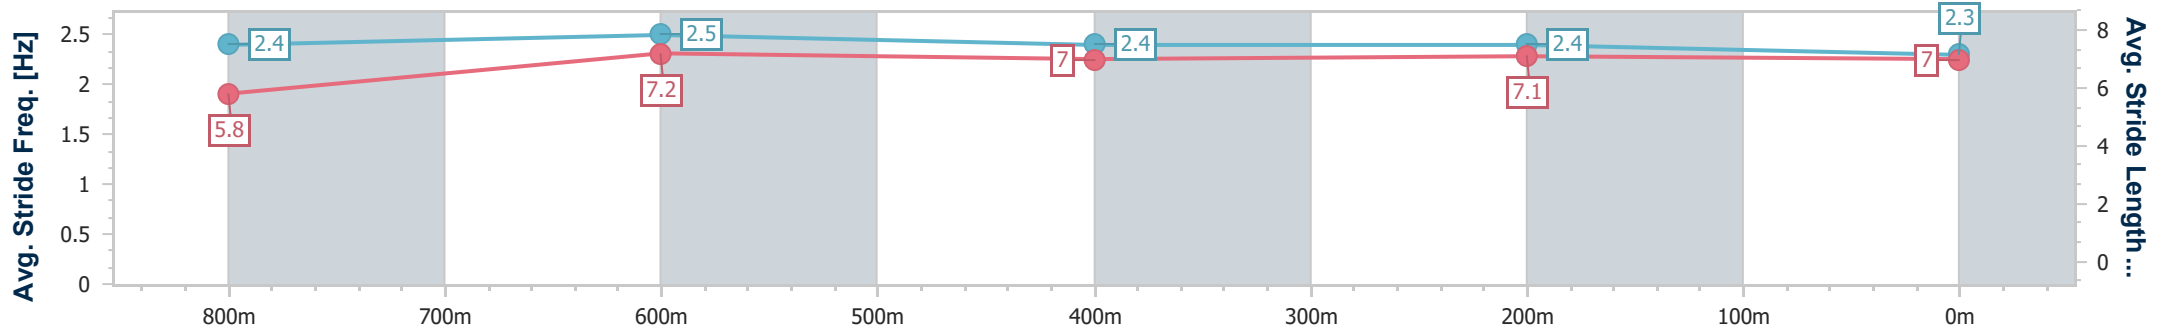

Toowoomba QLD Professional  
Race 4: GERRY BROWN'S SHELVING & STORAGE Class 1  
Handicap - 1000m

17 August 2024 - 19:03

Track Rating: Soft 5, Weather: Fine, Rail Position: +4m Entire

Section	Overall	800m	600m	400m	200m
Section Times	1:01.99 [3] (0:14.70)	0:47.29 [8] (0:11.26)	0:36.03 [8] (0:12.16)	0:23.87 [8] (0:11.82)	0:12.05 [7] (0:12.05)
Average Speed [km/h]	49.4	64.2	60.0	61.5	59.9
Top Speed [km/h]	66.2	65.3	63.3	63.7	61.7
Avg. Dist. to Rail [m]	3.1	2.1	2.1	3.7	5.1
Avg. Stride Freq. [Hz]	2.4	2.5	2.4	2.4	2.3
Avg. Stride Length [m]	5.8	7.2	7.0	7.1	7.0