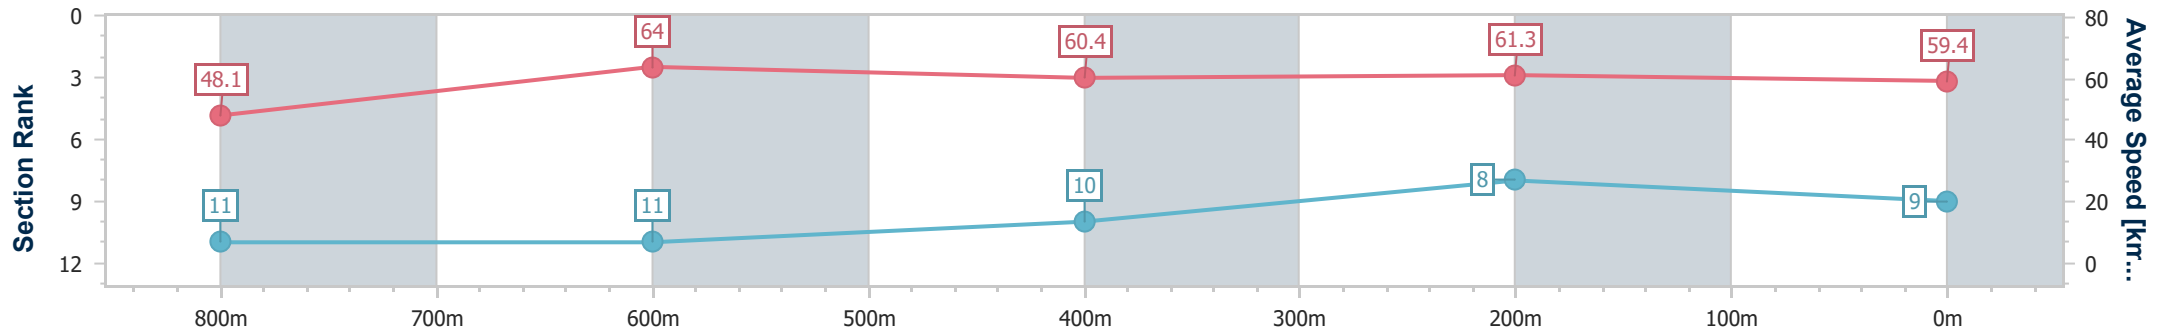

Toowoomba QLD Professional  
Race 4: GERRY BROWN'S SHELVING & STORAGE Class 1  
Handicap - 1000m

17 August 2024 - 19:03

Track Rating: Soft 5, Weather: Fine, Rail Position: +4m Entire

Section	Overall	800m	600m	400m	200m
Section Times	1:02.29 [8] (0:14.44)	0:47.85 [7] (0:11.34)	0:36.51 [7] (0:12.16)	0:24.35 [7] (0:11.94)	0:12.41 [6] (0:12.41)
Average Speed [km/h]	49.8	63.6	60.1	60.6	58.1
Top Speed [km/h]	65.2	65.3	61.5	62.2	59.0
Avg. Dist. to Rail [m]	1.4	1.2	2.6	1.4	0.8
Avg. Stride Freq. [Hz]	2.4	2.5	2.4	2.4	2.3
Avg. Stride Length [m]	5.8	7.2	7.0	7.1	6.9

- [ ] Ranking at each section and finish
- .-.- No data available at this section
- NA No data available

Horse/Jockey Name	Lightning Rage
Final Rank	9
Fastest Section Time (Section)	0:11.28 (800m)
Top Speed [km/h] (Section)	66.6 (800m)
Race State	Finished

Toowoomba QLD Professional  
Race 4: GERRY BROWN'S SHELVING & STORAGE Class 1  
Handicap - 1000m

17 August 2024 - 19:03

Track Rating: Soft 5, Weather: Fine, Rail Position: +4m Entire

Section	Overall	800m	600m	400m	200m
Section Times	1:02.30 [9] (0:14.99)	0:47.31 [11] (0:11.28)	0:36.03 [11] (0:12.03)	0:24.00 [10] (0:11.85)	0:12.15 [8] (0:12.15)
Average Speed [km/h]	48.1	64.0	60.4	61.3	59.4
Top Speed [km/h]	66.5	66.6	62.0	62.7	60.8
Avg. Dist. to Rail [m]	3.0	0.5	1.7	2.8	4.6
Avg. Stride Freq. [Hz]	2.2	2.3	2.3	2.3	2.3
Avg. Stride Length [m]	6.0	7.7	7.4	7.4	7.2