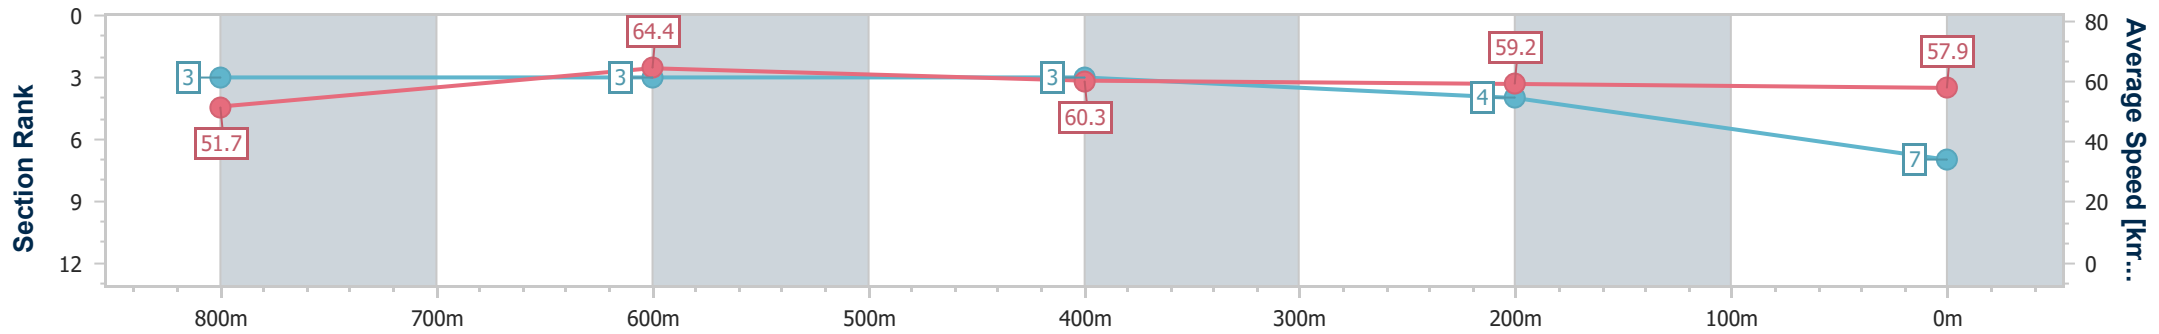

Toowoomba QLD Professional  
Race 4: GERRY BROWN'S SHELVING & STORAGE Class 1  
Handicap - 1000m

17 August 2024 - 19:03

Track Rating: Soft 5, Weather: Fine, Rail Position: +4m Entire

Section	Overall	800m	600m	400m	200m
Section Times	1:02.25 [6] (0:14.75)	0:47.50 [10] (0:11.52)	0:35.98 [10] (0:12.11)	0:23.87 [11] (0:11.78)	0:12.09 [9] (0:12.09)
Average Speed [km/h]	48.9	62.9	59.6	61.7	59.4
Top Speed [km/h]	64.3	64.0	62.1	62.4	61.0
Avg. Dist. to Rail [m]	2.0	1.2	1.2	2.5	5.1
Avg. Stride Freq. [Hz]	2.3	2.4	2.3	2.4	2.3
Avg. Stride Length [m]	5.9	7.4	7.1	7.2	7.1

- [ ] Ranking at each section and finish
- .-.- No data available at this section
- NA No data available

Horse/Jockey Name	Ariat
Final Rank	7
Fastest Section Time (Section)	0:11.24 (800m)
Top Speed [km/h] (Section)	68.1 (800m)
Race State	Finished

Toowoomba QLD Professional  
Race 4: GERRY BROWN'S SHELVING & STORAGE Class 1  
Handicap - 1000m

17 August 2024 - 19:03

Track Rating: Soft 5, Weather: Fine, Rail Position: +4m Entire

Section	Overall	800m	600m	400m	200m
Section Times	1:02.27 [7] (0:14.20)	0:48.07 [3] (0:11.24)	0:36.83 [3] (0:12.14)	0:24.69 [3] (0:12.26)	0:12.43 [4] (0:12.43)
Average Speed [km/h]	51.7	64.4	60.3	59.2	57.9
Top Speed [km/h]	68.1	68.1	62.1	60.2	58.7
Avg. Dist. to Rail [m]	7.2	2.2	2.7	3.1	3.1
Avg. Stride Freq. [Hz]	2.5	2.5	2.4	2.4	2.4
Avg. Stride Length [m]	5.8	7.1	6.9	6.8	6.7