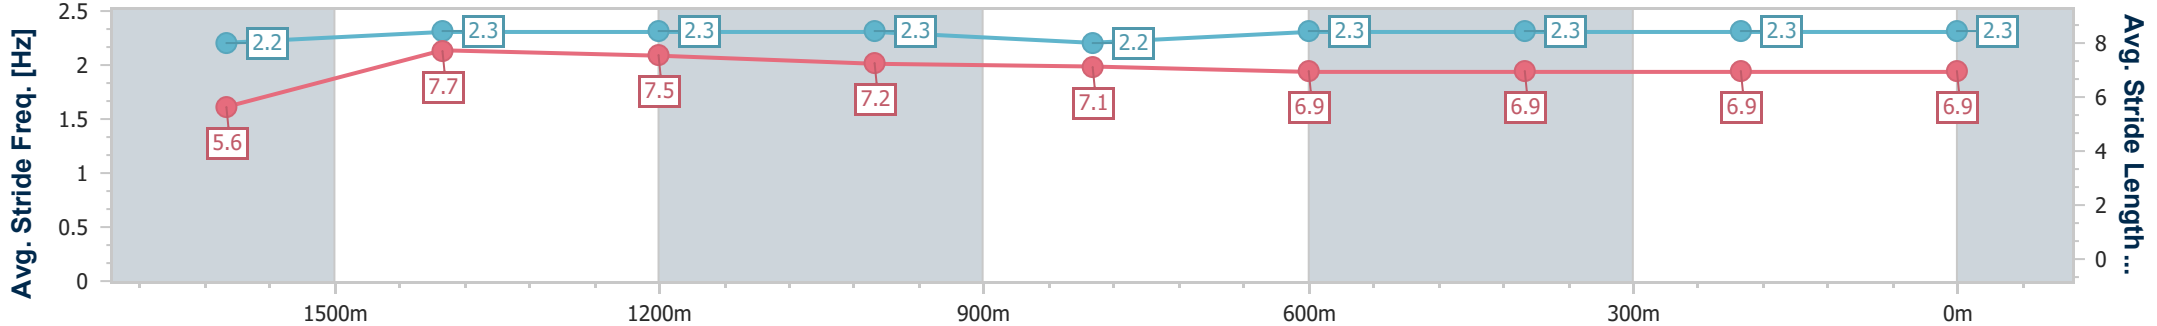

- [] Ranking at each section and finish
- .-.- No data available at this section
- NA No data available

Horse/Jockey Name	Visual Element
Final Rank	3
Fastest Section Time (Section)	0:11.37 (1600m)
Top Speed [km/h] (Section)	65.7 (1600m)
Race State	Finished

Toowoomba QLD Professional
Race 3: VIEW HOTEL BRISBANE BENCHMARK 62 Handicap - 1890m

17 August 2024 - 18:27

Track Rating: Soft 5, Weather: Fine, Rail Position: +4m Entire

Section	Overall	1600m	1400m	1200m	1000m	800m	600m	400m	200m
Section Times	2:03.28 [3] (0:23.76)	1:39.52 [7] (0:11.37)	1:28.15 [6] (0:11.74)	1:16.41 [6] (0:12.39)	1:04.02 [6] (0:12.83)	0:51.19 [6] (0:12.98)	0:38.21 [8] (0:12.89)	0:25.32 [6] (0:12.62)	0:12.70 [4] (0:12.70)
Average Speed [km/h]	43.8	63.3	61.7	58.3	56.8	55.9	56.5	57.5	56.7
Top Speed [km/h]	61.7	65.7	63.0	60.6	58.0	57.1	57.8	59.2	58.7
Avg. Dist. to Rail [m]	3.5	0.2	1.3	2.2	2.4	2.3	1.9	3.0	3.9
Avg. Stride Freq. [Hz]	2.2	2.3	2.3	2.3	2.2	2.3	2.3	2.3	2.3
Avg. Stride Length [m]	5.6	7.7	7.5	7.2	7.1	6.9	6.9	6.9	6.9