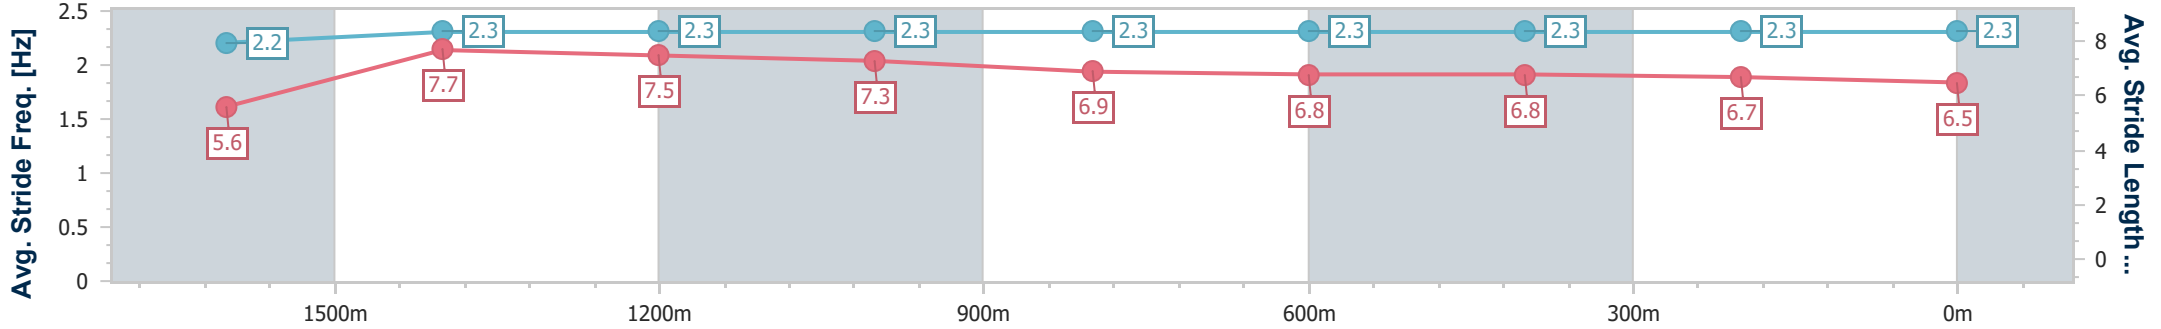

Toowoomba QLD Professional
Race 3: VIEW HOTEL BRISBANE BENCHMARK 62 Handicap - 1890m

17 August 2024 - 18:27

Track Rating: Soft 5, Weather: Fine, Rail Position: +4m Entire

Section	Overall	1600m	1400m	1200m	1000m	800m	600m	400m	200m
Section Times	2:03.89 [7] (0:23.94)	1:39.95 [8] (0:11.48)	1:28.47 [8] (0:12.01)	1:16.46 [9] (0:12.17)	1:04.29 [9] (0:12.89)	0:51.40 [9] (0:12.82)	0:38.58 [9] (0:12.77)	0:25.81 [7] (0:12.95)	0:12.86 [8] (0:12.86)
Average Speed [km/h]	43.6	62.9	61.3	59.3	56.8	57.1	57.5	56.3	56.0
Top Speed [km/h]	61.8	64.9	63.3	61.6	58.0	58.0	58.6	57.3	57.5
Avg. Dist. to Rail [m]	3.7	1.4	4.1	4.2	4.0	4.5	3.8	4.3	5.9
Avg. Stride Freq. [Hz]	2.3	2.3	2.2	2.2	2.2	2.2	2.3	2.3	2.2
Avg. Stride Length [m]	5.4	7.7	7.6	7.4	7.1	7.1	7.0	6.9	6.9

- [] Ranking at each section and finish
- .-.- No data available at this section
- NA No data available

Horse/Jockey Name	Rubaahy
Final Rank	8
Fastest Section Time (Section)	0:11.37 (1600m)
Top Speed [km/h] (Section)	65.3 (1600m)
Race State	Finished

Toowoomba QLD Professional
Race 3: VIEW HOTEL BRISBANE BENCHMARK 62 Handicap - 1890m

17 August 2024 - 18:27

Track Rating: Soft 5, Weather: Fine, Rail Position: +4m Entire

Section	Overall	1600m	1400m	1200m	1000m	800m	600m	400m	200m
Section Times	2:04.12 [8] (0:23.65)	1:40.47 [5] (0:11.37)	1:29.10 [5] (0:11.81)	1:17.29 [5] (0:12.19)	1:05.10 [4] (0:12.87)	0:52.23 [4] (0:12.94)	0:39.29 [4] (0:12.92)	0:26.37 [4] (0:12.96)	0:13.41 [5] (0:13.41)
Average Speed [km/h]	44.3	63.8	61.9	59.3	56.6	56.4	56.3	56.0	53.5
Top Speed [km/h]	63.0	65.3	63.8	62.1	58.0	57.0	57.5	56.8	55.8
Avg. Dist. to Rail [m]	4.2	1.7	2.9	3.7	3.6	3.4	2.3	1.8	2.1
Avg. Stride Freq. [Hz]	2.2	2.3	2.3	2.3	2.3	2.3	2.3	2.3	2.3
Avg. Stride Length [m]	5.6	7.7	7.5	7.3	6.9	6.8	6.8	6.7	6.5