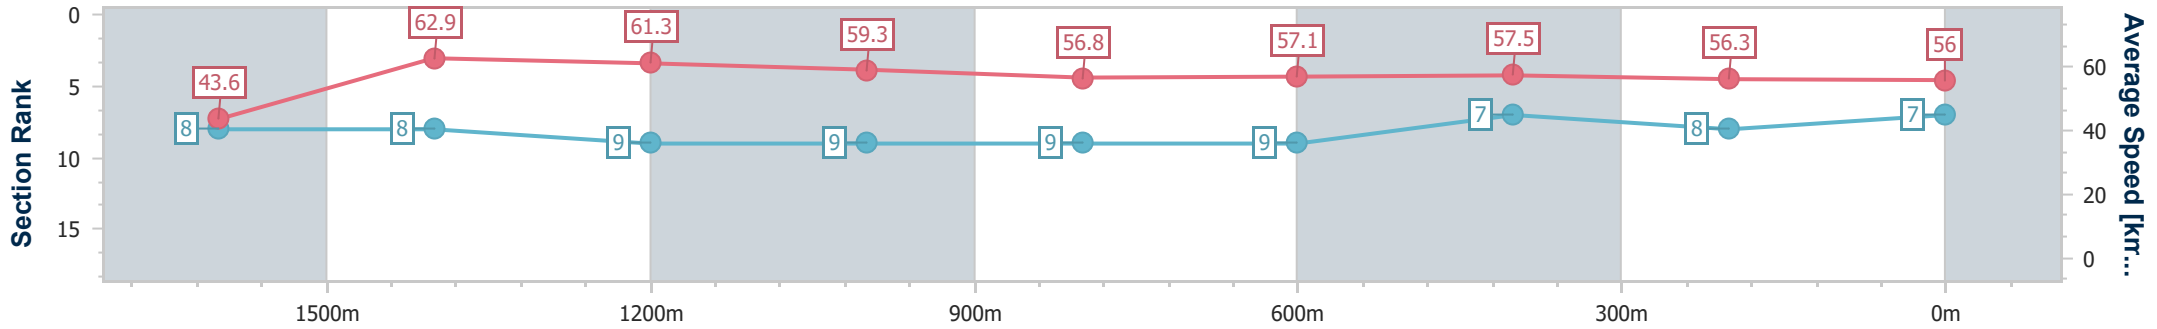

Toowoomba QLD Professional
Race 3: VIEW HOTEL BRISBANE BENCHMARK 62 Handicap - 1890m

17 August 2024 - 18:27

Track Rating: Soft 5, Weather: Fine, Rail Position: +4m Entire

Section	Overall	1600m	1400m	1200m	1000m	800m	600m	400m	200m
Section Times	2:03.64 [6] (0:24.10)	1:39.54 [9] (0:11.44)	1:28.10 [9] (0:11.81)	1:16.29 [8] (0:12.17)	1:04.12 [8] (0:12.79)	0:51.33 [8] (0:12.66)	0:38.67 [5] (0:12.92)	0:25.75 [5] (0:12.93)	0:12.82 [6] (0:12.82)
Average Speed [km/h]	42.8	62.8	61.5	59.4	56.8	57.5	56.9	56.5	56.2
Top Speed [km/h]	62.0	64.5	64.6	60.6	58.0	58.8	58.0	57.0	57.2
Avg. Dist. to Rail [m]	4.9	0.5	1.9	2.7	3.2	3.4	3.4	4.2	4.4
Avg. Stride Freq. [Hz]	2.2	2.2	2.2	2.2	2.2	2.2	2.3	2.3	2.3
Avg. Stride Length [m]	5.5	7.9	7.8	7.5	7.1	7.1	6.9	7.0	6.8

- [] Ranking at each section and finish
- .-.- No data available at this section
- NA No data available

Horse/Jockey Name	Guts 'N' Glory
Final Rank	7
Fastest Section Time (Section)	0:11.48 (1600m)
Top Speed [km/h] (Section)	64.9 (1600m)
Race State	Finished

Toowoomba QLD Professional
Race 3: VIEW HOTEL BRISBANE BENCHMARK 62 Handicap - 1890m

17 August 2024 - 18:27

Track Rating: Soft 5, Weather: Fine, Rail Position: +4m Entire

Section	Overall	1600m	1400m	1200m	1000m	800m	600m	400m	200m
Section Times	2:03.89 [7] (0:23.94)	1:39.95 [8] (0:11.48)	1:28.47 [8] (0:12.01)	1:16.46 [9] (0:12.17)	1:04.29 [9] (0:12.89)	0:51.40 [9] (0:12.82)	0:38.58 [9] (0:12.77)	0:25.81 [7] (0:12.95)	0:12.86 [8] (0:12.86)
Average Speed [km/h]	43.6	62.9	61.3	59.3	56.8	57.1	57.5	56.3	56.0
Top Speed [km/h]	61.8	64.9	63.3	61.6	58.0	58.0	58.6	57.3	57.5
Avg. Dist. to Rail [m]	3.7	1.4	4.1	4.2	4.0	4.5	3.8	4.3	5.9
Avg. Stride Freq. [Hz]	2.3	2.3	2.2	2.2	2.2	2.2	2.3	2.3	2.2
Avg. Stride Length [m]	5.4	7.7	7.6	7.4	7.1	7.1	7.0	6.9	6.9