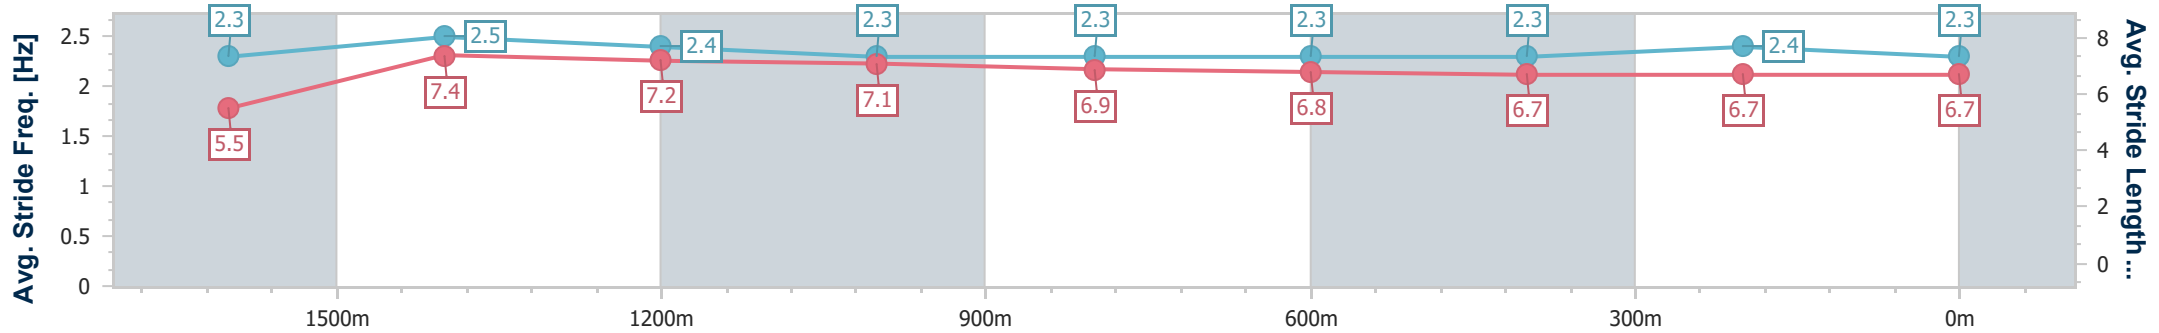

- [] Ranking at each section and finish
- .-.- No data available at this section
- NA No data available

Horse/Jockey Name	Zou Zouamore
Final Rank	2
Fastest Section Time (Section)	0:11.10 (1600m)
Top Speed [km/h] (Section)	66.1 (1600m)
Race State	Finished

Toowoomba QLD Professional
Race 3: VIEW HOTEL BRISBANE BENCHMARK 62 Handicap - 1890m

17 August 2024 - 18:27

Track Rating: Soft 5, Weather: Fine, Rail Position: +4m Entire

Section	Overall	1600m	1400m	1200m	1000m	800m	600m	400m	200m
Section Times	2:02.95 [2] (0:23.30)	1:39.65 [2] (0:11.10)	1:28.55 [2] (0:11.77)	1:16.78 [2] (0:12.20)	1:04.58 [2] (0:12.94)	0:51.64 [2] (0:12.97)	0:38.67 [2] (0:12.92)	0:25.75 [2] (0:12.73)	0:13.02 [1] (0:13.02)
Average Speed [km/h]	45.3	65.0	62.4	59.0	56.5	56.0	55.9	57.0	55.2
Top Speed [km/h]	65.8	66.1	65.1	62.2	57.0	56.9	57.0	58.0	56.7
Avg. Dist. to Rail [m]	5.4	1.2	3.0	3.9	3.7	2.1	0.7	1.4	1.0
Avg. Stride Freq. [Hz]	2.3	2.5	2.4	2.3	2.3	2.3	2.3	2.4	2.3
Avg. Stride Length [m]	5.5	7.4	7.2	7.1	6.9	6.8	6.7	6.7	6.7