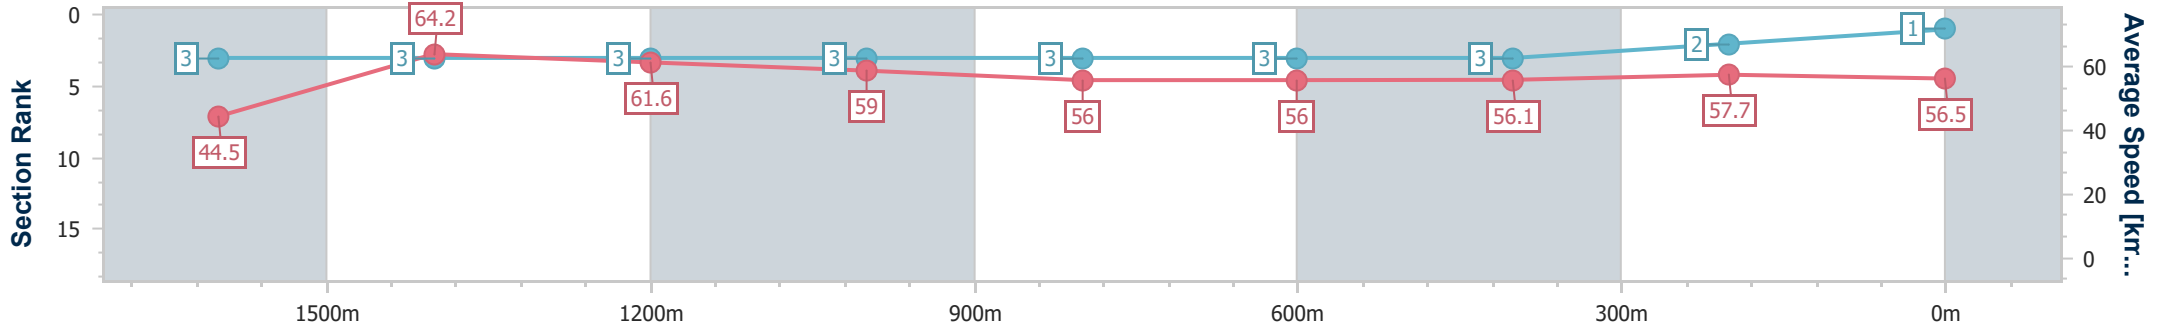

Horse/Jockey Name	Power Pack
Final Rank	1
Fastest Section Time (Section)	0:11.27 (1600m)
Top Speed [km/h] (Section)	65.1 (1600m)
Race State	Finished

Toowoomba QLD Professional
Race 3: VIEW HOTEL BRISBANE BENCHMARK 62 Handicap - 1890m

17 August 2024 - 18:27

Track Rating: Soft 5, Weather: Fine, Rail Position: +4m Entire

Section	Overall	1600m	1400m	1200m	1000m	800m	600m	400m	200m
Section Times	2:02.74 [1] (0:23.32)	1:39.42 [3] (0:11.27)	1:28.15 [3] (0:11.85)	1:16.30 [3] (0:12.24)	1:04.06 [3] (0:12.94)	0:51.12 [3] (0:12.97)	0:38.15 [3] (0:12.90)	0:25.25 [3] (0:12.51)	0:12.74 [2] (0:12.74)
Average Speed [km/h]	44.5	64.2	61.6	59.0	56.0	56.0	56.1	57.7	56.5
Top Speed [km/h]	63.3	65.1	64.0	61.7	58.1	56.4	57.0	58.6	57.9
Avg. Dist. to Rail [m]	4.1	0.7	2.7	3.3	2.7	1.9	1.1	1.3	4.0
Avg. Stride Freq. [Hz]	2.2	2.2	2.2	2.2	2.2	2.1	2.2	2.2	2.2
Avg. Stride Length [m]	5.7	7.9	7.8	7.5	7.2	7.3	7.2	7.3	7.3

- [ ] Ranking at each section and finish
- -.-.- No data available at this section
- NA No data available