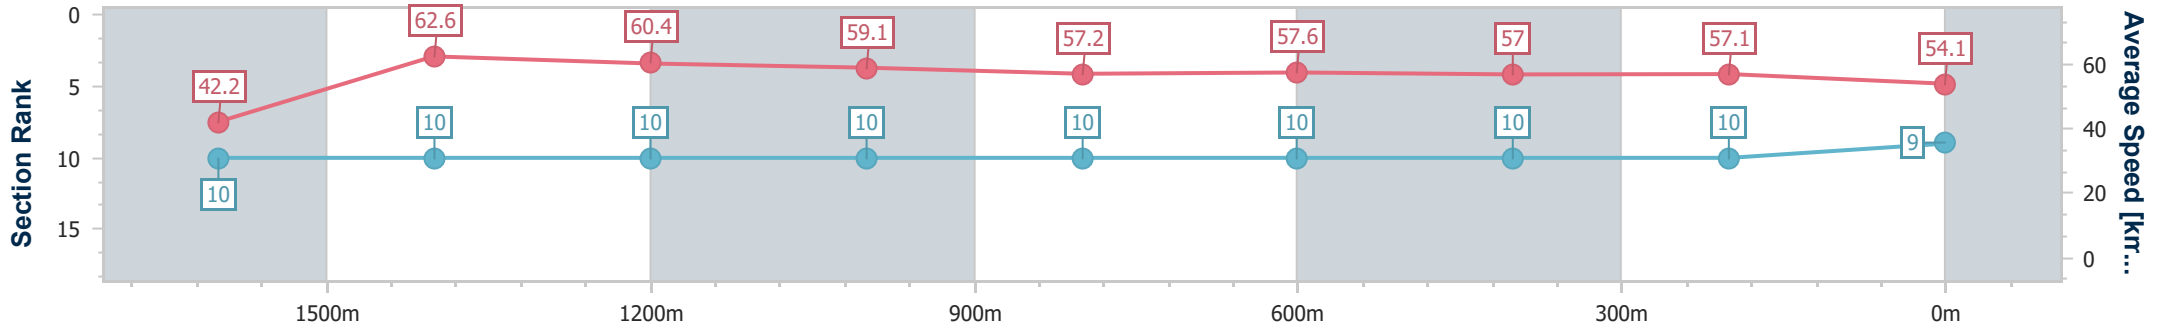

Toowoomba QLD Professional
Race 3: VIEW HOTEL BRISBANE BENCHMARK 62 Handicap - 1890m

17 August 2024 - 18:27

Track Rating: Soft 5, Weather: Fine, Rail Position: +4m Entire

Section	Overall	1600m	1400m	1200m	1000m	800m	600m	400m	200m
Section Times	2:04.12 [8] (0:23.65)	1:40.47 [5] (0:11.37)	1:29.10 [5] (0:11.81)	1:17.29 [5] (0:12.19)	1:05.10 [4] (0:12.87)	0:52.23 [4] (0:12.94)	0:39.29 [4] (0:12.92)	0:26.37 [4] (0:12.96)	0:13.41 [5] (0:13.41)
Average Speed [km/h]	44.3	63.8	61.9	59.3	56.6	56.4	56.3	56.0	53.5
Top Speed [km/h]	63.0	65.3	63.8	62.1	58.0	57.0	57.5	56.8	55.8
Avg. Dist. to Rail [m]	4.2	1.7	2.9	3.7	3.6	3.4	2.3	1.8	2.1
Avg. Stride Freq. [Hz]	2.2	2.3	2.3	2.3	2.3	2.3	2.3	2.3	2.3
Avg. Stride Length [m]	5.6	7.7	7.5	7.3	6.9	6.8	6.8	6.7	6.5

- [] Ranking at each section and finish
- .-.- No data available at this section
- NA No data available

Horse/Jockey Name	Ready To Thunder
Final Rank	9
Fastest Section Time (Section)	0:11.50 (1600m)
Top Speed [km/h] (Section)	64.2 (1600m)
Race State	Finished

Toowoomba QLD Professional
Race 3: VIEW HOTEL BRISBANE BENCHMARK 62 Handicap - 1890m

17 August 2024 - 18:27

Track Rating: Soft 5, Weather: Fine, Rail Position: +4m Entire

Section	Overall	1600m	1400m	1200m	1000m	800m	600m	400m	200m
Section Times	2:04.64 [9] (0:24.55)	1:40.09 [10] (0:11.50)	1:28.59 [10] (0:11.99)	1:16.60 [10] (0:12.22)	1:04.38 [10] (0:12.81)	0:51.57 [10] (0:12.65)	0:38.92 [10] (0:12.86)	0:26.06 [10] (0:12.80)	0:13.26 [10] (0:13.26)
Average Speed [km/h]	42.2	62.6	60.4	59.1	57.2	57.6	57.0	57.1	54.1
Top Speed [km/h]	61.5	64.2	62.8	60.7	58.0	58.6	58.2	58.0	56.6
Avg. Dist. to Rail [m]	4.6	0.7	1.8	3.4	4.6	3.8	3.4	4.5	6.4
Avg. Stride Freq. [Hz]	2.3	2.3	2.3	2.3	2.3	2.3	2.4	2.4	2.3
Avg. Stride Length [m]	5.3	7.6	7.4	7.2	6.8	6.9	6.8	6.7	6.5