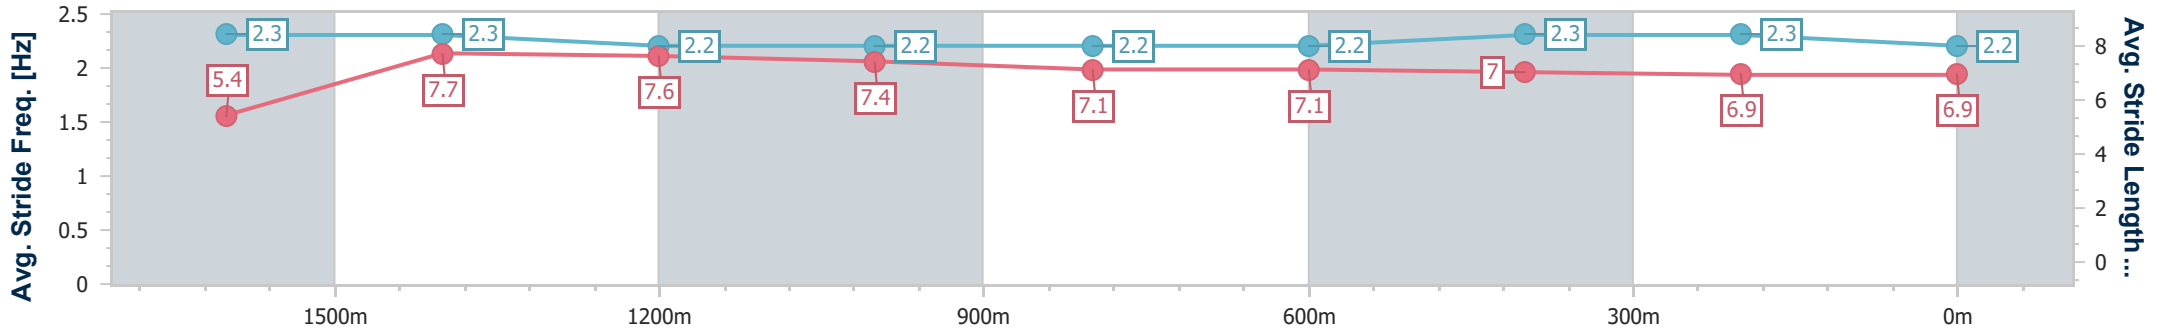

Toowoomba QLD Professional
Race 3: VIEW HOTEL BRISBANE BENCHMARK 62 Handicap - 1890m

17 August 2024 - 18:27

Track Rating: Soft 5, Weather: Fine, Rail Position: +4m Entire

Section	Overall	1600m	1400m	1200m	1000m	800m	600m	400m	200m
Section Times	2:03.64 [6] (0:24.10)	1:39.54 [9] (0:11.44)	1:28.10 [9] (0:11.81)	1:16.29 [8] (0:12.17)	1:04.12 [8] (0:12.79)	0:51.33 [8] (0:12.66)	0:38.67 [5] (0:12.92)	0:25.75 [5] (0:12.93)	0:12.82 [6] (0:12.82)
Average Speed [km/h]	42.8	62.8	61.5	59.4	56.8	57.5	56.9	56.5	56.2
Top Speed [km/h]	62.0	64.5	64.6	60.6	58.0	58.8	58.0	57.0	57.2
Avg. Dist. to Rail [m]	4.9	0.5	1.9	2.7	3.2	3.4	3.4	4.2	4.4
Avg. Stride Freq. [Hz]	2.2	2.2	2.2	2.2	2.2	2.2	2.3	2.3	2.3
Avg. Stride Length [m]	5.5	7.9	7.8	7.5	7.1	7.1	6.9	7.0	6.8

- [] Ranking at each section and finish
- .-.- No data available at this section
- NA No data available

Horse/Jockey Name	Guts 'N' Glory
Final Rank	7
Fastest Section Time (Section)	0:11.48 (1600m)
Top Speed [km/h] (Section)	64.9 (1600m)
Race State	Finished

Toowoomba QLD Professional
Race 3: VIEW HOTEL BRISBANE BENCHMARK 62 Handicap - 1890m

17 August 2024 - 18:27

Track Rating: Soft 5, Weather: Fine, Rail Position: +4m Entire

Section	Overall	1600m	1400m	1200m	1000m	800m	600m	400m	200m
Section Times	2:03.89 [7] (0:23.94)	1:39.95 [8] (0:11.48)	1:28.47 [8] (0:12.01)	1:16.46 [9] (0:12.17)	1:04.29 [9] (0:12.89)	0:51.40 [9] (0:12.82)	0:38.58 [9] (0:12.77)	0:25.81 [7] (0:12.95)	0:12.86 [8] (0:12.86)
Average Speed [km/h]	43.6	62.9	61.3	59.3	56.8	57.1	57.5	56.3	56.0
Top Speed [km/h]	61.8	64.9	63.3	61.6	58.0	58.0	58.6	57.3	57.5
Avg. Dist. to Rail [m]	3.7	1.4	4.1	4.2	4.0	4.5	3.8	4.3	5.9
Avg. Stride Freq. [Hz]	2.3	2.3	2.2	2.2	2.2	2.2	2.3	2.3	2.2
Avg. Stride Length [m]	5.4	7.7	7.6	7.4	7.1	7.1	7.0	6.9	6.9