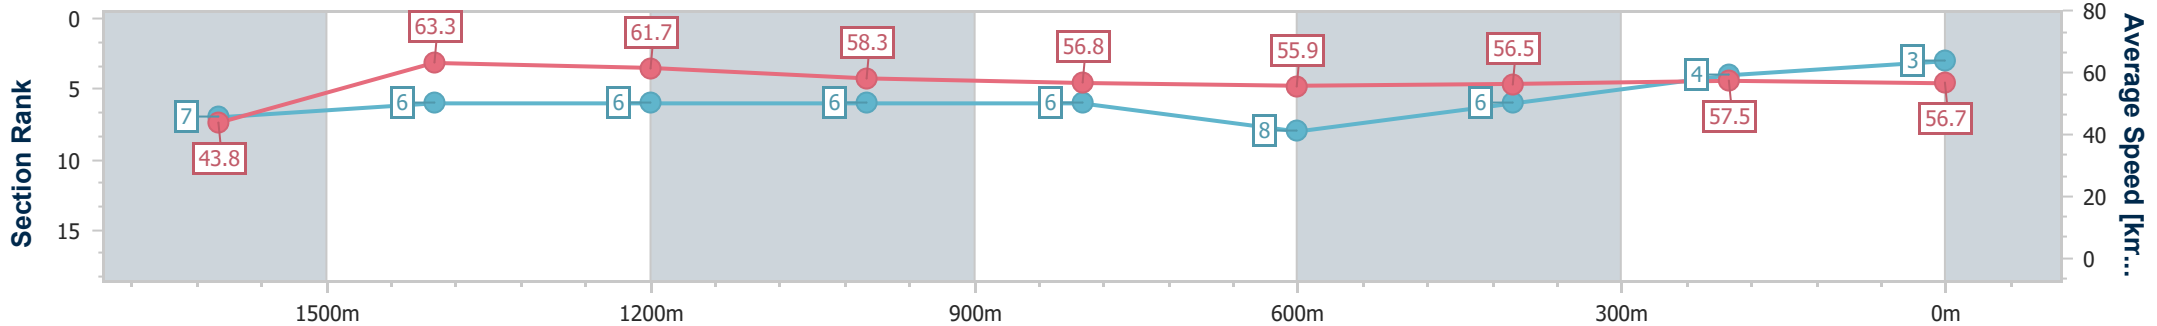

Horse/Jockey Name	Visual Element
Final Rank	3
Fastest Section Time (Section)	0:11.37 (1600m)
Top Speed [km/h] (Section)	65.7 (1600m)
Race State	Finished

Toowoomba QLD Professional
Race 3: VIEW HOTEL BRISBANE BENCHMARK 62 Handicap - 1890m

17 August 2024 - 18:27

Track Rating: Soft 5, Weather: Fine, Rail Position: +4m Entire

Section	Overall	1600m	1400m	1200m	1000m	800m	600m	400m	200m
Section Times	2:03.28 [3] (0:23.76)	1:39.52 [7] (0:11.37)	1:28.15 [6] (0:11.74)	1:16.41 [6] (0:12.39)	1:04.02 [6] (0:12.83)	0:51.19 [6] (0:12.98)	0:38.21 [8] (0:12.89)	0:25.32 [6] (0:12.62)	0:12.70 [4] (0:12.70)
Average Speed [km/h]	43.8	63.3	61.7	58.3	56.8	55.9	56.5	57.5	56.7
Top Speed [km/h]	61.7	65.7	63.0	60.6	58.0	57.1	57.8	59.2	58.7
Avg. Dist. to Rail [m]	3.5	0.2	1.3	2.2	2.4	2.3	1.9	3.0	3.9
Avg. Stride Freq. [Hz]	2.2	2.3	2.3	2.3	2.2	2.3	2.3	2.3	2.3
Avg. Stride Length [m]	5.6	7.7	7.5	7.2	7.1	6.9	6.9	6.9	6.9

- [ ] Ranking at each section and finish
- -.-.- No data available at this section
- NA No data available