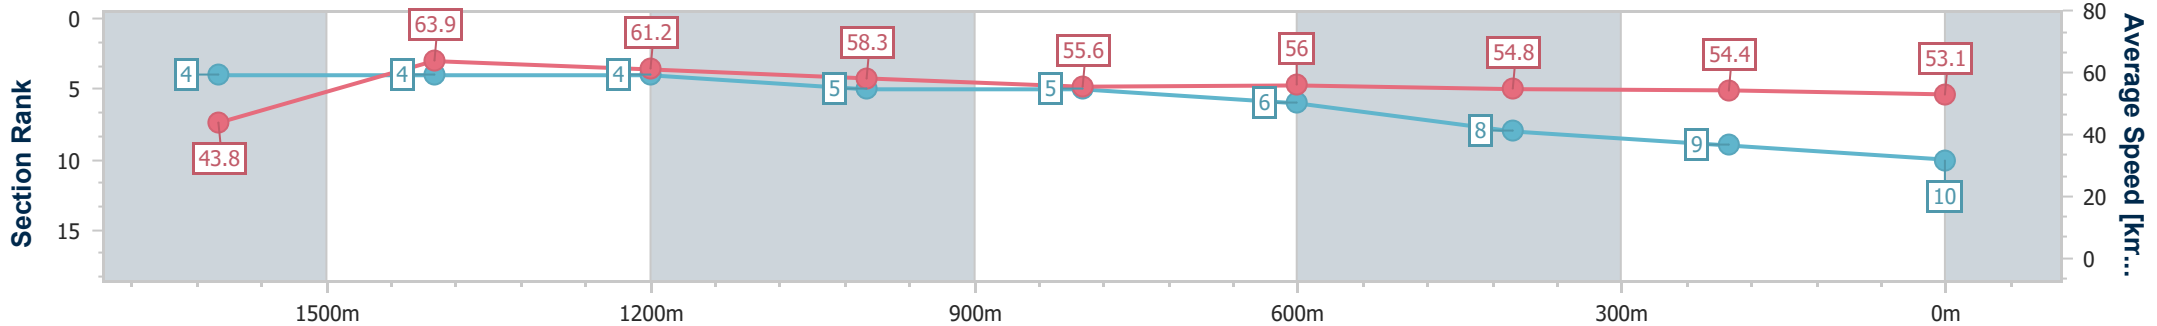

Toowoomba QLD Professional
Race 3: VIEW HOTEL BRISBANE BENCHMARK 62 Handicap - 1890m

17 August 2024 - 18:27

Track Rating: Soft 5, Weather: Fine, Rail Position: +4m Entire

Section	Overall	1600m	1400m	1200m	1000m	800m	600m	400m	200m
Section Times	2:04.64 [9] (0:24.55)	1:40.09 [10] (0:11.50)	1:28.59 [10] (0:11.99)	1:16.60 [10] (0:12.22)	1:04.38 [10] (0:12.81)	0:51.57 [10] (0:12.65)	0:38.92 [10] (0:12.86)	0:26.06 [10] (0:12.80)	0:13.26 [10] (0:13.26)
Average Speed [km/h]	42.2	62.6	60.4	59.1	57.2	57.6	57.0	57.1	54.1
Top Speed [km/h]	61.5	64.2	62.8	60.7	58.0	58.6	58.2	58.0	56.6
Avg. Dist. to Rail [m]	4.6	0.7	1.8	3.4	4.6	3.8	3.4	4.5	6.4
Avg. Stride Freq. [Hz]	2.3	2.3	2.3	2.3	2.3	2.3	2.4	2.4	2.3
Avg. Stride Length [m]	5.3	7.6	7.4	7.2	6.8	6.9	6.8	6.7	6.5

- [] Ranking at each section and finish
- .-.- No data available at this section
- NA No data available

Horse/Jockey Name	He's Viral
Final Rank	10
Fastest Section Time (Section)	0:11.28 (1600m)
Top Speed [km/h] (Section)	65.6 (1600m)
Race State	Finished

Toowoomba QLD Professional
Race 3: VIEW HOTEL BRISBANE BENCHMARK 62 Handicap - 1890m

17 August 2024 - 18:27

Track Rating: Soft 5, Weather: Fine, Rail Position: +4m Entire

Section	Overall	1600m	1400m	1200m	1000m	800m	600m	400m	200m
Section Times	2:04.79 [10] (0:23.55)	1:41.24 [4] (0:11.28)	1:29.96 [4] (0:11.85)	1:18.11 [4] (0:12.39)	1:05.72 [5] (0:13.00)	0:52.72 [5] (0:12.95)	0:39.77 [6] (0:13.07)	0:26.70 [8] (0:13.14)	0:13.56 [9]
Average Speed [km/h]	43.8	63.9	61.2	58.3	55.6	56.0	54.8	54.4	53.1
Top Speed [km/h]	61.6	65.6	64.9	59.8	57.4	56.6	56.0	55.2	54.2
Avg. Dist. to Rail [m]	5.2	0.4	1.8	1.8	1.9	1.2	0.7	1.6	0.7
Avg. Stride Freq. [Hz]	2.3	2.3	2.3	2.3	2.2	2.3	2.2	2.2	2.2
Avg. Stride Length [m]	5.4	7.6	7.4	7.2	6.9	6.9	6.8	6.8	6.7