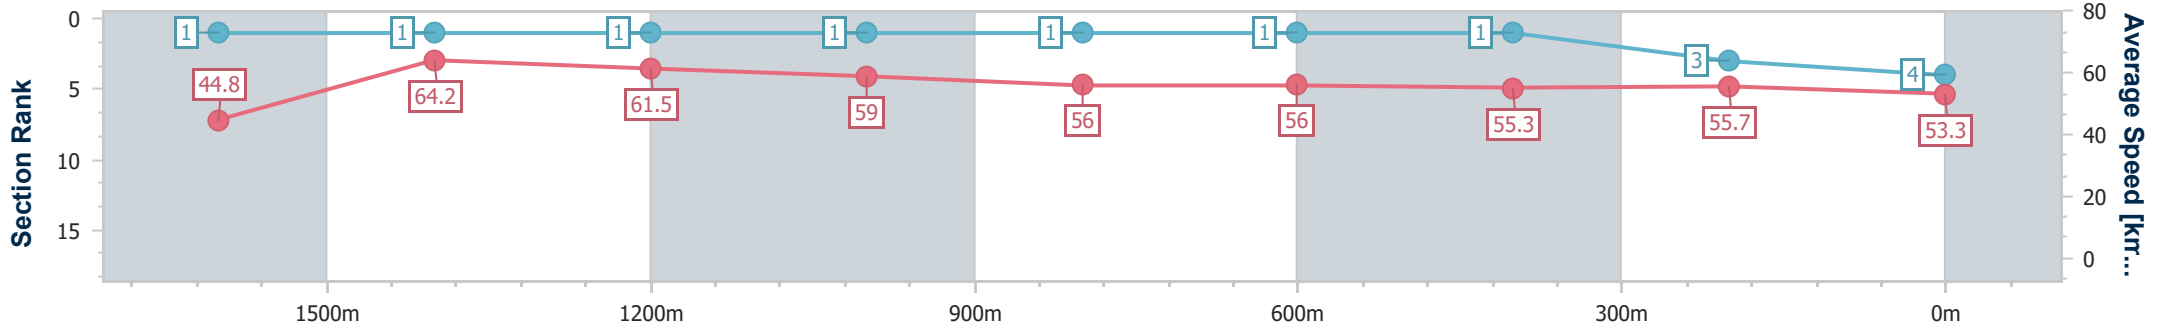

Horse/Jockey Name	Van Gogh
Final Rank	4
Fastest Section Time (Section)	0:11.26 (1600m)
Top Speed [km/h] (Section)	65.8 (1600m)
Race State	Finished

Toowoomba QLD Professional
Race 3: VIEW HOTEL BRISBANE BENCHMARK 62 Handicap - 1890m

17 August 2024 - 18:27

Track Rating: Soft 5, Weather: Fine, Rail Position: +4m Entire

Section	Overall	1600m	1400m	1200m	1000m	800m	600m	400m	200m
Section Times	2:03.53 [4] (0:23.13)	1:40.40 [1] (0:11.26)	1:29.14 [1] (0:11.71)	1:17.43 [1] (0:12.19)	1:05.24 [1] (0:12.95)	0:52.29 [1] (0:12.93)	0:39.36 [1] (0:13.01)	0:26.35 [1] (0:12.86)	0:13.49 [3] (0:13.49)
Average Speed [km/h]	44.8	64.2	61.5	59.0	56.0	56.0	55.3	55.7	53.3
Top Speed [km/h]	63.8	65.8	63.7	61.1	57.1	56.9	56.7	56.8	55.5
Avg. Dist. to Rail [m]	4.4	0.3	0.9	2.0	2.4	1.0	0.4	0.8	0.7
Avg. Stride Freq. [Hz]	2.3	2.4	2.3	2.3	2.3	2.3	2.3	2.4	2.3
Avg. Stride Length [m]	5.4	7.5	7.4	7.1	6.9	6.9	6.7	6.6	6.5

- [ ] Ranking at each section and finish
- -.-.- No data available at this section
- NA No data available