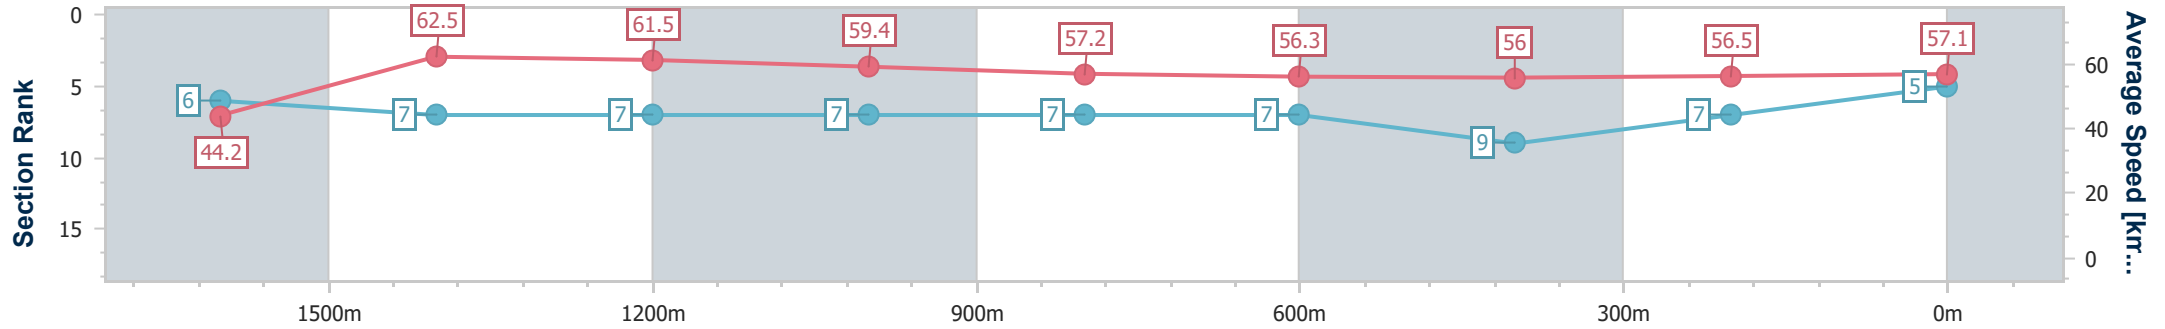

- [] Ranking at each section and finish
- .-.- No data available at this section
- NA No data available

Horse/Jockey Name	Archer's Game
Final Rank	5
Fastest Section Time (Section)	0:11.54 (1600m)
Top Speed [km/h] (Section)	63.9 (Overall)
Race State	Finished

Toowoomba QLD Professional
Race 3: VIEW HOTEL BRISBANE BENCHMARK 62 Handicap - 1890m

17 August 2024 - 18:27

Track Rating: Soft 5, Weather: Fine, Rail Position: +4m Entire

Section	Overall	1600m	1400m	1200m	1000m	800m	600m	400m	200m
Section Times	2:03.61 [5] (0:23.67)	1:39.94 [6] (0:11.54)	1:28.40 [7] (0:11.96)	1:16.44 [7] (0:12.13)	1:04.31 [7] (0:12.81)	0:51.50 [7] (0:12.93)	0:38.57 [7] (0:13.14)	0:25.43 [9] (0:12.85)	0:12.58 [7] (0:12.58)
Average Speed [km/h]	44.2	62.5	61.5	59.4	57.2	56.3	56.0	56.5	57.1
Top Speed [km/h]	63.9	63.5	62.4	61.4	58.6	58.5	57.5	58.3	58.6
Avg. Dist. to Rail [m]	3.5	2.2	3.2	3.8	4.1	3.9	4.0	2.2	2.5
Avg. Stride Freq. [Hz]	2.4	2.4	2.4	2.4	2.4	2.4	2.4	2.4	2.4
Avg. Stride Length [m]	5.2	7.2	7.2	7.0	6.7	6.5	6.6	6.5	6.6