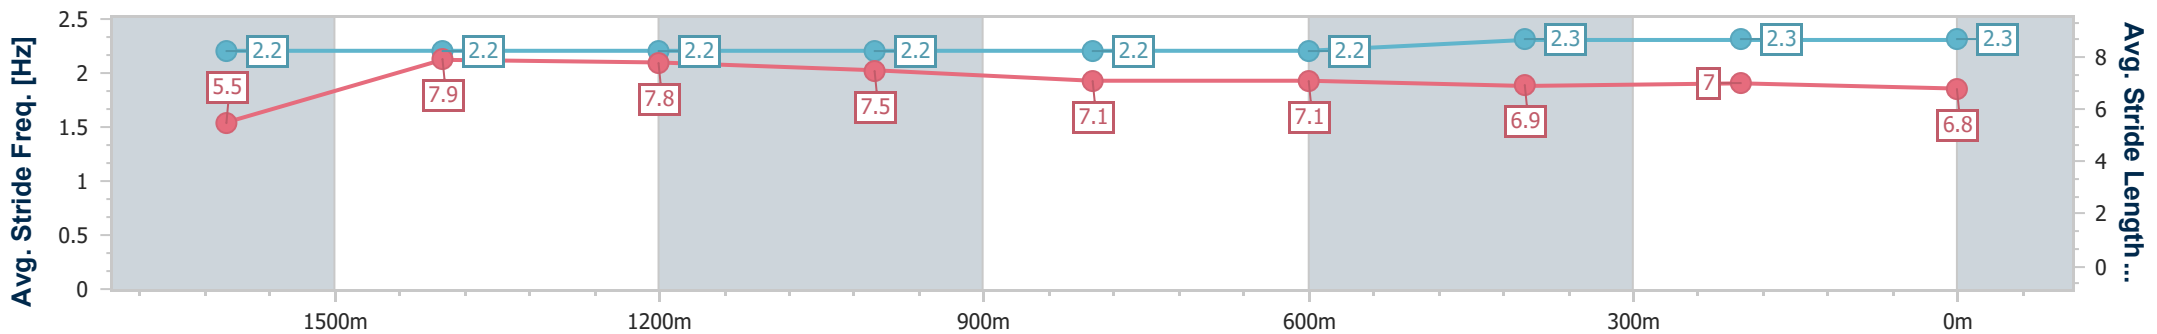

Toowoomba QLD Professional
Race 3: VIEW HOTEL BRISBANE BENCHMARK 62 Handicap - 1890m

17 August 2024 - 18:27

Track Rating: Soft 5, Weather: Fine, Rail Position: +4m Entire

Section	Overall	1600m	1400m	1200m	1000m	800m	600m	400m	200m
Section Times	2:03.61 [5] (0:23.67)	1:39.94 [6] (0:11.54)	1:28.40 [7] (0:11.96)	1:16.44 [7] (0:12.13)	1:04.31 [7] (0:12.81)	0:51.50 [7] (0:12.93)	0:38.57 [7] (0:13.14)	0:25.43 [9] (0:12.85)	0:12.58 [7] (0:12.58)
Average Speed [km/h]	44.2	62.5	61.5	59.4	57.2	56.3	56.0	56.5	57.1
Top Speed [km/h]	63.9	63.5	62.4	61.4	58.6	58.5	57.5	58.3	58.6
Avg. Dist. to Rail [m]	3.5	2.2	3.2	3.8	4.1	3.9	4.0	2.2	2.5
Avg. Stride Freq. [Hz]	2.4	2.4	2.4	2.4	2.4	2.4	2.4	2.4	2.4
Avg. Stride Length [m]	5.2	7.2	7.2	7.0	6.7	6.5	6.6	6.5	6.6

- [] Ranking at each section and finish
- .-.- No data available at this section
- NA No data available

Horse/Jockey Name	Drop The Pilot
Final Rank	6
Fastest Section Time (Section)	0:11.44 (1600m)
Top Speed [km/h] (Section)	64.6 (1400m)
Race State	Finished

Toowoomba QLD Professional
Race 3: VIEW HOTEL BRISBANE BENCHMARK 62 Handicap - 1890m

17 August 2024 - 18:27

Track Rating: Soft 5, Weather: Fine, Rail Position: +4m Entire

Section	Overall	1600m	1400m	1200m	1000m	800m	600m	400m	200m
Section Times	2:03.64 [6] (0:24.10)	1:39.54 [9] (0:11.44)	1:28.10 [9] (0:11.81)	1:16.29 [8] (0:12.17)	1:04.12 [8] (0:12.79)	0:51.33 [8] (0:12.66)	0:38.67 [5] (0:12.92)	0:25.75 [5] (0:12.93)	0:12.82 [6] (0:12.82)
Average Speed [km/h]	42.8	62.8	61.5	59.4	56.8	57.5	56.9	56.5	56.2
Top Speed [km/h]	62.0	64.5	64.6	60.6	58.0	58.8	58.0	57.0	57.2
Avg. Dist. to Rail [m]	4.9	0.5	1.9	2.7	3.2	3.4	3.4	4.2	4.4
Avg. Stride Freq. [Hz]	2.2	2.2	2.2	2.2	2.2	2.2	2.3	2.3	2.3
Avg. Stride Length [m]	5.5	7.9	7.8	7.5	7.1	7.1	6.9	7.0	6.8