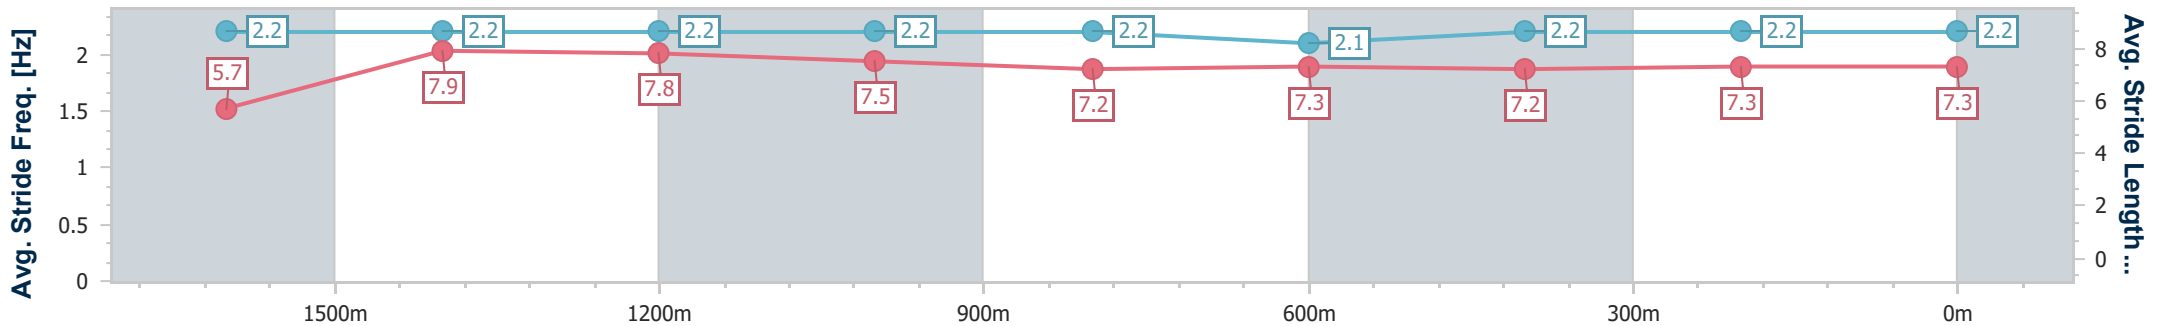

SCN Saddle cloth number
 DNF Did not finish
 DNT Did not track

Horse/Jockey Name	Power Pack
Final Rank	1
Fastest Section Time (Section)	0:11.27 (1600m)
Top Speed [km/h] (Section)	65.1 (1600m)
Race State	Finished

Toowoomba QLD Professional
Race 3: VIEW HOTEL BRISBANE BENCHMARK 62 Handicap - 1890m

17 August 2024 - 18:27

Track Rating: Soft 5, Weather: Fine, Rail Position: +4m Entire

Section	Overall	1600m	1400m	1200m	1000m	800m	600m	400m	200m
Section Times	2:02.74 [1] (0:23.32)	1:39.42 [3] (0:11.27)	1:28.15 [3] (0:11.85)	1:16.30 [3] (0:12.24)	1:04.06 [3] (0:12.94)	0:51.12 [3] (0:12.97)	0:38.15 [3] (0:12.90)	0:25.25 [3] (0:12.51)	0:12.74 [2] (0:12.74)
Average Speed [km/h]	44.5	64.2	61.6	59.0	56.0	56.0	56.1	57.7	56.5
Top Speed [km/h]	63.3	65.1	64.0	61.7	58.1	56.4	57.0	58.6	57.9
Avg. Dist. to Rail [m]	4.1	0.7	2.7	3.3	2.7	1.9	1.1	1.3	4.0
Avg. Stride Freq. [Hz]	2.2	2.2	2.2	2.2	2.2	2.1	2.2	2.2	2.2
Avg. Stride Length [m]	5.7	7.9	7.8	7.5	7.2	7.3	7.2	7.3	7.3