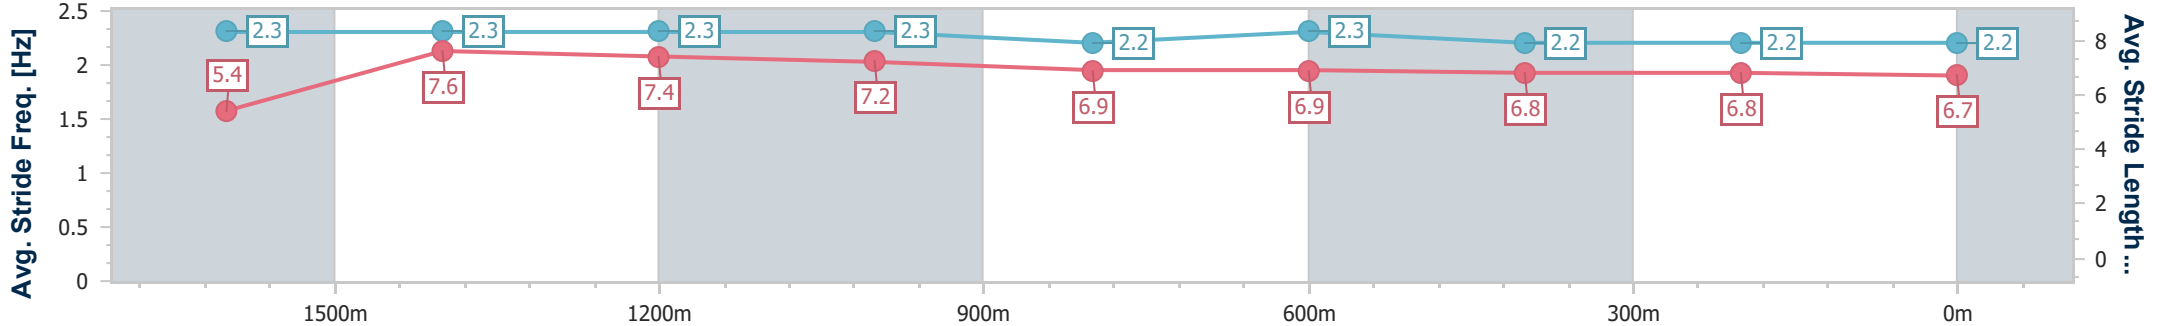

Toowoomba QLD Professional
Race 3: VIEW HOTEL BRISBANE BENCHMARK 62 Handicap - 1890m

17 August 2024 - 18:27

Track Rating: Soft 5, Weather: Fine, Rail Position: +4m Entire

Section	Overall	1600m	1400m	1200m	1000m	800m	600m	400m	200m
Section Times	2:04.64 [9] (0:24.55)	1:40.09 [10] (0:11.50)	1:28.59 [10] (0:11.99)	1:16.60 [10] (0:12.22)	1:04.38 [10] (0:12.81)	0:51.57 [10] (0:12.65)	0:38.92 [10] (0:12.86)	0:26.06 [10] (0:12.80)	0:13.26 [10] (0:13.26)
Average Speed [km/h]	42.2	62.6	60.4	59.1	57.2	57.6	57.0	57.1	54.1
Top Speed [km/h]	61.5	64.2	62.8	60.7	58.0	58.6	58.2	58.0	56.6
Avg. Dist. to Rail [m]	4.6	0.7	1.8	3.4	4.6	3.8	3.4	4.5	6.4
Avg. Stride Freq. [Hz]	2.3	2.3	2.3	2.3	2.3	2.3	2.4	2.4	2.3
Avg. Stride Length [m]	5.3	7.6	7.4	7.2	6.8	6.9	6.8	6.7	6.5

- [] Ranking at each section and finish
- .-.- No data available at this section
- NA No data available

Horse/Jockey Name	He's Viral
Final Rank	10
Fastest Section Time (Section)	0:11.28 (1600m)
Top Speed [km/h] (Section)	65.6 (1600m)
Race State	Finished

Toowoomba QLD Professional
Race 3: VIEW HOTEL BRISBANE BENCHMARK 62 Handicap - 1890m

17 August 2024 - 18:27

Track Rating: Soft 5, Weather: Fine, Rail Position: +4m Entire

Section	Overall	1600m	1400m	1200m	1000m	800m	600m	400m	200m
Section Times	2:04.79 [10] (0:23.55)	1:41.24 [4] (0:11.28)	1:29.96 [4] (0:11.85)	1:18.11 [4] (0:12.39)	1:05.72 [5] (0:13.00)	0:52.72 [5] (0:12.95)	0:39.77 [6] (0:13.07)	0:26.70 [8] (0:13.14)	0:13.56 [9]
Average Speed [km/h]	43.8	63.9	61.2	58.3	55.6	56.0	54.8	54.4	53.1
Top Speed [km/h]	61.6	65.6	64.9	59.8	57.4	56.6	56.0	55.2	54.2
Avg. Dist. to Rail [m]	5.2	0.4	1.8	1.8	1.9	1.2	0.7	1.6	0.7
Avg. Stride Freq. [Hz]	2.3	2.3	2.3	2.3	2.2	2.3	2.2	2.2	2.2
Avg. Stride Length [m]	5.4	7.6	7.4	7.2	6.9	6.9	6.8	6.8	6.7