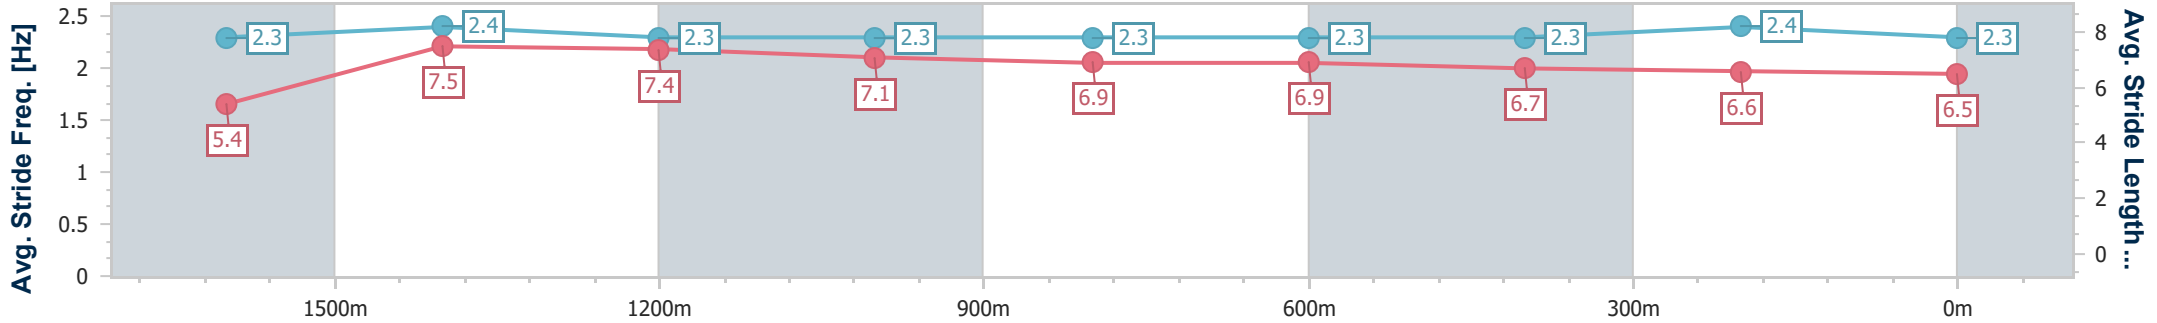

- [] Ranking at each section and finish
- .-.- No data available at this section
- NA No data available

Horse/Jockey Name	Van Gogh
Final Rank	4
Fastest Section Time (Section)	0:11.26 (1600m)
Top Speed [km/h] (Section)	65.8 (1600m)
Race State	Finished

Toowoomba QLD Professional
Race 3: VIEW HOTEL BRISBANE BENCHMARK 62 Handicap - 1890m

17 August 2024 - 18:27

Track Rating: Soft 5, Weather: Fine, Rail Position: +4m Entire

Section	Overall	1600m	1400m	1200m	1000m	800m	600m	400m	200m
Section Times	2:03.53 [4] (0:23.13)	1:40.40 [1] (0:11.26)	1:29.14 [1] (0:11.71)	1:17.43 [1] (0:12.19)	1:05.24 [1] (0:12.95)	0:52.29 [1] (0:12.93)	0:39.36 [1] (0:13.01)	0:26.35 [1] (0:12.86)	0:13.49 [3] (0:13.49)
Average Speed [km/h]	44.8	64.2	61.5	59.0	56.0	56.0	55.3	55.7	53.3
Top Speed [km/h]	63.8	65.8	63.7	61.1	57.1	56.9	56.7	56.8	55.5
Avg. Dist. to Rail [m]	4.4	0.3	0.9	2.0	2.4	1.0	0.4	0.8	0.7
Avg. Stride Freq. [Hz]	2.3	2.4	2.3	2.3	2.3	2.3	2.3	2.4	2.3
Avg. Stride Length [m]	5.4	7.5	7.4	7.1	6.9	6.9	6.7	6.6	6.5