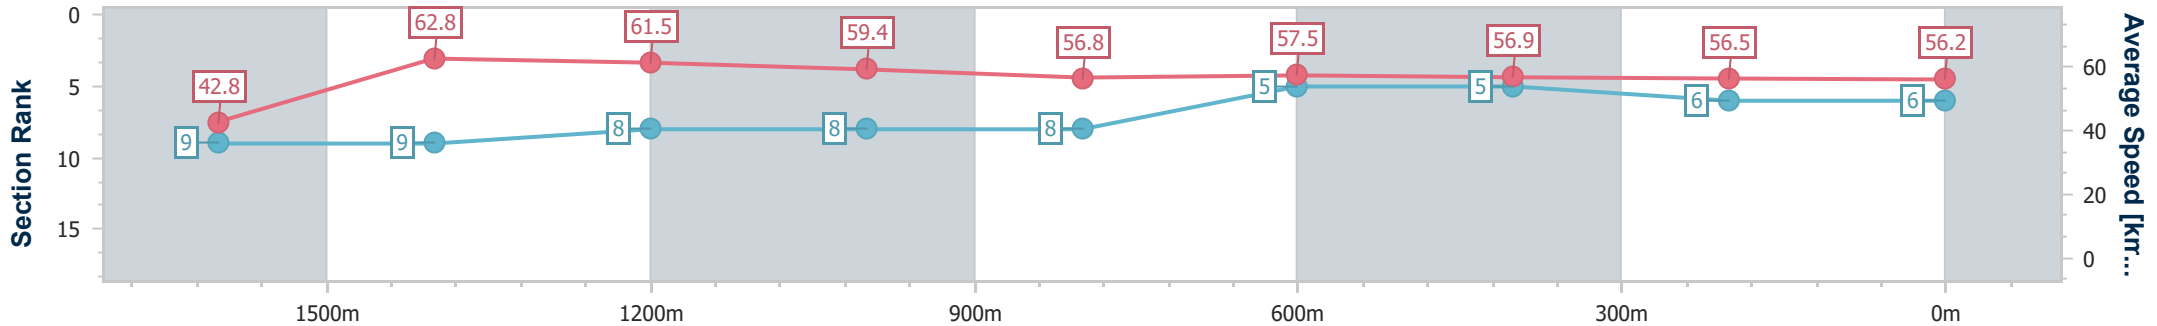

- [] Ranking at each section and finish
- .-.- No data available at this section
- NA No data available

Horse/Jockey Name	Drop The Pilot
Final Rank	6
Fastest Section Time (Section)	0:11.44 (1600m)
Top Speed [km/h] (Section)	64.6 (1400m)
Race State	Finished

Toowoomba QLD Professional
Race 3: VIEW HOTEL BRISBANE BENCHMARK 62 Handicap - 1890m

17 August 2024 - 18:27

Track Rating: Soft 5, Weather: Fine, Rail Position: +4m Entire

Section	Overall	1600m	1400m	1200m	1000m	800m	600m	400m	200m
Section Times	2:03.64 [6] (0:24.10)	1:39.54 [9] (0:11.44)	1:28.10 [9] (0:11.81)	1:16.29 [8] (0:12.17)	1:04.12 [8] (0:12.79)	0:51.33 [8] (0:12.66)	0:38.67 [5] (0:12.92)	0:25.75 [5] (0:12.93)	0:12.82 [6] (0:12.82)
Average Speed [km/h]	42.8	62.8	61.5	59.4	56.8	57.5	56.9	56.5	56.2
Top Speed [km/h]	62.0	64.5	64.6	60.6	58.0	58.8	58.0	57.0	57.2
Avg. Dist. to Rail [m]	4.9	0.5	1.9	2.7	3.2	3.4	3.4	4.2	4.4
Avg. Stride Freq. [Hz]	2.2	2.2	2.2	2.2	2.2	2.2	2.3	2.3	2.3
Avg. Stride Length [m]	5.5	7.9	7.8	7.5	7.1	7.1	6.9	7.0	6.8