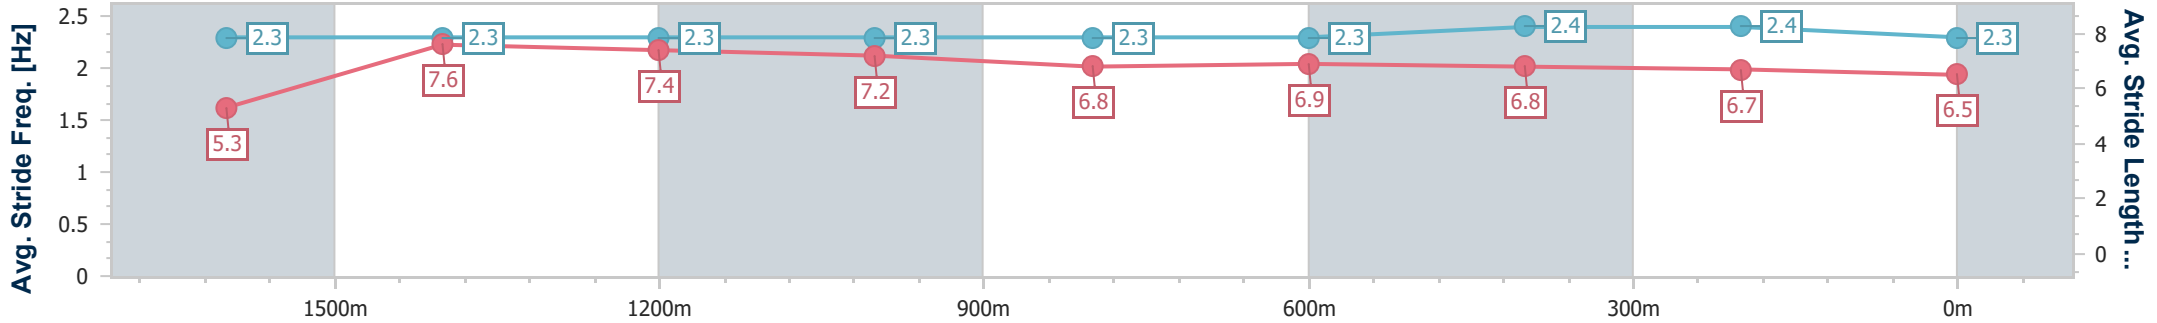

Toowoomba QLD Professional
Race 3: VIEW HOTEL BRISBANE BENCHMARK 62 Handicap - 1890m

17 August 2024 - 18:27

Track Rating: Soft 5, Weather: Fine, Rail Position: +4m Entire

Section	Overall	1600m	1400m	1200m	1000m	800m	600m	400m	200m
Section Times	2:04.12 [8] (0:23.65)	1:40.47 [5] (0:11.37)	1:29.10 [5] (0:11.81)	1:17.29 [5] (0:12.19)	1:05.10 [4] (0:12.87)	0:52.23 [4] (0:12.94)	0:39.29 [4] (0:12.92)	0:26.37 [4] (0:12.96)	0:13.41 [5] (0:13.41)
Average Speed [km/h]	44.3	63.8	61.9	59.3	56.6	56.4	56.3	56.0	53.5
Top Speed [km/h]	63.0	65.3	63.8	62.1	58.0	57.0	57.5	56.8	55.8
Avg. Dist. to Rail [m]	4.2	1.7	2.9	3.7	3.6	3.4	2.3	1.8	2.1
Avg. Stride Freq. [Hz]	2.2	2.3	2.3	2.3	2.3	2.3	2.3	2.3	2.3
Avg. Stride Length [m]	5.6	7.7	7.5	7.3	6.9	6.8	6.8	6.7	6.5

- [] Ranking at each section and finish
- .-.- No data available at this section
- NA No data available

Horse/Jockey Name	Ready To Thunder
Final Rank	9
Fastest Section Time (Section)	0:11.50 (1600m)
Top Speed [km/h] (Section)	64.2 (1600m)
Race State	Finished

Toowoomba QLD Professional
Race 3: VIEW HOTEL BRISBANE BENCHMARK 62 Handicap - 1890m

17 August 2024 - 18:27

Track Rating: Soft 5, Weather: Fine, Rail Position: +4m Entire

Section	Overall	1600m	1400m	1200m	1000m	800m	600m	400m	200m
Section Times	2:04.64 [9] (0:24.55)	1:40.09 [10] (0:11.50)	1:28.59 [10] (0:11.99)	1:16.60 [10] (0:12.22)	1:04.38 [10] (0:12.81)	0:51.57 [10] (0:12.65)	0:38.92 [10] (0:12.86)	0:26.06 [10] (0:12.80)	0:13.26 [10] (0:13.26)
Average Speed [km/h]	42.2	62.6	60.4	59.1	57.2	57.6	57.0	57.1	54.1
Top Speed [km/h]	61.5	64.2	62.8	60.7	58.0	58.6	58.2	58.0	56.6
Avg. Dist. to Rail [m]	4.6	0.7	1.8	3.4	4.6	3.8	3.4	4.5	6.4
Avg. Stride Freq. [Hz]	2.3	2.3	2.3	2.3	2.3	2.3	2.4	2.4	2.3
Avg. Stride Length [m]	5.3	7.6	7.4	7.2	6.8	6.9	6.8	6.7	6.5