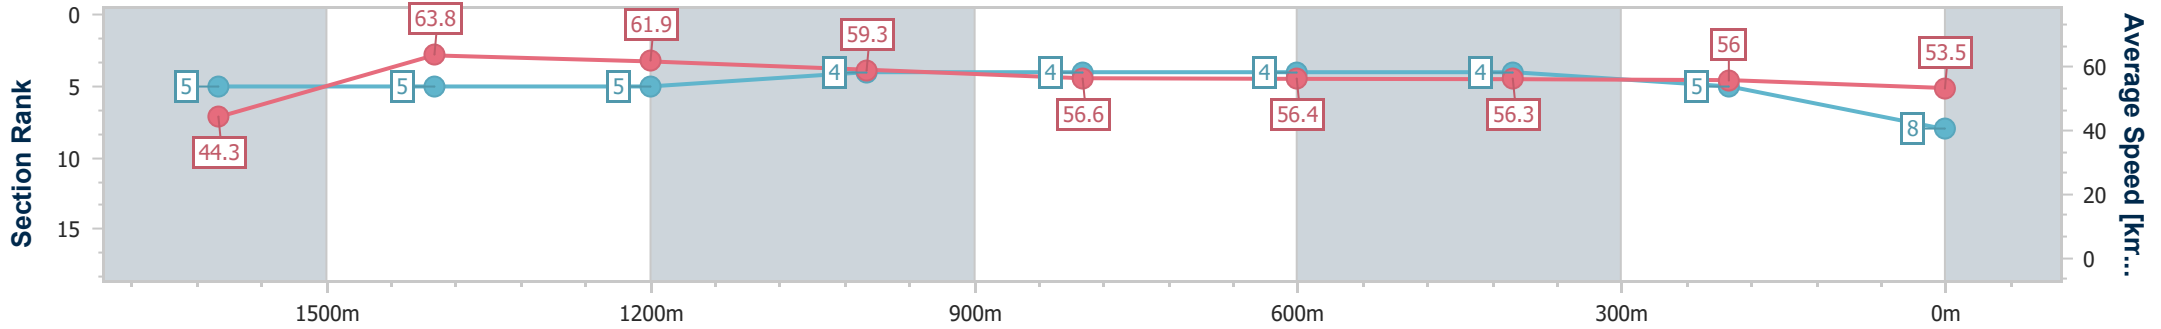

Toowoomba QLD Professional
Race 3: VIEW HOTEL BRISBANE BENCHMARK 62 Handicap - 1890m

17 August 2024 - 18:27

Track Rating: Soft 5, Weather: Fine, Rail Position: +4m Entire

Section	Overall	1600m	1400m	1200m	1000m	800m	600m	400m	200m
Section Times	2:03.89 [7] (0:23.94)	1:39.95 [8] (0:11.48)	1:28.47 [8] (0:12.01)	1:16.46 [9] (0:12.17)	1:04.29 [9] (0:12.89)	0:51.40 [9] (0:12.82)	0:38.58 [9] (0:12.77)	0:25.81 [7] (0:12.95)	0:12.86 [8] (0:12.86)
Average Speed [km/h]	43.6	62.9	61.3	59.3	56.8	57.1	57.5	56.3	56.0
Top Speed [km/h]	61.8	64.9	63.3	61.6	58.0	58.0	58.6	57.3	57.5
Avg. Dist. to Rail [m]	3.7	1.4	4.1	4.2	4.0	4.5	3.8	4.3	5.9
Avg. Stride Freq. [Hz]	2.3	2.3	2.2	2.2	2.2	2.2	2.3	2.3	2.2
Avg. Stride Length [m]	5.4	7.7	7.6	7.4	7.1	7.1	7.0	6.9	6.9

- [] Ranking at each section and finish
- .-.- No data available at this section
- NA No data available

Horse/Jockey Name	Rubaahy
Final Rank	8
Fastest Section Time (Section)	0:11.37 (1600m)
Top Speed [km/h] (Section)	65.3 (1600m)
Race State	Finished

Toowoomba QLD Professional
Race 3: VIEW HOTEL BRISBANE BENCHMARK 62 Handicap - 1890m

17 August 2024 - 18:27

Track Rating: Soft 5, Weather: Fine, Rail Position: +4m Entire

Section	Overall	1600m	1400m	1200m	1000m	800m	600m	400m	200m
Section Times	2:04.12 [8] (0:23.65)	1:40.47 [5] (0:11.37)	1:29.10 [5] (0:11.81)	1:17.29 [5] (0:12.19)	1:05.10 [4] (0:12.87)	0:52.23 [4] (0:12.94)	0:39.29 [4] (0:12.92)	0:26.37 [4] (0:12.96)	0:13.41 [5] (0:13.41)
Average Speed [km/h]	44.3	63.8	61.9	59.3	56.6	56.4	56.3	56.0	53.5
Top Speed [km/h]	63.0	65.3	63.8	62.1	58.0	57.0	57.5	56.8	55.8
Avg. Dist. to Rail [m]	4.2	1.7	2.9	3.7	3.6	3.4	2.3	1.8	2.1
Avg. Stride Freq. [Hz]	2.2	2.3	2.3	2.3	2.3	2.3	2.3	2.3	2.3
Avg. Stride Length [m]	5.6	7.7	7.5	7.3	6.9	6.8	6.8	6.7	6.5