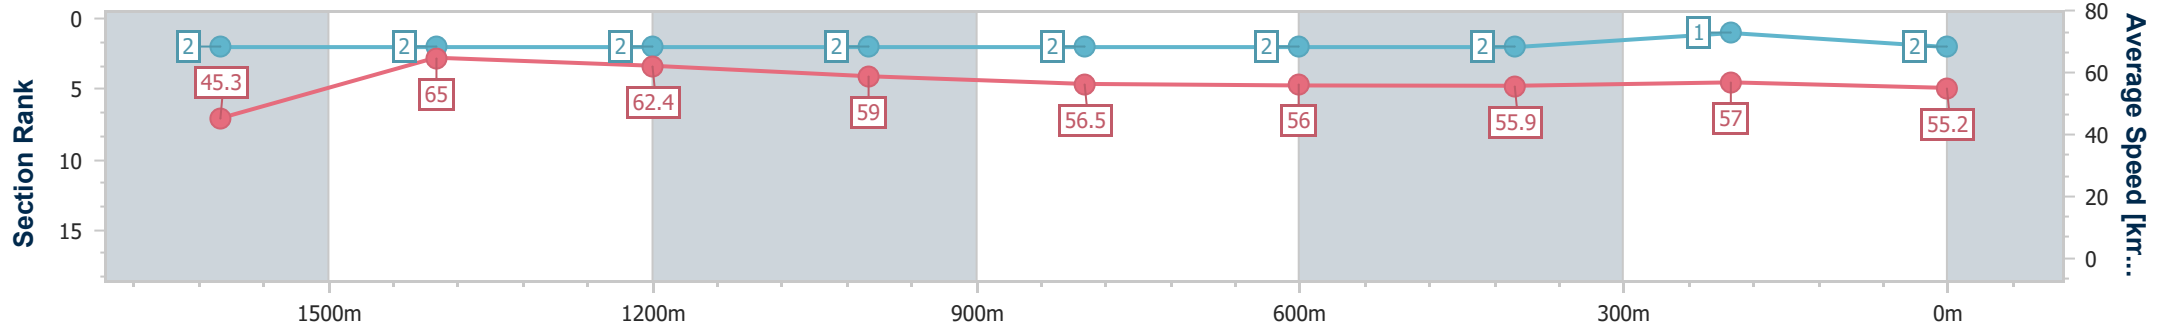

Horse/Jockey Name	Zou Zouamore
Final Rank	2
Fastest Section Time (Section)	0:11.10 (1600m)
Top Speed [km/h] (Section)	66.1 (1600m)
Race State	Finished

Toowoomba QLD Professional
Race 3: VIEW HOTEL BRISBANE BENCHMARK 62 Handicap - 1890m

17 August 2024 - 18:27

Track Rating: Soft 5, Weather: Fine, Rail Position: +4m Entire

Section	Overall	1600m	1400m	1200m	1000m	800m	600m	400m	200m
Section Times	2:02.95 [2] (0:23.30)	1:39.65 [2] (0:11.10)	1:28.55 [2] (0:11.77)	1:16.78 [2] (0:12.20)	1:04.58 [2] (0:12.94)	0:51.64 [2] (0:12.97)	0:38.67 [2] (0:12.92)	0:25.75 [2] (0:12.73)	0:13.02 [1] (0:13.02)
Average Speed [km/h]	45.3	65.0	62.4	59.0	56.5	56.0	55.9	57.0	55.2
Top Speed [km/h]	65.8	66.1	65.1	62.2	57.0	56.9	57.0	58.0	56.7
Avg. Dist. to Rail [m]	5.4	1.2	3.0	3.9	3.7	2.1	0.7	1.4	1.0
Avg. Stride Freq. [Hz]	2.3	2.5	2.4	2.3	2.3	2.3	2.3	2.4	2.3
Avg. Stride Length [m]	5.5	7.4	7.2	7.1	6.9	6.8	6.7	6.7	6.7

- [ ] Ranking at each section and finish
- -.-.- No data available at this section
- NA No data available