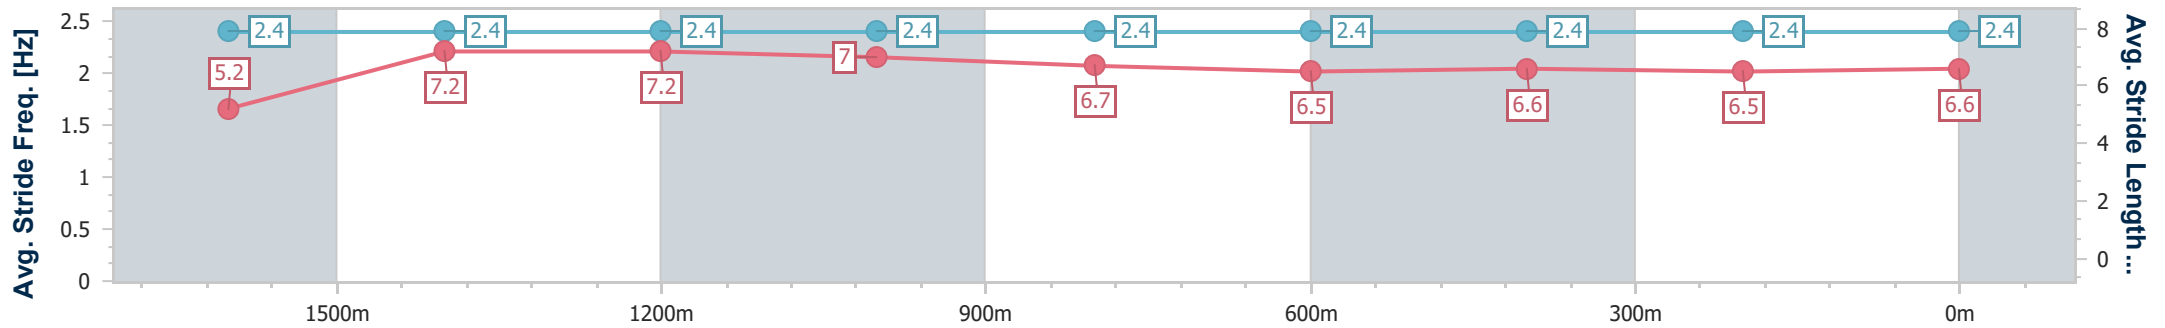

Toowoomba QLD Professional
Race 3: VIEW HOTEL BRISBANE BENCHMARK 62 Handicap - 1890m

17 August 2024 - 18:27

Track Rating: Soft 5, Weather: Fine, Rail Position: +4m Entire

Section	Overall	1600m	1400m	1200m	1000m	800m	600m	400m	200m
Section Times	2:03.53 [4] (0:23.13)	1:40.40 [1] (0:11.26)	1:29.14 [1] (0:11.71)	1:17.43 [1] (0:12.19)	1:05.24 [1] (0:12.95)	0:52.29 [1] (0:12.93)	0:39.36 [1] (0:13.01)	0:26.35 [1] (0:12.86)	0:13.49 [3] (0:13.49)
Average Speed [km/h]	44.8	64.2	61.5	59.0	56.0	56.0	55.3	55.7	53.3
Top Speed [km/h]	63.8	65.8	63.7	61.1	57.1	56.9	56.7	56.8	55.5
Avg. Dist. to Rail [m]	4.4	0.3	0.9	2.0	2.4	1.0	0.4	0.8	0.7
Avg. Stride Freq. [Hz]	2.3	2.4	2.3	2.3	2.3	2.3	2.3	2.4	2.3
Avg. Stride Length [m]	5.4	7.5	7.4	7.1	6.9	6.9	6.7	6.6	6.5

- [] Ranking at each section and finish
- .-.- No data available at this section
- NA No data available

Horse/Jockey Name	Archer's Game
Final Rank	5
Fastest Section Time (Section)	0:11.54 (1600m)
Top Speed [km/h] (Section)	63.9 (Overall)
Race State	Finished

Toowoomba QLD Professional
Race 3: VIEW HOTEL BRISBANE BENCHMARK 62 Handicap - 1890m

17 August 2024 - 18:27

Track Rating: Soft 5, Weather: Fine, Rail Position: +4m Entire

Section	Overall	1600m	1400m	1200m	1000m	800m	600m	400m	200m
Section Times	2:03.61 [5] (0:23.67)	1:39.94 [6] (0:11.54)	1:28.40 [7] (0:11.96)	1:16.44 [7] (0:12.13)	1:04.31 [7] (0:12.81)	0:51.50 [7] (0:12.93)	0:38.57 [7] (0:13.14)	0:25.43 [9] (0:12.85)	0:12.58 [7] (0:12.58)
Average Speed [km/h]	44.2	62.5	61.5	59.4	57.2	56.3	56.0	56.5	57.1
Top Speed [km/h]	63.9	63.5	62.4	61.4	58.6	58.5	57.5	58.3	58.6
Avg. Dist. to Rail [m]	3.5	2.2	3.2	3.8	4.1	3.9	4.0	2.2	2.5
Avg. Stride Freq. [Hz]	2.4	2.4	2.4	2.4	2.4	2.4	2.4	2.4	2.4
Avg. Stride Length [m]	5.2	7.2	7.2	7.0	6.7	6.5	6.6	6.5	6.6