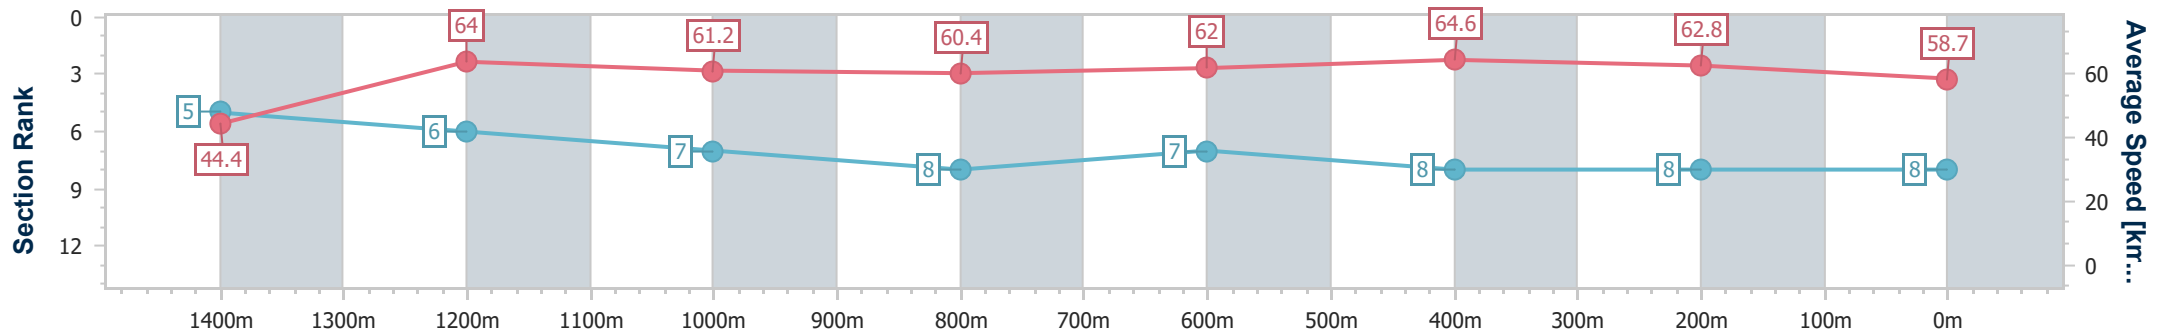

Horse/Jockey Name	Lady Damus
Final Rank	8
Fastest Section Time (Section)	0:08.11 (Overall)
Top Speed [km/h] (Section)	65.2 (1400m)
Race State	Finished

Ladbrokes Cannon Park QLD Professional
Race 9: ELLIS BEACH BAR & GRILL BELLE OF THE DAINTREE
Fillies & Mares BENCHMARK 70 Handicap - 1500m

17 August 2024 - 17:04

Track Rating: soft 5, Weather: Fine, Rail Position: True

Section	Overall	1400m	1200m	1000m	800m	600m	400m	200m
Section Times	1:30.36 [8] (0:08.11)	1:22.25 [5] (0:11.26)	1:10.99 [6] (0:11.77)	0:59.22 [7] (0:12.08)	0:47.14 [8] (0:11.59)	0:35.55 [7] (0:11.54)	0:24.01 [8] (0:11.78)	0:12.23 [8] (0:12.23)
Average Speed [km/h]	44.4	64.0	61.2	60.4	62.0	64.6	62.8	58.7
Top Speed [km/h]	61.2	65.2	62.7	62.1	63.7	65.2	64.0	61.6
Avg. Dist. to Rail [m]	4.9	1.2	0.5	2.4	5.3	5.4	10.4	11.2
Avg. Stride Freq. [Hz]	2.1	2.2	2.2	2.2	2.2	2.3	2.3	2.2
Avg. Stride Length [m]	6.0	7.9	7.8	7.6	7.8	8.0	7.6	7.4

- [ ] Ranking at each section and finish
- -.-.- No data available at this section
- NA No data available