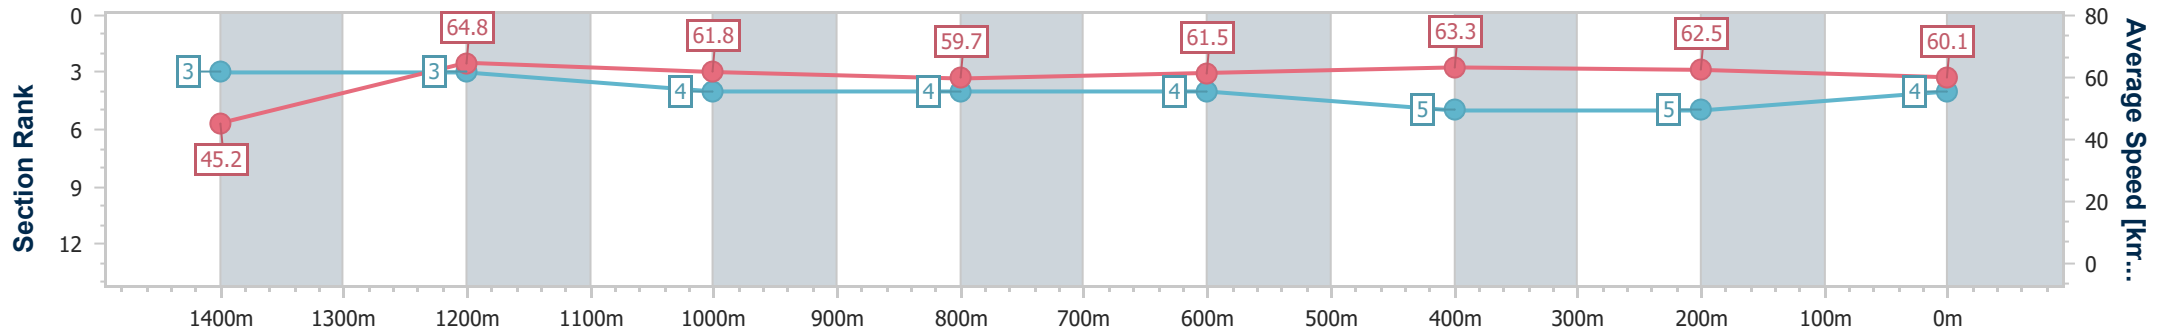

Horse/Jockey Name	Tavistee
Final Rank	4
Fastest Section Time (Section)	0:07.98 (Overall)
Top Speed [km/h] (Section)	67.1 (1400m)
Race State	Finished

Ladbrokes Cannon Park QLD Professional
Race 9: ELLIS BEACH BAR & GRILL BELLE OF THE DAINTREE
Fillies & Mares BENCHMARK 70 Handicap - 1500m

17 August 2024 - 17:04

Track Rating: soft 5, Weather: Fine, Rail Position: True

Section	Overall	1400m	1200m	1000m	800m	600m	400m	200m
Section Times	1:29.84 [4] (0:07.98)	1:21.86 [3] (0:11.11)	1:10.75 [3] (0:11.58)	0:59.17 [4] (0:12.04)	0:47.13 [4] (0:11.71)	0:35.42 [4] (0:11.66)	0:23.76 [5] (0:11.76)	0:12.00 [5] (0:12.00)
Average Speed [km/h]	45.2	64.8	61.8	59.7	61.5	63.3	62.5	60.1
Top Speed [km/h]	64.1	67.1	63.6	61.0	63.0	64.5	64.0	61.7
Avg. Dist. to Rail [m]	3.0	3.0	2.8	1.6	3.1	3.8	9.3	11.4
Avg. Stride Freq. [Hz]	2.3	2.5	2.4	2.4	2.4	2.5	2.5	2.4
Avg. Stride Length [m]	5.5	7.3	7.1	6.9	7.1	7.2	7.1	6.9

- [ ] Ranking at each section and finish
- -.-.- No data available at this section
- NA No data available