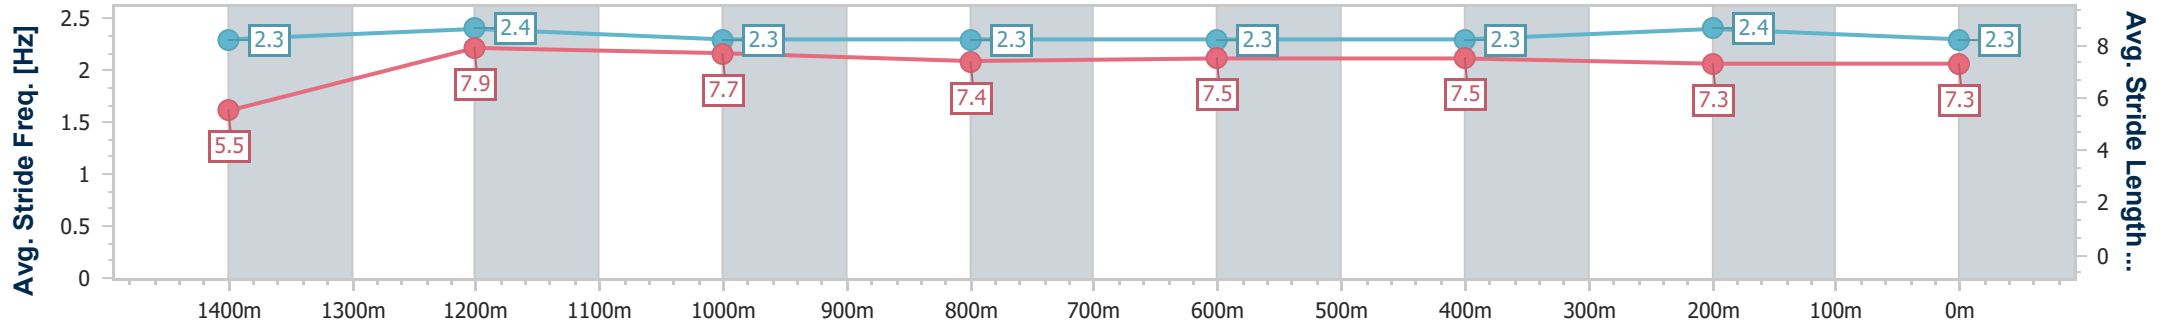

Horse/Jockey Name	Tycoon Baby
Final Rank	2
Fastest Section Time (Section)	0:08.29 (Overall)
Top Speed [km/h] (Section)	69.3 (1400m)
Race State	Finished

Ladbrokes Cannon Park QLD Professional
Race 9: ELLIS BEACH BAR & GRILL BELLE OF THE DAINTREE
Fillies & Mares BENCHMARK 70 Handicap - 1500m

17 August 2024 - 17:04

Track Rating: soft 5, Weather: Fine, Rail Position: True

Section	Overall	1400m	1200m	1000m	800m	600m	400m	200m
Section Times	1:29.63 [2] (0:08.29)	1:21.34 [7] (0:10.86)	1:10.48 [4] (0:11.36)	0:59.12 [2] (0:11.97)	0:47.15 [2] (0:11.84)	0:35.31 [3] (0:11.64)	0:23.67 [3] (0:11.82)	0:11.85 [3] (0:11.85)
Average Speed [km/h]	43.5	66.4	62.7	59.9	60.7	63.0	62.3	60.6
Top Speed [km/h]	64.8	69.3	64.5	60.7	63.5	64.9	62.8	62.0
Avg. Dist. to Rail [m]	8.0	1.7	1.4	1.6	1.7	2.8	8.3	8.1
Avg. Stride Freq. [Hz]	2.3	2.4	2.3	2.3	2.3	2.3	2.4	2.3
Avg. Stride Length [m]	5.5	7.9	7.7	7.4	7.5	7.5	7.3	7.3

- [ ] Ranking at each section and finish
- -.-.- No data available at this section
- NA No data available