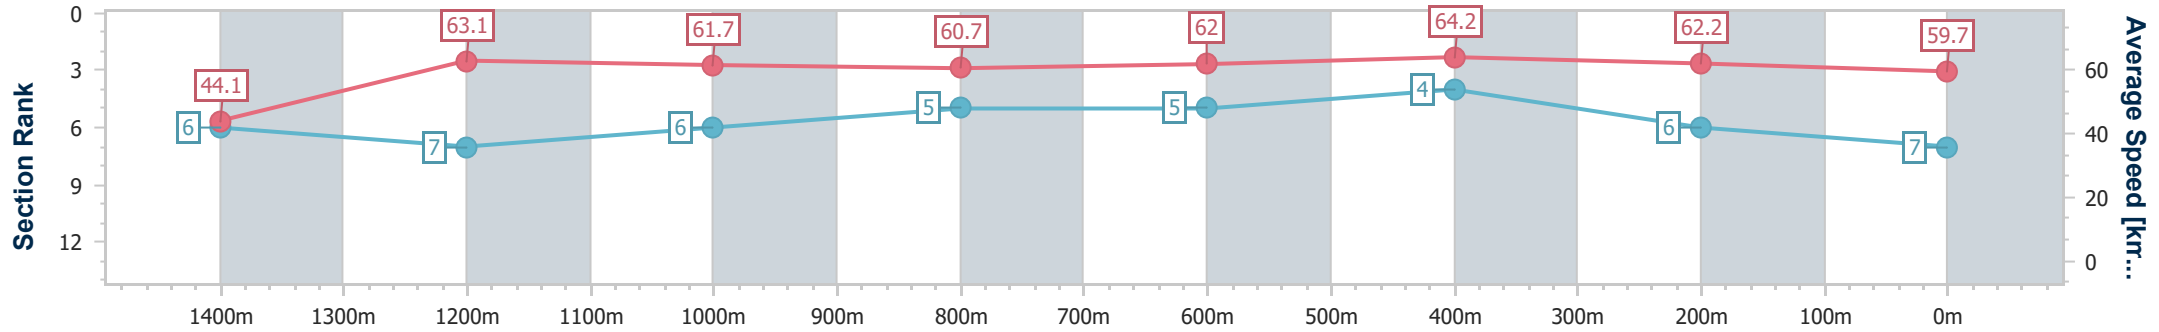

Horse/Jockey Name	Hearsay
Final Rank	7
Fastest Section Time (Section)	0:08.16 (Overall)
Top Speed [km/h] (Section)	65.3 (600m)
Race State	Finished

Ladbrokes Cannon Park QLD Professional
Race 9: ELLIS BEACH BAR & GRILL BELLE OF THE DAINTREE
Fillies & Mares BENCHMARK 70 Handicap - 1500m

17 August 2024 - 17:04

Track Rating: soft 5, Weather: Fine, Rail Position: True

Section	Overall	1400m	1200m	1000m	800m	600m	400m	200m
Section Times	1:29.94 [7] (0:08.16)	1:21.78 [6] (0:11.41)	1:10.37 [7] (0:11.54)	0:58.83 [6] (0:11.79)	0:47.04 [5] (0:11.62)	0:35.42 [5] (0:11.51)	0:23.91 [4] (0:11.84)	0:12.07 [6] (0:12.07)
Average Speed [km/h]	44.1	63.1	61.7	60.7	62.0	64.2	62.2	59.7
Top Speed [km/h]	59.5	64.3	63.6	62.2	65.1	65.3	64.3	60.6
Avg. Dist. to Rail [m]	2.2	3.3	2.9	1.8	4.1	4.2	8.0	6.4
Avg. Stride Freq. [Hz]	2.1	2.4	2.4	2.4	2.3	2.4	2.4	2.3
Avg. Stride Length [m]	5.9	7.3	7.1	7.2	7.4	7.6	7.3	7.2

- [ ] Ranking at each section and finish
- -.-.- No data available at this section
- NA No data available