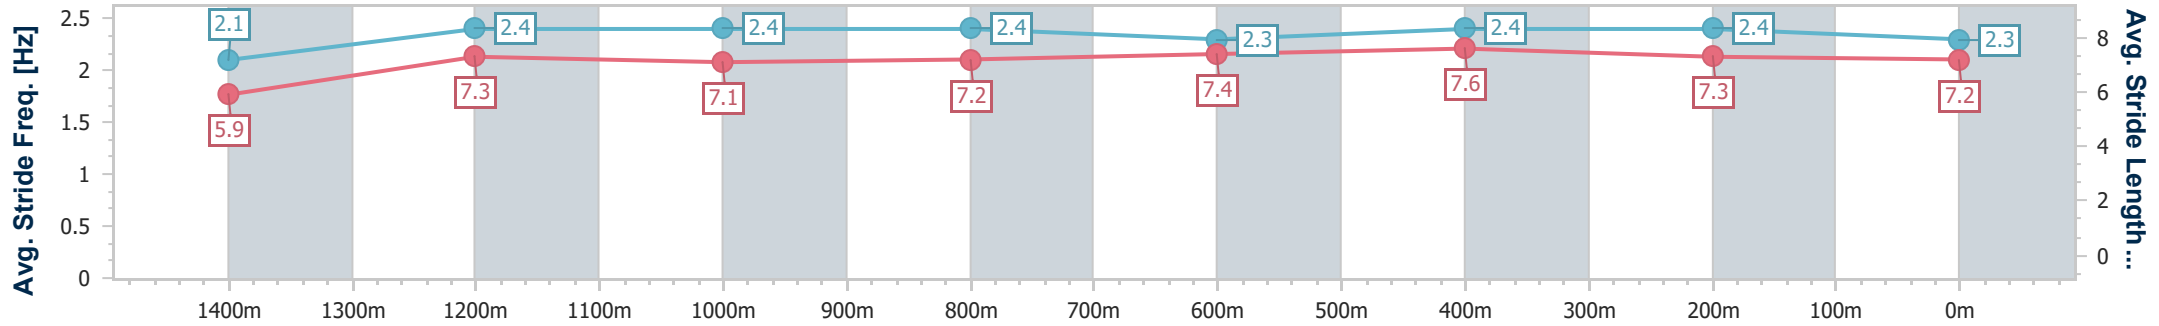

Horse/Jockey Name	Hearsay
Final Rank	7
Fastest Section Time (Section)	0:08.16 (Overall)
Top Speed [km/h] (Section)	65.3 (600m)
Race State	Finished

Ladbrokes Cannon Park QLD Professional
Race 9: ELLIS BEACH BAR & GRILL BELLE OF THE DAINTREE
Fillies & Mares BENCHMARK 70 Handicap - 1500m

17 August 2024 - 17:04

Track Rating: soft 5, Weather: Fine, Rail Position: True

Section	Overall	1400m	1200m	1000m	800m	600m	400m	200m
Section Times	1:29.94 [7] (0:08.16)	1:21.78 [6] (0:11.41)	1:10.37 [7] (0:11.54)	0:58.83 [6] (0:11.79)	0:47.04 [5] (0:11.62)	0:35.42 [5] (0:11.51)	0:23.91 [4] (0:11.84)	0:12.07 [6] (0:12.07)
Average Speed [km/h]	44.1	63.1	61.7	60.7	62.0	64.2	62.2	59.7
Top Speed [km/h]	59.5	64.3	63.6	62.2	65.1	65.3	64.3	60.6
Avg. Dist. to Rail [m]	2.2	3.3	2.9	1.8	4.1	4.2	8.0	6.4
Avg. Stride Freq. [Hz]	2.1	2.4	2.4	2.4	2.3	2.4	2.4	2.3
Avg. Stride Length [m]	5.9	7.3	7.1	7.2	7.4	7.6	7.3	7.2

- [ ] Ranking at each section and finish
- -.-.- No data available at this section
- NA No data available