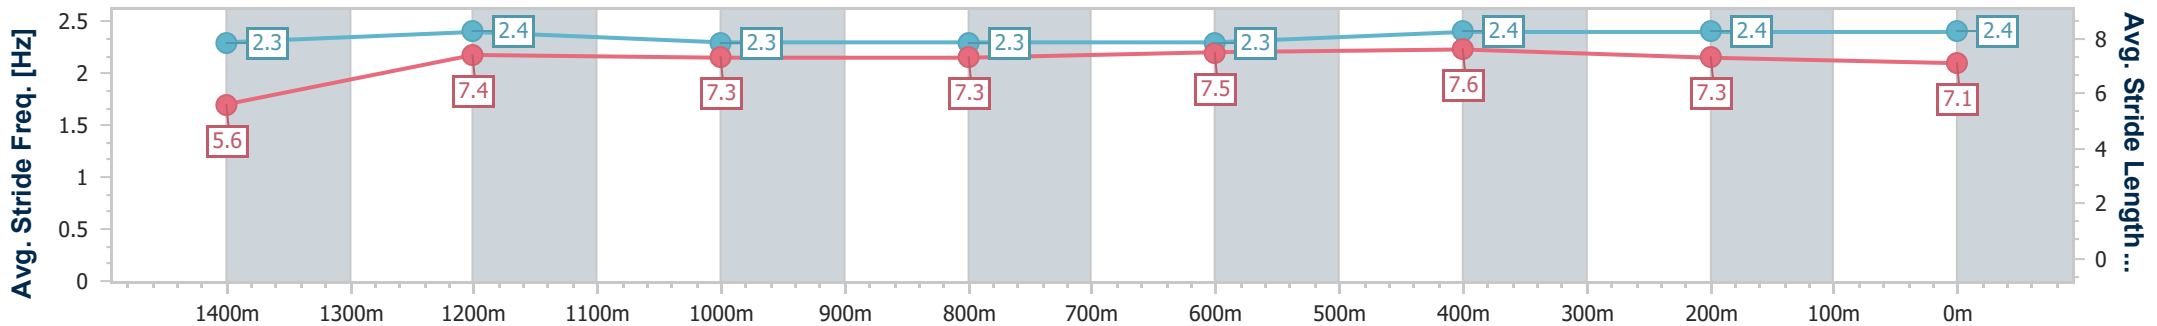

Horse/Jockey Name	Brave Maso
Final Rank	6
Fastest Section Time (Section)	0:08.01 (Overall)
Top Speed [km/h] (Section)	66.3 (600m)
Race State	Finished

Ladbrokes Cannon Park QLD Professional
Race 9: ELLIS BEACH BAR & GRILL BELLE OF THE DAINTREE
Fillies & Mares BENCHMARK 70 Handicap - 1500m

17 August 2024 - 17:04

Track Rating: soft 5, Weather: Fine, Rail Position: True

Section	Overall	1400m	1200m	1000m	800m	600m	400m	200m
Section Times	1:29.89 [6] (0:08.01)	1:21.88 [4] (0:11.24)	1:10.64 [5] (0:11.80)	0:58.84 [5] (0:12.06)	0:46.78 [6] (0:11.58)	0:35.20 [6] (0:11.63)	0:23.57 [7] (0:11.75)	0:11.82 [7] (0:11.82)
Average Speed [km/h]	45.1	64.0	61.0	60.3	62.1	64.0	62.9	60.9
Top Speed [km/h]	62.1	65.9	62.8	61.7	64.1	66.3	64.8	62.6
Avg. Dist. to Rail [m]	2.9	1.1	0.7	1.9	4.3	5.1	10.1	12.6
Avg. Stride Freq. [Hz]	2.3	2.4	2.3	2.3	2.3	2.4	2.4	2.4
Avg. Stride Length [m]	5.6	7.4	7.3	7.3	7.5	7.6	7.3	7.1

- [ ] Ranking at each section and finish
- -.-.- No data available at this section
- NA No data available