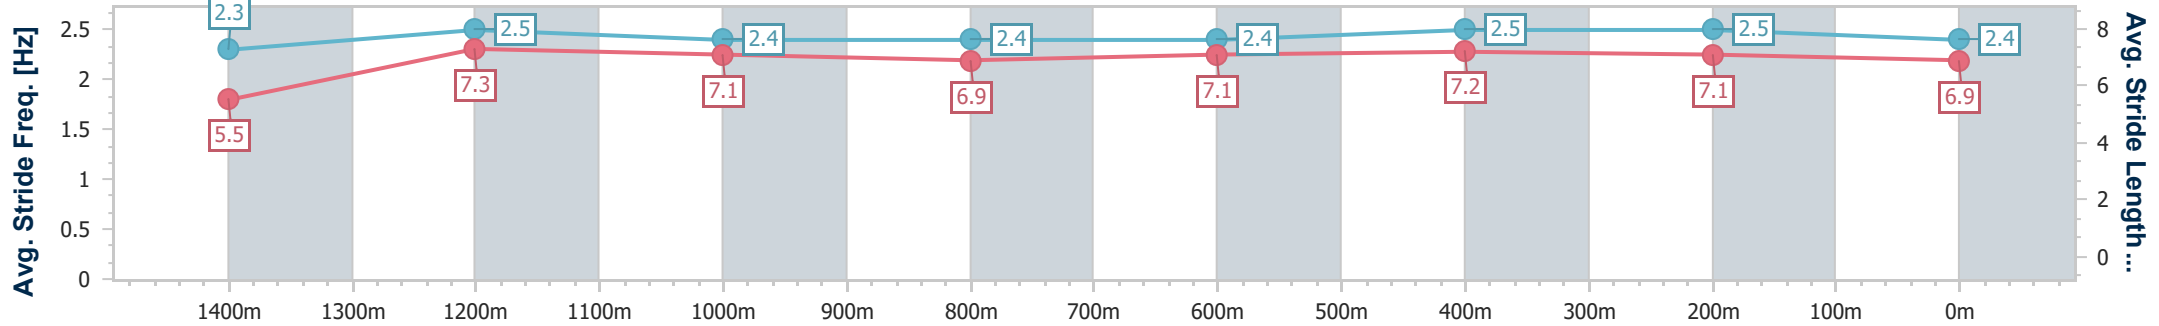

Horse/Jockey Name	Tavistee
Final Rank	4
Fastest Section Time (Section)	0:07.98 (Overall)
Top Speed [km/h] (Section)	67.1 (1400m)
Race State	Finished

Ladbrokes Cannon Park QLD Professional
Race 9: ELLIS BEACH BAR & GRILL BELLE OF THE DAINTREE
Fillies & Mares BENCHMARK 70 Handicap - 1500m

17 August 2024 - 17:04

Track Rating: soft 5, Weather: Fine, Rail Position: True

Section	Overall	1400m	1200m	1000m	800m	600m	400m	200m
Section Times	1:29.84 [4] (0:07.98)	1:21.86 [3] (0:11.11)	1:10.75 [3] (0:11.58)	0:59.17 [4] (0:12.04)	0:47.13 [4] (0:11.71)	0:35.42 [4] (0:11.66)	0:23.76 [5] (0:11.76)	0:12.00 [5] (0:12.00)
Average Speed [km/h]	45.2	64.8	61.8	59.7	61.5	63.3	62.5	60.1
Top Speed [km/h]	64.1	67.1	63.6	61.0	63.0	64.5	64.0	61.7
Avg. Dist. to Rail [m]	3.0	3.0	2.8	1.6	3.1	3.8	9.3	11.4
Avg. Stride Freq. [Hz]	2.3	2.5	2.4	2.4	2.4	2.5	2.5	2.4
Avg. Stride Length [m]	5.5	7.3	7.1	6.9	7.1	7.2	7.1	6.9

- [ ] Ranking at each section and finish
- -.-.- No data available at this section
- NA No data available