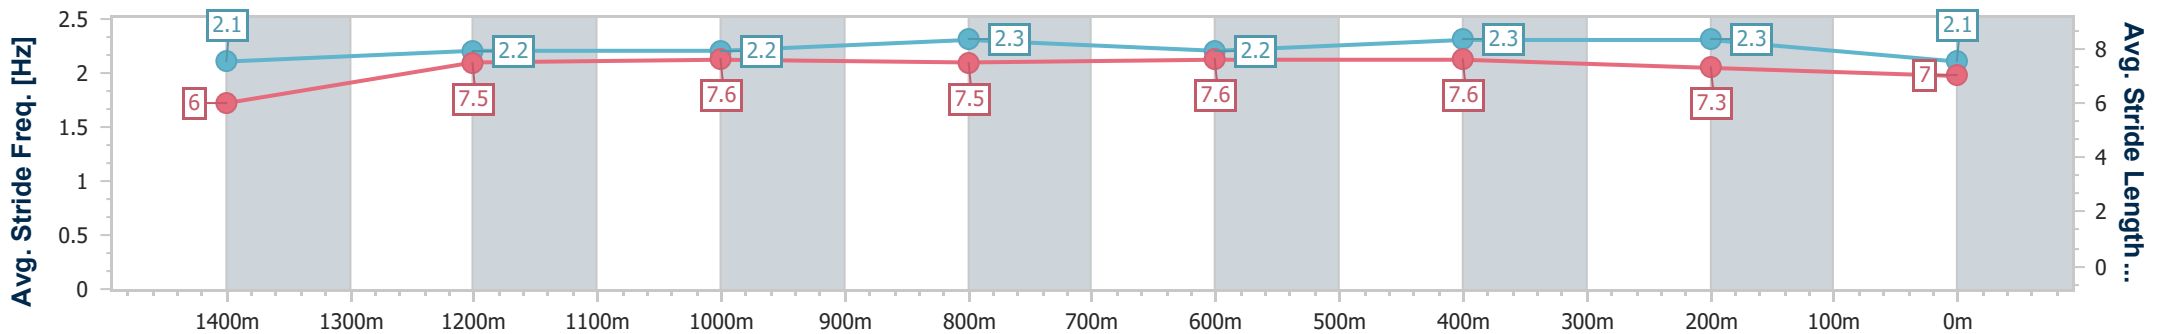

Horse/Jockey Name	Old School
Final Rank	10
Fastest Section Time (Section)	0:08.41 (Overall)
Top Speed [km/h] (Section)	65.7 (1200m)
Race State	Finished

Ladbrokes Cannon Park QLD Professional
Race 9: ELLIS BEACH BAR & GRILL BELLE OF THE DAINTREE
Fillies & Mares BENCHMARK 70 Handicap - 1500m

17 August 2024 - 17:04

Track Rating: soft 5, Weather: Fine, Rail Position: True

Section	Overall	1400m	1200m	1000m	800m	600m	400m	200m
Section Times	1:32.77 [10] (0:08.41)	1:24.36 [8] (0:11.58)	1:12.78 [10] (0:11.74)	1:01.04 [10] (0:11.98)	0:49.06 [10] (0:11.81)	0:37.25 [10] (0:11.84)	0:25.41 [10] (0:12.21)	0:13.20 [10] (0:13.20)
Average Speed [km/h]	42.6	62.3	60.9	60.8	60.8	61.7	59.6	54.6
Top Speed [km/h]	60.3	64.8	65.7	63.7	62.5	63.0	61.3	58.2
Avg. Dist. to Rail [m]	1.3	2.2	2.3	1.7	3.8	2.5	6.3	7.7
Avg. Stride Freq. [Hz]	2.1	2.2	2.2	2.3	2.2	2.3	2.3	2.1
Avg. Stride Length [m]	6.0	7.5	7.6	7.5	7.6	7.6	7.3	7.0

- [ ] Ranking at each section and finish
- -.-.- No data available at this section
- NA No data available