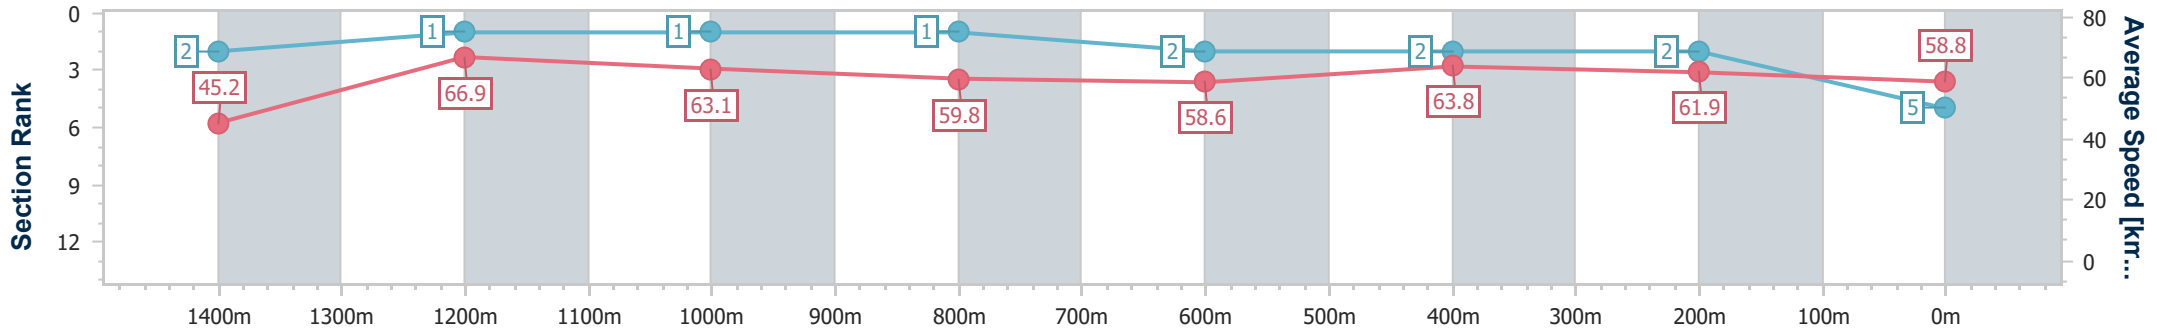

Horse/Jockey Name	Loburn Lass
Final Rank	5
Fastest Section Time (Section)	0:07.94 (Overall)
Top Speed [km/h] (Section)	68.1 (1400m)
Race State	Finished

Ladbrokes Cannon Park QLD Professional
Race 9: ELLIS BEACH BAR & GRILL BELLE OF THE DAINTREE
Fillies & Mares BENCHMARK 70 Handicap - 1500m

17 August 2024 - 17:04

Track Rating: soft 5, Weather: Fine, Rail Position: True

Section	Overall	1400m	1200m	1000m	800m	600m	400m	200m
Section Times	1:29.87 [5] (0:07.94)	1:21.93 [2] (0:10.79)	1:11.14 [1] (0:11.27)	0:59.87 [1] (0:12.03)	0:47.84 [1] (0:12.25)	0:35.59 [2] (0:11.53)	0:24.06 [2] (0:11.85)	0:12.21 [2] (0:12.21)
Average Speed [km/h]	45.2	66.9	63.1	59.8	58.6	63.8	61.9	58.8
Top Speed [km/h]	63.6	68.1	66.0	60.6	62.7	64.6	62.8	61.1
Avg. Dist. to Rail [m]	2.3	2.7	3.3	1.9	2.2	2.5	8.0	8.2
Avg. Stride Freq. [Hz]	2.3	2.4	2.4	2.3	2.3	2.4	2.4	2.3
Avg. Stride Length [m]	5.7	7.6	7.3	7.2	7.2	7.4	7.2	7.0

- [ ] Ranking at each section and finish
- -.-.- No data available at this section
- NA No data available