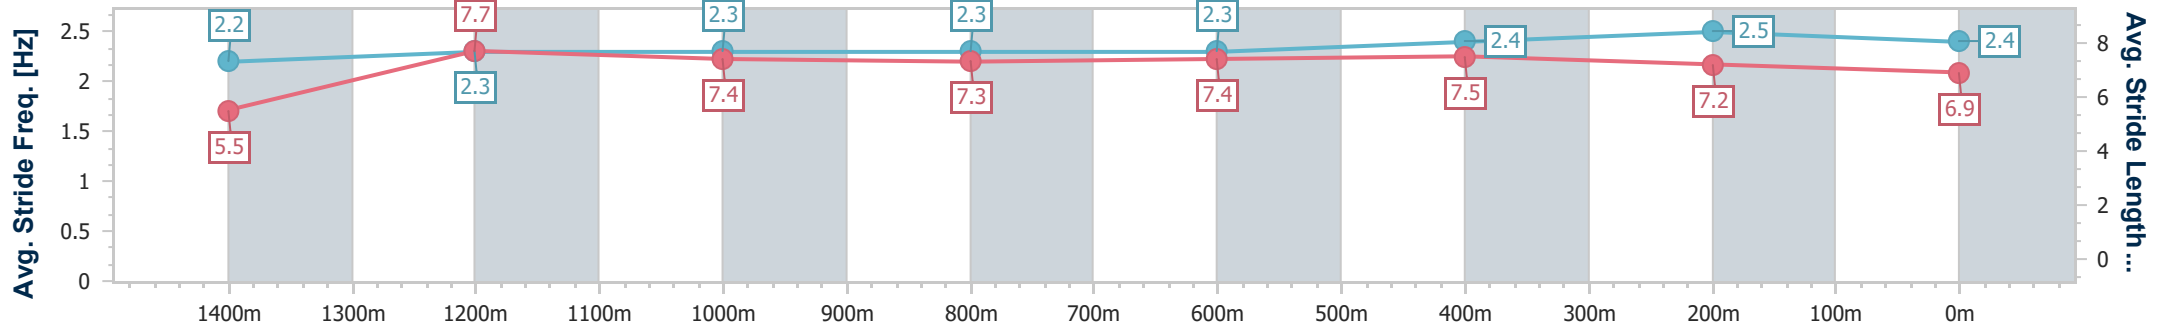

Horse/Jockey Name	Bradshaw
Final Rank	3
Fastest Section Time (Section)	0:08.57 (Overall)
Top Speed [km/h] (Section)	66.2 (1400m)
Race State	Finished

Ladbrokes Cannon Park QLD Professional
Race 9: ELLIS BEACH BAR & GRILL BELLE OF THE DAINTREE
Fillies & Mares BENCHMARK 70 Handicap - 1500m

17 August 2024 - 17:04

Track Rating: soft 5, Weather: Fine, Rail Position: True

Section	Overall	1400m	1200m	1000m	800m	600m	400m	200m
Section Times	1:29.78 [3] (0:08.57)	1:21.21 [10] (0:11.26)	1:09.95 [8] (0:11.64)	0:58.31 [8] (0:11.73)	0:46.58 [7] (0:11.68)	0:34.90 [8] (0:11.33)	0:23.57 [6] (0:11.59)	0:11.98 [4] (0:11.98)
Average Speed [km/h]	42.0	63.9	60.5	60.2	61.7	64.8	63.4	60.0
Top Speed [km/h]	61.8	66.2	63.3	62.7	64.7	65.5	64.3	63.5
Avg. Dist. to Rail [m]	2.0	3.3	5.3	3.7	1.7	2.7	6.8	7.7
Avg. Stride Freq. [Hz]	2.2	2.3	2.3	2.3	2.3	2.4	2.5	2.4
Avg. Stride Length [m]	5.5	7.7	7.4	7.3	7.4	7.5	7.2	6.9

- [ ] Ranking at each section and finish
- -.-.- No data available at this section
- NA No data available