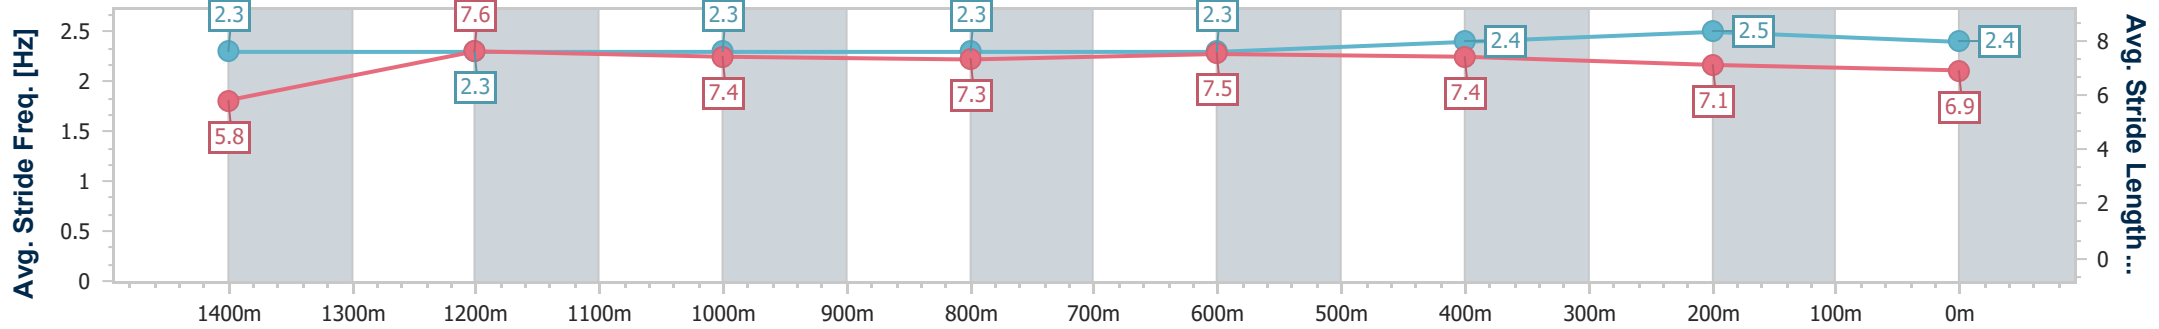

17 August 2024 - 17:04

Track Rating: soft 5, Weather: Fine, Rail Position: True

Section	Overall	1400m	1200m	1000m	800m	600m	400m	200m
Section Times	1:29.22 [1] (0:07.80)	1:21.42 [1] (0:11.23)	1:10.19 [2] (0:11.59)	0:58.60 [3] (0:11.96)	0:46.64 [3] (0:11.67)	0:34.97 [1] (0:11.42)	0:23.55 [1] (0:11.62)	0:11.93 [1] (0:11.93)
Average Speed [km/h]	46.0	64.3	61.3	59.9	61.6	63.5	63.1	60.2
Top Speed [km/h]	61.4	65.8	63.3	60.8	64.4	64.6	65.9	62.2
Avg. Dist. to Rail [m]	1.3	1.6	2.3	1.6	1.1	1.8	6.9	8.9
Avg. Stride Freq. [Hz]	2.3	2.3	2.3	2.3	2.3	2.4	2.5	2.4
Avg. Stride Length [m]	5.8	7.6	7.4	7.3	7.5	7.4	7.1	6.9