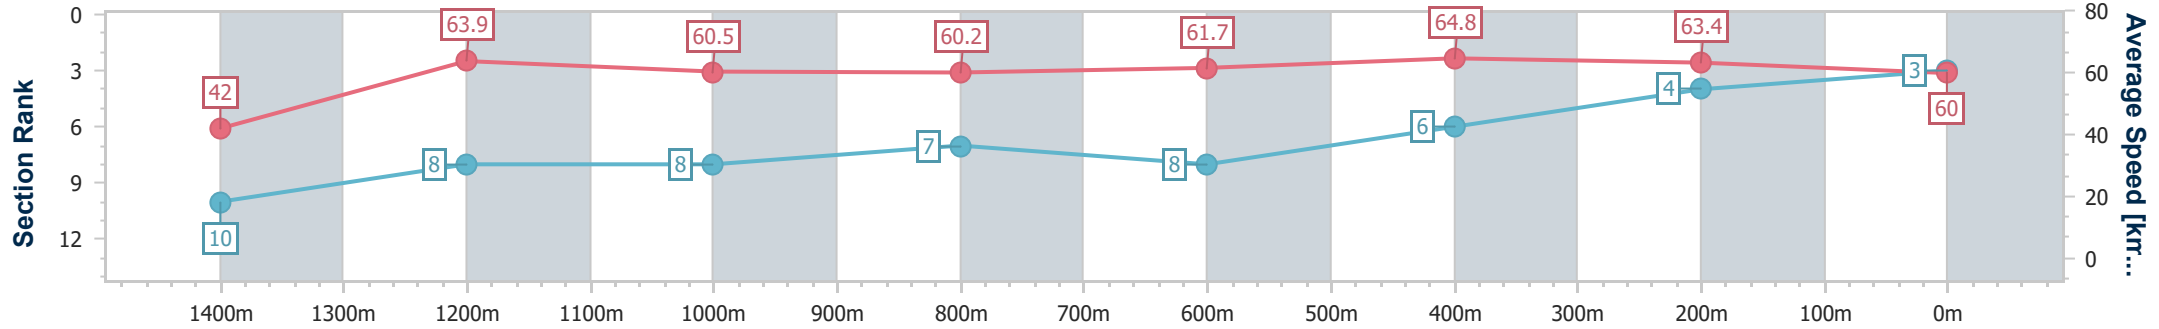

Horse/Jockey Name	Bradshaw
Final Rank	3
Fastest Section Time (Section)	0:08.57 (Overall)
Top Speed [km/h] (Section)	66.2 (1400m)
Race State	Finished

Ladbrokes Cannon Park QLD Professional
Race 9: ELLIS BEACH BAR & GRILL BELLE OF THE DAINTREE
Fillies & Mares BENCHMARK 70 Handicap - 1500m

17 August 2024 - 17:04

Track Rating: soft 5, Weather: Fine, Rail Position: True

Section	Overall	1400m	1200m	1000m	800m	600m	400m	200m
Section Times	1:29.78 [3] (0:08.57)	1:21.21 [10] (0:11.26)	1:09.95 [8] (0:11.64)	0:58.31 [8] (0:11.73)	0:46.58 [7] (0:11.68)	0:34.90 [8] (0:11.33)	0:23.57 [6] (0:11.59)	0:11.98 [4] (0:11.98)
Average Speed [km/h]	42.0	63.9	60.5	60.2	61.7	64.8	63.4	60.0
Top Speed [km/h]	61.8	66.2	63.3	62.7	64.7	65.5	64.3	63.5
Avg. Dist. to Rail [m]	2.0	3.3	5.3	3.7	1.7	2.7	6.8	7.7
Avg. Stride Freq. [Hz]	2.2	2.3	2.3	2.3	2.3	2.4	2.5	2.4
Avg. Stride Length [m]	5.5	7.7	7.4	7.3	7.4	7.5	7.2	6.9

- [ ] Ranking at each section and finish
- -.-.- No data available at this section
- NA No data available