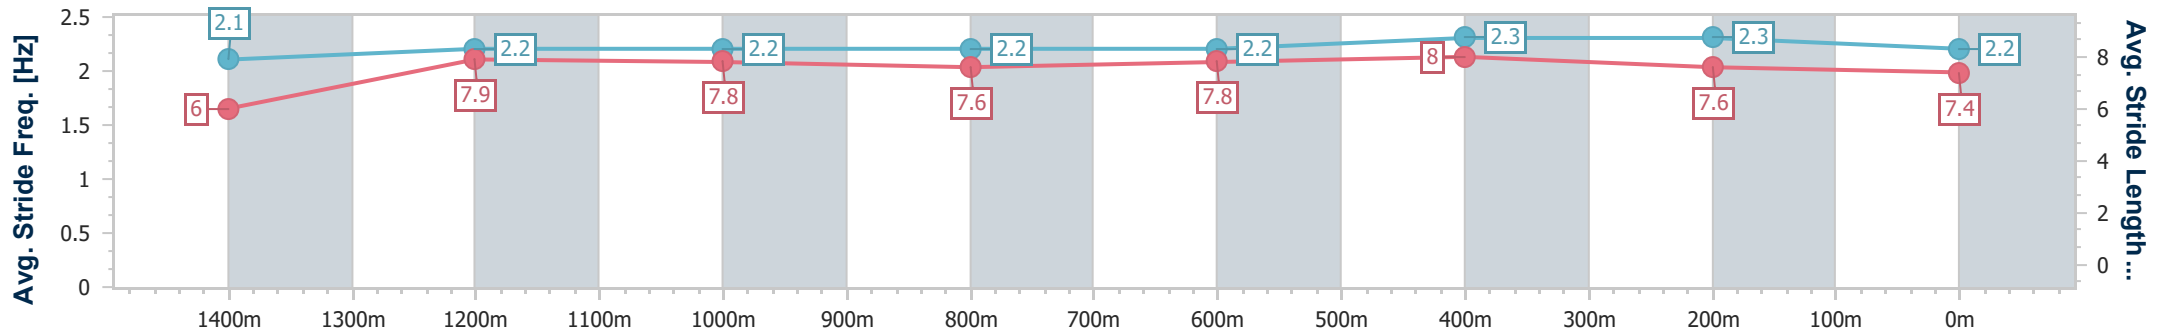

Section	Overall	1400m	1200m	1000m	800m	600m	400m	200m
Section Times	1:29.94 [7] (0:08.16)	1:21.78 [6] (0:11.41)	1:10.37 [7] (0:11.54)	0:58.83 [6] (0:11.79)	0:47.04 [5] (0:11.62)	0:35.42 [5] (0:11.51)	0:23.91 [4] (0:11.84)	0:12.07 [6] (0:12.07)
Average Speed [km/h]	44.1	63.1	61.7	60.7	62.0	64.2	62.2	59.7
Top Speed [km/h]	59.5	64.3	63.6	62.2	65.1	65.3	64.3	60.6
Avg. Dist. to Rail [m]	2.2	3.3	2.9	1.8	4.1	4.2	8.0	6.4
Avg. Stride Freq. [Hz]	2.1	2.4	2.4	2.4	2.3	2.4	2.4	2.3
Avg. Stride Length [m]	5.9	7.3	7.1	7.2	7.4	7.6	7.3	7.2

- [] Ranking at each section and finish
- .-.- No data available at this section
- NA No data available

Horse/Jockey Name	Lady Damus
Final Rank	8
Fastest Section Time (Section)	0:08.11 (Overall)
Top Speed [km/h] (Section)	65.2 (1400m)
Race State	Finished

Section	Overall	1400m	1200m	1000m	800m	600m	400m	200m
Section Times	1:30.36 [8] (0:08.11)	1:22.25 [5] (0:11.26)	1:10.99 [6] (0:11.77)	0:59.22 [7] (0:12.08)	0:47.14 [8] (0:11.59)	0:35.55 [7] (0:11.54)	0:24.01 [8] (0:11.78)	0:12.23 [8] (0:12.23)
Average Speed [km/h]	44.4	64.0	61.2	60.4	62.0	64.6	62.8	58.7
Top Speed [km/h]	61.2	65.2	62.7	62.1	63.7	65.2	64.0	61.6
Avg. Dist. to Rail [m]	4.9	1.2	0.5	2.4	5.3	5.4	10.4	11.2
Avg. Stride Freq. [Hz]	2.1	2.2	2.2	2.2	2.2	2.3	2.3	2.2
Avg. Stride Length [m]	6.0	7.9	7.8	7.6	7.8	8.0	7.6	7.4