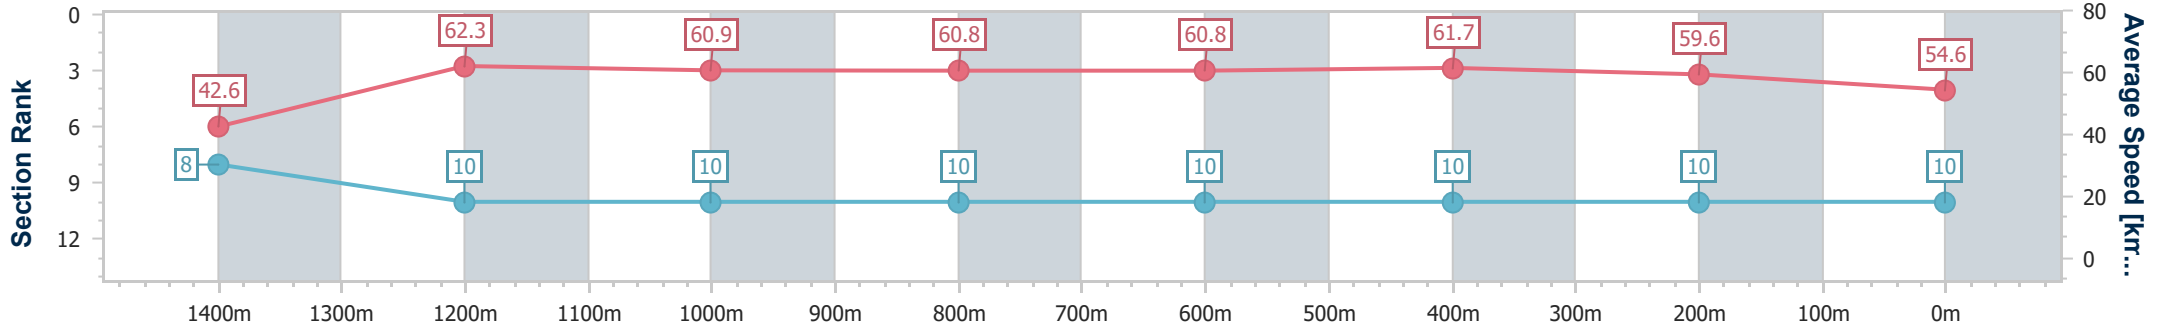

Horse/Jockey Name	Old School
Final Rank	10
Fastest Section Time (Section)	0:08.41 (Overall)
Top Speed [km/h] (Section)	65.7 (1200m)
Race State	Finished

Ladbrokes Cannon Park QLD Professional
Race 9: ELLIS BEACH BAR & GRILL BELLE OF THE DAINTREE
Fillies & Mares BENCHMARK 70 Handicap - 1500m

17 August 2024 - 17:04

Track Rating: soft 5, Weather: Fine, Rail Position: True

Section	Overall	1400m	1200m	1000m	800m	600m	400m	200m
Section Times	1:32.77 [10] (0:08.41)	1:24.36 [8] (0:11.58)	1:12.78 [10] (0:11.74)	1:01.04 [10] (0:11.98)	0:49.06 [10] (0:11.81)	0:37.25 [10] (0:11.84)	0:25.41 [10] (0:12.21)	0:13.20 [10] (0:13.20)
Average Speed [km/h]	42.6	62.3	60.9	60.8	60.8	61.7	59.6	54.6
Top Speed [km/h]	60.3	64.8	65.7	63.7	62.5	63.0	61.3	58.2
Avg. Dist. to Rail [m]	1.3	2.2	2.3	1.7	3.8	2.5	6.3	7.7
Avg. Stride Freq. [Hz]	2.1	2.2	2.2	2.3	2.2	2.3	2.3	2.1
Avg. Stride Length [m]	6.0	7.5	7.6	7.5	7.6	7.6	7.3	7.0

- [ ] Ranking at each section and finish
- -.-.- No data available at this section
- NA No data available