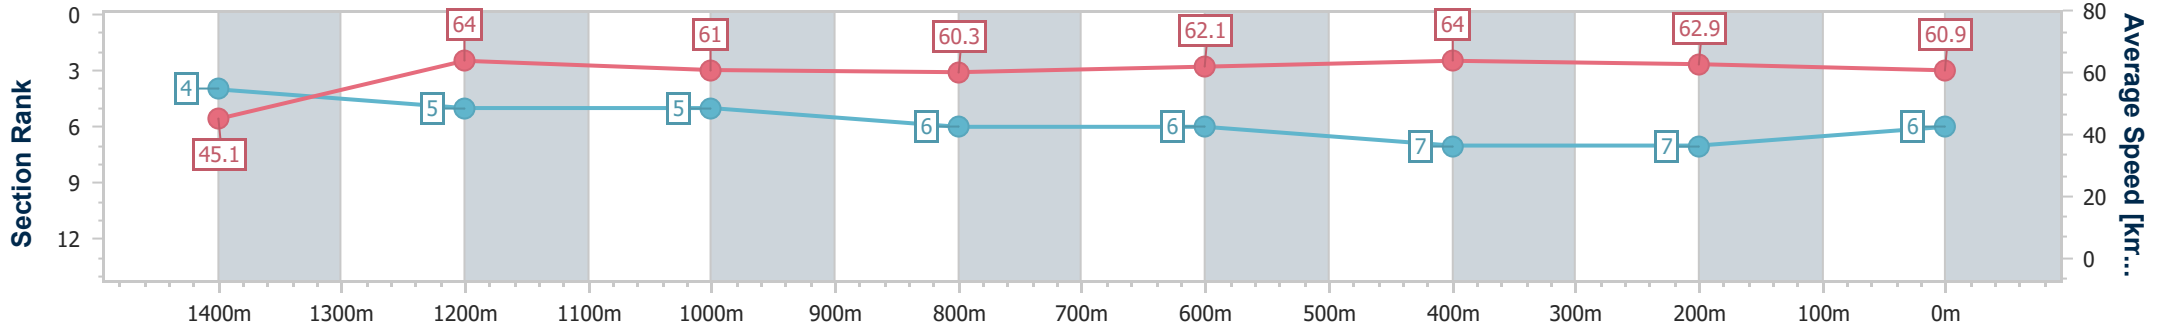

Horse/Jockey Name	Brave Maso
Final Rank	6
Fastest Section Time (Section)	0:08.01 (Overall)
Top Speed [km/h] (Section)	66.3 (600m)
Race State	Finished

Ladbrokes Cannon Park QLD Professional
Race 9: ELLIS BEACH BAR & GRILL BELLE OF THE DAINTREE
Fillies & Mares BENCHMARK 70 Handicap - 1500m

17 August 2024 - 17:04

Track Rating: soft 5, Weather: Fine, Rail Position: True

Section	Overall	1400m	1200m	1000m	800m	600m	400m	200m
Section Times	1:29.89 [6] (0:08.01)	1:21.88 [4] (0:11.24)	1:10.64 [5] (0:11.80)	0:58.84 [5] (0:12.06)	0:46.78 [6] (0:11.58)	0:35.20 [6] (0:11.63)	0:23.57 [7] (0:11.75)	0:11.82 [7] (0:11.82)
Average Speed [km/h]	45.1	64.0	61.0	60.3	62.1	64.0	62.9	60.9
Top Speed [km/h]	62.1	65.9	62.8	61.7	64.1	66.3	64.8	62.6
Avg. Dist. to Rail [m]	2.9	1.1	0.7	1.9	4.3	5.1	10.1	12.6
Avg. Stride Freq. [Hz]	2.3	2.4	2.3	2.3	2.3	2.4	2.4	2.4
Avg. Stride Length [m]	5.6	7.4	7.3	7.3	7.5	7.6	7.3	7.1

- [ ] Ranking at each section and finish
- -.-.- No data available at this section
- NA No data available