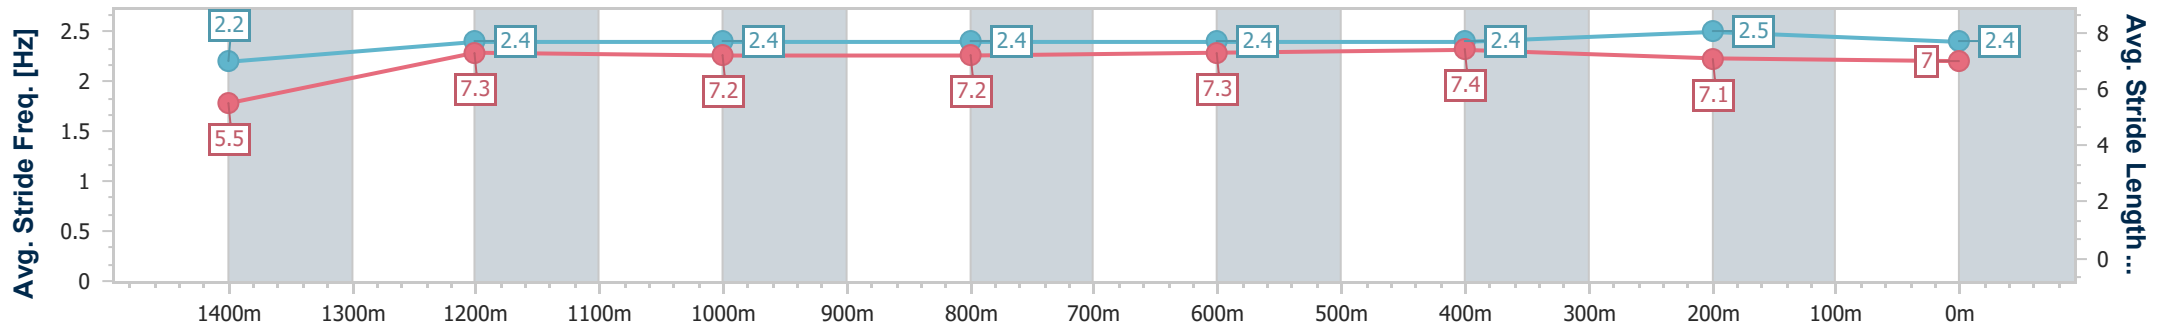

Horse/Jockey Name	Redavni
Final Rank	9
Fastest Section Time (Section)	0:08.53 (Overall)
Top Speed [km/h] (Section)	64.7 (1400m)
Race State	Finished

Ladbrokes Cannon Park QLD Professional
Race 9: ELLIS BEACH BAR & GRILL BELLE OF THE DAINTREE
Fillies & Mares BENCHMARK 70 Handicap - 1500m

17 August 2024 - 17:04

Track Rating: soft 5, Weather: Fine, Rail Position: True

Section	Overall	1400m	1200m	1000m	800m	600m	400m	200m
Section Times	1:30.60 [9] (0:08.53)	1:22.07 [9] (0:11.35)	1:10.72 [9] (0:11.70)	0:59.02 [9] (0:11.82)	0:47.20 [9] (0:11.73)	0:35.47 [9] (0:11.81)	0:23.66 [9] (0:11.74)	0:11.92 [9] (0:11.92)
Average Speed [km/h]	42.3	63.5	61.2	61.4	61.6	62.9	62.8	60.4
Top Speed [km/h]	62.0	64.7	63.7	62.6	62.8	63.4	64.2	63.1
Avg. Dist. to Rail [m]	4.2	0.9	0.4	2.3	5.1	4.8	10.1	10.6
Avg. Stride Freq. [Hz]	2.2	2.4	2.4	2.4	2.4	2.4	2.5	2.4
Avg. Stride Length [m]	5.5	7.3	7.2	7.2	7.3	7.4	7.1	7.0

- [ ] Ranking at each section and finish
- -.-.- No data available at this section
- NA No data available