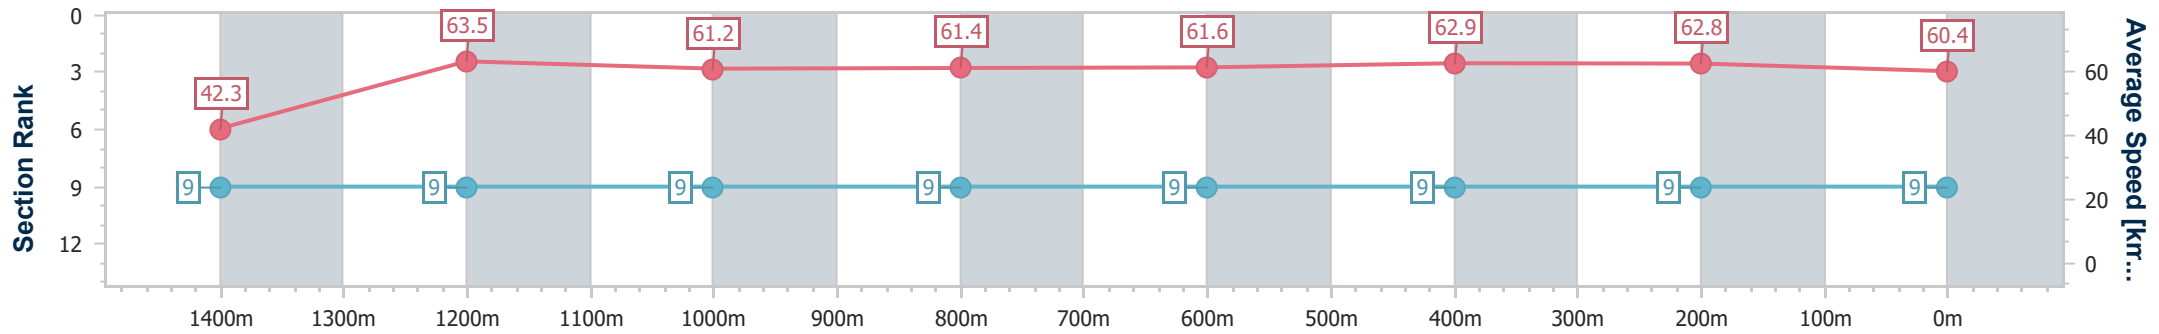

Horse/Jockey Name	Redavni
Final Rank	9
Fastest Section Time (Section)	0:08.53 (Overall)
Top Speed [km/h] (Section)	64.7 (1400m)
Race State	Finished

Ladbrokes Cannon Park QLD Professional
Race 9: ELLIS BEACH BAR & GRILL BELLE OF THE DAINTREE
Fillies & Mares BENCHMARK 70 Handicap - 1500m

17 August 2024 - 17:04

Track Rating: soft 5, Weather: Fine, Rail Position: True

Section	Overall	1400m	1200m	1000m	800m	600m	400m	200m
Section Times	1:30.60 [9] (0:08.53)	1:22.07 [9] (0:11.35)	1:10.72 [9] (0:11.70)	0:59.02 [9] (0:11.82)	0:47.20 [9] (0:11.73)	0:35.47 [9] (0:11.81)	0:23.66 [9] (0:11.74)	0:11.92 [9] (0:11.92)
Average Speed [km/h]	42.3	63.5	61.2	61.4	61.6	62.9	62.8	60.4
Top Speed [km/h]	62.0	64.7	63.7	62.6	62.8	63.4	64.2	63.1
Avg. Dist. to Rail [m]	4.2	0.9	0.4	2.3	5.1	4.8	10.1	10.6
Avg. Stride Freq. [Hz]	2.2	2.4	2.4	2.4	2.4	2.4	2.5	2.4
Avg. Stride Length [m]	5.5	7.3	7.2	7.2	7.3	7.4	7.1	7.0

- [ ] Ranking at each section and finish
- -.-.- No data available at this section
- NA No data available