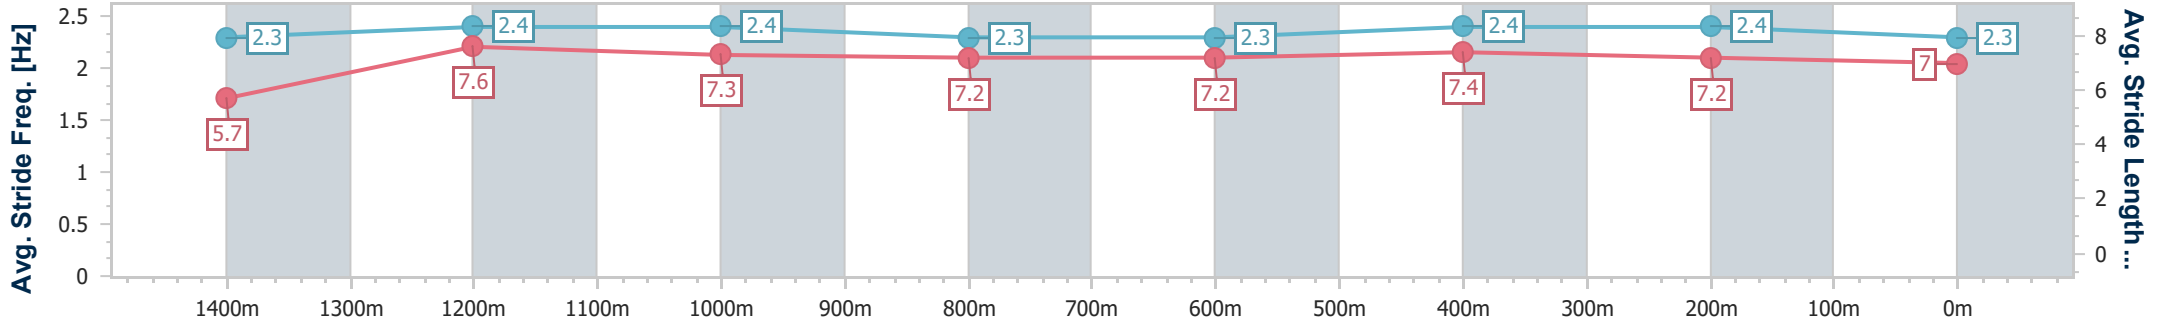

Horse/Jockey Name	Loburn Lass
Final Rank	5
Fastest Section Time (Section)	0:07.94 (Overall)
Top Speed [km/h] (Section)	68.1 (1400m)
Race State	Finished

Ladbrokes Cannon Park QLD Professional
Race 9: ELLIS BEACH BAR & GRILL BELLE OF THE DAINTREE
Fillies & Mares BENCHMARK 70 Handicap - 1500m

17 August 2024 - 17:04

Track Rating: soft 5, Weather: Fine, Rail Position: True

Section	Overall	1400m	1200m	1000m	800m	600m	400m	200m
Section Times	1:29.87 [5] (0:07.94)	1:21.93 [2] (0:10.79)	1:11.14 [1] (0:11.27)	0:59.87 [1] (0:12.03)	0:47.84 [1] (0:12.25)	0:35.59 [2] (0:11.53)	0:24.06 [2] (0:11.85)	0:12.21 [2] (0:12.21)
Average Speed [km/h]	45.2	66.9	63.1	59.8	58.6	63.8	61.9	58.8
Top Speed [km/h]	63.6	68.1	66.0	60.6	62.7	64.6	62.8	61.1
Avg. Dist. to Rail [m]	2.3	2.7	3.3	1.9	2.2	2.5	8.0	8.2
Avg. Stride Freq. [Hz]	2.3	2.4	2.4	2.3	2.3	2.4	2.4	2.3
Avg. Stride Length [m]	5.7	7.6	7.3	7.2	7.2	7.4	7.2	7.0

- [ ] Ranking at each section and finish
- -.-.- No data available at this section
- NA No data available