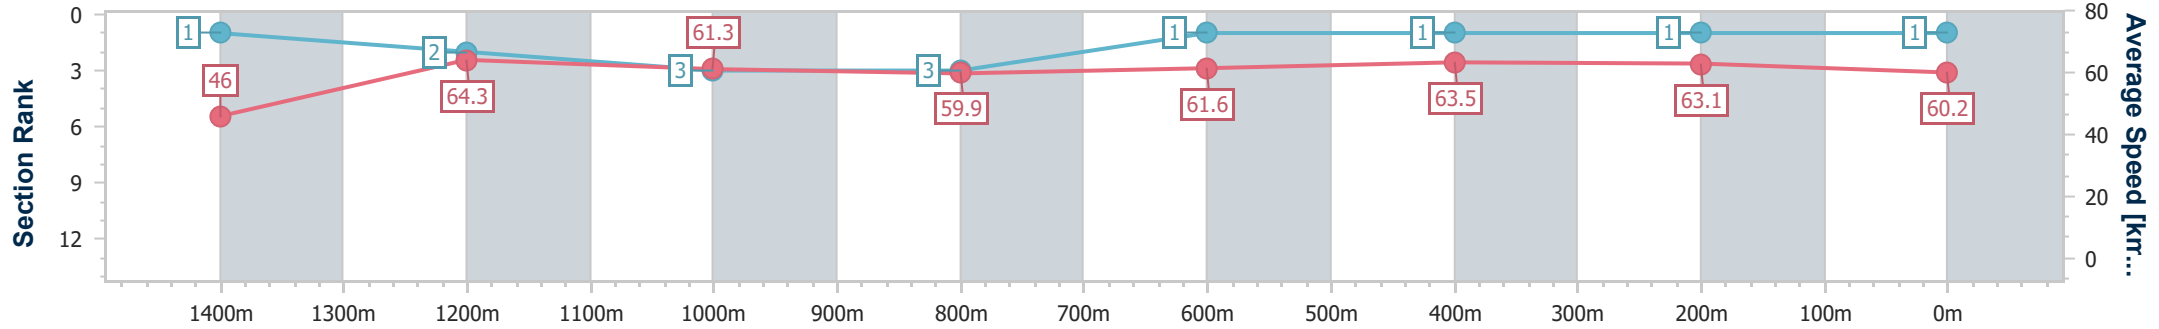

17 August 2024 - 17:04

Track Rating: soft 5, Weather: Fine, Rail Position: True

Section	Overall	1400m	1200m	1000m	800m	600m	400m	200m
Section Times	1:29.22 [1] (0:07.80)	1:21.42 [1] (0:11.23)	1:10.19 [2] (0:11.59)	0:58.60 [3] (0:11.96)	0:46.64 [3] (0:11.67)	0:34.97 [1] (0:11.42)	0:23.55 [1] (0:11.62)	0:11.93 [1] (0:11.93)
Average Speed [km/h]	46.0	64.3	61.3	59.9	61.6	63.5	63.1	60.2
Top Speed [km/h]	61.4	65.8	63.3	60.8	64.4	64.6	65.9	62.2
Avg. Dist. to Rail [m]	1.3	1.6	2.3	1.6	1.1	1.8	6.9	8.9
Avg. Stride Freq. [Hz]	2.3	2.3	2.3	2.3	2.3	2.4	2.5	2.4
Avg. Stride Length [m]	5.8	7.6	7.4	7.3	7.5	7.4	7.1	6.9