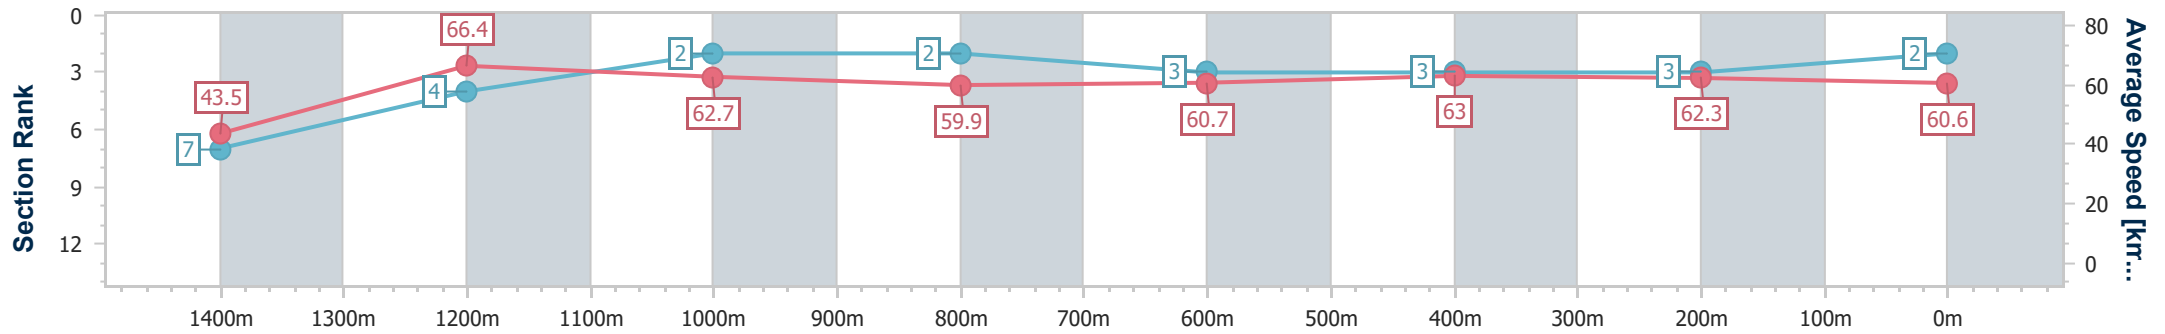

Horse/Jockey Name	Tycoon Baby
Final Rank	2
Fastest Section Time (Section)	0:08.29 (Overall)
Top Speed [km/h] (Section)	69.3 (1400m)
Race State	Finished

Ladbrokes Cannon Park QLD Professional
Race 9: ELLIS BEACH BAR & GRILL BELLE OF THE DAINTREE
Fillies & Mares BENCHMARK 70 Handicap - 1500m

17 August 2024 - 17:04

Track Rating: soft 5, Weather: Fine, Rail Position: True

Section	Overall	1400m	1200m	1000m	800m	600m	400m	200m
Section Times	1:29.63 [2] (0:08.29)	1:21.34 [7] (0:10.86)	1:10.48 [4] (0:11.36)	0:59.12 [2] (0:11.97)	0:47.15 [2] (0:11.84)	0:35.31 [3] (0:11.64)	0:23.67 [3] (0:11.82)	0:11.85 [3] (0:11.85)
Average Speed [km/h]	43.5	66.4	62.7	59.9	60.7	63.0	62.3	60.6
Top Speed [km/h]	64.8	69.3	64.5	60.7	63.5	64.9	62.8	62.0
Avg. Dist. to Rail [m]	8.0	1.7	1.4	1.6	1.7	2.8	8.3	8.1
Avg. Stride Freq. [Hz]	2.3	2.4	2.3	2.3	2.3	2.3	2.4	2.3
Avg. Stride Length [m]	5.5	7.9	7.7	7.4	7.5	7.5	7.3	7.3

- [ ] Ranking at each section and finish
- -.-.- No data available at this section
- NA No data available