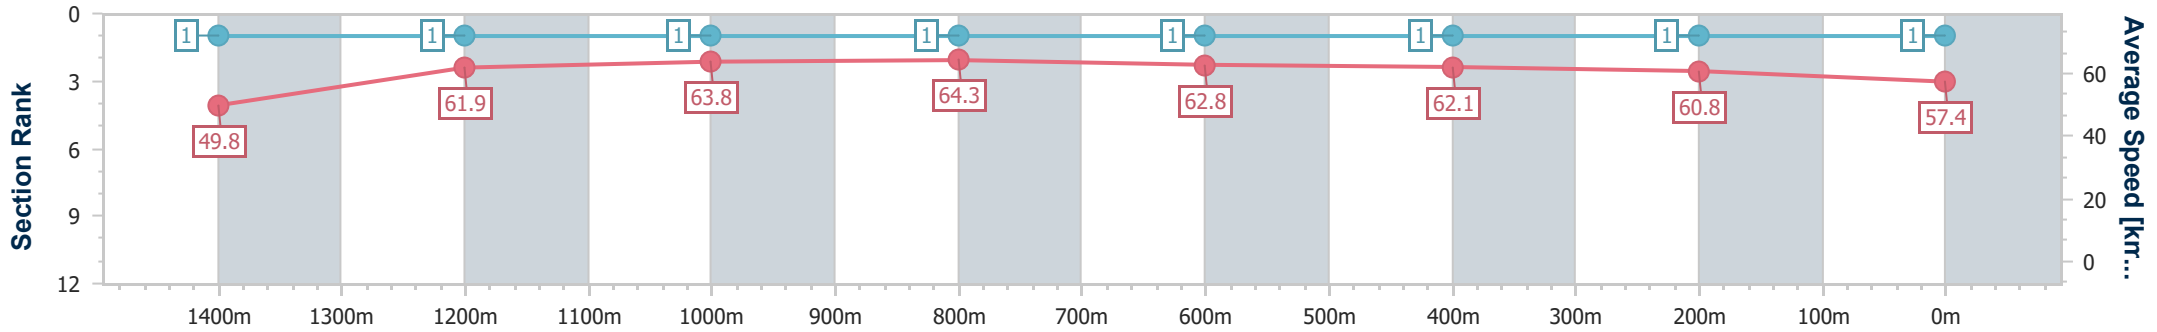

Horse/Jockey Name	Mensa Maestro
Final Rank	1
Fastest Section Time (Section)	0:10.13 (Overall)
Top Speed [km/h] (Section)	65.2 (1000m)
Race State	Finished

Aquis Park Gold Coast Poly QLD Professional
Race 5: ELITE SAND & SOIL BENCHMARK 65 Handicap - 1540m

17 August 2024 - 14:54

Track Rating: Synthetic, Weather: Fine, Rail Position: True

Section	Overall	1400m	1200m	1000m	800m	600m	400m	200m
Section Times	1:31.89 [1] (0:10.13)	1:21.76 [1] (0:11.71)	1:10.05 [1] (0:11.29)	0:58.76 [1] (0:11.17)	0:47.59 [1] (0:11.50)	0:36.09 [1] (0:11.60)	0:24.49 [1] (0:11.88)	0:12.61 [1] (0:12.61)
Average Speed [km/h]	49.8	61.9	63.8	64.3	62.8	62.1	60.8	57.4
Top Speed [km/h]	64.3	63.9	64.6	65.2	63.9	63.6	62.2	59.8
Avg. Dist. to Rail [m]	3.8	0.9	0.9	0.4	0.6	0.8	1.1	2.8
Avg. Stride Freq. [Hz]	2.2	2.2	2.2	2.2	2.2	2.3	2.2	2.1
Avg. Stride Length [m]	6.3	7.8	8.0	8.1	7.7	7.7	7.5	7.5

- [ ] Ranking at each section and finish
- -.-.- No data available at this section
- NA No data available