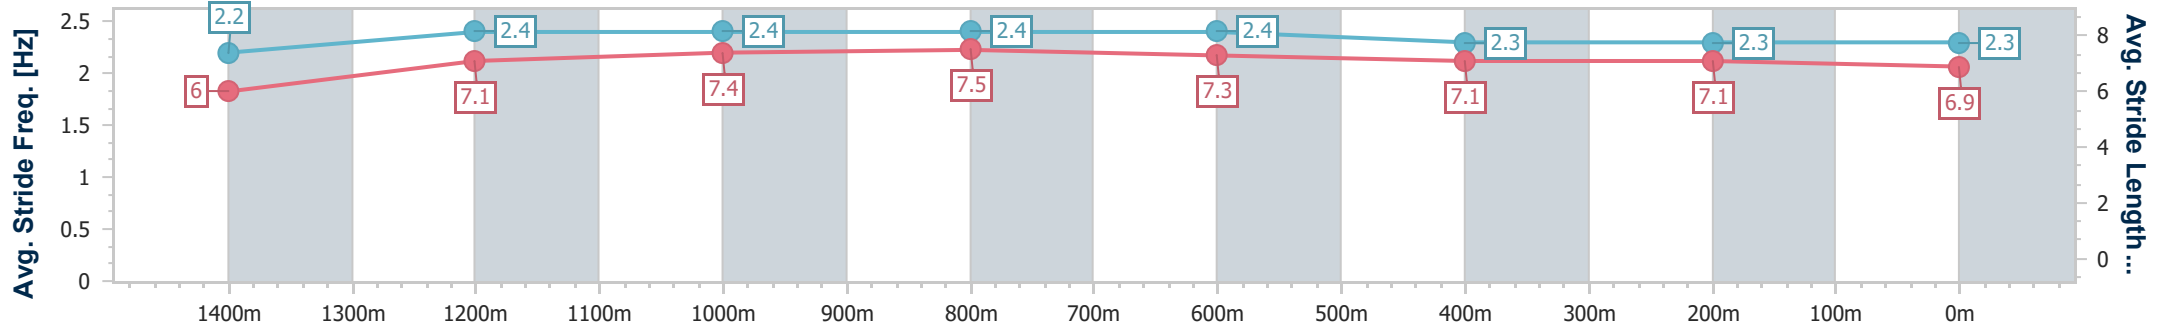

- [] Ranking at each section and finish
- .-.- No data available at this section
- NA No data available

Horse/Jockey Name	Viadelamore
Final Rank	4
Fastest Section Time (Section)	0:10.31 (Overall)
Top Speed [km/h] (Section)	65.3 (1000m)
Race State	Finished

Aquis Park Gold Coast Poly QLD Professional
Race 5: ELITE SAND & SOIL BENCHMARK 65 Handicap - 1540m

17 August 2024 - 14:54

Track Rating: Synthetic, Weather: Fine, Rail Position: True

Section	Overall	1400m	1200m	1000m	800m	600m	400m	200m
Section Times	1:33.25 [4] (0:10.31)	1:22.94 [2] (0:11.81)	1:11.13 [4] (0:11.40)	0:59.73 [4] (0:11.24)	0:48.49 [5] (0:11.58)	0:36.91 [4] (0:11.90)	0:25.01 [4] (0:12.28)	0:12.73 [3] (0:12.73)
Average Speed [km/h]	48.8	61.0	63.2	63.9	62.4	60.2	58.7	56.6
Top Speed [km/h]	62.0	61.7	64.6	65.3	63.4	62.6	59.5	57.5
Avg. Dist. to Rail [m]	2.9	0.4	0.6	0.5	0.3	0.4	1.6	2.9
Avg. Stride Freq. [Hz]	2.2	2.4	2.4	2.4	2.4	2.3	2.3	2.3
Avg. Stride Length [m]	6.0	7.1	7.4	7.5	7.3	7.1	7.1	6.9