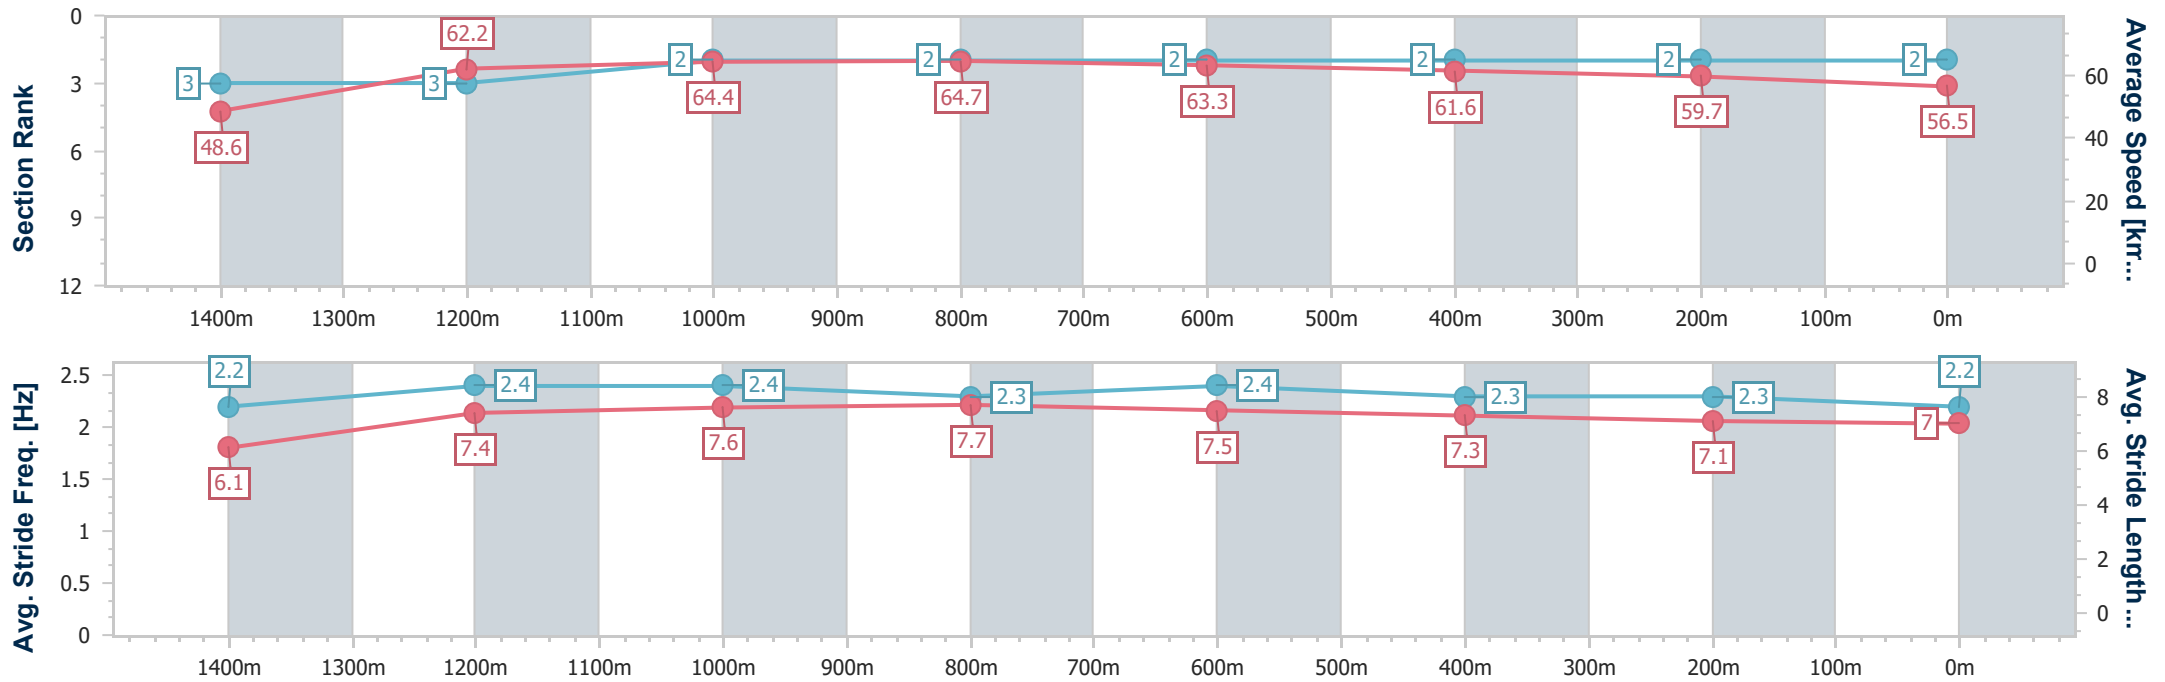

Horse/Jockey Name	Silver Warrior
Final Rank	2
Fastest Section Time (Section)	0:10.33 (Overall)
Top Speed [km/h] (Section)	65.3 (1000m)
Race State	Finished

Aquis Park Gold Coast Poly QLD Professional
Race 5: ELITE SAND & SOIL BENCHMARK 65 Handicap - 1540m

17 August 2024 - 14:54

Track Rating: Synthetic, Weather: Fine, Rail Position: True

Section	Overall	1400m	1200m	1000m	800m	600m	400m	200m
Section Times	1:32.56 [2] (0:10.33)	1:22.23 [3] (0:11.74)	1:10.49 [3] (0:11.19)	0:59.30 [2] (0:11.17)	0:48.13 [2] (0:11.49)	0:36.64 [2] (0:11.75)	0:24.89 [2] (0:12.03)	0:12.86 [2] (0:12.86)
Average Speed [km/h]	48.6	62.2	64.4	64.7	63.3	61.6	59.7	56.5
Top Speed [km/h]	62.0	63.5	64.8	65.3	63.9	63.1	60.7	58.3
Avg. Dist. to Rail [m]	5.2	1.8	2.2	1.9	1.9	1.6	1.5	3.4
Avg. Stride Freq. [Hz]	2.2	2.4	2.4	2.3	2.4	2.3	2.3	2.2
Avg. Stride Length [m]	6.1	7.4	7.6	7.7	7.5	7.3	7.1	7.0

- [ ] Ranking at each section and finish
- -.-.- No data available at this section
- NA No data available