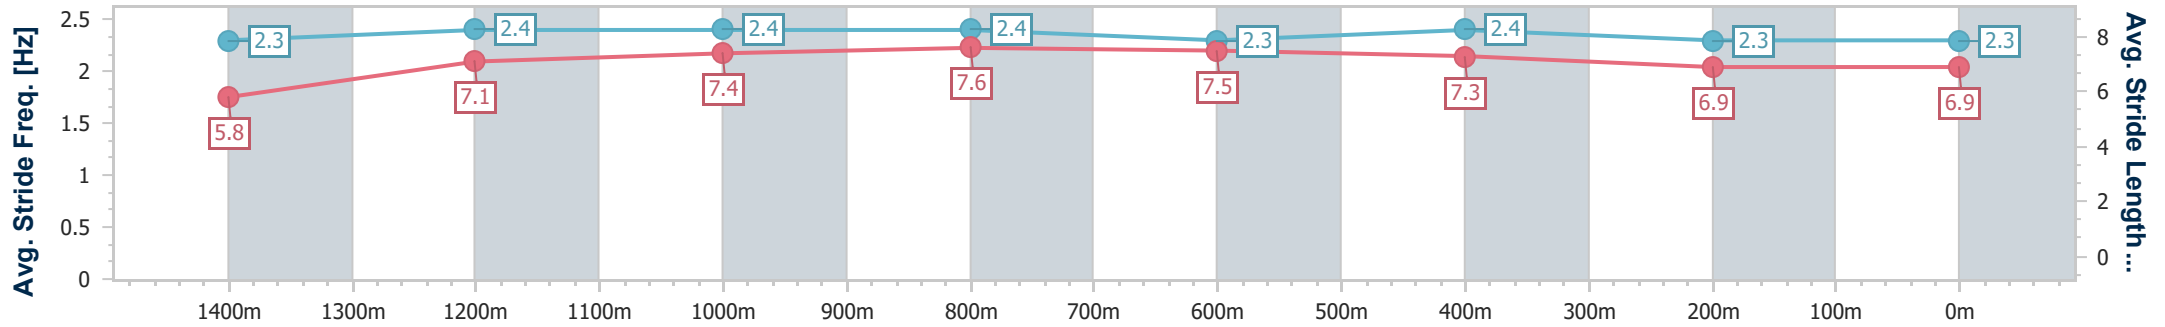

Horse/Jockey Name	Bauhaus
Final Rank	3
Fastest Section Time (Section)	0:10.47 (Overall)
Top Speed [km/h] (Section)	65.8 (1200m)
Race State	Finished

Aquis Park Gold Coast Poly QLD Professional
Race 5: ELITE SAND & SOIL BENCHMARK 65 Handicap - 1540m

17 August 2024 - 14:54

Track Rating: Synthetic, Weather: Fine, Rail Position: True

Section	Overall	1400m	1200m	1000m	800m	600m	400m	200m
Section Times	1:33.06 [3] (0:10.47)	1:22.59 [4] (0:11.84)	1:10.75 [5] (0:11.21)	0:59.54 [5] (0:11.19)	0:48.35 [4] (0:11.72)	0:36.63 [5] (0:11.75)	0:24.88 [3] (0:12.39)	0:12.49 [4] (0:12.49)
Average Speed [km/h]	48.0	61.0	64.2	64.8	62.9	61.9	58.4	57.5
Top Speed [km/h]	62.6	63.0	65.8	65.4	63.7	63.6	60.2	59.8
Avg. Dist. to Rail [m]	2.4	0.4	1.7	2.3	3.7	2.6	3.4	4.9
Avg. Stride Freq. [Hz]	2.3	2.4	2.4	2.4	2.3	2.4	2.3	2.3
Avg. Stride Length [m]	5.8	7.1	7.4	7.6	7.5	7.3	6.9	6.9

- [ ] Ranking at each section and finish
- -.-.- No data available at this section
- NA No data available