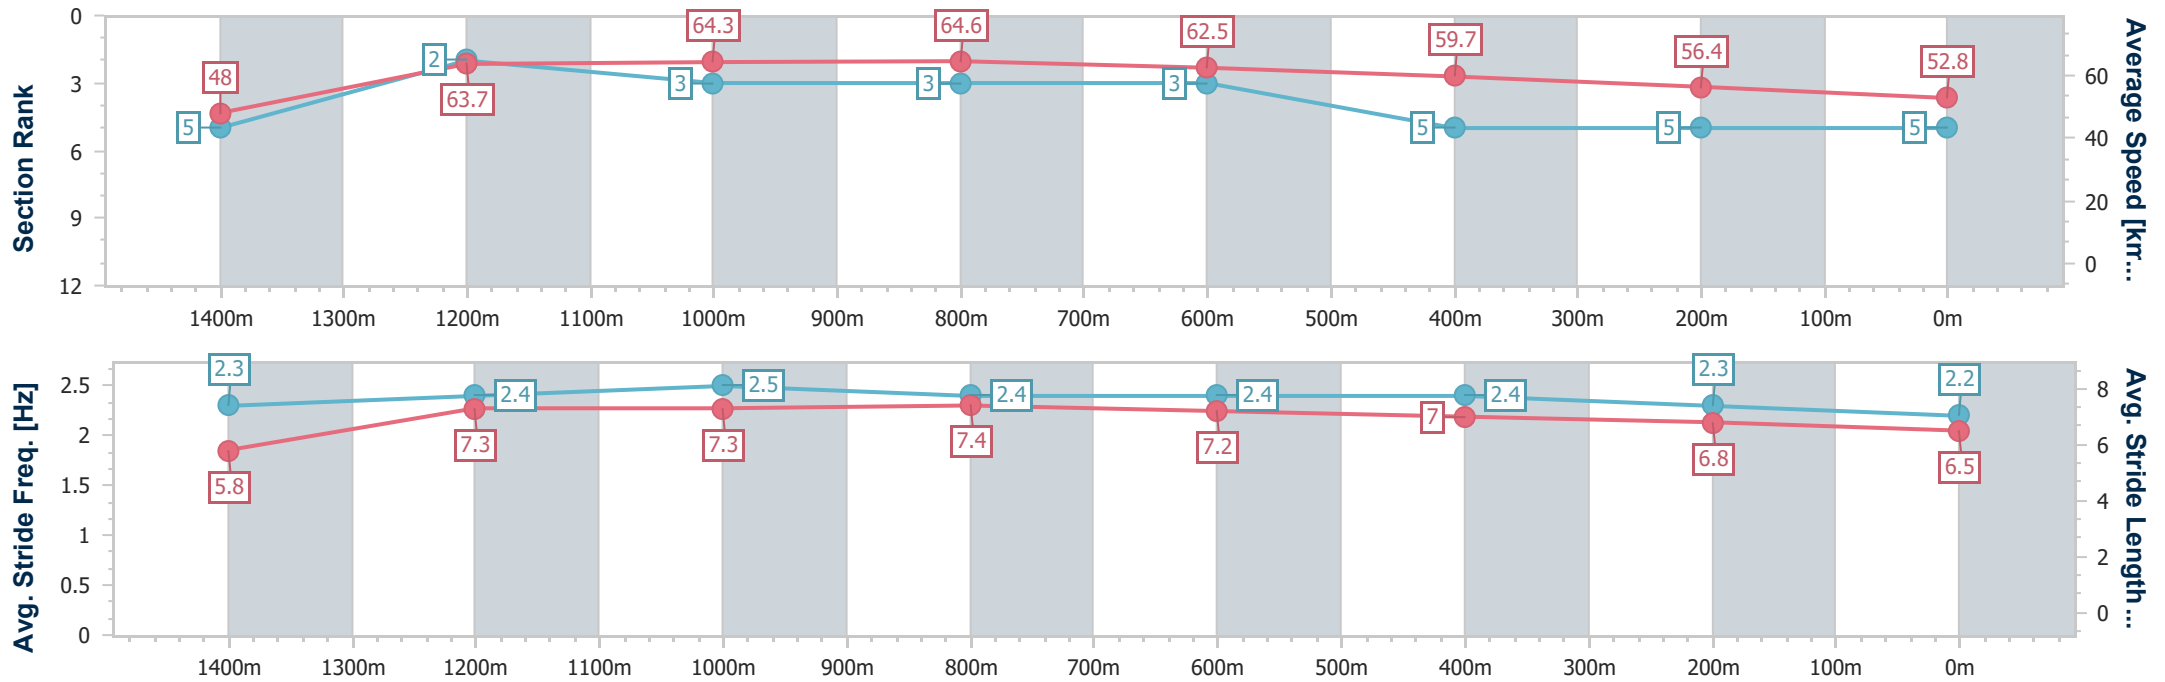

Aquis Park Gold Coast Poly QLD Professional
Race 5: ELITE SAND & SOIL BENCHMARK 65 Handicap - 1540m

17 August 2024 - 14:54

Track Rating: Synthetic, Weather: Fine, Rail Position: True

Section	Overall	1400m	1200m	1000m	800m	600m	400m	200m
Section Times	1:33.25 [4] (0:10.31)	1:22.94 [2] (0:11.81)	1:11.13 [4] (0:11.40)	0:59.73 [4] (0:11.24)	0:48.49 [5] (0:11.58)	0:36.91 [4] (0:11.90)	0:25.01 [4] (0:12.28)	0:12.73 [3] (0:12.73)
Average Speed [km/h]	48.8	61.0	63.2	63.9	62.4	60.2	58.7	56.6
Top Speed [km/h]	62.0	61.7	64.6	65.3	63.4	62.6	59.5	57.5
Avg. Dist. to Rail [m]	2.9	0.4	0.6	0.5	0.3	0.4	1.6	2.9
Avg. Stride Freq. [Hz]	2.2	2.4	2.4	2.4	2.4	2.3	2.3	2.3
Avg. Stride Length [m]	6.0	7.1	7.4	7.5	7.3	7.1	7.1	6.9

- [] Ranking at each section and finish
- .-.- No data available at this section
- NA No data available

Horse/Jockey Name	Dustyiam
Final Rank	5
Fastest Section Time (Section)	0:10.52 (Overall)
Top Speed [km/h] (Section)	65.3 (1000m)
Race State	Finished

Aquis Park Gold Coast Poly QLD Professional
Race 5: ELITE SAND & SOIL BENCHMARK 65 Handicap - 1540m

17 August 2024 - 14:54

Track Rating: Synthetic, Weather: Fine, Rail Position: True

Section	Overall	1400m	1200m	1000m	800m	600m	400m	200m
Section Times	1:34.83 [5] (0:10.52)	1:24.31 [5] (0:11.55)	1:12.76 [2] (0:11.21)	1:01.55 [3] (0:11.25)	0:50.30 [3] (0:11.71)	0:38.59 [3] (0:12.11)	0:26.48 [5] (0:12.80)	0:13.68 [5] (0:13.68)
Average Speed [km/h]	48.0	63.7	64.3	64.6	62.5	59.7	56.4	52.8
Top Speed [km/h]	64.3	64.9	65.2	65.3	64.3	61.9	57.9	54.7
Avg. Dist. to Rail [m]	3.6	2.8	4.2	3.5	2.8	1.4	1.5	2.8
Avg. Stride Freq. [Hz]	2.3	2.4	2.5	2.4	2.4	2.4	2.3	2.2
Avg. Stride Length [m]	5.8	7.3	7.3	7.4	7.2	7.0	6.8	6.5

- [] Ranking at each section and finish
- .-.- No data available at this section
- NA No data available