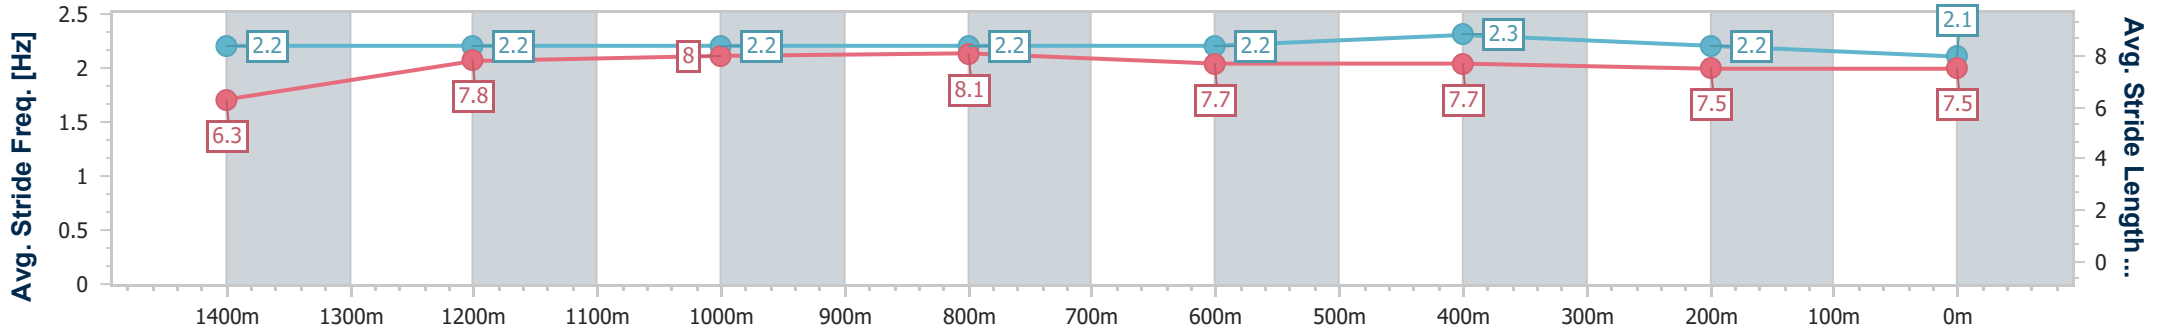

Horse/Jockey Name	Mensa Maestro
Final Rank	1
Fastest Section Time (Section)	0:10.13 (Overall)
Top Speed [km/h] (Section)	65.2 (1000m)
Race State	Finished

Aquis Park Gold Coast Poly QLD Professional
Race 5: ELITE SAND & SOIL BENCHMARK 65 Handicap - 1540m

17 August 2024 - 14:54

Track Rating: Synthetic, Weather: Fine, Rail Position: True

Section	Overall	1400m	1200m	1000m	800m	600m	400m	200m
Section Times	1:31.89 [1] (0:10.13)	1:21.76 [1] (0:11.71)	1:10.05 [1] (0:11.29)	0:58.76 [1] (0:11.17)	0:47.59 [1] (0:11.50)	0:36.09 [1] (0:11.60)	0:24.49 [1] (0:11.88)	0:12.61 [1] (0:12.61)
Average Speed [km/h]	49.8	61.9	63.8	64.3	62.8	62.1	60.8	57.4
Top Speed [km/h]	64.3	63.9	64.6	65.2	63.9	63.6	62.2	59.8
Avg. Dist. to Rail [m]	3.8	0.9	0.9	0.4	0.6	0.8	1.1	2.8
Avg. Stride Freq. [Hz]	2.2	2.2	2.2	2.2	2.2	2.3	2.2	2.1
Avg. Stride Length [m]	6.3	7.8	8.0	8.1	7.7	7.7	7.5	7.5

- [ ] Ranking at each section and finish
- -.-.- No data available at this section
- NA No data available