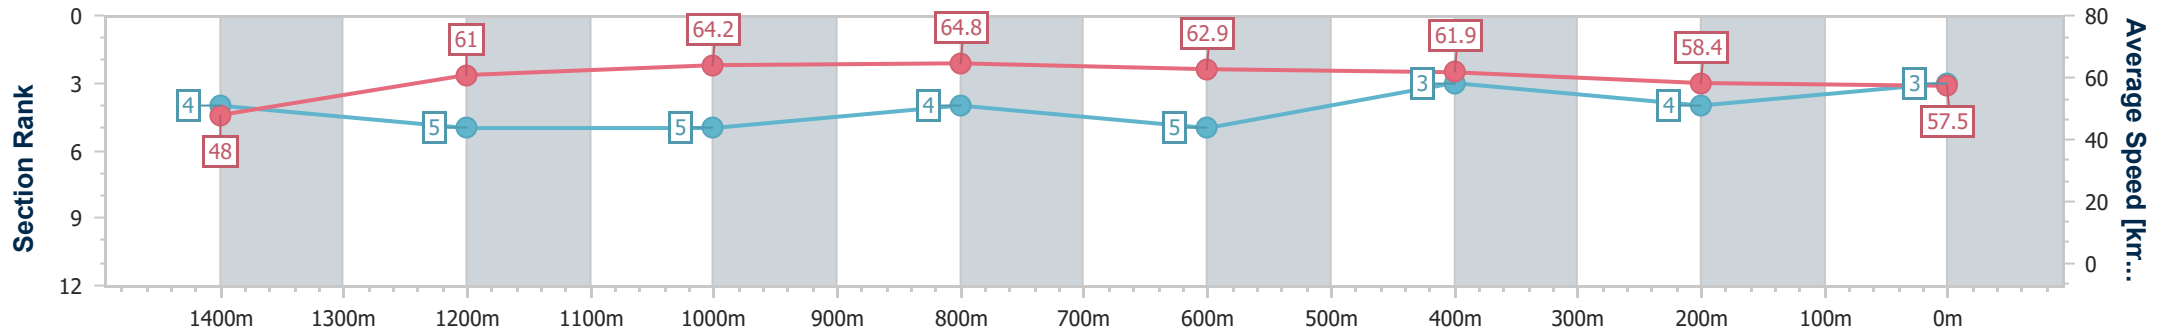

Horse/Jockey Name	Bauhaus
Final Rank	3
Fastest Section Time (Section)	0:10.47 (Overall)
Top Speed [km/h] (Section)	65.8 (1200m)
Race State	Finished

Aquis Park Gold Coast Poly QLD Professional
Race 5: ELITE SAND & SOIL BENCHMARK 65 Handicap - 1540m

17 August 2024 - 14:54

Track Rating: Synthetic, Weather: Fine, Rail Position: True

Section	Overall	1400m	1200m	1000m	800m	600m	400m	200m
Section Times	1:33.06 [3] (0:10.47)	1:22.59 [4] (0:11.84)	1:10.75 [5] (0:11.21)	0:59.54 [5] (0:11.19)	0:48.35 [4] (0:11.72)	0:36.63 [5] (0:11.75)	0:24.88 [3] (0:12.39)	0:12.49 [4] (0:12.49)
Average Speed [km/h]	48.0	61.0	64.2	64.8	62.9	61.9	58.4	57.5
Top Speed [km/h]	62.6	63.0	65.8	65.4	63.7	63.6	60.2	59.8
Avg. Dist. to Rail [m]	2.4	0.4	1.7	2.3	3.7	2.6	3.4	4.9
Avg. Stride Freq. [Hz]	2.3	2.4	2.4	2.4	2.3	2.4	2.3	2.3
Avg. Stride Length [m]	5.8	7.1	7.4	7.6	7.5	7.3	6.9	6.9

- [ ] Ranking at each section and finish
- -.-.- No data available at this section
- NA No data available