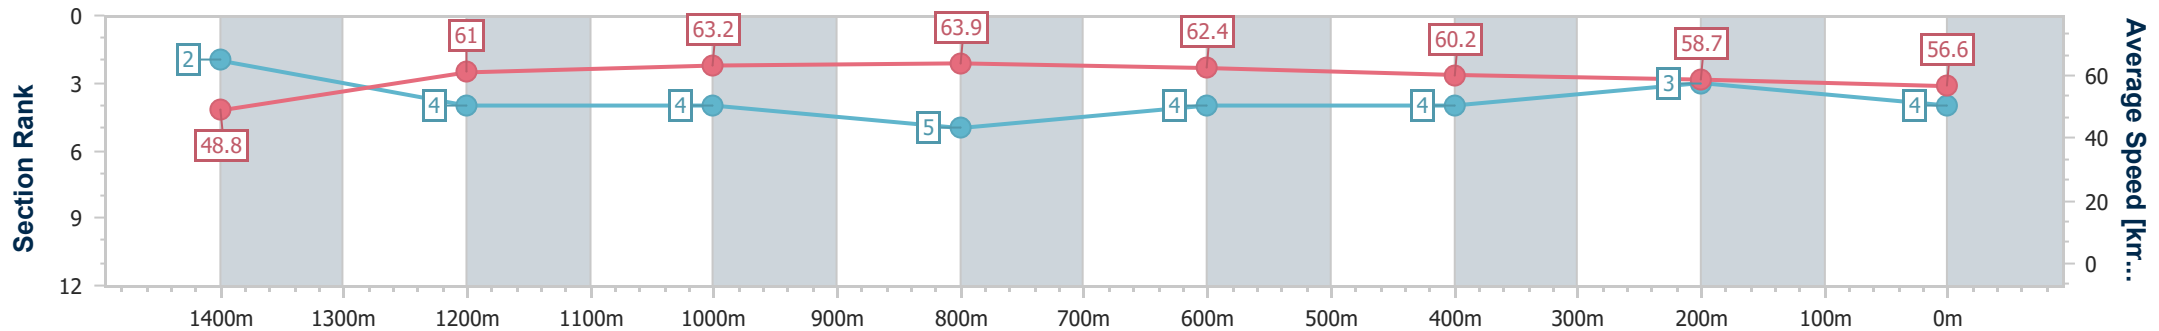

- [] Ranking at each section and finish
- .-.- No data available at this section
- NA No data available

Horse/Jockey Name	Viadelamore
Final Rank	4
Fastest Section Time (Section)	0:10.31 (Overall)
Top Speed [km/h] (Section)	65.3 (1000m)
Race State	Finished

Aquis Park Gold Coast Poly QLD Professional
Race 5: ELITE SAND & SOIL BENCHMARK 65 Handicap - 1540m

17 August 2024 - 14:54

Track Rating: Synthetic, Weather: Fine, Rail Position: True

Section	Overall	1400m	1200m	1000m	800m	600m	400m	200m
Section Times	1:33.25 [4] (0:10.31)	1:22.94 [2] (0:11.81)	1:11.13 [4] (0:11.40)	0:59.73 [4] (0:11.24)	0:48.49 [5] (0:11.58)	0:36.91 [4] (0:11.90)	0:25.01 [4] (0:12.28)	0:12.73 [3] (0:12.73)
Average Speed [km/h]	48.8	61.0	63.2	63.9	62.4	60.2	58.7	56.6
Top Speed [km/h]	62.0	61.7	64.6	65.3	63.4	62.6	59.5	57.5
Avg. Dist. to Rail [m]	2.9	0.4	0.6	0.5	0.3	0.4	1.6	2.9
Avg. Stride Freq. [Hz]	2.2	2.4	2.4	2.4	2.4	2.3	2.3	2.3
Avg. Stride Length [m]	6.0	7.1	7.4	7.5	7.3	7.1	7.1	6.9