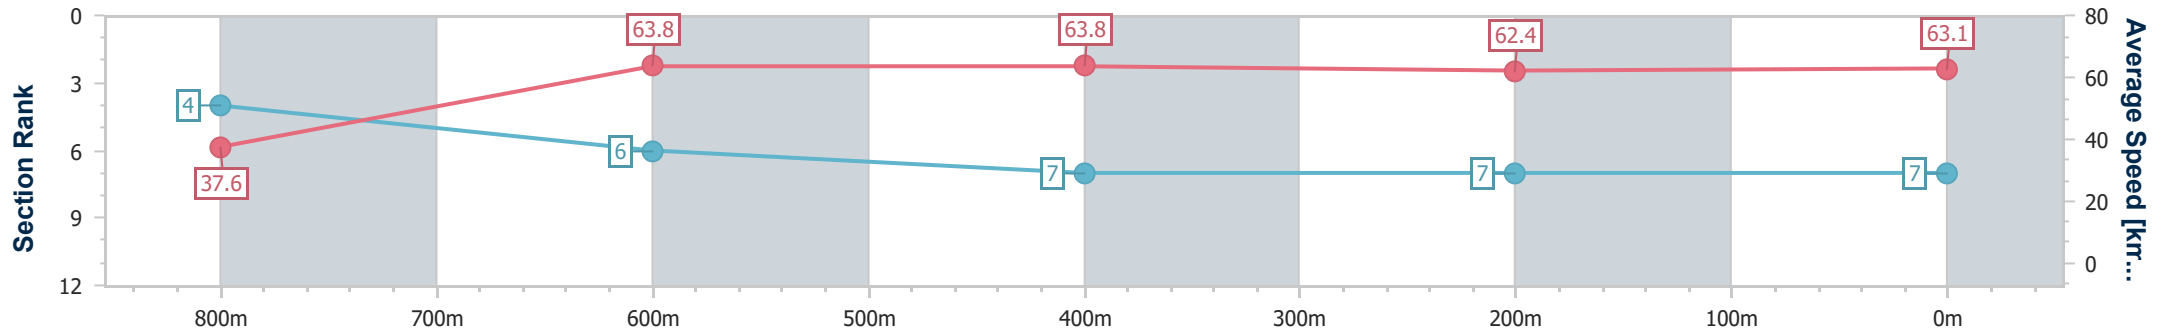

- [] Ranking at each section and finish
- .-.- No data available at this section
- NA No data available

Horse/Jockey Name	Zena Rose
Final Rank	7
Fastest Section Time (Section)	0:06.71 (Overall)
Top Speed [km/h] (Section)	65.8 (800m)
Race State	Finished

Toowoomba QLD Professional

Race 6: PRYDE'S EASIFEED Maiden Handicap - 870m

10 August 2024 - 20:39

Track Rating: Good 4, Weather: Fine, Rail Position: +2.5m Entire

Section	Overall	800m	600m	400m	200m
Section Times	0:52.40 [7] (0:06.71)	0:45.69 [4] (0:11.38)	0:34.31 [6] (0:11.34)	0:22.97 [7] (0:11.56)	0:11.41 [7] (0:11.41)
Average Speed [km/h]	37.6	63.8	63.8	62.4	63.1
Top Speed [km/h]	59.6	65.8	65.3	63.2	63.6
Avg. Dist. to Rail [m]	2.0	2.9	1.6	0.4	1.0
Avg. Stride Freq. [Hz]	2.1	2.4	2.3	2.3	2.3
Avg. Stride Length [m]	5.0	7.5	7.6	7.5	7.6

- [] Ranking at each section and finish
- .-.- No data available at this section
- NA No data available

Horse/Jockey Name	Charm Teller
Final Rank	8
Fastest Section Time (Section)	0:06.98 (Overall)
Top Speed [km/h] (Section)	65.6 (800m)
Race State	Finished