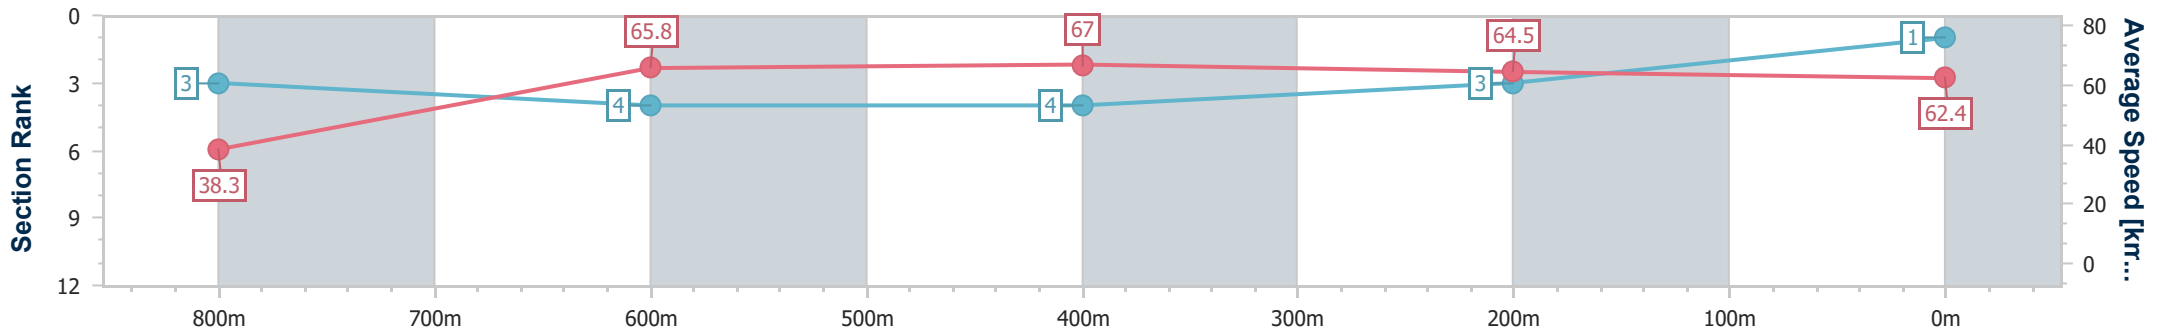

10 August 2024 - 20:39

Track Rating: Good 4, Weather: Fine, Rail Position: +2.5m Entire

Section	Overall	800m	600m	400m	200m
Section Times	0:51.10 [1] (0:06.62)	0:44.48 [3] (0:11.00)	0:33.48 [4] (0:10.79)	0:22.69 [4] (0:11.14)	0:11.55 [3] (0:11.55)
Average Speed [km/h]	38.3	65.8	67.0	64.5	62.4
Top Speed [km/h]	62.1	68.3	68.4	65.3	63.6
Avg. Dist. to Rail [m]	4.3	3.0	1.0	1.0	3.1
Avg. Stride Freq. [Hz]	2.3	2.6	2.6	2.5	2.4
Avg. Stride Length [m]	4.7	7.0	7.2	7.1	7.1