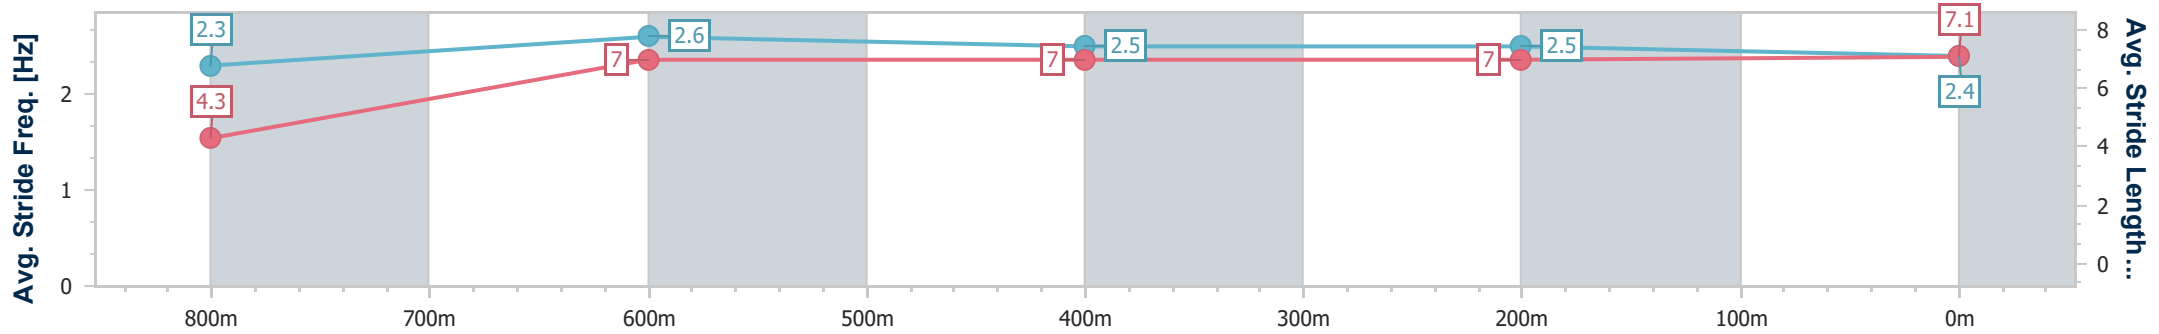

- [] Ranking at each section and finish
- .-.- No data available at this section
- NA No data available

Horse/Jockey Name	Charm Teller
Final Rank	8
Fastest Section Time (Section)	0:06.98 (Overall)
Top Speed [km/h] (Section)	65.6 (800m)
Race State	Finished

Toowoomba QLD Professional

Race 6: PRYDE'S EASIFEED Maiden Handicap - 870m

10 August 2024 - 20:39

Track Rating: Good 4, Weather: Fine, Rail Position: +2.5m Entire

Section	Overall	800m	600m	400m	200m
Section Times	0:52.56 [8] (0:06.98)	0:45.58 [6] (0:11.33)	0:34.25 [8] (0:11.35)	0:22.90 [8] (0:11.41)	0:11.49 [8] (0:11.49)
Average Speed [km/h]	35.9	63.9	64.0	63.1	62.5
Top Speed [km/h]	60.1	65.6	64.9	63.9	64.3
Avg. Dist. to Rail [m]	2.5	2.8	1.1	0.4	2.0
Avg. Stride Freq. [Hz]	2.3	2.6	2.5	2.5	2.4
Avg. Stride Length [m]	4.3	7.0	7.0	7.0	7.1

- [] Ranking at each section and finish
- .-.- No data available at this section
- NA No data available