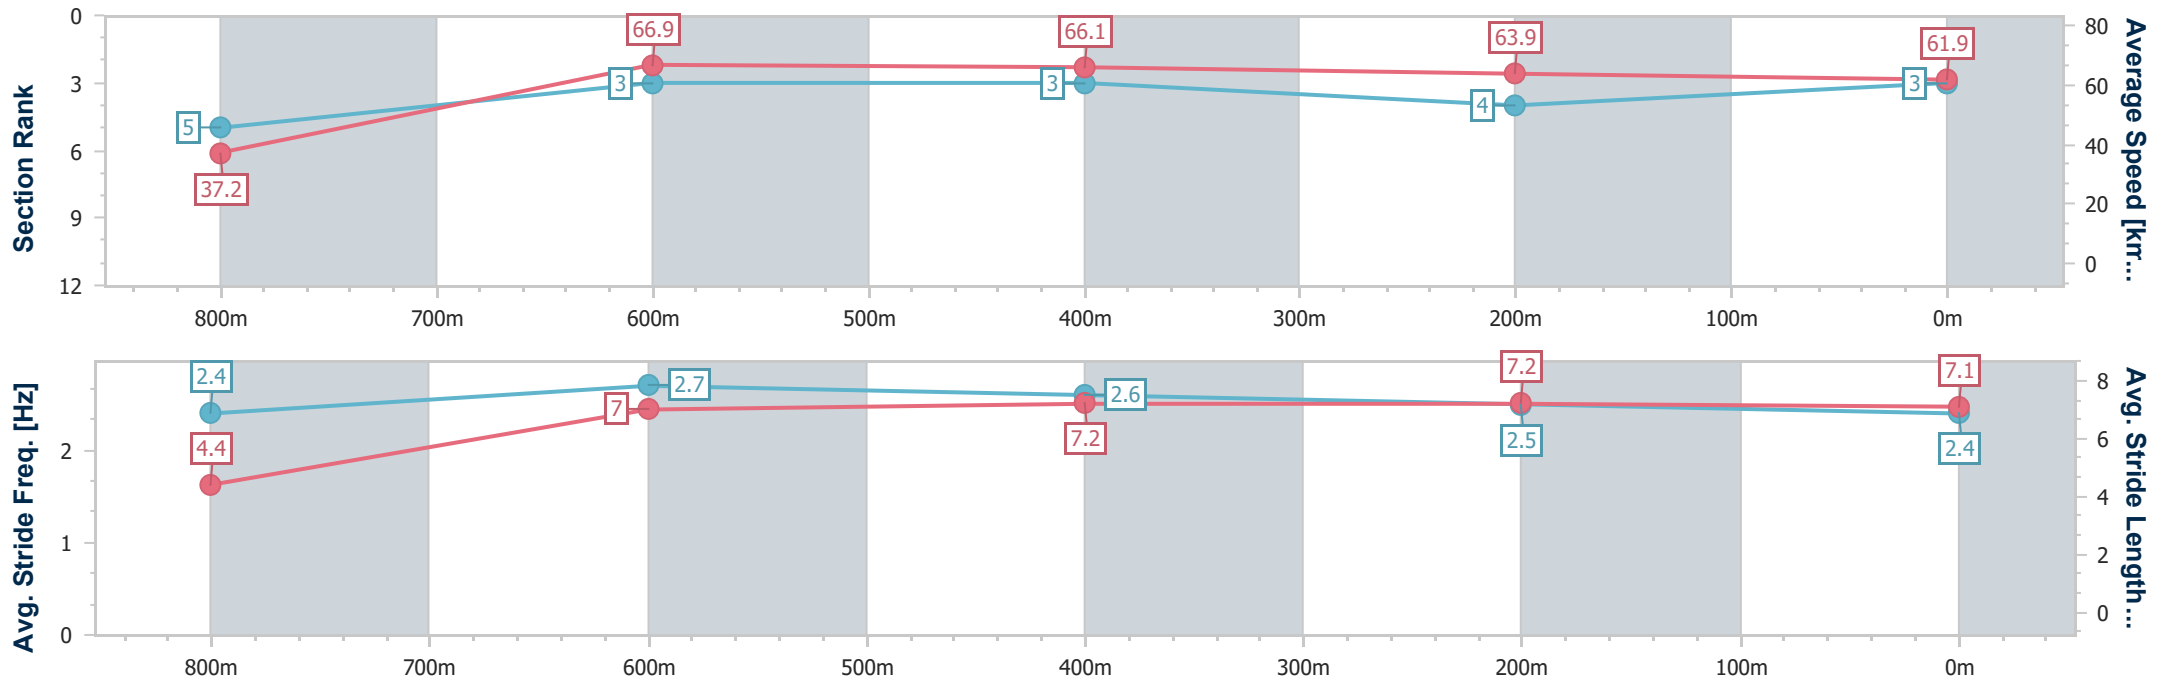

Toowoomba QLD Professional

Race 6: PRYDE'S EASIFEED Maiden Handicap - 870m

10 August 2024 - 20:39

Track Rating: Good 4, Weather: Fine, Rail Position: +2.5m Entire

Section	Overall	800m	600m	400m	200m
Section Times	0:51.22 [3] (0:06.78)	0:44.44 [5] (0:10.78)	0:33.66 [3] (0:10.83)	0:22.83 [3] (0:11.18)	0:11.65 [4] (0:11.65)
Average Speed [km/h]	37.2	66.9	66.1	63.9	61.9
Top Speed [km/h]	62.2	68.6	67.8	65.2	64.7
Avg. Dist. to Rail [m]	1.8	0.4	1.0	1.1	1.9
Avg. Stride Freq. [Hz]	2.4	2.7	2.6	2.5	2.4
Avg. Stride Length [m]	4.4	7.0	7.2	7.2	7.1