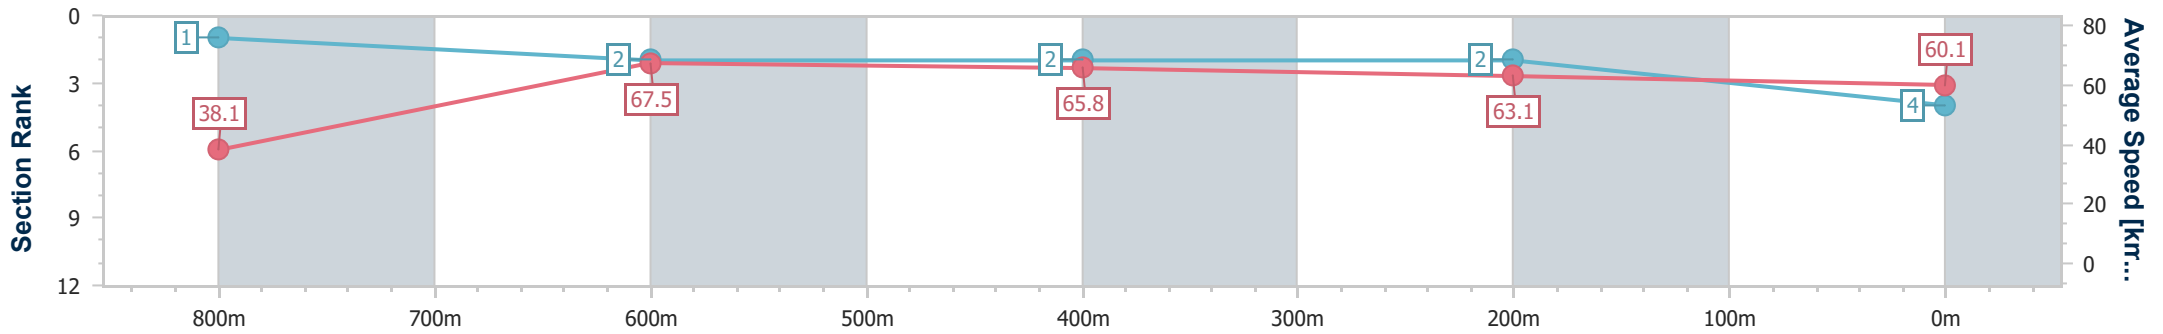

Toowoomba QLD Professional

Race 6: PRYDE'S EASIFEED Maiden Handicap - 870m

10 August 2024 - 20:39

Track Rating: Good 4, Weather: Fine, Rail Position: +2.5m Entire

Section	Overall	800m	600m	400m	200m
Section Times	0:51.51 [4] (0:06.58)	0:44.93 [1] (0:10.73)	0:34.20 [2] (0:10.88)	0:23.32 [2] (0:11.32)	0:12.00 [2] (0:12.00)
Average Speed [km/h]	38.1	67.5	65.8	63.1	60.1
Top Speed [km/h]	63.8	68.4	68.4	63.9	61.9
Avg. Dist. to Rail [m]	1.8	0.9	1.0	1.5	0.8
Avg. Stride Freq. [Hz]	2.4	2.6	2.5	2.4	2.4
Avg. Stride Length [m]	4.4	7.2	7.2	7.2	7.1