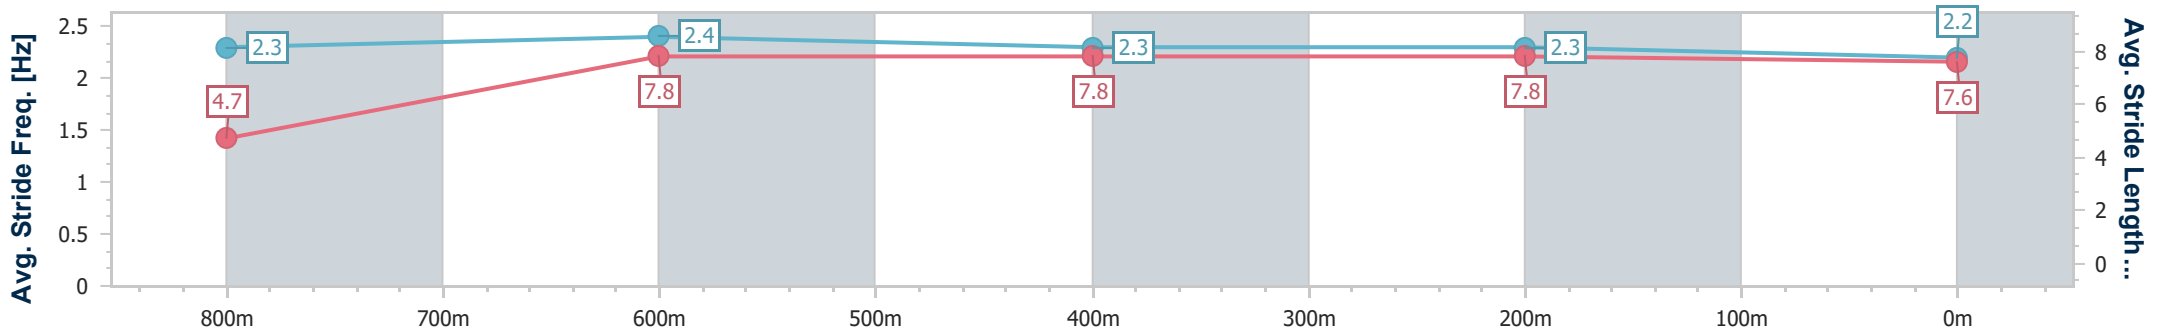

Toowoomba QLD Professional

Race 6: PRYDE'S EASIFEED Maiden Handicap - 870m

10 August 2024 - 20:39

Track Rating: Good 4, Weather: Fine, Rail Position: +2.5m Entire

Section	Overall	800m	600m	400m	200m
Section Times	0:51.19 [2] (0:06.62)	0:44.57 [2] (0:10.66)	0:33.91 [1] (0:10.89)	0:23.02 [1] (0:11.19)	0:11.83 [1] (0:11.83)
Average Speed [km/h]	38.2	67.7	66.1	64.0	60.8
Top Speed [km/h]	63.6	69.4	68.4	65.0	62.5
Avg. Dist. to Rail [m]	4.3	2.0	0.7	1.2	0.9
Avg. Stride Freq. [Hz]	2.3	2.4	2.3	2.3	2.2
Avg. Stride Length [m]	4.7	7.8	7.8	7.8	7.6