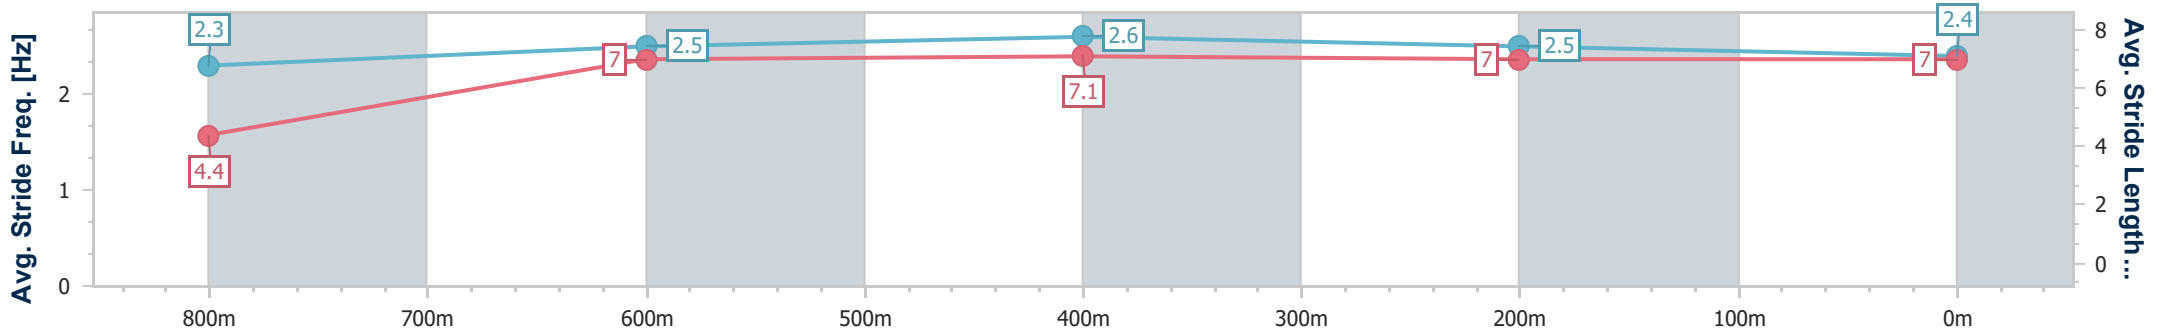

Toowoomba QLD Professional

Race 6: PRYDE'S EASIFEED Maiden Handicap - 870m

10 August 2024 - 20:39

Track Rating: Good 4, Weather: Fine, Rail Position: +2.5m Entire

Section	Overall	800m	600m	400m	200m
Section Times	0:52.10 [6] (0:07.03)	0:45.07 [7] (0:11.26)	0:33.81 [7] (0:10.89)	0:22.92 [6] (0:11.09)	0:11.83 [6] (0:11.83)
Average Speed [km/h]	35.7	64.2	65.6	64.2	61.1
Top Speed [km/h]	61.3	66.9	66.9	65.2	63.2
Avg. Dist. to Rail [m]	1.5	1.0	1.5	1.6	3.2
Avg. Stride Freq. [Hz]	2.3	2.5	2.6	2.5	2.4
Avg. Stride Length [m]	4.4	7.0	7.1	7.0	7.0

- [] Ranking at each section and finish
- .-.- No data available at this section
- NA No data available

Horse/Jockey Name	Zena Rose
Final Rank	7
Fastest Section Time (Section)	0:06.71 (Overall)
Top Speed [km/h] (Section)	65.8 (800m)
Race State	Finished