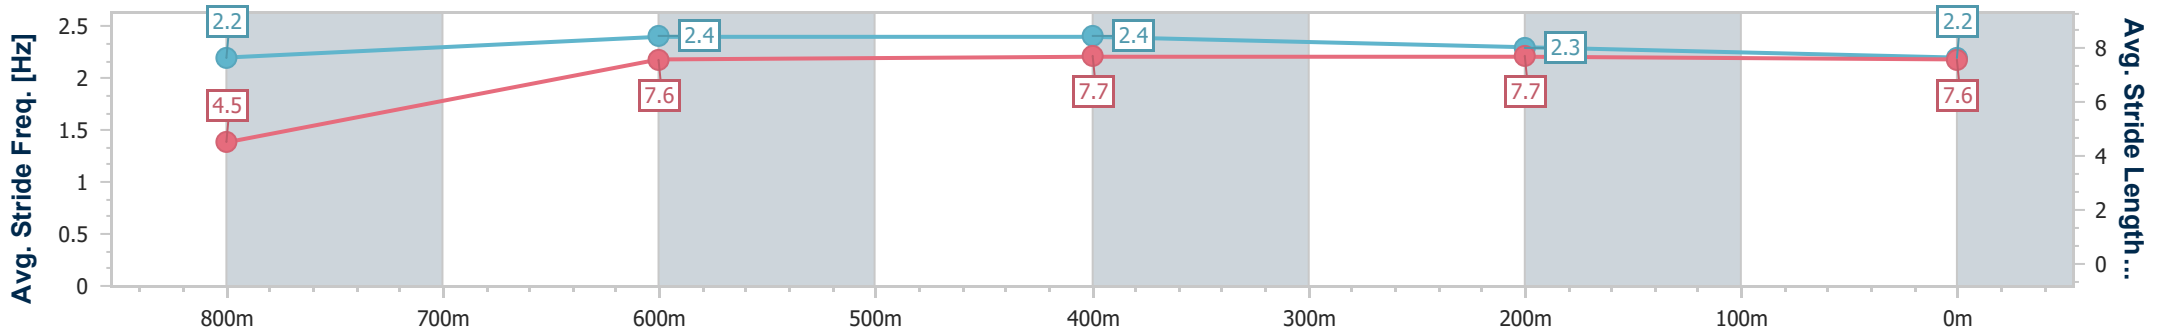

Toowoomba QLD Professional

Race 6: PRYDE'S EASIFEED Maiden Handicap - 870m

10 August 2024 - 20:39

Track Rating: Good 4, Weather: Fine, Rail Position: +2.5m Entire

Section	Overall	800m	600m	400m	200m
Section Times	0:51.79 [5] (0:07.05)	0:44.74 [8] (0:10.98)	0:33.76 [5] (0:10.98)	0:22.78 [5] (0:11.22)	0:11.56 [5] (0:11.56)
Average Speed [km/h]	36.1	65.2	65.2	64.2	62.1
Top Speed [km/h]	61.8	66.7	66.4	64.9	63.0
Avg. Dist. to Rail [m]	3.4	0.8	1.3	1.1	2.9
Avg. Stride Freq. [Hz]	2.2	2.4	2.4	2.3	2.2
Avg. Stride Length [m]	4.5	7.6	7.7	7.7	7.6