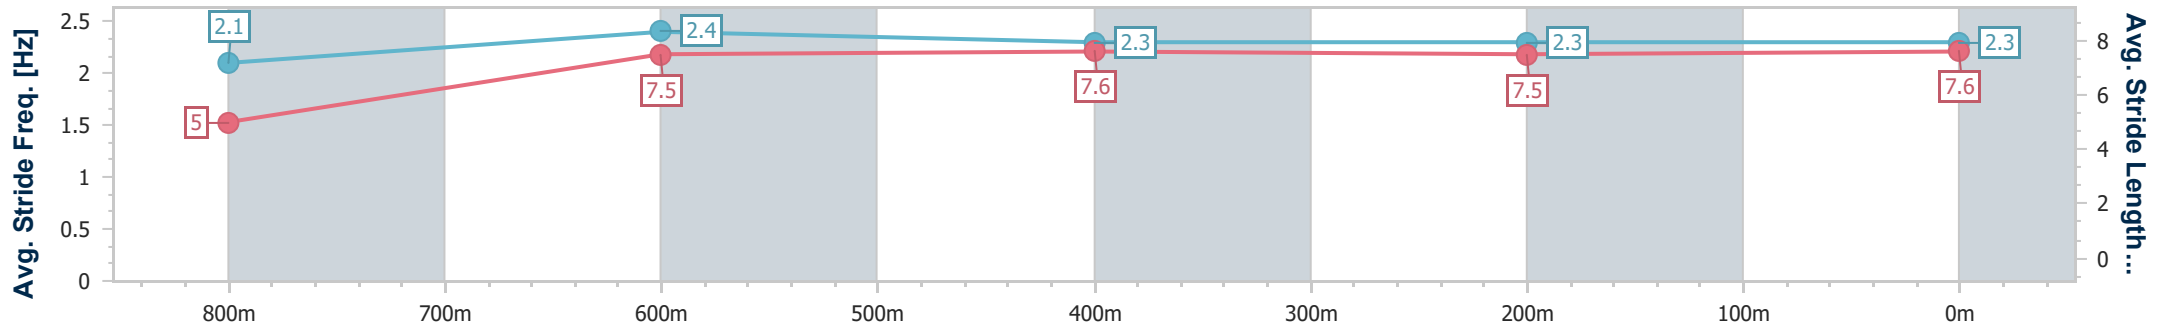

- [] Ranking at each section and finish
- .-.- No data available at this section
- NA No data available

Horse/Jockey Name	Zena Rose
Final Rank	7
Fastest Section Time (Section)	0:06.71 (Overall)
Top Speed [km/h] (Section)	65.8 (800m)
Race State	Finished

Toowoomba QLD Professional

Race 6: PRYDE'S EASIFEED Maiden Handicap - 870m

10 August 2024 - 20:39

Track Rating: Good 4, Weather: Fine, Rail Position: +2.5m Entire

Section	Overall	800m	600m	400m	200m
Section Times	0:52.40 [7] (0:06.71)	0:45.69 [4] (0:11.38)	0:34.31 [6] (0:11.34)	0:22.97 [7] (0:11.56)	0:11.41 [7] (0:11.41)
Average Speed [km/h]	37.6	63.8	63.8	62.4	63.1
Top Speed [km/h]	59.6	65.8	65.3	63.2	63.6
Avg. Dist. to Rail [m]	2.0	2.9	1.6	0.4	1.0
Avg. Stride Freq. [Hz]	2.1	2.4	2.3	2.3	2.3
Avg. Stride Length [m]	5.0	7.5	7.6	7.5	7.6

- [] Ranking at each section and finish
- .-.- No data available at this section
- NA No data available

Horse/Jockey Name	Charm Teller
Final Rank	8
Fastest Section Time (Section)	0:06.98 (Overall)
Top Speed [km/h] (Section)	65.6 (800m)
Race State	Finished