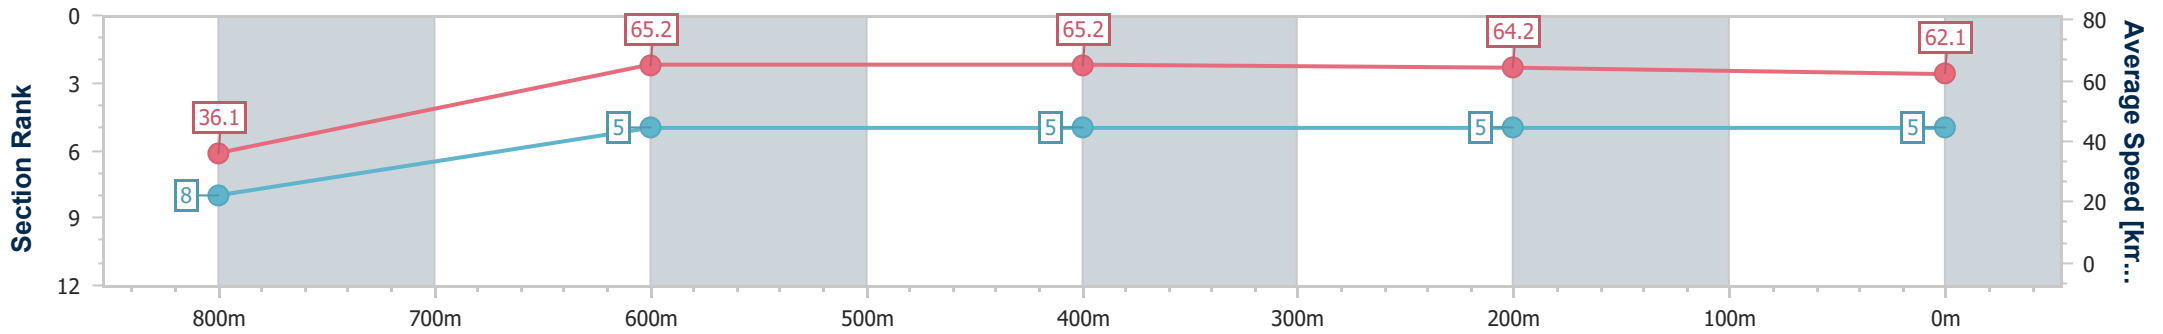

Toowoomba QLD Professional

Race 6: PRYDE'S EASIFEED Maiden Handicap - 870m

10 August 2024 - 20:39

Track Rating: Good 4, Weather: Fine, Rail Position: +2.5m Entire

Section	Overall	800m	600m	400m	200m
Section Times	0:51.79 [5] (0:07.05)	0:44.74 [8] (0:10.98)	0:33.76 [5] (0:10.98)	0:22.78 [5] (0:11.22)	0:11.56 [5] (0:11.56)
Average Speed [km/h]	36.1	65.2	65.2	64.2	62.1
Top Speed [km/h]	61.8	66.7	66.4	64.9	63.0
Avg. Dist. to Rail [m]	3.4	0.8	1.3	1.1	2.9
Avg. Stride Freq. [Hz]	2.2	2.4	2.4	2.3	2.2
Avg. Stride Length [m]	4.5	7.6	7.7	7.7	7.6

- [] Ranking at each section and finish
- .-.- No data available at this section
- NA No data available

Horse/Jockey Name	Mint Street
Final Rank	6
Fastest Section Time (Section)	0:07.03 (Overall)
Top Speed [km/h] (Section)	66.9 (600m)
Race State	Finished