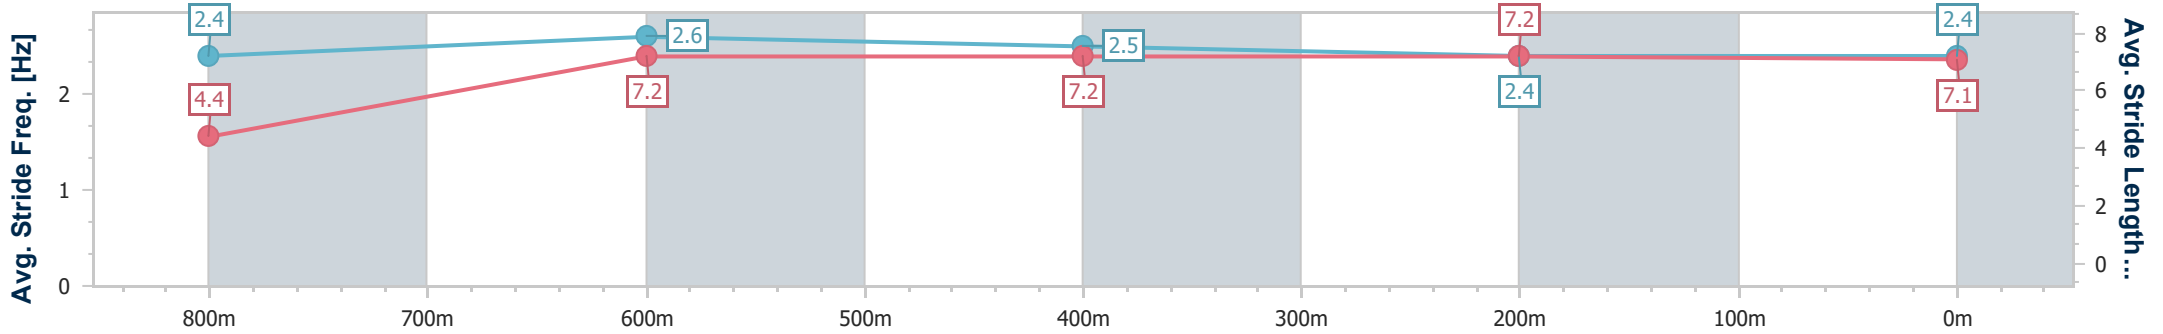

Toowoomba QLD Professional

Race 6: PRYDE'S EASIFEED Maiden Handicap - 870m

10 August 2024 - 20:39

Track Rating: Good 4, Weather: Fine, Rail Position: +2.5m Entire

Section	Overall	800m	600m	400m	200m
Section Times	0:51.51 [4] (0:06.58)	0:44.93 [1] (0:10.73)	0:34.20 [2] (0:10.88)	0:23.32 [2] (0:11.32)	0:12.00 [2] (0:12.00)
Average Speed [km/h]	38.1	67.5	65.8	63.1	60.1
Top Speed [km/h]	63.8	68.4	68.4	63.9	61.9
Avg. Dist. to Rail [m]	1.8	0.9	1.0	1.5	0.8
Avg. Stride Freq. [Hz]	2.4	2.6	2.5	2.4	2.4
Avg. Stride Length [m]	4.4	7.2	7.2	7.2	7.1