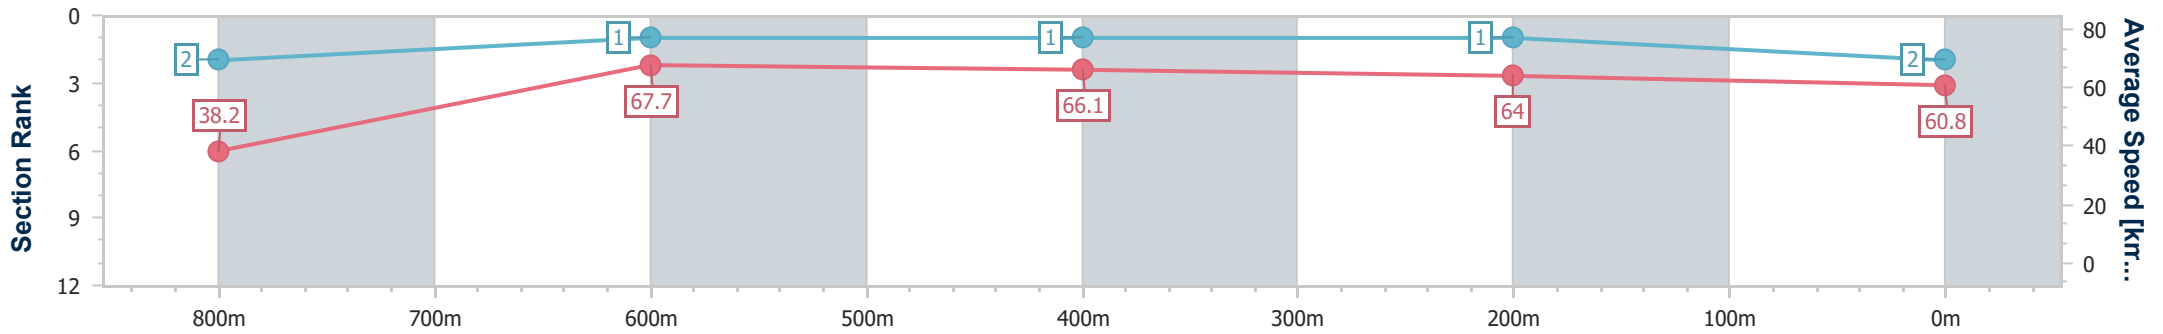

Toowoomba QLD Professional

Race 6: PRYDE'S EASIFEED Maiden Handicap - 870m

10 August 2024 - 20:39

Track Rating: Good 4, Weather: Fine, Rail Position: +2.5m Entire

Section	Overall	800m	600m	400m	200m
Section Times	0:51.19 [2] (0:06.62)	0:44.57 [2] (0:10.66)	0:33.91 [1] (0:10.89)	0:23.02 [1] (0:11.19)	0:11.83 [1] (0:11.83)
Average Speed [km/h]	38.2	67.7	66.1	64.0	60.8
Top Speed [km/h]	63.6	69.4	68.4	65.0	62.5
Avg. Dist. to Rail [m]	4.3	2.0	0.7	1.2	0.9
Avg. Stride Freq. [Hz]	2.3	2.4	2.3	2.3	2.2
Avg. Stride Length [m]	4.7	7.8	7.8	7.8	7.6