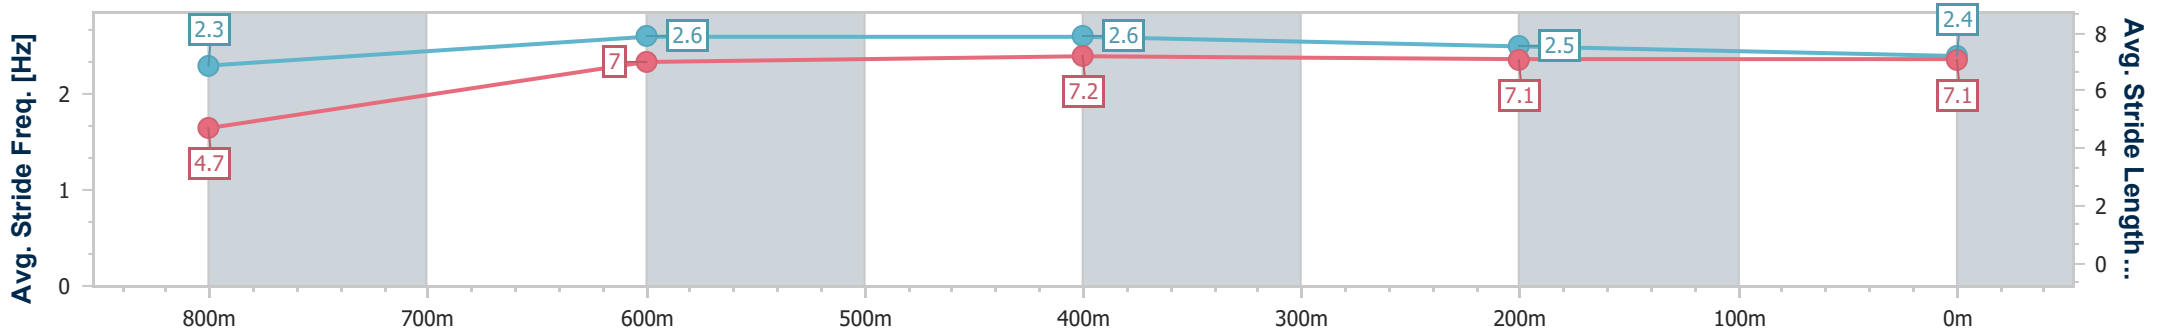

10 August 2024 - 20:39

Track Rating: Good 4, Weather: Fine, Rail Position: +2.5m Entire

Section	Overall	800m	600m	400m	200m
Section Times	0:51.10 [1] (0:06.62)	0:44.48 [3] (0:11.00)	0:33.48 [4] (0:10.79)	0:22.69 [4] (0:11.14)	0:11.55 [3] (0:11.55)
Average Speed [km/h]	38.3	65.8	67.0	64.5	62.4
Top Speed [km/h]	62.1	68.3	68.4	65.3	63.6
Avg. Dist. to Rail [m]	4.3	3.0	1.0	1.0	3.1
Avg. Stride Freq. [Hz]	2.3	2.6	2.6	2.5	2.4
Avg. Stride Length [m]	4.7	7.0	7.2	7.1	7.1