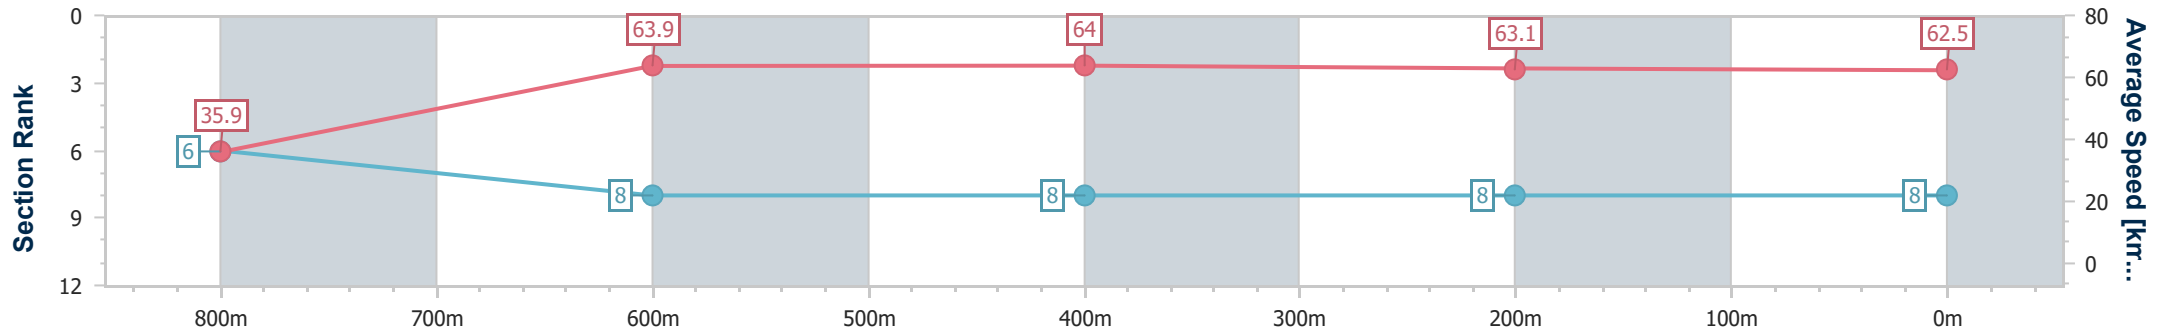

- [] Ranking at each section and finish
- .-.- No data available at this section
- NA No data available

Horse/Jockey Name	Charm Teller
Final Rank	8
Fastest Section Time (Section)	0:06.98 (Overall)
Top Speed [km/h] (Section)	65.6 (800m)
Race State	Finished

Toowoomba QLD Professional

Race 6: PRYDE'S EASIFEED Maiden Handicap - 870m

10 August 2024 - 20:39

Track Rating: Good 4, Weather: Fine, Rail Position: +2.5m Entire

Section	Overall	800m	600m	400m	200m
Section Times	0:52.56 [8] (0:06.98)	0:45.58 [6] (0:11.33)	0:34.25 [8] (0:11.35)	0:22.90 [8] (0:11.41)	0:11.49 [8] (0:11.49)
Average Speed [km/h]	35.9	63.9	64.0	63.1	62.5
Top Speed [km/h]	60.1	65.6	64.9	63.9	64.3
Avg. Dist. to Rail [m]	2.5	2.8	1.1	0.4	2.0
Avg. Stride Freq. [Hz]	2.3	2.6	2.5	2.5	2.4
Avg. Stride Length [m]	4.3	7.0	7.0	7.0	7.1

- [] Ranking at each section and finish
- .-.- No data available at this section
- NA No data available