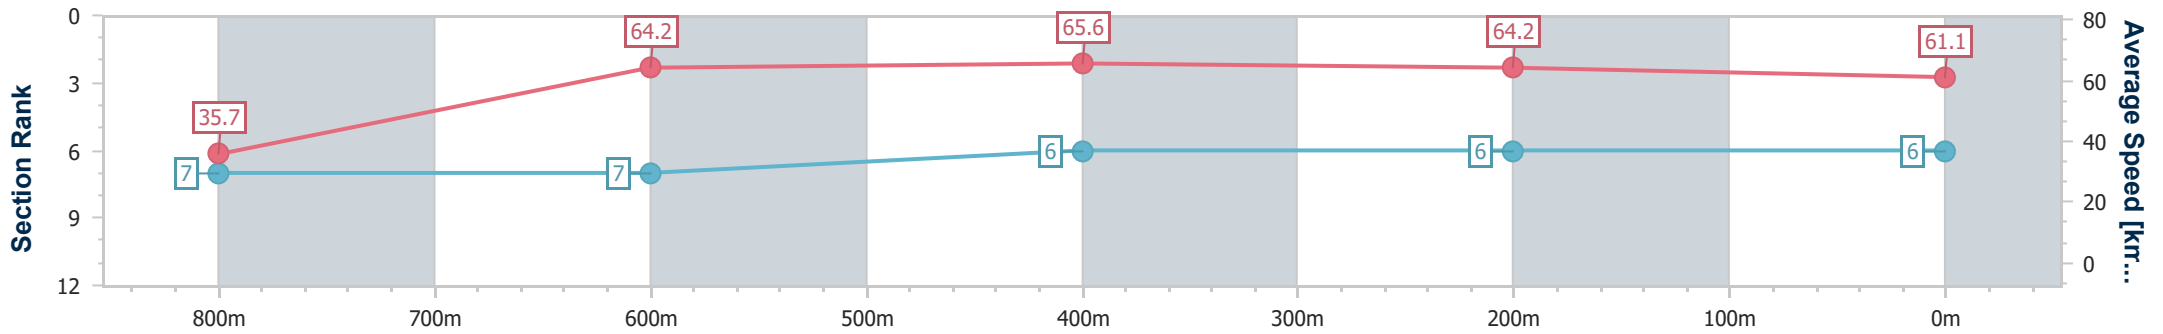

Toowoomba QLD Professional

Race 6: PRYDE'S EASIFEED Maiden Handicap - 870m

10 August 2024 - 20:39

Track Rating: Good 4, Weather: Fine, Rail Position: +2.5m Entire

Section	Overall	800m	600m	400m	200m
Section Times	0:52.10 [6] (0:07.03)	0:45.07 [7] (0:11.26)	0:33.81 [7] (0:10.89)	0:22.92 [6] (0:11.09)	0:11.83 [6] (0:11.83)
Average Speed [km/h]	35.7	64.2	65.6	64.2	61.1
Top Speed [km/h]	61.3	66.9	66.9	65.2	63.2
Avg. Dist. to Rail [m]	1.5	1.0	1.5	1.6	3.2
Avg. Stride Freq. [Hz]	2.3	2.5	2.6	2.5	2.4
Avg. Stride Length [m]	4.4	7.0	7.1	7.0	7.0

- [] Ranking at each section and finish
- .-.- No data available at this section
- NA No data available

Horse/Jockey Name	Zena Rose
Final Rank	7
Fastest Section Time (Section)	0:06.71 (Overall)
Top Speed [km/h] (Section)	65.8 (800m)
Race State	Finished