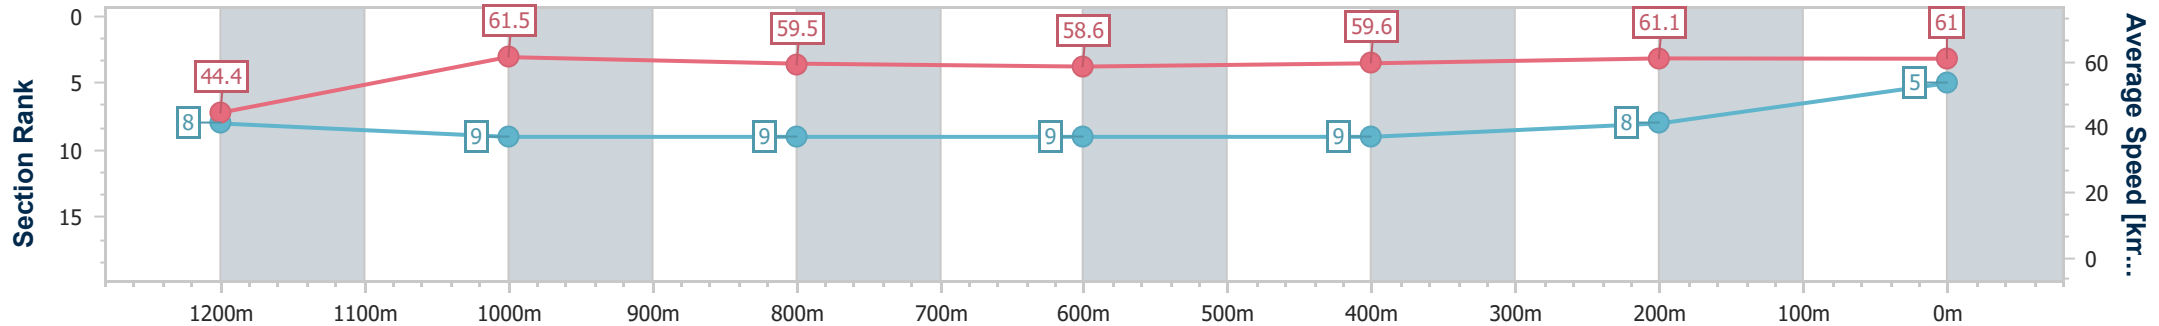

Horse/Jockey Name	Isla's Day
Final Rank	5
Fastest Section Time (Section)	0:11.68 (1200m)
Top Speed [km/h] (Section)	63.0 (1200m)
Race State	Finished

Ipswich QLD Professional
Race 8: SCHWEPPES Fillies and Mares RATINGS BAND 0 - 58
Handicap - 1350m

09 August 2024 - 15:45

Track Rating: Soft 5, Weather: Fine, Rail Position: +10m Entire

Section	Overall	1200m	1000m	800m	600m	400m	200m						
Section Times	1:23.66 [5] (0:12.13)	1:11.53 [8] (0:11.68)	0:59.85 [9] (0:12.07)	0:47.78 [9] (0:12.19)	0:35.59 [9] (0:12.03)	0:23.56 [9] (0:11.75)	0:11.81 [8]						
Average Speed [km/h]	44.4	61.5	59.5	58.6	59.6	61.1	61.0						
Top Speed [km/h]	61.8	63.0	61.2	61.1	61.7	62.5	62.3						
Avg. Dist. to Rail [m]	2.3	1.2	1.8	2.0	1.4	1.7	5.5						
Avg. Stride Freq. [Hz]	2.2	2.4	2.3	2.3	2.3	2.4	2.4						
Avg. Stride Length [m]	5.7	7.2	7.2	7.1	7.1	7.2	7.2						

- [ ] Ranking at each section and finish
- -.-.- No data available at this section
- NA No data available