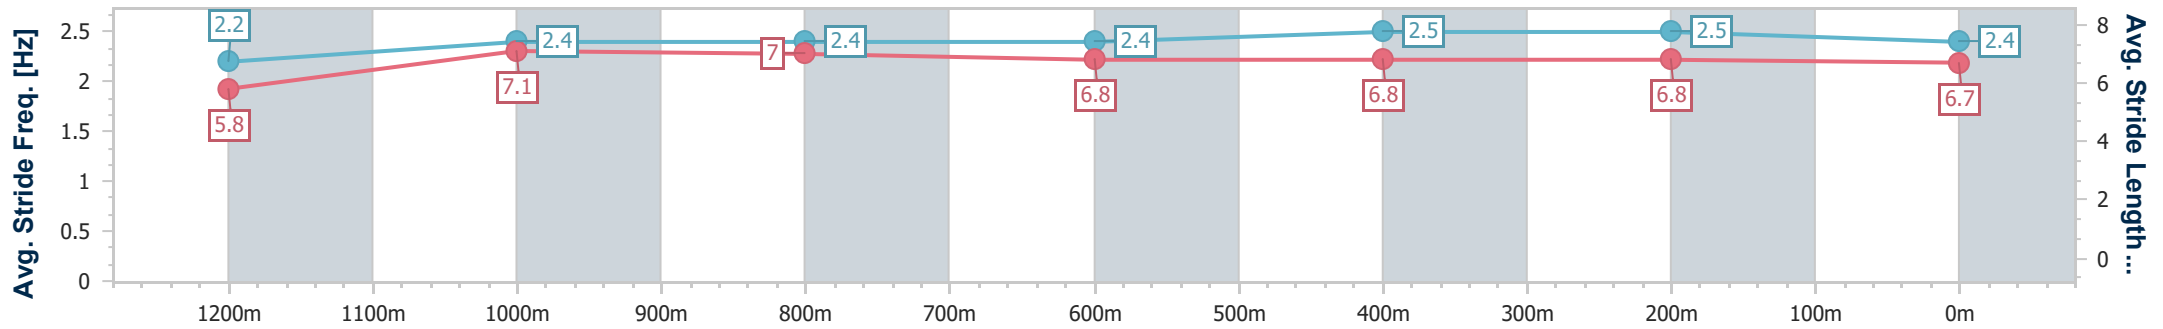

- [ ] Ranking at each section and finish
- .-.- No data available at this section
- NA No data available

Horse/Jockey Name	Satashi
Final Rank	9
Fastest Section Time (Section)	0:11.60 (1200m)
Top Speed [km/h] (Section)	63.4 (1200m)
Race State	Finished

Ipswich QLD Professional  
Race 8: SCHWEPPES Fillies and Mares RATINGS BAND 0 - 58  
Handicap - 1350m

09 August 2024 - 15:45

Track Rating: Soft 5, Weather: Fine, Rail Position: +10m Entire

Section	Overall	1200m	1000m	800m	600m	400m	200m
Section Times	1:23.93 [9] (0:11.87)	1:12.06 [5] (0:11.60)	1:00.46 [5] (0:11.93)	0:48.53 [5] (0:12.37)	0:36.16 [5] (0:11.85)	0:24.31 [4] (0:11.84)	0:12.47 [5] (0:12.47)
Average Speed [km/h]	45.6	62.0	60.4	58.4	61.2	60.5	57.9
Top Speed [km/h]	63.2	63.4	60.6	59.2	62.1	61.9	61.0
Avg. Dist. to Rail [m]	1.4	0.6	0.5	0.7	1.5	0.7	0.5
Avg. Stride Freq. [Hz]	2.2	2.4	2.4	2.4	2.5	2.5	2.4
Avg. Stride Length [m]	5.8	7.1	7.0	6.8	6.8	6.8	6.7