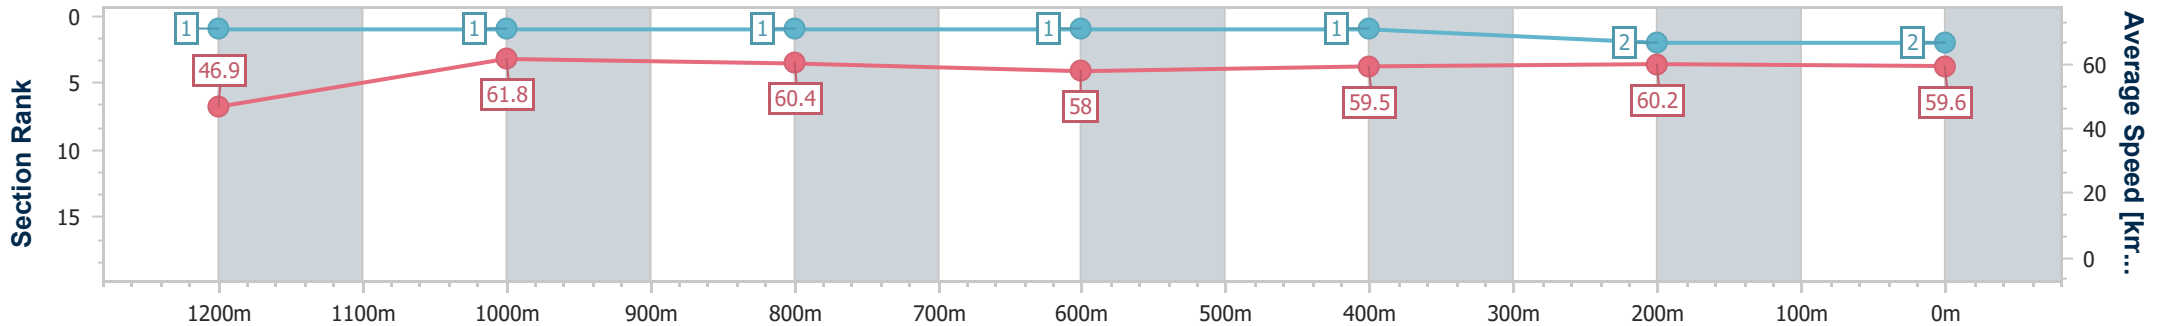

Horse/Jockey Name	Aristella
Final Rank	2
Fastest Section Time (Section)	0:11.51 (Overall)
Top Speed [km/h] (Section)	64.2 (1200m)
Race State	Finished

Ipswich QLD Professional
Race 8: SCHWEPPES Fillies and Mares RATINGS BAND 0 - 58
Handicap - 1350m

09 August 2024 - 15:45

Track Rating: Soft 5, Weather: Fine, Rail Position: +10m Entire

Section	Overall	1200m	1000m	800m	600m	400m	200m
Section Times	1:23.27 [2] (0:11.51)	1:11.76 [1] (0:11.63)	1:00.13 [1] (0:11.82)	0:48.31 [1] (0:12.30)	0:36.01 [1] (0:12.02)	0:23.99 [1] (0:11.89)	0:12.10 [2] (0:12.10)
Average Speed [km/h]	46.9	61.8	60.4	58.0	59.5	60.2	59.6
Top Speed [km/h]	63.8	64.2	62.5	59.1	61.0	60.8	60.7
Avg. Dist. to Rail [m]	1.2	1.5	1.8	2.3	1.8	2.1	2.0
Avg. Stride Freq. [Hz]	2.2	2.3	2.3	2.2	2.3	2.3	2.3
Avg. Stride Length [m]	5.9	7.5	7.4	7.3	7.3	7.3	7.2

- [ ] Ranking at each section and finish
- -.-.- No data available at this section
- NA No data available