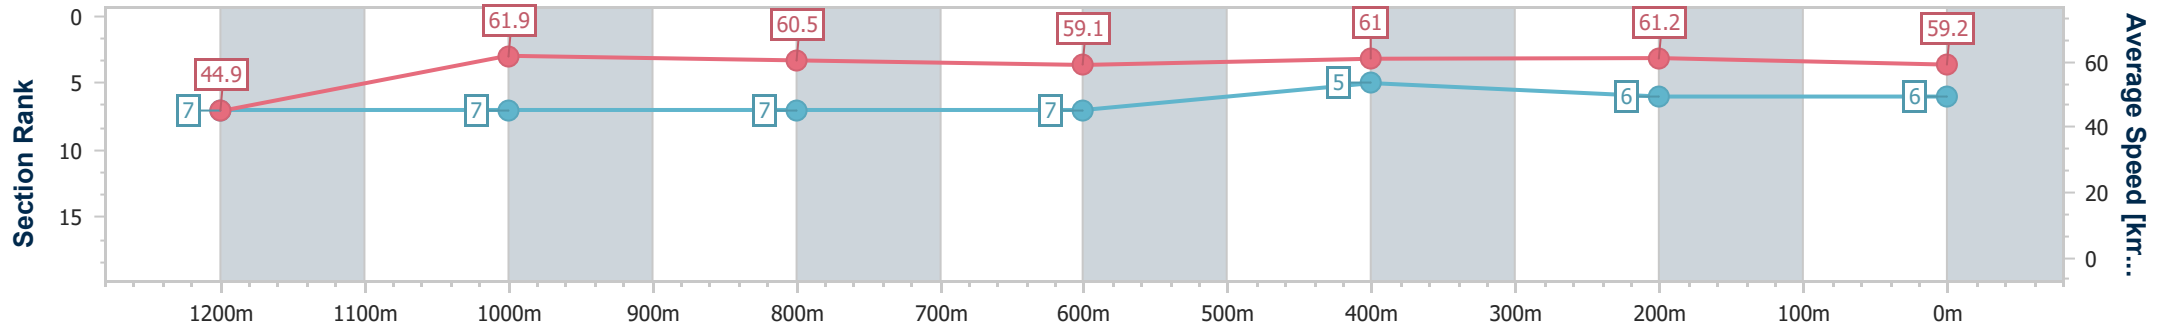

Horse/Jockey Name	Milagro
Final Rank	6
Fastest Section Time (Section)	0:11.65 (1200m)
Top Speed [km/h] (Section)	63.3 (1200m)
Race State	Finished

Ipswich QLD Professional
Race 8: SCHWEPPES Fillies and Mares RATINGS BAND 0 - 58
Handicap - 1350m

09 August 2024 - 15:45

Track Rating: Soft 5, Weather: Fine, Rail Position: +10m Entire

Section	Overall	1200m	1000m	800m	600m	400m	200m
Section Times	1:23.72 [6] (0:12.05)	1:11.67 [7] (0:11.65)	1:00.02 [7] (0:11.92)	0:48.10 [7] (0:12.21)	0:35.89 [7] (0:11.86)	0:24.03 [5] (0:11.83)	0:12.20 [6] (0:12.20)
Average Speed [km/h]	44.9	61.9	60.5	59.1	61.0	61.2	59.2
Top Speed [km/h]	60.6	63.3	61.1	60.7	61.9	61.9	61.1
Avg. Dist. to Rail [m]	3.9	1.6	0.8	0.6	1.0	1.9	4.6
Avg. Stride Freq. [Hz]	2.2	2.4	2.3	2.3	2.4	2.4	2.4
Avg. Stride Length [m]	5.6	7.3	7.3	7.1	7.2	7.0	6.8

- [ ] Ranking at each section and finish
- -.-.- No data available at this section
- NA No data available