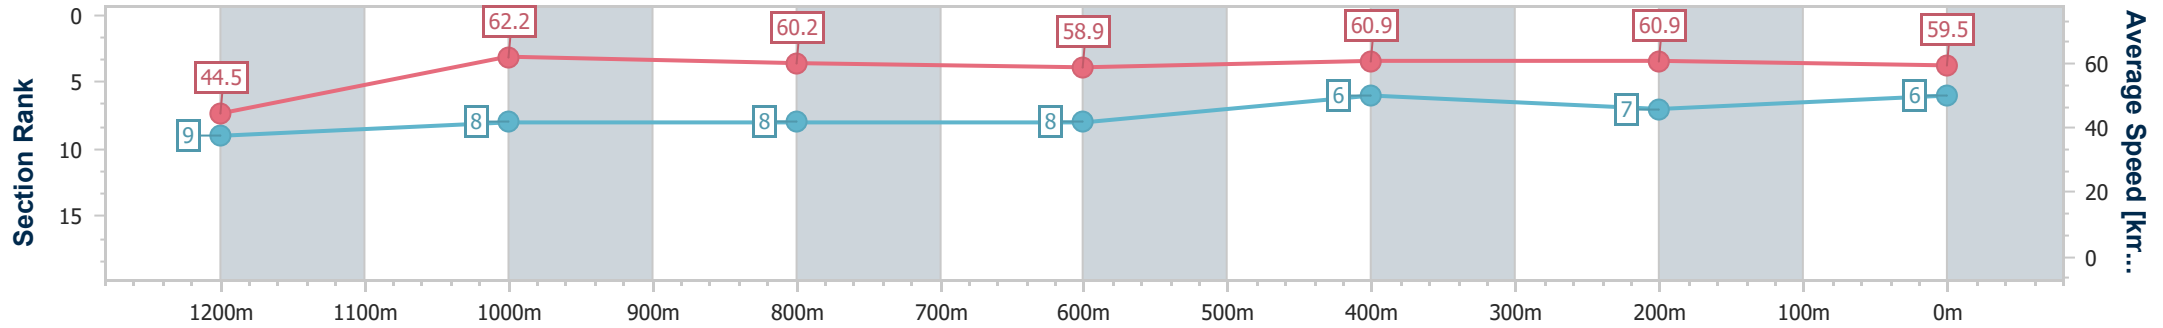

Horse/Jockey Name	Cluedo
Final Rank	6
Fastest Section Time (Section)	0:11.57 (1200m)
Top Speed [km/h] (Section)	63.9 (1200m)
Race State	Finished

Ipswich QLD Professional
Race 8: SCHWEPPES Fillies and Mares RATINGS BAND 0 - 58
Handicap - 1350m

09 August 2024 - 15:45

Track Rating: Soft 5, Weather: Fine, Rail Position: +10m Entire

Section	Overall	1200m	1000m	800m	600m	400m	200m
Section Times	1:23.72 [6] (0:12.17)	1:11.55 [9] (0:11.57)	0:59.98 [8] (0:11.97)	0:48.01 [8] (0:12.18)	0:35.83 [8] (0:11.88)	0:23.95 [6] (0:11.85)	0:12.10 [7] (0:12.10)
Average Speed [km/h]	44.5	62.2	60.2	58.9	60.9	60.9	59.5
Top Speed [km/h]	62.0	63.9	60.8	59.7	62.8	62.2	60.7
Avg. Dist. to Rail [m]	3.7	0.6	0.3	0.8	0.7	0.8	3.0
Avg. Stride Freq. [Hz]	2.1	2.3	2.3	2.2	2.3	2.4	2.3
Avg. Stride Length [m]	5.9	7.4	7.3	7.3	7.4	7.2	7.1

- [ ] Ranking at each section and finish
- -.-.- No data available at this section
- NA No data available