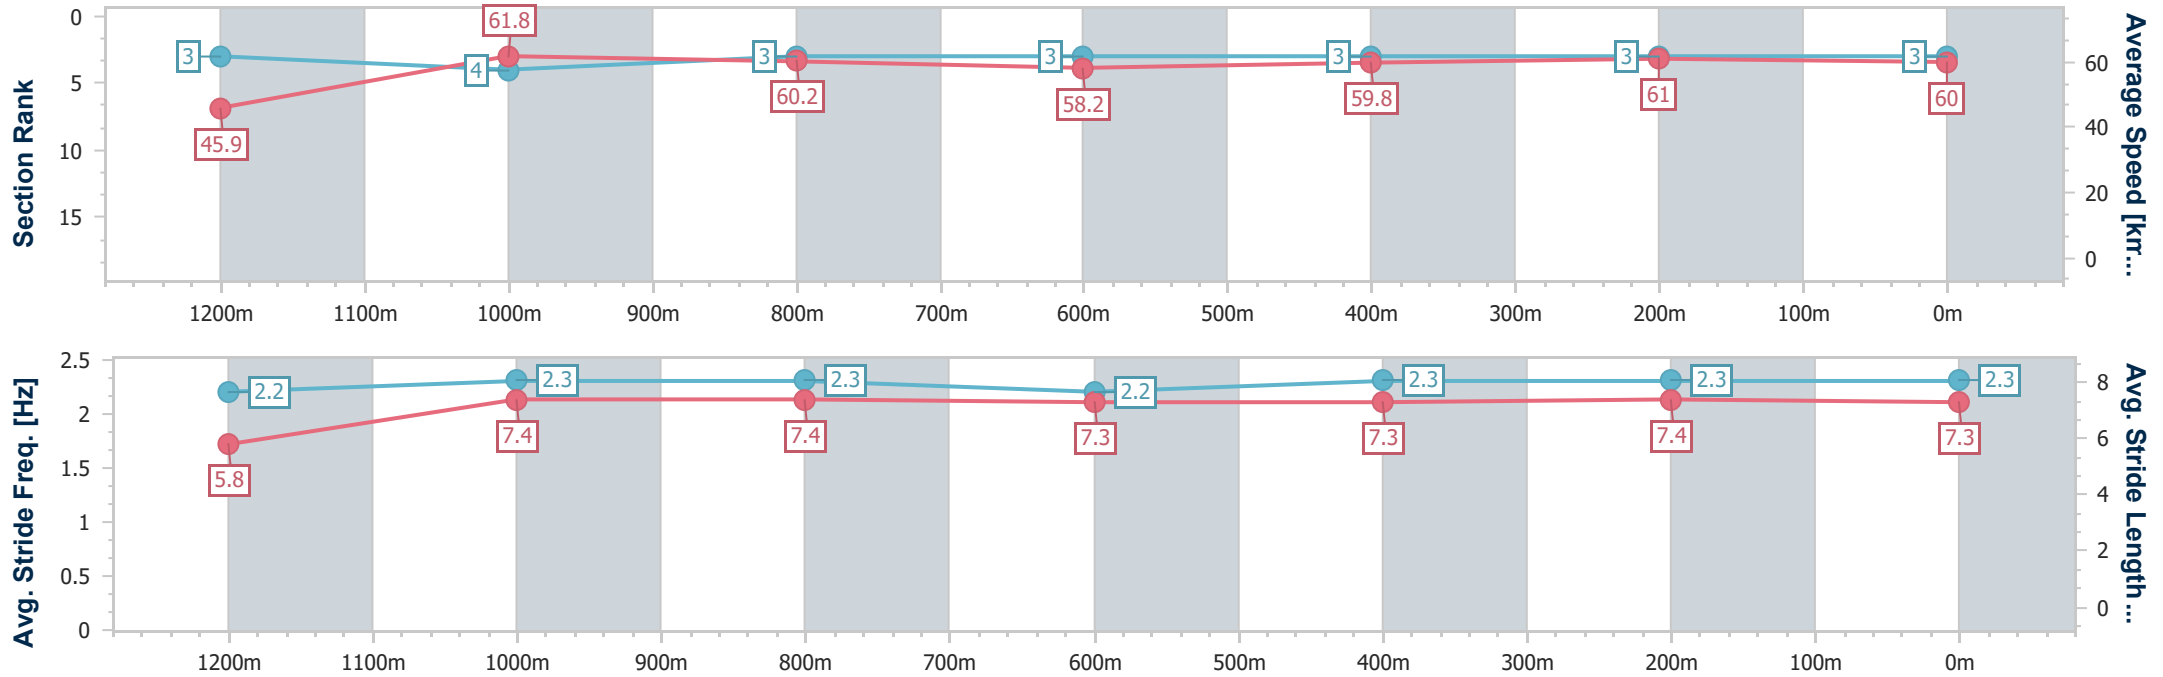

Horse/Jockey Name	December Diamond
Final Rank	3
Fastest Section Time (Section)	0:11.67 (1200m)
Top Speed [km/h] (Section)	63.5 (1200m)
Race State	Finished

Ipswich QLD Professional
Race 8: SCHWEPPES Fillies and Mares RATINGS BAND 0 - 58
Handicap - 1350m

09 August 2024 - 15:45

Track Rating: Soft 5, Weather: Fine, Rail Position: +10m Entire

Section	Overall	1200m	1000m	800m	600m	400m	200m
Section Times	1:23.29 [3] (0:11.73)	1:11.56 [3] (0:11.67)	0:59.89 [4] (0:11.90)	0:47.99 [3] (0:12.27)	0:35.72 [3] (0:11.96)	0:23.76 [3] (0:11.77)	0:11.99 [3] (0:11.99)
Average Speed [km/h]	45.9	61.8	60.2	58.2	59.8	61.0	60.0
Top Speed [km/h]	62.2	63.5	61.2	59.1	61.3	61.6	61.4
Avg. Dist. to Rail [m]	1.8	1.0	1.4	1.8	1.8	1.1	1.3
Avg. Stride Freq. [Hz]	2.2	2.3	2.3	2.2	2.3	2.3	2.3
Avg. Stride Length [m]	5.8	7.4	7.4	7.3	7.3	7.4	7.3

- [ ] Ranking at each section and finish
- -.-.- No data available at this section
- NA No data available