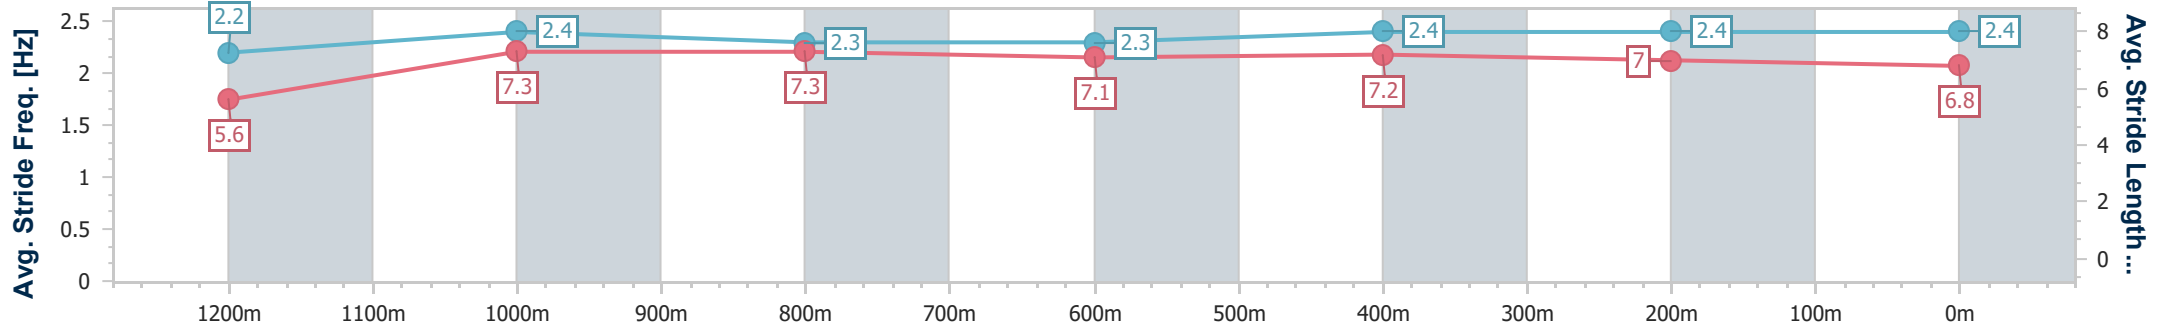

Horse/Jockey Name	Milagro
Final Rank	6
Fastest Section Time (Section)	0:11.65 (1200m)
Top Speed [km/h] (Section)	63.3 (1200m)
Race State	Finished

Ipswich QLD Professional
Race 8: SCHWEPPES Fillies and Mares RATINGS BAND 0 - 58
Handicap - 1350m

09 August 2024 - 15:45

Track Rating: Soft 5, Weather: Fine, Rail Position: +10m Entire

Section	Overall	1200m	1000m	800m	600m	400m	200m
Section Times	1:23.72 [6] (0:12.05)	1:11.67 [7] (0:11.65)	1:00.02 [7] (0:11.92)	0:48.10 [7] (0:12.21)	0:35.89 [7] (0:11.86)	0:24.03 [5] (0:11.83)	0:12.20 [6] (0:12.20)
Average Speed [km/h]	44.9	61.9	60.5	59.1	61.0	61.2	59.2
Top Speed [km/h]	60.6	63.3	61.1	60.7	61.9	61.9	61.1
Avg. Dist. to Rail [m]	3.9	1.6	0.8	0.6	1.0	1.9	4.6
Avg. Stride Freq. [Hz]	2.2	2.4	2.3	2.3	2.4	2.4	2.4
Avg. Stride Length [m]	5.6	7.3	7.3	7.1	7.2	7.0	6.8

- [ ] Ranking at each section and finish
- -.-.- No data available at this section
- NA No data available