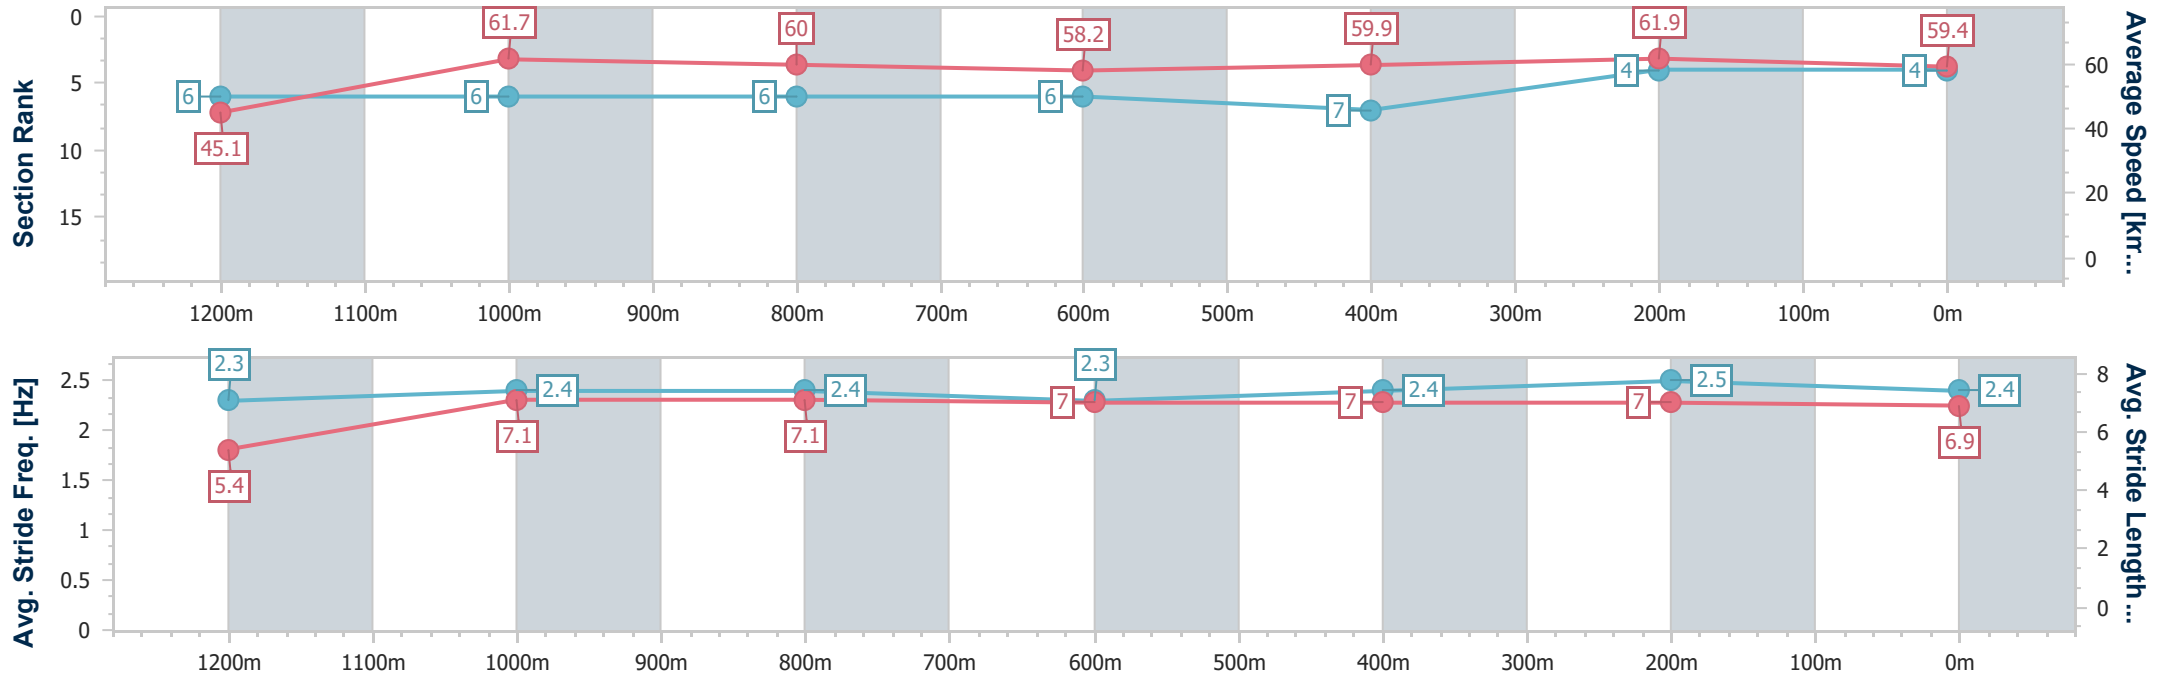

Horse/Jockey Name	Storm Dreamer
Final Rank	4
Fastest Section Time (Section)	0:11.62 (400m)
Top Speed [km/h] (Section)	64.5 (1200m)
Race State	Finished

Ipswich QLD Professional
Race 8: SCHWEPPES Fillies and Mares RATINGS BAND 0 - 58
Handicap - 1350m

09 August 2024 - 15:45

Track Rating: Soft 5, Weather: Fine, Rail Position: +10m Entire

Section	Overall	1200m	1000m	800m	600m	400m	200m
Section Times	1:23.53 [4] (0:11.96)	1:11.57 [6] (0:11.65)	0:59.92 [6] (0:11.94)	0:47.98 [6] (0:12.28)	0:35.70 [6] (0:11.99)	0:23.71 [7] (0:11.62)	0:12.09 [4] (0:12.09)
Average Speed [km/h]	45.1	61.7	60.0	58.2	59.9	61.9	59.4
Top Speed [km/h]	61.1	64.5	62.2	59.7	60.9	63.4	62.2
Avg. Dist. to Rail [m]	2.9	1.9	2.1	1.7	0.4	1.4	1.2
Avg. Stride Freq. [Hz]	2.3	2.4	2.4	2.3	2.4	2.5	2.4
Avg. Stride Length [m]	5.4	7.1	7.1	7.0	7.0	7.0	6.9

- [ ] Ranking at each section and finish
- -.-.- No data available at this section
- NA No data available