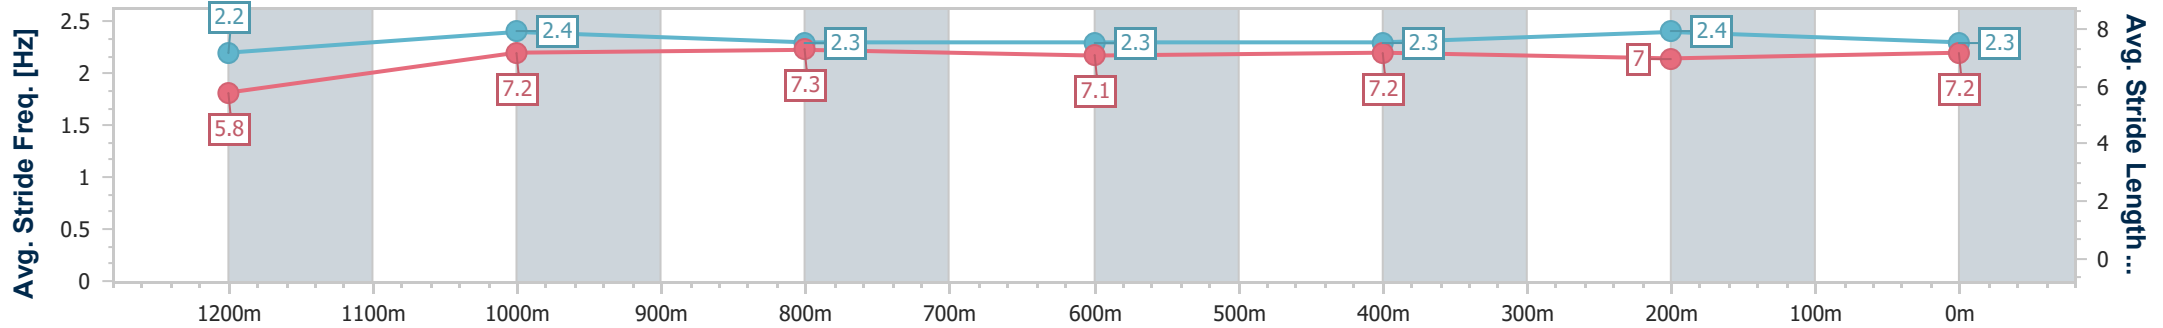

- [ ] Ranking at each section and finish
- .-.- No data available at this section
- NA No data available

Horse/Jockey Name	Martini Dancer
Final Rank	8
Fastest Section Time (Section)	0:11.67 (1200m)
Top Speed [km/h] (Section)	63.4 (1200m)
Race State	Finished

Ipswich QLD Professional  
 Race 8: SCHWEPPES Fillies and Mares RATINGS BAND 0 - 58  
 Handicap - 1350m

09 August 2024 - 15:45

Track Rating: Soft 5, Weather: Fine, Rail Position: +10m Entire

Section	Overall	1200m	1000m	800m	600m	400m	200m
Section Times	1:23.77 [8] (0:11.72)	1:12.05 [2] (0:11.67)	1:00.38 [3] (0:11.98)	0:48.40 [4] (0:12.37)	0:36.03 [4] (0:12.13)	0:23.90 [8] (0:12.04)	0:11.86 [9] (0:11.86)
Average Speed [km/h]	46.2	61.4	60.1	57.8	59.2	59.8	60.6
Top Speed [km/h]	61.7	63.4	61.0	58.7	60.0	60.8	61.7
Avg. Dist. to Rail [m]	1.2	0.6	1.1	1.6	0.8	0.4	0.8
Avg. Stride Freq. [Hz]	2.2	2.4	2.3	2.3	2.3	2.4	2.3
Avg. Stride Length [m]	5.8	7.2	7.3	7.1	7.2	7.0	7.2