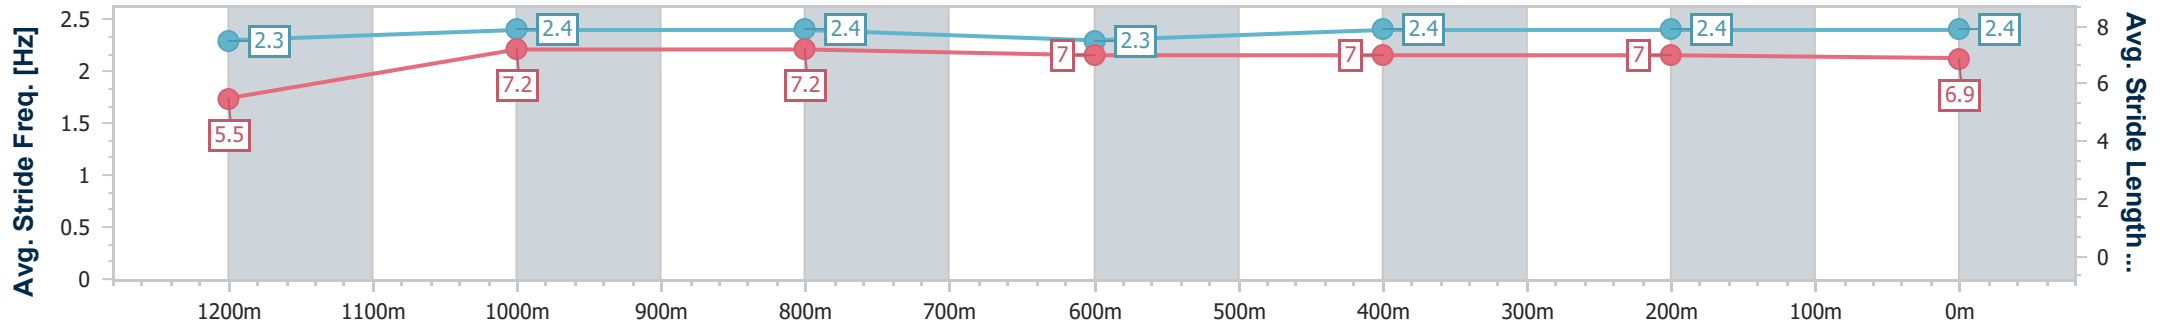

Horse/Jockey Name	Star Seeker
Final Rank	1
Fastest Section Time (Section)	0:11.43 (1200m)
Top Speed [km/h] (Section)	63.9 (1200m)
Race State	Finished

Ipswich QLD Professional
Race 8: SCHWEPPES Fillies and Mares RATINGS BAND 0 - 58
Handicap - 1350m

09 August 2024 - 15:45

Track Rating: Soft 5, Weather: Fine, Rail Position: +10m Entire

Section	Overall	1200m	1000m	800m	600m	400m	200m
Section Times	1:23.25 [1] (0:11.84)	1:11.41 [4] (0:11.43)	0:59.98 [2] (0:11.73)	0:48.25 [2] (0:12.34)	0:35.91 [2] (0:11.98)	0:23.93 [2] (0:11.82)	0:12.11 [1] (0:12.11)
Average Speed [km/h]	45.5	63.2	61.4	58.0	60.0	60.5	59.5
Top Speed [km/h]	62.0	63.9	63.8	58.7	61.5	61.5	62.1
Avg. Dist. to Rail [m]	2.3	1.5	0.5	0.7	0.8	0.7	0.3
Avg. Stride Freq. [Hz]	2.3	2.4	2.4	2.3	2.4	2.4	2.4
Avg. Stride Length [m]	5.5	7.2	7.2	7.0	7.0	7.0	6.9

- [ ] Ranking at each section and finish
- -.-.- No data available at this section
- NA No data available