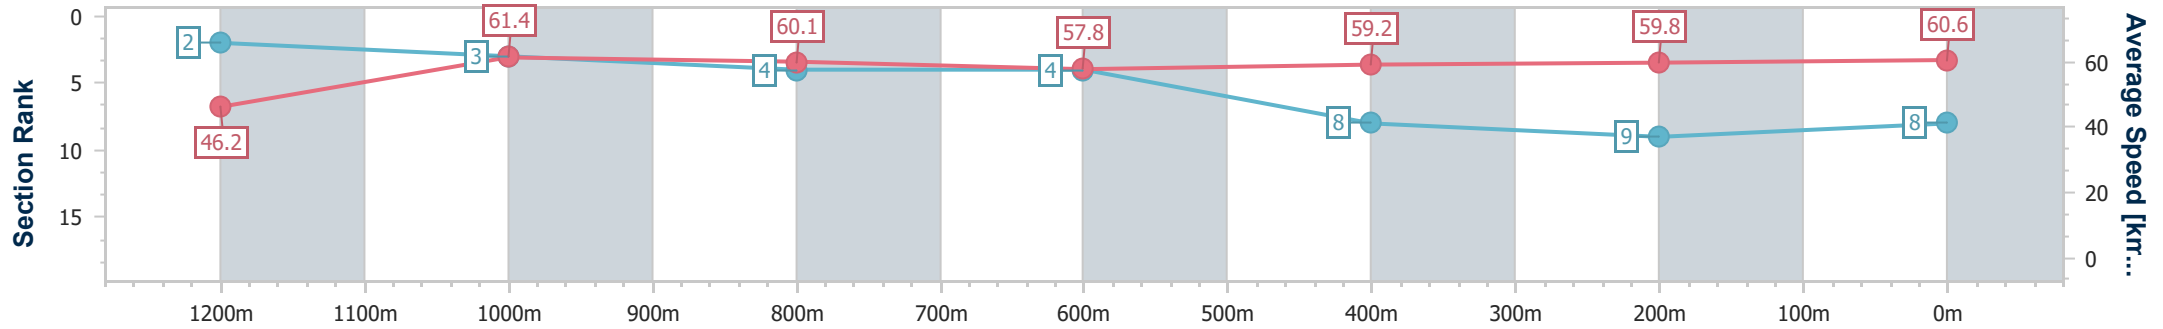

Horse/Jockey Name	Martini Dancer
Final Rank	8
Fastest Section Time (Section)	0:11.67 (1200m)
Top Speed [km/h] (Section)	63.4 (1200m)
Race State	Finished

Ipswich QLD Professional
Race 8: SCHWEPPES Fillies and Mares RATINGS BAND 0 - 58
Handicap - 1350m

09 August 2024 - 15:45

Track Rating: Soft 5, Weather: Fine, Rail Position: +10m Entire

Section	Overall	1200m	1000m	800m	600m	400m	200m
Section Times	1:23.77 [8] (0:11.72)	1:12.05 [2] (0:11.67)	1:00.38 [3] (0:11.98)	0:48.40 [4] (0:12.37)	0:36.03 [4] (0:12.13)	0:23.90 [8] (0:12.04)	0:11.86 [9] (0:11.86)
Average Speed [km/h]	46.2	61.4	60.1	57.8	59.2	59.8	60.6
Top Speed [km/h]	61.7	63.4	61.0	58.7	60.0	60.8	61.7
Avg. Dist. to Rail [m]	1.2	0.6	1.1	1.6	0.8	0.4	0.8
Avg. Stride Freq. [Hz]	2.2	2.4	2.3	2.3	2.3	2.4	2.3
Avg. Stride Length [m]	5.8	7.2	7.3	7.1	7.2	7.0	7.2

- [ ] Ranking at each section and finish
- -.-.- No data available at this section
- NA No data available