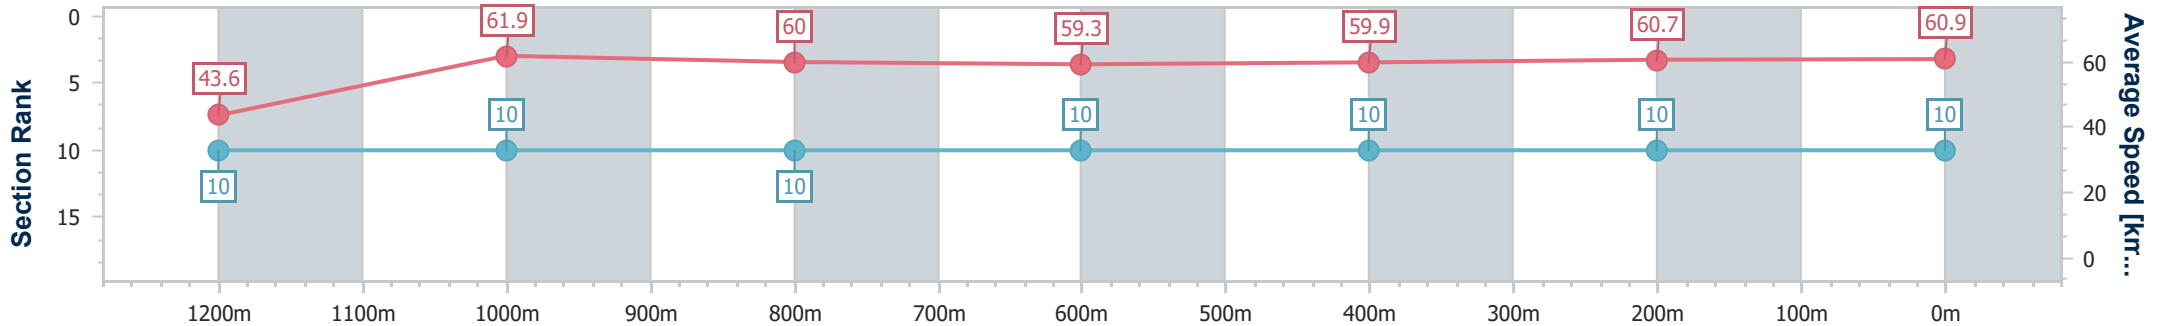

- [ ] Ranking at each section and finish
- .-.- No data available at this section
- NA No data available

Horse/Jockey Name	Divazino
Final Rank	10
Fastest Section Time (Section)	0:11.63 (1200m)
Top Speed [km/h] (Section)	62.9 (1200m)
Race State	Finished

Ipswich QLD Professional  
 Race 8: SCHWEPPES Fillies and Mares RATINGS BAND 0 - 58  
 Handicap - 1350m

09 August 2024 - 15:45

Track Rating: Soft 5, Weather: Fine, Rail Position: +10m Entire

Section	Overall	1200m	1000m	800m	600m	400m	200m
Section Times	1:23.94 [10] (0:12.44)	1:11.50 [10] (0:11.63)	0:59.87 [10] (0:11.99)	0:47.88 [10] (0:12.14)	0:35.74 [10] (0:12.01)	0:23.73 [10] (0:11.92)	0:11.81 [10] (0:11.81)
Average Speed [km/h]	43.6	61.9	60.0	59.3	59.9	60.7	60.9
Top Speed [km/h]	61.4	62.9	61.3	60.4	60.7	61.5	61.9
Avg. Dist. to Rail [m]	5.3	0.4	0.3	0.3	0.3	1.6	3.2
Avg. Stride Freq. [Hz]	2.1	2.3	2.2	2.2	2.3	2.3	2.3
Avg. Stride Length [m]	5.8	7.6	7.5	7.4	7.4	7.4	7.4