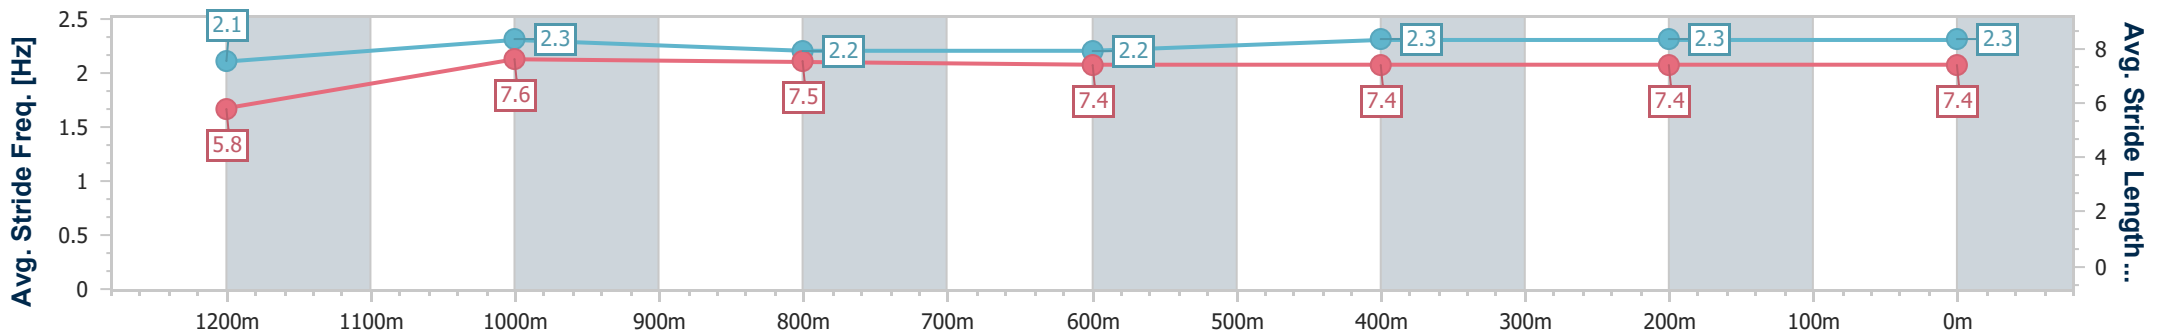

- [ ] Ranking at each section and finish
- .-.- No data available at this section
- NA No data available

Horse/Jockey Name	Divazino
Final Rank	10
Fastest Section Time (Section)	0:11.63 (1200m)
Top Speed [km/h] (Section)	62.9 (1200m)
Race State	Finished

Ipswich QLD Professional  
 Race 8: SCHWEPPES Fillies and Mares RATINGS BAND 0 - 58  
 Handicap - 1350m

09 August 2024 - 15:45

Track Rating: Soft 5, Weather: Fine, Rail Position: +10m Entire

Section	Overall	1200m	1000m	800m	600m	400m	200m
Section Times	1:23.94 [10] (0:12.44)	1:11.50 [10] (0:11.63)	0:59.87 [10] (0:11.99)	0:47.88 [10] (0:12.14)	0:35.74 [10] (0:12.01)	0:23.73 [10] (0:11.92)	0:11.81 [10] (0:11.81)
Average Speed [km/h]	43.6	61.9	60.0	59.3	59.9	60.7	60.9
Top Speed [km/h]	61.4	62.9	61.3	60.4	60.7	61.5	61.9
Avg. Dist. to Rail [m]	5.3	0.4	0.3	0.3	0.3	1.6	3.2
Avg. Stride Freq. [Hz]	2.1	2.3	2.2	2.2	2.3	2.3	2.3
Avg. Stride Length [m]	5.8	7.6	7.5	7.4	7.4	7.4	7.4

- [ ] Ranking at each section and finish
- .-.- No data available at this section
- NA No data available