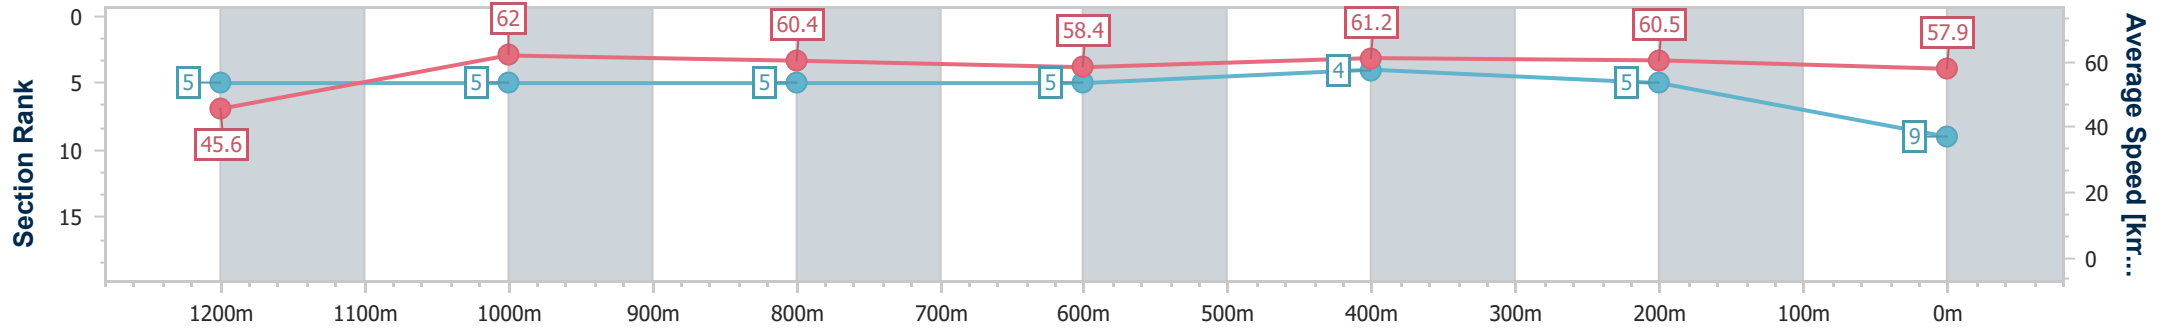

Horse/Jockey Name	Satashi
Final Rank	9
Fastest Section Time (Section)	0:11.60 (1200m)
Top Speed [km/h] (Section)	63.4 (1200m)
Race State	Finished

Ipswich QLD Professional
Race 8: SCHWEPPES Fillies and Mares RATINGS BAND 0 - 58
Handicap - 1350m

09 August 2024 - 15:45

Track Rating: Soft 5, Weather: Fine, Rail Position: +10m Entire

Section	Overall	1200m	1000m	800m	600m	400m	200m
Section Times	1:23.93 [9] (0:11.87)	1:12.06 [5] (0:11.60)	1:00.46 [5] (0:11.93)	0:48.53 [5] (0:12.37)	0:36.16 [5] (0:11.85)	0:24.31 [4] (0:11.84)	0:12.47 [5] (0:12.47)
Average Speed [km/h]	45.6	62.0	60.4	58.4	61.2	60.5	57.9
Top Speed [km/h]	63.2	63.4	60.6	59.2	62.1	61.9	61.0
Avg. Dist. to Rail [m]	1.4	0.6	0.5	0.7	1.5	0.7	0.5
Avg. Stride Freq. [Hz]	2.2	2.4	2.4	2.4	2.5	2.5	2.4
Avg. Stride Length [m]	5.8	7.1	7.0	6.8	6.8	6.8	6.7

- [ ] Ranking at each section and finish
- -.-.- No data available at this section
- NA No data available