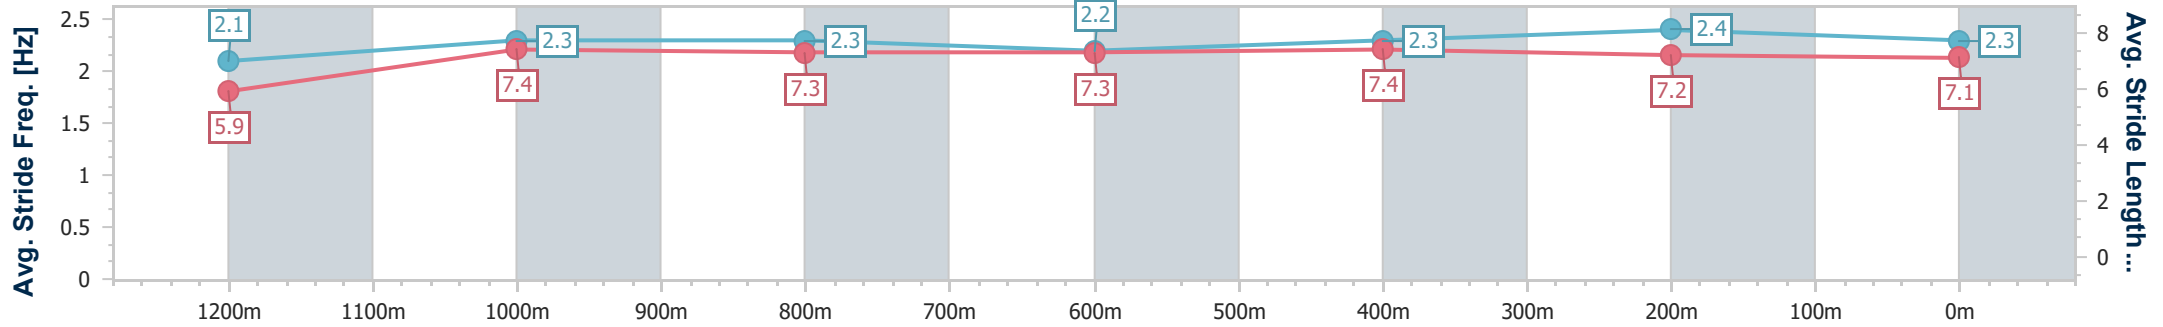

Horse/Jockey Name	Cluedo
Final Rank	6
Fastest Section Time (Section)	0:11.57 (1200m)
Top Speed [km/h] (Section)	63.9 (1200m)
Race State	Finished

Ipswich QLD Professional
Race 8: SCHWEPPES Fillies and Mares RATINGS BAND 0 - 58
Handicap - 1350m

09 August 2024 - 15:45

Track Rating: Soft 5, Weather: Fine, Rail Position: +10m Entire

Section	Overall	1200m	1000m	800m	600m	400m	200m
Section Times	1:23.72 [6] (0:12.17)	1:11.55 [9] (0:11.57)	0:59.98 [8] (0:11.97)	0:48.01 [8] (0:12.18)	0:35.83 [8] (0:11.88)	0:23.95 [6] (0:11.85)	0:12.10 [7] (0:12.10)
Average Speed [km/h]	44.5	62.2	60.2	58.9	60.9	60.9	59.5
Top Speed [km/h]	62.0	63.9	60.8	59.7	62.8	62.2	60.7
Avg. Dist. to Rail [m]	3.7	0.6	0.3	0.8	0.7	0.8	3.0
Avg. Stride Freq. [Hz]	2.1	2.3	2.3	2.2	2.3	2.4	2.3
Avg. Stride Length [m]	5.9	7.4	7.3	7.3	7.4	7.2	7.1

- [ ] Ranking at each section and finish
- -.-.- No data available at this section
- NA No data available