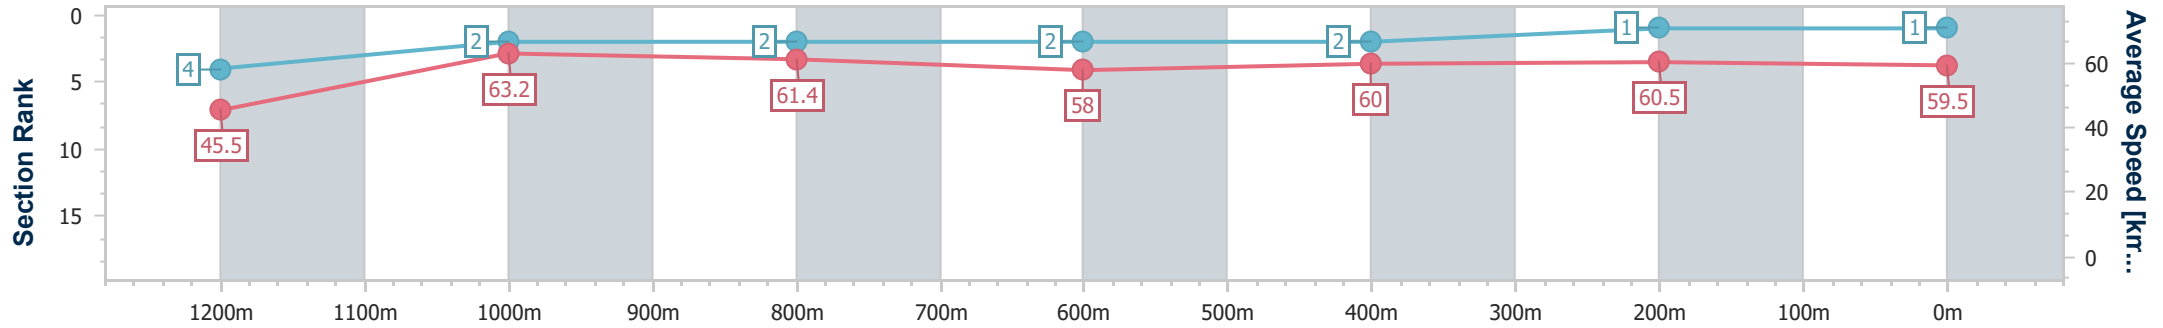

Horse/Jockey Name	Star Seeker
Final Rank	1
Fastest Section Time (Section)	0:11.43 (1200m)
Top Speed [km/h] (Section)	63.9 (1200m)
Race State	Finished

Ipswich QLD Professional
Race 8: SCHWEPPES Fillies and Mares RATINGS BAND 0 - 58
Handicap - 1350m

09 August 2024 - 15:45

Track Rating: Soft 5, Weather: Fine, Rail Position: +10m Entire

Section	Overall	1200m	1000m	800m	600m	400m	200m
Section Times	1:23.25 [1] (0:11.84)	1:11.41 [4] (0:11.43)	0:59.98 [2] (0:11.73)	0:48.25 [2] (0:12.34)	0:35.91 [2] (0:11.98)	0:23.93 [2] (0:11.82)	0:12.11 [1] (0:12.11)
Average Speed [km/h]	45.5	63.2	61.4	58.0	60.0	60.5	59.5
Top Speed [km/h]	62.0	63.9	63.8	58.7	61.5	61.5	62.1
Avg. Dist. to Rail [m]	2.3	1.5	0.5	0.7	0.8	0.7	0.3
Avg. Stride Freq. [Hz]	2.3	2.4	2.4	2.3	2.4	2.4	2.4
Avg. Stride Length [m]	5.5	7.2	7.2	7.0	7.0	7.0	6.9

- [ ] Ranking at each section and finish
- -.-.- No data available at this section
- NA No data available