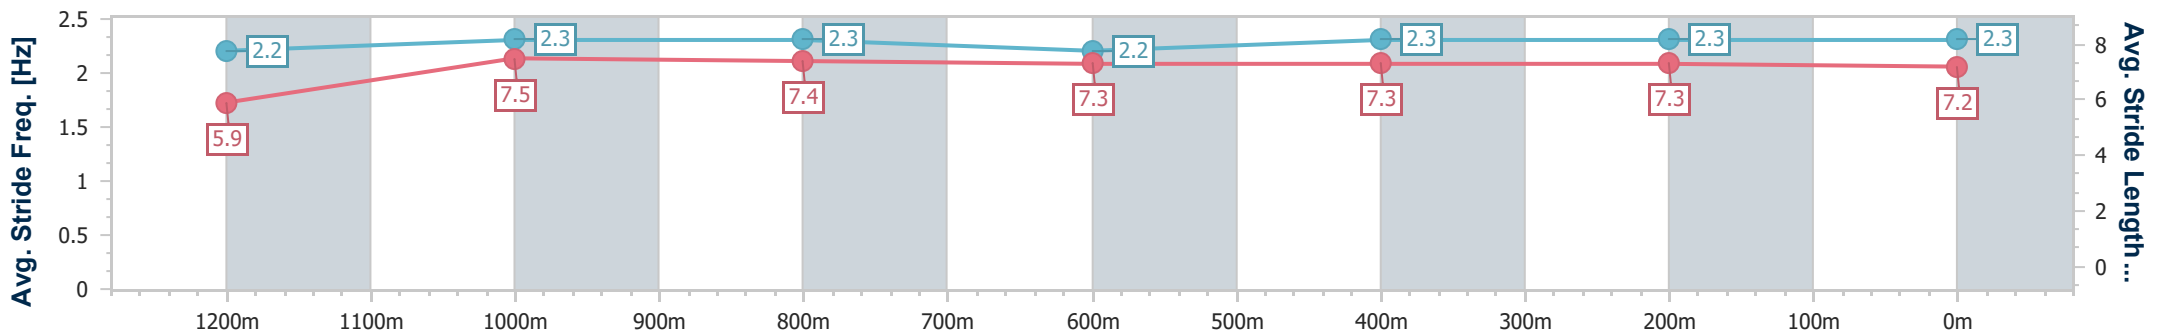

Horse/Jockey Name	Aristella
Final Rank	2
Fastest Section Time (Section)	0:11.51 (Overall)
Top Speed [km/h] (Section)	64.2 (1200m)
Race State	Finished

Ipswich QLD Professional
Race 8: SCHWEPPES Fillies and Mares RATINGS BAND 0 - 58
Handicap - 1350m

09 August 2024 - 15:45

Track Rating: Soft 5, Weather: Fine, Rail Position: +10m Entire

Section	Overall	1200m	1000m	800m	600m	400m	200m
Section Times	1:23.27 [2] (0:11.51)	1:11.76 [1] (0:11.63)	1:00.13 [1] (0:11.82)	0:48.31 [1] (0:12.30)	0:36.01 [1] (0:12.02)	0:23.99 [1] (0:11.89)	0:12.10 [2] (0:12.10)
Average Speed [km/h]	46.9	61.8	60.4	58.0	59.5	60.2	59.6
Top Speed [km/h]	63.8	64.2	62.5	59.1	61.0	60.8	60.7
Avg. Dist. to Rail [m]	1.2	1.5	1.8	2.3	1.8	2.1	2.0
Avg. Stride Freq. [Hz]	2.2	2.3	2.3	2.2	2.3	2.3	2.3
Avg. Stride Length [m]	5.9	7.5	7.4	7.3	7.3	7.3	7.2

- [ ] Ranking at each section and finish
- -.-.- No data available at this section
- NA No data available