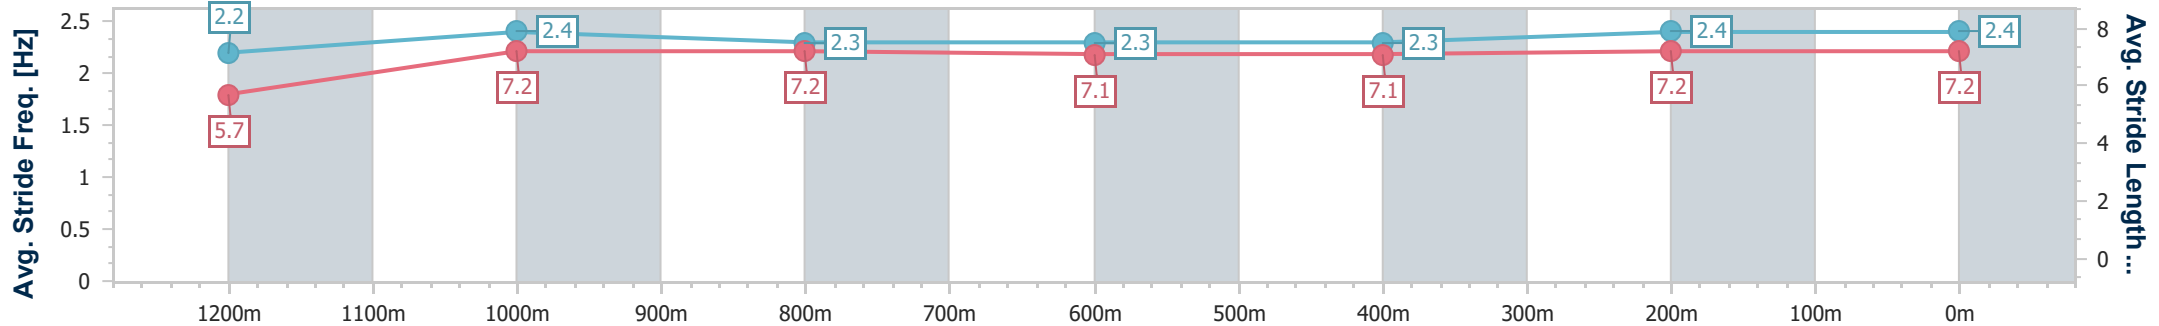

Horse/Jockey Name	Isla's Day
Final Rank	5
Fastest Section Time (Section)	0:11.68 (1200m)
Top Speed [km/h] (Section)	63.0 (1200m)
Race State	Finished

Ipswich QLD Professional
Race 8: SCHWEPPES Fillies and Mares RATINGS BAND 0 - 58
Handicap - 1350m

09 August 2024 - 15:45

Track Rating: Soft 5, Weather: Fine, Rail Position: +10m Entire

Section	Overall	1200m	1000m	800m	600m	400m	200m						
Section Times	1:23.66 [5] (0:12.13)	1:11.53 [8] (0:11.68)	0:59.85 [9] (0:12.07)	0:47.78 [9] (0:12.19)	0:35.59 [9] (0:12.03)	0:23.56 [9] (0:11.75)	0:11.81 [8]						
Average Speed [km/h]	44.4	61.5	59.5	58.6	59.6	61.1	61.0						
Top Speed [km/h]	61.8	63.0	61.2	61.1	61.7	62.5	62.3						
Avg. Dist. to Rail [m]	2.3	1.2	1.8	2.0	1.4	1.7	5.5						
Avg. Stride Freq. [Hz]	2.2	2.4	2.3	2.3	2.3	2.4	2.4						
Avg. Stride Length [m]	5.7	7.2	7.2	7.1	7.1	7.2	7.2						

- [ ] Ranking at each section and finish
- -.-.- No data available at this section
- NA No data available