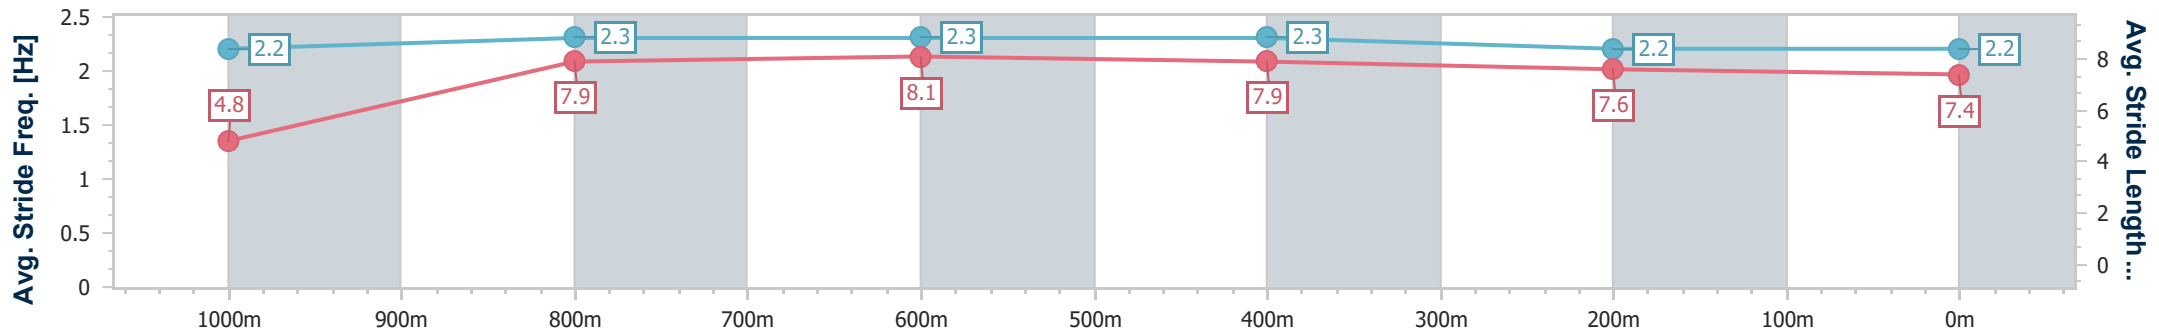

Horse/Jockey Name	Ichika
Final Rank	6
Fastest Section Time (Section)	0:09.60 (Overall)
Top Speed [km/h] (Section)	67.9 (800m)
Race State	Finished

Ipswich QLD Professional
Race 4: HAPPY 18TH LUCA Fillies and Mares Maiden Handicap
- 1100m

09 August 2024 - 13:24

Track Rating: Soft 5, Weather: Fine, Rail Position: +10m Entire

Section	Overall	1000m	800m	600m	400m	200m
Section Times	1:06.46 [6] (0:09.60)	0:56.86 [10] (0:11.16)	0:45.70 [10] (0:10.63)	0:35.07 [10] (0:11.18)	0:23.89 [10] (0:11.73)	0:12.16 [8] (0:12.16)
Average Speed [km/h]	37.6	64.2	67.4	64.3	61.2	59.3
Top Speed [km/h]	60.6	66.9	67.9	66.2	62.5	60.1
Avg. Dist. to Rail [m]	6.0	1.2	1.5	0.8	1.2	0.6
Avg. Stride Freq. [Hz]	2.2	2.3	2.3	2.3	2.2	2.2
Avg. Stride Length [m]	4.8	7.9	8.1	7.9	7.6	7.4

- [ ] Ranking at each section and finish
- -.-.- No data available at this section
- NA No data available