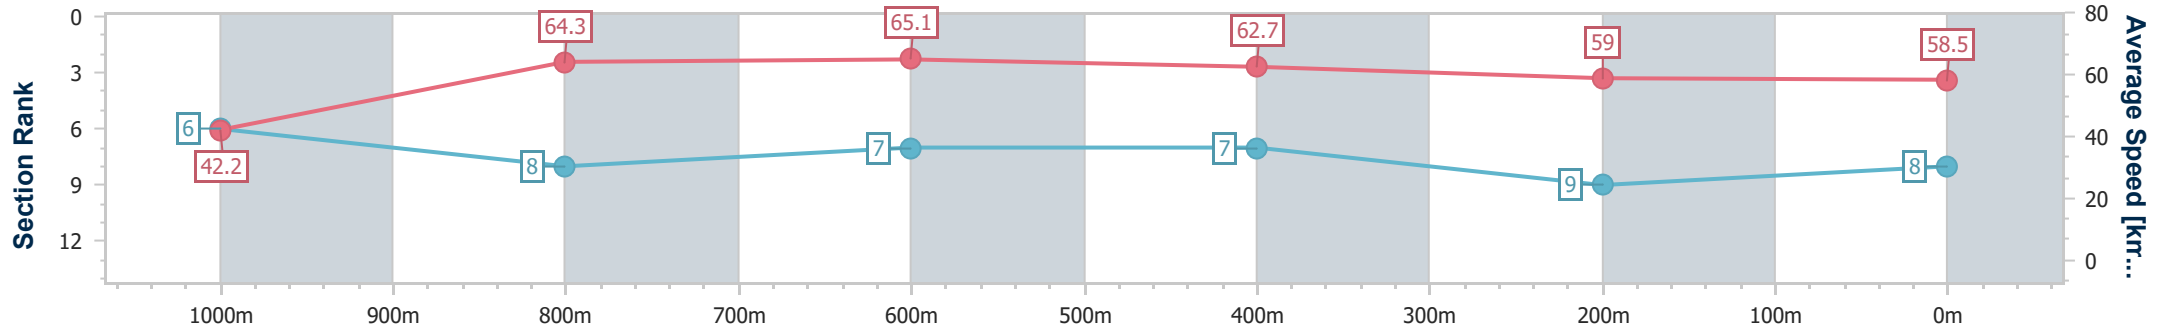

Horse/Jockey Name	Short Approach
Final Rank	8
Fastest Section Time (Section)	0:08.51 (Overall)
Top Speed [km/h] (Section)	65.8 (1000m)
Race State	Finished

Ipswich QLD Professional
Race 4: HAPPY 18TH LUCA Fillies and Mares Maiden Handicap
- 1100m

09 August 2024 - 13:24

Track Rating: Soft 5, Weather: Fine, Rail Position: +10m Entire

Section	Overall	1000m	800m	600m	400m	200m
Section Times	1:06.71 [8] (0:08.51)	0:58.20 [6] (0:11.18)	0:47.02 [8] (0:11.04)	0:35.98 [7] (0:11.49)	0:24.49 [7] (0:12.23)	0:12.26 [9] (0:12.26)
Average Speed [km/h]	42.2	64.3	65.1	62.7	59.0	58.5
Top Speed [km/h]	63.5	65.8	65.7	65.6	60.6	58.8
Avg. Dist. to Rail [m]	2.8	0.4	0.8	0.1	1.0	4.2
Avg. Stride Freq. [Hz]	2.4	2.5	2.5	2.4	2.4	2.4
Avg. Stride Length [m]	4.9	7.1	7.3	7.1	6.8	6.7

- [ ] Ranking at each section and finish
- -.-.- No data available at this section
- NA No data available