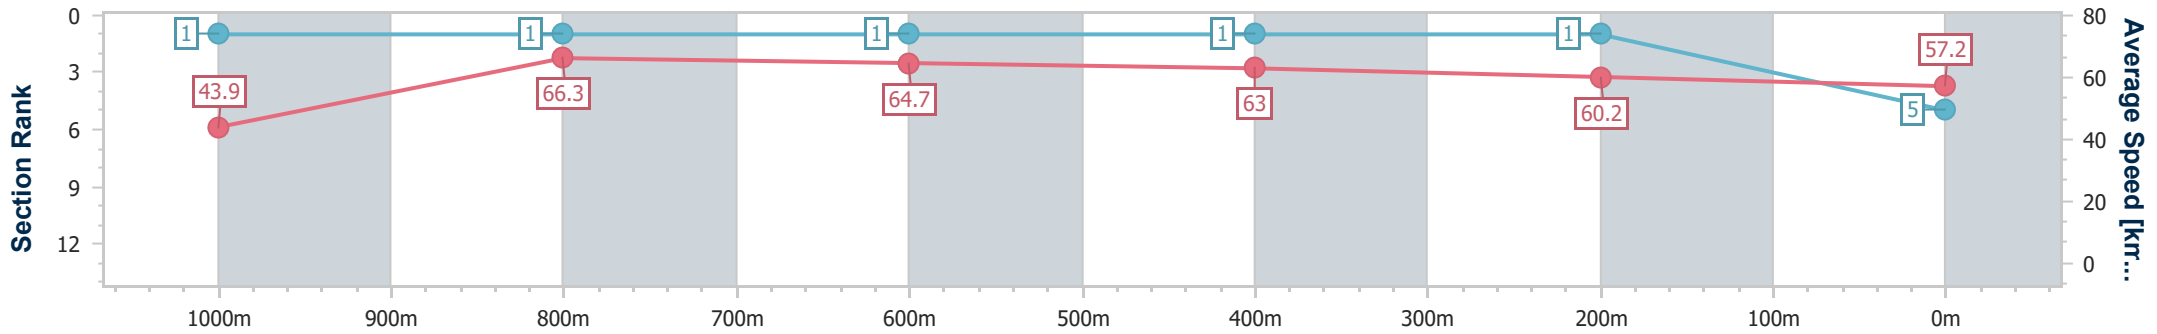

Horse/Jockey Name	Onatare
Final Rank	5
Fastest Section Time (Section)	0:08.21 (Overall)
Top Speed [km/h] (Section)	67.3 (1000m)
Race State	Finished

Ipswich QLD Professional
Race 4: HAPPY 18TH LUCA Fillies and Mares Maiden Handicap
- 1100m

09 August 2024 - 13:24

Track Rating: Soft 5, Weather: Fine, Rail Position: +10m Entire

Section	Overall	1000m	800m	600m	400m	200m
Section Times	1:05.88 [5] (0:08.21)	0:57.67 [1] (0:10.81)	0:46.86 [1] (0:11.08)	0:35.78 [1] (0:11.32)	0:24.46 [1] (0:11.87)	0:12.59 [1] (0:12.59)
Average Speed [km/h]	43.9	66.3	64.7	63.0	60.2	57.2
Top Speed [km/h]	65.3	67.3	65.8	63.6	62.1	59.0
Avg. Dist. to Rail [m]	2.9	1.4	1.8	1.8	1.9	0.7
Avg. Stride Freq. [Hz]	2.4	2.5	2.4	2.5	2.4	2.4
Avg. Stride Length [m]	5.3	7.4	7.4	7.1	6.8	6.6

- [ ] Ranking at each section and finish
- -.-.- No data available at this section
- NA No data available