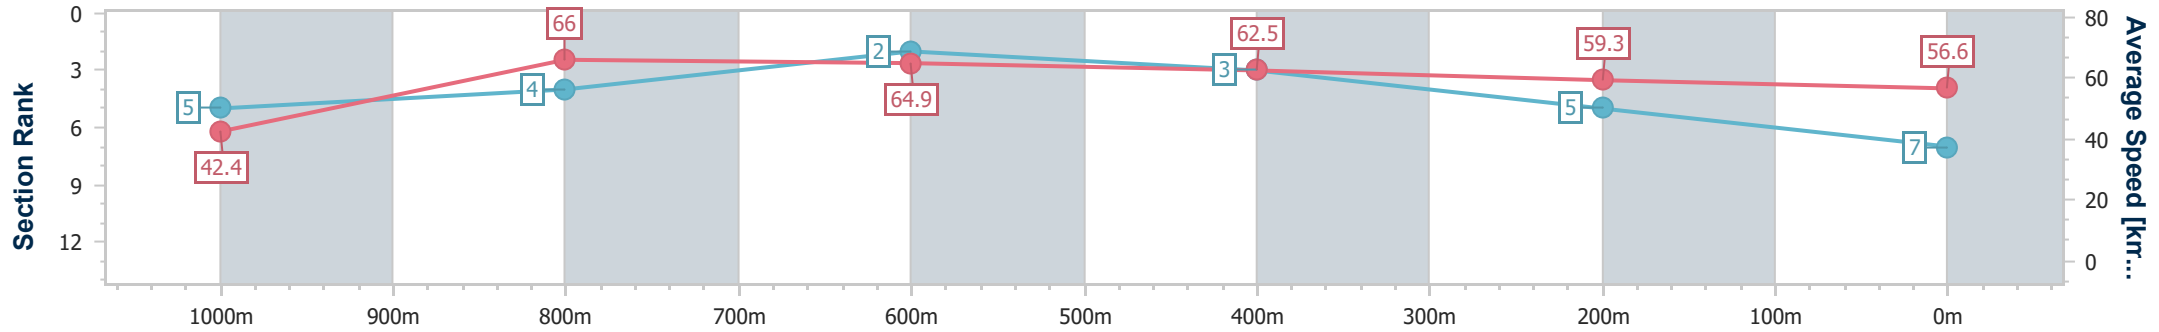

Horse/Jockey Name	Remanded
Final Rank	7
Fastest Section Time (Section)	0:08.48 (Overall)
Top Speed [km/h] (Section)	67.7 (1000m)
Race State	Finished

Ipswich QLD Professional
Race 4: HAPPY 18TH LUCA Fillies and Mares Maiden Handicap
- 1100m

09 August 2024 - 13:24

Track Rating: Soft 5, Weather: Fine, Rail Position: +10m Entire

Section	Overall	1000m	800m	600m	400m	200m
Section Times	1:06.49 [7] (0:08.48)	0:58.01 [5] (0:10.88)	0:47.13 [4] (0:10.99)	0:36.14 [2] (0:11.40)	0:24.74 [3] (0:12.02)	0:12.72 [5] (0:12.72)
Average Speed [km/h]	42.4	66.0	64.9	62.5	59.3	56.6
Top Speed [km/h]	63.8	67.7	65.7	63.6	61.0	59.3
Avg. Dist. to Rail [m]	1.1	1.5	2.5	2.2	1.7	0.8
Avg. Stride Freq. [Hz]	2.2	2.5	2.5	2.5	2.4	2.4
Avg. Stride Length [m]	5.5	7.2	7.2	7.1	6.8	6.6

- [ ] Ranking at each section and finish
- -.-.- No data available at this section
- NA No data available