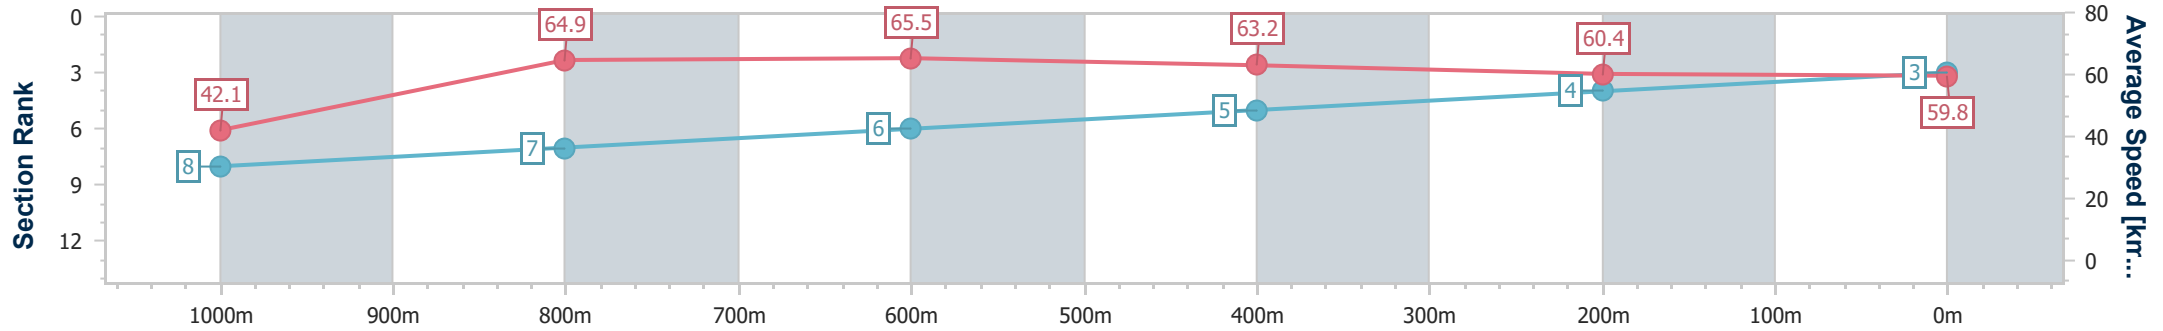

Horse/Jockey Name	Witheren Lass
Final Rank	3
Fastest Section Time (Section)	0:08.60 (Overall)
Top Speed [km/h] (Section)	66.1 (800m)
Race State	Finished

Ipswich QLD Professional
Race 4: HAPPY 18TH LUCA Fillies and Mares Maiden Handicap
- 1100m

09 August 2024 - 13:24

Track Rating: Soft 5, Weather: Fine, Rail Position: +10m Entire

Section	Overall	1000m	800m	600m	400m	200m
Section Times	1:05.84 [3] (0:08.60)	0:57.24 [8] (0:11.06)	0:46.18 [7] (0:10.96)	0:35.22 [6] (0:11.31)	0:23.91 [5] (0:11.83)	0:12.08 [4] (0:12.08)
Average Speed [km/h]	42.1	64.9	65.5	63.2	60.4	59.8
Top Speed [km/h]	61.7	65.8	66.1	64.1	61.5	60.7
Avg. Dist. to Rail [m]	3.8	1.0	1.3	1.3	1.0	3.2
Avg. Stride Freq. [Hz]	2.2	2.4	2.4	2.3	2.3	2.3
Avg. Stride Length [m]	5.2	7.3	7.5	7.5	7.2	7.2

- [ ] Ranking at each section and finish
- -.-.- No data available at this section
- NA No data available