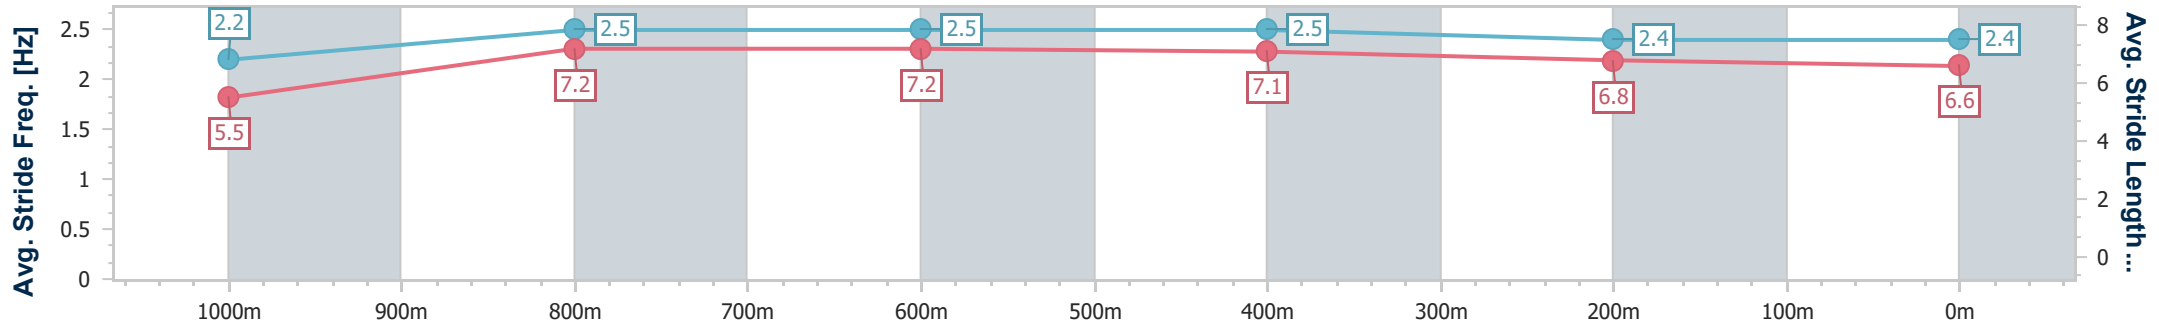

Horse/Jockey Name	Remanded
Final Rank	7
Fastest Section Time (Section)	0:08.48 (Overall)
Top Speed [km/h] (Section)	67.7 (1000m)
Race State	Finished

Ipswich QLD Professional
Race 4: HAPPY 18TH LUCA Fillies and Mares Maiden Handicap
- 1100m

09 August 2024 - 13:24

Track Rating: Soft 5, Weather: Fine, Rail Position: +10m Entire

Section	Overall	1000m	800m	600m	400m	200m
Section Times	1:06.49 [7] (0:08.48)	0:58.01 [5] (0:10.88)	0:47.13 [4] (0:10.99)	0:36.14 [2] (0:11.40)	0:24.74 [3] (0:12.02)	0:12.72 [5] (0:12.72)
Average Speed [km/h]	42.4	66.0	64.9	62.5	59.3	56.6
Top Speed [km/h]	63.8	67.7	65.7	63.6	61.0	59.3
Avg. Dist. to Rail [m]	1.1	1.5	2.5	2.2	1.7	0.8
Avg. Stride Freq. [Hz]	2.2	2.5	2.5	2.5	2.4	2.4
Avg. Stride Length [m]	5.5	7.2	7.2	7.1	6.8	6.6

- [ ] Ranking at each section and finish
- -.-.- No data available at this section
- NA No data available