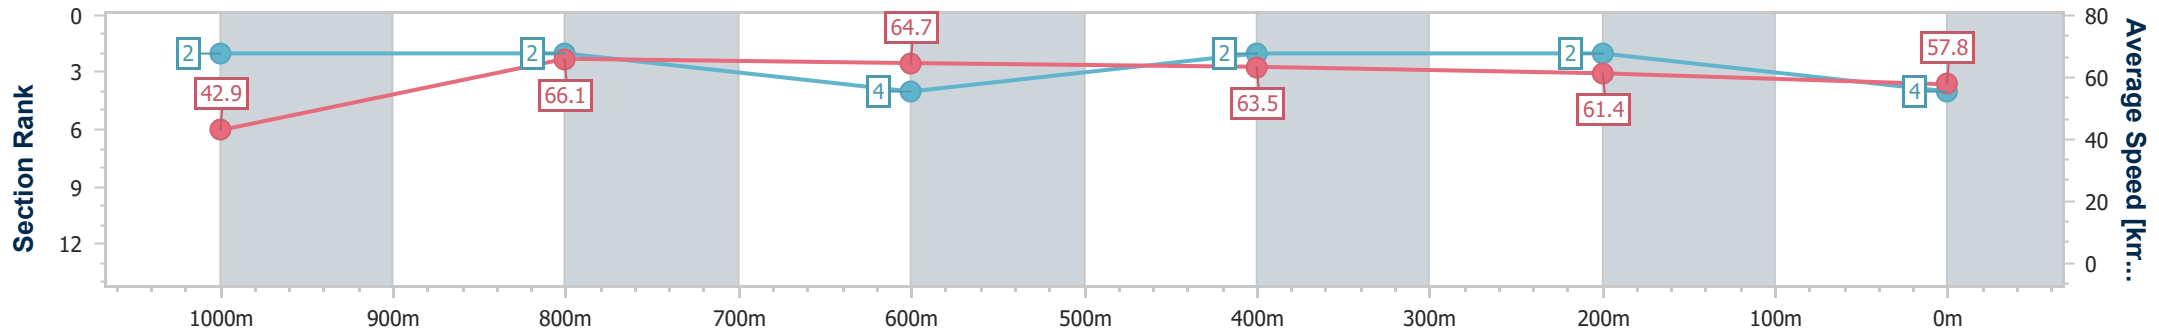

Horse/Jockey Name	Hearts Are Racing
Final Rank	4
Fastest Section Time (Section)	0:08.36 (Overall)
Top Speed [km/h] (Section)	66.9 (1000m)
Race State	Finished

Ipswich QLD Professional
Race 4: HAPPY 18TH LUCA Fillies and Mares Maiden Handicap
- 1100m

09 August 2024 - 13:24

Track Rating: Soft 5, Weather: Fine, Rail Position: +10m Entire

Section	Overall	1000m	800m	600m	400m	200m
Section Times	1:05.86 [4] (0:08.36)	0:57.50 [2] (0:10.92)	0:46.58 [2] (0:11.15)	0:35.43 [4] (0:11.30)	0:24.13 [2] (0:11.67)	0:12.46 [2] (0:12.46)
Average Speed [km/h]	42.9	66.1	64.7	63.5	61.4	57.8
Top Speed [km/h]	66.8	66.9	66.9	65.0	64.2	60.3
Avg. Dist. to Rail [m]	6.3	1.1	0.2	0.7	0.7	1.5
Avg. Stride Freq. [Hz]	2.3	2.4	2.4	2.2	2.4	2.3
Avg. Stride Length [m]	5.4	7.6	7.6	8.2	7.2	6.9

- [ ] Ranking at each section and finish
- -.-.- No data available at this section
- NA No data available