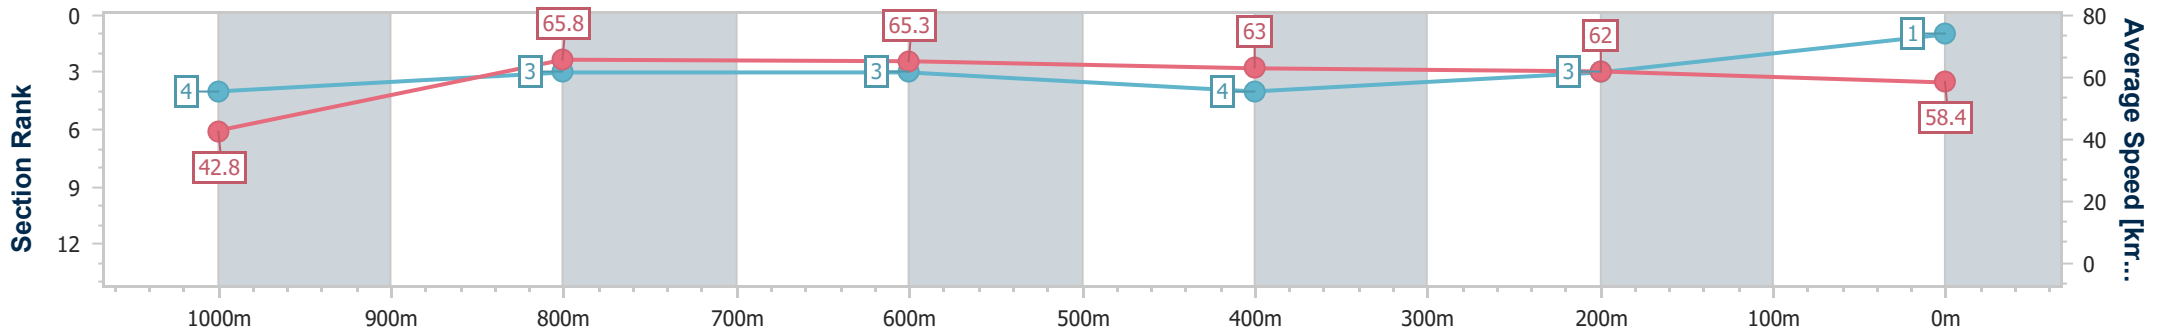

Ipswich QLD Professional
Race 4: HAPPY 18TH LUCA Fillies and Mares Maiden Handicap
- 1100m

09 August 2024 - 13:24

Track Rating: Soft 5, Weather: Fine, Rail Position: +10m Entire

Section	Overall	1000m	800m	600m	400m	200m
Section Times	1:05.77 [1] (0:08.38)	0:57.39 [4] (0:10.97)	0:46.42 [3] (0:11.03)	0:35.39 [3] (0:11.44)	0:23.95 [4] (0:11.63)	0:12.32 [3] (0:12.32)
Average Speed [km/h]	42.8	65.8	65.3	63.0	62.0	58.4
Top Speed [km/h]	64.1	67.2	66.9	63.8	63.1	60.8
Avg. Dist. to Rail [m]	7.6	1.1	0.4	0.3	0.7	2.6
Avg. Stride Freq. [Hz]	2.4	2.4	2.4	2.4	2.4	2.3
Avg. Stride Length [m]	5.0	7.7	7.6	7.5	7.2	7.0