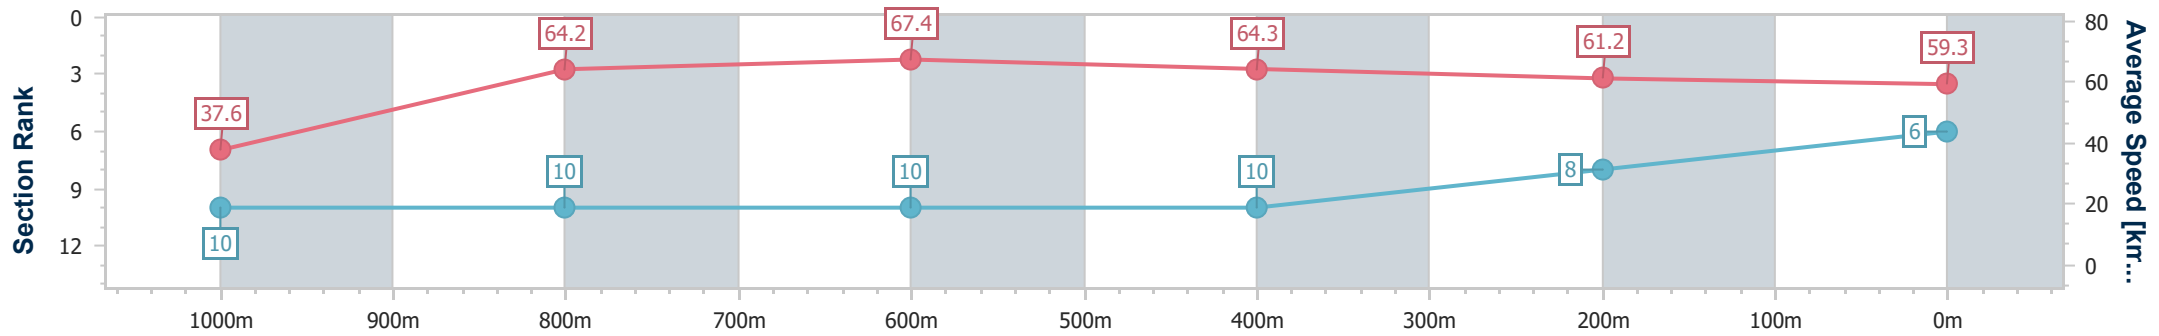

Horse/Jockey Name	Ichika
Final Rank	6
Fastest Section Time (Section)	0:09.60 (Overall)
Top Speed [km/h] (Section)	67.9 (800m)
Race State	Finished

Ipswich QLD Professional
Race 4: HAPPY 18TH LUCA Fillies and Mares Maiden Handicap
- 1100m

09 August 2024 - 13:24

Track Rating: Soft 5, Weather: Fine, Rail Position: +10m Entire

Section	Overall	1000m	800m	600m	400m	200m
Section Times	1:06.46 [6] (0:09.60)	0:56.86 [10] (0:11.16)	0:45.70 [10] (0:10.63)	0:35.07 [10] (0:11.18)	0:23.89 [10] (0:11.73)	0:12.16 [8] (0:12.16)
Average Speed [km/h]	37.6	64.2	67.4	64.3	61.2	59.3
Top Speed [km/h]	60.6	66.9	67.9	66.2	62.5	60.1
Avg. Dist. to Rail [m]	6.0	1.2	1.5	0.8	1.2	0.6
Avg. Stride Freq. [Hz]	2.2	2.3	2.3	2.3	2.2	2.2
Avg. Stride Length [m]	4.8	7.9	8.1	7.9	7.6	7.4

- [ ] Ranking at each section and finish
- -.-.- No data available at this section
- NA No data available