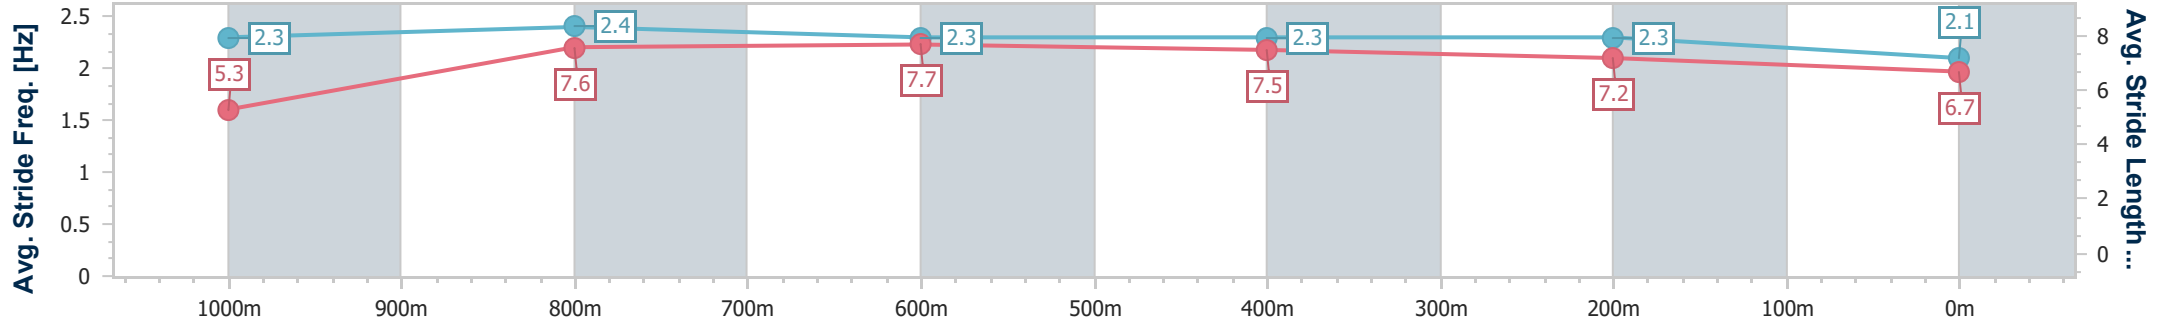

- [] Ranking at each section and finish
- .-.- No data available at this section
- NA No data available

Horse/Jockey Name	Ready Neddy Go
Final Rank	10
Fastest Section Time (Section)	0:08.37 (Overall)
Top Speed [km/h] (Section)	65.9 (800m)
Race State	Finished

Ipswich QLD Professional
Race 4: HAPPY 18TH LUCA Fillies and Mares Maiden Handicap
- 1100m

09 August 2024 - 13:24

Track Rating: Soft 5, Weather: Fine, Rail Position: +10m Entire

Section	Overall	1000m	800m	600m	400m	200m
Section Times	1:08.99 [10] (0:08.37)	1:00.62 [3] (0:11.29)	0:49.33 [6] (0:11.08)	0:38.25 [8] (0:11.58)	0:26.67 [9] (0:12.31)	0:14.36 [10] (0:14.36)
Average Speed [km/h]	42.8	64.3	64.9	62.5	58.6	50.1
Top Speed [km/h]	64.0	65.6	65.9	64.6	60.4	56.7
Avg. Dist. to Rail [m]	8.9	2.6	0.4	0.9	2.0	2.9
Avg. Stride Freq. [Hz]	2.3	2.4	2.3	2.3	2.3	2.1
Avg. Stride Length [m]	5.3	7.6	7.7	7.5	7.2	6.7

- [] Ranking at each section and finish
- .-.- No data available at this section
- NA No data available