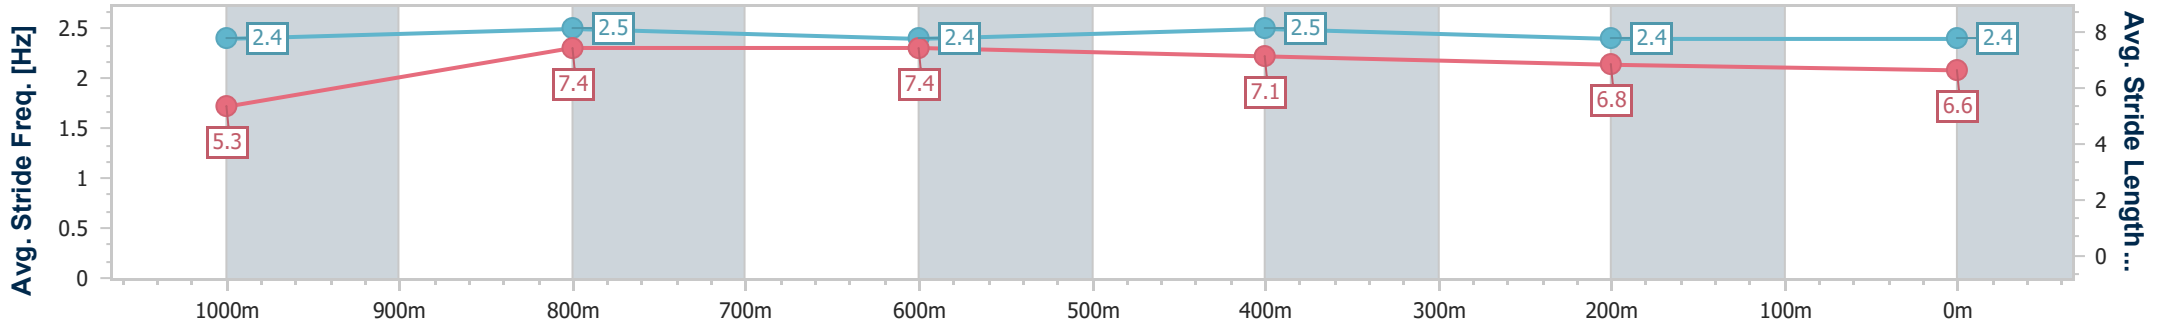

Horse/Jockey Name	Onatare
Final Rank	5
Fastest Section Time (Section)	0:08.21 (Overall)
Top Speed [km/h] (Section)	67.3 (1000m)
Race State	Finished

Ipswich QLD Professional
Race 4: HAPPY 18TH LUCA Fillies and Mares Maiden Handicap
- 1100m

09 August 2024 - 13:24

Track Rating: Soft 5, Weather: Fine, Rail Position: +10m Entire

Section	Overall	1000m	800m	600m	400m	200m
Section Times	1:05.88 [5] (0:08.21)	0:57.67 [1] (0:10.81)	0:46.86 [1] (0:11.08)	0:35.78 [1] (0:11.32)	0:24.46 [1] (0:11.87)	0:12.59 [1] (0:12.59)
Average Speed [km/h]	43.9	66.3	64.7	63.0	60.2	57.2
Top Speed [km/h]	65.3	67.3	65.8	63.6	62.1	59.0
Avg. Dist. to Rail [m]	2.9	1.4	1.8	1.8	1.9	0.7
Avg. Stride Freq. [Hz]	2.4	2.5	2.4	2.5	2.4	2.4
Avg. Stride Length [m]	5.3	7.4	7.4	7.1	6.8	6.6

- [ ] Ranking at each section and finish
- -.-.- No data available at this section
- NA No data available