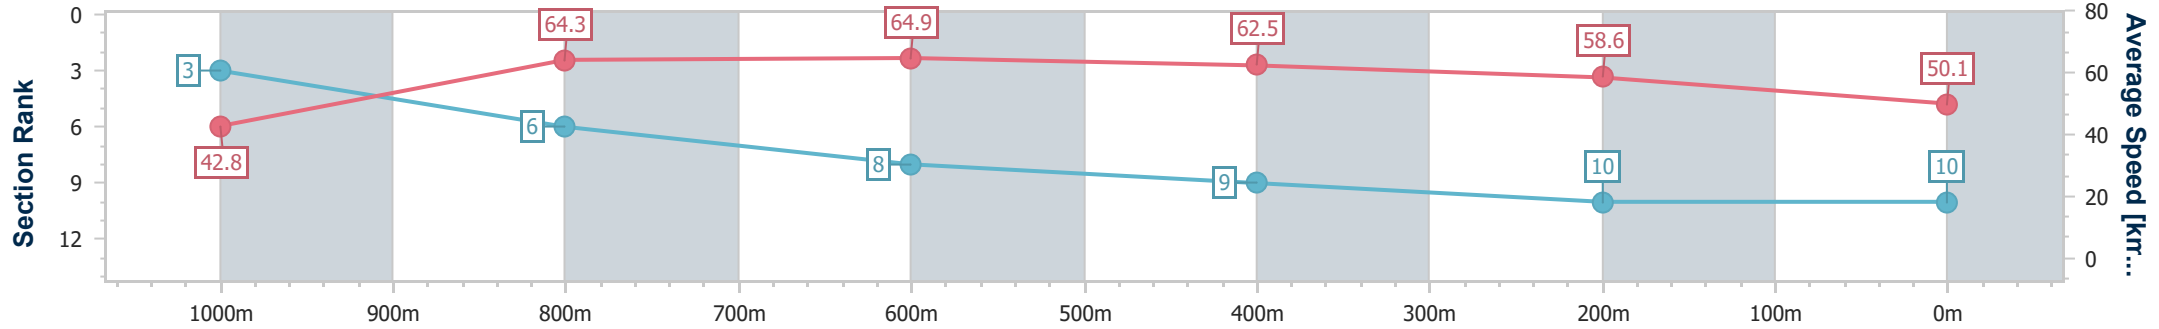

Horse/Jockey Name	Ready Neddy Go
Final Rank	10
Fastest Section Time (Section)	0:08.37 (Overall)
Top Speed [km/h] (Section)	65.9 (800m)
Race State	Finished

Ipswich QLD Professional
Race 4: HAPPY 18TH LUCA Fillies and Mares Maiden Handicap
- 1100m

09 August 2024 - 13:24

Track Rating: Soft 5, Weather: Fine, Rail Position: +10m Entire

Section	Overall	1000m	800m	600m	400m	200m
Section Times	1:08.99 [10] (0:08.37)	1:00.62 [3] (0:11.29)	0:49.33 [6] (0:11.08)	0:38.25 [8] (0:11.58)	0:26.67 [9] (0:12.31)	0:14.36 [10] (0:14.36)
Average Speed [km/h]	42.8	64.3	64.9	62.5	58.6	50.1
Top Speed [km/h]	64.0	65.6	65.9	64.6	60.4	56.7
Avg. Dist. to Rail [m]	8.9	2.6	0.4	0.9	2.0	2.9
Avg. Stride Freq. [Hz]	2.3	2.4	2.3	2.3	2.3	2.1
Avg. Stride Length [m]	5.3	7.6	7.7	7.5	7.2	6.7

- [ ] Ranking at each section and finish
- -.-.- No data available at this section
- NA No data available