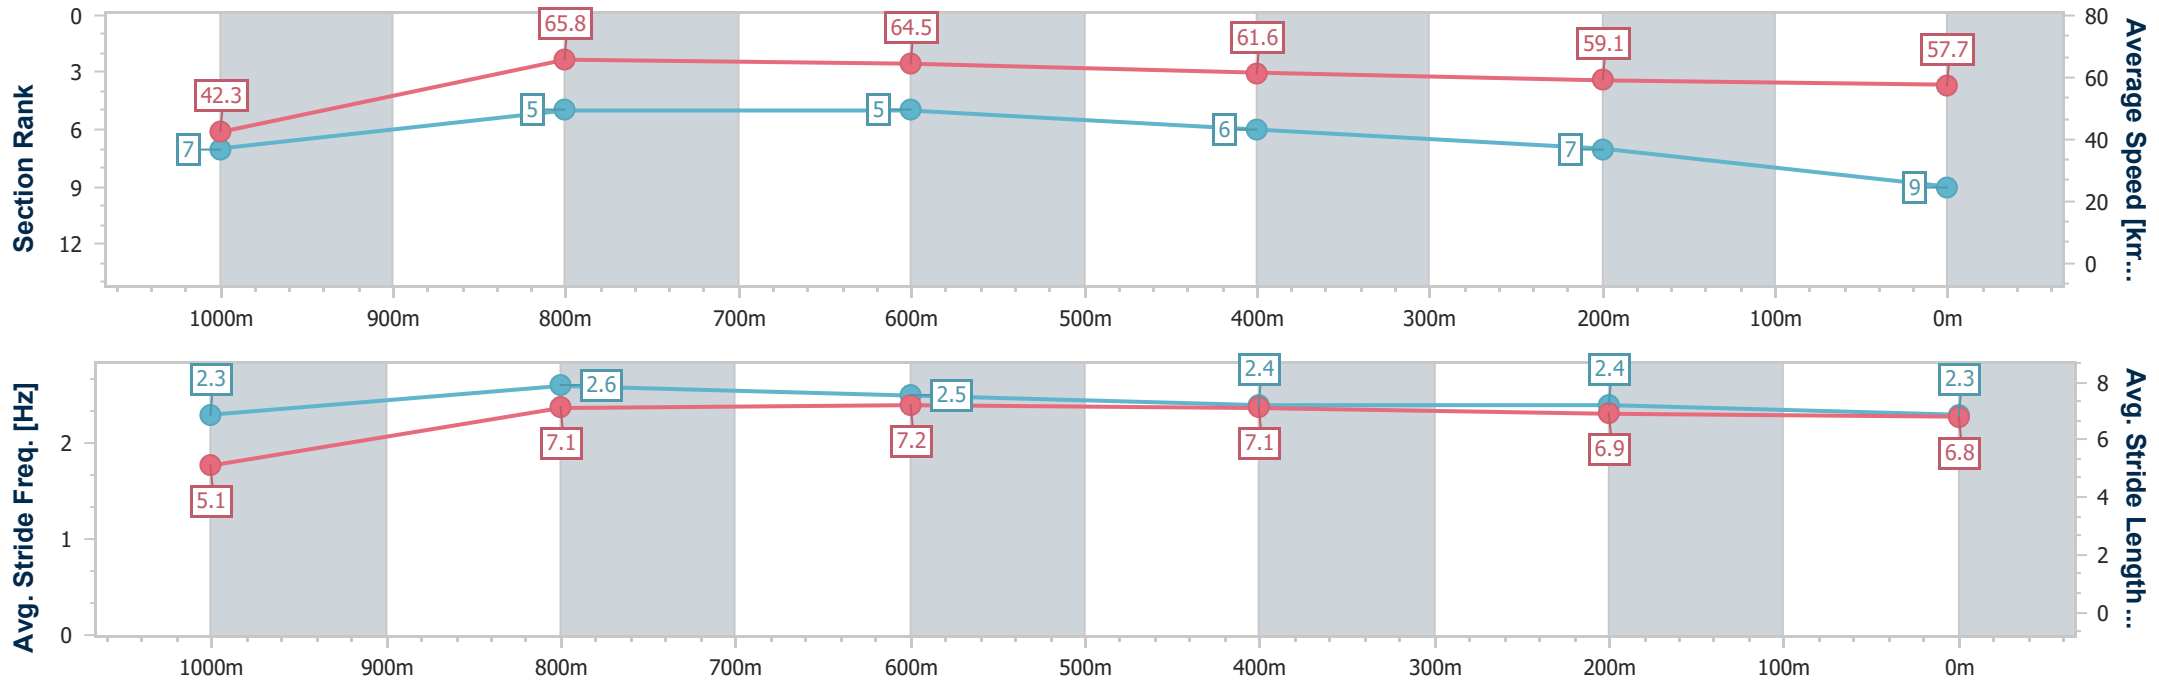

Horse/Jockey Name	Ski By
Final Rank	9
Fastest Section Time (Section)	0:08.53 (Overall)
Top Speed [km/h] (Section)	66.9 (1000m)
Race State	Finished

Ipswich QLD Professional
Race 4: HAPPY 18TH LUCA Fillies and Mares Maiden Handicap
- 1100m

09 August 2024 - 13:24

Track Rating: Soft 5, Weather: Fine, Rail Position: +10m Entire

Section	Overall	1000m	800m	600m	400m	200m
Section Times	1:06.74 [9] (0:08.53)	0:58.21 [7] (0:10.90)	0:47.31 [5] (0:11.07)	0:36.24 [5] (0:11.64)	0:24.60 [6] (0:12.11)	0:12.49 [7] (0:12.49)
Average Speed [km/h]	42.3	65.8	64.5	61.6	59.1	57.7
Top Speed [km/h]	63.3	66.9	65.3	63.2	60.2	58.8
Avg. Dist. to Rail [m]	1.5	1.0	1.4	1.2	1.0	2.6
Avg. Stride Freq. [Hz]	2.3	2.6	2.5	2.4	2.4	2.3
Avg. Stride Length [m]	5.1	7.1	7.2	7.1	6.9	6.8

- [ ] Ranking at each section and finish
- -.-.- No data available at this section
- NA No data available