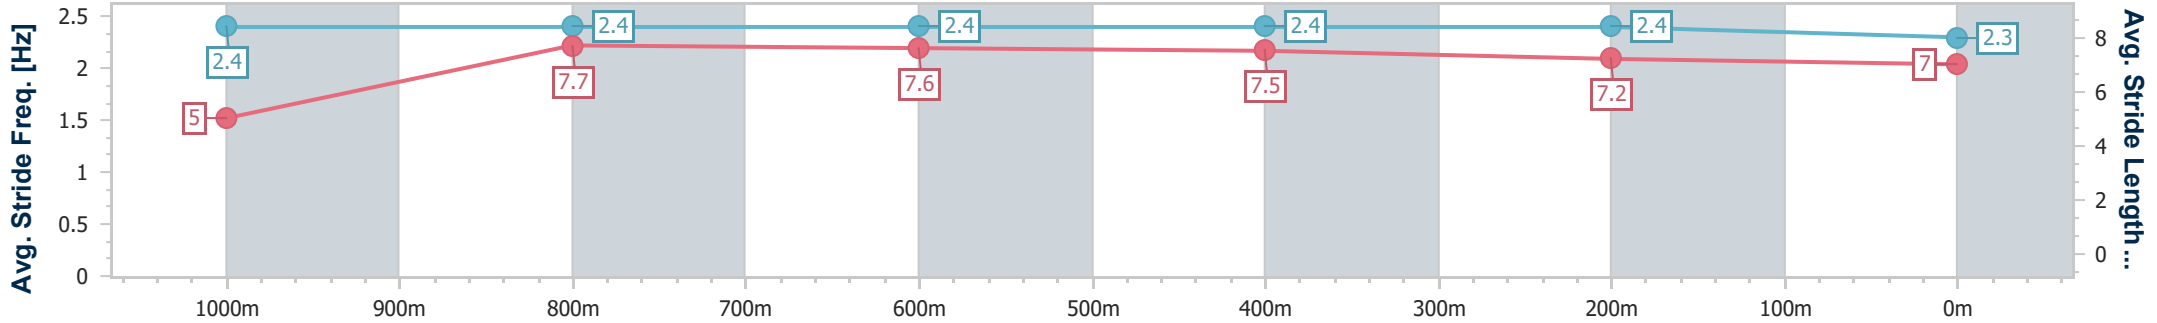

Ipswich QLD Professional
Race 4: HAPPY 18TH LUCA Fillies and Mares Maiden Handicap
- 1100m

09 August 2024 - 13:24

Track Rating: Soft 5, Weather: Fine, Rail Position: +10m Entire

Section	Overall	1000m	800m	600m	400m	200m
Section Times	1:05.77 [1] (0:08.38)	0:57.39 [4] (0:10.97)	0:46.42 [3] (0:11.03)	0:35.39 [3] (0:11.44)	0:23.95 [4] (0:11.63)	0:12.32 [3] (0:12.32)
Average Speed [km/h]	42.8	65.8	65.3	63.0	62.0	58.4
Top Speed [km/h]	64.1	67.2	66.9	63.8	63.1	60.8
Avg. Dist. to Rail [m]	7.6	1.1	0.4	0.3	0.7	2.6
Avg. Stride Freq. [Hz]	2.4	2.4	2.4	2.4	2.4	2.3
Avg. Stride Length [m]	5.0	7.7	7.6	7.5	7.2	7.0