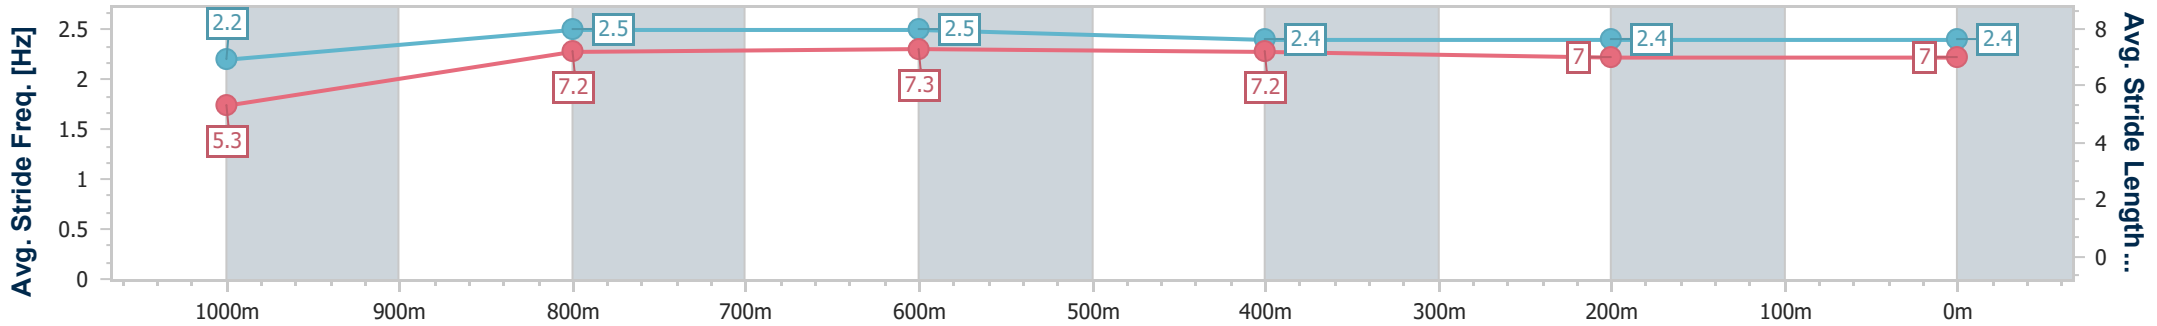

Horse/Jockey Name	Aerial Arsenal
Final Rank	2
Fastest Section Time (Section)	0:08.75 (Overall)
Top Speed [km/h] (Section)	66.9 (1000m)
Race State	Finished

Ipswich QLD Professional
Race 4: HAPPY 18TH LUCA Fillies and Mares Maiden Handicap
- 1100m

09 August 2024 - 13:24

Track Rating: Soft 5, Weather: Fine, Rail Position: +10m Entire

Section	Overall	1000m	800m	600m	400m	200m
Section Times	1:05.77 [2] (0:08.75)	0:57.02 [9] (0:11.12)	0:45.90 [9] (0:11.08)	0:34.82 [9] (0:11.28)	0:23.54 [8] (0:11.65)	0:11.89 [6] (0:11.89)
Average Speed [km/h]	41.4	64.8	64.8	63.3	61.3	60.7
Top Speed [km/h]	61.9	66.9	65.6	64.8	62.5	61.3
Avg. Dist. to Rail [m]	9.0	1.0	1.1	1.6	1.7	1.1
Avg. Stride Freq. [Hz]	2.2	2.5	2.5	2.4	2.4	2.4
Avg. Stride Length [m]	5.3	7.2	7.3	7.2	7.0	7.0

- [ ] Ranking at each section and finish
- -.-.- No data available at this section
- NA No data available