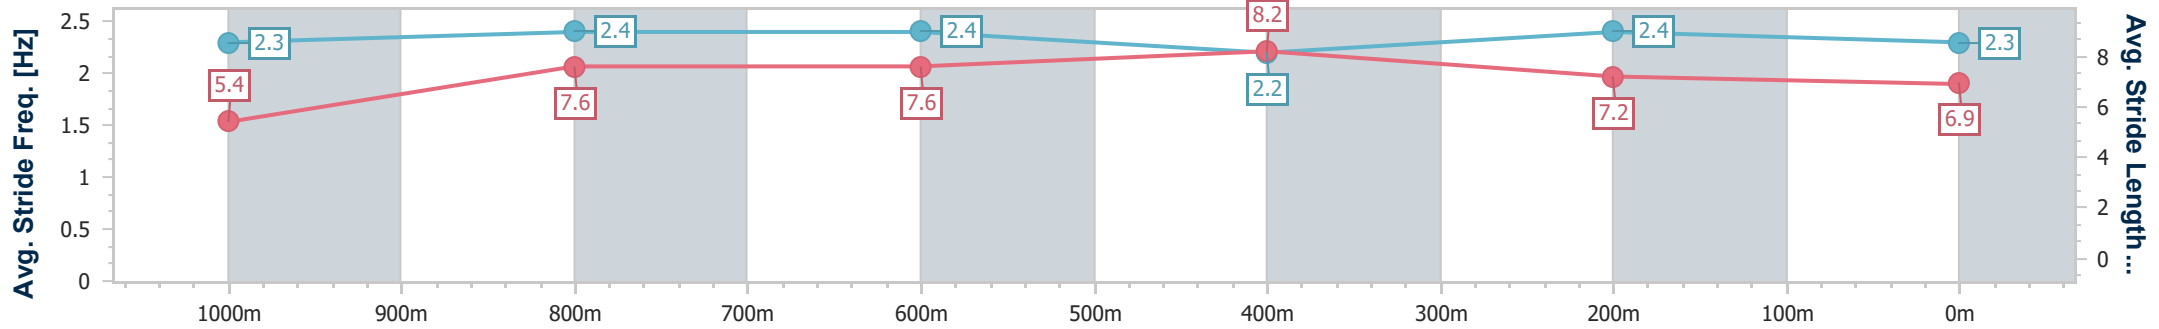

Horse/Jockey Name	Hearts Are Racing
Final Rank	4
Fastest Section Time (Section)	0:08.36 (Overall)
Top Speed [km/h] (Section)	66.9 (1000m)
Race State	Finished

Ipswich QLD Professional
Race 4: HAPPY 18TH LUCA Fillies and Mares Maiden Handicap
- 1100m

09 August 2024 - 13:24

Track Rating: Soft 5, Weather: Fine, Rail Position: +10m Entire

Section	Overall	1000m	800m	600m	400m	200m
Section Times	1:05.86 [4] (0:08.36)	0:57.50 [2] (0:10.92)	0:46.58 [2] (0:11.15)	0:35.43 [4] (0:11.30)	0:24.13 [2] (0:11.67)	0:12.46 [2] (0:12.46)
Average Speed [km/h]	42.9	66.1	64.7	63.5	61.4	57.8
Top Speed [km/h]	66.8	66.9	66.9	65.0	64.2	60.3
Avg. Dist. to Rail [m]	6.3	1.1	0.2	0.7	0.7	1.5
Avg. Stride Freq. [Hz]	2.3	2.4	2.4	2.2	2.4	2.3
Avg. Stride Length [m]	5.4	7.6	7.6	8.2	7.2	6.9

- [ ] Ranking at each section and finish
- -.-.- No data available at this section
- NA No data available