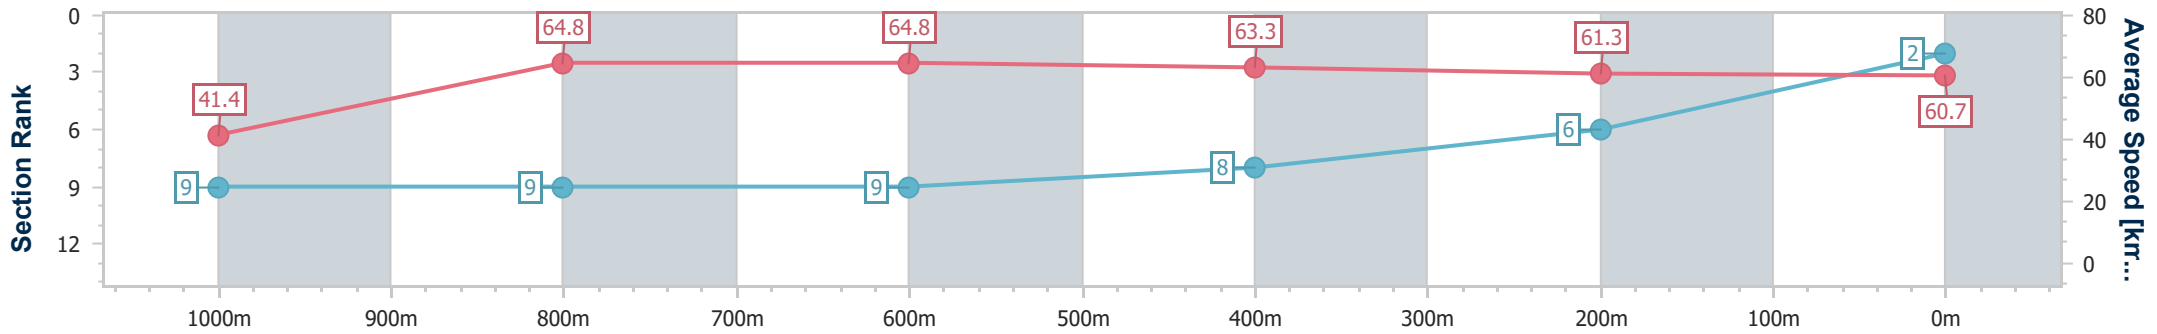

Horse/Jockey Name	Aerial Arsenal
Final Rank	2
Fastest Section Time (Section)	0:08.75 (Overall)
Top Speed [km/h] (Section)	66.9 (1000m)
Race State	Finished

Ipswich QLD Professional
Race 4: HAPPY 18TH LUCA Fillies and Mares Maiden Handicap
- 1100m

09 August 2024 - 13:24

Track Rating: Soft 5, Weather: Fine, Rail Position: +10m Entire

Section	Overall	1000m	800m	600m	400m	200m
Section Times	1:05.77 [2] (0:08.75)	0:57.02 [9] (0:11.12)	0:45.90 [9] (0:11.08)	0:34.82 [9] (0:11.28)	0:23.54 [8] (0:11.65)	0:11.89 [6] (0:11.89)
Average Speed [km/h]	41.4	64.8	64.8	63.3	61.3	60.7
Top Speed [km/h]	61.9	66.9	65.6	64.8	62.5	61.3
Avg. Dist. to Rail [m]	9.0	1.0	1.1	1.6	1.7	1.1
Avg. Stride Freq. [Hz]	2.2	2.5	2.5	2.4	2.4	2.4
Avg. Stride Length [m]	5.3	7.2	7.3	7.2	7.0	7.0

- [ ] Ranking at each section and finish
- -.-.- No data available at this section
- NA No data available