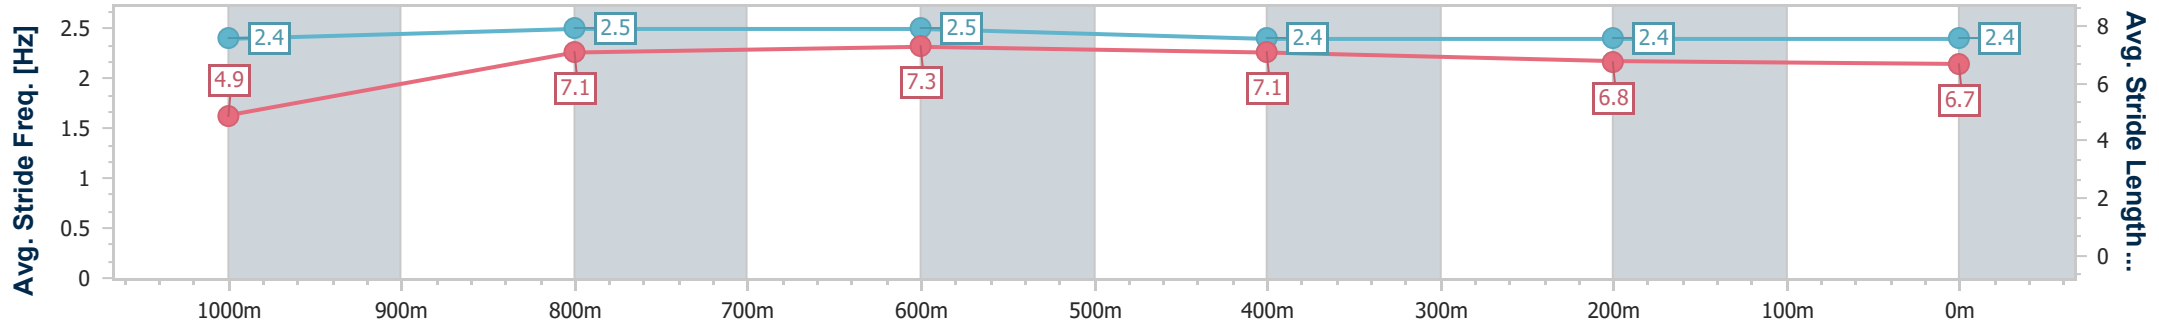

Horse/Jockey Name	Short Approach
Final Rank	8
Fastest Section Time (Section)	0:08.51 (Overall)
Top Speed [km/h] (Section)	65.8 (1000m)
Race State	Finished

Ipswich QLD Professional
Race 4: HAPPY 18TH LUCA Fillies and Mares Maiden Handicap
- 1100m

09 August 2024 - 13:24

Track Rating: Soft 5, Weather: Fine, Rail Position: +10m Entire

Section	Overall	1000m	800m	600m	400m	200m
Section Times	1:06.71 [8] (0:08.51)	0:58.20 [6] (0:11.18)	0:47.02 [8] (0:11.04)	0:35.98 [7] (0:11.49)	0:24.49 [7] (0:12.23)	0:12.26 [9] (0:12.26)
Average Speed [km/h]	42.2	64.3	65.1	62.7	59.0	58.5
Top Speed [km/h]	63.5	65.8	65.7	65.6	60.6	58.8
Avg. Dist. to Rail [m]	2.8	0.4	0.8	0.1	1.0	4.2
Avg. Stride Freq. [Hz]	2.4	2.5	2.5	2.4	2.4	2.4
Avg. Stride Length [m]	4.9	7.1	7.3	7.1	6.8	6.7

- [ ] Ranking at each section and finish
- -.-.- No data available at this section
- NA No data available