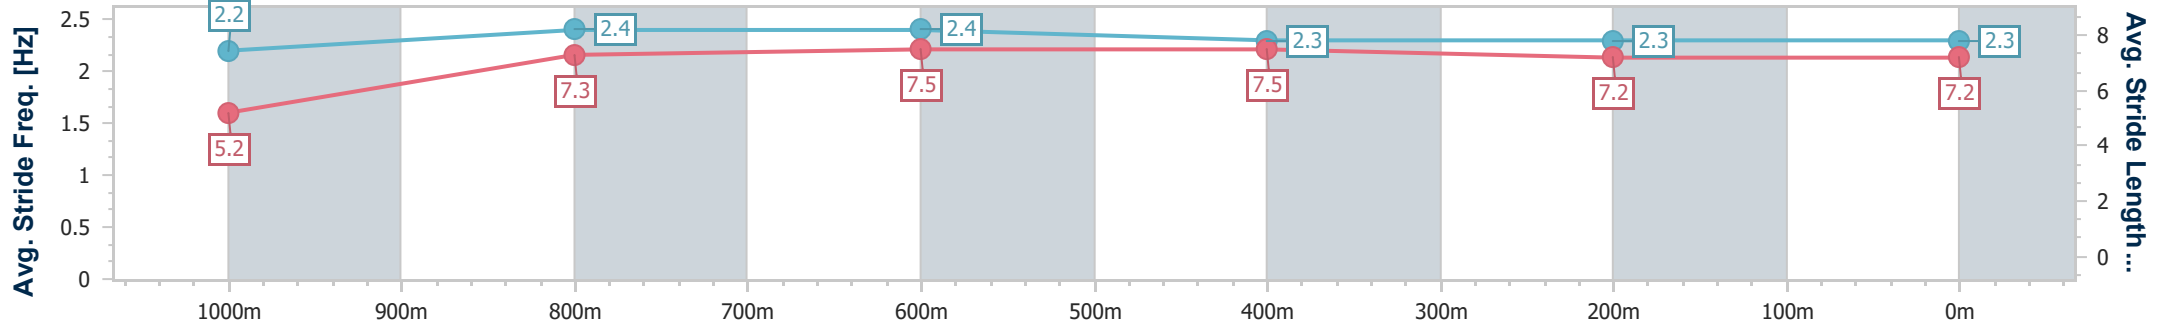

Horse/Jockey Name	Witheren Lass
Final Rank	3
Fastest Section Time (Section)	0:08.60 (Overall)
Top Speed [km/h] (Section)	66.1 (800m)
Race State	Finished

Ipswich QLD Professional
Race 4: HAPPY 18TH LUCA Fillies and Mares Maiden Handicap
- 1100m

09 August 2024 - 13:24

Track Rating: Soft 5, Weather: Fine, Rail Position: +10m Entire

Section	Overall	1000m	800m	600m	400m	200m
Section Times	1:05.84 [3] (0:08.60)	0:57.24 [8] (0:11.06)	0:46.18 [7] (0:10.96)	0:35.22 [6] (0:11.31)	0:23.91 [5] (0:11.83)	0:12.08 [4] (0:12.08)
Average Speed [km/h]	42.1	64.9	65.5	63.2	60.4	59.8
Top Speed [km/h]	61.7	65.8	66.1	64.1	61.5	60.7
Avg. Dist. to Rail [m]	3.8	1.0	1.3	1.3	1.0	3.2
Avg. Stride Freq. [Hz]	2.2	2.4	2.4	2.3	2.3	2.3
Avg. Stride Length [m]	5.2	7.3	7.5	7.5	7.2	7.2

- [ ] Ranking at each section and finish
- -.-.- No data available at this section
- NA No data available