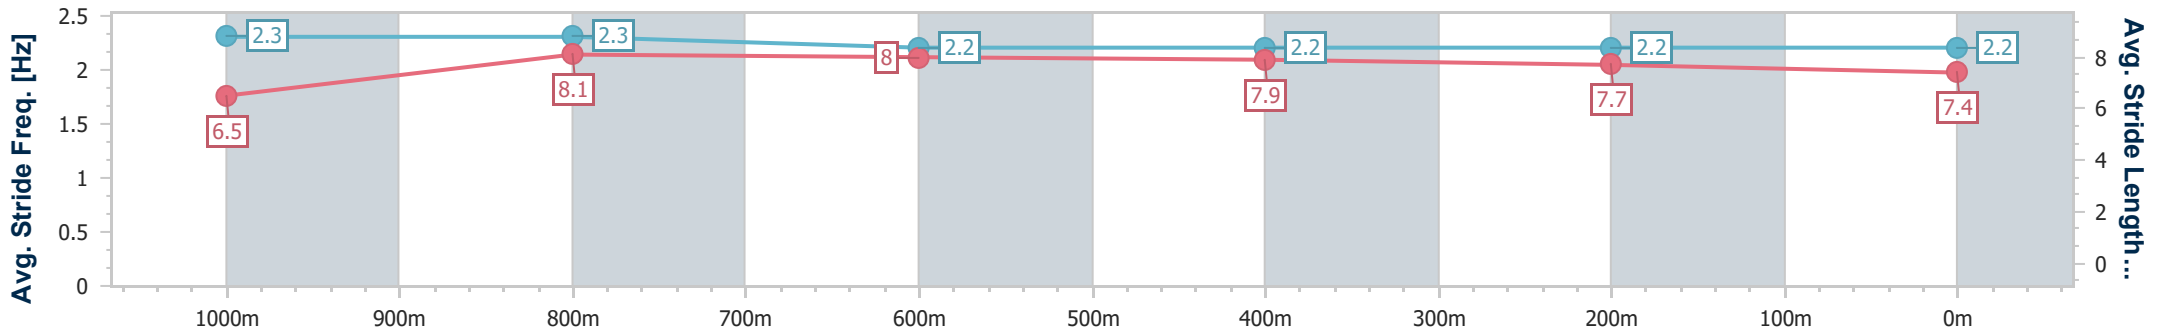

Doomben QLD Professional

Race 7: U&U RECRUITMENT Class 1 Handicap - 1200m

07 August 2024 - 16:04

Track Rating: Soft 5, Weather: Overcast, Rail Position: +7m Entire

BRISBANE RACING CLUB

Section	Overall	1000m	800m	600m	400m	200m
Section Times	1:11.13 [6] (0:13.33)	0:57.80 [4] (0:10.79)	0:47.01 [4] (0:11.41)	0:35.60 [3] (0:11.70)	0:23.90 [4] (0:11.75)	0:12.15 [6] (0:12.15)
Average Speed [km/h]	54.2	67.0	63.8	62.2	61.4	59.3
Top Speed [km/h]	68.5	68.2	65.8	63.4	63.0	64.4
Avg. Dist. to Rail [m]	2.4	2.0	2.3	2.0	1.1	1.5
Avg. Stride Freq. [Hz]	2.3	2.3	2.2	2.2	2.2	2.2
Avg. Stride Length [m]	6.5	8.1	8.0	7.9	7.7	7.4