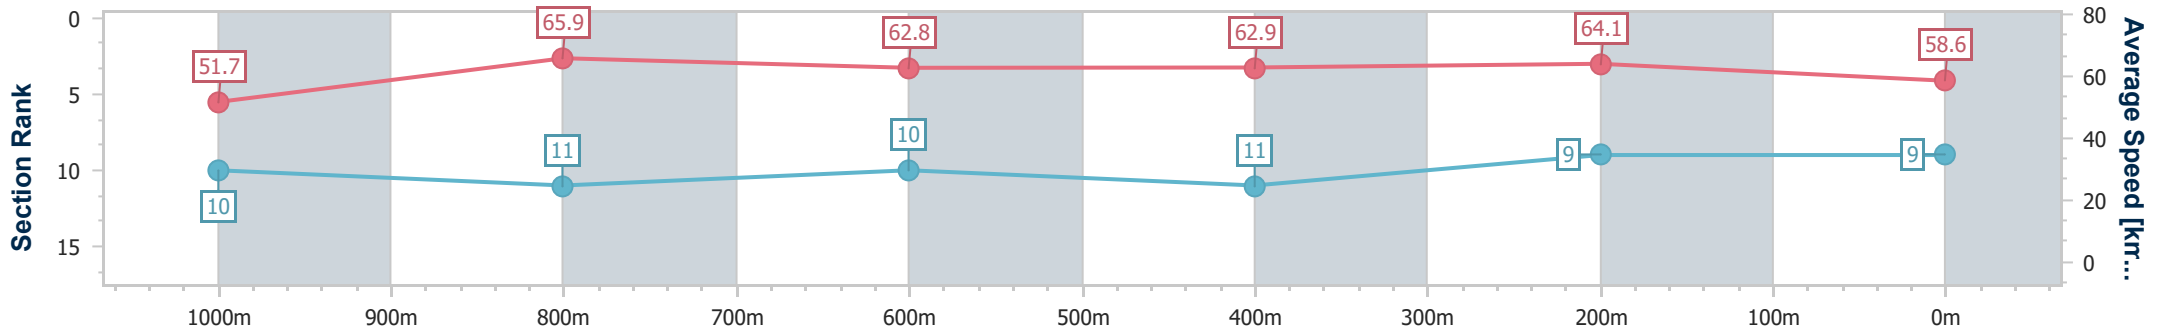

Doomben QLD Professional

Race 7: U&U RECRUITMENT Class 1 Handicap - 1200m

07 August 2024 - 16:04

Track Rating: Soft 5, Weather: Overcast, Rail Position: +7m Entire

BRISBANE RACING CLUB

Section	Overall	1000m	800m	600m	400m	200m
Section Times	1:11.39 [9] (0:13.95)	0:57.44 [10] (0:10.94)	0:46.50 [11] (0:11.44)	0:35.06 [10] (0:11.52)	0:23.54 [11] (0:11.25)	0:12.29 [9] (0:12.29)
Average Speed [km/h]	51.7	65.9	62.8	62.9	64.1	58.6
Top Speed [km/h]	66.4	66.8	64.7	65.3	65.5	62.1
Avg. Dist. to Rail [m]	5.6	0.5	0.8	1.6	1.6	3.6
Avg. Stride Freq. [Hz]	2.3	2.4	2.4	2.4	2.4	2.3
Avg. Stride Length [m]	6.3	7.5	7.3	7.3	7.3	7.0

- [] Ranking at each section and finish
- .-.- No data available at this section
- NA No data available

Horse/Jockey Name	Beautantes
Final Rank	10
Fastest Section Time (Section)	0:10.81 (1000m)
Top Speed [km/h] (Section)	70.8 (1000m)
Race State	Finished