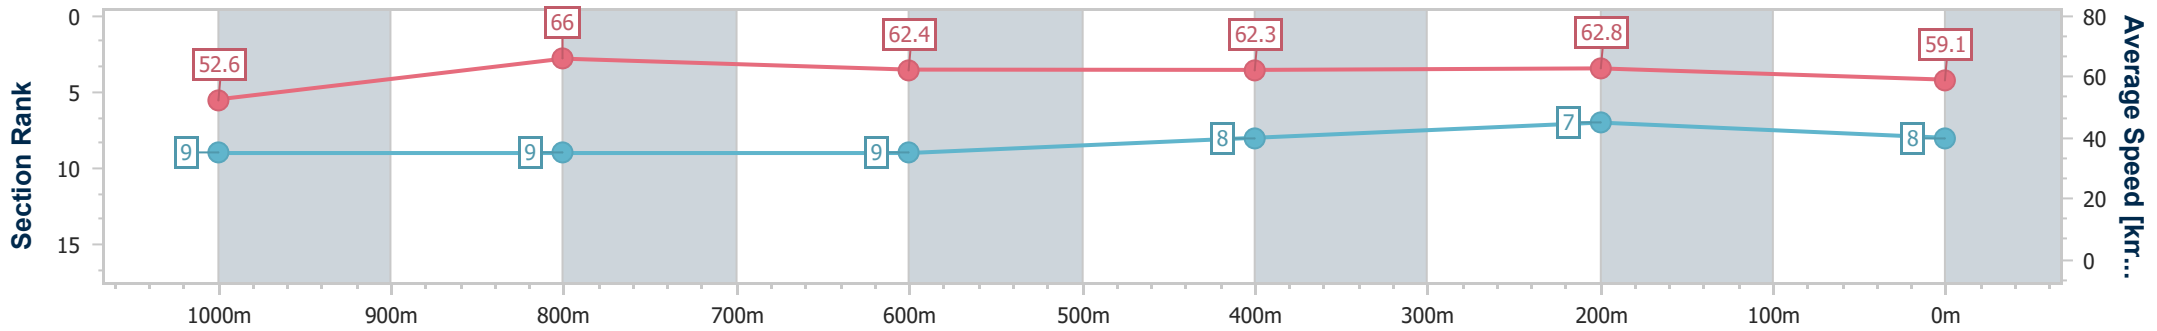

- [] Ranking at each section and finish
- .-.- No data available at this section
- NA No data available

Horse/Jockey Name	Daintree Dreaming
Final Rank	8
Fastest Section Time (Section)	0:10.91 (1000m)
Top Speed [km/h] (Section)	67.7 (1000m)
Race State	Finished

Doomben QLD Professional

Race 7: U&U RECRUITMENT Class 1 Handicap - 1200m

07 August 2024 - 16:04

Track Rating: Soft 5, Weather: Overcast, Rail Position: +7m Entire

BRISBANE RACING CLUB

Section	Overall	1000m	800m	600m	400m	200m
Section Times	1:11.22 [8] (0:13.71)	0:57.51 [9] (0:10.91)	0:46.60 [9] (0:11.56)	0:35.04 [9] (0:11.46)	0:23.58 [8] (0:11.39)	0:12.19 [7] (0:12.19)
Average Speed [km/h]	52.6	66.0	62.4	62.3	62.8	59.1
Top Speed [km/h]	67.4	67.7	63.8	63.5	64.6	62.1
Avg. Dist. to Rail [m]	3.9	0.2	0.2	1.5	1.7	0.4
Avg. Stride Freq. [Hz]	2.3	2.4	2.4	2.3	2.4	2.3
Avg. Stride Length [m]	6.2	7.5	7.3	7.4	7.2	7.0

- [] Ranking at each section and finish
- .-.- No data available at this section
- NA No data available

Horse/Jockey Name	Duchess Bree
Final Rank	9
Fastest Section Time (Section)	0:10.94 (1000m)
Top Speed [km/h] (Section)	66.8 (1000m)
Race State	Finished