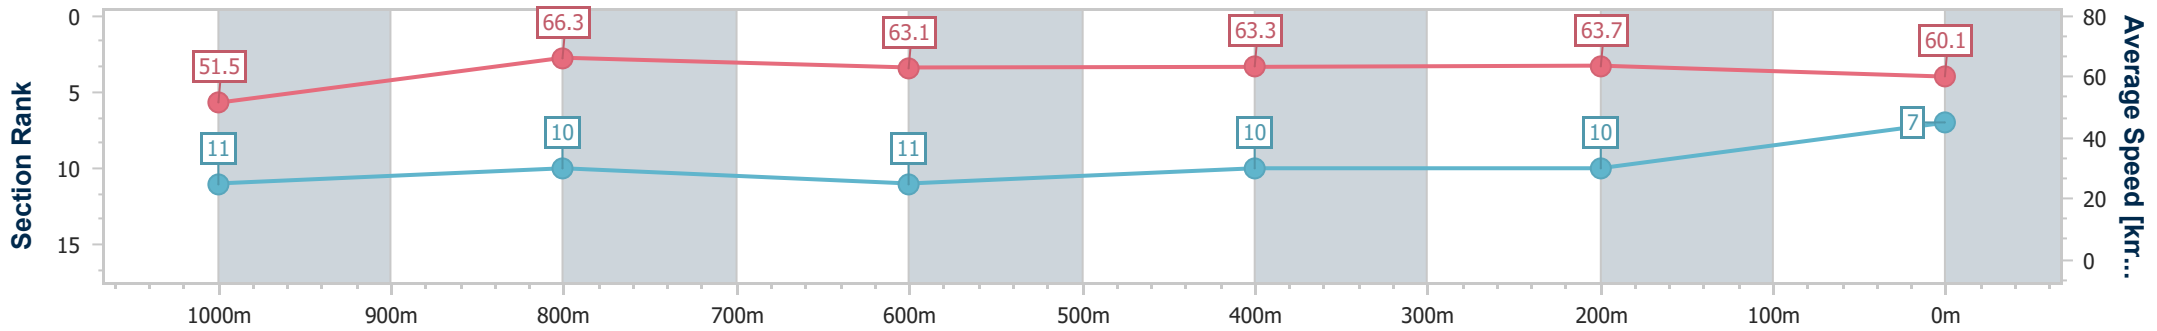

Doomben QLD Professional

Race 7: U&U RECRUITMENT Class 1 Handicap - 1200m

07 August 2024 - 16:04

Track Rating: Soft 5, Weather: Overcast, Rail Position: +7m Entire

BRISBANE RACING CLUB

Section	Overall	1000m	800m	600m	400m	200m
Section Times	1:11.13 [7] (0:13.97)	0:57.16 [11] (0:10.90)	0:46.26 [10] (0:11.50)	0:34.76 [11] (0:11.46)	0:23.30 [10] (0:11.33)	0:11.97 [10] (0:11.97)
Average Speed [km/h]	51.5	66.3	63.1	63.3	63.7	60.1
Top Speed [km/h]	67.3	67.5	64.6	64.1	64.8	62.7
Avg. Dist. to Rail [m]	6.5	1.5	1.6	0.8	5.1	8.5
Avg. Stride Freq. [Hz]	2.1	2.2	2.2	2.2	2.2	2.2
Avg. Stride Length [m]	6.9	8.3	8.1	8.1	8.0	7.6

- [] Ranking at each section and finish
- .-.- No data available at this section
- NA No data available

Horse/Jockey Name	Daintree Dreaming
Final Rank	8
Fastest Section Time (Section)	0:10.91 (1000m)
Top Speed [km/h] (Section)	67.7 (1000m)
Race State	Finished