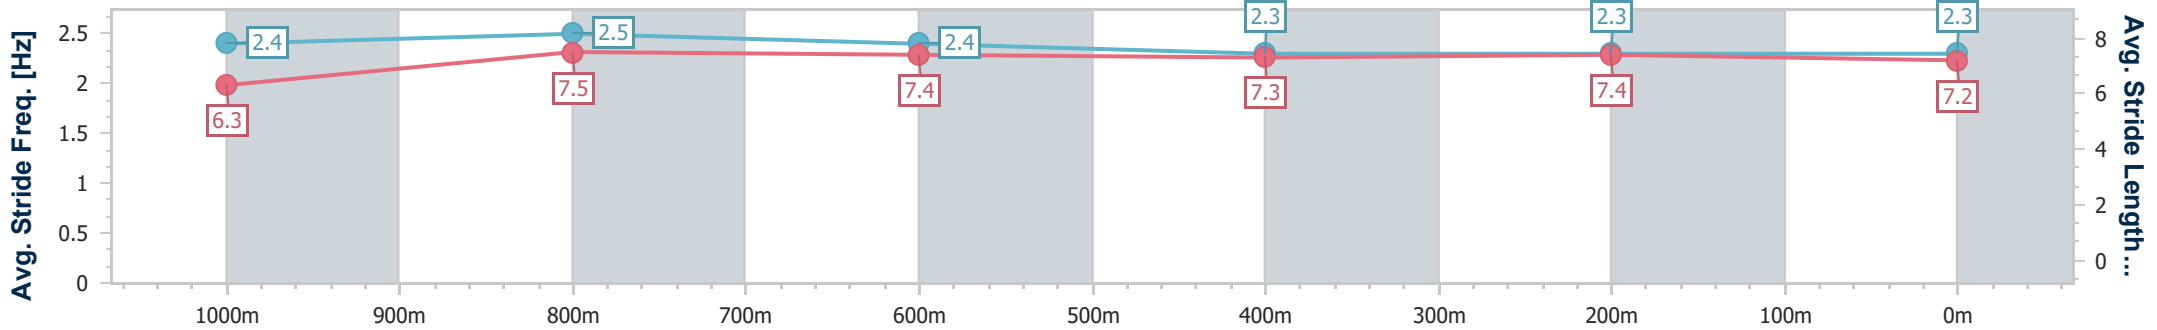

Doomben QLD Professional

Race 7: U&U RECRUITMENT Class 1 Handicap - 1200m

07 August 2024 - 16:04

Track Rating: Soft 5, Weather: Overcast, Rail Position: +7m Entire

BRISBANE RACING CLUB

Section	Overall	1000m	800m	600m	400m	200m
Section Times	1:10.86 [1] (0:13.41)	0:57.45 [5] (0:10.74)	0:46.71 [5] (0:11.42)	0:35.29 [5] (0:11.67)	0:23.62 [5] (0:11.47)	0:12.15 [3] (0:12.15)
Average Speed [km/h]	53.7	66.6	63.2	61.7	62.7	59.2
Top Speed [km/h]	68.9	69.7	65.5	63.0	64.4	62.0
Avg. Dist. to Rail [m]	1.1	1.2	0.3	0.4	0.8	1.0
Avg. Stride Freq. [Hz]	2.4	2.5	2.4	2.3	2.3	2.3
Avg. Stride Length [m]	6.3	7.5	7.4	7.3	7.4	7.2