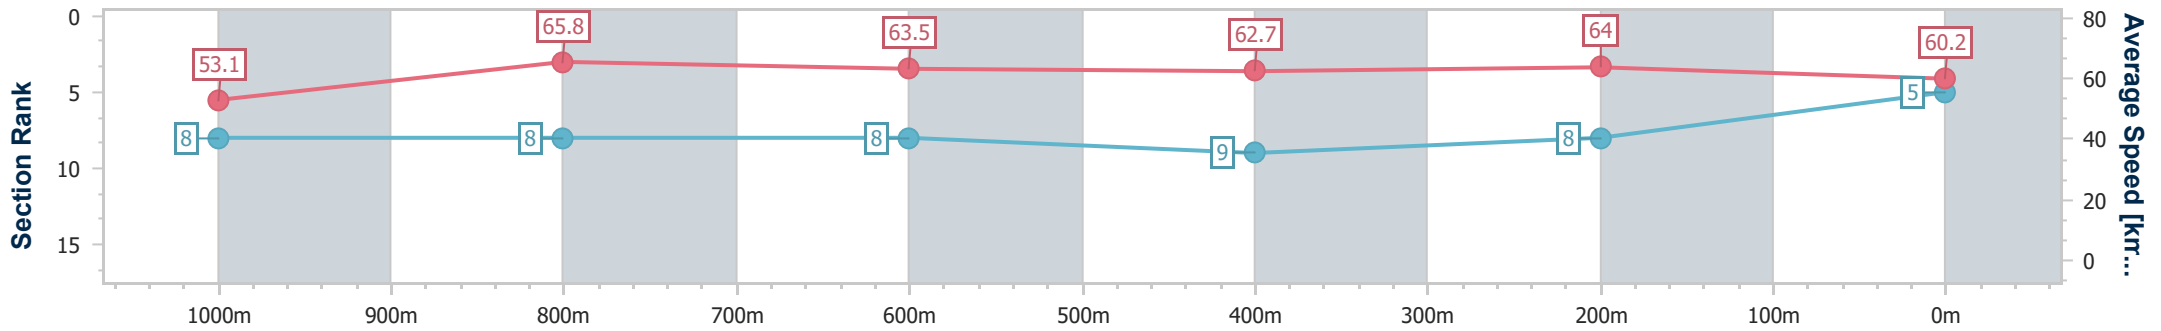

Doomben QLD Professional

Race 7: U&U RECRUITMENT Class 1 Handicap - 1200m

07 August 2024 - 16:04

Track Rating: Soft 5, Weather: Overcast, Rail Position: +7m Entire

BRISBANE RACING CLUB

Section	Overall	1000m	800m	600m	400m	200m
Section Times	1:11.00 [5] (0:13.60)	0:57.40 [8] (0:10.97)	0:46.43 [8] (0:11.53)	0:34.90 [8] (0:11.64)	0:23.26 [9] (0:11.32)	0:11.94 [8] (0:11.94)
Average Speed [km/h]	53.1	65.8	63.5	62.7	64.0	60.2
Top Speed [km/h]	68.4	68.3	65.0	64.5	65.0	63.5
Avg. Dist. to Rail [m]	5.2	1.4	3.4	2.7	2.9	5.4
Avg. Stride Freq. [Hz]	2.3	2.4	2.3	2.3	2.4	2.3
Avg. Stride Length [m]	6.4	7.6	7.6	7.5	7.4	7.2

- [] Ranking at each section and finish
- .-.- No data available at this section
- NA No data available

Horse/Jockey Name	Lumens Lenny
Final Rank	6
Fastest Section Time (Section)	0:10.79 (1000m)
Top Speed [km/h] (Section)	68.5 (Overall)
Race State	Finished