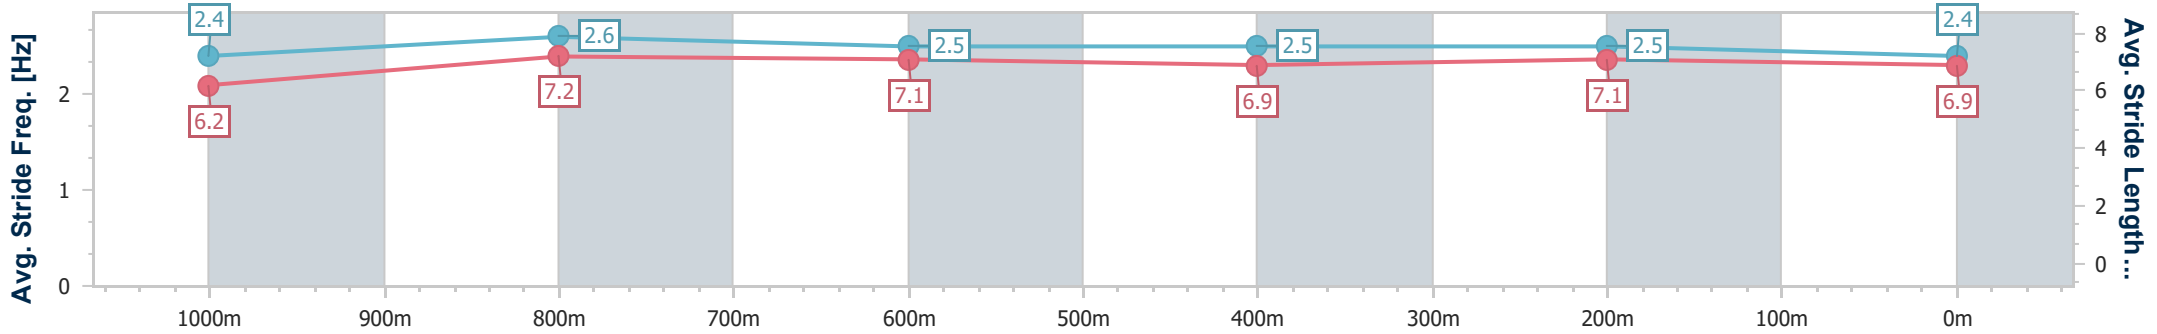

Doomben QLD Professional

Race 7: U&U RECRUITMENT Class 1 Handicap - 1200m

07 August 2024 - 16:04

Track Rating: Soft 5, Weather: Overcast, Rail Position: +7m Entire

BRISBANE RACING CLUB

Section	Overall	1000m	800m	600m	400m	200m
Section Times	1:10.87 [3] (0:13.21)	0:57.66 [1] (0:10.79)	0:46.87 [2] (0:11.39)	0:35.48 [1] (0:11.69)	0:23.79 [1] (0:11.51)	0:12.28 [1] (0:12.28)
Average Speed [km/h]	54.4	67.2	63.0	62.1	62.3	58.6
Top Speed [km/h]	70.0	70.1	64.7	63.1	64.6	62.1
Avg. Dist. to Rail [m]	7.5	2.4	0.6	1.8	1.0	0.5
Avg. Stride Freq. [Hz]	2.4	2.6	2.5	2.5	2.5	2.4
Avg. Stride Length [m]	6.2	7.2	7.1	6.9	7.1	6.9