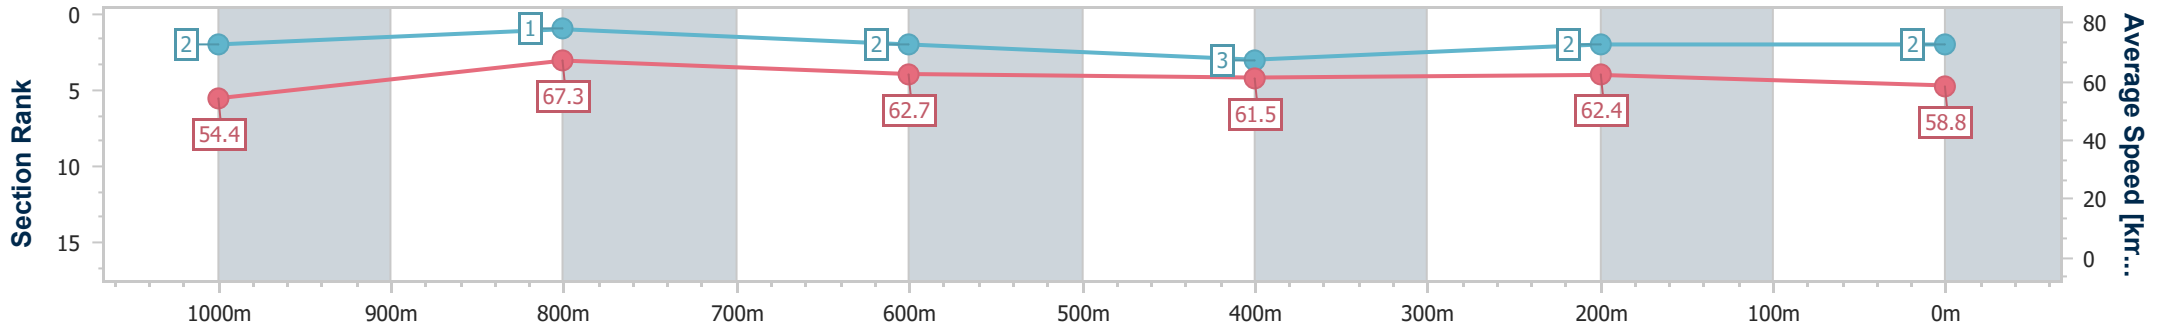

Doomben QLD Professional

Race 7: U&U RECRUITMENT Class 1 Handicap - 1200m

07 August 2024 - 16:04

Track Rating: Soft 5, Weather: Overcast, Rail Position: +7m Entire

BRISBANE RACING CLUB

Section	Overall	1000m	800m	600m	400m	200m
Section Times	1:10.87 [2] (0:13.25)	0:57.62 [2] (0:10.65)	0:46.97 [1] (0:11.54)	0:35.43 [2] (0:11.70)	0:23.73 [3] (0:11.47)	0:12.26 [2] (0:12.26)
Average Speed [km/h]	54.4	67.3	62.7	61.5	62.4	58.8
Top Speed [km/h]	69.1	70.7	64.4	63.4	63.4	61.3
Avg. Dist. to Rail [m]	6.4	1.5	1.2	1.2	1.1	1.6
Avg. Stride Freq. [Hz]	2.5	2.5	2.3	2.3	2.4	2.3
Avg. Stride Length [m]	6.2	7.6	7.4	7.3	7.3	7.1