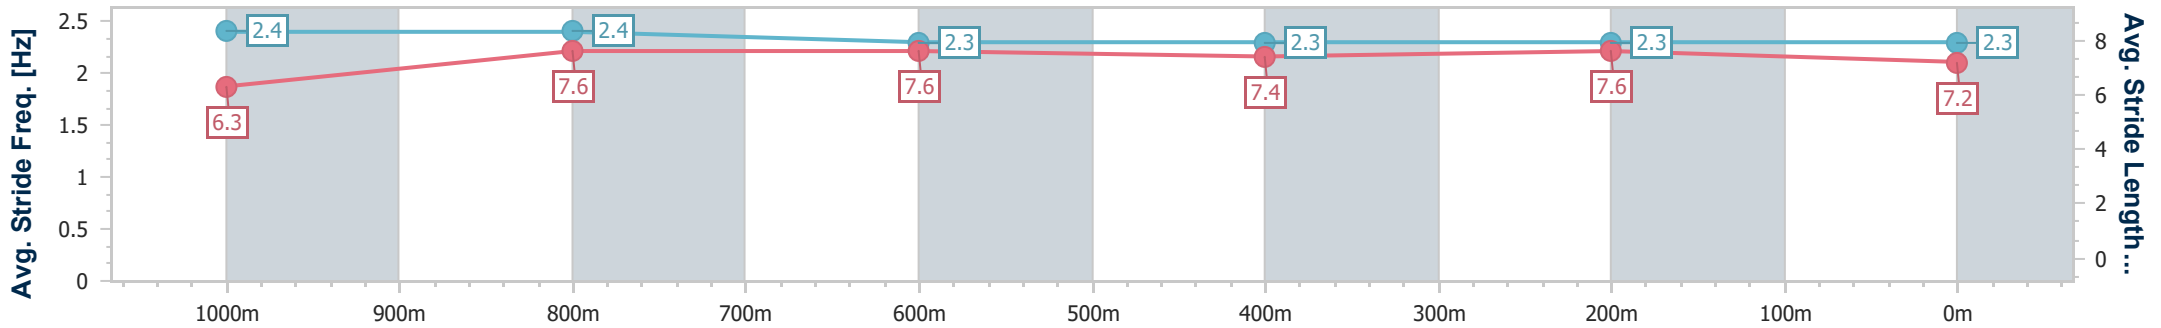

Doomben QLD Professional

Race 7: U&U RECRUITMENT Class 1 Handicap - 1200m

07 August 2024 - 16:04

Track Rating: Soft 5, Weather: Overcast, Rail Position: +7m Entire

BRISBANE RACING CLUB

Section	Overall	1000m	800m	600m	400m	200m
Section Times	1:10.97 [4] (0:13.47)	0:57.50 [7] (0:10.93)	0:46.57 [7] (0:11.54)	0:35.03 [7] (0:11.59)	0:23.44 [7] (0:11.35)	0:12.09 [5] (0:12.09)
Average Speed [km/h]	53.6	66.2	63.8	62.5	63.4	59.5
Top Speed [km/h]	68.7	68.7	64.3	64.3	64.6	62.5
Avg. Dist. to Rail [m]	3.5	2.8	3.7	1.6	2.3	3.6
Avg. Stride Freq. [Hz]	2.4	2.4	2.3	2.3	2.3	2.3
Avg. Stride Length [m]	6.3	7.6	7.6	7.4	7.6	7.2