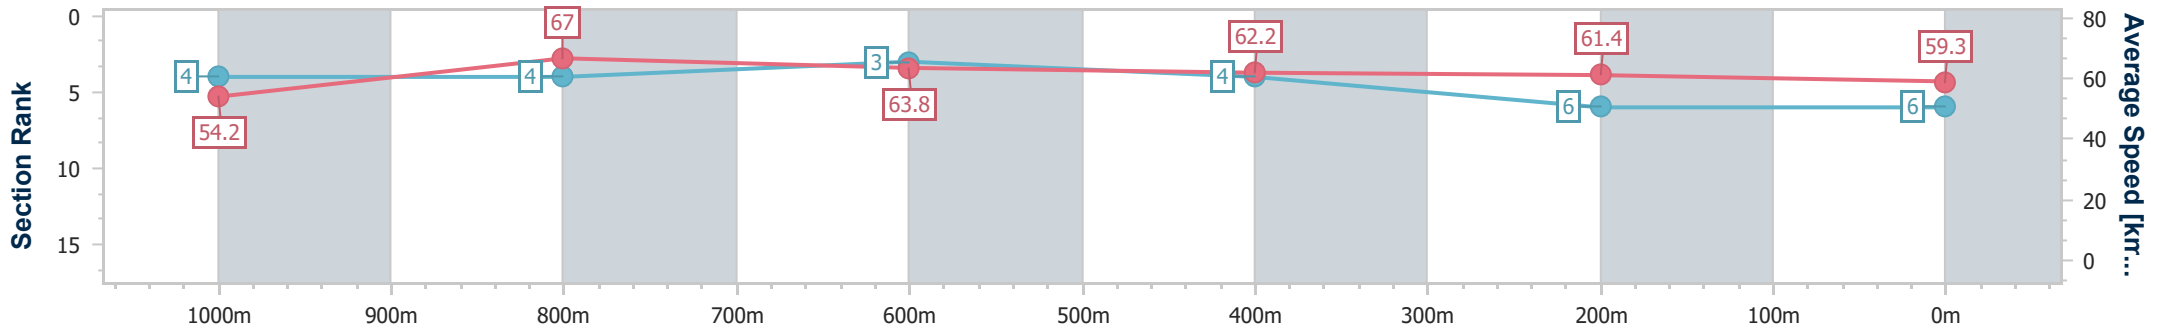

Doomben QLD Professional

Race 7: U&U RECRUITMENT Class 1 Handicap - 1200m

07 August 2024 - 16:04

Track Rating: Soft 5, Weather: Overcast, Rail Position: +7m Entire

BRISBANE RACING CLUB

Section	Overall	1000m	800m	600m	400m	200m
Section Times	1:11.13 [6] (0:13.33)	0:57.80 [4] (0:10.79)	0:47.01 [4] (0:11.41)	0:35.60 [3] (0:11.70)	0:23.90 [4] (0:11.75)	0:12.15 [6] (0:12.15)
Average Speed [km/h]	54.2	67.0	63.8	62.2	61.4	59.3
Top Speed [km/h]	68.5	68.2	65.8	63.4	63.0	64.4
Avg. Dist. to Rail [m]	2.4	2.0	2.3	2.0	1.1	1.5
Avg. Stride Freq. [Hz]	2.3	2.3	2.2	2.2	2.2	2.2
Avg. Stride Length [m]	6.5	8.1	8.0	7.9	7.7	7.4