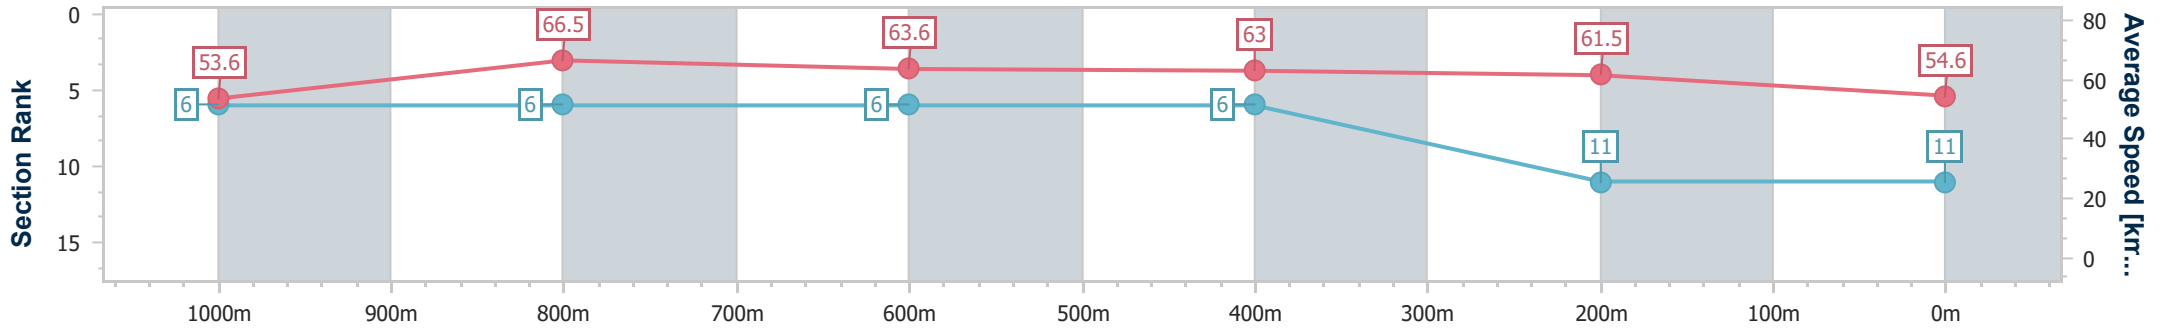

- [] Ranking at each section and finish
- .-.- No data available at this section
- NA No data available

Horse/Jockey Name	Dance Wizzard
Final Rank	11
Fastest Section Time (Section)	0:10.91 (1000m)
Top Speed [km/h] (Section)	69.6 (1000m)
Race State	Finished

Doomben QLD Professional

Race 7: U&U RECRUITMENT Class 1 Handicap - 1200m

07 August 2024 - 16:04

Track Rating: Soft 5, Weather: Overcast, Rail Position: +7m Entire

BRISBANE RACING CLUB

Section	Overall	1000m	800m	600m	400m	200m
Section Times	1:12.45 [11] (0:13.46)	0:58.99 [6] (0:10.91)	0:48.08 [6] (0:11.55)	0:36.53 [6] (0:11.58)	0:24.95 [6] (0:11.79)	0:13.16 [11] (0:13.16)
Average Speed [km/h]	53.6	66.5	63.6	63.0	61.5	54.6
Top Speed [km/h]	68.9	69.6	64.4	64.4	62.9	59.3
Avg. Dist. to Rail [m]	7.4	1.9	4.3	2.5	5.7	7.5
Avg. Stride Freq. [Hz]	2.3	2.4	2.3	2.3	2.3	2.2
Avg. Stride Length [m]	6.5	7.8	7.6	7.5	7.4	7.0

- [] Ranking at each section and finish
- .-.- No data available at this section
- NA No data available