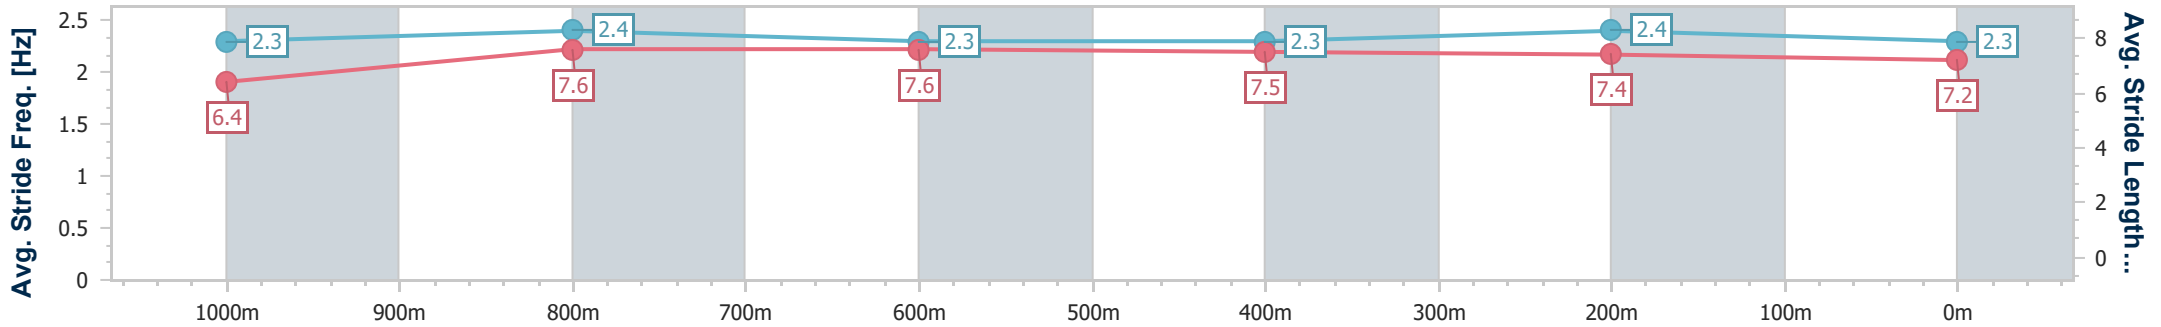

Doomben QLD Professional

Race 7: U&U RECRUITMENT Class 1 Handicap - 1200m

07 August 2024 - 16:04

Track Rating: Soft 5, Weather: Overcast, Rail Position: +7m Entire

BRISBANE RACING CLUB

Section	Overall	1000m	800m	600m	400m	200m
Section Times	1:11.00 [5] (0:13.60)	0:57.40 [8] (0:10.97)	0:46.43 [8] (0:11.53)	0:34.90 [8] (0:11.64)	0:23.26 [9] (0:11.32)	0:11.94 [8] (0:11.94)
Average Speed [km/h]	53.1	65.8	63.5	62.7	64.0	60.2
Top Speed [km/h]	68.4	68.3	65.0	64.5	65.0	63.5
Avg. Dist. to Rail [m]	5.2	1.4	3.4	2.7	2.9	5.4
Avg. Stride Freq. [Hz]	2.3	2.4	2.3	2.3	2.4	2.3
Avg. Stride Length [m]	6.4	7.6	7.6	7.5	7.4	7.2

- [] Ranking at each section and finish
- .-.- No data available at this section
- NA No data available

Horse/Jockey Name	Lumens Lenny
Final Rank	6
Fastest Section Time (Section)	0:10.79 (1000m)
Top Speed [km/h] (Section)	68.5 (Overall)
Race State	Finished