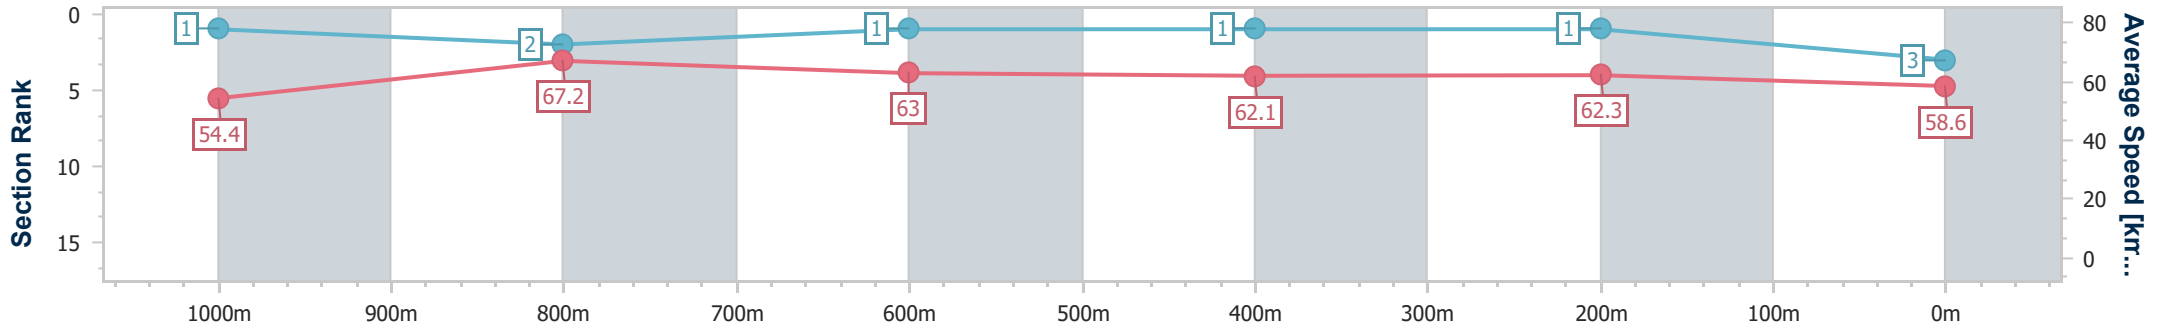

Doomben QLD Professional

Race 7: U&U RECRUITMENT Class 1 Handicap - 1200m

07 August 2024 - 16:04

Track Rating: Soft 5, Weather: Overcast, Rail Position: +7m Entire

BRISBANE RACING CLUB

Section	Overall	1000m	800m	600m	400m	200m
Section Times	1:10.87 [3] (0:13.21)	0:57.66 [1] (0:10.79)	0:46.87 [2] (0:11.39)	0:35.48 [1] (0:11.69)	0:23.79 [1] (0:11.51)	0:12.28 [1] (0:12.28)
Average Speed [km/h]	54.4	67.2	63.0	62.1	62.3	58.6
Top Speed [km/h]	70.0	70.1	64.7	63.1	64.6	62.1
Avg. Dist. to Rail [m]	7.5	2.4	0.6	1.8	1.0	0.5
Avg. Stride Freq. [Hz]	2.4	2.6	2.5	2.5	2.5	2.4
Avg. Stride Length [m]	6.2	7.2	7.1	6.9	7.1	6.9