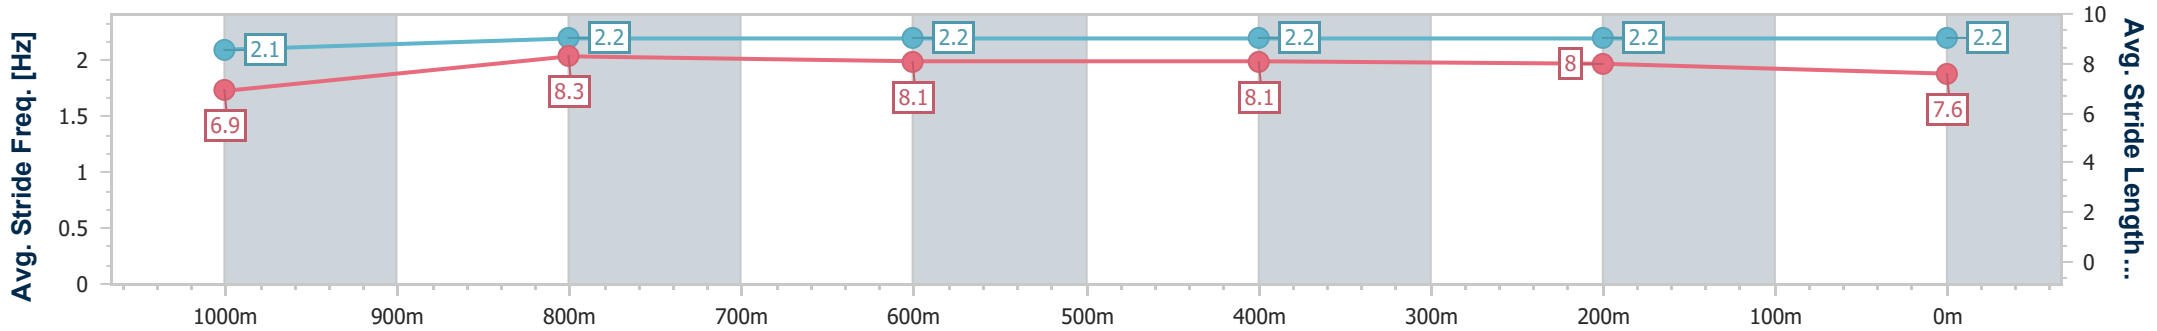

Doomben QLD Professional

Race 7: U&U RECRUITMENT Class 1 Handicap - 1200m

07 August 2024 - 16:04

Track Rating: Soft 5, Weather: Overcast, Rail Position: +7m Entire

BRISBANE RACING CLUB

Section	Overall	1000m	800m	600m	400m	200m
Section Times	1:11.13 [7] (0:13.97)	0:57.16 [11] (0:10.90)	0:46.26 [10] (0:11.50)	0:34.76 [11] (0:11.46)	0:23.30 [10] (0:11.33)	0:11.97 [10] (0:11.97)
Average Speed [km/h]	51.5	66.3	63.1	63.3	63.7	60.1
Top Speed [km/h]	67.3	67.5	64.6	64.1	64.8	62.7
Avg. Dist. to Rail [m]	6.5	1.5	1.6	0.8	5.1	8.5
Avg. Stride Freq. [Hz]	2.1	2.2	2.2	2.2	2.2	2.2
Avg. Stride Length [m]	6.9	8.3	8.1	8.1	8.0	7.6

- [] Ranking at each section and finish
- .-.- No data available at this section
- NA No data available

Horse/Jockey Name	Daintree Dreaming
Final Rank	8
Fastest Section Time (Section)	0:10.91 (1000m)
Top Speed [km/h] (Section)	67.7 (1000m)
Race State	Finished