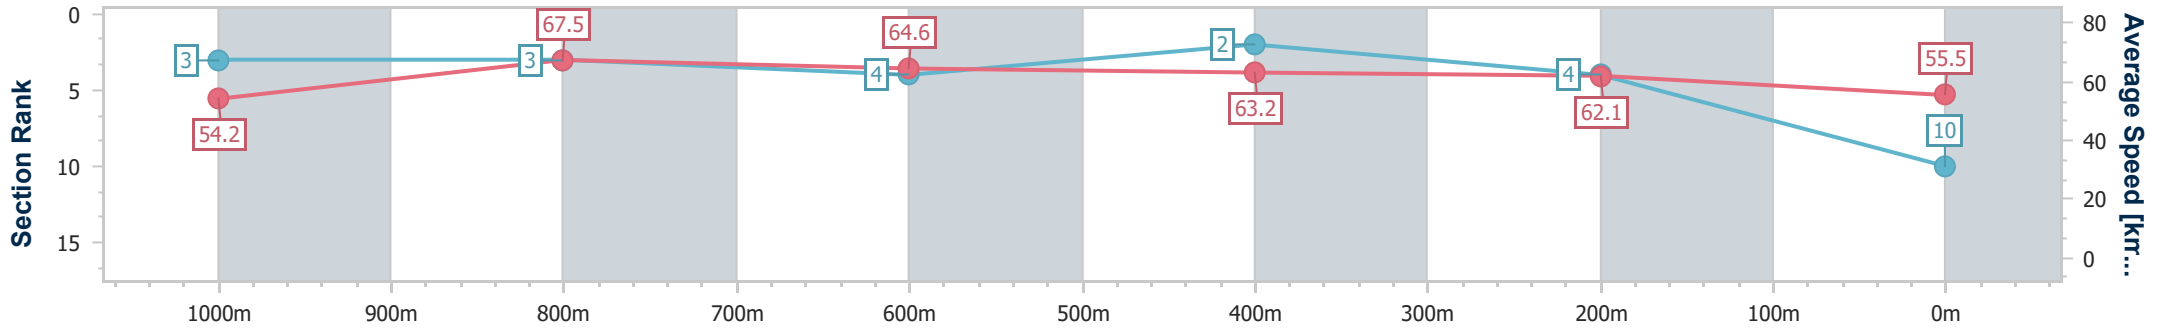

- [] Ranking at each section and finish
- .-.- No data available at this section
- NA No data available

Horse/Jockey Name	Beautantes
Final Rank	10
Fastest Section Time (Section)	0:10.81 (1000m)
Top Speed [km/h] (Section)	70.8 (1000m)
Race State	Finished

Doomben QLD Professional

Race 7: U&U RECRUITMENT Class 1 Handicap - 1200m

07 August 2024 - 16:04

Track Rating: Soft 5, Weather: Overcast, Rail Position: +7m Entire

BRISBANE RACING CLUB

Section	Overall	1000m	800m	600m	400m	200m
Section Times	1:11.69 [10] (0:13.29)	0:58.40 [3] (0:10.81)	0:47.59 [3] (0:11.45)	0:36.14 [4] (0:11.58)	0:24.56 [2] (0:11.60)	0:12.96 [4] (0:12.96)
Average Speed [km/h]	54.2	67.5	64.6	63.2	62.1	55.5
Top Speed [km/h]	69.4	70.8	66.6	64.9	63.2	59.9
Avg. Dist. to Rail [m]	4.3	3.8	5.1	2.8	1.6	3.6
Avg. Stride Freq. [Hz]	2.4	2.4	2.3	2.4	2.4	2.3
Avg. Stride Length [m]	6.4	7.6	7.6	7.3	7.4	6.8

- [] Ranking at each section and finish
- .-.- No data available at this section
- NA No data available

Horse/Jockey Name	Dance Wizzard
Final Rank	11
Fastest Section Time (Section)	0:10.91 (1000m)
Top Speed [km/h] (Section)	69.6 (1000m)
Race State	Finished