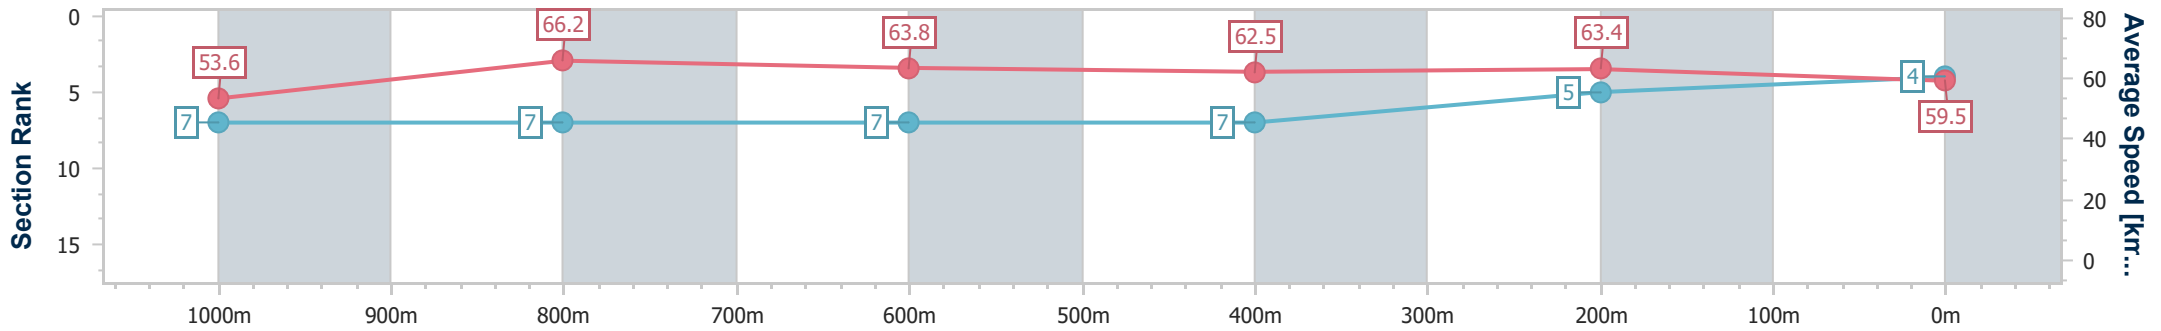

Doomben QLD Professional

Race 7: U&U RECRUITMENT Class 1 Handicap - 1200m

07 August 2024 - 16:04

Track Rating: Soft 5, Weather: Overcast, Rail Position: +7m Entire

BRISBANE RACING CLUB

Section	Overall	1000m	800m	600m	400m	200m
Section Times	1:10.97 [4] (0:13.47)	0:57.50 [7] (0:10.93)	0:46.57 [7] (0:11.54)	0:35.03 [7] (0:11.59)	0:23.44 [7] (0:11.35)	0:12.09 [5] (0:12.09)
Average Speed [km/h]	53.6	66.2	63.8	62.5	63.4	59.5
Top Speed [km/h]	68.7	68.7	64.3	64.3	64.6	62.5
Avg. Dist. to Rail [m]	3.5	2.8	3.7	1.6	2.3	3.6
Avg. Stride Freq. [Hz]	2.4	2.4	2.3	2.3	2.3	2.3
Avg. Stride Length [m]	6.3	7.6	7.6	7.4	7.6	7.2