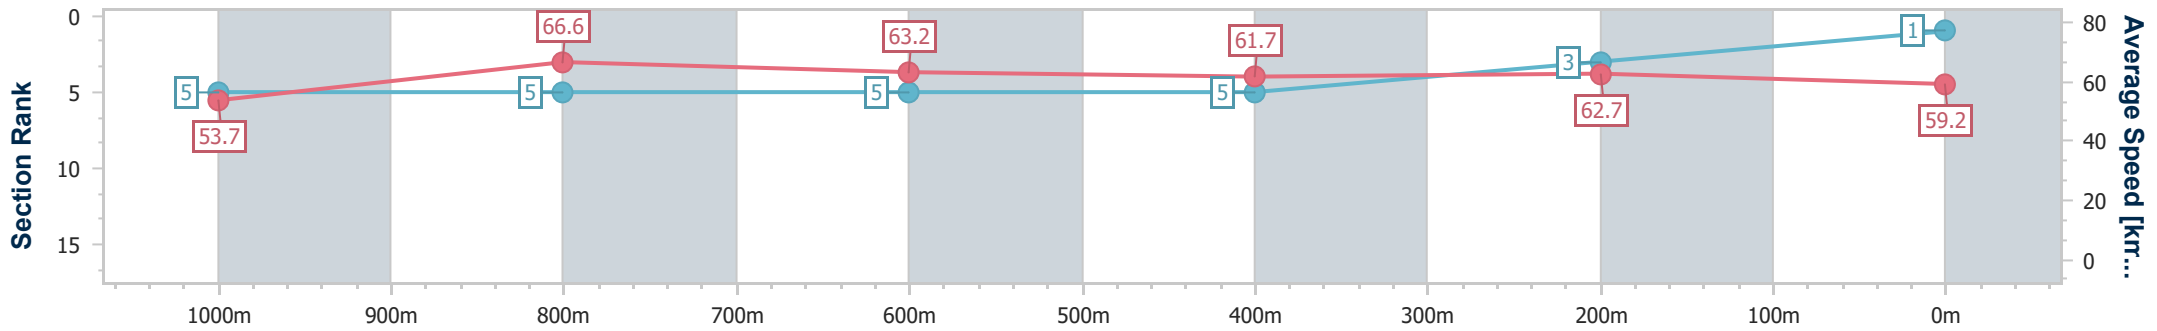

Doomben QLD Professional

Race 7: U&U RECRUITMENT Class 1 Handicap - 1200m

07 August 2024 - 16:04

Track Rating: Soft 5, Weather: Overcast, Rail Position: +7m Entire

BRISBANE RACING CLUB

Section	Overall	1000m	800m	600m	400m	200m
Section Times	1:10.86 [1] (0:13.41)	0:57.45 [5] (0:10.74)	0:46.71 [5] (0:11.42)	0:35.29 [5] (0:11.67)	0:23.62 [5] (0:11.47)	0:12.15 [3] (0:12.15)
Average Speed [km/h]	53.7	66.6	63.2	61.7	62.7	59.2
Top Speed [km/h]	68.9	69.7	65.5	63.0	64.4	62.0
Avg. Dist. to Rail [m]	1.1	1.2	0.3	0.4	0.8	1.0
Avg. Stride Freq. [Hz]	2.4	2.5	2.4	2.3	2.3	2.3
Avg. Stride Length [m]	6.3	7.5	7.4	7.3	7.4	7.2