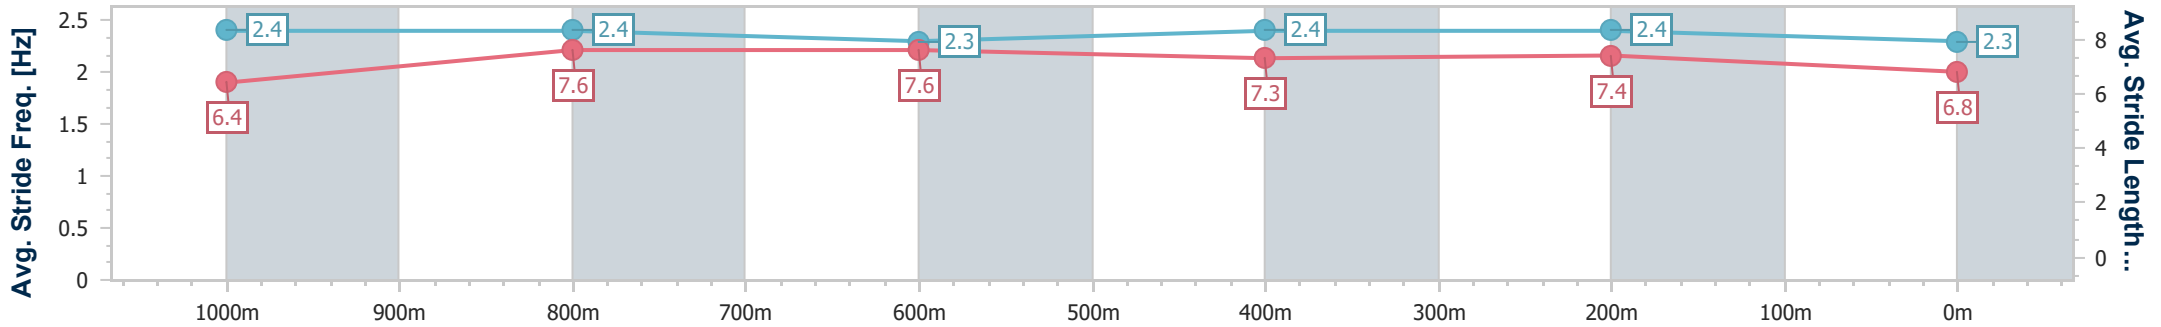

- [] Ranking at each section and finish
- .-.- No data available at this section
- NA No data available

Horse/Jockey Name	Beautantes
Final Rank	10
Fastest Section Time (Section)	0:10.81 (1000m)
Top Speed [km/h] (Section)	70.8 (1000m)
Race State	Finished

Doomben QLD Professional

Race 7: U&U RECRUITMENT Class 1 Handicap - 1200m

07 August 2024 - 16:04

Track Rating: Soft 5, Weather: Overcast, Rail Position: +7m Entire

BRISBANE RACING CLUB

Section	Overall	1000m	800m	600m	400m	200m
Section Times	1:11.69 [10] (0:13.29)	0:58.40 [3] (0:10.81)	0:47.59 [3] (0:11.45)	0:36.14 [4] (0:11.58)	0:24.56 [2] (0:11.60)	0:12.96 [4] (0:12.96)
Average Speed [km/h]	54.2	67.5	64.6	63.2	62.1	55.5
Top Speed [km/h]	69.4	70.8	66.6	64.9	63.2	59.9
Avg. Dist. to Rail [m]	4.3	3.8	5.1	2.8	1.6	3.6
Avg. Stride Freq. [Hz]	2.4	2.4	2.3	2.4	2.4	2.3
Avg. Stride Length [m]	6.4	7.6	7.6	7.3	7.4	6.8

- [] Ranking at each section and finish
- .-.- No data available at this section
- NA No data available

Horse/Jockey Name	Dance Wizzard
Final Rank	11
Fastest Section Time (Section)	0:10.91 (1000m)
Top Speed [km/h] (Section)	69.6 (1000m)
Race State	Finished