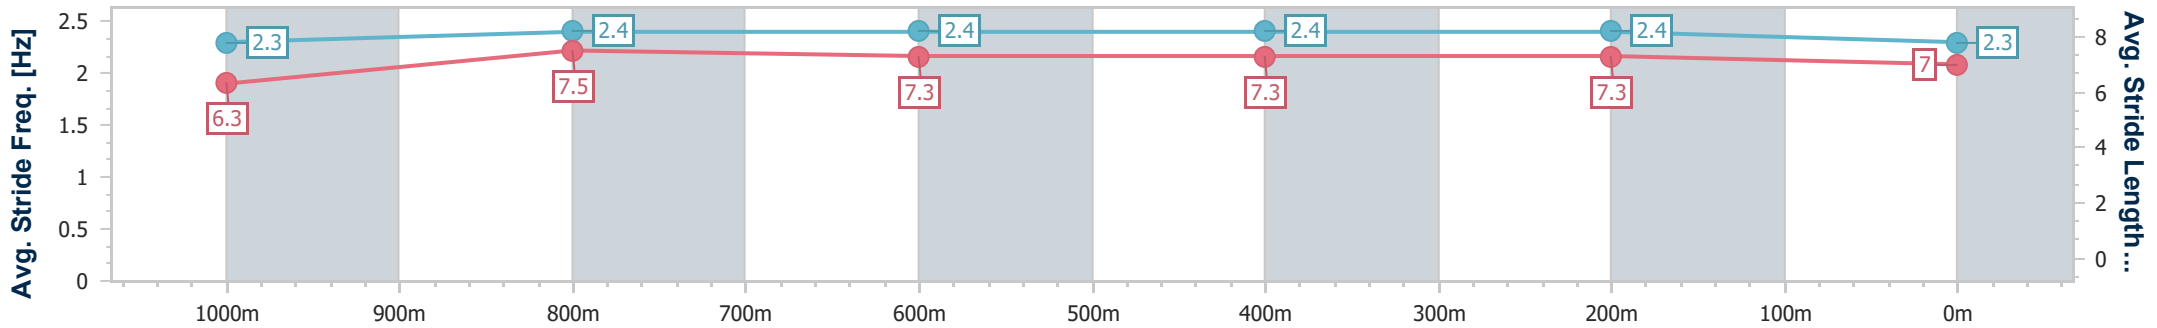

Doomben QLD Professional

Race 7: U&U RECRUITMENT Class 1 Handicap - 1200m

07 August 2024 - 16:04

Track Rating: Soft 5, Weather: Overcast, Rail Position: +7m Entire

BRISBANE RACING CLUB

Section	Overall	1000m	800m	600m	400m	200m
Section Times	1:11.39 [9] (0:13.95)	0:57.44 [10] (0:10.94)	0:46.50 [11] (0:11.44)	0:35.06 [10] (0:11.52)	0:23.54 [11] (0:11.25)	0:12.29 [9] (0:12.29)
Average Speed [km/h]	51.7	65.9	62.8	62.9	64.1	58.6
Top Speed [km/h]	66.4	66.8	64.7	65.3	65.5	62.1
Avg. Dist. to Rail [m]	5.6	0.5	0.8	1.6	1.6	3.6
Avg. Stride Freq. [Hz]	2.3	2.4	2.4	2.4	2.4	2.3
Avg. Stride Length [m]	6.3	7.5	7.3	7.3	7.3	7.0

- [] Ranking at each section and finish
- .-.- No data available at this section
- NA No data available

Horse/Jockey Name	Beautantes
Final Rank	10
Fastest Section Time (Section)	0:10.81 (1000m)
Top Speed [km/h] (Section)	70.8 (1000m)
Race State	Finished