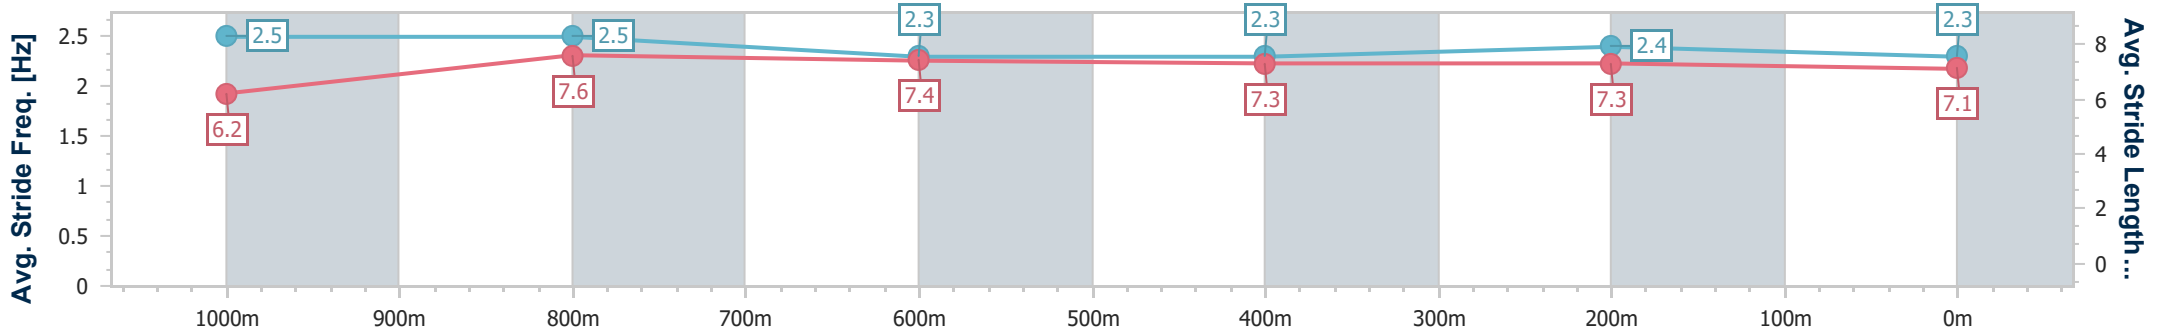

Doomben QLD Professional

Race 7: U&U RECRUITMENT Class 1 Handicap - 1200m

07 August 2024 - 16:04

Track Rating: Soft 5, Weather: Overcast, Rail Position: +7m Entire

BRISBANE RACING CLUB

Section	Overall	1000m	800m	600m	400m	200m
Section Times	1:10.87 [2] (0:13.25)	0:57.62 [2] (0:10.65)	0:46.97 [1] (0:11.54)	0:35.43 [2] (0:11.70)	0:23.73 [3] (0:11.47)	0:12.26 [2] (0:12.26)
Average Speed [km/h]	54.4	67.3	62.7	61.5	62.4	58.8
Top Speed [km/h]	69.1	70.7	64.4	63.4	63.4	61.3
Avg. Dist. to Rail [m]	6.4	1.5	1.2	1.2	1.1	1.6
Avg. Stride Freq. [Hz]	2.5	2.5	2.3	2.3	2.4	2.3
Avg. Stride Length [m]	6.2	7.6	7.4	7.3	7.3	7.1