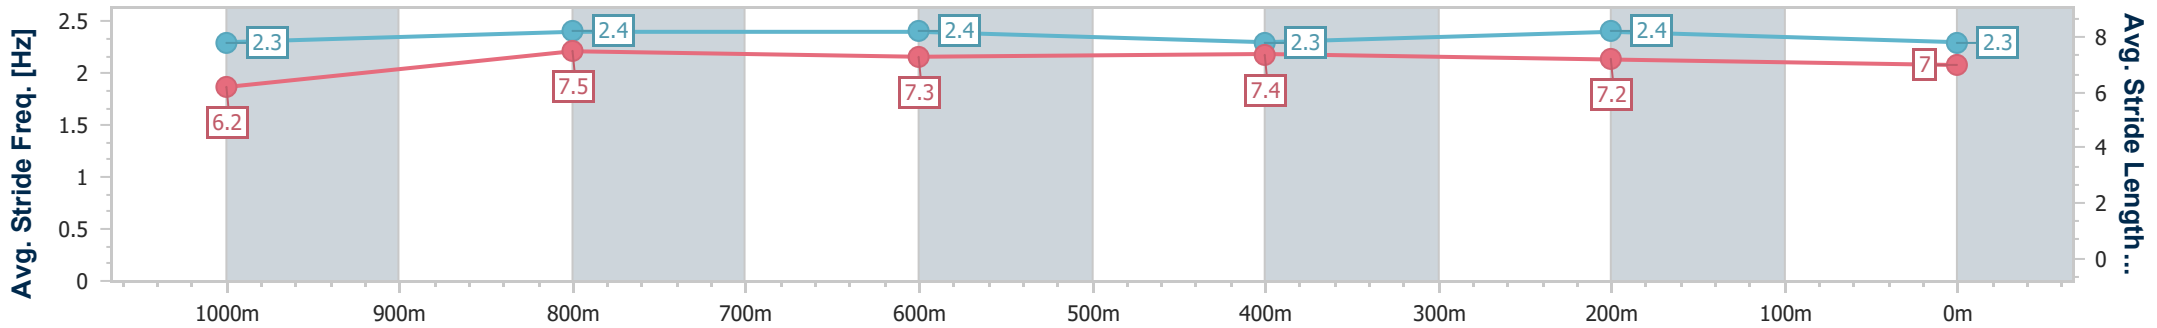

- [] Ranking at each section and finish
- .-.- No data available at this section
- NA No data available

Horse/Jockey Name	Daintree Dreaming
Final Rank	8
Fastest Section Time (Section)	0:10.91 (1000m)
Top Speed [km/h] (Section)	67.7 (1000m)
Race State	Finished

Doomben QLD Professional

Race 7: U&U RECRUITMENT Class 1 Handicap - 1200m

07 August 2024 - 16:04

Track Rating: Soft 5, Weather: Overcast, Rail Position: +7m Entire

BRISBANE RACING CLUB

Section	Overall	1000m	800m	600m	400m	200m
Section Times	1:11.22 [8] (0:13.71)	0:57.51 [9] (0:10.91)	0:46.60 [9] (0:11.56)	0:35.04 [9] (0:11.46)	0:23.58 [8] (0:11.39)	0:12.19 [7] (0:12.19)
Average Speed [km/h]	52.6	66.0	62.4	62.3	62.8	59.1
Top Speed [km/h]	67.4	67.7	63.8	63.5	64.6	62.1
Avg. Dist. to Rail [m]	3.9	0.2	0.2	1.5	1.7	0.4
Avg. Stride Freq. [Hz]	2.3	2.4	2.4	2.3	2.4	2.3
Avg. Stride Length [m]	6.2	7.5	7.3	7.4	7.2	7.0