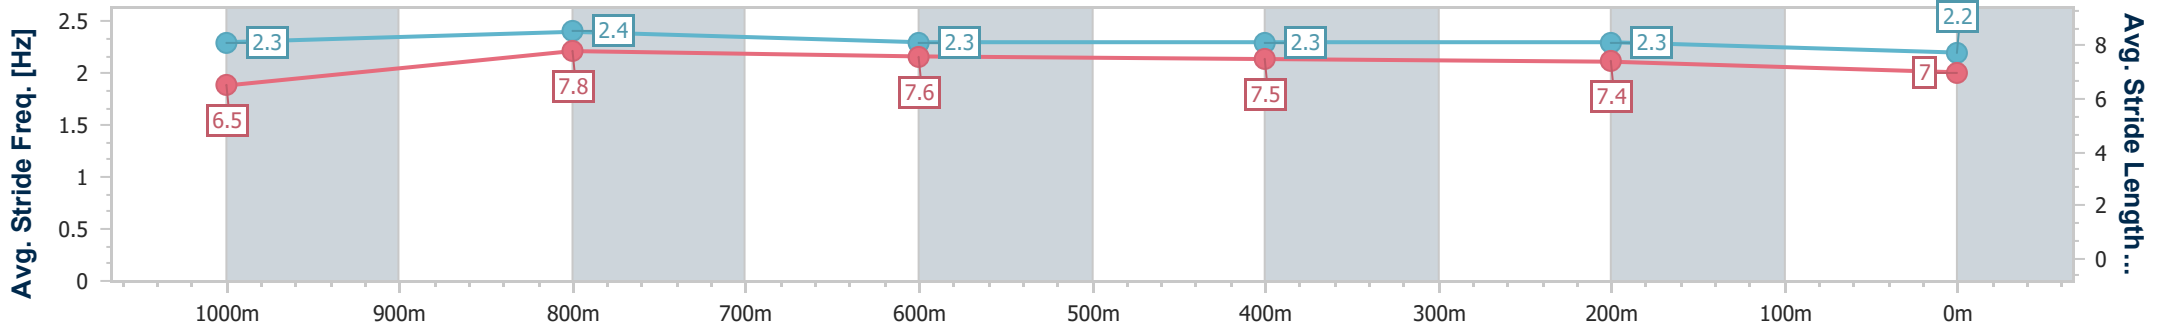

- [] Ranking at each section and finish
- .-.- No data available at this section
- NA No data available

Horse/Jockey Name	Dance Wizzard
Final Rank	11
Fastest Section Time (Section)	0:10.91 (1000m)
Top Speed [km/h] (Section)	69.6 (1000m)
Race State	Finished

Doomben QLD Professional

Race 7: U&U RECRUITMENT Class 1 Handicap - 1200m

07 August 2024 - 16:04

Track Rating: Soft 5, Weather: Overcast, Rail Position: +7m Entire

BRISBANE RACING CLUB

Section	Overall	1000m	800m	600m	400m	200m
Section Times	1:12.45 [11] (0:13.46)	0:58.99 [6] (0:10.91)	0:48.08 [6] (0:11.55)	0:36.53 [6] (0:11.58)	0:24.95 [6] (0:11.79)	0:13.16 [11] (0:13.16)
Average Speed [km/h]	53.6	66.5	63.6	63.0	61.5	54.6
Top Speed [km/h]	68.9	69.6	64.4	64.4	62.9	59.3
Avg. Dist. to Rail [m]	7.4	1.9	4.3	2.5	5.7	7.5
Avg. Stride Freq. [Hz]	2.3	2.4	2.3	2.3	2.3	2.2
Avg. Stride Length [m]	6.5	7.8	7.6	7.5	7.4	7.0

- [] Ranking at each section and finish
- .-.- No data available at this section
- NA No data available