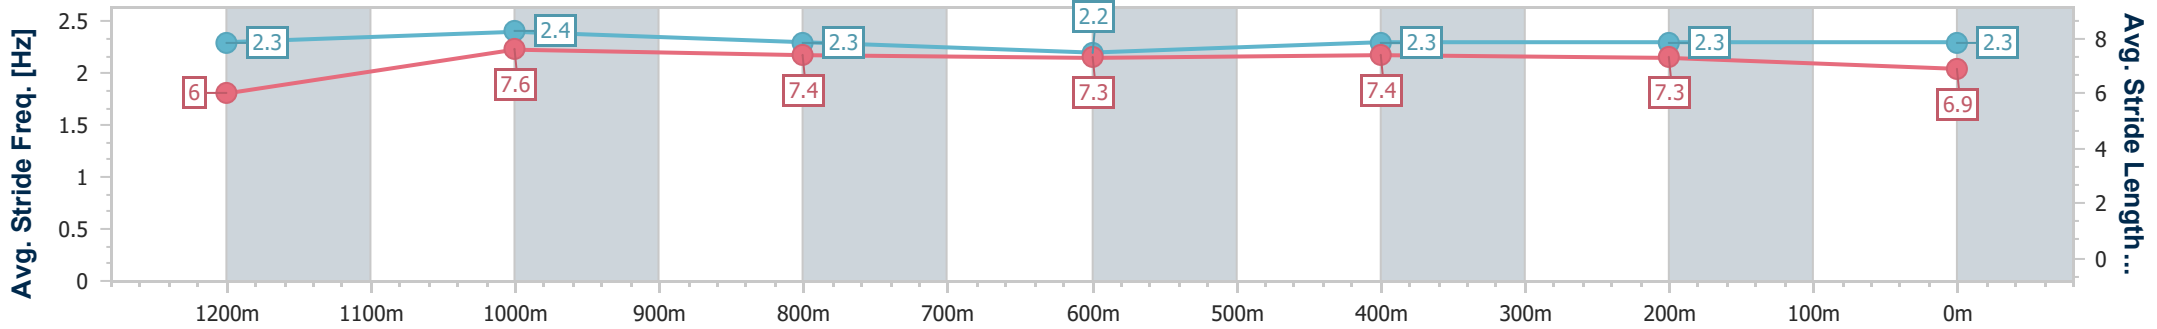

- [] Ranking at each section and finish
- .-.- No data available at this section
- NA No data available

Horse/Jockey Name	Inno Tech Winner
Final Rank	10
Fastest Section Time (Section)	0:11.24 (1200m)
Top Speed [km/h] (Section)	66.1 (1200m)
Race State	Finished

Sunshine Coast QLD Professional

Race 6: ROKU GIN Maiden Handicap - 1400m

04 August 2024 - 15:40

Track Rating: Good 4, Weather: Fine, Rail Position: +8m Entire

Section	Overall	1200m	1000m	800m	600m	400m	200m
Section Times	1:26.14 [10] (0:14.02)	1:12.12 [7] (0:11.24)	1:00.88 [7] (0:12.03)	0:48.85 [7] (0:12.33)	0:36.52 [8] (0:11.95)	0:24.57 [7] (0:11.76)	0:12.81 [6] (0:12.81)
Average Speed [km/h]	51.5	64.1	60.3	58.7	60.4	61.1	56.2
Top Speed [km/h]	65.8	66.1	63.1	60.2	61.3	62.0	60.5
Avg. Dist. to Rail [m]	6.2	2.8	2.0	1.4	0.6	3.6	6.4
Avg. Stride Freq. [Hz]	2.3	2.4	2.3	2.2	2.3	2.3	2.3
Avg. Stride Length [m]	6.0	7.6	7.4	7.3	7.4	7.3	6.9

- [] Ranking at each section and finish
- .-.- No data available at this section
- NA No data available

Horse/Jockey Name	Shekinah
Final Rank	11
Fastest Section Time (Section)	0:11.05 (1200m)
Top Speed [km/h] (Section)	68.0 (Overall)
Race State	Finished