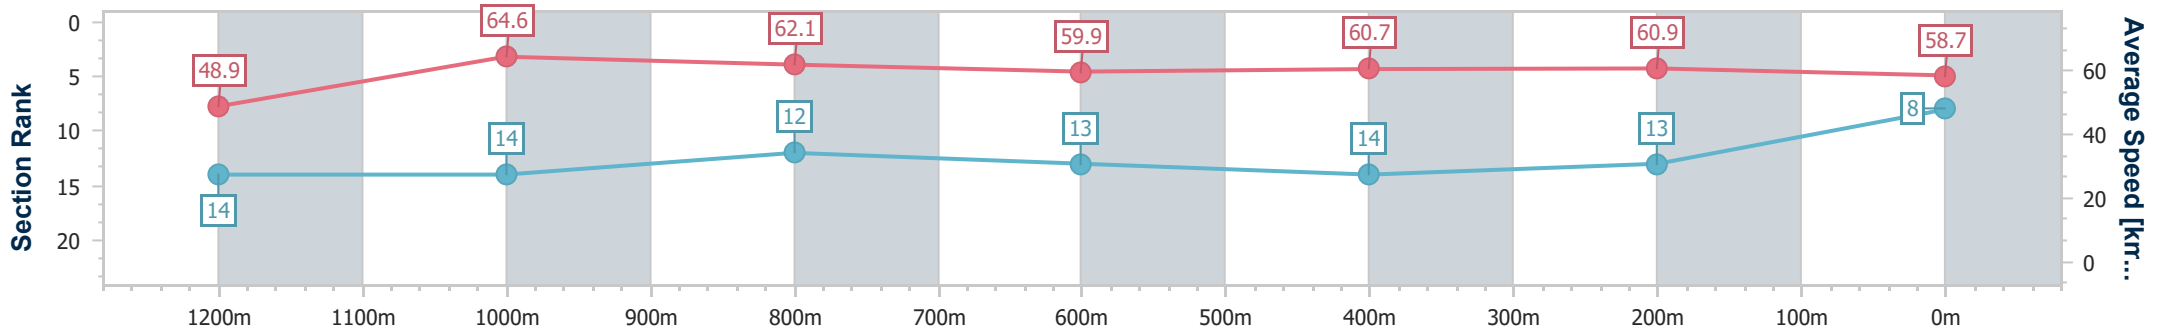

Sunshine Coast QLD Professional

Race 6: ROKU GIN Maiden Handicap - 1400m

04 August 2024 - 15:40

Track Rating: Good 4, Weather: Fine, Rail Position: +8m Entire

Section	Overall	1200m	1000m	800m	600m	400m	200m
Section Times	1:26.13 [8] (0:14.75)	1:11.38 [14] (0:11.15)	1:00.23 [14] (0:11.72)	0:48.51 [12] (0:12.27)	0:36.24 [13] (0:12.12)	0:24.12 [14] (0:11.80)	0:12.32 [13] (0:12.32)
Average Speed [km/h]	48.9	64.6	62.1	59.9	60.7	60.9	58.7
Top Speed [km/h]	64.1	65.1	64.4	61.3	61.6	61.5	60.6
Avg. Dist. to Rail [m]	10.4	4.0	4.0	3.6	3.9	7.5	7.5
Avg. Stride Freq. [Hz]	2.0	2.2	2.2	2.1	2.2	2.2	2.2
Avg. Stride Length [m]	6.8	8.1	8.0	7.8	7.9	7.6	7.2