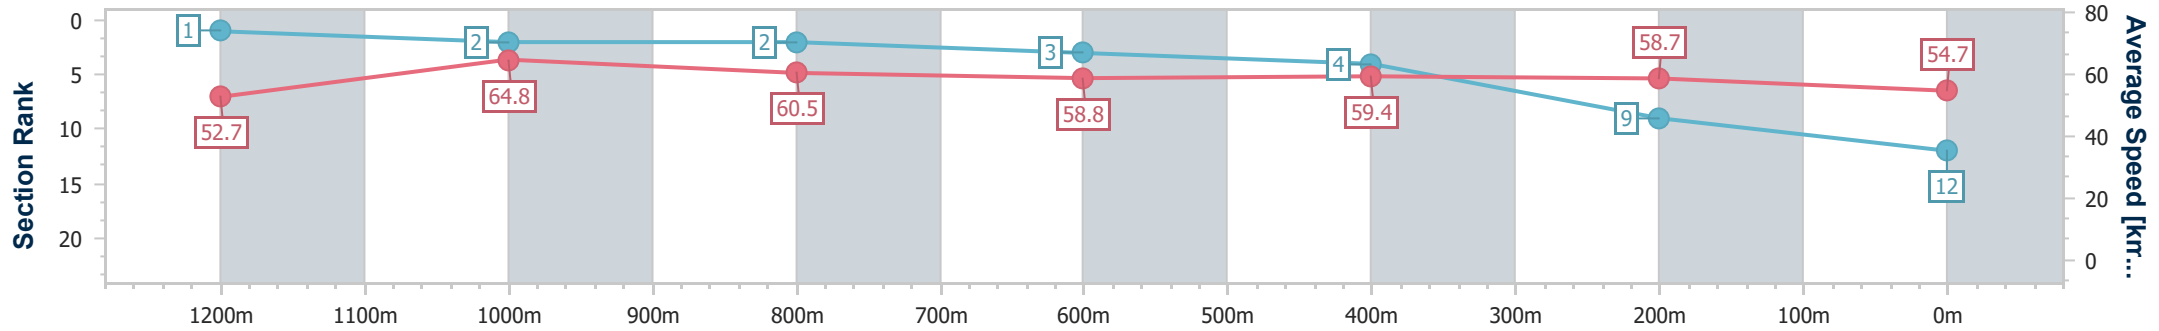

Sunshine Coast QLD Professional

Race 6: ROKU GIN Maiden Handicap - 1400m

04 August 2024 - 15:40

Track Rating: Good 4, Weather: Fine, Rail Position: +8m Entire

Section	Overall	1200m	1000m	800m	600m	400m	200m
Section Times	1:26.64 [12] (0:13.72)	1:12.92 [1] (0:11.11)	1:01.81 [2] (0:11.94)	0:49.87 [2] (0:12.37)	0:37.50 [3] (0:12.11)	0:25.39 [4] (0:12.26)	0:13.13 [9] (0:13.13)
Average Speed [km/h]	52.7	64.8	60.5	58.8	59.4	58.7	54.7
Top Speed [km/h]	66.4	66.7	63.6	60.6	60.4	61.1	57.9
Avg. Dist. to Rail [m]	7.7	3.7	2.9	1.6	1.4	0.8	0.4
Avg. Stride Freq. [Hz]	2.3	2.4	2.3	2.3	2.3	2.3	2.2
Avg. Stride Length [m]	6.3	7.5	7.4	7.2	7.2	7.2	6.9