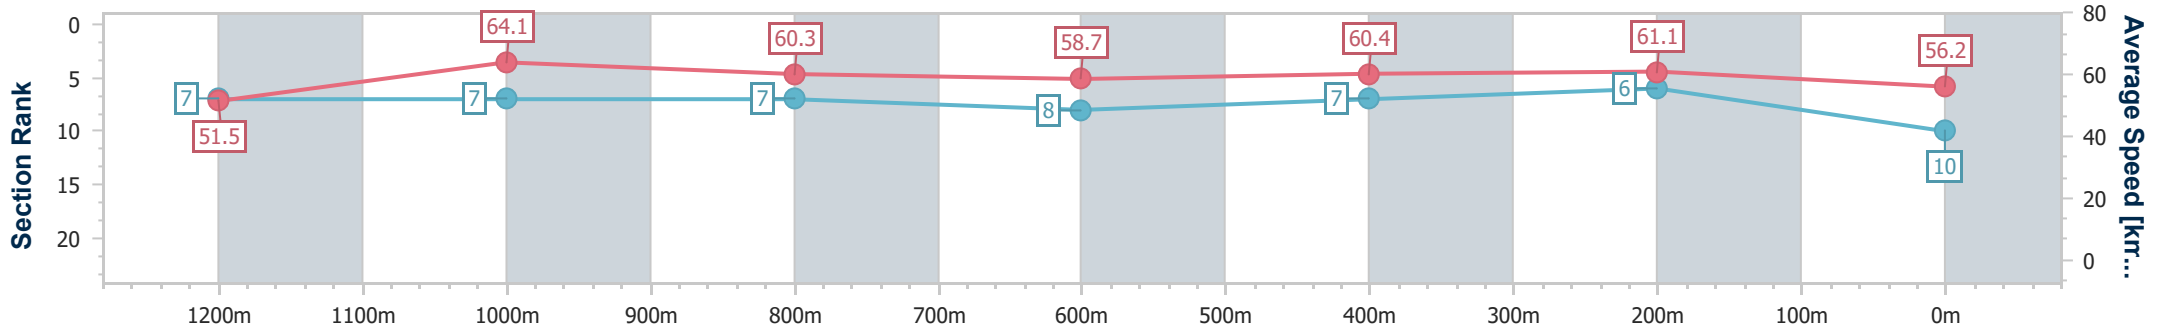

Sunshine Coast QLD Professional

Race 6: ROKU GIN Maiden Handicap - 1400m

04 August 2024 - 15:40

Track Rating: Good 4, Weather: Fine, Rail Position: +8m Entire

Section	Overall	1200m	1000m	800m	600m	400m	200m
Section Times	1:26.14 [10] (0:14.02)	1:12.12 [7] (0:11.24)	1:00.88 [7] (0:12.03)	0:48.85 [7] (0:12.33)	0:36.52 [8] (0:11.95)	0:24.57 [7] (0:11.76)	0:12.81 [6] (0:12.81)
Average Speed [km/h]	51.5	64.1	60.3	58.7	60.4	61.1	56.2
Top Speed [km/h]	65.8	66.1	63.1	60.2	61.3	62.0	60.5
Avg. Dist. to Rail [m]	6.2	2.8	2.0	1.4	0.6	3.6	6.4
Avg. Stride Freq. [Hz]	2.3	2.4	2.3	2.2	2.3	2.3	2.3
Avg. Stride Length [m]	6.0	7.6	7.4	7.3	7.4	7.3	6.9

- [] Ranking at each section and finish
- .-.- No data available at this section
- NA No data available

Horse/Jockey Name	Shekinah
Final Rank	11
Fastest Section Time (Section)	0:11.05 (1200m)
Top Speed [km/h] (Section)	68.0 (Overall)
Race State	Finished