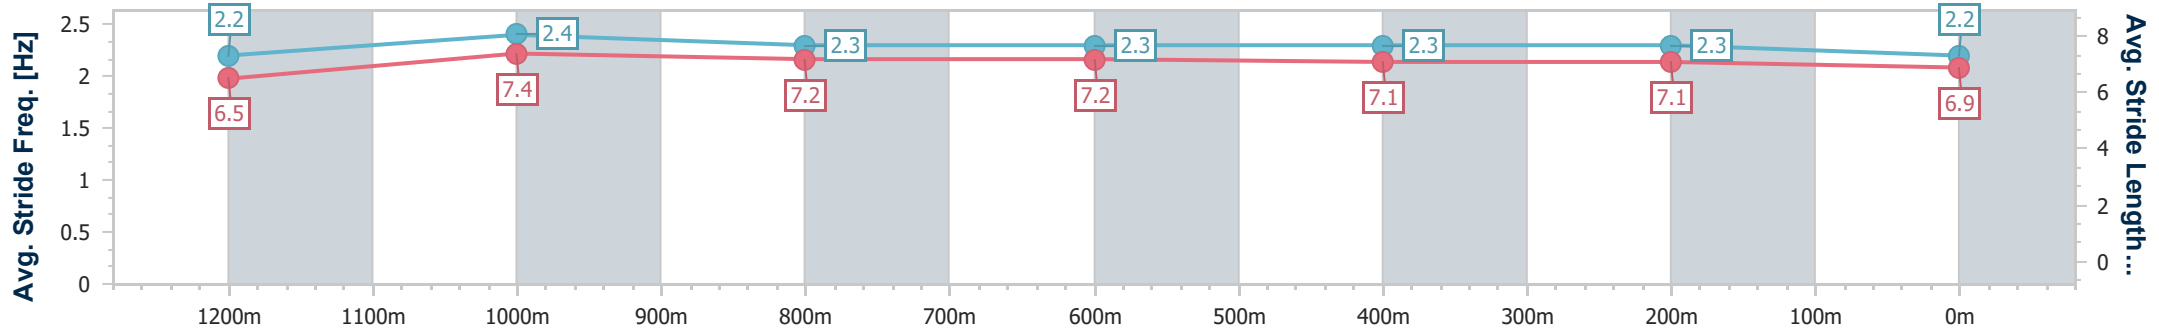

- [] Ranking at each section and finish
- .-.- No data available at this section
- NA No data available

Horse/Jockey Name	Shekinah
Final Rank	11
Fastest Section Time (Section)	0:11.05 (1200m)
Top Speed [km/h] (Section)	68.0 (Overall)
Race State	Finished

Sunshine Coast QLD Professional

Race 6: ROKU GIN Maiden Handicap - 1400m

04 August 2024 - 15:40

Track Rating: Good 4, Weather: Fine, Rail Position: +8m Entire

Section	Overall	1200m	1000m	800m	600m	400m	200m
Section Times	1:26.57 [11] (0:13.77)	1:12.80 [3] (0:11.05)	1:01.75 [1] (0:11.93)	0:49.82 [1] (0:12.29)	0:37.53 [1] (0:12.13)	0:25.40 [1] (0:12.20)	0:13.20 [7] (0:13.20)
Average Speed [km/h]	52.2	65.2	61.2	59.3	59.5	59.1	54.6
Top Speed [km/h]	68.0	67.7	63.3	60.4	60.2	60.1	57.3
Avg. Dist. to Rail [m]	10.3	5.7	3.8	2.5	0.8	1.3	5.0
Avg. Stride Freq. [Hz]	2.2	2.4	2.3	2.3	2.3	2.3	2.2
Avg. Stride Length [m]	6.5	7.4	7.2	7.2	7.1	7.1	6.9