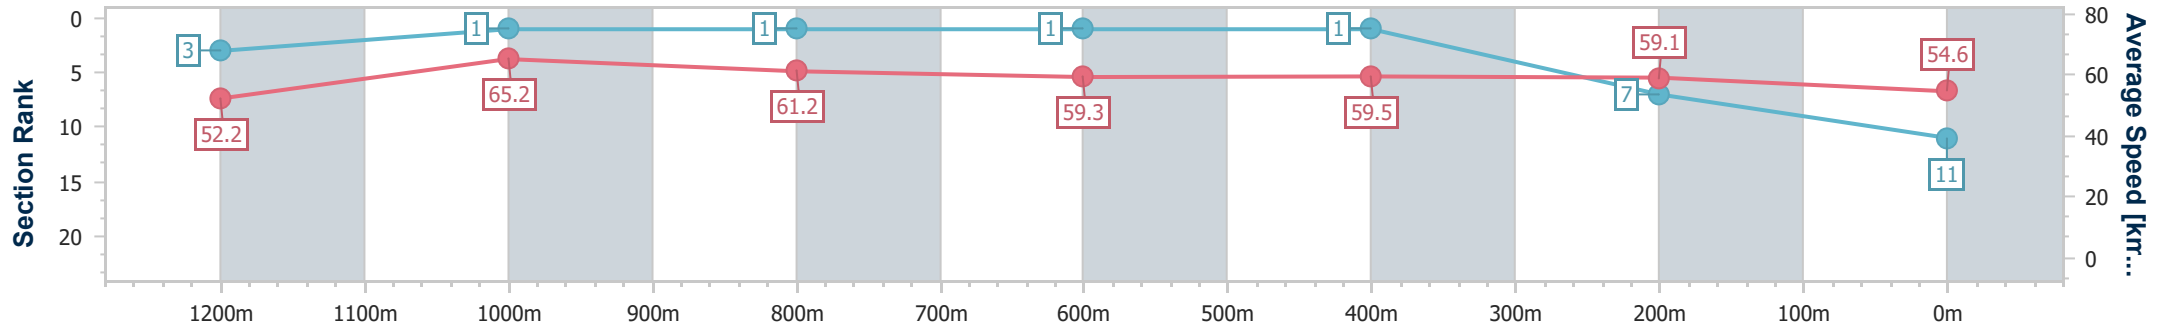

- [] Ranking at each section and finish
- .-.- No data available at this section
- NA No data available

Horse/Jockey Name	Shekinah
Final Rank	11
Fastest Section Time (Section)	0:11.05 (1200m)
Top Speed [km/h] (Section)	68.0 (Overall)
Race State	Finished

Sunshine Coast QLD Professional

Race 6: ROKU GIN Maiden Handicap - 1400m

04 August 2024 - 15:40

Track Rating: Good 4, Weather: Fine, Rail Position: +8m Entire

Section	Overall	1200m	1000m	800m	600m	400m	200m
Section Times	1:26.57 [11] (0:13.77)	1:12.80 [3] (0:11.05)	1:01.75 [1] (0:11.93)	0:49.82 [1] (0:12.29)	0:37.53 [1] (0:12.13)	0:25.40 [1] (0:12.20)	0:13.20 [7] (0:13.20)
Average Speed [km/h]	52.2	65.2	61.2	59.3	59.5	59.1	54.6
Top Speed [km/h]	68.0	67.7	63.3	60.4	60.2	60.1	57.3
Avg. Dist. to Rail [m]	10.3	5.7	3.8	2.5	0.8	1.3	5.0
Avg. Stride Freq. [Hz]	2.2	2.4	2.3	2.3	2.3	2.3	2.2
Avg. Stride Length [m]	6.5	7.4	7.2	7.2	7.1	7.1	6.9