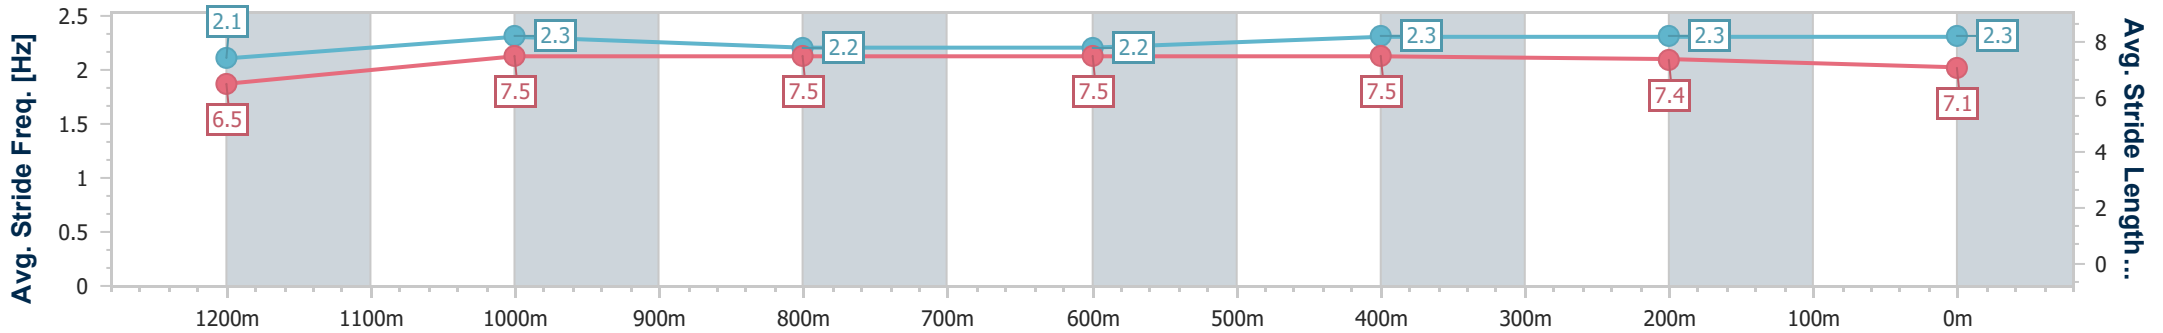

Horse/Jockey Name	Teesandcees Apply
Final Rank	1
Fastest Section Time (Section)	0:11.17 (1200m)
Top Speed [km/h] (Section)	66.4 (1200m)
Race State	Finished

Sunshine Coast QLD Professional
Race 6: ROKU GIN Maiden Handicap - 1400m
04 August 2024 - 15:40
Track Rating: Good 4, Weather: Fine, Rail Position: +8m Entire

Section	Overall	1200m	1000m	800m	600m	400m	200m
Section Times	1:25.21 [1] (0:14.31)	1:10.90 [9] (0:11.17)	0:59.73 [10] (0:11.95)	0:47.78 [8] (0:12.28)	0:35.50 [10] (0:11.93)	0:23.57 [8] (0:11.58)	0:11.99 [3] (0:11.99)
Average Speed [km/h]	50.5	64.2	60.7	59.3	60.7	62.3	60.3
Top Speed [km/h]	64.4	66.4	64.4	60.7	61.7	62.9	62.5
Avg. Dist. to Rail [m]	4.9	3.1	2.6	1.7	1.5	5.3	6.6
Avg. Stride Freq. [Hz]	2.1	2.3	2.2	2.2	2.3	2.3	2.3
Avg. Stride Length [m]	6.5	7.5	7.5	7.5	7.5	7.4	7.1

- [ ] Ranking at each section and finish
- -.-.- No data available at this section
- NA No data available