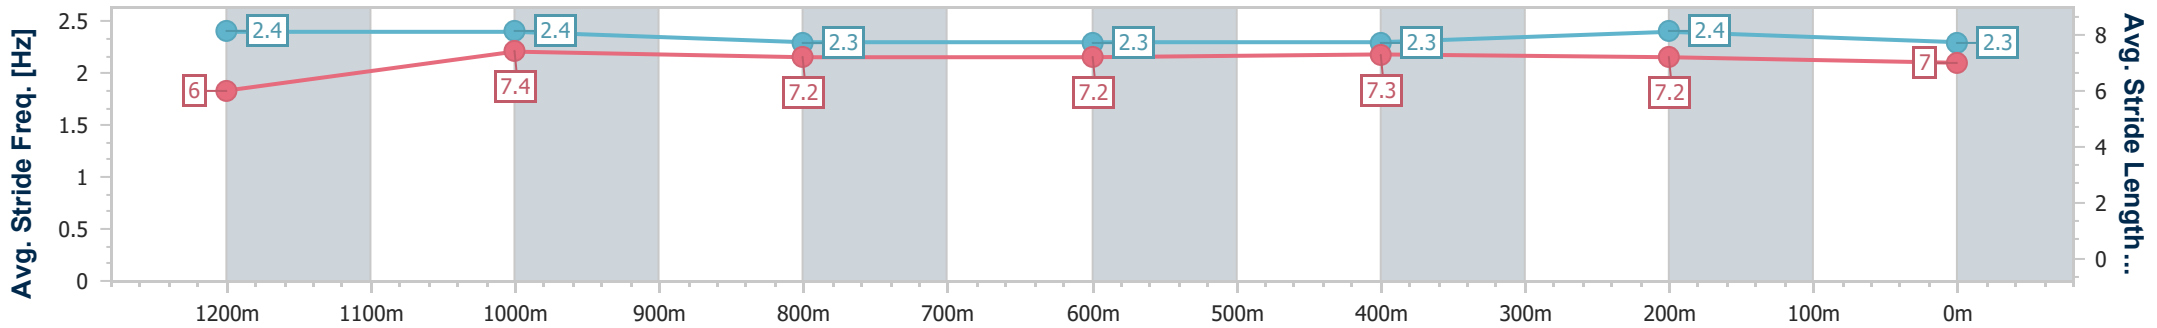

Sunshine Coast QLD Professional

Race 6: ROKU GIN Maiden Handicap - 1400m

04 August 2024 - 15:40

Track Rating: Good 4, Weather: Fine, Rail Position: +8m Entire

Section	Overall	1200m	1000m	800m	600m	400m	200m
Section Times	1:25.72 [3] (0:13.87)	1:11.85 [4] (0:11.14)	1:00.71 [5] (0:11.94)	0:48.77 [5] (0:12.38)	0:36.39 [6] (0:12.06)	0:24.33 [6] (0:11.91)	0:12.42 [5] (0:12.42)
Average Speed [km/h]	52.0	64.5	60.6	58.8	59.8	60.7	58.0
Top Speed [km/h]	65.3	66.1	62.8	59.7	61.1	61.8	59.8
Avg. Dist. to Rail [m]	2.7	2.1	1.9	1.6	0.7	1.4	3.1
Avg. Stride Freq. [Hz]	2.4	2.4	2.3	2.3	2.3	2.4	2.3
Avg. Stride Length [m]	6.0	7.4	7.2	7.2	7.3	7.2	7.0