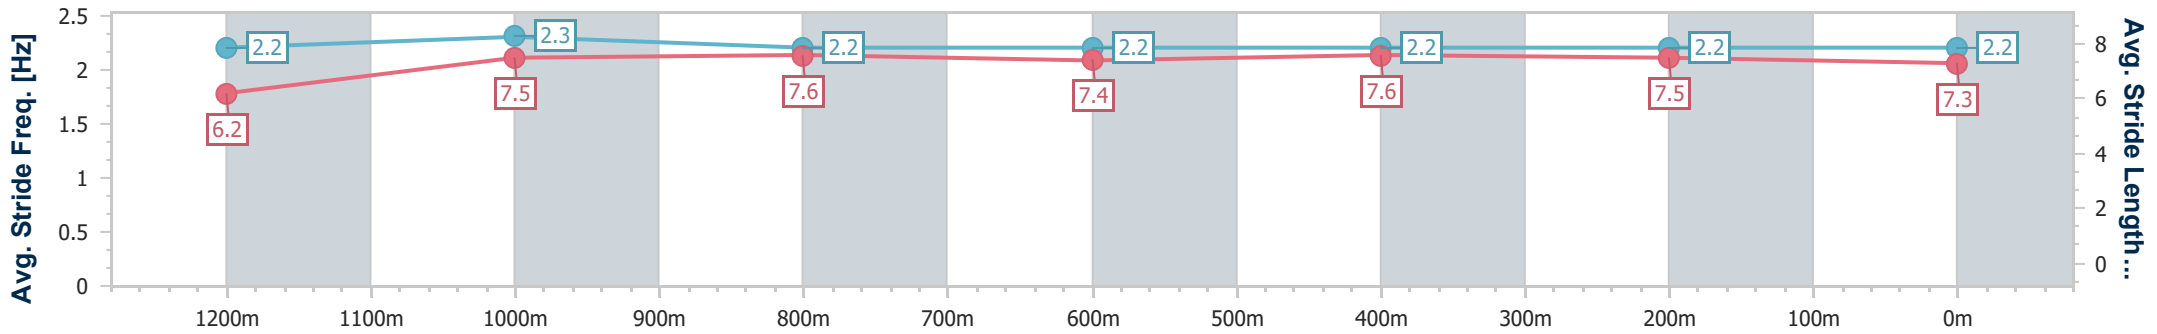

Sunshine Coast QLD Professional

Race 6: ROKU GIN Maiden Handicap - 1400m

04 August 2024 - 15:40

Track Rating: Good 4, Weather: Fine, Rail Position: +8m Entire

Section	Overall	1200m	1000m	800m	600m	400m	200m
Section Times	1:26.14 [9] (0:14.36)	1:11.78 [11] (0:11.38)	1:00.40 [12] (0:11.83)	0:48.57 [11] (0:12.21)	0:36.36 [12] (0:12.06)	0:24.30 [12] (0:11.94)	0:12.36 [12] (0:12.36)
Average Speed [km/h]	50.3	63.3	61.1	58.4	60.4	60.1	58.3
Top Speed [km/h]	62.4	64.3	63.1	59.3	61.4	61.4	60.0
Avg. Dist. to Rail [m]	8.9	3.3	1.5	1.1	1.4	6.1	8.4
Avg. Stride Freq. [Hz]	2.2	2.3	2.2	2.2	2.2	2.2	2.2
Avg. Stride Length [m]	6.2	7.5	7.6	7.4	7.6	7.5	7.3

- [] Ranking at each section and finish
- .-.- No data available at this section
- NA No data available

Horse/Jockey Name	Inno Tech Winner
Final Rank	10
Fastest Section Time (Section)	0:11.24 (1200m)
Top Speed [km/h] (Section)	66.1 (1200m)
Race State	Finished