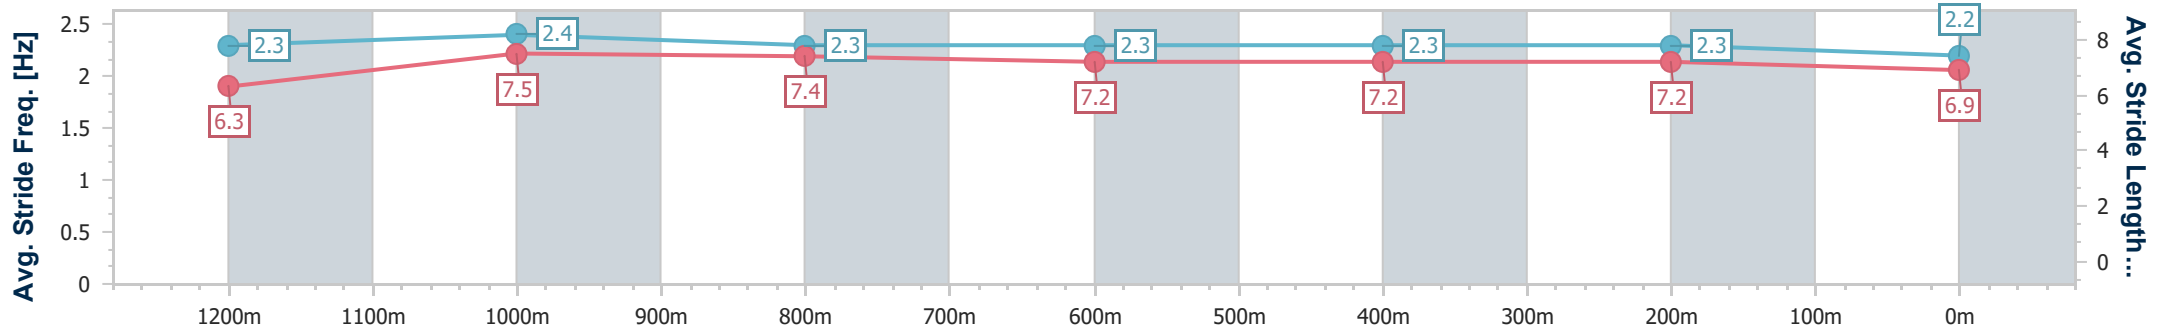

Sunshine Coast QLD Professional

Race 6: ROKU GIN Maiden Handicap - 1400m

04 August 2024 - 15:40

Track Rating: Good 4, Weather: Fine, Rail Position: +8m Entire

Section	Overall	1200m	1000m	800m	600m	400m	200m
Section Times	1:26.64 [12] (0:13.72)	1:12.92 [1] (0:11.11)	1:01.81 [2] (0:11.94)	0:49.87 [2] (0:12.37)	0:37.50 [3] (0:12.11)	0:25.39 [4] (0:12.26)	0:13.13 [9] (0:13.13)
Average Speed [km/h]	52.7	64.8	60.5	58.8	59.4	58.7	54.7
Top Speed [km/h]	66.4	66.7	63.6	60.6	60.4	61.1	57.9
Avg. Dist. to Rail [m]	7.7	3.7	2.9	1.6	1.4	0.8	0.4
Avg. Stride Freq. [Hz]	2.3	2.4	2.3	2.3	2.3	2.3	2.2
Avg. Stride Length [m]	6.3	7.5	7.4	7.2	7.2	7.2	6.9

- [] Ranking at each section and finish
- .-.- No data available at this section
- NA No data available

Horse/Jockey Name	Sharman Pete
Final Rank	13
Fastest Section Time (Section)	0:11.22 (1200m)
Top Speed [km/h] (Section)	65.7 (1200m)
Race State	Finished