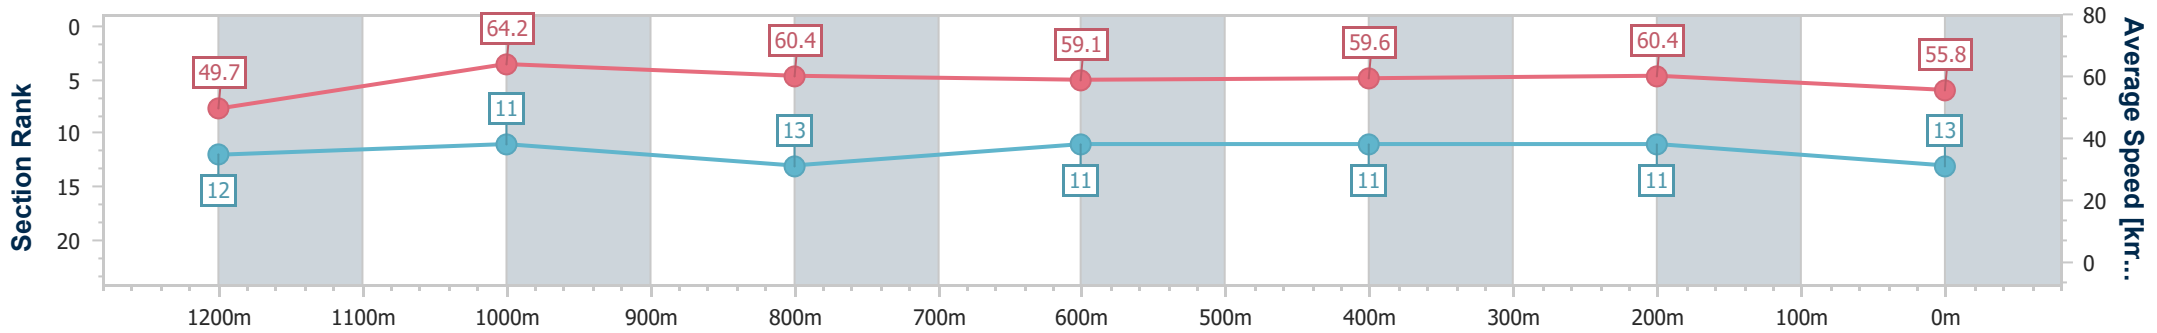

Sunshine Coast QLD Professional

Race 6: ROKU GIN Maiden Handicap - 1400m

04 August 2024 - 15:40

Track Rating: Good 4, Weather: Fine, Rail Position: +8m Entire

Section	Overall	1200m	1000m	800m	600m	400m	200m
Section Times	1:26.66 [13] (0:14.51)	1:12.15 [12] (0:11.22)	1:00.93 [11] (0:11.93)	0:49.00 [13] (0:12.08)	0:36.92 [11] (0:12.04)	0:24.88 [11] (0:11.97)	0:12.91 [11] (0:12.91)
Average Speed [km/h]	49.7	64.2	60.4	59.1	59.6	60.4	55.8
Top Speed [km/h]	63.2	65.7	63.1	60.8	62.3	61.6	59.1
Avg. Dist. to Rail [m]	4.6	1.3	0.7	1.4	0.2	2.6	4.8
Avg. Stride Freq. [Hz]	2.1	2.4	2.3	2.3	2.3	2.3	2.2
Avg. Stride Length [m]	6.3	7.5	7.3	7.2	7.2	7.3	6.9