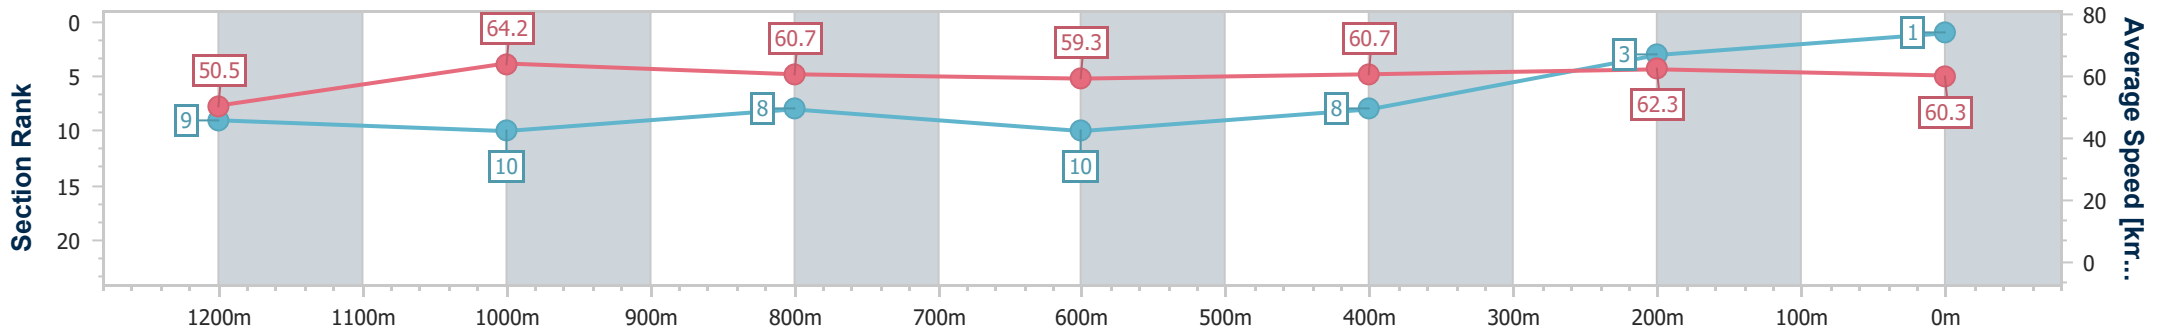

Horse/Jockey Name	Teesandcees Apply
Final Rank	1
Fastest Section Time (Section)	0:11.17 (1200m)
Top Speed [km/h] (Section)	66.4 (1200m)
Race State	Finished

Sunshine Coast QLD Professional
Race 6: ROKU GIN Maiden Handicap - 1400m
04 August 2024 - 15:40
Track Rating: Good 4, Weather: Fine, Rail Position: +8m Entire

Section	Overall	1200m	1000m	800m	600m	400m	200m
Section Times	1:25.21 [1] (0:14.31)	1:10.90 [9] (0:11.17)	0:59.73 [10] (0:11.95)	0:47.78 [8] (0:12.28)	0:35.50 [10] (0:11.93)	0:23.57 [8] (0:11.58)	0:11.99 [3] (0:11.99)
Average Speed [km/h]	50.5	64.2	60.7	59.3	60.7	62.3	60.3
Top Speed [km/h]	64.4	66.4	64.4	60.7	61.7	62.9	62.5
Avg. Dist. to Rail [m]	4.9	3.1	2.6	1.7	1.5	5.3	6.6
Avg. Stride Freq. [Hz]	2.1	2.3	2.2	2.2	2.3	2.3	2.3
Avg. Stride Length [m]	6.5	7.5	7.5	7.5	7.5	7.4	7.1

- [ ] Ranking at each section and finish
- -.-.- No data available at this section
- NA No data available