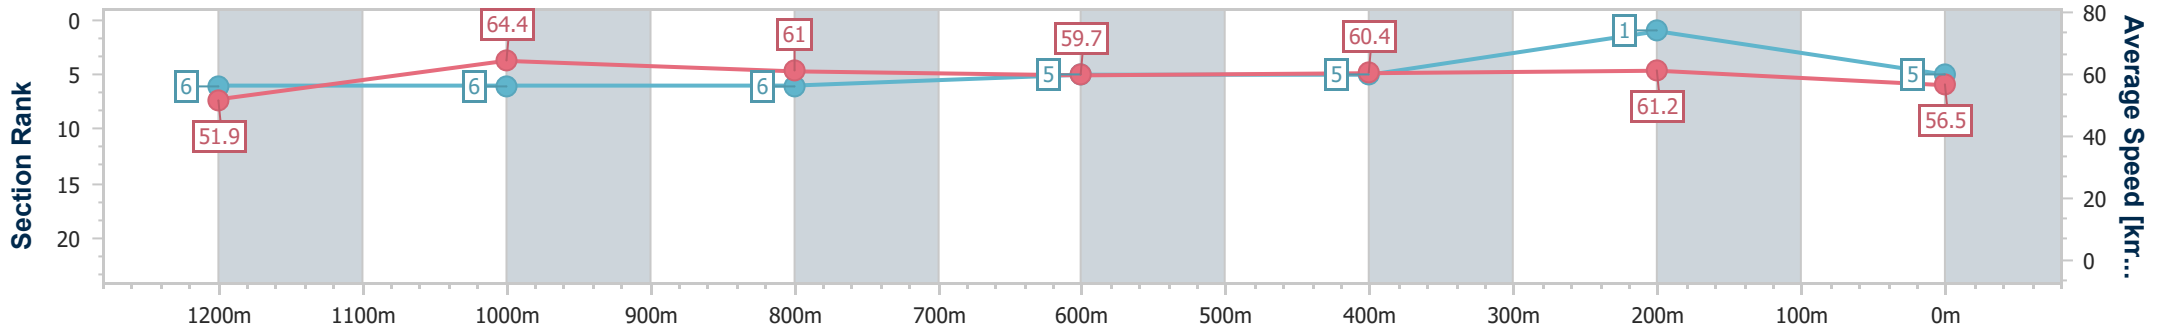

Sunshine Coast QLD Professional

Race 6: ROKU GIN Maiden Handicap - 1400m

04 August 2024 - 15:40

Track Rating: Good 4, Weather: Fine, Rail Position: +8m Entire

Section	Overall	1200m	1000m	800m	600m	400m	200m
Section Times	1:25.81 [5] (0:13.92)	1:11.89 [6] (0:11.19)	1:00.70 [6] (0:11.95)	0:48.75 [6] (0:12.21)	0:36.54 [5] (0:12.03)	0:24.51 [5] (0:11.78)	0:12.73 [1] (0:12.73)
Average Speed [km/h]	51.9	64.4	61.0	59.7	60.4	61.2	56.5
Top Speed [km/h]	67.0	67.1	63.0	60.4	61.9	62.1	59.2
Avg. Dist. to Rail [m]	8.0	4.4	4.1	2.5	1.9	3.3	5.4
Avg. Stride Freq. [Hz]	2.2	2.3	2.2	2.2	2.2	2.3	2.2
Avg. Stride Length [m]	6.4	7.8	7.7	7.6	7.6	7.4	7.0