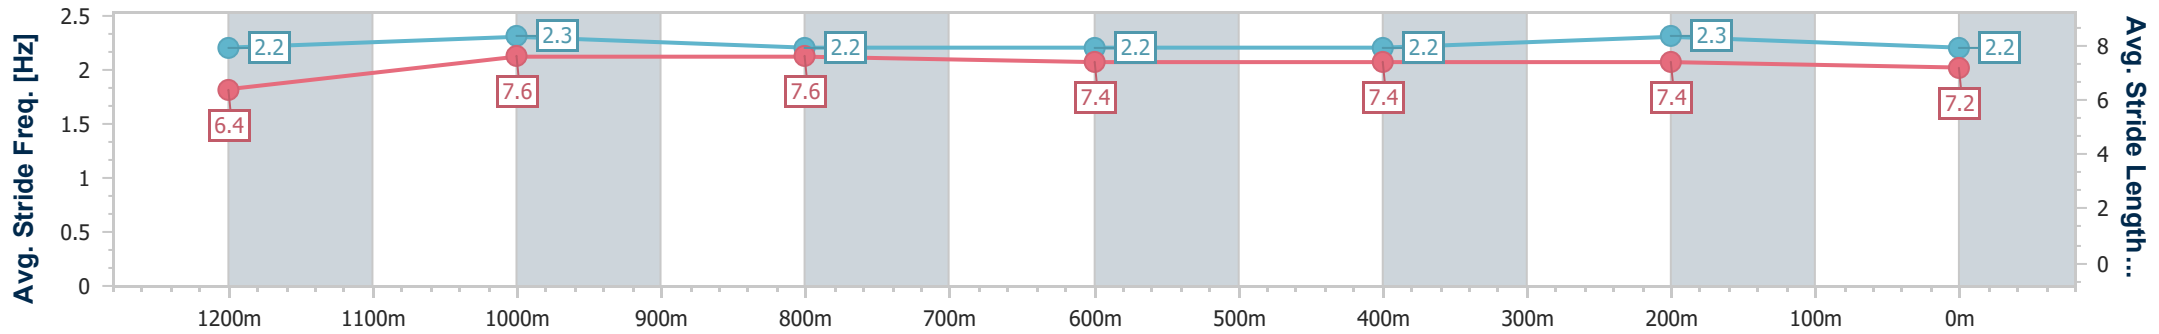

Sunshine Coast QLD Professional

Race 6: ROKU GIN Maiden Handicap - 1400m

04 August 2024 - 15:40

Track Rating: Good 4, Weather: Fine, Rail Position: +8m Entire

Section	Overall	1200m	1000m	800m	600m	400m	200m
Section Times	1:25.93 [6] (0:13.75)	1:12.18 [2] (0:11.12)	1:01.06 [3] (0:12.03)	0:49.03 [4] (0:12.20)	0:36.83 [2] (0:12.13)	0:24.70 [3] (0:12.00)	0:12.70 [4] (0:12.70)
Average Speed [km/h]	52.5	64.5	60.4	59.4	59.4	60.0	56.8
Top Speed [km/h]	67.3	67.4	62.6	60.2	60.3	60.5	59.3
Avg. Dist. to Rail [m]	2.9	2.4	2.1	1.3	0.4	1.1	1.1
Avg. Stride Freq. [Hz]	2.2	2.3	2.2	2.2	2.2	2.3	2.2
Avg. Stride Length [m]	6.4	7.6	7.6	7.4	7.4	7.4	7.2