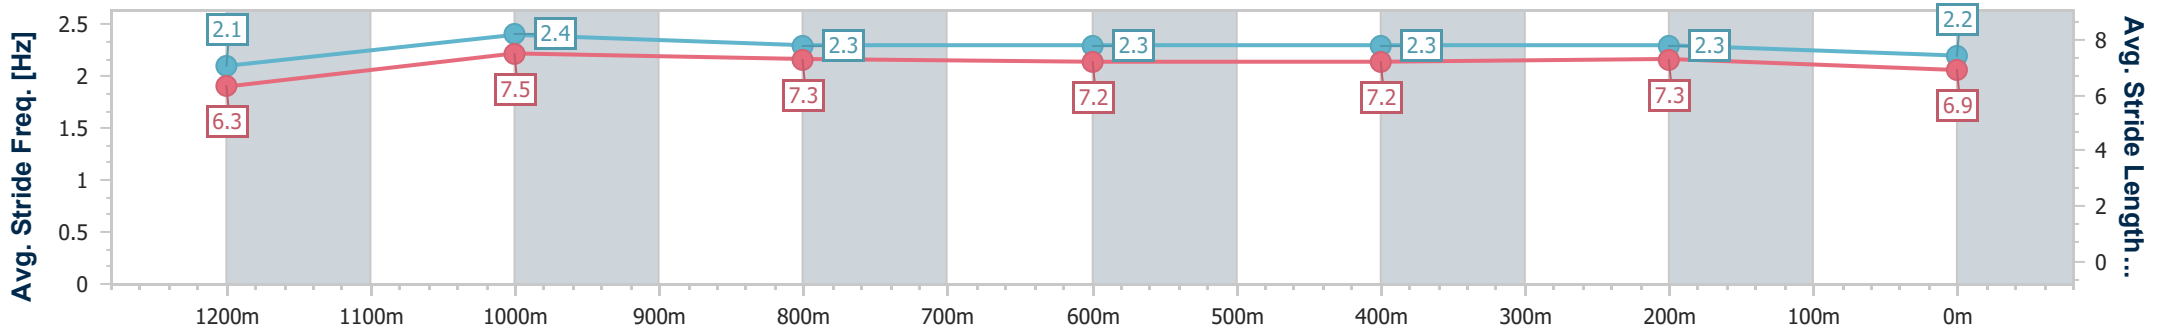

- [] Ranking at each section and finish
- .-.- No data available at this section
- NA No data available

Horse/Jockey Name	Sharman Pete
Final Rank	13
Fastest Section Time (Section)	0:11.22 (1200m)
Top Speed [km/h] (Section)	65.7 (1200m)
Race State	Finished

Sunshine Coast QLD Professional

Race 6: ROKU GIN Maiden Handicap - 1400m

04 August 2024 - 15:40

Track Rating: Good 4, Weather: Fine, Rail Position: +8m Entire

Section	Overall	1200m	1000m	800m	600m	400m	200m
Section Times	1:26.66 [13] (0:14.51)	1:12.15 [12] (0:11.22)	1:00.93 [11] (0:11.93)	0:49.00 [13] (0:12.08)	0:36.92 [11] (0:12.04)	0:24.88 [11] (0:11.97)	0:12.91 [11] (0:12.91)
Average Speed [km/h]	49.7	64.2	60.4	59.1	59.6	60.4	55.8
Top Speed [km/h]	63.2	65.7	63.1	60.8	62.3	61.6	59.1
Avg. Dist. to Rail [m]	4.6	1.3	0.7	1.4	0.2	2.6	4.8
Avg. Stride Freq. [Hz]	2.1	2.4	2.3	2.3	2.3	2.3	2.2
Avg. Stride Length [m]	6.3	7.5	7.3	7.2	7.2	7.3	6.9