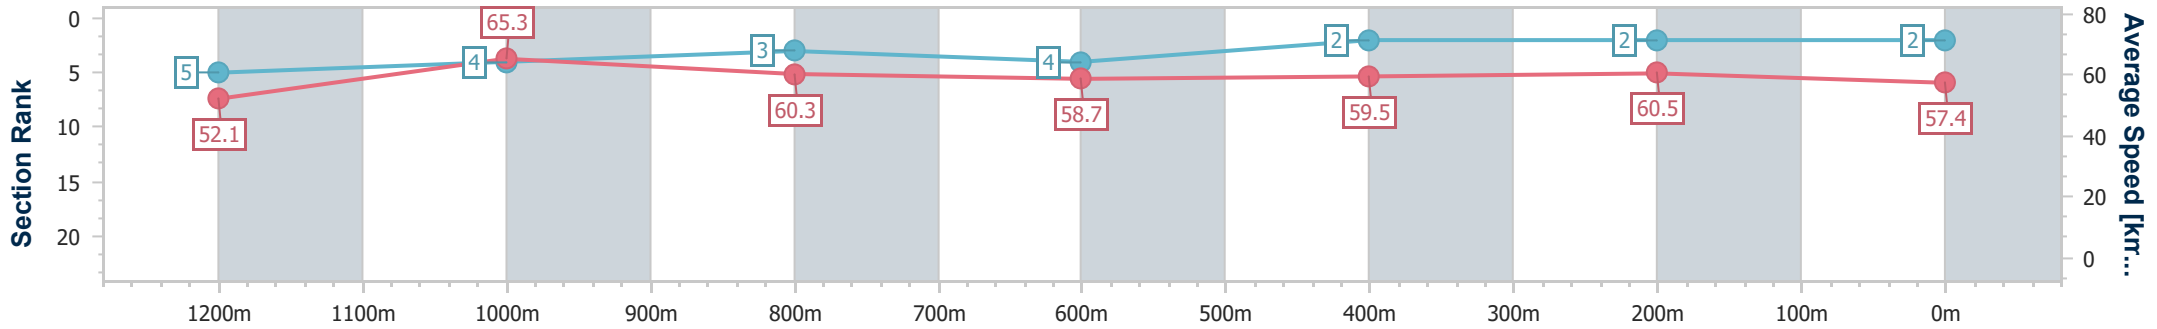

Sunshine Coast QLD Professional

Race 6: ROKU GIN Maiden Handicap - 1400m

04 August 2024 - 15:40

Track Rating: Good 4, Weather: Fine, Rail Position: +8m Entire

Section	Overall	1200m	1000m	800m	600m	400m	200m
Section Times	1:25.65 [2] (0:13.87)	1:11.78 [5] (0:11.02)	1:00.76 [4] (0:12.00)	0:48.76 [3] (0:12.27)	0:36.49 [4] (0:12.05)	0:24.44 [2] (0:11.91)	0:12.53 [2] (0:12.53)
Average Speed [km/h]	52.1	65.3	60.3	58.7	59.5	60.5	57.4
Top Speed [km/h]	64.5	67.7	63.4	60.4	59.8	62.5	60.4
Avg. Dist. to Rail [m]	9.0	5.1	2.4	0.6	1.0	0.8	1.5
Avg. Stride Freq. [Hz]	2.3	2.4	2.3	2.2	2.3	2.3	2.3
Avg. Stride Length [m]	6.3	7.5	7.4	7.4	7.3	7.1	7.0