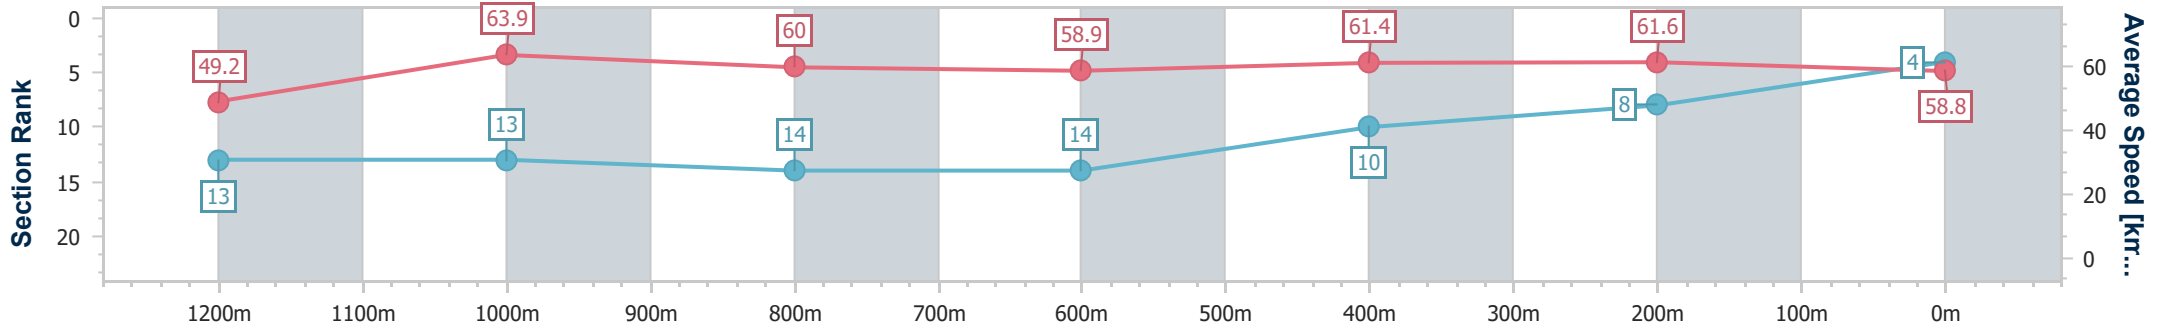

Sunshine Coast QLD Professional

Race 6: ROKU GIN Maiden Handicap - 1400m

04 August 2024 - 15:40

Track Rating: Good 4, Weather: Fine, Rail Position: +8m Entire

Section	Overall	1200m	1000m	800m	600m	400m	200m
Section Times	1:25.73 [4] (0:14.64)	1:11.09 [13] (0:11.25)	0:59.84 [13] (0:12.05)	0:47.79 [14] (0:12.16)	0:35.63 [14] (0:11.68)	0:23.95 [10] (0:11.70)	0:12.25 [8] (0:12.25)
Average Speed [km/h]	49.2	63.9	60.0	58.9	61.4	61.6	58.8
Top Speed [km/h]	62.8	65.4	62.8	60.3	63.7	62.7	62.9
Avg. Dist. to Rail [m]	10.1	1.6	0.9	0.9	0.9	4.7	7.3
Avg. Stride Freq. [Hz]	2.2	2.3	2.3	2.3	2.3	2.4	2.4
Avg. Stride Length [m]	6.1	7.5	7.3	7.3	7.4	7.2	6.9