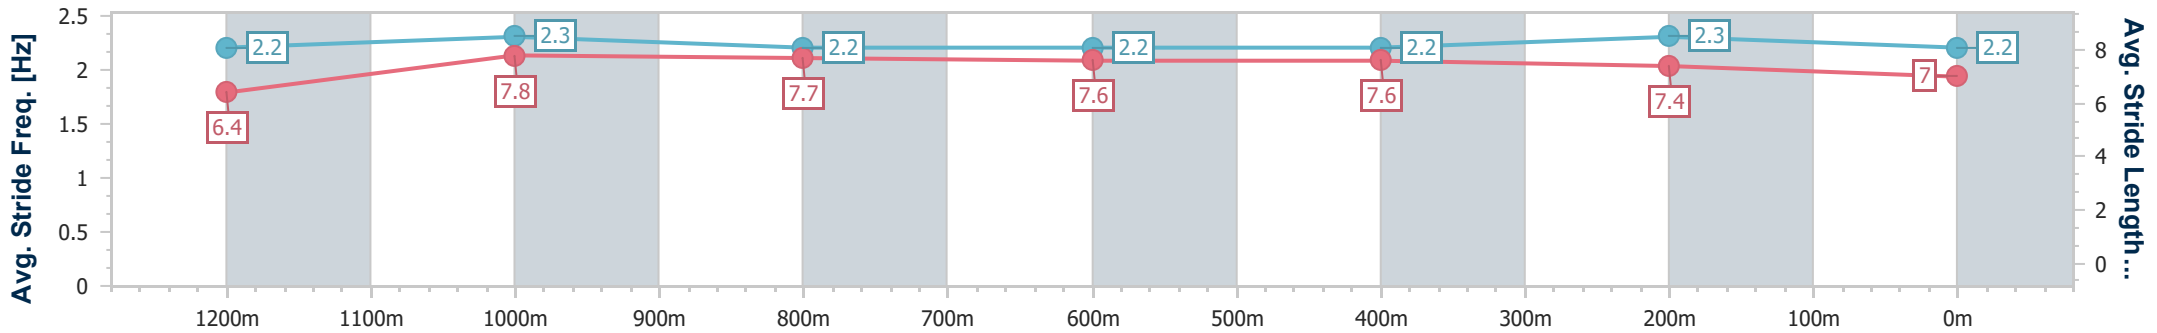

Sunshine Coast QLD Professional

Race 6: ROKU GIN Maiden Handicap - 1400m

04 August 2024 - 15:40

Track Rating: Good 4, Weather: Fine, Rail Position: +8m Entire

Section	Overall	1200m	1000m	800m	600m	400m	200m
Section Times	1:25.81 [5] (0:13.92)	1:11.89 [6] (0:11.19)	1:00.70 [6] (0:11.95)	0:48.75 [6] (0:12.21)	0:36.54 [5] (0:12.03)	0:24.51 [5] (0:11.78)	0:12.73 [1] (0:12.73)
Average Speed [km/h]	51.9	64.4	61.0	59.7	60.4	61.2	56.5
Top Speed [km/h]	67.0	67.1	63.0	60.4	61.9	62.1	59.2
Avg. Dist. to Rail [m]	8.0	4.4	4.1	2.5	1.9	3.3	5.4
Avg. Stride Freq. [Hz]	2.2	2.3	2.2	2.2	2.2	2.3	2.2
Avg. Stride Length [m]	6.4	7.8	7.7	7.6	7.6	7.4	7.0

- [] Ranking at each section and finish
- .-.- No data available at this section
- NA No data available

Horse/Jockey Name	Warrant
Final Rank	6
Fastest Section Time (Section)	0:11.12 (1200m)
Top Speed [km/h] (Section)	67.4 (1200m)
Race State	Finished