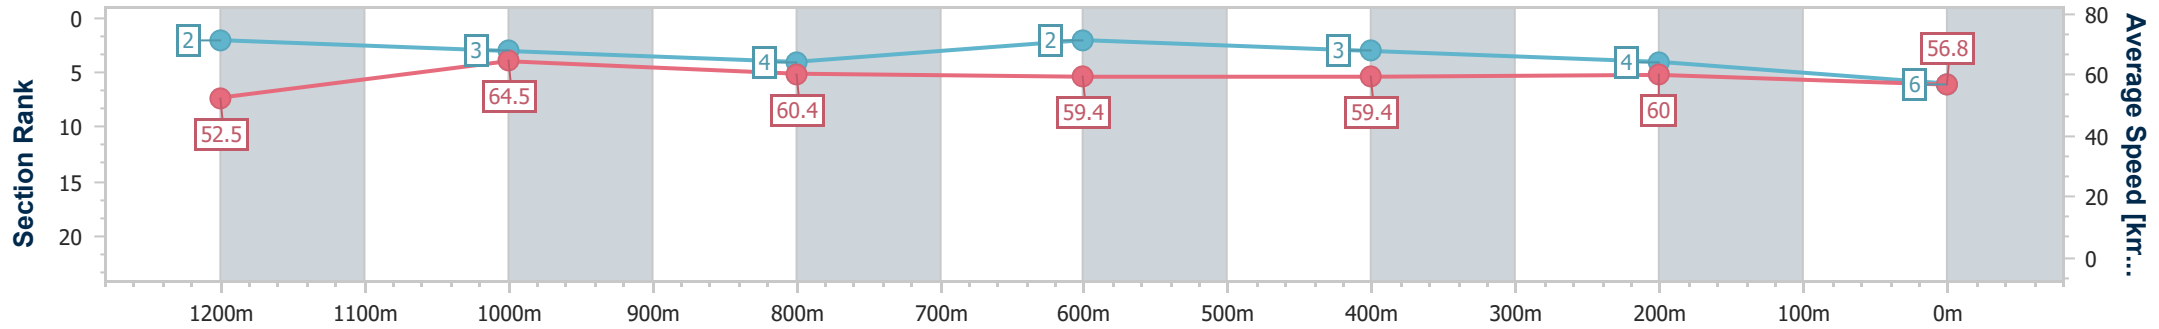

Sunshine Coast QLD Professional

Race 6: ROKU GIN Maiden Handicap - 1400m

04 August 2024 - 15:40

Track Rating: Good 4, Weather: Fine, Rail Position: +8m Entire

Section	Overall	1200m	1000m	800m	600m	400m	200m
Section Times	1:25.93 [6] (0:13.75)	1:12.18 [2] (0:11.12)	1:01.06 [3] (0:12.03)	0:49.03 [4] (0:12.20)	0:36.83 [2] (0:12.13)	0:24.70 [3] (0:12.00)	0:12.70 [4] (0:12.70)
Average Speed [km/h]	52.5	64.5	60.4	59.4	59.4	60.0	56.8
Top Speed [km/h]	67.3	67.4	62.6	60.2	60.3	60.5	59.3
Avg. Dist. to Rail [m]	2.9	2.4	2.1	1.3	0.4	1.1	1.1
Avg. Stride Freq. [Hz]	2.2	2.3	2.2	2.2	2.2	2.3	2.2
Avg. Stride Length [m]	6.4	7.6	7.6	7.4	7.4	7.4	7.2