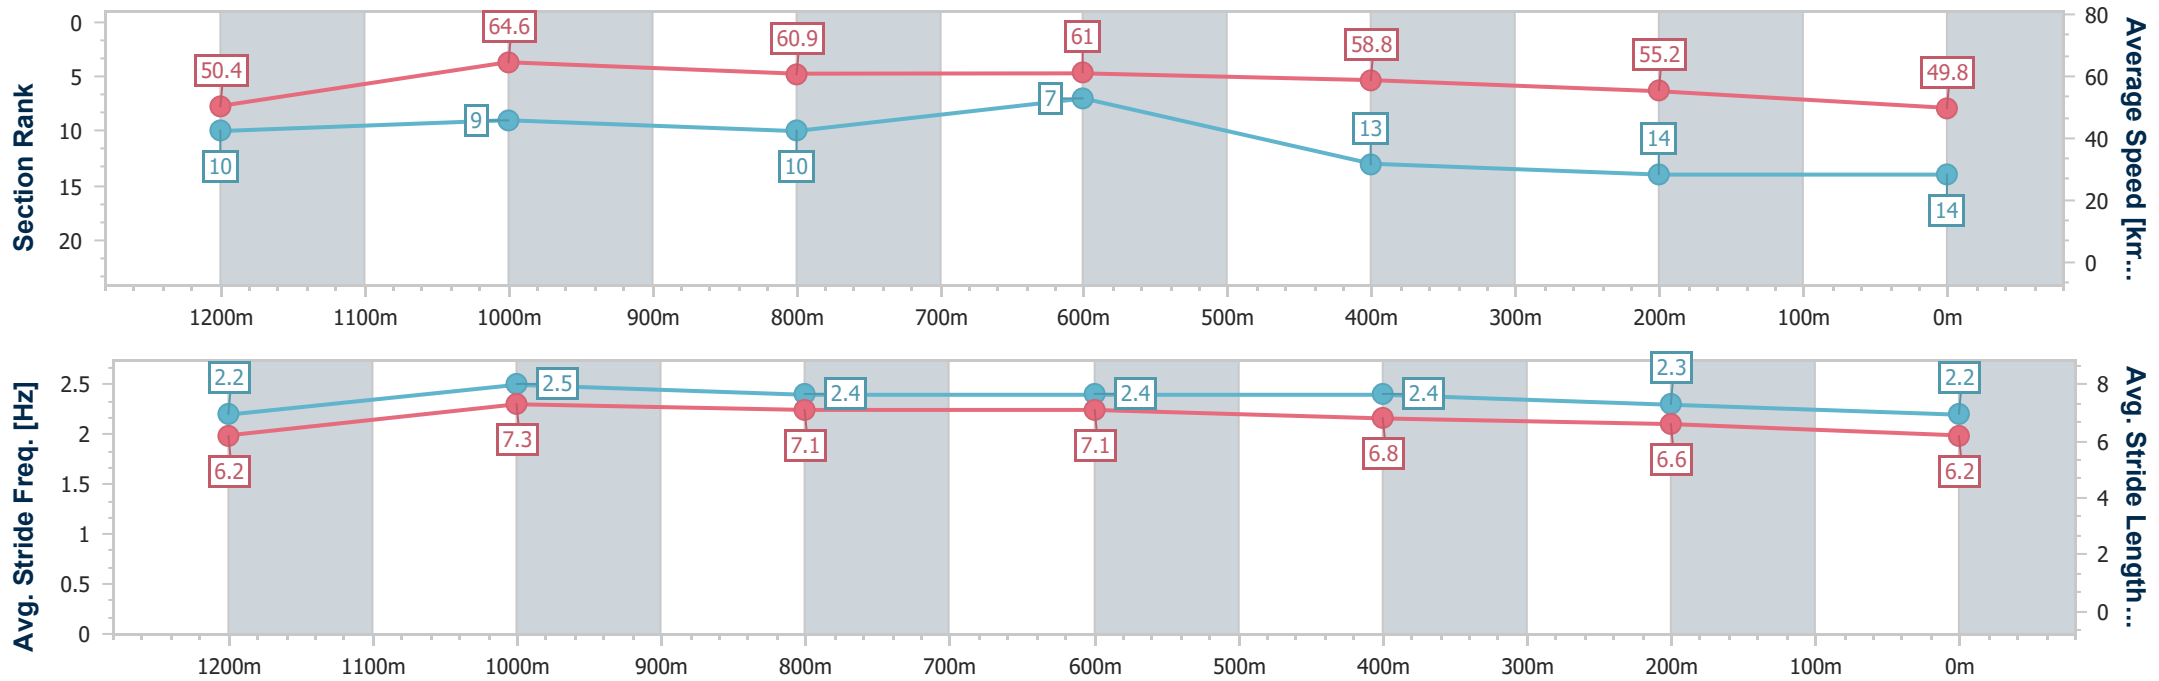

Sunshine Coast QLD Professional

Race 6: ROKU GIN Maiden Handicap - 1400m

04 August 2024 - 15:40

Track Rating: Good 4, Weather: Fine, Rail Position: +8m Entire

Section	Overall	1200m	1000m	800m	600m	400m	200m
Section Times	1:29.48 [14] (0:14.31)	1:15.17 [10] (0:11.12)	1:04.05 [9] (0:12.01)	0:52.04 [10] (0:12.04)	0:40.00 [7] (0:12.49)	0:27.51 [13] (0:13.05)	0:14.46 [14] (0:14.46)
Average Speed [km/h]	50.4	64.6	60.9	61.0	58.8	55.2	49.8
Top Speed [km/h]	64.4	66.7	64.1	61.8	61.4	57.5	53.5
Avg. Dist. to Rail [m]	10.5	5.8	5.2	3.5	3.9	6.7	6.7
Avg. Stride Freq. [Hz]	2.2	2.5	2.4	2.4	2.4	2.3	2.2
Avg. Stride Length [m]	6.2	7.3	7.1	7.1	6.8	6.6	6.2

- [] Ranking at each section and finish
- .-.- No data available at this section
- NA No data available