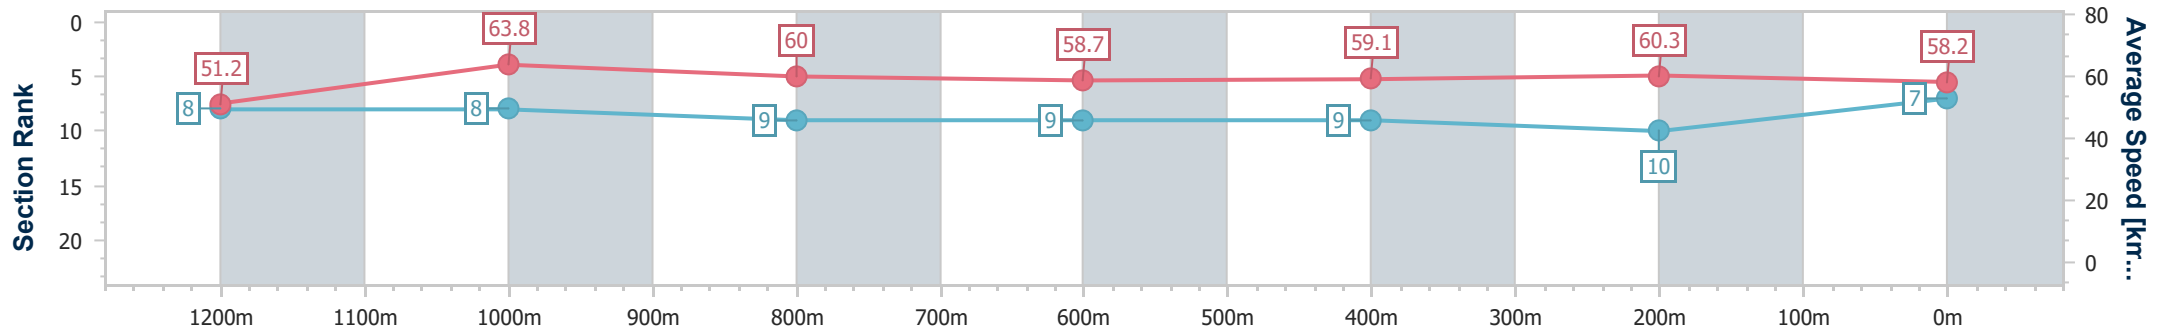

Sunshine Coast QLD Professional

Race 6: ROKU GIN Maiden Handicap - 1400m

04 August 2024 - 15:40

Track Rating: Good 4, Weather: Fine, Rail Position: +8m Entire

Section	Overall	1200m	1000m	800m	600m	400m	200m
Section Times	1:25.95 [7] (0:14.06)	1:11.89 [8] (0:11.33)	1:00.56 [8] (0:12.04)	0:48.52 [9] (0:12.22)	0:36.30 [9] (0:12.02)	0:24.28 [9] (0:11.92)	0:12.36 [10] (0:12.36)
Average Speed [km/h]	51.2	63.8	60.0	58.7	59.1	60.3	58.2
Top Speed [km/h]	65.3	67.0	62.7	59.8	59.7	62.2	61.1
Avg. Dist. to Rail [m]	4.4	2.2	1.4	0.8	2.4	2.1	0.4
Avg. Stride Freq. [Hz]	2.3	2.4	2.3	2.3	2.3	2.3	2.3
Avg. Stride Length [m]	6.1	7.3	7.2	7.1	7.1	7.1	7.0