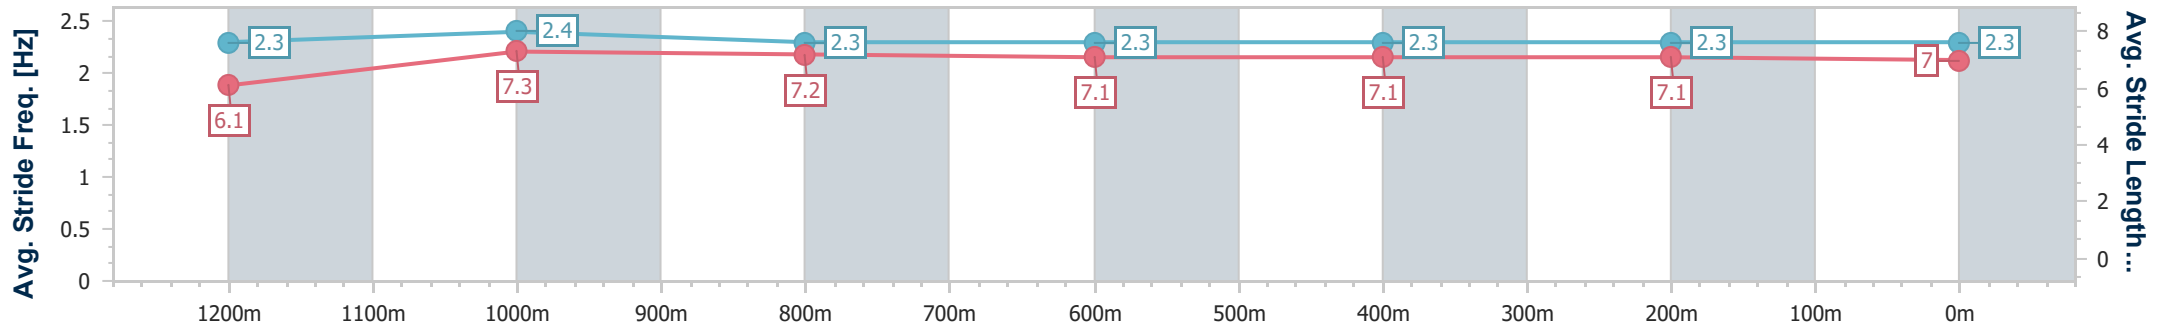

Sunshine Coast QLD Professional

Race 6: ROKU GIN Maiden Handicap - 1400m

04 August 2024 - 15:40

Track Rating: Good 4, Weather: Fine, Rail Position: +8m Entire

Section	Overall	1200m	1000m	800m	600m	400m	200m
Section Times	1:25.95 [7] (0:14.06)	1:11.89 [8] (0:11.33)	1:00.56 [8] (0:12.04)	0:48.52 [9] (0:12.22)	0:36.30 [9] (0:12.02)	0:24.28 [9] (0:11.92)	0:12.36 [10] (0:12.36)
Average Speed [km/h]	51.2	63.8	60.0	58.7	59.1	60.3	58.2
Top Speed [km/h]	65.3	67.0	62.7	59.8	59.7	62.2	61.1
Avg. Dist. to Rail [m]	4.4	2.2	1.4	0.8	2.4	2.1	0.4
Avg. Stride Freq. [Hz]	2.3	2.4	2.3	2.3	2.3	2.3	2.3
Avg. Stride Length [m]	6.1	7.3	7.2	7.1	7.1	7.1	7.0