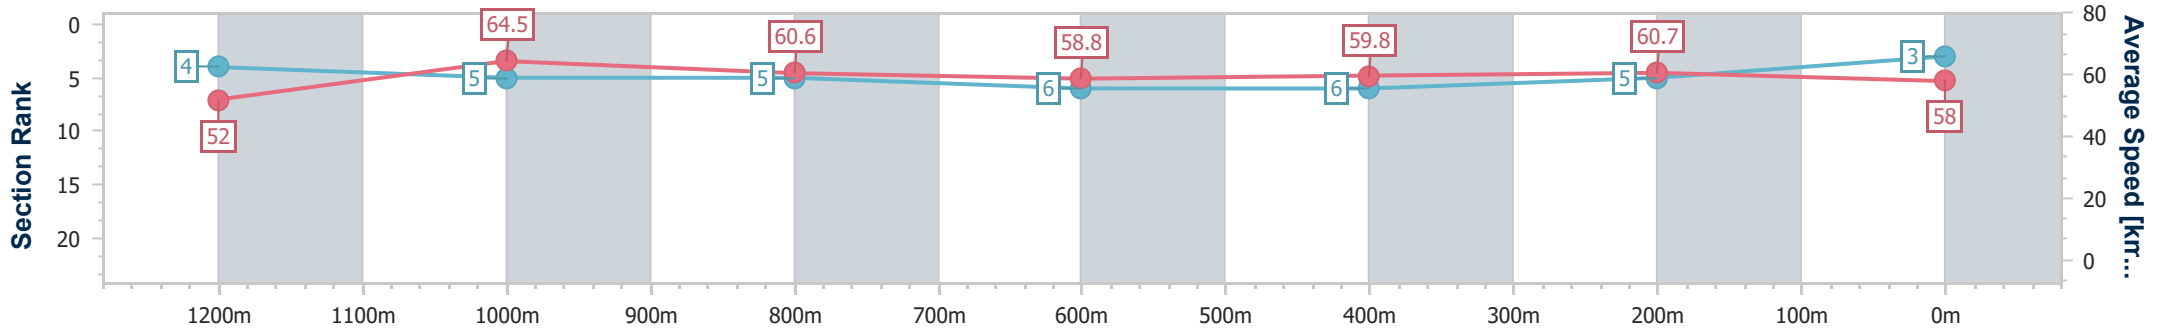

Sunshine Coast QLD Professional

Race 6: ROKU GIN Maiden Handicap - 1400m

04 August 2024 - 15:40

Track Rating: Good 4, Weather: Fine, Rail Position: +8m Entire

Section	Overall	1200m	1000m	800m	600m	400m	200m
Section Times	1:25.72 [3] (0:13.87)	1:11.85 [4] (0:11.14)	1:00.71 [5] (0:11.94)	0:48.77 [5] (0:12.38)	0:36.39 [6] (0:12.06)	0:24.33 [6] (0:11.91)	0:12.42 [5] (0:12.42)
Average Speed [km/h]	52.0	64.5	60.6	58.8	59.8	60.7	58.0
Top Speed [km/h]	65.3	66.1	62.8	59.7	61.1	61.8	59.8
Avg. Dist. to Rail [m]	2.7	2.1	1.9	1.6	0.7	1.4	3.1
Avg. Stride Freq. [Hz]	2.4	2.4	2.3	2.3	2.3	2.4	2.3
Avg. Stride Length [m]	6.0	7.4	7.2	7.2	7.3	7.2	7.0