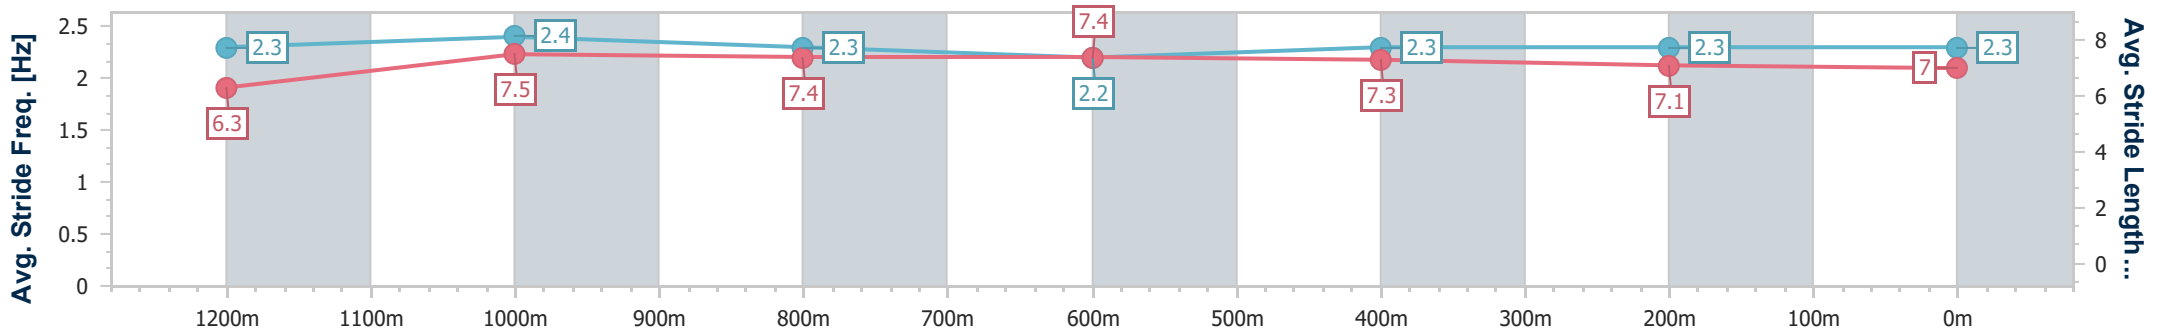

Sunshine Coast QLD Professional

Race 6: ROKU GIN Maiden Handicap - 1400m

04 August 2024 - 15:40

Track Rating: Good 4, Weather: Fine, Rail Position: +8m Entire

Section	Overall	1200m	1000m	800m	600m	400m	200m
Section Times	1:25.65 [2] (0:13.87)	1:11.78 [5] (0:11.02)	1:00.76 [4] (0:12.00)	0:48.76 [3] (0:12.27)	0:36.49 [4] (0:12.05)	0:24.44 [2] (0:11.91)	0:12.53 [2] (0:12.53)
Average Speed [km/h]	52.1	65.3	60.3	58.7	59.5	60.5	57.4
Top Speed [km/h]	64.5	67.7	63.4	60.4	59.8	62.5	60.4
Avg. Dist. to Rail [m]	9.0	5.1	2.4	0.6	1.0	0.8	1.5
Avg. Stride Freq. [Hz]	2.3	2.4	2.3	2.2	2.3	2.3	2.3
Avg. Stride Length [m]	6.3	7.5	7.4	7.4	7.3	7.1	7.0