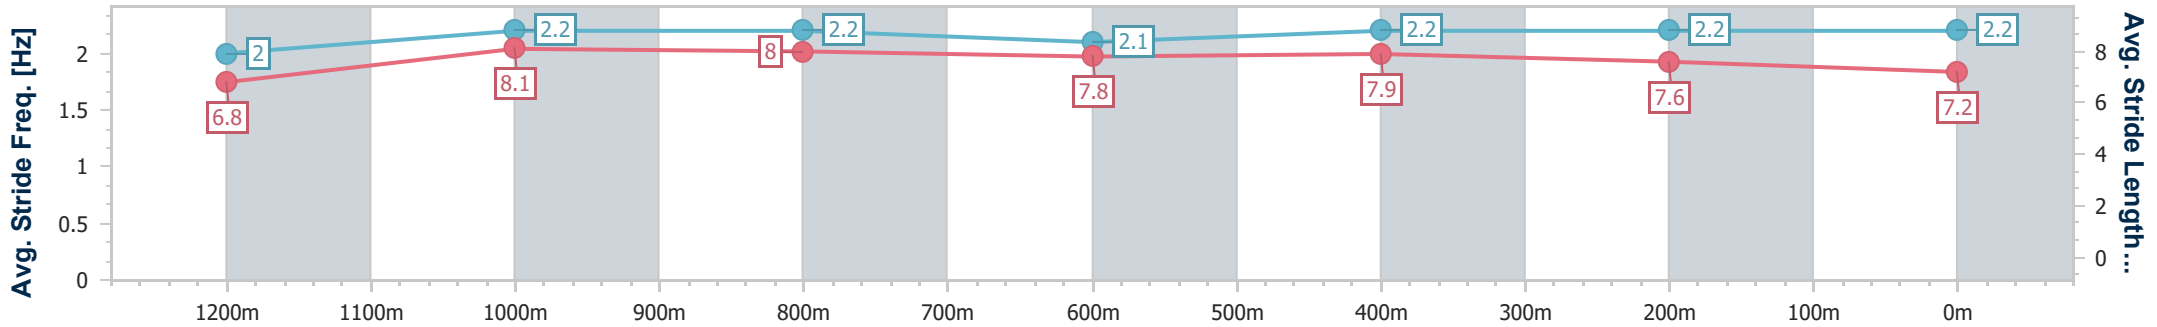

Sunshine Coast QLD Professional

Race 6: ROKU GIN Maiden Handicap - 1400m

04 August 2024 - 15:40

Track Rating: Good 4, Weather: Fine, Rail Position: +8m Entire

Section	Overall	1200m	1000m	800m	600m	400m	200m
Section Times	1:26.13 [8] (0:14.75)	1:11.38 [14] (0:11.15)	1:00.23 [14] (0:11.72)	0:48.51 [12] (0:12.27)	0:36.24 [13] (0:12.12)	0:24.12 [14] (0:11.80)	0:12.32 [13] (0:12.32)
Average Speed [km/h]	48.9	64.6	62.1	59.9	60.7	60.9	58.7
Top Speed [km/h]	64.1	65.1	64.4	61.3	61.6	61.5	60.6
Avg. Dist. to Rail [m]	10.4	4.0	4.0	3.6	3.9	7.5	7.5
Avg. Stride Freq. [Hz]	2.0	2.2	2.2	2.1	2.2	2.2	2.2
Avg. Stride Length [m]	6.8	8.1	8.0	7.8	7.9	7.6	7.2

- [] Ranking at each section and finish
- .-.- No data available at this section
- NA No data available

Horse/Jockey Name	Epic Prince
Final Rank	9
Fastest Section Time (Section)	0:11.38 (1200m)
Top Speed [km/h] (Section)	64.3 (1200m)
Race State	Finished