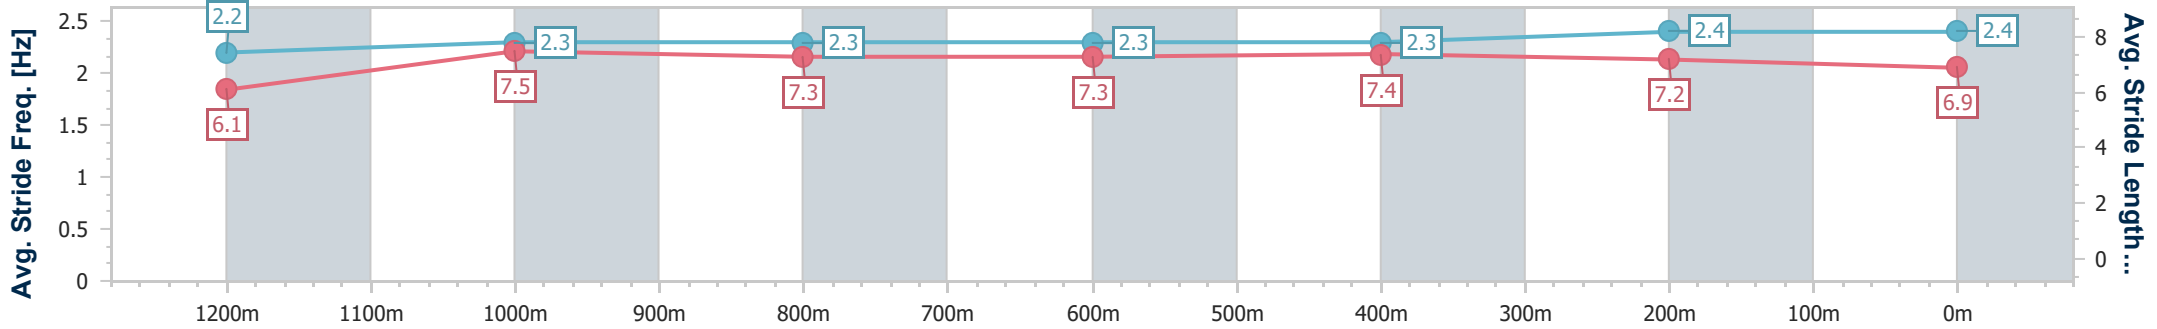

Sunshine Coast QLD Professional

Race 6: ROKU GIN Maiden Handicap - 1400m

04 August 2024 - 15:40

Track Rating: Good 4, Weather: Fine, Rail Position: +8m Entire

Section	Overall	1200m	1000m	800m	600m	400m	200m
Section Times	1:25.73 [4] (0:14.64)	1:11.09 [13] (0:11.25)	0:59.84 [13] (0:12.05)	0:47.79 [14] (0:12.16)	0:35.63 [14] (0:11.68)	0:23.95 [10] (0:11.70)	0:12.25 [8] (0:12.25)
Average Speed [km/h]	49.2	63.9	60.0	58.9	61.4	61.6	58.8
Top Speed [km/h]	62.8	65.4	62.8	60.3	63.7	62.7	62.9
Avg. Dist. to Rail [m]	10.1	1.6	0.9	0.9	0.9	4.7	7.3
Avg. Stride Freq. [Hz]	2.2	2.3	2.3	2.3	2.3	2.4	2.4
Avg. Stride Length [m]	6.1	7.5	7.3	7.3	7.4	7.2	6.9