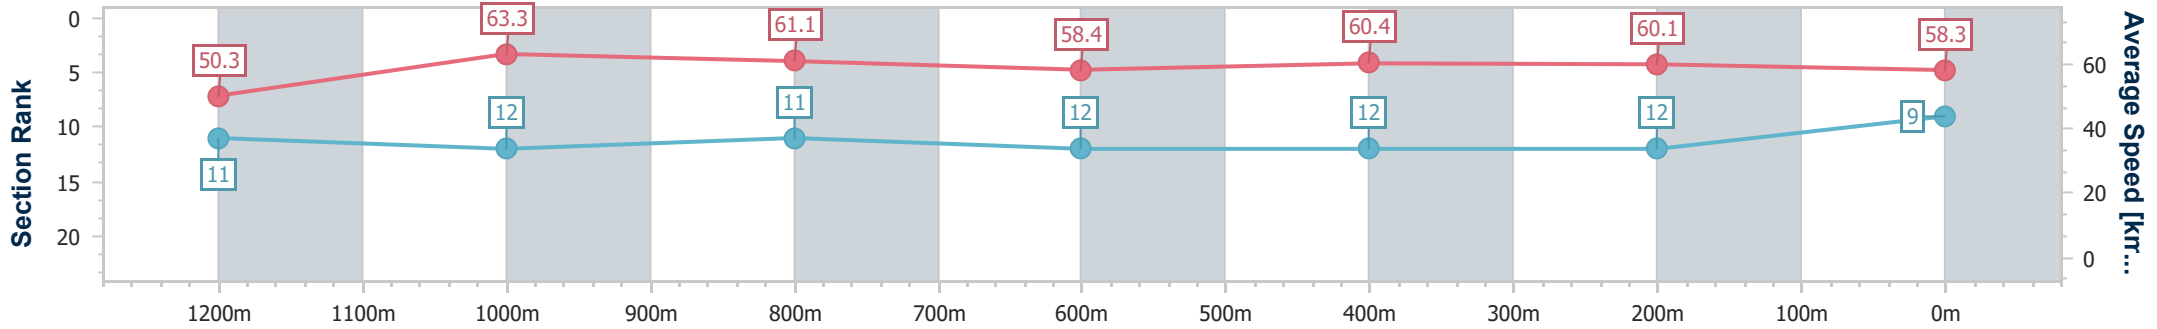

Sunshine Coast QLD Professional

Race 6: ROKU GIN Maiden Handicap - 1400m

04 August 2024 - 15:40

Track Rating: Good 4, Weather: Fine, Rail Position: +8m Entire

Section	Overall	1200m	1000m	800m	600m	400m	200m
Section Times	1:26.14 [9] (0:14.36)	1:11.78 [11] (0:11.38)	1:00.40 [12] (0:11.83)	0:48.57 [11] (0:12.21)	0:36.36 [12] (0:12.06)	0:24.30 [12] (0:11.94)	0:12.36 [12] (0:12.36)
Average Speed [km/h]	50.3	63.3	61.1	58.4	60.4	60.1	58.3
Top Speed [km/h]	62.4	64.3	63.1	59.3	61.4	61.4	60.0
Avg. Dist. to Rail [m]	8.9	3.3	1.5	1.1	1.4	6.1	8.4
Avg. Stride Freq. [Hz]	2.2	2.3	2.2	2.2	2.2	2.2	2.2
Avg. Stride Length [m]	6.2	7.5	7.6	7.4	7.6	7.5	7.3

- [] Ranking at each section and finish
- .-.- No data available at this section
- NA No data available

Horse/Jockey Name	Inno Tech Winner
Final Rank	10
Fastest Section Time (Section)	0:11.24 (1200m)
Top Speed [km/h] (Section)	66.1 (1200m)
Race State	Finished