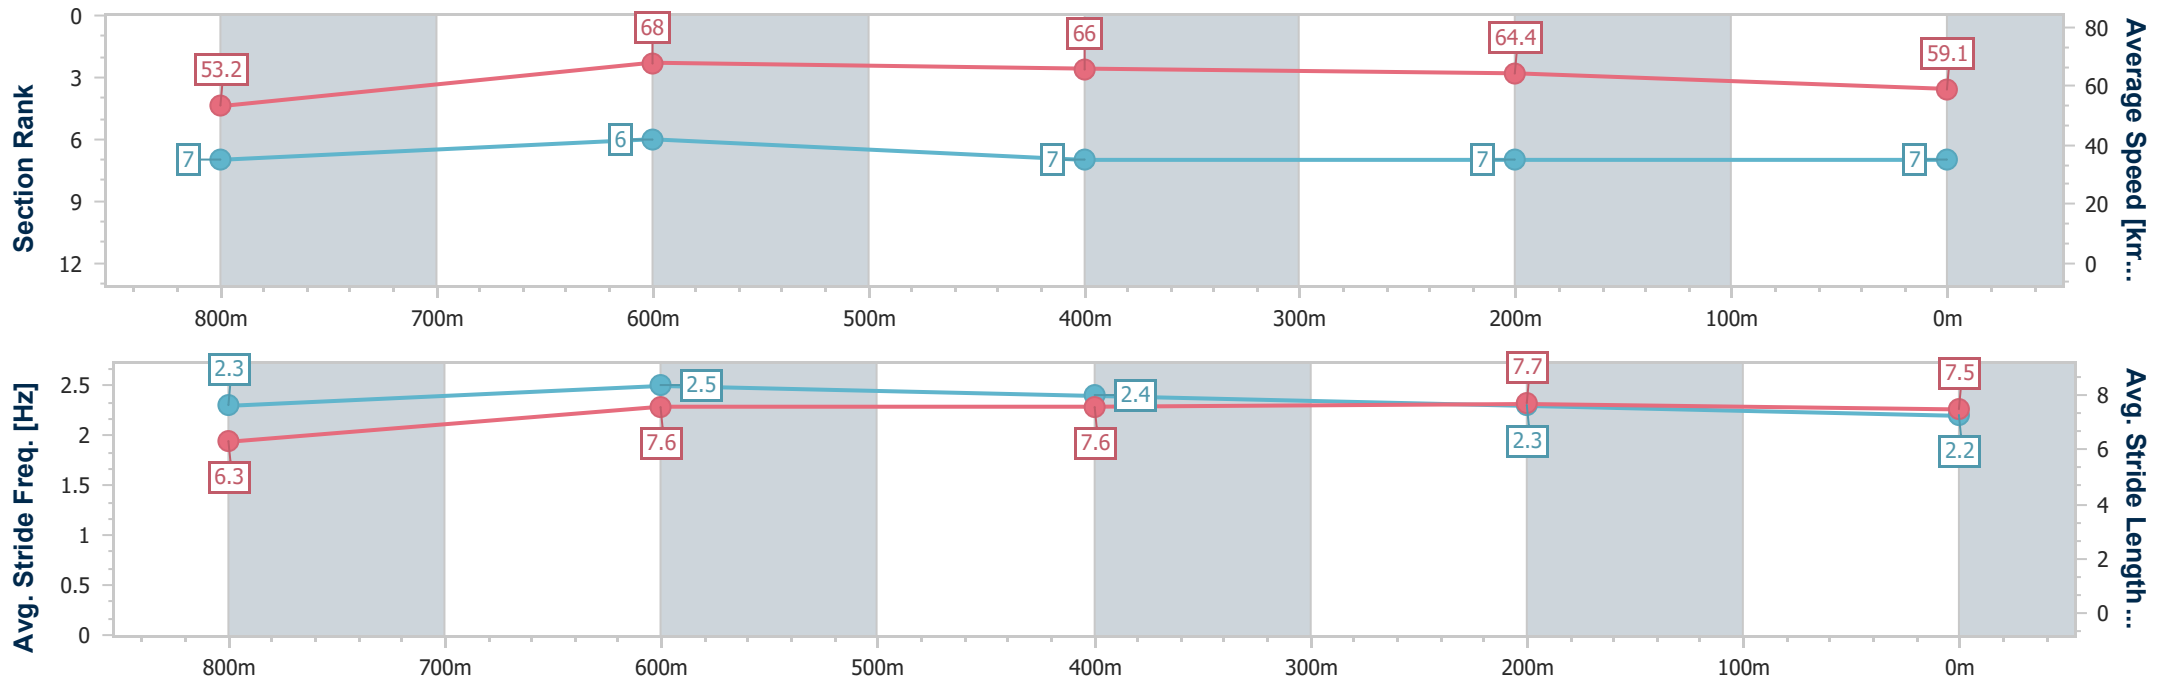

Horse/Jockey Name	Integrity Lane
Final Rank	7
Fastest Section Time (Section)	0:10.69 (800m)
Top Speed [km/h] (Section)	69.4 (800m)
Race State	Finished

Sunshine Coast QLD Professional
Race 4: MOUNT FRANKLIN Colts, Geldings and Entires Class 1 Handicap - 1000m

04 August 2024 - 14:24

Track Rating: Good 4, Weather: Fine, Rail Position: +8m Entire

Section	Overall	800m	600m	400m	200m
Section Times	0:58.55 [7] (0:13.53)	0:45.02 [7] (0:10.69)	0:34.33 [6] (0:10.99)	0:23.34 [7] (0:11.17)	0:12.17 [7] (0:12.17)
Average Speed [km/h]	53.2	68.0	66.0	64.4	59.1
Top Speed [km/h]	69.0	69.4	66.9	66.1	61.9
Avg. Dist. to Rail [m]	6.2	3.2	1.2	3.4	3.6
Avg. Stride Freq. [Hz]	2.3	2.5	2.4	2.3	2.2
Avg. Stride Length [m]	6.3	7.6	7.6	7.7	7.5

- [ ] Ranking at each section and finish
- -.-.- No data available at this section
- NA No data available