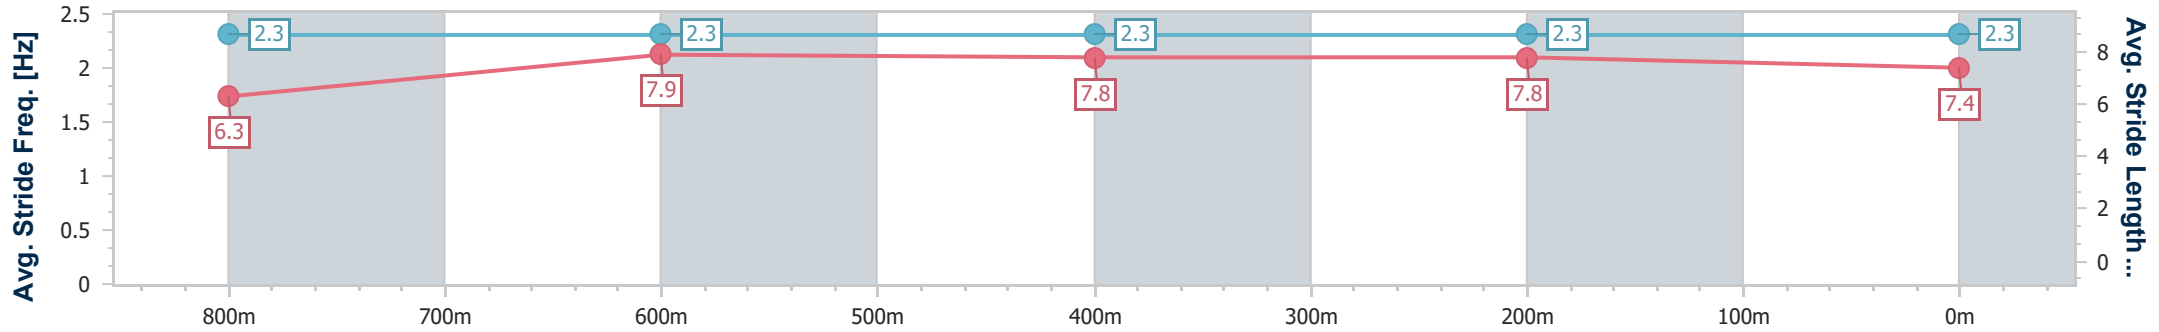

Horse/Jockey Name	Chick Chick Stick
Final Rank	6
Fastest Section Time (Section)	0:10.91 (400m)
Top Speed [km/h] (Section)	68.4 (800m)
Race State	Finished

Sunshine Coast QLD Professional
Race 4: MOUNT FRANKLIN Colts, Geldings and Entires Class 1 Handicap - 1000m
SCTC SUNSHINE COAST TURF CLUB

04 August 2024 - 14:24

Track Rating: Good 4, Weather: Fine, Rail Position: +8m Entire

Section	Overall	800m	600m	400m	200m
Section Times	0:58.48 [6] (0:13.78)	0:44.70 [10] (0:10.97)	0:33.73 [10] (0:10.94)	0:22.79 [10] (0:10.91)	0:11.88 [9] (0:11.88)
Average Speed [km/h]	52.3	66.5	65.9	66.0	60.5
Top Speed [km/h]	67.8	68.4	67.6	67.4	64.1
Avg. Dist. to Rail [m]	8.8	2.5	0.5	3.3	5.8
Avg. Stride Freq. [Hz]	2.3	2.3	2.3	2.3	2.3
Avg. Stride Length [m]	6.3	7.9	7.8	7.8	7.4

- [ ] Ranking at each section and finish
- -.-.- No data available at this section
- NA No data available