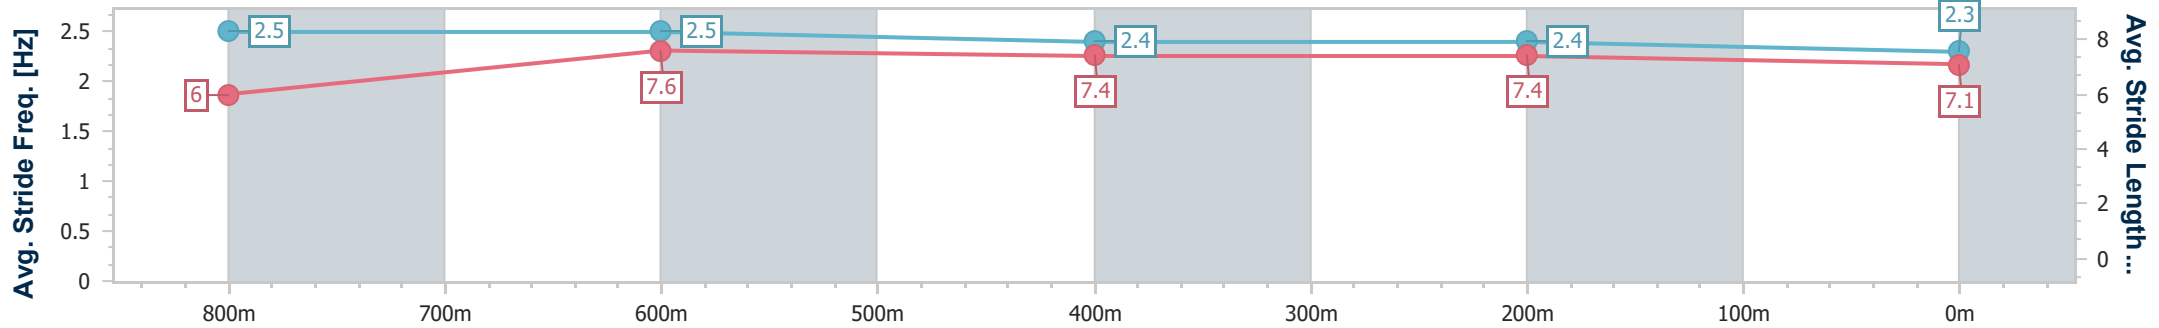

Horse/Jockey Name	Bad Forest
Final Rank	9
Fastest Section Time (Section)	0:10.51 (800m)
Top Speed [km/h] (Section)	70.6 (800m)
Race State	Finished

Sunshine Coast QLD Professional
Race 4: MOUNT FRANKLIN Colts, Geldings and Entires Class 1
Handicap - 1000m

04 August 2024 - 14:24

Track Rating: Good 4, Weather: Fine, Rail Position: +8m Entire

Section	Overall	800m	600m	400m	200m
Section Times	0:58.58 [9] (0:13.09)	0:45.49 [2] (0:10.51)	0:34.98 [1] (0:11.16)	0:23.82 [2] (0:11.41)	0:12.41 [5] (0:12.41)
Average Speed [km/h]	55.1	69.1	65.3	63.0	58.0
Top Speed [km/h]	70.4	70.6	66.6	64.7	61.0
Avg. Dist. to Rail [m]	7.3	2.2	1.9	2.2	0.5
Avg. Stride Freq. [Hz]	2.5	2.5	2.4	2.4	2.3
Avg. Stride Length [m]	6.0	7.6	7.4	7.4	7.1

- [ ] Ranking at each section and finish
- -.-.- No data available at this section
- NA No data available