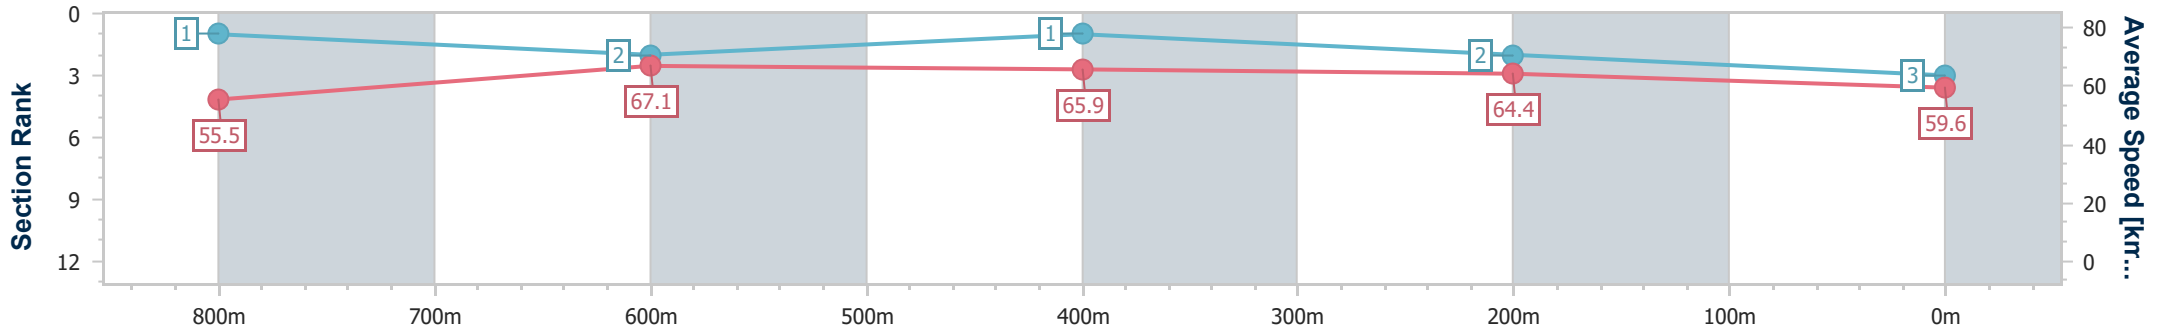

Horse/Jockey Name	Medals
Final Rank	3
Fastest Section Time (Section)	0:10.74 (800m)
Top Speed [km/h] (Section)	70.4 (Overall)
Race State	Finished

Sunshine Coast QLD Professional
Race 4: MOUNT FRANKLIN Colts, Geldings and Entires Class 1 Handicap - 1000m
SCTC SUNSHINE COAST TURF CLUB

04 August 2024 - 14:24

Track Rating: Good 4, Weather: Fine, Rail Position: +8m Entire

Section	Overall	800m	600m	400m	200m
Section Times	0:57.88 [3] (0:13.00)	0:44.88 [1] (0:10.74)	0:34.14 [2] (0:10.85)	0:23.29 [1] (0:11.19)	0:12.10 [2] (0:12.10)
Average Speed [km/h]	55.5	67.1	65.9	64.4	59.6
Top Speed [km/h]	70.4	70.3	67.3	65.3	63.6
Avg. Dist. to Rail [m]	5.8	0.9	1.1	0.7	0.5
Avg. Stride Freq. [Hz]	2.5	2.5	2.5	2.5	2.4
Avg. Stride Length [m]	6.1	7.4	7.3	7.3	7.0

- [ ] Ranking at each section and finish
- -.-.- No data available at this section
- NA No data available