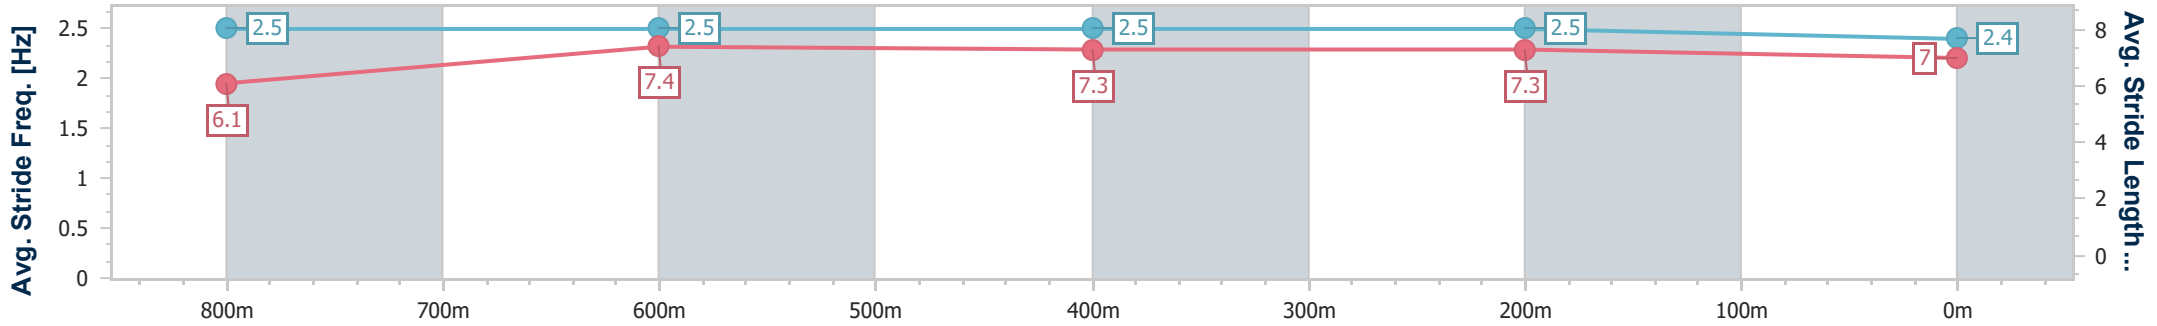

Horse/Jockey Name	Medals
Final Rank	3
Fastest Section Time (Section)	0:10.74 (800m)
Top Speed [km/h] (Section)	70.4 (Overall)
Race State	Finished

Sunshine Coast QLD Professional
Race 4: MOUNT FRANKLIN Colts, Geldings and Entires Class 1 Handicap - 1000m
SCTC SUNSHINE COAST TURF CLUB

04 August 2024 - 14:24

Track Rating: Good 4, Weather: Fine, Rail Position: +8m Entire

Section	Overall	800m	600m	400m	200m
Section Times	0:57.88 [3] (0:13.00)	0:44.88 [1] (0:10.74)	0:34.14 [2] (0:10.85)	0:23.29 [1] (0:11.19)	0:12.10 [2] (0:12.10)
Average Speed [km/h]	55.5	67.1	65.9	64.4	59.6
Top Speed [km/h]	70.4	70.3	67.3	65.3	63.6
Avg. Dist. to Rail [m]	5.8	0.9	1.1	0.7	0.5
Avg. Stride Freq. [Hz]	2.5	2.5	2.5	2.5	2.4
Avg. Stride Length [m]	6.1	7.4	7.3	7.3	7.0

- [ ] Ranking at each section and finish
- -.-.- No data available at this section
- NA No data available