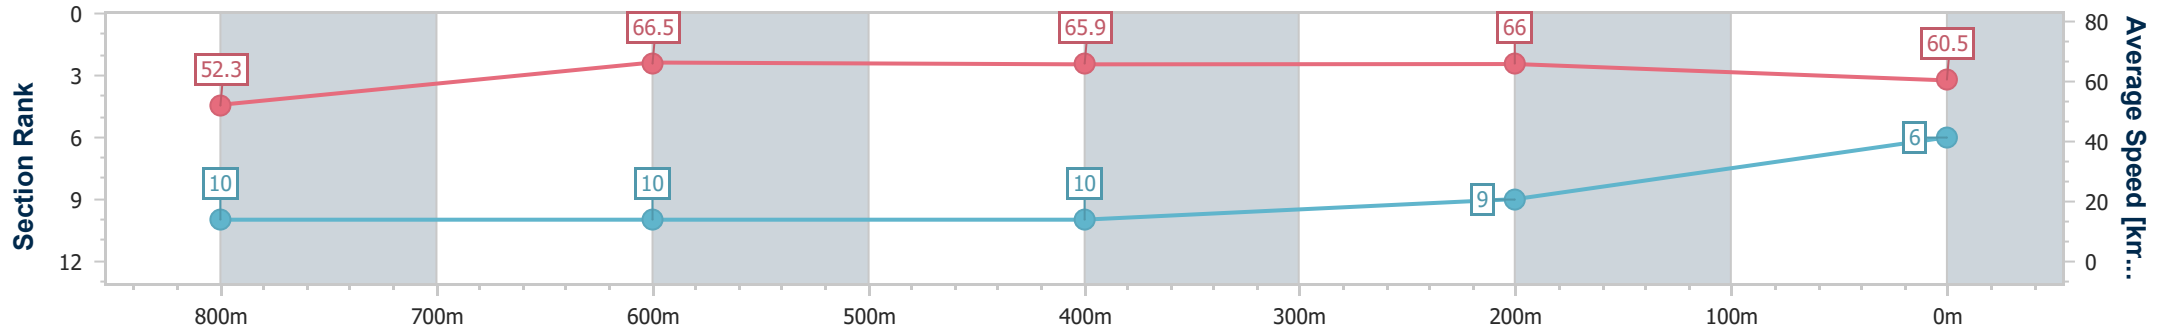

Horse/Jockey Name	Chick Chick Stick
Final Rank	6
Fastest Section Time (Section)	0:10.91 (400m)
Top Speed [km/h] (Section)	68.4 (800m)
Race State	Finished

Sunshine Coast QLD Professional
Race 4: MOUNT FRANKLIN Colts, Geldings and Entires Class 1 Handicap - 1000m
SCTC SUNSHINE COAST TURF CLUB

04 August 2024 - 14:24

Track Rating: Good 4, Weather: Fine, Rail Position: +8m Entire

Section	Overall	800m	600m	400m	200m
Section Times	0:58.48 [6] (0:13.78)	0:44.70 [10] (0:10.97)	0:33.73 [10] (0:10.94)	0:22.79 [10] (0:10.91)	0:11.88 [9] (0:11.88)
Average Speed [km/h]	52.3	66.5	65.9	66.0	60.5
Top Speed [km/h]	67.8	68.4	67.6	67.4	64.1
Avg. Dist. to Rail [m]	8.8	2.5	0.5	3.3	5.8
Avg. Stride Freq. [Hz]	2.3	2.3	2.3	2.3	2.3
Avg. Stride Length [m]	6.3	7.9	7.8	7.8	7.4

- [ ] Ranking at each section and finish
- -.-.- No data available at this section
- NA No data available