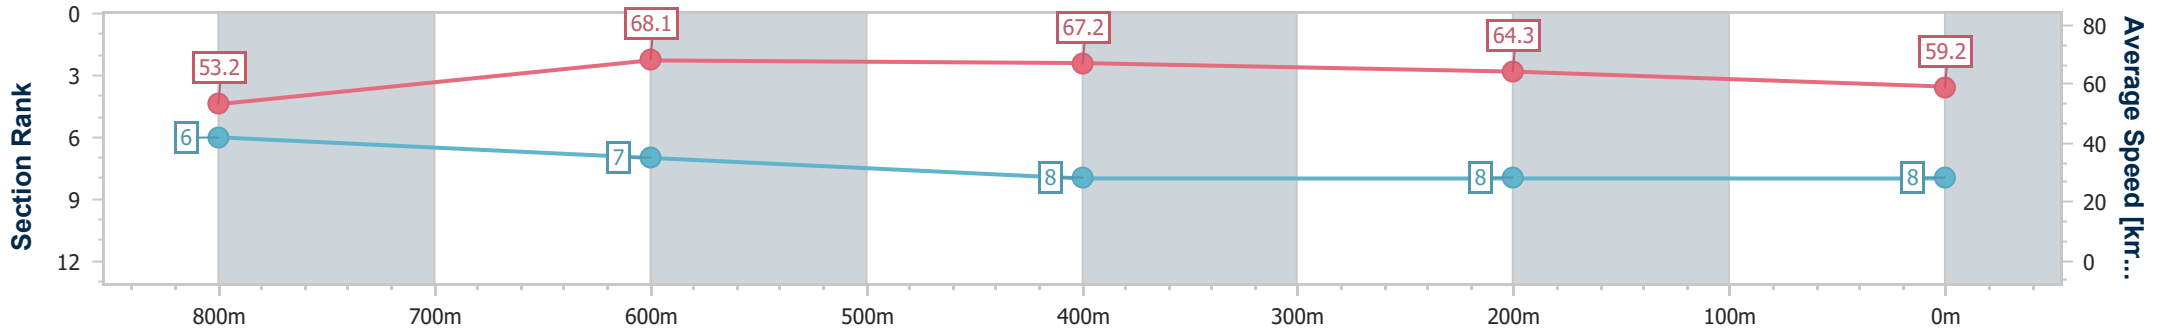

Horse/Jockey Name	Gallery Master
Final Rank	8
Fastest Section Time (Section)	0:10.81 (800m)
Top Speed [km/h] (Section)	69.5 (800m)
Race State	Finished

Sunshine Coast QLD Professional
Race 4: MOUNT FRANKLIN Colts, Geldings and Entires Class 1 Handicap - 1000m
SCTC SUNSHINE COAST TURF CLUB

04 August 2024 - 14:24

Track Rating: Good 4, Weather: Fine, Rail Position: +8m Entire

Section	Overall	800m	600m	400m	200m
Section Times	0:58.58 [8] (0:13.50)	0:45.08 [6] (0:10.81)	0:34.27 [7] (0:10.94)	0:23.33 [8] (0:11.20)	0:12.13 [8] (0:12.13)
Average Speed [km/h]	53.2	68.1	67.2	64.3	59.2
Top Speed [km/h]	68.6	69.5	68.4	66.9	62.2
Avg. Dist. to Rail [m]	8.0	4.8	3.3	4.4	5.3
Avg. Stride Freq. [Hz]	2.3	2.5	2.5	2.4	2.3
Avg. Stride Length [m]	6.2	7.6	7.5	7.4	7.0

- [ ] Ranking at each section and finish
- -.-.- No data available at this section
- NA No data available