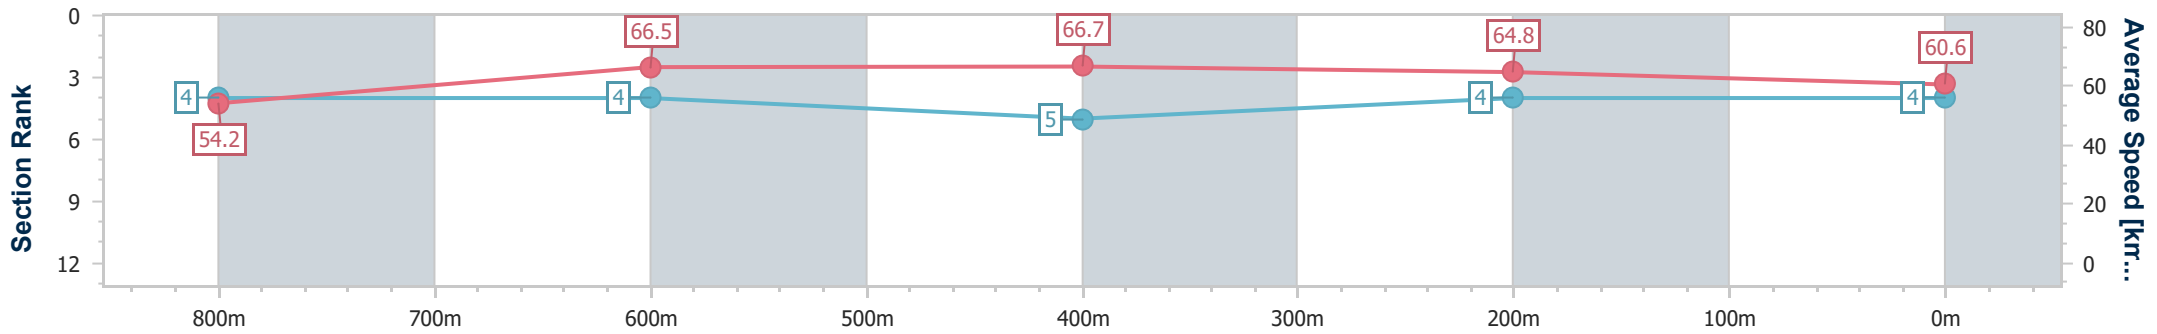

Horse/Jockey Name	Luvarchie
Final Rank	4
Fastest Section Time (Section)	0:10.80 (600m)
Top Speed [km/h] (Section)	69.3 (Overall)
Race State	Finished

Sunshine Coast QLD Professional
Race 4: MOUNT FRANKLIN Colts, Geldings and Entires Class 1 Handicap - 1000m

04 August 2024 - 14:24

Track Rating: Good 4, Weather: Fine, Rail Position: +8m Entire

Section	Overall	800m	600m	400m	200m
Section Times	0:57.93 [4] (0:13.27)	0:44.66 [4] (0:10.88)	0:33.78 [4] (0:10.80)	0:22.98 [5] (0:11.11)	0:11.87 [4] (0:11.87)
Average Speed [km/h]	54.2	66.5	66.7	64.8	60.6
Top Speed [km/h]	69.3	68.9	67.3	65.7	64.2
Avg. Dist. to Rail [m]	0.9	0.8	0.5	0.4	0.3
Avg. Stride Freq. [Hz]	2.3	2.5	2.5	2.4	2.3
Avg. Stride Length [m]	6.5	7.6	7.5	7.6	7.4

- [ ] Ranking at each section and finish
- -.-.- No data available at this section
- NA No data available