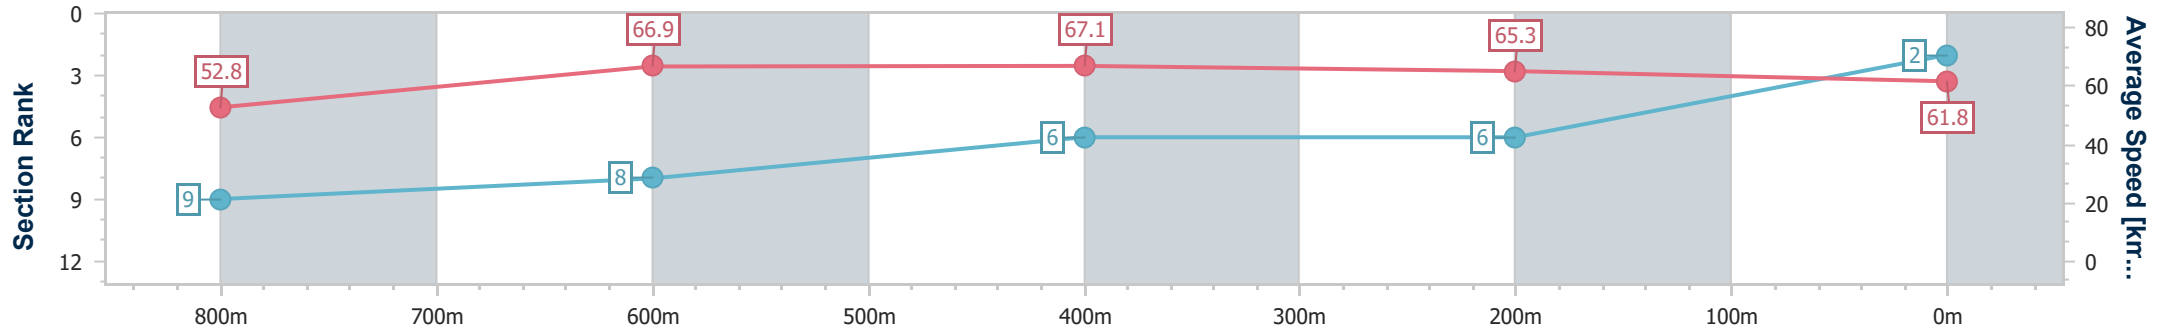

Horse/Jockey Name	New Hampshire
Final Rank	2
Fastest Section Time (Section)	0:10.73 (600m)
Top Speed [km/h] (Section)	70.5 (800m)
Race State	Finished

Sunshine Coast QLD Professional
Race 4: MOUNT FRANKLIN Colts, Geldings and Entires Class 1 Handicap - 1000m
SCTC SUNSHINE COAST TURF CLUB

04 August 2024 - 14:24

Track Rating: Good 4, Weather: Fine, Rail Position: +8m Entire

Section	Overall	800m	600m	400m	200m
Section Times	0:57.87 [2] (0:13.66)	0:44.21 [9] (0:10.82)	0:33.39 [8] (0:10.73)	0:22.66 [6] (0:11.01)	0:11.65 [6] (0:11.65)
Average Speed [km/h]	52.8	66.9	67.1	65.3	61.8
Top Speed [km/h]	70.4	70.5	68.3	68.1	64.7
Avg. Dist. to Rail [m]	1.8	0.6	0.1	3.0	5.0
Avg. Stride Freq. [Hz]	2.3	2.4	2.4	2.4	2.4
Avg. Stride Length [m]	6.4	7.7	7.6	7.7	7.3

- [ ] Ranking at each section and finish
- -.-.- No data available at this section
- NA No data available