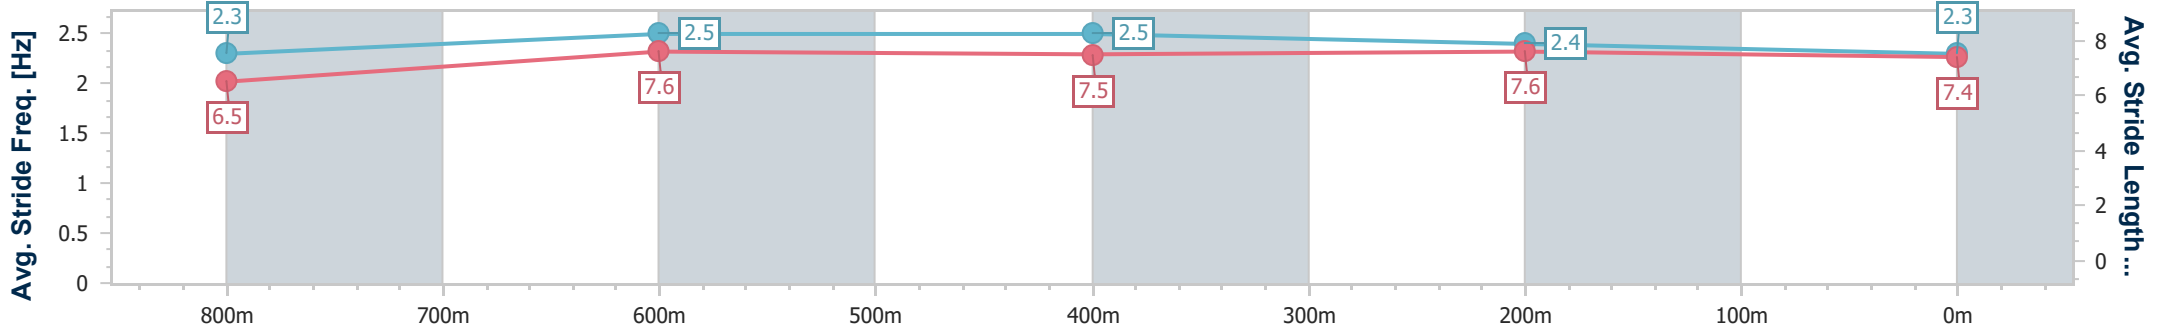

Horse/Jockey Name	Luvarchie
Final Rank	4
Fastest Section Time (Section)	0:10.80 (600m)
Top Speed [km/h] (Section)	69.3 (Overall)
Race State	Finished

Sunshine Coast QLD Professional
Race 4: MOUNT FRANKLIN Colts, Geldings and Entires Class 1 Handicap - 1000m

04 August 2024 - 14:24

Track Rating: Good 4, Weather: Fine, Rail Position: +8m Entire

Section	Overall	800m	600m	400m	200m
Section Times	0:57.93 [4] (0:13.27)	0:44.66 [4] (0:10.88)	0:33.78 [4] (0:10.80)	0:22.98 [5] (0:11.11)	0:11.87 [4] (0:11.87)
Average Speed [km/h]	54.2	66.5	66.7	64.8	60.6
Top Speed [km/h]	69.3	68.9	67.3	65.7	64.2
Avg. Dist. to Rail [m]	0.9	0.8	0.5	0.4	0.3
Avg. Stride Freq. [Hz]	2.3	2.5	2.5	2.4	2.3
Avg. Stride Length [m]	6.5	7.6	7.5	7.6	7.4

- [ ] Ranking at each section and finish
- -.-.- No data available at this section
- NA No data available