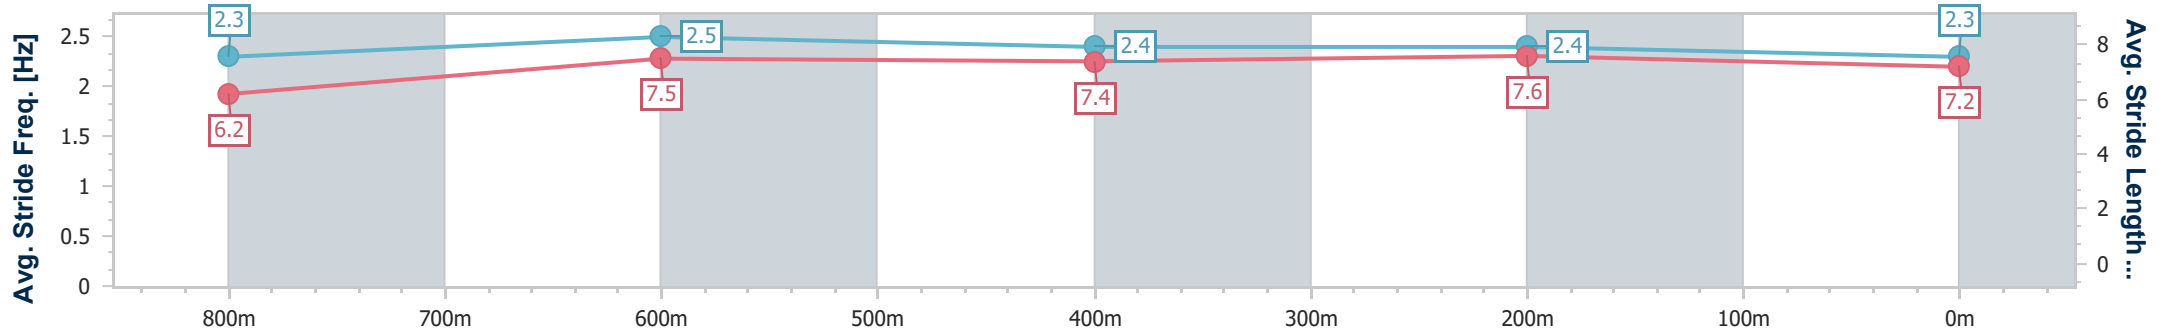

- [] Ranking at each section and finish
- .-.- No data available at this section
- NA No data available

Horse/Jockey Name	Captain Artie
Final Rank	10
Fastest Section Time (Section)	0:10.89 (800m)
Top Speed [km/h] (Section)	68.9 (800m)
Race State	Finished

- [] Ranking at each section and finish
- .-.- No data available at this section
- NA No data available