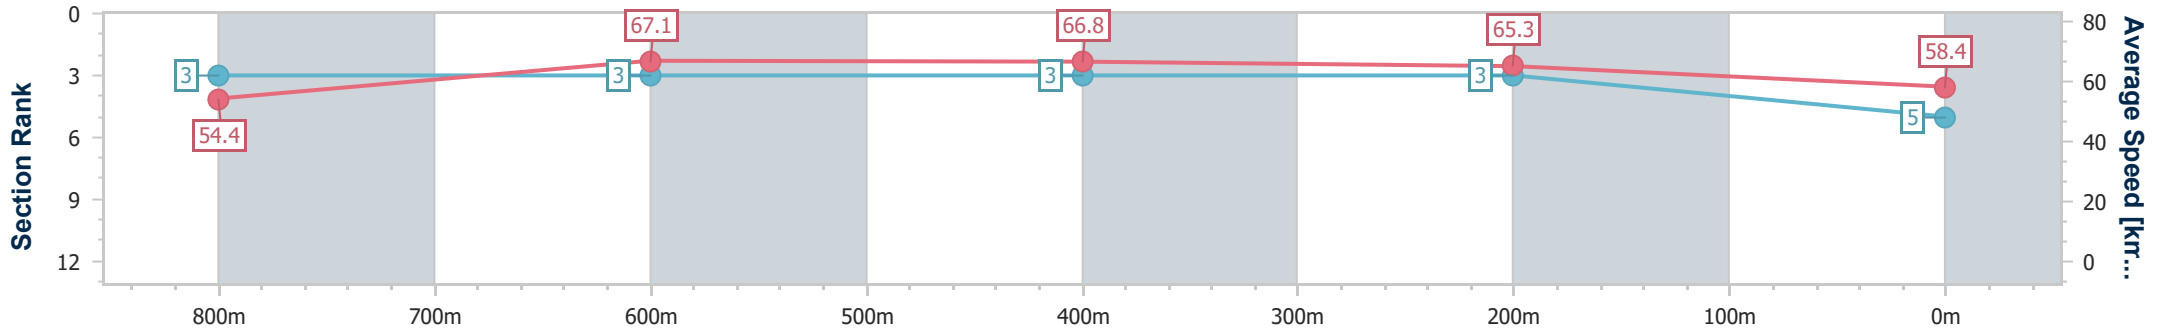

Horse/Jockey Name	King Of The Jungle
Final Rank	5
Fastest Section Time (Section)	0:10.79 (800m)
Top Speed [km/h] (Section)	69.1 (Overall)
Race State	Finished

Sunshine Coast QLD Professional
Race 4: MOUNT FRANKLIN Colts, Geldings and Entires Class 1 Handicap - 1000m

04 August 2024 - 14:24

Track Rating: Good 4, Weather: Fine, Rail Position: +8m Entire

Section	Overall	800m	600m	400m	200m
Section Times	0:58.21 [5] (0:13.21)	0:45.00 [3] (0:10.79)	0:34.21 [3] (0:10.86)	0:23.35 [3] (0:11.04)	0:12.31 [3] (0:12.31)
Average Speed [km/h]	54.4	67.1	66.8	65.3	58.4
Top Speed [km/h]	69.1	68.8	67.9	66.7	61.3
Avg. Dist. to Rail [m]	3.6	1.3	1.5	2.9	2.9
Avg. Stride Freq. [Hz]	2.5	2.5	2.5	2.5	2.3
Avg. Stride Length [m]	6.1	7.4	7.5	7.3	6.9

- [ ] Ranking at each section and finish
- -.-.- No data available at this section
- NA No data available