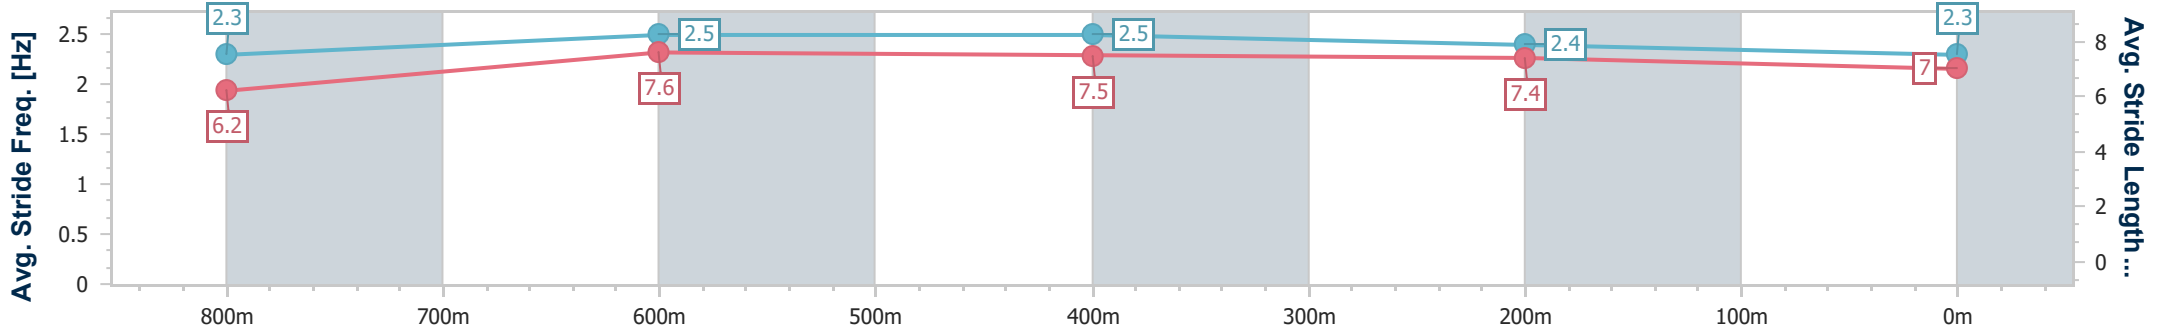

Horse/Jockey Name	Gallery Master
Final Rank	8
Fastest Section Time (Section)	0:10.81 (800m)
Top Speed [km/h] (Section)	69.5 (800m)
Race State	Finished

Sunshine Coast QLD Professional
Race 4: MOUNT FRANKLIN Colts, Geldings and Entires Class 1 Handicap - 1000m
SCTC SUNSHINE COAST TURF CLUB

04 August 2024 - 14:24

Track Rating: Good 4, Weather: Fine, Rail Position: +8m Entire

Section	Overall	800m	600m	400m	200m
Section Times	0:58.58 [8] (0:13.50)	0:45.08 [6] (0:10.81)	0:34.27 [7] (0:10.94)	0:23.33 [8] (0:11.20)	0:12.13 [8] (0:12.13)
Average Speed [km/h]	53.2	68.1	67.2	64.3	59.2
Top Speed [km/h]	68.6	69.5	68.4	66.9	62.2
Avg. Dist. to Rail [m]	8.0	4.8	3.3	4.4	5.3
Avg. Stride Freq. [Hz]	2.3	2.5	2.5	2.4	2.3
Avg. Stride Length [m]	6.2	7.6	7.5	7.4	7.0

- [ ] Ranking at each section and finish
- -.-.- No data available at this section
- NA No data available