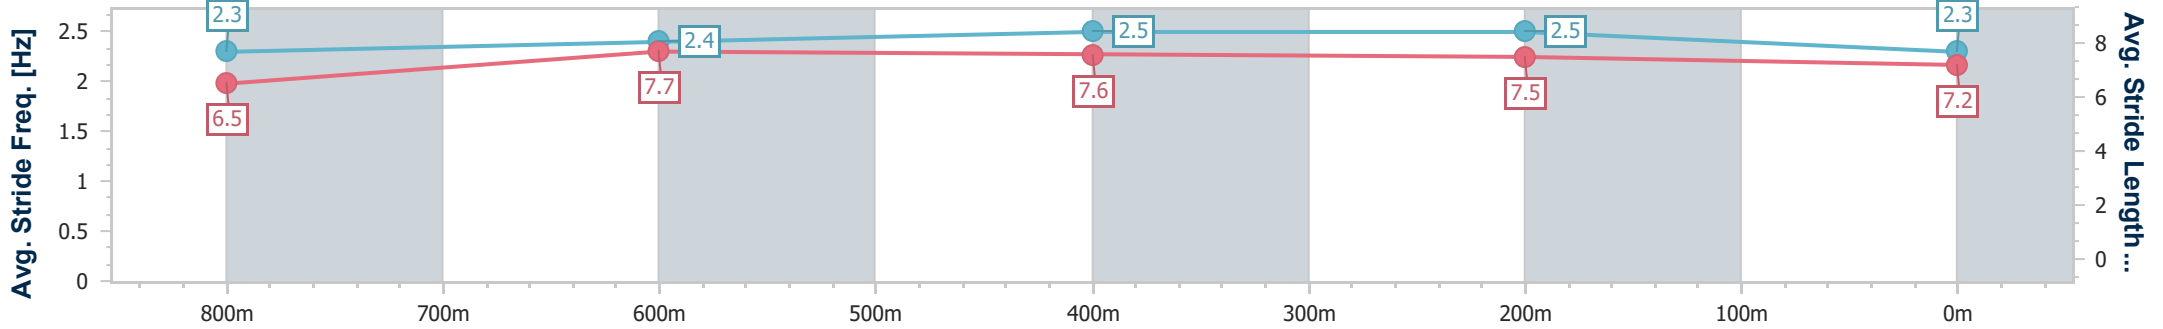

04 August 2024 - 14:24

Track Rating: Good 4, Weather: Fine, Rail Position: +8m Entire

Section	Overall	800m	600m	400m	200m
Section Times	0:57.61 [1] (0:13.44)	0:44.17 [5] (0:10.71)	0:33.46 [5] (0:10.77)	0:22.69 [4] (0:10.84)	0:11.85 [1] (0:11.85)
Average Speed [km/h]	53.6	67.9	67.5	66.5	60.8
Top Speed [km/h]	68.8	68.9	68.3	67.3	65.6
Avg. Dist. to Rail [m]	2.5	1.9	2.2	3.0	2.7
Avg. Stride Freq. [Hz]	2.3	2.4	2.5	2.5	2.3
Avg. Stride Length [m]	6.5	7.7	7.6	7.5	7.2