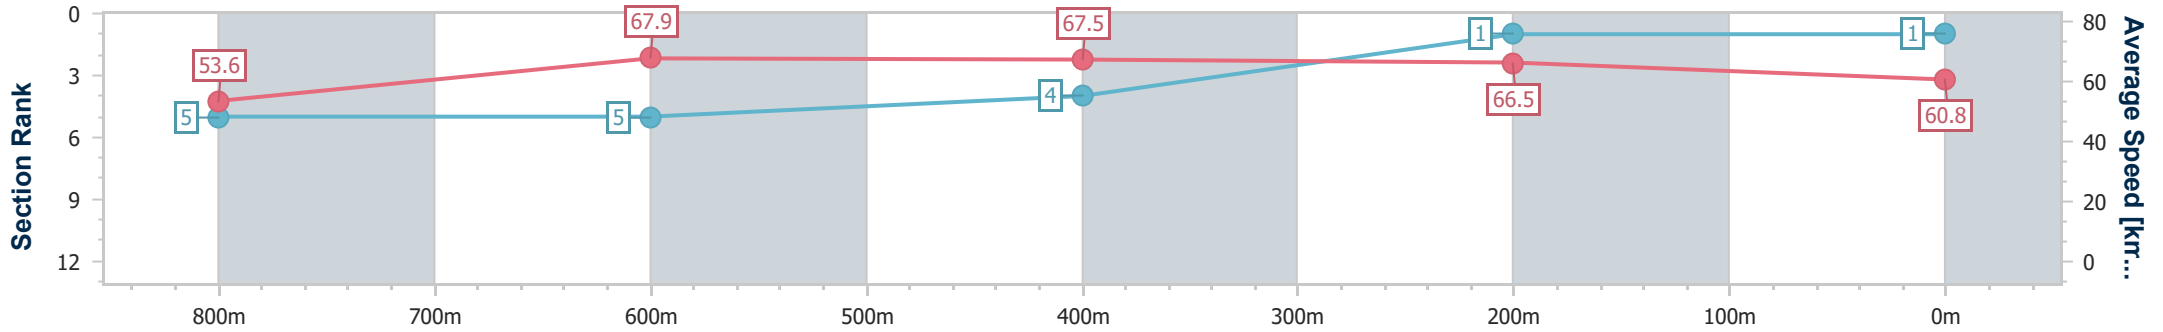

04 August 2024 - 14:24

Track Rating: Good 4, Weather: Fine, Rail Position: +8m Entire

Section	Overall	800m	600m	400m	200m
Section Times	0:57.61 [1] (0:13.44)	0:44.17 [5] (0:10.71)	0:33.46 [5] (0:10.77)	0:22.69 [4] (0:10.84)	0:11.85 [1] (0:11.85)
Average Speed [km/h]	53.6	67.9	67.5	66.5	60.8
Top Speed [km/h]	68.8	68.9	68.3	67.3	65.6
Avg. Dist. to Rail [m]	2.5	1.9	2.2	3.0	2.7
Avg. Stride Freq. [Hz]	2.3	2.4	2.5	2.5	2.3
Avg. Stride Length [m]	6.5	7.7	7.6	7.5	7.2