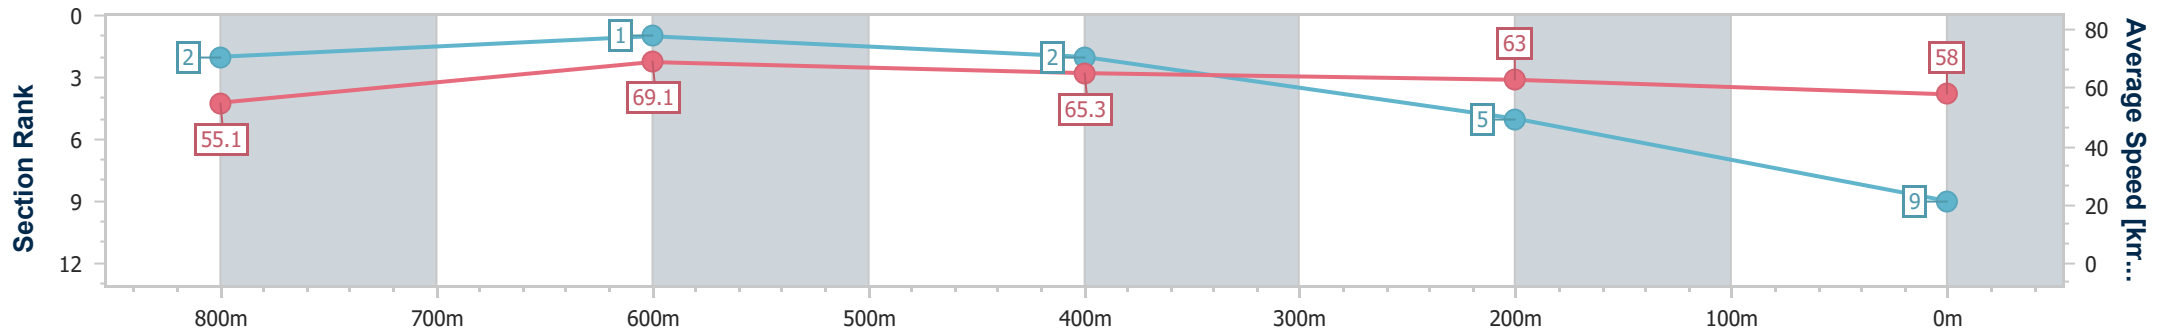

Horse/Jockey Name	Bad Forest
Final Rank	9
Fastest Section Time (Section)	0:10.51 (800m)
Top Speed [km/h] (Section)	70.6 (800m)
Race State	Finished

Sunshine Coast QLD Professional
Race 4: MOUNT FRANKLIN Colts, Geldings and Entires Class 1
Handicap - 1000m

04 August 2024 - 14:24

Track Rating: Good 4, Weather: Fine, Rail Position: +8m Entire

Section	Overall	800m	600m	400m	200m
Section Times	0:58.58 [9] (0:13.09)	0:45.49 [2] (0:10.51)	0:34.98 [1] (0:11.16)	0:23.82 [2] (0:11.41)	0:12.41 [5] (0:12.41)
Average Speed [km/h]	55.1	69.1	65.3	63.0	58.0
Top Speed [km/h]	70.4	70.6	66.6	64.7	61.0
Avg. Dist. to Rail [m]	7.3	2.2	1.9	2.2	0.5
Avg. Stride Freq. [Hz]	2.5	2.5	2.4	2.4	2.3
Avg. Stride Length [m]	6.0	7.6	7.4	7.4	7.1

- [ ] Ranking at each section and finish
- -.-.- No data available at this section
- NA No data available