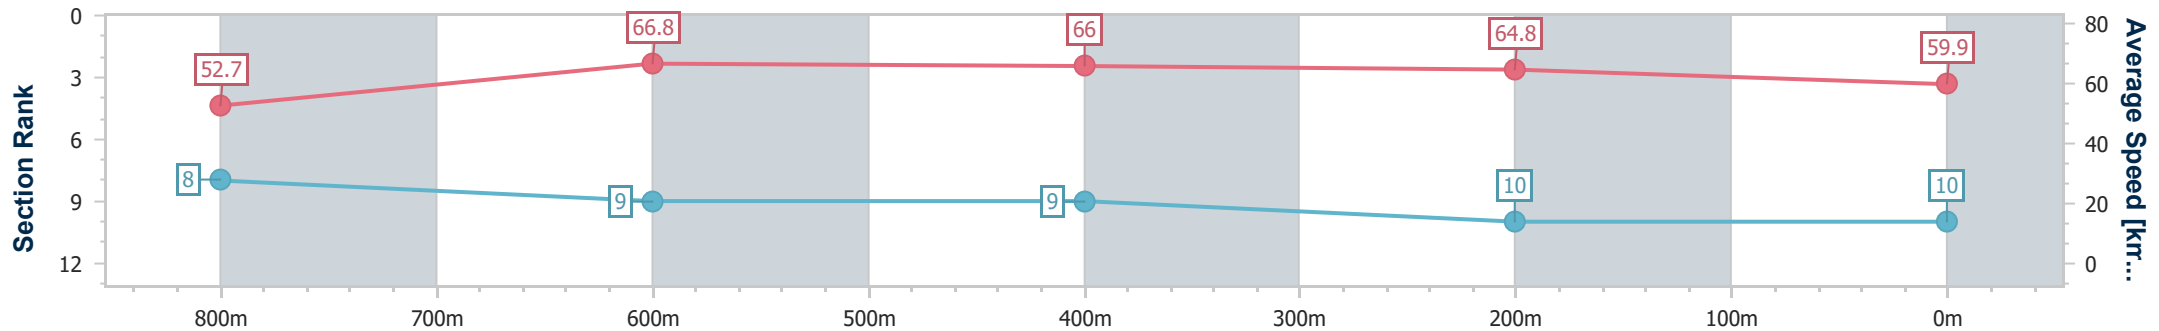

Horse/Jockey Name	Captain Artie
Final Rank	10
Fastest Section Time (Section)	0:10.89 (800m)
Top Speed [km/h] (Section)	68.9 (800m)
Race State	Finished

Sunshine Coast QLD Professional
Race 4: MOUNT FRANKLIN Colts, Geldings and Entires Class 1 Handicap - 1000m
04 August 2024 - 14:24

Track Rating: Good 4, Weather: Fine, Rail Position: +8m Entire

Section	Overall	800m	600m	400m	200m
Section Times	0:58.64 [10] (0:13.65)	0:44.99 [8] (0:10.89)	0:34.10 [9] (0:10.93)	0:23.17 [9] (0:11.16)	0:12.01 [10] (0:12.01)
Average Speed [km/h]	52.7	66.8	66.0	64.8	59.9
Top Speed [km/h]	68.6	68.9	67.8	66.5	63.2
Avg. Dist. to Rail [m]	4.7	3.1	0.6	2.1	2.3
Avg. Stride Freq. [Hz]	2.3	2.5	2.4	2.4	2.3
Avg. Stride Length [m]	6.2	7.5	7.4	7.6	7.2

- [ ] Ranking at each section and finish
- -.-.- No data available at this section
- NA No data available