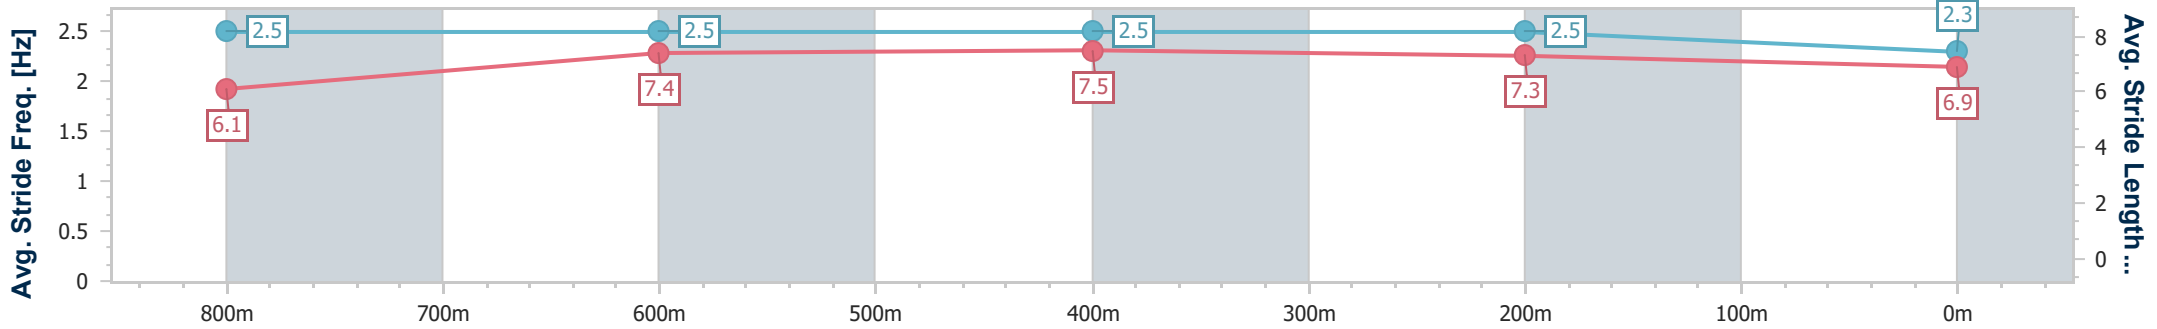

Horse/Jockey Name	King Of The Jungle
Final Rank	5
Fastest Section Time (Section)	0:10.79 (800m)
Top Speed [km/h] (Section)	69.1 (Overall)
Race State	Finished

Sunshine Coast QLD Professional
Race 4: MOUNT FRANKLIN Colts, Geldings and Entires Class 1 Handicap - 1000m

04 August 2024 - 14:24

Track Rating: Good 4, Weather: Fine, Rail Position: +8m Entire

Section	Overall	800m	600m	400m	200m
Section Times	0:58.21 [5] (0:13.21)	0:45.00 [3] (0:10.79)	0:34.21 [3] (0:10.86)	0:23.35 [3] (0:11.04)	0:12.31 [3] (0:12.31)
Average Speed [km/h]	54.4	67.1	66.8	65.3	58.4
Top Speed [km/h]	69.1	68.8	67.9	66.7	61.3
Avg. Dist. to Rail [m]	3.6	1.3	1.5	2.9	2.9
Avg. Stride Freq. [Hz]	2.5	2.5	2.5	2.5	2.3
Avg. Stride Length [m]	6.1	7.4	7.5	7.3	6.9

- [ ] Ranking at each section and finish
- -.-.- No data available at this section
- NA No data available