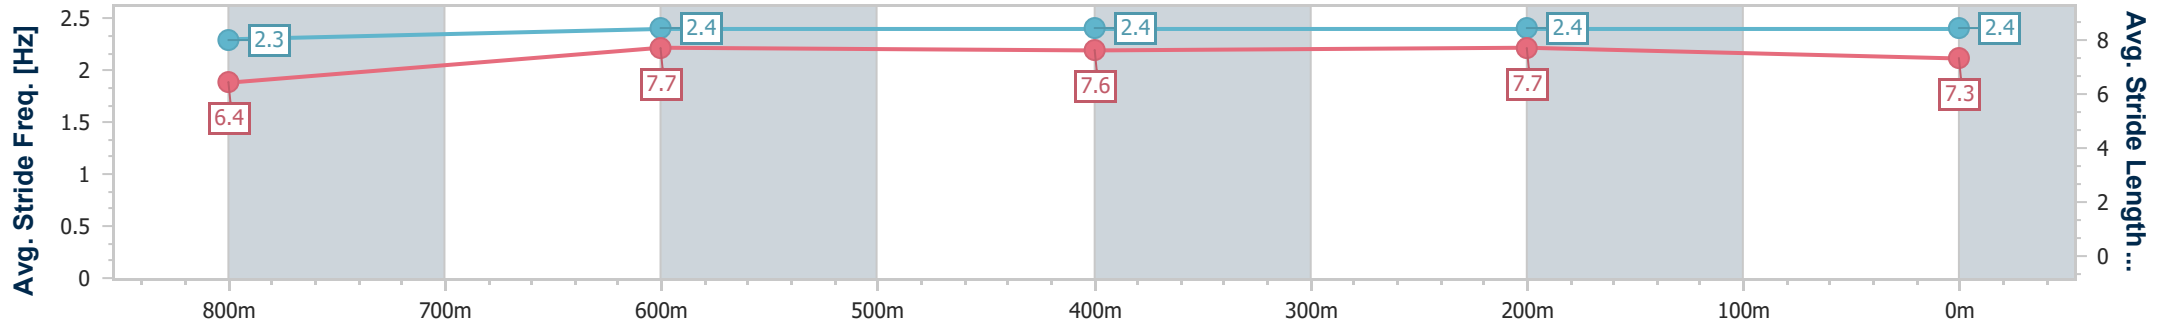

Horse/Jockey Name	New Hampshire
Final Rank	2
Fastest Section Time (Section)	0:10.73 (600m)
Top Speed [km/h] (Section)	70.5 (800m)
Race State	Finished

Sunshine Coast QLD Professional
Race 4: MOUNT FRANKLIN Colts, Geldings and Entires Class 1 Handicap - 1000m
SCTC SUNSHINE COAST TURF CLUB

04 August 2024 - 14:24

Track Rating: Good 4, Weather: Fine, Rail Position: +8m Entire

Section	Overall	800m	600m	400m	200m
Section Times	0:57.87 [2] (0:13.66)	0:44.21 [9] (0:10.82)	0:33.39 [8] (0:10.73)	0:22.66 [6] (0:11.01)	0:11.65 [6] (0:11.65)
Average Speed [km/h]	52.8	66.9	67.1	65.3	61.8
Top Speed [km/h]	70.4	70.5	68.3	68.1	64.7
Avg. Dist. to Rail [m]	1.8	0.6	0.1	3.0	5.0
Avg. Stride Freq. [Hz]	2.3	2.4	2.4	2.4	2.4
Avg. Stride Length [m]	6.4	7.7	7.6	7.7	7.3

- [ ] Ranking at each section and finish
- -.-.- No data available at this section
- NA No data available