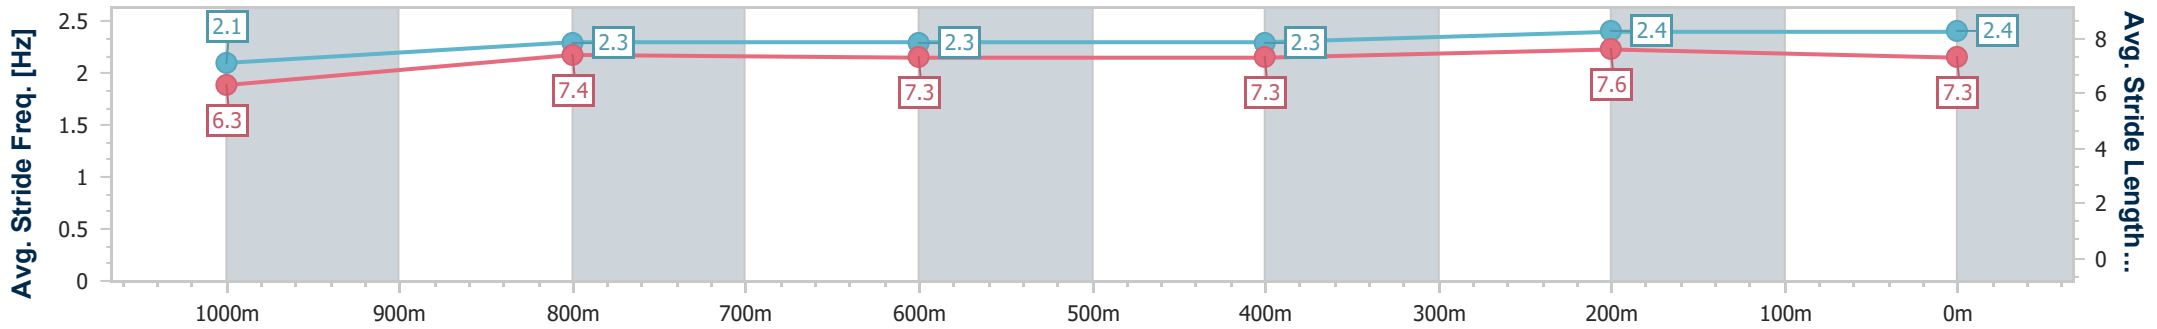

Horse/Jockey Name	Menazzi
Final Rank	3
Fastest Section Time (Section)	0:10.81 (400m)
Top Speed [km/h] (Section)	67.4 (400m)
Race State	Finished

Sunshine Coast QLD Professional
Race 5: JIM BEAM BLACK BENCHMARK 72 Handicap - 1200m
04 August 2024 - 15:03
Track Rating: Good 4, Weather: Fine, Rail Position: +8m Entire

Section	Overall	1000m	800m	600m	400m	200m
Section Times	1:12.59 [3] (0:14.70)	0:57.89 [7] (0:11.86)	0:46.03 [7] (0:12.07)	0:33.96 [8] (0:11.71)	0:22.25 [8] (0:10.81)	0:11.44 [7] (0:11.44)
Average Speed [km/h]	49.0	61.2	60.1	61.7	66.6	62.8
Top Speed [km/h]	61.2	61.7	62.2	66.0	67.4	65.3
Avg. Dist. to Rail [m]	4.6	2.3	0.9	0.4	2.8	2.9
Avg. Stride Freq. [Hz]	2.1	2.3	2.3	2.3	2.4	2.4
Avg. Stride Length [m]	6.3	7.4	7.3	7.3	7.6	7.3

- [ ] Ranking at each section and finish
- -.-.- No data available at this section
- NA No data available