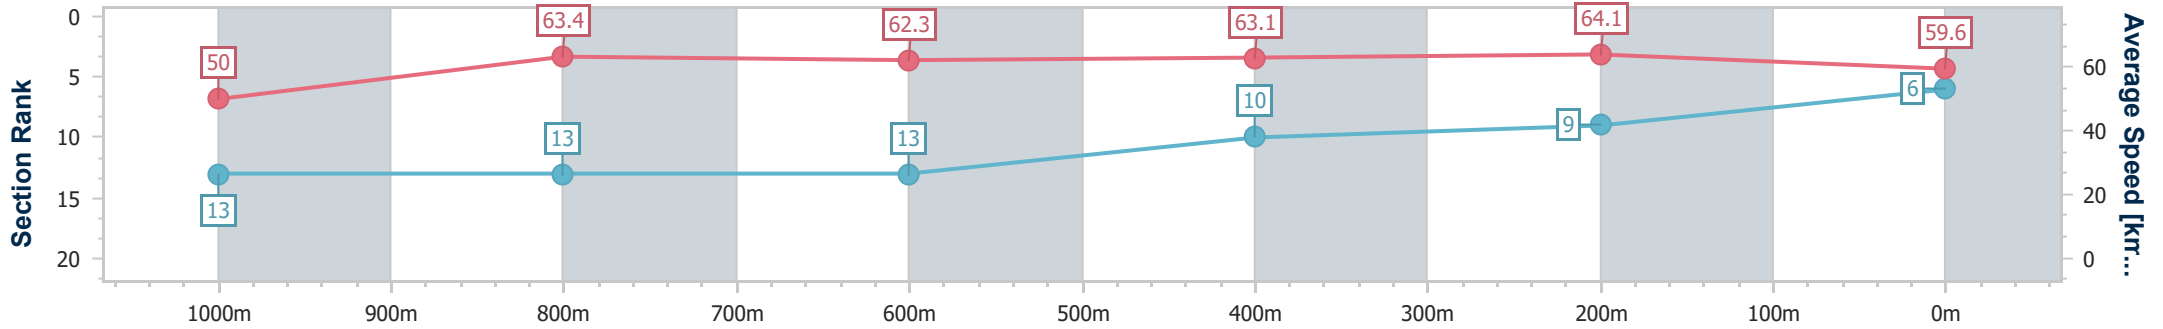

Sunshine Coast QLD Professional
 Race 8: CASCADE ADULT BEVERAGES BENCHMARK 62
 Handicap - 1200m

04 August 2024 - 17:00

Track Rating: Good 4, Weather: Fine, Rail Position: +8m Entire

Section	Overall	1000m	800m	600m	400m	200m
Section Times	1:12.32 [6] (0:14.46)	0:57.86 [13] (0:11.40)	0:46.46 [13] (0:11.65)	0:34.81 [13] (0:11.50)	0:23.31 [10] (0:11.24)	0:12.07 [9] (0:12.07)
Average Speed [km/h]	50.0	63.4	62.3	63.1	64.1	59.6
Top Speed [km/h]	63.6	64.3	63.3	64.6	65.0	62.2
Avg. Dist. to Rail [m]	6.1	1.9	1.2	1.5	6.0	4.8
Avg. Stride Freq. [Hz]	2.2	2.3	2.3	2.3	2.3	2.2
Avg. Stride Length [m]	6.3	7.6	7.7	7.7	7.6	7.4