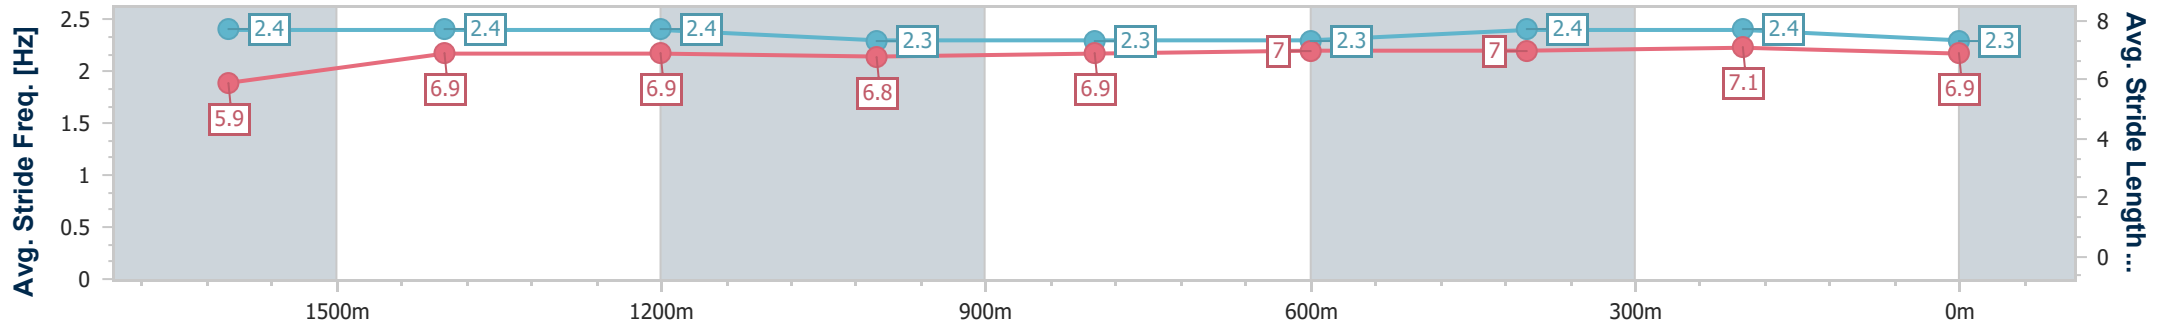

Horse/Jockey Name	Pintura Rosa
Final Rank	13
Fastest Section Time (Section)	0:11.85 (400m)
Top Speed [km/h] (Section)	64.0 (Overall)
Race State	Finished

Sunshine Coast QLD Professional
Race 7: GRINDERS COFFEE BENCHMARK 62 Handicap - 1800m

04 August 2024 - 16:20

Track Rating: Good 4, Weather: Fine, Rail Position: +8m Entire

Section	Overall	1600m	1400m	1200m	1000m	800m	600m	400m	200m
Section Times	1:53.33 [13] (0:14.09)	1:39.24 [3] (0:12.13)	1:27.11 [5] (0:12.28)	1:14.83 [4] (0:12.95)	1:01.88 [4] (0:12.82)	0:49.06 [2] (0:12.60)	0:36.46 [2] (0:12.03)	0:24.43 [3] (0:11.85)	0:12.58 [9] (0:12.58)
Average Speed [km/h]	51.6	60.2	59.0	55.8	56.7	58.2	60.0	60.8	57.3
Top Speed [km/h]	64.0	61.1	61.3	57.0	57.6	58.6	61.5	61.8	59.4
Avg. Dist. to Rail [m]	5.5	3.7	3.3	3.6	3.6	2.7	0.9	1.1	1.3
Avg. Stride Freq. [Hz]	2.4	2.4	2.4	2.3	2.3	2.3	2.4	2.4	2.3
Avg. Stride Length [m]	5.9	6.9	6.9	6.8	6.9	7.0	7.0	7.1	6.9

- [ ] Ranking at each section and finish
- -.-.- No data available at this section
- NA No data available