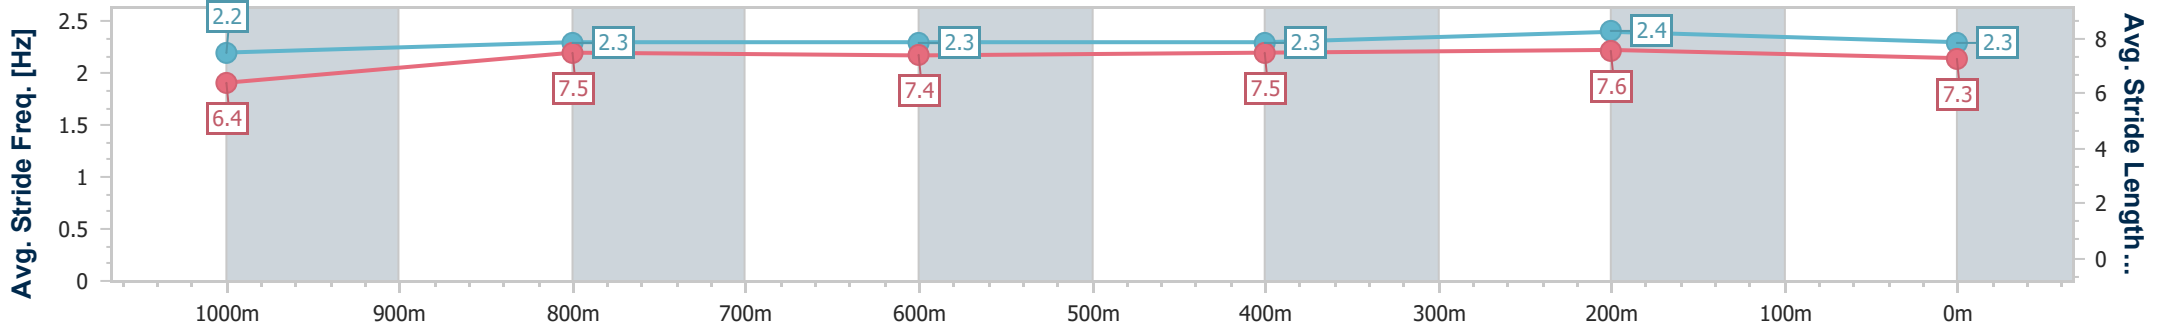

Horse/Jockey Name	Maya Bay
Final Rank	5
Fastest Section Time (Section)	0:10.98 (400m)
Top Speed [km/h] (Section)	66.3 (400m)
Race State	Finished

Sunshine Coast QLD Professional
Race 5: JIM BEAM BLACK BENCHMARK 72 Handicap - 1200m
04 August 2024 - 15:03
Track Rating: Good 4, Weather: Fine, Rail Position: +8m Entire

Section	Overall	1000m	800m	600m	400m	200m
Section Times	1:12.64 [5] (0:14.40)	0:58.24 [4] (0:11.76)	0:46.48 [3] (0:12.06)	0:34.42 [4] (0:11.75)	0:22.67 [4] (0:10.98)	0:11.69 [5] (0:11.69)
Average Speed [km/h]	50.0	62.0	60.3	61.7	65.5	61.6
Top Speed [km/h]	63.7	63.6	61.6	65.0	66.3	64.6
Avg. Dist. to Rail [m]	4.8	3.2	1.7	1.5	4.7	4.4
Avg. Stride Freq. [Hz]	2.2	2.3	2.3	2.3	2.4	2.3
Avg. Stride Length [m]	6.4	7.5	7.4	7.5	7.6	7.3

- [ ] Ranking at each section and finish
- -.-.- No data available at this section
- NA No data available