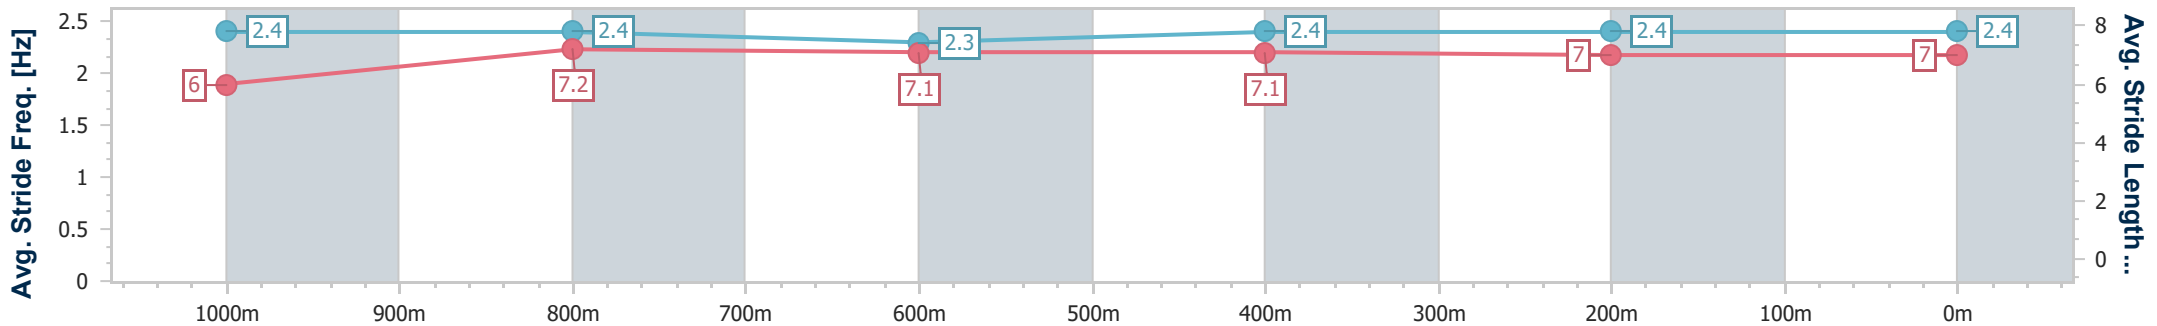

Horse/Jockey Name	Tarifa
Final Rank	4
Fastest Section Time (Section)	0:11.49 (600m)
Top Speed [km/h] (Section)	66.1 (400m)
Race State	Finished

Sunshine Coast QLD Professional
Race 1: CANADIAN CLUB QTIS Three-Year-Old Maiden Handicap - 1200m

04 August 2024 - 12:24

Track Rating: Soft 5, Weather: Fine, Rail Position: +8m Entire

Section	Overall	1000m	800m	600m	400m	200m
Section Times	1:12.66 [4] (0:13.93)	0:58.73 [3] (0:11.76)	0:46.97 [4] (0:12.13)	0:34.84 [5] (0:11.49)	0:23.35 [5] (0:11.54)	0:11.81 [4] (0:11.81)
Average Speed [km/h]	51.8	61.5	59.4	62.7	62.4	60.7
Top Speed [km/h]	64.0	63.7	61.5	65.5	66.1	63.3
Avg. Dist. to Rail [m]	3.9	1.5	0.7	0.2	0.7	2.1
Avg. Stride Freq. [Hz]	2.4	2.4	2.3	2.4	2.4	2.4
Avg. Stride Length [m]	6.0	7.2	7.1	7.1	7.0	7.0

- [ ] Ranking at each section and finish
- -.-.- No data available at this section
- NA No data available