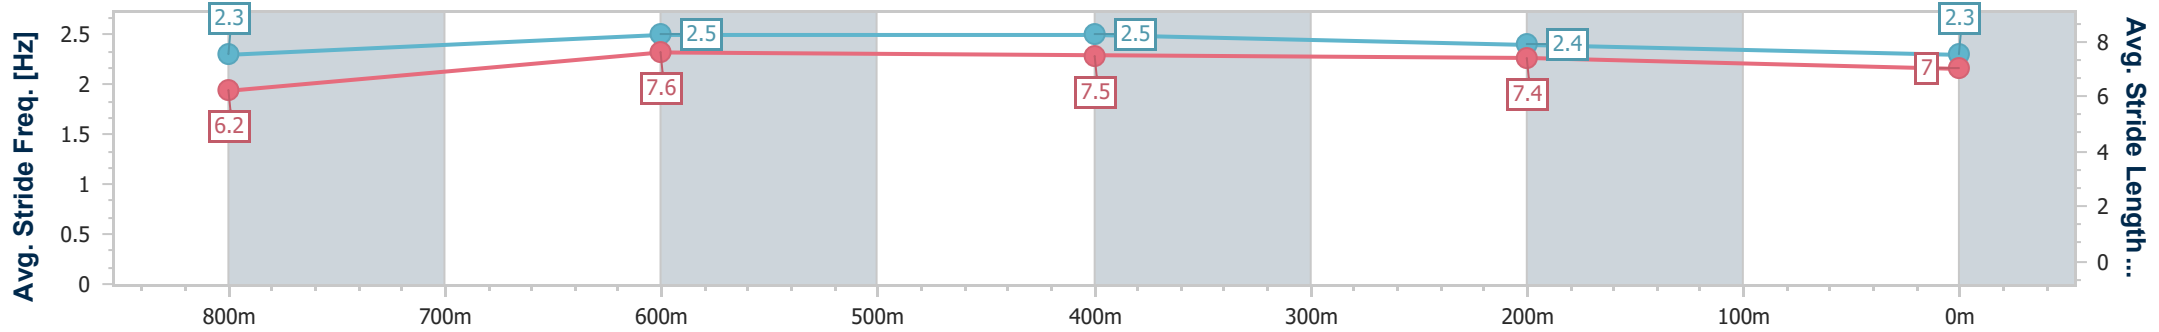

Horse/Jockey Name	Gallery Master
Final Rank	8
Fastest Section Time (Section)	0:10.81 (800m)
Top Speed [km/h] (Section)	69.5 (800m)
Race State	Finished

Sunshine Coast QLD Professional
Race 4: MOUNT FRANKLIN Colts, Geldings and Entires Class 1 Handicap - 1000m
SCTC SUNSHINE COAST TURF CLUB

04 August 2024 - 14:24

Track Rating: Good 4, Weather: Fine, Rail Position: +8m Entire

Section	Overall	800m	600m	400m	200m
Section Times	0:58.58 [8] (0:13.50)	0:45.08 [6] (0:10.81)	0:34.27 [7] (0:10.94)	0:23.33 [8] (0:11.20)	0:12.13 [8] (0:12.13)
Average Speed [km/h]	53.2	68.1	67.2	64.3	59.2
Top Speed [km/h]	68.6	69.5	68.4	66.9	62.2
Avg. Dist. to Rail [m]	8.0	4.8	3.3	4.4	5.3
Avg. Stride Freq. [Hz]	2.3	2.5	2.5	2.4	2.3
Avg. Stride Length [m]	6.2	7.6	7.5	7.4	7.0

- [ ] Ranking at each section and finish
- -.-.- No data available at this section
- NA No data available