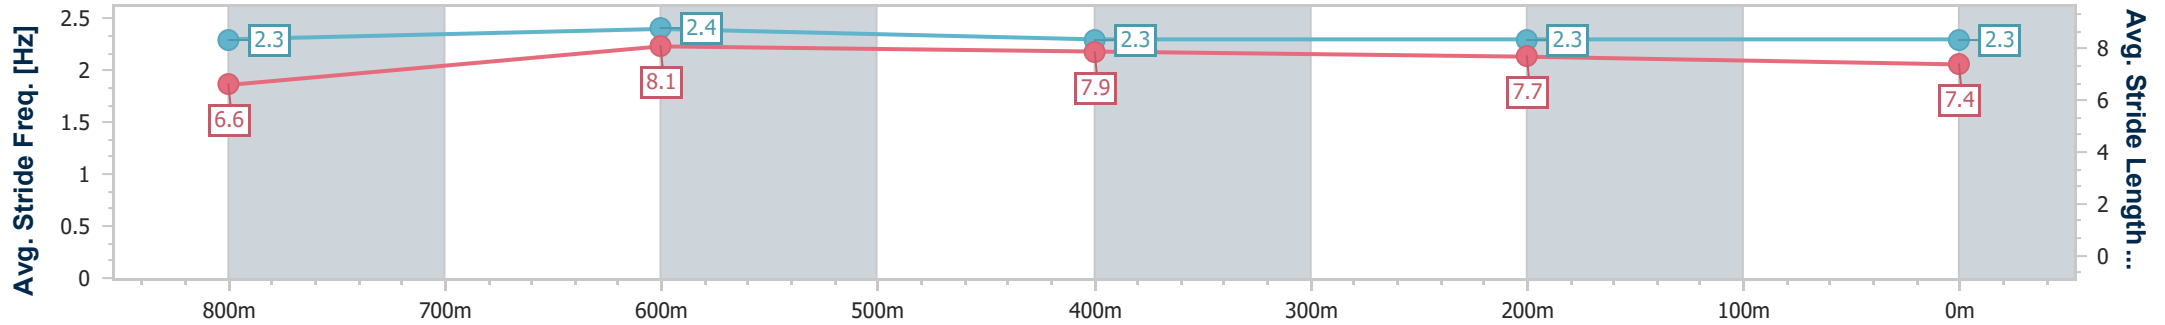

Horse/Jockey Name	Ashilla
Final Rank	2
Fastest Section Time (Section)	0:10.36 (800m)
Top Speed [km/h] (Section)	71.4 (800m)
Race State	Finished

Sunshine Coast QLD Professional
Race 3: JIM BEAM WHITE Fillies and Mares Class 1 Handicap - 1000m

04 August 2024 - 13:44

Track Rating: Soft 5, Weather: Fine, Rail Position: +8m Entire

Section	Overall	800m	600m	400m	200m
Section Times	0:57.81 [2] (0:13.30)	0:44.51 [3] (0:10.36)	0:34.15 [3] (0:10.78)	0:23.37 [3] (0:11.24)	0:12.13 [3] (0:12.13)
Average Speed [km/h]	54.3	69.3	66.7	64.1	59.3
Top Speed [km/h]	68.8	71.4	69.5	65.5	61.8
Avg. Dist. to Rail [m]	2.2	0.9	0.7	2.7	3.7
Avg. Stride Freq. [Hz]	2.3	2.4	2.3	2.3	2.3
Avg. Stride Length [m]	6.6	8.1	7.9	7.7	7.4

- [ ] Ranking at each section and finish
- -.-.- No data available at this section
- NA No data available