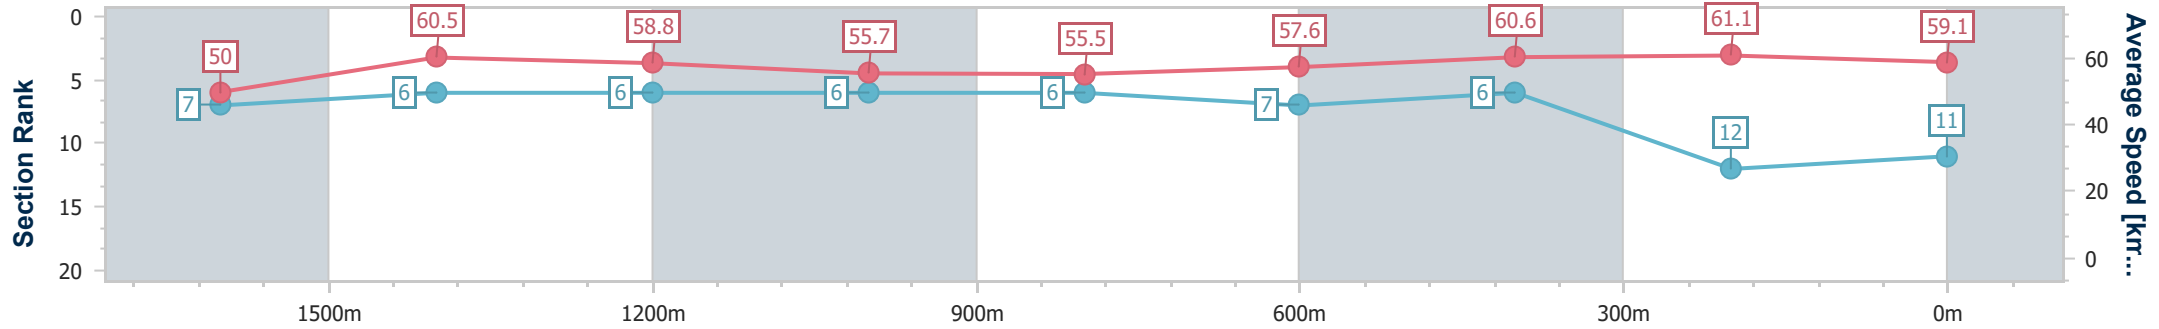

Horse/Jockey Name	Taupo Tiger
Final Rank	11
Fastest Section Time (Section)	0:11.77 (400m)
Top Speed [km/h] (Section)	62.7 (400m)
Race State	Finished

Sunshine Coast QLD Professional
Race 7: GRINDERS COFFEE BENCHMARK 62 Handicap - 1800m

04 August 2024 - 16:20

Track Rating: Good 4, Weather: Fine, Rail Position: +8m Entire

Section	Overall	1600m	1400m	1200m	1000m	800m	600m	400m	200m			
Section Times	1:53.12 [11] (0:14.37)	1:38.75 [7] (0:12.00)	1:26.75 [6] (0:12.28)	1:14.47 [6] (0:12.93)	1:01.54 [6] (0:13.05)	0:48.49 [6] (0:12.62)	0:35.87 [7] (0:11.90)	0:23.97 [6] (0:11.77)	0:12.20 [12] (0:12.20)			
Average Speed [km/h]	50.0	60.5	58.8	55.7	55.5	57.6	60.6	61.1	59.1			
Top Speed [km/h]	60.5	61.2	59.9	57.8	56.9	59.2	62.0	62.7	60.7			
Avg. Dist. to Rail [m]	1.4	1.8	1.9	1.7	1.7	1.1	0.3	0.6	2.6			
Avg. Stride Freq. [Hz]	2.1	2.2	2.2	2.1	2.1	2.2	2.2	2.2	2.2			
Avg. Stride Length [m]	6.5	7.5	7.5	7.3	7.3	7.4	7.6	7.6	7.4			

- [ ] Ranking at each section and finish
- -.-.- No data available at this section
- NA No data available