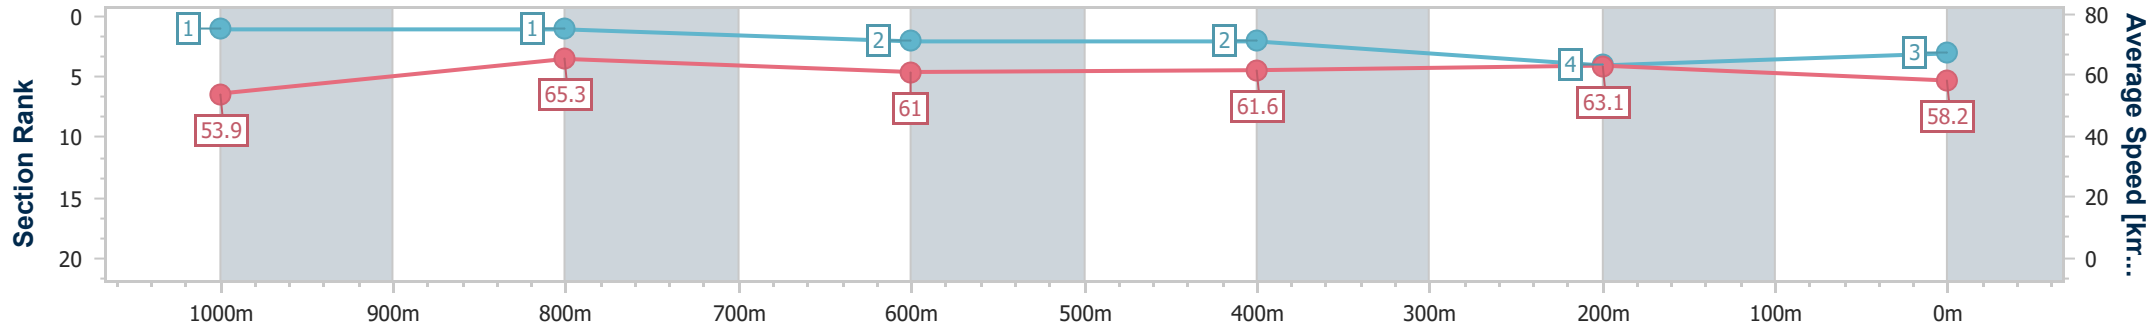

Sunshine Coast QLD Professional
 Race 8: CASCADE ADULT BEVERAGES BENCHMARK 62
 Handicap - 1200m

04 August 2024 - 17:00

Track Rating: Good 4, Weather: Fine, Rail Position: +8m Entire

Section	Overall	1000m	800m	600m	400m	200m
Section Times	1:12.00 [3] (0:13.42)	0:58.58 [1] (0:11.07)	0:47.51 [1] (0:11.95)	0:35.56 [2] (0:11.76)	0:23.80 [2] (0:11.44)	0:12.36 [4] (0:12.36)
Average Speed [km/h]	53.9	65.3	61.0	61.6	63.1	58.2
Top Speed [km/h]	67.5	66.6	64.0	63.4	64.6	61.0
Avg. Dist. to Rail [m]	11.8	3.3	1.9	1.3	5.1	5.2
Avg. Stride Freq. [Hz]	2.4	2.4	2.3	2.3	2.4	2.3
Avg. Stride Length [m]	6.2	7.5	7.4	7.4	7.2	7.0