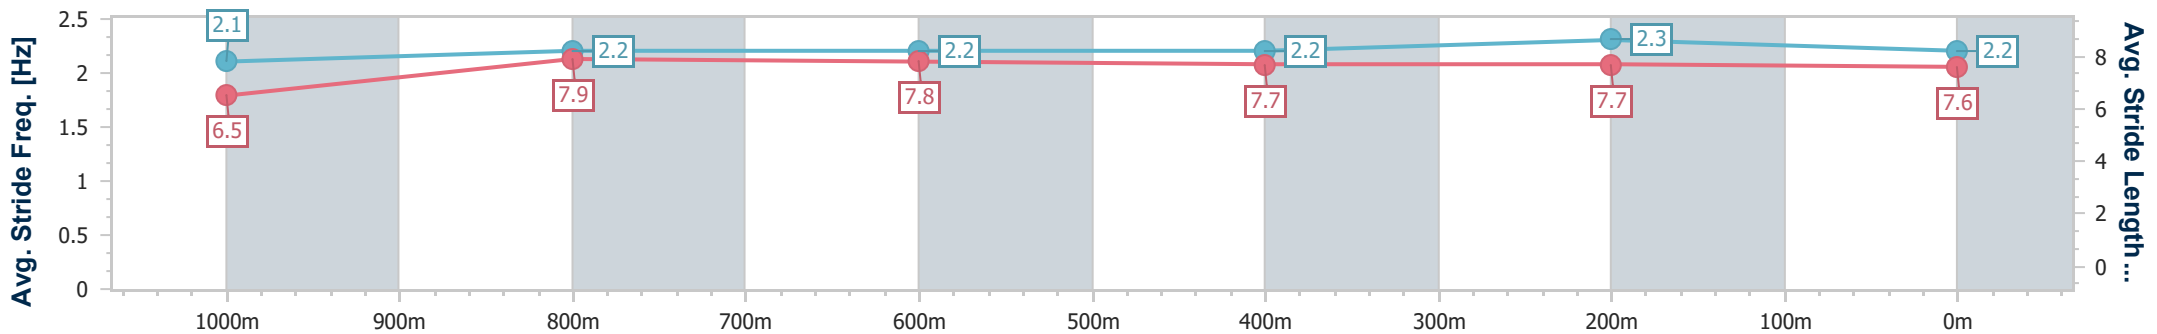

Sunshine Coast QLD Professional
 Race 8: CASCADE ADULT BEVERAGES BENCHMARK 62
 Handicap - 1200m

04 August 2024 - 17:00

Track Rating: Good 4, Weather: Fine, Rail Position: +8m Entire

Section	Overall	1000m	800m	600m	400m	200m
Section Times	1:12.39 [8] (0:14.60)	0:57.79 [14] (0:11.42)	0:46.37 [14] (0:11.54)	0:34.83 [14] (0:11.83)	0:23.00 [14] (0:11.06)	0:11.94 [13] (0:11.94)
Average Speed [km/h]	49.3	63.7	63.3	62.2	65.3	60.2
Top Speed [km/h]	63.4	64.1	65.4	64.8	66.0	64.0
Avg. Dist. to Rail [m]	8.5	2.7	2.3	4.4	3.6	2.4
Avg. Stride Freq. [Hz]	2.1	2.2	2.2	2.2	2.3	2.2
Avg. Stride Length [m]	6.5	7.9	7.8	7.7	7.7	7.6