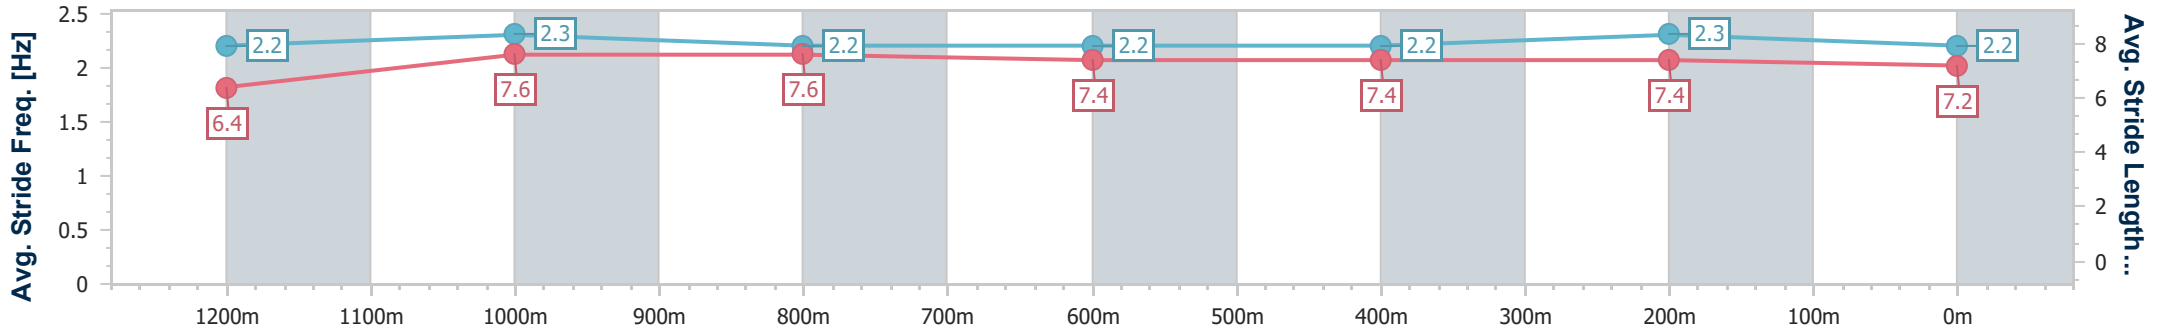

Sunshine Coast QLD Professional

Race 6: ROKU GIN Maiden Handicap - 1400m

04 August 2024 - 15:40

Track Rating: Good 4, Weather: Fine, Rail Position: +8m Entire

Section	Overall	1200m	1000m	800m	600m	400m	200m
Section Times	1:25.93 [6] (0:13.75)	1:12.18 [2] (0:11.12)	1:01.06 [3] (0:12.03)	0:49.03 [4] (0:12.20)	0:36.83 [2] (0:12.13)	0:24.70 [3] (0:12.00)	0:12.70 [4] (0:12.70)
Average Speed [km/h]	52.5	64.5	60.4	59.4	59.4	60.0	56.8
Top Speed [km/h]	67.3	67.4	62.6	60.2	60.3	60.5	59.3
Avg. Dist. to Rail [m]	2.9	2.4	2.1	1.3	0.4	1.1	1.1
Avg. Stride Freq. [Hz]	2.2	2.3	2.2	2.2	2.2	2.3	2.2
Avg. Stride Length [m]	6.4	7.6	7.6	7.4	7.4	7.4	7.2