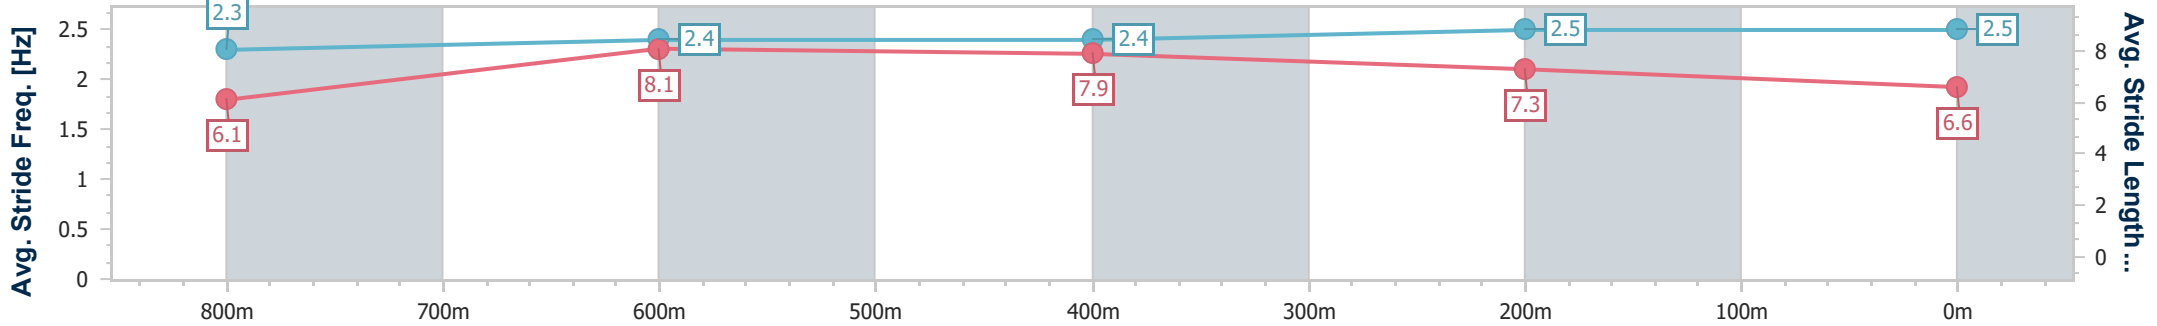

Horse/Jockey Name	Sooblond
Final Rank	6
Fastest Section Time (Section)	0:10.51 (800m)
Top Speed [km/h] (Section)	70.6 (800m)
Race State	Finished

Sunshine Coast QLD Professional
Race 3: JIM BEAM WHITE Fillies and Mares Class 1 Handicap - 1000m

04 August 2024 - 13:44

Track Rating: Soft 5, Weather: Fine, Rail Position: +8m Entire

Section	Overall	800m	600m	400m	200m
Section Times	0:58.45 [6] (0:13.77)	0:44.68 [6] (0:10.51)	0:34.17 [6] (0:10.81)	0:23.36 [6] (0:11.02)	0:12.34 [7] (0:12.34)
Average Speed [km/h]	52.4	68.9	67.0	65.6	58.2
Top Speed [km/h]	69.1	70.6	68.8	68.3	63.0
Avg. Dist. to Rail [m]	5.8	2.0	1.0	5.5	5.5
Avg. Stride Freq. [Hz]	2.3	2.4	2.4	2.5	2.5
Avg. Stride Length [m]	6.1	8.1	7.9	7.3	6.6

- [ ] Ranking at each section and finish
- -.-.- No data available at this section
- NA No data available