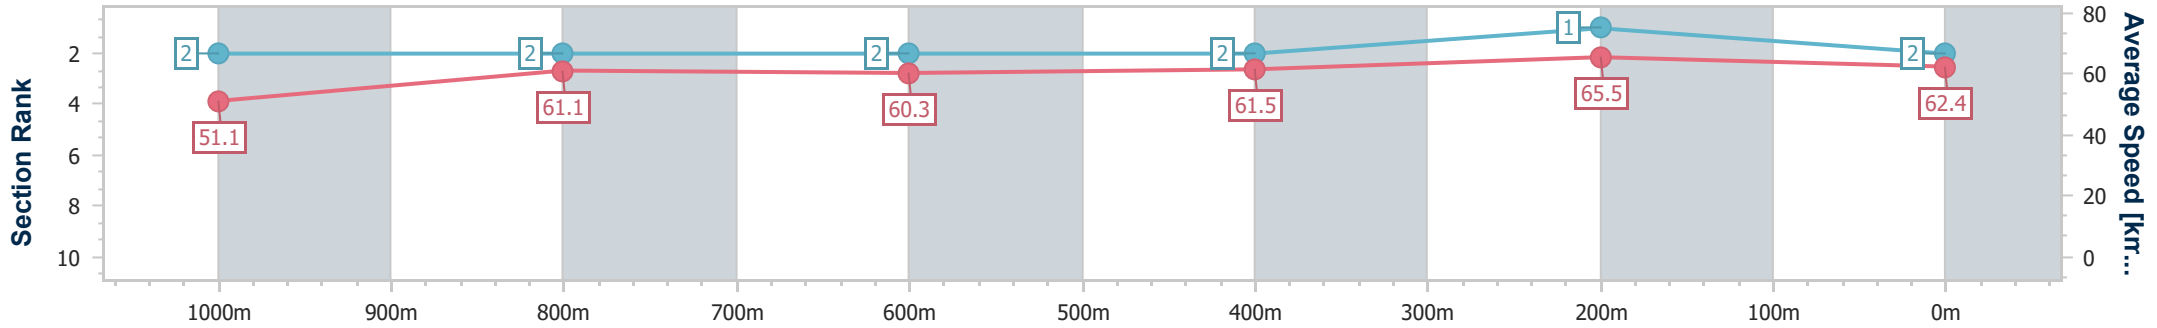

Horse/Jockey Name	Winston Smurfhill
Final Rank	2
Fastest Section Time (Section)	0:11.00 (400m)
Top Speed [km/h] (Section)	67.5 (400m)
Race State	Finished

Sunshine Coast QLD Professional
Race 5: JIM BEAM BLACK BENCHMARK 72 Handicap - 1200m
04 August 2024 - 15:03
Track Rating: Good 4, Weather: Fine, Rail Position: +8m Entire

Section	Overall	1000m	800m	600m	400m	200m
Section Times	1:12.27 [2] (0:14.11)	0:58.16 [2] (0:11.84)	0:46.32 [2] (0:12.03)	0:34.29 [2] (0:11.74)	0:22.55 [2] (0:11.00)	0:11.55 [1] (0:11.55)
Average Speed [km/h]	51.1	61.1	60.3	61.5	65.5	62.4
Top Speed [km/h]	62.8	62.5	61.3	65.0	67.5	64.7
Avg. Dist. to Rail [m]	7.1	2.8	1.8	0.3	2.3	2.1
Avg. Stride Freq. [Hz]	2.3	2.3	2.3	2.3	2.4	2.4
Avg. Stride Length [m]	6.2	7.4	7.3	7.3	7.4	7.3

- [ ] Ranking at each section and finish
- -.-.- No data available at this section
- NA No data available