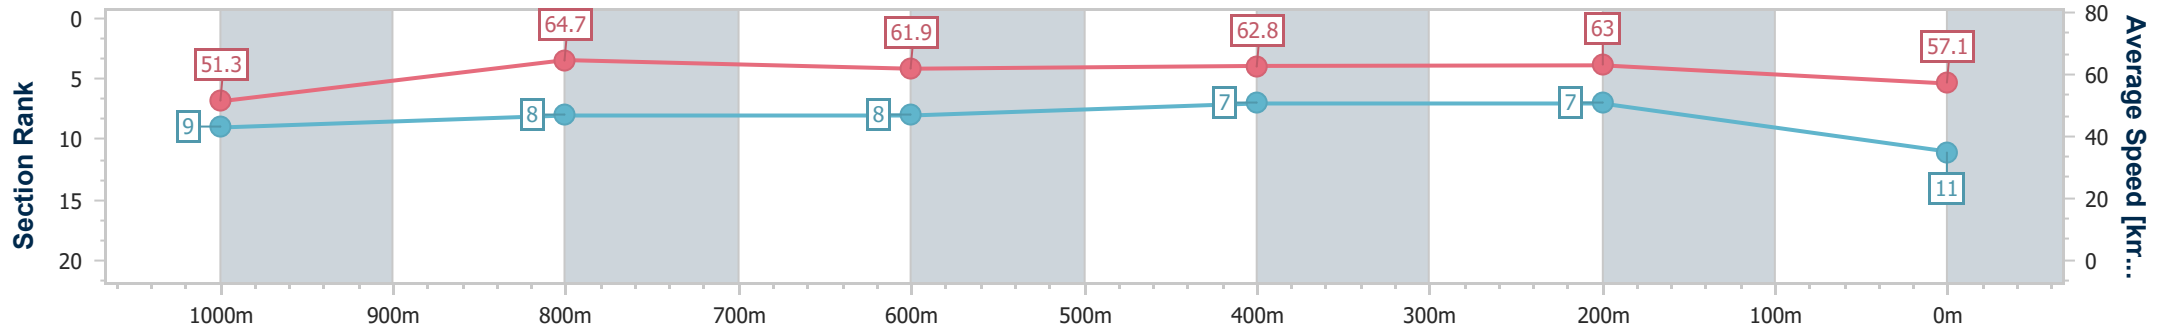

Sunshine Coast QLD Professional
 Race 8: CASCADE ADULT BEVERAGES BENCHMARK 62
 Handicap - 1200m

04 August 2024 - 17:00

Track Rating: Good 4, Weather: Fine, Rail Position: +8m Entire

Section	Overall	1000m	800m	600m	400m	200m
Section Times	1:12.71 [11] (0:14.03)	0:58.68 [9] (0:11.20)	0:47.48 [8] (0:11.78)	0:35.70 [8] (0:11.70)	0:24.00 [7] (0:11.39)	0:12.61 [7] (0:12.61)
Average Speed [km/h]	51.3	64.7	61.9	62.8	63.0	57.1
Top Speed [km/h]	66.5	67.0	62.9	64.4	64.9	61.1
Avg. Dist. to Rail [m]	5.5	2.9	2.3	3.0	7.5	7.3
Avg. Stride Freq. [Hz]	2.3	2.5	2.3	2.4	2.5	2.4
Avg. Stride Length [m]	6.1	7.1	7.3	7.2	7.1	6.8