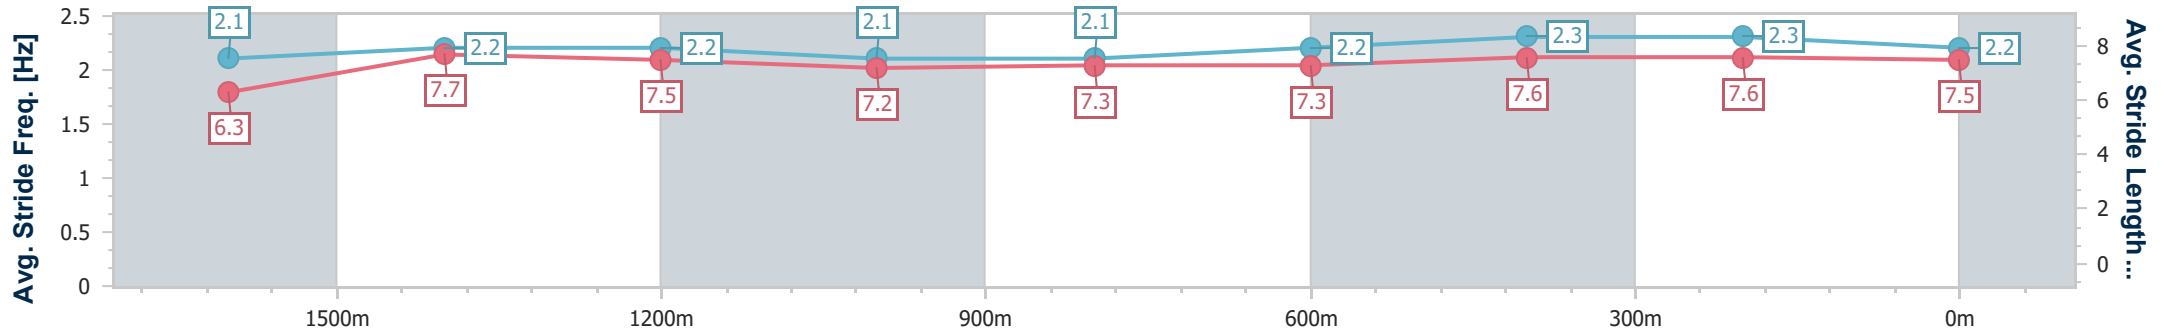

Horse/Jockey Name	Contreras
Final Rank	6
Fastest Section Time (Section)	0:11.40 (400m)
Top Speed [km/h] (Section)	64.3 (400m)
Race State	Finished

Sunshine Coast QLD Professional
Race 7: GRINDERS COFFEE BENCHMARK 62 Handicap - 1800m

04 August 2024 - 16:20

Track Rating: Good 4, Weather: Fine, Rail Position: +8m Entire

Section	Overall	1600m	1400m	1200m	1000m	800m	600m	400m	200m				
Section Times	1:52.65 [6] (0:14.69)	1:37.96 [9] (0:11.99)	1:25.97 [9] (0:12.30)	1:13.67 [8] (0:12.90)	1:00.77 [8] (0:13.00)	0:47.77 [9] (0:12.60)	0:35.17 [9] (0:11.89)	0:23.28 [10] (0:11.40)	0:11.88 [10] (0:11.88)				
Average Speed [km/h]	49.2	60.3	58.7	55.7	55.7	57.7	61.1	63.2	60.5				
Top Speed [km/h]	61.3	60.9	59.6	58.2	57.0	59.6	61.5	64.3	62.7				
Avg. Dist. to Rail [m]	3.4	0.7	0.8	1.7	1.9	1.5	1.1	5.1	6.2				
Avg. Stride Freq. [Hz]	2.1	2.2	2.2	2.1	2.1	2.2	2.3	2.3	2.2				
Avg. Stride Length [m]	6.3	7.7	7.5	7.2	7.3	7.3	7.6	7.6	7.5				

- [ ] Ranking at each section and finish
- -.-.- No data available at this section
- NA No data available