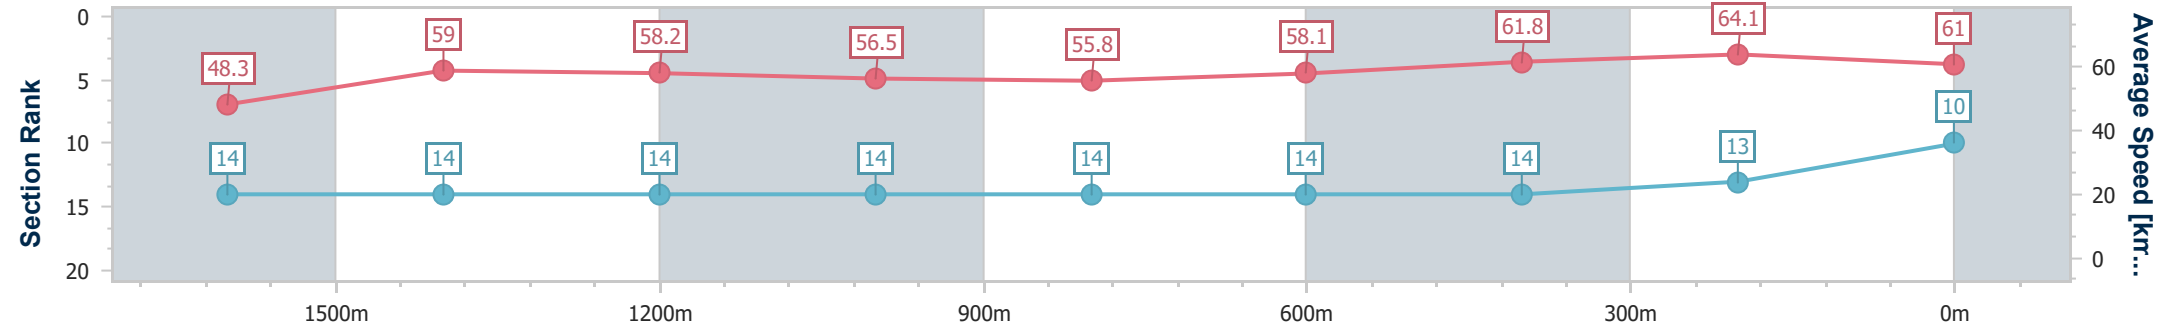

Horse/Jockey Name	Around The Buoy
Final Rank	10
Fastest Section Time (Section)	0:11.22 (400m)
Top Speed [km/h] (Section)	64.7 (400m)
Race State	Finished

Sunshine Coast QLD Professional
Race 7: GRINDERS COFFEE BENCHMARK 62 Handicap - 1800m

04 August 2024 - 16:20

Track Rating: Good 4, Weather: Fine, Rail Position: +8m Entire

Section	Overall	1600m	1400m	1200m	1000m	800m	600m	400m	200m				
Section Times	1:52.82 [10] (0:15.09)	1:37.73 [14] (0:12.34)	1:25.39 [14] (0:12.39)	1:13.00 [14] (0:12.76)	1:00.24 [14] (0:12.99)	0:47.25 [14] (0:12.46)	0:34.79 [14] (0:11.76)	0:23.03 [14] (0:11.22)	0:11.81 [13] (0:11.81)				
Average Speed [km/h]	48.3	59.0	58.2	56.5	55.8	58.1	61.8	64.1	61.0				
Top Speed [km/h]	60.4	60.8	59.7	59.2	58.6	59.4	63.5	64.7	63.4				
Avg. Dist. to Rail [m]	8.5	2.8	1.8	1.7	1.6	1.4	1.3	3.7	5.8				
Avg. Stride Freq. [Hz]	2.1	2.2	2.2	2.1	2.1	2.2	2.2	2.3	2.3				
Avg. Stride Length [m]	6.3	7.5	7.4	7.3	7.3	7.4	7.7	7.8	7.5				

- [ ] Ranking at each section and finish
- -.-.- No data available at this section
- NA No data available