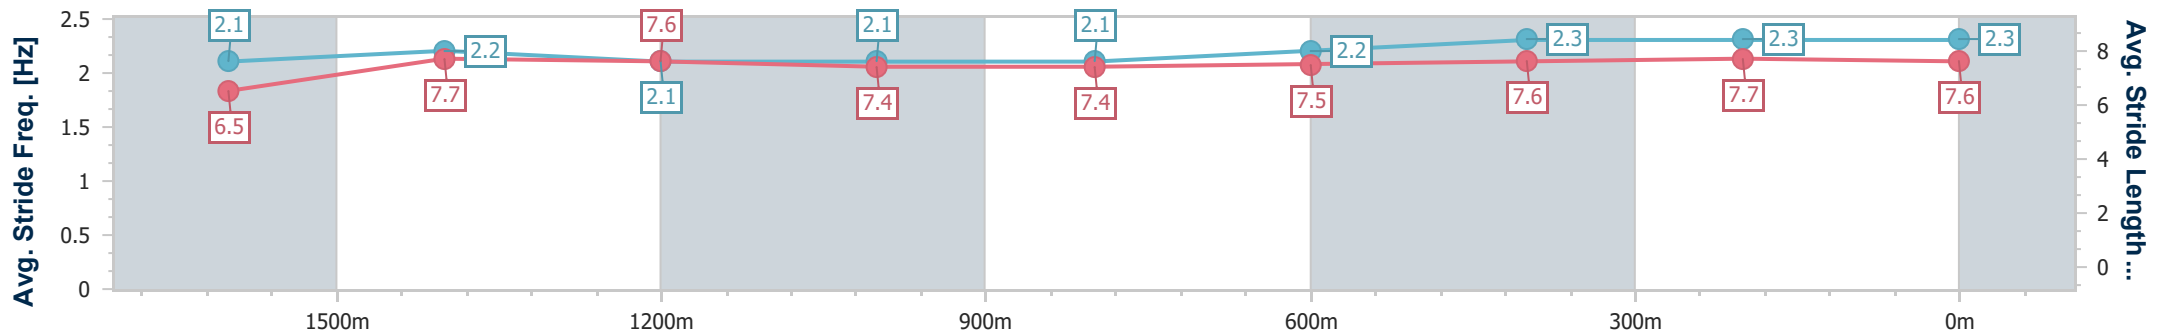

Sunshine Coast QLD Professional
Race 7: GRINDERS COFFEE BENCHMARK 62 Handicap - 1800m

04 August 2024 - 16:20

Track Rating: Good 4, Weather: Fine, Rail Position: +8m Entire

Section	Overall	1600m	1400m	1200m	1000m	800m	600m	400m	200m				
Section Times	1:52.04 [1] (0:14.71)	1:37.33 [11] (0:12.06)	1:25.27 [10] (0:12.51)	1:12.76 [10] (0:12.92)	0:59.84 [12] (0:12.96)	0:46.88 [12] (0:12.40)	0:34.48 [10] (0:11.72)	0:22.76 [9] (0:11.07)	0:11.69 [4] (0:11.69)				
Average Speed [km/h]	49.4	60.0	57.9	56.0	56.0	59.0	62.0	65.0	61.7				
Top Speed [km/h]	61.0	62.7	60.2	58.8	59.8	60.2	63.9	67.1	63.8				
Avg. Dist. to Rail [m]	4.4	2.6	2.8	2.9	3.2	2.8	2.0	3.9	4.2				
Avg. Stride Freq. [Hz]	2.1	2.2	2.1	2.1	2.1	2.2	2.3	2.3	2.3				
Avg. Stride Length [m]	6.5	7.7	7.6	7.4	7.4	7.5	7.6	7.7	7.6				