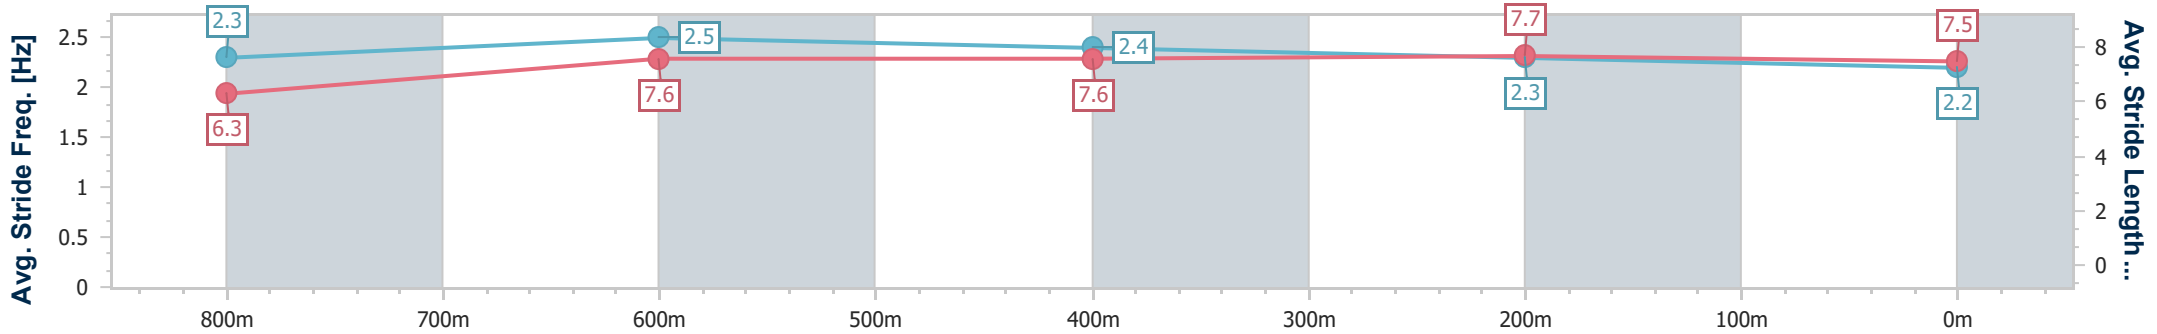

Horse/Jockey Name	Integrity Lane
Final Rank	7
Fastest Section Time (Section)	0:10.69 (800m)
Top Speed [km/h] (Section)	69.4 (800m)
Race State	Finished

Sunshine Coast QLD Professional
Race 4: MOUNT FRANKLIN Colts, Geldings and Entires Class 1 Handicap - 1000m

04 August 2024 - 14:24

Track Rating: Good 4, Weather: Fine, Rail Position: +8m Entire

Section	Overall	800m	600m	400m	200m
Section Times	0:58.55 [7] (0:13.53)	0:45.02 [7] (0:10.69)	0:34.33 [6] (0:10.99)	0:23.34 [7] (0:11.17)	0:12.17 [7] (0:12.17)
Average Speed [km/h]	53.2	68.0	66.0	64.4	59.1
Top Speed [km/h]	69.0	69.4	66.9	66.1	61.9
Avg. Dist. to Rail [m]	6.2	3.2	1.2	3.4	3.6
Avg. Stride Freq. [Hz]	2.3	2.5	2.4	2.3	2.2
Avg. Stride Length [m]	6.3	7.6	7.6	7.7	7.5

- [ ] Ranking at each section and finish
- -.-.- No data available at this section
- NA No data available