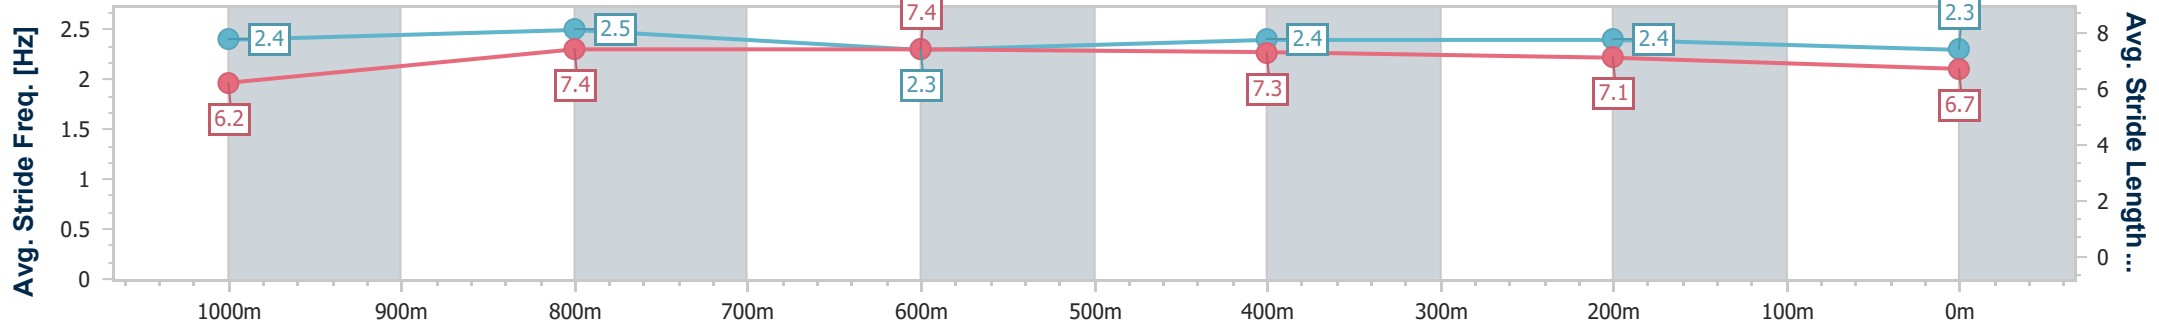

Horse/Jockey Name	Mr Polar
Final Rank	9
Fastest Section Time (Section)	0:11.01 (1000m)
Top Speed [km/h] (Section)	68.1 (Overall)
Race State	Finished

Sunshine Coast QLD Professional
Race 8: CASCADE ADULT BEVERAGES BENCHMARK 62
Handicap - 1200m

04 August 2024 - 17:00

Track Rating: Good 4, Weather: Fine, Rail Position: +8m Entire

Section	Overall	1000m	800m	600m	400m	200m
Section Times	1:12.46 [9] (0:13.49)	0:58.97 [2] (0:11.01)	0:47.96 [2] (0:11.87)	0:36.09 [1] (0:11.62)	0:24.47 [1] (0:11.57)	0:12.90 [2] (0:12.90)
Average Speed [km/h]	53.4	65.7	60.8	62.0	62.1	55.8
Top Speed [km/h]	68.1	67.8	63.7	63.6	64.0	59.7
Avg. Dist. to Rail [m]	9.5	2.7	0.4	0.5	2.3	1.0
Avg. Stride Freq. [Hz]	2.4	2.5	2.3	2.4	2.4	2.3
Avg. Stride Length [m]	6.2	7.4	7.4	7.3	7.1	6.7

- [ ] Ranking at each section and finish
- -.-.- No data available at this section
- NA No data available