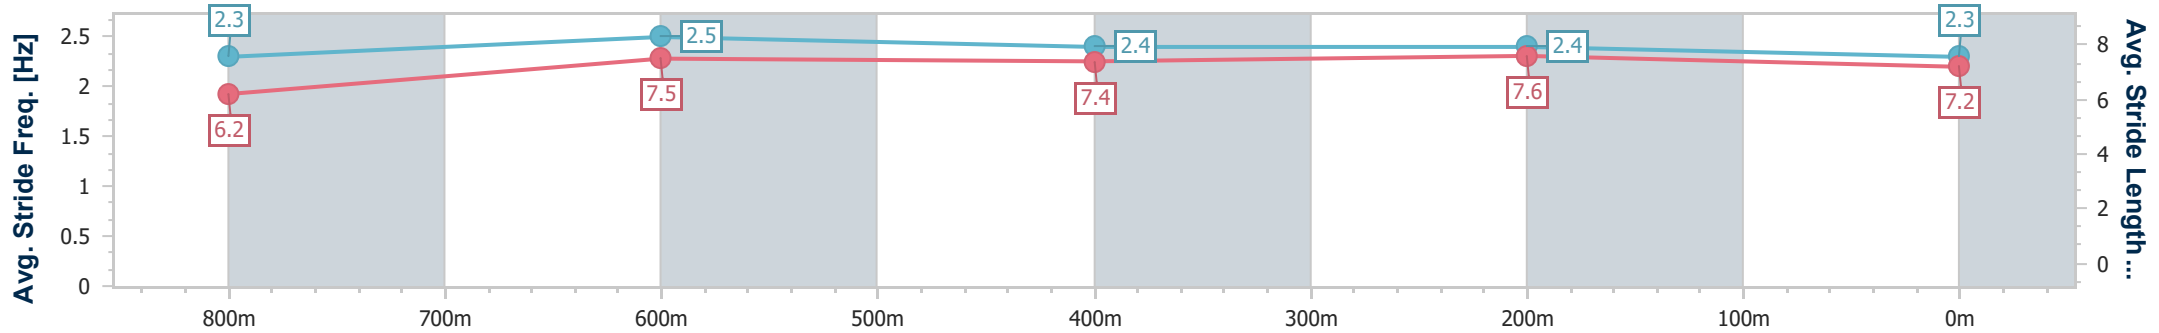

Horse/Jockey Name	Captain Artie
Final Rank	10
Fastest Section Time (Section)	0:10.89 (800m)
Top Speed [km/h] (Section)	68.9 (800m)
Race State	Finished

Sunshine Coast QLD Professional
Race 4: MOUNT FRANKLIN Colts, Geldings and Entires Class 1 Handicap - 1000m
04 August 2024 - 14:24

Track Rating: Good 4, Weather: Fine, Rail Position: +8m Entire

Section	Overall	800m	600m	400m	200m
Section Times	0:58.64 [10] (0:13.65)	0:44.99 [8] (0:10.89)	0:34.10 [9] (0:10.93)	0:23.17 [9] (0:11.16)	0:12.01 [10] (0:12.01)
Average Speed [km/h]	52.7	66.8	66.0	64.8	59.9
Top Speed [km/h]	68.6	68.9	67.8	66.5	63.2
Avg. Dist. to Rail [m]	4.7	3.1	0.6	2.1	2.3
Avg. Stride Freq. [Hz]	2.3	2.5	2.4	2.4	2.3
Avg. Stride Length [m]	6.2	7.5	7.4	7.6	7.2

- [ ] Ranking at each section and finish
- -.-.- No data available at this section
- NA No data available