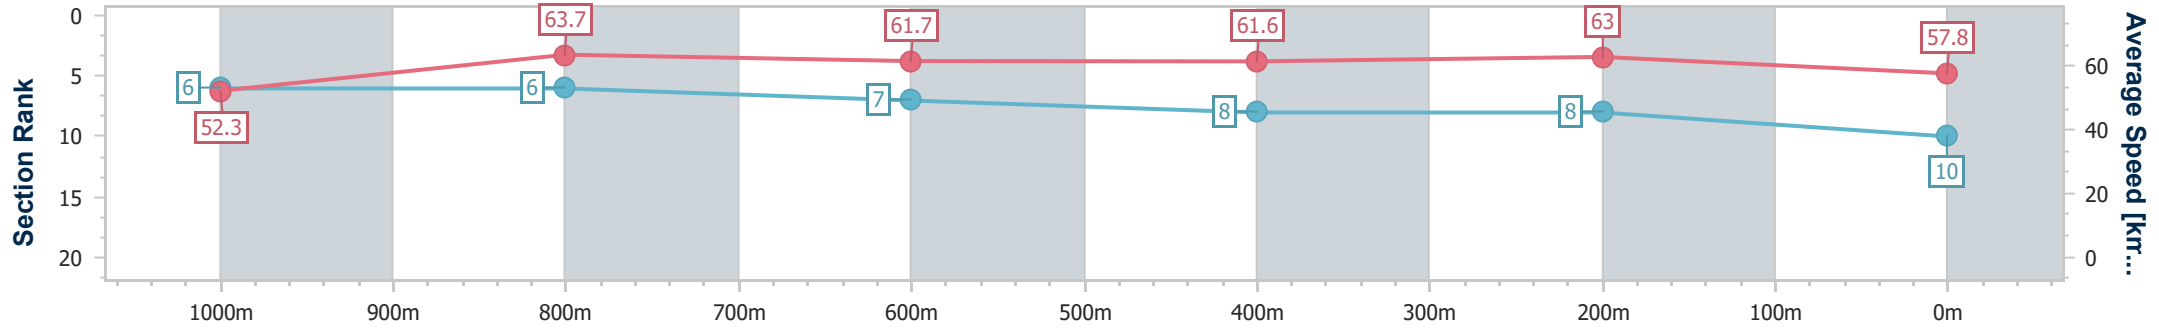

Horse/Jockey Name	King Charles
Final Rank	10
Fastest Section Time (Section)	0:11.37 (1000m)
Top Speed [km/h] (Section)	65.0 (Overall)
Race State	Finished

Sunshine Coast QLD Professional
Race 8: CASCADE ADULT BEVERAGES BENCHMARK 62
Handicap - 1200m

04 August 2024 - 17:00

Track Rating: Good 4, Weather: Fine, Rail Position: +8m Entire

Section	Overall	1000m	800m	600m	400m	200m
Section Times	1:12.67 [10] (0:13.79)	0:58.88 [6] (0:11.37)	0:47.51 [6] (0:11.81)	0:35.70 [7] (0:11.79)	0:23.91 [8] (0:11.42)	0:12.49 [8] (0:12.49)
Average Speed [km/h]	52.3	63.7	61.7	61.6	63.0	57.8
Top Speed [km/h]	65.0	64.9	63.8	64.6	64.6	60.6
Avg. Dist. to Rail [m]	7.2	3.5	1.8	1.5	4.7	3.9
Avg. Stride Freq. [Hz]	2.4	2.5	2.4	2.4	2.4	2.3
Avg. Stride Length [m]	6.0	7.0	7.2	7.2	7.2	6.9

- [ ] Ranking at each section and finish
- -.-.- No data available at this section
- NA No data available