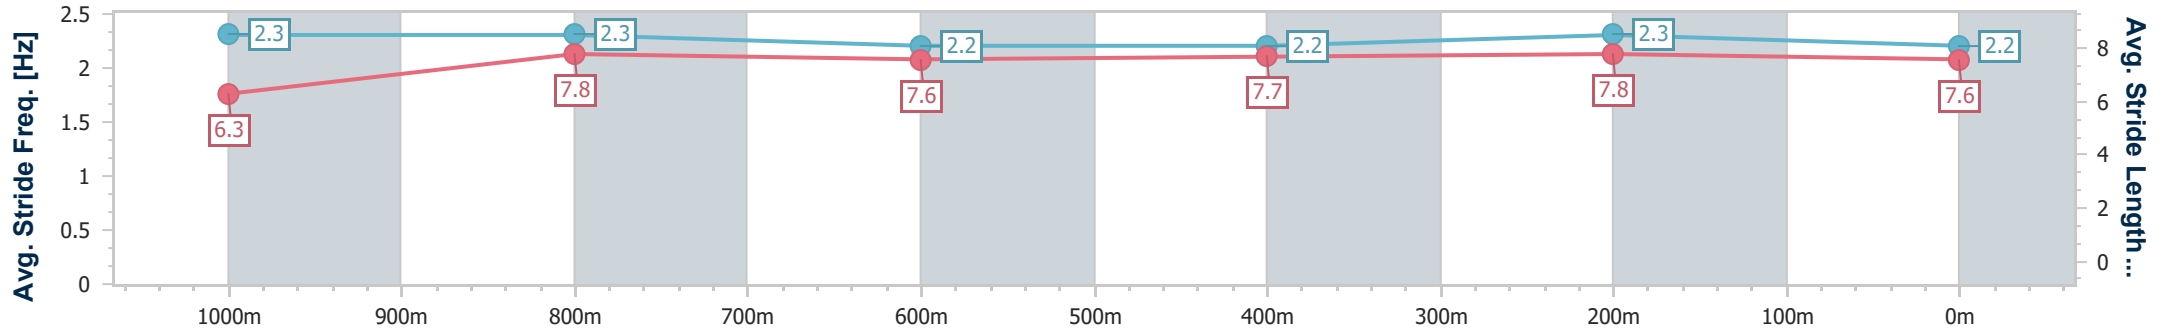

Sunshine Coast QLD Professional
 Race 8: CASCADE ADULT BEVERAGES BENCHMARK 62
 Handicap - 1200m

04 August 2024 - 17:00

Track Rating: Good 4, Weather: Fine, Rail Position: +8m Entire

Section	Overall	1000m	800m	600m	400m	200m
Section Times	1:11.44 [1] (0:13.58)	0:57.86 [3] (0:11.17)	0:46.69 [3] (0:11.93)	0:34.76 [3] (0:11.73)	0:23.03 [4] (0:11.13)	0:11.90 [1] (0:11.90)
Average Speed [km/h]	53.1	64.9	61.4	61.7	64.9	60.5
Top Speed [km/h]	67.0	67.3	63.1	64.4	65.9	63.5
Avg. Dist. to Rail [m]	10.4	3.5	2.4	1.7	5.0	3.8
Avg. Stride Freq. [Hz]	2.3	2.3	2.2	2.2	2.3	2.2
Avg. Stride Length [m]	6.3	7.8	7.6	7.7	7.8	7.6