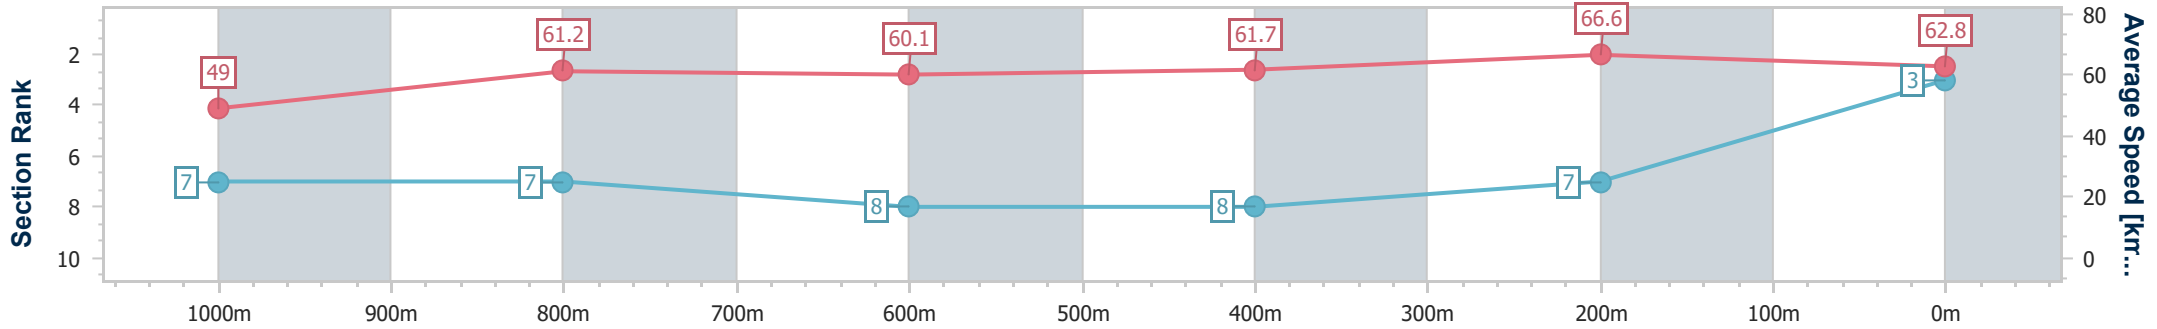

Horse/Jockey Name	Menazzi
Final Rank	3
Fastest Section Time (Section)	0:10.81 (400m)
Top Speed [km/h] (Section)	67.4 (400m)
Race State	Finished

Sunshine Coast QLD Professional
Race 5: JIM BEAM BLACK BENCHMARK 72 Handicap - 1200m
04 August 2024 - 15:03
Track Rating: Good 4, Weather: Fine, Rail Position: +8m Entire

Section	Overall	1000m	800m	600m	400m	200m
Section Times	1:12.59 [3] (0:14.70)	0:57.89 [7] (0:11.86)	0:46.03 [7] (0:12.07)	0:33.96 [8] (0:11.71)	0:22.25 [8] (0:10.81)	0:11.44 [7] (0:11.44)
Average Speed [km/h]	49.0	61.2	60.1	61.7	66.6	62.8
Top Speed [km/h]	61.2	61.7	62.2	66.0	67.4	65.3
Avg. Dist. to Rail [m]	4.6	2.3	0.9	0.4	2.8	2.9
Avg. Stride Freq. [Hz]	2.1	2.3	2.3	2.3	2.4	2.4
Avg. Stride Length [m]	6.3	7.4	7.3	7.3	7.6	7.3

- [ ] Ranking at each section and finish
- -.-.- No data available at this section
- NA No data available