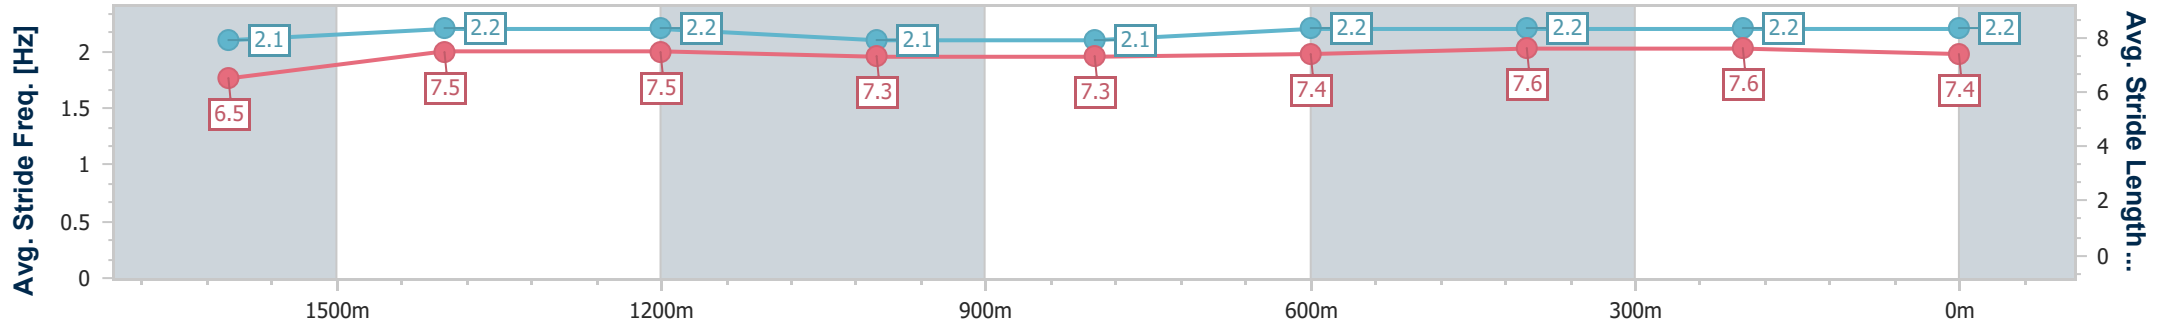

Horse/Jockey Name	Taupo Tiger
Final Rank	11
Fastest Section Time (Section)	0:11.77 (400m)
Top Speed [km/h] (Section)	62.7 (400m)
Race State	Finished

Sunshine Coast QLD Professional
Race 7: GRINDERS COFFEE BENCHMARK 62 Handicap - 1800m

04 August 2024 - 16:20

Track Rating: Good 4, Weather: Fine, Rail Position: +8m Entire

Section	Overall	1600m	1400m	1200m	1000m	800m	600m	400m	200m			
Section Times	1:53.12 [11] (0:14.37)	1:38.75 [7] (0:12.00)	1:26.75 [6] (0:12.28)	1:14.47 [6] (0:12.93)	1:01.54 [6] (0:13.05)	0:48.49 [6] (0:12.62)	0:35.87 [7] (0:11.90)	0:23.97 [6] (0:11.77)	0:12.20 [12] (0:12.20)			
Average Speed [km/h]	50.0	60.5	58.8	55.7	55.5	57.6	60.6	61.1	59.1			
Top Speed [km/h]	60.5	61.2	59.9	57.8	56.9	59.2	62.0	62.7	60.7			
Avg. Dist. to Rail [m]	1.4	1.8	1.9	1.7	1.7	1.1	0.3	0.6	2.6			
Avg. Stride Freq. [Hz]	2.1	2.2	2.2	2.1	2.1	2.2	2.2	2.2	2.2			
Avg. Stride Length [m]	6.5	7.5	7.5	7.3	7.3	7.4	7.6	7.6	7.4			

- [ ] Ranking at each section and finish
- -.-.- No data available at this section
- NA No data available