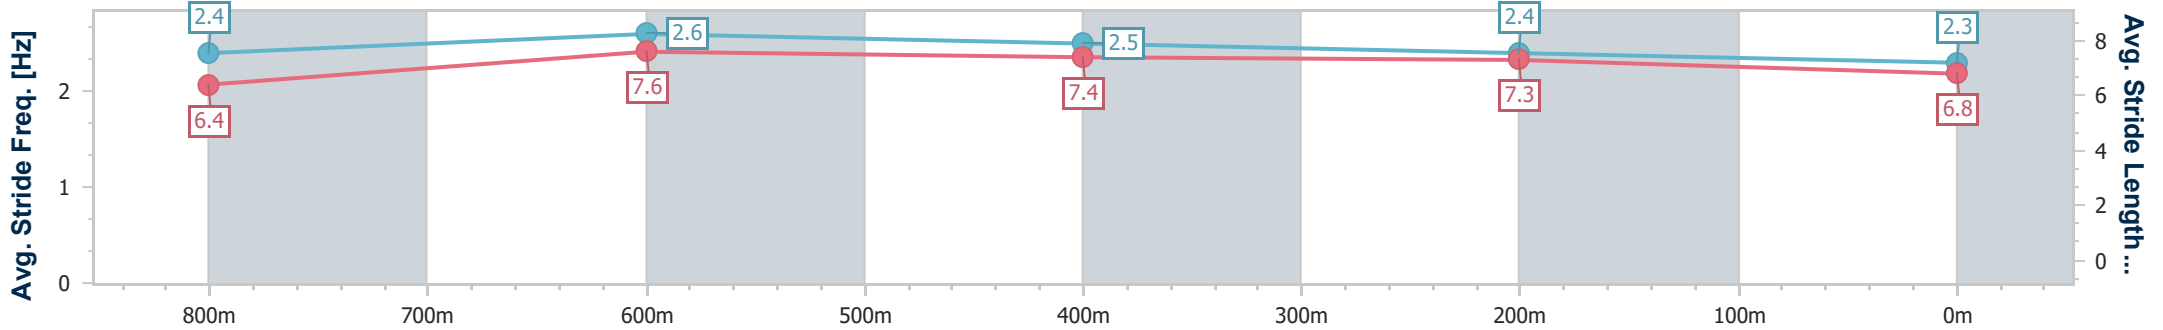

Horse/Jockey Name	Rich Minx
Final Rank	3
Fastest Section Time (Section)	0:10.40 (800m)
Top Speed [km/h] (Section)	71.5 (800m)
Race State	Finished

Sunshine Coast QLD Professional
Race 3: JIM BEAM WHITE Fillies and Mares Class 1 Handicap - 1000m

04 August 2024 - 13:44

Track Rating: Soft 5, Weather: Fine, Rail Position: +8m Entire

Section	Overall	800m	600m	400m	200m
Section Times	0:58.05 [3] (0:13.08)	0:44.97 [2] (0:10.40)	0:34.57 [2] (0:10.78)	0:23.79 [2] (0:11.21)	0:12.58 [2] (0:12.58)
Average Speed [km/h]	55.1	69.6	67.4	64.2	57.1
Top Speed [km/h]	70.4	71.5	68.0	66.9	61.3
Avg. Dist. to Rail [m]	3.5	1.6	0.9	2.6	2.6
Avg. Stride Freq. [Hz]	2.4	2.6	2.5	2.4	2.3
Avg. Stride Length [m]	6.4	7.6	7.4	7.3	6.8

- [ ] Ranking at each section and finish
- -.-.- No data available at this section
- NA No data available