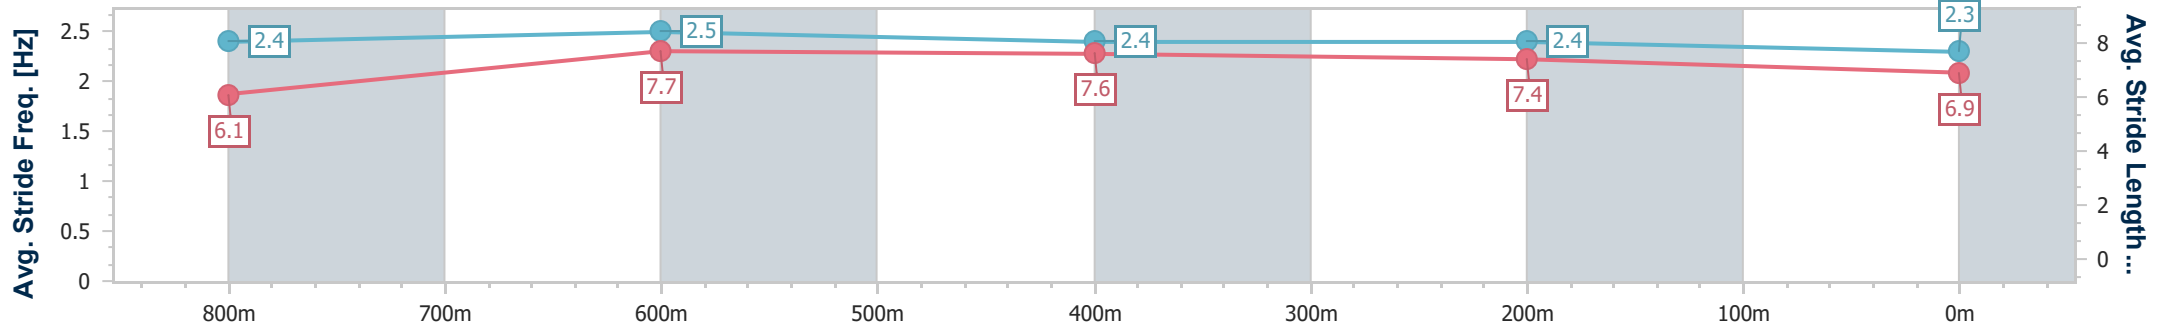

Horse/Jockey Name	That's An Extra
Final Rank	7
Fastest Section Time (Section)	0:10.40 (800m)
Top Speed [km/h] (Section)	70.3 (800m)
Race State	Finished

Sunshine Coast QLD Professional
Race 3: JIM BEAM WHITE Fillies and Mares Class 1 Handicap - 1000m

04 August 2024 - 13:44

Track Rating: Soft 5, Weather: Fine, Rail Position: +8m Entire

Section	Overall	800m	600m	400m	200m
Section Times	0:58.68 [7] (0:13.45)	0:45.23 [4] (0:10.40)	0:34.83 [4] (0:10.85)	0:23.98 [5] (0:11.30)	0:12.68 [5] (0:12.68)
Average Speed [km/h]	53.7	69.1	67.2	63.8	56.9
Top Speed [km/h]	69.5	70.3	68.8	66.5	60.5
Avg. Dist. to Rail [m]	3.7	1.0	2.6	6.6	5.5
Avg. Stride Freq. [Hz]	2.4	2.5	2.4	2.4	2.3
Avg. Stride Length [m]	6.1	7.7	7.6	7.4	6.9

- [ ] Ranking at each section and finish
- -.-.- No data available at this section
- NA No data available