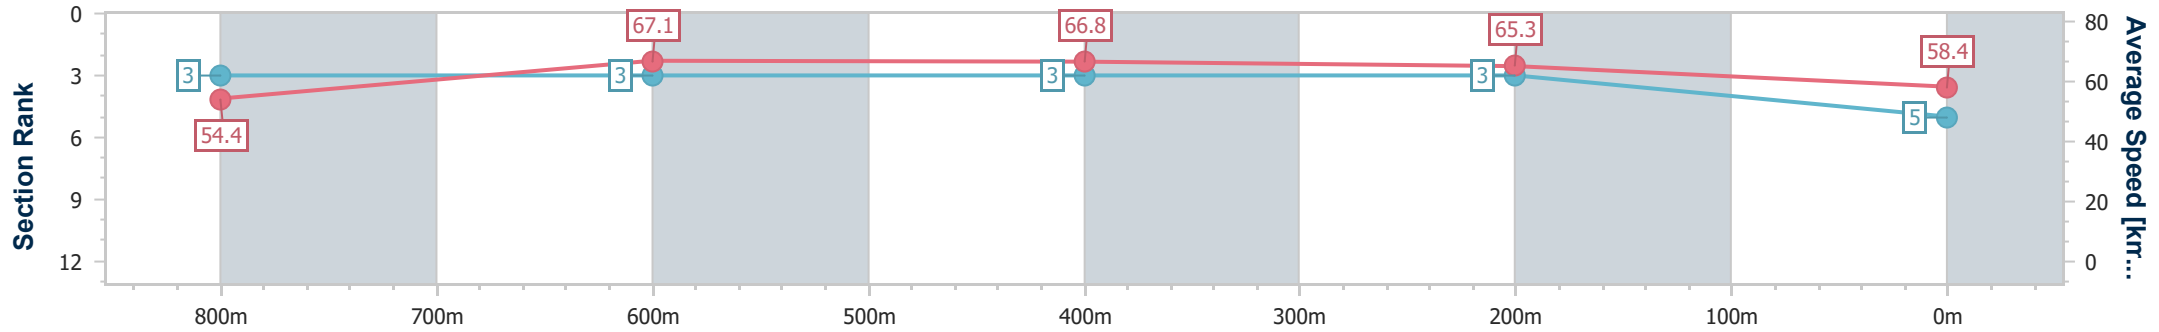

Horse/Jockey Name	King Of The Jungle
Final Rank	5
Fastest Section Time (Section)	0:10.79 (800m)
Top Speed [km/h] (Section)	69.1 (Overall)
Race State	Finished

Sunshine Coast QLD Professional
Race 4: MOUNT FRANKLIN Colts, Geldings and Entires Class 1 Handicap - 1000m
SCTC SUNSHINE COAST TURF CLUB

04 August 2024 - 14:24

Track Rating: Good 4, Weather: Fine, Rail Position: +8m Entire

Section	Overall	800m	600m	400m	200m
Section Times	0:58.21 [5] (0:13.21)	0:45.00 [3] (0:10.79)	0:34.21 [3] (0:10.86)	0:23.35 [3] (0:11.04)	0:12.31 [3] (0:12.31)
Average Speed [km/h]	54.4	67.1	66.8	65.3	58.4
Top Speed [km/h]	69.1	68.8	67.9	66.7	61.3
Avg. Dist. to Rail [m]	3.6	1.3	1.5	2.9	2.9
Avg. Stride Freq. [Hz]	2.5	2.5	2.5	2.5	2.3
Avg. Stride Length [m]	6.1	7.4	7.5	7.3	6.9

- [ ] Ranking at each section and finish
- -.-.- No data available at this section
- NA No data available