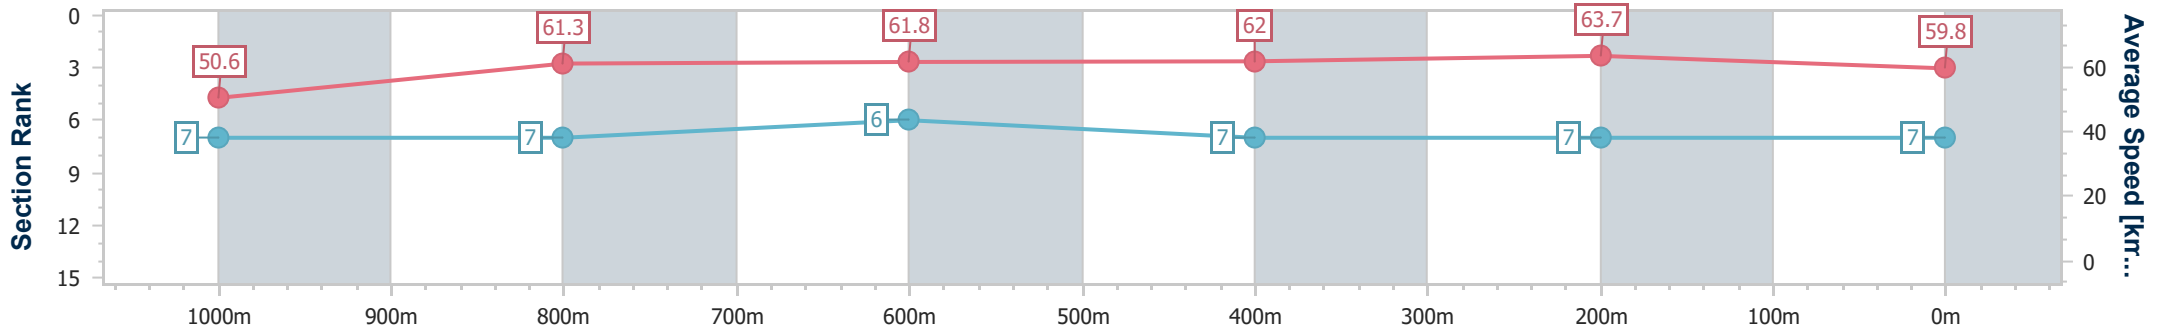

Horse/Jockey Name	Silver Tap
Final Rank	7
Fastest Section Time (Section)	0:11.30 (400m)
Top Speed [km/h] (Section)	64.2 (400m)
Race State	Finished

Sunshine Coast QLD Professional
Race 1: CANADIAN CLUB QTIS Three-Year-Old Maiden
Handicap - 1200m

04 August 2024 - 12:24

Track Rating: Soft 5, Weather: Fine, Rail Position: +8m Entire

Section	Overall	1000m	800m	600m	400m	200m
Section Times	1:12.98 [7] (0:14.27)	0:58.71 [7] (0:11.85)	0:46.86 [7] (0:11.81)	0:35.05 [6] (0:11.70)	0:23.35 [7] (0:11.30)	0:12.05 [7] (0:12.05)
Average Speed [km/h]	50.6	61.3	61.8	62.0	63.7	59.8
Top Speed [km/h]	63.4	63.0	62.9	62.7	64.2	62.7
Avg. Dist. to Rail [m]	7.8	3.7	2.5	1.4	2.0	2.6
Avg. Stride Freq. [Hz]	2.3	2.3	2.3	2.3	2.3	2.3
Avg. Stride Length [m]	6.0	7.3	7.5	7.6	7.6	7.4

- [ ] Ranking at each section and finish
- -.-.- No data available at this section
- NA No data available