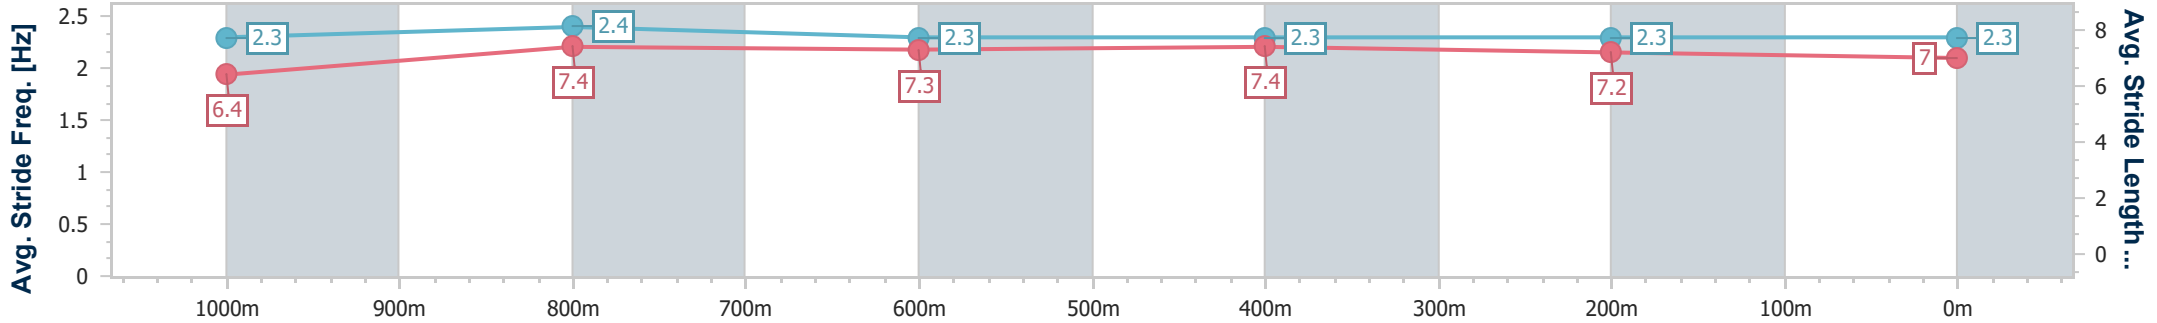

Horse/Jockey Name	He's A Weapon
Final Rank	8
Fastest Section Time (Section)	0:11.41 (1000m)
Top Speed [km/h] (Section)	67.5 (1000m)
Race State	Finished

Sunshine Coast QLD Professional
Race 1: CANADIAN CLUB QTIS Three-Year-Old Maiden
Handicap - 1200m

04 August 2024 - 12:24

Track Rating: Soft 5, Weather: Fine, Rail Position: +8m Entire

Section	Overall	1000m	800m	600m	400m	200m
Section Times	1:13.49 [8] (0:13.77)	0:59.72 [1] (0:11.41)	0:48.31 [1] (0:12.12)	0:36.19 [2] (0:11.72)	0:24.47 [1] (0:11.84)	0:12.63 [6] (0:12.63)
Average Speed [km/h]	52.4	63.3	59.5	61.1	60.8	56.9
Top Speed [km/h]	67.2	67.5	60.2	62.5	64.0	59.5
Avg. Dist. to Rail [m]	6.8	2.2	0.5	0.9	0.3	1.1
Avg. Stride Freq. [Hz]	2.3	2.4	2.3	2.3	2.3	2.3
Avg. Stride Length [m]	6.4	7.4	7.3	7.4	7.2	7.0

- [ ] Ranking at each section and finish
- -.-.- No data available at this section
- NA No data available