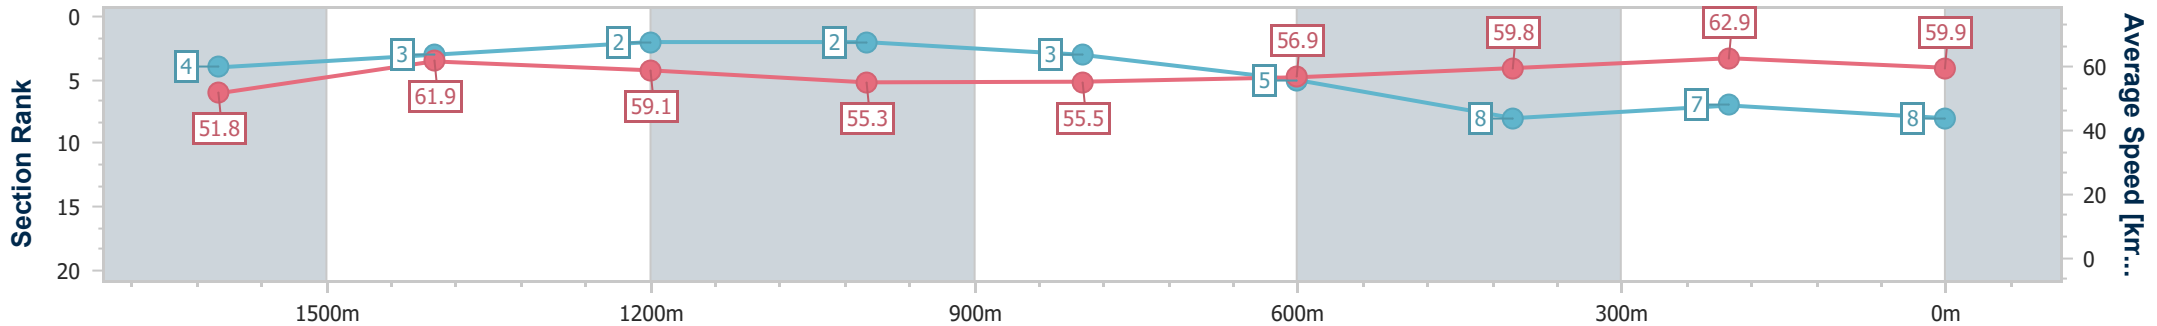

Horse/Jockey Name	Speak Now
Final Rank	8
Fastest Section Time (Section)	0:11.45 (400m)
Top Speed [km/h] (Section)	65.1 (1400m)
Race State	Finished

Sunshine Coast QLD Professional
Race 7: GRINDERS COFFEE BENCHMARK 62 Handicap - 1800m

04 August 2024 - 16:20

Track Rating: Good 4, Weather: Fine, Rail Position: +8m Entire

Section	Overall	1600m	1400m	1200m	1000m	800m	600m	400m	200m				
Section Times	1:52.69 [8] (0:14.17)	1:38.52 [4] (0:11.81)	1:26.71 [3] (0:12.26)	1:14.45 [2] (0:13.04)	1:01.41 [2] (0:13.06)	0:48.35 [3] (0:12.82)	0:35.53 [5] (0:12.07)	0:23.46 [8] (0:11.45)	0:12.01 [7] (0:12.01)				
Average Speed [km/h]	51.8	61.9	59.1	55.3	55.5	56.9	59.8	62.9	59.9				
Top Speed [km/h]	63.7	63.7	65.1	57.2	56.4	59.0	61.5	63.4	62.8				
Avg. Dist. to Rail [m]	8.5	5.0	3.4	2.7	2.7	1.7	0.6	2.9	2.8				
Avg. Stride Freq. [Hz]	2.3	2.3	2.2	2.2	2.2	2.2	2.3	2.3	2.3				
Avg. Stride Length [m]	6.3	7.3	7.2	7.0	7.0	7.1	7.4	7.5	7.3				

- [ ] Ranking at each section and finish
- -.-.- No data available at this section
- NA No data available