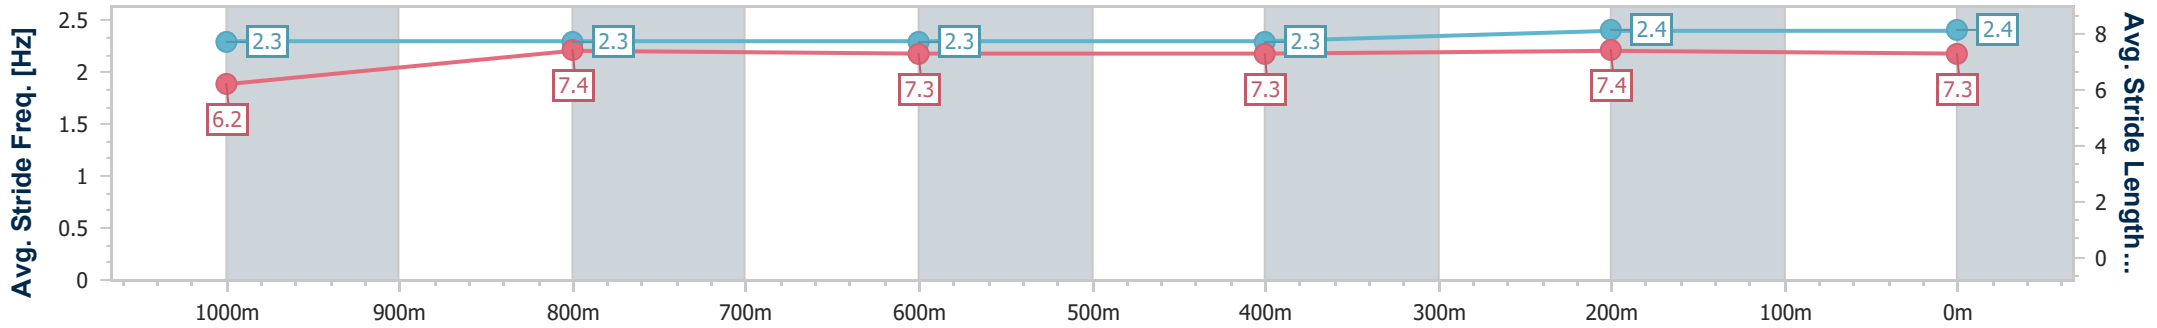

Horse/Jockey Name	Winston Smurfhill
Final Rank	2
Fastest Section Time (Section)	0:11.00 (400m)
Top Speed [km/h] (Section)	67.5 (400m)
Race State	Finished

Sunshine Coast QLD Professional
Race 5: JIM BEAM BLACK BENCHMARK 72 Handicap - 1200m
04 August 2024 - 15:03
Track Rating: Good 4, Weather: Fine, Rail Position: +8m Entire

Section	Overall	1000m	800m	600m	400m	200m
Section Times	1:12.27 [2] (0:14.11)	0:58.16 [2] (0:11.84)	0:46.32 [2] (0:12.03)	0:34.29 [2] (0:11.74)	0:22.55 [2] (0:11.00)	0:11.55 [1] (0:11.55)
Average Speed [km/h]	51.1	61.1	60.3	61.5	65.5	62.4
Top Speed [km/h]	62.8	62.5	61.3	65.0	67.5	64.7
Avg. Dist. to Rail [m]	7.1	2.8	1.8	0.3	2.3	2.1
Avg. Stride Freq. [Hz]	2.3	2.3	2.3	2.3	2.4	2.4
Avg. Stride Length [m]	6.2	7.4	7.3	7.3	7.4	7.3

- [ ] Ranking at each section and finish
- -.-.- No data available at this section
- NA No data available