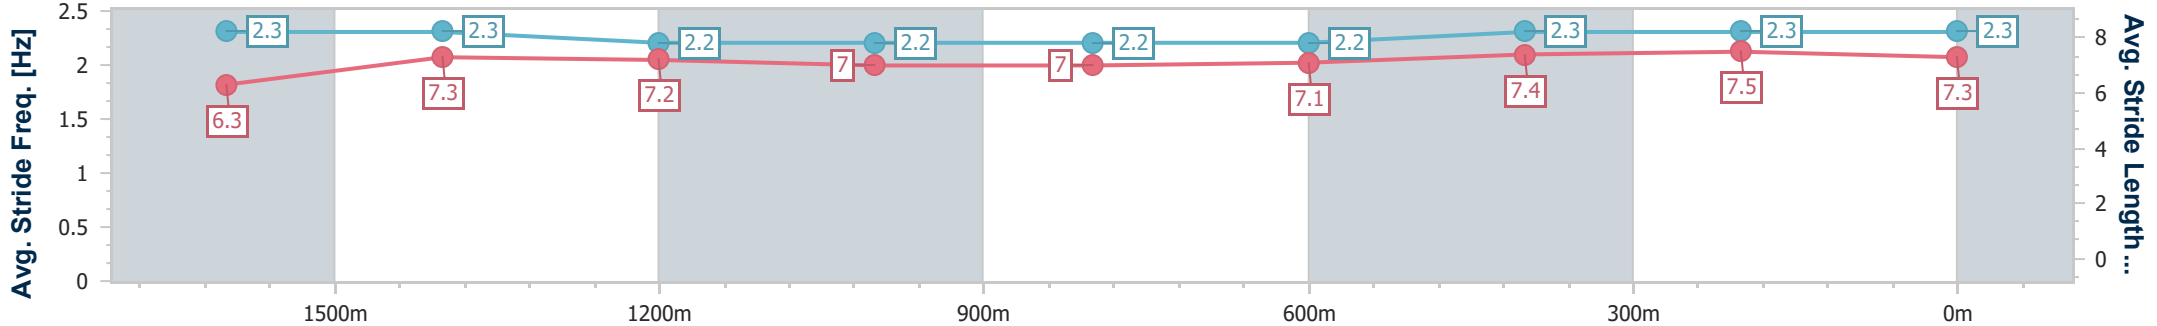

Horse/Jockey Name	Speak Now
Final Rank	8
Fastest Section Time (Section)	0:11.45 (400m)
Top Speed [km/h] (Section)	65.1 (1400m)
Race State	Finished

Sunshine Coast QLD Professional
Race 7: GRINDERS COFFEE BENCHMARK 62 Handicap - 1800m

04 August 2024 - 16:20

Track Rating: Good 4, Weather: Fine, Rail Position: +8m Entire

Section	Overall	1600m	1400m	1200m	1000m	800m	600m	400m	200m				
Section Times	1:52.69 [8] (0:14.17)	1:38.52 [4] (0:11.81)	1:26.71 [3] (0:12.26)	1:14.45 [2] (0:13.04)	1:01.41 [2] (0:13.06)	0:48.35 [3] (0:12.82)	0:35.53 [5] (0:12.07)	0:23.46 [8] (0:11.45)	0:12.01 [7] (0:12.01)				
Average Speed [km/h]	51.8	61.9	59.1	55.3	55.5	56.9	59.8	62.9	59.9				
Top Speed [km/h]	63.7	63.7	65.1	57.2	56.4	59.0	61.5	63.4	62.8				
Avg. Dist. to Rail [m]	8.5	5.0	3.4	2.7	2.7	1.7	0.6	2.9	2.8				
Avg. Stride Freq. [Hz]	2.3	2.3	2.2	2.2	2.2	2.2	2.3	2.3	2.3				
Avg. Stride Length [m]	6.3	7.3	7.2	7.0	7.0	7.1	7.4	7.5	7.3				

- [ ] Ranking at each section and finish
- -.-.- No data available at this section
- NA No data available