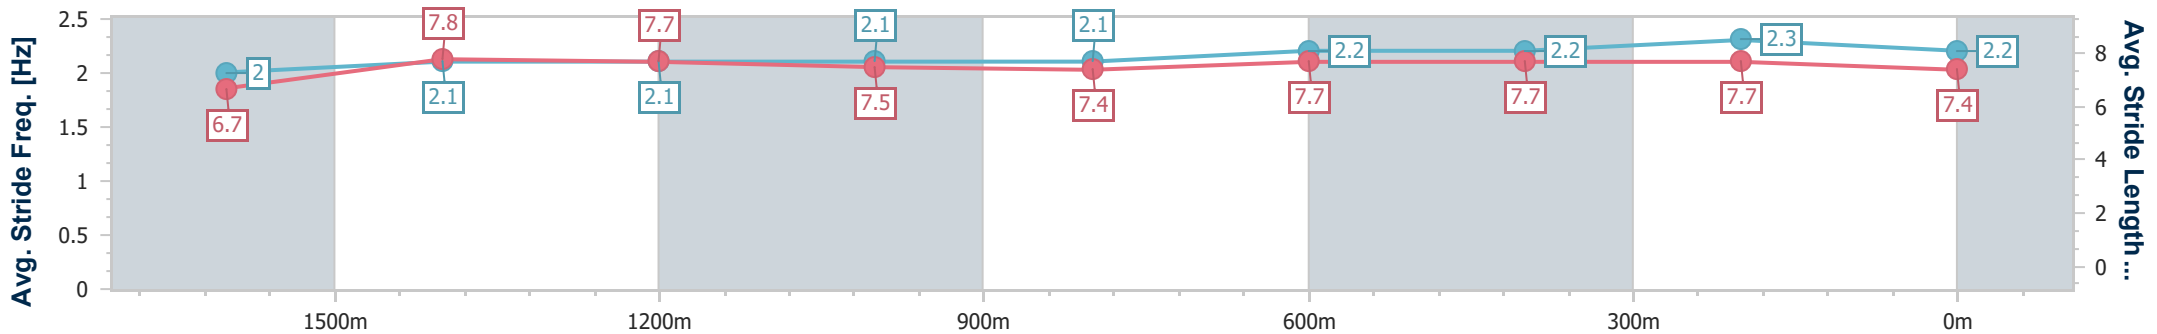

Horse/Jockey Name	Says Who
Final Rank	12
Fastest Section Time (Section)	0:11.43 (400m)
Top Speed [km/h] (Section)	63.5 (400m)
Race State	Finished

Sunshine Coast QLD Professional
Race 7: GRINDERS COFFEE BENCHMARK 62 Handicap - 1800m

04 August 2024 - 16:20

Track Rating: Good 4, Weather: Fine, Rail Position: +8m Entire

Section	Overall	1600m	1400m	1200m	1000m	800m	600m	400m	200m				
Section Times	1:53.29 [12] (0:14.89)	1:38.40 [12] (0:12.19)	1:26.21 [12] (0:12.45)	1:13.76 [13] (0:12.90)	1:00.86 [13] (0:13.05)	0:47.81 [13] (0:12.24)	0:35.57 [12] (0:11.89)	0:23.68 [13] (0:11.43)	0:12.25 [14] (0:12.25)				
Average Speed [km/h]	48.8	59.7	58.3	55.9	55.6	59.6	61.6	62.8	58.9				
Top Speed [km/h]	60.5	60.5	60.5	58.5	59.6	60.6	62.8	63.5	62.1				
Avg. Dist. to Rail [m]	7.3	3.5	3.0	3.2	2.9	2.3	2.6	6.5	7.0				
Avg. Stride Freq. [Hz]	2.0	2.1	2.1	2.1	2.1	2.2	2.2	2.3	2.2				
Avg. Stride Length [m]	6.7	7.8	7.7	7.5	7.4	7.7	7.7	7.7	7.4				

- [ ] Ranking at each section and finish
- -.-.- No data available at this section
- NA No data available