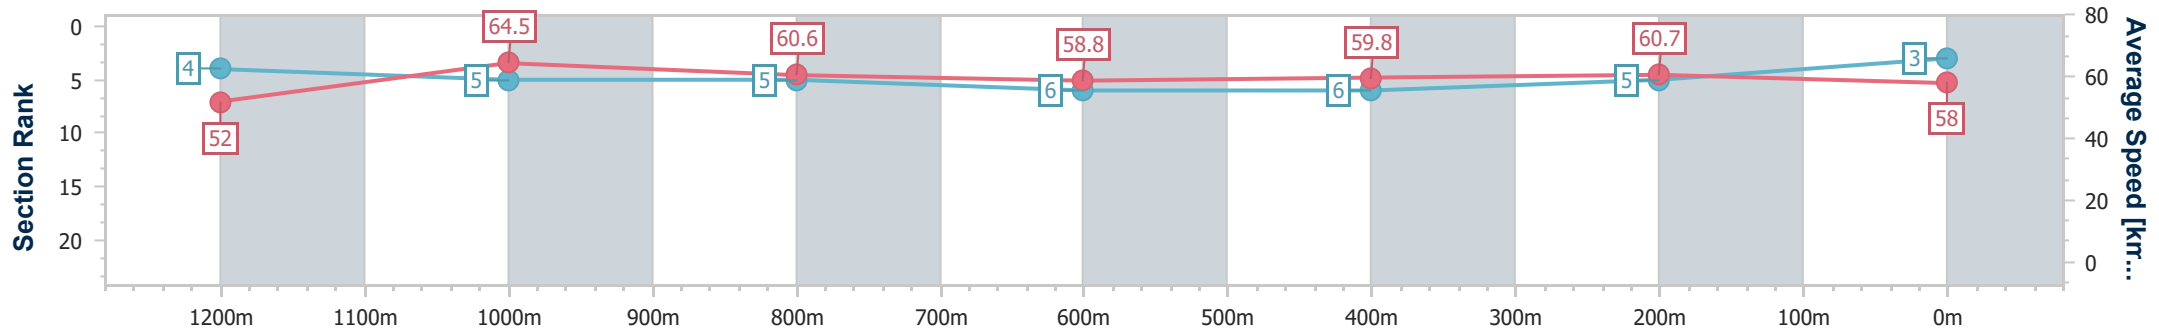

Sunshine Coast QLD Professional

Race 6: ROKU GIN Maiden Handicap - 1400m

04 August 2024 - 15:40

Track Rating: Good 4, Weather: Fine, Rail Position: +8m Entire

Section	Overall	1200m	1000m	800m	600m	400m	200m
Section Times	1:25.72 [3] (0:13.87)	1:11.85 [4] (0:11.14)	1:00.71 [5] (0:11.94)	0:48.77 [5] (0:12.38)	0:36.39 [6] (0:12.06)	0:24.33 [6] (0:11.91)	0:12.42 [5] (0:12.42)
Average Speed [km/h]	52.0	64.5	60.6	58.8	59.8	60.7	58.0
Top Speed [km/h]	65.3	66.1	62.8	59.7	61.1	61.8	59.8
Avg. Dist. to Rail [m]	2.7	2.1	1.9	1.6	0.7	1.4	3.1
Avg. Stride Freq. [Hz]	2.4	2.4	2.3	2.3	2.3	2.4	2.3
Avg. Stride Length [m]	6.0	7.4	7.2	7.2	7.3	7.2	7.0