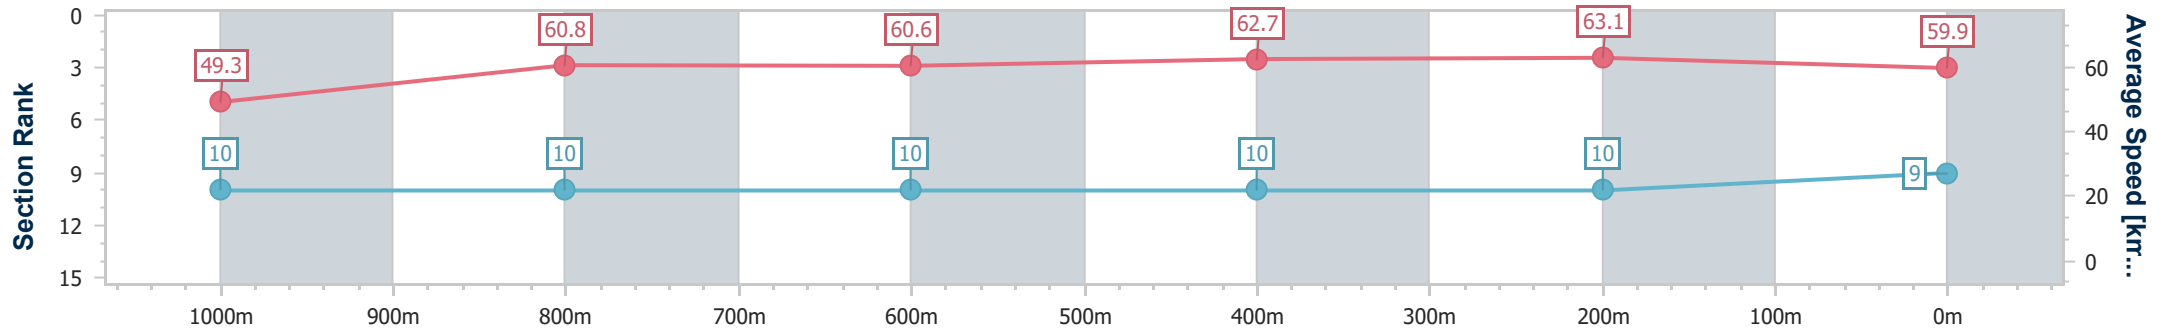

Horse/Jockey Name	Champagne Rouge
Final Rank	9
Fastest Section Time (Section)	0:11.38 (400m)
Top Speed [km/h] (Section)	64.5 (400m)
Race State	Finished

Sunshine Coast QLD Professional
Race 1: CANADIAN CLUB QTIS Three-Year-Old Maiden
Handicap - 1200m

04 August 2024 - 12:24

Track Rating: Soft 5, Weather: Fine, Rail Position: +8m Entire

Section	Overall	1000m	800m	600m	400m	200m
Section Times	1:13.53 [9] (0:14.65)	0:58.88 [10] (0:11.93)	0:46.95 [10] (0:11.95)	0:35.00 [10] (0:11.58)	0:23.42 [10] (0:11.38)	0:12.04 [10] (0:12.04)
Average Speed [km/h]	49.3	60.8	60.6	62.7	63.1	59.9
Top Speed [km/h]	61.9	63.2	62.6	64.1	64.5	63.0
Avg. Dist. to Rail [m]	7.3	2.8	1.5	0.9	1.7	3.3
Avg. Stride Freq. [Hz]	2.2	2.3	2.3	2.3	2.3	2.3
Avg. Stride Length [m]	6.1	7.4	7.4	7.6	7.5	7.2

- [ ] Ranking at each section and finish
- -.-.- No data available at this section
- NA No data available