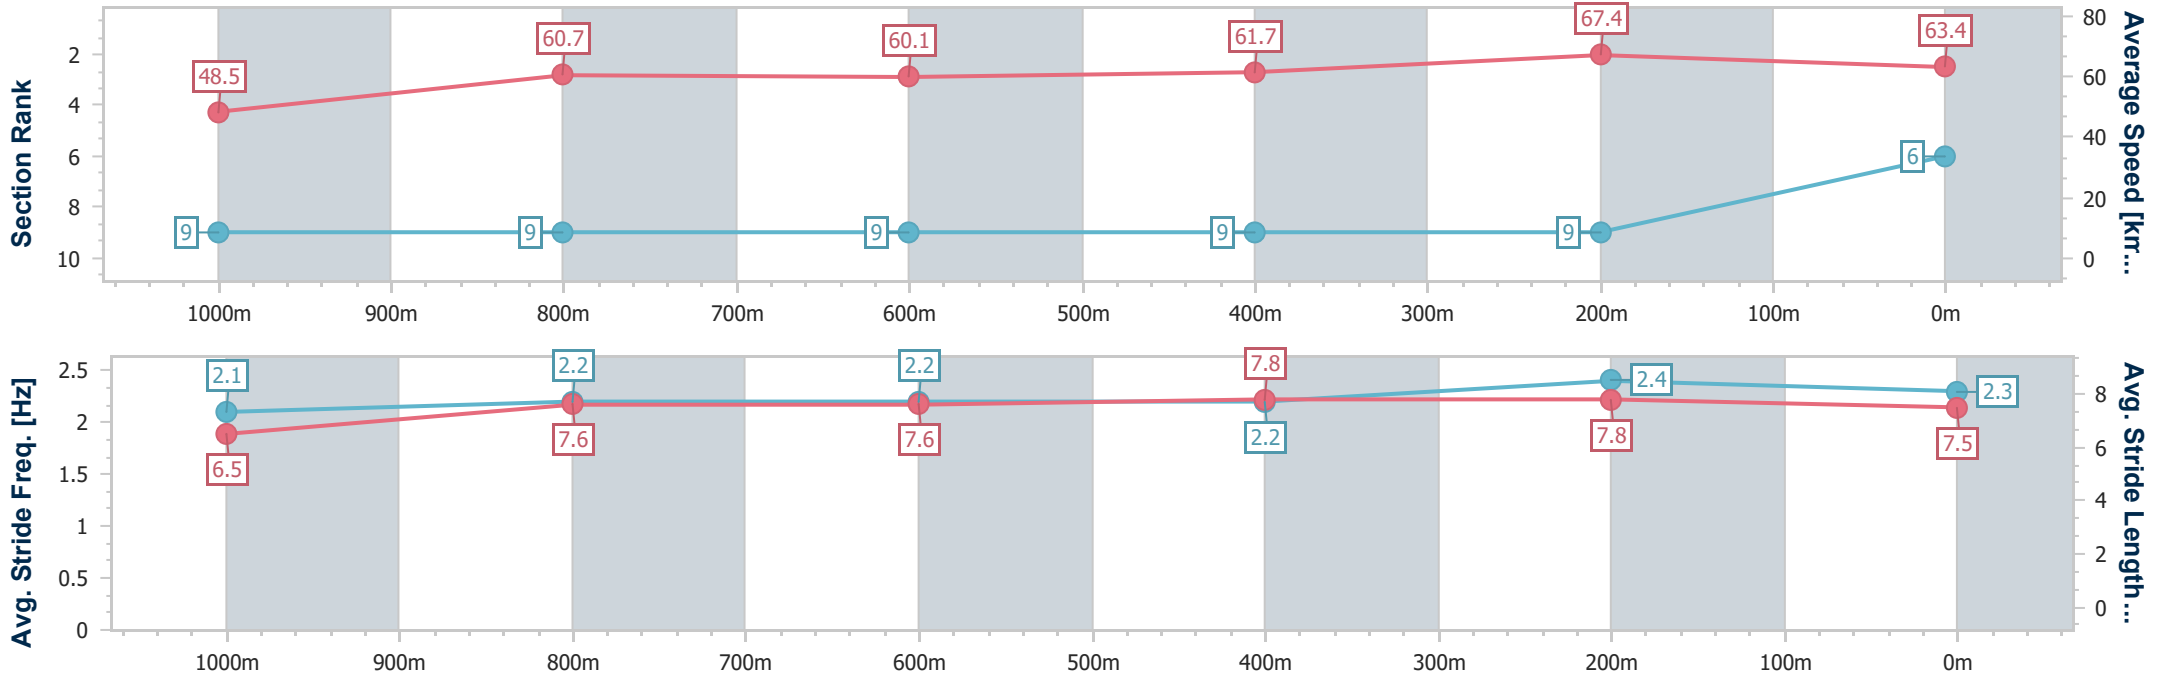

Horse/Jockey Name	I Am Lethal
Final Rank	6
Fastest Section Time (Section)	0:10.66 (400m)
Top Speed [km/h] (Section)	69.0 (400m)
Race State	Finished

Sunshine Coast QLD Professional
Race 5: JIM BEAM BLACK BENCHMARK 72 Handicap - 1200m
04 August 2024 - 15:03
Track Rating: Good 4, Weather: Fine, Rail Position: +8m Entire

Section	Overall	1000m	800m	600m	400m	200m
Section Times	1:12.66 [6] (0:14.84)	0:57.82 [9] (0:11.97)	0:45.85 [9] (0:12.15)	0:33.70 [9] (0:11.68)	0:22.02 [9] (0:10.66)	0:11.36 [9] (0:11.36)
Average Speed [km/h]	48.5	60.7	60.1	61.7	67.4	63.4
Top Speed [km/h]	61.0	62.7	61.1	66.2	69.0	66.5
Avg. Dist. to Rail [m]	8.1	4.3	1.7	0.6	5.3	5.6
Avg. Stride Freq. [Hz]	2.1	2.2	2.2	2.2	2.4	2.3
Avg. Stride Length [m]	6.5	7.6	7.6	7.8	7.8	7.5

- [ ] Ranking at each section and finish
- -.-.- No data available at this section
- NA No data available