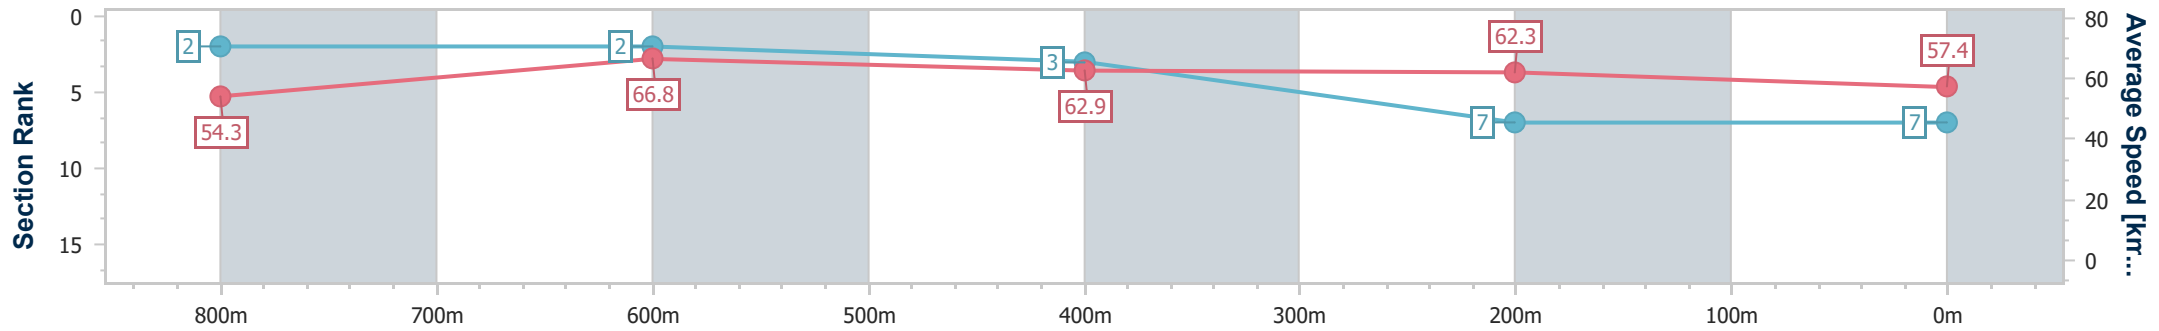

Sunshine Coast QLD Professional

Race 2: MAKERS MARK Maiden Handicap - 1000m

04 August 2024 - 13:03

Track Rating: Soft 5, Weather: Fine, Rail Position: +8m Entire

Section	Overall	800m	600m	400m	200m
Section Times	0:59.82 [7] (0:13.25)	0:46.57 [2] (0:10.89)	0:35.68 [2] (0:11.60)	0:24.08 [3] (0:11.53)	0:12.55 [7] (0:12.55)
Average Speed [km/h]	54.3	66.8	62.9	62.3	57.4
Top Speed [km/h]	67.7	69.0	63.9	63.9	60.8
Avg. Dist. to Rail [m]	8.3	3.1	1.9	2.7	2.6
Avg. Stride Freq. [Hz]	2.4	2.5	2.4	2.4	2.3
Avg. Stride Length [m]	6.1	7.3	7.2	7.1	7.0