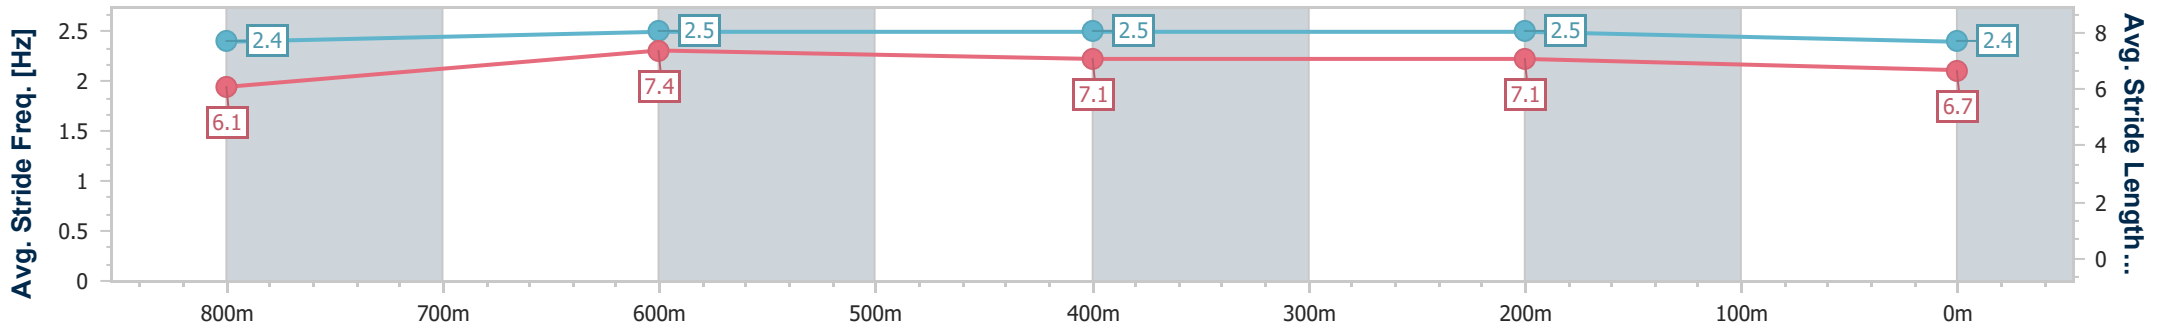

Sunshine Coast QLD Professional

Race 2: MAKERS MARK Maiden Handicap - 1000m

04 August 2024 - 13:03

Track Rating: Soft 5, Weather: Fine, Rail Position: +8m Entire

Section	Overall	800m	600m	400m	200m
Section Times	0:59.84 [8] (0:13.23)	0:46.61 [1] (0:11.16)	0:35.45 [4] (0:11.52)	0:23.93 [6] (0:11.37)	0:12.56 [8] (0:12.56)
Average Speed [km/h]	54.3	65.4	63.6	63.2	57.4
Top Speed [km/h]	67.6	66.7	64.4	64.4	61.1
Avg. Dist. to Rail [m]	9.9	4.1	2.5	3.1	4.0
Avg. Stride Freq. [Hz]	2.4	2.5	2.5	2.5	2.4
Avg. Stride Length [m]	6.1	7.4	7.1	7.1	6.7