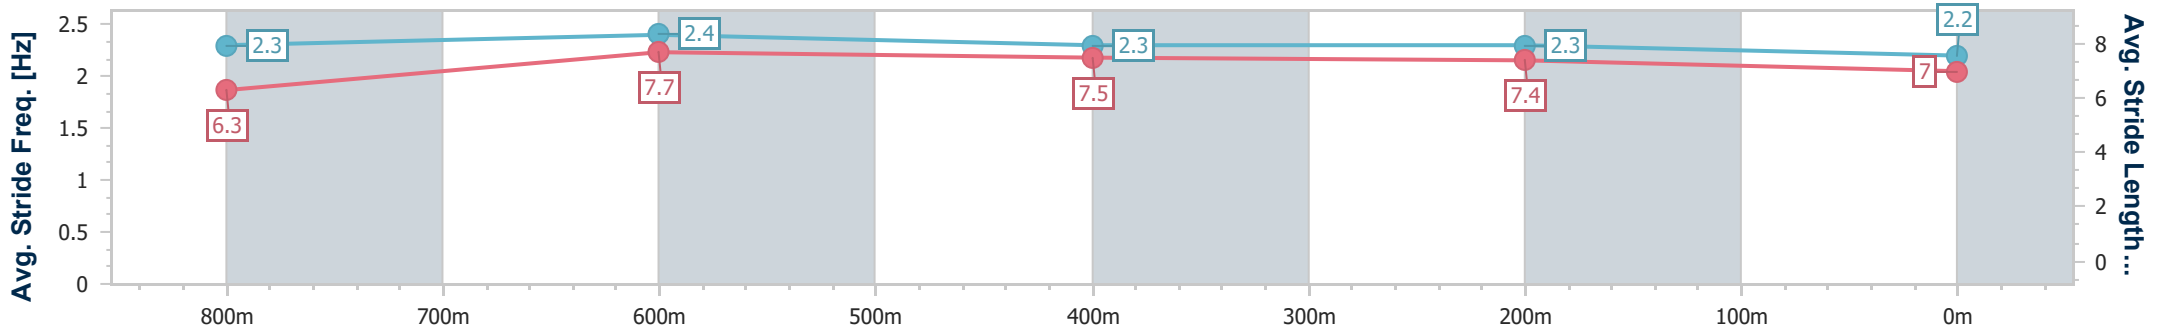

Horse/Jockey Name	It's All An Idea
Final Rank	11
Fastest Section Time (Section)	0:11.01 (800m)
Top Speed [km/h] (Section)	67.9 (800m)
Race State	Finished

Sunshine Coast QLD Professional

Race 2: MAKERS MARK Maiden Handicap - 1000m

04 August 2024 - 13:03

Track Rating: Soft 5, Weather: Fine, Rail Position: +8m Entire

Section	Overall	800m	600m	400m	200m
Section Times	1:01.06 [11] (0:13.54)	0:47.52 [6] (0:11.01)	0:36.51 [7] (0:11.46)	0:25.05 [7] (0:11.94)	0:13.11 [10] (0:13.11)
Average Speed [km/h]	53.1	65.6	63.0	60.4	54.9
Top Speed [km/h]	67.5	67.9	64.2	61.8	58.1
Avg. Dist. to Rail [m]	3.5	1.7	0.4	0.2	0.5
Avg. Stride Freq. [Hz]	2.3	2.4	2.3	2.3	2.2
Avg. Stride Length [m]	6.3	7.7	7.5	7.4	7.0

- [ ] Ranking at each section and finish
- -.-.- No data available at this section
- NA No data available