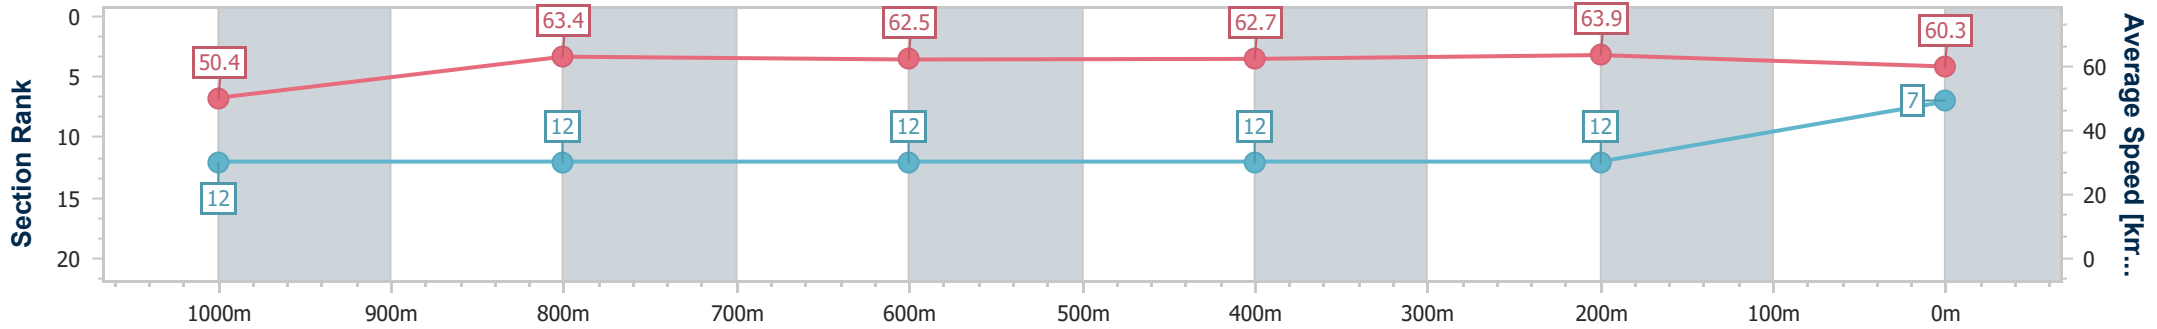

Sunshine Coast QLD Professional
 Race 8: CASCADE ADULT BEVERAGES BENCHMARK 62
 Handicap - 1200m

04 August 2024 - 17:00

Track Rating: Good 4, Weather: Fine, Rail Position: +8m Entire

Section	Overall	1000m	800m	600m	400m	200m
Section Times	1:12.36 [7] (0:14.28)	0:58.08 [12] (0:11.47)	0:46.61 [12] (0:11.66)	0:34.95 [12] (0:11.76)	0:23.19 [12] (0:11.26)	0:11.93 [12] (0:11.93)
Average Speed [km/h]	50.4	63.4	62.5	62.7	63.9	60.3
Top Speed [km/h]	62.4	65.3	64.0	63.8	64.8	63.0
Avg. Dist. to Rail [m]	7.9	2.9	2.2	4.0	7.2	8.3
Avg. Stride Freq. [Hz]	2.2	2.2	2.2	2.3	2.3	2.2
Avg. Stride Length [m]	6.4	7.9	7.8	7.7	7.8	7.5