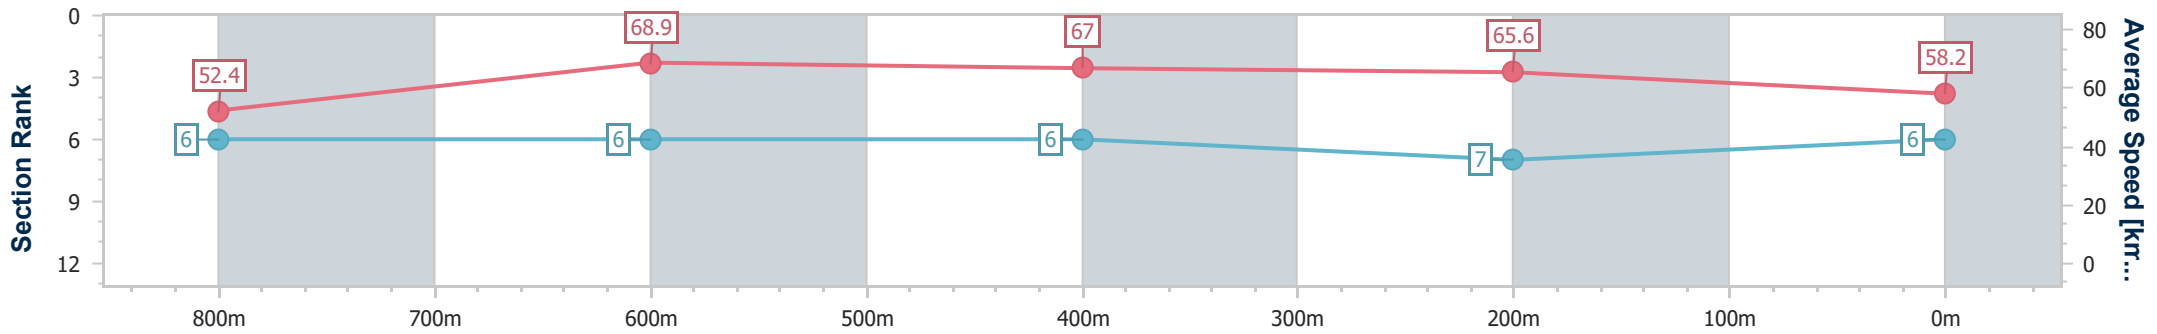

Horse/Jockey Name	Sooblond
Final Rank	6
Fastest Section Time (Section)	0:10.51 (800m)
Top Speed [km/h] (Section)	70.6 (800m)
Race State	Finished

Sunshine Coast QLD Professional
Race 3: JIM BEAM WHITE Fillies and Mares Class 1 Handicap - 1000m

04 August 2024 - 13:44

Track Rating: Soft 5, Weather: Fine, Rail Position: +8m Entire

Section	Overall	800m	600m	400m	200m
Section Times	0:58.45 [6] (0:13.77)	0:44.68 [6] (0:10.51)	0:34.17 [6] (0:10.81)	0:23.36 [6] (0:11.02)	0:12.34 [7] (0:12.34)
Average Speed [km/h]	52.4	68.9	67.0	65.6	58.2
Top Speed [km/h]	69.1	70.6	68.8	68.3	63.0
Avg. Dist. to Rail [m]	5.8	2.0	1.0	5.5	5.5
Avg. Stride Freq. [Hz]	2.3	2.4	2.4	2.5	2.5
Avg. Stride Length [m]	6.1	8.1	7.9	7.3	6.6

- [ ] Ranking at each section and finish
- -.-.- No data available at this section
- NA No data available