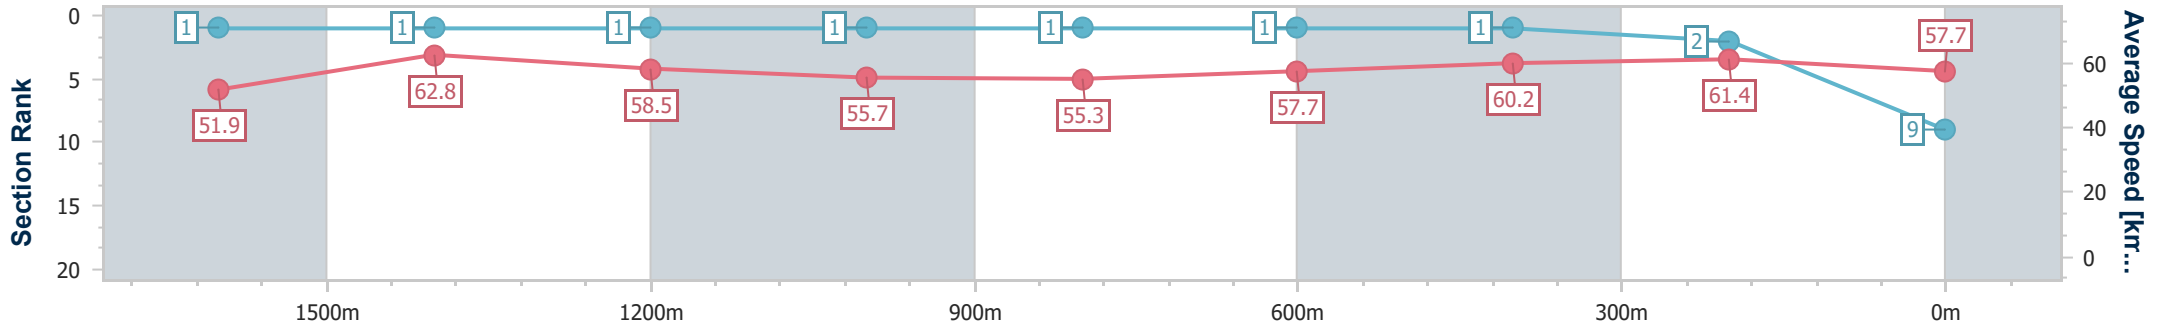

Horse/Jockey Name	Matsuyama
Final Rank	9
Fastest Section Time (Section)	0:11.59 (1600m)
Top Speed [km/h] (Section)	64.0 (Overall)
Race State	Finished

Sunshine Coast QLD Professional
Race 7: GRINDERS COFFEE BENCHMARK 62 Handicap - 1800m

04 August 2024 - 16:20

Track Rating: Good 4, Weather: Fine, Rail Position: +8m Entire

Section	Overall	1600m	1400m	1200m	1000m	800m	600m	400m	200m				
Section Times	1:52.71 [9] (0:14.02)	1:38.69 [1] (0:11.59)	1:27.10 [1] (0:12.37)	1:14.73 [1] (0:12.94)	1:01.79 [1] (0:13.10)	0:48.69 [1] (0:12.56)	0:36.13 [1] (0:11.95)	0:24.18 [1] (0:11.72)	0:12.46 [2] (0:12.46)				
Average Speed [km/h]	51.9	62.8	58.5	55.7	55.3	57.7	60.2	61.4	57.7				
Top Speed [km/h]	64.0	63.9	60.8	57.5	55.9	59.1	61.5	62.4	60.1				
Avg. Dist. to Rail [m]	5.7	3.3	2.2	1.8	1.8	1.2	0.3	0.2	0.4				
Avg. Stride Freq. [Hz]	2.3	2.2	2.1	2.1	2.1	2.1	2.2	2.2	2.1				
Avg. Stride Length [m]	6.3	7.9	7.6	7.4	7.4	7.5	7.7	7.7	7.5				

- [ ] Ranking at each section and finish
- -.-.- No data available at this section
- NA No data available