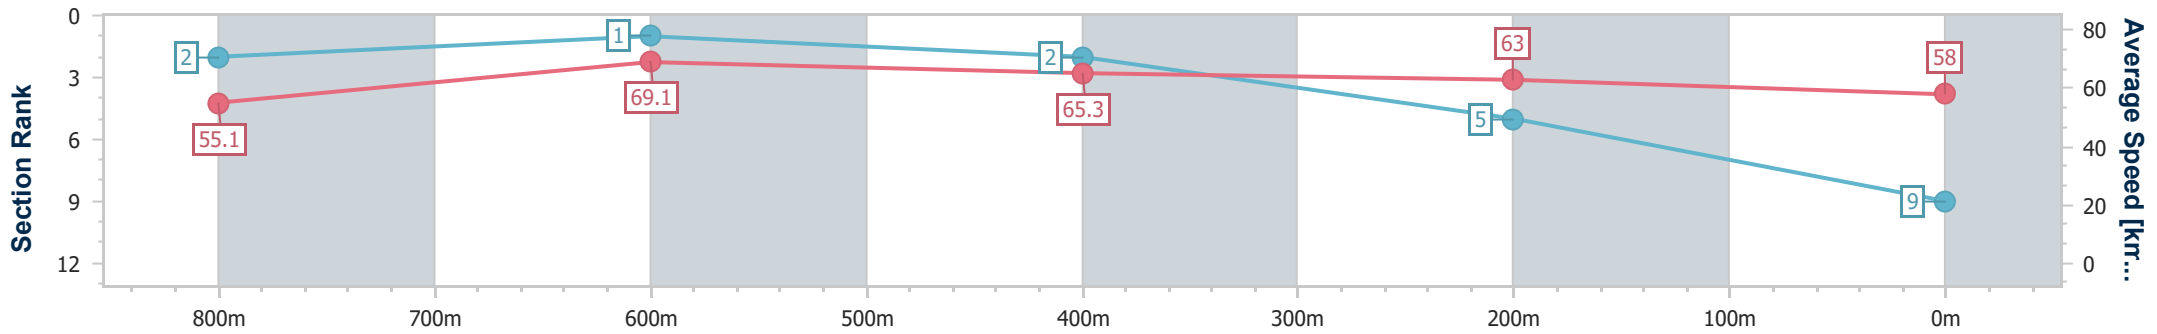

Horse/Jockey Name	Bad Forest
Final Rank	9
Fastest Section Time (Section)	0:10.51 (800m)
Top Speed [km/h] (Section)	70.6 (800m)
Race State	Finished

Sunshine Coast QLD Professional
Race 4: MOUNT FRANKLIN Colts, Geldings and Entires Class 1 Handicap - 1000m
04 August 2024 - 14:24

Track Rating: Good 4, Weather: Fine, Rail Position: +8m Entire

Section	Overall	800m	600m	400m	200m
Section Times	0:58.58 [9] (0:13.09)	0:45.49 [2] (0:10.51)	0:34.98 [1] (0:11.16)	0:23.82 [2] (0:11.41)	0:12.41 [5] (0:12.41)
Average Speed [km/h]	55.1	69.1	65.3	63.0	58.0
Top Speed [km/h]	70.4	70.6	66.6	64.7	61.0
Avg. Dist. to Rail [m]	7.3	2.2	1.9	2.2	0.5
Avg. Stride Freq. [Hz]	2.5	2.5	2.4	2.4	2.3
Avg. Stride Length [m]	6.0	7.6	7.4	7.4	7.1

- [ ] Ranking at each section and finish
- -.-.- No data available at this section
- NA No data available