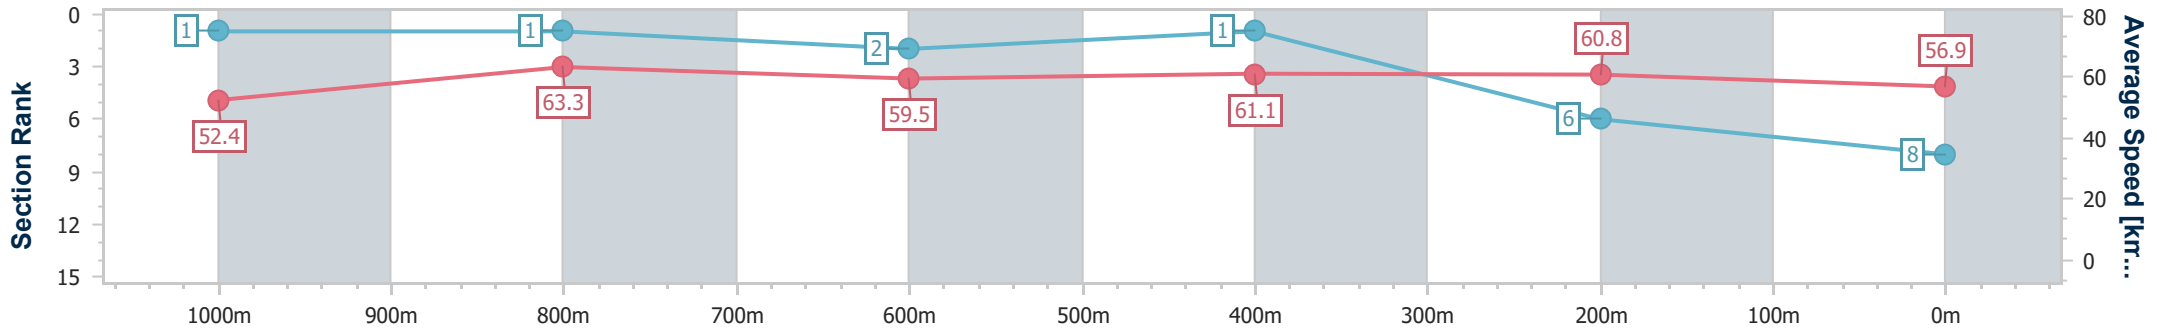

Horse/Jockey Name	He's A Weapon
Final Rank	8
Fastest Section Time (Section)	0:11.41 (1000m)
Top Speed [km/h] (Section)	67.5 (1000m)
Race State	Finished

Sunshine Coast QLD Professional
Race 1: CANADIAN CLUB QTIS Three-Year-Old Maiden
Handicap - 1200m

04 August 2024 - 12:24

Track Rating: Soft 5, Weather: Fine, Rail Position: +8m Entire

Section	Overall	1000m	800m	600m	400m	200m
Section Times	1:13.49 [8] (0:13.77)	0:59.72 [1] (0:11.41)	0:48.31 [1] (0:12.12)	0:36.19 [2] (0:11.72)	0:24.47 [1] (0:11.84)	0:12.63 [6] (0:12.63)
Average Speed [km/h]	52.4	63.3	59.5	61.1	60.8	56.9
Top Speed [km/h]	67.2	67.5	60.2	62.5	64.0	59.5
Avg. Dist. to Rail [m]	6.8	2.2	0.5	0.9	0.3	1.1
Avg. Stride Freq. [Hz]	2.3	2.4	2.3	2.3	2.3	2.3
Avg. Stride Length [m]	6.4	7.4	7.3	7.4	7.2	7.0

- [ ] Ranking at each section and finish
- -.-.- No data available at this section
- NA No data available