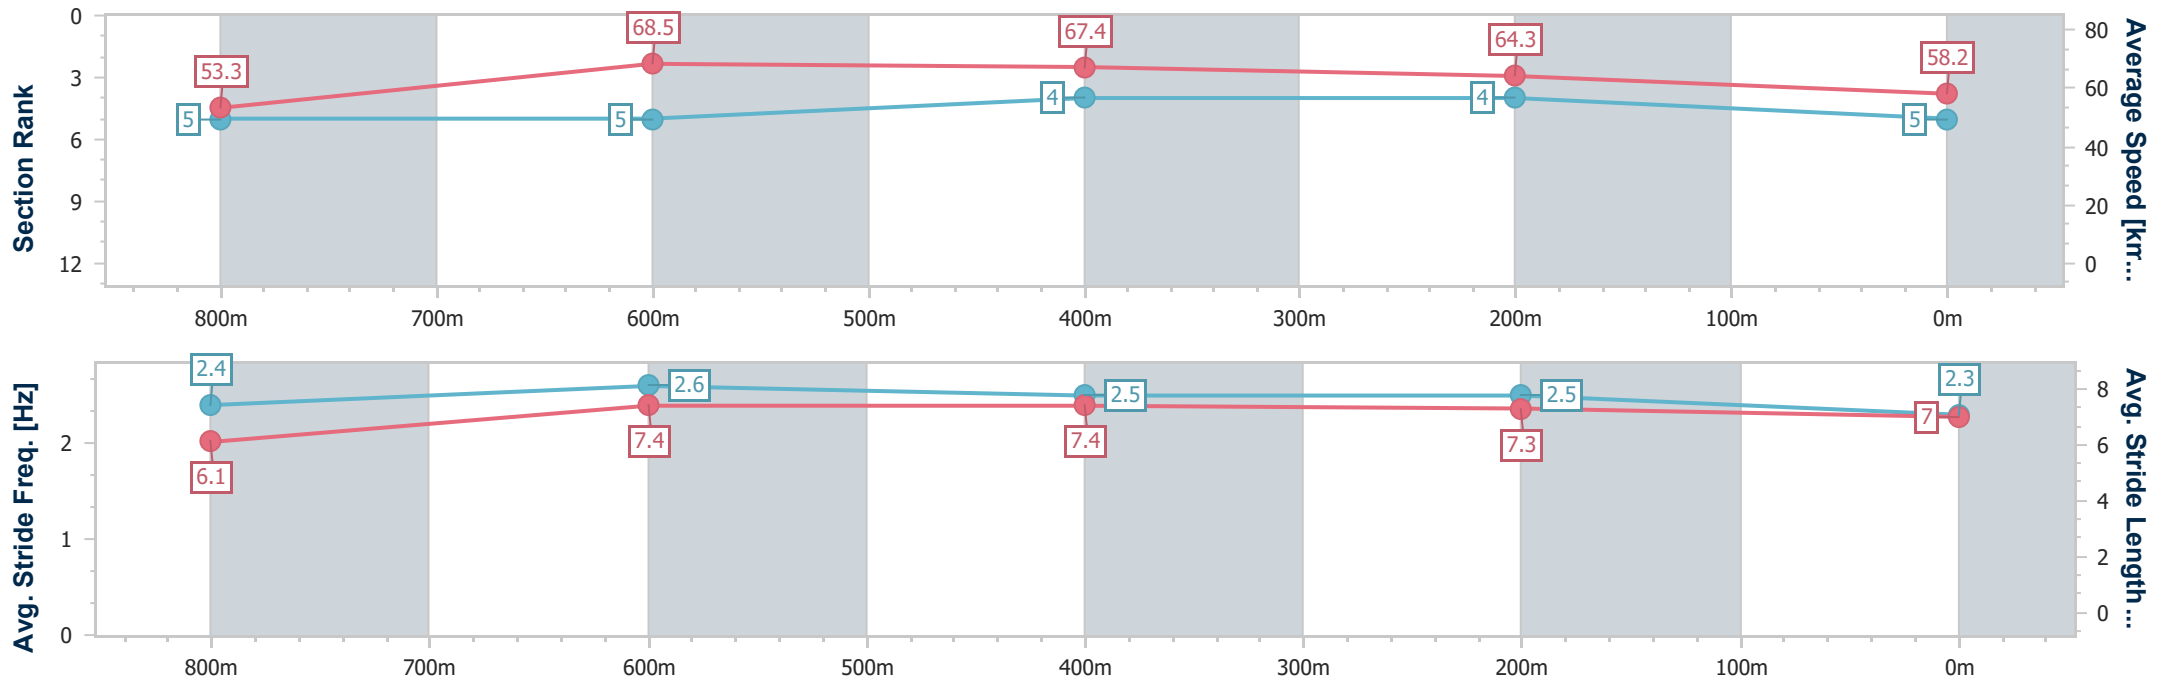

Horse/Jockey Name	Rock Diamond
Final Rank	5
Fastest Section Time (Section)	0:10.54 (800m)
Top Speed [km/h] (Section)	70.4 (800m)
Race State	Finished

Sunshine Coast QLD Professional
Race 3: JIM BEAM WHITE Fillies and Mares Class 1 Handicap - 1000m

04 August 2024 - 13:44

Track Rating: Soft 5, Weather: Fine, Rail Position: +8m Entire

Section	Overall	800m	600m	400m	200m
Section Times	0:58.32 [5] (0:13.52)	0:44.80 [5] (0:10.54)	0:34.26 [5] (0:10.63)	0:23.63 [4] (0:11.21)	0:12.42 [4] (0:12.42)
Average Speed [km/h]	53.3	68.5	67.4	64.3	58.2
Top Speed [km/h]	68.6	70.4	69.3	66.6	61.7
Avg. Dist. to Rail [m]	1.1	0.6	0.5	3.4	3.0
Avg. Stride Freq. [Hz]	2.4	2.6	2.5	2.5	2.3
Avg. Stride Length [m]	6.1	7.4	7.4	7.3	7.0

- [ ] Ranking at each section and finish
- -.-.- No data available at this section
- NA No data available