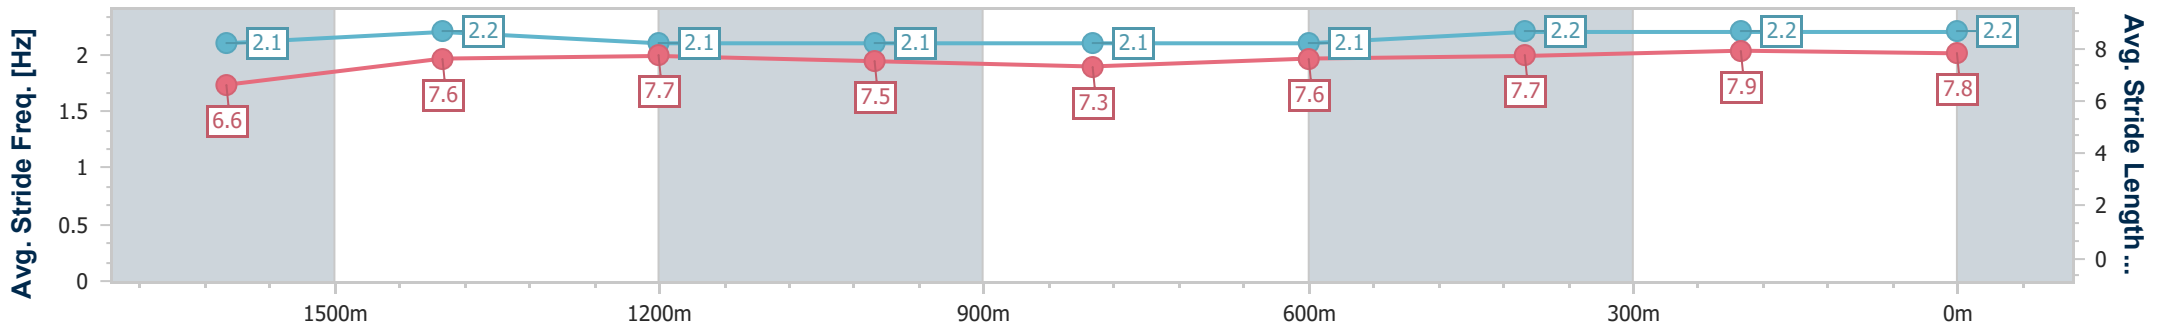

Horse/Jockey Name	The Love Rocket
Final Rank	4
Fastest Section Time (Section)	0:11.27 (400m)
Top Speed [km/h] (Section)	65.1 (400m)
Race State	Finished

Sunshine Coast QLD Professional
Race 7: GRINDERS COFFEE BENCHMARK 62 Handicap - 1800m

04 August 2024 - 16:20

Track Rating: Good 4, Weather: Fine, Rail Position: +8m Entire

Section	Overall	1600m	1400m	1200m	1000m	800m	600m	400m	200m				
Section Times	1:52.41 [4] (0:14.36)	1:38.05 [6] (0:12.08)	1:25.97 [7] (0:12.29)	1:13.68 [7] (0:13.00)	1:00.68 [7] (0:13.07)	0:47.61 [8] (0:12.44)	0:35.17 [6] (0:11.92)	0:23.25 [7] (0:11.27)	0:11.98 [5] (0:11.98)				
Average Speed [km/h]	50.5	60.1	59.1	55.5	55.5	58.6	60.9	63.8	60.3				
Top Speed [km/h]	61.4	61.5	60.2	57.4	56.6	59.2	63.6	65.1	62.8				
Avg. Dist. to Rail [m]	3.7	2.8	2.8	2.6	2.5	2.0	1.7	4.7	3.3				
Avg. Stride Freq. [Hz]	2.1	2.2	2.1	2.1	2.1	2.1	2.2	2.2	2.2				
Avg. Stride Length [m]	6.6	7.6	7.7	7.5	7.3	7.6	7.7	7.9	7.8				

- [ ] Ranking at each section and finish
- -.-.- No data available at this section
- NA No data available