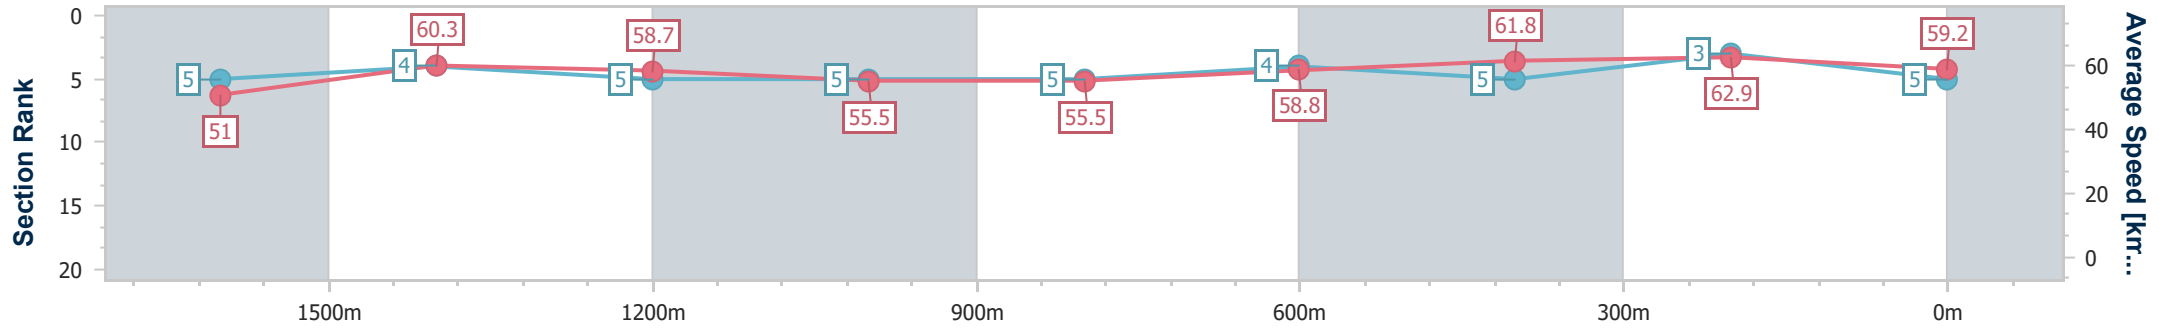

Horse/Jockey Name	Viadelamore
Final Rank	5
Fastest Section Time (Section)	0:11.43 (400m)
Top Speed [km/h] (Section)	65.0 (400m)
Race State	Finished

Sunshine Coast QLD Professional
Race 7: GRINDERS COFFEE BENCHMARK 62 Handicap - 1800m

04 August 2024 - 16:20

Track Rating: Good 4, Weather: Fine, Rail Position: +8m Entire

Section	Overall	1600m	1400m	1200m	1000m	800m	600m	400m	200m				
Section Times	1:52.50 [5] (0:14.21)	1:38.29 [5] (0:11.97)	1:26.32 [4] (0:12.35)	1:13.97 [5] (0:12.97)	1:01.00 [5] (0:13.10)	0:47.90 [5] (0:12.46)	0:35.44 [4] (0:11.85)	0:23.59 [5] (0:11.43)	0:12.16 [3] (0:12.16)				
Average Speed [km/h]	51.0	60.3	58.7	55.5	55.5	58.8	61.8	62.9	59.2				
Top Speed [km/h]	61.3	61.2	61.0	57.3	57.1	60.5	63.6	65.0	61.6				
Avg. Dist. to Rail [m]	2.2	1.7	2.3	2.5	2.9	3.3	2.7	3.5	3.1				
Avg. Stride Freq. [Hz]	2.2	2.3	2.3	2.2	2.2	2.3	2.3	2.4	2.3				
Avg. Stride Length [m]	6.3	7.2	7.1	6.9	7.0	7.2	7.3	7.3	7.2				

- [ ] Ranking at each section and finish
- -.-.- No data available at this section
- NA No data available