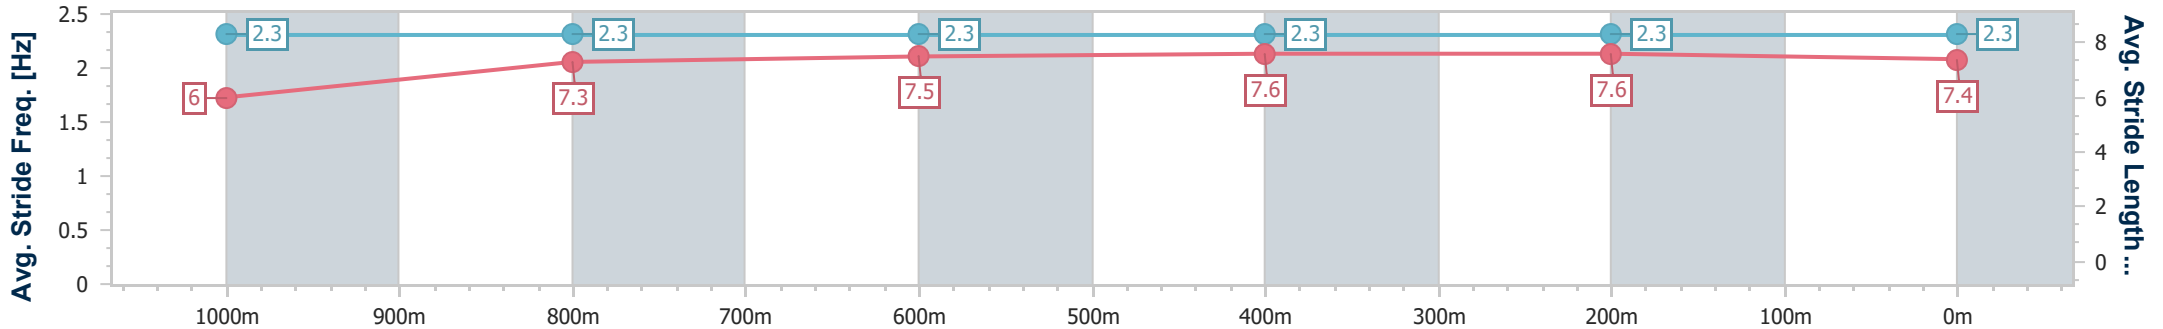

Horse/Jockey Name	Silver Tap
Final Rank	7
Fastest Section Time (Section)	0:11.30 (400m)
Top Speed [km/h] (Section)	64.2 (400m)
Race State	Finished

Sunshine Coast QLD Professional
Race 1: CANADIAN CLUB QTIS Three-Year-Old Maiden
Handicap - 1200m

04 August 2024 - 12:24

Track Rating: Soft 5, Weather: Fine, Rail Position: +8m Entire

Section	Overall	1000m	800m	600m	400m	200m
Section Times	1:12.98 [7] (0:14.27)	0:58.71 [7] (0:11.85)	0:46.86 [7] (0:11.81)	0:35.05 [6] (0:11.70)	0:23.35 [7] (0:11.30)	0:12.05 [7] (0:12.05)
Average Speed [km/h]	50.6	61.3	61.8	62.0	63.7	59.8
Top Speed [km/h]	63.4	63.0	62.9	62.7	64.2	62.7
Avg. Dist. to Rail [m]	7.8	3.7	2.5	1.4	2.0	2.6
Avg. Stride Freq. [Hz]	2.3	2.3	2.3	2.3	2.3	2.3
Avg. Stride Length [m]	6.0	7.3	7.5	7.6	7.6	7.4

- [ ] Ranking at each section and finish
- -.-.- No data available at this section
- NA No data available