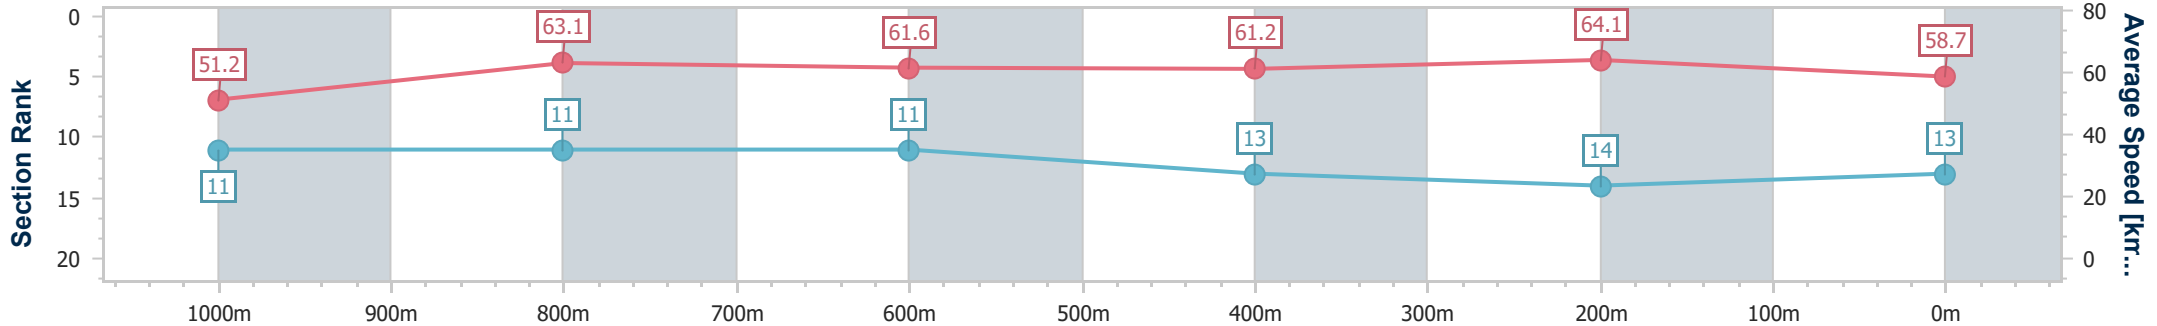

Horse/Jockey Name	Smart Recognition
Final Rank	13
Fastest Section Time (Section)	0:11.25 (400m)
Top Speed [km/h] (Section)	67.0 (1000m)
Race State	Finished

Sunshine Coast QLD Professional
Race 8: CASCADE ADULT BEVERAGES BENCHMARK 62
Handicap - 1200m

04 August 2024 - 17:00

Track Rating: Good 4, Weather: Fine, Rail Position: +8m Entire

Section	Overall	1000m	800m	600m	400m	200m
Section Times	1:12.84 [13] (0:14.11)	0:58.73 [11] (0:11.47)	0:47.26 [11] (0:11.81)	0:35.45 [11] (0:11.97)	0:23.48 [13] (0:11.25)	0:12.23 [14] (0:12.23)
Average Speed [km/h]	51.2	63.1	61.6	61.2	64.1	58.7
Top Speed [km/h]	66.6	67.0	64.0	63.7	65.2	62.9
Avg. Dist. to Rail [m]	3.4	2.7	2.1	2.8	3.9	4.2
Avg. Stride Freq. [Hz]	2.2	2.4	2.3	2.3	2.3	2.2
Avg. Stride Length [m]	6.3	7.5	7.5	7.5	7.6	7.3

- [ ] Ranking at each section and finish
- -.-.- No data available at this section
- NA No data available