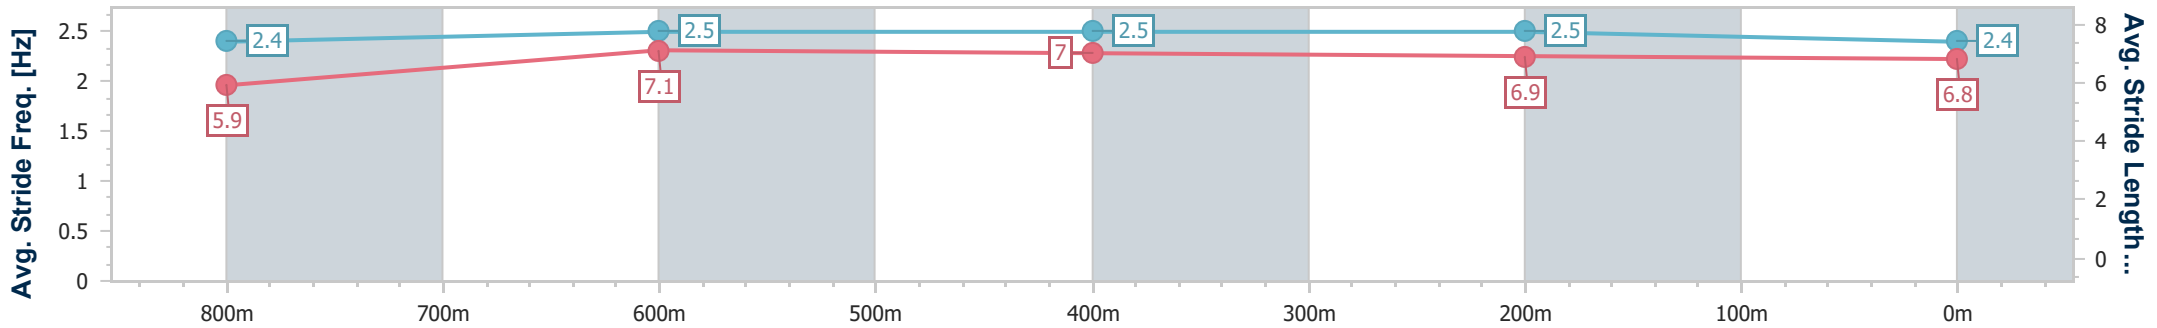

- [] Ranking at each section and finish
- .-.- No data available at this section
- NA No data available

Horse/Jockey Name	It's All An Idea
Final Rank	11
Fastest Section Time (Section)	0:11.01 (800m)
Top Speed [km/h] (Section)	67.9 (800m)
Race State	Finished