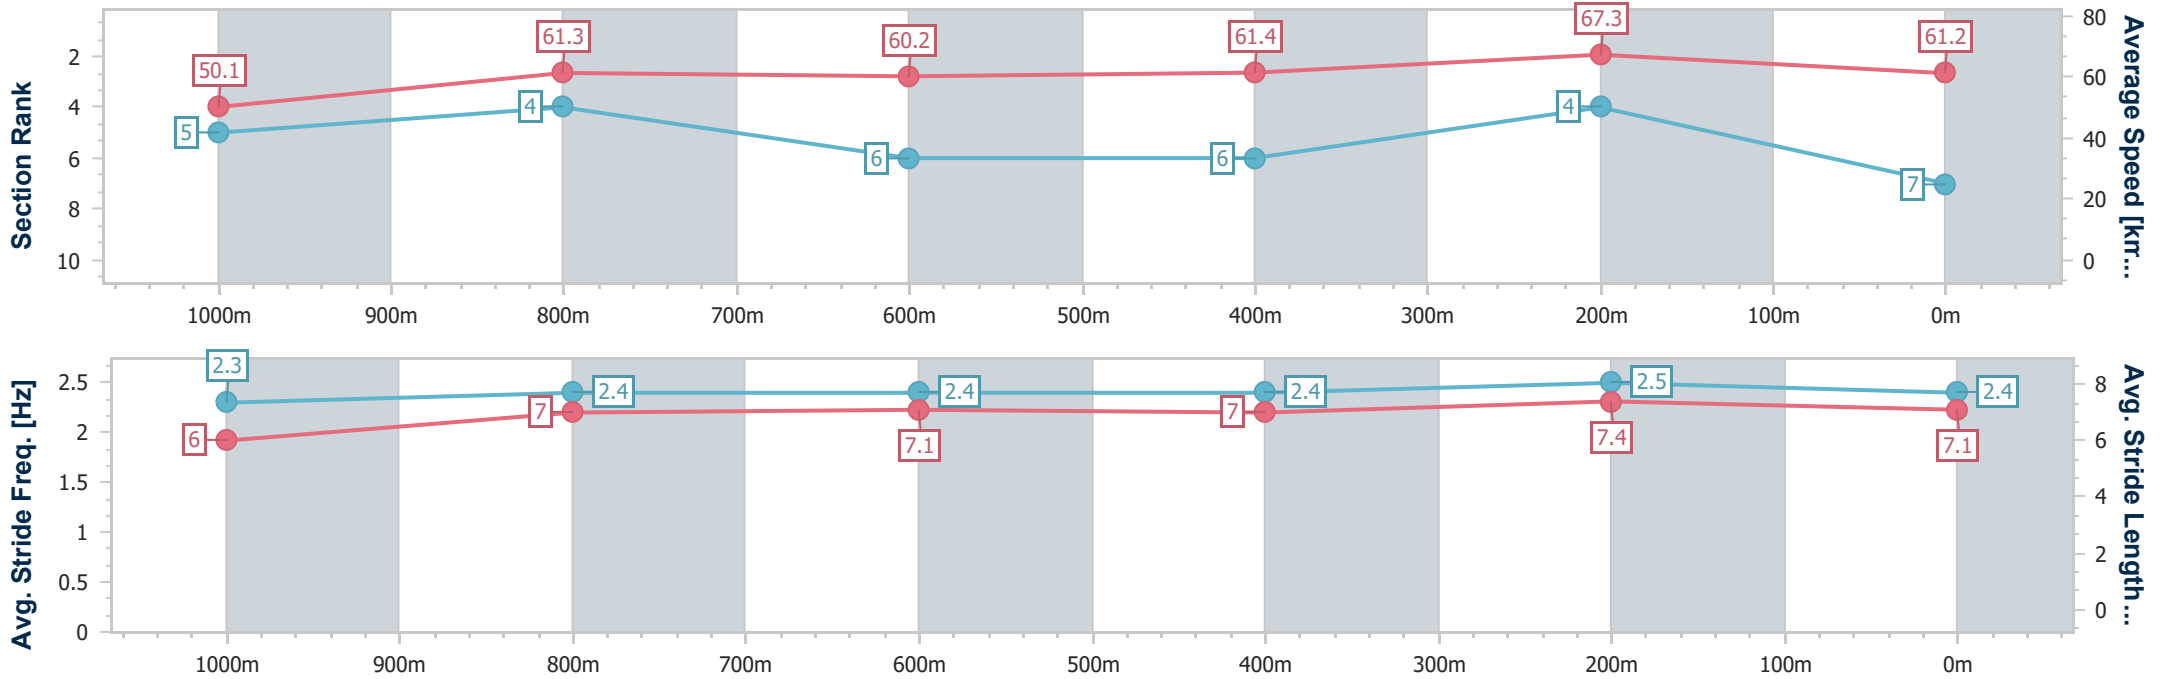

Horse/Jockey Name	Last Chance Saloon
Final Rank	7
Fastest Section Time (Section)	0:10.73 (400m)
Top Speed [km/h] (Section)	68.0 (400m)
Race State	Finished

Sunshine Coast QLD Professional
Race 5: JIM BEAM BLACK BENCHMARK 72 Handicap - 1200m
04 August 2024 - 15:03
Track Rating: Good 4, Weather: Fine, Rail Position: +8m Entire

Section	Overall	1000m	800m	600m	400m	200m
Section Times	1:12.69 [7] (0:14.41)	0:58.28 [5] (0:11.82)	0:46.46 [4] (0:12.14)	0:34.32 [6] (0:11.83)	0:22.49 [6] (0:10.73)	0:11.76 [4] (0:11.76)
Average Speed [km/h]	50.1	61.3	60.2	61.4	67.3	61.2
Top Speed [km/h]	61.5	64.3	62.1	65.9	68.0	66.1
Avg. Dist. to Rail [m]	3.4	2.8	2.5	1.9	3.6	2.0
Avg. Stride Freq. [Hz]	2.3	2.4	2.4	2.4	2.5	2.4
Avg. Stride Length [m]	6.0	7.0	7.1	7.0	7.4	7.1

- [ ] Ranking at each section and finish
- -.-.- No data available at this section
- NA No data available