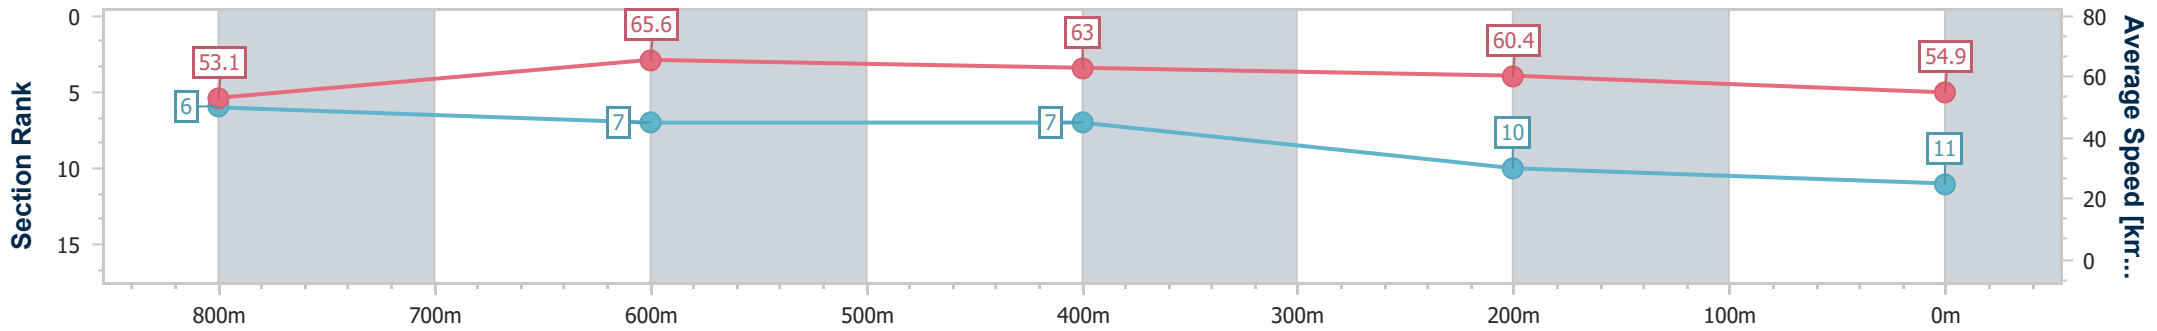

Horse/Jockey Name	It's All An Idea
Final Rank	11
Fastest Section Time (Section)	0:11.01 (800m)
Top Speed [km/h] (Section)	67.9 (800m)
Race State	Finished

Sunshine Coast QLD Professional

Race 2: MAKERS MARK Maiden Handicap - 1000m

04 August 2024 - 13:03

Track Rating: Soft 5, Weather: Fine, Rail Position: +8m Entire

Section	Overall	800m	600m	400m	200m
Section Times	1:01.06 [11] (0:13.54)	0:47.52 [6] (0:11.01)	0:36.51 [7] (0:11.46)	0:25.05 [7] (0:11.94)	0:13.11 [10] (0:13.11)
Average Speed [km/h]	53.1	65.6	63.0	60.4	54.9
Top Speed [km/h]	67.5	67.9	64.2	61.8	58.1
Avg. Dist. to Rail [m]	3.5	1.7	0.4	0.2	0.5
Avg. Stride Freq. [Hz]	2.3	2.4	2.3	2.3	2.2
Avg. Stride Length [m]	6.3	7.7	7.5	7.4	7.0

- [ ] Ranking at each section and finish
- -.-.- No data available at this section
- NA No data available