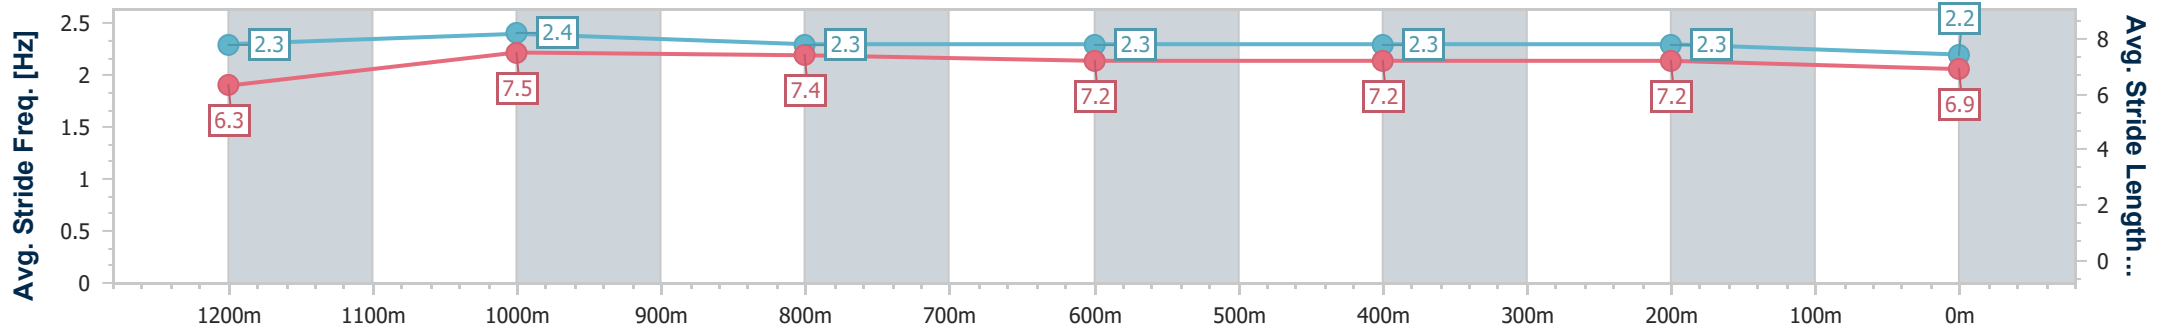

Sunshine Coast QLD Professional

Race 6: ROKU GIN Maiden Handicap - 1400m

04 August 2024 - 15:40

Track Rating: Good 4, Weather: Fine, Rail Position: +8m Entire

Section	Overall	1200m	1000m	800m	600m	400m	200m
Section Times	1:26.64 [12] (0:13.72)	1:12.92 [1] (0:11.11)	1:01.81 [2] (0:11.94)	0:49.87 [2] (0:12.37)	0:37.50 [3] (0:12.11)	0:25.39 [4] (0:12.26)	0:13.13 [9] (0:13.13)
Average Speed [km/h]	52.7	64.8	60.5	58.8	59.4	58.7	54.7
Top Speed [km/h]	66.4	66.7	63.6	60.6	60.4	61.1	57.9
Avg. Dist. to Rail [m]	7.7	3.7	2.9	1.6	1.4	0.8	0.4
Avg. Stride Freq. [Hz]	2.3	2.4	2.3	2.3	2.3	2.3	2.2
Avg. Stride Length [m]	6.3	7.5	7.4	7.2	7.2	7.2	6.9