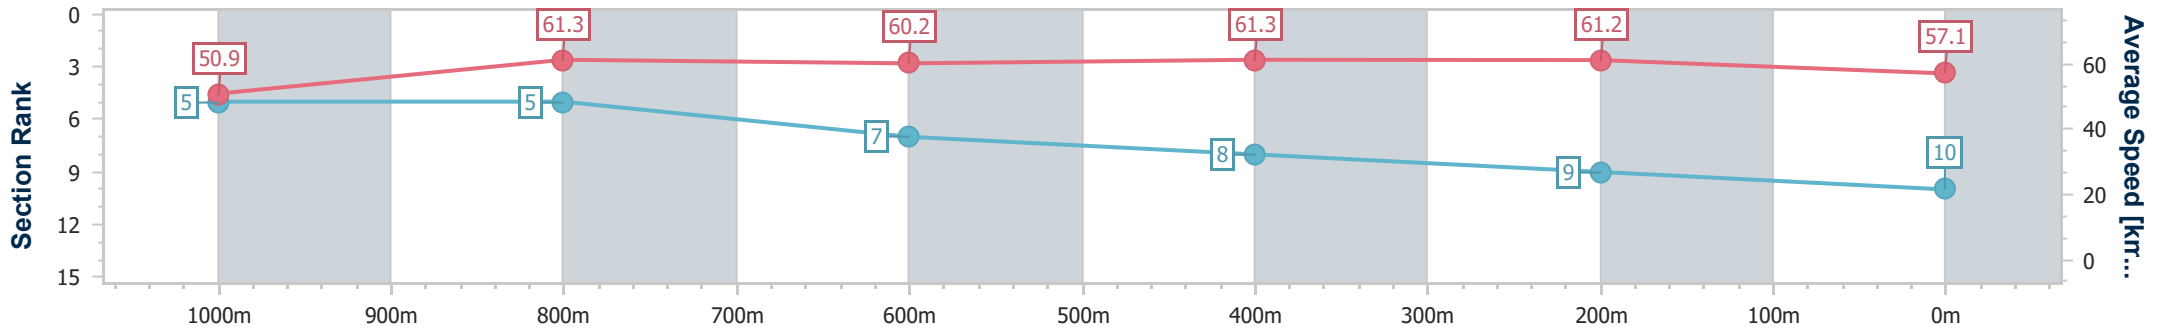

Horse/Jockey Name	Wantchoo
Final Rank	10
Fastest Section Time (Section)	0:11.73 (400m)
Top Speed [km/h] (Section)	63.3 (Overall)
Race State	Finished

Sunshine Coast QLD Professional
Race 1: CANADIAN CLUB QTIS Three-Year-Old Maiden
Handicap - 1200m

04 August 2024 - 12:24

Track Rating: Soft 5, Weather: Fine, Rail Position: +8m Entire

Section	Overall	1000m	800m	600m	400m	200m
Section Times	1:14.15 [10] (0:14.16)	0:59.99 [5] (0:11.78)	0:48.21 [5] (0:12.02)	0:36.19 [7] (0:11.79)	0:24.40 [8] (0:11.73)	0:12.67 [9] (0:12.67)
Average Speed [km/h]	50.9	61.3	60.2	61.3	61.2	57.1
Top Speed [km/h]	63.3	63.2	61.3	62.2	62.8	60.3
Avg. Dist. to Rail [m]	1.7	1.1	0.8	0.5	1.1	2.0
Avg. Stride Freq. [Hz]	2.3	2.2	2.2	2.2	2.2	2.2
Avg. Stride Length [m]	6.2	7.6	7.6	7.7	7.7	7.3

- [ ] Ranking at each section and finish
- -.-.- No data available at this section
- NA No data available