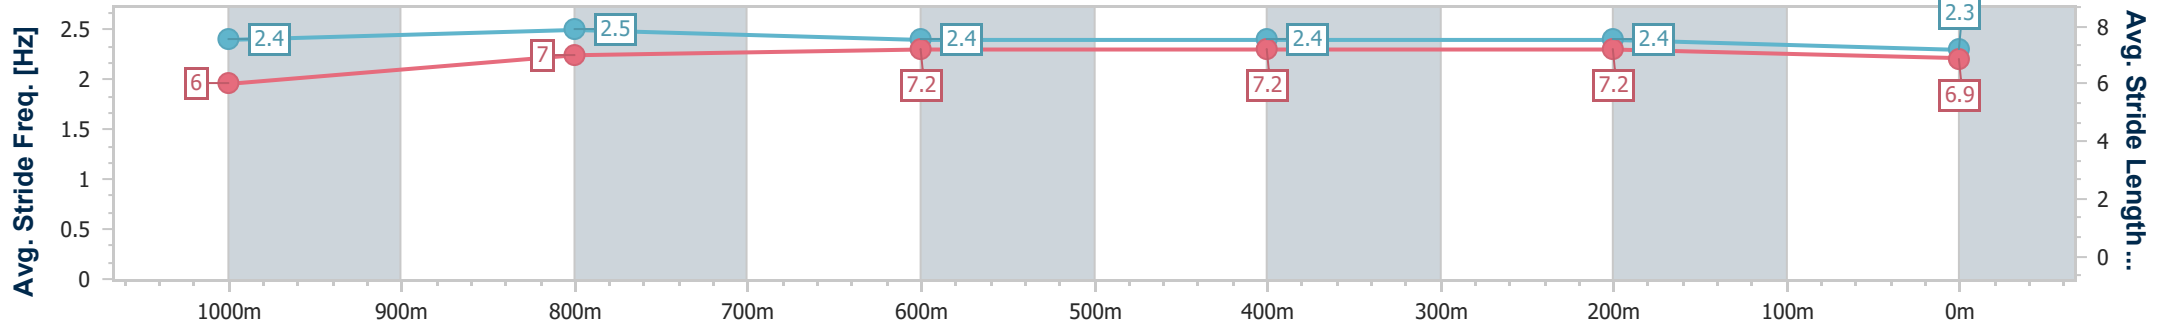

Horse/Jockey Name	King Charles
Final Rank	10
Fastest Section Time (Section)	0:11.37 (1000m)
Top Speed [km/h] (Section)	65.0 (Overall)
Race State	Finished

Sunshine Coast QLD Professional
Race 8: CASCADE ADULT BEVERAGES BENCHMARK 62
Handicap - 1200m

04 August 2024 - 17:00

Track Rating: Good 4, Weather: Fine, Rail Position: +8m Entire

Section	Overall	1000m	800m	600m	400m	200m
Section Times	1:12.67 [10] (0:13.79)	0:58.88 [6] (0:11.37)	0:47.51 [6] (0:11.81)	0:35.70 [7] (0:11.79)	0:23.91 [8] (0:11.42)	0:12.49 [8] (0:12.49)
Average Speed [km/h]	52.3	63.7	61.7	61.6	63.0	57.8
Top Speed [km/h]	65.0	64.9	63.8	64.6	64.6	60.6
Avg. Dist. to Rail [m]	7.2	3.5	1.8	1.5	4.7	3.9
Avg. Stride Freq. [Hz]	2.4	2.5	2.4	2.4	2.4	2.3
Avg. Stride Length [m]	6.0	7.0	7.2	7.2	7.2	6.9

- [ ] Ranking at each section and finish
- -.-.- No data available at this section
- NA No data available