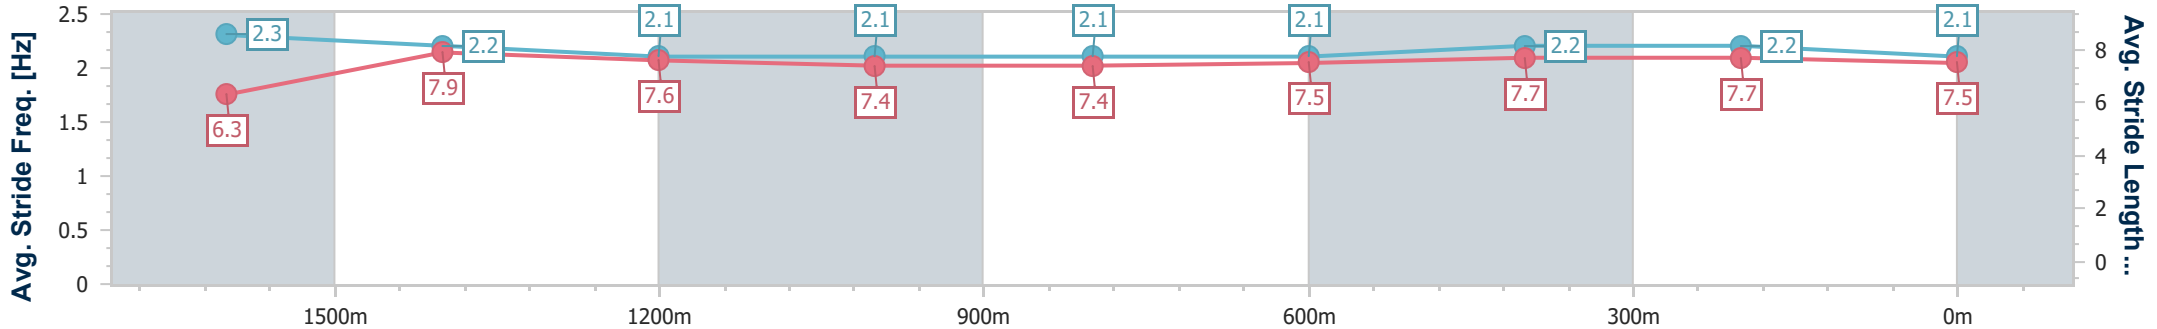

Horse/Jockey Name	Matsuyama
Final Rank	9
Fastest Section Time (Section)	0:11.59 (1600m)
Top Speed [km/h] (Section)	64.0 (Overall)
Race State	Finished

Sunshine Coast QLD Professional
Race 7: GRINDERS COFFEE BENCHMARK 62 Handicap - 1800m

04 August 2024 - 16:20

Track Rating: Good 4, Weather: Fine, Rail Position: +8m Entire

Section	Overall	1600m	1400m	1200m	1000m	800m	600m	400m	200m				
Section Times	1:52.71 [9] (0:14.02)	1:38.69 [1] (0:11.59)	1:27.10 [1] (0:12.37)	1:14.73 [1] (0:12.94)	1:01.79 [1] (0:13.10)	0:48.69 [1] (0:12.56)	0:36.13 [1] (0:11.95)	0:24.18 [1] (0:11.72)	0:12.46 [2] (0:12.46)				
Average Speed [km/h]	51.9	62.8	58.5	55.7	55.3	57.7	60.2	61.4	57.7				
Top Speed [km/h]	64.0	63.9	60.8	57.5	55.9	59.1	61.5	62.4	60.1				
Avg. Dist. to Rail [m]	5.7	3.3	2.2	1.8	1.8	1.2	0.3	0.2	0.4				
Avg. Stride Freq. [Hz]	2.3	2.2	2.1	2.1	2.1	2.1	2.2	2.2	2.1				
Avg. Stride Length [m]	6.3	7.9	7.6	7.4	7.4	7.5	7.7	7.7	7.5				

- [ ] Ranking at each section and finish
- -.-.- No data available at this section
- NA No data available