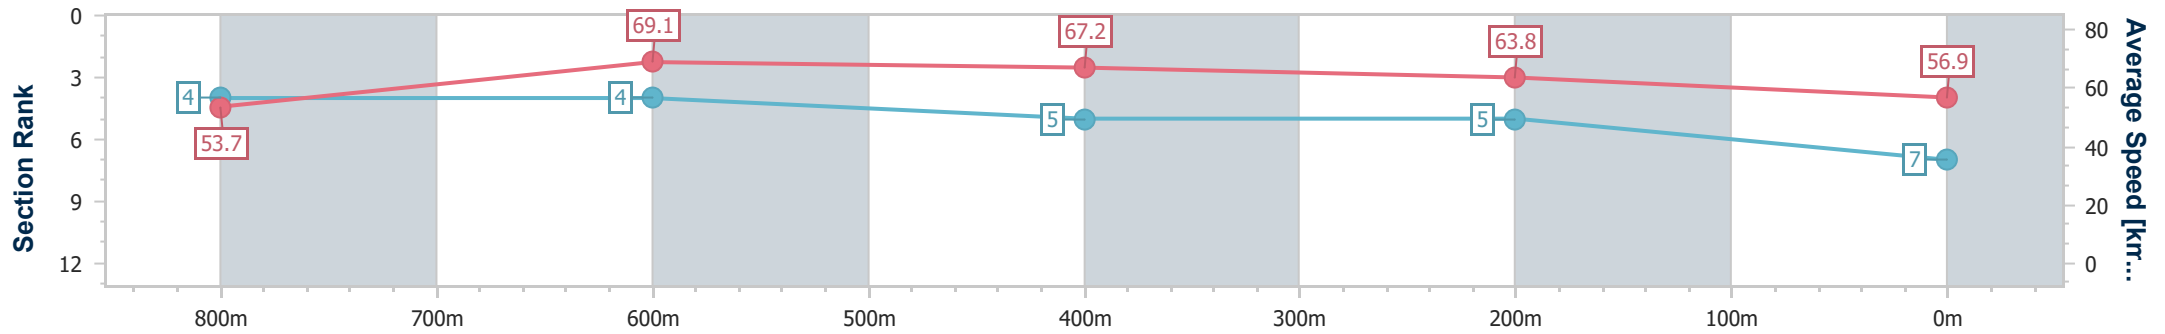

Horse/Jockey Name	That's An Extra
Final Rank	7
Fastest Section Time (Section)	0:10.40 (800m)
Top Speed [km/h] (Section)	70.3 (800m)
Race State	Finished

Sunshine Coast QLD Professional
Race 3: JIM BEAM WHITE Fillies and Mares Class 1 Handicap - 1000m

04 August 2024 - 13:44

Track Rating: Soft 5, Weather: Fine, Rail Position: +8m Entire

Section	Overall	800m	600m	400m	200m
Section Times	0:58.68 [7] (0:13.45)	0:45.23 [4] (0:10.40)	0:34.83 [4] (0:10.85)	0:23.98 [5] (0:11.30)	0:12.68 [5] (0:12.68)
Average Speed [km/h]	53.7	69.1	67.2	63.8	56.9
Top Speed [km/h]	69.5	70.3	68.8	66.5	60.5
Avg. Dist. to Rail [m]	3.7	1.0	2.6	6.6	5.5
Avg. Stride Freq. [Hz]	2.4	2.5	2.4	2.4	2.3
Avg. Stride Length [m]	6.1	7.7	7.6	7.4	6.9

- [ ] Ranking at each section and finish
- -.-.- No data available at this section
- NA No data available