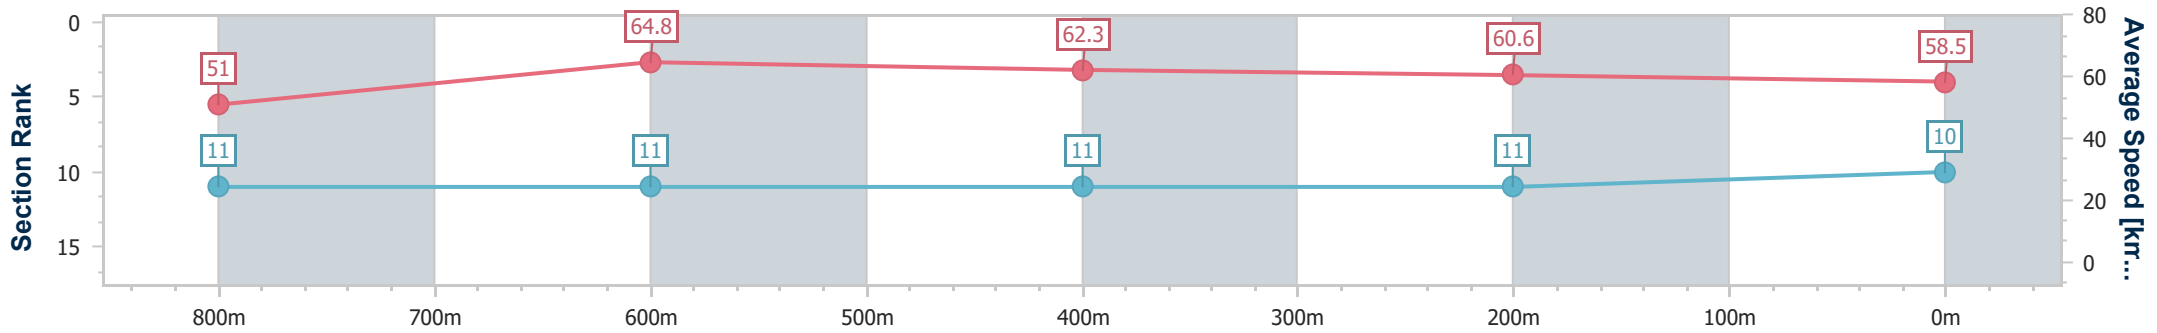

- [] Ranking at each section and finish
- .-.- No data available at this section
- NA No data available

Horse/Jockey Name	It's All An Idea
Final Rank	11
Fastest Section Time (Section)	0:11.01 (800m)
Top Speed [km/h] (Section)	67.9 (800m)
Race State	Finished