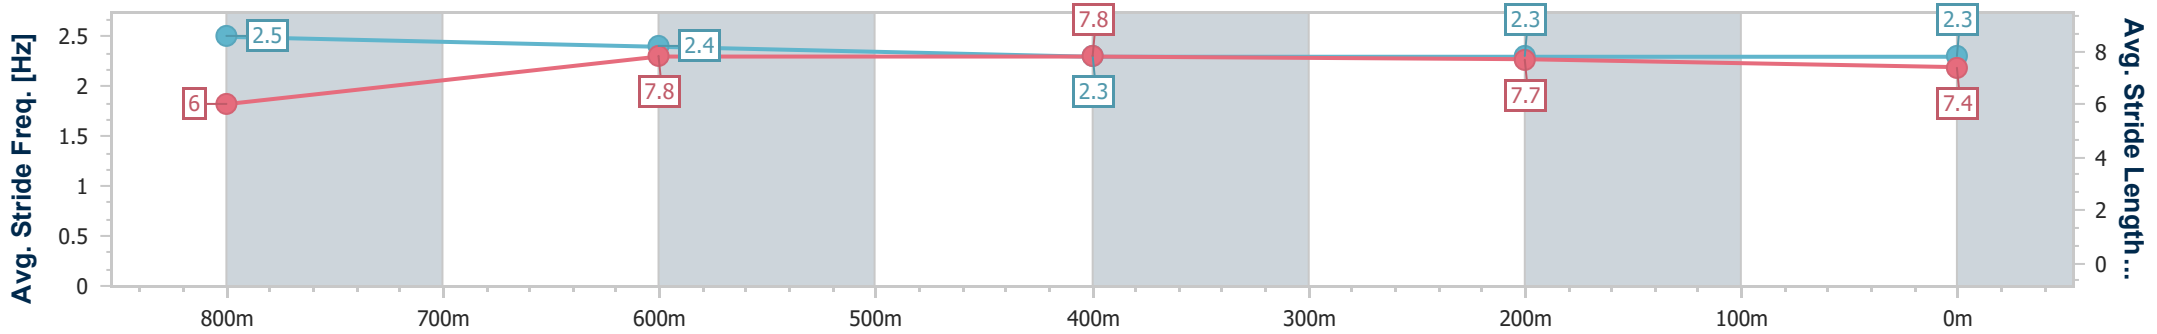

Sunshine Coast QLD Professional

Race 2: MAKERS MARK Maiden Handicap - 1000m

04 August 2024 - 13:03

Track Rating: Soft 5, Weather: Fine, Rail Position: +8m Entire

Section	Overall	800m	600m	400m	200m
Section Times	0:58.51 [2] (0:13.29)	0:45.22 [3] (0:10.91)	0:34.31 [3] (0:11.30)	0:23.01 [2] (0:11.18)	0:11.83 [1] (0:11.83)
Average Speed [km/h]	54.2	66.5	64.1	64.5	60.8
Top Speed [km/h]	69.0	68.6	65.0	65.8	62.5
Avg. Dist. to Rail [m]	5.1	1.6	1.0	1.2	1.0
Avg. Stride Freq. [Hz]	2.5	2.4	2.3	2.3	2.3
Avg. Stride Length [m]	6.0	7.8	7.8	7.7	7.4