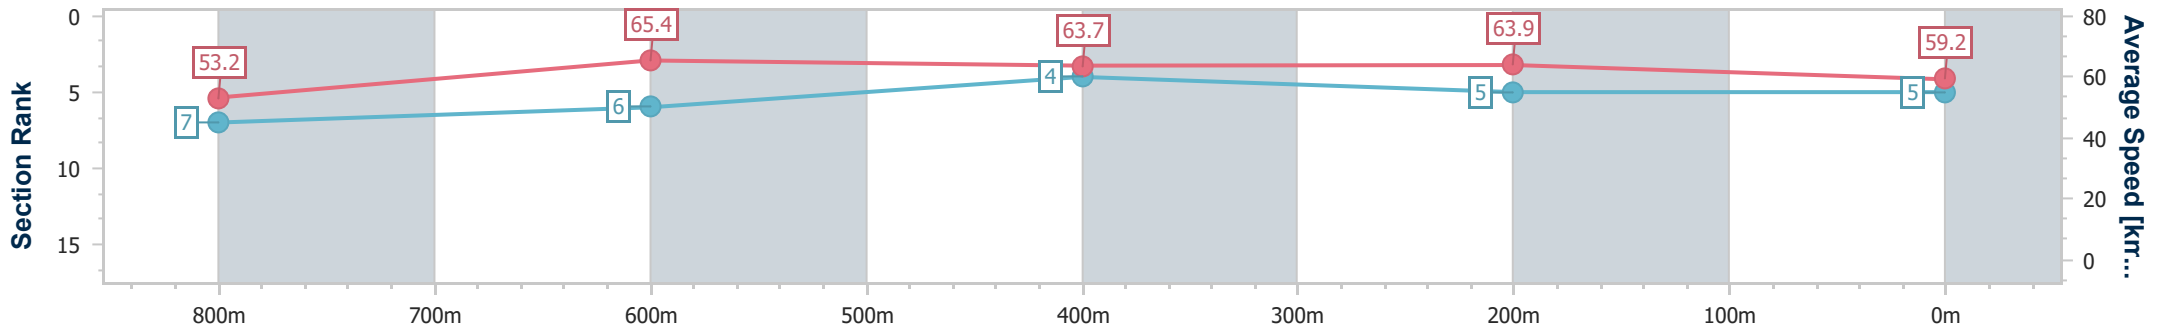

Sunshine Coast QLD Professional

Race 2: MAKERS MARK Maiden Handicap - 1000m

04 August 2024 - 13:03

Track Rating: Soft 5, Weather: Fine, Rail Position: +8m Entire

Section	Overall	800m	600m	400m	200m
Section Times	0:59.27 [5] (0:13.55)	0:45.72 [7] (0:10.99)	0:34.73 [6] (0:11.26)	0:23.47 [4] (0:11.29)	0:12.18 [5] (0:12.18)
Average Speed [km/h]	53.2	65.4	63.7	63.9	59.2
Top Speed [km/h]	67.4	67.4	65.7	65.5	62.8
Avg. Dist. to Rail [m]	2.0	0.5	0.4	0.5	0.9
Avg. Stride Freq. [Hz]	2.4	2.4	2.4	2.4	2.3
Avg. Stride Length [m]	6.1	7.5	7.4	7.4	7.1