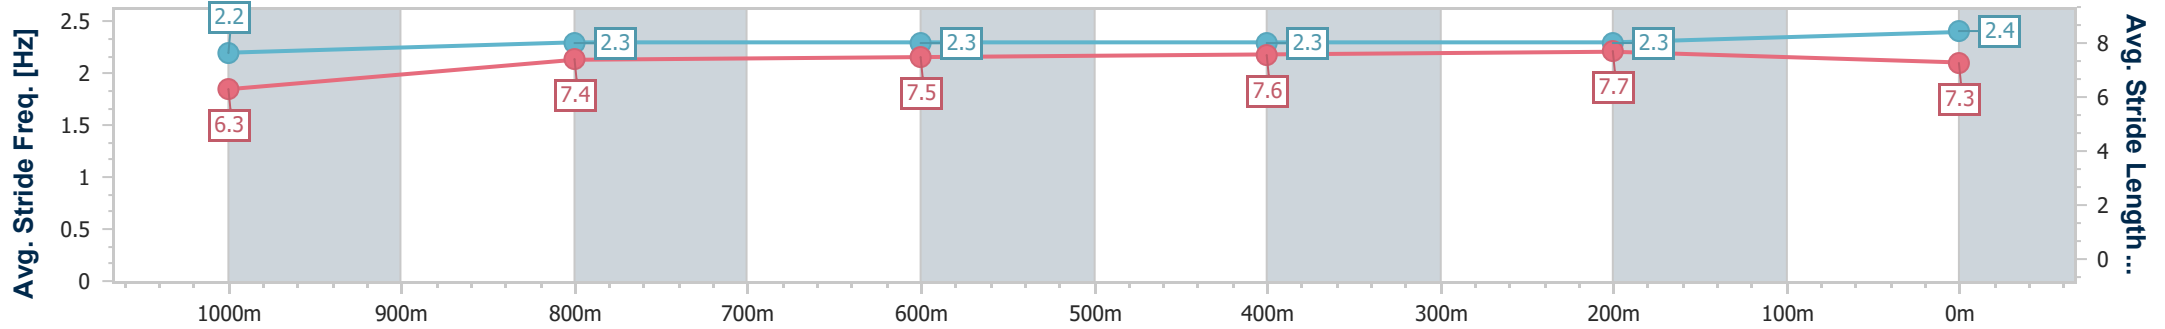

Horse/Jockey Name	Creativity Miss
Final Rank	3
Fastest Section Time (Section)	0:11.26 (400m)
Top Speed [km/h] (Section)	65.2 (400m)
Race State	Finished

Sunshine Coast QLD Professional
Race 1: CANADIAN CLUB QTIS Three-Year-Old Maiden
Handicap - 1200m

04 August 2024 - 12:24

Track Rating: Soft 5, Weather: Fine, Rail Position: +8m Entire

Section	Overall	1000m	800m	600m	400m	200m
Section Times	1:12.48 [3] (0:14.56)	0:57.92 [9] (0:11.77)	0:46.15 [8] (0:11.83)	0:34.32 [8] (0:11.65)	0:22.67 [9] (0:11.26)	0:11.41 [8]
Average Speed [km/h]	49.6	61.5	61.0	62.1	64.2	62.8
Top Speed [km/h]	62.8	63.0	62.2	63.2	65.2	64.1
Avg. Dist. to Rail [m]	4.5	1.5	0.8	0.9	3.8	6.4
Avg. Stride Freq. [Hz]	2.2	2.3	2.3	2.3	2.3	2.4
Avg. Stride Length [m]	6.3	7.4	7.5	7.6	7.7	7.3

- [ ] Ranking at each section and finish
- -.-.- No data available at this section
- NA No data available