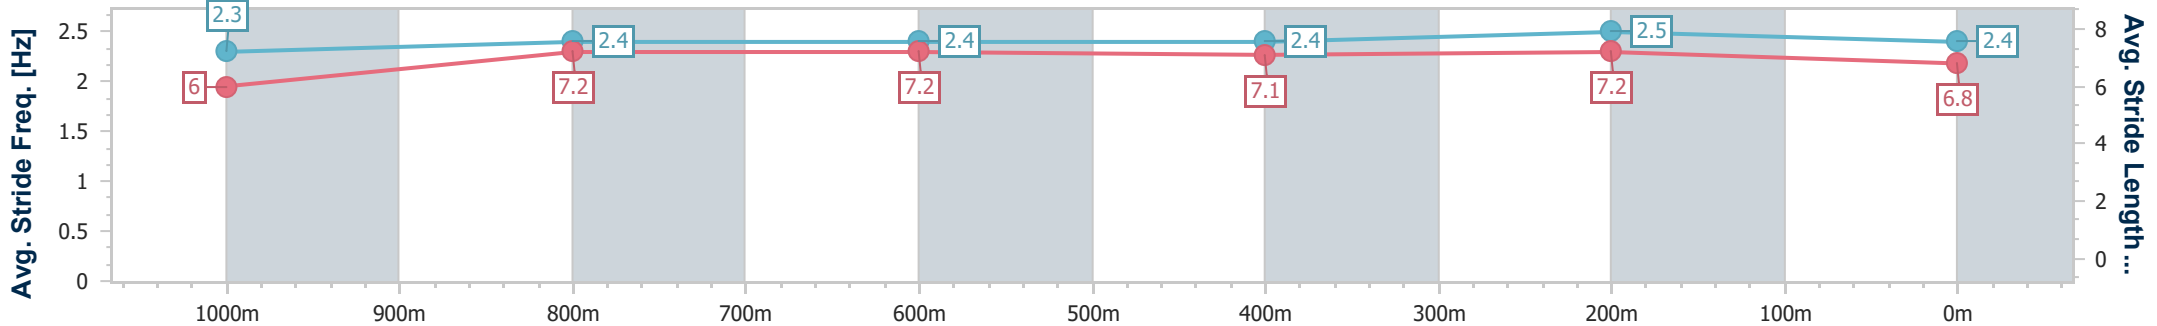

Sunshine Coast QLD Professional
 Race 8: CASCADE ADULT BEVERAGES BENCHMARK 62
 Handicap - 1200m

04 August 2024 - 17:00

Track Rating: Good 4, Weather: Fine, Rail Position: +8m Entire

Section	Overall	1000m	800m	600m	400m	200m
Section Times	1:12.75 [12] (0:14.08)	0:58.67 [10] (0:11.26)	0:47.41 [10] (0:11.69)	0:35.72 [9] (0:11.95)	0:23.77 [9] (0:11.28)	0:12.49 [10] (0:12.49)
Average Speed [km/h]	51.2	64.2	62.1	60.4	63.9	57.5
Top Speed [km/h]	66.0	66.9	62.7	63.6	64.6	61.6
Avg. Dist. to Rail [m]	2.5	1.8	1.3	0.5	1.2	0.6
Avg. Stride Freq. [Hz]	2.3	2.4	2.4	2.4	2.5	2.4
Avg. Stride Length [m]	6.0	7.2	7.2	7.1	7.2	6.8