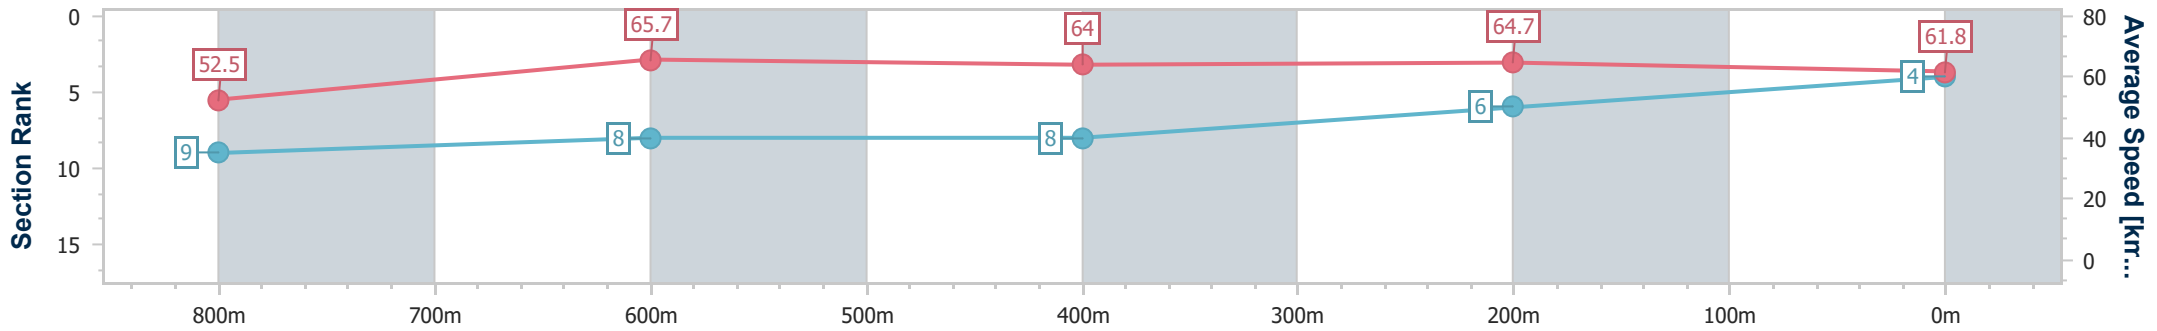

Sunshine Coast QLD Professional

Race 2: MAKERS MARK Maiden Handicap - 1000m

04 August 2024 - 13:03

Track Rating: Soft 5, Weather: Fine, Rail Position: +8m Entire

Section	Overall	800m	600m	400m	200m
Section Times	0:58.84 [4] (0:13.72)	0:45.12 [9] (0:10.99)	0:34.13 [8] (0:11.36)	0:22.77 [8] (0:11.12)	0:11.65 [6] (0:11.65)
Average Speed [km/h]	52.5	65.7	64.0	64.7	61.8
Top Speed [km/h]	67.1	68.1	65.3	65.9	64.1
Avg. Dist. to Rail [m]	4.4	1.6	1.0	1.4	0.9
Avg. Stride Freq. [Hz]	2.3	2.4	2.3	2.4	2.3
Avg. Stride Length [m]	6.2	7.6	7.7	7.5	7.4