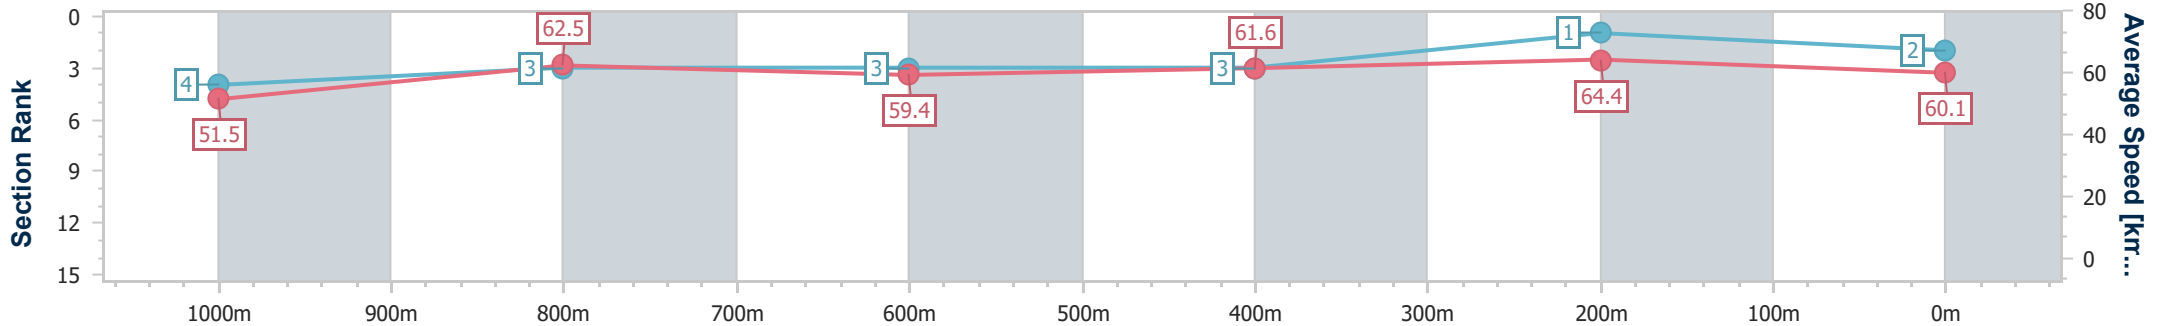

Horse/Jockey Name	King Spirit
Final Rank	2
Fastest Section Time (Section)	0:11.17 (400m)
Top Speed [km/h] (Section)	65.8 (400m)
Race State	Finished

Sunshine Coast QLD Professional
Race 1: CANADIAN CLUB QTIS Three-Year-Old Maiden
Handicap - 1200m

04 August 2024 - 12:24

Track Rating: Soft 5, Weather: Fine, Rail Position: +8m Entire

Section	Overall	1000m	800m	600m	400m	200m
Section Times	1:12.37 [2] (0:13.98)	0:58.39 [4] (0:11.57)	0:46.82 [3] (0:12.00)	0:34.82 [3] (0:11.66)	0:23.16 [3] (0:11.17)	0:11.99 [1] (0:11.99)
Average Speed [km/h]	51.5	62.5	59.4	61.6	64.4	60.1
Top Speed [km/h]	63.3	65.2	60.2	64.2	65.8	62.8
Avg. Dist. to Rail [m]	2.7	1.3	0.9	1.0	0.5	1.5
Avg. Stride Freq. [Hz]	2.4	2.4	2.3	2.3	2.4	2.4
Avg. Stride Length [m]	6.0	7.1	7.3	7.3	7.3	7.1

- [ ] Ranking at each section and finish
- -.-.- No data available at this section
- NA No data available