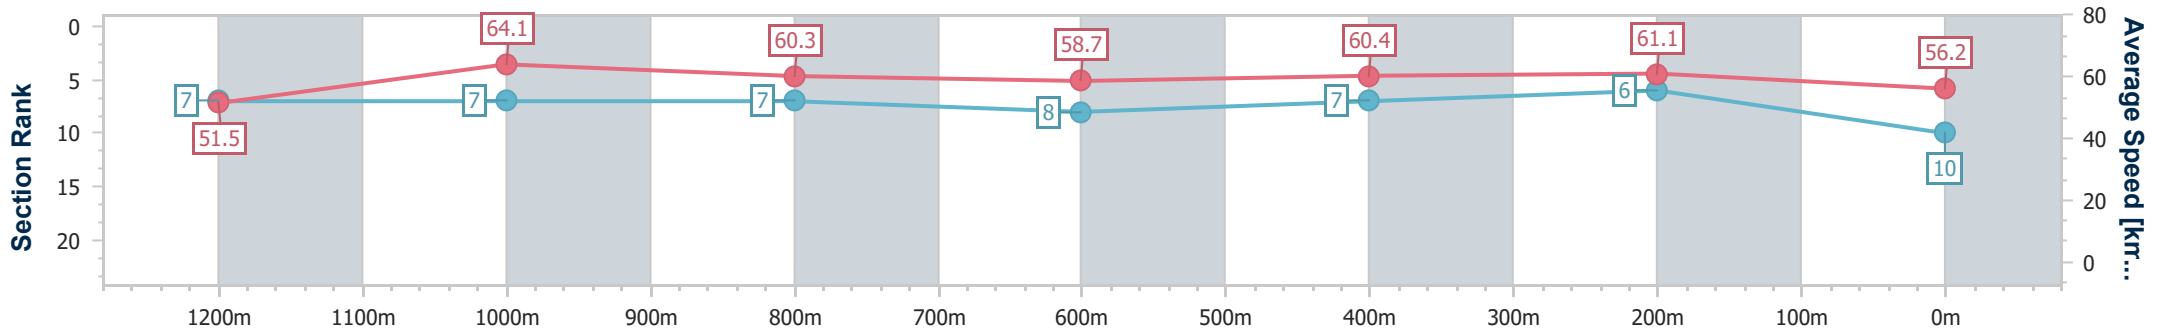

Horse/Jockey Name	Inno Tech Winner
Final Rank	10
Fastest Section Time (Section)	0:11.24 (1200m)
Top Speed [km/h] (Section)	66.1 (1200m)
Race State	Finished

Sunshine Coast QLD Professional
Race 6: ROKU GIN Maiden Handicap - 1400m
04 August 2024 - 15:40
Track Rating: Good 4, Weather: Fine, Rail Position: +8m Entire

Section	Overall	1200m	1000m	800m	600m	400m	200m
Section Times	1:26.14 [10] (0:14.02)	1:12.12 [7] (0:11.24)	1:00.88 [7] (0:12.03)	0:48.85 [7] (0:12.33)	0:36.52 [8] (0:11.95)	0:24.57 [7] (0:11.76)	0:12.81 [6] (0:12.81)
Average Speed [km/h]	51.5	64.1	60.3	58.7	60.4	61.1	56.2
Top Speed [km/h]	65.8	66.1	63.1	60.2	61.3	62.0	60.5
Avg. Dist. to Rail [m]	6.2	2.8	2.0	1.4	0.6	3.6	6.4
Avg. Stride Freq. [Hz]	2.3	2.4	2.3	2.2	2.3	2.3	2.3
Avg. Stride Length [m]	6.0	7.6	7.4	7.3	7.4	7.3	6.9

- [ ] Ranking at each section and finish
- -.-.- No data available at this section
- NA No data available