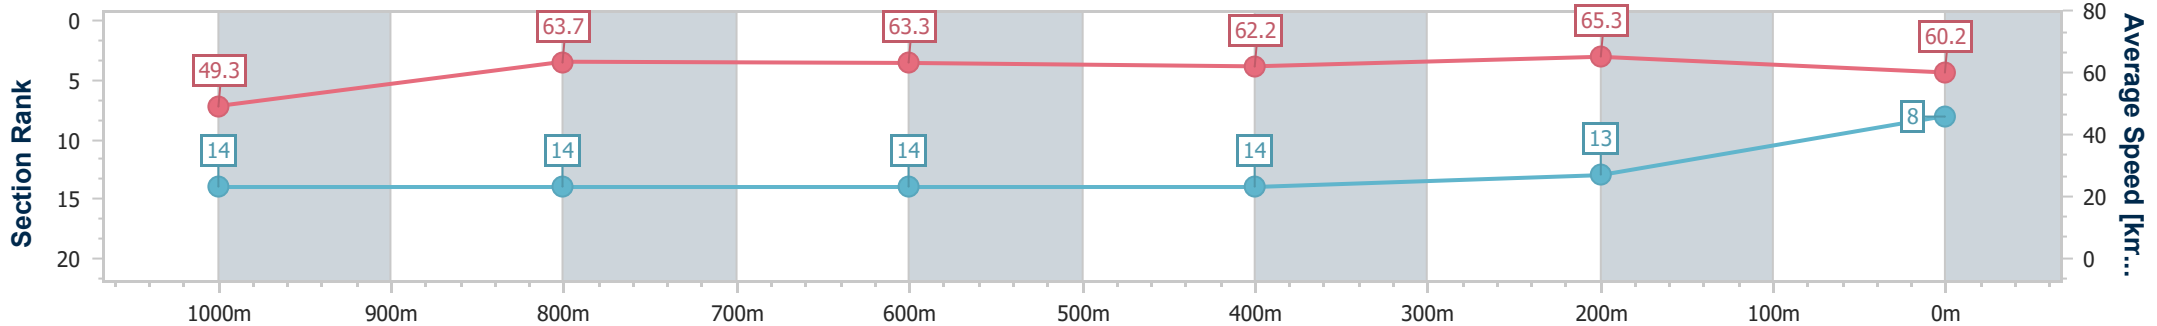

Sunshine Coast QLD Professional
 Race 8: CASCADE ADULT BEVERAGES BENCHMARK 62
 Handicap - 1200m

04 August 2024 - 17:00

Track Rating: Good 4, Weather: Fine, Rail Position: +8m Entire

Section	Overall	1000m	800m	600m	400m	200m
Section Times	1:12.39 [8] (0:14.60)	0:57.79 [14] (0:11.42)	0:46.37 [14] (0:11.54)	0:34.83 [14] (0:11.83)	0:23.00 [14] (0:11.06)	0:11.94 [13] (0:11.94)
Average Speed [km/h]	49.3	63.7	63.3	62.2	65.3	60.2
Top Speed [km/h]	63.4	64.1	65.4	64.8	66.0	64.0
Avg. Dist. to Rail [m]	8.5	2.7	2.3	4.4	3.6	2.4
Avg. Stride Freq. [Hz]	2.1	2.2	2.2	2.2	2.3	2.2
Avg. Stride Length [m]	6.5	7.9	7.8	7.7	7.7	7.6