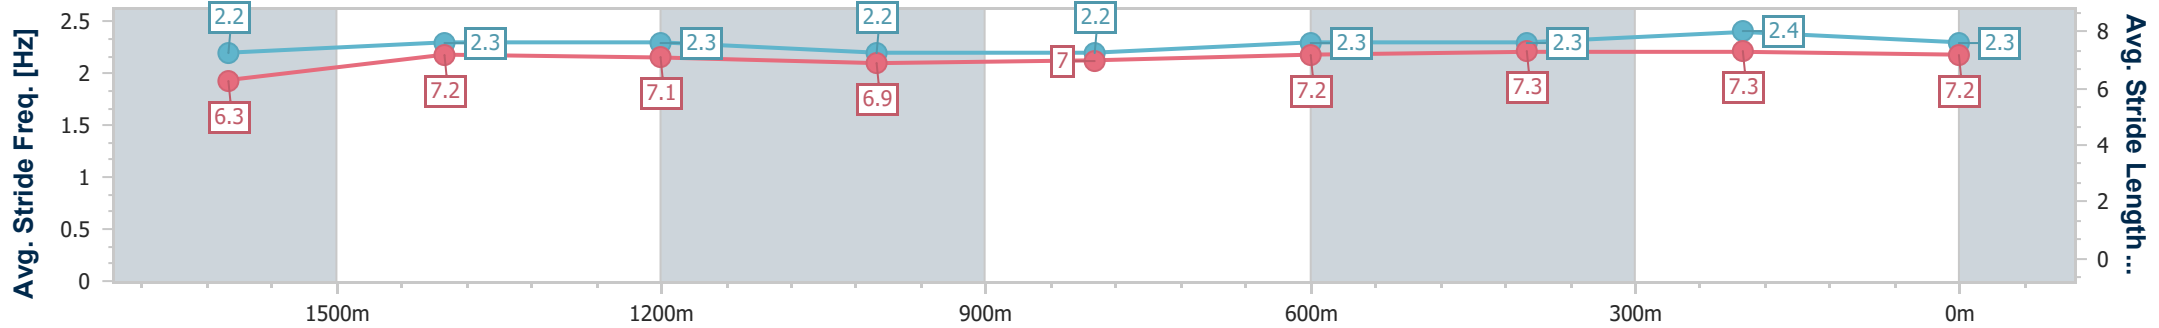

Horse/Jockey Name	Viadelamore
Final Rank	5
Fastest Section Time (Section)	0:11.43 (400m)
Top Speed [km/h] (Section)	65.0 (400m)
Race State	Finished

Sunshine Coast QLD Professional
Race 7: GRINDERS COFFEE BENCHMARK 62 Handicap - 1800m

04 August 2024 - 16:20

Track Rating: Good 4, Weather: Fine, Rail Position: +8m Entire

Section	Overall	1600m	1400m	1200m	1000m	800m	600m	400m	200m				
Section Times	1:52.50 [5] (0:14.21)	1:38.29 [5] (0:11.97)	1:26.32 [4] (0:12.35)	1:13.97 [5] (0:12.97)	1:01.00 [5] (0:13.10)	0:47.90 [5] (0:12.46)	0:35.44 [4] (0:11.85)	0:23.59 [5] (0:11.43)	0:12.16 [3] (0:12.16)				
Average Speed [km/h]	51.0	60.3	58.7	55.5	55.5	58.8	61.8	62.9	59.2				
Top Speed [km/h]	61.3	61.2	61.0	57.3	57.1	60.5	63.6	65.0	61.6				
Avg. Dist. to Rail [m]	2.2	1.7	2.3	2.5	2.9	3.3	2.7	3.5	3.1				
Avg. Stride Freq. [Hz]	2.2	2.3	2.3	2.2	2.2	2.3	2.3	2.4	2.3				
Avg. Stride Length [m]	6.3	7.2	7.1	6.9	7.0	7.2	7.3	7.3	7.2				

- [ ] Ranking at each section and finish
- -.-.- No data available at this section
- NA No data available