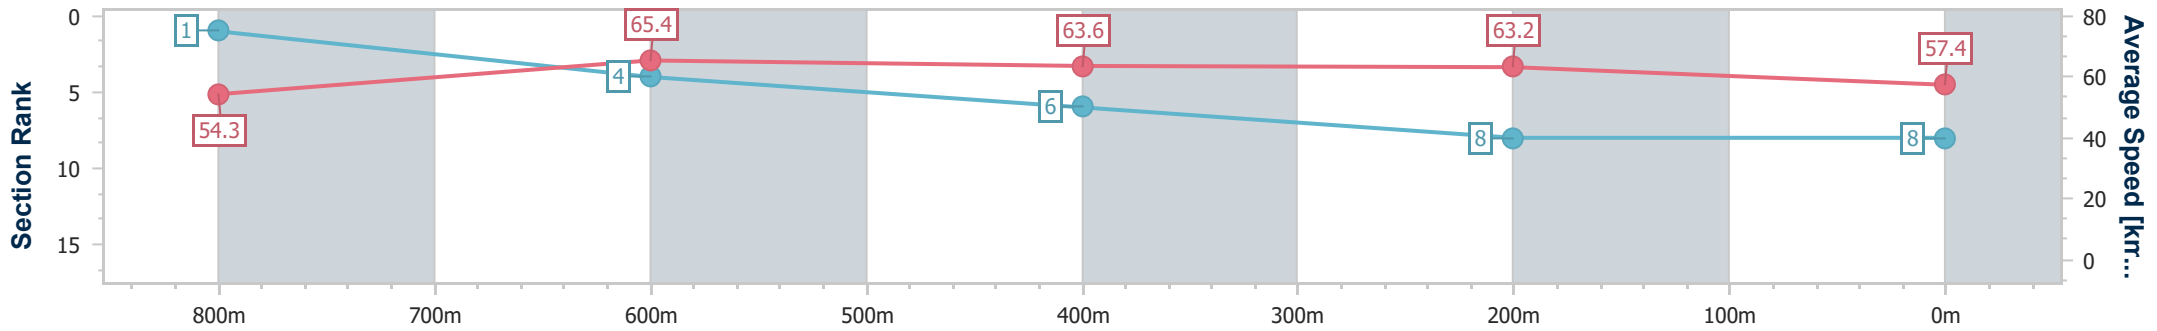

Sunshine Coast QLD Professional

Race 2: MAKERS MARK Maiden Handicap - 1000m

04 August 2024 - 13:03

Track Rating: Soft 5, Weather: Fine, Rail Position: +8m Entire

Section	Overall	800m	600m	400m	200m
Section Times	0:59.84 [8] (0:13.23)	0:46.61 [1] (0:11.16)	0:35.45 [4] (0:11.52)	0:23.93 [6] (0:11.37)	0:12.56 [8] (0:12.56)
Average Speed [km/h]	54.3	65.4	63.6	63.2	57.4
Top Speed [km/h]	67.6	66.7	64.4	64.4	61.1
Avg. Dist. to Rail [m]	9.9	4.1	2.5	3.1	4.0
Avg. Stride Freq. [Hz]	2.4	2.5	2.5	2.5	2.4
Avg. Stride Length [m]	6.1	7.4	7.1	7.1	6.7