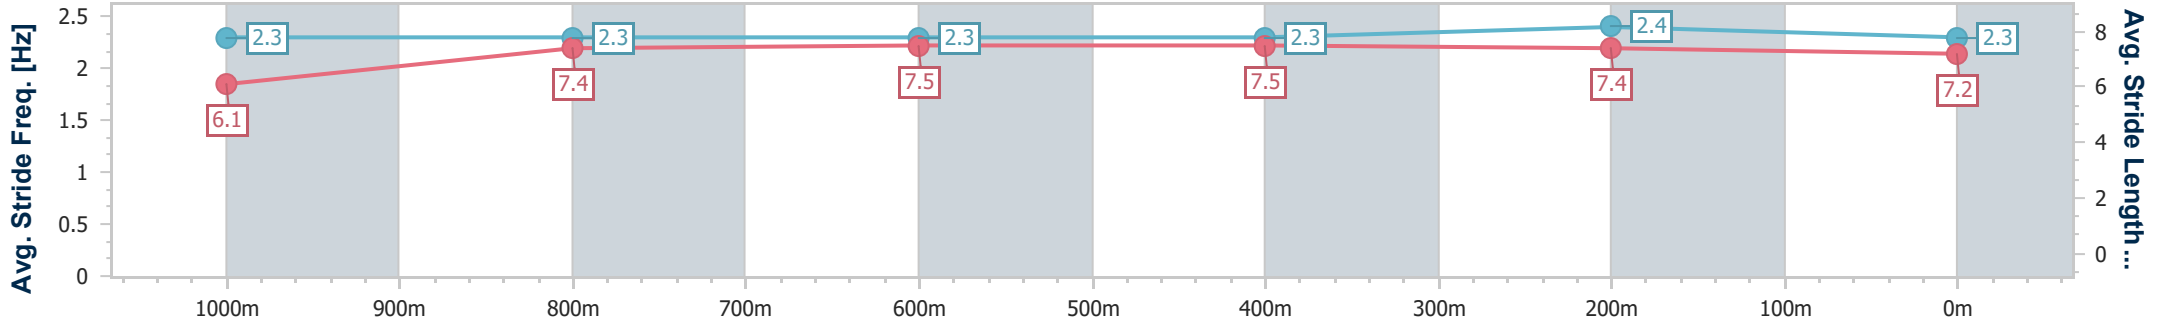

04 August 2024 - 12:24

Track Rating: Soft 5, Weather: Fine, Rail Position: +8m Entire

Section	Overall	1000m	800m	600m	400m	200m
Section Times	1:12.35 [1] (0:14.21)	0:58.14 [6] (0:11.76)	0:46.38 [6] (0:11.69)	0:34.69 [4] (0:11.65)	0:23.04 [4] (0:11.19)	0:11.85 [2] (0:11.85)
Average Speed [km/h]	50.6	61.6	62.1	62.8	64.5	60.8
Top Speed [km/h]	63.5	63.2	63.3	64.5	65.2	63.6
Avg. Dist. to Rail [m]	3.3	2.5	1.4	2.7	5.1	5.9
Avg. Stride Freq. [Hz]	2.3	2.3	2.3	2.3	2.4	2.3
Avg. Stride Length [m]	6.1	7.4	7.5	7.5	7.4	7.2