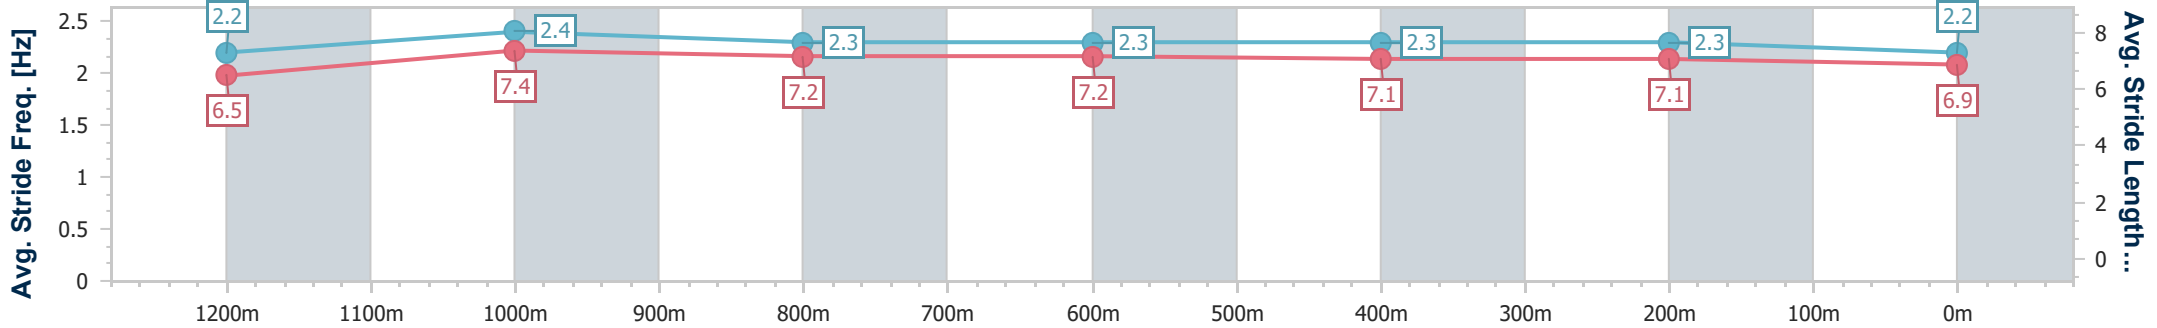

Sunshine Coast QLD Professional

Race 6: ROKU GIN Maiden Handicap - 1400m

04 August 2024 - 15:40

Track Rating: Good 4, Weather: Fine, Rail Position: +8m Entire

Section	Overall	1200m	1000m	800m	600m	400m	200m
Section Times	1:26.57 [11] (0:13.77)	1:12.80 [3] (0:11.05)	1:01.75 [1] (0:11.93)	0:49.82 [1] (0:12.29)	0:37.53 [1] (0:12.13)	0:25.40 [1] (0:12.20)	0:13.20 [7] (0:13.20)
Average Speed [km/h]	52.2	65.2	61.2	59.3	59.5	59.1	54.6
Top Speed [km/h]	68.0	67.7	63.3	60.4	60.2	60.1	57.3
Avg. Dist. to Rail [m]	10.3	5.7	3.8	2.5	0.8	1.3	5.0
Avg. Stride Freq. [Hz]	2.2	2.4	2.3	2.3	2.3	2.3	2.2
Avg. Stride Length [m]	6.5	7.4	7.2	7.2	7.1	7.1	6.9