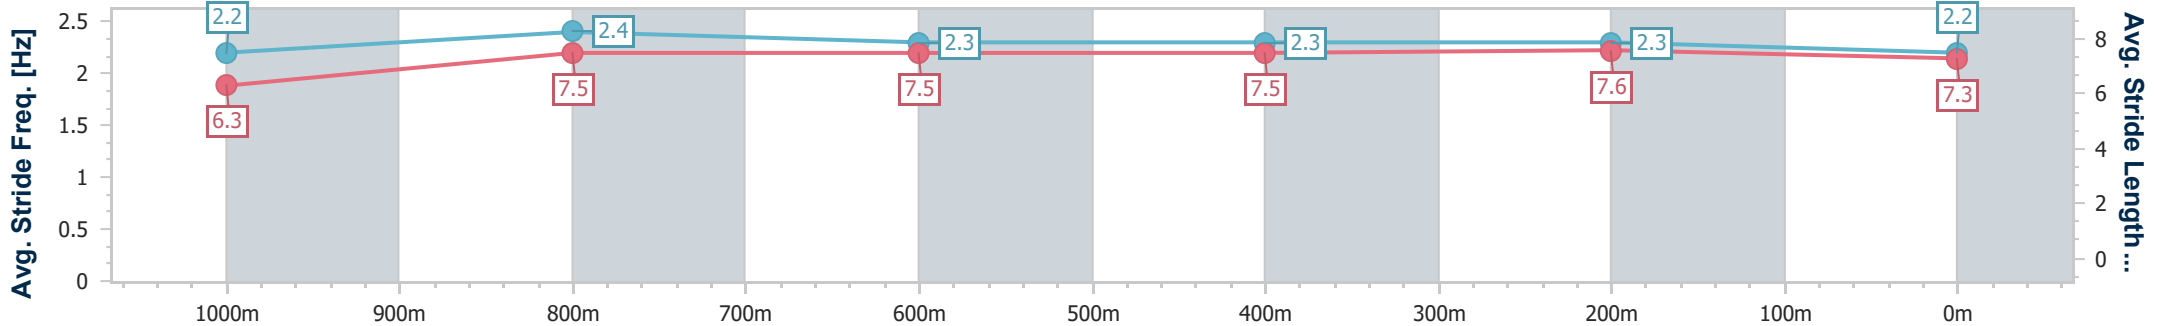

Horse/Jockey Name	Smart Recognition
Final Rank	13
Fastest Section Time (Section)	0:11.25 (400m)
Top Speed [km/h] (Section)	67.0 (1000m)
Race State	Finished

Sunshine Coast QLD Professional
Race 8: CASCADE ADULT BEVERAGES BENCHMARK 62
Handicap - 1200m

04 August 2024 - 17:00

Track Rating: Good 4, Weather: Fine, Rail Position: +8m Entire

Section	Overall	1000m	800m	600m	400m	200m
Section Times	1:12.84 [13] (0:14.11)	0:58.73 [11] (0:11.47)	0:47.26 [11] (0:11.81)	0:35.45 [11] (0:11.97)	0:23.48 [13] (0:11.25)	0:12.23 [14] (0:12.23)
Average Speed [km/h]	51.2	63.1	61.6	61.2	64.1	58.7
Top Speed [km/h]	66.6	67.0	64.0	63.7	65.2	62.9
Avg. Dist. to Rail [m]	3.4	2.7	2.1	2.8	3.9	4.2
Avg. Stride Freq. [Hz]	2.2	2.4	2.3	2.3	2.3	2.2
Avg. Stride Length [m]	6.3	7.5	7.5	7.5	7.6	7.3

- [ ] Ranking at each section and finish
- -.-.- No data available at this section
- NA No data available