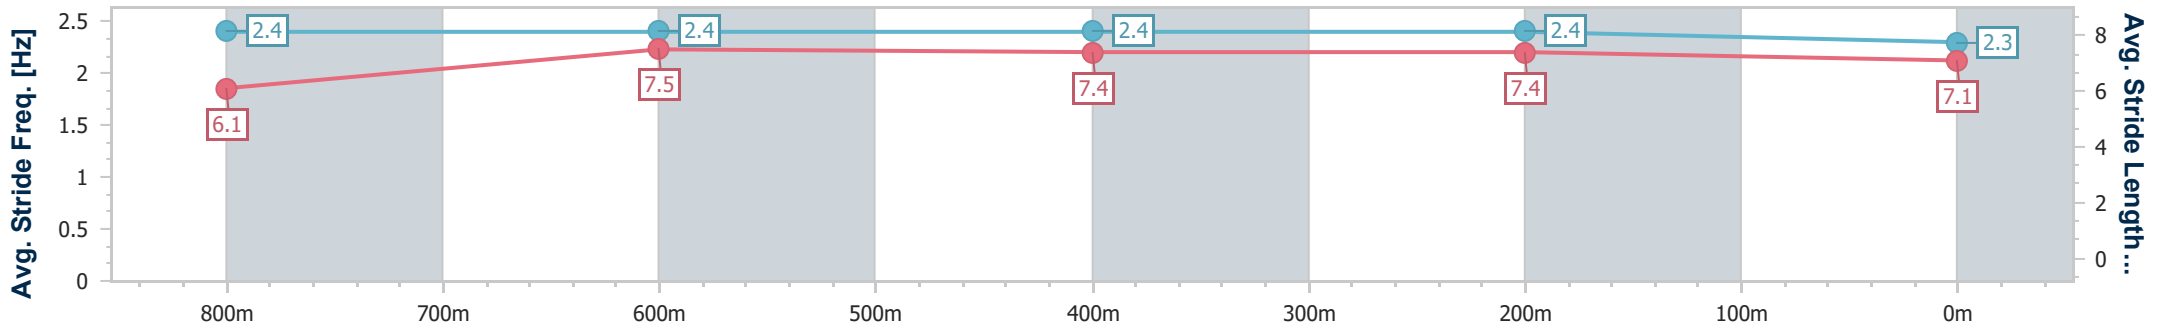

Sunshine Coast QLD Professional

Race 2: MAKERS MARK Maiden Handicap - 1000m

04 August 2024 - 13:03

Track Rating: Soft 5, Weather: Fine, Rail Position: +8m Entire

Section	Overall	800m	600m	400m	200m
Section Times	0:59.27 [5] (0:13.55)	0:45.72 [7] (0:10.99)	0:34.73 [6] (0:11.26)	0:23.47 [4] (0:11.29)	0:12.18 [5] (0:12.18)
Average Speed [km/h]	53.2	65.4	63.7	63.9	59.2
Top Speed [km/h]	67.4	67.4	65.7	65.5	62.8
Avg. Dist. to Rail [m]	2.0	0.5	0.4	0.5	0.9
Avg. Stride Freq. [Hz]	2.4	2.4	2.4	2.4	2.3
Avg. Stride Length [m]	6.1	7.5	7.4	7.4	7.1