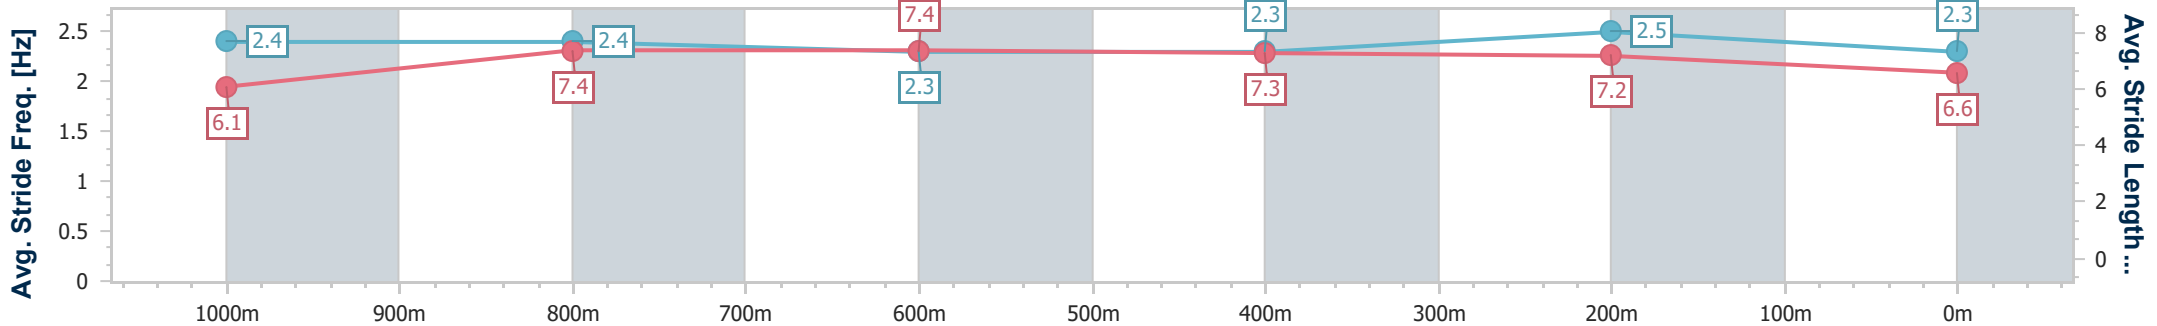

Sunshine Coast QLD Professional
 Race 8: CASCADE ADULT BEVERAGES BENCHMARK 62
 Handicap - 1200m

04 August 2024 - 17:00

Track Rating: Good 4, Weather: Fine, Rail Position: +8m Entire

Section	Overall	1000m	800m	600m	400m	200m
Section Times	1:13.49 [14] (0:13.84)	0:59.65 [7] (0:11.48)	0:48.17 [9] (0:11.76)	0:36.41 [10] (0:11.94)	0:24.47 [11] (0:11.34)	0:13.13 [11] (0:13.13)
Average Speed [km/h]	52.0	63.4	62.3	61.6	63.5	55.0
Top Speed [km/h]	64.9	64.8	63.3	63.4	65.1	61.0
Avg. Dist. to Rail [m]	5.0	3.7	3.1	3.4	8.5	8.6
Avg. Stride Freq. [Hz]	2.4	2.4	2.3	2.3	2.5	2.3
Avg. Stride Length [m]	6.1	7.4	7.4	7.3	7.2	6.6