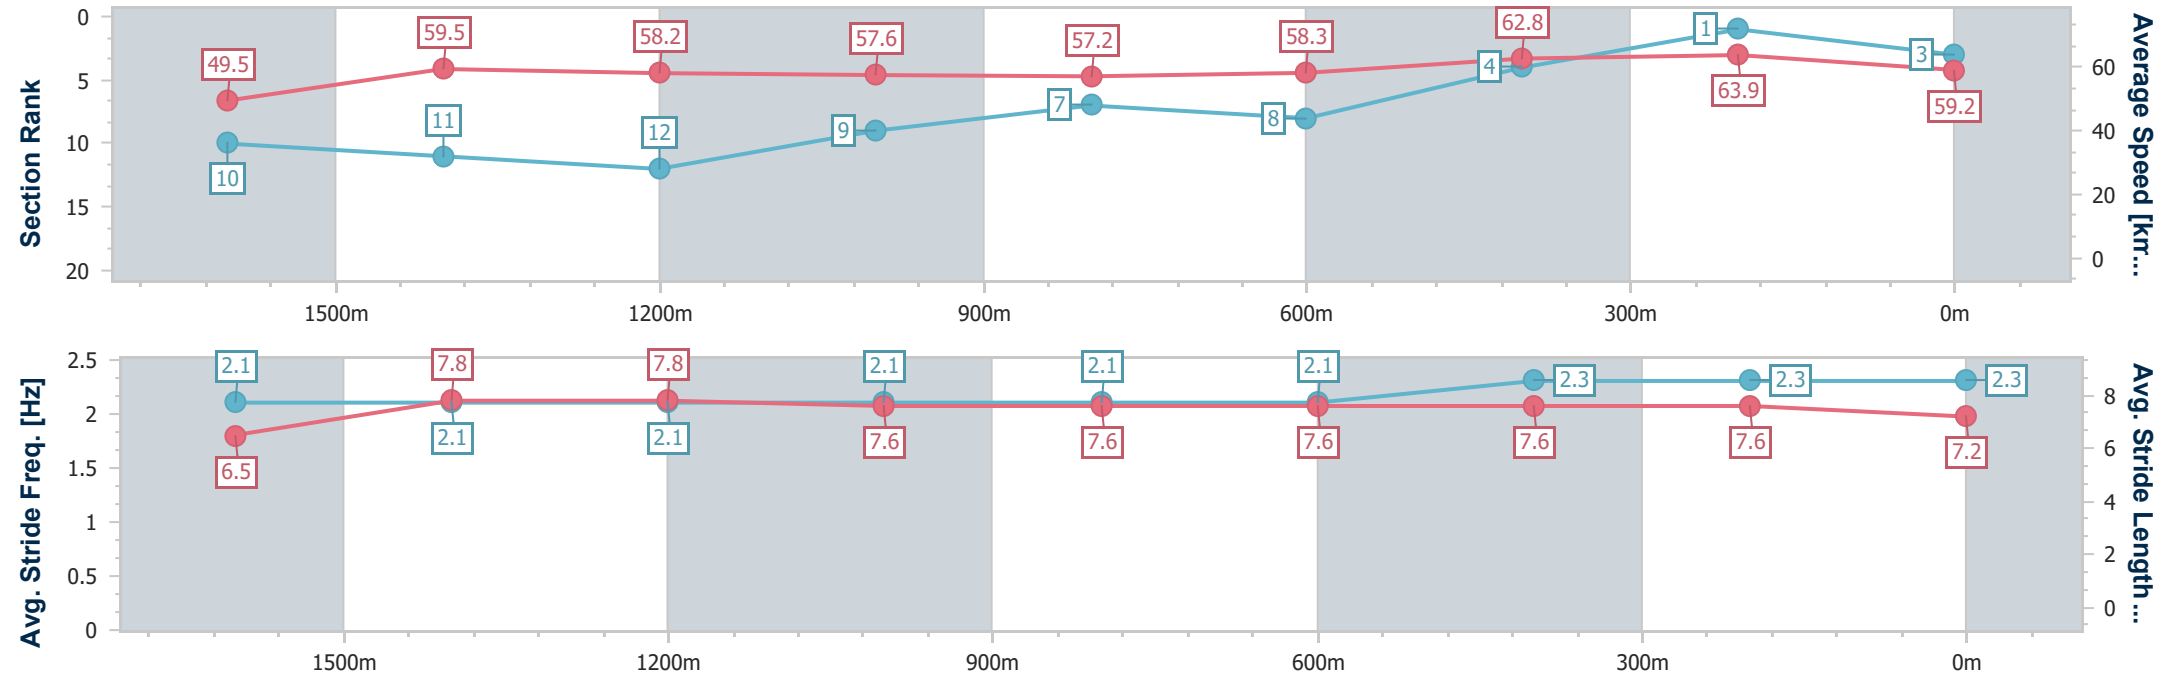

Horse/Jockey Name	Flic En Flac
Final Rank	3
Fastest Section Time (Section)	0:11.28 (400m)
Top Speed [km/h] (Section)	65.0 (400m)
Race State	Finished

Sunshine Coast QLD Professional
Race 7: GRINDERS COFFEE BENCHMARK 62 Handicap - 1800m

04 August 2024 - 16:20

Track Rating: Good 4, Weather: Fine, Rail Position: +8m Entire

Section	Overall	1600m	1400m	1200m	1000m	800m	600m	400m	200m				
Section Times	1:52.34 [3] (0:14.69)	1:37.65 [10] (0:12.23)	1:25.42 [11] (0:12.51)	1:12.91 [12] (0:12.54)	1:00.37 [9] (0:12.74)	0:47.63 [7] (0:12.59)	0:35.04 [8] (0:11.61)	0:23.43 [4] (0:11.28)	0:12.15 [1] (0:12.15)				
Average Speed [km/h]	49.5	59.5	58.2	57.6	57.2	58.3	62.8	63.9	59.2				
Top Speed [km/h]	60.1	60.4	59.2	58.0	58.3	60.9	64.3	65.0	63.0				
Avg. Dist. to Rail [m]	6.9	4.1	4.2	3.9	3.7	3.4	2.4	3.8	4.1				
Avg. Stride Freq. [Hz]	2.1	2.1	2.1	2.1	2.1	2.1	2.3	2.3	2.3				
Avg. Stride Length [m]	6.5	7.8	7.8	7.6	7.6	7.6	7.6	7.6	7.2				

- [ ] Ranking at each section and finish
- -.-.- No data available at this section
- NA No data available