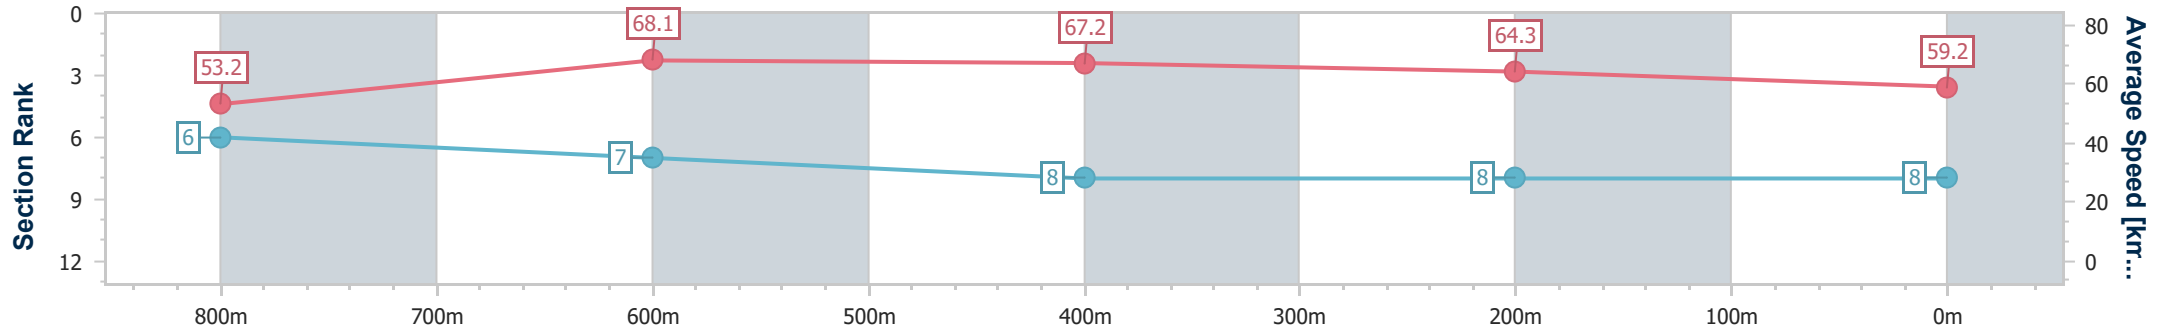

Horse/Jockey Name	Gallery Master
Final Rank	8
Fastest Section Time (Section)	0:10.81 (800m)
Top Speed [km/h] (Section)	69.5 (800m)
Race State	Finished

Sunshine Coast QLD Professional
Race 4: MOUNT FRANKLIN Colts, Geldings and Entires Class 1 Handicap - 1000m
SCTC SUNSHINE COAST TURF CLUB

04 August 2024 - 14:24

Track Rating: Good 4, Weather: Fine, Rail Position: +8m Entire

Section	Overall	800m	600m	400m	200m
Section Times	0:58.58 [8] (0:13.50)	0:45.08 [6] (0:10.81)	0:34.27 [7] (0:10.94)	0:23.33 [8] (0:11.20)	0:12.13 [8] (0:12.13)
Average Speed [km/h]	53.2	68.1	67.2	64.3	59.2
Top Speed [km/h]	68.6	69.5	68.4	66.9	62.2
Avg. Dist. to Rail [m]	8.0	4.8	3.3	4.4	5.3
Avg. Stride Freq. [Hz]	2.3	2.5	2.5	2.4	2.3
Avg. Stride Length [m]	6.2	7.6	7.5	7.4	7.0

- [ ] Ranking at each section and finish
- -.-.- No data available at this section
- NA No data available