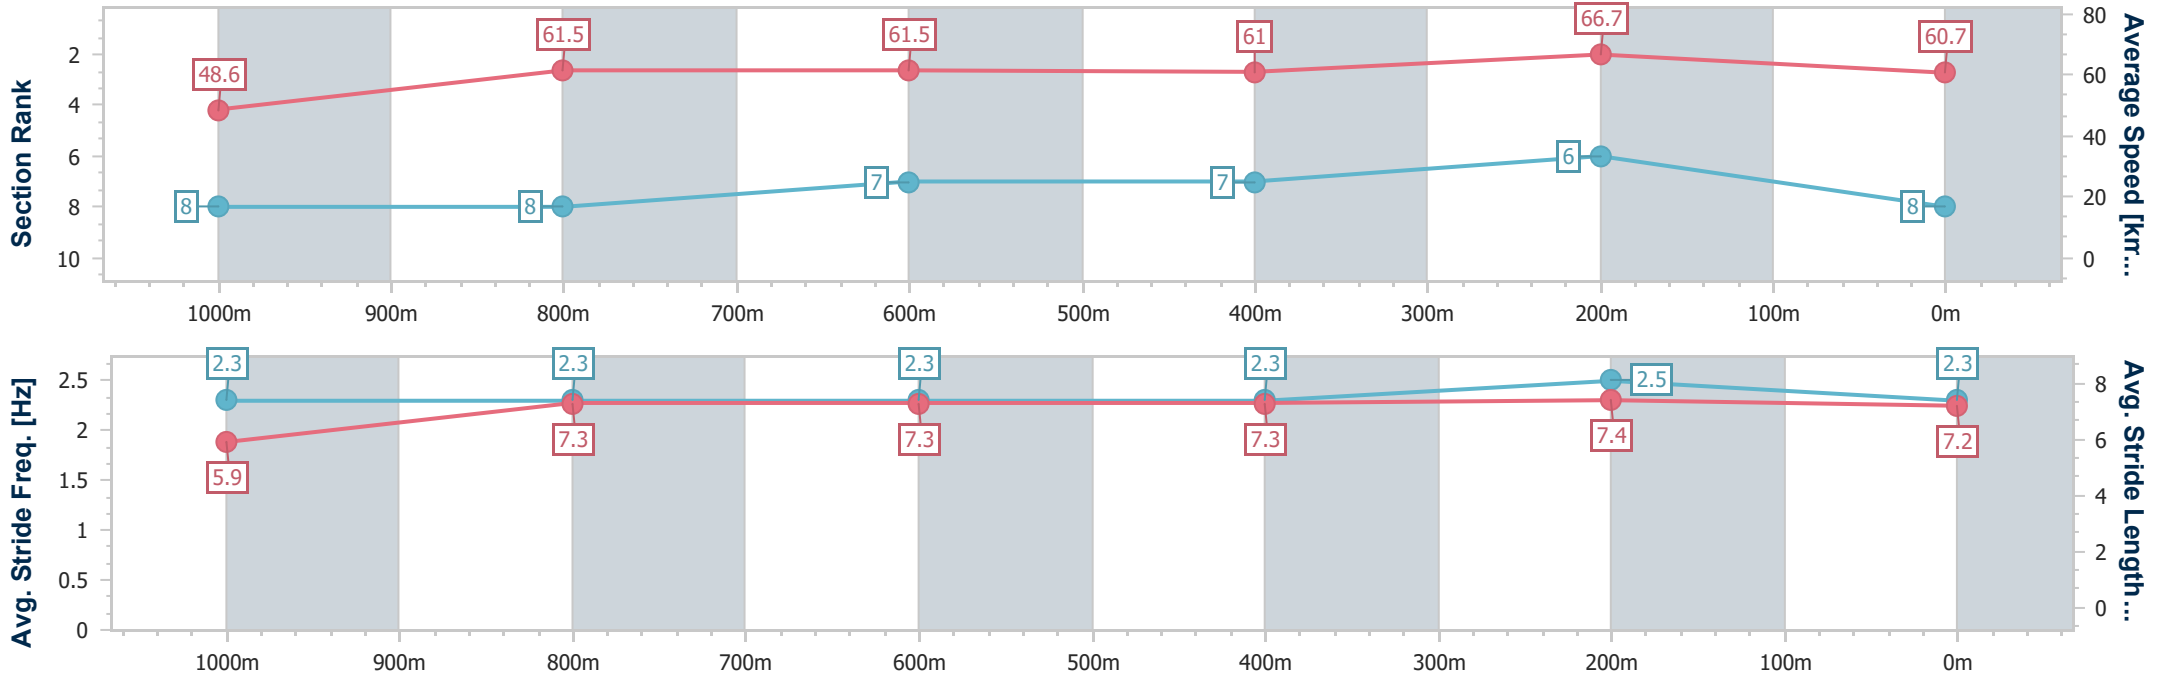

Horse/Jockey Name	O'miss Behaving
Final Rank	8
Fastest Section Time (Section)	0:10.82 (400m)
Top Speed [km/h] (Section)	68.0 (400m)
Race State	Finished

Sunshine Coast QLD Professional
Race 5: JIM BEAM BLACK BENCHMARK 72 Handicap - 1200m
04 August 2024 - 15:03
Track Rating: Good 4, Weather: Fine, Rail Position: +8m Entire

Section	Overall	1000m	800m	600m	400m	200m
Section Times	1:12.87 [8] (0:14.80)	0:58.07 [8] (0:11.79)	0:46.28 [8] (0:11.84)	0:34.44 [7] (0:11.79)	0:22.65 [7] (0:10.82)	0:11.83 [6] (0:11.83)
Average Speed [km/h]	48.6	61.5	61.5	61.0	66.7	60.7
Top Speed [km/h]	61.1	63.1	62.7	65.5	68.0	64.8
Avg. Dist. to Rail [m]	5.4	2.5	1.5	0.4	1.0	0.3
Avg. Stride Freq. [Hz]	2.3	2.3	2.3	2.3	2.5	2.3
Avg. Stride Length [m]	5.9	7.3	7.3	7.3	7.4	7.2

- [ ] Ranking at each section and finish
- -.-.- No data available at this section
- NA No data available