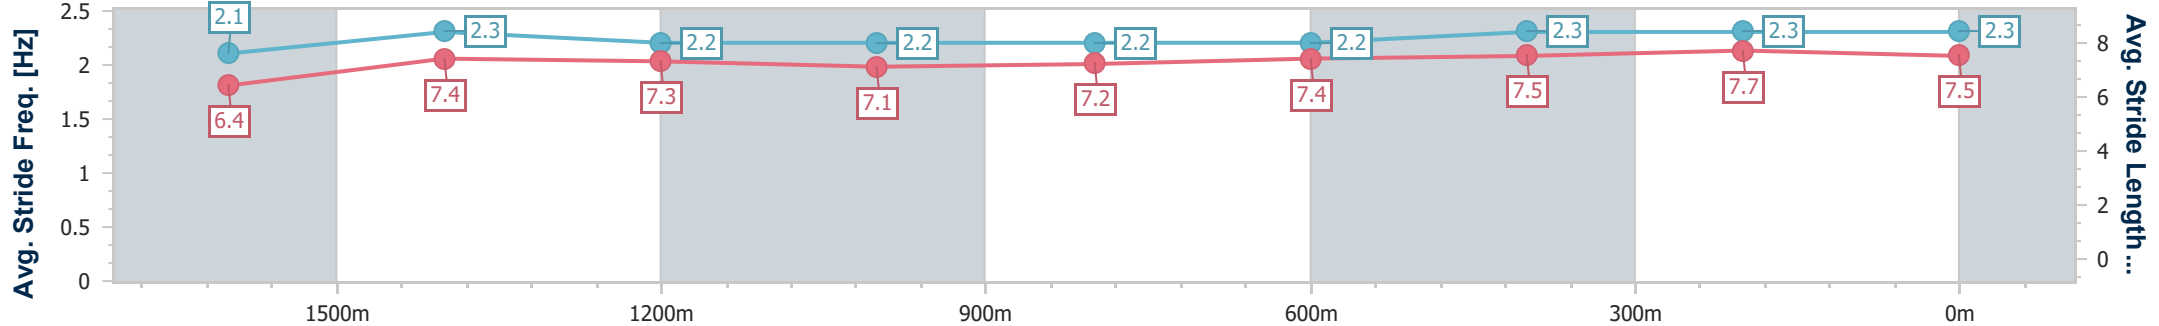

Horse/Jockey Name	Torque Leica Star
Final Rank	7
Fastest Section Time (Section)	0:11.35 (400m)
Top Speed [km/h] (Section)	64.5 (400m)
Race State	Finished

Sunshine Coast QLD Professional
Race 7: GRINDERS COFFEE BENCHMARK 62 Handicap - 1800m

04 August 2024 - 16:20

Track Rating: Good 4, Weather: Fine, Rail Position: +8m Entire

Section	Overall	1600m	1400m	1200m	1000m	800m	600m	400m	200m				
Section Times	1:52.65 [7] (0:15.09)	1:37.56 [13] (0:12.01)	1:25.55 [13] (0:12.31)	1:13.24 [11] (0:12.72)	1:00.52 [11] (0:12.98)	0:47.54 [10] (0:12.62)	0:34.92 [13] (0:11.80)	0:23.12 [11] (0:11.35)	0:11.77 [11] (0:11.77)				
Average Speed [km/h]	48.3	60.1	58.7	56.6	55.8	57.6	60.9	63.5	61.4				
Top Speed [km/h]	61.6	61.6	59.2	59.2	56.8	59.6	63.2	64.5	63.3				
Avg. Dist. to Rail [m]	7.6	1.5	1.6	1.6	1.6	1.5	0.4	2.1	4.7				
Avg. Stride Freq. [Hz]	2.1	2.3	2.2	2.2	2.2	2.2	2.3	2.3	2.3				
Avg. Stride Length [m]	6.4	7.4	7.3	7.1	7.2	7.4	7.5	7.7	7.5				

- [ ] Ranking at each section and finish
- -.-.- No data available at this section
- NA No data available