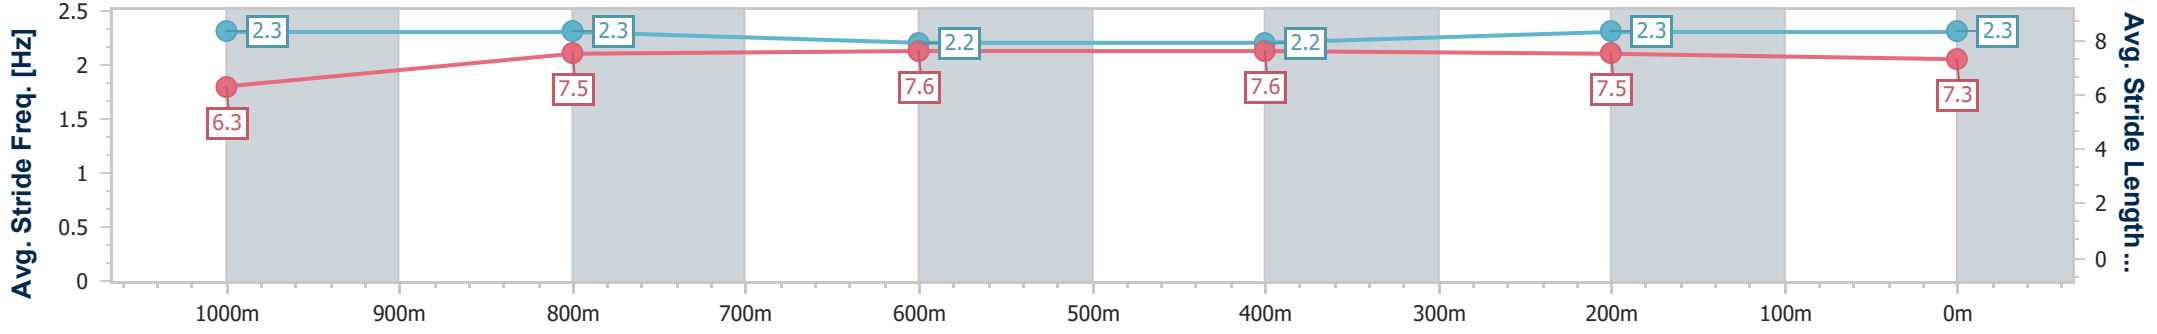

Horse/Jockey Name	Blakemore Avenue
Final Rank	5
Fastest Section Time (Section)	0:11.37 (1000m)
Top Speed [km/h] (Section)	65.9 (Overall)
Race State	Finished

Sunshine Coast QLD Professional
Race 1: CANADIAN CLUB QTIS Three-Year-Old Maiden
Handicap - 1200m

04 August 2024 - 12:24

Track Rating: Soft 5, Weather: Fine, Rail Position: +8m Entire

Section	Overall	1000m	800m	600m	400m	200m
Section Times	1:12.67 [5] (0:13.88)	0:58.79 [2] (0:11.37)	0:47.42 [2] (0:12.03)	0:35.39 [1] (0:11.75)	0:23.64 [2] (0:11.50)	0:12.14 [3] (0:12.14)
Average Speed [km/h]	51.9	63.6	60.3	61.5	62.5	59.2
Top Speed [km/h]	65.9	65.7	61.3	62.5	64.1	61.0
Avg. Dist. to Rail [m]	5.1	2.4	1.3	0.5	1.1	0.7
Avg. Stride Freq. [Hz]	2.3	2.3	2.2	2.2	2.3	2.3
Avg. Stride Length [m]	6.3	7.5	7.6	7.6	7.5	7.3

- [ ] Ranking at each section and finish
- -.-.- No data available at this section
- NA No data available