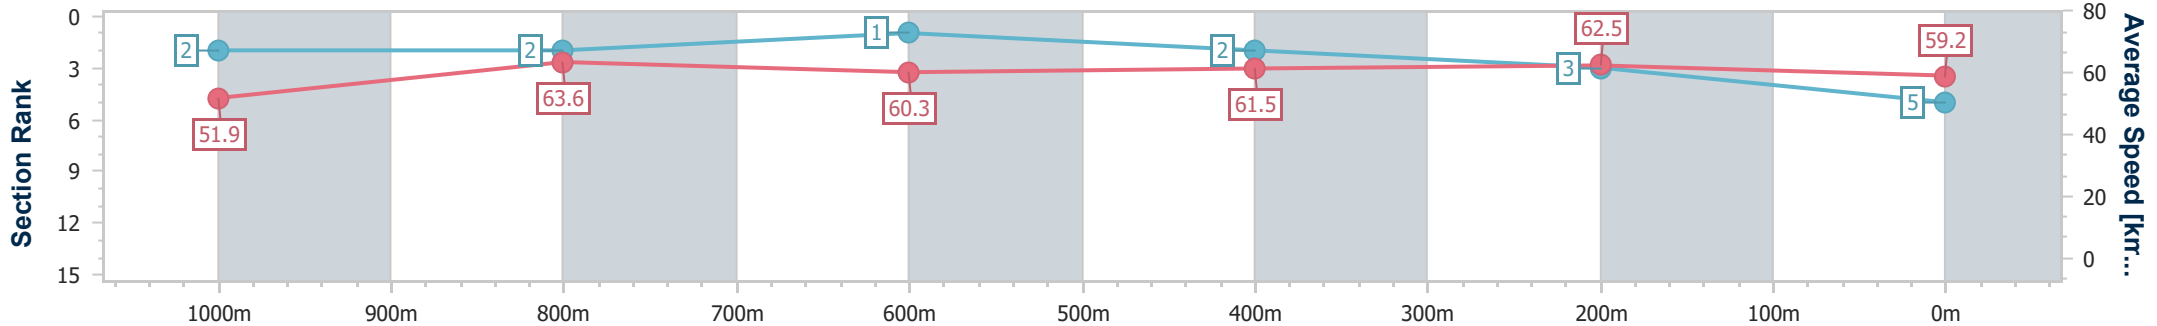

Horse/Jockey Name	Blakemore Avenue
Final Rank	5
Fastest Section Time (Section)	0:11.37 (1000m)
Top Speed [km/h] (Section)	65.9 (Overall)
Race State	Finished

Sunshine Coast QLD Professional
Race 1: CANADIAN CLUB QTIS Three-Year-Old Maiden
Handicap - 1200m

04 August 2024 - 12:24

Track Rating: Soft 5, Weather: Fine, Rail Position: +8m Entire

Section	Overall	1000m	800m	600m	400m	200m
Section Times	1:12.67 [5] (0:13.88)	0:58.79 [2] (0:11.37)	0:47.42 [2] (0:12.03)	0:35.39 [1] (0:11.75)	0:23.64 [2] (0:11.50)	0:12.14 [3] (0:12.14)
Average Speed [km/h]	51.9	63.6	60.3	61.5	62.5	59.2
Top Speed [km/h]	65.9	65.7	61.3	62.5	64.1	61.0
Avg. Dist. to Rail [m]	5.1	2.4	1.3	0.5	1.1	0.7
Avg. Stride Freq. [Hz]	2.3	2.3	2.2	2.2	2.3	2.3
Avg. Stride Length [m]	6.3	7.5	7.6	7.6	7.5	7.3

- [ ] Ranking at each section and finish
- -.-.- No data available at this section
- NA No data available