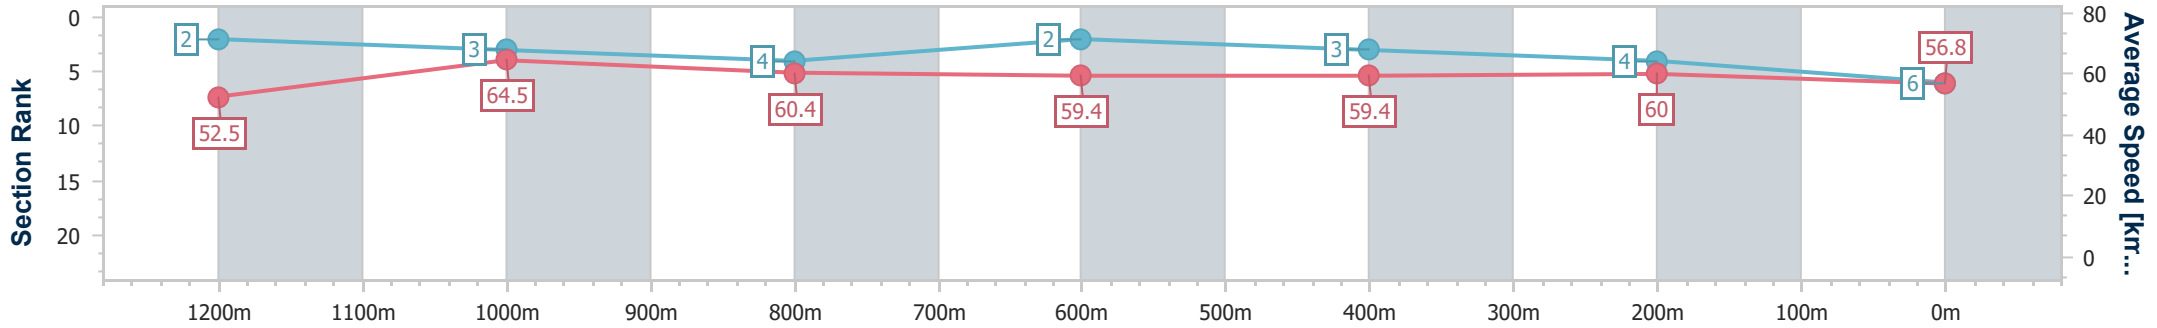

Sunshine Coast QLD Professional

Race 6: ROKU GIN Maiden Handicap - 1400m

04 August 2024 - 15:40

Track Rating: Good 4, Weather: Fine, Rail Position: +8m Entire

Section	Overall	1200m	1000m	800m	600m	400m	200m
Section Times	1:25.93 [6] (0:13.75)	1:12.18 [2] (0:11.12)	1:01.06 [3] (0:12.03)	0:49.03 [4] (0:12.20)	0:36.83 [2] (0:12.13)	0:24.70 [3] (0:12.00)	0:12.70 [4] (0:12.70)
Average Speed [km/h]	52.5	64.5	60.4	59.4	59.4	60.0	56.8
Top Speed [km/h]	67.3	67.4	62.6	60.2	60.3	60.5	59.3
Avg. Dist. to Rail [m]	2.9	2.4	2.1	1.3	0.4	1.1	1.1
Avg. Stride Freq. [Hz]	2.2	2.3	2.2	2.2	2.2	2.3	2.2
Avg. Stride Length [m]	6.4	7.6	7.6	7.4	7.4	7.4	7.2