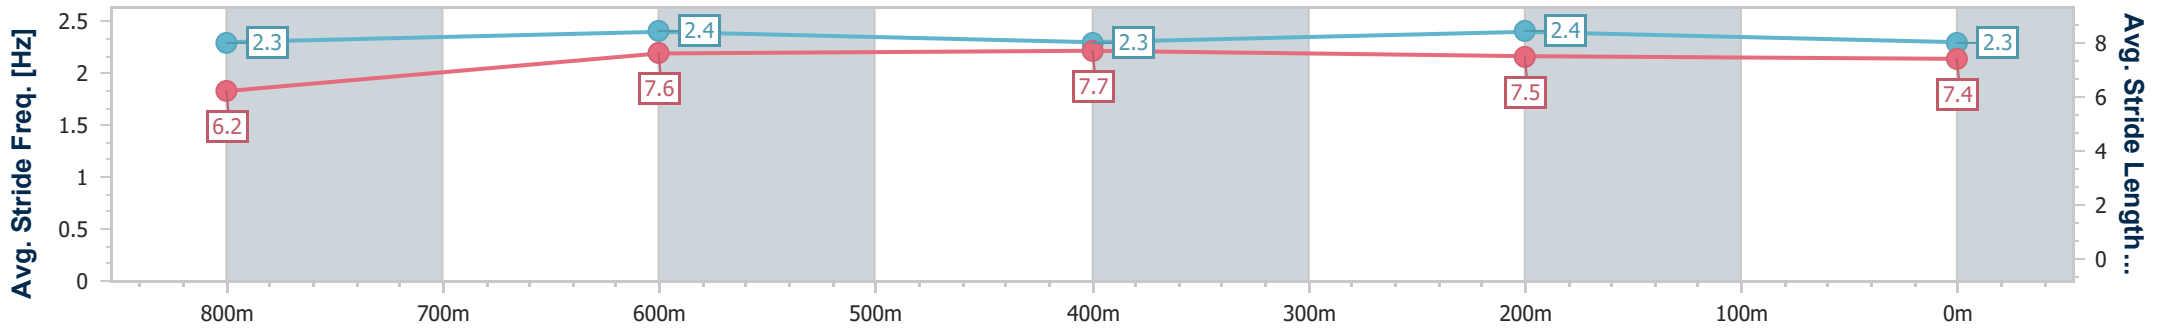

Sunshine Coast QLD Professional

Race 2: MAKERS MARK Maiden Handicap - 1000m

04 August 2024 - 13:03

Track Rating: Soft 5, Weather: Fine, Rail Position: +8m Entire

Section	Overall	800m	600m	400m	200m
Section Times	0:58.84 [4] (0:13.72)	0:45.12 [9] (0:10.99)	0:34.13 [8] (0:11.36)	0:22.77 [8] (0:11.12)	0:11.65 [6] (0:11.65)
Average Speed [km/h]	52.5	65.7	64.0	64.7	61.8
Top Speed [km/h]	67.1	68.1	65.3	65.9	64.1
Avg. Dist. to Rail [m]	4.4	1.6	1.0	1.4	0.9
Avg. Stride Freq. [Hz]	2.3	2.4	2.3	2.4	2.3
Avg. Stride Length [m]	6.2	7.6	7.7	7.5	7.4