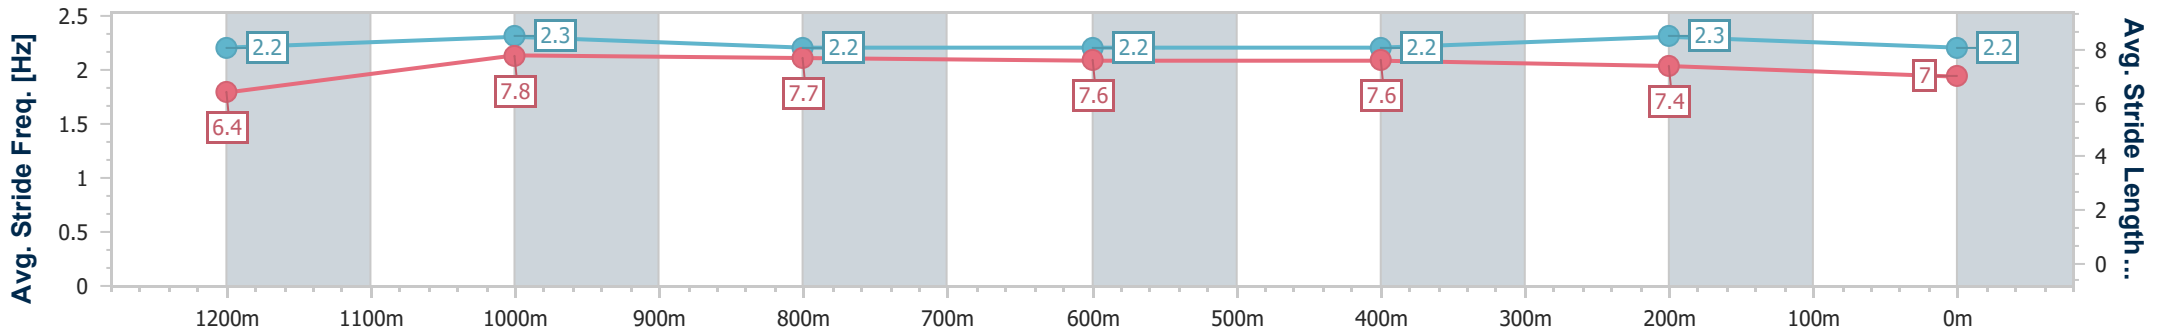

Sunshine Coast QLD Professional

Race 6: ROKU GIN Maiden Handicap - 1400m

04 August 2024 - 15:40

Track Rating: Good 4, Weather: Fine, Rail Position: +8m Entire

Section	Overall	1200m	1000m	800m	600m	400m	200m
Section Times	1:25.81 [5] (0:13.92)	1:11.89 [6] (0:11.19)	1:00.70 [6] (0:11.95)	0:48.75 [6] (0:12.21)	0:36.54 [5] (0:12.03)	0:24.51 [5] (0:11.78)	0:12.73 [1] (0:12.73)
Average Speed [km/h]	51.9	64.4	61.0	59.7	60.4	61.2	56.5
Top Speed [km/h]	67.0	67.1	63.0	60.4	61.9	62.1	59.2
Avg. Dist. to Rail [m]	8.0	4.4	4.1	2.5	1.9	3.3	5.4
Avg. Stride Freq. [Hz]	2.2	2.3	2.2	2.2	2.2	2.3	2.2
Avg. Stride Length [m]	6.4	7.8	7.7	7.6	7.6	7.4	7.0