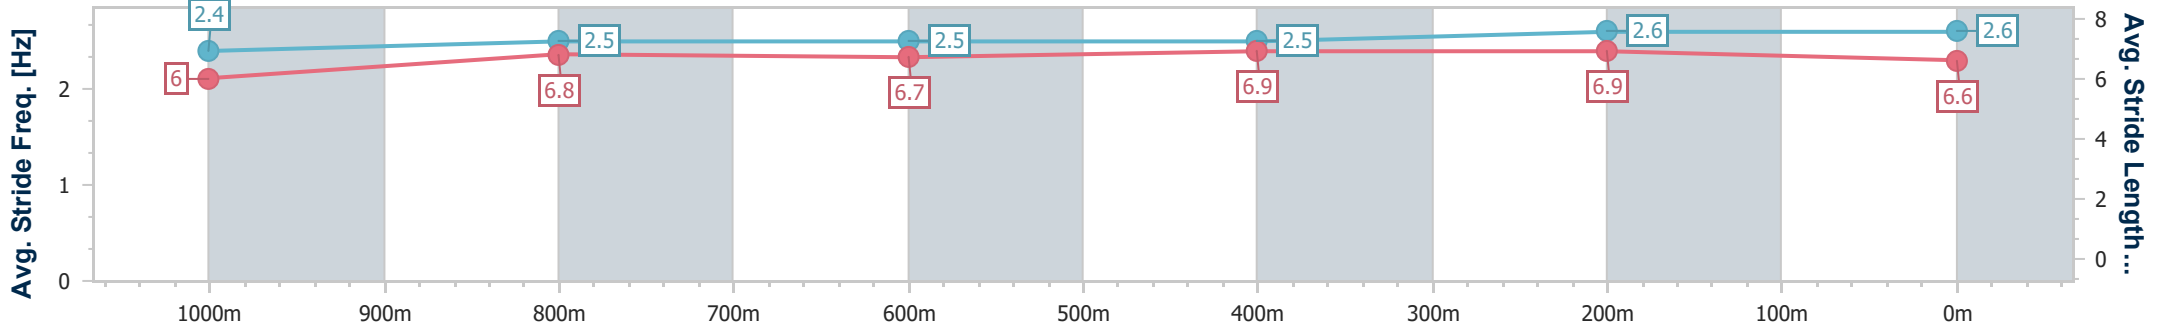

Horse/Jockey Name	Dare To Share
Final Rank	4
Fastest Section Time (Section)	0:11.06 (400m)
Top Speed [km/h] (Section)	65.9 (400m)
Race State	Finished

Sunshine Coast QLD Professional
Race 5: JIM BEAM BLACK BENCHMARK 72 Handicap - 1200m
04 August 2024 - 15:03
Track Rating: Good 4, Weather: Fine, Rail Position: +8m Entire

Section	Overall	1000m	800m	600m	400m	200m
Section Times	1:12.62 [4] (0:14.07)	0:58.55 [1] (0:11.74)	0:46.81 [1] (0:12.00)	0:34.81 [1] (0:11.91)	0:22.90 [1] (0:11.06)	0:11.84 [2] (0:11.84)
Average Speed [km/h]	51.1	61.4	60.2	60.7	65.0	60.9
Top Speed [km/h]	62.9	62.8	62.3	65.1	65.9	65.2
Avg. Dist. to Rail [m]	1.7	0.7	0.9	0.9	0.5	0.7
Avg. Stride Freq. [Hz]	2.4	2.5	2.5	2.5	2.6	2.6
Avg. Stride Length [m]	6.0	6.8	6.7	6.9	6.9	6.6

- [ ] Ranking at each section and finish
- -.-.- No data available at this section
- NA No data available