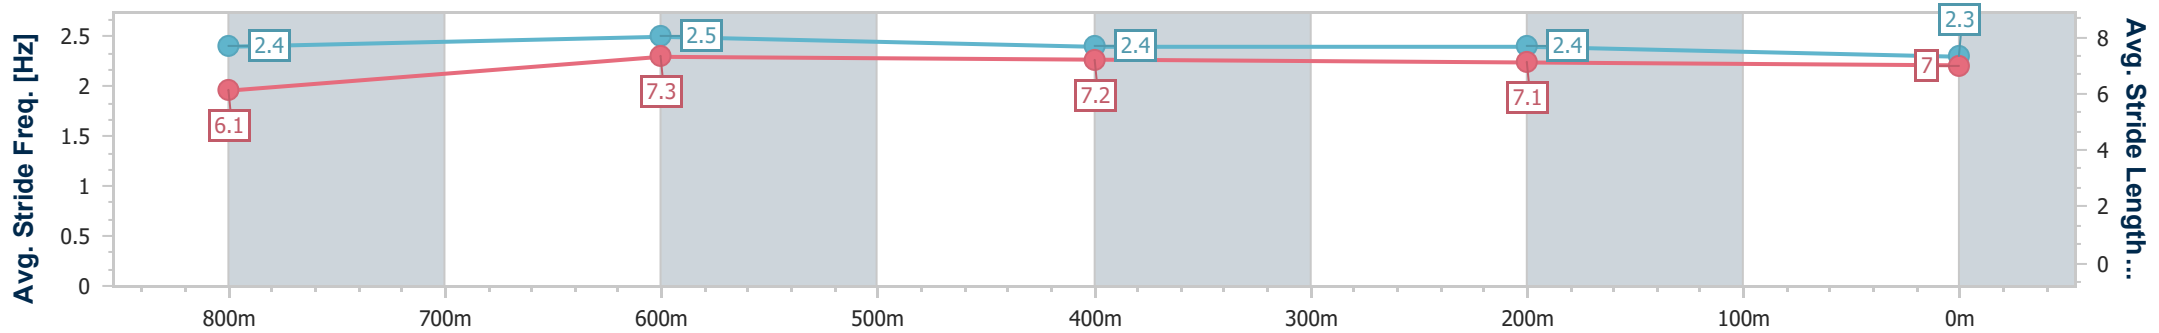

Sunshine Coast QLD Professional

Race 2: MAKERS MARK Maiden Handicap - 1000m

04 August 2024 - 13:03

Track Rating: Soft 5, Weather: Fine, Rail Position: +8m Entire

Section	Overall	800m	600m	400m	200m
Section Times	0:59.82 [7] (0:13.25)	0:46.57 [2] (0:10.89)	0:35.68 [2] (0:11.60)	0:24.08 [3] (0:11.53)	0:12.55 [7] (0:12.55)
Average Speed [km/h]	54.3	66.8	62.9	62.3	57.4
Top Speed [km/h]	67.7	69.0	63.9	63.9	60.8
Avg. Dist. to Rail [m]	8.3	3.1	1.9	2.7	2.6
Avg. Stride Freq. [Hz]	2.4	2.5	2.4	2.4	2.3
Avg. Stride Length [m]	6.1	7.3	7.2	7.1	7.0