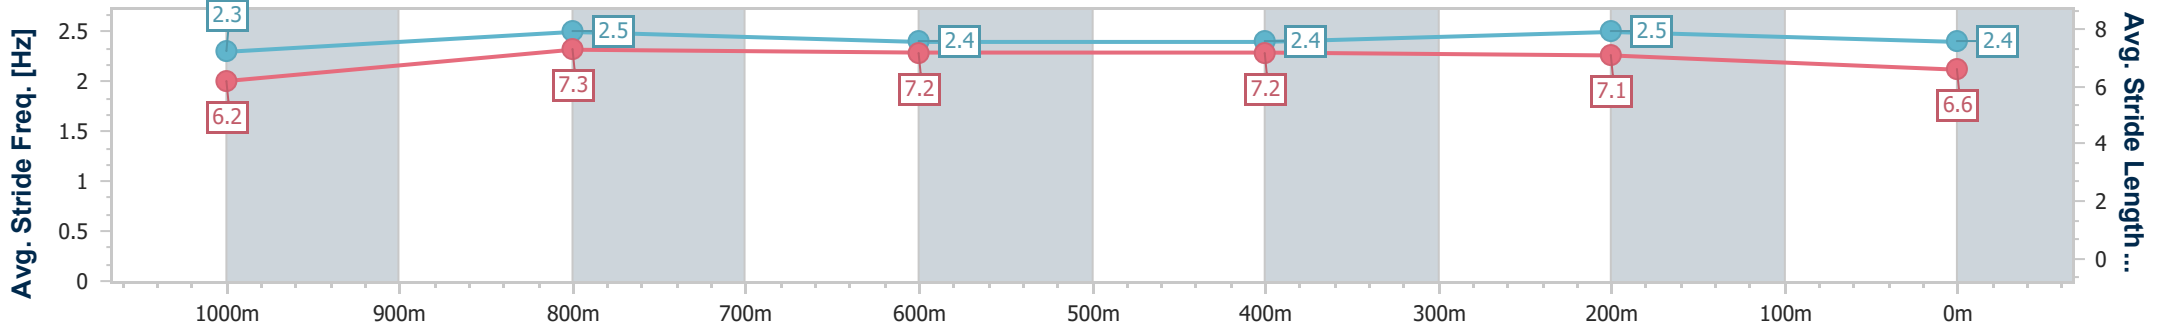

Horse/Jockey Name	Jukebox Glow
Final Rank	4
Fastest Section Time (Section)	0:11.18 (1000m)
Top Speed [km/h] (Section)	66.6 (1000m)
Race State	Finished

Sunshine Coast QLD Professional
Race 8: CASCADE ADULT BEVERAGES BENCHMARK 62
Handicap - 1200m

04 August 2024 - 17:00

Track Rating: Good 4, Weather: Fine, Rail Position: +8m Entire

Section	Overall	1000m	800m	600m	400m	200m
Section Times	1:12.07 [4] (0:14.02)	0:58.05 [8] (0:11.18)	0:46.87 [7] (0:11.76)	0:35.11 [6] (0:11.55)	0:23.56 [5] (0:11.23)	0:12.33 [5] (0:12.33)
Average Speed [km/h]	51.3	65.1	62.3	63.1	64.3	58.3
Top Speed [km/h]	64.8	66.6	65.5	66.0	65.7	62.0
Avg. Dist. to Rail [m]	8.0	4.5	3.2	2.0	5.9	5.8
Avg. Stride Freq. [Hz]	2.3	2.5	2.4	2.4	2.5	2.4
Avg. Stride Length [m]	6.2	7.3	7.2	7.2	7.1	6.6

- [ ] Ranking at each section and finish
- -.-.- No data available at this section
- NA No data available