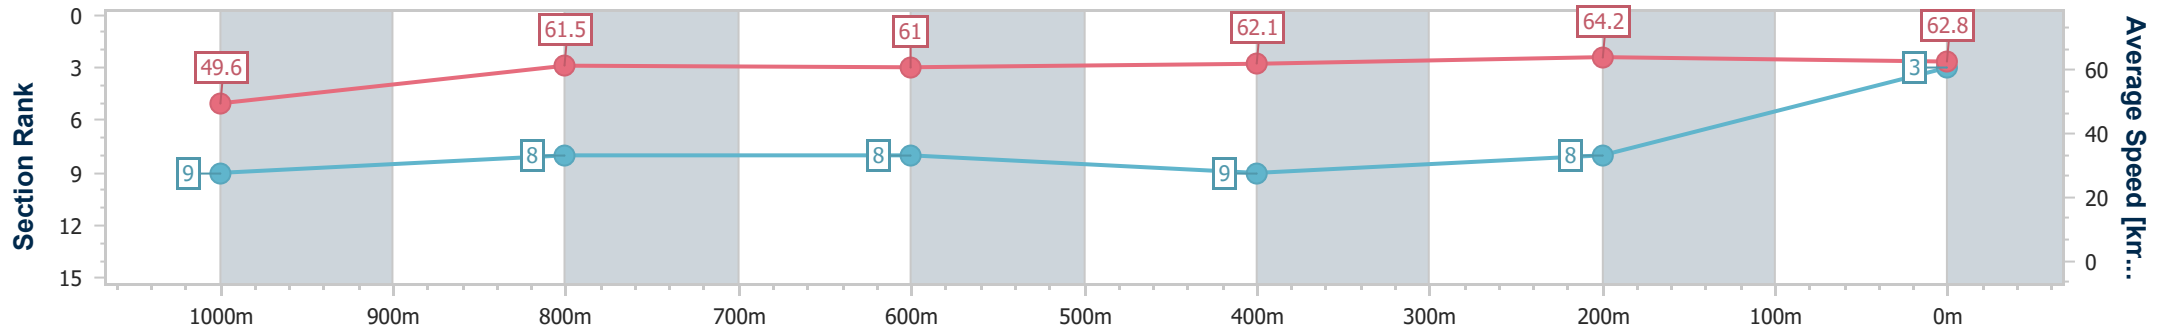

Horse/Jockey Name	Creativity Miss
Final Rank	3
Fastest Section Time (Section)	0:11.26 (400m)
Top Speed [km/h] (Section)	65.2 (400m)
Race State	Finished

Sunshine Coast QLD Professional
Race 1: CANADIAN CLUB QTIS Three-Year-Old Maiden
Handicap - 1200m

04 August 2024 - 12:24

Track Rating: Soft 5, Weather: Fine, Rail Position: +8m Entire

Section	Overall	1000m	800m	600m	400m	200m
Section Times	1:12.48 [3] (0:14.56)	0:57.92 [9] (0:11.77)	0:46.15 [8] (0:11.83)	0:34.32 [8] (0:11.65)	0:22.67 [9] (0:11.26)	0:11.41 [8]
Average Speed [km/h]	49.6	61.5	61.0	62.1	64.2	62.8
Top Speed [km/h]	62.8	63.0	62.2	63.2	65.2	64.1
Avg. Dist. to Rail [m]	4.5	1.5	0.8	0.9	3.8	6.4
Avg. Stride Freq. [Hz]	2.2	2.3	2.3	2.3	2.3	2.4
Avg. Stride Length [m]	6.3	7.4	7.5	7.6	7.7	7.3

- [ ] Ranking at each section and finish
- -.-.- No data available at this section
- NA No data available