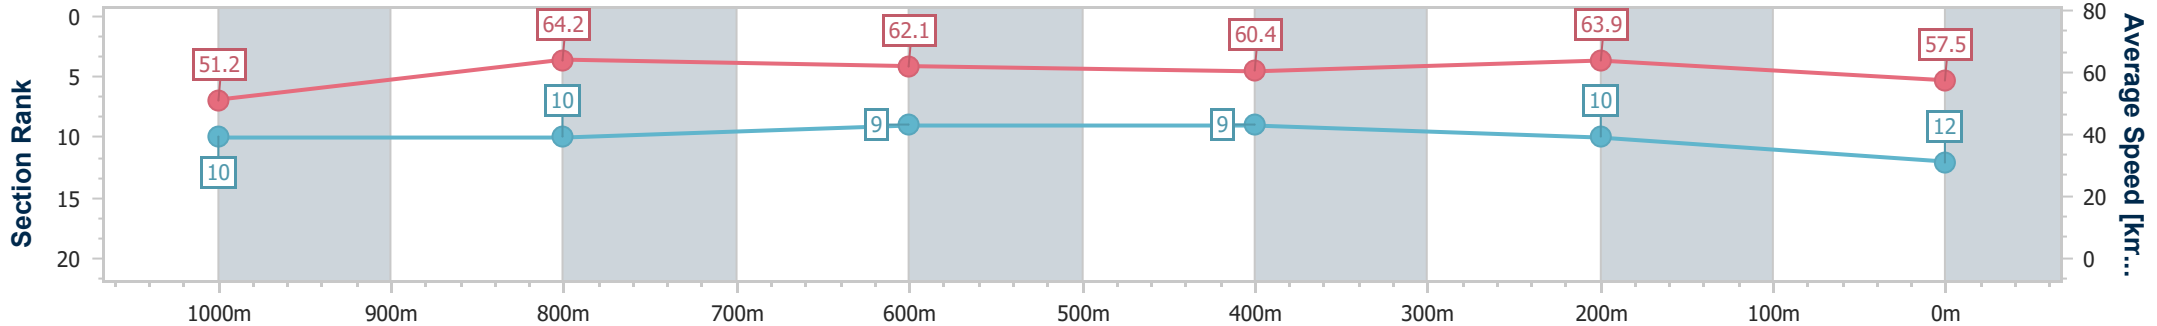

Sunshine Coast QLD Professional
 Race 8: CASCADE ADULT BEVERAGES BENCHMARK 62
 Handicap - 1200m

04 August 2024 - 17:00

Track Rating: Good 4, Weather: Fine, Rail Position: +8m Entire

Section	Overall	1000m	800m	600m	400m	200m
Section Times	1:12.75 [12] (0:14.08)	0:58.67 [10] (0:11.26)	0:47.41 [10] (0:11.69)	0:35.72 [9] (0:11.95)	0:23.77 [9] (0:11.28)	0:12.49 [10] (0:12.49)
Average Speed [km/h]	51.2	64.2	62.1	60.4	63.9	57.5
Top Speed [km/h]	66.0	66.9	62.7	63.6	64.6	61.6
Avg. Dist. to Rail [m]	2.5	1.8	1.3	0.5	1.2	0.6
Avg. Stride Freq. [Hz]	2.3	2.4	2.4	2.4	2.5	2.4
Avg. Stride Length [m]	6.0	7.2	7.2	7.1	7.2	6.8