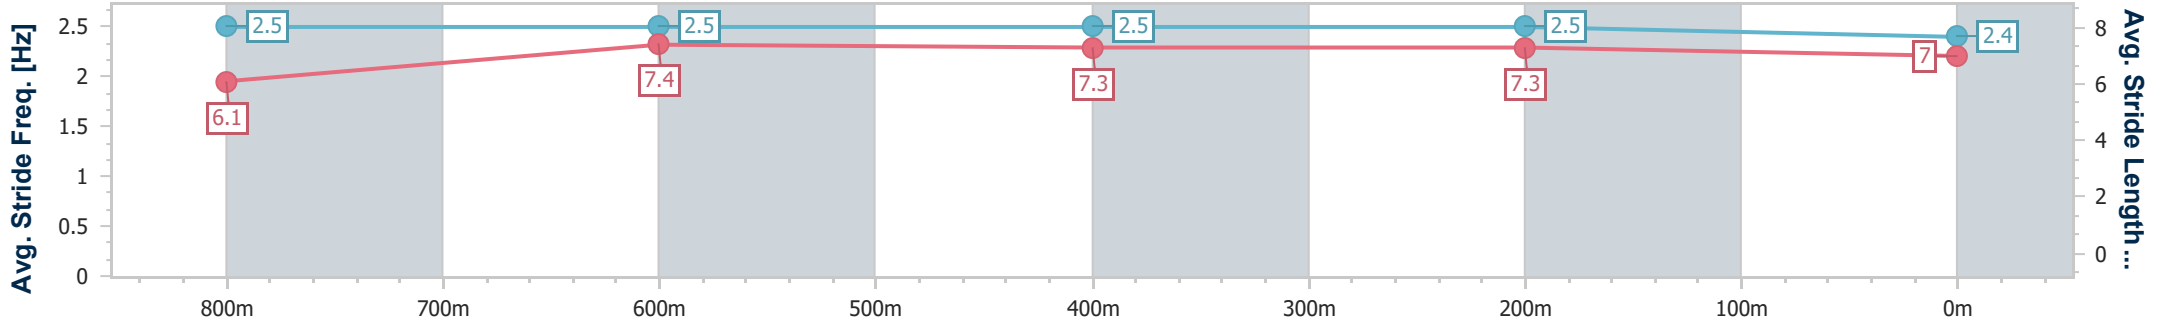

Horse/Jockey Name	Medals
Final Rank	3
Fastest Section Time (Section)	0:10.74 (800m)
Top Speed [km/h] (Section)	70.4 (Overall)
Race State	Finished

Sunshine Coast QLD Professional
Race 4: MOUNT FRANKLIN Colts, Geldings and Entires Class 1 Handicap - 1000m
SCTC SUNSHINE COAST TURF CLUB

04 August 2024 - 14:24

Track Rating: Good 4, Weather: Fine, Rail Position: +8m Entire

Section	Overall	800m	600m	400m	200m
Section Times	0:57.88 [3] (0:13.00)	0:44.88 [1] (0:10.74)	0:34.14 [2] (0:10.85)	0:23.29 [1] (0:11.19)	0:12.10 [2] (0:12.10)
Average Speed [km/h]	55.5	67.1	65.9	64.4	59.6
Top Speed [km/h]	70.4	70.3	67.3	65.3	63.6
Avg. Dist. to Rail [m]	5.8	0.9	1.1	0.7	0.5
Avg. Stride Freq. [Hz]	2.5	2.5	2.5	2.5	2.4
Avg. Stride Length [m]	6.1	7.4	7.3	7.3	7.0

- [ ] Ranking at each section and finish
- -.-.- No data available at this section
- NA No data available