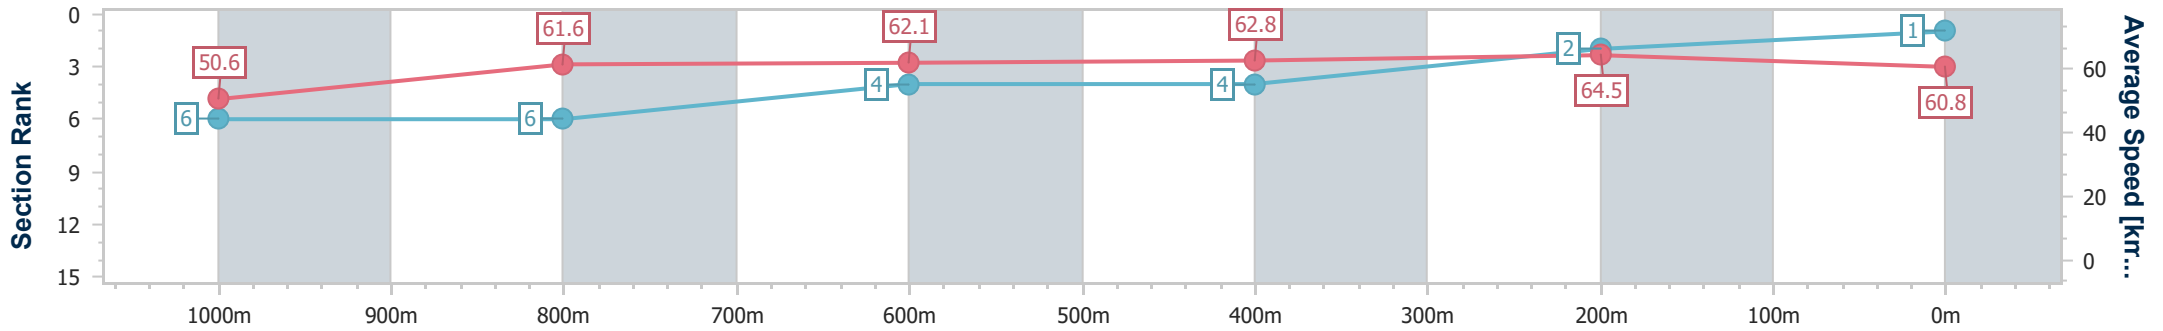

04 August 2024 - 12:24

Track Rating: Soft 5, Weather: Fine, Rail Position: +8m Entire

Section	Overall	1000m	800m	600m	400m	200m
Section Times	1:12.35 [1] (0:14.21)	0:58.14 [6] (0:11.76)	0:46.38 [6] (0:11.69)	0:34.69 [4] (0:11.65)	0:23.04 [4] (0:11.19)	0:11.85 [2] (0:11.85)
Average Speed [km/h]	50.6	61.6	62.1	62.8	64.5	60.8
Top Speed [km/h]	63.5	63.2	63.3	64.5	65.2	63.6
Avg. Dist. to Rail [m]	3.3	2.5	1.4	2.7	5.1	5.9
Avg. Stride Freq. [Hz]	2.3	2.3	2.3	2.3	2.4	2.3
Avg. Stride Length [m]	6.1	7.4	7.5	7.5	7.4	7.2