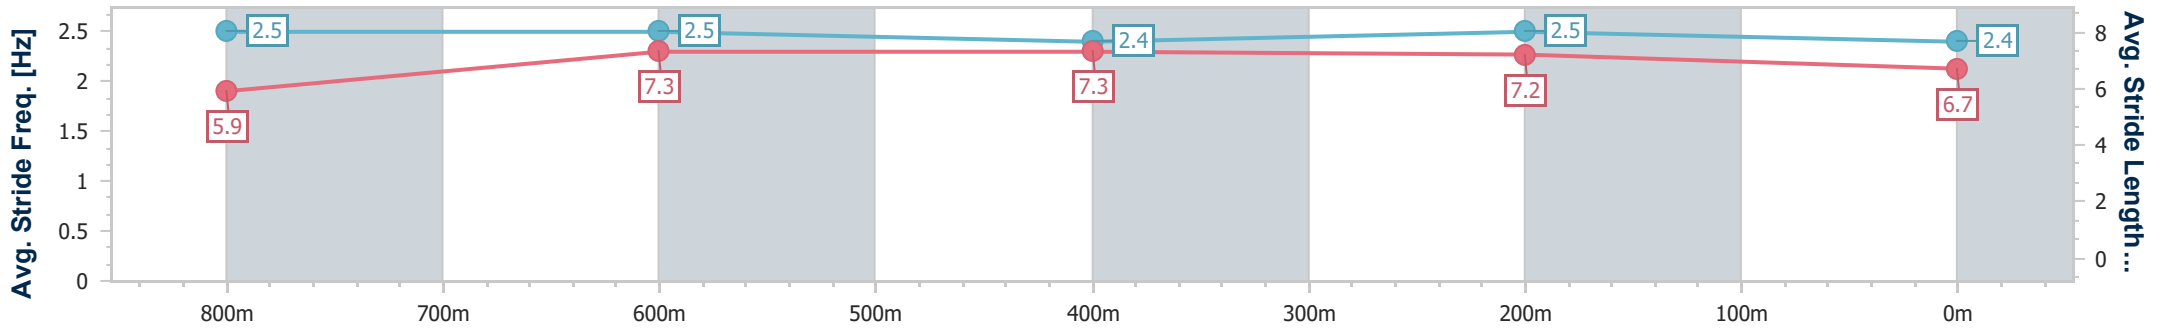

Sunshine Coast QLD Professional

Race 2: MAKERS MARK Maiden Handicap - 1000m

04 August 2024 - 13:03

Track Rating: Soft 5, Weather: Fine, Rail Position: +8m Entire

Section	Overall	800m	600m	400m	200m
Section Times	1:00.09 [9] (0:13.60)	0:46.49 [8] (0:11.26)	0:35.23 [9] (0:11.42)	0:23.81 [9] (0:11.24)	0:12.57 [9] (0:12.57)
Average Speed [km/h]	52.9	65.2	63.6	64.1	57.2
Top Speed [km/h]	66.7	67.0	64.7	64.9	62.0
Avg. Dist. to Rail [m]	7.9	3.8	1.9	3.6	4.2
Avg. Stride Freq. [Hz]	2.5	2.5	2.4	2.5	2.4
Avg. Stride Length [m]	5.9	7.3	7.3	7.2	6.7