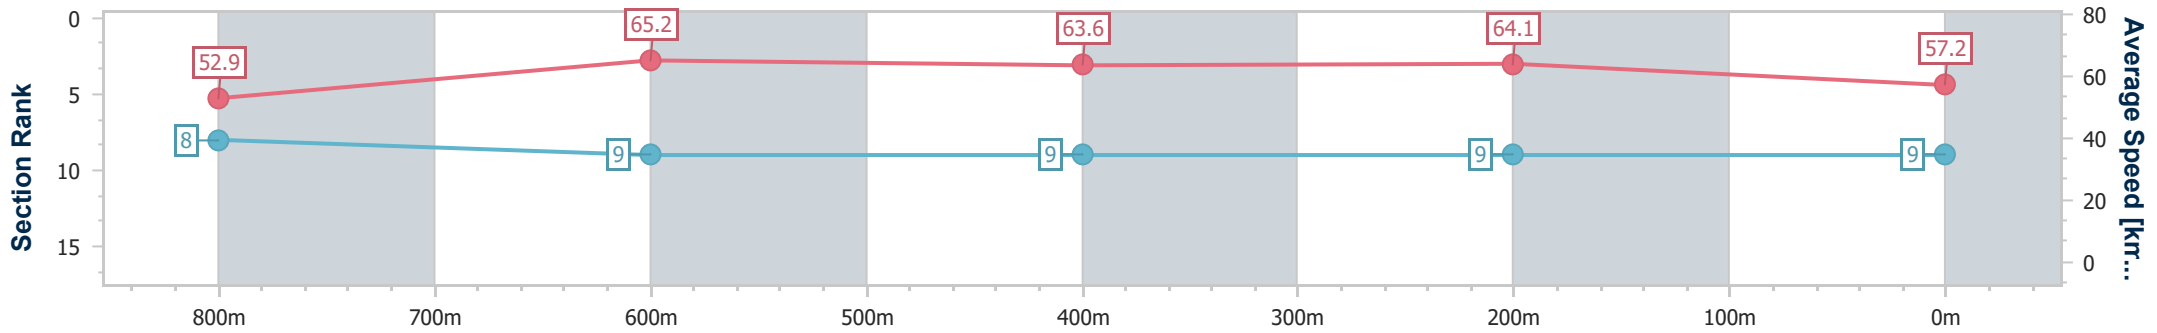

Sunshine Coast QLD Professional

Race 2: MAKERS MARK Maiden Handicap - 1000m

04 August 2024 - 13:03

Track Rating: Soft 5, Weather: Fine, Rail Position: +8m Entire

Section	Overall	800m	600m	400m	200m
Section Times	1:00.09 [9] (0:13.60)	0:46.49 [8] (0:11.26)	0:35.23 [9] (0:11.42)	0:23.81 [9] (0:11.24)	0:12.57 [9] (0:12.57)
Average Speed [km/h]	52.9	65.2	63.6	64.1	57.2
Top Speed [km/h]	66.7	67.0	64.7	64.9	62.0
Avg. Dist. to Rail [m]	7.9	3.8	1.9	3.6	4.2
Avg. Stride Freq. [Hz]	2.5	2.5	2.4	2.5	2.4
Avg. Stride Length [m]	5.9	7.3	7.3	7.2	6.7