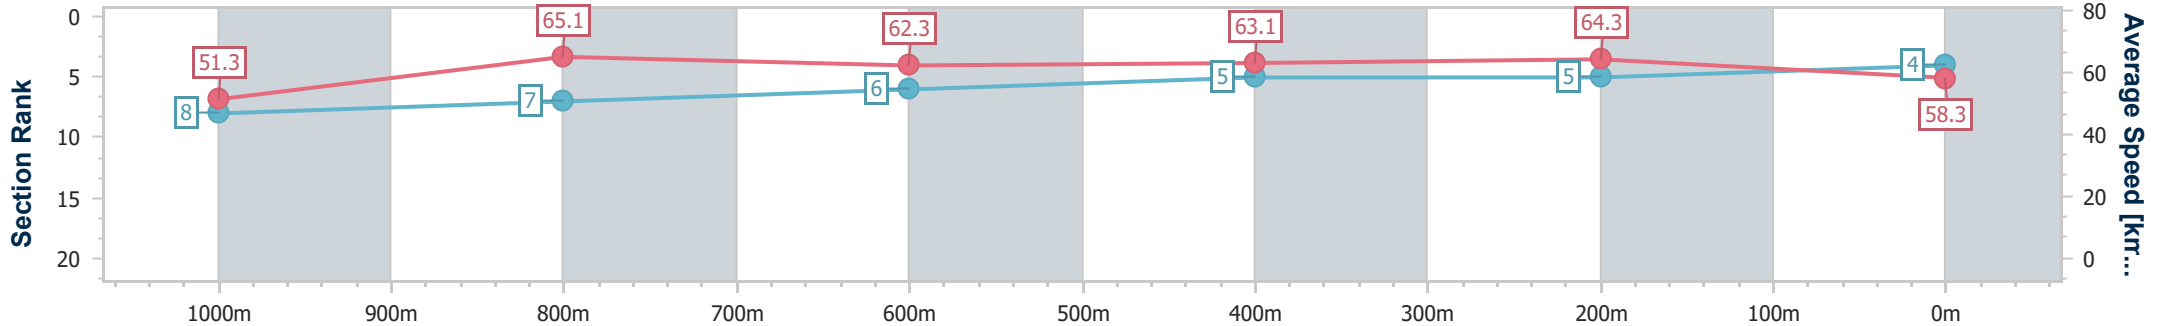

Horse/Jockey Name	Jukebox Glow
Final Rank	4
Fastest Section Time (Section)	0:11.18 (1000m)
Top Speed [km/h] (Section)	66.6 (1000m)
Race State	Finished

Sunshine Coast QLD Professional
Race 8: CASCADE ADULT BEVERAGES BENCHMARK 62
Handicap - 1200m

04 August 2024 - 17:00

Track Rating: Good 4, Weather: Fine, Rail Position: +8m Entire

Section	Overall	1000m	800m	600m	400m	200m
Section Times	1:12.07 [4] (0:14.02)	0:58.05 [8] (0:11.18)	0:46.87 [7] (0:11.76)	0:35.11 [6] (0:11.55)	0:23.56 [5] (0:11.23)	0:12.33 [5] (0:12.33)
Average Speed [km/h]	51.3	65.1	62.3	63.1	64.3	58.3
Top Speed [km/h]	64.8	66.6	65.5	66.0	65.7	62.0
Avg. Dist. to Rail [m]	8.0	4.5	3.2	2.0	5.9	5.8
Avg. Stride Freq. [Hz]	2.3	2.5	2.4	2.4	2.5	2.4
Avg. Stride Length [m]	6.2	7.3	7.2	7.2	7.1	6.6

- [ ] Ranking at each section and finish
- -.-.- No data available at this section
- NA No data available