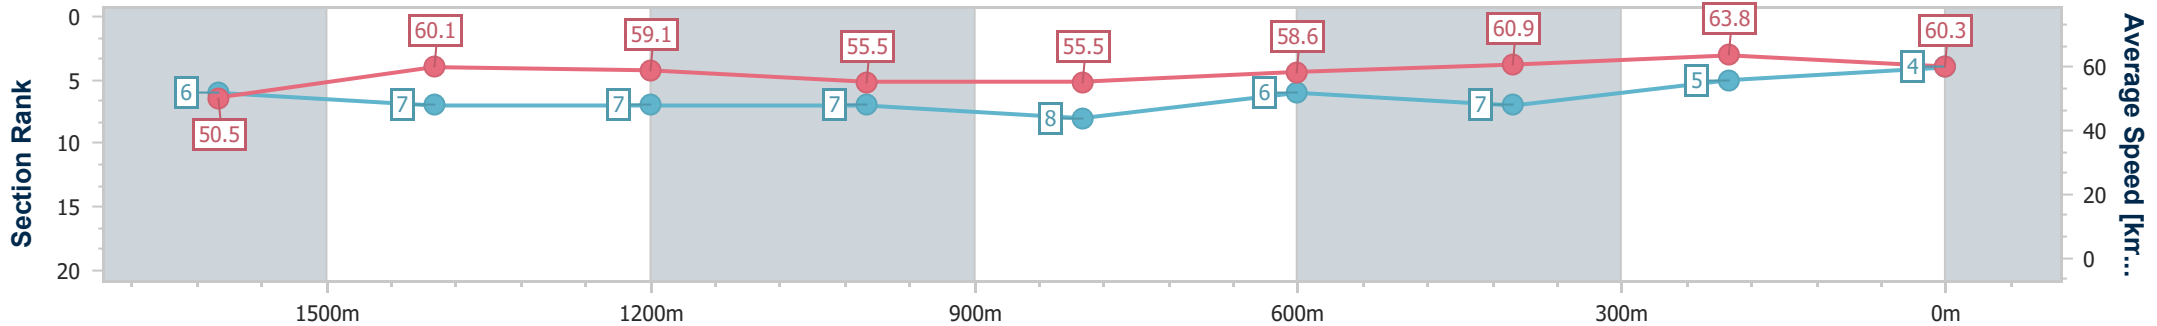

Horse/Jockey Name	The Love Rocket
Final Rank	4
Fastest Section Time (Section)	0:11.27 (400m)
Top Speed [km/h] (Section)	65.1 (400m)
Race State	Finished

Sunshine Coast QLD Professional
Race 7: GRINDERS COFFEE BENCHMARK 62 Handicap - 1800m

04 August 2024 - 16:20

Track Rating: Good 4, Weather: Fine, Rail Position: +8m Entire

Section	Overall	1600m	1400m	1200m	1000m	800m	600m	400m	200m				
Section Times	1:52.41 [4] (0:14.36)	1:38.05 [6] (0:12.08)	1:25.97 [7] (0:12.29)	1:13.68 [7] (0:13.00)	1:00.68 [7] (0:13.07)	0:47.61 [8] (0:12.44)	0:35.17 [6] (0:11.92)	0:23.25 [7] (0:11.27)	0:11.98 [5] (0:11.98)				
Average Speed [km/h]	50.5	60.1	59.1	55.5	55.5	58.6	60.9	63.8	60.3				
Top Speed [km/h]	61.4	61.5	60.2	57.4	56.6	59.2	63.6	65.1	62.8				
Avg. Dist. to Rail [m]	3.7	2.8	2.8	2.6	2.5	2.0	1.7	4.7	3.3				
Avg. Stride Freq. [Hz]	2.1	2.2	2.1	2.1	2.1	2.1	2.2	2.2	2.2				
Avg. Stride Length [m]	6.6	7.6	7.7	7.5	7.3	7.6	7.7	7.9	7.8				

- [ ] Ranking at each section and finish
- -.-.- No data available at this section
- NA No data available