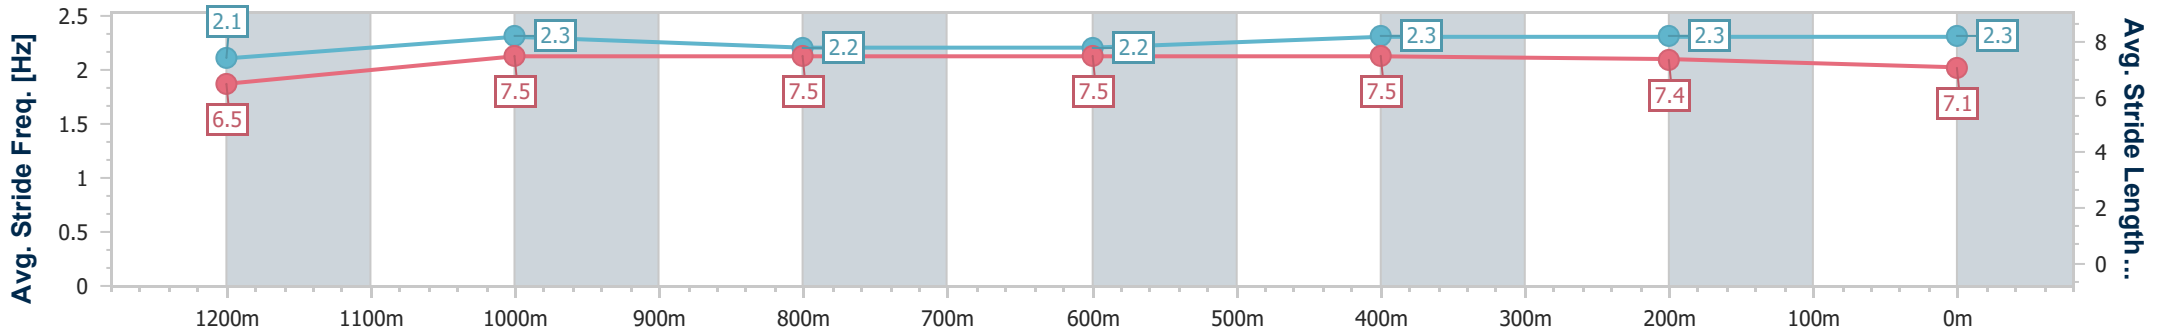

Sunshine Coast QLD Professional

Race 6: ROKU GIN Maiden Handicap - 1400m

04 August 2024 - 15:40

Track Rating: Good 4, Weather: Fine, Rail Position: +8m Entire

Section	Overall	1200m	1000m	800m	600m	400m	200m
Section Times	1:25.21 [1] (0:14.31)	1:10.90 [9] (0:11.17)	0:59.73 [10] (0:11.95)	0:47.78 [8] (0:12.28)	0:35.50 [10] (0:11.93)	0:23.57 [8] (0:11.58)	0:11.99 [3] (0:11.99)
Average Speed [km/h]	50.5	64.2	60.7	59.3	60.7	62.3	60.3
Top Speed [km/h]	64.4	66.4	64.4	60.7	61.7	62.9	62.5
Avg. Dist. to Rail [m]	4.9	3.1	2.6	1.7	1.5	5.3	6.6
Avg. Stride Freq. [Hz]	2.1	2.3	2.2	2.2	2.3	2.3	2.3
Avg. Stride Length [m]	6.5	7.5	7.5	7.5	7.5	7.4	7.1