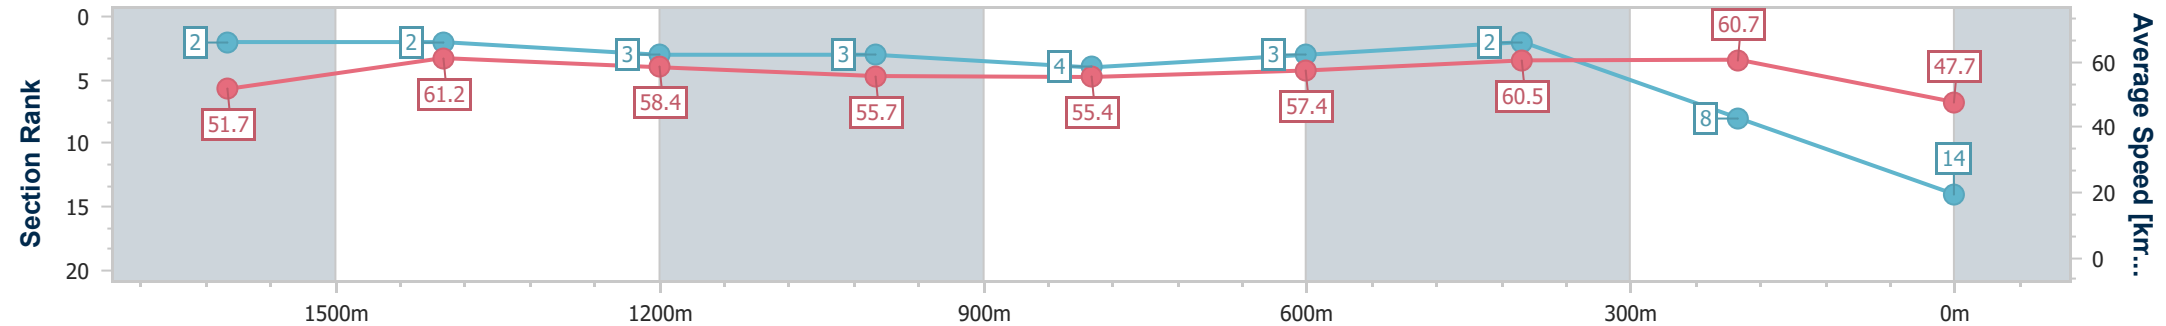

Sunshine Coast QLD Professional
Race 7: GRINDERS COFFEE BENCHMARK 62 Handicap - 1800m

04 August 2024 - 16:20

Track Rating: Good 4, Weather: Fine, Rail Position: +8m Entire

Section	Overall	1600m	1400m	1200m	1000m	800m	600m	400m	200m				
Section Times	1:55.82 [14] (0:14.07)	1:41.75 [2] (0:11.87)	1:29.88 [2] (0:12.37)	1:17.51 [3] (0:12.98)	1:04.53 [3] (0:13.06)	0:51.47 [4] (0:12.62)	0:38.85 [3] (0:11.88)	0:26.97 [2] (0:11.87)	0:15.10 [8] (0:15.10)				
Average Speed [km/h]	51.7	61.2	58.4	55.7	55.4	57.4	60.5	60.7	47.7				
Top Speed [km/h]	62.9	62.2	61.5	57.0	56.3	59.7	61.7	62.3	57.5				
Avg. Dist. to Rail [m]	3.7	3.0	2.2	1.7	1.8	1.2	0.2	0.2	0.3				
Avg. Stride Freq. [Hz]	2.2	2.3	2.2	2.2	2.2	2.2	2.3	2.3	2.1				
Avg. Stride Length [m]	6.4	7.3	7.2	7.0	7.0	7.1	7.3	7.2	6.4				