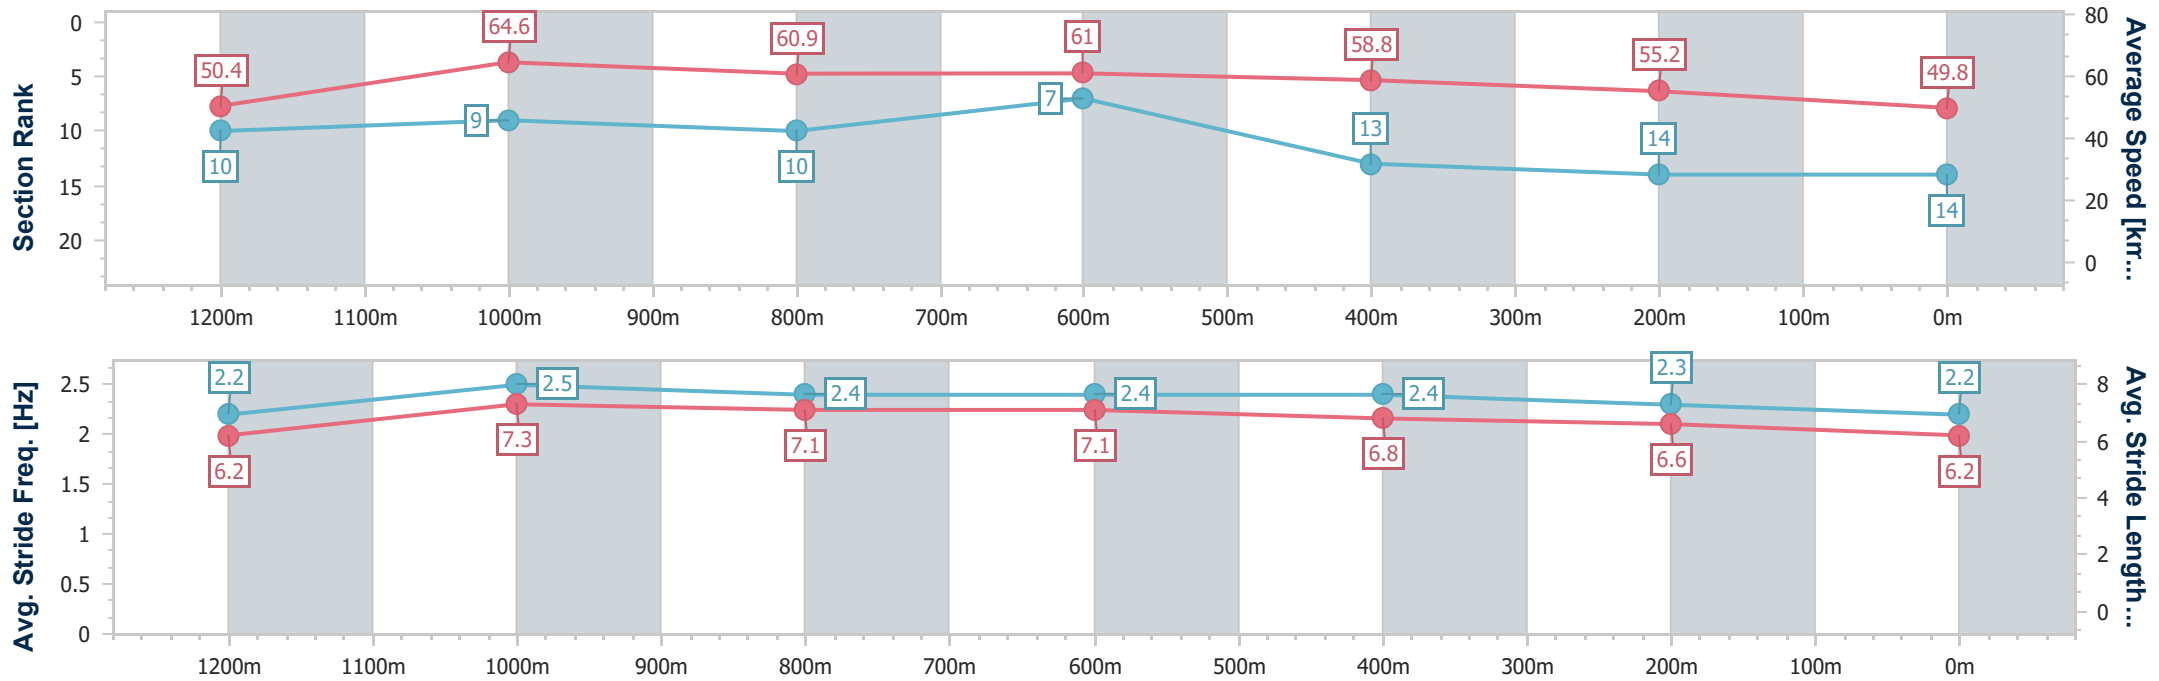

Horse/Jockey Name	Kellisa
Final Rank	14
Fastest Section Time (Section)	0:11.12 (1200m)
Top Speed [km/h] (Section)	66.7 (1200m)
Race State	Finished

Sunshine Coast QLD Professional

Race 6: ROKU GIN Maiden Handicap - 1400m

04 August 2024 - 15:40

Track Rating: Good 4, Weather: Fine, Rail Position: +8m Entire

Section	Overall	1200m	1000m	800m	600m	400m	200m
Section Times	1:29.48 [14] (0:14.31)	1:15.17 [10] (0:11.12)	1:04.05 [9] (0:12.01)	0:52.04 [10] (0:12.04)	0:40.00 [7] (0:12.49)	0:27.51 [13] (0:13.05)	0:14.46 [14] (0:14.46)
Average Speed [km/h]	50.4	64.6	60.9	61.0	58.8	55.2	49.8
Top Speed [km/h]	64.4	66.7	64.1	61.8	61.4	57.5	53.5
Avg. Dist. to Rail [m]	10.5	5.8	5.2	3.5	3.9	6.7	6.7
Avg. Stride Freq. [Hz]	2.2	2.5	2.4	2.4	2.4	2.3	2.2
Avg. Stride Length [m]	6.2	7.3	7.1	7.1	6.8	6.6	6.2

- [ ] Ranking at each section and finish
- -.-.- No data available at this section
- NA No data available