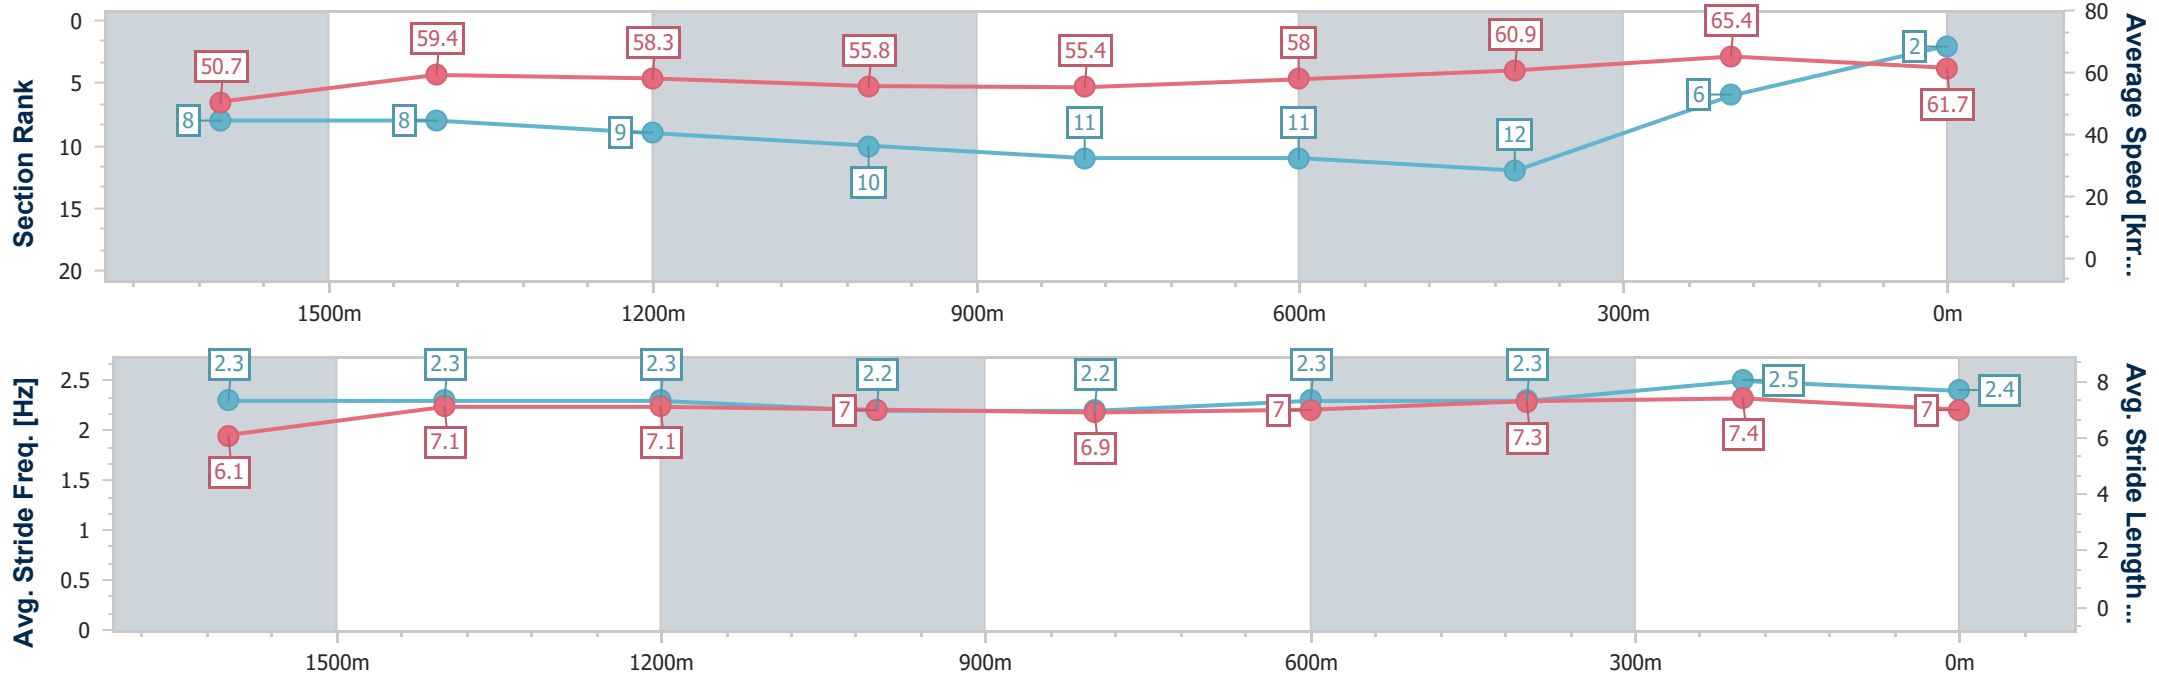

Horse/Jockey Name	Ashfall
Final Rank	2
Fastest Section Time (Section)	0:11.01 (400m)
Top Speed [km/h] (Section)	66.0 (400m)
Race State	Finished

Sunshine Coast QLD Professional
Race 7: GRINDERS COFFEE BENCHMARK 62 Handicap - 1800m

04 August 2024 - 16:20

Track Rating: Good 4, Weather: Fine, Rail Position: +8m Entire

Section	Overall	1600m	1400m	1200m	1000m	800m	600m	400m	200m
Section Times	1:52.27 [2] (0:14.46)	1:37.81 [8] (0:12.22)	1:25.59 [8] (0:12.43)	1:13.16 [9] (0:12.93)	1:00.23 [10] (0:13.10)	0:47.13 [11] (0:12.48)	0:34.65 [11] (0:11.95)	0:22.70 [12] (0:11.01)	0:11.69 [6] (0:11.69)
Average Speed [km/h]	50.7	59.4	58.3	55.8	55.4	58.0	60.9	65.4	61.7
Top Speed [km/h]	60.2	60.3	59.6	59.6	57.1	60.1	63.8	66.0	64.0
Avg. Dist. to Rail [m]	7.3	3.7	3.4	2.7	2.5	1.3	1.8	6.7	7.0
Avg. Stride Freq. [Hz]	2.3	2.3	2.3	2.2	2.2	2.3	2.3	2.5	2.4
Avg. Stride Length [m]	6.1	7.1	7.1	7.0	6.9	7.0	7.3	7.4	7.0

- [ ] Ranking at each section and finish
- -.-.- No data available at this section
- NA No data available