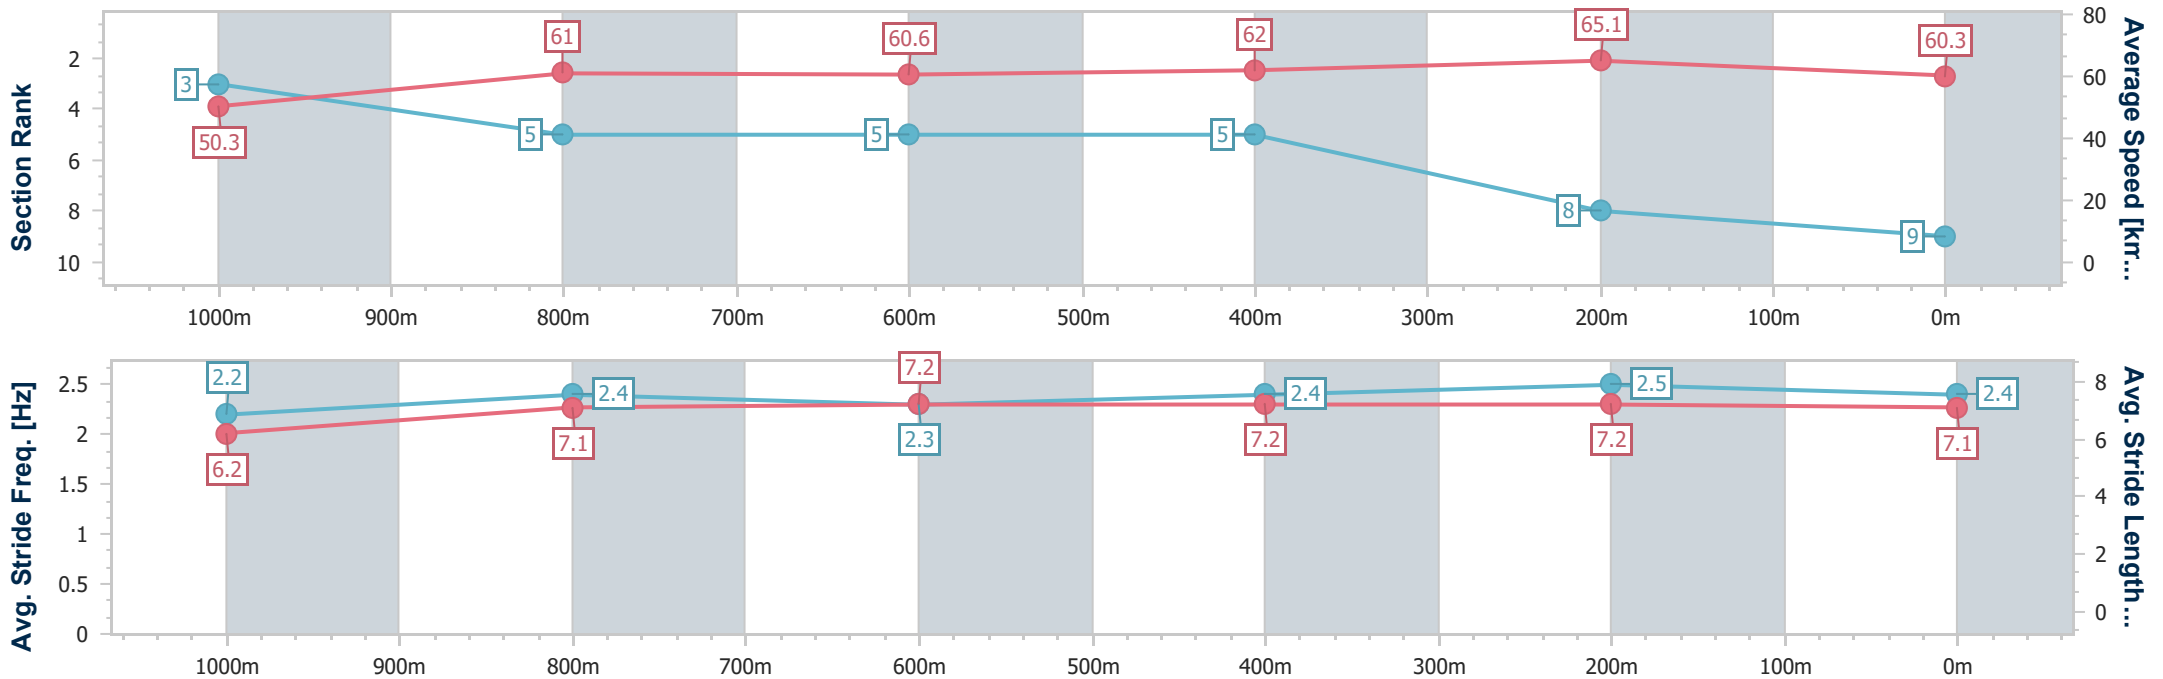

Horse/Jockey Name	Torbreck
Final Rank	9
Fastest Section Time (Section)	0:11.09 (400m)
Top Speed [km/h] (Section)	66.4 (400m)
Race State	Finished

Sunshine Coast QLD Professional
Race 5: JIM BEAM BLACK BENCHMARK 72 Handicap - 1200m
04 August 2024 - 15:03
Track Rating: Good 4, Weather: Fine, Rail Position: +8m Entire

Section	Overall	1000m	800m	600m	400m	200m
Section Times	1:13.14 [9] (0:14.33)	0:58.81 [3] (0:11.94)	0:46.87 [5] (0:12.08)	0:34.79 [5] (0:11.80)	0:22.99 [5] (0:11.09)	0:11.90 [8] (0:11.90)
Average Speed [km/h]	50.3	61.0	60.6	62.0	65.1	60.3
Top Speed [km/h]	65.4	65.3	62.8	63.6	66.4	64.1
Avg. Dist. to Rail [m]	6.7	4.8	2.9	2.5	7.2	4.9
Avg. Stride Freq. [Hz]	2.2	2.4	2.3	2.4	2.5	2.4
Avg. Stride Length [m]	6.2	7.1	7.2	7.2	7.2	7.1

- [ ] Ranking at each section and finish
- -.-.- No data available at this section
- NA No data available