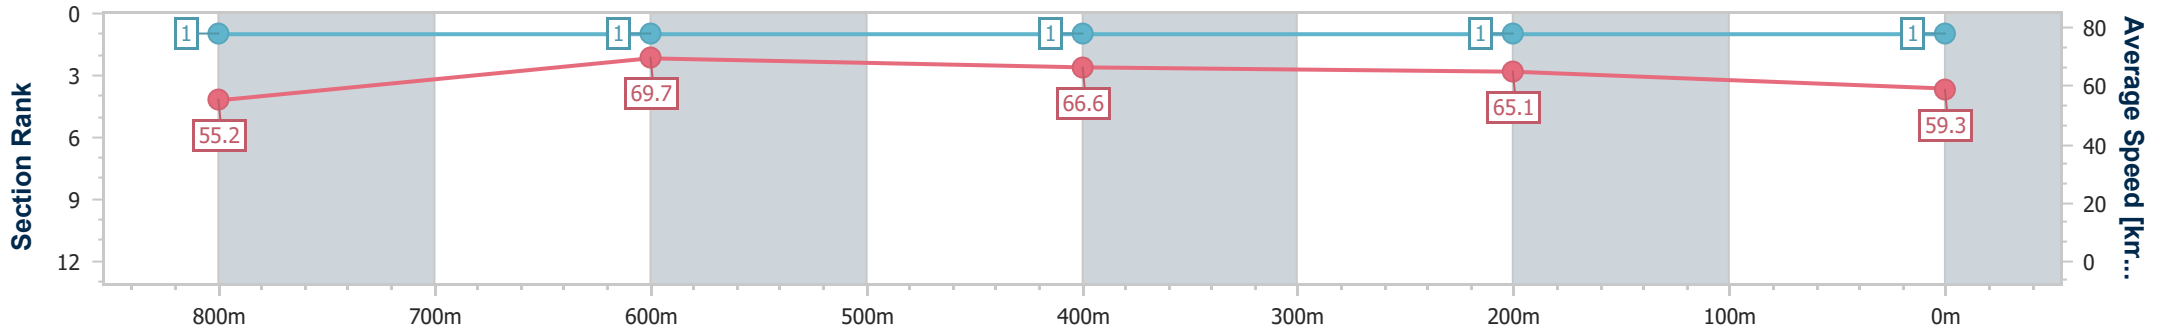

Horse/Jockey Name	Super Daisy
Final Rank	1
Fastest Section Time (Section)	0:10.39 (800m)
Top Speed [km/h] (Section)	70.9 (800m)
Race State	Finished

Sunshine Coast QLD Professional
Race 3: JIM BEAM WHITE Fillies and Mares Class 1 Handicap - 1000m

04 August 2024 - 13:44

Track Rating: Soft 5, Weather: Fine, Rail Position: +8m Entire

Section	Overall	800m	600m	400m	200m
Section Times	0:57.42 [1] (0:13.03)	0:44.39 [1] (0:10.39)	0:34.00 [1] (0:10.80)	0:23.20 [1] (0:11.05)	0:12.15 [1] (0:12.15)
Average Speed [km/h]	55.2	69.7	66.6	65.1	59.3
Top Speed [km/h]	70.2	70.9	68.0	66.5	63.3
Avg. Dist. to Rail [m]	5.2	1.3	0.4	1.1	0.7
Avg. Stride Freq. [Hz]	2.5	2.6	2.6	2.6	2.5
Avg. Stride Length [m]	6.0	7.3	7.2	7.0	6.6

- [ ] Ranking at each section and finish
- -.-.- No data available at this section
- NA No data available