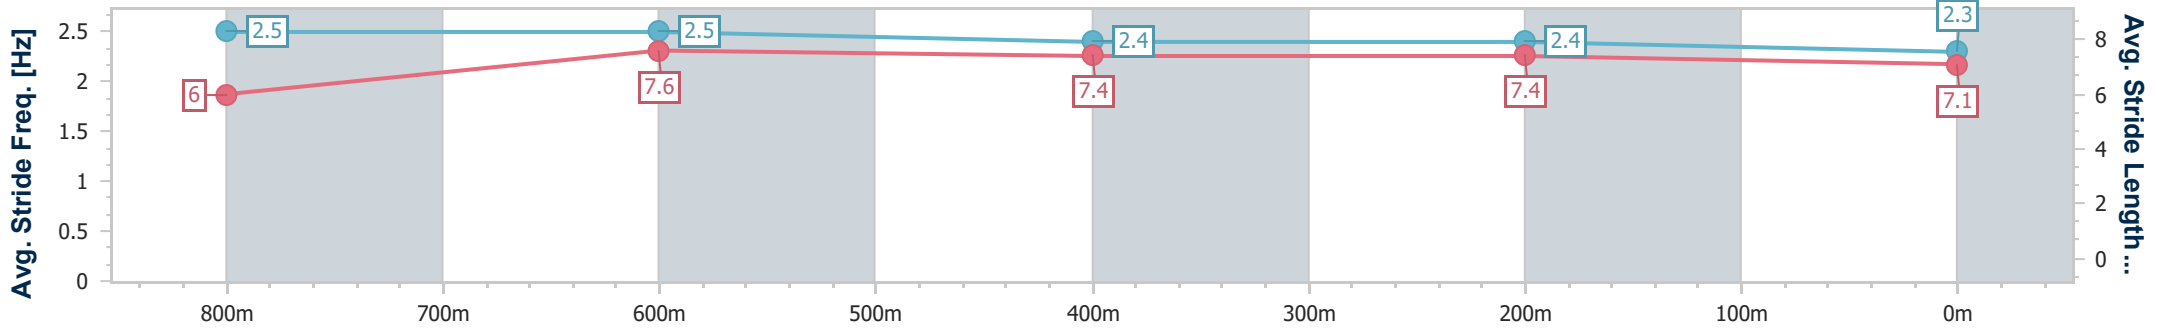

Horse/Jockey Name	Bad Forest
Final Rank	9
Fastest Section Time (Section)	0:10.51 (800m)
Top Speed [km/h] (Section)	70.6 (800m)
Race State	Finished

Sunshine Coast QLD Professional
Race 4: MOUNT FRANKLIN Colts, Geldings and Entires Class 1 Handicap - 1000m
04 August 2024 - 14:24

Track Rating: Good 4, Weather: Fine, Rail Position: +8m Entire

Section	Overall	800m	600m	400m	200m
Section Times	0:58.58 [9] (0:13.09)	0:45.49 [2] (0:10.51)	0:34.98 [1] (0:11.16)	0:23.82 [2] (0:11.41)	0:12.41 [5] (0:12.41)
Average Speed [km/h]	55.1	69.1	65.3	63.0	58.0
Top Speed [km/h]	70.4	70.6	66.6	64.7	61.0
Avg. Dist. to Rail [m]	7.3	2.2	1.9	2.2	0.5
Avg. Stride Freq. [Hz]	2.5	2.5	2.4	2.4	2.3
Avg. Stride Length [m]	6.0	7.6	7.4	7.4	7.1

- [ ] Ranking at each section and finish
- -.-.- No data available at this section
- NA No data available