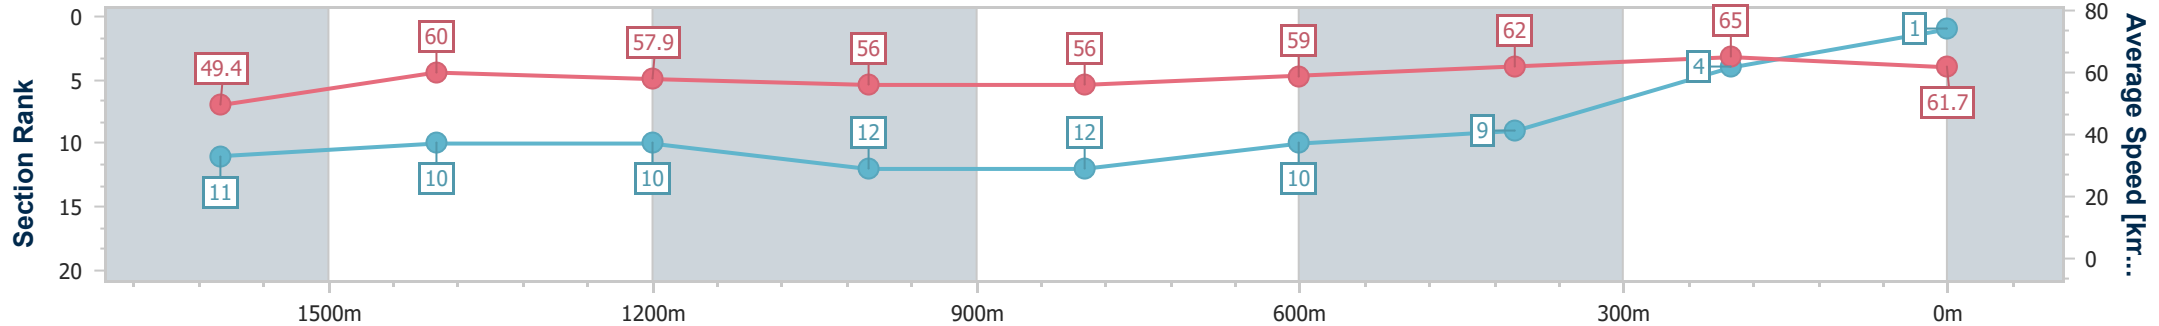

Sunshine Coast QLD Professional
Race 7: GRINDERS COFFEE BENCHMARK 62 Handicap - 1800m

04 August 2024 - 16:20

Track Rating: Good 4, Weather: Fine, Rail Position: +8m Entire

Section	Overall	1600m	1400m	1200m	1000m	800m	600m	400m	200m				
Section Times	1:52.04 [1] (0:14.71)	1:37.33 [11] (0:12.06)	1:25.27 [10] (0:12.51)	1:12.76 [10] (0:12.92)	0:59.84 [12] (0:12.96)	0:46.88 [12] (0:12.40)	0:34.48 [10] (0:11.72)	0:22.76 [9] (0:11.07)	0:11.69 [4] (0:11.69)				
Average Speed [km/h]	49.4	60.0	57.9	56.0	56.0	59.0	62.0	65.0	61.7				
Top Speed [km/h]	61.0	62.7	60.2	58.8	59.8	60.2	63.9	67.1	63.8				
Avg. Dist. to Rail [m]	4.4	2.6	2.8	2.9	3.2	2.8	2.0	3.9	4.2				
Avg. Stride Freq. [Hz]	2.1	2.2	2.1	2.1	2.1	2.2	2.3	2.3	2.3				
Avg. Stride Length [m]	6.5	7.7	7.6	7.4	7.4	7.5	7.6	7.7	7.6				