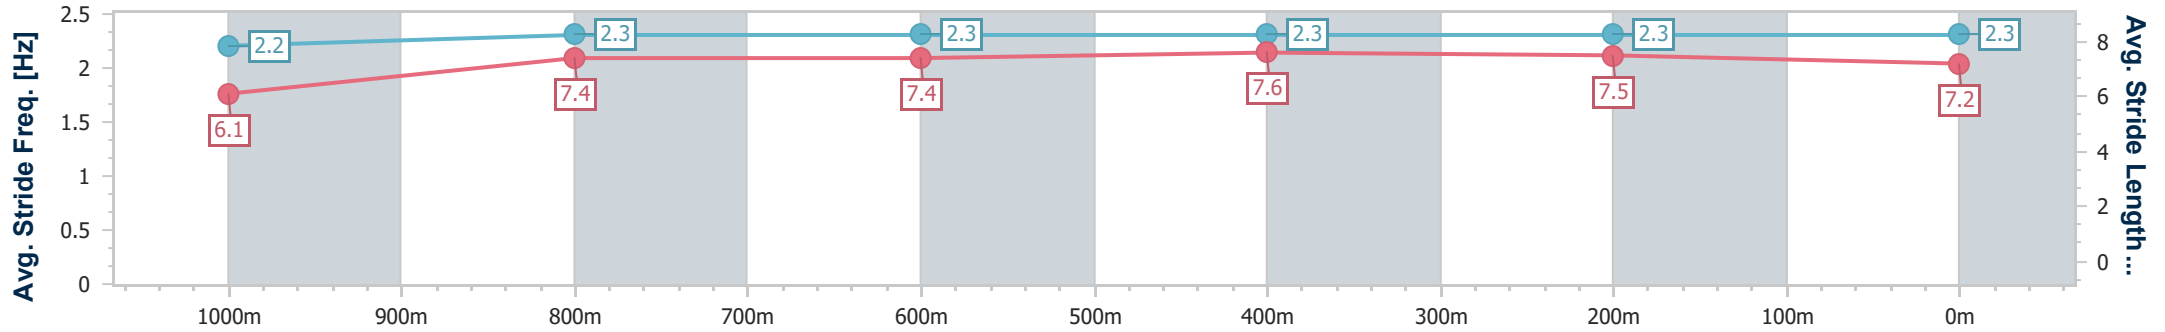

Horse/Jockey Name	Champagne Rouge
Final Rank	9
Fastest Section Time (Section)	0:11.38 (400m)
Top Speed [km/h] (Section)	64.5 (400m)
Race State	Finished

Sunshine Coast QLD Professional
Race 1: CANADIAN CLUB QTIS Three-Year-Old Maiden
Handicap - 1200m

04 August 2024 - 12:24

Track Rating: Soft 5, Weather: Fine, Rail Position: +8m Entire

Section	Overall	1000m	800m	600m	400m	200m
Section Times	1:13.53 [9] (0:14.65)	0:58.88 [10] (0:11.93)	0:46.95 [10] (0:11.95)	0:35.00 [10] (0:11.58)	0:23.42 [10] (0:11.38)	0:12.04 [10] (0:12.04)
Average Speed [km/h]	49.3	60.8	60.6	62.7	63.1	59.9
Top Speed [km/h]	61.9	63.2	62.6	64.1	64.5	63.0
Avg. Dist. to Rail [m]	7.3	2.8	1.5	0.9	1.7	3.3
Avg. Stride Freq. [Hz]	2.2	2.3	2.3	2.3	2.3	2.3
Avg. Stride Length [m]	6.1	7.4	7.4	7.6	7.5	7.2

- [ ] Ranking at each section and finish
- -.-.- No data available at this section
- NA No data available