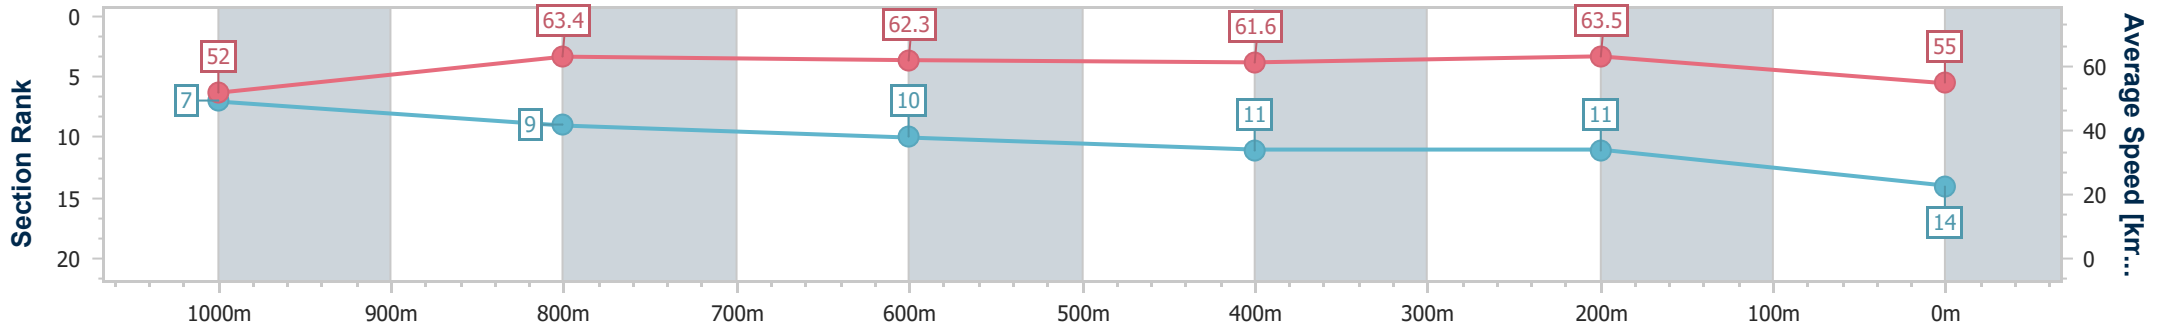

Sunshine Coast QLD Professional
 Race 8: CASCADE ADULT BEVERAGES BENCHMARK 62
 Handicap - 1200m

04 August 2024 - 17:00

Track Rating: Good 4, Weather: Fine, Rail Position: +8m Entire

Section	Overall	1000m	800m	600m	400m	200m
Section Times	1:13.49 [14] (0:13.84)	0:59.65 [7] (0:11.48)	0:48.17 [9] (0:11.76)	0:36.41 [10] (0:11.94)	0:24.47 [11] (0:11.34)	0:13.13 [11] (0:13.13)
Average Speed [km/h]	52.0	63.4	62.3	61.6	63.5	55.0
Top Speed [km/h]	64.9	64.8	63.3	63.4	65.1	61.0
Avg. Dist. to Rail [m]	5.0	3.7	3.1	3.4	8.5	8.6
Avg. Stride Freq. [Hz]	2.4	2.4	2.3	2.3	2.5	2.3
Avg. Stride Length [m]	6.1	7.4	7.4	7.3	7.2	6.6