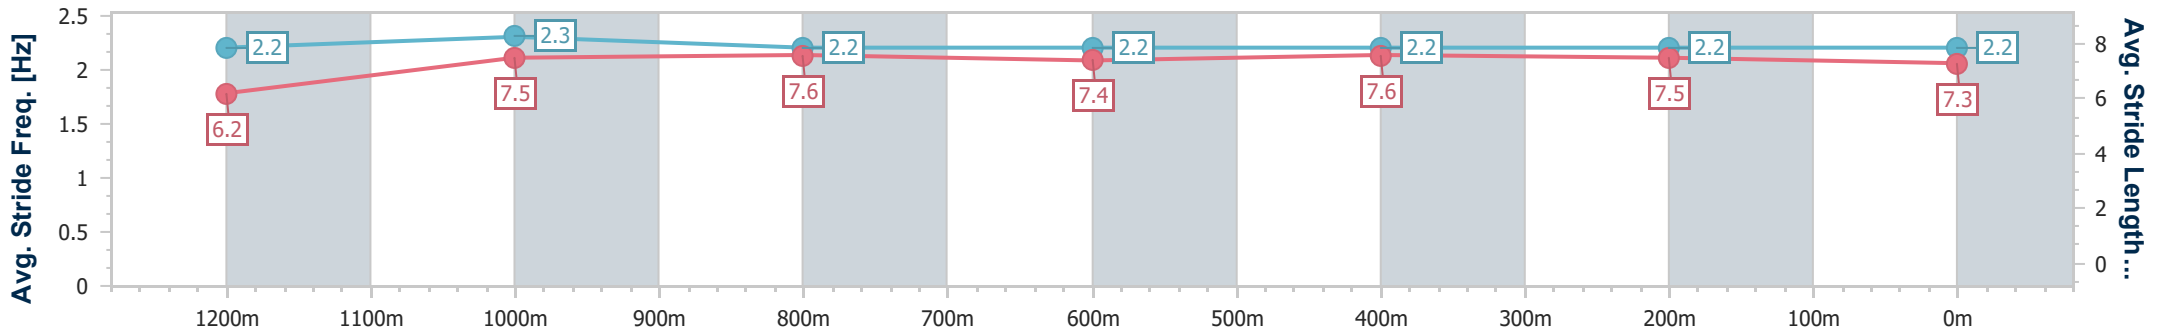

Sunshine Coast QLD Professional

Race 6: ROKU GIN Maiden Handicap - 1400m

04 August 2024 - 15:40

Track Rating: Good 4, Weather: Fine, Rail Position: +8m Entire

Section	Overall	1200m	1000m	800m	600m	400m	200m
Section Times	1:26.14 [9] (0:14.36)	1:11.78 [11] (0:11.38)	1:00.40 [12] (0:11.83)	0:48.57 [11] (0:12.21)	0:36.36 [12] (0:12.06)	0:24.30 [12] (0:11.94)	0:12.36 [12] (0:12.36)
Average Speed [km/h]	50.3	63.3	61.1	58.4	60.4	60.1	58.3
Top Speed [km/h]	62.4	64.3	63.1	59.3	61.4	61.4	60.0
Avg. Dist. to Rail [m]	8.9	3.3	1.5	1.1	1.4	6.1	8.4
Avg. Stride Freq. [Hz]	2.2	2.3	2.2	2.2	2.2	2.2	2.2
Avg. Stride Length [m]	6.2	7.5	7.6	7.4	7.6	7.5	7.3