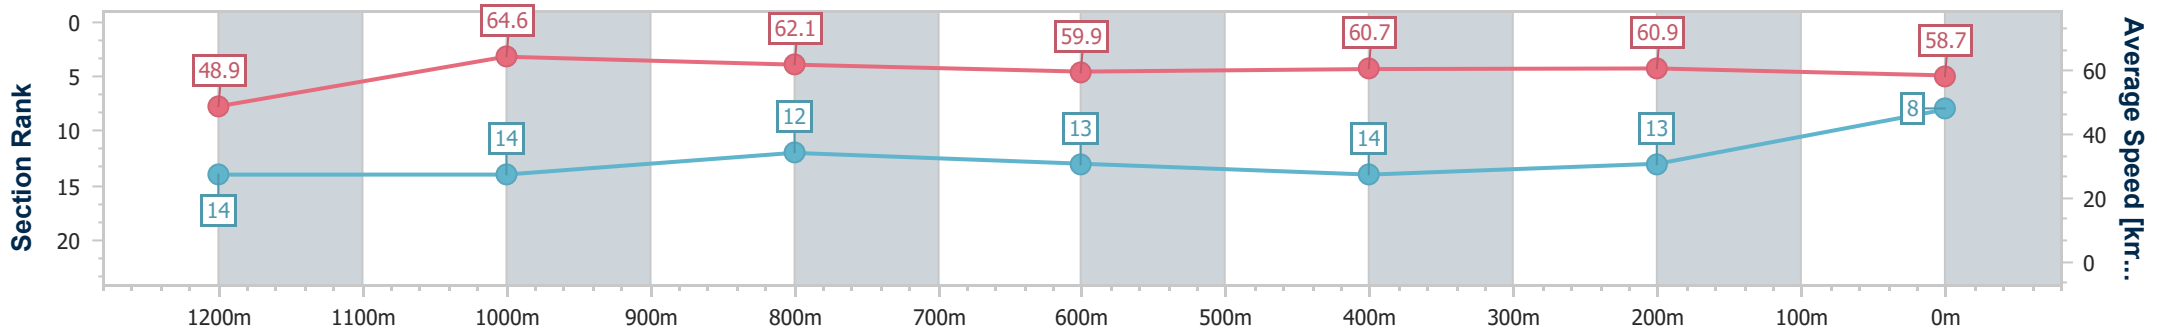

- [] Ranking at each section and finish
- .-.- No data available at this section
- NA No data available

Horse/Jockey Name	Epic Prince
Final Rank	9
Fastest Section Time (Section)	0:11.38 (1200m)
Top Speed [km/h] (Section)	64.3 (1200m)
Race State	Finished