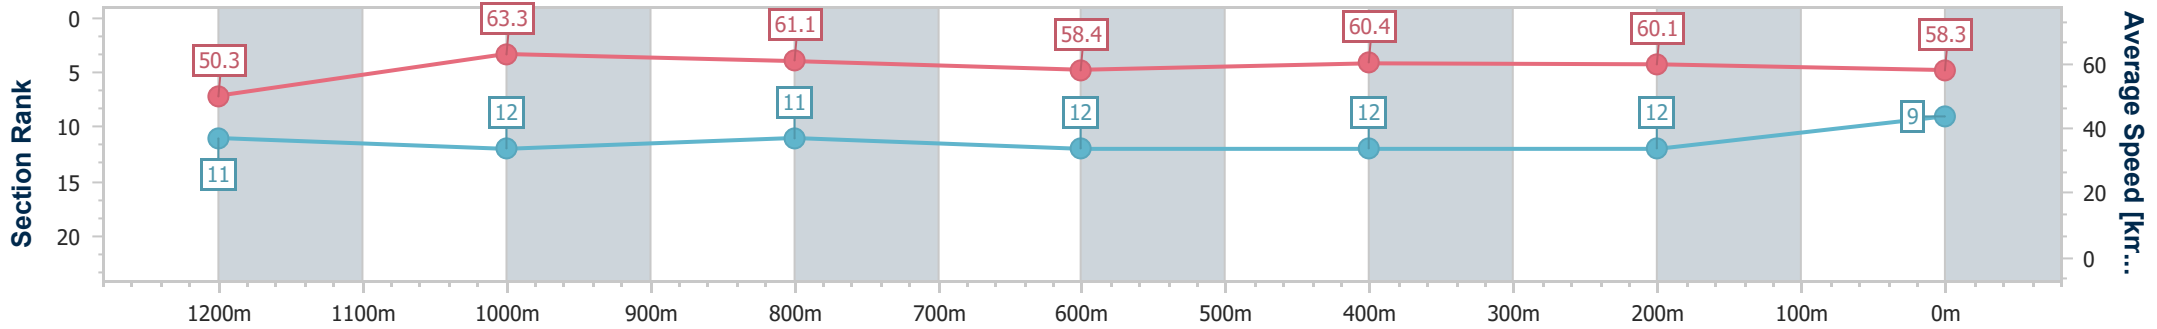

Sunshine Coast QLD Professional

Race 6: ROKU GIN Maiden Handicap - 1400m

04 August 2024 - 15:40

Track Rating: Good 4, Weather: Fine, Rail Position: +8m Entire

Section	Overall	1200m	1000m	800m	600m	400m	200m
Section Times	1:26.14 [9] (0:14.36)	1:11.78 [11] (0:11.38)	1:00.40 [12] (0:11.83)	0:48.57 [11] (0:12.21)	0:36.36 [12] (0:12.06)	0:24.30 [12] (0:11.94)	0:12.36 [12] (0:12.36)
Average Speed [km/h]	50.3	63.3	61.1	58.4	60.4	60.1	58.3
Top Speed [km/h]	62.4	64.3	63.1	59.3	61.4	61.4	60.0
Avg. Dist. to Rail [m]	8.9	3.3	1.5	1.1	1.4	6.1	8.4
Avg. Stride Freq. [Hz]	2.2	2.3	2.2	2.2	2.2	2.2	2.2
Avg. Stride Length [m]	6.2	7.5	7.6	7.4	7.6	7.5	7.3