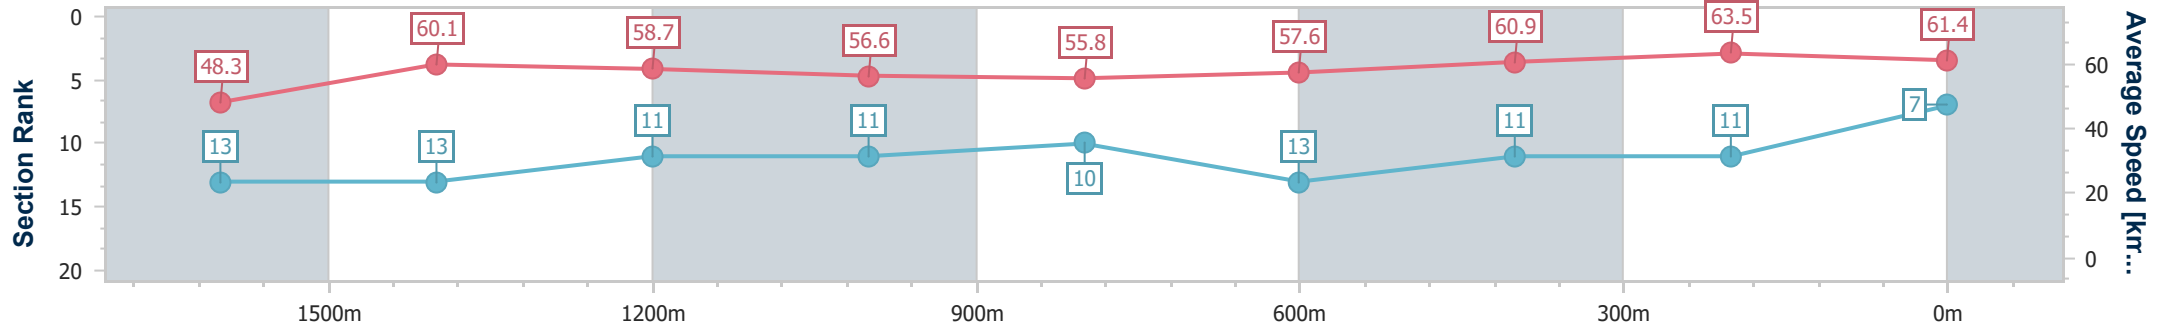

Horse/Jockey Name	Torque Leica Star
Final Rank	7
Fastest Section Time (Section)	0:11.35 (400m)
Top Speed [km/h] (Section)	64.5 (400m)
Race State	Finished

Sunshine Coast QLD Professional
Race 7: GRINDERS COFFEE BENCHMARK 62 Handicap - 1800m

04 August 2024 - 16:20

Track Rating: Good 4, Weather: Fine, Rail Position: +8m Entire

Section	Overall	1600m	1400m	1200m	1000m	800m	600m	400m	200m				
Section Times	1:52.65 [7] (0:15.09)	1:37.56 [13] (0:12.01)	1:25.55 [13] (0:12.31)	1:13.24 [11] (0:12.72)	1:00.52 [11] (0:12.98)	0:47.54 [10] (0:12.62)	0:34.92 [13] (0:11.80)	0:23.12 [11] (0:11.35)	0:11.77 [11] (0:11.77)				
Average Speed [km/h]	48.3	60.1	58.7	56.6	55.8	57.6	60.9	63.5	61.4				
Top Speed [km/h]	61.6	61.6	59.2	59.2	56.8	59.6	63.2	64.5	63.3				
Avg. Dist. to Rail [m]	7.6	1.5	1.6	1.6	1.6	1.5	0.4	2.1	4.7				
Avg. Stride Freq. [Hz]	2.1	2.3	2.2	2.2	2.2	2.2	2.3	2.3	2.3				
Avg. Stride Length [m]	6.4	7.4	7.3	7.1	7.2	7.4	7.5	7.7	7.5				

- [ ] Ranking at each section and finish
- -.-.- No data available at this section
- NA No data available