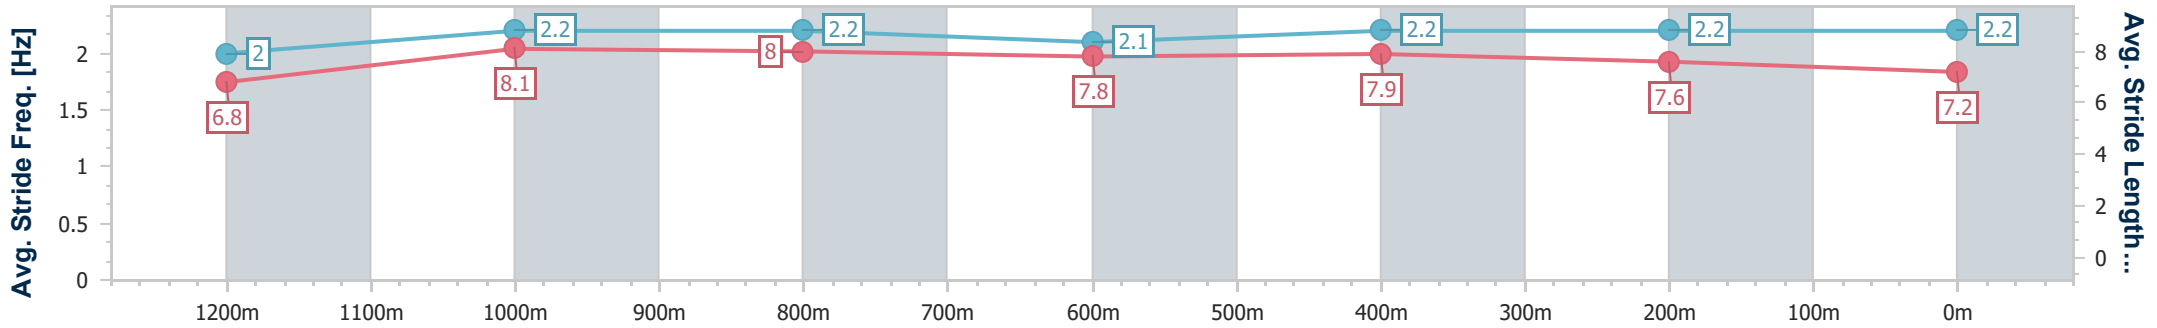

- [] Ranking at each section and finish
- .-.- No data available at this section
- NA No data available

Horse/Jockey Name	Epic Prince
Final Rank	9
Fastest Section Time (Section)	0:11.38 (1200m)
Top Speed [km/h] (Section)	64.3 (1200m)
Race State	Finished