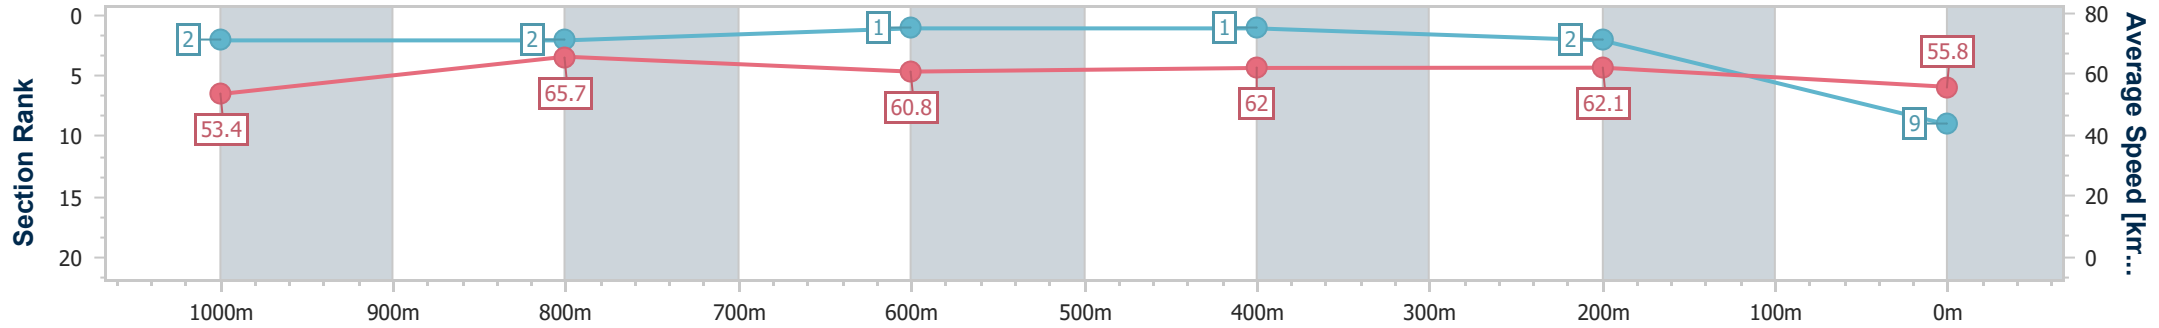

Sunshine Coast QLD Professional
Race 8: CASCADE ADULT BEVERAGES BENCHMARK 62
Handicap - 1200m

04 August 2024 - 17:00

Track Rating: Good 4, Weather: Fine, Rail Position: +8m Entire

Section	Overall	1000m	800m	600m	400m	200m
Section Times	1:12.46 [9] (0:13.49)	0:58.97 [2] (0:11.01)	0:47.96 [2] (0:11.87)	0:36.09 [1] (0:11.62)	0:24.47 [1] (0:11.57)	0:12.90 [2] (0:12.90)
Average Speed [km/h]	53.4	65.7	60.8	62.0	62.1	55.8
Top Speed [km/h]	68.1	67.8	63.7	63.6	64.0	59.7
Avg. Dist. to Rail [m]	9.5	2.7	0.4	0.5	2.3	1.0
Avg. Stride Freq. [Hz]	2.4	2.5	2.3	2.4	2.4	2.3
Avg. Stride Length [m]	6.2	7.4	7.4	7.3	7.1	6.7