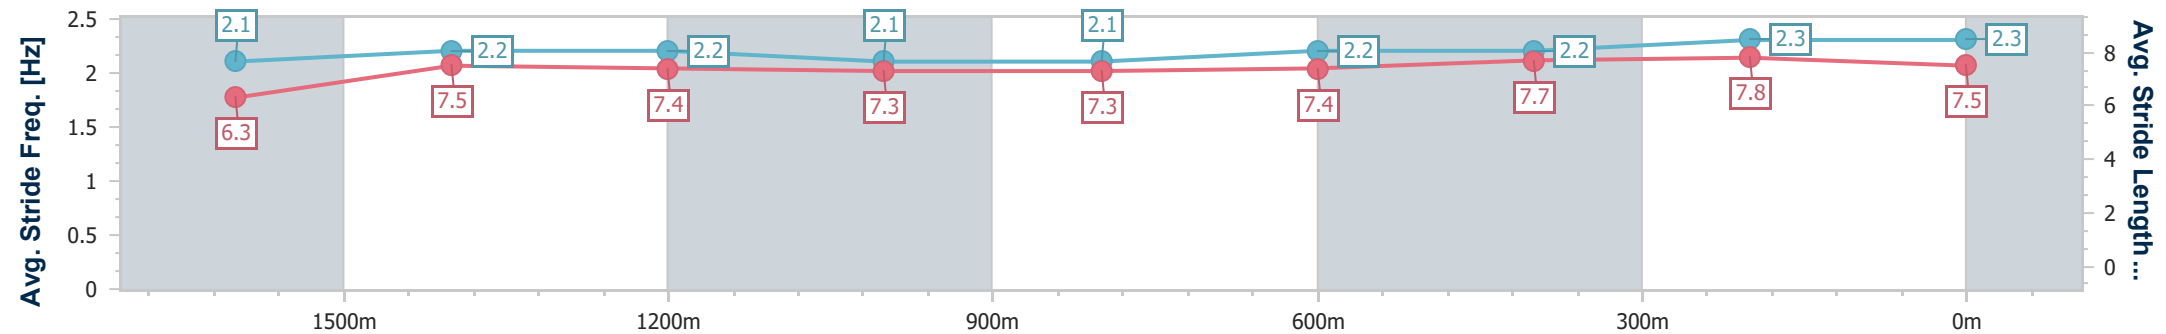

Horse/Jockey Name	Around The Buoy
Final Rank	10
Fastest Section Time (Section)	0:11.22 (400m)
Top Speed [km/h] (Section)	64.7 (400m)
Race State	Finished

Sunshine Coast QLD Professional
Race 7: GRINDERS COFFEE BENCHMARK 62 Handicap - 1800m

04 August 2024 - 16:20

Track Rating: Good 4, Weather: Fine, Rail Position: +8m Entire

Section	Overall	1600m	1400m	1200m	1000m	800m	600m	400m	200m				
Section Times	1:52.82 [10] (0:15.09)	1:37.73 [14] (0:12.34)	1:25.39 [14] (0:12.39)	1:13.00 [14] (0:12.76)	1:00.24 [14] (0:12.99)	0:47.25 [14] (0:12.46)	0:34.79 [14] (0:11.76)	0:23.03 [14] (0:11.22)	0:11.81 [13] (0:11.81)				
Average Speed [km/h]	48.3	59.0	58.2	56.5	55.8	58.1	61.8	64.1	61.0				
Top Speed [km/h]	60.4	60.8	59.7	59.2	58.6	59.4	63.5	64.7	63.4				
Avg. Dist. to Rail [m]	8.5	2.8	1.8	1.7	1.6	1.4	1.3	3.7	5.8				
Avg. Stride Freq. [Hz]	2.1	2.2	2.2	2.1	2.1	2.2	2.2	2.3	2.3				
Avg. Stride Length [m]	6.3	7.5	7.4	7.3	7.3	7.4	7.7	7.8	7.5				

- [ ] Ranking at each section and finish
- -.-.- No data available at this section
- NA No data available