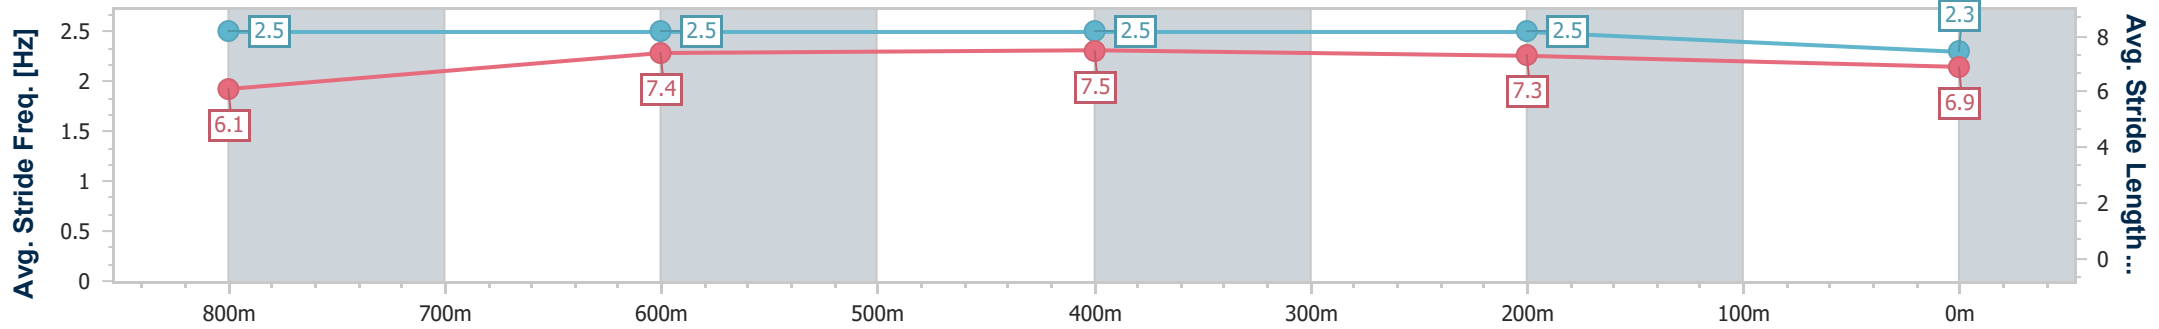

Horse/Jockey Name	King Of The Jungle
Final Rank	5
Fastest Section Time (Section)	0:10.79 (800m)
Top Speed [km/h] (Section)	69.1 (Overall)
Race State	Finished

Sunshine Coast QLD Professional
Race 4: MOUNT FRANKLIN Colts, Geldings and Entires Class 1 Handicap - 1000m
SCTC SUNSHINE COAST TURF CLUB

04 August 2024 - 14:24

Track Rating: Good 4, Weather: Fine, Rail Position: +8m Entire

Section	Overall	800m	600m	400m	200m
Section Times	0:58.21 [5] (0:13.21)	0:45.00 [3] (0:10.79)	0:34.21 [3] (0:10.86)	0:23.35 [3] (0:11.04)	0:12.31 [3] (0:12.31)
Average Speed [km/h]	54.4	67.1	66.8	65.3	58.4
Top Speed [km/h]	69.1	68.8	67.9	66.7	61.3
Avg. Dist. to Rail [m]	3.6	1.3	1.5	2.9	2.9
Avg. Stride Freq. [Hz]	2.5	2.5	2.5	2.5	2.3
Avg. Stride Length [m]	6.1	7.4	7.5	7.3	6.9

- [ ] Ranking at each section and finish
- -.-.- No data available at this section
- NA No data available