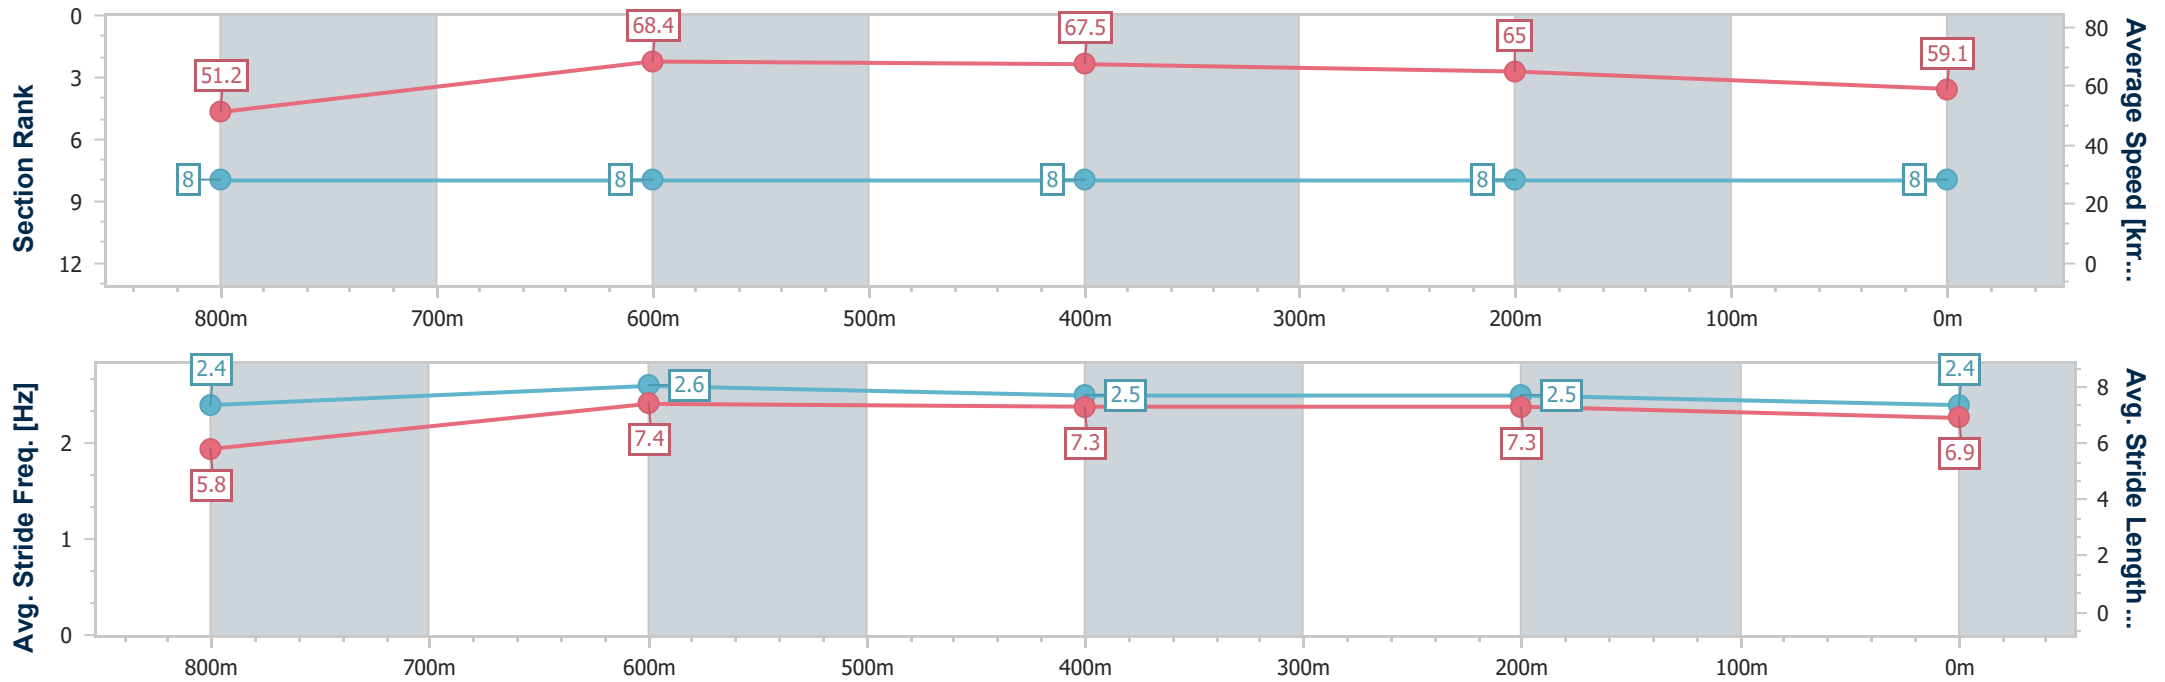

Horse/Jockey Name	Miss Bacall
Final Rank	8
Fastest Section Time (Section)	0:10.57 (800m)
Top Speed [km/h] (Section)	69.9 (800m)
Race State	Finished

Sunshine Coast QLD Professional
Race 3: JIM BEAM WHITE Fillies and Mares Class 1 Handicap - 1000m

04 August 2024 - 13:44

Track Rating: Soft 5, Weather: Fine, Rail Position: +8m Entire

Section	Overall	800m	600m	400m	200m
Section Times	0:58.72 [8] (0:14.10)	0:44.62 [8] (0:10.57)	0:34.05 [8] (0:10.82)	0:23.23 [8] (0:11.08)	0:12.15 [8] (0:12.15)
Average Speed [km/h]	51.2	68.4	67.5	65.0	59.1
Top Speed [km/h]	67.2	69.9	69.7	66.8	62.0
Avg. Dist. to Rail [m]	5.1	1.9	2.1	3.1	2.6
Avg. Stride Freq. [Hz]	2.4	2.6	2.5	2.5	2.4
Avg. Stride Length [m]	5.8	7.4	7.3	7.3	6.9

- [ ] Ranking at each section and finish
- -.-.- No data available at this section
- NA No data available