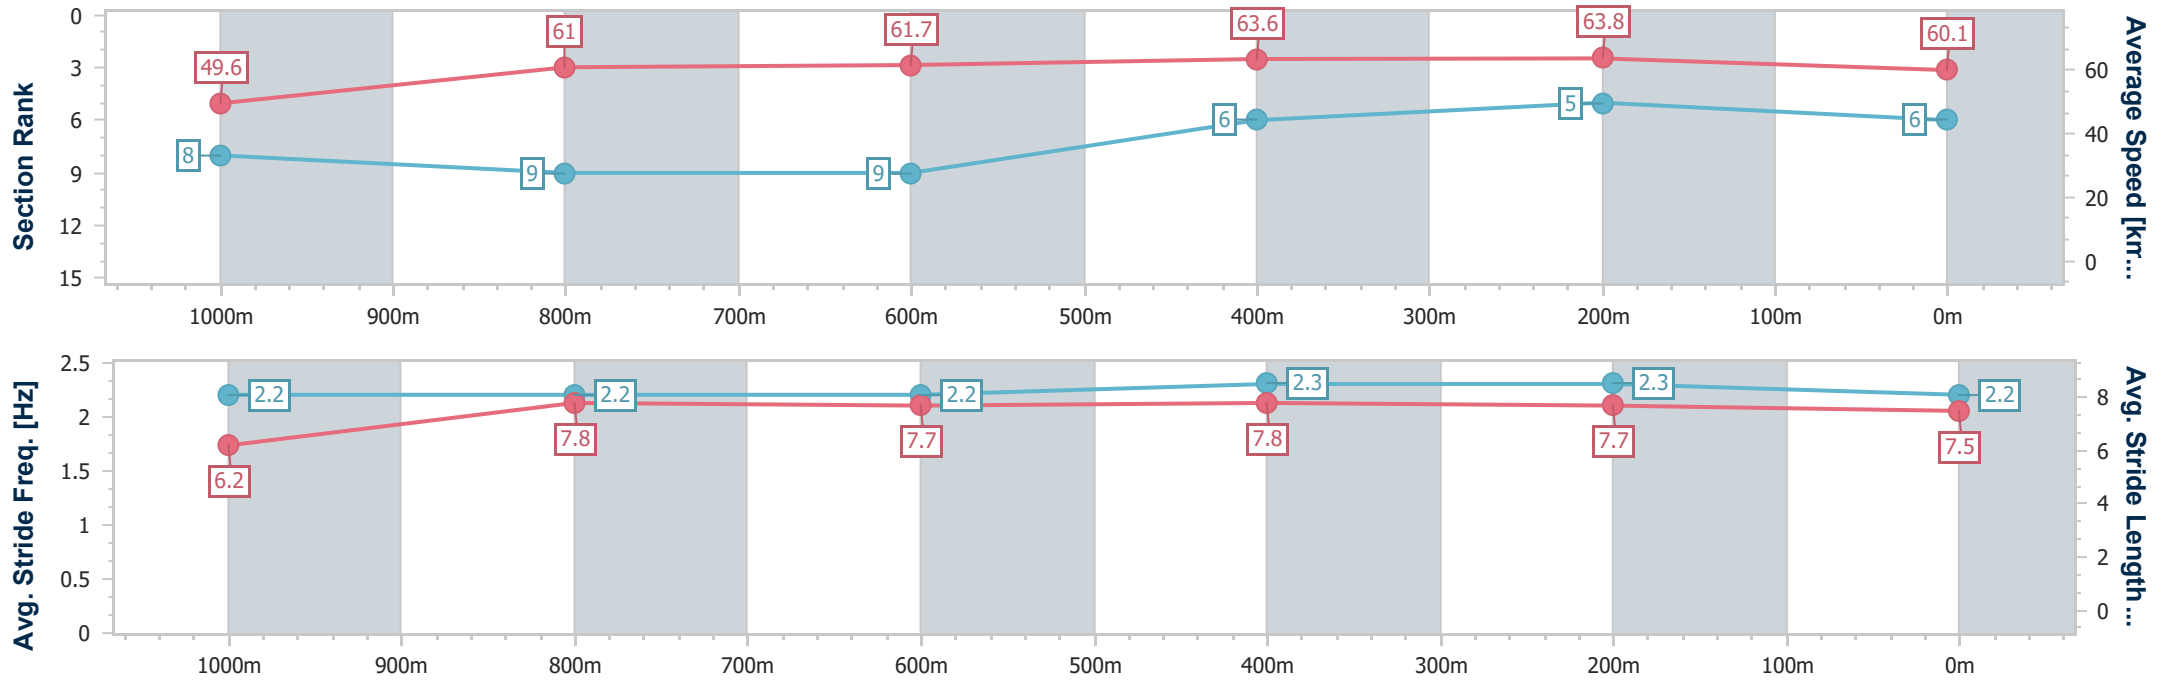

Horse/Jockey Name	Moet At Midnight
Final Rank	6
Fastest Section Time (Section)	0:11.24 (400m)
Top Speed [km/h] (Section)	65.4 (400m)
Race State	Finished

Sunshine Coast QLD Professional
Race 1: CANADIAN CLUB QTIS Three-Year-Old Maiden
Handicap - 1200m

04 August 2024 - 12:24

Track Rating: Soft 5, Weather: Fine, Rail Position: +8m Entire

Section	Overall	1000m	800m	600m	400m	200m
Section Times	1:12.88 [6] (0:14.51)	0:58.37 [8] (0:11.93)	0:46.44 [9] (0:11.77)	0:34.67 [9] (0:11.41)	0:23.26 [6] (0:11.24)	0:12.02 [5] (0:12.02)
Average Speed [km/h]	49.6	61.0	61.7	63.6	63.8	60.1
Top Speed [km/h]	64.3	64.2	64.0	64.8	65.4	62.3
Avg. Dist. to Rail [m]	6.2	3.0	1.4	1.0	2.1	2.6
Avg. Stride Freq. [Hz]	2.2	2.2	2.2	2.3	2.3	2.2
Avg. Stride Length [m]	6.2	7.8	7.7	7.8	7.7	7.5

- [ ] Ranking at each section and finish
- -.-.- No data available at this section
- NA No data available