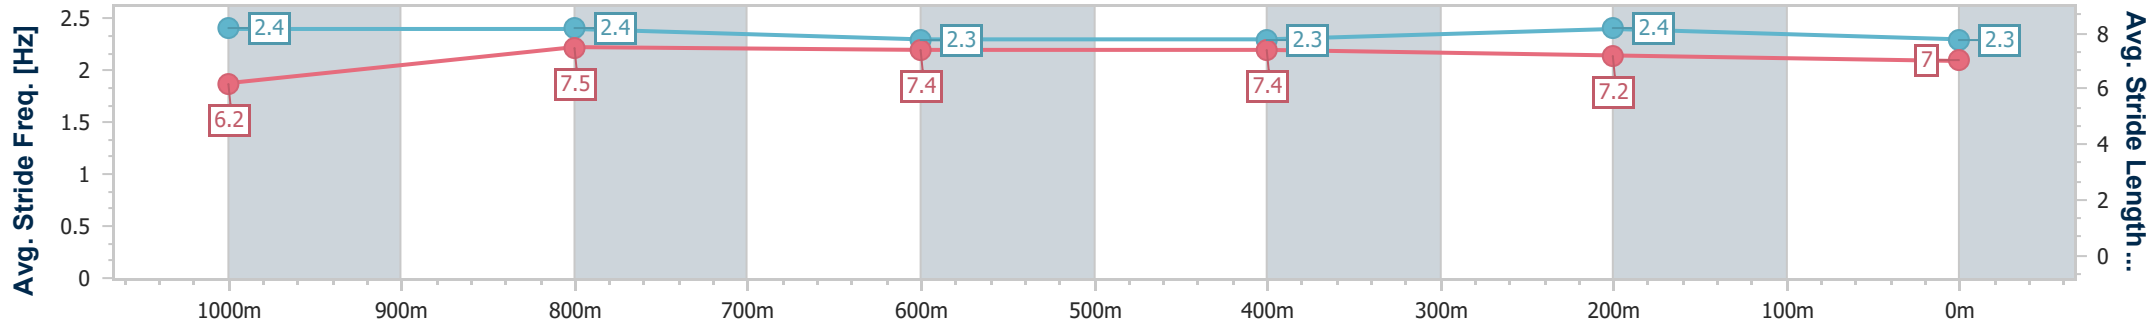

Sunshine Coast QLD Professional
 Race 8: CASCADE ADULT BEVERAGES BENCHMARK 62
 Handicap - 1200m

04 August 2024 - 17:00

Track Rating: Good 4, Weather: Fine, Rail Position: +8m Entire

Section	Overall	1000m	800m	600m	400m	200m
Section Times	1:12.00 [3] (0:13.42)	0:58.58 [1] (0:11.07)	0:47.51 [1] (0:11.95)	0:35.56 [2] (0:11.76)	0:23.80 [2] (0:11.44)	0:12.36 [4] (0:12.36)
Average Speed [km/h]	53.9	65.3	61.0	61.6	63.1	58.2
Top Speed [km/h]	67.5	66.6	64.0	63.4	64.6	61.0
Avg. Dist. to Rail [m]	11.8	3.3	1.9	1.3	5.1	5.2
Avg. Stride Freq. [Hz]	2.4	2.4	2.3	2.3	2.4	2.3
Avg. Stride Length [m]	6.2	7.5	7.4	7.4	7.2	7.0