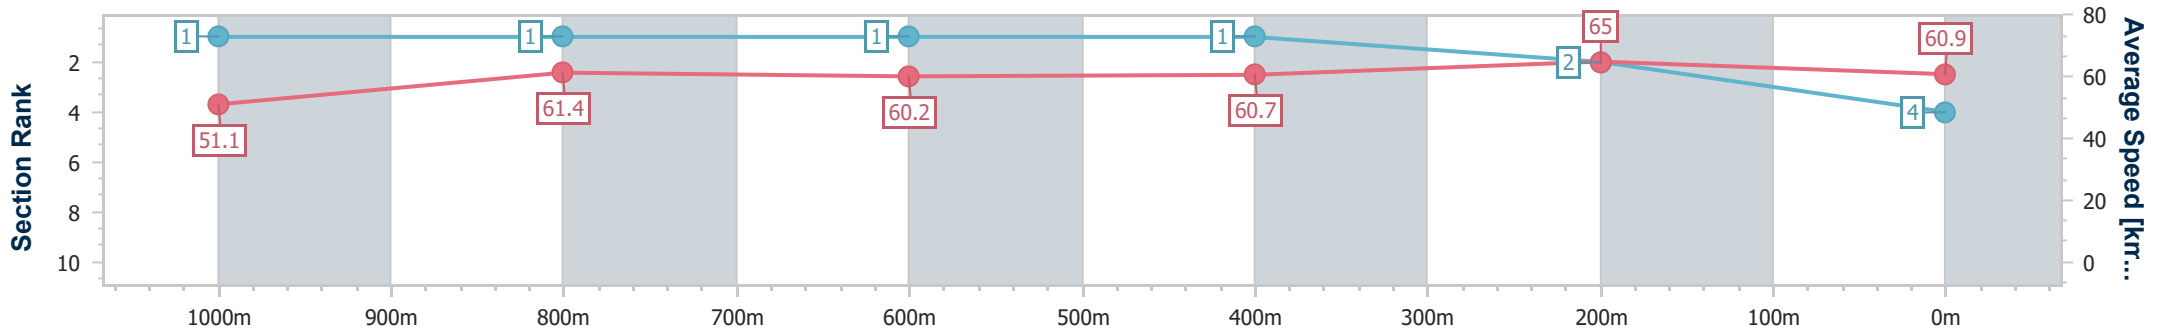

Horse/Jockey Name	Dare To Share
Final Rank	4
Fastest Section Time (Section)	0:11.06 (400m)
Top Speed [km/h] (Section)	65.9 (400m)
Race State	Finished

Sunshine Coast QLD Professional
Race 5: JIM BEAM BLACK BENCHMARK 72 Handicap - 1200m
04 August 2024 - 15:03
Track Rating: Good 4, Weather: Fine, Rail Position: +8m Entire

Section	Overall	1000m	800m	600m	400m	200m
Section Times	1:12.62 [4] (0:14.07)	0:58.55 [1] (0:11.74)	0:46.81 [1] (0:12.00)	0:34.81 [1] (0:11.91)	0:22.90 [1] (0:11.06)	0:11.84 [2] (0:11.84)
Average Speed [km/h]	51.1	61.4	60.2	60.7	65.0	60.9
Top Speed [km/h]	62.9	62.8	62.3	65.1	65.9	65.2
Avg. Dist. to Rail [m]	1.7	0.7	0.9	0.9	0.5	0.7
Avg. Stride Freq. [Hz]	2.4	2.5	2.5	2.5	2.6	2.6
Avg. Stride Length [m]	6.0	6.8	6.7	6.9	6.9	6.6

- [ ] Ranking at each section and finish
- -.-.- No data available at this section
- NA No data available