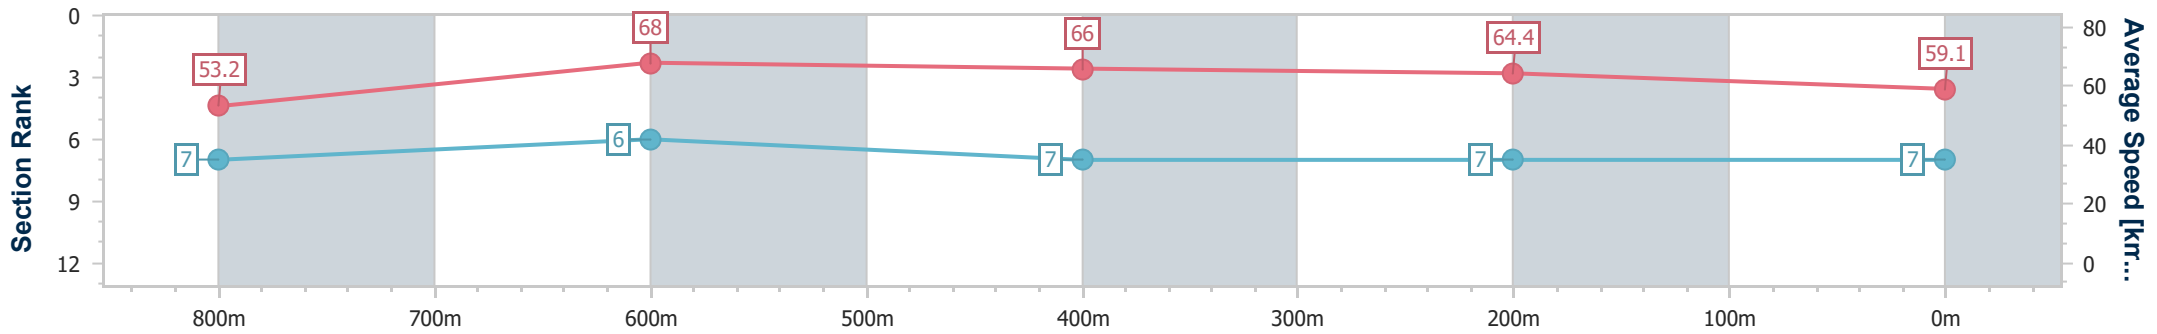

Horse/Jockey Name	Integrity Lane
Final Rank	7
Fastest Section Time (Section)	0:10.69 (800m)
Top Speed [km/h] (Section)	69.4 (800m)
Race State	Finished

Sunshine Coast QLD Professional
Race 4: MOUNT FRANKLIN Colts, Geldings and Entires Class 1 Handicap - 1000m

04 August 2024 - 14:24

Track Rating: Good 4, Weather: Fine, Rail Position: +8m Entire

Section	Overall	800m	600m	400m	200m
Section Times	0:58.55 [7] (0:13.53)	0:45.02 [7] (0:10.69)	0:34.33 [6] (0:10.99)	0:23.34 [7] (0:11.17)	0:12.17 [7] (0:12.17)
Average Speed [km/h]	53.2	68.0	66.0	64.4	59.1
Top Speed [km/h]	69.0	69.4	66.9	66.1	61.9
Avg. Dist. to Rail [m]	6.2	3.2	1.2	3.4	3.6
Avg. Stride Freq. [Hz]	2.3	2.5	2.4	2.3	2.2
Avg. Stride Length [m]	6.3	7.6	7.6	7.7	7.5

- [ ] Ranking at each section and finish
- -.-.- No data available at this section
- NA No data available