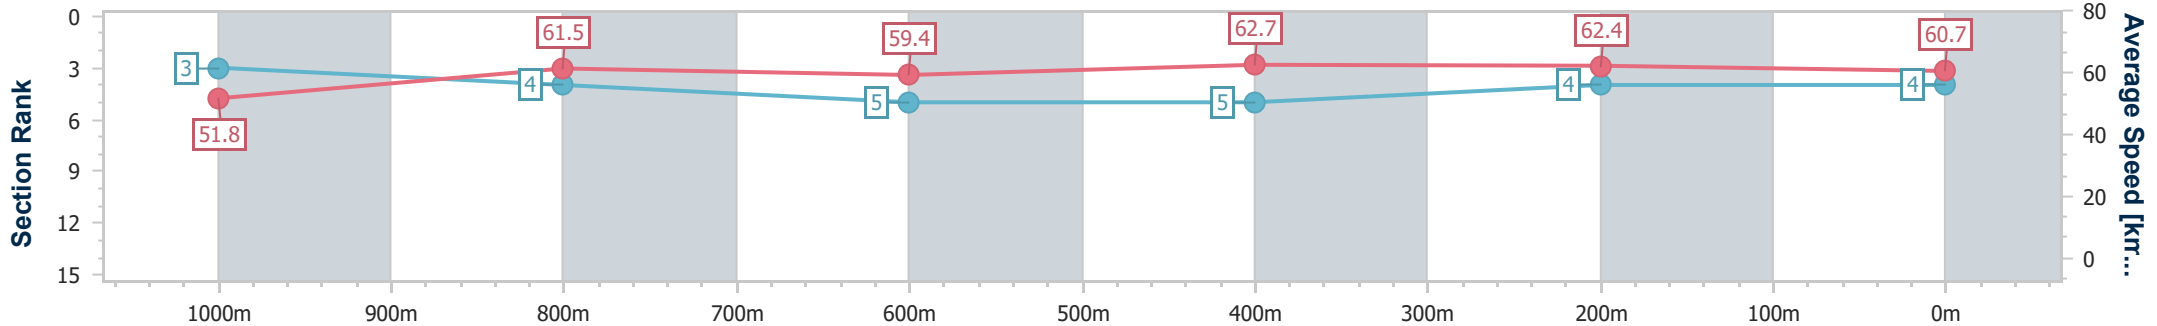

Horse/Jockey Name	Tarifa
Final Rank	4
Fastest Section Time (Section)	0:11.49 (600m)
Top Speed [km/h] (Section)	66.1 (400m)
Race State	Finished

Sunshine Coast QLD Professional
Race 1: CANADIAN CLUB QTIS Three-Year-Old Maiden Handicap - 1200m

04 August 2024 - 12:24

Track Rating: Soft 5, Weather: Fine, Rail Position: +8m Entire

Section	Overall	1000m	800m	600m	400m	200m
Section Times	1:12.66 [4] (0:13.93)	0:58.73 [3] (0:11.76)	0:46.97 [4] (0:12.13)	0:34.84 [5] (0:11.49)	0:23.35 [5] (0:11.54)	0:11.81 [4] (0:11.81)
Average Speed [km/h]	51.8	61.5	59.4	62.7	62.4	60.7
Top Speed [km/h]	64.0	63.7	61.5	65.5	66.1	63.3
Avg. Dist. to Rail [m]	3.9	1.5	0.7	0.2	0.7	2.1
Avg. Stride Freq. [Hz]	2.4	2.4	2.3	2.4	2.4	2.4
Avg. Stride Length [m]	6.0	7.2	7.1	7.1	7.0	7.0

- [ ] Ranking at each section and finish
- -.-.- No data available at this section
- NA No data available