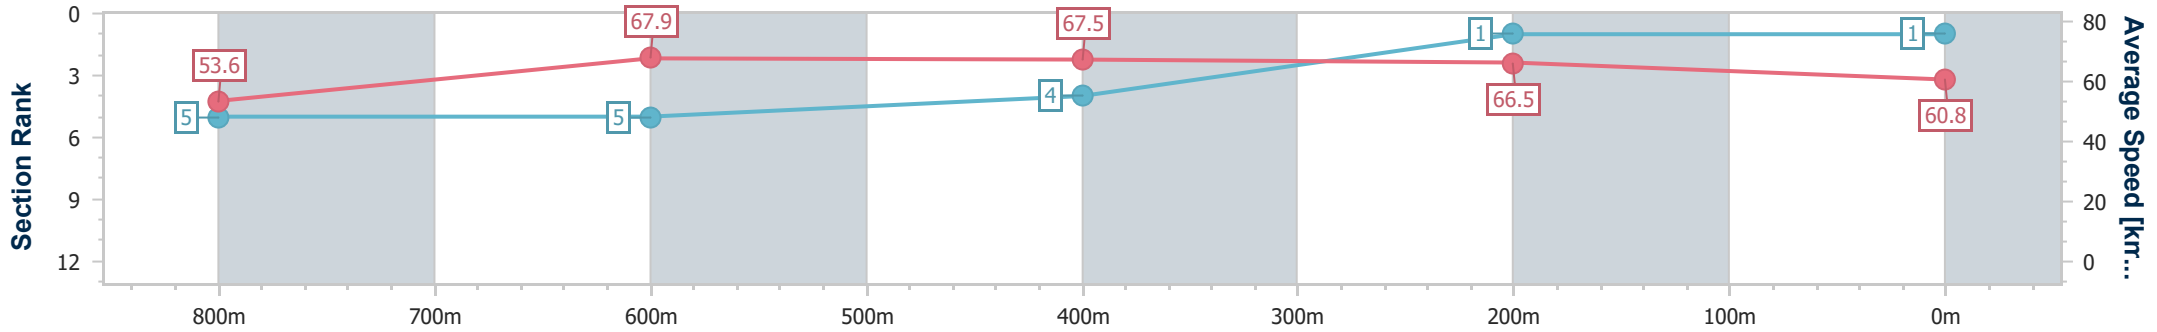

Track Rating: Good 4, Weather: Fine, Rail Position: +8m Entire

Section	Overall	800m	600m	400m	200m
Section Times	0:57.61 [1] (0:13.44)	0:44.17 [5] (0:10.71)	0:33.46 [5] (0:10.77)	0:22.69 [4] (0:10.84)	0:11.85 [1] (0:11.85)
Average Speed [km/h]	53.6	67.9	67.5	66.5	60.8
Top Speed [km/h]	68.8	68.9	68.3	67.3	65.6
Avg. Dist. to Rail [m]	2.5	1.9	2.2	3.0	2.7
Avg. Stride Freq. [Hz]	2.3	2.4	2.5	2.5	2.3
Avg. Stride Length [m]	6.5	7.7	7.6	7.5	7.2