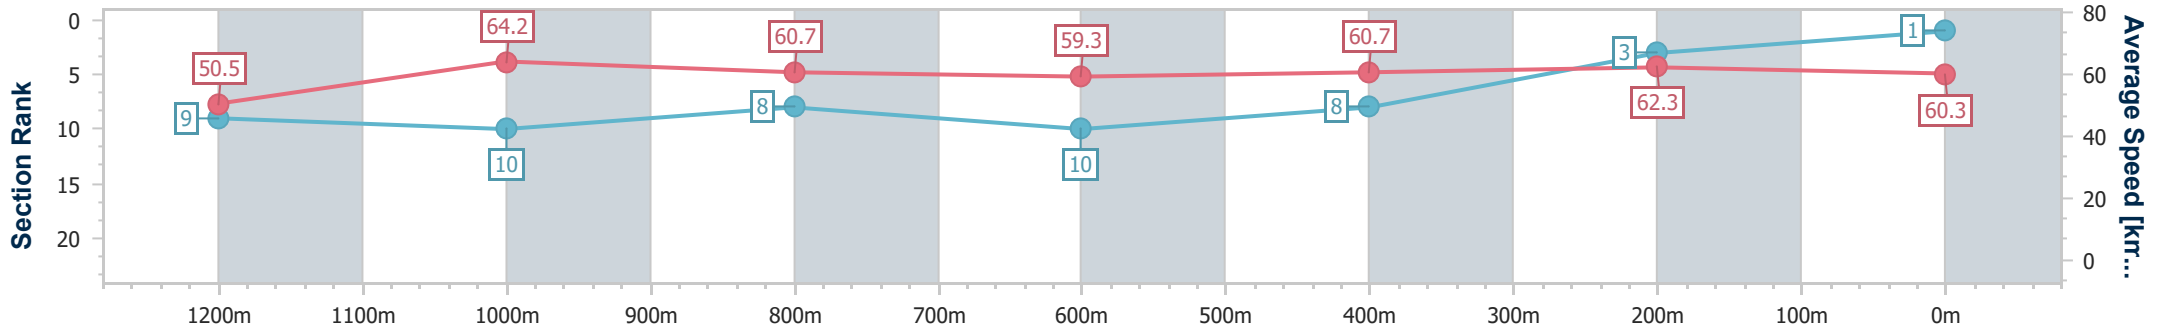

Sunshine Coast QLD Professional

Race 6: ROKU GIN Maiden Handicap - 1400m

04 August 2024 - 15:40

Track Rating: Good 4, Weather: Fine, Rail Position: +8m Entire

Section	Overall	1200m	1000m	800m	600m	400m	200m
Section Times	1:25.21 [1] (0:14.31)	1:10.90 [9] (0:11.17)	0:59.73 [10] (0:11.95)	0:47.78 [8] (0:12.28)	0:35.50 [10] (0:11.93)	0:23.57 [8] (0:11.58)	0:11.99 [3] (0:11.99)
Average Speed [km/h]	50.5	64.2	60.7	59.3	60.7	62.3	60.3
Top Speed [km/h]	64.4	66.4	64.4	60.7	61.7	62.9	62.5
Avg. Dist. to Rail [m]	4.9	3.1	2.6	1.7	1.5	5.3	6.6
Avg. Stride Freq. [Hz]	2.1	2.3	2.2	2.2	2.3	2.3	2.3
Avg. Stride Length [m]	6.5	7.5	7.5	7.5	7.5	7.4	7.1