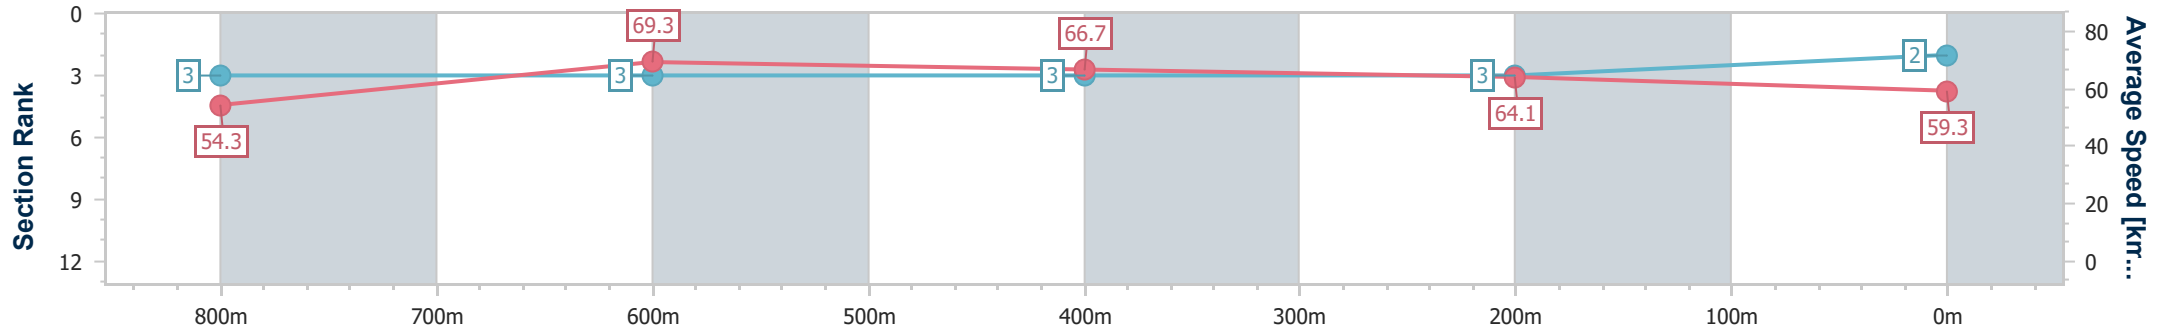

Horse/Jockey Name	Ashilla
Final Rank	2
Fastest Section Time (Section)	0:10.36 (800m)
Top Speed [km/h] (Section)	71.4 (800m)
Race State	Finished

Sunshine Coast QLD Professional
Race 3: JIM BEAM WHITE Fillies and Mares Class 1 Handicap - 1000m

04 August 2024 - 13:44

Track Rating: Soft 5, Weather: Fine, Rail Position: +8m Entire

Section	Overall	800m	600m	400m	200m
Section Times	0:57.81 [2] (0:13.30)	0:44.51 [3] (0:10.36)	0:34.15 [3] (0:10.78)	0:23.37 [3] (0:11.24)	0:12.13 [3] (0:12.13)
Average Speed [km/h]	54.3	69.3	66.7	64.1	59.3
Top Speed [km/h]	68.8	71.4	69.5	65.5	61.8
Avg. Dist. to Rail [m]	2.2	0.9	0.7	2.7	3.7
Avg. Stride Freq. [Hz]	2.3	2.4	2.3	2.3	2.3
Avg. Stride Length [m]	6.6	8.1	7.9	7.7	7.4

- [ ] Ranking at each section and finish
- -.-.- No data available at this section
- NA No data available