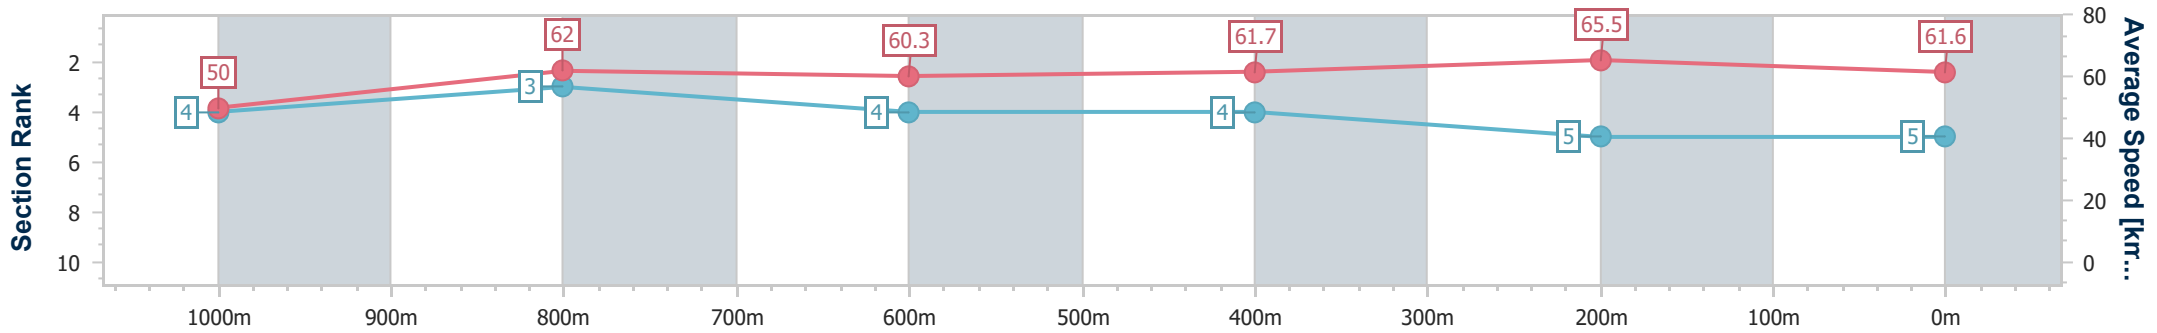

Horse/Jockey Name	Maya Bay
Final Rank	5
Fastest Section Time (Section)	0:10.98 (400m)
Top Speed [km/h] (Section)	66.3 (400m)
Race State	Finished

Sunshine Coast QLD Professional
Race 5: JIM BEAM BLACK BENCHMARK 72 Handicap - 1200m
04 August 2024 - 15:03
Track Rating: Good 4, Weather: Fine, Rail Position: +8m Entire

Section	Overall	1000m	800m	600m	400m	200m
Section Times	1:12.64 [5] (0:14.40)	0:58.24 [4] (0:11.76)	0:46.48 [3] (0:12.06)	0:34.42 [4] (0:11.75)	0:22.67 [4] (0:10.98)	0:11.69 [5] (0:11.69)
Average Speed [km/h]	50.0	62.0	60.3	61.7	65.5	61.6
Top Speed [km/h]	63.7	63.6	61.6	65.0	66.3	64.6
Avg. Dist. to Rail [m]	4.8	3.2	1.7	1.5	4.7	4.4
Avg. Stride Freq. [Hz]	2.2	2.3	2.3	2.3	2.4	2.3
Avg. Stride Length [m]	6.4	7.5	7.4	7.5	7.6	7.3

- [ ] Ranking at each section and finish
- -.-.- No data available at this section
- NA No data available