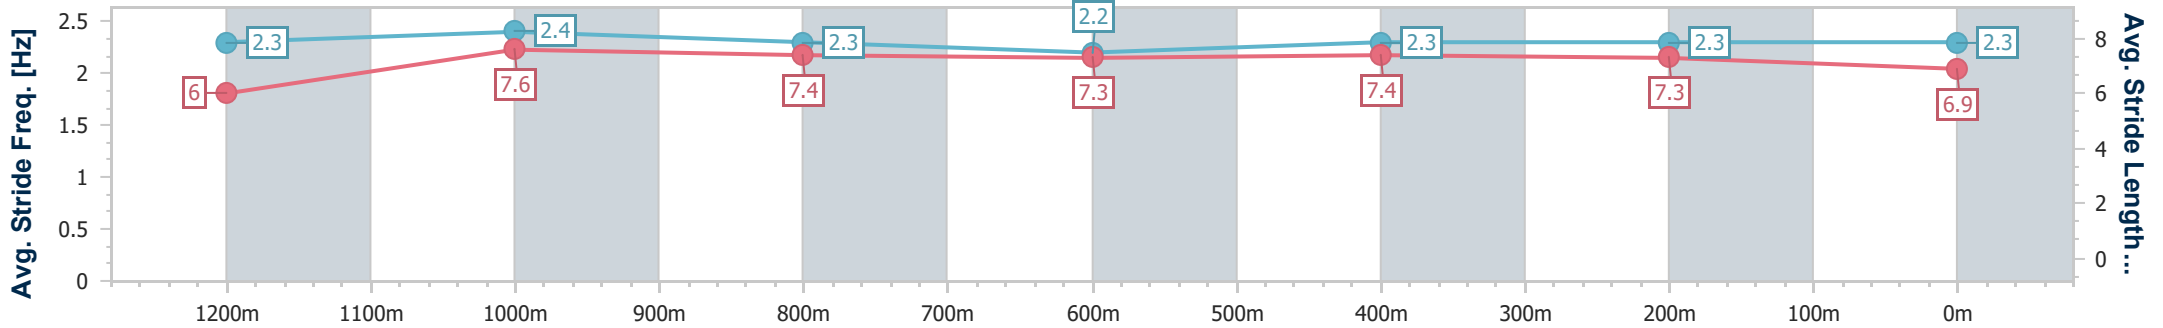

Horse/Jockey Name	Inno Tech Winner
Final Rank	10
Fastest Section Time (Section)	0:11.24 (1200m)
Top Speed [km/h] (Section)	66.1 (1200m)
Race State	Finished

Sunshine Coast QLD Professional
Race 6: ROKU GIN Maiden Handicap - 1400m
04 August 2024 - 15:40
Track Rating: Good 4, Weather: Fine, Rail Position: +8m Entire

Section	Overall	1200m	1000m	800m	600m	400m	200m
Section Times	1:26.14 [10] (0:14.02)	1:12.12 [7] (0:11.24)	1:00.88 [7] (0:12.03)	0:48.85 [7] (0:12.33)	0:36.52 [8] (0:11.95)	0:24.57 [7] (0:11.76)	0:12.81 [6] (0:12.81)
Average Speed [km/h]	51.5	64.1	60.3	58.7	60.4	61.1	56.2
Top Speed [km/h]	65.8	66.1	63.1	60.2	61.3	62.0	60.5
Avg. Dist. to Rail [m]	6.2	2.8	2.0	1.4	0.6	3.6	6.4
Avg. Stride Freq. [Hz]	2.3	2.4	2.3	2.2	2.3	2.3	2.3
Avg. Stride Length [m]	6.0	7.6	7.4	7.3	7.4	7.3	6.9

- [ ] Ranking at each section and finish
- -.-.- No data available at this section
- NA No data available