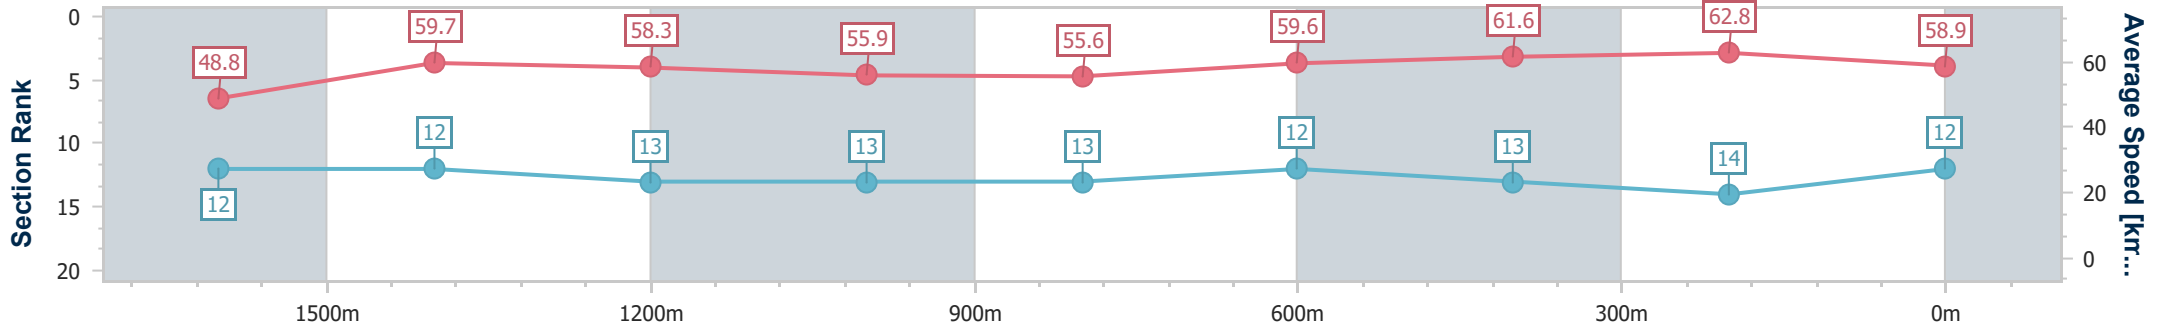

Horse/Jockey Name	Says Who
Final Rank	12
Fastest Section Time (Section)	0:11.43 (400m)
Top Speed [km/h] (Section)	63.5 (400m)
Race State	Finished

Sunshine Coast QLD Professional
Race 7: GRINDERS COFFEE BENCHMARK 62 Handicap - 1800m

04 August 2024 - 16:20

Track Rating: Good 4, Weather: Fine, Rail Position: +8m Entire

Section	Overall	1600m	1400m	1200m	1000m	800m	600m	400m	200m				
Section Times	1:53.29 [12] (0:14.89)	1:38.40 [12] (0:12.19)	1:26.21 [12] (0:12.45)	1:13.76 [13] (0:12.90)	1:00.86 [13] (0:13.05)	0:47.81 [13] (0:12.24)	0:35.57 [12] (0:11.89)	0:23.68 [13] (0:11.43)	0:12.25 [14] (0:12.25)				
Average Speed [km/h]	48.8	59.7	58.3	55.9	55.6	59.6	61.6	62.8	58.9				
Top Speed [km/h]	60.5	60.5	60.5	58.5	59.6	60.6	62.8	63.5	62.1				
Avg. Dist. to Rail [m]	7.3	3.5	3.0	3.2	2.9	2.3	2.6	6.5	7.0				
Avg. Stride Freq. [Hz]	2.0	2.1	2.1	2.1	2.1	2.2	2.2	2.3	2.2				
Avg. Stride Length [m]	6.7	7.8	7.7	7.5	7.4	7.7	7.7	7.7	7.4				

- [ ] Ranking at each section and finish
- -.-.- No data available at this section
- NA No data available