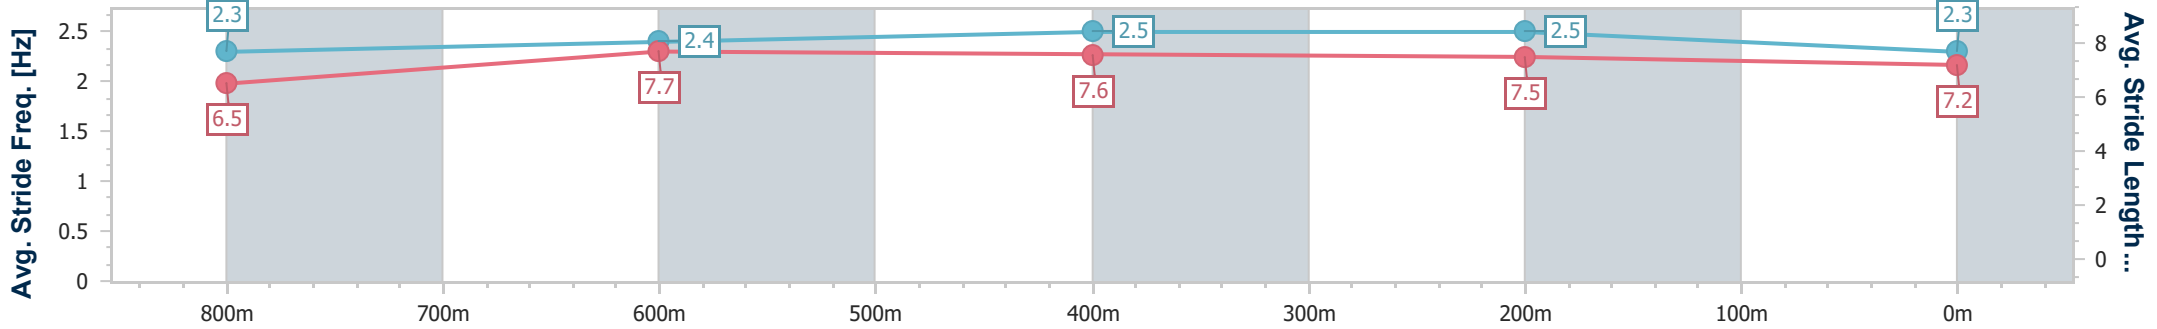

Track Rating: Good 4, Weather: Fine, Rail Position: +8m Entire

Section	Overall	800m	600m	400m	200m
Section Times	0:57.61 [1] (0:13.44)	0:44.17 [5] (0:10.71)	0:33.46 [5] (0:10.77)	0:22.69 [4] (0:10.84)	0:11.85 [1] (0:11.85)
Average Speed [km/h]	53.6	67.9	67.5	66.5	60.8
Top Speed [km/h]	68.8	68.9	68.3	67.3	65.6
Avg. Dist. to Rail [m]	2.5	1.9	2.2	3.0	2.7
Avg. Stride Freq. [Hz]	2.3	2.4	2.5	2.5	2.3
Avg. Stride Length [m]	6.5	7.7	7.6	7.5	7.2