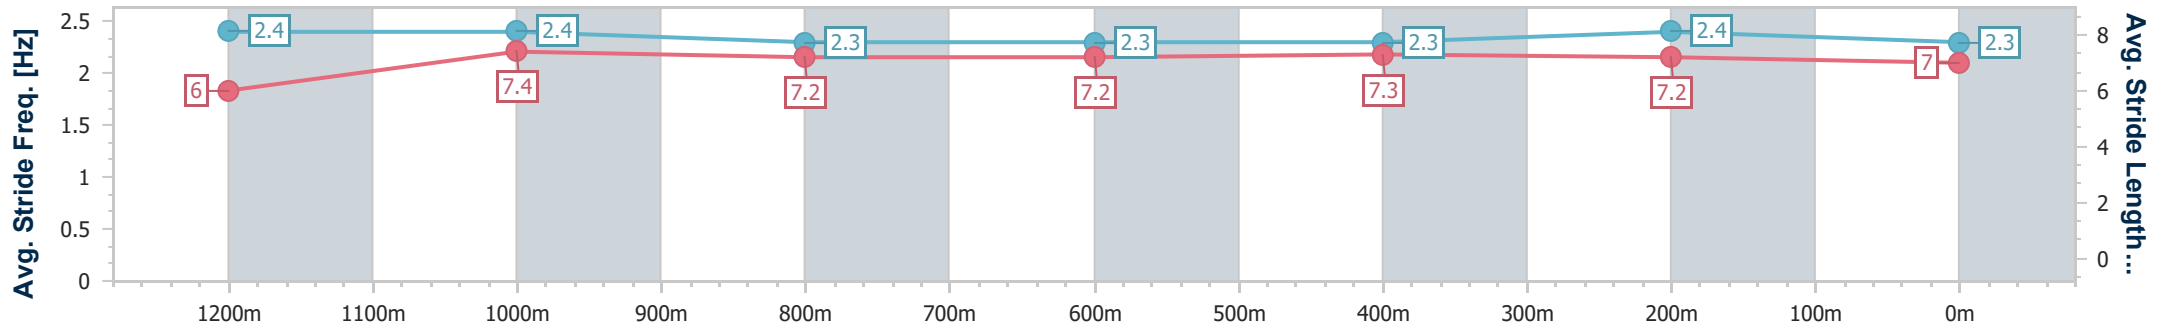

Sunshine Coast QLD Professional

Race 6: ROKU GIN Maiden Handicap - 1400m

04 August 2024 - 15:40

Track Rating: Good 4, Weather: Fine, Rail Position: +8m Entire

Section	Overall	1200m	1000m	800m	600m	400m	200m
Section Times	1:25.72 [3] (0:13.87)	1:11.85 [4] (0:11.14)	1:00.71 [5] (0:11.94)	0:48.77 [5] (0:12.38)	0:36.39 [6] (0:12.06)	0:24.33 [6] (0:11.91)	0:12.42 [5] (0:12.42)
Average Speed [km/h]	52.0	64.5	60.6	58.8	59.8	60.7	58.0
Top Speed [km/h]	65.3	66.1	62.8	59.7	61.1	61.8	59.8
Avg. Dist. to Rail [m]	2.7	2.1	1.9	1.6	0.7	1.4	3.1
Avg. Stride Freq. [Hz]	2.4	2.4	2.3	2.3	2.3	2.4	2.3
Avg. Stride Length [m]	6.0	7.4	7.2	7.2	7.3	7.2	7.0