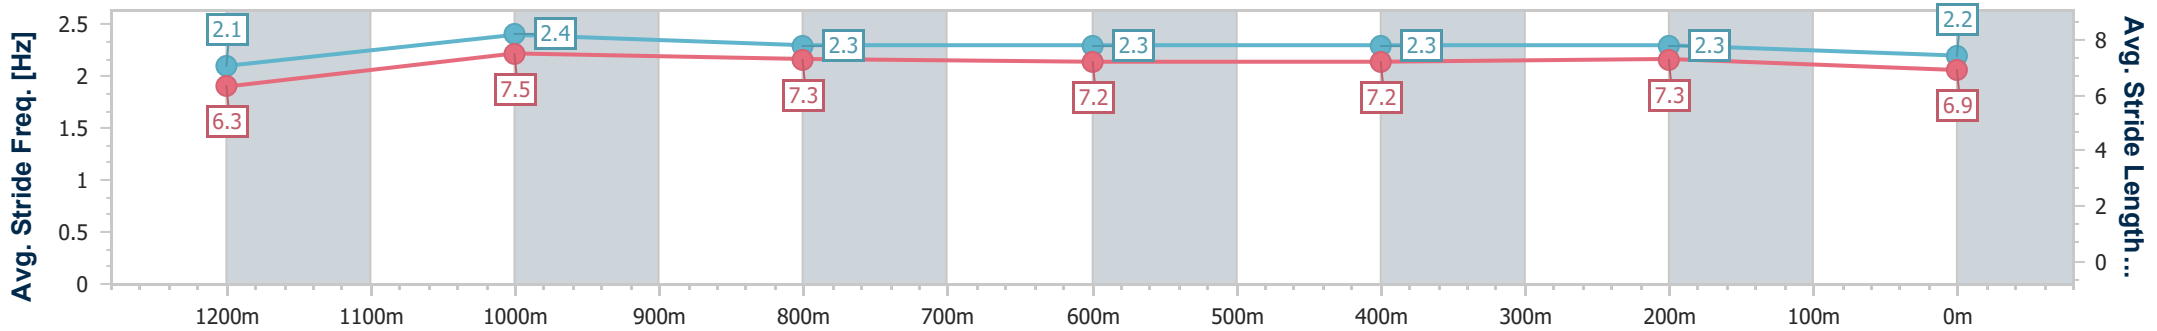

Sunshine Coast QLD Professional

Race 6: ROKU GIN Maiden Handicap - 1400m

04 August 2024 - 15:40

Track Rating: Good 4, Weather: Fine, Rail Position: +8m Entire

Section	Overall	1200m	1000m	800m	600m	400m	200m
Section Times	1:26.66 [13] (0:14.51)	1:12.15 [12] (0:11.22)	1:00.93 [11] (0:11.93)	0:49.00 [13] (0:12.08)	0:36.92 [11] (0:12.04)	0:24.88 [11] (0:11.97)	0:12.91 [11] (0:12.91)
Average Speed [km/h]	49.7	64.2	60.4	59.1	59.6	60.4	55.8
Top Speed [km/h]	63.2	65.7	63.1	60.8	62.3	61.6	59.1
Avg. Dist. to Rail [m]	4.6	1.3	0.7	1.4	0.2	2.6	4.8
Avg. Stride Freq. [Hz]	2.1	2.4	2.3	2.3	2.3	2.3	2.2
Avg. Stride Length [m]	6.3	7.5	7.3	7.2	7.2	7.3	6.9