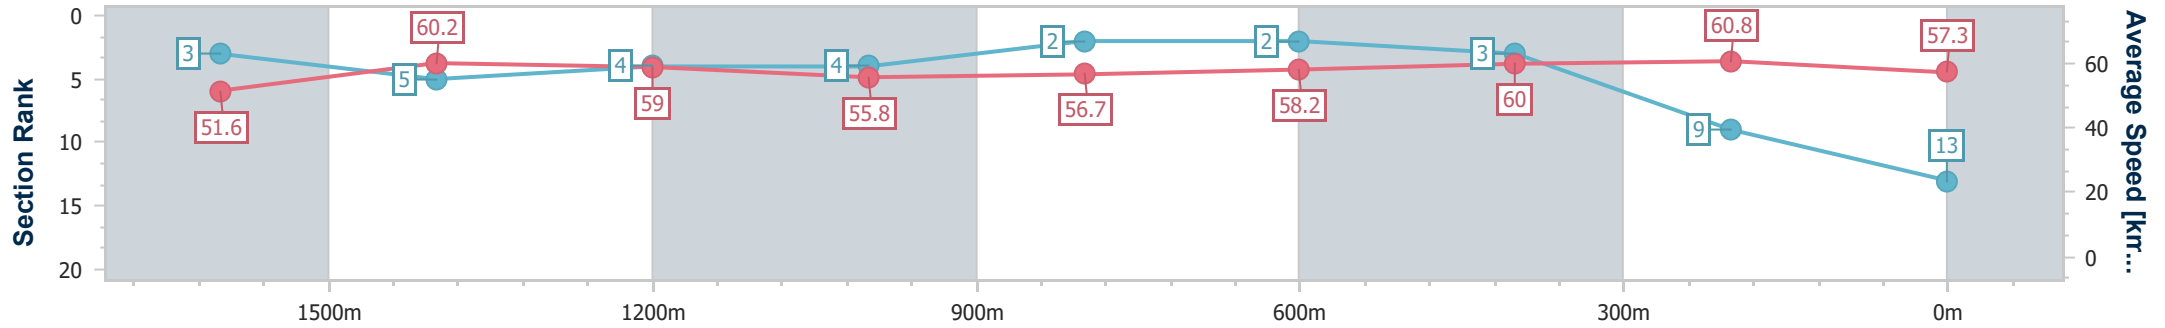

Horse/Jockey Name	Pintura Rosa
Final Rank	13
Fastest Section Time (Section)	0:11.85 (400m)
Top Speed [km/h] (Section)	64.0 (Overall)
Race State	Finished

Sunshine Coast QLD Professional
Race 7: GRINDERS COFFEE BENCHMARK 62 Handicap - 1800m

04 August 2024 - 16:20

Track Rating: Good 4, Weather: Fine, Rail Position: +8m Entire

Section	Overall	1600m	1400m	1200m	1000m	800m	600m	400m	200m
Section Times	1:53.33 [13] (0:14.09)	1:39.24 [3] (0:12.13)	1:27.11 [5] (0:12.28)	1:14.83 [4] (0:12.95)	1:01.88 [4] (0:12.82)	0:49.06 [2] (0:12.60)	0:36.46 [2] (0:12.03)	0:24.43 [3] (0:11.85)	0:12.58 [9] (0:12.58)
Average Speed [km/h]	51.6	60.2	59.0	55.8	56.7	58.2	60.0	60.8	57.3
Top Speed [km/h]	64.0	61.1	61.3	57.0	57.6	58.6	61.5	61.8	59.4
Avg. Dist. to Rail [m]	5.5	3.7	3.3	3.6	3.6	2.7	0.9	1.1	1.3
Avg. Stride Freq. [Hz]	2.4	2.4	2.4	2.3	2.3	2.3	2.4	2.4	2.3
Avg. Stride Length [m]	5.9	6.9	6.9	6.8	6.9	7.0	7.0	7.1	6.9

- [ ] Ranking at each section and finish
- -.-.- No data available at this section
- NA No data available