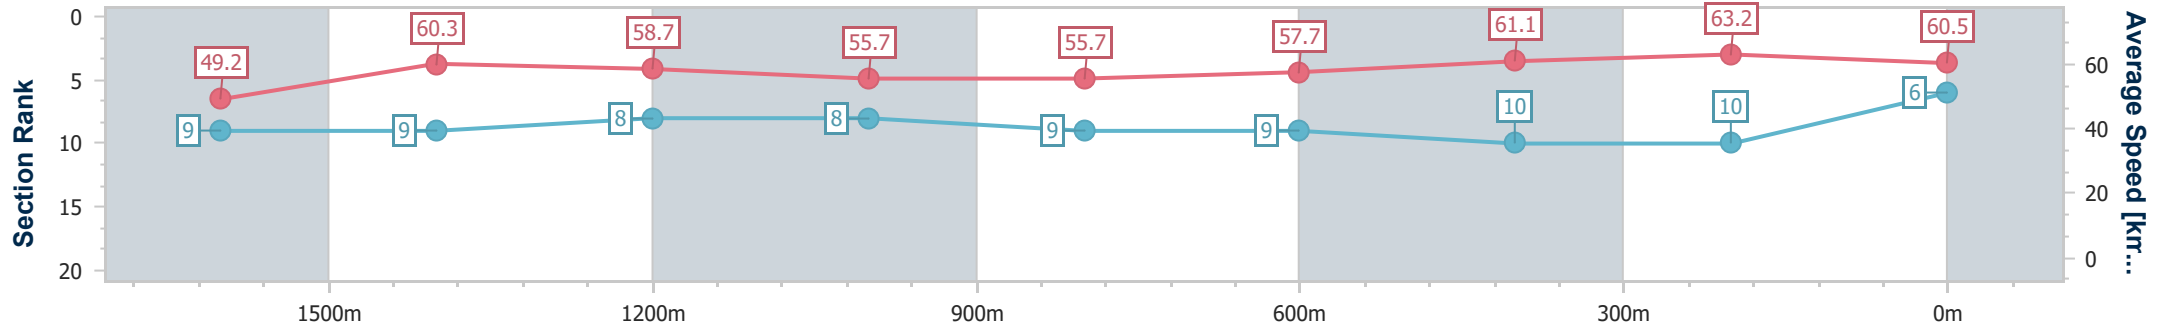

Horse/Jockey Name	Contreras
Final Rank	6
Fastest Section Time (Section)	0:11.40 (400m)
Top Speed [km/h] (Section)	64.3 (400m)
Race State	Finished

Sunshine Coast QLD Professional
Race 7: GRINDERS COFFEE BENCHMARK 62 Handicap - 1800m

04 August 2024 - 16:20

Track Rating: Good 4, Weather: Fine, Rail Position: +8m Entire

Section	Overall	1600m	1400m	1200m	1000m	800m	600m	400m	200m				
Section Times	1:52.65 [6] (0:14.69)	1:37.96 [9] (0:11.99)	1:25.97 [9] (0:12.30)	1:13.67 [8] (0:12.90)	1:00.77 [8] (0:13.00)	0:47.77 [9] (0:12.60)	0:35.17 [9] (0:11.89)	0:23.28 [10] (0:11.40)	0:11.88 [10] (0:11.88)				
Average Speed [km/h]	49.2	60.3	58.7	55.7	55.7	57.7	61.1	63.2	60.5				
Top Speed [km/h]	61.3	60.9	59.6	58.2	57.0	59.6	61.5	64.3	62.7				
Avg. Dist. to Rail [m]	3.4	0.7	0.8	1.7	1.9	1.5	1.1	5.1	6.2				
Avg. Stride Freq. [Hz]	2.1	2.2	2.2	2.1	2.1	2.2	2.3	2.3	2.2				
Avg. Stride Length [m]	6.3	7.7	7.5	7.2	7.3	7.3	7.6	7.6	7.5				

- [ ] Ranking at each section and finish
- -.-.- No data available at this section
- NA No data available