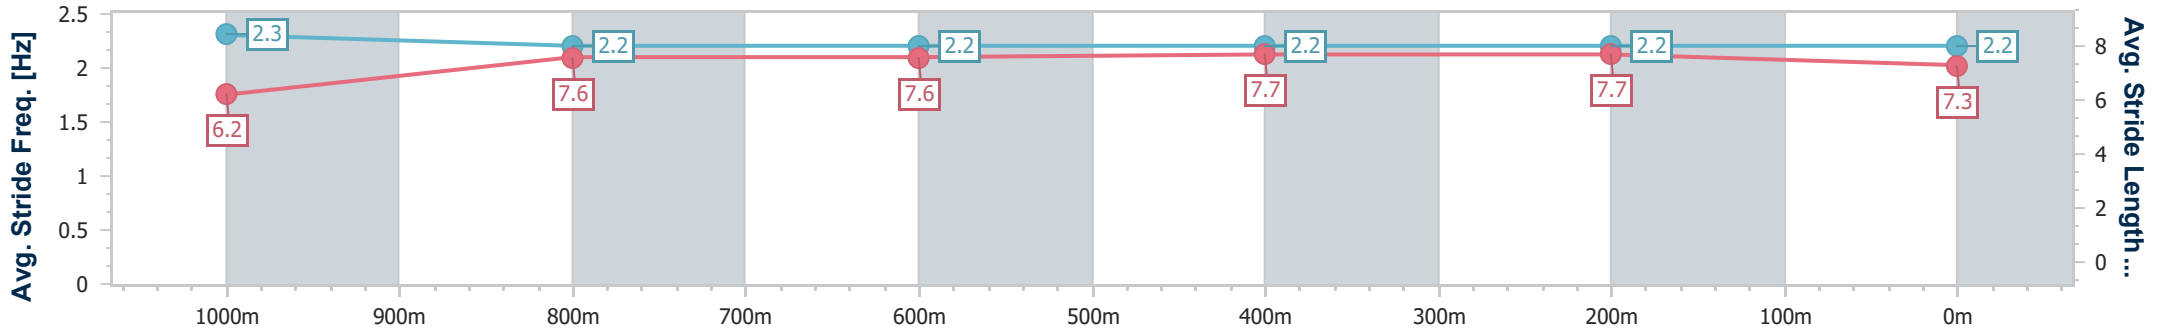

Horse/Jockey Name	Wantchoo
Final Rank	10
Fastest Section Time (Section)	0:11.73 (400m)
Top Speed [km/h] (Section)	63.3 (Overall)
Race State	Finished

Sunshine Coast QLD Professional
Race 1: CANADIAN CLUB QTIS Three-Year-Old Maiden
Handicap - 1200m

04 August 2024 - 12:24

Track Rating: Soft 5, Weather: Fine, Rail Position: +8m Entire

Section	Overall	1000m	800m	600m	400m	200m
Section Times	1:14.15 [10] (0:14.16)	0:59.99 [5] (0:11.78)	0:48.21 [5] (0:12.02)	0:36.19 [7] (0:11.79)	0:24.40 [8] (0:11.73)	0:12.67 [9] (0:12.67)
Average Speed [km/h]	50.9	61.3	60.2	61.3	61.2	57.1
Top Speed [km/h]	63.3	63.2	61.3	62.2	62.8	60.3
Avg. Dist. to Rail [m]	1.7	1.1	0.8	0.5	1.1	2.0
Avg. Stride Freq. [Hz]	2.3	2.2	2.2	2.2	2.2	2.2
Avg. Stride Length [m]	6.2	7.6	7.6	7.7	7.7	7.3

- [ ] Ranking at each section and finish
- -.-.- No data available at this section
- NA No data available