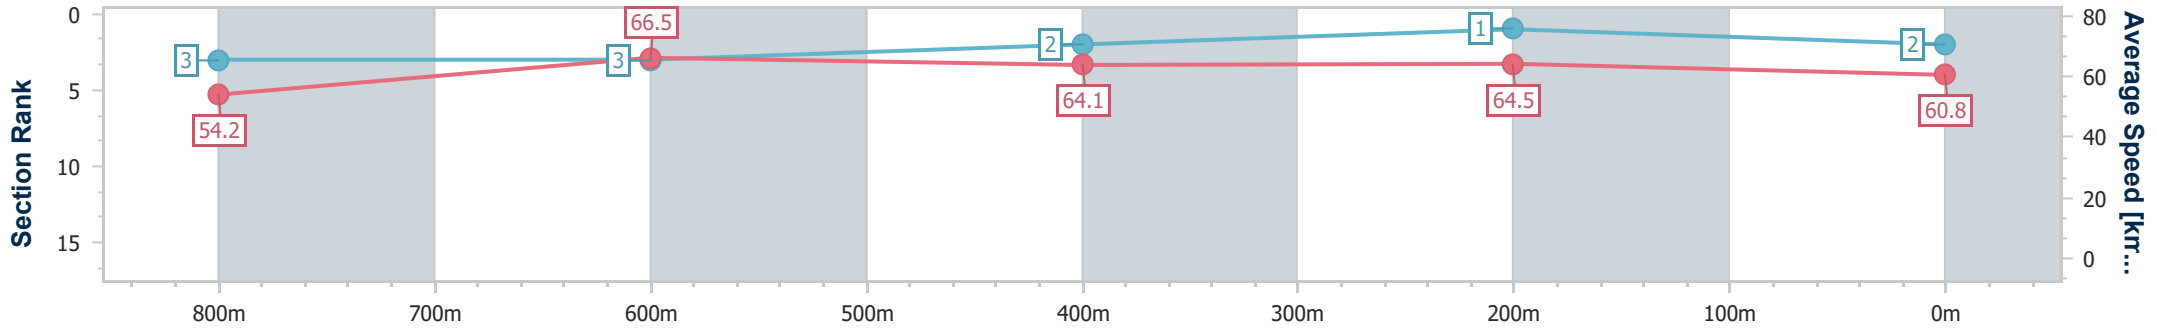

Sunshine Coast QLD Professional

Race 2: MAKERS MARK Maiden Handicap - 1000m

04 August 2024 - 13:03

Track Rating: Soft 5, Weather: Fine, Rail Position: +8m Entire

Section	Overall	800m	600m	400m	200m
Section Times	0:58.51 [2] (0:13.29)	0:45.22 [3] (0:10.91)	0:34.31 [3] (0:11.30)	0:23.01 [2] (0:11.18)	0:11.83 [1] (0:11.83)
Average Speed [km/h]	54.2	66.5	64.1	64.5	60.8
Top Speed [km/h]	69.0	68.6	65.0	65.8	62.5
Avg. Dist. to Rail [m]	5.1	1.6	1.0	1.2	1.0
Avg. Stride Freq. [Hz]	2.5	2.4	2.3	2.3	2.3
Avg. Stride Length [m]	6.0	7.8	7.8	7.7	7.4