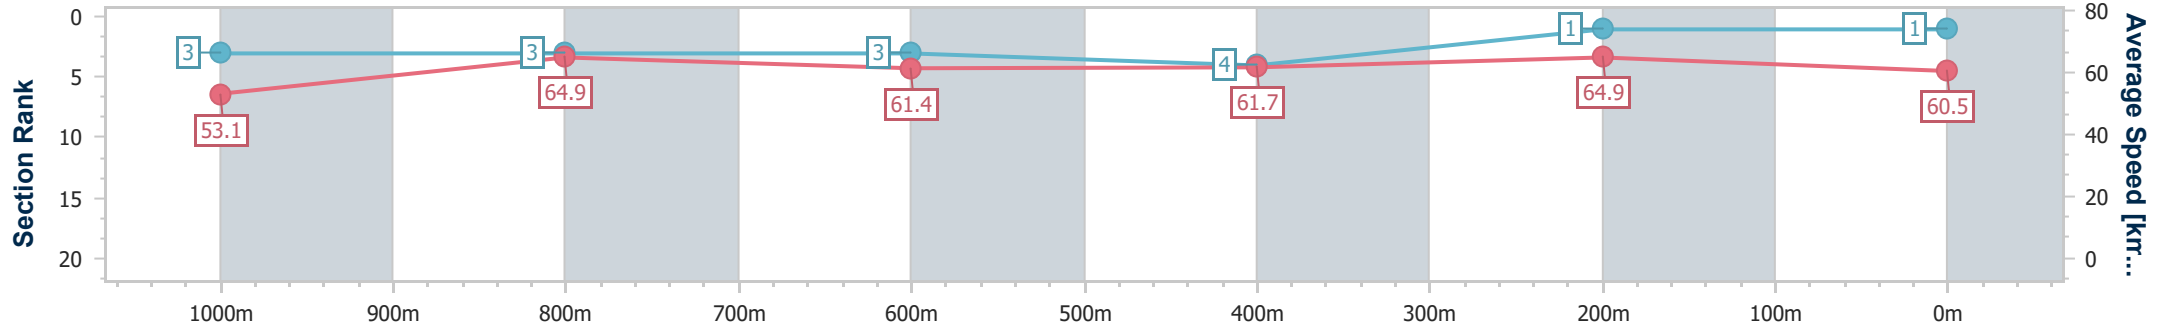

Sunshine Coast QLD Professional
 Race 8: CASCADE ADULT BEVERAGES BENCHMARK 62
 Handicap - 1200m

04 August 2024 - 17:00

Track Rating: Good 4, Weather: Fine, Rail Position: +8m Entire

Section	Overall	1000m	800m	600m	400m	200m
Section Times	1:11.44 [1] (0:13.58)	0:57.86 [3] (0:11.17)	0:46.69 [3] (0:11.93)	0:34.76 [3] (0:11.73)	0:23.03 [4] (0:11.13)	0:11.90 [1] (0:11.90)
Average Speed [km/h]	53.1	64.9	61.4	61.7	64.9	60.5
Top Speed [km/h]	67.0	67.3	63.1	64.4	65.9	63.5
Avg. Dist. to Rail [m]	10.4	3.5	2.4	1.7	5.0	3.8
Avg. Stride Freq. [Hz]	2.3	2.3	2.2	2.2	2.3	2.2
Avg. Stride Length [m]	6.3	7.8	7.6	7.7	7.8	7.6