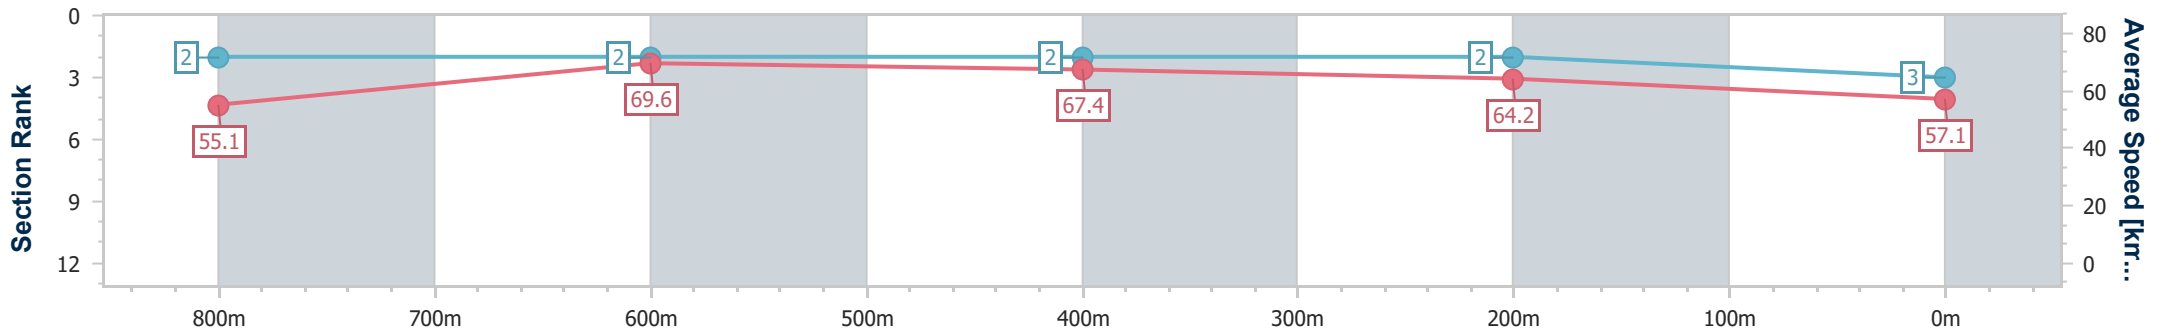

Horse/Jockey Name	Rich Minx
Final Rank	3
Fastest Section Time (Section)	0:10.40 (800m)
Top Speed [km/h] (Section)	71.5 (800m)
Race State	Finished

Sunshine Coast QLD Professional
Race 3: JIM BEAM WHITE Fillies and Mares Class 1 Handicap - 1000m

04 August 2024 - 13:44

Track Rating: Soft 5, Weather: Fine, Rail Position: +8m Entire

Section	Overall	800m	600m	400m	200m
Section Times	0:58.05 [3] (0:13.08)	0:44.97 [2] (0:10.40)	0:34.57 [2] (0:10.78)	0:23.79 [2] (0:11.21)	0:12.58 [2] (0:12.58)
Average Speed [km/h]	55.1	69.6	67.4	64.2	57.1
Top Speed [km/h]	70.4	71.5	68.0	66.9	61.3
Avg. Dist. to Rail [m]	3.5	1.6	0.9	2.6	2.6
Avg. Stride Freq. [Hz]	2.4	2.6	2.5	2.4	2.3
Avg. Stride Length [m]	6.4	7.6	7.4	7.3	6.8

- [ ] Ranking at each section and finish
- -.-.- No data available at this section
- NA No data available