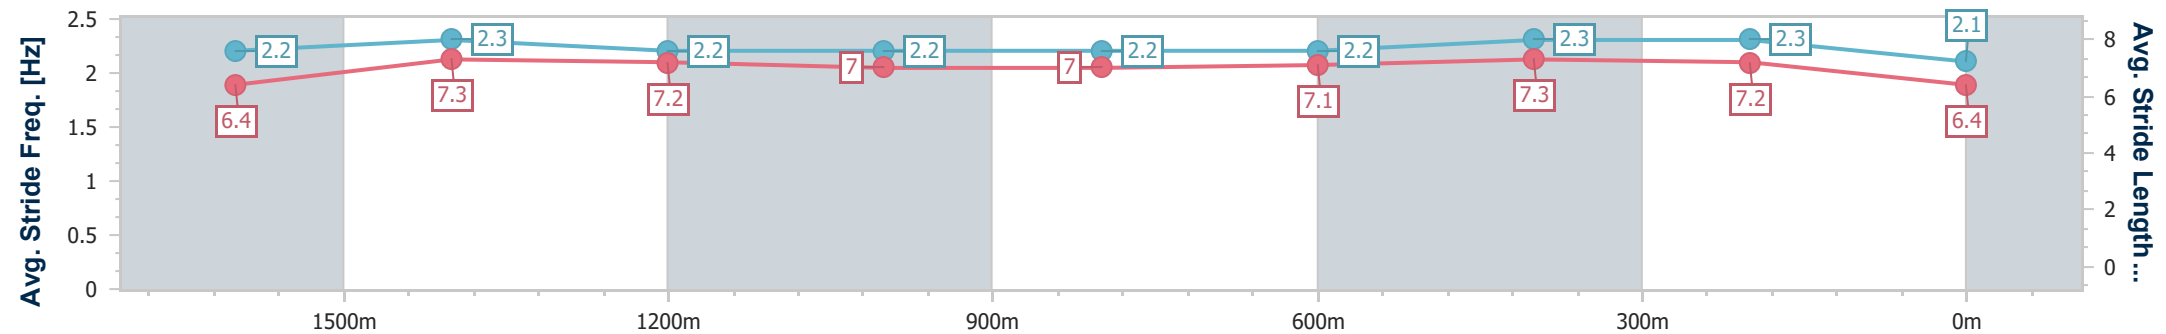

Sunshine Coast QLD Professional
Race 7: GRINDERS COFFEE BENCHMARK 62 Handicap - 1800m

04 August 2024 - 16:20

Track Rating: Good 4, Weather: Fine, Rail Position: +8m Entire

Section	Overall	1600m	1400m	1200m	1000m	800m	600m	400m	200m				
Section Times	1:55.82 [14] (0:14.07)	1:41.75 [2] (0:11.87)	1:29.88 [2] (0:12.37)	1:17.51 [3] (0:12.98)	1:04.53 [3] (0:13.06)	0:51.47 [4] (0:12.62)	0:38.85 [3] (0:11.88)	0:26.97 [2] (0:11.87)	0:15.10 [8] (0:15.10)				
Average Speed [km/h]	51.7	61.2	58.4	55.7	55.4	57.4	60.5	60.7	47.7				
Top Speed [km/h]	62.9	62.2	61.5	57.0	56.3	59.7	61.7	62.3	57.5				
Avg. Dist. to Rail [m]	3.7	3.0	2.2	1.7	1.8	1.2	0.2	0.2	0.3				
Avg. Stride Freq. [Hz]	2.2	2.3	2.2	2.2	2.2	2.2	2.3	2.3	2.1				
Avg. Stride Length [m]	6.4	7.3	7.2	7.0	7.0	7.1	7.3	7.2	6.4				