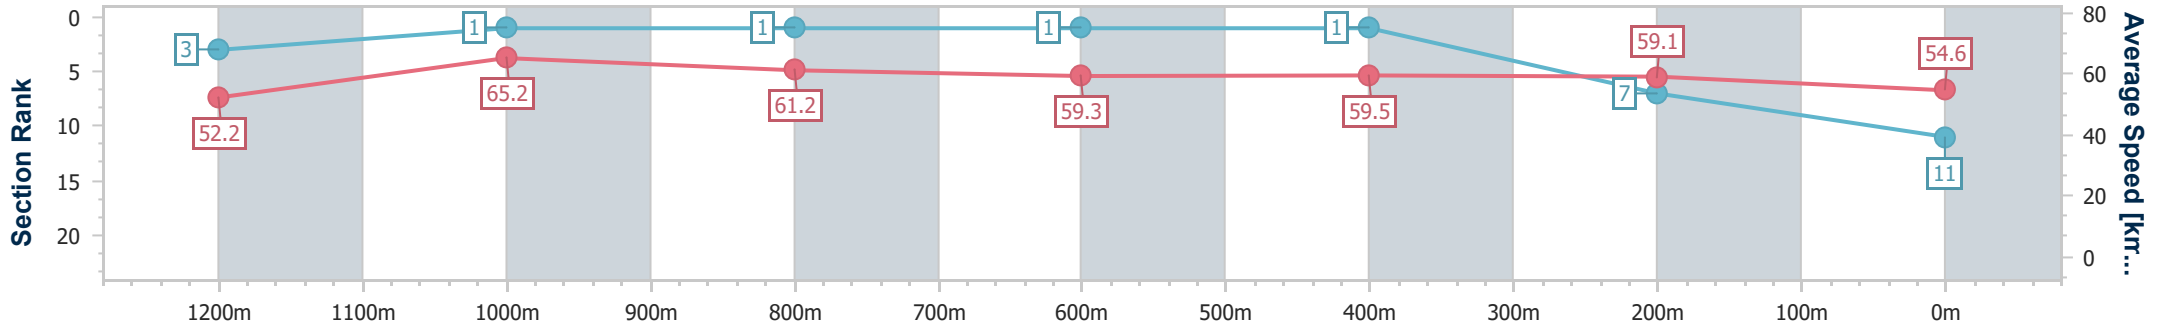

Sunshine Coast QLD Professional

Race 6: ROKU GIN Maiden Handicap - 1400m

04 August 2024 - 15:40

Track Rating: Good 4, Weather: Fine, Rail Position: +8m Entire

Section	Overall	1200m	1000m	800m	600m	400m	200m
Section Times	1:26.57 [11] (0:13.77)	1:12.80 [3] (0:11.05)	1:01.75 [1] (0:11.93)	0:49.82 [1] (0:12.29)	0:37.53 [1] (0:12.13)	0:25.40 [1] (0:12.20)	0:13.20 [7] (0:13.20)
Average Speed [km/h]	52.2	65.2	61.2	59.3	59.5	59.1	54.6
Top Speed [km/h]	68.0	67.7	63.3	60.4	60.2	60.1	57.3
Avg. Dist. to Rail [m]	10.3	5.7	3.8	2.5	0.8	1.3	5.0
Avg. Stride Freq. [Hz]	2.2	2.4	2.3	2.3	2.3	2.3	2.2
Avg. Stride Length [m]	6.5	7.4	7.2	7.2	7.1	7.1	6.9