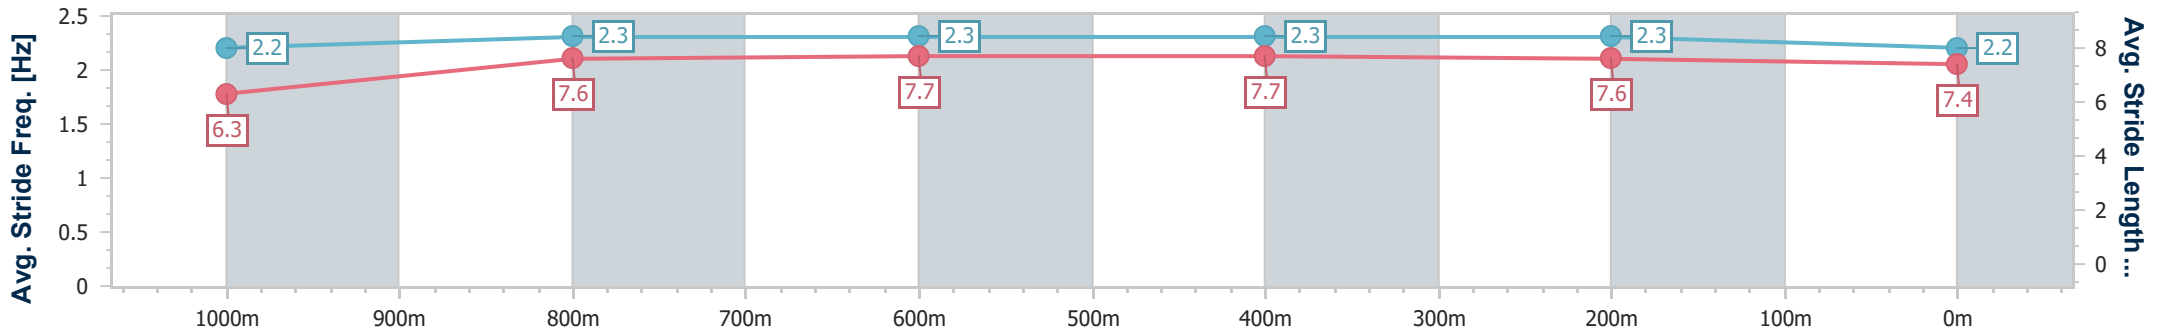

Horse/Jockey Name	Echo Hunter
Final Rank	6
Fastest Section Time (Section)	0:11.24 (400m)
Top Speed [km/h] (Section)	65.0 (400m)
Race State	Finished

Sunshine Coast QLD Professional
Race 8: CASCADE ADULT BEVERAGES BENCHMARK 62
Handicap - 1200m

04 August 2024 - 17:00

Track Rating: Good 4, Weather: Fine, Rail Position: +8m Entire

Section	Overall	1000m	800m	600m	400m	200m
Section Times	1:12.32 [6] (0:14.46)	0:57.86 [13] (0:11.40)	0:46.46 [13] (0:11.65)	0:34.81 [13] (0:11.50)	0:23.31 [10] (0:11.24)	0:12.07 [9] (0:12.07)
Average Speed [km/h]	50.0	63.4	62.3	63.1	64.1	59.6
Top Speed [km/h]	63.6	64.3	63.3	64.6	65.0	62.2
Avg. Dist. to Rail [m]	6.1	1.9	1.2	1.5	6.0	4.8
Avg. Stride Freq. [Hz]	2.2	2.3	2.3	2.3	2.3	2.2
Avg. Stride Length [m]	6.3	7.6	7.7	7.7	7.6	7.4

- [ ] Ranking at each section and finish
- -.-.- No data available at this section
- NA No data available