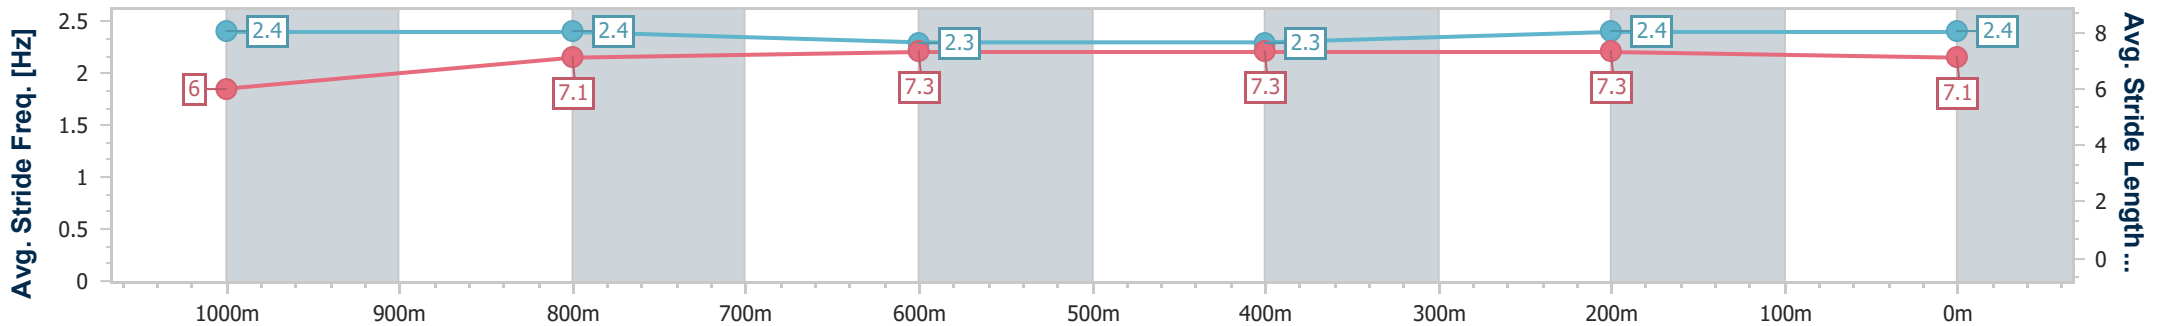

Horse/Jockey Name	King Spirit
Final Rank	2
Fastest Section Time (Section)	0:11.17 (400m)
Top Speed [km/h] (Section)	65.8 (400m)
Race State	Finished

Sunshine Coast QLD Professional
Race 1: CANADIAN CLUB QTIS Three-Year-Old Maiden
Handicap - 1200m

04 August 2024 - 12:24

Track Rating: Soft 5, Weather: Fine, Rail Position: +8m Entire

Section	Overall	1000m	800m	600m	400m	200m
Section Times	1:12.37 [2] (0:13.98)	0:58.39 [4] (0:11.57)	0:46.82 [3] (0:12.00)	0:34.82 [3] (0:11.66)	0:23.16 [3] (0:11.17)	0:11.99 [1] (0:11.99)
Average Speed [km/h]	51.5	62.5	59.4	61.6	64.4	60.1
Top Speed [km/h]	63.3	65.2	60.2	64.2	65.8	62.8
Avg. Dist. to Rail [m]	2.7	1.3	0.9	1.0	0.5	1.5
Avg. Stride Freq. [Hz]	2.4	2.4	2.3	2.3	2.4	2.4
Avg. Stride Length [m]	6.0	7.1	7.3	7.3	7.3	7.1

- [ ] Ranking at each section and finish
- -.-.- No data available at this section
- NA No data available