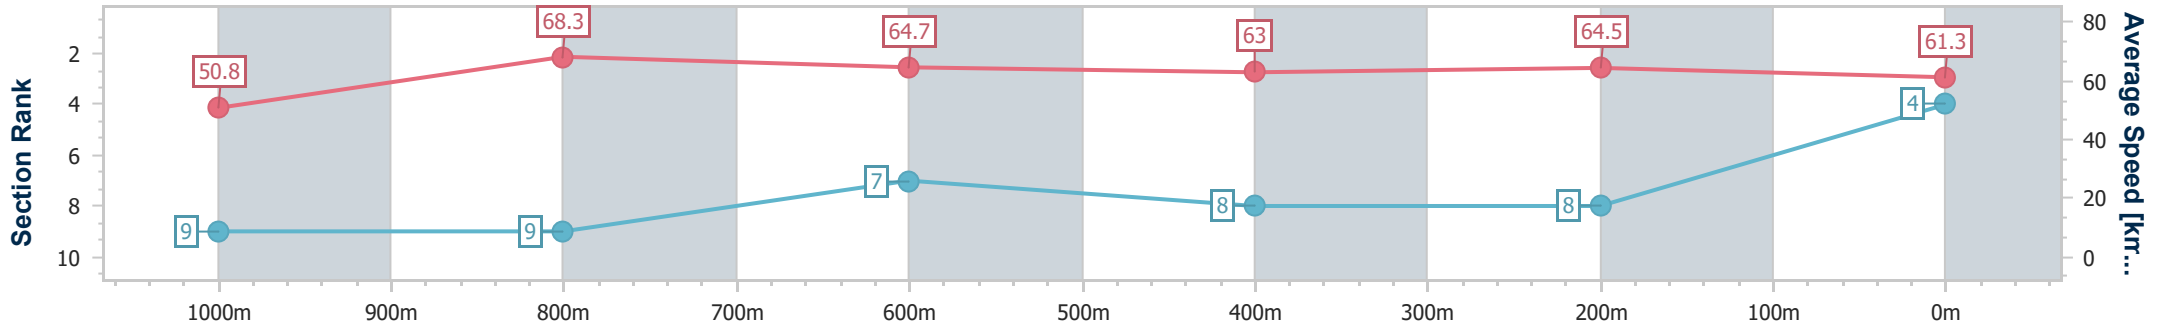

Horse/Jockey Name	Powder Man
Final Rank	4
Fastest Section Time (Section)	0:10.54 (1000m)
Top Speed [km/h] (Section)	70.4 (1000m)
Race State	Finished

Doomben QLD Professional
Race 4: BECOME A BRC MEMBER Colts, Geldings & Entires
BENCHMARK 65 Handicap - 1200m
31 July 2024 - 14:18
Track Rating: Soft 5, Weather: Fine, Rail Position: +10m Entire

BRISBANE
RACING CLUB

Section	Overall	1000m	800m	600m	400m	200m
Section Times	1:10.03 [4] (0:14.19)	0:55.84 [9] (0:10.54)	0:45.30 [9] (0:11.06)	0:34.24 [7] (0:11.38)	0:22.86 [8] (0:11.12)	0:11.74 [8] (0:11.74)
Average Speed [km/h]	50.8	68.3	64.7	63.0	64.5	61.3
Top Speed [km/h]	69.0	70.4	66.2	63.8	66.0	64.1
Avg. Dist. to Rail [m]	1.5	0.3	1.0	1.2	1.1	0.7
Avg. Stride Freq. [Hz]	2.3	2.5	2.3	2.3	2.4	2.3
Avg. Stride Length [m]	6.3	7.7	7.7	7.5	7.5	7.3

- [ ] Ranking at each section and finish
- -.-.- No data available at this section
- NA No data available