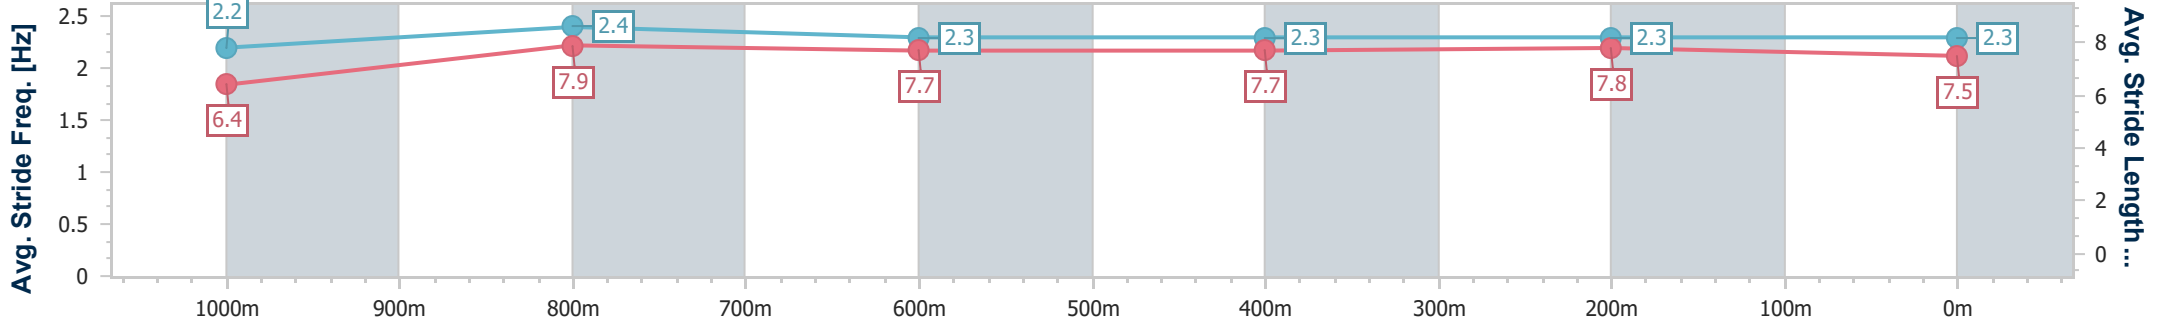

Horse/Jockey Name	Bow
Final Rank	8
Fastest Section Time (Section)	0:10.67 (1000m)
Top Speed [km/h] (Section)	69.2 (1000m)
Race State	Finished

Doomben QLD Professional
Race 4: BECOME A BRC MEMBER Colts, Geldings & Entires
BENCHMARK 65 Handicap - 1200m
31 July 2024 - 14:18
Track Rating: Soft 5, Weather: Fine, Rail Position: +10m Entire

BRISBANE
RACING CLUB

Section	Overall	1000m	800m	600m	400m	200m
Section Times	1:10.22 [8] (0:14.01)	0:56.21 [7] (0:10.67)	0:45.54 [8] (0:11.31)	0:34.23 [9] (0:11.40)	0:22.83 [9] (0:11.11)	0:11.72 [9] (0:11.72)
Average Speed [km/h]	51.4	68.1	63.6	63.0	64.8	61.5
Top Speed [km/h]	68.2	69.2	65.1	63.8	65.7	65.1
Avg. Dist. to Rail [m]	3.3	2.1	0.8	0.4	1.6	4.5
Avg. Stride Freq. [Hz]	2.2	2.4	2.3	2.3	2.3	2.3
Avg. Stride Length [m]	6.4	7.9	7.7	7.7	7.8	7.5

- [ ] Ranking at each section and finish
- -.-.- No data available at this section
- NA No data available