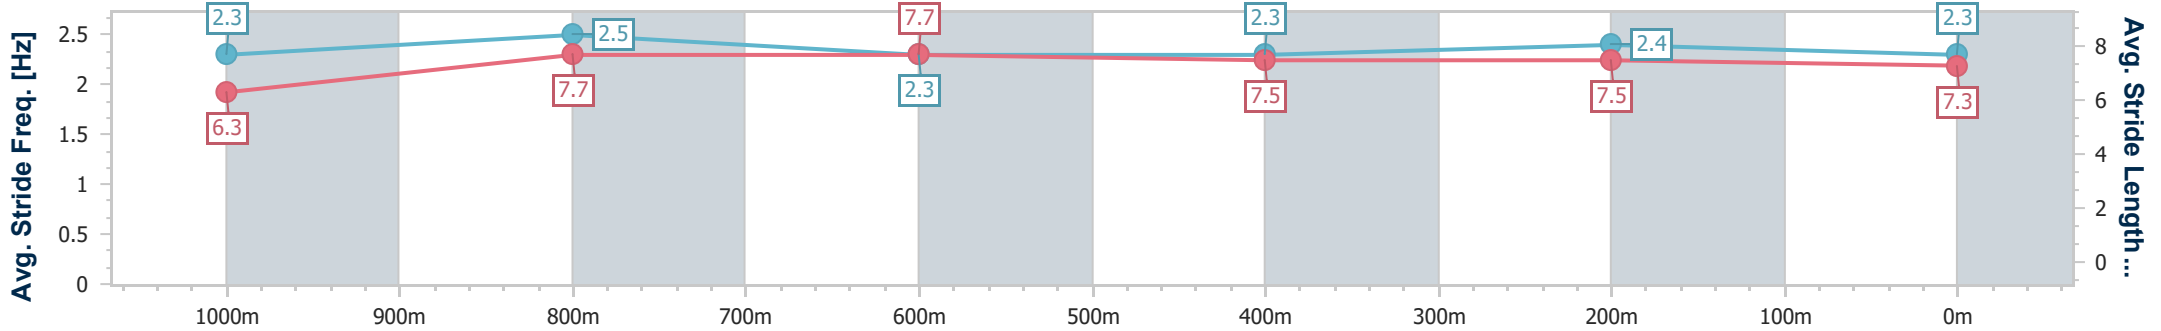

Horse/Jockey Name	Powder Man
Final Rank	4
Fastest Section Time (Section)	0:10.54 (1000m)
Top Speed [km/h] (Section)	70.4 (1000m)
Race State	Finished

Doomben QLD Professional
Race 4: BECOME A BRC MEMBER Colts, Geldings & Entires
BENCHMARK 65 Handicap - 1200m
31 July 2024 - 14:18
Track Rating: Soft 5, Weather: Fine, Rail Position: +10m Entire

BRISBANE
RACING CLUB

Section	Overall	1000m	800m	600m	400m	200m
Section Times	1:10.03 [4] (0:14.19)	0:55.84 [9] (0:10.54)	0:45.30 [9] (0:11.06)	0:34.24 [7] (0:11.38)	0:22.86 [8] (0:11.12)	0:11.74 [8] (0:11.74)
Average Speed [km/h]	50.8	68.3	64.7	63.0	64.5	61.3
Top Speed [km/h]	69.0	70.4	66.2	63.8	66.0	64.1
Avg. Dist. to Rail [m]	1.5	0.3	1.0	1.2	1.1	0.7
Avg. Stride Freq. [Hz]	2.3	2.5	2.3	2.3	2.4	2.3
Avg. Stride Length [m]	6.3	7.7	7.7	7.5	7.5	7.3

- [ ] Ranking at each section and finish
- -.-.- No data available at this section
- NA No data available