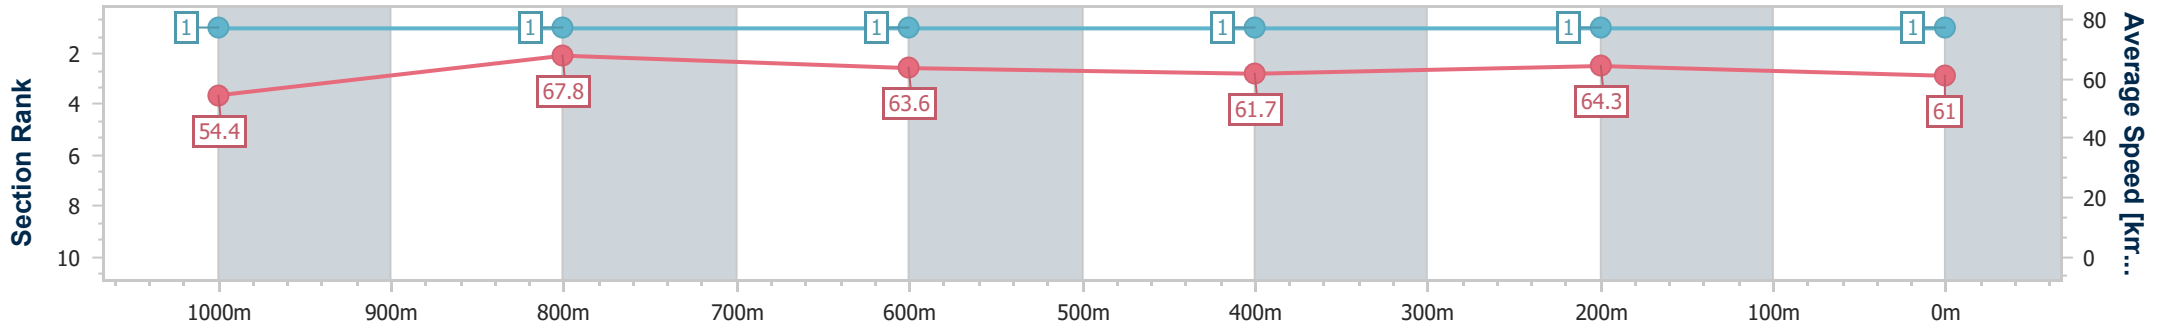

BRISBANE  
RACING CLUB

Section	Overall	1000m	800m	600m	400m	200m
Section Times	1:09.71 [1] (0:13.27)	0:56.44 [1] (0:10.64)	0:45.80 [1] (0:11.26)	0:34.54 [1] (0:11.60)	0:22.94 [1] (0:11.13)	0:11.81 [1] (0:11.81)
Average Speed [km/h]	54.4	67.8	63.6	61.7	64.3	61.0
Top Speed [km/h]	69.0	69.4	66.1	62.5	66.1	63.9
Avg. Dist. to Rail [m]	2.7	0.4	0.8	1.2	1.2	1.0
Avg. Stride Freq. [Hz]	2.3	2.4	2.3	2.3	2.4	2.3
Avg. Stride Length [m]	6.6	8.0	7.7	7.6	7.6	7.4