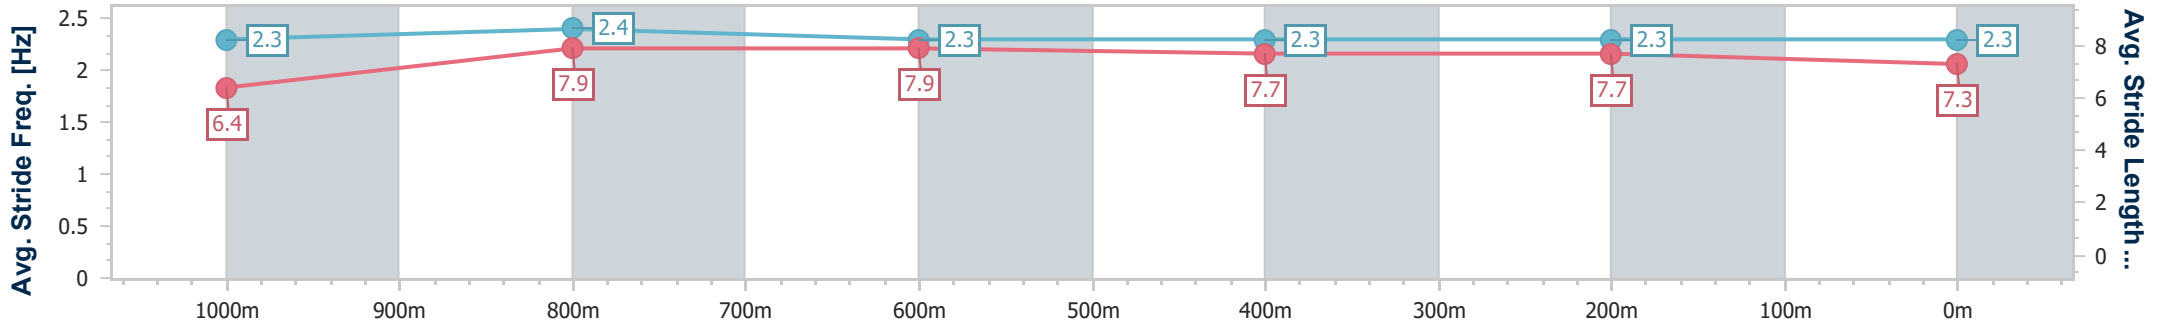

Horse/Jockey Name	Cardone
Final Rank	2
Fastest Section Time (Section)	0:10.68 (1000m)
Top Speed [km/h] (Section)	69.1 (1000m)
Race State	Finished

Doomben QLD Professional
Race 4: BECOME A BRC MEMBER Colts, Geldings & Entires
BENCHMARK 65 Handicap - 1200m
31 July 2024 - 14:18
Track Rating: Soft 5, Weather: Fine, Rail Position: +10m Entire

BRISBANE
RACING CLUB

Section	Overall	1000m	800m	600m	400m	200m
Section Times	1:09.83 [2] (0:13.67)	0:56.16 [6] (0:10.68)	0:45.48 [4] (0:11.19)	0:34.29 [4] (0:11.43)	0:22.86 [5] (0:11.11)	0:11.75 [4] (0:11.75)
Average Speed [km/h]	52.8	67.4	64.0	62.6	64.8	61.5
Top Speed [km/h]	68.6	69.1	64.9	64.3	65.9	64.1
Avg. Dist. to Rail [m]	0.9	0.4	1.1	0.5	0.7	0.6
Avg. Stride Freq. [Hz]	2.3	2.4	2.3	2.3	2.3	2.3
Avg. Stride Length [m]	6.4	7.9	7.9	7.7	7.7	7.3

- [ ] Ranking at each section and finish
- -.-.- No data available at this section
- NA No data available