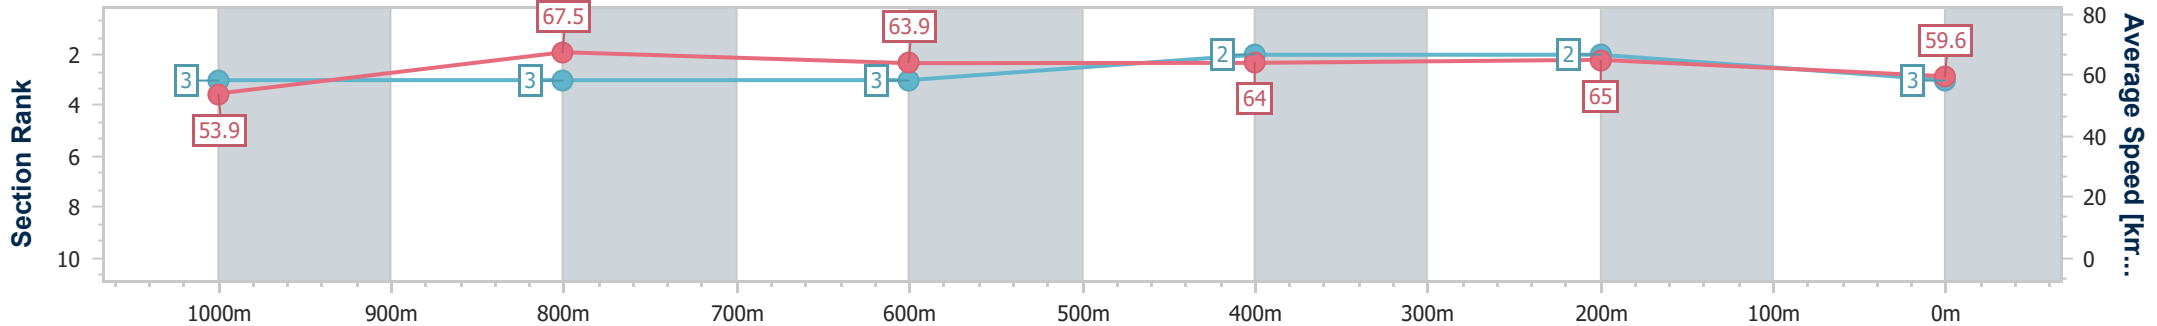

Section	Overall	1000m	800m	600m	400m	200m
Section Times	1:10.00 [3] (0:13.37)	0:56.63 [3] (0:10.75)	0:45.88 [3] (0:11.33)	0:34.55 [3] (0:11.35)	0:23.20 [2] (0:11.11)	0:12.09 [2] (0:12.09)
Average Speed [km/h]	53.9	67.5	63.9	64.0	65.0	59.6
Top Speed [km/h]	68.0	68.0	65.4	64.9	65.5	62.9
Avg. Dist. to Rail [m]	3.8	1.8	1.4	1.3	1.8	2.3
Avg. Stride Freq. [Hz]	2.3	2.4	2.3	2.4	2.4	2.3
Avg. Stride Length [m]	6.4	7.8	7.7	7.5	7.5	7.2