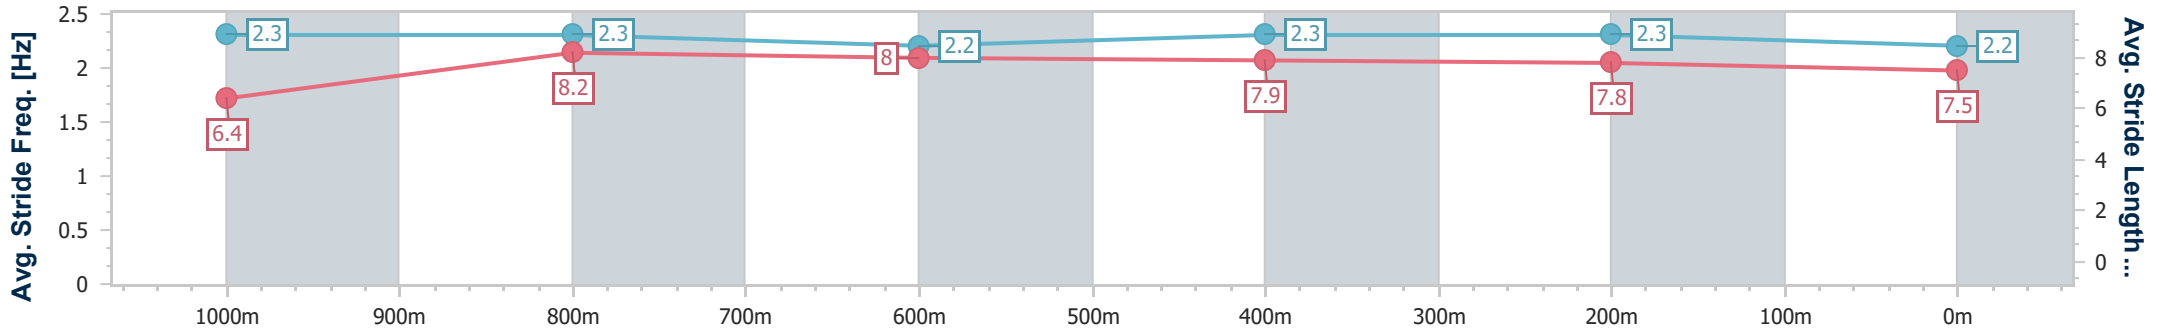

Horse/Jockey Name	Flying Birds
Final Rank	5
Fastest Section Time (Section)	0:10.82 (1000m)
Top Speed [km/h] (Section)	69.5 (1000m)
Race State	Finished

Doomben QLD Professional
Race 4: BECOME A BRC MEMBER Colts, Geldings & Entires
BENCHMARK 65 Handicap - 1200m
31 July 2024 - 14:18
Track Rating: Soft 5, Weather: Fine, Rail Position: +10m Entire

BRISBANE
RACING CLUB

Section	Overall	1000m	800m	600m	400m	200m
Section Times	1:10.11 [5] (0:13.59)	0:56.52 [5] (0:10.82)	0:45.70 [6] (0:11.34)	0:34.36 [6] (0:11.33)	0:23.03 [6] (0:11.07)	0:11.96 [5] (0:11.96)
Average Speed [km/h]	52.9	67.0	64.1	64.1	65.0	60.3
Top Speed [km/h]	68.8	69.5	65.2	65.3	65.8	64.1
Avg. Dist. to Rail [m]	1.6	1.6	1.8	1.6	1.0	2.4
Avg. Stride Freq. [Hz]	2.3	2.3	2.2	2.3	2.3	2.2
Avg. Stride Length [m]	6.4	8.2	8.0	7.9	7.8	7.5

- [ ] Ranking at each section and finish
- -.-.- No data available at this section
- NA No data available