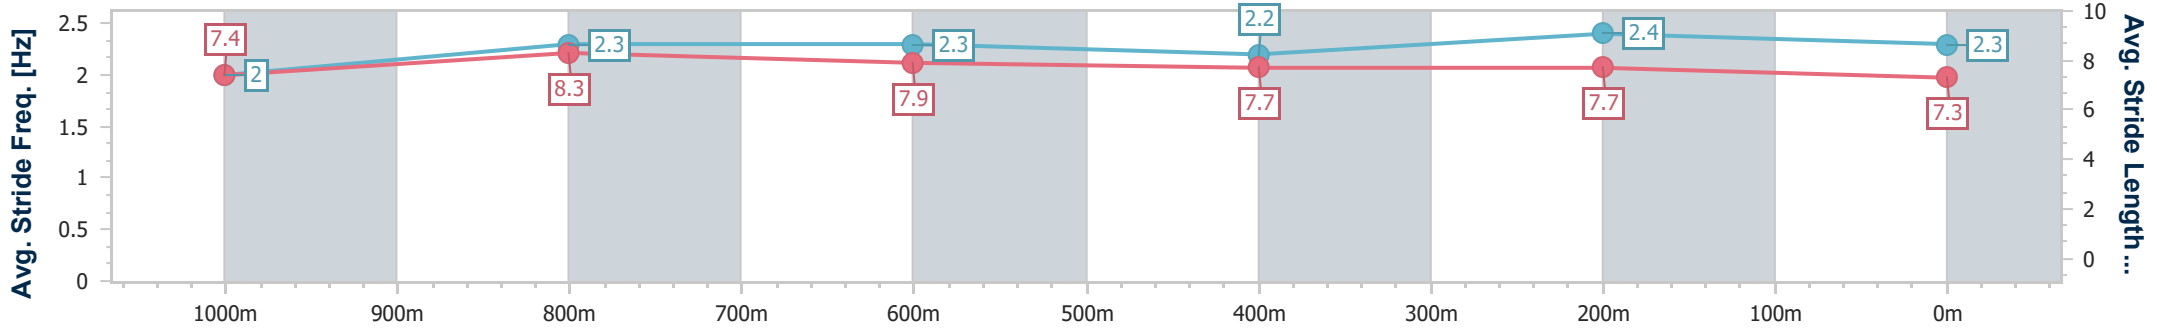

**Doomben QLD Professional**  
**Race 4: BECOME A BRC MEMBER Colts, Geldings & Entires**  
**BENCHMARK 65 Handicap - 1200m**

BRISBANE  
RACING CLUB

31 July 2024 - 14:18

Track Rating: Soft 5, Weather: Fine, Rail Position: +10m Entire

Section	Overall	1000m	800m	600m	400m	200m
Section Times	1:10.12 [6] (0:13.31)	0:56.81 [2] (0:10.70)	0:46.11 [2] (0:11.34)	0:34.77 [2] (0:11.61)	0:23.16 [4] (0:11.04)	0:12.12 [3] (0:12.12)
Average Speed [km/h]	54.0	67.9	63.9	62.1	65.1	59.2
Top Speed [km/h]	70.0	69.6	65.8	63.2	67.2	63.3
Avg. Dist. to Rail [m]	5.9	2.7	1.1	0.4	0.5	0.7
Avg. Stride Freq. [Hz]	2.0	2.3	2.3	2.2	2.4	2.3
Avg. Stride Length [m]	7.4	8.3	7.9	7.7	7.7	7.3