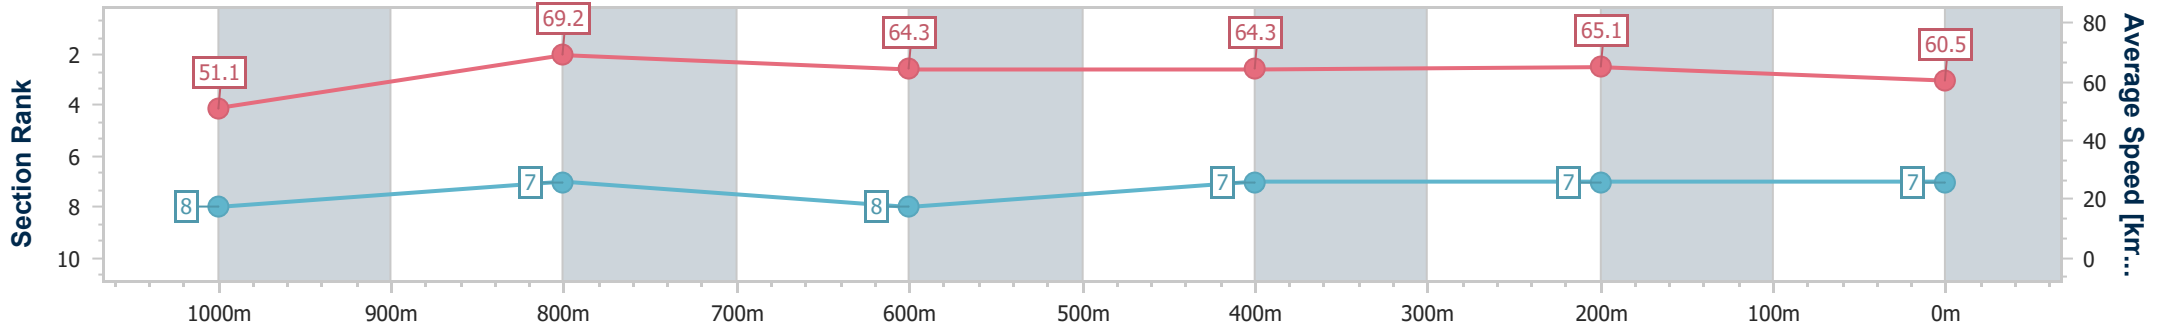

Horse/Jockey Name	Allez Zou
Final Rank	7
Fastest Section Time (Section)	0:10.47 (1000m)
Top Speed [km/h] (Section)	70.7 (1000m)
Race State	Finished

Doomben QLD Professional
Race 4: BECOME A BRC MEMBER Colts, Geldings & Entires
BENCHMARK 65 Handicap - 1200m
31 July 2024 - 14:18
Track Rating: Soft 5, Weather: Fine, Rail Position: +10m Entire

BRISBANE
RACING CLUB

Section	Overall	1000m	800m	600m	400m	200m
Section Times	1:10.13 [7] (0:14.15)	0:55.98 [8] (0:10.47)	0:45.51 [7] (0:11.31)	0:34.20 [8] (0:11.21)	0:22.99 [7] (0:11.10)	0:11.89 [7] (0:11.89)
Average Speed [km/h]	51.1	69.2	64.3	64.3	65.1	60.5
Top Speed [km/h]	70.0	70.7	65.8	65.3	66.7	64.5
Avg. Dist. to Rail [m]	5.0	3.5	1.4	0.8	1.5	3.4
Avg. Stride Freq. [Hz]	2.3	2.5	2.3	2.3	2.4	2.3
Avg. Stride Length [m]	6.1	7.8	7.7	7.7	7.6	7.3

- [ ] Ranking at each section and finish
- -.-.- No data available at this section
- NA No data available