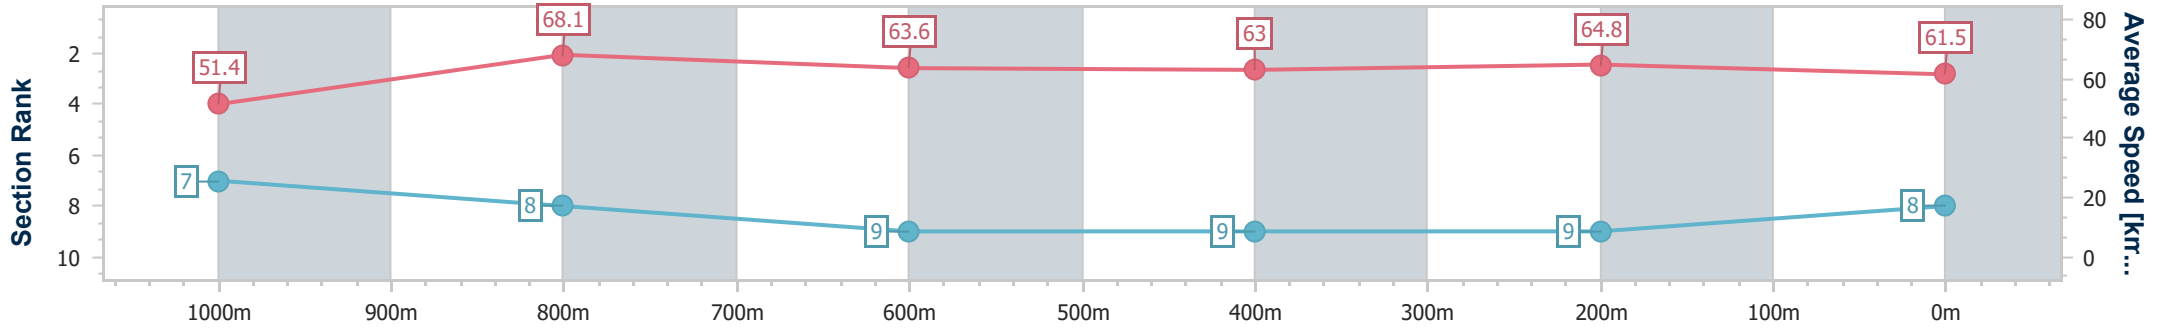

Horse/Jockey Name	Bow
Final Rank	8
Fastest Section Time (Section)	0:10.67 (1000m)
Top Speed [km/h] (Section)	69.2 (1000m)
Race State	Finished

Doomben QLD Professional
Race 4: BECOME A BRC MEMBER Colts, Geldings & Entires
BENCHMARK 65 Handicap - 1200m
31 July 2024 - 14:18
Track Rating: Soft 5, Weather: Fine, Rail Position: +10m Entire

BRISBANE
RACING CLUB

Section	Overall	1000m	800m	600m	400m	200m
Section Times	1:10.22 [8] (0:14.01)	0:56.21 [7] (0:10.67)	0:45.54 [8] (0:11.31)	0:34.23 [9] (0:11.40)	0:22.83 [9] (0:11.11)	0:11.72 [9] (0:11.72)
Average Speed [km/h]	51.4	68.1	63.6	63.0	64.8	61.5
Top Speed [km/h]	68.2	69.2	65.1	63.8	65.7	65.1
Avg. Dist. to Rail [m]	3.3	2.1	0.8	0.4	1.6	4.5
Avg. Stride Freq. [Hz]	2.2	2.4	2.3	2.3	2.3	2.3
Avg. Stride Length [m]	6.4	7.9	7.7	7.7	7.8	7.5

- [ ] Ranking at each section and finish
- -.-.- No data available at this section
- NA No data available