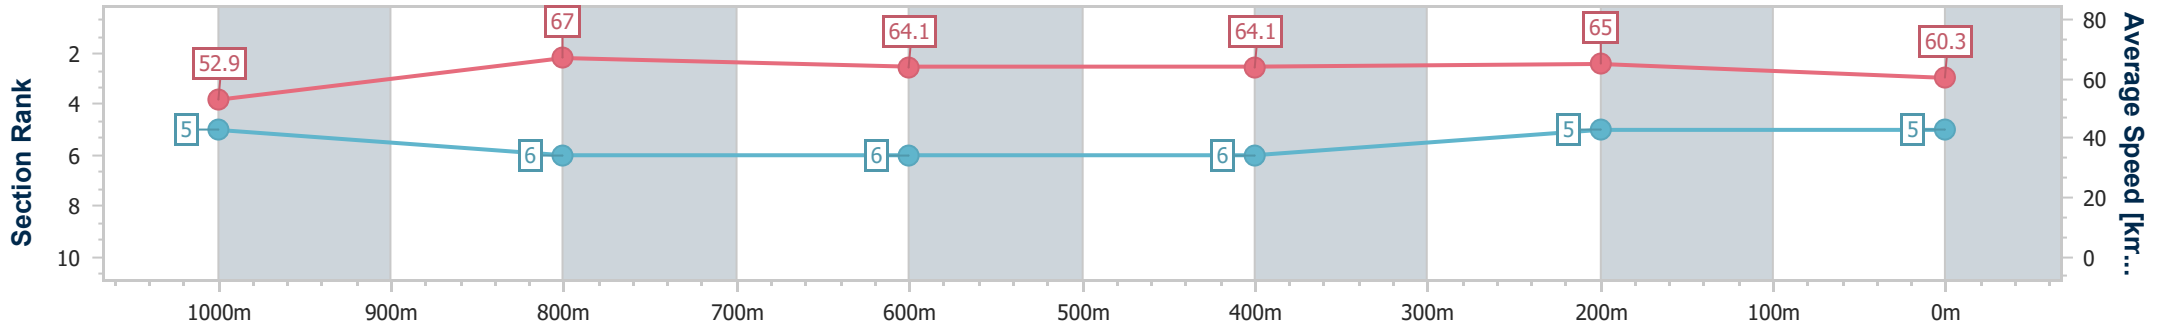

Horse/Jockey Name	Flying Birds
Final Rank	5
Fastest Section Time (Section)	0:10.82 (1000m)
Top Speed [km/h] (Section)	69.5 (1000m)
Race State	Finished

Doomben QLD Professional
Race 4: BECOME A BRC MEMBER Colts, Geldings & Entires
BENCHMARK 65 Handicap - 1200m
31 July 2024 - 14:18
Track Rating: Soft 5, Weather: Fine, Rail Position: +10m Entire

BRISBANE
RACING CLUB

Section	Overall	1000m	800m	600m	400m	200m
Section Times	1:10.11 [5] (0:13.59)	0:56.52 [5] (0:10.82)	0:45.70 [6] (0:11.34)	0:34.36 [6] (0:11.33)	0:23.03 [6] (0:11.07)	0:11.96 [5] (0:11.96)
Average Speed [km/h]	52.9	67.0	64.1	64.1	65.0	60.3
Top Speed [km/h]	68.8	69.5	65.2	65.3	65.8	64.1
Avg. Dist. to Rail [m]	1.6	1.6	1.8	1.6	1.0	2.4
Avg. Stride Freq. [Hz]	2.3	2.3	2.2	2.3	2.3	2.2
Avg. Stride Length [m]	6.4	8.2	8.0	7.9	7.8	7.5

- [ ] Ranking at each section and finish
- -.-.- No data available at this section
- NA No data available