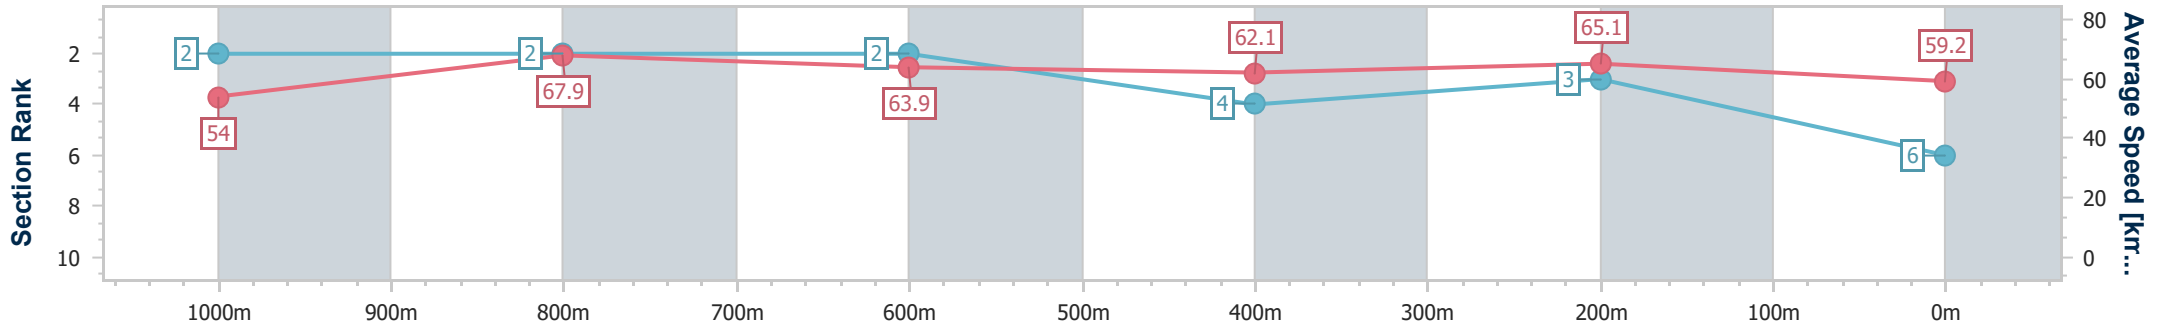

Section	Overall	1000m	800m	600m	400m	200m
Section Times	1:10.12 [6] (0:13.31)	0:56.81 [2] (0:10.70)	0:46.11 [2] (0:11.34)	0:34.77 [2] (0:11.61)	0:23.16 [4] (0:11.04)	0:12.12 [3] (0:12.12)
Average Speed [km/h]	54.0	67.9	63.9	62.1	65.1	59.2
Top Speed [km/h]	70.0	69.6	65.8	63.2	67.2	63.3
Avg. Dist. to Rail [m]	5.9	2.7	1.1	0.4	0.5	0.7
Avg. Stride Freq. [Hz]	2.0	2.3	2.3	2.2	2.4	2.3
Avg. Stride Length [m]	7.4	8.3	7.9	7.7	7.7	7.3