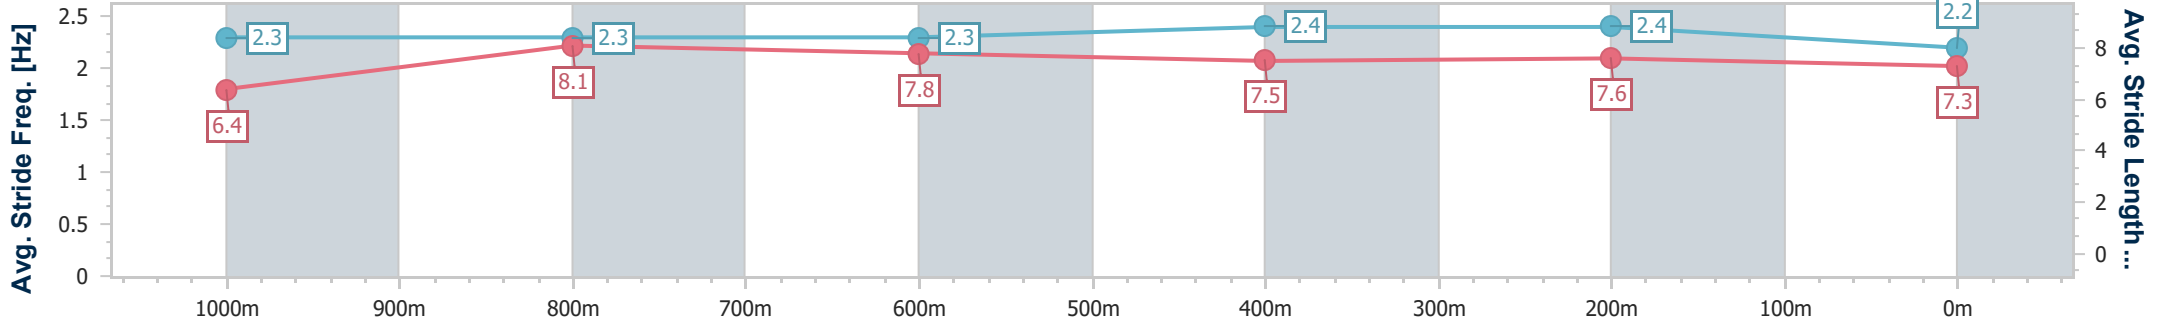

- [ ] Ranking at each section and finish
- .-.- No data available at this section
- NA No data available

Horse/Jockey Name	Better Rain
Final Rank	9
Fastest Section Time (Section)	0:10.77 (1000m)
Top Speed [km/h] (Section)	69.8 (Overall)
Race State	Finished

**Doomben QLD Professional**  
**Race 4: BECOME A BRC MEMBER Colts, Geldings & Entires**  
**BENCHMARK 65 Handicap - 1200m**

BRISBANE  
RACING CLUB

31 July 2024 - 14:18

Track Rating: Soft 5, Weather: Fine, Rail Position: +10m Entire

Section	Overall	1000m	800m	600m	400m	200m
Section Times	1:10.35 [9] (0:13.58)	0:56.77 [4] (0:10.77)	0:46.00 [4] (0:11.25)	0:34.75 [5] (0:11.27)	0:23.48 [3] (0:11.28)	0:12.20 [5] (0:12.20)
Average Speed [km/h]	53.1	67.6	64.5	64.7	64.4	58.9
Top Speed [km/h]	69.8	69.1	66.4	65.4	65.3	62.8
Avg. Dist. to Rail [m]	3.9	3.3	2.1	2.0	3.0	2.0
Avg. Stride Freq. [Hz]	2.3	2.3	2.3	2.4	2.4	2.2
Avg. Stride Length [m]	6.4	8.1	7.8	7.5	7.6	7.3