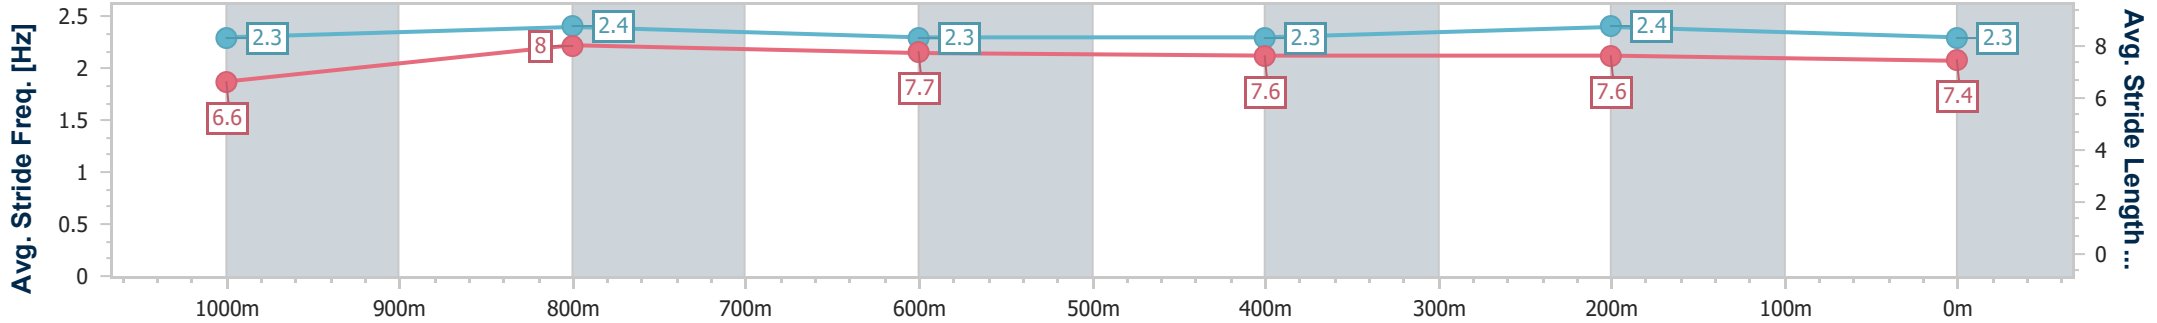

BRISBANE  
RACING CLUB

Section	Overall	1000m	800m	600m	400m	200m
Section Times	1:09.71 [1] (0:13.27)	0:56.44 [1] (0:10.64)	0:45.80 [1] (0:11.26)	0:34.54 [1] (0:11.60)	0:22.94 [1] (0:11.13)	0:11.81 [1] (0:11.81)
Average Speed [km/h]	54.4	67.8	63.6	61.7	64.3	61.0
Top Speed [km/h]	69.0	69.4	66.1	62.5	66.1	63.9
Avg. Dist. to Rail [m]	2.7	0.4	0.8	1.2	1.2	1.0
Avg. Stride Freq. [Hz]	2.3	2.4	2.3	2.3	2.4	2.3
Avg. Stride Length [m]	6.6	8.0	7.7	7.6	7.6	7.4