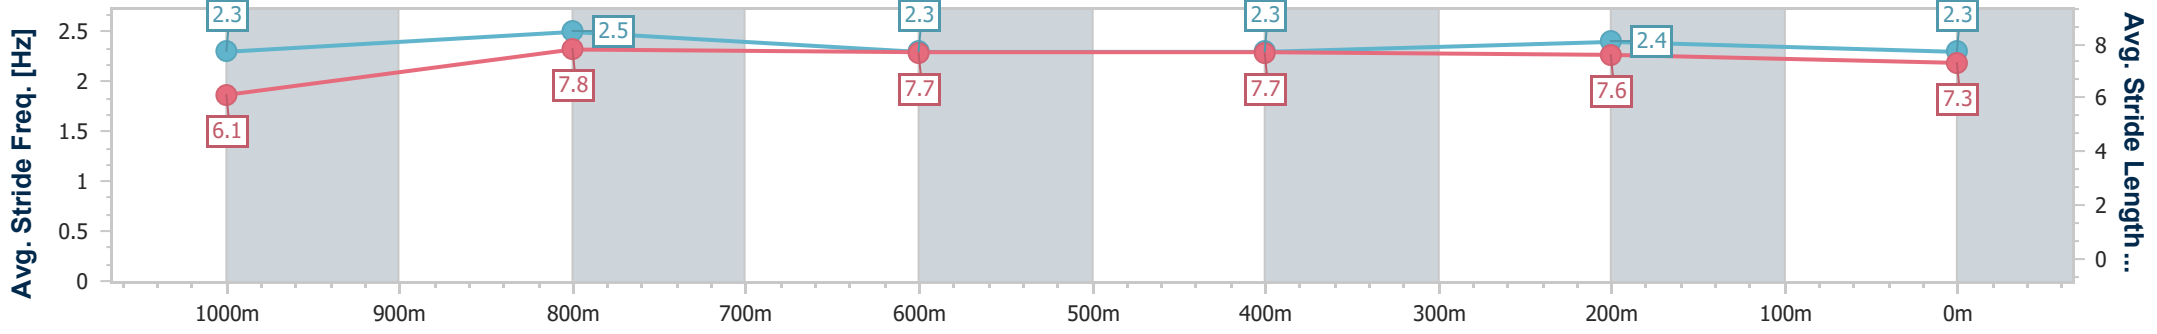

Horse/Jockey Name	Allez Zou
Final Rank	7
Fastest Section Time (Section)	0:10.47 (1000m)
Top Speed [km/h] (Section)	70.7 (1000m)
Race State	Finished

Doomben QLD Professional
Race 4: BECOME A BRC MEMBER Colts, Geldings & Entires
BENCHMARK 65 Handicap - 1200m
31 July 2024 - 14:18
Track Rating: Soft 5, Weather: Fine, Rail Position: +10m Entire

BRISBANE
RACING CLUB

Section	Overall	1000m	800m	600m	400m	200m
Section Times	1:10.13 [7] (0:14.15)	0:55.98 [8] (0:10.47)	0:45.51 [7] (0:11.31)	0:34.20 [8] (0:11.21)	0:22.99 [7] (0:11.10)	0:11.89 [7] (0:11.89)
Average Speed [km/h]	51.1	69.2	64.3	64.3	65.1	60.5
Top Speed [km/h]	70.0	70.7	65.8	65.3	66.7	64.5
Avg. Dist. to Rail [m]	5.0	3.5	1.4	0.8	1.5	3.4
Avg. Stride Freq. [Hz]	2.3	2.5	2.3	2.3	2.4	2.3
Avg. Stride Length [m]	6.1	7.8	7.7	7.7	7.6	7.3

- [ ] Ranking at each section and finish
- -.-.- No data available at this section
- NA No data available