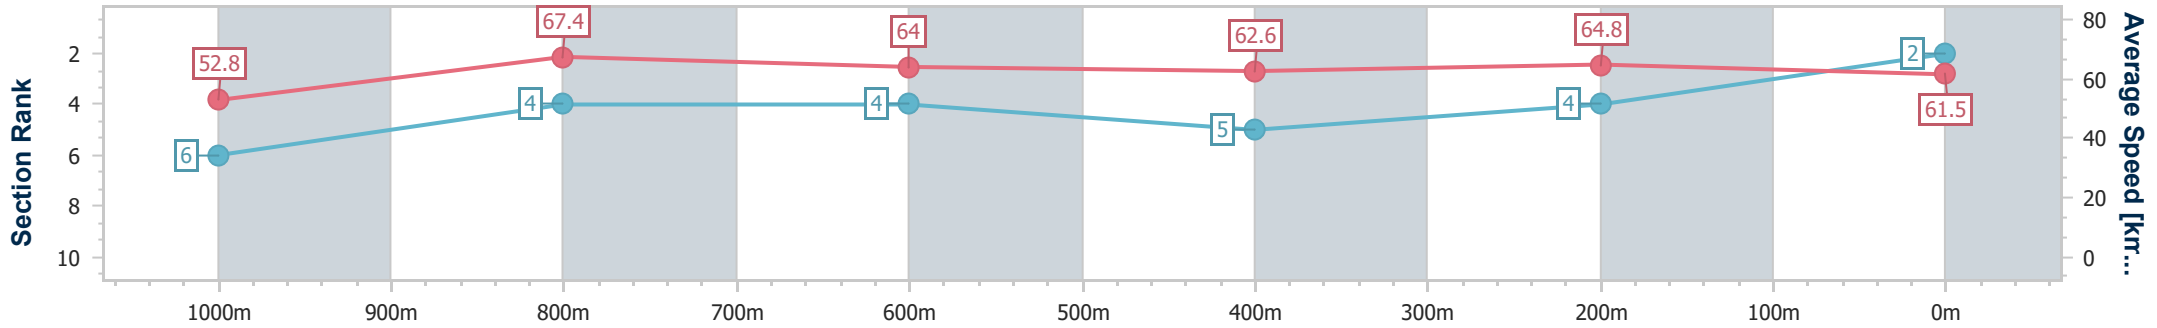

Horse/Jockey Name	Cardone
Final Rank	2
Fastest Section Time (Section)	0:10.68 (1000m)
Top Speed [km/h] (Section)	69.1 (1000m)
Race State	Finished

Doomben QLD Professional
Race 4: BECOME A BRC MEMBER Colts, Geldings & Entires
BENCHMARK 65 Handicap - 1200m
31 July 2024 - 14:18
Track Rating: Soft 5, Weather: Fine, Rail Position: +10m Entire

BRISBANE
RACING CLUB

Section	Overall	1000m	800m	600m	400m	200m
Section Times	1:09.83 [2] (0:13.67)	0:56.16 [6] (0:10.68)	0:45.48 [4] (0:11.19)	0:34.29 [4] (0:11.43)	0:22.86 [5] (0:11.11)	0:11.75 [4] (0:11.75)
Average Speed [km/h]	52.8	67.4	64.0	62.6	64.8	61.5
Top Speed [km/h]	68.6	69.1	64.9	64.3	65.9	64.1
Avg. Dist. to Rail [m]	0.9	0.4	1.1	0.5	0.7	0.6
Avg. Stride Freq. [Hz]	2.3	2.4	2.3	2.3	2.3	2.3
Avg. Stride Length [m]	6.4	7.9	7.9	7.7	7.7	7.3

- [ ] Ranking at each section and finish
- -.-.- No data available at this section
- NA No data available