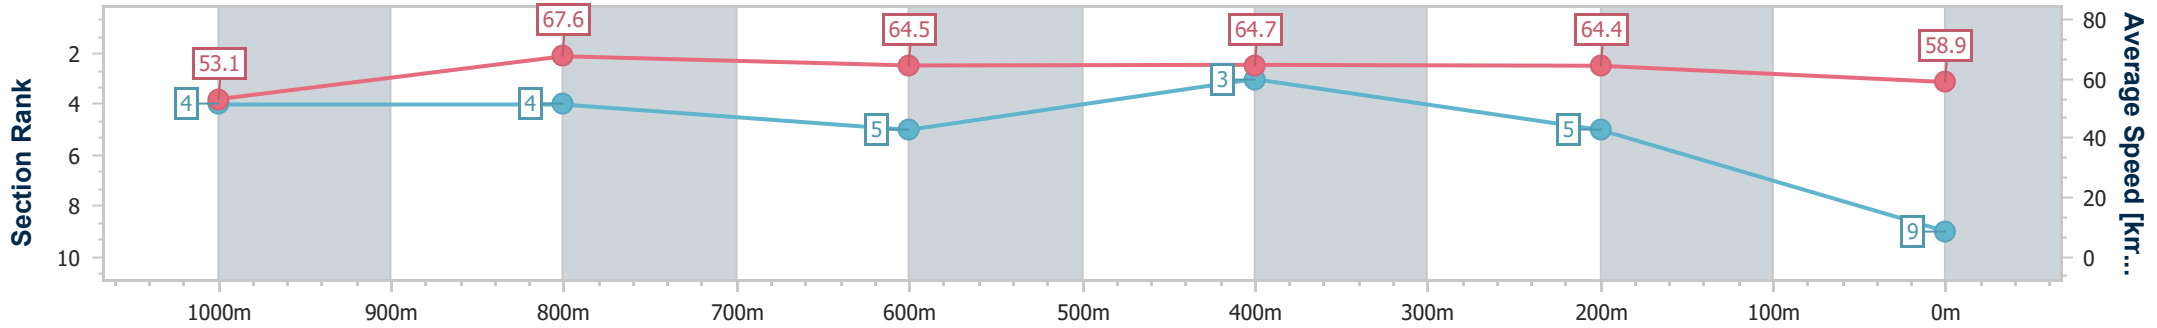

**Doomben QLD Professional**  
**Race 4: BECOME A BRC MEMBER Colts, Geldings & Entires**  
**BENCHMARK 65 Handicap - 1200m**

BRISBANE  
RACING CLUB

31 July 2024 - 14:18

Track Rating: Soft 5, Weather: Fine, Rail Position: +10m Entire

Section	Overall	1000m	800m	600m	400m	200m
Section Times	1:10.35 [9] (0:13.58)	0:56.77 [4] (0:10.77)	0:46.00 [4] (0:11.25)	0:34.75 [5] (0:11.27)	0:23.48 [3] (0:11.28)	0:12.20 [5] (0:12.20)
Average Speed [km/h]	53.1	67.6	64.5	64.7	64.4	58.9
Top Speed [km/h]	69.8	69.1	66.4	65.4	65.3	62.8
Avg. Dist. to Rail [m]	3.9	3.3	2.1	2.0	3.0	2.0
Avg. Stride Freq. [Hz]	2.3	2.3	2.3	2.4	2.4	2.2
Avg. Stride Length [m]	6.4	8.1	7.8	7.5	7.6	7.3