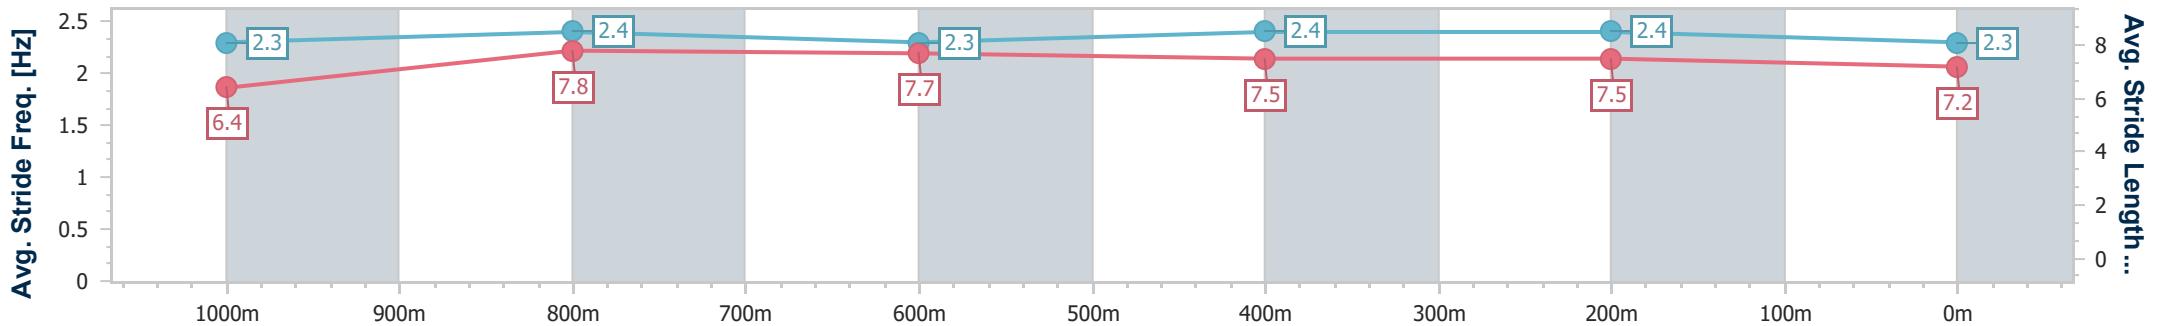

Section	Overall	1000m	800m	600m	400m	200m
Section Times	1:10.00 [3] (0:13.37)	0:56.63 [3] (0:10.75)	0:45.88 [3] (0:11.33)	0:34.55 [3] (0:11.35)	0:23.20 [2] (0:11.11)	0:12.09 [2] (0:12.09)
Average Speed [km/h]	53.9	67.5	63.9	64.0	65.0	59.6
Top Speed [km/h]	68.0	68.0	65.4	64.9	65.5	62.9
Avg. Dist. to Rail [m]	3.8	1.8	1.4	1.3	1.8	2.3
Avg. Stride Freq. [Hz]	2.3	2.4	2.3	2.4	2.4	2.3
Avg. Stride Length [m]	6.4	7.8	7.7	7.5	7.5	7.2