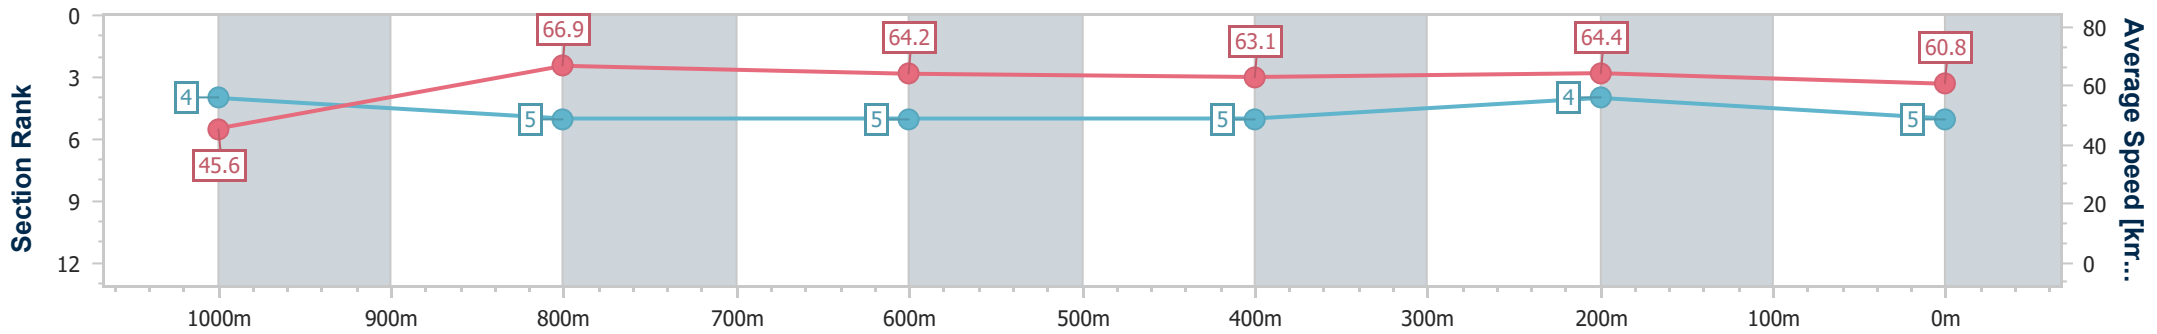

Doomben QLD Professional

Race 1: THE GIBSON Maiden Plate - 1110m

31 July 2024 - 12:33

Track Rating: Soft 6, Weather: Fine, Rail Position: +10m Entire

BRISBANE RACING CLUB

Section	Overall	1000m	800m	600m	400m	200m
Section Times	1:05.17 [5] (0:08.69)	0:56.48 [4] (0:10.81)	0:45.67 [5] (0:11.22)	0:34.45 [5] (0:11.42)	0:23.03 [5] (0:11.17)	0:11.86 [4] (0:11.86)
Average Speed [km/h]	45.6	66.9	64.2	63.1	64.4	60.8
Top Speed [km/h]	68.0	69.4	65.6	63.9	65.9	63.2
Avg. Dist. to Rail [m]	2.7	1.4	0.8	0.2	0.8	1.3
Avg. Stride Freq. [Hz]	2.3	2.4	2.3	2.3	2.3	2.3
Avg. Stride Length [m]	5.5	7.7	7.7	7.7	7.7	7.5