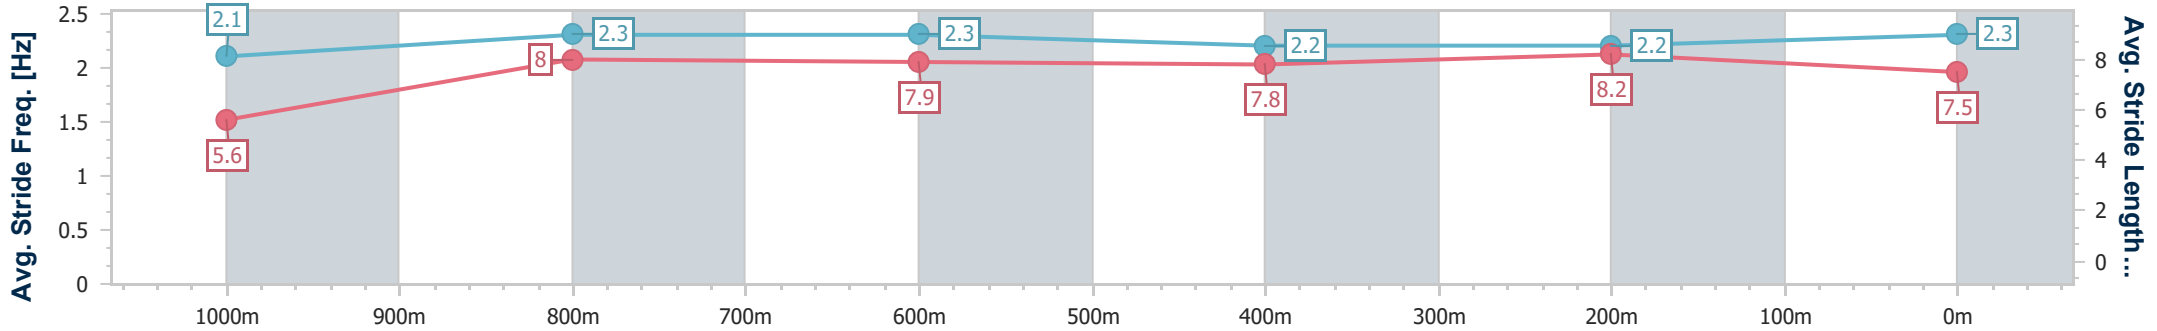

Doomben QLD Professional

Race 1: THE GIBSON Maiden Plate - 1110m

31 July 2024 - 12:33

Track Rating: Soft 6, Weather: Fine, Rail Position: +10m Entire

BRISBANE RACING CLUB

Section	Overall	1000m	800m	600m	400m	200m
Section Times	1:05.07 [3] (0:09.31)	0:55.76 [8] (0:10.81)	0:44.95 [8] (0:11.03)	0:33.92 [8] (0:11.35)	0:22.57 [8] (0:11.10)	0:11.47 [6] (0:11.47)
Average Speed [km/h]	42.5	66.6	65.2	63.2	64.8	63.0
Top Speed [km/h]	65.3	67.8	67.3	66.1	66.7	65.0
Avg. Dist. to Rail [m]	1.5	0.5	0.4	0.5	1.1	3.9
Avg. Stride Freq. [Hz]	2.1	2.3	2.3	2.2	2.2	2.3
Avg. Stride Length [m]	5.6	8.0	7.9	7.8	8.2	7.5