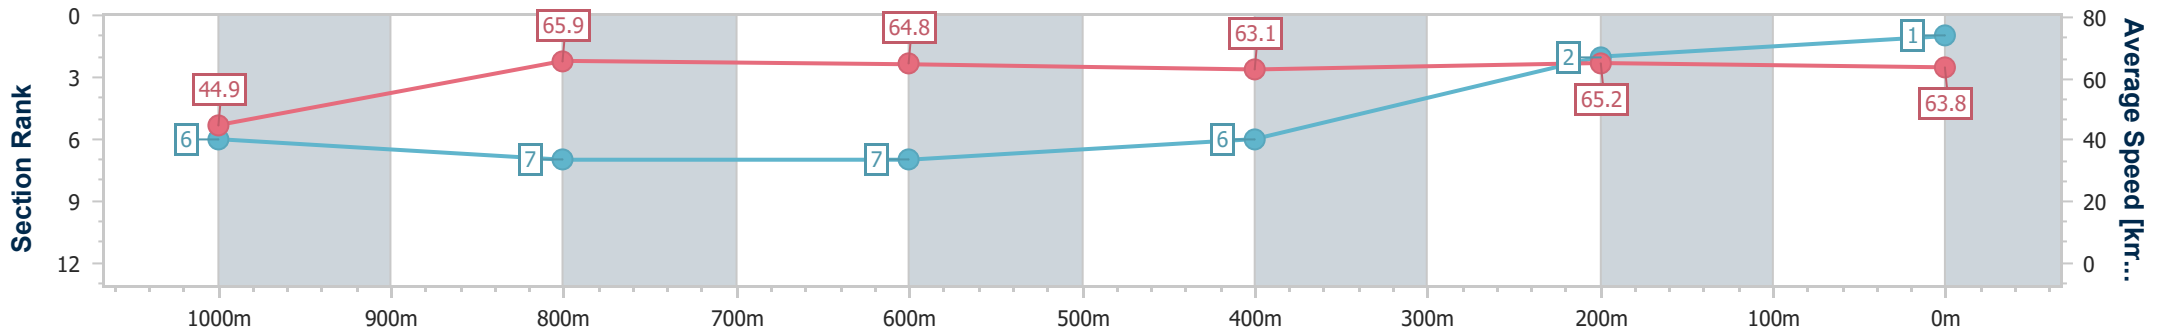

31 July 2024 - 12:33

Track Rating: Soft 6, Weather: Fine, Rail Position: +10m Entire

BRISBANE RACING CLUB

Section	Overall	1000m	800m	600m	400m	200m
Section Times	1:04.51 [1] (0:08.81)	0:55.70 [6] (0:10.96)	0:44.74 [7] (0:11.13)	0:33.61 [7] (0:11.35)	0:22.26 [6] (0:10.98)	0:11.28 [2]
Average Speed [km/h]	44.9	65.9	64.8	63.1	65.2	63.8
Top Speed [km/h]	63.1	67.3	66.1	64.8	67.1	66.2
Avg. Dist. to Rail [m]	5.1	2.0	0.6	1.3	1.5	1.0
Avg. Stride Freq. [Hz]	2.3	2.5	2.5	2.2	2.5	2.5
Avg. Stride Length [m]	5.3	7.3	7.2	8.0	7.4	7.2