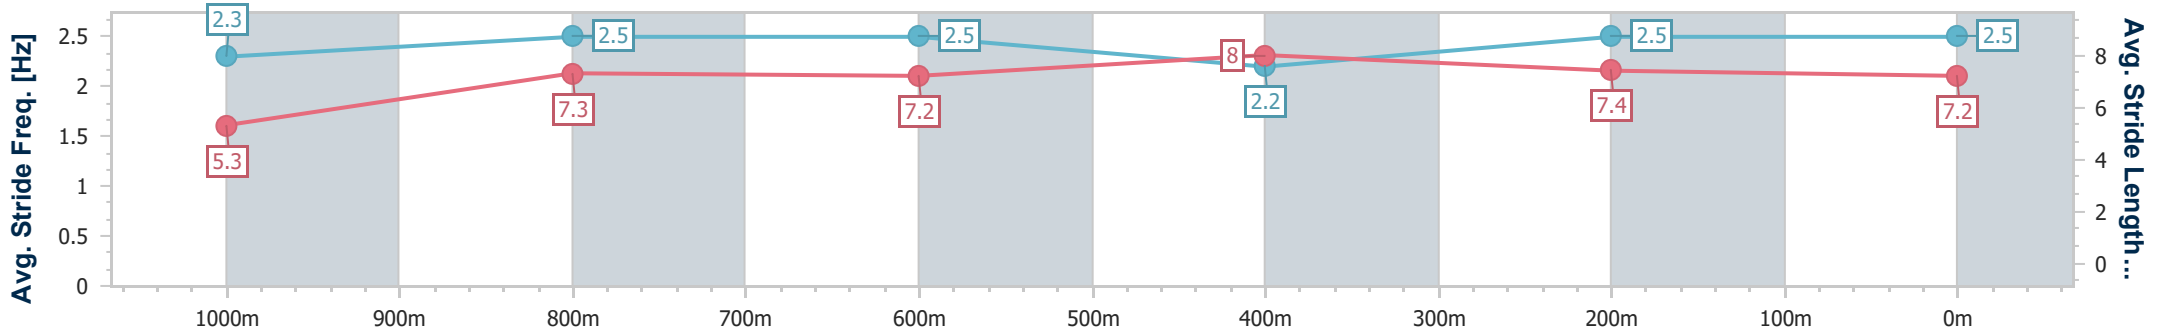

31 July 2024 - 12:33

Track Rating: Soft 6, Weather: Fine, Rail Position: +10m Entire

BRISBANE RACING CLUB

Section	Overall	1000m	800m	600m	400m	200m
Section Times	1:04.51 [1] (0:08.81)	0:55.70 [6] (0:10.96)	0:44.74 [7] (0:11.13)	0:33.61 [7] (0:11.35)	0:22.26 [6] (0:10.98)	0:11.28 [2]
Average Speed [km/h]	44.9	65.9	64.8	63.1	65.2	63.8
Top Speed [km/h]	63.1	67.3	66.1	64.8	67.1	66.2
Avg. Dist. to Rail [m]	5.1	2.0	0.6	1.3	1.5	1.0
Avg. Stride Freq. [Hz]	2.3	2.5	2.5	2.2	2.5	2.5
Avg. Stride Length [m]	5.3	7.3	7.2	8.0	7.4	7.2