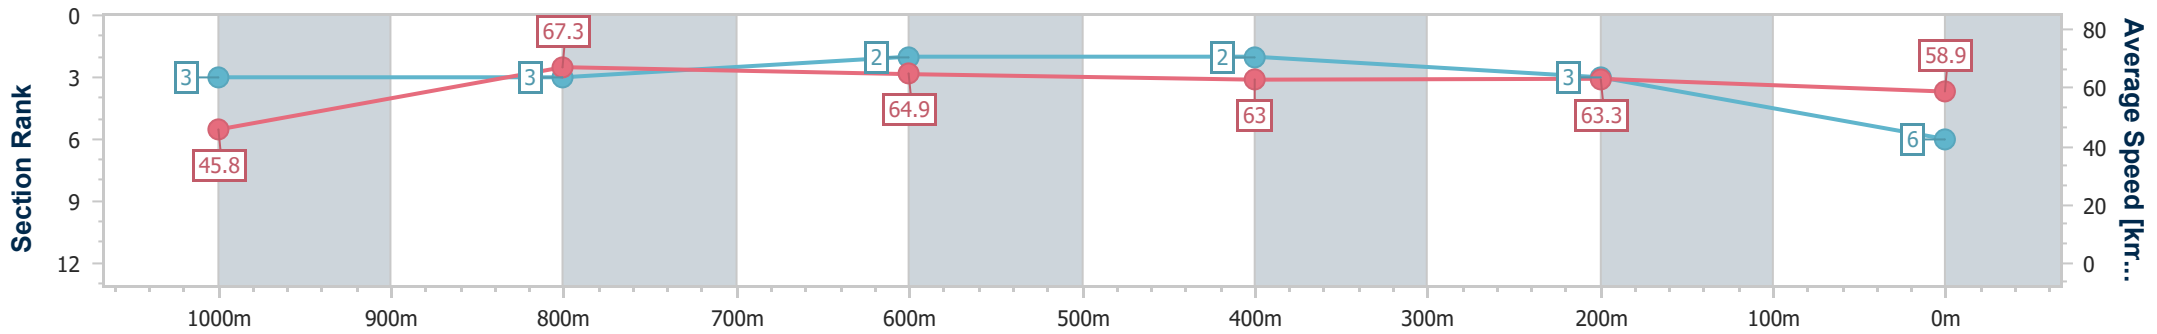

Doomben QLD Professional

Race 1: THE GIBSON Maiden Plate - 1110m

31 July 2024 - 12:33

Track Rating: Soft 6, Weather: Fine, Rail Position: +10m Entire

BRISBANE RACING CLUB

Section	Overall	1000m	800m	600m	400m	200m
Section Times	1:05.47 [6] (0:08.68)	0:56.79 [3] (0:10.66)	0:46.13 [3] (0:11.14)	0:34.99 [2] (0:11.38)	0:23.61 [2] (0:11.38)	0:12.23 [3] (0:12.23)
Average Speed [km/h]	45.8	67.3	64.9	63.0	63.3	58.9
Top Speed [km/h]	66.8	70.4	66.2	64.7	64.5	61.7
Avg. Dist. to Rail [m]	2.6	0.5	0.3	0.4	0.3	0.6
Avg. Stride Freq. [Hz]	2.2	2.6	2.5	2.5	2.5	2.4
Avg. Stride Length [m]	5.7	7.2	7.3	7.1	7.1	6.8