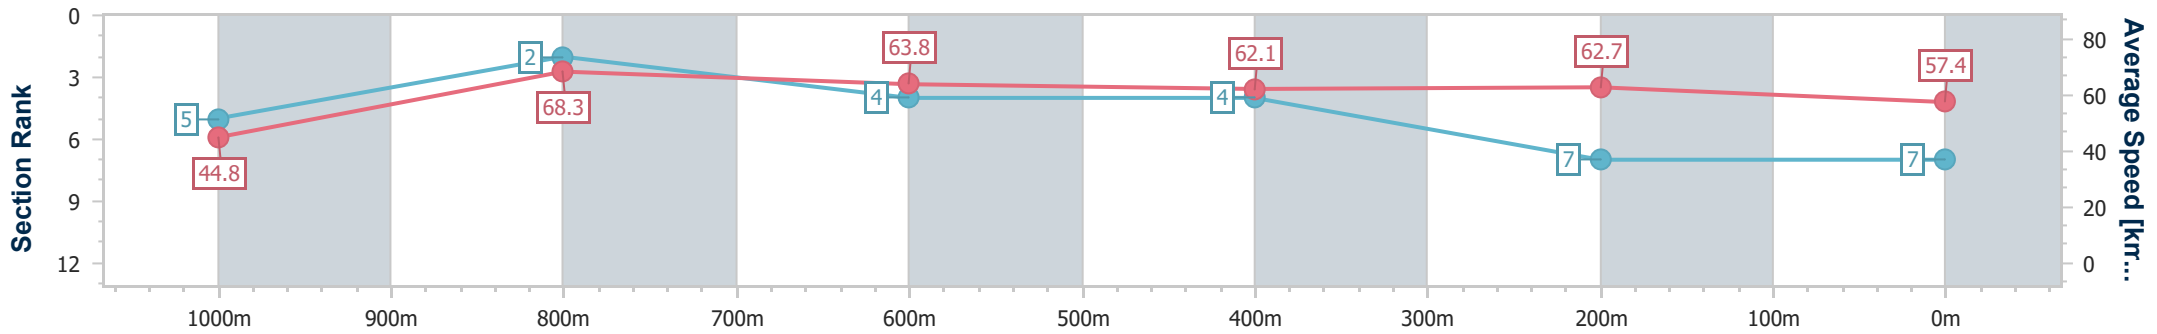

Doomben QLD Professional

Race 1: THE GIBSON Maiden Plate - 1110m

31 July 2024 - 12:33

Track Rating: Soft 6, Weather: Fine, Rail Position: +10m Entire

BRISBANE RACING CLUB

Section	Overall	1000m	800m	600m	400m	200m
Section Times	1:06.15 [7] (0:08.79)	0:57.36 [5] (0:10.54)	0:46.82 [2] (0:11.24)	0:35.58 [4] (0:11.56)	0:24.02 [4] (0:11.48)	0:12.54 [7] (0:12.54)
Average Speed [km/h]	44.8	68.3	63.8	62.1	62.7	57.4
Top Speed [km/h]	67.8	73.2	65.2	63.6	63.5	61.2
Avg. Dist. to Rail [m]	0.7	0.8	0.4	0.4	0.7	0.6
Avg. Stride Freq. [Hz]	2.4	2.6	2.4	2.4	2.4	2.3
Avg. Stride Length [m]	5.2	7.2	7.4	7.3	7.3	7.0

- [] Ranking at each section and finish
- .-.- No data available at this section
- NA No data available

Horse/Jockey Name	Suenito
Final Rank	8
Fastest Section Time (Section)	0:08.57 (Overall)
Top Speed [km/h] (Section)	67.6 (1000m)
Race State	Finished