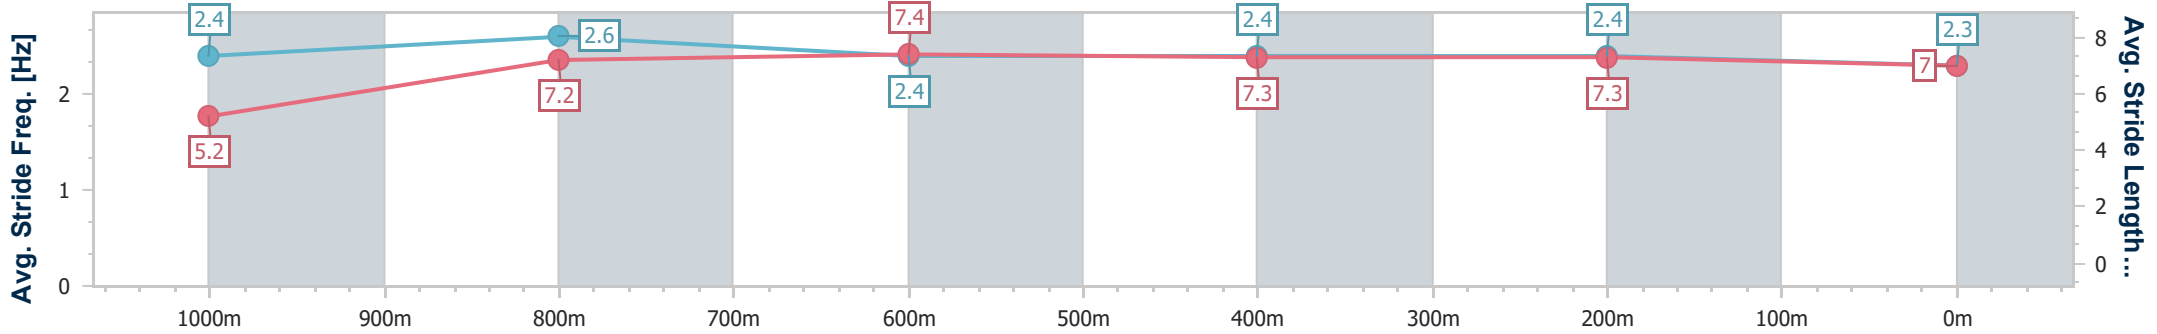

Doomben QLD Professional

Race 1: THE GIBSON Maiden Plate - 1110m

31 July 2024 - 12:33

Track Rating: Soft 6, Weather: Fine, Rail Position: +10m Entire

BRISBANE RACING CLUB

Section	Overall	1000m	800m	600m	400m	200m
Section Times	1:06.15 [7] (0:08.79)	0:57.36 [5] (0:10.54)	0:46.82 [2] (0:11.24)	0:35.58 [4] (0:11.56)	0:24.02 [4] (0:11.48)	0:12.54 [7] (0:12.54)
Average Speed [km/h]	44.8	68.3	63.8	62.1	62.7	57.4
Top Speed [km/h]	67.8	73.2	65.2	63.6	63.5	61.2
Avg. Dist. to Rail [m]	0.7	0.8	0.4	0.4	0.7	0.6
Avg. Stride Freq. [Hz]	2.4	2.6	2.4	2.4	2.4	2.3
Avg. Stride Length [m]	5.2	7.2	7.4	7.3	7.3	7.0