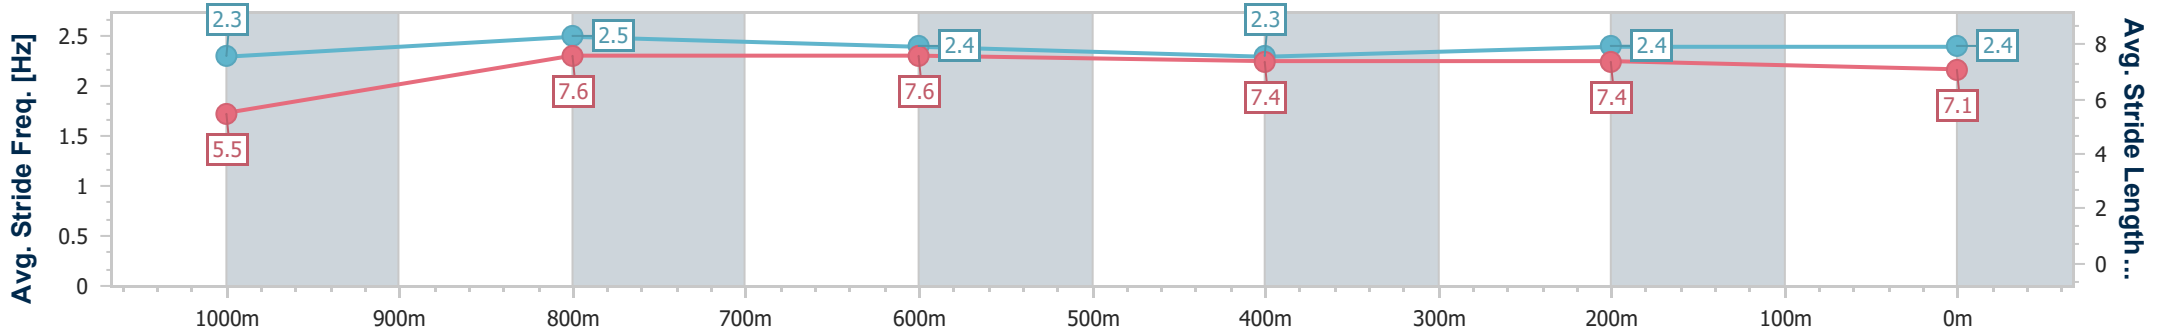

Doomben QLD Professional

Race 1: THE GIBSON Maiden Plate - 1110m

31 July 2024 - 12:33

Track Rating: Soft 6, Weather: Fine, Rail Position: +10m Entire

BRISBANE RACING CLUB

Section	Overall	1000m	800m	600m	400m	200m
Section Times	1:04.91 [2] (0:08.49)	0:56.42 [1] (0:10.64)	0:45.78 [1] (0:11.13)	0:34.65 [1] (0:11.50)	0:23.15 [1] (0:11.33)	0:11.82 [1] (0:11.82)
Average Speed [km/h]	46.8	67.7	64.5	61.9	63.3	60.7
Top Speed [km/h]	65.9	68.7	66.2	63.6	64.7	63.3
Avg. Dist. to Rail [m]	6.6	1.9	1.6	1.6	1.4	0.4
Avg. Stride Freq. [Hz]	2.3	2.5	2.4	2.3	2.4	2.4
Avg. Stride Length [m]	5.5	7.6	7.6	7.4	7.4	7.1