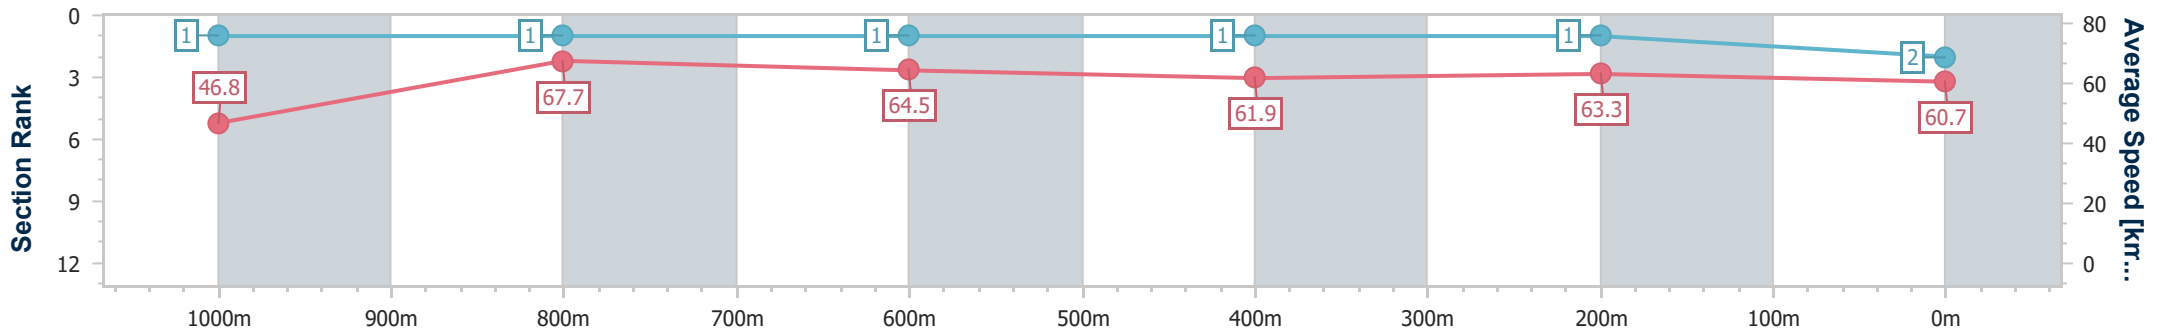

Doomben QLD Professional

Race 1: THE GIBSON Maiden Plate - 1110m

31 July 2024 - 12:33

Track Rating: Soft 6, Weather: Fine, Rail Position: +10m Entire

BRISBANE RACING CLUB

Section	Overall	1000m	800m	600m	400m	200m
Section Times	1:04.91 [2] (0:08.49)	0:56.42 [1] (0:10.64)	0:45.78 [1] (0:11.13)	0:34.65 [1] (0:11.50)	0:23.15 [1] (0:11.33)	0:11.82 [1] (0:11.82)
Average Speed [km/h]	46.8	67.7	64.5	61.9	63.3	60.7
Top Speed [km/h]	65.9	68.7	66.2	63.6	64.7	63.3
Avg. Dist. to Rail [m]	6.6	1.9	1.6	1.6	1.4	0.4
Avg. Stride Freq. [Hz]	2.3	2.5	2.4	2.3	2.4	2.4
Avg. Stride Length [m]	5.5	7.6	7.6	7.4	7.4	7.1