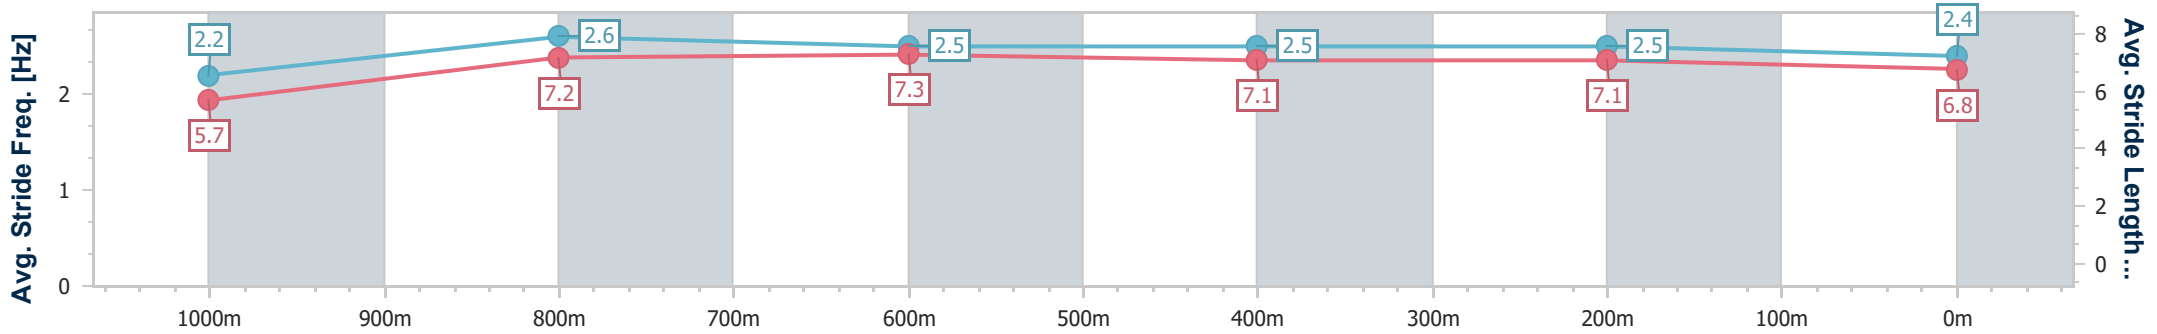

Doomben QLD Professional

Race 1: THE GIBSON Maiden Plate - 1110m

31 July 2024 - 12:33

Track Rating: Soft 6, Weather: Fine, Rail Position: +10m Entire

BRISBANE RACING CLUB

Section	Overall	1000m	800m	600m	400m	200m
Section Times	1:05.47 [6] (0:08.68)	0:56.79 [3] (0:10.66)	0:46.13 [3] (0:11.14)	0:34.99 [2] (0:11.38)	0:23.61 [2] (0:11.38)	0:12.23 [3] (0:12.23)
Average Speed [km/h]	45.8	67.3	64.9	63.0	63.3	58.9
Top Speed [km/h]	66.8	70.4	66.2	64.7	64.5	61.7
Avg. Dist. to Rail [m]	2.6	0.5	0.3	0.4	0.3	0.6
Avg. Stride Freq. [Hz]	2.2	2.6	2.5	2.5	2.5	2.4
Avg. Stride Length [m]	5.7	7.2	7.3	7.1	7.1	6.8