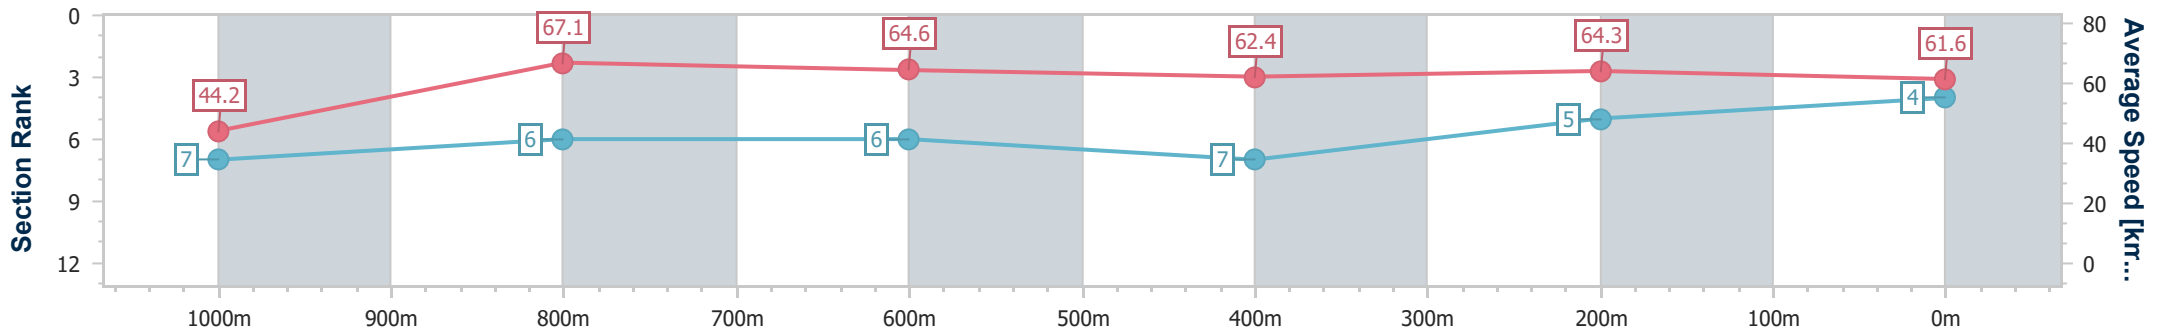

Doomben QLD Professional

Race 1: THE GIBSON Maiden Plate - 1110m

31 July 2024 - 12:33

Track Rating: Soft 6, Weather: Fine, Rail Position: +10m Entire

BRISBANE RACING CLUB

Section	Overall	1000m	800m	600m	400m	200m
Section Times	1:05.14 [4] (0:08.99)	0:56.15 [7] (0:10.73)	0:45.42 [6] (0:11.13)	0:34.29 [6] (0:11.42)	0:22.87 [7] (0:11.18)	0:11.69 [5]
Average Speed [km/h]	44.2	67.1	64.6	62.4	64.3	61.6
Top Speed [km/h]	66.2	68.9	66.2	64.3	66.0	64.8
Avg. Dist. to Rail [m]	4.1	0.5	0.7	1.3	1.5	1.5
Avg. Stride Freq. [Hz]	2.4	2.6	2.5	2.5	2.5	2.4
Avg. Stride Length [m]	5.1	7.3	7.1	7.1	7.1	7.0

- [] Ranking at each section and finish
- .-.- No data available at this section
- NA No data available

Horse/Jockey Name	Superstitious
Final Rank	5
Fastest Section Time (Section)	0:08.69 (Overall)
Top Speed [km/h] (Section)	69.4 (1000m)
Race State	Finished