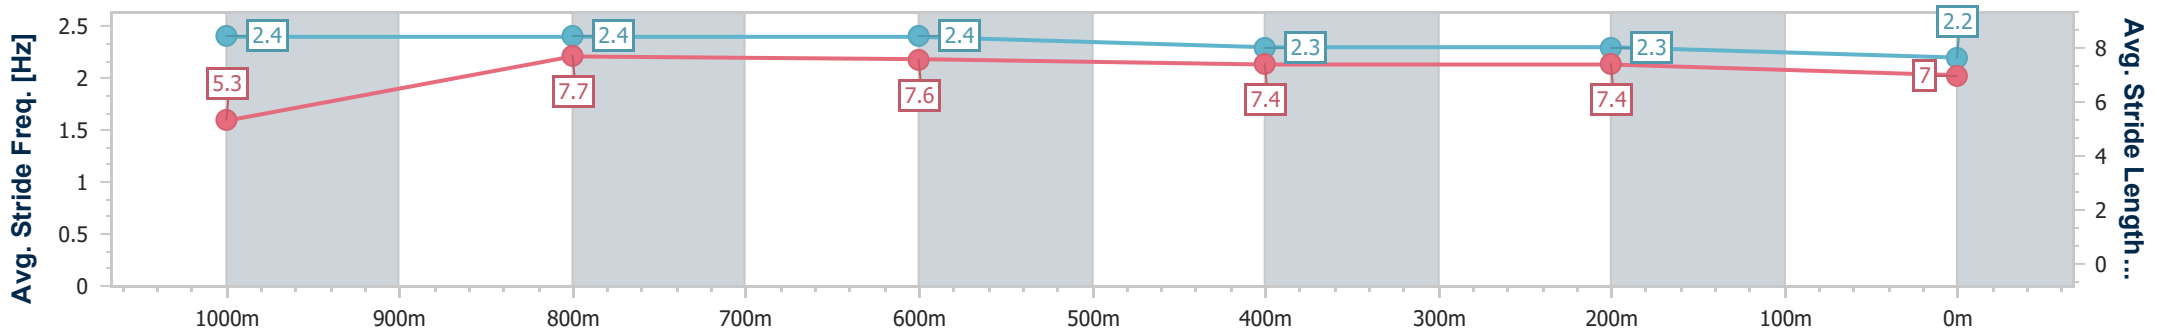

Doomben QLD Professional

Race 1: THE GIBSON Maiden Plate - 1110m

31 July 2024 - 12:33

Track Rating: Soft 6, Weather: Fine, Rail Position: +10m Entire

BRISBANE RACING CLUB

Section	Overall	1000m	800m	600m	400m	200m
Section Times	1:06.95 [8] (0:08.57)	0:58.38 [2] (0:10.87)	0:47.51 [4] (0:11.10)	0:36.41 [3] (0:11.52)	0:24.89 [3] (0:11.80)	0:13.09 [8] (0:13.09)
Average Speed [km/h]	46.4	66.5	65.1	62.7	61.2	55.0
Top Speed [km/h]	65.6	67.6	66.0	64.2	62.4	58.5
Avg. Dist. to Rail [m]	5.9	2.4	0.7	0.8	3.0	3.2
Avg. Stride Freq. [Hz]	2.4	2.4	2.4	2.3	2.3	2.2
Avg. Stride Length [m]	5.3	7.7	7.6	7.4	7.4	7.0

- [] Ranking at each section and finish
- .-.- No data available at this section
- NA No data available