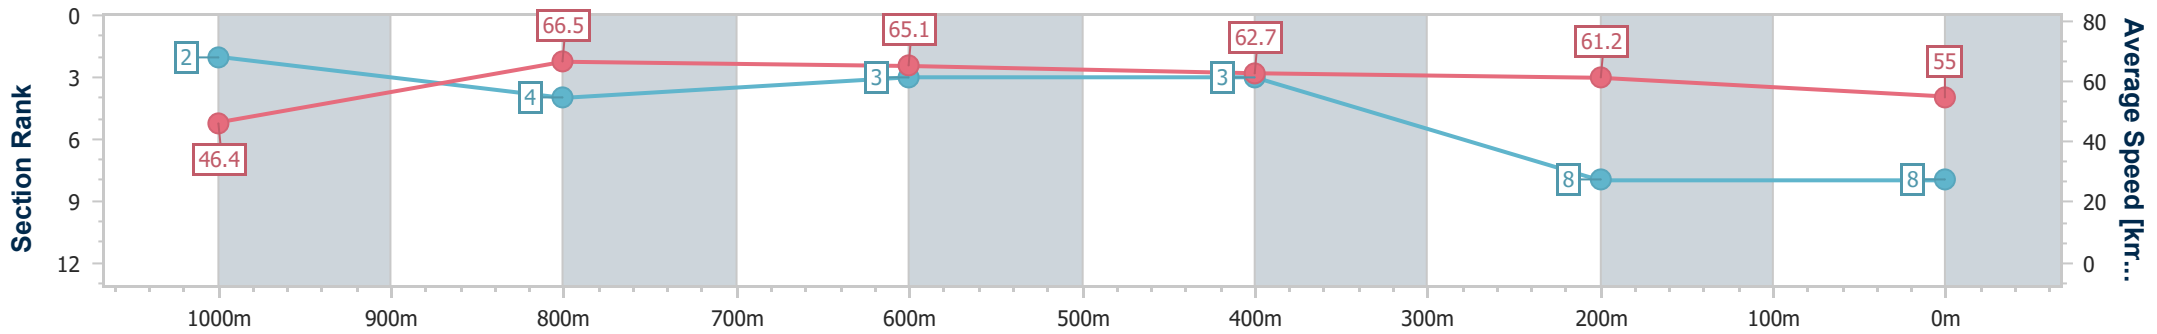

Doomben QLD Professional

Race 1: THE GIBSON Maiden Plate - 1110m

31 July 2024 - 12:33

Track Rating: Soft 6, Weather: Fine, Rail Position: +10m Entire

BRISBANE RACING CLUB

Section	Overall	1000m	800m	600m	400m	200m
Section Times	1:06.95 [8] (0:08.57)	0:58.38 [2] (0:10.87)	0:47.51 [4] (0:11.10)	0:36.41 [3] (0:11.52)	0:24.89 [3] (0:11.80)	0:13.09 [8] (0:13.09)
Average Speed [km/h]	46.4	66.5	65.1	62.7	61.2	55.0
Top Speed [km/h]	65.6	67.6	66.0	64.2	62.4	58.5
Avg. Dist. to Rail [m]	5.9	2.4	0.7	0.8	3.0	3.2
Avg. Stride Freq. [Hz]	2.4	2.4	2.4	2.3	2.3	2.2
Avg. Stride Length [m]	5.3	7.7	7.6	7.4	7.4	7.0

- [] Ranking at each section and finish
- .-.- No data available at this section
- NA No data available