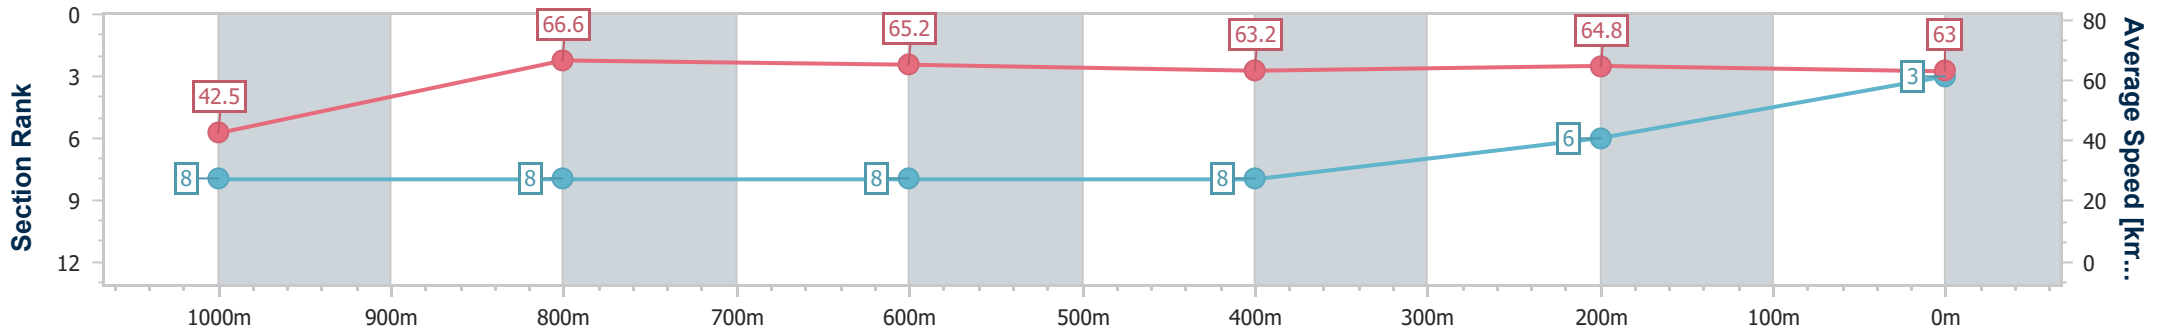

Doomben QLD Professional

Race 1: THE GIBSON Maiden Plate - 1110m

31 July 2024 - 12:33

Track Rating: Soft 6, Weather: Fine, Rail Position: +10m Entire

BRISBANE RACING CLUB

Section	Overall	1000m	800m	600m	400m	200m
Section Times	1:05.07 [3] (0:09.31)	0:55.76 [8] (0:10.81)	0:44.95 [8] (0:11.03)	0:33.92 [8] (0:11.35)	0:22.57 [8] (0:11.10)	0:11.47 [6] (0:11.47)
Average Speed [km/h]	42.5	66.6	65.2	63.2	64.8	63.0
Top Speed [km/h]	65.3	67.8	67.3	66.1	66.7	65.0
Avg. Dist. to Rail [m]	1.5	0.5	0.4	0.5	1.1	3.9
Avg. Stride Freq. [Hz]	2.1	2.3	2.3	2.2	2.2	2.3
Avg. Stride Length [m]	5.6	8.0	7.9	7.8	8.2	7.5