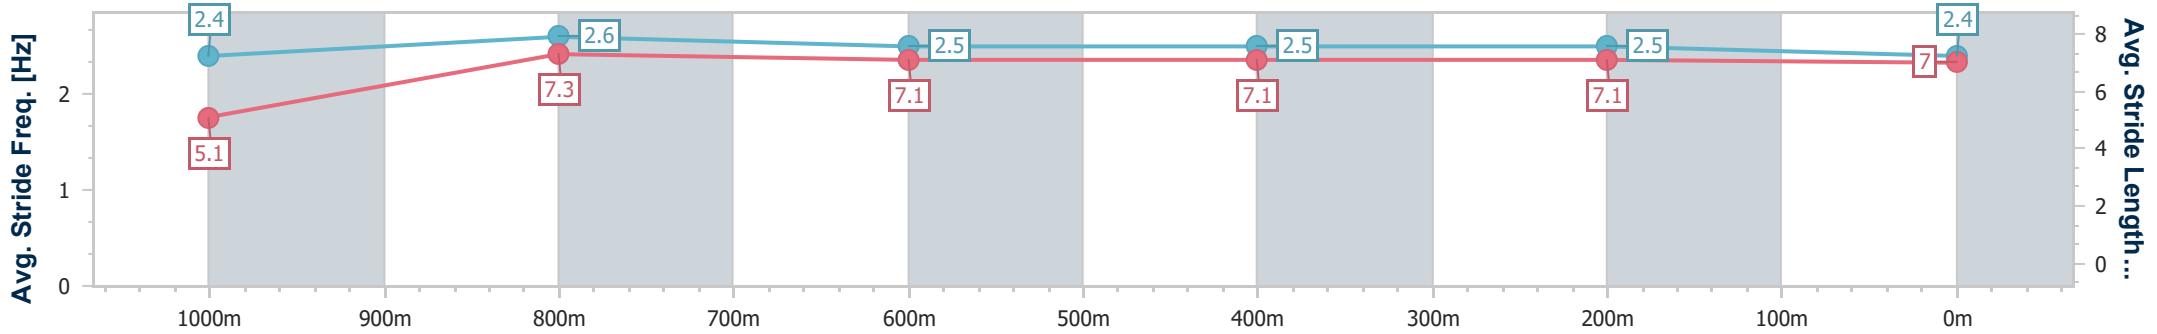

Doomben QLD Professional

Race 1: THE GIBSON Maiden Plate - 1110m

31 July 2024 - 12:33

Track Rating: Soft 6, Weather: Fine, Rail Position: +10m Entire

BRISBANE RACING CLUB

Section	Overall	1000m	800m	600m	400m	200m
Section Times	1:05.14 [4] (0:08.99)	0:56.15 [7] (0:10.73)	0:45.42 [6] (0:11.13)	0:34.29 [6] (0:11.42)	0:22.87 [7] (0:11.18)	0:11.69 [5]
Average Speed [km/h]	44.2	67.1	64.6	62.4	64.3	61.6
Top Speed [km/h]	66.2	68.9	66.2	64.3	66.0	64.8
Avg. Dist. to Rail [m]	4.1	0.5	0.7	1.3	1.5	1.5
Avg. Stride Freq. [Hz]	2.4	2.6	2.5	2.5	2.5	2.4
Avg. Stride Length [m]	5.1	7.3	7.1	7.1	7.1	7.0

- [] Ranking at each section and finish
- .-.- No data available at this section
- NA No data available

Horse/Jockey Name	Superstitious
Final Rank	5
Fastest Section Time (Section)	0:08.69 (Overall)
Top Speed [km/h] (Section)	69.4 (1000m)
Race State	Finished