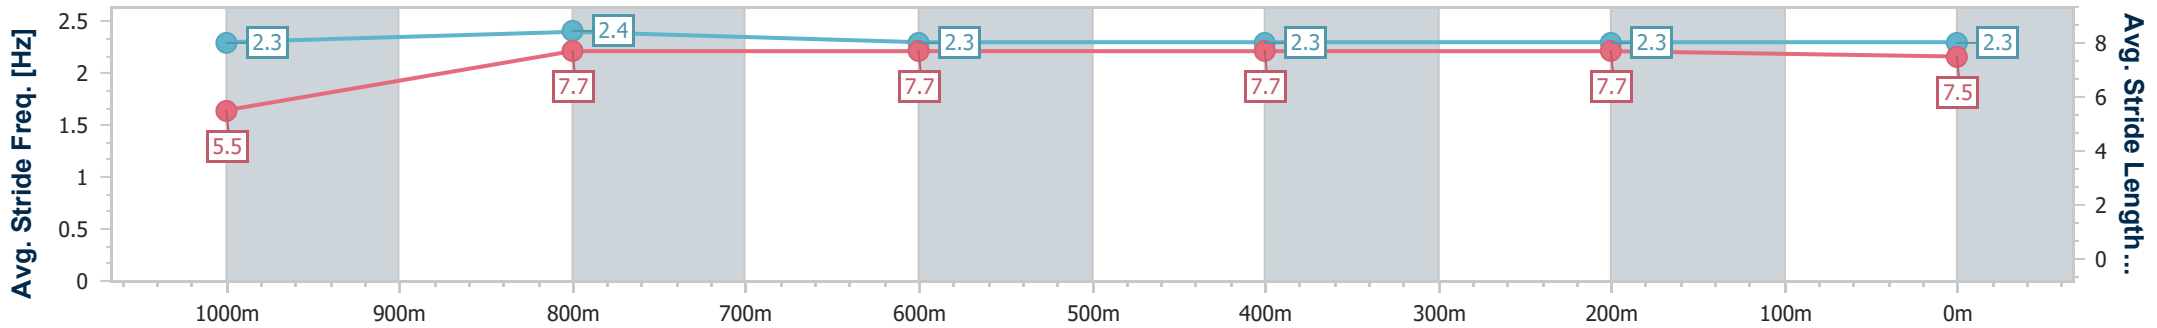

- [] Ranking at each section and finish
- .-.- No data available at this section
- NA No data available

Horse/Jockey Name	Superstitious
Final Rank	5
Fastest Section Time (Section)	0:08.69 (Overall)
Top Speed [km/h] (Section)	69.4 (1000m)
Race State	Finished

Doomben QLD Professional

Race 1: THE GIBSON Maiden Plate - 1110m

31 July 2024 - 12:33

Track Rating: Soft 6, Weather: Fine, Rail Position: +10m Entire

BRISBANE RACING CLUB

Section	Overall	1000m	800m	600m	400m	200m
Section Times	1:05.17 [5] (0:08.69)	0:56.48 [4] (0:10.81)	0:45.67 [5] (0:11.22)	0:34.45 [5] (0:11.42)	0:23.03 [5] (0:11.17)	0:11.86 [4] (0:11.86)
Average Speed [km/h]	45.6	66.9	64.2	63.1	64.4	60.8
Top Speed [km/h]	68.0	69.4	65.6	63.9	65.9	63.2
Avg. Dist. to Rail [m]	2.7	1.4	0.8	0.2	0.8	1.3
Avg. Stride Freq. [Hz]	2.3	2.4	2.3	2.3	2.3	2.3
Avg. Stride Length [m]	5.5	7.7	7.7	7.7	7.7	7.5