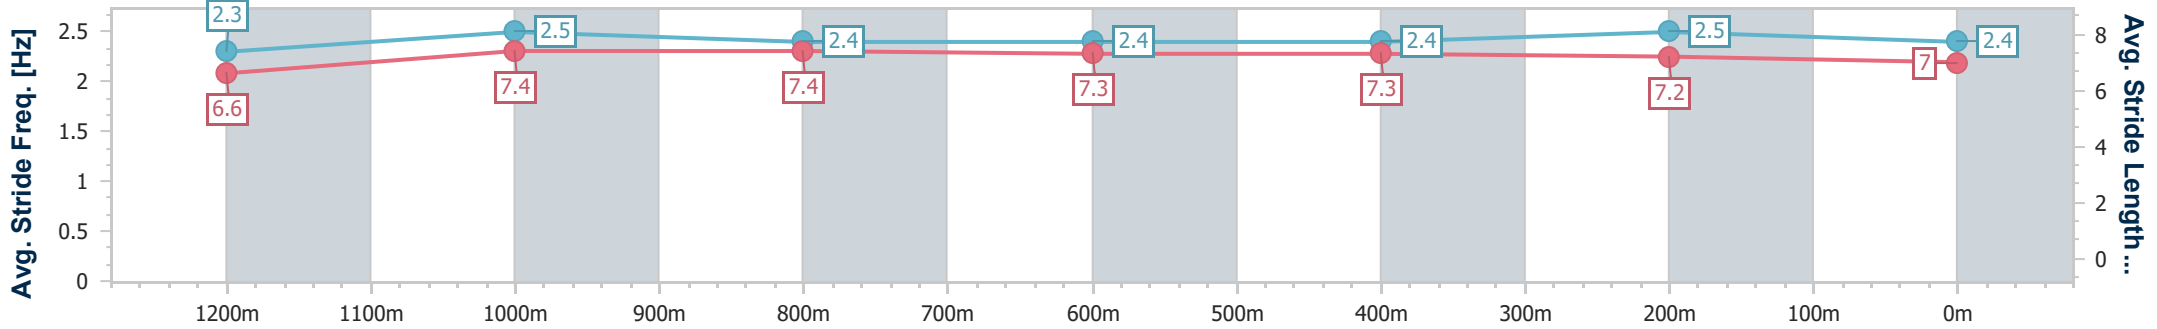

Horse/Jockey Name	Golden Athena
Final Rank	5
Fastest Section Time (Section)	0:11.05 (1200m)
Top Speed [km/h] (Section)	66.9 (Overall)
Race State	Finished

Townsville QLD Professional
Race 6: AQUIS BELLE OF THE BURDEKIN Fillies and Mares
BENCHMARK 70 Handicap - 1400m

28 July 2024 - 15:50

Track Rating: Soft 5, Weather: Fine, Rail Position: True

Section	Overall	1200m	1000m	800m	600m	400m	200m
Section Times	1:22.31 [5] (0:13.34)	1:08.97 [3] (0:11.05)	0:57.92 [3] (0:11.27)	0:46.65 [2] (0:11.77)	0:34.88 [2] (0:11.46)	0:23.42 [1] (0:11.35)	0:12.07 [1] (0:12.07)
Average Speed [km/h]	54.1	65.3	64.7	61.9	63.9	63.7	59.7
Top Speed [km/h]	66.9	66.1	65.8	63.0	65.9	65.7	62.6
Avg. Dist. to Rail [m]	6.5	3.5	2.5	2.4	3.3	3.3	5.7
Avg. Stride Freq. [Hz]	2.3	2.5	2.4	2.4	2.4	2.5	2.4
Avg. Stride Length [m]	6.6	7.4	7.4	7.3	7.3	7.2	7.0

- [ ] Ranking at each section and finish
- -.-.- No data available at this section
- NA No data available