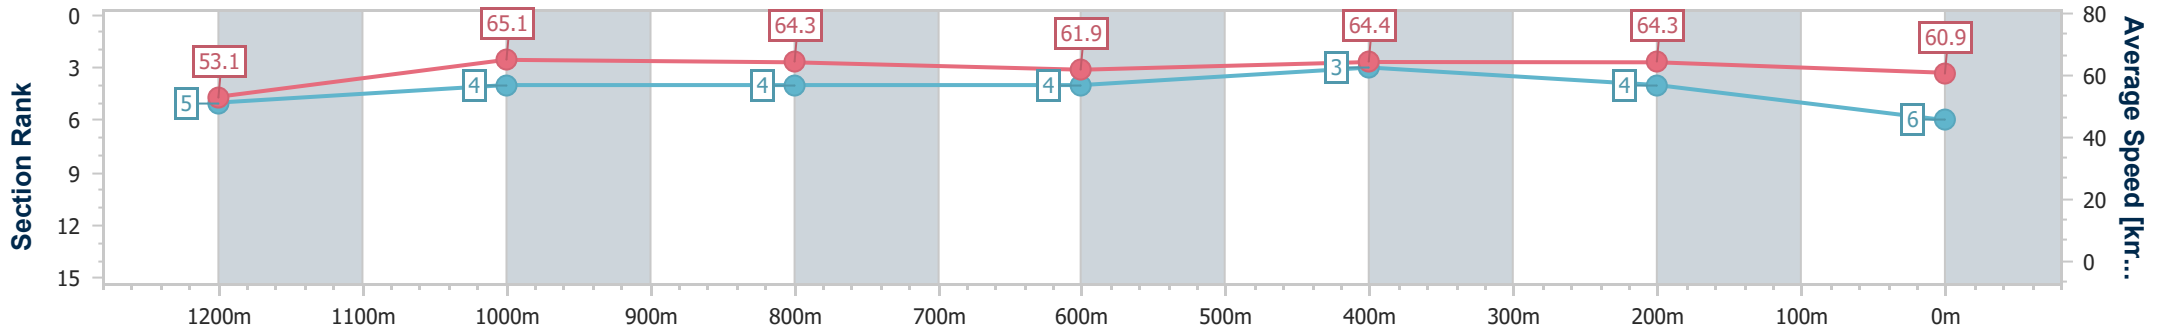

Horse/Jockey Name	Brave Maso
Final Rank	6
Fastest Section Time (Section)	0:11.06 (1200m)
Top Speed [km/h] (Section)	66.8 (1200m)
Race State	Finished

Townsville QLD Professional
Race 6: AQUIS BELLE OF THE BURDEKIN Fillies and Mares
BENCHMARK 70 Handicap - 1400m

28 July 2024 - 15:50

Track Rating: Soft 5, Weather: Fine, Rail Position: True

Section	Overall	1200m	1000m	800m	600m	400m	200m
Section Times	1:22.34 [6] (0:13.58)	1:08.76 [5] (0:11.06)	0:57.70 [4] (0:11.33)	0:46.37 [4] (0:11.79)	0:34.58 [4] (0:11.42)	0:23.16 [3] (0:11.31)	0:11.85 [4] (0:11.85)
Average Speed [km/h]	53.1	65.1	64.3	61.9	64.4	64.3	60.9
Top Speed [km/h]	66.0	66.8	65.5	62.7	65.5	66.3	63.5
Avg. Dist. to Rail [m]	7.4	2.6	2.2	2.5	4.4	5.8	7.7
Avg. Stride Freq. [Hz]	2.4	2.4	2.4	2.3	2.4	2.4	2.4
Avg. Stride Length [m]	6.1	7.4	7.5	7.4	7.5	7.4	7.1

- [ ] Ranking at each section and finish
- -.-.- No data available at this section
- NA No data available