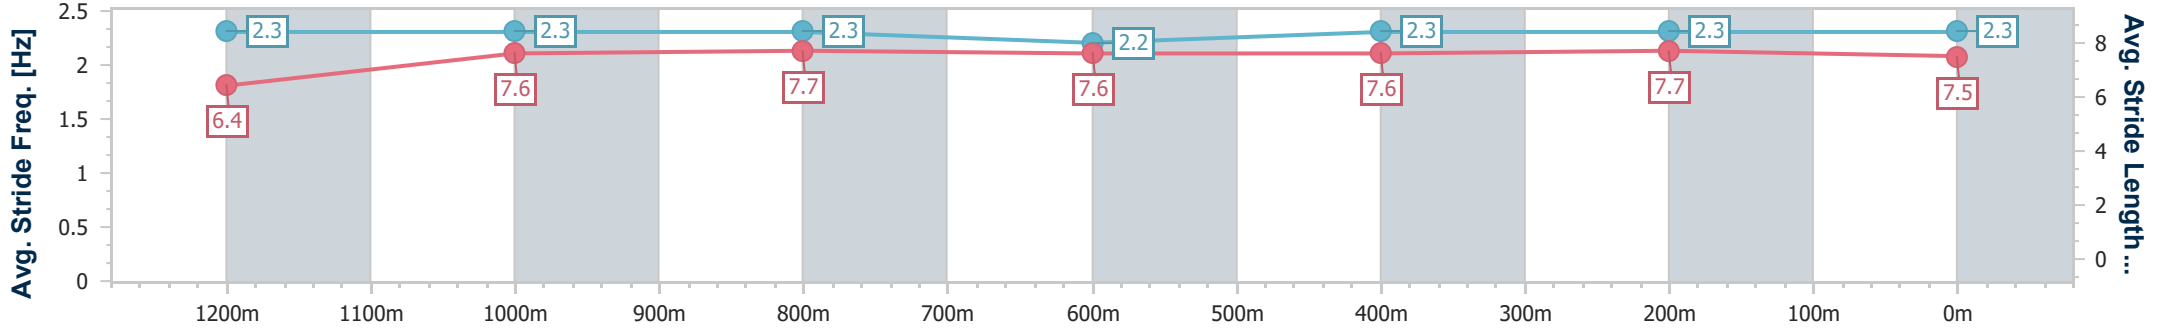

Horse/Jockey Name	El Of A Senorita
Final Rank	2
Fastest Section Time (Section)	0:11.16 (400m)
Top Speed [km/h] (Section)	66.4 (Overall)
Race State	Finished

Townsville QLD Professional
Race 6: AQUIS BELLE OF THE BURDEKIN Fillies and Mares
BENCHMARK 70 Handicap - 1400m

28 July 2024 - 15:50

Track Rating: Soft 5, Weather: Fine, Rail Position: True

Section	Overall	1200m	1000m	800m	600m	400m	200m
Section Times	1:22.11 [2] (0:13.57)	1:08.54 [4] (0:11.17)	0:57.37 [5] (0:11.33)	0:46.04 [6] (0:11.81)	0:34.23 [6] (0:11.54)	0:22.69 [7] (0:11.16)	0:11.53 [6] (0:11.53)
Average Speed [km/h]	53.1	64.5	63.5	61.3	62.7	64.9	62.5
Top Speed [km/h]	66.4	65.5	65.3	62.5	65.5	65.5	65.0
Avg. Dist. to Rail [m]	3.5	0.2	0.4	0.9	1.1	4.2	8.4
Avg. Stride Freq. [Hz]	2.3	2.3	2.3	2.2	2.3	2.3	2.3
Avg. Stride Length [m]	6.4	7.6	7.7	7.6	7.6	7.7	7.5

- [ ] Ranking at each section and finish
- -.-.- No data available at this section
- NA No data available