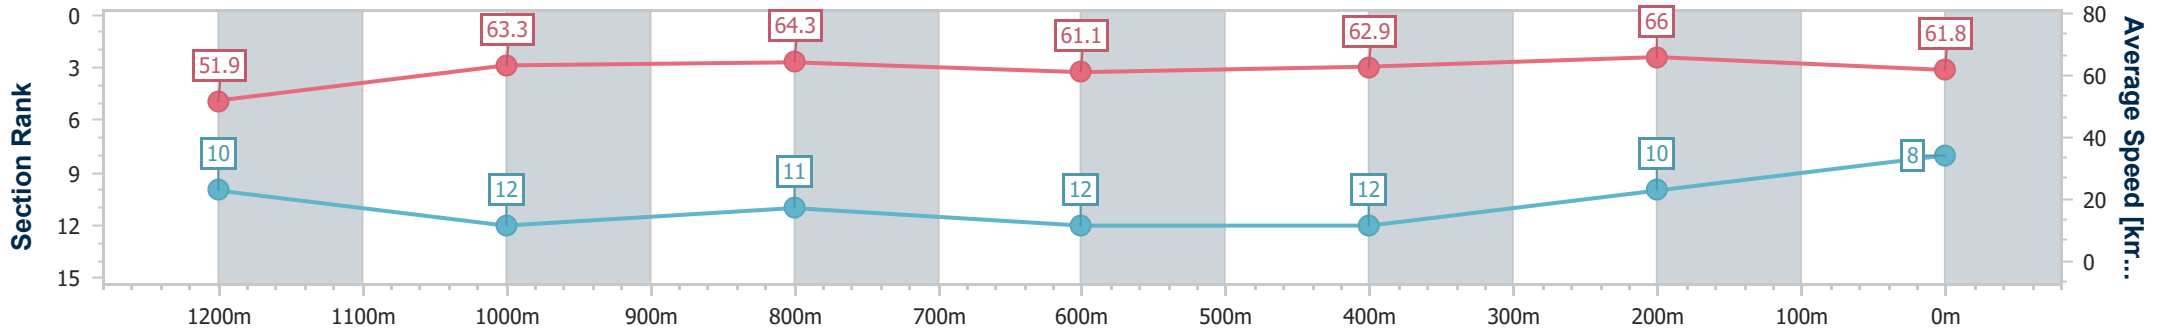

Horse/Jockey Name	Tycoon Baby
Final Rank	8
Fastest Section Time (Section)	0:10.99 (400m)
Top Speed [km/h] (Section)	66.6 (400m)
Race State	Finished

Townsville QLD Professional
Race 6: AQUIS BELLE OF THE BURDEKIN Fillies and Mares
BENCHMARK 70 Handicap - 1400m

28 July 2024 - 15:50

Track Rating: Soft 5, Weather: Fine, Rail Position: True

Section	Overall	1200m	1000m	800m	600m	400m	200m
Section Times	1:22.55 [8] (0:13.88)	1:08.67 [10] (0:11.39)	0:57.28 [12] (0:11.16)	0:46.12 [11] (0:11.83)	0:34.29 [12] (0:11.63)	0:22.66 [12] (0:10.99)	0:11.67 [10] (0:11.67)
Average Speed [km/h]	51.9	63.3	64.3	61.1	62.9	66.0	61.8
Top Speed [km/h]	63.2	65.0	65.8	64.4	65.7	66.6	66.1
Avg. Dist. to Rail [m]	13.2	2.8	0.3	0.6	3.0	5.6	6.4
Avg. Stride Freq. [Hz]	2.3	2.3	2.3	2.3	2.3	2.4	2.3
Avg. Stride Length [m]	6.4	7.5	7.7	7.5	7.4	7.5	7.2

- [ ] Ranking at each section and finish
- -.-.- No data available at this section
- NA No data available