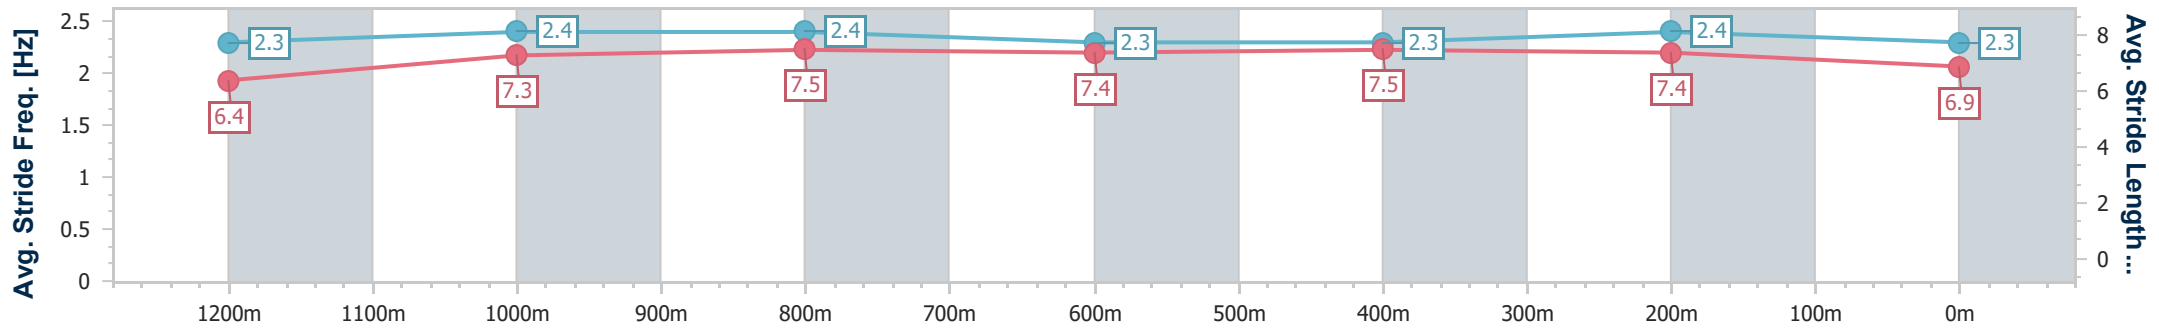

- [] Ranking at each section and finish
- .-.- No data available at this section
- NA No data available

Horse/Jockey Name	Wanna Tweet
Final Rank	12
Fastest Section Time (Section)	0:11.15 (1200m)
Top Speed [km/h] (Section)	66.7 (Overall)
Race State	Finished

- [] Ranking at each section and finish
- .-.- No data available at this section
- NA No data available