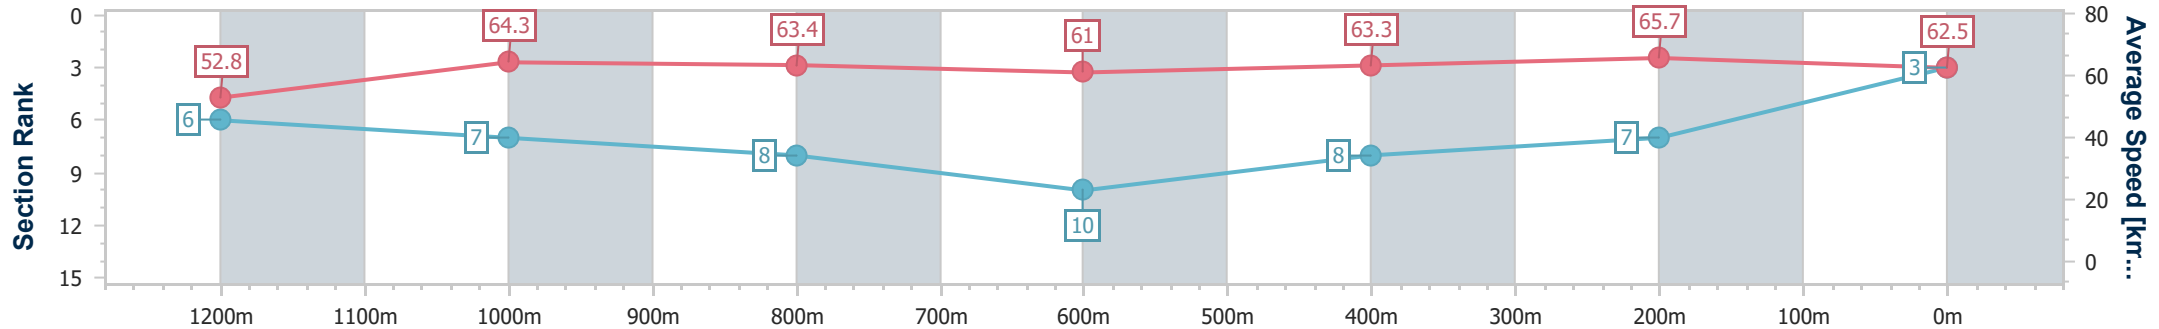

Horse/Jockey Name	Old School
Final Rank	3
Fastest Section Time (Section)	0:11.01 (400m)
Top Speed [km/h] (Section)	66.8 (400m)
Race State	Finished

Townsville QLD Professional
Race 6: AQUIS BELLE OF THE BURDEKIN Fillies and Mares
BENCHMARK 70 Handicap - 1400m

28 July 2024 - 15:50

Track Rating: Soft 5, Weather: Fine, Rail Position: True

Section	Overall	1200m	1000m	800m	600m	400m	200m
Section Times	1:22.12 [3] (0:13.66)	1:08.46 [6] (0:11.21)	0:57.25 [7] (0:11.35)	0:45.90 [8] (0:11.87)	0:34.03 [10] (0:11.48)	0:22.55 [8] (0:11.01)	0:11.54 [7] (0:11.54)
Average Speed [km/h]	52.8	64.3	63.4	61.0	63.3	65.7	62.5
Top Speed [km/h]	64.7	65.7	64.6	62.6	65.2	66.8	65.4
Avg. Dist. to Rail [m]	2.1	0.7	0.3	1.4	1.3	4.3	8.7
Avg. Stride Freq. [Hz]	2.3	2.3	2.3	2.2	2.3	2.4	2.4
Avg. Stride Length [m]	6.4	7.6	7.6	7.6	7.5	7.4	7.4

- [ ] Ranking at each section and finish
- -.-.- No data available at this section
- NA No data available