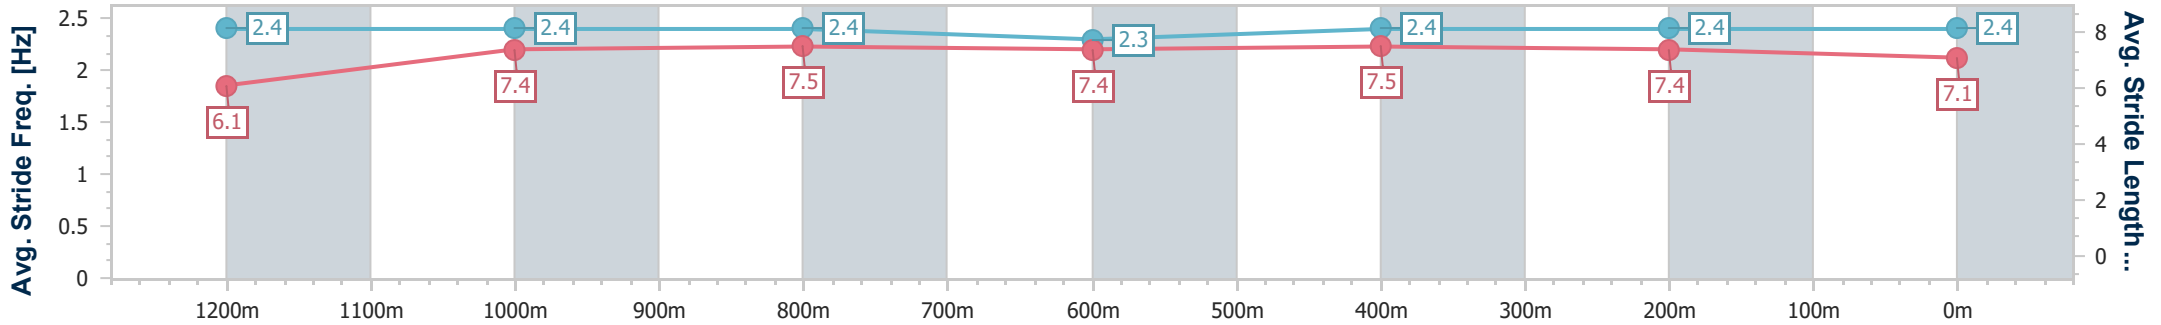

Horse/Jockey Name	Brave Maso
Final Rank	6
Fastest Section Time (Section)	0:11.06 (1200m)
Top Speed [km/h] (Section)	66.8 (1200m)
Race State	Finished

Townsville QLD Professional
Race 6: AQUIS BELLE OF THE BURDEKIN Fillies and Mares
BENCHMARK 70 Handicap - 1400m

28 July 2024 - 15:50

Track Rating: Soft 5, Weather: Fine, Rail Position: True

Section	Overall	1200m	1000m	800m	600m	400m	200m
Section Times	1:22.34 [6] (0:13.58)	1:08.76 [5] (0:11.06)	0:57.70 [4] (0:11.33)	0:46.37 [4] (0:11.79)	0:34.58 [4] (0:11.42)	0:23.16 [3] (0:11.31)	0:11.85 [4] (0:11.85)
Average Speed [km/h]	53.1	65.1	64.3	61.9	64.4	64.3	60.9
Top Speed [km/h]	66.0	66.8	65.5	62.7	65.5	66.3	63.5
Avg. Dist. to Rail [m]	7.4	2.6	2.2	2.5	4.4	5.8	7.7
Avg. Stride Freq. [Hz]	2.4	2.4	2.4	2.3	2.4	2.4	2.4
Avg. Stride Length [m]	6.1	7.4	7.5	7.4	7.5	7.4	7.1

- [ ] Ranking at each section and finish
- -.-.- No data available at this section
- NA No data available