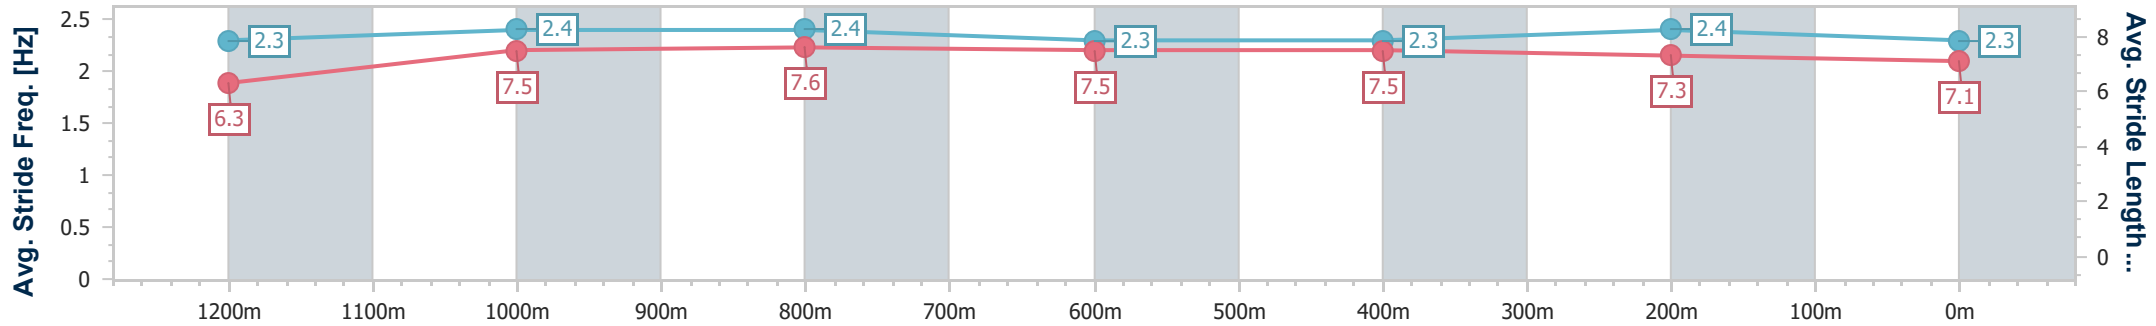

Horse/Jockey Name	Inspiration
Final Rank	11
Fastest Section Time (Section)	0:10.94 (1200m)
Top Speed [km/h] (Section)	67.3 (1200m)
Race State	Finished

Townsville QLD Professional
Race 6: AQUIS BELLE OF THE BURDEKIN Fillies and Mares
BENCHMARK 70 Handicap - 1400m

28 July 2024 - 15:50

Track Rating: Soft 5, Weather: Fine, Rail Position: True

Section	Overall	1200m	1000m	800m	600m	400m	200m
Section Times	1:23.00 [11] (0:13.82)	1:09.18 [9] (0:10.94)	0:58.24 [6] (0:11.30)	0:46.94 [5] (0:11.74)	0:35.20 [5] (0:11.47)	0:23.73 [5] (0:11.42)	0:12.31 [9] (0:12.31)
Average Speed [km/h]	52.1	65.9	64.2	62.6	64.2	63.9	58.6
Top Speed [km/h]	65.2	67.3	64.8	63.7	65.7	65.2	62.3
Avg. Dist. to Rail [m]	6.4	0.6	1.6	4.1	4.6	8.6	11.8
Avg. Stride Freq. [Hz]	2.3	2.4	2.4	2.3	2.3	2.4	2.3
Avg. Stride Length [m]	6.3	7.5	7.6	7.5	7.5	7.3	7.1

- [ ] Ranking at each section and finish
- -.-.- No data available at this section
- NA No data available