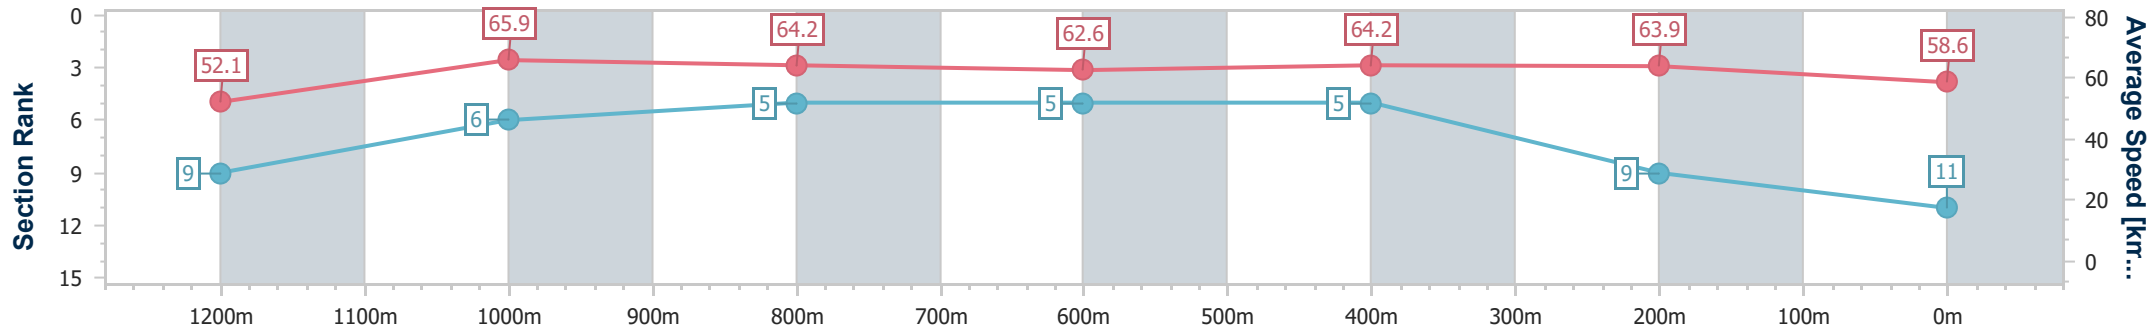

Horse/Jockey Name	Inspiration
Final Rank	11
Fastest Section Time (Section)	0:10.94 (1200m)
Top Speed [km/h] (Section)	67.3 (1200m)
Race State	Finished

Townsville QLD Professional
Race 6: AQUIS BELLE OF THE BURDEKIN Fillies and Mares
BENCHMARK 70 Handicap - 1400m

28 July 2024 - 15:50

Track Rating: Soft 5, Weather: Fine, Rail Position: True

Section	Overall	1200m	1000m	800m	600m	400m	200m
Section Times	1:23.00 [11] (0:13.82)	1:09.18 [9] (0:10.94)	0:58.24 [6] (0:11.30)	0:46.94 [5] (0:11.74)	0:35.20 [5] (0:11.47)	0:23.73 [5] (0:11.42)	0:12.31 [9] (0:12.31)
Average Speed [km/h]	52.1	65.9	64.2	62.6	64.2	63.9	58.6
Top Speed [km/h]	65.2	67.3	64.8	63.7	65.7	65.2	62.3
Avg. Dist. to Rail [m]	6.4	0.6	1.6	4.1	4.6	8.6	11.8
Avg. Stride Freq. [Hz]	2.3	2.4	2.4	2.3	2.3	2.4	2.3
Avg. Stride Length [m]	6.3	7.5	7.6	7.5	7.5	7.3	7.1

- [ ] Ranking at each section and finish
- -.-.- No data available at this section
- NA No data available