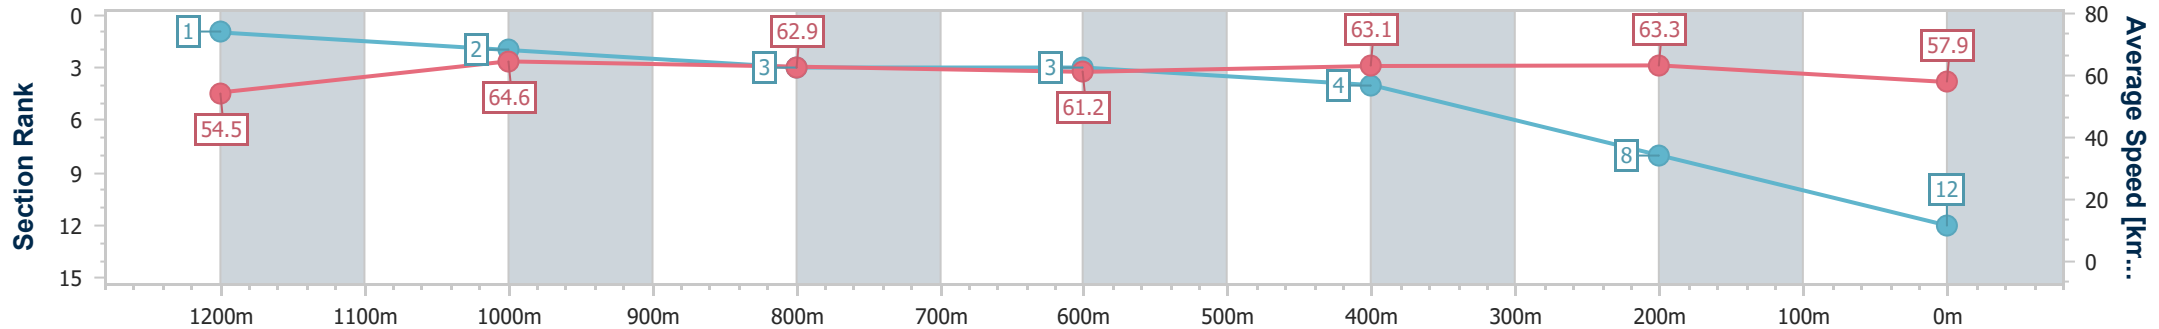

Horse/Jockey Name	Wanna Tweet
Final Rank	12
Fastest Section Time (Section)	0:11.15 (1200m)
Top Speed [km/h] (Section)	66.7 (Overall)
Race State	Finished

Townsville QLD Professional
Race 6: AQUIS BELLE OF THE BURDEKIN Fillies and Mares
BENCHMARK 70 Handicap - 1400m

28 July 2024 - 15:50

Track Rating: Soft 5, Weather: Fine, Rail Position: True

Section	Overall	1200m	1000m	800m	600m	400m	200m
Section Times	1:23.09 [12] (0:13.22)	1:09.87 [1] (0:11.15)	0:58.72 [2] (0:11.46)	0:47.26 [3] (0:11.85)	0:35.41 [3] (0:11.54)	0:23.87 [4] (0:11.43)	0:12.44 [8] (0:12.44)
Average Speed [km/h]	54.5	64.6	62.9	61.2	63.1	63.3	57.9
Top Speed [km/h]	66.7	66.7	64.1	62.2	64.7	64.5	62.9
Avg. Dist. to Rail [m]	5.9	2.3	0.4	1.3	2.5	3.2	5.8
Avg. Stride Freq. [Hz]	2.3	2.4	2.4	2.3	2.3	2.4	2.3
Avg. Stride Length [m]	6.4	7.3	7.5	7.4	7.5	7.4	6.9

- [ ] Ranking at each section and finish
- -.-.- No data available at this section
- NA No data available