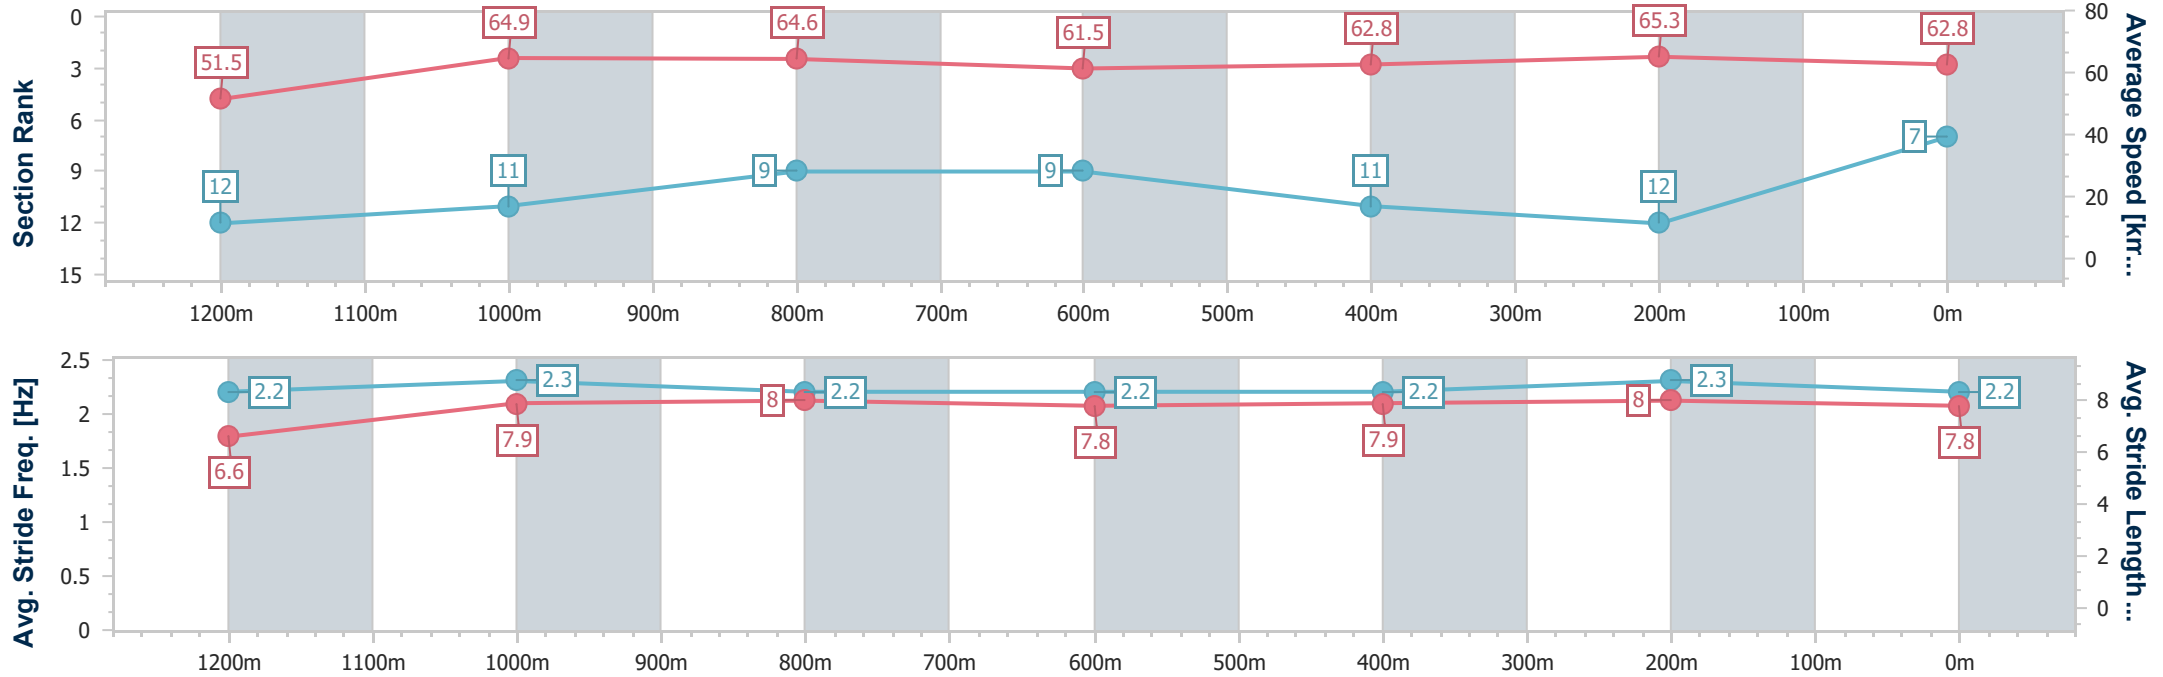

Horse/Jockey Name	Lady Damus
Final Rank	7
Fastest Section Time (Section)	0:11.11 (1200m)
Top Speed [km/h] (Section)	66.3 (1200m)
Race State	Finished

Townsville QLD Professional
Race 6: AQUIS BELLE OF THE BURDEKIN Fillies and Mares
BENCHMARK 70 Handicap - 1400m

28 July 2024 - 15:50

Track Rating: Soft 5, Weather: Fine, Rail Position: True

Section	Overall	1200m	1000m	800m	600m	400m	200m
Section Times	1:22.45 [7] (0:13.99)	1:08.46 [12] (0:11.11)	0:57.35 [11] (0:11.17)	0:46.18 [9] (0:11.81)	0:34.37 [9] (0:11.71)	0:22.66 [11] (0:11.19)	0:11.47 [12] (0:11.47)
Average Speed [km/h]	51.5	64.9	64.6	61.5	62.8	65.3	62.8
Top Speed [km/h]	65.3	66.3	65.8	63.4	64.5	66.1	65.2
Avg. Dist. to Rail [m]	10.5	1.6	0.7	1.9	4.2	8.3	11.1
Avg. Stride Freq. [Hz]	2.2	2.3	2.2	2.2	2.2	2.3	2.2
Avg. Stride Length [m]	6.6	7.9	8.0	7.8	7.9	8.0	7.8

- [ ] Ranking at each section and finish
- -.-.- No data available at this section
- NA No data available