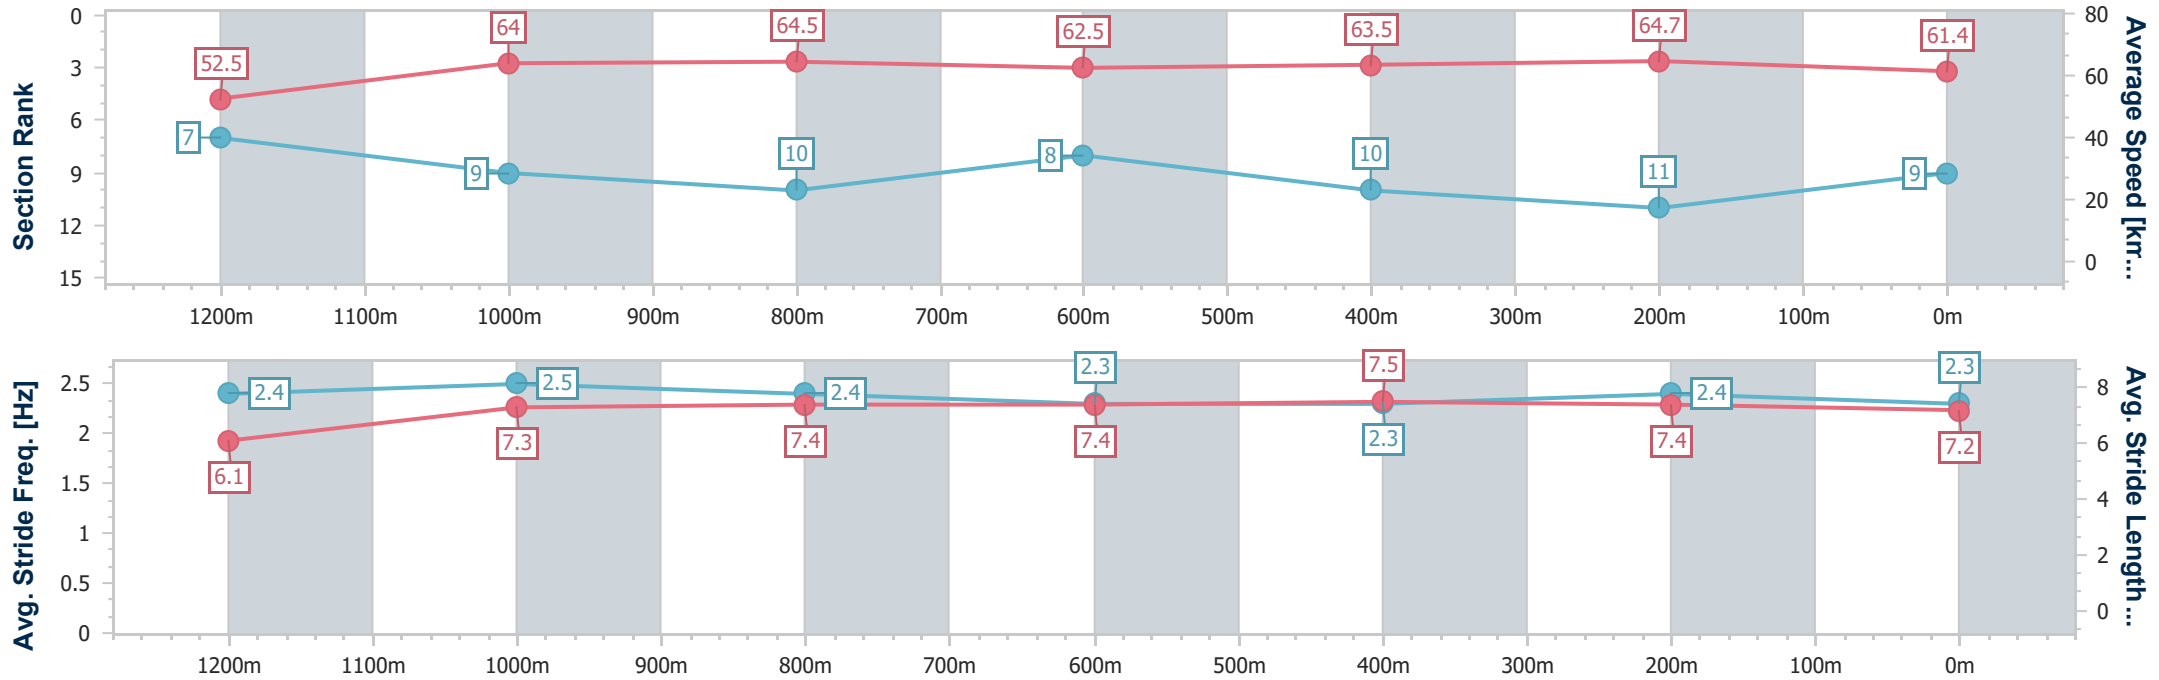

Horse/Jockey Name	Majestic Wings
Final Rank	9
Fastest Section Time (Section)	0:11.27 (1200m)
Top Speed [km/h] (Section)	66.5 (400m)
Race State	Finished

Townsville QLD Professional
Race 6: AQUIS BELLE OF THE BURDEKIN Fillies and Mares
BENCHMARK 70 Handicap - 1400m

28 July 2024 - 15:50

Track Rating: Soft 5, Weather: Fine, Rail Position: True

Section	Overall	1200m	1000m	800m	600m	400m	200m
Section Times	1:22.65 [9] (0:13.74)	1:08.91 [7] (0:11.27)	0:57.64 [9] (0:11.28)	0:46.36 [10] (0:11.78)	0:34.58 [8] (0:11.59)	0:22.99 [10] (0:11.27)	0:11.72 [11] (0:11.72)
Average Speed [km/h]	52.5	64.0	64.5	62.5	63.5	64.7	61.4
Top Speed [km/h]	64.2	65.4	66.5	64.3	65.0	66.5	63.8
Avg. Dist. to Rail [m]	10.3	2.7	2.7	4.3	4.4	7.0	8.9
Avg. Stride Freq. [Hz]	2.4	2.5	2.4	2.3	2.3	2.4	2.3
Avg. Stride Length [m]	6.1	7.3	7.4	7.4	7.5	7.4	7.2

- [ ] Ranking at each section and finish
- -.-.- No data available at this section
- NA No data available