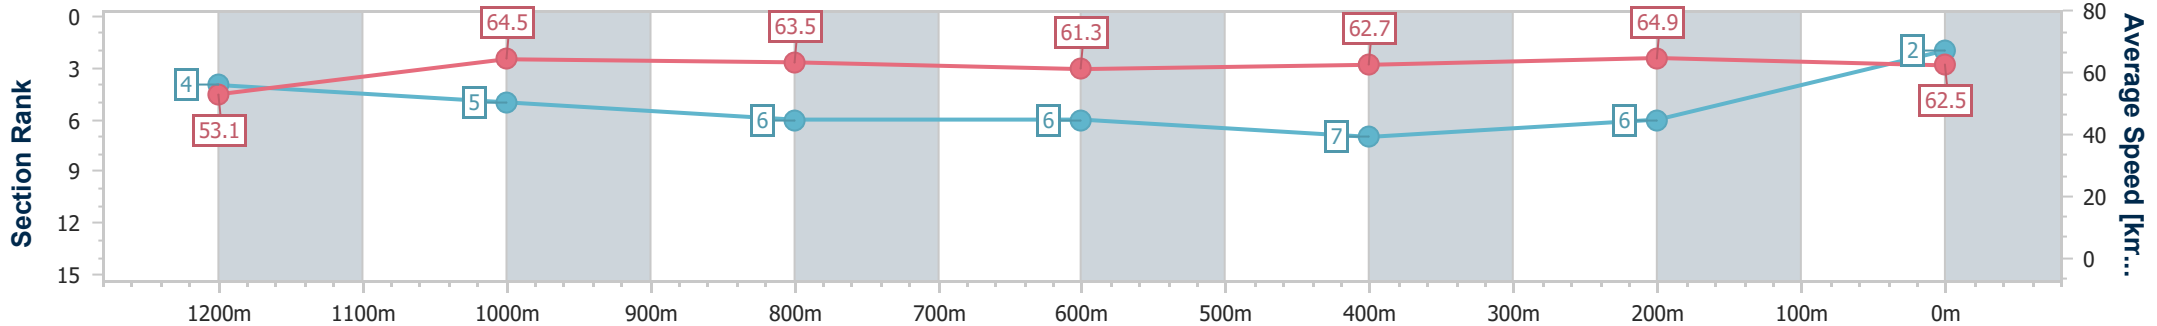

Horse/Jockey Name	El Of A Senorita
Final Rank	2
Fastest Section Time (Section)	0:11.16 (400m)
Top Speed [km/h] (Section)	66.4 (Overall)
Race State	Finished

Townsville QLD Professional
Race 6: AQUIS BELLE OF THE BURDEKIN Fillies and Mares
BENCHMARK 70 Handicap - 1400m

28 July 2024 - 15:50

Track Rating: Soft 5, Weather: Fine, Rail Position: True

Section	Overall	1200m	1000m	800m	600m	400m	200m
Section Times	1:22.11 [2] (0:13.57)	1:08.54 [4] (0:11.17)	0:57.37 [5] (0:11.33)	0:46.04 [6] (0:11.81)	0:34.23 [6] (0:11.54)	0:22.69 [7] (0:11.16)	0:11.53 [6] (0:11.53)
Average Speed [km/h]	53.1	64.5	63.5	61.3	62.7	64.9	62.5
Top Speed [km/h]	66.4	65.5	65.3	62.5	65.5	65.5	65.0
Avg. Dist. to Rail [m]	3.5	0.2	0.4	0.9	1.1	4.2	8.4
Avg. Stride Freq. [Hz]	2.3	2.3	2.3	2.2	2.3	2.3	2.3
Avg. Stride Length [m]	6.4	7.6	7.7	7.6	7.6	7.7	7.5

- [ ] Ranking at each section and finish
- -.-.- No data available at this section
- NA No data available