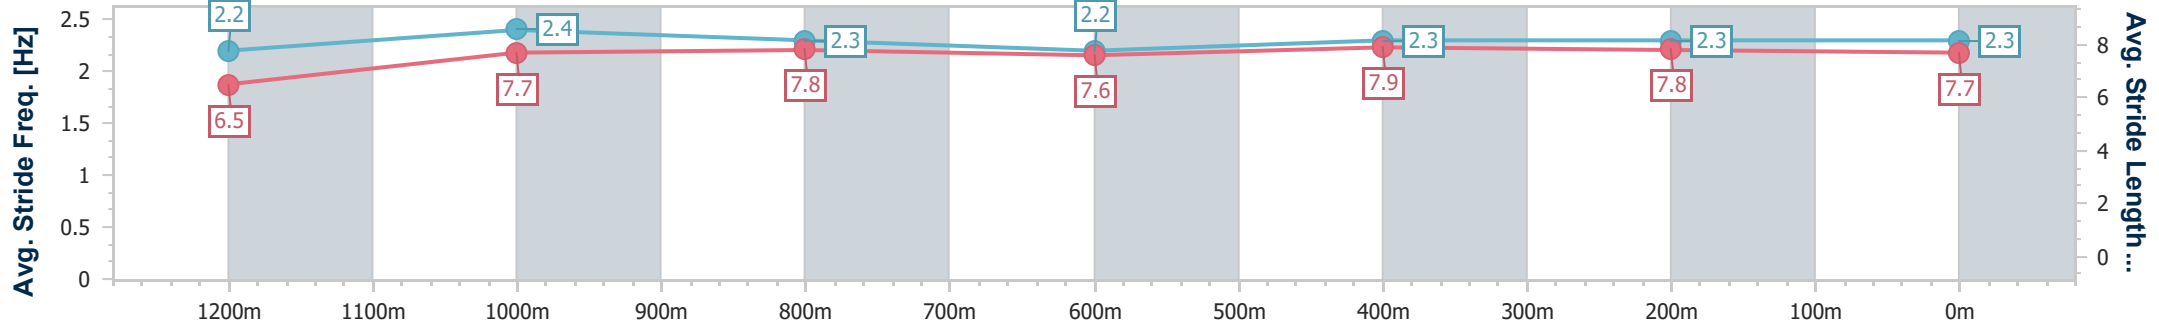

28 July 2024 - 15:50

Track Rating: Soft 5, Weather: Fine, Rail Position: True

Section	Overall	1200m	1000m	800m	600m	400m	200m
Section Times	1:21.70 [1] (0:13.78)	1:07.92 [8] (0:11.11)	0:56.81 [8] (0:11.20)	0:45.61 [7] (0:11.88)	0:33.73 [7] (0:11.41)	0:22.32 [6] (0:10.97)	0:11.35 [3] (0:11.35)
Average Speed [km/h]	52.3	64.8	64.5	61.5	64.6	66.5	63.5
Top Speed [km/h]	65.4	65.8	65.2	63.2	67.2	67.6	66.8
Avg. Dist. to Rail [m]	4.3	0.5	0.6	2.9	4.6	7.6	8.8
Avg. Stride Freq. [Hz]	2.2	2.4	2.3	2.2	2.3	2.3	2.3
Avg. Stride Length [m]	6.5	7.7	7.8	7.6	7.9	7.8	7.7