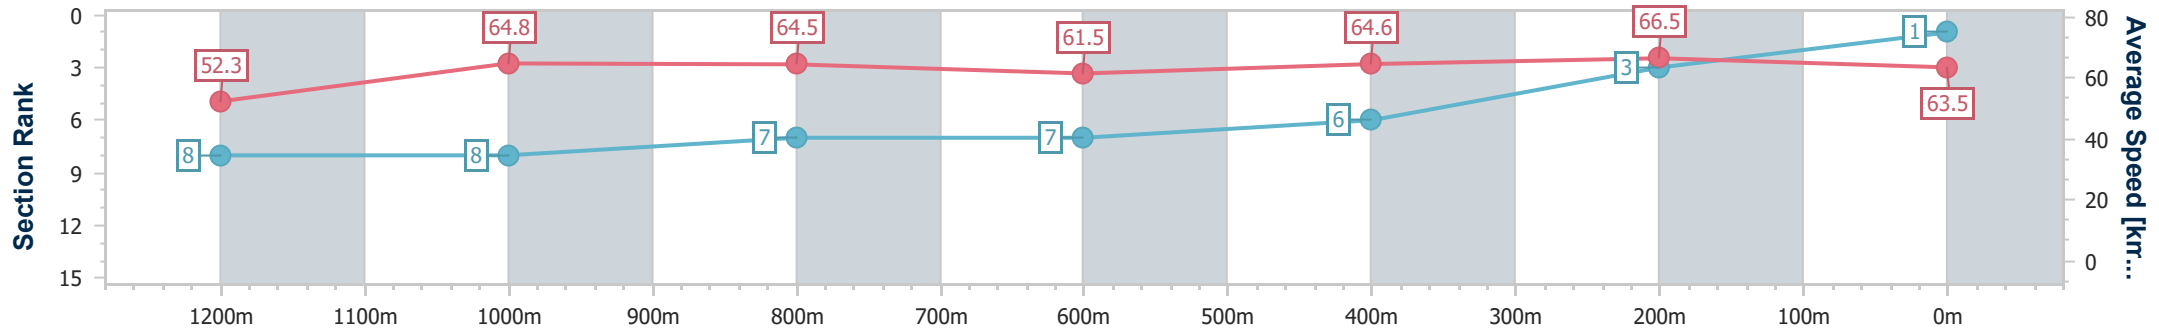

28 July 2024 - 15:50

Track Rating: Soft 5, Weather: Fine, Rail Position: True

Section	Overall	1200m	1000m	800m	600m	400m	200m
Section Times	1:21.70 [1] (0:13.78)	1:07.92 [8] (0:11.11)	0:56.81 [8] (0:11.20)	0:45.61 [7] (0:11.88)	0:33.73 [7] (0:11.41)	0:22.32 [6] (0:10.97)	0:11.35 [3] (0:11.35)
Average Speed [km/h]	52.3	64.8	64.5	61.5	64.6	66.5	63.5
Top Speed [km/h]	65.4	65.8	65.2	63.2	67.2	67.6	66.8
Avg. Dist. to Rail [m]	4.3	0.5	0.6	2.9	4.6	7.6	8.8
Avg. Stride Freq. [Hz]	2.2	2.4	2.3	2.2	2.3	2.3	2.3
Avg. Stride Length [m]	6.5	7.7	7.8	7.6	7.9	7.8	7.7