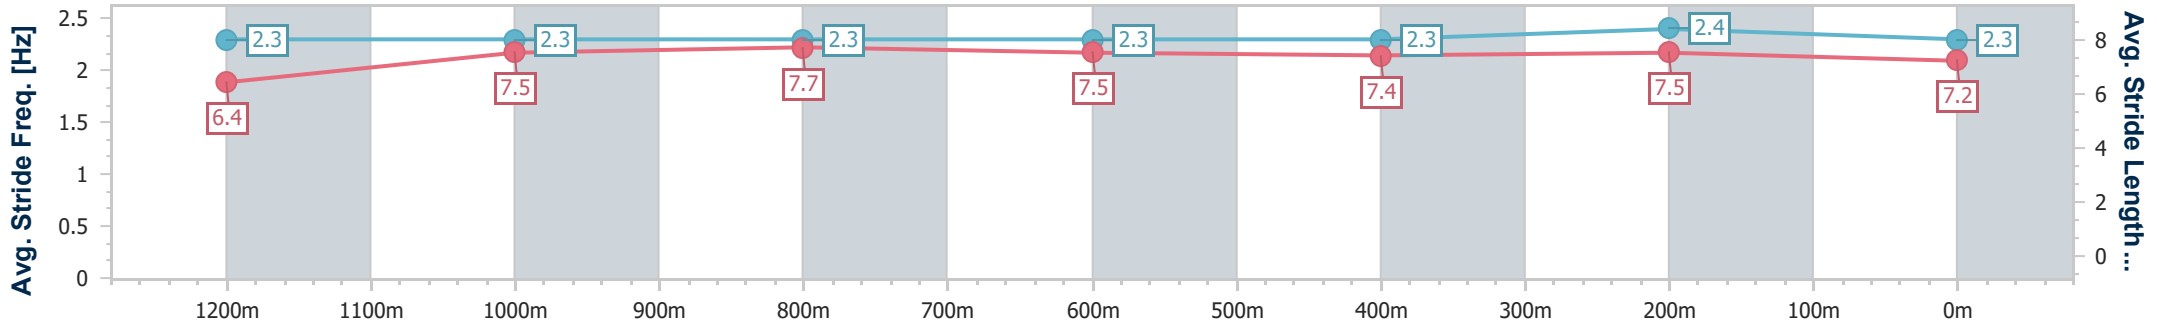

Horse/Jockey Name	Tycoon Baby
Final Rank	8
Fastest Section Time (Section)	0:10.99 (400m)
Top Speed [km/h] (Section)	66.6 (400m)
Race State	Finished

Townsville QLD Professional
Race 6: AQUIS BELLE OF THE BURDEKIN Fillies and Mares
BENCHMARK 70 Handicap - 1400m

28 July 2024 - 15:50

Track Rating: Soft 5, Weather: Fine, Rail Position: True

Section	Overall	1200m	1000m	800m	600m	400m	200m
Section Times	1:22.55 [8] (0:13.88)	1:08.67 [10] (0:11.39)	0:57.28 [12] (0:11.16)	0:46.12 [11] (0:11.83)	0:34.29 [12] (0:11.63)	0:22.66 [12] (0:10.99)	0:11.67 [10] (0:11.67)
Average Speed [km/h]	51.9	63.3	64.3	61.1	62.9	66.0	61.8
Top Speed [km/h]	63.2	65.0	65.8	64.4	65.7	66.6	66.1
Avg. Dist. to Rail [m]	13.2	2.8	0.3	0.6	3.0	5.6	6.4
Avg. Stride Freq. [Hz]	2.3	2.3	2.3	2.3	2.3	2.4	2.3
Avg. Stride Length [m]	6.4	7.5	7.7	7.5	7.4	7.5	7.2

- [ ] Ranking at each section and finish
- -.-.- No data available at this section
- NA No data available