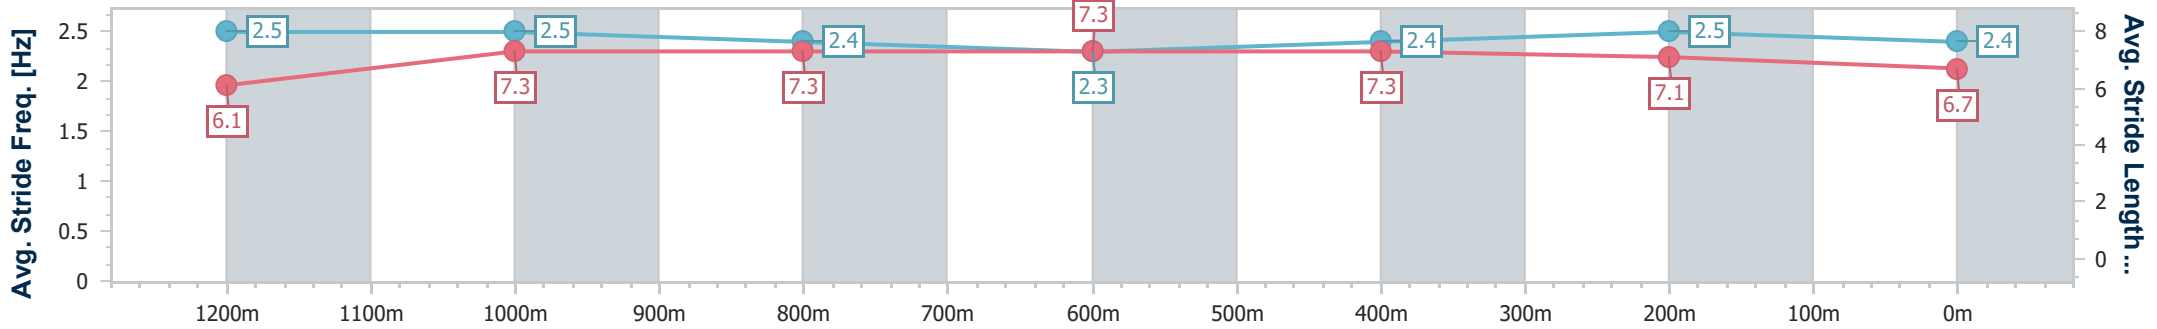

Horse/Jockey Name	Lady Rain
Final Rank	10
Fastest Section Time (Section)	0:11.07 (1200m)
Top Speed [km/h] (Section)	67.8 (Overall)
Race State	Finished

Townsville QLD Professional
Race 6: AQUIS BELLE OF THE BURDEKIN Fillies and Mares
BENCHMARK 70 Handicap - 1400m

28 July 2024 - 15:50

Track Rating: Soft 5, Weather: Fine, Rail Position: True

Section	Overall	1200m	1000m	800m	600m	400m	200m
Section Times	1:22.86 [10] (0:13.26)	1:09.60 [2] (0:11.07)	0:58.53 [1] (0:11.30)	0:47.23 [1] (0:11.79)	0:35.44 [1] (0:11.48)	0:23.96 [2] (0:11.41)	0:12.55 [2] (0:12.55)
Average Speed [km/h]	54.3	65.1	64.1	61.4	63.2	63.4	57.4
Top Speed [km/h]	67.8	67.4	65.4	62.2	64.2	64.3	61.4
Avg. Dist. to Rail [m]	8.4	2.5	1.2	0.8	1.6	2.7	4.2
Avg. Stride Freq. [Hz]	2.5	2.5	2.4	2.3	2.4	2.5	2.4
Avg. Stride Length [m]	6.1	7.3	7.3	7.3	7.3	7.1	6.7

- [ ] Ranking at each section and finish
- -.-.- No data available at this section
- NA No data available