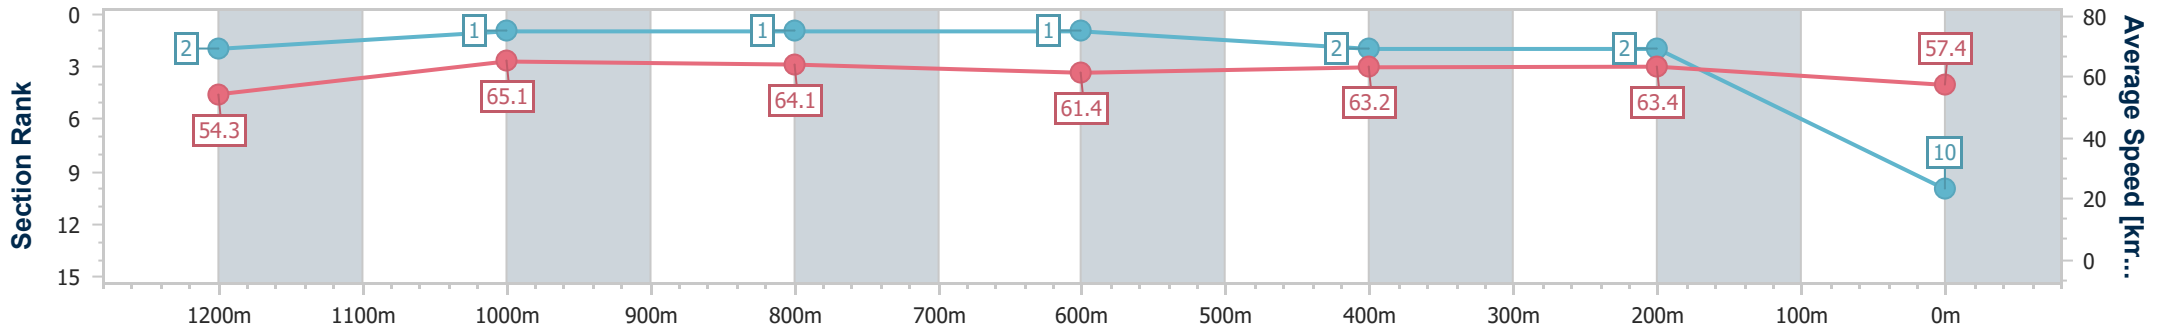

Horse/Jockey Name	Lady Rain
Final Rank	10
Fastest Section Time (Section)	0:11.07 (1200m)
Top Speed [km/h] (Section)	67.8 (Overall)
Race State	Finished

Townsville QLD Professional
Race 6: AQUIS BELLE OF THE BURDEKIN Fillies and Mares
BENCHMARK 70 Handicap - 1400m

28 July 2024 - 15:50

Track Rating: Soft 5, Weather: Fine, Rail Position: True

Section	Overall	1200m	1000m	800m	600m	400m	200m
Section Times	1:22.86 [10] (0:13.26)	1:09.60 [2] (0:11.07)	0:58.53 [1] (0:11.30)	0:47.23 [1] (0:11.79)	0:35.44 [1] (0:11.48)	0:23.96 [2] (0:11.41)	0:12.55 [2] (0:12.55)
Average Speed [km/h]	54.3	65.1	64.1	61.4	63.2	63.4	57.4
Top Speed [km/h]	67.8	67.4	65.4	62.2	64.2	64.3	61.4
Avg. Dist. to Rail [m]	8.4	2.5	1.2	0.8	1.6	2.7	4.2
Avg. Stride Freq. [Hz]	2.5	2.5	2.4	2.3	2.4	2.5	2.4
Avg. Stride Length [m]	6.1	7.3	7.3	7.3	7.3	7.1	6.7

- [ ] Ranking at each section and finish
- -.-.- No data available at this section
- NA No data available