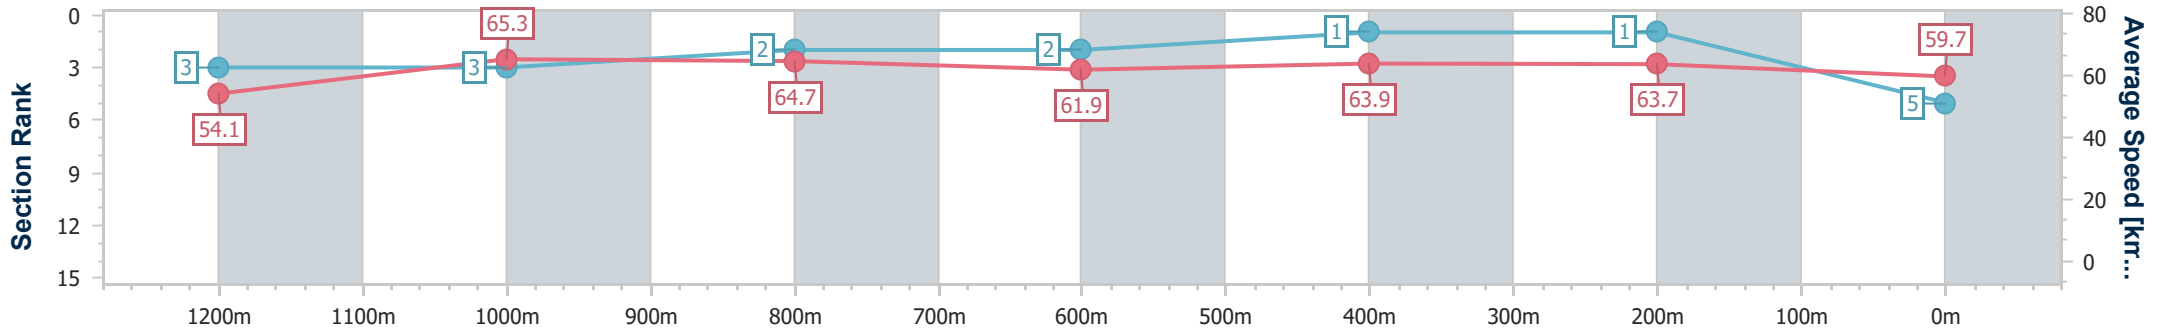

Horse/Jockey Name	Golden Athena
Final Rank	5
Fastest Section Time (Section)	0:11.05 (1200m)
Top Speed [km/h] (Section)	66.9 (Overall)
Race State	Finished

Townsville QLD Professional
Race 6: AQUIS BELLE OF THE BURDEKIN Fillies and Mares
BENCHMARK 70 Handicap - 1400m

28 July 2024 - 15:50

Track Rating: Soft 5, Weather: Fine, Rail Position: True

Section	Overall	1200m	1000m	800m	600m	400m	200m
Section Times	1:22.31 [5] (0:13.34)	1:08.97 [3] (0:11.05)	0:57.92 [3] (0:11.27)	0:46.65 [2] (0:11.77)	0:34.88 [2] (0:11.46)	0:23.42 [1] (0:11.35)	0:12.07 [1] (0:12.07)
Average Speed [km/h]	54.1	65.3	64.7	61.9	63.9	63.7	59.7
Top Speed [km/h]	66.9	66.1	65.8	63.0	65.9	65.7	62.6
Avg. Dist. to Rail [m]	6.5	3.5	2.5	2.4	3.3	3.3	5.7
Avg. Stride Freq. [Hz]	2.3	2.5	2.4	2.4	2.4	2.5	2.4
Avg. Stride Length [m]	6.6	7.4	7.4	7.3	7.3	7.2	7.0

- [ ] Ranking at each section and finish
- -.-.- No data available at this section
- NA No data available