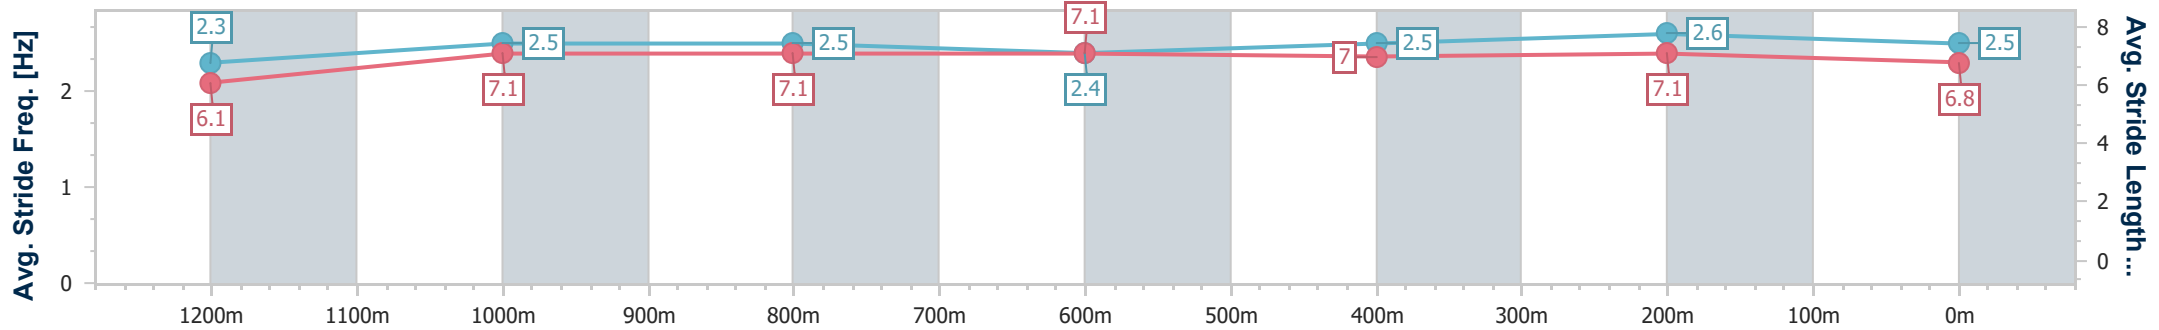

Horse/Jockey Name	Baby Guinness
Final Rank	4
Fastest Section Time (Section)	0:10.98 (400m)
Top Speed [km/h] (Section)	68.1 (400m)
Race State	Finished

Townsville QLD Professional
Race 6: AQUIS BELLE OF THE BURDEKIN Fillies and Mares
BENCHMARK 70 Handicap - 1400m

28 July 2024 - 15:50

Track Rating: Soft 5, Weather: Fine, Rail Position: True

Section	Overall	1200m	1000m	800m	600m	400m	200m
Section Times	1:22.25 [4] (0:13.94)	1:08.31 [11] (0:11.13)	0:57.18 [10] (0:11.41)	0:45.77 [12] (0:11.74)	0:34.03 [11] (0:11.38)	0:22.65 [9] (0:10.98)	0:11.67 [5]
Average Speed [km/h]	51.8	64.7	63.8	62.7	64.8	66.5	61.8
Top Speed [km/h]	62.8	66.4	65.8	65.6	66.3	68.1	65.5
Avg. Dist. to Rail [m]	11.5	1.4	2.0	4.2	5.1	9.0	12.2
Avg. Stride Freq. [Hz]	2.3	2.5	2.5	2.4	2.5	2.6	2.5
Avg. Stride Length [m]	6.1	7.1	7.1	7.1	7.0	7.1	6.8

- [ ] Ranking at each section and finish
- -.-.- No data available at this section
- NA No data available