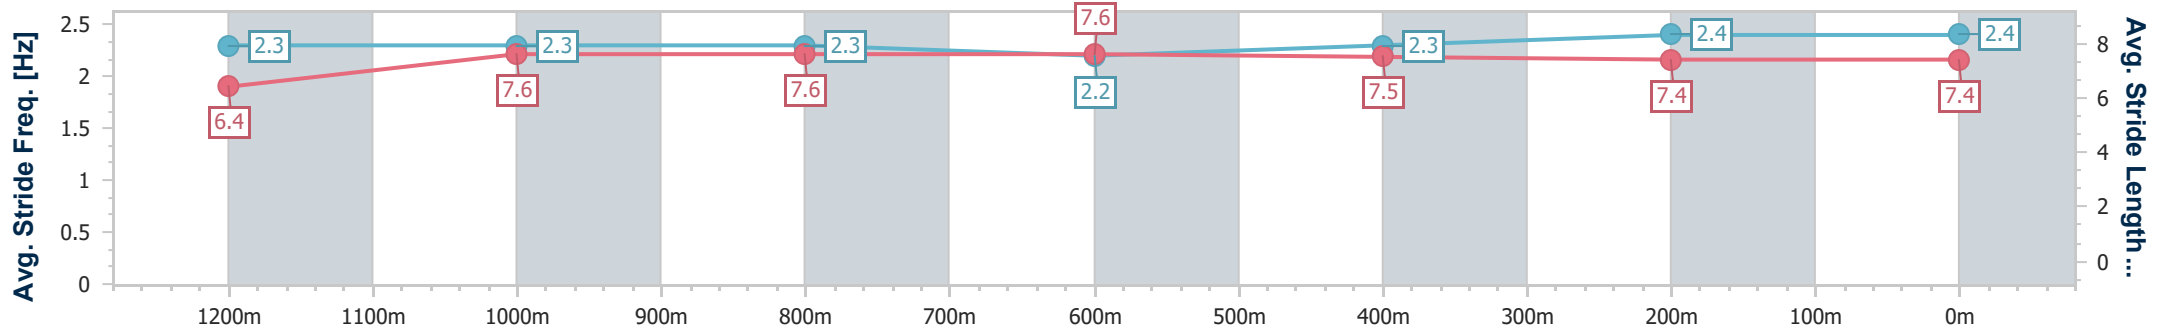

Horse/Jockey Name	Old School
Final Rank	3
Fastest Section Time (Section)	0:11.01 (400m)
Top Speed [km/h] (Section)	66.8 (400m)
Race State	Finished

Townsville QLD Professional
Race 6: AQUIS BELLE OF THE BURDEKIN Fillies and Mares
BENCHMARK 70 Handicap - 1400m

28 July 2024 - 15:50

Track Rating: Soft 5, Weather: Fine, Rail Position: True

Section	Overall	1200m	1000m	800m	600m	400m	200m
Section Times	1:22.12 [3] (0:13.66)	1:08.46 [6] (0:11.21)	0:57.25 [7] (0:11.35)	0:45.90 [8] (0:11.87)	0:34.03 [10] (0:11.48)	0:22.55 [8] (0:11.01)	0:11.54 [7] (0:11.54)
Average Speed [km/h]	52.8	64.3	63.4	61.0	63.3	65.7	62.5
Top Speed [km/h]	64.7	65.7	64.6	62.6	65.2	66.8	65.4
Avg. Dist. to Rail [m]	2.1	0.7	0.3	1.4	1.3	4.3	8.7
Avg. Stride Freq. [Hz]	2.3	2.3	2.3	2.2	2.3	2.4	2.4
Avg. Stride Length [m]	6.4	7.6	7.6	7.6	7.5	7.4	7.4

- [ ] Ranking at each section and finish
- -.-.- No data available at this section
- NA No data available