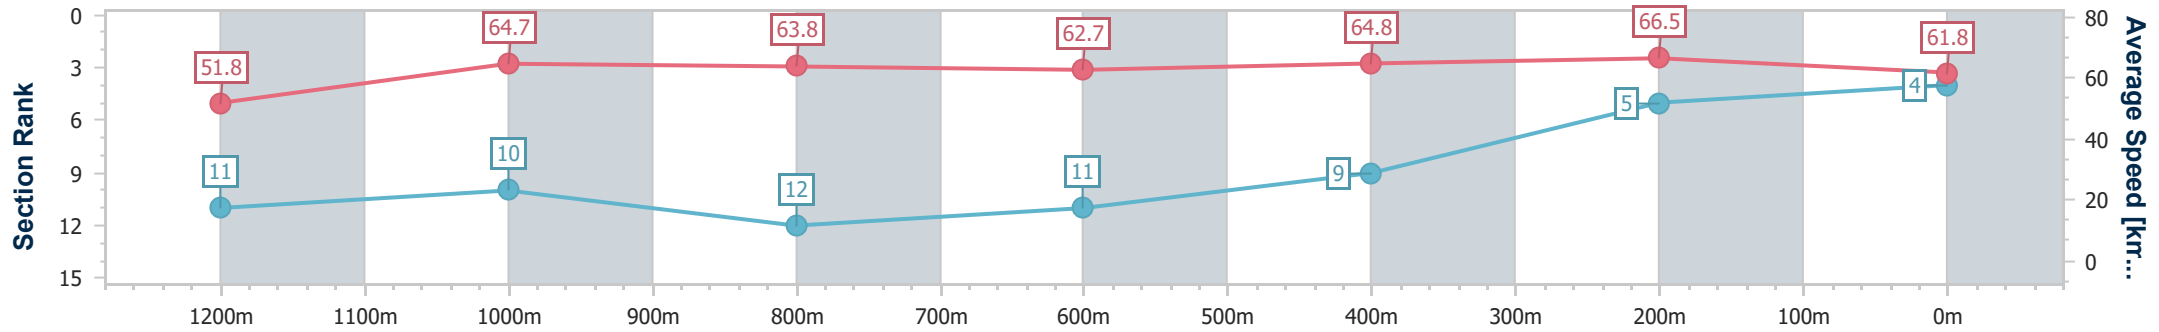

Horse/Jockey Name	Baby Guinness
Final Rank	4
Fastest Section Time (Section)	0:10.98 (400m)
Top Speed [km/h] (Section)	68.1 (400m)
Race State	Finished

Townsville QLD Professional
Race 6: AQUIS BELLE OF THE BURDEKIN Fillies and Mares
BENCHMARK 70 Handicap - 1400m

28 July 2024 - 15:50

Track Rating: Soft 5, Weather: Fine, Rail Position: True

Section	Overall	1200m	1000m	800m	600m	400m	200m
Section Times	1:22.25 [4] (0:13.94)	1:08.31 [11] (0:11.13)	0:57.18 [10] (0:11.41)	0:45.77 [12] (0:11.74)	0:34.03 [11] (0:11.38)	0:22.65 [9] (0:10.98)	0:11.67 [5]
Average Speed [km/h]	51.8	64.7	63.8	62.7	64.8	66.5	61.8
Top Speed [km/h]	62.8	66.4	65.8	65.6	66.3	68.1	65.5
Avg. Dist. to Rail [m]	11.5	1.4	2.0	4.2	5.1	9.0	12.2
Avg. Stride Freq. [Hz]	2.3	2.5	2.5	2.4	2.5	2.6	2.5
Avg. Stride Length [m]	6.1	7.1	7.1	7.1	7.0	7.1	6.8

- [ ] Ranking at each section and finish
- -.-.- No data available at this section
- NA No data available