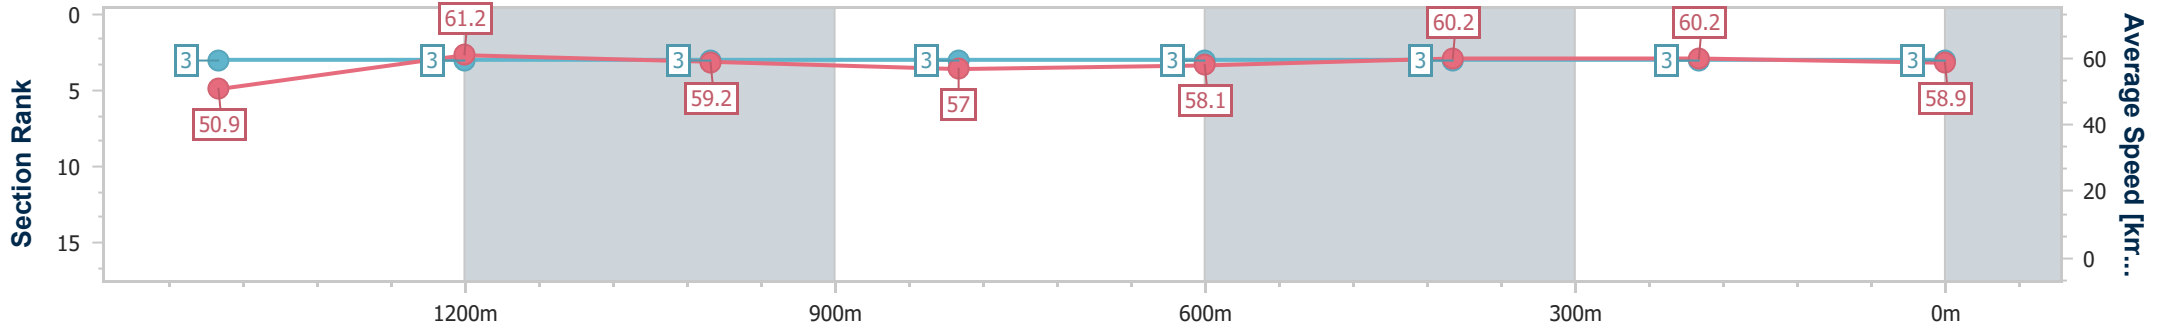

Horse/Jockey Name	Cluster's Rein
Final Rank	3
Fastest Section Time (Section)	0:11.83 (1400m)
Top Speed [km/h] (Section)	62.6 (Overall)
Race State	Finished

Toowoomba QLD Professional
Race 4: Scott Pierce Disability Support BENCHMARK 58
Handicap - 1625m
27 July 2024 - 18:20

Track Rating: Good 4, Weather: Fine, Rail Position: +3m Entire

Section	Overall	1400m	1200m	1000m	800m	600m	400m	200m
Section Times	1:41.33 [3] (0:15.92)	1:25.41 [3] (0:11.83)	1:13.58 [3] (0:12.16)	1:01.42 [3] (0:12.70)	0:48.72 [3] (0:12.46)	0:36.26 [3] (0:12.01)	0:24.25 [3] (0:11.97)	0:12.28 [3] (0:12.28)
Average Speed [km/h]	50.9	61.2	59.2	57.0	58.1	60.2	60.2	58.9
Top Speed [km/h]	62.6	61.9	60.9	57.3	59.5	61.1	61.9	59.7
Avg. Dist. to Rail [m]	3.0	0.7	1.5	1.5	1.1	0.7	2.0	4.6
Avg. Stride Freq. [Hz]	2.2	2.3	2.3	2.2	2.2	2.3	2.4	2.3
Avg. Stride Length [m]	6.5	7.4	7.3	7.1	7.2	7.2	7.1	7.0

- [ ] Ranking at each section and finish
- -.-.- No data available at this section
- NA No data available