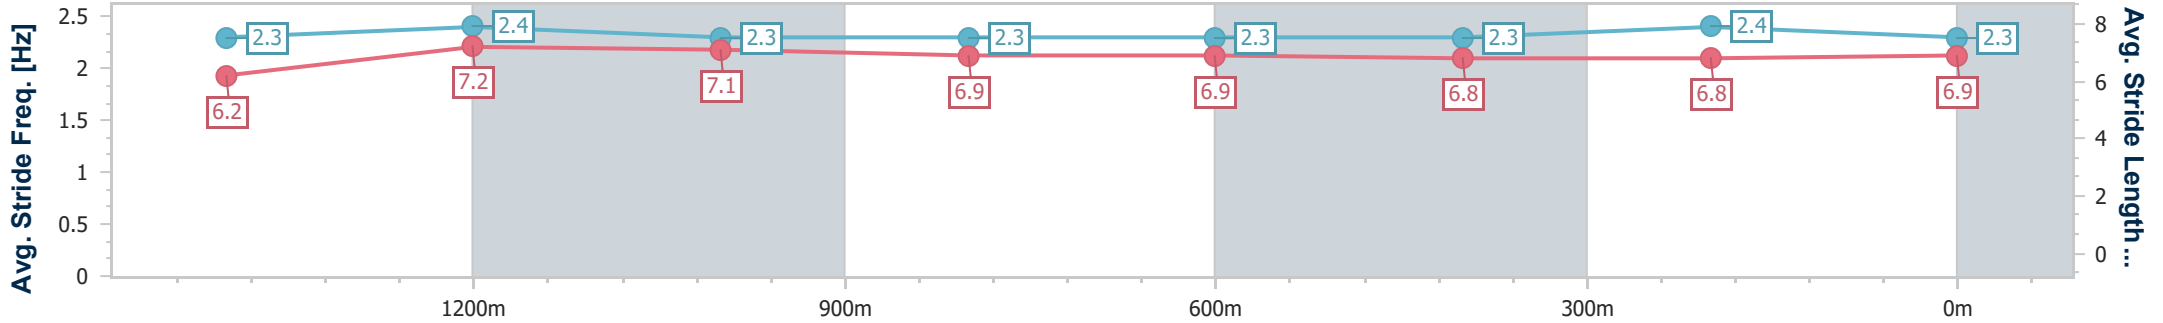

Toowoomba QLD Professional
 Race 4: Scott Pierce Disability Support BENCHMARK 58
 Handicap - 1625m
 27 July 2024 - 18:20

Track Rating: Good 4, Weather: Fine, Rail Position: +3m Entire

Section	Overall	1400m	1200m	1000m	800m	600m	400m	200m
Section Times	1:42.53 [7] (0:16.37)	1:26.16 [5] (0:11.65)	1:14.51 [5] (0:12.23)	1:02.28 [6] (0:12.91)	0:49.37 [7] (0:12.79)	0:36.58 [8] (0:12.36)	0:24.22 [8] (0:12.00)	0:12.22 [7] (0:12.22)
Average Speed [km/h]	49.5	62.0	59.0	56.3	56.4	58.2	60.0	58.9
Top Speed [km/h]	64.0	63.5	60.4	58.5	58.0	59.2	61.2	60.6
Avg. Dist. to Rail [m]	2.7	0.4	1.5	2.3	1.4	0.3	0.6	0.9
Avg. Stride Freq. [Hz]	2.2	2.3	2.2	2.2	2.2	2.3	2.3	2.3
Avg. Stride Length [m]	6.4	7.5	7.3	7.0	7.1	7.1	7.2	7.1

- [] Ranking at each section and finish
- .-.- No data available at this section
- NA No data available

Horse/Jockey Name	I'm A Tiny Dancer
Final Rank	8
Fastest Section Time (Section)	0:11.69 (1400m)
Top Speed [km/h] (Section)	63.8 (1400m)
Race State	Finished

Toowoomba QLD Professional
 Race 4: Scott Pierce Disability Support BENCHMARK 58
 Handicap - 1625m
 27 July 2024 - 18:20

Track Rating: Good 4, Weather: Fine, Rail Position: +3m Entire

Section	Overall	1400m	1200m	1000m	800m	600m	400m	200m
Section Times	1:42.90 [8] (0:16.20)	1:26.70 [4] (0:11.69)	1:15.01 [4] (0:12.15)	1:02.86 [4] (0:12.86)	0:50.00 [5] (0:12.67)	0:37.33 [6] (0:12.65)	0:24.68 [7] (0:12.22)	0:12.46 [8] (0:12.46)
Average Speed [km/h]	50.3	62.6	59.4	56.5	57.2	57.3	59.1	57.8
Top Speed [km/h]	62.8	63.8	61.6	57.3	59.3	59.2	60.1	59.9
Avg. Dist. to Rail [m]	5.0	2.4	3.3	3.0	2.2	1.1	1.5	0.4
Avg. Stride Freq. [Hz]	2.3	2.4	2.3	2.3	2.3	2.3	2.4	2.3
Avg. Stride Length [m]	6.2	7.2	7.1	6.9	6.9	6.8	6.8	6.9