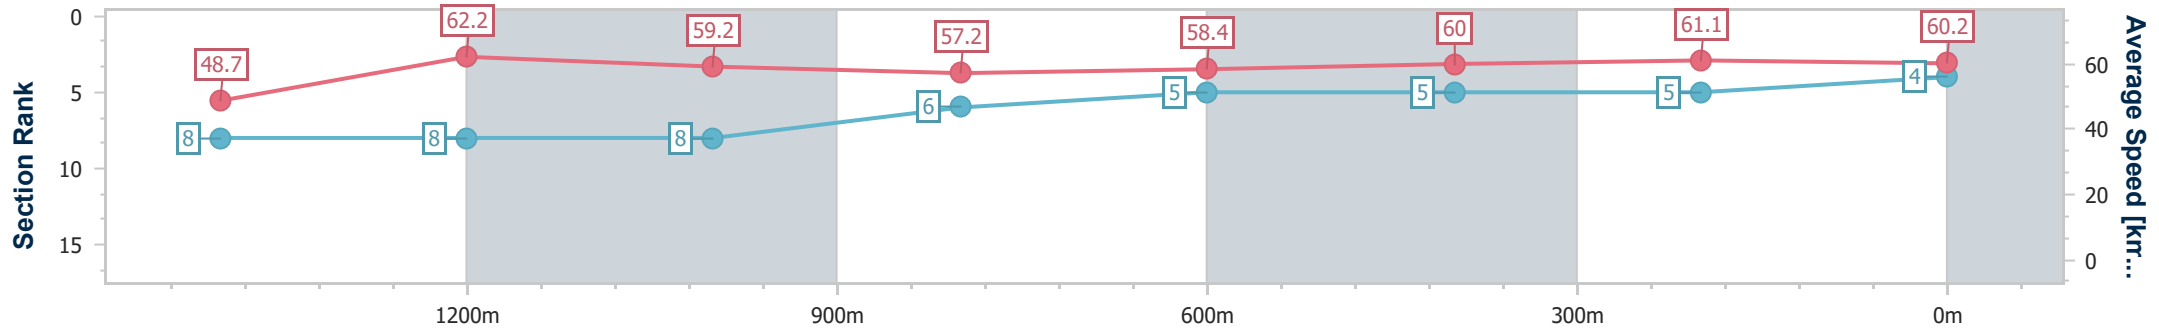

Horse/Jockey Name	Rubaahy
Final Rank	4
Fastest Section Time (Section)	0:11.62 (1400m)
Top Speed [km/h] (Section)	63.3 (1400m)
Race State	Finished

Toowoomba QLD Professional
Race 4: Scott Pierce Disability Support BENCHMARK 58
Handicap - 1625m
27 July 2024 - 18:20

Track Rating: Good 4, Weather: Fine, Rail Position: +3m Entire

Section	Overall	1400m	1200m	1000m	800m	600m	400m	200m					
Section Times	1:41.34 [4] (0:16.66)	1:24.68 [8] (0:11.62)	1:13.06 [8] (0:12.16)	1:00.90 [8] (0:12.65)	0:48.25 [6] (0:12.39)	0:35.86 [5] (0:12.09)	0:23.77 [5] (0:11.82)	0:11.95 [5] (0:11.95)					
Average Speed [km/h]	48.7	62.2	59.2	57.2	58.4	60.0	61.1	60.2					
Top Speed [km/h]	63.1	63.3	60.8	59.1	59.6	62.4	62.7	61.6					
Avg. Dist. to Rail [m]	4.6	0.4	1.1	1.4	1.3	1.2	1.0	0.5					
Avg. Stride Freq. [Hz]	2.1	2.3	2.3	2.3	2.3	2.4	2.4	2.4					
Avg. Stride Length [m]	6.4	7.4	7.2	7.0	7.1	7.0	7.1	7.1					

- [ ] Ranking at each section and finish
- -.-.- No data available at this section
- NA No data available