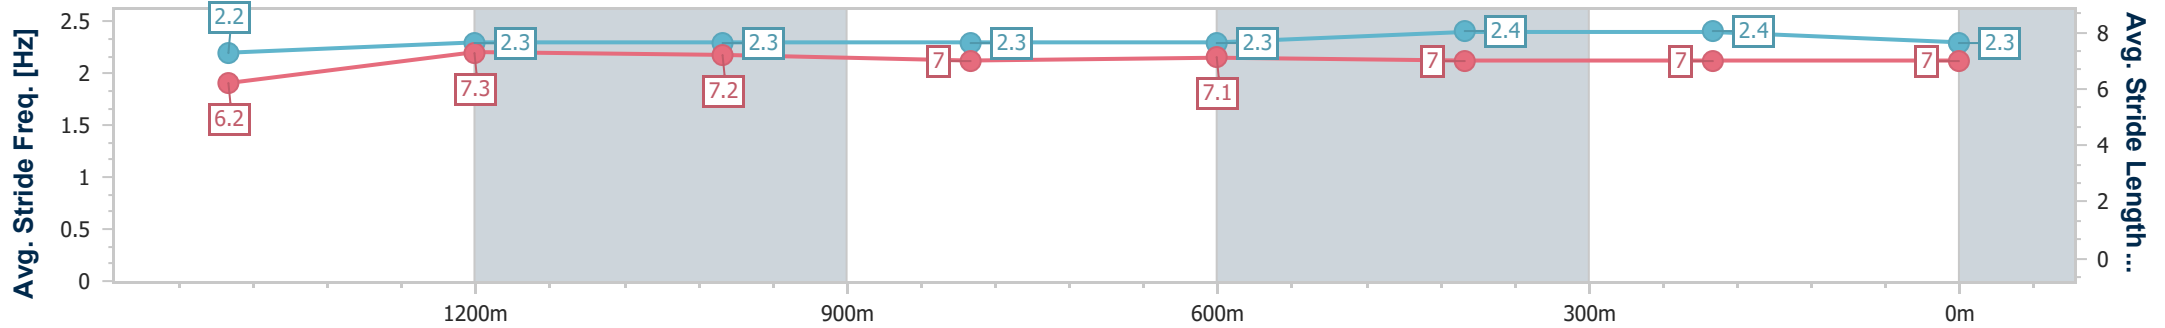

- [] Ranking at each section and finish
- .-.- No data available at this section
- NA No data available

Horse/Jockey Name	Irish Sally
Final Rank	5
Fastest Section Time (Section)	0:11.66 (1400m)
Top Speed [km/h] (Section)	62.8 (1400m)
Race State	Finished

Toowoomba QLD Professional
 Race 4: Scott Pierce Disability Support BENCHMARK 58
 Handicap - 1625m
 27 July 2024 - 18:20

Track Rating: Good 4, Weather: Fine, Rail Position: +3m Entire

Section	Overall	1400m	1200m	1000m	800m	600m	400m	200m
Section Times	1:41.59 [5] (0:16.43)	1:25.16 [6] (0:11.66)	1:13.50 [6] (0:12.15)	1:01.35 [5] (0:12.59)	0:48.76 [4] (0:12.45)	0:36.31 [4] (0:12.05)	0:24.26 [4] (0:12.01)	0:12.25 [4] (0:12.25)
Average Speed [km/h]	49.4	61.5	59.1	57.2	58.0	60.4	60.5	58.9
Top Speed [km/h]	62.8	62.8	60.2	57.7	58.9	61.6	61.5	60.5
Avg. Dist. to Rail [m]	1.9	0.7	1.0	0.6	1.1	2.2	3.6	5.6
Avg. Stride Freq. [Hz]	2.2	2.3	2.3	2.3	2.3	2.4	2.4	2.3
Avg. Stride Length [m]	6.2	7.3	7.2	7.0	7.1	7.0	7.0	7.0