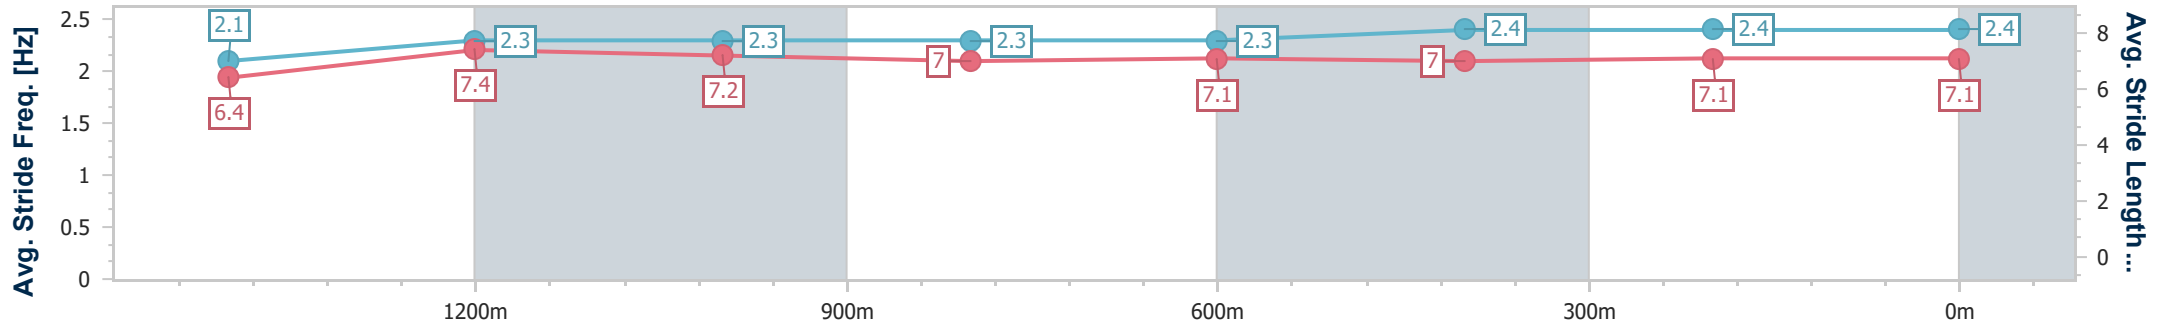

- [] Ranking at each section and finish
- .-.- No data available at this section
- NA No data available

Horse/Jockey Name	Rubaahy
Final Rank	4
Fastest Section Time (Section)	0:11.62 (1400m)
Top Speed [km/h] (Section)	63.3 (1400m)
Race State	Finished

Toowoomba QLD Professional
 Race 4: Scott Pierce Disability Support BENCHMARK 58
 Handicap - 1625m
 27 July 2024 - 18:20

Track Rating: Good 4, Weather: Fine, Rail Position: +3m Entire

Section	Overall	1400m	1200m	1000m	800m	600m	400m	200m					
Section Times	1:41.34 [4] (0:16.66)	1:24.68 [8] (0:11.62)	1:13.06 [8] (0:12.16)	1:00.90 [8] (0:12.65)	0:48.25 [6] (0:12.39)	0:35.86 [5] (0:12.09)	0:23.77 [5] (0:11.82)	0:11.95 [5] (0:11.95)					
Average Speed [km/h]	48.7	62.2	59.2	57.2	58.4	60.0	61.1	60.2					
Top Speed [km/h]	63.1	63.3	60.8	59.1	59.6	62.4	62.7	61.6					
Avg. Dist. to Rail [m]	4.6	0.4	1.1	1.4	1.3	1.2	1.0	0.5					
Avg. Stride Freq. [Hz]	2.1	2.3	2.3	2.3	2.3	2.4	2.4	2.4					
Avg. Stride Length [m]	6.4	7.4	7.2	7.0	7.1	7.0	7.1	7.1					