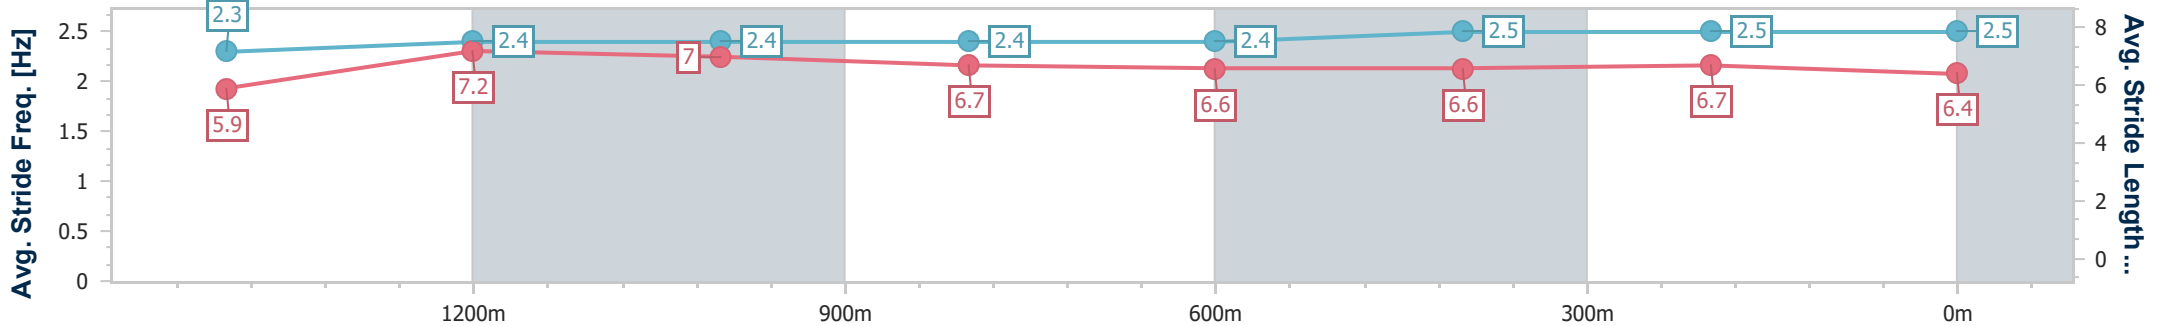

Toowoomba QLD Professional
 Race 4: Scott Pierce Disability Support BENCHMARK 58
 Handicap - 1625m
 27 July 2024 - 18:20

Track Rating: Good 4, Weather: Fine, Rail Position: +3m Entire

Section	Overall	1400m	1200m	1000m	800m	600m	400m	200m
Section Times	1:41.59 [5] (0:16.43)	1:25.16 [6] (0:11.66)	1:13.50 [6] (0:12.15)	1:01.35 [5] (0:12.59)	0:48.76 [4] (0:12.45)	0:36.31 [4] (0:12.05)	0:24.26 [4] (0:12.01)	0:12.25 [4] (0:12.25)
Average Speed [km/h]	49.4	61.5	59.1	57.2	58.0	60.4	60.5	58.9
Top Speed [km/h]	62.8	62.8	60.2	57.7	58.9	61.6	61.5	60.5
Avg. Dist. to Rail [m]	1.9	0.7	1.0	0.6	1.1	2.2	3.6	5.6
Avg. Stride Freq. [Hz]	2.2	2.3	2.3	2.3	2.3	2.4	2.4	2.3
Avg. Stride Length [m]	6.2	7.3	7.2	7.0	7.1	7.0	7.0	7.0

- [] Ranking at each section and finish
- .-.- No data available at this section
- NA No data available

Horse/Jockey Name	Radiant Queen
Final Rank	6
Fastest Section Time (Section)	0:11.64 (1400m)
Top Speed [km/h] (Section)	63.5 (Overall)
Race State	Finished

Toowoomba QLD Professional
 Race 4: Scott Pierce Disability Support BENCHMARK 58
 Handicap - 1625m
 27 July 2024 - 18:20

Track Rating: Good 4, Weather: Fine, Rail Position: +3m Entire

Section	Overall	1400m	1200m	1000m	800m	600m	400m	200m
Section Times	1:42.23 [6] (0:16.62)	1:25.61 [7] (0:11.64)	1:13.97 [7] (0:12.17)	1:01.80 [7] (0:12.73)	0:49.07 [8] (0:12.64)	0:36.43 [7] (0:11.96)	0:24.47 [6] (0:11.90)	0:12.57 [6] (0:12.57)
Average Speed [km/h]	48.9	62.1	59.4	57.0	57.5	60.5	60.3	57.3
Top Speed [km/h]	63.5	63.2	60.4	60.0	59.0	62.6	62.5	58.3
Avg. Dist. to Rail [m]	5.3	0.5	1.1	2.7	2.7	1.6	1.1	2.2
Avg. Stride Freq. [Hz]	2.3	2.4	2.4	2.4	2.4	2.5	2.5	2.5
Avg. Stride Length [m]	5.9	7.2	7.0	6.7	6.6	6.6	6.7	6.4