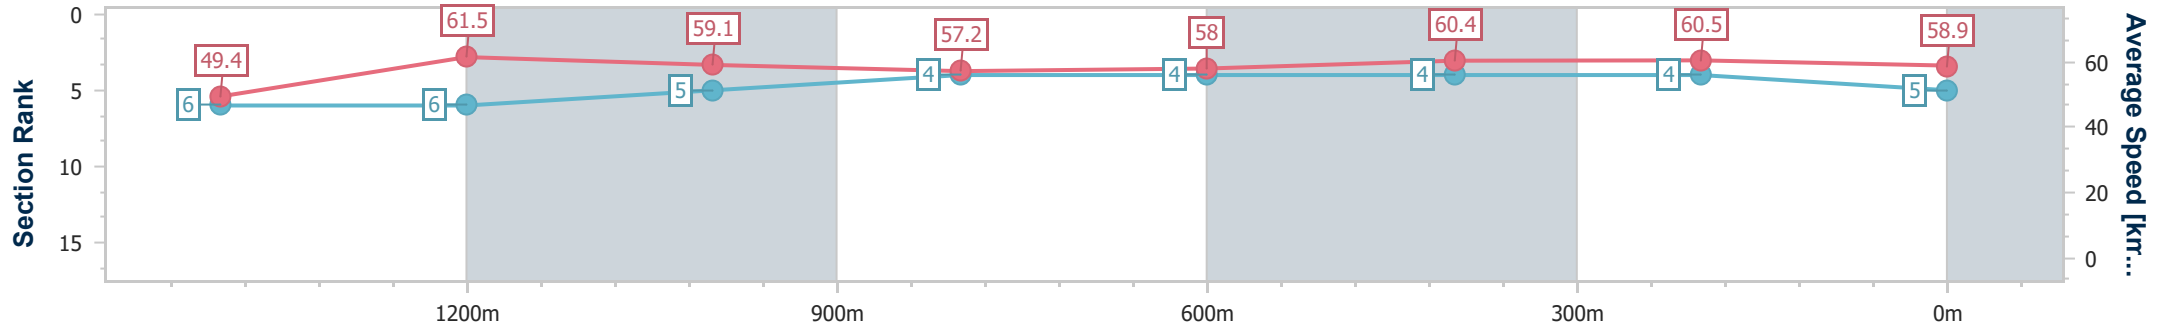

Horse/Jockey Name	Irish Sally
Final Rank	5
Fastest Section Time (Section)	0:11.66 (1400m)
Top Speed [km/h] (Section)	62.8 (1400m)
Race State	Finished

Toowoomba QLD Professional
Race 4: Scott Pierce Disability Support BENCHMARK 58
Handicap - 1625m
27 July 2024 - 18:20

Track Rating: Good 4, Weather: Fine, Rail Position: +3m Entire

Section	Overall	1400m	1200m	1000m	800m	600m	400m	200m
Section Times	1:41.59 [5] (0:16.43)	1:25.16 [6] (0:11.66)	1:13.50 [6] (0:12.15)	1:01.35 [5] (0:12.59)	0:48.76 [4] (0:12.45)	0:36.31 [4] (0:12.05)	0:24.26 [4] (0:12.01)	0:12.25 [4] (0:12.25)
Average Speed [km/h]	49.4	61.5	59.1	57.2	58.0	60.4	60.5	58.9
Top Speed [km/h]	62.8	62.8	60.2	57.7	58.9	61.6	61.5	60.5
Avg. Dist. to Rail [m]	1.9	0.7	1.0	0.6	1.1	2.2	3.6	5.6
Avg. Stride Freq. [Hz]	2.2	2.3	2.3	2.3	2.3	2.4	2.4	2.3
Avg. Stride Length [m]	6.2	7.3	7.2	7.0	7.1	7.0	7.0	7.0

- [ ] Ranking at each section and finish
- -.-.- No data available at this section
- NA No data available