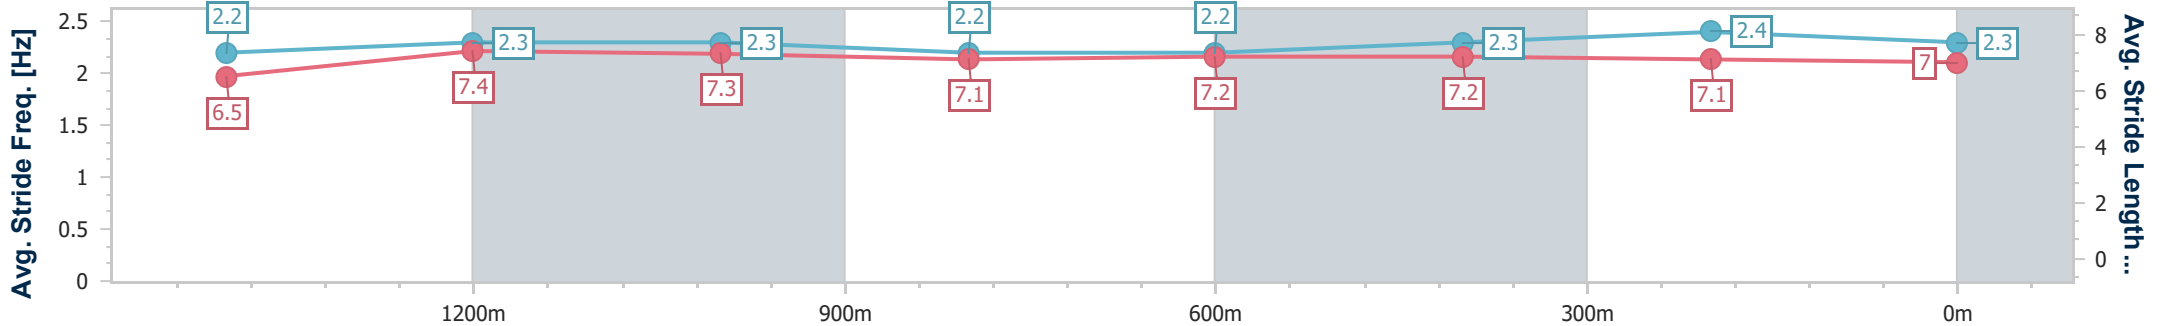

Horse/Jockey Name	Cluster's Rein
Final Rank	3
Fastest Section Time (Section)	0:11.83 (1400m)
Top Speed [km/h] (Section)	62.6 (Overall)
Race State	Finished

Toowoomba QLD Professional
Race 4: Scott Pierce Disability Support BENCHMARK 58
Handicap - 1625m
27 July 2024 - 18:20

Track Rating: Good 4, Weather: Fine, Rail Position: +3m Entire

Section	Overall	1400m	1200m	1000m	800m	600m	400m	200m
Section Times	1:41.33 [3] (0:15.92)	1:25.41 [3] (0:11.83)	1:13.58 [3] (0:12.16)	1:01.42 [3] (0:12.70)	0:48.72 [3] (0:12.46)	0:36.26 [3] (0:12.01)	0:24.25 [3] (0:11.97)	0:12.28 [3] (0:12.28)
Average Speed [km/h]	50.9	61.2	59.2	57.0	58.1	60.2	60.2	58.9
Top Speed [km/h]	62.6	61.9	60.9	57.3	59.5	61.1	61.9	59.7
Avg. Dist. to Rail [m]	3.0	0.7	1.5	1.5	1.1	0.7	2.0	4.6
Avg. Stride Freq. [Hz]	2.2	2.3	2.3	2.2	2.2	2.3	2.4	2.3
Avg. Stride Length [m]	6.5	7.4	7.3	7.1	7.2	7.2	7.1	7.0

- [ ] Ranking at each section and finish
- -.-.- No data available at this section
- NA No data available