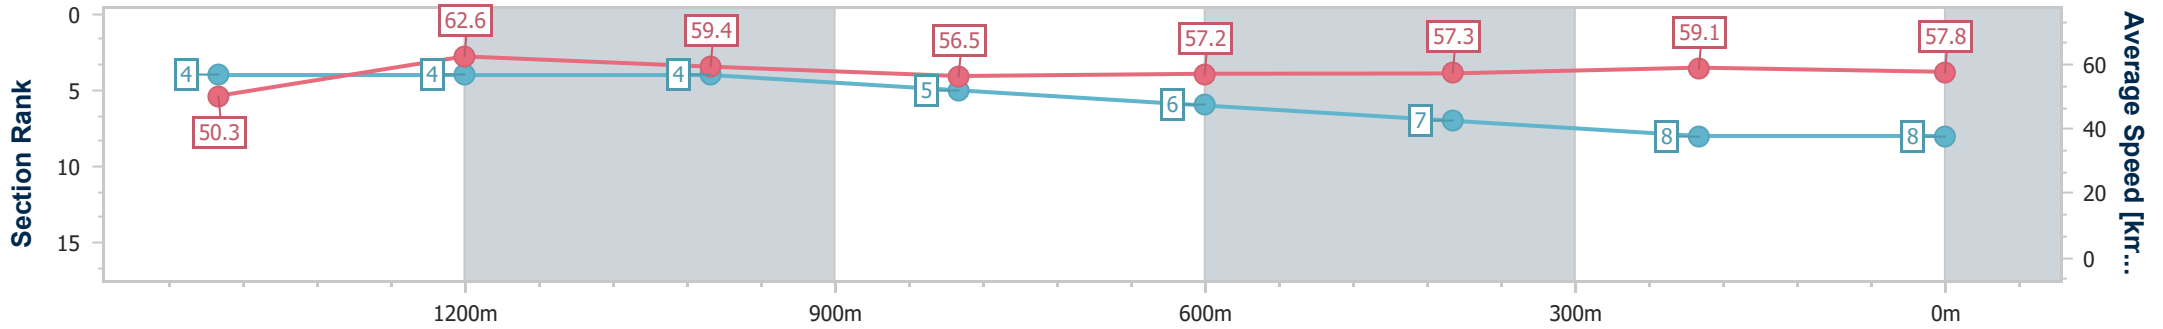

- [] Ranking at each section and finish
- .-.- No data available at this section
- NA No data available

Horse/Jockey Name	I'm A Tiny Dancer
Final Rank	8
Fastest Section Time (Section)	0:11.69 (1400m)
Top Speed [km/h] (Section)	63.8 (1400m)
Race State	Finished

Toowoomba QLD Professional
 Race 4: Scott Pierce Disability Support BENCHMARK 58
 Handicap - 1625m
 27 July 2024 - 18:20

Track Rating: Good 4, Weather: Fine, Rail Position: +3m Entire

Section	Overall	1400m	1200m	1000m	800m	600m	400m	200m
Section Times	1:42.90 [8] (0:16.20)	1:26.70 [4] (0:11.69)	1:15.01 [4] (0:12.15)	1:02.86 [4] (0:12.86)	0:50.00 [5] (0:12.67)	0:37.33 [6] (0:12.65)	0:24.68 [7] (0:12.22)	0:12.46 [8] (0:12.46)
Average Speed [km/h]	50.3	62.6	59.4	56.5	57.2	57.3	59.1	57.8
Top Speed [km/h]	62.8	63.8	61.6	57.3	59.3	59.2	60.1	59.9
Avg. Dist. to Rail [m]	5.0	2.4	3.3	3.0	2.2	1.1	1.5	0.4
Avg. Stride Freq. [Hz]	2.3	2.4	2.3	2.3	2.3	2.3	2.4	2.3
Avg. Stride Length [m]	6.2	7.2	7.1	6.9	6.9	6.8	6.8	6.9