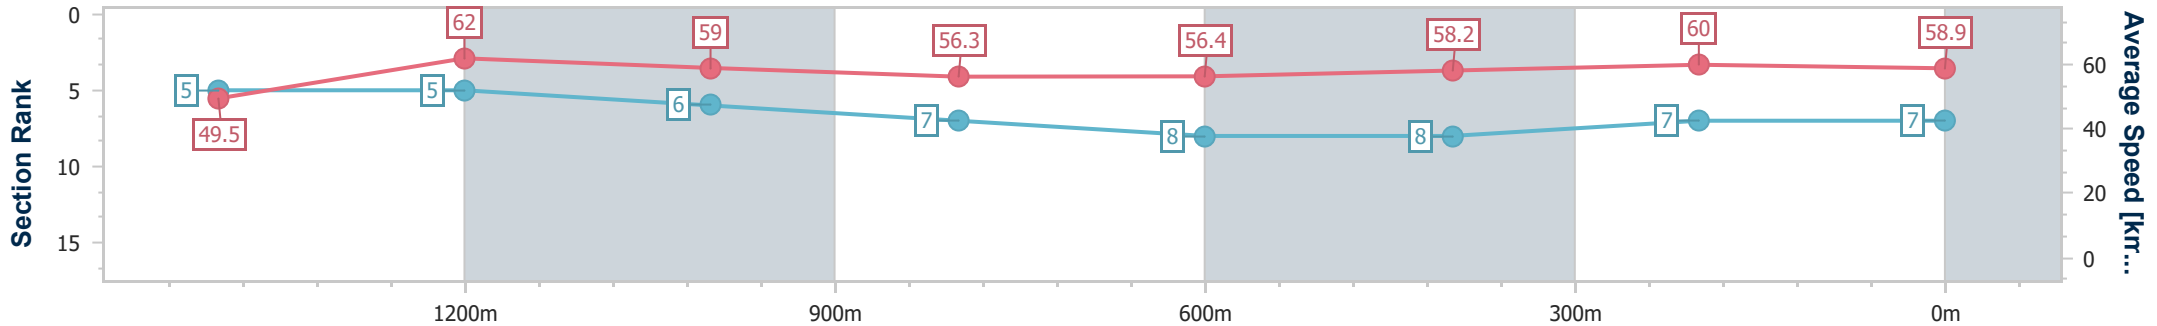

- [] Ranking at each section and finish
- .-.- No data available at this section
- NA No data available

Horse/Jockey Name	Flying Rothe
Final Rank	7
Fastest Section Time (Section)	0:11.65 (1400m)
Top Speed [km/h] (Section)	64.0 (Overall)
Race State	Finished

Toowoomba QLD Professional
 Race 4: Scott Pierce Disability Support BENCHMARK 58
 Handicap - 1625m
 27 July 2024 - 18:20

Track Rating: Good 4, Weather: Fine, Rail Position: +3m Entire

Section	Overall	1400m	1200m	1000m	800m	600m	400m	200m
Section Times	1:42.53 [7] (0:16.37)	1:26.16 [5] (0:11.65)	1:14.51 [5] (0:12.23)	1:02.28 [6] (0:12.91)	0:49.37 [7] (0:12.79)	0:36.58 [8] (0:12.36)	0:24.22 [8] (0:12.00)	0:12.22 [7] (0:12.22)
Average Speed [km/h]	49.5	62.0	59.0	56.3	56.4	58.2	60.0	58.9
Top Speed [km/h]	64.0	63.5	60.4	58.5	58.0	59.2	61.2	60.6
Avg. Dist. to Rail [m]	2.7	0.4	1.5	2.3	1.4	0.3	0.6	0.9
Avg. Stride Freq. [Hz]	2.2	2.3	2.2	2.2	2.2	2.3	2.3	2.3
Avg. Stride Length [m]	6.4	7.5	7.3	7.0	7.1	7.1	7.2	7.1