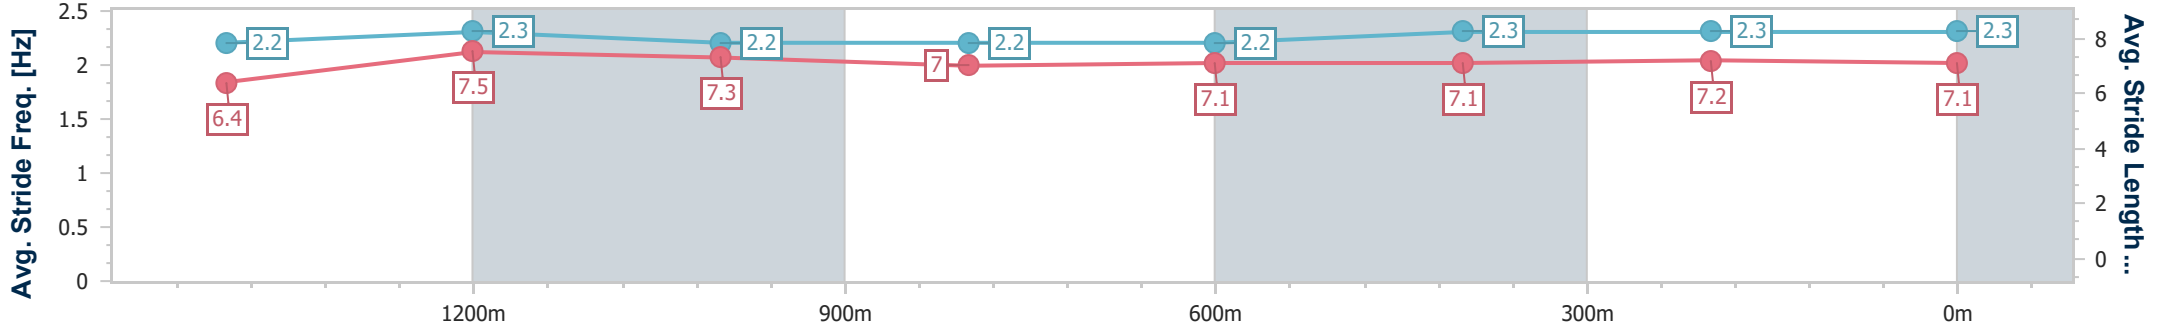

Toowoomba QLD Professional
 Race 4: Scott Pierce Disability Support BENCHMARK 58
 Handicap - 1625m
 27 July 2024 - 18:20

Track Rating: Good 4, Weather: Fine, Rail Position: +3m Entire

Section	Overall	1400m	1200m	1000m	800m	600m	400m	200m
Section Times	1:42.23 [6] (0:16.62)	1:25.61 [7] (0:11.64)	1:13.97 [7] (0:12.17)	1:01.80 [7] (0:12.73)	0:49.07 [8] (0:12.64)	0:36.43 [7] (0:11.96)	0:24.47 [6] (0:11.90)	0:12.57 [6] (0:12.57)
Average Speed [km/h]	48.9	62.1	59.4	57.0	57.5	60.5	60.3	57.3
Top Speed [km/h]	63.5	63.2	60.4	60.0	59.0	62.6	62.5	58.3
Avg. Dist. to Rail [m]	5.3	0.5	1.1	2.7	2.7	1.6	1.1	2.2
Avg. Stride Freq. [Hz]	2.3	2.4	2.4	2.4	2.4	2.5	2.5	2.5
Avg. Stride Length [m]	5.9	7.2	7.0	6.7	6.6	6.6	6.7	6.4

- [] Ranking at each section and finish
- .-.- No data available at this section
- NA No data available

Horse/Jockey Name	Flying Rothe
Final Rank	7
Fastest Section Time (Section)	0:11.65 (1400m)
Top Speed [km/h] (Section)	64.0 (Overall)
Race State	Finished

Toowoomba QLD Professional
 Race 4: Scott Pierce Disability Support BENCHMARK 58
 Handicap - 1625m
 27 July 2024 - 18:20

Track Rating: Good 4, Weather: Fine, Rail Position: +3m Entire

Section	Overall	1400m	1200m	1000m	800m	600m	400m	200m
Section Times	1:42.53 [7] (0:16.37)	1:26.16 [5] (0:11.65)	1:14.51 [5] (0:12.23)	1:02.28 [6] (0:12.91)	0:49.37 [7] (0:12.79)	0:36.58 [8] (0:12.36)	0:24.22 [8] (0:12.00)	0:12.22 [7] (0:12.22)
Average Speed [km/h]	49.5	62.0	59.0	56.3	56.4	58.2	60.0	58.9
Top Speed [km/h]	64.0	63.5	60.4	58.5	58.0	59.2	61.2	60.6
Avg. Dist. to Rail [m]	2.7	0.4	1.5	2.3	1.4	0.3	0.6	0.9
Avg. Stride Freq. [Hz]	2.2	2.3	2.2	2.2	2.2	2.3	2.3	2.3
Avg. Stride Length [m]	6.4	7.5	7.3	7.0	7.1	7.1	7.2	7.1