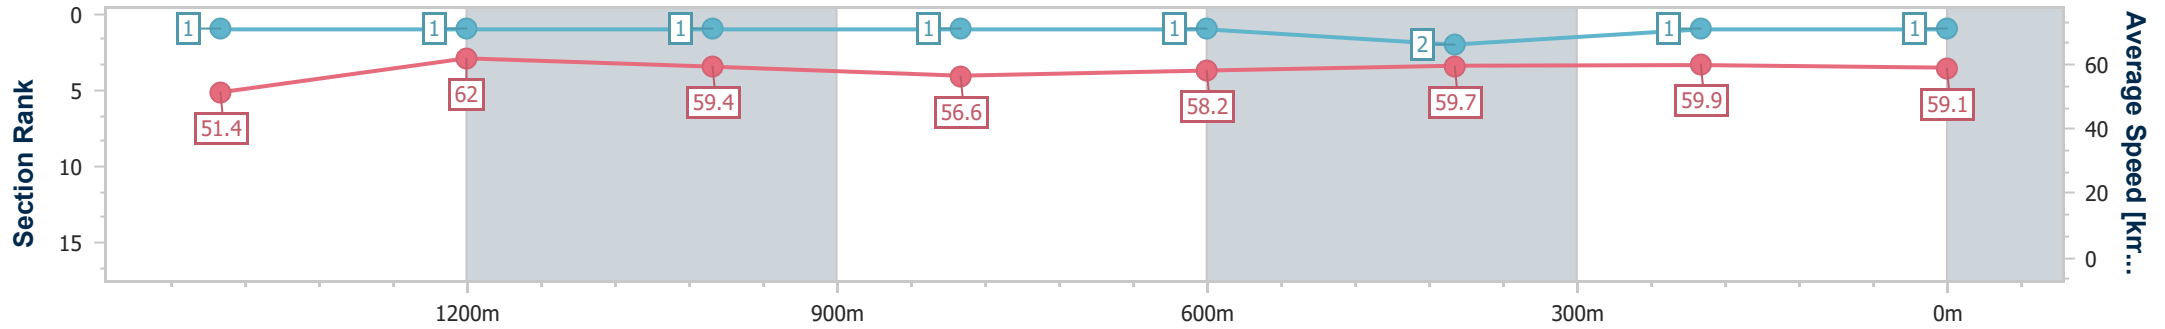

Toowoomba QLD Professional
 Race 4: Scott Pierce Disability Support BENCHMARK 58
 Handicap - 1625m
 27 July 2024 - 18:20

Track Rating: Good 4, Weather: Fine, Rail Position: +3m Entire

Section	Overall	1400m	1200m	1000m	800m	600m	400m	200m
Section Times	1:41.03 [1] (0:15.84)	1:25.19 [1] (0:11.60)	1:13.59 [1] (0:12.14)	1:01.45 [1] (0:12.75)	0:48.70 [1] (0:12.46)	0:36.24 [1] (0:12.06)	0:24.18 [2] (0:12.01)	0:12.17 [1] (0:12.17)
Average Speed [km/h]	51.4	62.0	59.4	56.6	58.2	59.7	59.9	59.1
Top Speed [km/h]	64.5	63.6	61.6	57.5	59.4	60.3	61.1	59.8
Avg. Dist. to Rail [m]	4.3	0.3	1.3	1.6	1.2	0.4	0.3	2.0
Avg. Stride Freq. [Hz]	2.2	2.3	2.3	2.2	2.3	2.3	2.4	2.3
Avg. Stride Length [m]	6.5	7.4	7.3	7.0	7.1	7.1	7.1	7.0