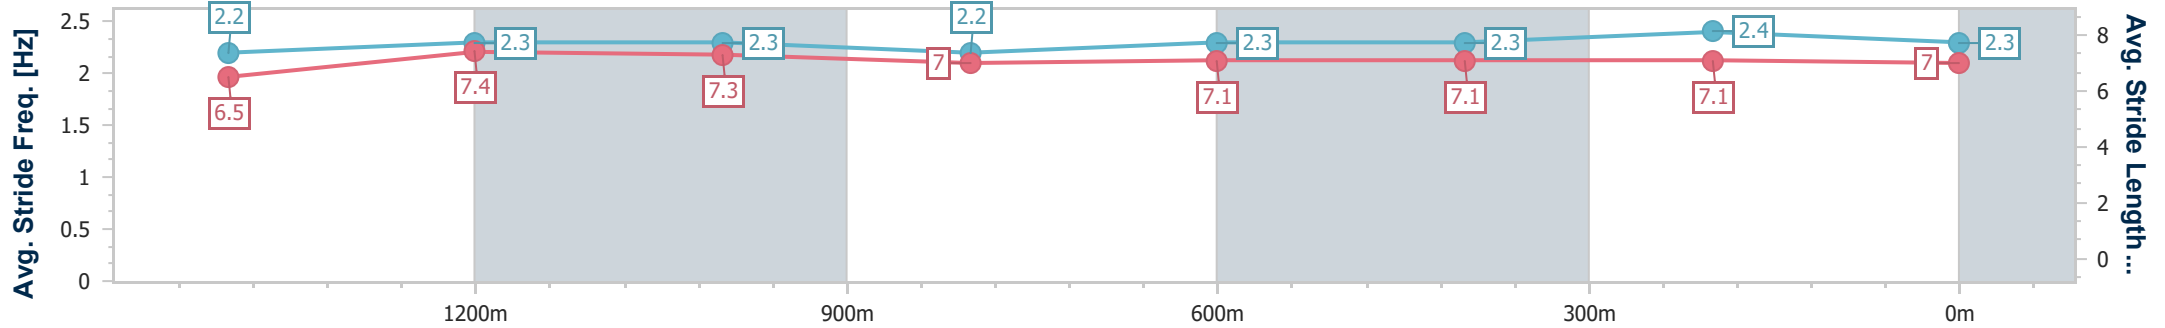

Toowoomba QLD Professional
 Race 4: Scott Pierce Disability Support BENCHMARK 58
 Handicap - 1625m
 27 July 2024 - 18:20

Track Rating: Good 4, Weather: Fine, Rail Position: +3m Entire

Section	Overall	1400m	1200m	1000m	800m	600m	400m	200m
Section Times	1:41.03 [1] (0:15.84)	1:25.19 [1] (0:11.60)	1:13.59 [1] (0:12.14)	1:01.45 [1] (0:12.75)	0:48.70 [1] (0:12.46)	0:36.24 [1] (0:12.06)	0:24.18 [2] (0:12.01)	0:12.17 [1] (0:12.17)
Average Speed [km/h]	51.4	62.0	59.4	56.6	58.2	59.7	59.9	59.1
Top Speed [km/h]	64.5	63.6	61.6	57.5	59.4	60.3	61.1	59.8
Avg. Dist. to Rail [m]	4.3	0.3	1.3	1.6	1.2	0.4	0.3	2.0
Avg. Stride Freq. [Hz]	2.2	2.3	2.3	2.2	2.3	2.3	2.4	2.3
Avg. Stride Length [m]	6.5	7.4	7.3	7.0	7.1	7.1	7.1	7.0