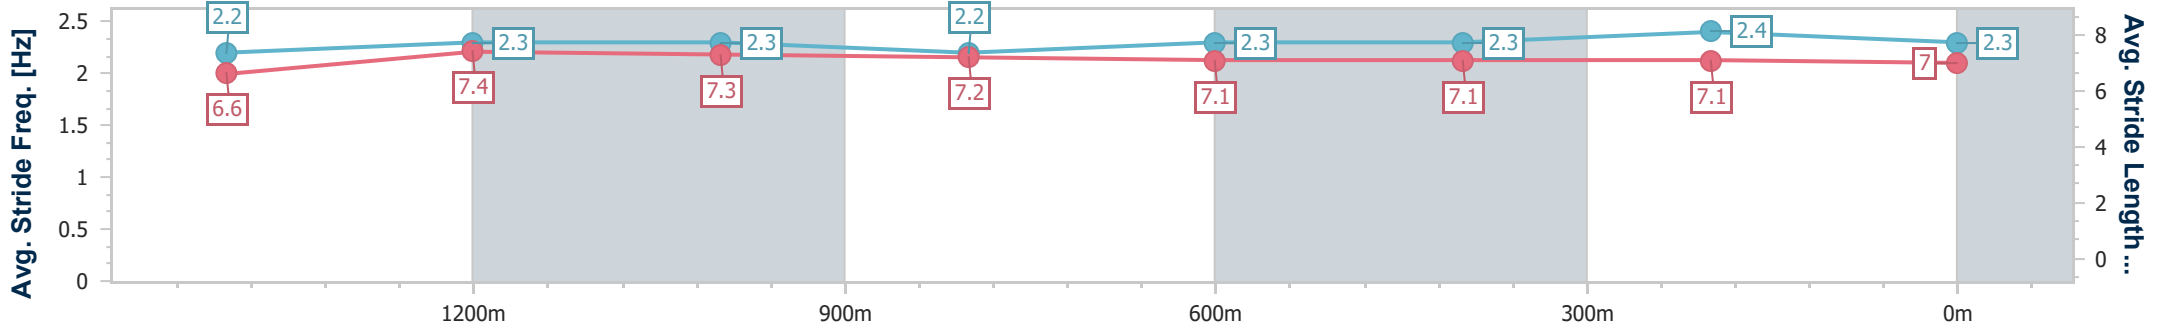

Toowoomba QLD Professional
 Race 4: Scott Pierce Disability Support BENCHMARK 58
 Handicap - 1625m
 27 July 2024 - 18:20

Track Rating: Good 4, Weather: Fine, Rail Position: +3m Entire

Section	Overall	1400m	1200m	1000m	800m	600m	400m	200m
Section Times	1:41.10 [2] (0:15.85)	1:25.25 [2] (0:11.73)	1:13.52 [2] (0:12.16)	1:01.36 [2] (0:12.66)	0:48.70 [2] (0:12.42)	0:36.28 [2] (0:12.02)	0:24.26 [1] (0:12.03)	0:12.23 [2] (0:12.23)
Average Speed [km/h]	51.4	61.8	59.2	57.4	58.4	59.9	60.0	58.8
Top Speed [km/h]	65.1	64.4	61.0	57.8	59.9	61.6	60.7	60.9
Avg. Dist. to Rail [m]	6.3	1.1	1.9	2.1	1.4	0.7	0.4	2.4
Avg. Stride Freq. [Hz]	2.2	2.3	2.3	2.2	2.3	2.3	2.4	2.3
Avg. Stride Length [m]	6.6	7.4	7.3	7.2	7.1	7.1	7.1	7.0