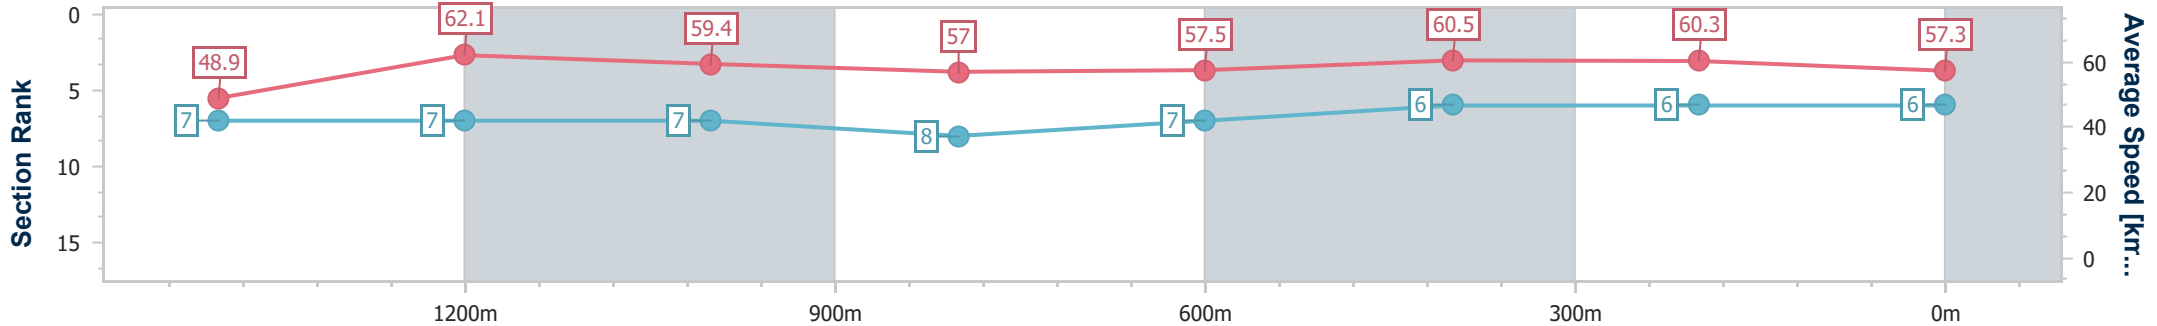

- [] Ranking at each section and finish
- .-.- No data available at this section
- NA No data available

Horse/Jockey Name	Radiant Queen
Final Rank	6
Fastest Section Time (Section)	0:11.64 (1400m)
Top Speed [km/h] (Section)	63.5 (Overall)
Race State	Finished

Toowoomba QLD Professional
 Race 4: Scott Pierce Disability Support BENCHMARK 58
 Handicap - 1625m
 27 July 2024 - 18:20

Track Rating: Good 4, Weather: Fine, Rail Position: +3m Entire

Section	Overall	1400m	1200m	1000m	800m	600m	400m	200m
Section Times	1:42.23 [6] (0:16.62)	1:25.61 [7] (0:11.64)	1:13.97 [7] (0:12.17)	1:01.80 [7] (0:12.73)	0:49.07 [8] (0:12.64)	0:36.43 [7] (0:11.96)	0:24.47 [6] (0:11.90)	0:12.57 [6] (0:12.57)
Average Speed [km/h]	48.9	62.1	59.4	57.0	57.5	60.5	60.3	57.3
Top Speed [km/h]	63.5	63.2	60.4	60.0	59.0	62.6	62.5	58.3
Avg. Dist. to Rail [m]	5.3	0.5	1.1	2.7	2.7	1.6	1.1	2.2
Avg. Stride Freq. [Hz]	2.3	2.4	2.4	2.4	2.4	2.5	2.5	2.5
Avg. Stride Length [m]	5.9	7.2	7.0	6.7	6.6	6.6	6.7	6.4