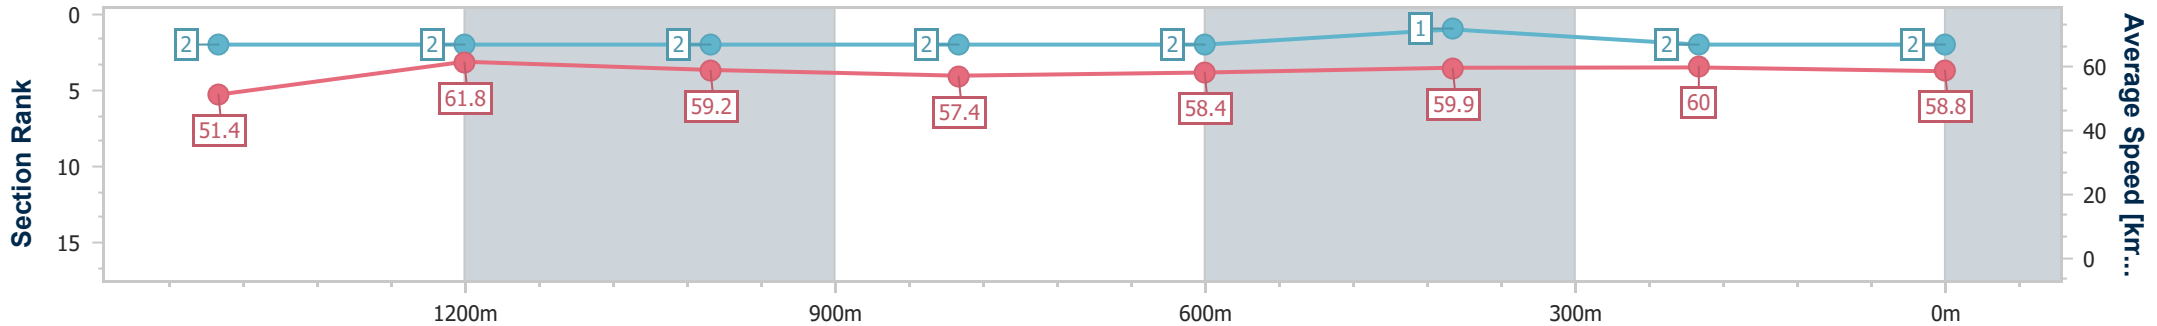

Toowoomba QLD Professional
 Race 4: Scott Pierce Disability Support BENCHMARK 58
 Handicap - 1625m
 27 July 2024 - 18:20

Track Rating: Good 4, Weather: Fine, Rail Position: +3m Entire

Section	Overall	1400m	1200m	1000m	800m	600m	400m	200m
Section Times	1:41.10 [2] (0:15.85)	1:25.25 [2] (0:11.73)	1:13.52 [2] (0:12.16)	1:01.36 [2] (0:12.66)	0:48.70 [2] (0:12.42)	0:36.28 [2] (0:12.02)	0:24.26 [1] (0:12.03)	0:12.23 [2] (0:12.23)
Average Speed [km/h]	51.4	61.8	59.2	57.4	58.4	59.9	60.0	58.8
Top Speed [km/h]	65.1	64.4	61.0	57.8	59.9	61.6	60.7	60.9
Avg. Dist. to Rail [m]	6.3	1.1	1.9	2.1	1.4	0.7	0.4	2.4
Avg. Stride Freq. [Hz]	2.2	2.3	2.3	2.2	2.3	2.3	2.4	2.3
Avg. Stride Length [m]	6.6	7.4	7.3	7.2	7.1	7.1	7.1	7.0