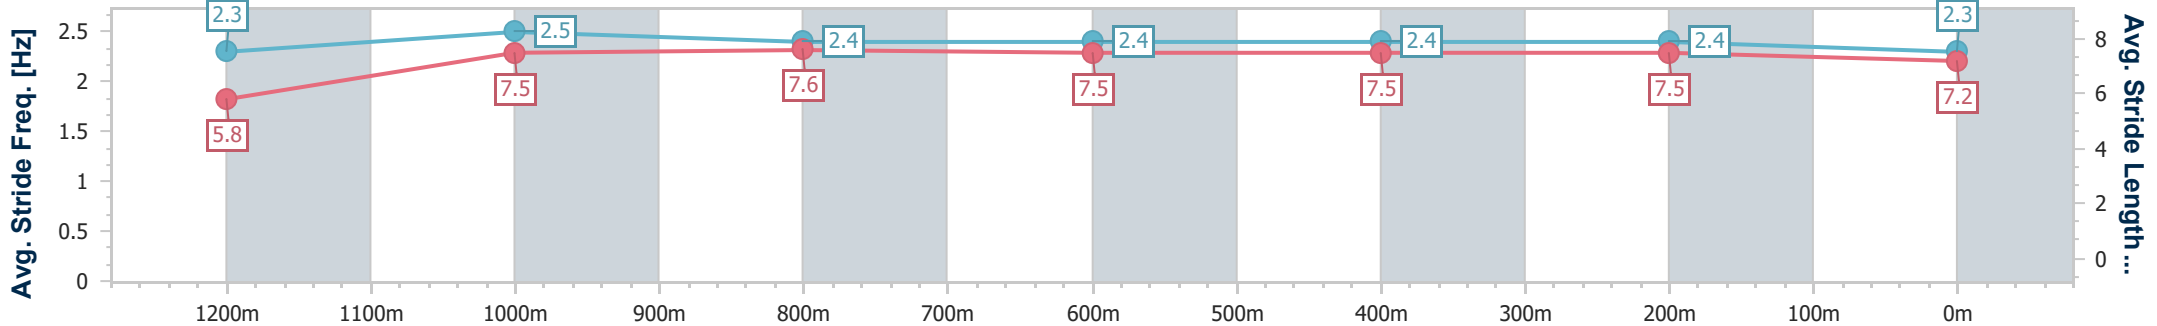

Horse/Jockey Name	Devastate
Final Rank	3
Fastest Section Time (Section)	0:10.56 (1200m)
Top Speed [km/h] (Section)	69.5 (1200m)
Race State	Finished

Doomben QLD Professional
Race 5: COUNTRY MUSIC RACEDAY ON SALE NOW OPEN
Handicap - 1350m
27 July 2024 - 14:23

BRISBANE
RACING CLUB

Track Rating: Good 4, Weather: Fine, Rail Position: +2.5m Entire

Section	Overall	1200m	1000m	800m	600m	400m	200m
Section Times	1:18.15 [3] (0:10.99)	1:07.16 [5] (0:10.56)	0:56.60 [3] (0:11.00)	0:45.60 [2] (0:11.31)	0:34.29 [1] (0:11.29)	0:23.00 [1] (0:11.15)	0:11.85 [1] (0:11.85)
Average Speed [km/h]	49.1	68.3	65.3	63.1	63.3	64.7	60.7
Top Speed [km/h]	67.5	69.5	67.8	64.9	64.5	65.7	64.7
Avg. Dist. to Rail [m]	8.8	5.4	1.4	1.6	0.9	2.6	4.1
Avg. Stride Freq. [Hz]	2.3	2.5	2.4	2.4	2.4	2.4	2.3
Avg. Stride Length [m]	5.8	7.5	7.6	7.5	7.5	7.5	7.2

- [ ] Ranking at each section and finish
- -.-.- No data available at this section
- NA No data available