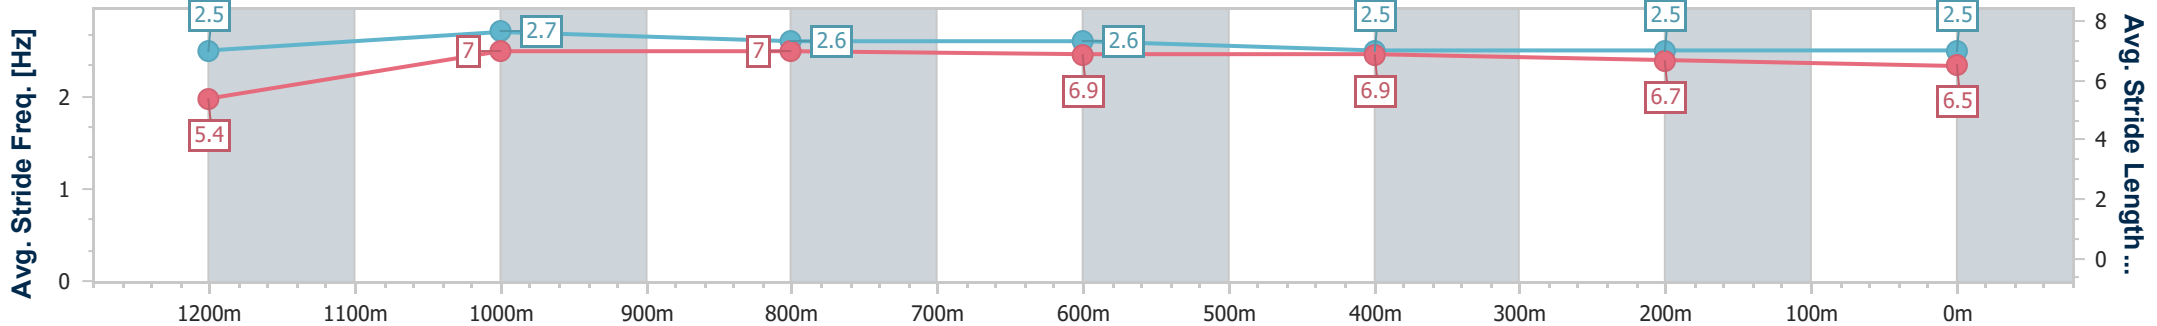

Doomben QLD Professional
Race 5: COUNTRY MUSIC RACEDAY ON SALE NOW OPEN
 Handicap - 1350m
 27 July 2024 - 14:23

BRISBANE
RACING CLUB

Track Rating: Good 4, Weather: Fine, Rail Position: +2.5m Entire

Section	Overall	1200m	1000m	800m	600m	400m	200m
Section Times	1:19.60 [7] (0:11.24)	1:08.36 [7] (0:10.88)	0:57.48 [8] (0:11.30)	0:46.18 [8] (0:11.54)	0:34.64 [8] (0:11.30)	0:23.34 [8] (0:11.18)	0:12.16 [8] (0:12.16)
Average Speed [km/h]	48.0	66.4	63.6	63.0	63.6	64.5	59.1
Top Speed [km/h]	65.0	66.8	65.8	63.5	65.1	65.1	63.6
Avg. Dist. to Rail [m]	8.0	3.2	1.3	0.9	0.3	1.2	2.8
Avg. Stride Freq. [Hz]	2.2	2.4	2.3	2.3	2.3	2.3	2.3
Avg. Stride Length [m]	6.0	7.7	7.6	7.4	7.7	7.7	7.2

- [] Ranking at each section and finish
- .-.- No data available at this section
- NA No data available

Horse/Jockey Name	Abb Roy
Final Rank	8
Fastest Section Time (Section)	0:10.76 (1200m)
Top Speed [km/h] (Section)	67.7 (1000m)
Race State	Finished

Doomben QLD Professional
Race 5: COUNTRY MUSIC RACEDAY ON SALE NOW OPEN
 Handicap - 1350m
 27 July 2024 - 14:23

BRISBANE
 RACING CLUB

Track Rating: Good 4, Weather: Fine, Rail Position: +2.5m Entire

Section	Overall	1200m	1000m	800m	600m	400m	200m
Section Times	1:19.73 [8] (0:10.97)	1:08.76 [4] (0:10.76)	0:58.00 [5] (0:11.23)	0:46.77 [5] (0:11.38)	0:35.39 [4] (0:11.41)	0:23.98 [5] (0:11.64)	0:12.34 [7] (0:12.34)
Average Speed [km/h]	49.2	67.0	64.1	63.5	63.0	61.8	58.6
Top Speed [km/h]	66.4	67.7	67.7	64.4	64.7	62.8	61.0
Avg. Dist. to Rail [m]	4.0	2.0	0.9	0.1	0.2	2.9	5.3
Avg. Stride Freq. [Hz]	2.5	2.7	2.6	2.6	2.5	2.5	2.5
Avg. Stride Length [m]	5.4	7.0	7.0	6.9	6.9	6.7	6.5

- [] Ranking at each section and finish
- .-.- No data available at this section
- NA No data available