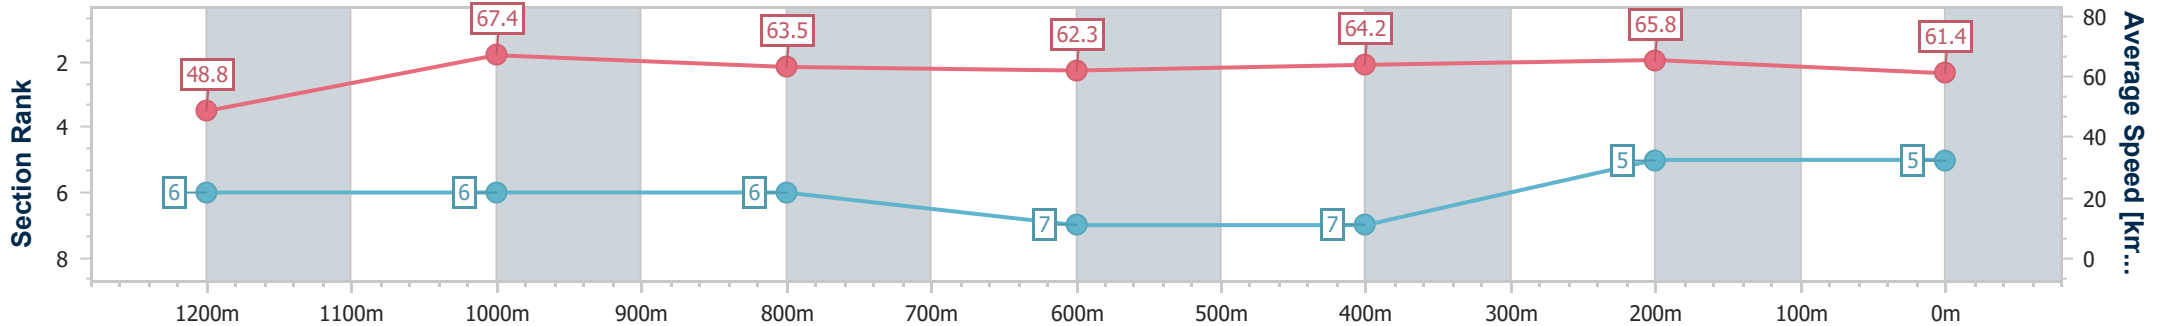

Horse/Jockey Name	Rousseau
Final Rank	5
Fastest Section Time (Section)	0:10.65 (1200m)
Top Speed [km/h] (Section)	68.5 (1200m)
Race State	Finished

Doomben QLD Professional
Race 5: COUNTRY MUSIC RACEDAY ON SALE NOW OPEN
Handicap - 1350m
27 July 2024 - 14:23

BRISBANE
RACING CLUB

Track Rating: Good 4, Weather: Fine, Rail Position: +2.5m Entire

Section	Overall	1200m	1000m	800m	600m	400m	200m
Section Times	1:18.69 [5] (0:11.12)	1:07.57 [6] (0:10.65)	0:56.92 [6] (0:11.32)	0:45.60 [6] (0:11.58)	0:34.02 [7] (0:11.29)	0:22.73 [7] (0:11.03)	0:11.70 [5] (0:11.70)
Average Speed [km/h]	48.8	67.4	63.5	62.3	64.2	65.8	61.4
Top Speed [km/h]	66.6	68.5	65.9	63.7	66.2	67.5	65.5
Avg. Dist. to Rail [m]	1.5	0.3	0.3	0.5	0.9	5.2	5.8
Avg. Stride Freq. [Hz]	2.2	2.4	2.2	2.2	2.3	2.3	2.3
Avg. Stride Length [m]	6.0	7.8	7.8	7.7	7.9	7.8	7.5

- [ ] Ranking at each section and finish
- -.-.- No data available at this section
- NA No data available