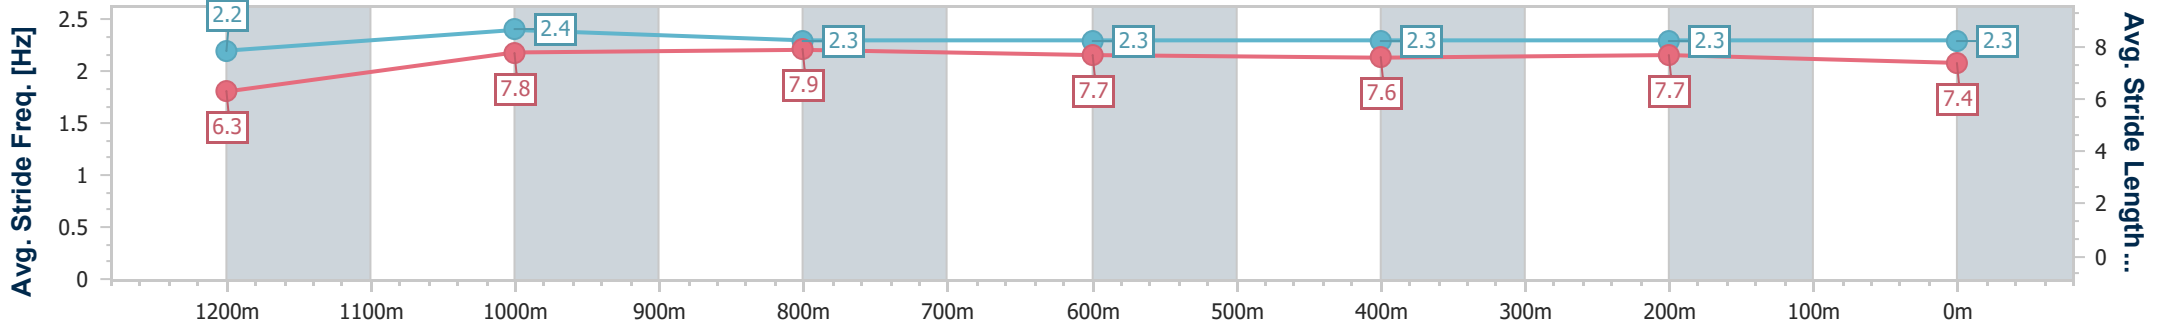

BRISBANE
RACING CLUB

Track Rating: Good 4, Weather: Fine, Rail Position: +2.5m Entire

Section	Overall	1200m	1000m	800m	600m	400m	200m
Section Times	1:18.02 [1] (0:10.91)	1:07.11 [2] (0:10.57)	0:56.54 [1] (0:11.05)	0:45.49 [1] (0:11.44)	0:34.05 [2] (0:11.31)	0:22.74 [2] (0:11.07)	0:11.67 [2] (0:11.67)
Average Speed [km/h]	49.4	68.5	65.2	63.2	64.3	65.1	61.8
Top Speed [km/h]	65.3	69.9	66.6	64.5	64.7	66.8	64.1
Avg. Dist. to Rail [m]	6.4	3.7	1.1	1.4	1.1	4.1	6.0
Avg. Stride Freq. [Hz]	2.2	2.4	2.3	2.3	2.3	2.3	2.3
Avg. Stride Length [m]	6.3	7.8	7.9	7.7	7.6	7.7	7.4