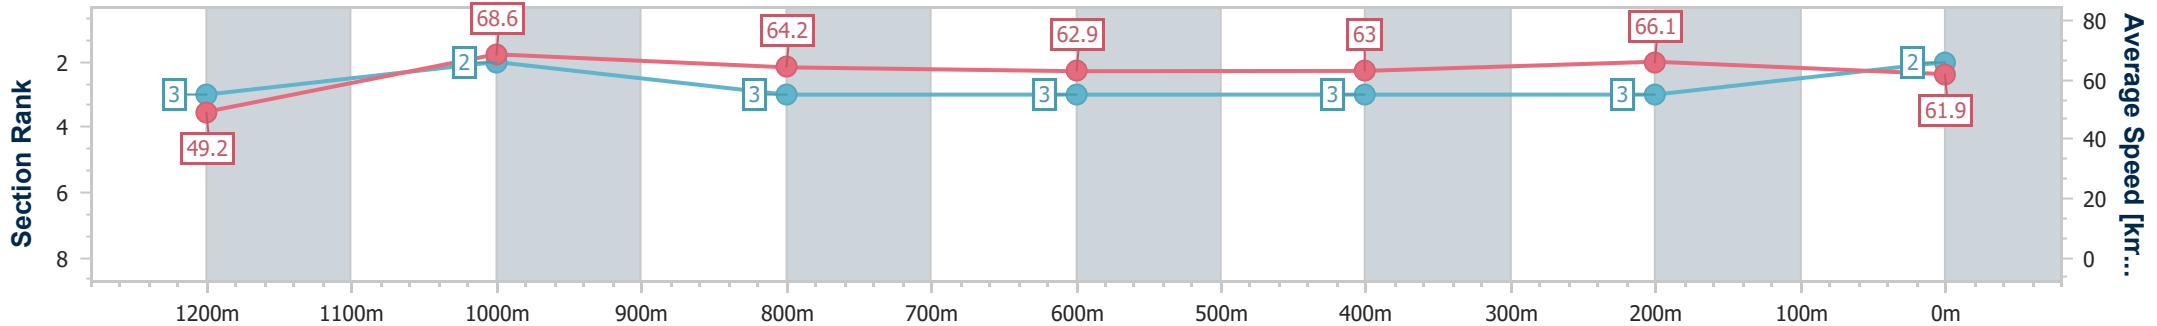

Horse/Jockey Name	Deepour
Final Rank	2
Fastest Section Time (Section)	0:10.54 (1200m)
Top Speed [km/h] (Section)	69.9 (1200m)
Race State	Finished

Doomben QLD Professional
Race 5: COUNTRY MUSIC RACEDAY ON SALE NOW OPEN
Handicap - 1350m
27 July 2024 - 14:23

BRISBANE
RACING CLUB

Track Rating: Good 4, Weather: Fine, Rail Position: +2.5m Entire

Section	Overall	1200m	1000m	800m	600m	400m	200m
Section Times	1:18.10 [2] (0:10.95)	1:07.15 [3] (0:10.54)	0:56.61 [2] (0:11.16)	0:45.45 [3] (0:11.50)	0:33.95 [3] (0:11.37)	0:22.58 [3] (0:10.93)	0:11.65 [3] (0:11.65)
Average Speed [km/h]	49.2	68.6	64.2	62.9	63.0	66.1	61.9
Top Speed [km/h]	67.6	69.9	67.8	64.1	64.0	67.8	65.8
Avg. Dist. to Rail [m]	6.5	2.9	0.5	0.2	0.3	4.6	7.9
Avg. Stride Freq. [Hz]	2.2	2.3	2.3	2.2	2.2	2.3	2.3
Avg. Stride Length [m]	6.3	8.1	7.9	7.9	7.9	7.9	7.3

- [ ] Ranking at each section and finish
- -.-.- No data available at this section
- NA No data available