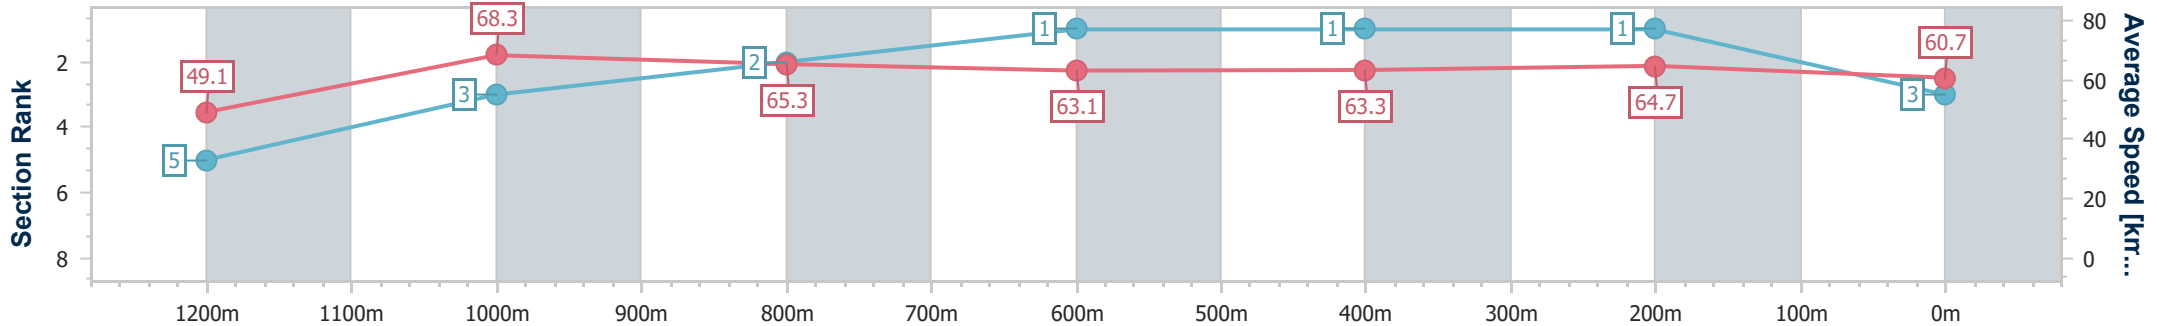

Horse/Jockey Name	Devastate
Final Rank	3
Fastest Section Time (Section)	0:10.56 (1200m)
Top Speed [km/h] (Section)	69.5 (1200m)
Race State	Finished

Doomben QLD Professional
Race 5: COUNTRY MUSIC RACEDAY ON SALE NOW OPEN
Handicap - 1350m
27 July 2024 - 14:23

BRISBANE
RACING CLUB

Track Rating: Good 4, Weather: Fine, Rail Position: +2.5m Entire

Section	Overall	1200m	1000m	800m	600m	400m	200m
Section Times	1:18.15 [3] (0:10.99)	1:07.16 [5] (0:10.56)	0:56.60 [3] (0:11.00)	0:45.60 [2] (0:11.31)	0:34.29 [1] (0:11.29)	0:23.00 [1] (0:11.15)	0:11.85 [1] (0:11.85)
Average Speed [km/h]	49.1	68.3	65.3	63.1	63.3	64.7	60.7
Top Speed [km/h]	67.5	69.5	67.8	64.9	64.5	65.7	64.7
Avg. Dist. to Rail [m]	8.8	5.4	1.4	1.6	0.9	2.6	4.1
Avg. Stride Freq. [Hz]	2.3	2.5	2.4	2.4	2.4	2.4	2.3
Avg. Stride Length [m]	5.8	7.5	7.6	7.5	7.5	7.5	7.2

- [ ] Ranking at each section and finish
- -.-.- No data available at this section
- NA No data available