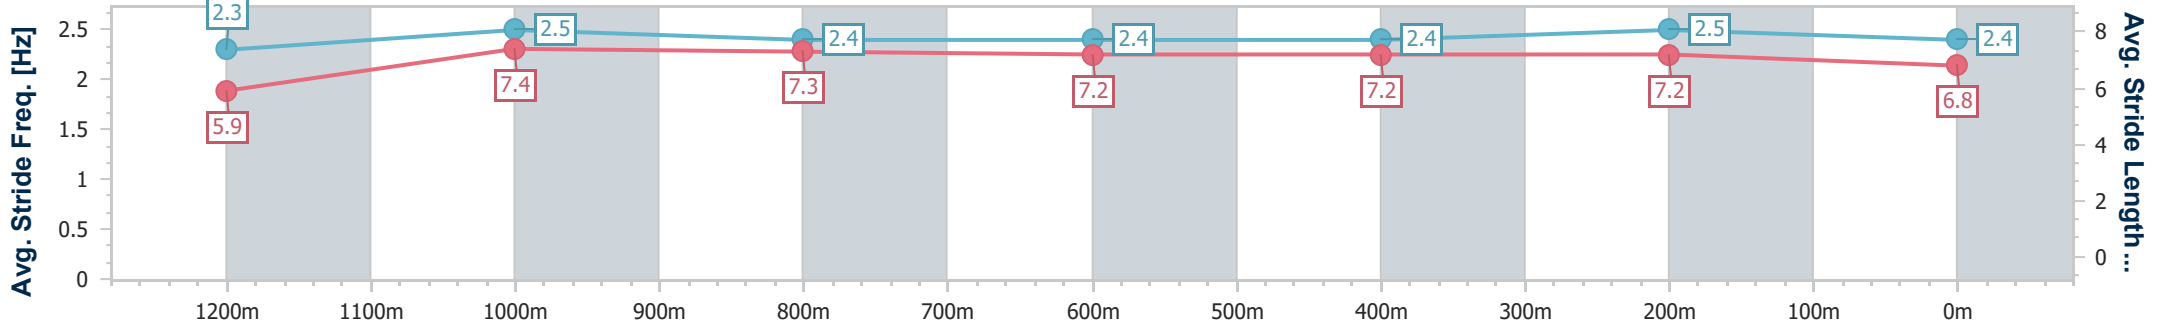

Horse/Jockey Name	Pervade
Final Rank	6
Fastest Section Time (Section)	0:10.74 (1200m)
Top Speed [km/h] (Section)	68.7 (1200m)
Race State	Finished

Doomben QLD Professional
Race 5: COUNTRY MUSIC RACEDAY ON SALE NOW OPEN
Handicap - 1350m
27 July 2024 - 14:23

BRISBANE
RACING CLUB

Track Rating: Good 4, Weather: Fine, Rail Position: +2.5m Entire

Section	Overall	1200m	1000m	800m	600m	400m	200m
Section Times	1:19.27 [6] (0:10.87)	1:08.40 [1] (0:10.74)	0:57.66 [4] (0:11.28)	0:46.38 [4] (0:11.48)	0:34.90 [5] (0:11.33)	0:23.57 [4] (0:11.32)	0:12.25 [6] (0:12.25)
Average Speed [km/h]	49.8	67.1	63.8	62.4	63.4	63.4	58.7
Top Speed [km/h]	65.1	68.7	65.7	63.7	63.6	64.2	62.0
Avg. Dist. to Rail [m]	3.2	0.9	0.4	0.5	0.9	2.2	2.8
Avg. Stride Freq. [Hz]	2.3	2.5	2.4	2.4	2.4	2.5	2.4
Avg. Stride Length [m]	5.9	7.4	7.3	7.2	7.2	7.2	6.8

- [ ] Ranking at each section and finish
- -.-.- No data available at this section
- NA No data available