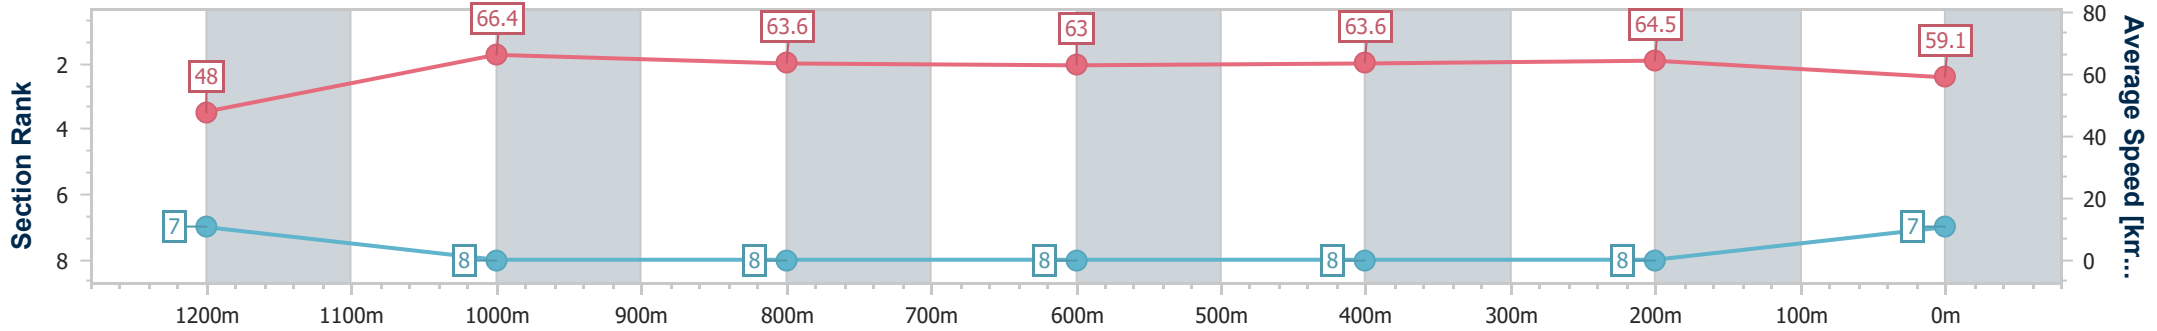

Horse/Jockey Name	The Vowels
Final Rank	7
Fastest Section Time (Section)	0:10.88 (1200m)
Top Speed [km/h] (Section)	66.8 (1200m)
Race State	Finished

Doomben QLD Professional
Race 5: COUNTRY MUSIC RACEDAY ON SALE NOW OPEN
Handicap - 1350m
27 July 2024 - 14:23

BRISBANE
RACING CLUB

Track Rating: Good 4, Weather: Fine, Rail Position: +2.5m Entire

Section	Overall	1200m	1000m	800m	600m	400m	200m
Section Times	1:19.60 [7] (0:11.24)	1:08.36 [7] (0:10.88)	0:57.48 [8] (0:11.30)	0:46.18 [8] (0:11.54)	0:34.64 [8] (0:11.30)	0:23.34 [8] (0:11.18)	0:12.16 [8] (0:12.16)
Average Speed [km/h]	48.0	66.4	63.6	63.0	63.6	64.5	59.1
Top Speed [km/h]	65.0	66.8	65.8	63.5	65.1	65.1	63.6
Avg. Dist. to Rail [m]	8.0	3.2	1.3	0.9	0.3	1.2	2.8
Avg. Stride Freq. [Hz]	2.2	2.4	2.3	2.3	2.3	2.3	2.3
Avg. Stride Length [m]	6.0	7.7	7.6	7.4	7.7	7.7	7.2

- [ ] Ranking at each section and finish
- -.-.- No data available at this section
- NA No data available