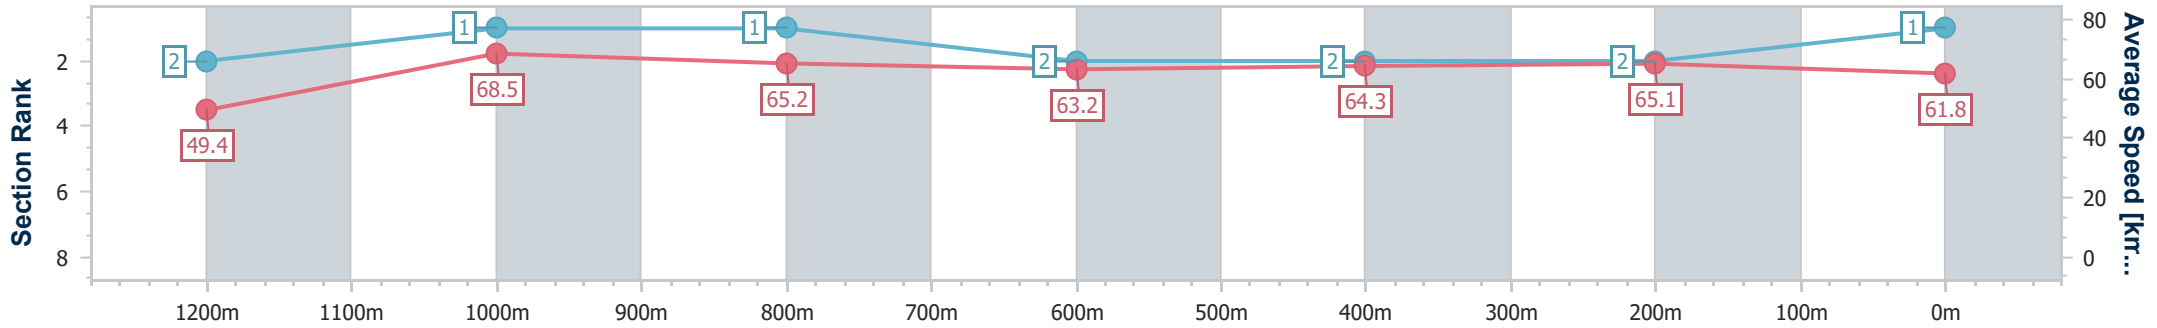

BRISBANE
RACING CLUB

Track Rating: Good 4, Weather: Fine, Rail Position: +2.5m Entire

Section	Overall	1200m	1000m	800m	600m	400m	200m
Section Times	1:18.02 [1] (0:10.91)	1:07.11 [2] (0:10.57)	0:56.54 [1] (0:11.05)	0:45.49 [1] (0:11.44)	0:34.05 [2] (0:11.31)	0:22.74 [2] (0:11.07)	0:11.67 [2] (0:11.67)
Average Speed [km/h]	49.4	68.5	65.2	63.2	64.3	65.1	61.8
Top Speed [km/h]	65.3	69.9	66.6	64.5	64.7	66.8	64.1
Avg. Dist. to Rail [m]	6.4	3.7	1.1	1.4	1.1	4.1	6.0
Avg. Stride Freq. [Hz]	2.2	2.4	2.3	2.3	2.3	2.3	2.3
Avg. Stride Length [m]	6.3	7.8	7.9	7.7	7.6	7.7	7.4