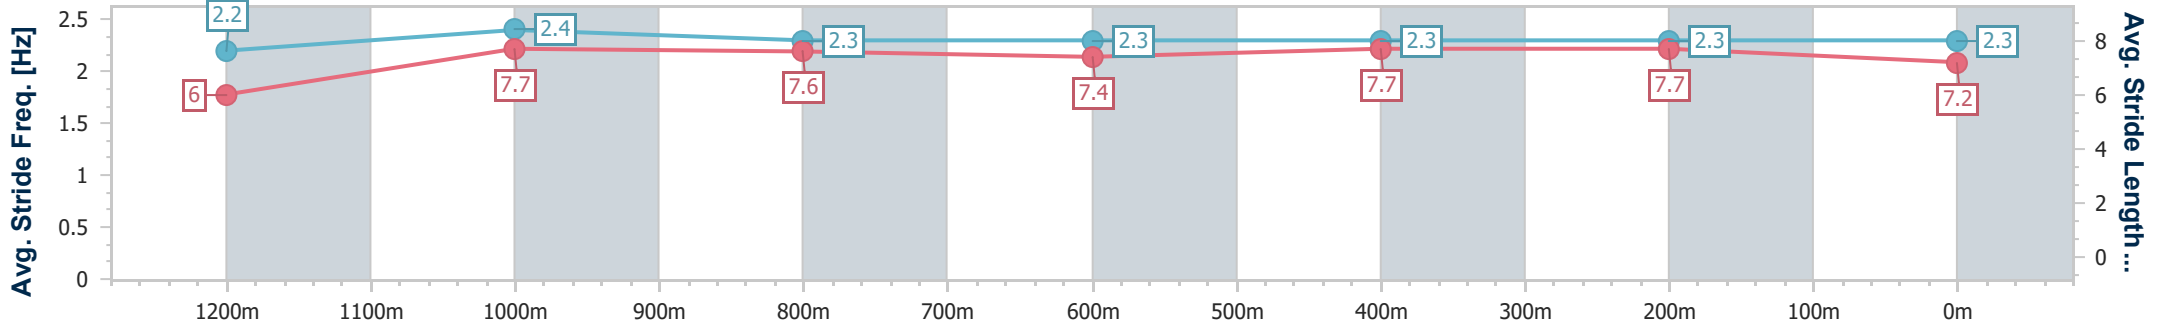

- [] Ranking at each section and finish
- .-.- No data available at this section
- NA No data available

Horse/Jockey Name	The Vowels
Final Rank	7
Fastest Section Time (Section)	0:10.88 (1200m)
Top Speed [km/h] (Section)	66.8 (1200m)
Race State	Finished

Doomben QLD Professional
Race 5: COUNTRY MUSIC RACEDAY ON SALE NOW OPEN
 Handicap - 1350m
 27 July 2024 - 14:23

BRISBANE
RACING CLUB

Track Rating: Good 4, Weather: Fine, Rail Position: +2.5m Entire

Section	Overall	1200m	1000m	800m	600m	400m	200m
Section Times	1:19.60 [7] (0:11.24)	1:08.36 [7] (0:10.88)	0:57.48 [8] (0:11.30)	0:46.18 [8] (0:11.54)	0:34.64 [8] (0:11.30)	0:23.34 [8] (0:11.18)	0:12.16 [8] (0:12.16)
Average Speed [km/h]	48.0	66.4	63.6	63.0	63.6	64.5	59.1
Top Speed [km/h]	65.0	66.8	65.8	63.5	65.1	65.1	63.6
Avg. Dist. to Rail [m]	8.0	3.2	1.3	0.9	0.3	1.2	2.8
Avg. Stride Freq. [Hz]	2.2	2.4	2.3	2.3	2.3	2.3	2.3
Avg. Stride Length [m]	6.0	7.7	7.6	7.4	7.7	7.7	7.2