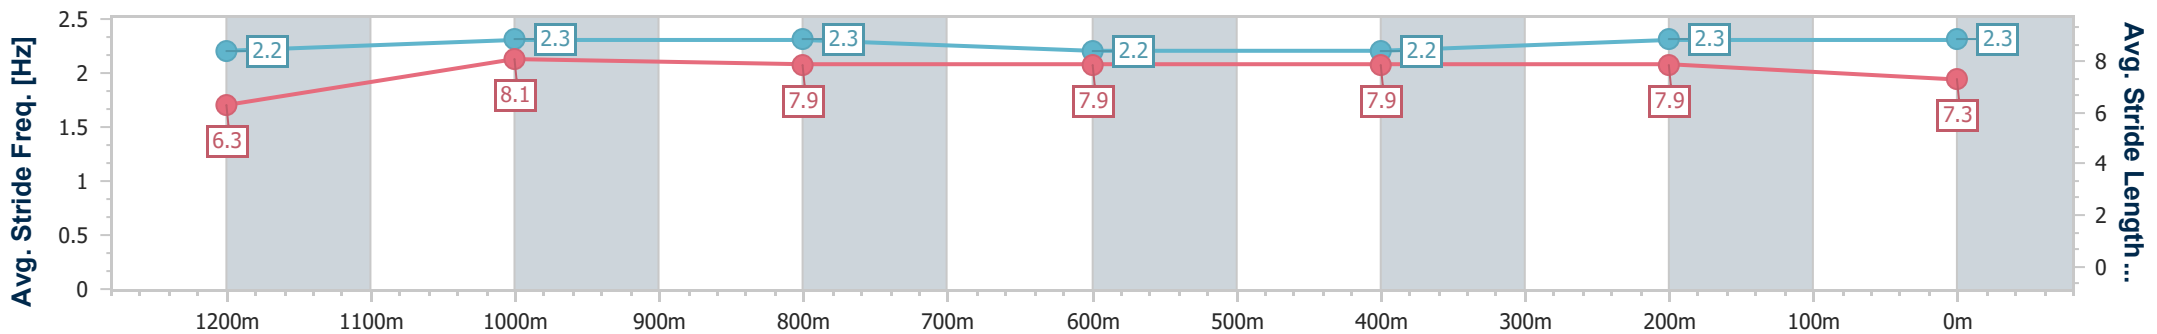

Horse/Jockey Name	Deepour
Final Rank	2
Fastest Section Time (Section)	0:10.54 (1200m)
Top Speed [km/h] (Section)	69.9 (1200m)
Race State	Finished

Doomben QLD Professional
Race 5: COUNTRY MUSIC RACEDAY ON SALE NOW OPEN
Handicap - 1350m
27 July 2024 - 14:23

BRISBANE
RACING CLUB

Track Rating: Good 4, Weather: Fine, Rail Position: +2.5m Entire

Section	Overall	1200m	1000m	800m	600m	400m	200m
Section Times	1:18.10 [2] (0:10.95)	1:07.15 [3] (0:10.54)	0:56.61 [2] (0:11.16)	0:45.45 [3] (0:11.50)	0:33.95 [3] (0:11.37)	0:22.58 [3] (0:10.93)	0:11.65 [3] (0:11.65)
Average Speed [km/h]	49.2	68.6	64.2	62.9	63.0	66.1	61.9
Top Speed [km/h]	67.6	69.9	67.8	64.1	64.0	67.8	65.8
Avg. Dist. to Rail [m]	6.5	2.9	0.5	0.2	0.3	4.6	7.9
Avg. Stride Freq. [Hz]	2.2	2.3	2.3	2.2	2.2	2.3	2.3
Avg. Stride Length [m]	6.3	8.1	7.9	7.9	7.9	7.9	7.3

- [ ] Ranking at each section and finish
- -.-.- No data available at this section
- NA No data available