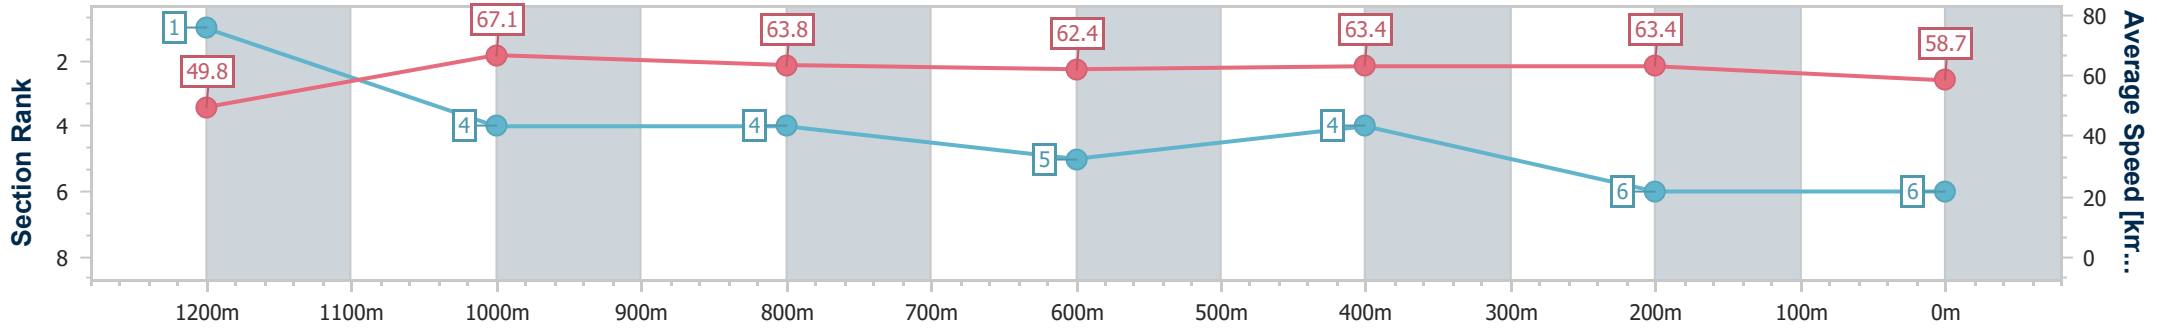

Horse/Jockey Name	Pervade
Final Rank	6
Fastest Section Time (Section)	0:10.74 (1200m)
Top Speed [km/h] (Section)	68.7 (1200m)
Race State	Finished

Doomben QLD Professional
Race 5: COUNTRY MUSIC RACEDAY ON SALE NOW OPEN
Handicap - 1350m
27 July 2024 - 14:23

BRISBANE
RACING CLUB

Track Rating: Good 4, Weather: Fine, Rail Position: +2.5m Entire

Section	Overall	1200m	1000m	800m	600m	400m	200m
Section Times	1:19.27 [6] (0:10.87)	1:08.40 [1] (0:10.74)	0:57.66 [4] (0:11.28)	0:46.38 [4] (0:11.48)	0:34.90 [5] (0:11.33)	0:23.57 [4] (0:11.32)	0:12.25 [6] (0:12.25)
Average Speed [km/h]	49.8	67.1	63.8	62.4	63.4	63.4	58.7
Top Speed [km/h]	65.1	68.7	65.7	63.7	63.6	64.2	62.0
Avg. Dist. to Rail [m]	3.2	0.9	0.4	0.5	0.9	2.2	2.8
Avg. Stride Freq. [Hz]	2.3	2.5	2.4	2.4	2.4	2.5	2.4
Avg. Stride Length [m]	5.9	7.4	7.3	7.2	7.2	7.2	6.8

- [ ] Ranking at each section and finish
- -.-.- No data available at this section
- NA No data available