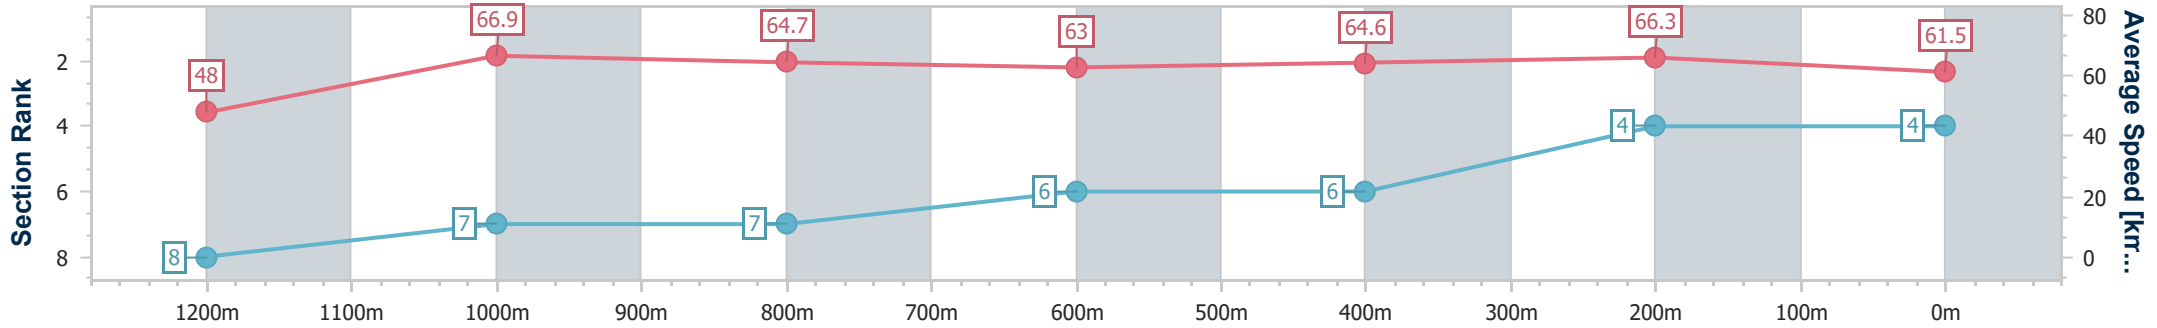

Horse/Jockey Name	Irish Songs
Final Rank	4
Fastest Section Time (Section)	0:10.74 (1200m)
Top Speed [km/h] (Section)	68.3 (1200m)
Race State	Finished

Doomben QLD Professional
Race 5: COUNTRY MUSIC RACEDAY ON SALE NOW OPEN
Handicap - 1350m
27 July 2024 - 14:23

BRISBANE
RACING CLUB

Track Rating: Good 4, Weather: Fine, Rail Position: +2.5m Entire

Section	Overall	1200m	1000m	800m	600m	400m	200m
Section Times	1:18.39 [4] (0:11.25)	1:07.14 [8] (0:10.74)	0:56.40 [7] (0:11.17)	0:45.23 [7] (0:11.46)	0:33.77 [6] (0:11.14)	0:22.63 [6] (0:10.91)	0:11.72 [4] (0:11.72)
Average Speed [km/h]	48.0	66.9	64.7	63.0	64.6	66.3	61.5
Top Speed [km/h]	66.0	68.3	67.2	63.5	66.3	67.3	65.5
Avg. Dist. to Rail [m]	5.4	2.3	1.8	0.3	0.4	5.4	7.6
Avg. Stride Freq. [Hz]	2.3	2.3	2.3	2.3	2.3	2.4	2.3
Avg. Stride Length [m]	5.8	8.0	7.8	7.7	7.7	7.7	7.4

- [ ] Ranking at each section and finish
- -.-.- No data available at this section
- NA No data available