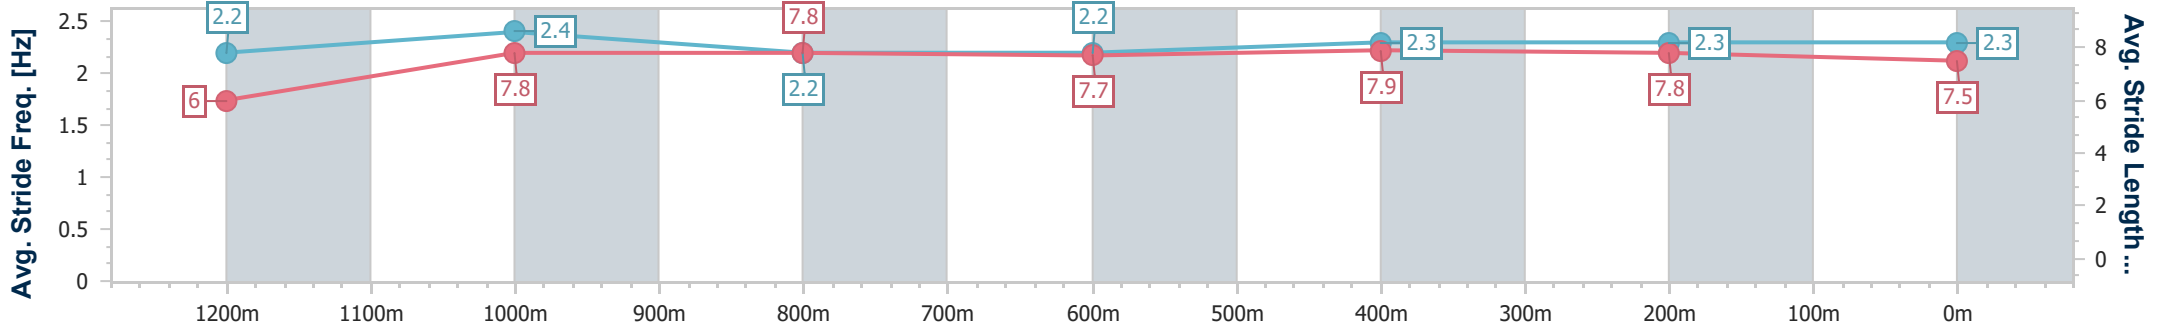

Horse/Jockey Name	Rousseau
Final Rank	5
Fastest Section Time (Section)	0:10.65 (1200m)
Top Speed [km/h] (Section)	68.5 (1200m)
Race State	Finished

Doomben QLD Professional
Race 5: COUNTRY MUSIC RACEDAY ON SALE NOW OPEN
Handicap - 1350m
27 July 2024 - 14:23

BRISBANE
RACING CLUB

Track Rating: Good 4, Weather: Fine, Rail Position: +2.5m Entire

Section	Overall	1200m	1000m	800m	600m	400m	200m
Section Times	1:18.69 [5] (0:11.12)	1:07.57 [6] (0:10.65)	0:56.92 [6] (0:11.32)	0:45.60 [6] (0:11.58)	0:34.02 [7] (0:11.29)	0:22.73 [7] (0:11.03)	0:11.70 [5] (0:11.70)
Average Speed [km/h]	48.8	67.4	63.5	62.3	64.2	65.8	61.4
Top Speed [km/h]	66.6	68.5	65.9	63.7	66.2	67.5	65.5
Avg. Dist. to Rail [m]	1.5	0.3	0.3	0.5	0.9	5.2	5.8
Avg. Stride Freq. [Hz]	2.2	2.4	2.2	2.2	2.3	2.3	2.3
Avg. Stride Length [m]	6.0	7.8	7.8	7.7	7.9	7.8	7.5

- [ ] Ranking at each section and finish
- -.-.- No data available at this section
- NA No data available