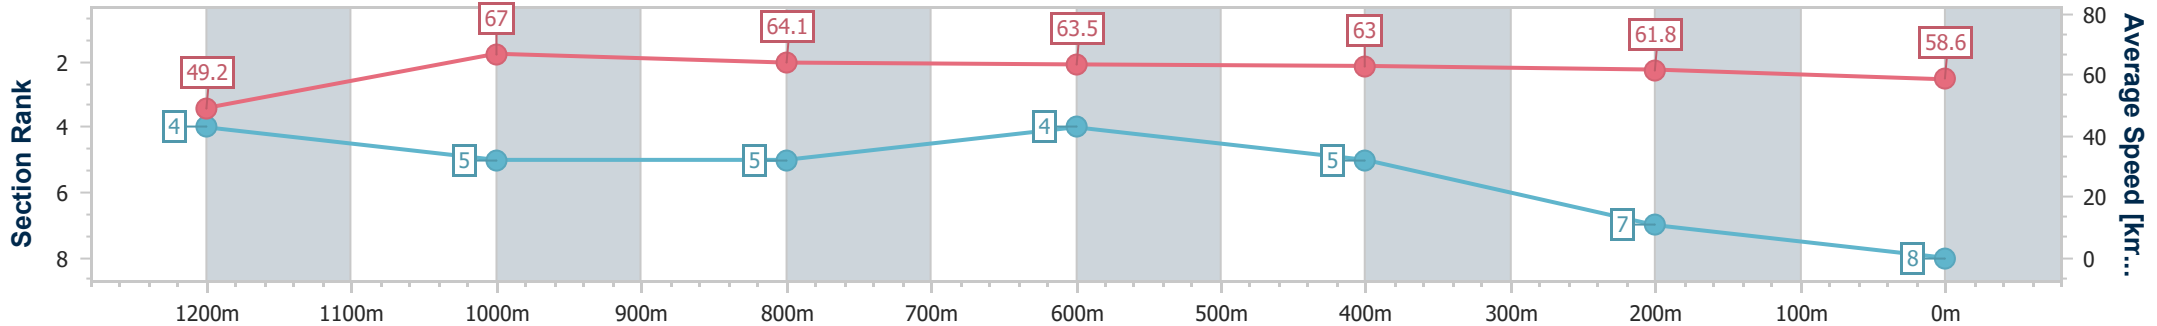

Doomben QLD Professional
Race 5: COUNTRY MUSIC RACEDAY ON SALE NOW OPEN
 Handicap - 1350m
 27 July 2024 - 14:23

BRISBANE
RACING CLUB

Track Rating: Good 4, Weather: Fine, Rail Position: +2.5m Entire

Section	Overall	1200m	1000m	800m	600m	400m	200m
Section Times	1:19.60 [7] (0:11.24)	1:08.36 [7] (0:10.88)	0:57.48 [8] (0:11.30)	0:46.18 [8] (0:11.54)	0:34.64 [8] (0:11.30)	0:23.34 [8] (0:11.18)	0:12.16 [8] (0:12.16)
Average Speed [km/h]	48.0	66.4	63.6	63.0	63.6	64.5	59.1
Top Speed [km/h]	65.0	66.8	65.8	63.5	65.1	65.1	63.6
Avg. Dist. to Rail [m]	8.0	3.2	1.3	0.9	0.3	1.2	2.8
Avg. Stride Freq. [Hz]	2.2	2.4	2.3	2.3	2.3	2.3	2.3
Avg. Stride Length [m]	6.0	7.7	7.6	7.4	7.7	7.7	7.2

- [] Ranking at each section and finish
- .-.- No data available at this section
- NA No data available

Horse/Jockey Name	Abb Roy
Final Rank	8
Fastest Section Time (Section)	0:10.76 (1200m)
Top Speed [km/h] (Section)	67.7 (1000m)
Race State	Finished

- [] Ranking at each section and finish
- .-.- No data available at this section
- NA No data available