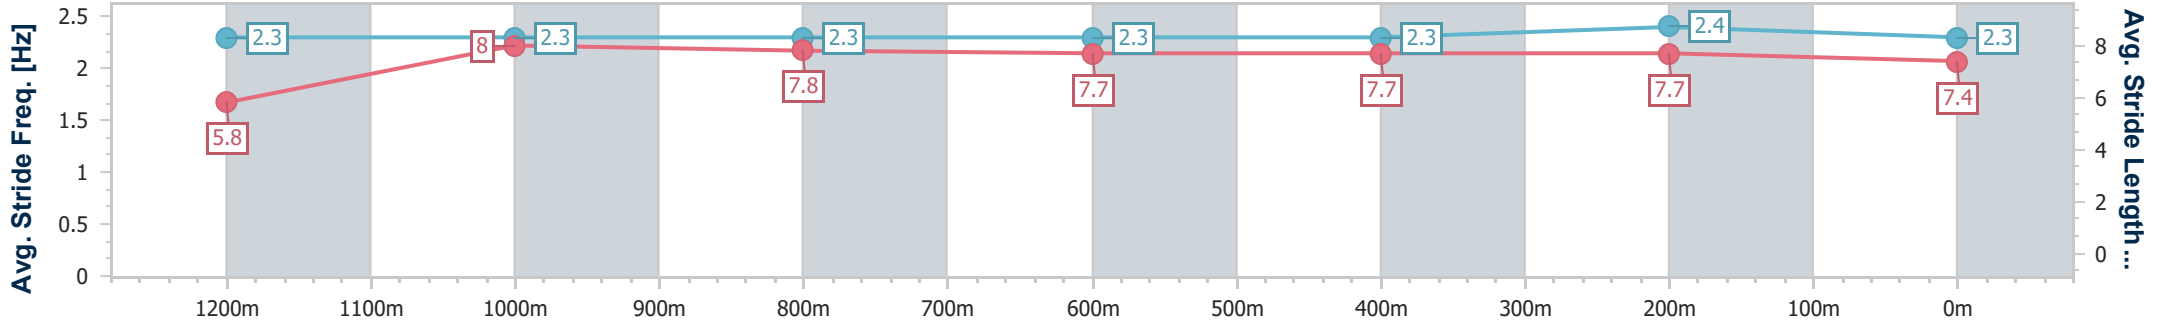

Horse/Jockey Name	Irish Songs
Final Rank	4
Fastest Section Time (Section)	0:10.74 (1200m)
Top Speed [km/h] (Section)	68.3 (1200m)
Race State	Finished

Doomben QLD Professional
Race 5: COUNTRY MUSIC RACEDAY ON SALE NOW OPEN
Handicap - 1350m
27 July 2024 - 14:23

BRISBANE
RACING CLUB

Track Rating: Good 4, Weather: Fine, Rail Position: +2.5m Entire

Section	Overall	1200m	1000m	800m	600m	400m	200m
Section Times	1:18.39 [4] (0:11.25)	1:07.14 [8] (0:10.74)	0:56.40 [7] (0:11.17)	0:45.23 [7] (0:11.46)	0:33.77 [6] (0:11.14)	0:22.63 [6] (0:10.91)	0:11.72 [4] (0:11.72)
Average Speed [km/h]	48.0	66.9	64.7	63.0	64.6	66.3	61.5
Top Speed [km/h]	66.0	68.3	67.2	63.5	66.3	67.3	65.5
Avg. Dist. to Rail [m]	5.4	2.3	1.8	0.3	0.4	5.4	7.6
Avg. Stride Freq. [Hz]	2.3	2.3	2.3	2.3	2.3	2.4	2.3
Avg. Stride Length [m]	5.8	8.0	7.8	7.7	7.7	7.7	7.4

- [ ] Ranking at each section and finish
- -.-.- No data available at this section
- NA No data available