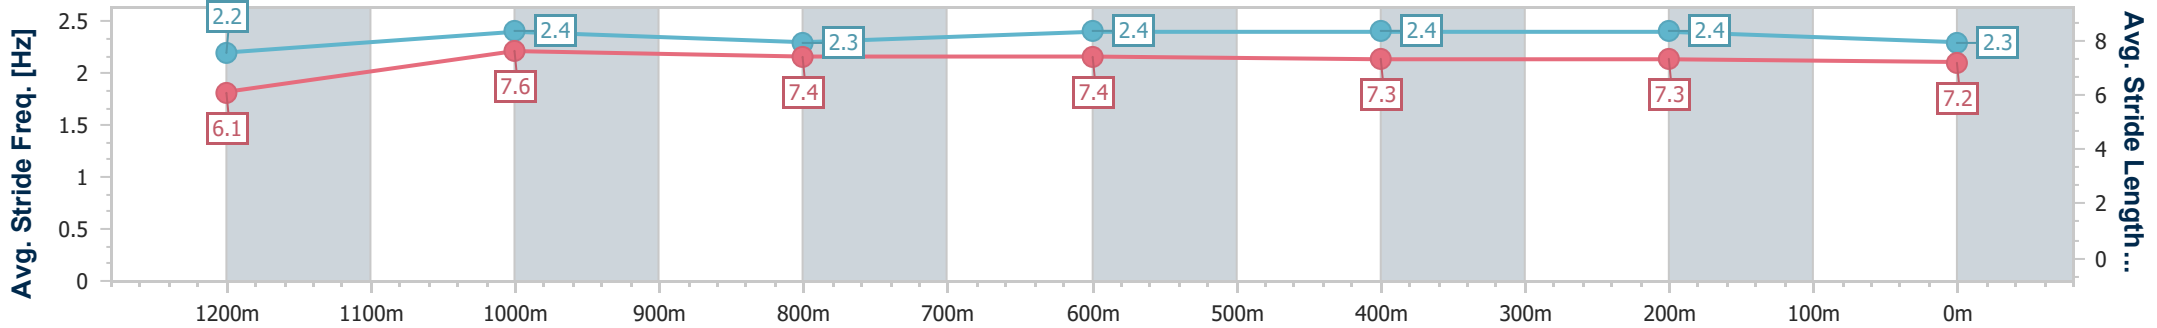

Horse/Jockey Name	My Pins
Final Rank	4
Fastest Section Time (Section)	0:10.87 (1200m)
Top Speed [km/h] (Section)	67.3 (1200m)
Race State	Finished

Ipswich QLD Professional
Race 5: RDO EQUIPMENT BENCHMARK 78 Handicap - 1350m

24 July 2024 - 14:18

Track Rating: Good 4, Weather: Fine, Rail Position: True

Section	Overall	1200m	1000m	800m	600m	400m	200m
Section Times	1:19.74 [4] (0:11.19)	1:08.55 [3] (0:10.87)	0:57.68 [2] (0:11.74)	0:45.94 [3] (0:11.39)	0:34.55 [3] (0:11.39)	0:23.16 [2] (0:11.37)	0:11.79 [3] (0:11.79)
Average Speed [km/h]	48.5	66.7	61.2	63.3	63.0	63.2	60.9
Top Speed [km/h]	54.8	67.3	67.1	63.9	64.1	64.0	64.0
Avg. Dist. to Rail [m]	6.3	2.4	0.6	0.9	0.6	0.6	0.8
Avg. Stride Freq. [Hz]	2.2	2.4	2.3	2.4	2.4	2.4	2.3
Avg. Stride Length [m]	6.1	7.6	7.4	7.4	7.3	7.3	7.2

- [ ] Ranking at each section and finish
- -.-.- No data available at this section
- NA No data available