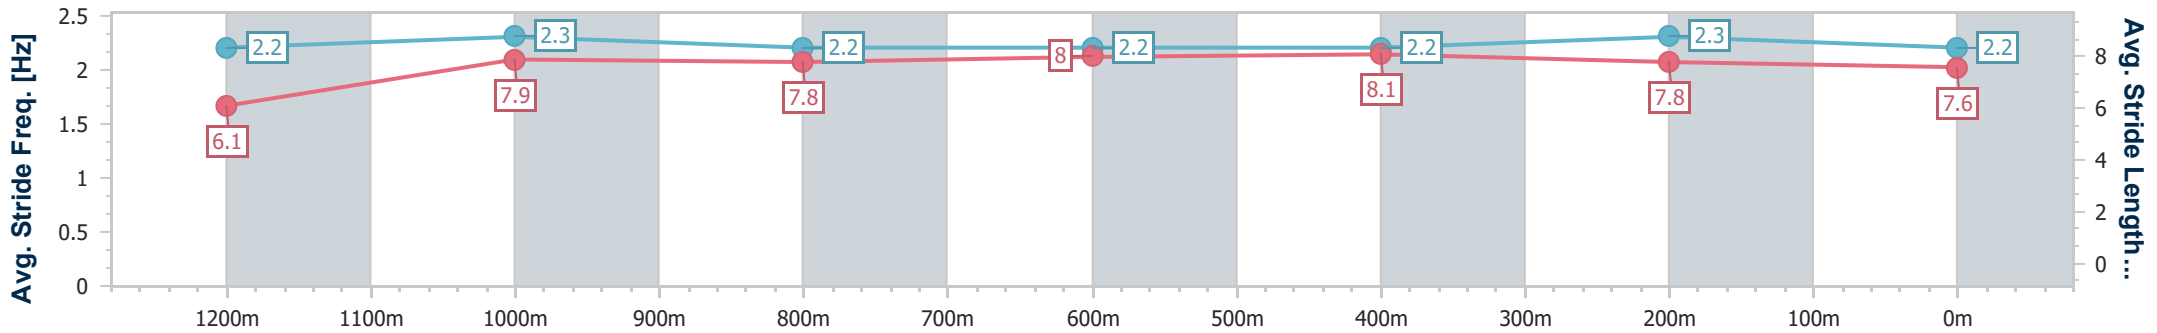

- [] Ranking at each section and finish
- .-.- No data available at this section
- NA No data available

Horse/Jockey Name	Zuma California
Final Rank	6
Fastest Section Time (Section)	0:11.23 (1200m)
Top Speed [km/h] (Section)	65.9 (1200m)
Race State	Finished

Ipswich QLD Professional
 Race 5: RDO EQUIPMENT BENCHMARK 78 Handicap - 1350m
 24 July 2024 - 14:18
 Track Rating: Good 4, Weather: Fine, Rail Position: True

Section	Overall	1200m	1000m	800m	600m	400m	200m
Section Times	1:19.94 [6] (0:11.25)	1:08.69 [4] (0:11.23)	0:57.46 [6] (0:11.82)	0:45.64 [6] (0:11.48)	0:34.16 [7] (0:11.26)	0:22.90 [7] (0:11.35)	0:11.55 [5] (0:11.55)
Average Speed [km/h]	48.5	64.5	61.2	63.1	63.8	64.5	61.9
Top Speed [km/h]	54.8	65.9	65.0	63.9	64.9	65.2	65.2
Avg. Dist. to Rail [m]	7.2	5.6	1.7	0.3	0.7	5.0	5.9
Avg. Stride Freq. [Hz]	2.2	2.3	2.2	2.2	2.2	2.3	2.2
Avg. Stride Length [m]	6.1	7.9	7.8	8.0	8.1	7.8	7.6