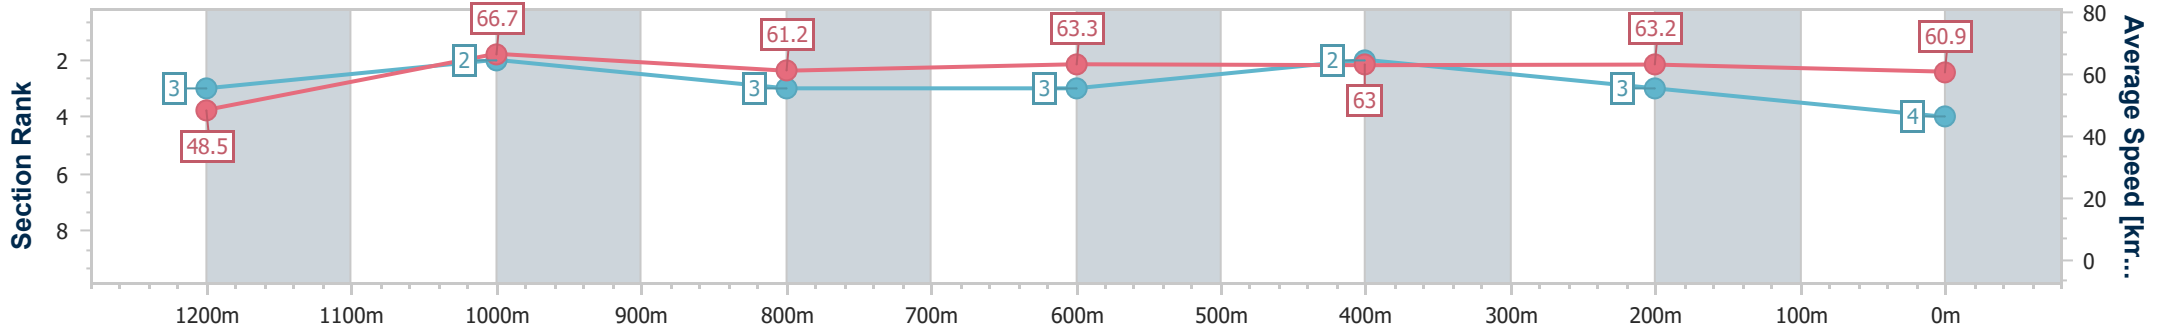

Horse/Jockey Name	My Pins
Final Rank	4
Fastest Section Time (Section)	0:10.87 (1200m)
Top Speed [km/h] (Section)	67.3 (1200m)
Race State	Finished

Ipswich QLD Professional
Race 5: RDO EQUIPMENT BENCHMARK 78 Handicap - 1350m

24 July 2024 - 14:18

Track Rating: Good 4, Weather: Fine, Rail Position: True

Section	Overall	1200m	1000m	800m	600m	400m	200m
Section Times	1:19.74 [4] (0:11.19)	1:08.55 [3] (0:10.87)	0:57.68 [2] (0:11.74)	0:45.94 [3] (0:11.39)	0:34.55 [3] (0:11.39)	0:23.16 [2] (0:11.37)	0:11.79 [3] (0:11.79)
Average Speed [km/h]	48.5	66.7	61.2	63.3	63.0	63.2	60.9
Top Speed [km/h]	54.8	67.3	67.1	63.9	64.1	64.0	64.0
Avg. Dist. to Rail [m]	6.3	2.4	0.6	0.9	0.6	0.6	0.8
Avg. Stride Freq. [Hz]	2.2	2.4	2.3	2.4	2.4	2.4	2.3
Avg. Stride Length [m]	6.1	7.6	7.4	7.4	7.3	7.3	7.2

- [ ] Ranking at each section and finish
- -.-.- No data available at this section
- NA No data available