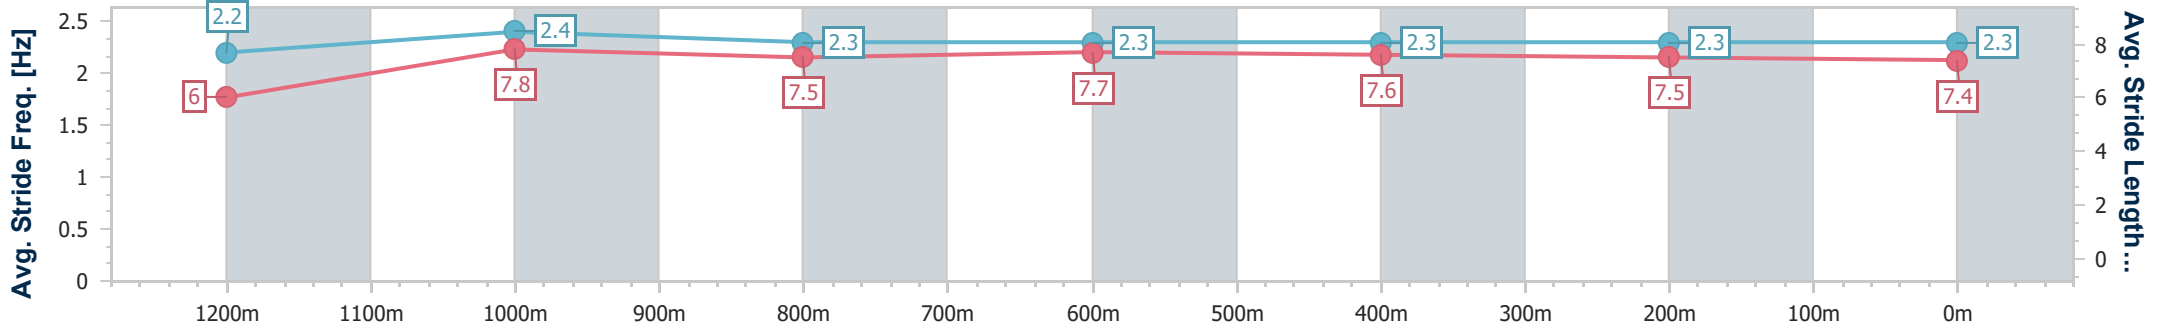

Horse/Jockey Name	Denied
Final Rank	2
Fastest Section Time (Section)	0:10.90 (1200m)
Top Speed [km/h] (Section)	67.1 (1200m)
Race State	Finished

Ipswich QLD Professional
Race 5: RDO EQUIPMENT BENCHMARK 78 Handicap - 1350m

24 July 2024 - 14:18

Track Rating: Good 4, Weather: Fine, Rail Position: True

Section	Overall	1200m	1000m	800m	600m	400m	200m
Section Times	1:19.52 [2] (0:11.09)	1:08.43 [1] (0:10.90)	0:57.53 [1] (0:11.75)	0:45.78 [1] (0:11.41)	0:34.37 [2] (0:11.38)	0:22.99 [1] (0:11.38)	0:11.61 [1] (0:11.61)
Average Speed [km/h]	48.6	66.2	61.3	63.2	62.9	63.1	61.8
Top Speed [km/h]	54.3	67.1	66.7	63.6	63.6	63.8	63.8
Avg. Dist. to Rail [m]	2.6	1.6	0.5	1.3	1.3	0.7	0.2
Avg. Stride Freq. [Hz]	2.2	2.4	2.3	2.3	2.3	2.3	2.3
Avg. Stride Length [m]	6.0	7.8	7.5	7.7	7.6	7.5	7.4

- [ ] Ranking at each section and finish
- -.-.- No data available at this section
- NA No data available