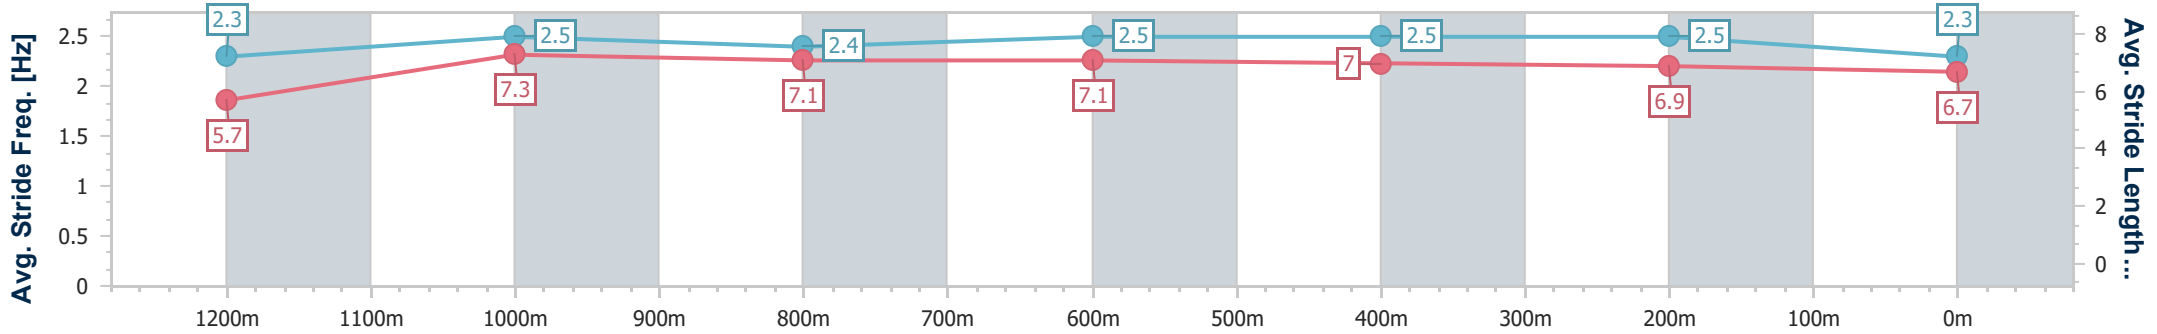

- [] Ranking at each section and finish
- .-.- No data available at this section
- NA No data available

Horse/Jockey Name	Rollinwiththeflow
Final Rank	7
Fastest Section Time (Section)	0:10.88 (1200m)
Top Speed [km/h] (Section)	67.5 (1200m)
Race State	Finished

Ipswich QLD Professional
Race 5: RDO EQUIPMENT BENCHMARK 78 Handicap - 1350m

24 July 2024 - 14:18

Track Rating: Good 4, Weather: Fine, Rail Position: True

Section	Overall	1200m	1000m	800m	600m	400m	200m
Section Times	1:21.46 [7] (0:11.33)	1:10.13 [5] (0:10.88)	0:59.25 [4] (0:11.55)	0:47.70 [2] (0:11.36)	0:36.34 [1] (0:11.62)	0:24.72 [4] (0:11.89)	0:12.83 [7] (0:12.83)
Average Speed [km/h]	48.0	66.6	62.4	63.6	62.1	61.0	55.6
Top Speed [km/h]	54.7	67.5	66.9	64.4	64.2	62.8	61.3
Avg. Dist. to Rail [m]	4.0	2.0	1.4	0.7	0.9	2.2	2.5
Avg. Stride Freq. [Hz]	2.3	2.5	2.4	2.5	2.5	2.5	2.3
Avg. Stride Length [m]	5.7	7.3	7.1	7.1	7.0	6.9	6.7

- [] Ranking at each section and finish
- .-.- No data available at this section
- NA No data available