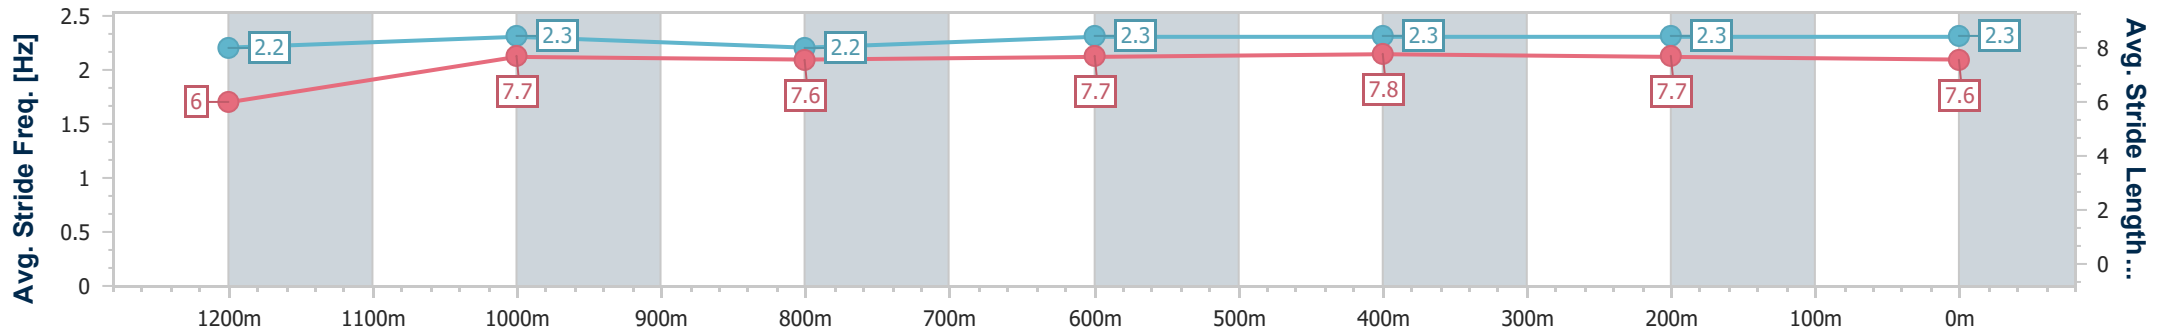

Horse/Jockey Name	Navas Two
Final Rank	3
Fastest Section Time (Section)	0:11.16 (1200m)
Top Speed [km/h] (Section)	66.5 (1200m)
Race State	Finished

Ipswich QLD Professional
Race 5: RDO EQUIPMENT BENCHMARK 78 Handicap - 1350m

24 July 2024 - 14:18

Track Rating: Good 4, Weather: Fine, Rail Position: True

Section	Overall	1200m	1000m	800m	600m	400m	200m
Section Times	1:19.69 [3] (0:11.45)	1:08.24 [7] (0:11.16)	0:57.08 [7] (0:11.69)	0:45.39 [7] (0:11.40)	0:33.99 [6] (0:11.32)	0:22.67 [6] (0:11.28)	0:11.39 [4] (0:11.39)
Average Speed [km/h]	47.7	64.5	61.4	63.2	63.5	64.1	62.9
Top Speed [km/h]	54.6	66.5	65.0	64.0	64.4	64.6	64.9
Avg. Dist. to Rail [m]	2.8	0.9	0.5	1.2	0.9	1.6	2.6
Avg. Stride Freq. [Hz]	2.2	2.3	2.2	2.3	2.3	2.3	2.3
Avg. Stride Length [m]	6.0	7.7	7.6	7.7	7.8	7.7	7.6

- [ ] Ranking at each section and finish
- -.-.- No data available at this section
- NA No data available