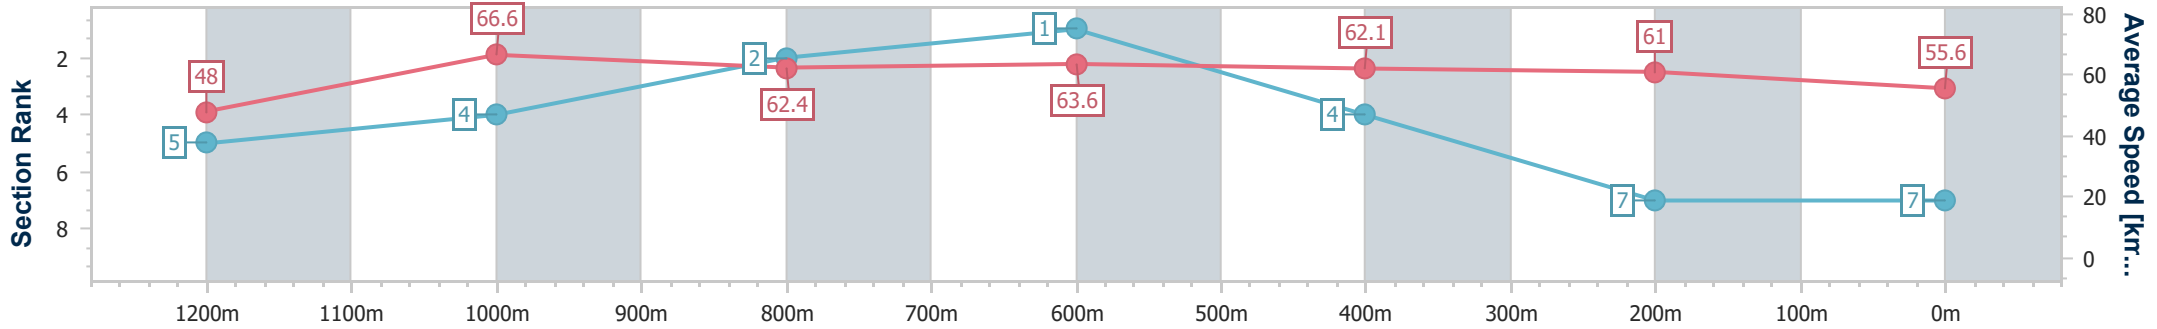

- [] Ranking at each section and finish
- .-.- No data available at this section
- NA No data available

Horse/Jockey Name	Rollinwiththeflow
Final Rank	7
Fastest Section Time (Section)	0:10.88 (1200m)
Top Speed [km/h] (Section)	67.5 (1200m)
Race State	Finished

Ipswich QLD Professional
Race 5: RDO EQUIPMENT BENCHMARK 78 Handicap - 1350m

24 July 2024 - 14:18

Track Rating: Good 4, Weather: Fine, Rail Position: True

Section	Overall	1200m	1000m	800m	600m	400m	200m
Section Times	1:21.46 [7] (0:11.33)	1:10.13 [5] (0:10.88)	0:59.25 [4] (0:11.55)	0:47.70 [2] (0:11.36)	0:36.34 [1] (0:11.62)	0:24.72 [4] (0:11.89)	0:12.83 [7] (0:12.83)
Average Speed [km/h]	48.0	66.6	62.4	63.6	62.1	61.0	55.6
Top Speed [km/h]	54.7	67.5	66.9	64.4	64.2	62.8	61.3
Avg. Dist. to Rail [m]	4.0	2.0	1.4	0.7	0.9	2.2	2.5
Avg. Stride Freq. [Hz]	2.3	2.5	2.4	2.5	2.5	2.5	2.3
Avg. Stride Length [m]	5.7	7.3	7.1	7.1	7.0	6.9	6.7