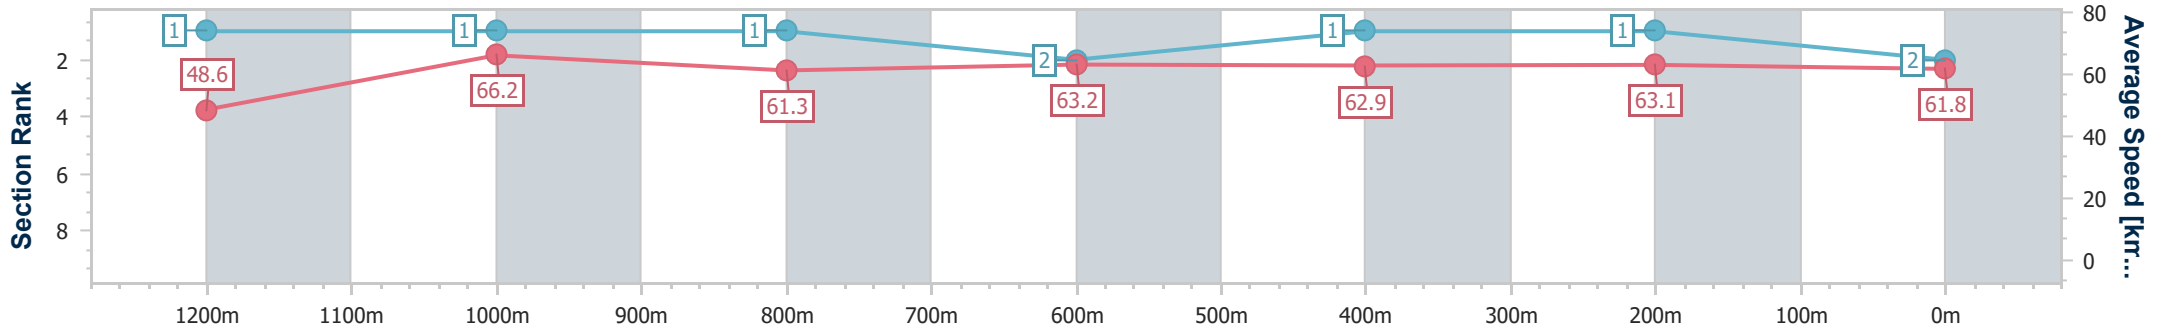

Horse/Jockey Name	Denied
Final Rank	2
Fastest Section Time (Section)	0:10.90 (1200m)
Top Speed [km/h] (Section)	67.1 (1200m)
Race State	Finished

Ipswich QLD Professional
Race 5: RDO EQUIPMENT BENCHMARK 78 Handicap - 1350m

24 July 2024 - 14:18

Track Rating: Good 4, Weather: Fine, Rail Position: True

Section	Overall	1200m	1000m	800m	600m	400m	200m
Section Times	1:19.52 [2] (0:11.09)	1:08.43 [1] (0:10.90)	0:57.53 [1] (0:11.75)	0:45.78 [1] (0:11.41)	0:34.37 [2] (0:11.38)	0:22.99 [1] (0:11.38)	0:11.61 [1] (0:11.61)
Average Speed [km/h]	48.6	66.2	61.3	63.2	62.9	63.1	61.8
Top Speed [km/h]	54.3	67.1	66.7	63.6	63.6	63.8	63.8
Avg. Dist. to Rail [m]	2.6	1.6	0.5	1.3	1.3	0.7	0.2
Avg. Stride Freq. [Hz]	2.2	2.4	2.3	2.3	2.3	2.3	2.3
Avg. Stride Length [m]	6.0	7.8	7.5	7.7	7.6	7.5	7.4

- [ ] Ranking at each section and finish
- -.-.- No data available at this section
- NA No data available