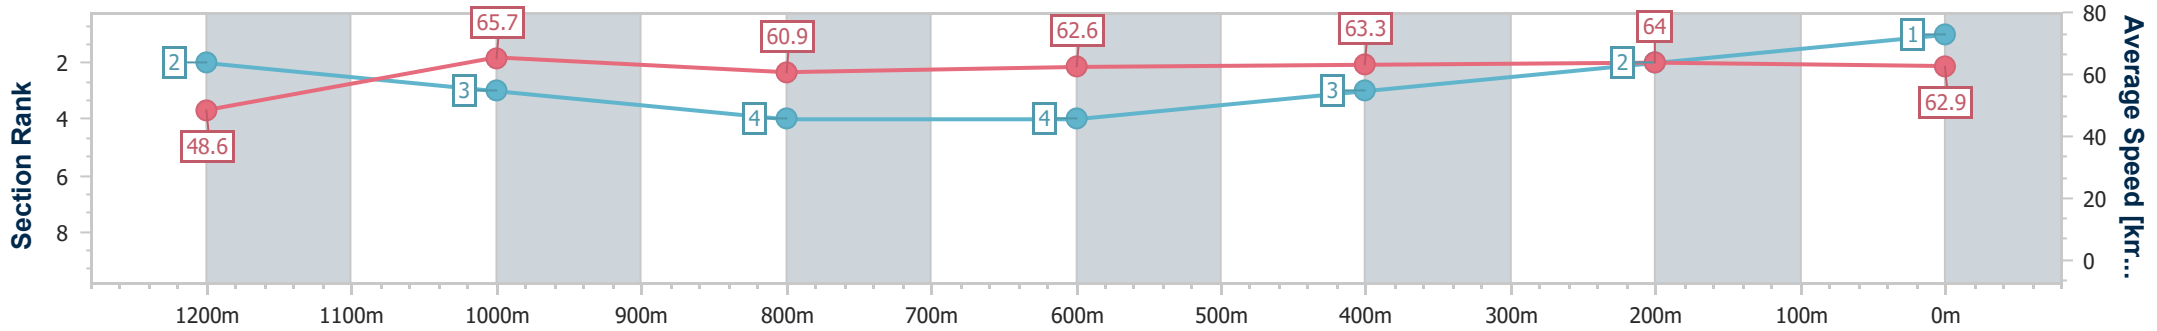

24 July 2024 - 14:18

Track Rating: Good 4, Weather: Fine, Rail Position: True

Section	Overall	1200m	1000m	800m	600m	400m	200m
Section Times	1:19.37 [1] (0:11.15)	1:08.22 [2] (0:11.03)	0:57.19 [3] (0:11.78)	0:45.41 [4] (0:11.40)	0:34.01 [4] (0:11.38)	0:22.63 [3] (0:11.18)	0:11.45 [2] (0:11.45)
Average Speed [km/h]	48.6	65.7	60.9	62.6	63.3	64.0	62.9
Top Speed [km/h]	54.4	66.3	65.9	63.8	63.8	65.2	66.1
Avg. Dist. to Rail [m]	1.7	1.1	0.3	0.9	0.7	1.2	1.7
Avg. Stride Freq. [Hz]	2.3	2.4	2.2	2.3	2.3	2.3	2.3
Avg. Stride Length [m]	5.9	7.8	7.5	7.7	7.8	7.6	7.6