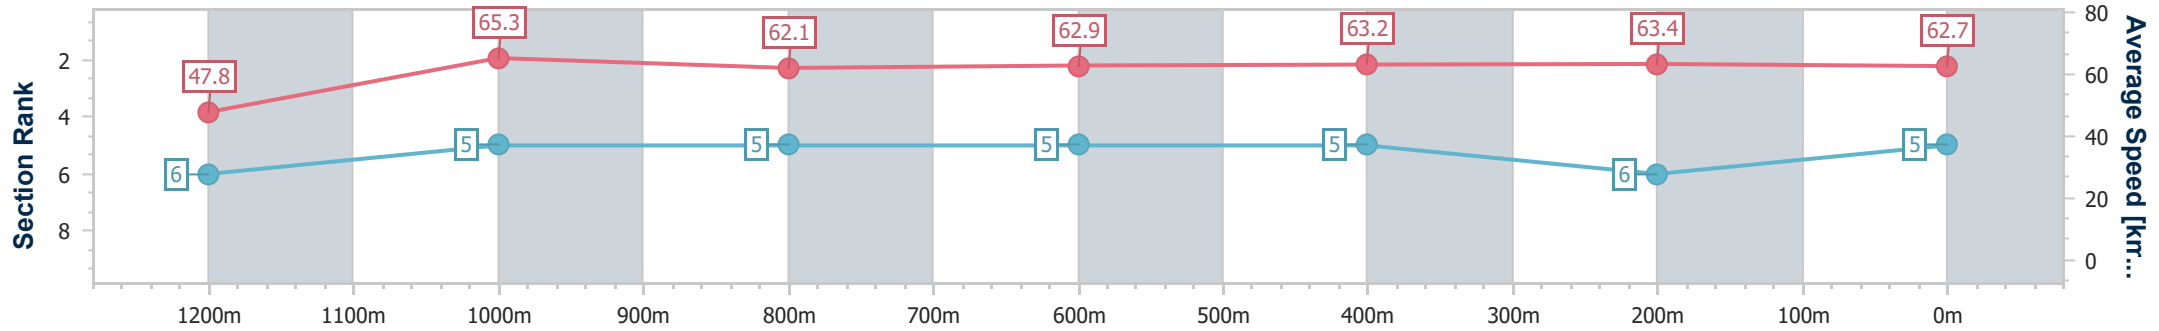

Horse/Jockey Name	Stripped Back
Final Rank	5
Fastest Section Time (Section)	0:11.03 (1200m)
Top Speed [km/h] (Section)	66.8 (1200m)
Race State	Finished

Ipswich QLD Professional
Race 5: RDO EQUIPMENT BENCHMARK 78 Handicap - 1350m

24 July 2024 - 14:18

Track Rating: Good 4, Weather: Fine, Rail Position: True

Section	Overall	1200m	1000m	800m	600m	400m	200m
Section Times	1:19.87 [5] (0:11.40)	1:08.47 [6] (0:11.03)	0:57.44 [5] (0:11.65)	0:45.79 [5] (0:11.45)	0:34.34 [5] (0:11.48)	0:22.86 [5] (0:11.39)	0:11.47 [6] (0:11.47)
Average Speed [km/h]	47.8	65.3	62.1	62.9	63.2	63.4	62.7
Top Speed [km/h]	54.7	66.8	65.8	63.8	64.1	64.7	64.8
Avg. Dist. to Rail [m]	3.4	1.5	0.6	0.2	0.6	3.9	5.1
Avg. Stride Freq. [Hz]	2.3	2.4	2.3	2.3	2.3	2.4	2.3
Avg. Stride Length [m]	5.8	7.7	7.6	7.6	7.8	7.5	7.6

- [ ] Ranking at each section and finish
- -.-.- No data available at this section
- NA No data available