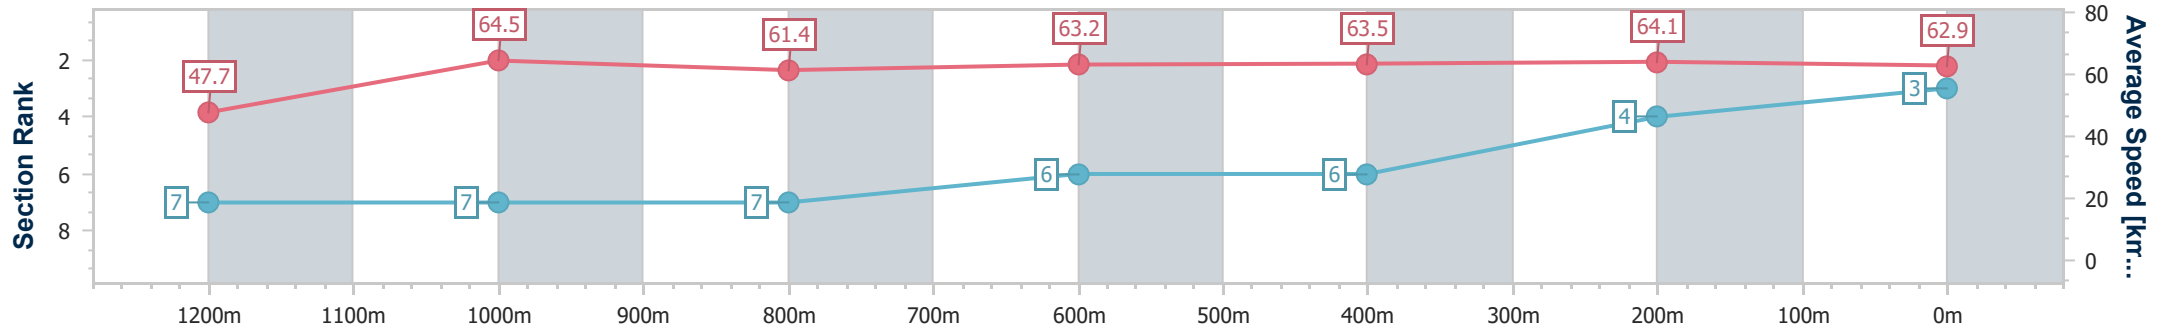

Horse/Jockey Name	Navas Two
Final Rank	3
Fastest Section Time (Section)	0:11.16 (1200m)
Top Speed [km/h] (Section)	66.5 (1200m)
Race State	Finished

Ipswich QLD Professional
Race 5: RDO EQUIPMENT BENCHMARK 78 Handicap - 1350m

24 July 2024 - 14:18

Track Rating: Good 4, Weather: Fine, Rail Position: True

Section	Overall	1200m	1000m	800m	600m	400m	200m
Section Times	1:19.69 [3] (0:11.45)	1:08.24 [7] (0:11.16)	0:57.08 [7] (0:11.69)	0:45.39 [7] (0:11.40)	0:33.99 [6] (0:11.32)	0:22.67 [6] (0:11.28)	0:11.39 [4] (0:11.39)
Average Speed [km/h]	47.7	64.5	61.4	63.2	63.5	64.1	62.9
Top Speed [km/h]	54.6	66.5	65.0	64.0	64.4	64.6	64.9
Avg. Dist. to Rail [m]	2.8	0.9	0.5	1.2	0.9	1.6	2.6
Avg. Stride Freq. [Hz]	2.2	2.3	2.2	2.3	2.3	2.3	2.3
Avg. Stride Length [m]	6.0	7.7	7.6	7.7	7.8	7.7	7.6

- [ ] Ranking at each section and finish
- -.-.- No data available at this section
- NA No data available