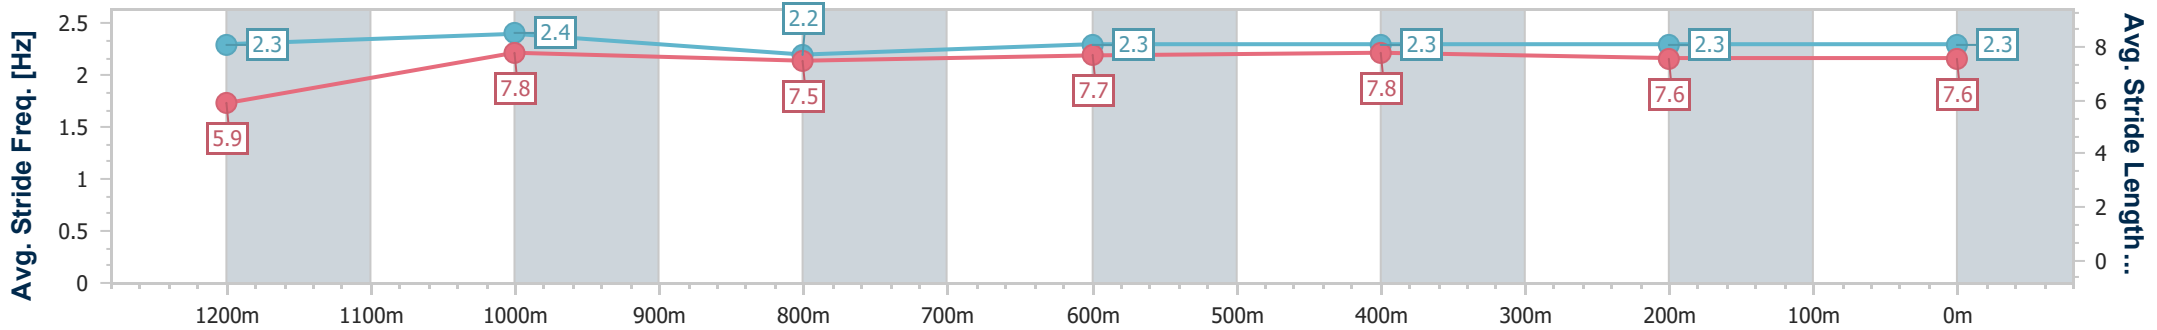

24 July 2024 - 14:18

Track Rating: Good 4, Weather: Fine, Rail Position: True

Section	Overall	1200m	1000m	800m	600m	400m	200m
Section Times	1:19.37 [1] (0:11.15)	1:08.22 [2] (0:11.03)	0:57.19 [3] (0:11.78)	0:45.41 [4] (0:11.40)	0:34.01 [4] (0:11.38)	0:22.63 [3] (0:11.18)	0:11.45 [2] (0:11.45)
Average Speed [km/h]	48.6	65.7	60.9	62.6	63.3	64.0	62.9
Top Speed [km/h]	54.4	66.3	65.9	63.8	63.8	65.2	66.1
Avg. Dist. to Rail [m]	1.7	1.1	0.3	0.9	0.7	1.2	1.7
Avg. Stride Freq. [Hz]	2.3	2.4	2.2	2.3	2.3	2.3	2.3
Avg. Stride Length [m]	5.9	7.8	7.5	7.7	7.8	7.6	7.6