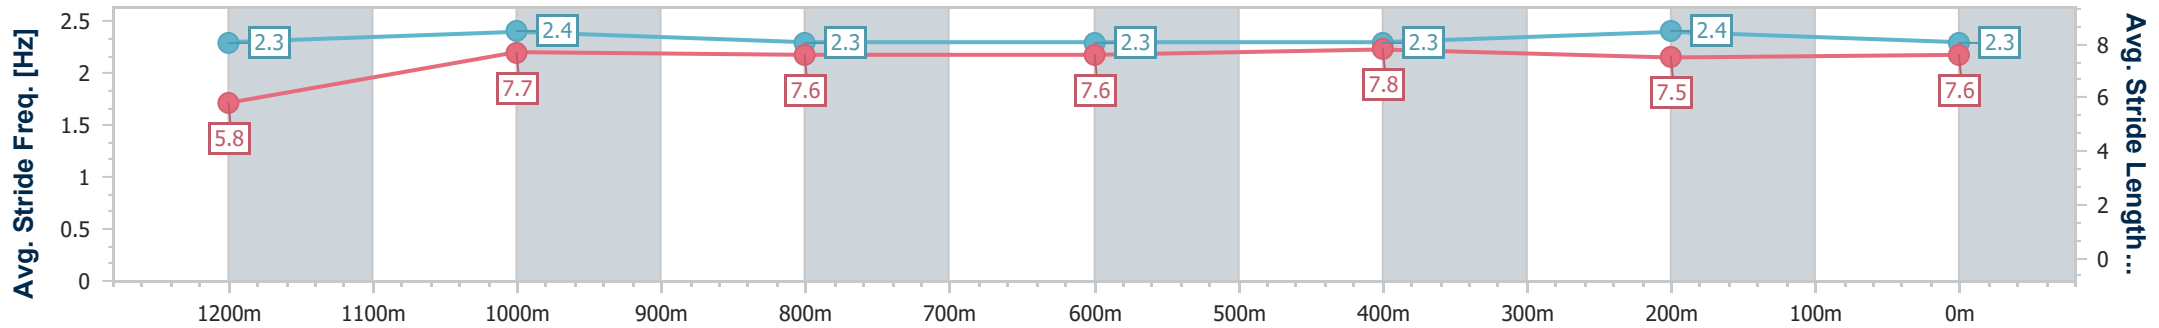

Horse/Jockey Name	Stripped Back
Final Rank	5
Fastest Section Time (Section)	0:11.03 (1200m)
Top Speed [km/h] (Section)	66.8 (1200m)
Race State	Finished

Ipswich QLD Professional
Race 5: RDO EQUIPMENT BENCHMARK 78 Handicap - 1350m

24 July 2024 - 14:18

Track Rating: Good 4, Weather: Fine, Rail Position: True

Section	Overall	1200m	1000m	800m	600m	400m	200m
Section Times	1:19.87 [5] (0:11.40)	1:08.47 [6] (0:11.03)	0:57.44 [5] (0:11.65)	0:45.79 [5] (0:11.45)	0:34.34 [5] (0:11.48)	0:22.86 [5] (0:11.39)	0:11.47 [6] (0:11.47)
Average Speed [km/h]	47.8	65.3	62.1	62.9	63.2	63.4	62.7
Top Speed [km/h]	54.7	66.8	65.8	63.8	64.1	64.7	64.8
Avg. Dist. to Rail [m]	3.4	1.5	0.6	0.2	0.6	3.9	5.1
Avg. Stride Freq. [Hz]	2.3	2.4	2.3	2.3	2.3	2.4	2.3
Avg. Stride Length [m]	5.8	7.7	7.6	7.6	7.8	7.5	7.6

- [ ] Ranking at each section and finish
- -.-.- No data available at this section
- NA No data available