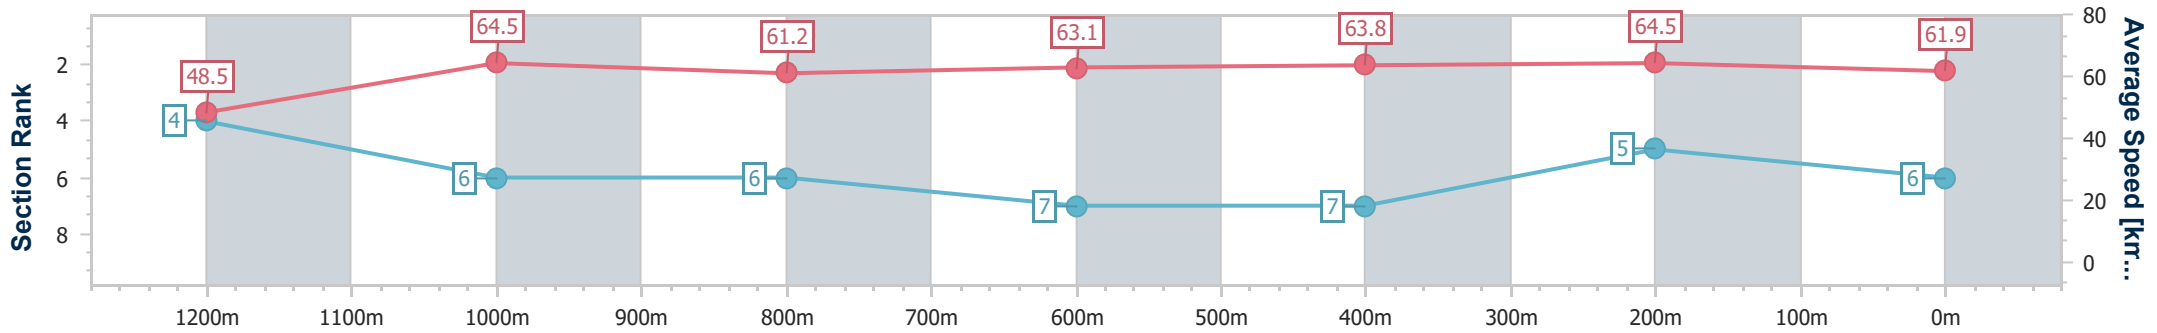

Horse/Jockey Name	Zuma California
Final Rank	6
Fastest Section Time (Section)	0:11.23 (1200m)
Top Speed [km/h] (Section)	65.9 (1200m)
Race State	Finished

Ipswich QLD Professional
Race 5: RDO EQUIPMENT BENCHMARK 78 Handicap - 1350m
24 July 2024 - 14:18
Track Rating: Good 4, Weather: Fine, Rail Position: True

Section	Overall	1200m	1000m	800m	600m	400m	200m
Section Times	1:19.94 [6] (0:11.25)	1:08.69 [4] (0:11.23)	0:57.46 [6] (0:11.82)	0:45.64 [6] (0:11.48)	0:34.16 [7] (0:11.26)	0:22.90 [7] (0:11.35)	0:11.55 [5] (0:11.55)
Average Speed [km/h]	48.5	64.5	61.2	63.1	63.8	64.5	61.9
Top Speed [km/h]	54.8	65.9	65.0	63.9	64.9	65.2	65.2
Avg. Dist. to Rail [m]	7.2	5.6	1.7	0.3	0.7	5.0	5.9
Avg. Stride Freq. [Hz]	2.2	2.3	2.2	2.2	2.2	2.3	2.2
Avg. Stride Length [m]	6.1	7.9	7.8	8.0	8.1	7.8	7.6

- [ ] Ranking at each section and finish
- -.-.- No data available at this section
- NA No data available