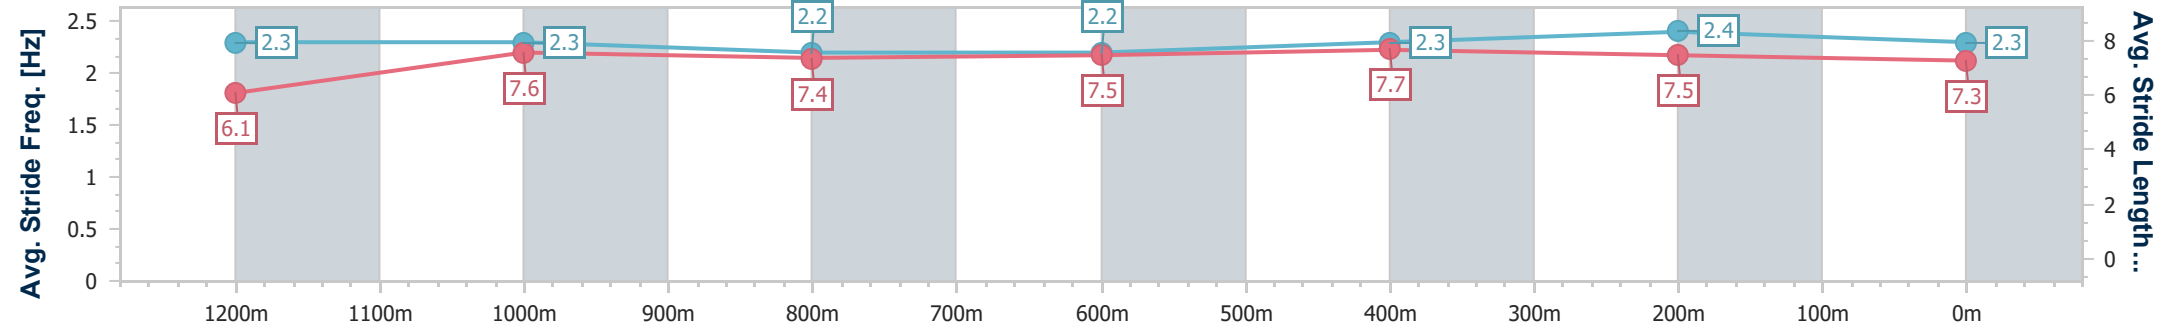

Section	Overall	1200m	1000m	800m	600m	400m	200m
Section Times	1:24.00 [1] (0:13.89)	1:10.11 [7] (0:11.23)	0:58.88 [6] (0:12.05)	0:46.83 [6] (0:12.23)	0:34.60 [6] (0:11.23)	0:23.37 [5] (0:11.26)	0:12.11 [3] (0:12.11)
Average Speed [km/h]	51.9	64.1	59.8	60.1	64.3	63.9	59.5
Top Speed [km/h]	64.3	66.1	62.3	62.6	65.6	65.5	61.7
Avg. Dist. to Rail [m]	2.8	0.3	0.4	2.6	4.8	5.2	4.7
Avg. Stride Freq. [Hz]	2.3	2.3	2.2	2.2	2.3	2.4	2.3
Avg. Stride Length [m]	6.1	7.6	7.4	7.5	7.7	7.5	7.3