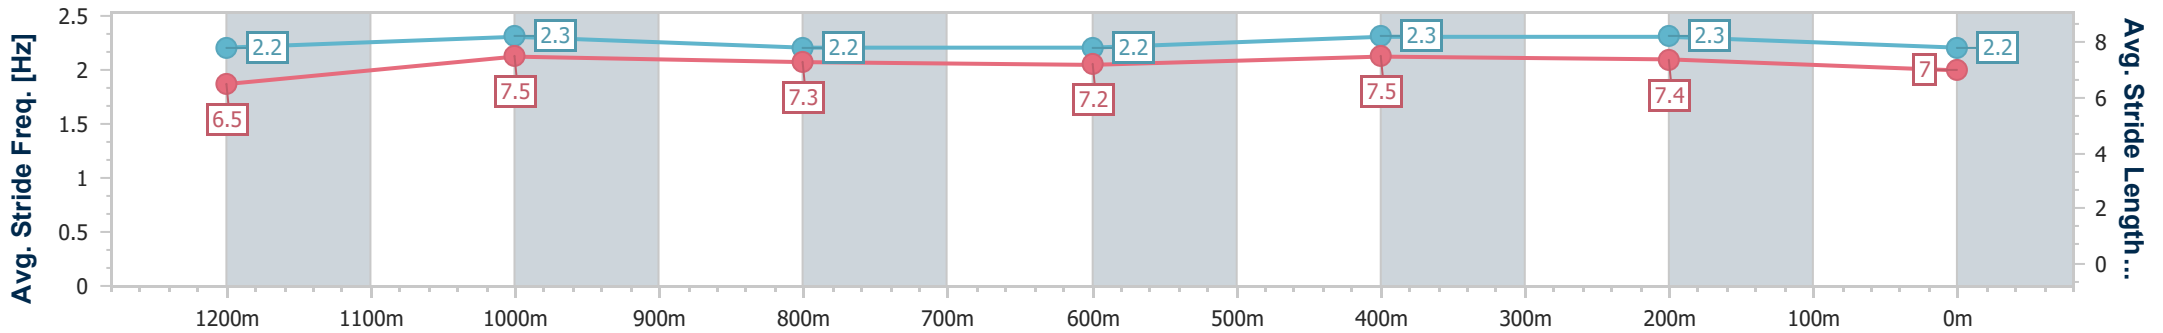

- [ ] Ranking at each section and finish
- .-.- No data available at this section
- NA No data available

Horse/Jockey Name	Riverview Red
Final Rank	6
Fastest Section Time (Section)	0:11.38 (1200m)
Top Speed [km/h] (Section)	65.9 (Overall)
Race State	Finished

Rockhampton QLD Professional  
 Race 1: Great Northern Maiden Plate - 1400m  
 23 July 2024 - 13:05  
 Track Rating: Soft 5, Weather: Fine, Rail Position: +4.5m Entire

Section	Overall	1200m	1000m	800m	600m	400m	200m
Section Times	1:25.23 [6] (0:13.16)	1:12.07 [2] (0:11.38)	1:00.69 [2] (0:12.01)	0:48.68 [2] (0:12.37)	0:36.31 [2] (0:11.57)	0:24.74 [3] (0:11.84)	0:12.90 [5] (0:12.90)
Average Speed [km/h]	54.7	63.3	59.6	59.1	62.3	60.7	55.8
Top Speed [km/h]	65.9	65.9	62.2	60.6	62.7	62.6	58.8
Avg. Dist. to Rail [m]	2.1	0.7	1.1	2.0	3.1	3.5	4.2
Avg. Stride Freq. [Hz]	2.2	2.3	2.2	2.2	2.3	2.3	2.2
Avg. Stride Length [m]	6.5	7.5	7.3	7.2	7.5	7.4	7.0