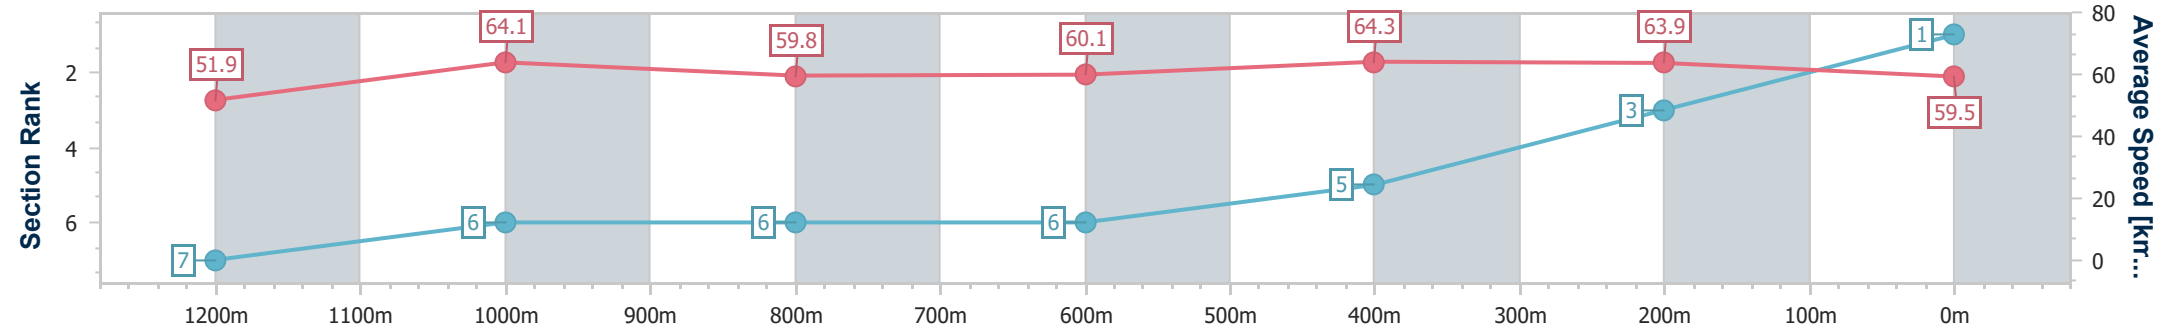

Section	Overall	1200m	1000m	800m	600m	400m	200m
Section Times	1:24.00 [1] (0:13.89)	1:10.11 [7] (0:11.23)	0:58.88 [6] (0:12.05)	0:46.83 [6] (0:12.23)	0:34.60 [6] (0:11.23)	0:23.37 [5] (0:11.26)	0:12.11 [3] (0:12.11)
Average Speed [km/h]	51.9	64.1	59.8	60.1	64.3	63.9	59.5
Top Speed [km/h]	64.3	66.1	62.3	62.6	65.6	65.5	61.7
Avg. Dist. to Rail [m]	2.8	0.3	0.4	2.6	4.8	5.2	4.7
Avg. Stride Freq. [Hz]	2.3	2.3	2.2	2.2	2.3	2.4	2.3
Avg. Stride Length [m]	6.1	7.6	7.4	7.5	7.7	7.5	7.3