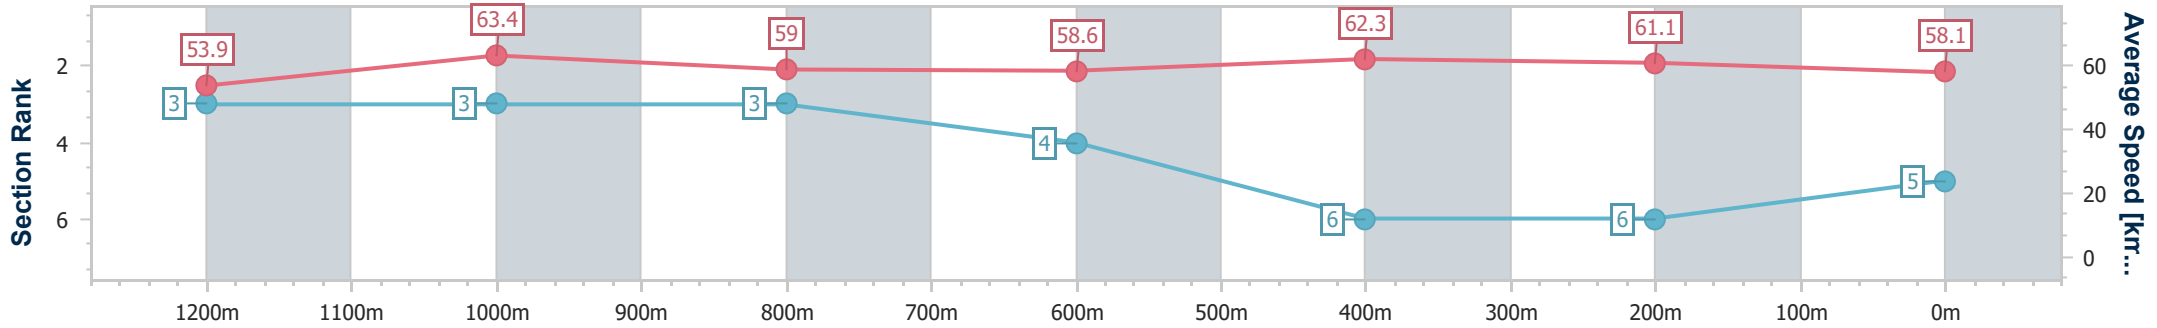

Horse/Jockey Name	Just Bingo
Final Rank	5
Fastest Section Time (Section)	0:11.34 (1200m)
Top Speed [km/h] (Section)	65.2 (1200m)
Race State	Finished

Rockhampton QLD Professional
Race 1: Great Northern Maiden Plate - 1400m
23 July 2024 - 13:05
Track Rating: Soft 5, Weather: Fine, Rail Position: +4.5m Entire

Section	Overall	1200m	1000m	800m	600m	400m	200m
Section Times	1:24.88 [5] (0:13.35)	1:11.53 [3] (0:11.34)	1:00.19 [3] (0:12.07)	0:48.12 [3] (0:12.37)	0:35.75 [4] (0:11.56)	0:24.19 [6] (0:11.78)	0:12.41 [6] (0:12.41)
Average Speed [km/h]	53.9	63.4	59.0	58.6	62.3	61.1	58.1
Top Speed [km/h]	63.9	65.2	61.3	60.2	63.6	63.6	59.8
Avg. Dist. to Rail [m]	1.1	1.6	1.8	1.0	2.3	1.5	1.1
Avg. Stride Freq. [Hz]	2.6	2.6	2.4	2.4	2.4	2.4	2.3
Avg. Stride Length [m]	5.6	6.9	6.8	6.9	7.0	7.1	7.0

- [ ] Ranking at each section and finish
- -.-.- No data available at this section
- NA No data available