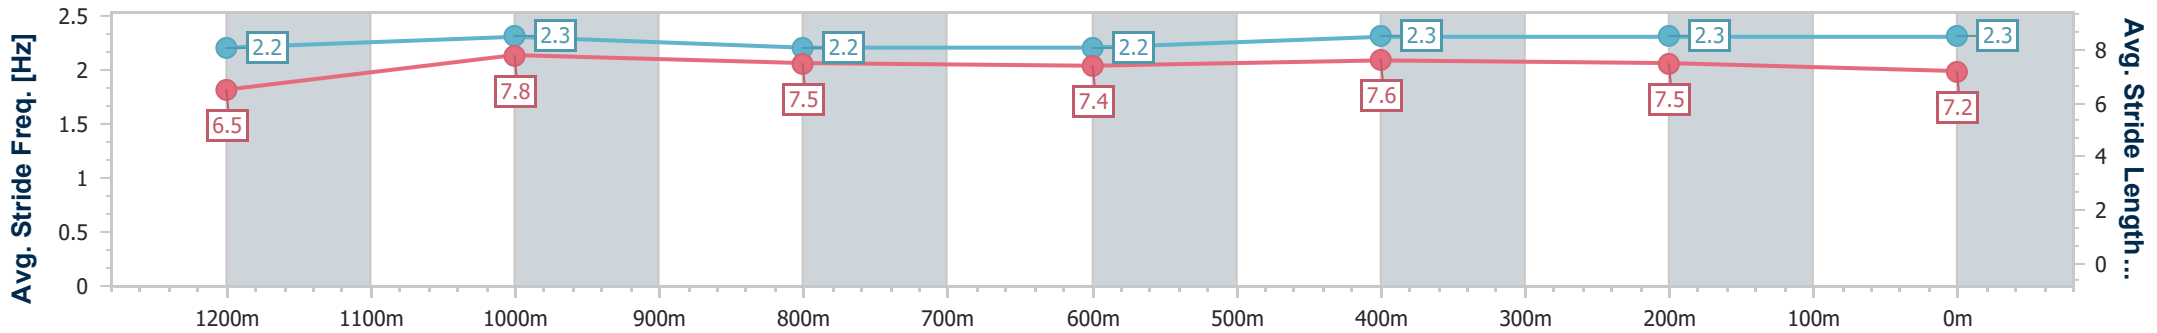

Rockhampton QLD Professional

Race 1: Great Northern Maiden Plate - 1400m

23 July 2024 - 13:05

Track Rating: Soft 5, Weather: Fine, Rail Position: +4.5m Entire

Section	Overall	1200m	1000m	800m	600m	400m	200m
Section Times	1:24.03 [2] (0:13.58)	1:10.45 [5] (0:11.11)	0:59.34 [4] (0:12.08)	0:47.26 [4] (0:12.31)	0:34.95 [3] (0:11.32)	0:23.63 [2] (0:11.46)	0:12.17 [2] (0:12.17)
Average Speed [km/h]	53.0	64.7	59.3	59.4	63.7	63.0	59.1
Top Speed [km/h]	63.6	66.3	61.2	61.0	64.9	64.7	61.2
Avg. Dist. to Rail [m]	2.8	0.6	0.9	2.0	3.4	3.1	2.3
Avg. Stride Freq. [Hz]	2.2	2.3	2.2	2.2	2.3	2.3	2.3
Avg. Stride Length [m]	6.5	7.8	7.5	7.4	7.6	7.5	7.2