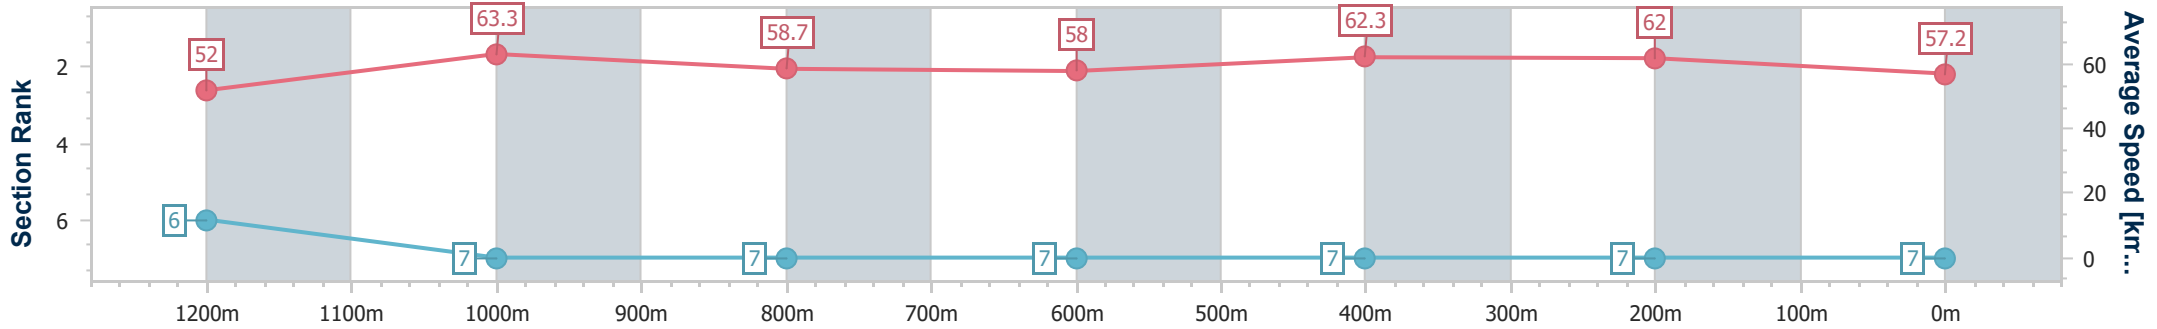

- [ ] Ranking at each section and finish
- .-.-.- No data available at this section
- NA No data available

Horse/Jockey Name	Breaker Breaker
Final Rank	7
Fastest Section Time (Section)	0:11.34 (1200m)
Top Speed [km/h] (Section)	64.1 (1200m)
Race State	Finished

Rockhampton QLD Professional  
 Race 1: Great Northern Maiden Plate - 1400m  
 23 July 2024 - 13:05  
 Track Rating: Soft 5, Weather: Fine, Rail Position: +4.5m Entire

Section	Overall	1200m	1000m	800m	600m	400m	200m
Section Times	1:25.72 [7] (0:13.84)	1:11.88 [6] (0:11.34)	1:00.54 [7] (0:12.19)	0:48.35 [7] (0:12.56)	0:35.79 [7] (0:11.59)	0:24.20 [7] (0:11.59)	0:12.61 [7] (0:12.61)
Average Speed [km/h]	52.0	63.3	58.7	58.0	62.3	62.0	57.2
Top Speed [km/h]	62.9	64.1	62.2	59.1	63.8	63.7	60.3
Avg. Dist. to Rail [m]	0.9	1.3	1.1	1.6	2.8	3.5	4.4
Avg. Stride Freq. [Hz]	2.3	2.4	2.3	2.3	2.4	2.3	2.3
Avg. Stride Length [m]	6.1	7.2	7.0	6.9	7.3	7.4	7.1