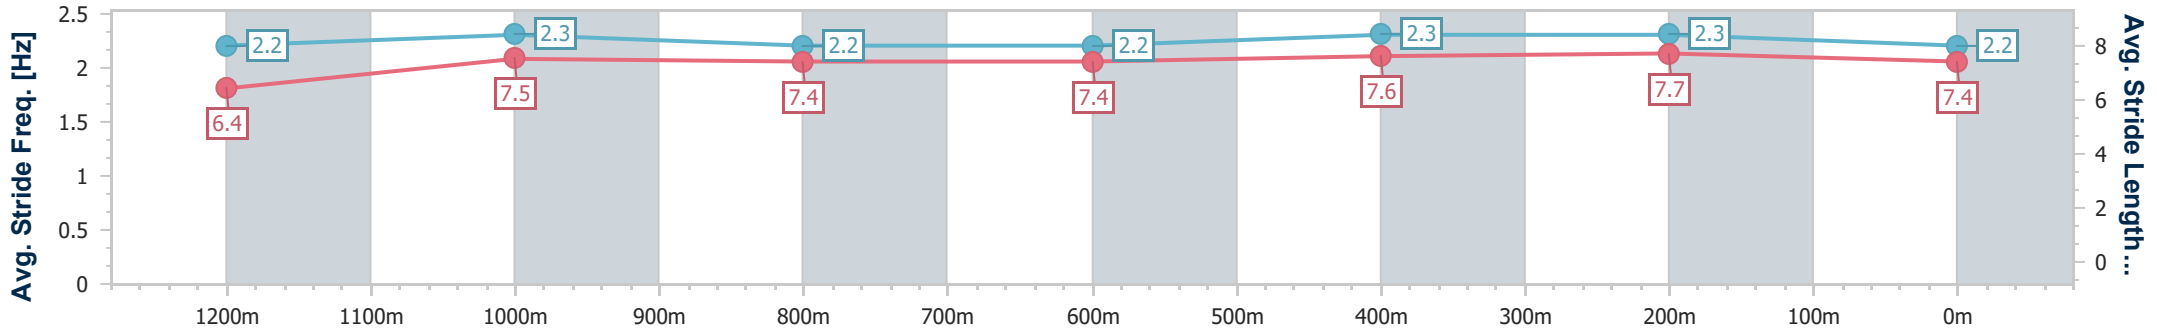

Horse/Jockey Name	Sirene
Final Rank	3
Fastest Section Time (Section)	0:11.34 (1200m)
Top Speed [km/h] (Section)	65.1 (1200m)
Race State	Finished

Rockhampton QLD Professional
Race 1: Great Northern Maiden Plate - 1400m
23 July 2024 - 13:05
Track Rating: Soft 5, Weather: Fine, Rail Position: +4.5m Entire

Section	Overall	1200m	1000m	800m	600m	400m	200m
Section Times	1:24.31 [3] (0:13.47)	1:10.84 [4] (0:11.34)	0:59.50 [5] (0:12.15)	0:47.35 [5] (0:12.30)	0:35.05 [5] (0:11.35)	0:23.70 [4] (0:11.35)	0:12.35 [4] (0:12.35)
Average Speed [km/h]	53.4	63.4	58.7	59.5	63.5	63.5	58.3
Top Speed [km/h]	63.8	65.1	60.1	61.5	65.0	64.3	61.9
Avg. Dist. to Rail [m]	1.7	1.4	1.5	1.8	3.3	2.3	1.8
Avg. Stride Freq. [Hz]	2.2	2.3	2.2	2.2	2.3	2.3	2.2
Avg. Stride Length [m]	6.4	7.5	7.4	7.4	7.6	7.7	7.4

- [ ] Ranking at each section and finish
- -.-.- No data available at this section
- NA No data available