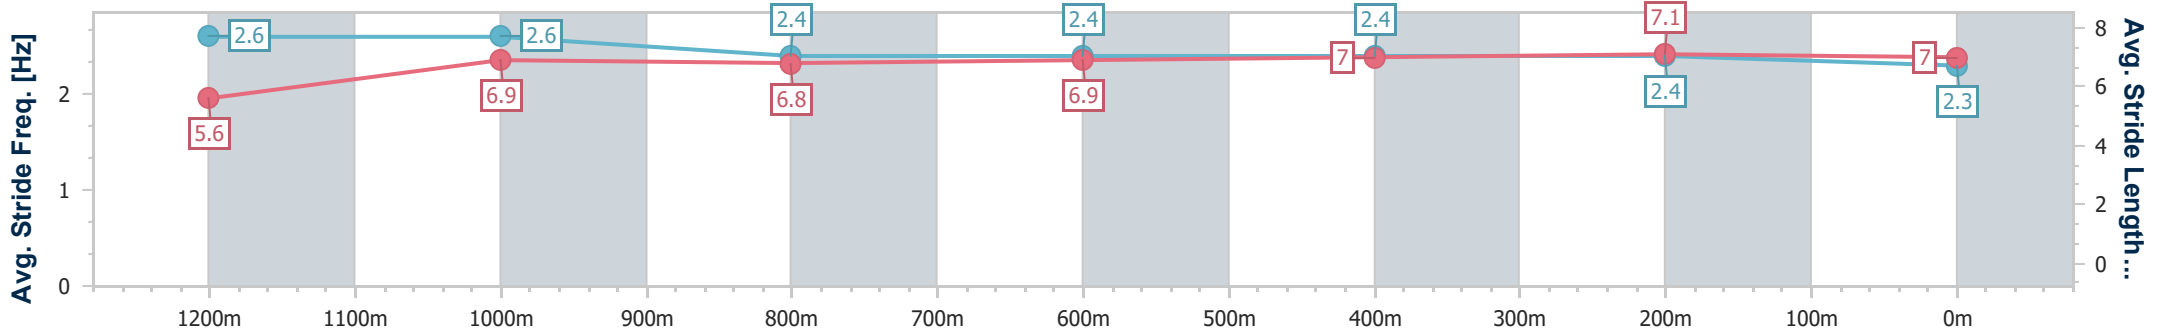

- [ ] Ranking at each section and finish
- .-.- No data available at this section
- NA No data available

Horse/Jockey Name	Just Bingo
Final Rank	5
Fastest Section Time (Section)	0:11.34 (1200m)
Top Speed [km/h] (Section)	65.2 (1200m)
Race State	Finished

Rockhampton QLD Professional  
 Race 1: Great Northern Maiden Plate - 1400m  
 23 July 2024 - 13:05  
 Track Rating: Soft 5, Weather: Fine, Rail Position: +4.5m Entire

Section	Overall	1200m	1000m	800m	600m	400m	200m
Section Times	1:24.88 [5] (0:13.35)	1:11.53 [3] (0:11.34)	1:00.19 [3] (0:12.07)	0:48.12 [3] (0:12.37)	0:35.75 [4] (0:11.56)	0:24.19 [6] (0:11.78)	0:12.41 [6] (0:12.41)
Average Speed [km/h]	53.9	63.4	59.0	58.6	62.3	61.1	58.1
Top Speed [km/h]	63.9	65.2	61.3	60.2	63.6	63.6	59.8
Avg. Dist. to Rail [m]	1.1	1.6	1.8	1.0	2.3	1.5	1.1
Avg. Stride Freq. [Hz]	2.6	2.6	2.4	2.4	2.4	2.4	2.3
Avg. Stride Length [m]	5.6	6.9	6.8	6.9	7.0	7.1	7.0