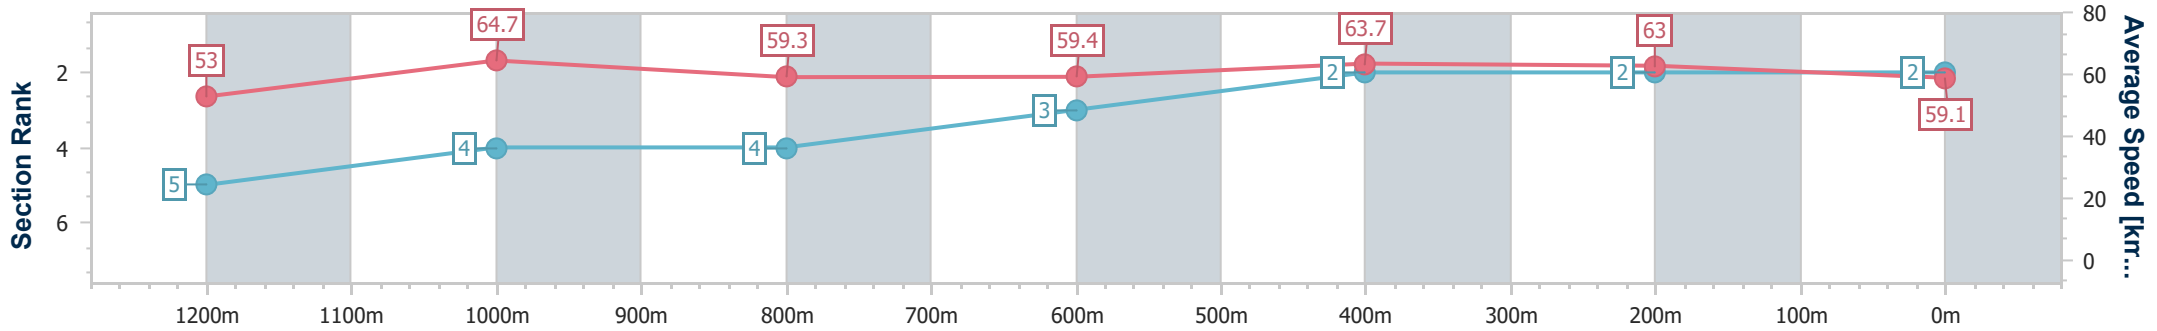

Rockhampton QLD Professional

Race 1: Great Northern Maiden Plate - 1400m

23 July 2024 - 13:05

Track Rating: Soft 5, Weather: Fine, Rail Position: +4.5m Entire

Section	Overall	1200m	1000m	800m	600m	400m	200m
Section Times	1:24.03 [2] (0:13.58)	1:10.45 [5] (0:11.11)	0:59.34 [4] (0:12.08)	0:47.26 [4] (0:12.31)	0:34.95 [3] (0:11.32)	0:23.63 [2] (0:11.46)	0:12.17 [2] (0:12.17)
Average Speed [km/h]	53.0	64.7	59.3	59.4	63.7	63.0	59.1
Top Speed [km/h]	63.6	66.3	61.2	61.0	64.9	64.7	61.2
Avg. Dist. to Rail [m]	2.8	0.6	0.9	2.0	3.4	3.1	2.3
Avg. Stride Freq. [Hz]	2.2	2.3	2.2	2.2	2.3	2.3	2.3
Avg. Stride Length [m]	6.5	7.8	7.5	7.4	7.6	7.5	7.2