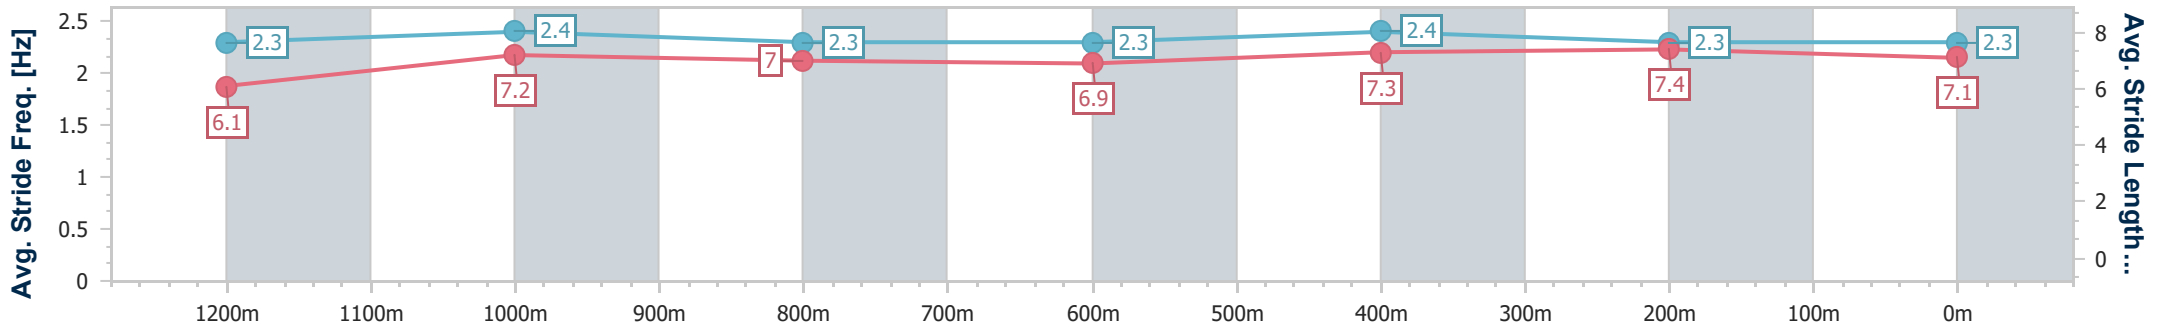

Rockhampton QLD Professional  
 Race 1: Great Northern Maiden Plate - 1400m  
 23 July 2024 - 13:05  
 Track Rating: Soft 5, Weather: Fine, Rail Position: +4.5m Entire

Section	Overall	1200m	1000m	800m	600m	400m	200m
Section Times	1:25.23 [6] (0:13.16)	1:12.07 [2] (0:11.38)	1:00.69 [2] (0:12.01)	0:48.68 [2] (0:12.37)	0:36.31 [2] (0:11.57)	0:24.74 [3] (0:11.84)	0:12.90 [5] (0:12.90)
Average Speed [km/h]	54.7	63.3	59.6	59.1	62.3	60.7	55.8
Top Speed [km/h]	65.9	65.9	62.2	60.6	62.7	62.6	58.8
Avg. Dist. to Rail [m]	2.1	0.7	1.1	2.0	3.1	3.5	4.2
Avg. Stride Freq. [Hz]	2.2	2.3	2.2	2.2	2.3	2.3	2.2
Avg. Stride Length [m]	6.5	7.5	7.3	7.2	7.5	7.4	7.0

- [ ] Ranking at each section and finish
- .-.-.- No data available at this section
- NA No data available

Horse/Jockey Name	Breaker Breaker
Final Rank	7
Fastest Section Time (Section)	0:11.34 (1200m)
Top Speed [km/h] (Section)	64.1 (1200m)
Race State	Finished

Rockhampton QLD Professional  
 Race 1: Great Northern Maiden Plate - 1400m  
 23 July 2024 - 13:05  
 Track Rating: Soft 5, Weather: Fine, Rail Position: +4.5m Entire

Section	Overall	1200m	1000m	800m	600m	400m	200m
Section Times	1:25.72 [7] (0:13.84)	1:11.88 [6] (0:11.34)	1:00.54 [7] (0:12.19)	0:48.35 [7] (0:12.56)	0:35.79 [7] (0:11.59)	0:24.20 [7] (0:11.59)	0:12.61 [7] (0:12.61)
Average Speed [km/h]	52.0	63.3	58.7	58.0	62.3	62.0	57.2
Top Speed [km/h]	62.9	64.1	62.2	59.1	63.8	63.7	60.3
Avg. Dist. to Rail [m]	0.9	1.3	1.1	1.6	2.8	3.5	4.4
Avg. Stride Freq. [Hz]	2.3	2.4	2.3	2.3	2.4	2.3	2.3
Avg. Stride Length [m]	6.1	7.2	7.0	6.9	7.3	7.4	7.1

- [ ] Ranking at each section and finish
- .-.- No data available at this section
- NA No data available