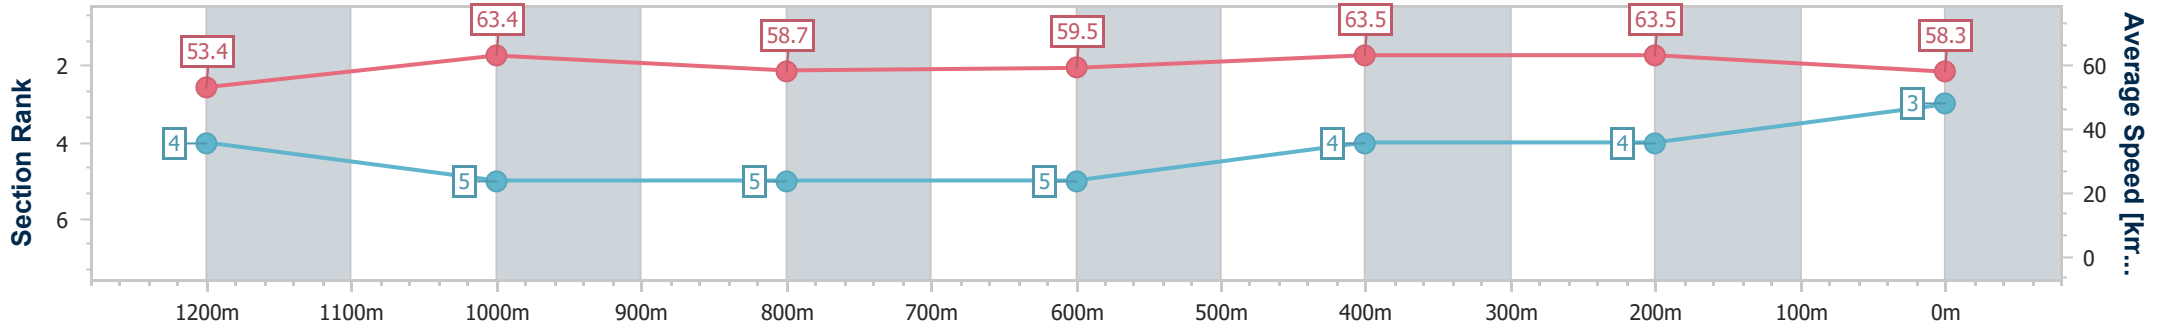

Horse/Jockey Name	Sirene
Final Rank	3
Fastest Section Time (Section)	0:11.34 (1200m)
Top Speed [km/h] (Section)	65.1 (1200m)
Race State	Finished

Rockhampton QLD Professional
Race 1: Great Northern Maiden Plate - 1400m
23 July 2024 - 13:05
Track Rating: Soft 5, Weather: Fine, Rail Position: +4.5m Entire

Section	Overall	1200m	1000m	800m	600m	400m	200m
Section Times	1:24.31 [3] (0:13.47)	1:10.84 [4] (0:11.34)	0:59.50 [5] (0:12.15)	0:47.35 [5] (0:12.30)	0:35.05 [5] (0:11.35)	0:23.70 [4] (0:11.35)	0:12.35 [4] (0:12.35)
Average Speed [km/h]	53.4	63.4	58.7	59.5	63.5	63.5	58.3
Top Speed [km/h]	63.8	65.1	60.1	61.5	65.0	64.3	61.9
Avg. Dist. to Rail [m]	1.7	1.4	1.5	1.8	3.3	2.3	1.8
Avg. Stride Freq. [Hz]	2.2	2.3	2.2	2.2	2.3	2.3	2.2
Avg. Stride Length [m]	6.4	7.5	7.4	7.4	7.6	7.7	7.4

- [ ] Ranking at each section and finish
- -.-.- No data available at this section
- NA No data available