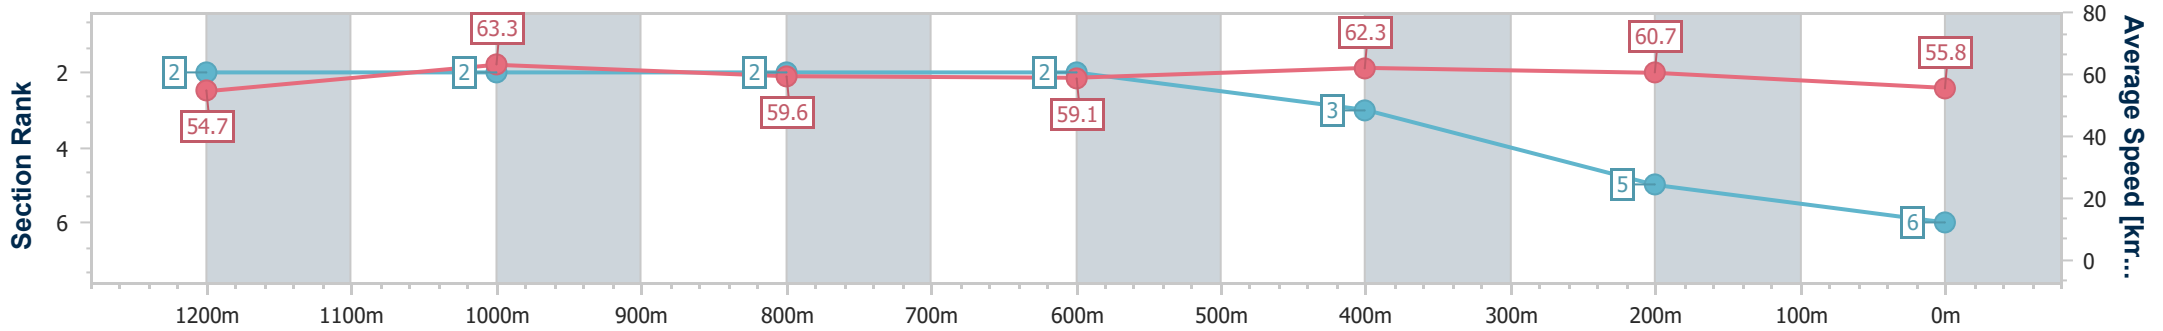

- [ ] Ranking at each section and finish
- .-.- No data available at this section
- NA No data available

Horse/Jockey Name	Riverview Red
Final Rank	6
Fastest Section Time (Section)	0:11.38 (1200m)
Top Speed [km/h] (Section)	65.9 (Overall)
Race State	Finished

Rockhampton QLD Professional  
 Race 1: Great Northern Maiden Plate - 1400m  
 23 July 2024 - 13:05  
 Track Rating: Soft 5, Weather: Fine, Rail Position: +4.5m Entire

Section	Overall	1200m	1000m	800m	600m	400m	200m
Section Times	1:25.23 [6] (0:13.16)	1:12.07 [2] (0:11.38)	1:00.69 [2] (0:12.01)	0:48.68 [2] (0:12.37)	0:36.31 [2] (0:11.57)	0:24.74 [3] (0:11.84)	0:12.90 [5] (0:12.90)
Average Speed [km/h]	54.7	63.3	59.6	59.1	62.3	60.7	55.8
Top Speed [km/h]	65.9	65.9	62.2	60.6	62.7	62.6	58.8
Avg. Dist. to Rail [m]	2.1	0.7	1.1	2.0	3.1	3.5	4.2
Avg. Stride Freq. [Hz]	2.2	2.3	2.2	2.2	2.3	2.3	2.2
Avg. Stride Length [m]	6.5	7.5	7.3	7.2	7.5	7.4	7.0