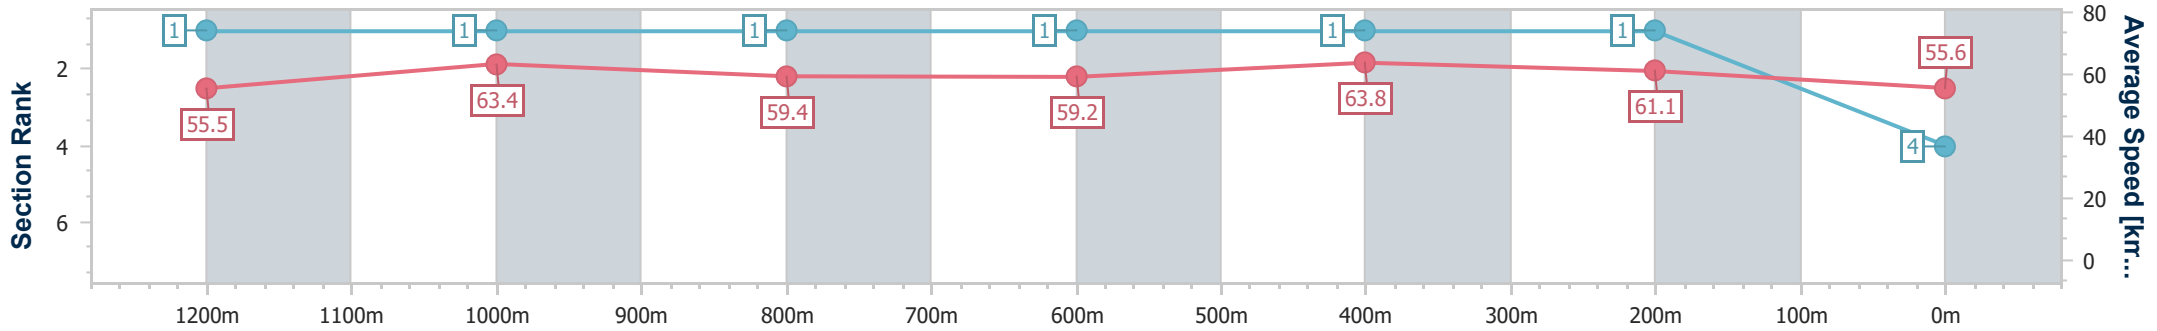

Horse/Jockey Name	Juke Box Jimmy
Final Rank	4
Fastest Section Time (Section)	0:11.29 (600m)
Top Speed [km/h] (Section)	66.6 (1200m)
Race State	Finished

Rockhampton QLD Professional
Race 1: Great Northern Maiden Plate - 1400m
23 July 2024 - 13:05
Track Rating: Soft 5, Weather: Fine, Rail Position: +4.5m Entire

Section	Overall	1200m	1000m	800m	600m	400m	200m
Section Times	1:24.75 [4] (0:12.98)	1:11.77 [1] (0:11.43)	1:00.34 [1] (0:12.01)	0:48.33 [1] (0:12.29)	0:36.04 [1] (0:11.29)	0:24.75 [1] (0:11.81)	0:12.94 [1] (0:12.94)
Average Speed [km/h]	55.5	63.4	59.4	59.2	63.8	61.1	55.6
Top Speed [km/h]	65.5	66.6	61.3	61.2	64.6	63.6	59.1
Avg. Dist. to Rail [m]	3.8	1.5	1.8	1.3	2.5	2.5	2.7
Avg. Stride Freq. [Hz]	2.4	2.4	2.3	2.3	2.4	2.4	2.3
Avg. Stride Length [m]	6.2	7.3	7.1	7.1	7.3	7.1	6.7

- [ ] Ranking at each section and finish
- -.-.- No data available at this section
- NA No data available