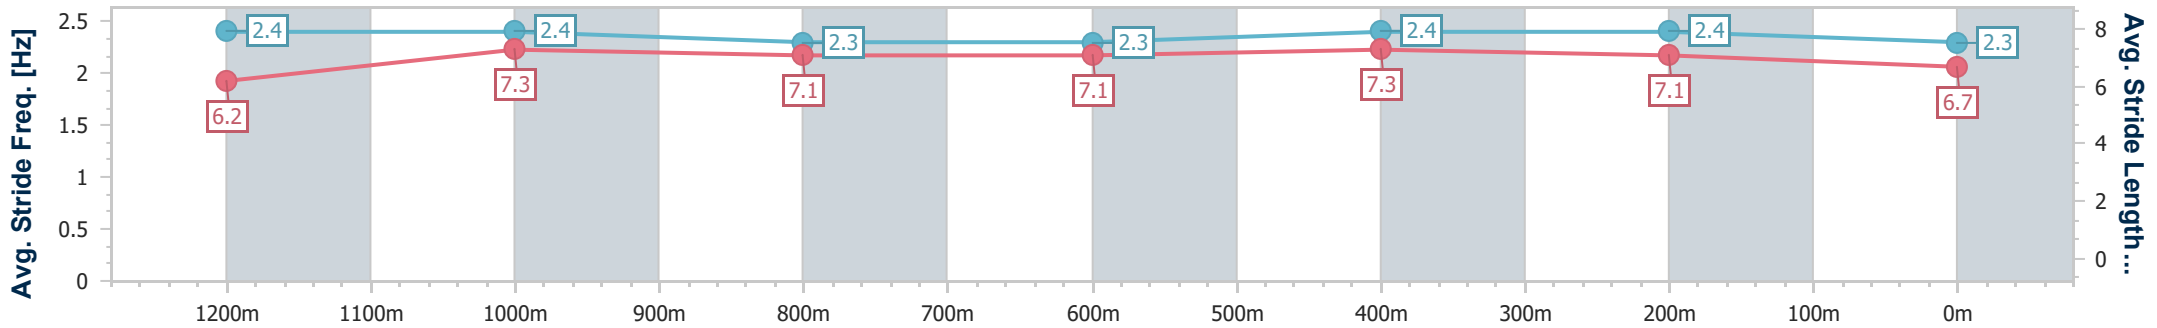

Horse/Jockey Name	Juke Box Jimmy
Final Rank	4
Fastest Section Time (Section)	0:11.29 (600m)
Top Speed [km/h] (Section)	66.6 (1200m)
Race State	Finished

Rockhampton QLD Professional
Race 1: Great Northern Maiden Plate - 1400m
23 July 2024 - 13:05
Track Rating: Soft 5, Weather: Fine, Rail Position: +4.5m Entire

Section	Overall	1200m	1000m	800m	600m	400m	200m
Section Times	1:24.75 [4] (0:12.98)	1:11.77 [1] (0:11.43)	1:00.34 [1] (0:12.01)	0:48.33 [1] (0:12.29)	0:36.04 [1] (0:11.29)	0:24.75 [1] (0:11.81)	0:12.94 [1] (0:12.94)
Average Speed [km/h]	55.5	63.4	59.4	59.2	63.8	61.1	55.6
Top Speed [km/h]	65.5	66.6	61.3	61.2	64.6	63.6	59.1
Avg. Dist. to Rail [m]	3.8	1.5	1.8	1.3	2.5	2.5	2.7
Avg. Stride Freq. [Hz]	2.4	2.4	2.3	2.3	2.4	2.4	2.3
Avg. Stride Length [m]	6.2	7.3	7.1	7.1	7.3	7.1	6.7

- [ ] Ranking at each section and finish
- -.-.- No data available at this section
- NA No data available