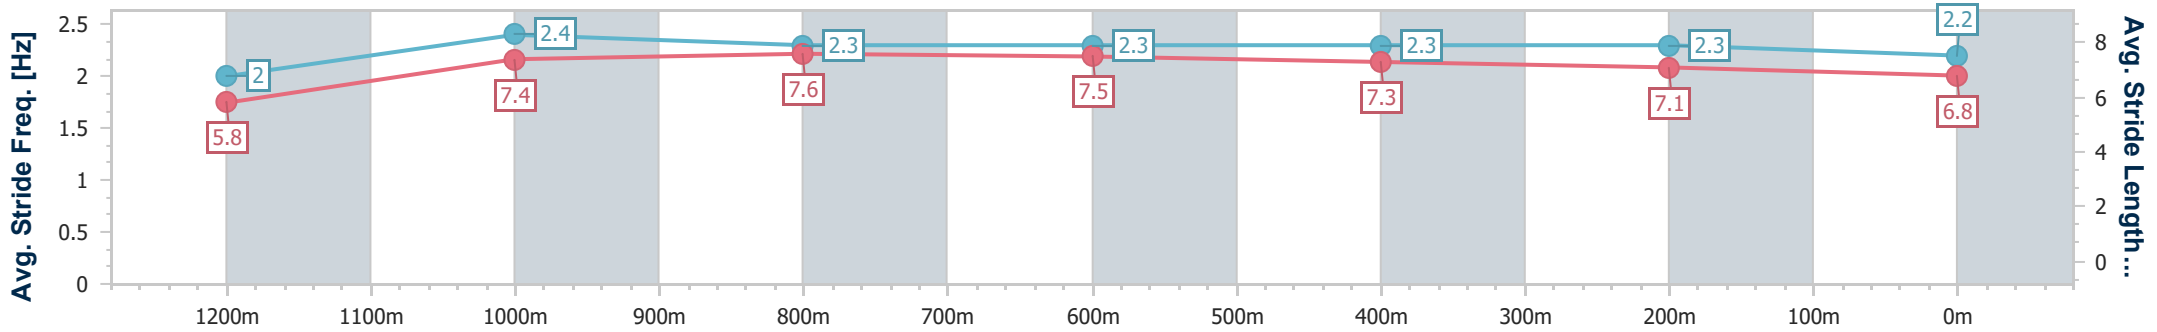

Sunshine Coast QLD Professional

Race 5: EBS Maiden Plate - 1300m

21 July 2024 - 14:54

Track Rating: Soft 5, Weather: Fine, Rail Position: +4m Entire

Section	Overall	1200m	1000m	800m	600m	400m	200m
Section Times	1:20.30 [7] (0:08.32)	1:11.98 [13] (0:11.05)	1:00.93 [9] (0:11.24)	0:49.69 [9] (0:11.83)	0:37.86 [9] (0:12.09)	0:25.77 [10] (0:12.12)	0:13.65 [10] (0:13.65)
Average Speed [km/h]	43.3	65.3	64.2	61.3	59.9	59.5	52.8
Top Speed [km/h]	61.3	66.8	65.7	62.6	61.1	61.8	54.4
Avg. Dist. to Rail [m]	5.6	2.6	2.0	1.6	1.0	3.9	3.6
Avg. Stride Freq. [Hz]	2.0	2.4	2.3	2.3	2.3	2.3	2.2
Avg. Stride Length [m]	5.8	7.4	7.6	7.5	7.3	7.1	6.8