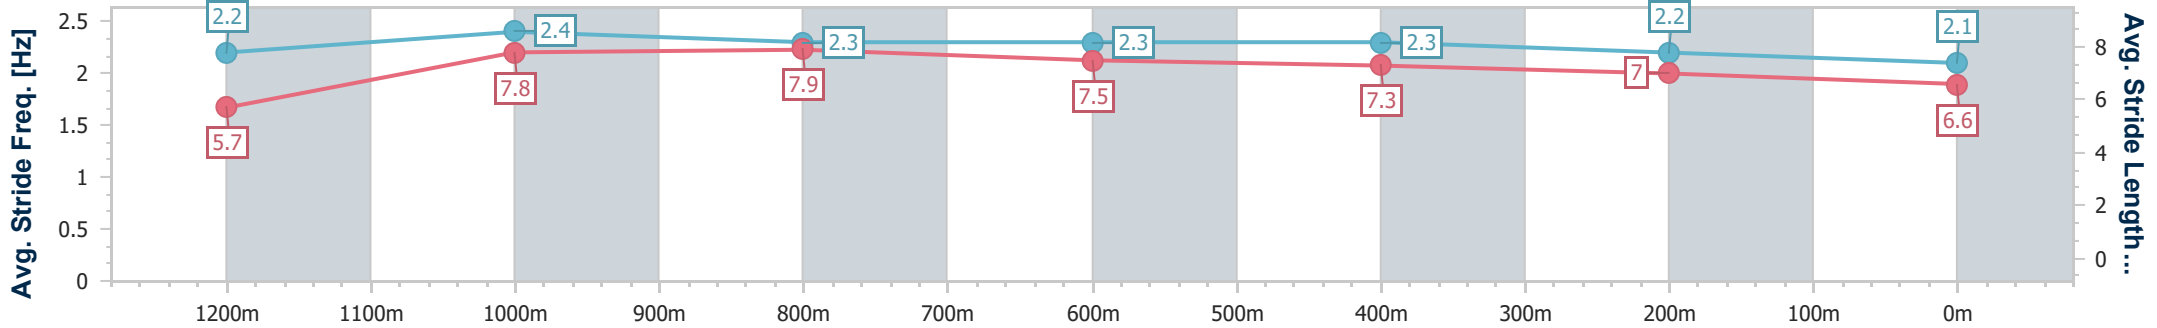

Sunshine Coast QLD Professional

Race 5: EBS Maiden Plate - 1300m

21 July 2024 - 14:54

Track Rating: Soft 5, Weather: Fine, Rail Position: +4m Entire

Section	Overall	1200m	1000m	800m	600m	400m	200m
Section Times	1:20.80 [12] (0:07.88)	1:12.92 [2] (0:10.79)	1:02.13 [3] (0:11.14)	0:50.99 [3] (0:11.80)	0:39.19 [4] (0:12.37)	0:26.82 [3] (0:12.66)	0:14.16 [9] (0:14.16)
Average Speed [km/h]	45.7	66.7	65.2	61.6	59.3	56.8	50.9
Top Speed [km/h]	64.4	68.4	68.5	63.5	60.5	58.8	54.6
Avg. Dist. to Rail [m]	8.6	3.4	2.3	2.0	2.8	5.5	6.4
Avg. Stride Freq. [Hz]	2.2	2.4	2.3	2.3	2.3	2.2	2.1
Avg. Stride Length [m]	5.7	7.8	7.9	7.5	7.3	7.0	6.6