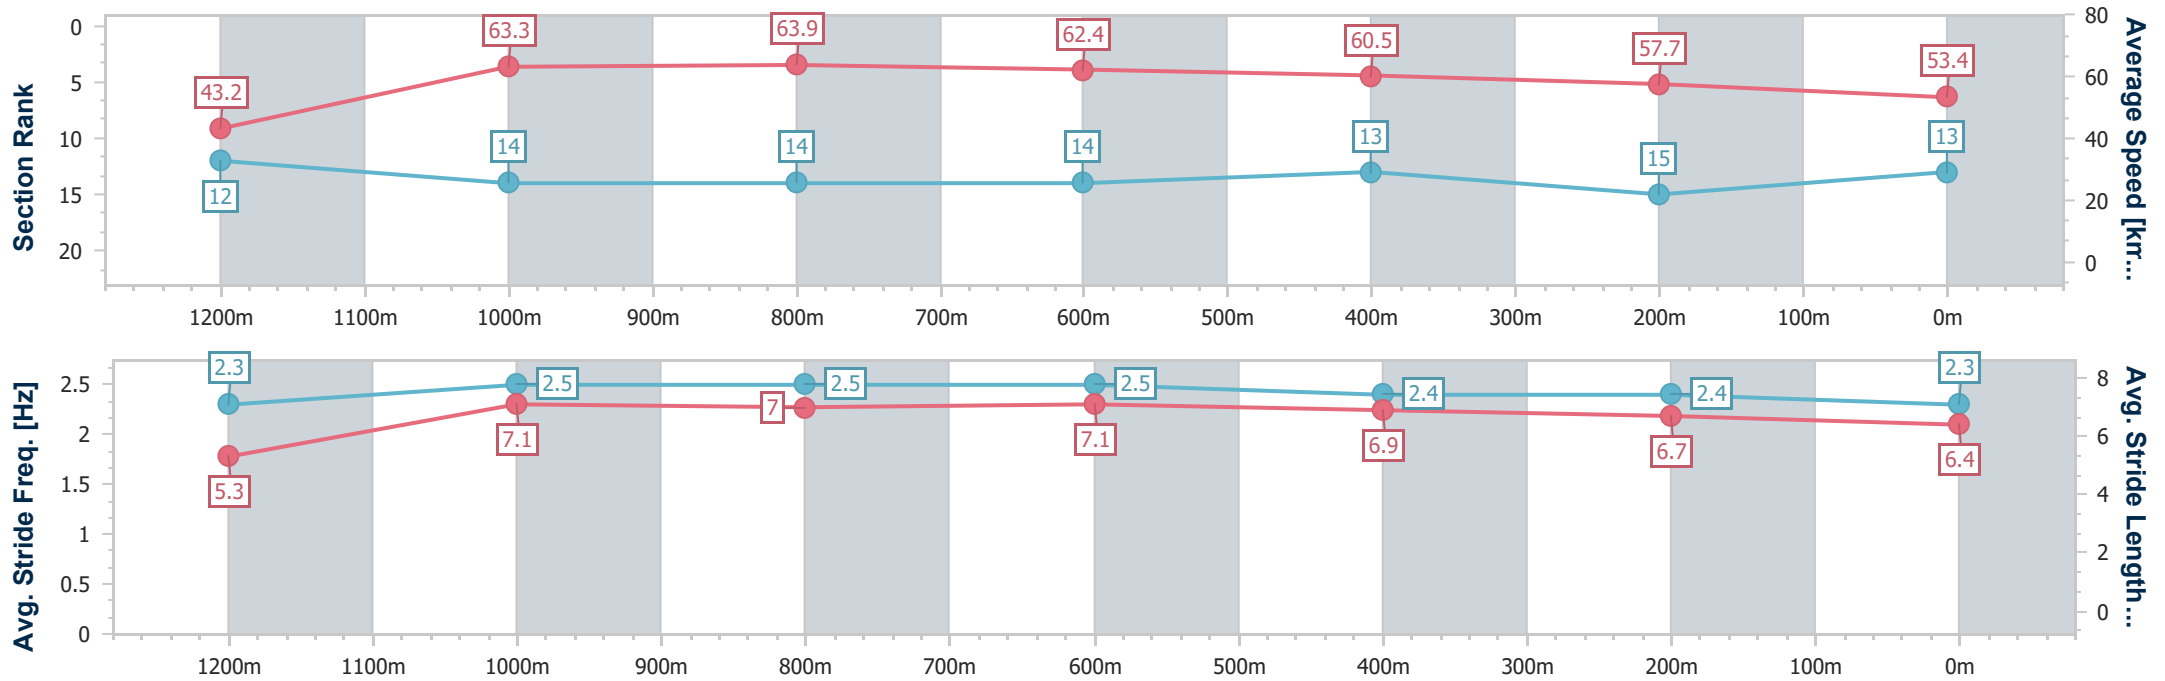

Sunshine Coast QLD Professional

Race 5: EBS Maiden Plate - 1300m

21 July 2024 - 14:54

Track Rating: Soft 5, Weather: Fine, Rail Position: +4m Entire

Section	Overall	1200m	1000m	800m	600m	400m	200m
Section Times	1:20.81 [13] (0:08.30)	1:12.51 [12] (0:11.42)	1:01.09 [14] (0:11.37)	0:49.72 [14] (0:11.73)	0:37.99 [14] (0:12.06)	0:25.93 [13] (0:12.49)	0:13.44 [15] (0:13.44)
Average Speed [km/h]	43.2	63.3	63.9	62.4	60.5	57.7	53.4
Top Speed [km/h]	61.2	64.3	65.7	65.3	62.7	58.9	56.0
Avg. Dist. to Rail [m]	15.1	7.4	3.6	2.4	2.4	4.5	6.4
Avg. Stride Freq. [Hz]	2.3	2.5	2.5	2.5	2.4	2.4	2.3
Avg. Stride Length [m]	5.3	7.1	7.0	7.1	6.9	6.7	6.4