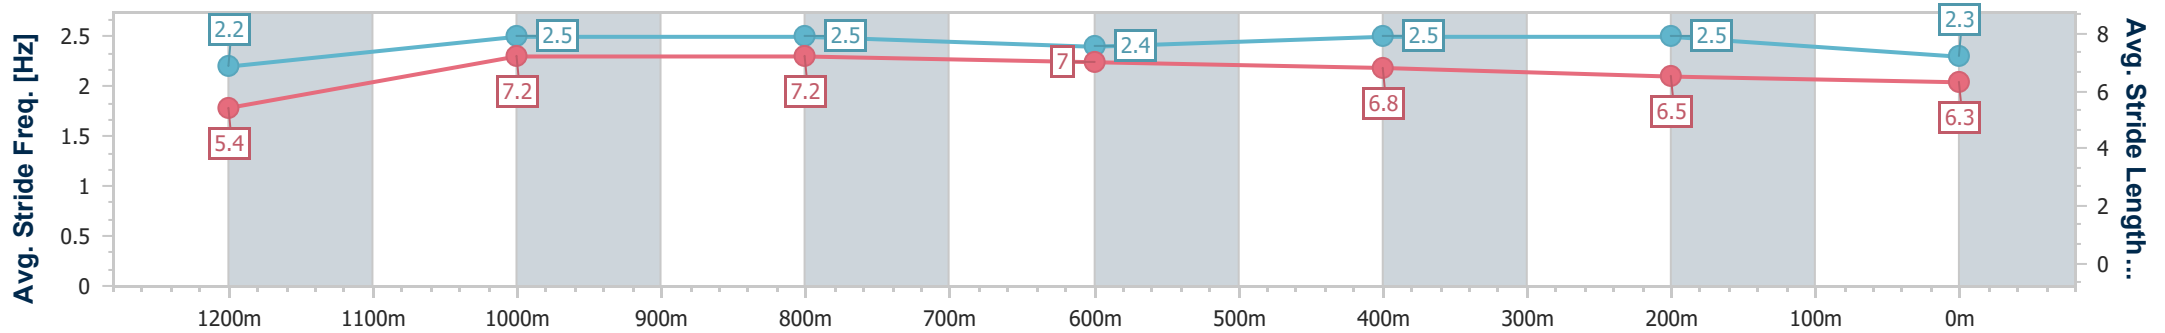

Sunshine Coast QLD Professional

Race 5: EBS Maiden Plate - 1300m

21 July 2024 - 14:54

Track Rating: Soft 5, Weather: Fine, Rail Position: +4m Entire

Section	Overall	1200m	1000m	800m	600m	400m	200m
Section Times	1:20.46 [10] (0:08.09)	1:12.37 [7] (0:11.13)	1:01.24 [8] (0:11.27)	0:49.97 [8] (0:11.82)	0:38.15 [8] (0:12.07)	0:26.08 [7] (0:12.39)	0:13.69 [12] (0:13.69)
Average Speed [km/h]	44.5	64.9	64.3	61.4	60.0	58.2	52.5
Top Speed [km/h]	62.9	66.7	65.7	62.9	62.5	60.2	55.3
Avg. Dist. to Rail [m]	6.7	2.9	2.3	1.9	0.5	4.1	7.3
Avg. Stride Freq. [Hz]	2.2	2.5	2.5	2.4	2.5	2.5	2.3
Avg. Stride Length [m]	5.4	7.2	7.2	7.0	6.8	6.5	6.3