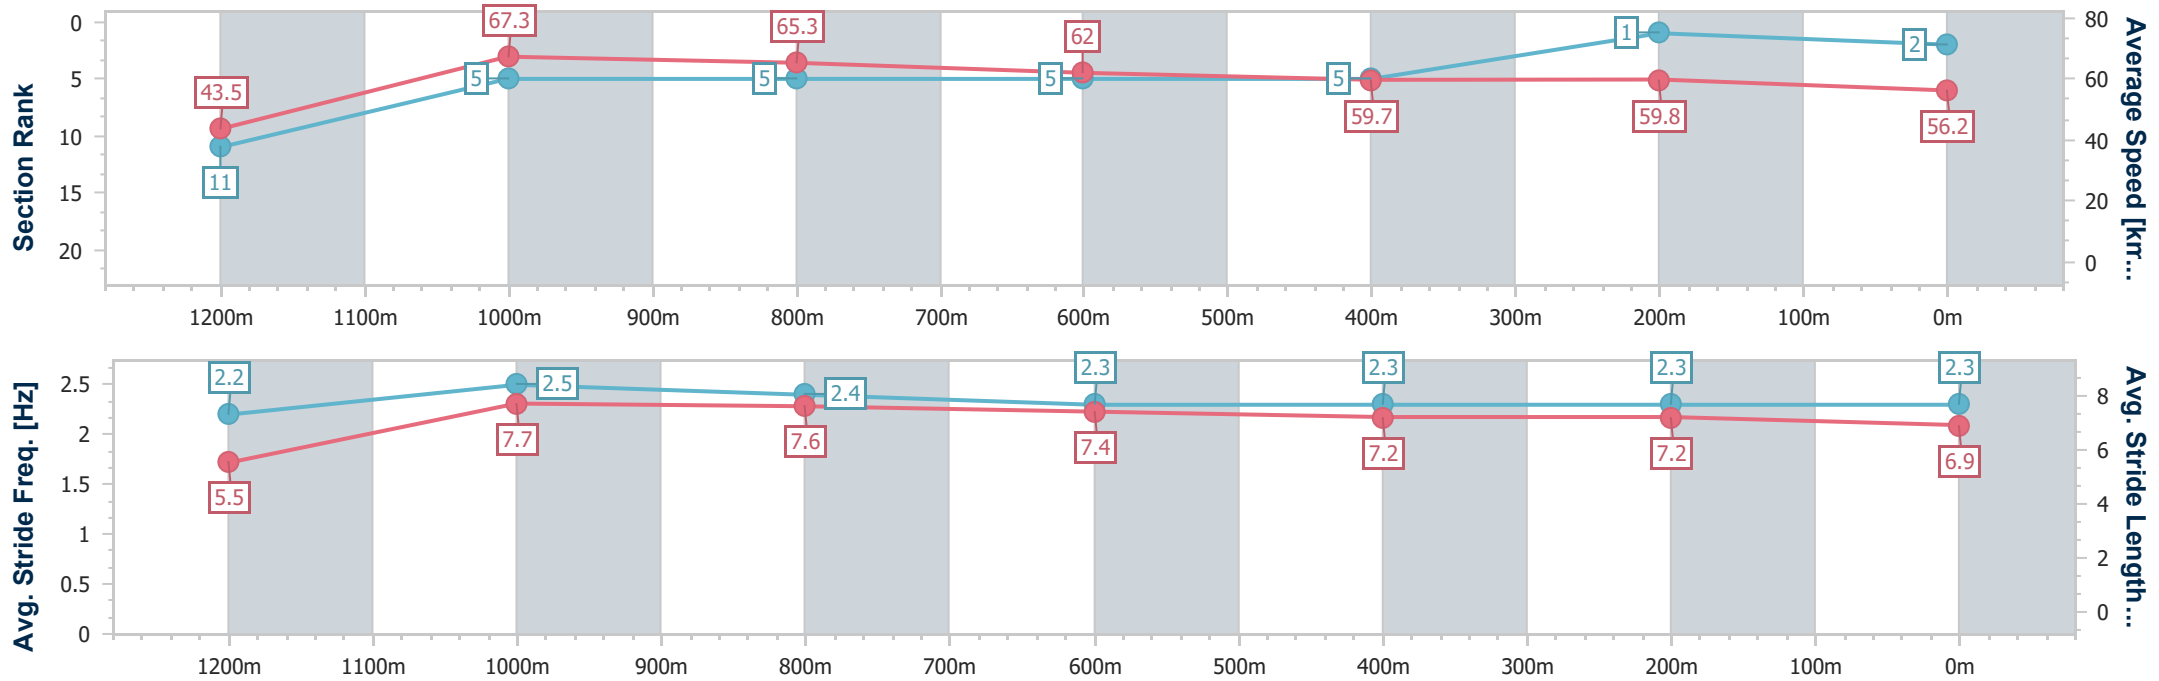

Sunshine Coast QLD Professional

Race 5: EBS Maiden Plate - 1300m

21 July 2024 - 14:54

Track Rating: Soft 5, Weather: Fine, Rail Position: +4m Entire

Section	Overall	1200m	1000m	800m	600m	400m	200m
Section Times	1:19.06 [2] (0:08.25)	1:10.81 [11] (0:10.73)	1:00.08 [5] (0:11.13)	0:48.95 [5] (0:11.83)	0:37.12 [5] (0:12.26)	0:24.86 [5] (0:12.07)	0:12.79 [1] (0:12.79)
Average Speed [km/h]	43.5	67.3	65.3	62.0	59.7	59.8	56.2
Top Speed [km/h]	63.7	68.2	67.3	64.0	60.8	60.7	58.8
Avg. Dist. to Rail [m]	9.8	4.2	2.7	3.4	3.3	6.5	6.0
Avg. Stride Freq. [Hz]	2.2	2.5	2.4	2.3	2.3	2.3	2.3
Avg. Stride Length [m]	5.5	7.7	7.6	7.4	7.2	7.2	6.9