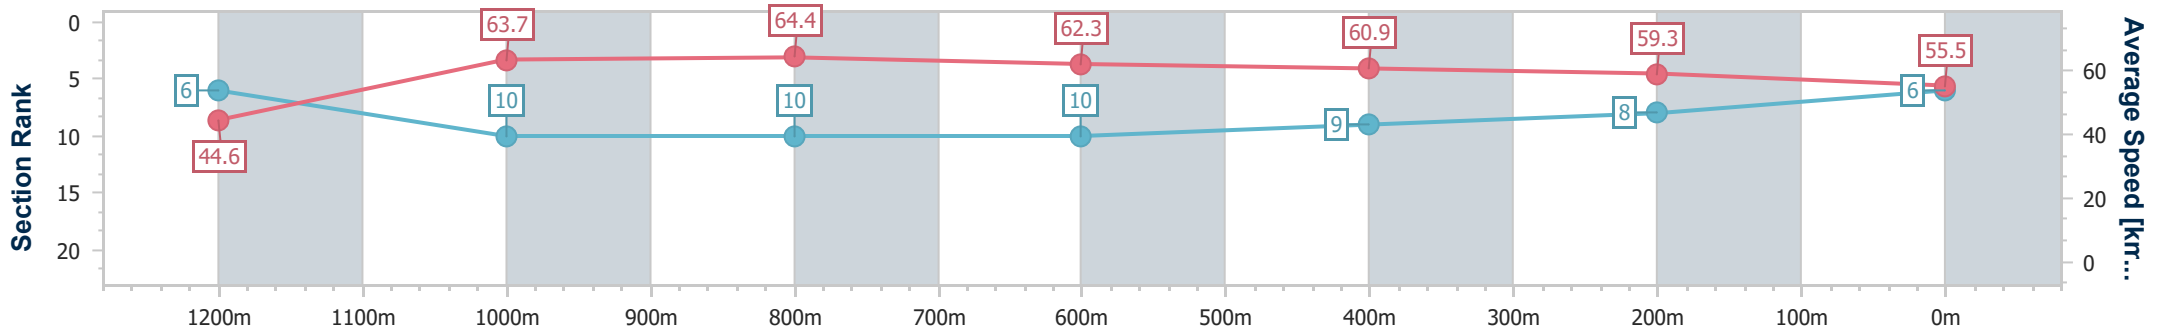

Sunshine Coast QLD Professional

Race 5: EBS Maiden Plate - 1300m

21 July 2024 - 14:54

Track Rating: Soft 5, Weather: Fine, Rail Position: +4m Entire

Section	Overall	1200m	1000m	800m	600m	400m	200m
Section Times	1:19.64 [6] (0:08.08)	1:11.56 [6] (0:11.34)	1:00.22 [10] (0:11.29)	0:48.93 [10] (0:11.79)	0:37.14 [10] (0:12.02)	0:25.12 [9] (0:12.10)	0:13.02 [8] (0:13.02)
Average Speed [km/h]	44.6	63.7	64.4	62.3	60.9	59.3	55.5
Top Speed [km/h]	62.2	64.3	64.9	64.5	62.2	60.3	58.4
Avg. Dist. to Rail [m]	16.1	9.3	5.1	3.1	2.5	6.7	7.2
Avg. Stride Freq. [Hz]	2.5	2.6	2.6	2.5	2.4	2.5	2.4
Avg. Stride Length [m]	4.9	6.8	7.0	6.9	6.9	6.6	6.3