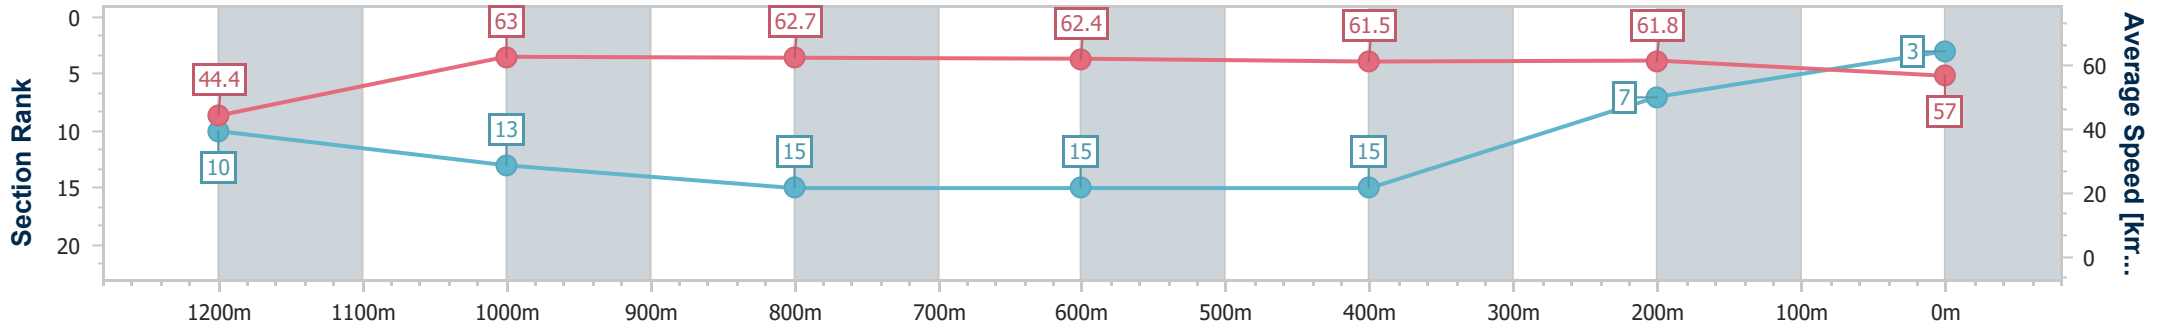

Sunshine Coast QLD Professional

Race 5: EBS Maiden Plate - 1300m

21 July 2024 - 14:54

Track Rating: Soft 5, Weather: Fine, Rail Position: +4m Entire

Section	Overall	1200m	1000m	800m	600m	400m	200m
Section Times	1:19.27 [3] (0:08.17)	1:11.10 [10] (0:11.40)	0:59.70 [13] (0:11.63)	0:48.07 [15] (0:11.76)	0:36.31 [15] (0:12.00)	0:24.31 [15] (0:11.63)	0:12.68 [7] (0:12.68)
Average Speed [km/h]	44.4	63.0	62.7	62.4	61.5	61.8	57.0
Top Speed [km/h]	63.3	65.2	63.9	63.1	62.7	63.6	60.1
Avg. Dist. to Rail [m]	17.5	10.3	4.2	3.0	4.3	9.1	9.2
Avg. Stride Freq. [Hz]	2.2	2.4	2.3	2.2	2.3	2.4	2.3
Avg. Stride Length [m]	5.5	7.4	7.7	7.7	7.6	7.1	6.8