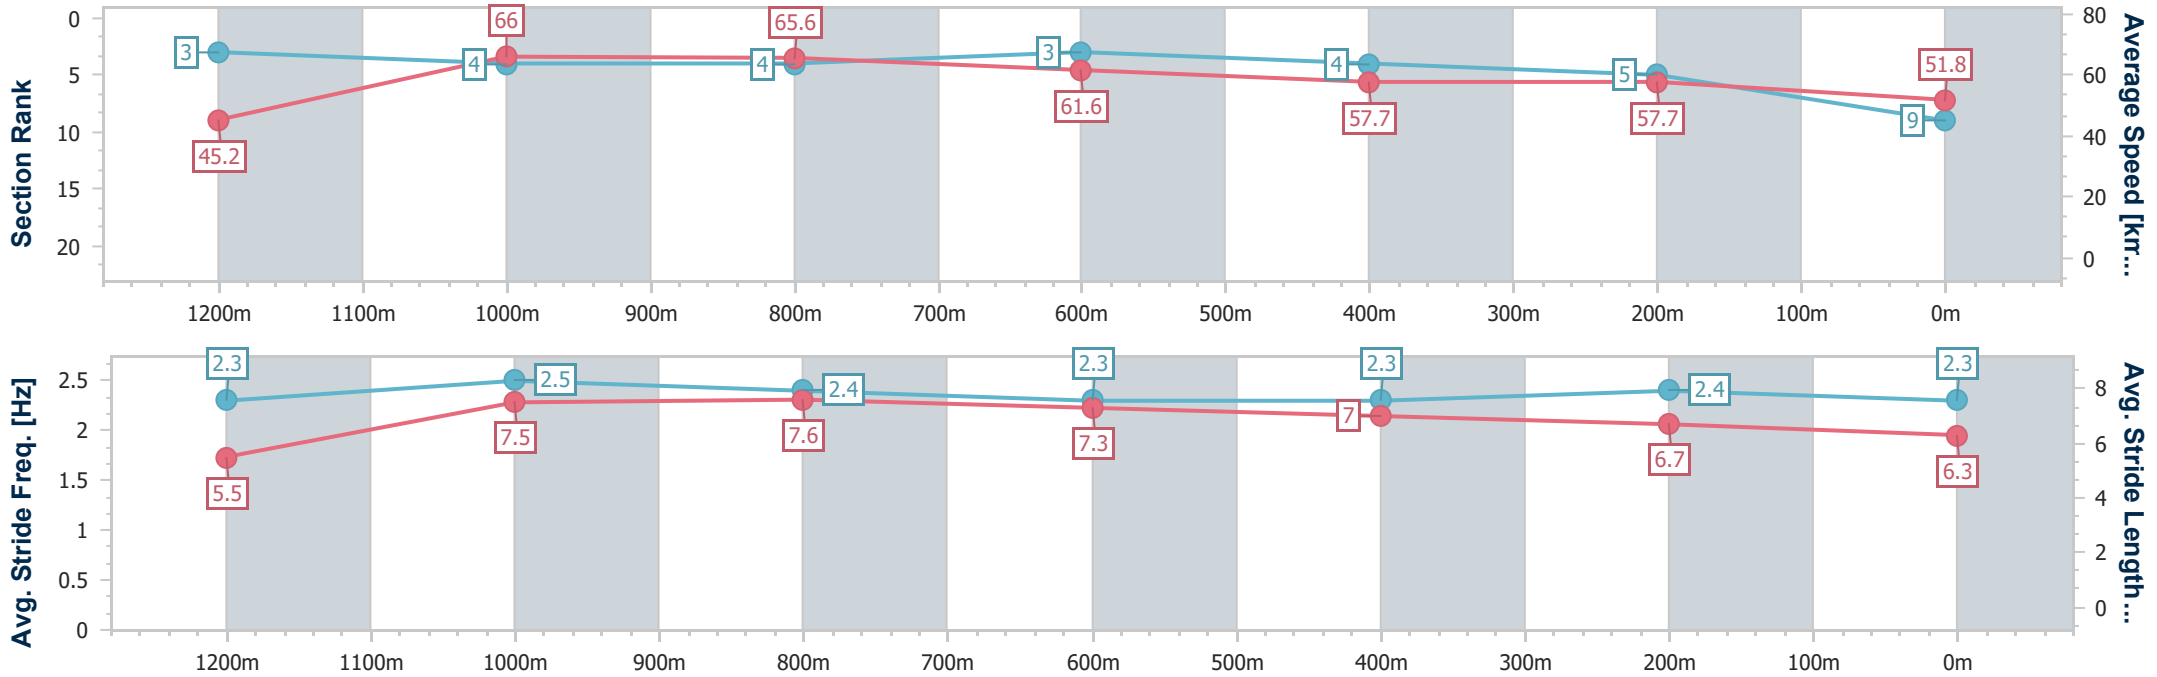

- [] Ranking at each section and finish
- .-.- No data available at this section
- NA No data available

Horse/Jockey Name	Not A Guru
Final Rank	9
Fastest Section Time (Section)	0:07.99 (Overall)
Top Speed [km/h] (Section)	67.9 (1200m)
Race State	Finished

Sunshine Coast QLD Professional

Race 5: EBS Maiden Plate - 1300m

21 July 2024 - 14:54

Track Rating: Soft 5, Weather: Fine, Rail Position: +4m Entire

Section	Overall	1200m	1000m	800m	600m	400m	200m
Section Times	1:20.40 [9] (0:07.99)	1:12.41 [3] (0:10.95)	1:01.46 [4] (0:10.96)	0:50.50 [4] (0:11.69)	0:38.81 [3] (0:12.47)	0:26.34 [4] (0:12.49)	0:13.85 [5] (0:13.85)
Average Speed [km/h]	45.2	66.0	65.6	61.6	57.7	57.7	51.8
Top Speed [km/h]	63.4	67.9	67.8	63.6	59.5	60.6	55.2
Avg. Dist. to Rail [m]	12.1	6.1	1.7	0.5	0.5	3.4	3.9
Avg. Stride Freq. [Hz]	2.3	2.5	2.4	2.3	2.3	2.4	2.3
Avg. Stride Length [m]	5.5	7.5	7.6	7.3	7.0	6.7	6.3