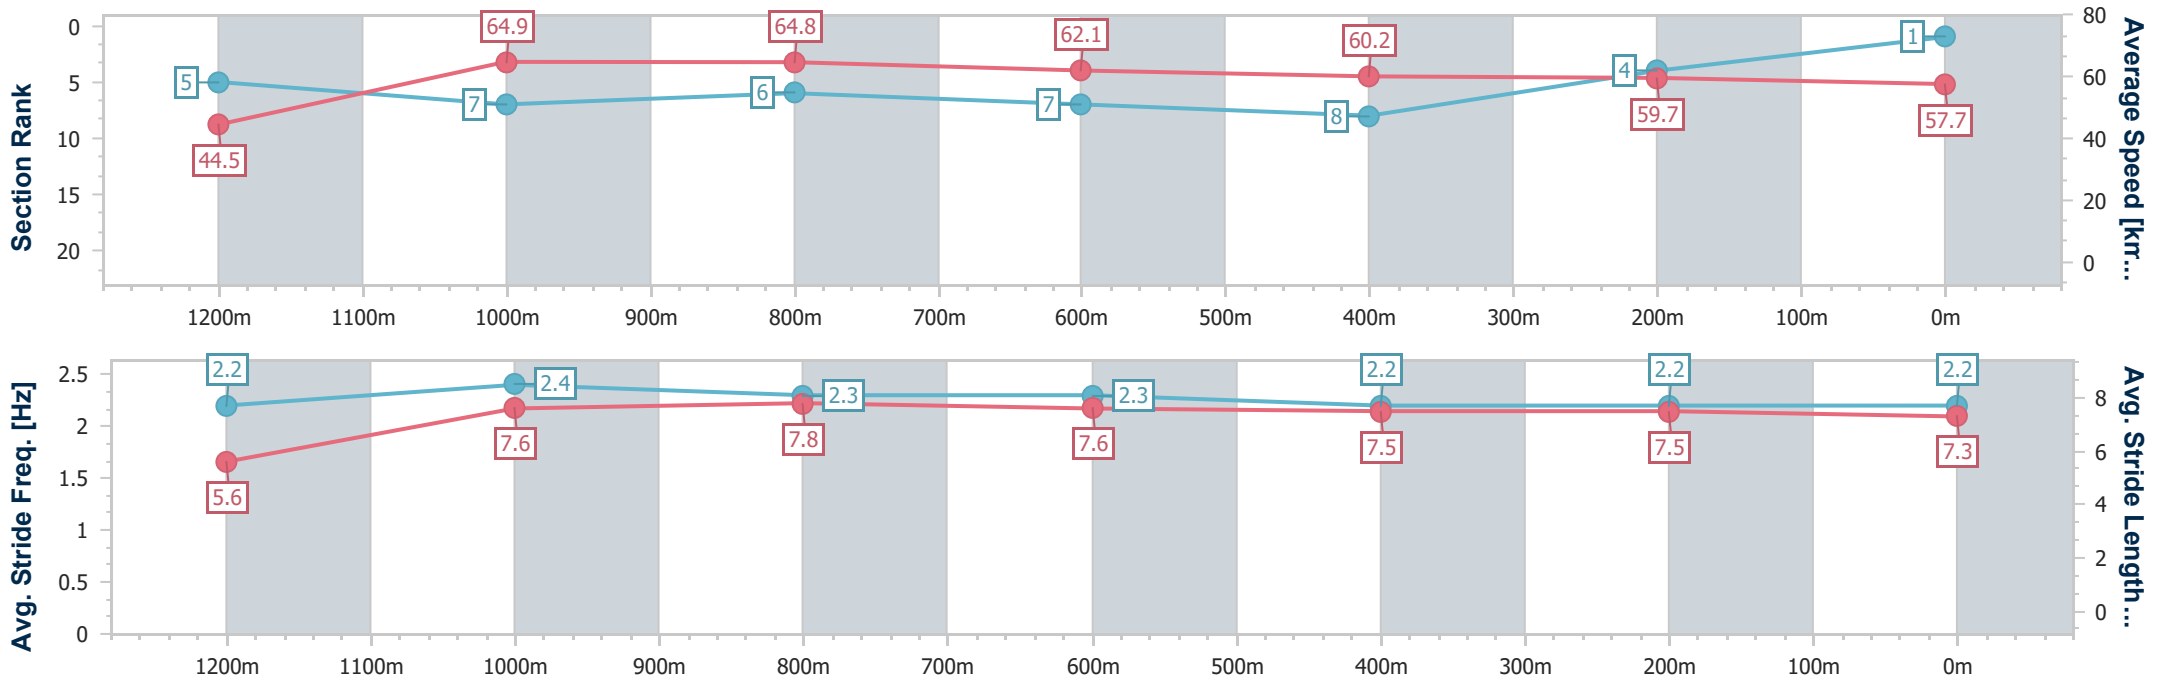

Sunshine Coast QLD Professional

Race 5: EBS Maiden Plate - 1300m

21 July 2024 - 14:54

Track Rating: Soft 5, Weather: Fine, Rail Position: +4m Entire

Section	Overall	1200m	1000m	800m	600m	400m	200m
Section Times	1:19.02 [1] (0:08.08)	1:10.94 [5] (0:11.10)	0:59.84 [7] (0:11.23)	0:48.61 [6] (0:11.82)	0:36.79 [7] (0:12.21)	0:24.58 [8] (0:12.06)	0:12.52 [4] (0:12.52)
Average Speed [km/h]	44.5	64.9	64.8	62.1	60.2	59.7	57.7
Top Speed [km/h]	62.3	66.0	65.8	63.9	61.7	61.0	58.5
Avg. Dist. to Rail [m]	12.9	7.7	3.4	3.5	3.7	6.1	7.1
Avg. Stride Freq. [Hz]	2.2	2.4	2.3	2.3	2.2	2.2	2.2
Avg. Stride Length [m]	5.6	7.6	7.8	7.6	7.5	7.5	7.3