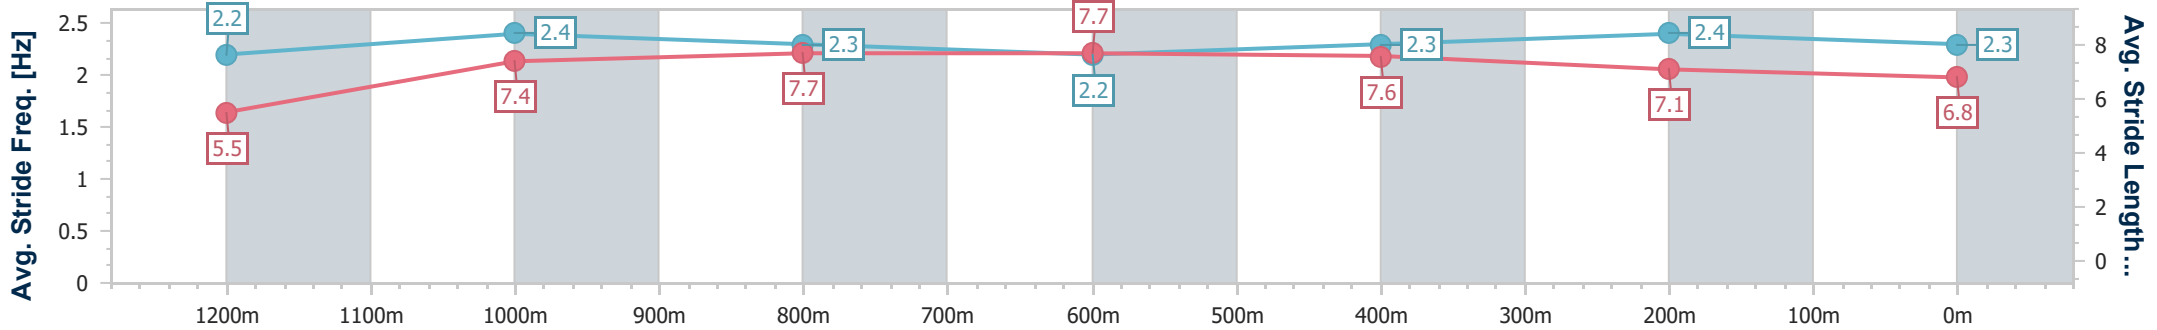

Sunshine Coast QLD Professional

Race 5: EBS Maiden Plate - 1300m

21 July 2024 - 14:54

Track Rating: Soft 5, Weather: Fine, Rail Position: +4m Entire

Section	Overall	1200m	1000m	800m	600m	400m	200m
Section Times	1:19.27 [3] (0:08.17)	1:11.10 [10] (0:11.40)	0:59.70 [13] (0:11.63)	0:48.07 [15] (0:11.76)	0:36.31 [15] (0:12.00)	0:24.31 [15] (0:11.63)	0:12.68 [7] (0:12.68)
Average Speed [km/h]	44.4	63.0	62.7	62.4	61.5	61.8	57.0
Top Speed [km/h]	63.3	65.2	63.9	63.1	62.7	63.6	60.1
Avg. Dist. to Rail [m]	17.5	10.3	4.2	3.0	4.3	9.1	9.2
Avg. Stride Freq. [Hz]	2.2	2.4	2.3	2.2	2.3	2.4	2.3
Avg. Stride Length [m]	5.5	7.4	7.7	7.7	7.6	7.1	6.8