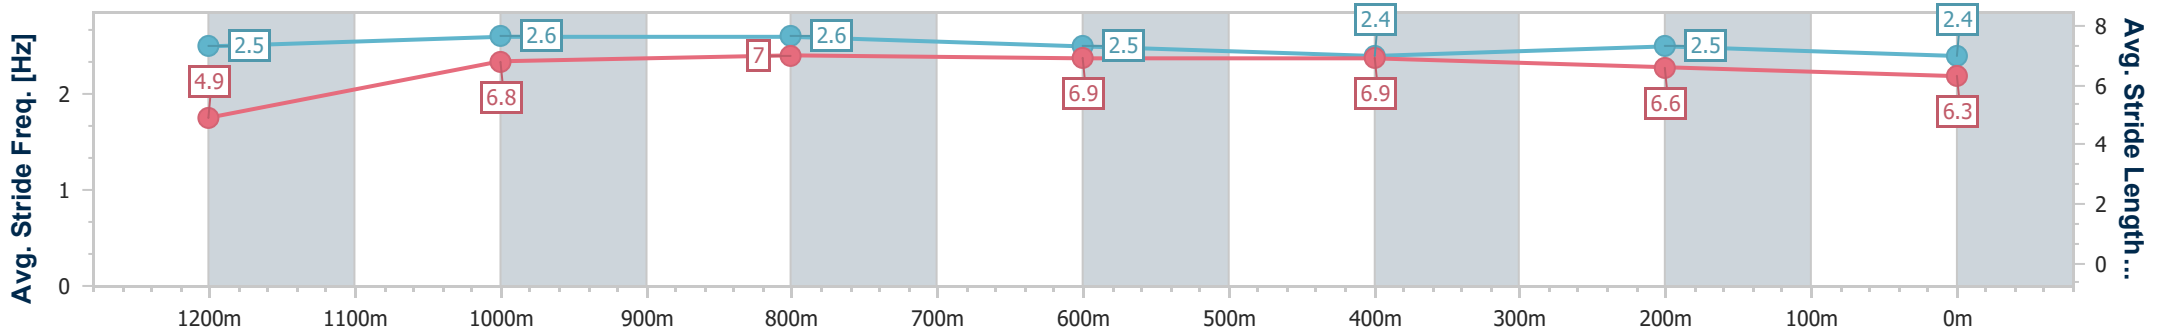

Sunshine Coast QLD Professional

Race 5: EBS Maiden Plate - 1300m

21 July 2024 - 14:54

Track Rating: Soft 5, Weather: Fine, Rail Position: +4m Entire

Section	Overall	1200m	1000m	800m	600m	400m	200m
Section Times	1:19.64 [6] (0:08.08)	1:11.56 [6] (0:11.34)	1:00.22 [10] (0:11.29)	0:48.93 [10] (0:11.79)	0:37.14 [10] (0:12.02)	0:25.12 [9] (0:12.10)	0:13.02 [8] (0:13.02)
Average Speed [km/h]	44.6	63.7	64.4	62.3	60.9	59.3	55.5
Top Speed [km/h]	62.2	64.3	64.9	64.5	62.2	60.3	58.4
Avg. Dist. to Rail [m]	16.1	9.3	5.1	3.1	2.5	6.7	7.2
Avg. Stride Freq. [Hz]	2.5	2.6	2.6	2.5	2.4	2.5	2.4
Avg. Stride Length [m]	4.9	6.8	7.0	6.9	6.9	6.6	6.3

- [] Ranking at each section and finish
- .-.- No data available at this section
- NA No data available

Horse/Jockey Name	Shabooh Shalaa
Final Rank	7
Fastest Section Time (Section)	0:08.32 (Overall)
Top Speed [km/h] (Section)	66.8 (1200m)
Race State	Finished