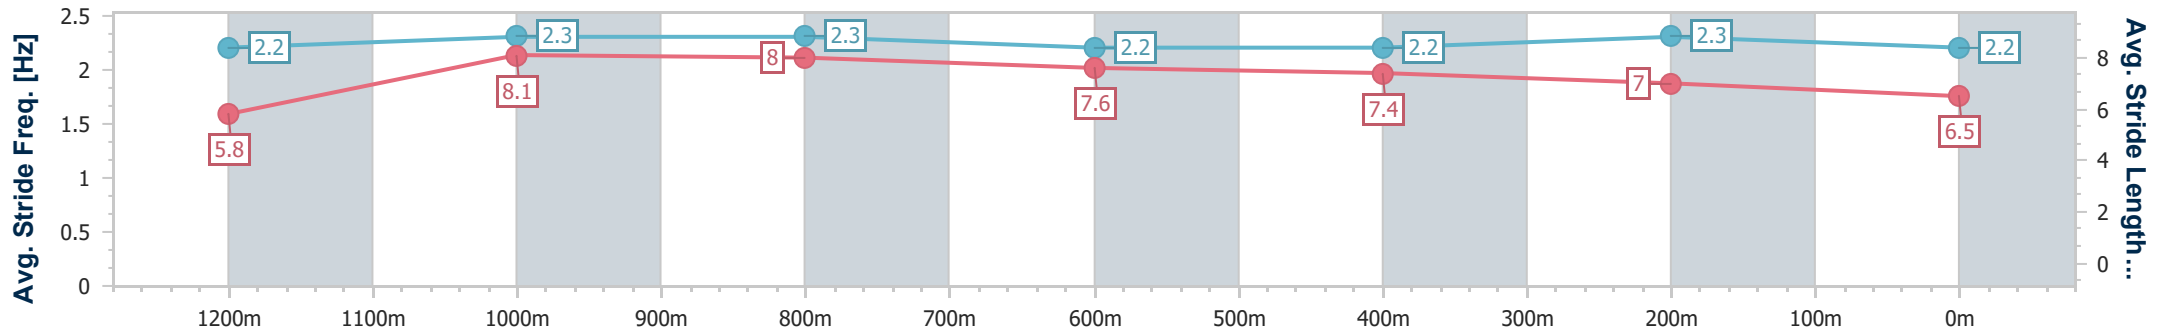

Sunshine Coast QLD Professional

Race 5: EBS Maiden Plate - 1300m

21 July 2024 - 14:54

Track Rating: Soft 5, Weather: Fine, Rail Position: +4m Entire

Section	Overall	1200m	1000m	800m	600m	400m	200m
Section Times	1:20.72 [11] (0:07.85)	1:12.87 [1] (0:10.71)	1:02.16 [1] (0:10.86)	0:51.30 [1] (0:11.95)	0:39.35 [1] (0:12.53)	0:26.82 [2] (0:12.55)	0:14.27 [3] (0:14.27)
Average Speed [km/h]	45.6	67.3	66.4	60.6	57.8	57.3	50.4
Top Speed [km/h]	64.9	68.7	68.6	62.9	59.4	59.3	55.0
Avg. Dist. to Rail [m]	6.2	1.7	0.3	1.0	1.2	1.5	1.1
Avg. Stride Freq. [Hz]	2.2	2.3	2.3	2.2	2.2	2.3	2.2
Avg. Stride Length [m]	5.8	8.1	8.0	7.6	7.4	7.0	6.5