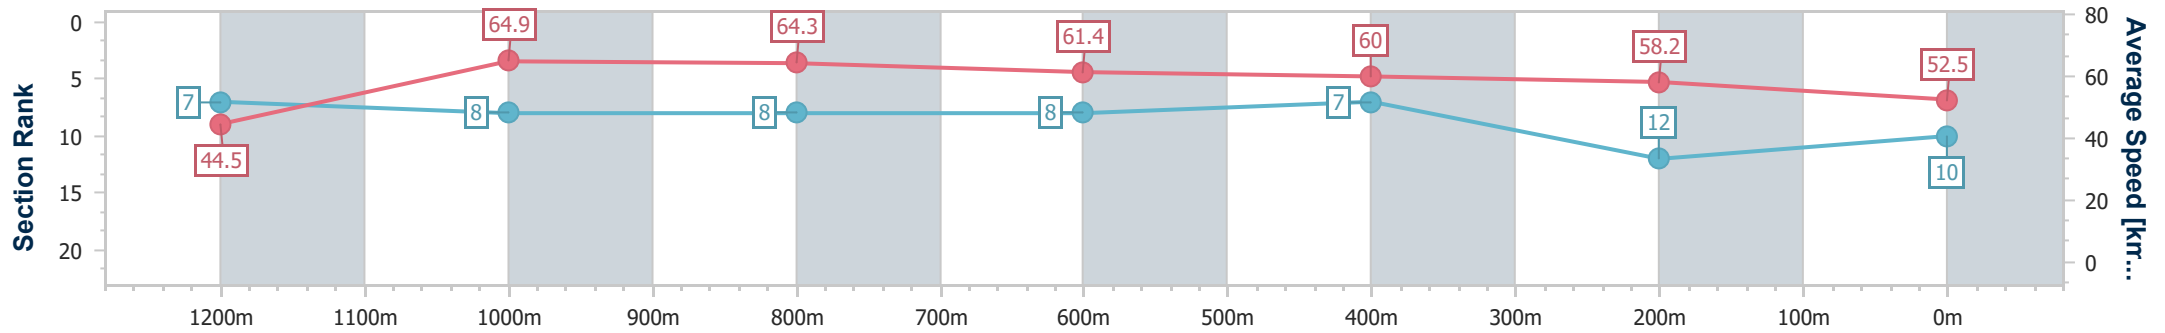

Sunshine Coast QLD Professional

Race 5: EBS Maiden Plate - 1300m

21 July 2024 - 14:54

Track Rating: Soft 5, Weather: Fine, Rail Position: +4m Entire

Section	Overall	1200m	1000m	800m	600m	400m	200m
Section Times	1:20.46 [10] (0:08.09)	1:12.37 [7] (0:11.13)	1:01.24 [8] (0:11.27)	0:49.97 [8] (0:11.82)	0:38.15 [8] (0:12.07)	0:26.08 [7] (0:12.39)	0:13.69 [12] (0:13.69)
Average Speed [km/h]	44.5	64.9	64.3	61.4	60.0	58.2	52.5
Top Speed [km/h]	62.9	66.7	65.7	62.9	62.5	60.2	55.3
Avg. Dist. to Rail [m]	6.7	2.9	2.3	1.9	0.5	4.1	7.3
Avg. Stride Freq. [Hz]	2.2	2.5	2.5	2.4	2.5	2.5	2.3
Avg. Stride Length [m]	5.4	7.2	7.2	7.0	6.8	6.5	6.3