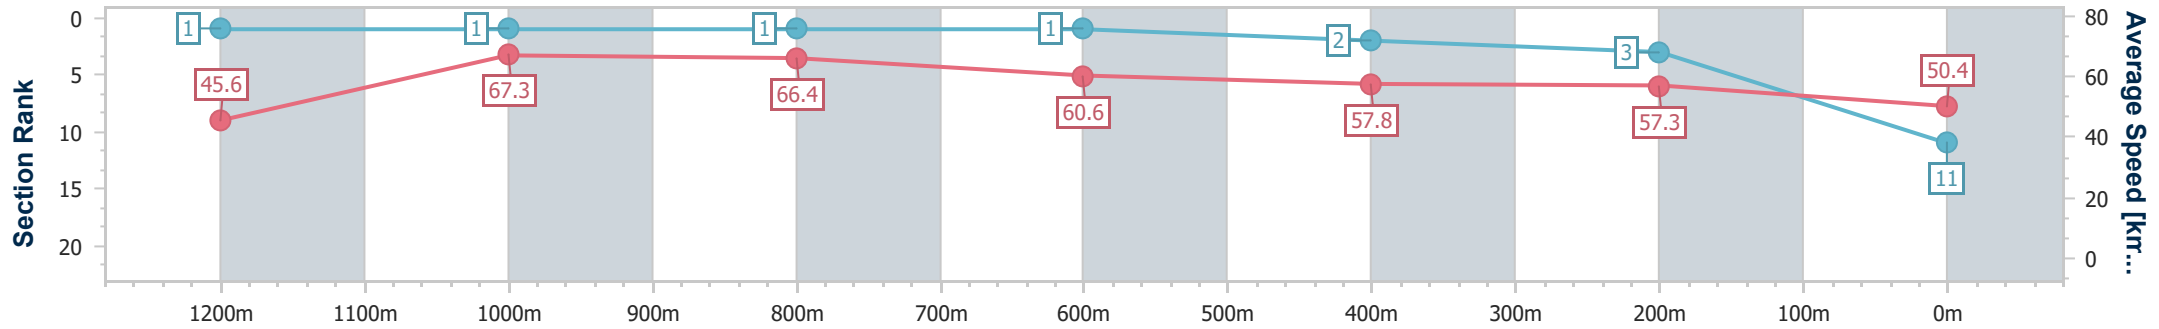

Sunshine Coast QLD Professional

Race 5: EBS Maiden Plate - 1300m

21 July 2024 - 14:54

Track Rating: Soft 5, Weather: Fine, Rail Position: +4m Entire

Section	Overall	1200m	1000m	800m	600m	400m	200m
Section Times	1:20.72 [11] (0:07.85)	1:12.87 [1] (0:10.71)	1:02.16 [1] (0:10.86)	0:51.30 [1] (0:11.95)	0:39.35 [1] (0:12.53)	0:26.82 [2] (0:12.55)	0:14.27 [3] (0:14.27)
Average Speed [km/h]	45.6	67.3	66.4	60.6	57.8	57.3	50.4
Top Speed [km/h]	64.9	68.7	68.6	62.9	59.4	59.3	55.0
Avg. Dist. to Rail [m]	6.2	1.7	0.3	1.0	1.2	1.5	1.1
Avg. Stride Freq. [Hz]	2.2	2.3	2.3	2.2	2.2	2.3	2.2
Avg. Stride Length [m]	5.8	8.1	8.0	7.6	7.4	7.0	6.5