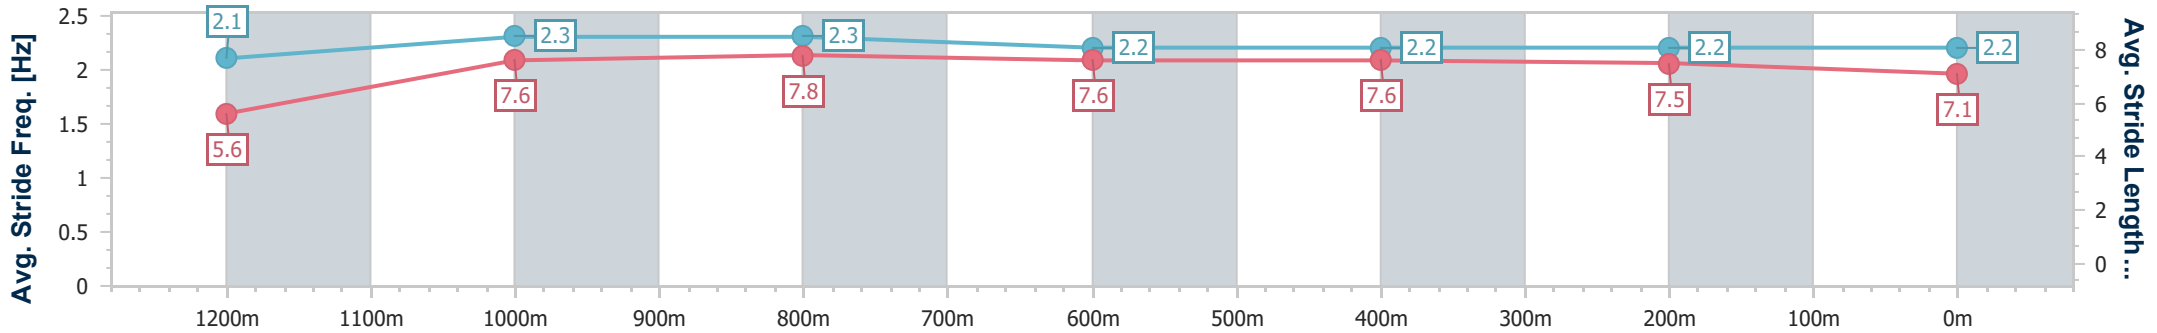

Sunshine Coast QLD Professional

Race 5: EBS Maiden Plate - 1300m

21 July 2024 - 14:54

Track Rating: Soft 5, Weather: Fine, Rail Position: +4m Entire

Section	Overall	1200m	1000m	800m	600m	400m	200m
Section Times	1:19.62 [5] (0:08.49)	1:11.13 [15] (0:11.24)	0:59.89 [15] (0:11.26)	0:48.63 [13] (0:11.78)	0:36.85 [13] (0:11.92)	0:24.93 [11] (0:12.01)	0:12.92 [11] (0:12.92)
Average Speed [km/h]	42.6	64.1	64.2	61.7	60.9	59.9	55.7
Top Speed [km/h]	60.4	65.1	65.1	63.6	61.7	62.0	58.0
Avg. Dist. to Rail [m]	9.3	3.8	1.6	2.0	1.0	1.6	1.3
Avg. Stride Freq. [Hz]	2.1	2.3	2.3	2.2	2.2	2.2	2.2
Avg. Stride Length [m]	5.6	7.6	7.8	7.6	7.6	7.5	7.1