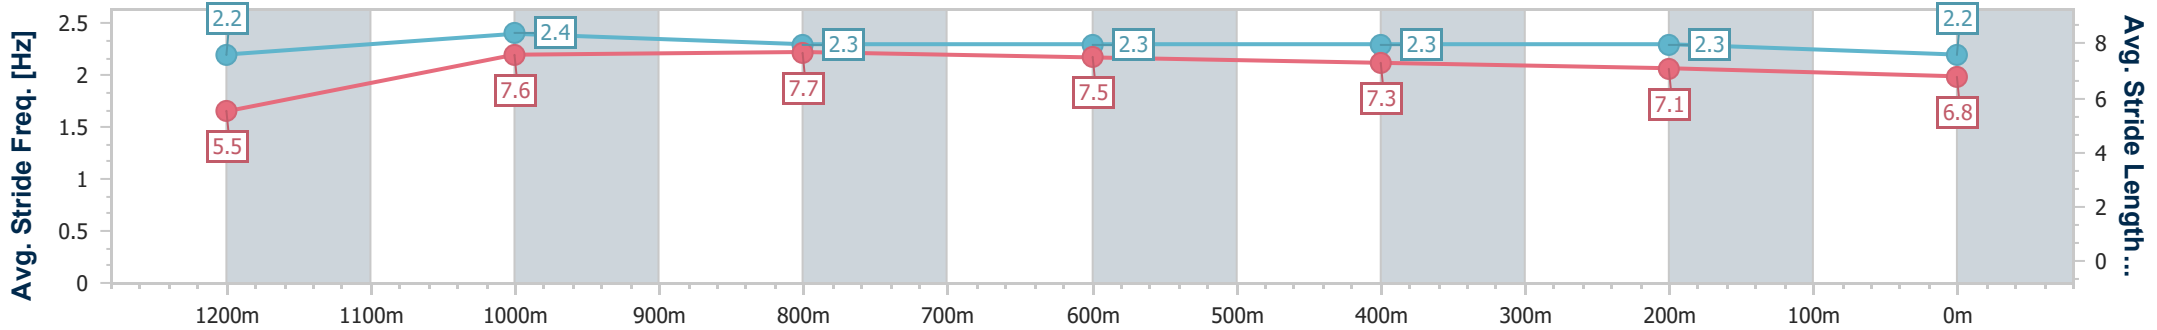

Sunshine Coast QLD Professional

Race 5: EBS Maiden Plate - 1300m

21 July 2024 - 14:54

Track Rating: Soft 5, Weather: Fine, Rail Position: +4m Entire

Section	Overall	1200m	1000m	800m	600m	400m	200m
Section Times	1:21.00 [15] (0:08.10)	1:12.90 [8] (0:11.33)	1:01.57 [11] (0:11.52)	0:50.05 [12] (0:11.80)	0:38.25 [12] (0:12.16)	0:26.09 [14] (0:12.48)	0:13.61 [16] (0:13.61)
Average Speed [km/h]	44.5	63.8	63.1	62.4	60.5	57.8	53.0
Top Speed [km/h]	62.2	64.4	64.5	62.9	62.5	59.0	55.9
Avg. Dist. to Rail [m]	14.2	8.1	4.3	4.0	3.7	6.0	8.3
Avg. Stride Freq. [Hz]	2.2	2.4	2.3	2.3	2.3	2.3	2.2
Avg. Stride Length [m]	5.5	7.6	7.7	7.5	7.3	7.1	6.8

- [] Ranking at each section and finish
- .-.- No data available at this section
- NA No data available

Horse/Jockey Name	Genzee
Final Rank	16
Fastest Section Time (Section)	0:08.33 (Overall)
Top Speed [km/h] (Section)	66.0 (1000m)
Race State	Finished