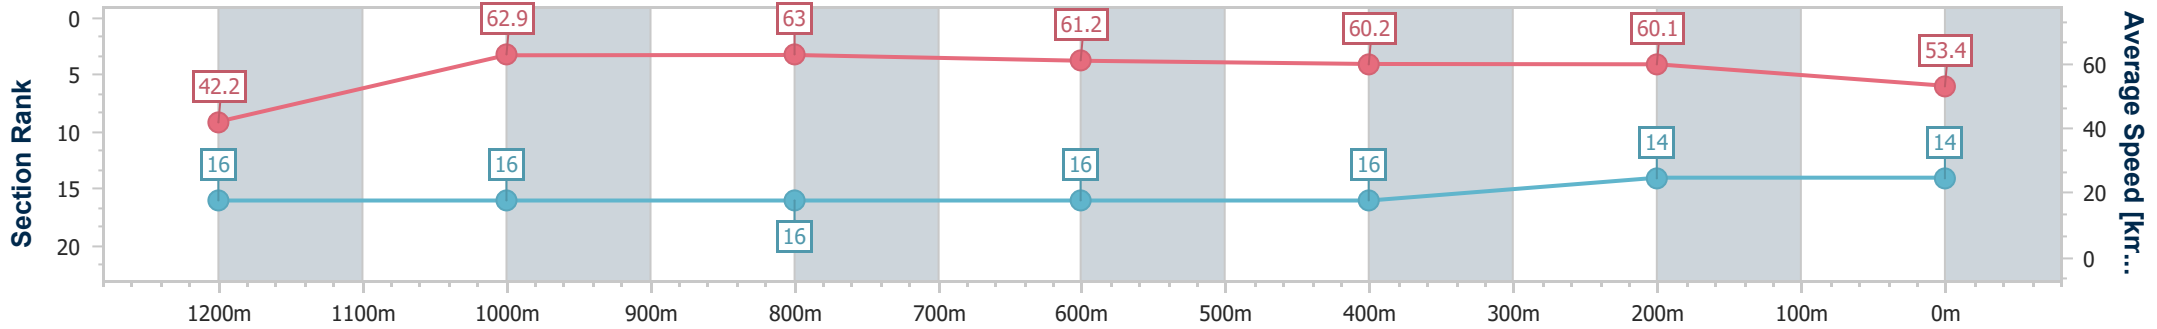

Sunshine Coast QLD Professional

Race 5: EBS Maiden Plate - 1300m

21 July 2024 - 14:54

Track Rating: Soft 5, Weather: Fine, Rail Position: +4m Entire

Section	Overall	1200m	1000m	800m	600m	400m	200m
Section Times	1:20.85 [14] (0:08.59)	1:12.26 [16] (0:11.45)	1:00.81 [16] (0:11.47)	0:49.34 [16] (0:11.92)	0:37.42 [16] (0:11.94)	0:25.48 [16] (0:11.98)	0:13.50 [14] (0:13.50)
Average Speed [km/h]	42.2	62.9	63.0	61.2	60.2	60.1	53.4
Top Speed [km/h]	61.4	63.8	63.7	61.8	62.3	62.3	57.3
Avg. Dist. to Rail [m]	16.2	5.8	2.1	1.6	0.3	1.3	2.6
Avg. Stride Freq. [Hz]	2.2	2.4	2.3	2.3	2.4	2.4	2.2
Avg. Stride Length [m]	5.3	7.4	7.5	7.3	7.1	7.1	6.6