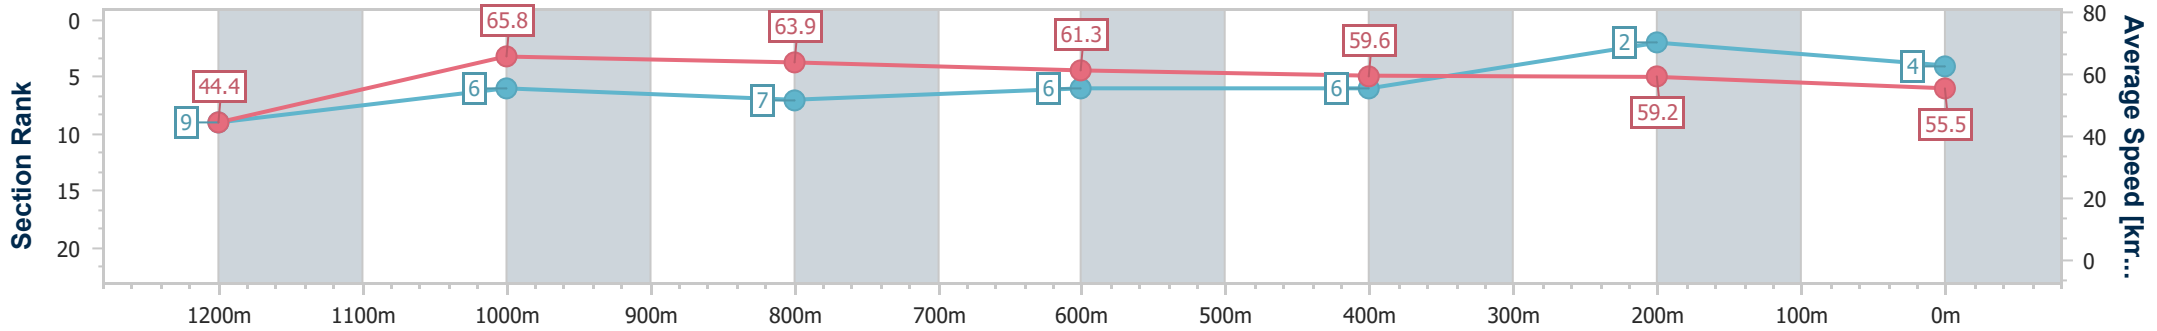

Sunshine Coast QLD Professional

Race 5: EBS Maiden Plate - 1300m

21 July 2024 - 14:54

Track Rating: Soft 5, Weather: Fine, Rail Position: +4m Entire

Section	Overall	1200m	1000m	800m	600m	400m	200m
Section Times	1:19.39 [4] (0:08.11)	1:11.28 [9] (0:11.00)	1:00.28 [6] (0:11.31)	0:48.97 [7] (0:11.73)	0:37.24 [6] (0:12.09)	0:25.15 [6] (0:12.13)	0:13.02 [2] (0:13.02)
Average Speed [km/h]	44.4	65.8	63.9	61.3	59.6	59.2	55.5
Top Speed [km/h]	62.3	67.0	65.0	63.1	61.1	60.4	57.9
Avg. Dist. to Rail [m]	4.4	2.1	1.6	0.5	0.4	1.1	2.2
Avg. Stride Freq. [Hz]	2.1	2.3	2.2	2.2	2.1	2.2	2.2
Avg. Stride Length [m]	5.6	8.0	8.0	7.9	7.7	7.5	7.1