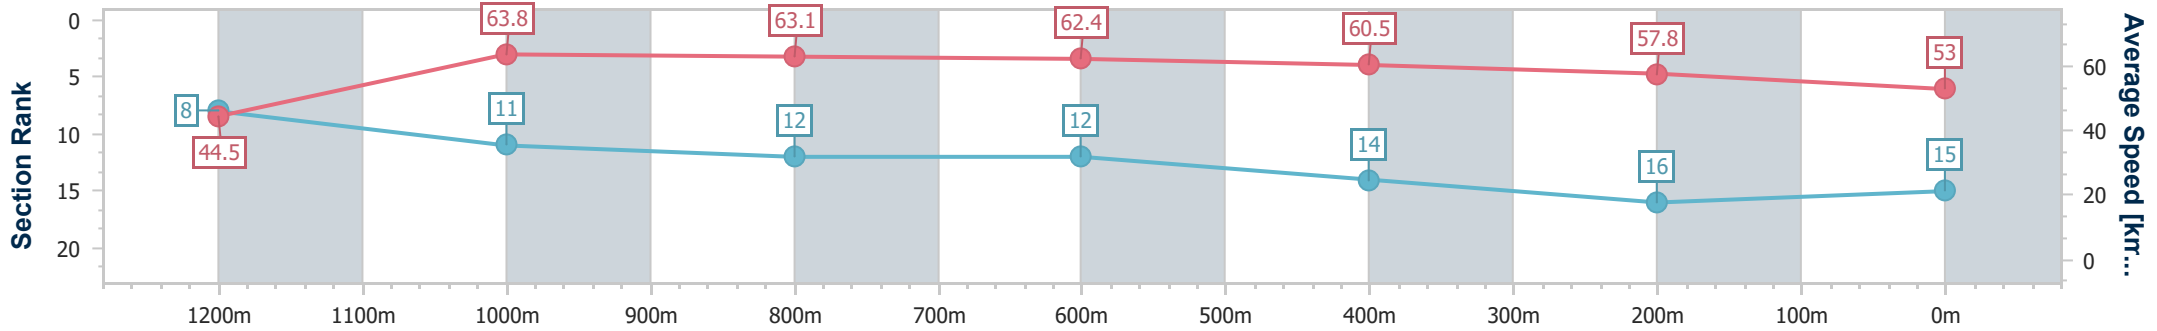

Sunshine Coast QLD Professional

Race 5: EBS Maiden Plate - 1300m

21 July 2024 - 14:54

Track Rating: Soft 5, Weather: Fine, Rail Position: +4m Entire

Section	Overall	1200m	1000m	800m	600m	400m	200m
Section Times	1:21.00 [15] (0:08.10)	1:12.90 [8] (0:11.33)	1:01.57 [11] (0:11.52)	0:50.05 [12] (0:11.80)	0:38.25 [12] (0:12.16)	0:26.09 [14] (0:12.48)	0:13.61 [16] (0:13.61)
Average Speed [km/h]	44.5	63.8	63.1	62.4	60.5	57.8	53.0
Top Speed [km/h]	62.2	64.4	64.5	62.9	62.5	59.0	55.9
Avg. Dist. to Rail [m]	14.2	8.1	4.3	4.0	3.7	6.0	8.3
Avg. Stride Freq. [Hz]	2.2	2.4	2.3	2.3	2.3	2.3	2.2
Avg. Stride Length [m]	5.5	7.6	7.7	7.5	7.3	7.1	6.8

- [] Ranking at each section and finish
- .-.- No data available at this section
- NA No data available

Horse/Jockey Name	Genzee
Final Rank	16
Fastest Section Time (Section)	0:08.33 (Overall)
Top Speed [km/h] (Section)	66.0 (1000m)
Race State	Finished