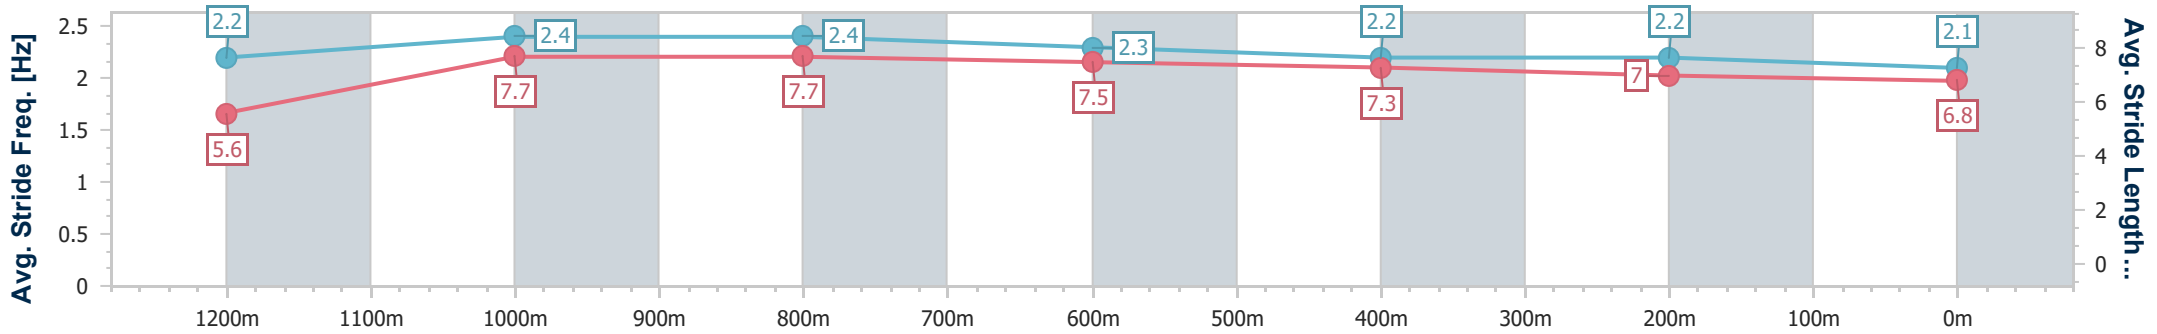

Sunshine Coast QLD Professional

Race 5: EBS Maiden Plate - 1300m

21 July 2024 - 14:54

Track Rating: Soft 5, Weather: Fine, Rail Position: +4m Entire

Section	Overall	1200m	1000m	800m	600m	400m	200m
Section Times	1:20.40 [8] (0:08.00)	1:12.40 [4] (0:10.65)	1:01.75 [2] (0:10.89)	0:50.86 [2] (0:11.89)	0:38.97 [2] (0:12.44)	0:26.53 [1] (0:12.71)	0:13.82 [6] (0:13.82)
Average Speed [km/h]	45.0	67.7	66.7	60.8	58.4	56.6	52.0
Top Speed [km/h]	64.6	69.3	68.4	64.0	59.4	59.4	54.2
Avg. Dist. to Rail [m]	10.7	4.6	3.1	1.2	0.9	3.8	5.0
Avg. Stride Freq. [Hz]	2.2	2.4	2.4	2.3	2.2	2.2	2.1
Avg. Stride Length [m]	5.6	7.7	7.7	7.5	7.3	7.0	6.8

- [] Ranking at each section and finish
- .-.- No data available at this section
- NA No data available

Horse/Jockey Name	Not A Guru
Final Rank	9
Fastest Section Time (Section)	0:07.99 (Overall)
Top Speed [km/h] (Section)	67.9 (1200m)
Race State	Finished