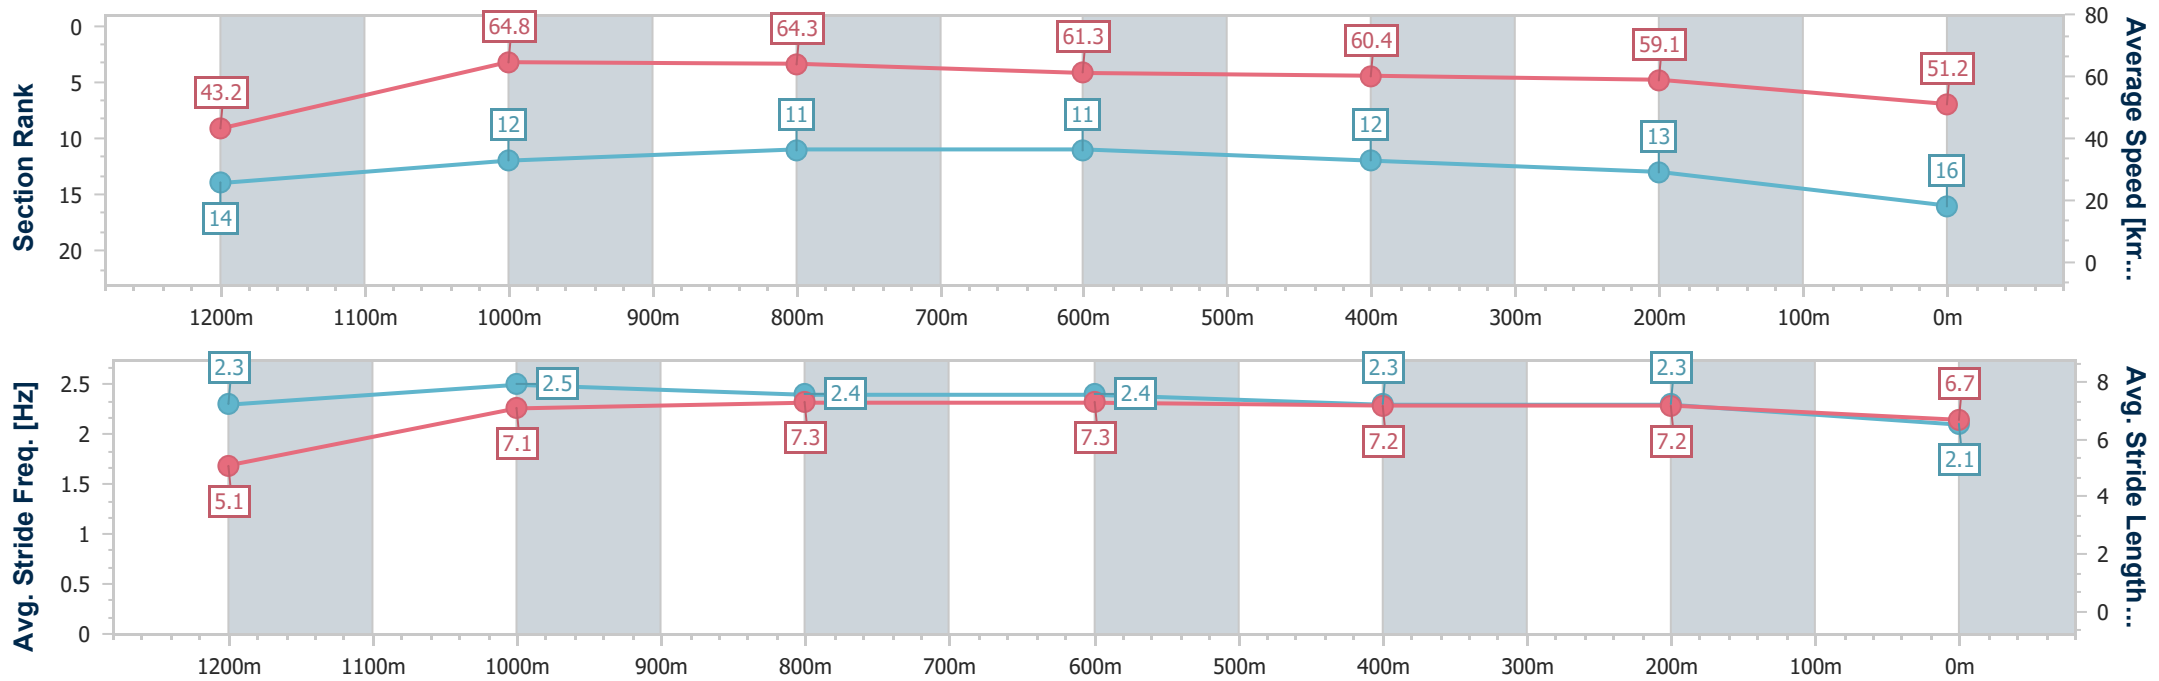

- [] Ranking at each section and finish
- .-.- No data available at this section
- NA No data available

Horse/Jockey Name	Genzee
Final Rank	16
Fastest Section Time (Section)	0:08.33 (Overall)
Top Speed [km/h] (Section)	66.0 (1000m)
Race State	Finished

Sunshine Coast QLD Professional

Race 5: EBS Maiden Plate - 1300m

21 July 2024 - 14:54

Track Rating: Soft 5, Weather: Fine, Rail Position: +4m Entire

Section	Overall	1200m	1000m	800m	600m	400m	200m
Section Times	1:21.01 [16] (0:08.33)	1:12.68 [14] (0:11.12)	1:01.56 [12] (0:11.29)	0:50.27 [11] (0:11.88)	0:38.39 [11] (0:12.18)	0:26.21 [12] (0:12.16)	0:14.05 [13] (0:14.05)
Average Speed [km/h]	43.2	64.8	64.3	61.3	60.4	59.1	51.2
Top Speed [km/h]	61.0	66.0	66.0	62.9	60.9	60.5	55.7
Avg. Dist. to Rail [m]	7.7	3.4	2.7	2.2	3.2	6.0	5.8
Avg. Stride Freq. [Hz]	2.3	2.5	2.4	2.4	2.3	2.3	2.1
Avg. Stride Length [m]	5.1	7.1	7.3	7.3	7.2	7.2	6.7

- [] Ranking at each section and finish
- .-.- No data available at this section
- NA No data available