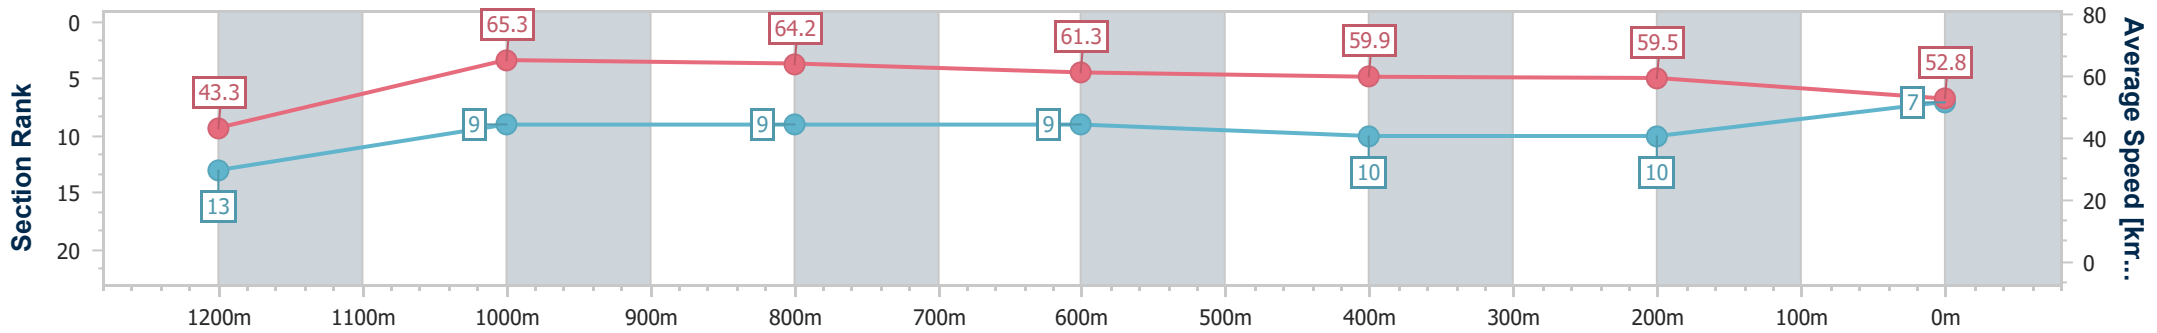

Sunshine Coast QLD Professional

Race 5: EBS Maiden Plate - 1300m

21 July 2024 - 14:54

Track Rating: Soft 5, Weather: Fine, Rail Position: +4m Entire

Section	Overall	1200m	1000m	800m	600m	400m	200m
Section Times	1:20.30 [7] (0:08.32)	1:11.98 [13] (0:11.05)	1:00.93 [9] (0:11.24)	0:49.69 [9] (0:11.83)	0:37.86 [9] (0:12.09)	0:25.77 [10] (0:12.12)	0:13.65 [10] (0:13.65)
Average Speed [km/h]	43.3	65.3	64.2	61.3	59.9	59.5	52.8
Top Speed [km/h]	61.3	66.8	65.7	62.6	61.1	61.8	54.4
Avg. Dist. to Rail [m]	5.6	2.6	2.0	1.6	1.0	3.9	3.6
Avg. Stride Freq. [Hz]	2.0	2.4	2.3	2.3	2.3	2.3	2.2
Avg. Stride Length [m]	5.8	7.4	7.6	7.5	7.3	7.1	6.8