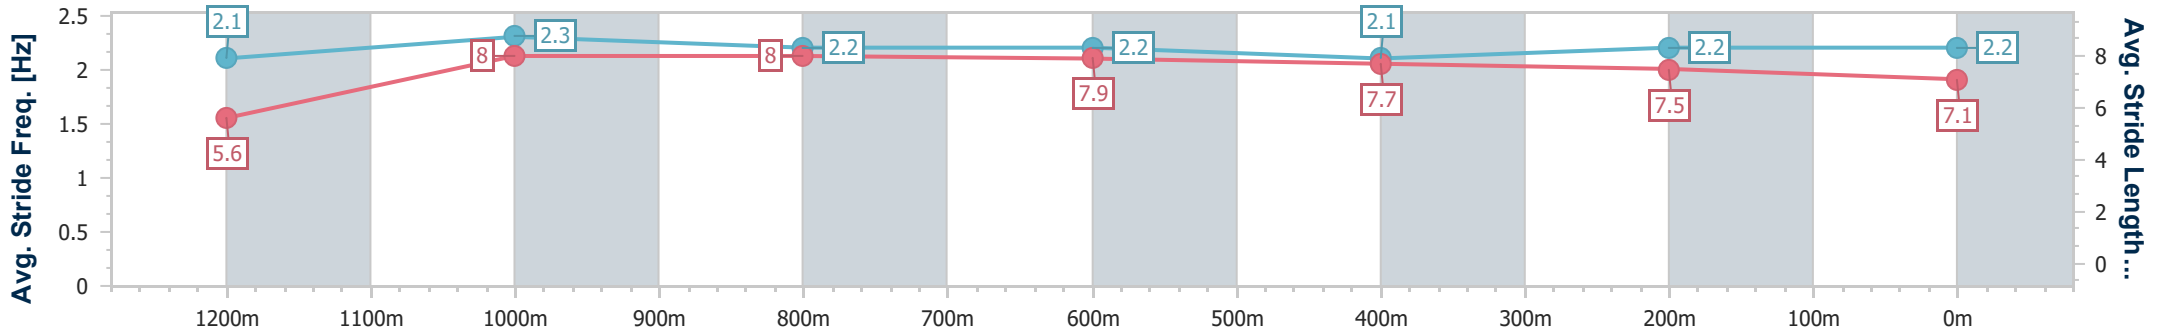

Sunshine Coast QLD Professional

Race 5: EBS Maiden Plate - 1300m

21 July 2024 - 14:54

Track Rating: Soft 5, Weather: Fine, Rail Position: +4m Entire

Section	Overall	1200m	1000m	800m	600m	400m	200m
Section Times	1:19.39 [4] (0:08.11)	1:11.28 [9] (0:11.00)	1:00.28 [6] (0:11.31)	0:48.97 [7] (0:11.73)	0:37.24 [6] (0:12.09)	0:25.15 [6] (0:12.13)	0:13.02 [2] (0:13.02)
Average Speed [km/h]	44.4	65.8	63.9	61.3	59.6	59.2	55.5
Top Speed [km/h]	62.3	67.0	65.0	63.1	61.1	60.4	57.9
Avg. Dist. to Rail [m]	4.4	2.1	1.6	0.5	0.4	1.1	2.2
Avg. Stride Freq. [Hz]	2.1	2.3	2.2	2.2	2.1	2.2	2.2
Avg. Stride Length [m]	5.6	8.0	8.0	7.9	7.7	7.5	7.1