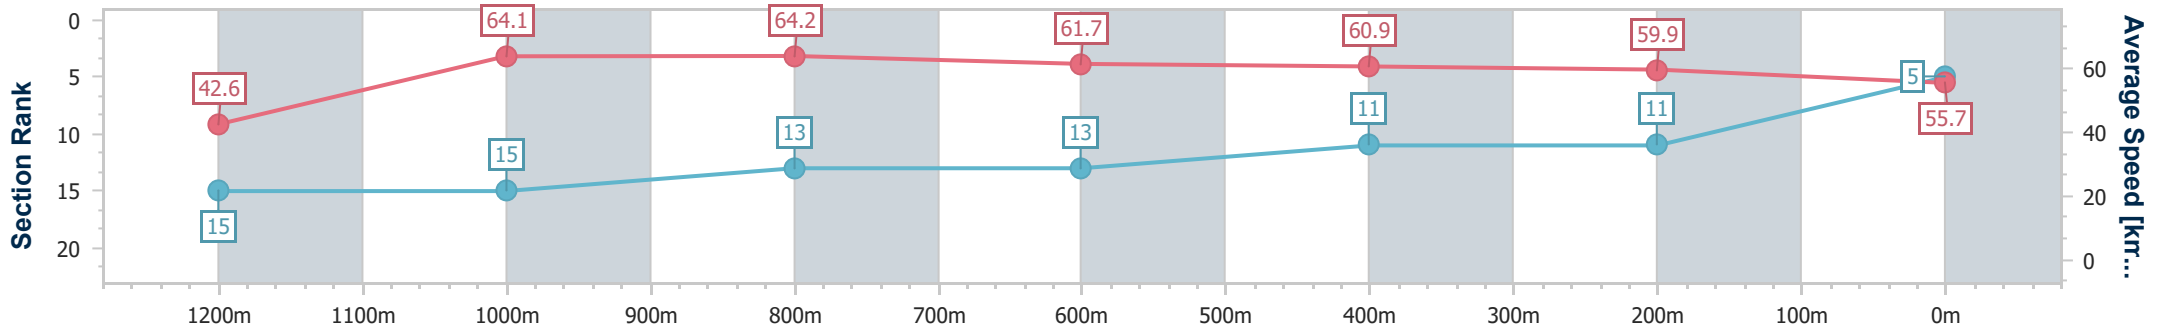

Sunshine Coast QLD Professional

Race 5: EBS Maiden Plate - 1300m

21 July 2024 - 14:54

Track Rating: Soft 5, Weather: Fine, Rail Position: +4m Entire

Section	Overall	1200m	1000m	800m	600m	400m	200m
Section Times	1:19.62 [5] (0:08.49)	1:11.13 [15] (0:11.24)	0:59.89 [15] (0:11.26)	0:48.63 [13] (0:11.78)	0:36.85 [13] (0:11.92)	0:24.93 [11] (0:12.01)	0:12.92 [11] (0:12.92)
Average Speed [km/h]	42.6	64.1	64.2	61.7	60.9	59.9	55.7
Top Speed [km/h]	60.4	65.1	65.1	63.6	61.7	62.0	58.0
Avg. Dist. to Rail [m]	9.3	3.8	1.6	2.0	1.0	1.6	1.3
Avg. Stride Freq. [Hz]	2.1	2.3	2.3	2.2	2.2	2.2	2.2
Avg. Stride Length [m]	5.6	7.6	7.8	7.6	7.6	7.5	7.1