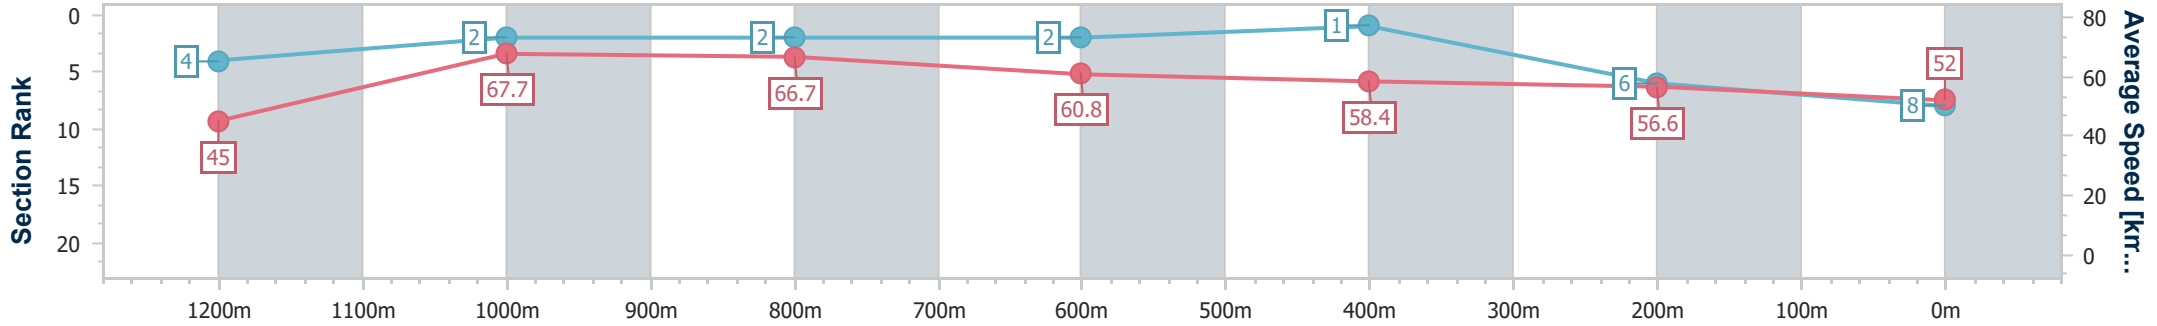

Sunshine Coast QLD Professional

Race 5: EBS Maiden Plate - 1300m

21 July 2024 - 14:54

Track Rating: Soft 5, Weather: Fine, Rail Position: +4m Entire

Section	Overall	1200m	1000m	800m	600m	400m	200m
Section Times	1:20.40 [8] (0:08.00)	1:12.40 [4] (0:10.65)	1:01.75 [2] (0:10.89)	0:50.86 [2] (0:11.89)	0:38.97 [2] (0:12.44)	0:26.53 [1] (0:12.71)	0:13.82 [6] (0:13.82)
Average Speed [km/h]	45.0	67.7	66.7	60.8	58.4	56.6	52.0
Top Speed [km/h]	64.6	69.3	68.4	64.0	59.4	59.4	54.2
Avg. Dist. to Rail [m]	10.7	4.6	3.1	1.2	0.9	3.8	5.0
Avg. Stride Freq. [Hz]	2.2	2.4	2.4	2.3	2.2	2.2	2.1
Avg. Stride Length [m]	5.6	7.7	7.7	7.5	7.3	7.0	6.8