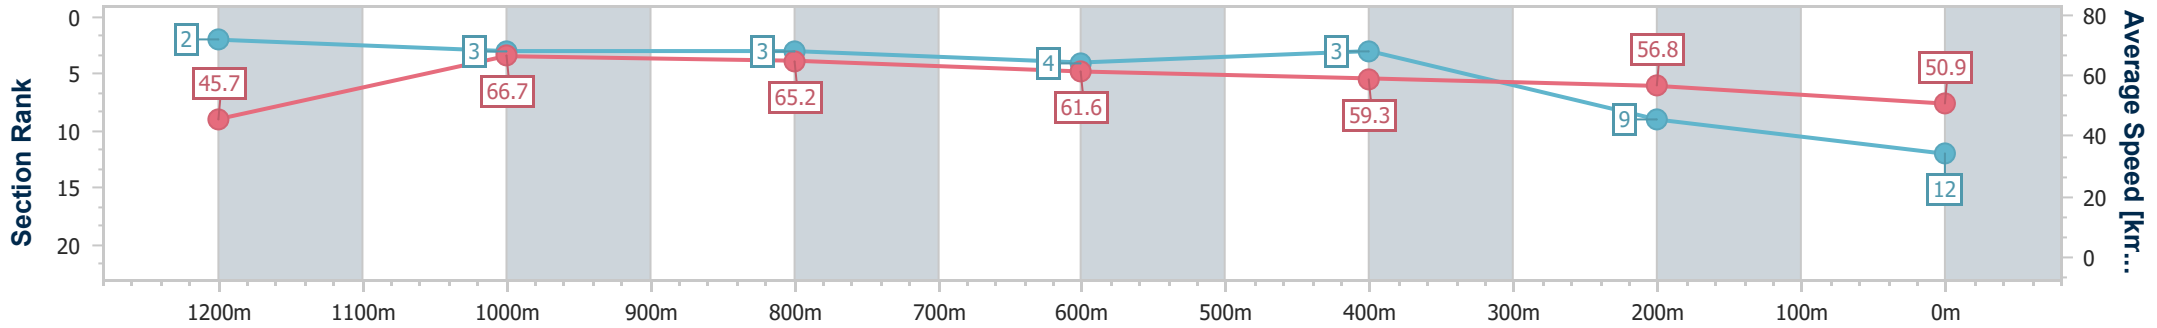

Sunshine Coast QLD Professional

Race 5: EBS Maiden Plate - 1300m

21 July 2024 - 14:54

Track Rating: Soft 5, Weather: Fine, Rail Position: +4m Entire

Section	Overall	1200m	1000m	800m	600m	400m	200m
Section Times	1:20.80 [12] (0:07.88)	1:12.92 [2] (0:10.79)	1:02.13 [3] (0:11.14)	0:50.99 [3] (0:11.80)	0:39.19 [4] (0:12.37)	0:26.82 [3] (0:12.66)	0:14.16 [9] (0:14.16)
Average Speed [km/h]	45.7	66.7	65.2	61.6	59.3	56.8	50.9
Top Speed [km/h]	64.4	68.4	68.5	63.5	60.5	58.8	54.6
Avg. Dist. to Rail [m]	8.6	3.4	2.3	2.0	2.8	5.5	6.4
Avg. Stride Freq. [Hz]	2.2	2.4	2.3	2.3	2.3	2.2	2.1
Avg. Stride Length [m]	5.7	7.8	7.9	7.5	7.3	7.0	6.6