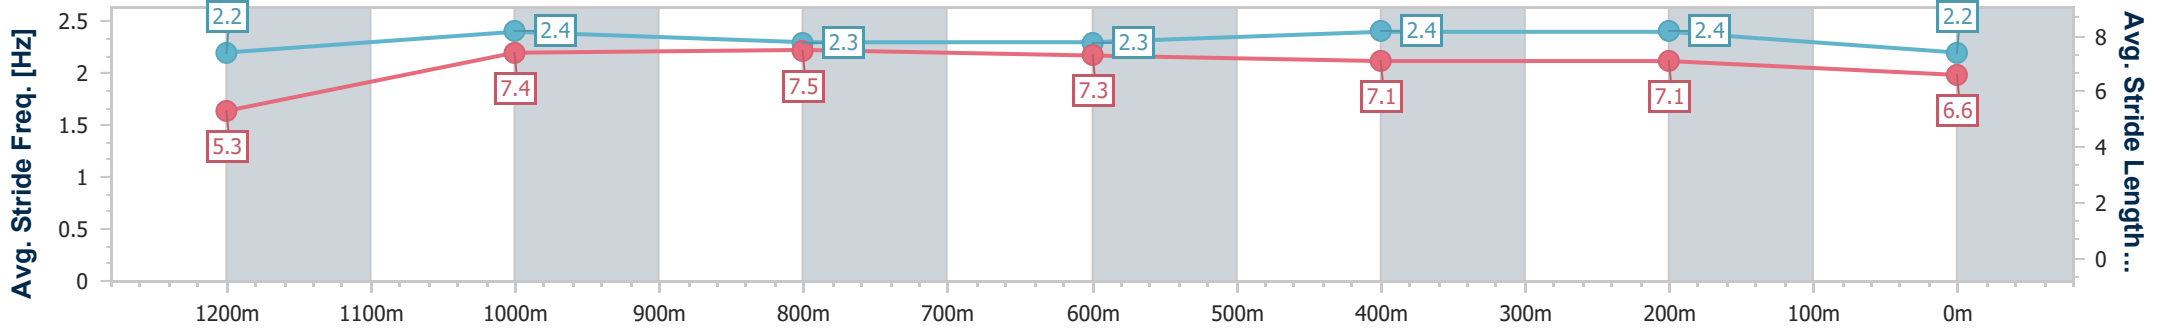

Sunshine Coast QLD Professional

Race 5: EBS Maiden Plate - 1300m

21 July 2024 - 14:54

Track Rating: Soft 5, Weather: Fine, Rail Position: +4m Entire

Section	Overall	1200m	1000m	800m	600m	400m	200m
Section Times	1:20.85 [14] (0:08.59)	1:12.26 [16] (0:11.45)	1:00.81 [16] (0:11.47)	0:49.34 [16] (0:11.92)	0:37.42 [16] (0:11.94)	0:25.48 [16] (0:11.98)	0:13.50 [14] (0:13.50)
Average Speed [km/h]	42.2	62.9	63.0	61.2	60.2	60.1	53.4
Top Speed [km/h]	61.4	63.8	63.7	61.8	62.3	62.3	57.3
Avg. Dist. to Rail [m]	16.2	5.8	2.1	1.6	0.3	1.3	2.6
Avg. Stride Freq. [Hz]	2.2	2.4	2.3	2.3	2.4	2.4	2.2
Avg. Stride Length [m]	5.3	7.4	7.5	7.3	7.1	7.1	6.6