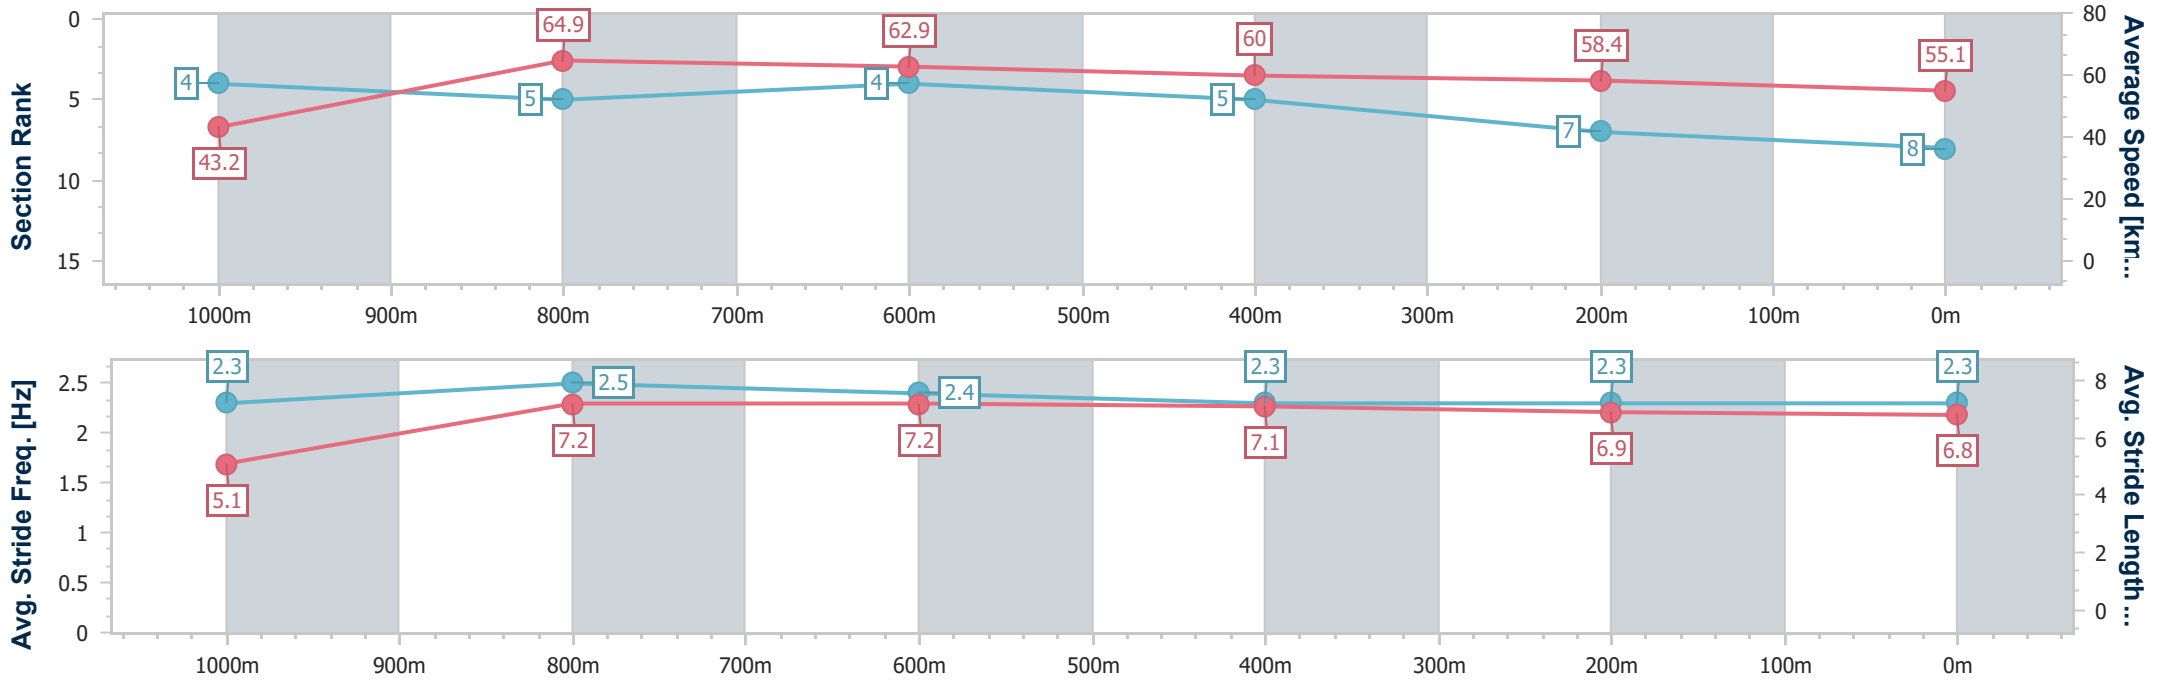

Toowoomba QLD Professional

Race 6: PRYDE'S EASIFEED Maiden Plate - 1100m

20 July 2024 - 20:07

Track Rating: Good 4, Weather: Fine, Rail Position: +2m 1400m-1600m; +1m Remainder

Section	Overall	1000m	800m	600m	400m	200m
Section Times	1:08.53 [8] (0:08.48)	1:00.05 [4] (0:11.15)	0:48.90 [5] (0:11.41)	0:37.49 [4] (0:12.19)	0:25.30 [5] (0:12.35)	0:12.95 [7] (0:12.95)
Average Speed [km/h]	43.2	64.9	62.9	60.0	58.4	55.1
Top Speed [km/h]	43.4	65.8	65.9	63.6	60.1	59.1
Avg. Dist. to Rail [m]	1.2	1.5	0.9	2.0	0.4	0.5
Avg. Stride Freq. [Hz]	2.3	2.5	2.4	2.3	2.3	2.3
Avg. Stride Length [m]	5.1	7.2	7.2	7.1	6.9	6.8

- [] Ranking at each section and finish
- .-.- No data available at this section
- NA No data available

Horse/Jockey Name	Swift Son
Final Rank	9
Fastest Section Time (Section)	0:08.97 (Overall)
Top Speed [km/h] (Section)	64.7 (800m)
Race State	Finished

Toowoomba QLD Professional

Race 6: PRYDE'S EASIFEED Maiden Plate - 1100m

20 July 2024 - 20:07

Track Rating: Good 4, Weather: Fine, Rail Position: +2m 1400m-1600m; +1m Remainder

Section	Overall	1000m	800m	600m	400m	200m
Section Times	1:08.54 [9] (0:08.97)	0:59.57 [9] (0:11.37)	0:48.20 [9] (0:11.53)	0:36.67 [9] (0:12.16)	0:24.51 [10] (0:12.25)	0:12.26 [10] (0:12.26)
Average Speed [km/h]	40.8	63.4	62.7	59.3	58.8	58.2
Top Speed [km/h]	41.0	64.4	64.7	62.6	59.7	59.6
Avg. Dist. to Rail [m]	3.8	1.5	0.5	0.6	1.2	5.7
Avg. Stride Freq. [Hz]	2.2	2.4	2.4	2.3	2.3	2.3
Avg. Stride Length [m]	5.1	7.3	7.4	7.0	7.0	7.0