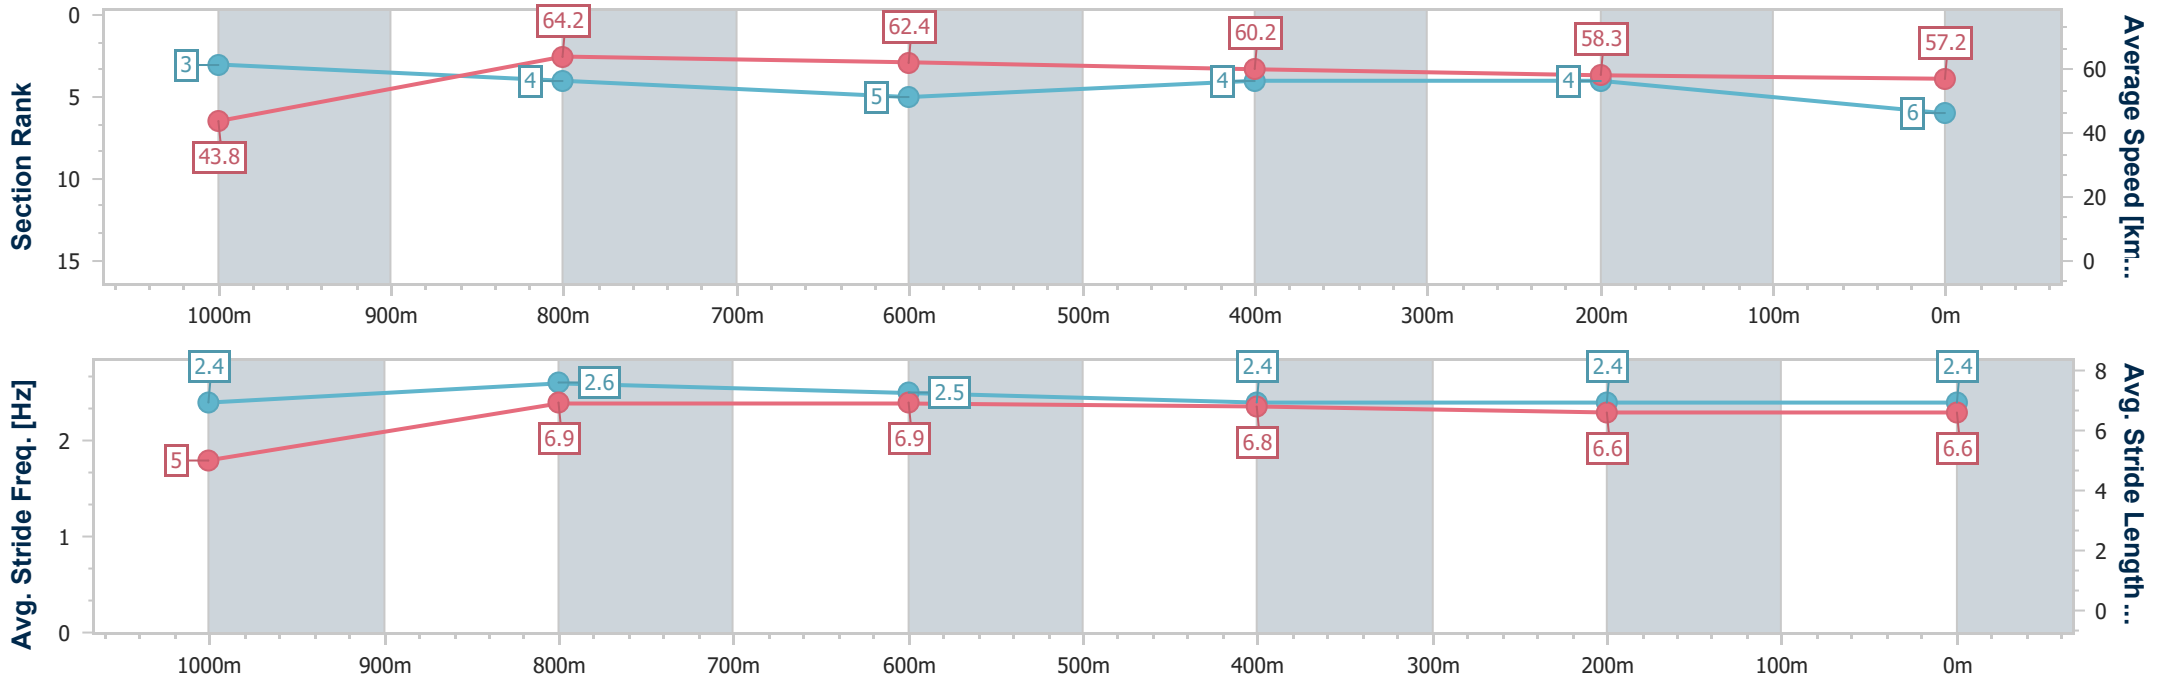

Toowoomba QLD Professional

Race 6: PRYDE'S EASIFEED Maiden Plate - 1100m

20 July 2024 - 20:07

Track Rating: Good 4, Weather: Fine, Rail Position: +2m 1400m-1600m; +1m Remainder

Section	Overall	1000m	800m	600m	400m	200m
Section Times	1:07.95 [6] (0:08.39)	0:59.56 [3] (0:11.21)	0:48.35 [4] (0:11.50)	0:36.85 [5] (0:12.03)	0:24.82 [4] (0:12.25)	0:12.57 [4] (0:12.57)
Average Speed [km/h]	43.8	64.2	62.4	60.2	58.3	57.2
Top Speed [km/h]	44.0	64.9	64.9	63.2	60.4	59.6
Avg. Dist. to Rail [m]	0.4	0.6	0.5	0.9	0.4	1.0
Avg. Stride Freq. [Hz]	2.4	2.6	2.5	2.4	2.4	2.4
Avg. Stride Length [m]	5.0	6.9	6.9	6.8	6.6	6.6

- [] Ranking at each section and finish
- .-.- No data available at this section
- NA No data available

Horse/Jockey Name	I Want That Man
Final Rank	7
Fastest Section Time (Section)	0:08.56 (Overall)
Top Speed [km/h] (Section)	66.8 (800m)
Race State	Finished