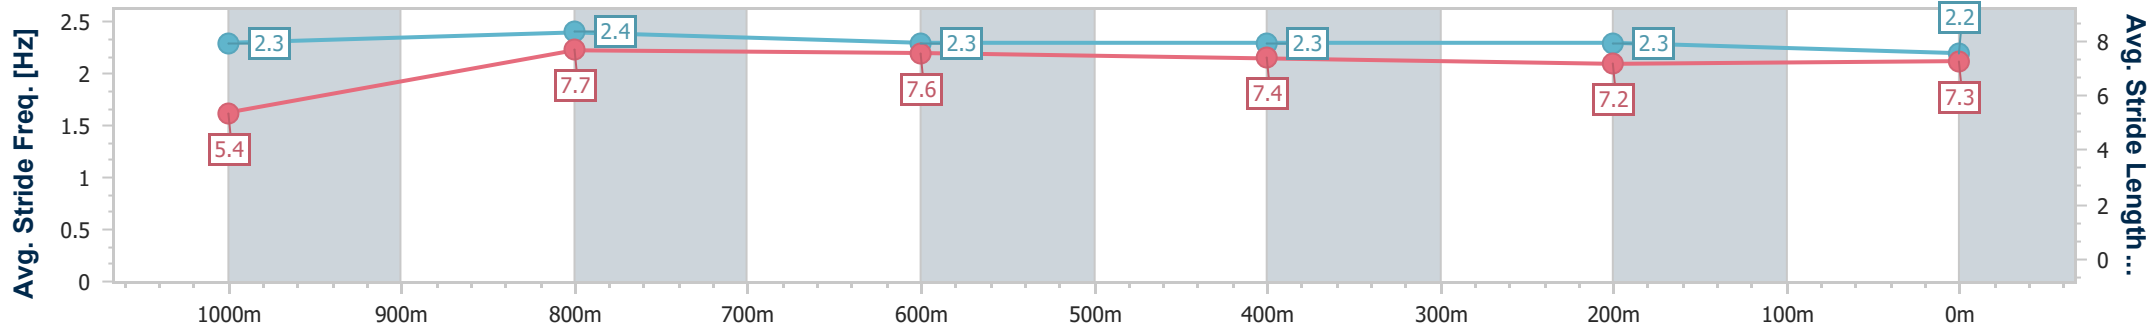

Toowoomba QLD Professional

Race 6: PRYDE'S EASIFEED Maiden Plate - 1100m

20 July 2024 - 20:07

Track Rating: Good 4, Weather: Fine, Rail Position: +2m 1400m-1600m; +1m Remainder

Section	Overall	1000m	800m	600m	400m	200m
Section Times	1:07.55 [3] (0:08.27)	0:59.28 [2] (0:11.16)	0:48.12 [2] (0:11.50)	0:36.62 [2] (0:12.02)	0:24.60 [2] (0:12.24)	0:12.36 [2] (0:12.36)
Average Speed [km/h]	44.0	65.3	63.1	60.5	58.7	58.1
Top Speed [km/h]	44.2	65.9	65.9	63.4	60.6	59.5
Avg. Dist. to Rail [m]	5.3	2.7	1.1	1.0	0.3	0.9
Avg. Stride Freq. [Hz]	2.3	2.4	2.3	2.3	2.3	2.2
Avg. Stride Length [m]	5.4	7.7	7.6	7.4	7.2	7.3