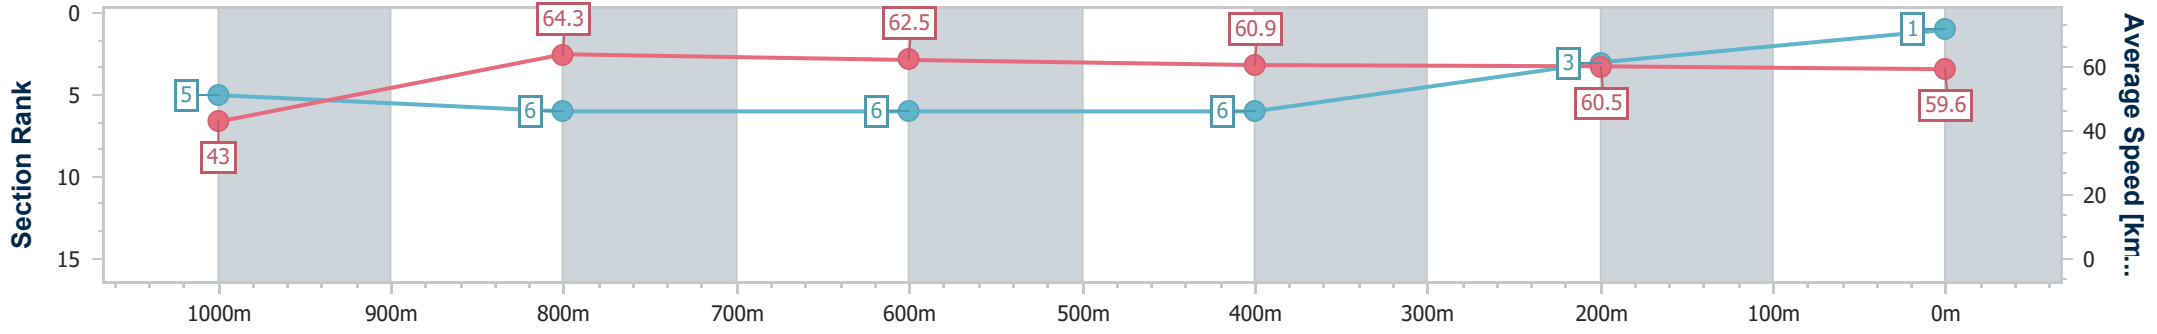

20 July 2024 - 20:07

Track Rating: Good 4, Weather: Fine, Rail Position: +2m 1400m-1600m; +1m Remainder

Section	Overall	1000m	800m	600m	400m	200m
Section Times	1:07.36 [1] (0:08.53)	0:58.83 [5] (0:11.27)	0:47.56 [6] (0:11.58)	0:35.98 [6] (0:11.94)	0:24.04 [6] (0:12.04)	0:12.00 [3] (0:12.00)
Average Speed [km/h]	43.0	64.3	62.5	60.9	60.5	59.6
Top Speed [km/h]	43.2	65.1	65.0	63.0	61.4	61.5
Avg. Dist. to Rail [m]	6.2	2.1	1.7	2.0	3.1	3.0
Avg. Stride Freq. [Hz]	2.2	2.4	2.4	2.3	2.3	2.3
Avg. Stride Length [m]	5.4	7.4	7.4	7.4	7.2	7.2