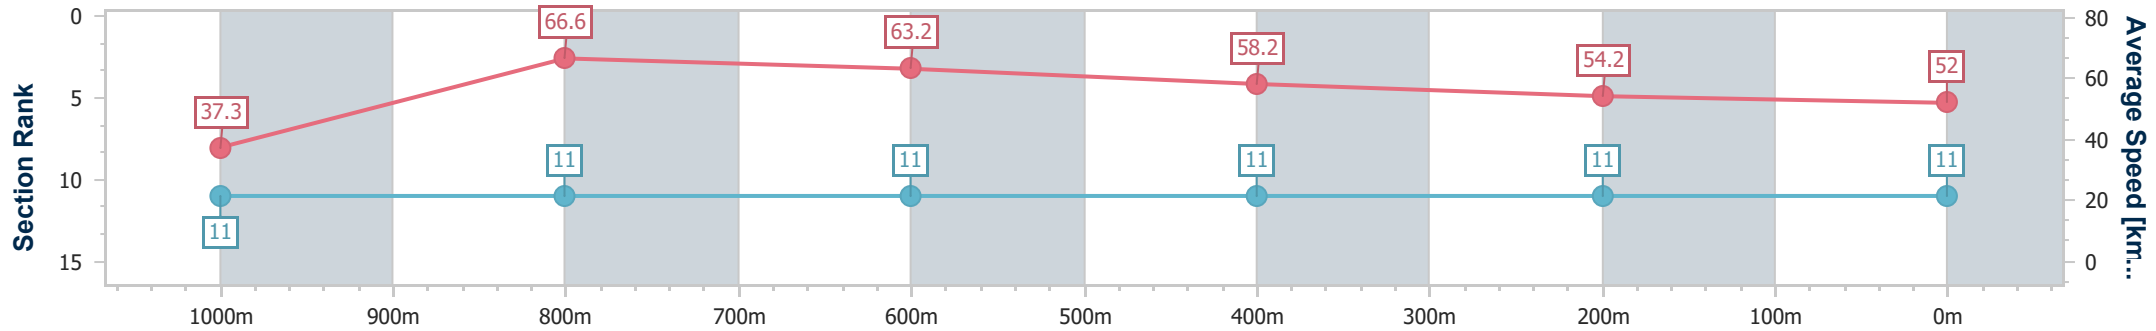

- [] Ranking at each section and finish
- .-.- No data available at this section
- NA No data available

Horse/Jockey Name	Outcrop
Final Rank	11
Fastest Section Time (Section)	0:09.84 (Overall)
Top Speed [km/h] (Section)	67.5 (800m)
Race State	Finished

Toowoomba QLD Professional

Race 6: PRYDE'S EASIFEED Maiden Plate - 1100m

20 July 2024 - 20:07

Track Rating: Good 4, Weather: Fine, Rail Position: +2m 1400m-1600m; +1m Remainder

Section	Overall	1000m	800m	600m	400m	200m
Section Times	1:12.12 [11] (0:09.84)	1:02.28 [11] (0:10.87)	0:51.41 [11] (0:11.54)	0:39.87 [11] (0:12.58)	0:27.29 [11] (0:13.54)	0:13.75 [11] (0:13.75)
Average Speed [km/h]	37.3	66.6	63.2	58.2	54.2	52.0
Top Speed [km/h]	37.8	67.4	67.5	63.2	58.4	54.3
Avg. Dist. to Rail [m]	4.2	1.6	2.4	3.0	4.9	2.4
Avg. Stride Freq. [Hz]	--	--	--	--	--	--
Avg. Stride Length [m]	--	--	--	--	--	--

- [] Ranking at each section and finish
- No data available at this section
- NA No data available