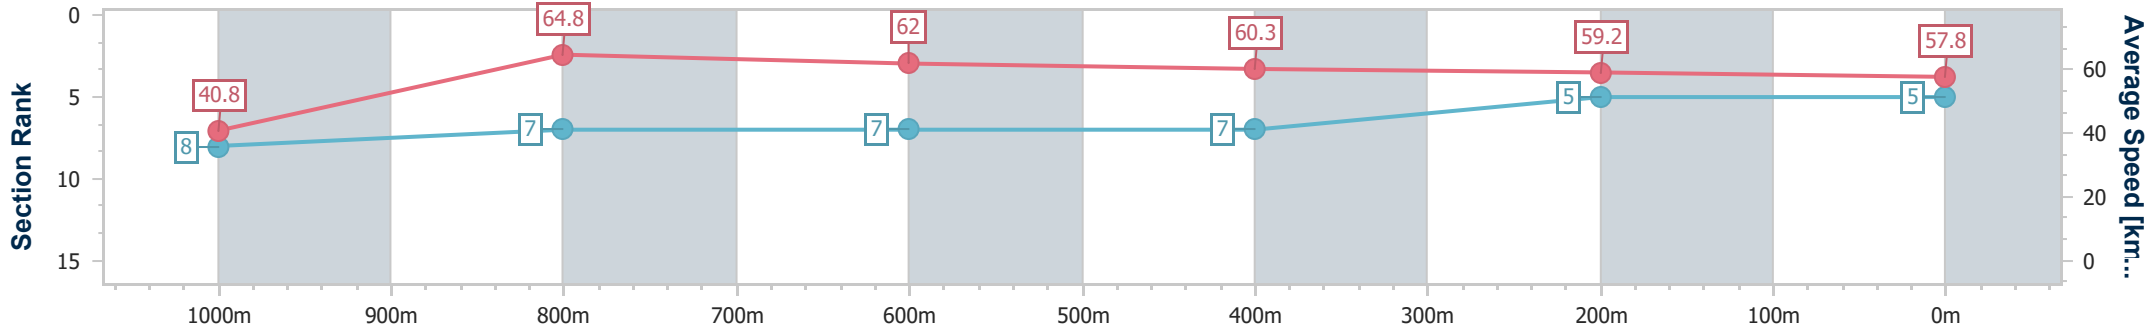

Toowoomba QLD Professional

Race 6: PRYDE'S EASIFEED Maiden Plate - 1100m

20 July 2024 - 20:07

Track Rating: Good 4, Weather: Fine, Rail Position: +2m 1400m-1600m; +1m Remainder

Section	Overall	1000m	800m	600m	400m	200m
Section Times	1:07.84 [5] (0:08.85)	0:58.99 [8] (0:11.16)	0:47.83 [7] (0:11.50)	0:36.33 [7] (0:11.83)	0:24.50 [7] (0:12.10)	0:12.40 [5] (0:12.40)
Average Speed [km/h]	40.8	64.8	62.0	60.3	59.2	57.8
Top Speed [km/h]	41.0	65.0	64.8	62.5	60.7	60.2
Avg. Dist. to Rail [m]	3.5	0.9	2.2	1.6	1.7	1.3
Avg. Stride Freq. [Hz]	2.3	2.5	2.4	2.4	2.4	2.3
Avg. Stride Length [m]	5.0	7.3	7.2	7.0	6.8	6.8