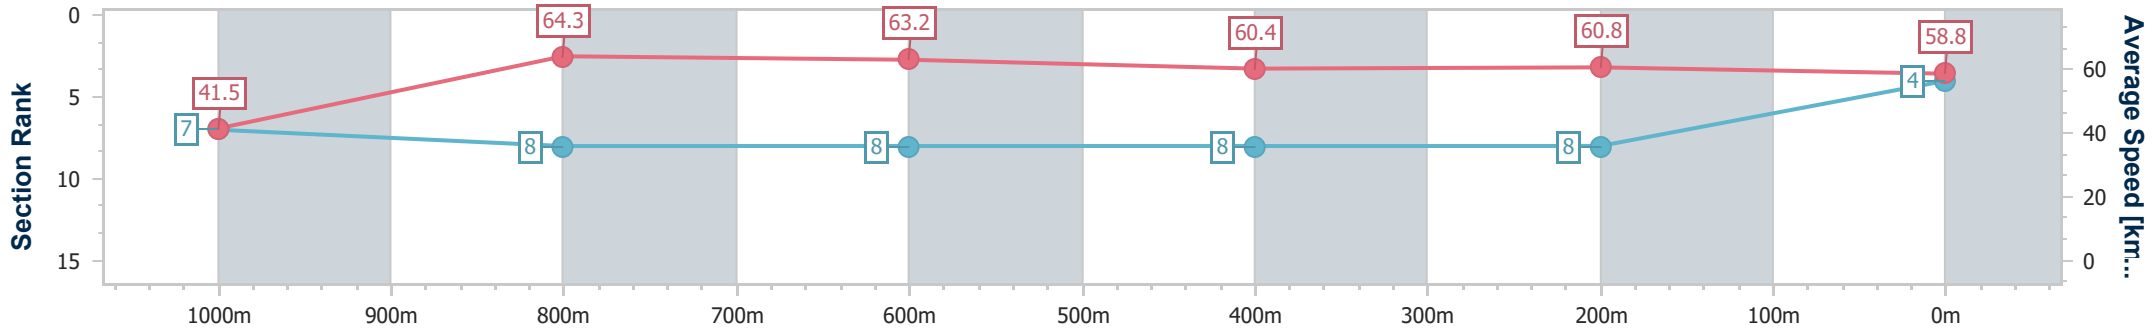

Toowoomba QLD Professional

Race 6: PRYDE'S EASIFEED Maiden Plate - 1100m

20 July 2024 - 20:07

Track Rating: Good 4, Weather: Fine, Rail Position: +2m 1400m-1600m; +1m Remainder

Section	Overall	1000m	800m	600m	400m	200m
Section Times	1:07.78 [4] (0:08.70)	0:59.08 [7] (0:11.41)	0:47.67 [8] (0:11.50)	0:36.17 [8] (0:12.00)	0:24.17 [8] (0:12.01)	0:12.16 [8] (0:12.16)
Average Speed [km/h]	41.5	64.3	63.2	60.4	60.8	58.8
Top Speed [km/h]	41.7	64.4	65.1	63.5	61.1	61.2
Avg. Dist. to Rail [m]	9.3	2.8	1.4	1.8	2.7	3.4
Avg. Stride Freq. [Hz]	2.2	2.5	2.4	2.4	2.4	2.4
Avg. Stride Length [m]	5.1	7.2	7.2	7.0	7.0	6.9