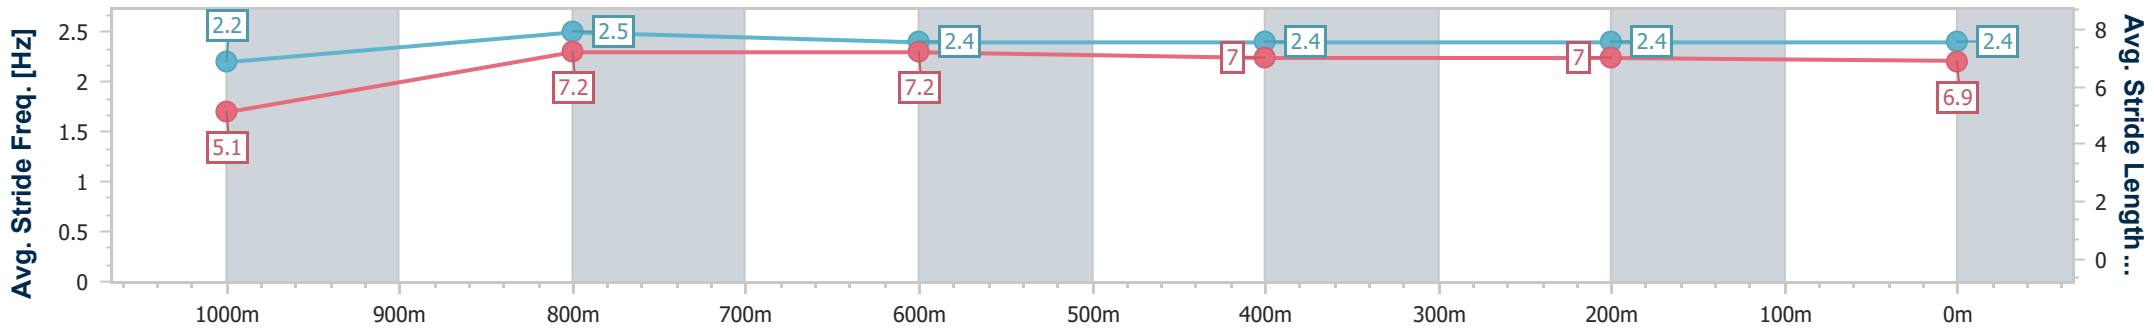

Toowoomba QLD Professional

Race 6: PRYDE'S EASIFEED Maiden Plate - 1100m

20 July 2024 - 20:07

Track Rating: Good 4, Weather: Fine, Rail Position: +2m 1400m-1600m; +1m Remainder

Section	Overall	1000m	800m	600m	400m	200m
Section Times	1:07.78 [4] (0:08.70)	0:59.08 [7] (0:11.41)	0:47.67 [8] (0:11.50)	0:36.17 [8] (0:12.00)	0:24.17 [8] (0:12.01)	0:12.16 [8] (0:12.16)
Average Speed [km/h]	41.5	64.3	63.2	60.4	60.8	58.8
Top Speed [km/h]	41.7	64.4	65.1	63.5	61.1	61.2
Avg. Dist. to Rail [m]	9.3	2.8	1.4	1.8	2.7	3.4
Avg. Stride Freq. [Hz]	2.2	2.5	2.4	2.4	2.4	2.4
Avg. Stride Length [m]	5.1	7.2	7.2	7.0	7.0	6.9