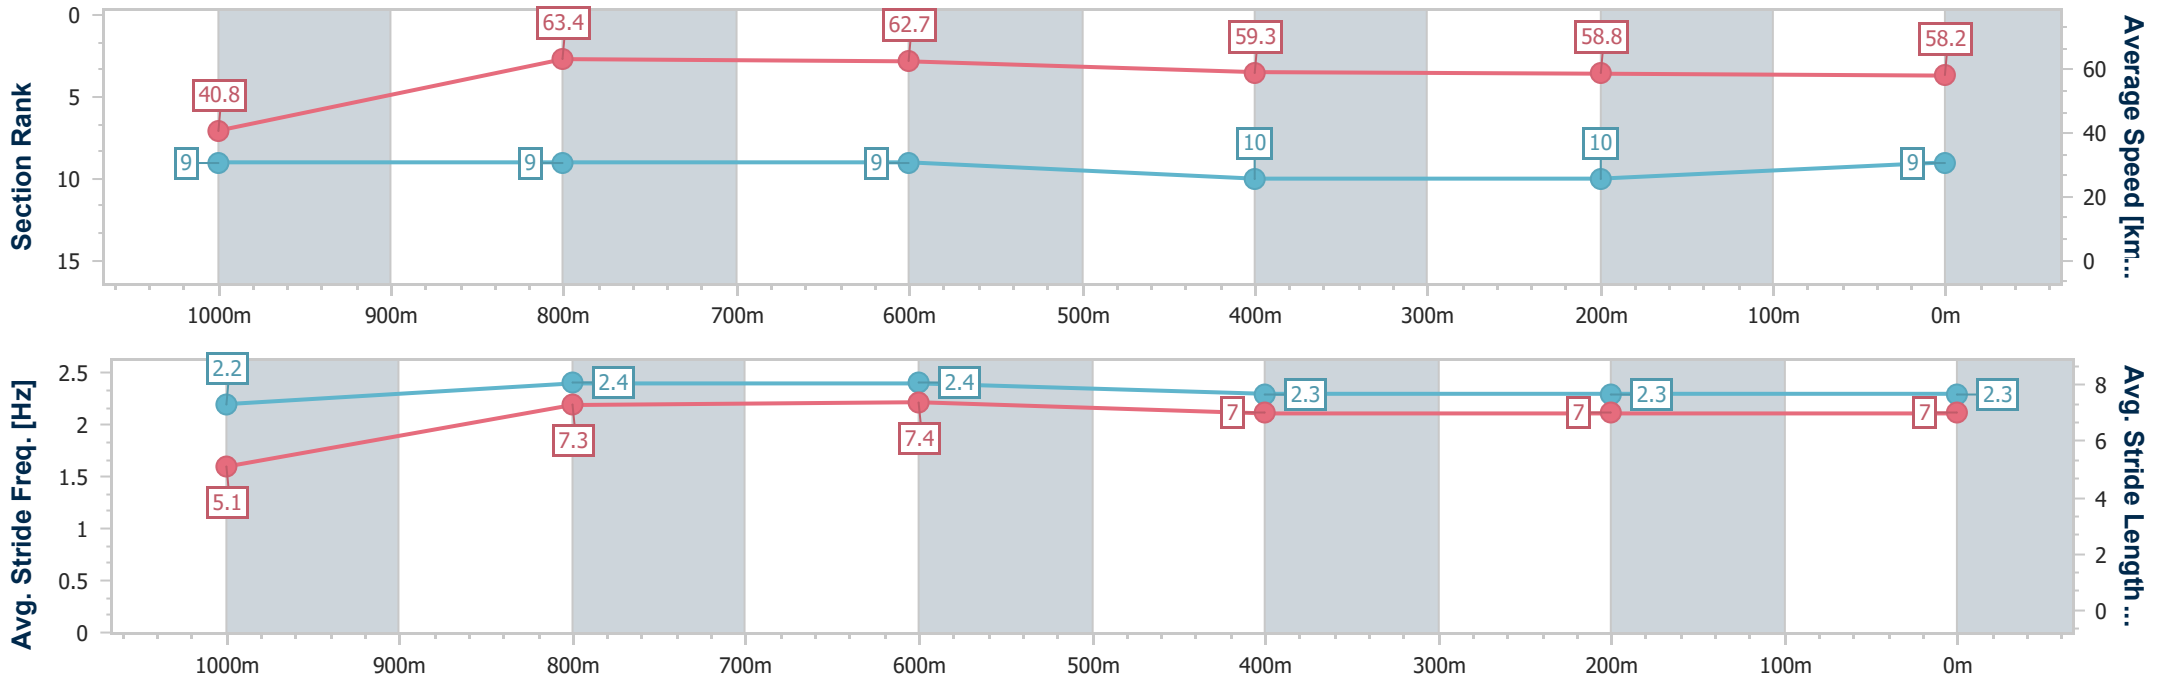

Toowoomba QLD Professional

Race 6: PRYDE'S EASIFEED Maiden Plate - 1100m

20 July 2024 - 20:07

Track Rating: Good 4, Weather: Fine, Rail Position: +2m 1400m-1600m; +1m Remainder

Section	Overall	1000m	800m	600m	400m	200m
Section Times	1:08.54 [9] (0:08.97)	0:59.57 [9] (0:11.37)	0:48.20 [9] (0:11.53)	0:36.67 [9] (0:12.16)	0:24.51 [10] (0:12.25)	0:12.26 [10] (0:12.26)
Average Speed [km/h]	40.8	63.4	62.7	59.3	58.8	58.2
Top Speed [km/h]	41.0	64.4	64.7	62.6	59.7	59.6
Avg. Dist. to Rail [m]	3.8	1.5	0.5	0.6	1.2	5.7
Avg. Stride Freq. [Hz]	2.2	2.4	2.4	2.3	2.3	2.3
Avg. Stride Length [m]	5.1	7.3	7.4	7.0	7.0	7.0

- [] Ranking at each section and finish
- .-.- No data available at this section
- NA No data available

Horse/Jockey Name	The Manipulator
Final Rank	10
Fastest Section Time (Section)	0:09.23 (Overall)
Top Speed [km/h] (Section)	65.1 (1000m)
Race State	Finished

Toowoomba QLD Professional

Race 6: PRYDE'S EASIFEED Maiden Plate - 1100m

20 July 2024 - 20:07

Track Rating: Good 4, Weather: Fine, Rail Position: +2m 1400m-1600m; +1m Remainder

Section	Overall	1000m	800m	600m	400m	200m
Section Times	1:08.68 [10] (0:09.23)	0:59.45 [10] (0:11.21)	0:48.24 [10] (0:11.51)	0:36.73 [10] (0:11.79)	0:24.94 [9] (0:12.25)	0:12.69 [9] (0:12.69)
Average Speed [km/h]	39.8	64.0	62.4	60.7	59.0	56.3
Top Speed [km/h]	40.0	65.1	65.0	62.9	61.1	59.4
Avg. Dist. to Rail [m]	4.2	0.9	2.1	1.2	0.5	0.6
Avg. Stride Freq. [Hz]	2.2	2.3	2.3	2.2	2.2	2.2
Avg. Stride Length [m]	5.0	7.6	7.7	7.5	7.3	7.2