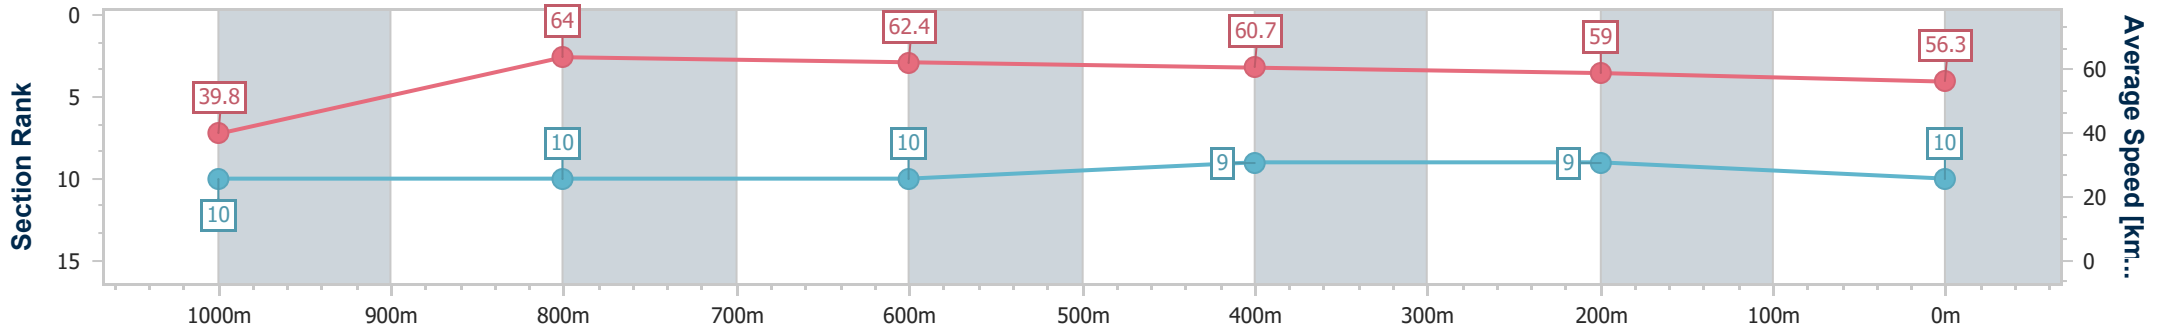

- [] Ranking at each section and finish
- .-.- No data available at this section
- NA No data available

Horse/Jockey Name	The Manipulator
Final Rank	10
Fastest Section Time (Section)	0:09.23 (Overall)
Top Speed [km/h] (Section)	65.1 (1000m)
Race State	Finished

Toowoomba QLD Professional

Race 6: PRYDE'S EASIFEED Maiden Plate - 1100m

20 July 2024 - 20:07

Track Rating: Good 4, Weather: Fine, Rail Position: +2m 1400m-1600m; +1m Remainder

Section	Overall	1000m	800m	600m	400m	200m
Section Times	1:08.68 [10] (0:09.23)	0:59.45 [10] (0:11.21)	0:48.24 [10] (0:11.51)	0:36.73 [10] (0:11.79)	0:24.94 [9] (0:12.25)	0:12.69 [9] (0:12.69)
Average Speed [km/h]	39.8	64.0	62.4	60.7	59.0	56.3
Top Speed [km/h]	40.0	65.1	65.0	62.9	61.1	59.4
Avg. Dist. to Rail [m]	4.2	0.9	2.1	1.2	0.5	0.6
Avg. Stride Freq. [Hz]	2.2	2.3	2.3	2.2	2.2	2.2
Avg. Stride Length [m]	5.0	7.6	7.7	7.5	7.3	7.2

- [] Ranking at each section and finish
- .-.- No data available at this section
- NA No data available

Horse/Jockey Name	Outcrop
Final Rank	11
Fastest Section Time (Section)	0:09.84 (Overall)
Top Speed [km/h] (Section)	67.5 (800m)
Race State	Finished