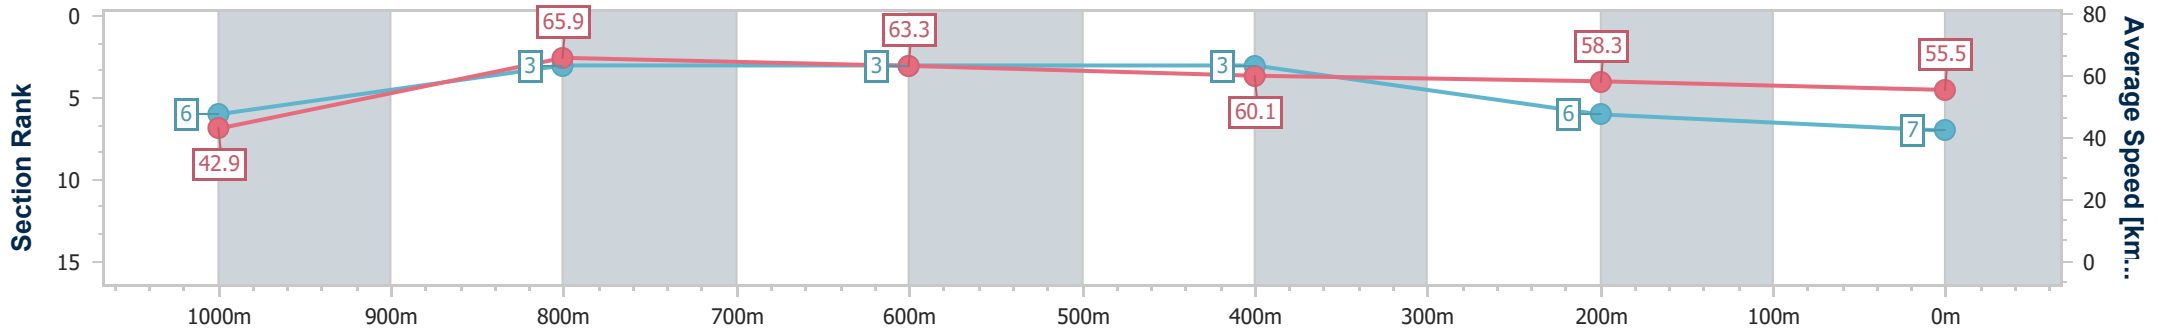

- [] Ranking at each section and finish
- .-.- No data available at this section
- NA No data available

Horse/Jockey Name	I Want That Man
Final Rank	7
Fastest Section Time (Section)	0:08.56 (Overall)
Top Speed [km/h] (Section)	66.8 (800m)
Race State	Finished

Toowoomba QLD Professional

Race 6: PRYDE'S EASIFEED Maiden Plate - 1100m

20 July 2024 - 20:07

Track Rating: Good 4, Weather: Fine, Rail Position: +2m 1400m-1600m; +1m Remainder

Section	Overall	1000m	800m	600m	400m	200m
Section Times	1:08.43 [7] (0:08.56)	0:59.87 [6] (0:10.94)	0:48.93 [3] (0:11.44)	0:37.49 [3] (0:12.14)	0:25.35 [3] (0:12.41)	0:12.94 [6] (0:12.94)
Average Speed [km/h]	42.9	65.9	63.3	60.1	58.3	55.5
Top Speed [km/h]	43.1	66.8	66.8	63.6	60.7	59.1
Avg. Dist. to Rail [m]	6.5	0.8	0.6	2.5	2.3	2.3
Avg. Stride Freq. [Hz]	2.3	2.4	2.3	2.3	2.3	2.2
Avg. Stride Length [m]	5.3	7.6	7.6	7.3	7.1	7.1