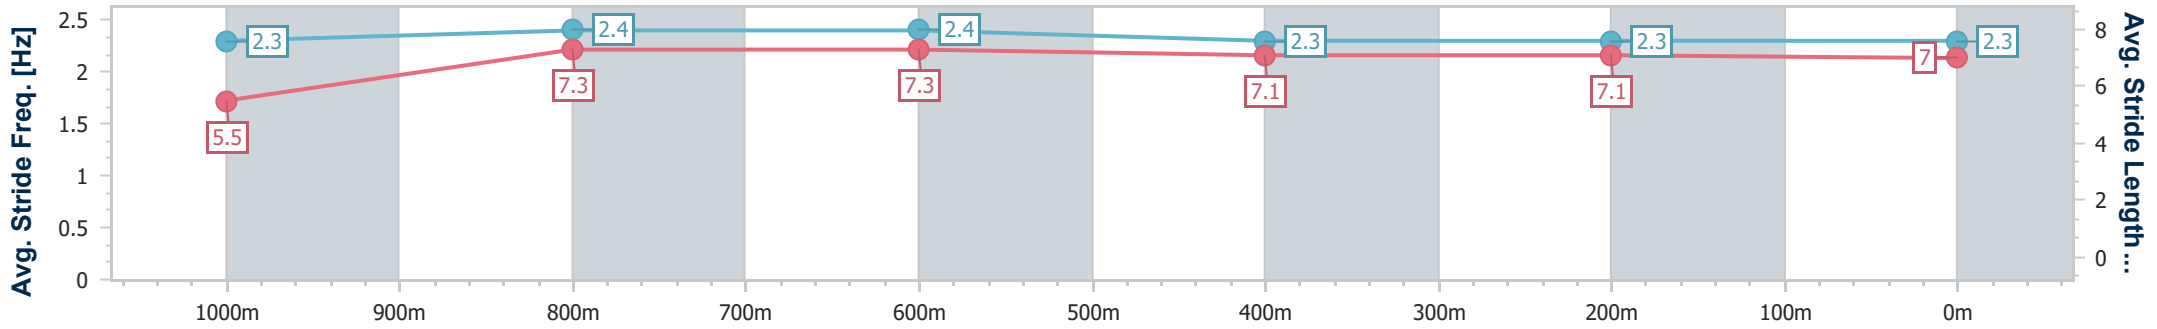

Toowoomba QLD Professional

Race 6: PRYDE'S EASIFEED Maiden Plate - 1100m

20 July 2024 - 20:07

Track Rating: Good 4, Weather: Fine, Rail Position: +2m 1400m-1600m; +1m Remainder

Section	Overall	1000m	800m	600m	400m	200m
Section Times	1:07.48 [2] (0:08.15)	0:59.33 [1] (0:11.22)	0:48.11 [1] (0:11.39)	0:36.72 [1] (0:12.05)	0:24.67 [1] (0:12.18)	0:12.49 [1] (0:12.49)
Average Speed [km/h]	45.0	64.1	62.9	59.8	59.4	57.4
Top Speed [km/h]	45.2	65.1	64.7	63.3	60.1	59.8
Avg. Dist. to Rail [m]	5.9	1.2	1.7	0.2	0.6	1.8
Avg. Stride Freq. [Hz]	2.3	2.4	2.4	2.3	2.3	2.3
Avg. Stride Length [m]	5.5	7.3	7.3	7.1	7.1	7.0