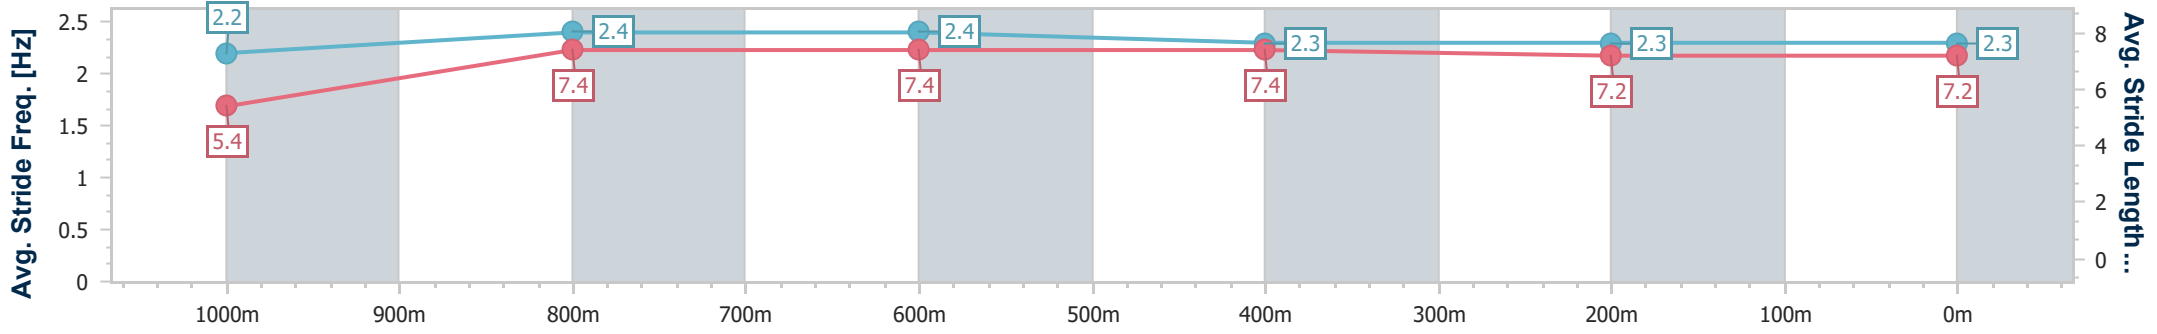

20 July 2024 - 20:07

Track Rating: Good 4, Weather: Fine, Rail Position: +2m 1400m-1600m; +1m Remainder

Section	Overall	1000m	800m	600m	400m	200m
Section Times	1:07.36 [1] (0:08.53)	0:58.83 [5] (0:11.27)	0:47.56 [6] (0:11.58)	0:35.98 [6] (0:11.94)	0:24.04 [6] (0:12.04)	0:12.00 [3] (0:12.00)
Average Speed [km/h]	43.0	64.3	62.5	60.9	60.5	59.6
Top Speed [km/h]	43.2	65.1	65.0	63.0	61.4	61.5
Avg. Dist. to Rail [m]	6.2	2.1	1.7	2.0	3.1	3.0
Avg. Stride Freq. [Hz]	2.2	2.4	2.4	2.3	2.3	2.3
Avg. Stride Length [m]	5.4	7.4	7.4	7.4	7.2	7.2