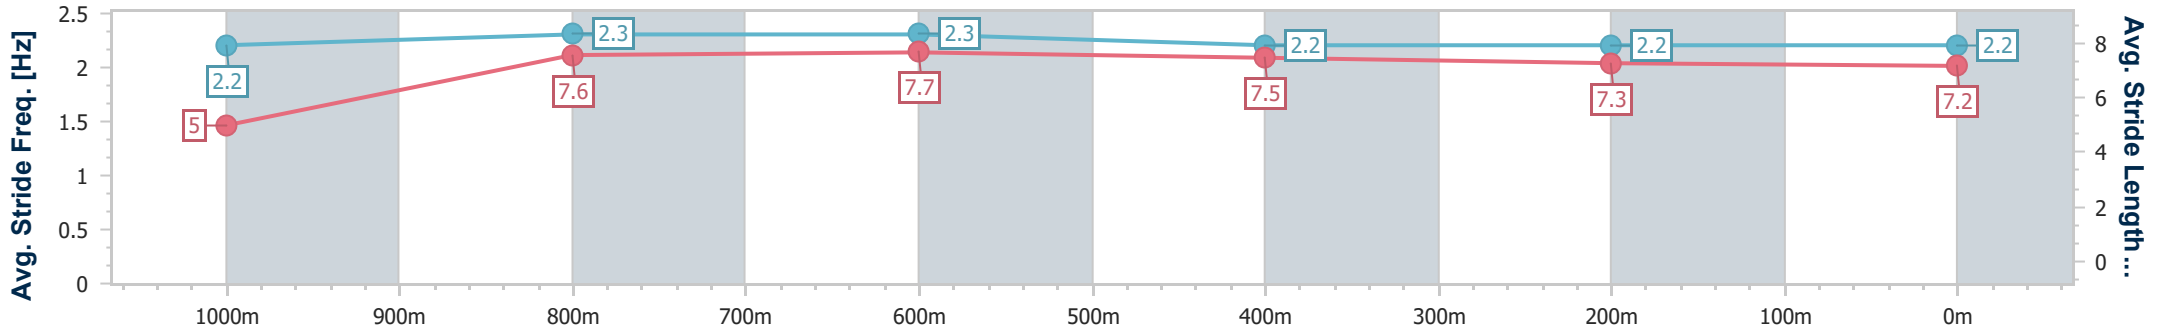

- [] Ranking at each section and finish
- .-.- No data available at this section
- NA No data available

Horse/Jockey Name	The Manipulator
Final Rank	10
Fastest Section Time (Section)	0:09.23 (Overall)
Top Speed [km/h] (Section)	65.1 (1000m)
Race State	Finished

Toowoomba QLD Professional

Race 6: PRYDE'S EASIFEED Maiden Plate - 1100m

20 July 2024 - 20:07

Track Rating: Good 4, Weather: Fine, Rail Position: +2m 1400m-1600m; +1m Remainder

Section	Overall	1000m	800m	600m	400m	200m
Section Times	1:08.68 [10] (0:09.23)	0:59.45 [10] (0:11.21)	0:48.24 [10] (0:11.51)	0:36.73 [10] (0:11.79)	0:24.94 [9] (0:12.25)	0:12.69 [9] (0:12.69)
Average Speed [km/h]	39.8	64.0	62.4	60.7	59.0	56.3
Top Speed [km/h]	40.0	65.1	65.0	62.9	61.1	59.4
Avg. Dist. to Rail [m]	4.2	0.9	2.1	1.2	0.5	0.6
Avg. Stride Freq. [Hz]	2.2	2.3	2.3	2.2	2.2	2.2
Avg. Stride Length [m]	5.0	7.6	7.7	7.5	7.3	7.2

- [] Ranking at each section and finish
- .-.- No data available at this section
- NA No data available

Horse/Jockey Name	Outcrop
Final Rank	11
Fastest Section Time (Section)	0:09.84 (Overall)
Top Speed [km/h] (Section)	67.5 (800m)
Race State	Finished