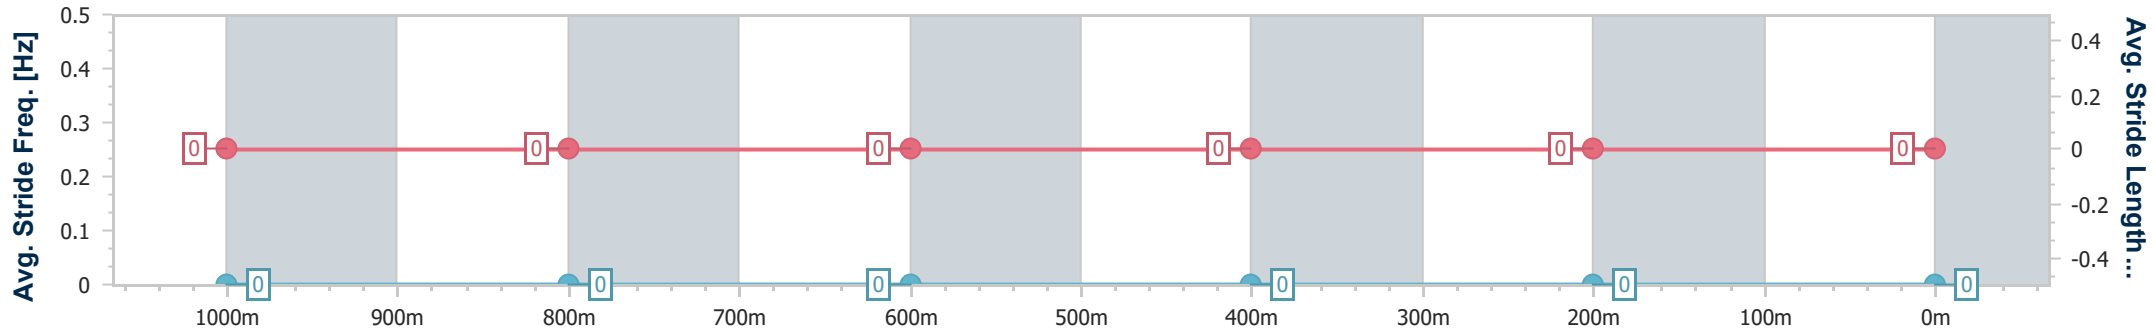

- [] Ranking at each section and finish
- .-.- No data available at this section
- NA No data available

Horse/Jockey Name	Outcrop
Final Rank	11
Fastest Section Time (Section)	0:09.84 (Overall)
Top Speed [km/h] (Section)	67.5 (800m)
Race State	Finished

Toowoomba QLD Professional

Race 6: PRYDE'S EASIFEED Maiden Plate - 1100m

20 July 2024 - 20:07

Track Rating: Good 4, Weather: Fine, Rail Position: +2m 1400m-1600m; +1m Remainder

Section	Overall	1000m	800m	600m	400m	200m
Section Times	1:12.12 [11] (0:09.84)	1:02.28 [11] (0:10.87)	0:51.41 [11] (0:11.54)	0:39.87 [11] (0:12.58)	0:27.29 [11] (0:13.54)	0:13.75 [11] (0:13.75)
Average Speed [km/h]	37.3	66.6	63.2	58.2	54.2	52.0
Top Speed [km/h]	37.8	67.4	67.5	63.2	58.4	54.3
Avg. Dist. to Rail [m]	4.2	1.6	2.4	3.0	4.9	2.4
Avg. Stride Freq. [Hz]	--	--	--	--	--	--
Avg. Stride Length [m]	--	--	--	--	--	--

- [] Ranking at each section and finish
- No data available at this section
- NA No data available