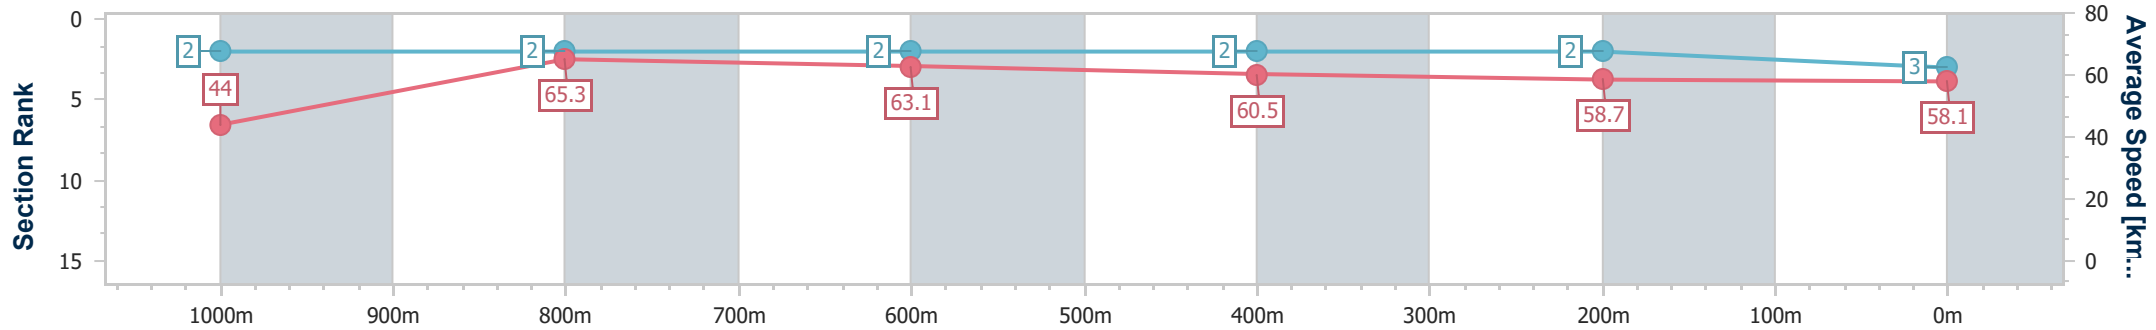

Toowoomba QLD Professional

Race 6: PRYDE'S EASIFEED Maiden Plate - 1100m

20 July 2024 - 20:07

Track Rating: Good 4, Weather: Fine, Rail Position: +2m 1400m-1600m; +1m Remainder

Section	Overall	1000m	800m	600m	400m	200m
Section Times	1:07.55 [3] (0:08.27)	0:59.28 [2] (0:11.16)	0:48.12 [2] (0:11.50)	0:36.62 [2] (0:12.02)	0:24.60 [2] (0:12.24)	0:12.36 [2] (0:12.36)
Average Speed [km/h]	44.0	65.3	63.1	60.5	58.7	58.1
Top Speed [km/h]	44.2	65.9	65.9	63.4	60.6	59.5
Avg. Dist. to Rail [m]	5.3	2.7	1.1	1.0	0.3	0.9
Avg. Stride Freq. [Hz]	2.3	2.4	2.3	2.3	2.3	2.2
Avg. Stride Length [m]	5.4	7.7	7.6	7.4	7.2	7.3