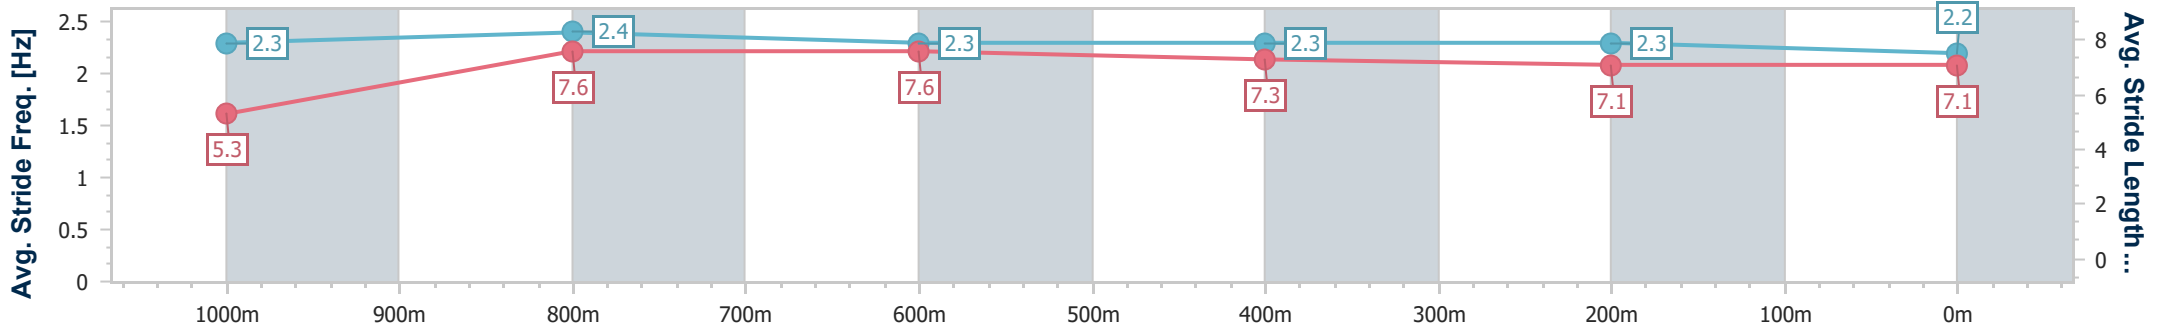

- [] Ranking at each section and finish
- .-.- No data available at this section
- NA No data available

Horse/Jockey Name	I Want That Man
Final Rank	7
Fastest Section Time (Section)	0:08.56 (Overall)
Top Speed [km/h] (Section)	66.8 (800m)
Race State	Finished

Toowoomba QLD Professional

Race 6: PRYDE'S EASIFEED Maiden Plate - 1100m

20 July 2024 - 20:07

Track Rating: Good 4, Weather: Fine, Rail Position: +2m 1400m-1600m; +1m Remainder

Section	Overall	1000m	800m	600m	400m	200m
Section Times	1:08.43 [7] (0:08.56)	0:59.87 [6] (0:10.94)	0:48.93 [3] (0:11.44)	0:37.49 [3] (0:12.14)	0:25.35 [3] (0:12.41)	0:12.94 [6] (0:12.94)
Average Speed [km/h]	42.9	65.9	63.3	60.1	58.3	55.5
Top Speed [km/h]	43.1	66.8	66.8	63.6	60.7	59.1
Avg. Dist. to Rail [m]	6.5	0.8	0.6	2.5	2.3	2.3
Avg. Stride Freq. [Hz]	2.3	2.4	2.3	2.3	2.3	2.2
Avg. Stride Length [m]	5.3	7.6	7.6	7.3	7.1	7.1