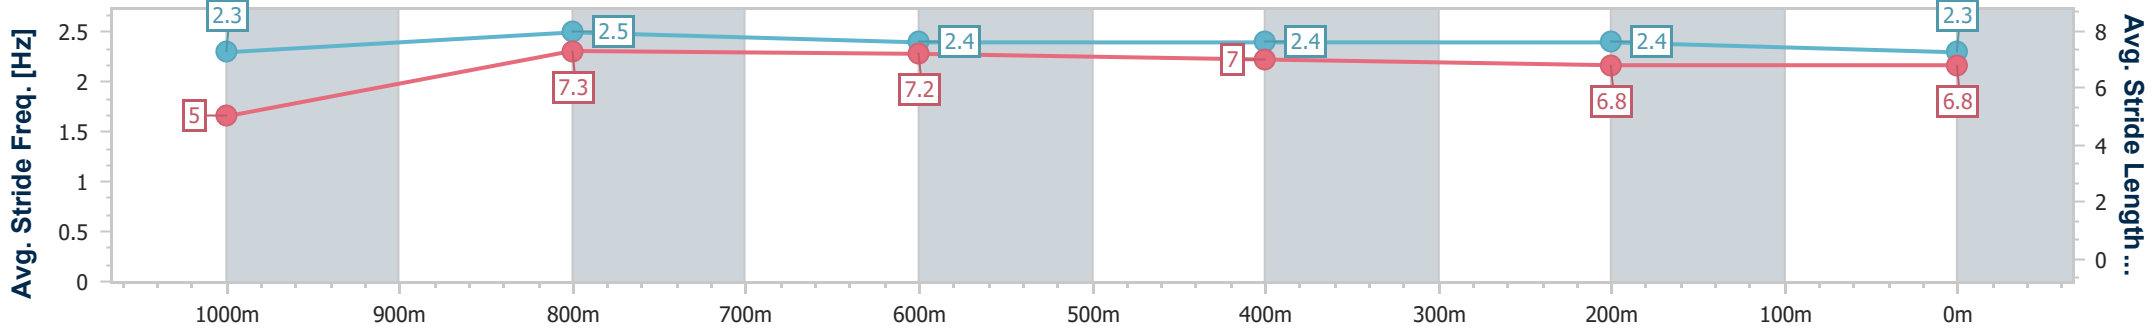

Toowoomba QLD Professional

Race 6: PRYDE'S EASIFEED Maiden Plate - 1100m

20 July 2024 - 20:07

Track Rating: Good 4, Weather: Fine, Rail Position: +2m 1400m-1600m; +1m Remainder

Section	Overall	1000m	800m	600m	400m	200m
Section Times	1:07.84 [5] (0:08.85)	0:58.99 [8] (0:11.16)	0:47.83 [7] (0:11.50)	0:36.33 [7] (0:11.83)	0:24.50 [7] (0:12.10)	0:12.40 [5] (0:12.40)
Average Speed [km/h]	40.8	64.8	62.0	60.3	59.2	57.8
Top Speed [km/h]	41.0	65.0	64.8	62.5	60.7	60.2
Avg. Dist. to Rail [m]	3.5	0.9	2.2	1.6	1.7	1.3
Avg. Stride Freq. [Hz]	2.3	2.5	2.4	2.4	2.4	2.3
Avg. Stride Length [m]	5.0	7.3	7.2	7.0	6.8	6.8

- [] Ranking at each section and finish
- .-.- No data available at this section
- NA No data available

Horse/Jockey Name	Miss Bittersweet
Final Rank	6
Fastest Section Time (Section)	0:08.39 (Overall)
Top Speed [km/h] (Section)	64.9 (800m)
Race State	Finished