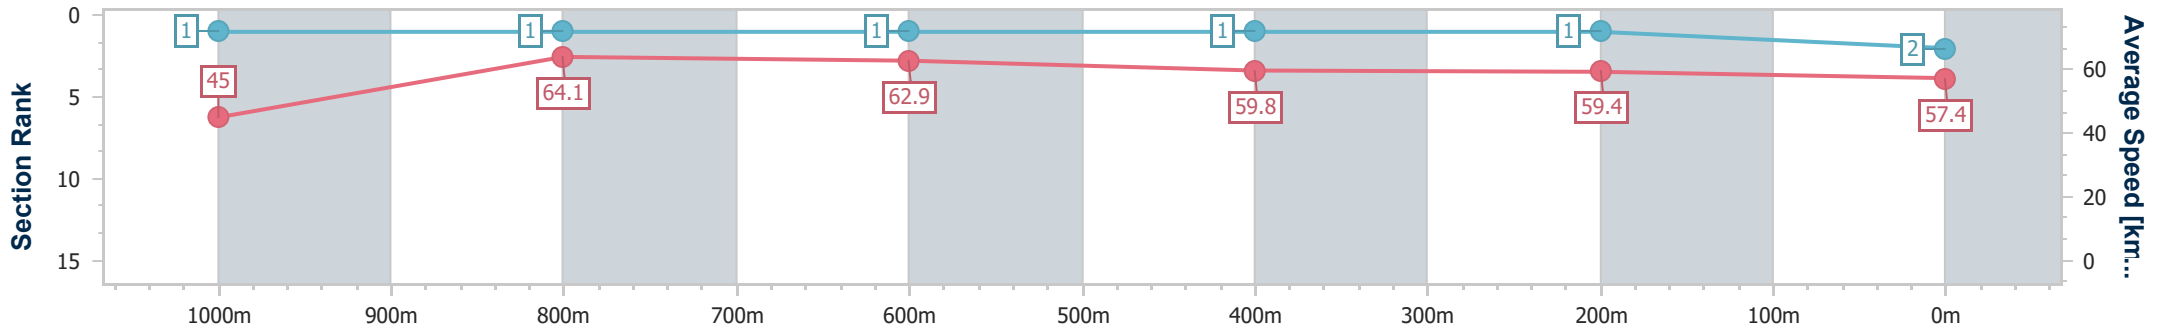

Toowoomba QLD Professional

Race 6: PRYDE'S EASIFEED Maiden Plate - 1100m

20 July 2024 - 20:07

Track Rating: Good 4, Weather: Fine, Rail Position: +2m 1400m-1600m; +1m Remainder

Section	Overall	1000m	800m	600m	400m	200m
Section Times	1:07.48 [2] (0:08.15)	0:59.33 [1] (0:11.22)	0:48.11 [1] (0:11.39)	0:36.72 [1] (0:12.05)	0:24.67 [1] (0:12.18)	0:12.49 [1] (0:12.49)
Average Speed [km/h]	45.0	64.1	62.9	59.8	59.4	57.4
Top Speed [km/h]	45.2	65.1	64.7	63.3	60.1	59.8
Avg. Dist. to Rail [m]	5.9	1.2	1.7	0.2	0.6	1.8
Avg. Stride Freq. [Hz]	2.3	2.4	2.4	2.3	2.3	2.3
Avg. Stride Length [m]	5.5	7.3	7.3	7.1	7.1	7.0