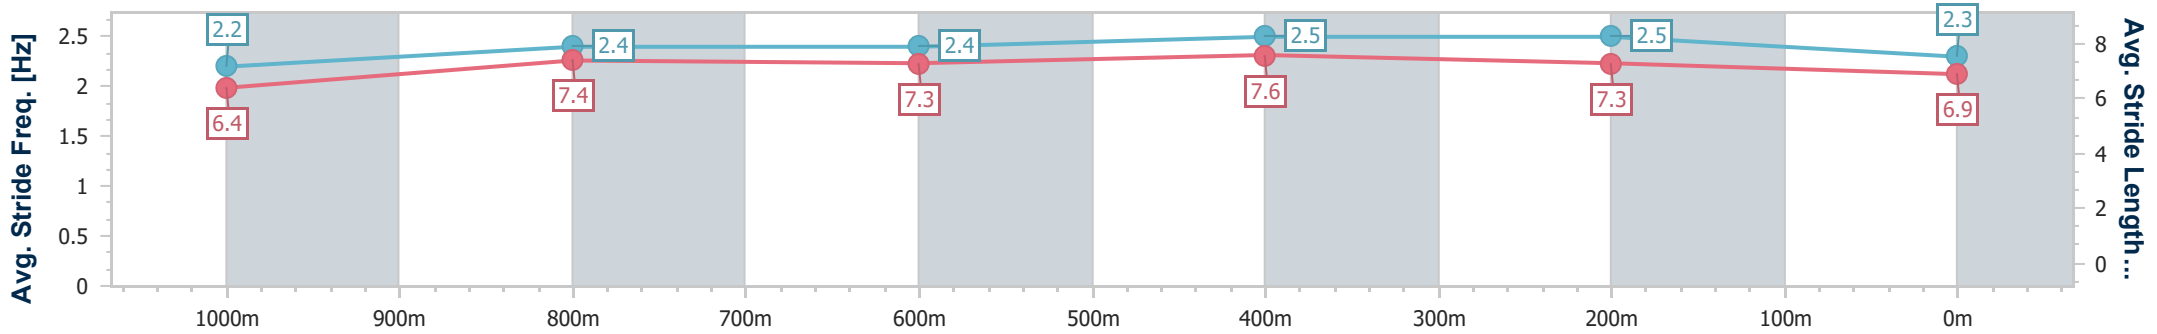

Eagle Farm QLD Professional

Race 6: BECOME A BRC MEMBER Class 6 Plate - 1200m

20 July 2024 - 14:58

Track Rating: Good 4, Weather: Fine, Rail Position: +0.5m Entire

BRISBANE RACING CLUB

Section	Overall	1000m	800m	600m	400m	200m
Section Times	1:11.08 [5] (0:14.09)	0:56.99 [7] (0:11.42)	0:45.57 [8] (0:11.41)	0:34.16 [8] (0:10.75)	0:23.41 [7] (0:11.05)	0:12.36 [4] (0:12.36)
Average Speed [km/h]	51.1	64.0	63.5	67.5	65.2	58.3
Top Speed [km/h]	63.6	65.5	65.0	69.0	68.4	62.4
Avg. Dist. to Rail [m]	5.6	2.8	2.0	1.4	8.2	9.8
Avg. Stride Freq. [Hz]	2.2	2.4	2.4	2.5	2.5	2.3
Avg. Stride Length [m]	6.4	7.4	7.3	7.6	7.3	6.9

- [ ] Ranking at each section and finish
- .-.- No data available at this section
- NA No data available

Horse/Jockey Name	The Face
Final Rank	6
Fastest Section Time (Section)	0:11.14 (600m)
Top Speed [km/h] (Section)	65.5 (1000m)
Race State	Finished