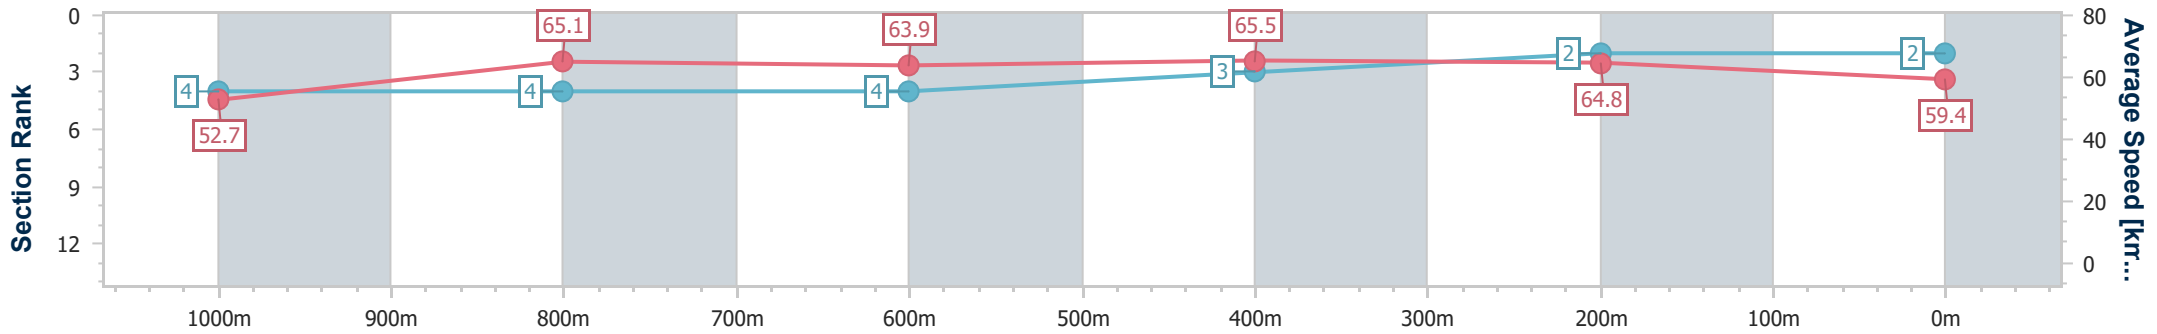

### Eagle Farm QLD Professional

Race 6: BECOME A BRC MEMBER Class 6 Plate - 1200m

20 July 2024 - 14:58

Track Rating: Good 4, Weather: Fine, Rail Position: +0.5m Entire

BRISBANE RACING CLUB

Section	Overall	1000m	800m	600m	400m	200m
Section Times	1:10.64 [2] (0:13.69)	0:56.95 [4] (0:11.28)	0:45.67 [4] (0:11.39)	0:34.28 [4] (0:11.06)	0:23.22 [3] (0:11.13)	0:12.09 [2] (0:12.09)
Average Speed [km/h]	52.7	65.1	63.9	65.5	64.8	59.4
Top Speed [km/h]	66.1	66.8	64.7	66.8	66.3	62.6
Avg. Dist. to Rail [m]	5.3	3.6	2.0	1.5	5.6	5.8
Avg. Stride Freq. [Hz]	2.2	2.3	2.3	2.3	2.4	2.3
Avg. Stride Length [m]	6.6	7.7	7.8	7.8	7.7	7.3