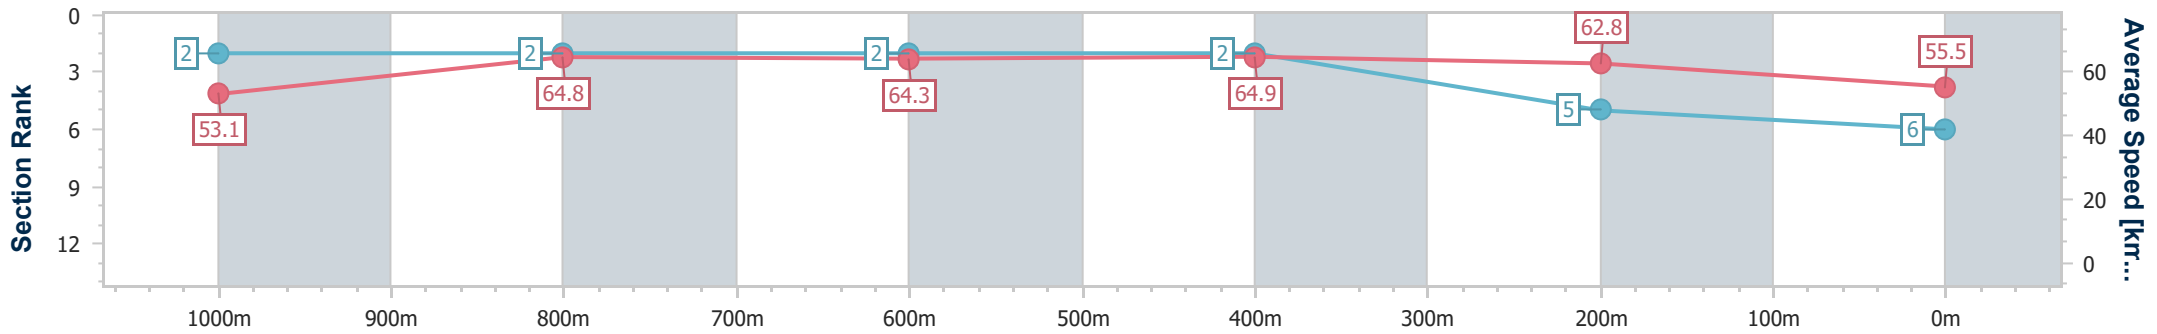

- [ ] Ranking at each section and finish
- .-.- No data available at this section
- NA No data available

Horse/Jockey Name	The Face
Final Rank	6
Fastest Section Time (Section)	0:11.14 (600m)
Top Speed [km/h] (Section)	65.5 (1000m)
Race State	Finished

Eagle Farm QLD Professional

Race 6: BECOME A BRC MEMBER Class 6 Plate - 1200m

20 July 2024 - 14:58

Track Rating: Good 4, Weather: Fine, Rail Position: +0.5m Entire

BRISBANE RACING CLUB

Section	Overall	1000m	800m	600m	400m	200m
Section Times	1:11.70 [6] (0:13.56)	0:58.14 [2] (0:11.27)	0:46.87 [2] (0:11.28)	0:35.59 [2] (0:11.14)	0:24.45 [2] (0:11.48)	0:12.97 [5] (0:12.97)
Average Speed [km/h]	53.1	64.8	64.3	64.9	62.8	55.5
Top Speed [km/h]	65.3	65.5	65.0	65.4	64.8	59.7
Avg. Dist. to Rail [m]	3.3	2.5	2.2	1.0	2.9	5.4
Avg. Stride Freq. [Hz]	2.3	2.3	2.3	2.4	2.4	2.2
Avg. Stride Length [m]	6.5	7.7	7.6	7.4	7.4	7.0

- [ ] Ranking at each section and finish
- .-.- No data available at this section
- NA No data available

Horse/Jockey Name	Emperor
Final Rank	7
Fastest Section Time (Section)	0:11.02 (600m)
Top Speed [km/h] (Section)	66.4 (600m)
Race State	Finished