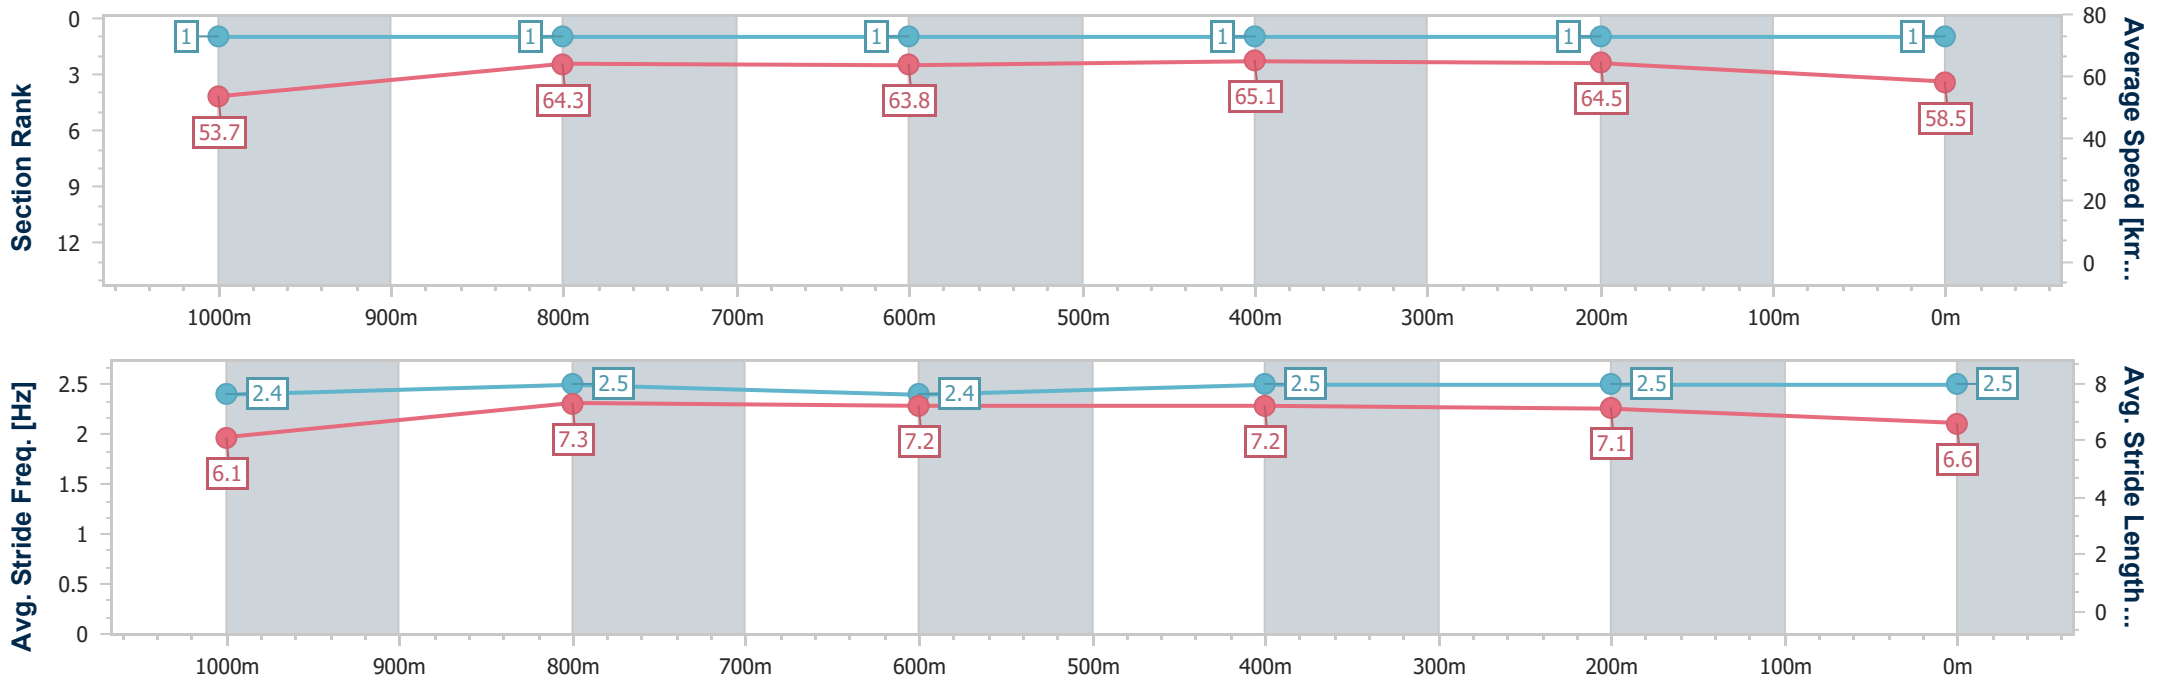

### Eagle Farm QLD Professional

Race 6: BECOME A BRC MEMBER Class 6 Plate - 1200m

20 July 2024 - 14:58

Track Rating: Good 4, Weather: Fine, Rail Position: +0.5m Entire

BRISBANE RACING CLUB

Section	Overall	1000m	800m	600m	400m	200m
Section Times	1:10.59 [1] (0:13.43)	0:57.16 [1] (0:11.25)	0:45.91 [1] (0:11.32)	0:34.59 [1] (0:11.10)	0:23.49 [1] (0:11.21)	0:12.28 [1] (0:12.28)
Average Speed [km/h]	53.7	64.3	63.8	65.1	64.5	58.5
Top Speed [km/h]	66.1	66.0	64.9	65.6	65.3	62.3
Avg. Dist. to Rail [m]	2.1	0.8	1.0	0.7	1.6	2.9
Avg. Stride Freq. [Hz]	2.4	2.5	2.4	2.5	2.5	2.5
Avg. Stride Length [m]	6.1	7.3	7.2	7.2	7.1	6.6

- [ ] Ranking at each section and finish
- .-.- No data available at this section
- NA No data available

Horse/Jockey Name	Standing Order
Final Rank	2
Fastest Section Time (Section)	0:11.06 (600m)
Top Speed [km/h] (Section)	66.8 (600m)
Race State	Finished