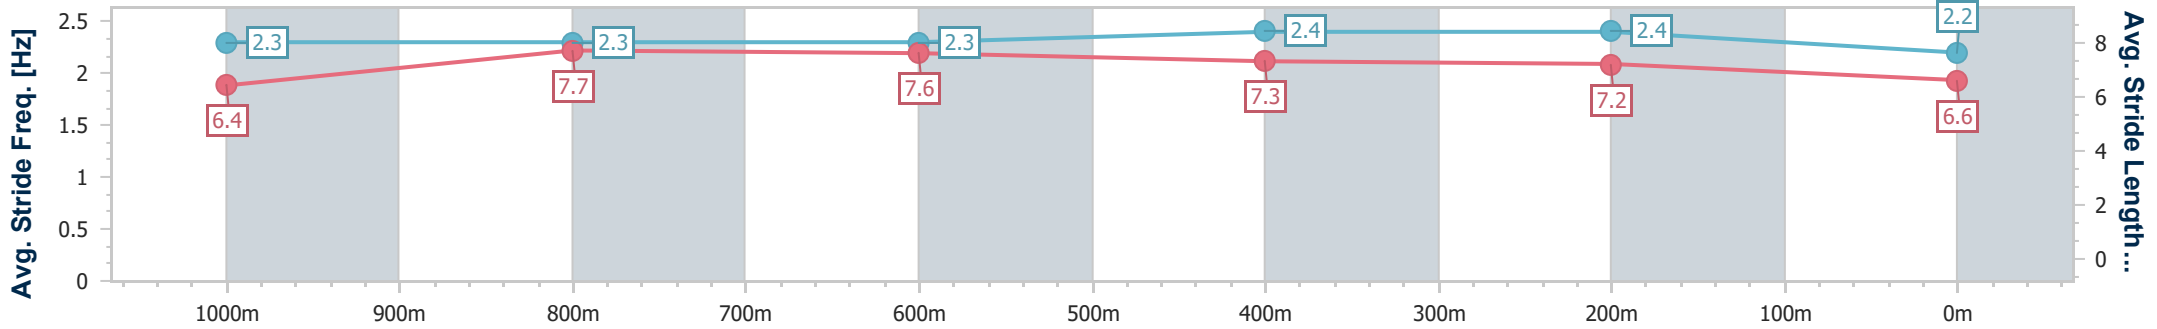

### Eagle Farm QLD Professional

Race 6: BECOME A BRC MEMBER Class 6 Plate - 1200m

20 July 2024 - 14:58

Track Rating: Good 4, Weather: Fine, Rail Position: +0.5m Entire

BRISBANE RACING CLUB

Section	Overall	1000m	800m	600m	400m	200m
Section Times	1:12.74 [8] (0:13.63)	0:59.11 [3] (0:11.28)	0:47.83 [3] (0:11.38)	0:36.45 [3] (0:11.24)	0:25.21 [4] (0:11.78)	0:13.43 [8] (0:13.43)
Average Speed [km/h]	52.9	64.6	63.9	64.0	61.2	53.4
Top Speed [km/h]	66.6	66.2	65.3	65.4	64.2	57.9
Avg. Dist. to Rail [m]	1.1	2.4	1.8	0.4	0.6	1.0
Avg. Stride Freq. [Hz]	2.3	2.3	2.3	2.4	2.4	2.2
Avg. Stride Length [m]	6.4	7.7	7.6	7.3	7.2	6.6

- [ ] Ranking at each section and finish
- .-.- No data available at this section
- NA No data available