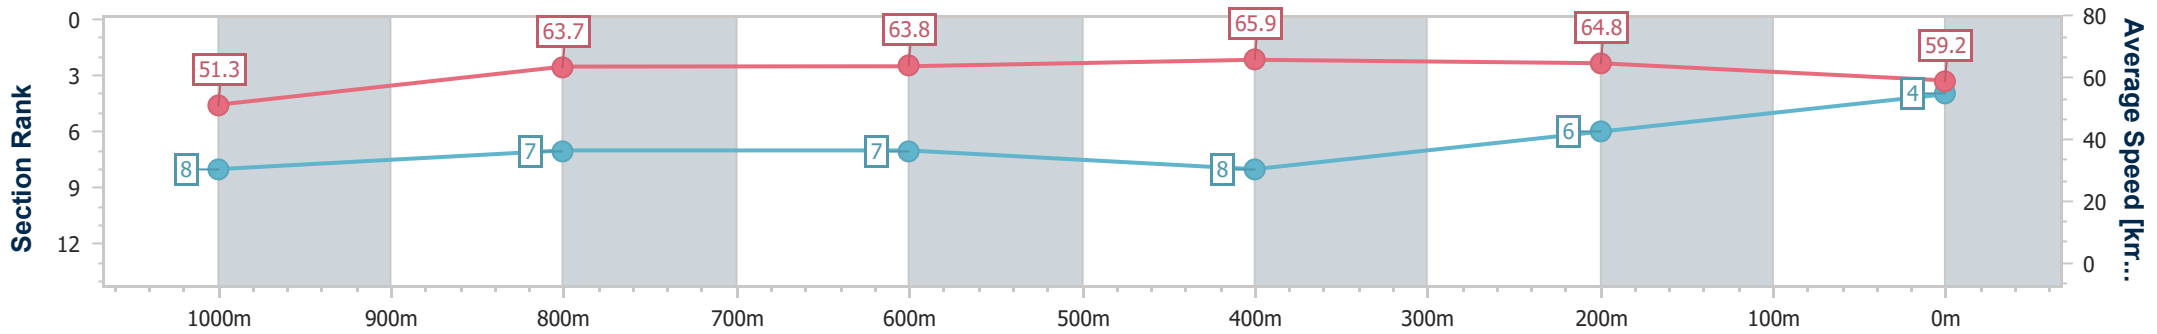

### Eagle Farm QLD Professional

Race 6: BECOME A BRC MEMBER Class 6 Plate - 1200m

20 July 2024 - 14:58

Track Rating: Good 4, Weather: Fine, Rail Position: +0.5m Entire

BRISBANE RACING CLUB

Section	Overall	1000m	800m	600m	400m	200m
Section Times	1:10.98 [4] (0:14.10)	0:56.88 [8] (0:11.37)	0:45.51 [7] (0:11.30)	0:34.21 [7] (0:10.97)	0:23.24 [8] (0:11.11)	0:12.13 [6] (0:12.13)
Average Speed [km/h]	51.3	63.7	63.8	65.9	64.8	59.2
Top Speed [km/h]	65.3	64.5	64.9	66.4	66.0	62.4
Avg. Dist. to Rail [m]	3.0	1.7	0.6	0.5	4.6	5.1
Avg. Stride Freq. [Hz]	2.0	2.2	2.2	2.3	2.3	2.2
Avg. Stride Length [m]	6.9	7.7	8.0	7.9	7.8	7.4