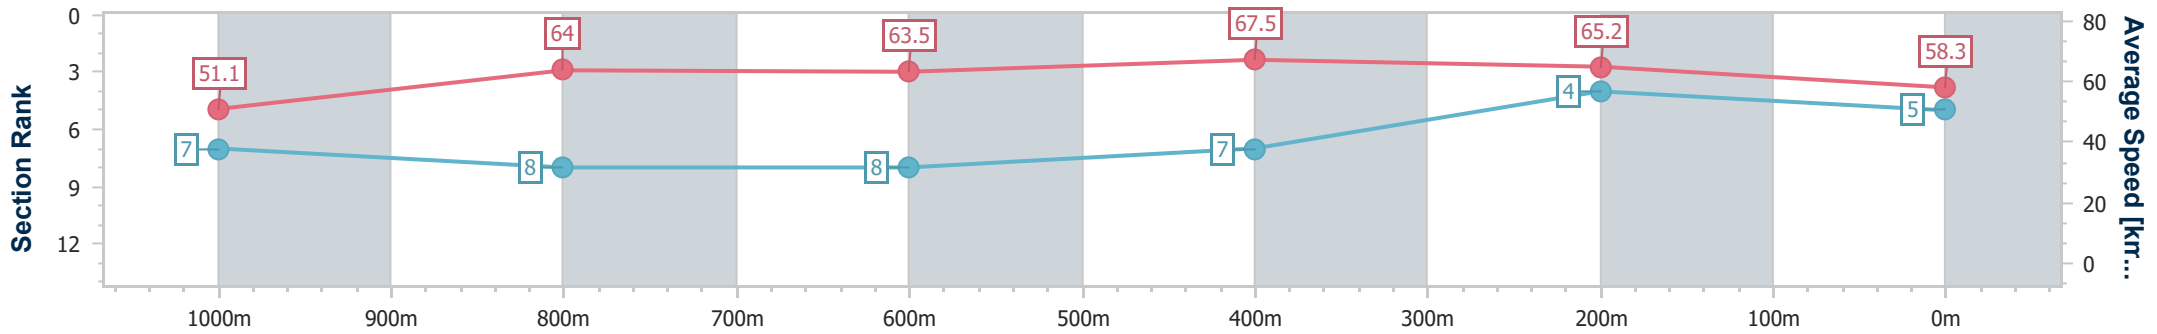

Eagle Farm QLD Professional

Race 6: BECOME A BRC MEMBER Class 6 Plate - 1200m

20 July 2024 - 14:58

Track Rating: Good 4, Weather: Fine, Rail Position: +0.5m Entire

BRISBANE RACING CLUB

Section	Overall	1000m	800m	600m	400m	200m
Section Times	1:11.08 [5] (0:14.09)	0:56.99 [7] (0:11.42)	0:45.57 [8] (0:11.41)	0:34.16 [8] (0:10.75)	0:23.41 [7] (0:11.05)	0:12.36 [4] (0:12.36)
Average Speed [km/h]	51.1	64.0	63.5	67.5	65.2	58.3
Top Speed [km/h]	63.6	65.5	65.0	69.0	68.4	62.4
Avg. Dist. to Rail [m]	5.6	2.8	2.0	1.4	8.2	9.8
Avg. Stride Freq. [Hz]	2.2	2.4	2.4	2.5	2.5	2.3
Avg. Stride Length [m]	6.4	7.4	7.3	7.6	7.3	6.9

- [ ] Ranking at each section and finish
- .-.- No data available at this section
- NA No data available

Horse/Jockey Name	The Face
Final Rank	6
Fastest Section Time (Section)	0:11.14 (600m)
Top Speed [km/h] (Section)	65.5 (1000m)
Race State	Finished