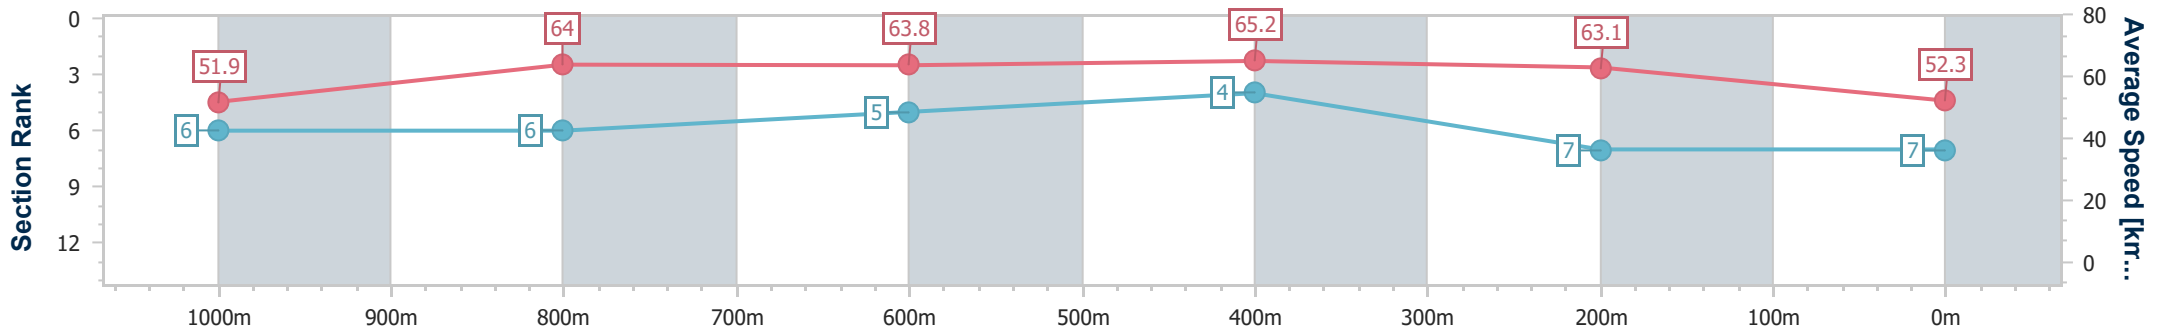

- [ ] Ranking at each section and finish
- .-.- No data available at this section
- NA No data available

Horse/Jockey Name	Emperor
Final Rank	7
Fastest Section Time (Section)	0:11.02 (600m)
Top Speed [km/h] (Section)	66.4 (600m)
Race State	Finished

### Eagle Farm QLD Professional

Race 6: BECOME A BRC MEMBER Class 6 Plate - 1200m

20 July 2024 - 14:58

Track Rating: Good 4, Weather: Fine, Rail Position: +0.5m Entire

BRISBANE RACING CLUB

Section	Overall	1000m	800m	600m	400m	200m
Section Times	1:12.67 [7] (0:13.92)	0:58.75 [6] (0:11.31)	0:47.44 [6] (0:11.28)	0:36.16 [5] (0:11.02)	0:25.14 [4] (0:11.41)	0:13.73 [7] (0:13.73)
Average Speed [km/h]	51.9	64.0	63.8	65.2	63.1	52.3
Top Speed [km/h]	65.2	65.3	64.9	66.4	65.9	58.0
Avg. Dist. to Rail [m]	1.1	1.3	0.4	0.9	1.4	4.6
Avg. Stride Freq. [Hz]	2.3	2.3	2.4	2.4	2.4	2.2
Avg. Stride Length [m]	6.4	7.6	7.5	7.4	7.4	6.6

- [ ] Ranking at each section and finish
- .-.- No data available at this section
- NA No data available

Horse/Jockey Name	Ravaged Award
Final Rank	8
Fastest Section Time (Section)	0:11.24 (600m)
Top Speed [km/h] (Section)	66.6 (Overall)
Race State	Finished