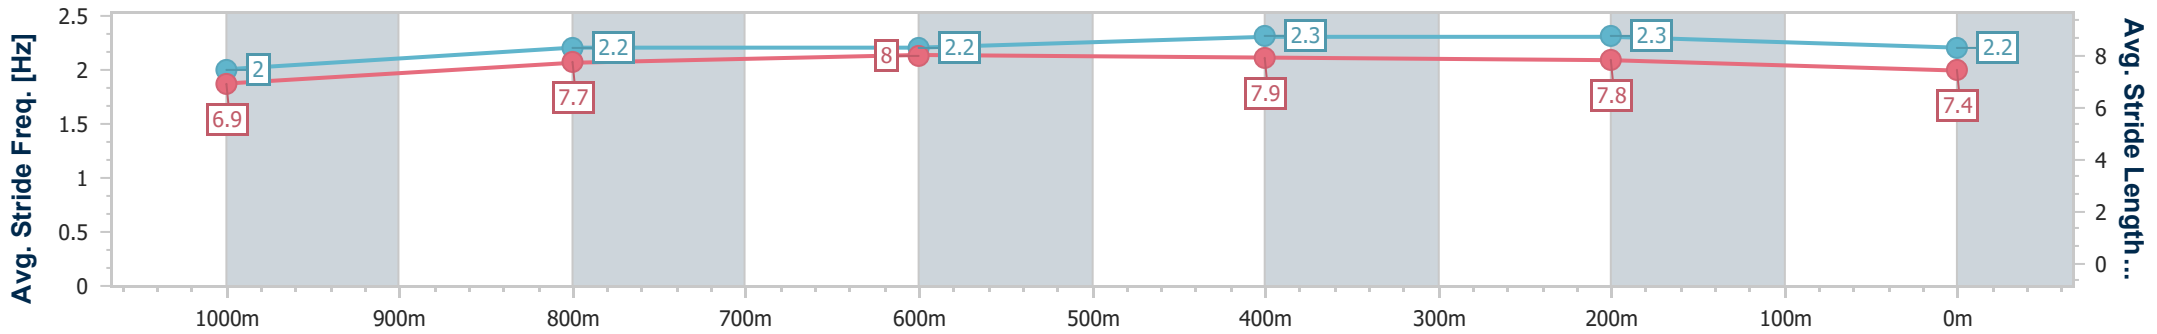

### Eagle Farm QLD Professional

Race 6: BECOME A BRC MEMBER Class 6 Plate - 1200m

20 July 2024 - 14:58

Track Rating: Good 4, Weather: Fine, Rail Position: +0.5m Entire

BRISBANE RACING CLUB

Section	Overall	1000m	800m	600m	400m	200m
Section Times	1:10.98 [4] (0:14.10)	0:56.88 [8] (0:11.37)	0:45.51 [7] (0:11.30)	0:34.21 [7] (0:10.97)	0:23.24 [8] (0:11.11)	0:12.13 [6] (0:12.13)
Average Speed [km/h]	51.3	63.7	63.8	65.9	64.8	59.2
Top Speed [km/h]	65.3	64.5	64.9	66.4	66.0	62.4
Avg. Dist. to Rail [m]	3.0	1.7	0.6	0.5	4.6	5.1
Avg. Stride Freq. [Hz]	2.0	2.2	2.2	2.3	2.3	2.2
Avg. Stride Length [m]	6.9	7.7	8.0	7.9	7.8	7.4