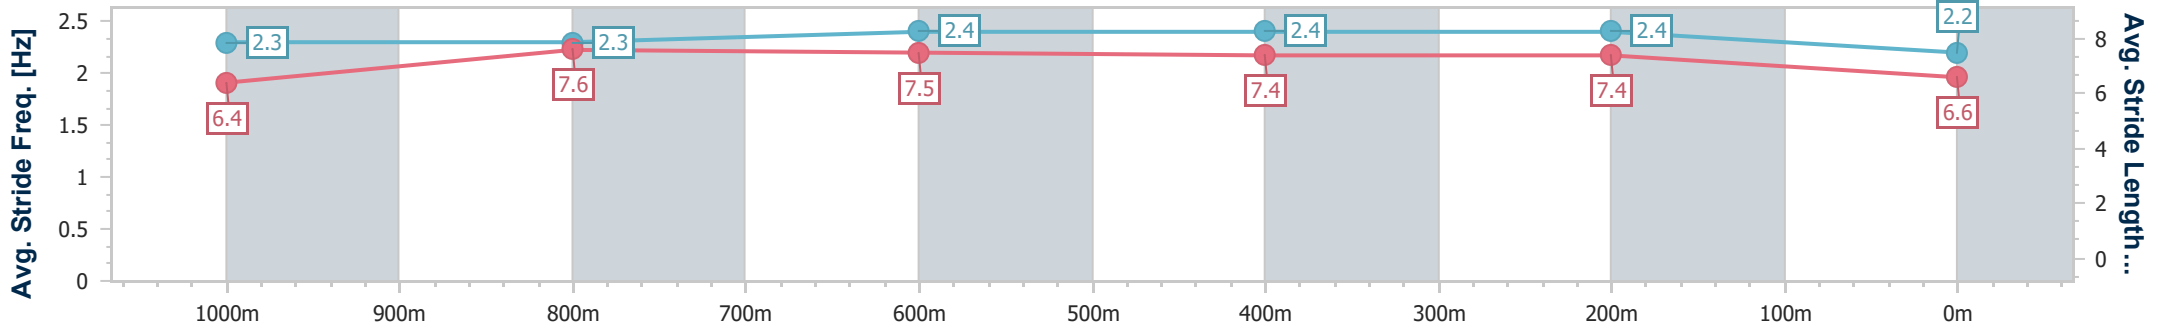

- [ ] Ranking at each section and finish
- .-.- No data available at this section
- NA No data available

Horse/Jockey Name	Emperor
Final Rank	7
Fastest Section Time (Section)	0:11.02 (600m)
Top Speed [km/h] (Section)	66.4 (600m)
Race State	Finished

### Eagle Farm QLD Professional

Race 6: BECOME A BRC MEMBER Class 6 Plate - 1200m

20 July 2024 - 14:58

Track Rating: Good 4, Weather: Fine, Rail Position: +0.5m Entire

BRISBANE RACING CLUB

Section	Overall	1000m	800m	600m	400m	200m
Section Times	1:12.67 [7] (0:13.92)	0:58.75 [6] (0:11.31)	0:47.44 [6] (0:11.28)	0:36.16 [5] (0:11.02)	0:25.14 [4] (0:11.41)	0:13.73 [7] (0:13.73)
Average Speed [km/h]	51.9	64.0	63.8	65.2	63.1	52.3
Top Speed [km/h]	65.2	65.3	64.9	66.4	65.9	58.0
Avg. Dist. to Rail [m]	1.1	1.3	0.4	0.9	1.4	4.6
Avg. Stride Freq. [Hz]	2.3	2.3	2.4	2.4	2.4	2.2
Avg. Stride Length [m]	6.4	7.6	7.5	7.4	7.4	6.6

- [ ] Ranking at each section and finish
- .-.- No data available at this section
- NA No data available

Horse/Jockey Name	Ravaged Award
Final Rank	8
Fastest Section Time (Section)	0:11.24 (600m)
Top Speed [km/h] (Section)	66.6 (Overall)
Race State	Finished