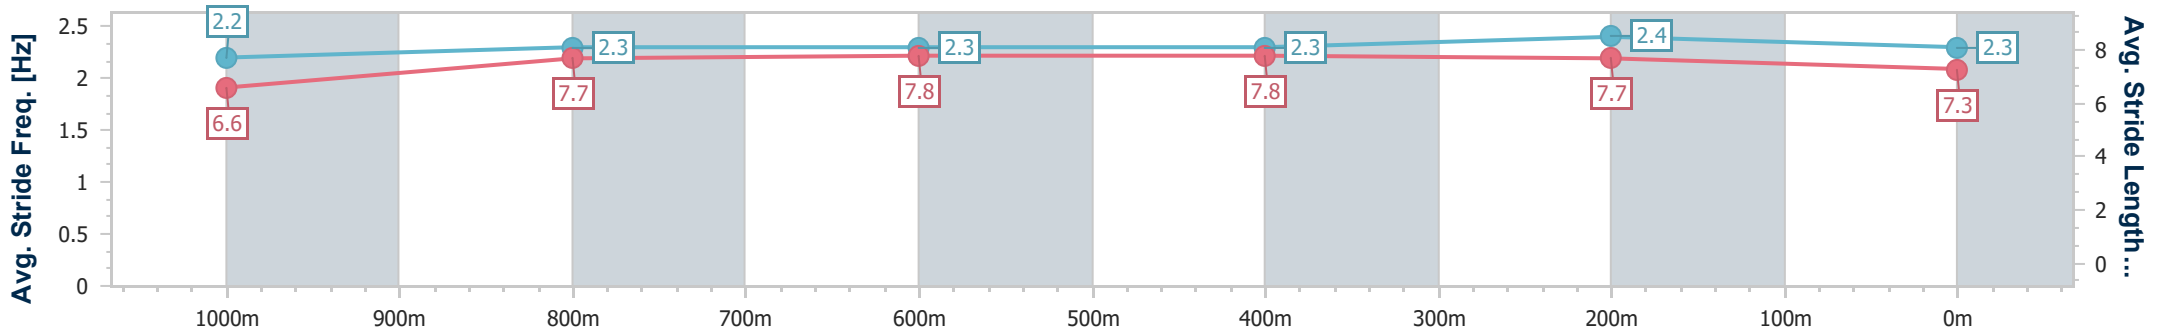

### Eagle Farm QLD Professional

Race 6: BECOME A BRC MEMBER Class 6 Plate - 1200m

20 July 2024 - 14:58

Track Rating: Good 4, Weather: Fine, Rail Position: +0.5m Entire

BRISBANE RACING CLUB

Section	Overall	1000m	800m	600m	400m	200m
Section Times	1:10.64 [2] (0:13.69)	0:56.95 [4] (0:11.28)	0:45.67 [4] (0:11.39)	0:34.28 [4] (0:11.06)	0:23.22 [3] (0:11.13)	0:12.09 [2] (0:12.09)
Average Speed [km/h]	52.7	65.1	63.9	65.5	64.8	59.4
Top Speed [km/h]	66.1	66.8	64.7	66.8	66.3	62.6
Avg. Dist. to Rail [m]	5.3	3.6	2.0	1.5	5.6	5.8
Avg. Stride Freq. [Hz]	2.2	2.3	2.3	2.3	2.4	2.3
Avg. Stride Length [m]	6.6	7.7	7.8	7.8	7.7	7.3