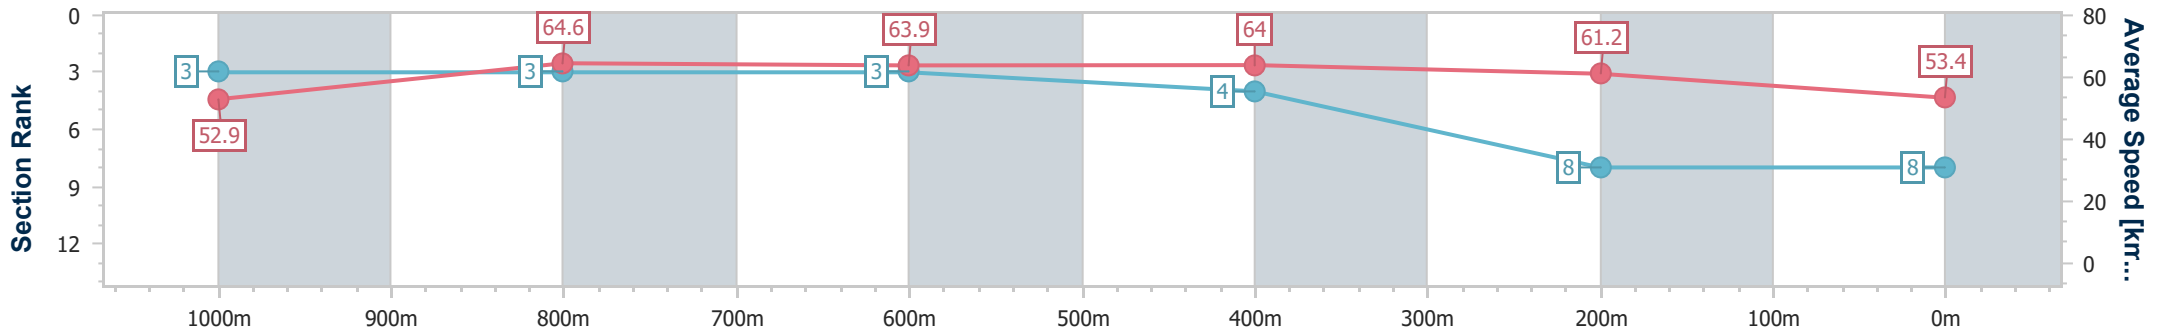

- [ ] Ranking at each section and finish
- .-.- No data available at this section
- NA No data available

Horse/Jockey Name	Ravaged Award
Final Rank	8
Fastest Section Time (Section)	0:11.24 (600m)
Top Speed [km/h] (Section)	66.6 (Overall)
Race State	Finished

### Eagle Farm QLD Professional

Race 6: BECOME A BRC MEMBER Class 6 Plate - 1200m

20 July 2024 - 14:58

Track Rating: Good 4, Weather: Fine, Rail Position: +0.5m Entire

BRISBANE RACING CLUB

Section	Overall	1000m	800m	600m	400m	200m
Section Times	1:12.74 [8] (0:13.63)	0:59.11 [3] (0:11.28)	0:47.83 [3] (0:11.38)	0:36.45 [3] (0:11.24)	0:25.21 [4] (0:11.78)	0:13.43 [8] (0:13.43)
Average Speed [km/h]	52.9	64.6	63.9	64.0	61.2	53.4
Top Speed [km/h]	66.6	66.2	65.3	65.4	64.2	57.9
Avg. Dist. to Rail [m]	1.1	2.4	1.8	0.4	0.6	1.0
Avg. Stride Freq. [Hz]	2.3	2.3	2.3	2.4	2.4	2.2
Avg. Stride Length [m]	6.4	7.7	7.6	7.3	7.2	6.6

- [ ] Ranking at each section and finish
- .-.- No data available at this section
- NA No data available