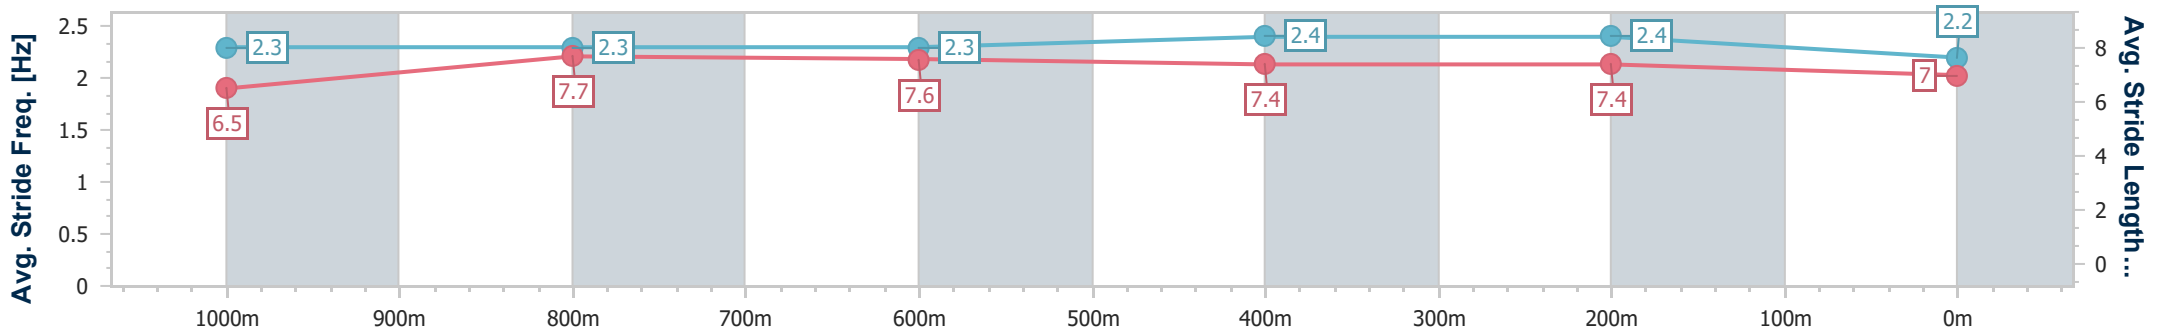

- [ ] Ranking at each section and finish
- .-.- No data available at this section
- NA No data available

Horse/Jockey Name	The Face
Final Rank	6
Fastest Section Time (Section)	0:11.14 (600m)
Top Speed [km/h] (Section)	65.5 (1000m)
Race State	Finished

Eagle Farm QLD Professional

Race 6: BECOME A BRC MEMBER Class 6 Plate - 1200m

20 July 2024 - 14:58

Track Rating: Good 4, Weather: Fine, Rail Position: +0.5m Entire

BRISBANE RACING CLUB

Section	Overall	1000m	800m	600m	400m	200m
Section Times	1:11.70 [6] (0:13.56)	0:58.14 [2] (0:11.27)	0:46.87 [2] (0:11.28)	0:35.59 [2] (0:11.14)	0:24.45 [2] (0:11.48)	0:12.97 [5] (0:12.97)
Average Speed [km/h]	53.1	64.8	64.3	64.9	62.8	55.5
Top Speed [km/h]	65.3	65.5	65.0	65.4	64.8	59.7
Avg. Dist. to Rail [m]	3.3	2.5	2.2	1.0	2.9	5.4
Avg. Stride Freq. [Hz]	2.3	2.3	2.3	2.4	2.4	2.2
Avg. Stride Length [m]	6.5	7.7	7.6	7.4	7.4	7.0

- [ ] Ranking at each section and finish
- .-.- No data available at this section
- NA No data available

Horse/Jockey Name	Emperor
Final Rank	7
Fastest Section Time (Section)	0:11.02 (600m)
Top Speed [km/h] (Section)	66.4 (600m)
Race State	Finished