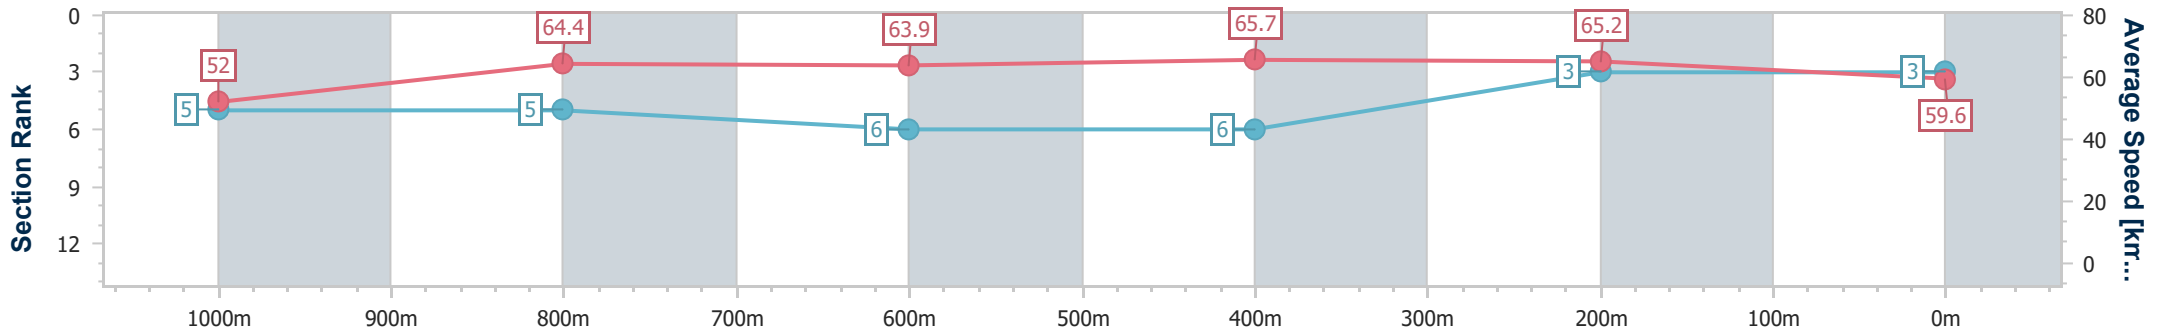

Eagle Farm QLD Professional

Race 6: BECOME A BRC MEMBER Class 6 Plate - 1200m

20 July 2024 - 14:58

Track Rating: Good 4, Weather: Fine, Rail Position: +0.5m Entire

BRISBANE RACING CLUB

Section	Overall	1000m	800m	600m	400m	200m
Section Times	1:10.69 [3] (0:13.86)	0:56.83 [5] (0:11.33)	0:45.50 [5] (0:11.36)	0:34.14 [6] (0:11.02)	0:23.12 [6] (0:11.02)	0:12.10 [3] (0:12.10)
Average Speed [km/h]	52.0	64.4	63.9	65.7	65.2	59.6
Top Speed [km/h]	65.9	65.9	65.3	66.7	67.0	63.2
Avg. Dist. to Rail [m]	1.9	2.3	1.6	1.4	5.1	6.3
Avg. Stride Freq. [Hz]	2.2	2.3	2.3	2.3	2.4	2.3
Avg. Stride Length [m]	6.6	7.8	7.8	7.7	7.6	7.1