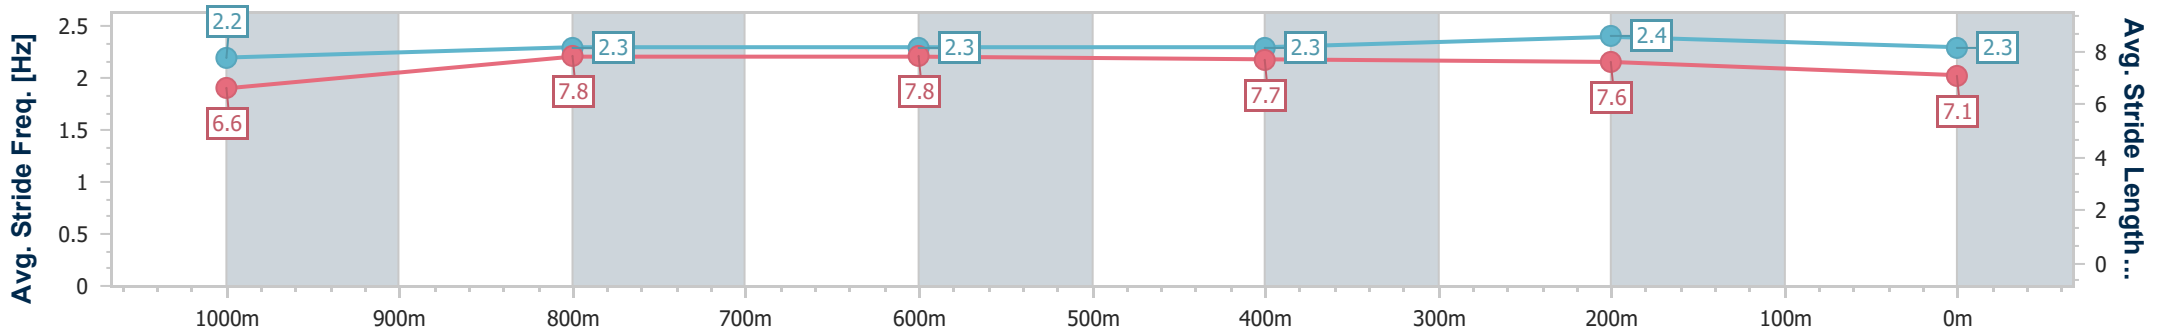

Eagle Farm QLD Professional

Race 6: BECOME A BRC MEMBER Class 6 Plate - 1200m

20 July 2024 - 14:58

Track Rating: Good 4, Weather: Fine, Rail Position: +0.5m Entire

BRISBANE RACING CLUB

Section	Overall	1000m	800m	600m	400m	200m
Section Times	1:10.69 [3] (0:13.86)	0:56.83 [5] (0:11.33)	0:45.50 [5] (0:11.36)	0:34.14 [6] (0:11.02)	0:23.12 [6] (0:11.02)	0:12.10 [3] (0:12.10)
Average Speed [km/h]	52.0	64.4	63.9	65.7	65.2	59.6
Top Speed [km/h]	65.9	65.9	65.3	66.7	67.0	63.2
Avg. Dist. to Rail [m]	1.9	2.3	1.6	1.4	5.1	6.3
Avg. Stride Freq. [Hz]	2.2	2.3	2.3	2.3	2.4	2.3
Avg. Stride Length [m]	6.6	7.8	7.8	7.7	7.6	7.1