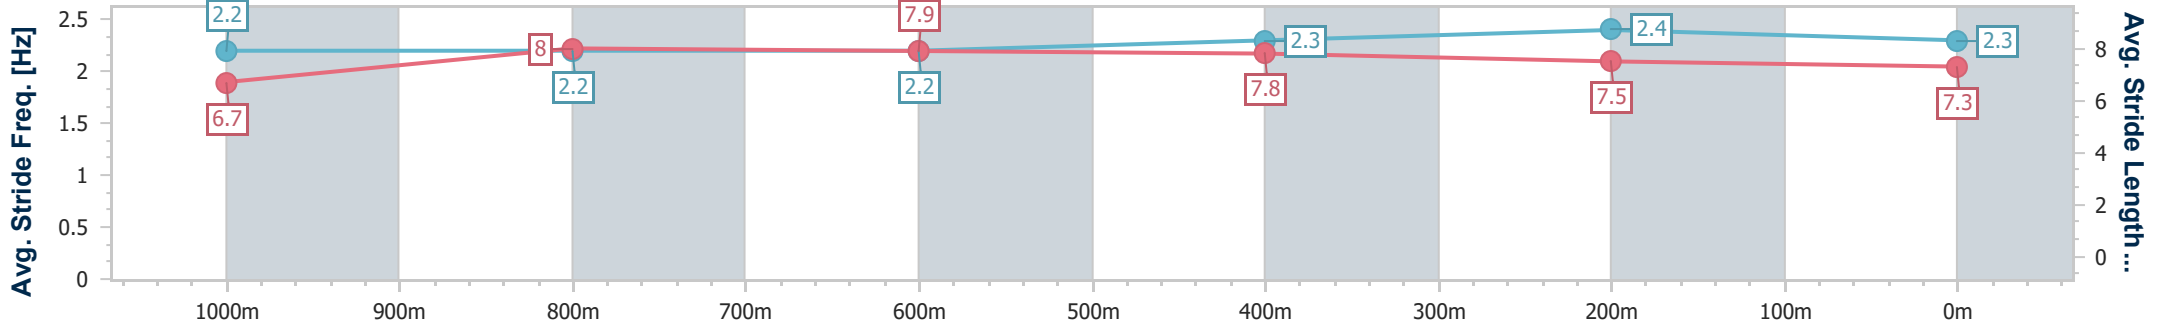

Horse/Jockey Name	Manhood
Final Rank	3
Fastest Section Time (Section)	0:11.21 (400m)
Top Speed [km/h] (Section)	66.2 (400m)
Race State	Finished

Eagle Farm QLD Professional
Race 5: COUNTRY MUSIC RACEDAY ON SALE NOW OPEN
Handicap - 1200m
20 July 2024 - 14:21

BRISBANE
RACING CLUB

Track Rating: Good 4, Weather: Fine, Rail Position: +0.5m Entire

Section	Overall	1000m	800m	600m	400m	200m
Section Times	1:11.11 [3] (0:13.72)	0:57.39 [3] (0:11.42)	0:45.97 [2] (0:11.39)	0:34.58 [2] (0:11.23)	0:23.35 [1] (0:11.21)	0:12.14 [1] (0:12.14)
Average Speed [km/h]	52.5	63.6	63.3	63.4	64.2	59.4
Top Speed [km/h]	64.8	64.6	64.0	65.8	66.2	62.1
Avg. Dist. to Rail [m]	1.3	1.6	0.9	2.0	0.5	1.5
Avg. Stride Freq. [Hz]	2.2	2.2	2.2	2.3	2.4	2.3
Avg. Stride Length [m]	6.7	8.0	7.9	7.8	7.5	7.3

- [ ] Ranking at each section and finish
- -.-.- No data available at this section
- NA No data available