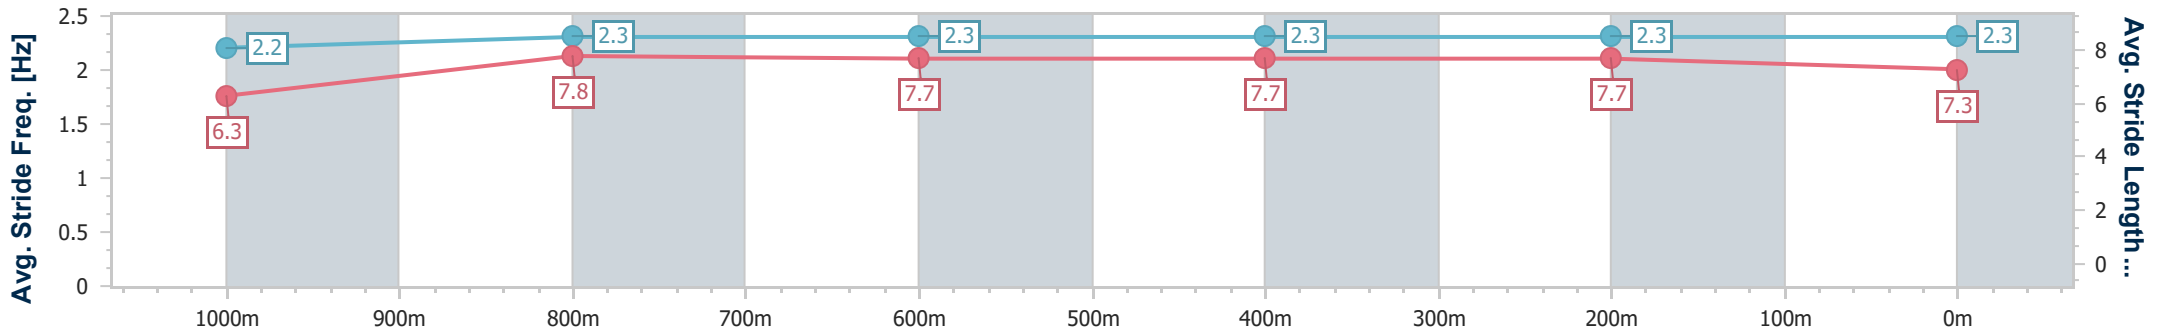

Horse/Jockey Name	Chatty Lady
Final Rank	4
Fastest Section Time (Section)	0:11.11 (400m)
Top Speed [km/h] (Section)	66.8 (Overall)
Race State	Finished

Eagle Farm QLD Professional
Race 5: COUNTRY MUSIC RACEDAY ON SALE NOW OPEN
Handicap - 1200m
20 July 2024 - 14:21

BRISBANE
RACING CLUB

Track Rating: Good 4, Weather: Fine, Rail Position: +0.5m Entire

Section	Overall	1000m	800m	600m	400m	200m
Section Times	1:11.40 [4] (0:14.14)	0:57.26 [6] (0:11.31)	0:45.95 [7] (0:11.35)	0:34.60 [7] (0:11.35)	0:23.25 [7] (0:11.11)	0:12.14 [6] (0:12.14)
Average Speed [km/h]	50.9	65.0	64.1	63.9	64.8	59.5
Top Speed [km/h]	66.8	66.0	65.1	66.0	66.6	63.0
Avg. Dist. to Rail [m]	4.2	3.3	2.4	2.0	7.3	8.0
Avg. Stride Freq. [Hz]	2.2	2.3	2.3	2.3	2.3	2.3
Avg. Stride Length [m]	6.3	7.8	7.7	7.7	7.7	7.3

- [ ] Ranking at each section and finish
- -.-.- No data available at this section
- NA No data available