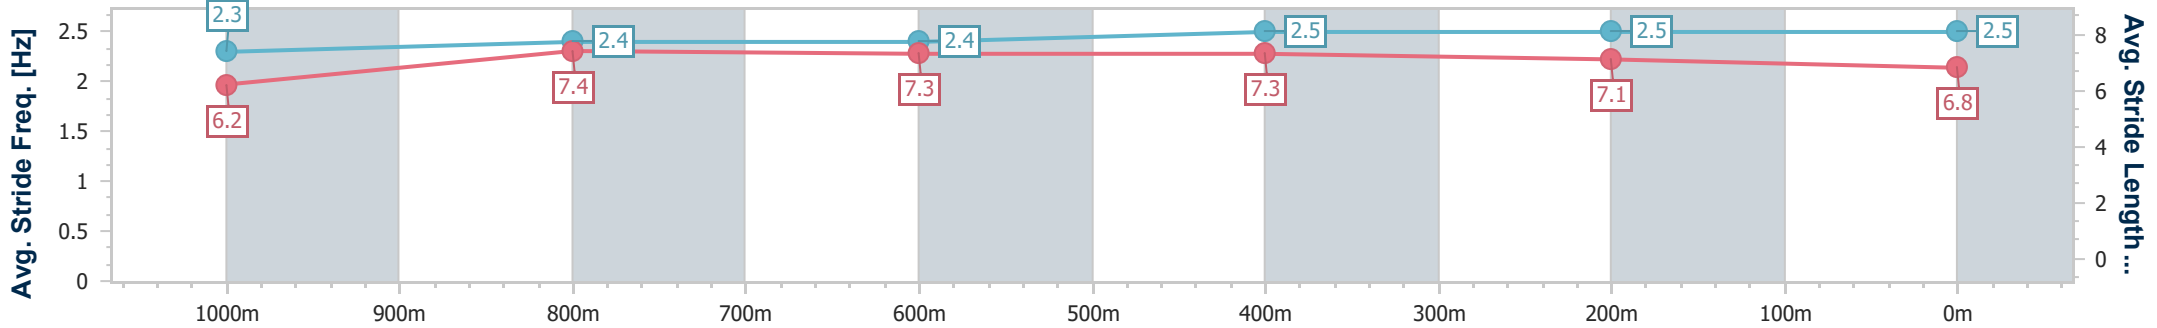

BRISBANE
 RACING CLUB

Track Rating: Good 4, Weather: Fine, Rail Position: +0.5m Entire

Section	Overall	1000m	800m	600m	400m	200m
Section Times	1:10.86 [1] (0:13.87)	0:56.99 [4] (0:11.33)	0:45.66 [4] (0:11.38)	0:34.28 [3] (0:11.28)	0:23.00 [3] (0:11.13)	0:11.87 [2] (0:11.87)
Average Speed [km/h]	52.0	64.2	63.9	64.6	64.5	60.9
Top Speed [km/h]	66.8	66.6	65.4	67.7	67.6	63.4
Avg. Dist. to Rail [m]	2.3	2.4	2.1	2.0	3.1	2.6
Avg. Stride Freq. [Hz]	2.3	2.4	2.4	2.5	2.5	2.5
Avg. Stride Length [m]	6.2	7.4	7.3	7.3	7.1	6.8