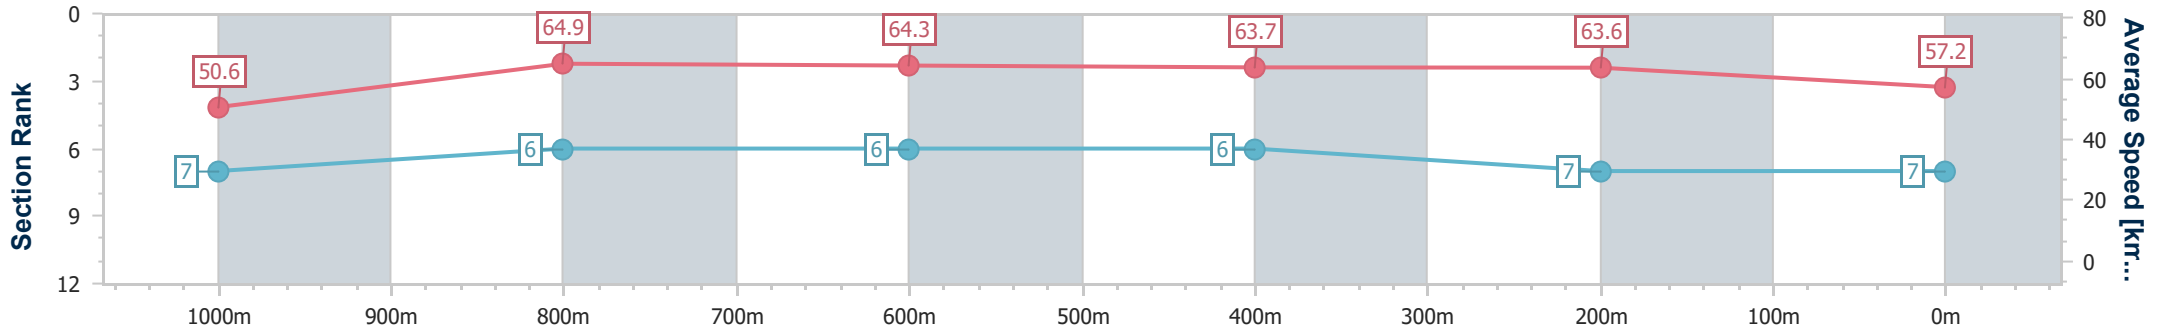

Horse/Jockey Name	Shooting For Gold
Final Rank	7
Fastest Section Time (Section)	0:11.23 (1000m)
Top Speed [km/h] (Section)	67.0 (Overall)
Race State	Finished

Eagle Farm QLD Professional
Race 5: COUNTRY MUSIC RACEDAY ON SALE NOW OPEN
Handicap - 1200m
20 July 2024 - 14:21

BRISBANE
RACING CLUB

Track Rating: Good 4, Weather: Fine, Rail Position: +0.5m Entire

Section	Overall	1000m	800m	600m	400m	200m
Section Times	1:11.98 [7] (0:14.22)	0:57.76 [7] (0:11.23)	0:46.53 [6] (0:11.28)	0:35.25 [6] (0:11.34)	0:23.91 [6] (0:11.31)	0:12.60 [7] (0:12.60)
Average Speed [km/h]	50.6	64.9	64.3	63.7	63.6	57.2
Top Speed [km/h]	67.0	66.9	65.4	64.6	65.7	61.1
Avg. Dist. to Rail [m]	3.6	2.2	1.5	1.0	4.7	5.3
Avg. Stride Freq. [Hz]	2.3	2.5	2.5	2.5	2.5	2.5
Avg. Stride Length [m]	6.0	7.2	7.1	7.1	7.0	6.5

- [ ] Ranking at each section and finish
- -.-.- No data available at this section
- NA No data available