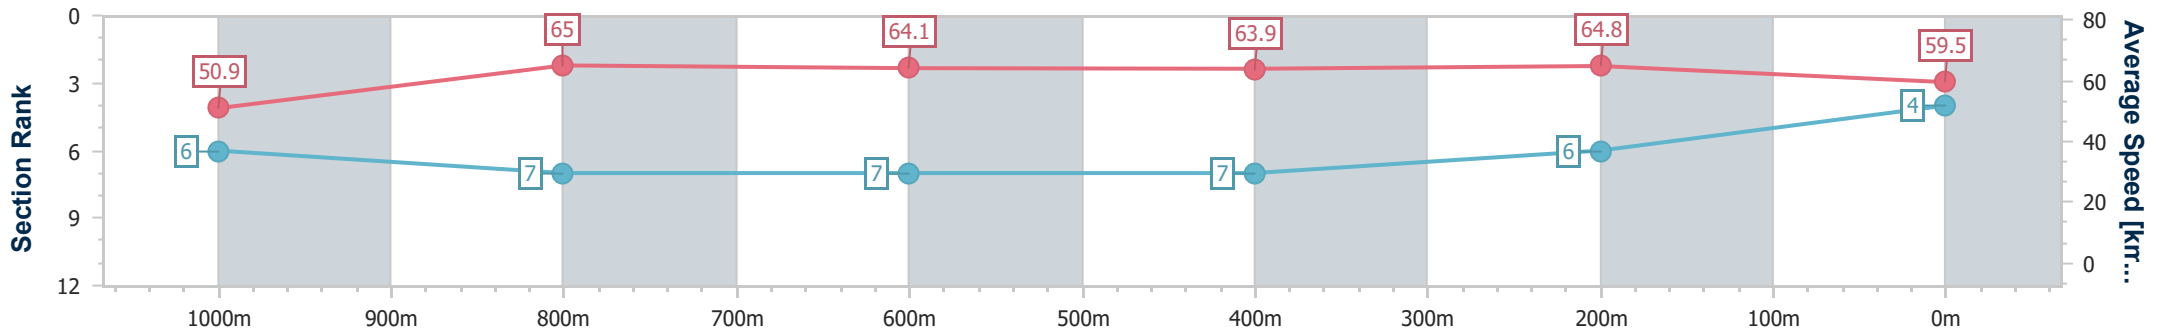

Horse/Jockey Name	Chatty Lady
Final Rank	4
Fastest Section Time (Section)	0:11.11 (400m)
Top Speed [km/h] (Section)	66.8 (Overall)
Race State	Finished

Eagle Farm QLD Professional
Race 5: COUNTRY MUSIC RACEDAY ON SALE NOW OPEN
Handicap - 1200m
20 July 2024 - 14:21

BRISBANE
RACING CLUB

Track Rating: Good 4, Weather: Fine, Rail Position: +0.5m Entire

Section	Overall	1000m	800m	600m	400m	200m
Section Times	1:11.40 [4] (0:14.14)	0:57.26 [6] (0:11.31)	0:45.95 [7] (0:11.35)	0:34.60 [7] (0:11.35)	0:23.25 [7] (0:11.11)	0:12.14 [6] (0:12.14)
Average Speed [km/h]	50.9	65.0	64.1	63.9	64.8	59.5
Top Speed [km/h]	66.8	66.0	65.1	66.0	66.6	63.0
Avg. Dist. to Rail [m]	4.2	3.3	2.4	2.0	7.3	8.0
Avg. Stride Freq. [Hz]	2.2	2.3	2.3	2.3	2.3	2.3
Avg. Stride Length [m]	6.3	7.8	7.7	7.7	7.7	7.3

- [ ] Ranking at each section and finish
- -.-.- No data available at this section
- NA No data available