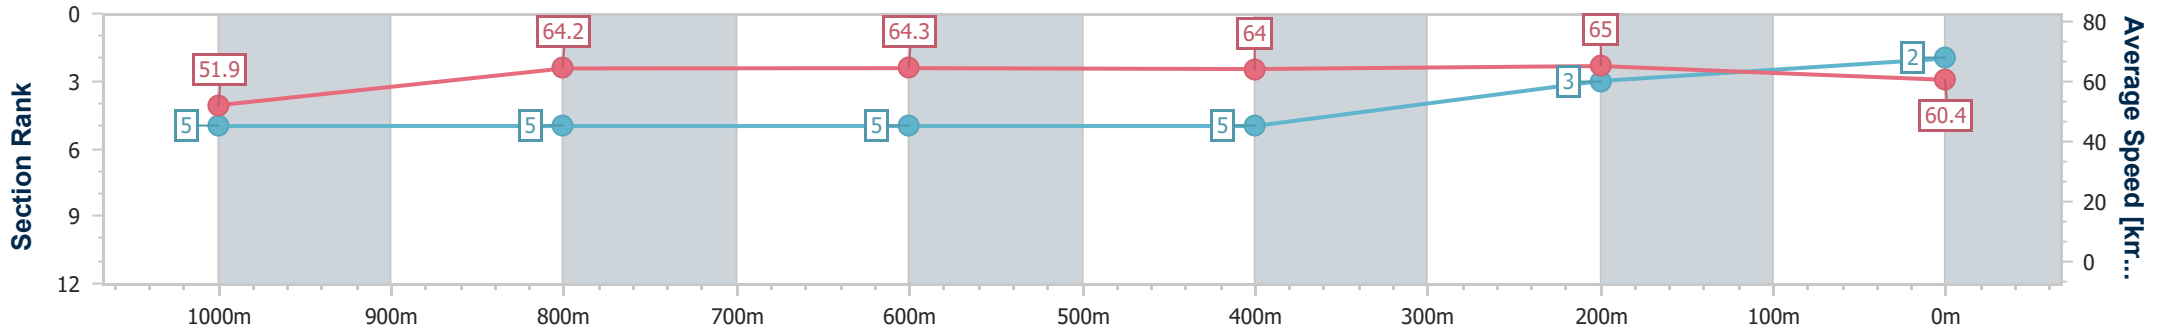

Horse/Jockey Name	Legal Esprit
Final Rank	2
Fastest Section Time (Section)	0:11.06 (400m)
Top Speed [km/h] (Section)	67.3 (400m)
Race State	Finished

Eagle Farm QLD Professional
Race 5: COUNTRY MUSIC RACEDAY ON SALE NOW OPEN
Handicap - 1200m
20 July 2024 - 14:21

BRISBANE
RACING CLUB

Track Rating: Good 4, Weather: Fine, Rail Position: +0.5m Entire

Section	Overall	1000m	800m	600m	400m	200m
Section Times	1:11.06 [2] (0:13.92)	0:57.14 [5] (0:11.42)	0:45.72 [5] (0:11.38)	0:34.34 [5] (0:11.33)	0:23.01 [5] (0:11.06)	0:11.95 [3] (0:11.95)
Average Speed [km/h]	51.9	64.2	64.3	64.0	65.0	60.4
Top Speed [km/h]	66.0	66.7	66.2	65.5	67.3	63.2
Avg. Dist. to Rail [m]	3.3	3.7	2.9	2.2	4.7	5.3
Avg. Stride Freq. [Hz]	2.3	2.4	2.4	2.4	2.4	2.4
Avg. Stride Length [m]	6.4	7.6	7.6	7.5	7.4	7.1

- [ ] Ranking at each section and finish
- -.-.- No data available at this section
- NA No data available