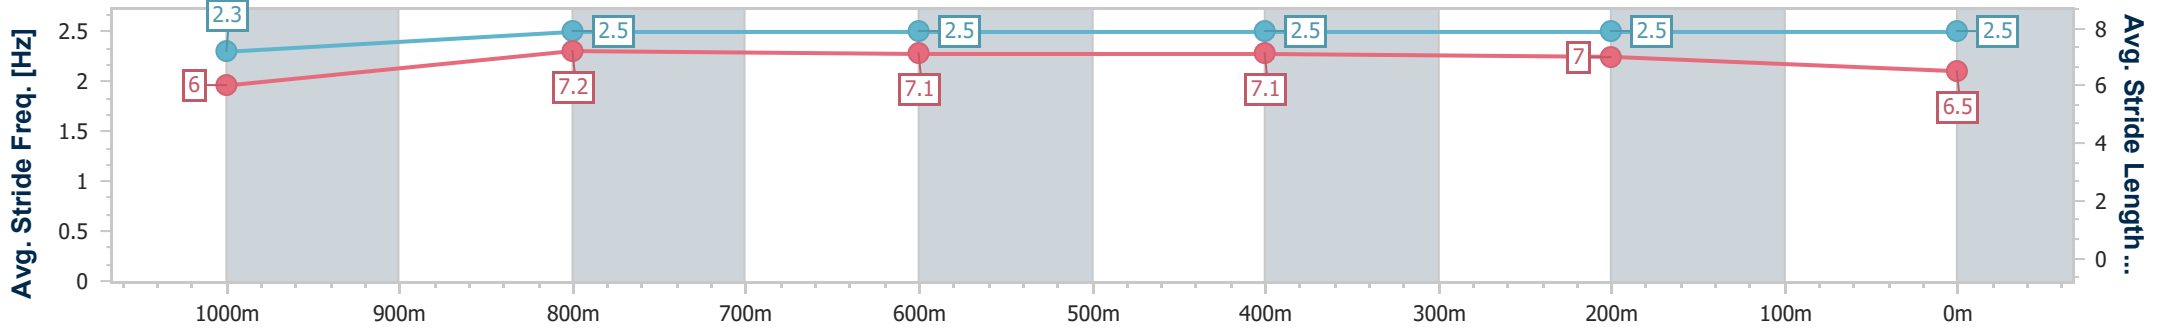

Horse/Jockey Name	Shooting For Gold
Final Rank	7
Fastest Section Time (Section)	0:11.23 (1000m)
Top Speed [km/h] (Section)	67.0 (Overall)
Race State	Finished

Eagle Farm QLD Professional
Race 5: COUNTRY MUSIC RACEDAY ON SALE NOW OPEN
Handicap - 1200m
20 July 2024 - 14:21

BRISBANE
RACING CLUB

Track Rating: Good 4, Weather: Fine, Rail Position: +0.5m Entire

Section	Overall	1000m	800m	600m	400m	200m
Section Times	1:11.98 [7] (0:14.22)	0:57.76 [7] (0:11.23)	0:46.53 [6] (0:11.28)	0:35.25 [6] (0:11.34)	0:23.91 [6] (0:11.31)	0:12.60 [7] (0:12.60)
Average Speed [km/h]	50.6	64.9	64.3	63.7	63.6	57.2
Top Speed [km/h]	67.0	66.9	65.4	64.6	65.7	61.1
Avg. Dist. to Rail [m]	3.6	2.2	1.5	1.0	4.7	5.3
Avg. Stride Freq. [Hz]	2.3	2.5	2.5	2.5	2.5	2.5
Avg. Stride Length [m]	6.0	7.2	7.1	7.1	7.0	6.5

- [ ] Ranking at each section and finish
- -.-.- No data available at this section
- NA No data available