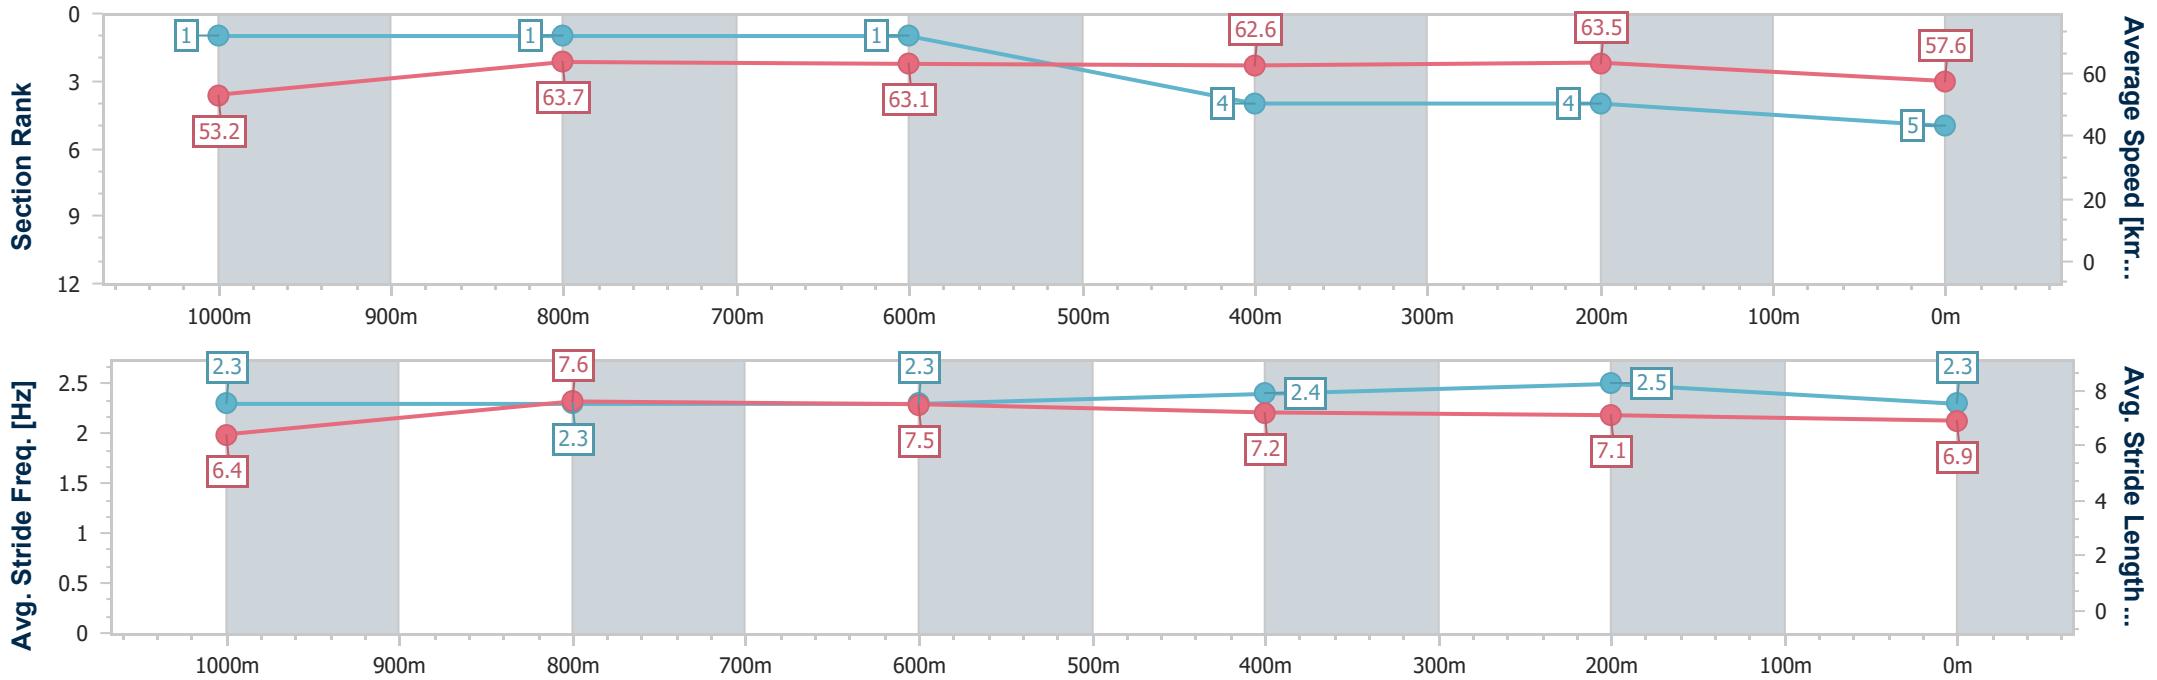

Section	Overall	1000m	800m	600m	400m	200m
Section Times	1:11.40 [4] (0:14.14)	0:57.26 [6] (0:11.31)	0:45.95 [7] (0:11.35)	0:34.60 [7] (0:11.35)	0:23.25 [7] (0:11.11)	0:12.14 [6] (0:12.14)
Average Speed [km/h]	50.9	65.0	64.1	63.9	64.8	59.5
Top Speed [km/h]	66.8	66.0	65.1	66.0	66.6	63.0
Avg. Dist. to Rail [m]	4.2	3.3	2.4	2.0	7.3	8.0
Avg. Stride Freq. [Hz]	2.2	2.3	2.3	2.3	2.3	2.3
Avg. Stride Length [m]	6.3	7.8	7.7	7.7	7.7	7.3

- [] Ranking at each section and finish
- .-.- No data available at this section
- NA No data available

Horse/Jockey Name	For Valour
Final Rank	5
Fastest Section Time (Section)	0:11.32 (400m)
Top Speed [km/h] (Section)	64.9 (400m)
Race State	Finished

Section	Overall	1000m	800m	600m	400m	200m
Section Times	1:11.65 [5] (0:13.51)	0:58.14 [1] (0:11.38)	0:46.76 [1] (0:11.46)	0:35.30 [1] (0:11.51)	0:23.79 [4] (0:11.32)	0:12.47 [4] (0:12.47)
Average Speed [km/h]	53.2	63.7	63.1	62.6	63.5	57.6
Top Speed [km/h]	64.6	64.5	64.2	64.1	64.9	61.1
Avg. Dist. to Rail [m]	0.8	1.4	0.5	0.5	1.9	2.2
Avg. Stride Freq. [Hz]	2.3	2.3	2.3	2.4	2.5	2.3
Avg. Stride Length [m]	6.4	7.6	7.5	7.2	7.1	6.9