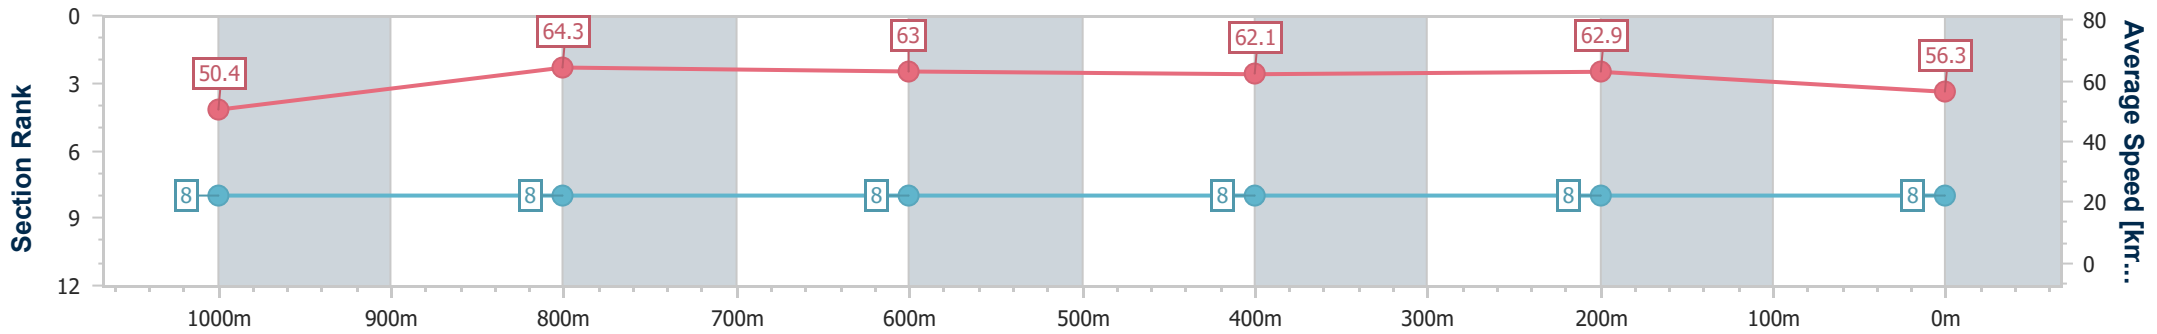

Horse/Jockey Name	Hot Spring Gold
Final Rank	8
Fastest Section Time (Section)	0:11.24 (1000m)
Top Speed [km/h] (Section)	67.0 (Overall)
Race State	Finished

Eagle Farm QLD Professional
Race 5: COUNTRY MUSIC RACEDAY ON SALE NOW OPEN
Handicap - 1200m
20 July 2024 - 14:21

BRISBANE
RACING CLUB

Track Rating: Good 4, Weather: Fine, Rail Position: +0.5m Entire

Section	Overall	1000m	800m	600m	400m	200m
Section Times	1:12.63 [8] (0:14.31)	0:58.32 [8] (0:11.24)	0:47.08 [8] (0:11.37)	0:35.71 [8] (0:11.46)	0:24.25 [8] (0:11.45)	0:12.80 [8] (0:12.80)
Average Speed [km/h]	50.4	64.3	63.0	62.1	62.9	56.3
Top Speed [km/h]	67.0	67.0	63.7	63.0	63.6	60.8
Avg. Dist. to Rail [m]	1.5	0.9	0.6	1.9	2.1	3.9
Avg. Stride Freq. [Hz]	2.2	2.3	2.3	2.3	2.3	2.2
Avg. Stride Length [m]	6.4	7.9	7.7	7.5	7.4	7.1

- [ ] Ranking at each section and finish
- -.-.- No data available at this section
- NA No data available