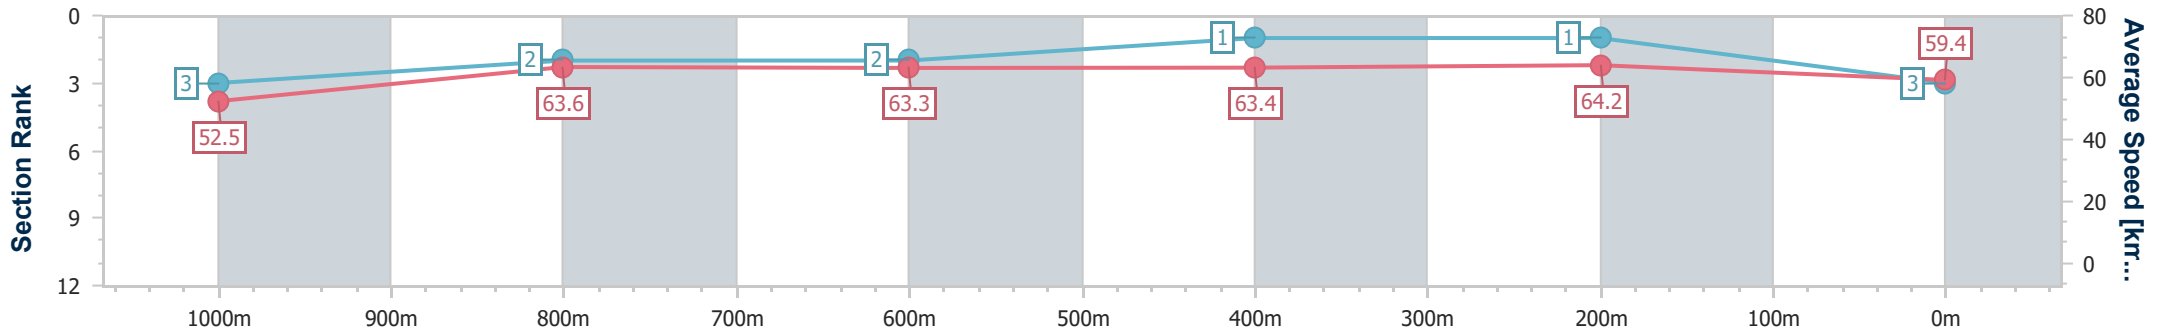

Horse/Jockey Name	Manhood
Final Rank	3
Fastest Section Time (Section)	0:11.21 (400m)
Top Speed [km/h] (Section)	66.2 (400m)
Race State	Finished

Eagle Farm QLD Professional
Race 5: COUNTRY MUSIC RACEDAY ON SALE NOW OPEN
Handicap - 1200m
20 July 2024 - 14:21

BRISBANE
RACING CLUB

Track Rating: Good 4, Weather: Fine, Rail Position: +0.5m Entire

Section	Overall	1000m	800m	600m	400m	200m
Section Times	1:11.11 [3] (0:13.72)	0:57.39 [3] (0:11.42)	0:45.97 [2] (0:11.39)	0:34.58 [2] (0:11.23)	0:23.35 [1] (0:11.21)	0:12.14 [1] (0:12.14)
Average Speed [km/h]	52.5	63.6	63.3	63.4	64.2	59.4
Top Speed [km/h]	64.8	64.6	64.0	65.8	66.2	62.1
Avg. Dist. to Rail [m]	1.3	1.6	0.9	2.0	0.5	1.5
Avg. Stride Freq. [Hz]	2.2	2.2	2.2	2.3	2.4	2.3
Avg. Stride Length [m]	6.7	8.0	7.9	7.8	7.5	7.3

- [ ] Ranking at each section and finish
- -.-.- No data available at this section
- NA No data available