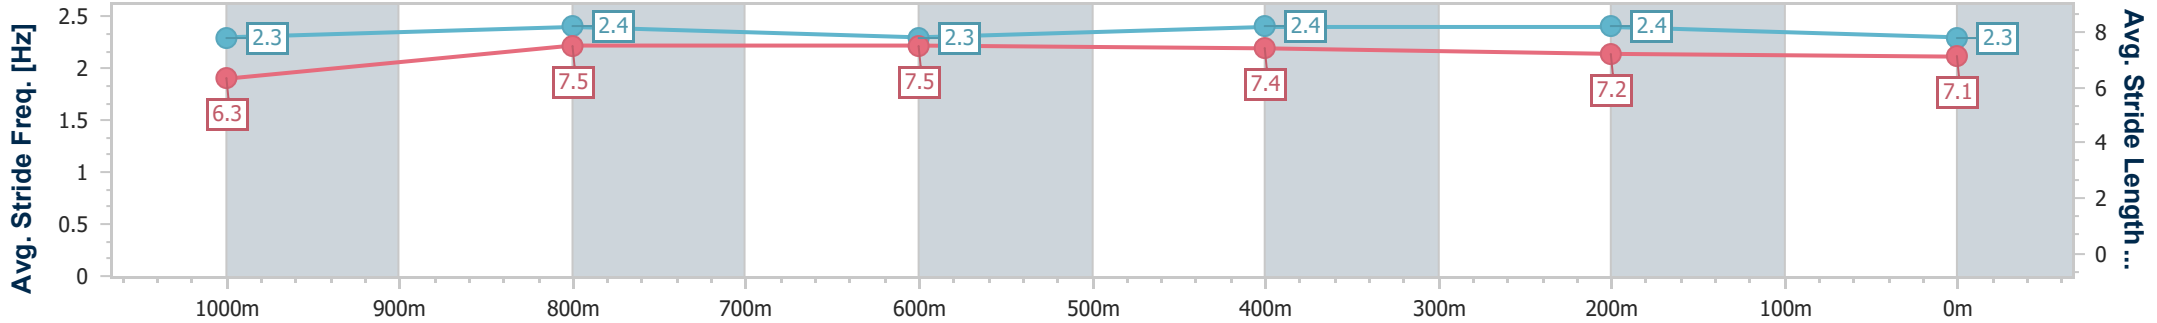

Horse/Jockey Name	En Pointe
Final Rank	6
Fastest Section Time (Section)	0:11.15 (600m)
Top Speed [km/h] (Section)	66.6 (600m)
Race State	Finished

Eagle Farm QLD Professional
Race 5: COUNTRY MUSIC RACEDAY ON SALE NOW OPEN
Handicap - 1200m
20 July 2024 - 14:21

BRISBANE
RACING CLUB

Track Rating: Good 4, Weather: Fine, Rail Position: +0.5m Entire

Section	Overall	1000m	800m	600m	400m	200m
Section Times	1:11.70 [6] (0:13.63)	0:58.07 [2] (0:11.51)	0:46.56 [3] (0:11.48)	0:35.08 [4] (0:11.15)	0:23.93 [2] (0:11.41)	0:12.52 [5] (0:12.52)
Average Speed [km/h]	53.0	63.5	63.2	64.9	63.1	57.5
Top Speed [km/h]	65.2	64.4	64.6	66.6	65.9	61.3
Avg. Dist. to Rail [m]	2.0	3.5	1.8	0.8	4.2	5.0
Avg. Stride Freq. [Hz]	2.3	2.4	2.3	2.4	2.4	2.3
Avg. Stride Length [m]	6.3	7.5	7.5	7.4	7.2	7.1

- [ ] Ranking at each section and finish
- -.-.- No data available at this section
- NA No data available