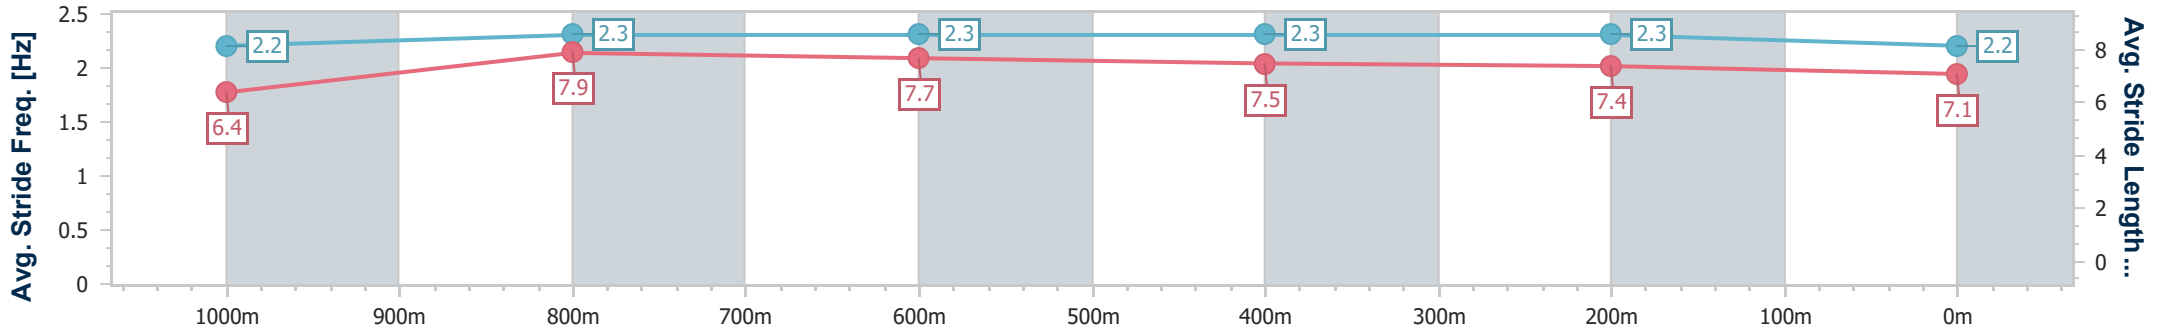

Horse/Jockey Name	Hot Spring Gold
Final Rank	8
Fastest Section Time (Section)	0:11.24 (1000m)
Top Speed [km/h] (Section)	67.0 (Overall)
Race State	Finished

Eagle Farm QLD Professional
Race 5: COUNTRY MUSIC RACEDAY ON SALE NOW OPEN
Handicap - 1200m
20 July 2024 - 14:21

BRISBANE
RACING CLUB

Track Rating: Good 4, Weather: Fine, Rail Position: +0.5m Entire

Section	Overall	1000m	800m	600m	400m	200m
Section Times	1:12.63 [8] (0:14.31)	0:58.32 [8] (0:11.24)	0:47.08 [8] (0:11.37)	0:35.71 [8] (0:11.46)	0:24.25 [8] (0:11.45)	0:12.80 [8] (0:12.80)
Average Speed [km/h]	50.4	64.3	63.0	62.1	62.9	56.3
Top Speed [km/h]	67.0	67.0	63.7	63.0	63.6	60.8
Avg. Dist. to Rail [m]	1.5	0.9	0.6	1.9	2.1	3.9
Avg. Stride Freq. [Hz]	2.2	2.3	2.3	2.3	2.3	2.2
Avg. Stride Length [m]	6.4	7.9	7.7	7.5	7.4	7.1

- [ ] Ranking at each section and finish
- -.-.- No data available at this section
- NA No data available