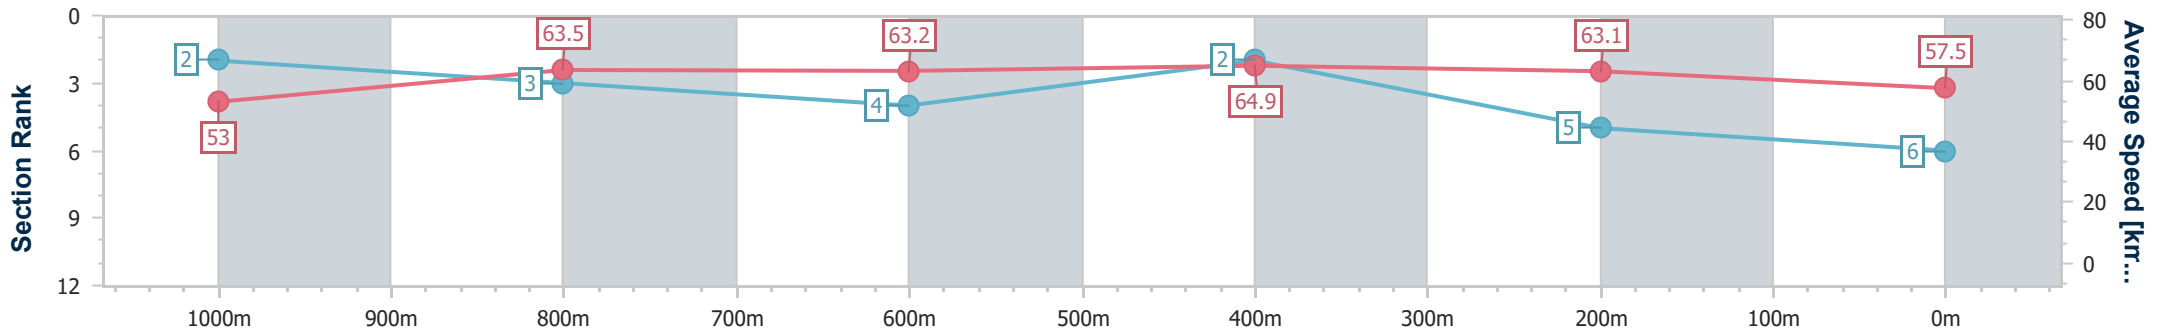

Horse/Jockey Name	En Pointe
Final Rank	6
Fastest Section Time (Section)	0:11.15 (600m)
Top Speed [km/h] (Section)	66.6 (600m)
Race State	Finished

Eagle Farm QLD Professional
Race 5: COUNTRY MUSIC RACEDAY ON SALE NOW OPEN
Handicap - 1200m
20 July 2024 - 14:21

BRISBANE
RACING CLUB

Track Rating: Good 4, Weather: Fine, Rail Position: +0.5m Entire

Section	Overall	1000m	800m	600m	400m	200m
Section Times	1:11.70 [6] (0:13.63)	0:58.07 [2] (0:11.51)	0:46.56 [3] (0:11.48)	0:35.08 [4] (0:11.15)	0:23.93 [2] (0:11.41)	0:12.52 [5] (0:12.52)
Average Speed [km/h]	53.0	63.5	63.2	64.9	63.1	57.5
Top Speed [km/h]	65.2	64.4	64.6	66.6	65.9	61.3
Avg. Dist. to Rail [m]	2.0	3.5	1.8	0.8	4.2	5.0
Avg. Stride Freq. [Hz]	2.3	2.4	2.3	2.4	2.4	2.3
Avg. Stride Length [m]	6.3	7.5	7.5	7.4	7.2	7.1

- [ ] Ranking at each section and finish
- -.-.- No data available at this section
- NA No data available