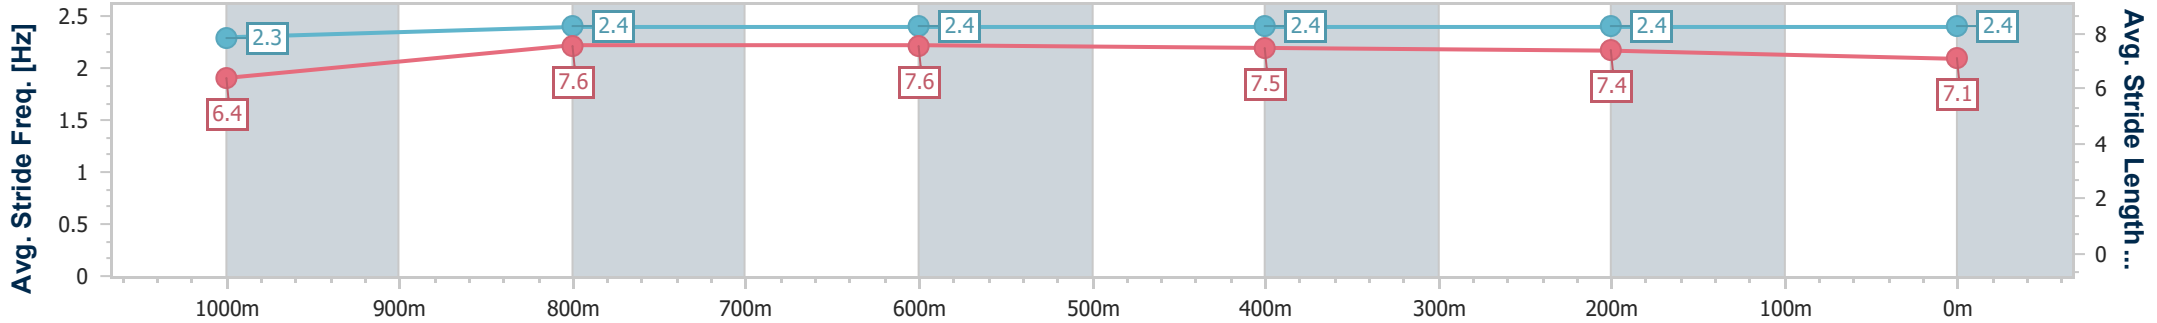

Horse/Jockey Name	Legal Esprit
Final Rank	2
Fastest Section Time (Section)	0:11.06 (400m)
Top Speed [km/h] (Section)	67.3 (400m)
Race State	Finished

Eagle Farm QLD Professional
Race 5: COUNTRY MUSIC RACEDAY ON SALE NOW OPEN
Handicap - 1200m
20 July 2024 - 14:21

BRISBANE
RACING CLUB

Track Rating: Good 4, Weather: Fine, Rail Position: +0.5m Entire

Section	Overall	1000m	800m	600m	400m	200m
Section Times	1:11.06 [2] (0:13.92)	0:57.14 [5] (0:11.42)	0:45.72 [5] (0:11.38)	0:34.34 [5] (0:11.33)	0:23.01 [5] (0:11.06)	0:11.95 [3] (0:11.95)
Average Speed [km/h]	51.9	64.2	64.3	64.0	65.0	60.4
Top Speed [km/h]	66.0	66.7	66.2	65.5	67.3	63.2
Avg. Dist. to Rail [m]	3.3	3.7	2.9	2.2	4.7	5.3
Avg. Stride Freq. [Hz]	2.3	2.4	2.4	2.4	2.4	2.4
Avg. Stride Length [m]	6.4	7.6	7.6	7.5	7.4	7.1

- [ ] Ranking at each section and finish
- -.-.- No data available at this section
- NA No data available