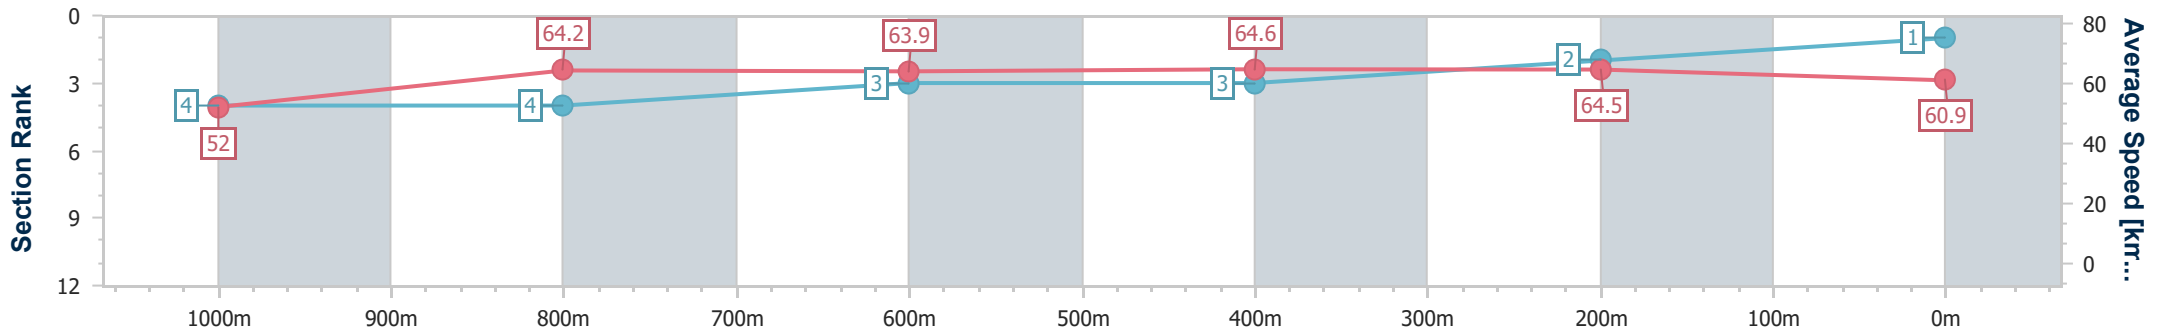

BRISBANE
 RACING CLUB

Track Rating: Good 4, Weather: Fine, Rail Position: +0.5m Entire

Section	Overall	1000m	800m	600m	400m	200m
Section Times	1:10.86 [1] (0:13.87)	0:56.99 [4] (0:11.33)	0:45.66 [4] (0:11.38)	0:34.28 [3] (0:11.28)	0:23.00 [3] (0:11.13)	0:11.87 [2] (0:11.87)
Average Speed [km/h]	52.0	64.2	63.9	64.6	64.5	60.9
Top Speed [km/h]	66.8	66.6	65.4	67.7	67.6	63.4
Avg. Dist. to Rail [m]	2.3	2.4	2.1	2.0	3.1	2.6
Avg. Stride Freq. [Hz]	2.3	2.4	2.4	2.5	2.5	2.5
Avg. Stride Length [m]	6.2	7.4	7.3	7.3	7.1	6.8