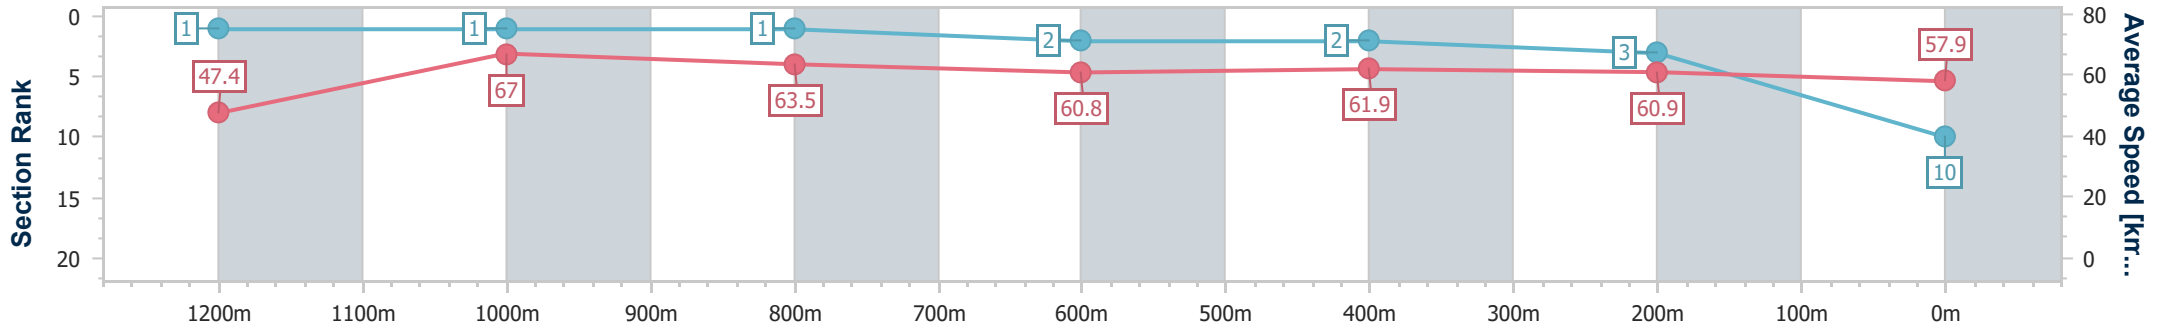

- [ ] Ranking at each section and finish
- .-.- No data available at this section
- NA No data available

Horse/Jockey Name	Smart Recognition
Final Rank	10
Fastest Section Time (Section)	0:10.74 (1200m)
Top Speed [km/h] (Section)	67.7 (1200m)
Race State	Finished

### Ipswich QLD Professional

Race 8: GORDON'S GIN Class 2 Handicap - 1350m

19 July 2024 - 16:34

Track Rating: Good 4, Weather: Fine, Rail Position: +8m Entire

Section	Overall	1200m	1000m	800m	600m	400m	200m
Section Times	1:21.00 [10] (0:11.38)	1:09.62 [1] (0:10.74)	0:58.88 [1] (0:11.34)	0:47.54 [1] (0:11.79)	0:35.75 [2] (0:11.59)	0:24.16 [2] (0:11.71)	0:12.45 [3] (0:12.45)
Average Speed [km/h]	47.4	67.0	63.5	60.8	61.9	60.9	57.9
Top Speed [km/h]	67.1	67.7	66.2	61.9	62.4	62.0	60.8
Avg. Dist. to Rail [m]	0.8	1.3	0.4	0.8	1.2	1.9	1.1
Avg. Stride Freq. [Hz]	2.5	2.4	2.3	2.3	2.3	2.4	2.3
Avg. Stride Length [m]	6.3	7.6	7.6	7.4	7.4	7.2	7.1