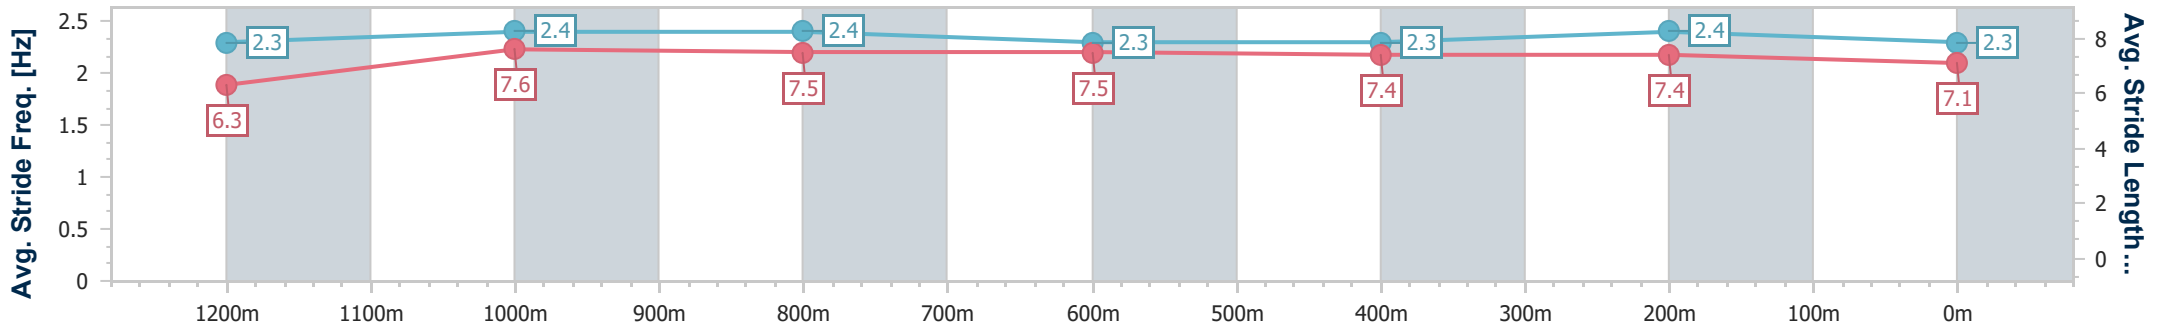

### Ipswich QLD Professional

Race 8: GORDON'S GIN Class 2 Handicap - 1350m

19 July 2024 - 16:34

Track Rating: Good 4, Weather: Fine, Rail Position: +8m Entire

Section	Overall	1200m	1000m	800m	600m	400m	200m
Section Times	1:20.88 [9] (0:11.89)	1:08.99 [9] (0:11.12)	0:57.87 [9] (0:11.38)	0:46.49 [10] (0:11.41)	0:35.08 [8] (0:11.72)	0:23.36 [10] (0:11.45)	0:11.91 [11] (0:11.91)
Average Speed [km/h]	45.5	65.0	63.7	63.7	61.8	63.3	60.4
Top Speed [km/h]	63.6	65.9	65.3	65.6	63.2	64.3	63.0
Avg. Dist. to Rail [m]	2.7	1.8	2.8	2.0	1.9	3.3	6.1
Avg. Stride Freq. [Hz]	2.3	2.4	2.4	2.3	2.3	2.4	2.3
Avg. Stride Length [m]	6.3	7.6	7.5	7.5	7.4	7.4	7.1

- [ ] Ranking at each section and finish
- .-.- No data available at this section
- NA No data available

Horse/Jockey Name	Smart Recognition
Final Rank	10
Fastest Section Time (Section)	0:10.74 (1200m)
Top Speed [km/h] (Section)	67.7 (1200m)
Race State	Finished