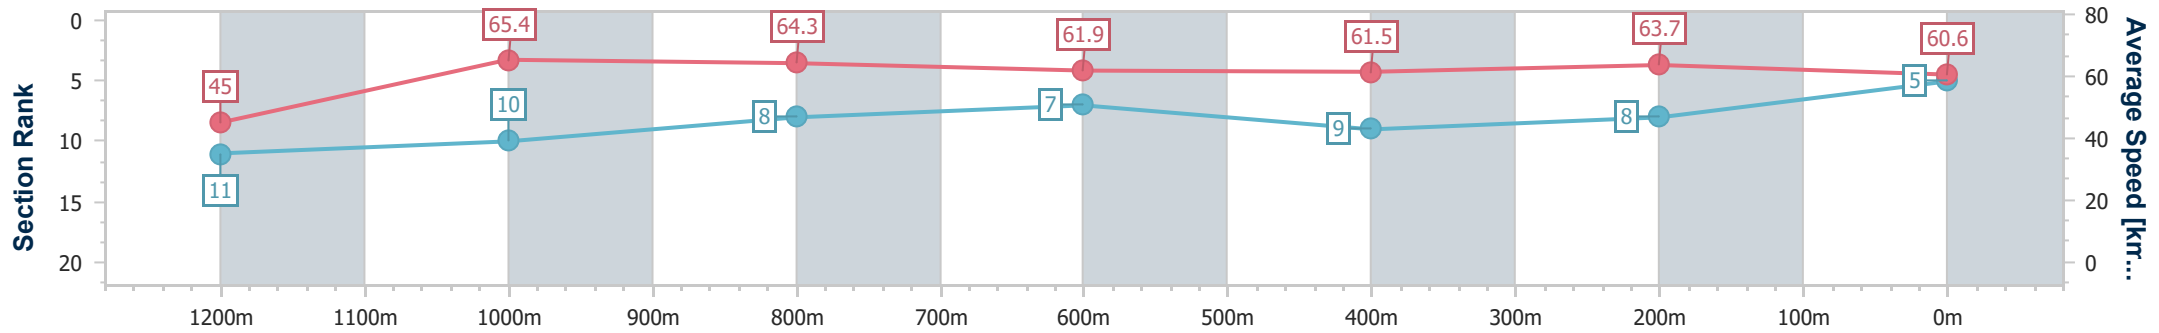

- [ ] Ranking at each section and finish
- .-.- No data available at this section
- NA No data available

Horse/Jockey Name	Templemore
Final Rank	6
Fastest Section Time (Section)	0:11.17 (1200m)
Top Speed [km/h] (Section)	67.8 (1200m)
Race State	Finished