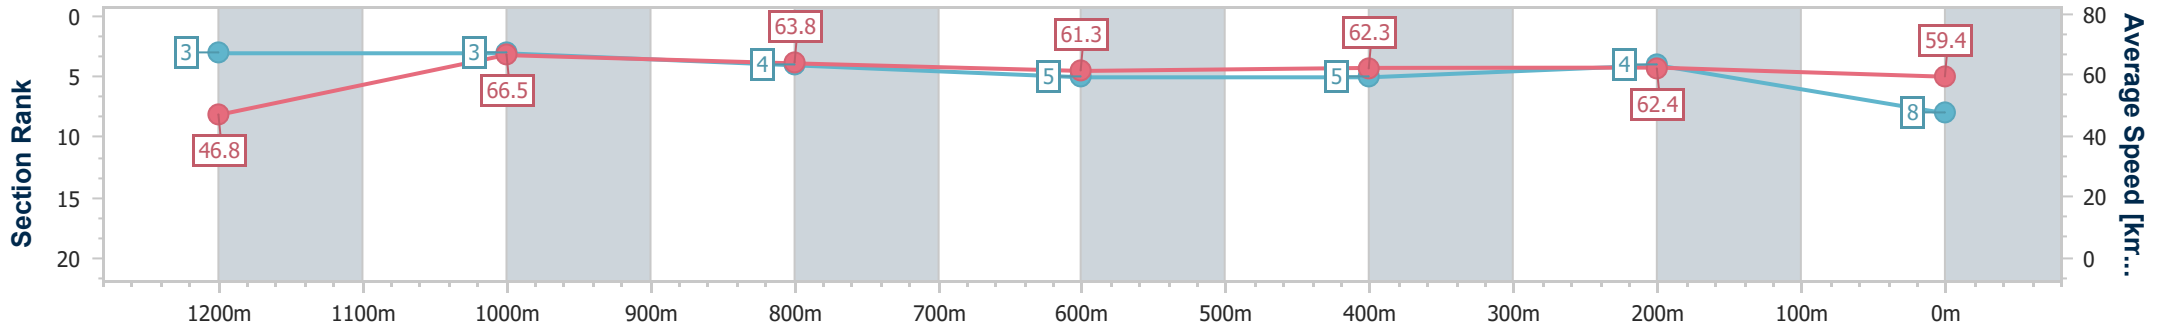

### Ipswich QLD Professional

Race 8: GORDON'S GIN Class 2 Handicap - 1350m

19 July 2024 - 16:34

Track Rating: Good 4, Weather: Fine, Rail Position: +8m Entire

Section	Overall	1200m	1000m	800m	600m	400m	200m
Section Times	1:20.74 [8] (0:11.50)	1:09.24 [3] (0:10.90)	0:58.34 [3] (0:11.37)	0:46.97 [4] (0:11.81)	0:35.16 [5] (0:11.56)	0:23.60 [5] (0:11.43)	0:12.17 [4] (0:12.17)
Average Speed [km/h]	46.8	66.5	63.8	61.3	62.3	62.4	59.4
Top Speed [km/h]	64.5	68.0	66.4	61.9	63.5	64.0	62.0
Avg. Dist. to Rail [m]	2.9	3.3	2.5	2.4	1.0	1.4	1.3
Avg. Stride Freq. [Hz]	2.3	2.4	2.3	2.3	2.3	2.3	2.3
Avg. Stride Length [m]	6.5	7.6	7.8	7.5	7.5	7.4	7.2