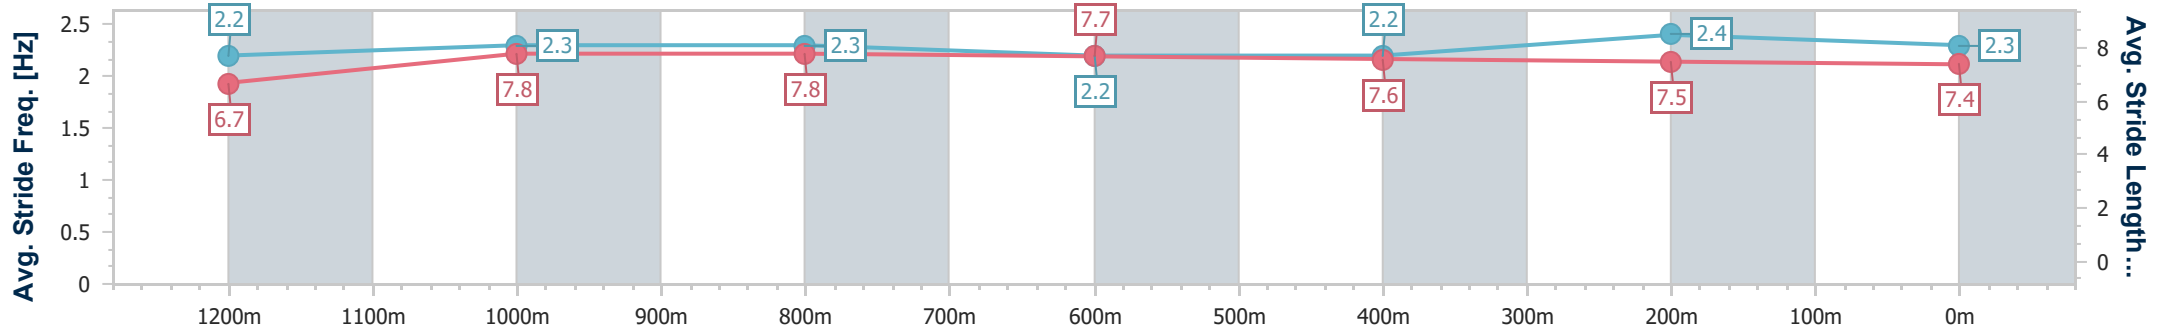

### Ipswich QLD Professional

Race 8: GORDON'S GIN Class 2 Handicap - 1350m

19 July 2024 - 16:34

Track Rating: Good 4, Weather: Fine, Rail Position: +8m Entire

Section	Overall	1200m	1000m	800m	600m	400m	200m
Section Times	1:20.61 [5] (0:12.03)	1:08.58 [11] (0:10.99)	0:57.59 [10] (0:11.17)	0:46.42 [8] (0:11.61)	0:34.81 [7] (0:11.62)	0:23.19 [9] (0:11.29)	0:11.90 [8] (0:11.90)
Average Speed [km/h]	45.0	65.4	64.3	61.9	61.5	63.7	60.6
Top Speed [km/h]	63.2	66.9	64.9	62.5	62.5	64.7	63.7
Avg. Dist. to Rail [m]	4.0	0.4	0.4	0.9	1.2	0.8	0.6
Avg. Stride Freq. [Hz]	2.2	2.3	2.3	2.2	2.2	2.4	2.3
Avg. Stride Length [m]	6.7	7.8	7.8	7.7	7.6	7.5	7.4