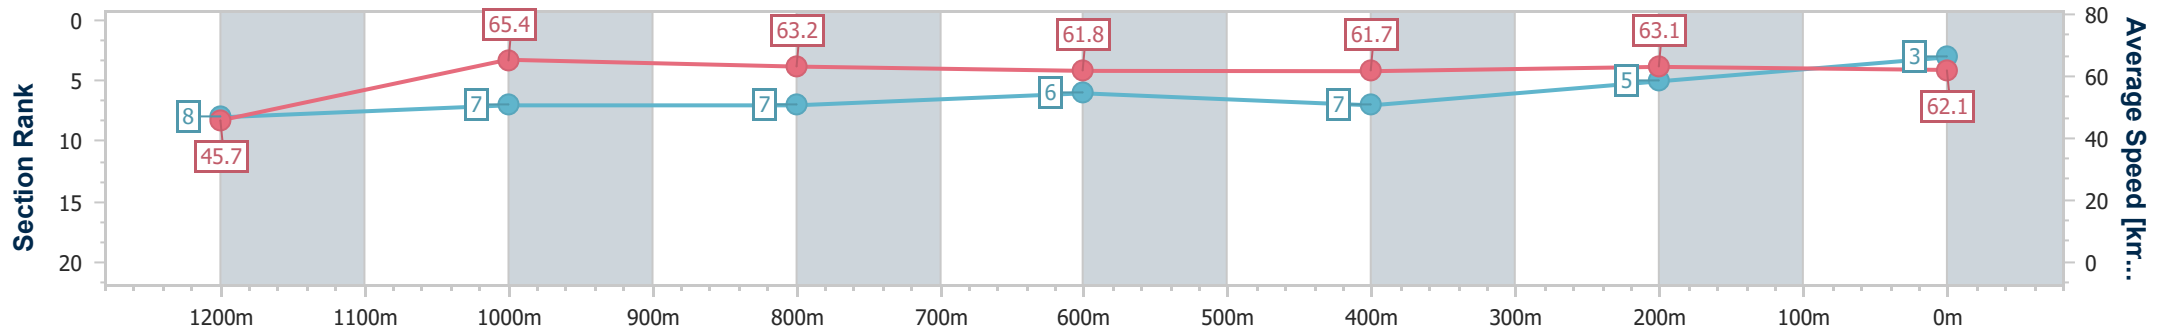

### Ipswich QLD Professional

Race 8: GORDON'S GIN Class 2 Handicap - 1350m

19 July 2024 - 16:34

Track Rating: Good 4, Weather: Fine, Rail Position: +8m Entire

Section	Overall	1200m	1000m	800m	600m	400m	200m
Section Times	1:20.24 [3] (0:11.80)	1:08.44 [8] (0:11.00)	0:57.44 [7] (0:11.37)	0:46.07 [7] (0:11.60)	0:34.47 [6] (0:11.53)	0:22.94 [7] (0:11.33)	0:11.61 [5] (0:11.61)
Average Speed [km/h]	45.7	65.4	63.2	61.8	61.7	63.1	62.1
Top Speed [km/h]	64.4	66.9	64.8	62.0	62.5	64.6	64.2
Avg. Dist. to Rail [m]	1.5	0.7	0.2	2.0	1.8	1.9	1.0
Avg. Stride Freq. [Hz]	2.2	2.3	2.2	2.2	2.2	2.2	2.2
Avg. Stride Length [m]	6.6	7.8	7.8	7.9	7.8	7.8	7.8