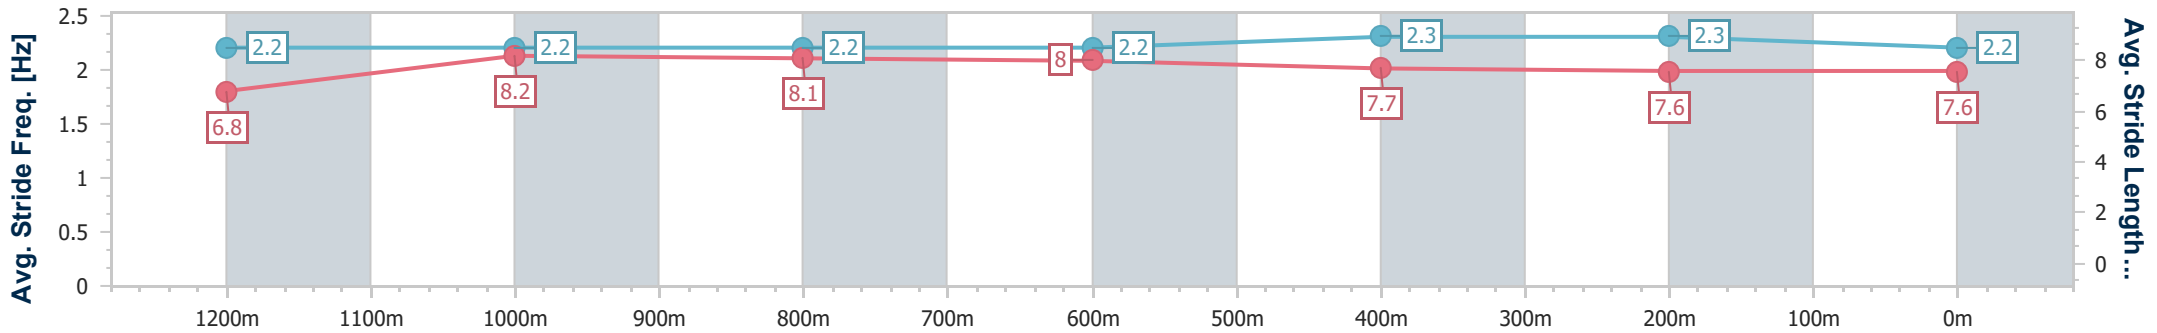

### Ipswich QLD Professional

Race 8: GORDON'S GIN Class 2 Handicap - 1350m

19 July 2024 - 16:34

Track Rating: Good 4, Weather: Fine, Rail Position: +8m Entire

Section	Overall	1200m	1000m	800m	600m	400m	200m
Section Times	1:20.70 [7] (0:11.67)	1:09.03 [6] (0:11.05)	0:57.98 [6] (0:11.26)	0:46.72 [5] (0:11.45)	0:35.27 [3] (0:11.62)	0:23.65 [3] (0:11.61)	0:12.04 [7] (0:12.04)
Average Speed [km/h]	46.2	65.6	64.0	63.0	62.3	62.1	59.8
Top Speed [km/h]	63.0	66.6	64.9	64.8	62.9	62.9	62.0
Avg. Dist. to Rail [m]	4.8	1.8	1.4	0.8	0.8	1.6	3.5
Avg. Stride Freq. [Hz]	2.2	2.2	2.2	2.2	2.3	2.3	2.2
Avg. Stride Length [m]	6.8	8.2	8.1	8.0	7.7	7.6	7.6