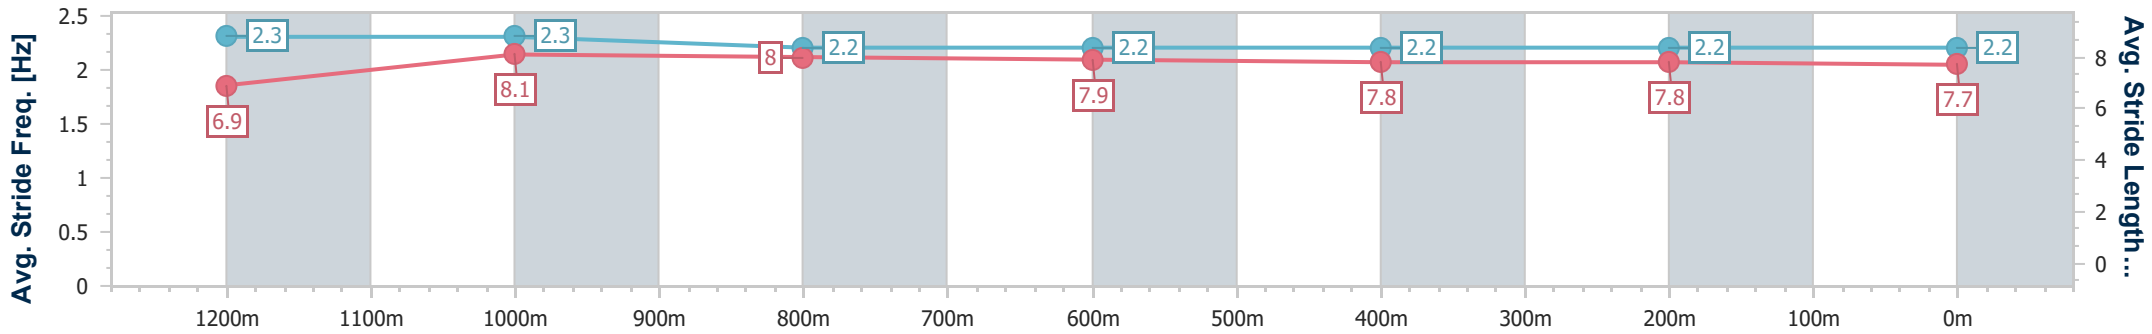

### Ipswich QLD Professional

Race 8: GORDON'S GIN Class 2 Handicap - 1350m

19 July 2024 - 16:34

Track Rating: Good 4, Weather: Fine, Rail Position: +8m Entire

Section	Overall	1200m	1000m	800m	600m	400m	200m
Section Times	1:20.14 [2] (0:11.41)	1:08.73 [2] (0:10.79)	0:57.94 [2] (0:11.27)	0:46.67 [2] (0:11.77)	0:34.90 [1] (0:11.59)	0:23.31 [1] (0:11.50)	0:11.81 [1] (0:11.81)
Average Speed [km/h]	47.5	67.0	64.0	61.3	62.2	62.6	61.0
Top Speed [km/h]	66.4	68.4	65.6	62.5	62.6	63.1	61.9
Avg. Dist. to Rail [m]	2.1	2.3	1.2	0.8	0.4	1.1	1.0
Avg. Stride Freq. [Hz]	2.3	2.3	2.2	2.2	2.2	2.2	2.2
Avg. Stride Length [m]	6.9	8.1	8.0	7.9	7.8	7.8	7.7