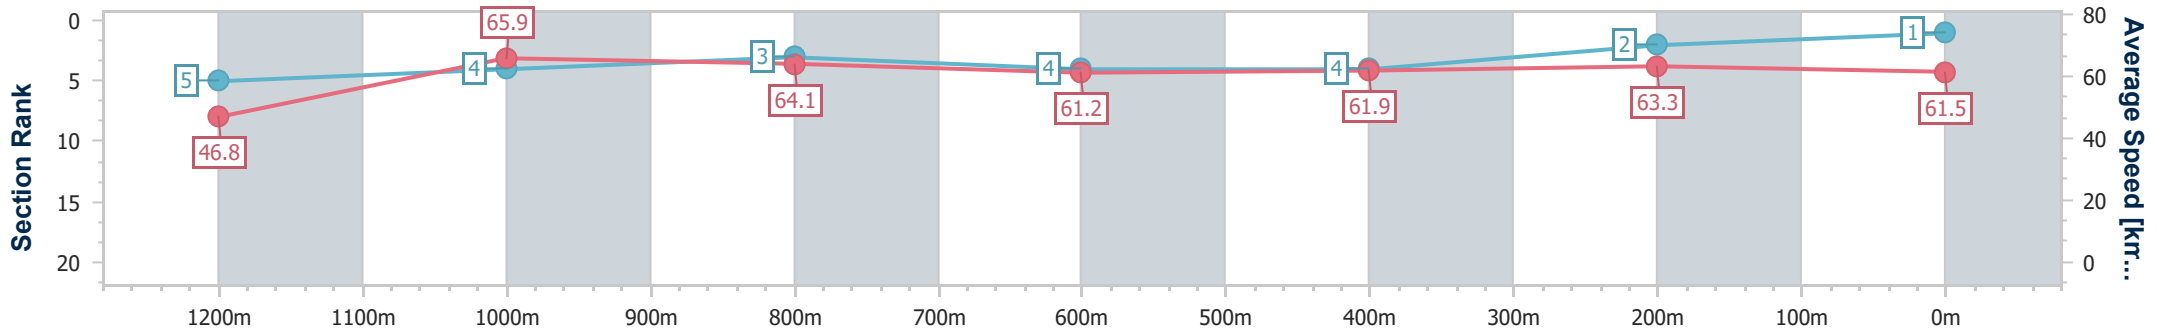

### Ipswich QLD Professional

Race 8: GORDON'S GIN Class 2 Handicap - 1350m

19 July 2024 - 16:34

Track Rating: Good 4, Weather: Fine, Rail Position: +8m Entire

Section	Overall	1200m	1000m	800m	600m	400m	200m
Section Times	1:20.13 [1] (0:11.53)	1:08.60 [5] (0:10.94)	0:57.66 [4] (0:11.28)	0:46.38 [3] (0:11.77)	0:34.61 [4] (0:11.59)	0:23.02 [4] (0:11.34)	0:11.68 [2] (0:11.68)
Average Speed [km/h]	46.8	65.9	64.1	61.2	61.9	63.3	61.5
Top Speed [km/h]	66.4	66.4	65.6	61.9	62.7	65.1	64.4
Avg. Dist. to Rail [m]	2.1	0.9	1.0	0.5	0.8	1.1	0.7
Avg. Stride Freq. [Hz]	2.3	2.4	2.3	2.3	2.3	2.4	2.3
Avg. Stride Length [m]	6.5	7.6	7.7	7.5	7.6	7.4	7.4