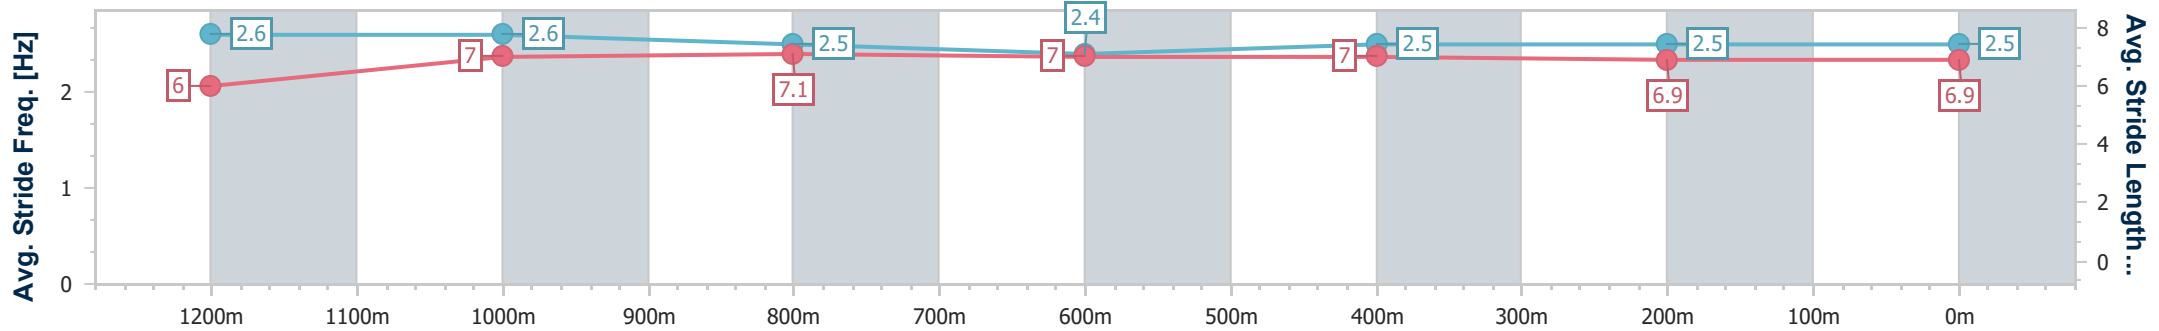

### Ipswich QLD Professional

Race 8: GORDON'S GIN Class 2 Handicap - 1350m

19 July 2024 - 16:34

Track Rating: Good 4, Weather: Fine, Rail Position: +8m Entire

Section	Overall	1200m	1000m	800m	600m	400m	200m
Section Times	1:20.65 [6] (0:11.51)	1:09.14 [4] (0:11.17)	0:57.97 [5] (0:11.36)	0:46.61 [6] (0:11.80)	0:34.81 [9] (0:11.51)	0:23.30 [8] (0:11.55)	0:11.75 [9] (0:11.75)
Average Speed [km/h]	46.9	64.6	63.9	61.6	63.0	63.0	61.2
Top Speed [km/h]	64.8	67.8	65.2	62.8	64.0	64.5	63.6
Avg. Dist. to Rail [m]	0.5	1.9	3.4	2.7	2.1	3.7	7.5
Avg. Stride Freq. [Hz]	2.6	2.6	2.5	2.4	2.5	2.5	2.5
Avg. Stride Length [m]	6.0	7.0	7.1	7.0	7.0	6.9	6.9