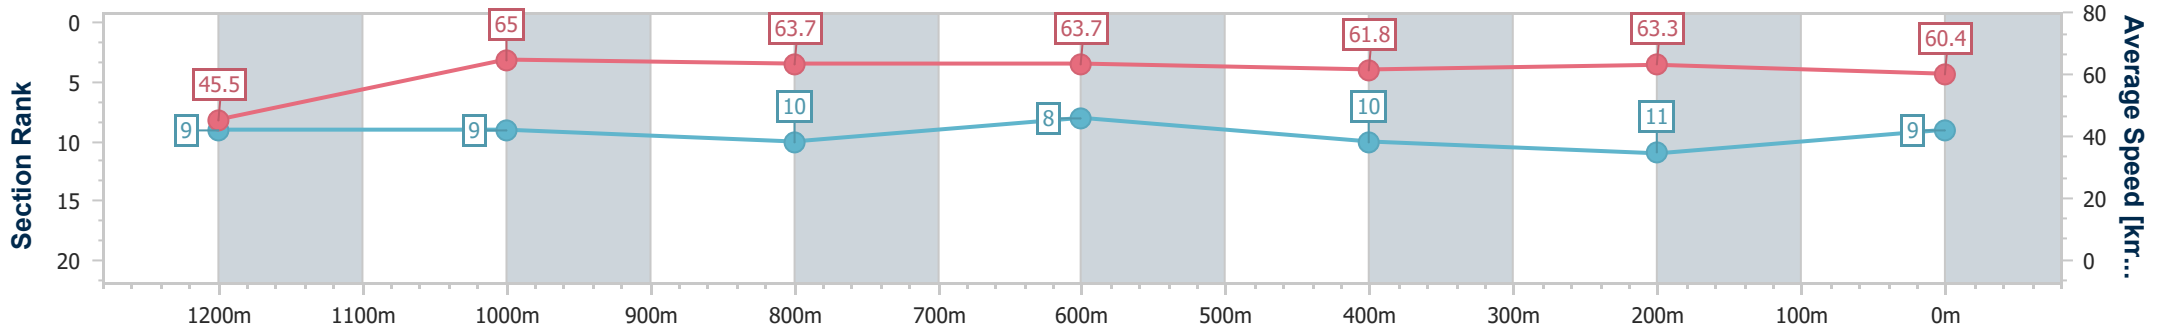

### Ipswich QLD Professional

Race 8: GORDON'S GIN Class 2 Handicap - 1350m

19 July 2024 - 16:34

Track Rating: Good 4, Weather: Fine, Rail Position: +8m Entire

Section	Overall	1200m	1000m	800m	600m	400m	200m
Section Times	1:20.88 [9] (0:11.89)	1:08.99 [9] (0:11.12)	0:57.87 [9] (0:11.38)	0:46.49 [10] (0:11.41)	0:35.08 [8] (0:11.72)	0:23.36 [10] (0:11.45)	0:11.91 [11] (0:11.91)
Average Speed [km/h]	45.5	65.0	63.7	63.7	61.8	63.3	60.4
Top Speed [km/h]	63.6	65.9	65.3	65.6	63.2	64.3	63.0
Avg. Dist. to Rail [m]	2.7	1.8	2.8	2.0	1.9	3.3	6.1
Avg. Stride Freq. [Hz]	2.3	2.4	2.4	2.3	2.3	2.4	2.3
Avg. Stride Length [m]	6.3	7.6	7.5	7.5	7.4	7.4	7.1

- [ ] Ranking at each section and finish
- .-.- No data available at this section
- NA No data available

Horse/Jockey Name	Smart Recognition
Final Rank	10
Fastest Section Time (Section)	0:10.74 (1200m)
Top Speed [km/h] (Section)	67.7 (1200m)
Race State	Finished