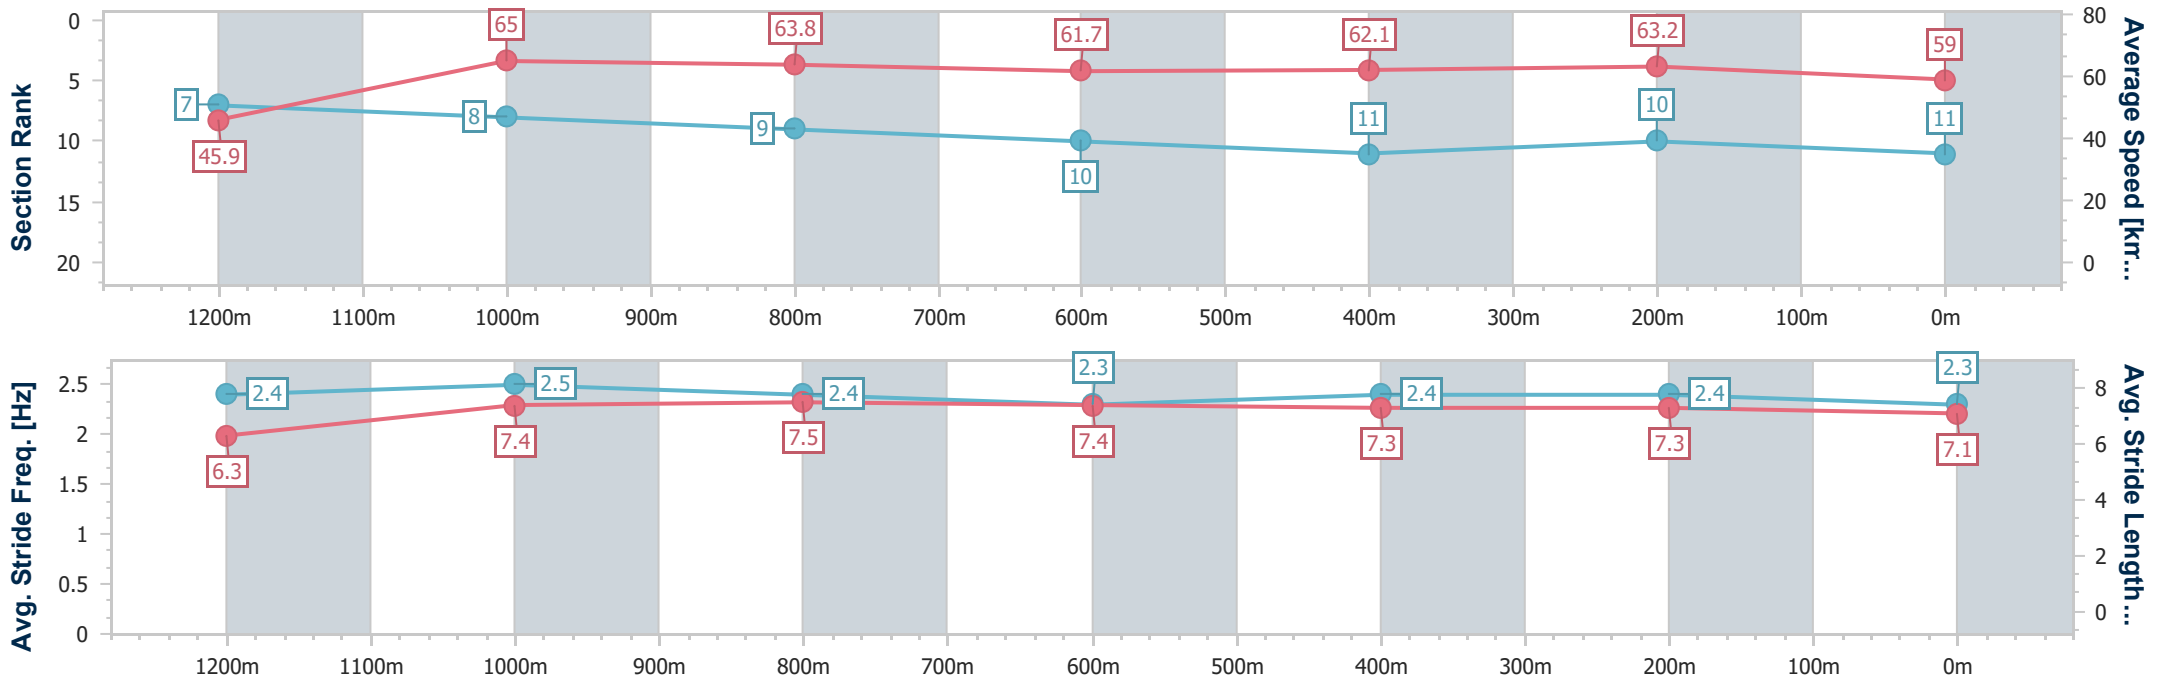

### Ipswich QLD Professional

Race 8: GORDON'S GIN Class 2 Handicap - 1350m

19 July 2024 - 16:34

Track Rating: Good 4, Weather: Fine, Rail Position: +8m Entire

Section	Overall	1200m	1000m	800m	600m	400m	200m
Section Times	1:21.15 [11] (0:11.75)	1:09.40 [7] (0:11.11)	0:58.29 [8] (0:11.34)	0:46.95 [9] (0:11.77)	0:35.18 [10] (0:11.60)	0:23.58 [11] (0:11.37)	0:12.21 [10] (0:12.21)
Average Speed [km/h]	45.9	65.0	63.8	61.7	62.1	63.2	59.0
Top Speed [km/h]	64.4	67.0	65.7	62.4	64.1	64.5	62.7
Avg. Dist. to Rail [m]	1.5	1.7	2.5	1.7	0.6	1.1	1.9
Avg. Stride Freq. [Hz]	2.4	2.5	2.4	2.3	2.4	2.4	2.3
Avg. Stride Length [m]	6.3	7.4	7.5	7.4	7.3	7.3	7.1

- [ ] Ranking at each section and finish
- .-.- No data available at this section
- NA No data available