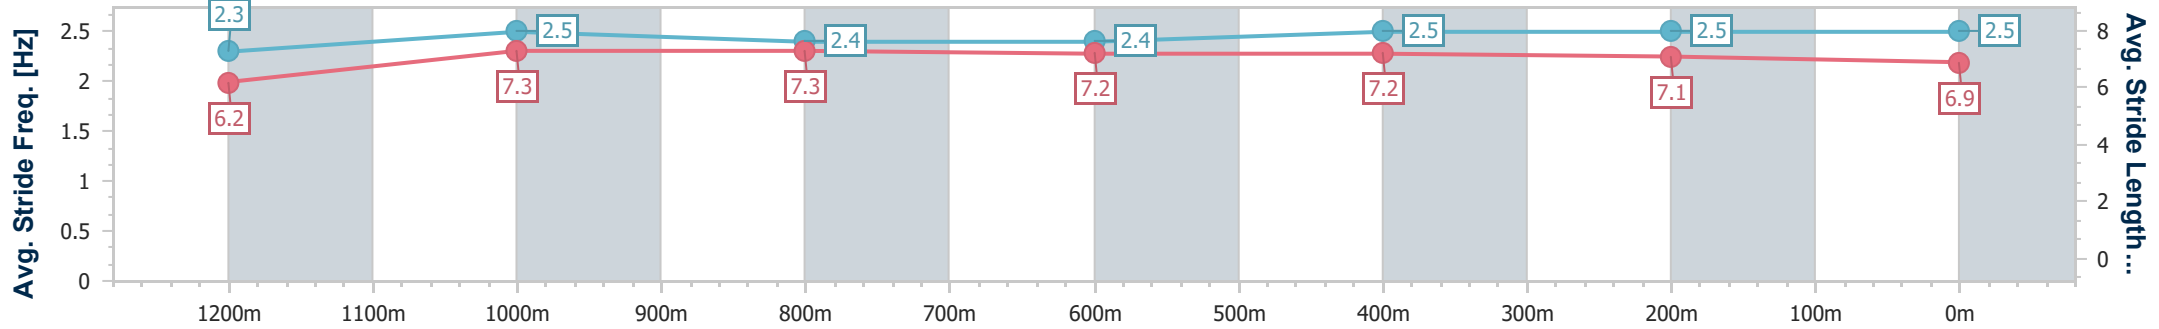

### Ipswich QLD Professional

Race 8: GORDON'S GIN Class 2 Handicap - 1350m

19 July 2024 - 16:34

Track Rating: Good 4, Weather: Fine, Rail Position: +8m Entire

Section	Overall	1200m	1000m	800m	600m	400m	200m
Section Times	1:20.43 [4] (0:12.02)	1:08.41 [10] (0:11.04)	0:57.37 [11] (0:11.37)	0:46.00 [11] (0:11.54)	0:34.46 [11] (0:11.23)	0:23.23 [6] (0:11.43)	0:11.80 [6] (0:11.80)
Average Speed [km/h]	45.2	65.3	63.4	62.7	64.1	63.3	60.8
Top Speed [km/h]	62.4	67.4	64.5	64.8	65.2	64.9	63.6
Avg. Dist. to Rail [m]	5.3	1.3	1.7	1.1	0.9	2.9	4.3
Avg. Stride Freq. [Hz]	2.3	2.5	2.4	2.4	2.5	2.5	2.5
Avg. Stride Length [m]	6.2	7.3	7.3	7.2	7.2	7.1	6.9