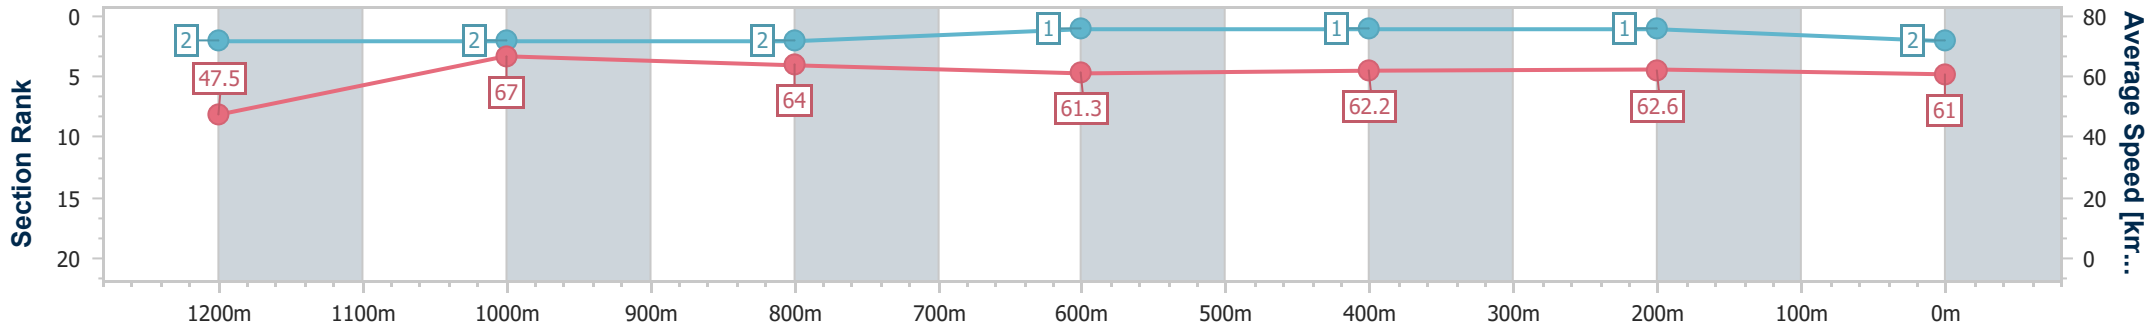

### Ipswich QLD Professional

Race 8: GORDON'S GIN Class 2 Handicap - 1350m

19 July 2024 - 16:34

Track Rating: Good 4, Weather: Fine, Rail Position: +8m Entire

Section	Overall	1200m	1000m	800m	600m	400m	200m
Section Times	1:20.14 [2] (0:11.41)	1:08.73 [2] (0:10.79)	0:57.94 [2] (0:11.27)	0:46.67 [2] (0:11.77)	0:34.90 [1] (0:11.59)	0:23.31 [1] (0:11.50)	0:11.81 [1] (0:11.81)
Average Speed [km/h]	47.5	67.0	64.0	61.3	62.2	62.6	61.0
Top Speed [km/h]	66.4	68.4	65.6	62.5	62.6	63.1	61.9
Avg. Dist. to Rail [m]	2.1	2.3	1.2	0.8	0.4	1.1	1.0
Avg. Stride Freq. [Hz]	2.3	2.3	2.2	2.2	2.2	2.2	2.2
Avg. Stride Length [m]	6.9	8.1	8.0	7.9	7.8	7.8	7.7