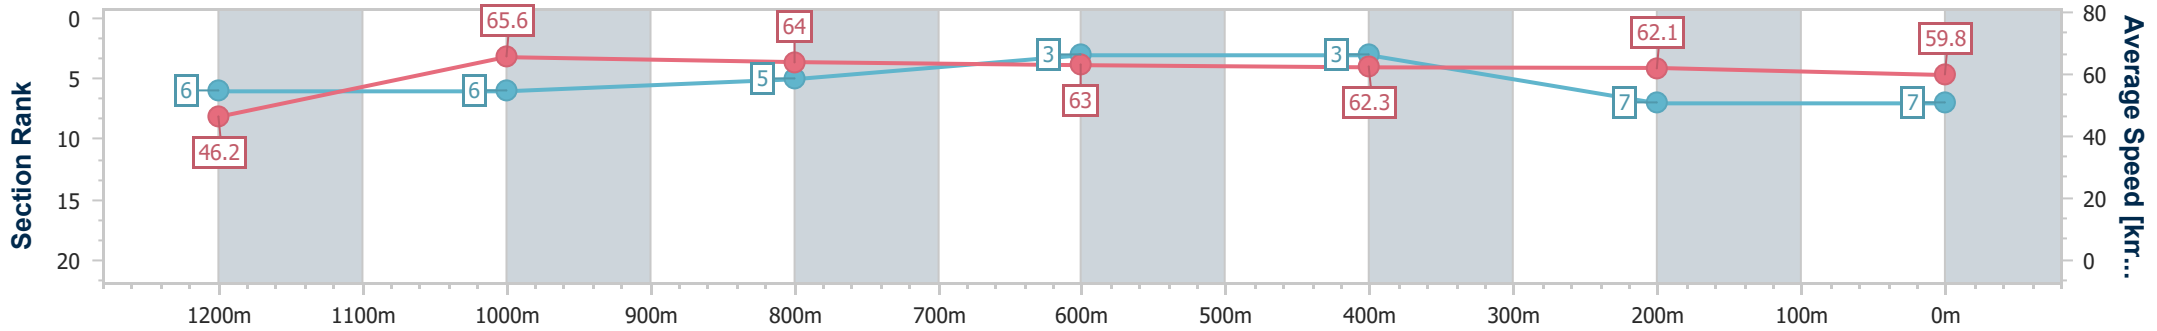

### Ipswich QLD Professional

Race 8: GORDON'S GIN Class 2 Handicap - 1350m

19 July 2024 - 16:34

Track Rating: Good 4, Weather: Fine, Rail Position: +8m Entire

Section	Overall	1200m	1000m	800m	600m	400m	200m
Section Times	1:20.70 [7] (0:11.67)	1:09.03 [6] (0:11.05)	0:57.98 [6] (0:11.26)	0:46.72 [5] (0:11.45)	0:35.27 [3] (0:11.62)	0:23.65 [3] (0:11.61)	0:12.04 [7] (0:12.04)
Average Speed [km/h]	46.2	65.6	64.0	63.0	62.3	62.1	59.8
Top Speed [km/h]	63.0	66.6	64.9	64.8	62.9	62.9	62.0
Avg. Dist. to Rail [m]	4.8	1.8	1.4	0.8	0.8	1.6	3.5
Avg. Stride Freq. [Hz]	2.2	2.2	2.2	2.2	2.3	2.3	2.2
Avg. Stride Length [m]	6.8	8.2	8.1	8.0	7.7	7.6	7.6