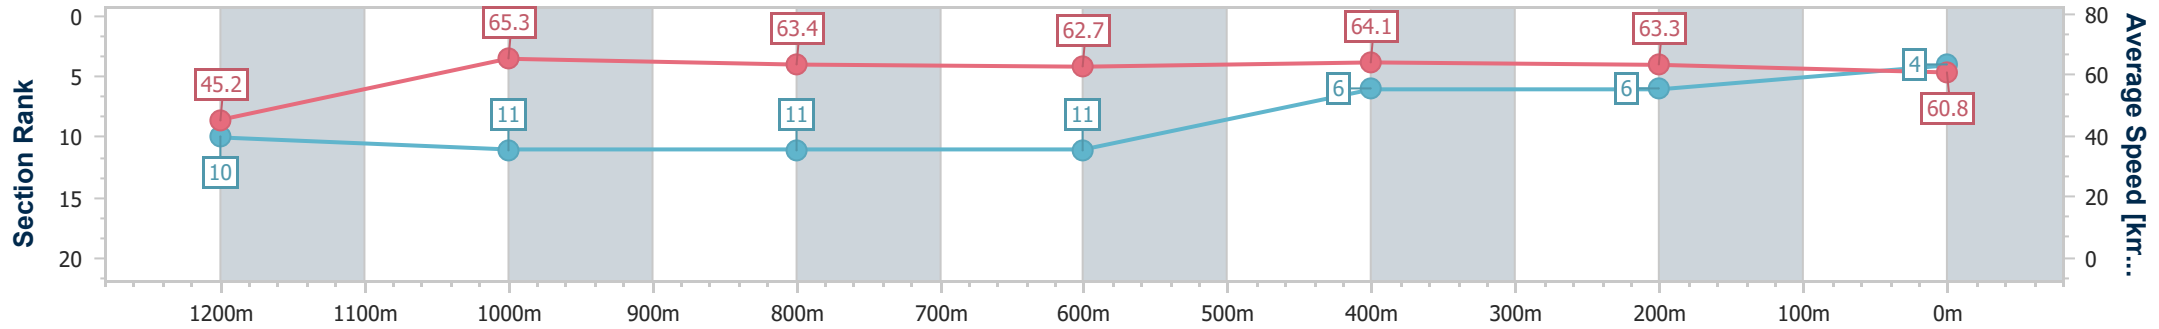

### Ipswich QLD Professional

Race 8: GORDON'S GIN Class 2 Handicap - 1350m

19 July 2024 - 16:34

Track Rating: Good 4, Weather: Fine, Rail Position: +8m Entire

Section	Overall	1200m	1000m	800m	600m	400m	200m
Section Times	1:20.43 [4] (0:12.02)	1:08.41 [10] (0:11.04)	0:57.37 [11] (0:11.37)	0:46.00 [11] (0:11.54)	0:34.46 [11] (0:11.23)	0:23.23 [6] (0:11.43)	0:11.80 [6] (0:11.80)
Average Speed [km/h]	45.2	65.3	63.4	62.7	64.1	63.3	60.8
Top Speed [km/h]	62.4	67.4	64.5	64.8	65.2	64.9	63.6
Avg. Dist. to Rail [m]	5.3	1.3	1.7	1.1	0.9	2.9	4.3
Avg. Stride Freq. [Hz]	2.3	2.5	2.4	2.4	2.5	2.5	2.5
Avg. Stride Length [m]	6.2	7.3	7.3	7.2	7.2	7.1	6.9