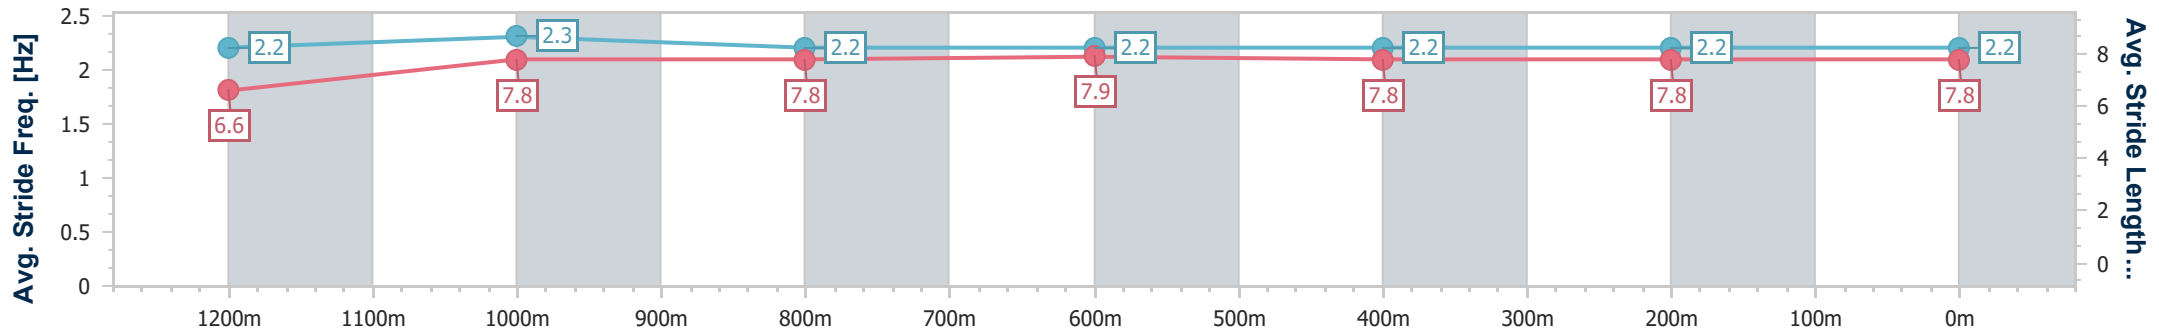

### Ipswich QLD Professional

Race 8: GORDON'S GIN Class 2 Handicap - 1350m

19 July 2024 - 16:34

Track Rating: Good 4, Weather: Fine, Rail Position: +8m Entire

Section	Overall	1200m	1000m	800m	600m	400m	200m
Section Times	1:20.24 [3] (0:11.80)	1:08.44 [8] (0:11.00)	0:57.44 [7] (0:11.37)	0:46.07 [7] (0:11.60)	0:34.47 [6] (0:11.53)	0:22.94 [7] (0:11.33)	0:11.61 [5] (0:11.61)
Average Speed [km/h]	45.7	65.4	63.2	61.8	61.7	63.1	62.1
Top Speed [km/h]	64.4	66.9	64.8	62.0	62.5	64.6	64.2
Avg. Dist. to Rail [m]	1.5	0.7	0.2	2.0	1.8	1.9	1.0
Avg. Stride Freq. [Hz]	2.2	2.3	2.2	2.2	2.2	2.2	2.2
Avg. Stride Length [m]	6.6	7.8	7.8	7.9	7.8	7.8	7.8