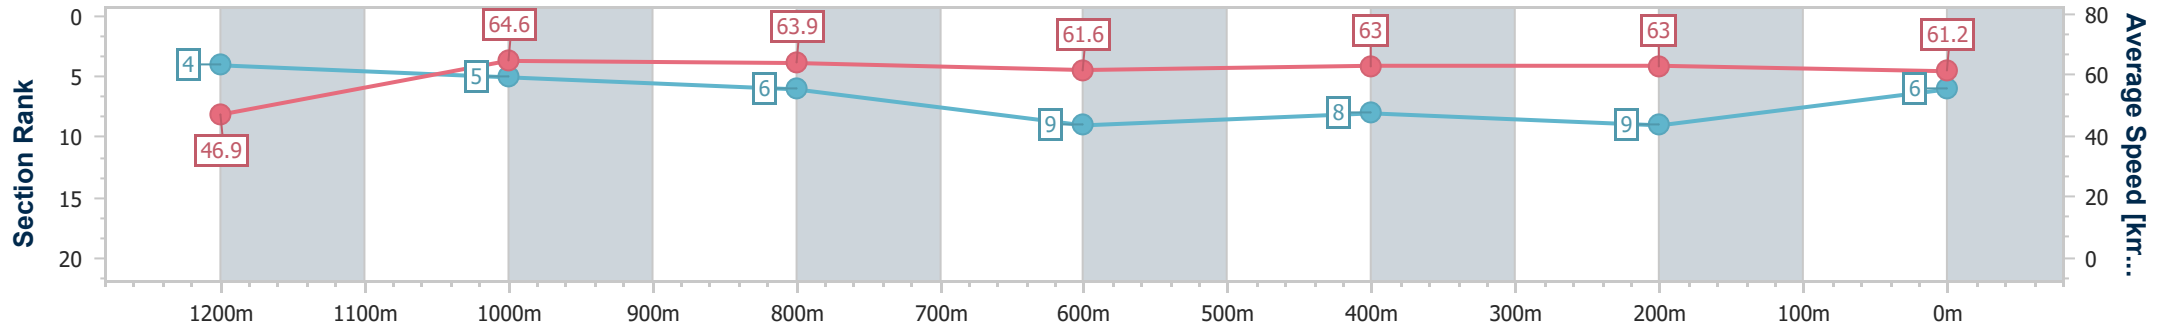

### Ipswich QLD Professional

Race 8: GORDON'S GIN Class 2 Handicap - 1350m

19 July 2024 - 16:34

Track Rating: Good 4, Weather: Fine, Rail Position: +8m Entire

Section	Overall	1200m	1000m	800m	600m	400m	200m
Section Times	1:20.65 [6] (0:11.51)	1:09.14 [4] (0:11.17)	0:57.97 [5] (0:11.36)	0:46.61 [6] (0:11.80)	0:34.81 [9] (0:11.51)	0:23.30 [8] (0:11.55)	0:11.75 [9] (0:11.75)
Average Speed [km/h]	46.9	64.6	63.9	61.6	63.0	63.0	61.2
Top Speed [km/h]	64.8	67.8	65.2	62.8	64.0	64.5	63.6
Avg. Dist. to Rail [m]	0.5	1.9	3.4	2.7	2.1	3.7	7.5
Avg. Stride Freq. [Hz]	2.6	2.6	2.5	2.4	2.5	2.5	2.5
Avg. Stride Length [m]	6.0	7.0	7.1	7.0	7.0	6.9	6.9