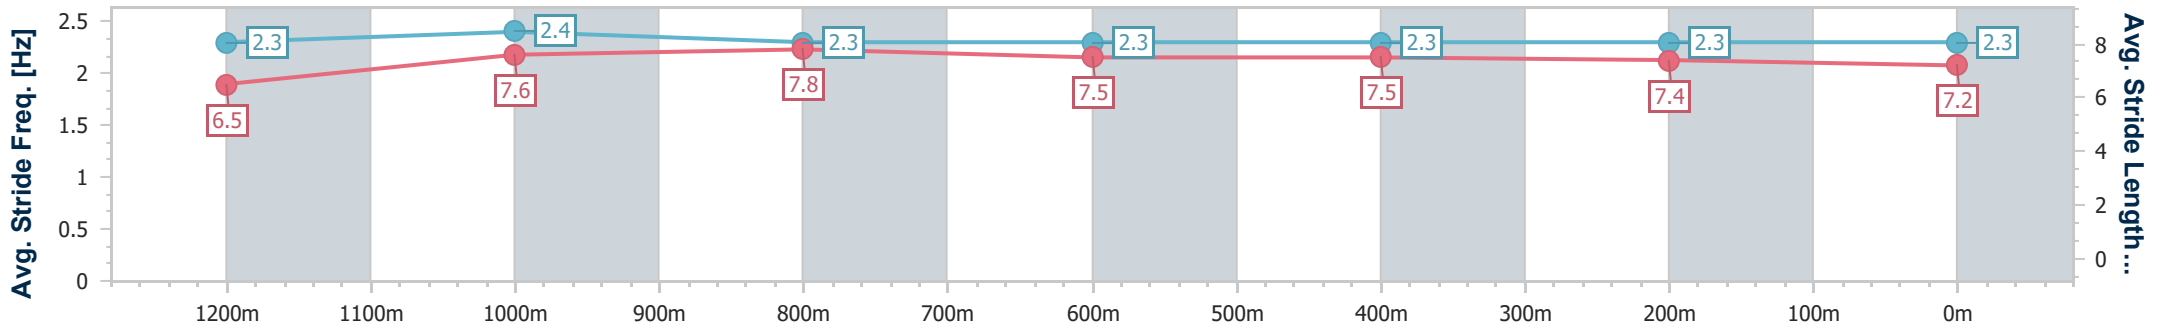

### Ipswich QLD Professional

Race 8: GORDON'S GIN Class 2 Handicap - 1350m

19 July 2024 - 16:34

Track Rating: Good 4, Weather: Fine, Rail Position: +8m Entire

Section	Overall	1200m	1000m	800m	600m	400m	200m
Section Times	1:20.74 [8] (0:11.50)	1:09.24 [3] (0:10.90)	0:58.34 [3] (0:11.37)	0:46.97 [4] (0:11.81)	0:35.16 [5] (0:11.56)	0:23.60 [5] (0:11.43)	0:12.17 [4] (0:12.17)
Average Speed [km/h]	46.8	66.5	63.8	61.3	62.3	62.4	59.4
Top Speed [km/h]	64.5	68.0	66.4	61.9	63.5	64.0	62.0
Avg. Dist. to Rail [m]	2.9	3.3	2.5	2.4	1.0	1.4	1.3
Avg. Stride Freq. [Hz]	2.3	2.4	2.3	2.3	2.3	2.3	2.3
Avg. Stride Length [m]	6.5	7.6	7.8	7.5	7.5	7.4	7.2