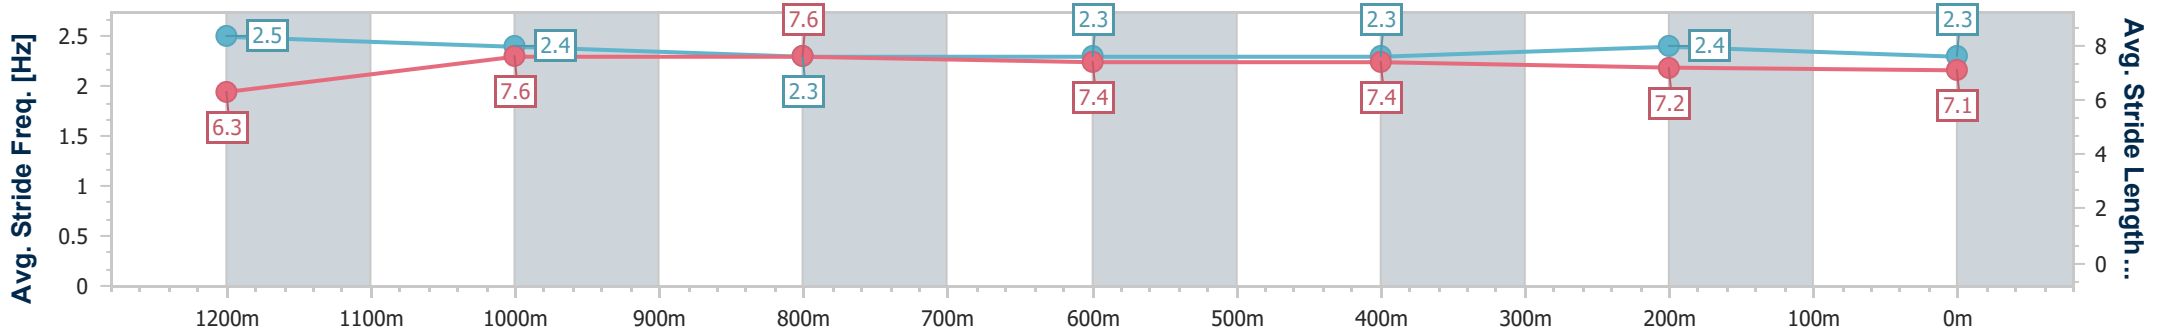

- [ ] Ranking at each section and finish
- .-.- No data available at this section
- NA No data available

Horse/Jockey Name	Smart Recognition
Final Rank	10
Fastest Section Time (Section)	0:10.74 (1200m)
Top Speed [km/h] (Section)	67.7 (1200m)
Race State	Finished

### Ipswich QLD Professional

Race 8: GORDON'S GIN Class 2 Handicap - 1350m

19 July 2024 - 16:34

Track Rating: Good 4, Weather: Fine, Rail Position: +8m Entire

Section	Overall	1200m	1000m	800m	600m	400m	200m
Section Times	1:21.00 [10] (0:11.38)	1:09.62 [1] (0:10.74)	0:58.88 [1] (0:11.34)	0:47.54 [1] (0:11.79)	0:35.75 [2] (0:11.59)	0:24.16 [2] (0:11.71)	0:12.45 [3] (0:12.45)
Average Speed [km/h]	47.4	67.0	63.5	60.8	61.9	60.9	57.9
Top Speed [km/h]	67.1	67.7	66.2	61.9	62.4	62.0	60.8
Avg. Dist. to Rail [m]	0.8	1.3	0.4	0.8	1.2	1.9	1.1
Avg. Stride Freq. [Hz]	2.5	2.4	2.3	2.3	2.3	2.4	2.3
Avg. Stride Length [m]	6.3	7.6	7.6	7.4	7.4	7.2	7.1

- [ ] Ranking at each section and finish
- .-.- No data available at this section
- NA No data available

Horse/Jockey Name	Lucky Jess
Final Rank	11
Fastest Section Time (Section)	0:11.11 (1200m)
Top Speed [km/h] (Section)	67.0 (1200m)
Race State	Finished