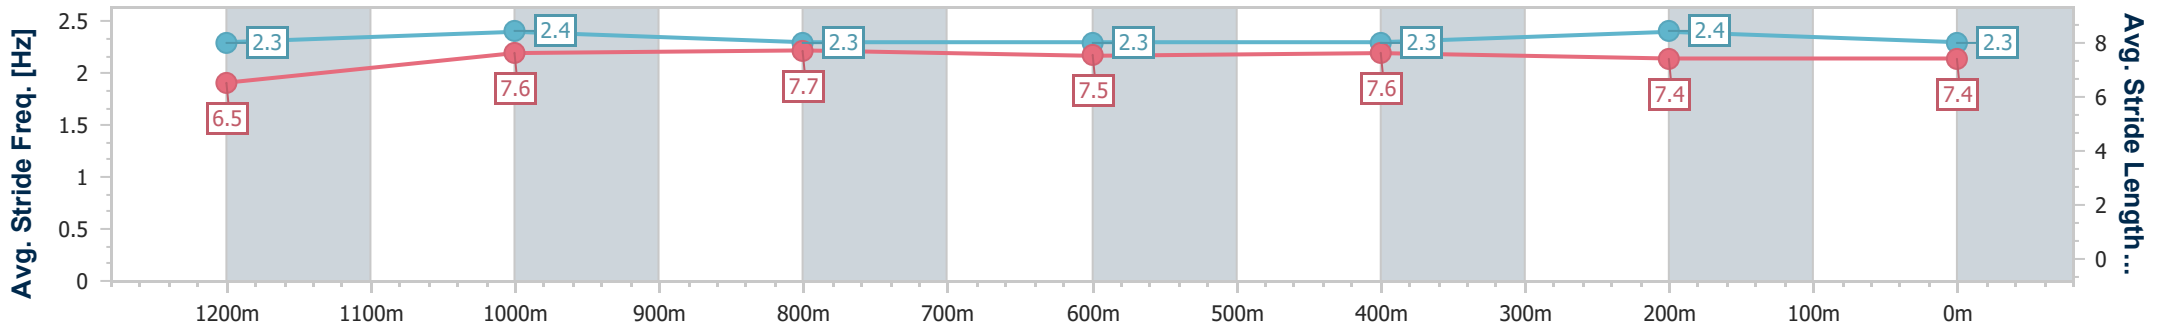

### Ipswich QLD Professional

Race 8: GORDON'S GIN Class 2 Handicap - 1350m

19 July 2024 - 16:34

Track Rating: Good 4, Weather: Fine, Rail Position: +8m Entire

Section	Overall	1200m	1000m	800m	600m	400m	200m
Section Times	1:20.13 [1] (0:11.53)	1:08.60 [5] (0:10.94)	0:57.66 [4] (0:11.28)	0:46.38 [3] (0:11.77)	0:34.61 [4] (0:11.59)	0:23.02 [4] (0:11.34)	0:11.68 [2] (0:11.68)
Average Speed [km/h]	46.8	65.9	64.1	61.2	61.9	63.3	61.5
Top Speed [km/h]	66.4	66.4	65.6	61.9	62.7	65.1	64.4
Avg. Dist. to Rail [m]	2.1	0.9	1.0	0.5	0.8	1.1	0.7
Avg. Stride Freq. [Hz]	2.3	2.4	2.3	2.3	2.3	2.4	2.3
Avg. Stride Length [m]	6.5	7.6	7.7	7.5	7.6	7.4	7.4