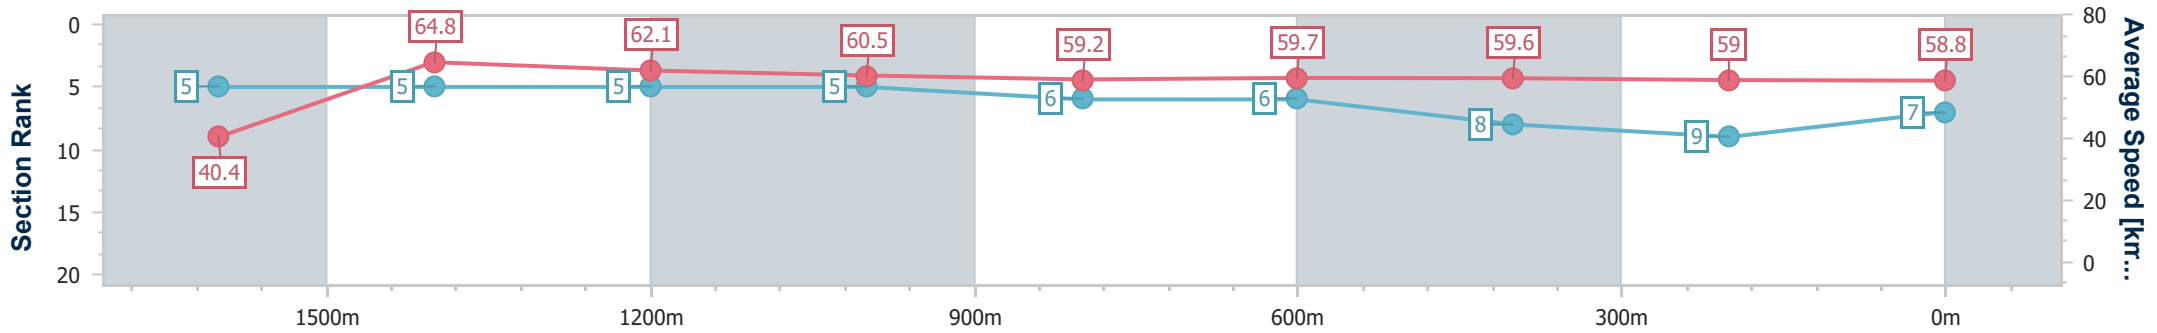

### Ipswich QLD Professional

Race 4: VINCE INSURANCE Maiden Handicap - 1700m

19 July 2024 - 14:12

Track Rating: Good 4, Weather: Fine, Rail Position: +8m Entire

Section	Overall	1600m	1400m	1200m	1000m	800m	600m	400m	200m
Section Times	1:44.71 [7] (0:08.87)	1:35.84 [5] (0:11.13)	1:24.71 [5] (0:11.71)	1:13.00 [5] (0:12.00)	1:01.00 [5] (0:12.26)	0:48.74 [6] (0:12.15)	0:36.59 [6] (0:12.09)	0:24.50 [8] (0:12.27)	0:12.23 [9] (0:12.23)
Average Speed [km/h]	40.4	64.8	62.1	60.5	59.2	59.7	59.6	59.0	58.8
Top Speed [km/h]	63.7	66.4	62.8	61.8	60.3	60.9	60.8	59.7	60.2
Avg. Dist. to Rail [m]	6.1	2.2	2.1	2.2	2.2	1.5	1.1	2.6	5.1
Avg. Stride Freq. [Hz]	2.1	2.2	2.0	2.0	2.0	2.0	2.0	2.0	2.0
Avg. Stride Length [m]	5.5	8.4	8.5	8.3	8.3	8.2	8.1	8.0	8.1

- [ ] Ranking at each section and finish
- .-.- No data available at this section
- NA No data available

Horse/Jockey Name	Hotfoot Performer
Final Rank	8
Fastest Section Time (Section)	0:08.70 (Overall)
Top Speed [km/h] (Section)	67.3 (1600m)
Race State	Finished