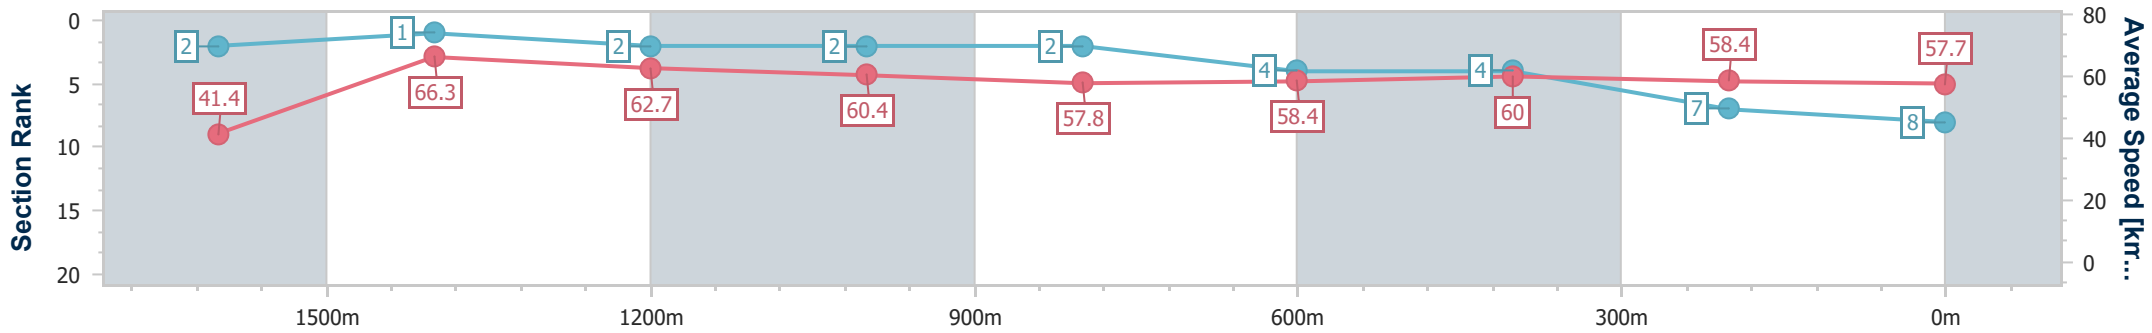

- [ ] Ranking at each section and finish
- .-.- No data available at this section
- NA No data available

Horse/Jockey Name	Hotfoot Performer
Final Rank	8
Fastest Section Time (Section)	0:08.70 (Overall)
Top Speed [km/h] (Section)	67.3 (1600m)
Race State	Finished

### Ipswich QLD Professional

Race 4: VINCE INSURANCE Maiden Handicap - 1700m

19 July 2024 - 14:12

Track Rating: Good 4, Weather: Fine, Rail Position: +8m Entire

Section	Overall	1600m	1400m	1200m	1000m	800m	600m	400m	200m
Section Times	1:44.78 [8] (0:08.70)	1:36.08 [2] (0:10.93)	1:25.15 [1] (0:11.52)	1:13.63 [2] (0:11.95)	1:01.68 [2] (0:12.48)	0:49.20 [2] (0:12.36)	0:36.84 [4] (0:12.00)	0:24.84 [4] (0:12.34)	0:12.50 [7] (0:12.50)
Average Speed [km/h]	41.4	66.3	62.7	60.4	57.8	58.4	60.0	58.4	57.7
Top Speed [km/h]	61.4	67.3	65.6	62.4	58.7	59.4	60.4	59.4	58.2
Avg. Dist. to Rail [m]	9.5	4.0	1.0	0.9	0.8	0.3	0.2	1.9	3.8
Avg. Stride Freq. [Hz]	2.1	2.4	2.3	2.2	2.2	2.2	2.2	2.3	2.2
Avg. Stride Length [m]	5.6	7.7	7.6	7.5	7.4	7.4	7.4	7.1	7.2

- [ ] Ranking at each section and finish
- .-.- No data available at this section
- NA No data available

Horse/Jockey Name	Bean Shameless
Final Rank	9
Fastest Section Time (Section)	0:08.74 (Overall)
Top Speed [km/h] (Section)	65.9 (1600m)
Race State	Finished