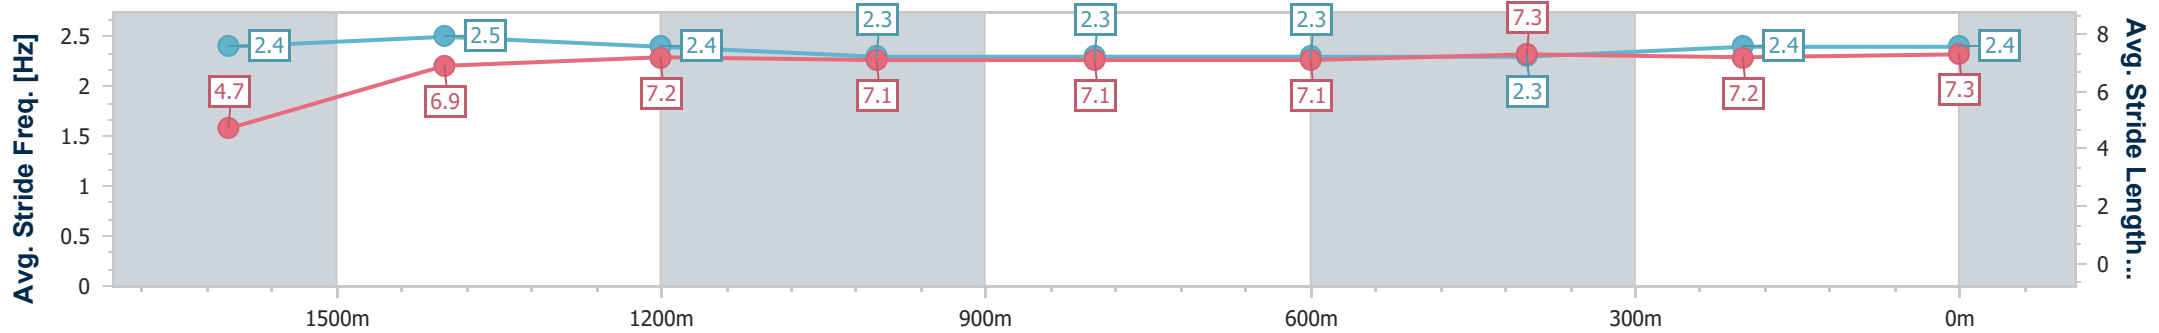

### Ipswich QLD Professional

Race 4: VINCE INSURANCE Maiden Handicap - 1700m

19 July 2024 - 14:12

Track Rating: Good 4, Weather: Fine, Rail Position: +8m Entire

Section	Overall	1600m	1400m	1200m	1000m	800m	600m	400m	200m
Section Times	1:43.78 [1] (0:09.23)	1:34.55 [10] (0:11.44)	1:23.11 [10] (0:11.46)	1:11.65 [9] (0:12.02)	0:59.63 [10] (0:12.25)	0:47.38 [10] (0:12.28)	0:35.10 [10] (0:11.88)	0:23.22 [10] (0:11.57)	0:11.65 [5] (0:11.65)
Average Speed [km/h]	38.9	63.2	62.9	60.1	58.9	58.6	60.4	61.7	61.9
Top Speed [km/h]	57.9	66.2	65.0	61.0	59.8	60.1	61.2	63.0	63.7
Avg. Dist. to Rail [m]	10.4	2.5	0.4	0.5	0.8	0.4	1.0	1.7	1.4
Avg. Stride Freq. [Hz]	2.4	2.5	2.4	2.3	2.3	2.3	2.3	2.4	2.4
Avg. Stride Length [m]	4.7	6.9	7.2	7.1	7.1	7.1	7.3	7.2	7.3