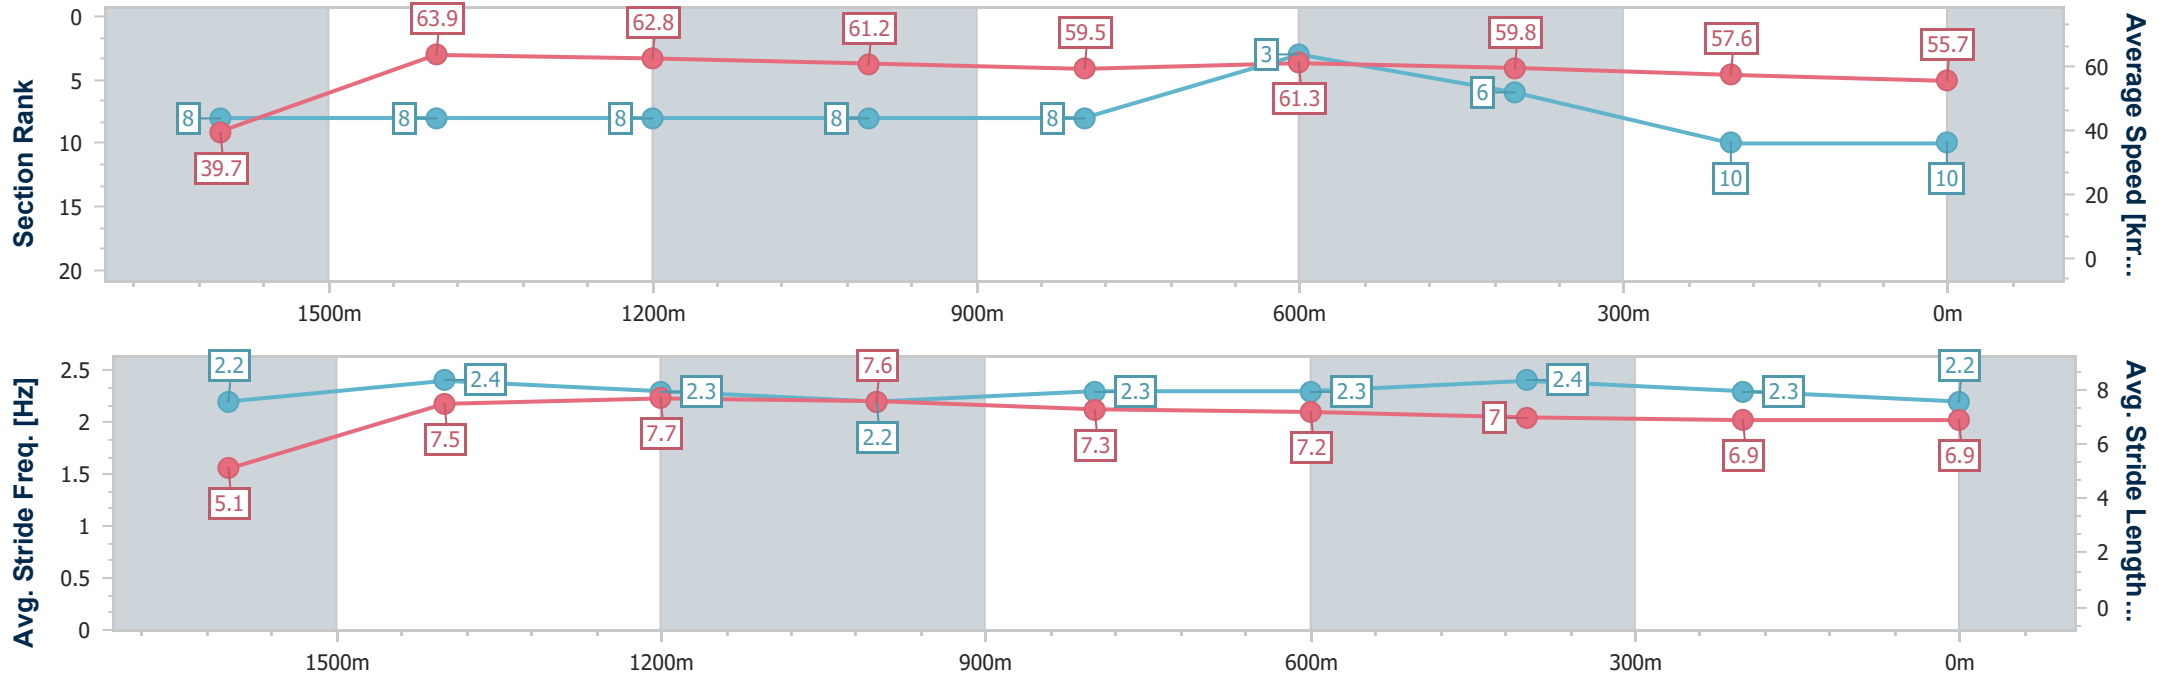

### Ipswich QLD Professional

Race 4: VINCE INSURANCE Maiden Handicap - 1700m

19 July 2024 - 14:12

Track Rating: Good 4, Weather: Fine, Rail Position: +8m Entire

Section	Overall	1600m	1400m	1200m	1000m	800m	600m	400m	200m
Section Times	1:45.48 [10] (0:09.10)	1:36.38 [8] (0:11.30)	1:25.08 [8] (0:11.50)	1:13.58 [8] (0:11.92)	1:01.66 [8] (0:12.16)	0:49.50 [8] (0:11.86)	0:37.64 [3] (0:12.14)	0:25.50 [6] (0:12.61)	0:12.89 [10] (0:12.89)
Average Speed [km/h]	39.7	63.9	62.8	61.2	59.5	61.3	59.8	57.6	55.7
Top Speed [km/h]	59.3	64.9	63.7	61.6	60.6	61.7	60.5	58.4	57.4
Avg. Dist. to Rail [m]	5.3	1.5	1.2	2.2	3.0	2.4	1.8	3.4	6.1
Avg. Stride Freq. [Hz]	2.2	2.4	2.3	2.2	2.3	2.3	2.4	2.3	2.2
Avg. Stride Length [m]	5.1	7.5	7.7	7.6	7.3	7.2	7.0	6.9	6.9

- [ ] Ranking at each section and finish
- .-.- No data available at this section
- NA No data available

Horse/Jockey Name	No More Scotch
Final Rank	2147483647
Fastest Section Time (Section)	0:09.37 (Overall)
Top Speed [km/h] (Section)	57.2 (1600m)
Race State	DidNotFinish