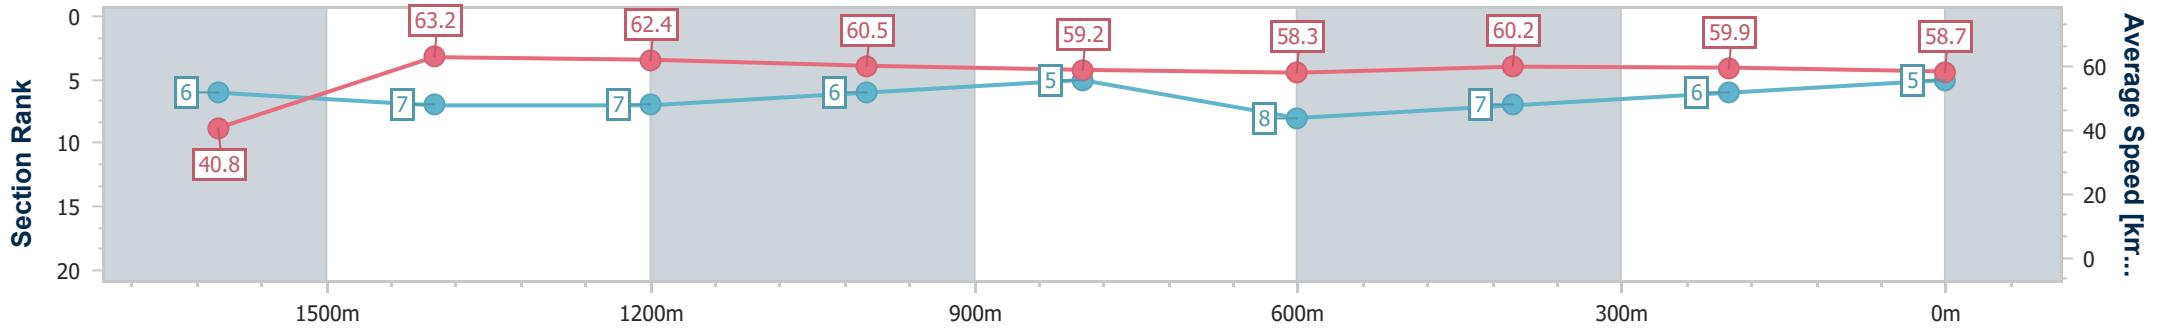

### Ipswich QLD Professional

Race 4: VINCE INSURANCE Maiden Handicap - 1700m

19 July 2024 - 14:12

Track Rating: Good 4, Weather: Fine, Rail Position: +8m Entire

Section	Overall	1600m	1400m	1200m	1000m	800m	600m	400m	200m
Section Times	1:44.51 [5] (0:08.88)	1:35.63 [6] (0:11.36)	1:24.27 [7] (0:11.56)	1:12.71 [7] (0:11.92)	1:00.79 [6] (0:12.20)	0:48.59 [5] (0:12.32)	0:36.27 [8] (0:11.97)	0:24.30 [7] (0:12.07)	0:12.23 [6] (0:12.23)
Average Speed [km/h]	40.8	63.2	62.4	60.5	59.2	58.3	60.2	59.9	58.7
Top Speed [km/h]	61.1	65.2	63.0	61.7	59.9	59.3	60.4	61.2	60.5
Avg. Dist. to Rail [m]	2.9	0.8	0.3	0.4	0.5	0.4	0.3	0.8	2.6
Avg. Stride Freq. [Hz]	2.4	2.4	2.3	2.3	2.2	2.3	2.3	2.3	2.3
Avg. Stride Length [m]	5.0	7.2	7.5	7.4	7.3	7.1	7.3	7.2	7.1