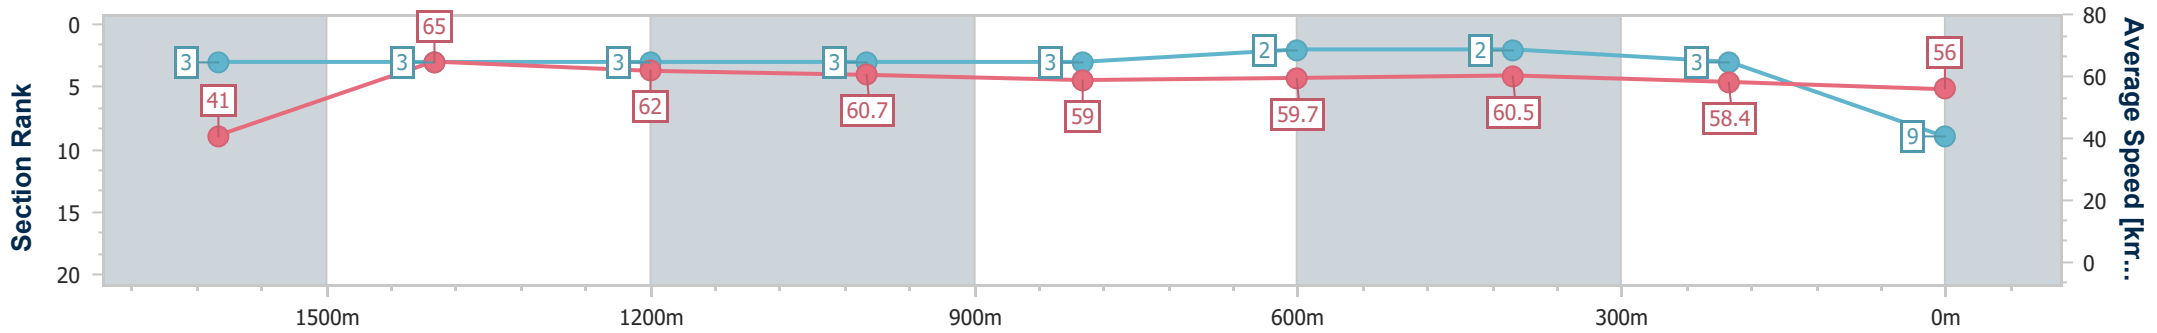

- [ ] Ranking at each section and finish
- .-.- No data available at this section
- NA No data available

Horse/Jockey Name	Bean Shameless
Final Rank	9
Fastest Section Time (Section)	0:08.74 (Overall)
Top Speed [km/h] (Section)	65.9 (1600m)
Race State	Finished

### Ipswich QLD Professional

Race 4: VINCE INSURANCE Maiden Handicap - 1700m

19 July 2024 - 14:12

Track Rating: Good 4, Weather: Fine, Rail Position: +8m Entire

Section	Overall	1600m	1400m	1200m	1000m	800m	600m	400m	200m
Section Times	1:44.84 [9] (0:08.74)	1:36.10 [3] (0:11.10)	1:25.00 [3] (0:11.64)	1:13.36 [3] (0:11.94)	1:01.42 [3] (0:12.22)	0:49.20 [3] (0:12.14)	0:37.06 [2] (0:11.88)	0:25.18 [2] (0:12.31)	0:12.87 [3] (0:12.87)
Average Speed [km/h]	41.0	65.0	62.0	60.7	59.0	59.7	60.5	58.4	56.0
Top Speed [km/h]	61.6	65.9	63.5	61.8	59.7	60.7	61.2	59.6	57.3
Avg. Dist. to Rail [m]	4.1	1.5	1.3	1.0	1.2	1.0	0.5	0.5	1.1
Avg. Stride Freq. [Hz]	2.2	2.4	2.3	2.2	2.2	2.3	2.3	2.3	2.2
Avg. Stride Length [m]	5.3	7.5	7.6	7.5	7.4	7.4	7.3	7.2	7.0