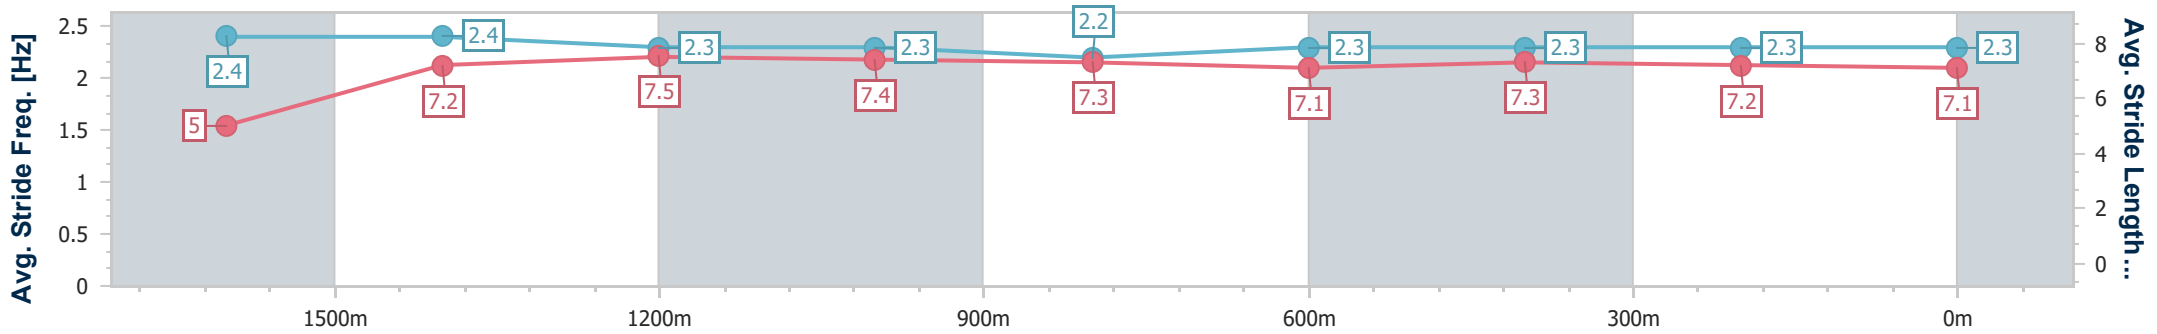

### Ipswich QLD Professional

Race 4: VINCE INSURANCE Maiden Handicap - 1700m

19 July 2024 - 14:12

Track Rating: Good 4, Weather: Fine, Rail Position: +8m Entire

Section	Overall	1600m	1400m	1200m	1000m	800m	600m	400m	200m
Section Times	1:44.51 [5] (0:08.88)	1:35.63 [6] (0:11.36)	1:24.27 [7] (0:11.56)	1:12.71 [7] (0:11.92)	1:00.79 [6] (0:12.20)	0:48.59 [5] (0:12.32)	0:36.27 [8] (0:11.97)	0:24.30 [7] (0:12.07)	0:12.23 [6] (0:12.23)
Average Speed [km/h]	40.8	63.2	62.4	60.5	59.2	58.3	60.2	59.9	58.7
Top Speed [km/h]	61.1	65.2	63.0	61.7	59.9	59.3	60.4	61.2	60.5
Avg. Dist. to Rail [m]	2.9	0.8	0.3	0.4	0.5	0.4	0.3	0.8	2.6
Avg. Stride Freq. [Hz]	2.4	2.4	2.3	2.3	2.2	2.3	2.3	2.3	2.3
Avg. Stride Length [m]	5.0	7.2	7.5	7.4	7.3	7.1	7.3	7.2	7.1