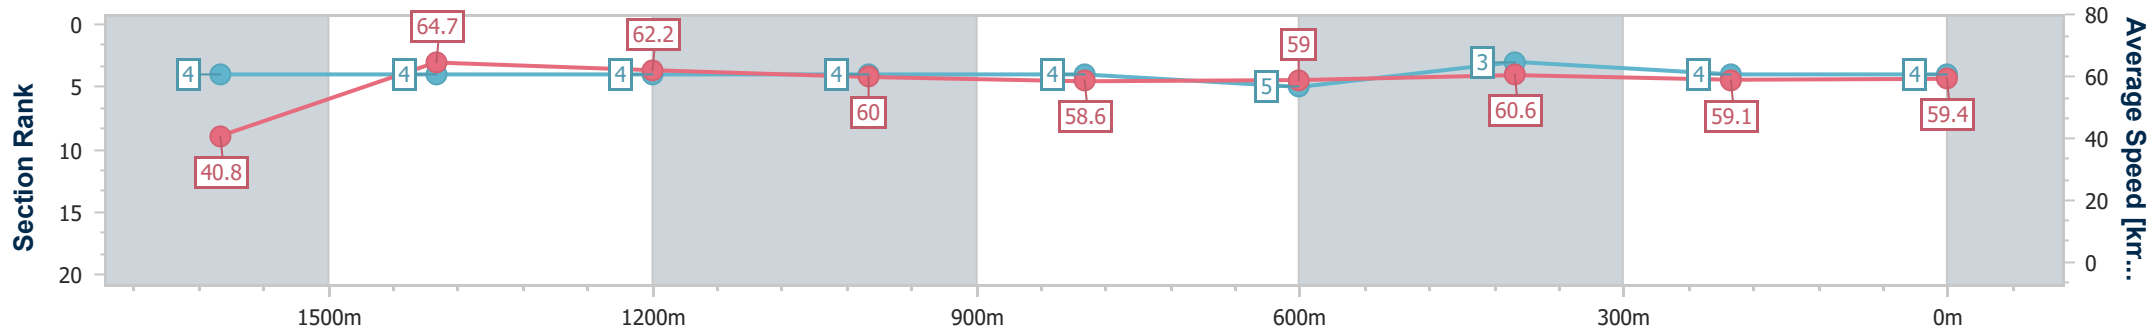

### Ipswich QLD Professional

Race 4: VINCE INSURANCE Maiden Handicap - 1700m

19 July 2024 - 14:12

Track Rating: Good 4, Weather: Fine, Rail Position: +8m Entire

Section	Overall	1600m	1400m	1200m	1000m	800m	600m	400m	200m
Section Times	1:44.11 [4] (0:08.82)	1:35.29 [4] (0:11.10)	1:24.19 [4] (0:11.58)	1:12.61 [4] (0:11.99)	1:00.62 [4] (0:12.28)	0:48.34 [4] (0:12.20)	0:36.14 [5] (0:11.83)	0:24.31 [3] (0:12.17)	0:12.14 [4] (0:12.14)
Average Speed [km/h]	40.8	64.7	62.2	60.0	58.6	59.0	60.6	59.1	59.4
Top Speed [km/h]	61.8	66.4	62.8	60.9	59.9	59.6	61.7	60.6	60.2
Avg. Dist. to Rail [m]	2.0	0.5	0.4	0.1	0.1	0.4	0.4	0.4	1.4
Avg. Stride Freq. [Hz]	2.3	2.4	2.3	2.3	2.2	2.3	2.3	2.3	2.3
Avg. Stride Length [m]	5.1	7.4	7.6	7.3	7.2	7.2	7.3	7.2	7.2