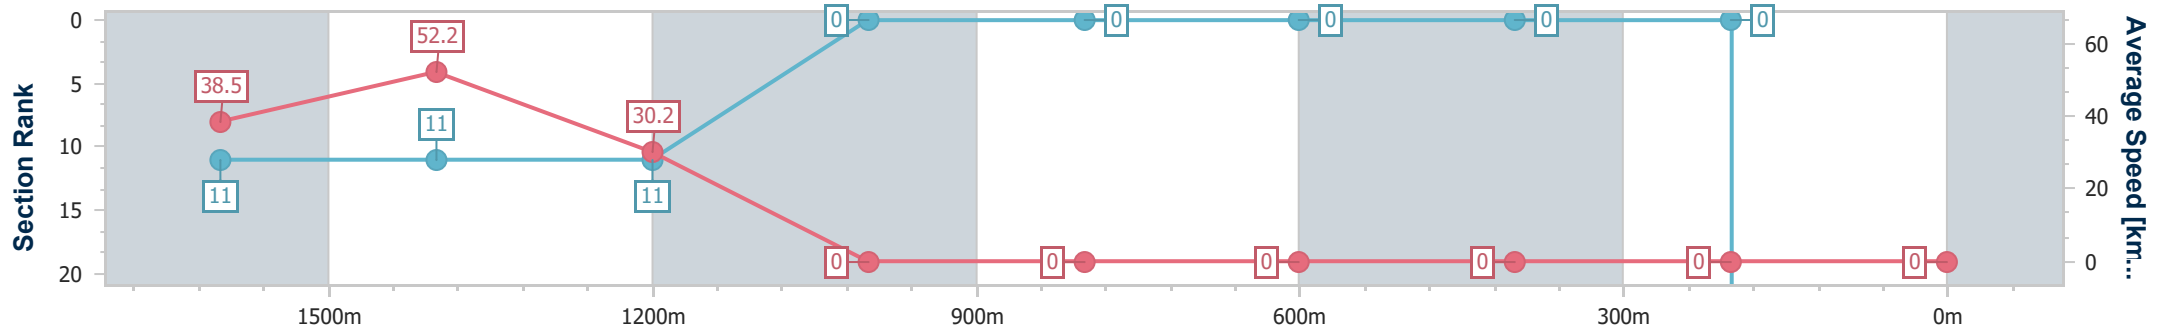

- [ ] Ranking at each section and finish
- .-.- No data available at this section
- NA No data available

Horse/Jockey Name	No More Scotch
Final Rank	2147483647
Fastest Section Time (Section)	0:09.37 (Overall)
Top Speed [km/h] (Section)	57.2 (1600m)
Race State	DidNotFinish

### Ipswich QLD Professional

Race 4: VINCE INSURANCE Maiden Handicap - 1700m

19 July 2024 - 14:12

Track Rating: Good 4, Weather: Fine, Rail Position: +8m Entire

Section	Overall	1600m	1400m	1200m	1000m	800m	600m	400m	200m				
Section Times	0:00.00 [2147483647 1 (0:09.37)	0:00.00 [11] (0:13.84)	0:00.00 [11] (0:24.35)	-:--:--	-:--:--	-:--:--	-:--:--	-:--:--	-:--:--				
Average Speed [km/h]	38.5	52.2	30.2	0.0	0.0	0.0	0.0	0.0	0.0				
Top Speed [km/h]	54.3	57.2	44.5	--	--	--	--	--	--				
Avg. Dist. to Rail [m]	7.8	3.0	5.7	0.0	0.0	0.0	0.0	0.0	0.0				
Avg. Stride Freq. [Hz]	2.3	2.4	2.0	--	--	--	--	--	--				
Avg. Stride Length [m]	4.8	6.1	4.2	--	--	--	--	--	--				

- [ ] Ranking at each section and finish
- :--:-- No data available at this section
- NA No data available

- [ ] Ranking at each section and finish
- :--:- No data available at this section
- NA No data available