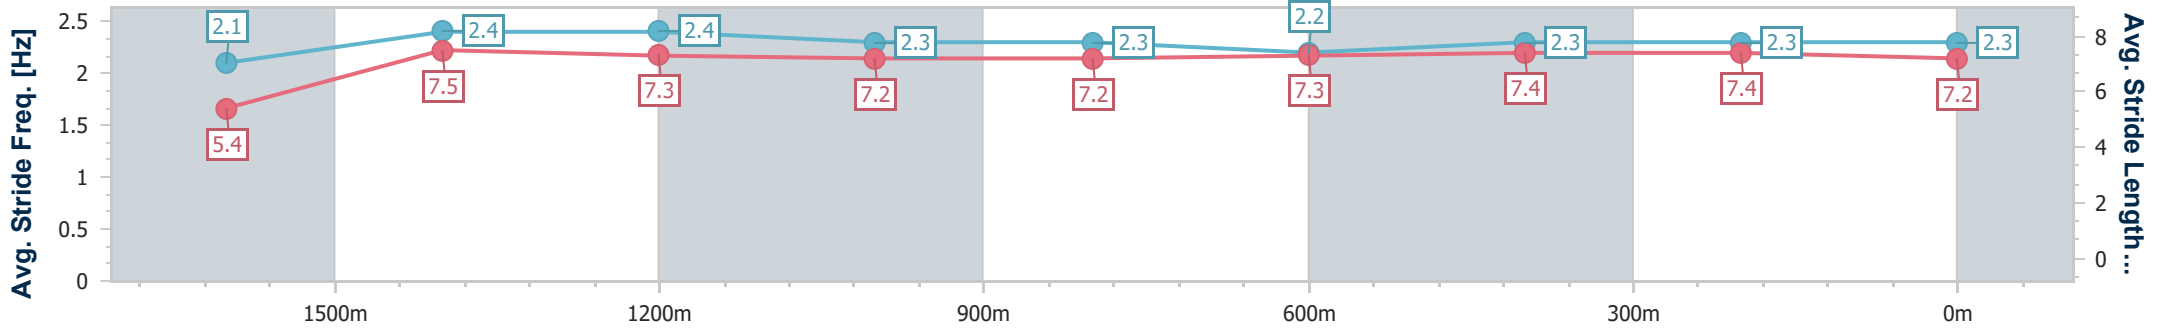

### Ipswich QLD Professional

Race 4: VINCE INSURANCE Maiden Handicap - 1700m

19 July 2024 - 14:12

Track Rating: Good 4, Weather: Fine, Rail Position: +8m Entire

Section	Overall	1600m	1400m	1200m	1000m	800m	600m	400m	200m
Section Times	1:43.85 [2] (0:09.17)	1:34.68 [9] (0:10.96)	1:23.72 [6] (0:11.61)	1:12.11 [6] (0:12.02)	1:00.09 [7] (0:12.21)	0:47.88 [7] (0:12.23)	0:35.65 [7] (0:11.78)	0:23.87 [5] (0:11.81)	0:12.06 [1] (0:12.06)
Average Speed [km/h]	39.3	65.7	61.8	60.1	58.8	58.9	60.8	61.0	59.8
Top Speed [km/h]	63.9	66.2	63.6	61.4	60.2	59.7	60.9	61.5	61.0
Avg. Dist. to Rail [m]	5.6	0.4	0.1	0.2	0.2	0.6	0.9	1.2	1.9
Avg. Stride Freq. [Hz]	2.1	2.4	2.4	2.3	2.3	2.2	2.3	2.3	2.3
Avg. Stride Length [m]	5.4	7.5	7.3	7.2	7.2	7.3	7.4	7.4	7.2