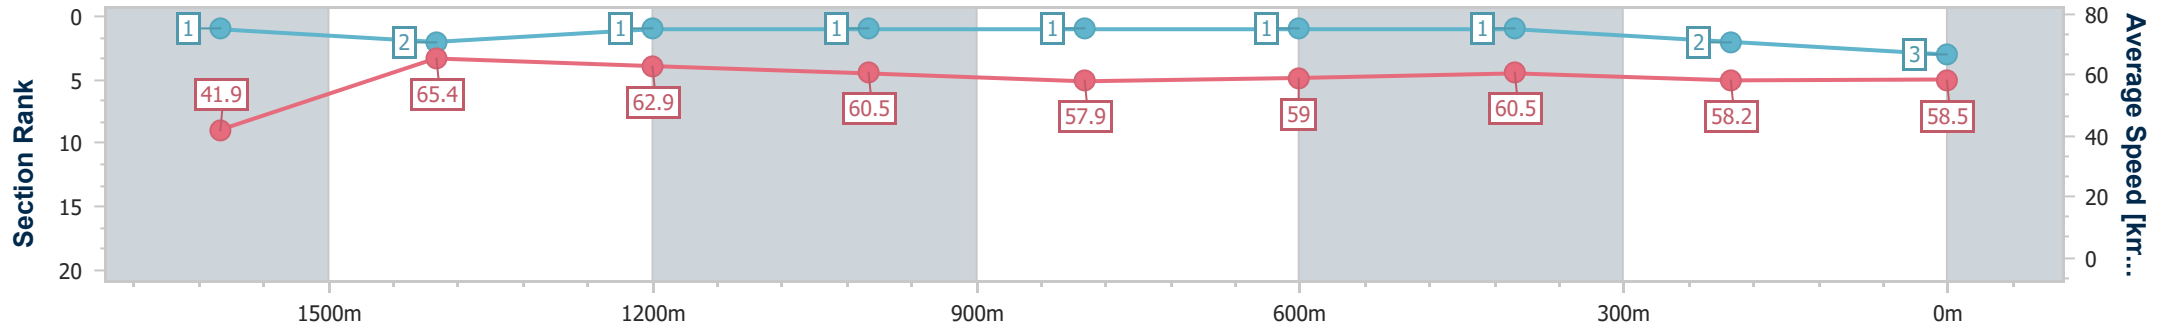

Ipswich QLD Professional

Race 4: VINCE INSURANCE Maiden Handicap - 1700m

19 July 2024 - 14:12

Track Rating: Good 4, Weather: Fine, Rail Position: +8m Entire

Section	Overall	1600m	1400m	1200m	1000m	800m	600m	400m	200m
Section Times	1:44.11 [3] (0:08.63)	1:35.48 [1] (0:11.02)	1:24.46 [2] (0:11.46)	1:13.00 [1] (0:11.93)	1:01.07 [1] (0:12.41)	0:48.66 [1] (0:12.22)	0:36.44 [1] (0:11.86)	0:24.58 [1] (0:12.28)	0:12.30 [2] (0:12.30)
Average Speed [km/h]	41.9	65.4	62.9	60.5	57.9	59.0	60.5	58.2	58.5
Top Speed [km/h]	61.6	67.6	64.1	61.8	59.0	59.4	61.2	59.7	60.1
Avg. Dist. to Rail [m]	8.1	2.3	0.3	0.4	0.2	0.1	0.6	1.9	0.9
Avg. Stride Freq. [Hz]	2.1	2.4	2.3	2.2	2.2	2.2	2.3	2.3	2.3
Avg. Stride Length [m]	5.8	7.6	7.6	7.5	7.3	7.4	7.2	7.1	7.2