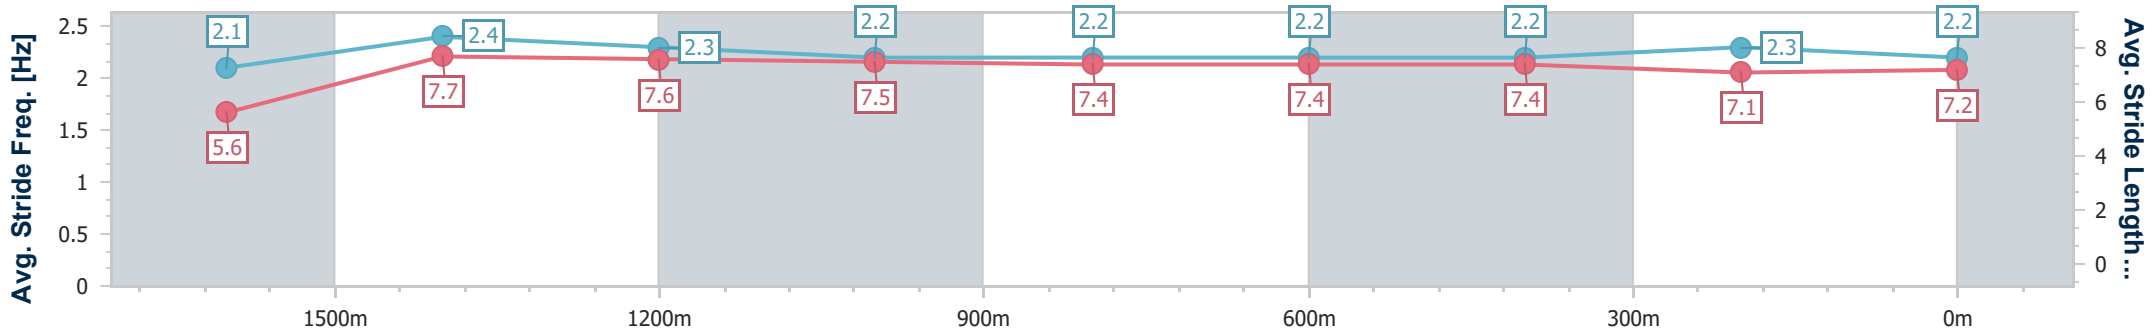

- [ ] Ranking at each section and finish
- .-.- No data available at this section
- NA No data available

Horse/Jockey Name	Hotfoot Performer
Final Rank	8
Fastest Section Time (Section)	0:08.70 (Overall)
Top Speed [km/h] (Section)	67.3 (1600m)
Race State	Finished

### Ipswich QLD Professional

Race 4: VINCE INSURANCE Maiden Handicap - 1700m

19 July 2024 - 14:12

Track Rating: Good 4, Weather: Fine, Rail Position: +8m Entire

Section	Overall	1600m	1400m	1200m	1000m	800m	600m	400m	200m
Section Times	1:44.78 [8] (0:08.70)	1:36.08 [2] (0:10.93)	1:25.15 [1] (0:11.52)	1:13.63 [2] (0:11.95)	1:01.68 [2] (0:12.48)	0:49.20 [2] (0:12.36)	0:36.84 [4] (0:12.00)	0:24.84 [4] (0:12.34)	0:12.50 [7] (0:12.50)
Average Speed [km/h]	41.4	66.3	62.7	60.4	57.8	58.4	60.0	58.4	57.7
Top Speed [km/h]	61.4	67.3	65.6	62.4	58.7	59.4	60.4	59.4	58.2
Avg. Dist. to Rail [m]	9.5	4.0	1.0	0.9	0.8	0.3	0.2	1.9	3.8
Avg. Stride Freq. [Hz]	2.1	2.4	2.3	2.2	2.2	2.2	2.2	2.3	2.2
Avg. Stride Length [m]	5.6	7.7	7.6	7.5	7.4	7.4	7.4	7.1	7.2

- [ ] Ranking at each section and finish
- .-.- No data available at this section
- NA No data available

Horse/Jockey Name	Bean Shameless
Final Rank	9
Fastest Section Time (Section)	0:08.74 (Overall)
Top Speed [km/h] (Section)	65.9 (1600m)
Race State	Finished