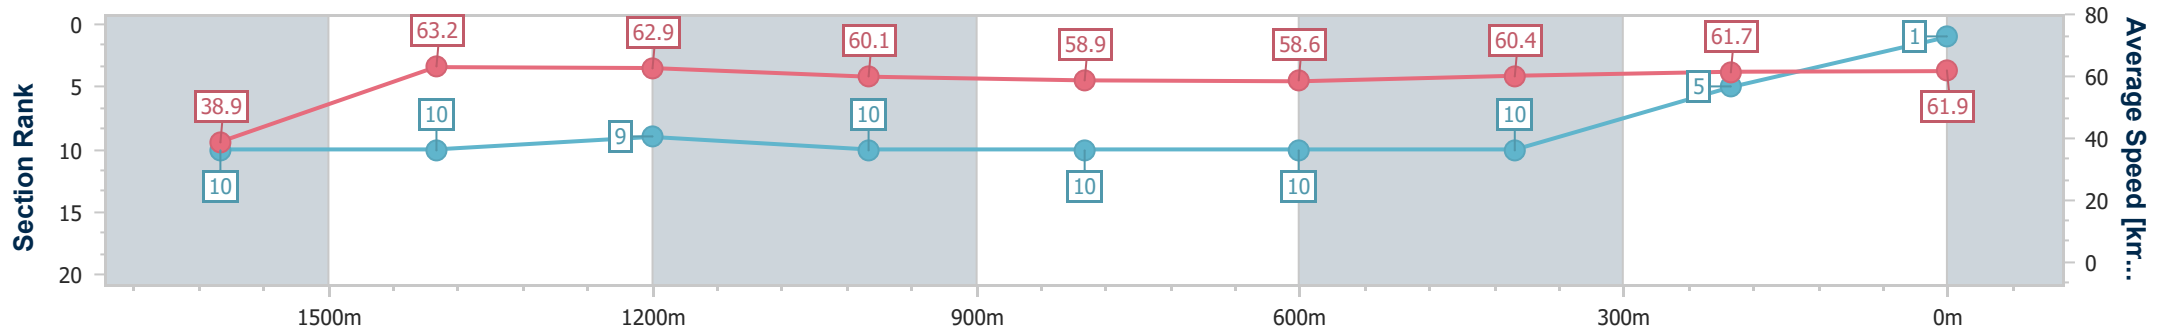

### Ipswich QLD Professional

Race 4: VINCE INSURANCE Maiden Handicap - 1700m

19 July 2024 - 14:12

Track Rating: Good 4, Weather: Fine, Rail Position: +8m Entire

Section	Overall	1600m	1400m	1200m	1000m	800m	600m	400m	200m
Section Times	1:43.78 [1] (0:09.23)	1:34.55 [10] (0:11.44)	1:23.11 [10] (0:11.46)	1:11.65 [9] (0:12.02)	0:59.63 [10] (0:12.25)	0:47.38 [10] (0:12.28)	0:35.10 [10] (0:11.88)	0:23.22 [10] (0:11.57)	0:11.65 [5] (0:11.65)
Average Speed [km/h]	38.9	63.2	62.9	60.1	58.9	58.6	60.4	61.7	61.9
Top Speed [km/h]	57.9	66.2	65.0	61.0	59.8	60.1	61.2	63.0	63.7
Avg. Dist. to Rail [m]	10.4	2.5	0.4	0.5	0.8	0.4	1.0	1.7	1.4
Avg. Stride Freq. [Hz]	2.4	2.5	2.4	2.3	2.3	2.3	2.3	2.4	2.4
Avg. Stride Length [m]	4.7	6.9	7.2	7.1	7.1	7.1	7.3	7.2	7.3