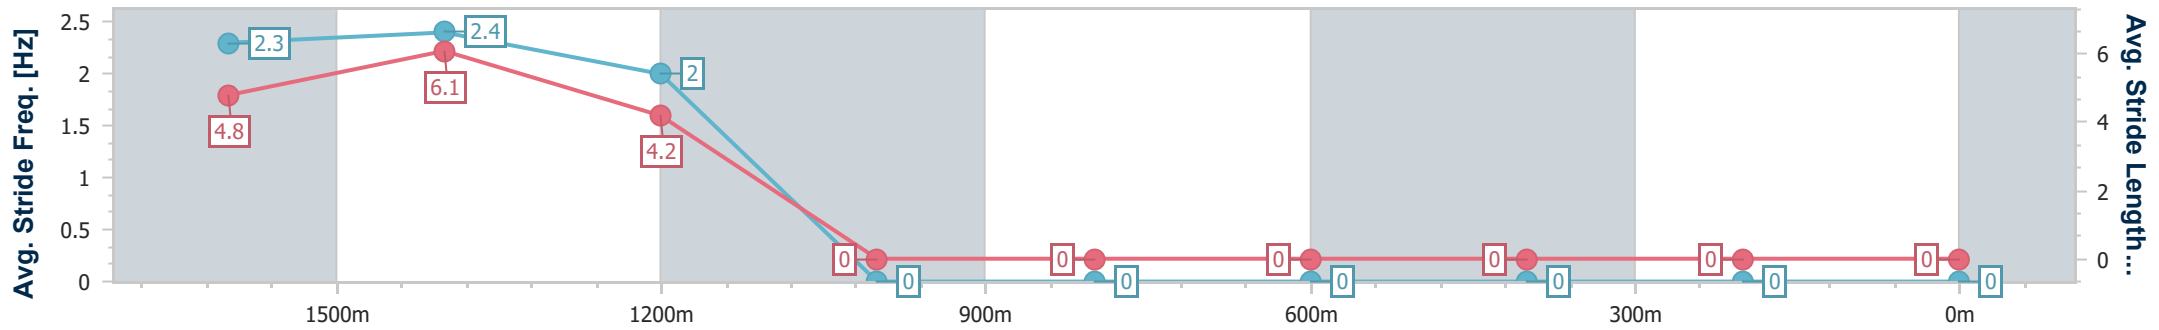

- [ ] Ranking at each section and finish
- .-.- No data available at this section
- NA No data available

Horse/Jockey Name	No More Scotch
Final Rank	2147483647
Fastest Section Time (Section)	0:09.37 (Overall)
Top Speed [km/h] (Section)	57.2 (1600m)
Race State	DidNotFinish

### Ipswich QLD Professional

Race 4: VINCE INSURANCE Maiden Handicap - 1700m

19 July 2024 - 14:12

Track Rating: Good 4, Weather: Fine, Rail Position: +8m Entire

Section	Overall	1600m	1400m	1200m	1000m	800m	600m	400m	200m				
Section Times	0:00.00 [2147483647 1 (0:09.37)	0:00.00 [11] (0:13.84)	0:00.00 [11] (0:24.35)	-:--:--	-:--:--	-:--:--	-:--:--	-:--:--	-:--:--				
Average Speed [km/h]	38.5	52.2	30.2	0.0	0.0	0.0	0.0	0.0	0.0				
Top Speed [km/h]	54.3	57.2	44.5	--	--	--	--	--	--				
Avg. Dist. to Rail [m]	7.8	3.0	5.7	0.0	0.0	0.0	0.0	0.0	0.0				
Avg. Stride Freq. [Hz]	2.3	2.4	2.0	--	--	--	--	--	--				
Avg. Stride Length [m]	4.8	6.1	4.2	--	--	--	--	--	--				

- [ ] Ranking at each section and finish
- :--:-- No data available at this section
- NA No data available

- [ ] Ranking at each section and finish
- :--:- No data available at this section
- NA No data available