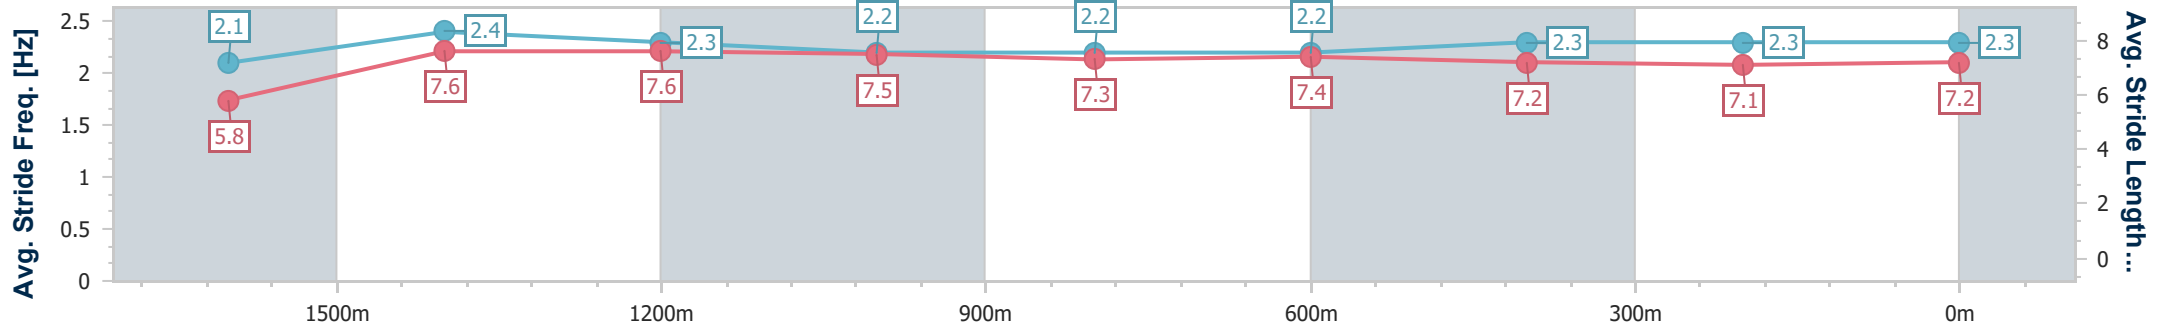

Ipswich QLD Professional

Race 4: VINCE INSURANCE Maiden Handicap - 1700m

19 July 2024 - 14:12

Track Rating: Good 4, Weather: Fine, Rail Position: +8m Entire

Section	Overall	1600m	1400m	1200m	1000m	800m	600m	400m	200m
Section Times	1:44.11 [3] (0:08.63)	1:35.48 [1] (0:11.02)	1:24.46 [2] (0:11.46)	1:13.00 [1] (0:11.93)	1:01.07 [1] (0:12.41)	0:48.66 [1] (0:12.22)	0:36.44 [1] (0:11.86)	0:24.58 [1] (0:12.28)	0:12.30 [2] (0:12.30)
Average Speed [km/h]	41.9	65.4	62.9	60.5	57.9	59.0	60.5	58.2	58.5
Top Speed [km/h]	61.6	67.6	64.1	61.8	59.0	59.4	61.2	59.7	60.1
Avg. Dist. to Rail [m]	8.1	2.3	0.3	0.4	0.2	0.1	0.6	1.9	0.9
Avg. Stride Freq. [Hz]	2.1	2.4	2.3	2.2	2.2	2.2	2.3	2.3	2.3
Avg. Stride Length [m]	5.8	7.6	7.6	7.5	7.3	7.4	7.2	7.1	7.2