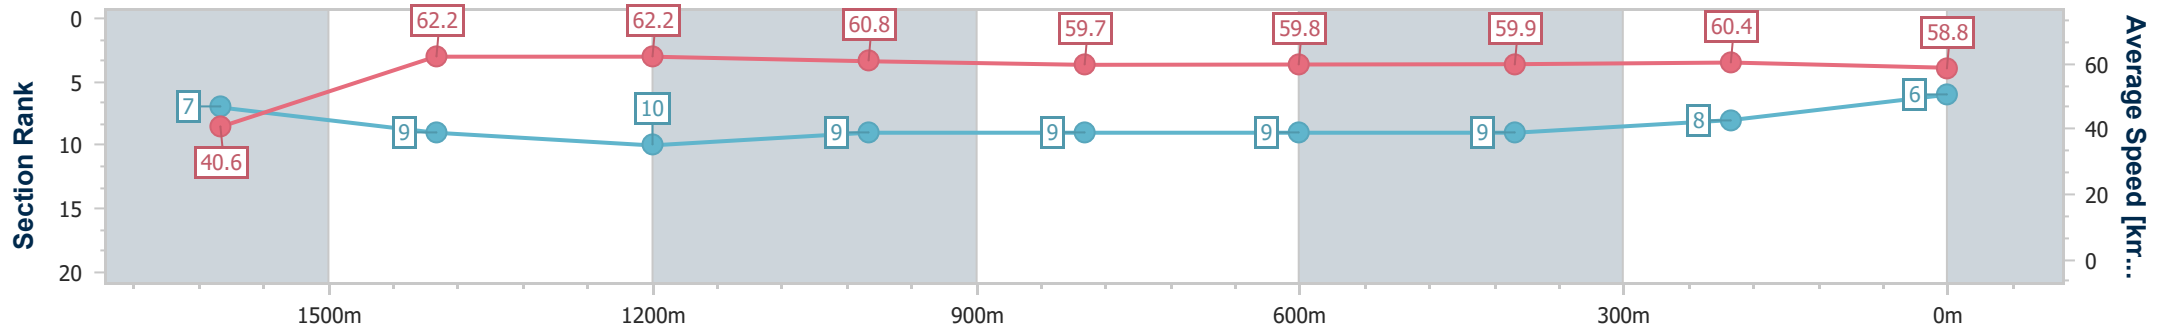

### Ipswich QLD Professional

Race 4: VINCE INSURANCE Maiden Handicap - 1700m

19 July 2024 - 14:12

Track Rating: Good 4, Weather: Fine, Rail Position: +8m Entire

Section	Overall	1600m	1400m	1200m	1000m	800m	600m	400m	200m
Section Times	1:44.70 [6] (0:08.92)	1:35.78 [7] (0:11.62)	1:24.16 [9] (0:11.62)	1:12.54 [10] (0:11.92)	1:00.62 [9] (0:12.09)	0:48.53 [9] (0:12.14)	0:36.39 [9] (0:12.08)	0:24.31 [9] (0:12.03)	0:12.28 [8] (0:12.28)
Average Speed [km/h]	40.6	62.2	62.2	60.8	59.7	59.8	59.9	60.4	58.8
Top Speed [km/h]	58.8	63.0	62.9	61.3	61.1	60.8	60.6	61.0	60.4
Avg. Dist. to Rail [m]	6.9	2.6	1.5	1.6	1.7	1.3	1.3	4.2	6.4
Avg. Stride Freq. [Hz]	2.2	2.5	2.5	2.4	2.4	2.4	2.4	2.5	2.4
Avg. Stride Length [m]	5.2	6.9	7.0	7.0	7.0	7.0	6.9	6.8	6.8