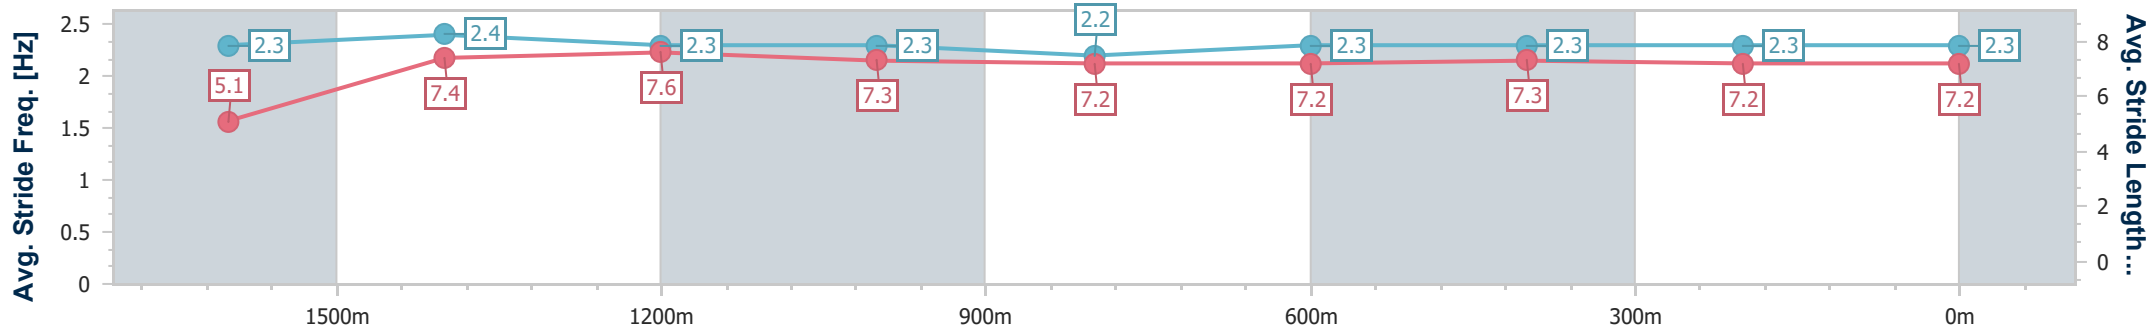

### Ipswich QLD Professional

Race 4: VINCE INSURANCE Maiden Handicap - 1700m

19 July 2024 - 14:12

Track Rating: Good 4, Weather: Fine, Rail Position: +8m Entire

Section	Overall	1600m	1400m	1200m	1000m	800m	600m	400m	200m
Section Times	1:44.11 [4] (0:08.82)	1:35.29 [4] (0:11.10)	1:24.19 [4] (0:11.58)	1:12.61 [4] (0:11.99)	1:00.62 [4] (0:12.28)	0:48.34 [4] (0:12.20)	0:36.14 [5] (0:11.83)	0:24.31 [3] (0:12.17)	0:12.14 [4] (0:12.14)
Average Speed [km/h]	40.8	64.7	62.2	60.0	58.6	59.0	60.6	59.1	59.4
Top Speed [km/h]	61.8	66.4	62.8	60.9	59.9	59.6	61.7	60.6	60.2
Avg. Dist. to Rail [m]	2.0	0.5	0.4	0.1	0.1	0.4	0.4	0.4	1.4
Avg. Stride Freq. [Hz]	2.3	2.4	2.3	2.3	2.2	2.3	2.3	2.3	2.3
Avg. Stride Length [m]	5.1	7.4	7.6	7.3	7.2	7.2	7.3	7.2	7.2