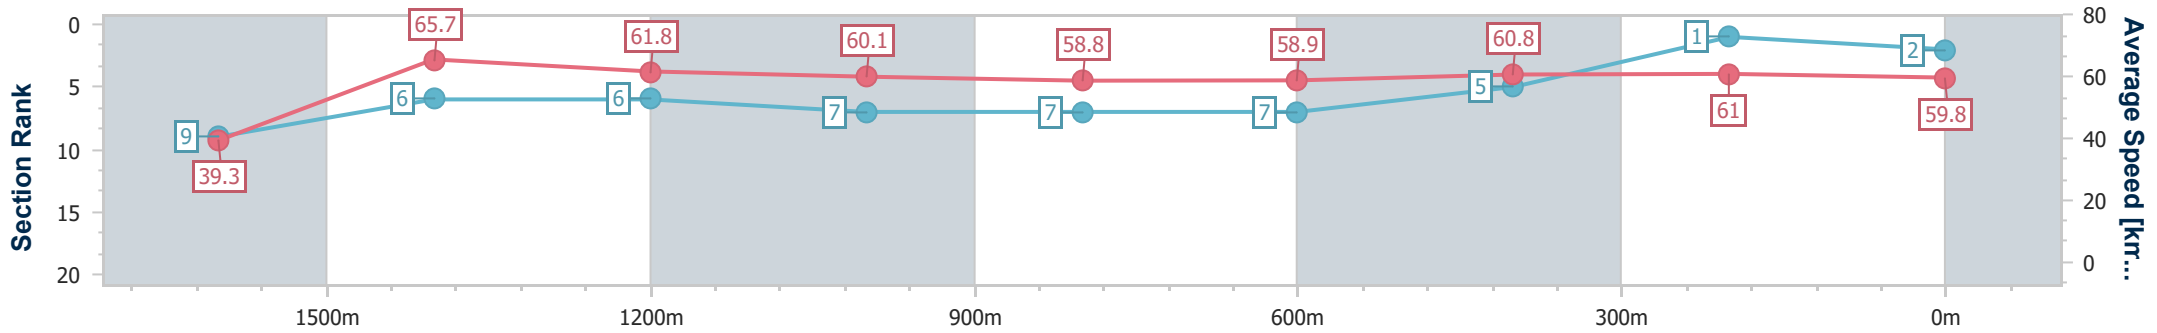

### Ipswich QLD Professional

Race 4: VINCE INSURANCE Maiden Handicap - 1700m

19 July 2024 - 14:12

Track Rating: Good 4, Weather: Fine, Rail Position: +8m Entire

Section	Overall	1600m	1400m	1200m	1000m	800m	600m	400m	200m
Section Times	1:43.85 [2] (0:09.17)	1:34.68 [9] (0:10.96)	1:23.72 [6] (0:11.61)	1:12.11 [6] (0:12.02)	1:00.09 [7] (0:12.21)	0:47.88 [7] (0:12.23)	0:35.65 [7] (0:11.78)	0:23.87 [5] (0:11.81)	0:12.06 [1] (0:12.06)
Average Speed [km/h]	39.3	65.7	61.8	60.1	58.8	58.9	60.8	61.0	59.8
Top Speed [km/h]	63.9	66.2	63.6	61.4	60.2	59.7	60.9	61.5	61.0
Avg. Dist. to Rail [m]	5.6	0.4	0.1	0.2	0.2	0.6	0.9	1.2	1.9
Avg. Stride Freq. [Hz]	2.1	2.4	2.4	2.3	2.3	2.2	2.3	2.3	2.3
Avg. Stride Length [m]	5.4	7.5	7.3	7.2	7.2	7.3	7.4	7.4	7.2