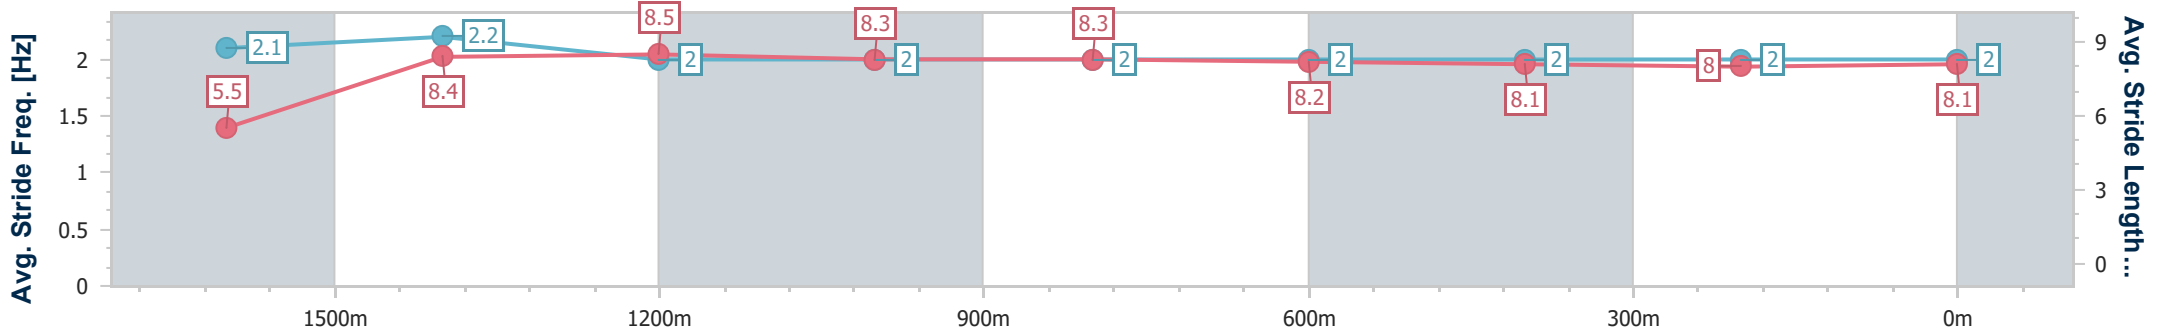

### Ipswich QLD Professional

Race 4: VINCE INSURANCE Maiden Handicap - 1700m

19 July 2024 - 14:12

Track Rating: Good 4, Weather: Fine, Rail Position: +8m Entire

Section	Overall	1600m	1400m	1200m	1000m	800m	600m	400m	200m
Section Times	1:44.71 [7] (0:08.87)	1:35.84 [5] (0:11.13)	1:24.71 [5] (0:11.71)	1:13.00 [5] (0:12.00)	1:01.00 [5] (0:12.26)	0:48.74 [6] (0:12.15)	0:36.59 [6] (0:12.09)	0:24.50 [8] (0:12.27)	0:12.23 [9] (0:12.23)
Average Speed [km/h]	40.4	64.8	62.1	60.5	59.2	59.7	59.6	59.0	58.8
Top Speed [km/h]	63.7	66.4	62.8	61.8	60.3	60.9	60.8	59.7	60.2
Avg. Dist. to Rail [m]	6.1	2.2	2.1	2.2	2.2	1.5	1.1	2.6	5.1
Avg. Stride Freq. [Hz]	2.1	2.2	2.0	2.0	2.0	2.0	2.0	2.0	2.0
Avg. Stride Length [m]	5.5	8.4	8.5	8.3	8.3	8.2	8.1	8.0	8.1

- [ ] Ranking at each section and finish
- .-.- No data available at this section
- NA No data available

Horse/Jockey Name	Hotfoot Performer
Final Rank	8
Fastest Section Time (Section)	0:08.70 (Overall)
Top Speed [km/h] (Section)	67.3 (1600m)
Race State	Finished