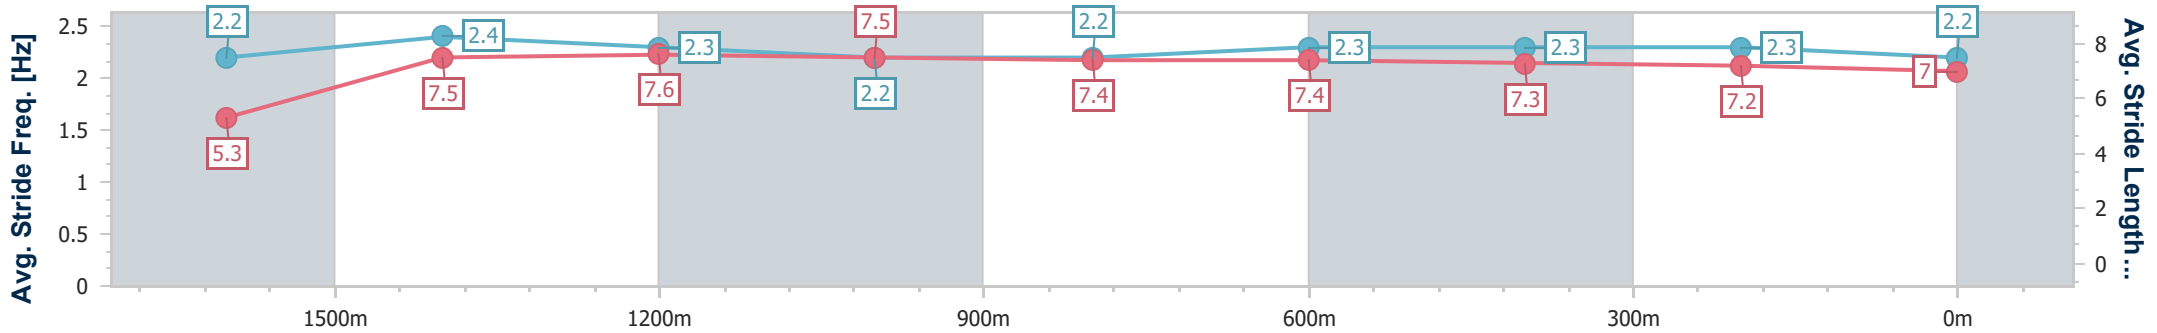

- [ ] Ranking at each section and finish
- .-.- No data available at this section
- NA No data available

Horse/Jockey Name	Bean Shameless
Final Rank	9
Fastest Section Time (Section)	0:08.74 (Overall)
Top Speed [km/h] (Section)	65.9 (1600m)
Race State	Finished

### Ipswich QLD Professional

Race 4: VINCE INSURANCE Maiden Handicap - 1700m

19 July 2024 - 14:12

Track Rating: Good 4, Weather: Fine, Rail Position: +8m Entire

Section	Overall	1600m	1400m	1200m	1000m	800m	600m	400m	200m
Section Times	1:44.84 [9] (0:08.74)	1:36.10 [3] (0:11.10)	1:25.00 [3] (0:11.64)	1:13.36 [3] (0:11.94)	1:01.42 [3] (0:12.22)	0:49.20 [3] (0:12.14)	0:37.06 [2] (0:11.88)	0:25.18 [2] (0:12.31)	0:12.87 [3] (0:12.87)
Average Speed [km/h]	41.0	65.0	62.0	60.7	59.0	59.7	60.5	58.4	56.0
Top Speed [km/h]	61.6	65.9	63.5	61.8	59.7	60.7	61.2	59.6	57.3
Avg. Dist. to Rail [m]	4.1	1.5	1.3	1.0	1.2	1.0	0.5	0.5	1.1
Avg. Stride Freq. [Hz]	2.2	2.4	2.3	2.2	2.2	2.3	2.3	2.3	2.2
Avg. Stride Length [m]	5.3	7.5	7.6	7.5	7.4	7.4	7.3	7.2	7.0