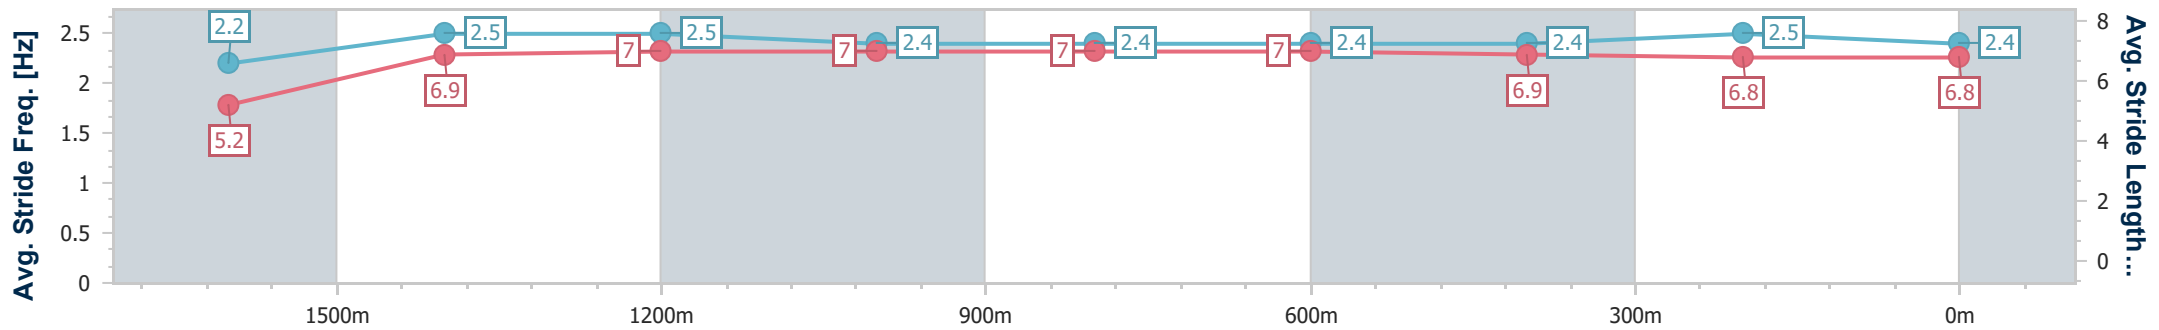

### Ipswich QLD Professional

Race 4: VINCE INSURANCE Maiden Handicap - 1700m

19 July 2024 - 14:12

Track Rating: Good 4, Weather: Fine, Rail Position: +8m Entire

Section	Overall	1600m	1400m	1200m	1000m	800m	600m	400m	200m
Section Times	1:44.70 [6] (0:08.92)	1:35.78 [7] (0:11.62)	1:24.16 [9] (0:11.62)	1:12.54 [10] (0:11.92)	1:00.62 [9] (0:12.09)	0:48.53 [9] (0:12.14)	0:36.39 [9] (0:12.08)	0:24.31 [9] (0:12.03)	0:12.28 [8] (0:12.28)
Average Speed [km/h]	40.6	62.2	62.2	60.8	59.7	59.8	59.9	60.4	58.8
Top Speed [km/h]	58.8	63.0	62.9	61.3	61.1	60.8	60.6	61.0	60.4
Avg. Dist. to Rail [m]	6.9	2.6	1.5	1.6	1.7	1.3	1.3	4.2	6.4
Avg. Stride Freq. [Hz]	2.2	2.5	2.5	2.4	2.4	2.4	2.4	2.5	2.4
Avg. Stride Length [m]	5.2	6.9	7.0	7.0	7.0	7.0	6.9	6.8	6.8