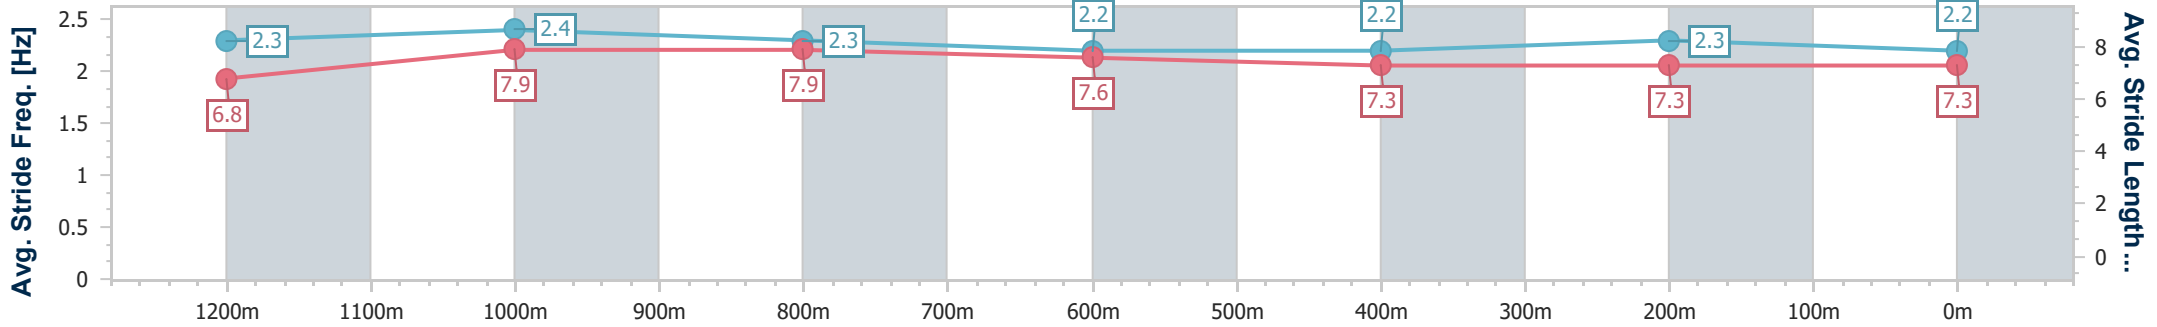

Horse/Jockey Name	Bean All Ova
Final Rank	9
Fastest Section Time (Section)	0:10.64 (1200m)
Top Speed [km/h] (Section)	68.9 (1200m)
Race State	Finished

Ipswich QLD Professional
Race 7: TAB QTIS Three-Year-Old BENCHMARK 58 Handicap - 1350m

19 July 2024 - 15:57

Track Rating: Good 4, Weather: Fine, Rail Position: +8m Entire

Section	Overall	1200m	1000m	800m	600m	400m	200m
Section Times	1:21.78 [9] (0:11.27)	1:10.51 [2] (0:10.64)	0:59.87 [1] (0:11.16)	0:48.71 [2] (0:11.92)	0:36.79 [2] (0:12.19)	0:24.60 [2] (0:12.13)	0:12.47 [5] (0:12.47)
Average Speed [km/h]	47.9	68.0	64.8	60.7	59.1	59.4	57.7
Top Speed [km/h]	67.9	68.9	66.8	62.0	59.9	60.1	59.9
Avg. Dist. to Rail [m]	4.6	3.3	2.8	1.1	0.5	0.7	0.8
Avg. Stride Freq. [Hz]	2.3	2.4	2.3	2.2	2.2	2.3	2.2
Avg. Stride Length [m]	6.8	7.9	7.9	7.6	7.3	7.3	7.3

- [ ] Ranking at each section and finish
- -.-.- No data available at this section
- NA No data available