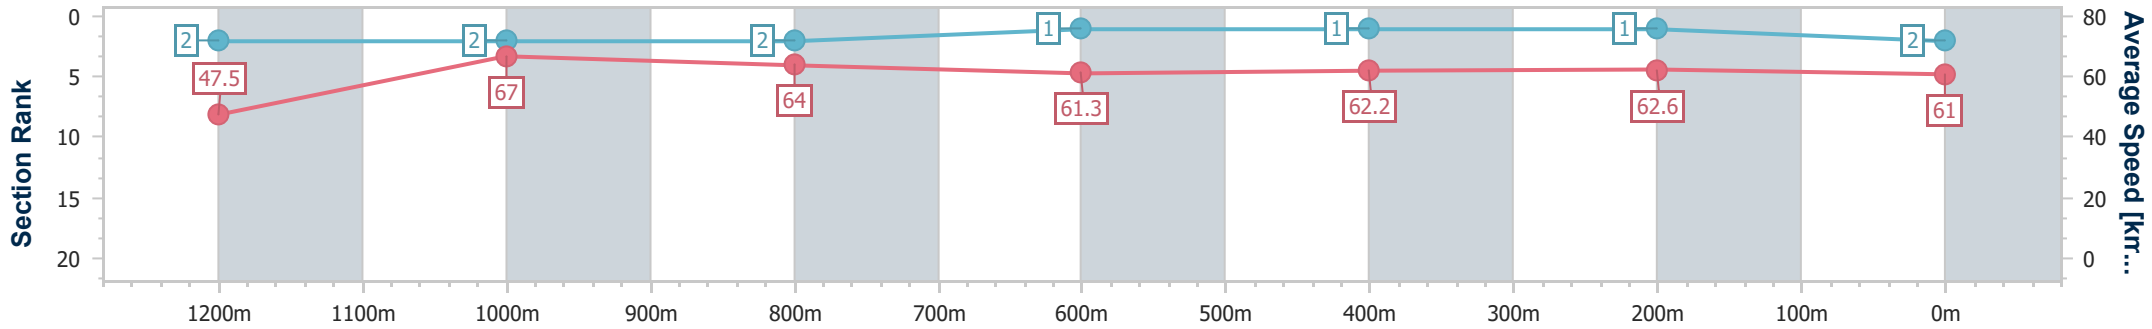

- [] Ranking at each section and finish
- .-.- No data available at this section
- NA No data available

Horse/Jockey Name	American Phireball
Final Rank	3
Fastest Section Time (Section)	0:11.00 (1200m)
Top Speed [km/h] (Section)	66.9 (1200m)
Race State	Finished