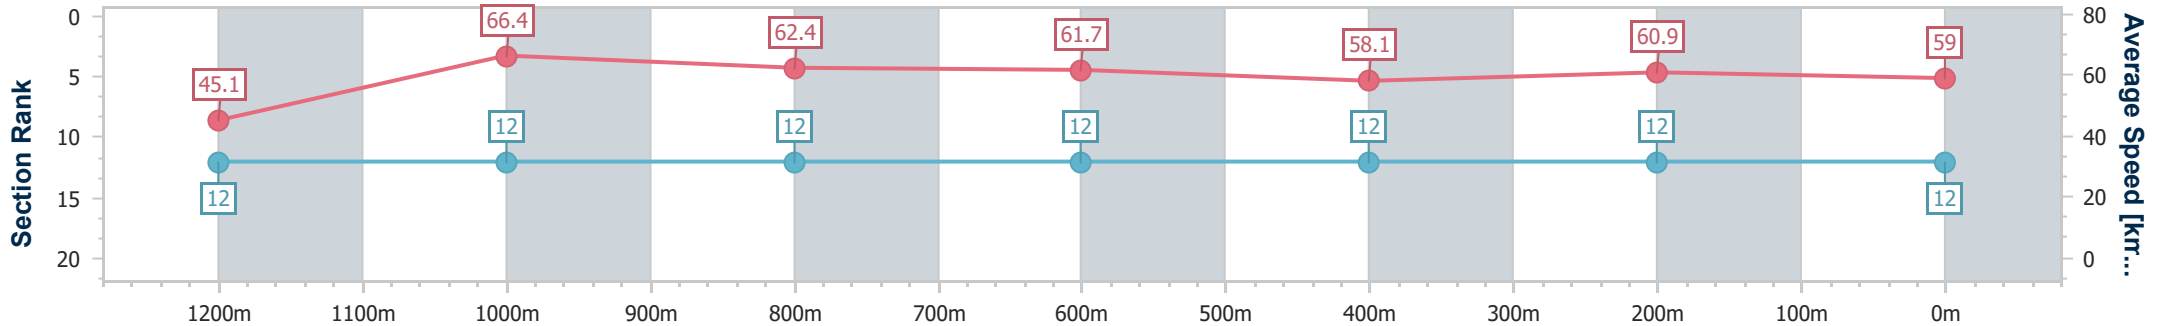

Horse/Jockey Name	Cordozar
Final Rank	12
Fastest Section Time (Section)	0:10.84 (1200m)
Top Speed [km/h] (Section)	67.5 (1200m)
Race State	Finished

Ipswich QLD Professional
Race 7: TAB QTIS Three-Year-Old BENCHMARK 58 Handicap - 1350m

19 July 2024 - 15:57

Track Rating: Good 4, Weather: Fine, Rail Position: +8m Entire

Section	Overall	1200m	1000m	800m	600m	400m	200m
Section Times	1:22.28 [12] (0:11.99)	1:10.29 [12] (0:10.84)	0:59.45 [12] (0:11.48)	0:47.97 [12] (0:11.66)	0:36.31 [12] (0:12.29)	0:24.02 [12] (0:11.79)	0:12.23 [12] (0:12.23)
Average Speed [km/h]	45.1	66.4	62.4	61.7	58.1	60.9	59.0
Top Speed [km/h]	64.5	67.5	65.3	62.8	59.8	61.5	60.7
Avg. Dist. to Rail [m]	1.4	1.0	0.7	1.3	1.2	0.5	2.0
Avg. Stride Freq. [Hz]	2.4	2.4	2.3	2.3	2.2	2.3	2.2
Avg. Stride Length [m]	6.2	7.6	7.6	7.5	7.4	7.5	7.4

- [ ] Ranking at each section and finish
- -.-.- No data available at this section
- NA No data available