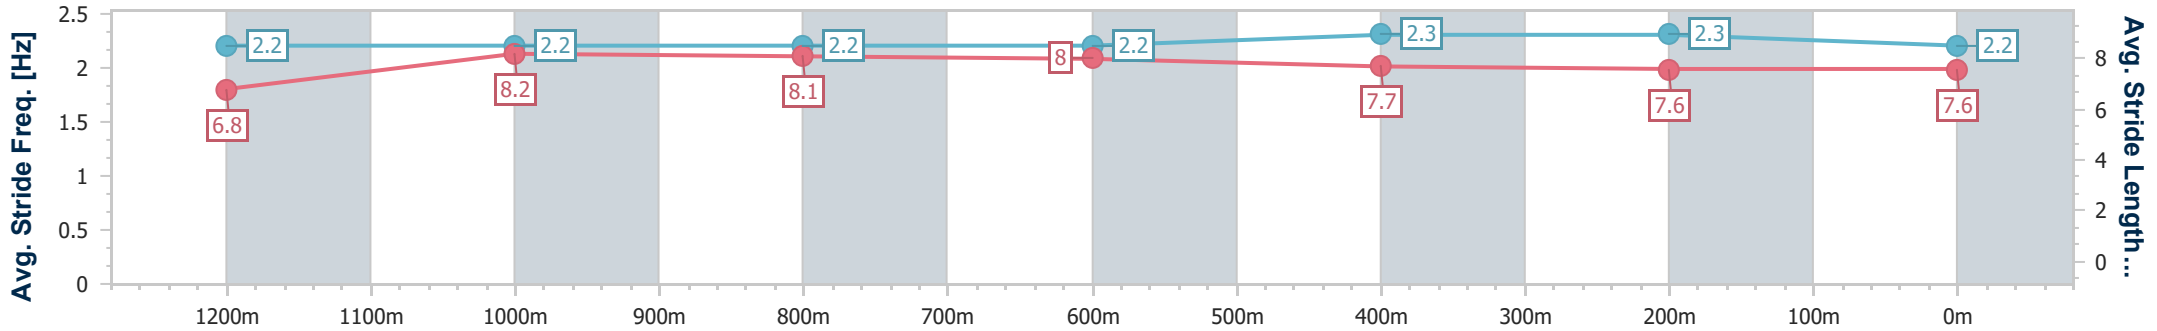

Ipswich QLD Professional

Race 8: GORDON'S GIN Class 2 Handicap - 1350m

19 July 2024 - 16:34

Track Rating: Good 4, Weather: Fine, Rail Position: +8m Entire

Section	Overall	1200m	1000m	800m	600m	400m	200m
Section Times	1:20.70 [7] (0:11.67)	1:09.03 [6] (0:11.05)	0:57.98 [6] (0:11.26)	0:46.72 [5] (0:11.45)	0:35.27 [3] (0:11.62)	0:23.65 [3] (0:11.61)	0:12.04 [7] (0:12.04)
Average Speed [km/h]	46.2	65.6	64.0	63.0	62.3	62.1	59.8
Top Speed [km/h]	63.0	66.6	64.9	64.8	62.9	62.9	62.0
Avg. Dist. to Rail [m]	4.8	1.8	1.4	0.8	0.8	1.6	3.5
Avg. Stride Freq. [Hz]	2.2	2.2	2.2	2.2	2.3	2.3	2.2
Avg. Stride Length [m]	6.8	8.2	8.1	8.0	7.7	7.6	7.6