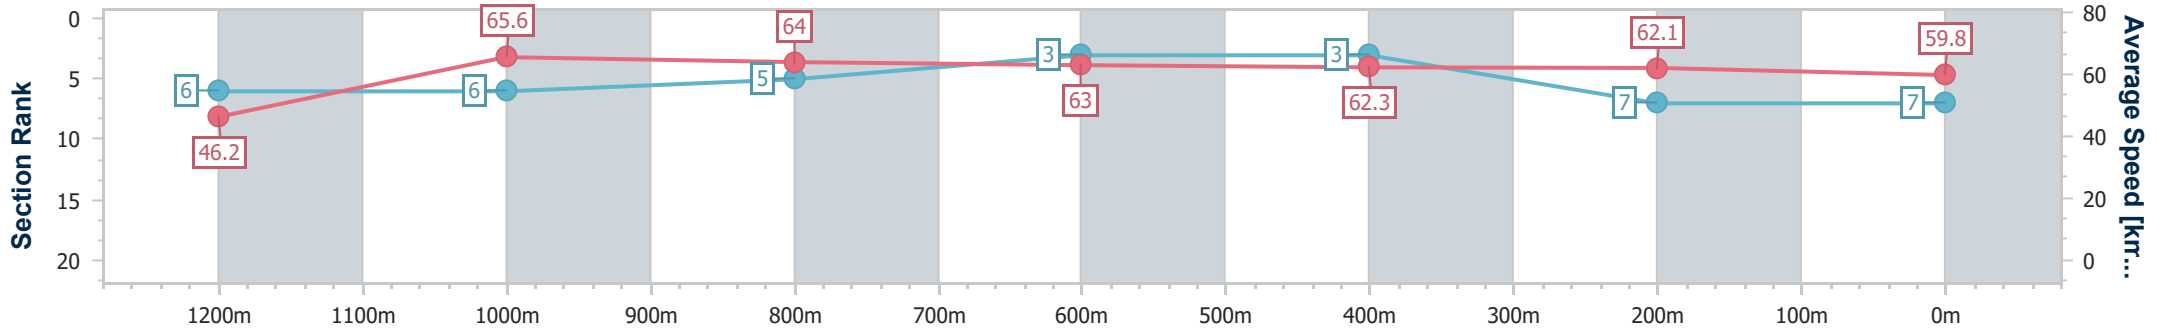

Ipswich QLD Professional

Race 8: GORDON'S GIN Class 2 Handicap - 1350m

19 July 2024 - 16:34

Track Rating: Good 4, Weather: Fine, Rail Position: +8m Entire

Section	Overall	1200m	1000m	800m	600m	400m	200m
Section Times	1:20.70 [7] (0:11.67)	1:09.03 [6] (0:11.05)	0:57.98 [6] (0:11.26)	0:46.72 [5] (0:11.45)	0:35.27 [3] (0:11.62)	0:23.65 [3] (0:11.61)	0:12.04 [7] (0:12.04)
Average Speed [km/h]	46.2	65.6	64.0	63.0	62.3	62.1	59.8
Top Speed [km/h]	63.0	66.6	64.9	64.8	62.9	62.9	62.0
Avg. Dist. to Rail [m]	4.8	1.8	1.4	0.8	0.8	1.6	3.5
Avg. Stride Freq. [Hz]	2.2	2.2	2.2	2.2	2.3	2.3	2.2
Avg. Stride Length [m]	6.8	8.2	8.1	8.0	7.7	7.6	7.6