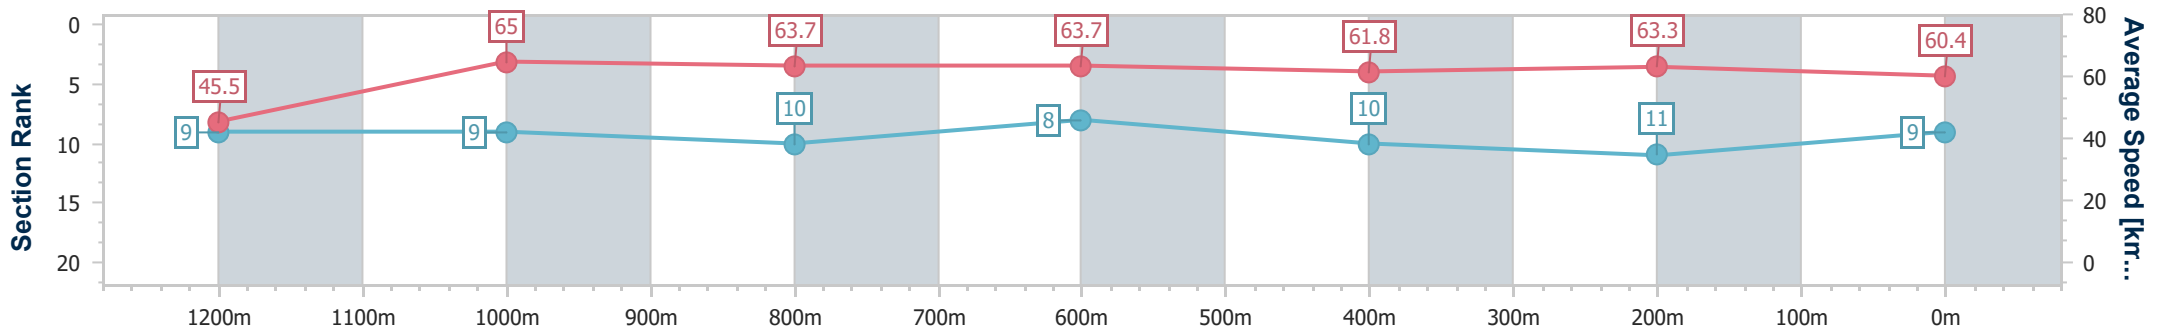

- [] Ranking at each section and finish
- .-.- No data available at this section
- NA No data available

Horse/Jockey Name	Smart Recognition
Final Rank	10
Fastest Section Time (Section)	0:10.74 (1200m)
Top Speed [km/h] (Section)	67.7 (1200m)
Race State	Finished