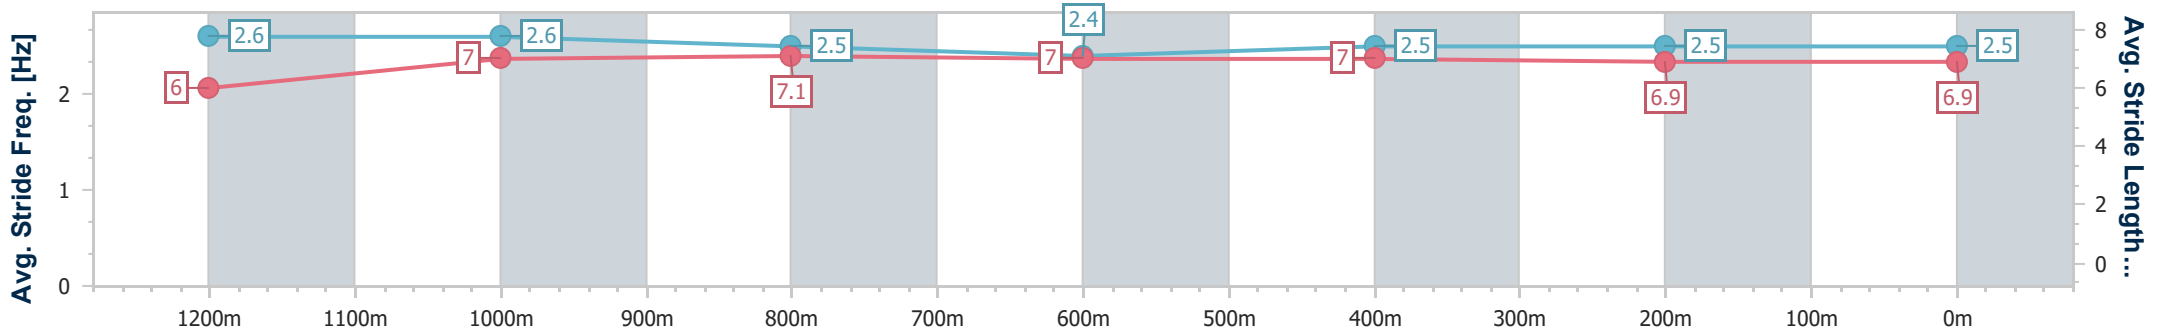

Ipswich QLD Professional

Race 8: GORDON'S GIN Class 2 Handicap - 1350m

19 July 2024 - 16:34

Track Rating: Good 4, Weather: Fine, Rail Position: +8m Entire

Section	Overall	1200m	1000m	800m	600m	400m	200m
Section Times	1:20.65 [6] (0:11.51)	1:09.14 [4] (0:11.17)	0:57.97 [5] (0:11.36)	0:46.61 [6] (0:11.80)	0:34.81 [9] (0:11.51)	0:23.30 [8] (0:11.55)	0:11.75 [9] (0:11.75)
Average Speed [km/h]	46.9	64.6	63.9	61.6	63.0	63.0	61.2
Top Speed [km/h]	64.8	67.8	65.2	62.8	64.0	64.5	63.6
Avg. Dist. to Rail [m]	0.5	1.9	3.4	2.7	2.1	3.7	7.5
Avg. Stride Freq. [Hz]	2.6	2.6	2.5	2.4	2.5	2.5	2.5
Avg. Stride Length [m]	6.0	7.0	7.1	7.0	7.0	6.9	6.9