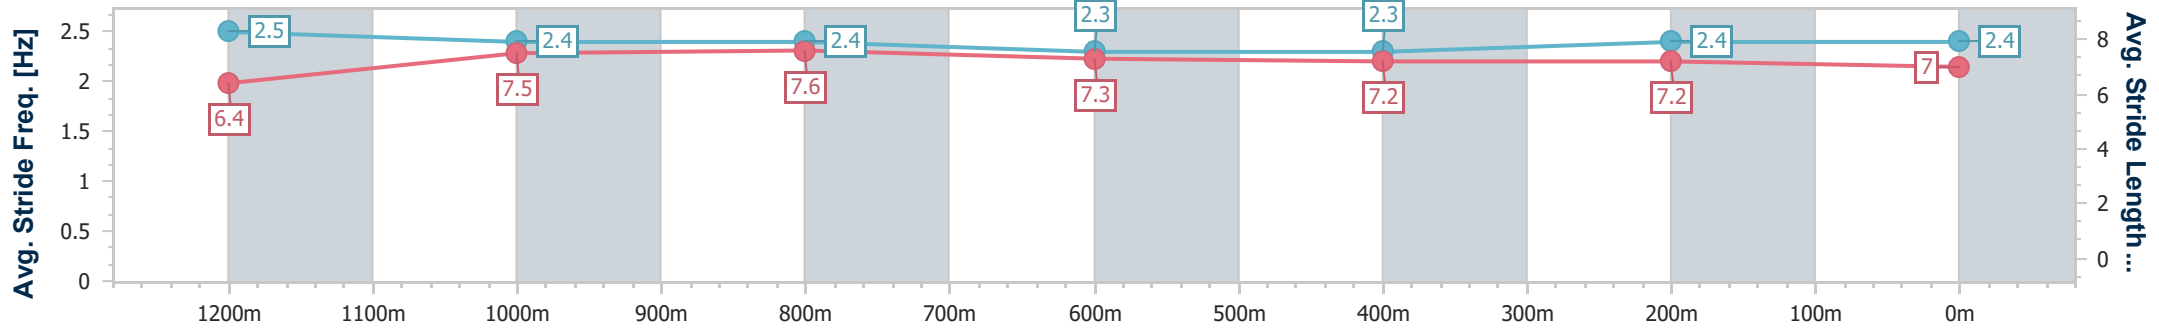

Horse/Jockey Name	King Tarik
Final Rank	1
Fastest Section Time (Section)	0:10.93 (1200m)
Top Speed [km/h] (Section)	67.5 (1200m)
Race State	Finished

Ipswich QLD Professional
Race 7: TAB QTIS Three-Year-Old BENCHMARK 58 Handicap - 1350m

19 July 2024 - 15:57

Track Rating: Good 4, Weather: Fine, Rail Position: +8m Entire

Section	Overall	1200m	1000m	800m	600m	400m	200m
Section Times	1:20.69 [1] (0:11.32)	1:09.37 [3] (0:10.93)	0:58.44 [6] (0:11.19)	0:47.25 [4] (0:11.85)	0:35.40 [4] (0:12.05)	0:23.35 [3] (0:11.52)	0:11.83 [1] (0:11.83)
Average Speed [km/h]	47.7	66.0	64.5	60.9	59.7	62.8	60.8
Top Speed [km/h]	66.9	67.5	65.8	64.0	61.2	63.9	62.4
Avg. Dist. to Rail [m]	5.5	3.5	1.2	0.4	0.3	1.4	1.1
Avg. Stride Freq. [Hz]	2.5	2.4	2.4	2.3	2.3	2.4	2.4
Avg. Stride Length [m]	6.4	7.5	7.6	7.3	7.2	7.2	7.0

- [ ] Ranking at each section and finish
- -.-.- No data available at this section
- NA No data available