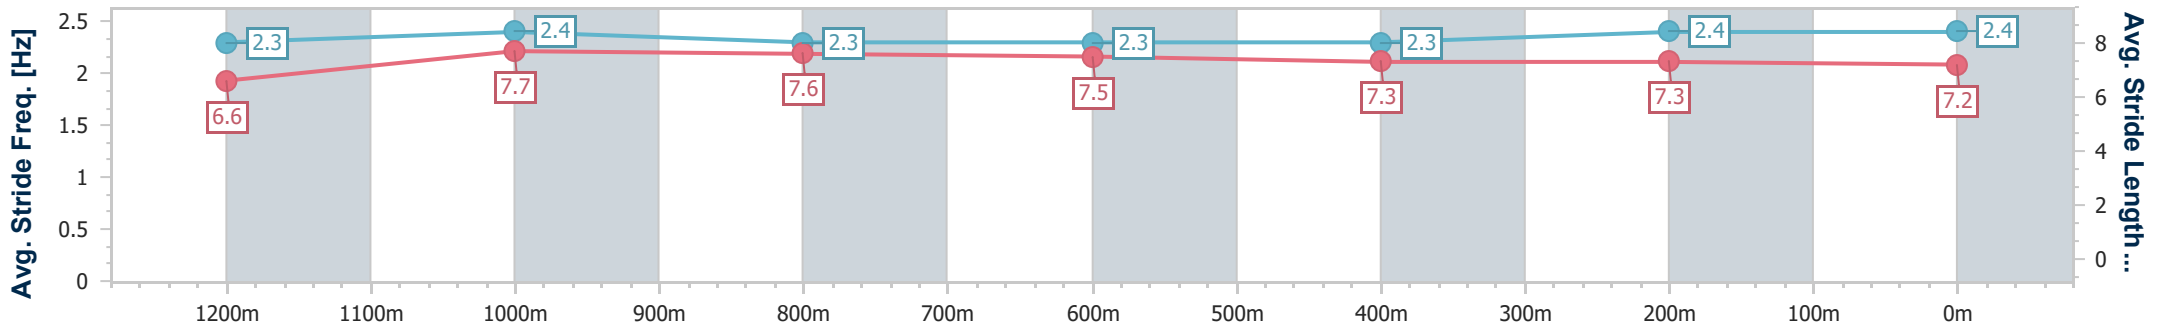

Horse/Jockey Name	Miss Miriam
Final Rank	2
Fastest Section Time (Section)	0:10.73 (1200m)
Top Speed [km/h] (Section)	67.8 (1200m)
Race State	Finished

Ipswich QLD Professional
Race 7: TAB QTIS Three-Year-Old BENCHMARK 58 Handicap - 1350m

19 July 2024 - 15:57

Track Rating: Good 4, Weather: Fine, Rail Position: +8m Entire

Section	Overall	1200m	1000m	800m	600m	400m	200m
Section Times	1:20.76 [2] (0:11.71)	1:09.05 [9] (0:10.73)	0:58.32 [7] (0:11.45)	0:46.87 [9] (0:11.76)	0:35.11 [9] (0:12.11)	0:23.00 [9] (0:11.53)	0:11.47 [3] (0:11.47)
Average Speed [km/h]	46.1	66.9	62.8	61.5	59.4	62.8	62.6
Top Speed [km/h]	66.0	67.8	65.9	63.0	61.5	64.2	64.4
Avg. Dist. to Rail [m]	1.9	0.6	0.2	0.4	0.4	1.7	3.4
Avg. Stride Freq. [Hz]	2.3	2.4	2.3	2.3	2.3	2.4	2.4
Avg. Stride Length [m]	6.6	7.7	7.6	7.5	7.3	7.3	7.2

- [ ] Ranking at each section and finish
- -.-.- No data available at this section
- NA No data available