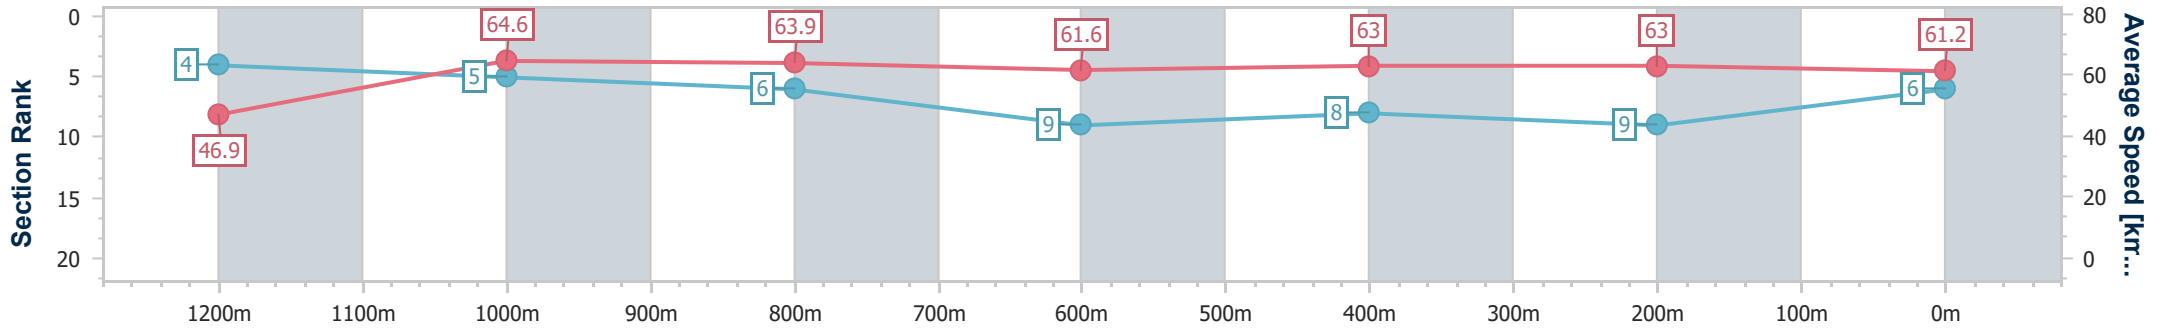

Ipswich QLD Professional

Race 8: GORDON'S GIN Class 2 Handicap - 1350m

19 July 2024 - 16:34

Track Rating: Good 4, Weather: Fine, Rail Position: +8m Entire

Section	Overall	1200m	1000m	800m	600m	400m	200m
Section Times	1:20.65 [6] (0:11.51)	1:09.14 [4] (0:11.17)	0:57.97 [5] (0:11.36)	0:46.61 [6] (0:11.80)	0:34.81 [9] (0:11.51)	0:23.30 [8] (0:11.55)	0:11.75 [9] (0:11.75)
Average Speed [km/h]	46.9	64.6	63.9	61.6	63.0	63.0	61.2
Top Speed [km/h]	64.8	67.8	65.2	62.8	64.0	64.5	63.6
Avg. Dist. to Rail [m]	0.5	1.9	3.4	2.7	2.1	3.7	7.5
Avg. Stride Freq. [Hz]	2.6	2.6	2.5	2.4	2.5	2.5	2.5
Avg. Stride Length [m]	6.0	7.0	7.1	7.0	7.0	6.9	6.9