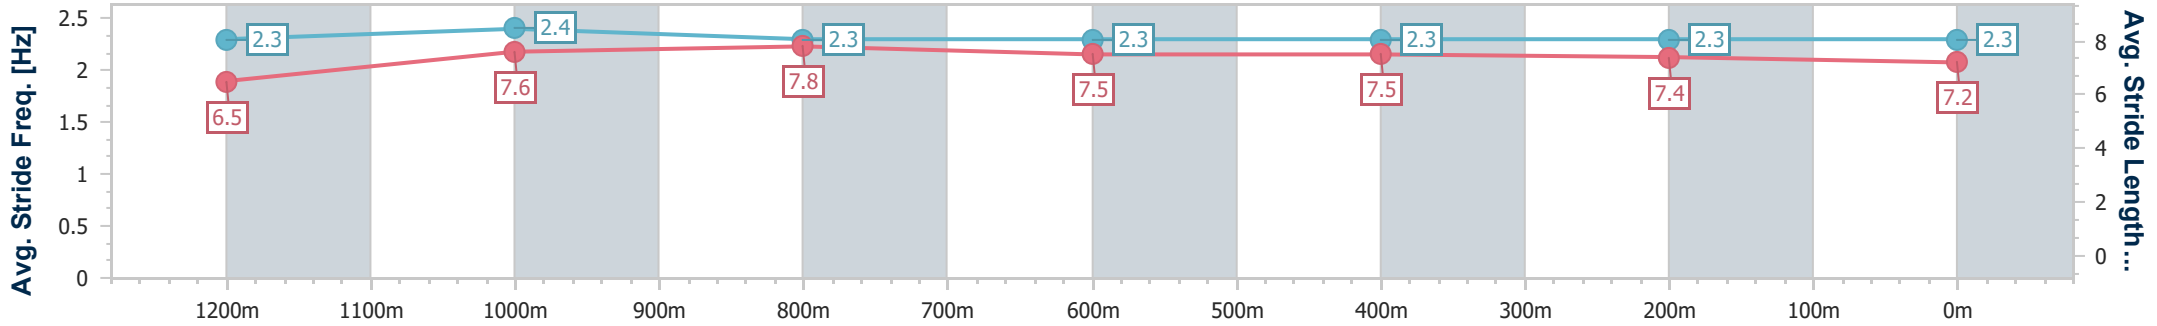

Ipswich QLD Professional

Race 8: GORDON'S GIN Class 2 Handicap - 1350m

19 July 2024 - 16:34

Track Rating: Good 4, Weather: Fine, Rail Position: +8m Entire

Section	Overall	1200m	1000m	800m	600m	400m	200m
Section Times	1:20.74 [8] (0:11.50)	1:09.24 [3] (0:10.90)	0:58.34 [3] (0:11.37)	0:46.97 [4] (0:11.81)	0:35.16 [5] (0:11.56)	0:23.60 [5] (0:11.43)	0:12.17 [4] (0:12.17)
Average Speed [km/h]	46.8	66.5	63.8	61.3	62.3	62.4	59.4
Top Speed [km/h]	64.5	68.0	66.4	61.9	63.5	64.0	62.0
Avg. Dist. to Rail [m]	2.9	3.3	2.5	2.4	1.0	1.4	1.3
Avg. Stride Freq. [Hz]	2.3	2.4	2.3	2.3	2.3	2.3	2.3
Avg. Stride Length [m]	6.5	7.6	7.8	7.5	7.5	7.4	7.2