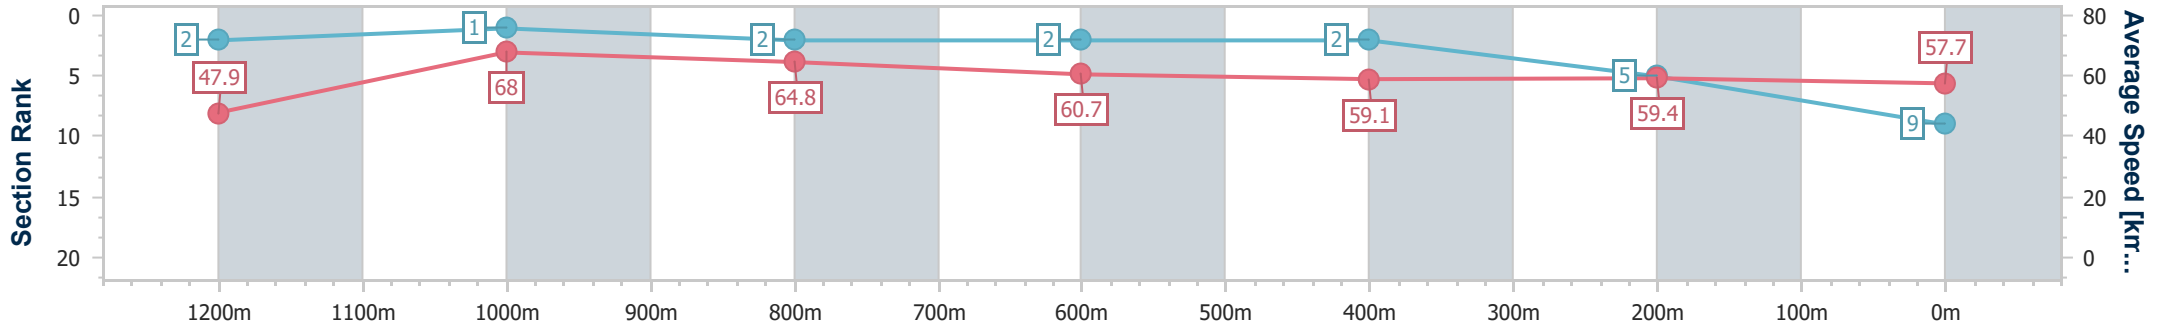

Horse/Jockey Name	Bean All Ova
Final Rank	9
Fastest Section Time (Section)	0:10.64 (1200m)
Top Speed [km/h] (Section)	68.9 (1200m)
Race State	Finished

Ipswich QLD Professional
Race 7: TAB QTIS Three-Year-Old BENCHMARK 58 Handicap - 1350m

19 July 2024 - 15:57

Track Rating: Good 4, Weather: Fine, Rail Position: +8m Entire

Section	Overall	1200m	1000m	800m	600m	400m	200m
Section Times	1:21.78 [9] (0:11.27)	1:10.51 [2] (0:10.64)	0:59.87 [1] (0:11.16)	0:48.71 [2] (0:11.92)	0:36.79 [2] (0:12.19)	0:24.60 [2] (0:12.13)	0:12.47 [5] (0:12.47)
Average Speed [km/h]	47.9	68.0	64.8	60.7	59.1	59.4	57.7
Top Speed [km/h]	67.9	68.9	66.8	62.0	59.9	60.1	59.9
Avg. Dist. to Rail [m]	4.6	3.3	2.8	1.1	0.5	0.7	0.8
Avg. Stride Freq. [Hz]	2.3	2.4	2.3	2.2	2.2	2.3	2.2
Avg. Stride Length [m]	6.8	7.9	7.9	7.6	7.3	7.3	7.3

- [ ] Ranking at each section and finish
- -.-.- No data available at this section
- NA No data available