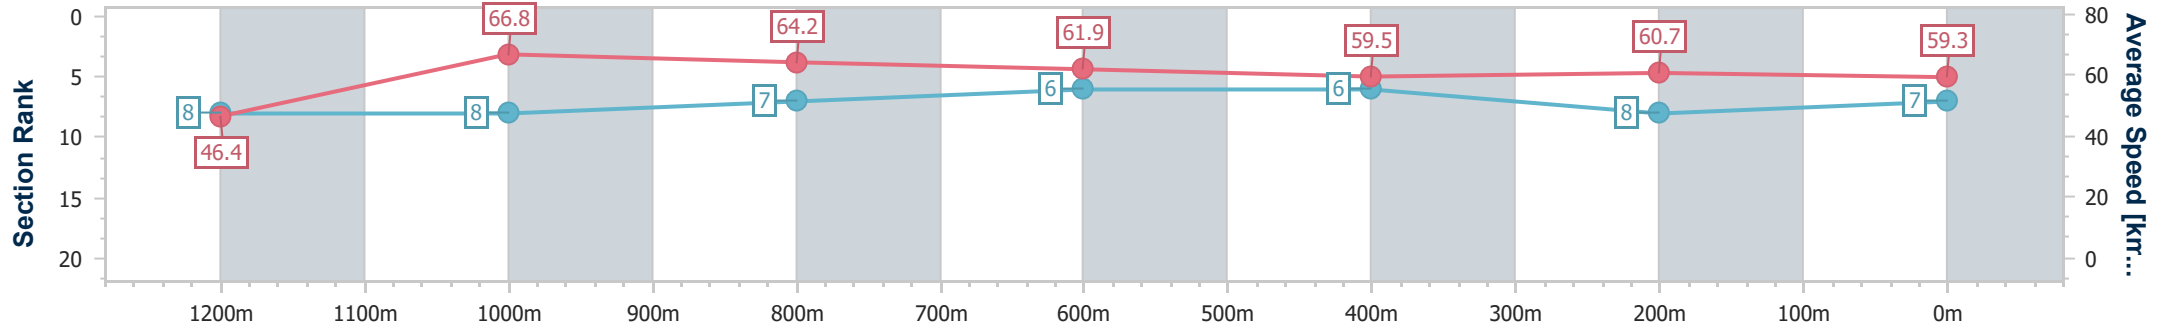

Horse/Jockey Name	Paris Art
Final Rank	7
Fastest Section Time (Section)	0:10.78 (1200m)
Top Speed [km/h] (Section)	68.1 (1200m)
Race State	Finished

Ipswich QLD Professional
Race 7: TAB QTIS Three-Year-Old BENCHMARK 58 Handicap - 1350m

19 July 2024 - 15:57

Track Rating: Good 4, Weather: Fine, Rail Position: +8m Entire

Section	Overall	1200m	1000m	800m	600m	400m	200m
Section Times	1:21.60 [7] (0:11.67)	1:09.93 [8] (0:10.78)	0:59.15 [8] (0:11.28)	0:47.87 [7] (0:11.72)	0:36.15 [6] (0:12.11)	0:24.04 [6] (0:11.92)	0:12.12 [8] (0:12.12)
Average Speed [km/h]	46.4	66.8	64.2	61.9	59.5	60.7	59.3
Top Speed [km/h]	65.0	68.1	66.0	63.9	61.1	61.7	59.8
Avg. Dist. to Rail [m]	7.4	2.3	1.3	1.6	0.7	3.2	3.2
Avg. Stride Freq. [Hz]	2.4	2.5	2.4	2.4	2.3	2.2	2.4
Avg. Stride Length [m]	6.4	7.5	7.4	7.3	7.1	7.6	6.9

- [ ] Ranking at each section and finish
- -.-.- No data available at this section
- NA No data available