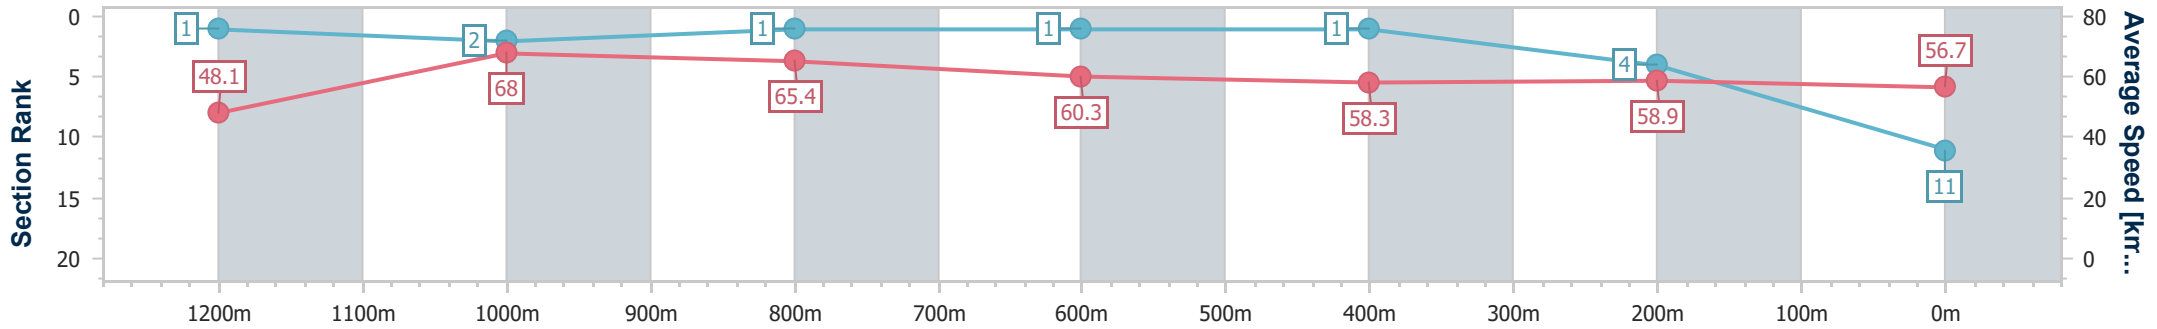

Horse/Jockey Name	Jack's Boom
Final Rank	11
Fastest Section Time (Section)	0:10.67 (1200m)
Top Speed [km/h] (Section)	68.5 (1200m)
Race State	Finished

Ipswich QLD Professional
Race 7: TAB QTIS Three-Year-Old BENCHMARK 58 Handicap - 1350m

19 July 2024 - 15:57

Track Rating: Good 4, Weather: Fine, Rail Position: +8m Entire

Section	Overall	1200m	1000m	800m	600m	400m	200m
Section Times	1:22.02 [11] (0:11.24)	1:10.78 [1] (0:10.67)	1:00.11 [2] (0:11.05)	0:49.06 [1] (0:11.88)	0:37.18 [1] (0:12.30)	0:24.88 [1] (0:12.16)	0:12.72 [4] (0:12.72)
Average Speed [km/h]	48.1	68.0	65.4	60.3	58.3	58.9	56.7
Top Speed [km/h]	68.3	68.5	67.1	62.9	58.8	59.5	59.1
Avg. Dist. to Rail [m]	3.8	3.3	1.5	0.6	0.8	1.1	0.7
Avg. Stride Freq. [Hz]	2.3	2.4	2.3	2.3	2.3	2.3	2.3
Avg. Stride Length [m]	6.8	7.8	7.7	7.4	7.2	7.1	7.0

- [ ] Ranking at each section and finish
- -.-.- No data available at this section
- NA No data available