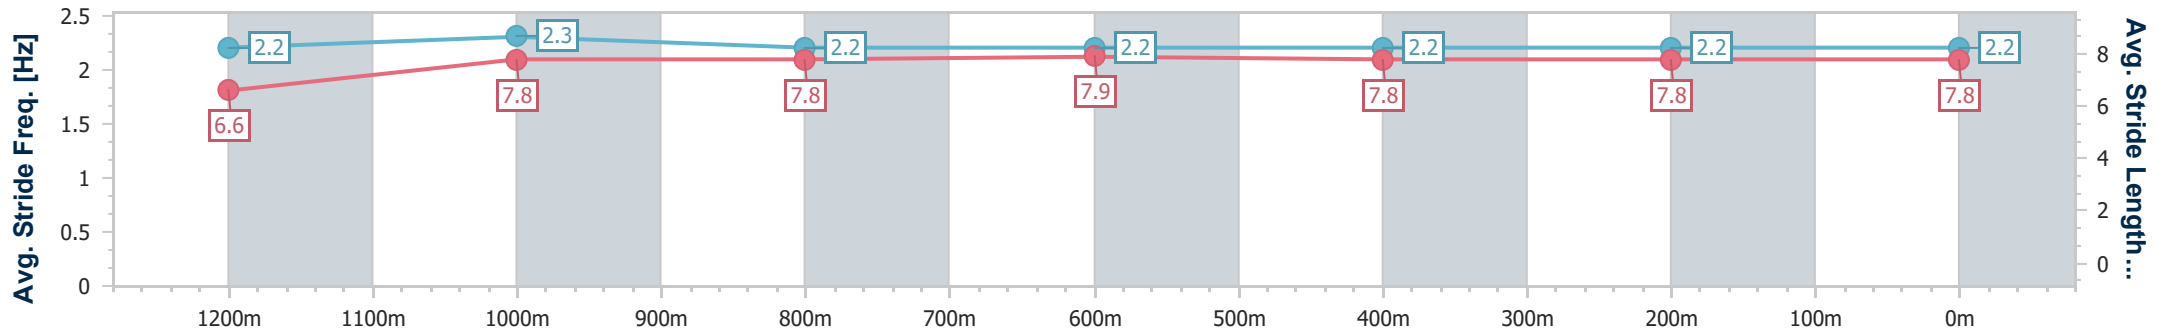

Ipswich QLD Professional

Race 8: GORDON'S GIN Class 2 Handicap - 1350m

19 July 2024 - 16:34

Track Rating: Good 4, Weather: Fine, Rail Position: +8m Entire

Section	Overall	1200m	1000m	800m	600m	400m	200m
Section Times	1:20.24 [3] (0:11.80)	1:08.44 [8] (0:11.00)	0:57.44 [7] (0:11.37)	0:46.07 [7] (0:11.60)	0:34.47 [6] (0:11.53)	0:22.94 [7] (0:11.33)	0:11.61 [5] (0:11.61)
Average Speed [km/h]	45.7	65.4	63.2	61.8	61.7	63.1	62.1
Top Speed [km/h]	64.4	66.9	64.8	62.0	62.5	64.6	64.2
Avg. Dist. to Rail [m]	1.5	0.7	0.2	2.0	1.8	1.9	1.0
Avg. Stride Freq. [Hz]	2.2	2.3	2.2	2.2	2.2	2.2	2.2
Avg. Stride Length [m]	6.6	7.8	7.8	7.9	7.8	7.8	7.8