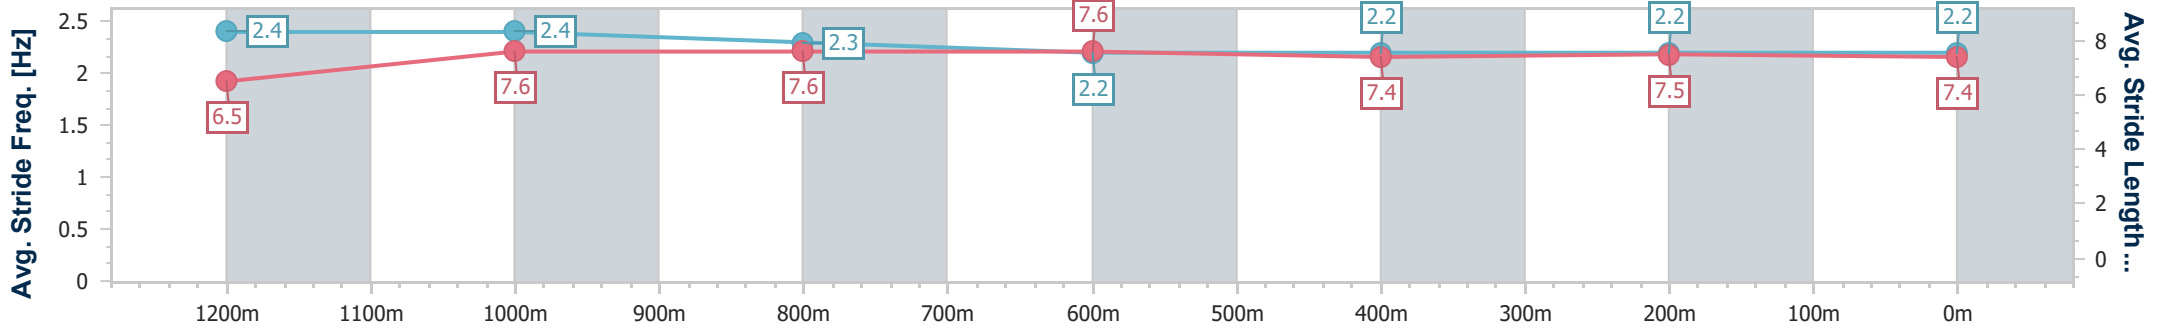

Horse/Jockey Name	Outwitted
Final Rank	7
Fastest Section Time (Section)	0:10.69 (1200m)
Top Speed [km/h] (Section)	68.3 (1200m)
Race State	Finished

Ipswich QLD Professional
Race 7: TAB QTIS Three-Year-Old BENCHMARK 58 Handicap - 1350m

19 July 2024 - 15:57

Track Rating: Good 4, Weather: Fine, Rail Position: +8m Entire

Section	Overall	1200m	1000m	800m	600m	400m	200m
Section Times	1:21.60 [7] (0:11.36)	1:10.24 [4] (0:10.69)	0:59.55 [4] (0:11.41)	0:48.14 [5] (0:11.95)	0:36.19 [5] (0:12.31)	0:23.88 [7] (0:11.82)	0:12.06 [9] (0:12.06)
Average Speed [km/h]	47.7	67.5	63.0	60.1	58.2	60.5	59.7
Top Speed [km/h]	66.9	68.3	66.1	61.6	59.4	62.3	62.3
Avg. Dist. to Rail [m]	0.8	0.7	0.4	0.6	0.7	1.3	1.3
Avg. Stride Freq. [Hz]	2.4	2.4	2.3	2.2	2.2	2.2	2.2
Avg. Stride Length [m]	6.5	7.6	7.6	7.6	7.4	7.5	7.4

- [ ] Ranking at each section and finish
- -.-.- No data available at this section
- NA No data available