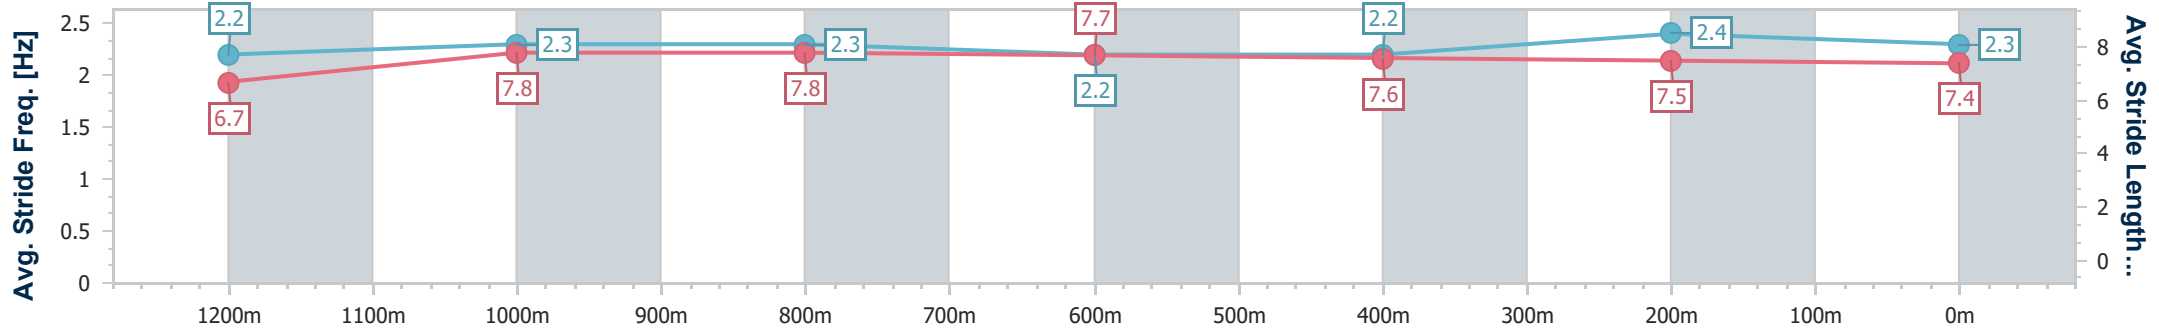

Ipswich QLD Professional

Race 8: GORDON'S GIN Class 2 Handicap - 1350m

19 July 2024 - 16:34

Track Rating: Good 4, Weather: Fine, Rail Position: +8m Entire

Section	Overall	1200m	1000m	800m	600m	400m	200m
Section Times	1:20.61 [5] (0:12.03)	1:08.58 [11] (0:10.99)	0:57.59 [10] (0:11.17)	0:46.42 [8] (0:11.61)	0:34.81 [7] (0:11.62)	0:23.19 [9] (0:11.29)	0:11.90 [8] (0:11.90)
Average Speed [km/h]	45.0	65.4	64.3	61.9	61.5	63.7	60.6
Top Speed [km/h]	63.2	66.9	64.9	62.5	62.5	64.7	63.7
Avg. Dist. to Rail [m]	4.0	0.4	0.4	0.9	1.2	0.8	0.6
Avg. Stride Freq. [Hz]	2.2	2.3	2.3	2.2	2.2	2.4	2.3
Avg. Stride Length [m]	6.7	7.8	7.8	7.7	7.6	7.5	7.4