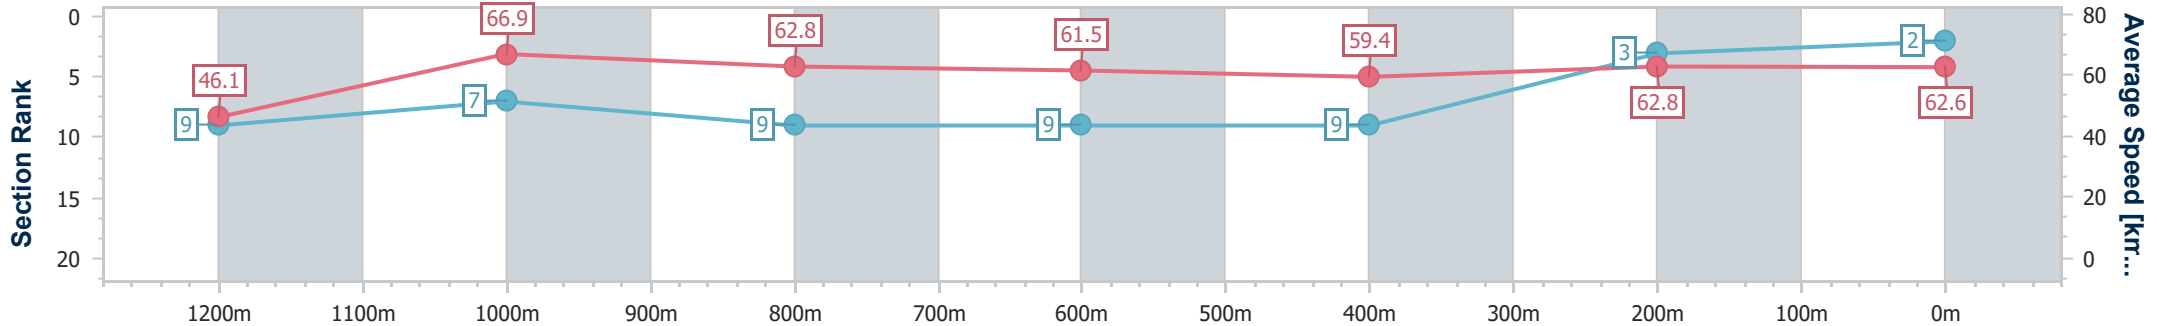

Horse/Jockey Name	Miss Miriam
Final Rank	2
Fastest Section Time (Section)	0:10.73 (1200m)
Top Speed [km/h] (Section)	67.8 (1200m)
Race State	Finished

Ipswich QLD Professional
Race 7: TAB QTIS Three-Year-Old BENCHMARK 58 Handicap - 1350m

19 July 2024 - 15:57

Track Rating: Good 4, Weather: Fine, Rail Position: +8m Entire

Section	Overall	1200m	1000m	800m	600m	400m	200m
Section Times	1:20.76 [2] (0:11.71)	1:09.05 [9] (0:10.73)	0:58.32 [7] (0:11.45)	0:46.87 [9] (0:11.76)	0:35.11 [9] (0:12.11)	0:23.00 [9] (0:11.53)	0:11.47 [3] (0:11.47)
Average Speed [km/h]	46.1	66.9	62.8	61.5	59.4	62.8	62.6
Top Speed [km/h]	66.0	67.8	65.9	63.0	61.5	64.2	64.4
Avg. Dist. to Rail [m]	1.9	0.6	0.2	0.4	0.4	1.7	3.4
Avg. Stride Freq. [Hz]	2.3	2.4	2.3	2.3	2.3	2.4	2.4
Avg. Stride Length [m]	6.6	7.7	7.6	7.5	7.3	7.3	7.2

- [ ] Ranking at each section and finish
- -.-.- No data available at this section
- NA No data available