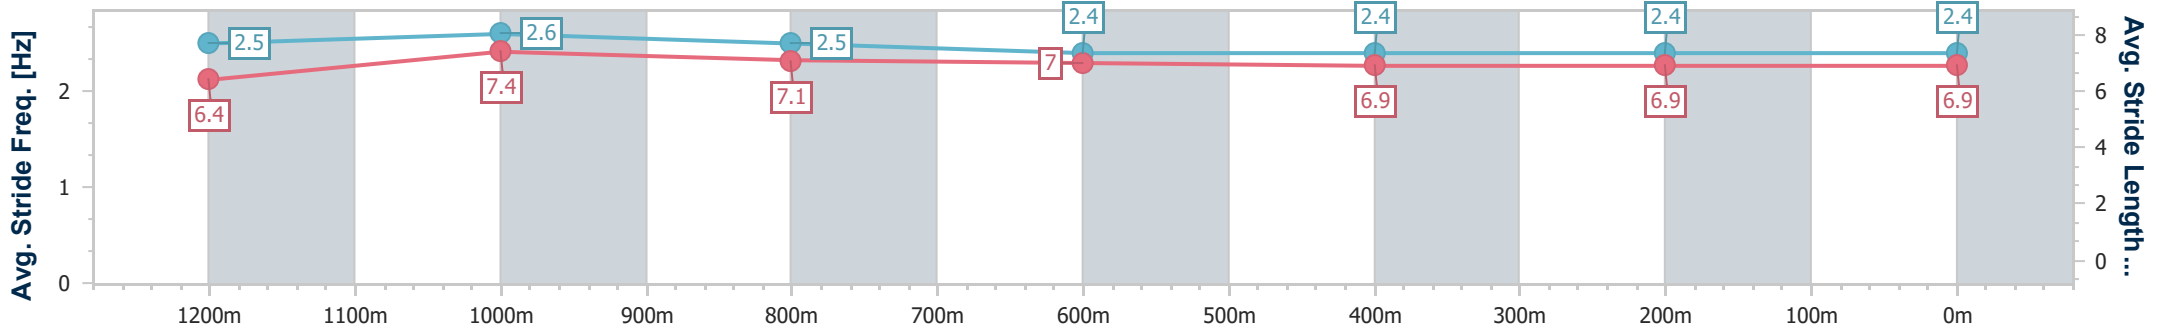

Horse/Jockey Name	Miley's Memory
Final Rank	10
Fastest Section Time (Section)	0:10.59 (1200m)
Top Speed [km/h] (Section)	69.0 (1200m)
Race State	Finished

Ipswich QLD Professional
Race 7: TAB QTIS Three-Year-Old BENCHMARK 58 Handicap - 1350m

19 July 2024 - 15:57

Track Rating: Good 4, Weather: Fine, Rail Position: +8m Entire

Section	Overall	1200m	1000m	800m	600m	400m	200m
Section Times	1:21.90 [10] (0:11.42)	1:10.48 [6] (0:10.59)	0:59.89 [3] (0:11.29)	0:48.60 [3] (0:11.92)	0:36.68 [3] (0:12.22)	0:24.46 [4] (0:12.15)	0:12.31 [10] (0:12.31)
Average Speed [km/h]	56.5	68.0	64.0	60.2	58.8	58.9	58.4
Top Speed [km/h]	56.7	69.0	69.0	64.1	60.7	59.7	60.1
Avg. Dist. to Rail [m]	0.7	1.7	0.8	0.6	1.7	1.0	1.4
Avg. Stride Freq. [Hz]	2.5	2.6	2.5	2.4	2.4	2.4	2.4
Avg. Stride Length [m]	6.4	7.4	7.1	7.0	6.9	6.9	6.9

- [ ] Ranking at each section and finish
- -.-.- No data available at this section
- NA No data available