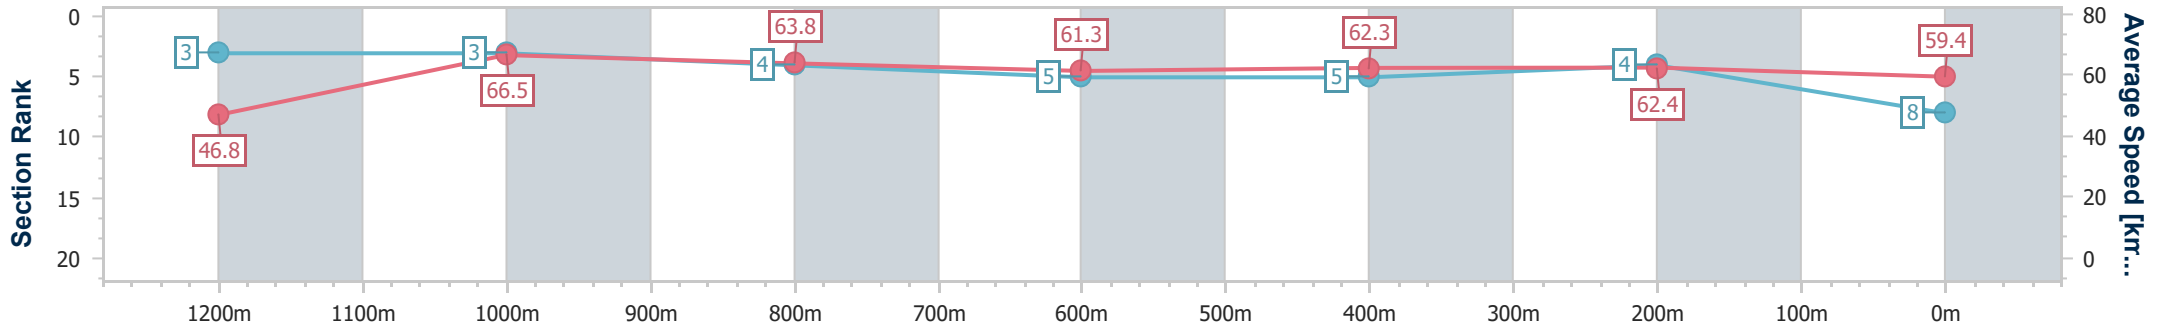

Ipswich QLD Professional

Race 8: GORDON'S GIN Class 2 Handicap - 1350m

19 July 2024 - 16:34

Track Rating: Good 4, Weather: Fine, Rail Position: +8m Entire

Section	Overall	1200m	1000m	800m	600m	400m	200m
Section Times	1:20.74 [8] (0:11.50)	1:09.24 [3] (0:10.90)	0:58.34 [3] (0:11.37)	0:46.97 [4] (0:11.81)	0:35.16 [5] (0:11.56)	0:23.60 [5] (0:11.43)	0:12.17 [4] (0:12.17)
Average Speed [km/h]	46.8	66.5	63.8	61.3	62.3	62.4	59.4
Top Speed [km/h]	64.5	68.0	66.4	61.9	63.5	64.0	62.0
Avg. Dist. to Rail [m]	2.9	3.3	2.5	2.4	1.0	1.4	1.3
Avg. Stride Freq. [Hz]	2.3	2.4	2.3	2.3	2.3	2.3	2.3
Avg. Stride Length [m]	6.5	7.6	7.8	7.5	7.5	7.4	7.2