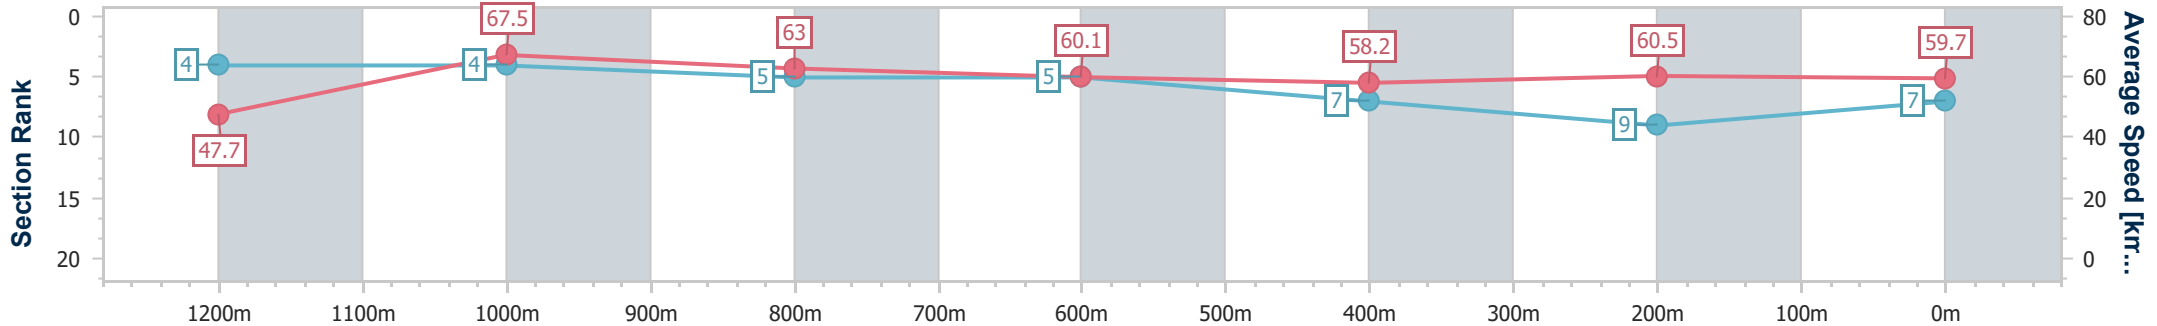

Horse/Jockey Name	Outwitted
Final Rank	7
Fastest Section Time (Section)	0:10.69 (1200m)
Top Speed [km/h] (Section)	68.3 (1200m)
Race State	Finished

Ipswich QLD Professional
Race 7: TAB QTIS Three-Year-Old BENCHMARK 58 Handicap - 1350m

19 July 2024 - 15:57

Track Rating: Good 4, Weather: Fine, Rail Position: +8m Entire

Section	Overall	1200m	1000m	800m	600m	400m	200m
Section Times	1:21.60 [7] (0:11.36)	1:10.24 [4] (0:10.69)	0:59.55 [4] (0:11.41)	0:48.14 [5] (0:11.95)	0:36.19 [5] (0:12.31)	0:23.88 [7] (0:11.82)	0:12.06 [9] (0:12.06)
Average Speed [km/h]	47.7	67.5	63.0	60.1	58.2	60.5	59.7
Top Speed [km/h]	66.9	68.3	66.1	61.6	59.4	62.3	62.3
Avg. Dist. to Rail [m]	0.8	0.7	0.4	0.6	0.7	1.3	1.3
Avg. Stride Freq. [Hz]	2.4	2.4	2.3	2.2	2.2	2.2	2.2
Avg. Stride Length [m]	6.5	7.6	7.6	7.6	7.4	7.5	7.4

- [ ] Ranking at each section and finish
- -.-.- No data available at this section
- NA No data available