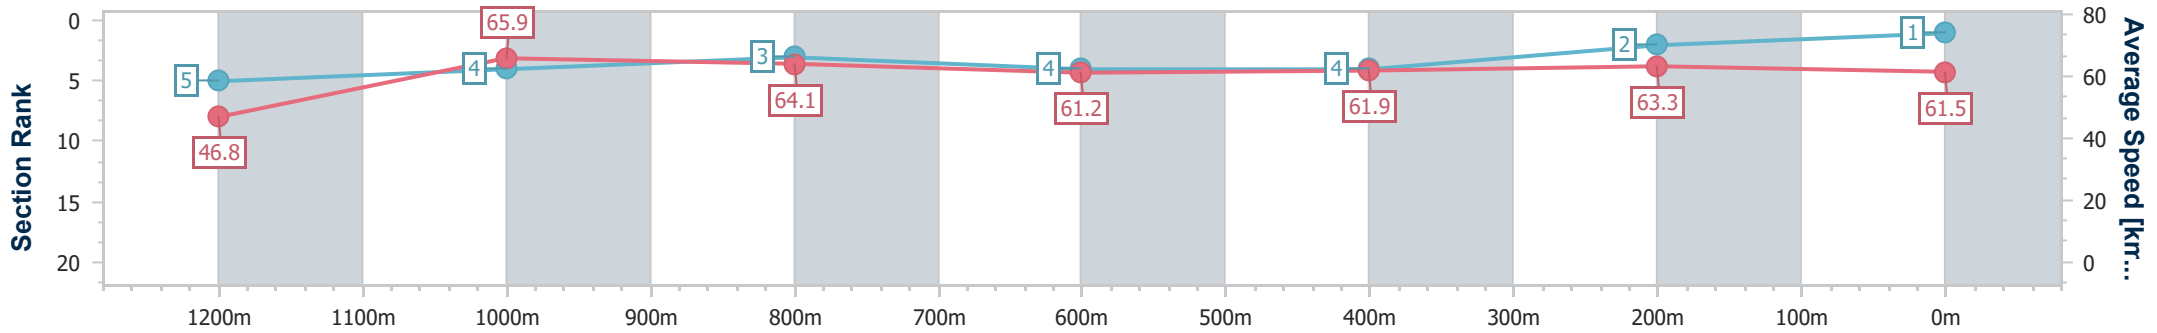

Ipswich QLD Professional

Race 8: GORDON'S GIN Class 2 Handicap - 1350m

19 July 2024 - 16:34

Track Rating: Good 4, Weather: Fine, Rail Position: +8m Entire

Section	Overall	1200m	1000m	800m	600m	400m	200m
Section Times	1:20.13 [1] (0:11.53)	1:08.60 [5] (0:10.94)	0:57.66 [4] (0:11.28)	0:46.38 [3] (0:11.77)	0:34.61 [4] (0:11.59)	0:23.02 [4] (0:11.34)	0:11.68 [2] (0:11.68)
Average Speed [km/h]	46.8	65.9	64.1	61.2	61.9	63.3	61.5
Top Speed [km/h]	66.4	66.4	65.6	61.9	62.7	65.1	64.4
Avg. Dist. to Rail [m]	2.1	0.9	1.0	0.5	0.8	1.1	0.7
Avg. Stride Freq. [Hz]	2.3	2.4	2.3	2.3	2.3	2.4	2.3
Avg. Stride Length [m]	6.5	7.6	7.7	7.5	7.6	7.4	7.4