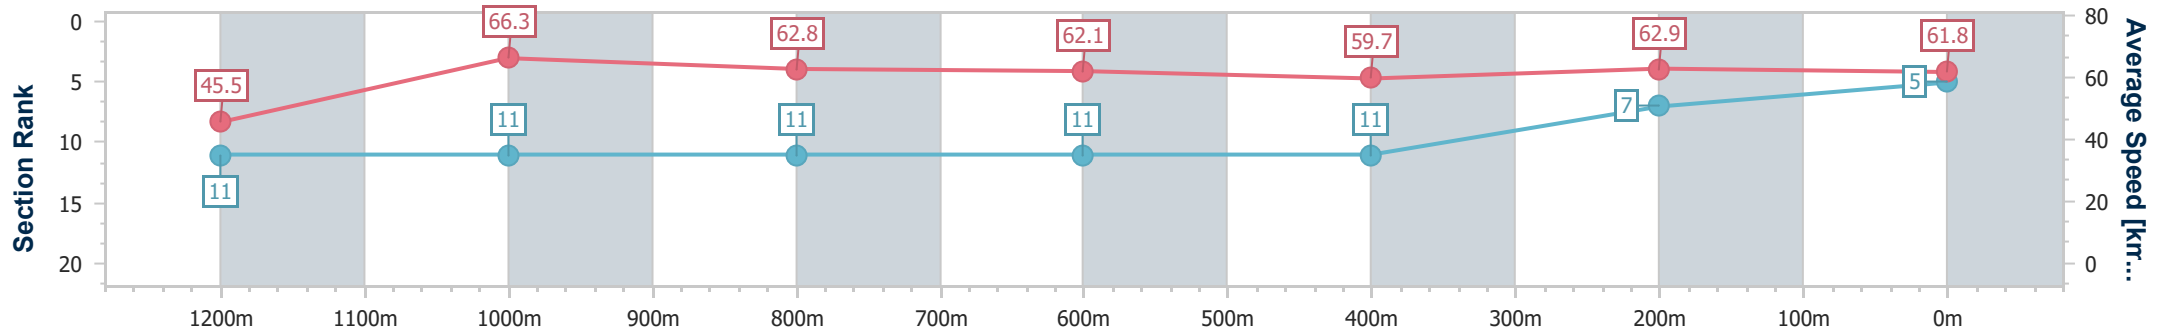

Horse/Jockey Name	Typhoon Tip
Final Rank	5
Fastest Section Time (Section)	0:10.89 (1200m)
Top Speed [km/h] (Section)	67.2 (1200m)
Race State	Finished

Ipswich QLD Professional
Race 7: TAB QTIS Three-Year-Old BENCHMARK 58 Handicap - 1350m

19 July 2024 - 15:57

Track Rating: Good 4, Weather: Fine, Rail Position: +8m Entire

Section	Overall	1200m	1000m	800m	600m	400m	200m
Section Times	1:21.08 [5] (0:11.91)	1:09.17 [11] (0:10.89)	0:58.28 [11] (0:11.49)	0:46.79 [11] (0:11.58)	0:35.21 [11] (0:12.09)	0:23.12 [11] (0:11.49)	0:11.63 [7] (0:11.63)
Average Speed [km/h]	45.5	66.3	62.8	62.1	59.7	62.9	61.8
Top Speed [km/h]	64.9	67.2	66.0	63.7	61.8	64.0	63.0
Avg. Dist. to Rail [m]	2.2	1.0	1.1	0.4	0.6	1.1	1.6
Avg. Stride Freq. [Hz]	2.5	2.6	2.5	2.5	2.4	2.5	2.5
Avg. Stride Length [m]	6.0	7.1	7.1	7.0	6.9	6.9	6.8

- [ ] Ranking at each section and finish
- -.-.- No data available at this section
- NA No data available