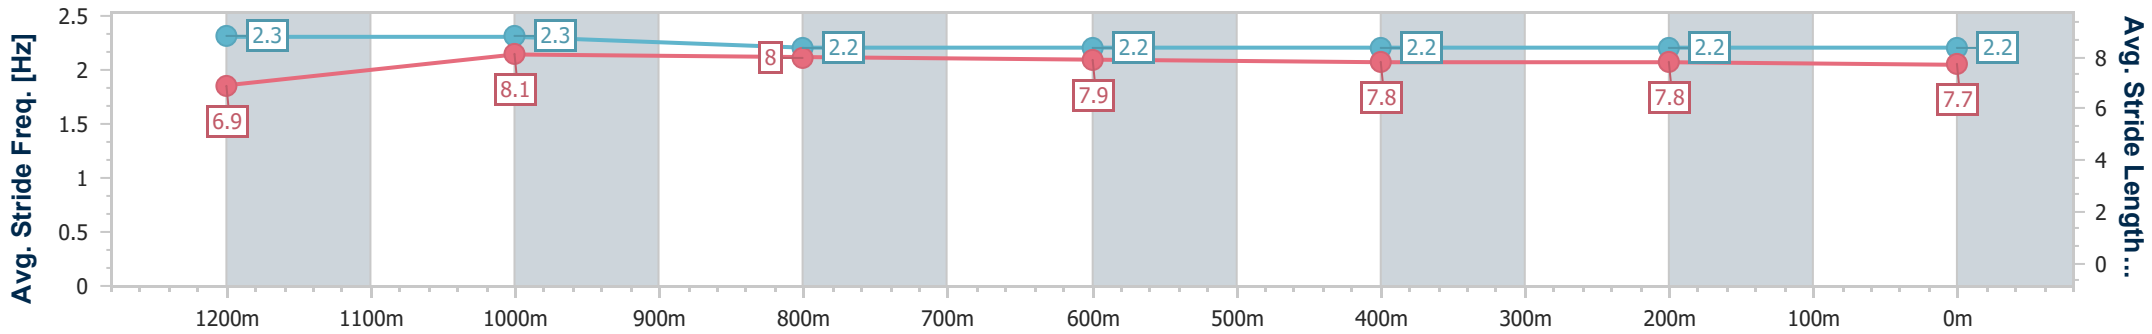

Ipswich QLD Professional

Race 8: GORDON'S GIN Class 2 Handicap - 1350m

19 July 2024 - 16:34

Track Rating: Good 4, Weather: Fine, Rail Position: +8m Entire

Section	Overall	1200m	1000m	800m	600m	400m	200m
Section Times	1:20.14 [2] (0:11.41)	1:08.73 [2] (0:10.79)	0:57.94 [2] (0:11.27)	0:46.67 [2] (0:11.77)	0:34.90 [1] (0:11.59)	0:23.31 [1] (0:11.50)	0:11.81 [1] (0:11.81)
Average Speed [km/h]	47.5	67.0	64.0	61.3	62.2	62.6	61.0
Top Speed [km/h]	66.4	68.4	65.6	62.5	62.6	63.1	61.9
Avg. Dist. to Rail [m]	2.1	2.3	1.2	0.8	0.4	1.1	1.0
Avg. Stride Freq. [Hz]	2.3	2.3	2.2	2.2	2.2	2.2	2.2
Avg. Stride Length [m]	6.9	8.1	8.0	7.9	7.8	7.8	7.7