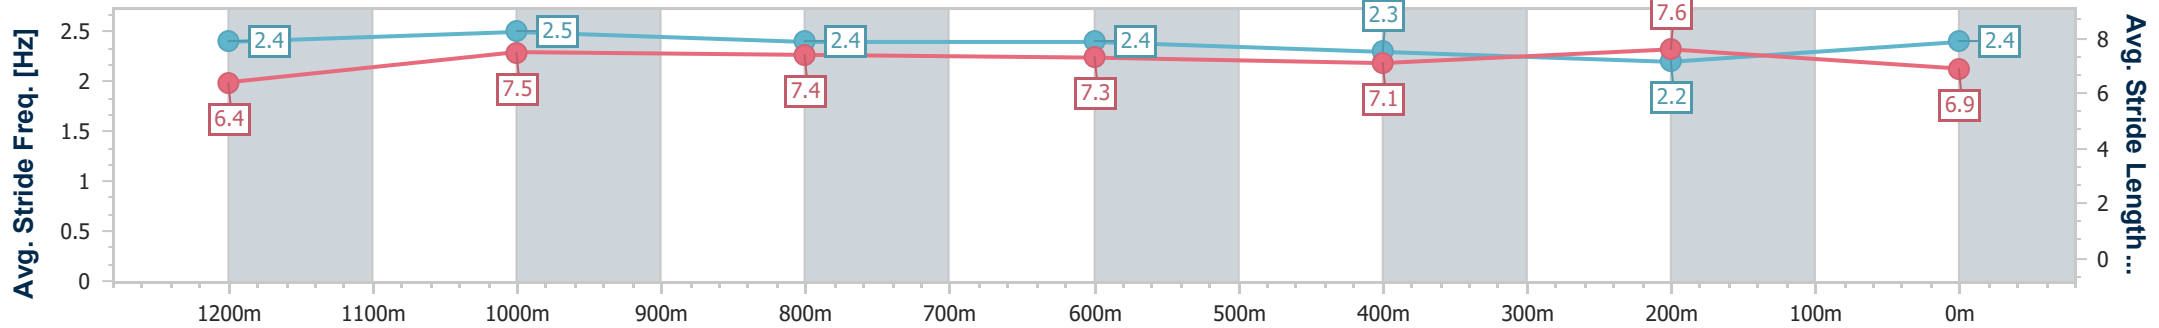

Horse/Jockey Name	Paris Art
Final Rank	7
Fastest Section Time (Section)	0:10.78 (1200m)
Top Speed [km/h] (Section)	68.1 (1200m)
Race State	Finished

Ipswich QLD Professional
Race 7: TAB QTIS Three-Year-Old BENCHMARK 58 Handicap - 1350m

19 July 2024 - 15:57

Track Rating: Good 4, Weather: Fine, Rail Position: +8m Entire

Section	Overall	1200m	1000m	800m	600m	400m	200m
Section Times	1:21.60 [7] (0:11.67)	1:09.93 [8] (0:10.78)	0:59.15 [8] (0:11.28)	0:47.87 [7] (0:11.72)	0:36.15 [6] (0:12.11)	0:24.04 [6] (0:11.92)	0:12.12 [8] (0:12.12)
Average Speed [km/h]	46.4	66.8	64.2	61.9	59.5	60.7	59.3
Top Speed [km/h]	65.0	68.1	66.0	63.9	61.1	61.7	59.8
Avg. Dist. to Rail [m]	7.4	2.3	1.3	1.6	0.7	3.2	3.2
Avg. Stride Freq. [Hz]	2.4	2.5	2.4	2.4	2.3	2.2	2.4
Avg. Stride Length [m]	6.4	7.5	7.4	7.3	7.1	7.6	6.9

- [ ] Ranking at each section and finish
- -.-.- No data available at this section
- NA No data available