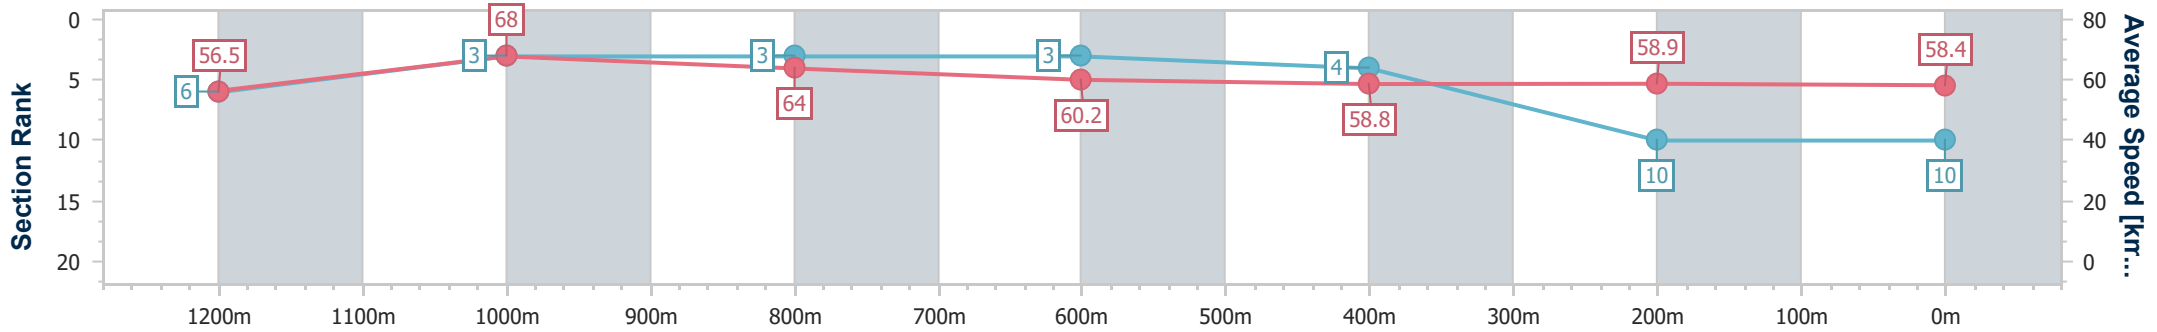

Horse/Jockey Name	Miley's Memory
Final Rank	10
Fastest Section Time (Section)	0:10.59 (1200m)
Top Speed [km/h] (Section)	69.0 (1200m)
Race State	Finished

Ipswich QLD Professional
Race 7: TAB QTIS Three-Year-Old BENCHMARK 58 Handicap - 1350m

19 July 2024 - 15:57

Track Rating: Good 4, Weather: Fine, Rail Position: +8m Entire

Section	Overall	1200m	1000m	800m	600m	400m	200m
Section Times	1:21.90 [10] (0:11.42)	1:10.48 [6] (0:10.59)	0:59.89 [3] (0:11.29)	0:48.60 [3] (0:11.92)	0:36.68 [3] (0:12.22)	0:24.46 [4] (0:12.15)	0:12.31 [10] (0:12.31)
Average Speed [km/h]	56.5	68.0	64.0	60.2	58.8	58.9	58.4
Top Speed [km/h]	56.7	69.0	69.0	64.1	60.7	59.7	60.1
Avg. Dist. to Rail [m]	0.7	1.7	0.8	0.6	1.7	1.0	1.4
Avg. Stride Freq. [Hz]	2.5	2.6	2.5	2.4	2.4	2.4	2.4
Avg. Stride Length [m]	6.4	7.4	7.1	7.0	6.9	6.9	6.9

- [ ] Ranking at each section and finish
- -.-.- No data available at this section
- NA No data available