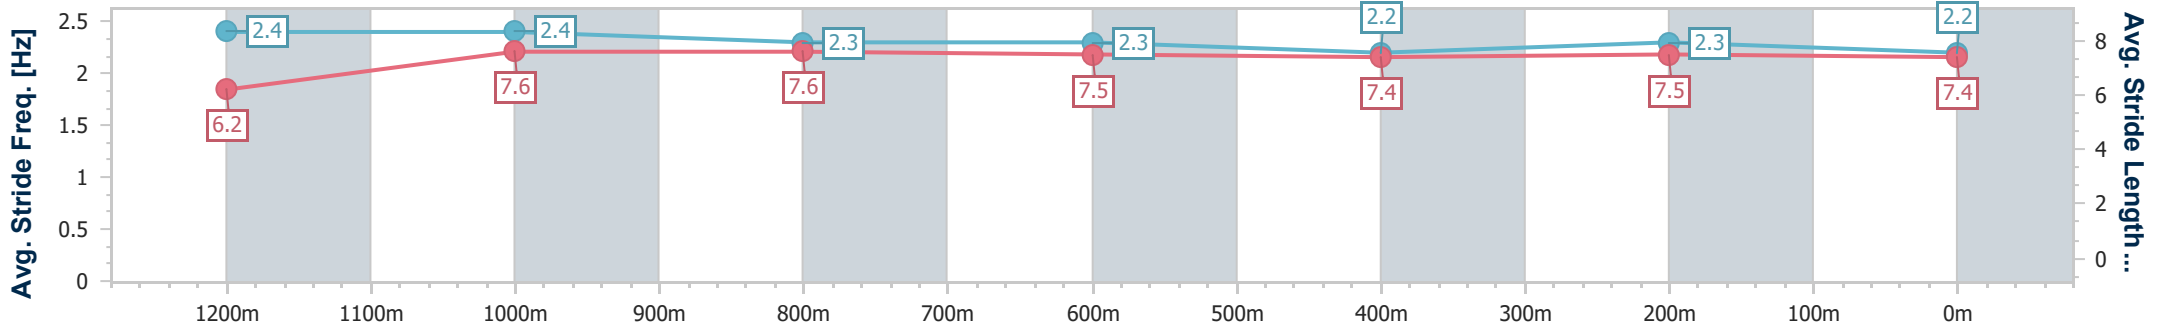

Horse/Jockey Name	Cordozar
Final Rank	12
Fastest Section Time (Section)	0:10.84 (1200m)
Top Speed [km/h] (Section)	67.5 (1200m)
Race State	Finished

Ipswich QLD Professional
Race 7: TAB QTIS Three-Year-Old BENCHMARK 58 Handicap - 1350m

19 July 2024 - 15:57

Track Rating: Good 4, Weather: Fine, Rail Position: +8m Entire

Section	Overall	1200m	1000m	800m	600m	400m	200m
Section Times	1:22.28 [12] (0:11.99)	1:10.29 [12] (0:10.84)	0:59.45 [12] (0:11.48)	0:47.97 [12] (0:11.66)	0:36.31 [12] (0:12.29)	0:24.02 [12] (0:11.79)	0:12.23 [12] (0:12.23)
Average Speed [km/h]	45.1	66.4	62.4	61.7	58.1	60.9	59.0
Top Speed [km/h]	64.5	67.5	65.3	62.8	59.8	61.5	60.7
Avg. Dist. to Rail [m]	1.4	1.0	0.7	1.3	1.2	0.5	2.0
Avg. Stride Freq. [Hz]	2.4	2.4	2.3	2.3	2.2	2.3	2.2
Avg. Stride Length [m]	6.2	7.6	7.6	7.5	7.4	7.5	7.4

- [ ] Ranking at each section and finish
- -.-.- No data available at this section
- NA No data available