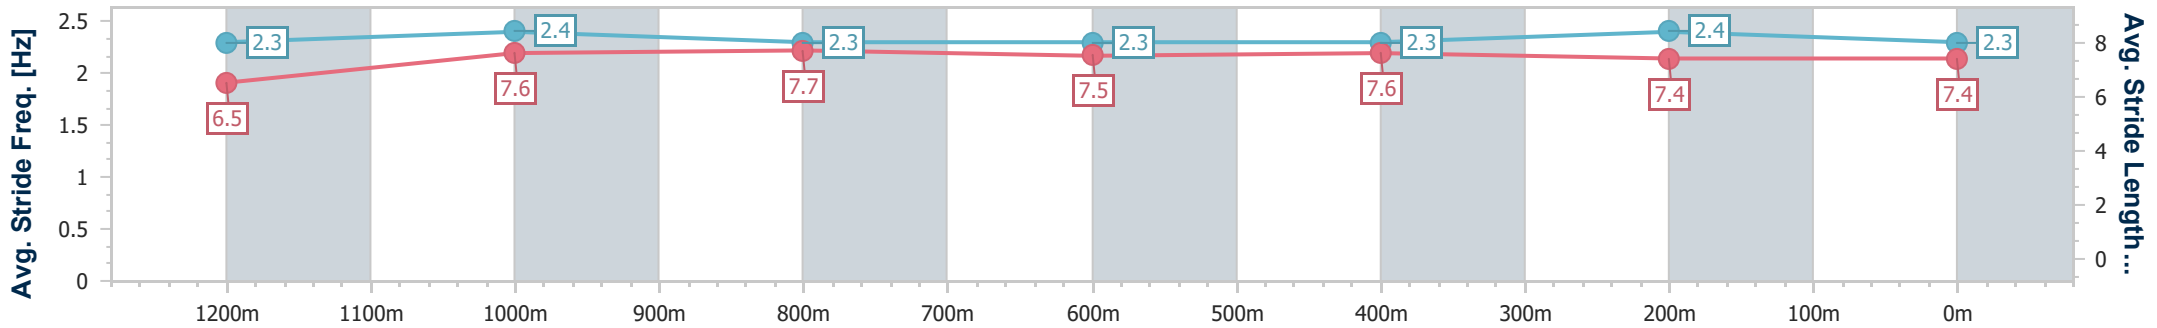

Ipswich QLD Professional

Race 8: GORDON'S GIN Class 2 Handicap - 1350m

19 July 2024 - 16:34

Track Rating: Good 4, Weather: Fine, Rail Position: +8m Entire

Section	Overall	1200m	1000m	800m	600m	400m	200m
Section Times	1:20.13 [1] (0:11.53)	1:08.60 [5] (0:10.94)	0:57.66 [4] (0:11.28)	0:46.38 [3] (0:11.77)	0:34.61 [4] (0:11.59)	0:23.02 [4] (0:11.34)	0:11.68 [2] (0:11.68)
Average Speed [km/h]	46.8	65.9	64.1	61.2	61.9	63.3	61.5
Top Speed [km/h]	66.4	66.4	65.6	61.9	62.7	65.1	64.4
Avg. Dist. to Rail [m]	2.1	0.9	1.0	0.5	0.8	1.1	0.7
Avg. Stride Freq. [Hz]	2.3	2.4	2.3	2.3	2.3	2.4	2.3
Avg. Stride Length [m]	6.5	7.6	7.7	7.5	7.6	7.4	7.4