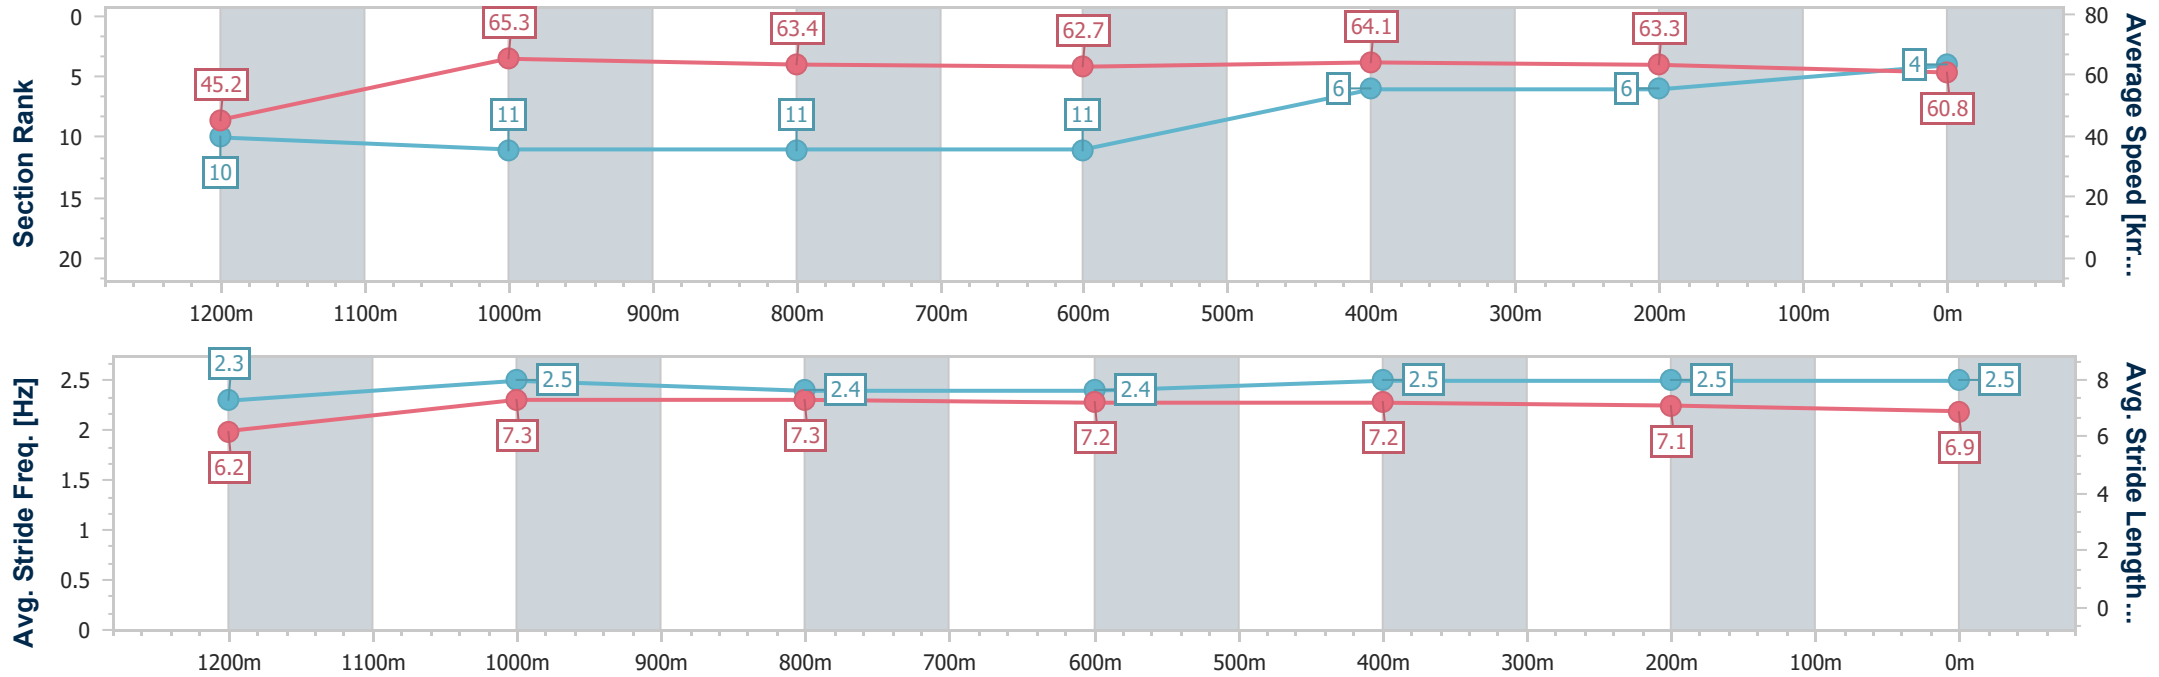

Ipswich QLD Professional

Race 8: GORDON'S GIN Class 2 Handicap - 1350m

19 July 2024 - 16:34

Track Rating: Good 4, Weather: Fine, Rail Position: +8m Entire

Section	Overall	1200m	1000m	800m	600m	400m	200m
Section Times	1:20.43 [4] (0:12.02)	1:08.41 [10] (0:11.04)	0:57.37 [11] (0:11.37)	0:46.00 [11] (0:11.54)	0:34.46 [11] (0:11.23)	0:23.23 [6] (0:11.43)	0:11.80 [6] (0:11.80)
Average Speed [km/h]	45.2	65.3	63.4	62.7	64.1	63.3	60.8
Top Speed [km/h]	62.4	67.4	64.5	64.8	65.2	64.9	63.6
Avg. Dist. to Rail [m]	5.3	1.3	1.7	1.1	0.9	2.9	4.3
Avg. Stride Freq. [Hz]	2.3	2.5	2.4	2.4	2.5	2.5	2.5
Avg. Stride Length [m]	6.2	7.3	7.3	7.2	7.2	7.1	6.9