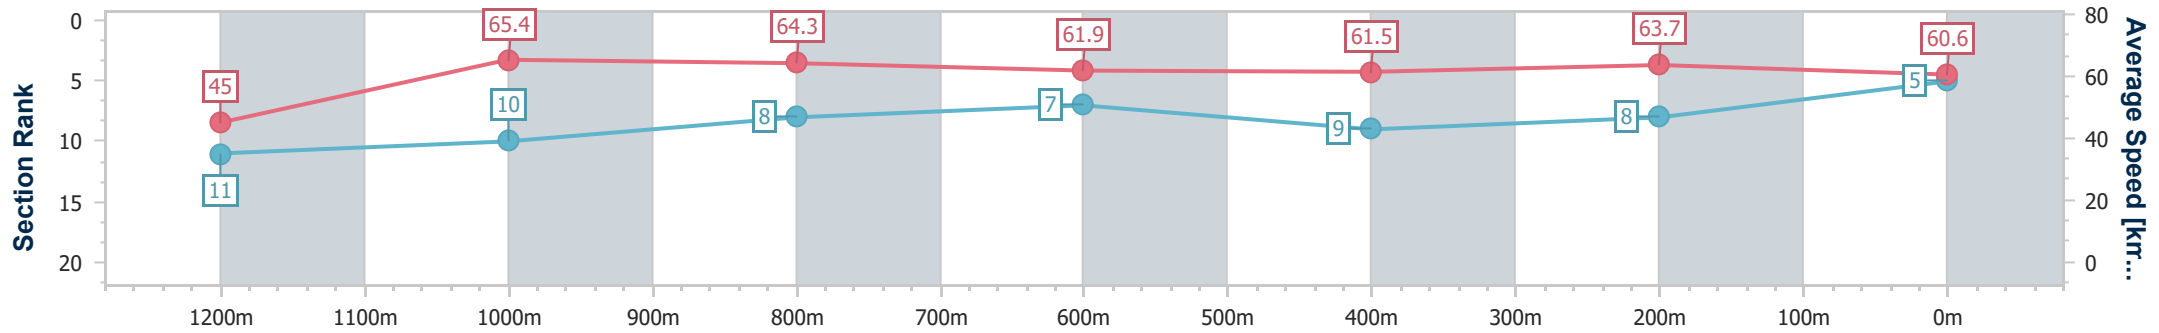

Ipswich QLD Professional

Race 8: GORDON'S GIN Class 2 Handicap - 1350m

19 July 2024 - 16:34

Track Rating: Good 4, Weather: Fine, Rail Position: +8m Entire

Section	Overall	1200m	1000m	800m	600m	400m	200m
Section Times	1:20.61 [5] (0:12.03)	1:08.58 [11] (0:10.99)	0:57.59 [10] (0:11.17)	0:46.42 [8] (0:11.61)	0:34.81 [7] (0:11.62)	0:23.19 [9] (0:11.29)	0:11.90 [8] (0:11.90)
Average Speed [km/h]	45.0	65.4	64.3	61.9	61.5	63.7	60.6
Top Speed [km/h]	63.2	66.9	64.9	62.5	62.5	64.7	63.7
Avg. Dist. to Rail [m]	4.0	0.4	0.4	0.9	1.2	0.8	0.6
Avg. Stride Freq. [Hz]	2.2	2.3	2.3	2.2	2.2	2.4	2.3
Avg. Stride Length [m]	6.7	7.8	7.8	7.7	7.6	7.5	7.4