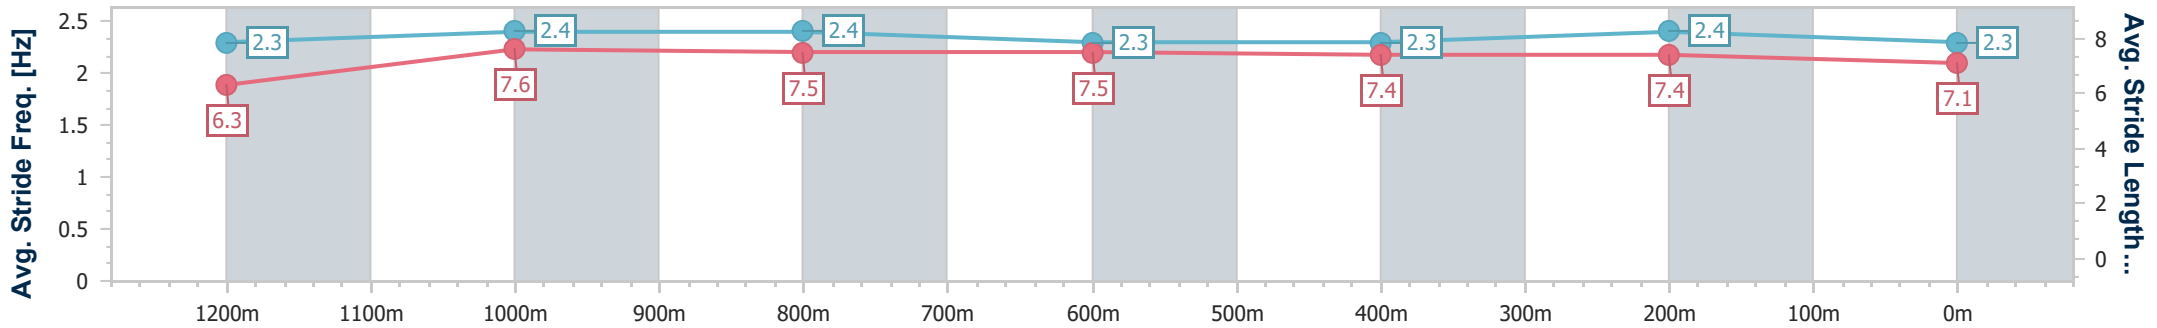

Ipswich QLD Professional

Race 8: GORDON'S GIN Class 2 Handicap - 1350m

19 July 2024 - 16:34

Track Rating: Good 4, Weather: Fine, Rail Position: +8m Entire

Section	Overall	1200m	1000m	800m	600m	400m	200m
Section Times	1:20.88 [9] (0:11.89)	1:08.99 [9] (0:11.12)	0:57.87 [9] (0:11.38)	0:46.49 [10] (0:11.41)	0:35.08 [8] (0:11.72)	0:23.36 [10] (0:11.45)	0:11.91 [11] (0:11.91)
Average Speed [km/h]	45.5	65.0	63.7	63.7	61.8	63.3	60.4
Top Speed [km/h]	63.6	65.9	65.3	65.6	63.2	64.3	63.0
Avg. Dist. to Rail [m]	2.7	1.8	2.8	2.0	1.9	3.3	6.1
Avg. Stride Freq. [Hz]	2.3	2.4	2.4	2.3	2.3	2.4	2.3
Avg. Stride Length [m]	6.3	7.6	7.5	7.5	7.4	7.4	7.1