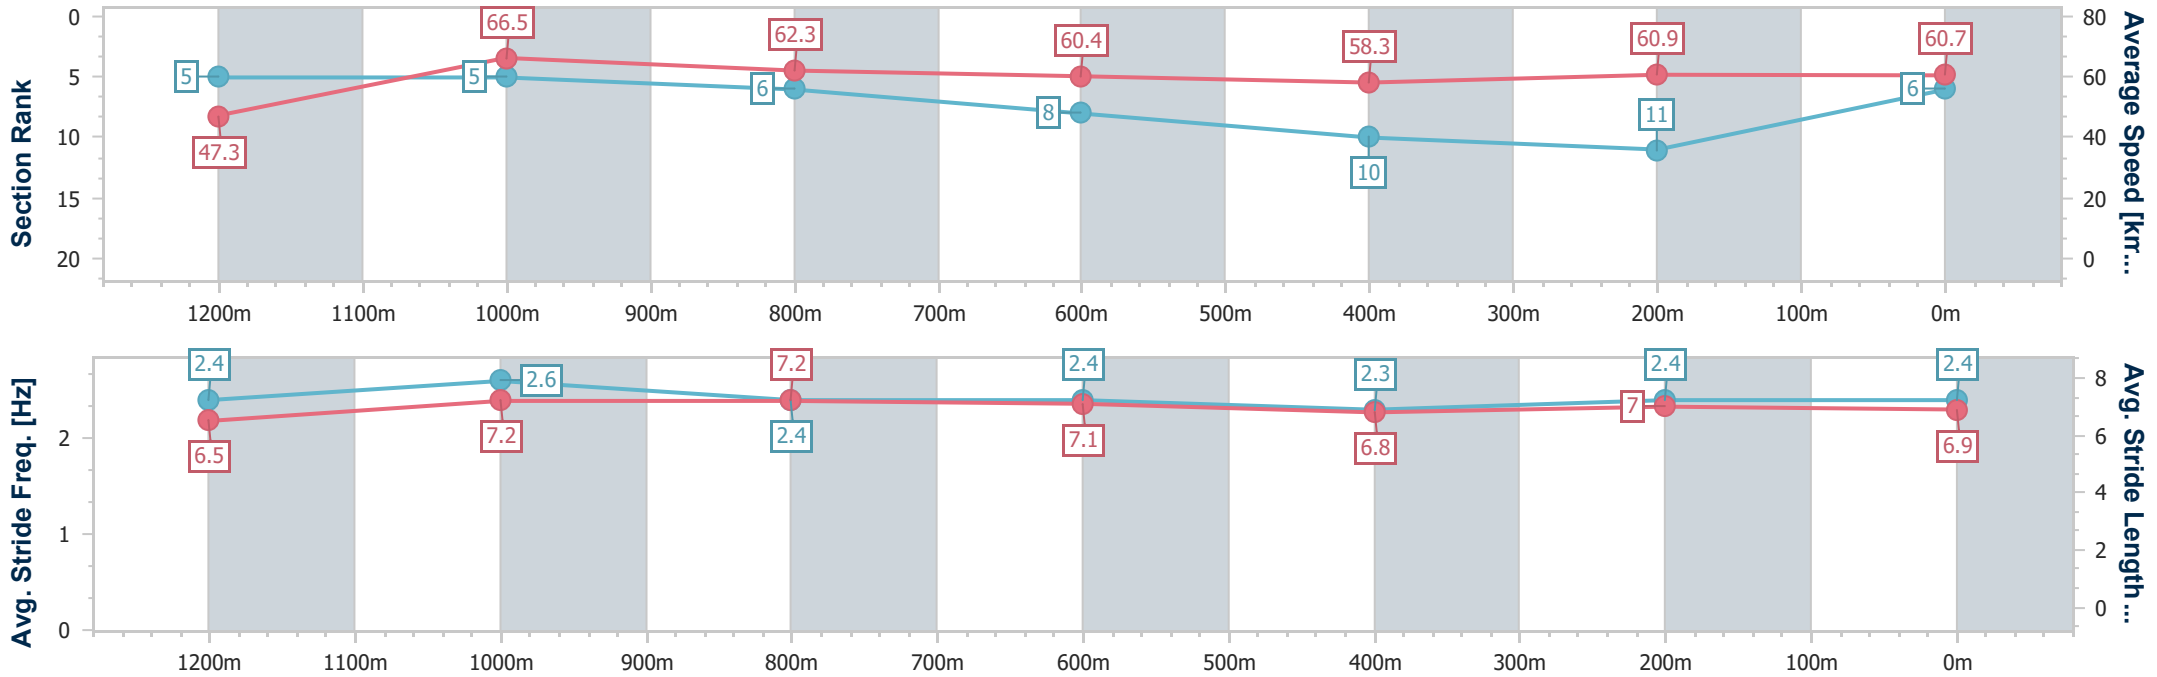

Horse/Jockey Name	Crimson Warning
Final Rank	6
Fastest Section Time (Section)	0:10.80 (1200m)
Top Speed [km/h] (Section)	68.8 (1200m)
Race State	Finished

Ipswich QLD Professional
Race 7: TAB QTIS Three-Year-Old BENCHMARK 58 Handicap - 1350m

19 July 2024 - 15:57

Track Rating: Good 4, Weather: Fine, Rail Position: +8m Entire

Section	Overall	1200m	1000m	800m	600m	400m	200m
Section Times	1:21.56 [6] (0:11.38)	1:10.18 [5] (0:10.80)	0:59.38 [5] (0:11.54)	0:47.84 [6] (0:11.91)	0:35.93 [8] (0:12.27)	0:23.66 [10] (0:11.77)	0:11.89 [11] (0:11.89)
Average Speed [km/h]	47.3	66.5	62.3	60.4	58.3	60.9	60.7
Top Speed [km/h]	66.1	68.8	64.4	62.4	59.9	62.0	61.3
Avg. Dist. to Rail [m]	1.6	0.7	0.6	0.7	0.9	0.5	2.2
Avg. Stride Freq. [Hz]	2.4	2.6	2.4	2.4	2.3	2.4	2.4
Avg. Stride Length [m]	6.5	7.2	7.2	7.1	6.8	7.0	6.9

- [ ] Ranking at each section and finish
- -.-.- No data available at this section
- NA No data available