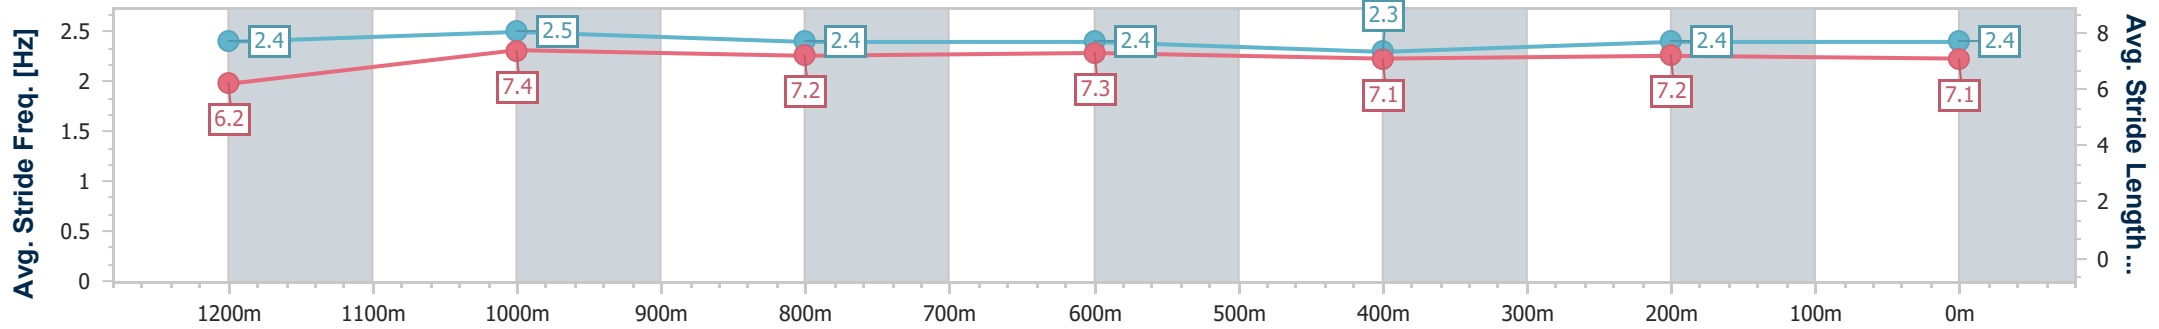

Horse/Jockey Name	Malarina
Final Rank	4
Fastest Section Time (Section)	0:10.85 (1200m)
Top Speed [km/h] (Section)	67.5 (1000m)
Race State	Finished

Ipswich QLD Professional
Race 7: TAB QTIS Three-Year-Old BENCHMARK 58 Handicap - 1350m

19 July 2024 - 15:57

Track Rating: Good 4, Weather: Fine, Rail Position: +8m Entire

Section	Overall	1200m	1000m	800m	600m	400m	200m
Section Times	1:20.94 [4] (0:11.76)	1:09.18 [10] (0:10.85)	0:58.33 [10] (0:11.44)	0:46.89 [10] (0:11.60)	0:35.29 [10] (0:12.10)	0:23.19 [8] (0:11.62)	0:11.57 [6] (0:11.57)
Average Speed [km/h]	54.5	66.6	62.9	62.7	59.6	62.3	62.0
Top Speed [km/h]	55.0	67.4	67.5	64.5	62.8	63.0	63.9
Avg. Dist. to Rail [m]	8.2	2.2	1.0	1.3	0.8	2.5	4.4
Avg. Stride Freq. [Hz]	2.4	2.5	2.4	2.4	2.3	2.4	2.4
Avg. Stride Length [m]	6.2	7.4	7.2	7.3	7.1	7.2	7.1

- [ ] Ranking at each section and finish
- -.-.- No data available at this section
- NA No data available