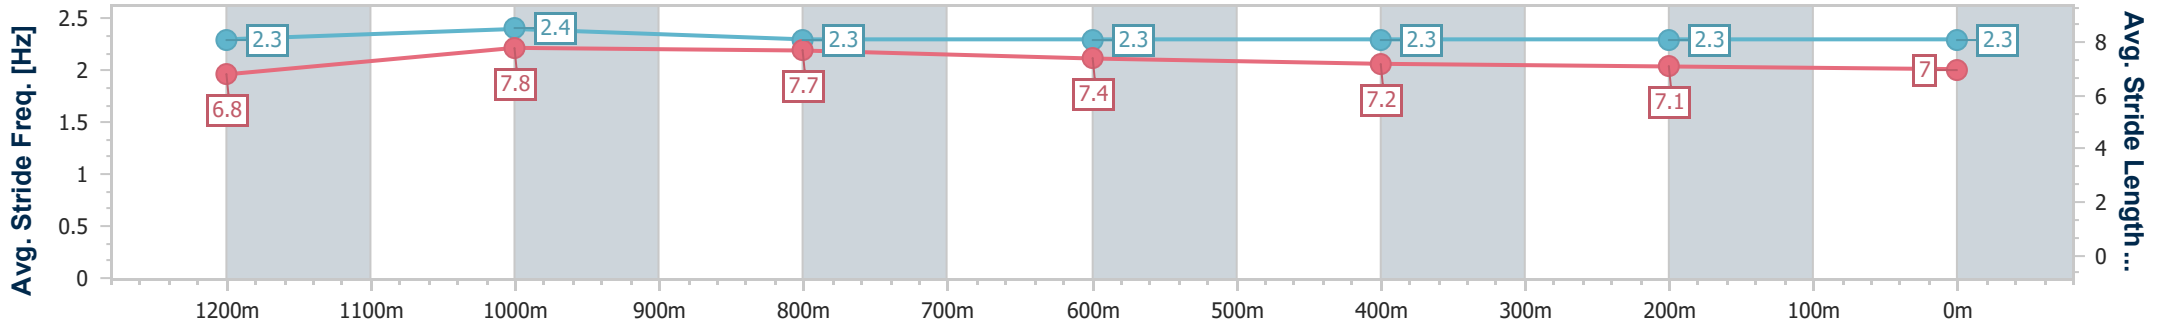

Horse/Jockey Name	Jack's Boom
Final Rank	11
Fastest Section Time (Section)	0:10.67 (1200m)
Top Speed [km/h] (Section)	68.5 (1200m)
Race State	Finished

Ipswich QLD Professional
Race 7: TAB QTIS Three-Year-Old BENCHMARK 58 Handicap - 1350m

19 July 2024 - 15:57

Track Rating: Good 4, Weather: Fine, Rail Position: +8m Entire

Section	Overall	1200m	1000m	800m	600m	400m	200m
Section Times	1:22.02 [11] (0:11.24)	1:10.78 [1] (0:10.67)	1:00.11 [2] (0:11.05)	0:49.06 [1] (0:11.88)	0:37.18 [1] (0:12.30)	0:24.88 [1] (0:12.16)	0:12.72 [4] (0:12.72)
Average Speed [km/h]	48.1	68.0	65.4	60.3	58.3	58.9	56.7
Top Speed [km/h]	68.3	68.5	67.1	62.9	58.8	59.5	59.1
Avg. Dist. to Rail [m]	3.8	3.3	1.5	0.6	0.8	1.1	0.7
Avg. Stride Freq. [Hz]	2.3	2.4	2.3	2.3	2.3	2.3	2.3
Avg. Stride Length [m]	6.8	7.8	7.7	7.4	7.2	7.1	7.0

- [ ] Ranking at each section and finish
- -.-.- No data available at this section
- NA No data available