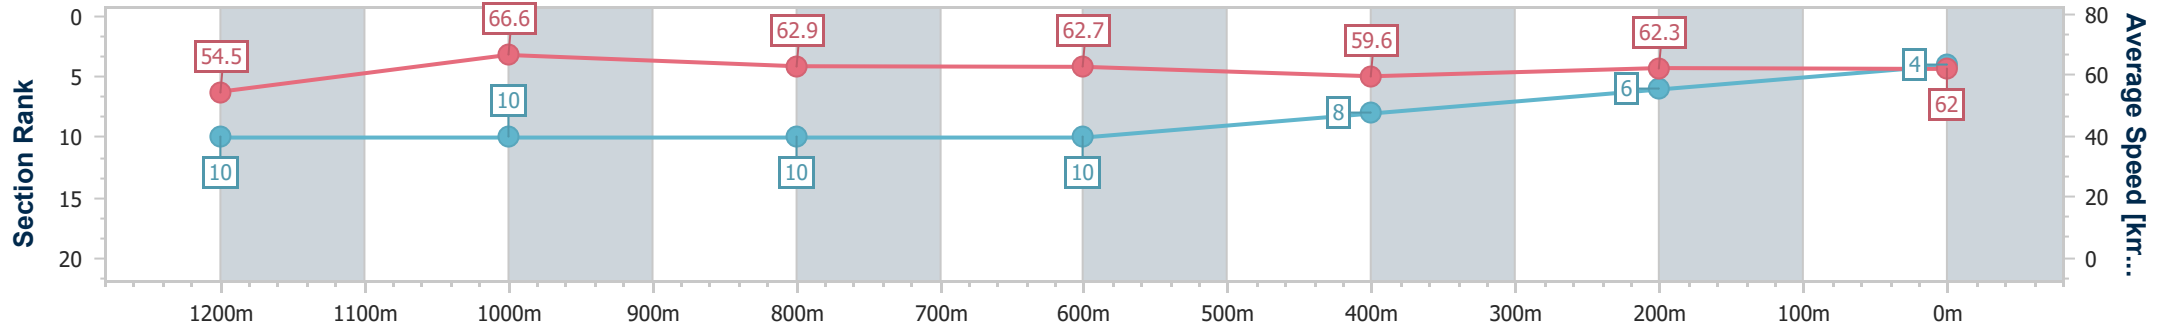

Horse/Jockey Name	Malarina
Final Rank	4
Fastest Section Time (Section)	0:10.85 (1200m)
Top Speed [km/h] (Section)	67.5 (1000m)
Race State	Finished

Ipswich QLD Professional
Race 7: TAB QTIS Three-Year-Old BENCHMARK 58 Handicap - 1350m

19 July 2024 - 15:57

Track Rating: Good 4, Weather: Fine, Rail Position: +8m Entire

Section	Overall	1200m	1000m	800m	600m	400m	200m
Section Times	1:20.94 [4] (0:11.76)	1:09.18 [10] (0:10.85)	0:58.33 [10] (0:11.44)	0:46.89 [10] (0:11.60)	0:35.29 [10] (0:12.10)	0:23.19 [8] (0:11.62)	0:11.57 [6] (0:11.57)
Average Speed [km/h]	54.5	66.6	62.9	62.7	59.6	62.3	62.0
Top Speed [km/h]	55.0	67.4	67.5	64.5	62.8	63.0	63.9
Avg. Dist. to Rail [m]	8.2	2.2	1.0	1.3	0.8	2.5	4.4
Avg. Stride Freq. [Hz]	2.4	2.5	2.4	2.4	2.3	2.4	2.4
Avg. Stride Length [m]	6.2	7.4	7.2	7.3	7.1	7.2	7.1

- [ ] Ranking at each section and finish
- -.-.- No data available at this section
- NA No data available