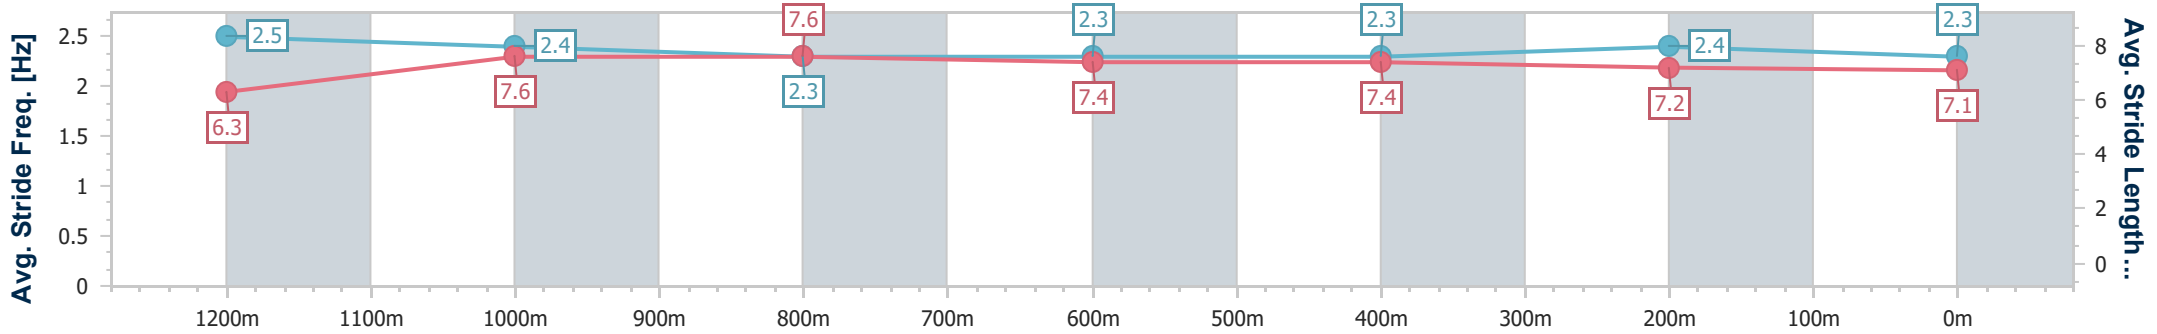

Ipswich QLD Professional

Race 8: GORDON'S GIN Class 2 Handicap - 1350m

19 July 2024 - 16:34

Track Rating: Good 4, Weather: Fine, Rail Position: +8m Entire

Section	Overall	1200m	1000m	800m	600m	400m	200m
Section Times	1:21.00 [10] (0:11.38)	1:09.62 [1] (0:10.74)	0:58.88 [1] (0:11.34)	0:47.54 [1] (0:11.79)	0:35.75 [2] (0:11.59)	0:24.16 [2] (0:11.71)	0:12.45 [3] (0:12.45)
Average Speed [km/h]	47.4	67.0	63.5	60.8	61.9	60.9	57.9
Top Speed [km/h]	67.1	67.7	66.2	61.9	62.4	62.0	60.8
Avg. Dist. to Rail [m]	0.8	1.3	0.4	0.8	1.2	1.9	1.1
Avg. Stride Freq. [Hz]	2.5	2.4	2.3	2.3	2.3	2.4	2.3
Avg. Stride Length [m]	6.3	7.6	7.6	7.4	7.4	7.2	7.1