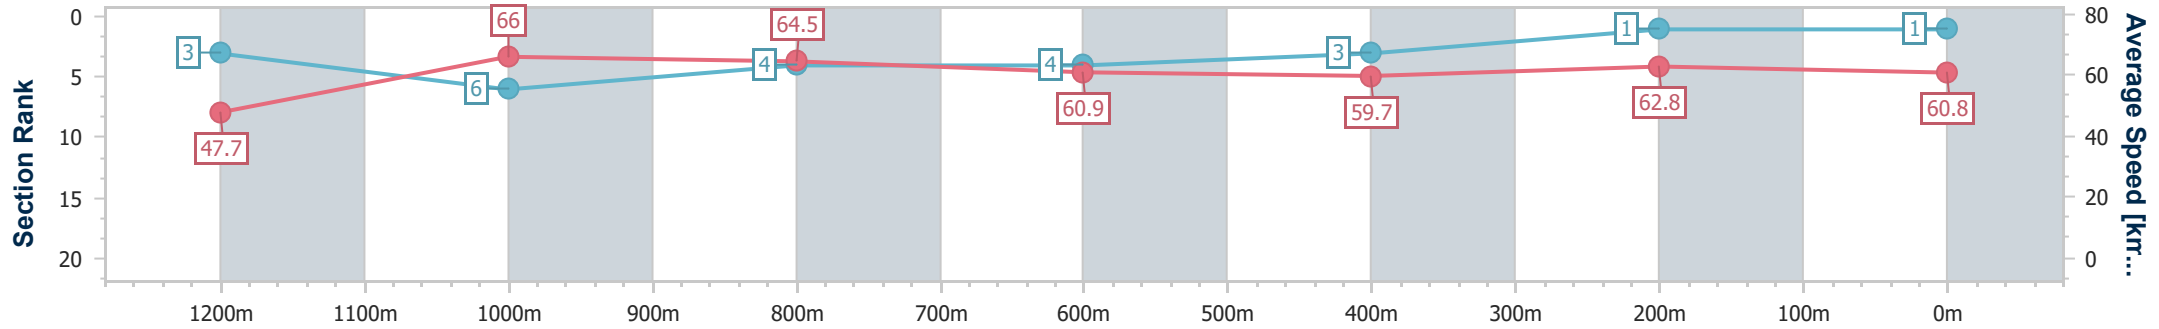

Horse/Jockey Name	King Tarik
Final Rank	1
Fastest Section Time (Section)	0:10.93 (1200m)
Top Speed [km/h] (Section)	67.5 (1200m)
Race State	Finished

Ipswich QLD Professional
Race 7: TAB QTIS Three-Year-Old BENCHMARK 58 Handicap - 1350m

19 July 2024 - 15:57

Track Rating: Good 4, Weather: Fine, Rail Position: +8m Entire

Section	Overall	1200m	1000m	800m	600m	400m	200m
Section Times	1:20.69 [1] (0:11.32)	1:09.37 [3] (0:10.93)	0:58.44 [6] (0:11.19)	0:47.25 [4] (0:11.85)	0:35.40 [4] (0:12.05)	0:23.35 [3] (0:11.52)	0:11.83 [1] (0:11.83)
Average Speed [km/h]	47.7	66.0	64.5	60.9	59.7	62.8	60.8
Top Speed [km/h]	66.9	67.5	65.8	64.0	61.2	63.9	62.4
Avg. Dist. to Rail [m]	5.5	3.5	1.2	0.4	0.3	1.4	1.1
Avg. Stride Freq. [Hz]	2.5	2.4	2.4	2.3	2.3	2.4	2.4
Avg. Stride Length [m]	6.4	7.5	7.6	7.3	7.2	7.2	7.0

- [ ] Ranking at each section and finish
- -.-.- No data available at this section
- NA No data available