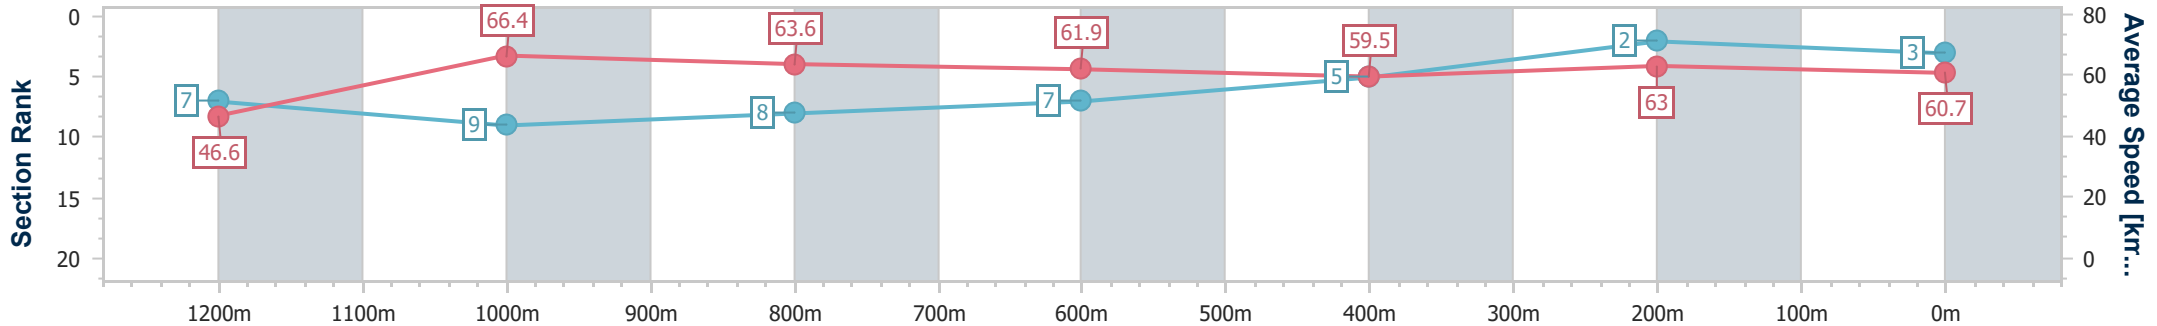

Horse/Jockey Name	Sunshine Highway
Final Rank	3
Fastest Section Time (Section)	0:10.85 (1200m)
Top Speed [km/h] (Section)	68.0 (1200m)
Race State	Finished

Ipswich QLD Professional
Race 7: TAB QTIS Three-Year-Old BENCHMARK 58 Handicap - 1350m

19 July 2024 - 15:57

Track Rating: Good 4, Weather: Fine, Rail Position: +8m Entire

Section	Overall	1200m	1000m	800m	600m	400m	200m
Section Times	1:20.85 [3] (0:11.61)	1:09.24 [7] (0:10.85)	0:58.39 [9] (0:11.32)	0:47.07 [8] (0:11.67)	0:35.40 [7] (0:12.07)	0:23.33 [5] (0:11.49)	0:11.84 [2] (0:11.84)
Average Speed [km/h]	46.6	66.4	63.6	61.9	59.5	63.0	60.7
Top Speed [km/h]	65.0	68.0	65.2	63.8	61.5	66.1	63.5
Avg. Dist. to Rail [m]	5.5	0.9	0.8	0.4	0.3	1.8	1.9
Avg. Stride Freq. [Hz]	2.3	2.4	2.3	2.3	2.2	2.3	2.3
Avg. Stride Length [m]	6.6	7.7	7.7	7.6	7.5	7.5	7.3

- [ ] Ranking at each section and finish
- -.-.- No data available at this section
- NA No data available