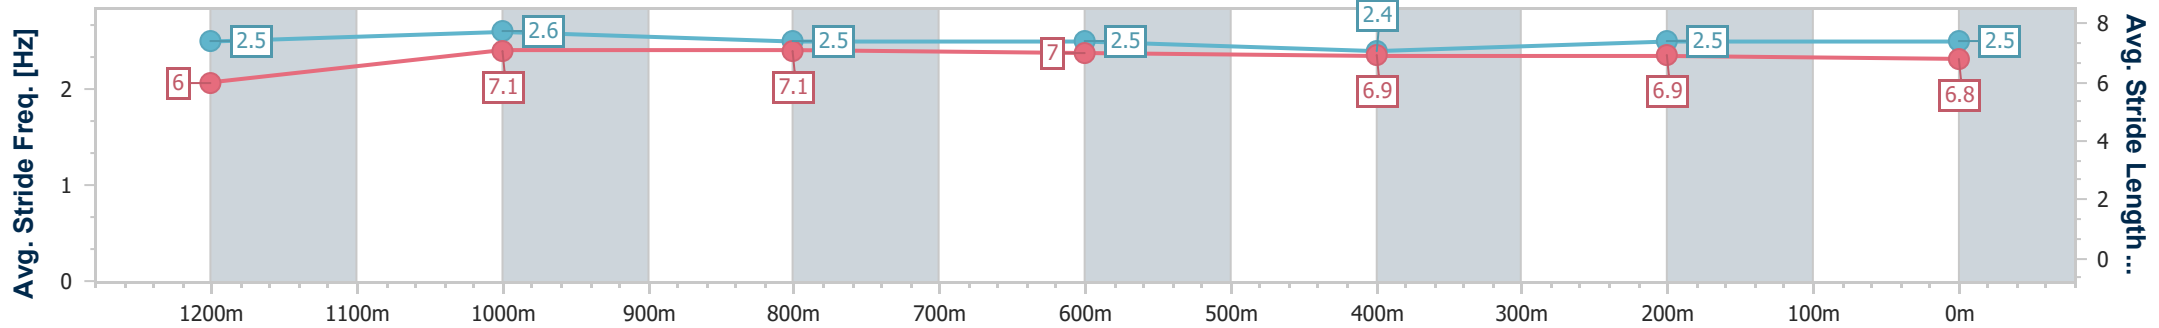

Horse/Jockey Name	Typhoon Tip
Final Rank	5
Fastest Section Time (Section)	0:10.89 (1200m)
Top Speed [km/h] (Section)	67.2 (1200m)
Race State	Finished

Ipswich QLD Professional
Race 7: TAB QTIS Three-Year-Old BENCHMARK 58 Handicap - 1350m

19 July 2024 - 15:57

Track Rating: Good 4, Weather: Fine, Rail Position: +8m Entire

Section	Overall	1200m	1000m	800m	600m	400m	200m
Section Times	1:21.08 [5] (0:11.91)	1:09.17 [11] (0:10.89)	0:58.28 [11] (0:11.49)	0:46.79 [11] (0:11.58)	0:35.21 [11] (0:12.09)	0:23.12 [11] (0:11.49)	0:11.63 [7] (0:11.63)
Average Speed [km/h]	45.5	66.3	62.8	62.1	59.7	62.9	61.8
Top Speed [km/h]	64.9	67.2	66.0	63.7	61.8	64.0	63.0
Avg. Dist. to Rail [m]	2.2	1.0	1.1	0.4	0.6	1.1	1.6
Avg. Stride Freq. [Hz]	2.5	2.6	2.5	2.5	2.4	2.5	2.5
Avg. Stride Length [m]	6.0	7.1	7.1	7.0	6.9	6.9	6.8

- [ ] Ranking at each section and finish
- -.-.- No data available at this section
- NA No data available