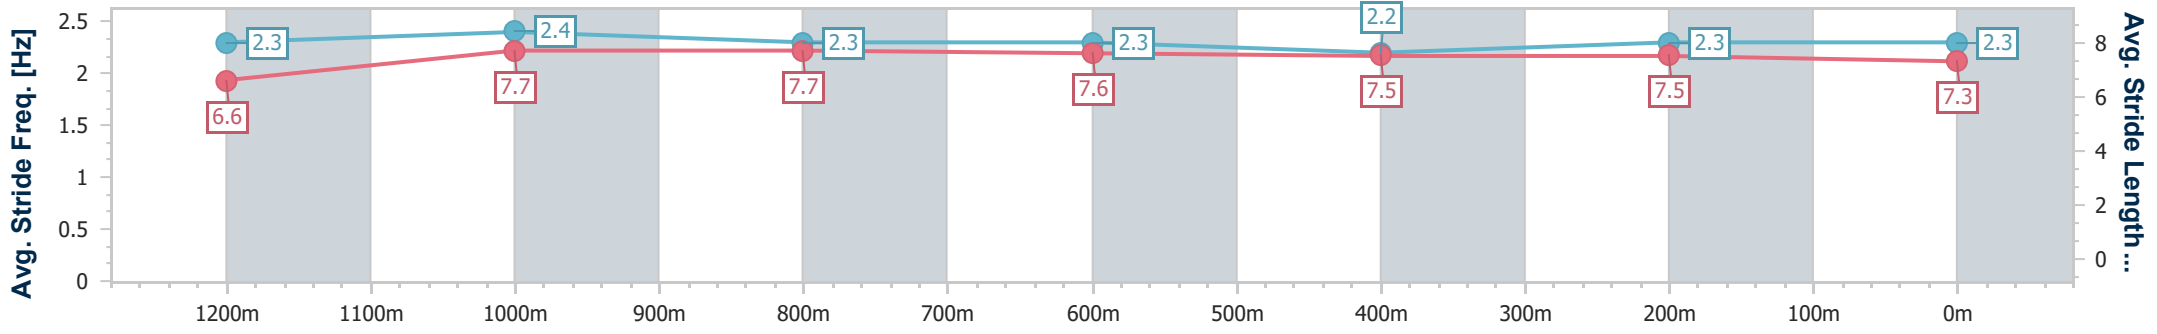

Horse/Jockey Name	Sunshine Highway
Final Rank	3
Fastest Section Time (Section)	0:10.85 (1200m)
Top Speed [km/h] (Section)	68.0 (1200m)
Race State	Finished

Ipswich QLD Professional
Race 7: TAB QTIS Three-Year-Old BENCHMARK 58 Handicap - 1350m

19 July 2024 - 15:57

Track Rating: Good 4, Weather: Fine, Rail Position: +8m Entire

Section	Overall	1200m	1000m	800m	600m	400m	200m
Section Times	1:20.85 [3] (0:11.61)	1:09.24 [7] (0:10.85)	0:58.39 [9] (0:11.32)	0:47.07 [8] (0:11.67)	0:35.40 [7] (0:12.07)	0:23.33 [5] (0:11.49)	0:11.84 [2] (0:11.84)
Average Speed [km/h]	46.6	66.4	63.6	61.9	59.5	63.0	60.7
Top Speed [km/h]	65.0	68.0	65.2	63.8	61.5	66.1	63.5
Avg. Dist. to Rail [m]	5.5	0.9	0.8	0.4	0.3	1.8	1.9
Avg. Stride Freq. [Hz]	2.3	2.4	2.3	2.3	2.2	2.3	2.3
Avg. Stride Length [m]	6.6	7.7	7.7	7.6	7.5	7.5	7.3

- [ ] Ranking at each section and finish
- -.-.- No data available at this section
- NA No data available