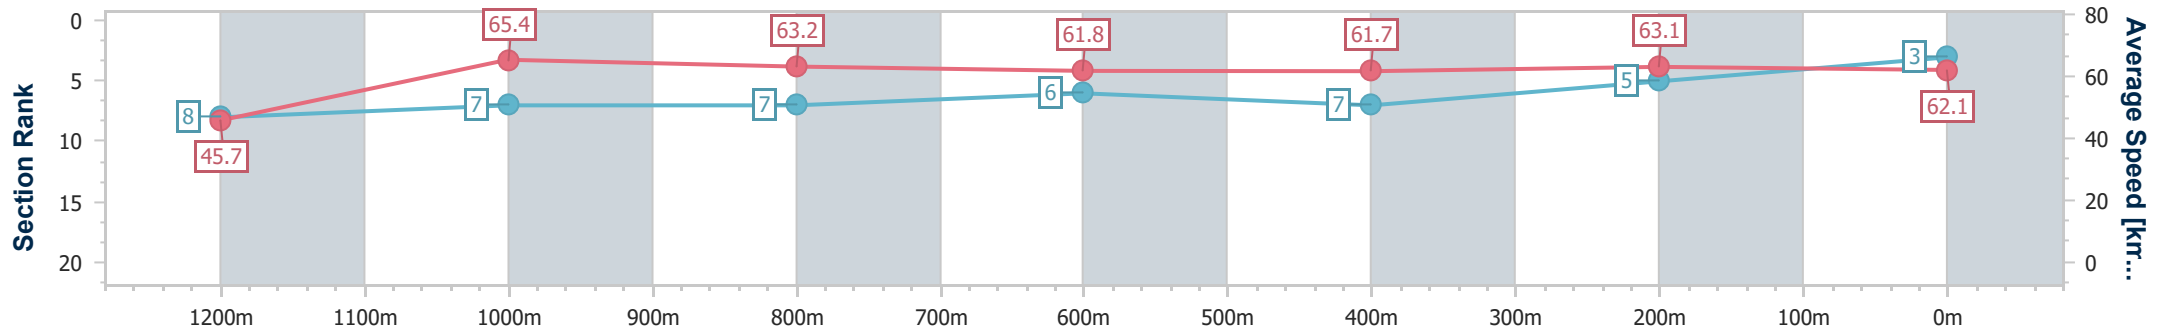

Ipswich QLD Professional

Race 8: GORDON'S GIN Class 2 Handicap - 1350m

19 July 2024 - 16:34

Track Rating: Good 4, Weather: Fine, Rail Position: +8m Entire

Section	Overall	1200m	1000m	800m	600m	400m	200m
Section Times	1:20.24 [3] (0:11.80)	1:08.44 [8] (0:11.00)	0:57.44 [7] (0:11.37)	0:46.07 [7] (0:11.60)	0:34.47 [6] (0:11.53)	0:22.94 [7] (0:11.33)	0:11.61 [5] (0:11.61)
Average Speed [km/h]	45.7	65.4	63.2	61.8	61.7	63.1	62.1
Top Speed [km/h]	64.4	66.9	64.8	62.0	62.5	64.6	64.2
Avg. Dist. to Rail [m]	1.5	0.7	0.2	2.0	1.8	1.9	1.0
Avg. Stride Freq. [Hz]	2.2	2.3	2.2	2.2	2.2	2.2	2.2
Avg. Stride Length [m]	6.6	7.8	7.8	7.9	7.8	7.8	7.8