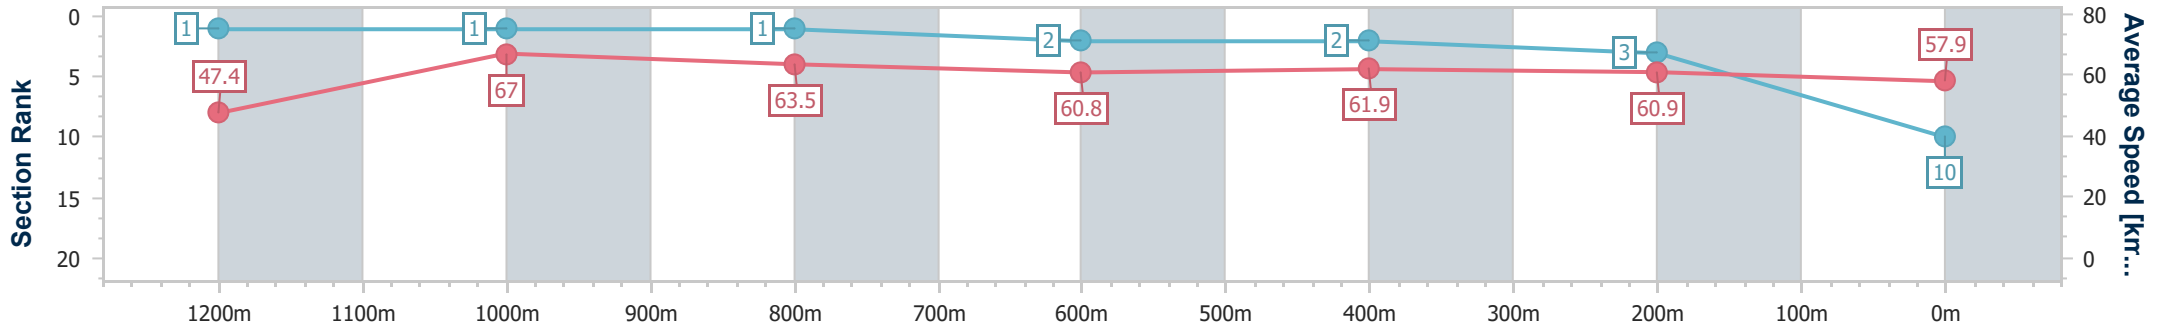

Horse/Jockey Name	Smart Recognition
Final Rank	10
Fastest Section Time (Section)	0:10.74 (1200m)
Top Speed [km/h] (Section)	67.7 (1200m)
Race State	Finished

Ipswich QLD Professional

Race 8: GORDON'S GIN Class 2 Handicap - 1350m

19 July 2024 - 16:34

Track Rating: Good 4, Weather: Fine, Rail Position: +8m Entire

Section	Overall	1200m	1000m	800m	600m	400m	200m
Section Times	1:21.00 [10] (0:11.38)	1:09.62 [1] (0:10.74)	0:58.88 [1] (0:11.34)	0:47.54 [1] (0:11.79)	0:35.75 [2] (0:11.59)	0:24.16 [2] (0:11.71)	0:12.45 [3] (0:12.45)
Average Speed [km/h]	47.4	67.0	63.5	60.8	61.9	60.9	57.9
Top Speed [km/h]	67.1	67.7	66.2	61.9	62.4	62.0	60.8
Avg. Dist. to Rail [m]	0.8	1.3	0.4	0.8	1.2	1.9	1.1
Avg. Stride Freq. [Hz]	2.5	2.4	2.3	2.3	2.3	2.4	2.3
Avg. Stride Length [m]	6.3	7.6	7.6	7.4	7.4	7.2	7.1

- [ ] Ranking at each section and finish
- -.-.- No data available at this section
- NA No data available