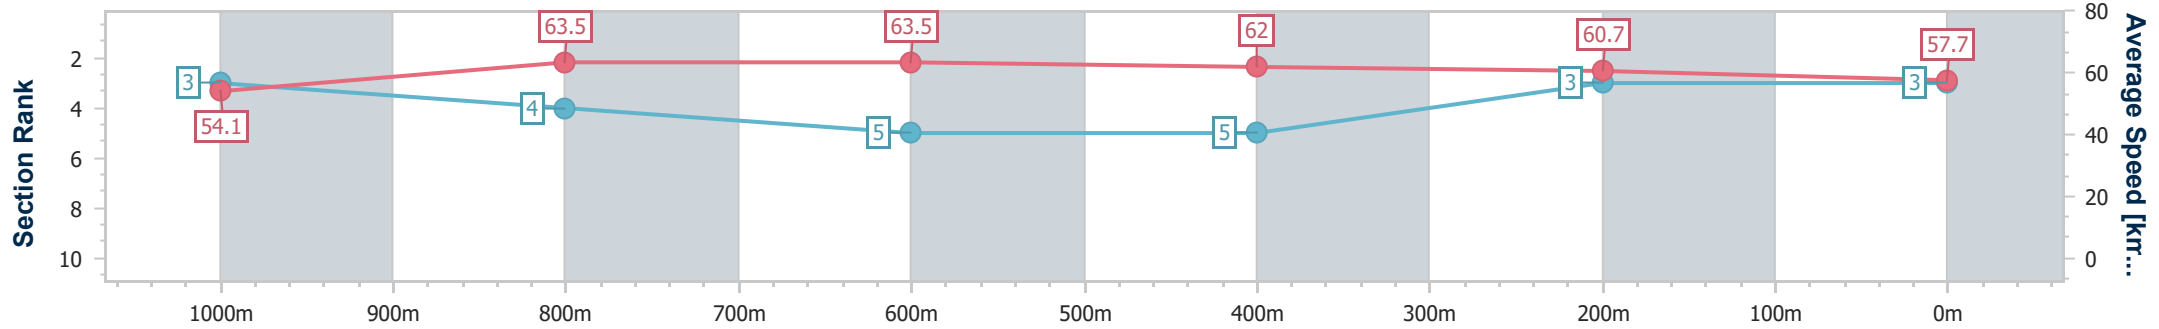

Horse/Jockey Name	Private Cheetah
Final Rank	3
Fastest Section Time (Section)	0:11.16 (1000m)
Top Speed [km/h] (Section)	66.1 (Overall)
Race State	Finished

Ladbrokes Cannon Park QLD Professional
Race 5: SMITHFIELD DENTAL BENCHMARK 55 Handicap - 1250m

18 July 2024 - 13:42

Track Rating: Soft 5, Weather: Fine, Rail Position: True

Section	Overall	1000m	800m	600m	400m	200m
Section Times	1:15.12 [3] (0:16.47)	0:58.65 [3] (0:11.16)	0:47.49 [4] (0:11.32)	0:36.17 [5] (0:11.70)	0:24.47 [5] (0:12.03)	0:12.44 [3] (0:12.44)
Average Speed [km/h]	54.1	63.5	63.5	62.0	60.7	57.7
Top Speed [km/h]	66.1	64.3	64.7	64.7	61.6	60.4
Avg. Dist. to Rail [m]	2.8	2.2	0.3	1.7	3.8	2.3
Avg. Stride Freq. [Hz]	2.3	2.3	2.2	2.2	2.2	2.2
Avg. Stride Length [m]	7.4	7.8	8.0	7.9	7.7	7.3

- [ ] Ranking at each section and finish
- -.-.- No data available at this section
- NA No data available