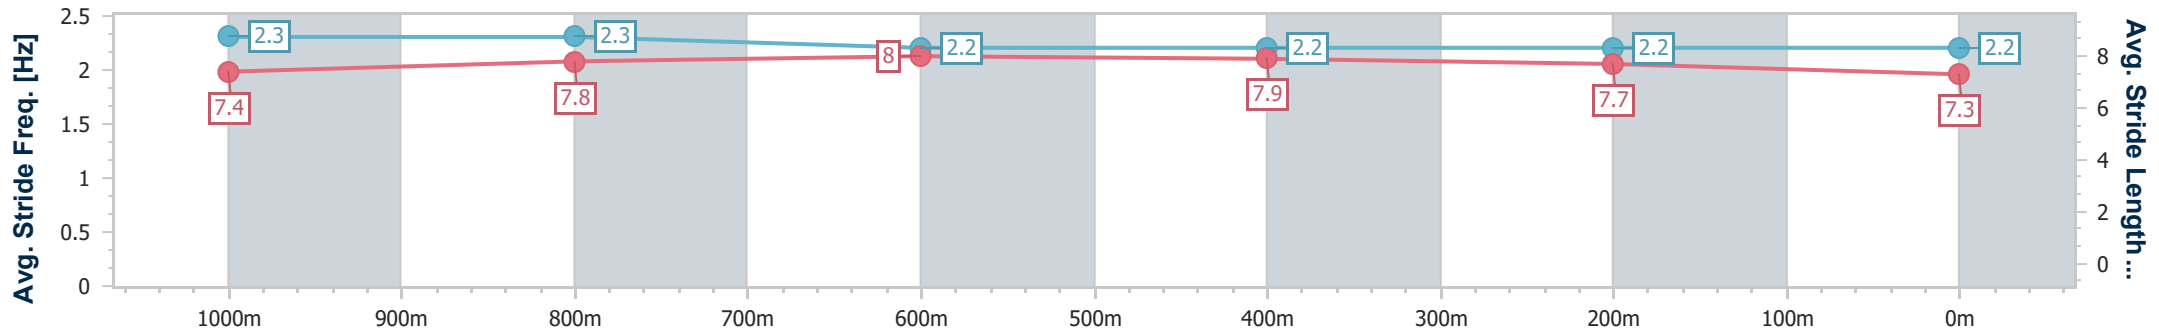

Horse/Jockey Name	Private Cheetah
Final Rank	3
Fastest Section Time (Section)	0:11.16 (1000m)
Top Speed [km/h] (Section)	66.1 (Overall)
Race State	Finished

Ladbrokes Cannon Park QLD Professional
Race 5: SMITHFIELD DENTAL BENCHMARK 55 Handicap - 1250m

18 July 2024 - 13:42

Track Rating: Soft 5, Weather: Fine, Rail Position: True

Section	Overall	1000m	800m	600m	400m	200m
Section Times	1:15.12 [3] (0:16.47)	0:58.65 [3] (0:11.16)	0:47.49 [4] (0:11.32)	0:36.17 [5] (0:11.70)	0:24.47 [5] (0:12.03)	0:12.44 [3] (0:12.44)
Average Speed [km/h]	54.1	63.5	63.5	62.0	60.7	57.7
Top Speed [km/h]	66.1	64.3	64.7	64.7	61.6	60.4
Avg. Dist. to Rail [m]	2.8	2.2	0.3	1.7	3.8	2.3
Avg. Stride Freq. [Hz]	2.3	2.3	2.2	2.2	2.2	2.2
Avg. Stride Length [m]	7.4	7.8	8.0	7.9	7.7	7.3

- [ ] Ranking at each section and finish
- -.-.- No data available at this section
- NA No data available