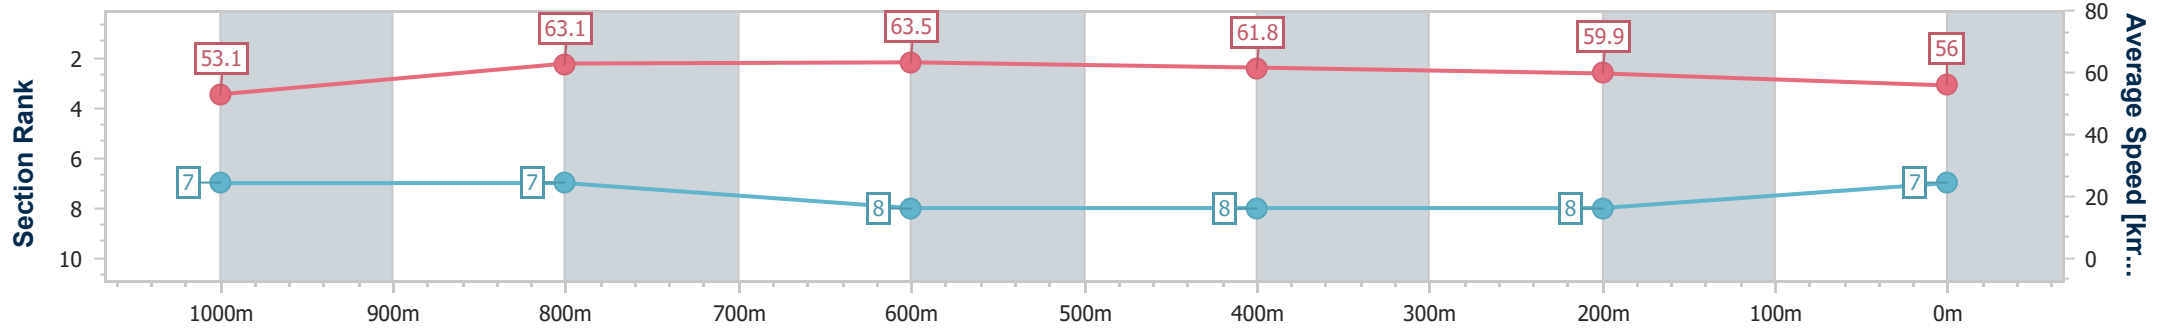

- [] Ranking at each section and finish
- .-.- No data available at this section
- NA No data available

Horse/Jockey Name	Bravio
Final Rank	7
Fastest Section Time (Section)	0:11.12 (1000m)
Top Speed [km/h] (Section)	66.1 (Overall)
Race State	Finished

Ladbrokes Cannon Park QLD Professional
Race 5: SMITHFIELD DENTAL BENCHMARK 55 Handicap - 1250m

18 July 2024 - 13:42

Track Rating: Soft 5, Weather: Fine, Rail Position: True

Section	Overall	1000m	800m	600m	400m	200m
Section Times	1:15.92 [7] (0:16.77)	0:59.15 [7] (0:11.12)	0:48.03 [7] (0:11.38)	0:36.65 [8] (0:11.65)	0:25.00 [8] (0:12.15)	0:12.85 [8] (0:12.85)
Average Speed [km/h]	53.1	63.1	63.5	61.8	59.9	56.0
Top Speed [km/h]	66.1	64.5	64.2	63.4	60.5	58.4
Avg. Dist. to Rail [m]	2.0	3.3	1.3	1.1	4.6	4.7
Avg. Stride Freq. [Hz]	2.4	2.4	2.4	2.4	2.4	2.3
Avg. Stride Length [m]	6.9	7.2	7.3	7.2	6.8	6.8

- [] Ranking at each section and finish
- .-.- No data available at this section
- NA No data available

Horse/Jockey Name	Jazz Worthy
Final Rank	8
Fastest Section Time (Section)	0:11.18 (1000m)
Top Speed [km/h] (Section)	65.9 (1000m)
Race State	Finished