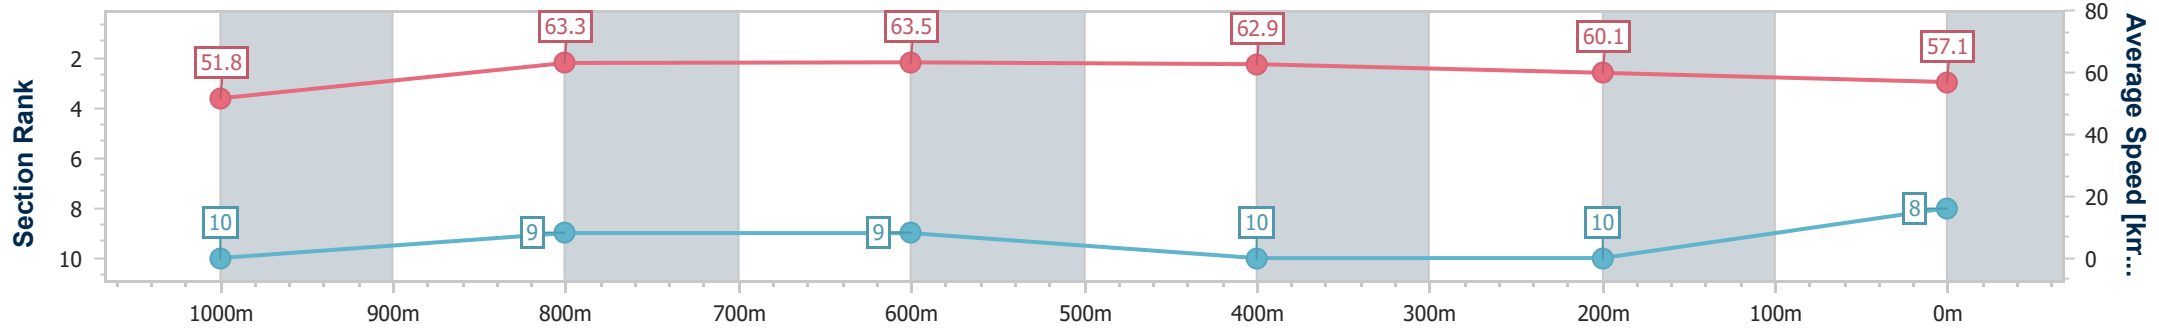

- [] Ranking at each section and finish
- .-.- No data available at this section
- NA No data available

Horse/Jockey Name	Jazz Worthy
Final Rank	8
Fastest Section Time (Section)	0:11.18 (1000m)
Top Speed [km/h] (Section)	65.9 (1000m)
Race State	Finished

Ladbrokes Cannon Park QLD Professional
Race 5: SMITHFIELD DENTAL BENCHMARK 55 Handicap - 1250m

18 July 2024 - 13:42

Track Rating: Soft 5, Weather: Fine, Rail Position: True

Section	Overall	1000m	800m	600m	400m	200m
Section Times	1:15.95 [8] (0:17.18)	0:58.77 [10] (0:11.18)	0:47.59 [9] (0:11.34)	0:36.25 [9] (0:11.55)	0:24.70 [10] (0:12.11)	0:12.59 [10] (0:12.59)
Average Speed [km/h]	51.8	63.3	63.5	62.9	60.1	57.1
Top Speed [km/h]	65.7	65.9	64.2	64.2	61.9	58.3
Avg. Dist. to Rail [m]	4.0	2.6	0.4	1.5	6.2	8.9
Avg. Stride Freq. [Hz]	2.3	2.4	2.4	2.4	2.4	2.3
Avg. Stride Length [m]	6.9	7.3	7.4	7.2	6.9	6.8