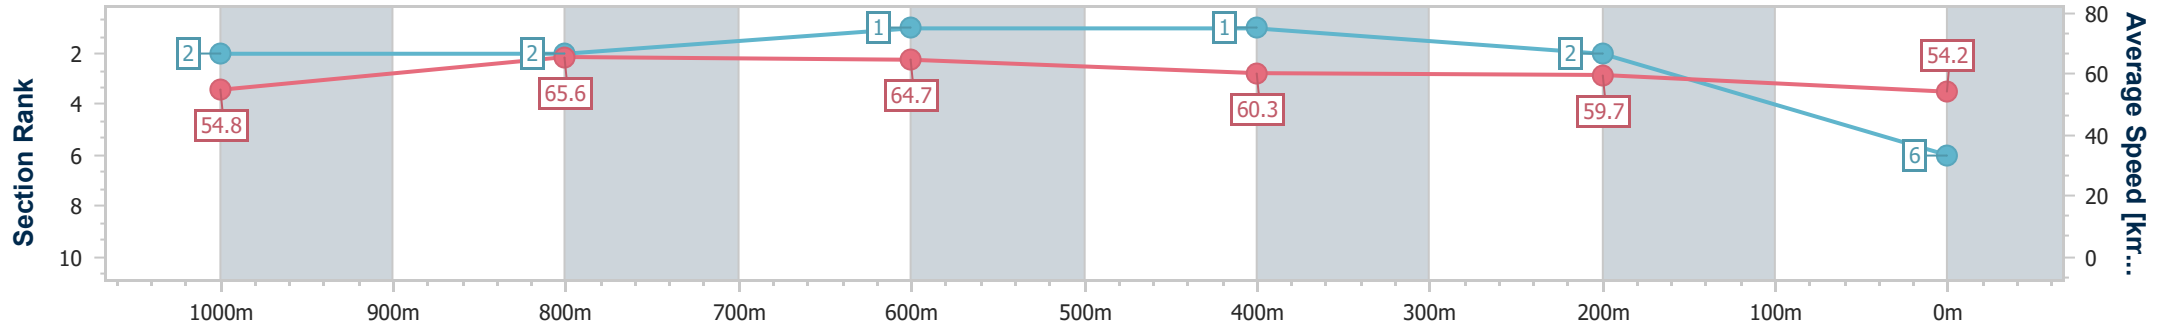

Horse/Jockey Name	Rugged Roy
Final Rank	6
Fastest Section Time (Section)	0:10.97 (1000m)
Top Speed [km/h] (Section)	67.8 (Overall)
Race State	Finished

Ladbrokes Cannon Park QLD Professional
Race 5: SMITHFIELD DENTAL BENCHMARK 55 Handicap - 1250m

18 July 2024 - 13:42

Track Rating: Soft 5, Weather: Fine, Rail Position: True

Section	Overall	1000m	800m	600m	400m	200m
Section Times	1:15.86 [6] (0:16.40)	0:59.46 [2] (0:10.97)	0:48.49 [2] (0:11.14)	0:37.35 [1] (0:11.85)	0:25.50 [1] (0:12.23)	0:13.27 [2] (0:13.27)
Average Speed [km/h]	54.8	65.6	64.7	60.3	59.7	54.2
Top Speed [km/h]	67.8	66.4	65.4	63.0	60.5	58.4
Avg. Dist. to Rail [m]	3.0	1.4	1.4	2.0	3.8	3.4
Avg. Stride Freq. [Hz]	2.5	2.6	2.5	2.4	2.5	2.3
Avg. Stride Length [m]	6.7	7.1	7.1	6.9	6.7	6.5

- [ ] Ranking at each section and finish
- -.-.- No data available at this section
- NA No data available