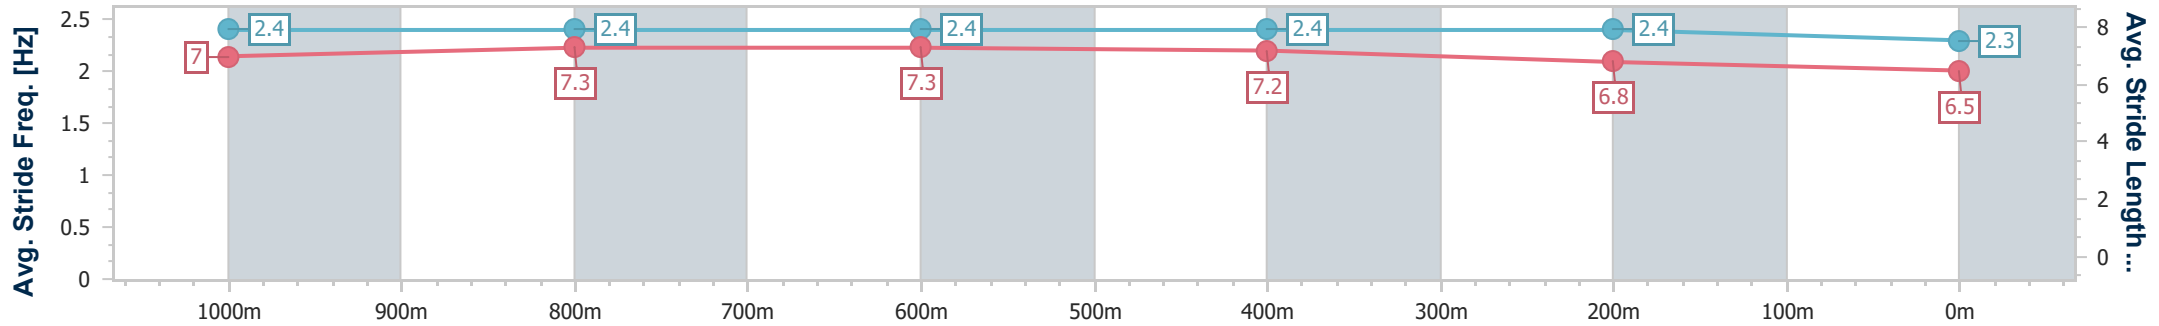

Ladbrokes Cannon Park QLD Professional
Race 5: SMITHFIELD DENTAL BENCHMARK 55 Handicap - 1250m

18 July 2024 - 13:42

Track Rating: Soft 5, Weather: Fine, Rail Position: True

Section	Overall	1000m	800m	600m	400m	200m
Section Times	1:16.12 [9] (0:16.61)	0:59.51 [4] (0:11.00)	0:48.51 [3] (0:11.21)	0:37.30 [3] (0:11.78)	0:25.52 [4] (0:12.43)	0:13.09 [7] (0:13.09)
Average Speed [km/h]	54.1	65.1	64.1	62.0	58.9	54.8
Top Speed [km/h]	66.0	66.5	64.8	63.0	59.9	57.2
Avg. Dist. to Rail [m]	3.4	1.3	0.6	2.3	5.9	5.9
Avg. Stride Freq. [Hz]	2.4	2.4	2.4	2.4	2.3	2.3
Avg. Stride Length [m]	7.0	7.4	7.5	7.2	7.0	6.7

- [] Ranking at each section and finish
- .-.- No data available at this section
- NA No data available

Horse/Jockey Name	Density
Final Rank	10
Fastest Section Time (Section)	0:11.03 (1000m)
Top Speed [km/h] (Section)	69.4 (Overall)
Race State	Finished

Ladbrokes Cannon Park QLD Professional
Race 5: SMITHFIELD DENTAL BENCHMARK 55 Handicap - 1250m

18 July 2024 - 13:42

Track Rating: Soft 5, Weather: Fine, Rail Position: True

Section	Overall	1000m	800m	600m	400m	200m
Section Times	1:16.36 [10] (0:16.27)	1:00.09 [1] (0:11.03)	0:49.06 [1] (0:11.39)	0:37.67 [2] (0:11.86)	0:25.81 [2] (0:12.36)	0:13.45 [6] (0:13.45)
Average Speed [km/h]	54.8	64.1	63.0	61.3	58.9	53.5
Top Speed [km/h]	69.4	65.8	64.6	63.0	60.4	57.0
Avg. Dist. to Rail [m]	1.9	2.8	0.9	1.1	4.2	4.4
Avg. Stride Freq. [Hz]	2.4	2.4	2.4	2.4	2.4	2.3
Avg. Stride Length [m]	7.0	7.3	7.3	7.2	6.8	6.5

- [] Ranking at each section and finish
- .-.- No data available at this section
- NA No data available