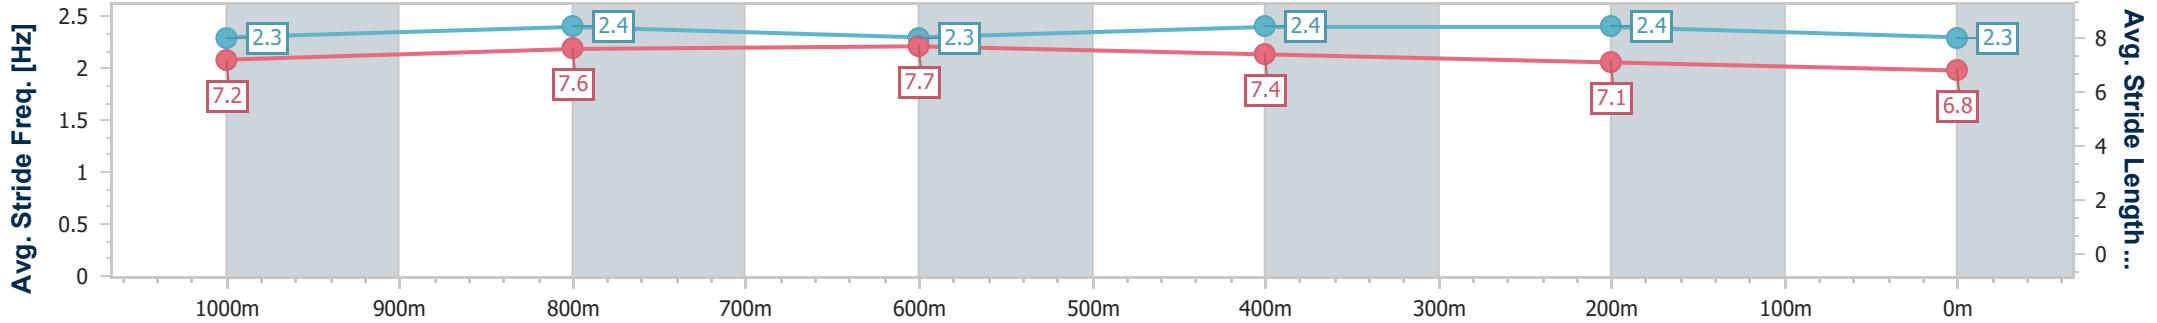

Horse/Jockey Name	Impardoo
Final Rank	1
Fastest Section Time (Section)	0:11.12 (1000m)
Top Speed [km/h] (Section)	66.9 (Overall)
Race State	Finished

Ladbrokes Cannon Park QLD Professional
Race 5: SMITHFIELD DENTAL BENCHMARK 55 Handicap - 1250m

18 July 2024 - 13:42

Track Rating: Soft 5, Weather: Fine, Rail Position: True

Section	Overall	1000m	800m	600m	400m	200m
Section Times	1:14.88 [1] (0:16.63)	0:58.25 [5] (0:11.12)	0:47.13 [5] (0:11.20)	0:35.93 [4] (0:11.60)	0:24.33 [3] (0:11.87)	0:12.46 [1] (0:12.46)
Average Speed [km/h]	54.1	64.9	64.3	63.1	61.6	57.8
Top Speed [km/h]	66.9	66.1	65.2	63.6	63.1	59.5
Avg. Dist. to Rail [m]	2.8	1.1	0.9	2.3	5.7	5.4
Avg. Stride Freq. [Hz]	2.3	2.4	2.3	2.4	2.4	2.3
Avg. Stride Length [m]	7.2	7.6	7.7	7.4	7.1	6.8

- [ ] Ranking at each section and finish
- -.-.- No data available at this section
- NA No data available