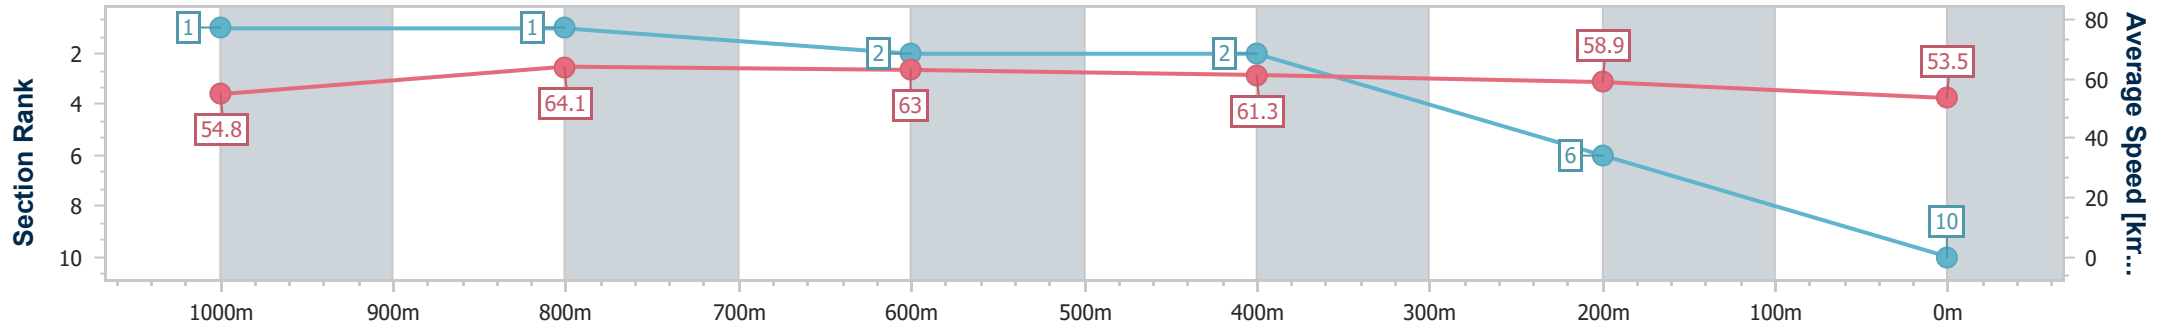

Ladbrokes Cannon Park QLD Professional
Race 5: SMITHFIELD DENTAL BENCHMARK 55 Handicap - 1250m

18 July 2024 - 13:42

Track Rating: Soft 5, Weather: Fine, Rail Position: True

Section	Overall	1000m	800m	600m	400m	200m
Section Times	1:16.12 [9] (0:16.61)	0:59.51 [4] (0:11.00)	0:48.51 [3] (0:11.21)	0:37.30 [3] (0:11.78)	0:25.52 [4] (0:12.43)	0:13.09 [7] (0:13.09)
Average Speed [km/h]	54.1	65.1	64.1	62.0	58.9	54.8
Top Speed [km/h]	66.0	66.5	64.8	63.0	59.9	57.2
Avg. Dist. to Rail [m]	3.4	1.3	0.6	2.3	5.9	5.9
Avg. Stride Freq. [Hz]	2.4	2.4	2.4	2.4	2.3	2.3
Avg. Stride Length [m]	7.0	7.4	7.5	7.2	7.0	6.7

- [] Ranking at each section and finish
- .-.- No data available at this section
- NA No data available

Horse/Jockey Name	Density
Final Rank	10
Fastest Section Time (Section)	0:11.03 (1000m)
Top Speed [km/h] (Section)	69.4 (Overall)
Race State	Finished

Ladbrokes Cannon Park QLD Professional
Race 5: SMITHFIELD DENTAL BENCHMARK 55 Handicap - 1250m

18 July 2024 - 13:42

Track Rating: Soft 5, Weather: Fine, Rail Position: True

Section	Overall	1000m	800m	600m	400m	200m
Section Times	1:16.36 [10] (0:16.27)	1:00.09 [1] (0:11.03)	0:49.06 [1] (0:11.39)	0:37.67 [2] (0:11.86)	0:25.81 [2] (0:12.36)	0:13.45 [6] (0:13.45)
Average Speed [km/h]	54.8	64.1	63.0	61.3	58.9	53.5
Top Speed [km/h]	69.4	65.8	64.6	63.0	60.4	57.0
Avg. Dist. to Rail [m]	1.9	2.8	0.9	1.1	4.2	4.4
Avg. Stride Freq. [Hz]	2.4	2.4	2.4	2.4	2.4	2.3
Avg. Stride Length [m]	7.0	7.3	7.3	7.2	6.8	6.5