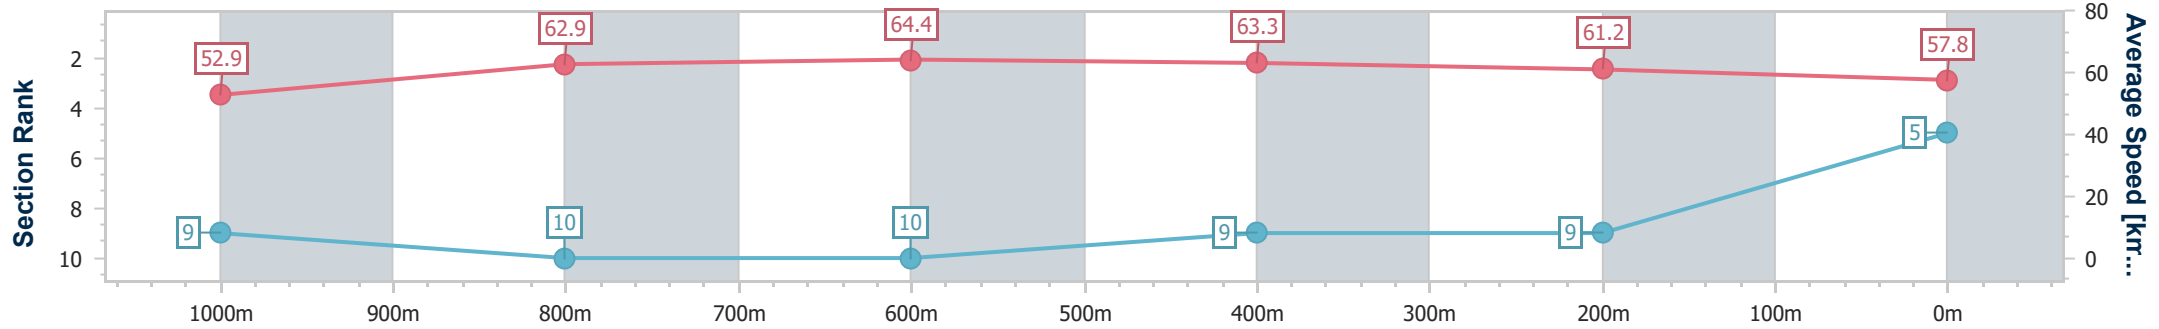

Horse/Jockey Name	Lucky Rolla
Final Rank	5
Fastest Section Time (Section)	0:11.18 (800m)
Top Speed [km/h] (Section)	65.7 (Overall)
Race State	Finished

Ladbrokes Cannon Park QLD Professional
Race 5: SMITHFIELD DENTAL BENCHMARK 55 Handicap - 1250m

18 July 2024 - 13:42

Track Rating: Soft 5, Weather: Fine, Rail Position: True

Section	Overall	1000m	800m	600m	400m	200m
Section Times	1:15.54 [5] (0:17.13)	0:58.41 [9] (0:11.41)	0:47.00 [10] (0:11.18)	0:35.82 [10] (0:11.45)	0:24.37 [9] (0:11.96)	0:12.41 [9] (0:12.41)
Average Speed [km/h]	52.9	62.9	64.4	63.3	61.2	57.8
Top Speed [km/h]	65.7	64.9	65.5	64.3	63.5	60.7
Avg. Dist. to Rail [m]	3.6	0.8	1.9	1.5	6.6	8.4
Avg. Stride Freq. [Hz]	2.4	2.5	2.4	2.4	2.5	2.4
Avg. Stride Length [m]	6.7	7.1	7.3	7.2	6.9	6.8

- [ ] Ranking at each section and finish
- -.-.- No data available at this section
- NA No data available