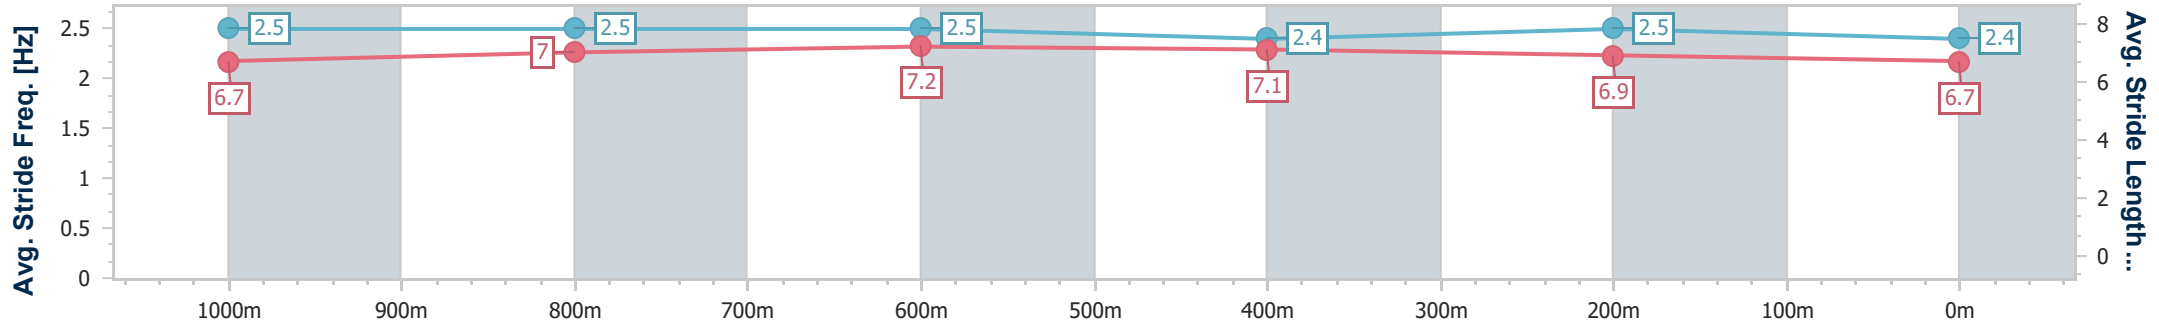

Horse/Jockey Name	Mirror Illusion
Final Rank	2
Fastest Section Time (Section)	0:11.16 (1000m)
Top Speed [km/h] (Section)	66.5 (Overall)
Race State	Finished

Ladbrokes Cannon Park QLD Professional
Race 5: SMITHFIELD DENTAL BENCHMARK 55 Handicap - 1250m

18 July 2024 - 13:42

Track Rating: Soft 5, Weather: Fine, Rail Position: True

Section	Overall	1000m	800m	600m	400m	200m
Section Times	1:14.98 [2] (0:16.67)	0:58.31 [6] (0:11.16)	0:47.15 [6] (0:11.30)	0:35.85 [6] (0:11.70)	0:24.15 [6] (0:11.98)	0:12.17 [4]
Average Speed [km/h]	53.9	63.7	63.8	62.1	60.9	59.1
Top Speed [km/h]	66.5	65.1	64.5	64.9	62.5	62.0
Avg. Dist. to Rail [m]	1.0	1.7	0.4	1.7	5.1	7.0
Avg. Stride Freq. [Hz]	2.5	2.5	2.5	2.4	2.5	2.4
Avg. Stride Length [m]	6.7	7.0	7.2	7.1	6.9	6.7

- [ ] Ranking at each section and finish
- -.-.- No data available at this section
- NA No data available