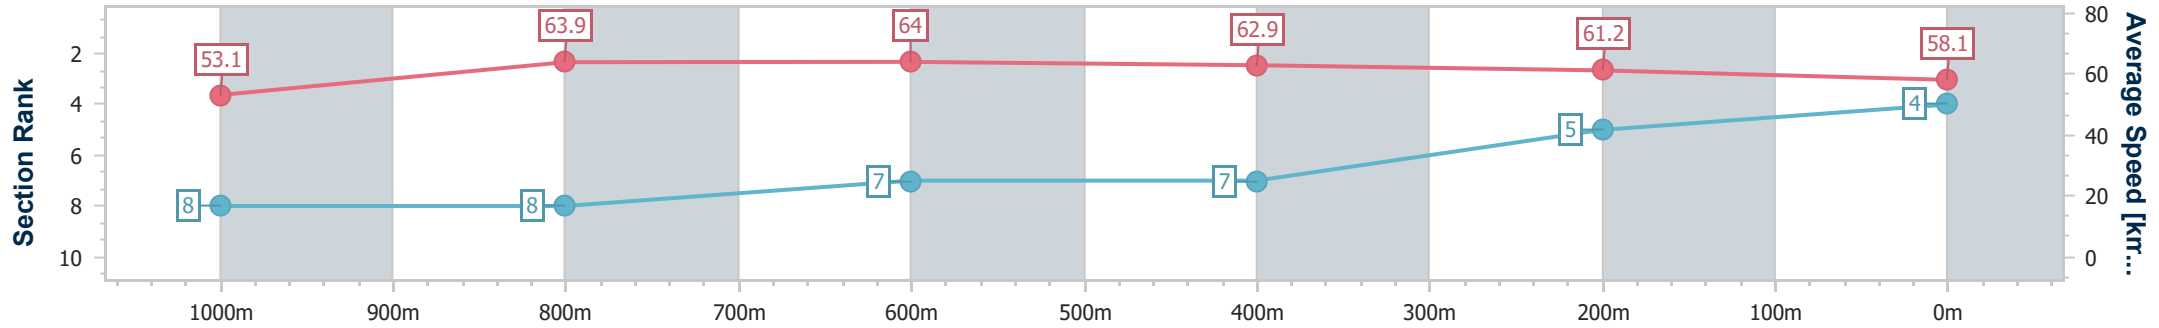

Horse/Jockey Name	Enuff Roses
Final Rank	4
Fastest Section Time (Section)	0:11.10 (1000m)
Top Speed [km/h] (Section)	67.7 (Overall)
Race State	Finished

Ladbrokes Cannon Park QLD Professional
Race 5: SMITHFIELD DENTAL BENCHMARK 55 Handicap - 1250m

18 July 2024 - 13:42

Track Rating: Soft 5, Weather: Fine, Rail Position: True

Section	Overall	1000m	800m	600m	400m	200m
Section Times	1:15.27 [4] (0:16.83)	0:58.44 [8] (0:11.10)	0:47.34 [8] (0:11.24)	0:36.10 [7] (0:11.68)	0:24.42 [7] (0:12.06)	0:12.36 [5]
Average Speed [km/h]	53.1	63.9	64.0	62.9	61.2	58.1
Top Speed [km/h]	67.7	65.4	65.3	64.2	62.3	62.4
Avg. Dist. to Rail [m]	2.1	2.8	1.4	3.0	9.7	8.7
Avg. Stride Freq. [Hz]	2.4	2.4	2.4	2.4	2.4	2.3
Avg. Stride Length [m]	6.8	7.4	7.4	7.3	7.0	6.9

- [ ] Ranking at each section and finish
- -.-.- No data available at this section
- NA No data available