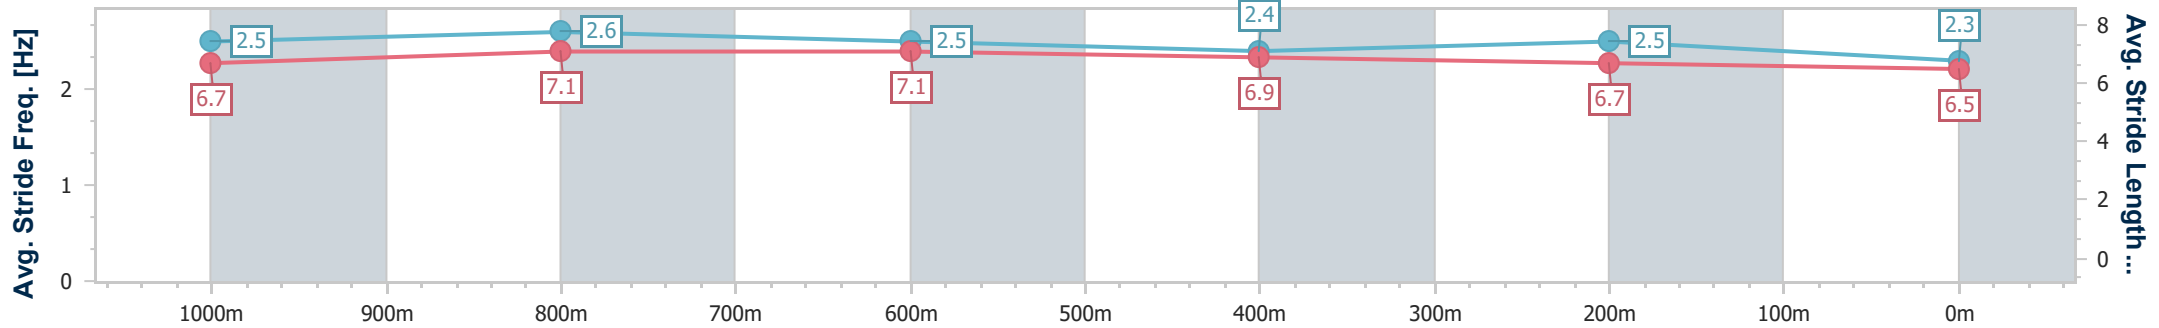

Horse/Jockey Name	Rugged Roy
Final Rank	6
Fastest Section Time (Section)	0:10.97 (1000m)
Top Speed [km/h] (Section)	67.8 (Overall)
Race State	Finished

Ladbrokes Cannon Park QLD Professional
Race 5: SMITHFIELD DENTAL BENCHMARK 55 Handicap - 1250m

18 July 2024 - 13:42

Track Rating: Soft 5, Weather: Fine, Rail Position: True

Section	Overall	1000m	800m	600m	400m	200m
Section Times	1:15.86 [6] (0:16.40)	0:59.46 [2] (0:10.97)	0:48.49 [2] (0:11.14)	0:37.35 [1] (0:11.85)	0:25.50 [1] (0:12.23)	0:13.27 [2] (0:13.27)
Average Speed [km/h]	54.8	65.6	64.7	60.3	59.7	54.2
Top Speed [km/h]	67.8	66.4	65.4	63.0	60.5	58.4
Avg. Dist. to Rail [m]	3.0	1.4	1.4	2.0	3.8	3.4
Avg. Stride Freq. [Hz]	2.5	2.6	2.5	2.4	2.5	2.3
Avg. Stride Length [m]	6.7	7.1	7.1	6.9	6.7	6.5

- [ ] Ranking at each section and finish
- -.-.- No data available at this section
- NA No data available