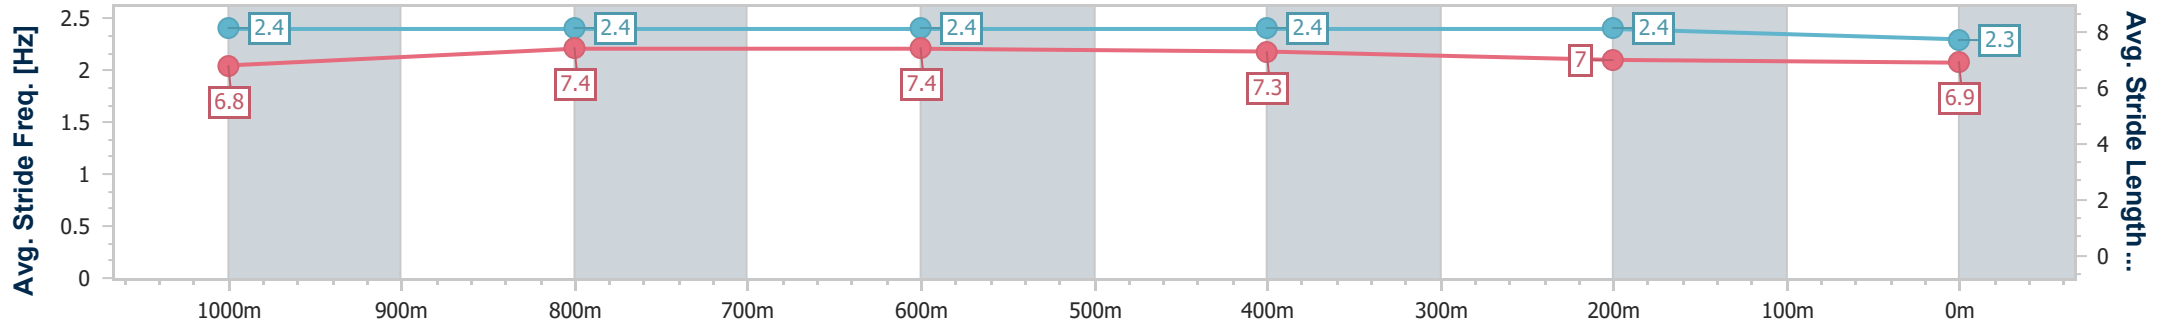

Horse/Jockey Name	Enuff Roses
Final Rank	4
Fastest Section Time (Section)	0:11.10 (1000m)
Top Speed [km/h] (Section)	67.7 (Overall)
Race State	Finished

Ladbrokes Cannon Park QLD Professional
Race 5: SMITHFIELD DENTAL BENCHMARK 55 Handicap - 1250m

18 July 2024 - 13:42

Track Rating: Soft 5, Weather: Fine, Rail Position: True

Section	Overall	1000m	800m	600m	400m	200m
Section Times	1:15.27 [4] (0:16.83)	0:58.44 [8] (0:11.10)	0:47.34 [8] (0:11.24)	0:36.10 [7] (0:11.68)	0:24.42 [7] (0:12.06)	0:12.36 [5]
Average Speed [km/h]	53.1	63.9	64.0	62.9	61.2	58.1
Top Speed [km/h]	67.7	65.4	65.3	64.2	62.3	62.4
Avg. Dist. to Rail [m]	2.1	2.8	1.4	3.0	9.7	8.7
Avg. Stride Freq. [Hz]	2.4	2.4	2.4	2.4	2.4	2.3
Avg. Stride Length [m]	6.8	7.4	7.4	7.3	7.0	6.9

- [ ] Ranking at each section and finish
- -.-.- No data available at this section
- NA No data available