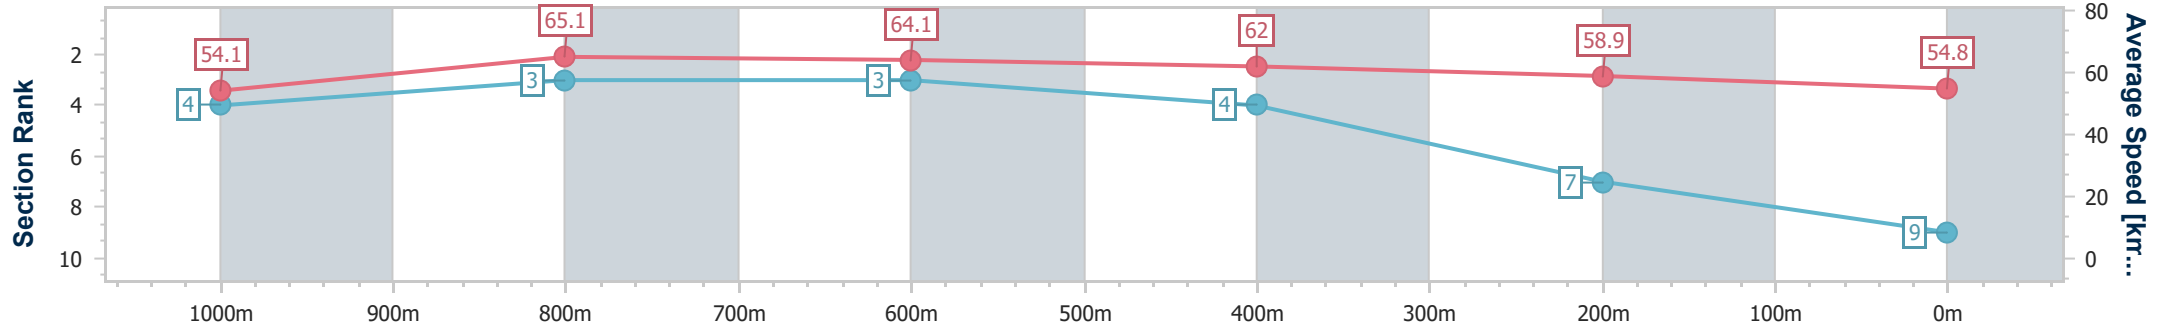

- [] Ranking at each section and finish
- .-.- No data available at this section
- NA No data available

Horse/Jockey Name	Kai Come
Final Rank	9
Fastest Section Time (Section)	0:11.00 (1000m)
Top Speed [km/h] (Section)	66.5 (1000m)
Race State	Finished

Ladbrokes Cannon Park QLD Professional
Race 5: SMITHFIELD DENTAL BENCHMARK 55 Handicap - 1250m

18 July 2024 - 13:42

Track Rating: Soft 5, Weather: Fine, Rail Position: True

Section	Overall	1000m	800m	600m	400m	200m
Section Times	1:16.12 [9] (0:16.61)	0:59.51 [4] (0:11.00)	0:48.51 [3] (0:11.21)	0:37.30 [3] (0:11.78)	0:25.52 [4] (0:12.43)	0:13.09 [7] (0:13.09)
Average Speed [km/h]	54.1	65.1	64.1	62.0	58.9	54.8
Top Speed [km/h]	66.0	66.5	64.8	63.0	59.9	57.2
Avg. Dist. to Rail [m]	3.4	1.3	0.6	2.3	5.9	5.9
Avg. Stride Freq. [Hz]	2.4	2.4	2.4	2.4	2.3	2.3
Avg. Stride Length [m]	7.0	7.4	7.5	7.2	7.0	6.7