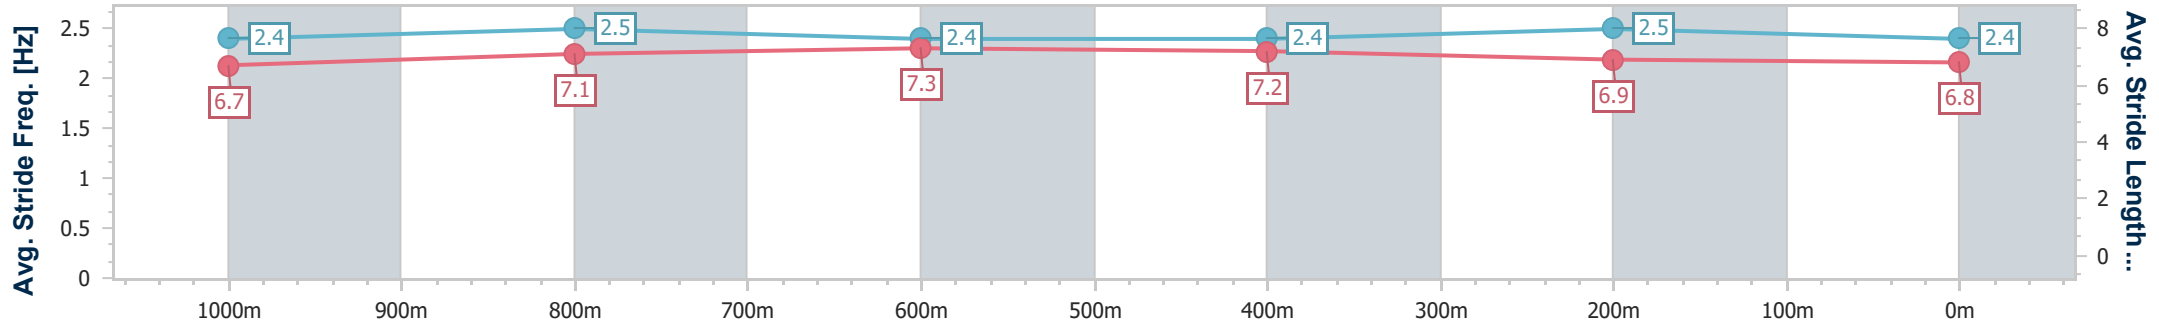

Horse/Jockey Name	Lucky Rolla
Final Rank	5
Fastest Section Time (Section)	0:11.18 (800m)
Top Speed [km/h] (Section)	65.7 (Overall)
Race State	Finished

Ladbrokes Cannon Park QLD Professional
Race 5: SMITHFIELD DENTAL BENCHMARK 55 Handicap - 1250m

18 July 2024 - 13:42

Track Rating: Soft 5, Weather: Fine, Rail Position: True

Section	Overall	1000m	800m	600m	400m	200m
Section Times	1:15.54 [5] (0:17.13)	0:58.41 [9] (0:11.41)	0:47.00 [10] (0:11.18)	0:35.82 [10] (0:11.45)	0:24.37 [9] (0:11.96)	0:12.41 [9] (0:12.41)
Average Speed [km/h]	52.9	62.9	64.4	63.3	61.2	57.8
Top Speed [km/h]	65.7	64.9	65.5	64.3	63.5	60.7
Avg. Dist. to Rail [m]	3.6	0.8	1.9	1.5	6.6	8.4
Avg. Stride Freq. [Hz]	2.4	2.5	2.4	2.4	2.5	2.4
Avg. Stride Length [m]	6.7	7.1	7.3	7.2	6.9	6.8

- [ ] Ranking at each section and finish
- -.-.- No data available at this section
- NA No data available