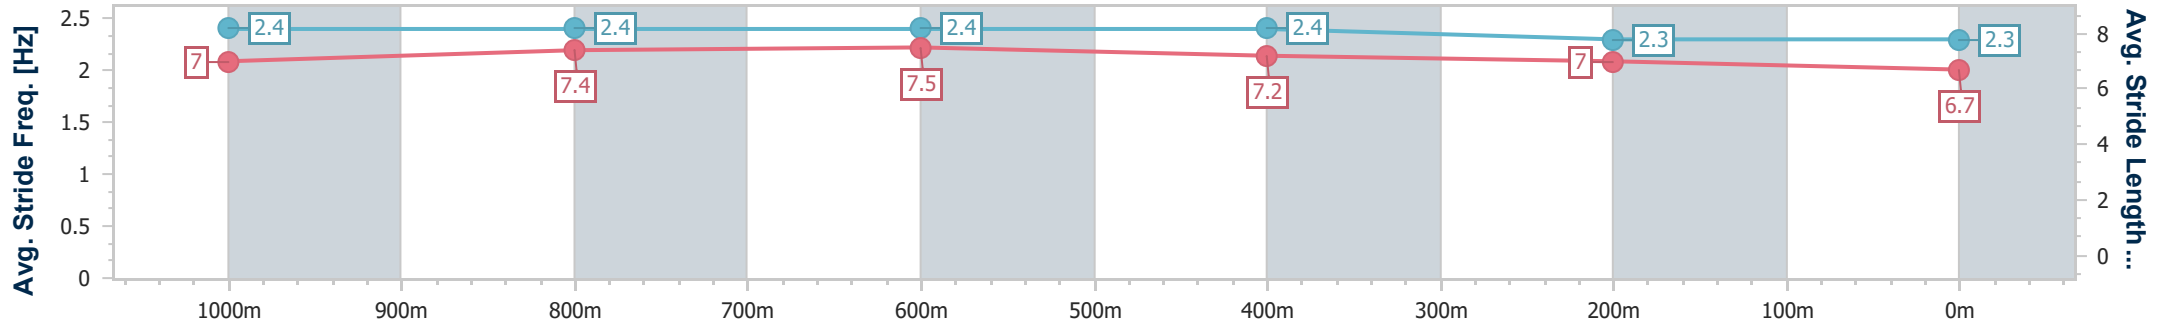

- [] Ranking at each section and finish
- .-.- No data available at this section
- NA No data available

Horse/Jockey Name	Kai Come
Final Rank	9
Fastest Section Time (Section)	0:11.00 (1000m)
Top Speed [km/h] (Section)	66.5 (1000m)
Race State	Finished

Ladbrokes Cannon Park QLD Professional
Race 5: SMITHFIELD DENTAL BENCHMARK 55 Handicap - 1250m

18 July 2024 - 13:42

Track Rating: Soft 5, Weather: Fine, Rail Position: True

Section	Overall	1000m	800m	600m	400m	200m
Section Times	1:16.12 [9] (0:16.61)	0:59.51 [4] (0:11.00)	0:48.51 [3] (0:11.21)	0:37.30 [3] (0:11.78)	0:25.52 [4] (0:12.43)	0:13.09 [7] (0:13.09)
Average Speed [km/h]	54.1	65.1	64.1	62.0	58.9	54.8
Top Speed [km/h]	66.0	66.5	64.8	63.0	59.9	57.2
Avg. Dist. to Rail [m]	3.4	1.3	0.6	2.3	5.9	5.9
Avg. Stride Freq. [Hz]	2.4	2.4	2.4	2.4	2.3	2.3
Avg. Stride Length [m]	7.0	7.4	7.5	7.2	7.0	6.7