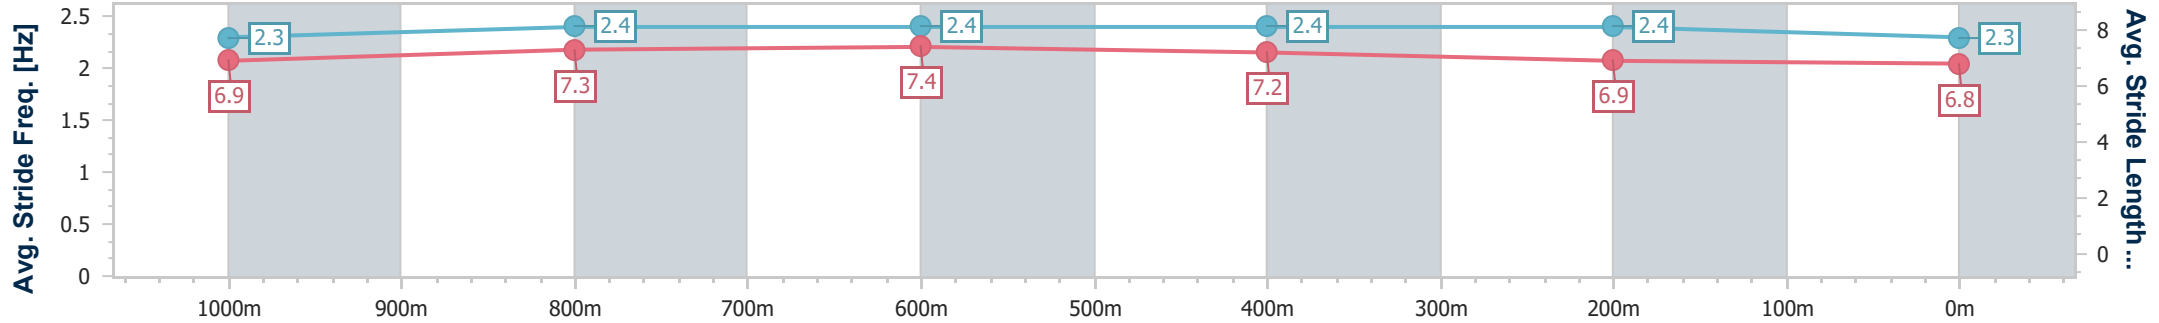

Horse/Jockey Name	Jazz Worthy
Final Rank	8
Fastest Section Time (Section)	0:11.18 (1000m)
Top Speed [km/h] (Section)	65.9 (1000m)
Race State	Finished

Ladbrokes Cannon Park QLD Professional
Race 5: SMITHFIELD DENTAL BENCHMARK 55 Handicap - 1250m

18 July 2024 - 13:42

Track Rating: Soft 5, Weather: Fine, Rail Position: True

Section	Overall	1000m	800m	600m	400m	200m
Section Times	1:15.95 [8] (0:17.18)	0:58.77 [10] (0:11.18)	0:47.59 [9] (0:11.34)	0:36.25 [9] (0:11.55)	0:24.70 [10] (0:12.11)	0:12.59 [10] (0:12.59)
Average Speed [km/h]	51.8	63.3	63.5	62.9	60.1	57.1
Top Speed [km/h]	65.7	65.9	64.2	64.2	61.9	58.3
Avg. Dist. to Rail [m]	4.0	2.6	0.4	1.5	6.2	8.9
Avg. Stride Freq. [Hz]	2.3	2.4	2.4	2.4	2.4	2.3
Avg. Stride Length [m]	6.9	7.3	7.4	7.2	6.9	6.8

- [ ] Ranking at each section and finish
- -.-.- No data available at this section
- NA No data available