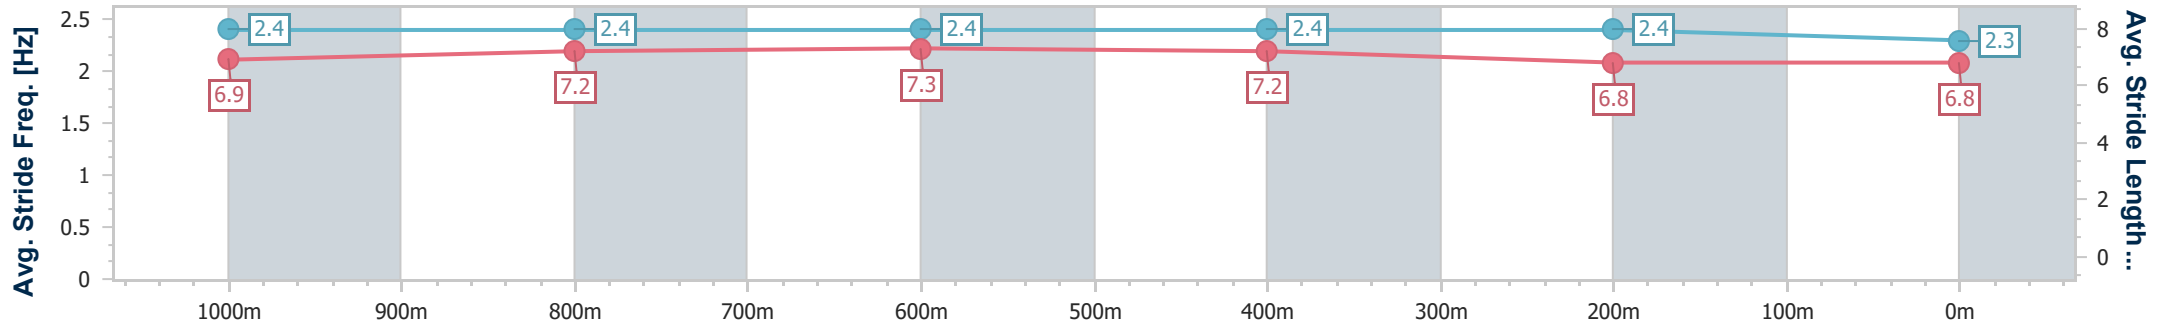

Horse/Jockey Name	Bravio
Final Rank	7
Fastest Section Time (Section)	0:11.12 (1000m)
Top Speed [km/h] (Section)	66.1 (Overall)
Race State	Finished

Ladbrokes Cannon Park QLD Professional
Race 5: SMITHFIELD DENTAL BENCHMARK 55 Handicap - 1250m

18 July 2024 - 13:42

Track Rating: Soft 5, Weather: Fine, Rail Position: True

Section	Overall	1000m	800m	600m	400m	200m
Section Times	1:15.92 [7] (0:16.77)	0:59.15 [7] (0:11.12)	0:48.03 [7] (0:11.38)	0:36.65 [8] (0:11.65)	0:25.00 [8] (0:12.15)	0:12.85 [8] (0:12.85)
Average Speed [km/h]	53.1	63.1	63.5	61.8	59.9	56.0
Top Speed [km/h]	66.1	64.5	64.2	63.4	60.5	58.4
Avg. Dist. to Rail [m]	2.0	3.3	1.3	1.1	4.6	4.7
Avg. Stride Freq. [Hz]	2.4	2.4	2.4	2.4	2.4	2.3
Avg. Stride Length [m]	6.9	7.2	7.3	7.2	6.8	6.8

- [ ] Ranking at each section and finish
- -.-.- No data available at this section
- NA No data available