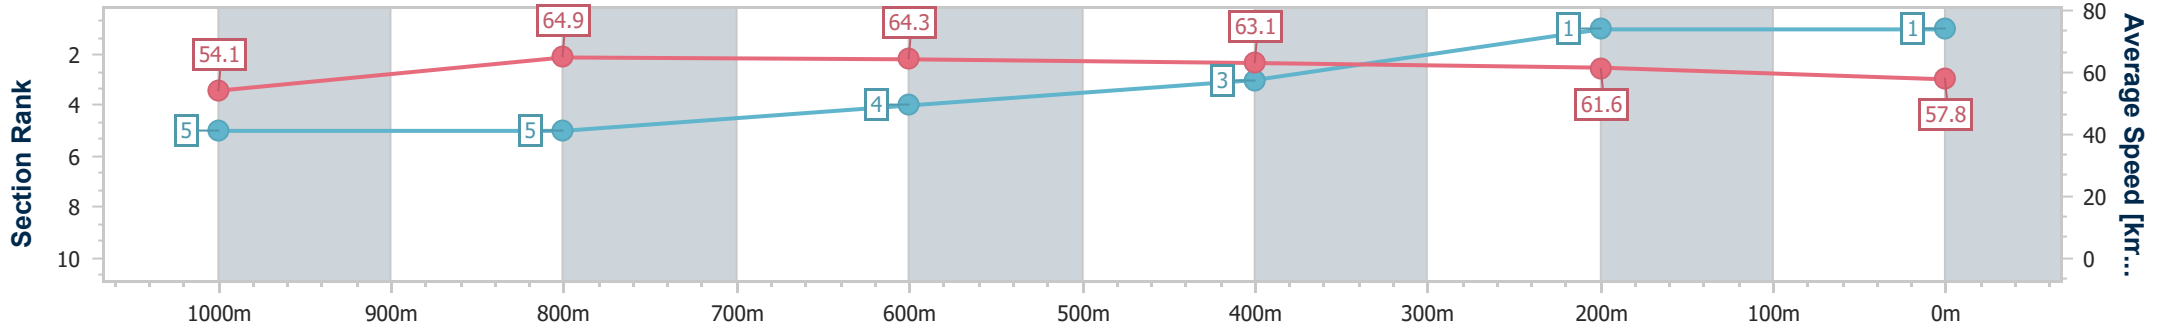

Horse/Jockey Name	Impardoo
Final Rank	1
Fastest Section Time (Section)	0:11.12 (1000m)
Top Speed [km/h] (Section)	66.9 (Overall)
Race State	Finished

Ladbrokes Cannon Park QLD Professional
Race 5: SMITHFIELD DENTAL BENCHMARK 55 Handicap - 1250m

18 July 2024 - 13:42

Track Rating: Soft 5, Weather: Fine, Rail Position: True

Section	Overall	1000m	800m	600m	400m	200m
Section Times	1:14.88 [1] (0:16.63)	0:58.25 [5] (0:11.12)	0:47.13 [5] (0:11.20)	0:35.93 [4] (0:11.60)	0:24.33 [3] (0:11.87)	0:12.46 [1] (0:12.46)
Average Speed [km/h]	54.1	64.9	64.3	63.1	61.6	57.8
Top Speed [km/h]	66.9	66.1	65.2	63.6	63.1	59.5
Avg. Dist. to Rail [m]	2.8	1.1	0.9	2.3	5.7	5.4
Avg. Stride Freq. [Hz]	2.3	2.4	2.3	2.4	2.4	2.3
Avg. Stride Length [m]	7.2	7.6	7.7	7.4	7.1	6.8

- [ ] Ranking at each section and finish
- -.-.- No data available at this section
- NA No data available