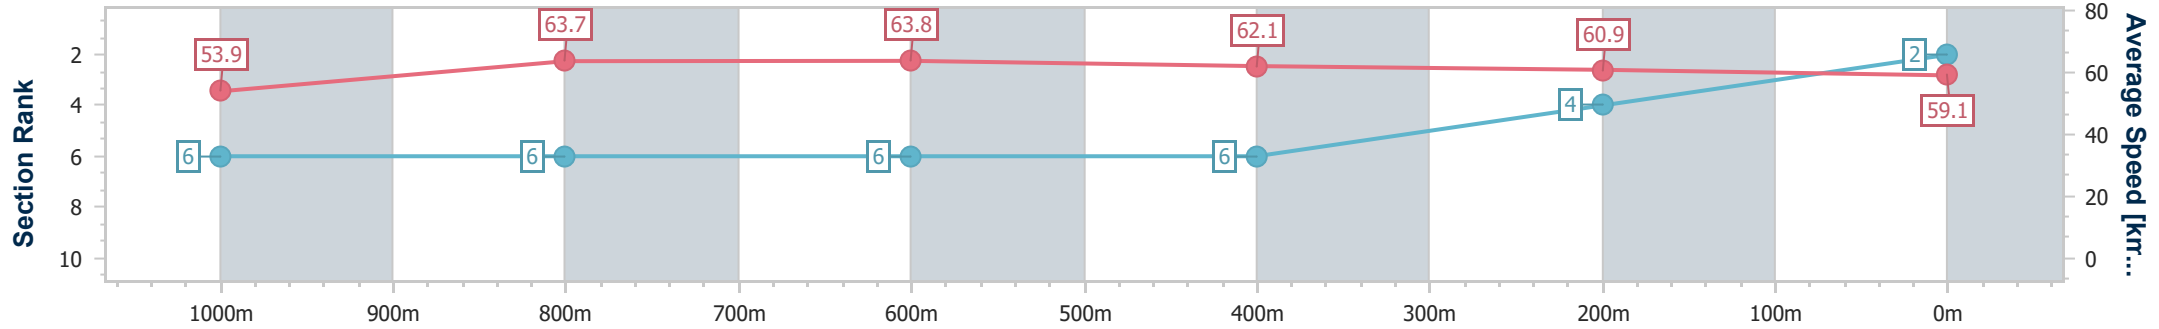

Horse/Jockey Name	Mirror Illusion
Final Rank	2
Fastest Section Time (Section)	0:11.16 (1000m)
Top Speed [km/h] (Section)	66.5 (Overall)
Race State	Finished

Ladbrokes Cannon Park QLD Professional
Race 5: SMITHFIELD DENTAL BENCHMARK 55 Handicap - 1250m

18 July 2024 - 13:42

Track Rating: Soft 5, Weather: Fine, Rail Position: True

Section	Overall	1000m	800m	600m	400m	200m
Section Times	1:14.98 [2] (0:16.67)	0:58.31 [6] (0:11.16)	0:47.15 [6] (0:11.30)	0:35.85 [6] (0:11.70)	0:24.15 [6] (0:11.98)	0:12.17 [4]
Average Speed [km/h]	53.9	63.7	63.8	62.1	60.9	59.1
Top Speed [km/h]	66.5	65.1	64.5	64.9	62.5	62.0
Avg. Dist. to Rail [m]	1.0	1.7	0.4	1.7	5.1	7.0
Avg. Stride Freq. [Hz]	2.5	2.5	2.5	2.4	2.5	2.4
Avg. Stride Length [m]	6.7	7.0	7.2	7.1	6.9	6.7

- [ ] Ranking at each section and finish
- -.-.- No data available at this section
- NA No data available