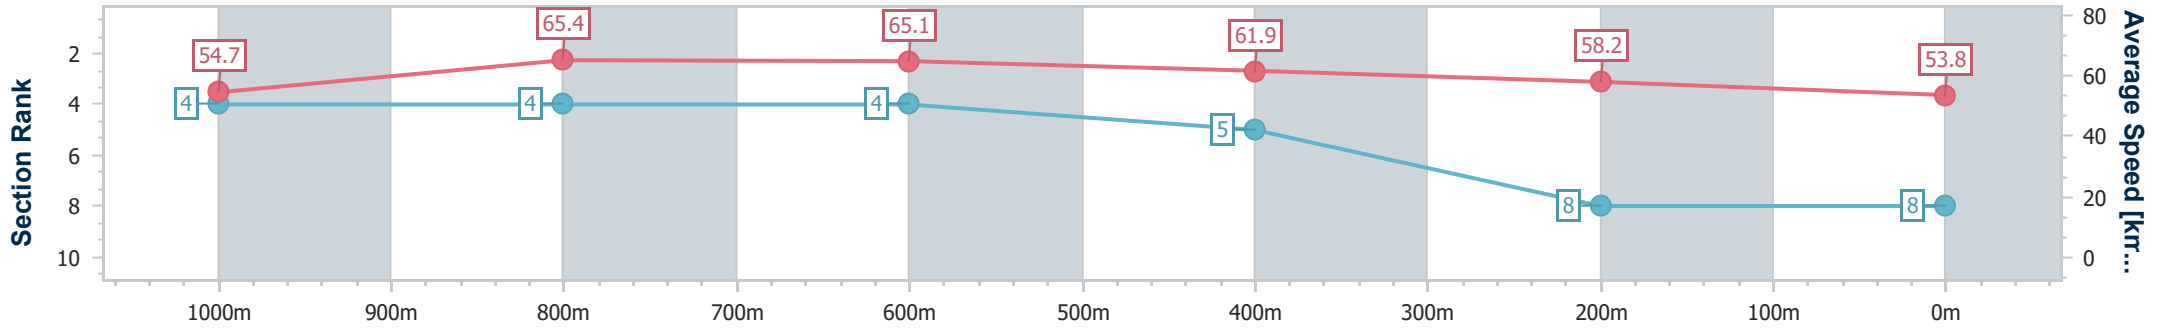

- [] Ranking at each section and finish
- .-.- No data available at this section
- NA No data available

Horse/Jockey Name	Red Lantern
Final Rank	8
Fastest Section Time (Section)	0:10.89 (1000m)
Top Speed [km/h] (Section)	68.3 (Overall)
Race State	Finished

Ladbrokes Cannon Park QLD Professional
 Race 4: CLIVE GORDON MEMORIAL BENCHMARK 55
 Handicap - 1250m
 18 July 2024 - 13:04

Track Rating: Soft 5, Weather: Fine, Rail Position: True

Section	Overall	1000m	800m	600m	400m	200m
Section Times	1:15.69 [8] (0:16.25)	0:59.44 [4] (0:10.89)	0:48.55 [4] (0:11.03)	0:37.52 [4] (0:11.72)	0:25.80 [5] (0:12.44)	0:13.36 [8] (0:13.36)
Average Speed [km/h]	54.7	65.4	65.1	61.9	58.2	53.8
Top Speed [km/h]	68.3	66.7	66.2	63.5	60.0	56.9
Avg. Dist. to Rail [m]	1.9	1.9	0.2	0.9	2.7	1.6
Avg. Stride Freq. [Hz]	2.5	2.4	2.4	2.4	2.4	2.3
Avg. Stride Length [m]	6.9	7.5	7.4	7.3	6.8	6.6