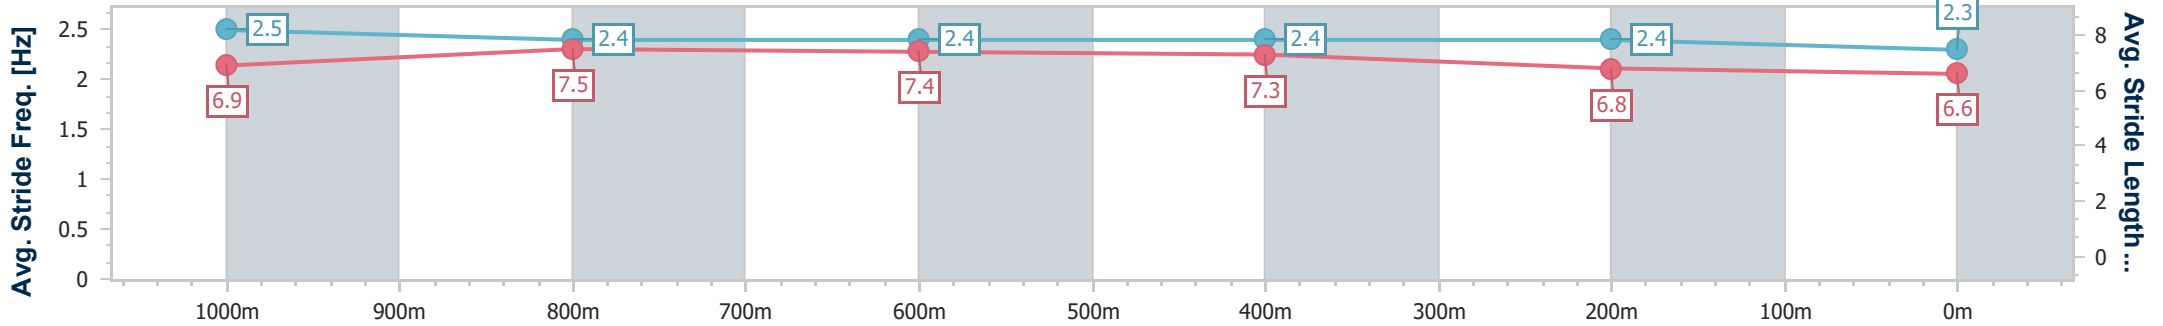

- [] Ranking at each section and finish
- .-.- No data available at this section
- NA No data available

Horse/Jockey Name	Red Lantern
Final Rank	8
Fastest Section Time (Section)	0:10.89 (1000m)
Top Speed [km/h] (Section)	68.3 (Overall)
Race State	Finished

Ladbrokes Cannon Park QLD Professional
 Race 4: CLIVE GORDON MEMORIAL BENCHMARK 55
 Handicap - 1250m
 18 July 2024 - 13:04

Track Rating: Soft 5, Weather: Fine, Rail Position: True

Section	Overall	1000m	800m	600m	400m	200m
Section Times	1:15.69 [8] (0:16.25)	0:59.44 [4] (0:10.89)	0:48.55 [4] (0:11.03)	0:37.52 [4] (0:11.72)	0:25.80 [5] (0:12.44)	0:13.36 [8] (0:13.36)
Average Speed [km/h]	54.7	65.4	65.1	61.9	58.2	53.8
Top Speed [km/h]	68.3	66.7	66.2	63.5	60.0	56.9
Avg. Dist. to Rail [m]	1.9	1.9	0.2	0.9	2.7	1.6
Avg. Stride Freq. [Hz]	2.5	2.4	2.4	2.4	2.4	2.3
Avg. Stride Length [m]	6.9	7.5	7.4	7.3	6.8	6.6