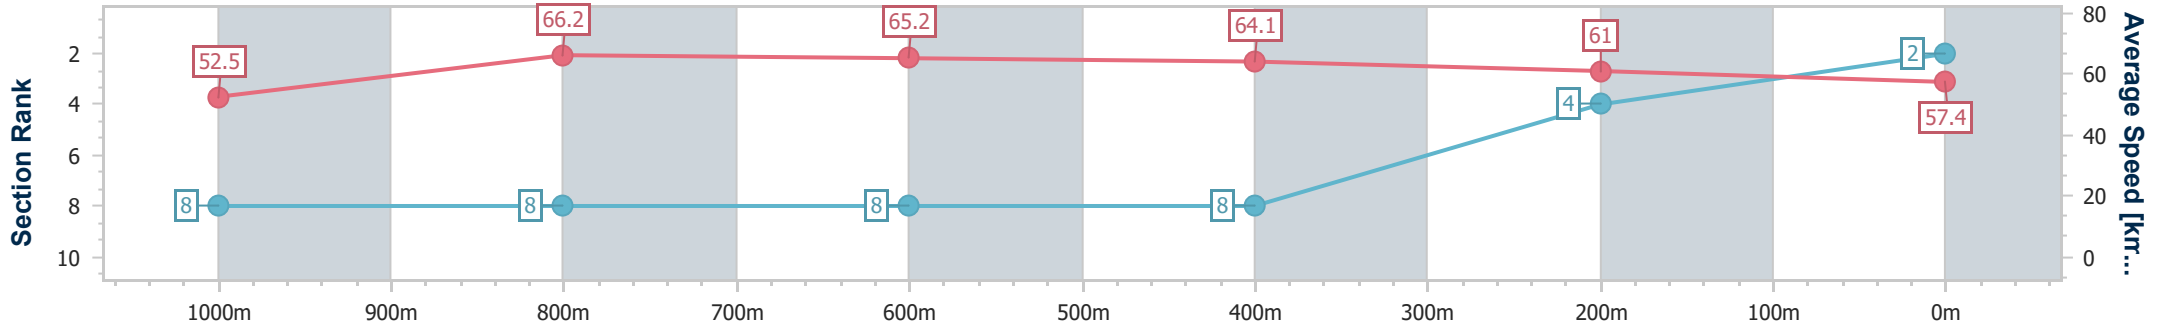

Horse/Jockey Name	Elleves
Final Rank	2
Fastest Section Time (Section)	0:10.65 (1000m)
Top Speed [km/h] (Section)	67.7 (Overall)
Race State	Finished

Ladbrokes Cannon Park QLD Professional
Race 4: CLIVE GORDON MEMORIAL BENCHMARK 55
Handicap - 1250m
18 July 2024 - 13:04

Track Rating: Soft 5, Weather: Fine, Rail Position: True

Section	Overall	1000m	800m	600m	400m	200m
Section Times	1:14.67 [2] (0:17.02)	0:57.65 [8] (0:10.65)	0:47.00 [8] (0:11.04)	0:35.96 [8] (0:11.42)	0:24.54 [8] (0:12.04)	0:12.50 [4]
Average Speed [km/h]	52.5	66.2	65.2	64.1	61.0	57.4
Top Speed [km/h]	67.7	67.5	66.1	66.0	61.9	61.0
Avg. Dist. to Rail [m]	1.4	2.6	0.4	2.0	8.0	6.9
Avg. Stride Freq. [Hz]	2.4	2.5	2.5	2.5	2.5	2.4
Avg. Stride Length [m]	6.8	7.3	7.3	7.2	6.9	6.6

- [ ] Ranking at each section and finish
- -.-.- No data available at this section
- NA No data available