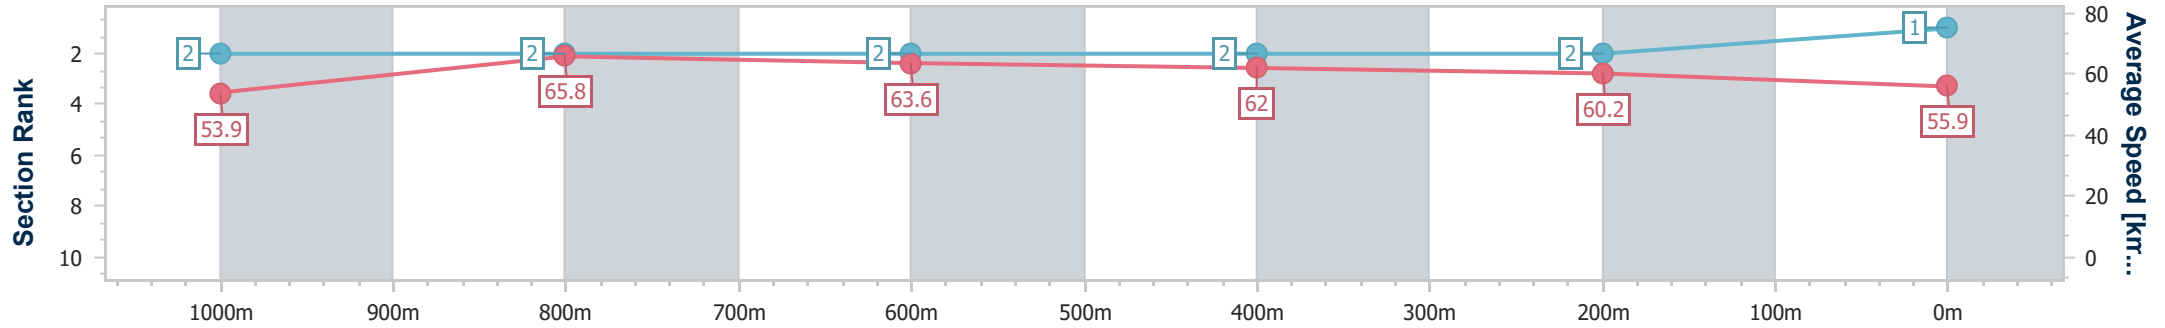

Horse/Jockey Name	Guapo
Final Rank	1
Fastest Section Time (Section)	0:10.37 (1000m)
Top Speed [km/h] (Section)	68.2 (Overall)
Race State	Finished

Ladbrokes Cannon Park QLD Professional
Race 4: CLIVE GORDON MEMORIAL BENCHMARK 55
Handicap - 1250m
18 July 2024 - 13:04

Track Rating: Soft 5, Weather: Fine, Rail Position: True

Section	Overall	1000m	800m	600m	400m	200m
Section Times	1:14.42 [1] (0:16.14)	0:58.28 [2] (0:10.37)	0:47.91 [2] (0:11.29)	0:36.62 [2] (0:11.68)	0:24.94 [2] (0:12.10)	0:12.84 [2] (0:12.84)
Average Speed [km/h]	53.9	65.8	63.6	62.0	60.2	55.9
Top Speed [km/h]	68.2	67.4	64.7	63.9	61.5	58.5
Avg. Dist. to Rail [m]	8.8	7.6	2.0	1.9	4.1	3.6
Avg. Stride Freq. [Hz]	2.4	2.4	2.4	2.3	2.3	2.3
Avg. Stride Length [m]	6.9	7.6	7.2	7.4	7.2	6.9

- [ ] Ranking at each section and finish
- -.-.- No data available at this section
- NA No data available