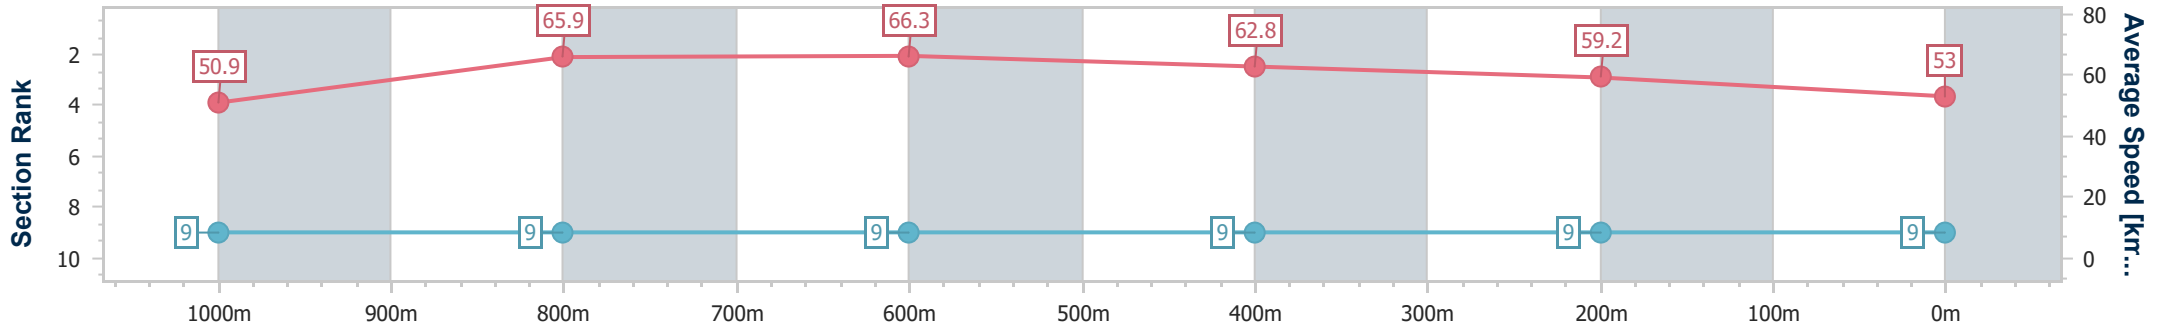

Ladbrokes Cannon Park QLD Professional
 Race 4: CLIVE GORDON MEMORIAL BENCHMARK 55
 Handicap - 1250m
 18 July 2024 - 13:04

Track Rating: Soft 5, Weather: Fine, Rail Position: True

Section	Overall	1000m	800m	600m	400m	200m
Section Times	1:15.69 [8] (0:16.25)	0:59.44 [4] (0:10.89)	0:48.55 [4] (0:11.03)	0:37.52 [4] (0:11.72)	0:25.80 [5] (0:12.44)	0:13.36 [8] (0:13.36)
Average Speed [km/h]	54.7	65.4	65.1	61.9	58.2	53.8
Top Speed [km/h]	68.3	66.7	66.2	63.5	60.0	56.9
Avg. Dist. to Rail [m]	1.9	1.9	0.2	0.9	2.7	1.6
Avg. Stride Freq. [Hz]	2.5	2.4	2.4	2.4	2.4	2.3
Avg. Stride Length [m]	6.9	7.5	7.4	7.3	6.8	6.6

- [] Ranking at each section and finish
- .-.- No data available at this section
- NA No data available

Horse/Jockey Name	Brave Intent
Final Rank	9
Fastest Section Time (Section)	0:10.50 (1000m)
Top Speed [km/h] (Section)	68.0 (1000m)
Race State	Finished

Ladbrokes Cannon Park QLD Professional
 Race 4: CLIVE GORDON MEMORIAL BENCHMARK 55
 Handicap - 1250m
 18 July 2024 - 13:04

Track Rating: Soft 5, Weather: Fine, Rail Position: True

Section	Overall	1000m	800m	600m	400m	200m
Section Times	1:16.27 [9] (0:17.34)	0:58.93 [9] (0:10.50)	0:48.43 [9] (0:10.89)	0:37.54 [9] (0:11.66)	0:25.88 [9] (0:12.31)	0:13.57 [9] (0:13.57)
Average Speed [km/h]	50.9	65.9	66.3	62.8	59.2	53.0
Top Speed [km/h]	65.9	68.0	67.7	65.6	60.4	58.0
Avg. Dist. to Rail [m]	4.3	4.9	1.2	2.3	5.7	7.2
Avg. Stride Freq. [Hz]	2.5	2.7	2.6	2.6	2.5	2.4
Avg. Stride Length [m]	6.3	6.8	7.0	6.8	6.5	6.0