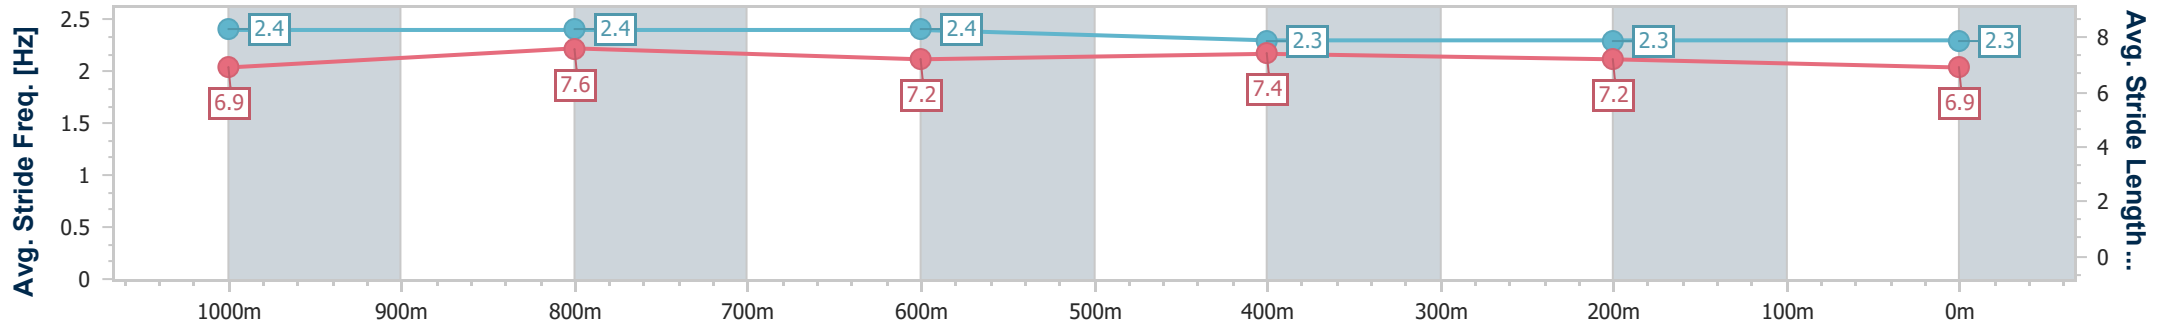

Horse/Jockey Name	Guapo
Final Rank	1
Fastest Section Time (Section)	0:10.37 (1000m)
Top Speed [km/h] (Section)	68.2 (Overall)
Race State	Finished

Ladbrokes Cannon Park QLD Professional
Race 4: CLIVE GORDON MEMORIAL BENCHMARK 55
Handicap - 1250m
18 July 2024 - 13:04

Track Rating: Soft 5, Weather: Fine, Rail Position: True

Section	Overall	1000m	800m	600m	400m	200m
Section Times	1:14.42 [1] (0:16.14)	0:58.28 [2] (0:10.37)	0:47.91 [2] (0:11.29)	0:36.62 [2] (0:11.68)	0:24.94 [2] (0:12.10)	0:12.84 [2] (0:12.84)
Average Speed [km/h]	53.9	65.8	63.6	62.0	60.2	55.9
Top Speed [km/h]	68.2	67.4	64.7	63.9	61.5	58.5
Avg. Dist. to Rail [m]	8.8	7.6	2.0	1.9	4.1	3.6
Avg. Stride Freq. [Hz]	2.4	2.4	2.4	2.3	2.3	2.3
Avg. Stride Length [m]	6.9	7.6	7.2	7.4	7.2	6.9

- [ ] Ranking at each section and finish
- -.-.- No data available at this section
- NA No data available