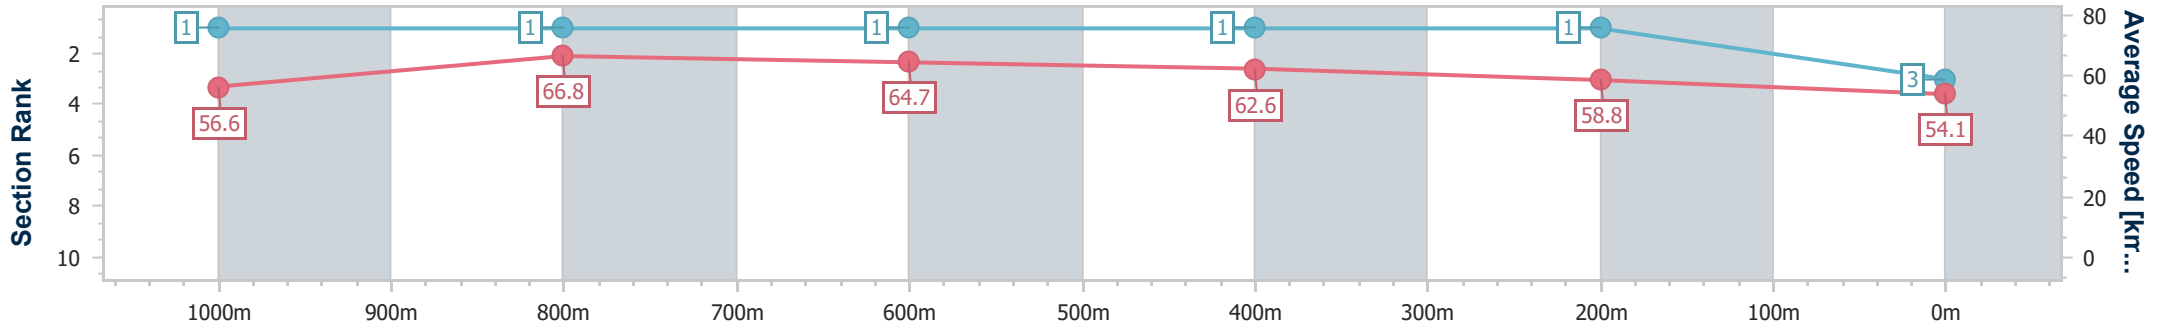

Horse/Jockey Name	Ovoid
Final Rank	3
Fastest Section Time (Section)	0:10.58 (1000m)
Top Speed [km/h] (Section)	68.7 (Overall)
Race State	Finished

Ladbrokes Cannon Park QLD Professional
Race 4: CLIVE GORDON MEMORIAL BENCHMARK 55
Handicap - 1250m
18 July 2024 - 13:04

Track Rating: Soft 5, Weather: Fine, Rail Position: True

Section	Overall	1000m	800m	600m	400m	200m
Section Times	1:14.73 [3] (0:15.73)	0:59.00 [1] (0:10.58)	0:48.42 [1] (0:11.15)	0:37.27 [1] (0:11.56)	0:25.71 [1] (0:12.39)	0:13.32 [1] (0:13.32)
Average Speed [km/h]	56.6	66.8	64.7	62.6	58.8	54.1
Top Speed [km/h]	68.7	68.6	66.8	63.7	61.1	57.4
Avg. Dist. to Rail [m]	3.0	2.5	0.5	1.4	3.5	1.2
Avg. Stride Freq. [Hz]	2.6	2.6	2.5	2.5	2.4	2.4
Avg. Stride Length [m]	6.8	7.1	7.1	7.0	6.7	6.4

- [ ] Ranking at each section and finish
- -.-.- No data available at this section
- NA No data available