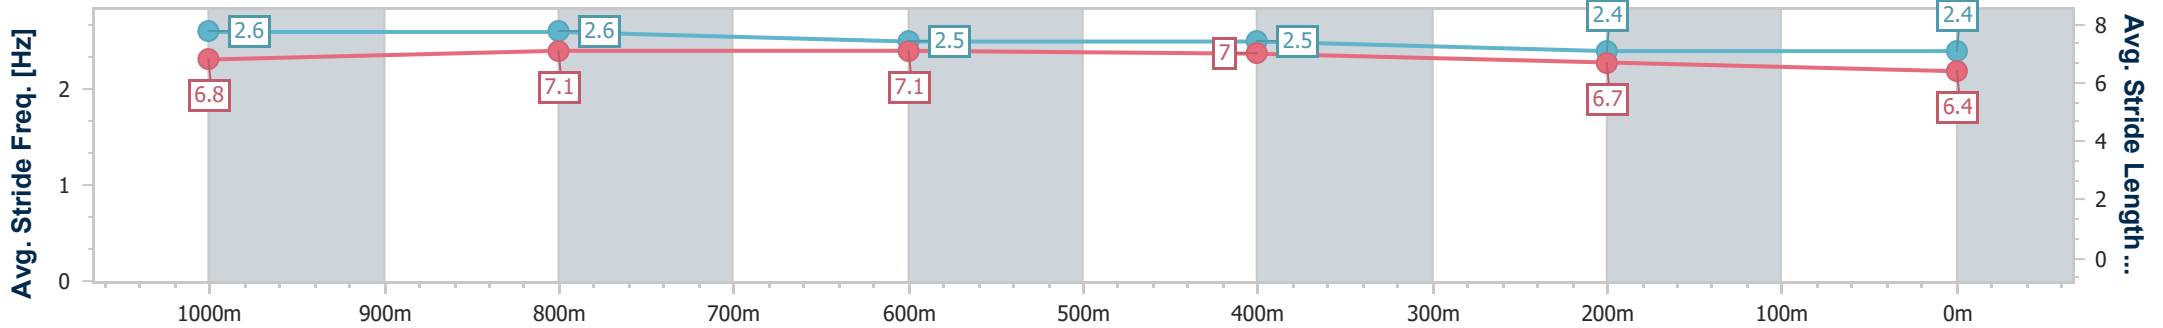

Horse/Jockey Name	Ovoid
Final Rank	3
Fastest Section Time (Section)	0:10.58 (1000m)
Top Speed [km/h] (Section)	68.7 (Overall)
Race State	Finished

Ladbrokes Cannon Park QLD Professional
Race 4: CLIVE GORDON MEMORIAL BENCHMARK 55
Handicap - 1250m
18 July 2024 - 13:04

Track Rating: Soft 5, Weather: Fine, Rail Position: True

Section	Overall	1000m	800m	600m	400m	200m
Section Times	1:14.73 [3] (0:15.73)	0:59.00 [1] (0:10.58)	0:48.42 [1] (0:11.15)	0:37.27 [1] (0:11.56)	0:25.71 [1] (0:12.39)	0:13.32 [1] (0:13.32)
Average Speed [km/h]	56.6	66.8	64.7	62.6	58.8	54.1
Top Speed [km/h]	68.7	68.6	66.8	63.7	61.1	57.4
Avg. Dist. to Rail [m]	3.0	2.5	0.5	1.4	3.5	1.2
Avg. Stride Freq. [Hz]	2.6	2.6	2.5	2.5	2.4	2.4
Avg. Stride Length [m]	6.8	7.1	7.1	7.0	6.7	6.4

- [ ] Ranking at each section and finish
- -.-.- No data available at this section
- NA No data available