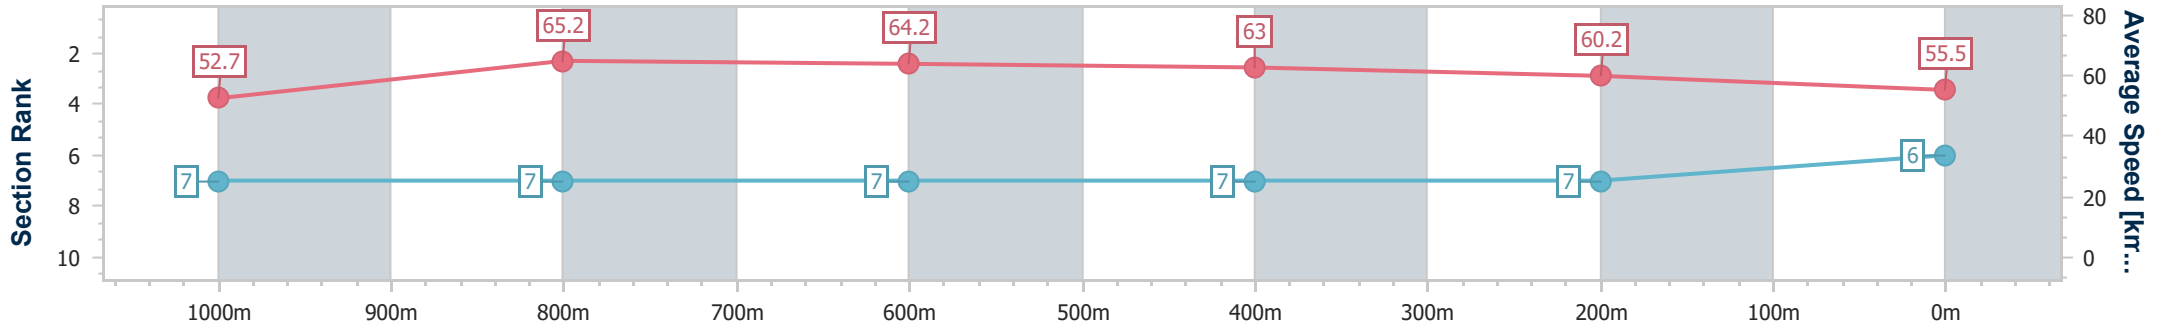

Horse/Jockey Name	Witness Attack
Final Rank	6
Fastest Section Time (Section)	0:10.59 (1000m)
Top Speed [km/h] (Section)	69.0 (Overall)
Race State	Finished

Ladbrokes Cannon Park QLD Professional
Race 4: CLIVE GORDON MEMORIAL BENCHMARK 55
Handicap - 1250m
18 July 2024 - 13:04

Track Rating: Soft 5, Weather: Fine, Rail Position: True

Section	Overall	1000m	800m	600m	400m	200m
Section Times	1:15.25 [6] (0:16.69)	0:58.56 [7] (0:10.59)	0:47.97 [7] (0:11.23)	0:36.74 [7] (0:11.57)	0:25.17 [7] (0:12.19)	0:12.98 [7] (0:12.98)
Average Speed [km/h]	52.7	65.2	64.2	63.0	60.2	55.5
Top Speed [km/h]	69.0	68.6	65.3	65.5	61.4	59.0
Avg. Dist. to Rail [m]	6.7	5.4	1.6	2.4	7.1	3.7
Avg. Stride Freq. [Hz]	2.4	2.4	2.4	2.4	2.3	2.2
Avg. Stride Length [m]	6.7	7.4	7.4	7.4	7.2	6.9

- [ ] Ranking at each section and finish
- -.-.- No data available at this section
- NA No data available