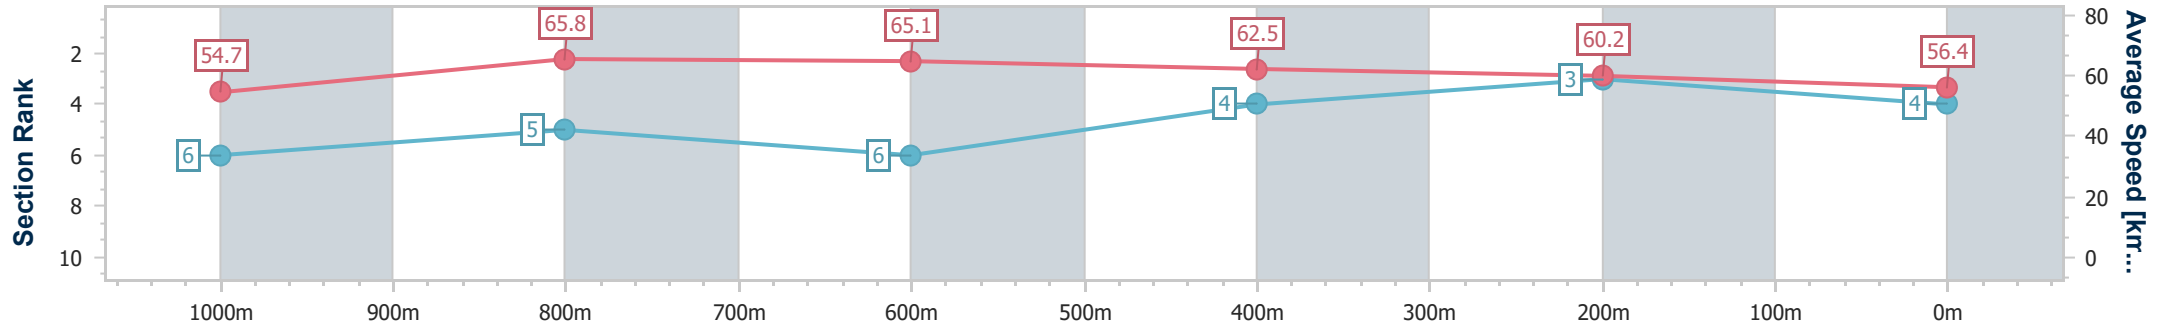

Horse/Jockey Name	Mishani Menace
Final Rank	4
Fastest Section Time (Section)	0:10.78 (1000m)
Top Speed [km/h] (Section)	68.8 (Overall)
Race State	Finished

Ladbrokes Cannon Park QLD Professional
Race 4: CLIVE GORDON MEMORIAL BENCHMARK 55
Handicap - 1250m
18 July 2024 - 13:04

Track Rating: Soft 5, Weather: Fine, Rail Position: True

Section	Overall	1000m	800m	600m	400m	200m
Section Times	1:14.77 [4] (0:16.42)	0:58.35 [6] (0:10.78)	0:47.57 [5] (0:11.06)	0:36.51 [6] (0:11.62)	0:24.89 [4] (0:12.10)	0:12.79 [3] (0:12.79)
Average Speed [km/h]	54.7	65.8	65.1	62.5	60.2	56.4
Top Speed [km/h]	68.8	67.2	65.3	64.5	61.7	58.5
Avg. Dist. to Rail [m]	1.7	1.6	0.4	1.5	3.7	2.5
Avg. Stride Freq. [Hz]	2.4	2.3	2.3	2.3	2.3	2.2
Avg. Stride Length [m]	7.2	7.9	7.7	7.5	7.2	7.0

- [ ] Ranking at each section and finish
- -.-.- No data available at this section
- NA No data available