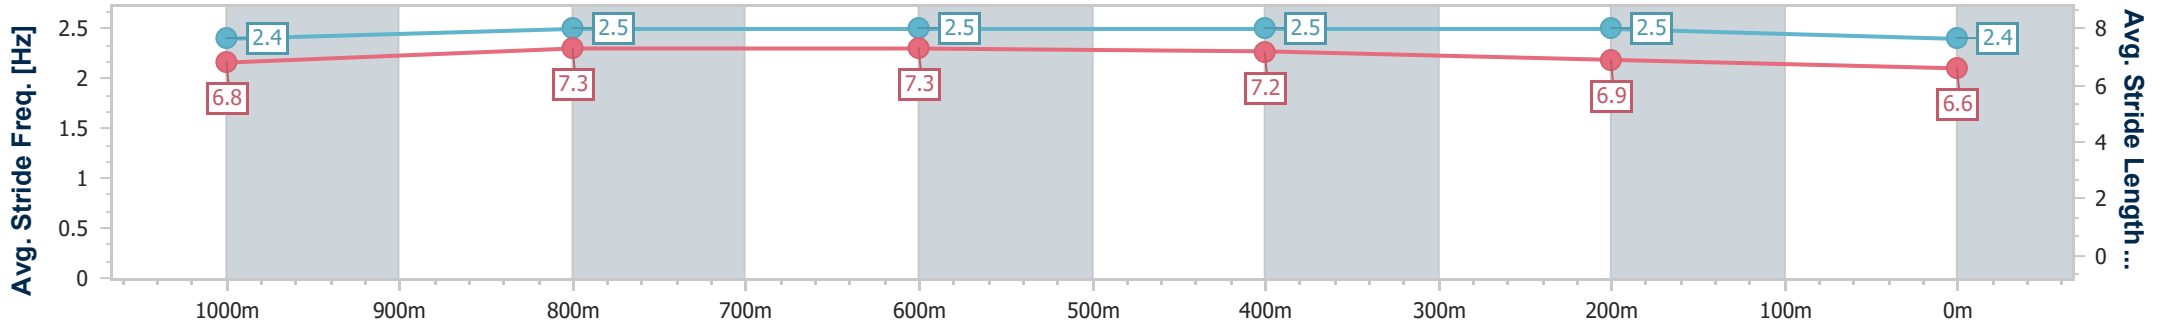

Horse/Jockey Name	Elleves
Final Rank	2
Fastest Section Time (Section)	0:10.65 (1000m)
Top Speed [km/h] (Section)	67.7 (Overall)
Race State	Finished

Ladbrokes Cannon Park QLD Professional
Race 4: CLIVE GORDON MEMORIAL BENCHMARK 55
Handicap - 1250m
18 July 2024 - 13:04

Track Rating: Soft 5, Weather: Fine, Rail Position: True

Section	Overall	1000m	800m	600m	400m	200m
Section Times	1:14.67 [2] (0:17.02)	0:57.65 [8] (0:10.65)	0:47.00 [8] (0:11.04)	0:35.96 [8] (0:11.42)	0:24.54 [8] (0:12.04)	0:12.50 [4]
Average Speed [km/h]	52.5	66.2	65.2	64.1	61.0	57.4
Top Speed [km/h]	67.7	67.5	66.1	66.0	61.9	61.0
Avg. Dist. to Rail [m]	1.4	2.6	0.4	2.0	8.0	6.9
Avg. Stride Freq. [Hz]	2.4	2.5	2.5	2.5	2.5	2.4
Avg. Stride Length [m]	6.8	7.3	7.3	7.2	6.9	6.6

- [ ] Ranking at each section and finish
- -.-.- No data available at this section
- NA No data available