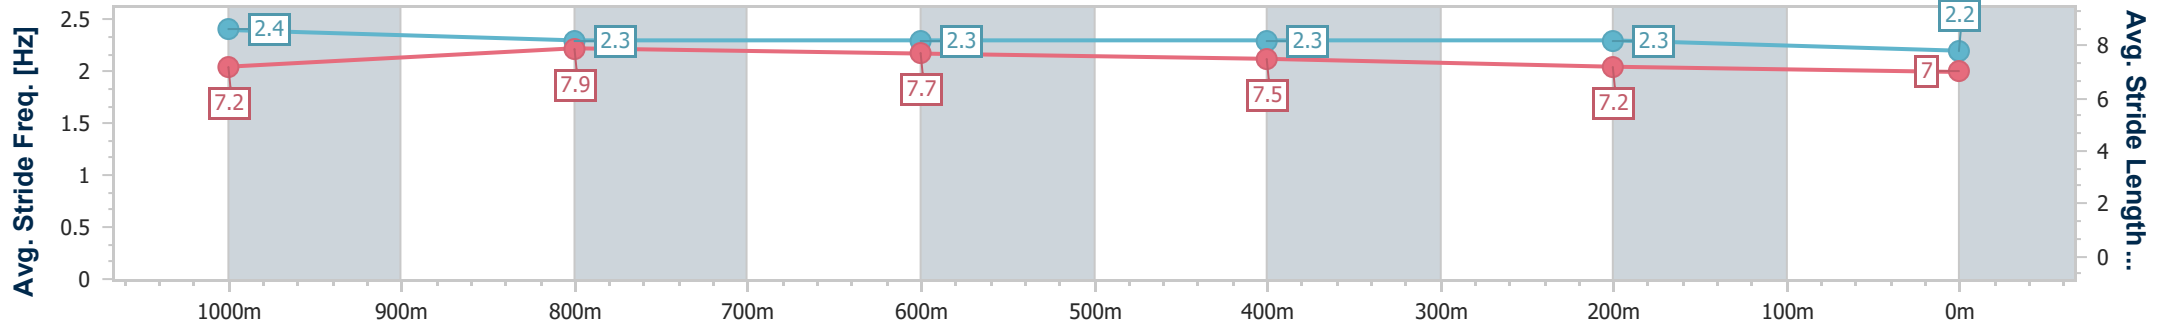

Horse/Jockey Name	Mishani Menace
Final Rank	4
Fastest Section Time (Section)	0:10.78 (1000m)
Top Speed [km/h] (Section)	68.8 (Overall)
Race State	Finished

Ladbrokes Cannon Park QLD Professional
Race 4: CLIVE GORDON MEMORIAL BENCHMARK 55
Handicap - 1250m
18 July 2024 - 13:04

Track Rating: Soft 5, Weather: Fine, Rail Position: True

Section	Overall	1000m	800m	600m	400m	200m
Section Times	1:14.77 [4] (0:16.42)	0:58.35 [6] (0:10.78)	0:47.57 [5] (0:11.06)	0:36.51 [6] (0:11.62)	0:24.89 [4] (0:12.10)	0:12.79 [3] (0:12.79)
Average Speed [km/h]	54.7	65.8	65.1	62.5	60.2	56.4
Top Speed [km/h]	68.8	67.2	65.3	64.5	61.7	58.5
Avg. Dist. to Rail [m]	1.7	1.6	0.4	1.5	3.7	2.5
Avg. Stride Freq. [Hz]	2.4	2.3	2.3	2.3	2.3	2.2
Avg. Stride Length [m]	7.2	7.9	7.7	7.5	7.2	7.0

- [ ] Ranking at each section and finish
- -.-.- No data available at this section
- NA No data available