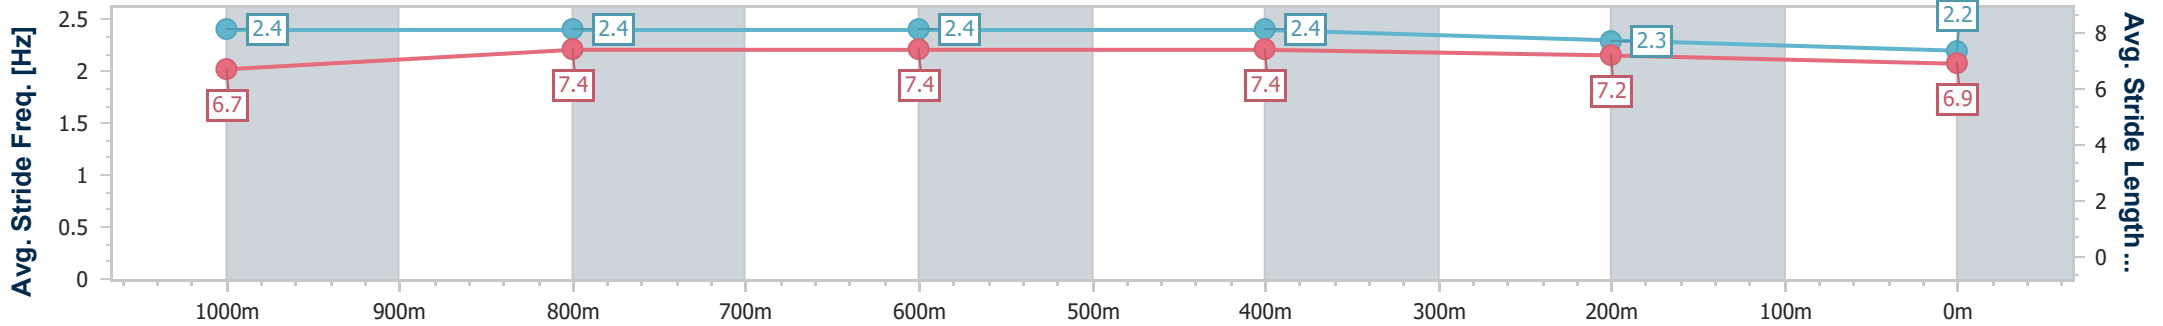

Horse/Jockey Name	Witness Attack
Final Rank	6
Fastest Section Time (Section)	0:10.59 (1000m)
Top Speed [km/h] (Section)	69.0 (Overall)
Race State	Finished

Ladbrokes Cannon Park QLD Professional
Race 4: CLIVE GORDON MEMORIAL BENCHMARK 55
Handicap - 1250m
18 July 2024 - 13:04

Track Rating: Soft 5, Weather: Fine, Rail Position: True

Section	Overall	1000m	800m	600m	400m	200m
Section Times	1:15.25 [6] (0:16.69)	0:58.56 [7] (0:10.59)	0:47.97 [7] (0:11.23)	0:36.74 [7] (0:11.57)	0:25.17 [7] (0:12.19)	0:12.98 [7] (0:12.98)
Average Speed [km/h]	52.7	65.2	64.2	63.0	60.2	55.5
Top Speed [km/h]	69.0	68.6	65.3	65.5	61.4	59.0
Avg. Dist. to Rail [m]	6.7	5.4	1.6	2.4	7.1	3.7
Avg. Stride Freq. [Hz]	2.4	2.4	2.4	2.4	2.3	2.2
Avg. Stride Length [m]	6.7	7.4	7.4	7.4	7.2	6.9

- [ ] Ranking at each section and finish
- -.-.- No data available at this section
- NA No data available