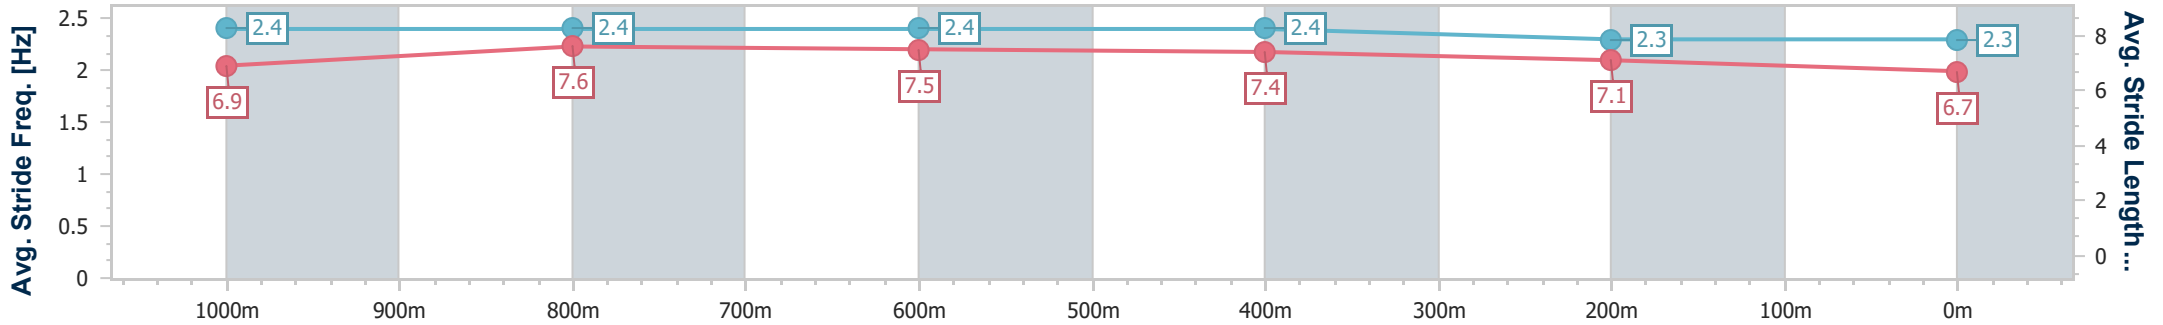

Horse/Jockey Name	Wandjina Spirit
Final Rank	5
Fastest Section Time (Section)	0:10.85 (1000m)
Top Speed [km/h] (Section)	67.1 (1000m)
Race State	Finished

Ladbrokes Cannon Park QLD Professional
Race 4: CLIVE GORDON MEMORIAL BENCHMARK 55
Handicap - 1250m
18 July 2024 - 13:04

Track Rating: Soft 5, Weather: Fine, Rail Position: True

Section	Overall	1000m	800m	600m	400m	200m
Section Times	1:15.24 [5] (0:16.41)	0:58.83 [5] (0:10.85)	0:47.98 [6] (0:10.92)	0:37.06 [5] (0:11.72)	0:25.34 [6] (0:12.30)	0:13.04 [6] (0:13.04)
Average Speed [km/h]	54.7	66.5	65.7	62.9	59.6	55.3
Top Speed [km/h]	67.1	67.1	66.6	66.0	60.0	58.8
Avg. Dist. to Rail [m]	1.0	1.2	2.2	3.7	6.1	4.1
Avg. Stride Freq. [Hz]	2.4	2.4	2.4	2.4	2.3	2.3
Avg. Stride Length [m]	6.9	7.6	7.5	7.4	7.1	6.7

- [ ] Ranking at each section and finish
- -.-.- No data available at this section
- NA No data available