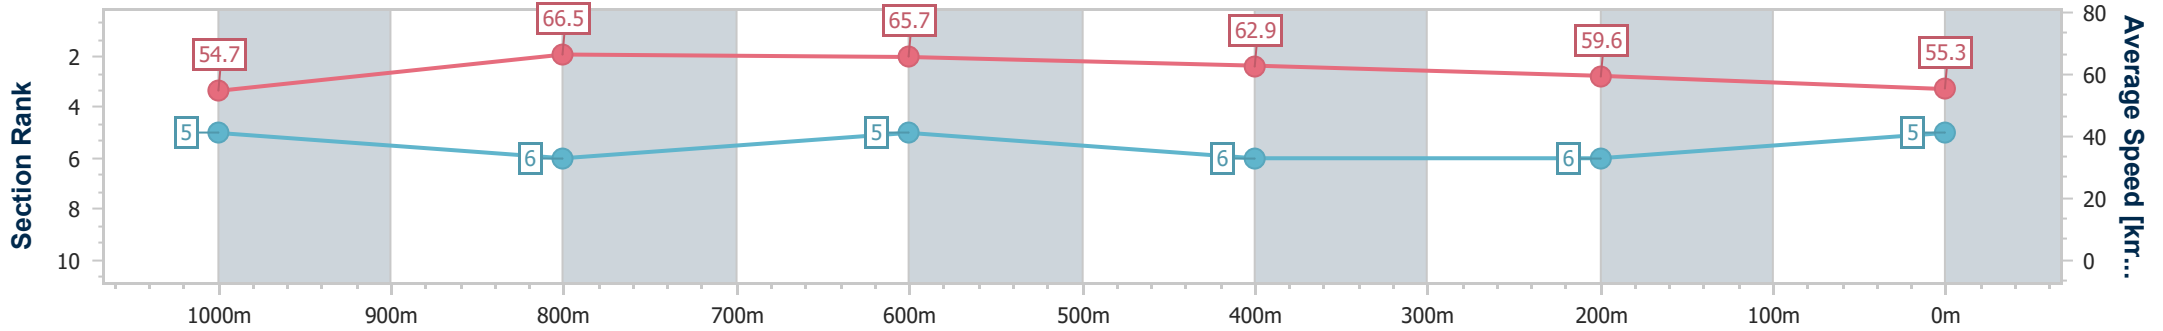

Horse/Jockey Name	Wandjina Spirit
Final Rank	5
Fastest Section Time (Section)	0:10.85 (1000m)
Top Speed [km/h] (Section)	67.1 (1000m)
Race State	Finished

Ladbrokes Cannon Park QLD Professional
Race 4: CLIVE GORDON MEMORIAL BENCHMARK 55
Handicap - 1250m
18 July 2024 - 13:04

Track Rating: Soft 5, Weather: Fine, Rail Position: True

Section	Overall	1000m	800m	600m	400m	200m
Section Times	1:15.24 [5] (0:16.41)	0:58.83 [5] (0:10.85)	0:47.98 [6] (0:10.92)	0:37.06 [5] (0:11.72)	0:25.34 [6] (0:12.30)	0:13.04 [6] (0:13.04)
Average Speed [km/h]	54.7	66.5	65.7	62.9	59.6	55.3
Top Speed [km/h]	67.1	67.1	66.6	66.0	60.0	58.8
Avg. Dist. to Rail [m]	1.0	1.2	2.2	3.7	6.1	4.1
Avg. Stride Freq. [Hz]	2.4	2.4	2.4	2.4	2.3	2.3
Avg. Stride Length [m]	6.9	7.6	7.5	7.4	7.1	6.7

- [ ] Ranking at each section and finish
- -.-.- No data available at this section
- NA No data available