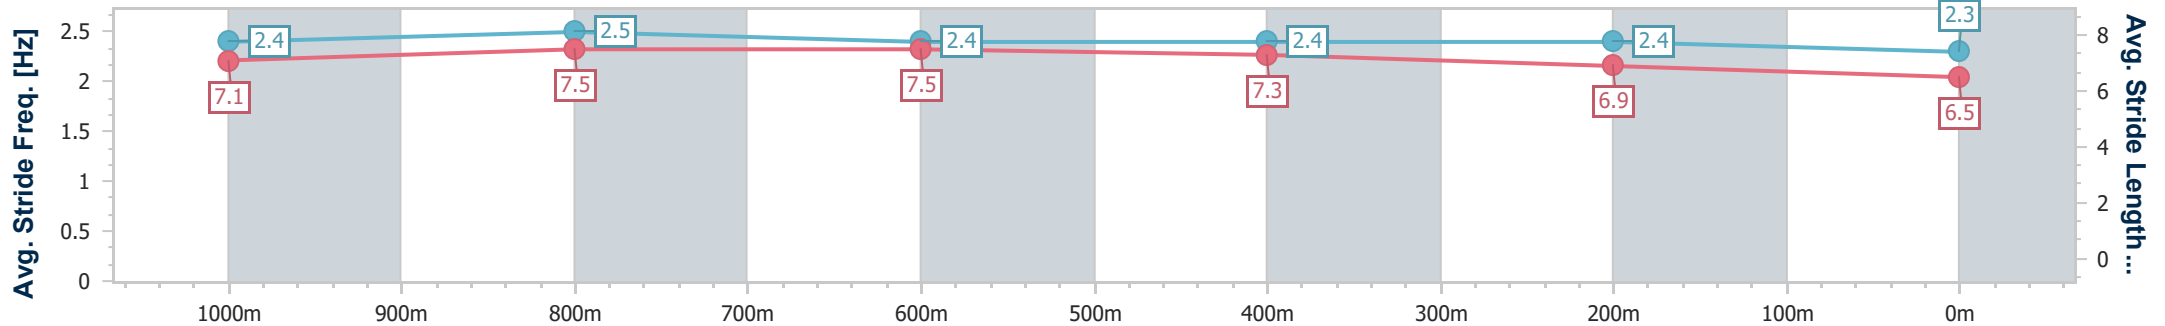

Horse/Jockey Name	Rothgurl
Final Rank	7
Fastest Section Time (Section)	0:10.85 (1000m)
Top Speed [km/h] (Section)	68.7 (Overall)
Race State	Finished

Ladbrokes Cannon Park QLD Professional
Race 4: CLIVE GORDON MEMORIAL BENCHMARK 55
Handicap - 1250m
18 July 2024 - 13:04

Track Rating: Soft 5, Weather: Fine, Rail Position: True

Section	Overall	1000m	800m	600m	400m	200m
Section Times	1:15.52 [7] (0:16.19)	0:59.33 [3] (0:10.85)	0:48.48 [3] (0:11.09)	0:37.39 [3] (0:11.72)	0:25.67 [3] (0:12.34)	0:13.33 [5] (0:13.33)
Average Speed [km/h]	55.4	66.0	65.0	62.6	59.4	53.9
Top Speed [km/h]	68.7	67.6	66.0	64.7	60.8	58.1
Avg. Dist. to Rail [m]	2.0	1.2	1.9	2.7	6.3	5.6
Avg. Stride Freq. [Hz]	2.4	2.5	2.4	2.4	2.4	2.3
Avg. Stride Length [m]	7.1	7.5	7.5	7.3	6.9	6.5

- [ ] Ranking at each section and finish
- -.-.- No data available at this section
- NA No data available