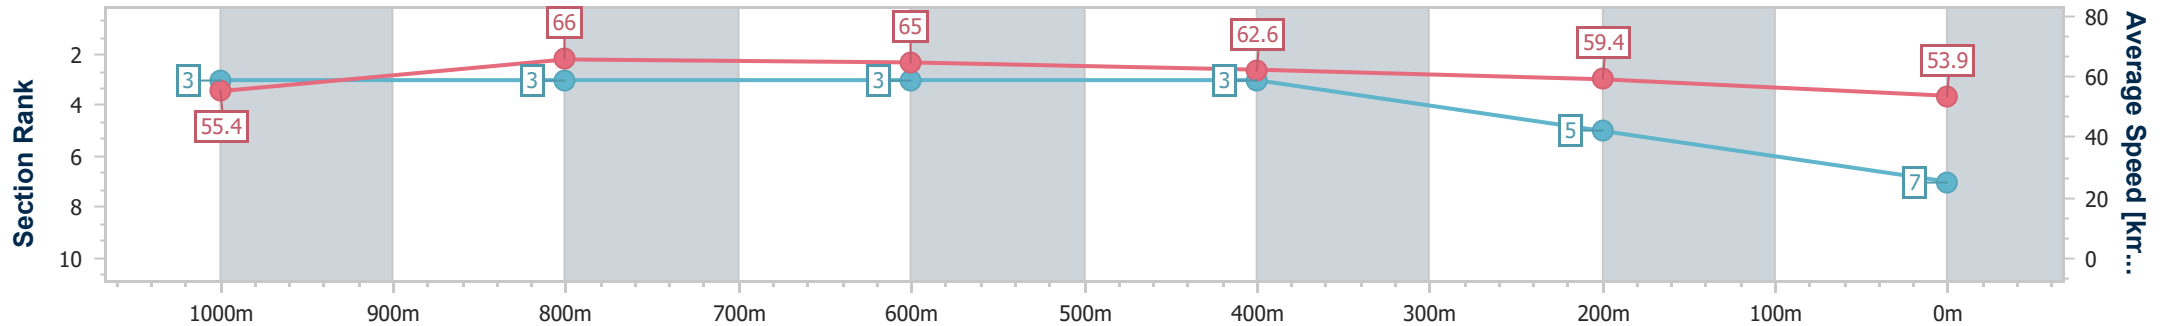

Horse/Jockey Name	Rothgurl
Final Rank	7
Fastest Section Time (Section)	0:10.85 (1000m)
Top Speed [km/h] (Section)	68.7 (Overall)
Race State	Finished

Ladbrokes Cannon Park QLD Professional
Race 4: CLIVE GORDON MEMORIAL BENCHMARK 55
Handicap - 1250m
18 July 2024 - 13:04

Track Rating: Soft 5, Weather: Fine, Rail Position: True

Section	Overall	1000m	800m	600m	400m	200m
Section Times	1:15.52 [7] (0:16.19)	0:59.33 [3] (0:10.85)	0:48.48 [3] (0:11.09)	0:37.39 [3] (0:11.72)	0:25.67 [3] (0:12.34)	0:13.33 [5] (0:13.33)
Average Speed [km/h]	55.4	66.0	65.0	62.6	59.4	53.9
Top Speed [km/h]	68.7	67.6	66.0	64.7	60.8	58.1
Avg. Dist. to Rail [m]	2.0	1.2	1.9	2.7	6.3	5.6
Avg. Stride Freq. [Hz]	2.4	2.5	2.4	2.4	2.4	2.3
Avg. Stride Length [m]	7.1	7.5	7.5	7.3	6.9	6.5

- [ ] Ranking at each section and finish
- -.-.- No data available at this section
- NA No data available