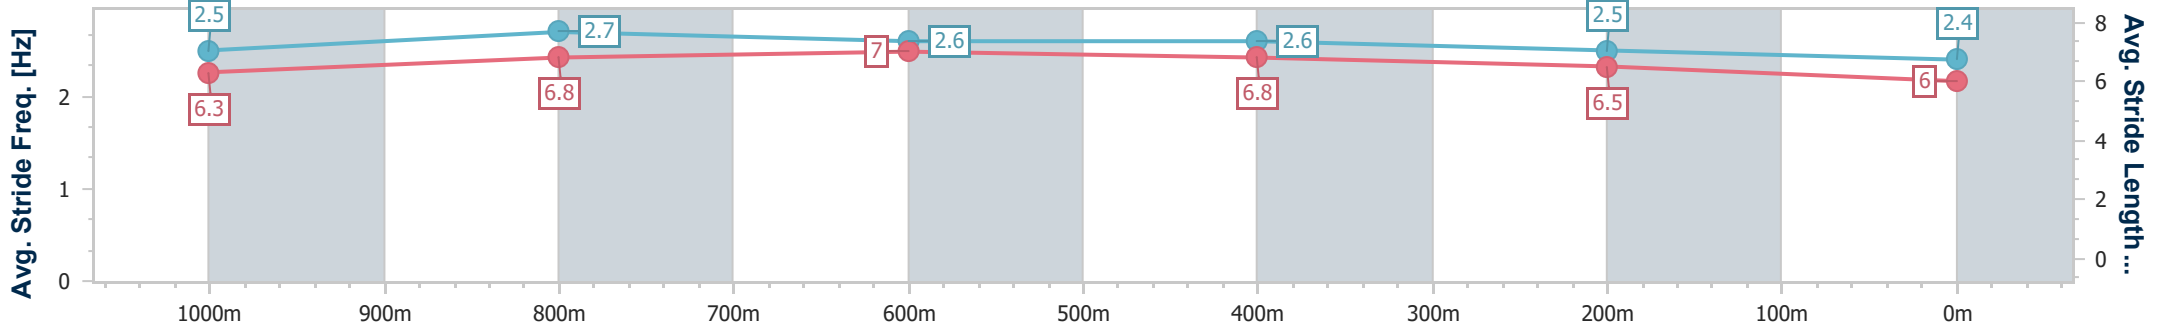

Ladbrokes Cannon Park QLD Professional
 Race 4: CLIVE GORDON MEMORIAL BENCHMARK 55
 Handicap - 1250m
 18 July 2024 - 13:04

Track Rating: Soft 5, Weather: Fine, Rail Position: True

Section	Overall	1000m	800m	600m	400m	200m
Section Times	1:15.69 [8] (0:16.25)	0:59.44 [4] (0:10.89)	0:48.55 [4] (0:11.03)	0:37.52 [4] (0:11.72)	0:25.80 [5] (0:12.44)	0:13.36 [8] (0:13.36)
Average Speed [km/h]	54.7	65.4	65.1	61.9	58.2	53.8
Top Speed [km/h]	68.3	66.7	66.2	63.5	60.0	56.9
Avg. Dist. to Rail [m]	1.9	1.9	0.2	0.9	2.7	1.6
Avg. Stride Freq. [Hz]	2.5	2.4	2.4	2.4	2.4	2.3
Avg. Stride Length [m]	6.9	7.5	7.4	7.3	6.8	6.6

- [] Ranking at each section and finish
- .-.- No data available at this section
- NA No data available

Horse/Jockey Name	Brave Intent
Final Rank	9
Fastest Section Time (Section)	0:10.50 (1000m)
Top Speed [km/h] (Section)	68.0 (1000m)
Race State	Finished

Ladbrokes Cannon Park QLD Professional
 Race 4: CLIVE GORDON MEMORIAL BENCHMARK 55
 Handicap - 1250m
 18 July 2024 - 13:04

Track Rating: Soft 5, Weather: Fine, Rail Position: True

Section	Overall	1000m	800m	600m	400m	200m
Section Times	1:16.27 [9] (0:17.34)	0:58.93 [9] (0:10.50)	0:48.43 [9] (0:10.89)	0:37.54 [9] (0:11.66)	0:25.88 [9] (0:12.31)	0:13.57 [9] (0:13.57)
Average Speed [km/h]	50.9	65.9	66.3	62.8	59.2	53.0
Top Speed [km/h]	65.9	68.0	67.7	65.6	60.4	58.0
Avg. Dist. to Rail [m]	4.3	4.9	1.2	2.3	5.7	7.2
Avg. Stride Freq. [Hz]	2.5	2.7	2.6	2.6	2.5	2.4
Avg. Stride Length [m]	6.3	6.8	7.0	6.8	6.5	6.0

- [] Ranking at each section and finish
- .-.- No data available at this section
- NA No data available