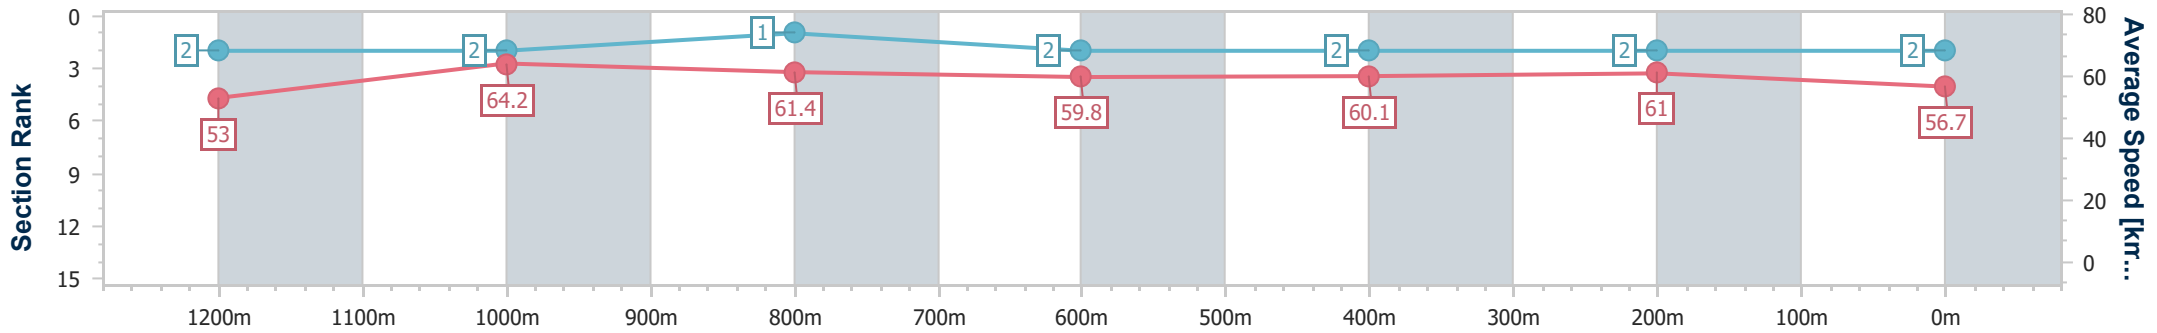

Sunshine Coast QLD Professional

Race 7: TAB GLASSHOUSE HANDICAP - 1400m

14 July 2024 - 16:05

Track Rating: Heavy 9, Weather: Fine, Rail Position: True

Section	Overall	1200m	1000m	800m	600m	400m	200m
Section Times	1:25.51 [2] (0:13.61)	1:11.90 [2] (0:11.19)	1:00.71 [2] (0:11.86)	0:48.85 [1] (0:12.19)	0:36.66 [2] (0:12.17)	0:24.49 [2] (0:11.80)	0:12.69 [2] (0:12.69)
Average Speed [km/h]	53.0	64.2	61.4	59.8	60.1	61.0	56.7
Top Speed [km/h]	66.8	66.8	62.5	61.9	61.0	61.9	60.0
Avg. Dist. to Rail [m]	13.3	7.0	4.1	2.5	2.0	6.4	8.0
Avg. Stride Freq. [Hz]	2.3	2.4	2.3	2.3	2.3	2.4	2.3
Avg. Stride Length [m]	6.3	7.4	7.3	7.2	7.1	7.1	6.8