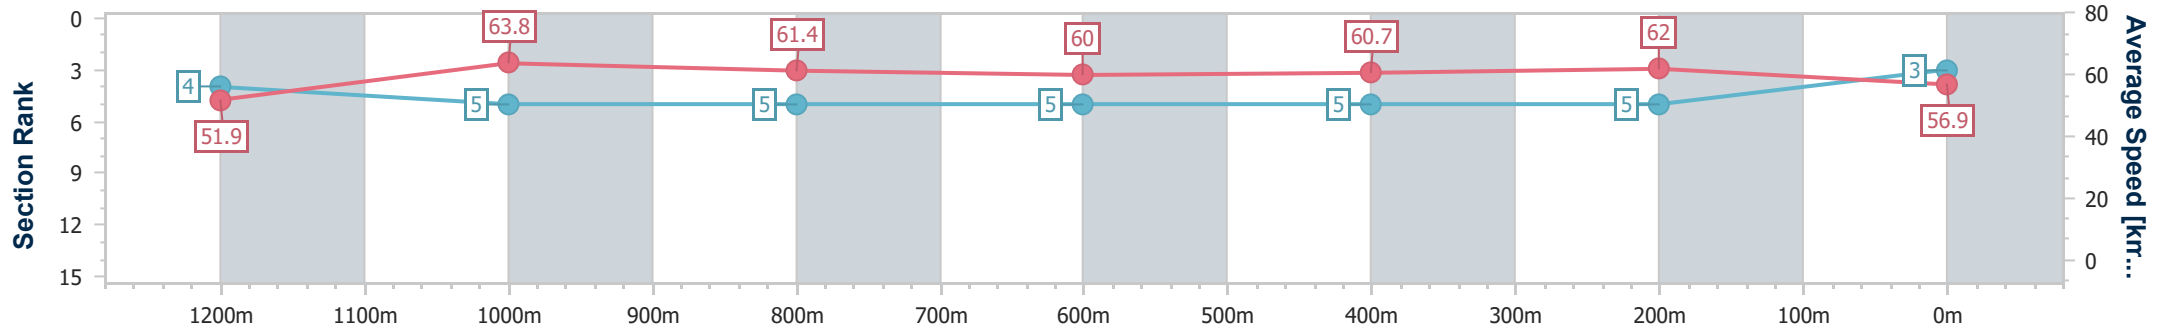

Sunshine Coast QLD Professional

Race 7: TAB GLASSHOUSE HANDICAP - 1400m

14 July 2024 - 16:05

Track Rating: Heavy 9, Weather: Fine, Rail Position: True

Section	Overall	1200m	1000m	800m	600m	400m	200m
Section Times	1:25.58 [3] (0:13.86)	1:11.72 [4] (0:11.28)	1:00.44 [5] (0:11.88)	0:48.56 [5] (0:12.19)	0:36.37 [5] (0:12.10)	0:24.27 [5] (0:11.64)	0:12.63 [5] (0:12.63)
Average Speed [km/h]	51.9	63.8	61.4	60.0	60.7	62.0	56.9
Top Speed [km/h]	64.0	66.0	63.3	61.0	62.3	62.8	60.5
Avg. Dist. to Rail [m]	12.0	6.9	4.3	3.5	3.4	8.3	9.6
Avg. Stride Freq. [Hz]	2.2	2.2	2.2	2.2	2.2	2.3	2.2
Avg. Stride Length [m]	6.5	7.9	7.8	7.7	7.6	7.5	7.2