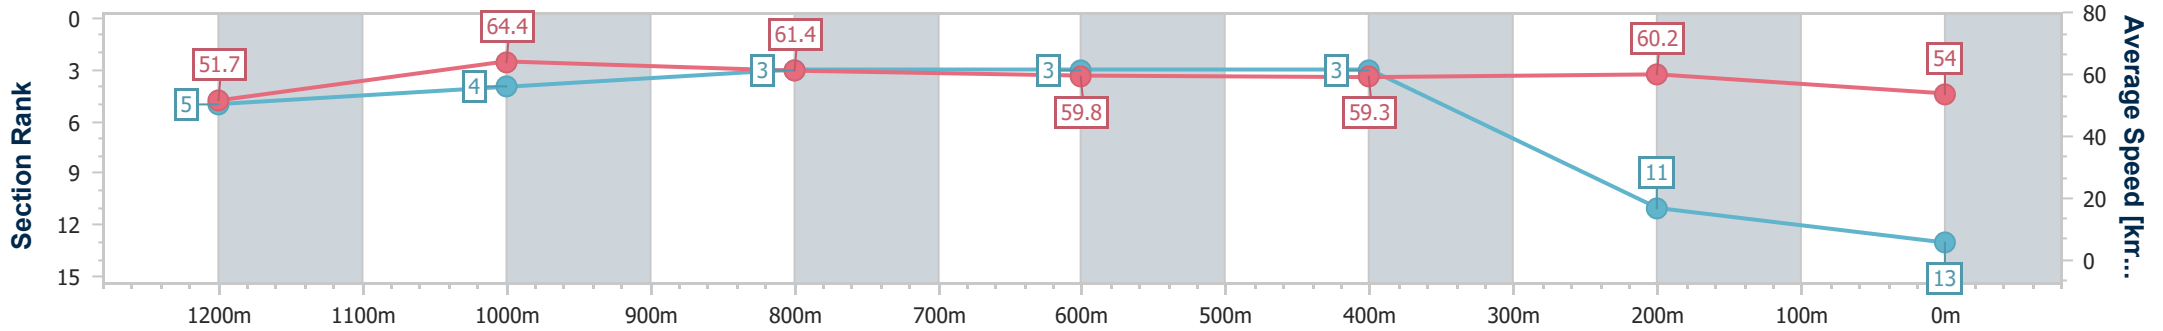

Sunshine Coast QLD Professional
 Race 7: TAB GLASSHOUSE HANDICAP - 1400m
 14 July 2024 - 16:05
 Track Rating: Heavy 9, Weather: Fine, Rail Position: True

Section	Overall	1200m	1000m	800m	600m	400m	200m
Section Times	1:26.50 [12] (0:13.79)	1:12.71 [3] (0:11.23)	1:01.48 [3] (0:11.97)	0:49.51 [4] (0:12.21)	0:37.30 [4] (0:12.10)	0:25.20 [4] (0:11.92)	0:13.28 [10] (0:13.28)
Average Speed [km/h]	52.1	64.3	60.3	59.4	60.1	60.4	54.1
Top Speed [km/h]	64.2	65.1	62.9	60.1	62.1	62.1	57.9
Avg. Dist. to Rail [m]	9.5	6.0	2.7	1.0	1.7	6.5	8.4
Avg. Stride Freq. [Hz]	2.3	2.3	2.2	2.2	2.3	2.3	2.2
Avg. Stride Length [m]	6.4	7.8	7.5	7.4	7.4	7.2	6.9

- [] Ranking at each section and finish
- .-.- No data available at this section
- NA No data available

Horse/Jockey Name	Sinawann
Final Rank	13
Fastest Section Time (Section)	0:11.16 (1200m)
Top Speed [km/h] (Section)	65.9 (1200m)
Race State	Finished

Sunshine Coast QLD Professional
 Race 7: TAB GLASSHOUSE HANDICAP - 1400m
 14 July 2024 - 16:05
 Track Rating: Heavy 9, Weather: Fine, Rail Position: True

Section	Overall	1200m	1000m	800m	600m	400m	200m
Section Times	1:26.52 [13] (0:13.91)	1:12.61 [5] (0:11.16)	1:01.45 [4] (0:11.78)	0:49.67 [3] (0:12.16)	0:37.51 [3] (0:12.24)	0:25.27 [3] (0:11.98)	0:13.29 [11] (0:13.29)
Average Speed [km/h]	51.7	64.4	61.4	59.8	59.3	60.2	54.0
Top Speed [km/h]	64.2	65.9	63.4	60.3	61.3	61.7	58.2
Avg. Dist. to Rail [m]	6.6	4.3	2.5	1.8	1.2	4.7	5.9
Avg. Stride Freq. [Hz]	2.3	2.3	2.3	2.3	2.3	2.3	2.2
Avg. Stride Length [m]	6.3	7.8	7.5	7.1	7.1	7.1	6.7