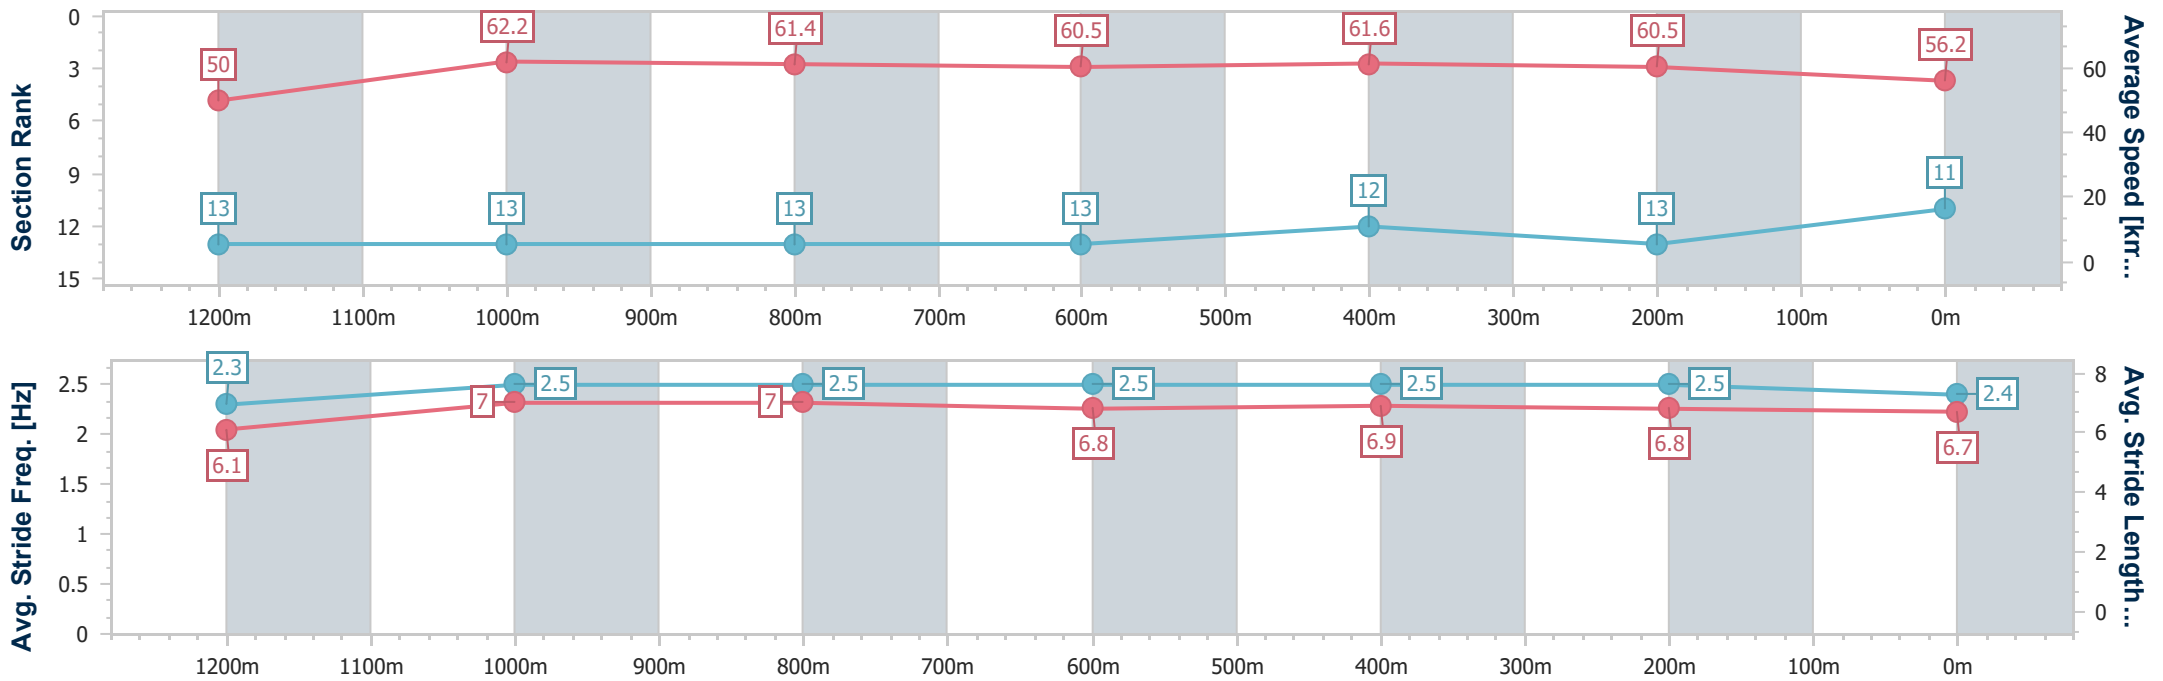

Sunshine Coast QLD Professional
 Race 7: TAB GLASSHOUSE HANDICAP - 1400m
 14 July 2024 - 16:05
 Track Rating: Heavy 9, Weather: Fine, Rail Position: True

Section	Overall	1200m	1000m	800m	600m	400m	200m
Section Times	1:26.22 [10] (0:14.00)	1:12.22 [6] (0:11.42)	1:00.80 [8] (0:11.87)	0:48.93 [8] (0:12.11)	0:36.82 [7] (0:12.10)	0:24.72 [8] (0:11.70)	0:13.02 [9] (0:13.02)
Average Speed [km/h]	51.6	63.2	61.3	60.6	61.2	61.5	55.2
Top Speed [km/h]	62.6	65.0	63.2	62.4	63.1	62.6	60.9
Avg. Dist. to Rail [m]	12.7	6.7	4.0	3.8	4.1	8.9	10.6
Avg. Stride Freq. [Hz]	2.2	2.4	2.3	2.3	2.3	2.3	2.2
Avg. Stride Length [m]	6.4	7.4	7.4	7.4	7.3	7.3	6.8

- [] Ranking at each section and finish
- .-.- No data available at this section
- NA No data available

Horse/Jockey Name	Ita
Final Rank	11
Fastest Section Time (Section)	0:11.59 (1200m)
Top Speed [km/h] (Section)	64.5 (1200m)
Race State	Finished

Sunshine Coast QLD Professional
 Race 7: TAB GLASSHOUSE HANDICAP - 1400m
 14 July 2024 - 16:05
 Track Rating: Heavy 9, Weather: Fine, Rail Position: True

Section	Overall	1200m	1000m	800m	600m	400m	200m
Section Times	1:26.39 [11] (0:14.42)	1:11.97 [13] (0:11.59)	1:00.38 [13] (0:11.81)	0:48.57 [13] (0:12.05)	0:36.52 [13] (0:11.80)	0:24.72 [12] (0:11.88)	0:12.84 [13] (0:12.84)
Average Speed [km/h]	50.0	62.2	61.4	60.5	61.6	60.5	56.2
Top Speed [km/h]	62.4	64.5	63.5	63.6	62.9	62.6	58.2
Avg. Dist. to Rail [m]	16.4	7.2	2.5	2.3	1.5	4.3	7.3
Avg. Stride Freq. [Hz]	2.3	2.5	2.5	2.5	2.5	2.5	2.4
Avg. Stride Length [m]	6.1	7.0	7.0	6.8	6.9	6.8	6.7