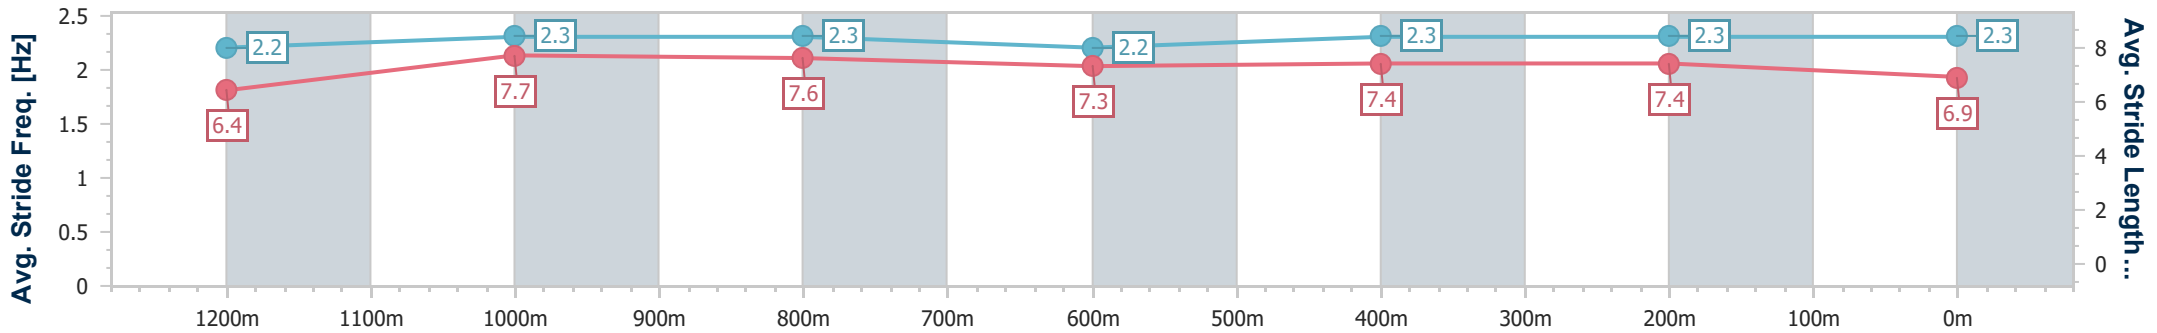

Sunshine Coast QLD Professional

Race 7: TAB GLASSHOUSE HANDICAP - 1400m

14 July 2024 - 16:05

Track Rating: Heavy 9, Weather: Fine, Rail Position: True

Section	Overall	1200m	1000m	800m	600m	400m	200m
Section Times	1:25.77 [5] (0:14.13)	1:11.64 [8] (0:11.23)	1:00.41 [7] (0:11.70)	0:48.71 [6] (0:12.26)	0:36.45 [6] (0:12.01)	0:24.44 [6] (0:11.60)	0:12.84 [3] (0:12.84)
Average Speed [km/h]	51.2	63.9	61.9	59.3	60.6	62.1	56.2
Top Speed [km/h]	63.6	65.5	62.9	60.8	62.5	63.6	59.5
Avg. Dist. to Rail [m]	8.6	4.1	2.0	1.9	1.8	5.4	7.3
Avg. Stride Freq. [Hz]	2.2	2.3	2.3	2.2	2.3	2.3	2.3
Avg. Stride Length [m]	6.4	7.7	7.6	7.3	7.4	7.4	6.9