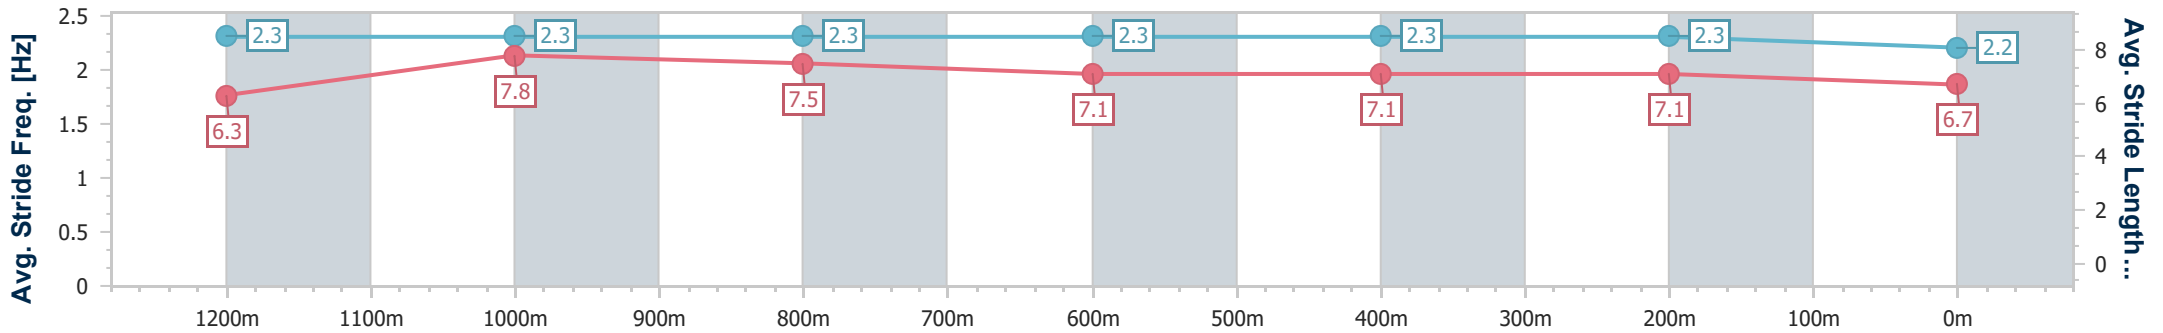

Sunshine Coast QLD Professional
 Race 7: TAB GLASSHOUSE HANDICAP - 1400m
 14 July 2024 - 16:05
 Track Rating: Heavy 9, Weather: Fine, Rail Position: True

Section	Overall	1200m	1000m	800m	600m	400m	200m
Section Times	1:26.50 [12] (0:13.79)	1:12.71 [3] (0:11.23)	1:01.48 [3] (0:11.97)	0:49.51 [4] (0:12.21)	0:37.30 [4] (0:12.10)	0:25.20 [4] (0:11.92)	0:13.28 [10] (0:13.28)
Average Speed [km/h]	52.1	64.3	60.3	59.4	60.1	60.4	54.1
Top Speed [km/h]	64.2	65.1	62.9	60.1	62.1	62.1	57.9
Avg. Dist. to Rail [m]	9.5	6.0	2.7	1.0	1.7	6.5	8.4
Avg. Stride Freq. [Hz]	2.3	2.3	2.2	2.2	2.3	2.3	2.2
Avg. Stride Length [m]	6.4	7.8	7.5	7.4	7.4	7.2	6.9

- [] Ranking at each section and finish
- .-.- No data available at this section
- NA No data available

Horse/Jockey Name	Sinawann
Final Rank	13
Fastest Section Time (Section)	0:11.16 (1200m)
Top Speed [km/h] (Section)	65.9 (1200m)
Race State	Finished

Sunshine Coast QLD Professional
 Race 7: TAB GLASSHOUSE HANDICAP - 1400m
 14 July 2024 - 16:05
 Track Rating: Heavy 9, Weather: Fine, Rail Position: True

Section	Overall	1200m	1000m	800m	600m	400m	200m
Section Times	1:26.52 [13] (0:13.91)	1:12.61 [5] (0:11.16)	1:01.45 [4] (0:11.78)	0:49.67 [3] (0:12.16)	0:37.51 [3] (0:12.24)	0:25.27 [3] (0:11.98)	0:13.29 [11] (0:13.29)
Average Speed [km/h]	51.7	64.4	61.4	59.8	59.3	60.2	54.0
Top Speed [km/h]	64.2	65.9	63.4	60.3	61.3	61.7	58.2
Avg. Dist. to Rail [m]	6.6	4.3	2.5	1.8	1.2	4.7	5.9
Avg. Stride Freq. [Hz]	2.3	2.3	2.3	2.3	2.3	2.3	2.2
Avg. Stride Length [m]	6.3	7.8	7.5	7.1	7.1	7.1	6.7

- [] Ranking at each section and finish
- .-.- No data available at this section
- NA No data available