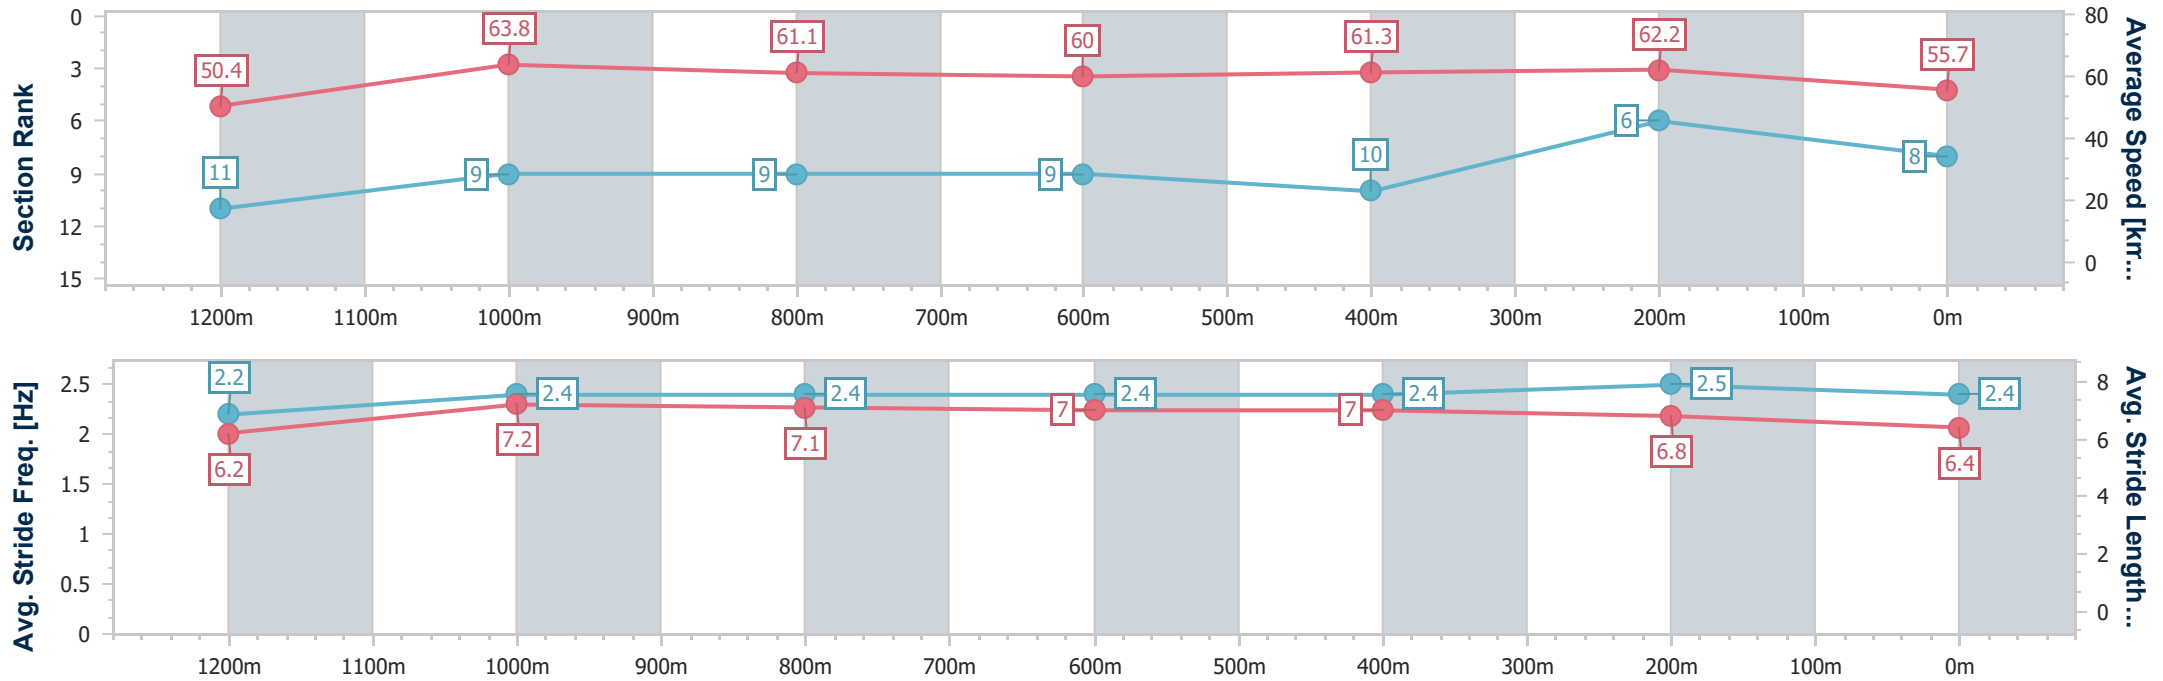

Sunshine Coast QLD Professional

Race 7: TAB GLASSHOUSE HANDICAP - 1400m

14 July 2024 - 16:05

Track Rating: Heavy 9, Weather: Fine, Rail Position: True

Section	Overall	1200m	1000m	800m	600m	400m	200m
Section Times	1:26.03 [8] (0:14.30)	1:11.73 [11] (0:11.30)	1:00.43 [9] (0:11.86)	0:48.57 [9] (0:12.21)	0:36.36 [9] (0:11.87)	0:24.49 [10] (0:11.54)	0:12.95 [6] (0:12.95)
Average Speed [km/h]	50.4	63.8	61.1	60.0	61.3	62.2	55.7
Top Speed [km/h]	63.1	67.0	63.2	61.7	62.1	64.2	60.7
Avg. Dist. to Rail [m]	11.1	6.1	3.5	3.3	1.1	3.3	5.3
Avg. Stride Freq. [Hz]	2.2	2.4	2.4	2.4	2.4	2.5	2.4
Avg. Stride Length [m]	6.2	7.2	7.1	7.0	7.0	6.8	6.4