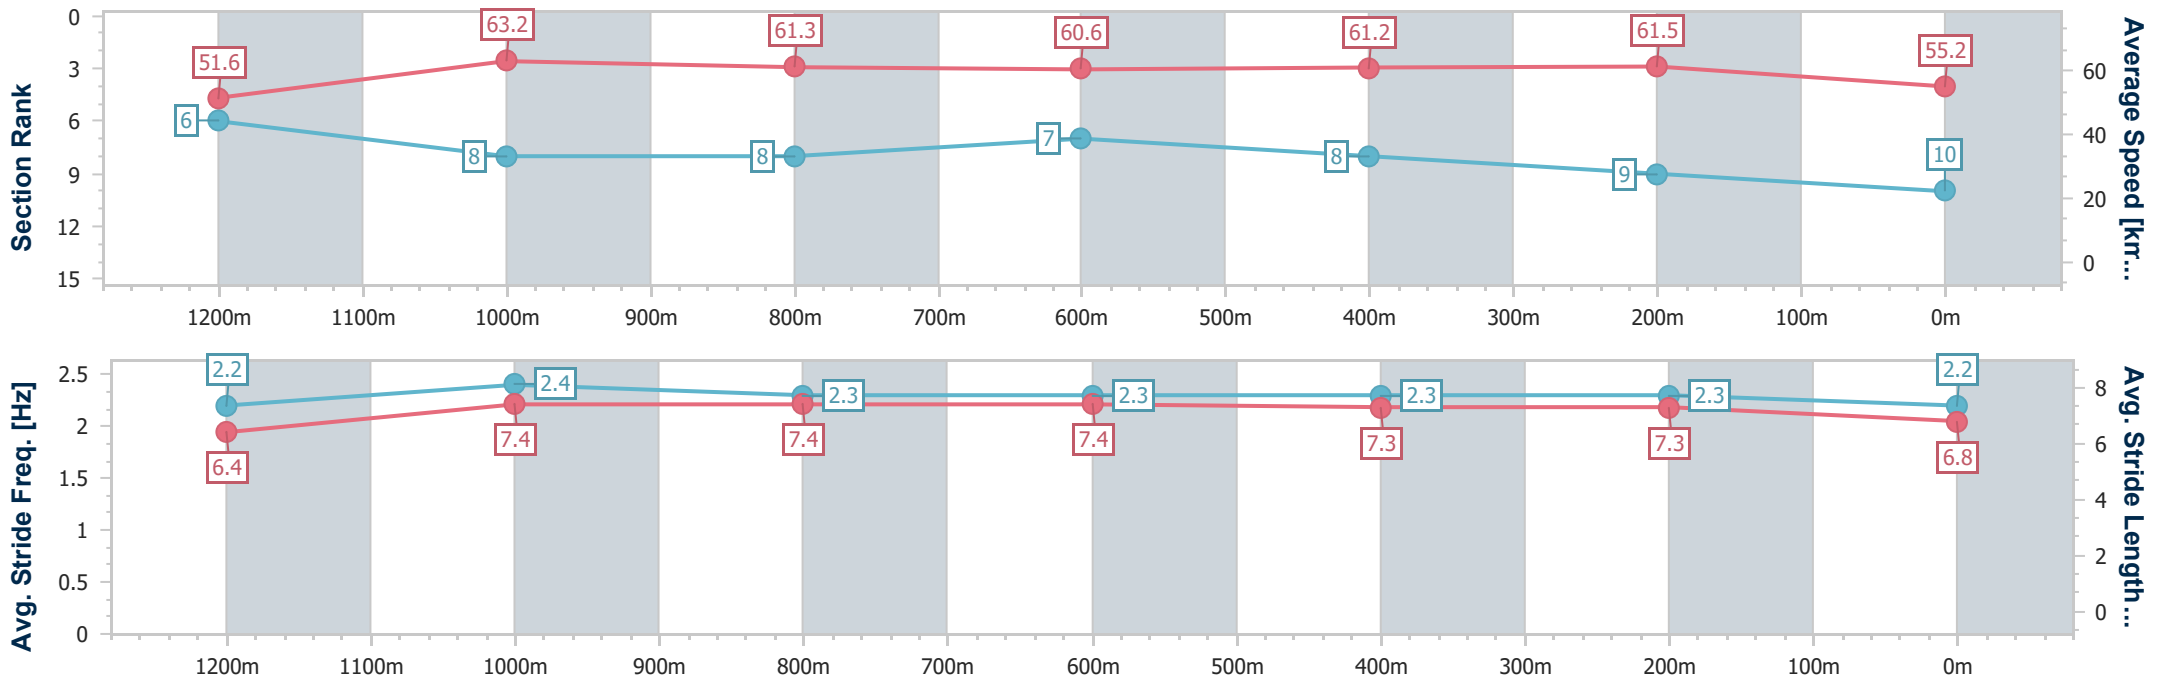

Sunshine Coast QLD Professional
 Race 7: TAB GLASSHOUSE HANDICAP - 1400m
 14 July 2024 - 16:05
 Track Rating: Heavy 9, Weather: Fine, Rail Position: True

Section	Overall	1200m	1000m	800m	600m	400m	200m
Section Times	1:26.06 [9] (0:14.18)	1:11.88 [9] (0:11.51)	1:00.37 [11] (0:11.91)	0:48.46 [10] (0:12.22)	0:36.24 [11] (0:11.71)	0:24.53 [9] (0:11.40)	0:13.13 [4] (0:13.13)
Average Speed [km/h]	50.8	62.7	61.1	60.7	62.8	63.2	54.8
Top Speed [km/h]	61.7	65.1	63.1	62.9	64.0	64.2	60.5
Avg. Dist. to Rail [m]	16.0	8.3	5.3	4.7	3.4	9.2	11.1
Avg. Stride Freq. [Hz]	2.4	2.5	2.4	2.4	2.5	2.5	2.3
Avg. Stride Length [m]	5.8	7.1	7.1	7.2	7.1	7.0	6.5

- [] Ranking at each section and finish
- .-.- No data available at this section
- NA No data available

Horse/Jockey Name	What You Need
Final Rank	10
Fastest Section Time (Section)	0:11.42 (1200m)
Top Speed [km/h] (Section)	65.0 (1200m)
Race State	Finished

Sunshine Coast QLD Professional
 Race 7: TAB GLASSHOUSE HANDICAP - 1400m
 14 July 2024 - 16:05
 Track Rating: Heavy 9, Weather: Fine, Rail Position: True

Section	Overall	1200m	1000m	800m	600m	400m	200m
Section Times	1:26.22 [10] (0:14.00)	1:12.22 [6] (0:11.42)	1:00.80 [8] (0:11.87)	0:48.93 [8] (0:12.11)	0:36.82 [7] (0:12.10)	0:24.72 [8] (0:11.70)	0:13.02 [9] (0:13.02)
Average Speed [km/h]	51.6	63.2	61.3	60.6	61.2	61.5	55.2
Top Speed [km/h]	62.6	65.0	63.2	62.4	63.1	62.6	60.9
Avg. Dist. to Rail [m]	12.7	6.7	4.0	3.8	4.1	8.9	10.6
Avg. Stride Freq. [Hz]	2.2	2.4	2.3	2.3	2.3	2.3	2.2
Avg. Stride Length [m]	6.4	7.4	7.4	7.4	7.3	7.3	6.8