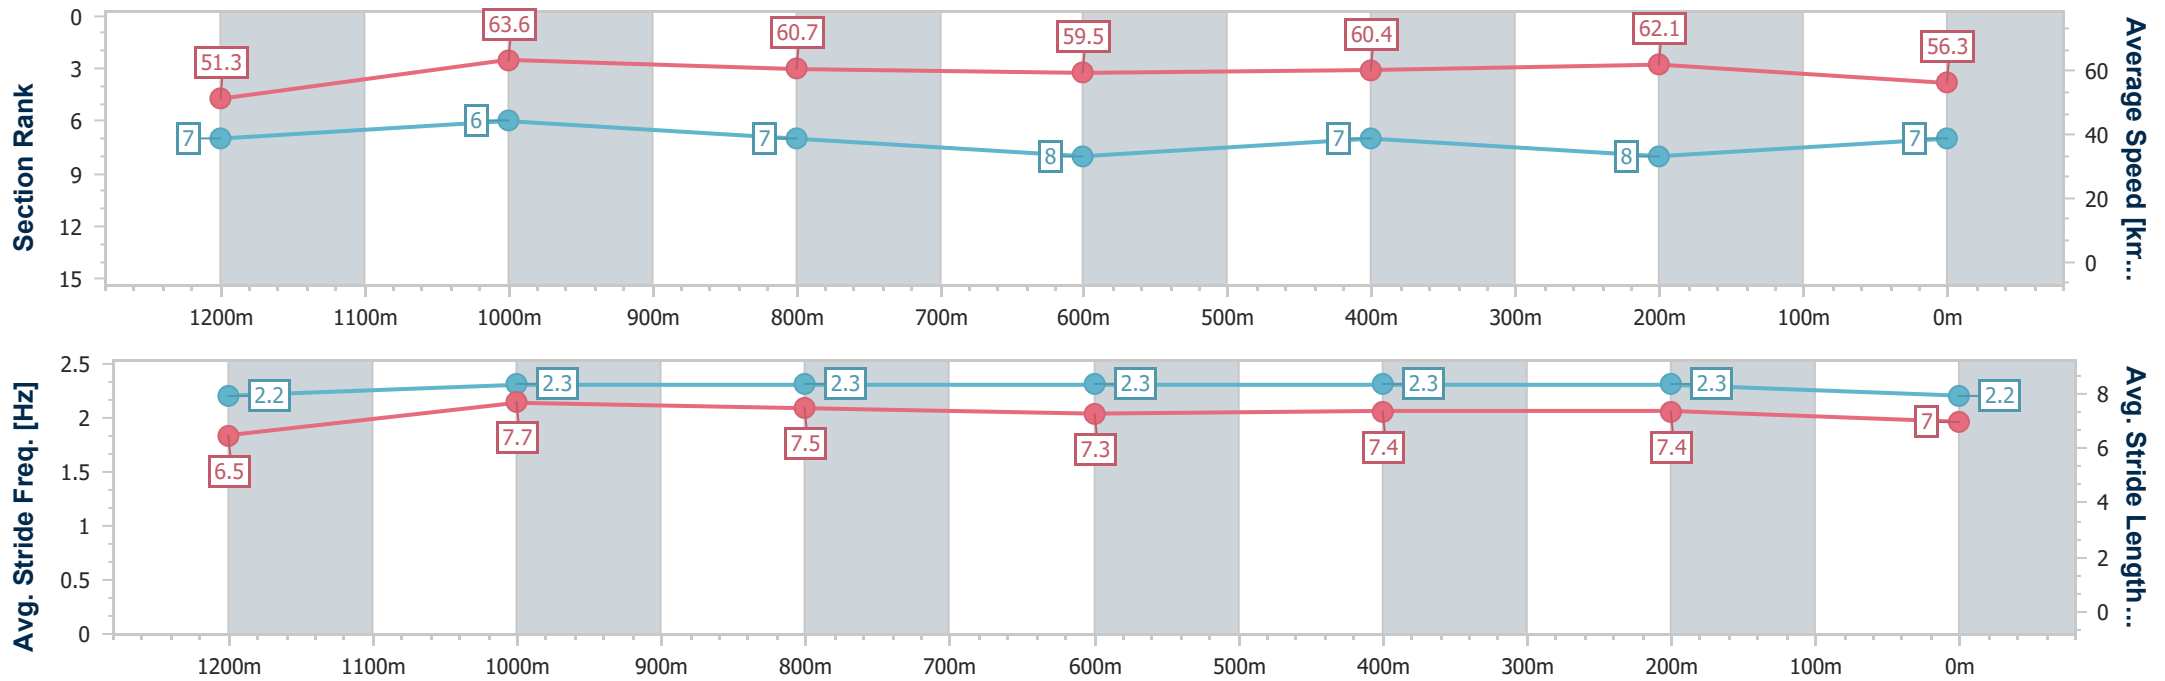

- [] Ranking at each section and finish
- .-.- No data available at this section
- NA No data available

Horse/Jockey Name	Irish Songs
Final Rank	7
Fastest Section Time (Section)	0:11.31 (1200m)
Top Speed [km/h] (Section)	65.3 (1200m)
Race State	Finished

Sunshine Coast QLD Professional
 Race 7: TAB GLASSHOUSE HANDICAP - 1400m
 14 July 2024 - 16:05
 Track Rating: Heavy 9, Weather: Fine, Rail Position: True

Section	Overall	1200m	1000m	800m	600m	400m	200m
Section Times	1:25.86 [7] (0:14.04)	1:11.82 [7] (0:11.31)	1:00.51 [6] (0:11.93)	0:48.58 [7] (0:12.21)	0:36.37 [8] (0:12.00)	0:24.37 [7] (0:11.62)	0:12.75 [8] (0:12.75)
Average Speed [km/h]	51.3	63.6	60.7	59.5	60.4	62.1	56.3
Top Speed [km/h]	64.3	65.3	62.7	61.0	62.9	63.6	59.7
Avg. Dist. to Rail [m]	8.8	5.5	3.3	1.8	1.2	6.0	9.5
Avg. Stride Freq. [Hz]	2.2	2.3	2.3	2.3	2.3	2.3	2.2
Avg. Stride Length [m]	6.5	7.7	7.5	7.3	7.4	7.4	7.0