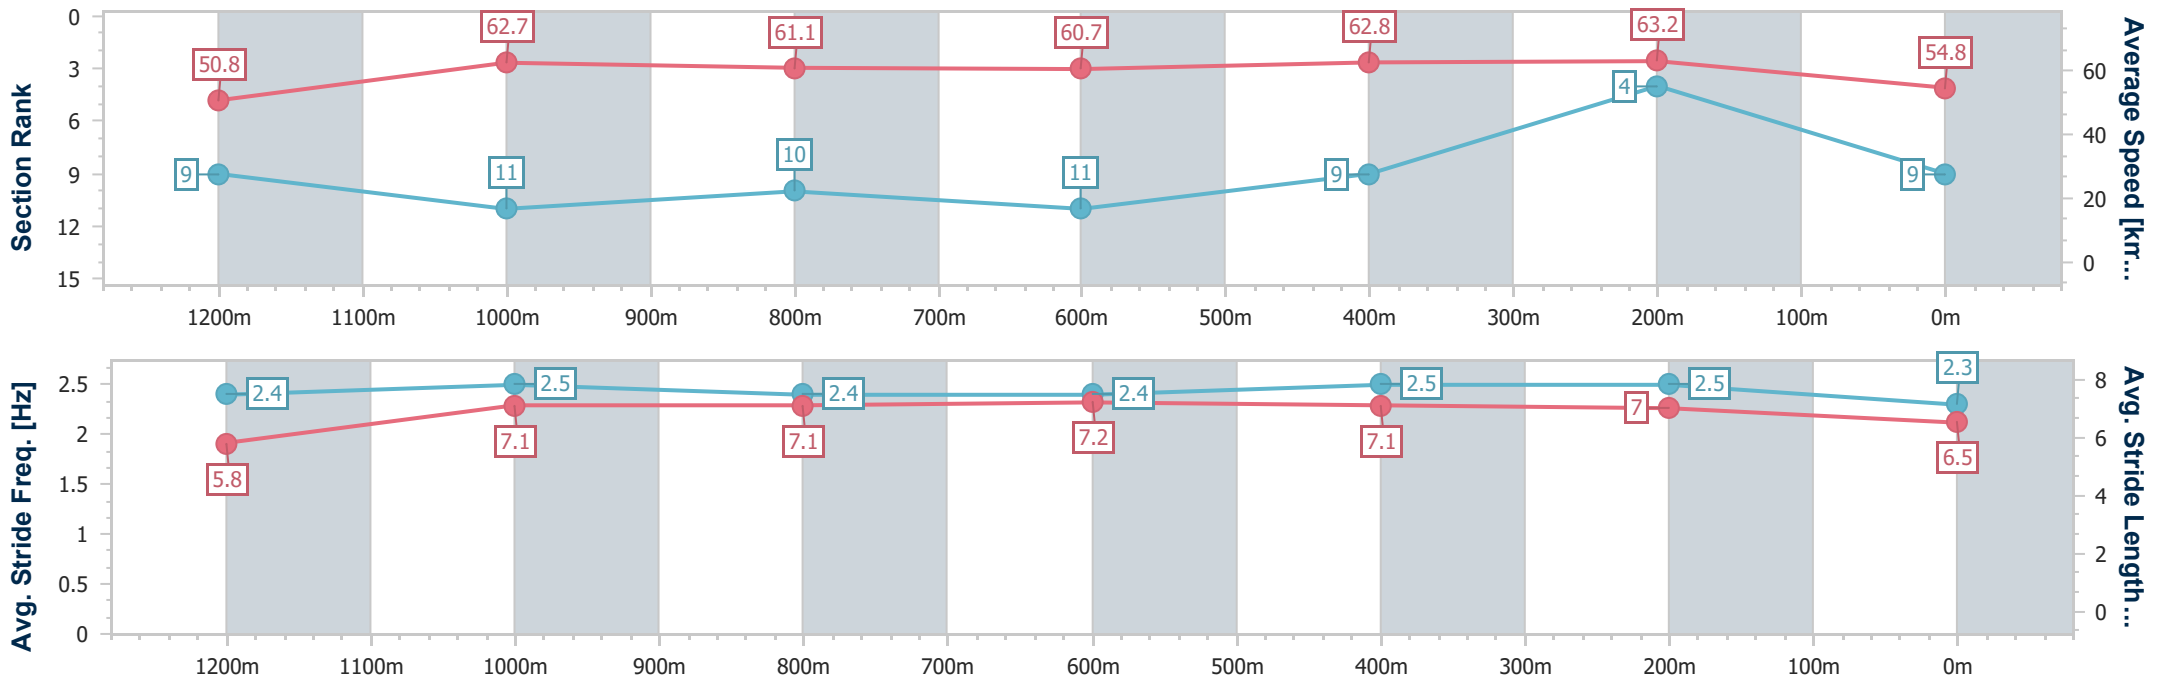

Sunshine Coast QLD Professional

Race 7: TAB GLASSHOUSE HANDICAP - 1400m

14 July 2024 - 16:05

Track Rating: Heavy 9, Weather: Fine, Rail Position: True

Section	Overall	1200m	1000m	800m	600m	400m	200m
Section Times	1:26.03 [8] (0:14.30)	1:11.73 [11] (0:11.30)	1:00.43 [9] (0:11.86)	0:48.57 [9] (0:12.21)	0:36.36 [9] (0:11.87)	0:24.49 [10] (0:11.54)	0:12.95 [6] (0:12.95)
Average Speed [km/h]	50.4	63.8	61.1	60.0	61.3	62.2	55.7
Top Speed [km/h]	63.1	67.0	63.2	61.7	62.1	64.2	60.7
Avg. Dist. to Rail [m]	11.1	6.1	3.5	3.3	1.1	3.3	5.3
Avg. Stride Freq. [Hz]	2.2	2.4	2.4	2.4	2.4	2.5	2.4
Avg. Stride Length [m]	6.2	7.2	7.1	7.0	7.0	6.8	6.4

- [] Ranking at each section and finish
- .-.- No data available at this section
- NA No data available

Horse/Jockey Name	Midnight In Tokyo
Final Rank	9
Fastest Section Time (Section)	0:11.40 (400m)
Top Speed [km/h] (Section)	65.1 (1200m)
Race State	Finished

Sunshine Coast QLD Professional
 Race 7: TAB GLASSHOUSE HANDICAP - 1400m
 14 July 2024 - 16:05
 Track Rating: Heavy 9, Weather: Fine, Rail Position: True

Section	Overall	1200m	1000m	800m	600m	400m	200m
Section Times	1:26.06 [9] (0:14.18)	1:11.88 [9] (0:11.51)	1:00.37 [11] (0:11.91)	0:48.46 [10] (0:12.22)	0:36.24 [11] (0:11.71)	0:24.53 [9] (0:11.40)	0:13.13 [4] (0:13.13)
Average Speed [km/h]	50.8	62.7	61.1	60.7	62.8	63.2	54.8
Top Speed [km/h]	61.7	65.1	63.1	62.9	64.0	64.2	60.5
Avg. Dist. to Rail [m]	16.0	8.3	5.3	4.7	3.4	9.2	11.1
Avg. Stride Freq. [Hz]	2.4	2.5	2.4	2.4	2.5	2.5	2.3
Avg. Stride Length [m]	5.8	7.1	7.1	7.2	7.1	7.0	6.5