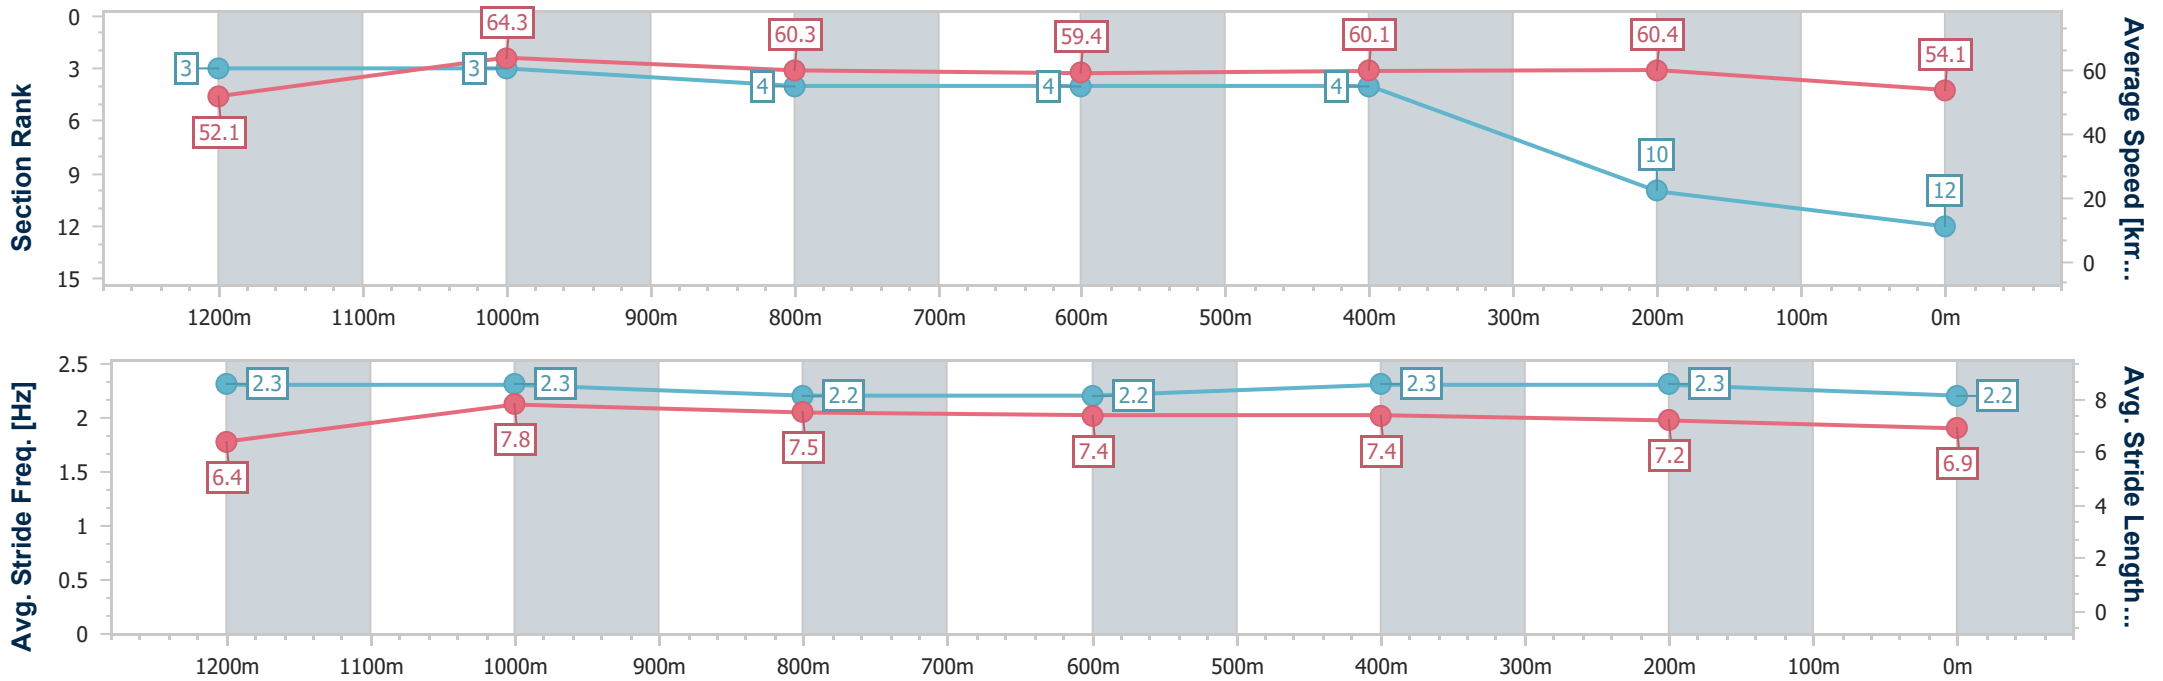

Sunshine Coast QLD Professional
 Race 7: TAB GLASSHOUSE HANDICAP - 1400m
 14 July 2024 - 16:05
 Track Rating: Heavy 9, Weather: Fine, Rail Position: True

Section	Overall	1200m	1000m	800m	600m	400m	200m
Section Times	1:26.39 [11] (0:14.42)	1:11.97 [13] (0:11.59)	1:00.38 [13] (0:11.81)	0:48.57 [13] (0:12.05)	0:36.52 [13] (0:11.80)	0:24.72 [12] (0:11.88)	0:12.84 [13] (0:12.84)
Average Speed [km/h]	50.0	62.2	61.4	60.5	61.6	60.5	56.2
Top Speed [km/h]	62.4	64.5	63.5	63.6	62.9	62.6	58.2
Avg. Dist. to Rail [m]	16.4	7.2	2.5	2.3	1.5	4.3	7.3
Avg. Stride Freq. [Hz]	2.3	2.5	2.5	2.5	2.5	2.5	2.4
Avg. Stride Length [m]	6.1	7.0	7.0	6.8	6.9	6.8	6.7

- [] Ranking at each section and finish
- .-.- No data available at this section
- NA No data available

Horse/Jockey Name	Grey River
Final Rank	12
Fastest Section Time (Section)	0:11.23 (1200m)
Top Speed [km/h] (Section)	65.1 (1200m)
Race State	Finished

Sunshine Coast QLD Professional
 Race 7: TAB GLASSHOUSE HANDICAP - 1400m
 14 July 2024 - 16:05
 Track Rating: Heavy 9, Weather: Fine, Rail Position: True

Section	Overall	1200m	1000m	800m	600m	400m	200m
Section Times	1:26.50 [12] (0:13.79)	1:12.71 [3] (0:11.23)	1:01.48 [3] (0:11.97)	0:49.51 [4] (0:12.21)	0:37.30 [4] (0:12.10)	0:25.20 [4] (0:11.92)	0:13.28 [10] (0:13.28)
Average Speed [km/h]	52.1	64.3	60.3	59.4	60.1	60.4	54.1
Top Speed [km/h]	64.2	65.1	62.9	60.1	62.1	62.1	57.9
Avg. Dist. to Rail [m]	9.5	6.0	2.7	1.0	1.7	6.5	8.4
Avg. Stride Freq. [Hz]	2.3	2.3	2.2	2.2	2.3	2.3	2.2
Avg. Stride Length [m]	6.4	7.8	7.5	7.4	7.4	7.2	6.9