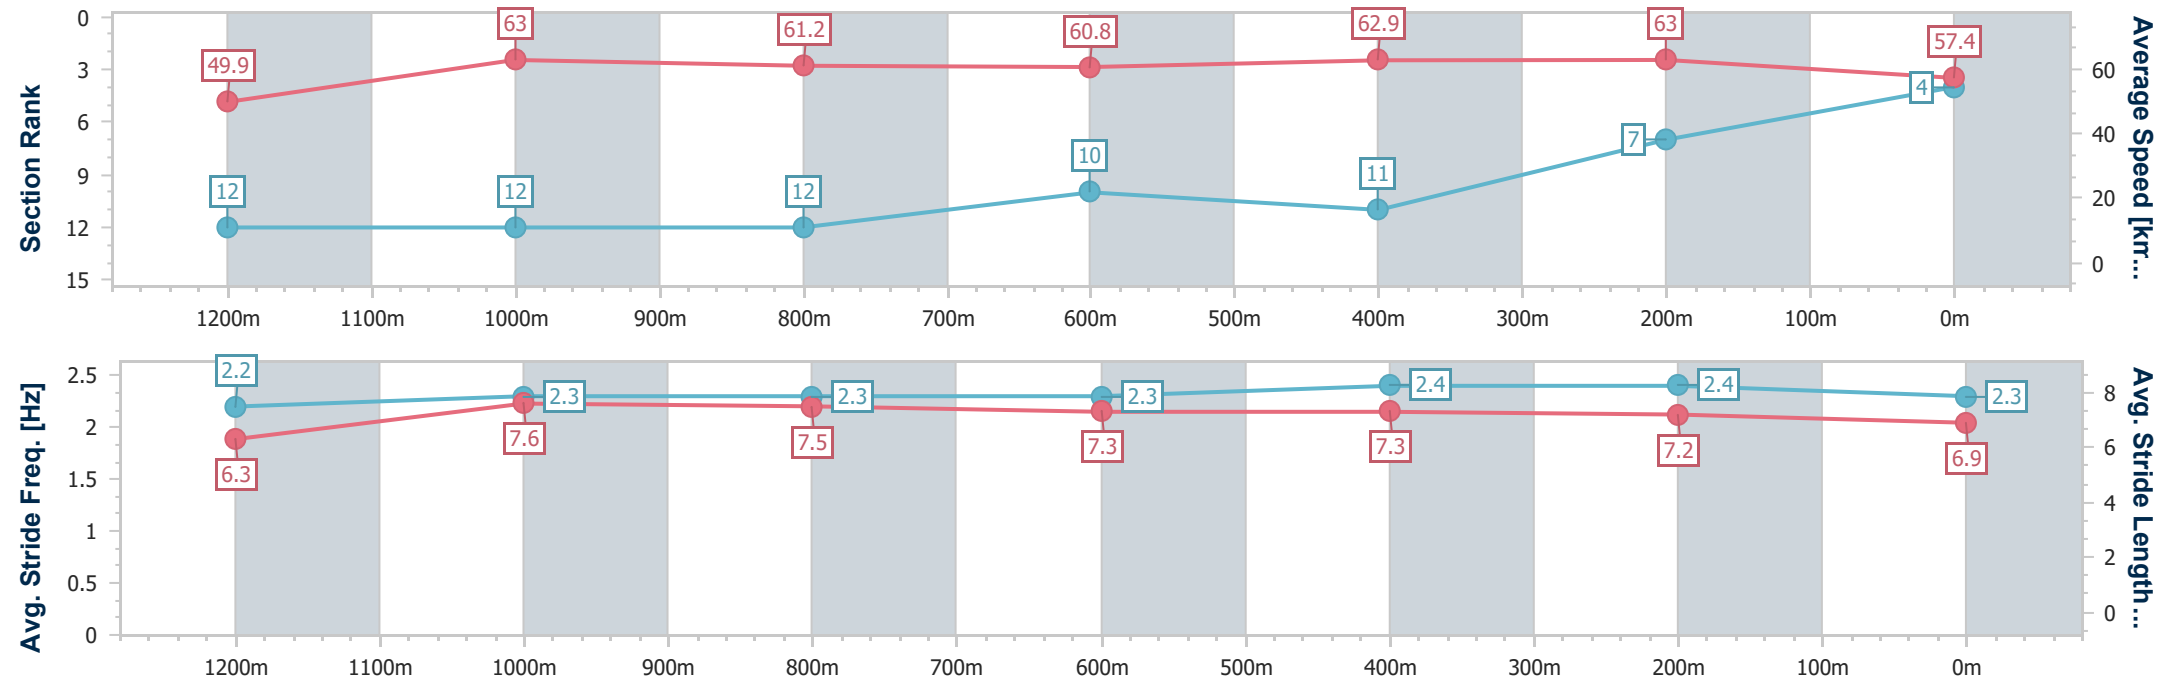

Horse/Jockey Name	The Inevitable
Final Rank	4
Fastest Section Time (Section)	0:11.44 (1200m)
Top Speed [km/h] (Section)	64.5 (1200m)
Race State	Finished

Sunshine Coast QLD Professional
Race 7: TAB GLASSHOUSE HANDICAP - 1400m
14 July 2024 - 16:05
Track Rating: Heavy 9, Weather: Fine, Rail Position: True

Section	Overall	1200m	1000m	800m	600m	400m	200m
Section Times	1:25.63 [4] (0:14.42)	1:11.21 [12] (0:11.44)	0:59.77 [12] (0:11.88)	0:47.89 [12] (0:12.07)	0:35.82 [10] (0:11.85)	0:23.97 [11] (0:11.44)	0:12.53 [7] (0:12.53)
Average Speed [km/h]	49.9	63.0	61.2	60.8	62.9	63.0	57.4
Top Speed [km/h]	62.2	64.5	62.6	62.6	63.6	63.8	61.6
Avg. Dist. to Rail [m]	15.4	7.1	4.2	3.2	6.2	11.8	12.3
Avg. Stride Freq. [Hz]	2.2	2.3	2.3	2.3	2.4	2.4	2.3
Avg. Stride Length [m]	6.3	7.6	7.5	7.3	7.3	7.2	6.9

- [ ] Ranking at each section and finish
- -.-.- No data available at this section
- NA No data available