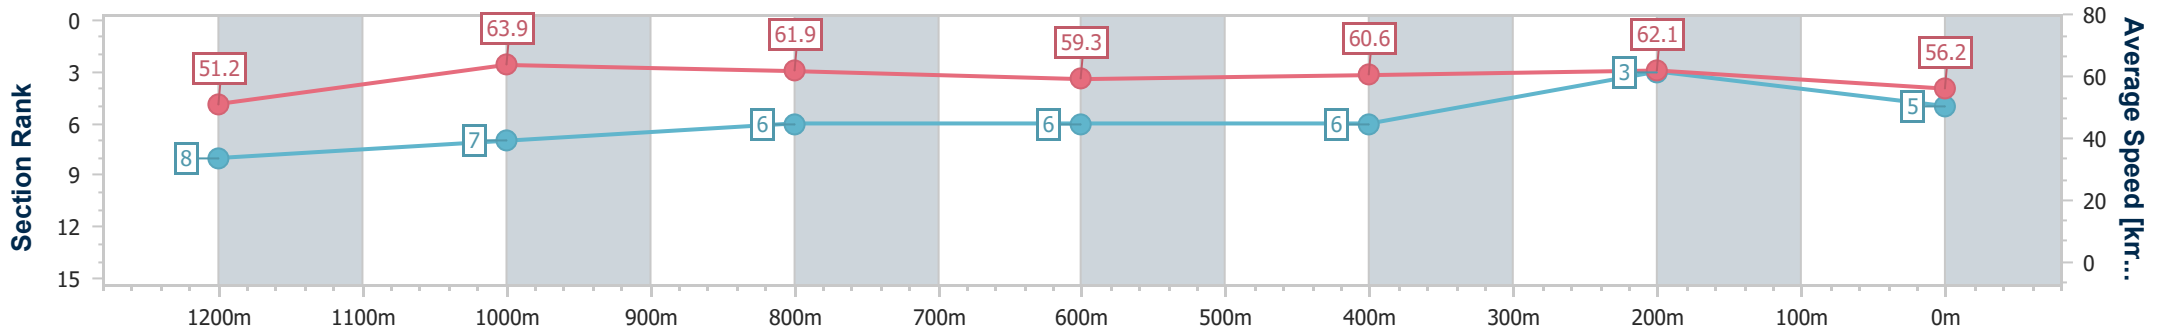

Sunshine Coast QLD Professional

Race 7: TAB GLASSHOUSE HANDICAP - 1400m

14 July 2024 - 16:05

Track Rating: Heavy 9, Weather: Fine, Rail Position: True

Section	Overall	1200m	1000m	800m	600m	400m	200m
Section Times	1:25.77 [5] (0:14.13)	1:11.64 [8] (0:11.23)	1:00.41 [7] (0:11.70)	0:48.71 [6] (0:12.26)	0:36.45 [6] (0:12.01)	0:24.44 [6] (0:11.60)	0:12.84 [3] (0:12.84)
Average Speed [km/h]	51.2	63.9	61.9	59.3	60.6	62.1	56.2
Top Speed [km/h]	63.6	65.5	62.9	60.8	62.5	63.6	59.5
Avg. Dist. to Rail [m]	8.6	4.1	2.0	1.9	1.8	5.4	7.3
Avg. Stride Freq. [Hz]	2.2	2.3	2.3	2.2	2.3	2.3	2.3
Avg. Stride Length [m]	6.4	7.7	7.6	7.3	7.4	7.4	6.9