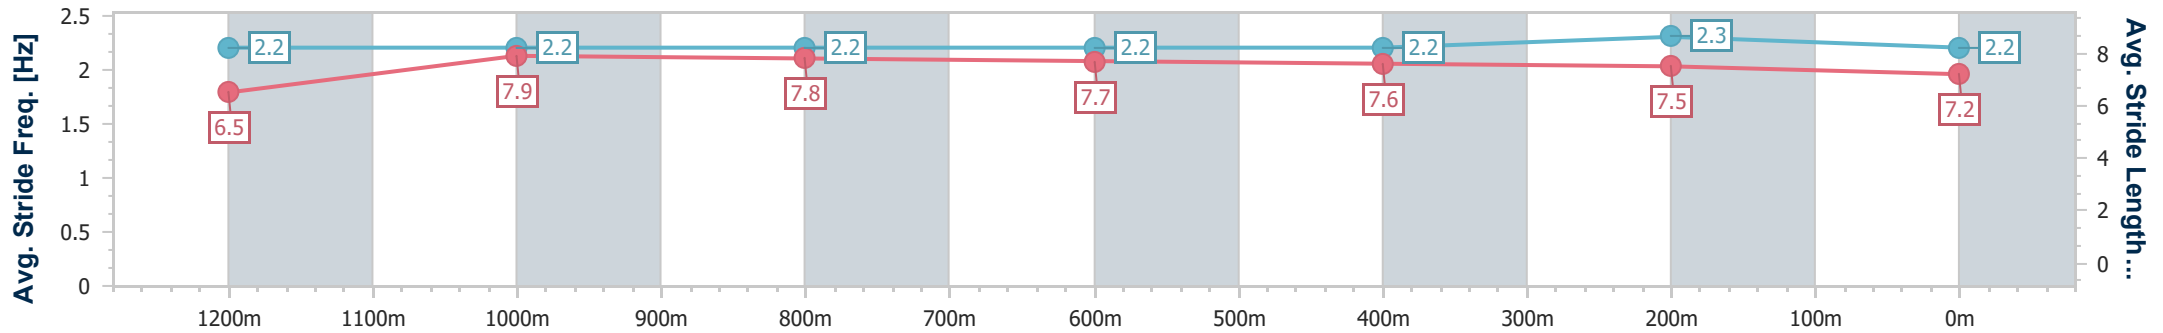

Sunshine Coast QLD Professional

Race 7: TAB GLASSHOUSE HANDICAP - 1400m

14 July 2024 - 16:05

Track Rating: Heavy 9, Weather: Fine, Rail Position: True

Section	Overall	1200m	1000m	800m	600m	400m	200m
Section Times	1:25.58 [3] (0:13.86)	1:11.72 [4] (0:11.28)	1:00.44 [5] (0:11.88)	0:48.56 [5] (0:12.19)	0:36.37 [5] (0:12.10)	0:24.27 [5] (0:11.64)	0:12.63 [5] (0:12.63)
Average Speed [km/h]	51.9	63.8	61.4	60.0	60.7	62.0	56.9
Top Speed [km/h]	64.0	66.0	63.3	61.0	62.3	62.8	60.5
Avg. Dist. to Rail [m]	12.0	6.9	4.3	3.5	3.4	8.3	9.6
Avg. Stride Freq. [Hz]	2.2	2.2	2.2	2.2	2.2	2.3	2.2
Avg. Stride Length [m]	6.5	7.9	7.8	7.7	7.6	7.5	7.2