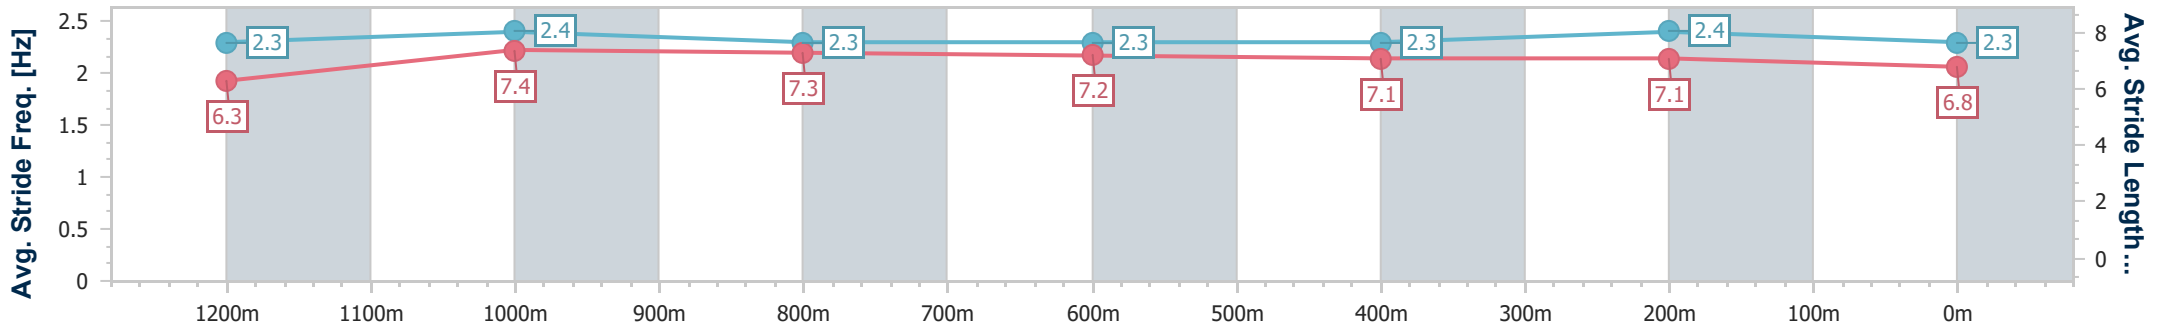

Sunshine Coast QLD Professional

Race 7: TAB GLASSHOUSE HANDICAP - 1400m

14 July 2024 - 16:05

Track Rating: Heavy 9, Weather: Fine, Rail Position: True

Section	Overall	1200m	1000m	800m	600m	400m	200m
Section Times	1:25.51 [2] (0:13.61)	1:11.90 [2] (0:11.19)	1:00.71 [2] (0:11.86)	0:48.85 [1] (0:12.19)	0:36.66 [2] (0:12.17)	0:24.49 [2] (0:11.80)	0:12.69 [2] (0:12.69)
Average Speed [km/h]	53.0	64.2	61.4	59.8	60.1	61.0	56.7
Top Speed [km/h]	66.8	66.8	62.5	61.9	61.0	61.9	60.0
Avg. Dist. to Rail [m]	13.3	7.0	4.1	2.5	2.0	6.4	8.0
Avg. Stride Freq. [Hz]	2.3	2.4	2.3	2.3	2.3	2.4	2.3
Avg. Stride Length [m]	6.3	7.4	7.3	7.2	7.1	7.1	6.8