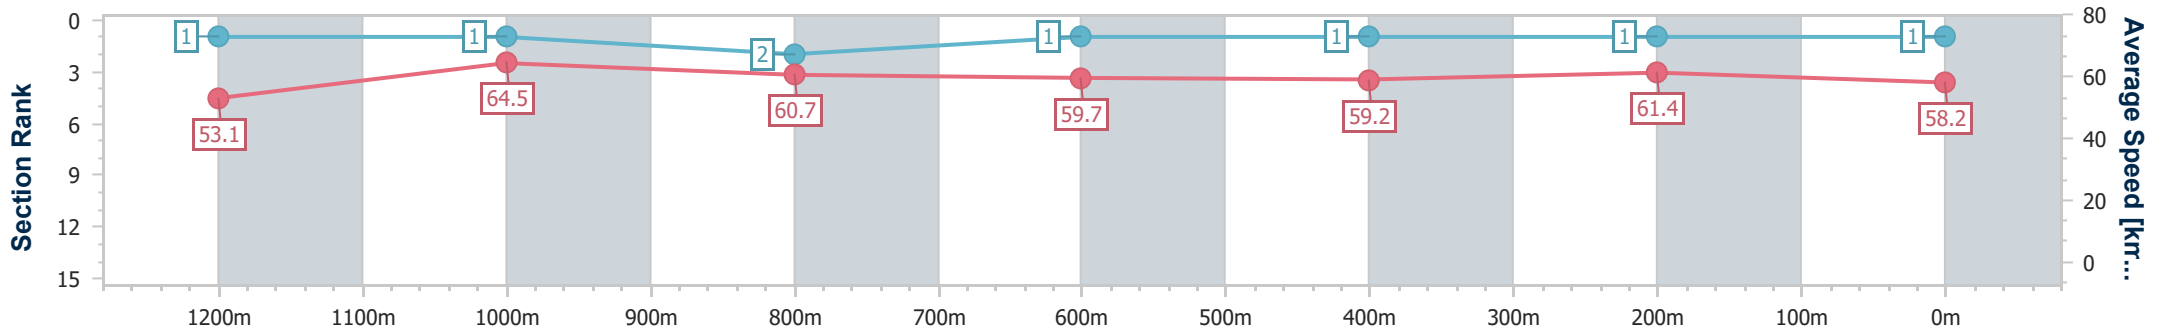

Section	Overall	1200m	1000m	800m	600m	400m	200m
Section Times	1:25.03 [1] (0:13.56)	1:11.47 [1] (0:11.19)	1:00.28 [1] (0:11.94)	0:48.34 [2] (0:12.08)	0:36.26 [1] (0:12.15)	0:24.11 [1] (0:11.71)	0:12.40 [1] (0:12.40)
Average Speed [km/h]	53.1	64.5	60.7	59.7	59.2	61.4	58.2
Top Speed [km/h]	65.8	66.3	63.1	60.9	59.9	62.6	61.0
Avg. Dist. to Rail [m]	8.2	4.7	2.8	0.6	0.2	3.9	5.9
Avg. Stride Freq. [Hz]	2.3	2.4	2.3	2.3	2.3	2.4	2.4
Avg. Stride Length [m]	6.3	7.5	7.3	7.3	7.2	7.2	6.9