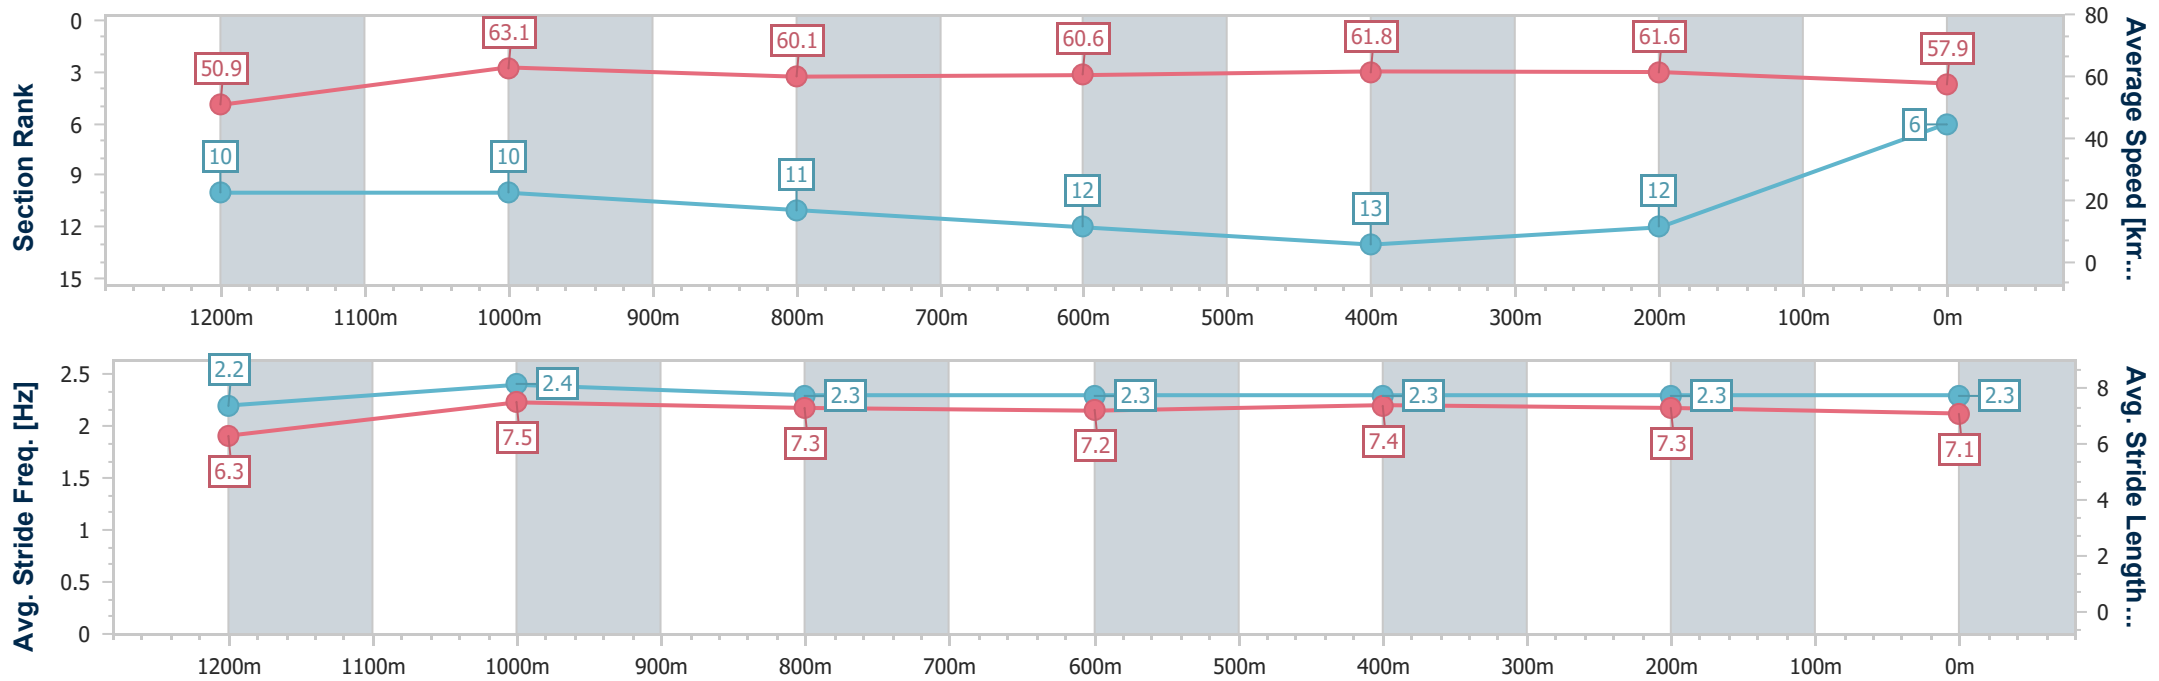

Sunshine Coast QLD Professional

Race 7: TAB GLASSHOUSE HANDICAP - 1400m

14 July 2024 - 16:05

Track Rating: Heavy 9, Weather: Fine, Rail Position: True

Section	Overall	1200m	1000m	800m	600m	400m	200m
Section Times	1:25.79 [6] (0:14.21)	1:11.58 [10] (0:11.39)	1:00.19 [10] (0:12.07)	0:48.12 [11] (0:12.16)	0:35.96 [12] (0:11.84)	0:24.12 [13] (0:11.67)	0:12.45 [12] (0:12.45)
Average Speed [km/h]	50.9	63.1	60.1	60.6	61.8	61.6	57.9
Top Speed [km/h]	62.5	65.9	61.3	63.3	64.1	63.9	60.4
Avg. Dist. to Rail [m]	14.2	6.9	4.0	3.9	2.5	4.5	5.9
Avg. Stride Freq. [Hz]	2.2	2.4	2.3	2.3	2.3	2.3	2.3
Avg. Stride Length [m]	6.3	7.5	7.3	7.2	7.4	7.3	7.1

- [] Ranking at each section and finish
- .-.- No data available at this section
- NA No data available

Horse/Jockey Name	Irish Songs
Final Rank	7
Fastest Section Time (Section)	0:11.31 (1200m)
Top Speed [km/h] (Section)	65.3 (1200m)
Race State	Finished