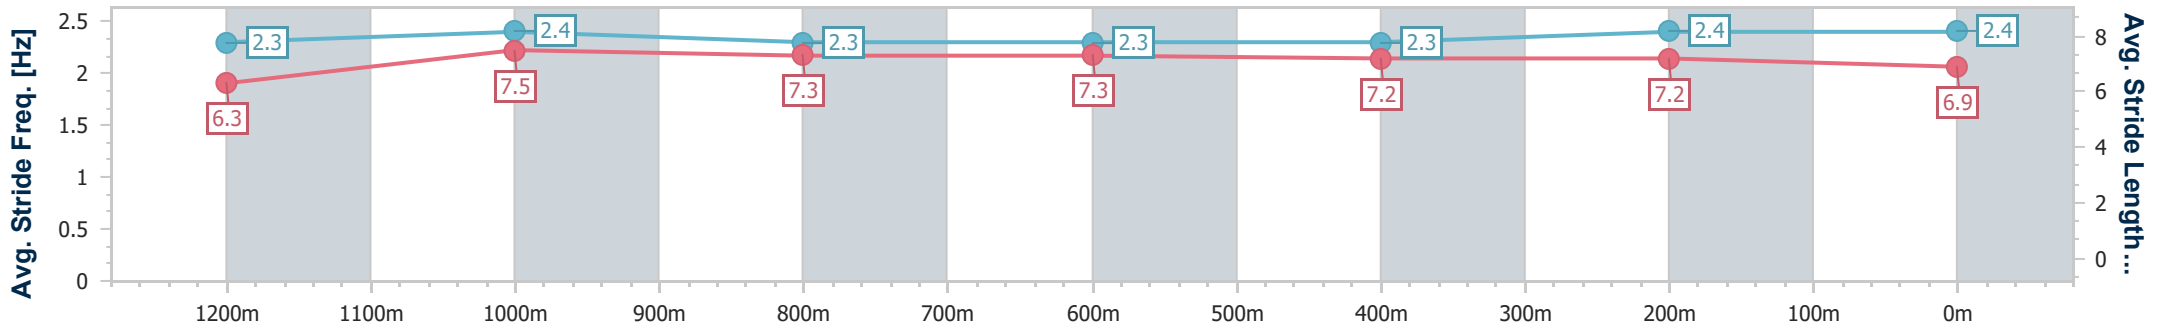

Section	Overall	1200m	1000m	800m	600m	400m	200m
Section Times	1:25.03 [1] (0:13.56)	1:11.47 [1] (0:11.19)	1:00.28 [1] (0:11.94)	0:48.34 [2] (0:12.08)	0:36.26 [1] (0:12.15)	0:24.11 [1] (0:11.71)	0:12.40 [1] (0:12.40)
Average Speed [km/h]	53.1	64.5	60.7	59.7	59.2	61.4	58.2
Top Speed [km/h]	65.8	66.3	63.1	60.9	59.9	62.6	61.0
Avg. Dist. to Rail [m]	8.2	4.7	2.8	0.6	0.2	3.9	5.9
Avg. Stride Freq. [Hz]	2.3	2.4	2.3	2.3	2.3	2.4	2.4
Avg. Stride Length [m]	6.3	7.5	7.3	7.3	7.2	7.2	6.9