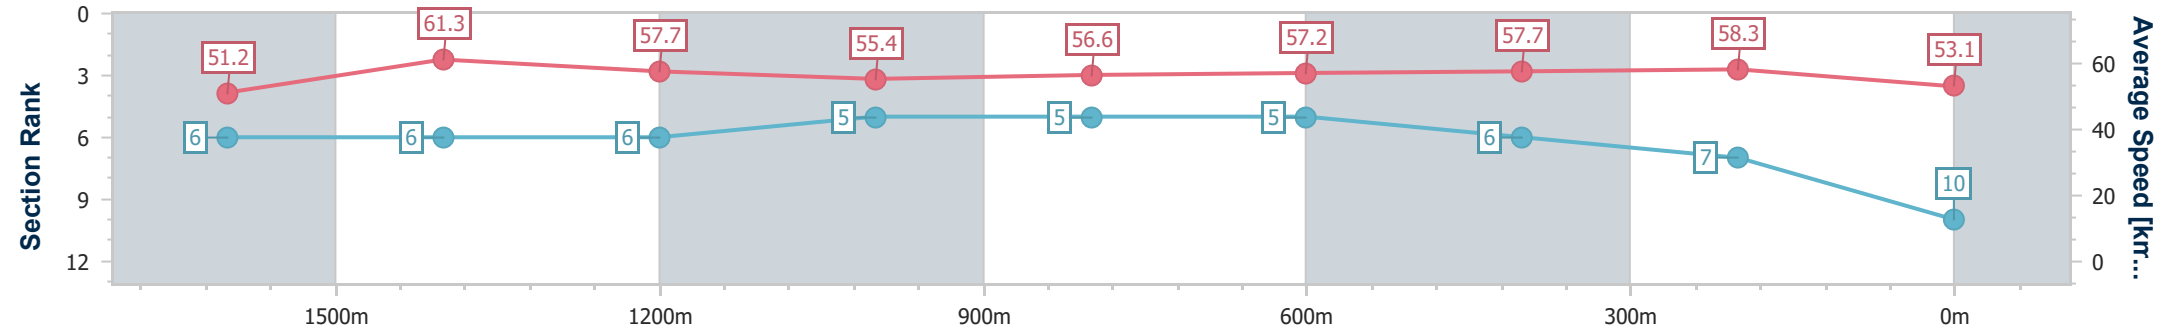

Sunshine Coast QLD Professional  
 Race 4: WIMMERS PREMIUM SOFT DRINKS BENCHMARK 70  
 Handicap - 1800m  
 14 July 2024 - 14:15

Track Rating: Heavy 9, Weather: Fine, Rail Position: True

Section	Overall	1600m	1400m	1200m	1000m	800m	600m	400m	200m			
Section Times	1:55.40 [9] (0:14.12)	1:41.28 [8] (0:12.04)	1:29.24 [9] (0:12.70)	1:16.54 [9] (0:13.03)	1:03.51 [9] (0:12.72)	0:50.79 [9] (0:12.65)	0:38.14 [9] (0:12.38)	0:25.76 [8] (0:12.30)	0:13.46 [10] (0:13.46)			
Average Speed [km/h]	51.4	60.8	57.1	55.4	57.1	58.0	59.5	58.6	53.9			
Top Speed [km/h]	62.8	62.9	58.1	57.1	58.6	59.6	60.4	60.3	56.9			
Avg. Dist. to Rail [m]	10.4	4.1	3.7	3.7	3.5	2.7	4.4	9.2	10.1			
Avg. Stride Freq. [Hz]	2.3	2.4	2.3	2.3	2.3	2.3	2.4	2.4	2.2			
Avg. Stride Length [m]	6.1	7.1	6.9	6.8	7.0	6.9	6.9	6.9	6.6			

- [ ] Ranking at each section and finish
- .-.- No data available at this section
- NA No data available

Horse/Jockey Name	Yangari
Final Rank	10
Fastest Section Time (Section)	0:11.83 (1600m)
Top Speed [km/h] (Section)	62.7 (Overall)
Race State	Finished

Sunshine Coast QLD Professional  
 Race 4: WIMMERS PREMIUM SOFT DRINKS BENCHMARK 70  
 Handicap - 1800m

14 July 2024 - 14:15

Track Rating: Heavy 9, Weather: Fine, Rail Position: True

Section	Overall	1600m	1400m	1200m	1000m	800m	600m	400m	200m				
Section Times	1:55.43 [10] (0:14.03)	1:41.40 [6] (0:11.83)	1:29.57 [6] (0:12.54)	1:17.03 [6] (0:12.98)	1:04.05 [5] (0:12.77)	0:51.28 [5] (0:12.70)	0:38.58 [5] (0:12.56)	0:26.02 [6] (0:12.37)	0:13.65 [7] (0:13.65)				
Average Speed [km/h]	51.2	61.3	57.7	55.4	56.6	57.2	57.7	58.3	53.1				
Top Speed [km/h]	62.7	62.3	59.4	56.8	57.3	58.2	58.0	58.8	57.0				
Avg. Dist. to Rail [m]	3.9	1.2	1.4	2.1	2.2	1.3	1.0	5.3	6.3				
Avg. Stride Freq. [Hz]	2.2	2.3	2.2	2.2	2.2	2.2	2.2	2.3	2.2				
Avg. Stride Length [m]	6.3	7.3	7.2	7.0	7.2	7.2	7.2	7.1	6.7				