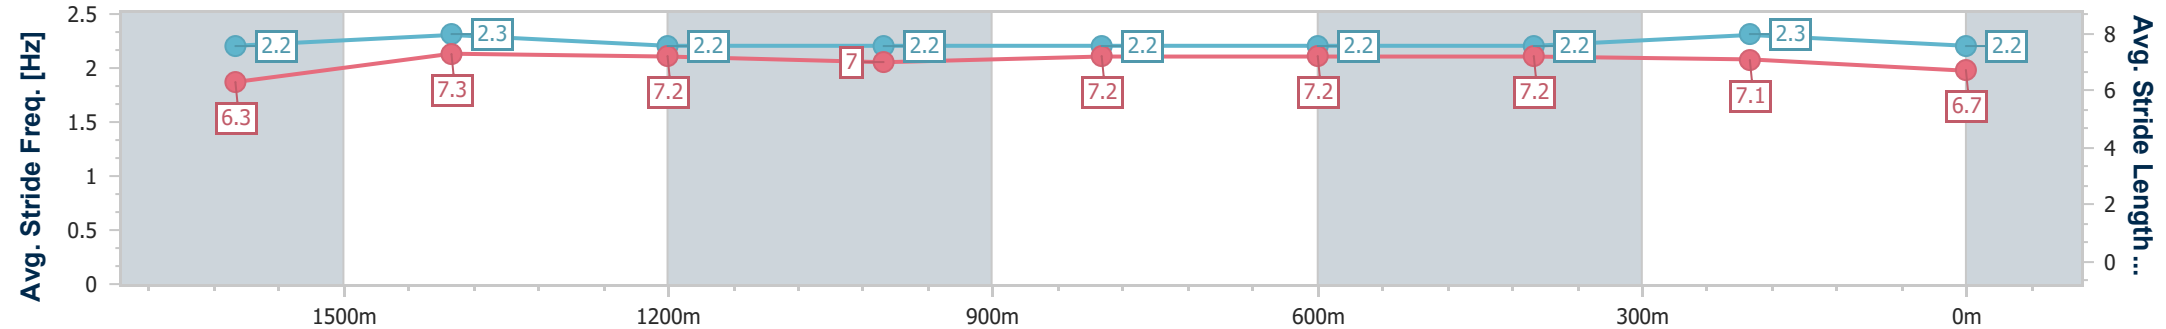

Sunshine Coast QLD Professional  
 Race 4: WIMMERS PREMIUM SOFT DRINKS BENCHMARK 70  
 Handicap - 1800m  
 14 July 2024 - 14:15

Track Rating: Heavy 9, Weather: Fine, Rail Position: True

Section	Overall	1600m	1400m	1200m	1000m	800m	600m	400m	200m			
Section Times	1:55.40 [9] (0:14.12)	1:41.28 [8] (0:12.04)	1:29.24 [9] (0:12.70)	1:16.54 [9] (0:13.03)	1:03.51 [9] (0:12.72)	0:50.79 [9] (0:12.65)	0:38.14 [9] (0:12.38)	0:25.76 [8] (0:12.30)	0:13.46 [10] (0:13.46)			
Average Speed [km/h]	51.4	60.8	57.1	55.4	57.1	58.0	59.5	58.6	53.9			
Top Speed [km/h]	62.8	62.9	58.1	57.1	58.6	59.6	60.4	60.3	56.9			
Avg. Dist. to Rail [m]	10.4	4.1	3.7	3.7	3.5	2.7	4.4	9.2	10.1			
Avg. Stride Freq. [Hz]	2.3	2.4	2.3	2.3	2.3	2.3	2.4	2.4	2.2			
Avg. Stride Length [m]	6.1	7.1	6.9	6.8	7.0	6.9	6.9	6.9	6.6			

- [ ] Ranking at each section and finish
- .-.- No data available at this section
- NA No data available

Horse/Jockey Name	Yangari
Final Rank	10
Fastest Section Time (Section)	0:11.83 (1600m)
Top Speed [km/h] (Section)	62.7 (Overall)
Race State	Finished

Sunshine Coast QLD Professional  
 Race 4: WIMMERS PREMIUM SOFT DRINKS BENCHMARK 70  
 Handicap - 1800m

14 July 2024 - 14:15

Track Rating: Heavy 9, Weather: Fine, Rail Position: True

Section	Overall	1600m	1400m	1200m	1000m	800m	600m	400m	200m				
Section Times	1:55.43 [10] (0:14.03)	1:41.40 [6] (0:11.83)	1:29.57 [6] (0:12.54)	1:17.03 [6] (0:12.98)	1:04.05 [5] (0:12.77)	0:51.28 [5] (0:12.70)	0:38.58 [5] (0:12.56)	0:26.02 [6] (0:12.37)	0:13.65 [7] (0:13.65)				
Average Speed [km/h]	51.2	61.3	57.7	55.4	56.6	57.2	57.7	58.3	53.1				
Top Speed [km/h]	62.7	62.3	59.4	56.8	57.3	58.2	58.0	58.8	57.0				
Avg. Dist. to Rail [m]	3.9	1.2	1.4	2.1	2.2	1.3	1.0	5.3	6.3				
Avg. Stride Freq. [Hz]	2.2	2.3	2.2	2.2	2.2	2.2	2.2	2.3	2.2				
Avg. Stride Length [m]	6.3	7.3	7.2	7.0	7.2	7.2	7.2	7.1	6.7				