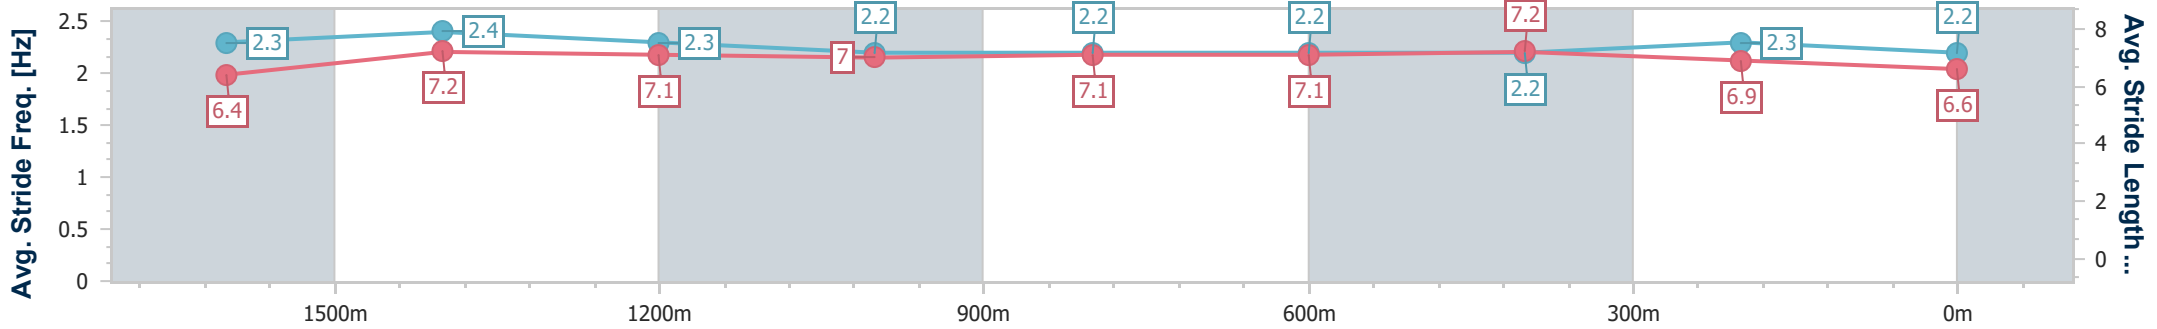

Sunshine Coast QLD Professional  
 Race 4: WIMMERS PREMIUM SOFT DRINKS BENCHMARK 70  
 Handicap - 1800m  
 14 July 2024 - 14:15

Track Rating: Heavy 9, Weather: Fine, Rail Position: True

Section	Overall	1600m	1400m	1200m	1000m	800m	600m	400m	200m
Section Times	1:54.99 [6] (0:13.81)	1:41.18 [4] (0:11.73)	1:29.45 [4] (0:12.53)	1:16.92 [4] (0:13.01)	1:03.91 [4] (0:12.73)	0:51.18 [3] (0:12.70)	0:38.48 [3] (0:12.52)	0:25.96 [3] (0:12.63)	0:13.33 [5] (0:13.33)
Average Speed [km/h]	52.3	61.8	57.6	55.4	56.8	57.1	57.8	57.2	54.3
Top Speed [km/h]	63.4	62.5	60.0	57.0	57.4	57.6	58.7	58.6	55.7
Avg. Dist. to Rail [m]	7.1	1.3	1.5	1.7	1.7	1.1	1.2	4.0	4.8
Avg. Stride Freq. [Hz]	2.2	2.2	2.1	2.0	2.0	2.1	2.1	2.1	2.1
Avg. Stride Length [m]	6.5	7.9	7.7	7.6	7.7	7.7	7.7	7.5	7.2

- [ ] Ranking at each section and finish
- .-.- No data available at this section
- NA No data available

Horse/Jockey Name	Le Heros
Final Rank	7
Fastest Section Time (Section)	0:11.56 (1600m)
Top Speed [km/h] (Section)	64.8 (Overall)
Race State	Finished

Sunshine Coast QLD Professional  
 Race 4: WIMMERS PREMIUM SOFT DRINKS BENCHMARK 70  
 Handicap - 1800m  
 14 July 2024 - 14:15

Track Rating: Heavy 9, Weather: Fine, Rail Position: True

Section	Overall	1600m	1400m	1200m	1000m	800m	600m	400m	200m
Section Times	1:55.14 [7] (0:13.49)	1:41.65 [1] (0:11.56)	1:30.09 [1] (0:12.55)	1:17.54 [1] (0:13.00)	1:04.54 [1] (0:12.81)	0:51.73 [1] (0:12.85)	0:38.88 [1] (0:12.58)	0:26.30 [1] (0:12.50)	0:13.80 [3] (0:13.80)
Average Speed [km/h]	53.7	62.7	57.7	55.3	56.5	56.4	57.6	57.7	52.6
Top Speed [km/h]	64.8	64.5	58.9	57.0	57.3	57.2	58.8	59.0	55.6
Avg. Dist. to Rail [m]	6.4	2.2	2.7	2.8	2.5	0.9	0.8	4.7	5.9
Avg. Stride Freq. [Hz]	2.3	2.4	2.3	2.2	2.2	2.2	2.2	2.3	2.2
Avg. Stride Length [m]	6.4	7.2	7.1	7.0	7.1	7.1	7.2	6.9	6.6