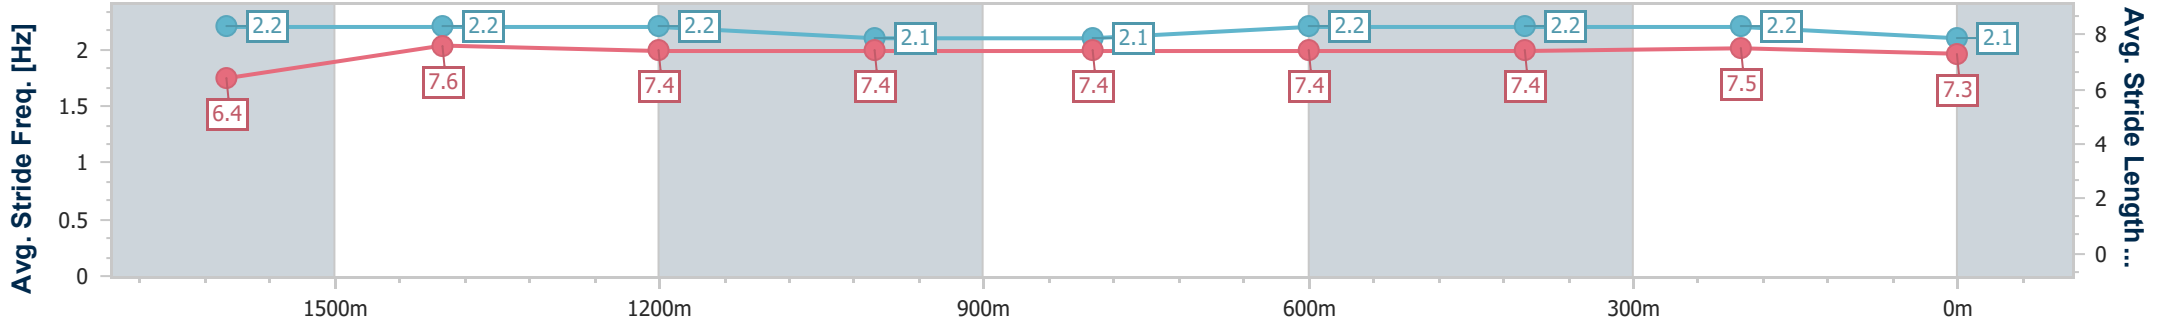

- [ ] Ranking at each section and finish
- .-.- No data available at this section
- NA No data available

Horse/Jockey Name	Artful Girl
Final Rank	4
Fastest Section Time (Section)	0:11.90 (1600m)
Top Speed [km/h] (Section)	62.6 (1600m)
Race State	Finished

Sunshine Coast QLD Professional  
 Race 4: WIMMERS PREMIUM SOFT DRINKS BENCHMARK 70  
 Handicap - 1800m  
 14 July 2024 - 14:15

Track Rating: Heavy 9, Weather: Fine, Rail Position: True

Section	Overall	1600m	1400m	1200m	1000m	800m	600m	400m	200m
Section Times	1:54.68 [4] (0:14.25)	1:40.43 [9] (0:11.90)	1:28.53 [8] (0:12.56)	1:15.97 [8] (0:12.99)	1:02.98 [8] (0:12.68)	0:50.30 [8] (0:12.62)	0:37.68 [7] (0:12.69)	0:24.99 [9] (0:12.17)	0:12.82 [9] (0:12.82)
Average Speed [km/h]	50.8	61.1	57.7	55.6	57.2	57.3	57.9	59.3	56.6
Top Speed [km/h]	60.9	62.6	58.8	56.8	58.2	58.9	59.3	59.9	58.7
Avg. Dist. to Rail [m]	6.4	3.0	2.8	2.8	2.8	1.5	3.1	8.1	7.3
Avg. Stride Freq. [Hz]	2.2	2.2	2.2	2.1	2.1	2.2	2.2	2.2	2.1
Avg. Stride Length [m]	6.4	7.6	7.4	7.4	7.4	7.4	7.4	7.5	7.3