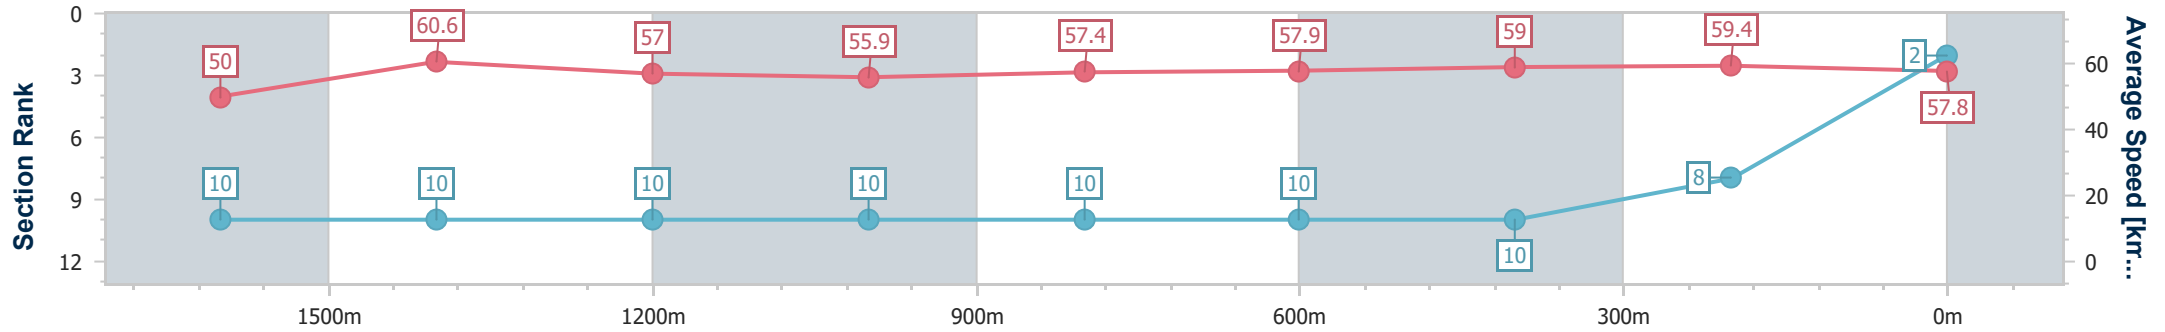

Horse/Jockey Name	St Vincents Garden
Final Rank	2
Fastest Section Time (Section)	0:11.98 (1600m)
Top Speed [km/h] (Section)	62.3 (Overall)
Race State	Finished

Sunshine Coast QLD Professional
Race 4: WIMMERS PREMIUM SOFT DRINKS BENCHMARK 70
Handicap - 1800m

14 July 2024 - 14:15

Track Rating: Heavy 9, Weather: Fine, Rail Position: True

Section	Overall	1600m	1400m	1200m	1000m	800m	600m	400m	200m
Section Times	1:54.38 [2] (0:14.49)	1:39.89 [10] (0:11.98)	1:27.91 [10] (0:12.68)	1:15.23 [10] (0:12.97)	1:02.26 [10] (0:12.61)	0:49.65 [10] (0:12.57)	0:37.08 [10] (0:12.45)	0:24.63 [10] (0:12.09)	0:12.54 [8] (0:12.54)
Average Speed [km/h]	50.0	60.6	57.0	55.9	57.4	57.9	59.0	59.4	57.8
Top Speed [km/h]	62.3	61.7	59.4	57.3	59.4	59.6	60.3	60.0	59.0
Avg. Dist. to Rail [m]	6.3	2.8	2.7	2.6	2.5	2.0	3.3	7.8	10.8
Avg. Stride Freq. [Hz]	2.2	2.3	2.3	2.2	2.2	2.3	2.3	2.3	2.3
Avg. Stride Length [m]	6.4	7.3	7.0	7.0	7.1	7.1	7.1	7.2	7.0

- [ ] Ranking at each section and finish
- -.-.- No data available at this section
- NA No data available