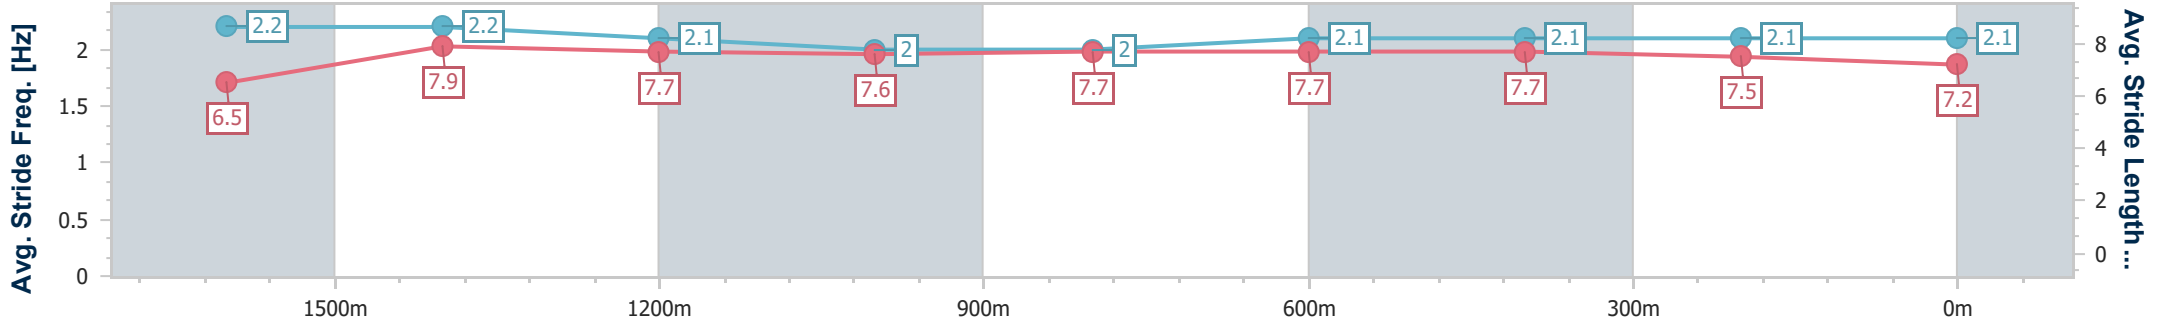

- [ ] Ranking at each section and finish
- .-.- No data available at this section
- NA No data available

Horse/Jockey Name	Word From Above
Final Rank	6
Fastest Section Time (Section)	0:11.73 (1600m)
Top Speed [km/h] (Section)	63.4 (Overall)
Race State	Finished

Sunshine Coast QLD Professional  
 Race 4: WIMMERS PREMIUM SOFT DRINKS BENCHMARK 70  
 Handicap - 1800m  
 14 July 2024 - 14:15

Track Rating: Heavy 9, Weather: Fine, Rail Position: True

Section	Overall	1600m	1400m	1200m	1000m	800m	600m	400m	200m
Section Times	1:54.99 [6] (0:13.81)	1:41.18 [4] (0:11.73)	1:29.45 [4] (0:12.53)	1:16.92 [4] (0:13.01)	1:03.91 [4] (0:12.73)	0:51.18 [3] (0:12.70)	0:38.48 [3] (0:12.52)	0:25.96 [3] (0:12.63)	0:13.33 [5] (0:13.33)
Average Speed [km/h]	52.3	61.8	57.6	55.4	56.8	57.1	57.8	57.2	54.3
Top Speed [km/h]	63.4	62.5	60.0	57.0	57.4	57.6	58.7	58.6	55.7
Avg. Dist. to Rail [m]	7.1	1.3	1.5	1.7	1.7	1.1	1.2	4.0	4.8
Avg. Stride Freq. [Hz]	2.2	2.2	2.1	2.0	2.0	2.1	2.1	2.1	2.1
Avg. Stride Length [m]	6.5	7.9	7.7	7.6	7.7	7.7	7.7	7.5	7.2