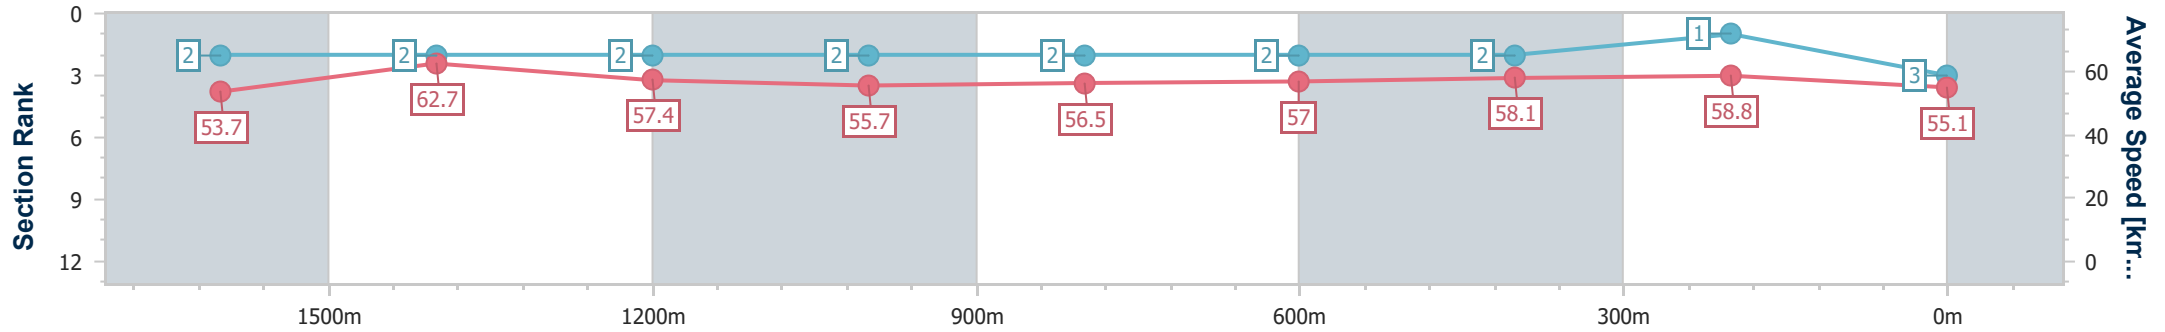

Sunshine Coast QLD Professional  
 Race 4: WIMMERS PREMIUM SOFT DRINKS BENCHMARK 70  
 Handicap - 1800m  
 14 July 2024 - 14:15

Track Rating: Heavy 9, Weather: Fine, Rail Position: True

Section	Overall	1600m	1400m	1200m	1000m	800m	600m	400m	200m
Section Times	1:54.40 [3] (0:13.55)	1:40.85 [2] (0:11.60)	1:29.25 [2] (0:12.61)	1:16.64 [2] (0:12.94)	1:03.70 [2] (0:12.87)	0:50.83 [2] (0:12.83)	0:38.00 [2] (0:12.56)	0:25.44 [2] (0:12.28)	0:13.16 [1] (0:13.16)
Average Speed [km/h]	53.7	62.7	57.4	55.7	56.5	57.0	58.1	58.8	55.1
Top Speed [km/h]	64.9	64.9	59.5	57.2	57.2	57.5	59.1	59.5	57.7
Avg. Dist. to Rail [m]	9.7	2.5	3.0	3.7	3.6	2.5	2.3	6.2	7.9
Avg. Stride Freq. [Hz]	2.2	2.3	2.2	2.2	2.2	2.2	2.2	2.3	2.2
Avg. Stride Length [m]	6.7	7.5	7.0	7.0	7.1	6.9	7.1	7.1	6.9