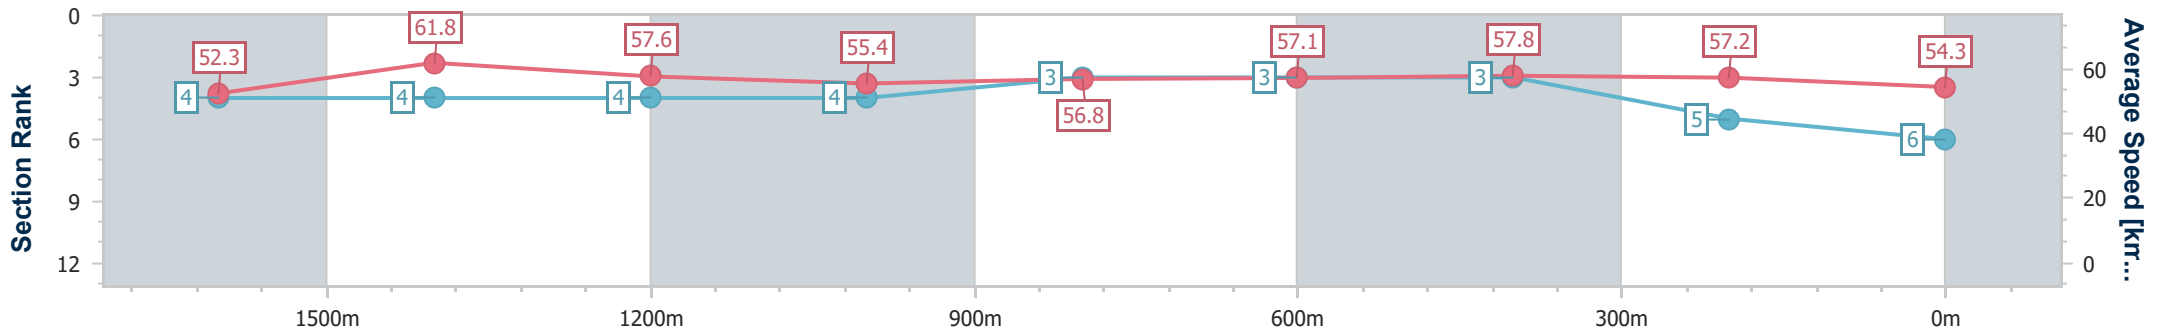

- [ ] Ranking at each section and finish
- .-.- No data available at this section
- NA No data available

Horse/Jockey Name	Word From Above
Final Rank	6
Fastest Section Time (Section)	0:11.73 (1600m)
Top Speed [km/h] (Section)	63.4 (Overall)
Race State	Finished

Sunshine Coast QLD Professional  
 Race 4: WIMMERS PREMIUM SOFT DRINKS BENCHMARK 70  
 Handicap - 1800m  
 14 July 2024 - 14:15

Track Rating: Heavy 9, Weather: Fine, Rail Position: True

Section	Overall	1600m	1400m	1200m	1000m	800m	600m	400m	200m
Section Times	1:54.99 [6] (0:13.81)	1:41.18 [4] (0:11.73)	1:29.45 [4] (0:12.53)	1:16.92 [4] (0:13.01)	1:03.91 [4] (0:12.73)	0:51.18 [3] (0:12.70)	0:38.48 [3] (0:12.52)	0:25.96 [3] (0:12.63)	0:13.33 [5] (0:13.33)
Average Speed [km/h]	52.3	61.8	57.6	55.4	56.8	57.1	57.8	57.2	54.3
Top Speed [km/h]	63.4	62.5	60.0	57.0	57.4	57.6	58.7	58.6	55.7
Avg. Dist. to Rail [m]	7.1	1.3	1.5	1.7	1.7	1.1	1.2	4.0	4.8
Avg. Stride Freq. [Hz]	2.2	2.2	2.1	2.0	2.0	2.1	2.1	2.1	2.1
Avg. Stride Length [m]	6.5	7.9	7.7	7.6	7.7	7.7	7.7	7.5	7.2