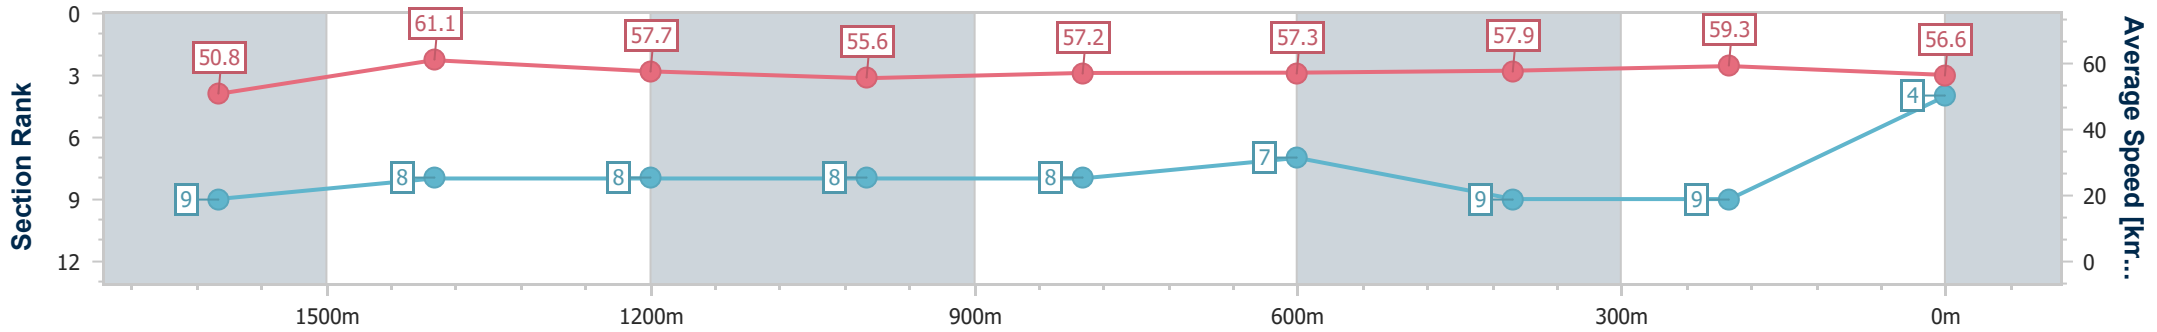

Horse/Jockey Name	Artful Girl
Final Rank	4
Fastest Section Time (Section)	0:11.90 (1600m)
Top Speed [km/h] (Section)	62.6 (1600m)
Race State	Finished

Sunshine Coast QLD Professional
Race 4: WIMMERS PREMIUM SOFT DRINKS BENCHMARK 70
Handicap - 1800m
14 July 2024 - 14:15

Track Rating: Heavy 9, Weather: Fine, Rail Position: True

Section	Overall	1600m	1400m	1200m	1000m	800m	600m	400m	200m
Section Times	1:54.68 [4] (0:14.25)	1:40.43 [9] (0:11.90)	1:28.53 [8] (0:12.56)	1:15.97 [8] (0:12.99)	1:02.98 [8] (0:12.68)	0:50.30 [8] (0:12.62)	0:37.68 [7] (0:12.69)	0:24.99 [9] (0:12.17)	0:12.82 [9] (0:12.82)
Average Speed [km/h]	50.8	61.1	57.7	55.6	57.2	57.3	57.9	59.3	56.6
Top Speed [km/h]	60.9	62.6	58.8	56.8	58.2	58.9	59.3	59.9	58.7
Avg. Dist. to Rail [m]	6.4	3.0	2.8	2.8	2.8	1.5	3.1	8.1	7.3
Avg. Stride Freq. [Hz]	2.2	2.2	2.2	2.1	2.1	2.2	2.2	2.2	2.1
Avg. Stride Length [m]	6.4	7.6	7.4	7.4	7.4	7.4	7.4	7.5	7.3

- [ ] Ranking at each section and finish
- -.-.- No data available at this section
- NA No data available