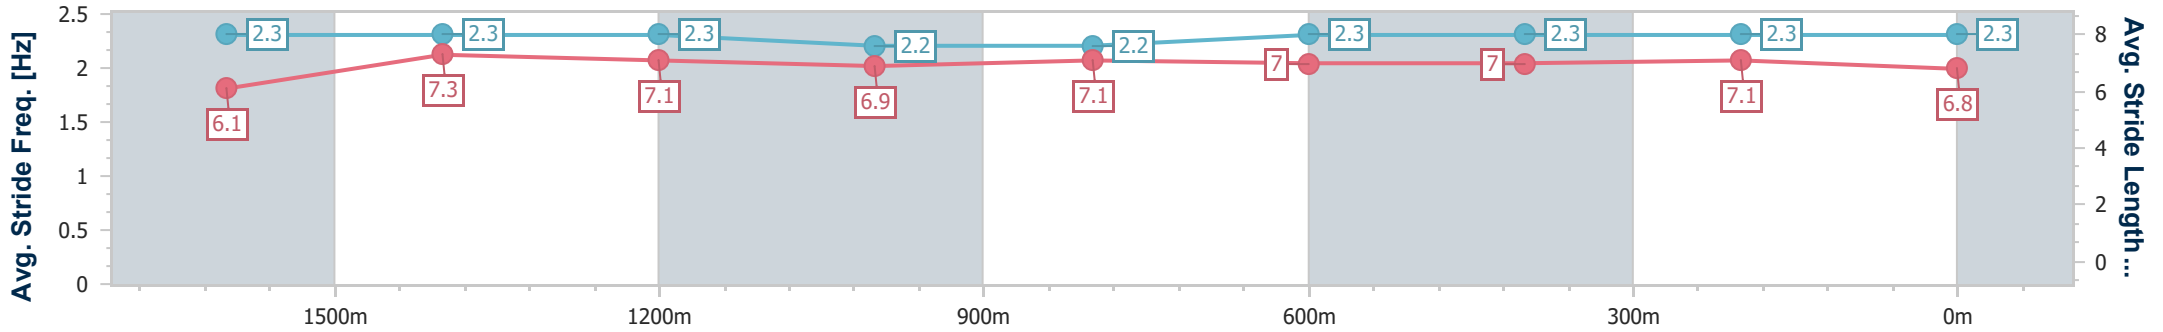

Sunshine Coast QLD Professional  
 Race 4: WIMMERS PREMIUM SOFT DRINKS BENCHMARK 70  
 Handicap - 1800m  
 14 July 2024 - 14:15

Track Rating: Heavy 9, Weather: Fine, Rail Position: True

Section	Overall	1600m	1400m	1200m	1000m	800m	600m	400m	200m
Section Times	1:54.68 [4] (0:14.25)	1:40.43 [9] (0:11.90)	1:28.53 [8] (0:12.56)	1:15.97 [8] (0:12.99)	1:02.98 [8] (0:12.68)	0:50.30 [8] (0:12.62)	0:37.68 [7] (0:12.69)	0:24.99 [9] (0:12.17)	0:12.82 [9] (0:12.82)
Average Speed [km/h]	50.8	61.1	57.7	55.6	57.2	57.3	57.9	59.3	56.6
Top Speed [km/h]	60.9	62.6	58.8	56.8	58.2	58.9	59.3	59.9	58.7
Avg. Dist. to Rail [m]	6.4	3.0	2.8	2.8	2.8	1.5	3.1	8.1	7.3
Avg. Stride Freq. [Hz]	2.2	2.2	2.2	2.1	2.1	2.2	2.2	2.2	2.1
Avg. Stride Length [m]	6.4	7.6	7.4	7.4	7.4	7.4	7.4	7.5	7.3

- [ ] Ranking at each section and finish
- .-.- No data available at this section
- NA No data available

Horse/Jockey Name	Persevere
Final Rank	5
Fastest Section Time (Section)	0:11.87 (1600m)
Top Speed [km/h] (Section)	62.8 (1600m)
Race State	Finished

Sunshine Coast QLD Professional  
 Race 4: WIMMERS PREMIUM SOFT DRINKS BENCHMARK 70  
 Handicap - 1800m  
 14 July 2024 - 14:15

Track Rating: Heavy 9, Weather: Fine, Rail Position: True

Section	Overall	1600m	1400m	1200m	1000m	800m	600m	400m	200m				
Section Times	1:54.70 [5] (0:14.09)	1:40.61 [7] (0:11.87)	1:28.74 [7] (0:12.60)	1:16.14 [7] (0:13.05)	1:03.09 [7] (0:12.70)	0:50.39 [7] (0:12.70)	0:37.69 [8] (0:12.54)	0:25.15 [7] (0:12.16)	0:12.99 [6] (0:12.99)				
Average Speed [km/h]	51.2	61.2	57.4	55.3	57.1	57.5	58.7	59.2	55.9				
Top Speed [km/h]	62.1	62.8	58.7	56.5	58.5	59.0	60.0	60.8	58.0				
Avg. Dist. to Rail [m]	4.6	2.2	2.7	3.1	3.1	2.4	3.9	8.5	9.6				
Avg. Stride Freq. [Hz]	2.3	2.3	2.3	2.2	2.2	2.3	2.3	2.3	2.3				
Avg. Stride Length [m]	6.1	7.3	7.1	6.9	7.1	7.0	7.0	7.1	6.8				