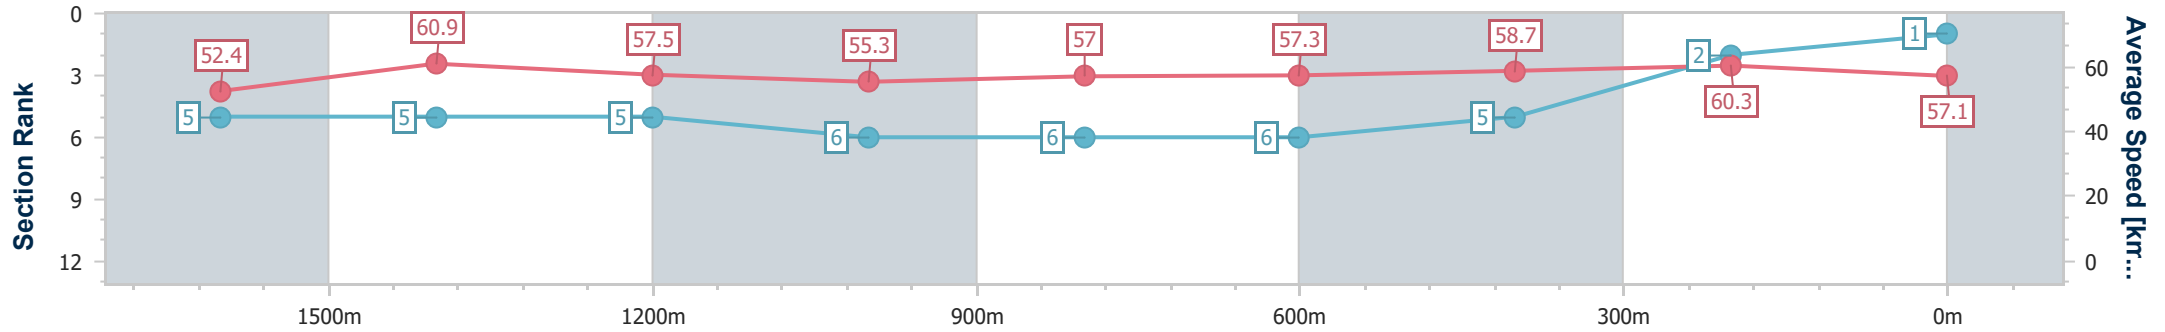

Sunshine Coast QLD Professional  
Race 4: WIMMERS PREMIUM SOFT DRINKS BENCHMARK 70  
Handicap - 1800m

14 July 2024 - 14:15

Track Rating: Heavy 9, Weather: Fine, Rail Position: True

Section	Overall	1600m	1400m	1200m	1000m	800m	600m	400m	200m
Section Times	1:53.98 [1] (0:13.88)	1:40.10 [5] (0:11.89)	1:28.21 [5] (0:12.62)	1:15.59 [5] (0:13.03)	1:02.56 [6] (0:12.75)	0:49.81 [6] (0:12.72)	0:37.09 [6] (0:12.43)	0:24.66 [5] (0:11.93)	0:12.73 [2] (0:12.73)
Average Speed [km/h]	52.4	60.9	57.5	55.3	57.0	57.3	58.7	60.3	57.1
Top Speed [km/h]	63.6	62.6	59.6	56.8	58.0	59.0	60.0	61.6	59.4
Avg. Dist. to Rail [m]	7.6	2.5	3.1	3.3	3.6	1.7	2.0	6.3	7.3
Avg. Stride Freq. [Hz]	2.2	2.2	2.2	2.1	2.1	2.2	2.2	2.3	2.2
Avg. Stride Length [m]	6.5	7.6	7.4	7.2	7.5	7.4	7.4	7.4	7.2