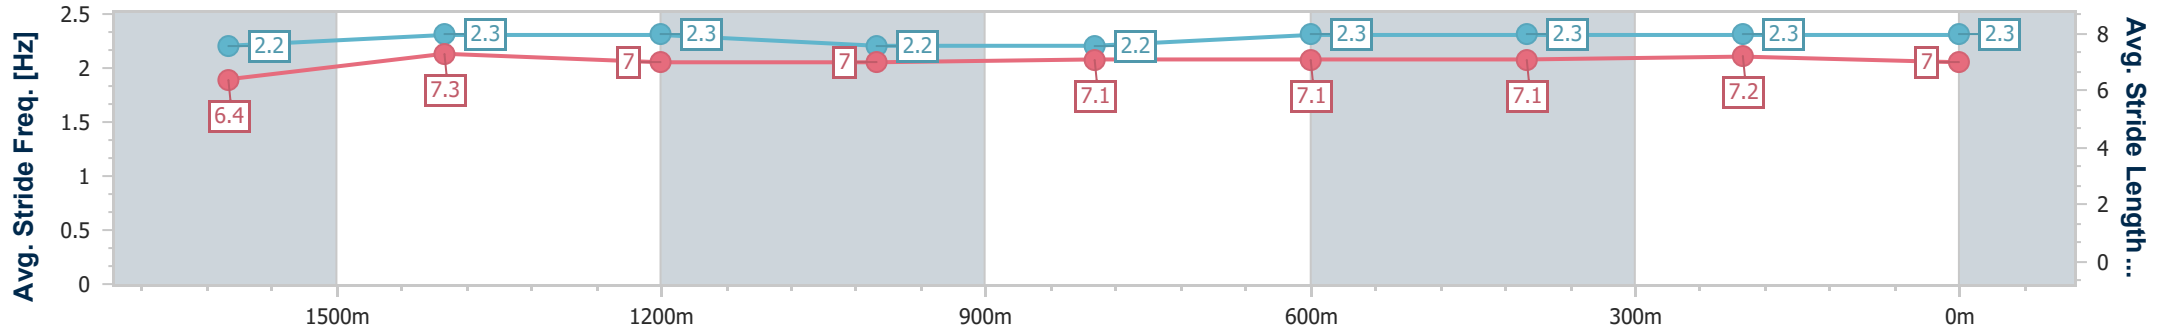

- [ ] Ranking at each section and finish
- .-.- No data available at this section
- NA No data available

Horse/Jockey Name	St Vincents Garden
Final Rank	2
Fastest Section Time (Section)	0:11.98 (1600m)
Top Speed [km/h] (Section)	62.3 (Overall)
Race State	Finished

Sunshine Coast QLD Professional  
 Race 4: WIMMERS PREMIUM SOFT DRINKS BENCHMARK 70  
 Handicap - 1800m

14 July 2024 - 14:15

Track Rating: Heavy 9, Weather: Fine, Rail Position: True

Section	Overall	1600m	1400m	1200m	1000m	800m	600m	400m	200m
Section Times	1:54.38 [2] (0:14.49)	1:39.89 [10] (0:11.98)	1:27.91 [10] (0:12.68)	1:15.23 [10] (0:12.97)	1:02.26 [10] (0:12.61)	0:49.65 [10] (0:12.57)	0:37.08 [10] (0:12.45)	0:24.63 [10] (0:12.09)	0:12.54 [8] (0:12.54)
Average Speed [km/h]	50.0	60.6	57.0	55.9	57.4	57.9	59.0	59.4	57.8
Top Speed [km/h]	62.3	61.7	59.4	57.3	59.4	59.6	60.3	60.0	59.0
Avg. Dist. to Rail [m]	6.3	2.8	2.7	2.6	2.5	2.0	3.3	7.8	10.8
Avg. Stride Freq. [Hz]	2.2	2.3	2.3	2.2	2.2	2.3	2.3	2.3	2.3
Avg. Stride Length [m]	6.4	7.3	7.0	7.0	7.1	7.1	7.1	7.2	7.0