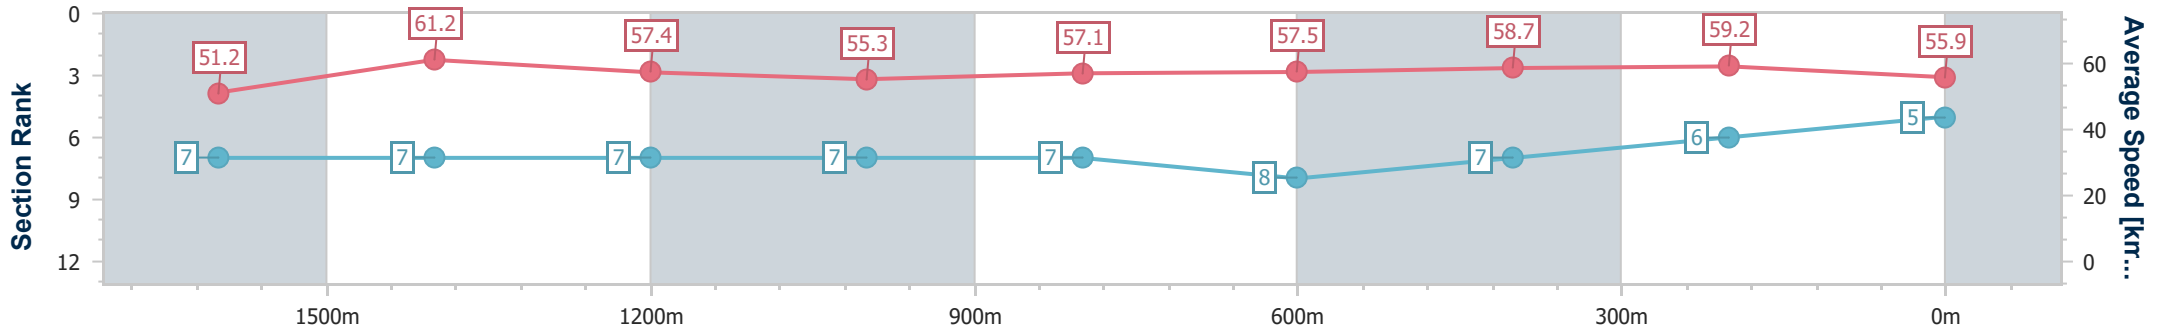

- [ ] Ranking at each section and finish
- .-.- No data available at this section
- NA No data available

Horse/Jockey Name	Persevere
Final Rank	5
Fastest Section Time (Section)	0:11.87 (1600m)
Top Speed [km/h] (Section)	62.8 (1600m)
Race State	Finished

Sunshine Coast QLD Professional  
 Race 4: WIMMERS PREMIUM SOFT DRINKS BENCHMARK 70  
 Handicap - 1800m  
 14 July 2024 - 14:15

Track Rating: Heavy 9, Weather: Fine, Rail Position: True

Section	Overall	1600m	1400m	1200m	1000m	800m	600m	400m	200m				
Section Times	1:54.70 [5] (0:14.09)	1:40.61 [7] (0:11.87)	1:28.74 [7] (0:12.60)	1:16.14 [7] (0:13.05)	1:03.09 [7] (0:12.70)	0:50.39 [7] (0:12.70)	0:37.69 [8] (0:12.54)	0:25.15 [7] (0:12.16)	0:12.99 [6] (0:12.99)				
Average Speed [km/h]	51.2	61.2	57.4	55.3	57.1	57.5	58.7	59.2	55.9				
Top Speed [km/h]	62.1	62.8	58.7	56.5	58.5	59.0	60.0	60.8	58.0				
Avg. Dist. to Rail [m]	4.6	2.2	2.7	3.1	3.1	2.4	3.9	8.5	9.6				
Avg. Stride Freq. [Hz]	2.3	2.3	2.3	2.2	2.2	2.3	2.3	2.3	2.3				
Avg. Stride Length [m]	6.1	7.3	7.1	6.9	7.1	7.0	7.0	7.1	6.8				