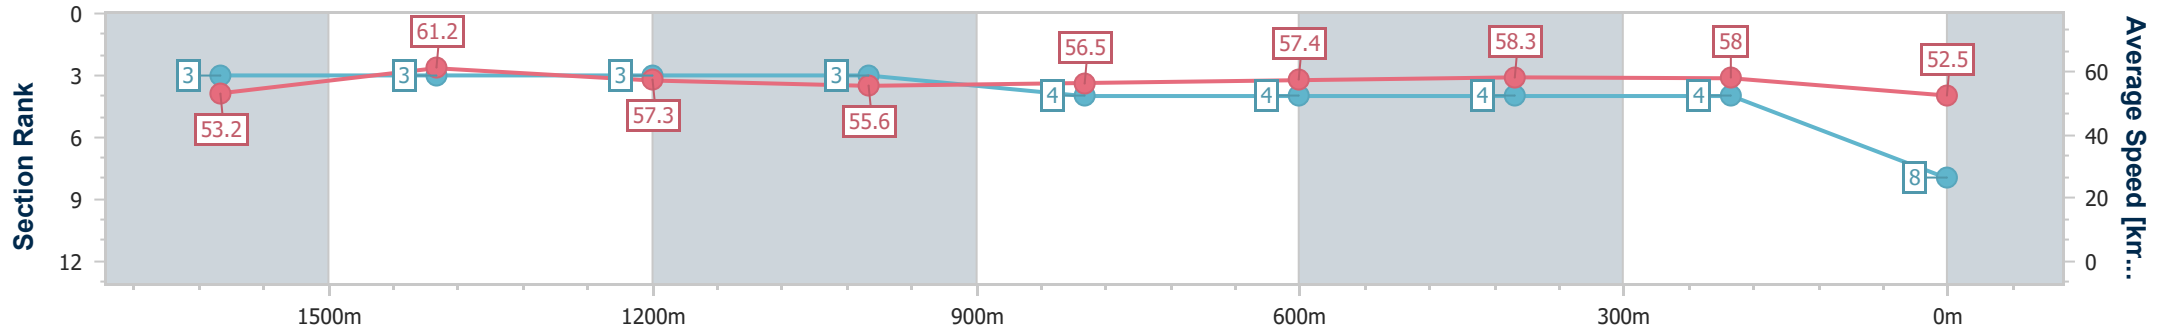

Sunshine Coast QLD Professional  
 Race 4: WIMMERS PREMIUM SOFT DRINKS BENCHMARK 70  
 Handicap - 1800m  
 14 July 2024 - 14:15

Track Rating: Heavy 9, Weather: Fine, Rail Position: True

Section	Overall	1600m	1400m	1200m	1000m	800m	600m	400m	200m
Section Times	1:55.14 [7] (0:13.49)	1:41.65 [1] (0:11.56)	1:30.09 [1] (0:12.55)	1:17.54 [1] (0:13.00)	1:04.54 [1] (0:12.81)	0:51.73 [1] (0:12.85)	0:38.88 [1] (0:12.58)	0:26.30 [1] (0:12.50)	0:13.80 [3] (0:13.80)
Average Speed [km/h]	53.7	62.7	57.7	55.3	56.5	56.4	57.6	57.7	52.6
Top Speed [km/h]	64.8	64.5	58.9	57.0	57.3	57.2	58.8	59.0	55.6
Avg. Dist. to Rail [m]	6.4	2.2	2.7	2.8	2.5	0.9	0.8	4.7	5.9
Avg. Stride Freq. [Hz]	2.3	2.4	2.3	2.2	2.2	2.2	2.2	2.3	2.2
Avg. Stride Length [m]	6.4	7.2	7.1	7.0	7.1	7.1	7.2	6.9	6.6

- [ ] Ranking at each section and finish
- .-.- No data available at this section
- NA No data available

Horse/Jockey Name	Harmony Reigns
Final Rank	8
Fastest Section Time (Section)	0:11.78 (1600m)
Top Speed [km/h] (Section)	65.1 (Overall)
Race State	Finished

Sunshine Coast QLD Professional  
 Race 4: WIMMERS PREMIUM SOFT DRINKS BENCHMARK 70  
 Handicap - 1800m

14 July 2024 - 14:15

Track Rating: Heavy 9, Weather: Fine, Rail Position: True

Section	Overall	1600m	1400m	1200m	1000m	800m	600m	400m	200m
Section Times	1:55.29 [8] (0:13.63)	1:41.66 [3] (0:11.78)	1:29.88 [3] (0:12.64)	1:17.24 [3] (0:12.97)	1:04.27 [3] (0:12.80)	0:51.47 [4] (0:12.77)	0:38.70 [4] (0:12.55)	0:26.15 [4] (0:12.41)	0:13.74 [4] (0:13.74)
Average Speed [km/h]	53.2	61.2	57.3	55.6	56.5	57.4	58.3	58.0	52.5
Top Speed [km/h]	65.1	63.3	58.8	57.3	57.2	58.1	60.5	60.7	55.1
Avg. Dist. to Rail [m]	8.2	1.2	2.2	2.6	2.8	2.5	2.8	6.5	8.1
Avg. Stride Freq. [Hz]	2.4	2.4	2.3	2.2	2.2	2.3	2.3	2.4	2.3
Avg. Stride Length [m]	6.1	7.2	7.0	6.9	7.0	7.0	7.0	6.7	6.4