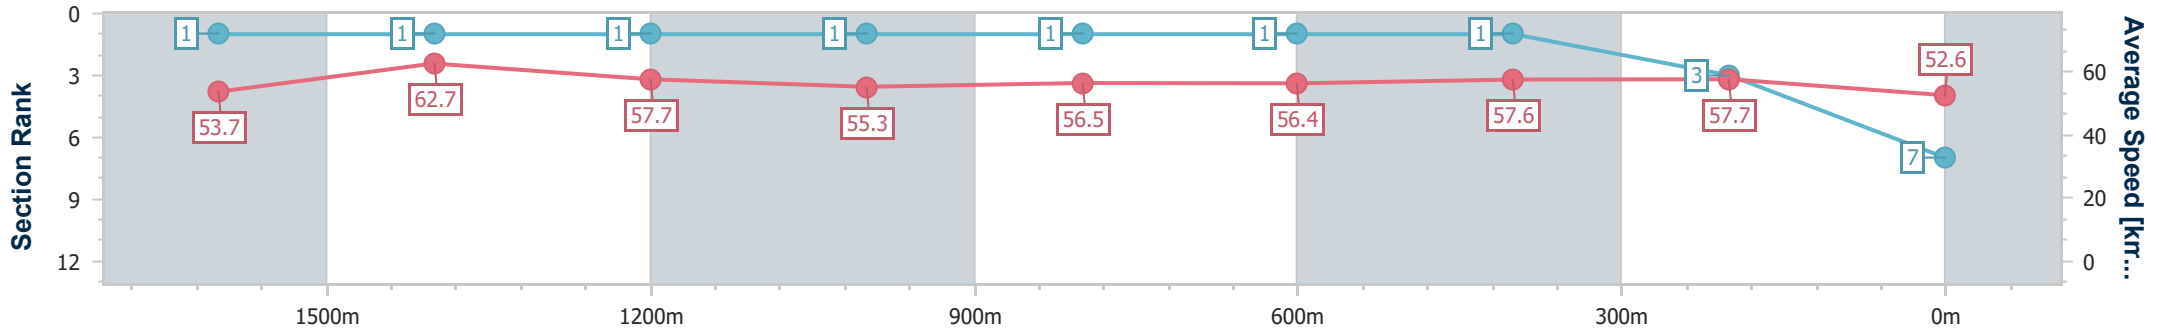

Sunshine Coast QLD Professional  
 Race 4: WIMMERS PREMIUM SOFT DRINKS BENCHMARK 70  
 Handicap - 1800m  
 14 July 2024 - 14:15

Track Rating: Heavy 9, Weather: Fine, Rail Position: True

Section	Overall	1600m	1400m	1200m	1000m	800m	600m	400m	200m
Section Times	1:54.99 [6] (0:13.81)	1:41.18 [4] (0:11.73)	1:29.45 [4] (0:12.53)	1:16.92 [4] (0:13.01)	1:03.91 [4] (0:12.73)	0:51.18 [3] (0:12.70)	0:38.48 [3] (0:12.52)	0:25.96 [3] (0:12.63)	0:13.33 [5] (0:13.33)
Average Speed [km/h]	52.3	61.8	57.6	55.4	56.8	57.1	57.8	57.2	54.3
Top Speed [km/h]	63.4	62.5	60.0	57.0	57.4	57.6	58.7	58.6	55.7
Avg. Dist. to Rail [m]	7.1	1.3	1.5	1.7	1.7	1.1	1.2	4.0	4.8
Avg. Stride Freq. [Hz]	2.2	2.2	2.1	2.0	2.0	2.1	2.1	2.1	2.1
Avg. Stride Length [m]	6.5	7.9	7.7	7.6	7.7	7.7	7.7	7.5	7.2

- [ ] Ranking at each section and finish
- .-.- No data available at this section
- NA No data available

Horse/Jockey Name	Le Heros
Final Rank	7
Fastest Section Time (Section)	0:11.56 (1600m)
Top Speed [km/h] (Section)	64.8 (Overall)
Race State	Finished

Sunshine Coast QLD Professional  
 Race 4: WIMMERS PREMIUM SOFT DRINKS BENCHMARK 70  
 Handicap - 1800m  
 14 July 2024 - 14:15

Track Rating: Heavy 9, Weather: Fine, Rail Position: True

Section	Overall	1600m	1400m	1200m	1000m	800m	600m	400m	200m
Section Times	1:55.14 [7] (0:13.49)	1:41.65 [1] (0:11.56)	1:30.09 [1] (0:12.55)	1:17.54 [1] (0:13.00)	1:04.54 [1] (0:12.81)	0:51.73 [1] (0:12.85)	0:38.88 [1] (0:12.58)	0:26.30 [1] (0:12.50)	0:13.80 [3] (0:13.80)
Average Speed [km/h]	53.7	62.7	57.7	55.3	56.5	56.4	57.6	57.7	52.6
Top Speed [km/h]	64.8	64.5	58.9	57.0	57.3	57.2	58.8	59.0	55.6
Avg. Dist. to Rail [m]	6.4	2.2	2.7	2.8	2.5	0.9	0.8	4.7	5.9
Avg. Stride Freq. [Hz]	2.3	2.4	2.3	2.2	2.2	2.2	2.2	2.3	2.2
Avg. Stride Length [m]	6.4	7.2	7.1	7.0	7.1	7.1	7.2	6.9	6.6