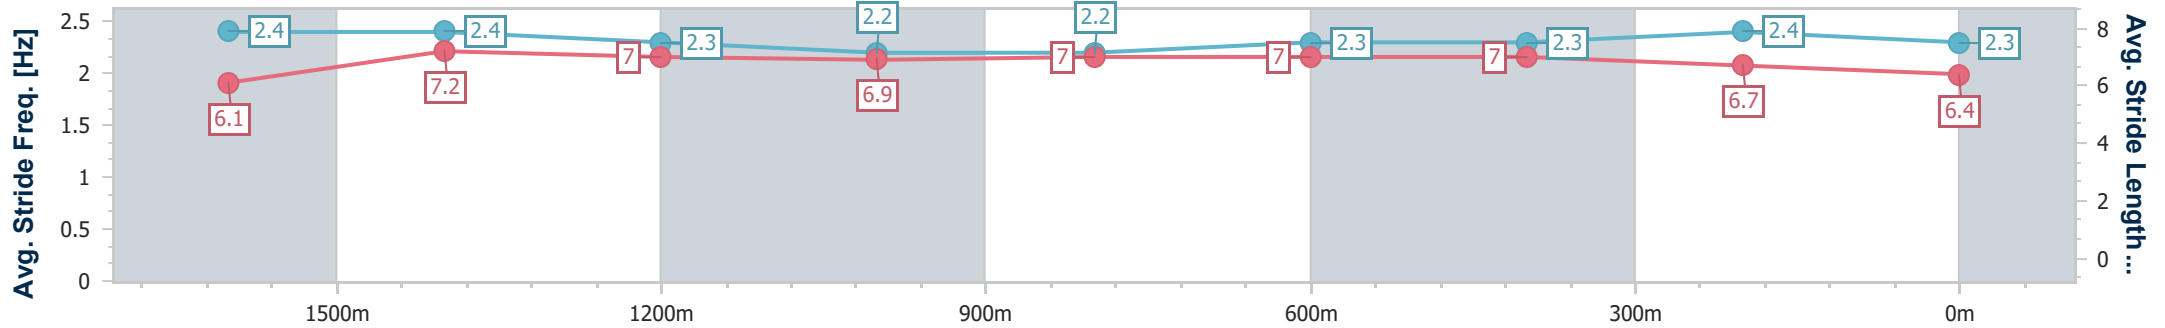

Sunshine Coast QLD Professional  
 Race 4: WIMMERS PREMIUM SOFT DRINKS BENCHMARK 70  
 Handicap - 1800m  
 14 July 2024 - 14:15

Track Rating: Heavy 9, Weather: Fine, Rail Position: True

Section	Overall	1600m	1400m	1200m	1000m	800m	600m	400m	200m
Section Times	1:55.14 [7] (0:13.49)	1:41.65 [1] (0:11.56)	1:30.09 [1] (0:12.55)	1:17.54 [1] (0:13.00)	1:04.54 [1] (0:12.81)	0:51.73 [1] (0:12.85)	0:38.88 [1] (0:12.58)	0:26.30 [1] (0:12.50)	0:13.80 [3] (0:13.80)
Average Speed [km/h]	53.7	62.7	57.7	55.3	56.5	56.4	57.6	57.7	52.6
Top Speed [km/h]	64.8	64.5	58.9	57.0	57.3	57.2	58.8	59.0	55.6
Avg. Dist. to Rail [m]	6.4	2.2	2.7	2.8	2.5	0.9	0.8	4.7	5.9
Avg. Stride Freq. [Hz]	2.3	2.4	2.3	2.2	2.2	2.2	2.2	2.3	2.2
Avg. Stride Length [m]	6.4	7.2	7.1	7.0	7.1	7.1	7.2	6.9	6.6

- [ ] Ranking at each section and finish
- .-.- No data available at this section
- NA No data available

Horse/Jockey Name	Harmony Reigns
Final Rank	8
Fastest Section Time (Section)	0:11.78 (1600m)
Top Speed [km/h] (Section)	65.1 (Overall)
Race State	Finished

Sunshine Coast QLD Professional  
 Race 4: WIMMERS PREMIUM SOFT DRINKS BENCHMARK 70  
 Handicap - 1800m

14 July 2024 - 14:15

Track Rating: Heavy 9, Weather: Fine, Rail Position: True

Section	Overall	1600m	1400m	1200m	1000m	800m	600m	400m	200m
Section Times	1:55.29 [8] (0:13.63)	1:41.66 [3] (0:11.78)	1:29.88 [3] (0:12.64)	1:17.24 [3] (0:12.97)	1:04.27 [3] (0:12.80)	0:51.47 [4] (0:12.77)	0:38.70 [4] (0:12.55)	0:26.15 [4] (0:12.41)	0:13.74 [4] (0:13.74)
Average Speed [km/h]	53.2	61.2	57.3	55.6	56.5	57.4	58.3	58.0	52.5
Top Speed [km/h]	65.1	63.3	58.8	57.3	57.2	58.1	60.5	60.7	55.1
Avg. Dist. to Rail [m]	8.2	1.2	2.2	2.6	2.8	2.5	2.8	6.5	8.1
Avg. Stride Freq. [Hz]	2.4	2.4	2.3	2.2	2.2	2.3	2.3	2.4	2.3
Avg. Stride Length [m]	6.1	7.2	7.0	6.9	7.0	7.0	7.0	6.7	6.4