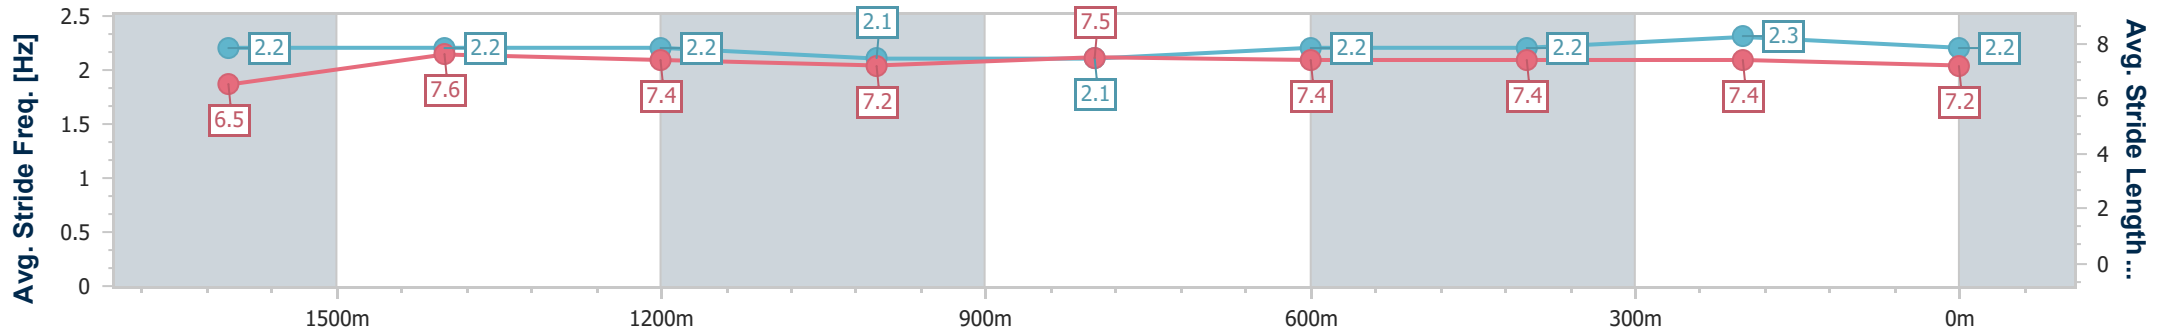

Sunshine Coast QLD Professional  
Race 4: WIMMERS PREMIUM SOFT DRINKS BENCHMARK 70  
Handicap - 1800m

14 July 2024 - 14:15

Track Rating: Heavy 9, Weather: Fine, Rail Position: True

Section	Overall	1600m	1400m	1200m	1000m	800m	600m	400m	200m
Section Times	1:53.98 [1] (0:13.88)	1:40.10 [5] (0:11.89)	1:28.21 [5] (0:12.62)	1:15.59 [5] (0:13.03)	1:02.56 [6] (0:12.75)	0:49.81 [6] (0:12.72)	0:37.09 [6] (0:12.43)	0:24.66 [5] (0:11.93)	0:12.73 [2] (0:12.73)
Average Speed [km/h]	52.4	60.9	57.5	55.3	57.0	57.3	58.7	60.3	57.1
Top Speed [km/h]	63.6	62.6	59.6	56.8	58.0	59.0	60.0	61.6	59.4
Avg. Dist. to Rail [m]	7.6	2.5	3.1	3.3	3.6	1.7	2.0	6.3	7.3
Avg. Stride Freq. [Hz]	2.2	2.2	2.2	2.1	2.1	2.2	2.2	2.3	2.2
Avg. Stride Length [m]	6.5	7.6	7.4	7.2	7.5	7.4	7.4	7.4	7.2