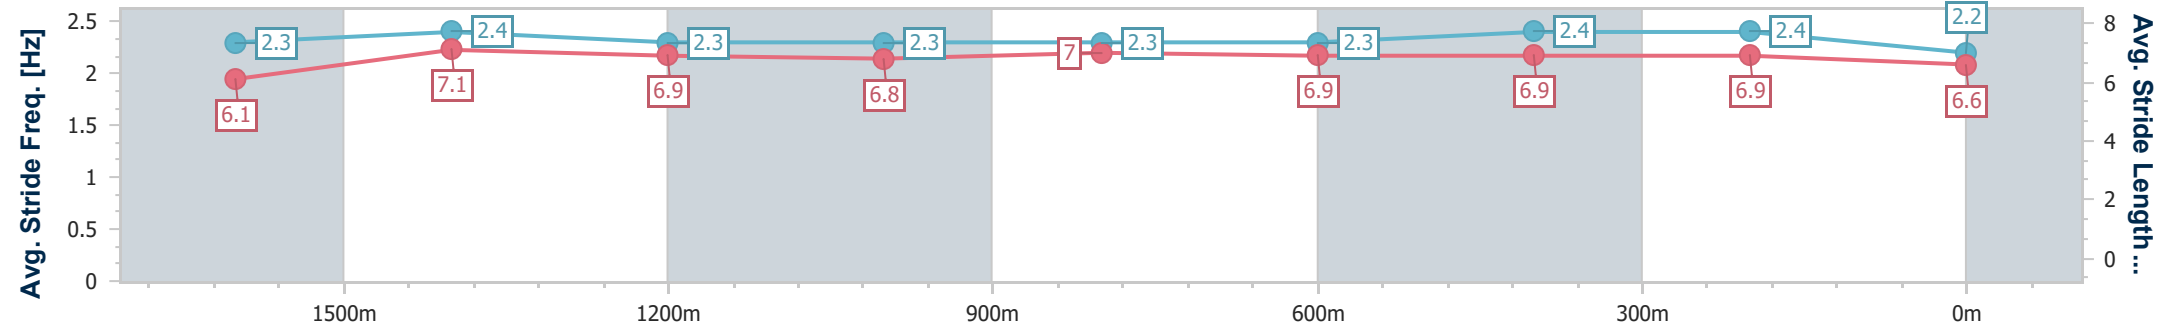

Sunshine Coast QLD Professional  
 Race 4: WIMMERS PREMIUM SOFT DRINKS BENCHMARK 70  
 Handicap - 1800m

14 July 2024 - 14:15

Track Rating: Heavy 9, Weather: Fine, Rail Position: True

Section	Overall	1600m	1400m	1200m	1000m	800m	600m	400m	200m
Section Times	1:55.29 [8] (0:13.63)	1:41.66 [3] (0:11.78)	1:29.88 [3] (0:12.64)	1:17.24 [3] (0:12.97)	1:04.27 [3] (0:12.80)	0:51.47 [4] (0:12.77)	0:38.70 [4] (0:12.55)	0:26.15 [4] (0:12.41)	0:13.74 [4] (0:13.74)
Average Speed [km/h]	53.2	61.2	57.3	55.6	56.5	57.4	58.3	58.0	52.5
Top Speed [km/h]	65.1	63.3	58.8	57.3	57.2	58.1	60.5	60.7	55.1
Avg. Dist. to Rail [m]	8.2	1.2	2.2	2.6	2.8	2.5	2.8	6.5	8.1
Avg. Stride Freq. [Hz]	2.4	2.4	2.3	2.2	2.2	2.3	2.3	2.4	2.3
Avg. Stride Length [m]	6.1	7.2	7.0	6.9	7.0	7.0	7.0	6.7	6.4

- [ ] Ranking at each section and finish
- .-.- No data available at this section
- NA No data available

Horse/Jockey Name	Tavis Town
Final Rank	9
Fastest Section Time (Section)	0:12.04 (1600m)
Top Speed [km/h] (Section)	62.9 (1600m)
Race State	Finished

Sunshine Coast QLD Professional  
 Race 4: WIMMERS PREMIUM SOFT DRINKS BENCHMARK 70  
 Handicap - 1800m  
 14 July 2024 - 14:15

Track Rating: Heavy 9, Weather: Fine, Rail Position: True

Section	Overall	1600m	1400m	1200m	1000m	800m	600m	400m	200m			
Section Times	1:55.40 [9] (0:14.12)	1:41.28 [8] (0:12.04)	1:29.24 [9] (0:12.70)	1:16.54 [9] (0:13.03)	1:03.51 [9] (0:12.72)	0:50.79 [9] (0:12.65)	0:38.14 [9] (0:12.38)	0:25.76 [8] (0:12.30)	0:13.46 [10] (0:13.46)			
Average Speed [km/h]	51.4	60.8	57.1	55.4	57.1	58.0	59.5	58.6	53.9			
Top Speed [km/h]	62.8	62.9	58.1	57.1	58.6	59.6	60.4	60.3	56.9			
Avg. Dist. to Rail [m]	10.4	4.1	3.7	3.7	3.5	2.7	4.4	9.2	10.1			
Avg. Stride Freq. [Hz]	2.3	2.4	2.3	2.3	2.3	2.3	2.4	2.4	2.2			
Avg. Stride Length [m]	6.1	7.1	6.9	6.8	7.0	6.9	6.9	6.9	6.6			