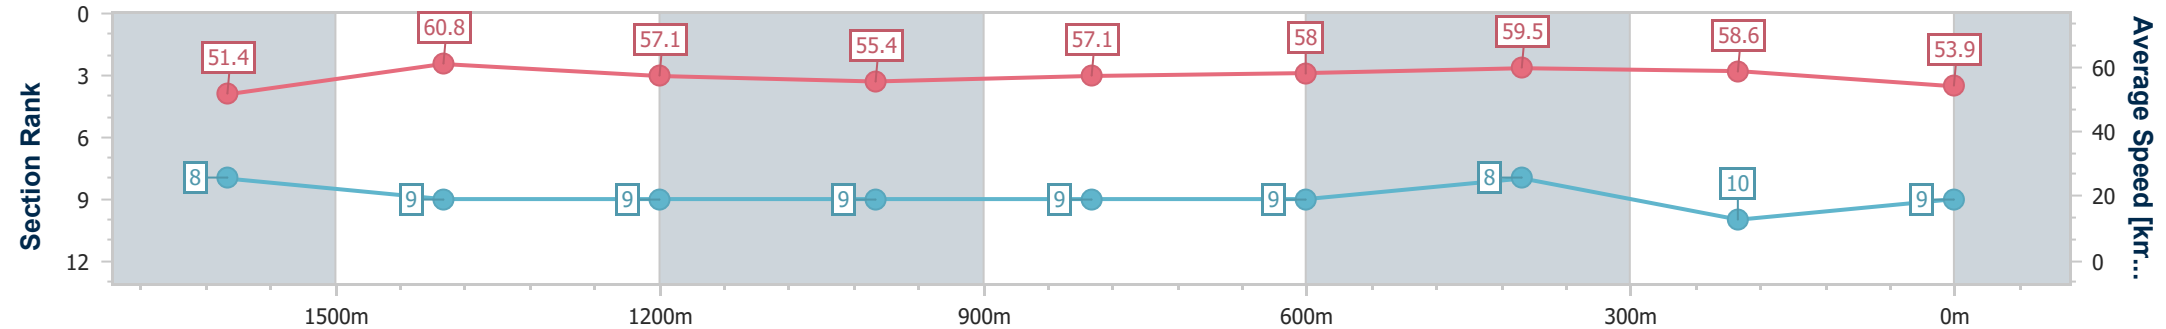

Sunshine Coast QLD Professional  
 Race 4: WIMMERS PREMIUM SOFT DRINKS BENCHMARK 70  
 Handicap - 1800m

14 July 2024 - 14:15

Track Rating: Heavy 9, Weather: Fine, Rail Position: True

Section	Overall	1600m	1400m	1200m	1000m	800m	600m	400m	200m
Section Times	1:55.29 [8] (0:13.63)	1:41.66 [3] (0:11.78)	1:29.88 [3] (0:12.64)	1:17.24 [3] (0:12.97)	1:04.27 [3] (0:12.80)	0:51.47 [4] (0:12.77)	0:38.70 [4] (0:12.55)	0:26.15 [4] (0:12.41)	0:13.74 [4] (0:13.74)
Average Speed [km/h]	53.2	61.2	57.3	55.6	56.5	57.4	58.3	58.0	52.5
Top Speed [km/h]	65.1	63.3	58.8	57.3	57.2	58.1	60.5	60.7	55.1
Avg. Dist. to Rail [m]	8.2	1.2	2.2	2.6	2.8	2.5	2.8	6.5	8.1
Avg. Stride Freq. [Hz]	2.4	2.4	2.3	2.2	2.2	2.3	2.3	2.4	2.3
Avg. Stride Length [m]	6.1	7.2	7.0	6.9	7.0	7.0	7.0	6.7	6.4

- [ ] Ranking at each section and finish
- .-.- No data available at this section
- NA No data available

Horse/Jockey Name	Tavis Town
Final Rank	9
Fastest Section Time (Section)	0:12.04 (1600m)
Top Speed [km/h] (Section)	62.9 (1600m)
Race State	Finished

Sunshine Coast QLD Professional  
 Race 4: WIMMERS PREMIUM SOFT DRINKS BENCHMARK 70  
 Handicap - 1800m  
 14 July 2024 - 14:15

Track Rating: Heavy 9, Weather: Fine, Rail Position: True

Section	Overall	1600m	1400m	1200m	1000m	800m	600m	400m	200m			
Section Times	1:55.40 [9] (0:14.12)	1:41.28 [8] (0:12.04)	1:29.24 [9] (0:12.70)	1:16.54 [9] (0:13.03)	1:03.51 [9] (0:12.72)	0:50.79 [9] (0:12.65)	0:38.14 [9] (0:12.38)	0:25.76 [8] (0:12.30)	0:13.46 [10] (0:13.46)			
Average Speed [km/h]	51.4	60.8	57.1	55.4	57.1	58.0	59.5	58.6	53.9			
Top Speed [km/h]	62.8	62.9	58.1	57.1	58.6	59.6	60.4	60.3	56.9			
Avg. Dist. to Rail [m]	10.4	4.1	3.7	3.7	3.5	2.7	4.4	9.2	10.1			
Avg. Stride Freq. [Hz]	2.3	2.4	2.3	2.3	2.3	2.3	2.4	2.4	2.2			
Avg. Stride Length [m]	6.1	7.1	6.9	6.8	7.0	6.9	6.9	6.9	6.6			