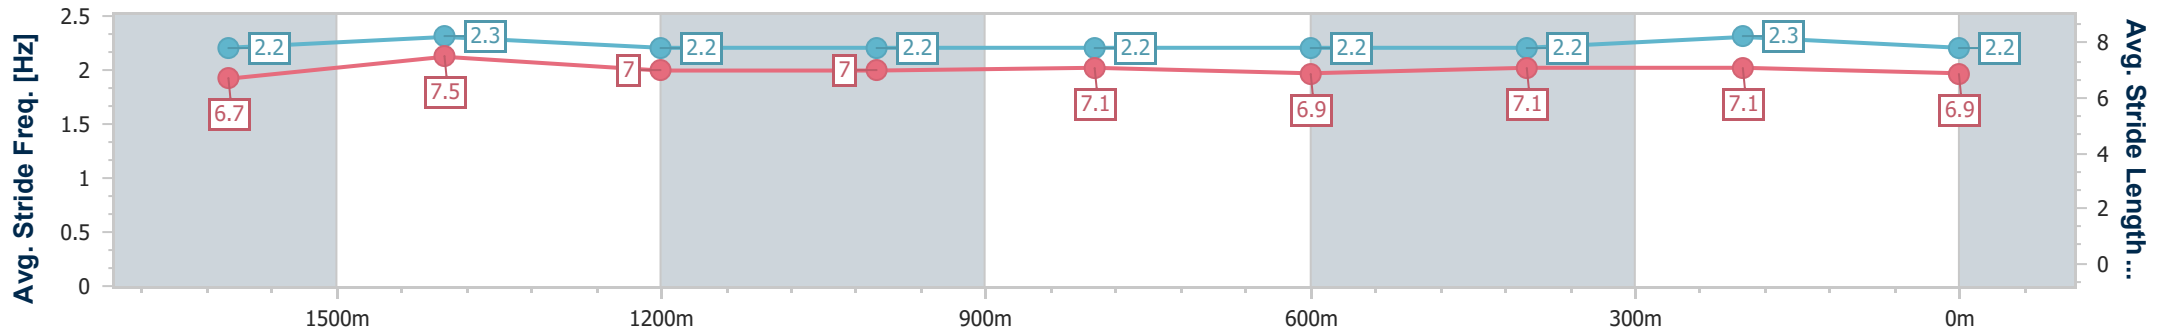

Sunshine Coast QLD Professional  
 Race 4: WIMMERS PREMIUM SOFT DRINKS BENCHMARK 70  
 Handicap - 1800m  
 14 July 2024 - 14:15

Track Rating: Heavy 9, Weather: Fine, Rail Position: True

Section	Overall	1600m	1400m	1200m	1000m	800m	600m	400m	200m
Section Times	1:54.40 [3] (0:13.55)	1:40.85 [2] (0:11.60)	1:29.25 [2] (0:12.61)	1:16.64 [2] (0:12.94)	1:03.70 [2] (0:12.87)	0:50.83 [2] (0:12.83)	0:38.00 [2] (0:12.56)	0:25.44 [2] (0:12.28)	0:13.16 [1] (0:13.16)
Average Speed [km/h]	53.7	62.7	57.4	55.7	56.5	57.0	58.1	58.8	55.1
Top Speed [km/h]	64.9	64.9	59.5	57.2	57.2	57.5	59.1	59.5	57.7
Avg. Dist. to Rail [m]	9.7	2.5	3.0	3.7	3.6	2.5	2.3	6.2	7.9
Avg. Stride Freq. [Hz]	2.2	2.3	2.2	2.2	2.2	2.2	2.2	2.3	2.2
Avg. Stride Length [m]	6.7	7.5	7.0	7.0	7.1	6.9	7.1	7.1	6.9