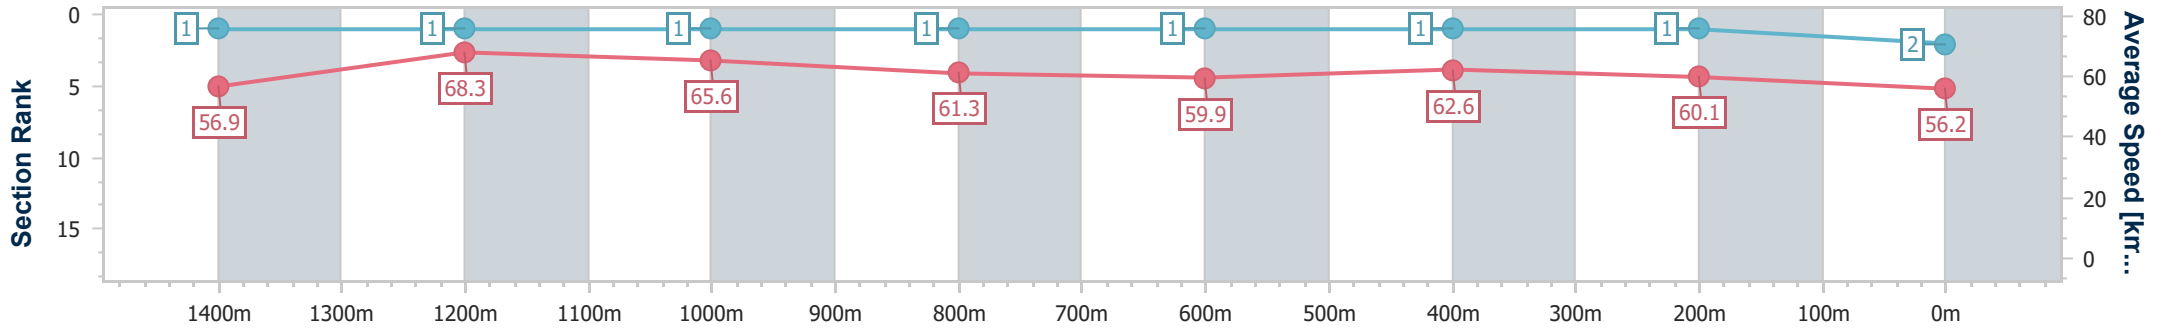

Rockhampton QLD Professional

Race 7: TAB ROCKHAMPTON CUP - 1600m

13 July 2024 - 15:49

Track Rating: Soft 5, Weather: Fine, Rail Position: +2.5m Entire

Section	Overall	1400m	1200m	1000m	800m	600m	400m	200m
Section Times	1:34.33 [2] (0:12.66)	1:21.67 [1] (0:10.55)	1:11.12 [1] (0:10.93)	1:00.19 [1] (0:11.63)	0:48.56 [1] (0:12.13)	0:36.43 [1] (0:11.54)	0:24.89 [1] (0:11.99)	0:12.90 [1] (0:12.90)
Average Speed [km/h]	56.9	68.3	65.6	61.3	59.9	62.6	60.1	56.2
Top Speed [km/h]	68.0	68.5	68.4	63.1	62.2	63.6	62.9	58.7
Avg. Dist. to Rail [m]	2.5	2.7	2.5	2.0	1.5	2.8	2.5	3.2
Avg. Stride Freq. [Hz]	2.3	2.4	2.4	2.3	2.3	2.4	2.3	2.3
Avg. Stride Length [m]	6.7	7.8	7.6	7.4	7.2	7.3	7.2	6.8