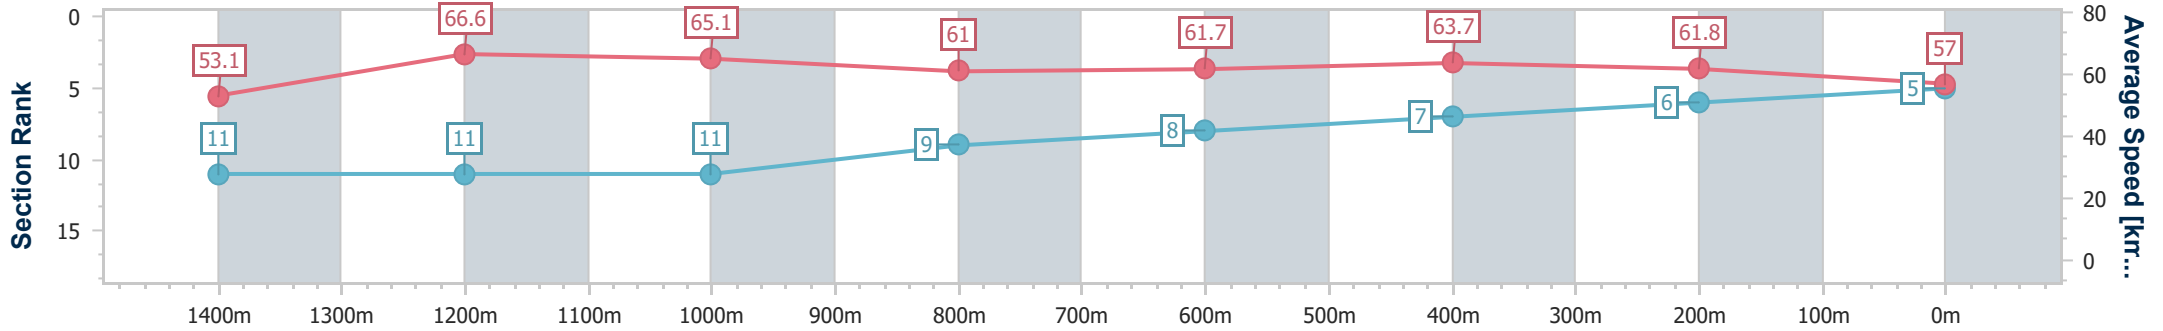

Rockhampton QLD Professional

Race 7: TAB ROCKHAMPTON CUP - 1600m

13 July 2024 - 15:49

Track Rating: Soft 5, Weather: Fine, Rail Position: +2.5m Entire

Section	Overall	1400m	1200m	1000m	800m	600m	400m	200m
Section Times	1:34.57 [5] (0:13.57)	1:21.00 [11] (0:10.83)	1:10.17 [11] (0:11.03)	0:59.14 [11] (0:11.72)	0:47.42 [9] (0:11.69)	0:35.73 [8] (0:11.33)	0:24.40 [7] (0:11.65)	0:12.75 [6] (0:12.75)
Average Speed [km/h]	53.1	66.6	65.1	61.0	61.7	63.7	61.8	57.0
Top Speed [km/h]	66.3	67.3	67.3	64.0	63.1	64.7	63.2	60.2
Avg. Dist. to Rail [m]	2.2	0.4	0.8	1.0	1.0	3.2	4.1	3.2
Avg. Stride Freq. [Hz]	2.2	2.4	2.4	2.3	2.4	2.4	2.3	2.2
Avg. Stride Length [m]	6.6	7.8	7.6	7.5	7.3	7.4	7.4	7.0