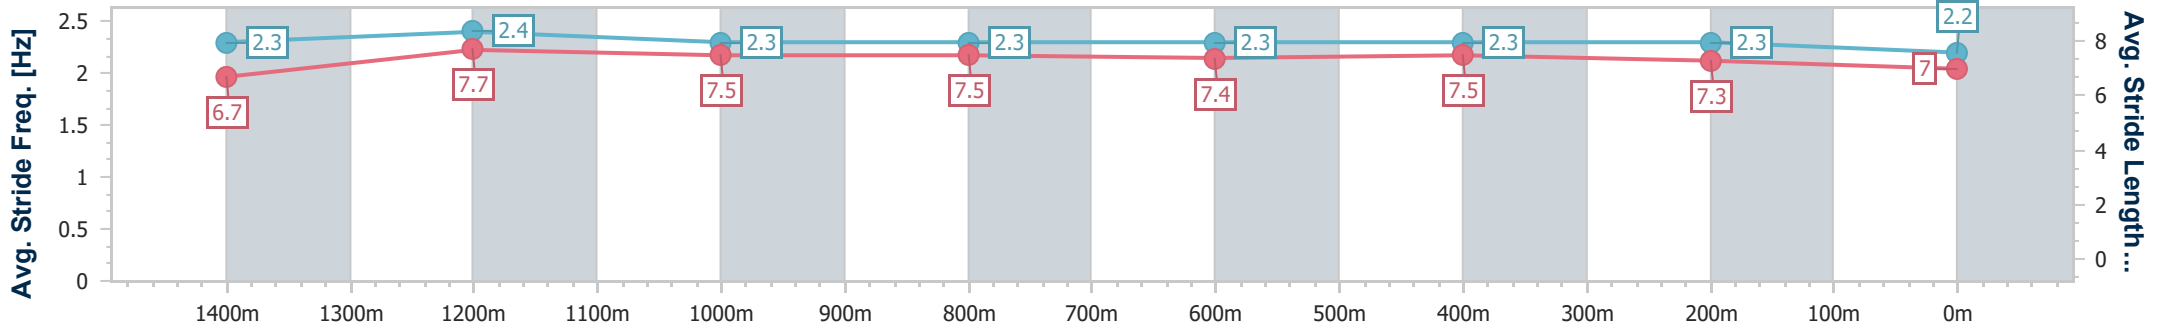

Rockhampton QLD Professional

Race 7: TAB ROCKHAMPTON CUP - 1600m

13 July 2024 - 15:49

Track Rating: Soft 5, Weather: Fine, Rail Position: +2.5m Entire

Section	Overall	1400m	1200m	1000m	800m	600m	400m	200m
Section Times	1:34.45 [4] (0:12.89)	1:21.56 [4] (0:10.61)	1:10.95 [5] (0:11.36)	0:59.59 [5] (0:11.74)	0:47.85 [5] (0:11.96)	0:35.89 [5] (0:11.34)	0:24.55 [4] (0:11.71)	0:12.84 [2] (0:12.84)
Average Speed [km/h]	55.8	67.9	63.4	61.2	61.1	63.6	61.4	56.5
Top Speed [km/h]	67.5	68.5	65.9	62.6	62.4	64.7	63.8	59.1
Avg. Dist. to Rail [m]	2.5	1.1	1.0	0.4	1.9	3.5	4.7	4.5
Avg. Stride Freq. [Hz]	2.3	2.4	2.3	2.3	2.3	2.3	2.3	2.2
Avg. Stride Length [m]	6.7	7.7	7.5	7.5	7.4	7.5	7.3	7.0

- [ ] Ranking at each section and finish
- .-.- No data available at this section
- NA No data available

Horse/Jockey Name	Sneak Preview
Final Rank	5
Fastest Section Time (Section)	0:10.83 (1400m)
Top Speed [km/h] (Section)	67.3 (1400m)
Race State	Finished