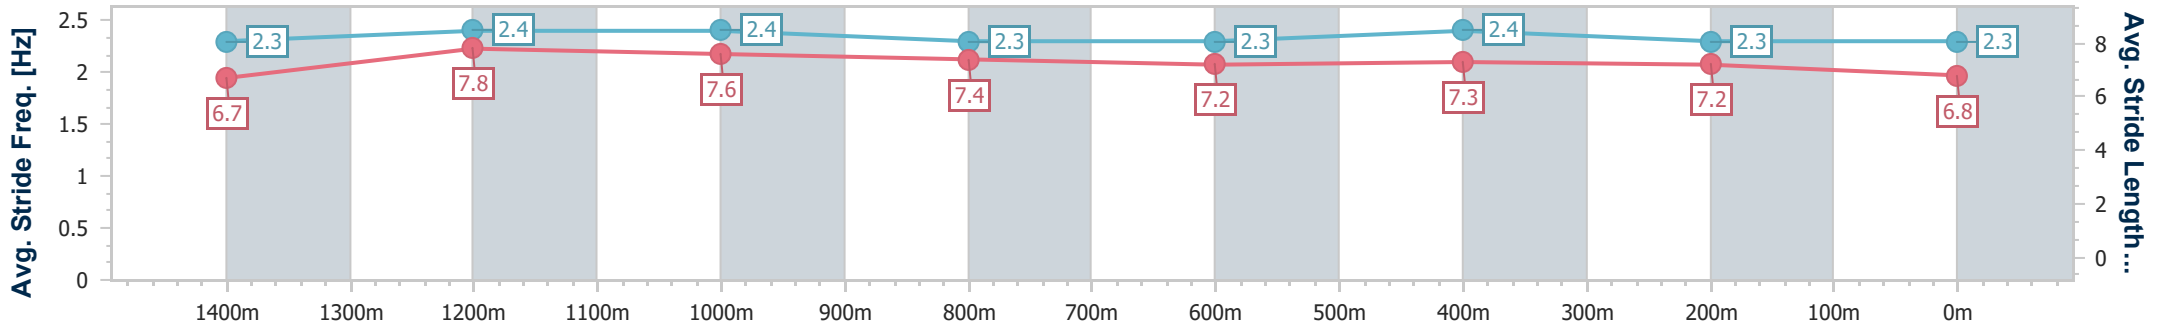

Rockhampton QLD Professional

Race 7: TAB ROCKHAMPTON CUP - 1600m

13 July 2024 - 15:49

Track Rating: Soft 5, Weather: Fine, Rail Position: +2.5m Entire

Section	Overall	1400m	1200m	1000m	800m	600m	400m	200m
Section Times	1:34.33 [2] (0:12.66)	1:21.67 [1] (0:10.55)	1:11.12 [1] (0:10.93)	1:00.19 [1] (0:11.63)	0:48.56 [1] (0:12.13)	0:36.43 [1] (0:11.54)	0:24.89 [1] (0:11.99)	0:12.90 [1] (0:12.90)
Average Speed [km/h]	56.9	68.3	65.6	61.3	59.9	62.6	60.1	56.2
Top Speed [km/h]	68.0	68.5	68.4	63.1	62.2	63.6	62.9	58.7
Avg. Dist. to Rail [m]	2.5	2.7	2.5	2.0	1.5	2.8	2.5	3.2
Avg. Stride Freq. [Hz]	2.3	2.4	2.4	2.3	2.3	2.4	2.3	2.3
Avg. Stride Length [m]	6.7	7.8	7.6	7.4	7.2	7.3	7.2	6.8