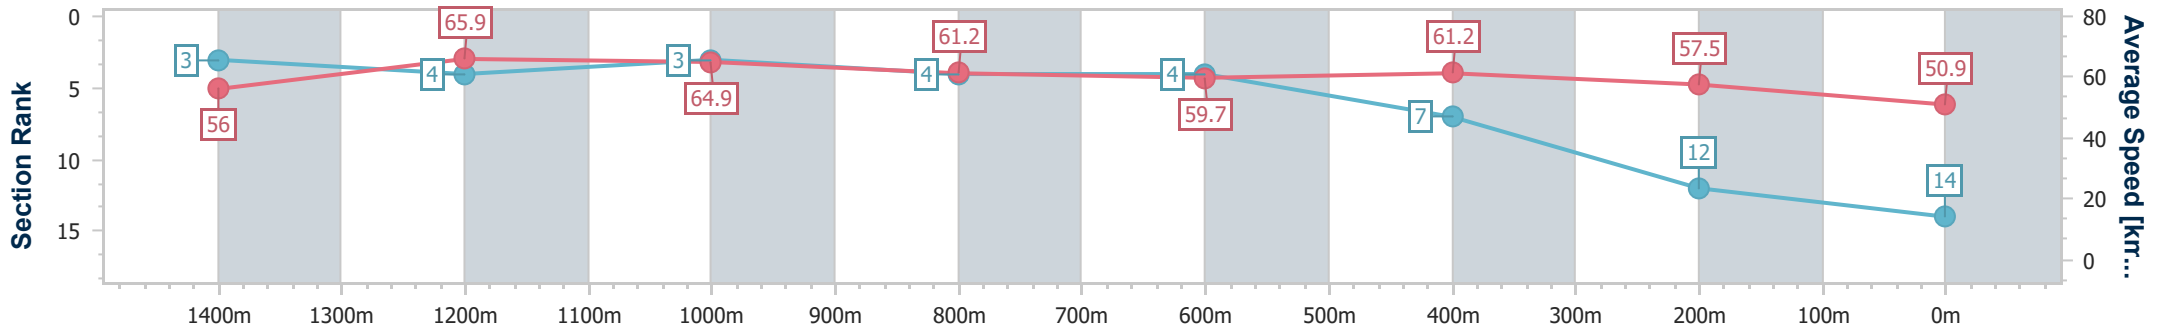

- [ ] Ranking at each section and finish
- .-.- No data available at this section
- NA No data available

Horse/Jockey Name	Motion Legend
Final Rank	14
Fastest Section Time (Section)	0:10.62 (1400m)
Top Speed [km/h] (Section)	68.0 (1200m)
Race State	Finished

Rockhampton QLD Professional

Race 7: TAB ROCKHAMPTON CUP - 1600m

13 July 2024 - 15:49

Track Rating: Soft 5, Weather: Fine, Rail Position: +2.5m Entire

Section	Overall	1400m	1200m	1000m	800m	600m	400m	200m
Section Times	1:36.94 [14] (0:12.86)	1:24.08 [3] (0:10.62)	1:13.46 [4] (0:11.09)	1:02.37 [3] (0:11.70)	0:50.67 [4] (0:12.11)	0:38.56 [4] (0:11.79)	0:26.77 [7] (0:12.52)	0:14.25 [12] (0:14.25)
Average Speed [km/h]	56.0	65.9	64.9	61.2	59.7	61.2	57.5	50.9
Top Speed [km/h]	67.1	67.7	68.0	62.9	60.6	61.8	60.2	54.8
Avg. Dist. to Rail [m]	0.5	1.0	1.3	0.8	0.8	1.4	1.6	1.7
Avg. Stride Freq. [Hz]	2.3	2.4	2.3	2.3	2.3	2.3	2.3	2.2
Avg. Stride Length [m]	6.7	7.9	7.7	7.3	7.3	7.2	7.0	6.5

- [ ] Ranking at each section and finish
- .-.- No data available at this section
- NA No data available