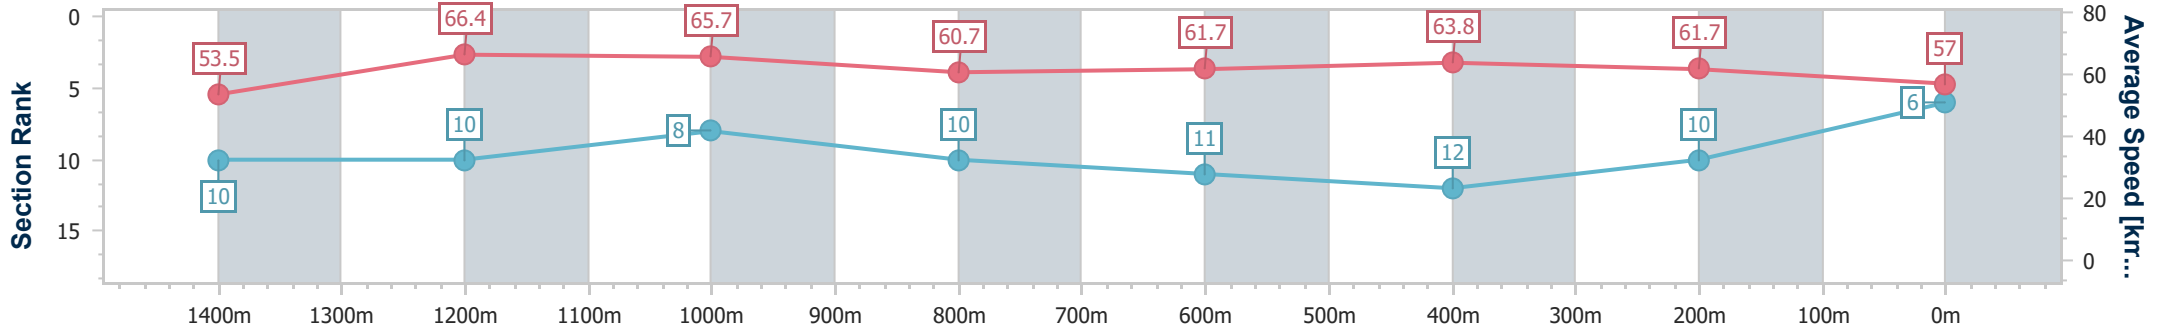

Rockhampton QLD Professional

Race 7: TAB ROCKHAMPTON CUP - 1600m

13 July 2024 - 15:49

Track Rating: Soft 5, Weather: Fine, Rail Position: +2.5m Entire

Section	Overall	1400m	1200m	1000m	800m	600m	400m	200m
Section Times	1:34.84 [6] (0:13.45)	1:21.39 [10] (0:10.84)	1:10.55 [10] (0:10.97)	0:59.58 [8] (0:11.90)	0:47.68 [10] (0:11.96)	0:35.72 [11] (0:11.33)	0:24.39 [12] (0:11.66)	0:12.73 [10] (0:12.73)
Average Speed [km/h]	53.5	66.4	65.7	60.7	61.7	63.8	61.7	57.0
Top Speed [km/h]	65.5	66.9	67.2	63.3	64.8	64.8	62.7	58.7
Avg. Dist. to Rail [m]	6.0	0.7	0.3	0.7	3.0	7.5	9.4	7.9
Avg. Stride Freq. [Hz]	2.2	2.3	2.3	2.2	2.2	2.3	2.2	2.1
Avg. Stride Length [m]	6.6	7.9	7.8	7.7	7.6	7.7	7.7	7.3