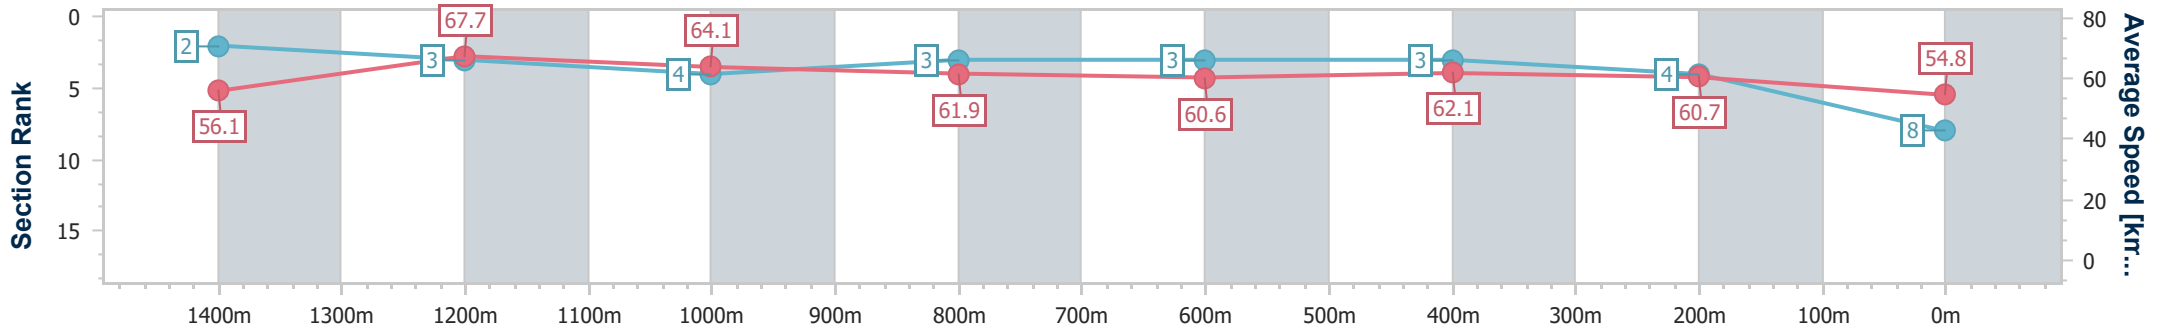

- [ ] Ranking at each section and finish
- .-.- No data available at this section
- NA No data available

Horse/Jockey Name	Namazu
Final Rank	8
Fastest Section Time (Section)	0:10.63 (1400m)
Top Speed [km/h] (Section)	68.4 (1400m)
Race State	Finished

Rockhampton QLD Professional  
Race 7: TAB ROCKHAMPTON CUP - 1600m

13 July 2024 - 15:49

Track Rating: Soft 5, Weather: Fine, Rail Position: +2.5m Entire

Section	Overall	1400m	1200m	1000m	800m	600m	400m	200m
Section Times	1:34.96 [8] (0:12.84)	1:22.12 [2] (0:10.63)	1:11.49 [3] (0:11.22)	1:00.27 [4] (0:11.54)	0:48.73 [3] (0:12.00)	0:36.73 [3] (0:11.63)	0:25.10 [3] (0:11.88)	0:13.22 [4] (0:13.22)
Average Speed [km/h]	56.1	67.7	64.1	61.9	60.6	62.1	60.7	54.8
Top Speed [km/h]	67.4	68.4	66.2	63.2	61.1	62.6	62.7	58.0
Avg. Dist. to Rail [m]	0.9	0.2	0.4	1.1	1.4	3.8	5.2	4.9
Avg. Stride Freq. [Hz]	2.2	2.2	2.2	2.1	2.2	2.2	2.2	2.1
Avg. Stride Length [m]	6.9	8.3	8.0	7.8	7.7	7.8	7.7	7.2