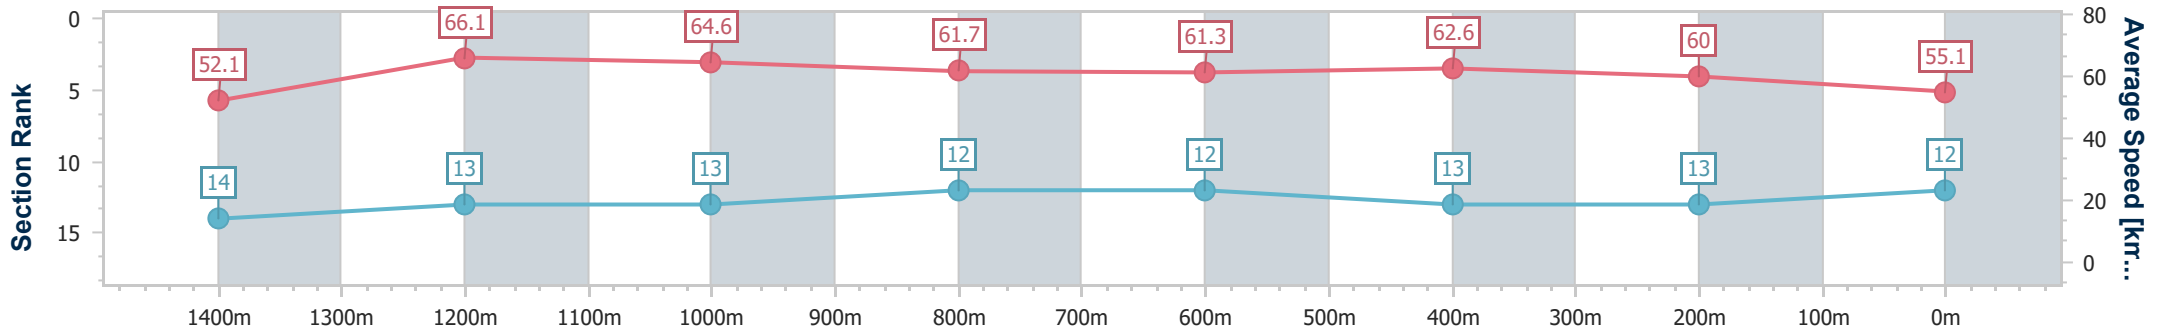

Rockhampton QLD Professional

Race 7: TAB ROCKHAMPTON CUP - 1600m

13 July 2024 - 15:49

Track Rating: Soft 5, Weather: Fine, Rail Position: +2.5m Entire

Section	Overall	1400m	1200m	1000m	800m	600m	400m	200m
Section Times	1:35.88 [12] (0:13.84)	1:22.04 [14] (0:10.88)	1:11.16 [13] (0:11.10)	1:00.06 [13] (0:11.56)	0:48.50 [12] (0:11.77)	0:36.73 [12] (0:11.54)	0:25.19 [13] (0:12.00)	0:13.19 [13] (0:13.19)
Average Speed [km/h]	52.1	66.1	64.6	61.7	61.3	62.6	60.0	55.1
Top Speed [km/h]	65.7	67.1	65.7	64.0	62.7	63.2	62.0	57.3
Avg. Dist. to Rail [m]	2.7	1.4	1.8	1.9	1.3	4.8	9.2	9.5
Avg. Stride Freq. [Hz]	2.1	2.3	2.3	2.2	2.3	2.3	2.2	2.2
Avg. Stride Length [m]	6.8	8.1	7.9	7.8	7.6	7.6	7.4	7.0

- [ ] Ranking at each section and finish
- .-.- No data available at this section
- NA No data available

Horse/Jockey Name	Enuff He Said
Final Rank	13
Fastest Section Time (Section)	0:10.69 (1400m)
Top Speed [km/h] (Section)	67.9 (1400m)
Race State	Finished