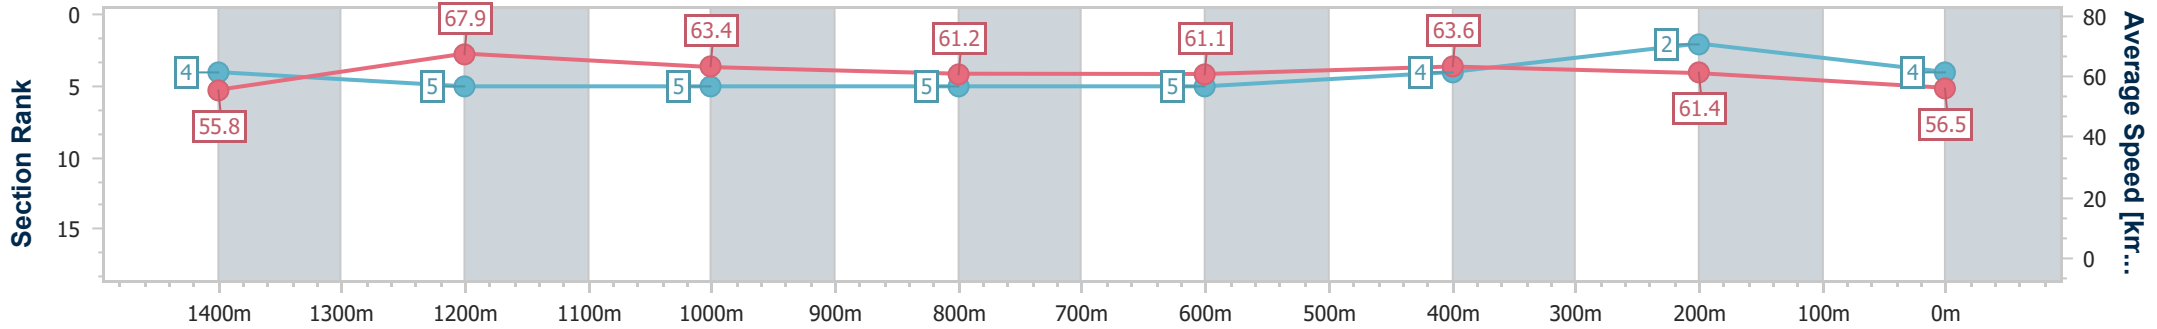

Rockhampton QLD Professional

Race 7: TAB ROCKHAMPTON CUP - 1600m

13 July 2024 - 15:49

Track Rating: Soft 5, Weather: Fine, Rail Position: +2.5m Entire

Section	Overall	1400m	1200m	1000m	800m	600m	400m	200m
Section Times	1:34.45 [4] (0:12.89)	1:21.56 [4] (0:10.61)	1:10.95 [5] (0:11.36)	0:59.59 [5] (0:11.74)	0:47.85 [5] (0:11.96)	0:35.89 [5] (0:11.34)	0:24.55 [4] (0:11.71)	0:12.84 [2] (0:12.84)
Average Speed [km/h]	55.8	67.9	63.4	61.2	61.1	63.6	61.4	56.5
Top Speed [km/h]	67.5	68.5	65.9	62.6	62.4	64.7	63.8	59.1
Avg. Dist. to Rail [m]	2.5	1.1	1.0	0.4	1.9	3.5	4.7	4.5
Avg. Stride Freq. [Hz]	2.3	2.4	2.3	2.3	2.3	2.3	2.3	2.2
Avg. Stride Length [m]	6.7	7.7	7.5	7.5	7.4	7.5	7.3	7.0

- [ ] Ranking at each section and finish
- .-.- No data available at this section
- NA No data available

Horse/Jockey Name	Sneak Preview
Final Rank	5
Fastest Section Time (Section)	0:10.83 (1400m)
Top Speed [km/h] (Section)	67.3 (1400m)
Race State	Finished