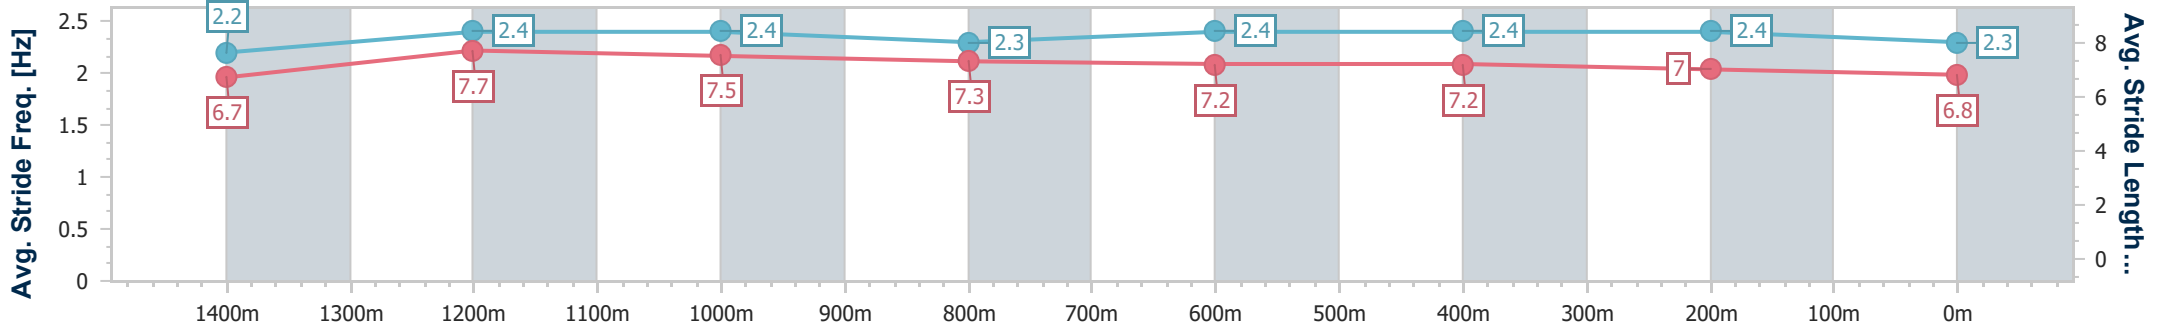

Rockhampton QLD Professional

Race 7: TAB ROCKHAMPTON CUP - 1600m

13 July 2024 - 15:49

Track Rating: Soft 5, Weather: Fine, Rail Position: +2.5m Entire

Section	Overall	1400m	1200m	1000m	800m	600m	400m	200m
Section Times	1:35.17 [9] (0:13.27)	1:21.90 [7] (0:10.60)	1:11.30 [7] (0:11.02)	1:00.28 [6] (0:11.72)	0:48.56 [6] (0:12.01)	0:36.55 [6] (0:11.43)	0:25.12 [5] (0:12.02)	0:13.10 [9] (0:13.10)
Average Speed [km/h]	54.3	67.9	65.3	61.2	60.9	63.1	59.9	55.5
Top Speed [km/h]	66.1	68.8	67.8	63.5	63.2	63.6	62.8	58.2
Avg. Dist. to Rail [m]	4.3	1.0	0.9	0.7	2.0	4.9	6.1	5.9
Avg. Stride Freq. [Hz]	2.2	2.4	2.4	2.3	2.4	2.4	2.4	2.3
Avg. Stride Length [m]	6.7	7.7	7.5	7.3	7.2	7.2	7.0	6.8