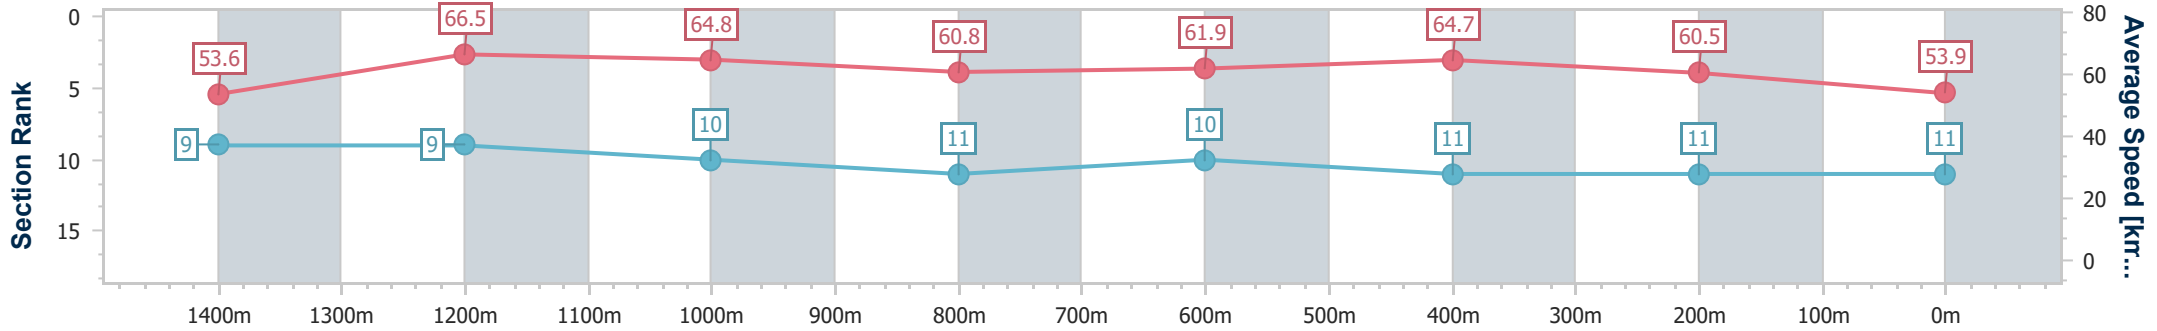

Rockhampton QLD Professional

Race 7: TAB ROCKHAMPTON CUP - 1600m

13 July 2024 - 15:49

Track Rating: Soft 5, Weather: Fine, Rail Position: +2.5m Entire

Section	Overall	1400m	1200m	1000m	800m	600m	400m	200m
Section Times	1:35.64 [11] (0:13.43)	1:22.21 [9] (0:10.84)	1:11.37 [9] (0:11.12)	1:00.25 [10] (0:11.83)	0:48.42 [11] (0:11.88)	0:36.54 [10] (0:11.16)	0:25.38 [11] (0:11.90)	0:13.48 [11] (0:13.48)
Average Speed [km/h]	53.6	66.5	64.8	60.8	61.9	64.7	60.5	53.9
Top Speed [km/h]	66.6	66.9	66.5	62.6	64.1	66.1	63.8	58.0
Avg. Dist. to Rail [m]	3.2	0.3	0.5	0.3	2.7	5.3	6.6	6.8
Avg. Stride Freq. [Hz]	2.3	2.4	2.4	2.3	2.3	2.4	2.3	2.2
Avg. Stride Length [m]	6.6	7.6	7.5	7.3	7.3	7.5	7.2	6.8