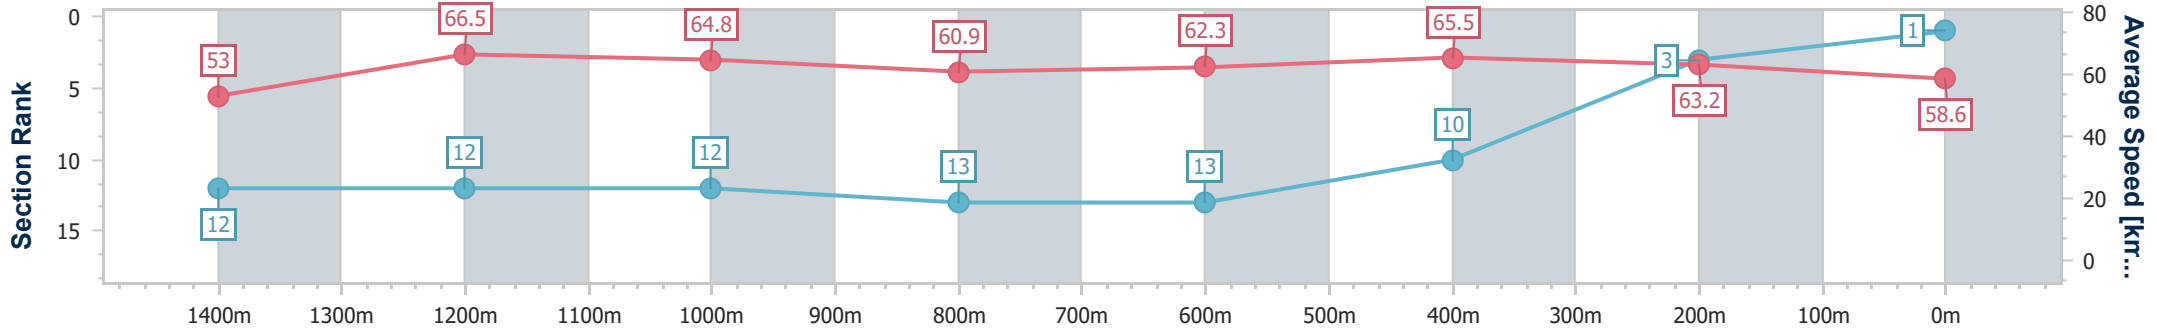

Rockhampton QLD Professional

Race 7: TAB ROCKHAMPTON CUP - 1600m

13 July 2024 - 15:49

Track Rating: Soft 5, Weather: Fine, Rail Position: +2.5m Entire

Section	Overall	1400m	1200m	1000m	800m	600m	400m	200m
Section Times	1:34.02 [1] (0:13.58)	1:20.44 [12] (0:10.83)	1:09.61 [12] (0:11.12)	0:58.49 [12] (0:11.86)	0:46.63 [13] (0:11.82)	0:34.81 [13] (0:11.04)	0:23.77 [10] (0:11.38)	0:12.39 [3] (0:12.39)
Average Speed [km/h]	53.0	66.5	64.8	60.9	62.3	65.5	63.2	58.6
Top Speed [km/h]	66.4	67.0	66.7	62.9	65.1	66.3	65.0	60.7
Avg. Dist. to Rail [m]	4.6	0.9	0.8	0.7	2.7	7.9	8.8	5.5
Avg. Stride Freq. [Hz]	2.2	2.3	2.3	2.2	2.3	2.4	2.3	2.2
Avg. Stride Length [m]	6.6	7.9	7.8	7.6	7.6	7.7	7.6	7.3