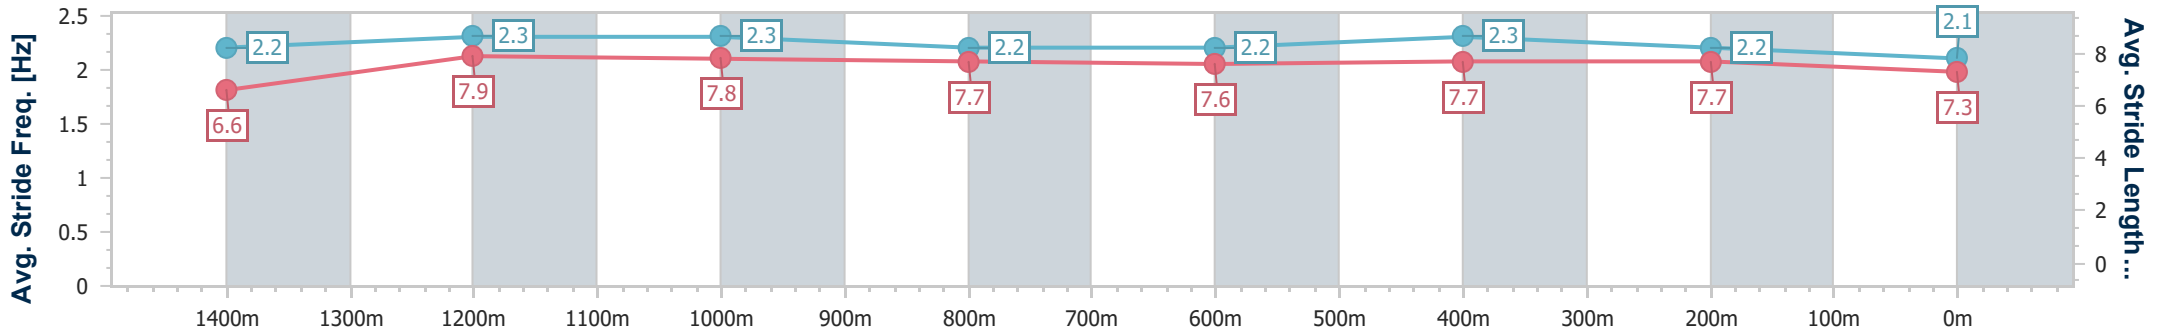

Rockhampton QLD Professional

Race 7: TAB ROCKHAMPTON CUP - 1600m

13 July 2024 - 15:49

Track Rating: Soft 5, Weather: Fine, Rail Position: +2.5m Entire

Section	Overall	1400m	1200m	1000m	800m	600m	400m	200m
Section Times	1:34.84 [6] (0:13.45)	1:21.39 [10] (0:10.84)	1:10.55 [10] (0:10.97)	0:59.58 [8] (0:11.90)	0:47.68 [10] (0:11.96)	0:35.72 [11] (0:11.33)	0:24.39 [12] (0:11.66)	0:12.73 [10] (0:12.73)
Average Speed [km/h]	53.5	66.4	65.7	60.7	61.7	63.8	61.7	57.0
Top Speed [km/h]	65.5	66.9	67.2	63.3	64.8	64.8	62.7	58.7
Avg. Dist. to Rail [m]	6.0	0.7	0.3	0.7	3.0	7.5	9.4	7.9
Avg. Stride Freq. [Hz]	2.2	2.3	2.3	2.2	2.2	2.3	2.2	2.1
Avg. Stride Length [m]	6.6	7.9	7.8	7.7	7.6	7.7	7.7	7.3