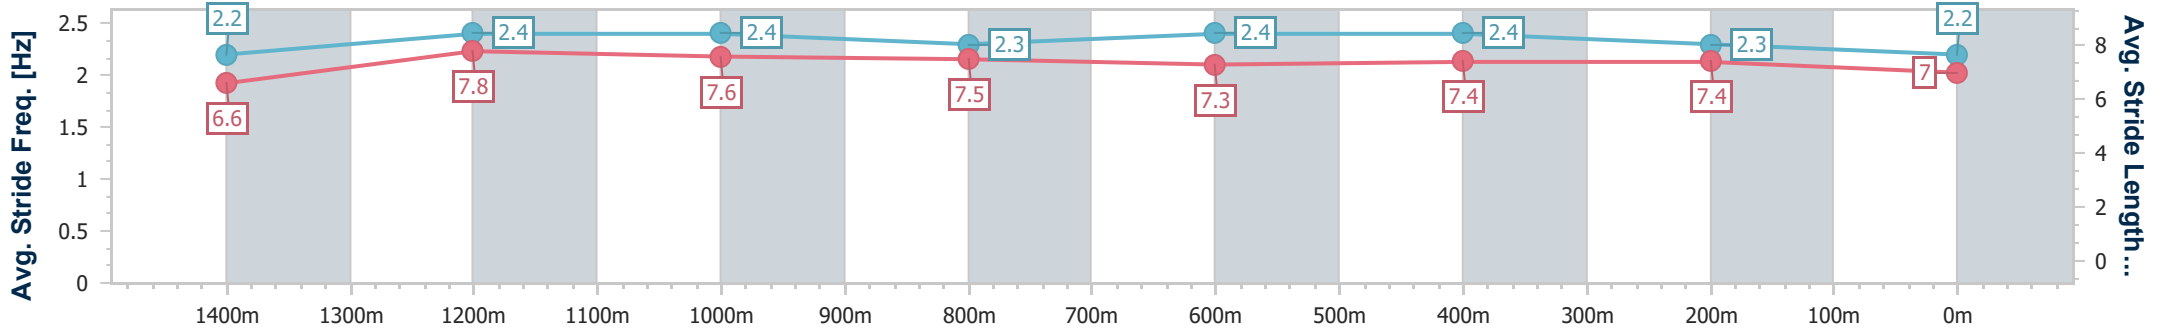

- [ ] Ranking at each section and finish
- .-.- No data available at this section
- NA No data available

Horse/Jockey Name	Sneak Preview
Final Rank	5
Fastest Section Time (Section)	0:10.83 (1400m)
Top Speed [km/h] (Section)	67.3 (1400m)
Race State	Finished

Rockhampton QLD Professional

Race 7: TAB ROCKHAMPTON CUP - 1600m

13 July 2024 - 15:49

Track Rating: Soft 5, Weather: Fine, Rail Position: +2.5m Entire

Section	Overall	1400m	1200m	1000m	800m	600m	400m	200m
Section Times	1:34.57 [5] (0:13.57)	1:21.00 [11] (0:10.83)	1:10.17 [11] (0:11.03)	0:59.14 [11] (0:11.72)	0:47.42 [9] (0:11.69)	0:35.73 [8] (0:11.33)	0:24.40 [7] (0:11.65)	0:12.75 [6] (0:12.75)
Average Speed [km/h]	53.1	66.6	65.1	61.0	61.7	63.7	61.8	57.0
Top Speed [km/h]	66.3	67.3	67.3	64.0	63.1	64.7	63.2	60.2
Avg. Dist. to Rail [m]	2.2	0.4	0.8	1.0	1.0	3.2	4.1	3.2
Avg. Stride Freq. [Hz]	2.2	2.4	2.4	2.3	2.4	2.4	2.3	2.2
Avg. Stride Length [m]	6.6	7.8	7.6	7.5	7.3	7.4	7.4	7.0