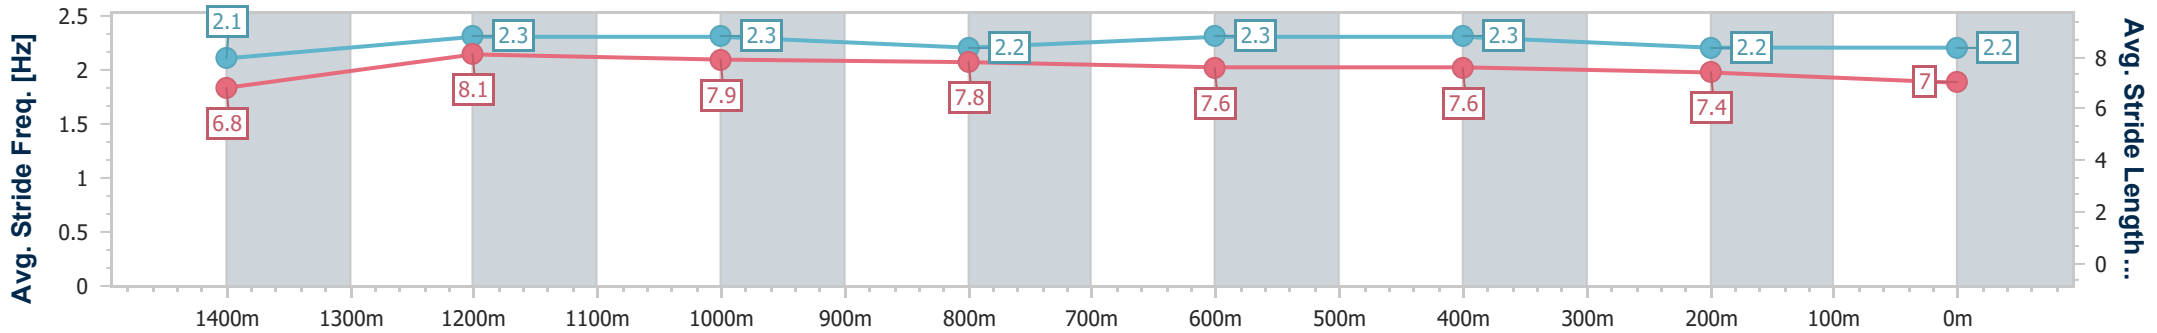

Rockhampton QLD Professional

Race 7: TAB ROCKHAMPTON CUP - 1600m

13 July 2024 - 15:49

Track Rating: Soft 5, Weather: Fine, Rail Position: +2.5m Entire

Section	Overall	1400m	1200m	1000m	800m	600m	400m	200m
Section Times	1:35.88 [12] (0:13.84)	1:22.04 [14] (0:10.88)	1:11.16 [13] (0:11.10)	1:00.06 [13] (0:11.56)	0:48.50 [12] (0:11.77)	0:36.73 [12] (0:11.54)	0:25.19 [13] (0:12.00)	0:13.19 [13] (0:13.19)
Average Speed [km/h]	52.1	66.1	64.6	61.7	61.3	62.6	60.0	55.1
Top Speed [km/h]	65.7	67.1	65.7	64.0	62.7	63.2	62.0	57.3
Avg. Dist. to Rail [m]	2.7	1.4	1.8	1.9	1.3	4.8	9.2	9.5
Avg. Stride Freq. [Hz]	2.1	2.3	2.3	2.2	2.3	2.3	2.2	2.2
Avg. Stride Length [m]	6.8	8.1	7.9	7.8	7.6	7.6	7.4	7.0

- [ ] Ranking at each section and finish
- .-.- No data available at this section
- NA No data available

Horse/Jockey Name	Enuff He Said
Final Rank	13
Fastest Section Time (Section)	0:10.69 (1400m)
Top Speed [km/h] (Section)	67.9 (1400m)
Race State	Finished