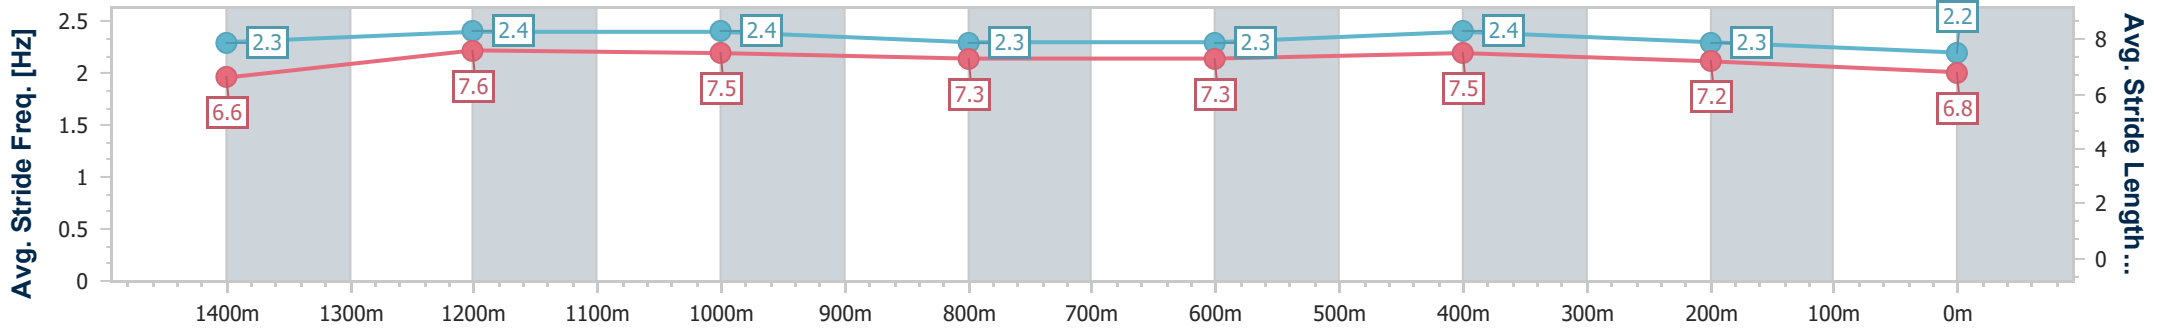

Rockhampton QLD Professional

Race 7: TAB ROCKHAMPTON CUP - 1600m

13 July 2024 - 15:49

Track Rating: Soft 5, Weather: Fine, Rail Position: +2.5m Entire

Section	Overall	1400m	1200m	1000m	800m	600m	400m	200m
Section Times	1:35.64 [11] (0:13.43)	1:22.21 [9] (0:10.84)	1:11.37 [9] (0:11.12)	1:00.25 [10] (0:11.83)	0:48.42 [11] (0:11.88)	0:36.54 [10] (0:11.16)	0:25.38 [11] (0:11.90)	0:13.48 [11] (0:13.48)
Average Speed [km/h]	53.6	66.5	64.8	60.8	61.9	64.7	60.5	53.9
Top Speed [km/h]	66.6	66.9	66.5	62.6	64.1	66.1	63.8	58.0
Avg. Dist. to Rail [m]	3.2	0.3	0.5	0.3	2.7	5.3	6.6	6.8
Avg. Stride Freq. [Hz]	2.3	2.4	2.4	2.3	2.3	2.4	2.3	2.2
Avg. Stride Length [m]	6.6	7.6	7.5	7.3	7.3	7.5	7.2	6.8