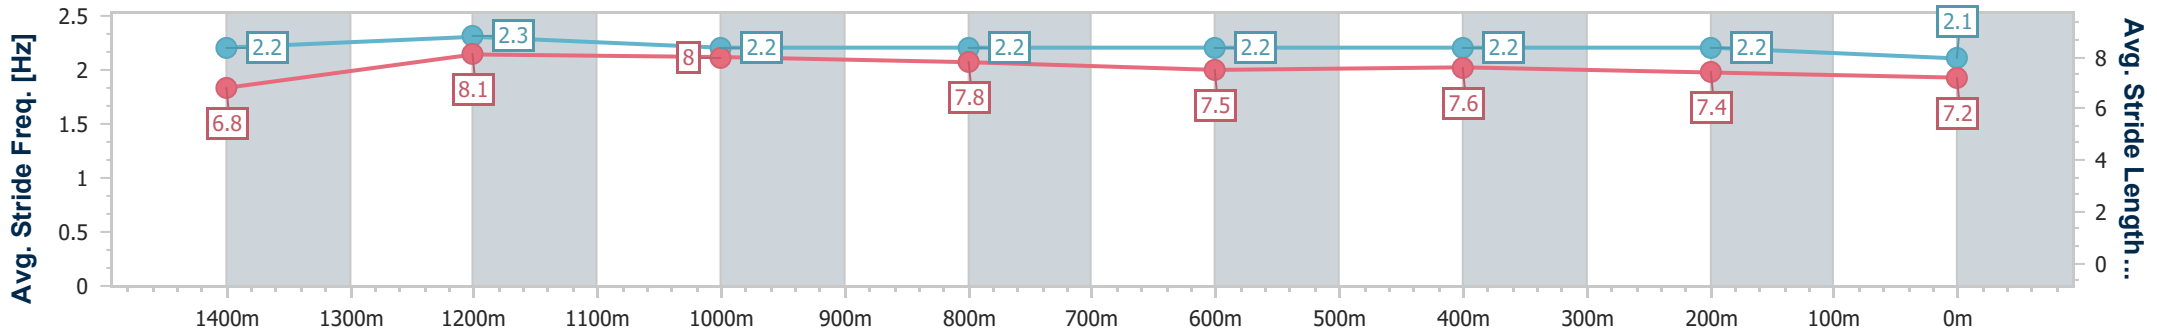

Rockhampton QLD Professional

Race 7: TAB ROCKHAMPTON CUP - 1600m

13 July 2024 - 15:49

Track Rating: Soft 5, Weather: Fine, Rail Position: +2.5m Entire

Section	Overall	1400m	1200m	1000m	800m	600m	400m	200m
Section Times	1:34.89 [7] (0:12.91)	1:21.98 [5] (0:10.43)	1:11.55 [2] (0:11.07)	1:00.48 [2] (0:11.51)	0:48.97 [2] (0:12.16)	0:36.81 [2] (0:11.61)	0:25.20 [2] (0:12.08)	0:13.12 [5] (0:13.12)
Average Speed [km/h]	55.8	66.6	64.8	61.5	59.4	62.1	59.7	55.3
Top Speed [km/h]	67.7	68.4	68.0	63.1	61.4	62.7	61.9	57.4
Avg. Dist. to Rail [m]	2.6	1.3	2.1	3.0	1.5	2.7	2.7	2.0
Avg. Stride Freq. [Hz]	2.2	2.3	2.2	2.2	2.2	2.2	2.2	2.1
Avg. Stride Length [m]	6.8	8.1	8.0	7.8	7.5	7.6	7.4	7.2