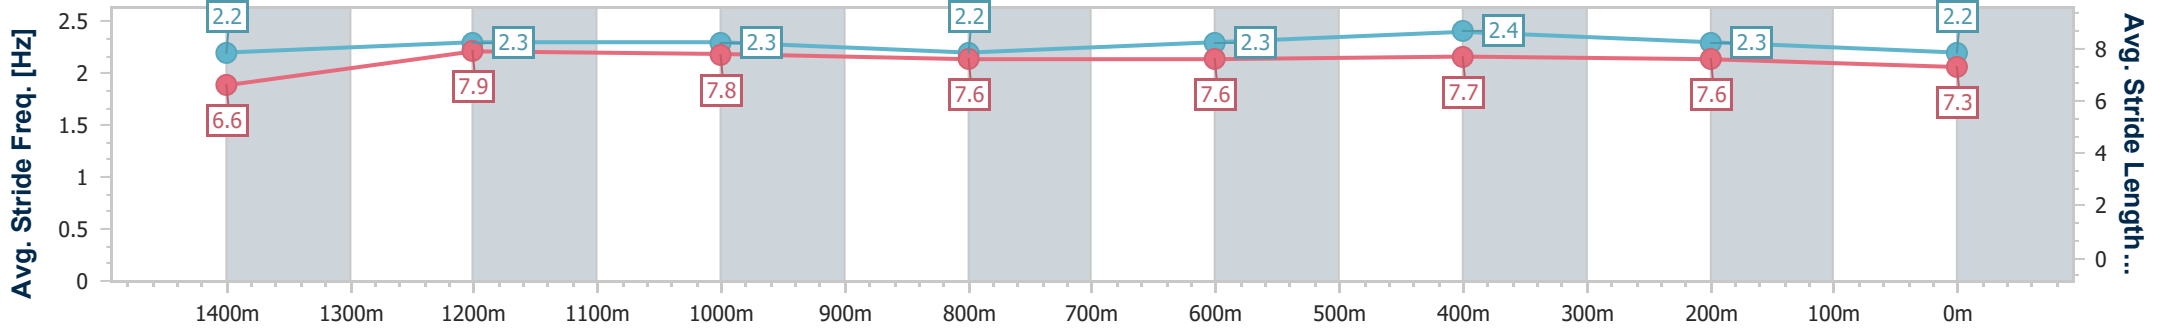

Rockhampton QLD Professional

Race 7: TAB ROCKHAMPTON CUP - 1600m

13 July 2024 - 15:49

Track Rating: Soft 5, Weather: Fine, Rail Position: +2.5m Entire

Section	Overall	1400m	1200m	1000m	800m	600m	400m	200m
Section Times	1:34.02 [1] (0:13.58)	1:20.44 [12] (0:10.83)	1:09.61 [12] (0:11.12)	0:58.49 [12] (0:11.86)	0:46.63 [13] (0:11.82)	0:34.81 [13] (0:11.04)	0:23.77 [10] (0:11.38)	0:12.39 [3] (0:12.39)
Average Speed [km/h]	53.0	66.5	64.8	60.9	62.3	65.5	63.2	58.6
Top Speed [km/h]	66.4	67.0	66.7	62.9	65.1	66.3	65.0	60.7
Avg. Dist. to Rail [m]	4.6	0.9	0.8	0.7	2.7	7.9	8.8	5.5
Avg. Stride Freq. [Hz]	2.2	2.3	2.3	2.2	2.3	2.4	2.3	2.2
Avg. Stride Length [m]	6.6	7.9	7.8	7.6	7.6	7.7	7.6	7.3