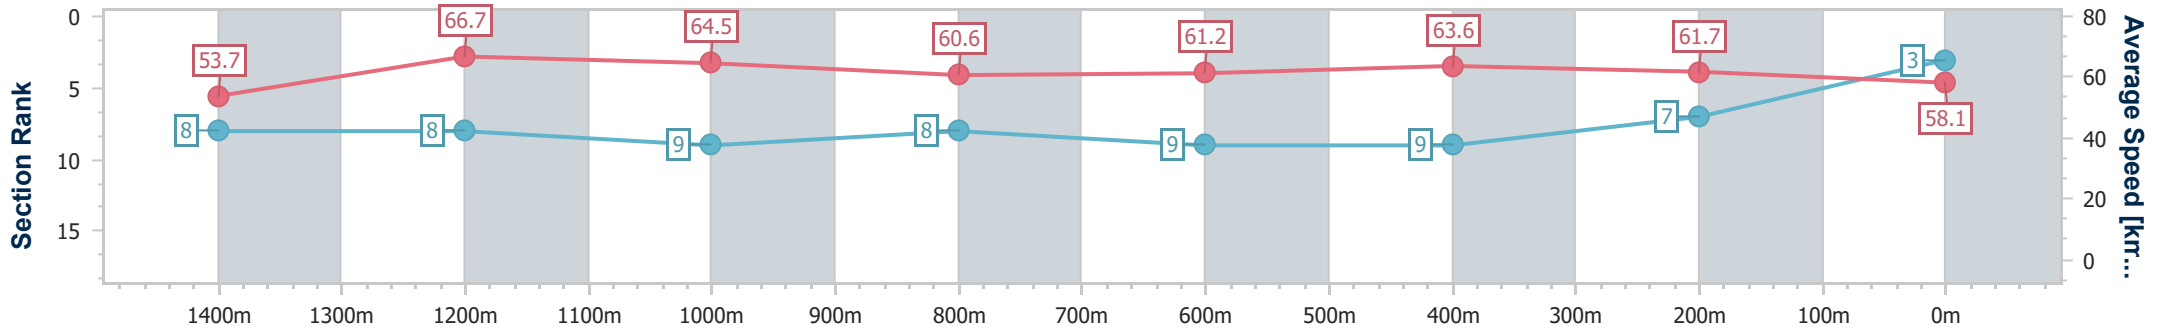

Rockhampton QLD Professional

Race 7: TAB ROCKHAMPTON CUP - 1600m

13 July 2024 - 15:49

Track Rating: Soft 5, Weather: Fine, Rail Position: +2.5m Entire

Section	Overall	1400m	1200m	1000m	800m	600m	400m	200m
Section Times	1:34.35 [3] (0:13.41)	1:20.94 [8] (0:10.78)	1:10.16 [8] (0:11.17)	0:58.99 [9] (0:11.75)	0:47.24 [8] (0:11.74)	0:35.50 [9] (0:11.34)	0:24.16 [9] (0:11.66)	0:12.50 [7] (0:12.50)
Average Speed [km/h]	53.7	66.7	64.5	60.6	61.2	63.6	61.7	58.1
Top Speed [km/h]	66.8	68.1	68.1	63.7	62.1	64.9	63.3	60.0
Avg. Dist. to Rail [m]	5.6	0.7	0.4	1.8	1.3	5.8	7.8	6.9
Avg. Stride Freq. [Hz]	2.2	2.4	2.4	2.3	2.3	2.4	2.4	2.3
Avg. Stride Length [m]	6.7	7.7	7.6	7.4	7.3	7.2	7.1	6.9