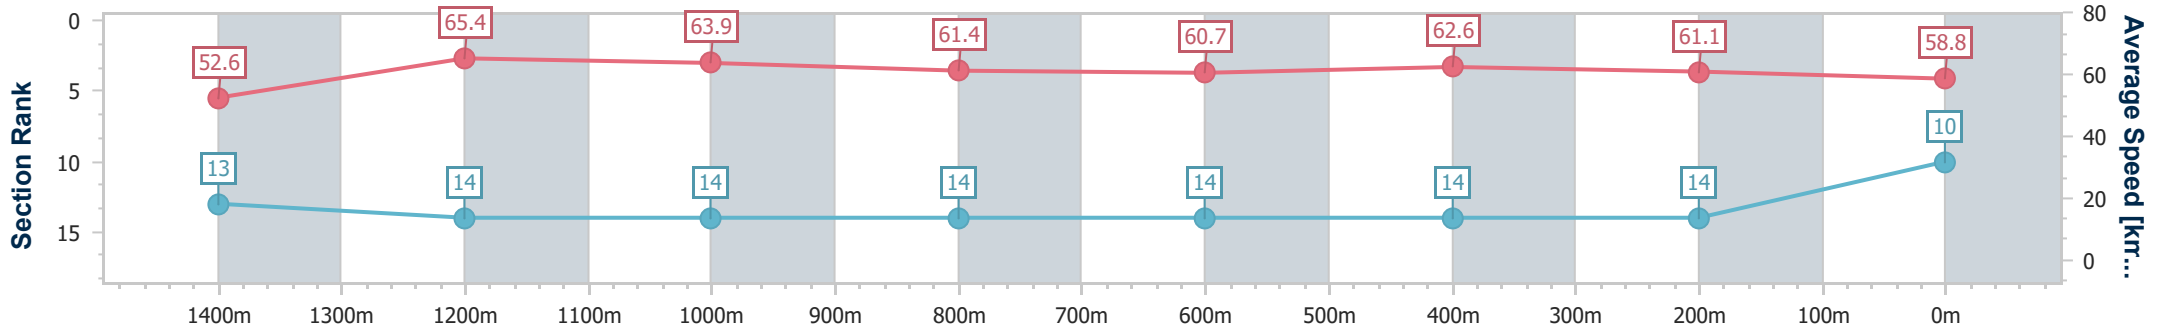

Rockhampton QLD Professional

Race 7: TAB ROCKHAMPTON CUP - 1600m

13 July 2024 - 15:49

Track Rating: Soft 5, Weather: Fine, Rail Position: +2.5m Entire

Section	Overall	1400m	1200m	1000m	800m	600m	400m	200m
Section Times	1:35.26 [10] (0:13.72)	1:21.54 [13] (0:11.01)	1:10.53 [14] (0:11.26)	0:59.27 [14] (0:11.66)	0:47.61 [14] (0:11.90)	0:35.71 [14] (0:11.54)	0:24.17 [14] (0:11.78)	0:12.39 [14] (0:12.39)
Average Speed [km/h]	52.6	65.4	63.9	61.4	60.7	62.6	61.1	58.8
Top Speed [km/h]	63.6	66.0	65.4	64.4	61.2	64.1	62.0	60.0
Avg. Dist. to Rail [m]	7.9	0.3	0.2	0.6	0.9	2.0	2.7	4.0
Avg. Stride Freq. [Hz]	2.1	2.2	2.2	2.2	2.2	2.2	2.2	2.2
Avg. Stride Length [m]	7.0	8.0	8.0	7.7	7.6	7.8	7.7	7.5

- [ ] Ranking at each section and finish
- .-.- No data available at this section
- NA No data available

Horse/Jockey Name	Moenave
Final Rank	11
Fastest Section Time (Section)	0:10.84 (1400m)
Top Speed [km/h] (Section)	66.9 (1400m)
Race State	Finished