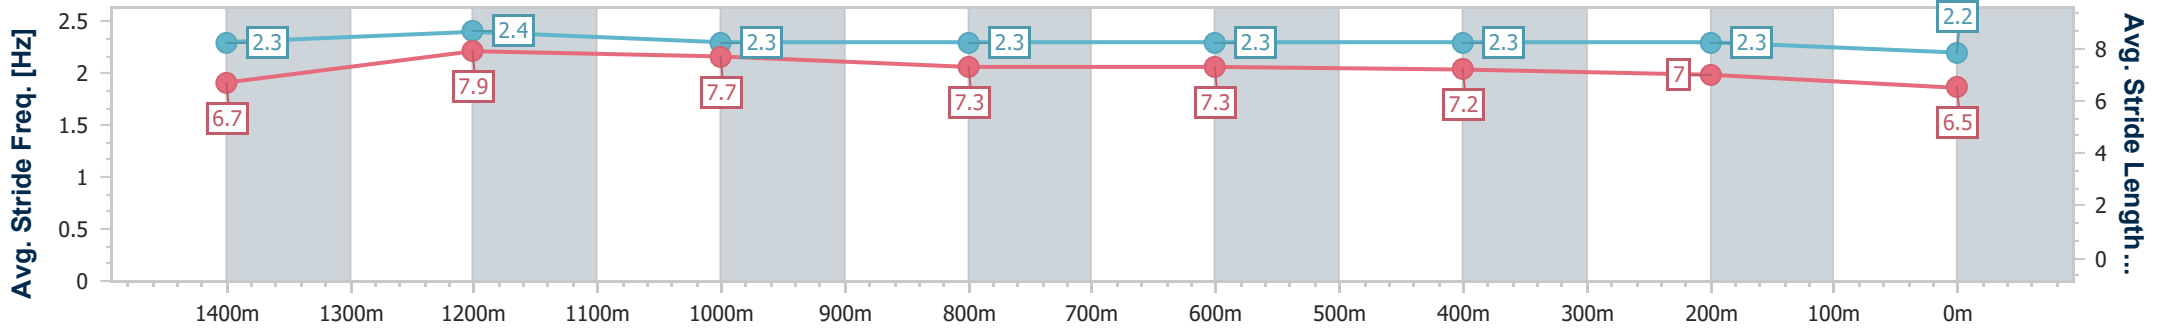

- [ ] Ranking at each section and finish
- .-.- No data available at this section
- NA No data available

Horse/Jockey Name	Motion Legend
Final Rank	14
Fastest Section Time (Section)	0:10.62 (1400m)
Top Speed [km/h] (Section)	68.0 (1200m)
Race State	Finished

Rockhampton QLD Professional

Race 7: TAB ROCKHAMPTON CUP - 1600m

13 July 2024 - 15:49

Track Rating: Soft 5, Weather: Fine, Rail Position: +2.5m Entire

Section	Overall	1400m	1200m	1000m	800m	600m	400m	200m
Section Times	1:36.94 [14] (0:12.86)	1:24.08 [3] (0:10.62)	1:13.46 [4] (0:11.09)	1:02.37 [3] (0:11.70)	0:50.67 [4] (0:12.11)	0:38.56 [4] (0:11.79)	0:26.77 [7] (0:12.52)	0:14.25 [12] (0:14.25)
Average Speed [km/h]	56.0	65.9	64.9	61.2	59.7	61.2	57.5	50.9
Top Speed [km/h]	67.1	67.7	68.0	62.9	60.6	61.8	60.2	54.8
Avg. Dist. to Rail [m]	0.5	1.0	1.3	0.8	0.8	1.4	1.6	1.7
Avg. Stride Freq. [Hz]	2.3	2.4	2.3	2.3	2.3	2.3	2.3	2.2
Avg. Stride Length [m]	6.7	7.9	7.7	7.3	7.3	7.2	7.0	6.5

- [ ] Ranking at each section and finish
- .-.- No data available at this section
- NA No data available