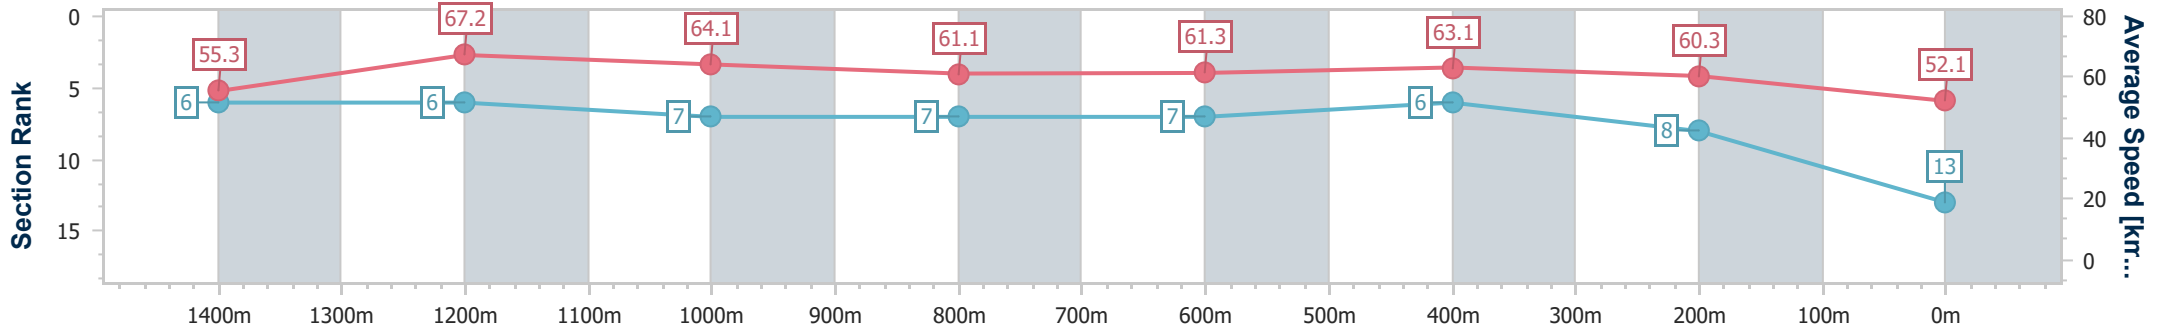

- [ ] Ranking at each section and finish
- .-.- No data available at this section
- NA No data available

Horse/Jockey Name	Enuff He Said
Final Rank	13
Fastest Section Time (Section)	0:10.69 (1400m)
Top Speed [km/h] (Section)	67.9 (1400m)
Race State	Finished

Rockhampton QLD Professional

Race 7: TAB ROCKHAMPTON CUP - 1600m

13 July 2024 - 15:49

Track Rating: Soft 5, Weather: Fine, Rail Position: +2.5m Entire

Section	Overall	1400m	1200m	1000m	800m	600m	400m	200m
Section Times	1:35.91 [13] (0:13.04)	1:22.87 [6] (0:10.69)	1:12.18 [6] (0:11.23)	1:00.95 [7] (0:11.72)	0:49.23 [7] (0:11.94)	0:37.29 [7] (0:11.44)	0:25.85 [6] (0:11.94)	0:13.91 [8] (0:13.91)
Average Speed [km/h]	55.3	67.2	64.1	61.1	61.3	63.1	60.3	52.1
Top Speed [km/h]	67.1	67.9	66.7	62.5	62.6	63.7	62.8	57.7
Avg. Dist. to Rail [m]	1.1	0.5	1.0	0.9	2.2	5.7	7.1	7.1
Avg. Stride Freq. [Hz]	2.3	2.3	2.3	2.2	2.3	2.3	2.3	2.1
Avg. Stride Length [m]	6.8	8.0	7.8	7.7	7.5	7.5	7.3	6.8

- [ ] Ranking at each section and finish
- .-.- No data available at this section
- NA No data available

Horse/Jockey Name	Motion Legend
Final Rank	14
Fastest Section Time (Section)	0:10.62 (1400m)
Top Speed [km/h] (Section)	68.0 (1200m)
Race State	Finished