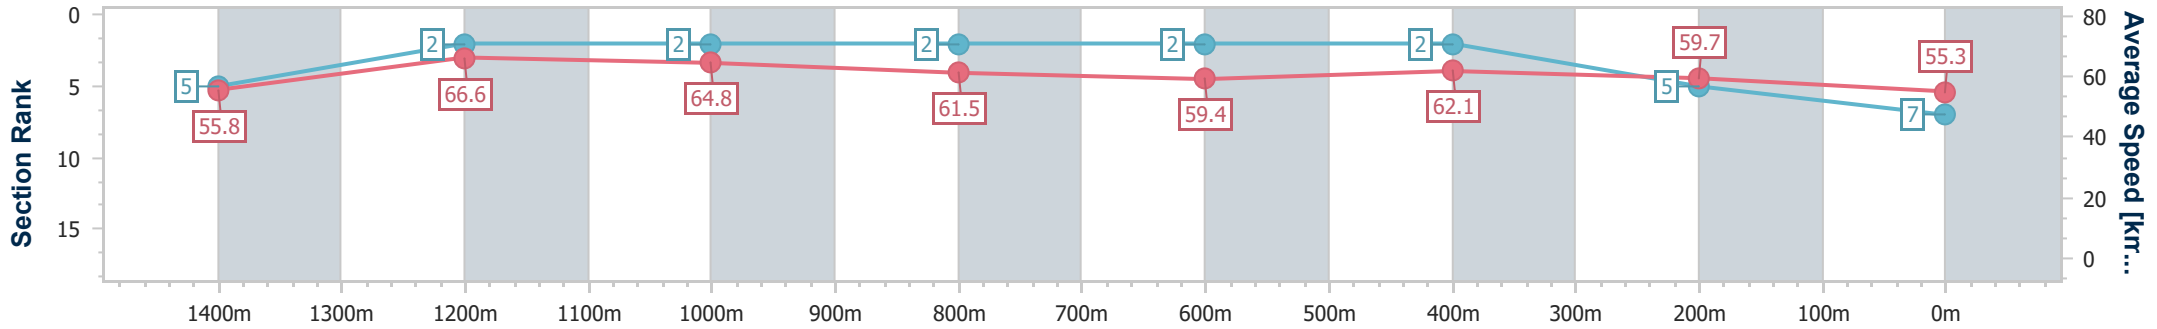

Rockhampton QLD Professional

Race 7: TAB ROCKHAMPTON CUP - 1600m

13 July 2024 - 15:49

Track Rating: Soft 5, Weather: Fine, Rail Position: +2.5m Entire

Section	Overall	1400m	1200m	1000m	800m	600m	400m	200m
Section Times	1:34.89 [7] (0:12.91)	1:21.98 [5] (0:10.43)	1:11.55 [2] (0:11.07)	1:00.48 [2] (0:11.51)	0:48.97 [2] (0:12.16)	0:36.81 [2] (0:11.61)	0:25.20 [2] (0:12.08)	0:13.12 [5] (0:13.12)
Average Speed [km/h]	55.8	66.6	64.8	61.5	59.4	62.1	59.7	55.3
Top Speed [km/h]	67.7	68.4	68.0	63.1	61.4	62.7	61.9	57.4
Avg. Dist. to Rail [m]	2.6	1.3	2.1	3.0	1.5	2.7	2.7	2.0
Avg. Stride Freq. [Hz]	2.2	2.3	2.2	2.2	2.2	2.2	2.2	2.1
Avg. Stride Length [m]	6.8	8.1	8.0	7.8	7.5	7.6	7.4	7.2