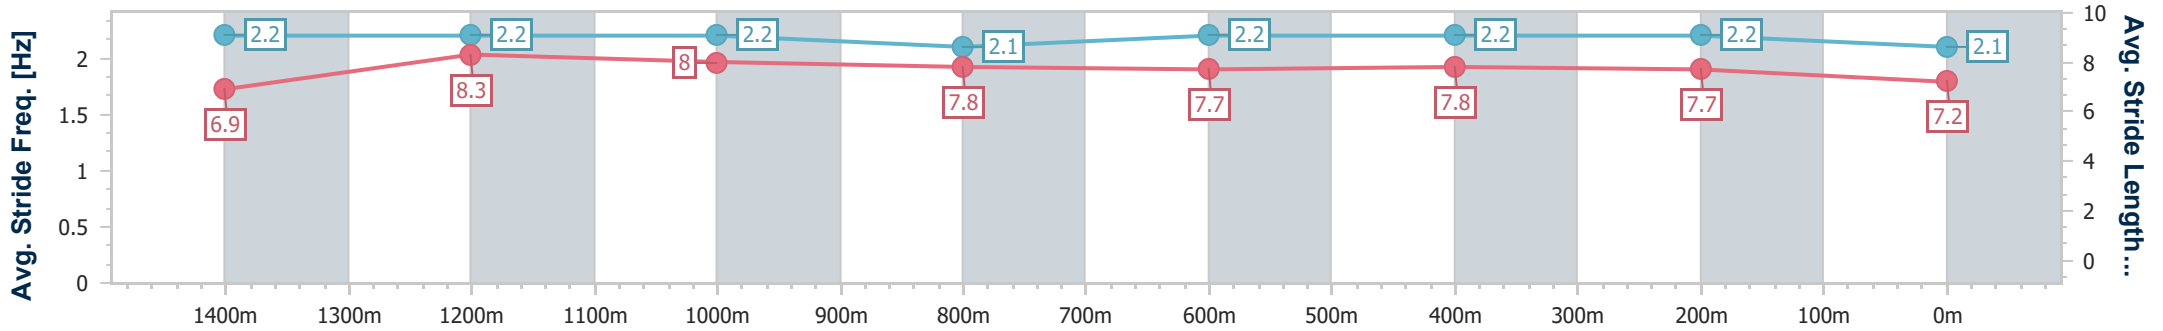

Rockhampton QLD Professional

Race 7: TAB ROCKHAMPTON CUP - 1600m

13 July 2024 - 15:49

Track Rating: Soft 5, Weather: Fine, Rail Position: +2.5m Entire

Section	Overall	1400m	1200m	1000m	800m	600m	400m	200m
Section Times	1:34.89 [7] (0:12.91)	1:21.98 [5] (0:10.43)	1:11.55 [2] (0:11.07)	1:00.48 [2] (0:11.51)	0:48.97 [2] (0:12.16)	0:36.81 [2] (0:11.61)	0:25.20 [2] (0:12.08)	0:13.12 [5] (0:13.12)
Average Speed [km/h]	55.8	66.6	64.8	61.5	59.4	62.1	59.7	55.3
Top Speed [km/h]	67.7	68.4	68.0	63.1	61.4	62.7	61.9	57.4
Avg. Dist. to Rail [m]	2.6	1.3	2.1	3.0	1.5	2.7	2.7	2.0
Avg. Stride Freq. [Hz]	2.2	2.3	2.2	2.2	2.2	2.2	2.2	2.1
Avg. Stride Length [m]	6.8	8.1	8.0	7.8	7.5	7.6	7.4	7.2

- [ ] Ranking at each section and finish
- .-.- No data available at this section
- NA No data available

Horse/Jockey Name	Namazu
Final Rank	8
Fastest Section Time (Section)	0:10.63 (1400m)
Top Speed [km/h] (Section)	68.4 (1400m)
Race State	Finished

Rockhampton QLD Professional  
Race 7: TAB ROCKHAMPTON CUP - 1600m

13 July 2024 - 15:49

Track Rating: Soft 5, Weather: Fine, Rail Position: +2.5m Entire

Section	Overall	1400m	1200m	1000m	800m	600m	400m	200m
Section Times	1:34.96 [8] (0:12.84)	1:22.12 [2] (0:10.63)	1:11.49 [3] (0:11.22)	1:00.27 [4] (0:11.54)	0:48.73 [3] (0:12.00)	0:36.73 [3] (0:11.63)	0:25.10 [3] (0:11.88)	0:13.22 [4] (0:13.22)
Average Speed [km/h]	56.1	67.7	64.1	61.9	60.6	62.1	60.7	54.8
Top Speed [km/h]	67.4	68.4	66.2	63.2	61.1	62.6	62.7	58.0
Avg. Dist. to Rail [m]	0.9	0.2	0.4	1.1	1.4	3.8	5.2	4.9
Avg. Stride Freq. [Hz]	2.2	2.2	2.2	2.1	2.2	2.2	2.2	2.1
Avg. Stride Length [m]	6.9	8.3	8.0	7.8	7.7	7.8	7.7	7.2