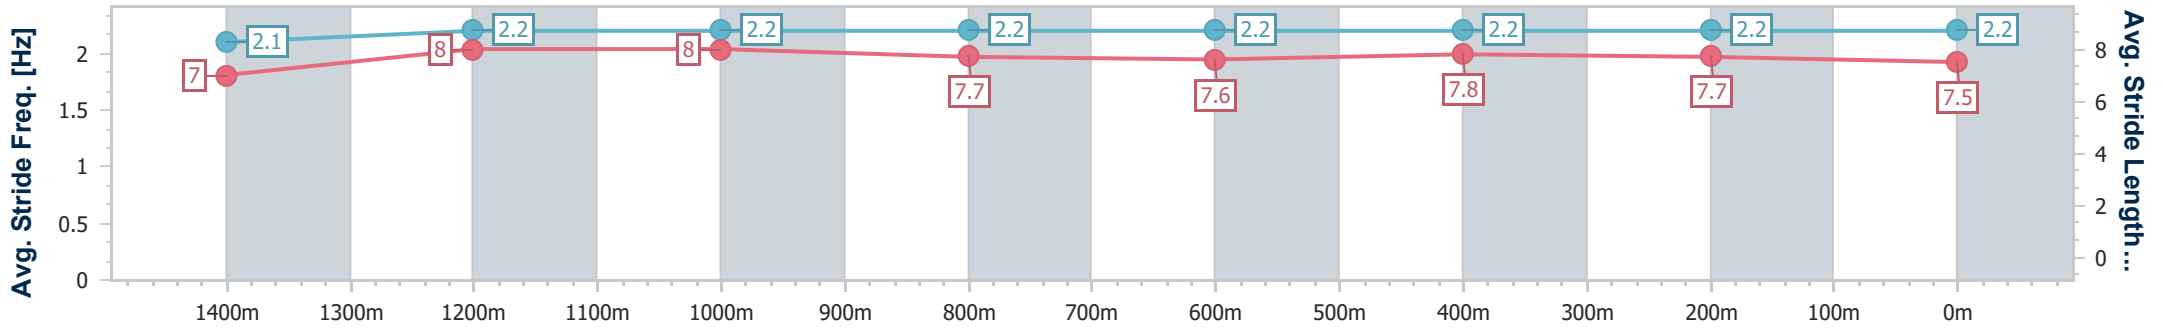

Rockhampton QLD Professional

Race 7: TAB ROCKHAMPTON CUP - 1600m

13 July 2024 - 15:49

Track Rating: Soft 5, Weather: Fine, Rail Position: +2.5m Entire

Section	Overall	1400m	1200m	1000m	800m	600m	400m	200m
Section Times	1:35.26 [10] (0:13.72)	1:21.54 [13] (0:11.01)	1:10.53 [14] (0:11.26)	0:59.27 [14] (0:11.66)	0:47.61 [14] (0:11.90)	0:35.71 [14] (0:11.54)	0:24.17 [14] (0:11.78)	0:12.39 [14] (0:12.39)
Average Speed [km/h]	52.6	65.4	63.9	61.4	60.7	62.6	61.1	58.8
Top Speed [km/h]	63.6	66.0	65.4	64.4	61.2	64.1	62.0	60.0
Avg. Dist. to Rail [m]	7.9	0.3	0.2	0.6	0.9	2.0	2.7	4.0
Avg. Stride Freq. [Hz]	2.1	2.2	2.2	2.2	2.2	2.2	2.2	2.2
Avg. Stride Length [m]	7.0	8.0	8.0	7.7	7.6	7.8	7.7	7.5

- [ ] Ranking at each section and finish
- .-.- No data available at this section
- NA No data available

Horse/Jockey Name	Moenave
Final Rank	11
Fastest Section Time (Section)	0:10.84 (1400m)
Top Speed [km/h] (Section)	66.9 (1400m)
Race State	Finished