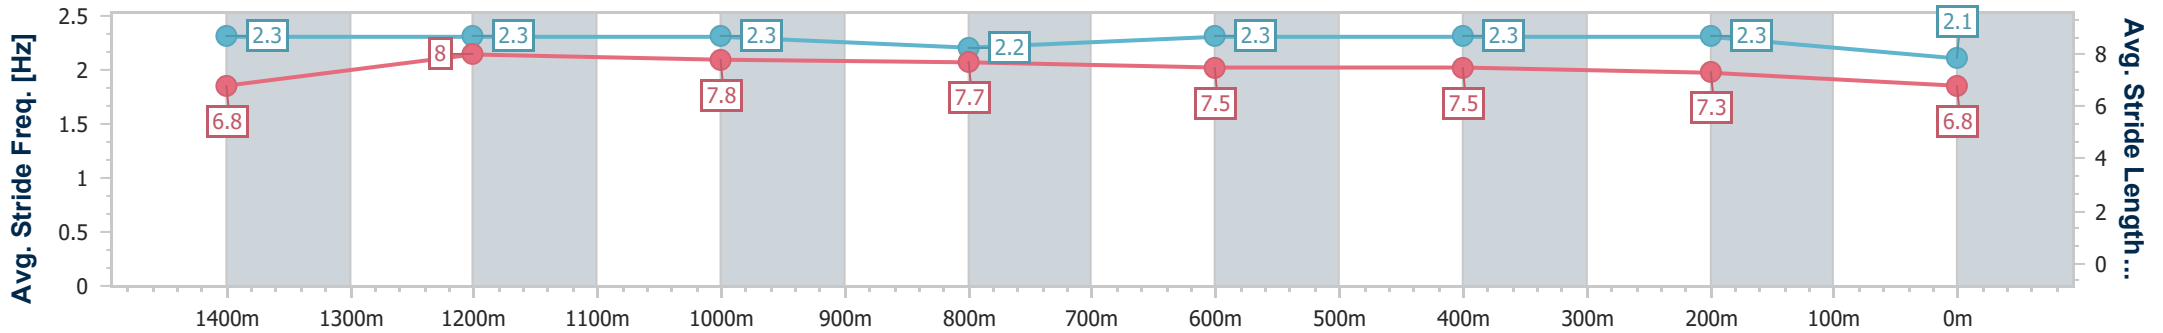

- [ ] Ranking at each section and finish
- .-.- No data available at this section
- NA No data available

Horse/Jockey Name	Enuff He Said
Final Rank	13
Fastest Section Time (Section)	0:10.69 (1400m)
Top Speed [km/h] (Section)	67.9 (1400m)
Race State	Finished

Rockhampton QLD Professional

Race 7: TAB ROCKHAMPTON CUP - 1600m

13 July 2024 - 15:49

Track Rating: Soft 5, Weather: Fine, Rail Position: +2.5m Entire

Section	Overall	1400m	1200m	1000m	800m	600m	400m	200m
Section Times	1:35.91 [13] (0:13.04)	1:22.87 [6] (0:10.69)	1:12.18 [6] (0:11.23)	1:00.95 [7] (0:11.72)	0:49.23 [7] (0:11.94)	0:37.29 [7] (0:11.44)	0:25.85 [6] (0:11.94)	0:13.91 [8] (0:13.91)
Average Speed [km/h]	55.3	67.2	64.1	61.1	61.3	63.1	60.3	52.1
Top Speed [km/h]	67.1	67.9	66.7	62.5	62.6	63.7	62.8	57.7
Avg. Dist. to Rail [m]	1.1	0.5	1.0	0.9	2.2	5.7	7.1	7.1
Avg. Stride Freq. [Hz]	2.3	2.3	2.3	2.2	2.3	2.3	2.3	2.1
Avg. Stride Length [m]	6.8	8.0	7.8	7.7	7.5	7.5	7.3	6.8

- [ ] Ranking at each section and finish
- .-.- No data available at this section
- NA No data available

Horse/Jockey Name	Motion Legend
Final Rank	14
Fastest Section Time (Section)	0:10.62 (1400m)
Top Speed [km/h] (Section)	68.0 (1200m)
Race State	Finished