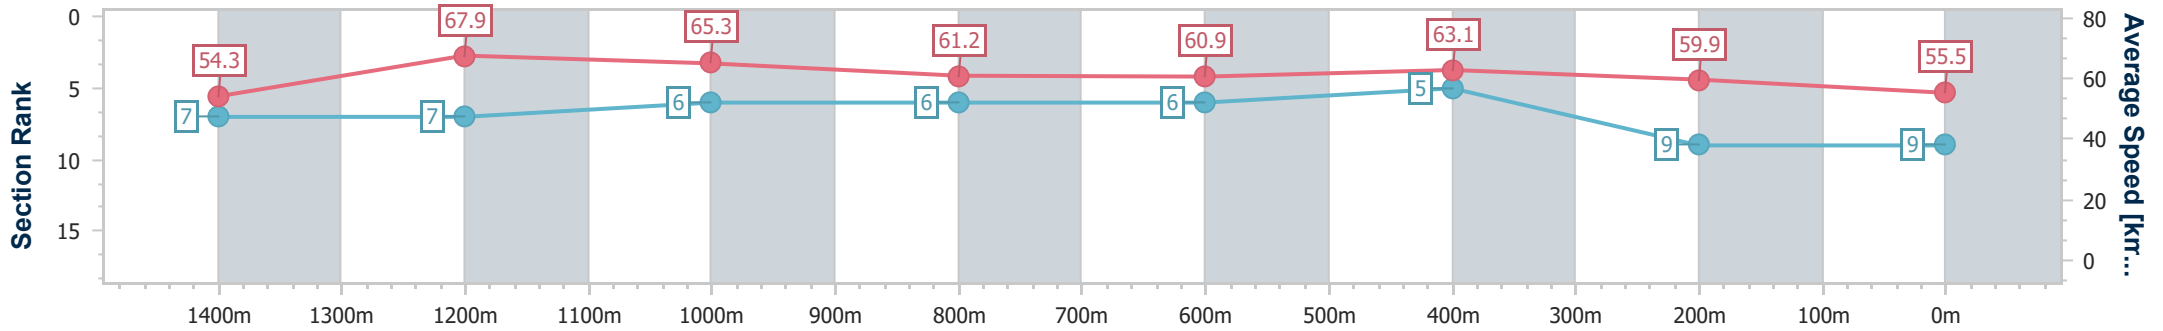

Rockhampton QLD Professional

Race 7: TAB ROCKHAMPTON CUP - 1600m

13 July 2024 - 15:49

Track Rating: Soft 5, Weather: Fine, Rail Position: +2.5m Entire

Section	Overall	1400m	1200m	1000m	800m	600m	400m	200m
Section Times	1:35.17 [9] (0:13.27)	1:21.90 [7] (0:10.60)	1:11.30 [7] (0:11.02)	1:00.28 [6] (0:11.72)	0:48.56 [6] (0:12.01)	0:36.55 [6] (0:11.43)	0:25.12 [5] (0:12.02)	0:13.10 [9] (0:13.10)
Average Speed [km/h]	54.3	67.9	65.3	61.2	60.9	63.1	59.9	55.5
Top Speed [km/h]	66.1	68.8	67.8	63.5	63.2	63.6	62.8	58.2
Avg. Dist. to Rail [m]	4.3	1.0	0.9	0.7	2.0	4.9	6.1	5.9
Avg. Stride Freq. [Hz]	2.2	2.4	2.4	2.3	2.4	2.4	2.4	2.3
Avg. Stride Length [m]	6.7	7.7	7.5	7.3	7.2	7.2	7.0	6.8