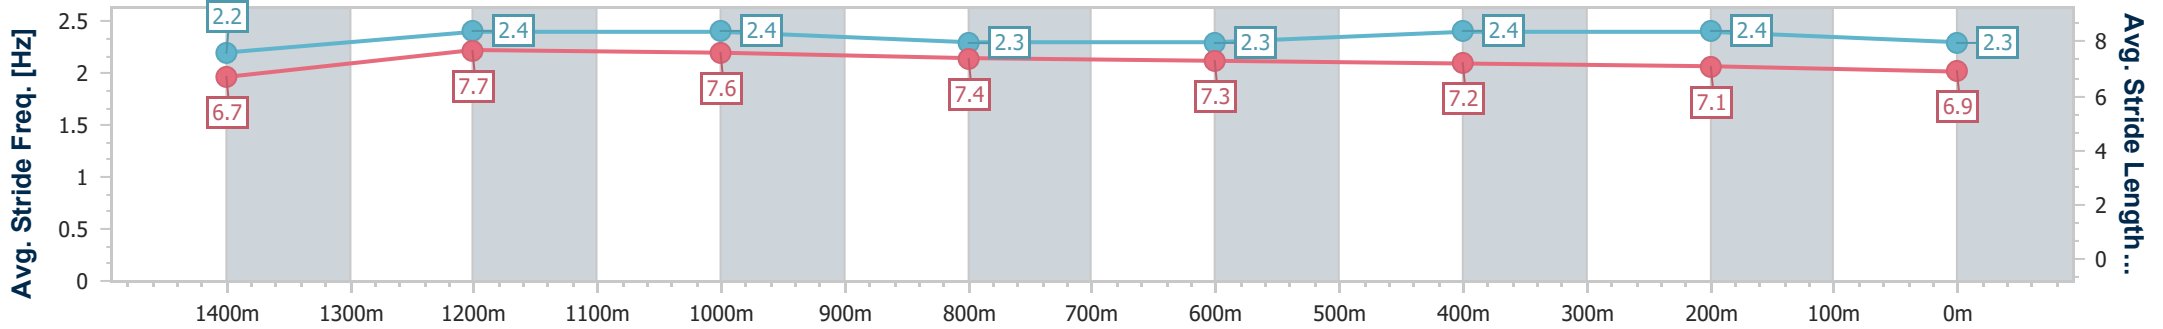

Rockhampton QLD Professional

Race 7: TAB ROCKHAMPTON CUP - 1600m

13 July 2024 - 15:49

Track Rating: Soft 5, Weather: Fine, Rail Position: +2.5m Entire

Section	Overall	1400m	1200m	1000m	800m	600m	400m	200m
Section Times	1:34.35 [3] (0:13.41)	1:20.94 [8] (0:10.78)	1:10.16 [8] (0:11.17)	0:58.99 [9] (0:11.75)	0:47.24 [8] (0:11.74)	0:35.50 [9] (0:11.34)	0:24.16 [9] (0:11.66)	0:12.50 [7] (0:12.50)
Average Speed [km/h]	53.7	66.7	64.5	60.6	61.2	63.6	61.7	58.1
Top Speed [km/h]	66.8	68.1	68.1	63.7	62.1	64.9	63.3	60.0
Avg. Dist. to Rail [m]	5.6	0.7	0.4	1.8	1.3	5.8	7.8	6.9
Avg. Stride Freq. [Hz]	2.2	2.4	2.4	2.3	2.3	2.4	2.4	2.3
Avg. Stride Length [m]	6.7	7.7	7.6	7.4	7.3	7.2	7.1	6.9