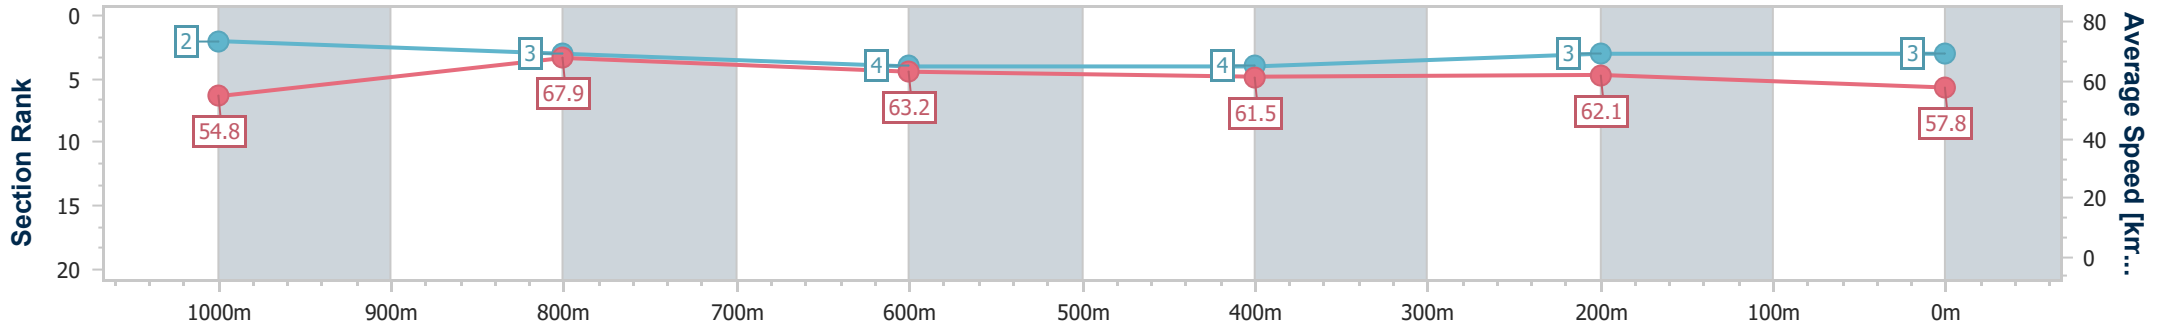

Horse/Jockey Name	I See You Coming
Final Rank	3
Fastest Section Time (Section)	0:10.58 (1000m)
Top Speed [km/h] (Section)	70.2 (1000m)
Race State	Finished

Doomben QLD Professional
Race 4: ROSS SMITH 40 YEARS OF SERVICE BENCHMARK 68
Handicap - 1200m
13 July 2024 - 13:39

BRISBANE
RACING CLUB

Track Rating: Soft 6, Weather: Overcast, Rail Position: +0.5m Entire

Section	Overall	1000m	800m	600m	400m	200m
Section Times	1:10.82 [3] (0:13.19)	0:57.63 [2] (0:10.58)	0:47.05 [3] (0:11.41)	0:35.64 [4] (0:11.61)	0:24.03 [4] (0:11.60)	0:12.43 [3] (0:12.43)
Average Speed [km/h]	54.8	67.9	63.2	61.5	62.1	57.8
Top Speed [km/h]	69.8	70.2	64.7	62.6	62.9	61.4
Avg. Dist. to Rail [m]	2.3	1.0	0.2	1.0	1.2	1.0
Avg. Stride Freq. [Hz]	2.3	2.5	2.3	2.3	2.4	2.3
Avg. Stride Length [m]	6.5	7.6	7.5	7.4	7.3	6.9

- [ ] Ranking at each section and finish
- -.-.- No data available at this section
- NA No data available