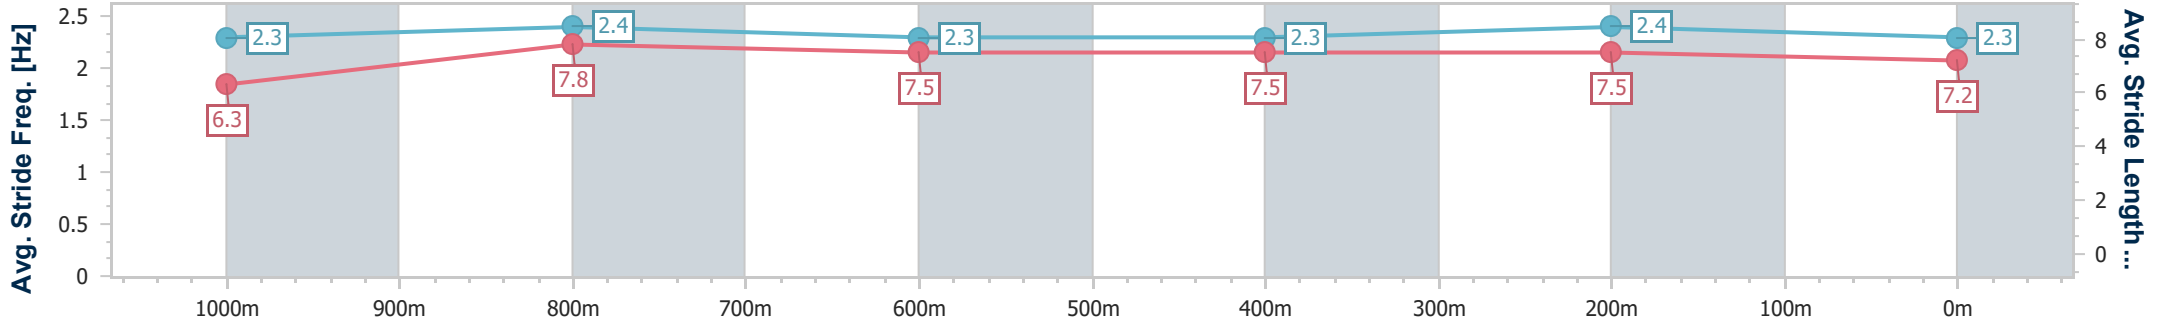

Horse/Jockey Name	Hoot 'N' Holler
Final Rank	6
Fastest Section Time (Section)	0:10.70 (1000m)
Top Speed [km/h] (Section)	68.8 (1000m)
Race State	Finished

Doomben QLD Professional
Race 4: ROSS SMITH 40 YEARS OF SERVICE BENCHMARK 68
Handicap - 1200m
13 July 2024 - 13:39

BRISBANE
RACING CLUB

Track Rating: Soft 6, Weather: Overcast, Rail Position: +0.5m Entire

Section	Overall	1000m	800m	600m	400m	200m
Section Times	1:10.92 [6] (0:14.01)	0:56.91 [11] (0:10.70)	0:46.21 [11] (0:11.30)	0:34.91 [11] (0:11.47)	0:23.44 [10] (0:11.35)	0:12.09 [8] (0:12.09)
Average Speed [km/h]	51.6	67.4	63.6	62.8	63.6	59.5
Top Speed [km/h]	68.7	68.8	66.0	64.2	64.9	62.6
Avg. Dist. to Rail [m]	8.9	1.3	0.1	0.4	3.2	7.2
Avg. Stride Freq. [Hz]	2.3	2.4	2.3	2.3	2.4	2.3
Avg. Stride Length [m]	6.3	7.8	7.5	7.5	7.5	7.2

- [ ] Ranking at each section and finish
- -.-.- No data available at this section
- NA No data available