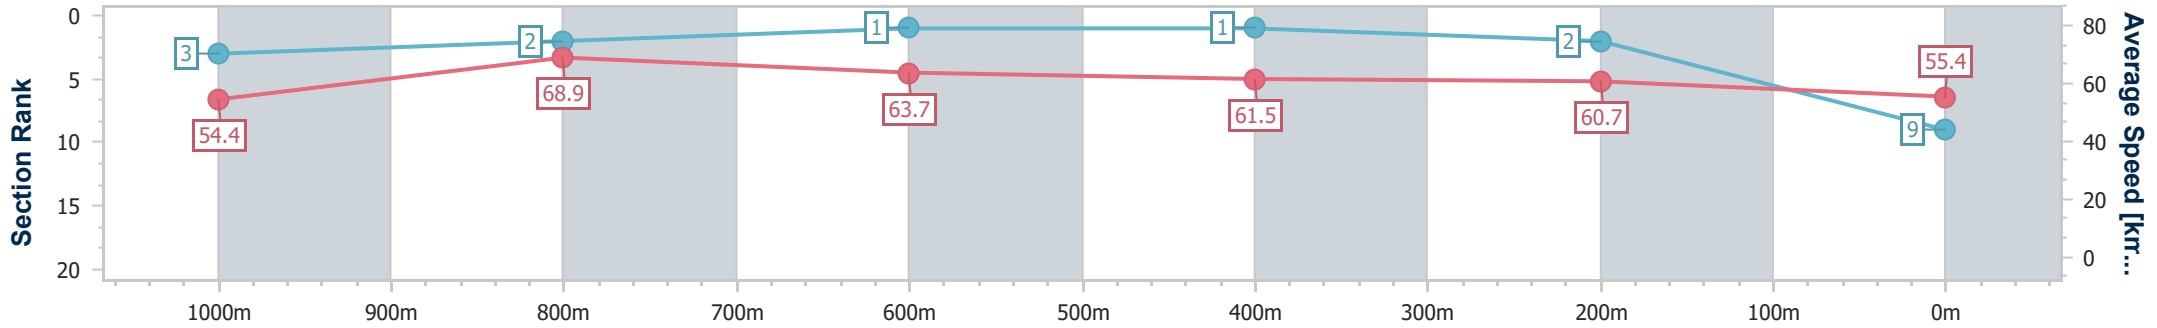

Horse/Jockey Name	Miss Emma
Final Rank	9
Fastest Section Time (Section)	0:10.47 (1000m)
Top Speed [km/h] (Section)	71.9 (1000m)
Race State	Finished

Doomben QLD Professional
Race 4: ROSS SMITH 40 YEARS OF SERVICE BENCHMARK 68
Handicap - 1200m
13 July 2024 - 13:39

BRISBANE
RACING CLUB

Track Rating: Soft 6, Weather: Overcast, Rail Position: +0.5m Entire

Section	Overall	1000m	800m	600m	400m	200m
Section Times	1:11.35 [9] (0:13.23)	0:58.12 [3] (0:10.47)	0:47.65 [2] (0:11.21)	0:36.44 [1] (0:11.67)	0:24.77 [1] (0:11.78)	0:12.99 [2] (0:12.99)
Average Speed [km/h]	54.4	68.9	63.7	61.5	60.7	55.4
Top Speed [km/h]	71.5	71.9	67.2	63.1	62.4	58.5
Avg. Dist. to Rail [m]	5.1	2.4	1.2	0.9	0.8	1.9
Avg. Stride Freq. [Hz]	2.4	2.5	2.4	2.4	2.4	2.3
Avg. Stride Length [m]	6.3	7.7	7.4	7.2	7.0	6.7

- [ ] Ranking at each section and finish
- -.-.- No data available at this section
- NA No data available