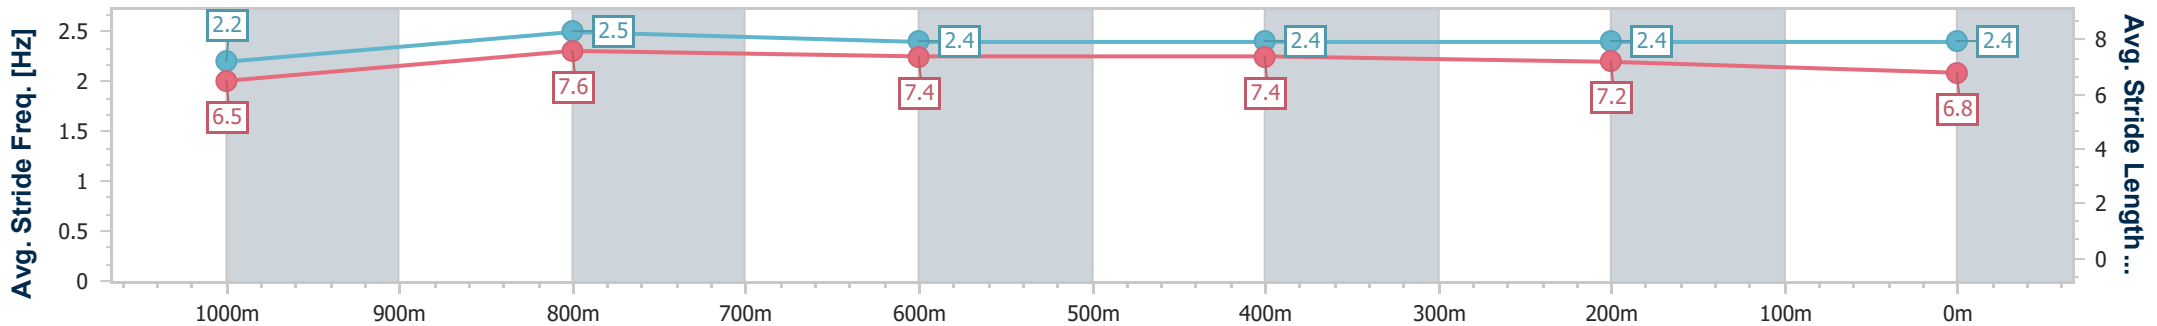

Horse/Jockey Name	Super Duck
Final Rank	4
Fastest Section Time (Section)	0:10.71 (1000m)
Top Speed [km/h] (Section)	68.2 (1000m)
Race State	Finished

Doomben QLD Professional
Race 4: ROSS SMITH 40 YEARS OF SERVICE BENCHMARK 68
Handicap - 1200m
13 July 2024 - 13:39

BRISBANE
RACING CLUB

Track Rating: Soft 6, Weather: Overcast, Rail Position: +0.5m Entire

Section	Overall	1000m	800m	600m	400m	200m
Section Times	1:10.84 [4] (0:13.86)	0:56.98 [9] (0:10.71)	0:46.27 [9] (0:11.27)	0:35.00 [9] (0:11.43)	0:23.57 [9] (0:11.57)	0:12.00 [9] (0:12.00)
Average Speed [km/h]	52.1	67.4	64.6	63.5	62.3	59.9
Top Speed [km/h]	67.2	68.2	66.2	64.5	63.0	62.2
Avg. Dist. to Rail [m]	8.8	1.7	1.6	1.4	3.3	6.1
Avg. Stride Freq. [Hz]	2.2	2.5	2.4	2.4	2.4	2.4
Avg. Stride Length [m]	6.5	7.6	7.4	7.4	7.2	6.8

- [ ] Ranking at each section and finish
- -.-.- No data available at this section
- NA No data available