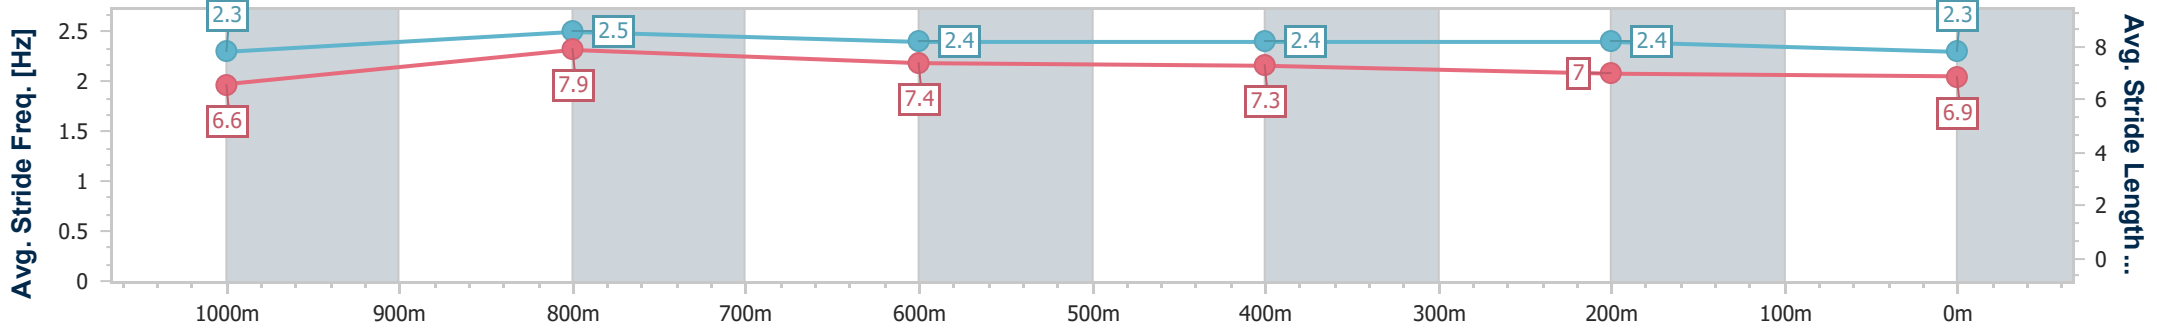

Horse/Jockey Name	Bauhinia Rock
Final Rank	11
Fastest Section Time (Section)	0:10.37 (1000m)
Top Speed [km/h] (Section)	71.7 (1000m)
Race State	Finished

Doomben QLD Professional
Race 4: ROSS SMITH 40 YEARS OF SERVICE BENCHMARK 68
Handicap - 1200m
13 July 2024 - 13:39

BRISBANE
RACING CLUB

Track Rating: Soft 6, Weather: Overcast, Rail Position: +0.5m Entire

Section	Overall	1000m	800m	600m	400m	200m
Section Times	1:11.71 [11] (0:13.18)	0:58.53 [1] (0:10.37)	0:48.16 [1] (0:11.49)	0:36.67 [2] (0:11.62)	0:25.05 [2] (0:12.04)	0:13.01 [6] (0:13.01)
Average Speed [km/h]	54.6	69.9	63.2	62.1	59.6	55.4
Top Speed [km/h]	70.6	71.7	66.2	63.5	61.7	58.4
Avg. Dist. to Rail [m]	6.0	3.7	1.6	0.3	0.8	2.7
Avg. Stride Freq. [Hz]	2.3	2.5	2.4	2.4	2.4	2.3
Avg. Stride Length [m]	6.6	7.9	7.4	7.3	7.0	6.9

- [ ] Ranking at each section and finish
- -.-.- No data available at this section
- NA No data available