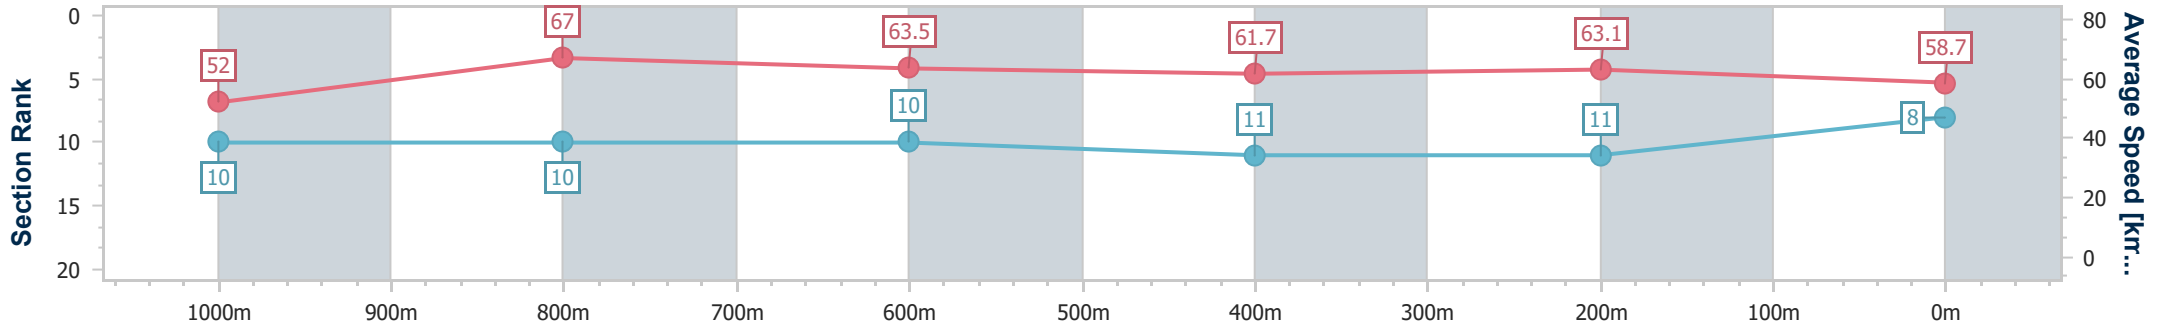

Horse/Jockey Name	Eagle Hawk Star
Final Rank	8
Fastest Section Time (Section)	0:10.74 (1000m)
Top Speed [km/h] (Section)	69.2 (1000m)
Race State	Finished

Doomben QLD Professional
Race 4: ROSS SMITH 40 YEARS OF SERVICE BENCHMARK 68
Handicap - 1200m
13 July 2024 - 13:39

BRISBANE
RACING CLUB

Track Rating: Soft 6, Weather: Overcast, Rail Position: +0.5m Entire

Section	Overall	1000m	800m	600m	400m	200m
Section Times	1:11.29 [8] (0:13.86)	0:57.43 [10] (0:10.74)	0:46.69 [10] (0:11.36)	0:35.33 [10] (0:11.67)	0:23.66 [11] (0:11.36)	0:12.30 [11] (0:12.30)
Average Speed [km/h]	52.0	67.0	63.5	61.7	63.1	58.7
Top Speed [km/h]	68.0	69.2	65.7	62.7	65.3	62.9
Avg. Dist. to Rail [m]	4.6	0.9	0.3	0.6	1.5	3.5
Avg. Stride Freq. [Hz]	2.2	2.4	2.4	2.3	2.4	2.3
Avg. Stride Length [m]	6.5	7.7	7.5	7.4	7.5	7.1

- [ ] Ranking at each section and finish
- -.-.- No data available at this section
- NA No data available