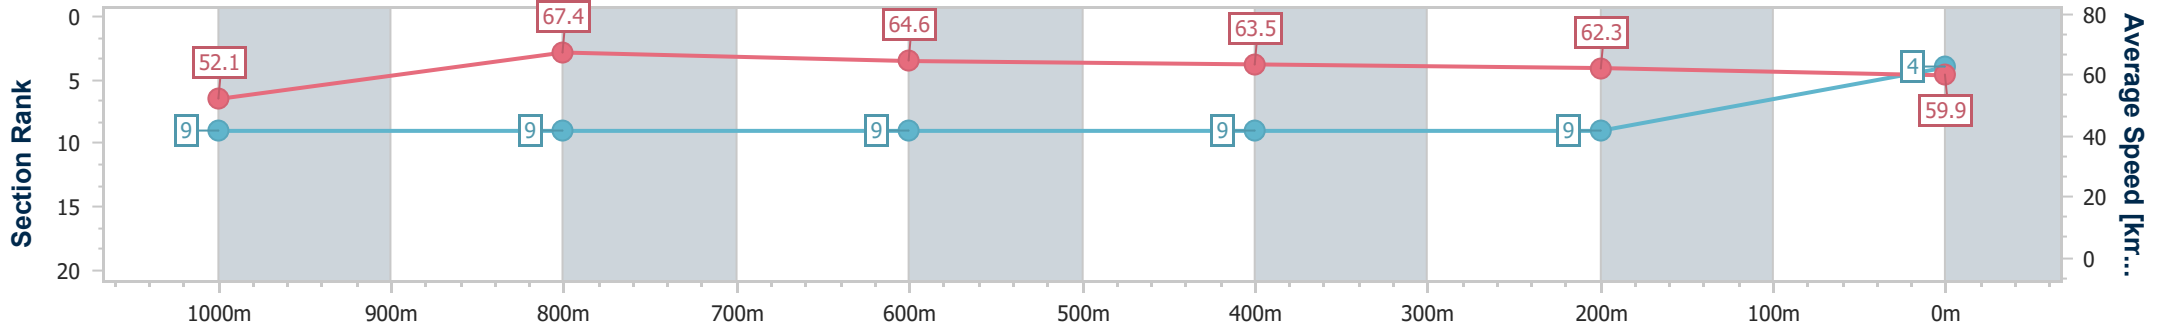

Horse/Jockey Name	Super Duck
Final Rank	4
Fastest Section Time (Section)	0:10.71 (1000m)
Top Speed [km/h] (Section)	68.2 (1000m)
Race State	Finished

Doomben QLD Professional
Race 4: ROSS SMITH 40 YEARS OF SERVICE BENCHMARK 68
Handicap - 1200m
13 July 2024 - 13:39

BRISBANE
RACING CLUB

Track Rating: Soft 6, Weather: Overcast, Rail Position: +0.5m Entire

Section	Overall	1000m	800m	600m	400m	200m
Section Times	1:10.84 [4] (0:13.86)	0:56.98 [9] (0:10.71)	0:46.27 [9] (0:11.27)	0:35.00 [9] (0:11.43)	0:23.57 [9] (0:11.57)	0:12.00 [9] (0:12.00)
Average Speed [km/h]	52.1	67.4	64.6	63.5	62.3	59.9
Top Speed [km/h]	67.2	68.2	66.2	64.5	63.0	62.2
Avg. Dist. to Rail [m]	8.8	1.7	1.6	1.4	3.3	6.1
Avg. Stride Freq. [Hz]	2.2	2.5	2.4	2.4	2.4	2.4
Avg. Stride Length [m]	6.5	7.6	7.4	7.4	7.2	6.8

- [ ] Ranking at each section and finish
- -.-.- No data available at this section
- NA No data available