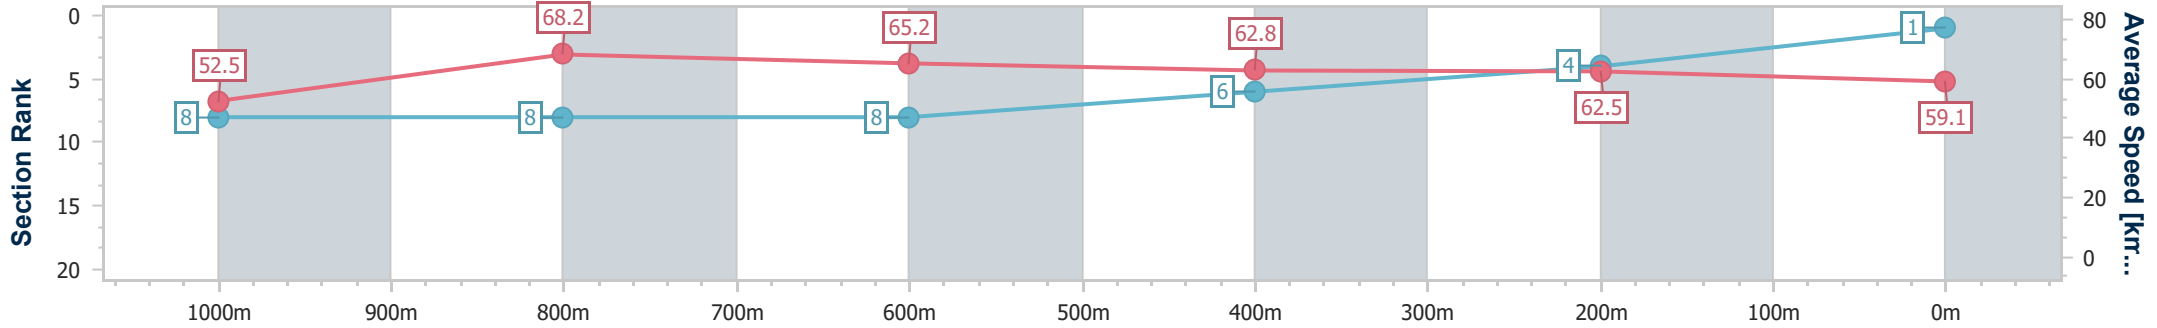

Section	Overall	1000m	800m	600m	400m	200m
Section Times	1:10.71 [1] (0:13.72)	0:56.99 [8] (0:10.64)	0:46.35 [8] (0:11.12)	0:35.23 [8] (0:11.54)	0:23.69 [6] (0:11.51)	0:12.18 [4] (0:12.18)
Average Speed [km/h]	52.5	68.2	65.2	62.8	62.5	59.1
Top Speed [km/h]	68.5	69.6	66.5	66.0	63.7	61.8
Avg. Dist. to Rail [m]	8.3	2.5	1.9	1.0	1.3	3.1
Avg. Stride Freq. [Hz]	2.3	2.4	2.4	2.3	2.4	2.4
Avg. Stride Length [m]	6.4	8.0	7.7	7.5	7.2	6.9