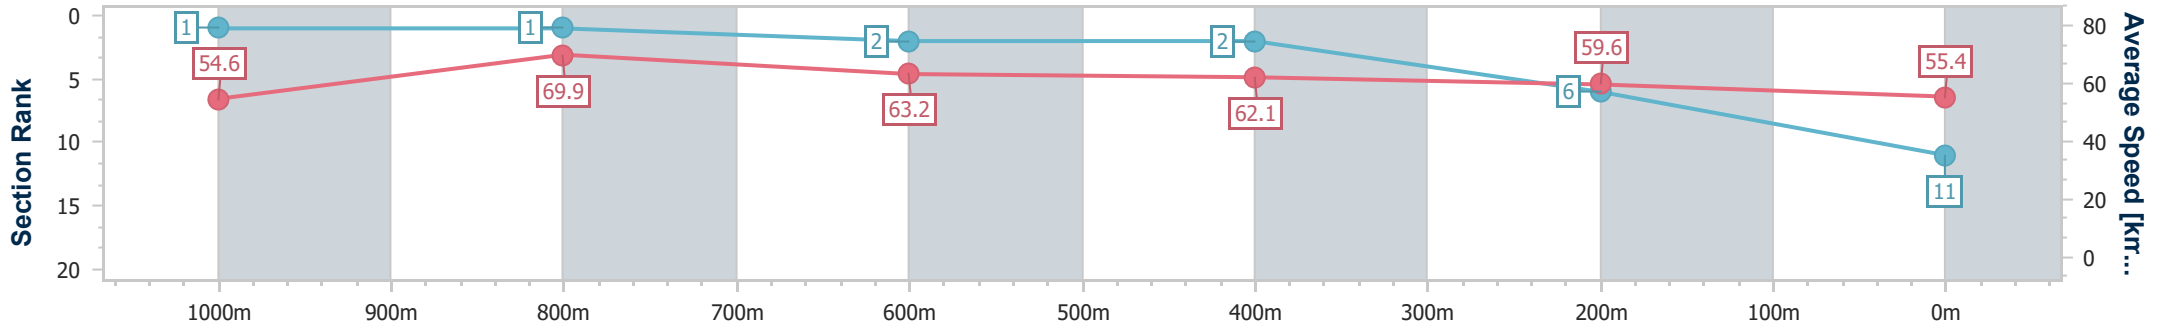

Horse/Jockey Name	Bauhinia Rock
Final Rank	11
Fastest Section Time (Section)	0:10.37 (1000m)
Top Speed [km/h] (Section)	71.7 (1000m)
Race State	Finished

Doomben QLD Professional
Race 4: ROSS SMITH 40 YEARS OF SERVICE BENCHMARK 68
Handicap - 1200m
13 July 2024 - 13:39

BRISBANE
RACING CLUB

Track Rating: Soft 6, Weather: Overcast, Rail Position: +0.5m Entire

Section	Overall	1000m	800m	600m	400m	200m
Section Times	1:11.71 [11] (0:13.18)	0:58.53 [1] (0:10.37)	0:48.16 [1] (0:11.49)	0:36.67 [2] (0:11.62)	0:25.05 [2] (0:12.04)	0:13.01 [6] (0:13.01)
Average Speed [km/h]	54.6	69.9	63.2	62.1	59.6	55.4
Top Speed [km/h]	70.6	71.7	66.2	63.5	61.7	58.4
Avg. Dist. to Rail [m]	6.0	3.7	1.6	0.3	0.8	2.7
Avg. Stride Freq. [Hz]	2.3	2.5	2.4	2.4	2.4	2.3
Avg. Stride Length [m]	6.6	7.9	7.4	7.3	7.0	6.9

- [ ] Ranking at each section and finish
- -.-.- No data available at this section
- NA No data available