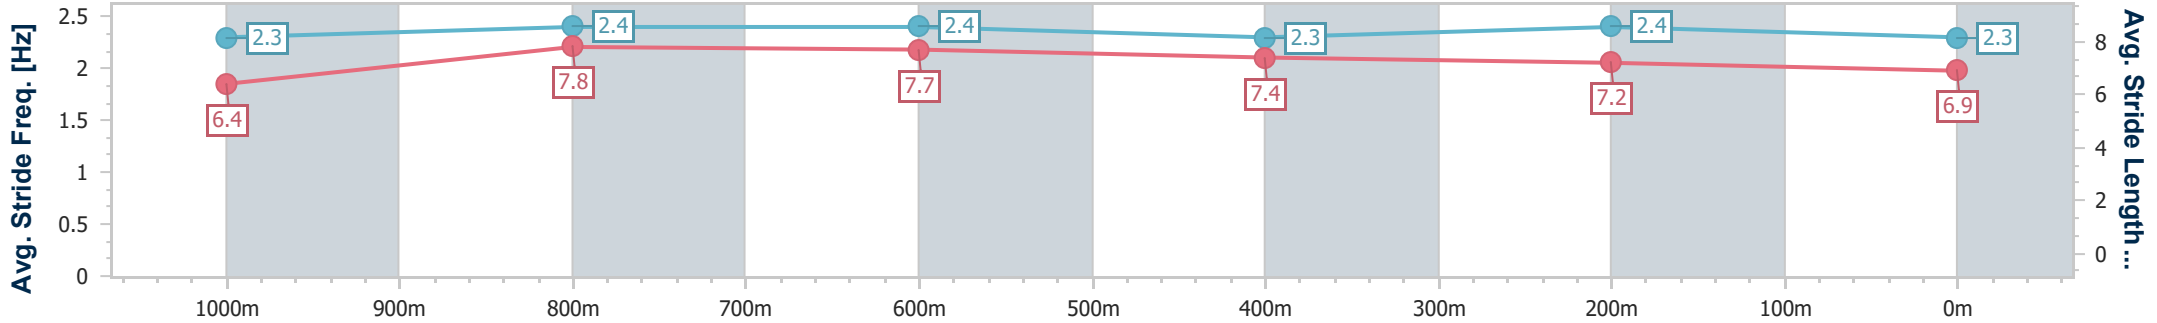

Horse/Jockey Name	Mintaka Lad
Final Rank	2
Fastest Section Time (Section)	0:10.55 (1000m)
Top Speed [km/h] (Section)	70.5 (1000m)
Race State	Finished

Doomben QLD Professional
Race 4: ROSS SMITH 40 YEARS OF SERVICE BENCHMARK 68
Handicap - 1200m
13 July 2024 - 13:39

BRISBANE
RACING CLUB

Track Rating: Soft 6, Weather: Overcast, Rail Position: +0.5m Entire

Section	Overall	1000m	800m	600m	400m	200m
Section Times	1:10.71 [2] (0:13.54)	0:57.17 [7] (0:10.55)	0:46.62 [6] (0:11.07)	0:35.55 [3] (0:11.50)	0:24.05 [3] (0:11.61)	0:12.44 [1] (0:12.44)
Average Speed [km/h]	53.4	68.8	65.6	62.5	62.0	57.9
Top Speed [km/h]	69.1	70.5	68.0	63.3	63.5	60.9
Avg. Dist. to Rail [m]	8.4	4.9	1.2	0.2	0.7	1.7
Avg. Stride Freq. [Hz]	2.3	2.4	2.4	2.3	2.4	2.3
Avg. Stride Length [m]	6.4	7.8	7.7	7.4	7.2	6.9

- [ ] Ranking at each section and finish
- -.-.- No data available at this section
- NA No data available