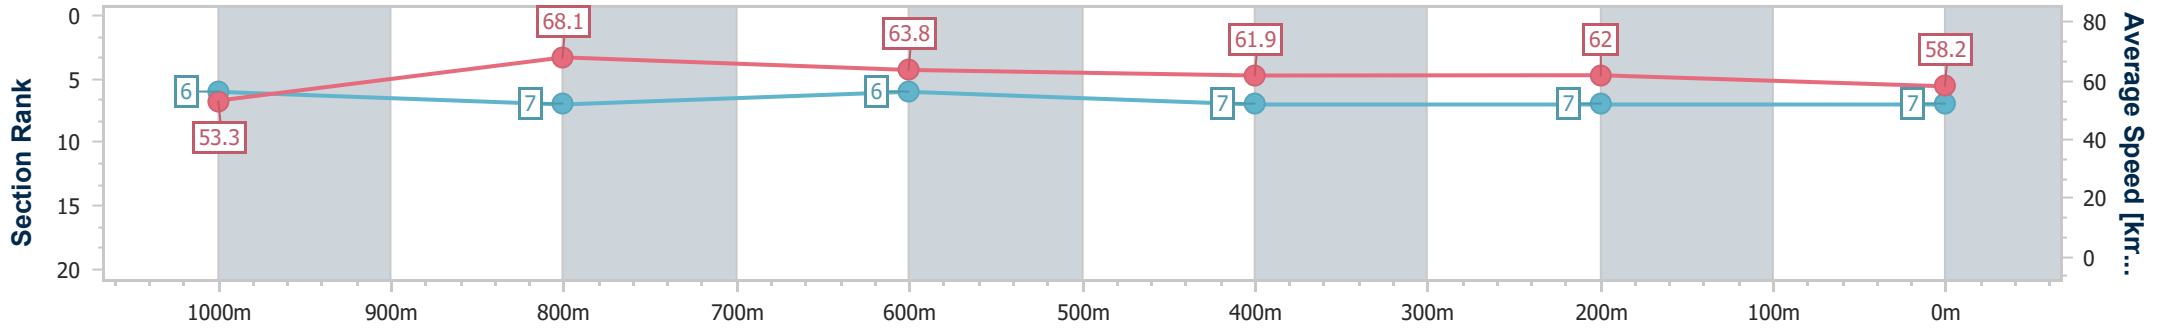

Horse/Jockey Name	Affinity Flyer
Final Rank	7
Fastest Section Time (Section)	0:10.60 (1000m)
Top Speed [km/h] (Section)	70.2 (1000m)
Race State	Finished

Doomben QLD Professional
Race 4: ROSS SMITH 40 YEARS OF SERVICE BENCHMARK 68
Handicap - 1200m
13 July 2024 - 13:39

BRISBANE
RACING CLUB

Track Rating: Soft 6, Weather: Overcast, Rail Position: +0.5m Entire

Section	Overall	1000m	800m	600m	400m	200m
Section Times	1:11.10 [7] (0:13.51)	0:57.59 [6] (0:10.60)	0:46.99 [7] (0:11.33)	0:35.66 [6] (0:11.66)	0:24.00 [7] (0:11.61)	0:12.39 [7] (0:12.39)
Average Speed [km/h]	53.3	68.1	63.8	61.9	62.0	58.2
Top Speed [km/h]	70.1	70.2	65.5	62.6	63.1	60.9
Avg. Dist. to Rail [m]	2.8	1.6	0.6	0.3	2.3	6.4
Avg. Stride Freq. [Hz]	2.3	2.5	2.4	2.4	2.4	2.4
Avg. Stride Length [m]	6.4	7.5	7.4	7.3	7.1	6.6

- [ ] Ranking at each section and finish
- -.-.- No data available at this section
- NA No data available