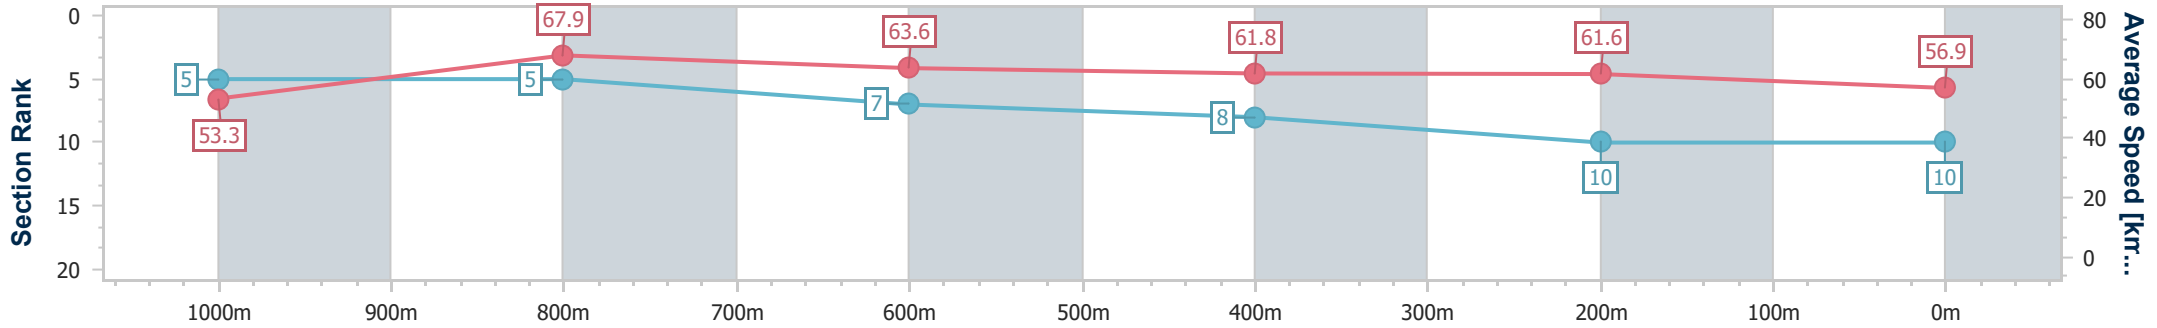

Horse/Jockey Name	Enabler
Final Rank	10
Fastest Section Time (Section)	0:10.59 (1000m)
Top Speed [km/h] (Section)	69.5 (1000m)
Race State	Finished

Doomben QLD Professional
Race 4: ROSS SMITH 40 YEARS OF SERVICE BENCHMARK 68
Handicap - 1200m
13 July 2024 - 13:39

BRISBANE
RACING CLUB

Track Rating: Soft 6, Weather: Overcast, Rail Position: +0.5m Entire

Section	Overall	1000m	800m	600m	400m	200m
Section Times	1:11.49 [10] (0:13.49)	0:58.00 [5] (0:10.59)	0:47.41 [5] (0:11.38)	0:36.03 [7] (0:11.67)	0:24.36 [8] (0:11.72)	0:12.64 [10] (0:12.64)
Average Speed [km/h]	53.3	67.9	63.6	61.8	61.6	56.9
Top Speed [km/h]	67.5	69.5	65.4	62.7	62.3	59.8
Avg. Dist. to Rail [m]	1.1	0.4	0.8	0.7	0.3	0.5
Avg. Stride Freq. [Hz]	2.2	2.3	2.2	2.2	2.2	2.2
Avg. Stride Length [m]	6.6	8.2	7.9	7.8	7.7	7.2

- [ ] Ranking at each section and finish
- -.-.- No data available at this section
- NA No data available