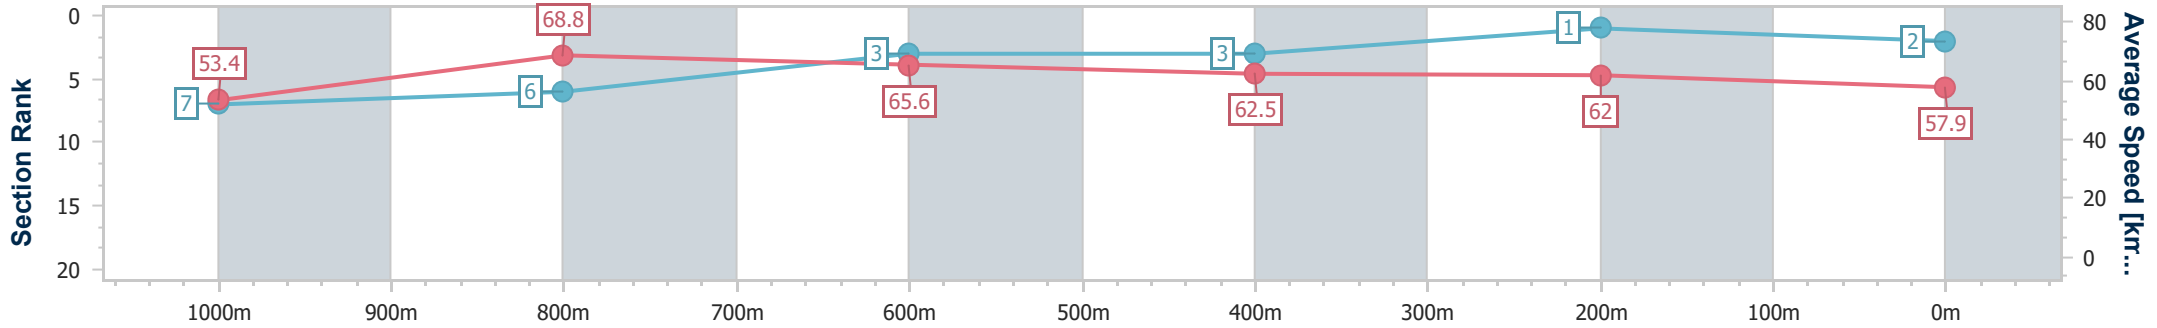

Horse/Jockey Name	Mintaka Lad
Final Rank	2
Fastest Section Time (Section)	0:10.55 (1000m)
Top Speed [km/h] (Section)	70.5 (1000m)
Race State	Finished

Doomben QLD Professional
Race 4: ROSS SMITH 40 YEARS OF SERVICE BENCHMARK 68
Handicap - 1200m
13 July 2024 - 13:39

BRISBANE
RACING CLUB

Track Rating: Soft 6, Weather: Overcast, Rail Position: +0.5m Entire

Section	Overall	1000m	800m	600m	400m	200m
Section Times	1:10.71 [2] (0:13.54)	0:57.17 [7] (0:10.55)	0:46.62 [6] (0:11.07)	0:35.55 [3] (0:11.50)	0:24.05 [3] (0:11.61)	0:12.44 [1] (0:12.44)
Average Speed [km/h]	53.4	68.8	65.6	62.5	62.0	57.9
Top Speed [km/h]	69.1	70.5	68.0	63.3	63.5	60.9
Avg. Dist. to Rail [m]	8.4	4.9	1.2	0.2	0.7	1.7
Avg. Stride Freq. [Hz]	2.3	2.4	2.4	2.3	2.4	2.3
Avg. Stride Length [m]	6.4	7.8	7.7	7.4	7.2	6.9

- [ ] Ranking at each section and finish
- -.-.- No data available at this section
- NA No data available