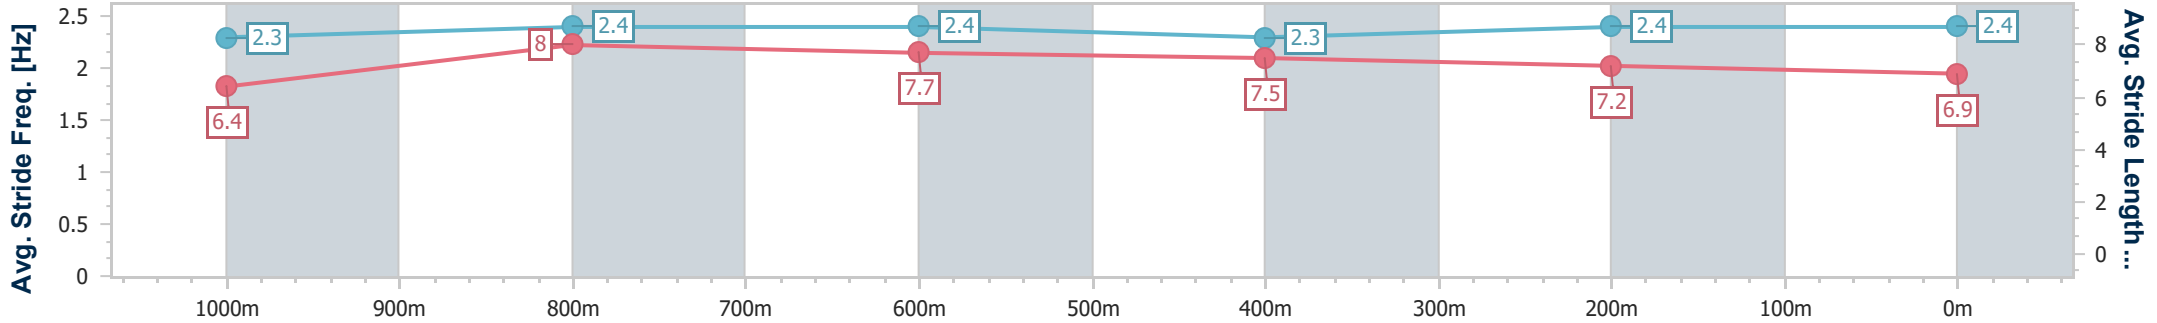

Section	Overall	1000m	800m	600m	400m	200m
Section Times	1:10.71 [1] (0:13.72)	0:56.99 [8] (0:10.64)	0:46.35 [8] (0:11.12)	0:35.23 [8] (0:11.54)	0:23.69 [6] (0:11.51)	0:12.18 [4] (0:12.18)
Average Speed [km/h]	52.5	68.2	65.2	62.8	62.5	59.1
Top Speed [km/h]	68.5	69.6	66.5	66.0	63.7	61.8
Avg. Dist. to Rail [m]	8.3	2.5	1.9	1.0	1.3	3.1
Avg. Stride Freq. [Hz]	2.3	2.4	2.4	2.3	2.4	2.4
Avg. Stride Length [m]	6.4	8.0	7.7	7.5	7.2	6.9