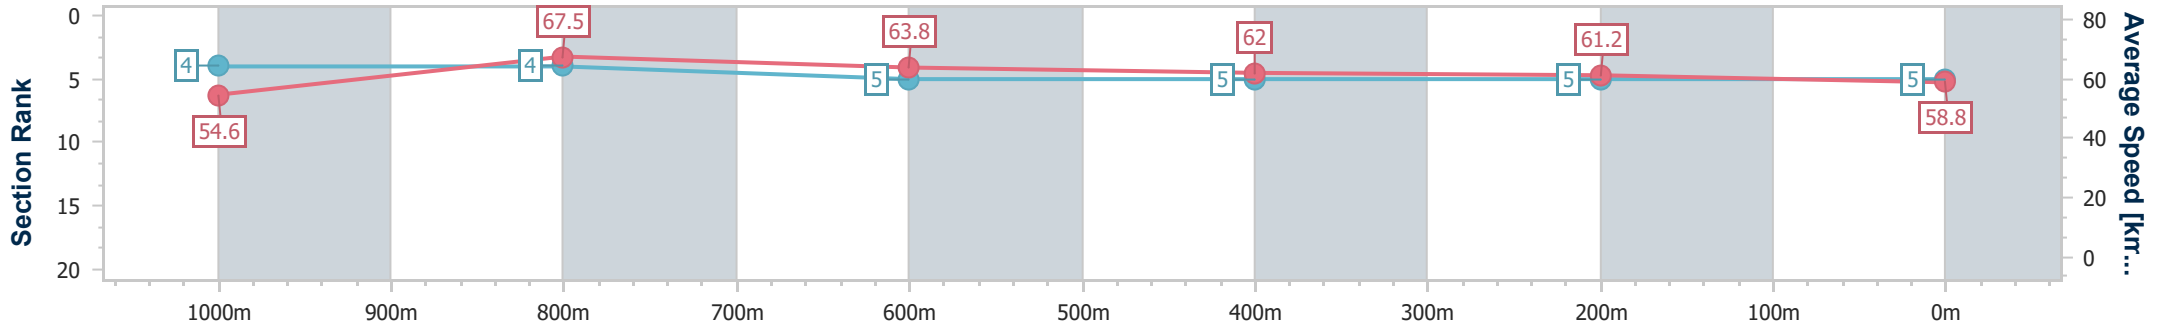

Horse/Jockey Name	Cardone
Final Rank	5
Fastest Section Time (Section)	0:10.69 (1000m)
Top Speed [km/h] (Section)	69.9 (1000m)
Race State	Finished

Doomben QLD Professional
Race 4: ROSS SMITH 40 YEARS OF SERVICE BENCHMARK 68
Handicap - 1200m
13 July 2024 - 13:39

BRISBANE
RACING CLUB

Track Rating: Soft 6, Weather: Overcast, Rail Position: +0.5m Entire

Section	Overall	1000m	800m	600m	400m	200m
Section Times	1:10.85 [5] (0:13.24)	0:57.61 [4] (0:10.69)	0:46.92 [4] (0:11.37)	0:35.55 [5] (0:11.60)	0:23.95 [5] (0:11.71)	0:12.24 [5] (0:12.24)
Average Speed [km/h]	54.6	67.5	63.8	62.0	61.2	58.8
Top Speed [km/h]	69.8	69.9	65.7	63.2	61.8	60.8
Avg. Dist. to Rail [m]	4.3	2.7	0.9	0.4	0.9	3.8
Avg. Stride Freq. [Hz]	2.3	2.4	2.3	2.2	2.3	2.3
Avg. Stride Length [m]	6.5	7.9	7.7	7.7	7.5	7.2

- [ ] Ranking at each section and finish
- -.-.- No data available at this section
- NA No data available