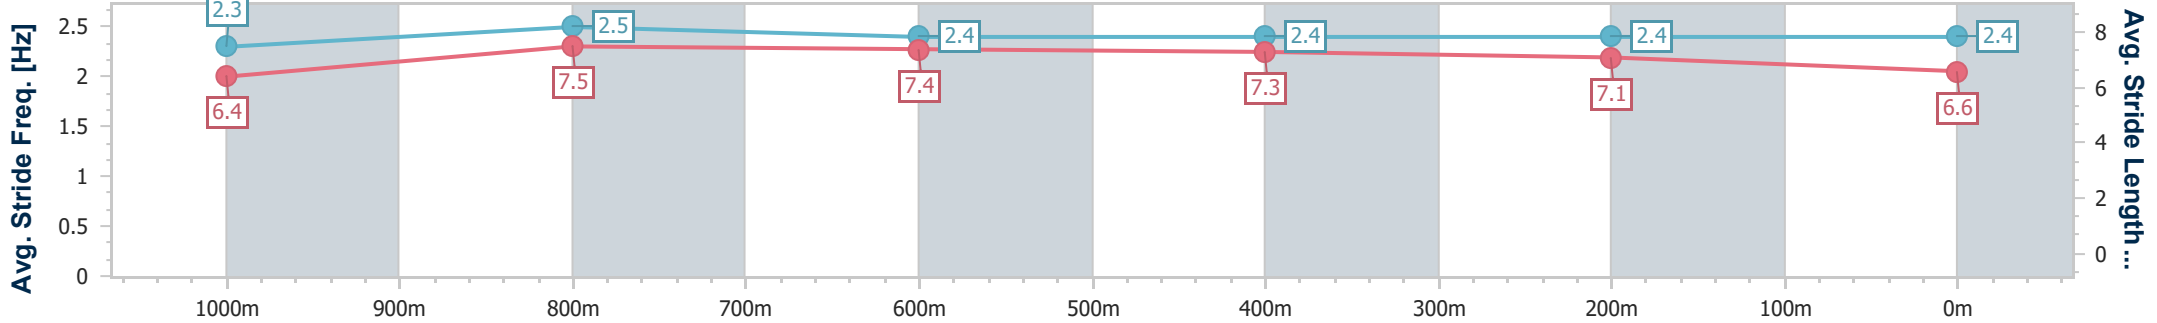

Horse/Jockey Name	Affinity Flyer
Final Rank	7
Fastest Section Time (Section)	0:10.60 (1000m)
Top Speed [km/h] (Section)	70.2 (1000m)
Race State	Finished

Doomben QLD Professional
Race 4: ROSS SMITH 40 YEARS OF SERVICE BENCHMARK 68
Handicap - 1200m
13 July 2024 - 13:39

BRISBANE
RACING CLUB

Track Rating: Soft 6, Weather: Overcast, Rail Position: +0.5m Entire

Section	Overall	1000m	800m	600m	400m	200m
Section Times	1:11.10 [7] (0:13.51)	0:57.59 [6] (0:10.60)	0:46.99 [7] (0:11.33)	0:35.66 [6] (0:11.66)	0:24.00 [7] (0:11.61)	0:12.39 [7] (0:12.39)
Average Speed [km/h]	53.3	68.1	63.8	61.9	62.0	58.2
Top Speed [km/h]	70.1	70.2	65.5	62.6	63.1	60.9
Avg. Dist. to Rail [m]	2.8	1.6	0.6	0.3	2.3	6.4
Avg. Stride Freq. [Hz]	2.3	2.5	2.4	2.4	2.4	2.4
Avg. Stride Length [m]	6.4	7.5	7.4	7.3	7.1	6.6

- [ ] Ranking at each section and finish
- -.-.- No data available at this section
- NA No data available