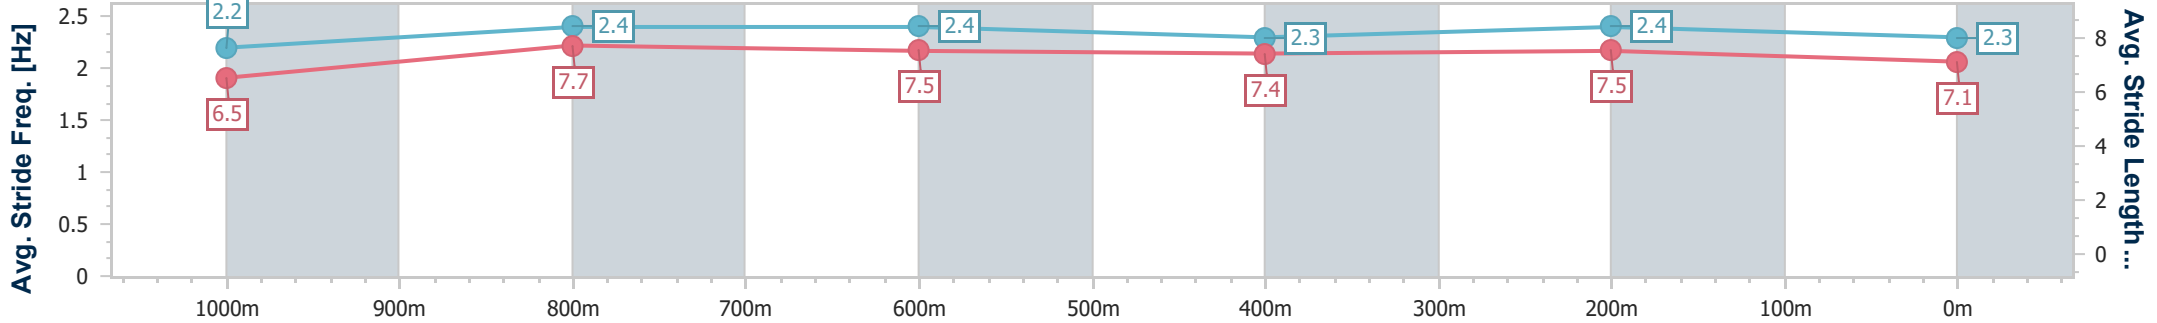

Horse/Jockey Name	Eagle Hawk Star
Final Rank	8
Fastest Section Time (Section)	0:10.74 (1000m)
Top Speed [km/h] (Section)	69.2 (1000m)
Race State	Finished

Doomben QLD Professional
Race 4: ROSS SMITH 40 YEARS OF SERVICE BENCHMARK 68
Handicap - 1200m
13 July 2024 - 13:39

BRISBANE
RACING CLUB

Track Rating: Soft 6, Weather: Overcast, Rail Position: +0.5m Entire

Section	Overall	1000m	800m	600m	400m	200m
Section Times	1:11.29 [8] (0:13.86)	0:57.43 [10] (0:10.74)	0:46.69 [10] (0:11.36)	0:35.33 [10] (0:11.67)	0:23.66 [11] (0:11.36)	0:12.30 [11] (0:12.30)
Average Speed [km/h]	52.0	67.0	63.5	61.7	63.1	58.7
Top Speed [km/h]	68.0	69.2	65.7	62.7	65.3	62.9
Avg. Dist. to Rail [m]	4.6	0.9	0.3	0.6	1.5	3.5
Avg. Stride Freq. [Hz]	2.2	2.4	2.4	2.3	2.4	2.3
Avg. Stride Length [m]	6.5	7.7	7.5	7.4	7.5	7.1

- [ ] Ranking at each section and finish
- -.-.- No data available at this section
- NA No data available