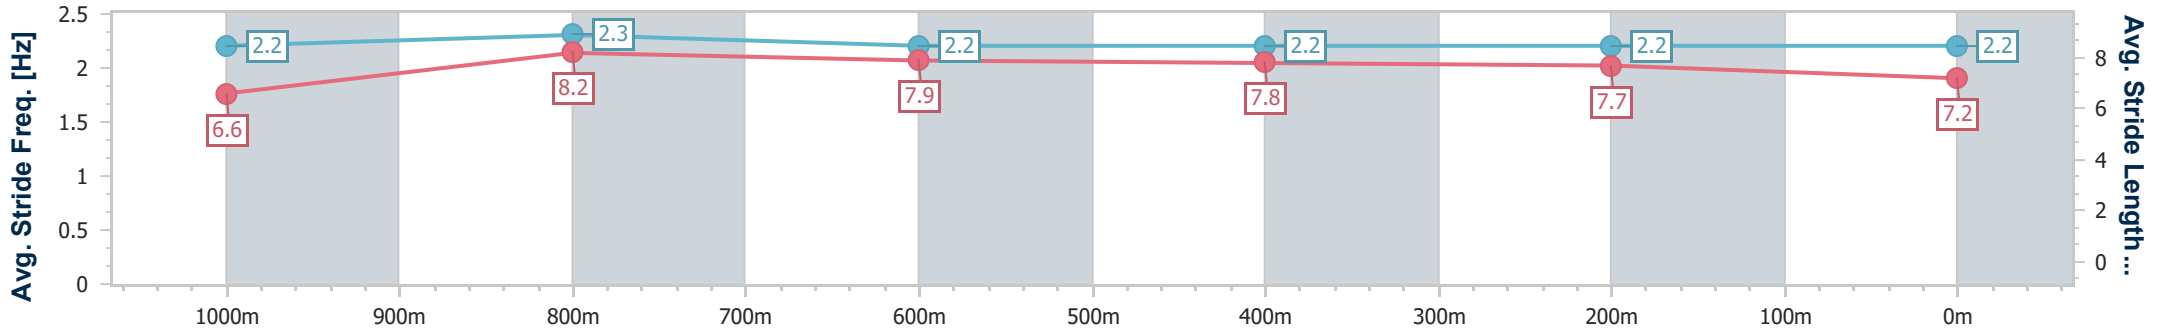

Horse/Jockey Name	Enabler
Final Rank	10
Fastest Section Time (Section)	0:10.59 (1000m)
Top Speed [km/h] (Section)	69.5 (1000m)
Race State	Finished

Doomben QLD Professional
Race 4: ROSS SMITH 40 YEARS OF SERVICE BENCHMARK 68
Handicap - 1200m
13 July 2024 - 13:39

BRISBANE
RACING CLUB

Track Rating: Soft 6, Weather: Overcast, Rail Position: +0.5m Entire

Section	Overall	1000m	800m	600m	400m	200m
Section Times	1:11.49 [10] (0:13.49)	0:58.00 [5] (0:10.59)	0:47.41 [5] (0:11.38)	0:36.03 [7] (0:11.67)	0:24.36 [8] (0:11.72)	0:12.64 [10] (0:12.64)
Average Speed [km/h]	53.3	67.9	63.6	61.8	61.6	56.9
Top Speed [km/h]	67.5	69.5	65.4	62.7	62.3	59.8
Avg. Dist. to Rail [m]	1.1	0.4	0.8	0.7	0.3	0.5
Avg. Stride Freq. [Hz]	2.2	2.3	2.2	2.2	2.2	2.2
Avg. Stride Length [m]	6.6	8.2	7.9	7.8	7.7	7.2

- [ ] Ranking at each section and finish
- -.-.- No data available at this section
- NA No data available