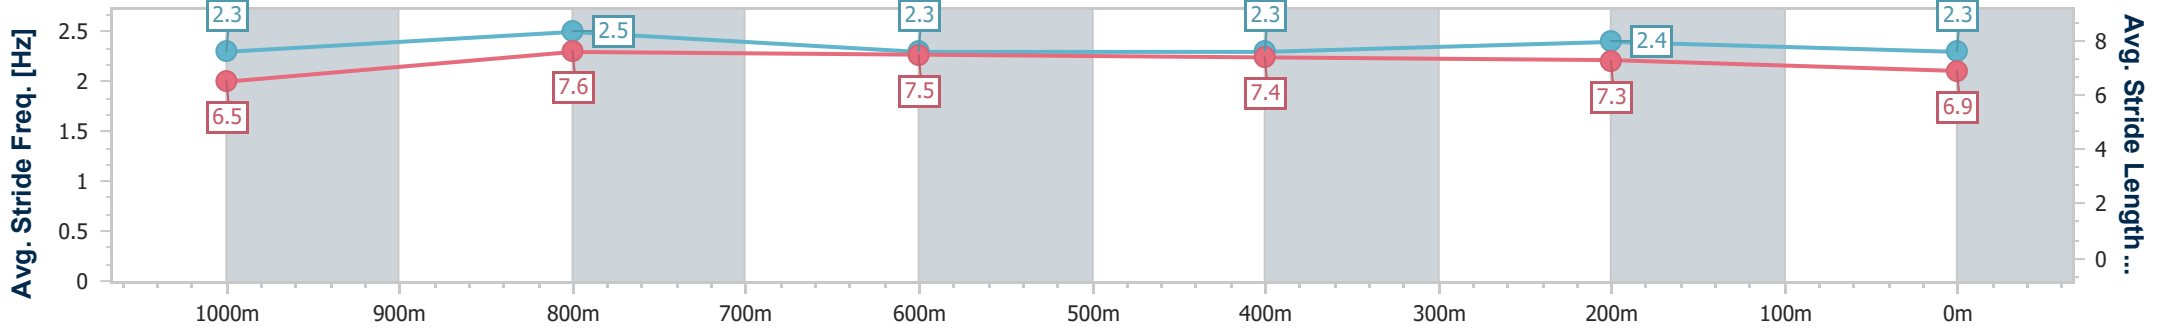

Horse/Jockey Name	I See You Coming
Final Rank	3
Fastest Section Time (Section)	0:10.58 (1000m)
Top Speed [km/h] (Section)	70.2 (1000m)
Race State	Finished

Doomben QLD Professional
Race 4: ROSS SMITH 40 YEARS OF SERVICE BENCHMARK 68
Handicap - 1200m
13 July 2024 - 13:39

BRISBANE
RACING CLUB

Track Rating: Soft 6, Weather: Overcast, Rail Position: +0.5m Entire

Section	Overall	1000m	800m	600m	400m	200m
Section Times	1:10.82 [3] (0:13.19)	0:57.63 [2] (0:10.58)	0:47.05 [3] (0:11.41)	0:35.64 [4] (0:11.61)	0:24.03 [4] (0:11.60)	0:12.43 [3] (0:12.43)
Average Speed [km/h]	54.8	67.9	63.2	61.5	62.1	57.8
Top Speed [km/h]	69.8	70.2	64.7	62.6	62.9	61.4
Avg. Dist. to Rail [m]	2.3	1.0	0.2	1.0	1.2	1.0
Avg. Stride Freq. [Hz]	2.3	2.5	2.3	2.3	2.4	2.3
Avg. Stride Length [m]	6.5	7.6	7.5	7.4	7.3	6.9

- [ ] Ranking at each section and finish
- -.-.- No data available at this section
- NA No data available