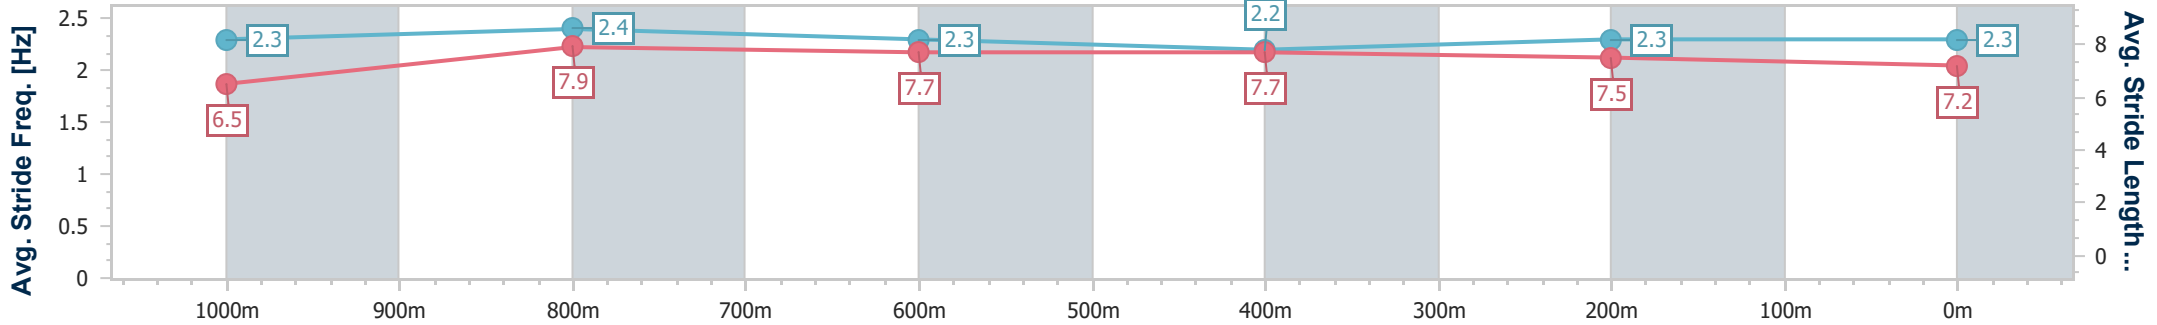

Horse/Jockey Name	Cardone
Final Rank	5
Fastest Section Time (Section)	0:10.69 (1000m)
Top Speed [km/h] (Section)	69.9 (1000m)
Race State	Finished

Doomben QLD Professional
Race 4: ROSS SMITH 40 YEARS OF SERVICE BENCHMARK 68
Handicap - 1200m
13 July 2024 - 13:39

BRISBANE
RACING CLUB

Track Rating: Soft 6, Weather: Overcast, Rail Position: +0.5m Entire

Section	Overall	1000m	800m	600m	400m	200m
Section Times	1:10.85 [5] (0:13.24)	0:57.61 [4] (0:10.69)	0:46.92 [4] (0:11.37)	0:35.55 [5] (0:11.60)	0:23.95 [5] (0:11.71)	0:12.24 [5] (0:12.24)
Average Speed [km/h]	54.6	67.5	63.8	62.0	61.2	58.8
Top Speed [km/h]	69.8	69.9	65.7	63.2	61.8	60.8
Avg. Dist. to Rail [m]	4.3	2.7	0.9	0.4	0.9	3.8
Avg. Stride Freq. [Hz]	2.3	2.4	2.3	2.2	2.3	2.3
Avg. Stride Length [m]	6.5	7.9	7.7	7.7	7.5	7.2

- [ ] Ranking at each section and finish
- -.-.- No data available at this section
- NA No data available