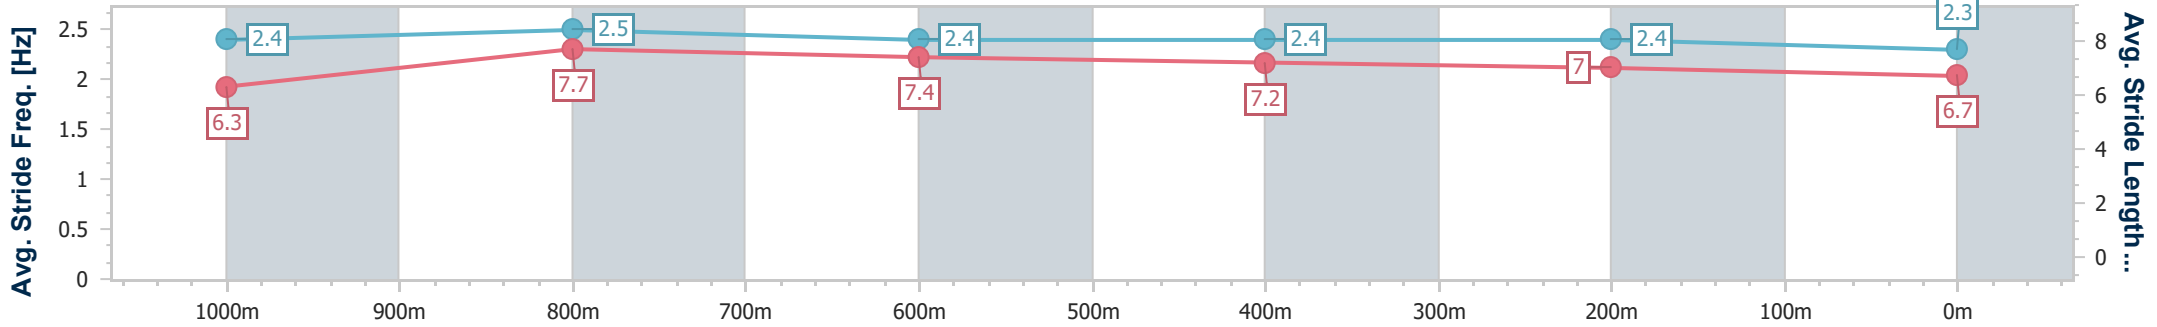

Horse/Jockey Name	Miss Emma
Final Rank	9
Fastest Section Time (Section)	0:10.47 (1000m)
Top Speed [km/h] (Section)	71.9 (1000m)
Race State	Finished

Doomben QLD Professional
Race 4: ROSS SMITH 40 YEARS OF SERVICE BENCHMARK 68
Handicap - 1200m
13 July 2024 - 13:39

BRISBANE
RACING CLUB

Track Rating: Soft 6, Weather: Overcast, Rail Position: +0.5m Entire

Section	Overall	1000m	800m	600m	400m	200m
Section Times	1:11.35 [9] (0:13.23)	0:58.12 [3] (0:10.47)	0:47.65 [2] (0:11.21)	0:36.44 [1] (0:11.67)	0:24.77 [1] (0:11.78)	0:12.99 [2] (0:12.99)
Average Speed [km/h]	54.4	68.9	63.7	61.5	60.7	55.4
Top Speed [km/h]	71.5	71.9	67.2	63.1	62.4	58.5
Avg. Dist. to Rail [m]	5.1	2.4	1.2	0.9	0.8	1.9
Avg. Stride Freq. [Hz]	2.4	2.5	2.4	2.4	2.4	2.3
Avg. Stride Length [m]	6.3	7.7	7.4	7.2	7.0	6.7

- [ ] Ranking at each section and finish
- -.-.- No data available at this section
- NA No data available