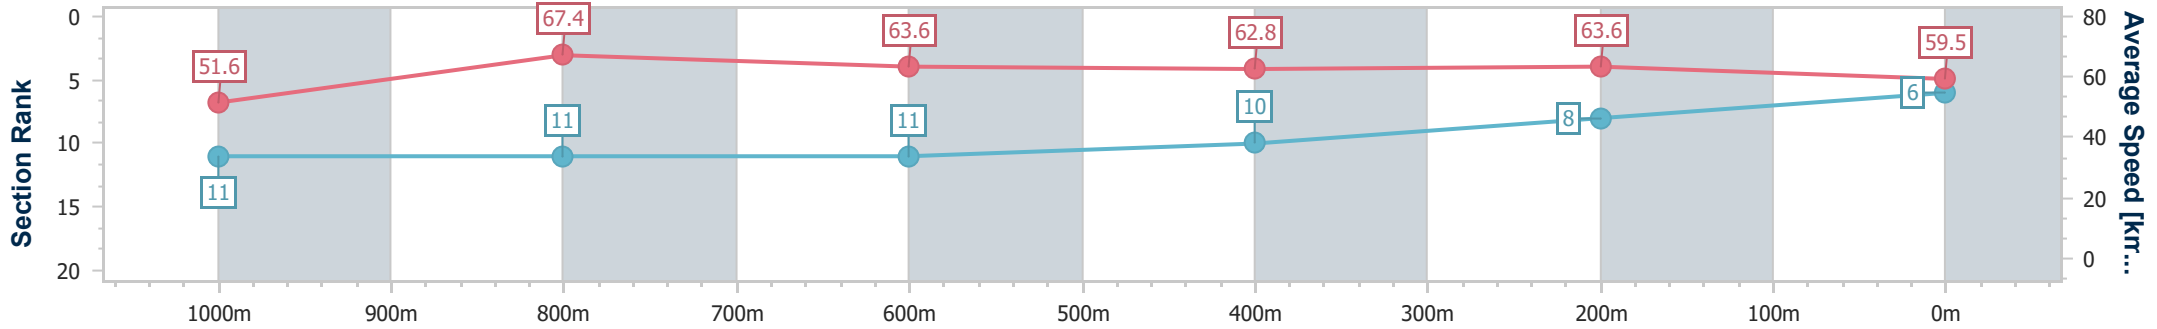

Horse/Jockey Name	Hoot 'N' Holler
Final Rank	6
Fastest Section Time (Section)	0:10.70 (1000m)
Top Speed [km/h] (Section)	68.8 (1000m)
Race State	Finished

Doomben QLD Professional
Race 4: ROSS SMITH 40 YEARS OF SERVICE BENCHMARK 68
Handicap - 1200m
13 July 2024 - 13:39

BRISBANE
RACING CLUB

Track Rating: Soft 6, Weather: Overcast, Rail Position: +0.5m Entire

Section	Overall	1000m	800m	600m	400m	200m
Section Times	1:10.92 [6] (0:14.01)	0:56.91 [11] (0:10.70)	0:46.21 [11] (0:11.30)	0:34.91 [11] (0:11.47)	0:23.44 [10] (0:11.35)	0:12.09 [8] (0:12.09)
Average Speed [km/h]	51.6	67.4	63.6	62.8	63.6	59.5
Top Speed [km/h]	68.7	68.8	66.0	64.2	64.9	62.6
Avg. Dist. to Rail [m]	8.9	1.3	0.1	0.4	3.2	7.2
Avg. Stride Freq. [Hz]	2.3	2.4	2.3	2.3	2.4	2.3
Avg. Stride Length [m]	6.3	7.8	7.5	7.5	7.5	7.2

- [ ] Ranking at each section and finish
- -.-.- No data available at this section
- NA No data available