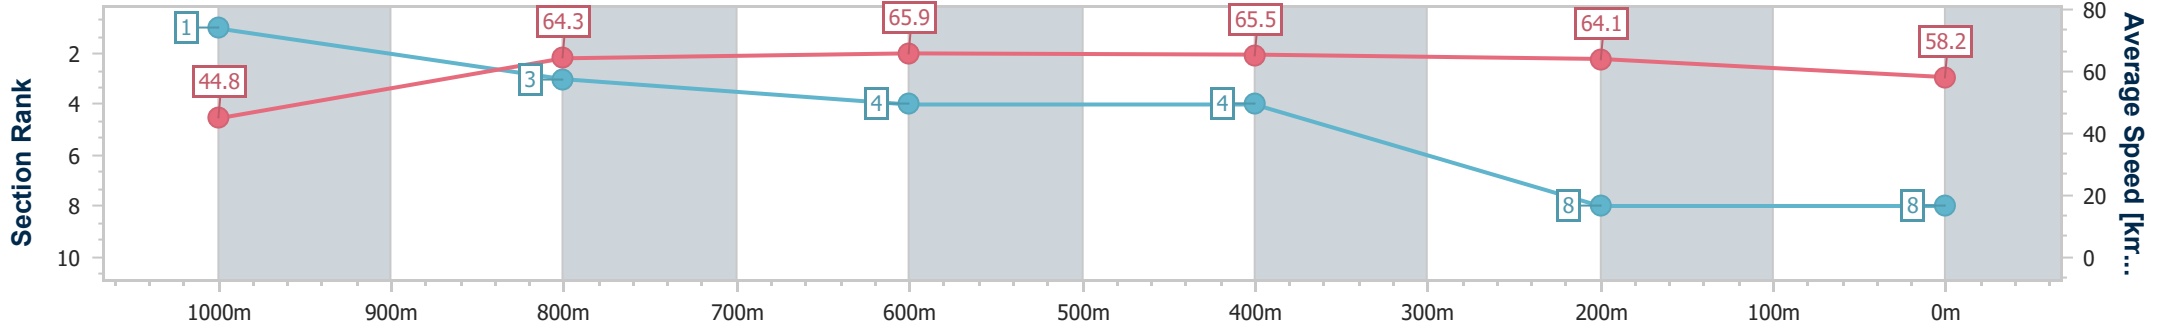

Rockhampton QLD Professional  
Race 6: HIGGINS COATINGS BENCHMARK 65 Handicap - 1050m

12 July 2024 - 14:44

Track Rating: Soft 5, Weather: Fine, Rail Position: +2.5m Entire

Section	Overall	1000m	800m	600m	400m	200m
Section Times	1:01.06 [7] (0:04.17)	0:56.89 [5] (0:11.02)	0:45.87 [2] (0:11.05)	0:34.82 [1] (0:11.07)	0:23.75 [1] (0:11.33)	0:12.42 [5] (0:12.42)
Average Speed [km/h]	43.2	65.4	65.0	65.2	63.6	57.9
Top Speed [km/h]	58.2	67.3	67.4	66.2	64.9	62.0
Avg. Dist. to Rail [m]	3.6	0.6	0.7	2.3	3.1	4.0
Avg. Stride Freq. [Hz]	2.1	2.5	2.4	2.4	2.3	2.2
Avg. Stride Length [m]	5.8	7.1	7.5	7.6	7.6	7.3

- [ ] Ranking at each section and finish
- .-.- No data available at this section
- NA No data available

Horse/Jockey Name	Rubunkar
Final Rank	8
Fastest Section Time (Section)	0:04.02 (Overall)
Top Speed [km/h] (Section)	67.3 (1000m)
Race State	Finished

Rockhampton QLD Professional  
Race 6: HIGGINS COATINGS BENCHMARK 65 Handicap - 1050m

12 July 2024 - 14:44

Track Rating: Soft 5, Weather: Fine, Rail Position: +2.5m Entire

Section	Overall	1000m	800m	600m	400m	200m
Section Times	1:01.12 [8] (0:04.02)	0:57.10 [1] (0:11.28)	0:45.82 [3] (0:11.21)	0:34.61 [4] (0:11.00)	0:23.61 [4] (0:11.25)	0:12.36 [8] (0:12.36)
Average Speed [km/h]	44.8	64.3	65.9	65.5	64.1	58.2
Top Speed [km/h]	56.9	67.3	66.7	66.4	65.3	62.1
Avg. Dist. to Rail [m]	6.1	2.2	3.0	2.7	3.7	5.8
Avg. Stride Freq. [Hz]	2.1	2.4	2.4	2.3	2.4	2.3
Avg. Stride Length [m]	6.1	7.3	7.7	7.7	7.6	7.2