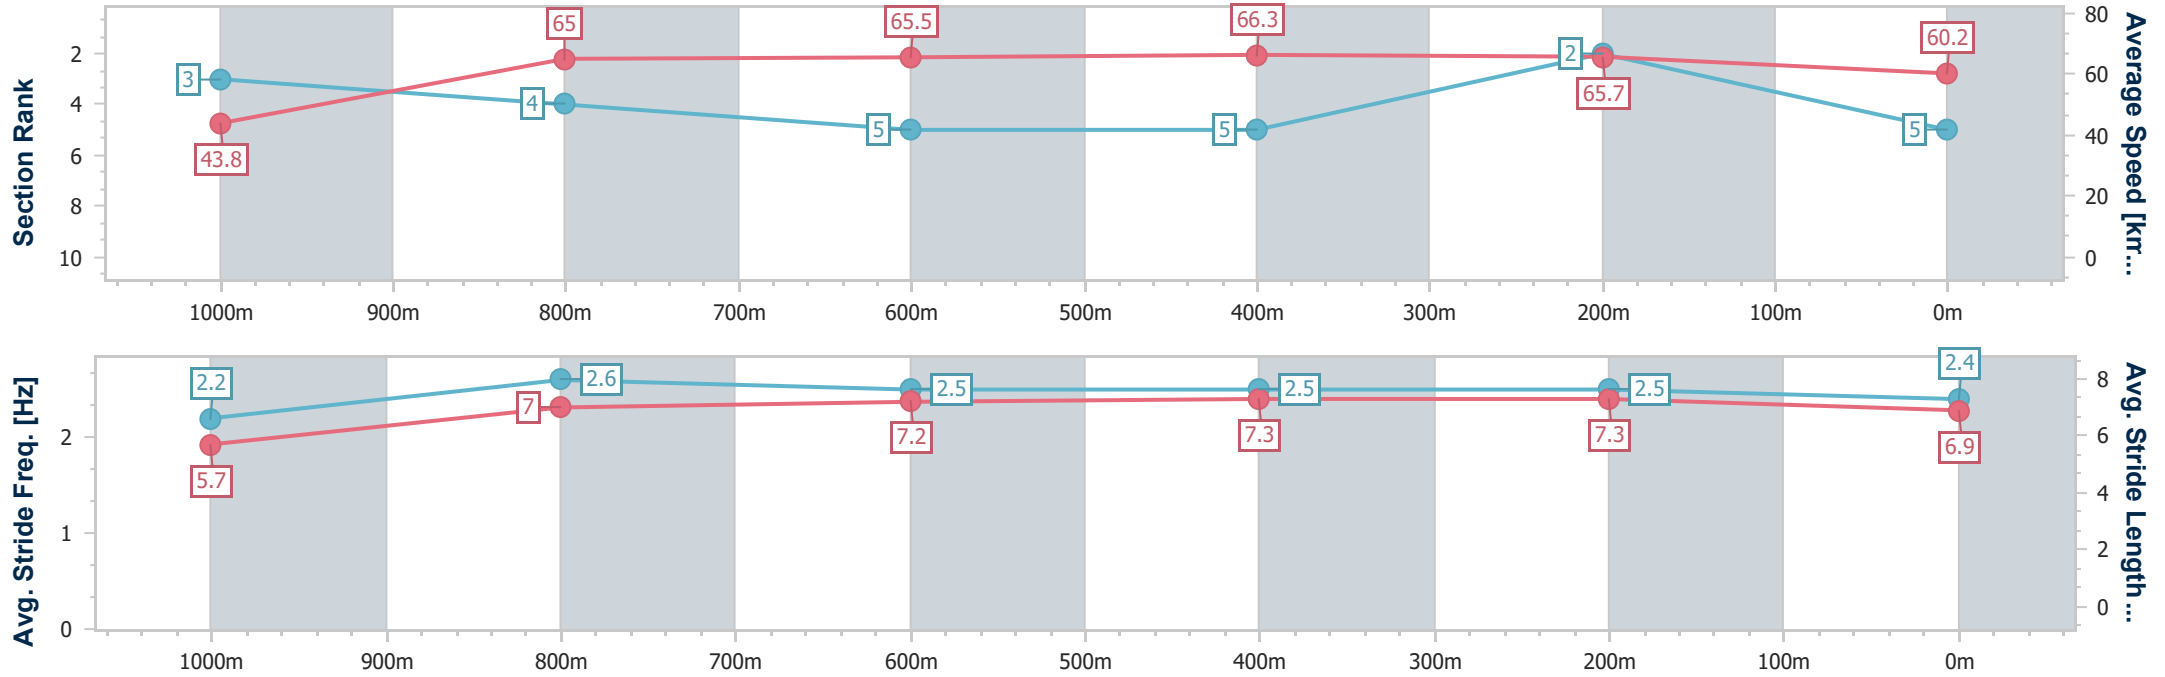

- [ ] Ranking at each section and finish
- .-.- No data available at this section
- NA No data available

Horse/Jockey Name	Mr Encore
Final Rank	5
Fastest Section Time (Section)	0:04.15 (Overall)
Top Speed [km/h] (Section)	68.1 (400m)
Race State	Finished

Rockhampton QLD Professional  
Race 6: HIGGINS COATINGS BENCHMARK 65 Handicap - 1050m

12 July 2024 - 14:44

Track Rating: Soft 5, Weather: Fine, Rail Position: +2.5m Entire

Section	Overall	1000m	800m	600m	400m	200m
Section Times	1:00.49 [5] (0:04.15)	0:56.34 [3] (0:11.17)	0:45.17 [4] (0:11.34)	0:33.83 [5] (0:10.91)	0:22.92 [5] (0:10.96)	0:11.96 [2] (0:11.96)
Average Speed [km/h]	43.8	65.0	65.5	66.3	65.7	60.2
Top Speed [km/h]	56.3	66.5	66.8	67.9	68.1	63.6
Avg. Dist. to Rail [m]	9.2	3.0	3.9	5.9	5.8	7.2
Avg. Stride Freq. [Hz]	2.2	2.6	2.5	2.5	2.5	2.4
Avg. Stride Length [m]	5.7	7.0	7.2	7.3	7.3	6.9