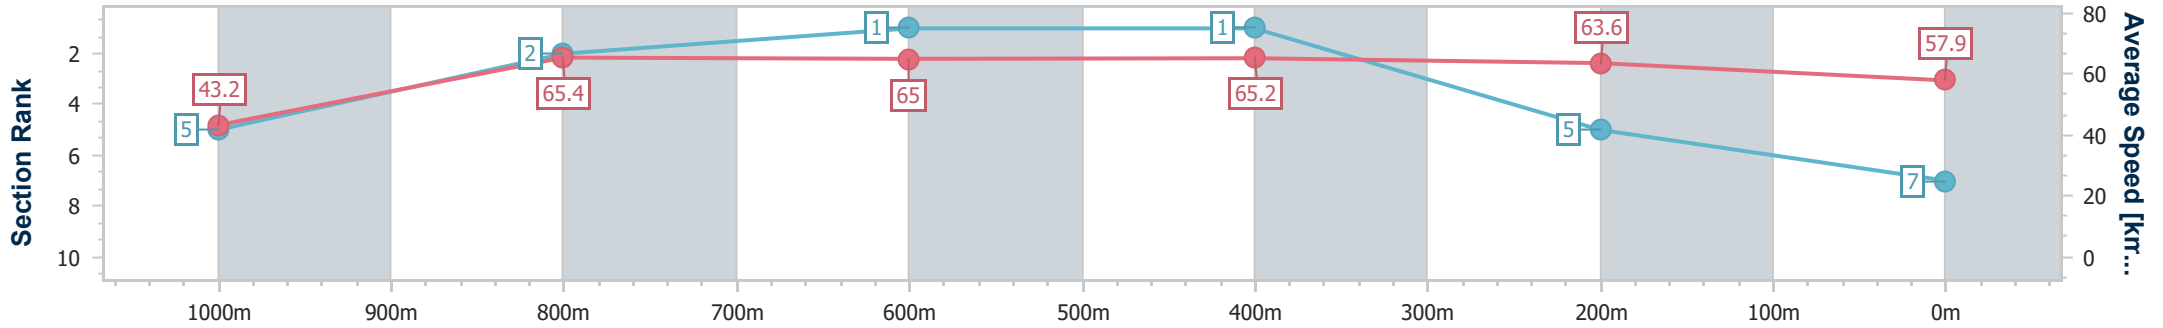

- [ ] Ranking at each section and finish
- .-.- No data available at this section
- NA No data available

Horse/Jockey Name	Mr Tangles
Final Rank	7
Fastest Section Time (Section)	0:04.17 (Overall)
Top Speed [km/h] (Section)	67.4 (800m)
Race State	Finished

Rockhampton QLD Professional  
Race 6: HIGGINS COATINGS BENCHMARK 65 Handicap - 1050m

12 July 2024 - 14:44

Track Rating: Soft 5, Weather: Fine, Rail Position: +2.5m Entire

Section	Overall	1000m	800m	600m	400m	200m
Section Times	1:01.06 [7] (0:04.17)	0:56.89 [5] (0:11.02)	0:45.87 [2] (0:11.05)	0:34.82 [1] (0:11.07)	0:23.75 [1] (0:11.33)	0:12.42 [5] (0:12.42)
Average Speed [km/h]	43.2	65.4	65.0	65.2	63.6	57.9
Top Speed [km/h]	58.2	67.3	67.4	66.2	64.9	62.0
Avg. Dist. to Rail [m]	3.6	0.6	0.7	2.3	3.1	4.0
Avg. Stride Freq. [Hz]	2.1	2.5	2.4	2.4	2.3	2.2
Avg. Stride Length [m]	5.8	7.1	7.5	7.6	7.6	7.3