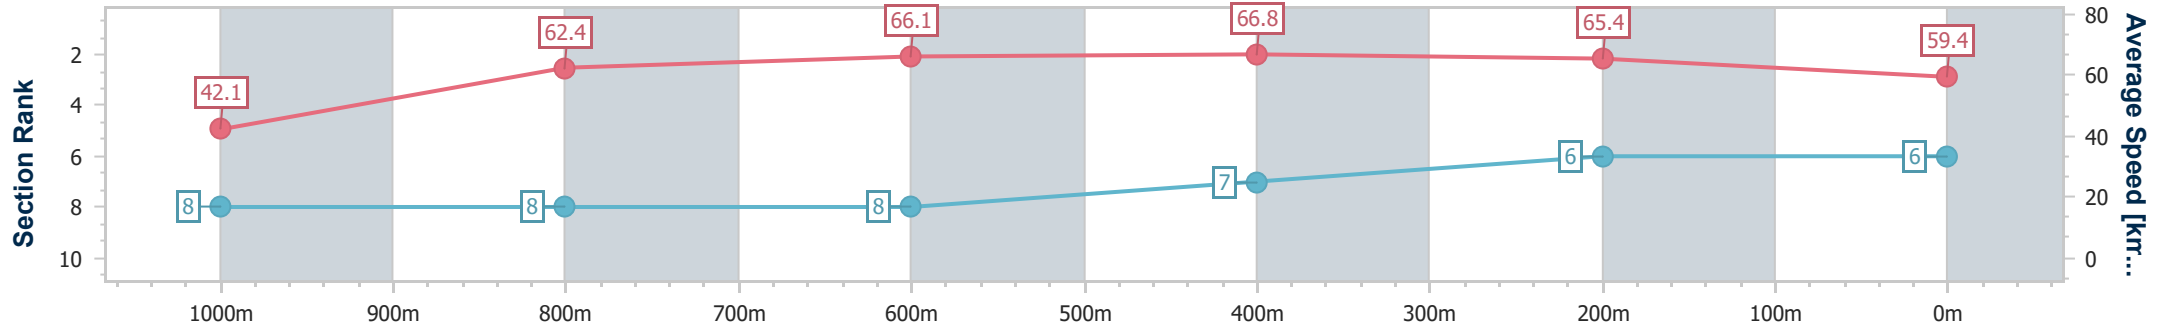

- [ ] Ranking at each section and finish
- .-.- No data available at this section
- NA No data available

Horse/Jockey Name	Super Fast
Final Rank	6
Fastest Section Time (Section)	0:04.29 (Overall)
Top Speed [km/h] (Section)	67.9 (600m)
Race State	Finished

Rockhampton QLD Professional  
Race 6: HIGGINS COATINGS BENCHMARK 65 Handicap - 1050m

12 July 2024 - 14:44

Track Rating: Soft 5, Weather: Fine, Rail Position: +2.5m Entire

Section	Overall	1000m	800m	600m	400m	200m
Section Times	1:00.82 [6] (0:04.29)	0:56.53 [8] (0:11.61)	0:44.92 [8] (0:10.98)	0:33.94 [8] (0:10.80)	0:23.14 [7] (0:11.02)	0:12.12 [6] (0:12.12)
Average Speed [km/h]	42.1	62.4	66.1	66.8	65.4	59.4
Top Speed [km/h]	55.7	67.6	67.8	67.9	67.3	62.6
Avg. Dist. to Rail [m]	10.2	3.0	1.2	4.2	5.2	7.1
Avg. Stride Freq. [Hz]	2.1	2.4	2.5	2.5	2.5	2.4
Avg. Stride Length [m]	5.7	7.1	7.3	7.3	7.3	6.9