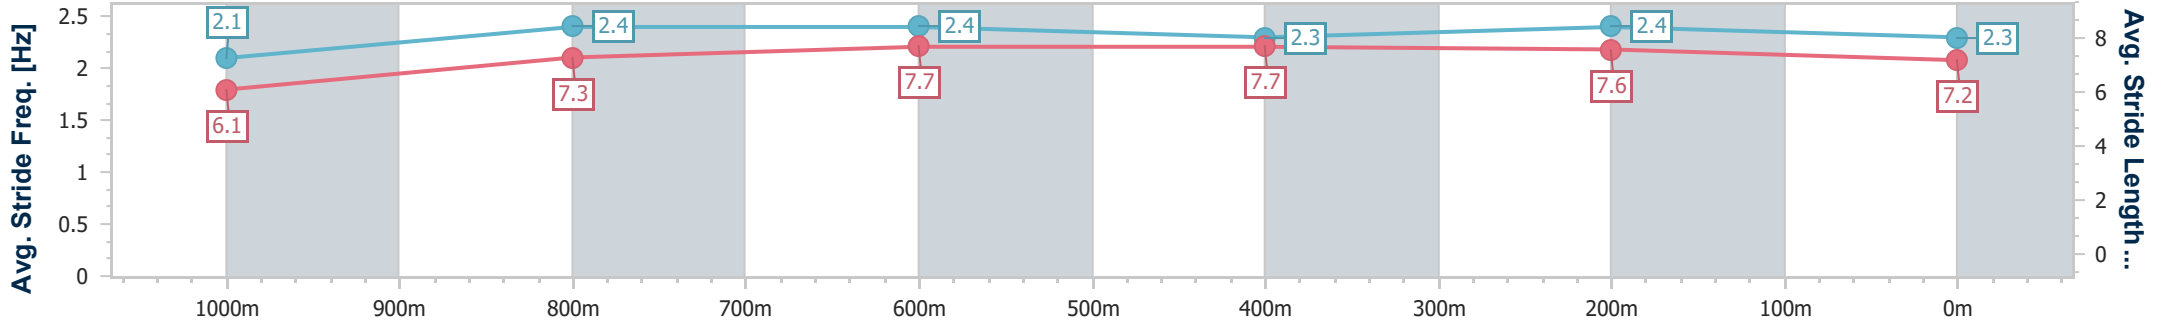

Rockhampton QLD Professional  
Race 6: HIGGINS COATINGS BENCHMARK 65 Handicap - 1050m

12 July 2024 - 14:44

Track Rating: Soft 5, Weather: Fine, Rail Position: +2.5m Entire

Section	Overall	1000m	800m	600m	400m	200m
Section Times	1:01.06 [7] (0:04.17)	0:56.89 [5] (0:11.02)	0:45.87 [2] (0:11.05)	0:34.82 [1] (0:11.07)	0:23.75 [1] (0:11.33)	0:12.42 [5] (0:12.42)
Average Speed [km/h]	43.2	65.4	65.0	65.2	63.6	57.9
Top Speed [km/h]	58.2	67.3	67.4	66.2	64.9	62.0
Avg. Dist. to Rail [m]	3.6	0.6	0.7	2.3	3.1	4.0
Avg. Stride Freq. [Hz]	2.1	2.5	2.4	2.4	2.3	2.2
Avg. Stride Length [m]	5.8	7.1	7.5	7.6	7.6	7.3

- [ ] Ranking at each section and finish
- .-.- No data available at this section
- NA No data available

Horse/Jockey Name	Rubunkar
Final Rank	8
Fastest Section Time (Section)	0:04.02 (Overall)
Top Speed [km/h] (Section)	67.3 (1000m)
Race State	Finished

Rockhampton QLD Professional  
Race 6: HIGGINS COATINGS BENCHMARK 65 Handicap - 1050m

12 July 2024 - 14:44

Track Rating: Soft 5, Weather: Fine, Rail Position: +2.5m Entire

Section	Overall	1000m	800m	600m	400m	200m
Section Times	1:01.12 [8] (0:04.02)	0:57.10 [1] (0:11.28)	0:45.82 [3] (0:11.21)	0:34.61 [4] (0:11.00)	0:23.61 [4] (0:11.25)	0:12.36 [8] (0:12.36)
Average Speed [km/h]	44.8	64.3	65.9	65.5	64.1	58.2
Top Speed [km/h]	56.9	67.3	66.7	66.4	65.3	62.1
Avg. Dist. to Rail [m]	6.1	2.2	3.0	2.7	3.7	5.8
Avg. Stride Freq. [Hz]	2.1	2.4	2.4	2.3	2.4	2.3
Avg. Stride Length [m]	6.1	7.3	7.7	7.7	7.6	7.2

- [ ] Ranking at each section and finish
- .-.- No data available at this section
- NA No data available