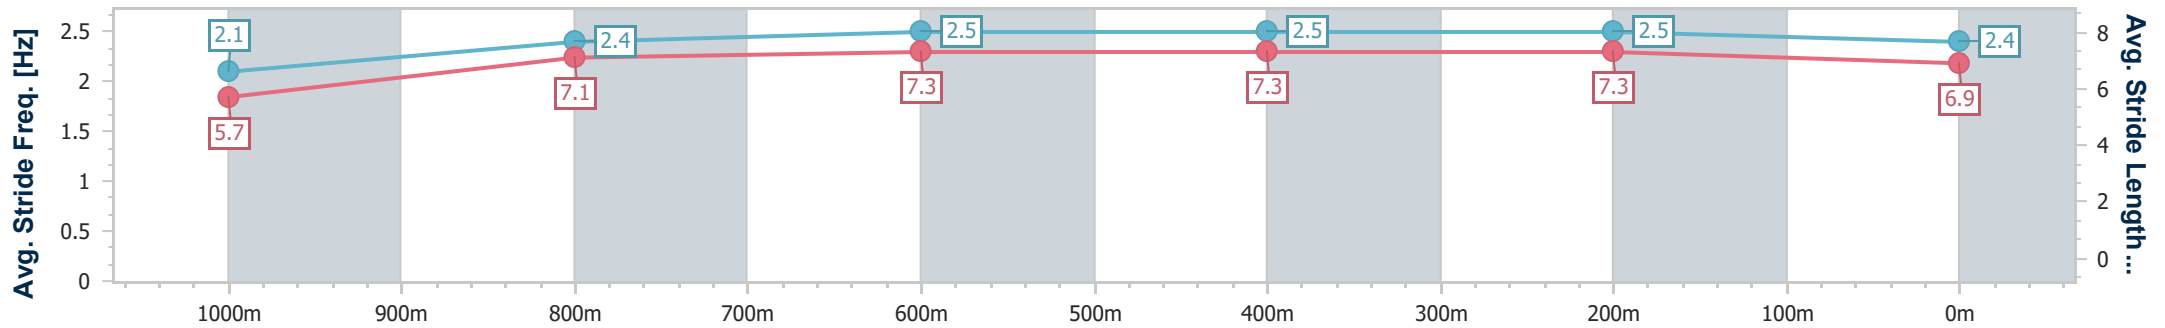

- [ ] Ranking at each section and finish
- .-.- No data available at this section
- NA No data available

Horse/Jockey Name	Super Fast
Final Rank	6
Fastest Section Time (Section)	0:04.29 (Overall)
Top Speed [km/h] (Section)	67.9 (600m)
Race State	Finished

Rockhampton QLD Professional  
Race 6: HIGGINS COATINGS BENCHMARK 65 Handicap - 1050m

12 July 2024 - 14:44

Track Rating: Soft 5, Weather: Fine, Rail Position: +2.5m Entire

Section	Overall	1000m	800m	600m	400m	200m
Section Times	1:00.82 [6] (0:04.29)	0:56.53 [8] (0:11.61)	0:44.92 [8] (0:10.98)	0:33.94 [8] (0:10.80)	0:23.14 [7] (0:11.02)	0:12.12 [6] (0:12.12)
Average Speed [km/h]	42.1	62.4	66.1	66.8	65.4	59.4
Top Speed [km/h]	55.7	67.6	67.8	67.9	67.3	62.6
Avg. Dist. to Rail [m]	10.2	3.0	1.2	4.2	5.2	7.1
Avg. Stride Freq. [Hz]	2.1	2.4	2.5	2.5	2.5	2.4
Avg. Stride Length [m]	5.7	7.1	7.3	7.3	7.3	6.9