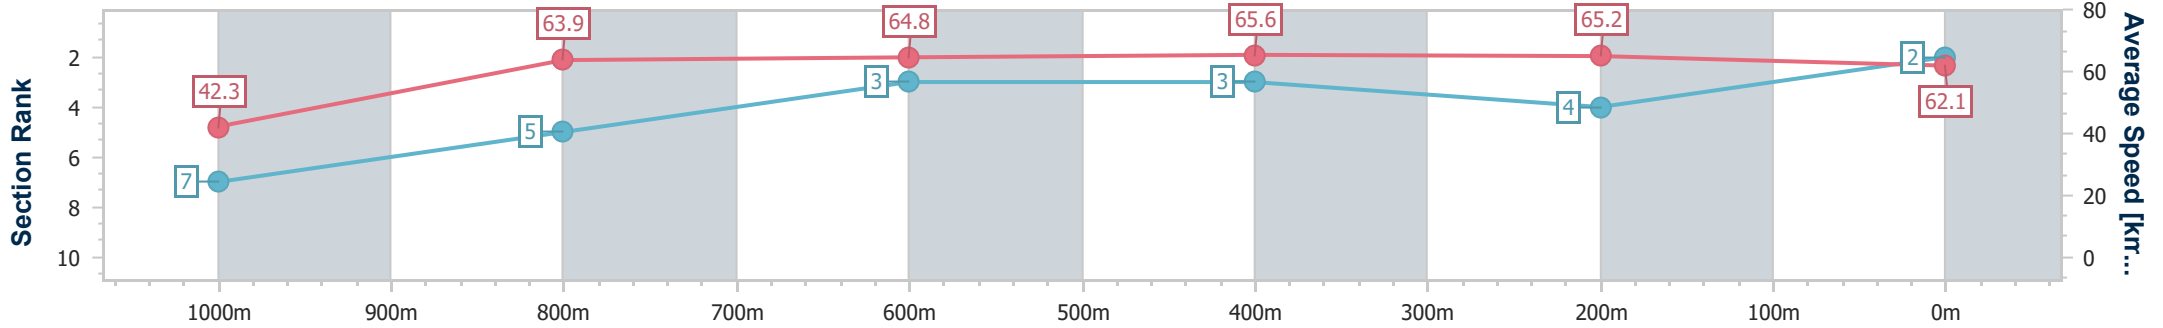

Horse/Jockey Name	Pretty Slick
Final Rank	2
Fastest Section Time (Section)	0:04.25 (Overall)
Top Speed [km/h] (Section)	66.3 (800m)
Race State	Finished

Rockhampton QLD Professional
Race 6: HIGGINS COATINGS BENCHMARK 65 Handicap - 1050m

12 July 2024 - 14:44

Track Rating: Soft 5, Weather: Fine, Rail Position: +2.5m Entire

Section	Overall	1000m	800m	600m	400m	200m
Section Times	1:00.13 [2] (0:04.25)	0:55.88 [7] (0:11.25)	0:44.63 [5] (0:11.01)	0:33.62 [3] (0:10.99)	0:22.63 [3] (0:11.04)	0:11.59 [4] (0:11.59)
Average Speed [km/h]	42.3	63.9	64.8	65.6	65.2	62.1
Top Speed [km/h]	55.7	65.9	66.3	66.2	65.9	65.5
Avg. Dist. to Rail [m]	6.7	1.7	0.8	0.6	1.3	2.5
Avg. Stride Freq. [Hz]	2.1	2.5	2.4	2.4	2.4	2.4
Avg. Stride Length [m]	5.8	7.1	7.4	7.5	7.5	7.2

- [ ] Ranking at each section and finish
- -.-.- No data available at this section
- NA No data available