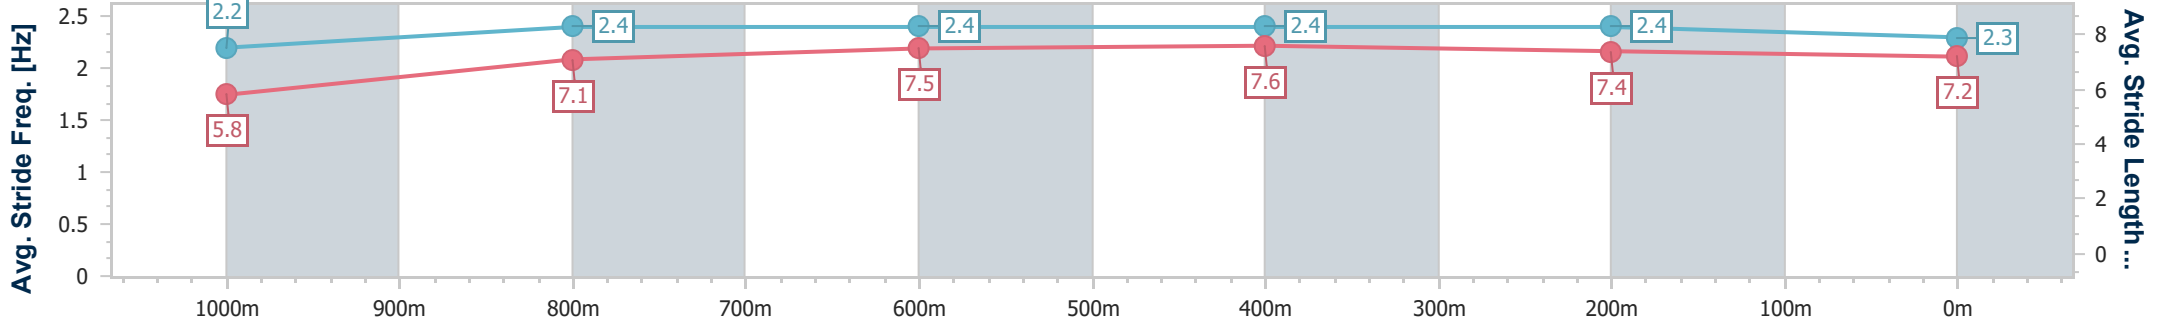

Horse/Jockey Name	Vast Kama
Final Rank	4
Fastest Section Time (Section)	0:04.15 (Overall)
Top Speed [km/h] (Section)	69.1 (600m)
Race State	Finished

Rockhampton QLD Professional
Race 6: HIGGINS COATINGS BENCHMARK 65 Handicap - 1050m

12 July 2024 - 14:44

Track Rating: Soft 5, Weather: Fine, Rail Position: +2.5m Entire

Section	Overall	1000m	800m	600m	400m	200m
Section Times	1:00.40 [4] (0:04.15)	0:56.25 [4] (0:11.54)	0:44.71 [6] (0:11.18)	0:33.53 [7] (0:10.73)	0:22.80 [6] (0:10.93)	0:11.87 [3] (0:11.87)
Average Speed [km/h]	43.5	63.8	66.5	67.3	65.8	60.7
Top Speed [km/h]	54.3	68.7	68.6	69.1	68.0	64.3
Avg. Dist. to Rail [m]	11.0	5.4	4.0	6.0	8.2	7.7
Avg. Stride Freq. [Hz]	2.2	2.4	2.4	2.4	2.4	2.3
Avg. Stride Length [m]	5.8	7.1	7.5	7.6	7.4	7.2

- [ ] Ranking at each section and finish
- -.-.- No data available at this section
- NA No data available