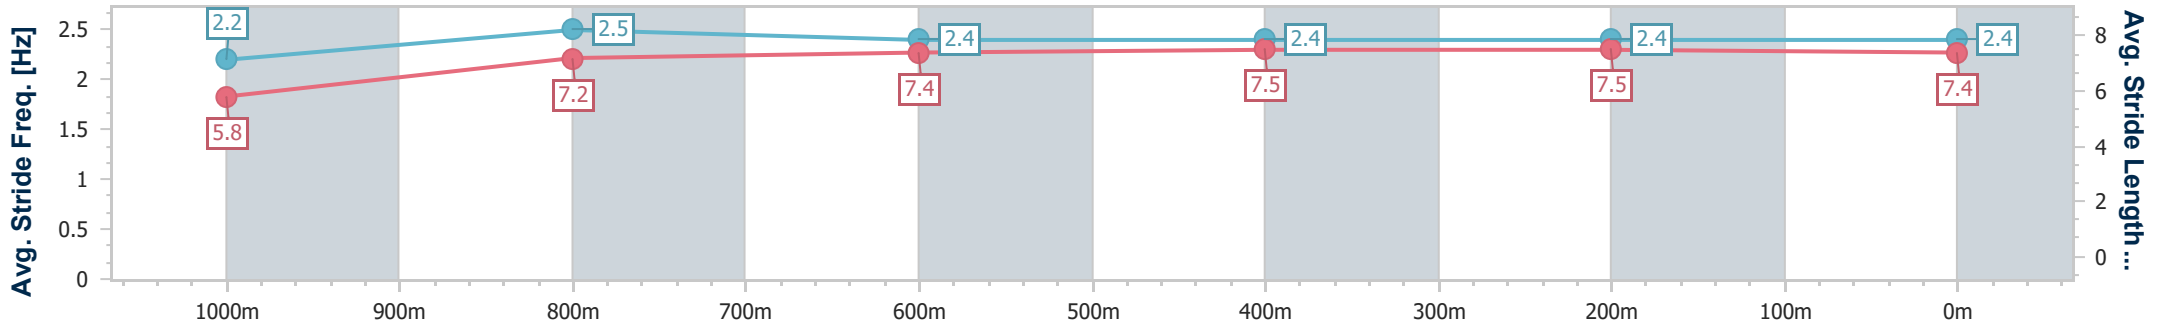

12 July 2024 - 14:44

Track Rating: Soft 5, Weather: Fine, Rail Position: +2.5m Entire

Section	Overall	1000m	800m	600m	400m	200m
Section Times	0:59.86 [1] (0:04.06)	0:55.80 [2] (0:11.09)	0:44.71 [1] (0:11.24)	0:33.47 [2] (0:10.96)	0:22.51 [2] (0:10.97)	0:11.54 [1] (0:11.54)
Average Speed [km/h]	44.5	64.9	65.2	65.7	65.6	62.5
Top Speed [km/h]	56.7	67.6	67.5	66.5	68.0	66.6
Avg. Dist. to Rail [m]	3.8	0.6	2.1	3.2	3.6	4.8
Avg. Stride Freq. [Hz]	2.2	2.5	2.4	2.4	2.4	2.4
Avg. Stride Length [m]	5.8	7.2	7.4	7.5	7.5	7.4