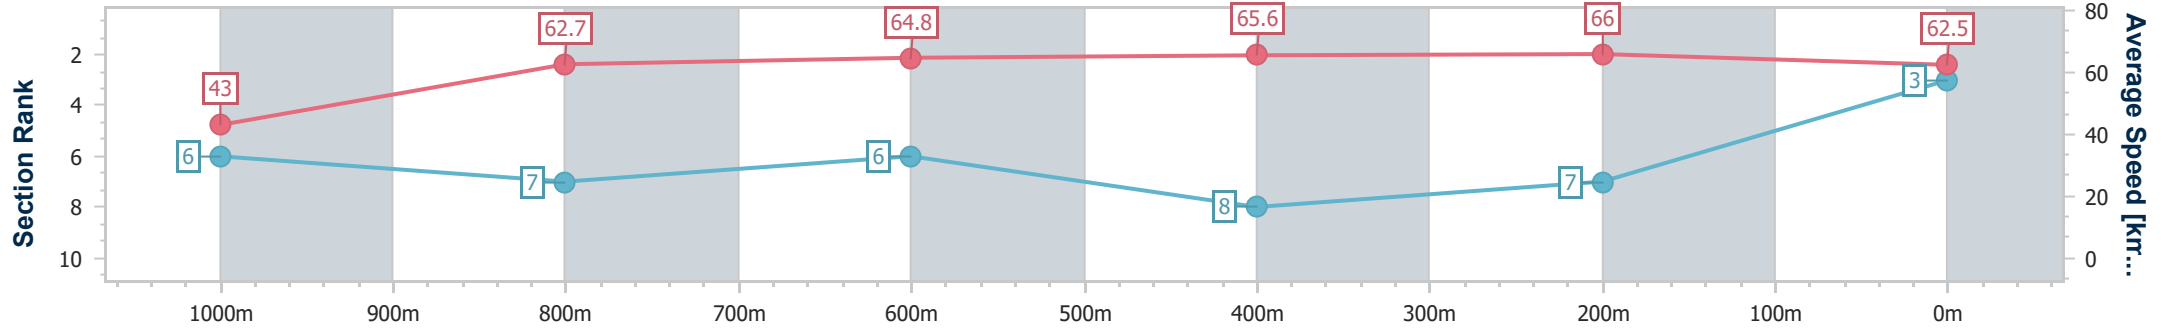

Horse/Jockey Name	Barney Rabble
Final Rank	3
Fastest Section Time (Section)	0:04.19 (Overall)
Top Speed [km/h] (Section)	66.9 (600m)
Race State	Finished

Rockhampton QLD Professional
Race 6: HIGGINS COATINGS BENCHMARK 65 Handicap - 1050m

12 July 2024 - 14:44

Track Rating: Soft 5, Weather: Fine, Rail Position: +2.5m Entire

Section	Overall	1000m	800m	600m	400m	200m
Section Times	1:00.28 [3] (0:04.19)	0:56.09 [6] (0:11.52)	0:44.57 [7] (0:11.13)	0:33.44 [6] (0:10.98)	0:22.46 [8] (0:10.92)	0:11.54 [7] (0:11.54)
Average Speed [km/h]	43.0	62.7	64.8	65.6	66.0	62.5
Top Speed [km/h]	54.4	66.0	66.6	66.9	66.7	66.3
Avg. Dist. to Rail [m]	7.9	1.9	0.7	1.6	1.5	1.4
Avg. Stride Freq. [Hz]	2.2	2.3	2.4	2.3	2.3	2.3
Avg. Stride Length [m]	5.6	7.5	7.7	7.8	7.8	7.5

- [ ] Ranking at each section and finish
- -.-.- No data available at this section
- NA No data available