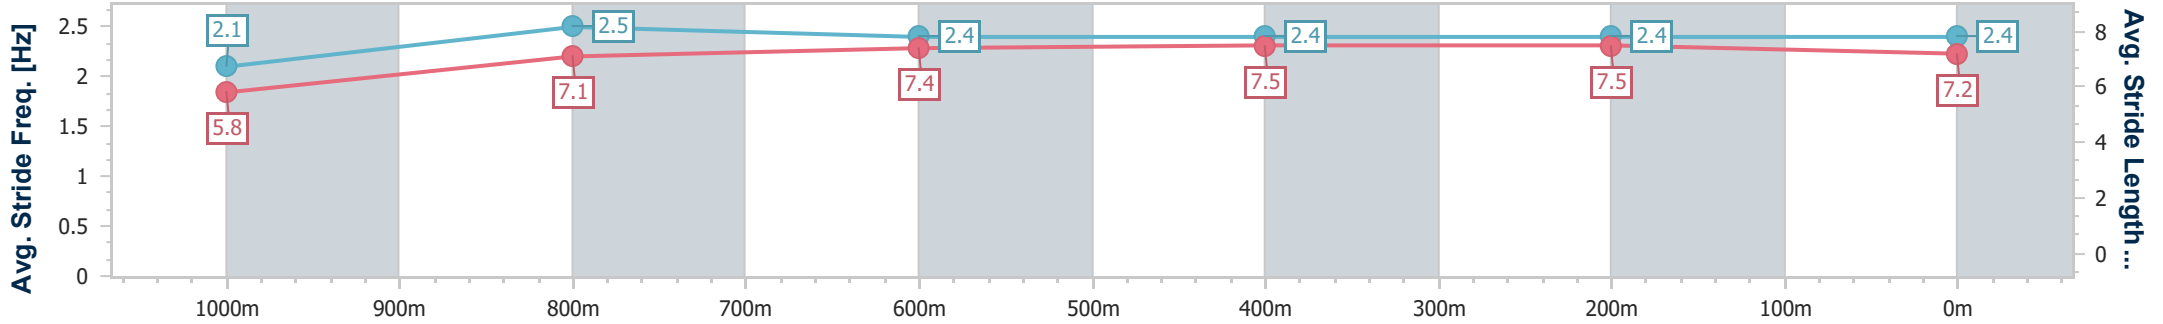

Horse/Jockey Name	Pretty Slick
Final Rank	2
Fastest Section Time (Section)	0:04.25 (Overall)
Top Speed [km/h] (Section)	66.3 (800m)
Race State	Finished

Rockhampton QLD Professional
Race 6: HIGGINS COATINGS BENCHMARK 65 Handicap - 1050m

12 July 2024 - 14:44

Track Rating: Soft 5, Weather: Fine, Rail Position: +2.5m Entire

Section	Overall	1000m	800m	600m	400m	200m
Section Times	1:00.13 [2] (0:04.25)	0:55.88 [7] (0:11.25)	0:44.63 [5] (0:11.01)	0:33.62 [3] (0:10.99)	0:22.63 [3] (0:11.04)	0:11.59 [4] (0:11.59)
Average Speed [km/h]	42.3	63.9	64.8	65.6	65.2	62.1
Top Speed [km/h]	55.7	65.9	66.3	66.2	65.9	65.5
Avg. Dist. to Rail [m]	6.7	1.7	0.8	0.6	1.3	2.5
Avg. Stride Freq. [Hz]	2.1	2.5	2.4	2.4	2.4	2.4
Avg. Stride Length [m]	5.8	7.1	7.4	7.5	7.5	7.2

- [ ] Ranking at each section and finish
- -.-.- No data available at this section
- NA No data available