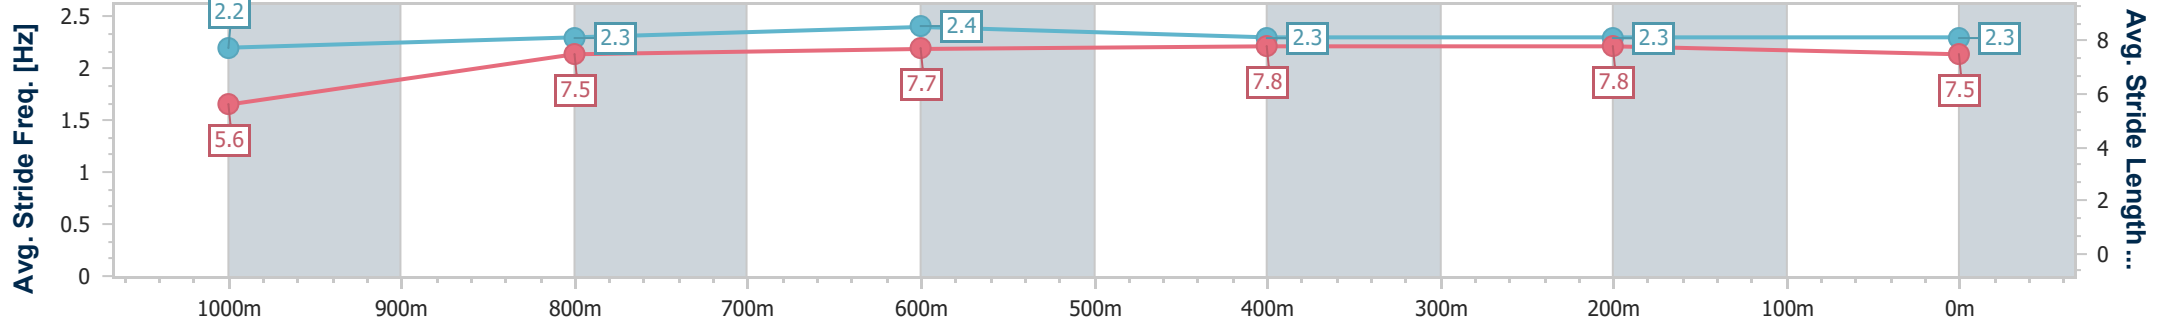

Horse/Jockey Name	Barney Rabble
Final Rank	3
Fastest Section Time (Section)	0:04.19 (Overall)
Top Speed [km/h] (Section)	66.9 (600m)
Race State	Finished

Rockhampton QLD Professional
Race 6: HIGGINS COATINGS BENCHMARK 65 Handicap - 1050m

12 July 2024 - 14:44

Track Rating: Soft 5, Weather: Fine, Rail Position: +2.5m Entire

Section	Overall	1000m	800m	600m	400m	200m
Section Times	1:00.28 [3] (0:04.19)	0:56.09 [6] (0:11.52)	0:44.57 [7] (0:11.13)	0:33.44 [6] (0:10.98)	0:22.46 [8] (0:10.92)	0:11.54 [7] (0:11.54)
Average Speed [km/h]	43.0	62.7	64.8	65.6	66.0	62.5
Top Speed [km/h]	54.4	66.0	66.6	66.9	66.7	66.3
Avg. Dist. to Rail [m]	7.9	1.9	0.7	1.6	1.5	1.4
Avg. Stride Freq. [Hz]	2.2	2.3	2.4	2.3	2.3	2.3
Avg. Stride Length [m]	5.6	7.5	7.7	7.8	7.8	7.5

- [ ] Ranking at each section and finish
- -.-.- No data available at this section
- NA No data available