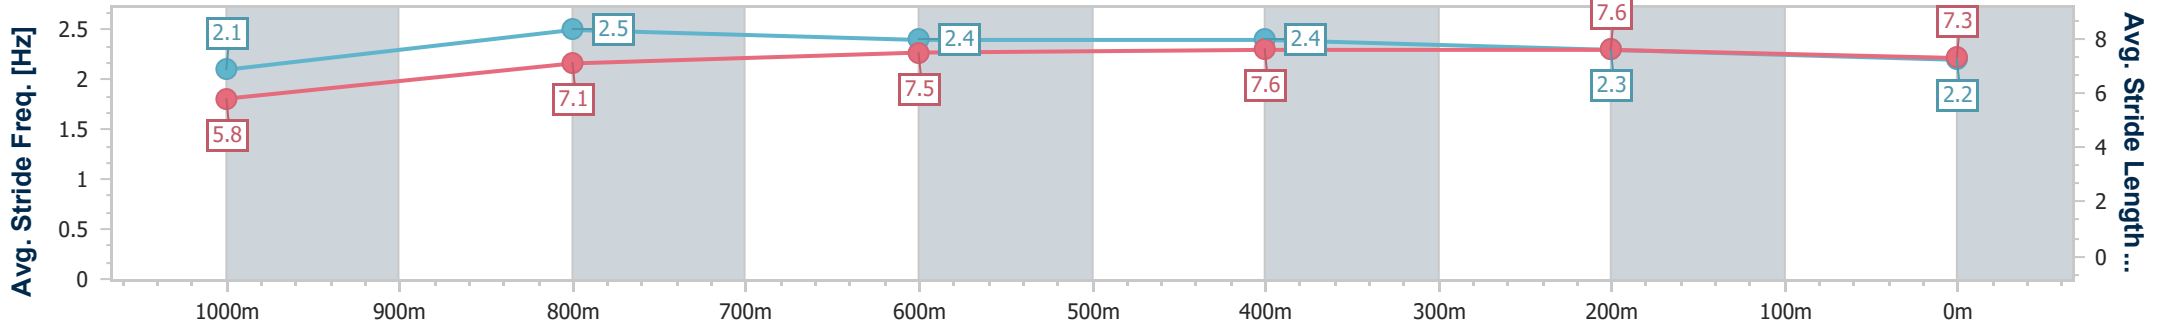

Rockhampton QLD Professional  
Race 6: HIGGINS COATINGS BENCHMARK 65 Handicap - 1050m

12 July 2024 - 14:44

Track Rating: Soft 5, Weather: Fine, Rail Position: +2.5m Entire

Section	Overall	1000m	800m	600m	400m	200m
Section Times	1:00.82 [6] (0:04.29)	0:56.53 [8] (0:11.61)	0:44.92 [8] (0:10.98)	0:33.94 [8] (0:10.80)	0:23.14 [7] (0:11.02)	0:12.12 [6] (0:12.12)
Average Speed [km/h]	42.1	62.4	66.1	66.8	65.4	59.4
Top Speed [km/h]	55.7	67.6	67.8	67.9	67.3	62.6
Avg. Dist. to Rail [m]	10.2	3.0	1.2	4.2	5.2	7.1
Avg. Stride Freq. [Hz]	2.1	2.4	2.5	2.5	2.5	2.4
Avg. Stride Length [m]	5.7	7.1	7.3	7.3	7.3	6.9

- [ ] Ranking at each section and finish
- .-.- No data available at this section
- NA No data available

Horse/Jockey Name	Mr Tangles
Final Rank	7
Fastest Section Time (Section)	0:04.17 (Overall)
Top Speed [km/h] (Section)	67.4 (800m)
Race State	Finished

Rockhampton QLD Professional  
Race 6: HIGGINS COATINGS BENCHMARK 65 Handicap - 1050m

12 July 2024 - 14:44

Track Rating: Soft 5, Weather: Fine, Rail Position: +2.5m Entire

Section	Overall	1000m	800m	600m	400m	200m
Section Times	1:01.06 [7] (0:04.17)	0:56.89 [5] (0:11.02)	0:45.87 [2] (0:11.05)	0:34.82 [1] (0:11.07)	0:23.75 [1] (0:11.33)	0:12.42 [5] (0:12.42)
Average Speed [km/h]	43.2	65.4	65.0	65.2	63.6	57.9
Top Speed [km/h]	58.2	67.3	67.4	66.2	64.9	62.0
Avg. Dist. to Rail [m]	3.6	0.6	0.7	2.3	3.1	4.0
Avg. Stride Freq. [Hz]	2.1	2.5	2.4	2.4	2.3	2.2
Avg. Stride Length [m]	5.8	7.1	7.5	7.6	7.6	7.3