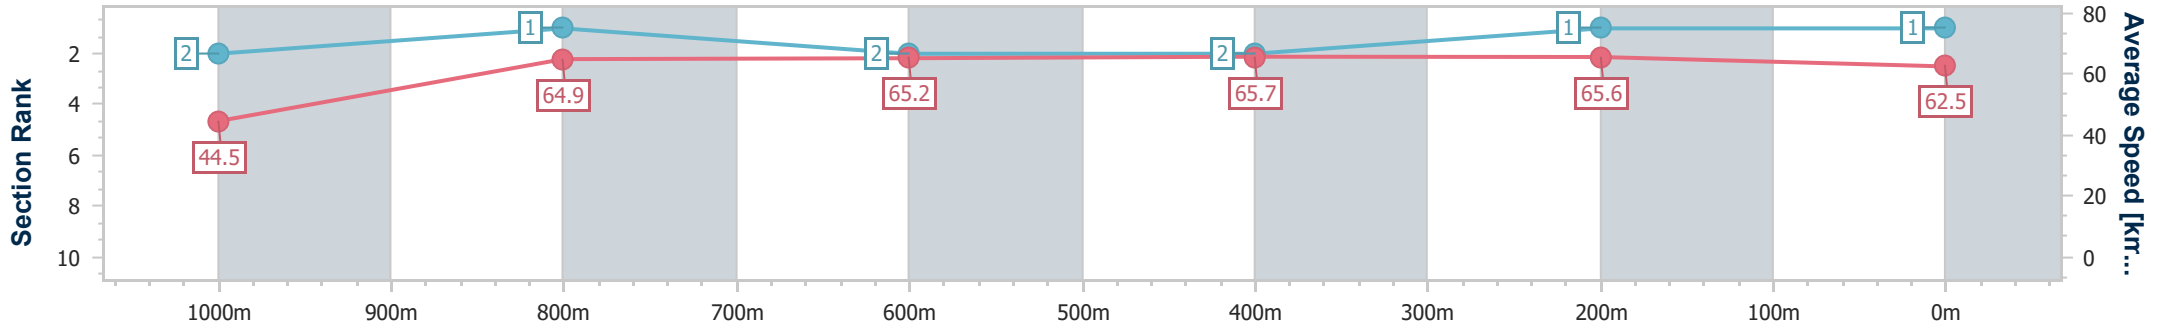

12 July 2024 - 14:44

Track Rating: Soft 5, Weather: Fine, Rail Position: +2.5m Entire

Section	Overall	1000m	800m	600m	400m	200m
Section Times	0:59.86 [1] (0:04.06)	0:55.80 [2] (0:11.09)	0:44.71 [1] (0:11.24)	0:33.47 [2] (0:10.96)	0:22.51 [2] (0:10.97)	0:11.54 [1] (0:11.54)
Average Speed [km/h]	44.5	64.9	65.2	65.7	65.6	62.5
Top Speed [km/h]	56.7	67.6	67.5	66.5	68.0	66.6
Avg. Dist. to Rail [m]	3.8	0.6	2.1	3.2	3.6	4.8
Avg. Stride Freq. [Hz]	2.2	2.5	2.4	2.4	2.4	2.4
Avg. Stride Length [m]	5.8	7.2	7.4	7.5	7.5	7.4