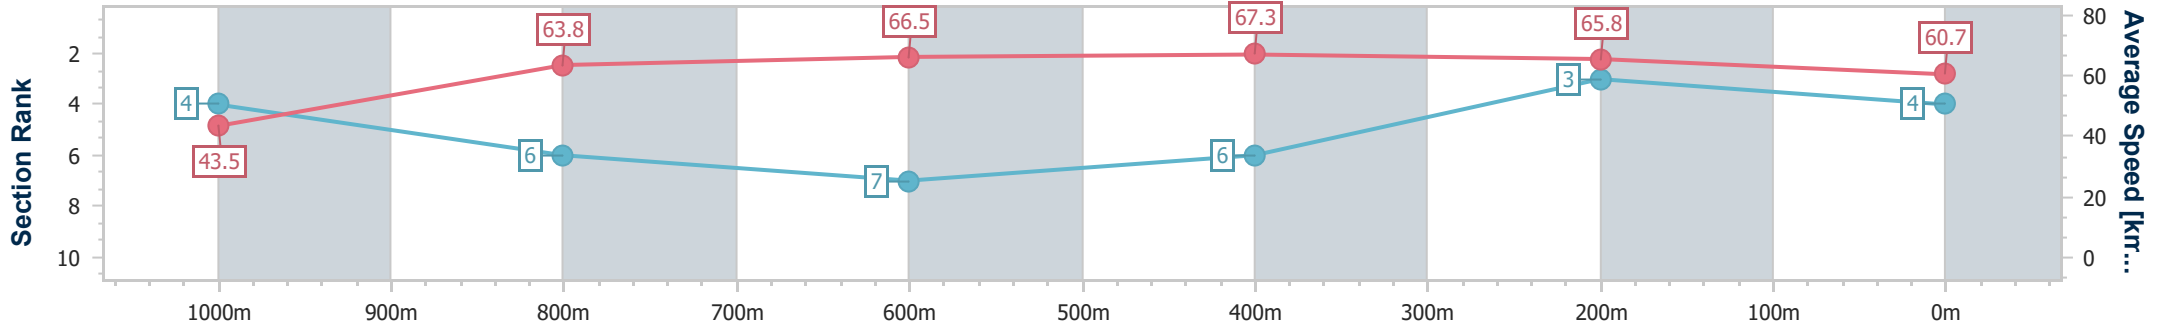

Horse/Jockey Name	Vast Kama
Final Rank	4
Fastest Section Time (Section)	0:04.15 (Overall)
Top Speed [km/h] (Section)	69.1 (600m)
Race State	Finished

Rockhampton QLD Professional
Race 6: HIGGINS COATINGS BENCHMARK 65 Handicap - 1050m

12 July 2024 - 14:44

Track Rating: Soft 5, Weather: Fine, Rail Position: +2.5m Entire

Section	Overall	1000m	800m	600m	400m	200m
Section Times	1:00.40 [4] (0:04.15)	0:56.25 [4] (0:11.54)	0:44.71 [6] (0:11.18)	0:33.53 [7] (0:10.73)	0:22.80 [6] (0:10.93)	0:11.87 [3] (0:11.87)
Average Speed [km/h]	43.5	63.8	66.5	67.3	65.8	60.7
Top Speed [km/h]	54.3	68.7	68.6	69.1	68.0	64.3
Avg. Dist. to Rail [m]	11.0	5.4	4.0	6.0	8.2	7.7
Avg. Stride Freq. [Hz]	2.2	2.4	2.4	2.4	2.4	2.3
Avg. Stride Length [m]	5.8	7.1	7.5	7.6	7.4	7.2

- [ ] Ranking at each section and finish
- -.-.- No data available at this section
- NA No data available