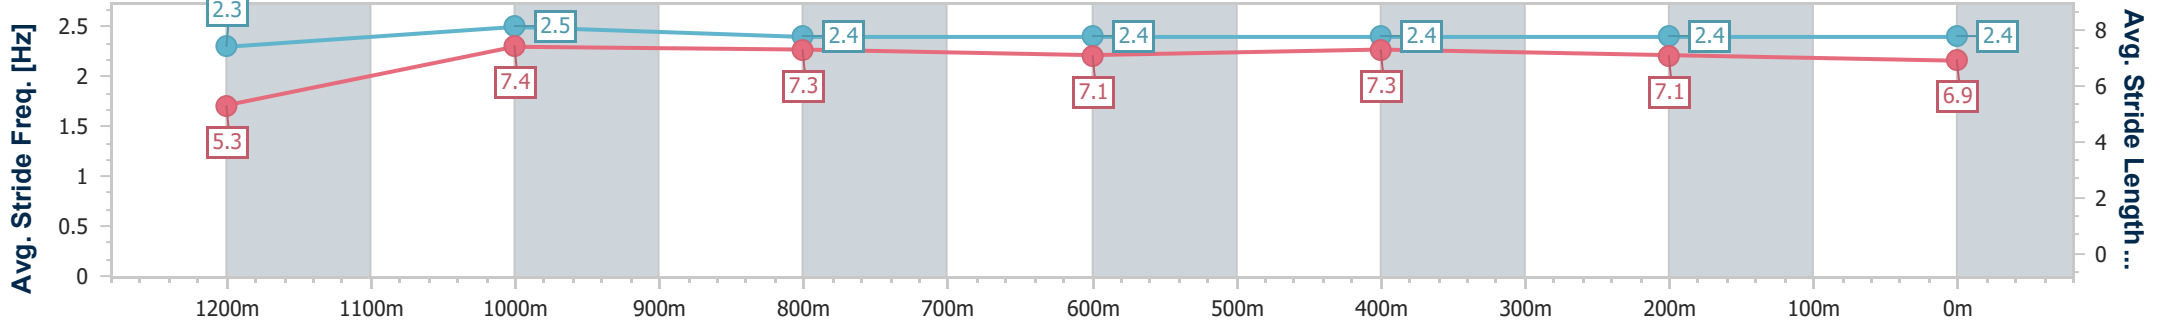

Horse/Jockey Name	Sennaprost
Final Rank	2
Fastest Section Time (Section)	0:07.61 (Overall)
Top Speed [km/h] (Section)	67.0 (1200m)
Race State	Finished

Rockhampton QLD Professional
Race 5: ROCKHAMPTON MINI LOADS KEN RUSSELL
MEMORIAL RATINGS BAND 0 - 58 Handicap - 1300m

12 July 2024 - 14:04

Track Rating: Soft 5, Weather: Fine, Rail Position: +2.5m Entire

Section	Overall	1200m	1000m	800m	600m	400m	200m
Section Times	1:16.97 [2] (0:07.61)	1:09.36 [2] (0:10.89)	0:58.47 [6] (0:11.41)	0:47.06 [7] (0:12.00)	0:35.06 [7] (0:11.28)	0:23.78 [6] (0:11.47)	0:12.31 [3]
Average Speed [km/h]	47.4	66.2	63.5	61.6	64.0	62.8	59.0
Top Speed [km/h]	63.7	67.0	66.8	63.0	64.9	64.6	61.3
Avg. Dist. to Rail [m]	6.6	1.6	0.9	3.3	4.7	4.9	5.4
Avg. Stride Freq. [Hz]	2.3	2.5	2.4	2.4	2.4	2.4	2.4
Avg. Stride Length [m]	5.3	7.4	7.3	7.1	7.3	7.1	6.9

- [ ] Ranking at each section and finish
- -.-.- No data available at this section
- NA No data available