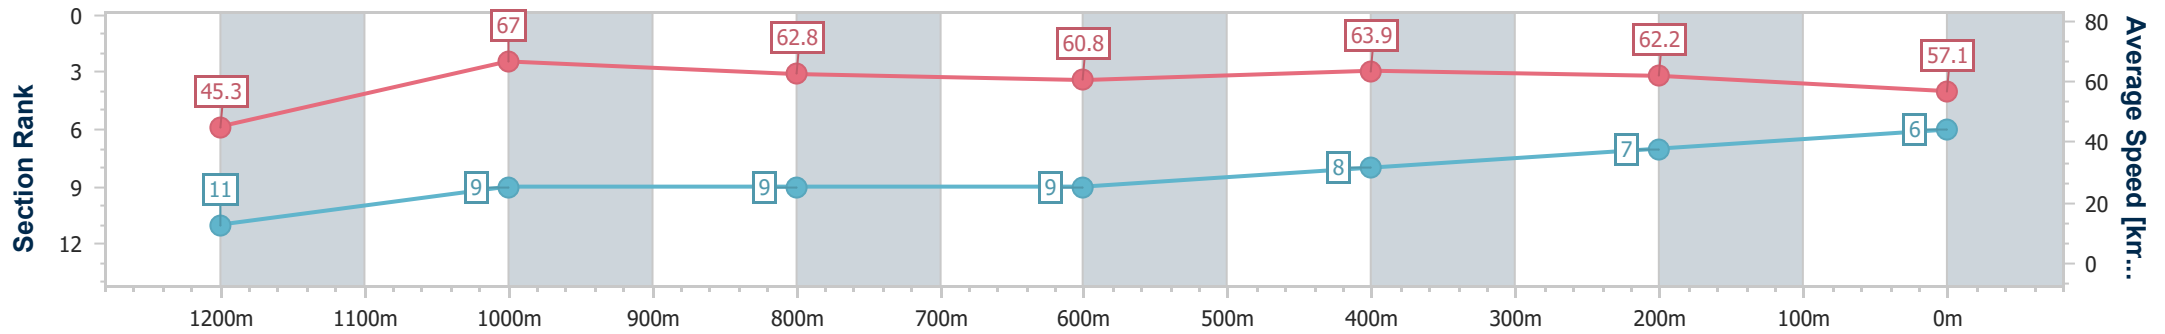

Horse/Jockey Name	Icy Isea
Final Rank	6
Fastest Section Time (Section)	0:07.94 (Overall)
Top Speed [km/h] (Section)	68.4 (1200m)
Race State	Finished

Rockhampton QLD Professional
Race 5: ROCKHAMPTON MINI LOADS KEN RUSSELL
MEMORIAL RATINGS BAND 0 - 58 Handicap - 1300m

12 July 2024 - 14:04

Track Rating: Soft 5, Weather: Fine, Rail Position: +2.5m Entire

Section	Overall	1200m	1000m	800m	600m	400m	200m
Section Times	1:17.66 [6] (0:07.94)	1:09.72 [11] (0:10.73)	0:58.99 [9] (0:11.44)	0:47.55 [9] (0:11.95)	0:35.60 [9] (0:11.30)	0:24.30 [8] (0:11.58)	0:12.72 [7]
Average Speed [km/h]	45.3	67.0	62.8	60.8	63.9	62.2	57.1
Top Speed [km/h]	63.2	68.4	65.5	61.9	65.3	65.4	60.3
Avg. Dist. to Rail [m]	2.5	0.3	0.5	1.4	3.4	4.6	7.3
Avg. Stride Freq. [Hz]	2.2	2.4	2.3	2.3	2.3	2.3	2.2
Avg. Stride Length [m]	5.3	7.8	7.5	7.3	7.6	7.5	7.1

- [ ] Ranking at each section and finish
- -.-.- No data available at this section
- NA No data available