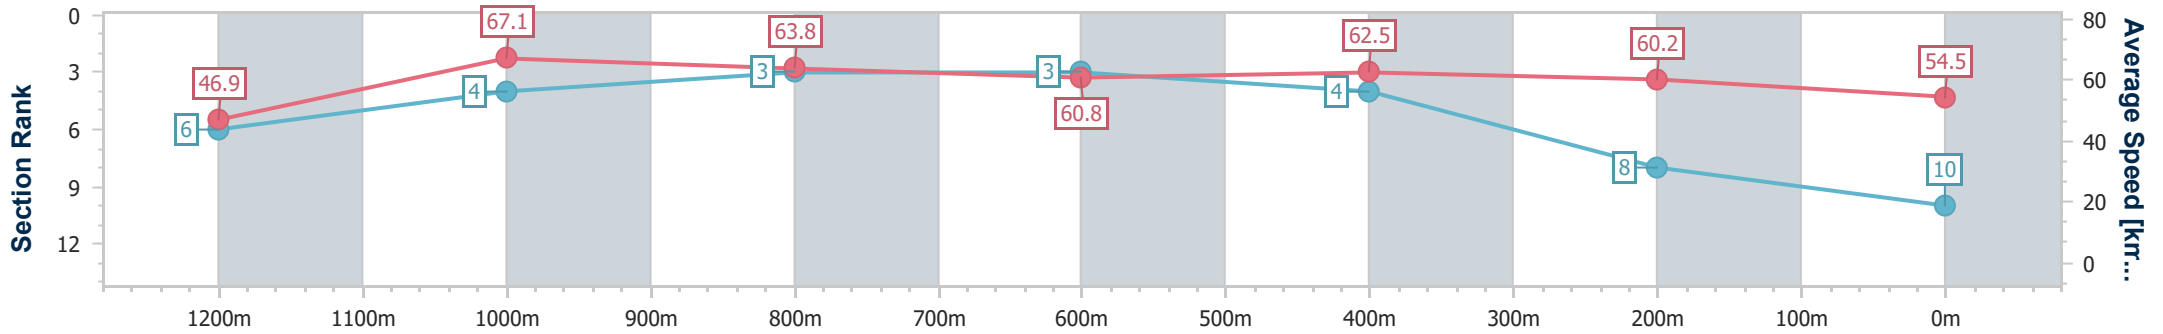

Horse/Jockey Name	Hollywood Park
Final Rank	10
Fastest Section Time (Section)	0:07.69 (Overall)
Top Speed [km/h] (Section)	67.8 (1200m)
Race State	Finished

Rockhampton QLD Professional
Race 5: ROCKHAMPTON MINI LOADS KEN RUSSELL
MEMORIAL RATINGS BAND 0 - 58 Handicap - 1300m

12 July 2024 - 14:04

Track Rating: Soft 5, Weather: Fine, Rail Position: +2.5m Entire

Section	Overall	1200m	1000m	800m	600m	400m	200m
Section Times	1:18.34 [10] (0:07.69)	1:10.65 [6] (0:10.70)	0:59.95 [4] (0:11.10)	0:48.85 [3] (0:12.04)	0:36.81 [3] (0:11.55)	0:25.26 [4] (0:11.97)	0:13.29 [8]
Average Speed [km/h]	46.9	67.1	63.8	60.8	62.5	60.2	54.5
Top Speed [km/h]	64.5	67.8	67.2	62.2	63.0	62.3	58.5
Avg. Dist. to Rail [m]	1.7	3.1	2.7	2.4	3.7	3.2	3.2
Avg. Stride Freq. [Hz]	2.3	2.5	2.4	2.3	2.4	2.3	2.2
Avg. Stride Length [m]	5.3	7.4	7.4	7.3	7.3	7.2	6.8

- [ ] Ranking at each section and finish
- -.-.- No data available at this section
- NA No data available