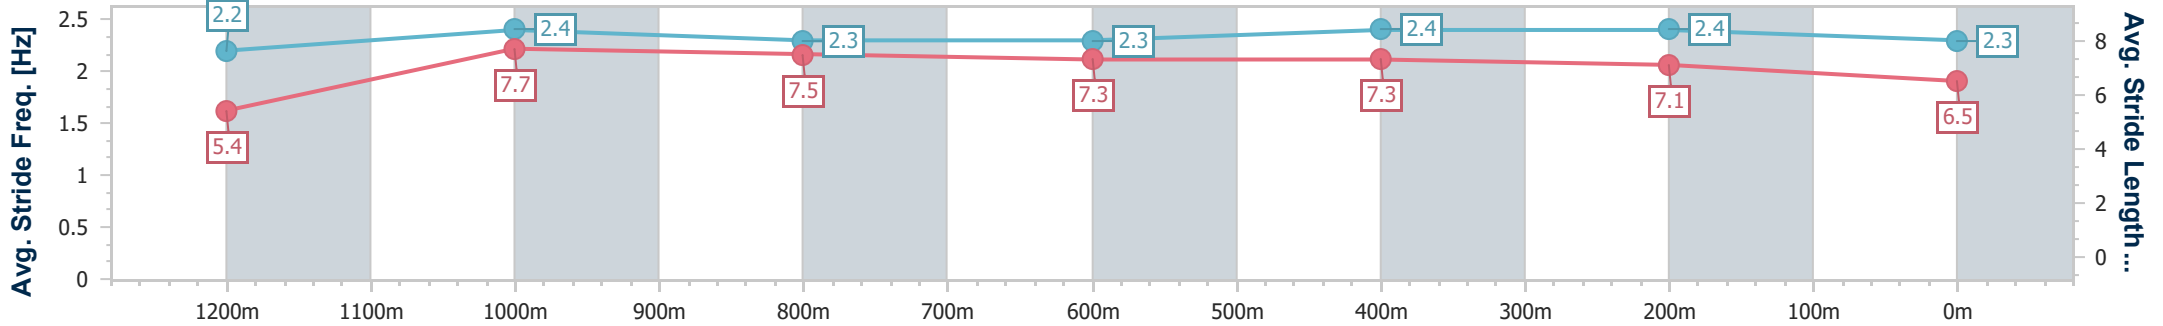

Horse/Jockey Name	Victory's Ghost
Final Rank	7
Fastest Section Time (Section)	0:07.66 (Overall)
Top Speed [km/h] (Section)	69.5 (1200m)
Race State	Finished

Rockhampton QLD Professional
Race 5: ROCKHAMPTON MINI LOADS KEN RUSSELL
MEMORIAL RATINGS BAND 0 - 58 Handicap - 1300m

12 July 2024 - 14:04

Track Rating: Soft 5, Weather: Fine, Rail Position: +2.5m Entire

Section	Overall	1200m	1000m	800m	600m	400m	200m
Section Times	1:17.79 [7] (0:07.66)	1:10.13 [3] (0:10.48)	0:59.65 [1] (0:11.21)	0:48.44 [1] (0:11.94)	0:36.50 [1] (0:11.42)	0:25.08 [1] (0:11.76)	0:13.32 [1] (0:13.32)
Average Speed [km/h]	47.0	68.4	63.7	61.0	63.1	61.2	54.5
Top Speed [km/h]	65.8	69.5	66.7	62.0	64.5	64.4	58.1
Avg. Dist. to Rail [m]	3.5	0.6	1.6	1.7	2.1	1.1	2.8
Avg. Stride Freq. [Hz]	2.2	2.4	2.3	2.3	2.4	2.4	2.3
Avg. Stride Length [m]	5.4	7.7	7.5	7.3	7.3	7.1	6.5

- [ ] Ranking at each section and finish
- -.-.- No data available at this section
- NA No data available