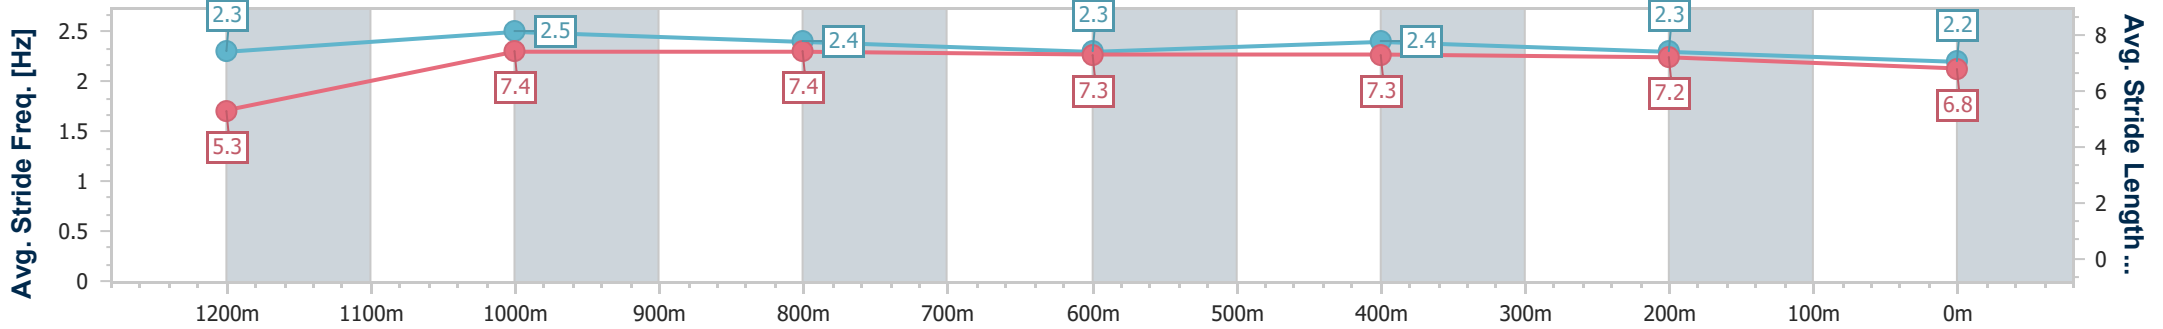

Horse/Jockey Name	Hollywood Park
Final Rank	10
Fastest Section Time (Section)	0:07.69 (Overall)
Top Speed [km/h] (Section)	67.8 (1200m)
Race State	Finished

Rockhampton QLD Professional
Race 5: ROCKHAMPTON MINI LOADS KEN RUSSELL
MEMORIAL RATINGS BAND 0 - 58 Handicap - 1300m

12 July 2024 - 14:04

Track Rating: Soft 5, Weather: Fine, Rail Position: +2.5m Entire

Section	Overall	1200m	1000m	800m	600m	400m	200m
Section Times	1:18.34 [10] (0:07.69)	1:10.65 [6] (0:10.70)	0:59.95 [4] (0:11.10)	0:48.85 [3] (0:12.04)	0:36.81 [3] (0:11.55)	0:25.26 [4] (0:11.97)	0:13.29 [8]
Average Speed [km/h]	46.9	67.1	63.8	60.8	62.5	60.2	54.5
Top Speed [km/h]	64.5	67.8	67.2	62.2	63.0	62.3	58.5
Avg. Dist. to Rail [m]	1.7	3.1	2.7	2.4	3.7	3.2	3.2
Avg. Stride Freq. [Hz]	2.3	2.5	2.4	2.3	2.4	2.3	2.2
Avg. Stride Length [m]	5.3	7.4	7.4	7.3	7.3	7.2	6.8

- [ ] Ranking at each section and finish
- -.-.- No data available at this section
- NA No data available