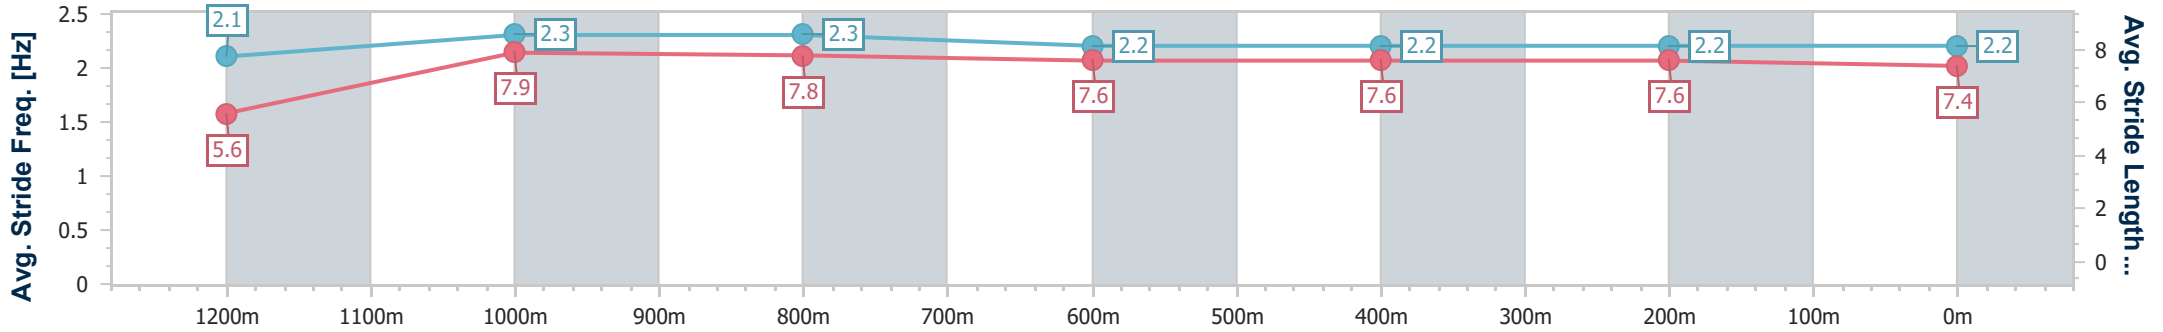

Horse/Jockey Name	Storm Force Ten
Final Rank	5
Fastest Section Time (Section)	0:07.83 (Overall)
Top Speed [km/h] (Section)	68.1 (1200m)
Race State	Finished

Rockhampton QLD Professional
Race 5: ROCKHAMPTON MINI LOADS KEN RUSSELL
MEMORIAL RATINGS BAND 0 - 58 Handicap - 1300m

12 July 2024 - 14:04

Track Rating: Soft 5, Weather: Fine, Rail Position: +2.5m Entire

Section	Overall	1200m	1000m	800m	600m	400m	200m
Section Times	1:17.23 [5] (0:07.83)	1:09.40 [9] (0:10.82)	0:58.58 [7] (0:11.24)	0:47.34 [6] (0:12.01)	0:35.33 [6] (0:11.54)	0:23.79 [9] (0:11.66)	0:12.13 [10] (0:12.13)
Average Speed [km/h]	45.9	66.4	63.8	61.9	62.6	61.7	59.9
Top Speed [km/h]	61.9	68.1	66.3	63.3	63.6	62.6	61.8
Avg. Dist. to Rail [m]	1.4	2.0	1.3	3.9	3.7	3.2	4.9
Avg. Stride Freq. [Hz]	2.1	2.3	2.3	2.2	2.2	2.2	2.2
Avg. Stride Length [m]	5.6	7.9	7.8	7.6	7.6	7.6	7.4

- [ ] Ranking at each section and finish
- -.-.- No data available at this section
- NA No data available