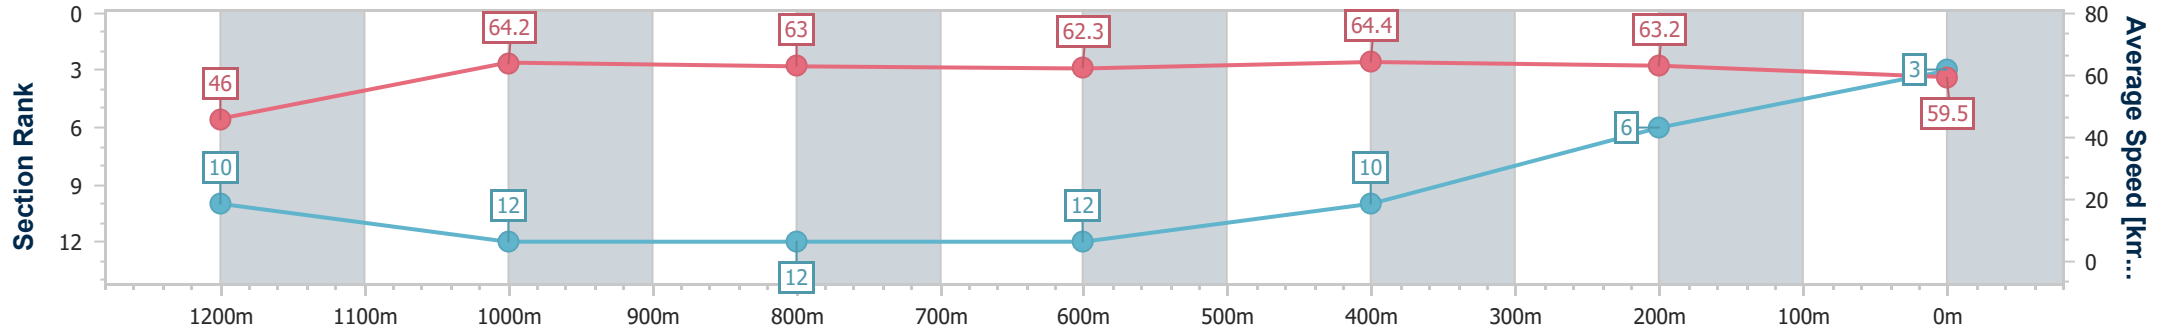

Horse/Jockey Name	Leica Bita Fun
Final Rank	3
Fastest Section Time (Section)	0:07.85 (Overall)
Top Speed [km/h] (Section)	66.7 (1200m)
Race State	Finished

Rockhampton QLD Professional
Race 5: ROCKHAMPTON MINI LOADS KEN RUSSELL
MEMORIAL RATINGS BAND 0 - 58 Handicap - 1300m

12 July 2024 - 14:04

Track Rating: Soft 5, Weather: Fine, Rail Position: +2.5m Entire

Section	Overall	1200m	1000m	800m	600m	400m	200m
Section Times	1:17.10 [3] (0:07.85)	1:09.25 [10] (0:11.22)	0:58.03 [12] (0:11.41)	0:46.62 [12] (0:11.80)	0:34.82 [12] (0:11.20)	0:23.62 [10] (0:11.41)	0:12.21 [6]
Average Speed [km/h]	46.0	64.2	63.0	62.3	64.4	63.2	59.5
Top Speed [km/h]	60.2	66.7	65.4	63.8	65.5	65.1	61.4
Avg. Dist. to Rail [m]	4.8	0.8	0.5	2.5	6.8	8.0	8.5
Avg. Stride Freq. [Hz]	2.2	2.3	2.2	2.2	2.3	2.3	2.2
Avg. Stride Length [m]	5.5	7.6	7.7	7.7	7.8	7.6	7.4

- [ ] Ranking at each section and finish
- -.-.- No data available at this section
- NA No data available