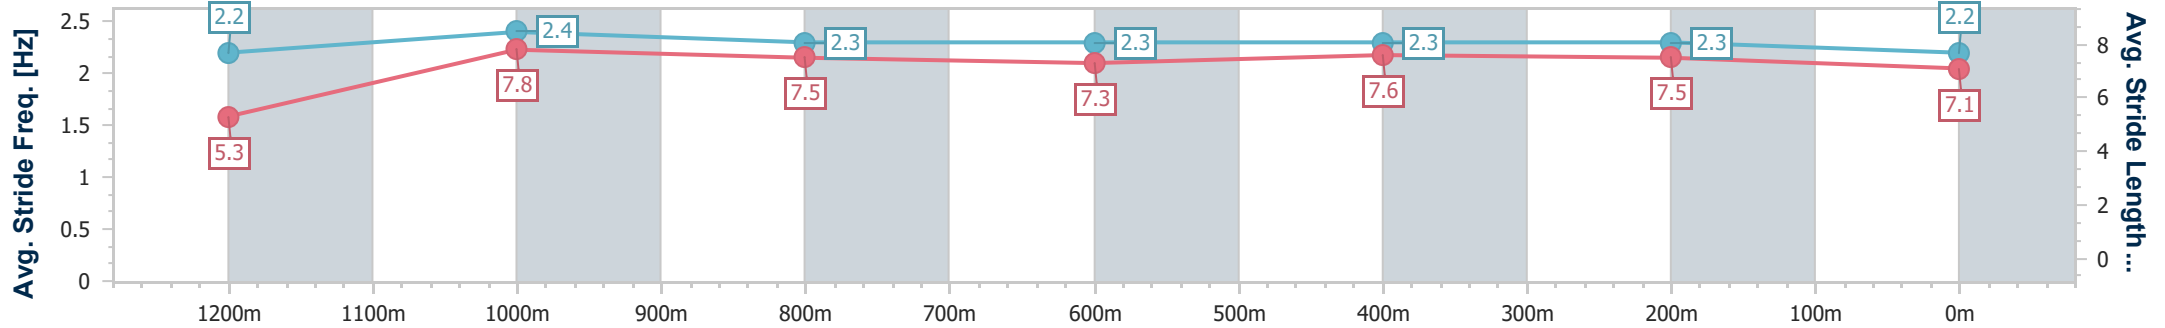

Horse/Jockey Name	Icy Isea
Final Rank	6
Fastest Section Time (Section)	0:07.94 (Overall)
Top Speed [km/h] (Section)	68.4 (1200m)
Race State	Finished

Rockhampton QLD Professional
Race 5: ROCKHAMPTON MINI LOADS KEN RUSSELL
MEMORIAL RATINGS BAND 0 - 58 Handicap - 1300m

12 July 2024 - 14:04

Track Rating: Soft 5, Weather: Fine, Rail Position: +2.5m Entire

Section	Overall	1200m	1000m	800m	600m	400m	200m
Section Times	1:17.66 [6] (0:07.94)	1:09.72 [11] (0:10.73)	0:58.99 [9] (0:11.44)	0:47.55 [9] (0:11.95)	0:35.60 [9] (0:11.30)	0:24.30 [8] (0:11.58)	0:12.72 [7]
Average Speed [km/h]	45.3	67.0	62.8	60.8	63.9	62.2	57.1
Top Speed [km/h]	63.2	68.4	65.5	61.9	65.3	65.4	60.3
Avg. Dist. to Rail [m]	2.5	0.3	0.5	1.4	3.4	4.6	7.3
Avg. Stride Freq. [Hz]	2.2	2.4	2.3	2.3	2.3	2.3	2.2
Avg. Stride Length [m]	5.3	7.8	7.5	7.3	7.6	7.5	7.1

- [ ] Ranking at each section and finish
- -.-.- No data available at this section
- NA No data available