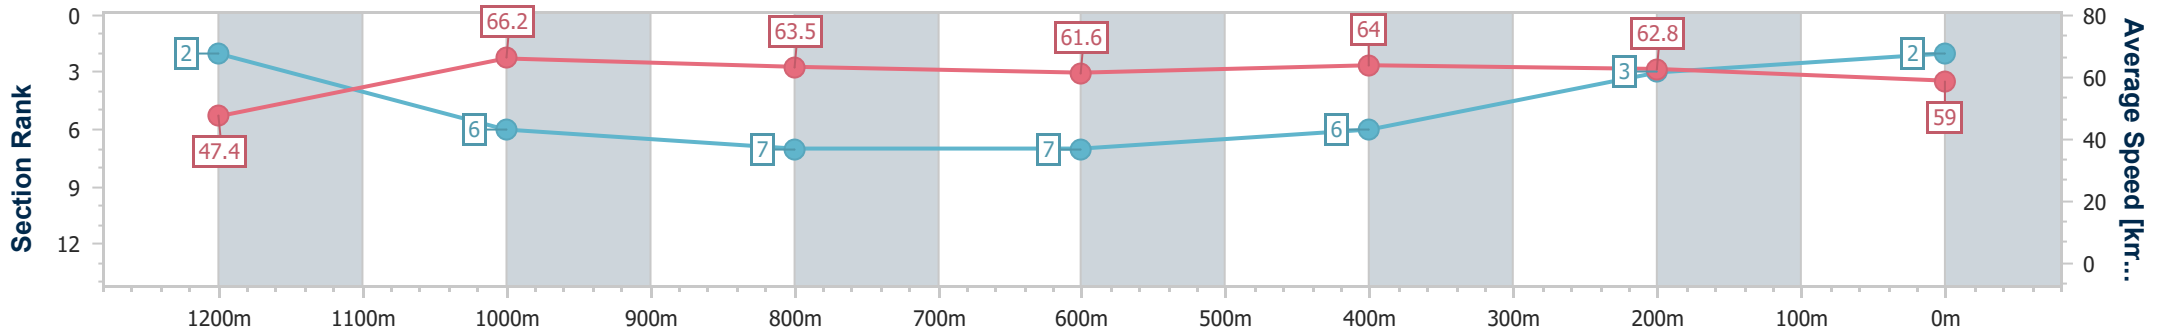

Horse/Jockey Name	Sennaprost
Final Rank	2
Fastest Section Time (Section)	0:07.61 (Overall)
Top Speed [km/h] (Section)	67.0 (1200m)
Race State	Finished

Rockhampton QLD Professional
Race 5: ROCKHAMPTON MINI LOADS KEN RUSSELL
MEMORIAL RATINGS BAND 0 - 58 Handicap - 1300m

12 July 2024 - 14:04

Track Rating: Soft 5, Weather: Fine, Rail Position: +2.5m Entire

Section	Overall	1200m	1000m	800m	600m	400m	200m
Section Times	1:16.97 [2] (0:07.61)	1:09.36 [2] (0:10.89)	0:58.47 [6] (0:11.41)	0:47.06 [7] (0:12.00)	0:35.06 [7] (0:11.28)	0:23.78 [6] (0:11.47)	0:12.31 [3]
Average Speed [km/h]	47.4	66.2	63.5	61.6	64.0	62.8	59.0
Top Speed [km/h]	63.7	67.0	66.8	63.0	64.9	64.6	61.3
Avg. Dist. to Rail [m]	6.6	1.6	0.9	3.3	4.7	4.9	5.4
Avg. Stride Freq. [Hz]	2.3	2.5	2.4	2.4	2.4	2.4	2.4
Avg. Stride Length [m]	5.3	7.4	7.3	7.1	7.3	7.1	6.9

- [ ] Ranking at each section and finish
- -.-.- No data available at this section
- NA No data available