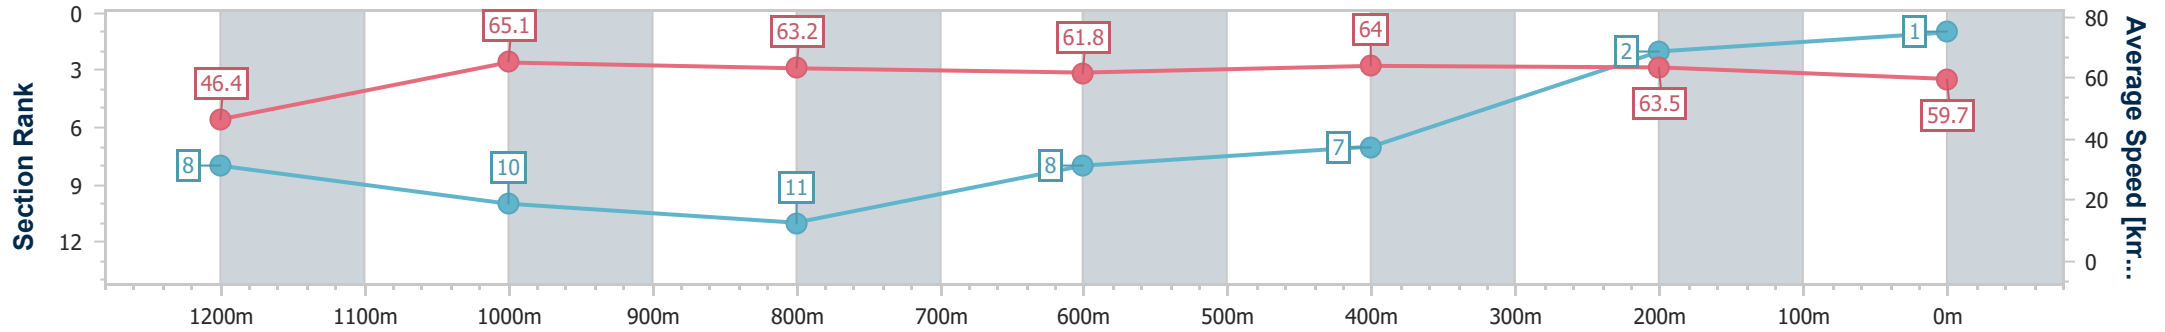

Horse/Jockey Name	Barry's Lane
Final Rank	1
Fastest Section Time (Section)	0:07.77 (Overall)
Top Speed [km/h] (Section)	67.3 (1200m)
Race State	Finished

Rockhampton QLD Professional
Race 5: ROCKHAMPTON MINI LOADS KEN RUSSELL
MEMORIAL RATINGS BAND 0 - 58 Handicap - 1300m

12 July 2024 - 14:04

Track Rating: Soft 5, Weather: Fine, Rail Position: +2.5m Entire

Section	Overall	1200m	1000m	800m	600m	400m	200m
Section Times	1:16.81 [1] (0:07.77)	1:09.04 [8] (0:11.10)	0:57.94 [10] (0:11.34)	0:46.60 [11] (0:11.82)	0:34.78 [8] (0:11.28)	0:23.50 [7] (0:11.33)	0:12.17 [2] (0:12.17)
Average Speed [km/h]	46.4	65.1	63.2	61.8	64.0	63.5	59.7
Top Speed [km/h]	62.1	67.3	64.7	63.3	65.0	65.1	62.4
Avg. Dist. to Rail [m]	8.0	1.7	0.6	1.8	4.8	5.5	5.8
Avg. Stride Freq. [Hz]	2.1	2.4	2.3	2.3	2.3	2.3	2.3
Avg. Stride Length [m]	5.6	7.7	7.6	7.5	7.7	7.6	7.3

- [ ] Ranking at each section and finish
- -.-.- No data available at this section
- NA No data available