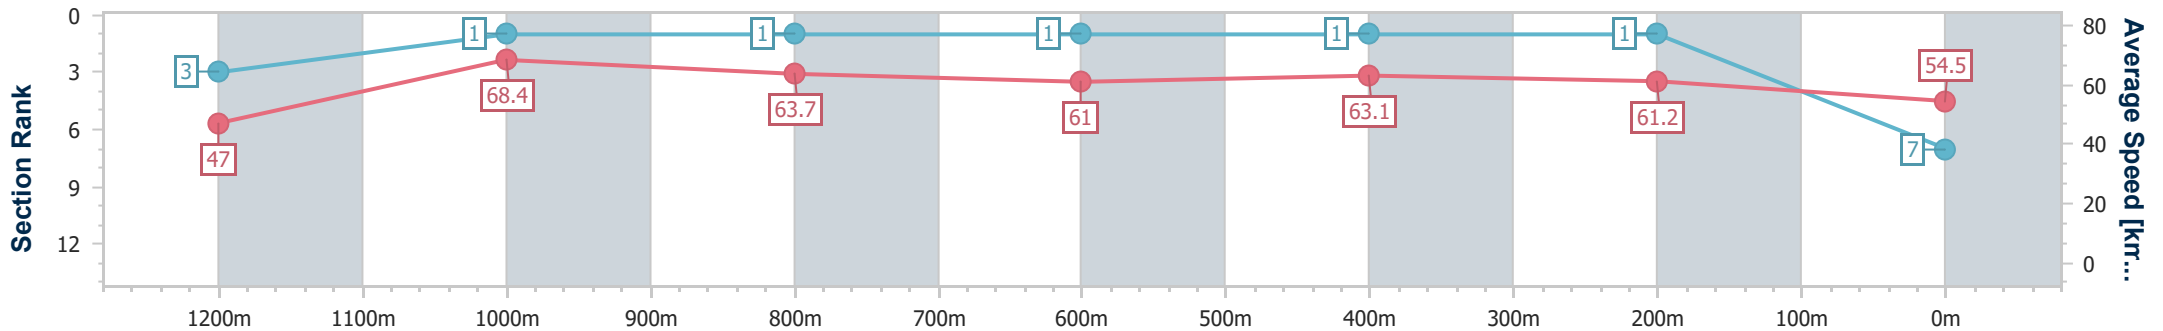

Horse/Jockey Name	Victory's Ghost
Final Rank	7
Fastest Section Time (Section)	0:07.66 (Overall)
Top Speed [km/h] (Section)	69.5 (1200m)
Race State	Finished

Rockhampton QLD Professional
Race 5: ROCKHAMPTON MINI LOADS KEN RUSSELL
MEMORIAL RATINGS BAND 0 - 58 Handicap - 1300m

12 July 2024 - 14:04

Track Rating: Soft 5, Weather: Fine, Rail Position: +2.5m Entire

Section	Overall	1200m	1000m	800m	600m	400m	200m
Section Times	1:17.79 [7] (0:07.66)	1:10.13 [3] (0:10.48)	0:59.65 [1] (0:11.21)	0:48.44 [1] (0:11.94)	0:36.50 [1] (0:11.42)	0:25.08 [1] (0:11.76)	0:13.32 [1] (0:13.32)
Average Speed [km/h]	47.0	68.4	63.7	61.0	63.1	61.2	54.5
Top Speed [km/h]	65.8	69.5	66.7	62.0	64.5	64.4	58.1
Avg. Dist. to Rail [m]	3.5	0.6	1.6	1.7	2.1	1.1	2.8
Avg. Stride Freq. [Hz]	2.2	2.4	2.3	2.3	2.4	2.4	2.3
Avg. Stride Length [m]	5.4	7.7	7.5	7.3	7.3	7.1	6.5

- [ ] Ranking at each section and finish
- -.-.- No data available at this section
- NA No data available