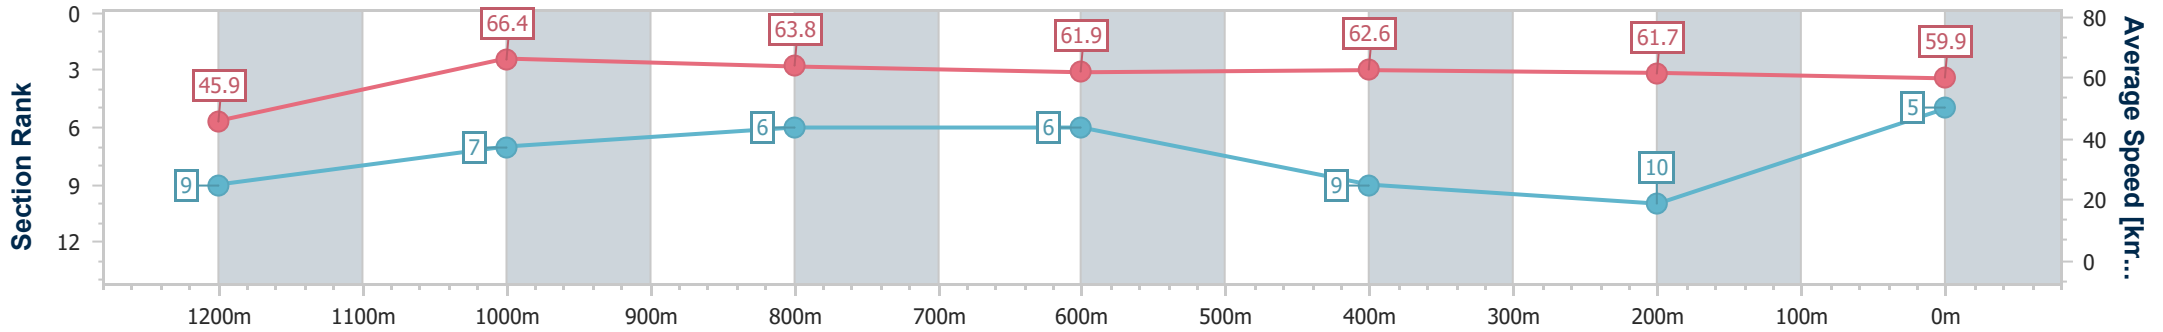

Horse/Jockey Name	Storm Force Ten
Final Rank	5
Fastest Section Time (Section)	0:07.83 (Overall)
Top Speed [km/h] (Section)	68.1 (1200m)
Race State	Finished

Rockhampton QLD Professional
Race 5: ROCKHAMPTON MINI LOADS KEN RUSSELL
MEMORIAL RATINGS BAND 0 - 58 Handicap - 1300m

12 July 2024 - 14:04

Track Rating: Soft 5, Weather: Fine, Rail Position: +2.5m Entire

Section	Overall	1200m	1000m	800m	600m	400m	200m
Section Times	1:17.23 [5] (0:07.83)	1:09.40 [9] (0:10.82)	0:58.58 [7] (0:11.24)	0:47.34 [6] (0:12.01)	0:35.33 [6] (0:11.54)	0:23.79 [9] (0:11.66)	0:12.13 [10] (0:12.13)
Average Speed [km/h]	45.9	66.4	63.8	61.9	62.6	61.7	59.9
Top Speed [km/h]	61.9	68.1	66.3	63.3	63.6	62.6	61.8
Avg. Dist. to Rail [m]	1.4	2.0	1.3	3.9	3.7	3.2	4.9
Avg. Stride Freq. [Hz]	2.1	2.3	2.3	2.2	2.2	2.2	2.2
Avg. Stride Length [m]	5.6	7.9	7.8	7.6	7.6	7.6	7.4

- [ ] Ranking at each section and finish
- -.-.- No data available at this section
- NA No data available