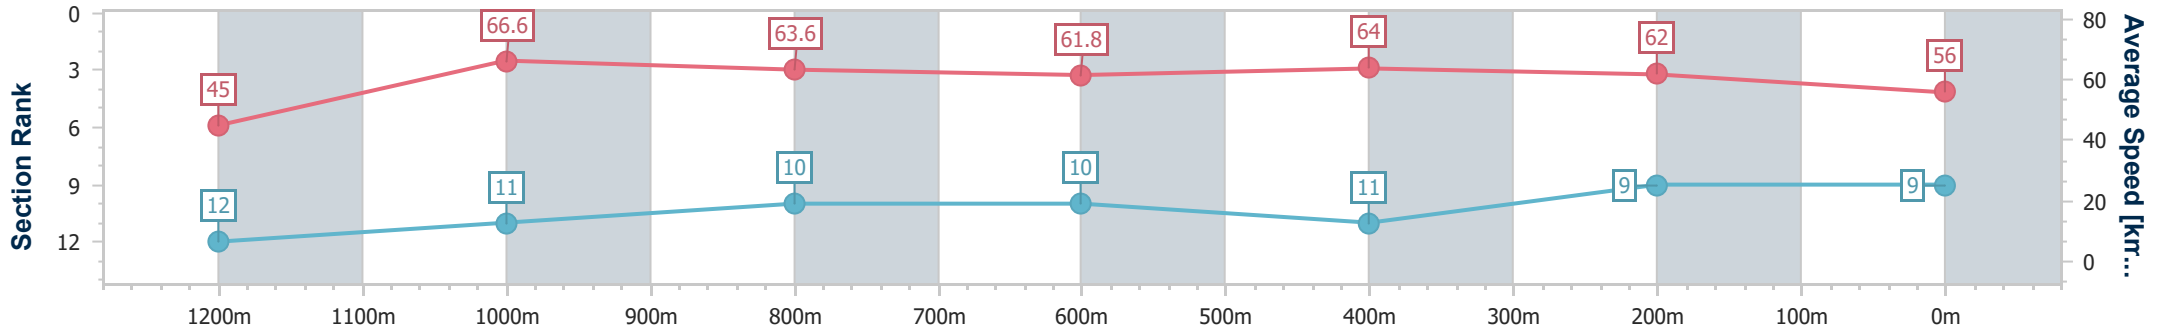

Horse/Jockey Name	Playful Kiss
Final Rank	9
Fastest Section Time (Section)	0:08.08 (Overall)
Top Speed [km/h] (Section)	69.0 (1200m)
Race State	Finished

Rockhampton QLD Professional
Race 5: ROCKHAMPTON MINI LOADS KEN RUSSELL
MEMORIAL RATINGS BAND 0 - 58 Handicap - 1300m

12 July 2024 - 14:04

Track Rating: Soft 5, Weather: Fine, Rail Position: +2.5m Entire

Section	Overall	1200m	1000m	800m	600m	400m	200m
Section Times	1:18.08 [9] (0:08.08)	1:10.00 [12] (0:10.82)	0:59.18 [11] (0:11.29)	0:47.89 [10] (0:12.02)	0:35.87 [10] (0:11.27)	0:24.60 [11] (0:11.62)	0:12.98 [9] (0:12.98)
Average Speed [km/h]	45.0	66.6	63.6	61.8	64.0	62.0	56.0
Top Speed [km/h]	60.6	69.0	66.7	63.5	65.0	64.5	59.7
Avg. Dist. to Rail [m]	9.8	0.9	0.9	3.8	5.1	6.0	6.6
Avg. Stride Freq. [Hz]	2.1	2.5	2.4	2.4	2.4	2.4	2.3
Avg. Stride Length [m]	5.5	7.4	7.4	7.2	7.4	7.2	6.9

- [ ] Ranking at each section and finish
- -.-.- No data available at this section
- NA No data available