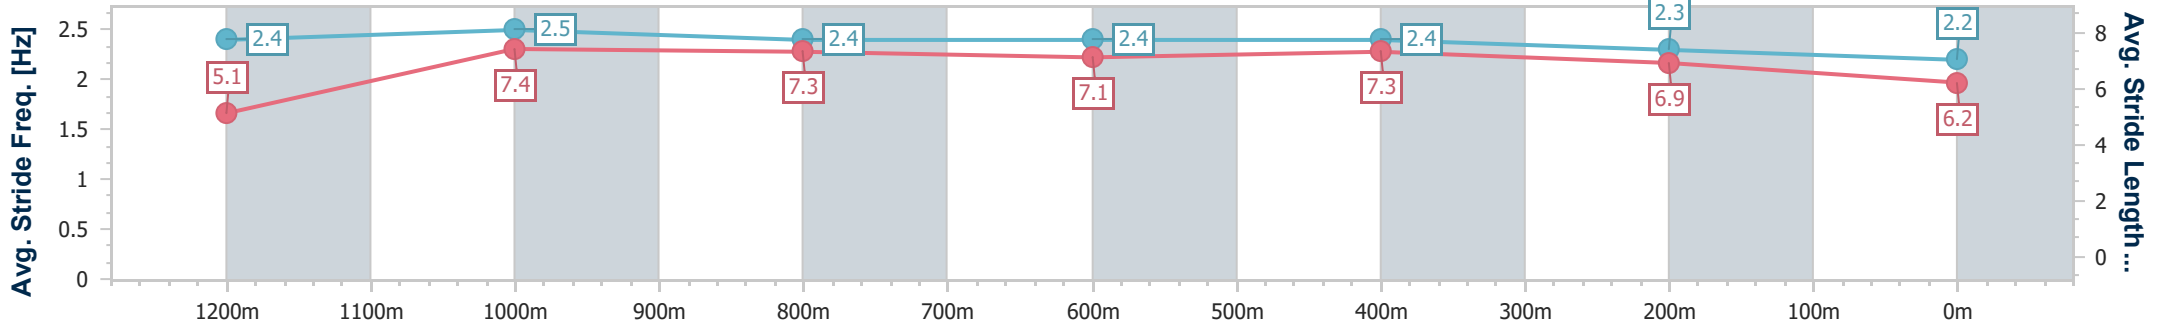

Horse/Jockey Name	The Blonde Goddess
Final Rank	12
Fastest Section Time (Section)	0:07.54 (Overall)
Top Speed [km/h] (Section)	68.0 (1200m)
Race State	Finished

Rockhampton QLD Professional
Race 5: ROCKHAMPTON MINI LOADS KEN RUSSELL
MEMORIAL RATINGS BAND 0 - 58 Handicap - 1300m

12 July 2024 - 14:04

Track Rating: Soft 5, Weather: Fine, Rail Position: +2.5m Entire

Section	Overall	1200m	1000m	800m	600m	400m	200m
Section Times	1:19.95 [12] (0:07.54)	1:12.41 [1] (0:10.63)	1:01.78 [2] (0:11.31)	0:50.47 [2] (0:12.01)	0:38.46 [2] (0:11.43)	0:27.03 [2] (0:12.36)	0:14.67 [12] (0:14.67)
Average Speed [km/h]	47.9	67.0	63.6	60.8	63.1	58.2	49.5
Top Speed [km/h]	65.6	68.0	66.4	62.8	63.4	62.1	54.5
Avg. Dist. to Rail [m]	9.7	3.9	0.6	2.1	3.1	3.5	4.5
Avg. Stride Freq. [Hz]	2.4	2.5	2.4	2.4	2.4	2.3	2.2
Avg. Stride Length [m]	5.1	7.4	7.3	7.1	7.3	6.9	6.2

- [ ] Ranking at each section and finish
- -.-.- No data available at this section
- NA No data available