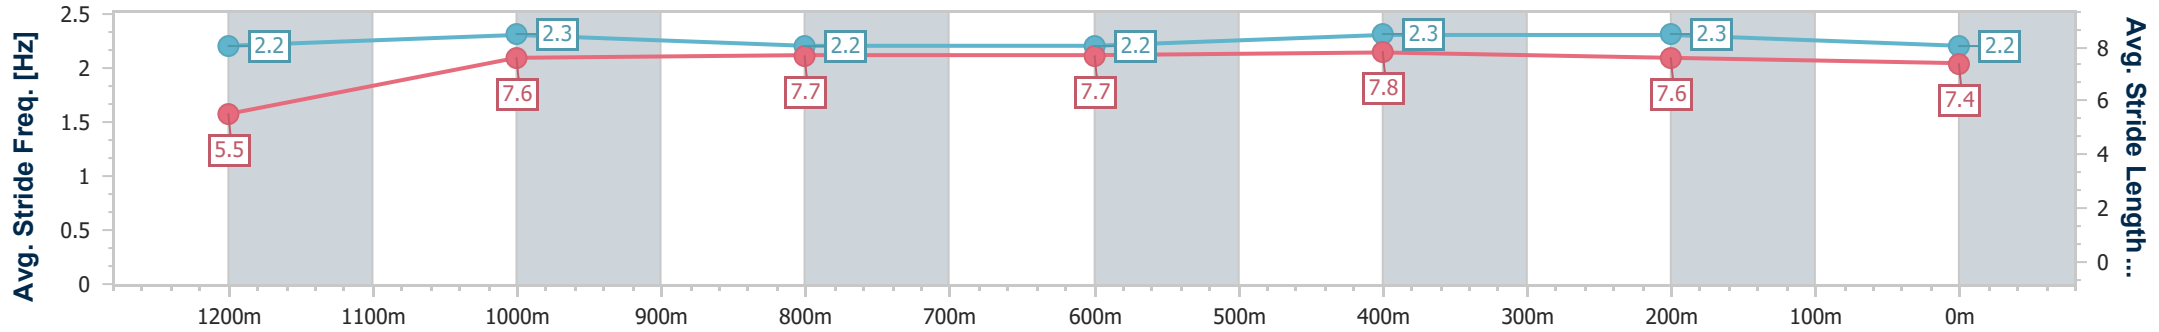

Horse/Jockey Name	Leica Bita Fun
Final Rank	3
Fastest Section Time (Section)	0:07.85 (Overall)
Top Speed [km/h] (Section)	66.7 (1200m)
Race State	Finished

Rockhampton QLD Professional
Race 5: ROCKHAMPTON MINI LOADS KEN RUSSELL
MEMORIAL RATINGS BAND 0 - 58 Handicap - 1300m

12 July 2024 - 14:04

Track Rating: Soft 5, Weather: Fine, Rail Position: +2.5m Entire

Section	Overall	1200m	1000m	800m	600m	400m	200m
Section Times	1:17.10 [3] (0:07.85)	1:09.25 [10] (0:11.22)	0:58.03 [12] (0:11.41)	0:46.62 [12] (0:11.80)	0:34.82 [12] (0:11.20)	0:23.62 [10] (0:11.41)	0:12.21 [6]
Average Speed [km/h]	46.0	64.2	63.0	62.3	64.4	63.2	59.5
Top Speed [km/h]	60.2	66.7	65.4	63.8	65.5	65.1	61.4
Avg. Dist. to Rail [m]	4.8	0.8	0.5	2.5	6.8	8.0	8.5
Avg. Stride Freq. [Hz]	2.2	2.3	2.2	2.2	2.3	2.3	2.2
Avg. Stride Length [m]	5.5	7.6	7.7	7.7	7.8	7.6	7.4

- [ ] Ranking at each section and finish
- -.-.- No data available at this section
- NA No data available