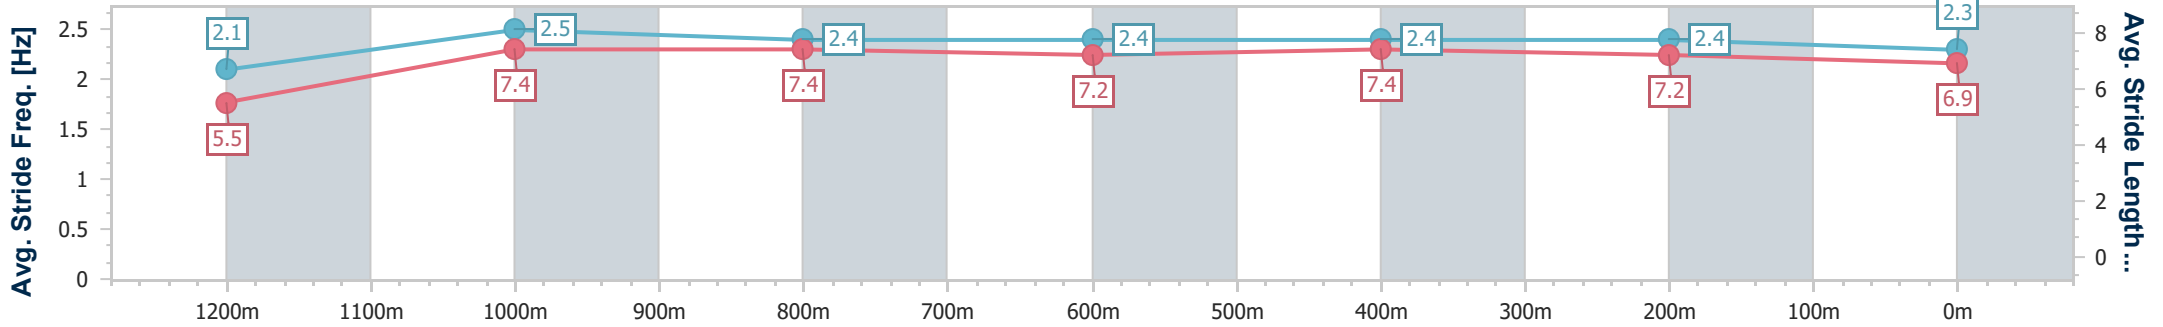

Horse/Jockey Name	Playful Kiss
Final Rank	9
Fastest Section Time (Section)	0:08.08 (Overall)
Top Speed [km/h] (Section)	69.0 (1200m)
Race State	Finished

Rockhampton QLD Professional
Race 5: ROCKHAMPTON MINI LOADS KEN RUSSELL
MEMORIAL RATINGS BAND 0 - 58 Handicap - 1300m

12 July 2024 - 14:04

Track Rating: Soft 5, Weather: Fine, Rail Position: +2.5m Entire

Section	Overall	1200m	1000m	800m	600m	400m	200m
Section Times	1:18.08 [9] (0:08.08)	1:10.00 [12] (0:10.82)	0:59.18 [11] (0:11.29)	0:47.89 [10] (0:12.02)	0:35.87 [10] (0:11.27)	0:24.60 [11] (0:11.62)	0:12.98 [9] (0:12.98)
Average Speed [km/h]	45.0	66.6	63.6	61.8	64.0	62.0	56.0
Top Speed [km/h]	60.6	69.0	66.7	63.5	65.0	64.5	59.7
Avg. Dist. to Rail [m]	9.8	0.9	0.9	3.8	5.1	6.0	6.6
Avg. Stride Freq. [Hz]	2.1	2.5	2.4	2.4	2.4	2.4	2.3
Avg. Stride Length [m]	5.5	7.4	7.4	7.2	7.4	7.2	6.9

- [ ] Ranking at each section and finish
- -.-.- No data available at this section
- NA No data available