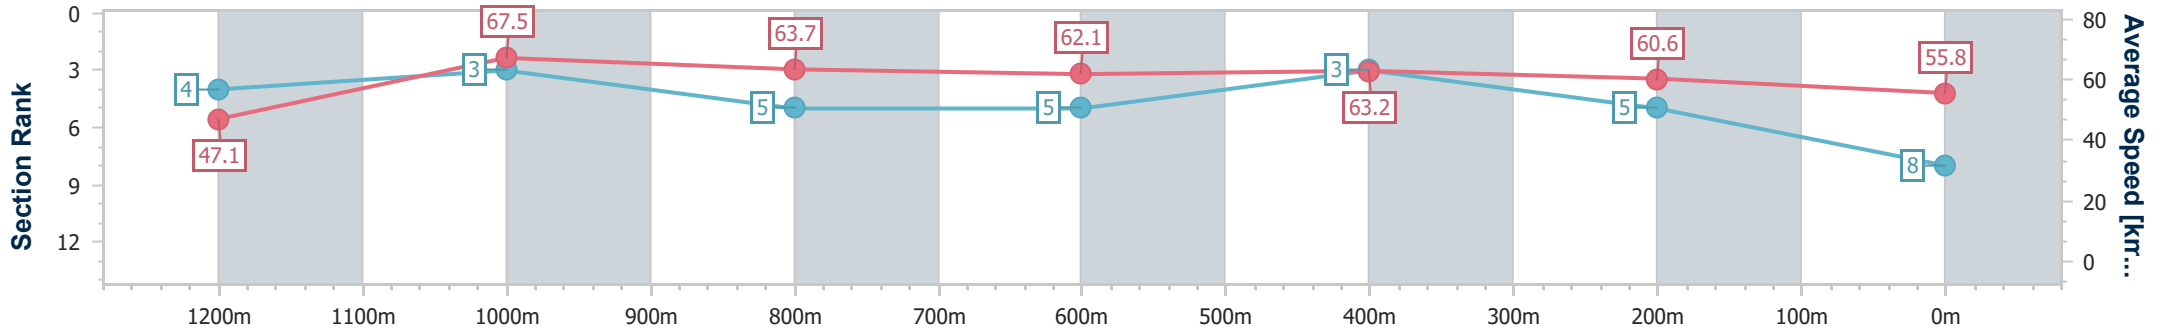

Horse/Jockey Name	Hooks
Final Rank	8
Fastest Section Time (Section)	0:07.67 (Overall)
Top Speed [km/h] (Section)	69.1 (1200m)
Race State	Finished

Rockhampton QLD Professional
Race 5: ROCKHAMPTON MINI LOADS KEN RUSSELL
MEMORIAL RATINGS BAND 0 - 58 Handicap - 1300m

12 July 2024 - 14:04

Track Rating: Soft 5, Weather: Fine, Rail Position: +2.5m Entire

Section	Overall	1200m	1000m	800m	600m	400m	200m
Section Times	1:17.88 [8] (0:07.67)	1:10.21 [4] (0:10.69)	0:59.52 [3] (0:11.40)	0:48.12 [5] (0:11.84)	0:36.28 [5] (0:11.42)	0:24.86 [3] (0:11.87)	0:12.99 [5]
Average Speed [km/h]	47.1	67.5	63.7	62.1	63.2	60.6	55.8
Top Speed [km/h]	65.1	69.1	66.5	63.5	64.5	64.1	58.5
Avg. Dist. to Rail [m]	5.8	2.1	1.7	2.5	4.0	3.6	5.3
Avg. Stride Freq. [Hz]	2.3	2.5	2.4	2.4	2.4	2.3	2.2
Avg. Stride Length [m]	5.3	7.3	7.4	7.2	7.3	7.2	7.0

- [ ] Ranking at each section and finish
- -.-.- No data available at this section
- NA No data available