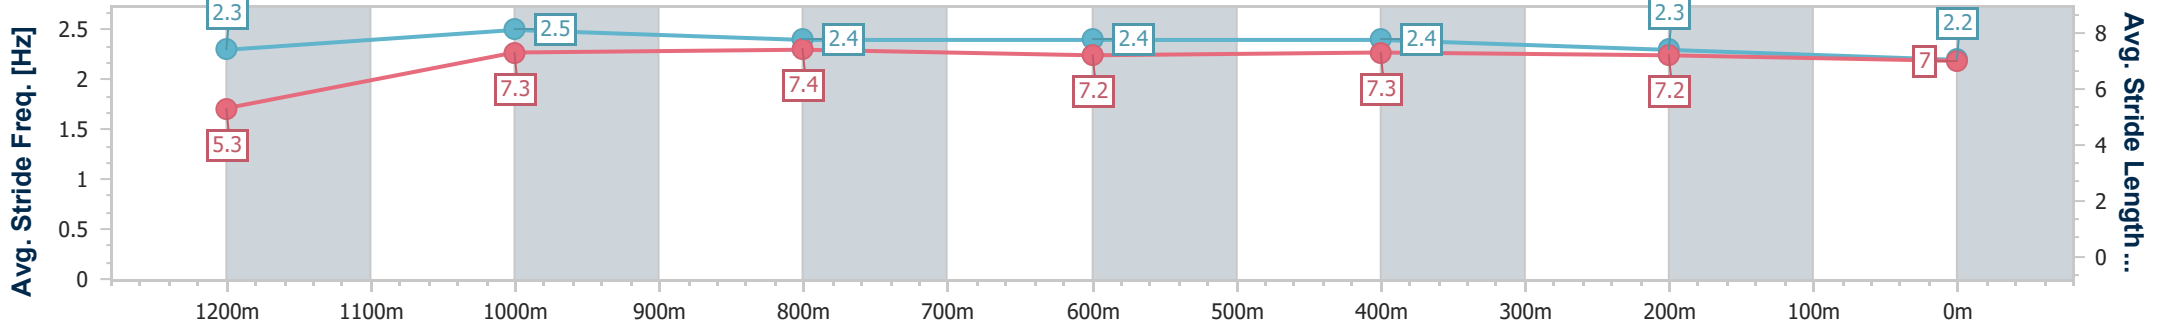

Horse/Jockey Name	Hooks
Final Rank	8
Fastest Section Time (Section)	0:07.67 (Overall)
Top Speed [km/h] (Section)	69.1 (1200m)
Race State	Finished

Rockhampton QLD Professional
Race 5: ROCKHAMPTON MINI LOADS KEN RUSSELL
MEMORIAL RATINGS BAND 0 - 58 Handicap - 1300m

12 July 2024 - 14:04

Track Rating: Soft 5, Weather: Fine, Rail Position: +2.5m Entire

Section	Overall	1200m	1000m	800m	600m	400m	200m
Section Times	1:17.88 [8] (0:07.67)	1:10.21 [4] (0:10.69)	0:59.52 [3] (0:11.40)	0:48.12 [5] (0:11.84)	0:36.28 [5] (0:11.42)	0:24.86 [3] (0:11.87)	0:12.99 [5]
Average Speed [km/h]	47.1	67.5	63.7	62.1	63.2	60.6	55.8
Top Speed [km/h]	65.1	69.1	66.5	63.5	64.5	64.1	58.5
Avg. Dist. to Rail [m]	5.8	2.1	1.7	2.5	4.0	3.6	5.3
Avg. Stride Freq. [Hz]	2.3	2.5	2.4	2.4	2.4	2.3	2.2
Avg. Stride Length [m]	5.3	7.3	7.4	7.2	7.3	7.2	7.0

- [ ] Ranking at each section and finish
- -.-.- No data available at this section
- NA No data available