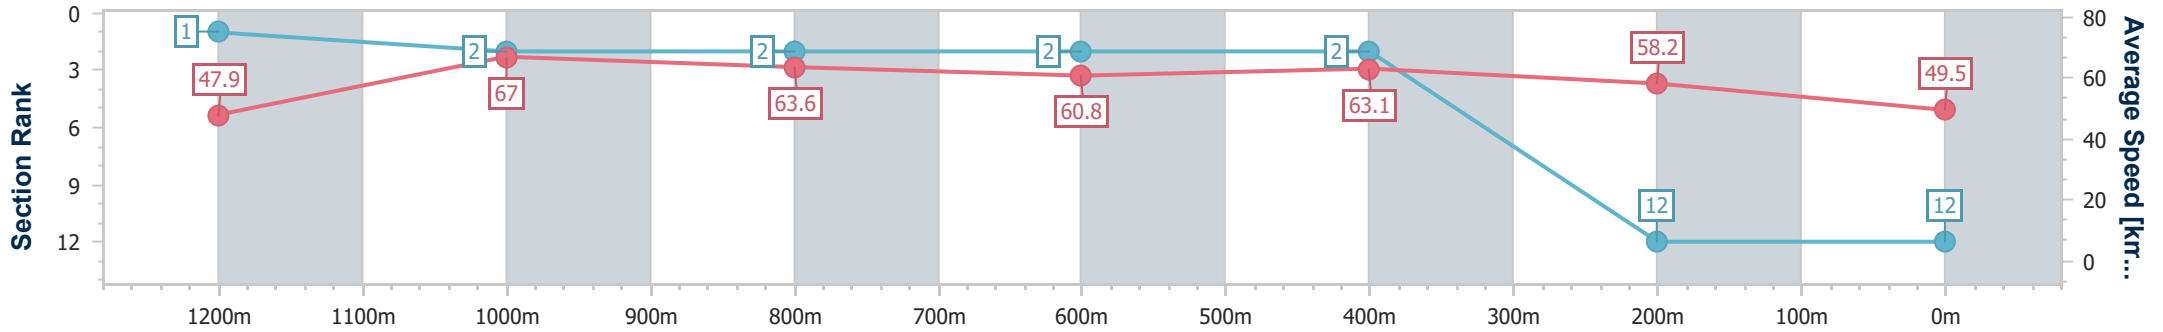

Horse/Jockey Name	The Blonde Goddess
Final Rank	12
Fastest Section Time (Section)	0:07.54 (Overall)
Top Speed [km/h] (Section)	68.0 (1200m)
Race State	Finished

Rockhampton QLD Professional
Race 5: ROCKHAMPTON MINI LOADS KEN RUSSELL
MEMORIAL RATINGS BAND 0 - 58 Handicap - 1300m

12 July 2024 - 14:04

Track Rating: Soft 5, Weather: Fine, Rail Position: +2.5m Entire

Section	Overall	1200m	1000m	800m	600m	400m	200m
Section Times	1:19.95 [12] (0:07.54)	1:12.41 [1] (0:10.63)	1:01.78 [2] (0:11.31)	0:50.47 [2] (0:12.01)	0:38.46 [2] (0:11.43)	0:27.03 [2] (0:12.36)	0:14.67 [12] (0:14.67)
Average Speed [km/h]	47.9	67.0	63.6	60.8	63.1	58.2	49.5
Top Speed [km/h]	65.6	68.0	66.4	62.8	63.4	62.1	54.5
Avg. Dist. to Rail [m]	9.7	3.9	0.6	2.1	3.1	3.5	4.5
Avg. Stride Freq. [Hz]	2.4	2.5	2.4	2.4	2.4	2.3	2.2
Avg. Stride Length [m]	5.1	7.4	7.3	7.1	7.3	6.9	6.2

- [ ] Ranking at each section and finish
- -.-.- No data available at this section
- NA No data available