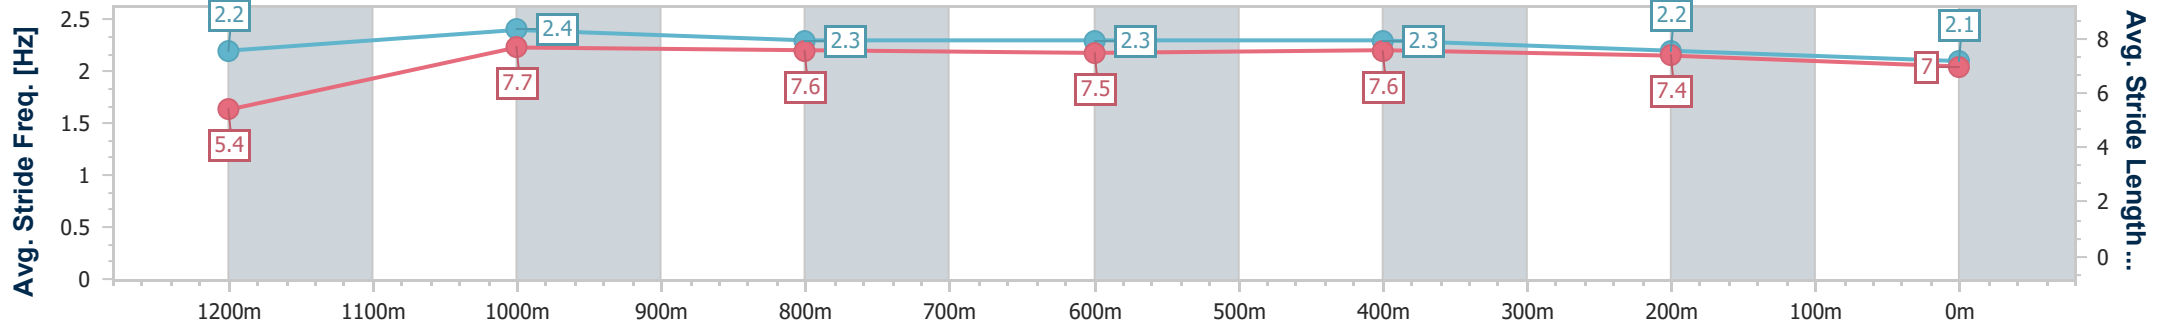

Horse/Jockey Name	Trebla
Final Rank	11
Fastest Section Time (Section)	0:07.71 (Overall)
Top Speed [km/h] (Section)	68.1 (1200m)
Race State	Finished

Rockhampton QLD Professional
Race 5: ROCKHAMPTON MINI LOADS KEN RUSSELL
MEMORIAL RATINGS BAND 0 - 58 Handicap - 1300m

12 July 2024 - 14:04

Track Rating: Soft 5, Weather: Fine, Rail Position: +2.5m Entire

Section	Overall	1200m	1000m	800m	600m	400m	200m
Section Times	1:18.68 [11] (0:07.71)	1:10.97 [7] (0:10.71)	1:00.26 [5] (0:11.23)	0:49.03 [4] (0:11.94)	0:37.09 [4] (0:11.60)	0:25.49 [5] (0:12.05)	0:13.44 [11] (0:13.44)
Average Speed [km/h]	46.6	67.2	64.1	61.6	62.1	59.8	54.0
Top Speed [km/h]	64.7	68.1	65.7	62.4	62.4	62.2	57.1
Avg. Dist. to Rail [m]	1.9	0.4	0.4	2.6	3.8	4.3	6.4
Avg. Stride Freq. [Hz]	2.2	2.4	2.3	2.3	2.3	2.2	2.1
Avg. Stride Length [m]	5.4	7.7	7.6	7.5	7.6	7.4	7.0

- [ ] Ranking at each section and finish
- -.-.- No data available at this section
- NA No data available