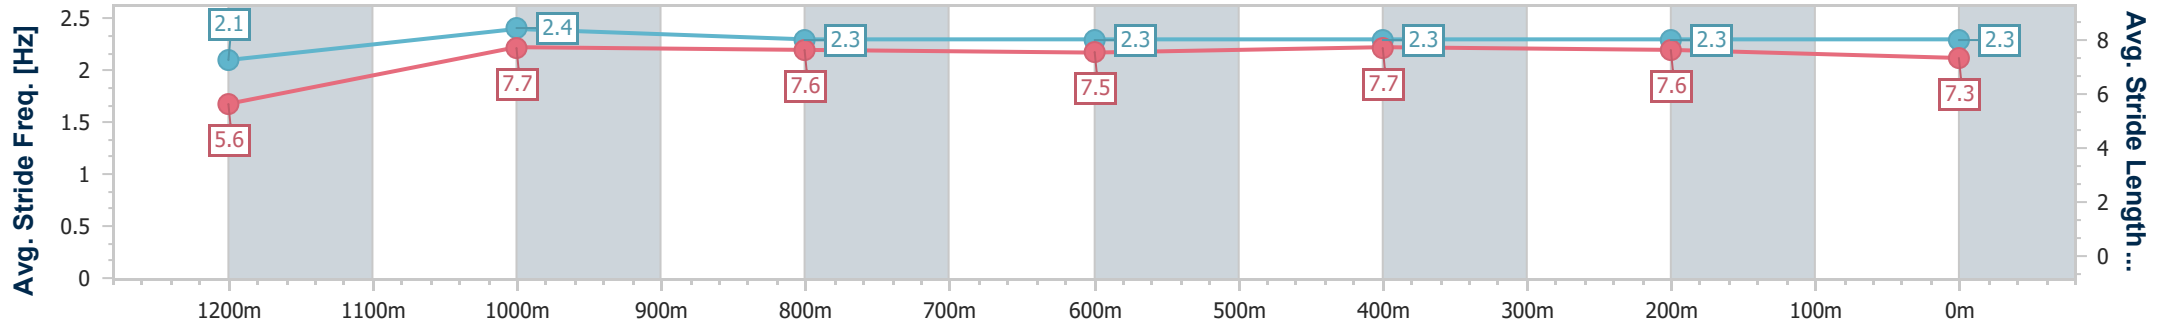

Horse/Jockey Name	Barry's Lane
Final Rank	1
Fastest Section Time (Section)	0:07.77 (Overall)
Top Speed [km/h] (Section)	67.3 (1200m)
Race State	Finished

Rockhampton QLD Professional
Race 5: ROCKHAMPTON MINI LOADS KEN RUSSELL
MEMORIAL RATINGS BAND 0 - 58 Handicap - 1300m

12 July 2024 - 14:04

Track Rating: Soft 5, Weather: Fine, Rail Position: +2.5m Entire

Section	Overall	1200m	1000m	800m	600m	400m	200m
Section Times	1:16.81 [1] (0:07.77)	1:09.04 [8] (0:11.10)	0:57.94 [10] (0:11.34)	0:46.60 [11] (0:11.82)	0:34.78 [8] (0:11.28)	0:23.50 [7] (0:11.33)	0:12.17 [2] (0:12.17)
Average Speed [km/h]	46.4	65.1	63.2	61.8	64.0	63.5	59.7
Top Speed [km/h]	62.1	67.3	64.7	63.3	65.0	65.1	62.4
Avg. Dist. to Rail [m]	8.0	1.7	0.6	1.8	4.8	5.5	5.8
Avg. Stride Freq. [Hz]	2.1	2.4	2.3	2.3	2.3	2.3	2.3
Avg. Stride Length [m]	5.6	7.7	7.6	7.5	7.7	7.6	7.3

- [ ] Ranking at each section and finish
- -.-.- No data available at this section
- NA No data available