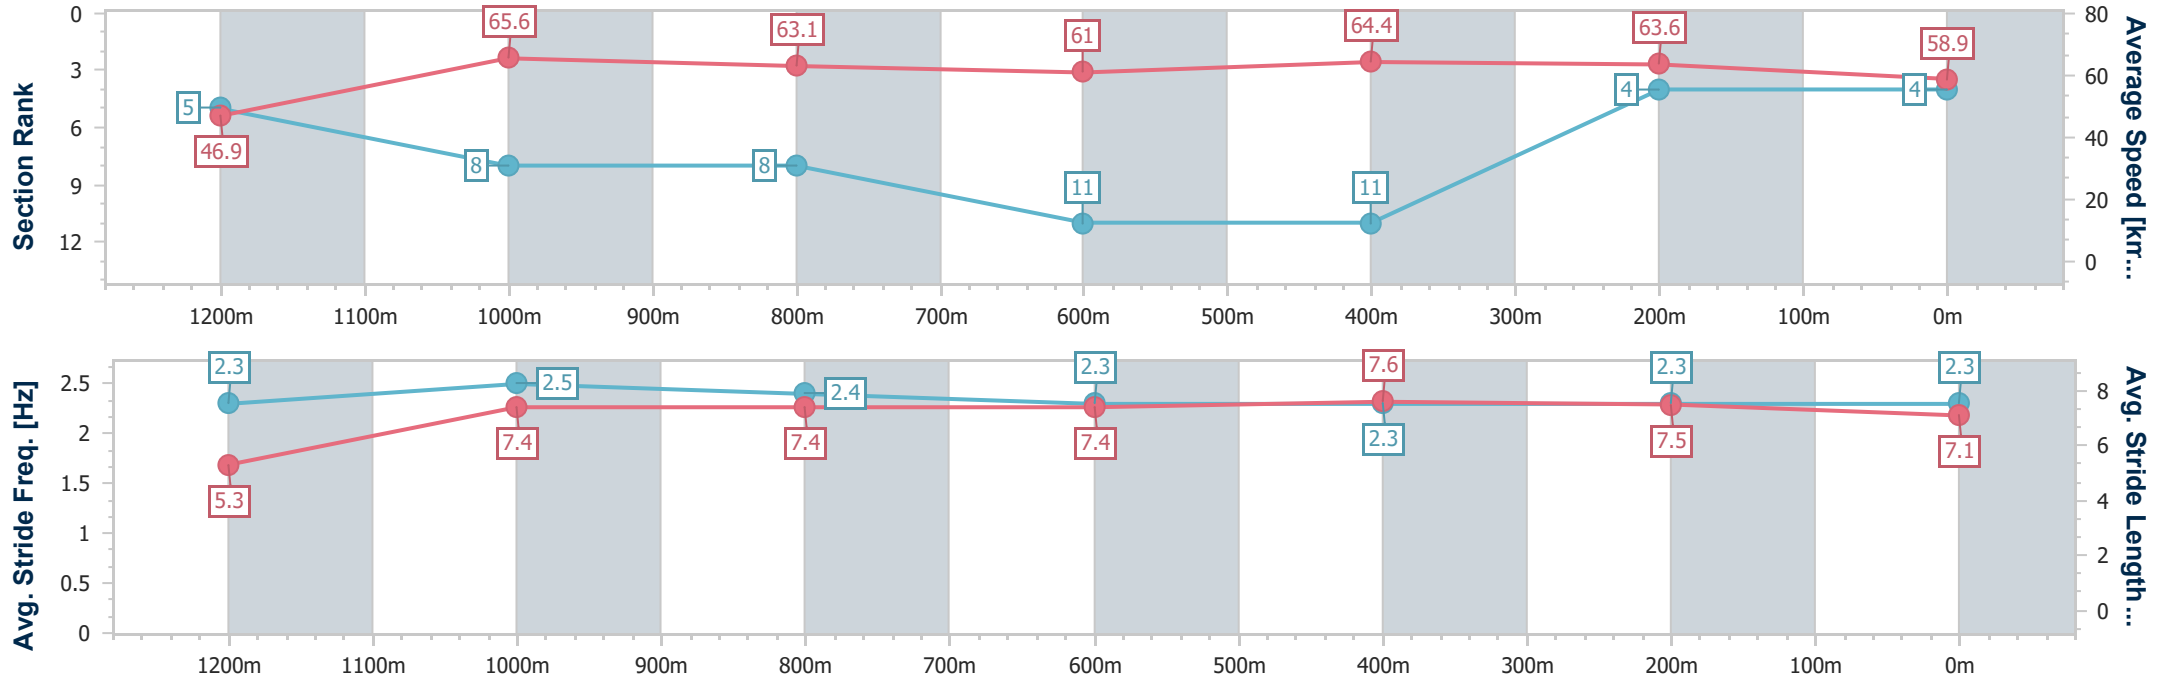

Horse/Jockey Name	Ishoththedeputy
Final Rank	4
Fastest Section Time (Section)	0:07.68 (Overall)
Top Speed [km/h] (Section)	66.7 (1200m)
Race State	Finished

Rockhampton QLD Professional
Race 5: ROCKHAMPTON MINI LOADS KEN RUSSELL
MEMORIAL RATINGS BAND 0 - 58 Handicap - 1300m

12 July 2024 - 14:04

Track Rating: Soft 5, Weather: Fine, Rail Position: +2.5m Entire

Section	Overall	1200m	1000m	800m	600m	400m	200m
Section Times	1:17.11 [4] (0:07.68)	1:09.43 [5] (0:10.98)	0:58.45 [8] (0:11.39)	0:47.06 [8] (0:12.20)	0:34.86 [11] (0:11.23)	0:23.63 [11] (0:11.31)	0:12.32 [4] (0:12.32)
Average Speed [km/h]	46.9	65.6	63.1	61.0	64.4	63.6	58.9
Top Speed [km/h]	63.5	66.7	66.7	62.9	66.4	65.7	61.4
Avg. Dist. to Rail [m]	2.9	0.3	0.6	4.1	6.9	8.3	8.6
Avg. Stride Freq. [Hz]	2.3	2.5	2.4	2.3	2.3	2.3	2.3
Avg. Stride Length [m]	5.3	7.4	7.4	7.4	7.6	7.5	7.1

- [ ] Ranking at each section and finish
- -.-.- No data available at this section
- NA No data available