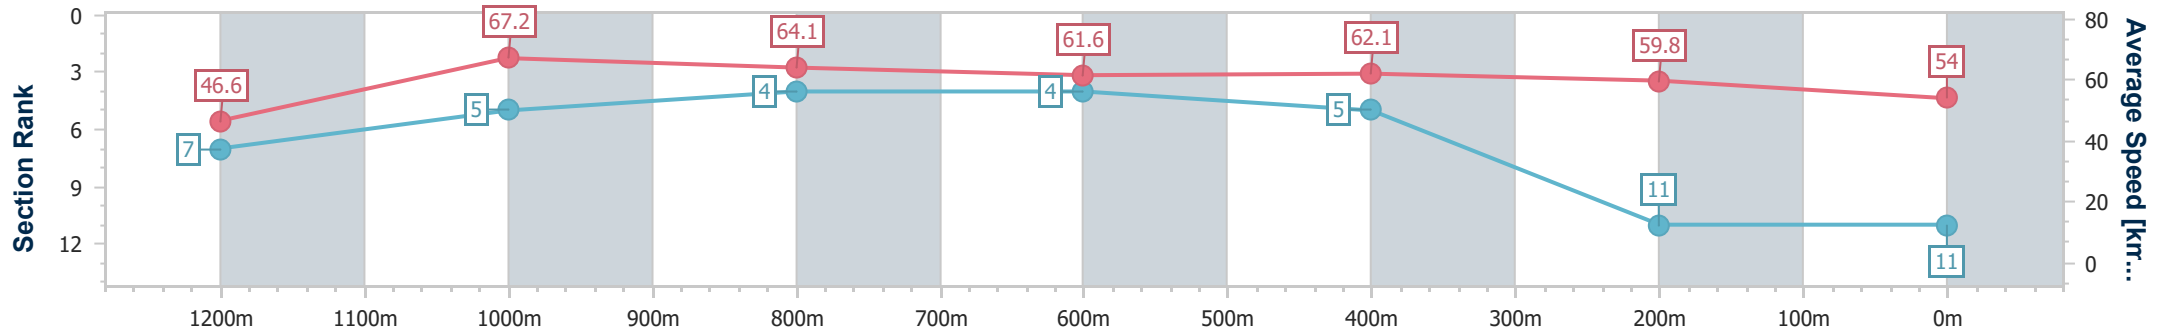

Horse/Jockey Name	Trebla
Final Rank	11
Fastest Section Time (Section)	0:07.71 (Overall)
Top Speed [km/h] (Section)	68.1 (1200m)
Race State	Finished

Rockhampton QLD Professional
Race 5: ROCKHAMPTON MINI LOADS KEN RUSSELL
MEMORIAL RATINGS BAND 0 - 58 Handicap - 1300m

12 July 2024 - 14:04

Track Rating: Soft 5, Weather: Fine, Rail Position: +2.5m Entire

Section	Overall	1200m	1000m	800m	600m	400m	200m
Section Times	1:18.68 [11] (0:07.71)	1:10.97 [7] (0:10.71)	1:00.26 [5] (0:11.23)	0:49.03 [4] (0:11.94)	0:37.09 [4] (0:11.60)	0:25.49 [5] (0:12.05)	0:13.44 [11] (0:13.44)
Average Speed [km/h]	46.6	67.2	64.1	61.6	62.1	59.8	54.0
Top Speed [km/h]	64.7	68.1	65.7	62.4	62.4	62.2	57.1
Avg. Dist. to Rail [m]	1.9	0.4	0.4	2.6	3.8	4.3	6.4
Avg. Stride Freq. [Hz]	2.2	2.4	2.3	2.3	2.3	2.2	2.1
Avg. Stride Length [m]	5.4	7.7	7.6	7.5	7.6	7.4	7.0

- [ ] Ranking at each section and finish
- -.-.- No data available at this section
- NA No data available