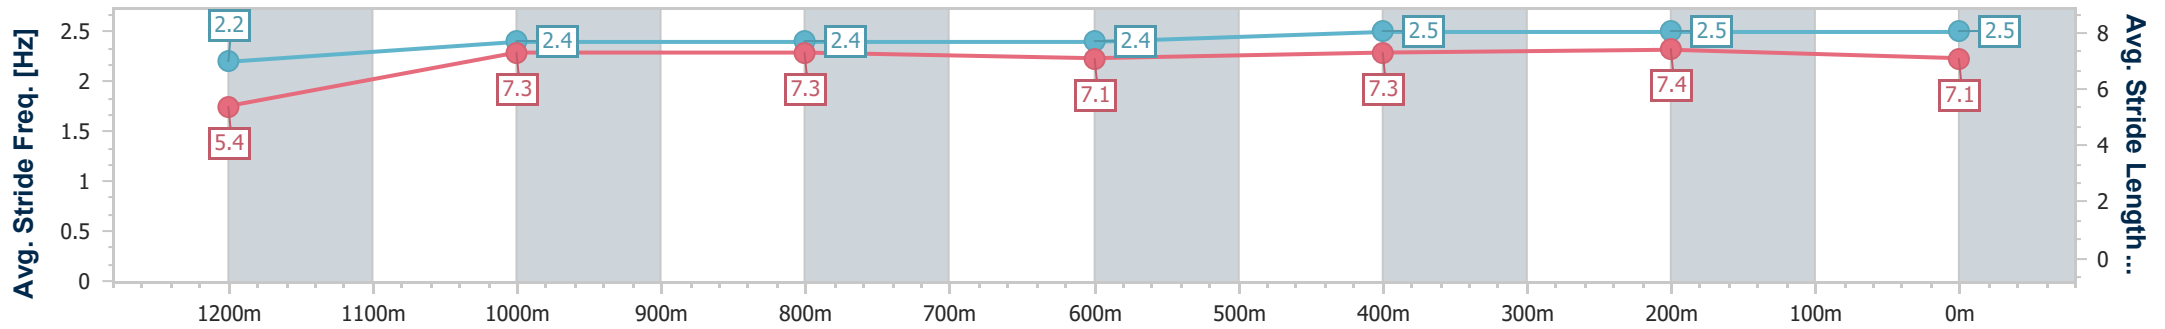

Horse/Jockey Name	Santorini Summer
Final Rank	3
Fastest Section Time (Section)	0:08.41 (Overall)
Top Speed [km/h] (Section)	67.9 (400m)
Race State	Finished

Rockhampton QLD Professional
Race 4: ROCKHAMPTON MINI LOADS KEN RUSSELL
MEMORIAL RATINGS BAND 0 - 58 Handicap - 1300m

12 July 2024 - 13:25

Track Rating: Soft 5, Weather: Fine, Rail Position: +2.5m Entire

Section	Overall	1200m	1000m	800m	600m	400m	200m
Section Times	1:17.16 [3] (0:08.41)	1:08.75 [10] (0:11.53)	0:57.22 [10] (0:11.55)	0:45.67 [10] (0:12.03)	0:33.64 [10] (0:11.27)	0:22.37 [10] (0:10.82)	0:11.55 [5]
Average Speed [km/h]	42.9	62.4	62.0	60.6	64.0	66.6	62.9
Top Speed [km/h]	57.7	66.8	66.7	63.8	67.8	67.9	65.2
Avg. Dist. to Rail [m]	6.9	0.8	0.9	1.4	2.7	1.6	0.5
Avg. Stride Freq. [Hz]	2.2	2.4	2.4	2.4	2.5	2.5	2.5
Avg. Stride Length [m]	5.4	7.3	7.3	7.1	7.3	7.4	7.1

- [ ] Ranking at each section and finish
- -.-.- No data available at this section
- NA No data available