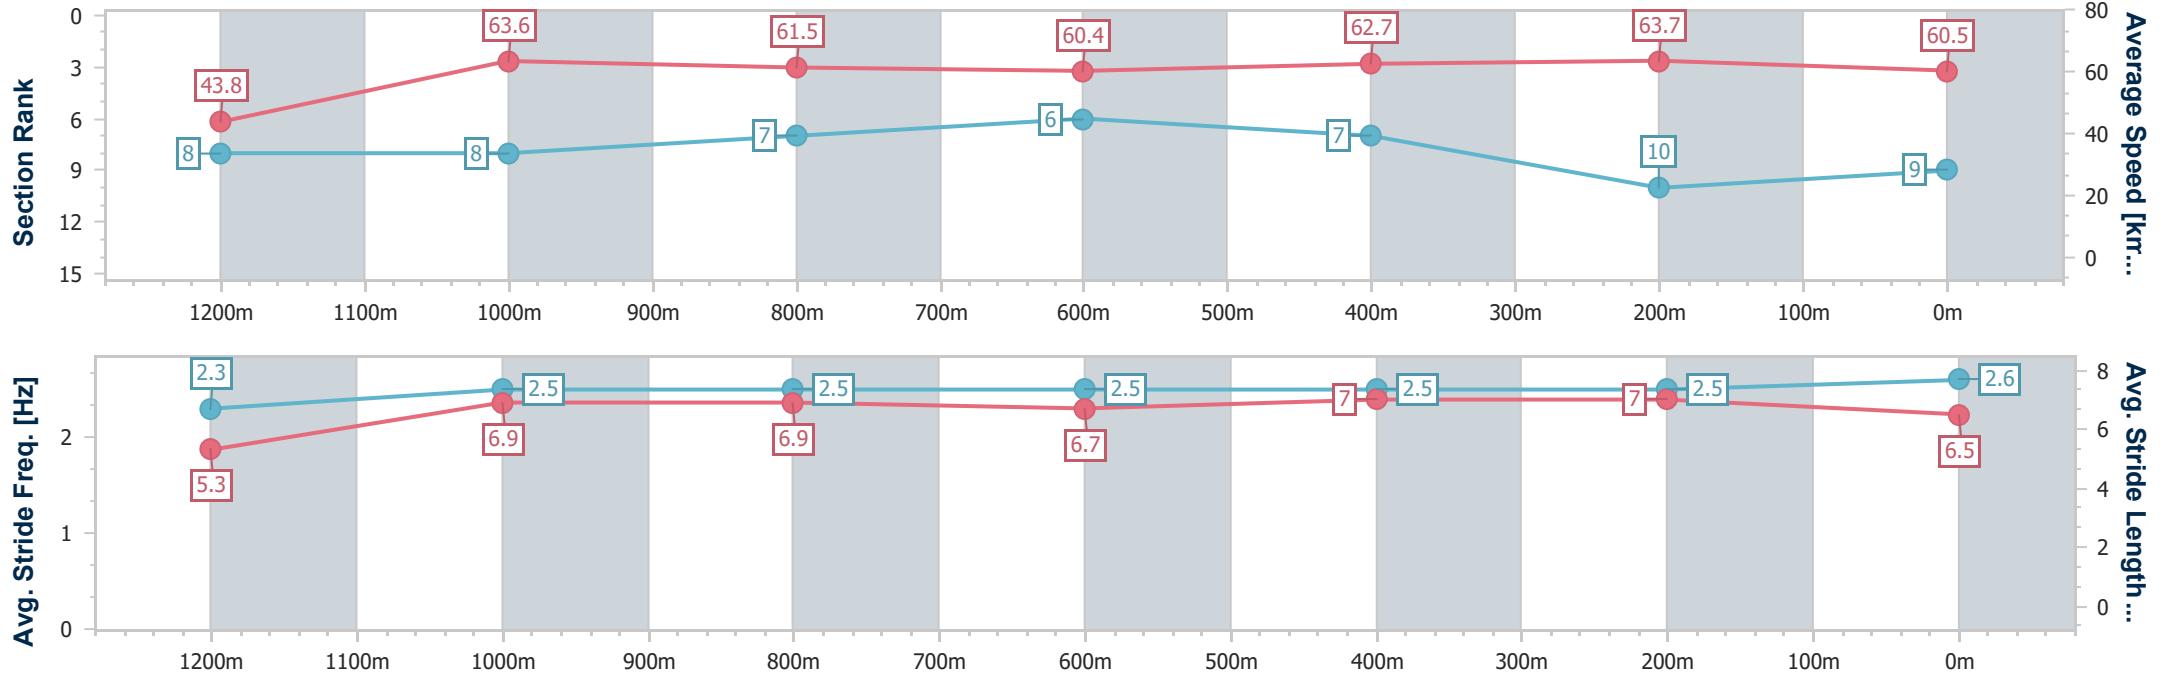

Horse/Jockey Name	Spring Valley
Final Rank	9
Fastest Section Time (Section)	0:08.20 (Overall)
Top Speed [km/h] (Section)	66.3 (400m)
Race State	Finished

Rockhampton QLD Professional
Race 4: ROCKHAMPTON MINI LOADS KEN RUSSELL
MEMORIAL RATINGS BAND 0 - 58 Handicap - 1300m

12 July 2024 - 13:25

Track Rating: Soft 5, Weather: Fine, Rail Position: +2.5m Entire

Section	Overall	1200m	1000m	800m	600m	400m	200m
Section Times	1:17.81 [9] (0:08.20)	1:09.61 [8] (0:11.31)	0:58.30 [8] (0:11.57)	0:46.73 [7] (0:11.94)	0:34.79 [6] (0:11.48)	0:23.31 [7] (0:11.30)	0:12.01 [10] (0:12.01)
Average Speed [km/h]	43.8	63.6	61.5	60.4	62.7	63.7	60.5
Top Speed [km/h]	58.8	65.4	65.0	61.4	64.8	66.3	63.2
Avg. Dist. to Rail [m]	1.7	1.6	1.8	0.7	1.2	3.1	5.5
Avg. Stride Freq. [Hz]	2.3	2.5	2.5	2.5	2.5	2.5	2.6
Avg. Stride Length [m]	5.3	6.9	6.9	6.7	7.0	7.0	6.5

- [ ] Ranking at each section and finish
- -.-.- No data available at this section
- NA No data available