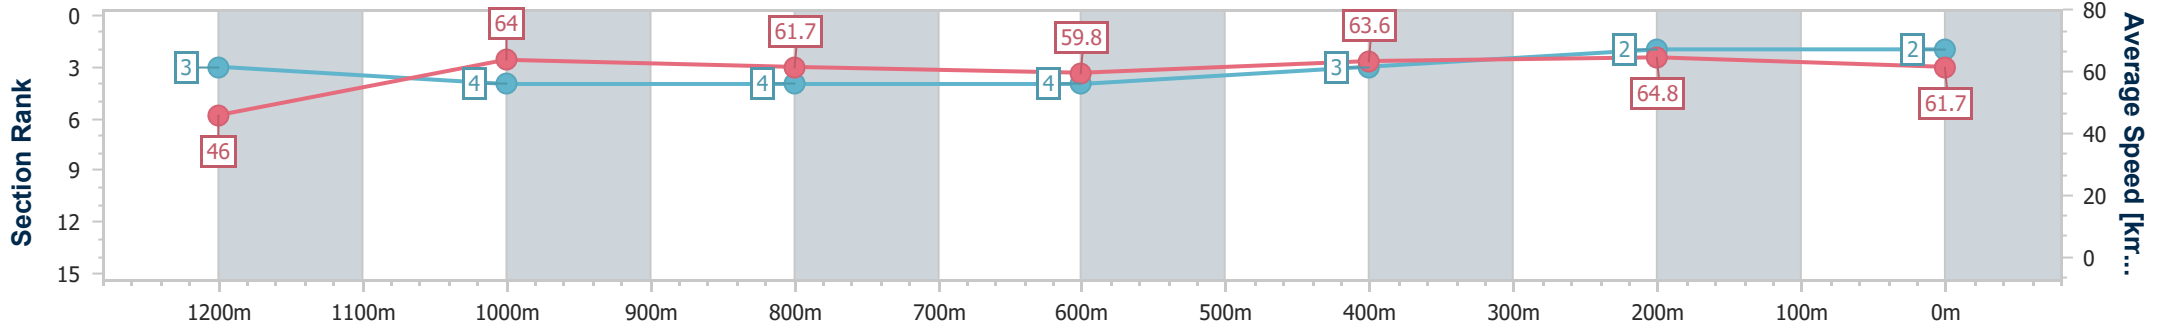

Horse/Jockey Name	Mil Ciento
Final Rank	2
Fastest Section Time (Section)	0:07.84 (Overall)
Top Speed [km/h] (Section)	66.0 (1200m)
Race State	Finished

Rockhampton QLD Professional
Race 4: ROCKHAMPTON MINI LOADS KEN RUSSELL
MEMORIAL RATINGS BAND 0 - 58 Handicap - 1300m

12 July 2024 - 13:25

Track Rating: Soft 5, Weather: Fine, Rail Position: +2.5m Entire

Section	Overall	1200m	1000m	800m	600m	400m	200m
Section Times	1:16.95 [2] (0:07.84)	1:09.11 [3] (0:11.23)	0:57.88 [4] (0:11.60)	0:46.28 [4] (0:12.06)	0:34.22 [4] (0:11.33)	0:22.89 [3] (0:11.12)	0:11.77 [2] (0:11.77)
Average Speed [km/h]	46.0	64.0	61.7	59.8	63.6	64.8	61.7
Top Speed [km/h]	60.6	66.0	66.0	60.8	65.2	65.4	64.4
Avg. Dist. to Rail [m]	1.6	0.7	0.9	0.6	2.5	3.8	4.3
Avg. Stride Freq. [Hz]	2.3	2.5	2.4	2.4	2.4	2.4	2.4
Avg. Stride Length [m]	5.6	7.2	7.1	7.0	7.3	7.4	7.0

- [ ] Ranking at each section and finish
- -.-.- No data available at this section
- NA No data available