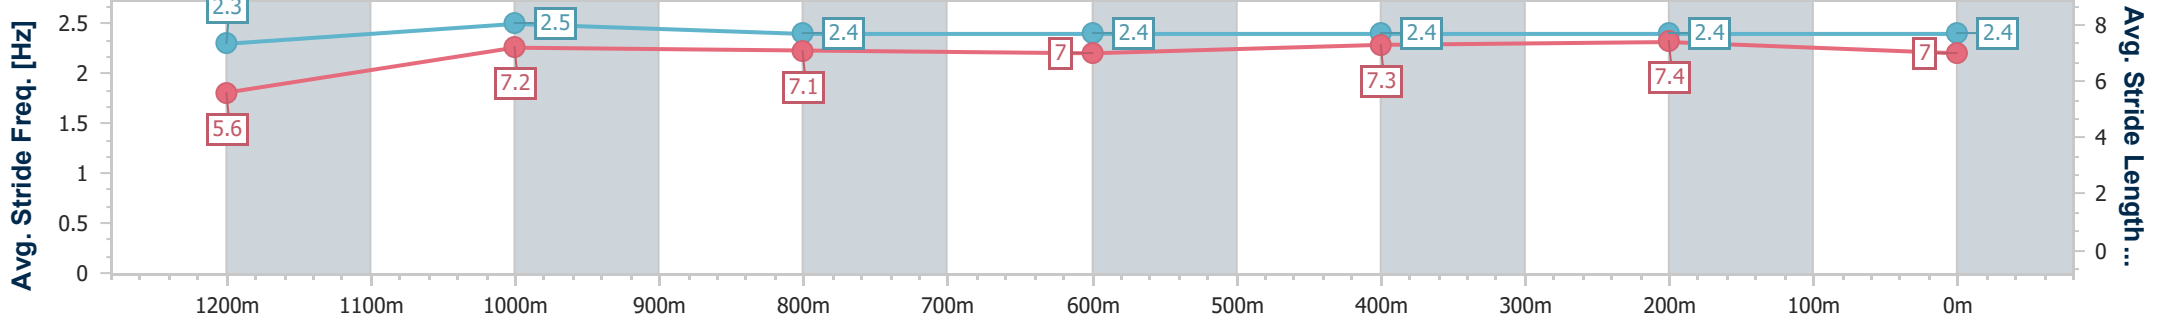

Horse/Jockey Name	Mil Ciento
Final Rank	2
Fastest Section Time (Section)	0:07.84 (Overall)
Top Speed [km/h] (Section)	66.0 (1200m)
Race State	Finished

Rockhampton QLD Professional
Race 4: ROCKHAMPTON MINI LOADS KEN RUSSELL
MEMORIAL RATINGS BAND 0 - 58 Handicap - 1300m

12 July 2024 - 13:25

Track Rating: Soft 5, Weather: Fine, Rail Position: +2.5m Entire

Section	Overall	1200m	1000m	800m	600m	400m	200m
Section Times	1:16.95 [2] (0:07.84)	1:09.11 [3] (0:11.23)	0:57.88 [4] (0:11.60)	0:46.28 [4] (0:12.06)	0:34.22 [4] (0:11.33)	0:22.89 [3] (0:11.12)	0:11.77 [2] (0:11.77)
Average Speed [km/h]	46.0	64.0	61.7	59.8	63.6	64.8	61.7
Top Speed [km/h]	60.6	66.0	66.0	60.8	65.2	65.4	64.4
Avg. Dist. to Rail [m]	1.6	0.7	0.9	0.6	2.5	3.8	4.3
Avg. Stride Freq. [Hz]	2.3	2.5	2.4	2.4	2.4	2.4	2.4
Avg. Stride Length [m]	5.6	7.2	7.1	7.0	7.3	7.4	7.0

- [ ] Ranking at each section and finish
- -.-.- No data available at this section
- NA No data available