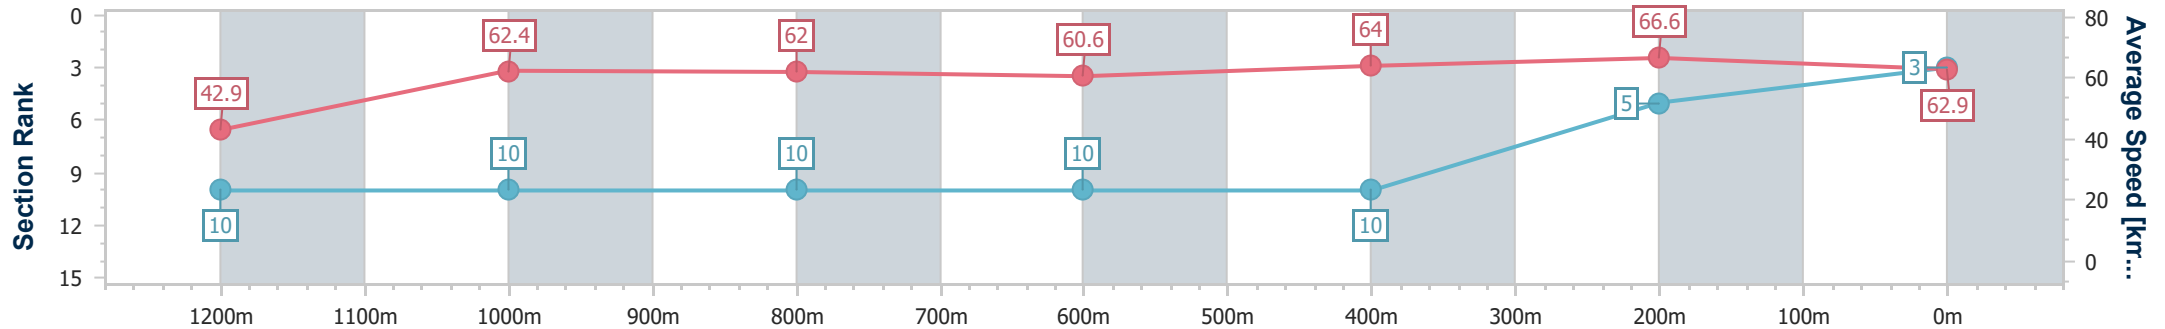

Horse/Jockey Name	Santorini Summer
Final Rank	3
Fastest Section Time (Section)	0:08.41 (Overall)
Top Speed [km/h] (Section)	67.9 (400m)
Race State	Finished

Rockhampton QLD Professional
Race 4: ROCKHAMPTON MINI LOADS KEN RUSSELL
MEMORIAL RATINGS BAND 0 - 58 Handicap - 1300m

12 July 2024 - 13:25

Track Rating: Soft 5, Weather: Fine, Rail Position: +2.5m Entire

Section	Overall	1200m	1000m	800m	600m	400m	200m
Section Times	1:17.16 [3] (0:08.41)	1:08.75 [10] (0:11.53)	0:57.22 [10] (0:11.55)	0:45.67 [10] (0:12.03)	0:33.64 [10] (0:11.27)	0:22.37 [10] (0:10.82)	0:11.55 [5]
Average Speed [km/h]	42.9	62.4	62.0	60.6	64.0	66.6	62.9
Top Speed [km/h]	57.7	66.8	66.7	63.8	67.8	67.9	65.2
Avg. Dist. to Rail [m]	6.9	0.8	0.9	1.4	2.7	1.6	0.5
Avg. Stride Freq. [Hz]	2.2	2.4	2.4	2.4	2.5	2.5	2.5
Avg. Stride Length [m]	5.4	7.3	7.3	7.1	7.3	7.4	7.1

- [ ] Ranking at each section and finish
- -.-.- No data available at this section
- NA No data available