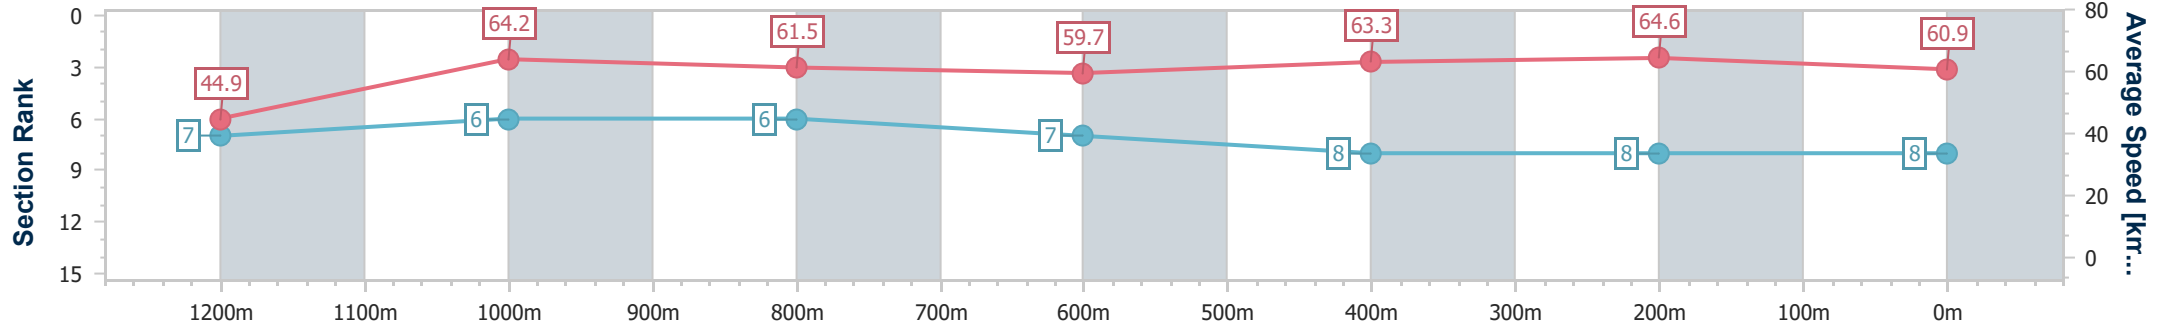

Horse/Jockey Name	Doona
Final Rank	8
Fastest Section Time (Section)	0:08.03 (Overall)
Top Speed [km/h] (Section)	65.7 (600m)
Race State	Finished

Rockhampton QLD Professional
Race 4: ROCKHAMPTON MINI LOADS KEN RUSSELL
MEMORIAL RATINGS BAND 0 - 58 Handicap - 1300m

12 July 2024 - 13:25

Track Rating: Soft 5, Weather: Fine, Rail Position: +2.5m Entire

Section	Overall	1200m	1000m	800m	600m	400m	200m
Section Times	1:17.65 [8] (0:08.03)	1:09.62 [7] (0:11.24)	0:58.38 [6] (0:11.72)	0:46.66 [6] (0:12.21)	0:34.45 [7] (0:11.38)	0:23.07 [8] (0:11.15)	0:11.92 [8] (0:11.92)
Average Speed [km/h]	44.9	64.2	61.5	59.7	63.3	64.6	60.9
Top Speed [km/h]	61.1	65.5	65.1	60.9	65.7	65.6	63.8
Avg. Dist. to Rail [m]	5.0	0.4	0.8	1.7	2.0	2.9	3.4
Avg. Stride Freq. [Hz]	2.4	2.4	2.4	2.4	2.4	2.4	2.3
Avg. Stride Length [m]	5.3	7.4	7.3	7.1	7.5	7.5	7.2

- [ ] Ranking at each section and finish
- -.-.- No data available at this section
- NA No data available