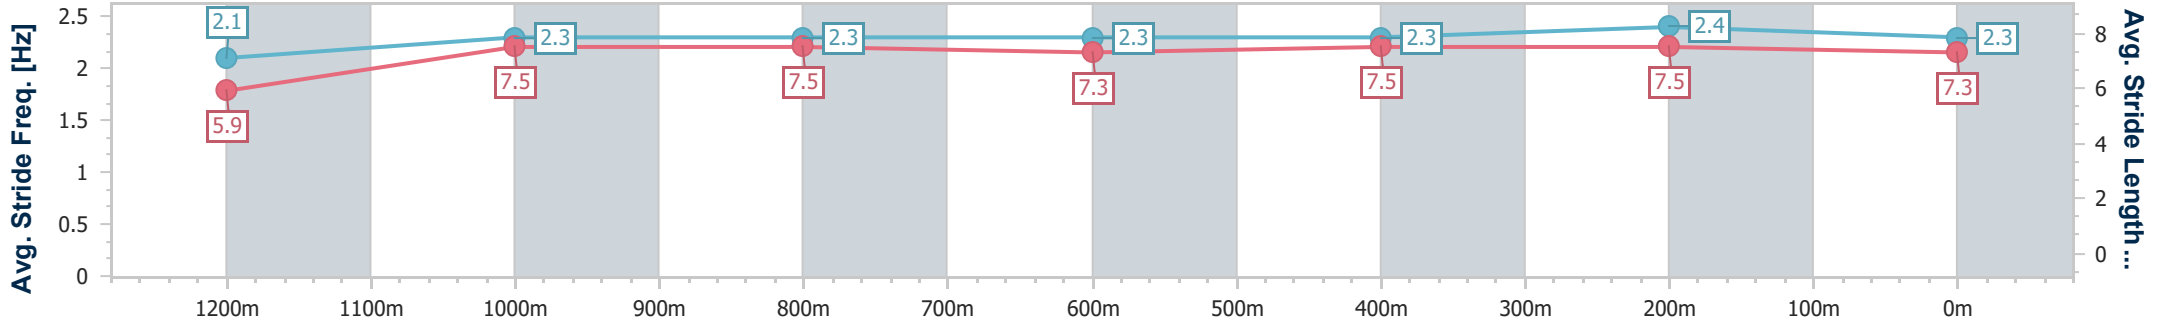

Horse/Jockey Name	Yule My Hero
Final Rank	6
Fastest Section Time (Section)	0:08.02 (Overall)
Top Speed [km/h] (Section)	66.0 (400m)
Race State	Finished

Rockhampton QLD Professional
Race 4: ROCKHAMPTON MINI LOADS KEN RUSSELL
MEMORIAL RATINGS BAND 0 - 58 Handicap - 1300m
12 July 2024 - 13:25

Track Rating: Soft 5, Weather: Fine, Rail Position: +2.5m Entire

Section	Overall	1200m	1000m	800m	600m	400m	200m
Section Times	1:17.44 [6] (0:08.02)	1:09.42 [6] (0:11.37)	0:58.05 [7] (0:11.73)	0:46.32 [8] (0:12.13)	0:34.19 [8] (0:11.36)	0:22.83 [9] (0:11.03)	0:11.80 [6] (0:11.80)
Average Speed [km/h]	45.1	63.2	61.6	60.6	63.5	65.4	61.6
Top Speed [km/h]	59.1	65.2	65.2	62.1	65.7	66.0	64.1
Avg. Dist. to Rail [m]	1.9	0.7	0.8	2.6	3.5	5.3	5.6
Avg. Stride Freq. [Hz]	2.1	2.3	2.3	2.3	2.3	2.4	2.3
Avg. Stride Length [m]	5.9	7.5	7.5	7.3	7.5	7.5	7.3

- [ ] Ranking at each section and finish
- -.-.- No data available at this section
- NA No data available