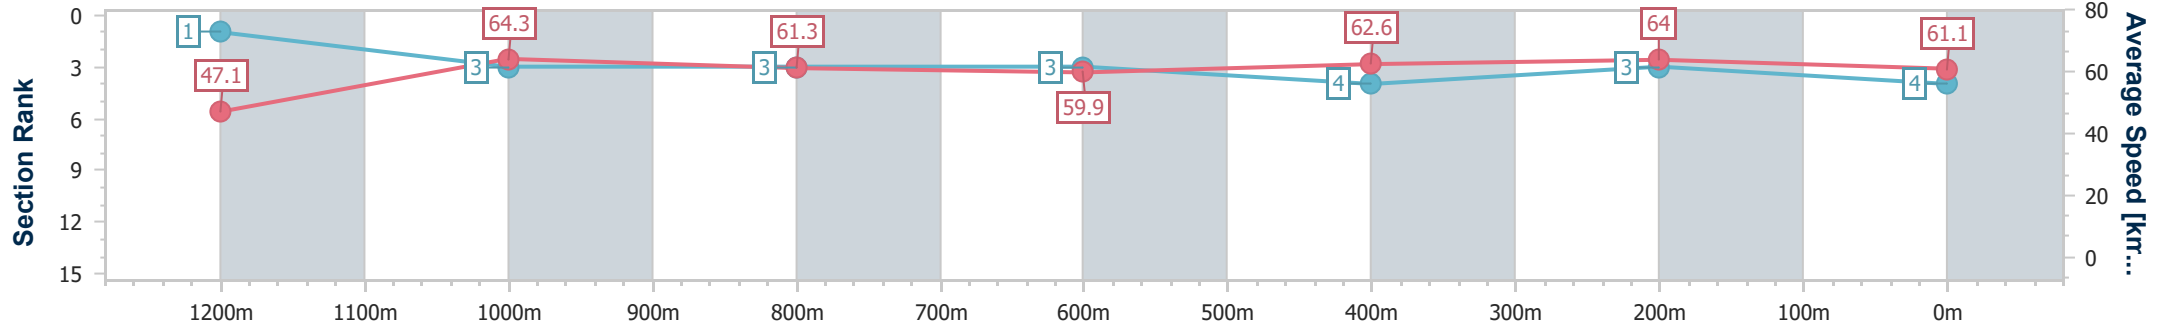

Horse/Jockey Name	Aleaco
Final Rank	4
Fastest Section Time (Section)	0:07.66 (Overall)
Top Speed [km/h] (Section)	66.0 (1200m)
Race State	Finished

Rockhampton QLD Professional
Race 4: ROCKHAMPTON MINI LOADS KEN RUSSELL
MEMORIAL RATINGS BAND 0 - 58 Handicap - 1300m

12 July 2024 - 13:25

Track Rating: Soft 5, Weather: Fine, Rail Position: +2.5m Entire

Section	Overall	1200m	1000m	800m	600m	400m	200m
Section Times	1:17.26 [4] (0:07.66)	1:09.60 [1] (0:11.17)	0:58.43 [3] (0:11.67)	0:46.76 [3] (0:12.12)	0:34.64 [3] (0:11.53)	0:23.11 [4] (0:11.22)	0:11.89 [3] (0:11.89)
Average Speed [km/h]	47.1	64.3	61.3	59.9	62.6	64.0	61.1
Top Speed [km/h]	62.0	66.0	63.7	61.0	64.9	65.0	63.3
Avg. Dist. to Rail [m]	1.0	1.2	1.0	1.2	2.0	2.4	2.0
Avg. Stride Freq. [Hz]	2.3	2.4	2.3	2.3	2.3	2.4	2.3
Avg. Stride Length [m]	5.7	7.4	7.4	7.3	7.4	7.6	7.4

- [ ] Ranking at each section and finish
- -.-.- No data available at this section
- NA No data available