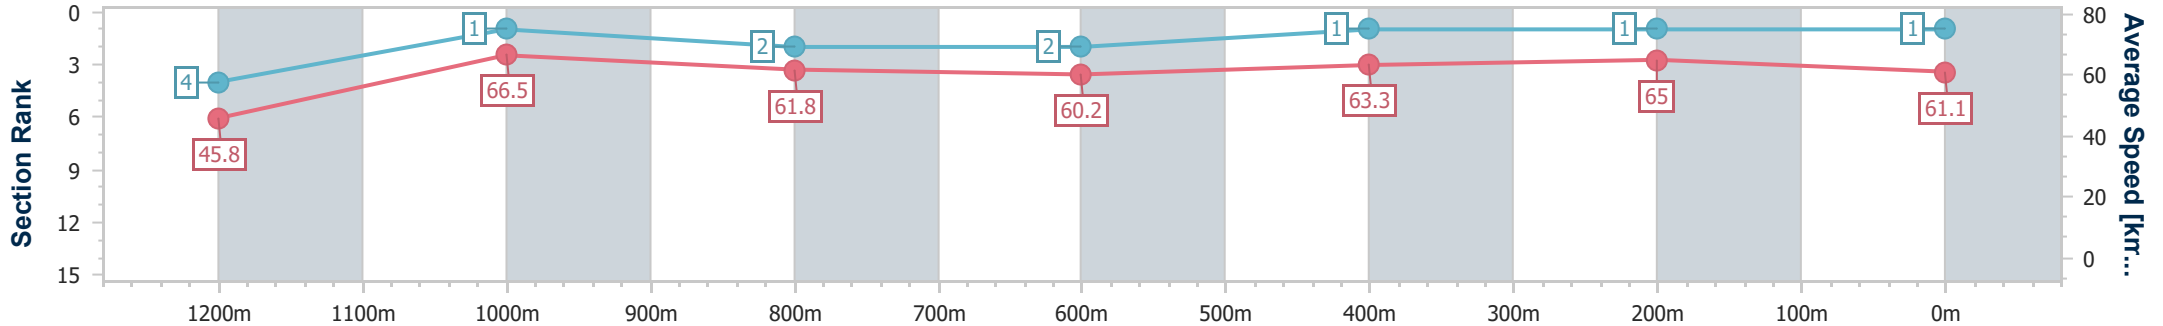

12 July 2024 - 13:25

Track Rating: Soft 5, Weather: Fine, Rail Position: +2.5m Entire

Section	Overall	1200m	1000m	800m	600m	400m	200m
Section Times	1:16.92 [1] (0:07.87)	1:09.05 [4] (0:10.84)	0:58.21 [1] (0:11.66)	0:46.55 [2] (0:12.23)	0:34.32 [2] (0:11.37)	0:22.95 [1] (0:11.08)	0:11.87 [1] (0:11.87)
Average Speed [km/h]	45.8	66.5	61.8	60.2	63.3	65.0	61.1
Top Speed [km/h]	64.2	67.9	65.4	62.2	64.5	65.8	64.2
Avg. Dist. to Rail [m]	6.0	0.9	1.3	2.6	0.6	0.7	0.3
Avg. Stride Freq. [Hz]	2.2	2.4	2.3	2.3	2.3	2.4	2.3
Avg. Stride Length [m]	5.8	7.7	7.6	7.4	7.5	7.5	7.3