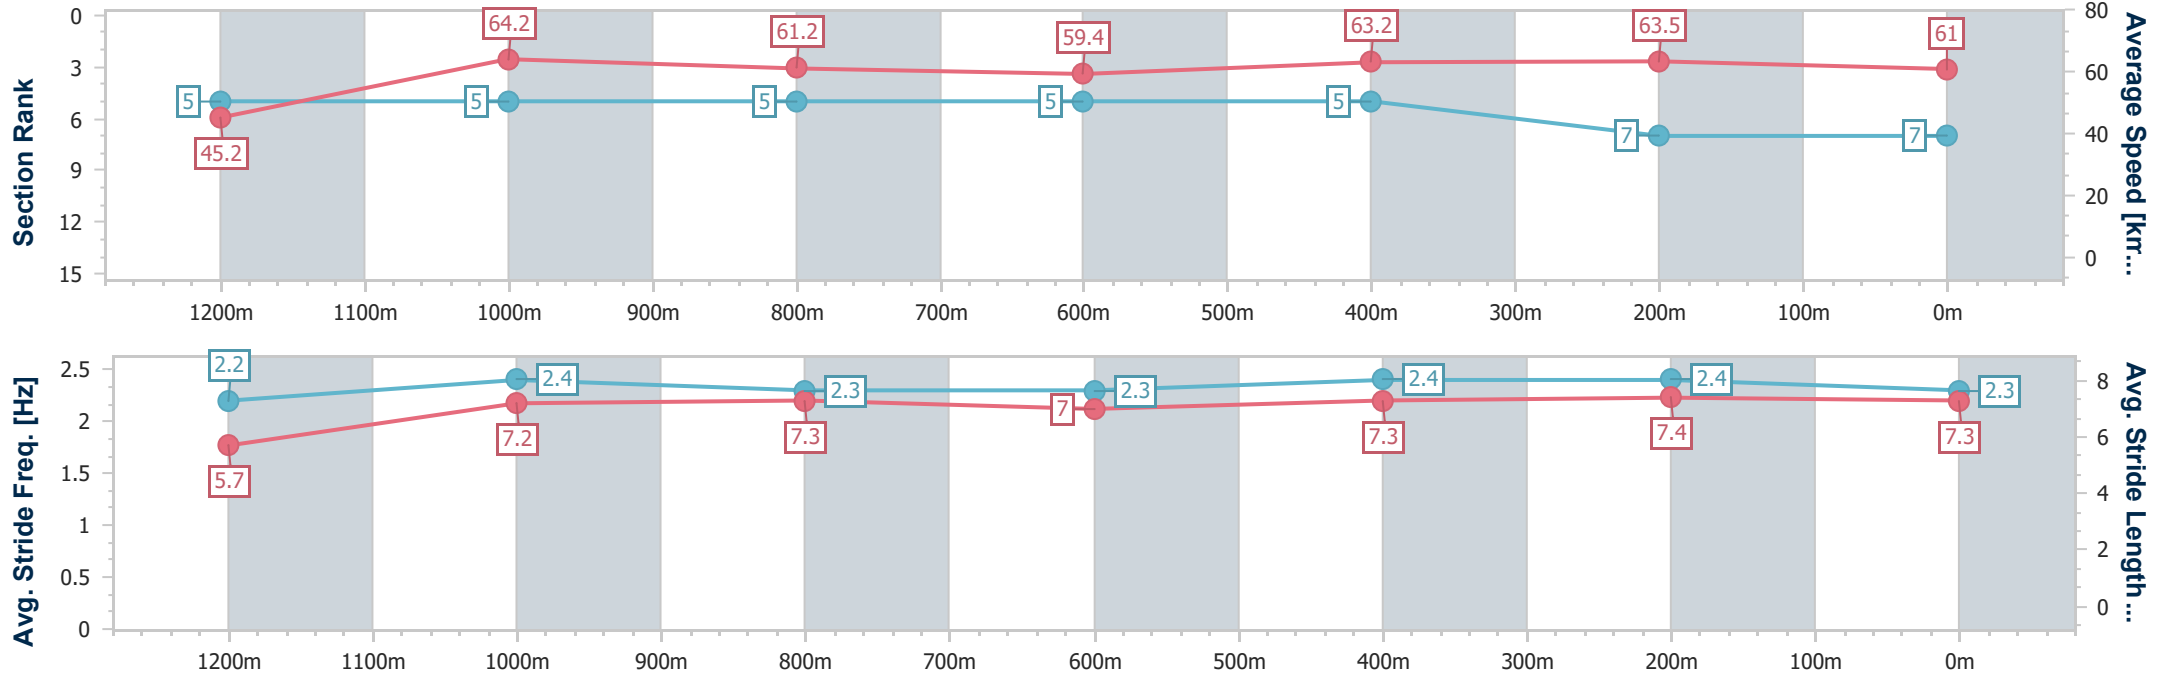

Horse/Jockey Name	Maxie Tap
Final Rank	7
Fastest Section Time (Section)	0:07.97 (Overall)
Top Speed [km/h] (Section)	66.2 (1200m)
Race State	Finished

Rockhampton QLD Professional
Race 4: ROCKHAMPTON MINI LOADS KEN RUSSELL
MEMORIAL RATINGS BAND 0 - 58 Handicap - 1300m

12 July 2024 - 13:25

Track Rating: Soft 5, Weather: Fine, Rail Position: +2.5m Entire

Section	Overall	1200m	1000m	800m	600m	400m	200m
Section Times	1:17.53 [7] (0:07.97)	1:09.56 [5] (0:11.19)	0:58.37 [5] (0:11.64)	0:46.73 [5] (0:12.11)	0:34.62 [5] (0:11.38)	0:23.24 [5] (0:11.35)	0:11.89 [7] (0:11.89)
Average Speed [km/h]	45.2	64.2	61.2	59.4	63.2	63.5	61.0
Top Speed [km/h]	59.9	66.2	65.1	60.7	65.9	65.3	64.0
Avg. Dist. to Rail [m]	1.2	1.6	1.8	0.6	0.6	1.6	2.1
Avg. Stride Freq. [Hz]	2.2	2.4	2.3	2.3	2.4	2.4	2.3
Avg. Stride Length [m]	5.7	7.2	7.3	7.0	7.3	7.4	7.3

- [ ] Ranking at each section and finish
- -.-.- No data available at this section
- NA No data available