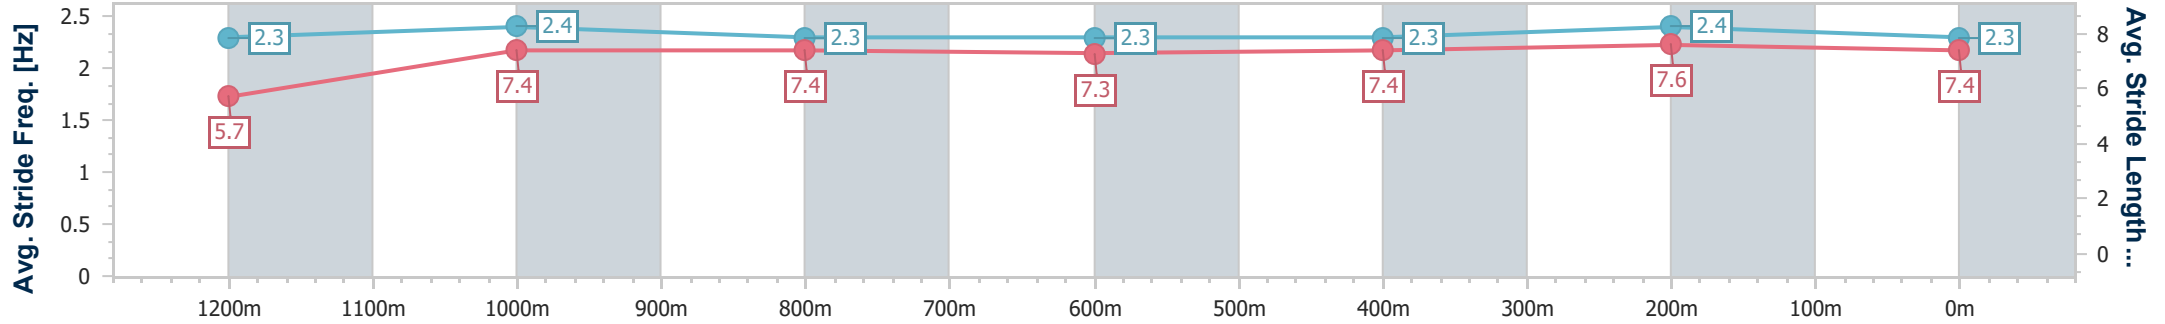

Horse/Jockey Name	Aleaco
Final Rank	4
Fastest Section Time (Section)	0:07.66 (Overall)
Top Speed [km/h] (Section)	66.0 (1200m)
Race State	Finished

Rockhampton QLD Professional
Race 4: ROCKHAMPTON MINI LOADS KEN RUSSELL
MEMORIAL RATINGS BAND 0 - 58 Handicap - 1300m

12 July 2024 - 13:25

Track Rating: Soft 5, Weather: Fine, Rail Position: +2.5m Entire

Section	Overall	1200m	1000m	800m	600m	400m	200m
Section Times	1:17.26 [4] (0:07.66)	1:09.60 [1] (0:11.17)	0:58.43 [3] (0:11.67)	0:46.76 [3] (0:12.12)	0:34.64 [3] (0:11.53)	0:23.11 [4] (0:11.22)	0:11.89 [3] (0:11.89)
Average Speed [km/h]	47.1	64.3	61.3	59.9	62.6	64.0	61.1
Top Speed [km/h]	62.0	66.0	63.7	61.0	64.9	65.0	63.3
Avg. Dist. to Rail [m]	1.0	1.2	1.0	1.2	2.0	2.4	2.0
Avg. Stride Freq. [Hz]	2.3	2.4	2.3	2.3	2.3	2.4	2.3
Avg. Stride Length [m]	5.7	7.4	7.4	7.3	7.4	7.6	7.4

- [ ] Ranking at each section and finish
- -.-.- No data available at this section
- NA No data available