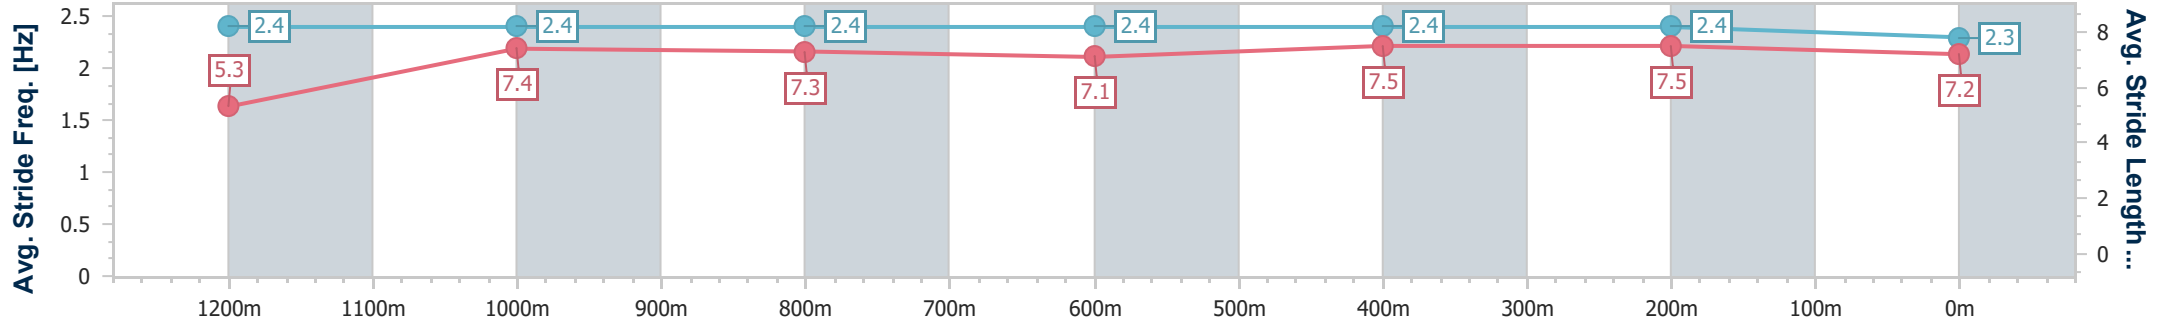

Horse/Jockey Name	Doona
Final Rank	8
Fastest Section Time (Section)	0:08.03 (Overall)
Top Speed [km/h] (Section)	65.7 (600m)
Race State	Finished

Rockhampton QLD Professional
Race 4: ROCKHAMPTON MINI LOADS KEN RUSSELL
MEMORIAL RATINGS BAND 0 - 58 Handicap - 1300m

12 July 2024 - 13:25

Track Rating: Soft 5, Weather: Fine, Rail Position: +2.5m Entire

Section	Overall	1200m	1000m	800m	600m	400m	200m
Section Times	1:17.65 [8] (0:08.03)	1:09.62 [7] (0:11.24)	0:58.38 [6] (0:11.72)	0:46.66 [6] (0:12.21)	0:34.45 [7] (0:11.38)	0:23.07 [8] (0:11.15)	0:11.92 [8] (0:11.92)
Average Speed [km/h]	44.9	64.2	61.5	59.7	63.3	64.6	60.9
Top Speed [km/h]	61.1	65.5	65.1	60.9	65.7	65.6	63.8
Avg. Dist. to Rail [m]	5.0	0.4	0.8	1.7	2.0	2.9	3.4
Avg. Stride Freq. [Hz]	2.4	2.4	2.4	2.4	2.4	2.4	2.3
Avg. Stride Length [m]	5.3	7.4	7.3	7.1	7.5	7.5	7.2

- [ ] Ranking at each section and finish
- -.-.- No data available at this section
- NA No data available