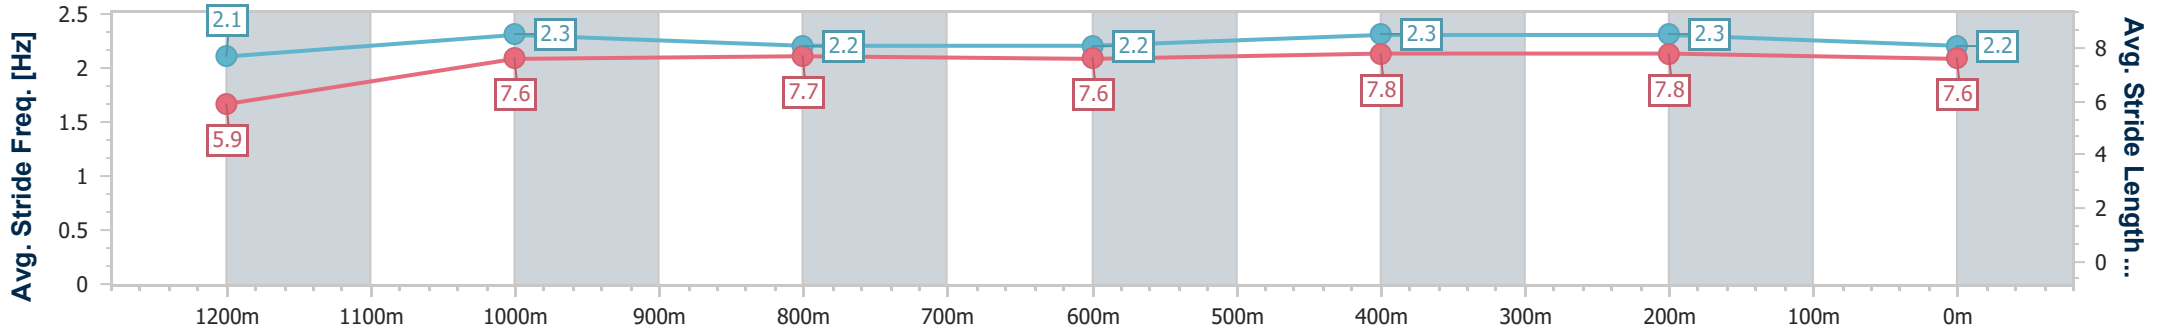

Horse/Jockey Name	Yeah Copy
Final Rank	5
Fastest Section Time (Section)	0:08.24 (Overall)
Top Speed [km/h] (Section)	66.9 (600m)
Race State	Finished

Rockhampton QLD Professional
Race 4: ROCKHAMPTON MINI LOADS KEN RUSSELL
MEMORIAL RATINGS BAND 0 - 58 Handicap - 1300m

12 July 2024 - 13:25

Track Rating: Soft 5, Weather: Fine, Rail Position: +2.5m Entire

Section	Overall	1200m	1000m	800m	600m	400m	200m
Section Times	1:17.40 [5] (0:08.24)	1:09.16 [9] (0:11.47)	0:57.69 [9] (0:11.60)	0:46.09 [9] (0:12.11)	0:33.98 [9] (0:11.00)	0:22.98 [6] (0:11.09)	0:11.89 [4] (0:11.89)
Average Speed [km/h]	43.7	62.8	62.0	61.1	65.6	64.8	61.0
Top Speed [km/h]	57.9	64.9	64.9	64.2	66.9	66.8	63.7
Avg. Dist. to Rail [m]	3.5	0.5	0.8	3.1	5.1	4.9	4.8
Avg. Stride Freq. [Hz]	2.1	2.3	2.2	2.2	2.3	2.3	2.2
Avg. Stride Length [m]	5.9	7.6	7.7	7.6	7.8	7.8	7.6

- [ ] Ranking at each section and finish
- -.-.- No data available at this section
- NA No data available