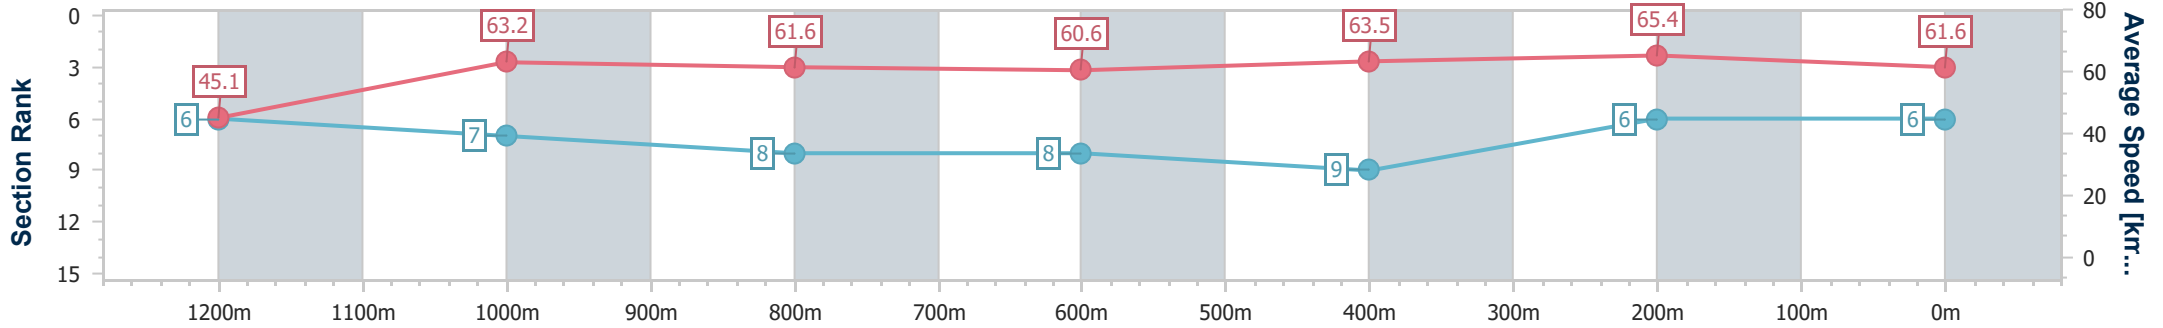

Horse/Jockey Name	Yule My Hero
Final Rank	6
Fastest Section Time (Section)	0:08.02 (Overall)
Top Speed [km/h] (Section)	66.0 (400m)
Race State	Finished

Rockhampton QLD Professional
Race 4: ROCKHAMPTON MINI LOADS KEN RUSSELL
MEMORIAL RATINGS BAND 0 - 58 Handicap - 1300m
12 July 2024 - 13:25

Track Rating: Soft 5, Weather: Fine, Rail Position: +2.5m Entire

Section	Overall	1200m	1000m	800m	600m	400m	200m
Section Times	1:17.44 [6] (0:08.02)	1:09.42 [6] (0:11.37)	0:58.05 [7] (0:11.73)	0:46.32 [8] (0:12.13)	0:34.19 [8] (0:11.36)	0:22.83 [9] (0:11.03)	0:11.80 [6] (0:11.80)
Average Speed [km/h]	45.1	63.2	61.6	60.6	63.5	65.4	61.6
Top Speed [km/h]	59.1	65.2	65.2	62.1	65.7	66.0	64.1
Avg. Dist. to Rail [m]	1.9	0.7	0.8	2.6	3.5	5.3	5.6
Avg. Stride Freq. [Hz]	2.1	2.3	2.3	2.3	2.3	2.4	2.3
Avg. Stride Length [m]	5.9	7.5	7.5	7.3	7.5	7.5	7.3

- [ ] Ranking at each section and finish
- -.-.- No data available at this section
- NA No data available