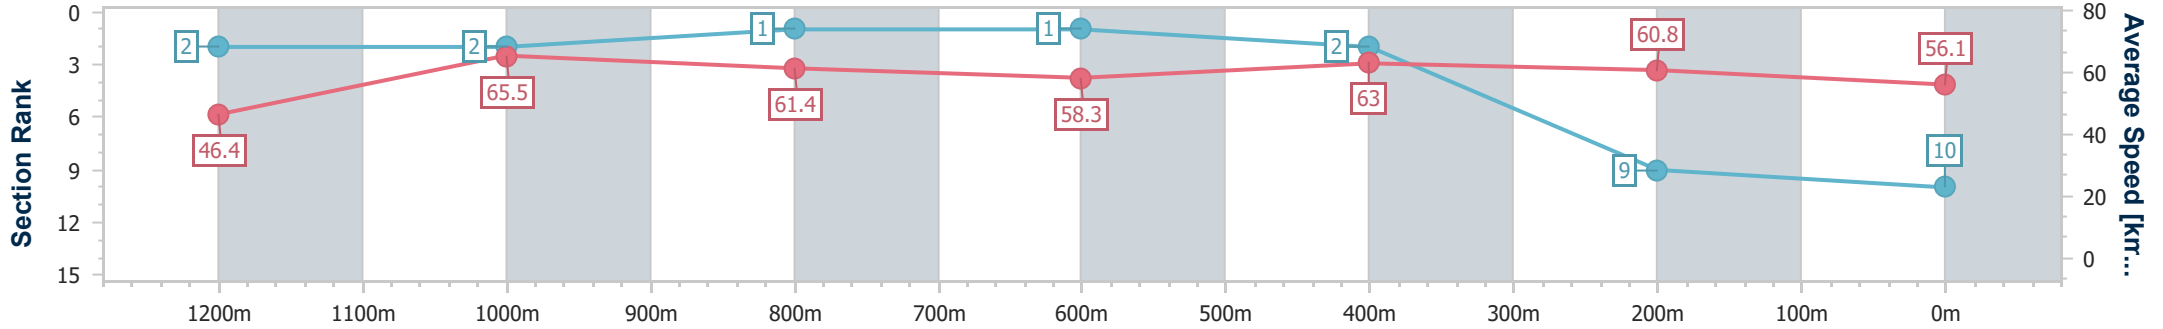

Horse/Jockey Name	Telmesomethin'girl
Final Rank	10
Fastest Section Time (Section)	0:07.75 (Overall)
Top Speed [km/h] (Section)	66.8 (1200m)
Race State	Finished

Rockhampton QLD Professional
Race 4: ROCKHAMPTON MINI LOADS KEN RUSSELL
MEMORIAL RATINGS BAND 0 - 58 Handicap - 1300m

12 July 2024 - 13:25

Track Rating: Soft 5, Weather: Fine, Rail Position: +2.5m Entire

Section	Overall	1200m	1000m	800m	600m	400m	200m
Section Times	1:18.75 [10] (0:07.75)	1:11.00 [2] (0:10.99)	1:00.01 [2] (0:11.59)	0:48.42 [1] (0:12.22)	0:36.20 [1] (0:11.43)	0:24.77 [2] (0:11.81)	0:12.96 [9]
Average Speed [km/h]	46.4	65.5	61.4	58.3	63.0	60.8	56.1
Top Speed [km/h]	63.3	66.8	64.4	60.4	64.3	63.8	59.0
Avg. Dist. to Rail [m]	3.5	0.4	1.8	1.2	1.3	0.1	1.2
Avg. Stride Freq. [Hz]	2.4	2.7	2.5	2.5	2.5	2.5	2.4
Avg. Stride Length [m]	5.4	6.7	6.7	6.5	7.0	6.7	6.5

- [ ] Ranking at each section and finish
- -.-.- No data available at this section
- NA No data available