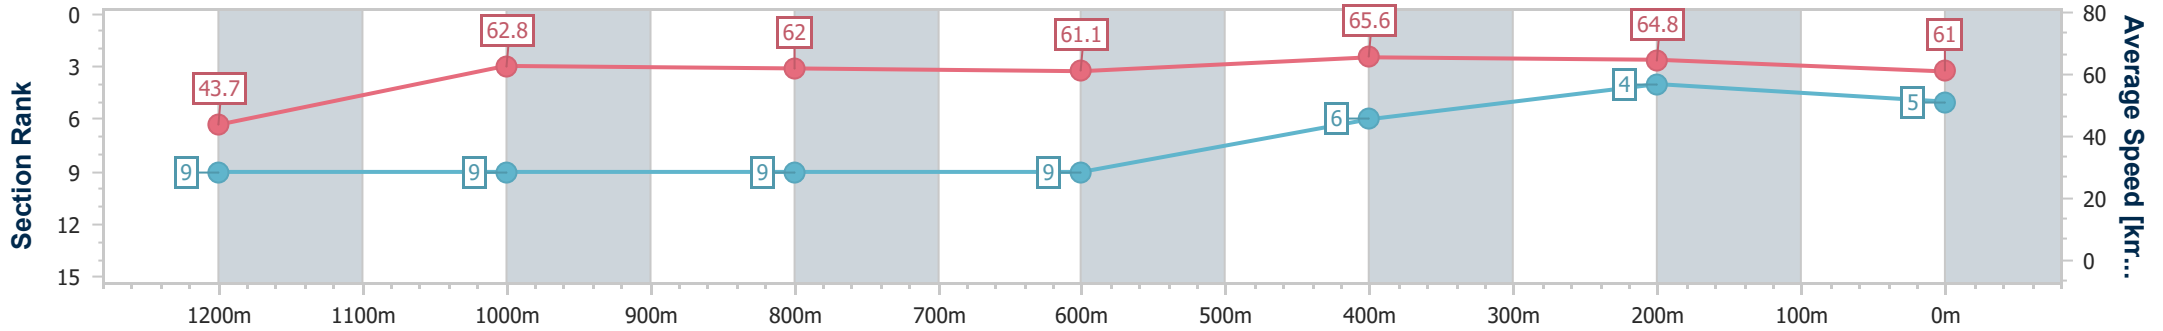

Horse/Jockey Name	Yeah Copy
Final Rank	5
Fastest Section Time (Section)	0:08.24 (Overall)
Top Speed [km/h] (Section)	66.9 (600m)
Race State	Finished

Rockhampton QLD Professional
Race 4: ROCKHAMPTON MINI LOADS KEN RUSSELL
MEMORIAL RATINGS BAND 0 - 58 Handicap - 1300m

12 July 2024 - 13:25

Track Rating: Soft 5, Weather: Fine, Rail Position: +2.5m Entire

Section	Overall	1200m	1000m	800m	600m	400m	200m
Section Times	1:17.40 [5] (0:08.24)	1:09.16 [9] (0:11.47)	0:57.69 [9] (0:11.60)	0:46.09 [9] (0:12.11)	0:33.98 [9] (0:11.00)	0:22.98 [6] (0:11.09)	0:11.89 [4] (0:11.89)
Average Speed [km/h]	43.7	62.8	62.0	61.1	65.6	64.8	61.0
Top Speed [km/h]	57.9	64.9	64.9	64.2	66.9	66.8	63.7
Avg. Dist. to Rail [m]	3.5	0.5	0.8	3.1	5.1	4.9	4.8
Avg. Stride Freq. [Hz]	2.1	2.3	2.2	2.2	2.3	2.3	2.2
Avg. Stride Length [m]	5.9	7.6	7.7	7.6	7.8	7.8	7.6

- [ ] Ranking at each section and finish
- -.-.- No data available at this section
- NA No data available