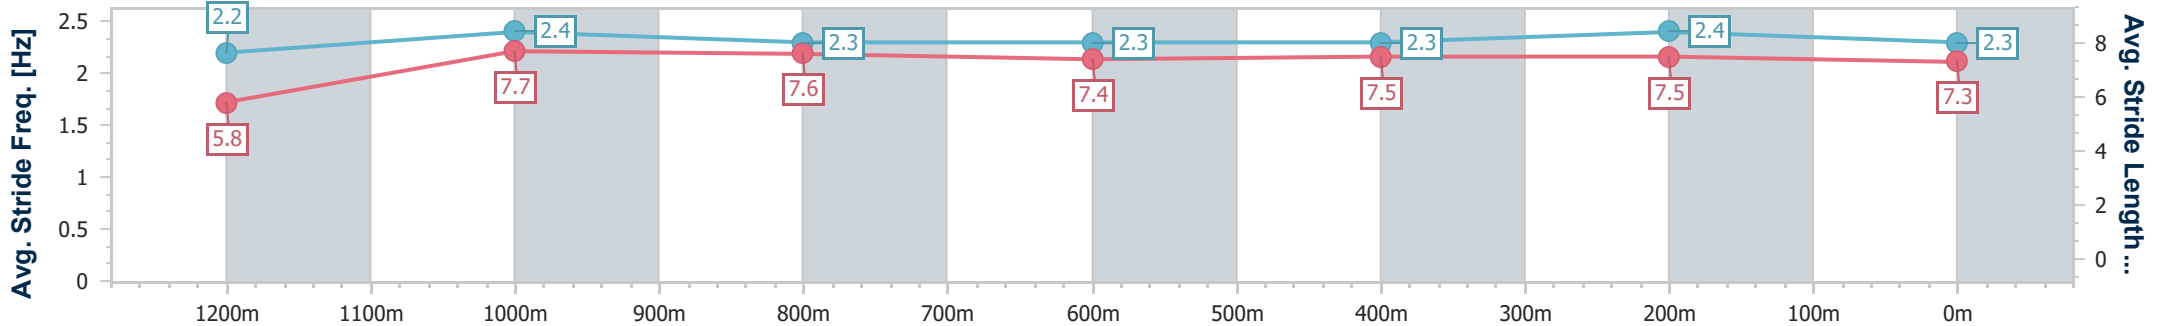

12 July 2024 - 13:25

Track Rating: Soft 5, Weather: Fine, Rail Position: +2.5m Entire

Section	Overall	1200m	1000m	800m	600m	400m	200m
Section Times	1:16.92 [1] (0:07.87)	1:09.05 [4] (0:10.84)	0:58.21 [1] (0:11.66)	0:46.55 [2] (0:12.23)	0:34.32 [2] (0:11.37)	0:22.95 [1] (0:11.08)	0:11.87 [1] (0:11.87)
Average Speed [km/h]	45.8	66.5	61.8	60.2	63.3	65.0	61.1
Top Speed [km/h]	64.2	67.9	65.4	62.2	64.5	65.8	64.2
Avg. Dist. to Rail [m]	6.0	0.9	1.3	2.6	0.6	0.7	0.3
Avg. Stride Freq. [Hz]	2.2	2.4	2.3	2.3	2.3	2.4	2.3
Avg. Stride Length [m]	5.8	7.7	7.6	7.4	7.5	7.5	7.3