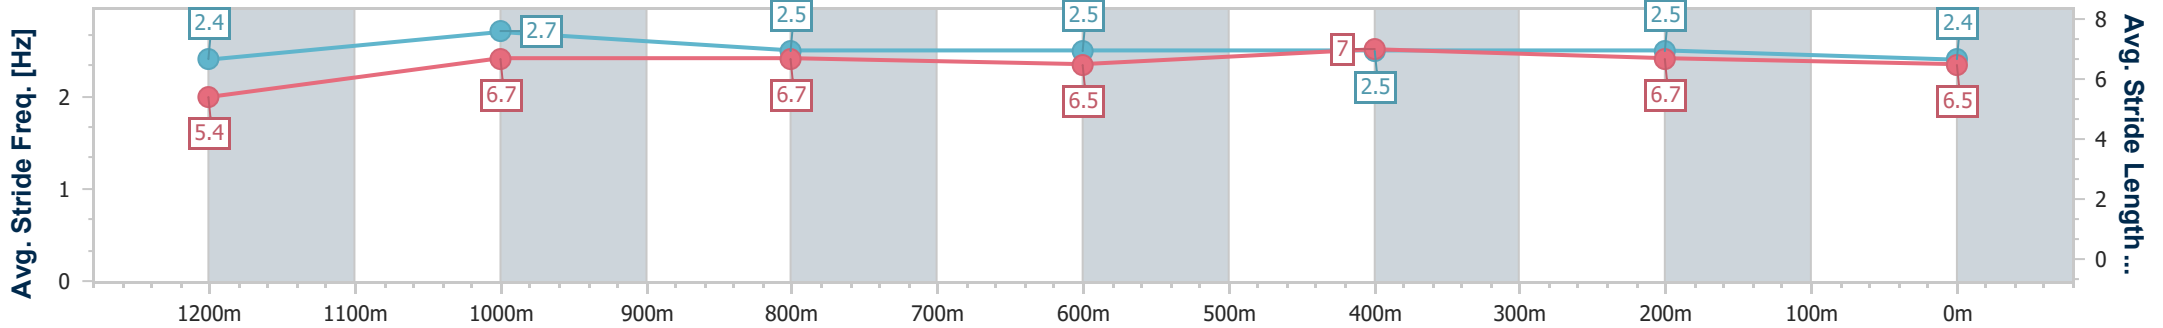

Horse/Jockey Name	Telmesomethin'girl
Final Rank	10
Fastest Section Time (Section)	0:07.75 (Overall)
Top Speed [km/h] (Section)	66.8 (1200m)
Race State	Finished

Rockhampton QLD Professional
Race 4: ROCKHAMPTON MINI LOADS KEN RUSSELL
MEMORIAL RATINGS BAND 0 - 58 Handicap - 1300m

12 July 2024 - 13:25

Track Rating: Soft 5, Weather: Fine, Rail Position: +2.5m Entire

Section	Overall	1200m	1000m	800m	600m	400m	200m
Section Times	1:18.75 [10] (0:07.75)	1:11.00 [2] (0:10.99)	1:00.01 [2] (0:11.59)	0:48.42 [1] (0:12.22)	0:36.20 [1] (0:11.43)	0:24.77 [2] (0:11.81)	0:12.96 [9]
Average Speed [km/h]	46.4	65.5	61.4	58.3	63.0	60.8	56.1
Top Speed [km/h]	63.3	66.8	64.4	60.4	64.3	63.8	59.0
Avg. Dist. to Rail [m]	3.5	0.4	1.8	1.2	1.3	0.1	1.2
Avg. Stride Freq. [Hz]	2.4	2.7	2.5	2.5	2.5	2.5	2.4
Avg. Stride Length [m]	5.4	6.7	6.7	6.5	7.0	6.7	6.5

- [ ] Ranking at each section and finish
- -.-.- No data available at this section
- NA No data available