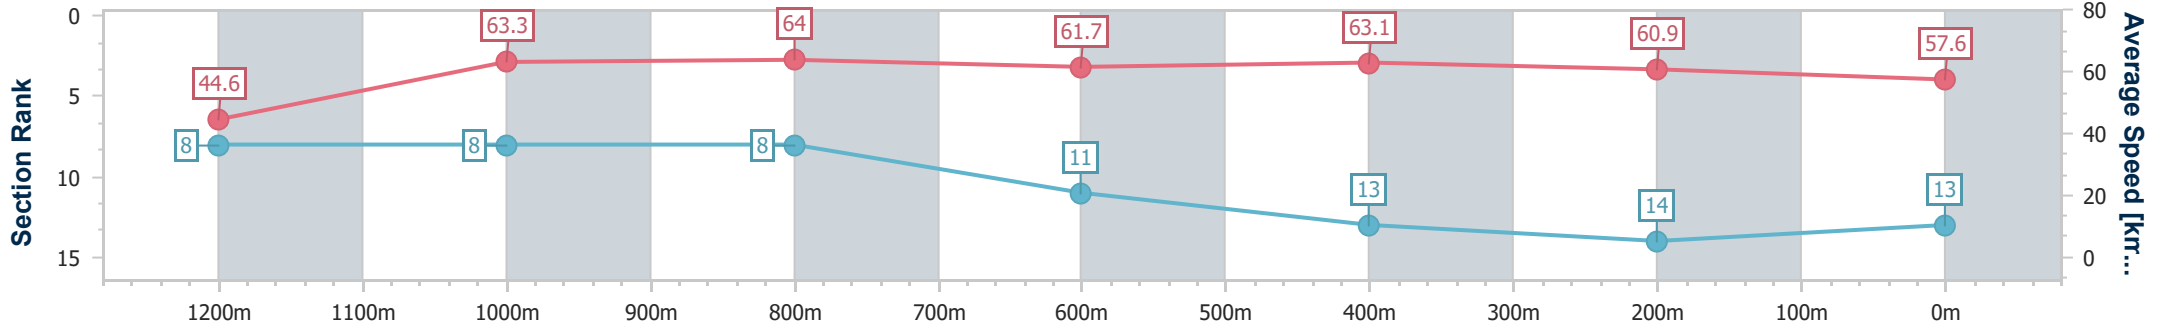

- [] Ranking at each section and finish
- .-.- No data available at this section
- NA No data available

| | |
|--------------------------------|-------------------|
| Horse/Jockey Name | Latin Love |
| Final Rank | 13 |
| Fastest Section Time (Section) | 0:08.09 (Overall) |
| Top Speed [km/h] (Section) | 66.4 (1000m) |
| Race State | Finished |

Rockhampton QLD Professional
 Race 3: REES R & SYDNEY JONES SOLICITORS Maiden Handicap - 1300m
 12 July 2024 - 12:45

Track Rating: Soft 5, Weather: Fine, Rail Position: +2.5m Entire

| Section | Overall | 1200m | 1000m | 800m | 600m | 400m | 200m |
|------------------------|---------------------------|--------------------------|--------------------------|--------------------------|---------------------------|---------------------------|---------------------------|
| Section Times | 1:18.38 [13] (0:08.09) | 1:10.29 [8] (0:11.40) | 0:58.89 [8] (0:11.27) | 0:47.62 [8] (0:11.77) | 0:35.85 [11] (0:11.44) | 0:24.41 [13] (0:11.80) | 0:12.61 [14] (0:12.61) |
| Average Speed [km/h] | 44.6 | 63.3 | 64.0 | 61.7 | 63.1 | 60.9 | 57.6 |
| Top Speed [km/h] | 62.0 | 65.4 | 66.4 | 63.0 | 63.7 | 63.1 | 59.4 |
| Avg. Dist. to Rail [m] | 7.0 | 1.2 | 0.6 | 1.2 | 4.2 | 7.1 | 6.6 |
| Avg. Stride Freq. [Hz] | 2.2 | 2.4 | 2.4 | 2.4 | 2.4 | 2.4 | 2.3 |
| Avg. Stride Length [m] | 5.3 | 7.4 | 7.5 | 7.2 | 7.4 | 7.2 | 6.7 |