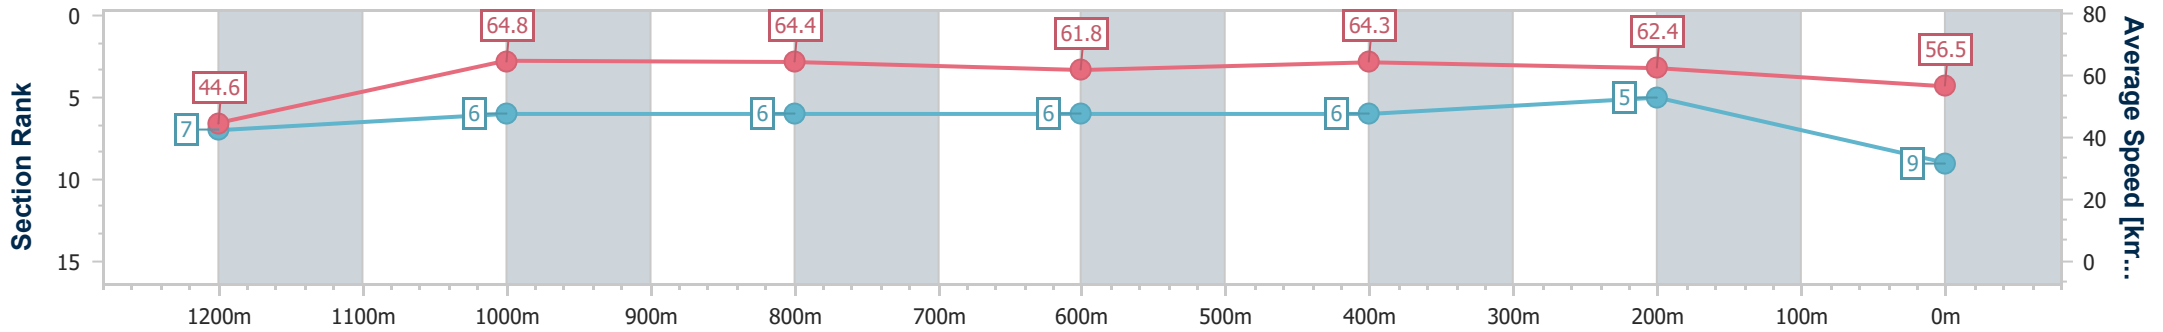

Horse/Jockey Name	Green Park
Final Rank	9
Fastest Section Time (Section)	0:08.08 (Overall)
Top Speed [km/h] (Section)	67.1 (1000m)
Race State	Finished

Rockhampton QLD Professional
Race 3: REES R & SYDNEY JONES SOLICITORS Maiden Handicap - 1300m
12 July 2024 - 12:45

Track Rating: Soft 5, Weather: Fine, Rail Position: +2.5m Entire

Section	Overall	1200m	1000m	800m	600m	400m	200m
Section Times	1:17.64 [9] (0:08.08)	1:09.56 [7] (0:11.11)	0:58.45 [6] (0:11.20)	0:47.25 [6] (0:11.66)	0:35.59 [6] (0:11.21)	0:24.38 [6] (0:11.53)	0:12.85 [5] (0:12.85)
Average Speed [km/h]	44.6	64.8	64.4	61.8	64.3	62.4	56.5
Top Speed [km/h]	63.6	67.1	67.1	64.5	65.4	65.4	59.6
Avg. Dist. to Rail [m]	2.3	0.6	0.8	0.2	3.0	6.2	8.1
Avg. Stride Freq. [Hz]	2.2	2.4	2.4	2.3	2.4	2.4	2.3
Avg. Stride Length [m]	5.5	7.3	7.6	7.4	7.4	7.3	6.8

- [ ] Ranking at each section and finish
- -.-.- No data available at this section
- NA No data available