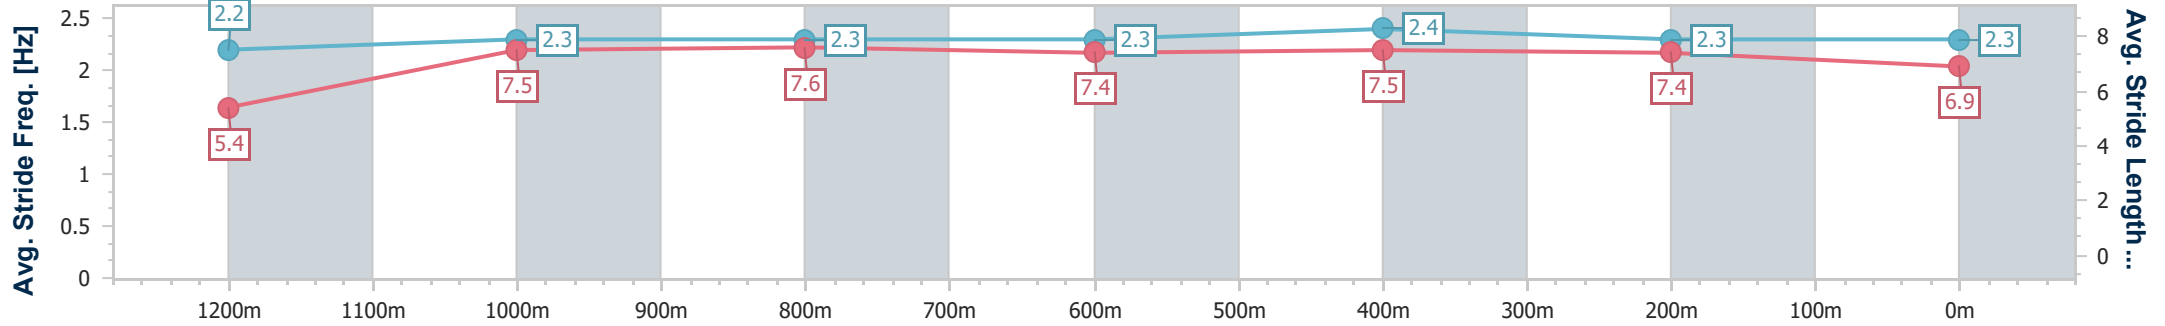

Horse/Jockey Name	Go Girl Go
Final Rank	10
Fastest Section Time (Section)	0:08.18 (Overall)
Top Speed [km/h] (Section)	66.5 (1000m)
Race State	Finished

Rockhampton QLD Professional
Race 3: REES R & SYDNEY JONES SOLICITORS Maiden Handicap - 1300m
12 July 2024 - 12:45

Track Rating: Soft 5, Weather: Fine, Rail Position: +2.5m Entire

Section	Overall	1200m	1000m	800m	600m	400m	200m
Section Times	1:17.99 [10] (0:08.18)	1:09.81 [10] (0:11.39)	0:58.42 [9] (0:11.20)	0:47.22 [9] (0:11.59)	0:35.63 [8] (0:11.27)	0:24.36 [8] (0:11.53)	0:12.83 [10] (0:12.83)
Average Speed [km/h]	44.1	63.1	64.1	62.2	63.9	62.5	56.6
Top Speed [km/h]	61.0	65.6	66.5	64.5	64.9	64.4	59.4
Avg. Dist. to Rail [m]	4.7	0.5	0.4	0.4	3.8	7.7	10.4
Avg. Stride Freq. [Hz]	2.2	2.3	2.3	2.3	2.4	2.3	2.3
Avg. Stride Length [m]	5.4	7.5	7.6	7.4	7.5	7.4	6.9

- [ ] Ranking at each section and finish
- -.-.- No data available at this section
- NA No data available