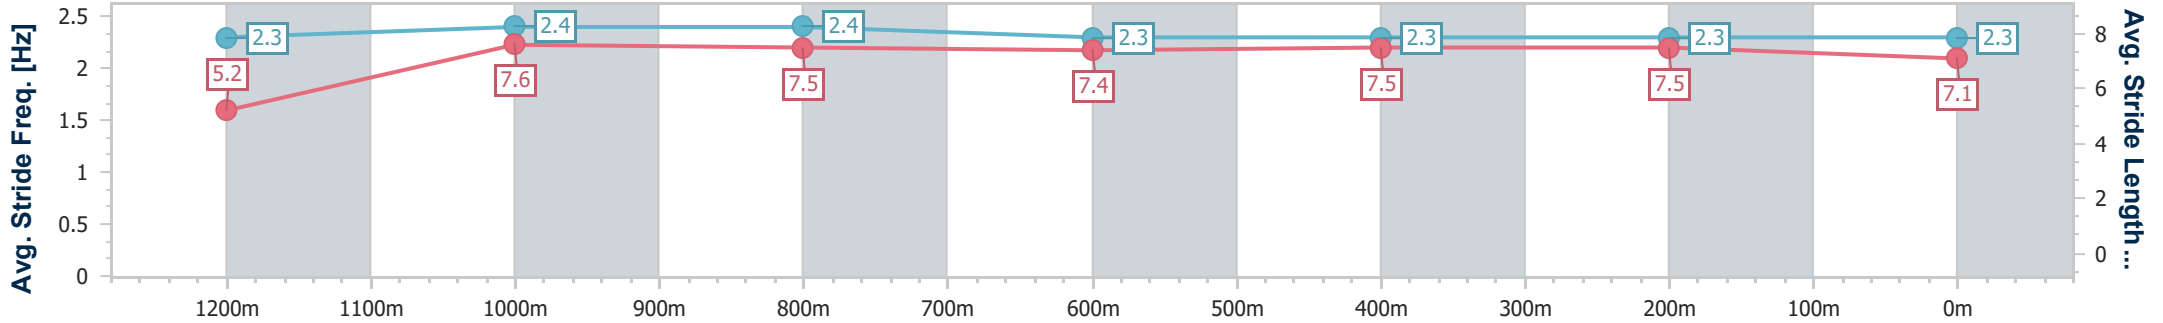

Horse/Jockey Name	Monday Choice
Final Rank	3
Fastest Section Time (Section)	0:07.89 (Overall)
Top Speed [km/h] (Section)	66.8 (1200m)
Race State	Finished

Rockhampton QLD Professional
Race 3: REES R & SYDNEY JONES SOLICITORS Maiden
Handicap - 1300m
12 July 2024 - 12:45

Track Rating: Soft 5, Weather: Fine, Rail Position: +2.5m Entire

Section	Overall	1200m	1000m	800m	600m	400m	200m
Section Times	1:17.01 [3] (0:07.89)	1:09.12 [5] (0:11.02)	0:58.10 [4] (0:11.14)	0:46.96 [5] (0:11.65)	0:35.31 [4] (0:11.49)	0:23.82 [5] (0:11.56)	0:12.26 [4]
Average Speed [km/h]	45.8	65.2	64.4	61.8	62.6	62.3	59.3
Top Speed [km/h]	62.4	66.8	66.4	62.6	63.8	63.0	61.4
Avg. Dist. to Rail [m]	2.1	0.4	0.2	0.2	0.7	1.7	2.1
Avg. Stride Freq. [Hz]	2.3	2.4	2.4	2.3	2.3	2.3	2.3
Avg. Stride Length [m]	5.2	7.6	7.5	7.4	7.5	7.5	7.1

- [ ] Ranking at each section and finish
- -.-.- No data available at this section
- NA No data available