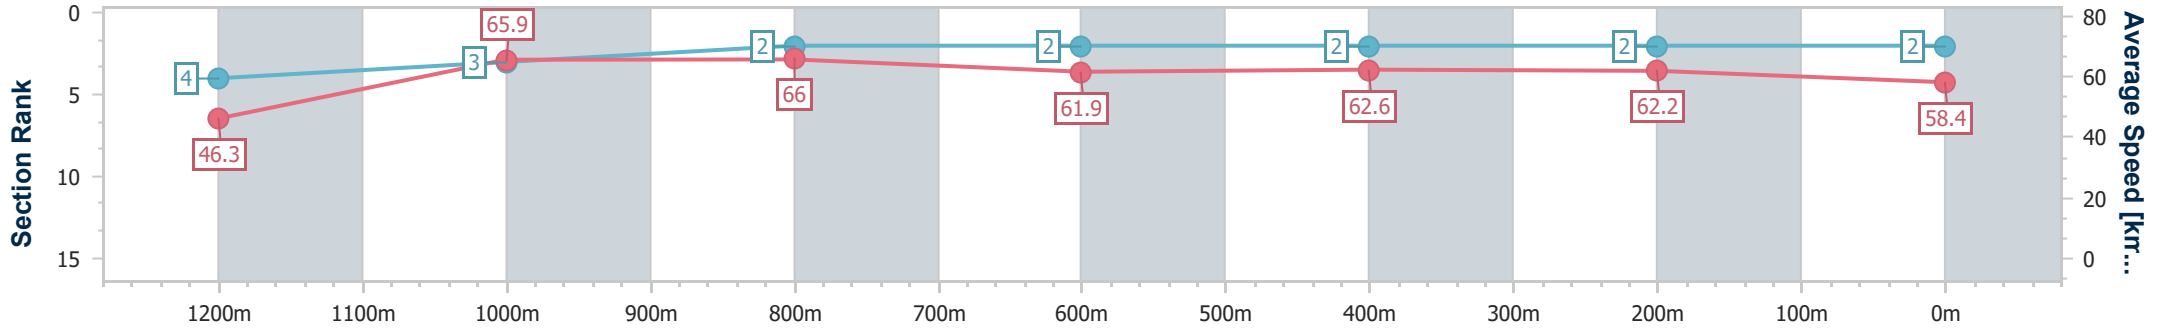

Horse/Jockey Name	Irresistible Force
Final Rank	2
Fastest Section Time (Section)	0:07.85 (Overall)
Top Speed [km/h] (Section)	68.3 (1000m)
Race State	Finished

Rockhampton QLD Professional
Race 3: REES R & SYDNEY JONES SOLICITORS Maiden Handicap - 1300m
12 July 2024 - 12:45

Track Rating: Soft 5, Weather: Fine, Rail Position: +2.5m Entire

Section	Overall	1200m	1000m	800m	600m	400m	200m
Section Times	1:16.97 [2] (0:07.85)	1:09.12 [4] (0:10.95)	0:58.17 [3] (0:10.92)	0:47.25 [2] (0:11.73)	0:35.52 [2] (0:11.53)	0:23.99 [2] (0:11.55)	0:12.44 [2] (0:12.44)
Average Speed [km/h]	46.3	65.9	66.0	61.9	62.6	62.2	58.4
Top Speed [km/h]	61.6	67.5	68.3	64.3	63.8	63.9	60.0
Avg. Dist. to Rail [m]	9.0	1.6	0.7	1.4	2.3	2.7	3.8
Avg. Stride Freq. [Hz]	2.1	2.3	2.3	2.2	2.3	2.3	2.2
Avg. Stride Length [m]	5.7	7.8	7.9	7.7	7.7	7.7	7.4

- [ ] Ranking at each section and finish
- -.-.- No data available at this section
- NA No data available