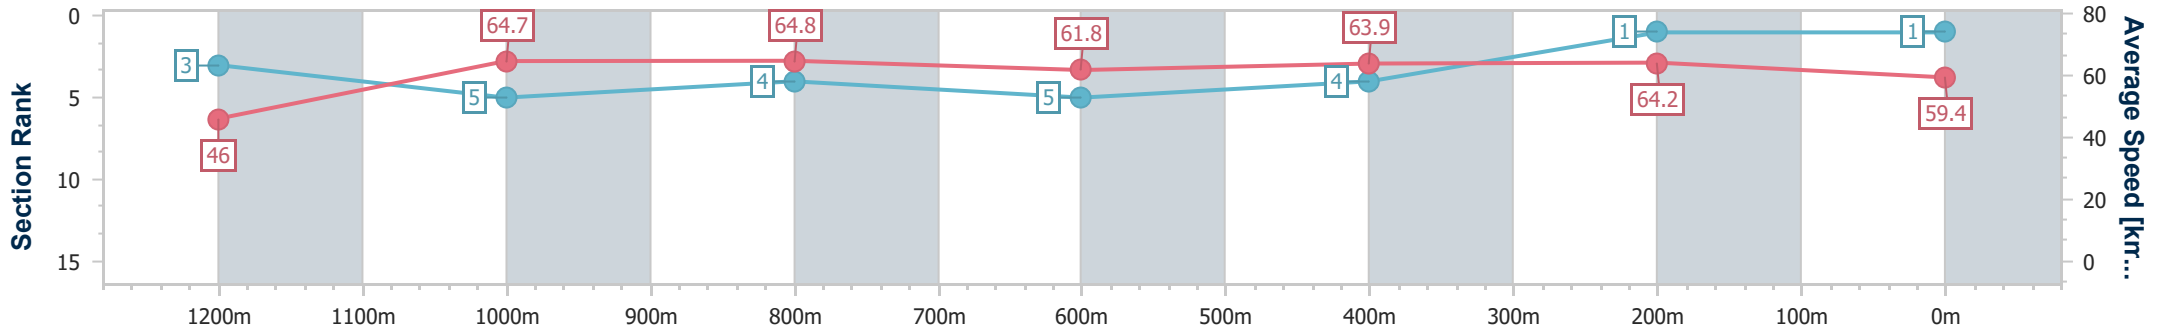

Horse/Jockey Name	Holy Crown
Final Rank	1
Fastest Section Time (Section)	0:07.82 (Overall)
Top Speed [km/h] (Section)	67.2 (1000m)
Race State	Finished

Rockhampton QLD Professional
Race 3: REES R & SYDNEY JONES SOLICITORS Maiden Handicap - 1300m
12 July 2024 - 12:45

Track Rating: Soft 5, Weather: Fine, Rail Position: +2.5m Entire

Section	Overall	1200m	1000m	800m	600m	400m	200m
Section Times	1:16.53 [1] (0:07.82)	1:08.71 [3] (0:11.11)	0:57.60 [5] (0:11.11)	0:46.49 [4] (0:11.77)	0:34.72 [5] (0:11.29)	0:23.43 [4] (0:11.20)	0:12.23 [1] (0:12.23)
Average Speed [km/h]	46.0	64.7	64.8	61.8	63.9	64.2	59.4
Top Speed [km/h]	62.3	67.2	67.2	63.0	66.1	65.7	62.2
Avg. Dist. to Rail [m]	2.6	0.3	0.4	1.3	4.0	5.9	6.2
Avg. Stride Freq. [Hz]	2.2	2.5	2.4	2.4	2.4	2.4	2.4
Avg. Stride Length [m]	5.4	7.1	7.4	7.2	7.3	7.3	6.9

- [ ] Ranking at each section and finish
- -.-.- No data available at this section
- NA No data available