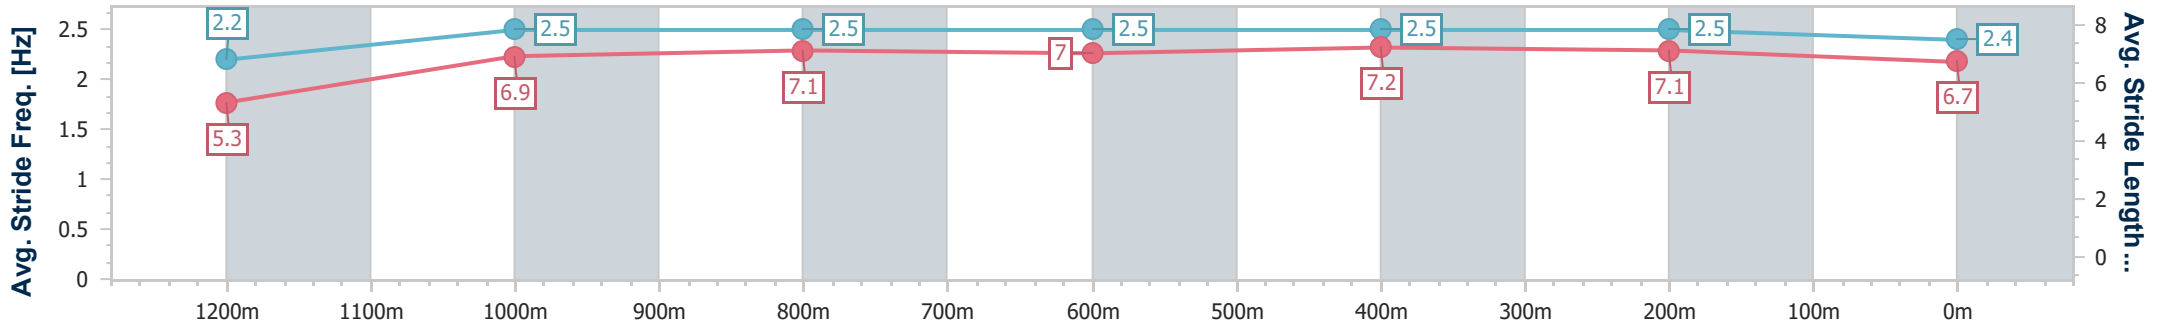

Horse/Jockey Name	Ice Blizzard
Final Rank	5
Fastest Section Time (Section)	0:08.27 (Overall)
Top Speed [km/h] (Section)	65.9 (600m)
Race State	Finished

Rockhampton QLD Professional
Race 3: REES R & SYDNEY JONES SOLICITORS Maiden Handicap - 1300m
12 July 2024 - 12:45

Track Rating: Soft 5, Weather: Fine, Rail Position: +2.5m Entire

Section	Overall	1200m	1000m	800m	600m	400m	200m
Section Times	1:17.47 [5] (0:08.27)	1:09.20 [12] (0:11.71)	0:57.49 [13] (0:11.35)	0:46.14 [13] (0:11.38)	0:34.76 [13] (0:11.19)	0:23.57 [12] (0:11.21)	0:12.36 [9]
Average Speed [km/h]	43.6	61.6	63.1	63.9	64.5	64.2	58.7
Top Speed [km/h]	59.3	62.9	64.4	65.3	65.9	65.6	62.8
Avg. Dist. to Rail [m]	8.9	0.8	0.7	1.2	3.1	3.9	4.2
Avg. Stride Freq. [Hz]	2.2	2.5	2.5	2.5	2.5	2.5	2.4
Avg. Stride Length [m]	5.3	6.9	7.1	7.0	7.2	7.1	6.7

- [ ] Ranking at each section and finish
- -.-.- No data available at this section
- NA No data available