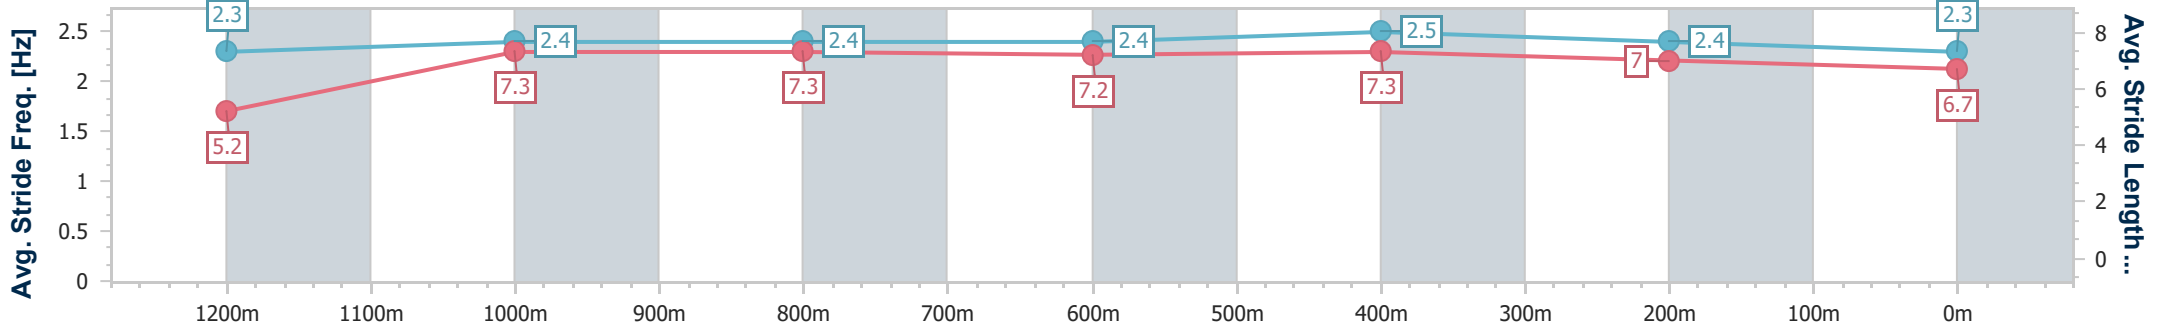

- [] Ranking at each section and finish
- .-.- No data available at this section
- NA No data available

| | |
|--------------------------------|-------------------|
| Horse/Jockey Name | Effeminate |
| Final Rank | 14 |
| Fastest Section Time (Section) | 0:08.09 (Overall) |
| Top Speed [km/h] (Section) | 66.5 (1000m) |
| Race State | Finished |

Rockhampton QLD Professional
 Race 3: REES R & SYDNEY JONES SOLICITORS Maiden
 Handicap - 1300m
 12 July 2024 - 12:45

Track Rating: Soft 5, Weather: Fine, Rail Position: +2.5m Entire

| Section | Overall | 1200m | 1000m | 800m | 600m | 400m | 200m |
|------------------------|---------------------------|--------------------------|---------------------------|---------------------------|---------------------------|---------------------------|--------------|
| Section Times | 1:18.43 [14] (0:08.09) | 1:10.34 [9] (0:11.51) | 0:58.83 [10] (0:11.25) | 0:47.58 [10] (0:11.83) | 0:35.75 [12] (0:11.15) | 0:24.60 [11] (0:11.64) | 0:12.96 [13] |
| Average Speed [km/h] | 44.7 | 62.6 | 64.4 | 62.4 | 64.8 | 61.8 | 56.0 |
| Top Speed [km/h] | 61.1 | 64.0 | 66.5 | 64.2 | 65.7 | 63.8 | 59.3 |
| Avg. Dist. to Rail [m] | 7.4 | 1.3 | 0.9 | 3.0 | 6.2 | 9.0 | 9.5 |
| Avg. Stride Freq. [Hz] | 2.3 | 2.4 | 2.4 | 2.4 | 2.5 | 2.4 | 2.3 |
| Avg. Stride Length [m] | 5.2 | 7.3 | 7.3 | 7.2 | 7.3 | 7.0 | 6.7 |