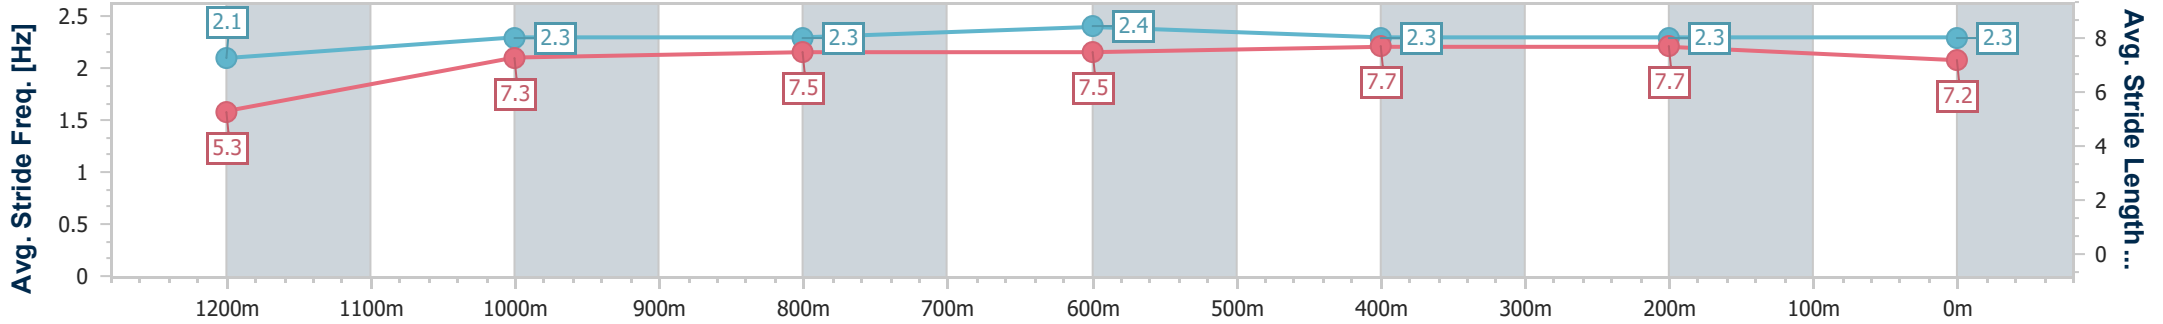

Horse/Jockey Name	Phantom Flight
Final Rank	8
Fastest Section Time (Section)	0:08.60 (Overall)
Top Speed [km/h] (Section)	66.5 (600m)
Race State	Finished

Rockhampton QLD Professional
Race 3: REES R & SYDNEY JONES SOLICITORS Maiden Handicap - 1300m
12 July 2024 - 12:45

Track Rating: Soft 5, Weather: Fine, Rail Position: +2.5m Entire

Section	Overall	1200m	1000m	800m	600m	400m	200m
Section Times	1:17.54 [8] (0:08.60)	1:08.94 [14] (0:11.57)	0:57.37 [14] (0:11.35)	0:46.02 [14] (0:11.41)	0:34.61 [14] (0:11.09)	0:23.52 [14] (0:11.27)	0:12.25 [12] (0:12.25)
Average Speed [km/h]	42.0	62.2	63.5	64.2	65.1	63.9	59.4
Top Speed [km/h]	61.0	63.0	64.8	65.8	66.5	65.8	61.2
Avg. Dist. to Rail [m]	6.4	0.2	0.6	2.2	3.9	8.2	11.6
Avg. Stride Freq. [Hz]	2.1	2.3	2.3	2.4	2.3	2.3	2.3
Avg. Stride Length [m]	5.3	7.3	7.5	7.5	7.7	7.7	7.2

- [ ] Ranking at each section and finish
- -.-.- No data available at this section
- NA No data available