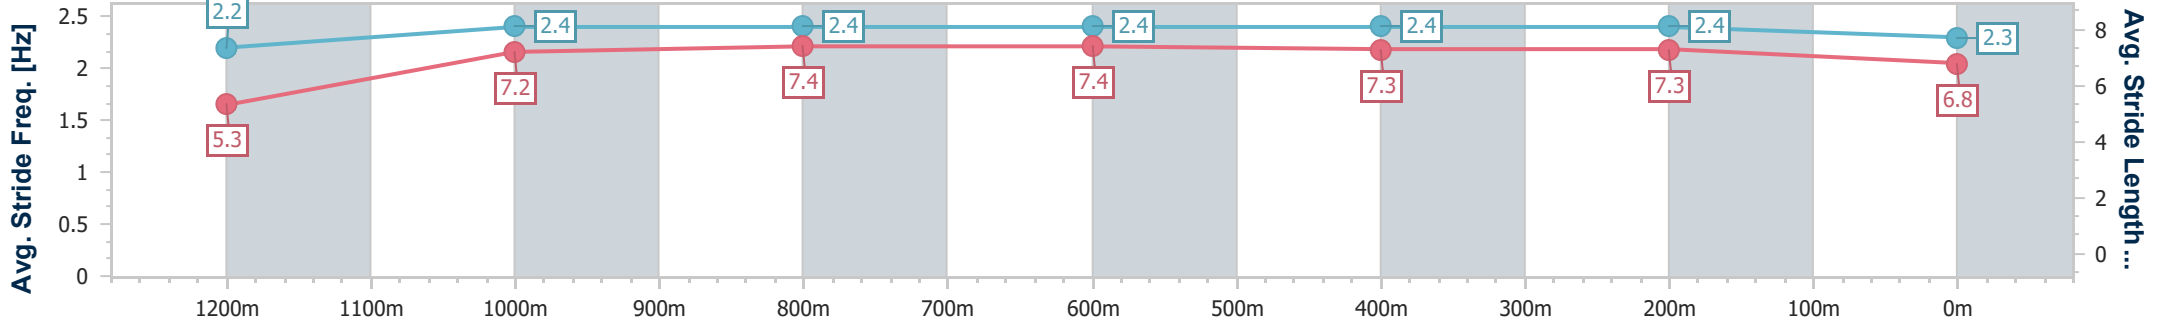

Horse/Jockey Name	Juke Box Jimmy
Final Rank	11
Fastest Section Time (Section)	0:08.18 (Overall)
Top Speed [km/h] (Section)	66.1 (600m)
Race State	Finished

Rockhampton QLD Professional
Race 3: REES R & SYDNEY JONES SOLICITORS Maiden Handicap - 1300m
12 July 2024 - 12:45

Track Rating: Soft 5, Weather: Fine, Rail Position: +2.5m Entire

Section	Overall	1200m	1000m	800m	600m	400m	200m
Section Times	1:18.09 [11] (0:08.18)	1:09.91 [11] (0:11.61)	0:58.30 [12] (0:11.18)	0:47.12 [12] (0:11.55)	0:35.57 [10] (0:11.18)	0:24.39 [10] (0:11.54)	0:12.85 [11] (0:12.85)
Average Speed [km/h]	44.1	62.1	64.6	63.0	64.5	62.4	56.5
Top Speed [km/h]	59.1	64.0	66.0	65.1	66.1	65.1	59.6
Avg. Dist. to Rail [m]	10.6	1.2	0.4	1.2	3.7	6.9	8.8
Avg. Stride Freq. [Hz]	2.2	2.4	2.4	2.4	2.4	2.4	2.3
Avg. Stride Length [m]	5.3	7.2	7.4	7.4	7.3	7.3	6.8

- [ ] Ranking at each section and finish
- -.-.- No data available at this section
- NA No data available