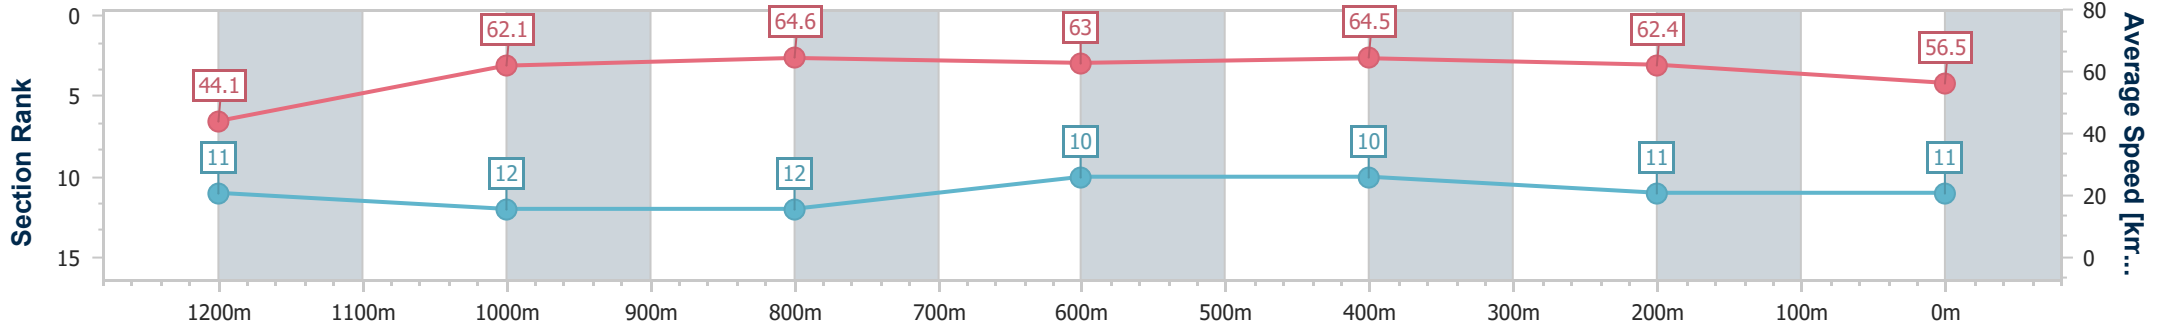

Horse/Jockey Name	Juke Box Jimmy
Final Rank	11
Fastest Section Time (Section)	0:08.18 (Overall)
Top Speed [km/h] (Section)	66.1 (600m)
Race State	Finished

Rockhampton QLD Professional
Race 3: REES R & SYDNEY JONES SOLICITORS Maiden Handicap - 1300m
12 July 2024 - 12:45

Track Rating: Soft 5, Weather: Fine, Rail Position: +2.5m Entire

Section	Overall	1200m	1000m	800m	600m	400m	200m
Section Times	1:18.09 [11] (0:08.18)	1:09.91 [11] (0:11.61)	0:58.30 [12] (0:11.18)	0:47.12 [12] (0:11.55)	0:35.57 [10] (0:11.18)	0:24.39 [10] (0:11.54)	0:12.85 [11] (0:12.85)
Average Speed [km/h]	44.1	62.1	64.6	63.0	64.5	62.4	56.5
Top Speed [km/h]	59.1	64.0	66.0	65.1	66.1	65.1	59.6
Avg. Dist. to Rail [m]	10.6	1.2	0.4	1.2	3.7	6.9	8.8
Avg. Stride Freq. [Hz]	2.2	2.4	2.4	2.4	2.4	2.4	2.3
Avg. Stride Length [m]	5.3	7.2	7.4	7.4	7.3	7.3	6.8

- [ ] Ranking at each section and finish
- -.-.- No data available at this section
- NA No data available