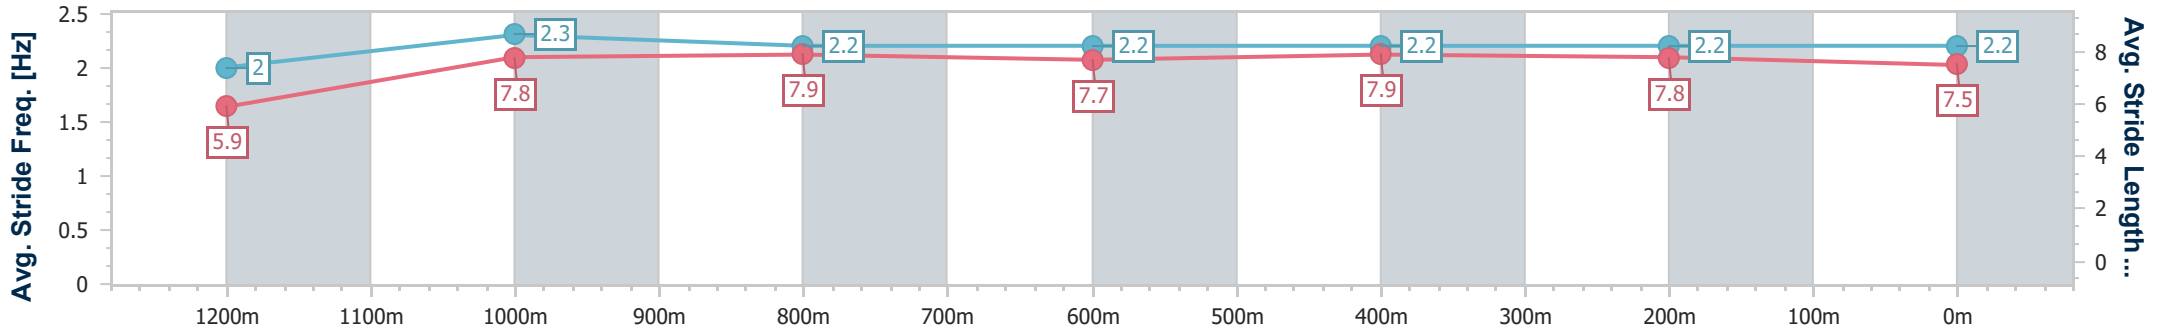

Horse/Jockey Name	Heroic Oscar
Final Rank	4
Fastest Section Time (Section)	0:08.08 (Overall)
Top Speed [km/h] (Section)	65.9 (1200m)
Race State	Finished

Rockhampton QLD Professional
Race 3: REES R & SYDNEY JONES SOLICITORS Maiden
Handicap - 1300m
12 July 2024 - 12:45

Track Rating: Soft 5, Weather: Fine, Rail Position: +2.5m Entire

Section	Overall	1200m	1000m	800m	600m	400m	200m
Section Times	1:17.37 [4] (0:08.08)	1:09.29 [6] (0:11.17)	0:58.12 [7] (0:11.16)	0:46.96 [7] (0:11.68)	0:35.28 [7] (0:11.36)	0:23.92 [7] (0:11.52)	0:12.40 [7] (0:12.40)
Average Speed [km/h]	44.8	64.2	64.2	62.1	63.5	62.5	58.6
Top Speed [km/h]	62.8	65.9	65.8	64.0	64.7	64.2	60.5
Avg. Dist. to Rail [m]	1.4	1.3	1.0	1.2	3.1	5.4	7.0
Avg. Stride Freq. [Hz]	2.0	2.3	2.2	2.2	2.2	2.2	2.2
Avg. Stride Length [m]	5.9	7.8	7.9	7.7	7.9	7.8	7.5

- [ ] Ranking at each section and finish
- -.-.- No data available at this section
- NA No data available