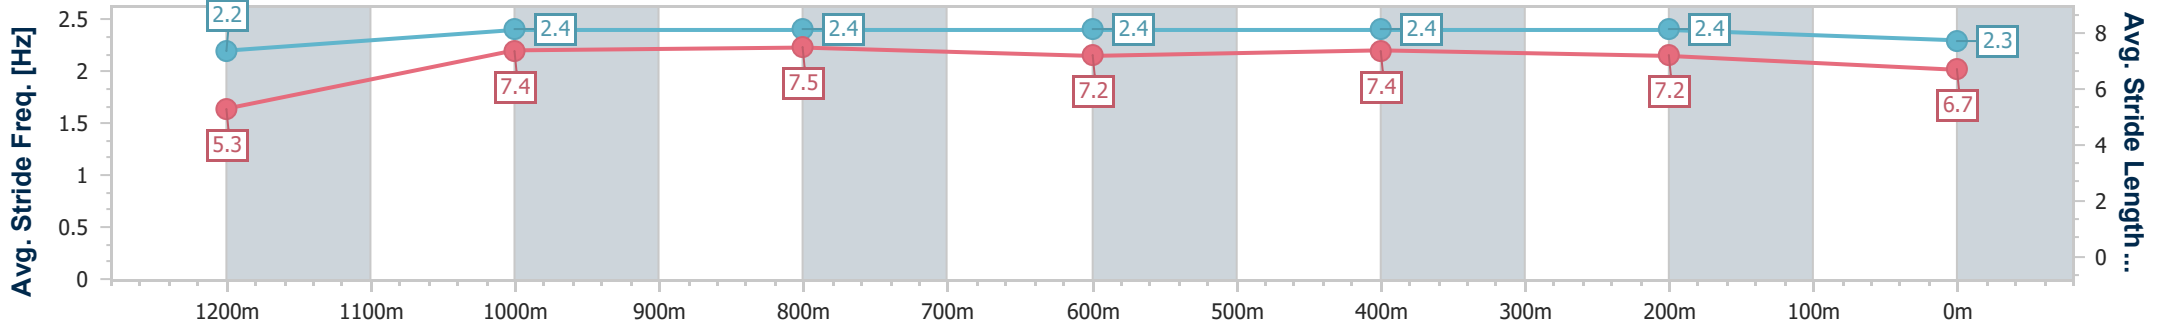

- [] Ranking at each section and finish
- .-.- No data available at this section
- NA No data available

| | |
|--------------------------------|-------------------|
| Horse/Jockey Name | Latin Love |
| Final Rank | 13 |
| Fastest Section Time (Section) | 0:08.09 (Overall) |
| Top Speed [km/h] (Section) | 66.4 (1000m) |
| Race State | Finished |

Rockhampton QLD Professional
 Race 3: REES R & SYDNEY JONES SOLICITORS Maiden Handicap - 1300m
 12 July 2024 - 12:45

Track Rating: Soft 5, Weather: Fine, Rail Position: +2.5m Entire

| Section | Overall | 1200m | 1000m | 800m | 600m | 400m | 200m |
|------------------------|---------------------------|--------------------------|--------------------------|--------------------------|---------------------------|---------------------------|---------------------------|
| Section Times | 1:18.38 [13] (0:08.09) | 1:10.29 [8] (0:11.40) | 0:58.89 [8] (0:11.27) | 0:47.62 [8] (0:11.77) | 0:35.85 [11] (0:11.44) | 0:24.41 [13] (0:11.80) | 0:12.61 [14] (0:12.61) |
| Average Speed [km/h] | 44.6 | 63.3 | 64.0 | 61.7 | 63.1 | 60.9 | 57.6 |
| Top Speed [km/h] | 62.0 | 65.4 | 66.4 | 63.0 | 63.7 | 63.1 | 59.4 |
| Avg. Dist. to Rail [m] | 7.0 | 1.2 | 0.6 | 1.2 | 4.2 | 7.1 | 6.6 |
| Avg. Stride Freq. [Hz] | 2.2 | 2.4 | 2.4 | 2.4 | 2.4 | 2.4 | 2.3 |
| Avg. Stride Length [m] | 5.3 | 7.4 | 7.5 | 7.2 | 7.4 | 7.2 | 6.7 |