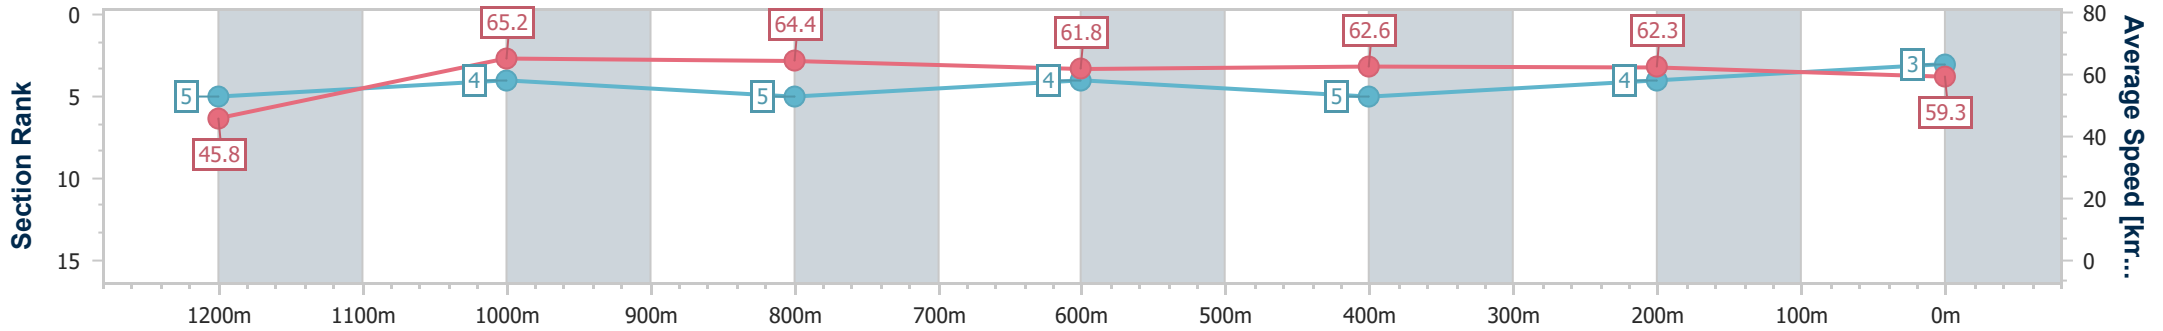

Horse/Jockey Name	Monday Choice
Final Rank	3
Fastest Section Time (Section)	0:07.89 (Overall)
Top Speed [km/h] (Section)	66.8 (1200m)
Race State	Finished

Rockhampton QLD Professional
Race 3: REES R & SYDNEY JONES SOLICITORS Maiden
Handicap - 1300m
12 July 2024 - 12:45

Track Rating: Soft 5, Weather: Fine, Rail Position: +2.5m Entire

Section	Overall	1200m	1000m	800m	600m	400m	200m
Section Times	1:17.01 [3] (0:07.89)	1:09.12 [5] (0:11.02)	0:58.10 [4] (0:11.14)	0:46.96 [5] (0:11.65)	0:35.31 [4] (0:11.49)	0:23.82 [5] (0:11.56)	0:12.26 [4]
Average Speed [km/h]	45.8	65.2	64.4	61.8	62.6	62.3	59.3
Top Speed [km/h]	62.4	66.8	66.4	62.6	63.8	63.0	61.4
Avg. Dist. to Rail [m]	2.1	0.4	0.2	0.2	0.7	1.7	2.1
Avg. Stride Freq. [Hz]	2.3	2.4	2.4	2.3	2.3	2.3	2.3
Avg. Stride Length [m]	5.2	7.6	7.5	7.4	7.5	7.5	7.1

- [ ] Ranking at each section and finish
- -.-.- No data available at this section
- NA No data available