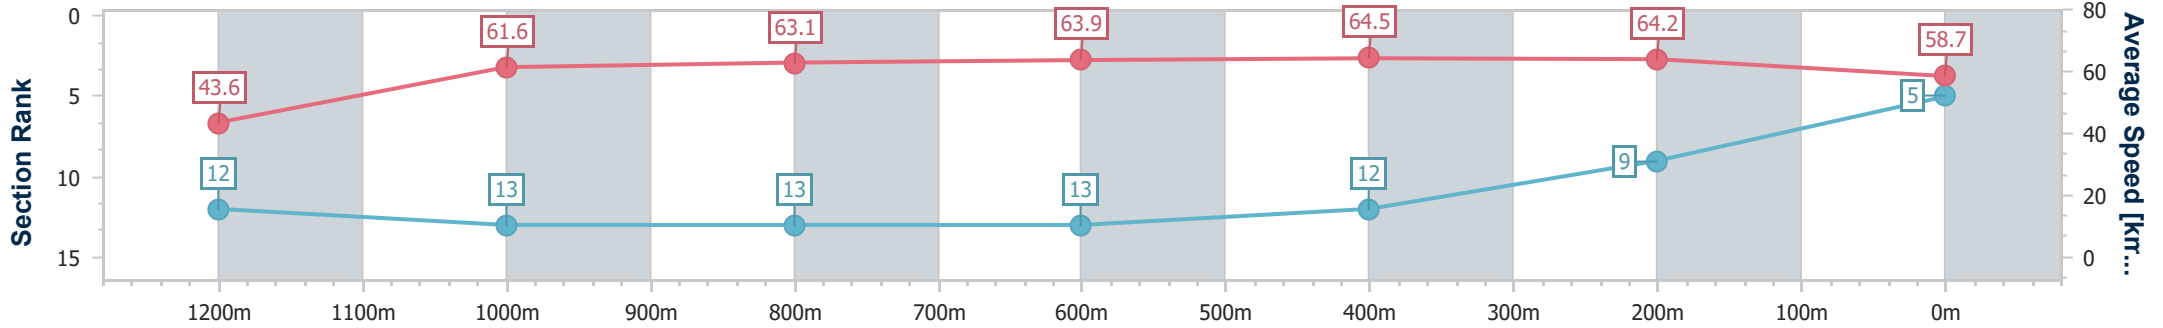

Horse/Jockey Name	Ice Blizzard
Final Rank	5
Fastest Section Time (Section)	0:08.27 (Overall)
Top Speed [km/h] (Section)	65.9 (600m)
Race State	Finished

Rockhampton QLD Professional
Race 3: REES R & SYDNEY JONES SOLICITORS Maiden Handicap - 1300m
12 July 2024 - 12:45

Track Rating: Soft 5, Weather: Fine, Rail Position: +2.5m Entire

Section	Overall	1200m	1000m	800m	600m	400m	200m
Section Times	1:17.47 [5] (0:08.27)	1:09.20 [12] (0:11.71)	0:57.49 [13] (0:11.35)	0:46.14 [13] (0:11.38)	0:34.76 [13] (0:11.19)	0:23.57 [12] (0:11.21)	0:12.36 [9]
Average Speed [km/h]	43.6	61.6	63.1	63.9	64.5	64.2	58.7
Top Speed [km/h]	59.3	62.9	64.4	65.3	65.9	65.6	62.8
Avg. Dist. to Rail [m]	8.9	0.8	0.7	1.2	3.1	3.9	4.2
Avg. Stride Freq. [Hz]	2.2	2.5	2.5	2.5	2.5	2.5	2.4
Avg. Stride Length [m]	5.3	6.9	7.1	7.0	7.2	7.1	6.7

- [ ] Ranking at each section and finish
- -.-.- No data available at this section
- NA No data available