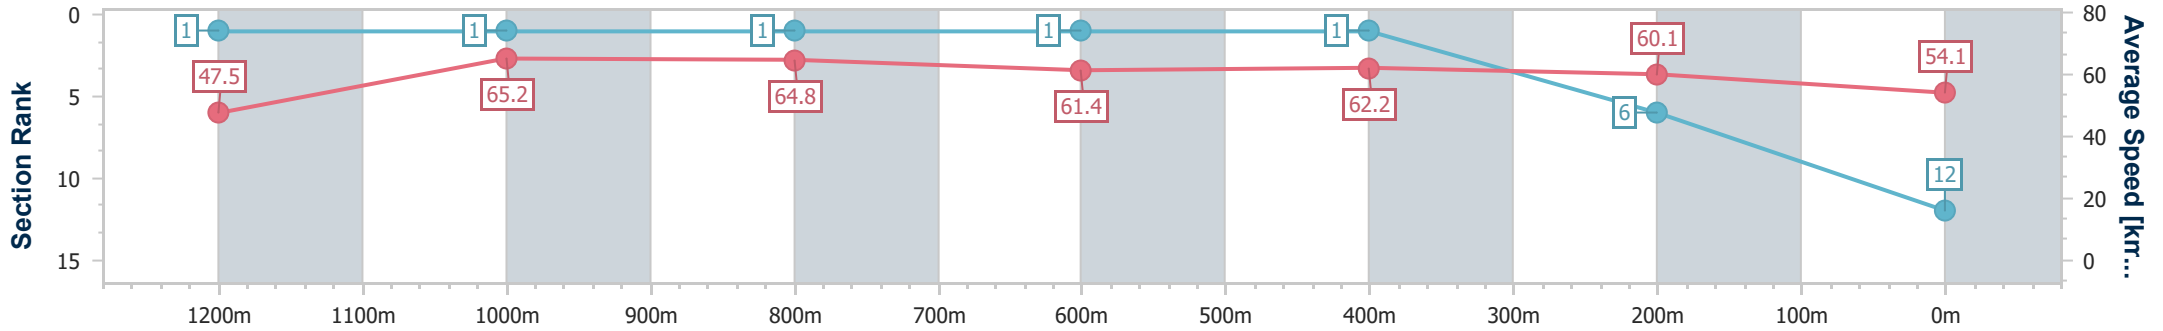

Horse/Jockey Name	King Ale
Final Rank	12
Fastest Section Time (Section)	0:07.58 (Overall)
Top Speed [km/h] (Section)	67.0 (1200m)
Race State	Finished

Rockhampton QLD Professional
Race 3: REES R & SYDNEY JONES SOLICITORS Maiden Handicap - 1300m
12 July 2024 - 12:45

Track Rating: Soft 5, Weather: Fine, Rail Position: +2.5m Entire

Section	Overall	1200m	1000m	800m	600m	400m	200m
Section Times	1:18.32 [12] (0:07.58)	1:10.74 [1] (0:11.03)	0:59.71 [1] (0:11.04)	0:48.67 [1] (0:11.69)	0:36.98 [1] (0:11.58)	0:25.40 [1] (0:11.98)	0:13.42 [6] (0:13.42)
Average Speed [km/h]	47.5	65.2	64.8	61.4	62.2	60.1	54.1
Top Speed [km/h]	64.0	67.0	66.3	65.1	63.1	62.5	57.2
Avg. Dist. to Rail [m]	0.9	0.4	1.0	0.9	1.7	2.1	2.4
Avg. Stride Freq. [Hz]	2.3	2.4	2.4	2.4	2.4	2.4	2.2
Avg. Stride Length [m]	5.5	7.5	7.5	7.2	7.3	7.1	6.7

- [ ] Ranking at each section and finish
- -.-.- No data available at this section
- NA No data available