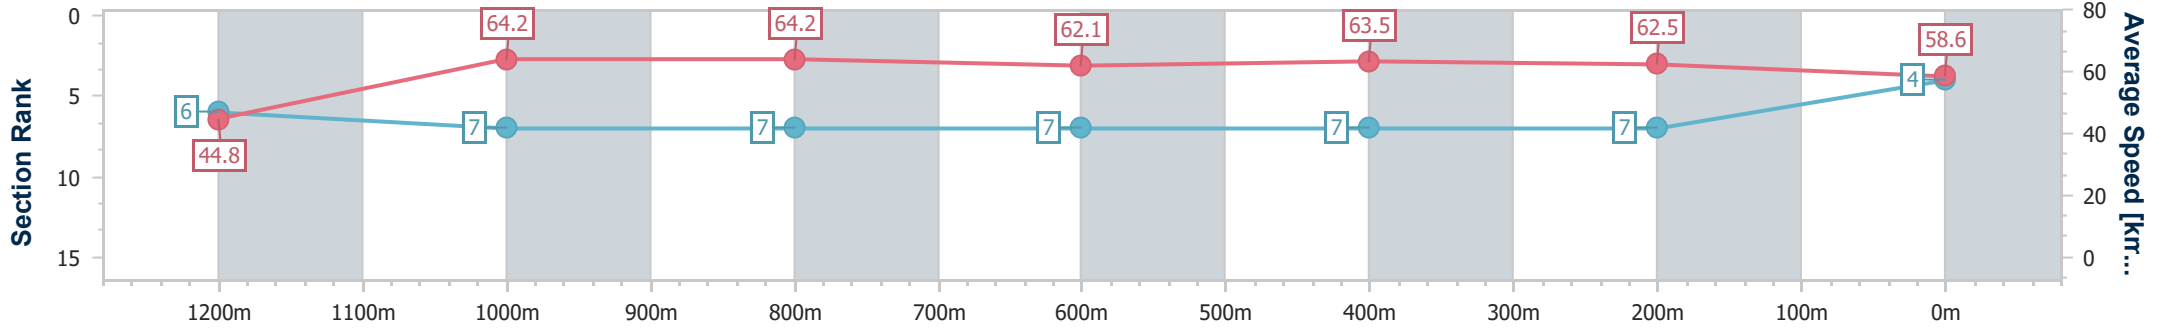

Horse/Jockey Name	Heroic Oscar
Final Rank	4
Fastest Section Time (Section)	0:08.08 (Overall)
Top Speed [km/h] (Section)	65.9 (1200m)
Race State	Finished

Rockhampton QLD Professional
Race 3: REES R & SYDNEY JONES SOLICITORS Maiden
Handicap - 1300m
12 July 2024 - 12:45

Track Rating: Soft 5, Weather: Fine, Rail Position: +2.5m Entire

Section	Overall	1200m	1000m	800m	600m	400m	200m
Section Times	1:17.37 [4] (0:08.08)	1:09.29 [6] (0:11.17)	0:58.12 [7] (0:11.16)	0:46.96 [7] (0:11.68)	0:35.28 [7] (0:11.36)	0:23.92 [7] (0:11.52)	0:12.40 [7] (0:12.40)
Average Speed [km/h]	44.8	64.2	64.2	62.1	63.5	62.5	58.6
Top Speed [km/h]	62.8	65.9	65.8	64.0	64.7	64.2	60.5
Avg. Dist. to Rail [m]	1.4	1.3	1.0	1.2	3.1	5.4	7.0
Avg. Stride Freq. [Hz]	2.0	2.3	2.2	2.2	2.2	2.2	2.2
Avg. Stride Length [m]	5.9	7.8	7.9	7.7	7.9	7.8	7.5

- [ ] Ranking at each section and finish
- -.-.- No data available at this section
- NA No data available