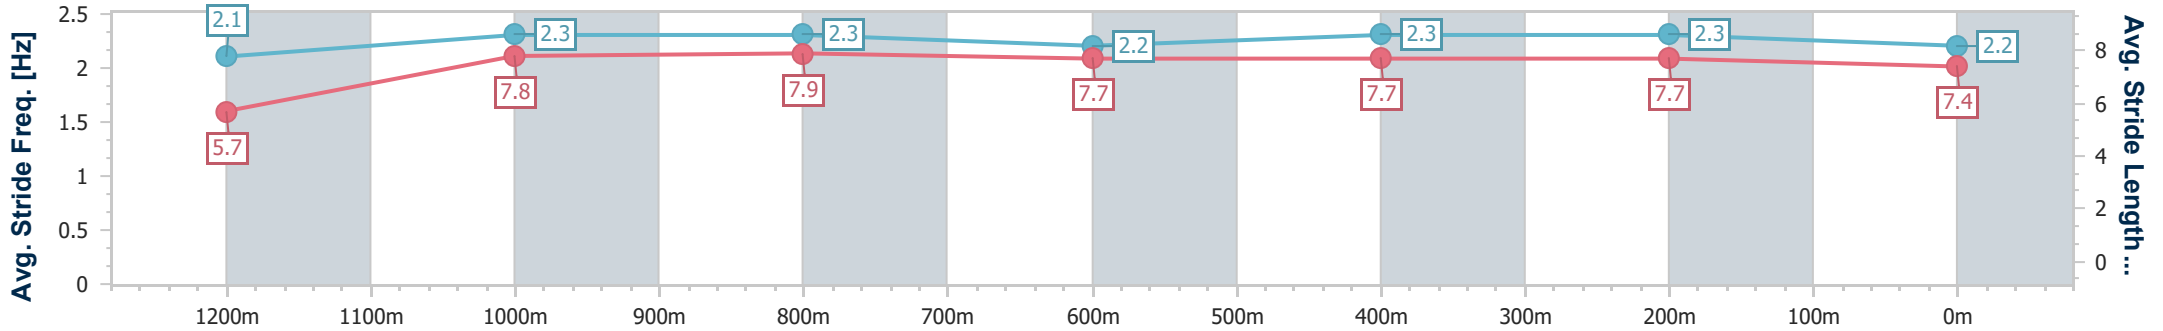

Horse/Jockey Name	Irresistible Force
Final Rank	2
Fastest Section Time (Section)	0:07.85 (Overall)
Top Speed [km/h] (Section)	68.3 (1000m)
Race State	Finished

Rockhampton QLD Professional
Race 3: REES R & SYDNEY JONES SOLICITORS Maiden Handicap - 1300m
12 July 2024 - 12:45

Track Rating: Soft 5, Weather: Fine, Rail Position: +2.5m Entire

Section	Overall	1200m	1000m	800m	600m	400m	200m
Section Times	1:16.97 [2] (0:07.85)	1:09.12 [4] (0:10.95)	0:58.17 [3] (0:10.92)	0:47.25 [2] (0:11.73)	0:35.52 [2] (0:11.53)	0:23.99 [2] (0:11.55)	0:12.44 [2] (0:12.44)
Average Speed [km/h]	46.3	65.9	66.0	61.9	62.6	62.2	58.4
Top Speed [km/h]	61.6	67.5	68.3	64.3	63.8	63.9	60.0
Avg. Dist. to Rail [m]	9.0	1.6	0.7	1.4	2.3	2.7	3.8
Avg. Stride Freq. [Hz]	2.1	2.3	2.3	2.2	2.3	2.3	2.2
Avg. Stride Length [m]	5.7	7.8	7.9	7.7	7.7	7.7	7.4

- [ ] Ranking at each section and finish
- -.-.- No data available at this section
- NA No data available