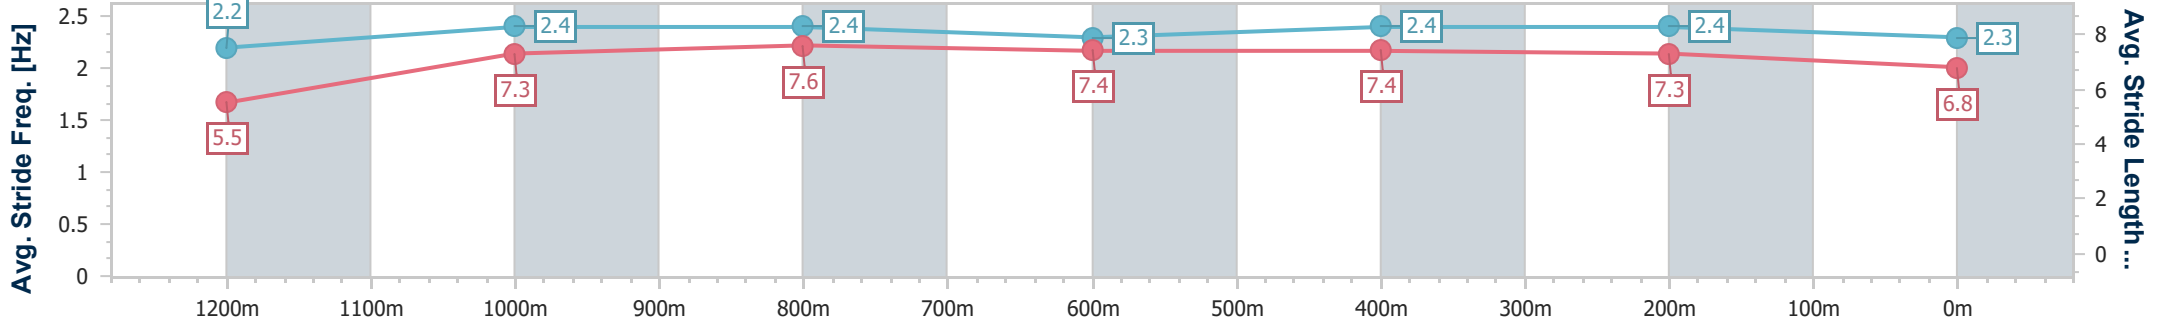

Horse/Jockey Name	Green Park
Final Rank	9
Fastest Section Time (Section)	0:08.08 (Overall)
Top Speed [km/h] (Section)	67.1 (1000m)
Race State	Finished

Rockhampton QLD Professional
Race 3: REES R & SYDNEY JONES SOLICITORS Maiden Handicap - 1300m
12 July 2024 - 12:45

Track Rating: Soft 5, Weather: Fine, Rail Position: +2.5m Entire

Section	Overall	1200m	1000m	800m	600m	400m	200m
Section Times	1:17.64 [9] (0:08.08)	1:09.56 [7] (0:11.11)	0:58.45 [6] (0:11.20)	0:47.25 [6] (0:11.66)	0:35.59 [6] (0:11.21)	0:24.38 [6] (0:11.53)	0:12.85 [5] (0:12.85)
Average Speed [km/h]	44.6	64.8	64.4	61.8	64.3	62.4	56.5
Top Speed [km/h]	63.6	67.1	67.1	64.5	65.4	65.4	59.6
Avg. Dist. to Rail [m]	2.3	0.6	0.8	0.2	3.0	6.2	8.1
Avg. Stride Freq. [Hz]	2.2	2.4	2.4	2.3	2.4	2.4	2.3
Avg. Stride Length [m]	5.5	7.3	7.6	7.4	7.4	7.3	6.8

- [ ] Ranking at each section and finish
- -.-.- No data available at this section
- NA No data available