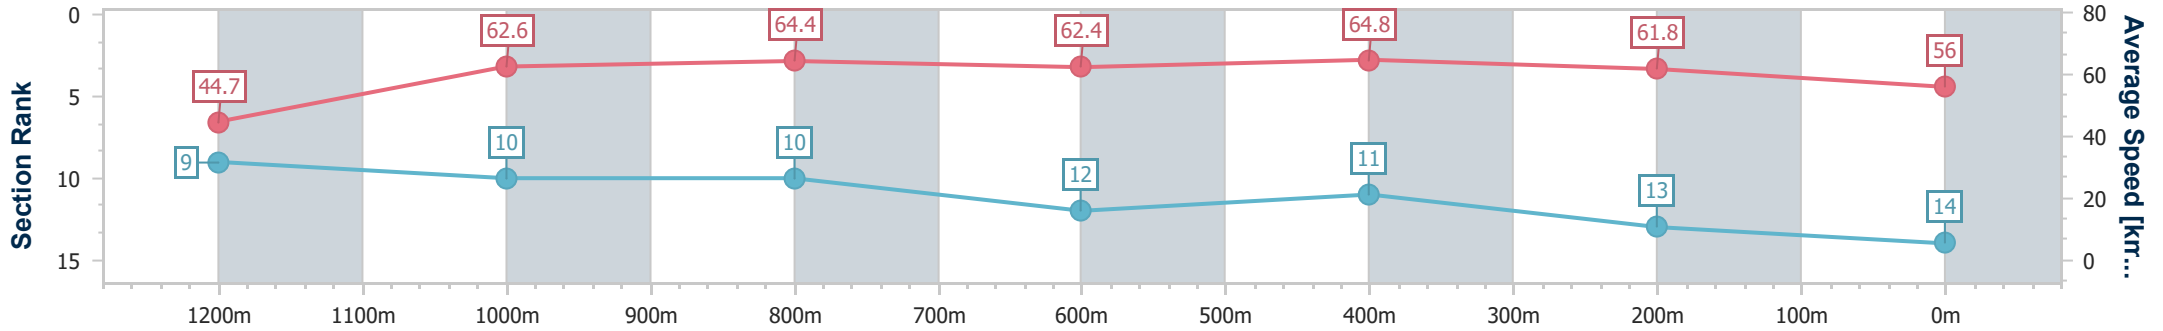

- [] Ranking at each section and finish
- .-.- No data available at this section
- NA No data available

| | |
|--------------------------------|-------------------|
| Horse/Jockey Name | Effeminate |
| Final Rank | 14 |
| Fastest Section Time (Section) | 0:08.09 (Overall) |
| Top Speed [km/h] (Section) | 66.5 (1000m) |
| Race State | Finished |

Rockhampton QLD Professional
 Race 3: REES R & SYDNEY JONES SOLICITORS Maiden
 Handicap - 1300m
 12 July 2024 - 12:45

Track Rating: Soft 5, Weather: Fine, Rail Position: +2.5m Entire

| Section | Overall | 1200m | 1000m | 800m | 600m | 400m | 200m |
|------------------------|---------------------------|--------------------------|---------------------------|---------------------------|---------------------------|---------------------------|--------------|
| Section Times | 1:18.43 [14] (0:08.09) | 1:10.34 [9] (0:11.51) | 0:58.83 [10] (0:11.25) | 0:47.58 [10] (0:11.83) | 0:35.75 [12] (0:11.15) | 0:24.60 [11] (0:11.64) | 0:12.96 [13] |
| Average Speed [km/h] | 44.7 | 62.6 | 64.4 | 62.4 | 64.8 | 61.8 | 56.0 |
| Top Speed [km/h] | 61.1 | 64.0 | 66.5 | 64.2 | 65.7 | 63.8 | 59.3 |
| Avg. Dist. to Rail [m] | 7.4 | 1.3 | 0.9 | 3.0 | 6.2 | 9.0 | 9.5 |
| Avg. Stride Freq. [Hz] | 2.3 | 2.4 | 2.4 | 2.4 | 2.5 | 2.4 | 2.3 |
| Avg. Stride Length [m] | 5.2 | 7.3 | 7.3 | 7.2 | 7.3 | 7.0 | 6.7 |