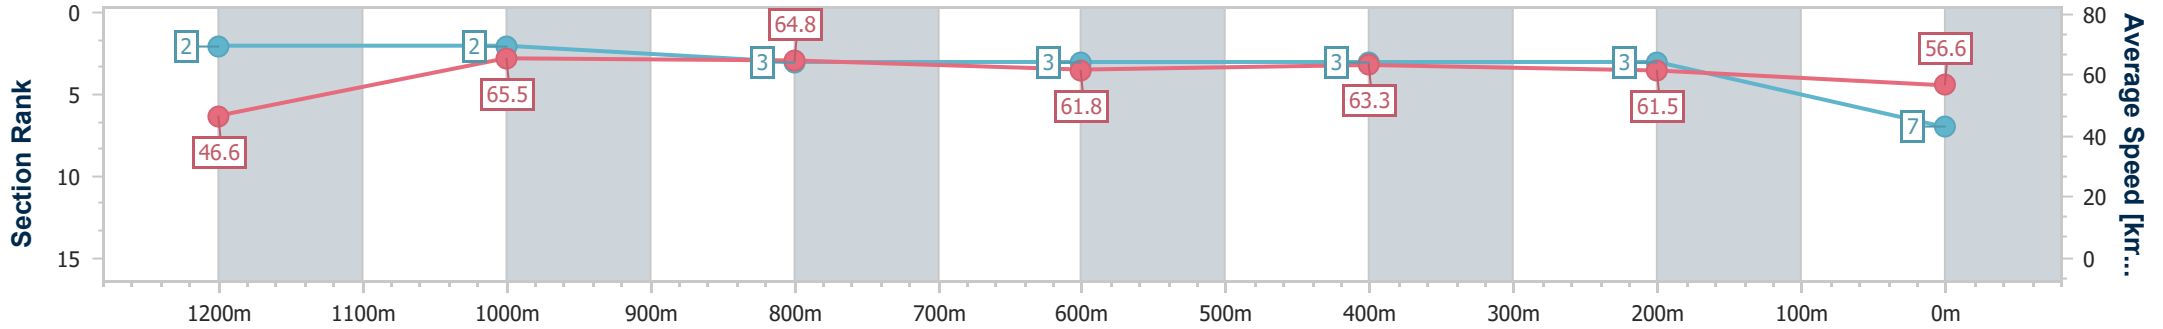

Horse/Jockey Name	Mr Grey
Final Rank	7
Fastest Section Time (Section)	0:07.74 (Overall)
Top Speed [km/h] (Section)	67.7 (1200m)
Race State	Finished

Rockhampton QLD Professional
Race 3: REES R & SYDNEY JONES SOLICITORS Maiden Handicap - 1300m
12 July 2024 - 12:45

Track Rating: Soft 5, Weather: Fine, Rail Position: +2.5m Entire

Section	Overall	1200m	1000m	800m	600m	400m	200m
Section Times	1:17.51 [7] (0:07.74)	1:09.77 [2] (0:11.00)	0:58.77 [2] (0:11.07)	0:47.70 [3] (0:11.77)	0:35.93 [3] (0:11.41)	0:24.52 [3] (0:11.69)	0:12.83 [3] (0:12.83)
Average Speed [km/h]	46.6	65.5	64.8	61.8	63.3	61.5	56.6
Top Speed [km/h]	63.1	67.7	66.4	63.1	64.5	63.9	59.0
Avg. Dist. to Rail [m]	4.3	0.4	0.5	1.4	3.5	4.5	5.7
Avg. Stride Freq. [Hz]	2.2	2.3	2.3	2.3	2.3	2.3	2.2
Avg. Stride Length [m]	5.5	7.7	7.6	7.4	7.5	7.4	7.1

- [ ] Ranking at each section and finish
- -.-.- No data available at this section
- NA No data available