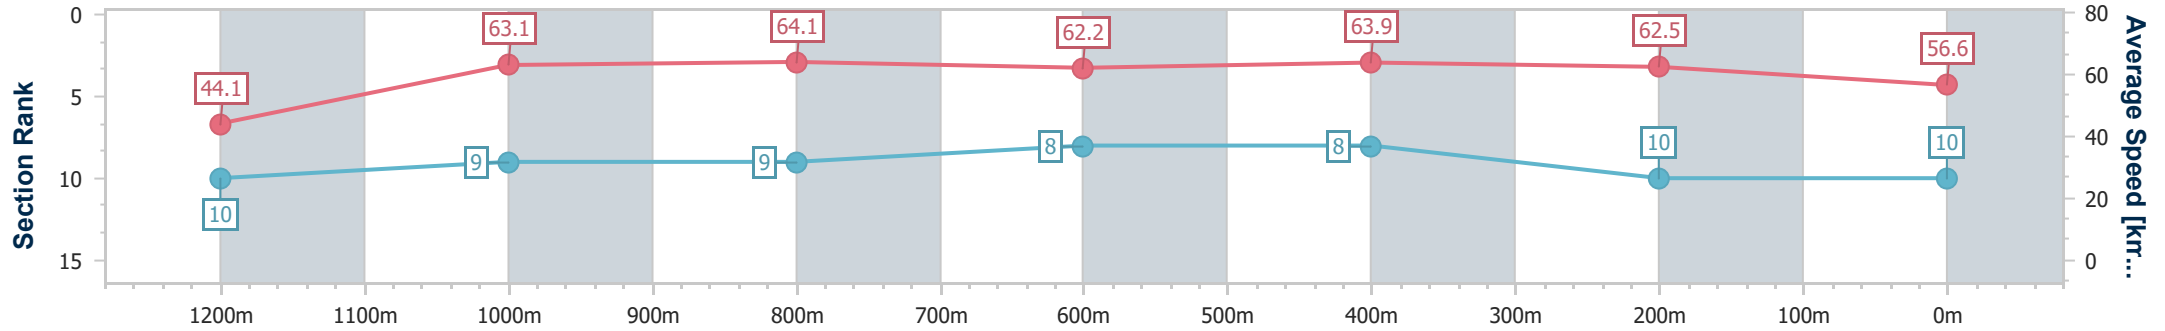

Horse/Jockey Name	Go Girl Go
Final Rank	10
Fastest Section Time (Section)	0:08.18 (Overall)
Top Speed [km/h] (Section)	66.5 (1000m)
Race State	Finished

Rockhampton QLD Professional
Race 3: REES R & SYDNEY JONES SOLICITORS Maiden Handicap - 1300m
12 July 2024 - 12:45

Track Rating: Soft 5, Weather: Fine, Rail Position: +2.5m Entire

Section	Overall	1200m	1000m	800m	600m	400m	200m
Section Times	1:17.99 [10] (0:08.18)	1:09.81 [10] (0:11.39)	0:58.42 [9] (0:11.20)	0:47.22 [9] (0:11.59)	0:35.63 [8] (0:11.27)	0:24.36 [8] (0:11.53)	0:12.83 [10] (0:12.83)
Average Speed [km/h]	44.1	63.1	64.1	62.2	63.9	62.5	56.6
Top Speed [km/h]	61.0	65.6	66.5	64.5	64.9	64.4	59.4
Avg. Dist. to Rail [m]	4.7	0.5	0.4	0.4	3.8	7.7	10.4
Avg. Stride Freq. [Hz]	2.2	2.3	2.3	2.3	2.4	2.3	2.3
Avg. Stride Length [m]	5.4	7.5	7.6	7.4	7.5	7.4	6.9

- [ ] Ranking at each section and finish
- -.-.- No data available at this section
- NA No data available