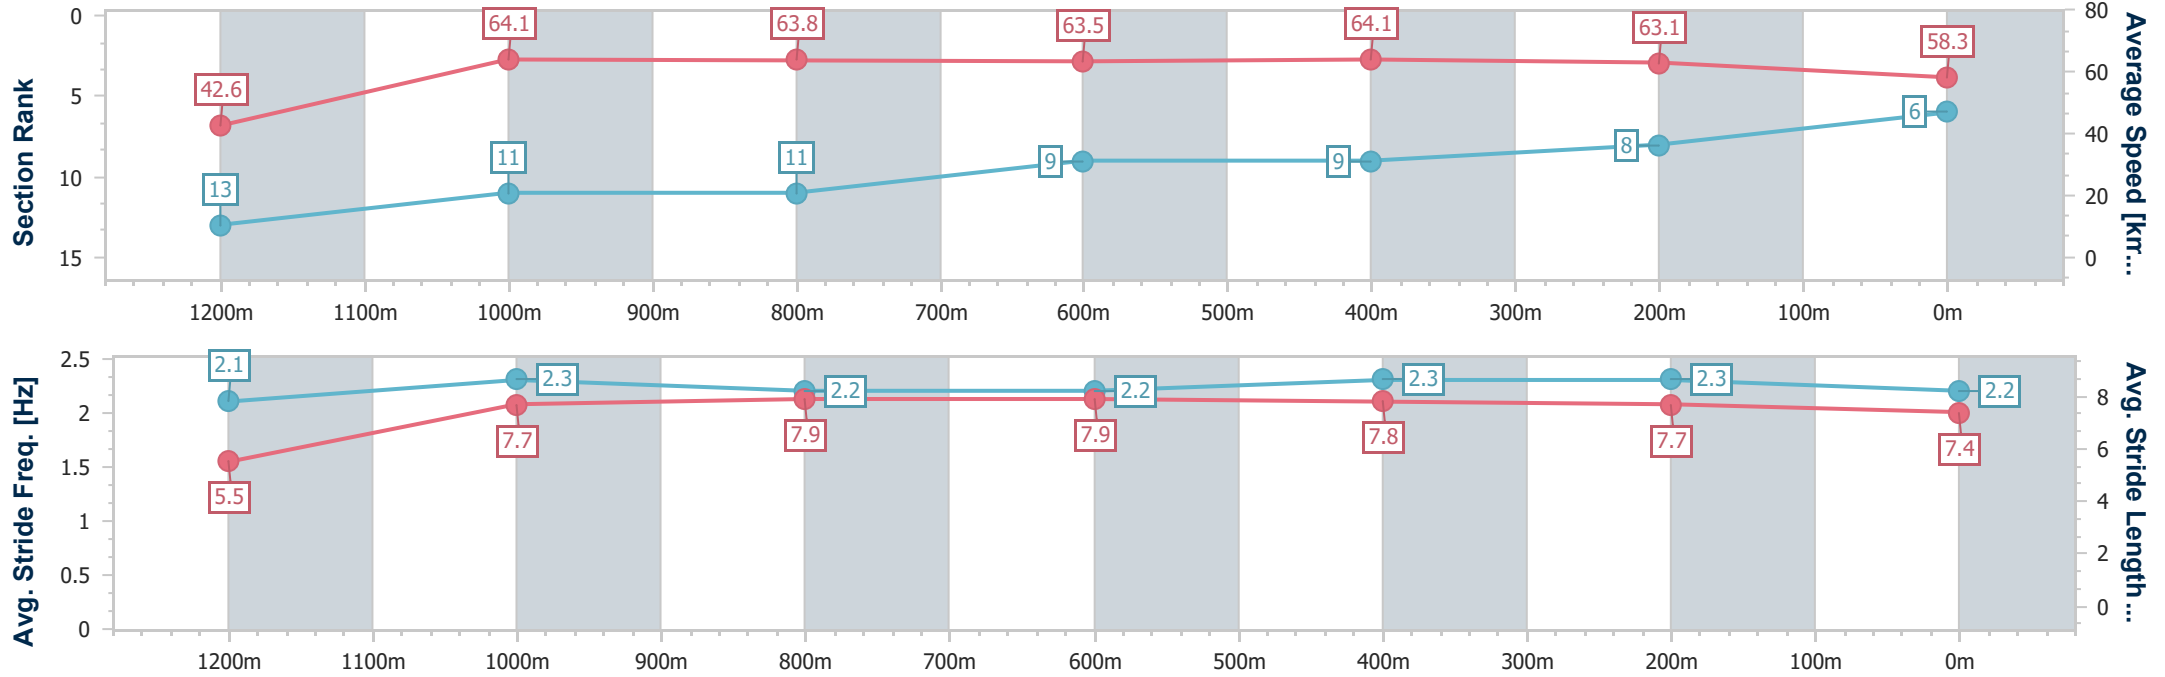

Horse/Jockey Name	Bute Moves
Final Rank	6
Fastest Section Time (Section)	0:08.45 (Overall)
Top Speed [km/h] (Section)	66.3 (1200m)
Race State	Finished

Rockhampton QLD Professional
Race 3: REES R & SYDNEY JONES SOLICITORS Maiden Handicap - 1300m
12 July 2024 - 12:45

Track Rating: Soft 5, Weather: Fine, Rail Position: +2.5m Entire

Section	Overall	1200m	1000m	800m	600m	400m	200m
Section Times	1:17.51 [6] (0:08.45)	1:09.06 [13] (0:11.22)	0:57.84 [11] (0:11.21)	0:46.63 [11] (0:11.52)	0:35.11 [9] (0:11.24)	0:23.87 [9] (0:11.41)	0:12.46 [8]
Average Speed [km/h]	42.6	64.1	63.8	63.5	64.1	63.1	58.3
Top Speed [km/h]	60.5	66.3	64.9	64.8	65.3	65.1	61.1
Avg. Dist. to Rail [m]	4.3	1.6	1.1	1.9	3.3	6.2	9.3
Avg. Stride Freq. [Hz]	2.1	2.3	2.2	2.2	2.3	2.3	2.2
Avg. Stride Length [m]	5.5	7.7	7.9	7.9	7.8	7.7	7.4

- [ ] Ranking at each section and finish
- -.-.- No data available at this section
- NA No data available