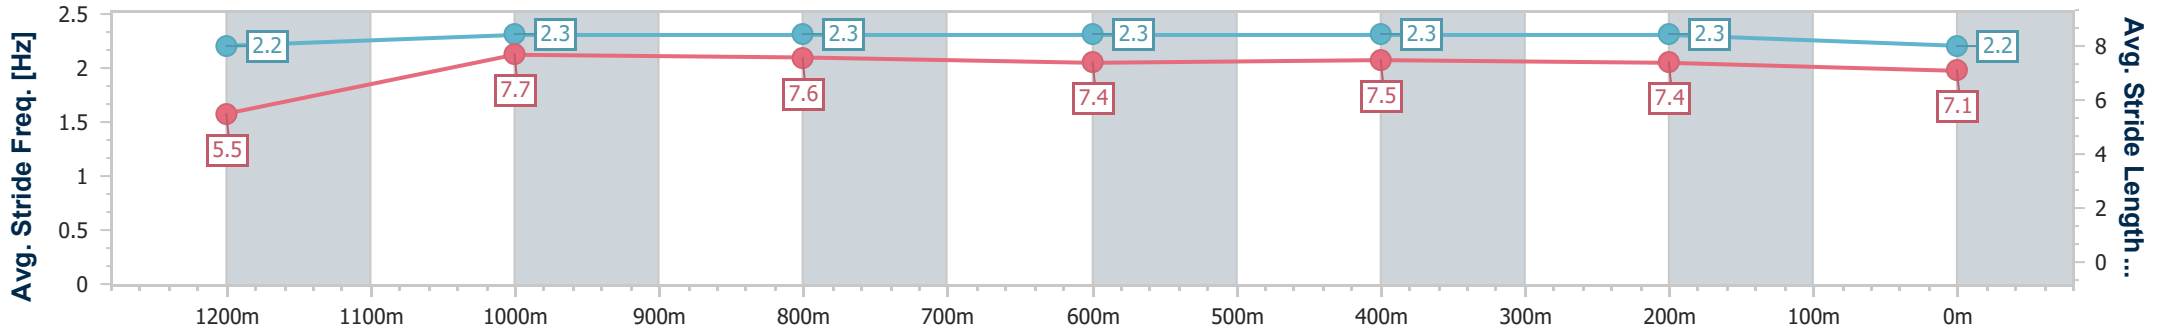

Horse/Jockey Name	Mr Grey
Final Rank	7
Fastest Section Time (Section)	0:07.74 (Overall)
Top Speed [km/h] (Section)	67.7 (1200m)
Race State	Finished

Rockhampton QLD Professional
Race 3: REES R & SYDNEY JONES SOLICITORS Maiden Handicap - 1300m
12 July 2024 - 12:45

Track Rating: Soft 5, Weather: Fine, Rail Position: +2.5m Entire

Section	Overall	1200m	1000m	800m	600m	400m	200m
Section Times	1:17.51 [7] (0:07.74)	1:09.77 [2] (0:11.00)	0:58.77 [2] (0:11.07)	0:47.70 [3] (0:11.77)	0:35.93 [3] (0:11.41)	0:24.52 [3] (0:11.69)	0:12.83 [3] (0:12.83)
Average Speed [km/h]	46.6	65.5	64.8	61.8	63.3	61.5	56.6
Top Speed [km/h]	63.1	67.7	66.4	63.1	64.5	63.9	59.0
Avg. Dist. to Rail [m]	4.3	0.4	0.5	1.4	3.5	4.5	5.7
Avg. Stride Freq. [Hz]	2.2	2.3	2.3	2.3	2.3	2.3	2.2
Avg. Stride Length [m]	5.5	7.7	7.6	7.4	7.5	7.4	7.1

- [ ] Ranking at each section and finish
- -.-.- No data available at this section
- NA No data available