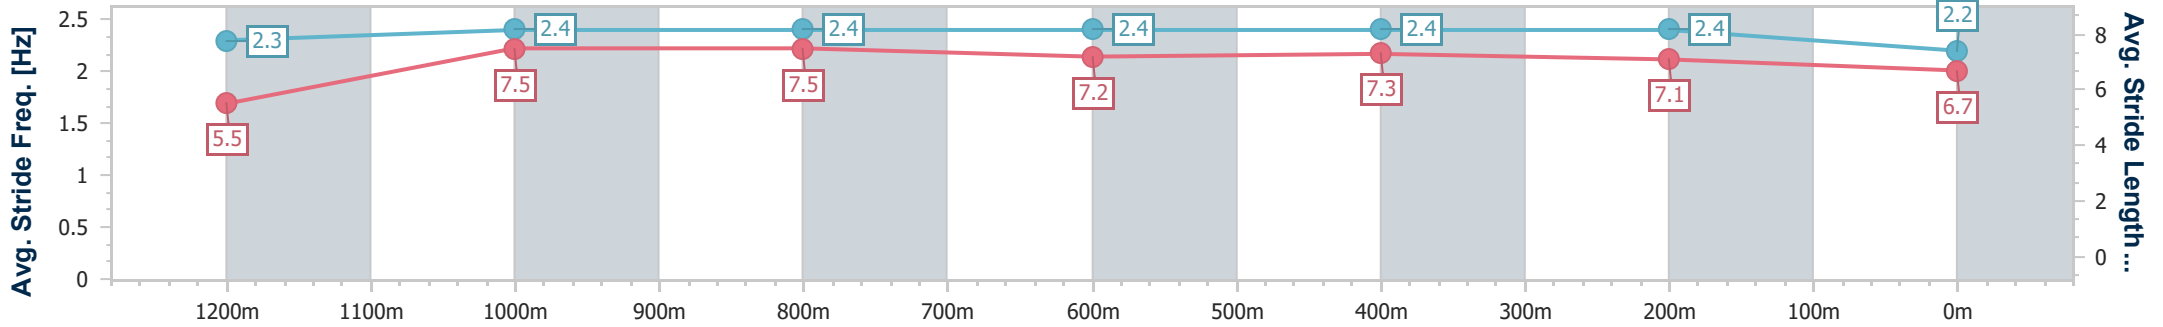

- [] Ranking at each section and finish
- .-.- No data available at this section
- NA No data available

| | |
|--------------------------------|-------------------|
| Horse/Jockey Name | King Ale |
| Final Rank | 12 |
| Fastest Section Time (Section) | 0:07.58 (Overall) |
| Top Speed [km/h] (Section) | 67.0 (1200m) |
| Race State | Finished |

Rockhampton QLD Professional
 Race 3: REES R & SYDNEY JONES SOLICITORS Maiden Handicap - 1300m
 12 July 2024 - 12:45

Track Rating: Soft 5, Weather: Fine, Rail Position: +2.5m Entire

| Section | Overall | 1200m | 1000m | 800m | 600m | 400m | 200m |
|------------------------|---------------------------|--------------------------|--------------------------|--------------------------|--------------------------|--------------------------|--------------------------|
| Section Times | 1:18.32 [12] (0:07.58) | 1:10.74 [1] (0:11.03) | 0:59.71 [1] (0:11.04) | 0:48.67 [1] (0:11.69) | 0:36.98 [1] (0:11.58) | 0:25.40 [1] (0:11.98) | 0:13.42 [6] (0:13.42) |
| Average Speed [km/h] | 47.5 | 65.2 | 64.8 | 61.4 | 62.2 | 60.1 | 54.1 |
| Top Speed [km/h] | 64.0 | 67.0 | 66.3 | 65.1 | 63.1 | 62.5 | 57.2 |
| Avg. Dist. to Rail [m] | 0.9 | 0.4 | 1.0 | 0.9 | 1.7 | 2.1 | 2.4 |
| Avg. Stride Freq. [Hz] | 2.3 | 2.4 | 2.4 | 2.4 | 2.4 | 2.4 | 2.2 |
| Avg. Stride Length [m] | 5.5 | 7.5 | 7.5 | 7.2 | 7.3 | 7.1 | 6.7 |