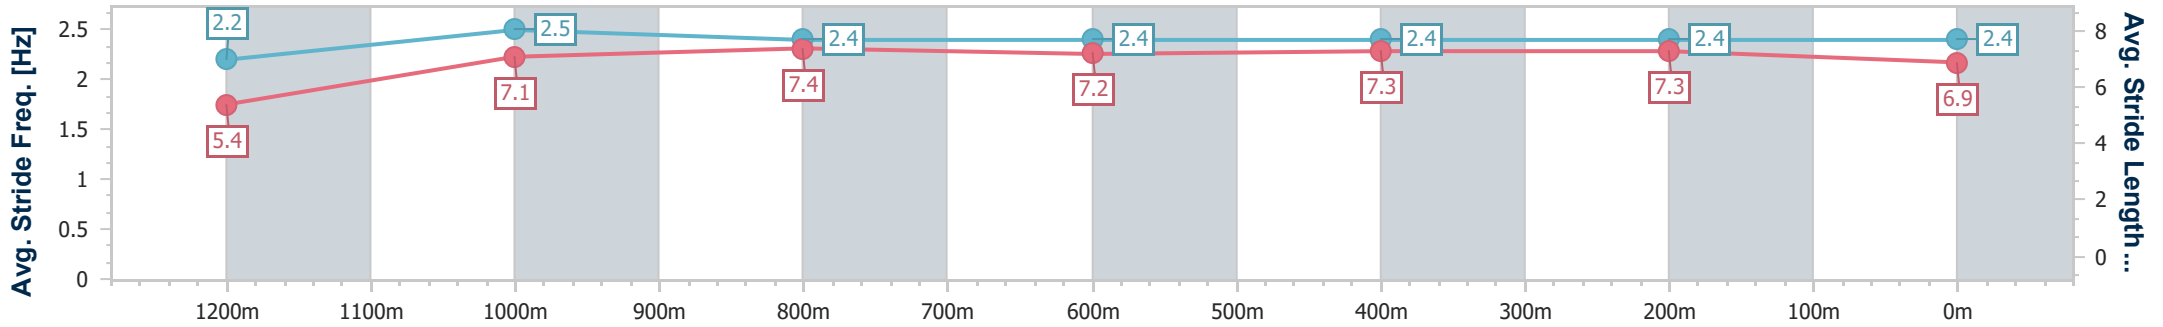

Horse/Jockey Name	Holy Crown
Final Rank	1
Fastest Section Time (Section)	0:07.82 (Overall)
Top Speed [km/h] (Section)	67.2 (1000m)
Race State	Finished

Rockhampton QLD Professional
Race 3: REES R & SYDNEY JONES SOLICITORS Maiden Handicap - 1300m
12 July 2024 - 12:45

Track Rating: Soft 5, Weather: Fine, Rail Position: +2.5m Entire

Section	Overall	1200m	1000m	800m	600m	400m	200m
Section Times	1:16.53 [1] (0:07.82)	1:08.71 [3] (0:11.11)	0:57.60 [5] (0:11.11)	0:46.49 [4] (0:11.77)	0:34.72 [5] (0:11.29)	0:23.43 [4] (0:11.20)	0:12.23 [1] (0:12.23)
Average Speed [km/h]	46.0	64.7	64.8	61.8	63.9	64.2	59.4
Top Speed [km/h]	62.3	67.2	67.2	63.0	66.1	65.7	62.2
Avg. Dist. to Rail [m]	2.6	0.3	0.4	1.3	4.0	5.9	6.2
Avg. Stride Freq. [Hz]	2.2	2.5	2.4	2.4	2.4	2.4	2.4
Avg. Stride Length [m]	5.4	7.1	7.4	7.2	7.3	7.3	6.9

- [ ] Ranking at each section and finish
- -.-.- No data available at this section
- NA No data available