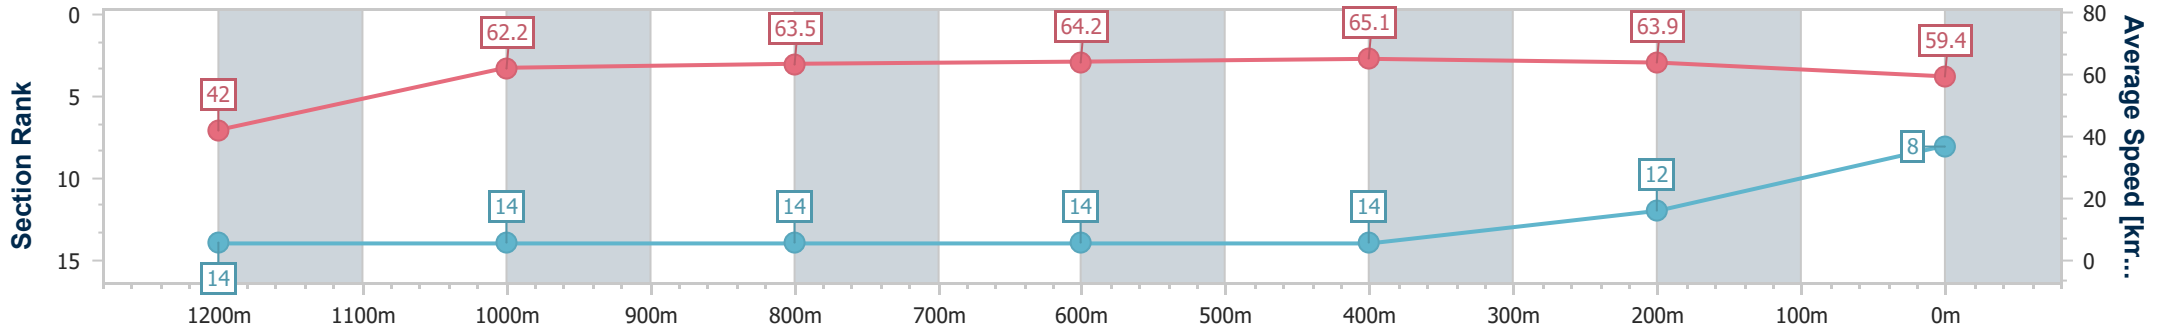

Horse/Jockey Name	Phantom Flight
Final Rank	8
Fastest Section Time (Section)	0:08.60 (Overall)
Top Speed [km/h] (Section)	66.5 (600m)
Race State	Finished

Rockhampton QLD Professional
Race 3: REES R & SYDNEY JONES SOLICITORS Maiden Handicap - 1300m
12 July 2024 - 12:45

Track Rating: Soft 5, Weather: Fine, Rail Position: +2.5m Entire

Section	Overall	1200m	1000m	800m	600m	400m	200m
Section Times	1:17.54 [8] (0:08.60)	1:08.94 [14] (0:11.57)	0:57.37 [14] (0:11.35)	0:46.02 [14] (0:11.41)	0:34.61 [14] (0:11.09)	0:23.52 [14] (0:11.27)	0:12.25 [12] (0:12.25)
Average Speed [km/h]	42.0	62.2	63.5	64.2	65.1	63.9	59.4
Top Speed [km/h]	61.0	63.0	64.8	65.8	66.5	65.8	61.2
Avg. Dist. to Rail [m]	6.4	0.2	0.6	2.2	3.9	8.2	11.6
Avg. Stride Freq. [Hz]	2.1	2.3	2.3	2.4	2.3	2.3	2.3
Avg. Stride Length [m]	5.3	7.3	7.5	7.5	7.7	7.7	7.2

- [ ] Ranking at each section and finish
- -.-.- No data available at this section
- NA No data available