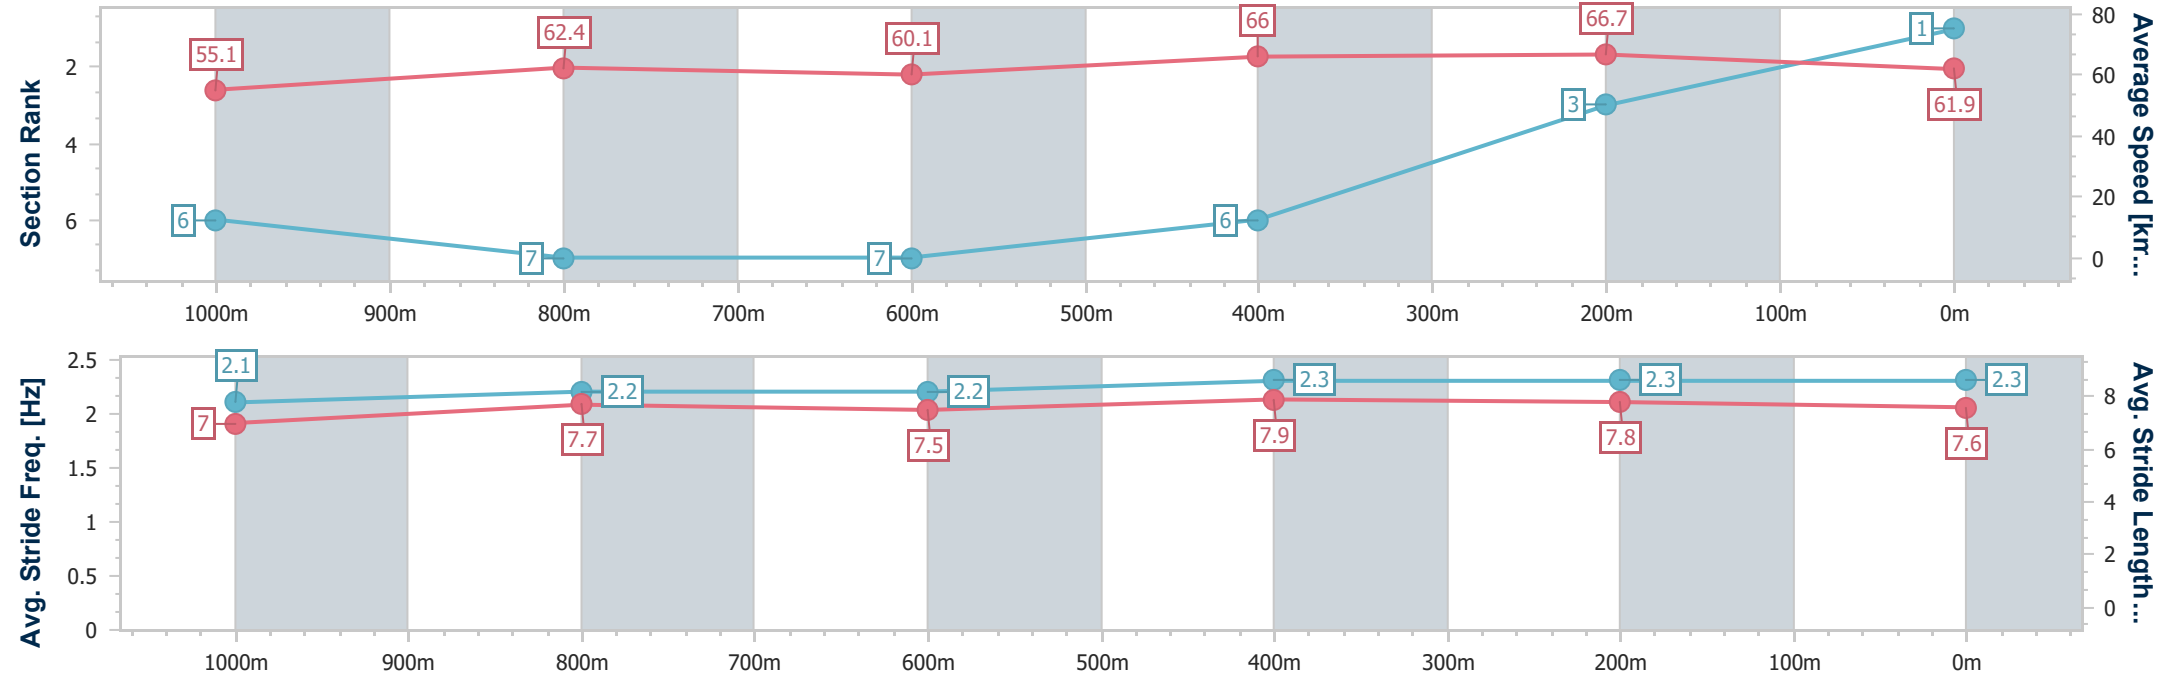

Horse/Jockey Name	I Am Lethal
Final Rank	1
Fastest Section Time (Section)	0:10.78 (400m)
Top Speed [km/h] (Section)	67.5 (400m)
Race State	Finished

Rockhampton QLD Professional
Race 2: PHIL PEEL JEWELLER Class 6 Handicap - 1200m
12 July 2024 - 12:04
Track Rating: Soft 5, Weather: Fine, Rail Position: +2.5m Entire

Section	Overall	1000m	800m	600m	400m	200m
Section Times	1:10.12 [1] (0:13.07)	0:57.05 [6] (0:11.57)	0:45.48 [7] (0:12.13)	0:33.35 [7] (0:10.92)	0:22.43 [6] (0:10.78)	0:11.65 [3]
Average Speed [km/h]	55.1	62.4	60.1	66.0	66.7	61.9
Top Speed [km/h]	65.9	65.6	61.6	67.3	67.5	66.5
Avg. Dist. to Rail [m]	1.5	0.5	1.5	1.5	4.2	4.1
Avg. Stride Freq. [Hz]	2.1	2.2	2.2	2.3	2.3	2.3
Avg. Stride Length [m]	7.0	7.7	7.5	7.9	7.8	7.6

- [ ] Ranking at each section and finish
- -.-.- No data available at this section
- NA No data available