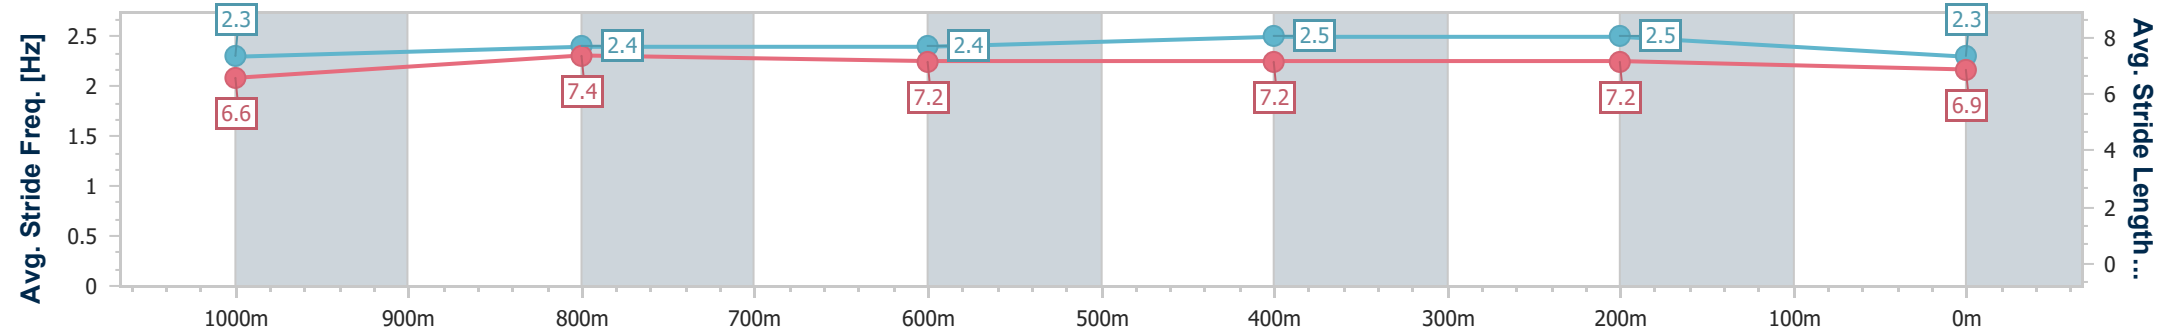

Rockhampton QLD Professional
 Race 2: PHIL PEEL JEWELLER Class 6 Handicap - 1200m
 12 July 2024 - 12:04
 Track Rating: Soft 5, Weather: Fine, Rail Position: +2.5m Entire

Section	Overall	1000m	800m	600m	400m	200m
Section Times	1:10.89 [6] (0:12.84)	0:58.05 [3] (0:11.56)	0:46.49 [3] (0:11.81)	0:34.68 [2] (0:11.10)	0:23.58 [3] (0:11.24)	0:12.34 [5]
Average Speed [km/h]	56.1	62.3	62.0	64.9	64.1	58.3
Top Speed [km/h]	65.1	64.6	64.2	66.8	65.4	62.9
Avg. Dist. to Rail [m]	1.7	0.7	1.9	2.4	3.2	3.4
Avg. Stride Freq. [Hz]	2.3	2.3	2.4	2.4	2.4	2.3
Avg. Stride Length [m]	6.6	7.4	7.2	7.5	7.4	7.1

- [] Ranking at each section and finish
- .-.- No data available at this section
- NA No data available

Horse/Jockey Name	Media Empire
Final Rank	7
Fastest Section Time (Section)	0:11.06 (600m)
Top Speed [km/h] (Section)	67.0 (600m)
Race State	Finished

Rockhampton QLD Professional
 Race 2: PHIL PEEL JEWELLER Class 6 Handicap - 1200m
 12 July 2024 - 12:04
 Track Rating: Soft 5, Weather: Fine, Rail Position: +2.5m Entire

Section	Overall	1000m	800m	600m	400m	200m
Section Times	1:11.08 [7] (0:12.70)	0:58.38 [1] (0:11.49)	0:46.89 [2] (0:12.07)	0:34.82 [3] (0:11.06)	0:23.76 [4] (0:11.21)	0:12.55 [4] (0:12.55)
Average Speed [km/h]	56.7	62.9	60.5	65.2	64.2	57.4
Top Speed [km/h]	65.6	65.4	61.3	67.0	66.5	61.8
Avg. Dist. to Rail [m]	3.4	0.7	1.8	2.5	2.2	2.2
Avg. Stride Freq. [Hz]	2.3	2.4	2.4	2.5	2.5	2.3
Avg. Stride Length [m]	6.6	7.4	7.2	7.2	7.2	6.9

- [] Ranking at each section and finish
- .-.- No data available at this section
- NA No data available