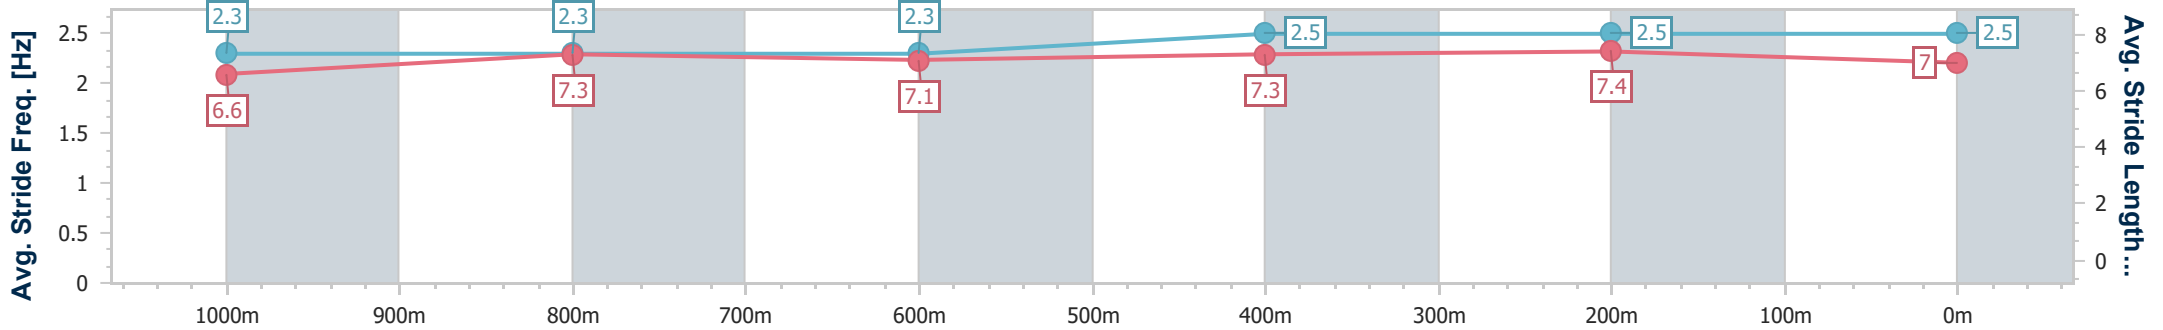

Horse/Jockey Name	Drammatica
Final Rank	3
Fastest Section Time (Section)	0:11.06 (600m)
Top Speed [km/h] (Section)	67.5 (600m)
Race State	Finished

Rockhampton QLD Professional
Race 2: PHIL PEEL JEWELLER Class 6 Handicap - 1200m
12 July 2024 - 12:04
Track Rating: Soft 5, Weather: Fine, Rail Position: +2.5m Entire

Section	Overall	1000m	800m	600m	400m	200m
Section Times	1:10.37 [3] (0:12.90)	0:57.47 [4] (0:11.54)	0:45.93 [4] (0:12.10)	0:33.83 [5] (0:11.06)	0:22.77 [5] (0:11.09)	0:11.68 [7] (0:11.68)
Average Speed [km/h]	55.9	62.1	59.6	65.2	65.0	61.6
Top Speed [km/h]	64.8	64.9	61.4	67.5	67.3	63.8
Avg. Dist. to Rail [m]	0.5	0.8	0.5	2.5	5.0	7.3
Avg. Stride Freq. [Hz]	2.3	2.3	2.3	2.5	2.5	2.5
Avg. Stride Length [m]	6.6	7.3	7.1	7.3	7.4	7.0

- [ ] Ranking at each section and finish
- -.-.- No data available at this section
- NA No data available