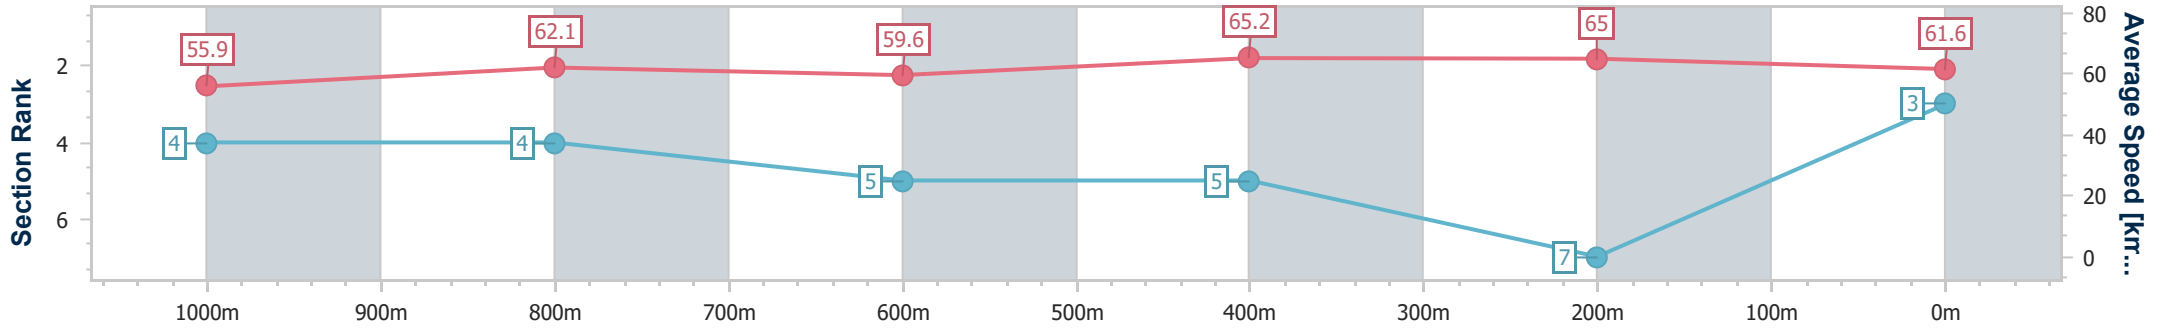

Horse/Jockey Name	Drammatica
Final Rank	3
Fastest Section Time (Section)	0:11.06 (600m)
Top Speed [km/h] (Section)	67.5 (600m)
Race State	Finished

Rockhampton QLD Professional
Race 2: PHIL PEEL JEWELLER Class 6 Handicap - 1200m
12 July 2024 - 12:04
Track Rating: Soft 5, Weather: Fine, Rail Position: +2.5m Entire

Section	Overall	1000m	800m	600m	400m	200m
Section Times	1:10.37 [3] (0:12.90)	0:57.47 [4] (0:11.54)	0:45.93 [4] (0:12.10)	0:33.83 [5] (0:11.06)	0:22.77 [5] (0:11.09)	0:11.68 [7] (0:11.68)
Average Speed [km/h]	55.9	62.1	59.6	65.2	65.0	61.6
Top Speed [km/h]	64.8	64.9	61.4	67.5	67.3	63.8
Avg. Dist. to Rail [m]	0.5	0.8	0.5	2.5	5.0	7.3
Avg. Stride Freq. [Hz]	2.3	2.3	2.3	2.5	2.5	2.5
Avg. Stride Length [m]	6.6	7.3	7.1	7.3	7.4	7.0

- [ ] Ranking at each section and finish
- -.-.- No data available at this section
- NA No data available