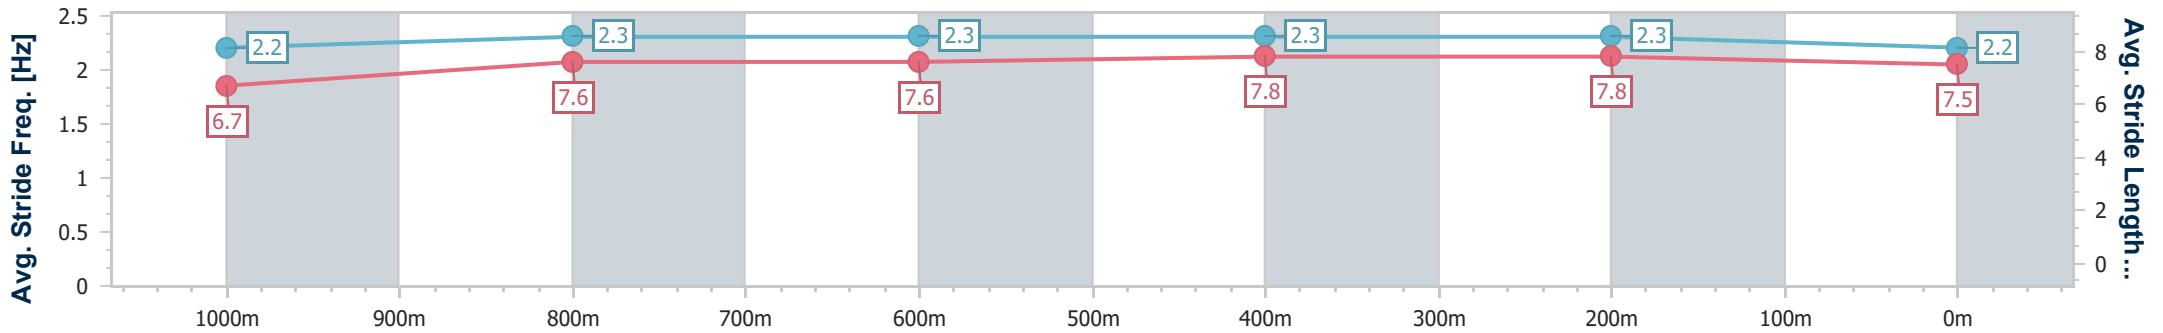

- [] Ranking at each section and finish
- .-.- No data available at this section
- NA No data available

Horse/Jockey Name	Frosty Bear
Final Rank	5
Fastest Section Time (Section)	0:10.97 (600m)
Top Speed [km/h] (Section)	66.6 (600m)
Race State	Finished

Rockhampton QLD Professional
 Race 2: PHIL PEEL JEWELLER Class 6 Handicap - 1200m
 12 July 2024 - 12:04
 Track Rating: Soft 5, Weather: Fine, Rail Position: +2.5m Entire

Section	Overall	1000m	800m	600m	400m	200m
Section Times	1:10.55 [5] (0:13.04)	0:57.51 [5] (0:11.42)	0:46.09 [5] (0:11.87)	0:34.22 [4] (0:10.97)	0:23.25 [1] (0:11.14)	0:12.11 [1] (0:12.11)
Average Speed [km/h]	55.3	63.4	62.1	65.7	64.6	59.4
Top Speed [km/h]	64.5	65.0	64.0	66.6	66.4	61.8
Avg. Dist. to Rail [m]	3.7	1.0	2.8	3.8	4.6	4.5
Avg. Stride Freq. [Hz]	2.2	2.3	2.3	2.3	2.3	2.2
Avg. Stride Length [m]	6.7	7.6	7.6	7.8	7.8	7.5