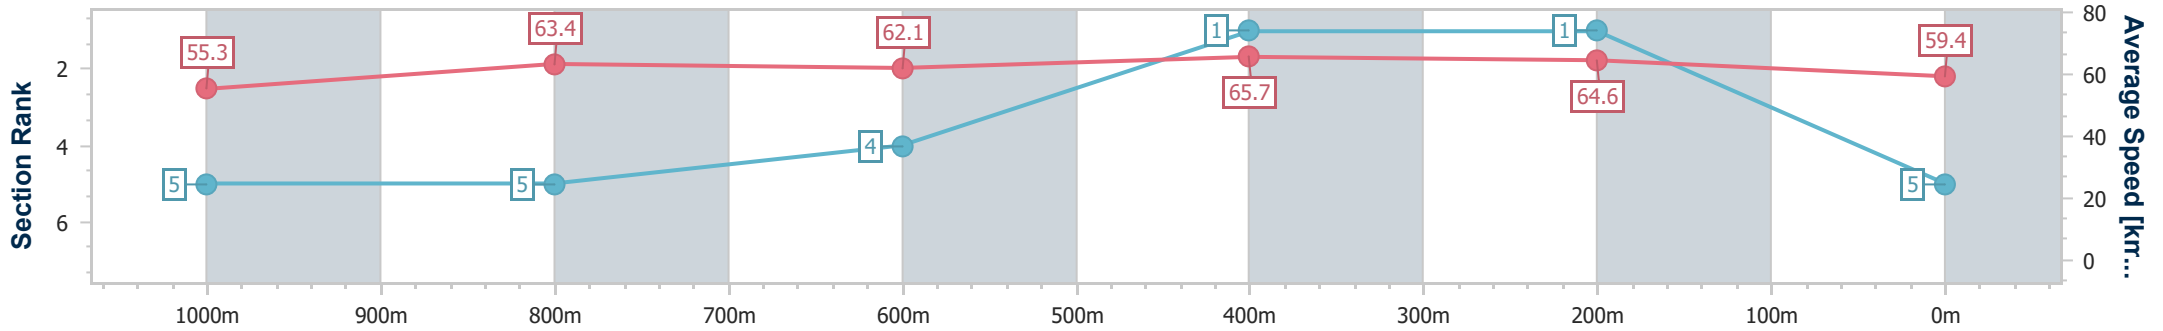

- [] Ranking at each section and finish
- .-.- No data available at this section
- NA No data available

Horse/Jockey Name	Frosty Bear
Final Rank	5
Fastest Section Time (Section)	0:10.97 (600m)
Top Speed [km/h] (Section)	66.6 (600m)
Race State	Finished

Rockhampton QLD Professional
 Race 2: PHIL PEEL JEWELLER Class 6 Handicap - 1200m
 12 July 2024 - 12:04
 Track Rating: Soft 5, Weather: Fine, Rail Position: +2.5m Entire

Section	Overall	1000m	800m	600m	400m	200m
Section Times	1:10.55 [5] (0:13.04)	0:57.51 [5] (0:11.42)	0:46.09 [5] (0:11.87)	0:34.22 [4] (0:10.97)	0:23.25 [1] (0:11.14)	0:12.11 [1] (0:12.11)
Average Speed [km/h]	55.3	63.4	62.1	65.7	64.6	59.4
Top Speed [km/h]	64.5	65.0	64.0	66.6	66.4	61.8
Avg. Dist. to Rail [m]	3.7	1.0	2.8	3.8	4.6	4.5
Avg. Stride Freq. [Hz]	2.2	2.3	2.3	2.3	2.3	2.2
Avg. Stride Length [m]	6.7	7.6	7.6	7.8	7.8	7.5