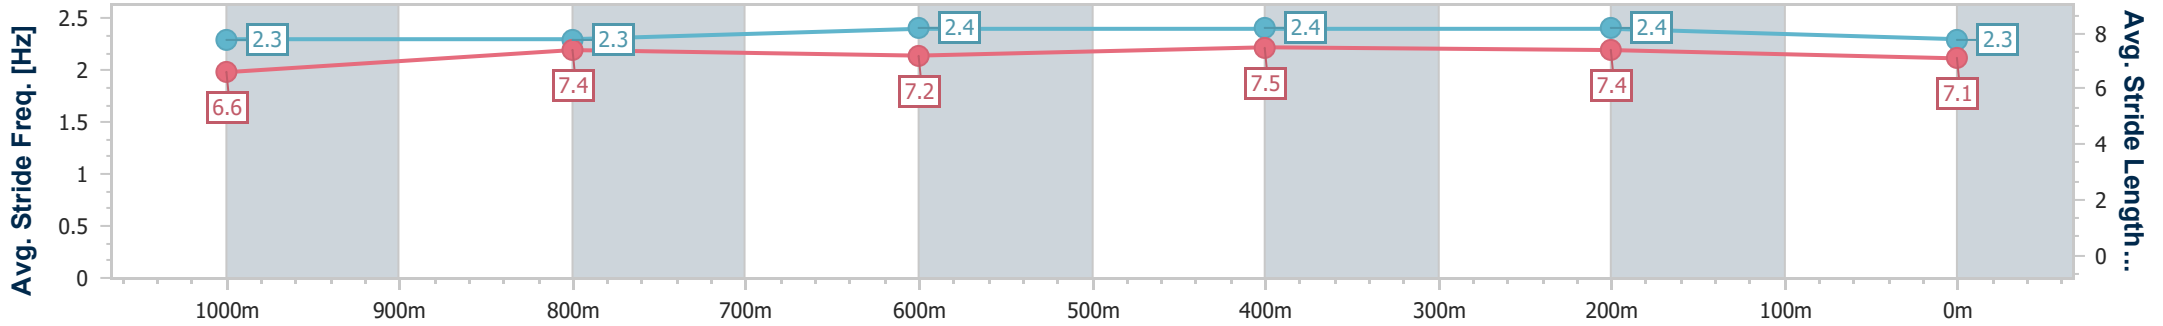

- [] Ranking at each section and finish
- .-.- No data available at this section
- NA No data available

Horse/Jockey Name	Villaden
Final Rank	6
Fastest Section Time (Section)	0:11.10 (600m)
Top Speed [km/h] (Section)	66.8 (600m)
Race State	Finished

Rockhampton QLD Professional
 Race 2: PHIL PEEL JEWELLER Class 6 Handicap - 1200m
 12 July 2024 - 12:04
 Track Rating: Soft 5, Weather: Fine, Rail Position: +2.5m Entire

Section	Overall	1000m	800m	600m	400m	200m
Section Times	1:10.89 [6] (0:12.84)	0:58.05 [3] (0:11.56)	0:46.49 [3] (0:11.81)	0:34.68 [2] (0:11.10)	0:23.58 [3] (0:11.24)	0:12.34 [5]
Average Speed [km/h]	56.1	62.3	62.0	64.9	64.1	58.3
Top Speed [km/h]	65.1	64.6	64.2	66.8	65.4	62.9
Avg. Dist. to Rail [m]	1.7	0.7	1.9	2.4	3.2	3.4
Avg. Stride Freq. [Hz]	2.3	2.3	2.4	2.4	2.4	2.3
Avg. Stride Length [m]	6.6	7.4	7.2	7.5	7.4	7.1