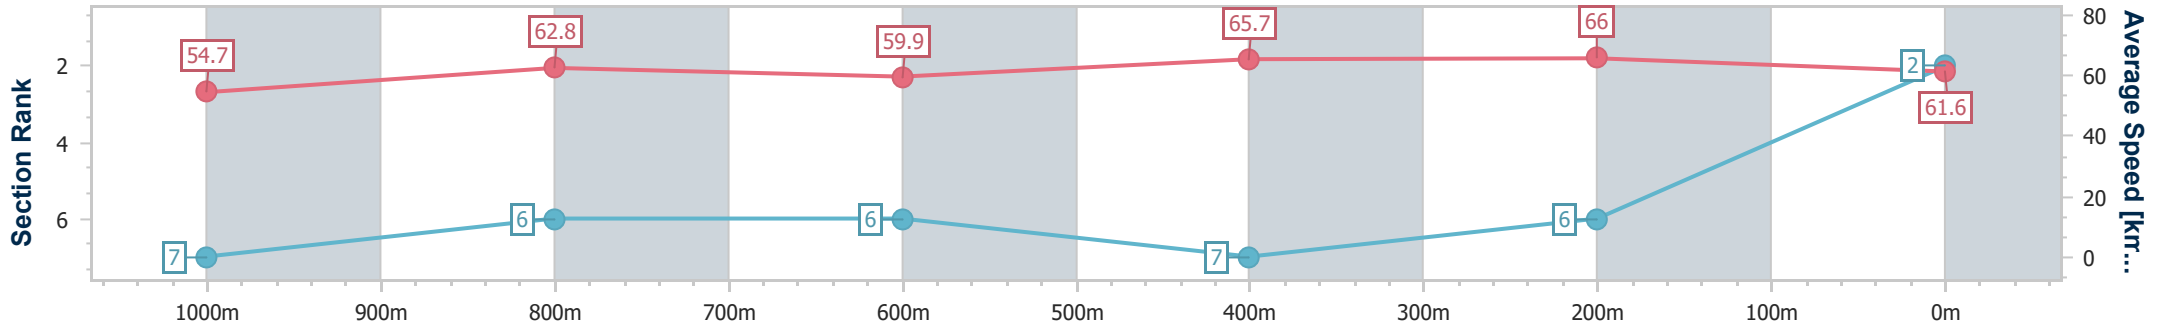

Horse/Jockey Name	Vetta Velocita
Final Rank	2
Fastest Section Time (Section)	0:10.91 (400m)
Top Speed [km/h] (Section)	68.3 (400m)
Race State	Finished

Rockhampton QLD Professional
Race 2: PHIL PEEL JEWELLER Class 6 Handicap - 1200m
12 July 2024 - 12:04
Track Rating: Soft 5, Weather: Fine, Rail Position: +2.5m Entire

Section	Overall	1000m	800m	600m	400m	200m
Section Times	1:10.34 [2] (0:13.16)	0:57.18 [7] (0:11.41)	0:45.77 [6] (0:12.19)	0:33.58 [6] (0:10.96)	0:22.62 [7] (0:10.91)	0:11.71 [6]
Average Speed [km/h]	54.7	62.8	59.9	65.7	66.0	61.6
Top Speed [km/h]	65.4	65.7	62.5	67.9	68.3	63.8
Avg. Dist. to Rail [m]	1.2	1.0	1.7	2.6	4.3	4.3
Avg. Stride Freq. [Hz]	2.2	2.4	2.3	2.4	2.4	2.4
Avg. Stride Length [m]	6.6	7.4	7.2	7.5	7.6	7.2

- [ ] Ranking at each section and finish
- -.-.- No data available at this section
- NA No data available