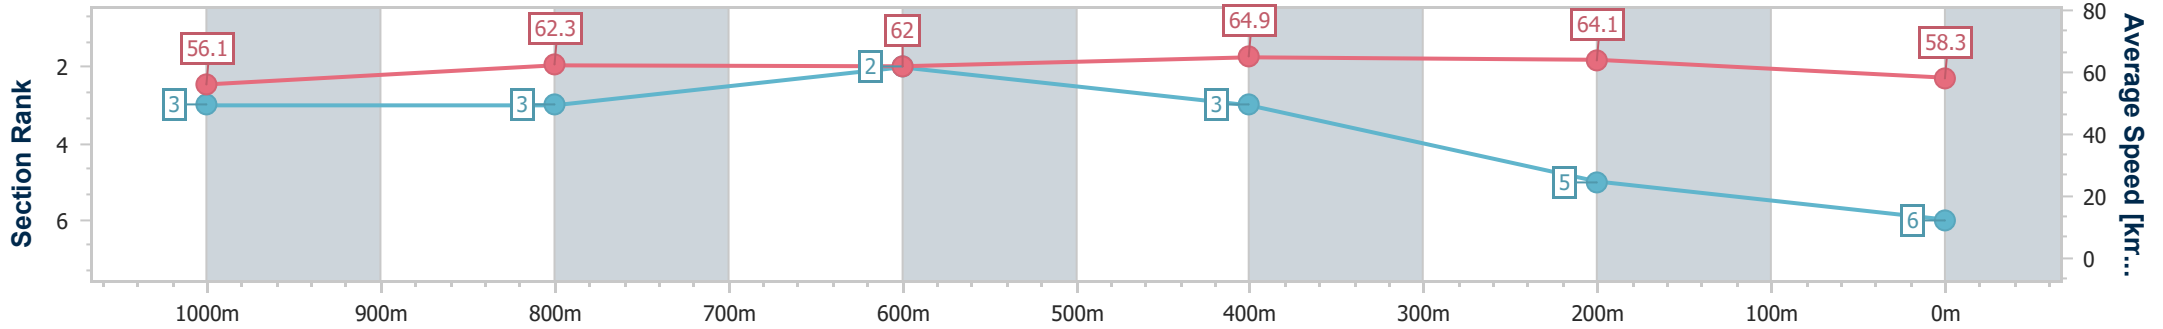

- [] Ranking at each section and finish
- .-.- No data available at this section
- NA No data available

Horse/Jockey Name	Villaden
Final Rank	6
Fastest Section Time (Section)	0:11.10 (600m)
Top Speed [km/h] (Section)	66.8 (600m)
Race State	Finished

Rockhampton QLD Professional
 Race 2: PHIL PEEL JEWELLER Class 6 Handicap - 1200m
 12 July 2024 - 12:04
 Track Rating: Soft 5, Weather: Fine, Rail Position: +2.5m Entire

Section	Overall	1000m	800m	600m	400m	200m
Section Times	1:10.89 [6] (0:12.84)	0:58.05 [3] (0:11.56)	0:46.49 [3] (0:11.81)	0:34.68 [2] (0:11.10)	0:23.58 [3] (0:11.24)	0:12.34 [5]
Average Speed [km/h]	56.1	62.3	62.0	64.9	64.1	58.3
Top Speed [km/h]	65.1	64.6	64.2	66.8	65.4	62.9
Avg. Dist. to Rail [m]	1.7	0.7	1.9	2.4	3.2	3.4
Avg. Stride Freq. [Hz]	2.3	2.3	2.4	2.4	2.4	2.3
Avg. Stride Length [m]	6.6	7.4	7.2	7.5	7.4	7.1