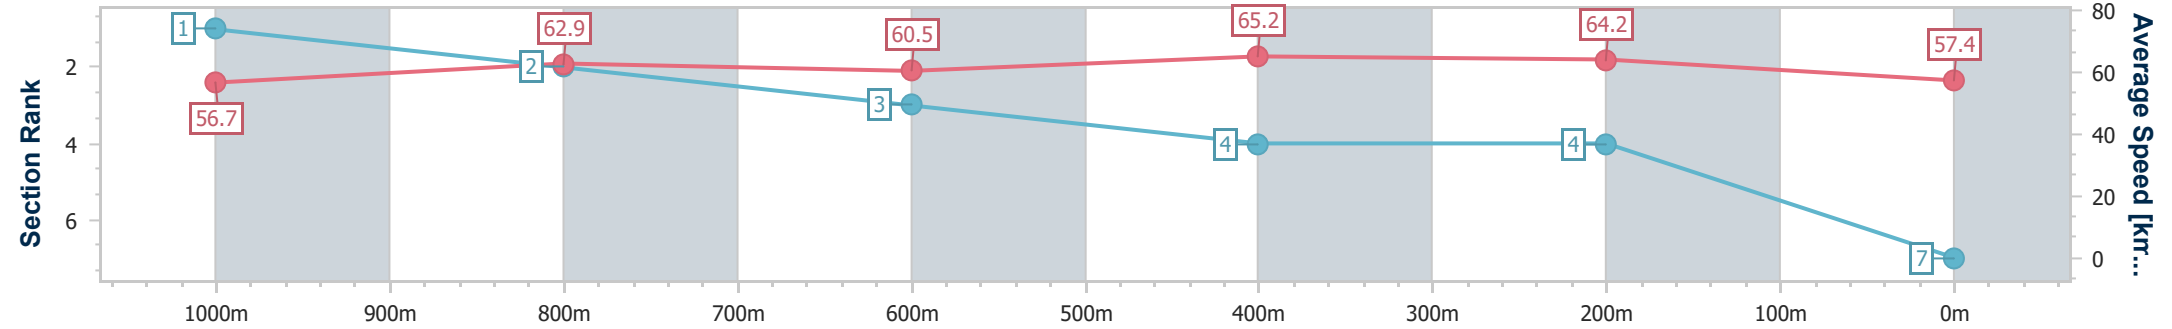

Rockhampton QLD Professional
 Race 2: PHIL PEEL JEWELLER Class 6 Handicap - 1200m
 12 July 2024 - 12:04
 Track Rating: Soft 5, Weather: Fine, Rail Position: +2.5m Entire

Section	Overall	1000m	800m	600m	400m	200m
Section Times	1:10.89 [6] (0:12.84)	0:58.05 [3] (0:11.56)	0:46.49 [3] (0:11.81)	0:34.68 [2] (0:11.10)	0:23.58 [3] (0:11.24)	0:12.34 [5]
Average Speed [km/h]	56.1	62.3	62.0	64.9	64.1	58.3
Top Speed [km/h]	65.1	64.6	64.2	66.8	65.4	62.9
Avg. Dist. to Rail [m]	1.7	0.7	1.9	2.4	3.2	3.4
Avg. Stride Freq. [Hz]	2.3	2.3	2.4	2.4	2.4	2.3
Avg. Stride Length [m]	6.6	7.4	7.2	7.5	7.4	7.1

- [] Ranking at each section and finish
- .-.- No data available at this section
- NA No data available

Horse/Jockey Name	Media Empire
Final Rank	7
Fastest Section Time (Section)	0:11.06 (600m)
Top Speed [km/h] (Section)	67.0 (600m)
Race State	Finished

Rockhampton QLD Professional
 Race 2: PHIL PEEL JEWELLER Class 6 Handicap - 1200m
 12 July 2024 - 12:04
 Track Rating: Soft 5, Weather: Fine, Rail Position: +2.5m Entire

Section	Overall	1000m	800m	600m	400m	200m
Section Times	1:11.08 [7] (0:12.70)	0:58.38 [1] (0:11.49)	0:46.89 [2] (0:12.07)	0:34.82 [3] (0:11.06)	0:23.76 [4] (0:11.21)	0:12.55 [4] (0:12.55)
Average Speed [km/h]	56.7	62.9	60.5	65.2	64.2	57.4
Top Speed [km/h]	65.6	65.4	61.3	67.0	66.5	61.8
Avg. Dist. to Rail [m]	3.4	0.7	1.8	2.5	2.2	2.2
Avg. Stride Freq. [Hz]	2.3	2.4	2.4	2.5	2.5	2.3
Avg. Stride Length [m]	6.6	7.4	7.2	7.2	7.2	6.9

- [] Ranking at each section and finish
- .-.- No data available at this section
- NA No data available