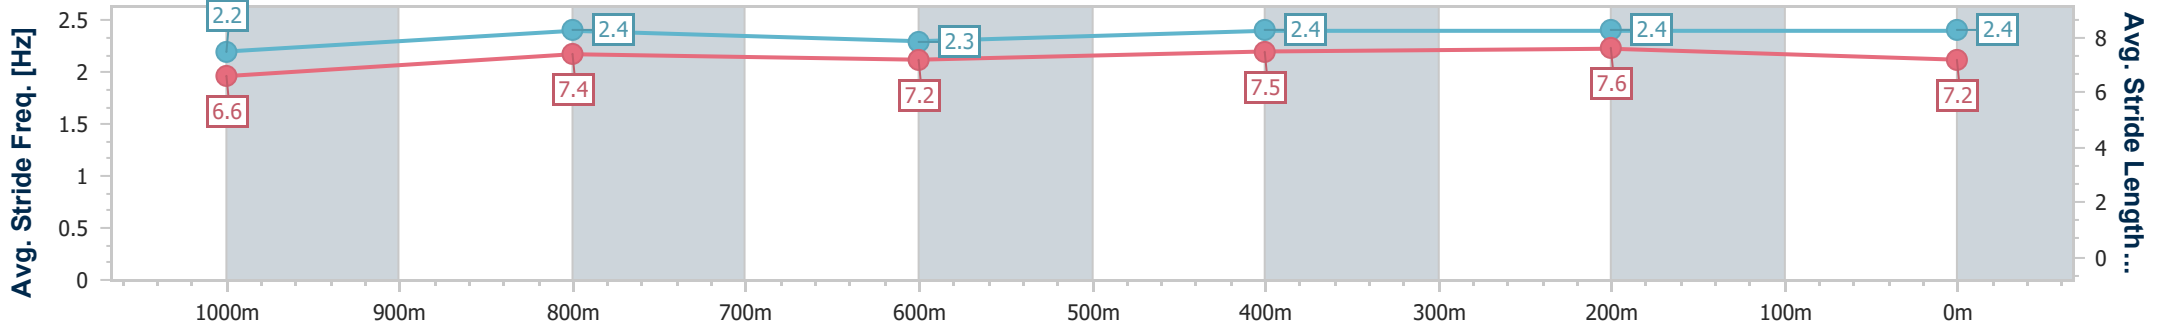

Horse/Jockey Name	Vetta Velocita
Final Rank	2
Fastest Section Time (Section)	0:10.91 (400m)
Top Speed [km/h] (Section)	68.3 (400m)
Race State	Finished

Rockhampton QLD Professional
Race 2: PHIL PEEL JEWELLER Class 6 Handicap - 1200m
12 July 2024 - 12:04
Track Rating: Soft 5, Weather: Fine, Rail Position: +2.5m Entire

Section	Overall	1000m	800m	600m	400m	200m
Section Times	1:10.34 [2] (0:13.16)	0:57.18 [7] (0:11.41)	0:45.77 [6] (0:12.19)	0:33.58 [6] (0:10.96)	0:22.62 [7] (0:10.91)	0:11.71 [6]
Average Speed [km/h]	54.7	62.8	59.9	65.7	66.0	61.6
Top Speed [km/h]	65.4	65.7	62.5	67.9	68.3	63.8
Avg. Dist. to Rail [m]	1.2	1.0	1.7	2.6	4.3	4.3
Avg. Stride Freq. [Hz]	2.2	2.4	2.3	2.4	2.4	2.4
Avg. Stride Length [m]	6.6	7.4	7.2	7.5	7.6	7.2

- [ ] Ranking at each section and finish
- -.-.- No data available at this section
- NA No data available