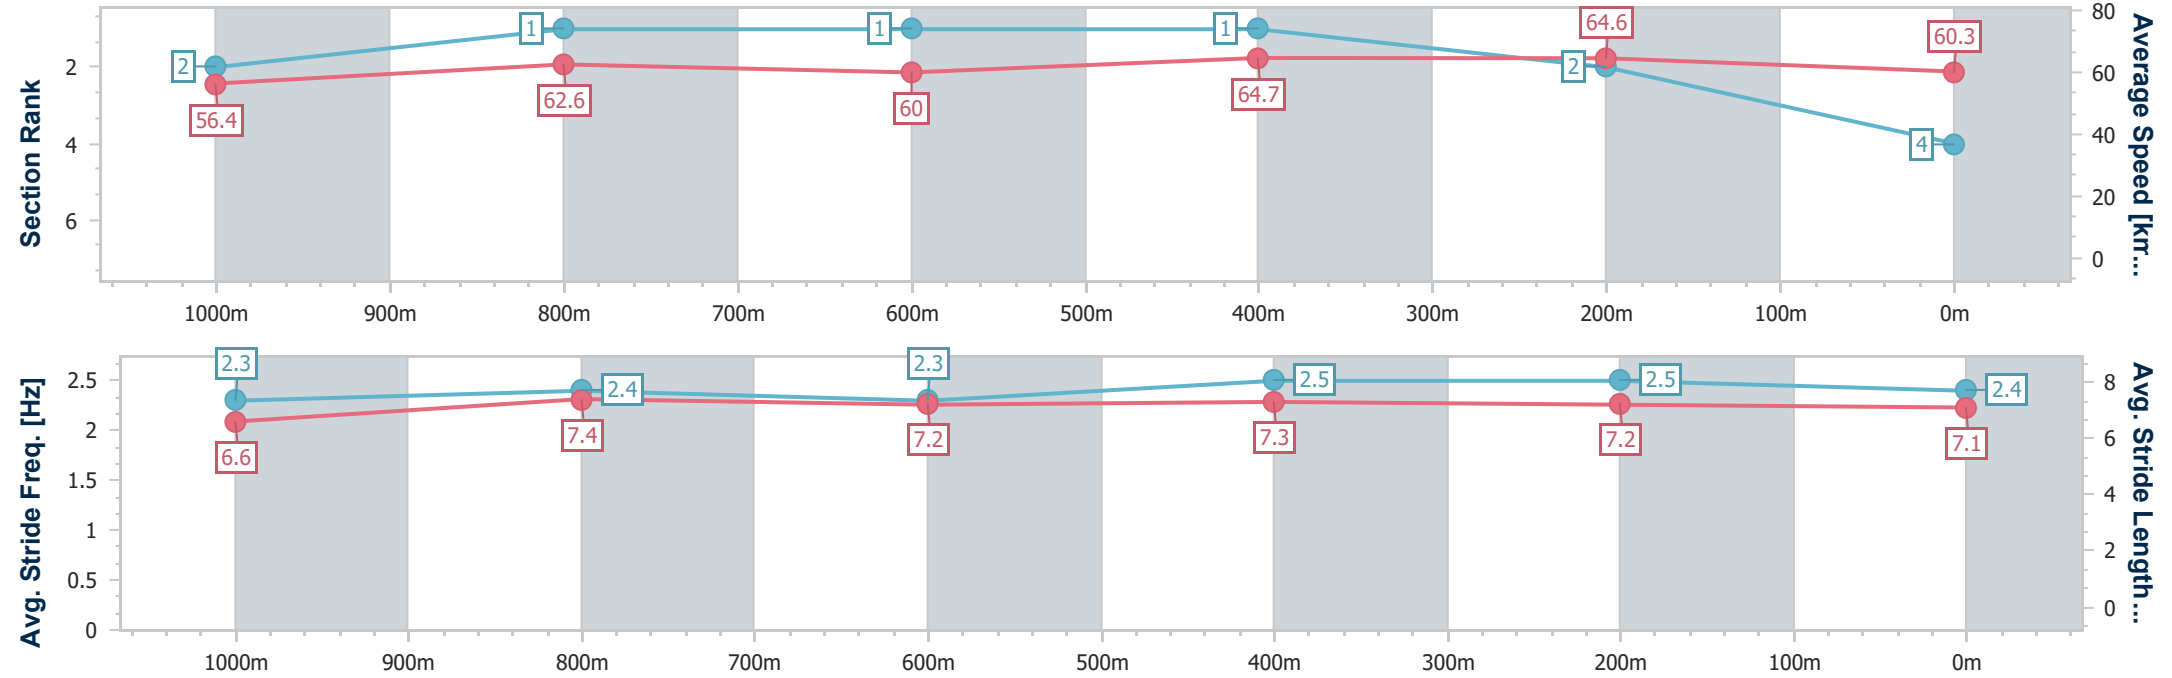

- [] Ranking at each section and finish
- .-.- No data available at this section
- NA No data available

Horse/Jockey Name	Groovin' The Moo
Final Rank	4
Fastest Section Time (Section)	0:11.13 (600m)
Top Speed [km/h] (Section)	66.5 (600m)
Race State	Finished

Rockhampton QLD Professional
 Race 2: PHIL PEEL JEWELLER Class 6 Handicap - 1200m
 12 July 2024 - 12:04
 Track Rating: Soft 5, Weather: Fine, Rail Position: +2.5m Entire

Section	Overall	1000m	800m	600m	400m	200m
Section Times	1:10.41 [4] (0:12.74)	0:57.67 [2] (0:11.45)	0:46.22 [1] (0:11.98)	0:34.24 [1] (0:11.13)	0:23.11 [1] (0:11.16)	0:11.95 [2] (0:11.95)
Average Speed [km/h]	56.4	62.6	60.0	64.7	64.6	60.3
Top Speed [km/h]	65.0	65.2	62.3	66.5	66.5	63.3
Avg. Dist. to Rail [m]	1.1	1.1	0.6	2.4	2.4	2.9
Avg. Stride Freq. [Hz]	2.3	2.4	2.3	2.5	2.5	2.4
Avg. Stride Length [m]	6.6	7.4	7.2	7.3	7.2	7.1