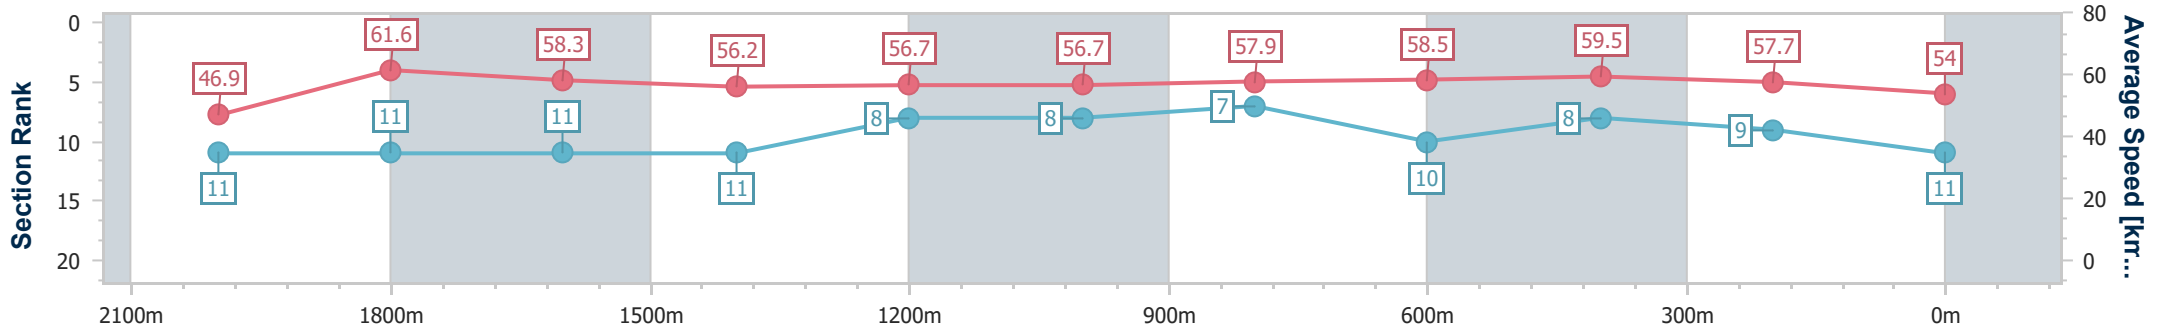

- [ ] Ranking at each section and finish
- .-.- No data available at this section
- NA No data available

Horse/Jockey Name	Drake Passage
Final Rank	11
Fastest Section Time (Section)	0:11.69 (2000m)
Top Speed [km/h] (Section)	65.8 (2000m)
Race State	Finished

Ipswich QLD Professional  
Race 7: TAB BENCHMARK 58 Handicap - 2180m

11 July 2024 - 15:34

Track Rating: Soft 5, Weather: Overcast, Rail Position: +6m Entire

Section	Overall	2000m	1800m	1600m	1400m	1200m	1000m	800m	600m	400m	200m
Section Times	2:19.32 [11] (0:13.85)	2:05.47 [11] (0:11.69)	1:53.78 [11] (0:12.35)	1:41.43 [11] (0:12.81)	1:28.62 [11] (0:12.79)	1:15.83 [8] (0:12.80)	1:03.03 [8] (0:12.50)	0:50.53 [7] (0:12.41)	0:38.12 [10] (0:12.21)	0:25.91 [8] (0:12.59)	0:13.32 [9] (0:13.32)
Average Speed [km/h]	46.9	61.6	58.3	56.2	56.7	56.7	57.9	58.5	59.5	57.7	54.0
Top Speed [km/h]	61.1	65.8	60.4	58.3	58.5	57.3	58.8	59.4	60.3	58.9	56.7
Avg. Dist. to Rail [m]	7.4	0.7	0.4	1.3	1.7	1.8	2.2	2.1	2.6	3.0	4.4
Avg. Stride Freq. [Hz]	2.2	2.3	2.2	2.2	2.2	2.2	2.2	2.2	2.3	2.3	2.2
Avg. Stride Length [m]	5.9	7.4	7.3	7.2	7.3	7.2	7.3	7.3	7.2	7.1	6.8