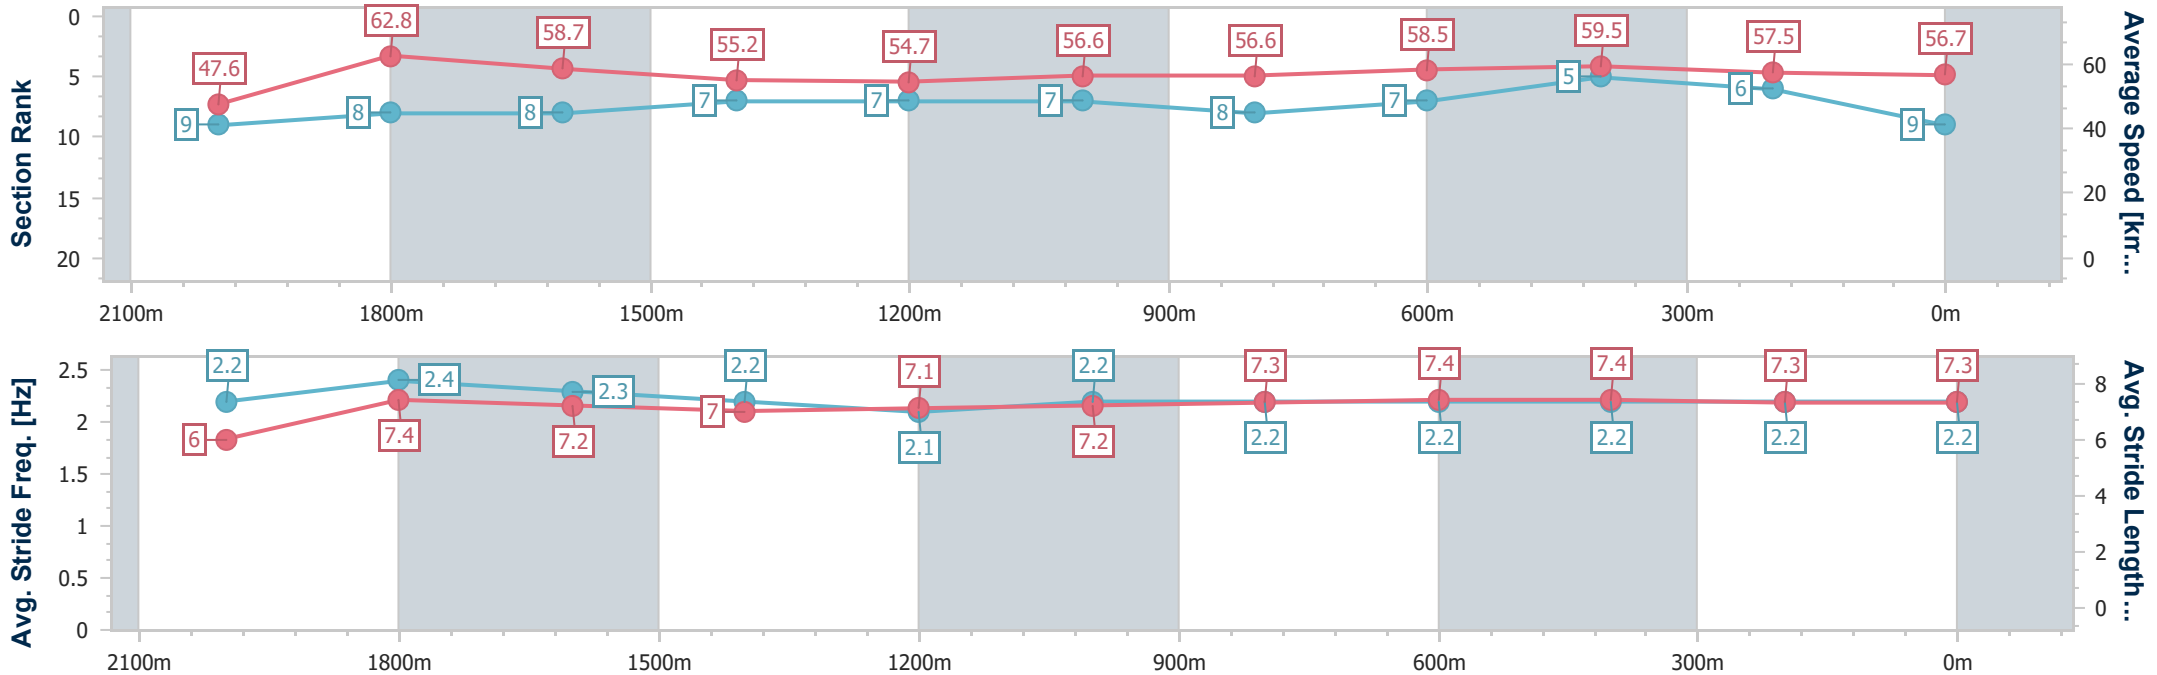

Ipswich QLD Professional  
Race 7: TAB BENCHMARK 58 Handicap - 2180m

11 July 2024 - 15:34

Track Rating: Soft 5, Weather: Overcast, Rail Position: +6m Entire

Section	Overall	2000m	1800m	1600m	1400m	1200m	1000m	800m	600m	400m	200m
Section Times	2:18.42 [8] (0:14.00)	2:04.42 [12] (0:11.66)	1:52.76 [12] (0:12.26)	1:40.50 [12] (0:13.01)	1:27.49 [12] (0:13.01)	1:14.48 [12] (0:12.98)	1:01.50 [13] (0:12.34)	0:49.16 [14] (0:12.25)	0:36.91 [14] (0:11.99)	0:24.92 [11] (0:12.40)	0:12.52 [8] (0:12.52)
Average Speed [km/h]	46.4	61.6	58.0	55.3	55.5	55.4	58.4	59.0	60.2	58.0	57.4
Top Speed [km/h]	64.4	64.5	60.0	57.6	57.7	56.6	59.1	59.8	61.4	58.5	58.1
Avg. Dist. to Rail [m]	7.7	1.5	1.7	0.2	0.2	0.2	0.5	0.7	0.5	0.7	1.0
Avg. Stride Freq. [Hz]	2.2	2.3	2.3	2.2	2.2	2.2	2.2	2.3	2.3	2.3	2.3
Avg. Stride Length [m]	5.8	7.5	7.0	7.1	7.1	7.1	7.2	7.3	7.2	7.0	7.0

- [ ] Ranking at each section and finish
- .-.- No data available at this section
- NA No data available

Horse/Jockey Name	Shamuka
Final Rank	9
Fastest Section Time (Section)	0:11.48 (2000m)
Top Speed [km/h] (Section)	63.9 (2000m)
Race State	Finished

Ipswich QLD Professional  
Race 7: TAB BENCHMARK 58 Handicap - 2180m

11 July 2024 - 15:34

Track Rating: Soft 5, Weather: Overcast, Rail Position: +6m Entire

Section	Overall	2000m	1800m	1600m	1400m	1200m	1000m	800m	600m	400m	200m
Section Times	2:18.43 [9] (0:13.64)	2:04.79 [9] (0:11.48)	1:53.31 [8] (0:12.08)	1:41.23 [8] (0:13.01)	1:28.22 [7] (0:13.12)	1:15.10 [7] (0:12.76)	1:02.34 [7] (0:12.74)	0:49.60 [8] (0:12.27)	0:37.33 [7] (0:12.13)	0:25.20 [5] (0:12.47)	0:12.73 [6] (0:12.73)
Average Speed [km/h]	47.6	62.8	58.7	55.2	54.7	56.6	56.6	58.5	59.5	57.5	56.7
Top Speed [km/h]	62.3	63.9	61.2	58.6	56.1	57.1	58.2	59.5	59.9	58.0	58.1
Avg. Dist. to Rail [m]	1.7	1.8	2.1	1.1	0.5	0.3	0.4	0.2	0.5	0.5	0.5
Avg. Stride Freq. [Hz]	2.2	2.4	2.3	2.2	2.1	2.2	2.2	2.2	2.2	2.2	2.2
Avg. Stride Length [m]	6.0	7.4	7.2	7.0	7.1	7.2	7.3	7.4	7.4	7.3	7.3