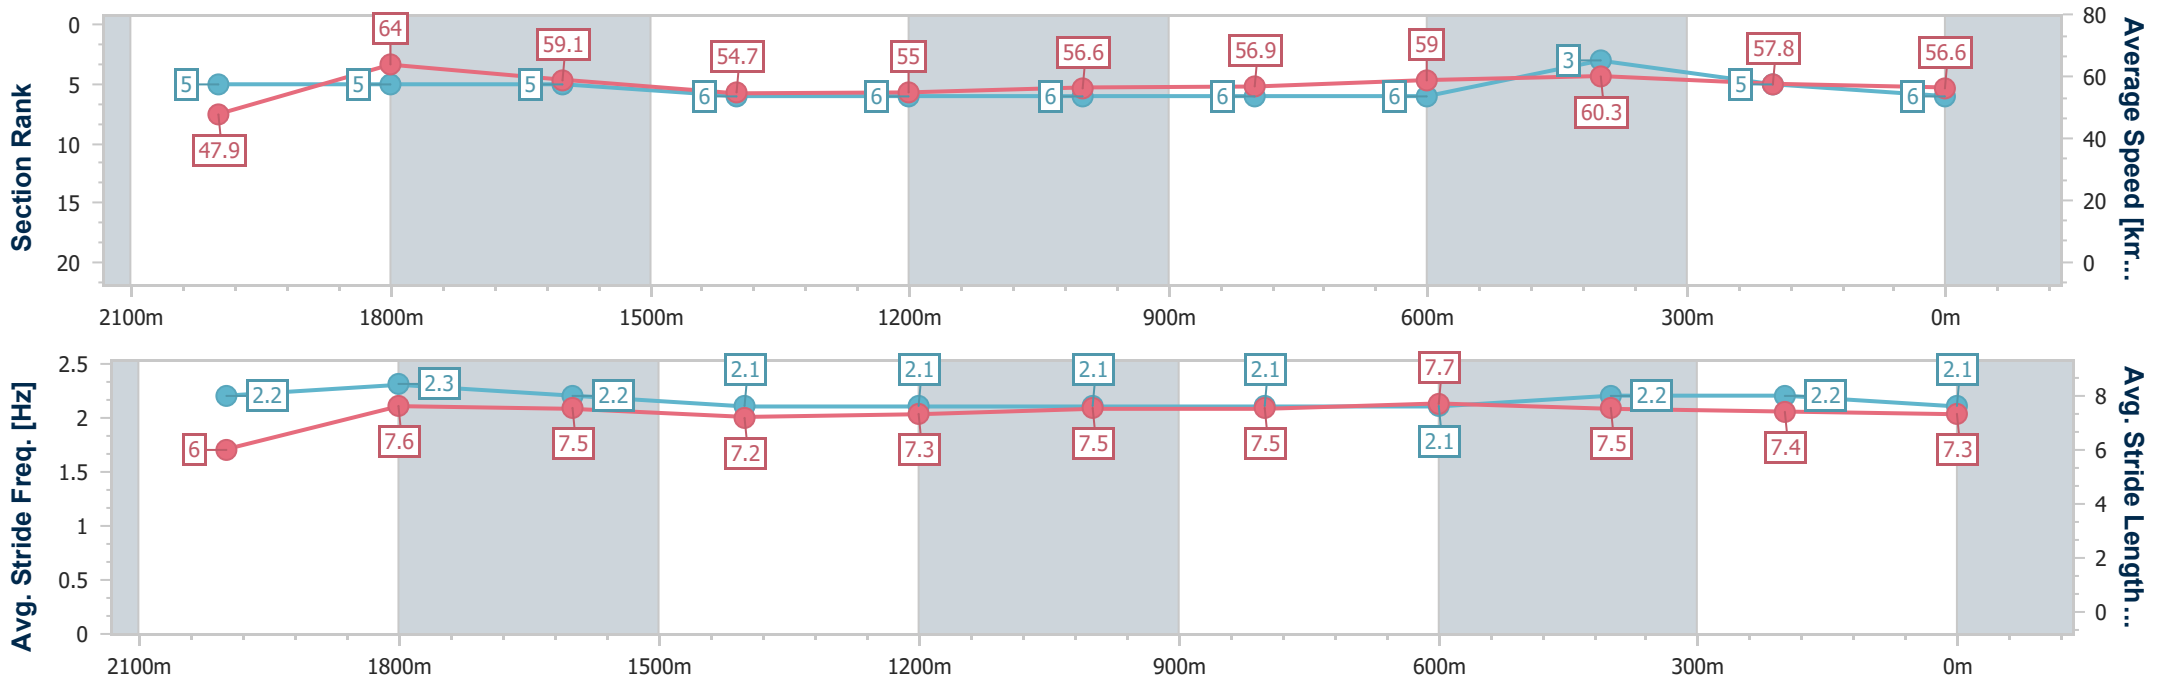

- [ ] Ranking at each section and finish
- .-.- No data available at this section
- NA No data available

Horse/Jockey Name	A Dime Approach
Final Rank	6
Fastest Section Time (Section)	0:11.28 (2000m)
Top Speed [km/h] (Section)	66.0 (Overall)
Race State	Finished

Ipswich QLD Professional  
Race 7: TAB BENCHMARK 58 Handicap - 2180m

11 July 2024 - 15:34

Track Rating: Soft 5, Weather: Overcast, Rail Position: +6m Entire

Section	Overall	2000m	1800m	1600m	1400m	1200m	1000m	800m	600m	400m	200m
Section Times	2:18.29 [6] (0:13.50)	2:04.79 [5] (0:11.28)	1:53.51 [5] (0:12.20)	1:41.31 [5] (0:13.16)	1:28.15 [6] (0:13.14)	1:15.01 [6] (0:12.79)	1:02.22 [6] (0:12.70)	0:49.52 [6] (0:12.26)	0:37.26 [6] (0:12.01)	0:25.25 [3] (0:12.51)	0:12.74 [5] (0:12.74)
Average Speed [km/h]	47.9	64.0	59.1	54.7	55.0	56.6	56.9	59.0	60.3	57.8	56.6
Top Speed [km/h]	66.0	65.7	62.7	57.5	56.0	57.3	58.9	60.4	61.4	58.7	57.8
Avg. Dist. to Rail [m]	4.1	0.4	0.4	0.6	0.8	1.1	1.4	1.4	1.9	1.4	1.5
Avg. Stride Freq. [Hz]	2.2	2.3	2.2	2.1	2.1	2.1	2.1	2.1	2.2	2.2	2.1
Avg. Stride Length [m]	6.0	7.6	7.5	7.2	7.3	7.5	7.5	7.7	7.5	7.4	7.3