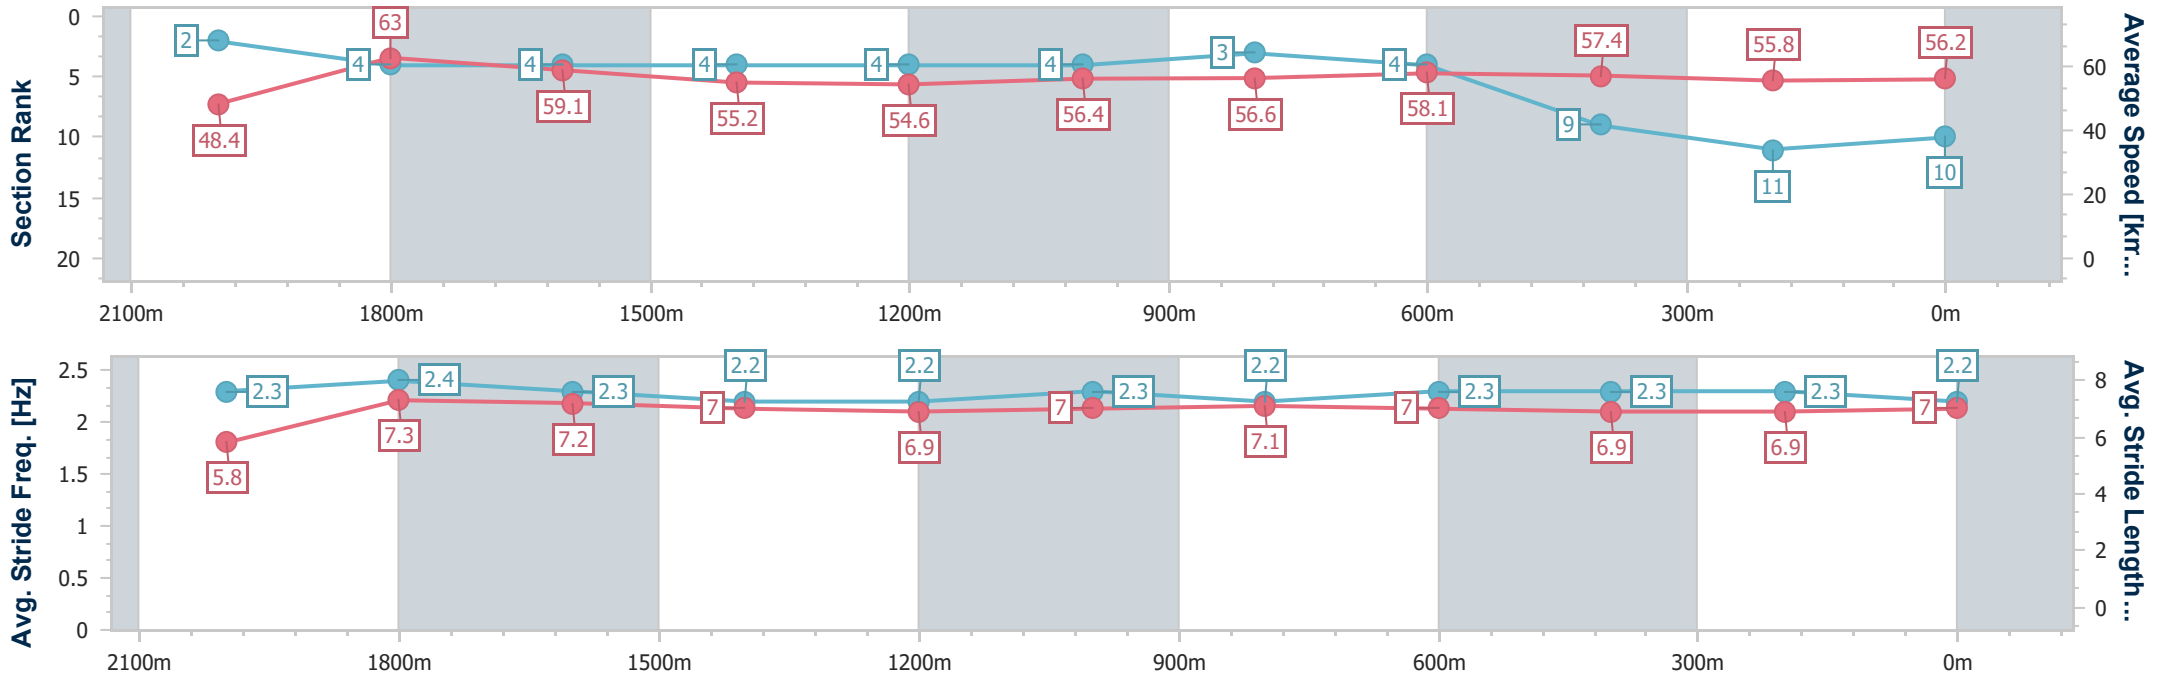

Ipswich QLD Professional  
Race 7: TAB BENCHMARK 58 Handicap - 2180m

11 July 2024 - 15:34

Track Rating: Soft 5, Weather: Overcast, Rail Position: +6m Entire

Section	Overall	2000m	1800m	1600m	1400m	1200m	1000m	800m	600m	400m	200m
Section Times	2:18.43 [9] (0:13.64)	2:04.79 [9] (0:11.48)	1:53.31 [8] (0:12.08)	1:41.23 [8] (0:13.01)	1:28.22 [7] (0:13.12)	1:15.10 [7] (0:12.76)	1:02.34 [7] (0:12.74)	0:49.60 [8] (0:12.27)	0:37.33 [7] (0:12.13)	0:25.20 [5] (0:12.47)	0:12.73 [6] (0:12.73)
Average Speed [km/h]	47.6	62.8	58.7	55.2	54.7	56.6	56.6	58.5	59.5	57.5	56.7
Top Speed [km/h]	62.3	63.9	61.2	58.6	56.1	57.1	58.2	59.5	59.9	58.0	58.1
Avg. Dist. to Rail [m]	1.7	1.8	2.1	1.1	0.5	0.3	0.4	0.2	0.5	0.5	0.5
Avg. Stride Freq. [Hz]	2.2	2.4	2.3	2.2	2.1	2.2	2.2	2.2	2.2	2.2	2.2
Avg. Stride Length [m]	6.0	7.4	7.2	7.0	7.1	7.2	7.3	7.4	7.4	7.3	7.3

- [ ] Ranking at each section and finish
- .-.- No data available at this section
- NA No data available

Horse/Jockey Name	Enunciation
Final Rank	10
Fastest Section Time (Section)	0:11.41 (2000m)
Top Speed [km/h] (Section)	65.4 (Overall)
Race State	Finished

Ipswich QLD Professional  
Race 7: TAB BENCHMARK 58 Handicap - 2180m

11 July 2024 - 15:34

Track Rating: Soft 5, Weather: Overcast, Rail Position: +6m Entire

Section	Overall	2000m	1800m	1600m	1400m	1200m	1000m	800m	600m	400m	200m
Section Times	2:19.14 [10] (0:13.36)	2:05.78 [2] (0:11.41)	1:54.37 [4] (0:12.11)	1:42.26 [4] (0:13.05)	1:29.21 [4] (0:13.14)	1:16.07 [4] (0:12.79)	1:03.28 [4] (0:12.70)	0:50.58 [3] (0:12.39)	0:38.19 [4] (0:12.47)	0:25.72 [9] (0:12.90)	0:12.82 [11] (0:12.82)
Average Speed [km/h]	48.4	63.0	59.1	55.2	54.6	56.4	56.6	58.1	57.4	55.8	56.2
Top Speed [km/h]	65.4	63.9	61.5	57.2	55.8	56.8	57.4	58.7	59.0	57.5	57.7
Avg. Dist. to Rail [m]	0.9	1.4	1.1	0.3	0.2	0.2	0.2	0.5	0.7	0.9	1.1
Avg. Stride Freq. [Hz]	2.3	2.4	2.3	2.2	2.2	2.3	2.2	2.3	2.3	2.3	2.2
Avg. Stride Length [m]	5.8	7.3	7.2	7.0	6.9	7.0	7.1	7.0	6.9	6.9	7.0