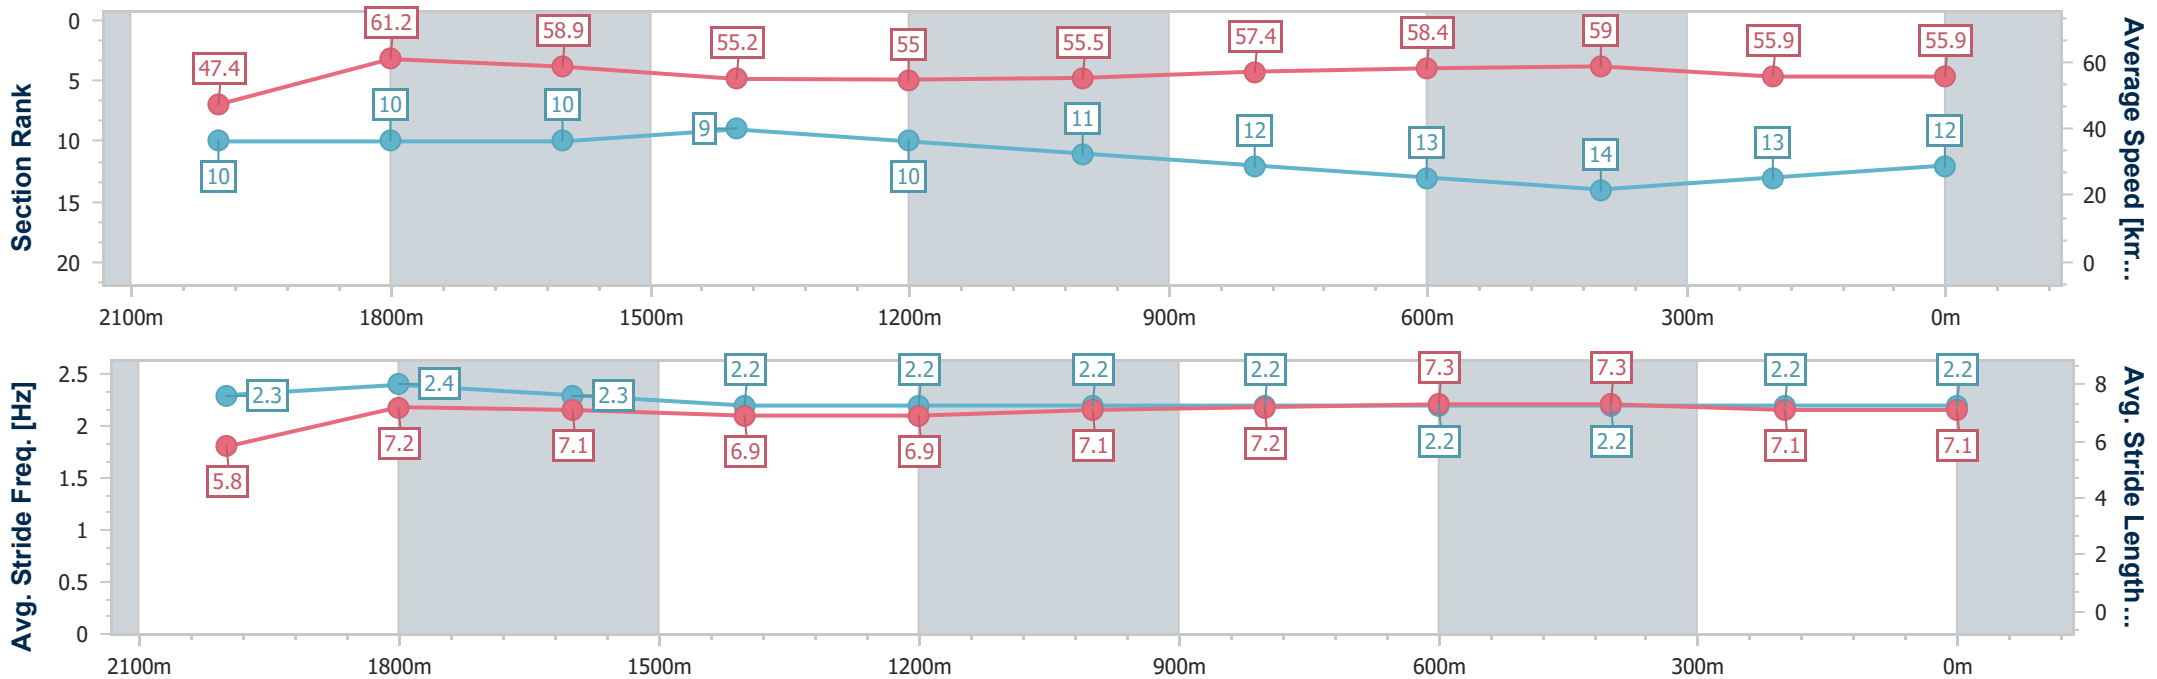

Ipswich QLD Professional  
Race 7: TAB BENCHMARK 58 Handicap - 2180m

11 July 2024 - 15:34

Track Rating: Soft 5, Weather: Overcast, Rail Position: +6m Entire

Section	Overall	2000m	1800m	1600m	1400m	1200m	1000m	800m	600m	400m	200m
Section Times	2:19.32 [11] (0:13.85)	2:05.47 [11] (0:11.69)	1:53.78 [11] (0:12.35)	1:41.43 [11] (0:12.81)	1:28.62 [11] (0:12.79)	1:15.83 [8] (0:12.80)	1:03.03 [8] (0:12.50)	0:50.53 [7] (0:12.41)	0:38.12 [10] (0:12.21)	0:25.91 [8] (0:12.59)	0:13.32 [9] (0:13.32)
Average Speed [km/h]	46.9	61.6	58.3	56.2	56.7	56.7	57.9	58.5	59.5	57.7	54.0
Top Speed [km/h]	61.1	65.8	60.4	58.3	58.5	57.3	58.8	59.4	60.3	58.9	56.7
Avg. Dist. to Rail [m]	7.4	0.7	0.4	1.3	1.7	1.8	2.2	2.1	2.6	3.0	4.4
Avg. Stride Freq. [Hz]	2.2	2.3	2.2	2.2	2.2	2.2	2.2	2.2	2.3	2.3	2.2
Avg. Stride Length [m]	5.9	7.4	7.3	7.2	7.3	7.2	7.3	7.3	7.2	7.1	6.8

- [ ] Ranking at each section and finish
- .-.- No data available at this section
- NA No data available

Horse/Jockey Name	Maui
Final Rank	12
Fastest Section Time (Section)	0:11.76 (2000m)
Top Speed [km/h] (Section)	62.5 (Overall)
Race State	Finished

Ipswich QLD Professional  
Race 7: TAB BENCHMARK 58 Handicap - 2180m

11 July 2024 - 15:34

Track Rating: Soft 5, Weather: Overcast, Rail Position: +6m Entire

Section	Overall	2000m	1800m	1600m	1400m	1200m	1000m	800m	600m	400m	200m
Section Times	2:19.41 [12] (0:13.69)	2:05.72 [10] (0:11.76)	1:53.96 [10] (0:12.09)	1:41.87 [10] (0:13.04)	1:28.83 [9] (0:13.07)	1:15.76 [10] (0:13.00)	1:02.76 [11] (0:12.54)	0:50.22 [12] (0:12.28)	0:37.94 [13] (0:12.17)	0:25.77 [14] (0:12.93)	0:12.84 [13] (0:12.84)
Average Speed [km/h]	47.4	61.2	58.9	55.2	55.0	55.5	57.4	58.4	59.0	55.9	55.9
Top Speed [km/h]	62.5	62.5	61.0	57.1	57.0	56.7	57.8	59.3	60.3	57.3	58.0
Avg. Dist. to Rail [m]	7.1	0.6	1.4	0.3	0.2	0.2	0.3	0.5	0.8	2.0	5.3
Avg. Stride Freq. [Hz]	2.3	2.4	2.3	2.2	2.2	2.2	2.2	2.2	2.2	2.2	2.2
Avg. Stride Length [m]	5.8	7.2	7.1	6.9	6.9	7.1	7.2	7.3	7.3	7.1	7.1