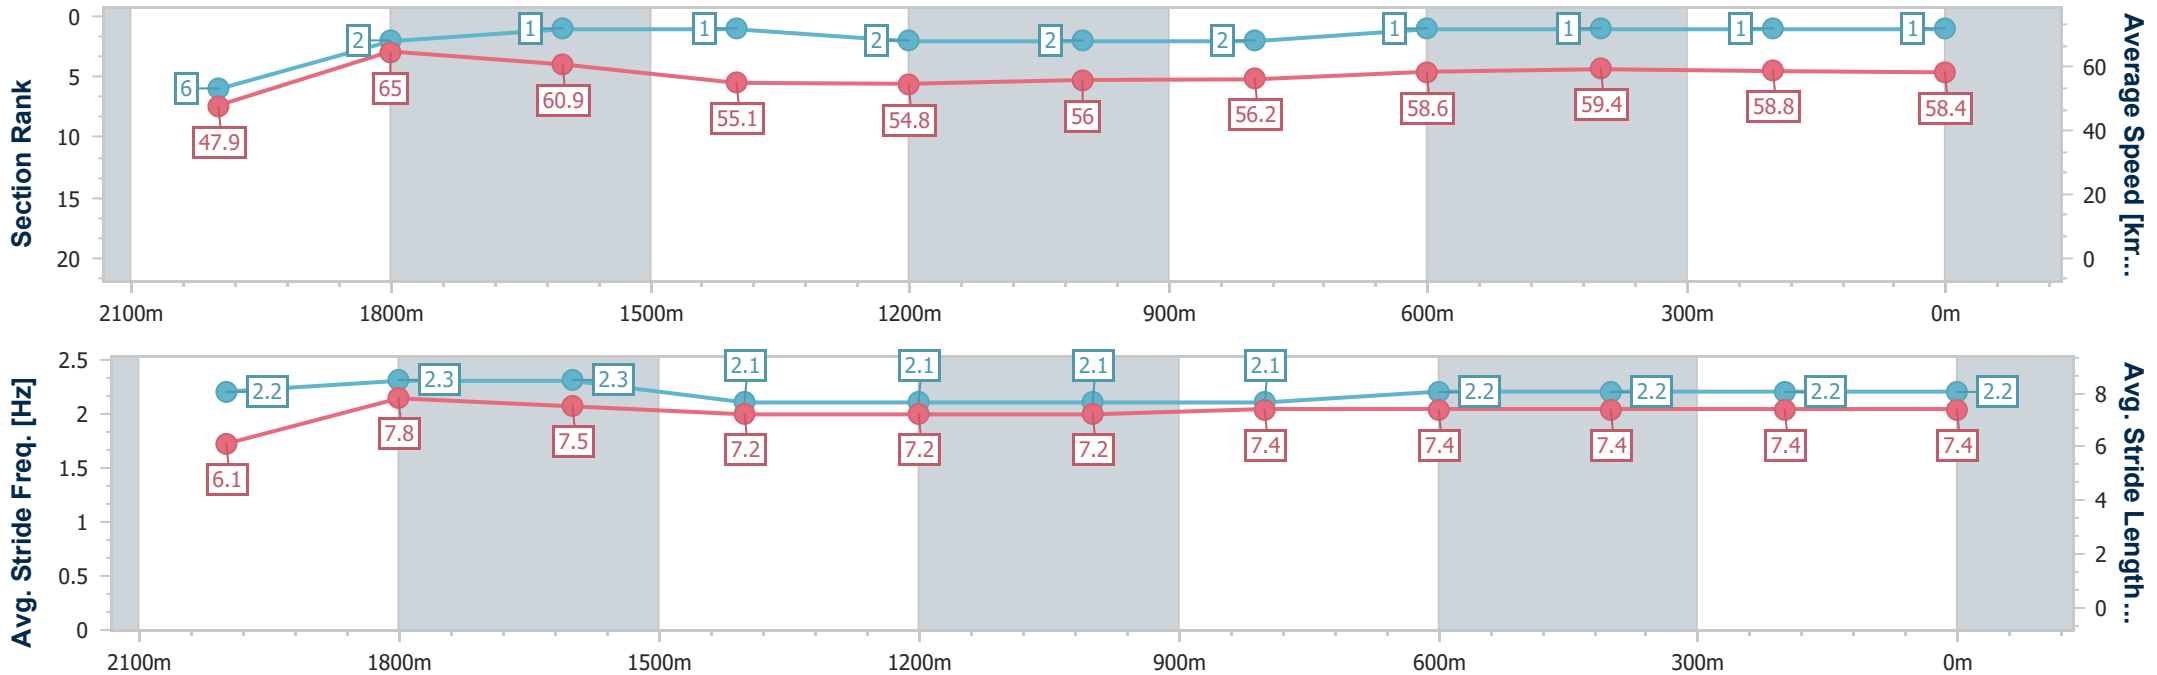

Horse/Jockey Name	Flamingo Beach
Final Rank	1
Fastest Section Time (Section)	0:11.09 (2000m)
Top Speed [km/h] (Section)	65.3 (2000m)
Race State	Finished

Ipswich QLD Professional
Race 7: TAB BENCHMARK 58 Handicap - 2180m

11 July 2024 - 15:34

Track Rating: Soft 5, Weather: Overcast, Rail Position: +6m Entire

Section	Overall	2000m	1800m	1600m	1400m	1200m	1000m	800m	600m	400m	200m
Section Times	2:17.32 [1] (0:13.51)	2:03.81 [6] (0:11.09)	1:52.72 [2] (0:11.82)	1:40.90 [1] (0:13.05)	1:27.85 [1] (0:13.13)	1:14.72 [2] (0:12.94)	1:01.78 [2] (0:12.82)	0:48.96 [2] (0:12.31)	0:36.65 [1] (0:12.13)	0:24.52 [1] (0:12.20)	0:12.32 [1] (0:12.32)
Average Speed [km/h]	47.9	65.0	60.9	55.1	54.8	56.0	56.2	58.6	59.4	58.8	58.4
Top Speed [km/h]	64.5	65.3	64.7	56.8	56.1	57.4	58.1	59.8	59.5	59.2	59.0
Avg. Dist. to Rail [m]	11.3	4.0	0.6	0.7	0.7	1.5	0.9	0.3	0.4	0.6	0.3
Avg. Stride Freq. [Hz]	2.2	2.3	2.3	2.1	2.1	2.1	2.1	2.2	2.2	2.2	2.2
Avg. Stride Length [m]	6.1	7.8	7.5	7.2	7.2	7.2	7.4	7.4	7.4	7.4	7.4

- [ ] Ranking at each section and finish
- -.-.- No data available at this section
- NA No data available