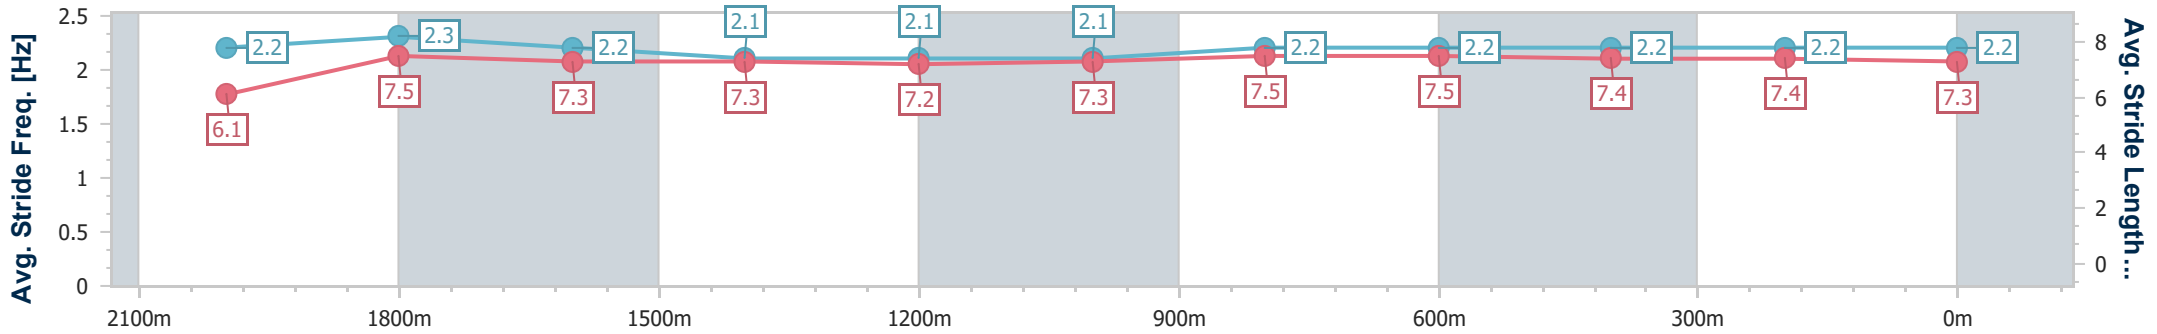

Ipswich QLD Professional  
Race 7: TAB BENCHMARK 58 Handicap - 2180m

11 July 2024 - 15:34

Track Rating: Soft 5, Weather: Overcast, Rail Position: +6m Entire

Section	Overall	2000m	1800m	1600m	1400m	1200m	1000m	800m	600m	400m	200m
Section Times	2:18.24 [5] (0:13.57)	2:04.67 [8] (0:11.61)	1:53.06 [9] (0:12.33)	1:40.73 [9] (0:13.08)	1:27.65 [10] (0:13.12)	1:14.53 [11] (0:12.87)	1:01.66 [10] (0:12.41)	0:49.25 [10] (0:12.37)	0:36.88 [12] (0:12.16)	0:24.72 [12] (0:12.21)	0:12.51 [7] (0:12.51)
Average Speed [km/h]	47.9	62.0	58.4	55.1	55.0	56.5	58.2	58.5	59.8	59.1	57.5
Top Speed [km/h]	62.6	62.8	60.6	57.4	56.9	57.2	59.1	59.3	60.1	60.0	58.9
Avg. Dist. to Rail [m]	1.6	0.6	0.5	0.8	0.9	1.6	2.0	1.7	1.9	1.6	2.2
Avg. Stride Freq. [Hz]	2.2	2.3	2.2	2.1	2.1	2.1	2.2	2.2	2.2	2.2	2.2
Avg. Stride Length [m]	6.1	7.5	7.3	7.3	7.2	7.3	7.5	7.5	7.4	7.4	7.3