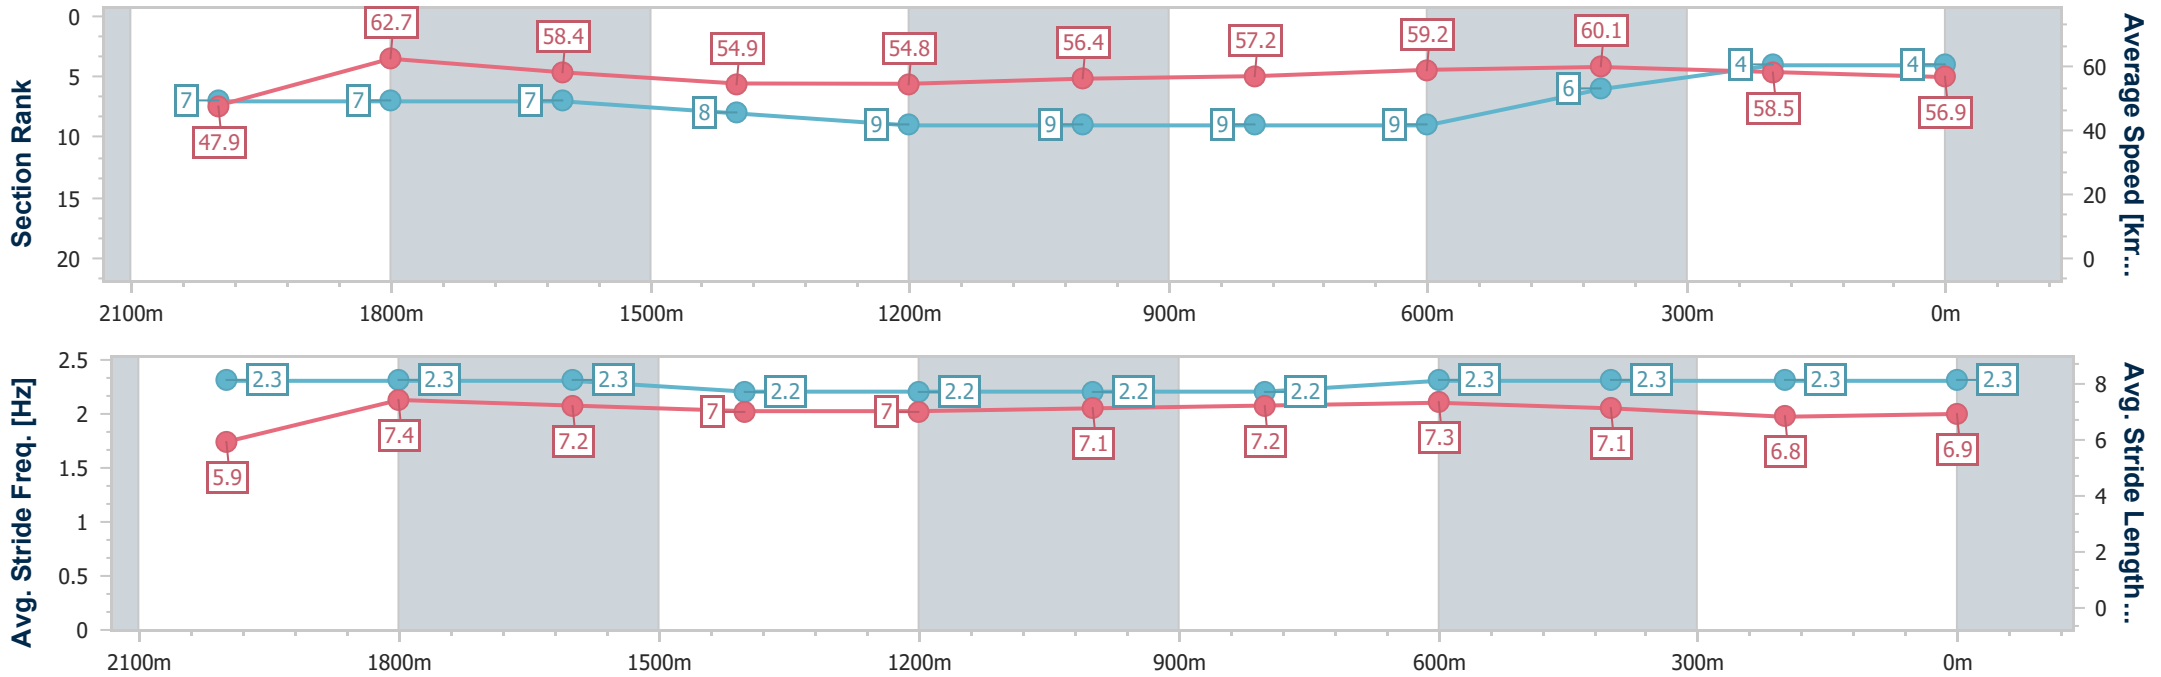

Horse/Jockey Name	Brave Boy
Final Rank	4
Fastest Section Time (Section)	0:11.49 (2000m)
Top Speed [km/h] (Section)	64.6 (2000m)
Race State	Finished

Ipswich QLD Professional
Race 7: TAB BENCHMARK 58 Handicap - 2180m

11 July 2024 - 15:34

Track Rating: Soft 5, Weather: Overcast, Rail Position: +6m Entire

Section	Overall	2000m	1800m	1600m	1400m	1200m	1000m	800m	600m	400m	200m
Section Times	2:18.21 [4] (0:13.56)	2:04.65 [7] (0:11.49)	1:53.16 [7] (0:12.13)	1:41.03 [7] (0:13.14)	1:27.89 [8] (0:13.19)	1:14.70 [9] (0:12.86)	1:01.84 [9] (0:12.60)	0:49.24 [9] (0:12.22)	0:37.02 [9] (0:12.06)	0:24.96 [6] (0:12.26)	0:12.70 [4] (0:12.70)
Average Speed [km/h]	47.9	62.7	58.4	54.9	54.8	56.4	57.2	59.2	60.1	58.5	56.9
Top Speed [km/h]	64.1	64.6	61.0	57.3	56.6	57.1	58.7	60.5	61.3	60.2	59.4
Avg. Dist. to Rail [m]	2.2	2.6	1.6	0.9	1.0	1.0	0.8	0.7	1.7	0.9	0.8
Avg. Stride Freq. [Hz]	2.3	2.3	2.3	2.2	2.2	2.2	2.2	2.3	2.3	2.3	2.3
Avg. Stride Length [m]	5.9	7.4	7.2	7.0	7.0	7.1	7.2	7.3	7.1	6.8	6.9

- [ ] Ranking at each section and finish
- -.-.- No data available at this section
- NA No data available