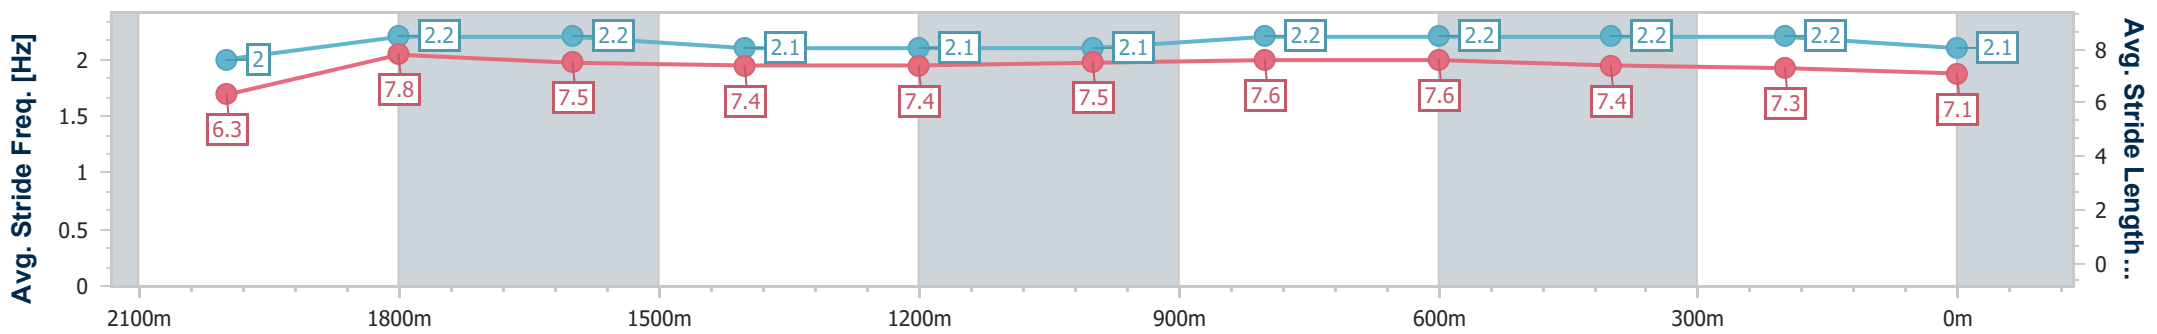

Ipswich QLD Professional  
Race 7: TAB BENCHMARK 58 Handicap - 2180m

11 July 2024 - 15:34

Track Rating: Soft 5, Weather: Overcast, Rail Position: +6m Entire

Section	Overall	2000m	1800m	1600m	1400m	1200m	1000m	800m	600m	400m	200m
Section Times	2:19.41 [12] (0:13.69)	2:05.72 [10] (0:11.76)	1:53.96 [10] (0:12.09)	1:41.87 [10] (0:13.04)	1:28.83 [9] (0:13.07)	1:15.76 [10] (0:13.00)	1:02.76 [11] (0:12.54)	0:50.22 [12] (0:12.28)	0:37.94 [13] (0:12.17)	0:25.77 [14] (0:12.93)	0:12.84 [13] (0:12.84)
Average Speed [km/h]	47.4	61.2	58.9	55.2	55.0	55.5	57.4	58.4	59.0	55.9	55.9
Top Speed [km/h]	62.5	62.5	61.0	57.1	57.0	56.7	57.8	59.3	60.3	57.3	58.0
Avg. Dist. to Rail [m]	7.1	0.6	1.4	0.3	0.2	0.2	0.3	0.5	0.8	2.0	5.3
Avg. Stride Freq. [Hz]	2.3	2.4	2.3	2.2	2.2	2.2	2.2	2.2	2.2	2.2	2.2
Avg. Stride Length [m]	5.8	7.2	7.1	6.9	6.9	7.1	7.2	7.3	7.3	7.1	7.1

- [ ] Ranking at each section and finish
- .-.- No data available at this section
- NA No data available

Horse/Jockey Name	Nitroglycerine
Final Rank	13
Fastest Section Time (Section)	0:11.75 (2000m)
Top Speed [km/h] (Section)	61.8 (2000m)
Race State	Finished

Ipswich QLD Professional  
Race 7: TAB BENCHMARK 58 Handicap - 2180m

11 July 2024 - 15:34

Track Rating: Soft 5, Weather: Overcast, Rail Position: +6m Entire

Section	Overall	2000m	1800m	1600m	1400m	1200m	1000m	800m	600m	400m	200m
Section Times	2:19.68 [13] (0:14.38)	2:05.30 [13] (0:11.75)	1:53.55 [14] (0:12.20)	1:41.35 [14] (0:13.02)	1:28.33 [14] (0:12.92)	1:15.41 [14] (0:12.72)	1:02.69 [14] (0:12.02)	0:50.67 [11] (0:12.14)	0:38.53 [8] (0:12.33)	0:26.20 [10] (0:12.90)	0:13.30 [12] (0:13.30)
Average Speed [km/h]	45.1	61.1	58.7	55.5	55.9	57.2	60.2	60.2	59.1	56.7	54.1
Top Speed [km/h]	60.7	61.8	60.3	58.0	57.7	60.1	60.5	60.7	59.9	58.2	56.3
Avg. Dist. to Rail [m]	1.2	0.7	0.7	0.2	0.9	1.8	3.1	3.2	3.5	4.6	7.1
Avg. Stride Freq. [Hz]	2.0	2.2	2.2	2.1	2.1	2.1	2.2	2.2	2.2	2.2	2.1
Avg. Stride Length [m]	6.3	7.8	7.5	7.4	7.4	7.5	7.6	7.6	7.4	7.3	7.1