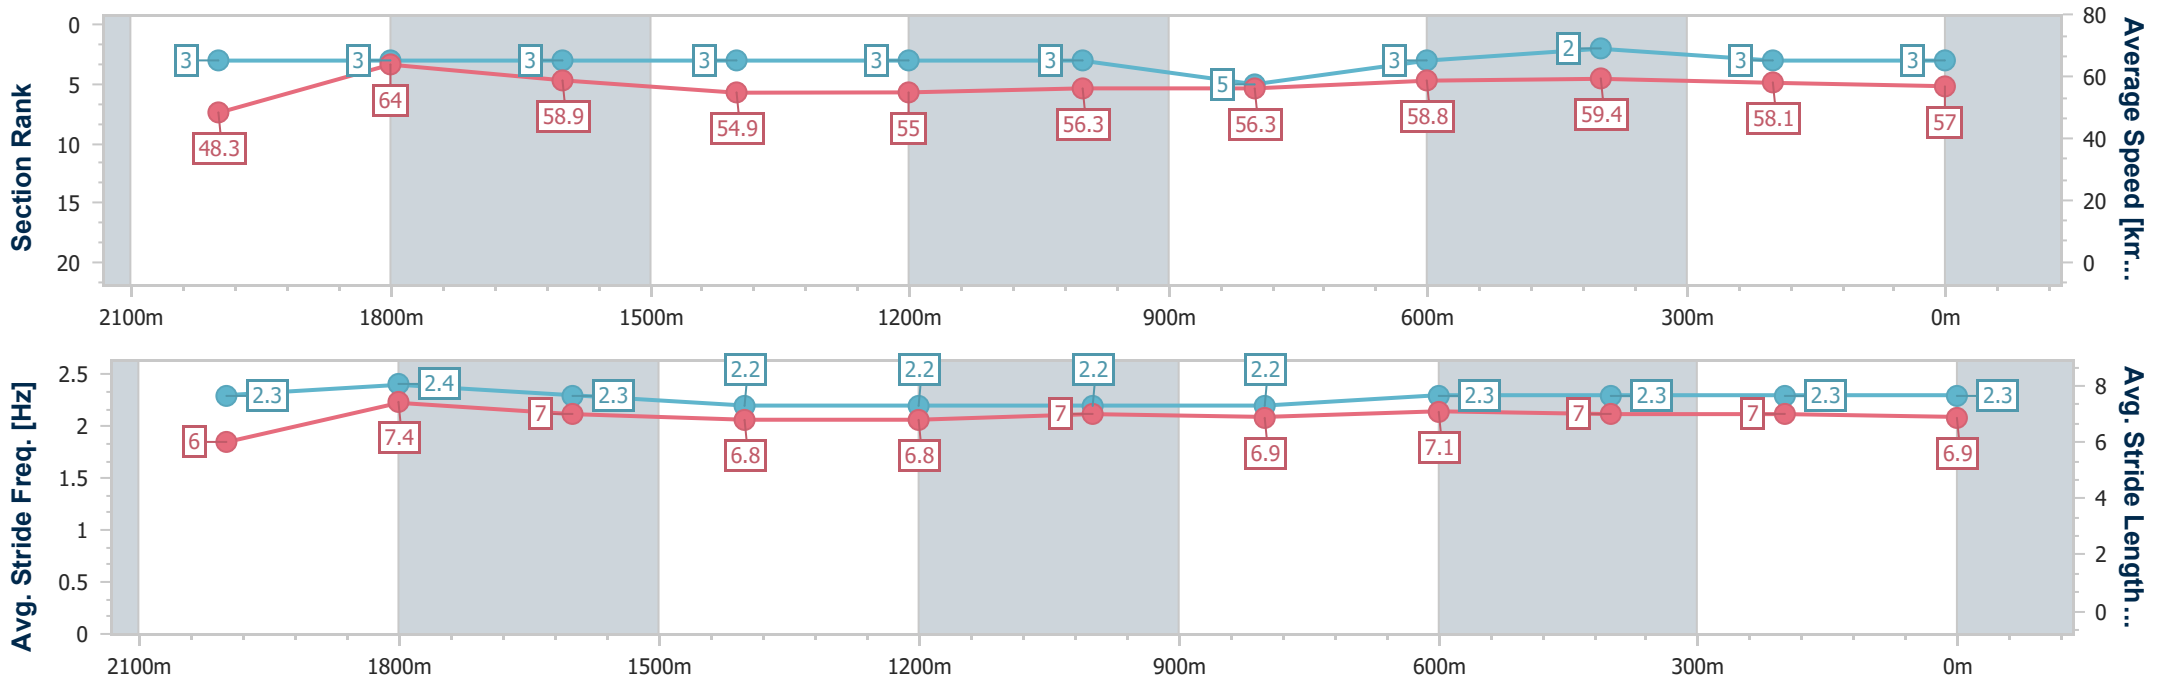

Horse/Jockey Name	Dark Thinker
Final Rank	3
Fastest Section Time (Section)	0:11.22 (2000m)
Top Speed [km/h] (Section)	65.8 (2000m)
Race State	Finished

Ipswich QLD Professional
Race 7: TAB BENCHMARK 58 Handicap - 2180m

11 July 2024 - 15:34

Track Rating: Soft 5, Weather: Overcast, Rail Position: +6m Entire

Section	Overall	2000m	1800m	1600m	1400m	1200m	1000m	800m	600m	400m	200m
Section Times	2:17.98 [3] (0:13.42)	2:04.56 [3] (0:11.22)	1:53.34 [3] (0:12.05)	1:41.29 [3] (0:13.13)	1:28.16 [3] (0:13.14)	1:15.02 [3] (0:12.87)	1:02.15 [3] (0:12.81)	0:49.34 [5] (0:12.29)	0:37.05 [3] (0:12.10)	0:24.95 [2] (0:12.31)	0:12.64 [3] (0:12.64)
Average Speed [km/h]	48.3	64.0	58.9	54.9	55.0	56.3	56.3	58.8	59.4	58.1	57.0
Top Speed [km/h]	64.3	65.8	62.1	57.1	55.7	57.1	59.3	60.2	60.5	60.1	58.0
Avg. Dist. to Rail [m]	6.1	0.8	1.7	0.3	0.9	1.7	1.5	0.6	0.5	1.5	1.3
Avg. Stride Freq. [Hz]	2.3	2.4	2.3	2.2	2.2	2.2	2.2	2.3	2.3	2.3	2.3
Avg. Stride Length [m]	6.0	7.4	7.0	6.8	6.8	7.0	6.9	7.1	7.0	7.0	6.9

- [ ] Ranking at each section and finish
- -.-.- No data available at this section
- NA No data available