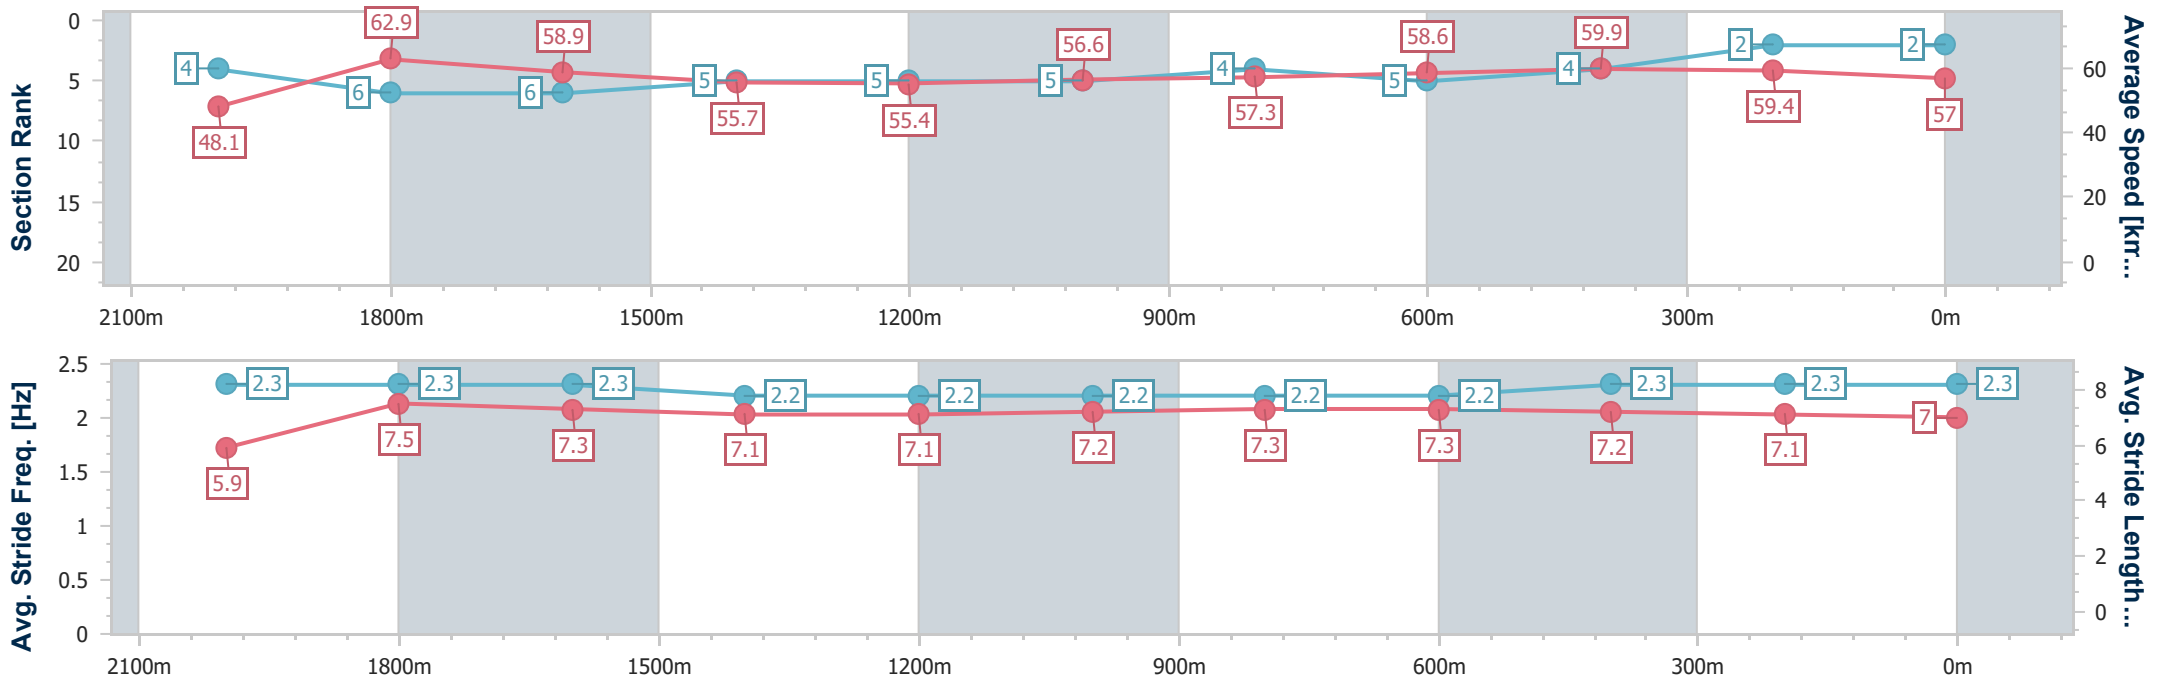

Horse/Jockey Name	Kneze
Final Rank	2
Fastest Section Time (Section)	0:11.48 (2000m)
Top Speed [km/h] (Section)	64.2 (2000m)
Race State	Finished

Ipswich QLD Professional
Race 7: TAB BENCHMARK 58 Handicap - 2180m

11 July 2024 - 15:34

Track Rating: Soft 5, Weather: Overcast, Rail Position: +6m Entire

Section	Overall	2000m	1800m	1600m	1400m	1200m	1000m	800m	600m	400m	200m
Section Times	2:17.84 [2] (0:13.47)	2:04.37 [4] (0:11.48)	1:52.89 [6] (0:12.18)	1:40.71 [6] (0:12.95)	1:27.76 [5] (0:13.10)	1:14.66 [5] (0:12.82)	1:01.84 [5] (0:12.58)	0:49.26 [4] (0:12.38)	0:36.88 [5] (0:12.09)	0:24.79 [4] (0:12.20)	0:12.59 [2] (0:12.59)
Average Speed [km/h]	48.1	62.9	58.9	55.7	55.4	56.6	57.3	58.6	59.9	59.4	57.0
Top Speed [km/h]	64.1	64.2	60.6	58.1	56.6	57.5	58.0	59.5	61.3	60.0	60.1
Avg. Dist. to Rail [m]	5.0	0.4	0.4	1.2	1.6	2.0	2.1	1.3	1.8	1.2	1.8
Avg. Stride Freq. [Hz]	2.3	2.3	2.3	2.2	2.2	2.2	2.2	2.2	2.3	2.3	2.3
Avg. Stride Length [m]	5.9	7.5	7.3	7.1	7.1	7.2	7.3	7.3	7.2	7.1	7.0

- [ ] Ranking at each section and finish
- -.-.- No data available at this section
- NA No data available