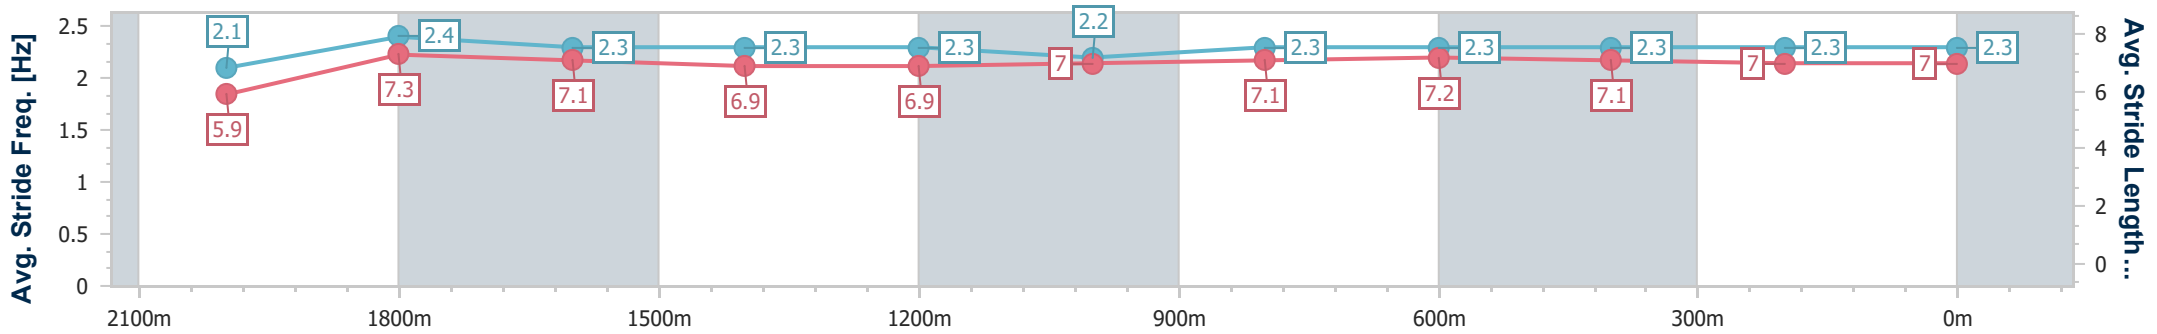

- [ ] Ranking at each section and finish
- .-.- No data available at this section
- NA No data available

Horse/Jockey Name	Leery
Final Rank	7
Fastest Section Time (Section)	0:11.49 (2000m)
Top Speed [km/h] (Section)	63.5 (2000m)
Race State	Finished

Ipswich QLD Professional  
Race 7: TAB BENCHMARK 58 Handicap - 2180m

11 July 2024 - 15:34

Track Rating: Soft 5, Weather: Overcast, Rail Position: +6m Entire

Section	Overall	2000m	1800m	1600m	1400m	1200m	1000m	800m	600m	400m	200m
Section Times	2:18.30 [7] (0:14.40)	2:03.90 [14] (0:11.49)	1:52.41 [13] (0:12.29)	1:40.12 [13] (0:12.86)	1:27.26 [13] (0:12.90)	1:14.36 [13] (0:12.91)	1:01.45 [12] (0:12.40)	0:49.05 [13] (0:12.09)	0:36.96 [11] (0:12.29)	0:24.67 [13] (0:12.46)	0:12.21 [10]
Average Speed [km/h]	45.1	62.7	58.7	56.1	56.0	56.1	58.3	60.3	59.1	58.3	58.9
Top Speed [km/h]	63.0	63.5	61.2	58.4	57.5	57.2	59.0	61.5	60.8	59.0	59.5
Avg. Dist. to Rail [m]	3.9	0.6	0.5	1.1	1.0	1.5	1.7	2.6	3.6	2.0	3.5
Avg. Stride Freq. [Hz]	2.1	2.4	2.3	2.3	2.3	2.2	2.3	2.3	2.3	2.3	2.3
Avg. Stride Length [m]	5.9	7.3	7.1	6.9	6.9	7.0	7.1	7.2	7.1	7.0	7.0