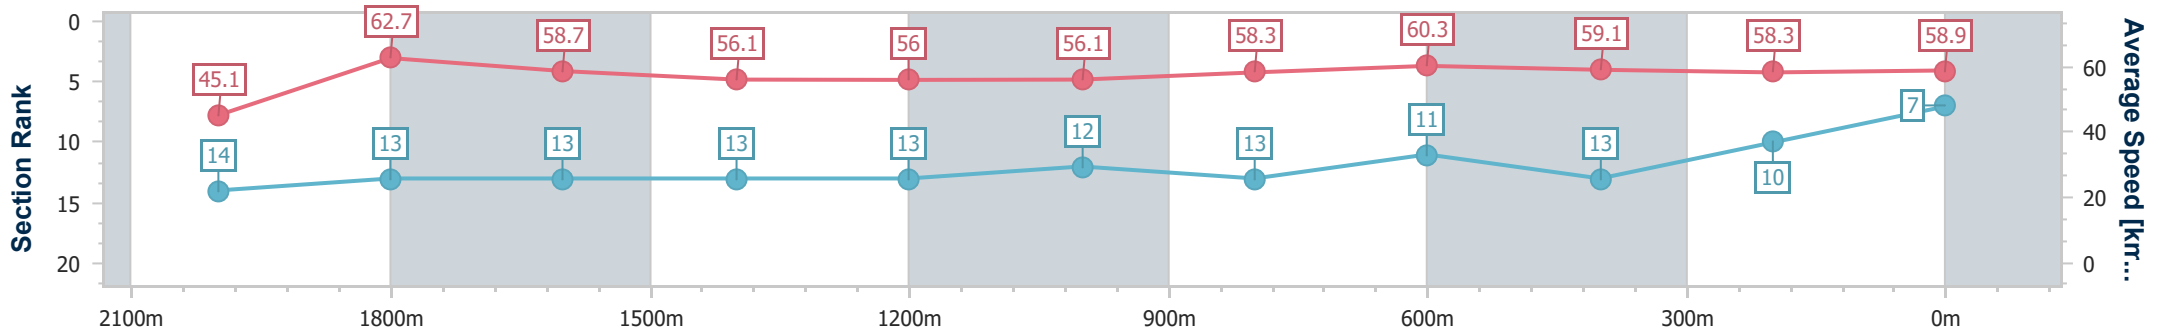

Horse/Jockey Name	Leery
Final Rank	7
Fastest Section Time (Section)	0:11.49 (2000m)
Top Speed [km/h] (Section)	63.5 (2000m)
Race State	Finished

Ipswich QLD Professional
Race 7: TAB BENCHMARK 58 Handicap - 2180m

11 July 2024 - 15:34

Track Rating: Soft 5, Weather: Overcast, Rail Position: +6m Entire

Section	Overall	2000m	1800m	1600m	1400m	1200m	1000m	800m	600m	400m	200m
Section Times	2:18.30 [7] (0:14.40)	2:03.90 [14] (0:11.49)	1:52.41 [13] (0:12.29)	1:40.12 [13] (0:12.86)	1:27.26 [13] (0:12.90)	1:14.36 [13] (0:12.91)	1:01.45 [12] (0:12.40)	0:49.05 [13] (0:12.09)	0:36.96 [11] (0:12.29)	0:24.67 [13] (0:12.46)	0:12.21 [10]
Average Speed [km/h]	45.1	62.7	58.7	56.1	56.0	56.1	58.3	60.3	59.1	58.3	58.9
Top Speed [km/h]	63.0	63.5	61.2	58.4	57.5	57.2	59.0	61.5	60.8	59.0	59.5
Avg. Dist. to Rail [m]	3.9	0.6	0.5	1.1	1.0	1.5	1.7	2.6	3.6	2.0	3.5
Avg. Stride Freq. [Hz]	2.1	2.4	2.3	2.3	2.3	2.2	2.3	2.3	2.3	2.3	2.3
Avg. Stride Length [m]	5.9	7.3	7.1	6.9	6.9	7.0	7.1	7.2	7.1	7.0	7.0

- [ ] Ranking at each section and finish
- -.-.- No data available at this section
- NA No data available