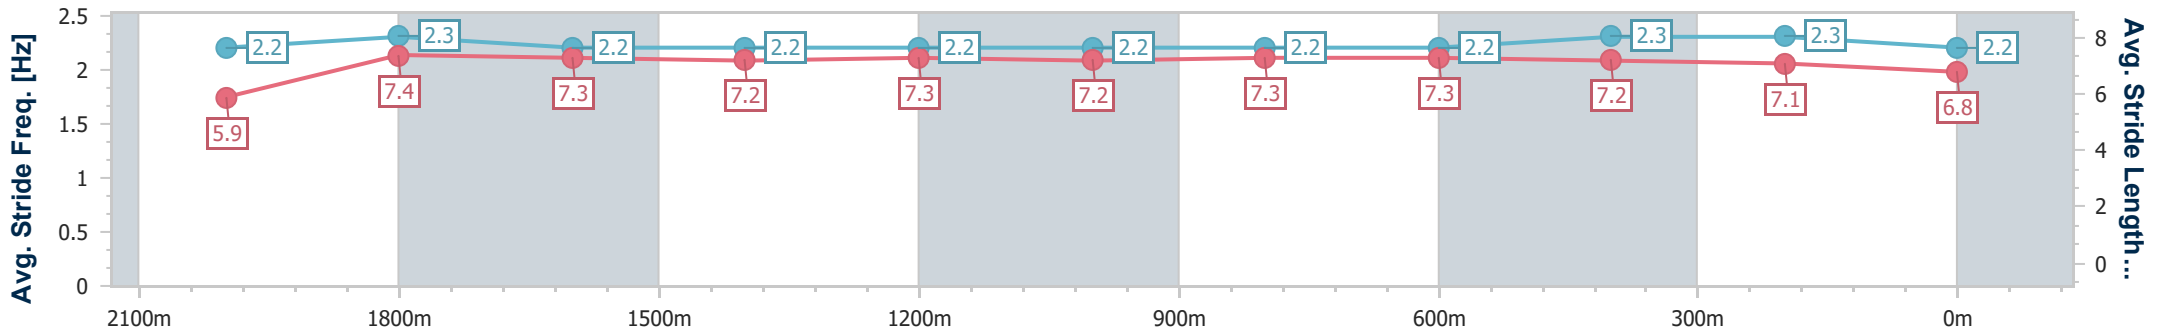

Ipswich QLD Professional  
Race 7: TAB BENCHMARK 58 Handicap - 2180m

11 July 2024 - 15:34

Track Rating: Soft 5, Weather: Overcast, Rail Position: +6m Entire

Section	Overall	2000m	1800m	1600m	1400m	1200m	1000m	800m	600m	400m	200m
Section Times	2:19.14 [10] (0:13.36)	2:05.78 [2] (0:11.41)	1:54.37 [4] (0:12.11)	1:42.26 [4] (0:13.05)	1:29.21 [4] (0:13.14)	1:16.07 [4] (0:12.79)	1:03.28 [4] (0:12.70)	0:50.58 [3] (0:12.39)	0:38.19 [4] (0:12.47)	0:25.72 [9] (0:12.90)	0:12.82 [11] (0:12.82)
Average Speed [km/h]	48.4	63.0	59.1	55.2	54.6	56.4	56.6	58.1	57.4	55.8	56.2
Top Speed [km/h]	65.4	63.9	61.5	57.2	55.8	56.8	57.4	58.7	59.0	57.5	57.7
Avg. Dist. to Rail [m]	0.9	1.4	1.1	0.3	0.2	0.2	0.2	0.5	0.7	0.9	1.1
Avg. Stride Freq. [Hz]	2.3	2.4	2.3	2.2	2.2	2.3	2.2	2.3	2.3	2.3	2.2
Avg. Stride Length [m]	5.8	7.3	7.2	7.0	6.9	7.0	7.1	7.0	6.9	6.9	7.0

- [ ] Ranking at each section and finish
- .-.- No data available at this section
- NA No data available

Horse/Jockey Name	Drake Passage
Final Rank	11
Fastest Section Time (Section)	0:11.69 (2000m)
Top Speed [km/h] (Section)	65.8 (2000m)
Race State	Finished

Ipswich QLD Professional  
Race 7: TAB BENCHMARK 58 Handicap - 2180m

11 July 2024 - 15:34

Track Rating: Soft 5, Weather: Overcast, Rail Position: +6m Entire

Section	Overall	2000m	1800m	1600m	1400m	1200m	1000m	800m	600m	400m	200m
Section Times	2:19.32 [11] (0:13.85)	2:05.47 [11] (0:11.69)	1:53.78 [11] (0:12.35)	1:41.43 [11] (0:12.81)	1:28.62 [11] (0:12.79)	1:15.83 [8] (0:12.80)	1:03.03 [8] (0:12.50)	0:50.53 [7] (0:12.41)	0:38.12 [10] (0:12.21)	0:25.91 [8] (0:12.59)	0:13.32 [9] (0:13.32)
Average Speed [km/h]	46.9	61.6	58.3	56.2	56.7	56.7	57.9	58.5	59.5	57.7	54.0
Top Speed [km/h]	61.1	65.8	60.4	58.3	58.5	57.3	58.8	59.4	60.3	58.9	56.7
Avg. Dist. to Rail [m]	7.4	0.7	0.4	1.3	1.7	1.8	2.2	2.1	2.6	3.0	4.4
Avg. Stride Freq. [Hz]	2.2	2.3	2.2	2.2	2.2	2.2	2.2	2.2	2.3	2.3	2.2
Avg. Stride Length [m]	5.9	7.4	7.3	7.2	7.3	7.2	7.3	7.3	7.2	7.1	6.8