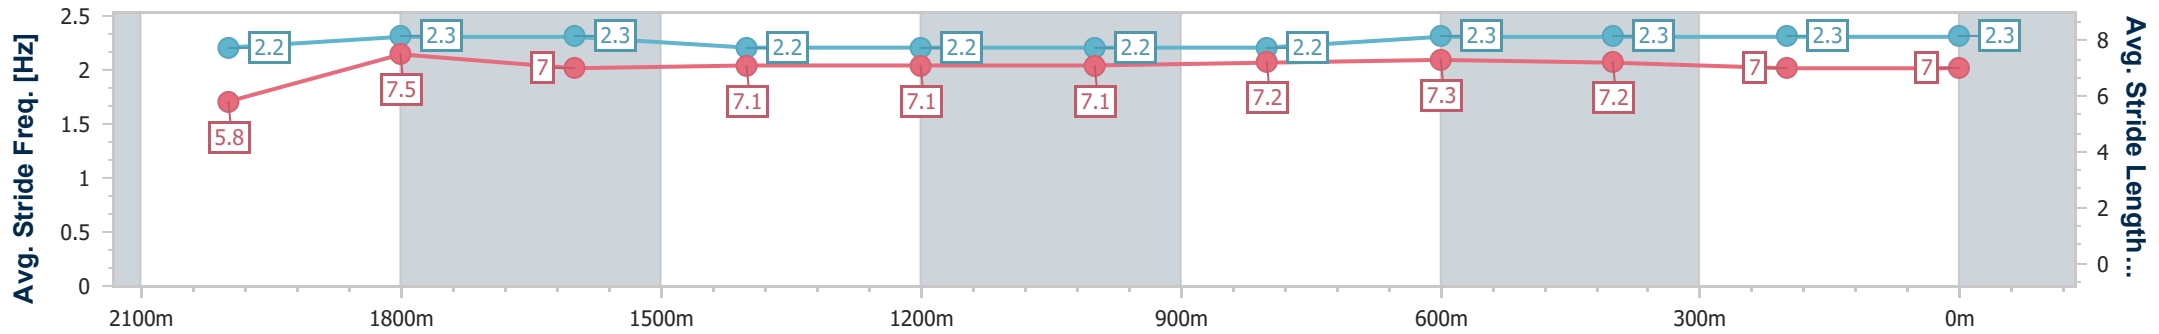

Ipswich QLD Professional  
Race 7: TAB BENCHMARK 58 Handicap - 2180m

11 July 2024 - 15:34

Track Rating: Soft 5, Weather: Overcast, Rail Position: +6m Entire

Section	Overall	2000m	1800m	1600m	1400m	1200m	1000m	800m	600m	400m	200m
Section Times	2:18.30 [7] (0:14.40)	2:03.90 [14] (0:11.49)	1:52.41 [13] (0:12.29)	1:40.12 [13] (0:12.86)	1:27.26 [13] (0:12.90)	1:14.36 [13] (0:12.91)	1:01.45 [12] (0:12.40)	0:49.05 [13] (0:12.09)	0:36.96 [11] (0:12.29)	0:24.67 [13] (0:12.46)	0:12.21 [10]
Average Speed [km/h]	45.1	62.7	58.7	56.1	56.0	56.1	58.3	60.3	59.1	58.3	58.9
Top Speed [km/h]	63.0	63.5	61.2	58.4	57.5	57.2	59.0	61.5	60.8	59.0	59.5
Avg. Dist. to Rail [m]	3.9	0.6	0.5	1.1	1.0	1.5	1.7	2.6	3.6	2.0	3.5
Avg. Stride Freq. [Hz]	2.1	2.4	2.3	2.3	2.3	2.2	2.3	2.3	2.3	2.3	2.3
Avg. Stride Length [m]	5.9	7.3	7.1	6.9	6.9	7.0	7.1	7.2	7.1	7.0	7.0

- [ ] Ranking at each section and finish
- .-.- No data available at this section
- NA No data available

Horse/Jockey Name	Del Campo
Final Rank	8
Fastest Section Time (Section)	0:11.66 (2000m)
Top Speed [km/h] (Section)	64.5 (2000m)
Race State	Finished

Ipswich QLD Professional  
Race 7: TAB BENCHMARK 58 Handicap - 2180m

11 July 2024 - 15:34

Track Rating: Soft 5, Weather: Overcast, Rail Position: +6m Entire

Section	Overall	2000m	1800m	1600m	1400m	1200m	1000m	800m	600m	400m	200m
Section Times	2:18.42 [8] (0:14.00)	2:04.42 [12] (0:11.66)	1:52.76 [12] (0:12.26)	1:40.50 [12] (0:13.01)	1:27.49 [12] (0:13.01)	1:14.48 [12] (0:12.98)	1:01.50 [13] (0:12.34)	0:49.16 [14] (0:12.25)	0:36.91 [14] (0:11.99)	0:24.92 [11] (0:12.40)	0:12.52 [8] (0:12.52)
Average Speed [km/h]	46.4	61.6	58.0	55.3	55.5	55.4	58.4	59.0	60.2	58.0	57.4
Top Speed [km/h]	64.4	64.5	60.0	57.6	57.7	56.6	59.1	59.8	61.4	58.5	58.1
Avg. Dist. to Rail [m]	7.7	1.5	1.7	0.2	0.2	0.2	0.5	0.7	0.5	0.7	1.0
Avg. Stride Freq. [Hz]	2.2	2.3	2.3	2.2	2.2	2.2	2.2	2.3	2.3	2.3	2.3
Avg. Stride Length [m]	5.8	7.5	7.0	7.1	7.1	7.1	7.2	7.3	7.2	7.0	7.0