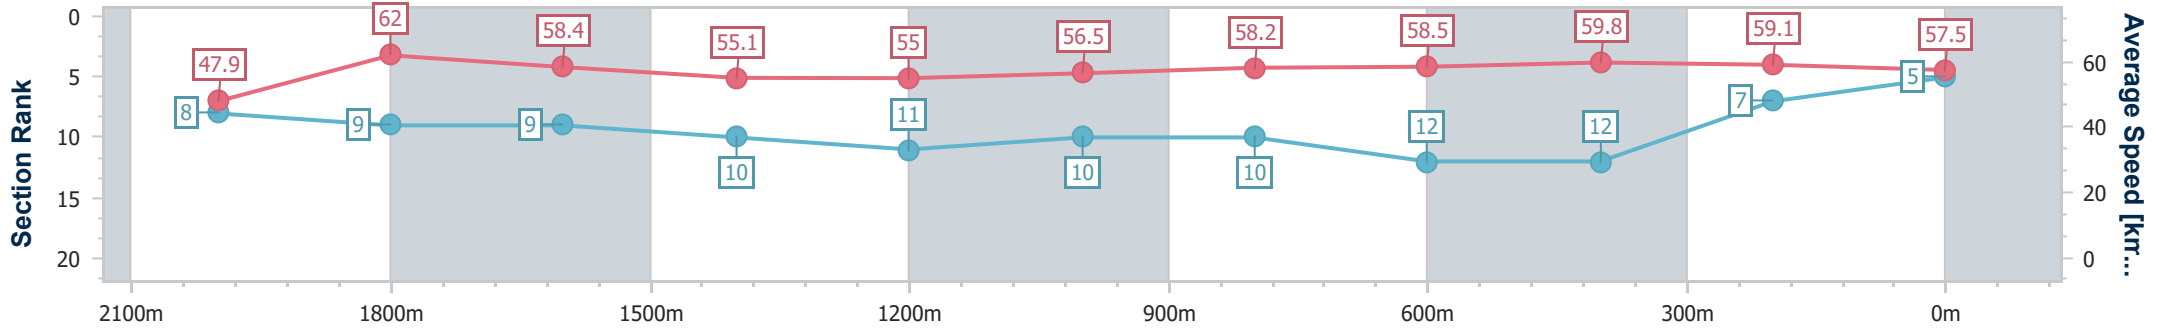

Ipswich QLD Professional  
Race 7: TAB BENCHMARK 58 Handicap - 2180m

11 July 2024 - 15:34

Track Rating: Soft 5, Weather: Overcast, Rail Position: +6m Entire

Section	Overall	2000m	1800m	1600m	1400m	1200m	1000m	800m	600m	400m	200m
Section Times	2:18.24 [5] (0:13.57)	2:04.67 [8] (0:11.61)	1:53.06 [9] (0:12.33)	1:40.73 [9] (0:13.08)	1:27.65 [10] (0:13.12)	1:14.53 [11] (0:12.87)	1:01.66 [10] (0:12.41)	0:49.25 [10] (0:12.37)	0:36.88 [12] (0:12.16)	0:24.72 [12] (0:12.21)	0:12.51 [7] (0:12.51)
Average Speed [km/h]	47.9	62.0	58.4	55.1	55.0	56.5	58.2	58.5	59.8	59.1	57.5
Top Speed [km/h]	62.6	62.8	60.6	57.4	56.9	57.2	59.1	59.3	60.1	60.0	58.9
Avg. Dist. to Rail [m]	1.6	0.6	0.5	0.8	0.9	1.6	2.0	1.7	1.9	1.6	2.2
Avg. Stride Freq. [Hz]	2.2	2.3	2.2	2.1	2.1	2.1	2.2	2.2	2.2	2.2	2.2
Avg. Stride Length [m]	6.1	7.5	7.3	7.3	7.2	7.3	7.5	7.5	7.4	7.4	7.3