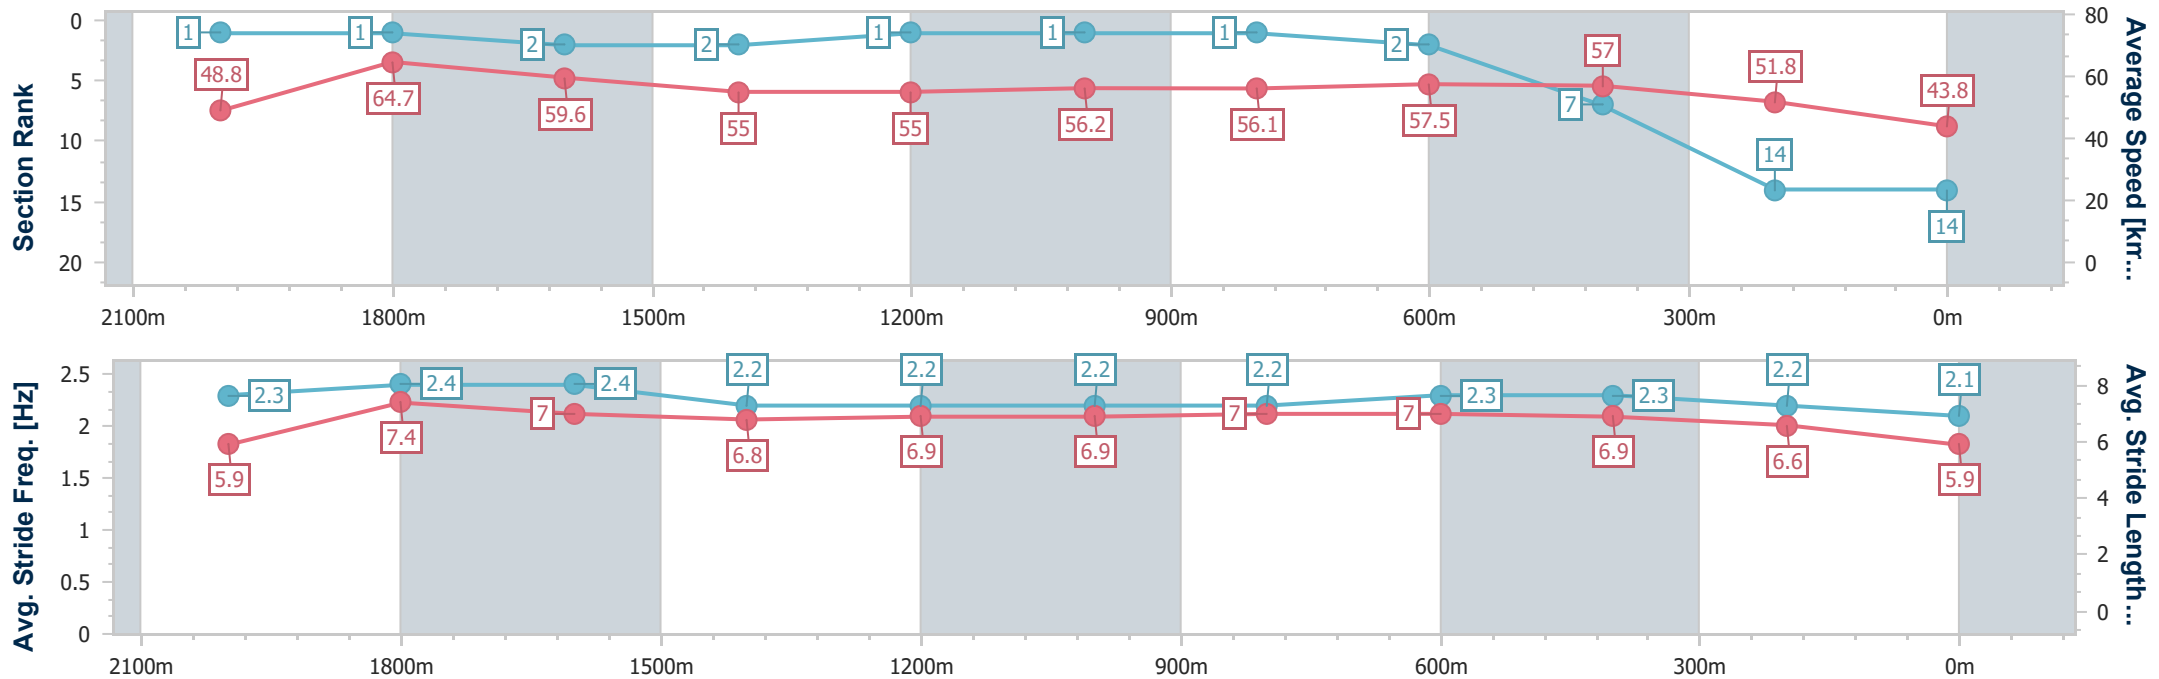

Ipswich QLD Professional  
Race 7: TAB BENCHMARK 58 Handicap - 2180m

11 July 2024 - 15:34

Track Rating: Soft 5, Weather: Overcast, Rail Position: +6m Entire

Section	Overall	2000m	1800m	1600m	1400m	1200m	1000m	800m	600m	400m	200m
Section Times	2:19.68 [13] (0:14.38)	2:05.30 [13] (0:11.75)	1:53.55 [14] (0:12.20)	1:41.35 [14] (0:13.02)	1:28.33 [14] (0:12.92)	1:15.41 [14] (0:12.72)	1:02.69 [14] (0:12.02)	0:50.67 [11] (0:12.14)	0:38.53 [8] (0:12.33)	0:26.20 [10] (0:12.90)	0:13.30 [12] (0:13.30)
Average Speed [km/h]	45.1	61.1	58.7	55.5	55.9	57.2	60.2	60.2	59.1	56.7	54.1
Top Speed [km/h]	60.7	61.8	60.3	58.0	57.7	60.1	60.5	60.7	59.9	58.2	56.3
Avg. Dist. to Rail [m]	1.2	0.7	0.7	0.2	0.9	1.8	3.1	3.2	3.5	4.6	7.1
Avg. Stride Freq. [Hz]	2.0	2.2	2.2	2.1	2.1	2.1	2.2	2.2	2.2	2.2	2.1
Avg. Stride Length [m]	6.3	7.8	7.5	7.4	7.4	7.5	7.6	7.6	7.4	7.3	7.1

- [ ] Ranking at each section and finish
- .-.- No data available at this section
- NA No data available

Horse/Jockey Name	Star Seeker
Final Rank	14
Fastest Section Time (Section)	0:11.13 (2000m)
Top Speed [km/h] (Section)	66.6 (2000m)
Race State	Finished

Ipswich QLD Professional  
Race 7: TAB BENCHMARK 58 Handicap - 2180m

11 July 2024 - 15:34

Track Rating: Soft 5, Weather: Overcast, Rail Position: +6m Entire

Section	Overall	2000m	1800m	1600m	1400m	1200m	1000m	800m	600m	400m	200m
Section Times	2:23.55 [14] (0:13.33)	2:10.22 [1] (0:11.13)	1:59.09 [1] (0:12.00)	1:47.09 [2] (0:13.04)	1:34.05 [2] (0:13.08)	1:20.97 [1] (0:12.80)	1:08.17 [1] (0:12.84)	0:55.33 [1] (0:12.47)	0:42.86 [2] (0:12.59)	0:30.27 [7] (0:13.83)	0:16.44 [14] (0:16.44)
Average Speed [km/h]	48.8	64.7	59.6	55.0	55.0	56.2	56.1	57.5	57.0	51.8	43.8
Top Speed [km/h]	64.4	66.6	62.8	57.0	55.9	56.9	57.4	58.4	58.7	54.3	48.8
Avg. Dist. to Rail [m]	3.7	1.5	0.8	0.3	0.4	0.1	0.2	0.6	1.0	1.1	0.8
Avg. Stride Freq. [Hz]	2.3	2.4	2.4	2.2	2.2	2.2	2.2	2.3	2.3	2.2	2.1
Avg. Stride Length [m]	5.9	7.4	7.0	6.8	6.9	6.9	7.0	7.0	6.9	6.6	5.9