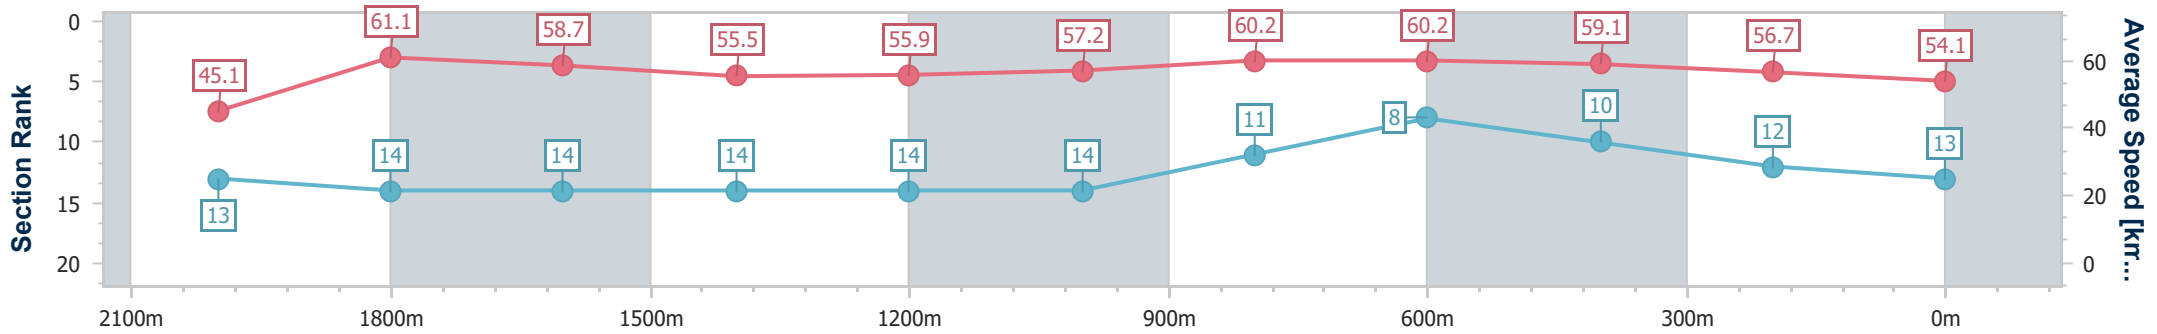

Horse/Jockey Name	Nitroglycerine
Final Rank	13
Fastest Section Time (Section)	0:11.75 (2000m)
Top Speed [km/h] (Section)	61.8 (2000m)
Race State	Finished

Ipswich QLD Professional
Race 7: TAB BENCHMARK 58 Handicap - 2180m

11 July 2024 - 15:34

Track Rating: Soft 5, Weather: Overcast, Rail Position: +6m Entire

Section	Overall	2000m	1800m	1600m	1400m	1200m	1000m	800m	600m	400m	200m
Section Times	2:19.68 [13] (0:14.38)	2:05.30 [13] (0:11.75)	1:53.55 [14] (0:12.20)	1:41.35 [14] (0:13.02)	1:28.33 [14] (0:12.92)	1:15.41 [14] (0:12.72)	1:02.69 [14] (0:12.02)	0:50.67 [11] (0:12.14)	0:38.53 [8] (0:12.33)	0:26.20 [10] (0:12.90)	0:13.30 [12] (0:13.30)
Average Speed [km/h]	45.1	61.1	58.7	55.5	55.9	57.2	60.2	60.2	59.1	56.7	54.1
Top Speed [km/h]	60.7	61.8	60.3	58.0	57.7	60.1	60.5	60.7	59.9	58.2	56.3
Avg. Dist. to Rail [m]	1.2	0.7	0.7	0.2	0.9	1.8	3.1	3.2	3.5	4.6	7.1
Avg. Stride Freq. [Hz]	2.0	2.2	2.2	2.1	2.1	2.1	2.2	2.2	2.2	2.2	2.1
Avg. Stride Length [m]	6.3	7.8	7.5	7.4	7.4	7.5	7.6	7.6	7.4	7.3	7.1

- [ ] Ranking at each section and finish
- -.-.- No data available at this section
- NA No data available