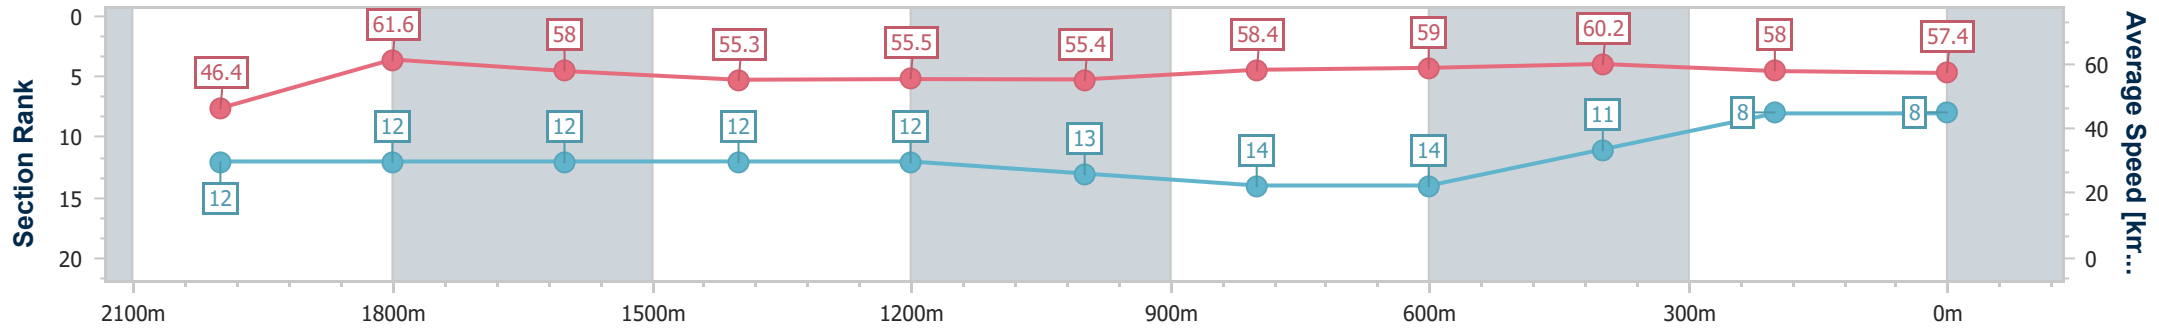

- [ ] Ranking at each section and finish
- .-.- No data available at this section
- NA No data available

Horse/Jockey Name	Del Campo
Final Rank	8
Fastest Section Time (Section)	0:11.66 (2000m)
Top Speed [km/h] (Section)	64.5 (2000m)
Race State	Finished

Ipswich QLD Professional  
Race 7: TAB BENCHMARK 58 Handicap - 2180m

11 July 2024 - 15:34

Track Rating: Soft 5, Weather: Overcast, Rail Position: +6m Entire

Section	Overall	2000m	1800m	1600m	1400m	1200m	1000m	800m	600m	400m	200m
Section Times	2:18.42 [8] (0:14.00)	2:04.42 [12] (0:11.66)	1:52.76 [12] (0:12.26)	1:40.50 [12] (0:13.01)	1:27.49 [12] (0:13.01)	1:14.48 [12] (0:12.98)	1:01.50 [13] (0:12.34)	0:49.16 [14] (0:12.25)	0:36.91 [14] (0:11.99)	0:24.92 [11] (0:12.40)	0:12.52 [8] (0:12.52)
Average Speed [km/h]	46.4	61.6	58.0	55.3	55.5	55.4	58.4	59.0	60.2	58.0	57.4
Top Speed [km/h]	64.4	64.5	60.0	57.6	57.7	56.6	59.1	59.8	61.4	58.5	58.1
Avg. Dist. to Rail [m]	7.7	1.5	1.7	0.2	0.2	0.2	0.5	0.7	0.5	0.7	1.0
Avg. Stride Freq. [Hz]	2.2	2.3	2.3	2.2	2.2	2.2	2.2	2.3	2.3	2.3	2.3
Avg. Stride Length [m]	5.8	7.5	7.0	7.1	7.1	7.1	7.2	7.3	7.2	7.0	7.0