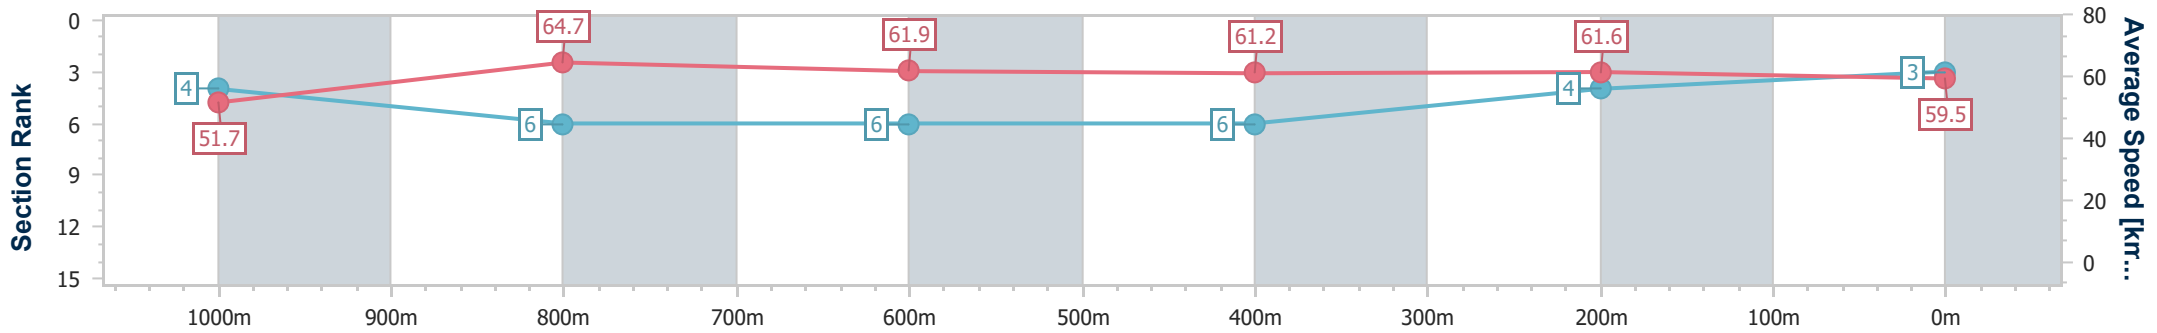

Horse/Jockey Name	Hermanita
Final Rank	3
Fastest Section Time (Section)	0:11.06 (1000m)
Top Speed [km/h] (Section)	66.2 (1000m)
Race State	Finished

Ipswich QLD Professional
Race 5: GORDON'S GIN BENCHMARK 58 Handicap - 1200m
11 July 2024 - 14:18
Track Rating: Soft 5, Weather: Overcast, Rail Position: +6m Entire

Section	Overall	1000m	800m	600m	400m	200m
Section Times	1:11.93 [3] (0:13.95)	0:57.98 [4] (0:11.06)	0:46.92 [6] (0:11.51)	0:35.41 [6] (0:11.70)	0:23.71 [6] (0:11.63)	0:12.08 [4]
Average Speed [km/h]	51.7	64.7	61.9	61.2	61.6	59.5
Top Speed [km/h]	66.1	66.2	63.6	62.3	62.7	62.4
Avg. Dist. to Rail [m]	0.8	2.1	2.6	2.0	1.3	0.8
Avg. Stride Freq. [Hz]	2.4	2.5	2.4	2.4	2.4	2.4
Avg. Stride Length [m]	6.1	7.2	7.1	7.1	7.0	6.8

- [ ] Ranking at each section and finish
- -.-.- No data available at this section
- NA No data available