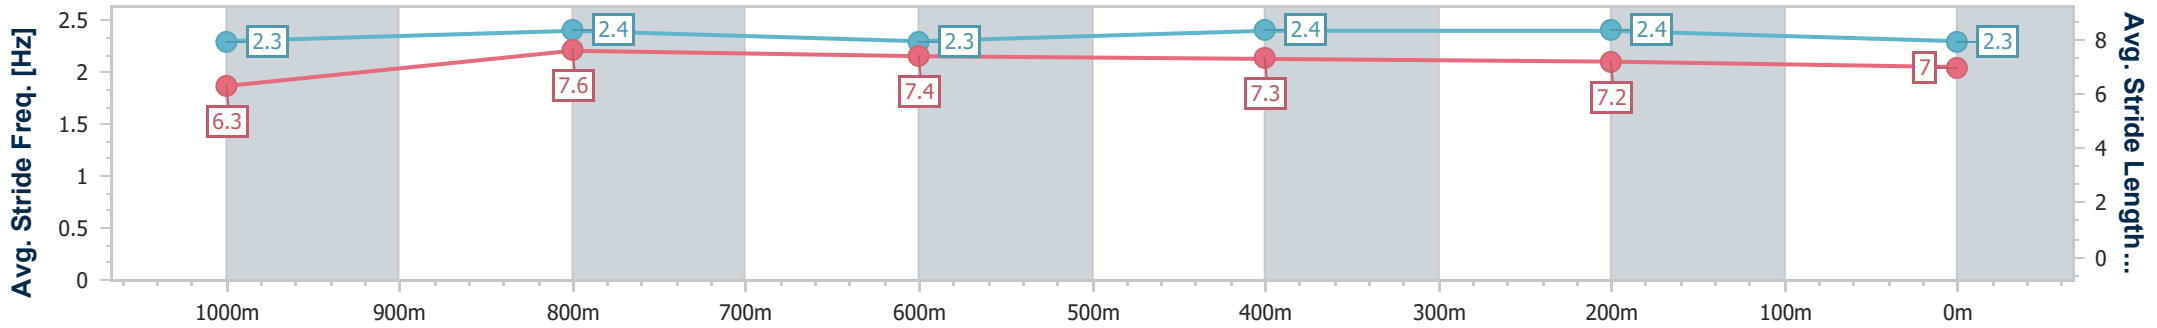

Horse/Jockey Name	Another Pedrille
Final Rank	4
Fastest Section Time (Section)	0:10.92 (1000m)
Top Speed [km/h] (Section)	67.3 (1000m)
Race State	Finished

Ipswich QLD Professional
Race 5: GORDON'S GIN BENCHMARK 58 Handicap - 1200m
11 July 2024 - 14:18
Track Rating: Soft 5, Weather: Overcast, Rail Position: +6m Entire

Section	Overall	1000m	800m	600m	400m	200m
Section Times	1:12.07 [4] (0:13.89)	0:58.18 [3] (0:10.92)	0:47.26 [3] (0:11.56)	0:35.70 [3] (0:11.50)	0:24.20 [2] (0:11.72)	0:12.48 [2] (0:12.48)
Average Speed [km/h]	51.8	66.2	62.6	62.7	61.1	57.6
Top Speed [km/h]	67.3	67.3	65.1	65.1	62.6	60.5
Avg. Dist. to Rail [m]	5.7	1.0	1.4	1.0	1.1	1.9
Avg. Stride Freq. [Hz]	2.3	2.4	2.3	2.4	2.4	2.3
Avg. Stride Length [m]	6.3	7.6	7.4	7.3	7.2	7.0

- [ ] Ranking at each section and finish
- -.-.- No data available at this section
- NA No data available