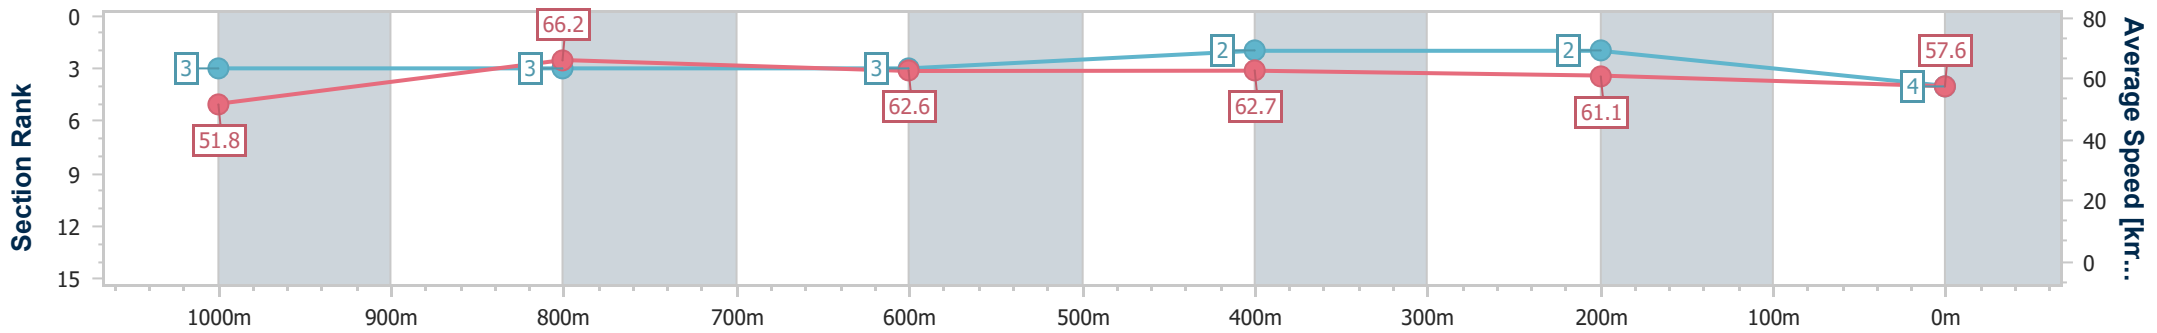

Horse/Jockey Name	Another Pedrille
Final Rank	4
Fastest Section Time (Section)	0:10.92 (1000m)
Top Speed [km/h] (Section)	67.3 (1000m)
Race State	Finished

Ipswich QLD Professional
Race 5: GORDON'S GIN BENCHMARK 58 Handicap - 1200m
11 July 2024 - 14:18
Track Rating: Soft 5, Weather: Overcast, Rail Position: +6m Entire

Section	Overall	1000m	800m	600m	400m	200m
Section Times	1:12.07 [4] (0:13.89)	0:58.18 [3] (0:10.92)	0:47.26 [3] (0:11.56)	0:35.70 [3] (0:11.50)	0:24.20 [2] (0:11.72)	0:12.48 [2] (0:12.48)
Average Speed [km/h]	51.8	66.2	62.6	62.7	61.1	57.6
Top Speed [km/h]	67.3	67.3	65.1	65.1	62.6	60.5
Avg. Dist. to Rail [m]	5.7	1.0	1.4	1.0	1.1	1.9
Avg. Stride Freq. [Hz]	2.3	2.4	2.3	2.4	2.4	2.3
Avg. Stride Length [m]	6.3	7.6	7.4	7.3	7.2	7.0

- [ ] Ranking at each section and finish
- -.-.- No data available at this section
- NA No data available