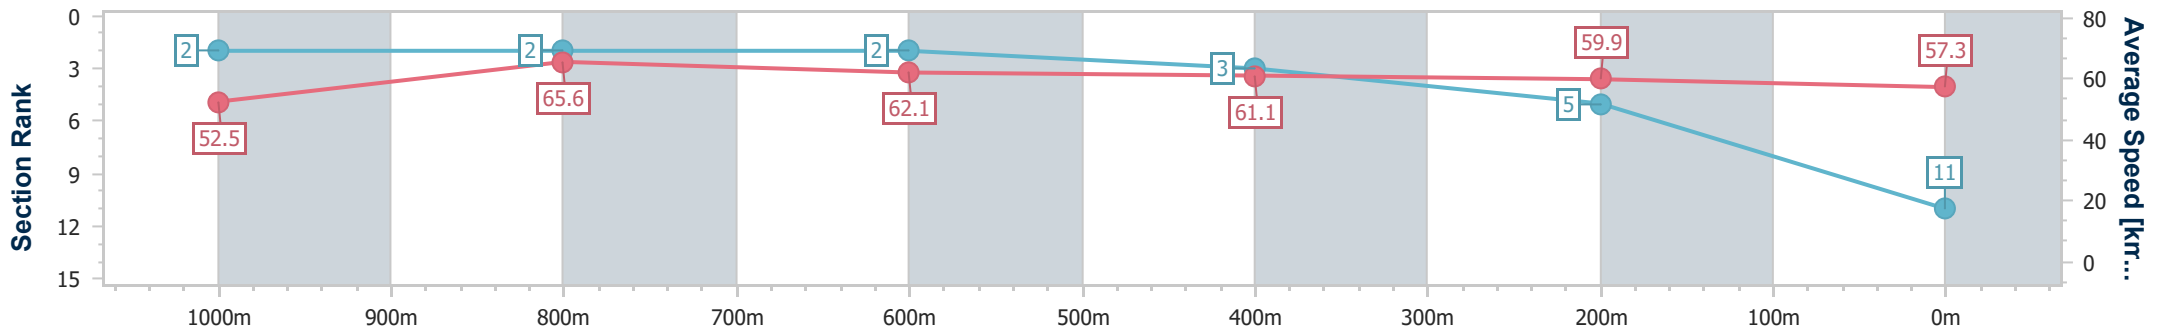

- [] Ranking at each section and finish
- .-.- No data available at this section
- NA No data available

Horse/Jockey Name	Hayden's Request
Final Rank	11
Fastest Section Time (Section)	0:10.98 (1000m)
Top Speed [km/h] (Section)	67.5 (1000m)
Race State	Finished

Ipswich QLD Professional
 Race 5: GORDON'S GIN BENCHMARK 58 Handicap - 1200m
 11 July 2024 - 14:18
 Track Rating: Soft 5, Weather: Overcast, Rail Position: +6m Entire

Section	Overall	1000m	800m	600m	400m	200m
Section Times	1:12.45 [11] (0:13.74)	0:58.71 [2] (0:10.98)	0:47.73 [2] (0:11.51)	0:36.22 [2] (0:11.72)	0:24.50 [3] (0:11.94)	0:12.56 [5] (0:12.56)
Average Speed [km/h]	52.5	65.6	62.1	61.1	59.9	57.3
Top Speed [km/h]	67.0	67.5	63.7	62.9	60.8	59.8
Avg. Dist. to Rail [m]	3.3	0.4	0.8	1.2	1.9	1.6
Avg. Stride Freq. [Hz]	2.2	2.3	2.2	2.2	2.2	2.2
Avg. Stride Length [m]	6.7	8.0	7.8	7.7	7.4	7.3