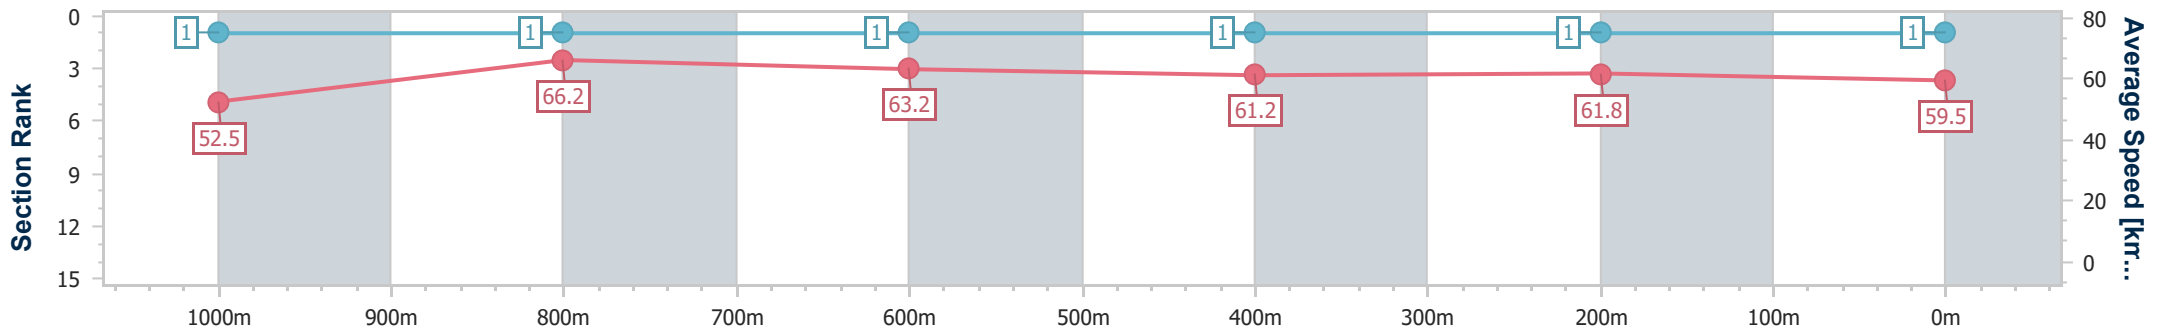

Section	Overall	1000m	800m	600m	400m	200m
Section Times	1:11.36 [1] (0:13.70)	0:57.66 [1] (0:10.92)	0:46.74 [1] (0:11.37)	0:35.37 [1] (0:11.70)	0:23.67 [1] (0:11.59)	0:12.08 [1] (0:12.08)
Average Speed [km/h]	52.5	66.2	63.2	61.2	61.8	59.5
Top Speed [km/h]	67.1	67.7	64.5	62.3	62.1	62.1
Avg. Dist. to Rail [m]	7.2	1.3	0.4	1.3	1.4	2.7
Avg. Stride Freq. [Hz]	2.5	2.5	2.4	2.4	2.4	2.4
Avg. Stride Length [m]	6.0	7.5	7.3	7.1	7.1	6.9