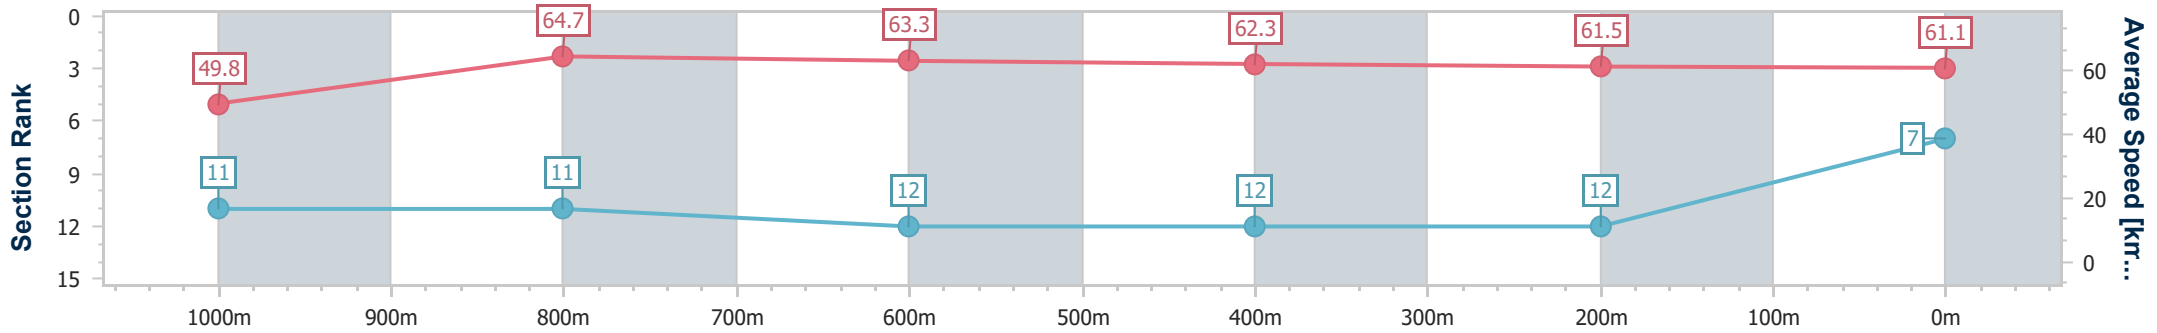

Horse/Jockey Name	Zattastar
Final Rank	7
Fastest Section Time (Section)	0:11.18 (1000m)
Top Speed [km/h] (Section)	65.2 (800m)
Race State	Finished

Ipswich QLD Professional
Race 5: GORDON'S GIN BENCHMARK 58 Handicap - 1200m
11 July 2024 - 14:18
Track Rating: Soft 5, Weather: Overcast, Rail Position: +6m Entire

Section	Overall	1000m	800m	600m	400m	200m
Section Times	1:12.16 [7] (0:14.52)	0:57.64 [11] (0:11.18)	0:46.46 [11] (0:11.42)	0:35.04 [12] (0:11.57)	0:23.47 [12] (0:11.70)	0:11.77 [12] (0:11.77)
Average Speed [km/h]	49.8	64.7	63.3	62.3	61.5	61.1
Top Speed [km/h]	65.1	65.2	65.2	63.4	62.7	62.7
Avg. Dist. to Rail [m]	8.2	1.1	0.7	0.9	2.6	7.2
Avg. Stride Freq. [Hz]	2.3	2.4	2.4	2.4	2.4	2.4
Avg. Stride Length [m]	6.1	7.4	7.2	7.2	7.1	7.1

- [ ] Ranking at each section and finish
- -.-.- No data available at this section
- NA No data available