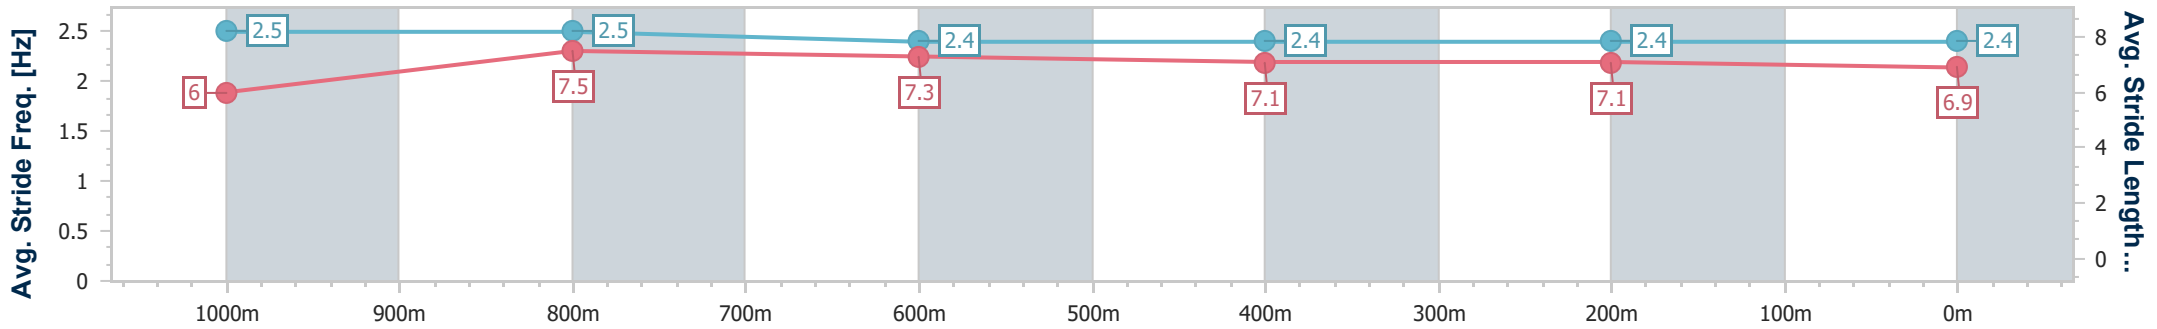

Section	Overall	1000m	800m	600m	400m	200m
Section Times	1:11.36 [1] (0:13.70)	0:57.66 [1] (0:10.92)	0:46.74 [1] (0:11.37)	0:35.37 [1] (0:11.70)	0:23.67 [1] (0:11.59)	0:12.08 [1] (0:12.08)
Average Speed [km/h]	52.5	66.2	63.2	61.2	61.8	59.5
Top Speed [km/h]	67.1	67.7	64.5	62.3	62.1	62.1
Avg. Dist. to Rail [m]	7.2	1.3	0.4	1.3	1.4	2.7
Avg. Stride Freq. [Hz]	2.5	2.5	2.4	2.4	2.4	2.4
Avg. Stride Length [m]	6.0	7.5	7.3	7.1	7.1	6.9