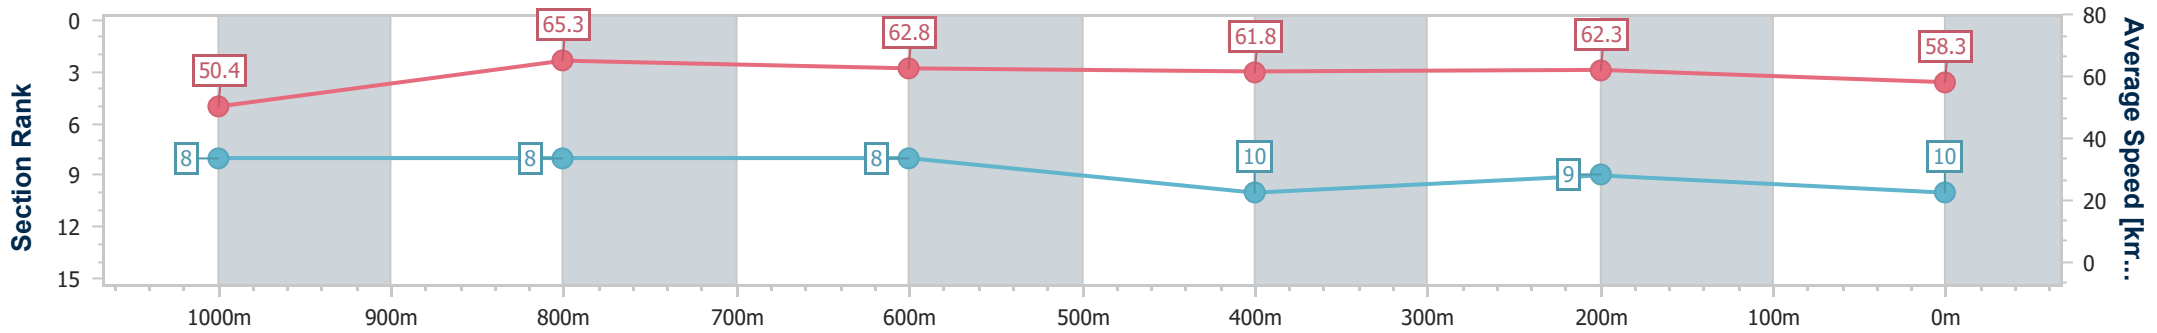

Horse/Jockey Name	Seiryu
Final Rank	10
Fastest Section Time (Section)	0:11.07 (1000m)
Top Speed [km/h] (Section)	66.0 (1000m)
Race State	Finished

Ipswich QLD Professional
Race 5: GORDON'S GIN BENCHMARK 58 Handicap - 1200m
11 July 2024 - 14:18
Track Rating: Soft 5, Weather: Overcast, Rail Position: +6m Entire

Section	Overall	1000m	800m	600m	400m	200m
Section Times	1:12.44 [10] (0:14.28)	0:58.16 [8] (0:11.07)	0:47.09 [8] (0:11.53)	0:35.56 [8] (0:11.66)	0:23.90 [10] (0:11.55)	0:12.35 [9] (0:12.35)
Average Speed [km/h]	50.4	65.3	62.8	61.8	62.3	58.3
Top Speed [km/h]	65.7	66.0	64.7	63.2	63.9	62.9
Avg. Dist. to Rail [m]	3.4	0.8	1.1	1.1	1.2	3.0
Avg. Stride Freq. [Hz]	2.3	2.3	2.3	2.3	2.3	2.2
Avg. Stride Length [m]	6.2	7.8	7.6	7.5	7.4	7.3

- [ ] Ranking at each section and finish
- -.-.- No data available at this section
- NA No data available