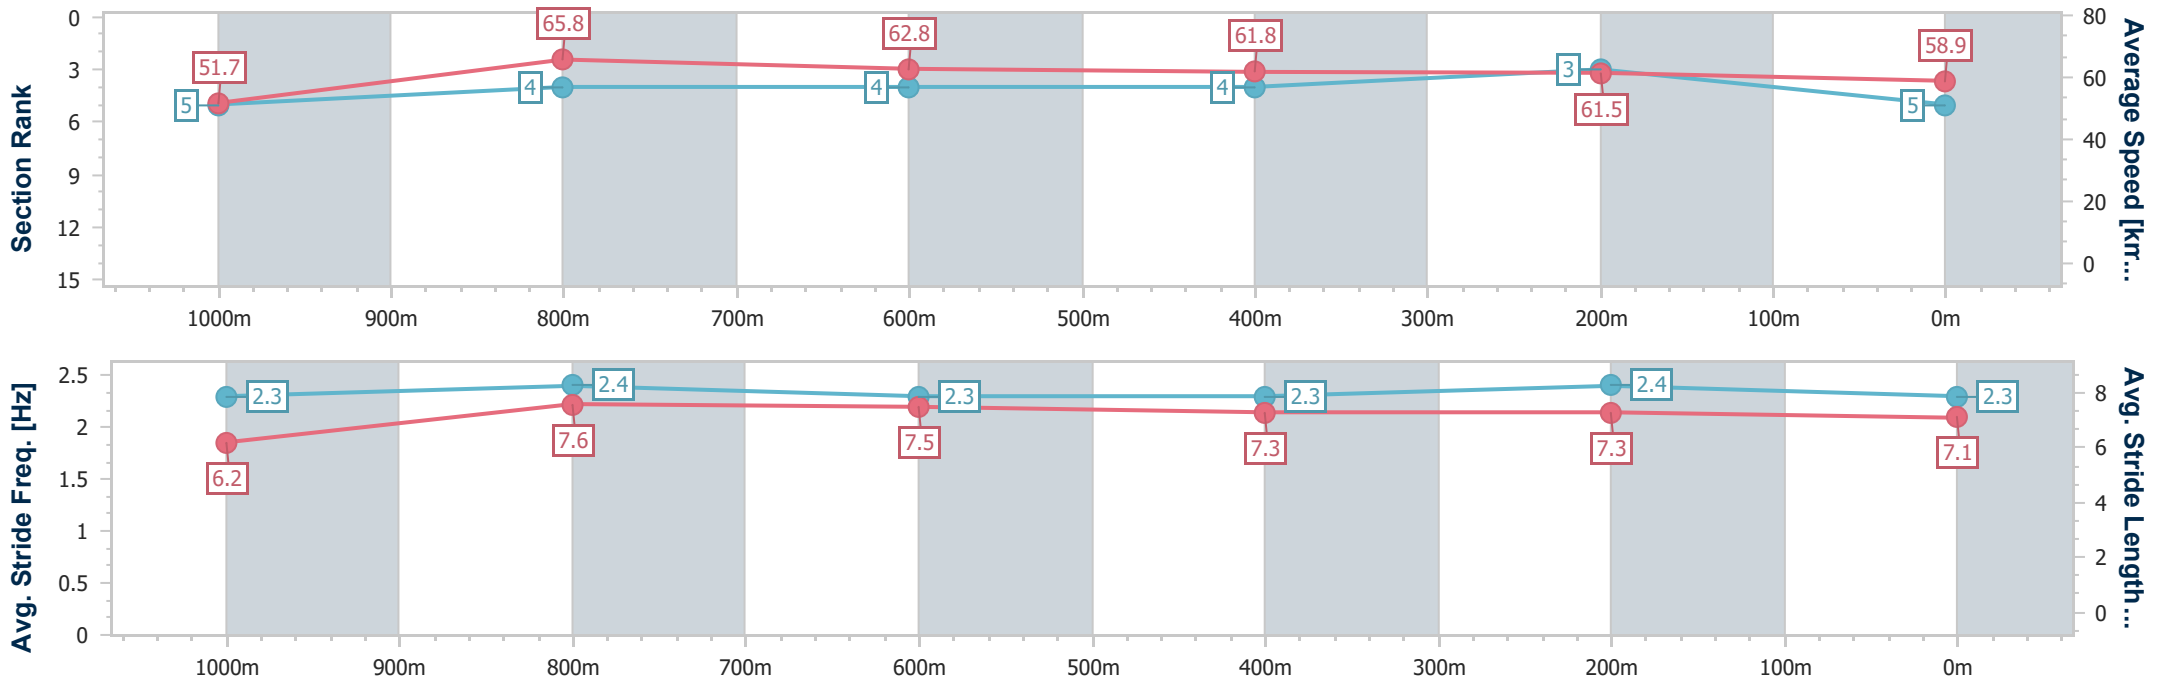

Ipswich QLD Professional
 Race 5: GORDON'S GIN BENCHMARK 58 Handicap - 1200m
 11 July 2024 - 14:18
 Track Rating: Soft 5, Weather: Overcast, Rail Position: +6m Entire

Section	Overall	1000m	800m	600m	400m	200m
Section Times	1:12.09 [5] (0:13.95)	0:58.14 [5] (0:11.01)	0:47.13 [4] (0:11.52)	0:35.61 [4] (0:11.66)	0:23.95 [4] (0:11.71)	0:12.24 [3] (0:12.24)
Average Speed [km/h]	51.7	65.8	62.8	61.8	61.5	58.9
Top Speed [km/h]	66.6	66.5	64.2	62.9	62.4	60.6
Avg. Dist. to Rail [m]	4.5	1.3	1.6	0.9	1.3	3.6
Avg. Stride Freq. [Hz]	2.3	2.4	2.3	2.3	2.4	2.3
Avg. Stride Length [m]	6.2	7.6	7.5	7.3	7.3	7.1