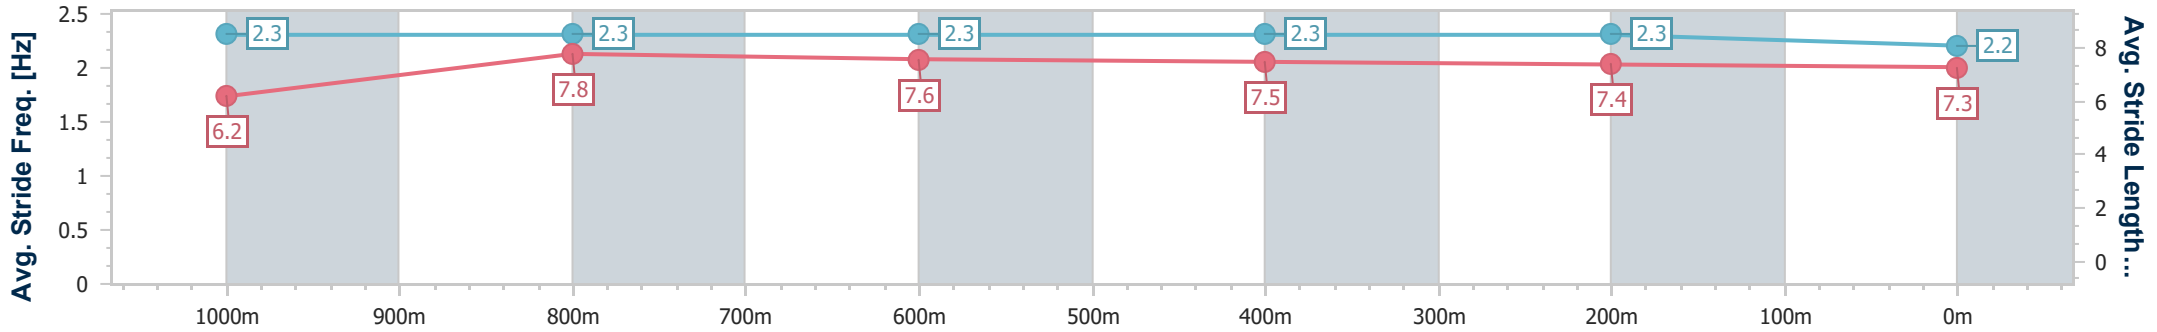

Ipswich QLD Professional
 Race 5: GORDON'S GIN BENCHMARK 58 Handicap - 1200m
 11 July 2024 - 14:18
 Track Rating: Soft 5, Weather: Overcast, Rail Position: +6m Entire

Section	Overall	1000m	800m	600m	400m	200m
Section Times	1:12.36 [9] (0:14.01)	0:58.35 [6] (0:10.96)	0:47.39 [5] (0:11.54)	0:35.85 [5] (0:11.66)	0:24.19 [5] (0:11.87)	0:12.32 [7] (0:12.32)
Average Speed [km/h]	51.5	66.2	63.1	61.9	60.6	58.6
Top Speed [km/h]	66.6	67.4	64.2	62.8	62.2	60.1
Avg. Dist. to Rail [m]	9.6	3.5	2.9	1.5	1.6	4.3
Avg. Stride Freq. [Hz]	2.3	2.4	2.3	2.3	2.3	2.3
Avg. Stride Length [m]	6.2	7.8	7.6	7.5	7.3	7.2

- [] Ranking at each section and finish
- .-.- No data available at this section
- NA No data available

Horse/Jockey Name	Seiryu
Final Rank	10
Fastest Section Time (Section)	0:11.07 (1000m)
Top Speed [km/h] (Section)	66.0 (1000m)
Race State	Finished

Ipswich QLD Professional
 Race 5: GORDON'S GIN BENCHMARK 58 Handicap - 1200m
 11 July 2024 - 14:18
 Track Rating: Soft 5, Weather: Overcast, Rail Position: +6m Entire

Section	Overall	1000m	800m	600m	400m	200m
Section Times	1:12.44 [10] (0:14.28)	0:58.16 [8] (0:11.07)	0:47.09 [8] (0:11.53)	0:35.56 [8] (0:11.66)	0:23.90 [10] (0:11.55)	0:12.35 [9] (0:12.35)
Average Speed [km/h]	50.4	65.3	62.8	61.8	62.3	58.3
Top Speed [km/h]	65.7	66.0	64.7	63.2	63.9	62.9
Avg. Dist. to Rail [m]	3.4	0.8	1.1	1.1	1.2	3.0
Avg. Stride Freq. [Hz]	2.3	2.3	2.3	2.3	2.3	2.2
Avg. Stride Length [m]	6.2	7.8	7.6	7.5	7.4	7.3