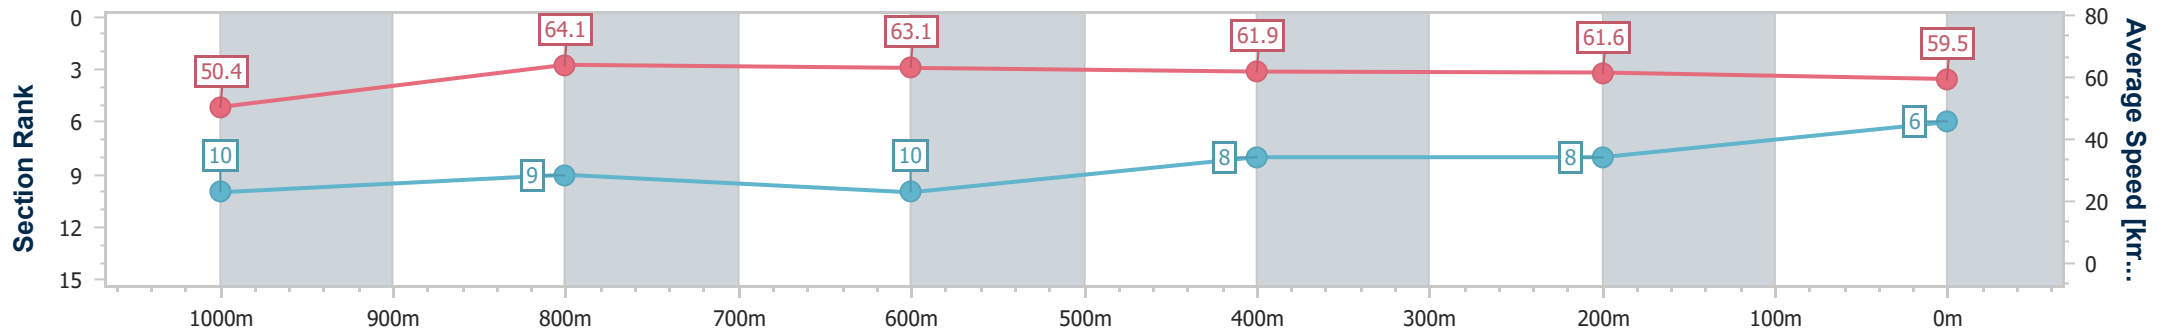

Ipswich QLD Professional

Race 5: GORDON'S GIN BENCHMARK 58 Handicap - 1200m

11 July 2024 - 14:18

Track Rating: Soft 5, Weather: Overcast, Rail Position: +6m Entire

Section	Overall	1000m	800m	600m	400m	200m
Section Times	1:12.14 [6] (0:14.32)	0:57.82 [10] (0:11.19)	0:46.63 [9] (0:11.37)	0:35.26 [10] (0:11.55)	0:23.71 [8] (0:11.65)	0:12.06 [8] (0:12.06)
Average Speed [km/h]	50.4	64.1	63.1	61.9	61.6	59.5
Top Speed [km/h]	66.8	66.4	64.1	63.3	62.4	62.3
Avg. Dist. to Rail [m]	2.7	0.7	1.3	1.2	1.2	0.7
Avg. Stride Freq. [Hz]	2.3	2.4	2.4	2.4	2.4	2.4
Avg. Stride Length [m]	6.1	7.3	7.2	7.2	7.1	6.9