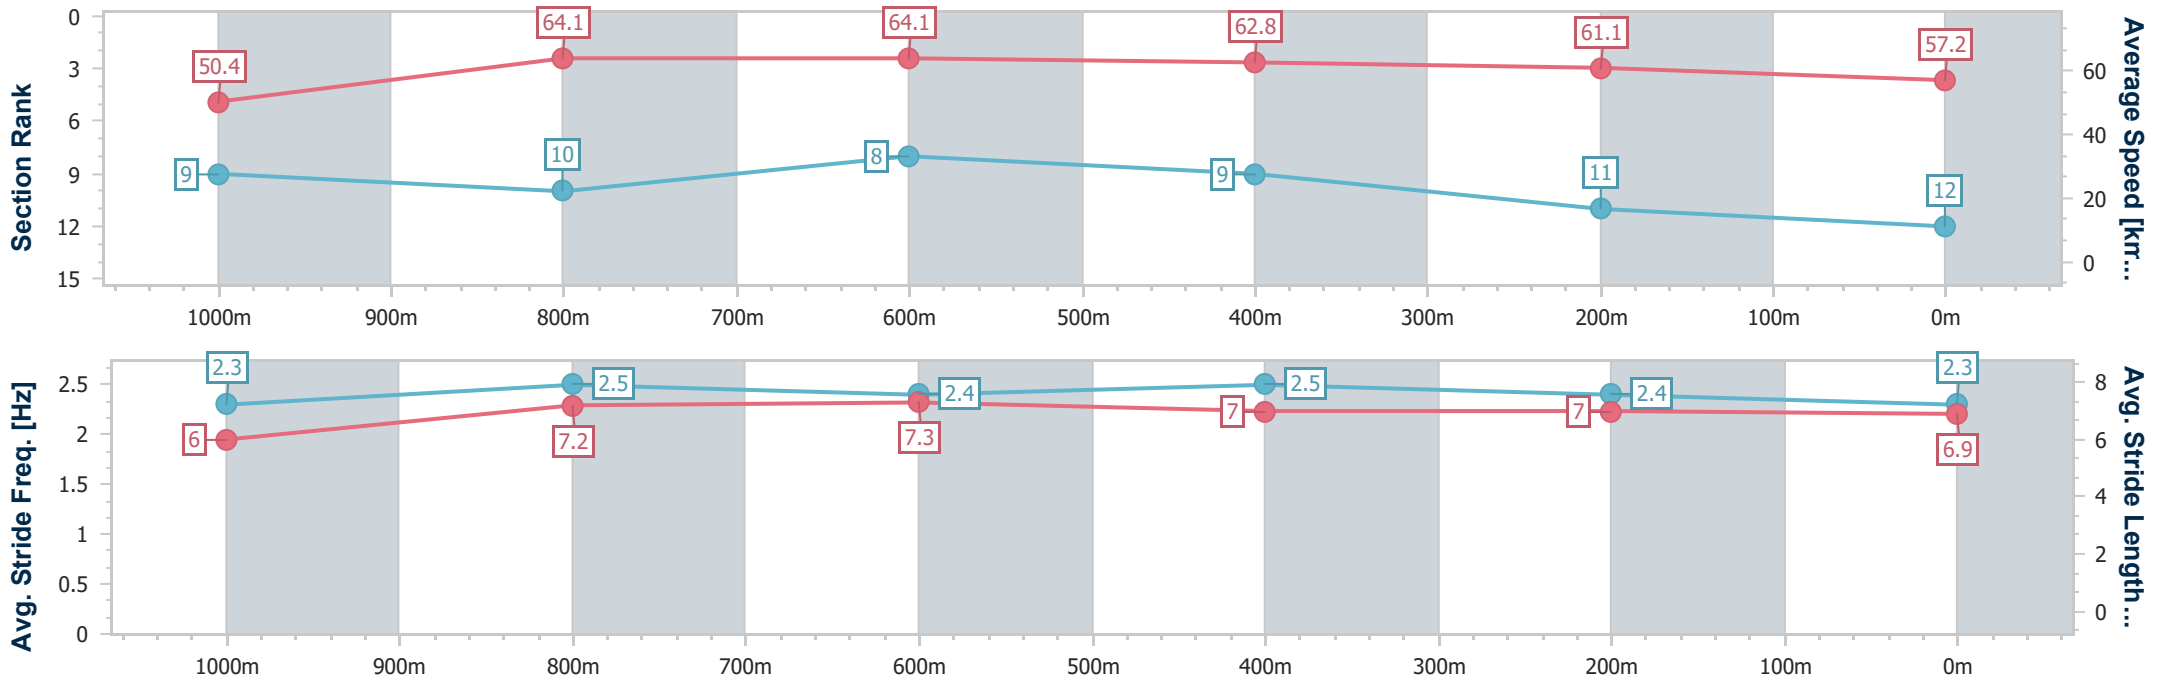

Ipswich QLD Professional
 Race 5: GORDON'S GIN BENCHMARK 58 Handicap - 1200m
 11 July 2024 - 14:18
 Track Rating: Soft 5, Weather: Overcast, Rail Position: +6m Entire

Section	Overall	1000m	800m	600m	400m	200m
Section Times	1:12.45 [11] (0:13.74)	0:58.71 [2] (0:10.98)	0:47.73 [2] (0:11.51)	0:36.22 [2] (0:11.72)	0:24.50 [3] (0:11.94)	0:12.56 [5] (0:12.56)
Average Speed [km/h]	52.5	65.6	62.1	61.1	59.9	57.3
Top Speed [km/h]	67.0	67.5	63.7	62.9	60.8	59.8
Avg. Dist. to Rail [m]	3.3	0.4	0.8	1.2	1.9	1.6
Avg. Stride Freq. [Hz]	2.2	2.3	2.2	2.2	2.2	2.2
Avg. Stride Length [m]	6.7	8.0	7.8	7.7	7.4	7.3

- [] Ranking at each section and finish
- .-.- No data available at this section
- NA No data available

Horse/Jockey Name	Sparkle Motion
Final Rank	12
Fastest Section Time (Section)	0:11.27 (1000m)
Top Speed [km/h] (Section)	65.5 (800m)
Race State	Finished

Ipswich QLD Professional
 Race 5: GORDON'S GIN BENCHMARK 58 Handicap - 1200m
 11 July 2024 - 14:18
 Track Rating: Soft 5, Weather: Overcast, Rail Position: +6m Entire

Section	Overall	1000m	800m	600m	400m	200m
Section Times	1:12.84 [12] (0:14.32)	0:58.52 [9] (0:11.27)	0:47.25 [10] (0:11.29)	0:35.96 [8] (0:11.58)	0:24.38 [9] (0:11.81)	0:12.57 [11] (0:12.57)
Average Speed [km/h]	50.4	64.1	64.1	62.8	61.1	57.2
Top Speed [km/h]	65.1	64.9	65.5	64.0	63.1	60.5
Avg. Dist. to Rail [m]	6.0	1.6	1.2	2.0	2.1	3.3
Avg. Stride Freq. [Hz]	2.3	2.5	2.4	2.5	2.4	2.3
Avg. Stride Length [m]	6.0	7.2	7.3	7.0	7.0	6.9

- [] Ranking at each section and finish
- .-.- No data available at this section
- NA No data available