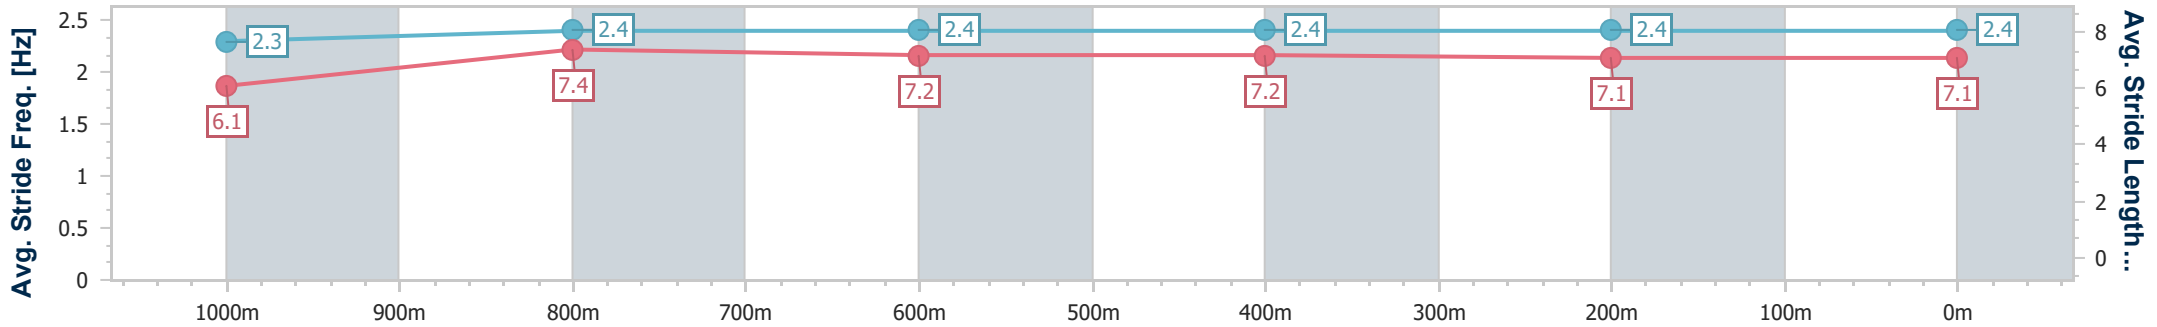

Horse/Jockey Name	Zattastar
Final Rank	7
Fastest Section Time (Section)	0:11.18 (1000m)
Top Speed [km/h] (Section)	65.2 (800m)
Race State	Finished

Ipswich QLD Professional
Race 5: GORDON'S GIN BENCHMARK 58 Handicap - 1200m
11 July 2024 - 14:18
Track Rating: Soft 5, Weather: Overcast, Rail Position: +6m Entire

Section	Overall	1000m	800m	600m	400m	200m
Section Times	1:12.16 [7] (0:14.52)	0:57.64 [11] (0:11.18)	0:46.46 [11] (0:11.42)	0:35.04 [12] (0:11.57)	0:23.47 [12] (0:11.70)	0:11.77 [12] (0:11.77)
Average Speed [km/h]	49.8	64.7	63.3	62.3	61.5	61.1
Top Speed [km/h]	65.1	65.2	65.2	63.4	62.7	62.7
Avg. Dist. to Rail [m]	8.2	1.1	0.7	0.9	2.6	7.2
Avg. Stride Freq. [Hz]	2.3	2.4	2.4	2.4	2.4	2.4
Avg. Stride Length [m]	6.1	7.4	7.2	7.2	7.1	7.1

- [ ] Ranking at each section and finish
- -.-.- No data available at this section
- NA No data available