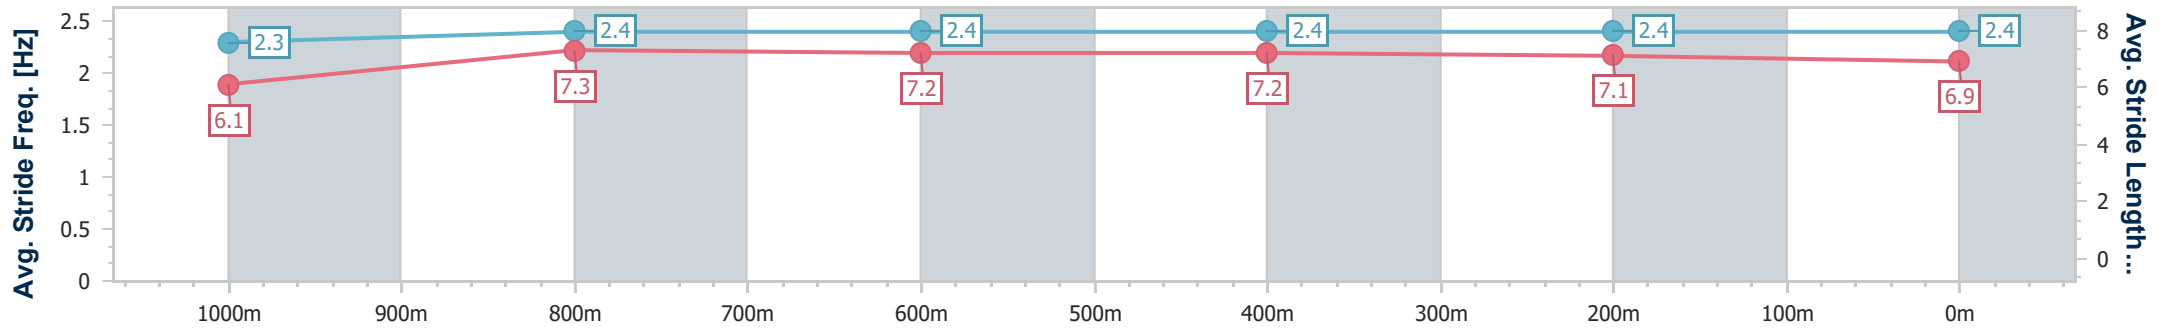

Ipswich QLD Professional

Race 5: GORDON'S GIN BENCHMARK 58 Handicap - 1200m

11 July 2024 - 14:18

Track Rating: Soft 5, Weather: Overcast, Rail Position: +6m Entire

Section	Overall	1000m	800m	600m	400m	200m
Section Times	1:12.14 [6] (0:14.32)	0:57.82 [10] (0:11.19)	0:46.63 [9] (0:11.37)	0:35.26 [10] (0:11.55)	0:23.71 [8] (0:11.65)	0:12.06 [8] (0:12.06)
Average Speed [km/h]	50.4	64.1	63.1	61.9	61.6	59.5
Top Speed [km/h]	66.8	66.4	64.1	63.3	62.4	62.3
Avg. Dist. to Rail [m]	2.7	0.7	1.3	1.2	1.2	0.7
Avg. Stride Freq. [Hz]	2.3	2.4	2.4	2.4	2.4	2.4
Avg. Stride Length [m]	6.1	7.3	7.2	7.2	7.1	6.9