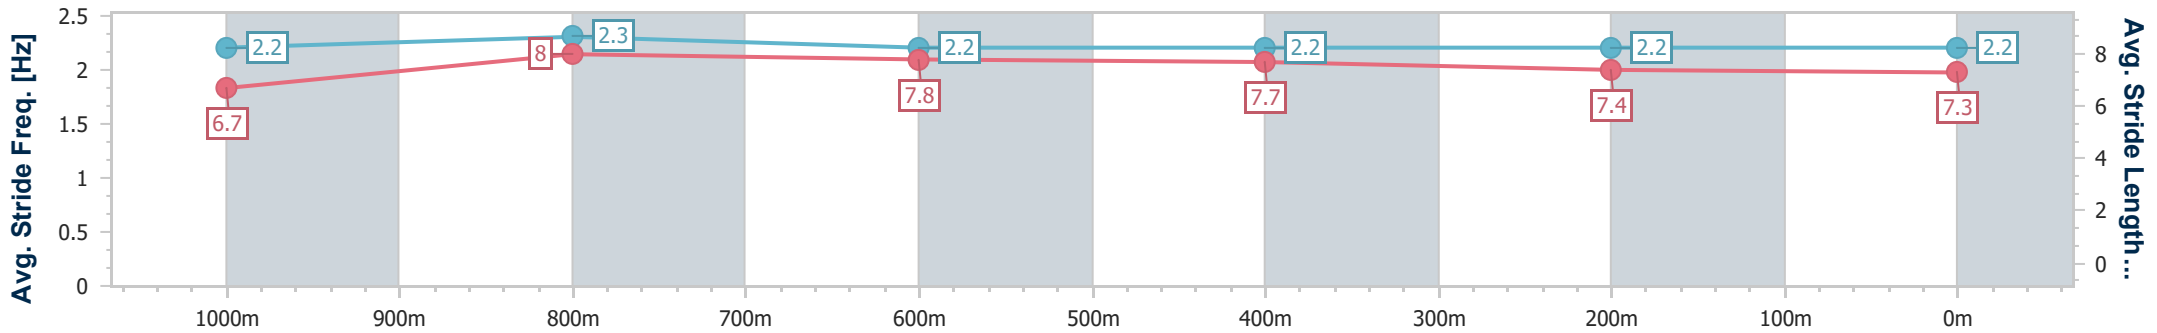

Ipswich QLD Professional
 Race 5: GORDON'S GIN BENCHMARK 58 Handicap - 1200m
 11 July 2024 - 14:18
 Track Rating: Soft 5, Weather: Overcast, Rail Position: +6m Entire

Section	Overall	1000m	800m	600m	400m	200m
Section Times	1:12.44 [10] (0:14.28)	0:58.16 [8] (0:11.07)	0:47.09 [8] (0:11.53)	0:35.56 [8] (0:11.66)	0:23.90 [10] (0:11.55)	0:12.35 [9] (0:12.35)
Average Speed [km/h]	50.4	65.3	62.8	61.8	62.3	58.3
Top Speed [km/h]	65.7	66.0	64.7	63.2	63.9	62.9
Avg. Dist. to Rail [m]	3.4	0.8	1.1	1.1	1.2	3.0
Avg. Stride Freq. [Hz]	2.3	2.3	2.3	2.3	2.3	2.2
Avg. Stride Length [m]	6.2	7.8	7.6	7.5	7.4	7.3

- [] Ranking at each section and finish
- .-.- No data available at this section
- NA No data available

Horse/Jockey Name	Hayden's Request
Final Rank	11
Fastest Section Time (Section)	0:10.98 (1000m)
Top Speed [km/h] (Section)	67.5 (1000m)
Race State	Finished

Ipswich QLD Professional
 Race 5: GORDON'S GIN BENCHMARK 58 Handicap - 1200m
 11 July 2024 - 14:18
 Track Rating: Soft 5, Weather: Overcast, Rail Position: +6m Entire

Section	Overall	1000m	800m	600m	400m	200m
Section Times	1:12.45 [11] (0:13.74)	0:58.71 [2] (0:10.98)	0:47.73 [2] (0:11.51)	0:36.22 [2] (0:11.72)	0:24.50 [3] (0:11.94)	0:12.56 [5] (0:12.56)
Average Speed [km/h]	52.5	65.6	62.1	61.1	59.9	57.3
Top Speed [km/h]	67.0	67.5	63.7	62.9	60.8	59.8
Avg. Dist. to Rail [m]	3.3	0.4	0.8	1.2	1.9	1.6
Avg. Stride Freq. [Hz]	2.2	2.3	2.2	2.2	2.2	2.2
Avg. Stride Length [m]	6.7	8.0	7.8	7.7	7.4	7.3