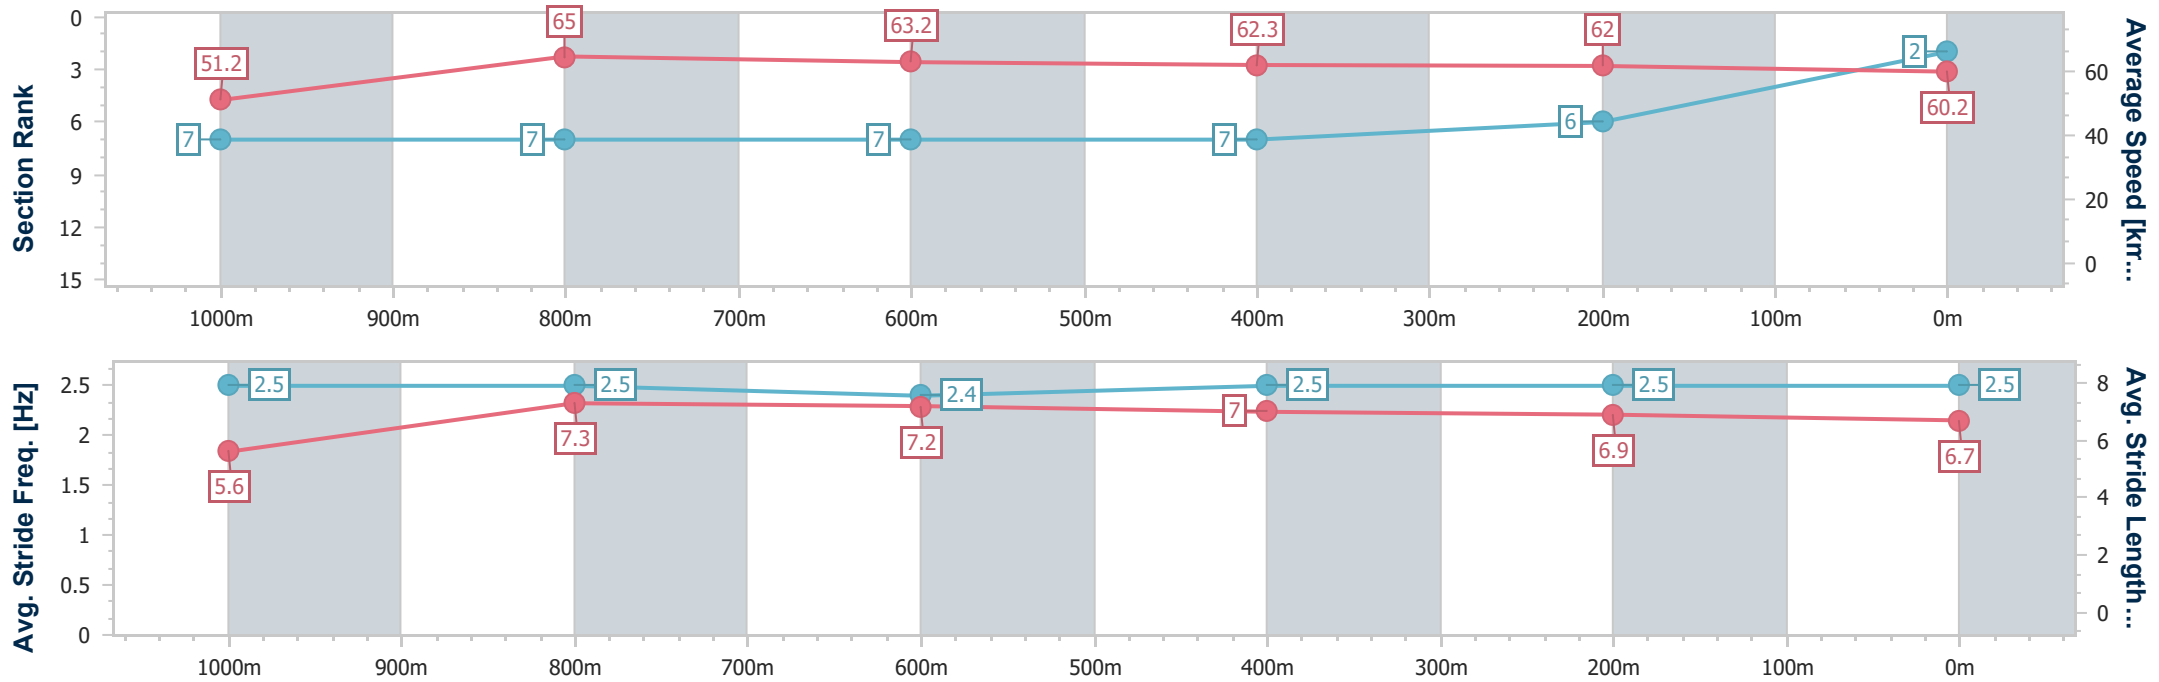

Horse/Jockey Name	Templemore
Final Rank	2
Fastest Section Time (Section)	0:11.11 (1000m)
Top Speed [km/h] (Section)	65.4 (1000m)
Race State	Finished

Ipswich QLD Professional
Race 5: GORDON'S GIN BENCHMARK 58 Handicap - 1200m
11 July 2024 - 14:18
Track Rating: Soft 5, Weather: Overcast, Rail Position: +6m Entire

Section	Overall	1000m	800m	600m	400m	200m
Section Times	1:11.88 [2] (0:14.05)	0:57.83 [7] (0:11.11)	0:46.72 [7] (0:11.49)	0:35.23 [7] (0:11.65)	0:23.58 [7] (0:11.61)	0:11.97 [6]
Average Speed [km/h]	51.2	65.0	63.2	62.3	62.0	60.2
Top Speed [km/h]	65.0	65.4	63.9	62.8	63.2	61.2
Avg. Dist. to Rail [m]	2.7	1.4	1.9	2.0	1.7	4.1
Avg. Stride Freq. [Hz]	2.5	2.5	2.4	2.5	2.5	2.5
Avg. Stride Length [m]	5.6	7.3	7.2	7.0	6.9	6.7

- [ ] Ranking at each section and finish
- -.-.- No data available at this section
- NA No data available