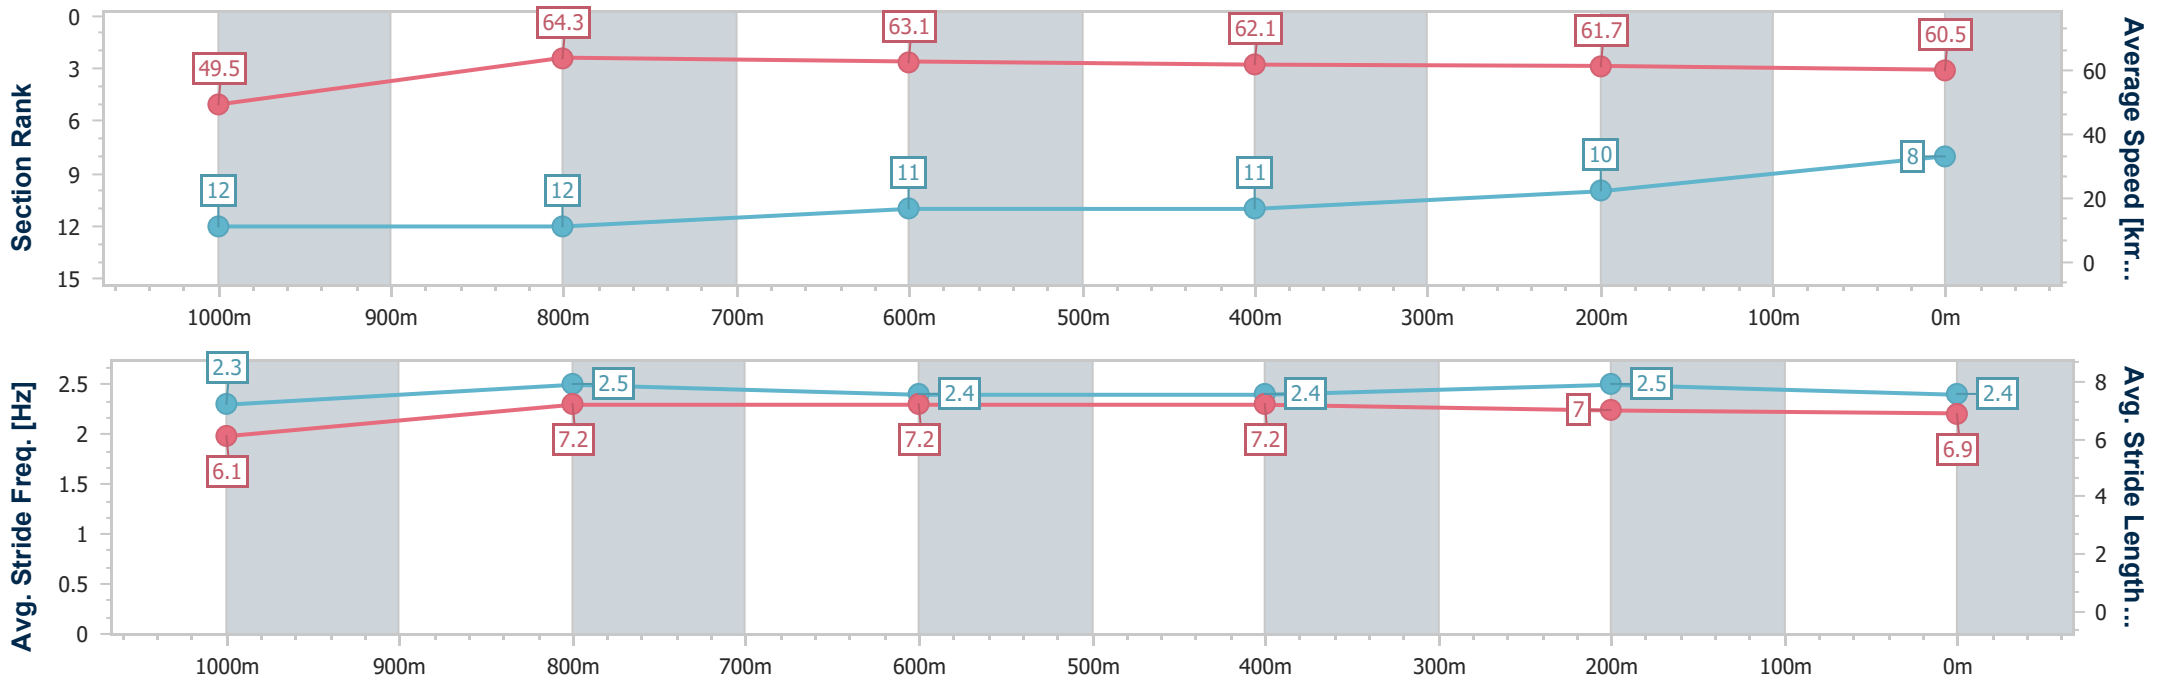

- [] Ranking at each section and finish
- .-.- No data available at this section
- NA No data available

Horse/Jockey Name	Crown Guinea
Final Rank	8
Fastest Section Time (Section)	0:11.18 (1000m)
Top Speed [km/h] (Section)	64.9 (1000m)
Race State	Finished

Ipswich QLD Professional
 Race 5: GORDON'S GIN BENCHMARK 58 Handicap - 1200m
 11 July 2024 - 14:18
 Track Rating: Soft 5, Weather: Overcast, Rail Position: +6m Entire

Section	Overall	1000m	800m	600m	400m	200m
Section Times	1:12.17 [8] (0:14.54)	0:57.63 [12] (0:11.18)	0:46.45 [12] (0:11.38)	0:35.07 [11] (0:11.53)	0:23.54 [11] (0:11.61)	0:11.93 [10] (0:11.93)
Average Speed [km/h]	49.5	64.3	63.1	62.1	61.7	60.5
Top Speed [km/h]	64.4	64.9	64.0	63.4	63.2	62.6
Avg. Dist. to Rail [m]	5.9	0.5	1.0	0.9	1.0	1.4
Avg. Stride Freq. [Hz]	2.3	2.5	2.4	2.4	2.5	2.4
Avg. Stride Length [m]	6.1	7.2	7.2	7.2	7.0	6.9