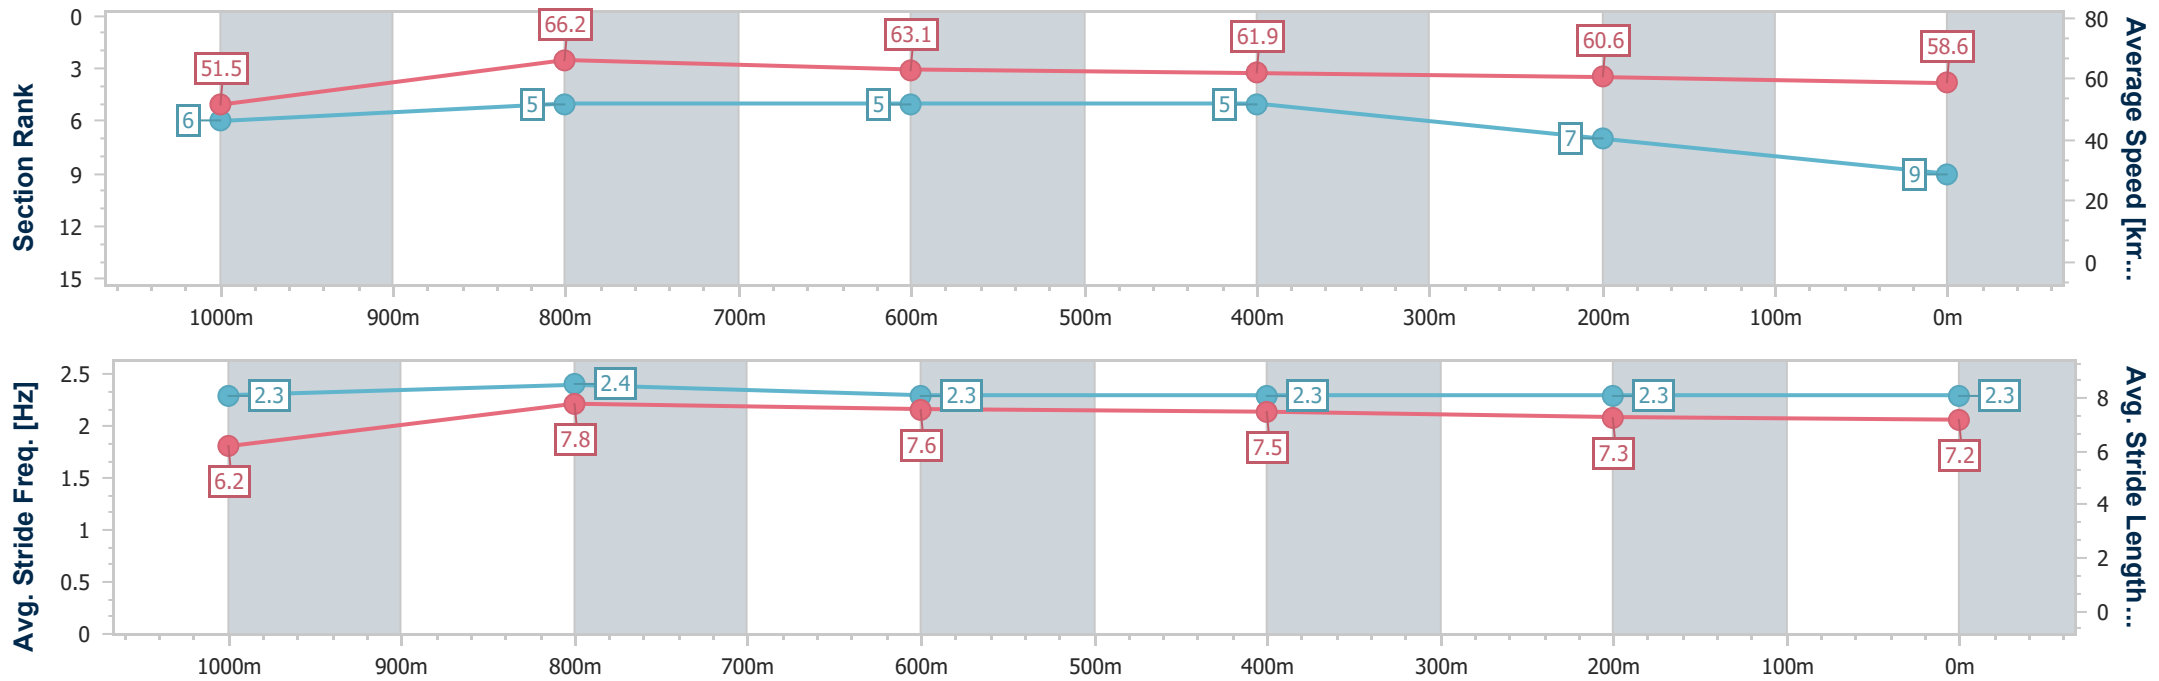

Ipswich QLD Professional
 Race 5: GORDON'S GIN BENCHMARK 58 Handicap - 1200m
 11 July 2024 - 14:18
 Track Rating: Soft 5, Weather: Overcast, Rail Position: +6m Entire

Section	Overall	1000m	800m	600m	400m	200m
Section Times	1:12.17 [8] (0:14.54)	0:57.63 [12] (0:11.18)	0:46.45 [12] (0:11.38)	0:35.07 [11] (0:11.53)	0:23.54 [11] (0:11.61)	0:11.93 [10] (0:11.93)
Average Speed [km/h]	49.5	64.3	63.1	62.1	61.7	60.5
Top Speed [km/h]	64.4	64.9	64.0	63.4	63.2	62.6
Avg. Dist. to Rail [m]	5.9	0.5	1.0	0.9	1.0	1.4
Avg. Stride Freq. [Hz]	2.3	2.5	2.4	2.4	2.5	2.4
Avg. Stride Length [m]	6.1	7.2	7.2	7.2	7.0	6.9

- [] Ranking at each section and finish
- .-.- No data available at this section
- NA No data available

Horse/Jockey Name	Super Rupert
Final Rank	9
Fastest Section Time (Section)	0:10.96 (1000m)
Top Speed [km/h] (Section)	67.4 (1000m)
Race State	Finished

Ipswich QLD Professional
 Race 5: GORDON'S GIN BENCHMARK 58 Handicap - 1200m
 11 July 2024 - 14:18
 Track Rating: Soft 5, Weather: Overcast, Rail Position: +6m Entire

Section	Overall	1000m	800m	600m	400m	200m
Section Times	1:12.36 [9] (0:14.01)	0:58.35 [6] (0:10.96)	0:47.39 [5] (0:11.54)	0:35.85 [5] (0:11.66)	0:24.19 [5] (0:11.87)	0:12.32 [7] (0:12.32)
Average Speed [km/h]	51.5	66.2	63.1	61.9	60.6	58.6
Top Speed [km/h]	66.6	67.4	64.2	62.8	62.2	60.1
Avg. Dist. to Rail [m]	9.6	3.5	2.9	1.5	1.6	4.3
Avg. Stride Freq. [Hz]	2.3	2.4	2.3	2.3	2.3	2.3
Avg. Stride Length [m]	6.2	7.8	7.6	7.5	7.3	7.2