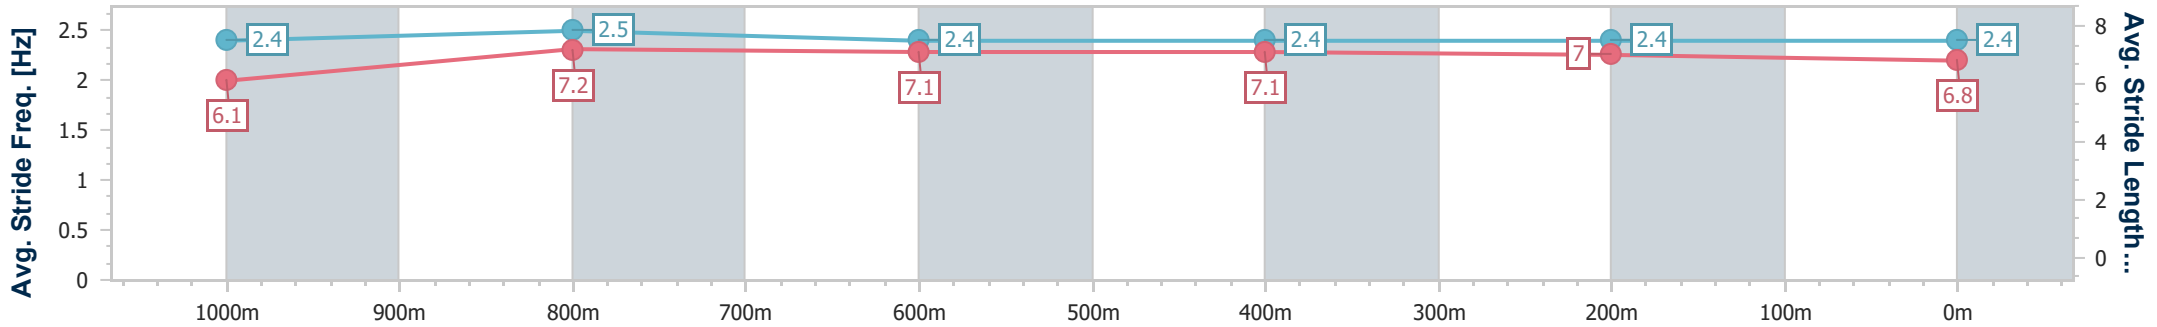

Horse/Jockey Name	Hermanita
Final Rank	3
Fastest Section Time (Section)	0:11.06 (1000m)
Top Speed [km/h] (Section)	66.2 (1000m)
Race State	Finished

Ipswich QLD Professional
Race 5: GORDON'S GIN BENCHMARK 58 Handicap - 1200m
11 July 2024 - 14:18
Track Rating: Soft 5, Weather: Overcast, Rail Position: +6m Entire

Section	Overall	1000m	800m	600m	400m	200m
Section Times	1:11.93 [3] (0:13.95)	0:57.98 [4] (0:11.06)	0:46.92 [6] (0:11.51)	0:35.41 [6] (0:11.70)	0:23.71 [6] (0:11.63)	0:12.08 [4]
Average Speed [km/h]	51.7	64.7	61.9	61.2	61.6	59.5
Top Speed [km/h]	66.1	66.2	63.6	62.3	62.7	62.4
Avg. Dist. to Rail [m]	0.8	2.1	2.6	2.0	1.3	0.8
Avg. Stride Freq. [Hz]	2.4	2.5	2.4	2.4	2.4	2.4
Avg. Stride Length [m]	6.1	7.2	7.1	7.1	7.0	6.8

- [ ] Ranking at each section and finish
- -.-.- No data available at this section
- NA No data available