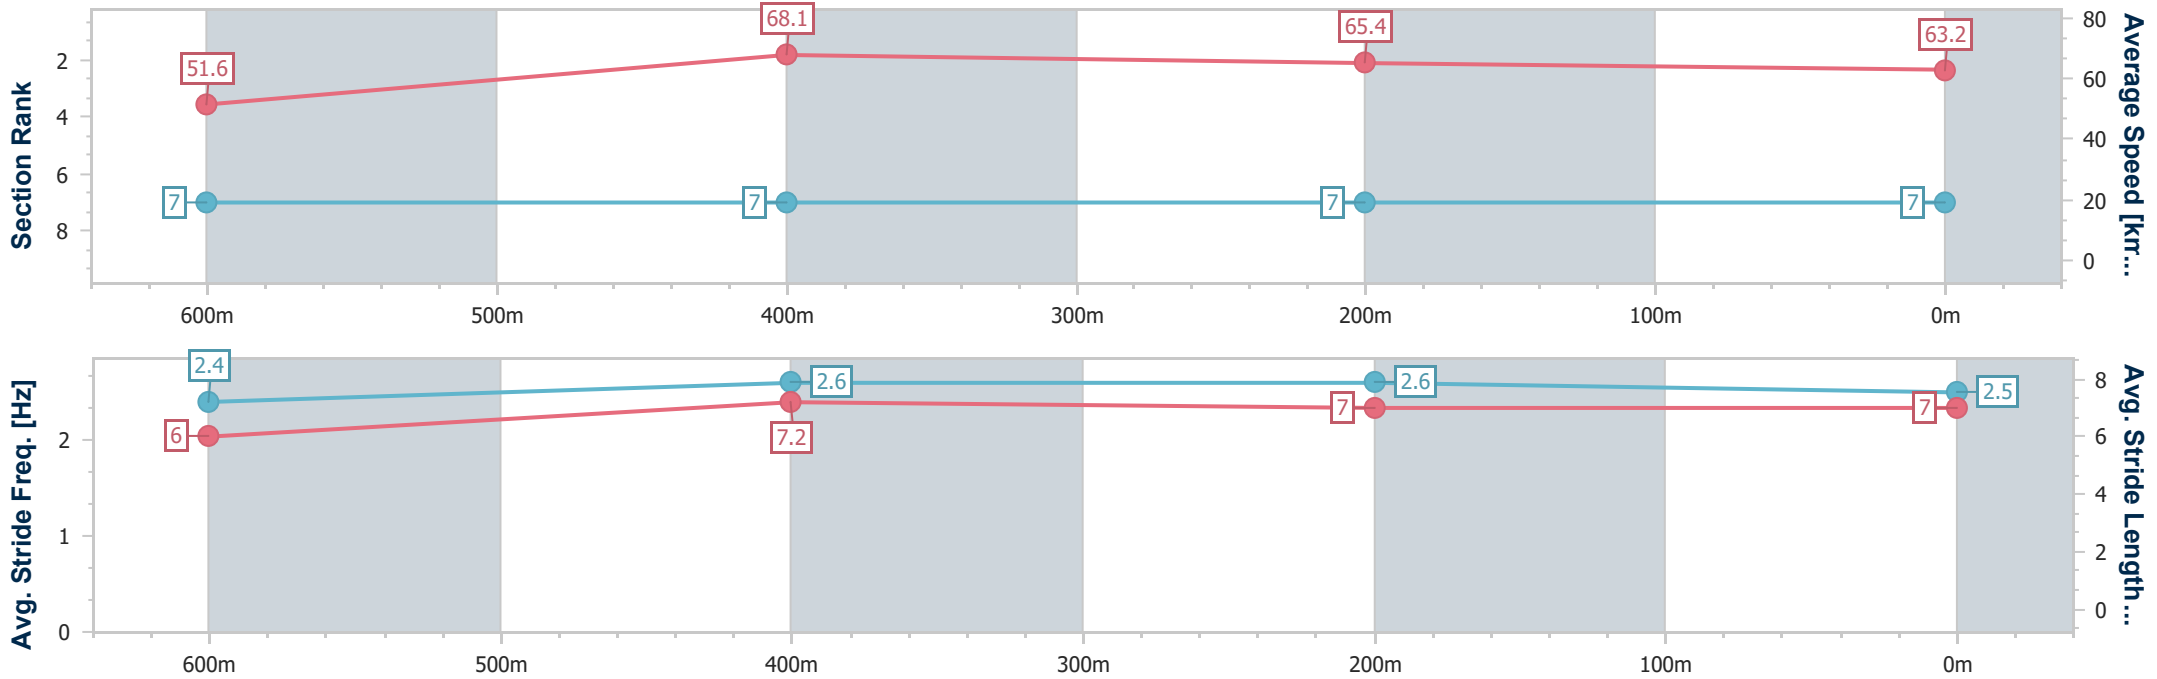

- [] Ranking at each section and finish
- .-.- No data available at this section
- NA No data available

| | |
|--------------------------------|----------------|
| Horse/Jockey Name | Montagliari |
| Final Rank | 7 |
| Fastest Section Time (Section) | 0:10.57 (600m) |
| Top Speed [km/h] (Section) | 69.0 (600m) |
| Race State | Finished |

Ipswich QLD Professional

Race 4: SCHWEPPE'S BENCHMARK 70 Handicap - 800m

11 July 2024 - 13:42

Track Rating: Soft 5, Weather: Overcast, Rail Position: +6m Entire

| Section | Overall | 600m | 400m | 200m |
|------------------------|--------------------------|--------------------------|--------------------------|--------------------------|
| Section Times | 0:46.96 [7] (0:13.96) | 0:33.00 [7] (0:10.57) | 0:22.43 [7] (0:10.98) | 0:11.45 [7] (0:11.45) |
| Average Speed [km/h] | 51.6 | 68.1 | 65.4 | 63.2 |
| Top Speed [km/h] | 67.9 | 69.0 | 66.6 | 64.5 |
| Avg. Dist. to Rail [m] | 1.2 | 0.6 | 0.8 | 2.4 |
| Avg. Stride Freq. [Hz] | 2.4 | 2.6 | 2.6 | 2.5 |
| Avg. Stride Length [m] | 6.0 | 7.2 | 7.0 | 7.0 |

- [] Ranking at each section and finish
- .-.- No data available at this section
- NA No data available