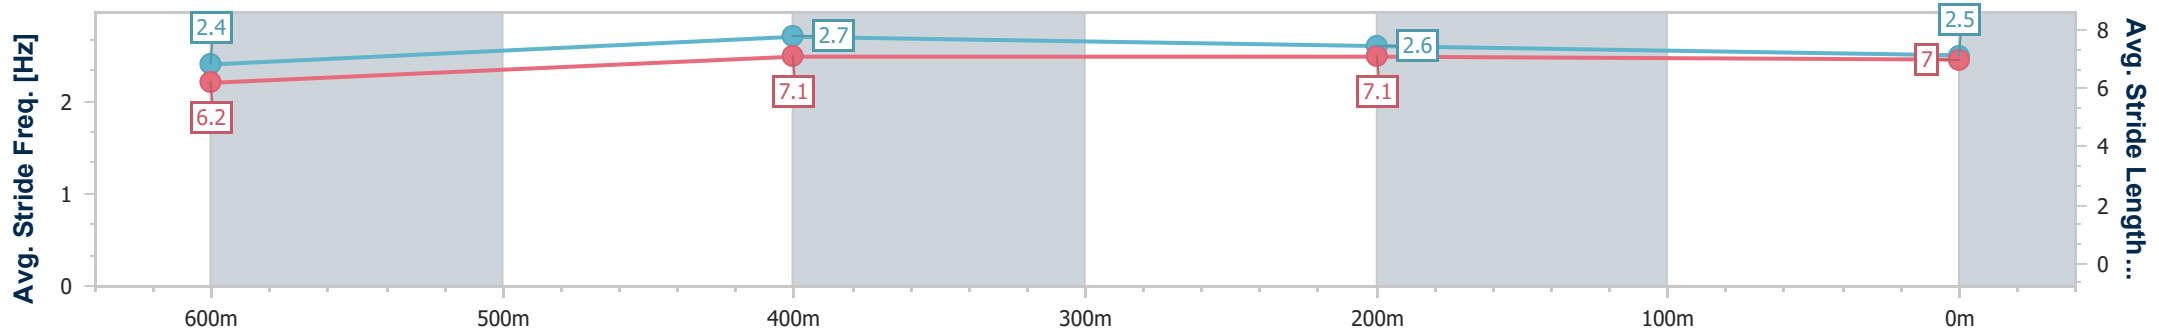

Ipswich QLD Professional

Race 4: SCHWEPPE'S BENCHMARK 70 Handicap - 800m

11 July 2024 - 13:42

Track Rating: Soft 5, Weather: Overcast, Rail Position: +6m Entire

| Section | Overall | 600m | 400m | 200m |
|------------------------|--------------------------|--------------------------|--------------------------|--------------------------|
| Section Times | 0:45.99 [3] (0:13.64) | 0:32.35 [4] (0:10.27) | 0:22.08 [4] (0:10.76) | 0:11.32 [4] (0:11.32) |
| Average Speed [km/h] | 52.9 | 69.9 | 66.6 | 64.1 |
| Top Speed [km/h] | 70.6 | 70.9 | 67.7 | 66.3 |
| Avg. Dist. to Rail [m] | 3.0 | 0.8 | 0.8 | 2.2 |
| Avg. Stride Freq. [Hz] | 2.4 | 2.7 | 2.6 | 2.5 |
| Avg. Stride Length [m] | 6.2 | 7.1 | 7.1 | 7.0 |