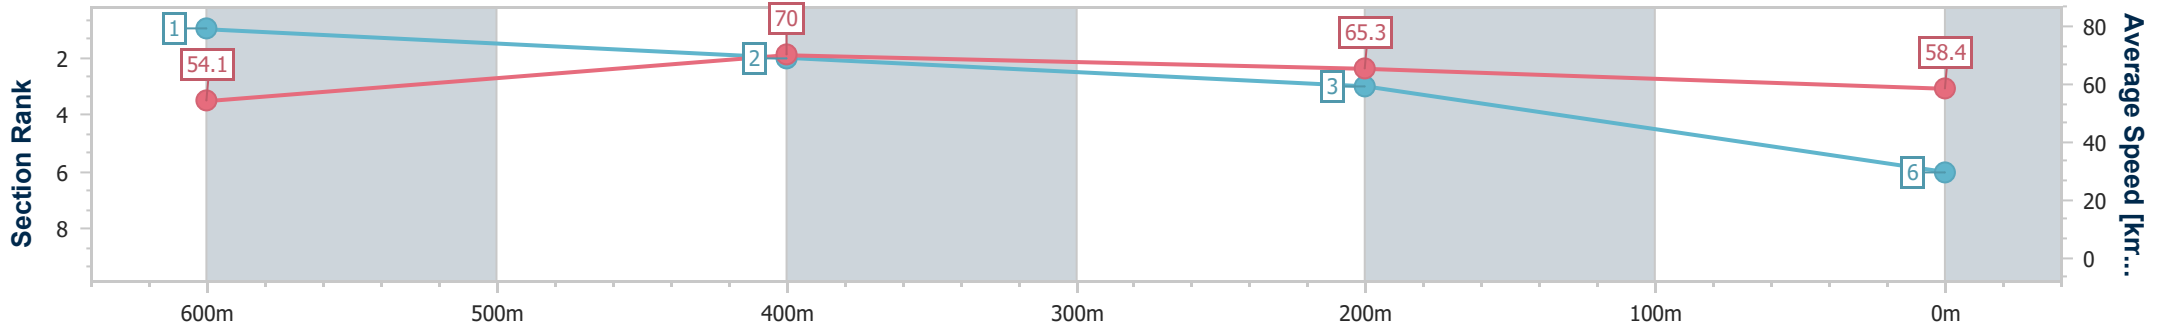

- [] Ranking at each section and finish
- .-.- No data available at this section
- NA No data available

| | |
|--------------------------------|----------------|
| Horse/Jockey Name | Underhand |
| Final Rank | 6 |
| Fastest Section Time (Section) | 0:10.30 (600m) |
| Top Speed [km/h] (Section) | 71.7 (600m) |
| Race State | Finished |

Ipswich QLD Professional

Race 4: SCHWEPPE'S BENCHMARK 70 Handicap - 800m

11 July 2024 - 13:42

Track Rating: Soft 5, Weather: Overcast, Rail Position: +6m Entire

| Section | Overall | 600m | 400m | 200m |
|------------------------|--------------------------|--------------------------|--------------------------|--------------------------|
| Section Times | 0:46.94 [6] (0:13.29) | 0:33.65 [1] (0:10.30) | 0:23.35 [2] (0:11.06) | 0:12.29 [3] (0:12.29) |
| Average Speed [km/h] | 54.1 | 70.0 | 65.3 | 58.4 |
| Top Speed [km/h] | 71.4 | 71.7 | 67.8 | 62.7 |
| Avg. Dist. to Rail [m] | 4.6 | 0.9 | 0.6 | 1.9 |
| Avg. Stride Freq. [Hz] | 2.6 | 2.7 | 2.6 | 2.4 |
| Avg. Stride Length [m] | 5.8 | 7.2 | 7.1 | 6.8 |