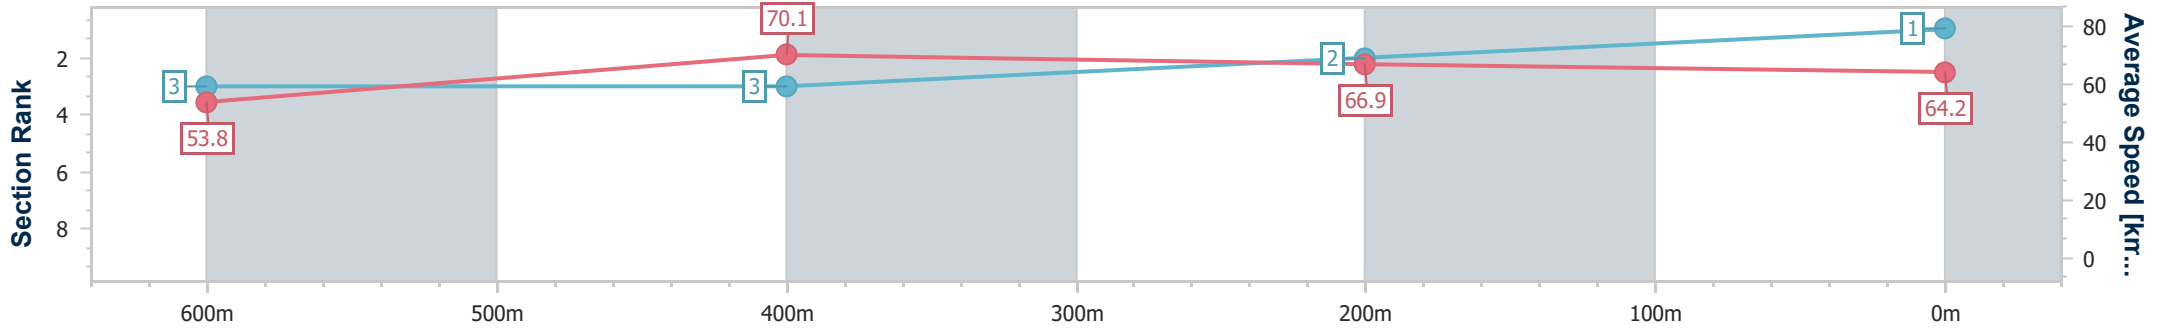

Ipswich QLD Professional

Race 4: SCHWEPPES BENCHMARK 70 Handicap - 800m

11 July 2024 - 13:42

Track Rating: Soft 5, Weather: Overcast, Rail Position: +6m Entire

| Section | Overall | 600m | 400m | 200m |
|------------------------|--------------------------|--------------------------|--------------------------|--------------------------|
| Section Times | 0:45.67 [1] (0:13.38) | 0:32.29 [3] (0:10.29) | 0:22.00 [3] (0:10.74) | 0:11.26 [2] (0:11.26) |
| Average Speed [km/h] | 53.8 | 70.1 | 66.9 | 64.2 |
| Top Speed [km/h] | 70.9 | 71.0 | 68.1 | 67.6 |
| Avg. Dist. to Rail [m] | 1.2 | 0.6 | 0.6 | 1.9 |
| Avg. Stride Freq. [Hz] | 2.4 | 2.7 | 2.6 | 2.5 |
| Avg. Stride Length [m] | 6.2 | 7.1 | 7.1 | 7.3 |