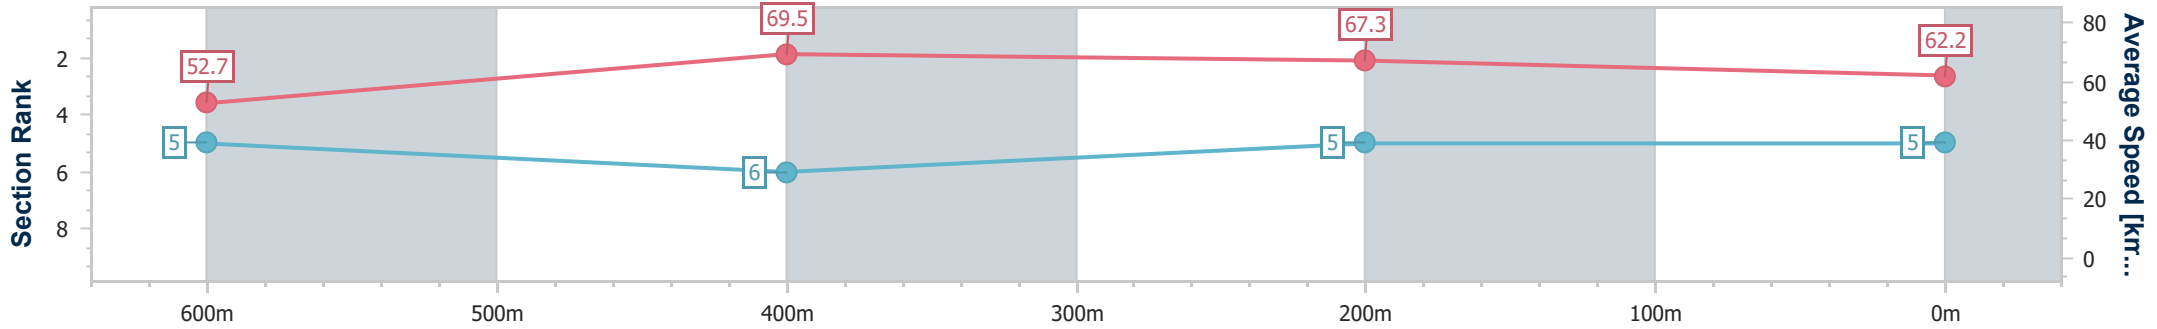

Ipswich QLD Professional

Race 4: SCHWEPPE'S BENCHMARK 70 Handicap - 800m

11 July 2024 - 13:42

Track Rating: Soft 5, Weather: Overcast, Rail Position: +6m Entire

| Section | Overall | 600m | 400m | 200m |
|------------------------|--------------------------|--------------------------|--------------------------|--------------------------|
| Section Times | 0:46.30 [5] (0:13.67) | 0:32.63 [5] (0:10.34) | 0:22.29 [6] (0:10.72) | 0:11.57 [5] (0:11.57) |
| Average Speed [km/h] | 52.7 | 69.5 | 67.3 | 62.2 |
| Top Speed [km/h] | 69.4 | 70.9 | 68.6 | 63.8 |
| Avg. Dist. to Rail [m] | 3.7 | 0.8 | 0.6 | 0.8 |
| Avg. Stride Freq. [Hz] | 2.3 | 2.5 | 2.5 | 2.3 |
| Avg. Stride Length [m] | 6.3 | 7.8 | 7.6 | 7.4 |

- [] Ranking at each section and finish
- .-.- No data available at this section
- NA No data available

| | |
|--------------------------------|----------------|
| Horse/Jockey Name | Underhand |
| Final Rank | 6 |
| Fastest Section Time (Section) | 0:10.30 (600m) |
| Top Speed [km/h] (Section) | 71.7 (600m) |
| Race State | Finished |