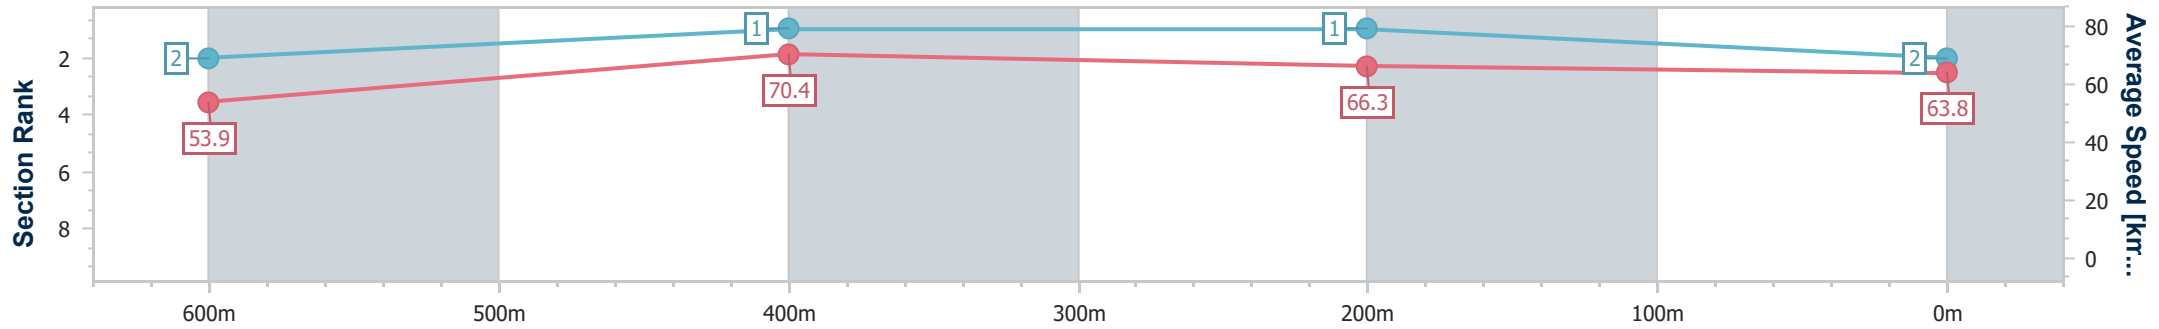

Ipswich QLD Professional

Race 4: SCHWEPPES BENCHMARK 70 Handicap - 800m

11 July 2024 - 13:42

Track Rating: Soft 5, Weather: Overcast, Rail Position: +6m Entire

| Section | Overall | 600m | 400m | 200m |
|------------------------|--------------------------|--------------------------|--------------------------|--------------------------|
| Section Times | 0:45.68 [2] (0:13.33) | 0:32.35 [2] (0:10.20) | 0:22.15 [1] (0:10.78) | 0:11.37 [1] (0:11.37) |
| Average Speed [km/h] | 53.9 | 70.4 | 66.3 | 63.8 |
| Top Speed [km/h] | 70.9 | 71.7 | 67.6 | 65.8 |
| Avg. Dist. to Rail [m] | 1.2 | 1.2 | 0.7 | 1.2 |
| Avg. Stride Freq. [Hz] | 2.4 | 2.5 | 2.4 | 2.3 |
| Avg. Stride Length [m] | 6.2 | 7.8 | 7.7 | 7.5 |