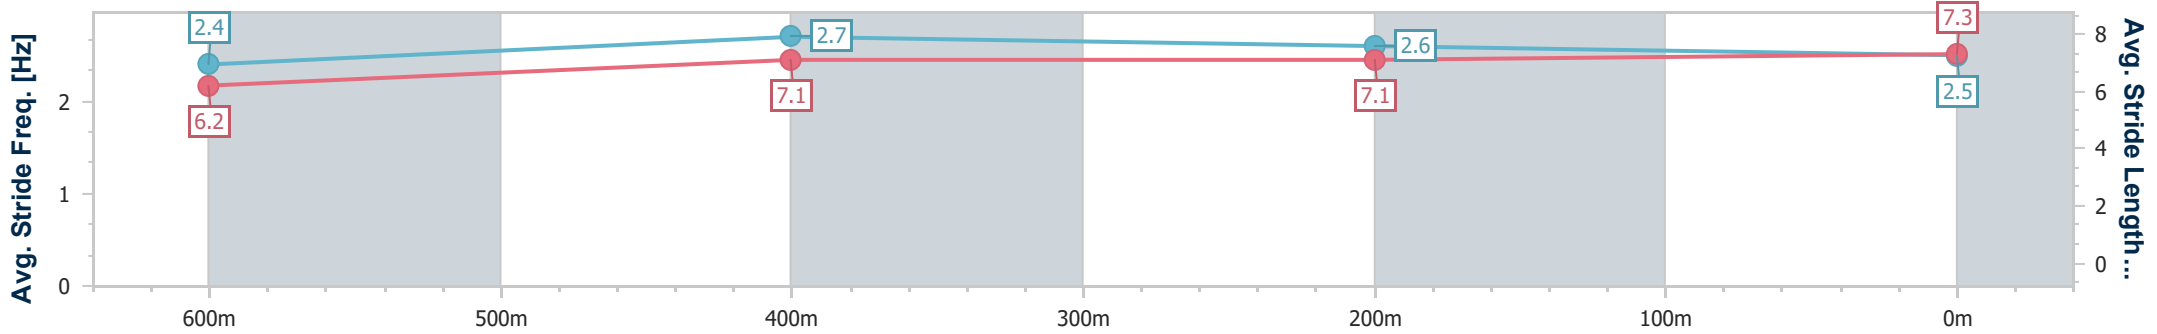

Ipswich QLD Professional

Race 4: SCHWEPPES BENCHMARK 70 Handicap - 800m

11 July 2024 - 13:42

Track Rating: Soft 5, Weather: Overcast, Rail Position: +6m Entire

| Section | Overall | 600m | 400m | 200m |
|------------------------|--------------------------|--------------------------|--------------------------|--------------------------|
| Section Times | 0:45.67 [1] (0:13.38) | 0:32.29 [3] (0:10.29) | 0:22.00 [3] (0:10.74) | 0:11.26 [2] (0:11.26) |
| Average Speed [km/h] | 53.8 | 70.1 | 66.9 | 64.2 |
| Top Speed [km/h] | 70.9 | 71.0 | 68.1 | 67.6 |
| Avg. Dist. to Rail [m] | 1.2 | 0.6 | 0.6 | 1.9 |
| Avg. Stride Freq. [Hz] | 2.4 | 2.7 | 2.6 | 2.5 |
| Avg. Stride Length [m] | 6.2 | 7.1 | 7.1 | 7.3 |