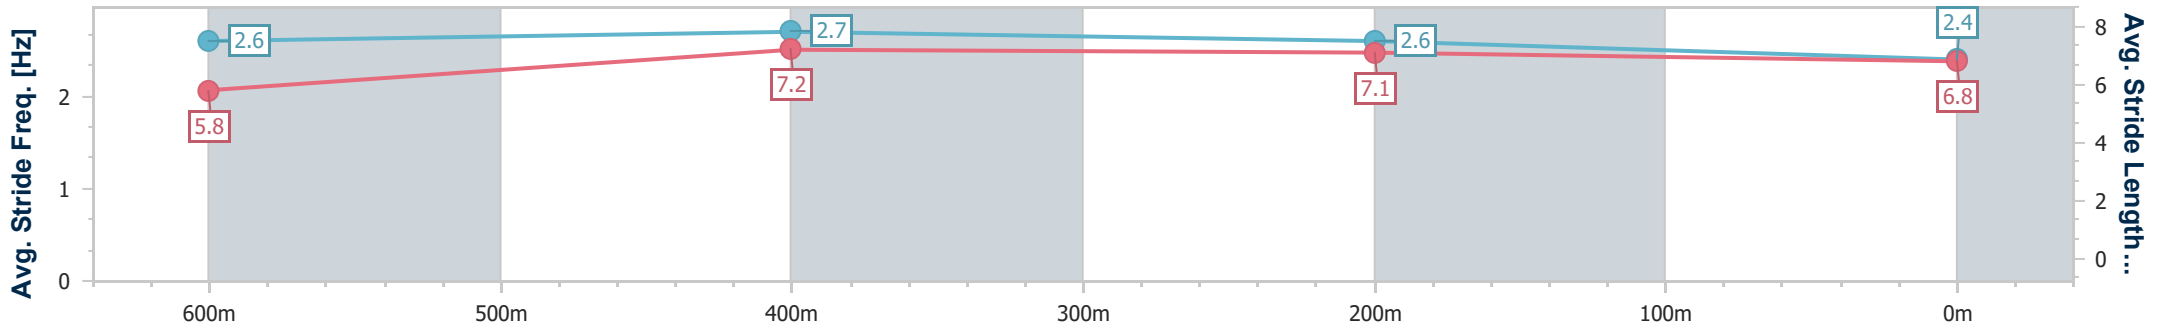

- [] Ranking at each section and finish
- .-.- No data available at this section
- NA No data available

| | |
|--------------------------------|----------------|
| Horse/Jockey Name | Underhand |
| Final Rank | 6 |
| Fastest Section Time (Section) | 0:10.30 (600m) |
| Top Speed [km/h] (Section) | 71.7 (600m) |
| Race State | Finished |

Ipswich QLD Professional

Race 4: SCHWEPPE'S BENCHMARK 70 Handicap - 800m

11 July 2024 - 13:42

Track Rating: Soft 5, Weather: Overcast, Rail Position: +6m Entire

| Section | Overall | 600m | 400m | 200m |
|------------------------|--------------------------|--------------------------|--------------------------|--------------------------|
| Section Times | 0:46.94 [6] (0:13.29) | 0:33.65 [1] (0:10.30) | 0:23.35 [2] (0:11.06) | 0:12.29 [3] (0:12.29) |
| Average Speed [km/h] | 54.1 | 70.0 | 65.3 | 58.4 |
| Top Speed [km/h] | 71.4 | 71.7 | 67.8 | 62.7 |
| Avg. Dist. to Rail [m] | 4.6 | 0.9 | 0.6 | 1.9 |
| Avg. Stride Freq. [Hz] | 2.6 | 2.7 | 2.6 | 2.4 |
| Avg. Stride Length [m] | 5.8 | 7.2 | 7.1 | 6.8 |

- [] Ranking at each section and finish
- .-.- No data available at this section
- NA No data available

| | |
|--------------------------------|----------------|
| Horse/Jockey Name | Montagliari |
| Final Rank | 7 |
| Fastest Section Time (Section) | 0:10.57 (600m) |
| Top Speed [km/h] (Section) | 69.0 (600m) |
| Race State | Finished |