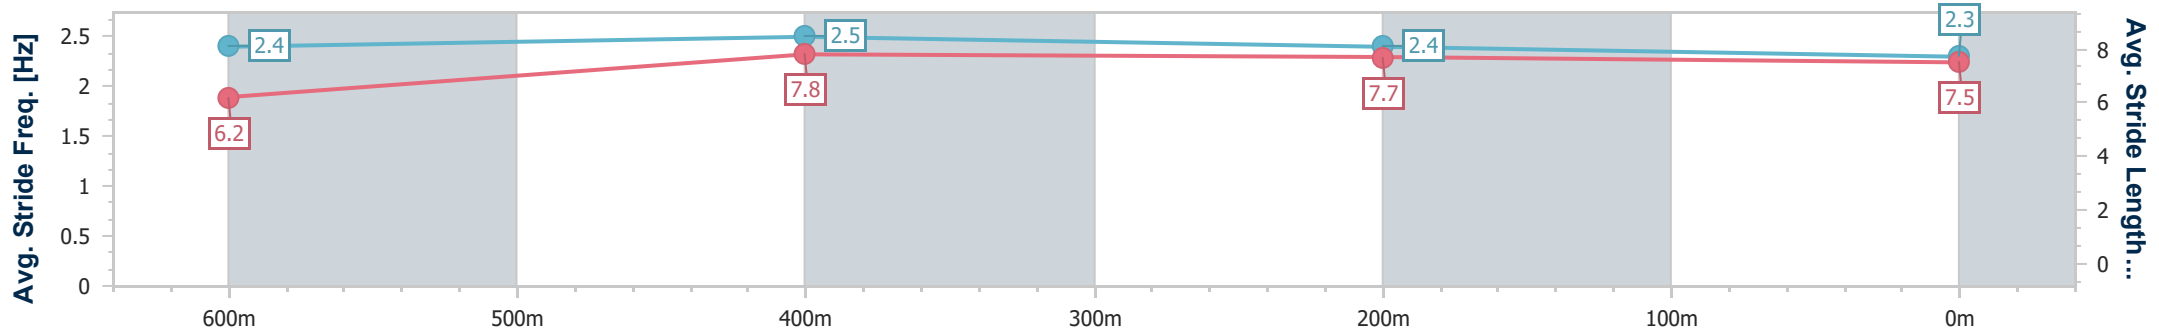

Ipswich QLD Professional

Race 4: SCHWEPPES BENCHMARK 70 Handicap - 800m

11 July 2024 - 13:42

Track Rating: Soft 5, Weather: Overcast, Rail Position: +6m Entire

| Section | Overall | 600m | 400m | 200m |
|------------------------|--------------------------|--------------------------|--------------------------|--------------------------|
| Section Times | 0:45.68 [2] (0:13.33) | 0:32.35 [2] (0:10.20) | 0:22.15 [1] (0:10.78) | 0:11.37 [1] (0:11.37) |
| Average Speed [km/h] | 53.9 | 70.4 | 66.3 | 63.8 |
| Top Speed [km/h] | 70.9 | 71.7 | 67.6 | 65.8 |
| Avg. Dist. to Rail [m] | 1.2 | 1.2 | 0.7 | 1.2 |
| Avg. Stride Freq. [Hz] | 2.4 | 2.5 | 2.4 | 2.3 |
| Avg. Stride Length [m] | 6.2 | 7.8 | 7.7 | 7.5 |