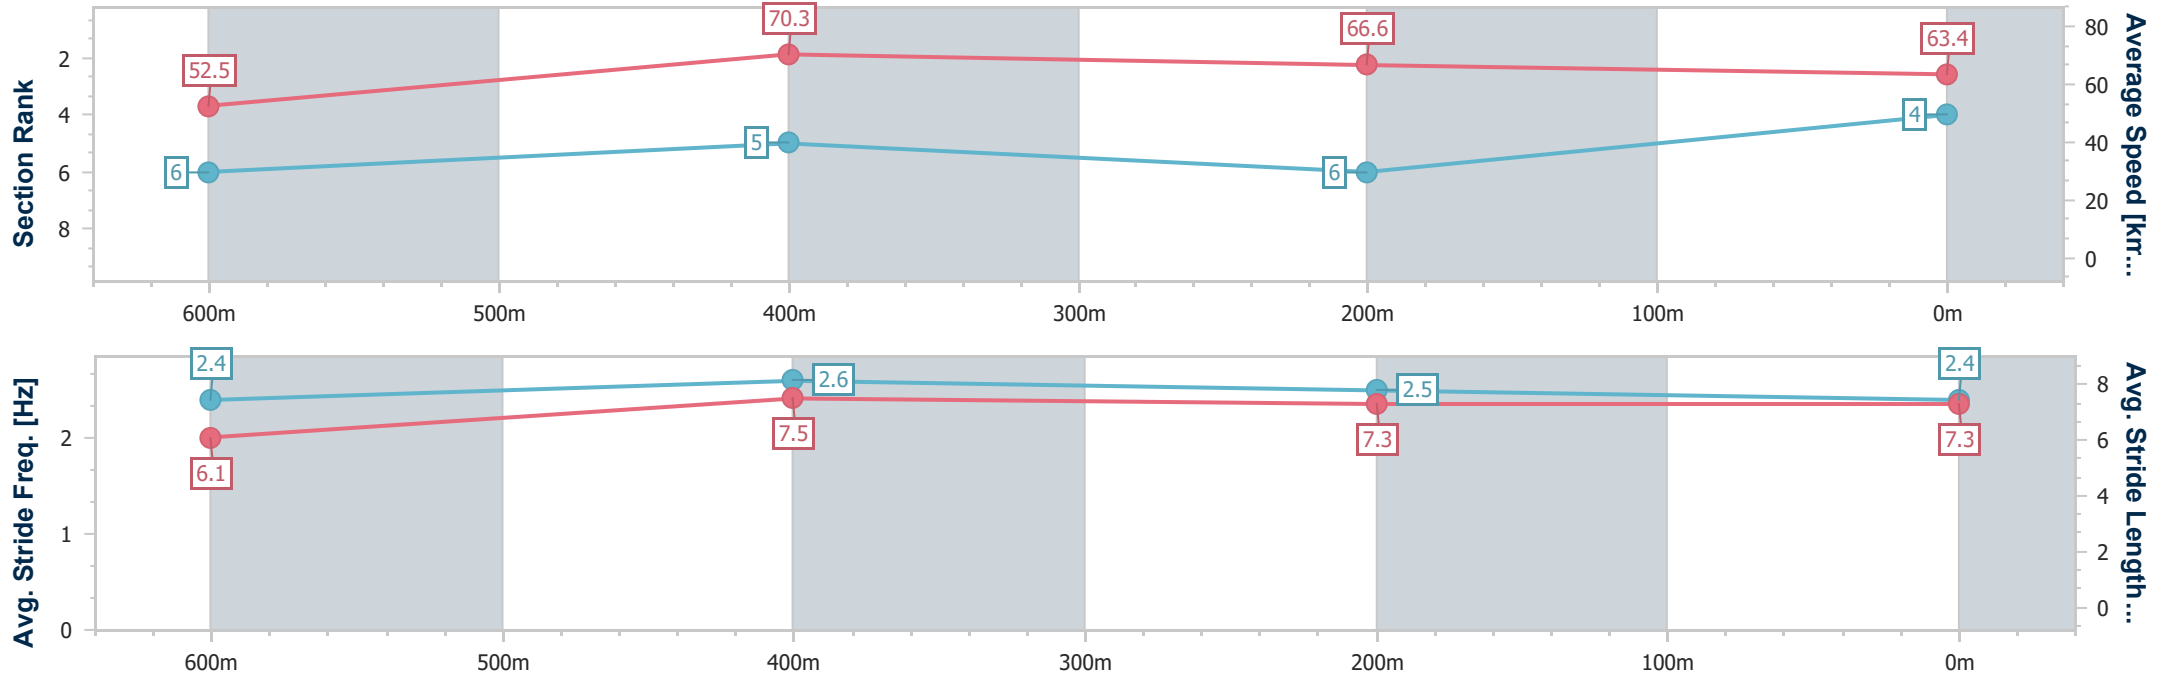

Ipswich QLD Professional

Race 4: SCHWEPPES BENCHMARK 70 Handicap - 800m

11 July 2024 - 13:42

Track Rating: Soft 5, Weather: Overcast, Rail Position: +6m Entire

| Section | Overall | 600m | 400m | 200m |
|------------------------|--------------------------|--------------------------|--------------------------|--------------------------|
| Section Times | 0:46.21 [4] (0:13.70) | 0:32.51 [6] (0:10.27) | 0:22.24 [5] (0:10.83) | 0:11.41 [6] (0:11.41) |
| Average Speed [km/h] | 52.5 | 70.3 | 66.6 | 63.4 |
| Top Speed [km/h] | 70.7 | 71.2 | 68.0 | 65.3 |
| Avg. Dist. to Rail [m] | 4.0 | 1.3 | 1.1 | 4.1 |
| Avg. Stride Freq. [Hz] | 2.4 | 2.6 | 2.5 | 2.4 |
| Avg. Stride Length [m] | 6.1 | 7.5 | 7.3 | 7.3 |

- [] Ranking at each section and finish
- .-.- No data available at this section
- NA No data available

| | |
|--------------------------------|----------------|
| Horse/Jockey Name | Hard Landing |
| Final Rank | 5 |
| Fastest Section Time (Section) | 0:10.34 (600m) |
| Top Speed [km/h] (Section) | 70.9 (600m) |
| Race State | Finished |