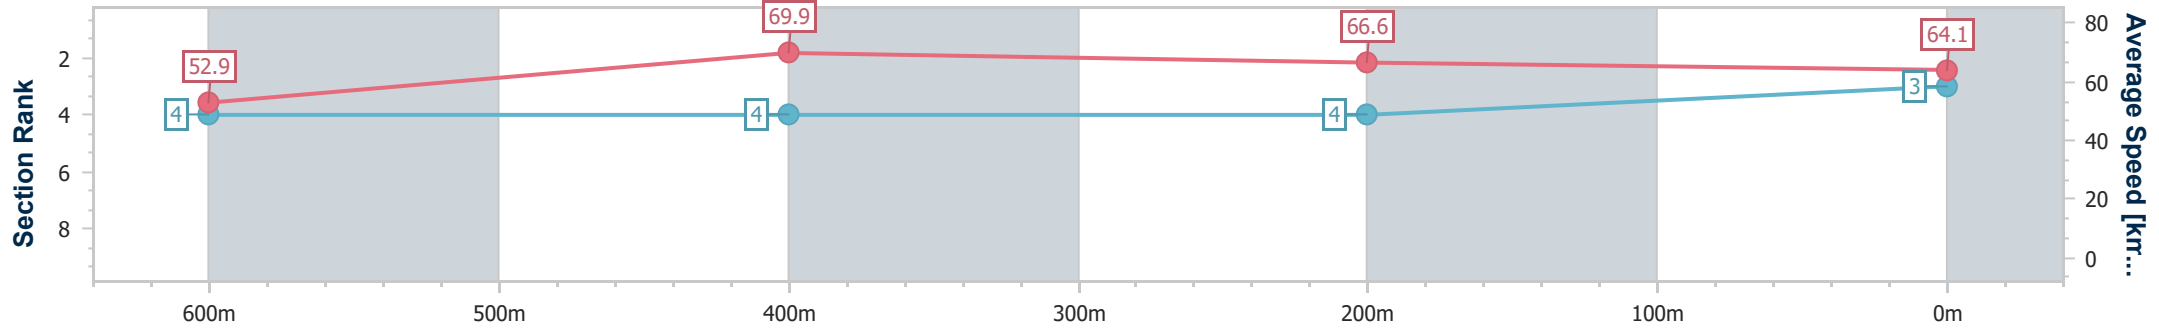

Ipswich QLD Professional

Race 4: SCHWEPPE'S BENCHMARK 70 Handicap - 800m

11 July 2024 - 13:42

Track Rating: Soft 5, Weather: Overcast, Rail Position: +6m Entire

| Section | Overall | 600m | 400m | 200m |
|------------------------|--------------------------|--------------------------|--------------------------|--------------------------|
| Section Times | 0:45.99 [3] (0:13.64) | 0:32.35 [4] (0:10.27) | 0:22.08 [4] (0:10.76) | 0:11.32 [4] (0:11.32) |
| Average Speed [km/h] | 52.9 | 69.9 | 66.6 | 64.1 |
| Top Speed [km/h] | 70.6 | 70.9 | 67.7 | 66.3 |
| Avg. Dist. to Rail [m] | 3.0 | 0.8 | 0.8 | 2.2 |
| Avg. Stride Freq. [Hz] | 2.4 | 2.7 | 2.6 | 2.5 |
| Avg. Stride Length [m] | 6.2 | 7.1 | 7.1 | 7.0 |