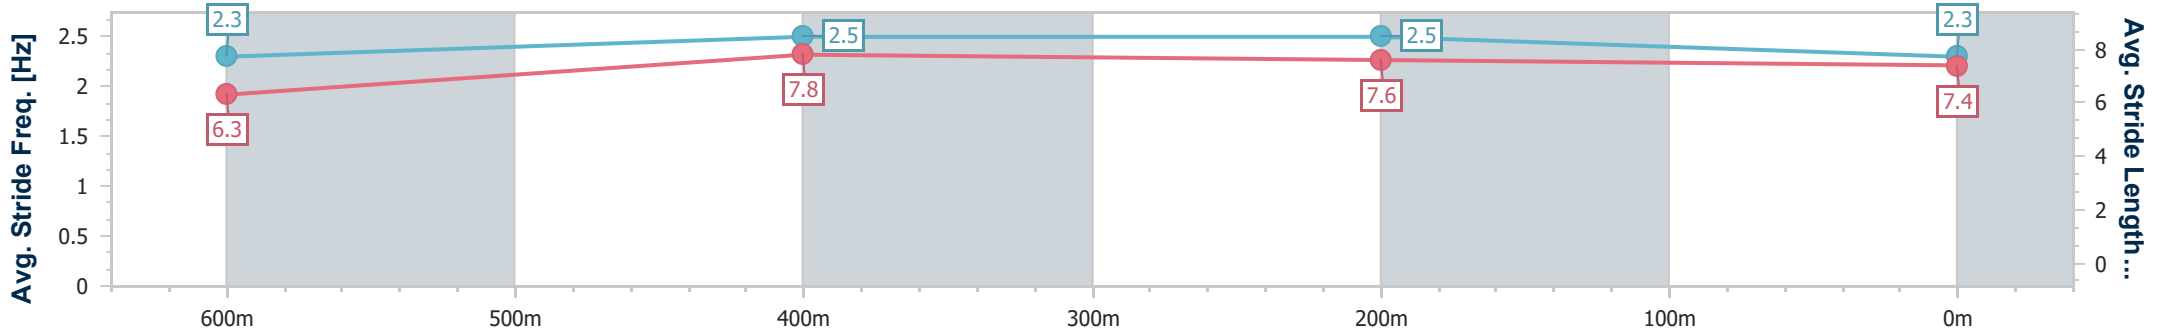

- [] Ranking at each section and finish
- .-.- No data available at this section
- NA No data available

| | |
|--------------------------------|----------------|
| Horse/Jockey Name | Hard Landing |
| Final Rank | 5 |
| Fastest Section Time (Section) | 0:10.34 (600m) |
| Top Speed [km/h] (Section) | 70.9 (600m) |
| Race State | Finished |

Ipswich QLD Professional

Race 4: SCHWEPPE'S BENCHMARK 70 Handicap - 800m

11 July 2024 - 13:42

Track Rating: Soft 5, Weather: Overcast, Rail Position: +6m Entire

| Section | Overall | 600m | 400m | 200m |
|------------------------|--------------------------|--------------------------|--------------------------|--------------------------|
| Section Times | 0:46.30 [5] (0:13.67) | 0:32.63 [5] (0:10.34) | 0:22.29 [6] (0:10.72) | 0:11.57 [5] (0:11.57) |
| Average Speed [km/h] | 52.7 | 69.5 | 67.3 | 62.2 |
| Top Speed [km/h] | 69.4 | 70.9 | 68.6 | 63.8 |
| Avg. Dist. to Rail [m] | 3.7 | 0.8 | 0.6 | 0.8 |
| Avg. Stride Freq. [Hz] | 2.3 | 2.5 | 2.5 | 2.3 |
| Avg. Stride Length [m] | 6.3 | 7.8 | 7.6 | 7.4 |

- [] Ranking at each section and finish
- .-.- No data available at this section
- NA No data available

| | |
|--------------------------------|----------------|
| Horse/Jockey Name | Underhand |
| Final Rank | 6 |
| Fastest Section Time (Section) | 0:10.30 (600m) |
| Top Speed [km/h] (Section) | 71.7 (600m) |
| Race State | Finished |