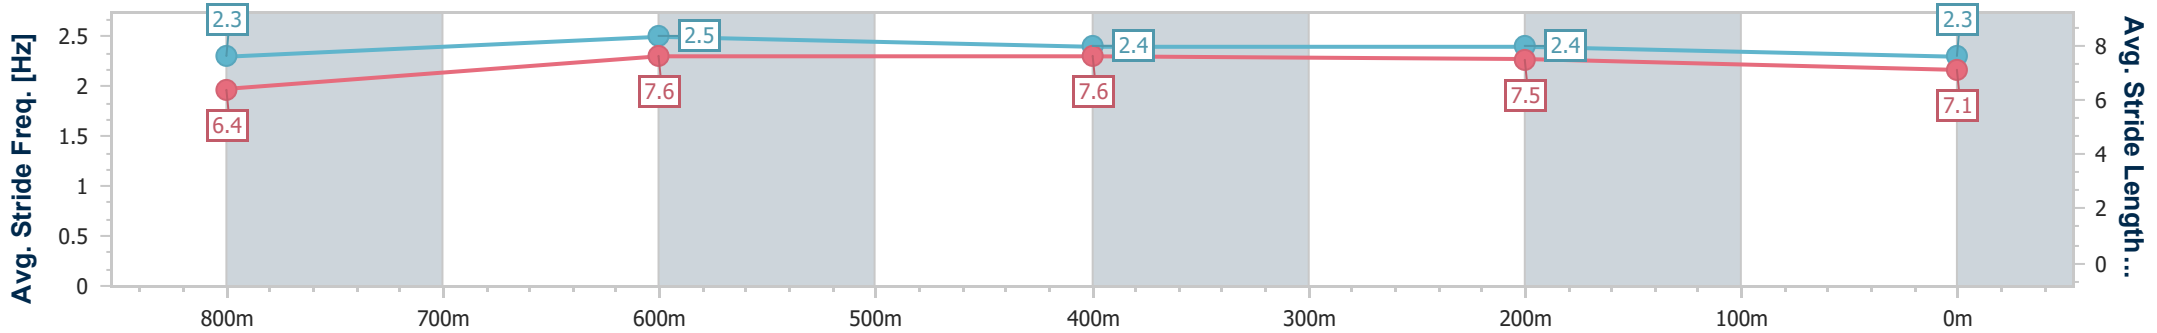

Eagle Farm QLD Professional

Race 3: XXXX Class 3 Plate - 1000m

10 July 2024 - 13:41

Track Rating: Soft 7, Weather: Overcast, Rail Position: +11m Entire

BRISBANE RACING CLUB

Section	Overall	800m	600m	400m	200m
Section Times	0:58.57 [2] (0:13.56)	0:45.01 [2] (0:10.77)	0:34.24 [1] (0:11.13)	0:23.11 [3] (0:10.92)	0:12.19 [2] (0:12.19)
Average Speed [km/h]	53.7	67.9	66.6	65.7	59.1
Top Speed [km/h]	70.1	70.1	67.6	67.8	63.2
Avg. Dist. to Rail [m]	5.9	2.9	6.0	8.6	7.9
Avg. Stride Freq. [Hz]	2.3	2.5	2.4	2.4	2.3
Avg. Stride Length [m]	6.4	7.6	7.6	7.5	7.1