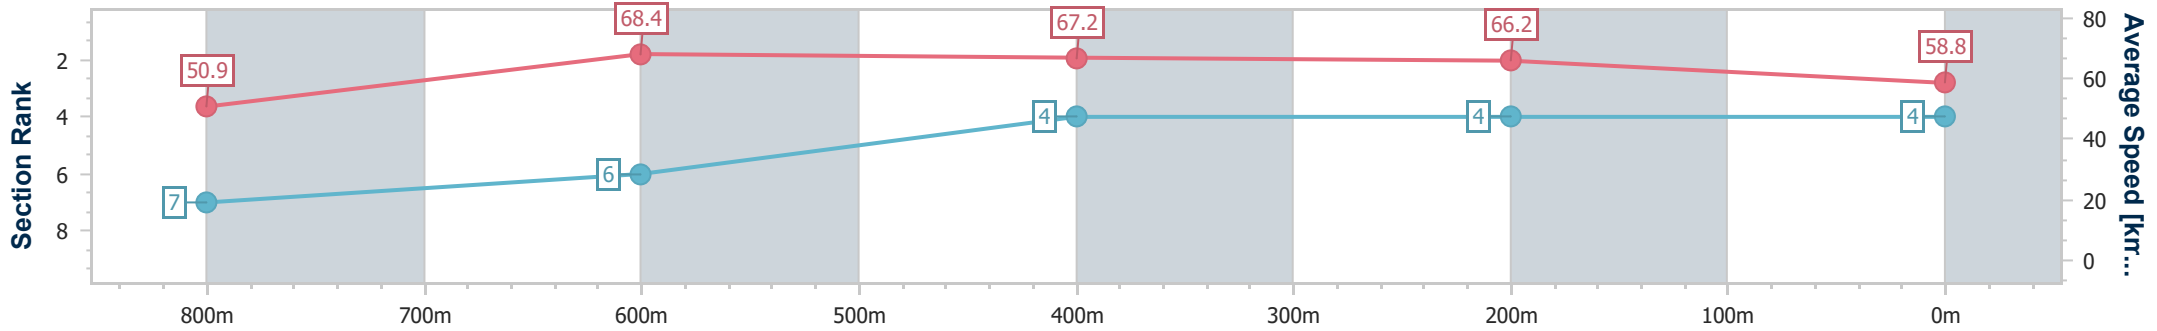

Eagle Farm QLD Professional

Race 3: XXXX Class 3 Plate - 1000m

10 July 2024 - 13:41

Track Rating: Soft 7, Weather: Overcast, Rail Position: +11m Entire

BRISBANE RACING CLUB

Section	Overall	800m	600m	400m	200m
Section Times	0:58.83 [4] (0:14.30)	0:44.53 [7] (0:10.60)	0:33.93 [6] (0:10.78)	0:23.15 [4] (0:10.92)	0:12.23 [4] (0:12.23)
Average Speed [km/h]	50.9	68.4	67.2	66.2	58.8
Top Speed [km/h]	69.0	69.1	68.1	67.6	62.7
Avg. Dist. to Rail [m]	6.1	1.8	1.5	4.0	6.9
Avg. Stride Freq. [Hz]	2.2	2.5	2.5	2.5	2.4
Avg. Stride Length [m]	6.3	7.6	7.5	7.3	6.7

- [ ] Ranking at each section and finish
- .-.- No data available at this section
- NA No data available

Horse/Jockey Name	In The Blink
Final Rank	5
Fastest Section Time (Section)	0:10.83 (600m)
Top Speed [km/h] (Section)	68.7 (800m)
Race State	Finished