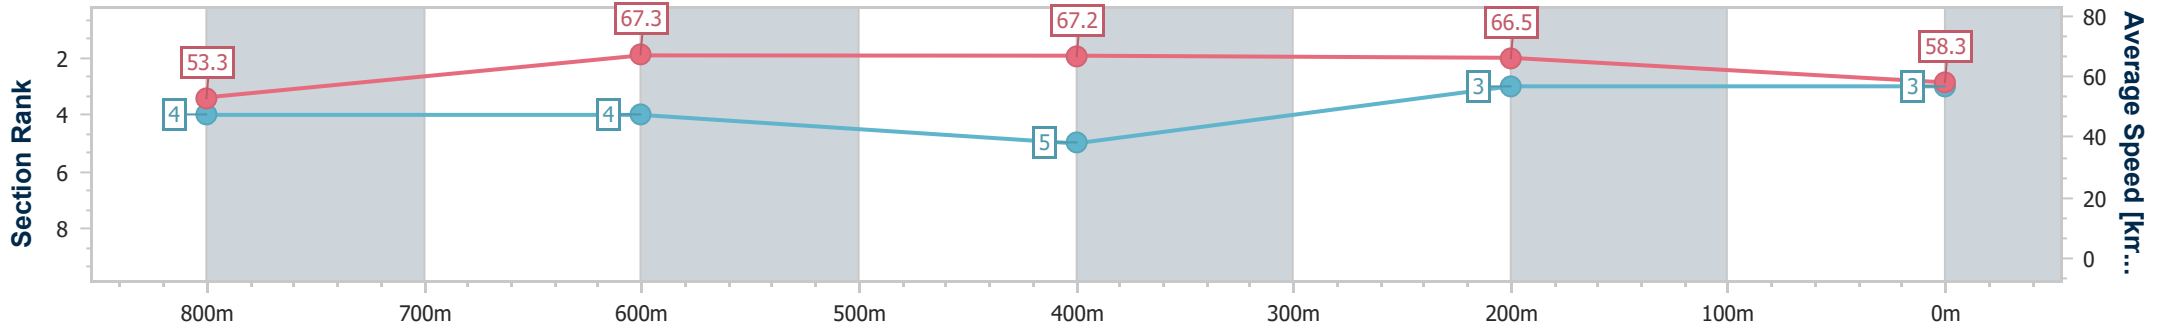

Eagle Farm QLD Professional

Race 3: XXXX Class 3 Plate - 1000m

10 July 2024 - 13:41

Track Rating: Soft 7, Weather: Overcast, Rail Position: +11m Entire

BRISBANE RACING CLUB

Section	Overall	800m	600m	400m	200m
Section Times	0:58.82 [3] (0:13.64)	0:45.18 [4] (0:10.99)	0:34.19 [4] (0:11.05)	0:23.14 [5] (0:10.84)	0:12.30 [3] (0:12.30)
Average Speed [km/h]	53.3	67.3	67.2	66.5	58.3
Top Speed [km/h]	68.0	68.6	68.7	68.8	63.8
Avg. Dist. to Rail [m]	4.7	5.5	6.4	10.1	8.7
Avg. Stride Freq. [Hz]	2.2	2.4	2.4	2.4	2.3
Avg. Stride Length [m]	6.6	7.9	7.9	7.7	7.1