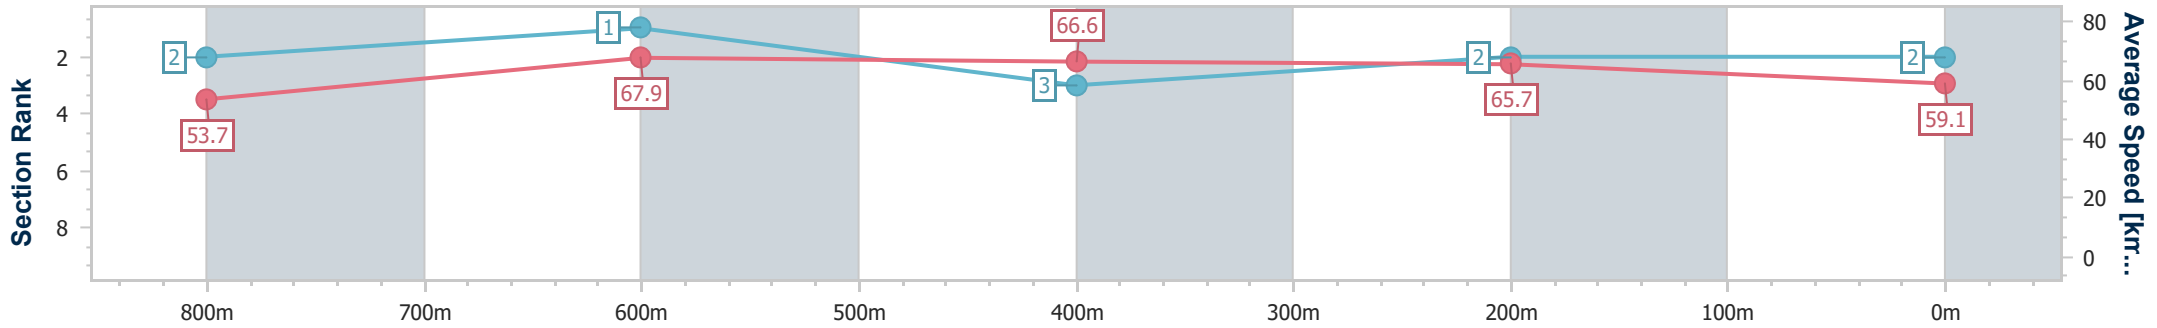

Eagle Farm QLD Professional

Race 3: XXXX Class 3 Plate - 1000m

10 July 2024 - 13:41

Track Rating: Soft 7, Weather: Overcast, Rail Position: +11m Entire

BRISBANE RACING CLUB

Section	Overall	800m	600m	400m	200m
Section Times	0:58.57 [2] (0:13.56)	0:45.01 [2] (0:10.77)	0:34.24 [1] (0:11.13)	0:23.11 [3] (0:10.92)	0:12.19 [2] (0:12.19)
Average Speed [km/h]	53.7	67.9	66.6	65.7	59.1
Top Speed [km/h]	70.1	70.1	67.6	67.8	63.2
Avg. Dist. to Rail [m]	5.9	2.9	6.0	8.6	7.9
Avg. Stride Freq. [Hz]	2.3	2.5	2.4	2.4	2.3
Avg. Stride Length [m]	6.4	7.6	7.6	7.5	7.1