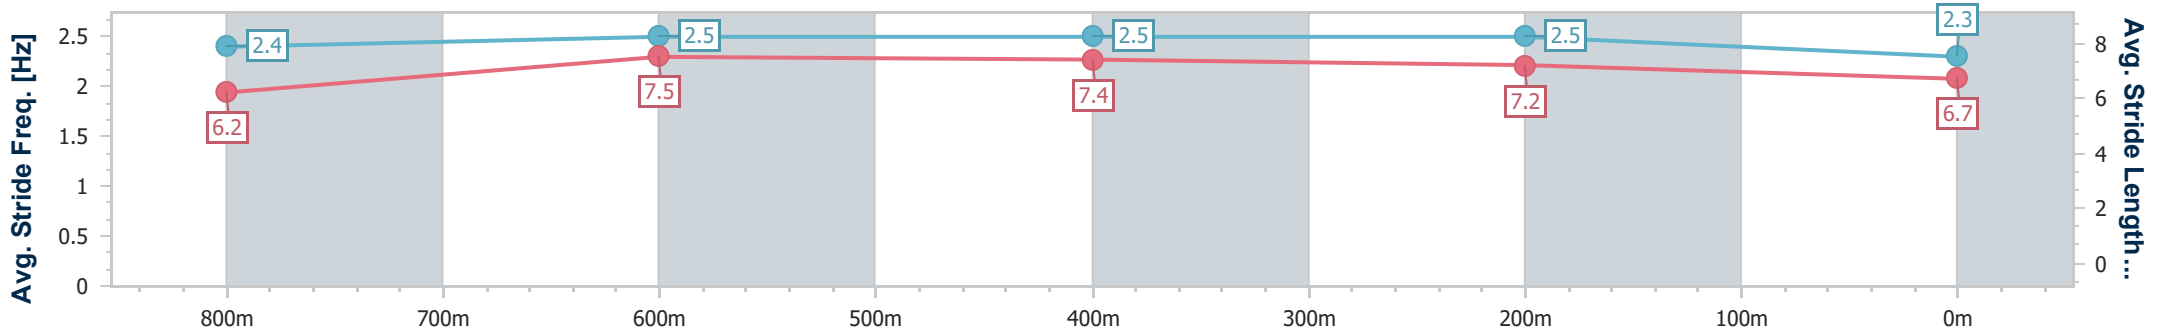

- [ ] Ranking at each section and finish
- .-.- No data available at this section
- NA No data available

Horse/Jockey Name	Party Spirit
Final Rank	6
Fastest Section Time (Section)	0:10.90 (800m)
Top Speed [km/h] (Section)	68.5 (800m)
Race State	Finished

Eagle Farm QLD Professional

Race 3: XXXX Class 3 Plate - 1000m

10 July 2024 - 13:41

Track Rating: Soft 7, Weather: Overcast, Rail Position: +11m Entire

BRISBANE RACING CLUB

Section	Overall	800m	600m	400m	200m
Section Times	0:59.58 [6] (0:13.45)	0:46.13 [1] (0:10.90)	0:35.23 [2] (0:11.08)	0:24.15 [1] (0:11.27)	0:12.88 [5] (0:12.88)
Average Speed [km/h]	53.8	67.0	66.0	63.7	56.0
Top Speed [km/h]	67.5	68.5	67.6	68.1	60.3
Avg. Dist. to Rail [m]	3.8	2.5	3.7	6.2	5.2
Avg. Stride Freq. [Hz]	2.4	2.5	2.5	2.5	2.3
Avg. Stride Length [m]	6.2	7.5	7.4	7.2	6.7

- [ ] Ranking at each section and finish
- .-.- No data available at this section
- NA No data available

Horse/Jockey Name	Baltray
Final Rank	7
Fastest Section Time (Section)	0:10.88 (800m)
Top Speed [km/h] (Section)	67.5 (800m)
Race State	Finished