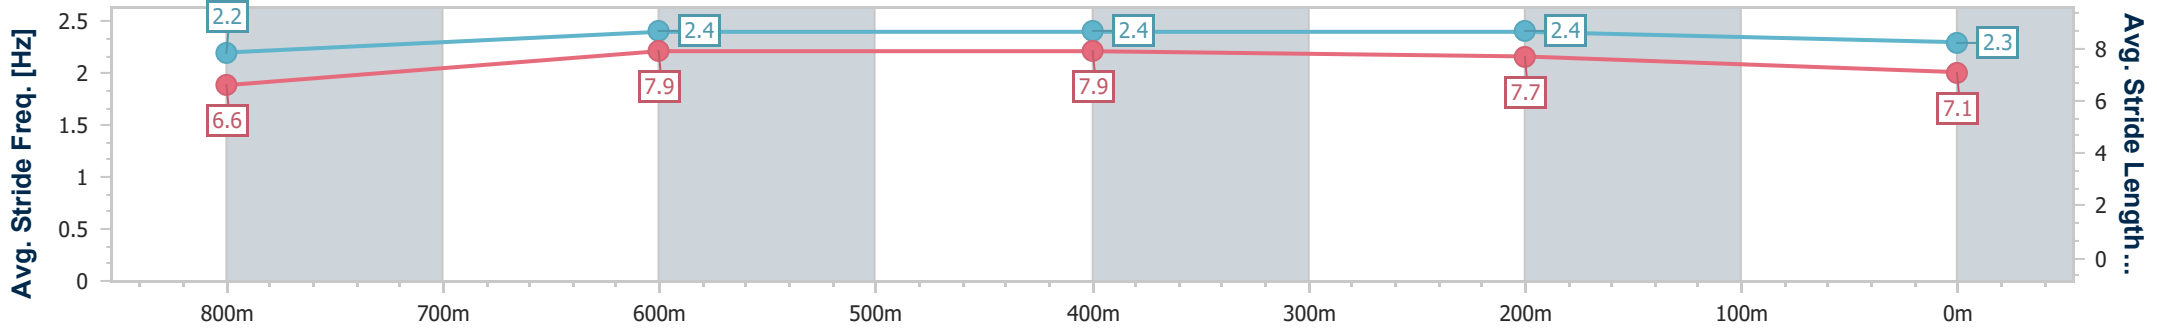

Eagle Farm QLD Professional

Race 3: XXXX Class 3 Plate - 1000m

10 July 2024 - 13:41

Track Rating: Soft 7, Weather: Overcast, Rail Position: +11m Entire

BRISBANE RACING CLUB

Section	Overall	800m	600m	400m	200m
Section Times	0:58.82 [3] (0:13.64)	0:45.18 [4] (0:10.99)	0:34.19 [4] (0:11.05)	0:23.14 [5] (0:10.84)	0:12.30 [3] (0:12.30)
Average Speed [km/h]	53.3	67.3	67.2	66.5	58.3
Top Speed [km/h]	68.0	68.6	68.7	68.8	63.8
Avg. Dist. to Rail [m]	4.7	5.5	6.4	10.1	8.7
Avg. Stride Freq. [Hz]	2.2	2.4	2.4	2.4	2.3
Avg. Stride Length [m]	6.6	7.9	7.9	7.7	7.1