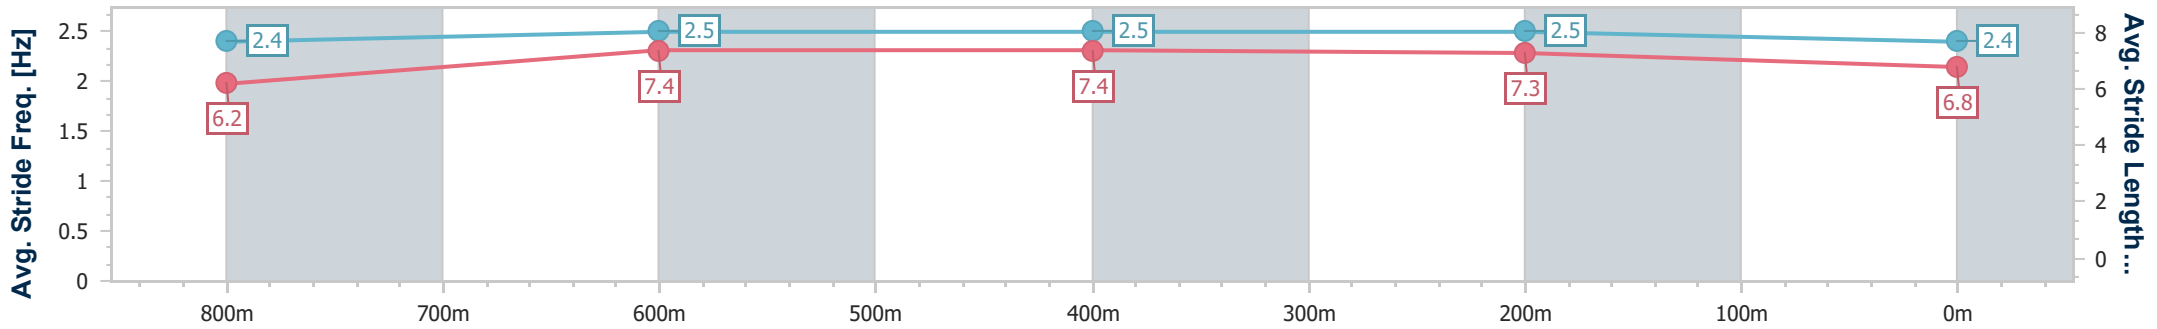

10 July 2024 - 13:41

Track Rating: Soft 7, Weather: Overcast, Rail Position: +11m Entire

BRISBANE RACING CLUB

Section	Overall	800m	600m	400m	200m
Section Times	0:58.40 [1] (0:13.58)	0:44.82 [3] (0:10.97)	0:33.85 [3] (0:10.89)	0:22.96 [2] (0:10.80)	0:12.16 [1] (0:12.16)
Average Speed [km/h]	53.2	66.5	66.9	66.4	59.5
Top Speed [km/h]	67.0	66.8	68.9	68.9	64.8
Avg. Dist. to Rail [m]	1.7	2.1	2.4	4.2	3.2
Avg. Stride Freq. [Hz]	2.4	2.5	2.5	2.5	2.4
Avg. Stride Length [m]	6.2	7.4	7.4	7.3	6.8