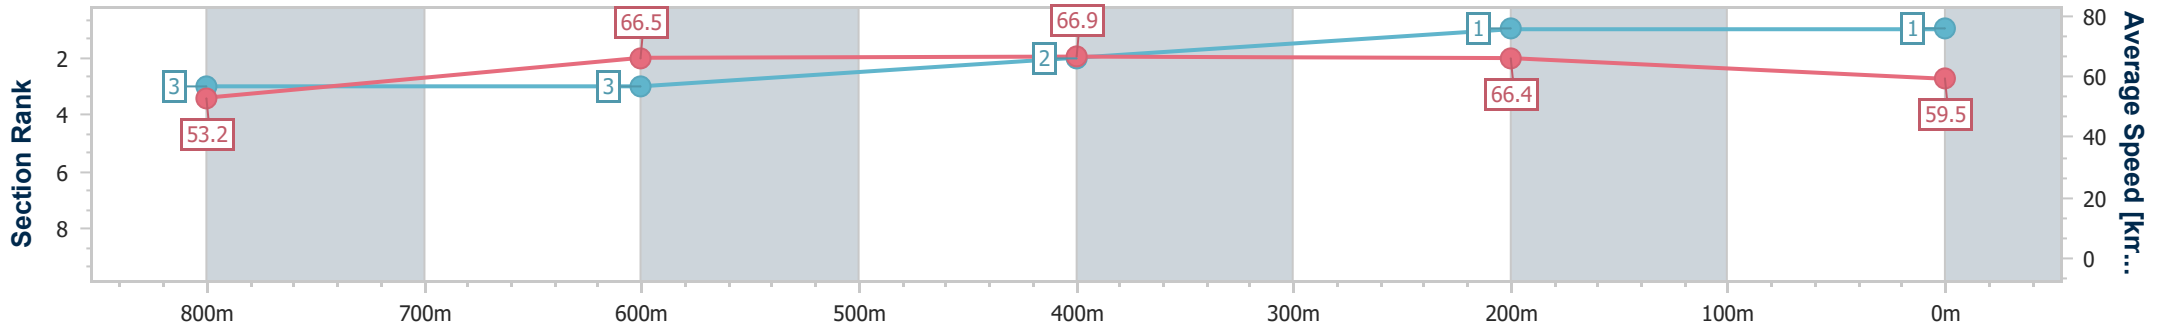

10 July 2024 - 13:41

Track Rating: Soft 7, Weather: Overcast, Rail Position: +11m Entire

BRISBANE RACING CLUB

Section	Overall	800m	600m	400m	200m
Section Times	0:58.40 [1] (0:13.58)	0:44.82 [3] (0:10.97)	0:33.85 [3] (0:10.89)	0:22.96 [2] (0:10.80)	0:12.16 [1] (0:12.16)
Average Speed [km/h]	53.2	66.5	66.9	66.4	59.5
Top Speed [km/h]	67.0	66.8	68.9	68.9	64.8
Avg. Dist. to Rail [m]	1.7	2.1	2.4	4.2	3.2
Avg. Stride Freq. [Hz]	2.4	2.5	2.5	2.5	2.4
Avg. Stride Length [m]	6.2	7.4	7.4	7.3	6.8