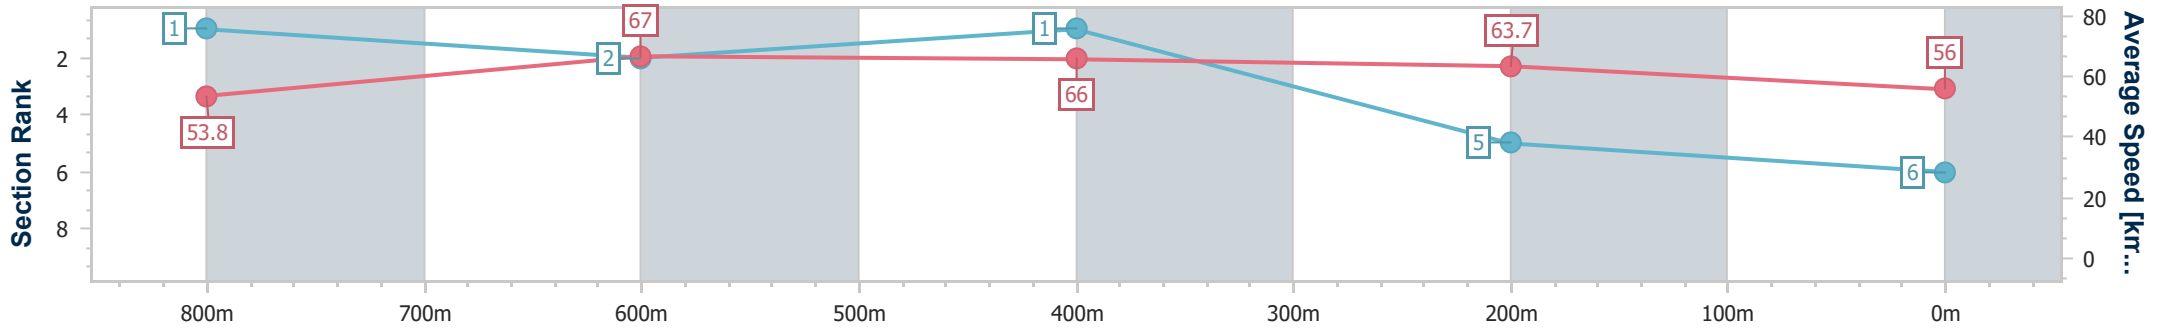

- [ ] Ranking at each section and finish
- .-.- No data available at this section
- NA No data available

Horse/Jockey Name	Party Spirit
Final Rank	6
Fastest Section Time (Section)	0:10.90 (800m)
Top Speed [km/h] (Section)	68.5 (800m)
Race State	Finished

Eagle Farm QLD Professional

Race 3: XXXX Class 3 Plate - 1000m

10 July 2024 - 13:41

Track Rating: Soft 7, Weather: Overcast, Rail Position: +11m Entire

BRISBANE RACING CLUB

Section	Overall	800m	600m	400m	200m
Section Times	0:59.58 [6] (0:13.45)	0:46.13 [1] (0:10.90)	0:35.23 [2] (0:11.08)	0:24.15 [1] (0:11.27)	0:12.88 [5] (0:12.88)
Average Speed [km/h]	53.8	67.0	66.0	63.7	56.0
Top Speed [km/h]	67.5	68.5	67.6	68.1	60.3
Avg. Dist. to Rail [m]	3.8	2.5	3.7	6.2	5.2
Avg. Stride Freq. [Hz]	2.4	2.5	2.5	2.5	2.3
Avg. Stride Length [m]	6.2	7.5	7.4	7.2	6.7

- [ ] Ranking at each section and finish
- .-.- No data available at this section
- NA No data available

Horse/Jockey Name	Baltray
Final Rank	7
Fastest Section Time (Section)	0:10.88 (800m)
Top Speed [km/h] (Section)	67.5 (800m)
Race State	Finished