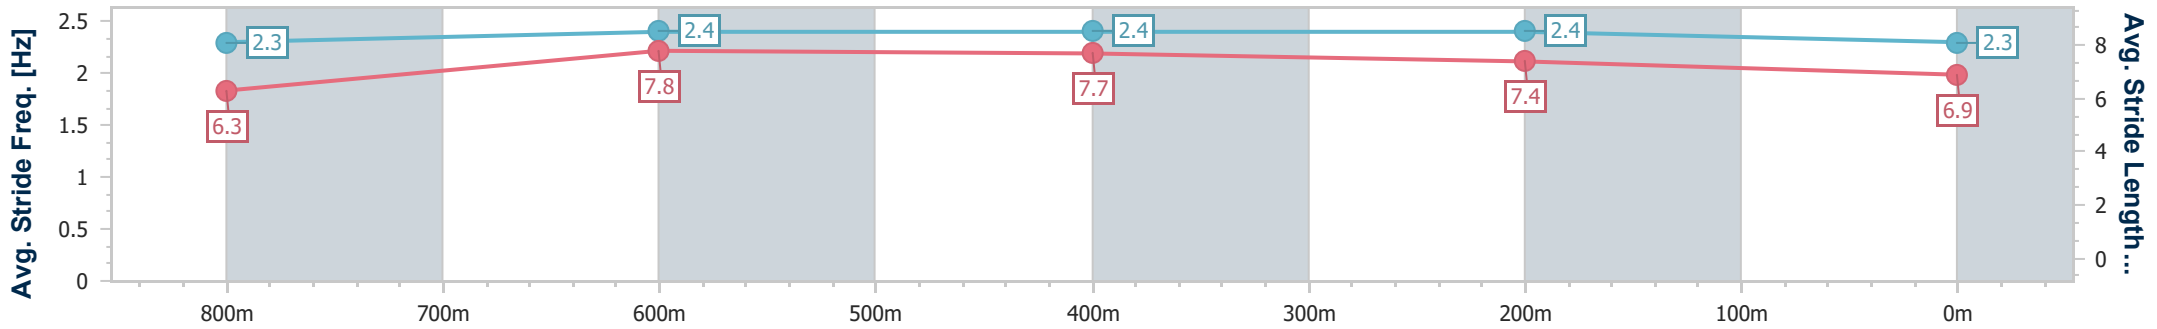

- [ ] Ranking at each section and finish
- .-.- No data available at this section
- NA No data available

Horse/Jockey Name	Baltray
Final Rank	7
Fastest Section Time (Section)	0:10.88 (800m)
Top Speed [km/h] (Section)	67.5 (800m)
Race State	Finished

Eagle Farm QLD Professional

Race 3: XXXX Class 3 Plate - 1000m

10 July 2024 - 13:41

Track Rating: Soft 7, Weather: Overcast, Rail Position: +11m Entire

BRISBANE RACING CLUB

Section	Overall	800m	600m	400m	200m
Section Times	0:59.72 [7] (0:13.85)	0:45.87 [5] (0:10.88)	0:34.99 [5] (0:11.11)	0:23.88 [6] (0:11.18)	0:12.70 [6] (0:12.70)
Average Speed [km/h]	52.3	66.8	65.4	64.5	56.7
Top Speed [km/h]	66.6	67.5	67.1	66.5	61.0
Avg. Dist. to Rail [m]	2.7	1.9	2.7	4.8	6.3
Avg. Stride Freq. [Hz]	2.3	2.4	2.4	2.4	2.3
Avg. Stride Length [m]	6.3	7.8	7.7	7.4	6.9

- [ ] Ranking at each section and finish
- .-.- No data available at this section
- NA No data available