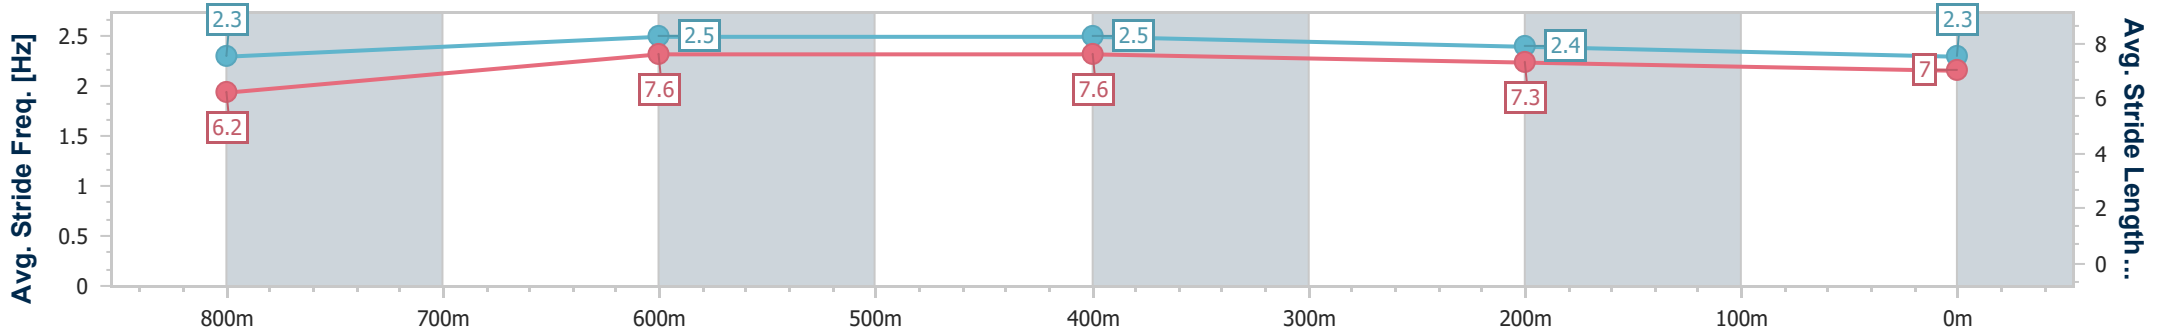

- [ ] Ranking at each section and finish
- .-.- No data available at this section
- NA No data available

Horse/Jockey Name	In The Blink
Final Rank	5
Fastest Section Time (Section)	0:10.83 (600m)
Top Speed [km/h] (Section)	68.7 (800m)
Race State	Finished

Eagle Farm QLD Professional

Race 3: XXXX Class 3 Plate - 1000m

10 July 2024 - 13:41

Track Rating: Soft 7, Weather: Overcast, Rail Position: +11m Entire

BRISBANE RACING CLUB

Section	Overall	800m	600m	400m	200m
Section Times	0:59.30 [5] (0:14.12)	0:45.18 [6] (0:10.89)	0:34.29 [7] (0:10.83)	0:23.46 [7] (0:11.19)	0:12.27 [7] (0:12.27)
Average Speed [km/h]	51.6	66.8	67.3	64.4	58.7
Top Speed [km/h]	67.7	68.7	68.6	67.4	63.1
Avg. Dist. to Rail [m]	4.9	2.9	2.8	7.7	5.8
Avg. Stride Freq. [Hz]	2.3	2.5	2.5	2.4	2.3
Avg. Stride Length [m]	6.2	7.6	7.6	7.3	7.0

- [ ] Ranking at each section and finish
- .-.- No data available at this section
- NA No data available

Horse/Jockey Name	Party Spirit
Final Rank	6
Fastest Section Time (Section)	0:10.90 (800m)
Top Speed [km/h] (Section)	68.5 (800m)
Race State	Finished