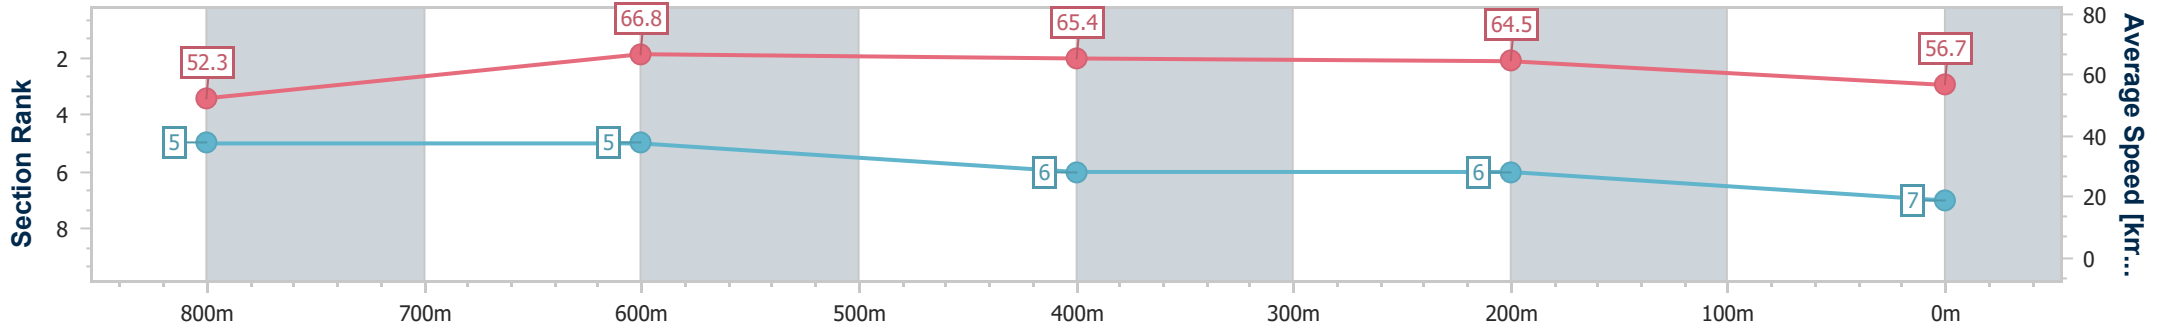

- [ ] Ranking at each section and finish
- .-.- No data available at this section
- NA No data available

Horse/Jockey Name	Baltray
Final Rank	7
Fastest Section Time (Section)	0:10.88 (800m)
Top Speed [km/h] (Section)	67.5 (800m)
Race State	Finished

Eagle Farm QLD Professional

Race 3: XXXX Class 3 Plate - 1000m

10 July 2024 - 13:41

Track Rating: Soft 7, Weather: Overcast, Rail Position: +11m Entire

BRISBANE RACING CLUB

Section	Overall	800m	600m	400m	200m
Section Times	0:59.72 [7] (0:13.85)	0:45.87 [5] (0:10.88)	0:34.99 [5] (0:11.11)	0:23.88 [6] (0:11.18)	0:12.70 [6] (0:12.70)
Average Speed [km/h]	52.3	66.8	65.4	64.5	56.7
Top Speed [km/h]	66.6	67.5	67.1	66.5	61.0
Avg. Dist. to Rail [m]	2.7	1.9	2.7	4.8	6.3
Avg. Stride Freq. [Hz]	2.3	2.4	2.4	2.4	2.3
Avg. Stride Length [m]	6.3	7.8	7.7	7.4	6.9

- [ ] Ranking at each section and finish
- .-.- No data available at this section
- NA No data available