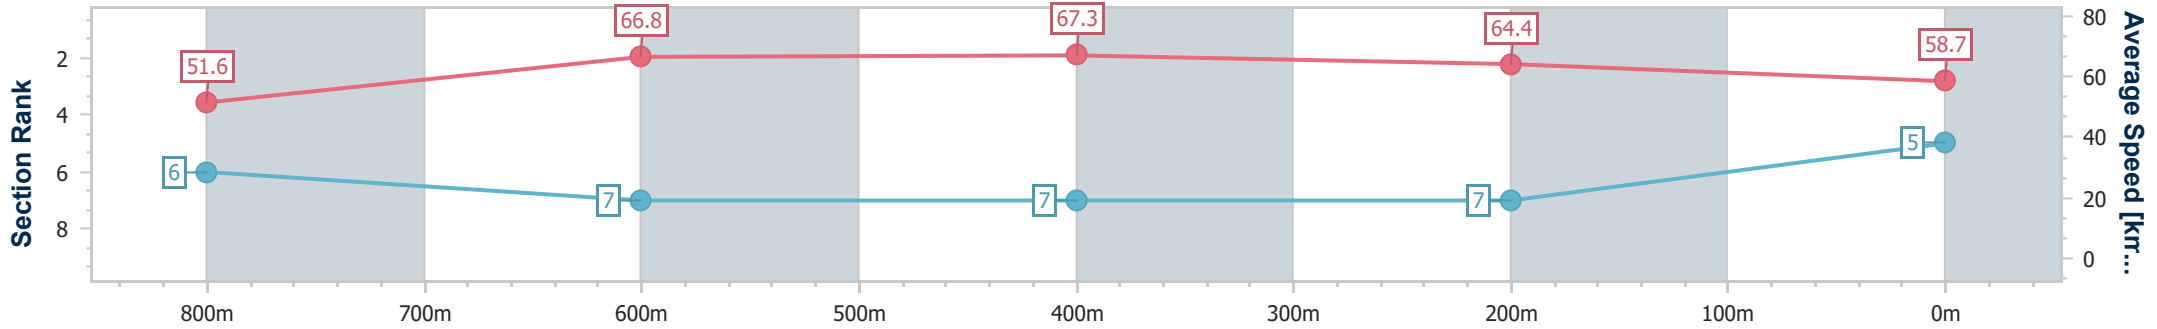

Eagle Farm QLD Professional

Race 3: XXXX Class 3 Plate - 1000m

10 July 2024 - 13:41

Track Rating: Soft 7, Weather: Overcast, Rail Position: +11m Entire

BRISBANE RACING CLUB

Section	Overall	800m	600m	400m	200m
Section Times	0:59.30 [5] (0:14.12)	0:45.18 [6] (0:10.89)	0:34.29 [7] (0:10.83)	0:23.46 [7] (0:11.19)	0:12.27 [7] (0:12.27)
Average Speed [km/h]	51.6	66.8	67.3	64.4	58.7
Top Speed [km/h]	67.7	68.7	68.6	67.4	63.1
Avg. Dist. to Rail [m]	4.9	2.9	2.8	7.7	5.8
Avg. Stride Freq. [Hz]	2.3	2.5	2.5	2.4	2.3
Avg. Stride Length [m]	6.2	7.6	7.6	7.3	7.0

- [ ] Ranking at each section and finish
- .-.- No data available at this section
- NA No data available

Horse/Jockey Name	Party Spirit
Final Rank	6
Fastest Section Time (Section)	0:10.90 (800m)
Top Speed [km/h] (Section)	68.5 (800m)
Race State	Finished