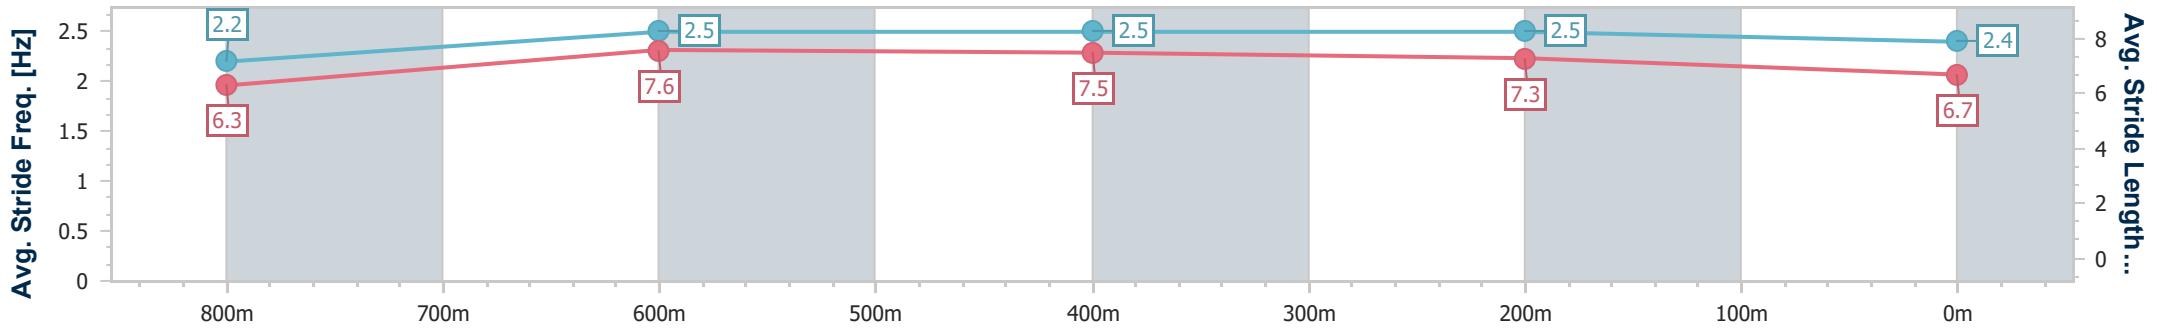

Eagle Farm QLD Professional

Race 3: XXXX Class 3 Plate - 1000m

10 July 2024 - 13:41

Track Rating: Soft 7, Weather: Overcast, Rail Position: +11m Entire

BRISBANE RACING CLUB

Section	Overall	800m	600m	400m	200m
Section Times	0:58.83 [4] (0:14.30)	0:44.53 [7] (0:10.60)	0:33.93 [6] (0:10.78)	0:23.15 [4] (0:10.92)	0:12.23 [4] (0:12.23)
Average Speed [km/h]	50.9	68.4	67.2	66.2	58.8
Top Speed [km/h]	69.0	69.1	68.1	67.6	62.7
Avg. Dist. to Rail [m]	6.1	1.8	1.5	4.0	6.9
Avg. Stride Freq. [Hz]	2.2	2.5	2.5	2.5	2.4
Avg. Stride Length [m]	6.3	7.6	7.5	7.3	6.7

- [ ] Ranking at each section and finish
- .-.- No data available at this section
- NA No data available

Horse/Jockey Name	In The Blink
Final Rank	5
Fastest Section Time (Section)	0:10.83 (600m)
Top Speed [km/h] (Section)	68.7 (800m)
Race State	Finished