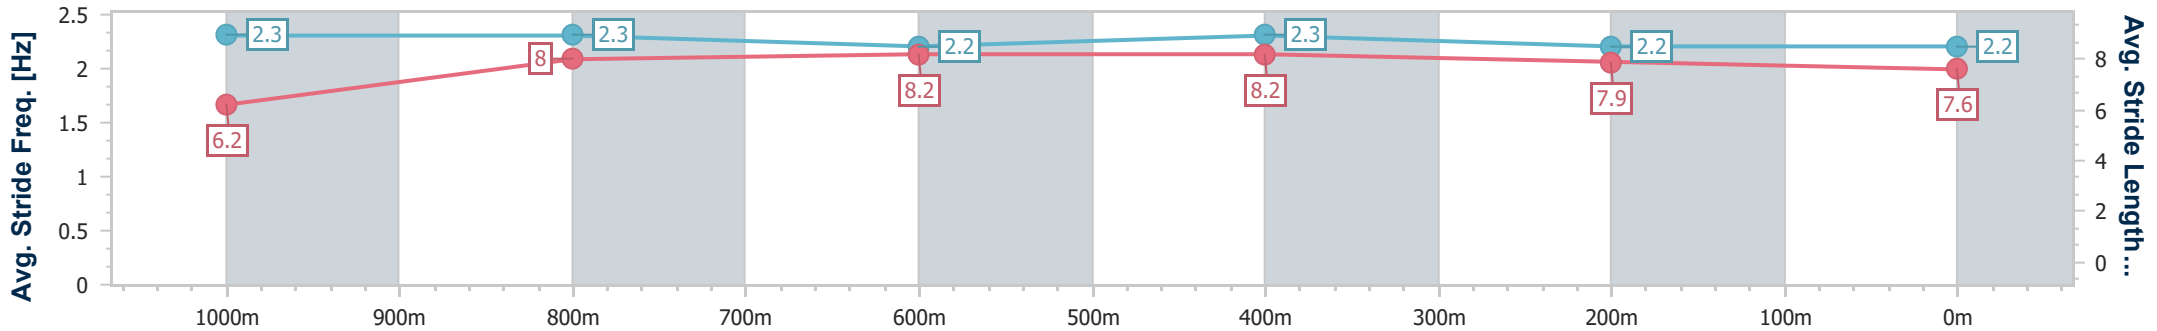

Horse/Jockey Name	Crystal Chief
Final Rank	5
Fastest Section Time (Section)	0:10.76 (1000m)
Top Speed [km/h] (Section)	68.9 (600m)
Race State	Finished

Townsville QLD Professional
Race 9: BLUEY MCDOWELL MEMORIAL Class 6 Handicap - 1200m

07 July 2024 - 16:49

Track Rating: Soft 5, Weather: Overcast, Rail Position: +8m 1000m-
W/Post; +3.5m Remainder

Section	Overall	1000m	800m	600m	400m	200m								
Section Times	1:10.11 [5] (0:14.17)	0:55.94 [6] (0:10.76)	0:45.18 [7] (0:10.77)	0:34.41 [8] (0:10.90)	0:23.51 [8] (0:11.31)	0:12.20 [7] (0:12.20)								
Average Speed [km/h]	50.6	66.1	66.3	66.3	64.0	59.0								
Top Speed [km/h]	67.4	67.8	67.3	68.9	64.7	63.1								
Avg. Dist. to Rail [m]	4.3	2.9	1.8	1.2	4.9	6.4								
Avg. Stride Freq. [Hz]	2.3	2.3	2.2	2.3	2.2	2.2								
Avg. Stride Length [m]	6.2	8.0	8.2	8.2	7.9	7.6								

- [ ] Ranking at each section and finish
- -.-.- No data available at this section
- NA No data available