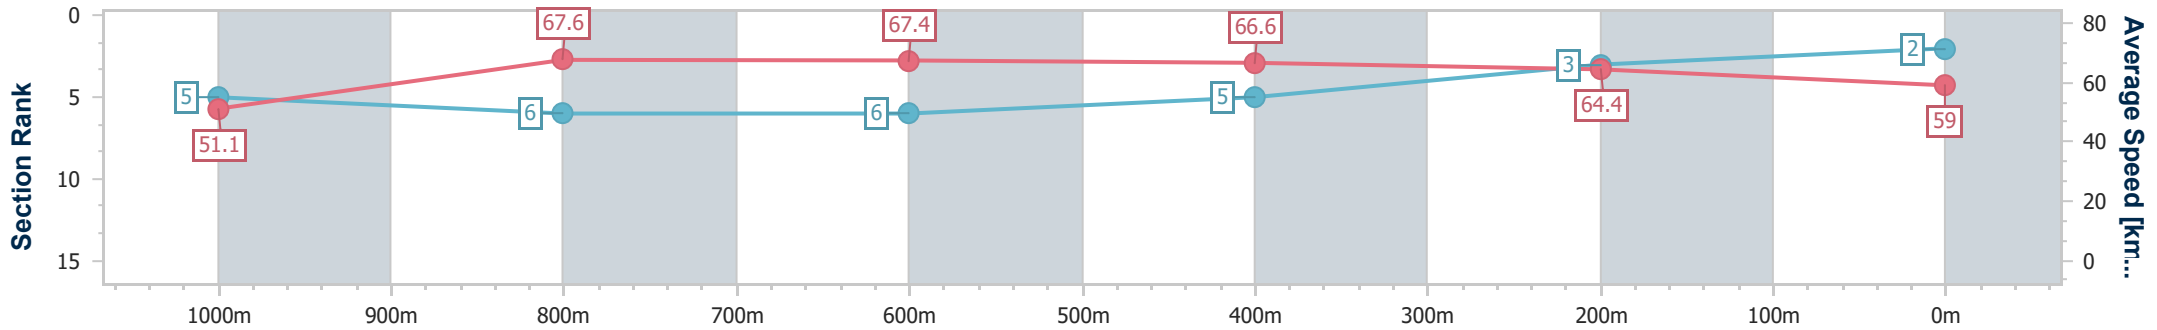

Horse/Jockey Name	Bring Me Flowers
Final Rank	2
Fastest Section Time (Section)	0:10.67 (1000m)
Top Speed [km/h] (Section)	69.8 (1000m)
Race State	Finished

Townsville QLD Professional
Race 9: BLUEY MCDOWELL MEMORIAL Class 6 Handicap - 1200m

07 July 2024 - 16:49
Track Rating: Soft 5, Weather: Overcast, Rail Position: +8m 1000m-
W/Post; +3.5m Remainder

Section	Overall	1000m	800m	600m	400m	200m
Section Times	1:09.91 [2] (0:14.09)	0:55.82 [5] (0:10.67)	0:45.15 [6] (0:10.73)	0:34.42 [6] (0:10.96)	0:23.46 [5] (0:11.26)	0:12.20 [3] (0:12.20)
Average Speed [km/h]	51.1	67.6	67.4	66.6	64.4	59.0
Top Speed [km/h]	68.2	69.8	68.7	68.5	65.6	62.6
Avg. Dist. to Rail [m]	6.8	0.8	0.9	2.9	4.8	5.1
Avg. Stride Freq. [Hz]	2.5	2.5	2.5	2.5	2.6	2.6
Avg. Stride Length [m]	5.8	7.4	7.4	7.3	6.9	6.5

- [ ] Ranking at each section and finish
- -.-.- No data available at this section
- NA No data available