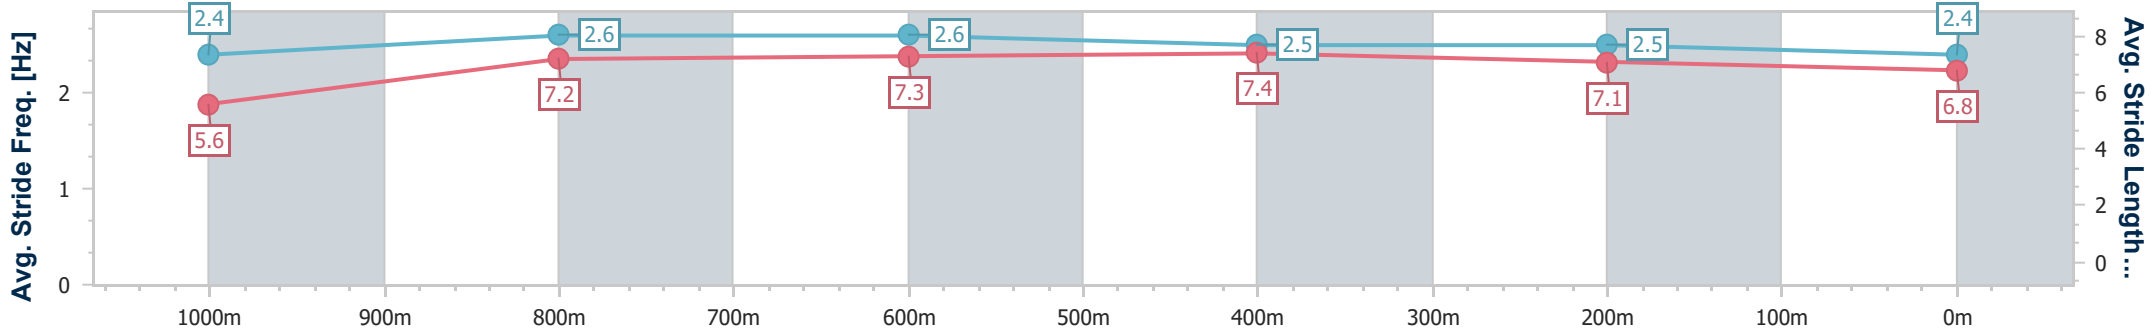

Horse/Jockey Name	Don't Tell Leanne
Final Rank	7
Fastest Section Time (Section)	0:10.64 (800m)
Top Speed [km/h] (Section)	69.9 (800m)
Race State	Finished

Townsville QLD Professional
Race 9: BLUEY MCDOWELL MEMORIAL Class 6 Handicap - 1200m

07 July 2024 - 16:49

Track Rating: Soft 5, Weather: Overcast, Rail Position: +8m 1000m-
W/Post; +3.5m Remainder

Section	Overall	1000m	800m	600m	400m	200m								
Section Times	1:10.25 [7] (0:14.50)	0:55.75 [11] (0:10.80)	0:44.95 [11] (0:10.64)	0:34.31 [10] (0:10.89)	0:23.42 [10] (0:11.25)	0:12.17 [8] (0:12.17)								
Average Speed [km/h]	49.6	66.1	67.8	67.0	64.7	59.2								
Top Speed [km/h]	65.6	69.1	69.9	69.8	66.1	63.7								
Avg. Dist. to Rail [m]	5.1	1.6	0.6	3.0	6.8	7.5								
Avg. Stride Freq. [Hz]	2.4	2.6	2.6	2.5	2.5	2.4								
Avg. Stride Length [m]	5.6	7.2	7.3	7.4	7.1	6.8								

- [ ] Ranking at each section and finish
- -.-.- No data available at this section
- NA No data available