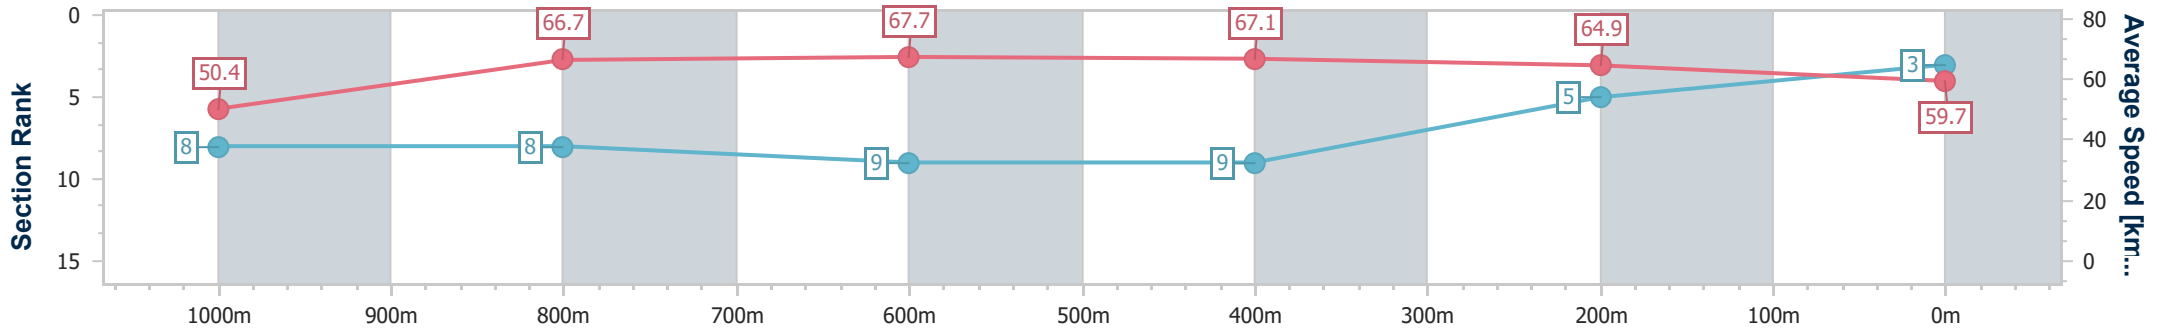

Horse/Jockey Name	Dark Rebel
Final Rank	3
Fastest Section Time (Section)	0:10.76 (1000m)
Top Speed [km/h] (Section)	69.1 (1000m)
Race State	Finished

Townsville QLD Professional
Race 9: BLUEY MCDOWELL MEMORIAL Class 6 Handicap - 1200m

07 July 2024 - 16:49

Track Rating: Soft 5, Weather: Overcast, Rail Position: +8m 1000m-W/Post; +3.5m Remainder

Section	Overall	1000m	800m	600m	400m	200m								
Section Times	1:09.92 [3] (0:14.26)	0:55.66 [8] (0:10.76)	0:44.90 [8] (0:10.78)	0:34.12 [9] (0:10.87)	0:23.25 [9] (0:11.17)	0:12.08 [5] (0:12.08)								
Average Speed [km/h]	50.4	66.7	67.7	67.1	64.9	59.7								
Top Speed [km/h]	66.9	69.1	69.0	68.9	66.5	62.6								
Avg. Dist. to Rail [m]	5.8	1.2	2.1	2.9	6.4	9.2								
Avg. Stride Freq. [Hz]	2.3	2.4	2.4	2.4	2.3	2.3								
Avg. Stride Length [m]	6.0	7.5	7.5	7.5	7.3	7.0								

- [ ] Ranking at each section and finish
- -.-.- No data available at this section
- NA No data available