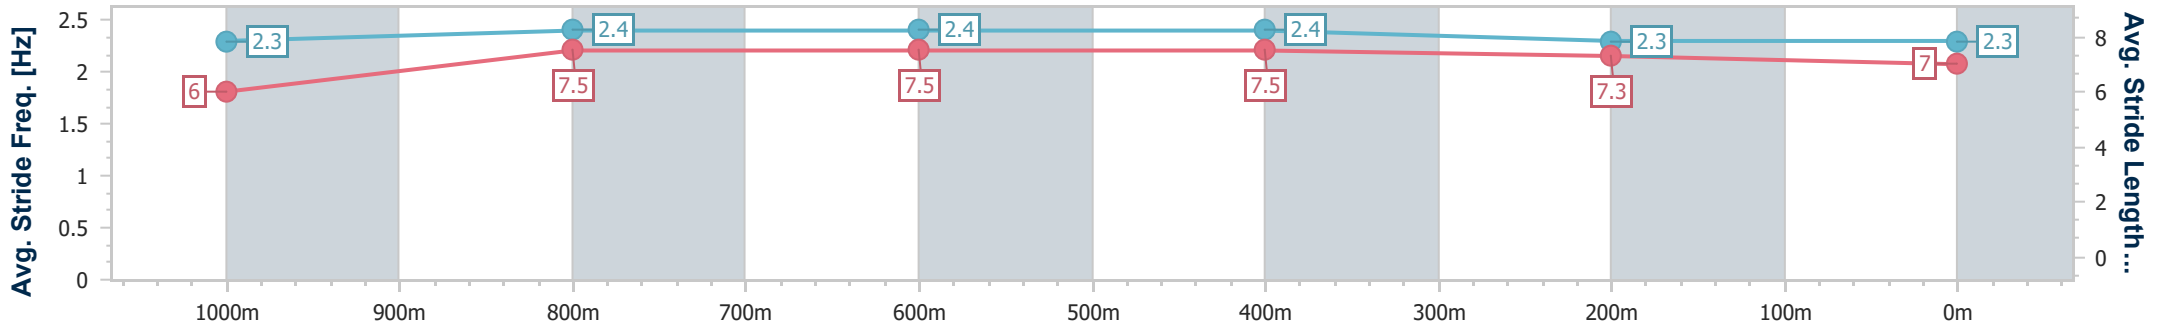

Horse/Jockey Name	Dark Rebel
Final Rank	3
Fastest Section Time (Section)	0:10.76 (1000m)
Top Speed [km/h] (Section)	69.1 (1000m)
Race State	Finished

Townsville QLD Professional
Race 9: BLUEY MCDOWELL MEMORIAL Class 6 Handicap - 1200m

07 July 2024 - 16:49

Track Rating: Soft 5, Weather: Overcast, Rail Position: +8m 1000m-W/Post; +3.5m Remainder

Section	Overall	1000m	800m	600m	400m	200m								
Section Times	1:09.92 [3] (0:14.26)	0:55.66 [8] (0:10.76)	0:44.90 [8] (0:10.78)	0:34.12 [9] (0:10.87)	0:23.25 [9] (0:11.17)	0:12.08 [5] (0:12.08)								
Average Speed [km/h]	50.4	66.7	67.7	67.1	64.9	59.7								
Top Speed [km/h]	66.9	69.1	69.0	68.9	66.5	62.6								
Avg. Dist. to Rail [m]	5.8	1.2	2.1	2.9	6.4	9.2								
Avg. Stride Freq. [Hz]	2.3	2.4	2.4	2.4	2.3	2.3								
Avg. Stride Length [m]	6.0	7.5	7.5	7.5	7.3	7.0								

- [ ] Ranking at each section and finish
- -.-.- No data available at this section
- NA No data available