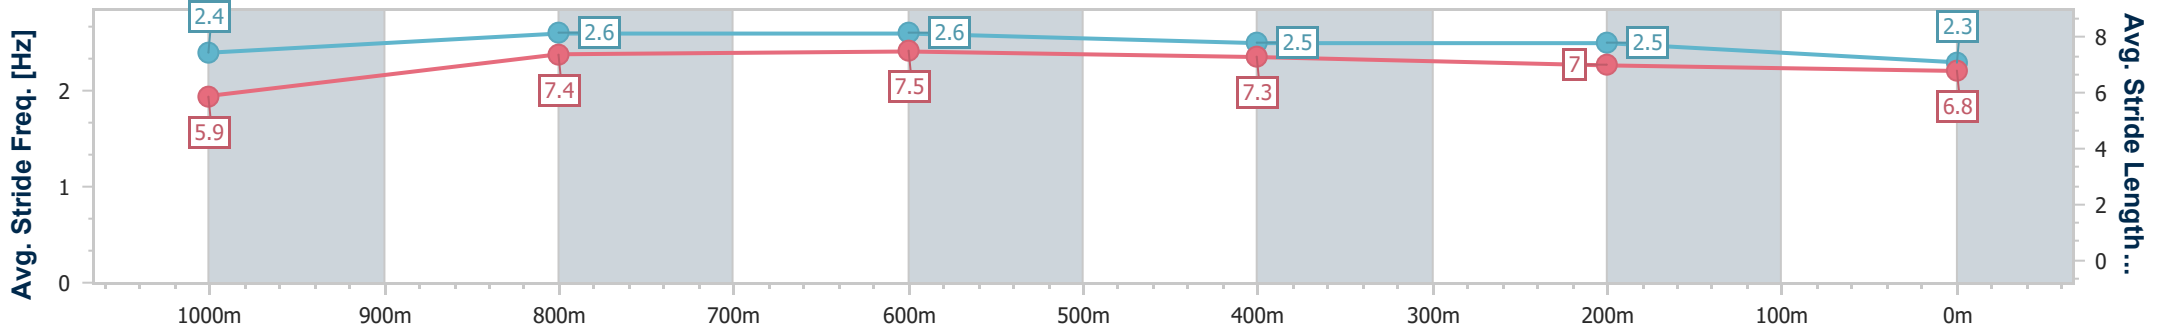

Horse/Jockey Name	Savvy Sovereign
Final Rank	10
Fastest Section Time (Section)	0:10.48 (1000m)
Top Speed [km/h] (Section)	71.0 (1000m)
Race State	Finished

Townsville QLD Professional
Race 9: BLUEY MCDOWELL MEMORIAL Class 6 Handicap - 1200m

07 July 2024 - 16:49

Track Rating: Soft 5, Weather: Overcast, Rail Position: +8m 1000m-
W/Post; +3.5m Remainder

Section	Overall	1000m	800m	600m	400m	200m								
Section Times	1:10.64 [10] (0:14.24)	0:56.40 [7] (0:10.48)	0:45.92 [5] (0:10.61)	0:35.31 [3] (0:11.16)	0:24.15 [6] (0:11.66)	0:12.49 [9]								
Average Speed [km/h]	51.0	69.7	68.9	65.7	62.5	57.7								
Top Speed [km/h]	69.1	71.0	69.9	68.5	63.5	61.7								
Avg. Dist. to Rail [m]	11.8	3.2	3.0	4.2	7.3	9.4								
Avg. Stride Freq. [Hz]	2.4	2.6	2.6	2.5	2.5	2.3								
Avg. Stride Length [m]	5.9	7.4	7.5	7.3	7.0	6.8								

- [ ] Ranking at each section and finish
- -.-.- No data available at this section
- NA No data available