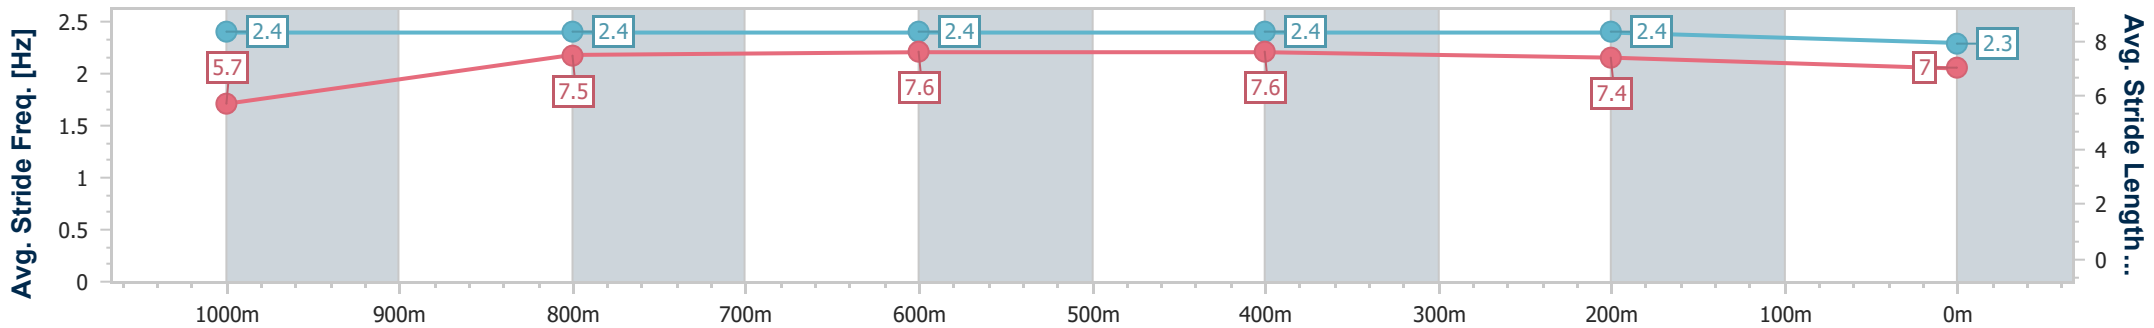

Horse/Jockey Name	Reggie's Boy
Final Rank	9
Fastest Section Time (Section)	0:10.80 (800m)
Top Speed [km/h] (Section)	68.1 (800m)
Race State	Finished

Townsville QLD Professional
Race 9: BLUEY MCDOWELL MEMORIAL Class 6 Handicap - 1200m

07 July 2024 - 16:49

Track Rating: Soft 5, Weather: Overcast, Rail Position: +8m 1000m-W/Post; +3.5m Remainder

Section	Overall	1000m	800m	600m	400m	200m							
Section Times	1:10.45 [9] (0:14.26)	0:56.19 [9] (0:10.91)	0:45.28 [9] (0:10.80)	0:34.48 [11] (0:10.93)	0:23.55 [11] (0:11.29)	0:12.26 [11] (0:12.26)							
Average Speed [km/h]	50.4	65.3	66.6	66.3	64.3	58.8							
Top Speed [km/h]	65.6	68.0	68.1	67.9	65.4	62.9							
Avg. Dist. to Rail [m]	3.4	2.2	0.4	1.7	5.7	7.4							
Avg. Stride Freq. [Hz]	2.4	2.4	2.4	2.4	2.4	2.3							
Avg. Stride Length [m]	5.7	7.5	7.6	7.6	7.4	7.0							

- [ ] Ranking at each section and finish
- -.-.- No data available at this section
- NA No data available