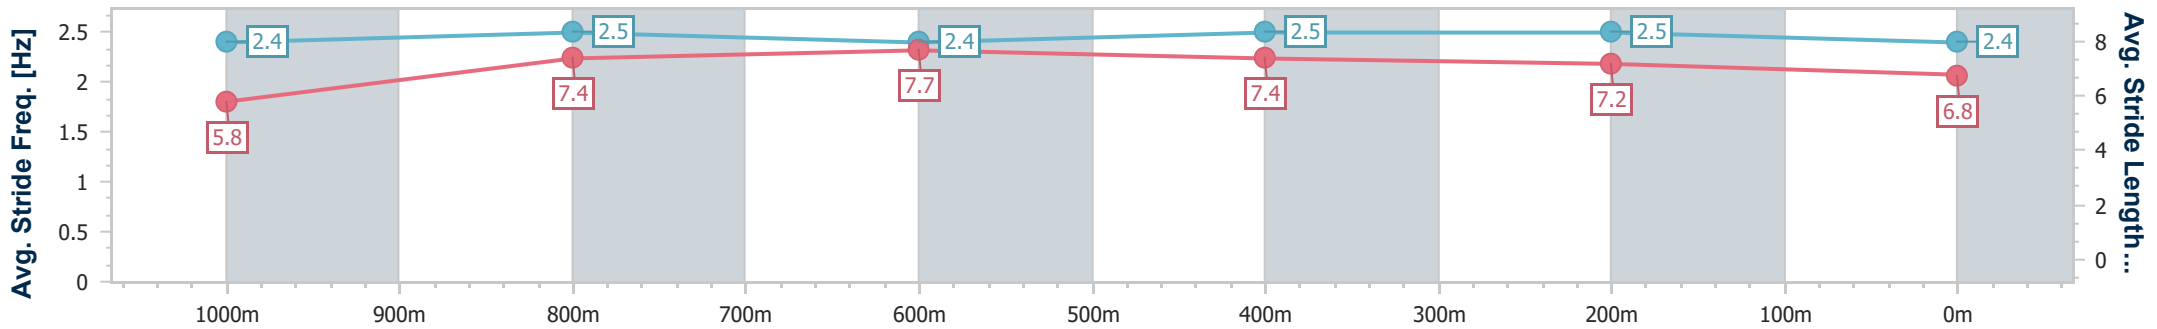

Horse/Jockey Name	To Love Somebody
Final Rank	8
Fastest Section Time (Section)	0:10.66 (1000m)
Top Speed [km/h] (Section)	68.4 (Overall)
Race State	Finished

Townsville QLD Professional
Race 9: BLUEY MCDOWELL MEMORIAL Class 6 Handicap - 1200m

07 July 2024 - 16:49
Track Rating: Soft 5, Weather: Overcast, Rail Position: +8m 1000m-
W/Post; +3.5m Remainder

Section	Overall	1000m	800m	600m	400m	200m								
Section Times	1:10.36 [8] (0:14.04)	0:56.32 [4] (0:10.66)	0:45.66 [4] (0:10.75)	0:34.91 [5] (0:10.99)	0:23.92 [4] (0:11.43)	0:12.49 [6] (0:12.49)								
Average Speed [km/h]	51.0	66.9	66.9	66.0	63.3	57.7								
Top Speed [km/h]	68.4	68.2	67.9	67.7	64.5	62.0								
Avg. Dist. to Rail [m]	3.6	1.8	0.4	1.6	3.4	4.3								
Avg. Stride Freq. [Hz]	2.4	2.5	2.4	2.5	2.5	2.4								
Avg. Stride Length [m]	5.8	7.4	7.7	7.4	7.2	6.8								

- [ ] Ranking at each section and finish
- -.-.- No data available at this section
- NA No data available