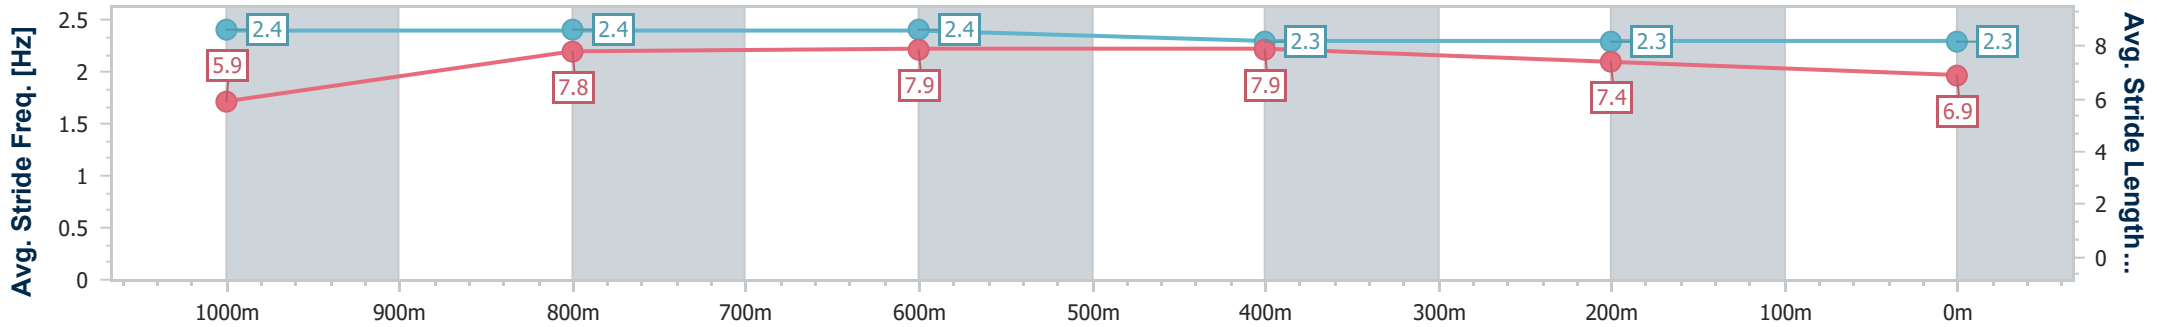

07 July 2024 - 16:49

Track Rating: Soft 5, Weather: Overcast, Rail Position: +8m 1000m-W/Post; +3.5m Remainder

Section	Overall	1000m	800m	600m	400m	200m
Section Times	1:09.85 [1] (0:13.86)	0:55.99 [1] (0:10.53)	0:45.46 [2] (0:10.77)	0:34.69 [2] (0:11.01)	0:23.68 [2] (0:11.40)	0:12.28 [2] (0:12.28)
Average Speed [km/h]	52.0	68.3	66.8	65.8	63.5	58.6
Top Speed [km/h]	68.3	69.0	68.3	67.8	64.6	61.7
Avg. Dist. to Rail [m]	6.9	0.8	0.2	1.1	3.9	4.5
Avg. Stride Freq. [Hz]	2.4	2.4	2.4	2.3	2.3	2.3
Avg. Stride Length [m]	5.9	7.8	7.9	7.9	7.4	6.9