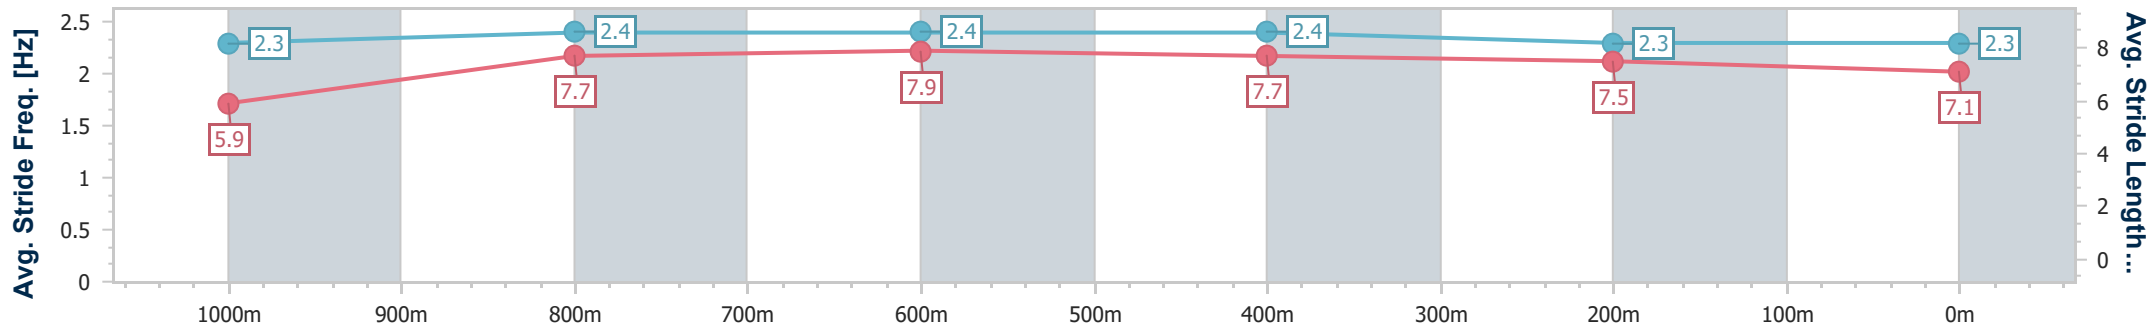

- [] Ranking at each section and finish
- .-.- No data available at this section
- NA No data available

Horse/Jockey Name	Tycoon Baby
Final Rank	12
Fastest Section Time (Section)	0:10.75 (800m)
Top Speed [km/h] (Section)	67.6 (800m)
Race State	Finished

- [] Ranking at each section and finish
- .-.- No data available at this section
- NA No data available