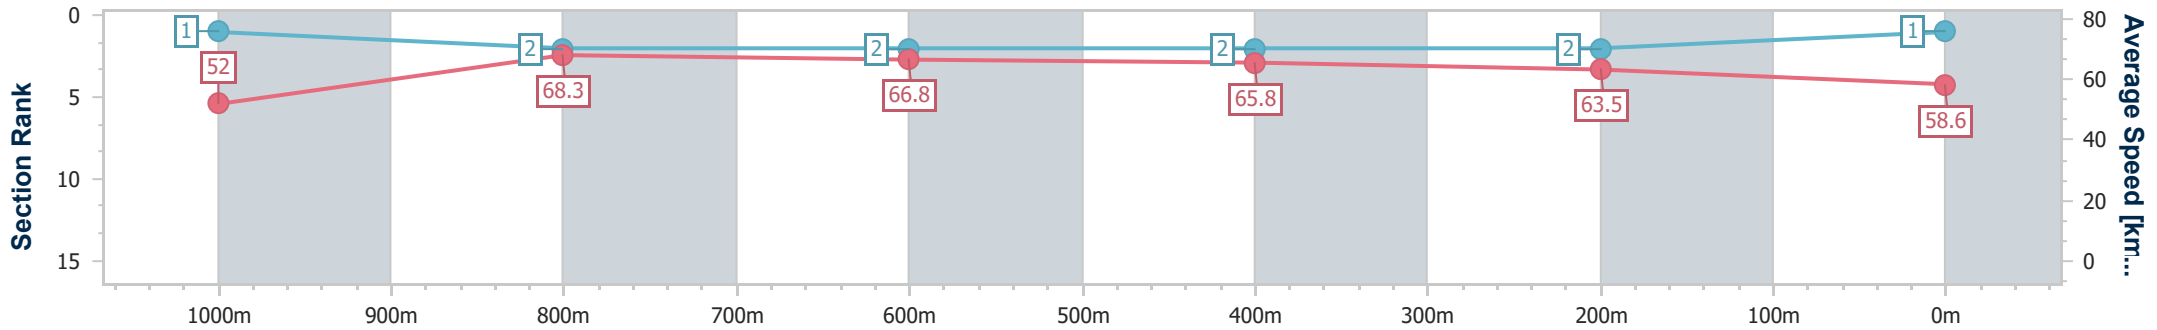

07 July 2024 - 16:49

Track Rating: Soft 5, Weather: Overcast, Rail Position: +8m 1000m-W/Post; +3.5m Remainder

Section	Overall	1000m	800m	600m	400m	200m
Section Times	1:09.85 [1] (0:13.86)	0:55.99 [1] (0:10.53)	0:45.46 [2] (0:10.77)	0:34.69 [2] (0:11.01)	0:23.68 [2] (0:11.40)	0:12.28 [2] (0:12.28)
Average Speed [km/h]	52.0	68.3	66.8	65.8	63.5	58.6
Top Speed [km/h]	68.3	69.0	68.3	67.8	64.6	61.7
Avg. Dist. to Rail [m]	6.9	0.8	0.2	1.1	3.9	4.5
Avg. Stride Freq. [Hz]	2.4	2.4	2.4	2.3	2.3	2.3
Avg. Stride Length [m]	5.9	7.8	7.9	7.9	7.4	6.9