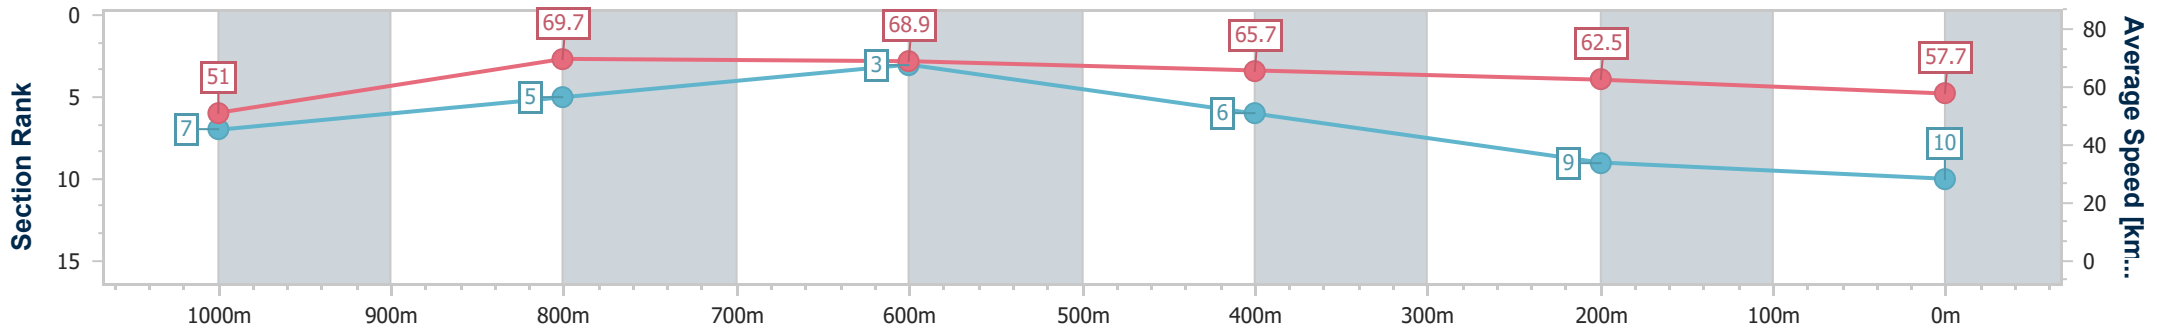

Horse/Jockey Name	Savvy Sovereign
Final Rank	10
Fastest Section Time (Section)	0:10.48 (1000m)
Top Speed [km/h] (Section)	71.0 (1000m)
Race State	Finished

Townsville QLD Professional
Race 9: BLUEY MCDOWELL MEMORIAL Class 6 Handicap - 1200m

07 July 2024 - 16:49

Track Rating: Soft 5, Weather: Overcast, Rail Position: +8m 1000m-
W/Post; +3.5m Remainder

Section	Overall	1000m	800m	600m	400m	200m								
Section Times	1:10.64 [10] (0:14.24)	0:56.40 [7] (0:10.48)	0:45.92 [5] (0:10.61)	0:35.31 [3] (0:11.16)	0:24.15 [6] (0:11.66)	0:12.49 [9]								
Average Speed [km/h]	51.0	69.7	68.9	65.7	62.5	57.7								
Top Speed [km/h]	69.1	71.0	69.9	68.5	63.5	61.7								
Avg. Dist. to Rail [m]	11.8	3.2	3.0	4.2	7.3	9.4								
Avg. Stride Freq. [Hz]	2.4	2.6	2.6	2.5	2.5	2.3								
Avg. Stride Length [m]	5.9	7.4	7.5	7.3	7.0	6.8								

- [ ] Ranking at each section and finish
- -.-.- No data available at this section
- NA No data available