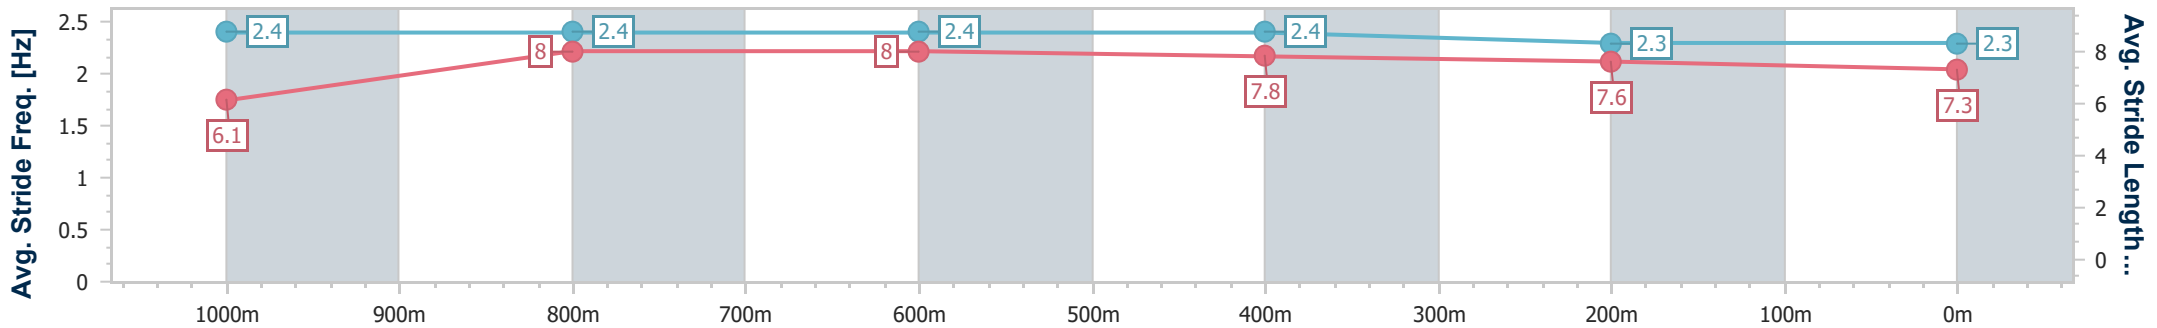

Horse/Jockey Name	Hallside Hammer
Final Rank	4
Fastest Section Time (Section)	0:10.64 (1000m)
Top Speed [km/h] (Section)	69.2 (800m)
Race State	Finished

Townsville QLD Professional
Race 9: BLUEY MCDOWELL MEMORIAL Class 6 Handicap - 1200m

07 July 2024 - 16:49

Track Rating: Soft 5, Weather: Overcast, Rail Position: +8m 1000m-
W/Post; +3.5m Remainder

Section	Overall	1000m	800m	600m	400m	200m								
Section Times	1:10.03 [4] (0:13.96)	0:56.07 [3] (0:10.64)	0:45.43 [3] (0:10.73)	0:34.70 [4] (0:11.05)	0:23.65 [3] (0:11.35)	0:12.30 [4] (0:12.30)								
Average Speed [km/h]	51.4	67.9	68.1	66.0	64.0	58.5								
Top Speed [km/h]	68.5	68.9	69.2	67.3	65.2	62.3								
Avg. Dist. to Rail [m]	5.7	2.5	2.9	2.7	4.7	6.3								
Avg. Stride Freq. [Hz]	2.4	2.4	2.4	2.4	2.3	2.3								
Avg. Stride Length [m]	6.1	8.0	8.0	7.8	7.6	7.3								

- [ ] Ranking at each section and finish
- -.-.- No data available at this section
- NA No data available