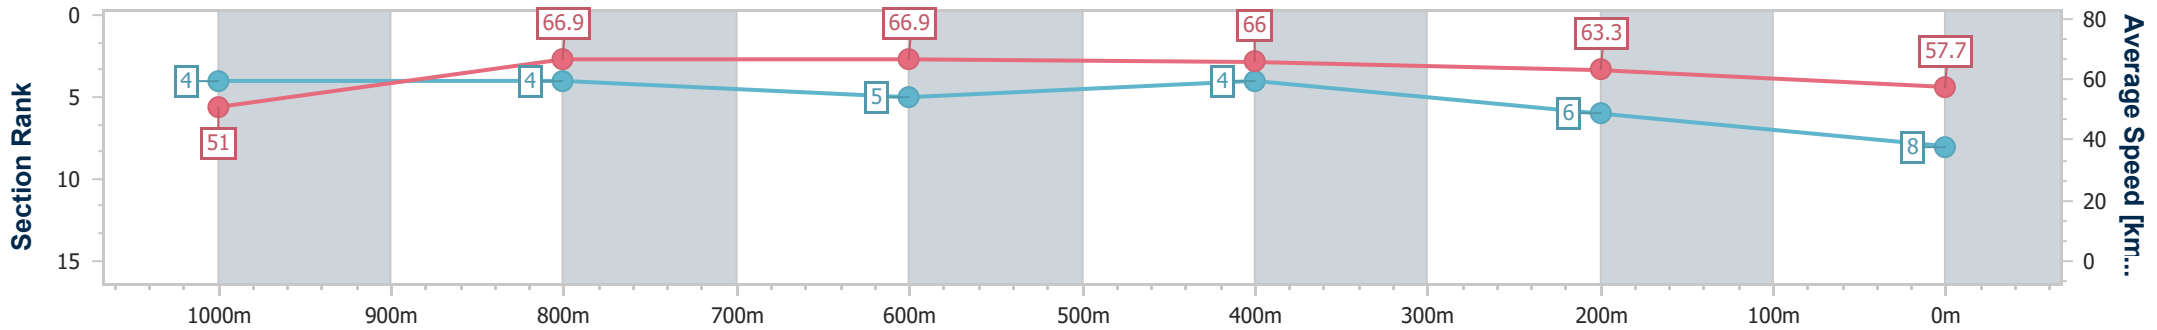

Horse/Jockey Name	To Love Somebody
Final Rank	8
Fastest Section Time (Section)	0:10.66 (1000m)
Top Speed [km/h] (Section)	68.4 (Overall)
Race State	Finished

Townsville QLD Professional
Race 9: BLUEY MCDOWELL MEMORIAL Class 6 Handicap - 1200m

07 July 2024 - 16:49
Track Rating: Soft 5, Weather: Overcast, Rail Position: +8m 1000m-
W/Post; +3.5m Remainder

Section	Overall	1000m	800m	600m	400m	200m								
Section Times	1:10.36 [8] (0:14.04)	0:56.32 [4] (0:10.66)	0:45.66 [4] (0:10.75)	0:34.91 [5] (0:10.99)	0:23.92 [4] (0:11.43)	0:12.49 [6] (0:12.49)								
Average Speed [km/h]	51.0	66.9	66.9	66.0	63.3	57.7								
Top Speed [km/h]	68.4	68.2	67.9	67.7	64.5	62.0								
Avg. Dist. to Rail [m]	3.6	1.8	0.4	1.6	3.4	4.3								
Avg. Stride Freq. [Hz]	2.4	2.5	2.4	2.5	2.5	2.4								
Avg. Stride Length [m]	5.8	7.4	7.7	7.4	7.2	6.8								

- [ ] Ranking at each section and finish
- -.-.- No data available at this section
- NA No data available