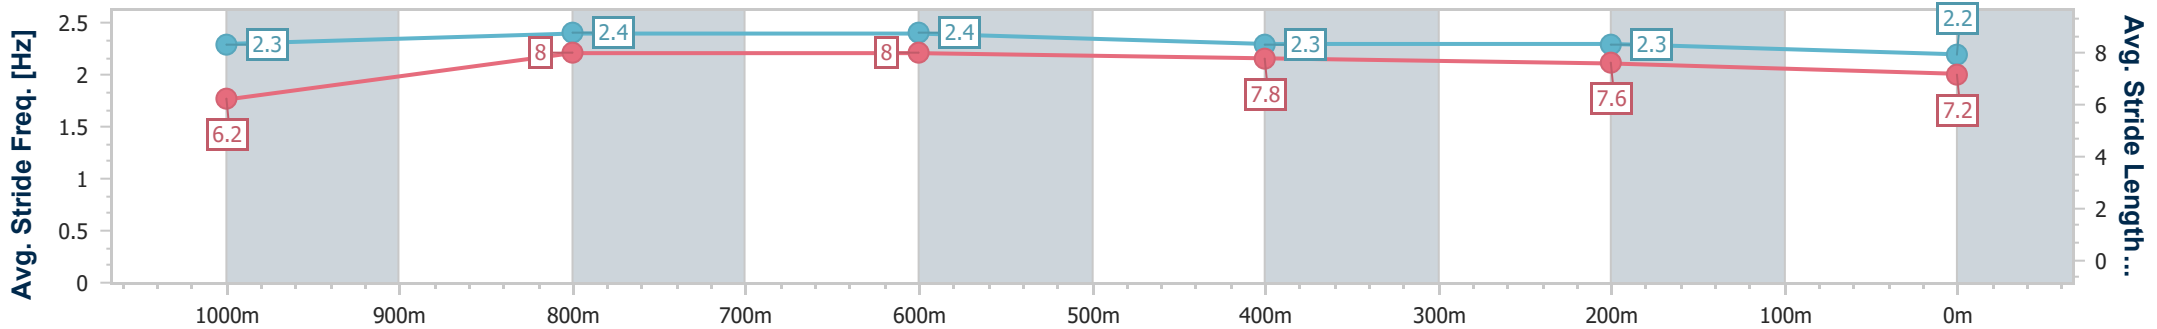

Horse/Jockey Name	Beauty Boom
Final Rank	6
Fastest Section Time (Section)	0:10.41 (1000m)
Top Speed [km/h] (Section)	70.6 (1000m)
Race State	Finished

Townsville QLD Professional
Race 9: BLUEY MCDOWELL MEMORIAL Class 6 Handicap - 1200m

07 July 2024 - 16:49

Track Rating: Soft 5, Weather: Overcast, Rail Position: +8m 1000m-
W/Post; +3.5m Remainder

Section	Overall	1000m	800m	600m	400m	200m
Section Times	1:10.12 [6] (0:13.89)	0:56.23 [2] (0:10.41)	0:45.82 [1] (0:10.64)	0:35.18 [1] (0:11.01)	0:24.17 [1] (0:11.47)	0:12.70 [1] (0:12.70)
Average Speed [km/h]	51.8	69.6	68.3	66.0	63.2	56.7
Top Speed [km/h]	70.1	70.6	69.1	67.7	66.0	60.1
Avg. Dist. to Rail [m]	7.6	2.4	2.0	2.2	3.4	3.1
Avg. Stride Freq. [Hz]	2.3	2.4	2.4	2.3	2.3	2.2
Avg. Stride Length [m]	6.2	8.0	8.0	7.8	7.6	7.2

- [ ] Ranking at each section and finish
- -.-.- No data available at this section
- NA No data available