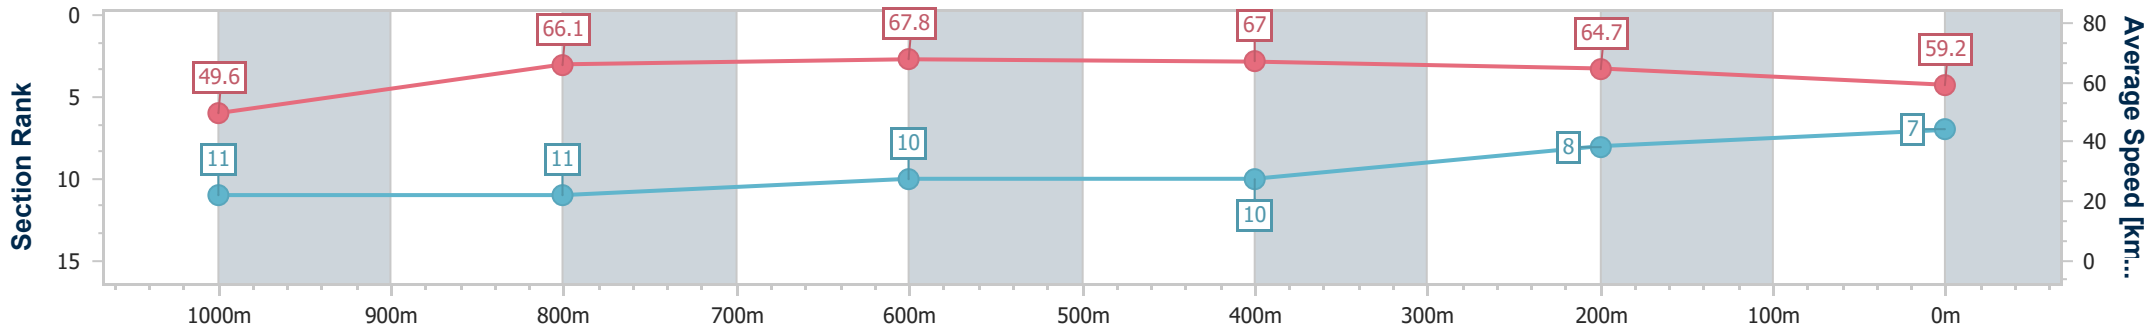

Horse/Jockey Name	Don't Tell Leanne
Final Rank	7
Fastest Section Time (Section)	0:10.64 (800m)
Top Speed [km/h] (Section)	69.9 (800m)
Race State	Finished

Townsville QLD Professional
Race 9: BLUEY MCDOWELL MEMORIAL Class 6 Handicap - 1200m

07 July 2024 - 16:49

Track Rating: Soft 5, Weather: Overcast, Rail Position: +8m 1000m-
W/Post; +3.5m Remainder

Section	Overall	1000m	800m	600m	400m	200m								
Section Times	1:10.25 [7] (0:14.50)	0:55.75 [11] (0:10.80)	0:44.95 [11] (0:10.64)	0:34.31 [10] (0:10.89)	0:23.42 [10] (0:11.25)	0:12.17 [8] (0:12.17)								
Average Speed [km/h]	49.6	66.1	67.8	67.0	64.7	59.2								
Top Speed [km/h]	65.6	69.1	69.9	69.8	66.1	63.7								
Avg. Dist. to Rail [m]	5.1	1.6	0.6	3.0	6.8	7.5								
Avg. Stride Freq. [Hz]	2.4	2.6	2.6	2.5	2.5	2.4								
Avg. Stride Length [m]	5.6	7.2	7.3	7.4	7.1	6.8								

- [ ] Ranking at each section and finish
- -.-.- No data available at this section
- NA No data available