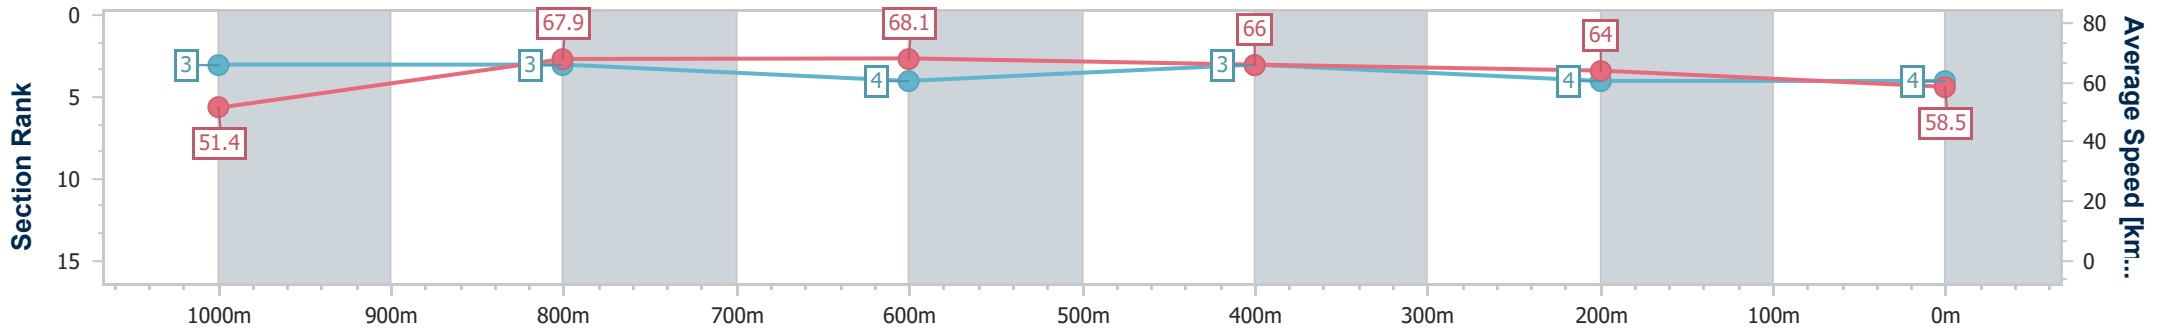

Horse/Jockey Name	Hallside Hammer
Final Rank	4
Fastest Section Time (Section)	0:10.64 (1000m)
Top Speed [km/h] (Section)	69.2 (800m)
Race State	Finished

Townsville QLD Professional
Race 9: BLUEY MCDOWELL MEMORIAL Class 6 Handicap - 1200m

07 July 2024 - 16:49

Track Rating: Soft 5, Weather: Overcast, Rail Position: +8m 1000m-
W/Post; +3.5m Remainder

Section	Overall	1000m	800m	600m	400m	200m								
Section Times	1:10.03 [4] (0:13.96)	0:56.07 [3] (0:10.64)	0:45.43 [3] (0:10.73)	0:34.70 [4] (0:11.05)	0:23.65 [3] (0:11.35)	0:12.30 [4] (0:12.30)								
Average Speed [km/h]	51.4	67.9	68.1	66.0	64.0	58.5								
Top Speed [km/h]	68.5	68.9	69.2	67.3	65.2	62.3								
Avg. Dist. to Rail [m]	5.7	2.5	2.9	2.7	4.7	6.3								
Avg. Stride Freq. [Hz]	2.4	2.4	2.4	2.4	2.3	2.3								
Avg. Stride Length [m]	6.1	8.0	8.0	7.8	7.6	7.3								

- [ ] Ranking at each section and finish
- -.-.- No data available at this section
- NA No data available