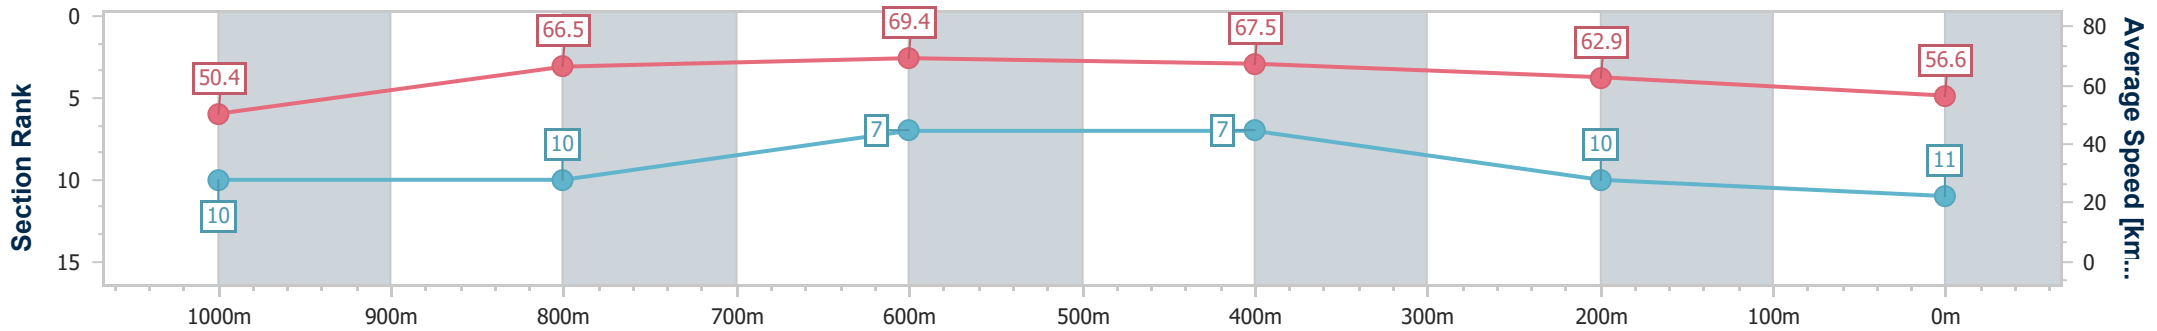

Horse/Jockey Name	Armour Force
Final Rank	11
Fastest Section Time (Section)	0:10.46 (800m)
Top Speed [km/h] (Section)	70.7 (600m)
Race State	Finished

Townsville QLD Professional
Race 9: BLUEY MCDOWELL MEMORIAL Class 6 Handicap - 1200m

07 July 2024 - 16:49

Track Rating: Soft 5, Weather: Overcast, Rail Position: +8m 1000m-
W/Post; +3.5m Remainder

Section	Overall	1000m	800m	600m	400m	200m
Section Times	1:10.88 [11] (0:14.34)	0:56.54 [10] (0:10.85)	0:45.69 [10] (0:10.46)	0:35.23 [7] (0:10.87)	0:24.36 [7] (0:11.63)	0:12.73 [10] (0:12.73)
Average Speed [km/h]	50.4	66.5	69.4	67.5	62.9	56.6
Top Speed [km/h]	65.7	70.0	70.4	70.7	65.2	60.6
Avg. Dist. to Rail [m]	8.9	0.7	1.9	4.3	8.7	10.8
Avg. Stride Freq. [Hz]	2.3	2.4	2.5	2.4	2.4	2.3
Avg. Stride Length [m]	5.9	7.6	7.8	7.7	7.3	7.0

- [ ] Ranking at each section and finish
- -.-.- No data available at this section
- NA No data available