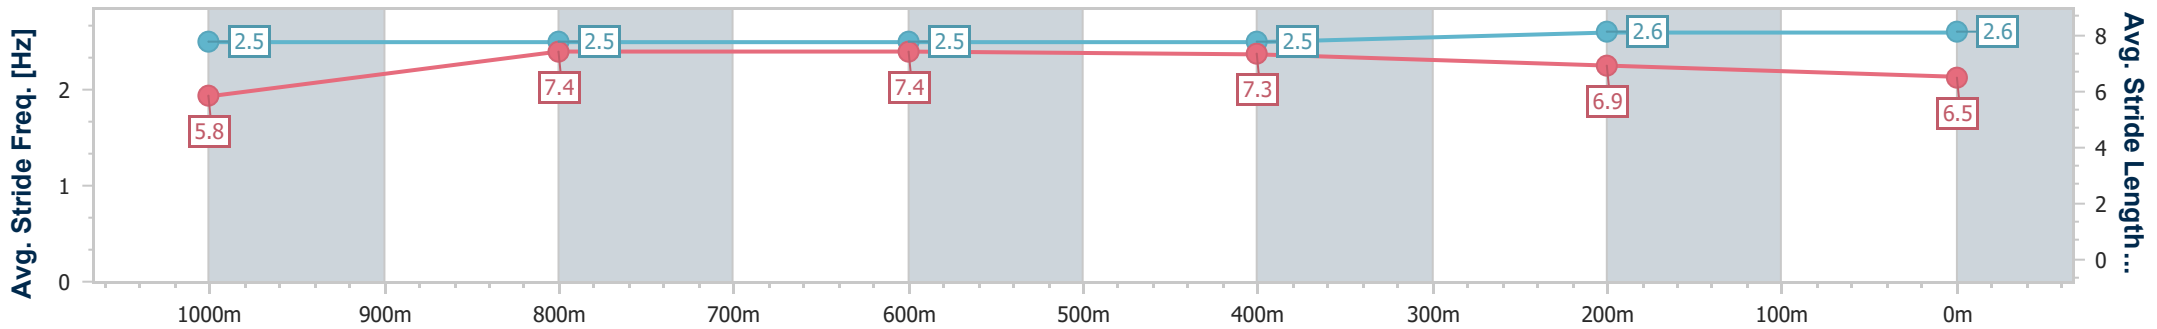

Horse/Jockey Name	Bring Me Flowers
Final Rank	2
Fastest Section Time (Section)	0:10.67 (1000m)
Top Speed [km/h] (Section)	69.8 (1000m)
Race State	Finished

Townsville QLD Professional
Race 9: BLUEY MCDOWELL MEMORIAL Class 6 Handicap - 1200m

07 July 2024 - 16:49
Track Rating: Soft 5, Weather: Overcast, Rail Position: +8m 1000m-
W/Post; +3.5m Remainder

Section	Overall	1000m	800m	600m	400m	200m
Section Times	1:09.91 [2] (0:14.09)	0:55.82 [5] (0:10.67)	0:45.15 [6] (0:10.73)	0:34.42 [6] (0:10.96)	0:23.46 [5] (0:11.26)	0:12.20 [3] (0:12.20)
Average Speed [km/h]	51.1	67.6	67.4	66.6	64.4	59.0
Top Speed [km/h]	68.2	69.8	68.7	68.5	65.6	62.6
Avg. Dist. to Rail [m]	6.8	0.8	0.9	2.9	4.8	5.1
Avg. Stride Freq. [Hz]	2.5	2.5	2.5	2.5	2.6	2.6
Avg. Stride Length [m]	5.8	7.4	7.4	7.3	6.9	6.5

- [ ] Ranking at each section and finish
- -.-.- No data available at this section
- NA No data available