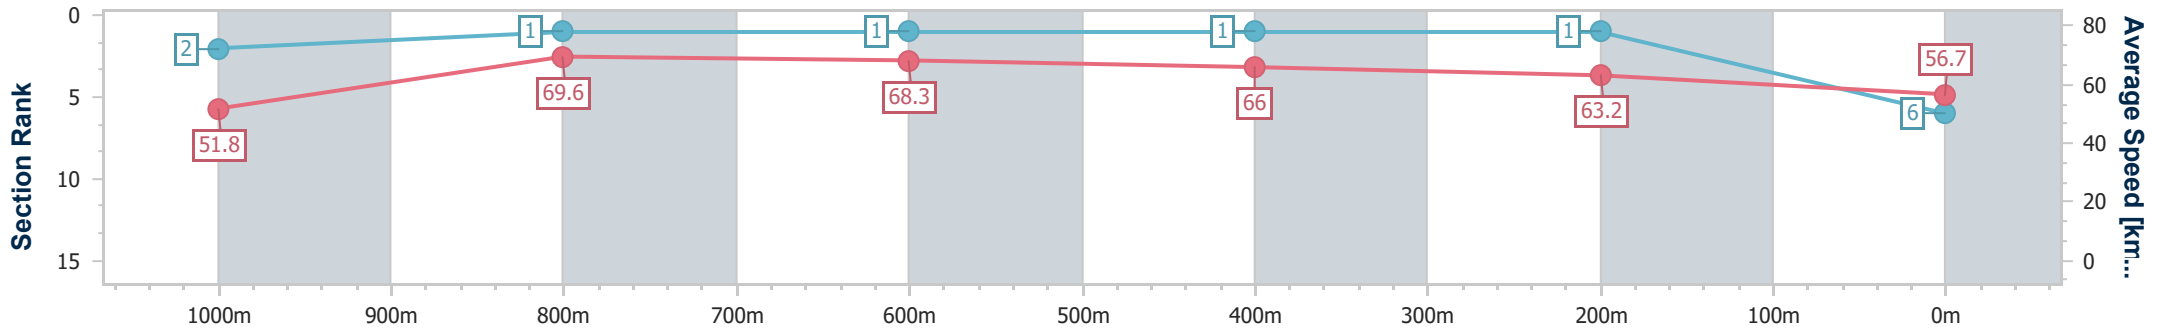

Horse/Jockey Name	Beauty Boom
Final Rank	6
Fastest Section Time (Section)	0:10.41 (1000m)
Top Speed [km/h] (Section)	70.6 (1000m)
Race State	Finished

Townsville QLD Professional
Race 9: BLUEY MCDOWELL MEMORIAL Class 6 Handicap - 1200m

07 July 2024 - 16:49

Track Rating: Soft 5, Weather: Overcast, Rail Position: +8m 1000m-
W/Post; +3.5m Remainder

Section	Overall	1000m	800m	600m	400m	200m
Section Times	1:10.12 [6] (0:13.89)	0:56.23 [2] (0:10.41)	0:45.82 [1] (0:10.64)	0:35.18 [1] (0:11.01)	0:24.17 [1] (0:11.47)	0:12.70 [1] (0:12.70)
Average Speed [km/h]	51.8	69.6	68.3	66.0	63.2	56.7
Top Speed [km/h]	70.1	70.6	69.1	67.7	66.0	60.1
Avg. Dist. to Rail [m]	7.6	2.4	2.0	2.2	3.4	3.1
Avg. Stride Freq. [Hz]	2.3	2.4	2.4	2.3	2.3	2.2
Avg. Stride Length [m]	6.2	8.0	8.0	7.8	7.6	7.2

- [ ] Ranking at each section and finish
- -.-.- No data available at this section
- NA No data available