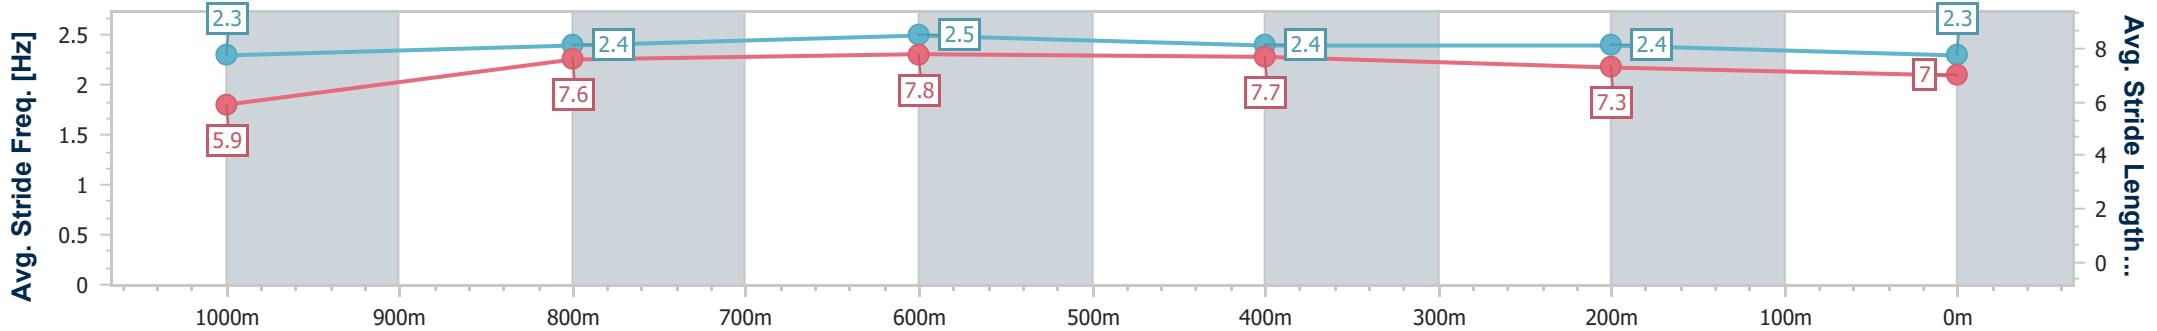

Horse/Jockey Name	Armour Force
Final Rank	11
Fastest Section Time (Section)	0:10.46 (800m)
Top Speed [km/h] (Section)	70.7 (600m)
Race State	Finished

Townsville QLD Professional
Race 9: BLUEY MCDOWELL MEMORIAL Class 6 Handicap - 1200m

07 July 2024 - 16:49

Track Rating: Soft 5, Weather: Overcast, Rail Position: +8m 1000m-
W/Post; +3.5m Remainder

Section	Overall	1000m	800m	600m	400m	200m
Section Times	1:10.88 [11] (0:14.34)	0:56.54 [10] (0:10.85)	0:45.69 [10] (0:10.46)	0:35.23 [7] (0:10.87)	0:24.36 [7] (0:11.63)	0:12.73 [10] (0:12.73)
Average Speed [km/h]	50.4	66.5	69.4	67.5	62.9	56.6
Top Speed [km/h]	65.7	70.0	70.4	70.7	65.2	60.6
Avg. Dist. to Rail [m]	8.9	0.7	1.9	4.3	8.7	10.8
Avg. Stride Freq. [Hz]	2.3	2.4	2.5	2.4	2.4	2.3
Avg. Stride Length [m]	5.9	7.6	7.8	7.7	7.3	7.0

- [ ] Ranking at each section and finish
- -.-.- No data available at this section
- NA No data available