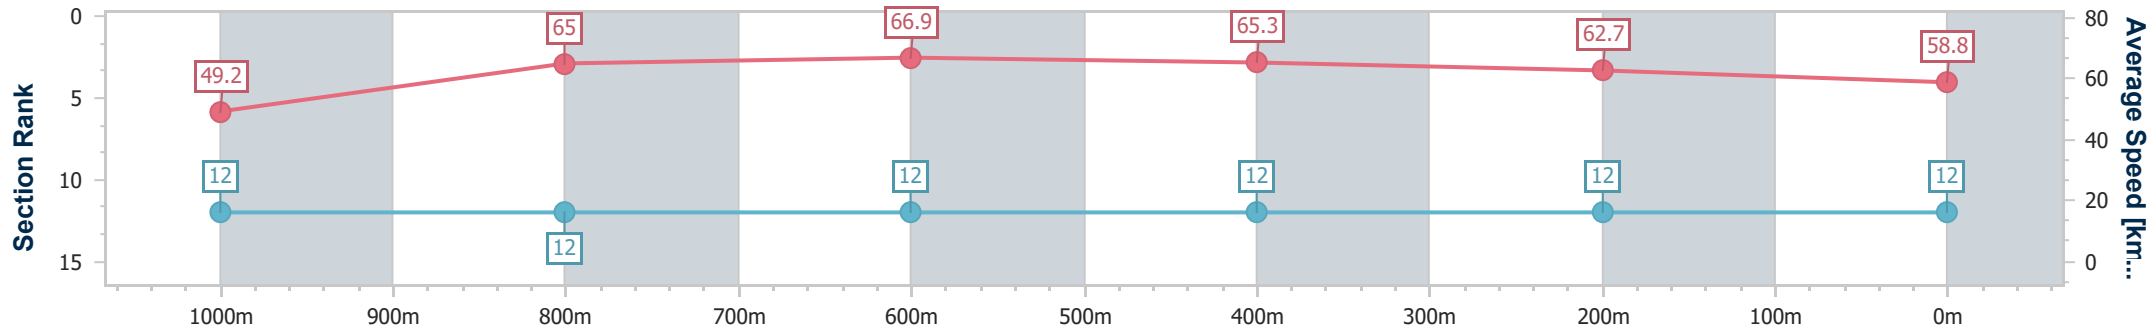

Horse/Jockey Name	Tycoon Baby
Final Rank	12
Fastest Section Time (Section)	0:10.75 (800m)
Top Speed [km/h] (Section)	67.6 (800m)
Race State	Finished

Townsville QLD Professional
Race 9: BLUEY MCDOWELL MEMORIAL Class 6 Handicap - 1200m

07 July 2024 - 16:49

Track Rating: Soft 5, Weather: Overcast, Rail Position: +8m 1000m-
W/Post; +3.5m Remainder

Section	Overall	1000m	800m	600m	400m	200m								
Section Times	1:11.21 [12] (0:14.57)	0:56.64 [12] (0:10.93)	0:45.71 [12] (0:10.75)	0:34.96 [12] (0:11.13)	0:23.83 [12] (0:11.59)	0:12.24 [12] (0:12.24)								
Average Speed [km/h]	49.2	65.0	66.9	65.3	62.7	58.8								
Top Speed [km/h]	66.0	66.9	67.6	66.5	63.6	63.6								
Avg. Dist. to Rail [m]	4.2	2.5	0.5	2.1	4.4	4.5								
Avg. Stride Freq. [Hz]	2.3	2.4	2.4	2.4	2.3	2.3								
Avg. Stride Length [m]	5.9	7.7	7.9	7.7	7.5	7.1								

- [ ] Ranking at each section and finish
- -.-.- No data available at this section
- NA No data available