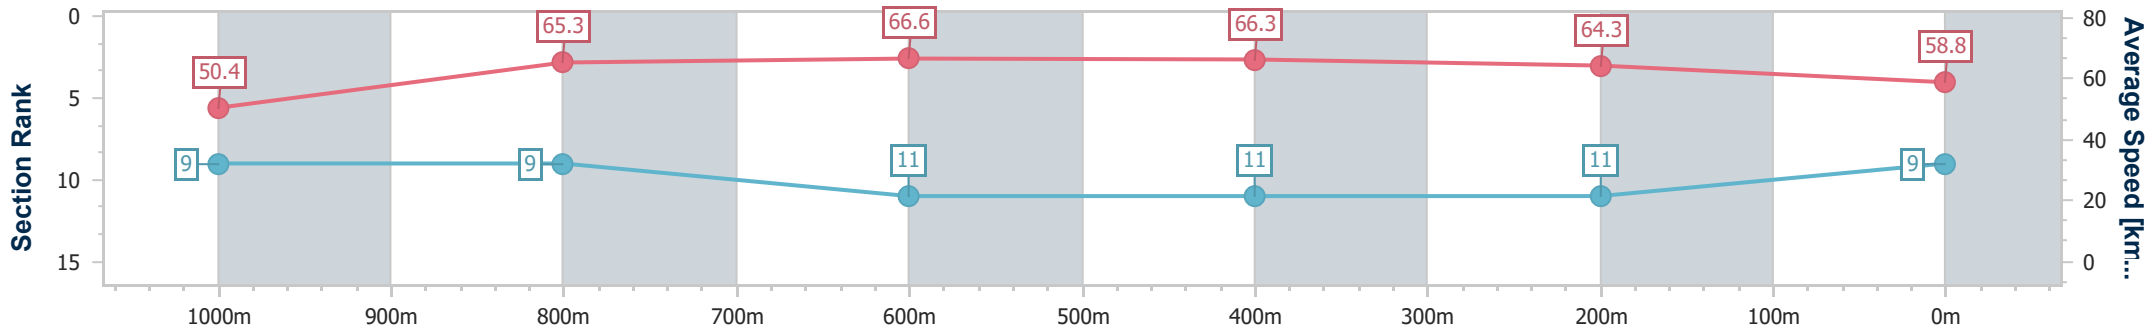

Horse/Jockey Name	Reggie's Boy
Final Rank	9
Fastest Section Time (Section)	0:10.80 (800m)
Top Speed [km/h] (Section)	68.1 (800m)
Race State	Finished

Townsville QLD Professional
Race 9: BLUEY MCDOWELL MEMORIAL Class 6 Handicap - 1200m

07 July 2024 - 16:49

Track Rating: Soft 5, Weather: Overcast, Rail Position: +8m 1000m-W/Post; +3.5m Remainder

Section	Overall	1000m	800m	600m	400m	200m							
Section Times	1:10.45 [9] (0:14.26)	0:56.19 [9] (0:10.91)	0:45.28 [9] (0:10.80)	0:34.48 [11] (0:10.93)	0:23.55 [11] (0:11.29)	0:12.26 [11] (0:12.26)							
Average Speed [km/h]	50.4	65.3	66.6	66.3	64.3	58.8							
Top Speed [km/h]	65.6	68.0	68.1	67.9	65.4	62.9							
Avg. Dist. to Rail [m]	3.4	2.2	0.4	1.7	5.7	7.4							
Avg. Stride Freq. [Hz]	2.4	2.4	2.4	2.4	2.4	2.3							
Avg. Stride Length [m]	5.7	7.5	7.6	7.6	7.4	7.0							

- [ ] Ranking at each section and finish
- -.-.- No data available at this section
- NA No data available