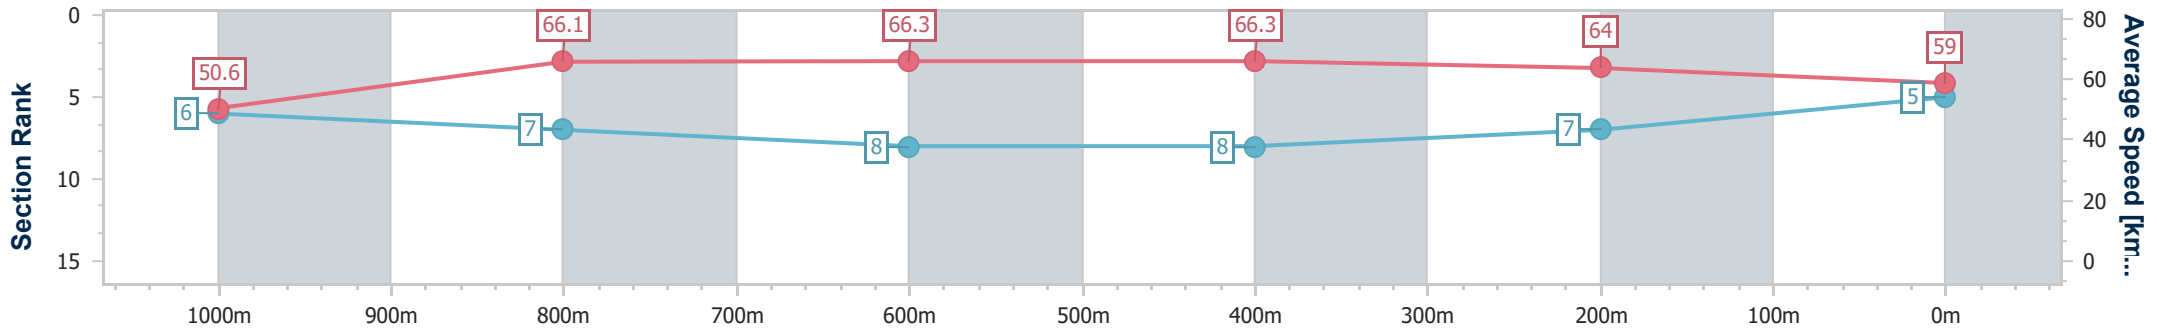

Horse/Jockey Name	Crystal Chief
Final Rank	5
Fastest Section Time (Section)	0:10.76 (1000m)
Top Speed [km/h] (Section)	68.9 (600m)
Race State	Finished

Townsville QLD Professional
Race 9: BLUEY MCDOWELL MEMORIAL Class 6 Handicap - 1200m

07 July 2024 - 16:49

Track Rating: Soft 5, Weather: Overcast, Rail Position: +8m 1000m-
W/Post; +3.5m Remainder

Section	Overall	1000m	800m	600m	400m	200m								
Section Times	1:10.11 [5] (0:14.17)	0:55.94 [6] (0:10.76)	0:45.18 [7] (0:10.77)	0:34.41 [8] (0:10.90)	0:23.51 [8] (0:11.31)	0:12.20 [7] (0:12.20)								
Average Speed [km/h]	50.6	66.1	66.3	66.3	64.0	59.0								
Top Speed [km/h]	67.4	67.8	67.3	68.9	64.7	63.1								
Avg. Dist. to Rail [m]	4.3	2.9	1.8	1.2	4.9	6.4								
Avg. Stride Freq. [Hz]	2.3	2.3	2.2	2.3	2.2	2.2								
Avg. Stride Length [m]	6.2	8.0	8.2	8.2	7.9	7.6								

- [ ] Ranking at each section and finish
- -.-.- No data available at this section
- NA No data available