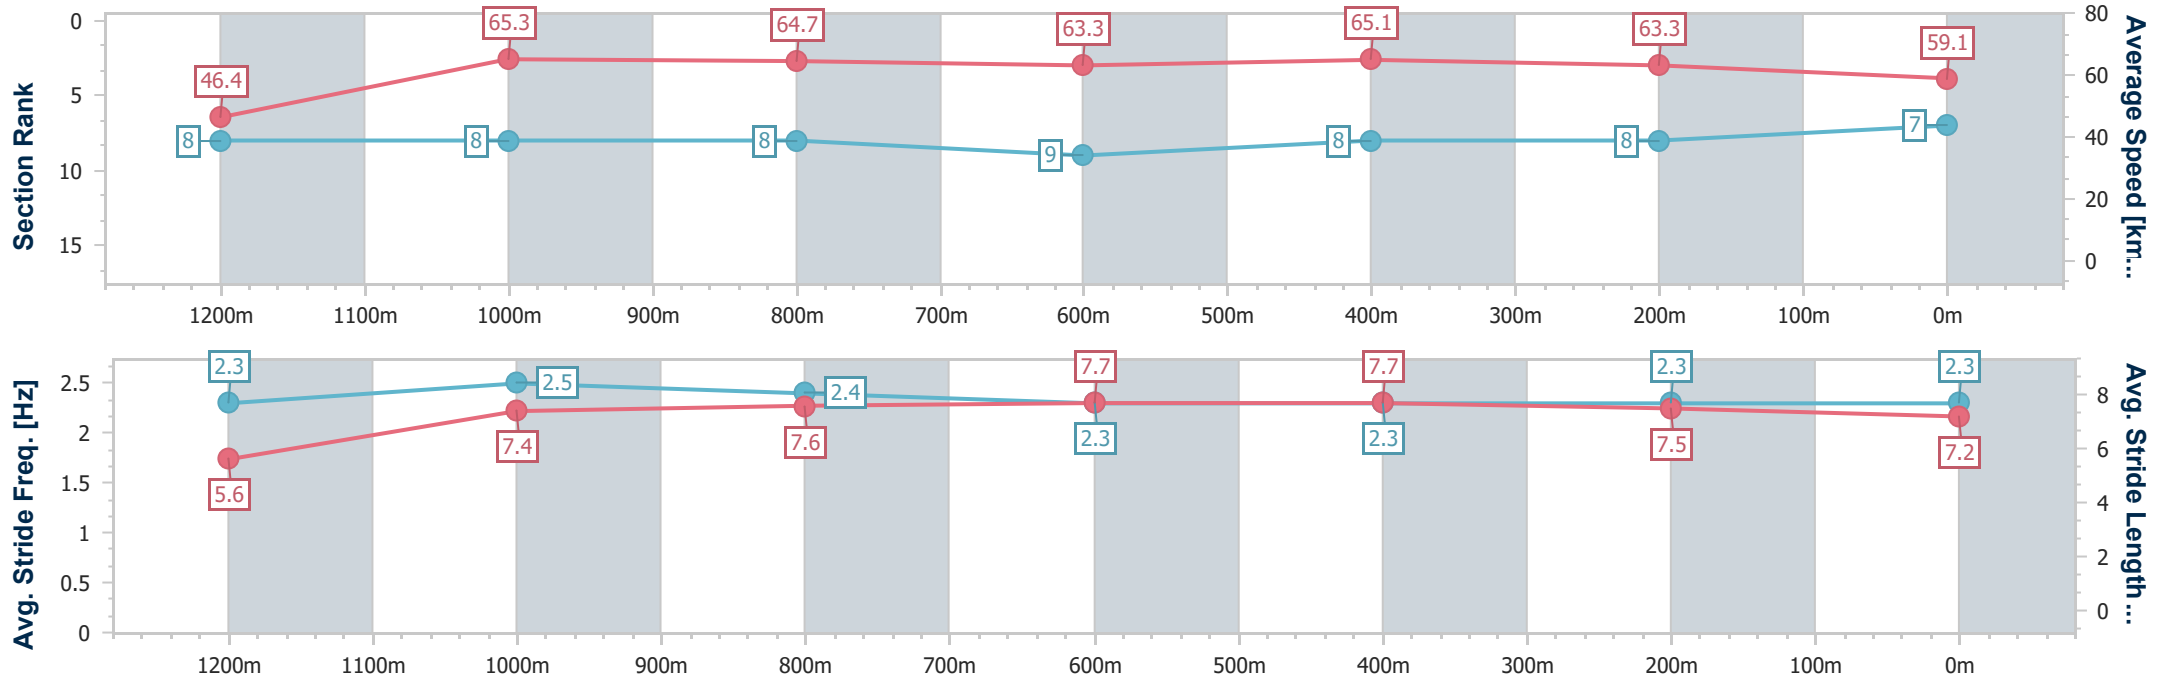

Townsville QLD Professional

Race 8: HYGAIN BENCHMARK 65 Handicap - 1400m

07 July 2024 - 16:08

Track Rating: Soft 5, Weather: Overcast, Rail Position: +8m 1000m-
W/Post; +3.5m Remainder

Section	Overall	1200m	1000m	800m	600m	400m	200m
Section Times	1:23.88 [7] (0:15.49)	1:08.39 [8] (0:11.03)	0:57.36 [8] (0:11.16)	0:46.20 [8] (0:11.39)	0:34.81 [9] (0:11.17)	0:23.64 [8] (0:11.44)	0:12.20 [8] (0:12.20)
Average Speed [km/h]	46.4	65.3	64.7	63.3	65.1	63.3	59.1
Top Speed [km/h]	65.0	65.9	65.6	64.7	65.6	64.8	61.7
Avg. Dist. to Rail [m]	6.5	1.8	0.7	0.4	2.0	5.0	6.8
Avg. Stride Freq. [Hz]	2.3	2.5	2.4	2.3	2.3	2.3	2.3
Avg. Stride Length [m]	5.6	7.4	7.6	7.7	7.7	7.5	7.2

- [] Ranking at each section and finish
- .-.- No data available at this section
- NA No data available

Horse/Jockey Name	Elleves
Final Rank	8
Fastest Section Time (Section)	0:10.94 (800m)
Top Speed [km/h] (Section)	67.3 (800m)
Race State	Finished