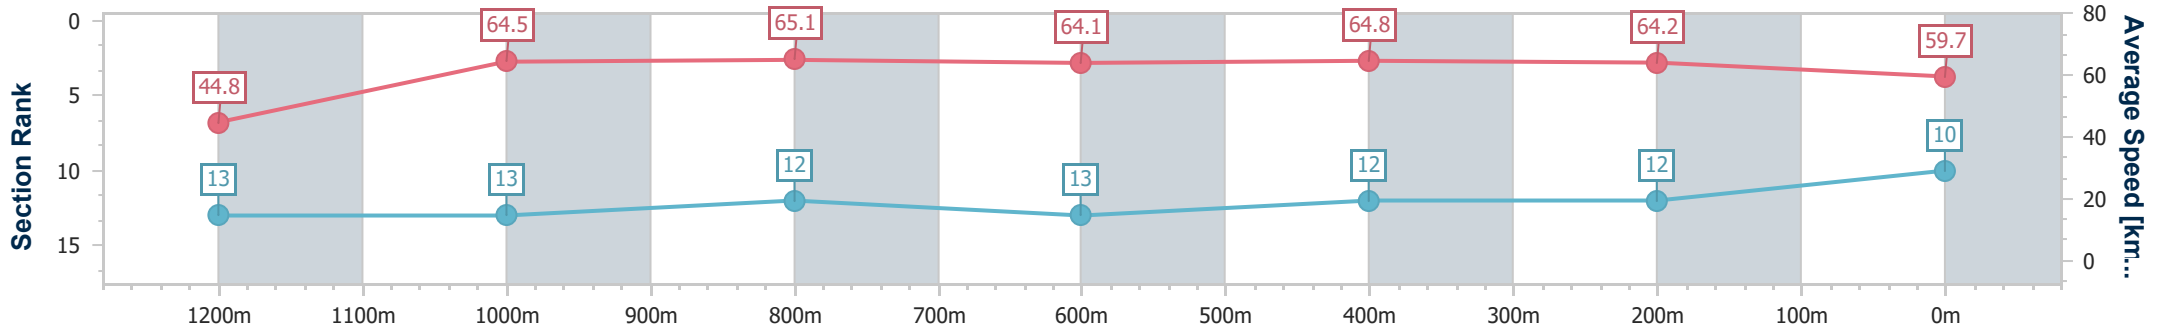

- [] Ranking at each section and finish
- .-.- No data available at this section
- NA No data available

Horse/Jockey Name	The Sherpa
Final Rank	10
Fastest Section Time (Section)	0:10.98 (1000m)
Top Speed [km/h] (Section)	66.3 (800m)
Race State	Finished

Townsville QLD Professional

Race 8: HYGAIN BENCHMARK 65 Handicap - 1400m

07 July 2024 - 16:08

Track Rating: Soft 5, Weather: Overcast, Rail Position: +8m 1000m-
W/Post; +3.5m Remainder

Section	Overall	1200m	1000m	800m	600m	400m	200m
Section Times	1:24.09 [10] (0:16.11)	1:07.98 [13] (0:11.10)	0:56.88 [13] (0:10.98)	0:45.90 [12] (0:11.24)	0:34.66 [13] (0:11.26)	0:23.40 [12] (0:11.33)	0:12.07 [12] (0:12.07)
Average Speed [km/h]	44.8	64.5	65.1	64.1	64.8	64.2	59.7
Top Speed [km/h]	65.2	66.2	66.1	66.3	65.8	65.0	63.0
Avg. Dist. to Rail [m]	6.4	1.7	1.7	0.6	2.6	6.1	7.0
Avg. Stride Freq. [Hz]	2.4	2.5	2.5	2.4	2.5	2.5	2.4
Avg. Stride Length [m]	5.3	7.3	7.4	7.4	7.2	7.2	7.0

- [] Ranking at each section and finish
- .-.- No data available at this section
- NA No data available

Horse/Jockey Name	Almahero
Final Rank	11
Fastest Section Time (Section)	0:10.96 (1200m)
Top Speed [km/h] (Section)	65.7 (1200m)
Race State	Finished