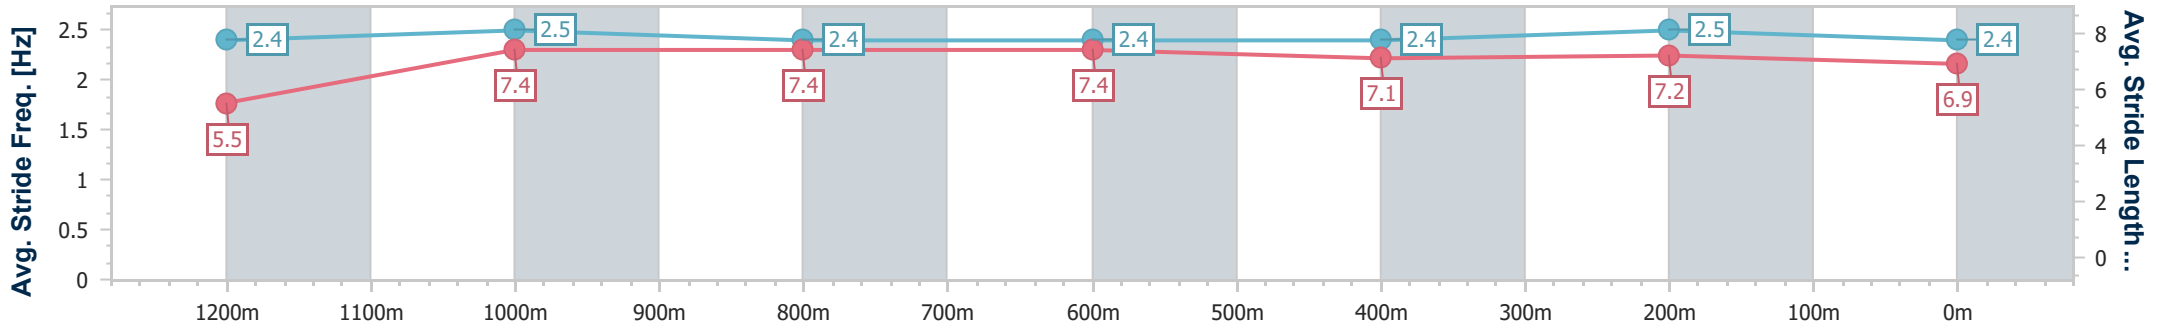

07 July 2024 - 16:08

Track Rating: Soft 5, Weather: Overcast, Rail Position: +8m 1000m-
W/Post; +3.5m Remainder

Section	Overall	1200m	1000m	800m	600m	400m	200m
Section Times	1:23.39 [1] (0:14.98)	1:08.41 [2] (0:10.95)	0:57.46 [3] (0:11.27)	0:46.19 [4] (0:11.48)	0:34.71 [4] (0:11.31)	0:23.40 [4] (0:11.32)	0:12.08 [3] (0:12.08)
Average Speed [km/h]	48.0	65.4	63.7	63.0	64.4	64.3	59.7
Top Speed [km/h]	65.9	66.2	65.1	64.2	66.0	65.7	61.3
Avg. Dist. to Rail [m]	7.2	1.7	1.4	0.8	2.9	5.2	6.2
Avg. Stride Freq. [Hz]	2.4	2.5	2.4	2.4	2.4	2.5	2.4
Avg. Stride Length [m]	5.5	7.4	7.4	7.4	7.1	7.2	6.9