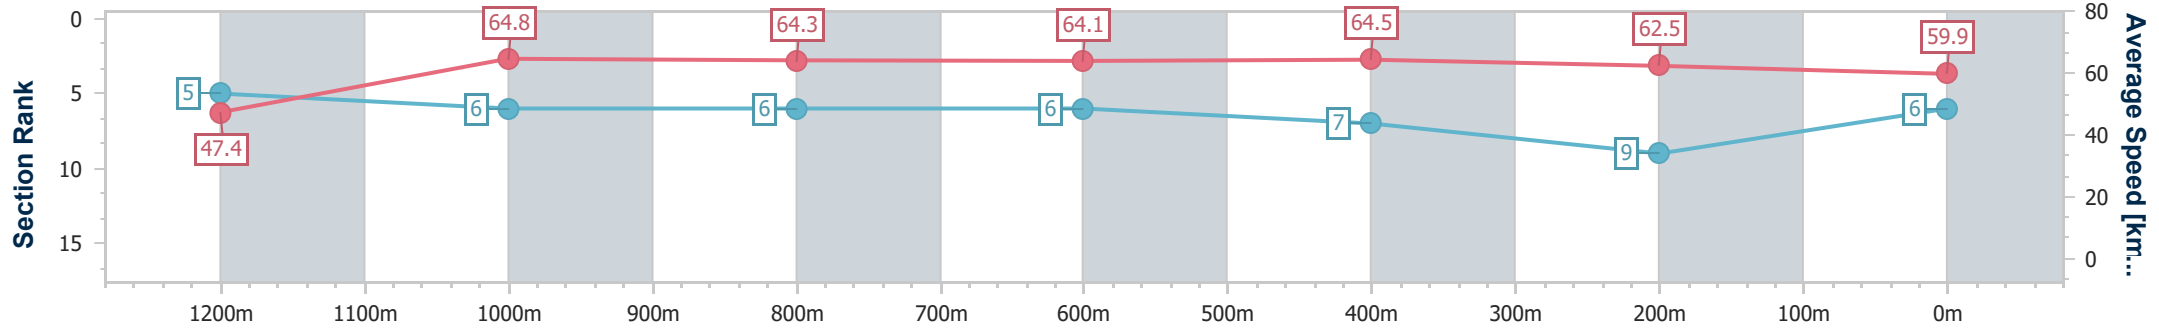

Townsville QLD Professional

Race 8: HYGAIN BENCHMARK 65 Handicap - 1400m

07 July 2024 - 16:08

Track Rating: Soft 5, Weather: Overcast, Rail Position: +8m 1000m-
W/Post; +3.5m Remainder

Section	Overall	1200m	1000m	800m	600m	400m	200m
Section Times	1:23.85 [6] (0:15.23)	1:08.62 [5] (0:11.07)	0:57.55 [6] (0:11.19)	0:46.36 [6] (0:11.35)	0:35.01 [6] (0:11.33)	0:23.68 [7] (0:11.63)	0:12.05 [9] (0:12.05)
Average Speed [km/h]	47.4	64.8	64.3	64.1	64.5	62.5	59.9
Top Speed [km/h]	65.1	66.0	65.4	64.7	65.9	63.8	62.5
Avg. Dist. to Rail [m]	11.3	1.6	1.1	1.6	3.3	6.6	8.8
Avg. Stride Freq. [Hz]	2.4	2.4	2.4	2.4	2.4	2.4	2.4
Avg. Stride Length [m]	5.6	7.5	7.5	7.6	7.6	7.4	7.0