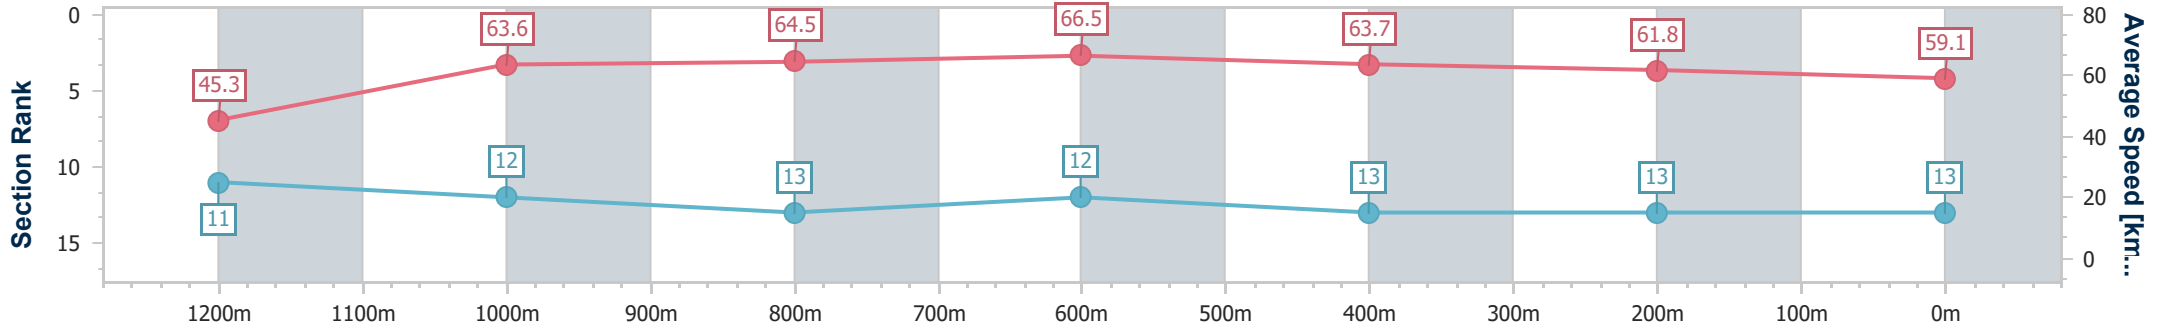

- [] Ranking at each section and finish
- .-.- No data available at this section
- NA No data available

Horse/Jockey Name	Bloomin' Ready
Final Rank	13
Fastest Section Time (Section)	0:10.94 (800m)
Top Speed [km/h] (Section)	67.8 (800m)
Race State	Finished

Townsville QLD Professional

Race 8: HYGAIN BENCHMARK 65 Handicap - 1400m

07 July 2024 - 16:08

Track Rating: Soft 5, Weather: Overcast, Rail Position: +8m 1000m-
W/Post; +3.5m Remainder

Section	Overall	1200m	1000m	800m	600m	400m	200m
Section Times	1:24.75 [13] (0:15.91)	1:08.84 [11] (0:11.28)	0:57.56 [12] (0:11.17)	0:46.39 [13] (0:10.94)	0:35.45 [12] (0:11.53)	0:23.92 [13] (0:11.73)	0:12.19 [13] (0:12.19)
Average Speed [km/h]	45.3	63.6	64.5	66.5	63.7	61.8	59.1
Top Speed [km/h]	62.6	65.3	66.1	67.8	65.3	63.2	61.2
Avg. Dist. to Rail [m]	8.1	1.5	1.1	2.5	3.9	5.0	8.1
Avg. Stride Freq. [Hz]	2.2	2.3	2.3	2.3	2.3	2.3	2.3
Avg. Stride Length [m]	5.6	7.6	7.8	7.9	7.7	7.5	7.4

- [] Ranking at each section and finish
- .-.- No data available at this section
- NA No data available