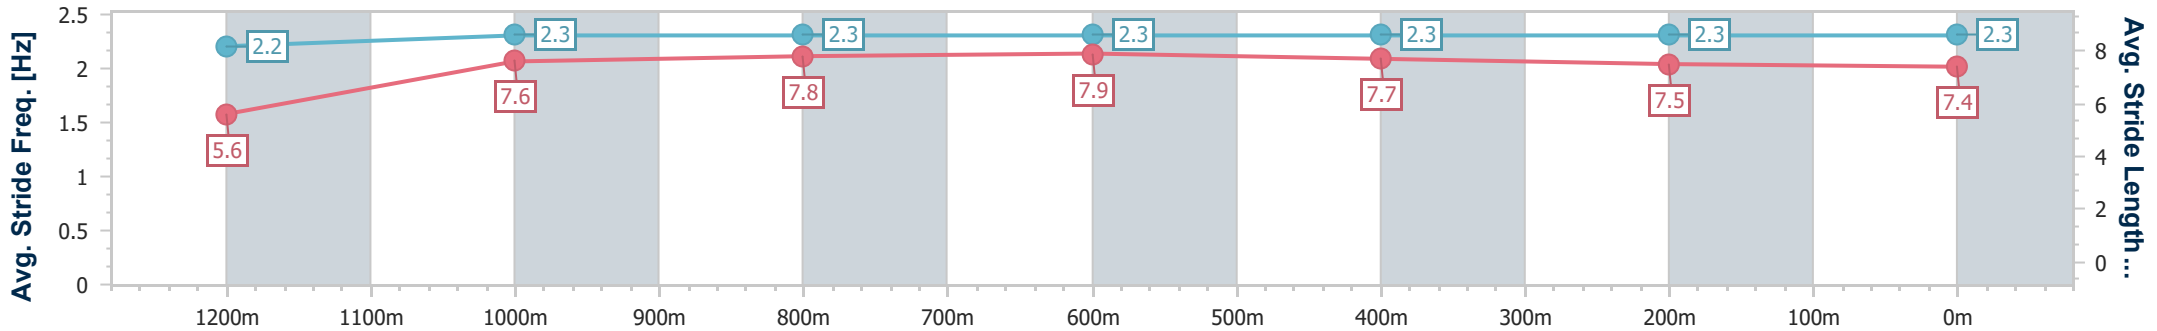

- [] Ranking at each section and finish
- .-.- No data available at this section
- NA No data available

Horse/Jockey Name	Bloomin' Ready
Final Rank	13
Fastest Section Time (Section)	0:10.94 (800m)
Top Speed [km/h] (Section)	67.8 (800m)
Race State	Finished

Townsville QLD Professional

Race 8: HYGAIN BENCHMARK 65 Handicap - 1400m

07 July 2024 - 16:08

Track Rating: Soft 5, Weather: Overcast, Rail Position: +8m 1000m-
W/Post; +3.5m Remainder

Section	Overall	1200m	1000m	800m	600m	400m	200m
Section Times	1:24.75 [13] (0:15.91)	1:08.84 [11] (0:11.28)	0:57.56 [12] (0:11.17)	0:46.39 [13] (0:10.94)	0:35.45 [12] (0:11.53)	0:23.92 [13] (0:11.73)	0:12.19 [13] (0:12.19)
Average Speed [km/h]	45.3	63.6	64.5	66.5	63.7	61.8	59.1
Top Speed [km/h]	62.6	65.3	66.1	67.8	65.3	63.2	61.2
Avg. Dist. to Rail [m]	8.1	1.5	1.1	2.5	3.9	5.0	8.1
Avg. Stride Freq. [Hz]	2.2	2.3	2.3	2.3	2.3	2.3	2.3
Avg. Stride Length [m]	5.6	7.6	7.8	7.9	7.7	7.5	7.4

- [] Ranking at each section and finish
- .-.- No data available at this section
- NA No data available