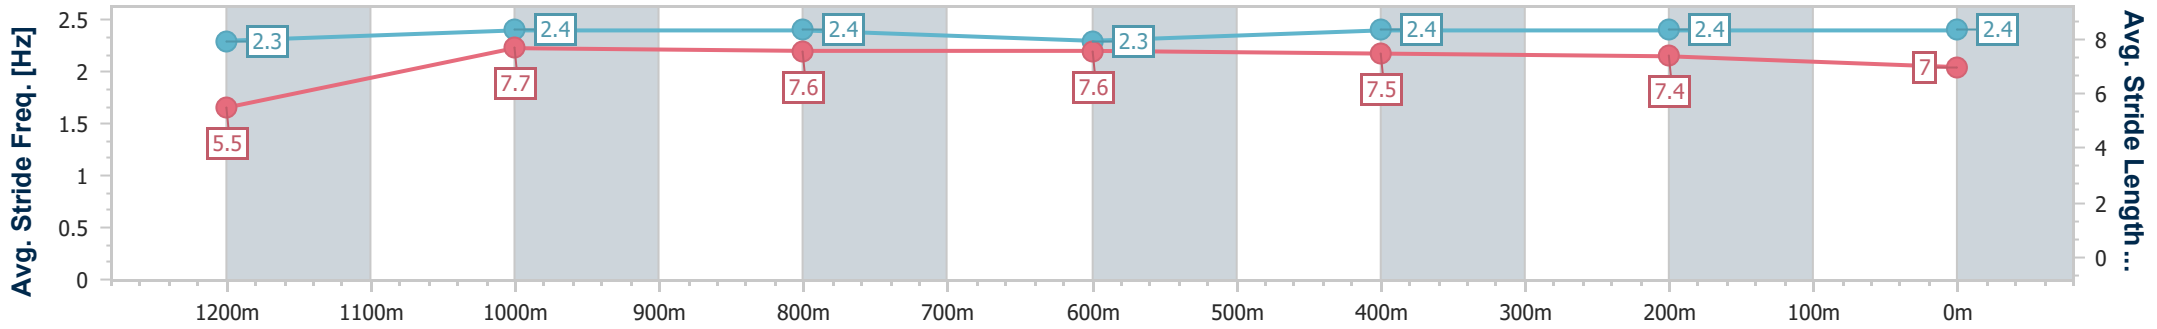

Townsville QLD Professional

Race 8: HYGAIN BENCHMARK 65 Handicap - 1400m

07 July 2024 - 16:08

Track Rating: Soft 5, Weather: Overcast, Rail Position: +8m 1000m-
W/Post; +3.5m Remainder

Section	Overall	1200m	1000m	800m	600m	400m	200m
Section Times	1:23.59 [3] (0:15.43)	1:08.16 [7] (0:10.92)	0:57.24 [7] (0:11.17)	0:46.07 [7] (0:11.38)	0:34.69 [7] (0:11.25)	0:23.44 [6] (0:11.33)	0:12.11 [4] (0:12.11)
Average Speed [km/h]	46.8	65.7	64.3	63.5	64.3	63.8	59.5
Top Speed [km/h]	65.5	66.4	65.0	64.3	64.9	64.9	62.2
Avg. Dist. to Rail [m]	6.3	1.6	0.9	0.4	0.9	3.8	6.5
Avg. Stride Freq. [Hz]	2.3	2.4	2.4	2.3	2.4	2.4	2.4
Avg. Stride Length [m]	5.5	7.7	7.6	7.6	7.5	7.4	7.0