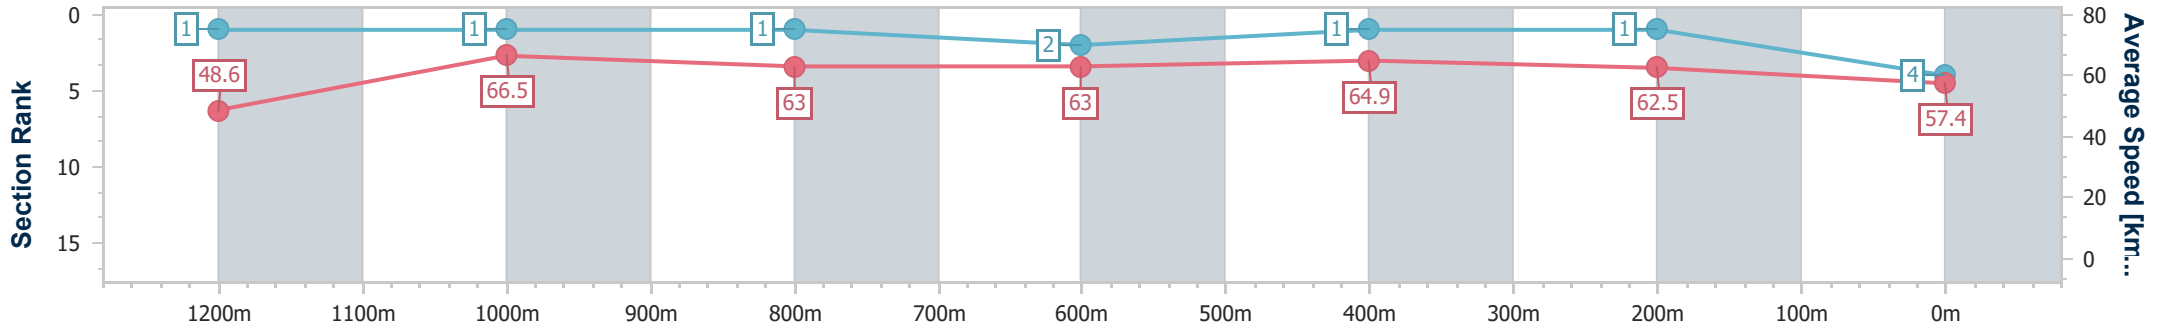

Townsville QLD Professional

Race 8: HYGAIN BENCHMARK 65 Handicap - 1400m

07 July 2024 - 16:08

Track Rating: Soft 5, Weather: Overcast, Rail Position: +8m 1000m-
W/Post; +3.5m Remainder

Section	Overall	1200m	1000m	800m	600m	400m	200m
Section Times	1:23.66 [4] (0:14.79)	1:08.87 [1] (0:10.77)	0:58.10 [1] (0:11.35)	0:46.75 [1] (0:11.50)	0:35.25 [2] (0:11.16)	0:24.09 [1] (0:11.57)	0:12.52 [1] (0:12.52)
Average Speed [km/h]	48.6	66.5	63.0	63.0	64.9	62.5	57.4
Top Speed [km/h]	66.9	67.6	64.3	65.3	65.5	64.8	61.4
Avg. Dist. to Rail [m]	6.7	1.8	1.5	1.2	1.5	2.0	3.1
Avg. Stride Freq. [Hz]	2.4	2.5	2.4	2.4	2.5	2.4	2.4
Avg. Stride Length [m]	5.6	7.1	7.3	7.4	7.3	7.1	6.7