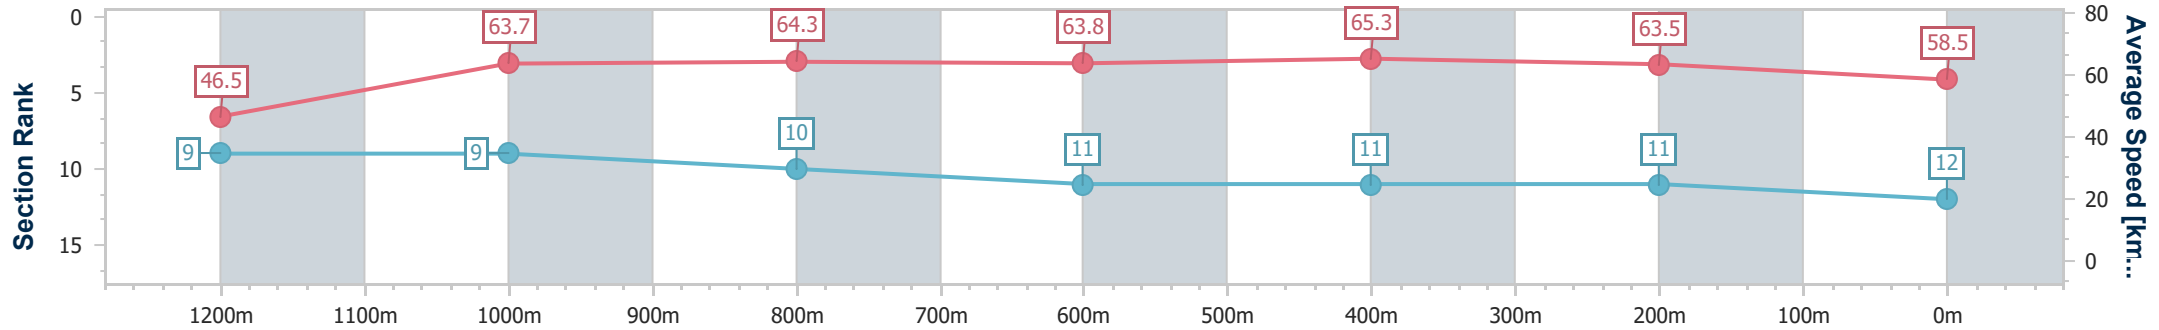

- [] Ranking at each section and finish
- .-.- No data available at this section
- NA No data available

Horse/Jockey Name	Wise Dragon
Final Rank	12
Fastest Section Time (Section)	0:11.17 (1000m)
Top Speed [km/h] (Section)	66.8 (600m)
Race State	Finished

Townsville QLD Professional

Race 8: HYGAIN BENCHMARK 65 Handicap - 1400m

07 July 2024 - 16:08

Track Rating: Soft 5, Weather: Overcast, Rail Position: +8m 1000m-
W/Post; +3.5m Remainder

Section	Overall	1200m	1000m	800m	600m	400m	200m
Section Times	1:24.22 [12] (0:15.49)	1:08.73 [9] (0:11.26)	0:57.47 [9] (0:11.17)	0:46.30 [10] (0:11.36)	0:34.94 [11] (0:11.19)	0:23.75 [11] (0:11.45)	0:12.30 [11] (0:12.30)
Average Speed [km/h]	46.5	63.7	64.3	63.8	65.3	63.5	58.5
Top Speed [km/h]	63.4	64.5	66.0	64.7	66.8	65.7	62.2
Avg. Dist. to Rail [m]	7.7	2.0	1.0	1.4	2.9	6.9	10.4
Avg. Stride Freq. [Hz]	2.3	2.3	2.3	2.3	2.4	2.4	2.3
Avg. Stride Length [m]	5.6	7.6	7.7	7.8	7.6	7.4	7.1

- [] Ranking at each section and finish
- .-.- No data available at this section
- NA No data available

Horse/Jockey Name	Bloomin' Ready
Final Rank	13
Fastest Section Time (Section)	0:10.94 (800m)
Top Speed [km/h] (Section)	67.8 (800m)
Race State	Finished