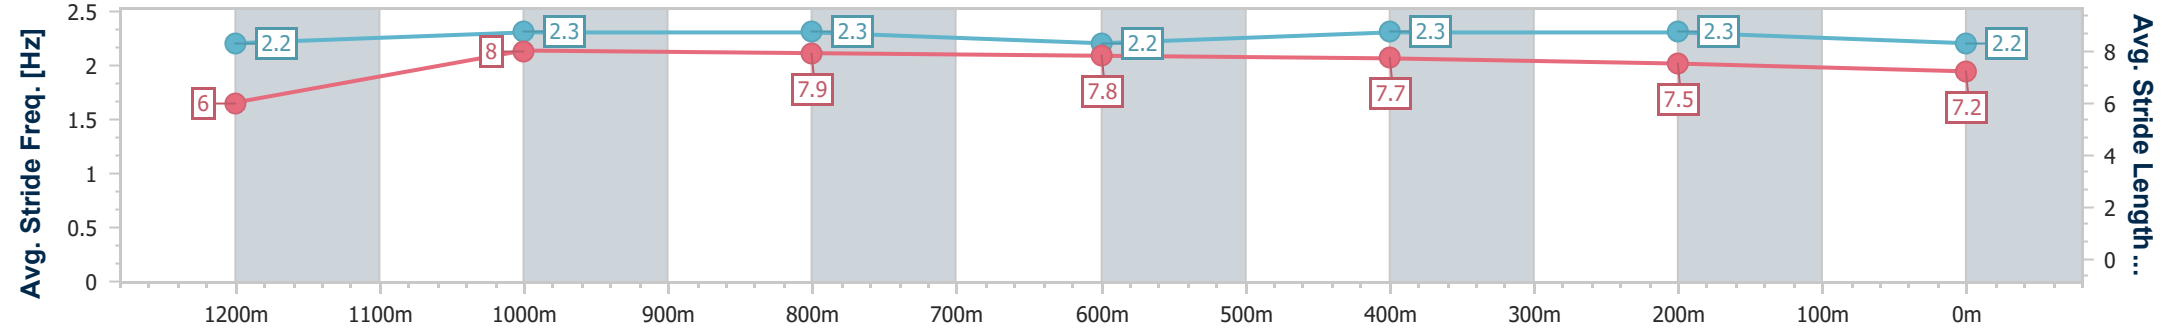

- [] Ranking at each section and finish
- .-.- No data available at this section
- NA No data available

Horse/Jockey Name	Almahero
Final Rank	11
Fastest Section Time (Section)	0:10.96 (1200m)
Top Speed [km/h] (Section)	65.7 (1200m)
Race State	Finished

Townsville QLD Professional

Race 8: HYGAIN BENCHMARK 65 Handicap - 1400m

07 July 2024 - 16:08

Track Rating: Soft 5, Weather: Overcast, Rail Position: +8m 1000m-
W/Post; +3.5m Remainder

Section	Overall	1200m	1000m	800m	600m	400m	200m
Section Times	1:24.16 [11] (0:15.12)	1:09.04 [4] (0:10.96)	0:58.08 [4] (0:11.08)	0:47.00 [3] (0:11.41)	0:35.59 [3] (0:11.31)	0:24.28 [3] (0:11.73)	0:12.55 [6] (0:12.55)
Average Speed [km/h]	47.6	65.3	64.4	62.9	64.0	61.8	57.5
Top Speed [km/h]	65.1	65.7	65.4	64.1	64.7	62.8	60.7
Avg. Dist. to Rail [m]	4.4	1.8	2.2	0.5	1.3	3.6	3.7
Avg. Stride Freq. [Hz]	2.2	2.3	2.3	2.2	2.3	2.3	2.2
Avg. Stride Length [m]	6.0	8.0	7.9	7.8	7.7	7.5	7.2

- [] Ranking at each section and finish
- .-.- No data available at this section
- NA No data available

Horse/Jockey Name	Wise Dragon
Final Rank	12
Fastest Section Time (Section)	0:11.17 (1000m)
Top Speed [km/h] (Section)	66.8 (600m)
Race State	Finished