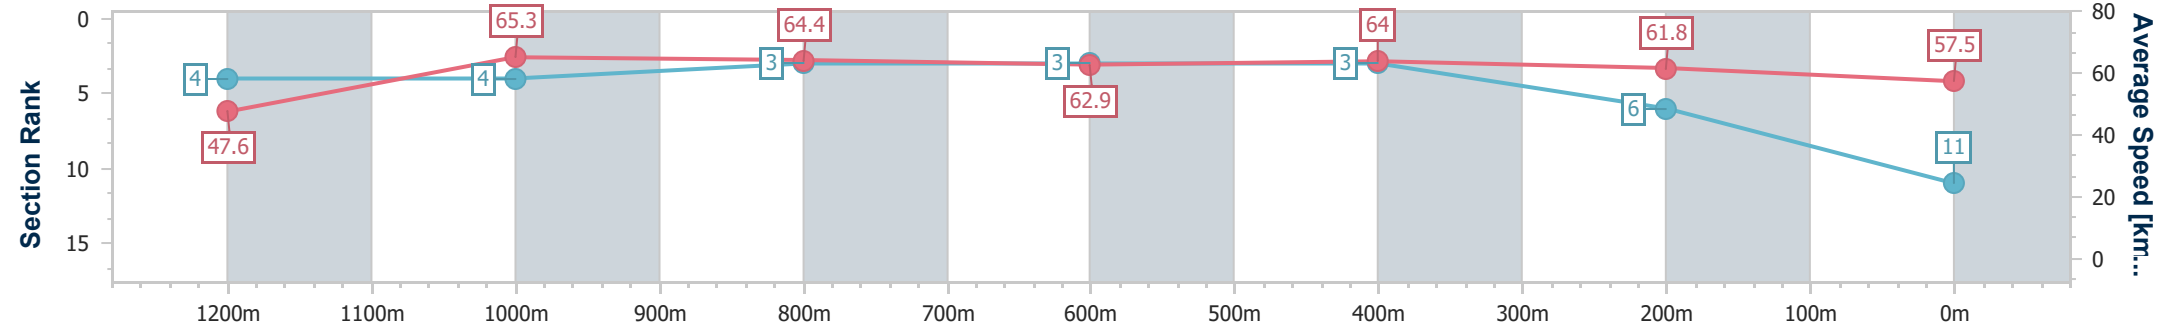

Townsville QLD Professional

Race 8: HYGAIN BENCHMARK 65 Handicap - 1400m

07 July 2024 - 16:08

Track Rating: Soft 5, Weather: Overcast, Rail Position: +8m 1000m-
W/Post; +3.5m Remainder

Section	Overall	1200m	1000m	800m	600m	400m	200m
Section Times	1:24.16 [11] (0:15.12)	1:09.04 [4] (0:10.96)	0:58.08 [4] (0:11.08)	0:47.00 [3] (0:11.41)	0:35.59 [3] (0:11.31)	0:24.28 [3] (0:11.73)	0:12.55 [6] (0:12.55)
Average Speed [km/h]	47.6	65.3	64.4	62.9	64.0	61.8	57.5
Top Speed [km/h]	65.1	65.7	65.4	64.1	64.7	62.8	60.7
Avg. Dist. to Rail [m]	4.4	1.8	2.2	0.5	1.3	3.6	3.7
Avg. Stride Freq. [Hz]	2.2	2.3	2.3	2.2	2.3	2.3	2.2
Avg. Stride Length [m]	6.0	8.0	7.9	7.8	7.7	7.5	7.2

- [] Ranking at each section and finish
- .-.- No data available at this section
- NA No data available

Horse/Jockey Name	Wise Dragon
Final Rank	12
Fastest Section Time (Section)	0:11.17 (1000m)
Top Speed [km/h] (Section)	66.8 (600m)
Race State	Finished