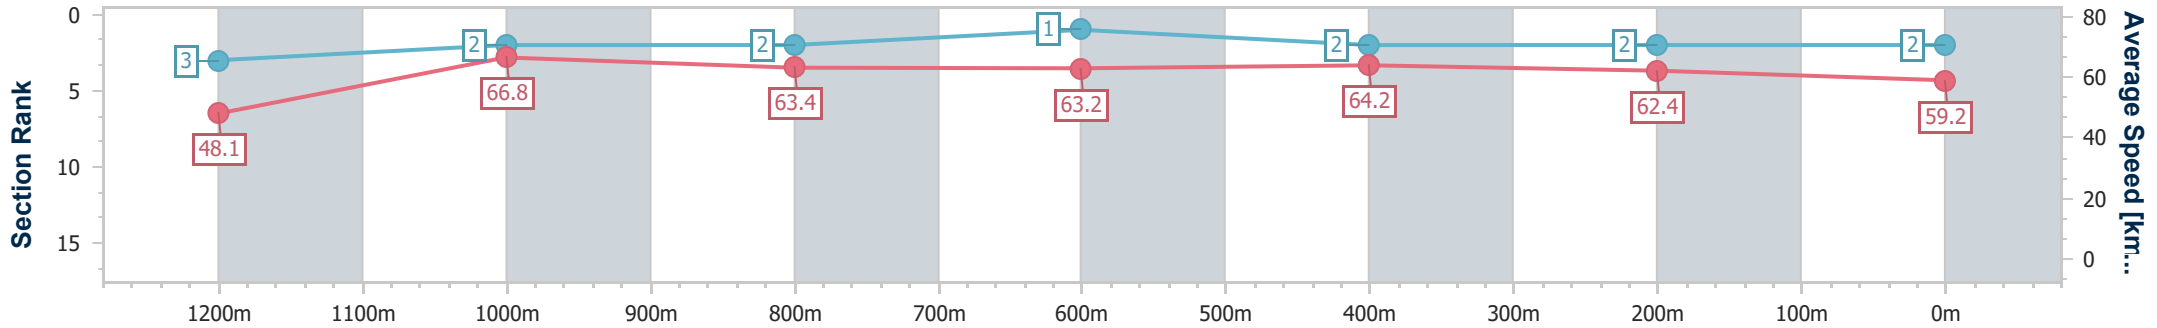

- [] Ranking at each section and finish
- .-.- No data available at this section
- NA No data available

Horse/Jockey Name	Harrow
Final Rank	3
Fastest Section Time (Section)	0:10.92 (1200m)
Top Speed [km/h] (Section)	66.4 (1200m)
Race State	Finished