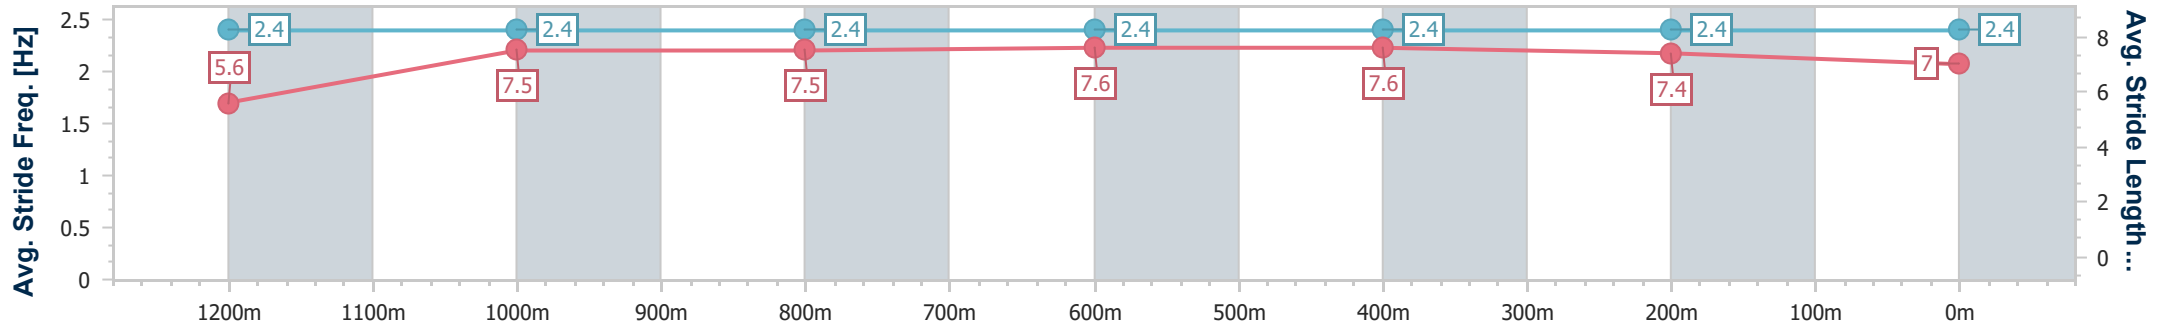

Townsville QLD Professional

Race 8: HYGAIN BENCHMARK 65 Handicap - 1400m

07 July 2024 - 16:08

Track Rating: Soft 5, Weather: Overcast, Rail Position: +8m 1000m-
W/Post; +3.5m Remainder

Section	Overall	1200m	1000m	800m	600m	400m	200m
Section Times	1:23.85 [6] (0:15.23)	1:08.62 [5] (0:11.07)	0:57.55 [6] (0:11.19)	0:46.36 [6] (0:11.35)	0:35.01 [6] (0:11.33)	0:23.68 [7] (0:11.63)	0:12.05 [9] (0:12.05)
Average Speed [km/h]	47.4	64.8	64.3	64.1	64.5	62.5	59.9
Top Speed [km/h]	65.1	66.0	65.4	64.7	65.9	63.8	62.5
Avg. Dist. to Rail [m]	11.3	1.6	1.1	1.6	3.3	6.6	8.8
Avg. Stride Freq. [Hz]	2.4	2.4	2.4	2.4	2.4	2.4	2.4
Avg. Stride Length [m]	5.6	7.5	7.5	7.6	7.6	7.4	7.0