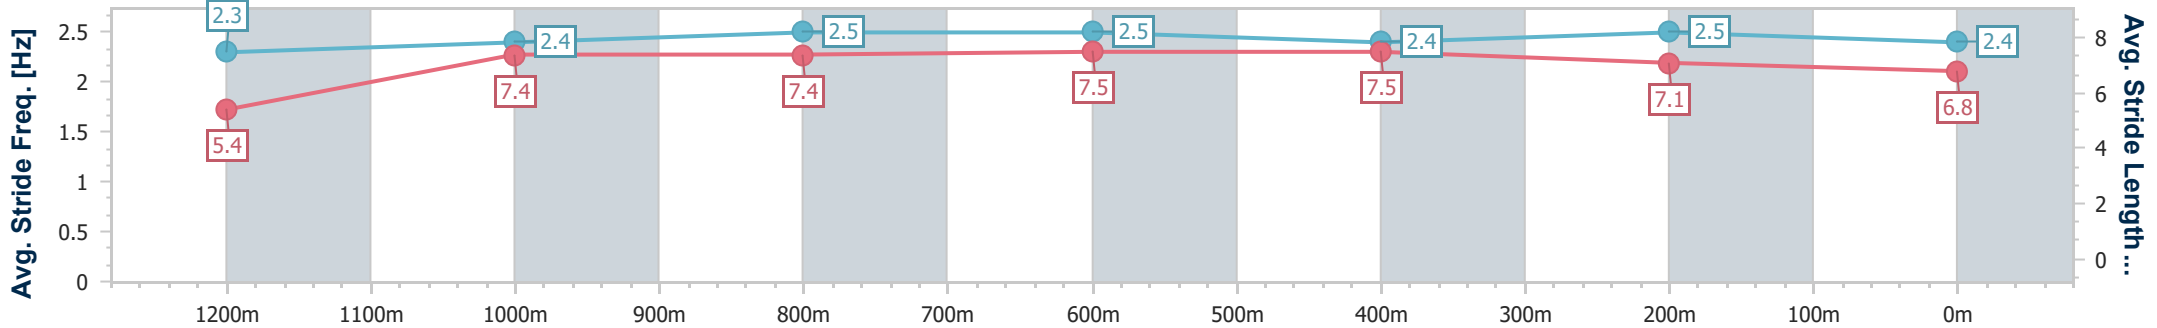

Townsville QLD Professional

Race 8: HYGAIN BENCHMARK 65 Handicap - 1400m

07 July 2024 - 16:08

Track Rating: Soft 5, Weather: Overcast, Rail Position: +8m 1000m-
W/Post; +3.5m Remainder

Section	Overall	1200m	1000m	800m	600m	400m	200m
Section Times	1:23.94 [8] (0:15.92)	1:08.02 [12] (0:11.08)	0:56.94 [11] (0:11.12)	0:45.82 [11] (0:10.94)	0:34.88 [8] (0:11.19)	0:23.69 [9] (0:11.42)	0:12.27 [7] (0:12.27)
Average Speed [km/h]	45.2	64.7	64.7	66.5	65.8	63.7	58.8
Top Speed [km/h]	63.4	66.0	66.6	67.3	66.9	65.2	61.6
Avg. Dist. to Rail [m]	7.2	1.2	0.9	1.9	4.5	7.3	9.6
Avg. Stride Freq. [Hz]	2.3	2.4	2.5	2.5	2.4	2.5	2.4
Avg. Stride Length [m]	5.4	7.4	7.4	7.5	7.5	7.1	6.8

- [] Ranking at each section and finish
- .-.- No data available at this section
- NA No data available

Horse/Jockey Name	Mission House
Final Rank	9
Fastest Section Time (Section)	0:11.02 (1200m)
Top Speed [km/h] (Section)	66.0 (1200m)
Race State	Finished