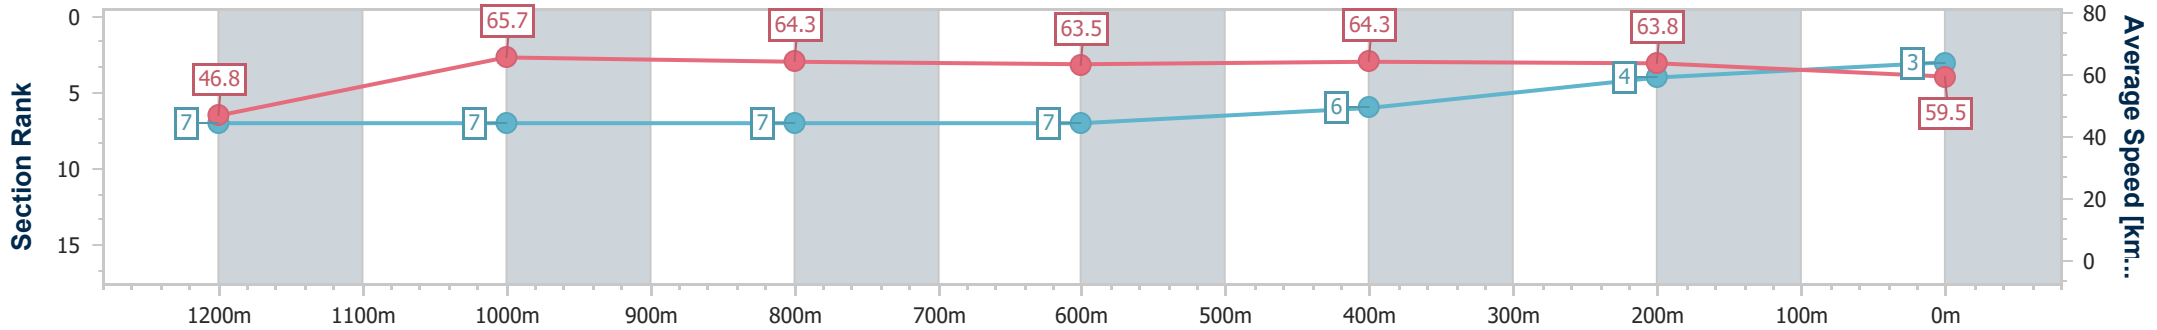

Townsville QLD Professional

Race 8: HYGAIN BENCHMARK 65 Handicap - 1400m

07 July 2024 - 16:08

Track Rating: Soft 5, Weather: Overcast, Rail Position: +8m 1000m-
W/Post; +3.5m Remainder

Section	Overall	1200m	1000m	800m	600m	400m	200m
Section Times	1:23.59 [3] (0:15.43)	1:08.16 [7] (0:10.92)	0:57.24 [7] (0:11.17)	0:46.07 [7] (0:11.38)	0:34.69 [7] (0:11.25)	0:23.44 [6] (0:11.33)	0:12.11 [4] (0:12.11)
Average Speed [km/h]	46.8	65.7	64.3	63.5	64.3	63.8	59.5
Top Speed [km/h]	65.5	66.4	65.0	64.3	64.9	64.9	62.2
Avg. Dist. to Rail [m]	6.3	1.6	0.9	0.4	0.9	3.8	6.5
Avg. Stride Freq. [Hz]	2.3	2.4	2.4	2.3	2.4	2.4	2.4
Avg. Stride Length [m]	5.5	7.7	7.6	7.6	7.5	7.4	7.0