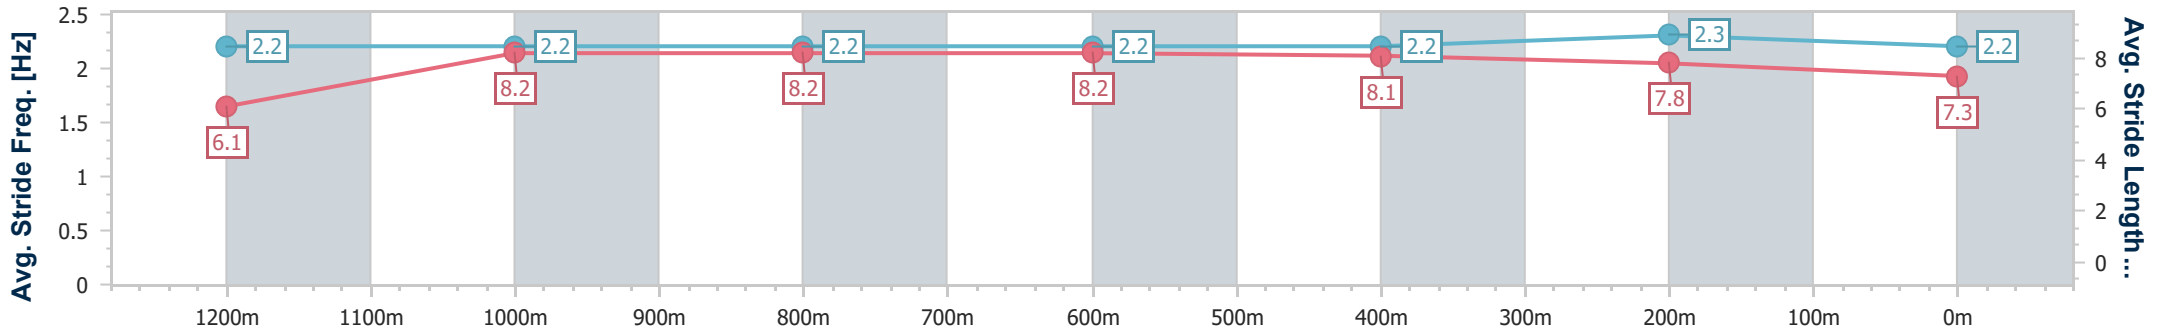

Townsville QLD Professional

Race 8: HYGAIN BENCHMARK 65 Handicap - 1400m

07 July 2024 - 16:08

Track Rating: Soft 5, Weather: Overcast, Rail Position: +8m 1000m-
W/Post; +3.5m Remainder

Section	Overall	1200m	1000m	800m	600m	400m	200m
Section Times	1:23.76 [5] (0:15.25)	1:08.51 [6] (0:10.99)	0:57.52 [5] (0:11.18)	0:46.34 [5] (0:11.39)	0:34.95 [5] (0:11.26)	0:23.69 [5] (0:11.41)	0:12.28 [4] (0:12.28)
Average Speed [km/h]	47.2	65.2	63.9	63.2	64.6	63.8	58.6
Top Speed [km/h]	64.6	65.9	64.7	64.9	65.4	64.9	62.0
Avg. Dist. to Rail [m]	5.2	1.7	1.6	0.3	2.2	6.2	7.8
Avg. Stride Freq. [Hz]	2.2	2.2	2.2	2.2	2.2	2.3	2.2
Avg. Stride Length [m]	6.1	8.2	8.2	8.2	8.1	7.8	7.3