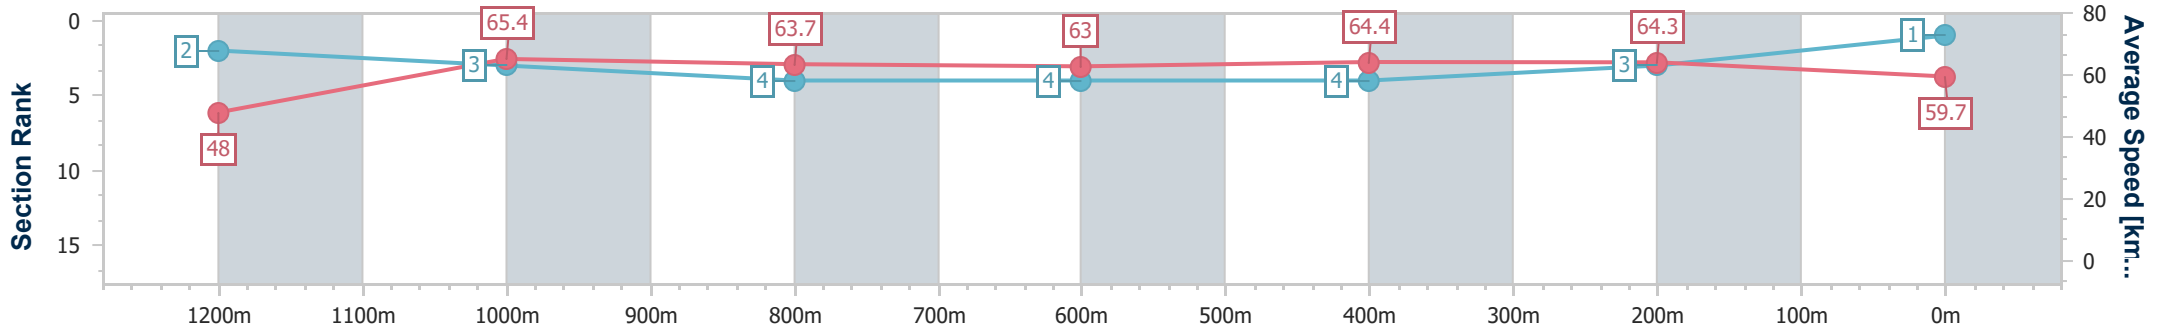

07 July 2024 - 16:08

Track Rating: Soft 5, Weather: Overcast, Rail Position: +8m 1000m-
W/Post; +3.5m Remainder

Section	Overall	1200m	1000m	800m	600m	400m	200m
Section Times	1:23.39 [1] (0:14.98)	1:08.41 [2] (0:10.95)	0:57.46 [3] (0:11.27)	0:46.19 [4] (0:11.48)	0:34.71 [4] (0:11.31)	0:23.40 [4] (0:11.32)	0:12.08 [3] (0:12.08)
Average Speed [km/h]	48.0	65.4	63.7	63.0	64.4	64.3	59.7
Top Speed [km/h]	65.9	66.2	65.1	64.2	66.0	65.7	61.3
Avg. Dist. to Rail [m]	7.2	1.7	1.4	0.8	2.9	5.2	6.2
Avg. Stride Freq. [Hz]	2.4	2.5	2.4	2.4	2.4	2.5	2.4
Avg. Stride Length [m]	5.5	7.4	7.4	7.4	7.1	7.2	6.9