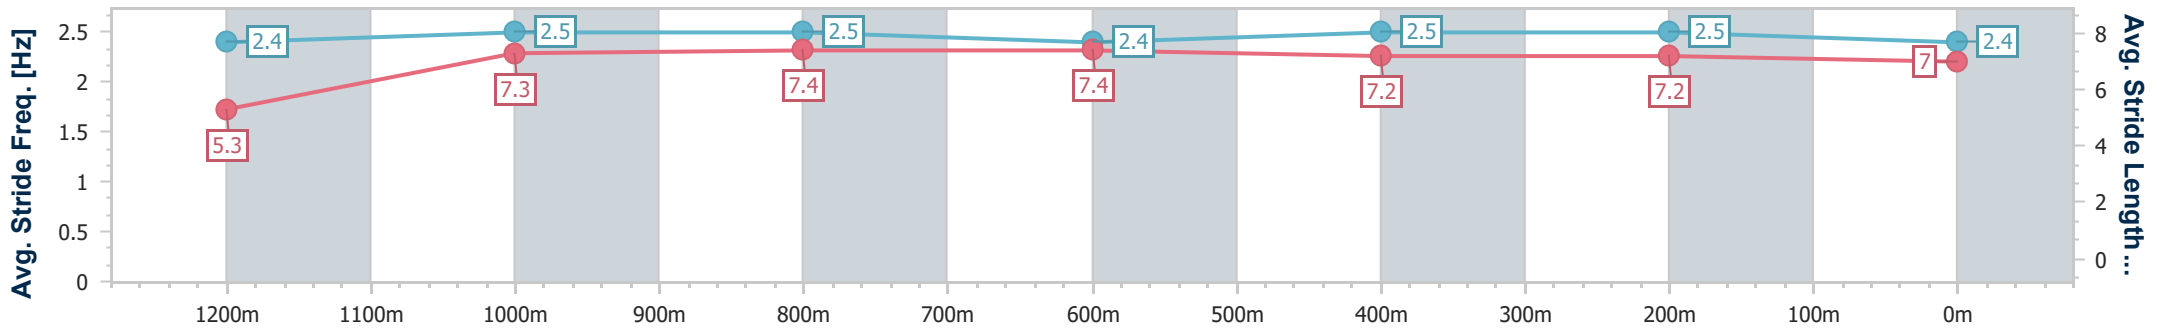

- [] Ranking at each section and finish
- .-.- No data available at this section
- NA No data available

Horse/Jockey Name	The Sherpa
Final Rank	10
Fastest Section Time (Section)	0:10.98 (1000m)
Top Speed [km/h] (Section)	66.3 (800m)
Race State	Finished

Townsville QLD Professional

Race 8: HYGAIN BENCHMARK 65 Handicap - 1400m

07 July 2024 - 16:08

Track Rating: Soft 5, Weather: Overcast, Rail Position: +8m 1000m-
W/Post; +3.5m Remainder

Section	Overall	1200m	1000m	800m	600m	400m	200m
Section Times	1:24.09 [10] (0:16.11)	1:07.98 [13] (0:11.10)	0:56.88 [13] (0:10.98)	0:45.90 [12] (0:11.24)	0:34.66 [13] (0:11.26)	0:23.40 [12] (0:11.33)	0:12.07 [12] (0:12.07)
Average Speed [km/h]	44.8	64.5	65.1	64.1	64.8	64.2	59.7
Top Speed [km/h]	65.2	66.2	66.1	66.3	65.8	65.0	63.0
Avg. Dist. to Rail [m]	6.4	1.7	1.7	0.6	2.6	6.1	7.0
Avg. Stride Freq. [Hz]	2.4	2.5	2.5	2.4	2.5	2.5	2.4
Avg. Stride Length [m]	5.3	7.3	7.4	7.4	7.2	7.2	7.0

- [] Ranking at each section and finish
- .-.- No data available at this section
- NA No data available

Horse/Jockey Name	Almahero
Final Rank	11
Fastest Section Time (Section)	0:10.96 (1200m)
Top Speed [km/h] (Section)	65.7 (1200m)
Race State	Finished