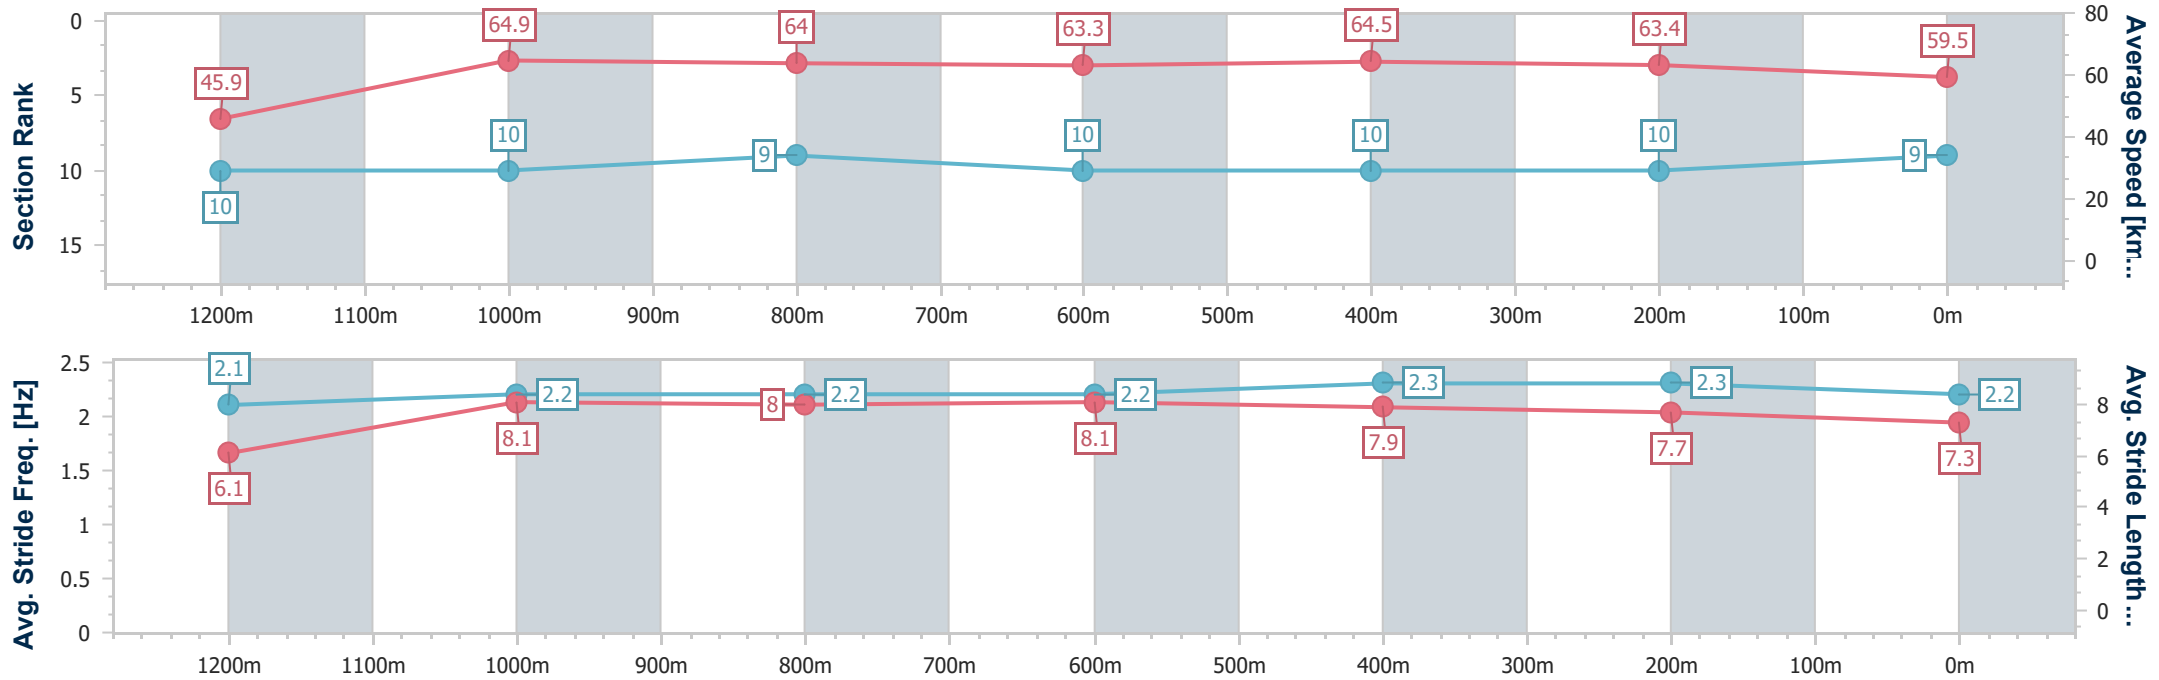

- [] Ranking at each section and finish
- .-.- No data available at this section
- NA No data available

Horse/Jockey Name	Mission House
Final Rank	9
Fastest Section Time (Section)	0:11.02 (1200m)
Top Speed [km/h] (Section)	66.0 (1200m)
Race State	Finished

Townsville QLD Professional

Race 8: HYGAIN BENCHMARK 65 Handicap - 1400m

07 July 2024 - 16:08

Track Rating: Soft 5, Weather: Overcast, Rail Position: +8m 1000m-
W/Post; +3.5m Remainder

Section	Overall	1200m	1000m	800m	600m	400m	200m
Section Times	1:23.98 [9] (0:15.74)	1:08.24 [10] (0:11.02)	0:57.22 [10] (0:11.13)	0:46.09 [9] (0:11.34)	0:34.75 [10] (0:11.21)	0:23.54 [10] (0:11.44)	0:12.10 [10] (0:12.10)
Average Speed [km/h]	45.9	64.9	64.0	63.3	64.5	63.4	59.5
Top Speed [km/h]	64.0	66.0	65.0	63.8	65.5	64.0	61.9
Avg. Dist. to Rail [m]	9.0	2.2	2.3	0.6	1.4	4.2	5.2
Avg. Stride Freq. [Hz]	2.1	2.2	2.2	2.2	2.3	2.3	2.2
Avg. Stride Length [m]	6.1	8.1	8.0	8.1	7.9	7.7	7.3

- [] Ranking at each section and finish
- .-.- No data available at this section
- NA No data available

Horse/Jockey Name	The Sherpa
Final Rank	10
Fastest Section Time (Section)	0:10.98 (1000m)
Top Speed [km/h] (Section)	66.3 (800m)
Race State	Finished