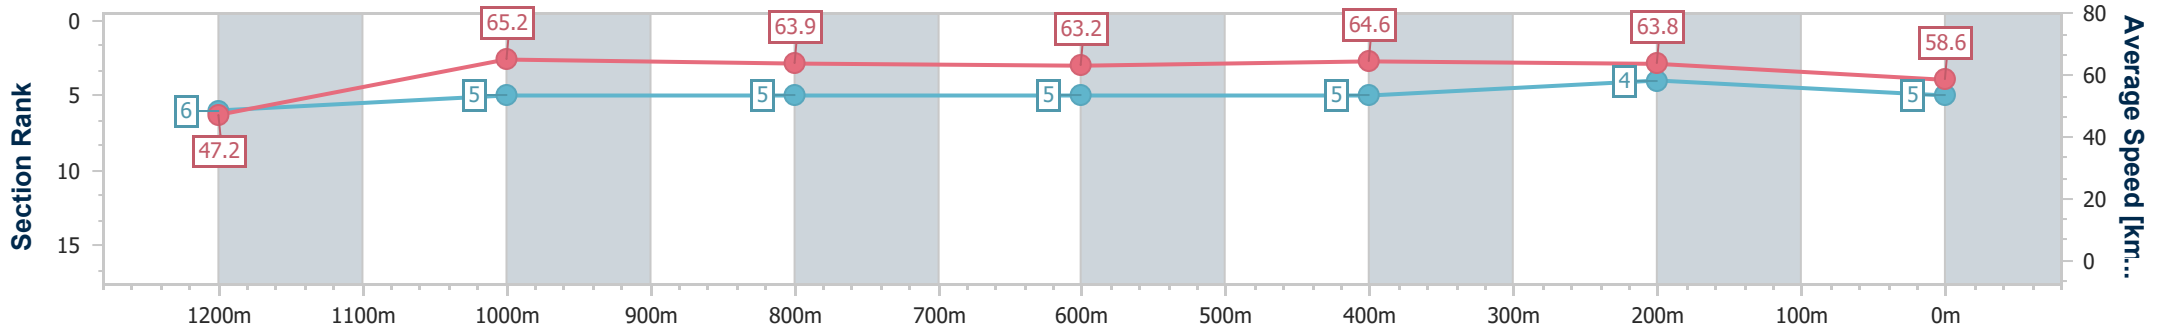

Townsville QLD Professional

Race 8: HYGAIN BENCHMARK 65 Handicap - 1400m

07 July 2024 - 16:08

Track Rating: Soft 5, Weather: Overcast, Rail Position: +8m 1000m-
W/Post; +3.5m Remainder

Section	Overall	1200m	1000m	800m	600m	400m	200m
Section Times	1:23.76 [5] (0:15.25)	1:08.51 [6] (0:10.99)	0:57.52 [5] (0:11.18)	0:46.34 [5] (0:11.39)	0:34.95 [5] (0:11.26)	0:23.69 [5] (0:11.41)	0:12.28 [4] (0:12.28)
Average Speed [km/h]	47.2	65.2	63.9	63.2	64.6	63.8	58.6
Top Speed [km/h]	64.6	65.9	64.7	64.9	65.4	64.9	62.0
Avg. Dist. to Rail [m]	5.2	1.7	1.6	0.3	2.2	6.2	7.8
Avg. Stride Freq. [Hz]	2.2	2.2	2.2	2.2	2.2	2.3	2.2
Avg. Stride Length [m]	6.1	8.2	8.2	8.2	8.1	7.8	7.3