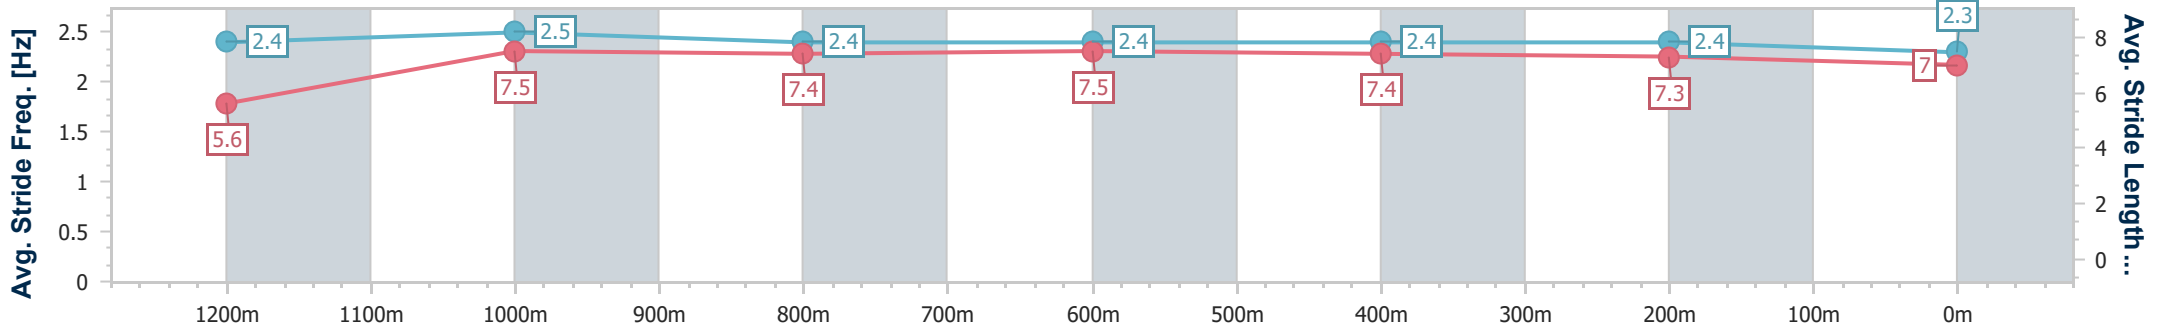

- [] Ranking at each section and finish
- .-.- No data available at this section
- NA No data available

Horse/Jockey Name	Harrow
Final Rank	3
Fastest Section Time (Section)	0:10.92 (1200m)
Top Speed [km/h] (Section)	66.4 (1200m)
Race State	Finished