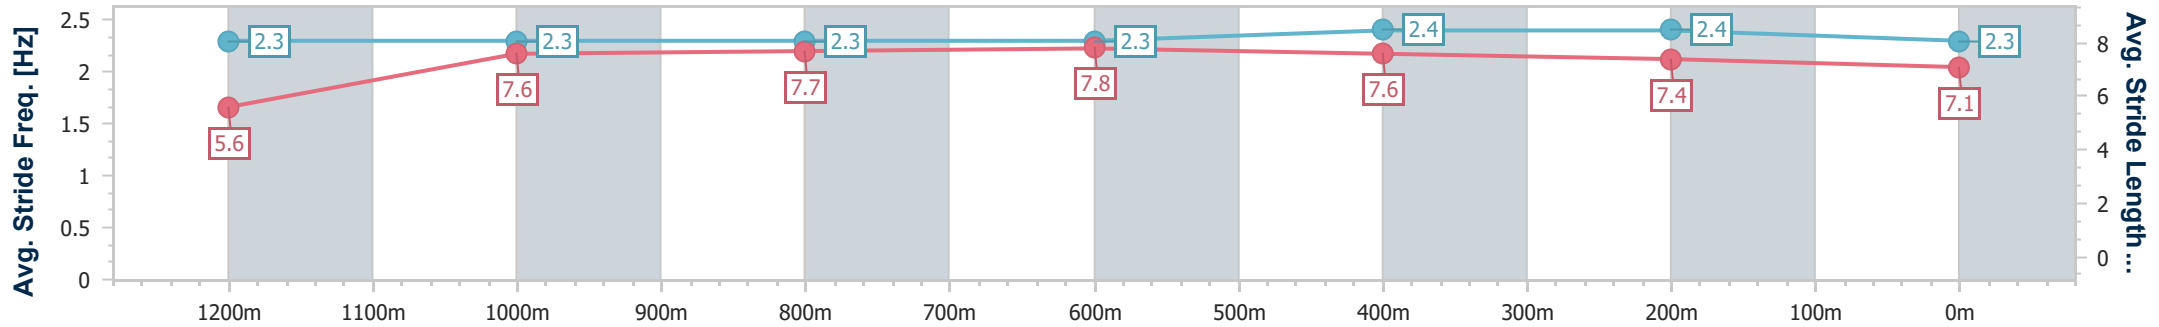

- [] Ranking at each section and finish
- .-.- No data available at this section
- NA No data available

Horse/Jockey Name	Wise Dragon
Final Rank	12
Fastest Section Time (Section)	0:11.17 (1000m)
Top Speed [km/h] (Section)	66.8 (600m)
Race State	Finished

Townsville QLD Professional

Race 8: HYGAIN BENCHMARK 65 Handicap - 1400m

07 July 2024 - 16:08

Track Rating: Soft 5, Weather: Overcast, Rail Position: +8m 1000m-
W/Post; +3.5m Remainder

Section	Overall	1200m	1000m	800m	600m	400m	200m
Section Times	1:24.22 [12] (0:15.49)	1:08.73 [9] (0:11.26)	0:57.47 [9] (0:11.17)	0:46.30 [10] (0:11.36)	0:34.94 [11] (0:11.19)	0:23.75 [11] (0:11.45)	0:12.30 [11] (0:12.30)
Average Speed [km/h]	46.5	63.7	64.3	63.8	65.3	63.5	58.5
Top Speed [km/h]	63.4	64.5	66.0	64.7	66.8	65.7	62.2
Avg. Dist. to Rail [m]	7.7	2.0	1.0	1.4	2.9	6.9	10.4
Avg. Stride Freq. [Hz]	2.3	2.3	2.3	2.3	2.4	2.4	2.3
Avg. Stride Length [m]	5.6	7.6	7.7	7.8	7.6	7.4	7.1

- [] Ranking at each section and finish
- .-.- No data available at this section
- NA No data available

Horse/Jockey Name	Bloomin' Ready
Final Rank	13
Fastest Section Time (Section)	0:10.94 (800m)
Top Speed [km/h] (Section)	67.8 (800m)
Race State	Finished