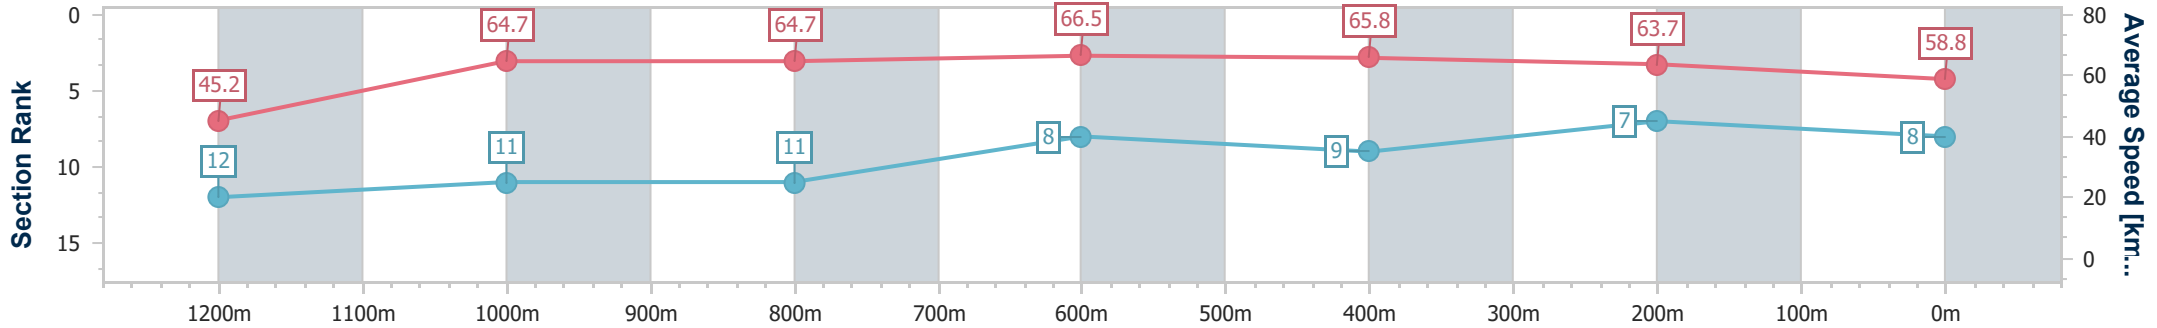

Townsville QLD Professional

Race 8: HYGAIN BENCHMARK 65 Handicap - 1400m

07 July 2024 - 16:08

Track Rating: Soft 5, Weather: Overcast, Rail Position: +8m 1000m-
W/Post; +3.5m Remainder

Section	Overall	1200m	1000m	800m	600m	400m	200m
Section Times	1:23.94 [8] (0:15.92)	1:08.02 [12] (0:11.08)	0:56.94 [11] (0:11.12)	0:45.82 [11] (0:10.94)	0:34.88 [8] (0:11.19)	0:23.69 [9] (0:11.42)	0:12.27 [7] (0:12.27)
Average Speed [km/h]	45.2	64.7	64.7	66.5	65.8	63.7	58.8
Top Speed [km/h]	63.4	66.0	66.6	67.3	66.9	65.2	61.6
Avg. Dist. to Rail [m]	7.2	1.2	0.9	1.9	4.5	7.3	9.6
Avg. Stride Freq. [Hz]	2.3	2.4	2.5	2.5	2.4	2.5	2.4
Avg. Stride Length [m]	5.4	7.4	7.4	7.5	7.5	7.1	6.8

- [] Ranking at each section and finish
- .-.- No data available at this section
- NA No data available

Horse/Jockey Name	Mission House
Final Rank	9
Fastest Section Time (Section)	0:11.02 (1200m)
Top Speed [km/h] (Section)	66.0 (1200m)
Race State	Finished