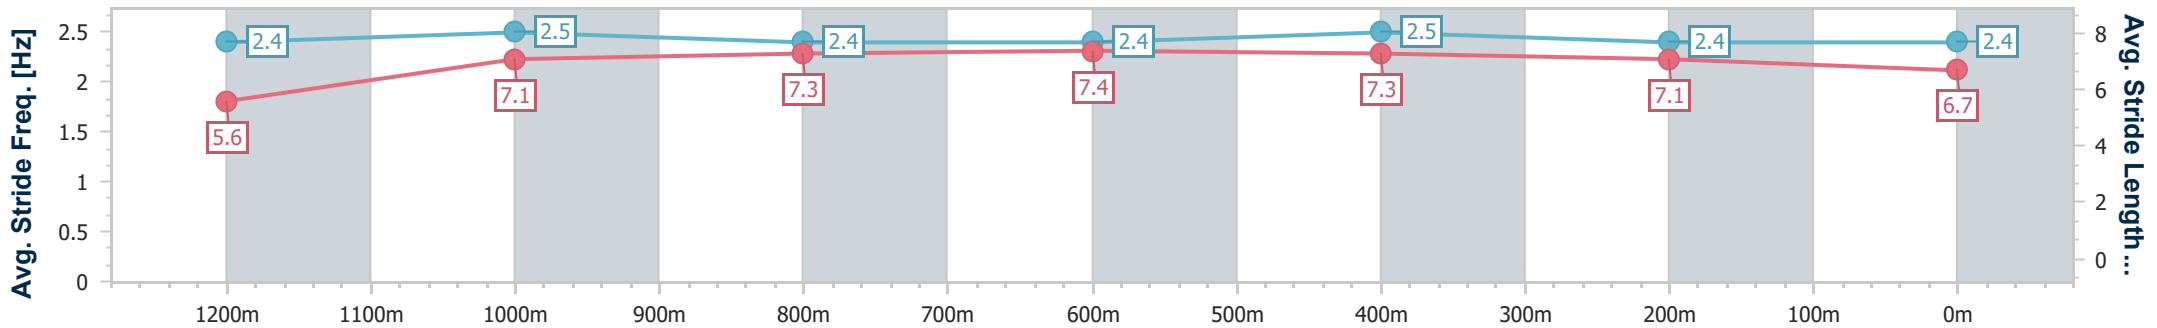

Townsville QLD Professional

Race 8: HYGAIN BENCHMARK 65 Handicap - 1400m

07 July 2024 - 16:08

Track Rating: Soft 5, Weather: Overcast, Rail Position: +8m 1000m-
W/Post; +3.5m Remainder

Section	Overall	1200m	1000m	800m	600m	400m	200m
Section Times	1:23.66 [4] (0:14.79)	1:08.87 [1] (0:10.77)	0:58.10 [1] (0:11.35)	0:46.75 [1] (0:11.50)	0:35.25 [2] (0:11.16)	0:24.09 [1] (0:11.57)	0:12.52 [1] (0:12.52)
Average Speed [km/h]	48.6	66.5	63.0	63.0	64.9	62.5	57.4
Top Speed [km/h]	66.9	67.6	64.3	65.3	65.5	64.8	61.4
Avg. Dist. to Rail [m]	6.7	1.8	1.5	1.2	1.5	2.0	3.1
Avg. Stride Freq. [Hz]	2.4	2.5	2.4	2.4	2.5	2.4	2.4
Avg. Stride Length [m]	5.6	7.1	7.3	7.4	7.3	7.1	6.7