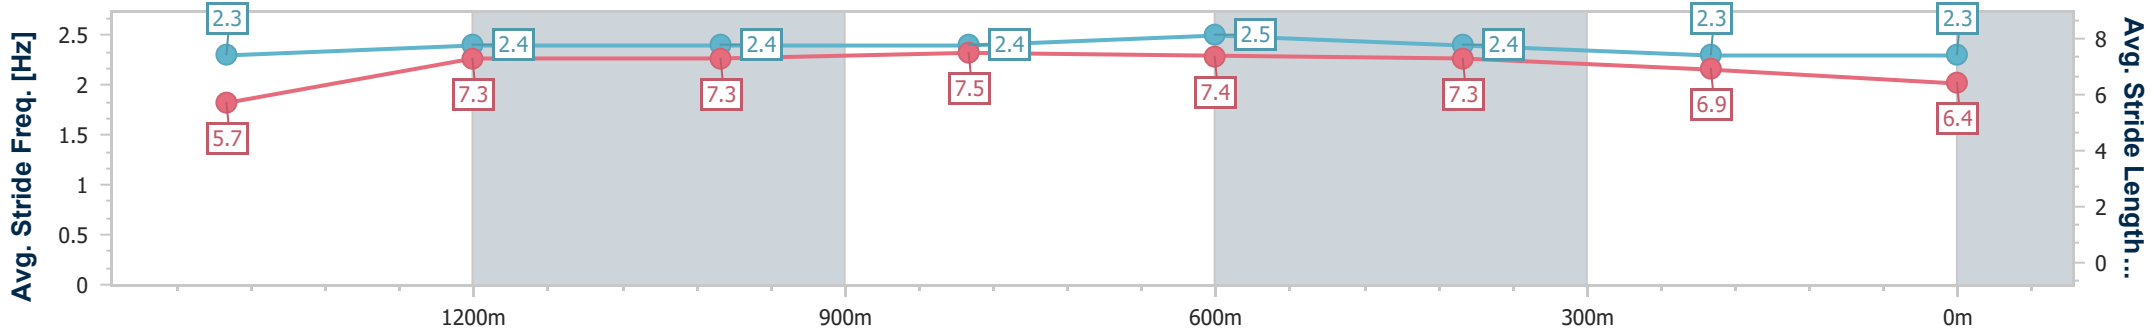

- [] Ranking at each section and finish
- .-.- No data available at this section
- NA No data available

Horse/Jockey Name	Dawn Strike
Final Rank	5
Fastest Section Time (Section)	0:10.95 (800m)
Top Speed [km/h] (Section)	68.0 (800m)
Race State	Finished

Townsville QLD Professional
Race 3: LADBROKES MAGNETIC ISLAND MILE OPEN
Handicap - 1609m

07 July 2024 - 12:48

Track Rating: Soft 5, Weather: Fine, Rail Position: +8m 1000m-
W/Post; +3.5m Remainder

Section	Overall	1400m	1200m	1000m	800m	600m	400m	200m						
Section Times	1:38.54 [5] (0:15.98)	1:22.56 [1] (0:11.37)	1:11.19 [1] (0:11.42)	0:59.77 [1] (0:11.13)	0:48.64 [2] (0:10.95)	0:37.69 [2] (0:11.69)	0:26.00 [2] (0:12.57)	0:13.43 [3] (0:13.43)						
Average Speed [km/h]	47.6	63.1	62.6	63.6	65.8	62.1	57.7	54.2						
Top Speed [km/h]	64.7	65.1	63.7	66.5	68.0	65.1	59.1	57.1						
Avg. Dist. to Rail [m]	8.0	1.1	3.6	3.4	0.5	1.8	2.7	3.3						
Avg. Stride Freq. [Hz]	2.3	2.4	2.4	2.4	2.5	2.4	2.3	2.3						
Avg. Stride Length [m]	5.7	7.3	7.3	7.5	7.4	7.3	6.9	6.4						