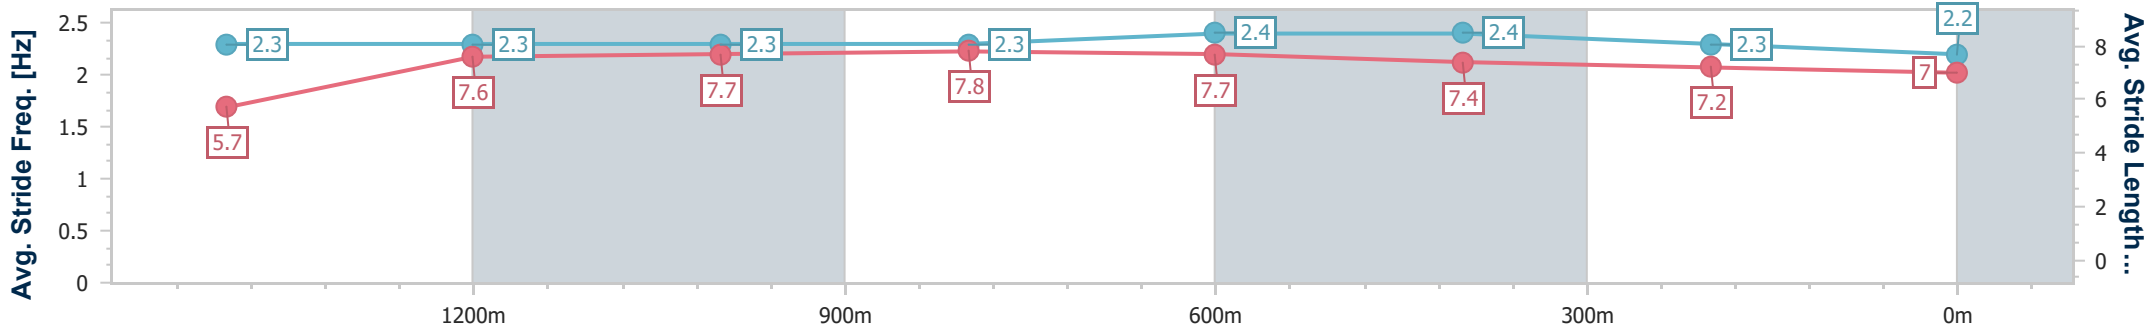

Horse/Jockey Name	Mooloolaba
Final Rank	2
Fastest Section Time (Section)	0:10.91 (800m)
Top Speed [km/h] (Section)	67.6 (800m)
Race State	Finished

Townsville QLD Professional
Race 3: LADBROKES MAGNETIC ISLAND MILE OPEN
Handicap - 1609m

07 July 2024 - 12:48

Track Rating: Soft 5, Weather: Fine, Rail Position: +8m 1000m-
W/Post; +3.5m Remainder

Section	Overall	1400m	1200m	1000m	800m	600m	400m	200m						
Section Times	1:37.21 [2] (0:16.16)	1:21.05 [3] (0:11.28)	1:09.77 [2] (0:11.38)	0:58.39 [2] (0:11.06)	0:47.33 [1] (0:10.91)	0:36.42 [1] (0:11.54)	0:24.88 [1] (0:11.93)	0:12.95 [2] (0:12.95)						
Average Speed [km/h]	47.0	63.8	62.9	64.5	66.7	63.4	60.6	56.2						
Top Speed [km/h]	65.7	65.9	63.1	67.6	67.6	66.2	62.3	58.2						
Avg. Dist. to Rail [m]	8.1	0.3	2.4	2.2	2.3	3.2	2.7	3.0						
Avg. Stride Freq. [Hz]	2.3	2.3	2.3	2.3	2.4	2.4	2.3	2.2						
Avg. Stride Length [m]	5.7	7.6	7.7	7.8	7.7	7.4	7.2	7.0						

- [ ] Ranking at each section and finish
- -.-.- No data available at this section
- NA No data available