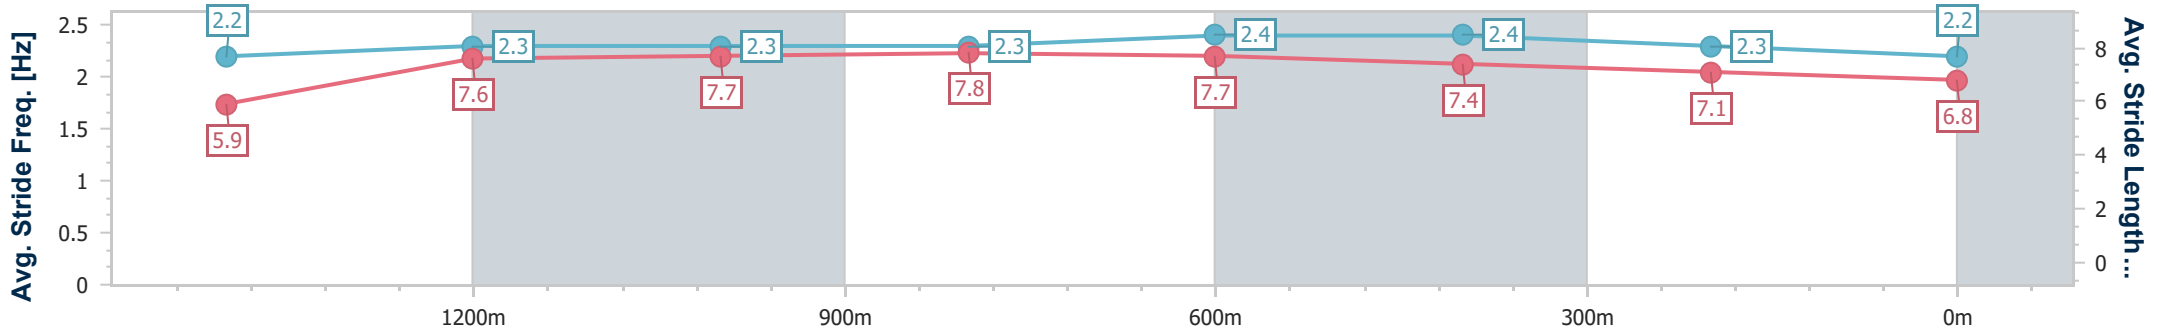

Horse/Jockey Name	Eroe
Final Rank	4
Fastest Section Time (Section)	0:11.14 (800m)
Top Speed [km/h] (Section)	66.1 (800m)
Race State	Finished

Townsville QLD Professional
Race 3: LADBROKES MAGNETIC ISLAND MILE OPEN
Handicap - 1609m

07 July 2024 - 12:48

Track Rating: Soft 5, Weather: Fine, Rail Position: +8m 1000m-
W/Post; +3.5m Remainder

Section	Overall	1400m	1200m	1000m	800m	600m	400m	200m						
Section Times	1:38.49 [4] (0:16.07)	1:22.42 [2] (0:11.66)	1:10.76 [3] (0:11.36)	0:59.40 [4] (0:11.22)	0:48.18 [4] (0:11.14)	0:37.04 [4] (0:11.64)	0:25.40 [4] (0:12.26)	0:13.14 [5] (0:13.14)						
Average Speed [km/h]	47.2	61.6	63.0	63.4	65.0	62.6	59.1	55.4						
Top Speed [km/h]	63.8	62.8	63.3	64.4	66.1	65.6	60.0	57.8						
Avg. Dist. to Rail [m]	6.9	0.5	2.7	2.5	0.9	2.8	3.8	4.9						
Avg. Stride Freq. [Hz]	2.2	2.3	2.3	2.3	2.4	2.4	2.3	2.2						
Avg. Stride Length [m]	5.9	7.6	7.7	7.8	7.7	7.4	7.1	6.8						

- [ ] Ranking at each section and finish
- -.-.- No data available at this section
- NA No data available