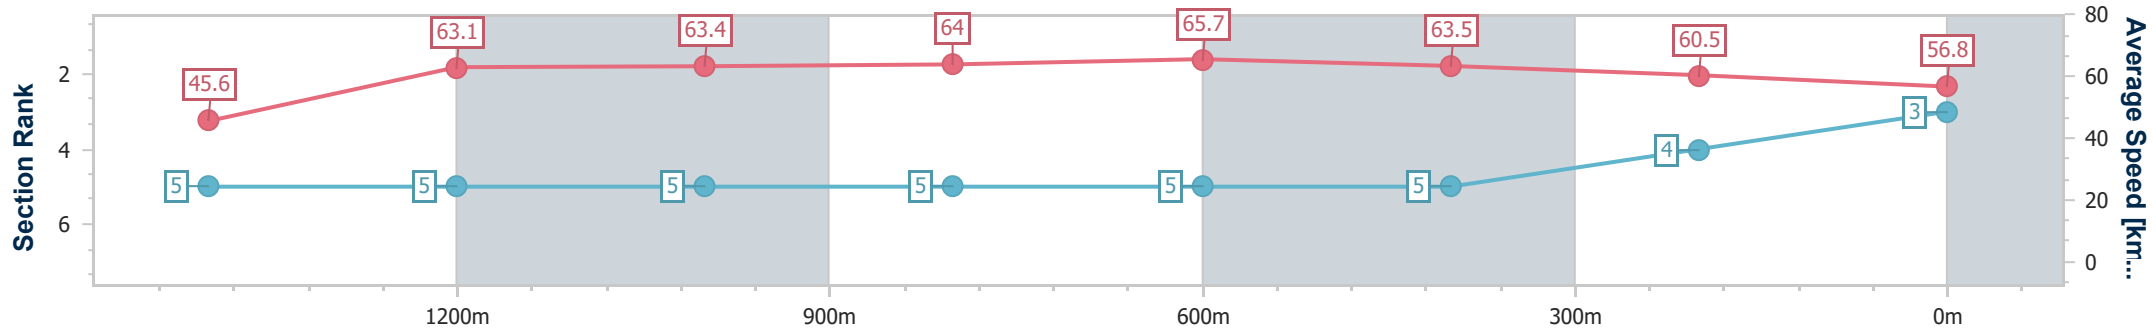

Horse/Jockey Name	Sayl
Final Rank	3
Fastest Section Time (Section)	0:11.07 (800m)
Top Speed [km/h] (Section)	66.1 (800m)
Race State	Finished

Townsville QLD Professional
Race 3: LADBROKES MAGNETIC ISLAND MILE OPEN
Handicap - 1609m

07 July 2024 - 12:48

Track Rating: Soft 5, Weather: Fine, Rail Position: +8m 1000m-
W/Post; +3.5m Remainder

Section	Overall	1400m	1200m	1000m	800m	600m	400m	200m						
Section Times	1:37.95 [3] (0:16.63)	1:21.32 [5] (0:11.43)	1:09.89 [5] (0:11.30)	0:58.59 [5] (0:11.19)	0:47.40 [5] (0:11.07)	0:36.33 [5] (0:11.53)	0:24.80 [5] (0:12.00)	0:12.80 [4] (0:12.80)						
Average Speed [km/h]	45.6	63.1	63.4	64.0	65.7	63.5	60.5	56.8						
Top Speed [km/h]	63.3	63.6	64.1	65.6	66.1	65.4	61.6	59.4						
Avg. Dist. to Rail [m]	6.0	1.0	1.8	1.4	2.2	3.6	4.5	6.1						
Avg. Stride Freq. [Hz]	2.3	2.4	2.4	2.3	2.4	2.4	2.4	2.3						
Avg. Stride Length [m]	5.4	7.2	7.4	7.3	7.4	7.4	7.1	6.7						

- [ ] Ranking at each section and finish
- -.-.- No data available at this section
- NA No data available