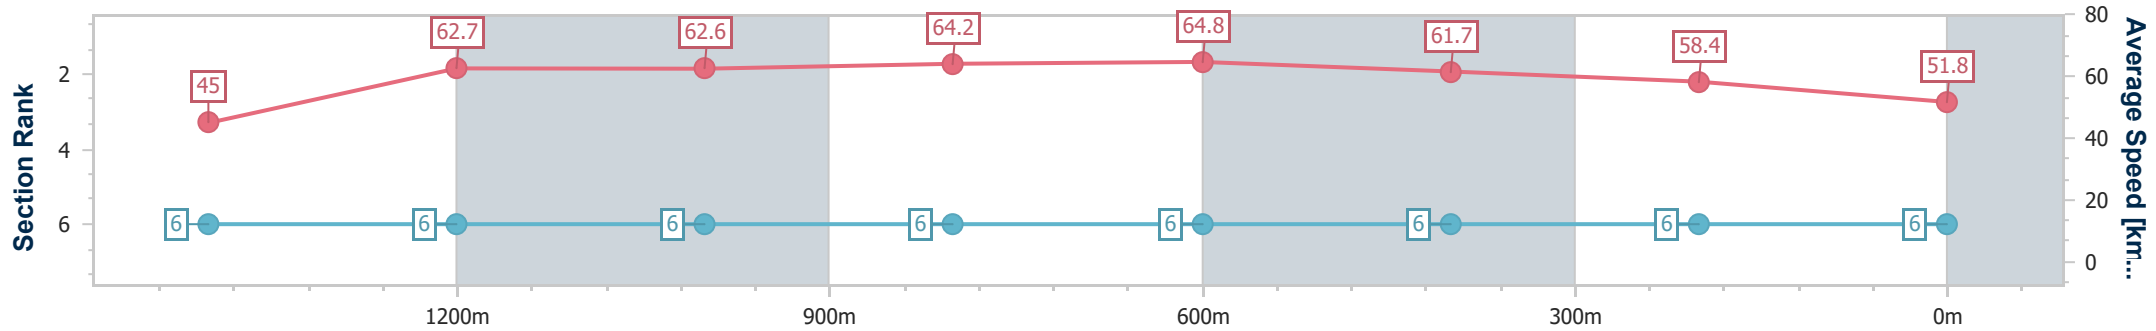

- [] Ranking at each section and finish
- .-.- No data available at this section
- NA No data available

Horse/Jockey Name	Third Realm
Final Rank	6
Fastest Section Time (Section)	0:11.14 (1000m)
Top Speed [km/h] (Section)	65.9 (800m)
Race State	Finished

Townsville QLD Professional
Race 3: LADBROKES MAGNETIC ISLAND MILE OPEN
Handicap - 1609m

07 July 2024 - 12:48

Track Rating: Soft 5, Weather: Fine, Rail Position: +8m 1000m-
W/Post; +3.5m Remainder

Section	Overall	1400m	1200m	1000m	800m	600m	400m	200m						
Section Times	1:40.54 [6] (0:16.85)	1:23.69 [6] (0:11.50)	1:12.19 [6] (0:11.43)	1:00.76 [6] (0:11.14)	0:49.62 [6] (0:11.22)	0:38.40 [6] (0:11.92)	0:26.48 [6] (0:12.44)	0:14.04 [6] (0:14.04)						
Average Speed [km/h]	45.0	62.7	62.6	64.2	64.8	61.7	58.4	51.8						
Top Speed [km/h]	63.7	64.1	63.3	65.6	65.9	64.3	59.8	57.0						
Avg. Dist. to Rail [m]	7.1	0.7	2.2	1.7	2.0	4.4	5.7	6.0						
Avg. Stride Freq. [Hz]	2.3	2.4	2.4	2.4	2.4	2.4	2.4	2.2						
Avg. Stride Length [m]	5.5	7.3	7.4	7.5	7.4	7.1	6.9	6.5						