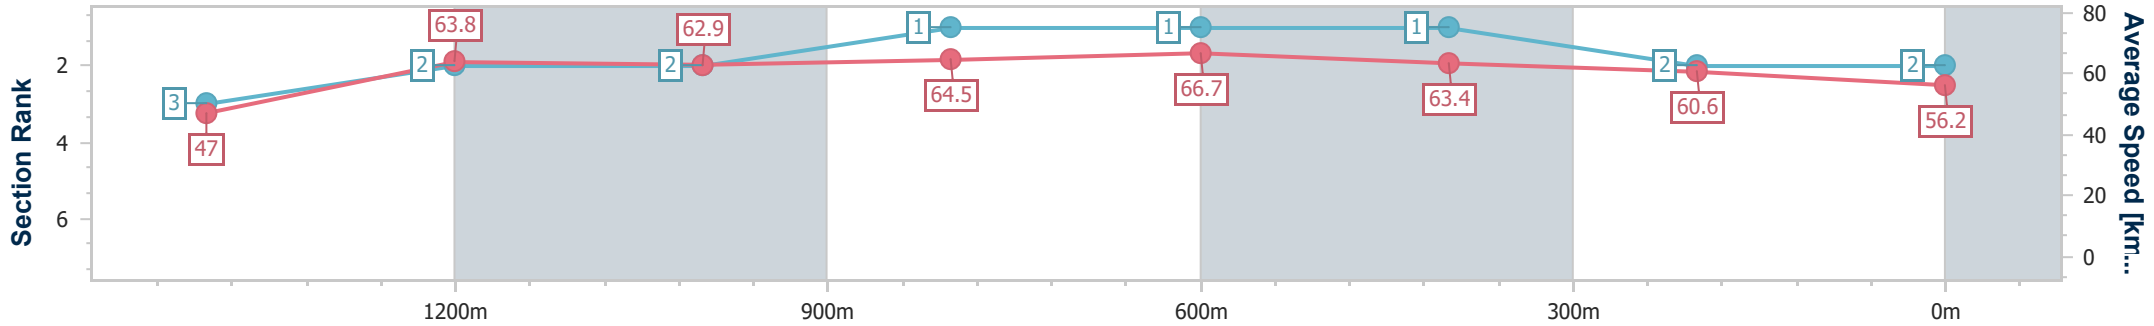

Horse/Jockey Name	Mooloolaba
Final Rank	2
Fastest Section Time (Section)	0:10.91 (800m)
Top Speed [km/h] (Section)	67.6 (800m)
Race State	Finished

Townsville QLD Professional
Race 3: LADBROKES MAGNETIC ISLAND MILE OPEN
Handicap - 1609m

07 July 2024 - 12:48

Track Rating: Soft 5, Weather: Fine, Rail Position: +8m 1000m-
W/Post; +3.5m Remainder

Section	Overall	1400m	1200m	1000m	800m	600m	400m	200m						
Section Times	1:37.21 [2] (0:16.16)	1:21.05 [3] (0:11.28)	1:09.77 [2] (0:11.38)	0:58.39 [2] (0:11.06)	0:47.33 [1] (0:10.91)	0:36.42 [1] (0:11.54)	0:24.88 [1] (0:11.93)	0:12.95 [2] (0:12.95)						
Average Speed [km/h]	47.0	63.8	62.9	64.5	66.7	63.4	60.6	56.2						
Top Speed [km/h]	65.7	65.9	63.1	67.6	67.6	66.2	62.3	58.2						
Avg. Dist. to Rail [m]	8.1	0.3	2.4	2.2	2.3	3.2	2.7	3.0						
Avg. Stride Freq. [Hz]	2.3	2.3	2.3	2.3	2.4	2.4	2.3	2.2						
Avg. Stride Length [m]	5.7	7.6	7.7	7.8	7.7	7.4	7.2	7.0						

- [ ] Ranking at each section and finish
- -.-.- No data available at this section
- NA No data available