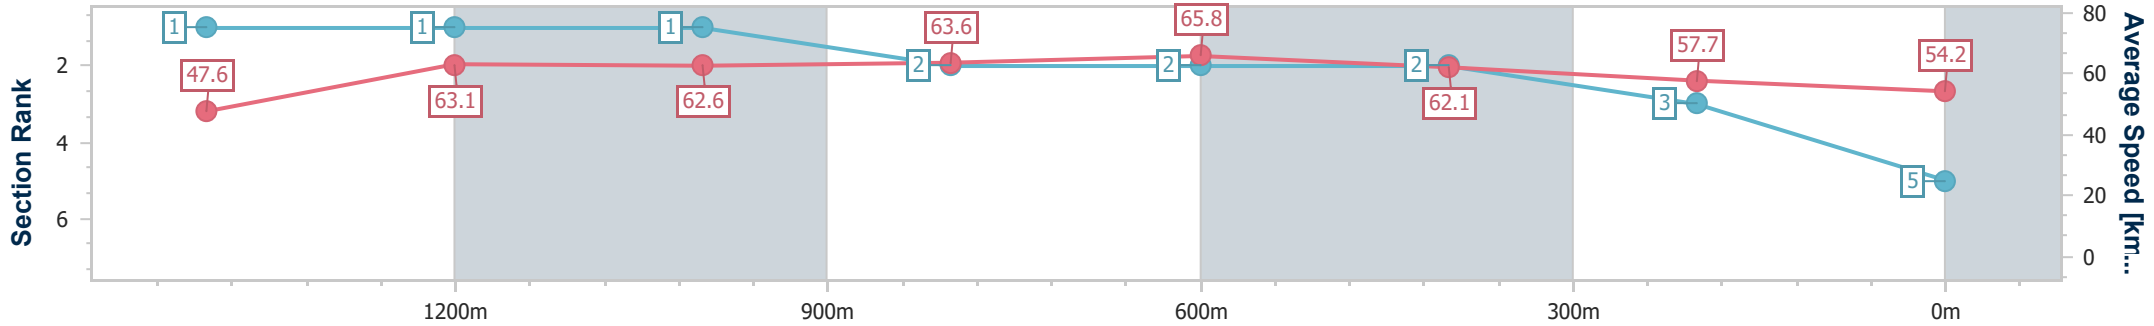

Horse/Jockey Name	Dawn Strike
Final Rank	5
Fastest Section Time (Section)	0:10.95 (800m)
Top Speed [km/h] (Section)	68.0 (800m)
Race State	Finished

Townsville QLD Professional
Race 3: LADBROKES MAGNETIC ISLAND MILE OPEN
Handicap - 1609m

07 July 2024 - 12:48

Track Rating: Soft 5, Weather: Fine, Rail Position: +8m 1000m-
W/Post; +3.5m Remainder

Section	Overall	1400m	1200m	1000m	800m	600m	400m	200m						
Section Times	1:38.54 [5] (0:15.98)	1:22.56 [1] (0:11.37)	1:11.19 [1] (0:11.42)	0:59.77 [1] (0:11.13)	0:48.64 [2] (0:10.95)	0:37.69 [2] (0:11.69)	0:26.00 [2] (0:12.57)	0:13.43 [3] (0:13.43)						
Average Speed [km/h]	47.6	63.1	62.6	63.6	65.8	62.1	57.7	54.2						
Top Speed [km/h]	64.7	65.1	63.7	66.5	68.0	65.1	59.1	57.1						
Avg. Dist. to Rail [m]	8.0	1.1	3.6	3.4	0.5	1.8	2.7	3.3						
Avg. Stride Freq. [Hz]	2.3	2.4	2.4	2.4	2.5	2.4	2.3	2.3						
Avg. Stride Length [m]	5.7	7.3	7.3	7.5	7.4	7.3	6.9	6.4						

- [ ] Ranking at each section and finish
- -.-.- No data available at this section
- NA No data available