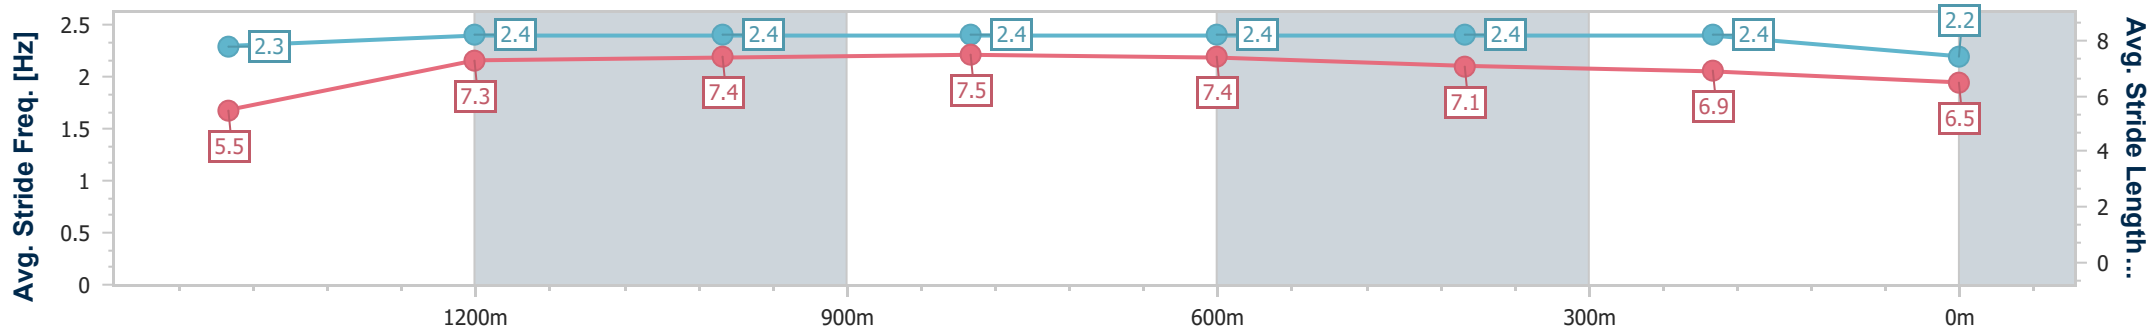

Townsville QLD Professional
Race 3: LADBROKES MAGNETIC ISLAND MILE OPEN
Handicap - 1609m

07 July 2024 - 12:48

Track Rating: Soft 5, Weather: Fine, Rail Position: +8m 1000m-
W/Post; +3.5m Remainder

Section	Overall	1400m	1200m	1000m	800m	600m	400m	200m						
Section Times	1:38.54 [5] (0:15.98)	1:22.56 [1] (0:11.37)	1:11.19 [1] (0:11.42)	0:59.77 [1] (0:11.13)	0:48.64 [2] (0:10.95)	0:37.69 [2] (0:11.69)	0:26.00 [2] (0:12.57)	0:13.43 [3] (0:13.43)						
Average Speed [km/h]	47.6	63.1	62.6	63.6	65.8	62.1	57.7	54.2						
Top Speed [km/h]	64.7	65.1	63.7	66.5	68.0	65.1	59.1	57.1						
Avg. Dist. to Rail [m]	8.0	1.1	3.6	3.4	0.5	1.8	2.7	3.3						
Avg. Stride Freq. [Hz]	2.3	2.4	2.4	2.4	2.5	2.4	2.3	2.3						
Avg. Stride Length [m]	5.7	7.3	7.3	7.5	7.4	7.3	6.9	6.4						

- [] Ranking at each section and finish
- .-.- No data available at this section
- NA No data available

Horse/Jockey Name	Third Realm
Final Rank	6
Fastest Section Time (Section)	0:11.14 (1000m)
Top Speed [km/h] (Section)	65.9 (800m)
Race State	Finished

Townsville QLD Professional
Race 3: LADBROKES MAGNETIC ISLAND MILE OPEN
Handicap - 1609m

07 July 2024 - 12:48

Track Rating: Soft 5, Weather: Fine, Rail Position: +8m 1000m-
W/Post; +3.5m Remainder

Section	Overall	1400m	1200m	1000m	800m	600m	400m	200m						
Section Times	1:40.54 [6] (0:16.85)	1:23.69 [6] (0:11.50)	1:12.19 [6] (0:11.43)	1:00.76 [6] (0:11.14)	0:49.62 [6] (0:11.22)	0:38.40 [6] (0:11.92)	0:26.48 [6] (0:12.44)	0:14.04 [6] (0:14.04)						
Average Speed [km/h]	45.0	62.7	62.6	64.2	64.8	61.7	58.4	51.8						
Top Speed [km/h]	63.7	64.1	63.3	65.6	65.9	64.3	59.8	57.0						
Avg. Dist. to Rail [m]	7.1	0.7	2.2	1.7	2.0	4.4	5.7	6.0						
Avg. Stride Freq. [Hz]	2.3	2.4	2.4	2.4	2.4	2.4	2.4	2.2						
Avg. Stride Length [m]	5.5	7.3	7.4	7.5	7.4	7.1	6.9	6.5						

- [] Ranking at each section and finish
- .-.- No data available at this section
- NA No data available