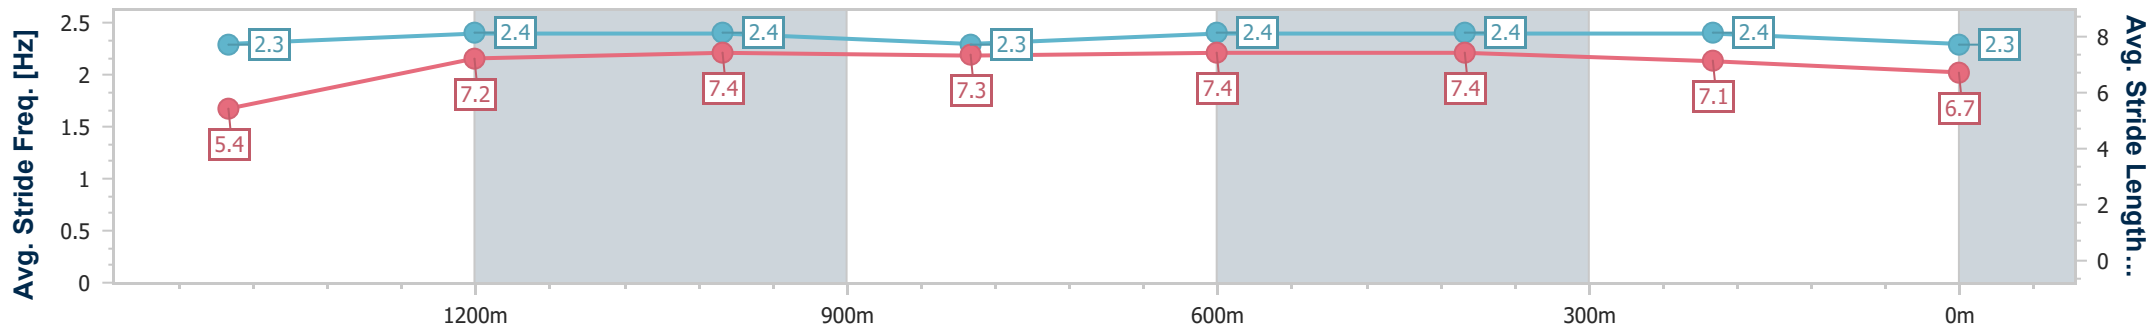

Horse/Jockey Name	Sayl
Final Rank	3
Fastest Section Time (Section)	0:11.07 (800m)
Top Speed [km/h] (Section)	66.1 (800m)
Race State	Finished

Townsville QLD Professional
Race 3: LADBROKES MAGNETIC ISLAND MILE OPEN
Handicap - 1609m

07 July 2024 - 12:48

Track Rating: Soft 5, Weather: Fine, Rail Position: +8m 1000m-
W/Post; +3.5m Remainder

Section	Overall	1400m	1200m	1000m	800m	600m	400m	200m						
Section Times	1:37.95 [3] (0:16.63)	1:21.32 [5] (0:11.43)	1:09.89 [5] (0:11.30)	0:58.59 [5] (0:11.19)	0:47.40 [5] (0:11.07)	0:36.33 [5] (0:11.53)	0:24.80 [5] (0:12.00)	0:12.80 [4] (0:12.80)						
Average Speed [km/h]	45.6	63.1	63.4	64.0	65.7	63.5	60.5	56.8						
Top Speed [km/h]	63.3	63.6	64.1	65.6	66.1	65.4	61.6	59.4						
Avg. Dist. to Rail [m]	6.0	1.0	1.8	1.4	2.2	3.6	4.5	6.1						
Avg. Stride Freq. [Hz]	2.3	2.4	2.4	2.3	2.4	2.4	2.4	2.3						
Avg. Stride Length [m]	5.4	7.2	7.4	7.3	7.4	7.4	7.1	6.7						

- [ ] Ranking at each section and finish
- -.-.- No data available at this section
- NA No data available