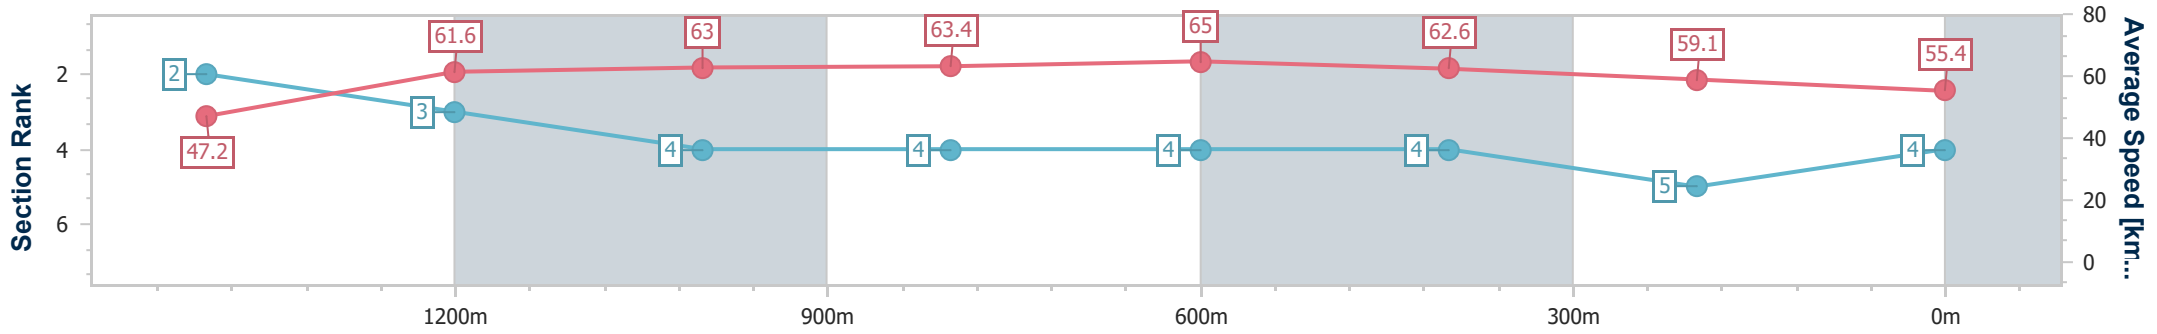

Horse/Jockey Name	Eroe
Final Rank	4
Fastest Section Time (Section)	0:11.14 (800m)
Top Speed [km/h] (Section)	66.1 (800m)
Race State	Finished

Townsville QLD Professional
Race 3: LADBROKES MAGNETIC ISLAND MILE OPEN
Handicap - 1609m

07 July 2024 - 12:48

Track Rating: Soft 5, Weather: Fine, Rail Position: +8m 1000m-
W/Post; +3.5m Remainder

Section	Overall	1400m	1200m	1000m	800m	600m	400m	200m						
Section Times	1:38.49 [4] (0:16.07)	1:22.42 [2] (0:11.66)	1:10.76 [3] (0:11.36)	0:59.40 [4] (0:11.22)	0:48.18 [4] (0:11.14)	0:37.04 [4] (0:11.64)	0:25.40 [4] (0:12.26)	0:13.14 [5] (0:13.14)						
Average Speed [km/h]	47.2	61.6	63.0	63.4	65.0	62.6	59.1	55.4						
Top Speed [km/h]	63.8	62.8	63.3	64.4	66.1	65.6	60.0	57.8						
Avg. Dist. to Rail [m]	6.9	0.5	2.7	2.5	0.9	2.8	3.8	4.9						
Avg. Stride Freq. [Hz]	2.2	2.3	2.3	2.3	2.4	2.4	2.3	2.2						
Avg. Stride Length [m]	5.9	7.6	7.7	7.8	7.7	7.4	7.1	6.8						

- [ ] Ranking at each section and finish
- -.-.- No data available at this section
- NA No data available