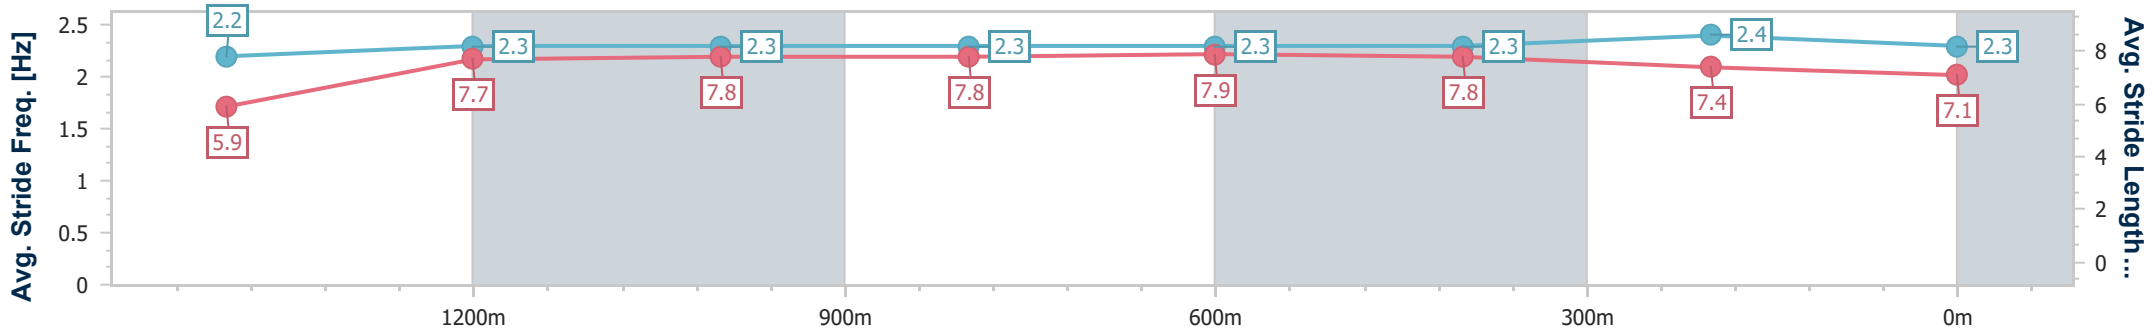

07 July 2024 - 12:48

Track Rating: Soft 5, Weather: Fine, Rail Position: +8m 1000m-
W/Post; +3.5m Remainder

Section	Overall	1400m	1200m	1000m	800m	600m	400m	200m						
Section Times	1:36.55 [1] (0:16.42)	1:20.13 [4] (0:11.39)	1:08.74 [4] (0:11.27)	0:57.47 [3] (0:11.13)	0:46.34 [3] (0:10.89)	0:35.45 [3] (0:11.44)	0:24.01 [3] (0:11.65)	0:12.36 [1] (0:12.36)						
Average Speed [km/h]	45.9	63.1	63.5	64.3	66.9	64.2	62.3	58.9						
Top Speed [km/h]	63.7	64.2	64.1	66.7	67.8	67.3	63.6	61.9						
Avg. Dist. to Rail [m]	6.0	0.4	2.1	1.8	2.3	4.2	5.0	8.6						
Avg. Stride Freq. [Hz]	2.2	2.3	2.3	2.3	2.3	2.3	2.4	2.3						
Avg. Stride Length [m]	5.9	7.7	7.8	7.8	7.9	7.8	7.4	7.1						