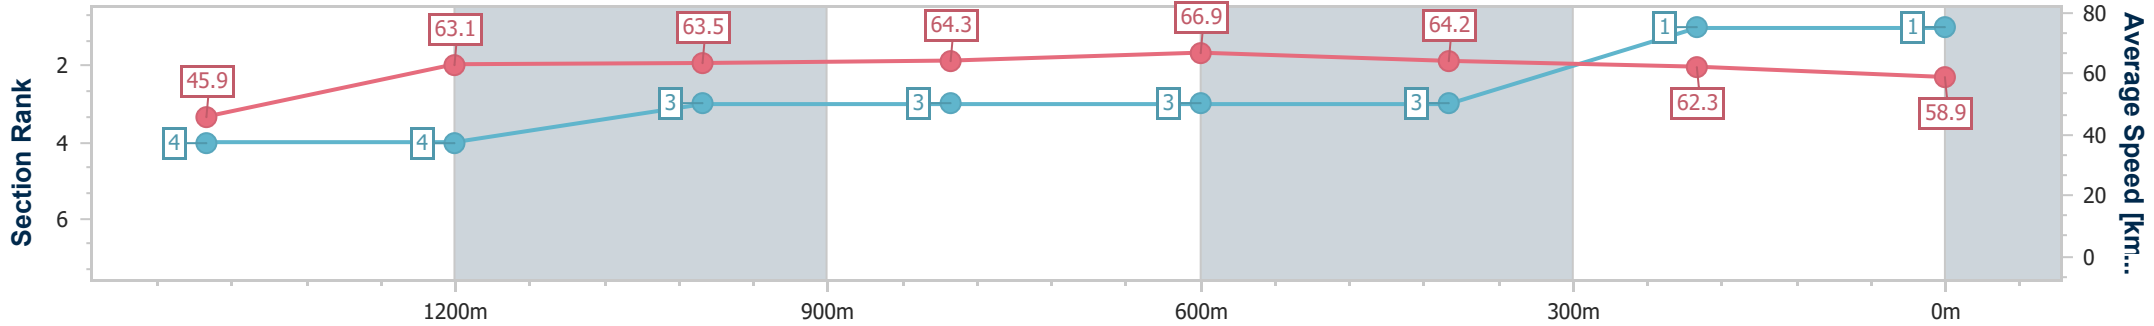

07 July 2024 - 12:48

Track Rating: Soft 5, Weather: Fine, Rail Position: +8m 1000m-
W/Post; +3.5m Remainder

Section	Overall	1400m	1200m	1000m	800m	600m	400m	200m						
Section Times	1:36.55 [1] (0:16.42)	1:20.13 [4] (0:11.39)	1:08.74 [4] (0:11.27)	0:57.47 [3] (0:11.13)	0:46.34 [3] (0:10.89)	0:35.45 [3] (0:11.44)	0:24.01 [3] (0:11.65)	0:12.36 [1] (0:12.36)						
Average Speed [km/h]	45.9	63.1	63.5	64.3	66.9	64.2	62.3	58.9						
Top Speed [km/h]	63.7	64.2	64.1	66.7	67.8	67.3	63.6	61.9						
Avg. Dist. to Rail [m]	6.0	0.4	2.1	1.8	2.3	4.2	5.0	8.6						
Avg. Stride Freq. [Hz]	2.2	2.3	2.3	2.3	2.3	2.3	2.4	2.3						
Avg. Stride Length [m]	5.9	7.7	7.8	7.8	7.9	7.8	7.4	7.1						