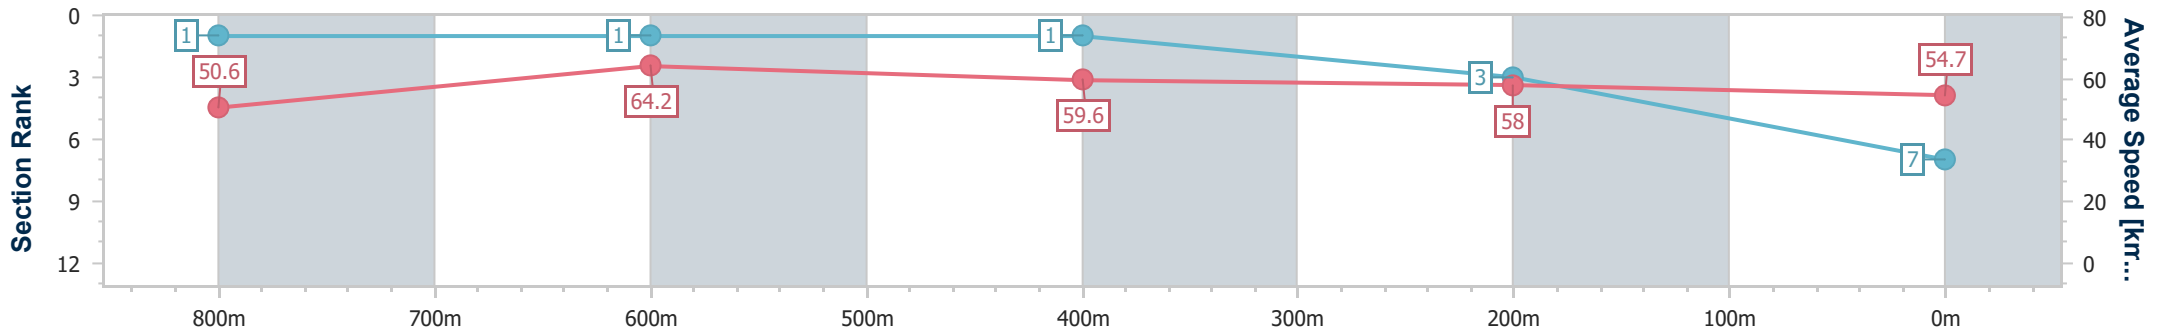

Horse/Jockey Name	Curious Magic
Final Rank	7
Fastest Section Time (Section)	0:11.28 (800m)
Top Speed [km/h] (Section)	67.0 (800m)
Race State	Finished

Toowoomba QLD Professional
Race 8: SEDL AGENCIES Maiden Handicap - 1000m

06 July 2024 - 20:54

Track Rating: Soft 5 , Weather: Fine, Rail Position: +5m Entire

Section	Overall	800m	600m	400m	200m
Section Times	1:03.28 [7] (0:14.38)	0:48.90 [1] (0:11.28)	0:37.62 [1] (0:12.04)	0:25.58 [1] (0:12.45)	0:13.13 [3] (0:13.13)
Average Speed [km/h]	50.6	64.2	59.6	58.0	54.7
Top Speed [km/h]	65.9	67.0	61.5	59.7	56.1
Avg. Dist. to Rail [m]	4.9	1.1	0.3	0.8	1.3
Avg. Stride Freq. [Hz]	2.4	2.4	2.3	2.3	2.2
Avg. Stride Length [m]	6.0	7.4	7.1	7.0	6.9

- [ ] Ranking at each section and finish
- -.-.- No data available at this section
- NA No data available