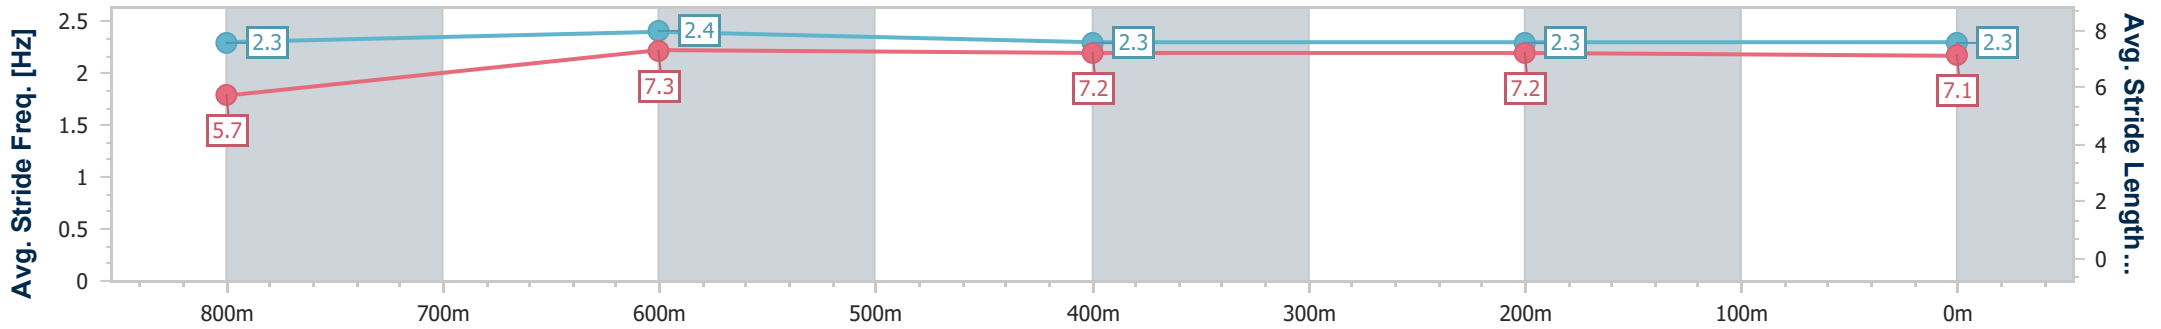

Horse/Jockey Name	Brydelicious
Final Rank	4
Fastest Section Time (Section)	0:11.48 (800m)
Top Speed [km/h] (Section)	63.9 (800m)
Race State	Finished

Toowoomba QLD Professional
Race 8: SEDL AGENCIES Maiden Handicap - 1000m

06 July 2024 - 20:54
Track Rating: Soft 5 , Weather: Fine, Rail Position: +5m Entire

Section	Overall	800m	600m	400m	200m
Section Times	1:02.59 [4] (0:15.18)	0:47.41 [8] (0:11.48)	0:35.93 [8] (0:11.84)	0:24.09 [8] (0:11.93)	0:12.16 [5] (0:12.16)
Average Speed [km/h]	47.6	62.6	60.9	60.7	59.2
Top Speed [km/h]	63.4	63.9	62.7	61.3	60.3
Avg. Dist. to Rail [m]	3.4	0.8	0.6	0.7	1.4
Avg. Stride Freq. [Hz]	2.3	2.4	2.3	2.3	2.3
Avg. Stride Length [m]	5.7	7.3	7.2	7.2	7.1

- [ ] Ranking at each section and finish
- -.-.- No data available at this section
- NA No data available