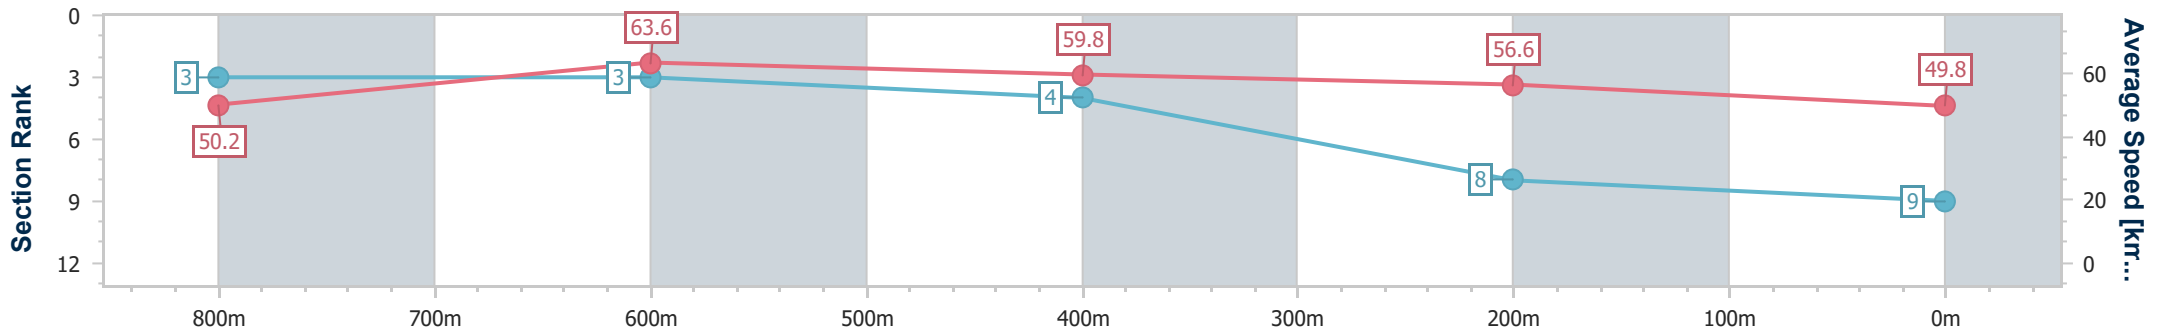

- [ ] Ranking at each section and finish
- .-.-.- No data available at this section
- NA No data available

Horse/Jockey Name	Master Miyagi
Final Rank	9
Fastest Section Time (Section)	0:11.40 (800m)
Top Speed [km/h] (Section)	65.5 (800m)
Race State	Finished

Toowoomba QLD Professional  
Race 8: SEDL AGENCIES Maiden Handicap - 1000m

06 July 2024 - 20:54  
Track Rating: Soft 5 , Weather: Fine, Rail Position: +5m Entire

Section	Overall	800m	600m	400m	200m
Section Times	1:05.30 [9] (0:14.48)	0:50.82 [3] (0:11.40)	0:39.42 [3] (0:12.20)	0:27.22 [4] (0:12.83)	0:14.39 [8] (0:14.39)
Average Speed [km/h]	50.2	63.6	59.8	56.6	49.8
Top Speed [km/h]	64.3	65.5	62.3	58.9	53.9
Avg. Dist. to Rail [m]	4.4	2.6	2.0	2.4	1.3
Avg. Stride Freq. [Hz]	2.5	2.6	2.5	2.4	2.2
Avg. Stride Length [m]	5.7	6.8	6.7	6.5	6.2