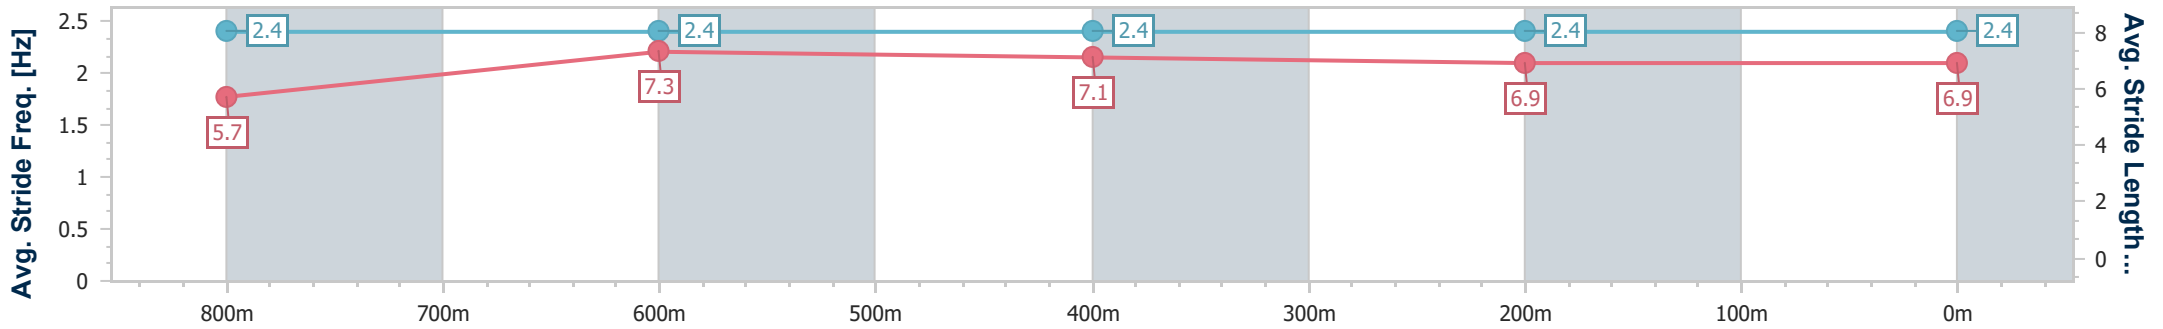

Horse/Jockey Name	Demes Girl
Final Rank	3
Fastest Section Time (Section)	0:11.31 (800m)
Top Speed [km/h] (Section)	65.2 (800m)
Race State	Finished

Toowoomba QLD Professional
Race 8: SEDL AGENCIES Maiden Handicap - 1000m

06 July 2024 - 20:54

Track Rating: Soft 5 , Weather: Fine, Rail Position: +5m Entire

Section	Overall	800m	600m	400m	200m
Section Times	1:02.41 [3] (0:14.81)	0:47.60 [6] (0:11.31)	0:36.29 [5] (0:11.96)	0:24.33 [5] (0:12.18)	0:12.15 [4] (0:12.15)
Average Speed [km/h]	49.0	64.0	60.7	59.4	59.3
Top Speed [km/h]	64.7	65.2	63.4	61.1	60.0
Avg. Dist. to Rail [m]	6.5	1.2	1.6	1.6	2.7
Avg. Stride Freq. [Hz]	2.4	2.4	2.4	2.4	2.4
Avg. Stride Length [m]	5.7	7.3	7.1	6.9	6.9

- [ ] Ranking at each section and finish
- -.-.- No data available at this section
- NA No data available