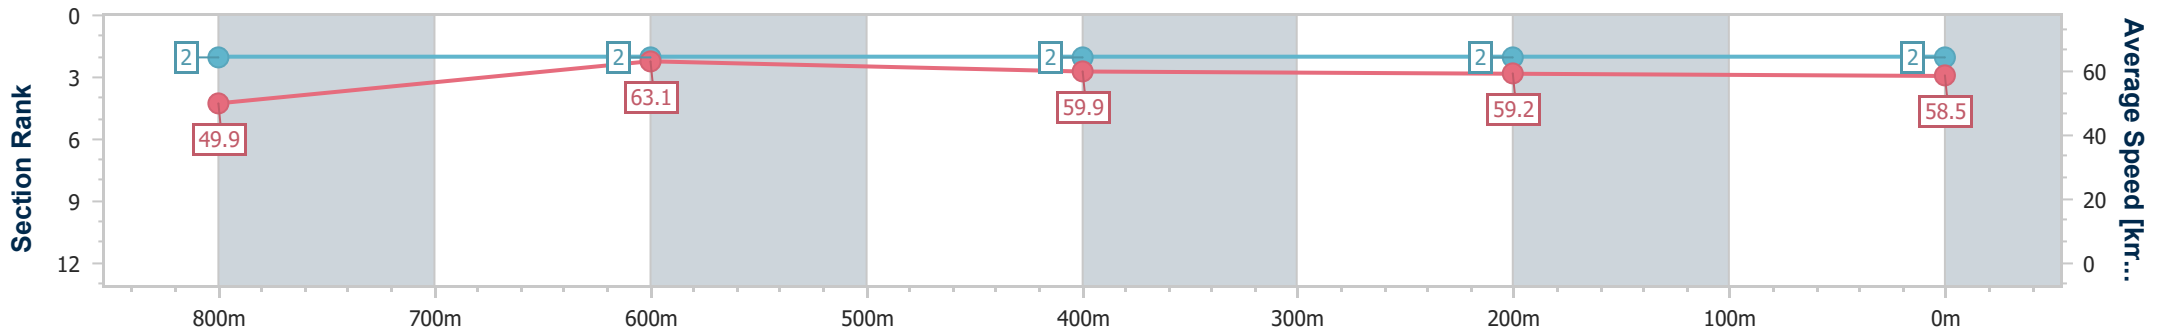

Horse/Jockey Name	Elleyanna
Final Rank	2
Fastest Section Time (Section)	0:11.41 (800m)
Top Speed [km/h] (Section)	64.2 (800m)
Race State	Finished

Toowoomba QLD Professional
Race 8: SEDL AGENCIES Maiden Handicap - 1000m

06 July 2024 - 20:54
Track Rating: Soft 5 , Weather: Fine, Rail Position: +5m Entire

Section	Overall	800m	600m	400m	200m
Section Times	1:02.34 [2] (0:14.47)	0:47.87 [2] (0:11.41)	0:36.46 [2] (0:12.02)	0:24.44 [2] (0:12.10)	0:12.34 [2] (0:12.34)
Average Speed [km/h]	49.9	63.1	59.9	59.2	58.5
Top Speed [km/h]	64.2	64.2	62.5	60.6	60.3
Avg. Dist. to Rail [m]	1.8	0.2	0.4	0.5	0.2
Avg. Stride Freq. [Hz]	2.4	2.5	2.4	2.4	2.4
Avg. Stride Length [m]	5.7	7.1	7.0	6.8	6.8

- [ ] Ranking at each section and finish
- -.-.- No data available at this section
- NA No data available