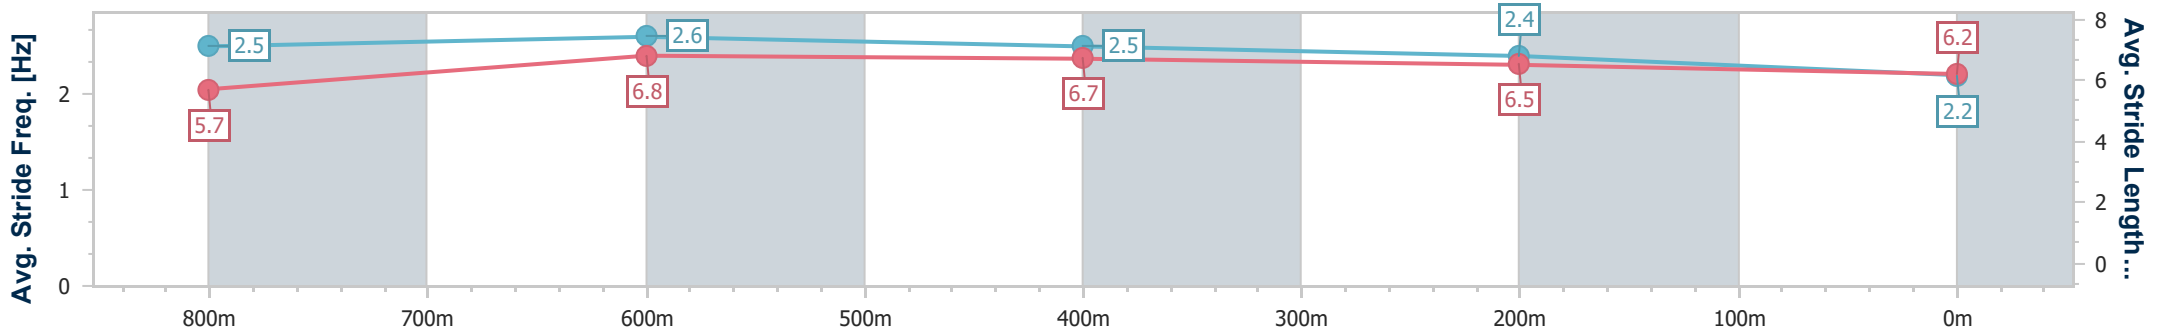

Toowoomba QLD Professional  
Race 8: SEDL AGENCIES Maiden Handicap - 1000m

06 July 2024 - 20:54  
Track Rating: Soft 5 , Weather: Fine, Rail Position: +5m Entire

Section	Overall	800m	600m	400m	200m
Section Times	1:04.40 [8] (0:15.60)	0:48.80 [9] (0:11.65)	0:37.15 [9] (0:11.89)	0:25.26 [9] (0:12.23)	0:13.03 [9] (0:13.03)
Average Speed [km/h]	46.1	61.7	61.0	58.9	55.4
Top Speed [km/h]	60.3	63.6	63.5	61.3	56.5
Avg. Dist. to Rail [m]	2.5	0.7	1.0	1.0	1.5
Avg. Stride Freq. [Hz]	2.5	2.7	2.7	2.6	2.5
Avg. Stride Length [m]	5.2	6.5	6.4	6.3	6.2

- [ ] Ranking at each section and finish
- .-.-.- No data available at this section
- NA No data available

Horse/Jockey Name	Master Miyagi
Final Rank	9
Fastest Section Time (Section)	0:11.40 (800m)
Top Speed [km/h] (Section)	65.5 (800m)
Race State	Finished

Toowoomba QLD Professional  
Race 8: SEDL AGENCIES Maiden Handicap - 1000m

06 July 2024 - 20:54  
Track Rating: Soft 5 , Weather: Fine, Rail Position: +5m Entire

Section	Overall	800m	600m	400m	200m
Section Times	1:05.30 [9] (0:14.48)	0:50.82 [3] (0:11.40)	0:39.42 [3] (0:12.20)	0:27.22 [4] (0:12.83)	0:14.39 [8] (0:14.39)
Average Speed [km/h]	50.2	63.6	59.8	56.6	49.8
Top Speed [km/h]	64.3	65.5	62.3	58.9	53.9
Avg. Dist. to Rail [m]	4.4	2.6	2.0	2.4	1.3
Avg. Stride Freq. [Hz]	2.5	2.6	2.5	2.4	2.2
Avg. Stride Length [m]	5.7	6.8	6.7	6.5	6.2

- [ ] Ranking at each section and finish
- .-.- No data available at this section
- NA No data available