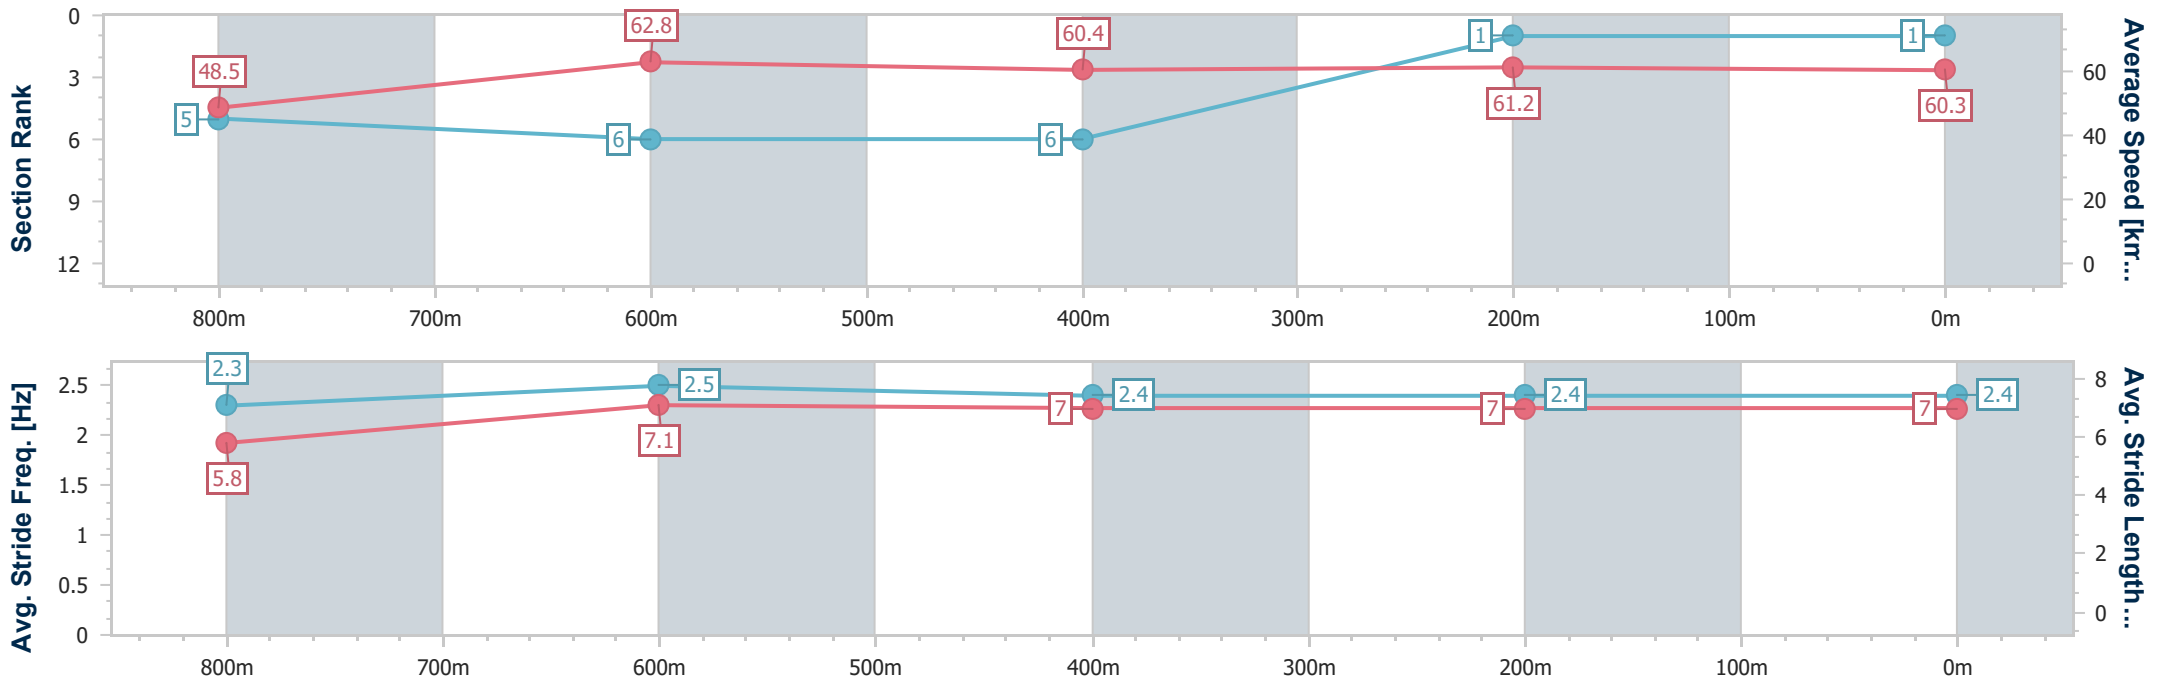

Horse/Jockey Name	Smart 'N' Stylish
Final Rank	1
Fastest Section Time (Section)	0:11.51 (800m)
Top Speed [km/h] (Section)	64.0 (800m)
Race State	Finished

Toowoomba QLD Professional
Race 8: SEDL AGENCIES Maiden Handicap - 1000m

06 July 2024 - 20:54
Track Rating: Soft 5 , Weather: Fine, Rail Position: +5m Entire

Section	Overall	800m	600m	400m	200m
Section Times	1:01.89 [1] (0:14.79)	0:47.10 [5] (0:11.51)	0:35.59 [6] (0:11.93)	0:23.66 [6] (0:11.76)	0:11.90 [1] (0:11.90)
Average Speed [km/h]	48.5	62.8	60.4	61.2	60.3
Top Speed [km/h]	63.7	64.0	62.6	63.0	62.7
Avg. Dist. to Rail [m]	2.5	0.7	0.7	1.1	1.7
Avg. Stride Freq. [Hz]	2.3	2.5	2.4	2.4	2.4
Avg. Stride Length [m]	5.8	7.1	7.0	7.0	7.0

- [ ] Ranking at each section and finish
- -.-.- No data available at this section
- NA No data available