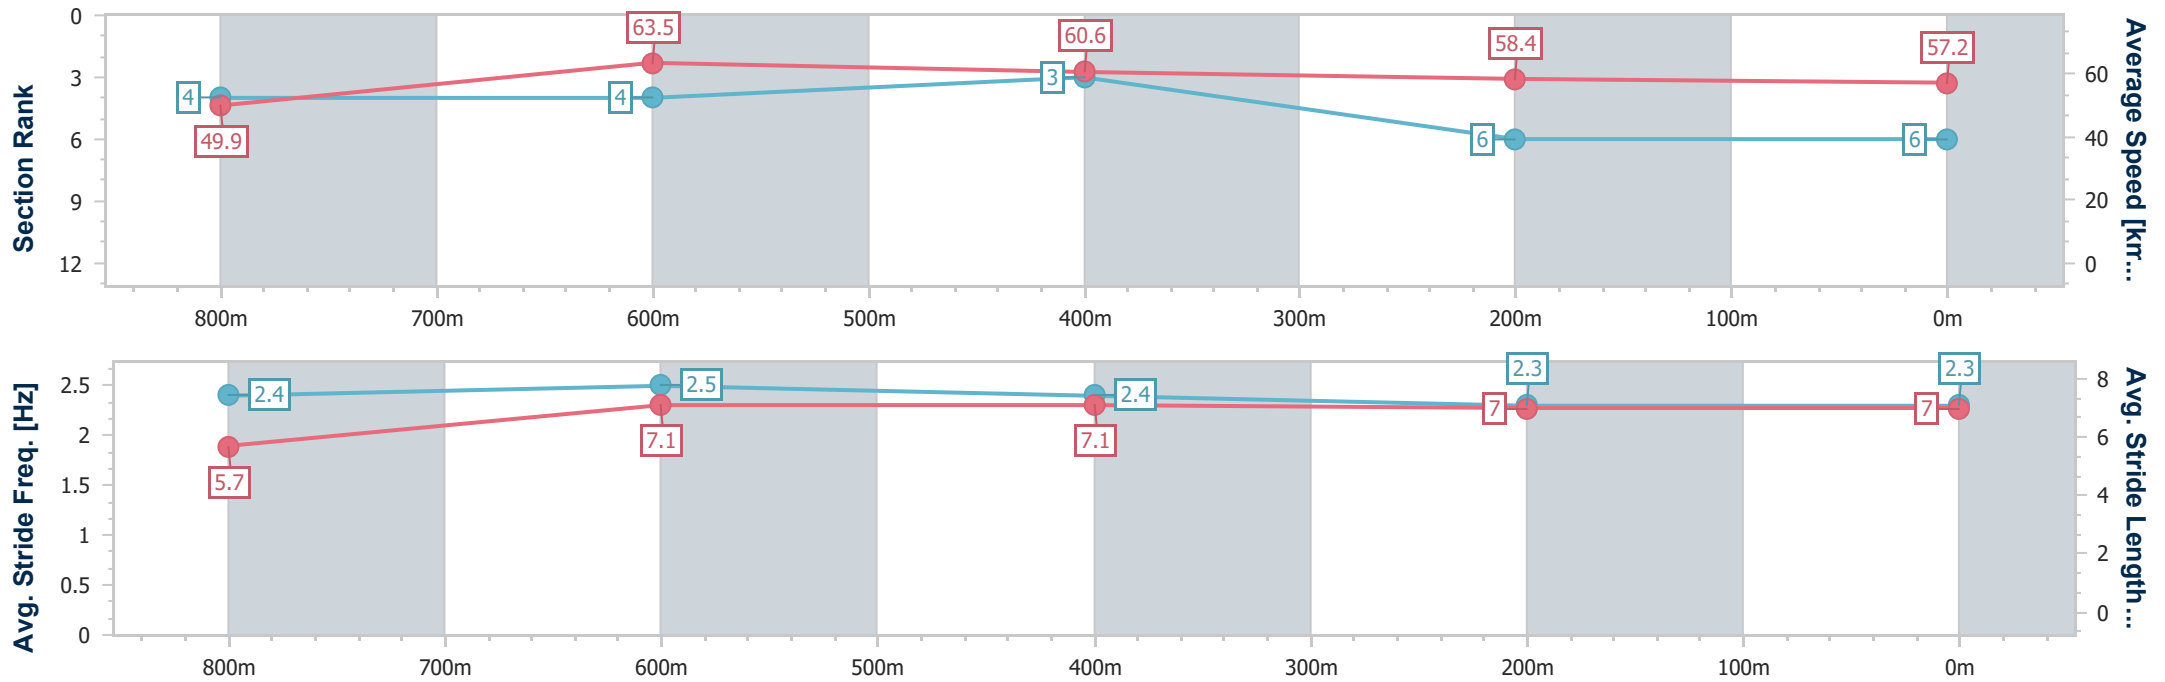

Horse/Jockey Name	Dun With Roses
Final Rank	6
Fastest Section Time (Section)	0:11.46 (800m)
Top Speed [km/h] (Section)	65.3 (800m)
Race State	Finished

Toowoomba QLD Professional
Race 8: SEDL AGENCIES Maiden Handicap - 1000m

06 July 2024 - 20:54

Track Rating: Soft 5 , Weather: Fine, Rail Position: +5m Entire

Section	Overall	800m	600m	400m	200m
Section Times	1:03.04 [6] (0:14.60)	0:48.44 [4] (0:11.46)	0:36.98 [4] (0:11.99)	0:24.99 [3] (0:12.42)	0:12.57 [6] (0:12.57)
Average Speed [km/h]	49.9	63.5	60.6	58.4	57.2
Top Speed [km/h]	65.2	65.3	62.9	59.3	58.8
Avg. Dist. to Rail [m]	6.6	2.5	2.2	1.5	2.5
Avg. Stride Freq. [Hz]	2.4	2.5	2.4	2.3	2.3
Avg. Stride Length [m]	5.7	7.1	7.1	7.0	7.0

- [ ] Ranking at each section and finish
- -.-.- No data available at this section
- NA No data available