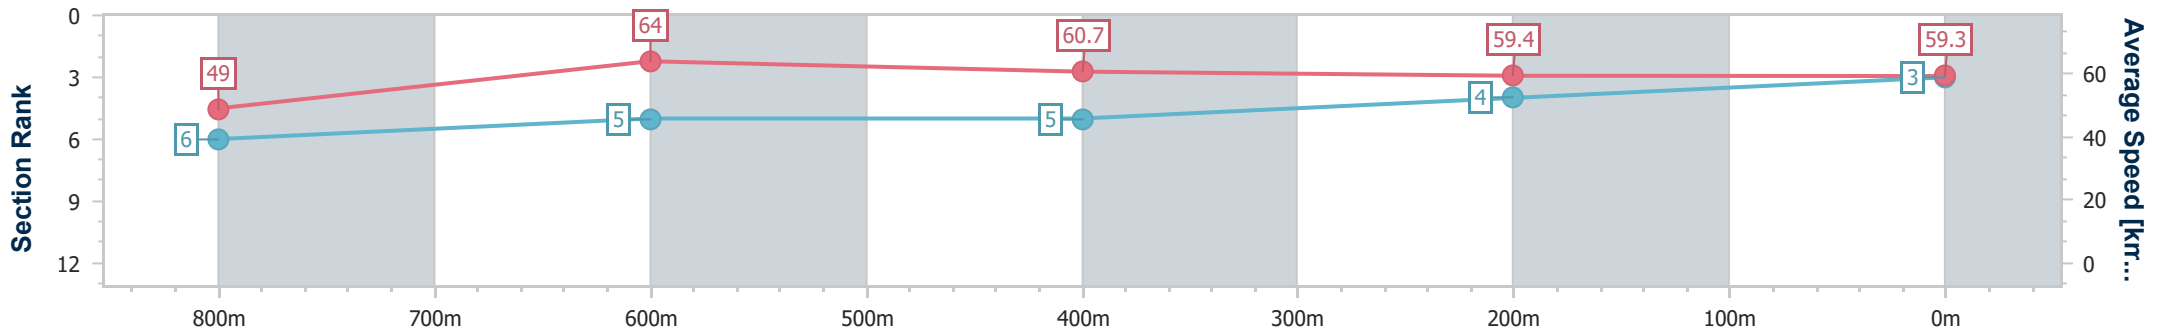

Horse/Jockey Name	Demes Girl
Final Rank	3
Fastest Section Time (Section)	0:11.31 (800m)
Top Speed [km/h] (Section)	65.2 (800m)
Race State	Finished

Toowoomba QLD Professional
Race 8: SEDL AGENCIES Maiden Handicap - 1000m

06 July 2024 - 20:54

Track Rating: Soft 5 , Weather: Fine, Rail Position: +5m Entire

Section	Overall	800m	600m	400m	200m
Section Times	1:02.41 [3] (0:14.81)	0:47.60 [6] (0:11.31)	0:36.29 [5] (0:11.96)	0:24.33 [5] (0:12.18)	0:12.15 [4] (0:12.15)
Average Speed [km/h]	49.0	64.0	60.7	59.4	59.3
Top Speed [km/h]	64.7	65.2	63.4	61.1	60.0
Avg. Dist. to Rail [m]	6.5	1.2	1.6	1.6	2.7
Avg. Stride Freq. [Hz]	2.4	2.4	2.4	2.4	2.4
Avg. Stride Length [m]	5.7	7.3	7.1	6.9	6.9

- [ ] Ranking at each section and finish
- -.-.- No data available at this section
- NA No data available