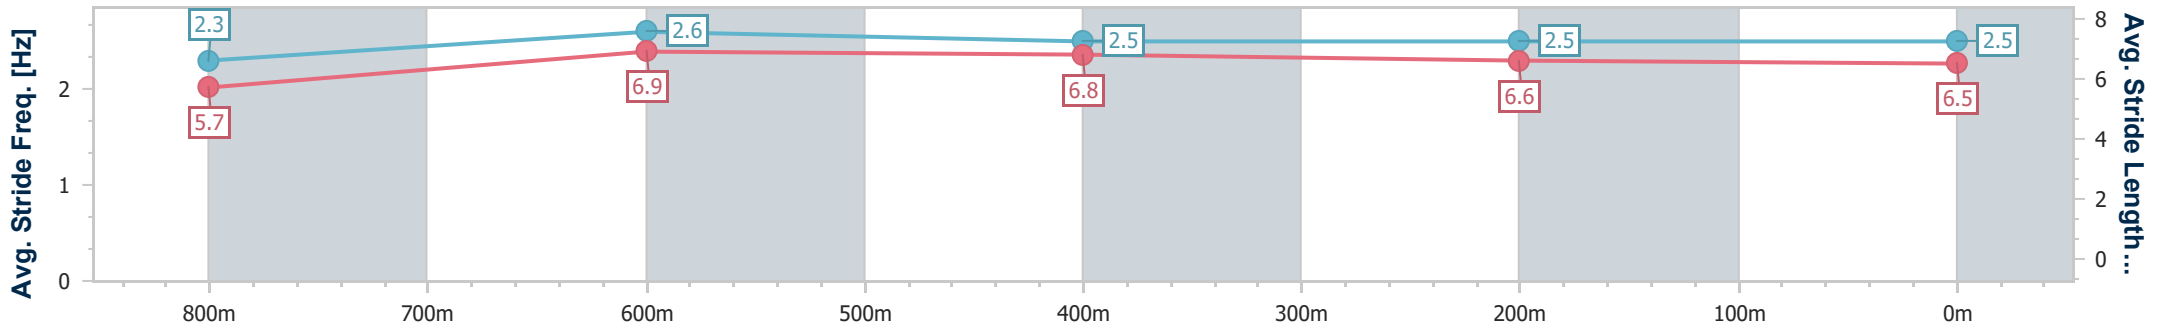

Toowoomba QLD Professional  
Race 8: SEDL AGENCIES Maiden Handicap - 1000m

06 July 2024 - 20:54  
Track Rating: Soft 5 , Weather: Fine, Rail Position: +5m Entire

Section	Overall	800m	600m	400m	200m
Section Times	1:02.83 [5] (0:15.02)	0:47.81 [7] (0:11.43)	0:36.38 [7] (0:11.93)	0:24.45 [7] (0:12.24)	0:12.21 [7] (0:12.21)
Average Speed [km/h]	48.3	63.3	61.1	59.3	58.7
Top Speed [km/h]	63.7	64.7	62.2	60.8	60.2
Avg. Dist. to Rail [m]	4.2	2.1	2.3	2.5	3.6
Avg. Stride Freq. [Hz]	2.3	2.6	2.5	2.5	2.5
Avg. Stride Length [m]	5.7	6.9	6.8	6.6	6.5