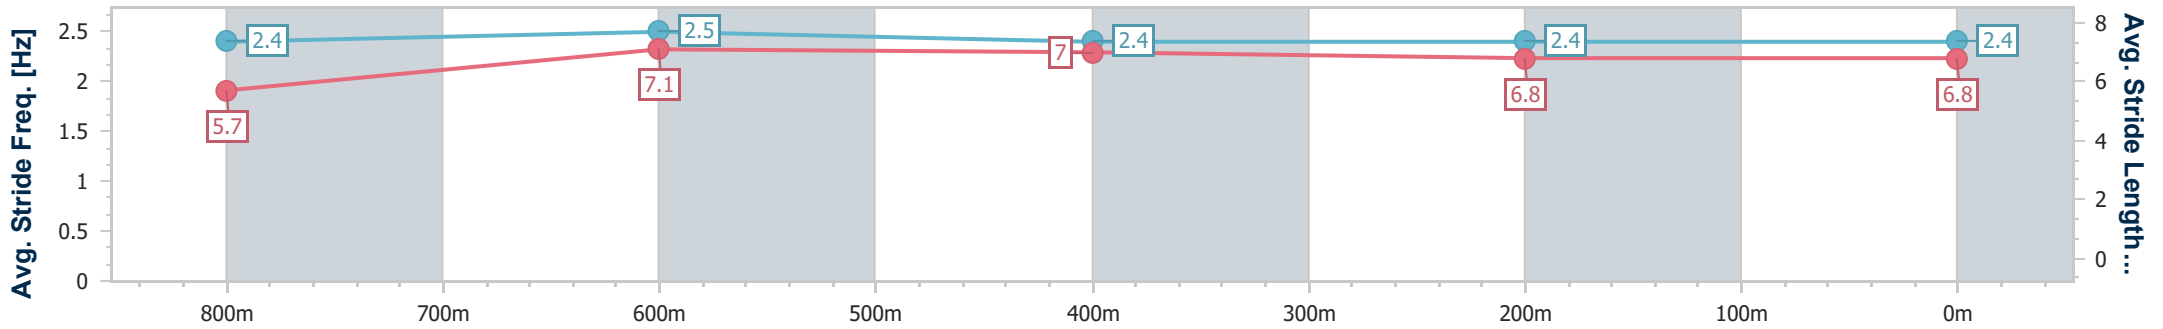

Horse/Jockey Name	Elleyanna
Final Rank	2
Fastest Section Time (Section)	0:11.41 (800m)
Top Speed [km/h] (Section)	64.2 (800m)
Race State	Finished

Toowoomba QLD Professional
Race 8: SEDL AGENCIES Maiden Handicap - 1000m

06 July 2024 - 20:54
Track Rating: Soft 5 , Weather: Fine, Rail Position: +5m Entire

Section	Overall	800m	600m	400m	200m
Section Times	1:02.34 [2] (0:14.47)	0:47.87 [2] (0:11.41)	0:36.46 [2] (0:12.02)	0:24.44 [2] (0:12.10)	0:12.34 [2] (0:12.34)
Average Speed [km/h]	49.9	63.1	59.9	59.2	58.5
Top Speed [km/h]	64.2	64.2	62.5	60.6	60.3
Avg. Dist. to Rail [m]	1.8	0.2	0.4	0.5	0.2
Avg. Stride Freq. [Hz]	2.4	2.5	2.4	2.4	2.4
Avg. Stride Length [m]	5.7	7.1	7.0	6.8	6.8

- [ ] Ranking at each section and finish
- -.-.- No data available at this section
- NA No data available