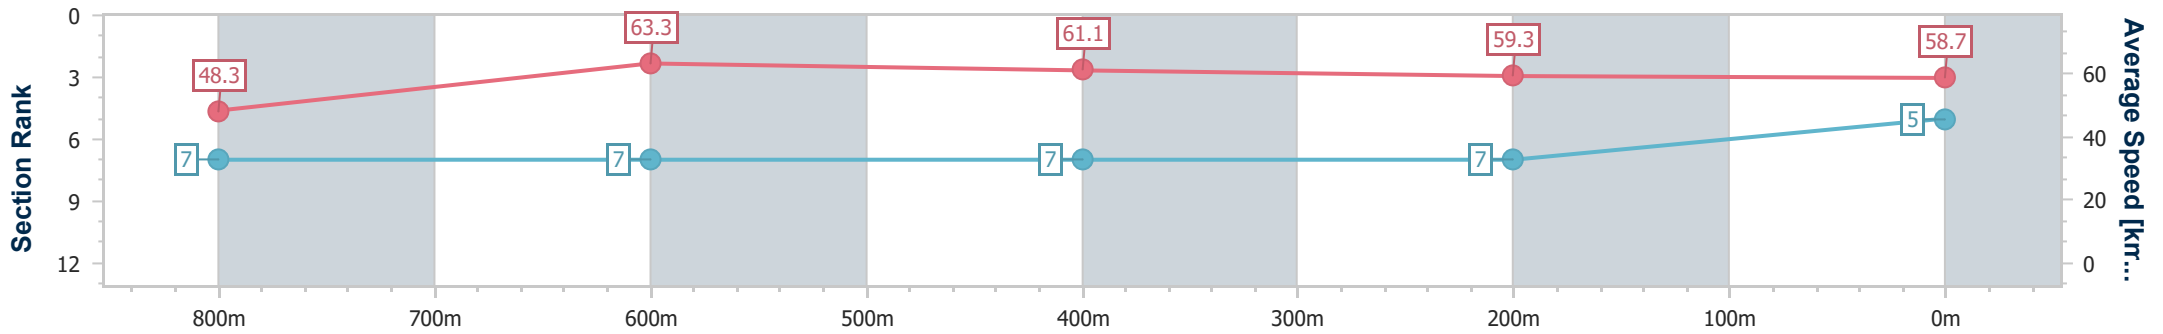

Horse/Jockey Name	Tsukino
Final Rank	5
Fastest Section Time (Section)	0:11.43 (800m)
Top Speed [km/h] (Section)	64.7 (800m)
Race State	Finished

Toowoomba QLD Professional
Race 8: SEDL AGENCIES Maiden Handicap - 1000m

06 July 2024 - 20:54
Track Rating: Soft 5 , Weather: Fine, Rail Position: +5m Entire

Section	Overall	800m	600m	400m	200m
Section Times	1:02.83 [5] (0:15.02)	0:47.81 [7] (0:11.43)	0:36.38 [7] (0:11.93)	0:24.45 [7] (0:12.24)	0:12.21 [7] (0:12.21)
Average Speed [km/h]	48.3	63.3	61.1	59.3	58.7
Top Speed [km/h]	63.7	64.7	62.2	60.8	60.2
Avg. Dist. to Rail [m]	4.2	2.1	2.3	2.5	3.6
Avg. Stride Freq. [Hz]	2.3	2.6	2.5	2.5	2.5
Avg. Stride Length [m]	5.7	6.9	6.8	6.6	6.5

- [ ] Ranking at each section and finish
- -.-.- No data available at this section
- NA No data available