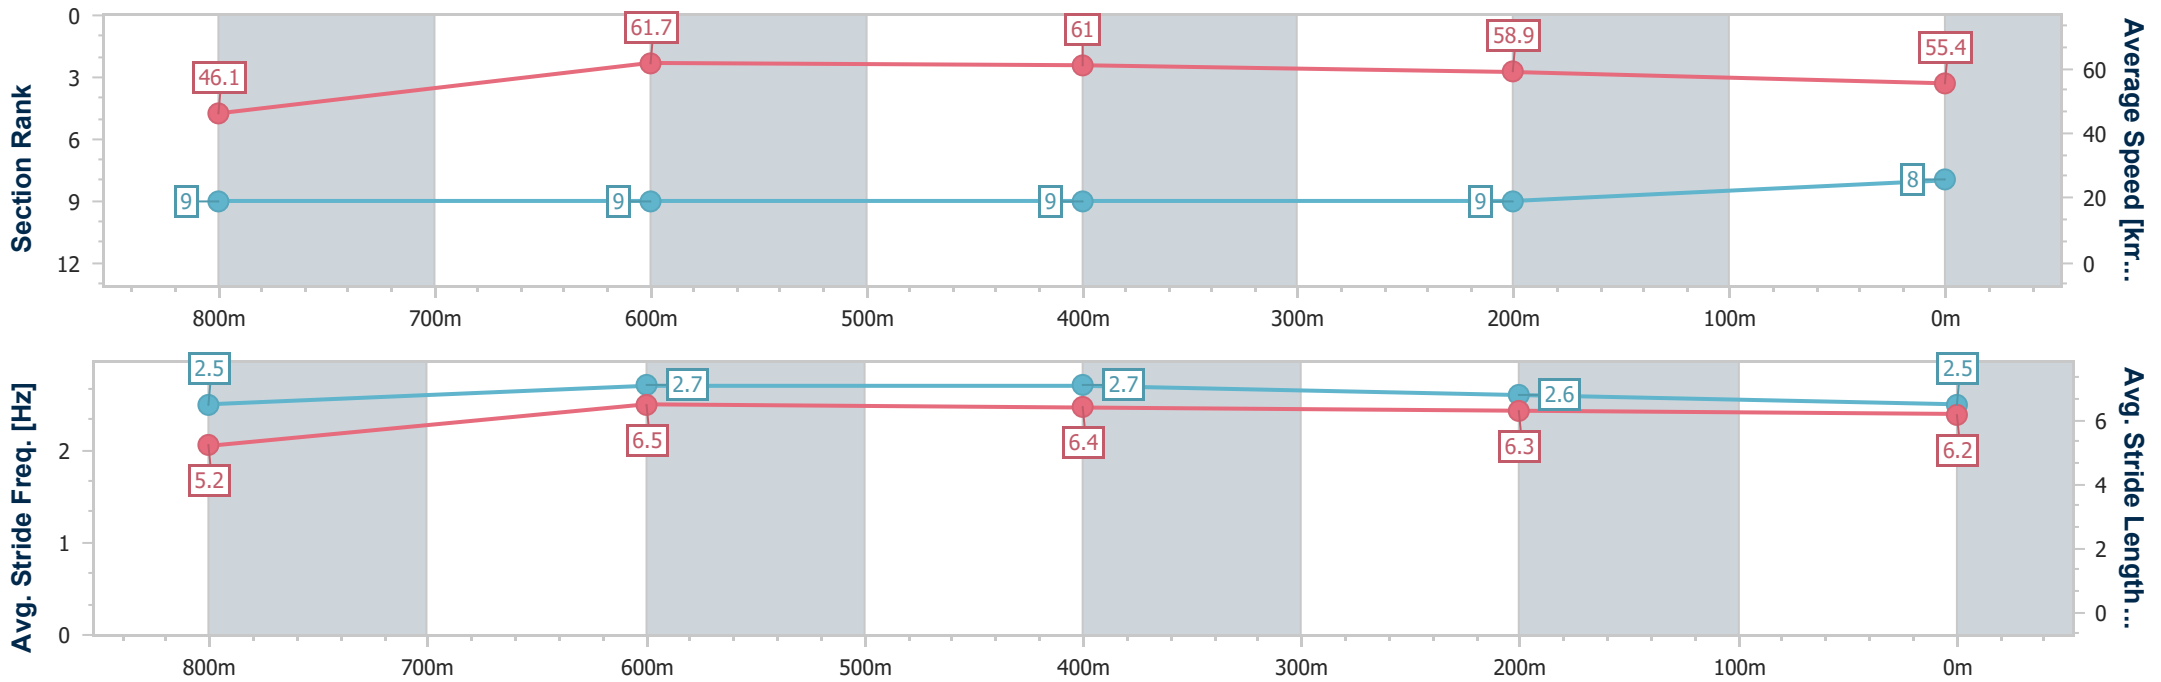

- [ ] Ranking at each section and finish
- .-.- No data available at this section
- NA No data available

Horse/Jockey Name	Muscato Cath
Final Rank	8
Fastest Section Time (Section)	0:11.65 (800m)
Top Speed [km/h] (Section)	63.6 (800m)
Race State	Finished

Toowoomba QLD Professional  
Race 8: SEDL AGENCIES Maiden Handicap - 1000m

06 July 2024 - 20:54  
Track Rating: Soft 5 , Weather: Fine, Rail Position: +5m Entire

Section	Overall	800m	600m	400m	200m
Section Times	1:04.40 [8] (0:15.60)	0:48.80 [9] (0:11.65)	0:37.15 [9] (0:11.89)	0:25.26 [9] (0:12.23)	0:13.03 [9] (0:13.03)
Average Speed [km/h]	46.1	61.7	61.0	58.9	55.4
Top Speed [km/h]	60.3	63.6	63.5	61.3	56.5
Avg. Dist. to Rail [m]	2.5	0.7	1.0	1.0	1.5
Avg. Stride Freq. [Hz]	2.5	2.7	2.7	2.6	2.5
Avg. Stride Length [m]	5.2	6.5	6.4	6.3	6.2