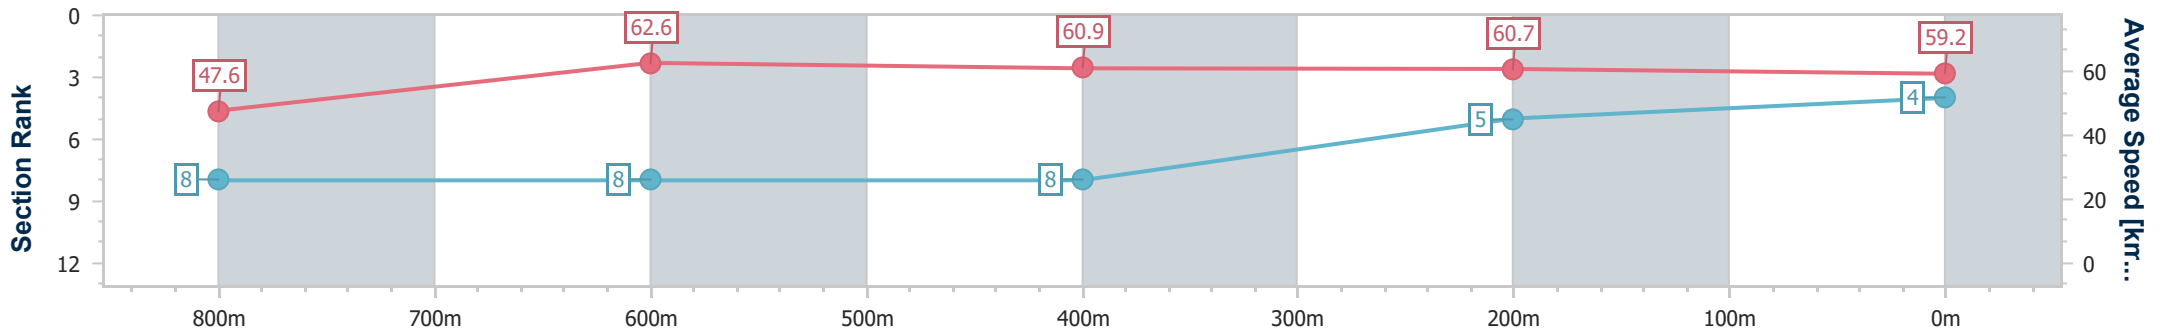

Horse/Jockey Name	Brydelicious
Final Rank	4
Fastest Section Time (Section)	0:11.48 (800m)
Top Speed [km/h] (Section)	63.9 (800m)
Race State	Finished

Toowoomba QLD Professional
Race 8: SEDL AGENCIES Maiden Handicap - 1000m

06 July 2024 - 20:54
Track Rating: Soft 5 , Weather: Fine, Rail Position: +5m Entire

Section	Overall	800m	600m	400m	200m
Section Times	1:02.59 [4] (0:15.18)	0:47.41 [8] (0:11.48)	0:35.93 [8] (0:11.84)	0:24.09 [8] (0:11.93)	0:12.16 [5] (0:12.16)
Average Speed [km/h]	47.6	62.6	60.9	60.7	59.2
Top Speed [km/h]	63.4	63.9	62.7	61.3	60.3
Avg. Dist. to Rail [m]	3.4	0.8	0.6	0.7	1.4
Avg. Stride Freq. [Hz]	2.3	2.4	2.3	2.3	2.3
Avg. Stride Length [m]	5.7	7.3	7.2	7.2	7.1

- [ ] Ranking at each section and finish
- -.-.- No data available at this section
- NA No data available