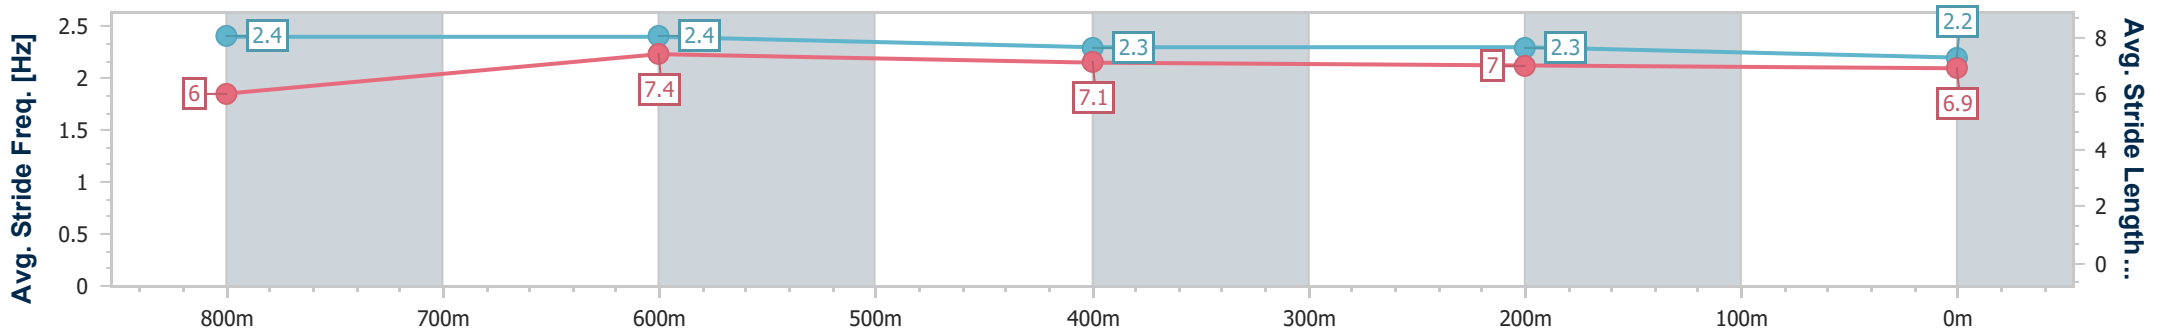

Toowoomba QLD Professional  
Race 8: SEDL AGENCIES Maiden Handicap - 1000m

06 July 2024 - 20:54

Track Rating: Soft 5 , Weather: Fine, Rail Position: +5m Entire

Section	Overall	800m	600m	400m	200m
Section Times	1:03.04 [6] (0:14.60)	0:48.44 [4] (0:11.46)	0:36.98 [4] (0:11.99)	0:24.99 [3] (0:12.42)	0:12.57 [6] (0:12.57)
Average Speed [km/h]	49.9	63.5	60.6	58.4	57.2
Top Speed [km/h]	65.2	65.3	62.9	59.3	58.8
Avg. Dist. to Rail [m]	6.6	2.5	2.2	1.5	2.5
Avg. Stride Freq. [Hz]	2.4	2.5	2.4	2.3	2.3
Avg. Stride Length [m]	5.7	7.1	7.1	7.0	7.0

- [ ] Ranking at each section and finish
- .-.- No data available at this section
- NA No data available

Horse/Jockey Name	Curious Magic
Final Rank	7
Fastest Section Time (Section)	0:11.28 (800m)
Top Speed [km/h] (Section)	67.0 (800m)
Race State	Finished

Toowoomba QLD Professional  
Race 8: SEDL AGENCIES Maiden Handicap - 1000m

06 July 2024 - 20:54

Track Rating: Soft 5 , Weather: Fine, Rail Position: +5m Entire

Section	Overall	800m	600m	400m	200m
Section Times	1:03.28 [7] (0:14.38)	0:48.90 [1] (0:11.28)	0:37.62 [1] (0:12.04)	0:25.58 [1] (0:12.45)	0:13.13 [3] (0:13.13)
Average Speed [km/h]	50.6	64.2	59.6	58.0	54.7
Top Speed [km/h]	65.9	67.0	61.5	59.7	56.1
Avg. Dist. to Rail [m]	4.9	1.1	0.3	0.8	1.3
Avg. Stride Freq. [Hz]	2.4	2.4	2.3	2.3	2.2
Avg. Stride Length [m]	6.0	7.4	7.1	7.0	6.9