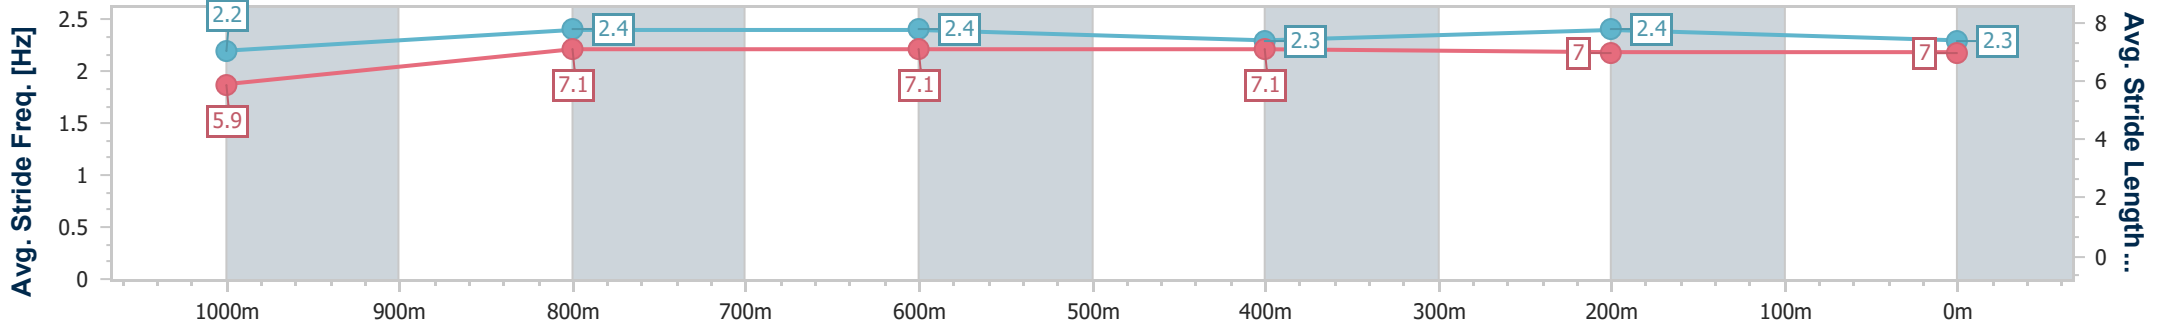

- [ ] Ranking at each section and finish
- .-.- No data available at this section
- NA No data available

Horse/Jockey Name	Lara's Laulet
Final Rank	4
Fastest Section Time (Section)	0:11.99 (1000m)
Top Speed [km/h] (Section)	62.2 (Overall)
Race State	Finished

Toowoomba QLD Professional  
 Race 4: WHOLESALE HORSEWEAR HOUSE BENCHMARK 60  
 Handicap - 1200m  
 06 July 2024 - 18:40

Track Rating: Soft 5 , Weather: Fine, Rail Position: +5m Entire

Section	Overall	1000m	800m	600m	400m	200m
Section Times	1:15.74 [4] (0:15.30)	1:00.44 [8] (0:11.99)	0:48.45 [8] (0:12.03)	0:36.42 [8] (0:12.20)	0:24.22 [8] (0:12.07)	0:12.15 [6] (0:12.15)
Average Speed [km/h]	47.1	60.6	60.5	59.9	60.1	59.1
Top Speed [km/h]	62.2	61.7	61.3	61.4	61.8	61.7
Avg. Dist. to Rail [m]	6.8	3.2	3.3	3.3	1.9	3.1
Avg. Stride Freq. [Hz]	2.2	2.4	2.4	2.3	2.4	2.3
Avg. Stride Length [m]	5.9	7.1	7.1	7.1	7.0	7.0