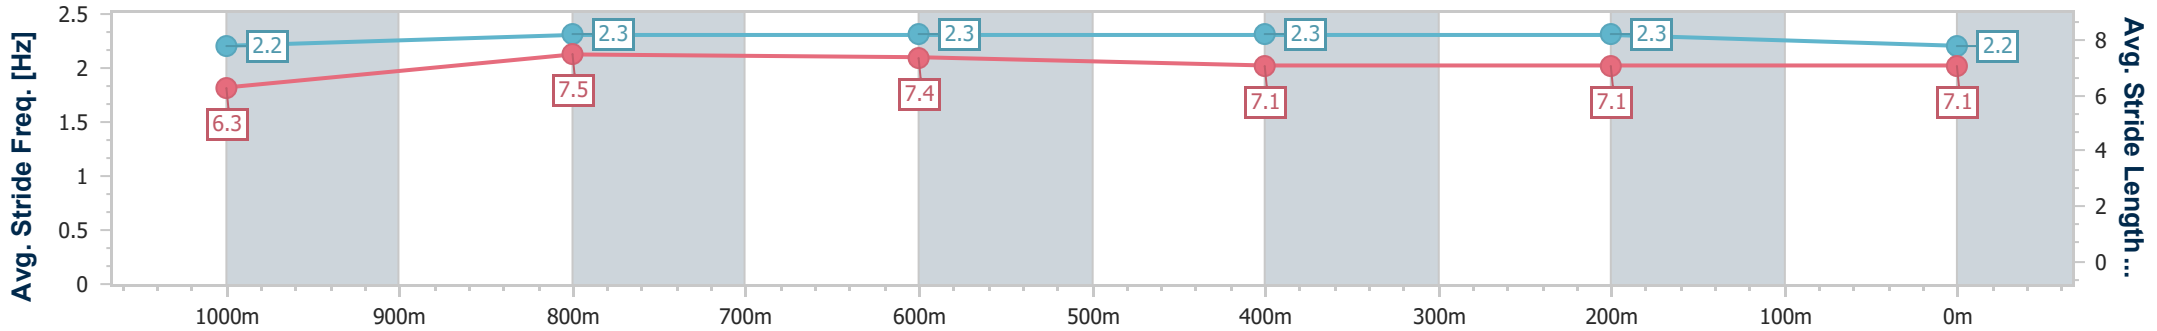

Toowoomba QLD Professional  
 Race 4: WHOLESALE HORSEWEAR HOUSE BENCHMARK 60  
 Handicap - 1200m  
 06 July 2024 - 18:40

Track Rating: Soft 5 , Weather: Fine, Rail Position: +5m Entire

Section	Overall	1000m	800m	600m	400m	200m
Section Times	1:15.93 [6] (0:14.71)	1:01.22 [4] (0:12.00)	0:49.22 [5] (0:12.14)	0:37.08 [5] (0:12.35)	0:24.73 [5] (0:12.26)	0:12.47 [5] (0:12.47)
Average Speed [km/h]	48.9	60.7	60.0	58.9	58.7	57.7
Top Speed [km/h]	62.3	62.2	60.9	60.1	59.8	59.3
Avg. Dist. to Rail [m]	5.4	2.7	3.1	2.0	0.4	0.7
Avg. Stride Freq. [Hz]	2.3	2.3	2.3	2.3	2.3	2.2
Avg. Stride Length [m]	6.0	7.3	7.3	7.2	7.1	7.1

- [ ] Ranking at each section and finish
- .-.- No data available at this section
- NA No data available

Horse/Jockey Name	Nerano
Final Rank	7
Fastest Section Time (Section)	0:11.85 (1000m)
Top Speed [km/h] (Section)	62.9 (Overall)
Race State	Finished

Toowoomba QLD Professional  
 Race 4: WHOLESALE HORSEWEAR HOUSE BENCHMARK 60  
 Handicap - 1200m  
 06 July 2024 - 18:40

Track Rating: Soft 5 , Weather: Fine, Rail Position: +5m Entire

Section	Overall	1000m	800m	600m	400m	200m
Section Times	1:16.03 [7] (0:14.55)	1:01.48 [2] (0:11.85)	0:49.63 [2] (0:12.10)	0:37.53 [2] (0:12.40)	0:25.13 [2] (0:12.40)	0:12.73 [4] (0:12.73)
Average Speed [km/h]	49.6	60.9	60.2	58.7	58.0	56.5
Top Speed [km/h]	62.9	62.4	61.0	59.8	59.5	58.2
Avg. Dist. to Rail [m]	7.0	1.4	2.7	2.1	0.5	1.3
Avg. Stride Freq. [Hz]	2.2	2.3	2.3	2.3	2.3	2.2
Avg. Stride Length [m]	6.3	7.5	7.4	7.1	7.1	7.1