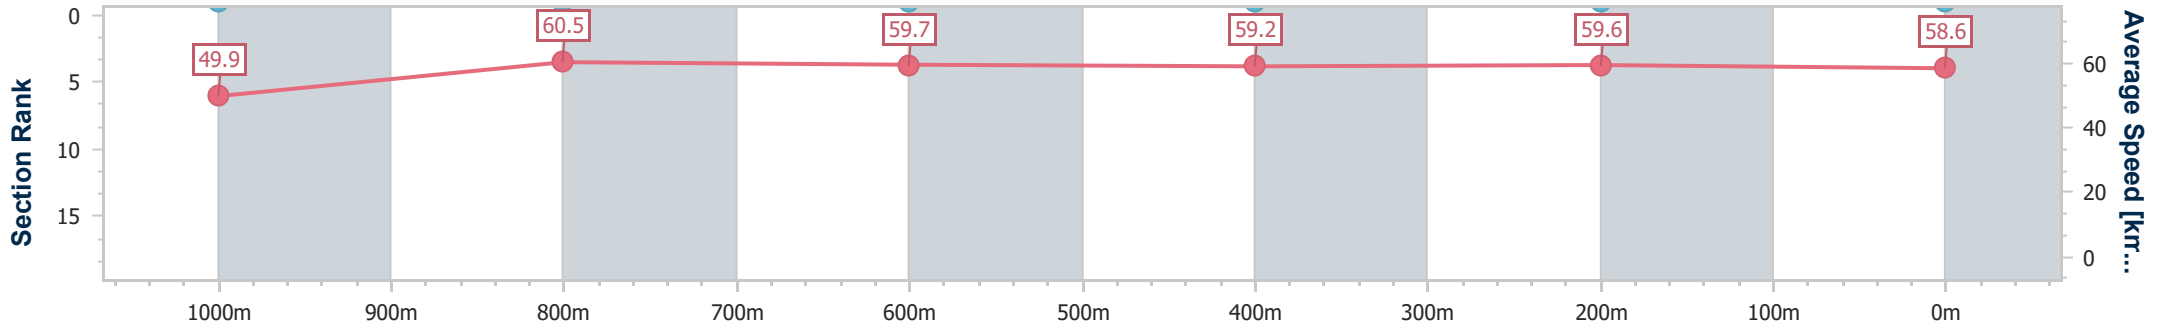

Horse/Jockey Name	Montana Lady
Final Rank	2
Fastest Section Time (Section)	0:11.93 (1000m)
Top Speed [km/h] (Section)	64.4 (Overall)
Race State	Finished

Toowoomba QLD Professional
Race 4: WHOLESALE HORSEWEAR HOUSE BENCHMARK 60
Handicap - 1200m
06 July 2024 - 18:40

Track Rating: Soft 5 , Weather: Fine, Rail Position: +5m Entire

Section	Overall	1000m	800m	600m	400m	200m
Section Times	1:15.01 [2] (0:14.45)	1:00.56 [1] (0:11.93)	0:48.63 [1] (0:12.09)	0:36.54 [1] (0:12.20)	0:24.34 [1] (0:12.06)	0:12.28 [1] (0:12.28)
Average Speed [km/h]	49.9	60.5	59.7	59.2	59.6	58.6
Top Speed [km/h]	64.4	62.8	61.0	60.2	60.9	59.7
Avg. Dist. to Rail [m]	3.6	1.2	1.2	0.5	0.3	0.3
Avg. Stride Freq. [Hz]	2.3	2.3	2.3	2.3	2.3	2.3
Avg. Stride Length [m]	6.1	7.3	7.3	7.2	7.1	7.2

- [ ] Ranking at each section and finish
- -.-.- No data available at this section
- NA No data available