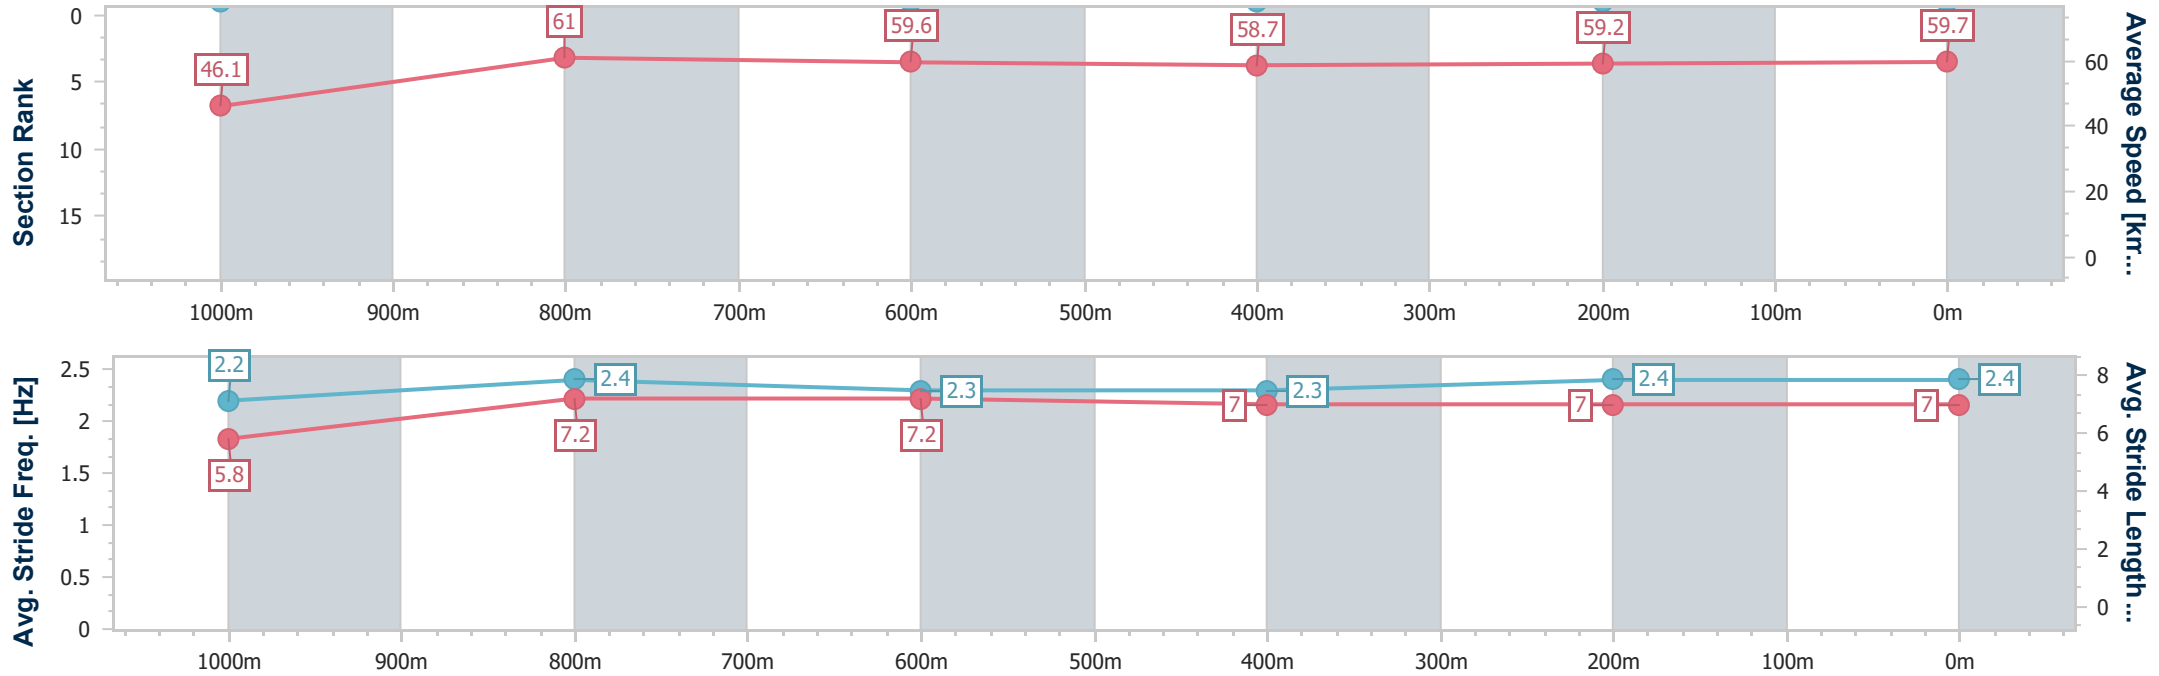

Toowoomba QLD Professional  
 Race 4: WHOLESALE HORSEWEAR HOUSE BENCHMARK 60  
 Handicap - 1200m  
 06 July 2024 - 18:40

Track Rating: Soft 5 , Weather: Fine, Rail Position: +5m Entire

Section	Overall	1000m	800m	600m	400m	200m
Section Times	1:16.04 [8] (0:15.27)	1:00.77 [7] (0:11.84)	0:48.93 [7] (0:12.03)	0:36.90 [7] (0:12.28)	0:24.62 [7] (0:12.26)	0:12.36 [7] (0:12.36)
Average Speed [km/h]	47.1	60.7	59.8	59.5	58.8	58.3
Top Speed [km/h]	63.4	63.3	61.1	61.1	59.3	59.1
Avg. Dist. to Rail [m]	3.1	1.4	1.7	2.5	0.5	1.6
Avg. Stride Freq. [Hz]	2.3	2.3	2.3	2.3	2.3	2.2
Avg. Stride Length [m]	5.8	7.4	7.4	7.4	7.3	7.3

- [ ] Ranking at each section and finish
- .-.- No data available at this section
- NA No data available

Horse/Jockey Name	Rubaahy
Final Rank	9
Fastest Section Time (Section)	0:11.84 (1000m)
Top Speed [km/h] (Section)	63.4 (1000m)
Race State	Finished

Toowoomba QLD Professional  
 Race 4: WHOLESALE HORSEWEAR HOUSE BENCHMARK 60  
 Handicap - 1200m  
 06 July 2024 - 18:40

Track Rating: Soft 5 , Weather: Fine, Rail Position: +5m Entire

Section	Overall	1000m	800m	600m	400m	200m
Section Times	1:16.16 [9] (0:15.63)	1:00.53 [10] (0:11.84)	0:48.69 [10] (0:12.17)	0:36.52 [10] (0:12.33)	0:24.19 [10] (0:12.15)	0:12.04 [10] (0:12.04)
Average Speed [km/h]	46.1	61.0	59.6	58.7	59.2	59.7
Top Speed [km/h]	62.6	63.4	60.9	59.8	60.4	60.4
Avg. Dist. to Rail [m]	5.7	1.0	2.5	1.5	1.0	3.5
Avg. Stride Freq. [Hz]	2.2	2.4	2.3	2.3	2.4	2.4
Avg. Stride Length [m]	5.8	7.2	7.2	7.0	7.0	7.0