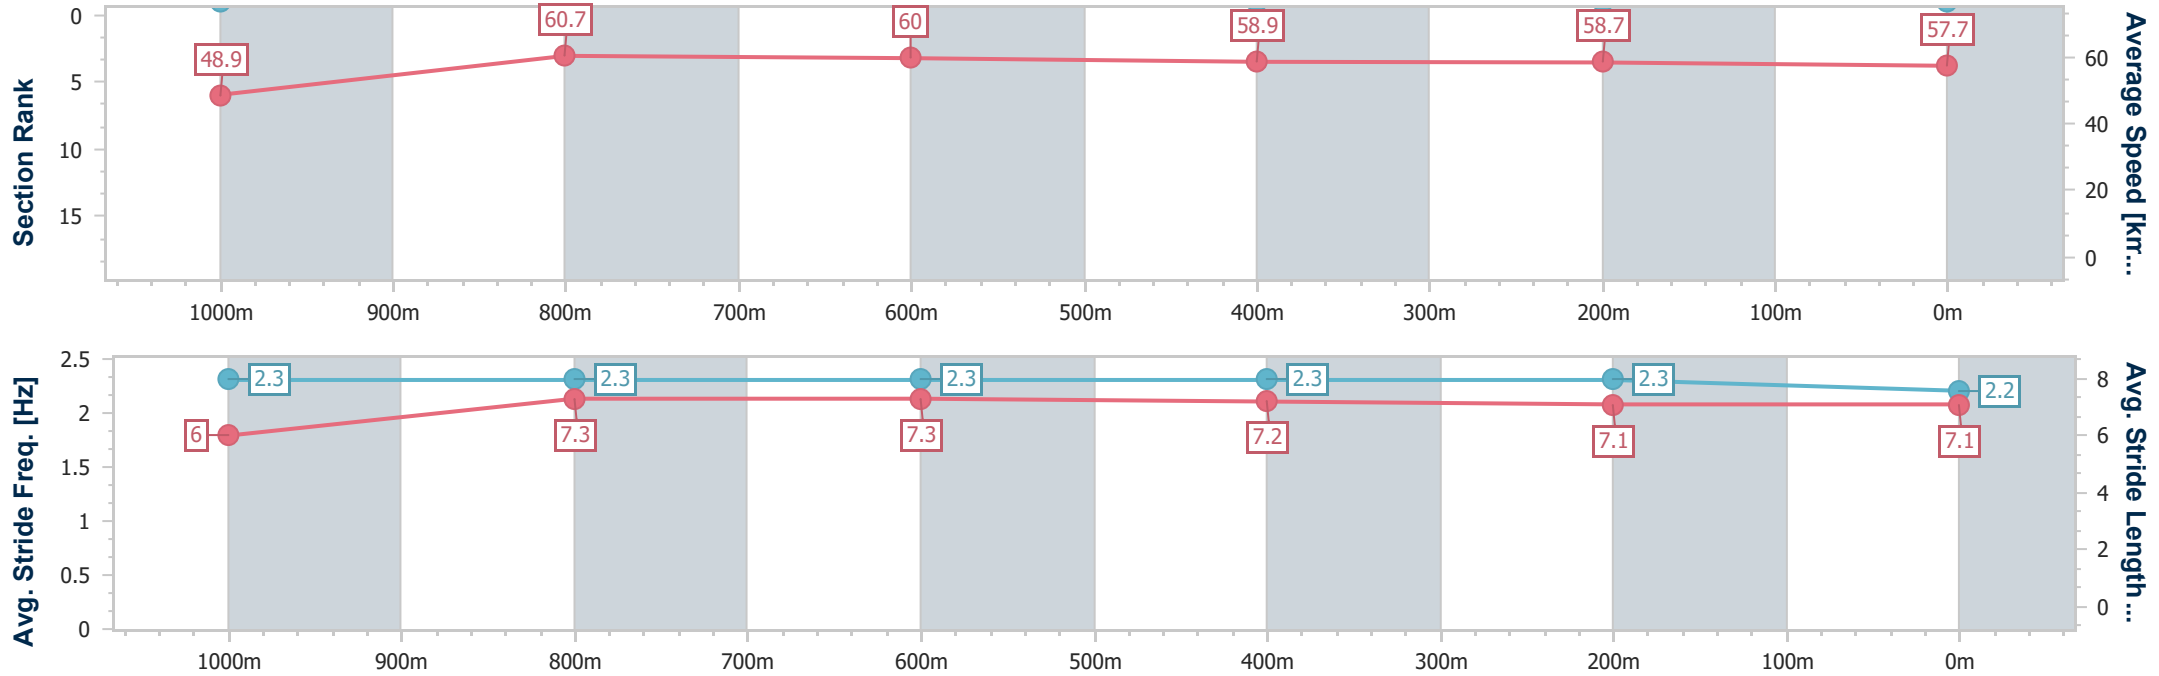

Toowoomba QLD Professional  
 Race 4: WHOLESALE HORSEWEAR HOUSE BENCHMARK 60  
 Handicap - 1200m  
 06 July 2024 - 18:40

Track Rating: Soft 5 , Weather: Fine, Rail Position: +5m Entire

Section	Overall	1000m	800m	600m	400m	200m
Section Times	1:15.93 [5] (0:15.55)	1:00.38 [9] (0:11.76)	0:48.62 [9] (0:12.13)	0:36.49 [9] (0:12.22)	0:24.27 [9] (0:12.13)	0:12.14 [9] (0:12.14)
Average Speed [km/h]	46.4	61.6	60.3	59.6	59.5	59.0
Top Speed [km/h]	62.2	62.7	61.8	60.2	60.9	60.2
Avg. Dist. to Rail [m]	5.1	2.1	5.0	2.2	0.5	1.8
Avg. Stride Freq. [Hz]	2.4	2.5	2.4	2.5	2.5	2.5
Avg. Stride Length [m]	5.5	7.0	6.9	6.7	6.6	6.6

- [ ] Ranking at each section and finish
- .-.- No data available at this section
- NA No data available

Horse/Jockey Name	Spirit's Charm
Final Rank	6
Fastest Section Time (Section)	0:12.00 (1000m)
Top Speed [km/h] (Section)	62.3 (Overall)
Race State	Finished

Toowoomba QLD Professional  
 Race 4: WHOLESALE HORSEWEAR HOUSE BENCHMARK 60  
 Handicap - 1200m  
 06 July 2024 - 18:40

Track Rating: Soft 5 , Weather: Fine, Rail Position: +5m Entire

Section	Overall	1000m	800m	600m	400m	200m
Section Times	1:15.93 [6] (0:14.71)	1:01.22 [4] (0:12.00)	0:49.22 [5] (0:12.14)	0:37.08 [5] (0:12.35)	0:24.73 [5] (0:12.26)	0:12.47 [5] (0:12.47)
Average Speed [km/h]	48.9	60.7	60.0	58.9	58.7	57.7
Top Speed [km/h]	62.3	62.2	60.9	60.1	59.8	59.3
Avg. Dist. to Rail [m]	5.4	2.7	3.1	2.0	0.4	0.7
Avg. Stride Freq. [Hz]	2.3	2.3	2.3	2.3	2.3	2.2
Avg. Stride Length [m]	6.0	7.3	7.3	7.2	7.1	7.1