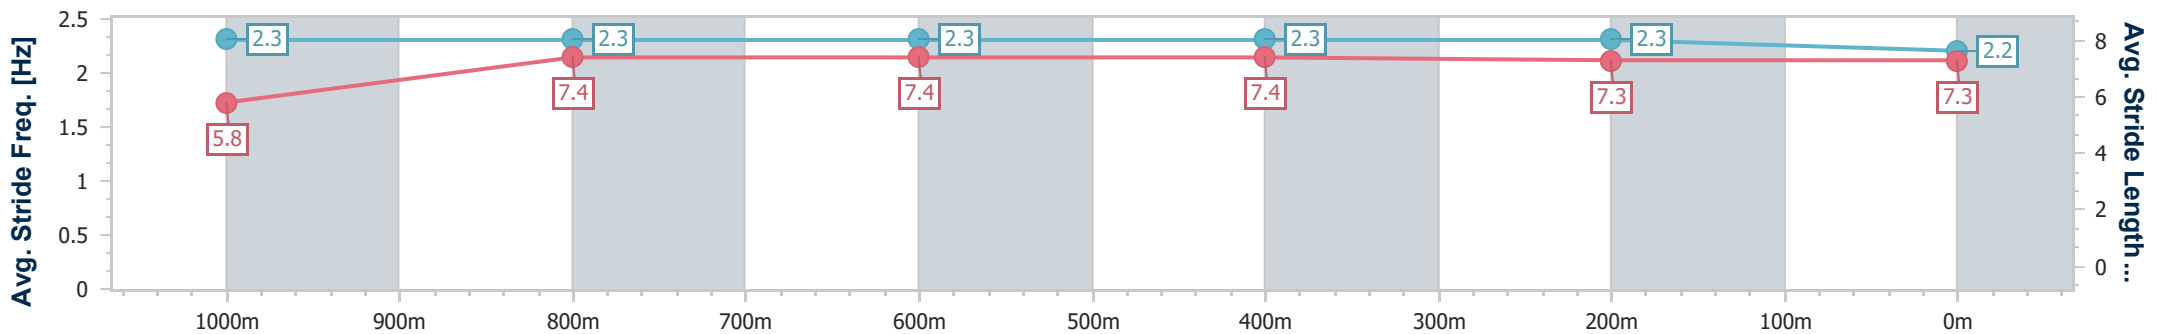

Toowoomba QLD Professional  
 Race 4: WHOLESALE HORSEWEAR HOUSE BENCHMARK 60  
 Handicap - 1200m  
 06 July 2024 - 18:40

Track Rating: Soft 5 , Weather: Fine, Rail Position: +5m Entire

Section	Overall	1000m	800m	600m	400m	200m
Section Times	1:16.03 [7] (0:14.55)	1:01.48 [2] (0:11.85)	0:49.63 [2] (0:12.10)	0:37.53 [2] (0:12.40)	0:25.13 [2] (0:12.40)	0:12.73 [4] (0:12.73)
Average Speed [km/h]	49.6	60.9	60.2	58.7	58.0	56.5
Top Speed [km/h]	62.9	62.4	61.0	59.8	59.5	58.2
Avg. Dist. to Rail [m]	7.0	1.4	2.7	2.1	0.5	1.3
Avg. Stride Freq. [Hz]	2.2	2.3	2.3	2.3	2.3	2.2
Avg. Stride Length [m]	6.3	7.5	7.4	7.1	7.1	7.1

- [ ] Ranking at each section and finish
- .-.- No data available at this section
- NA No data available

Horse/Jockey Name	Friend In Need
Final Rank	8
Fastest Section Time (Section)	0:11.84 (1000m)
Top Speed [km/h] (Section)	63.4 (Overall)
Race State	Finished

Toowoomba QLD Professional  
 Race 4: WHOLESALE HORSEWEAR HOUSE BENCHMARK 60  
 Handicap - 1200m  
 06 July 2024 - 18:40

Track Rating: Soft 5 , Weather: Fine, Rail Position: +5m Entire

Section	Overall	1000m	800m	600m	400m	200m
Section Times	1:16.04 [8] (0:15.27)	1:00.77 [7] (0:11.84)	0:48.93 [7] (0:12.03)	0:36.90 [7] (0:12.28)	0:24.62 [7] (0:12.26)	0:12.36 [7] (0:12.36)
Average Speed [km/h]	47.1	60.7	59.8	59.5	58.8	58.3
Top Speed [km/h]	63.4	63.3	61.1	61.1	59.3	59.1
Avg. Dist. to Rail [m]	3.1	1.4	1.7	2.5	0.5	1.6
Avg. Stride Freq. [Hz]	2.3	2.3	2.3	2.3	2.3	2.2
Avg. Stride Length [m]	5.8	7.4	7.4	7.4	7.3	7.3