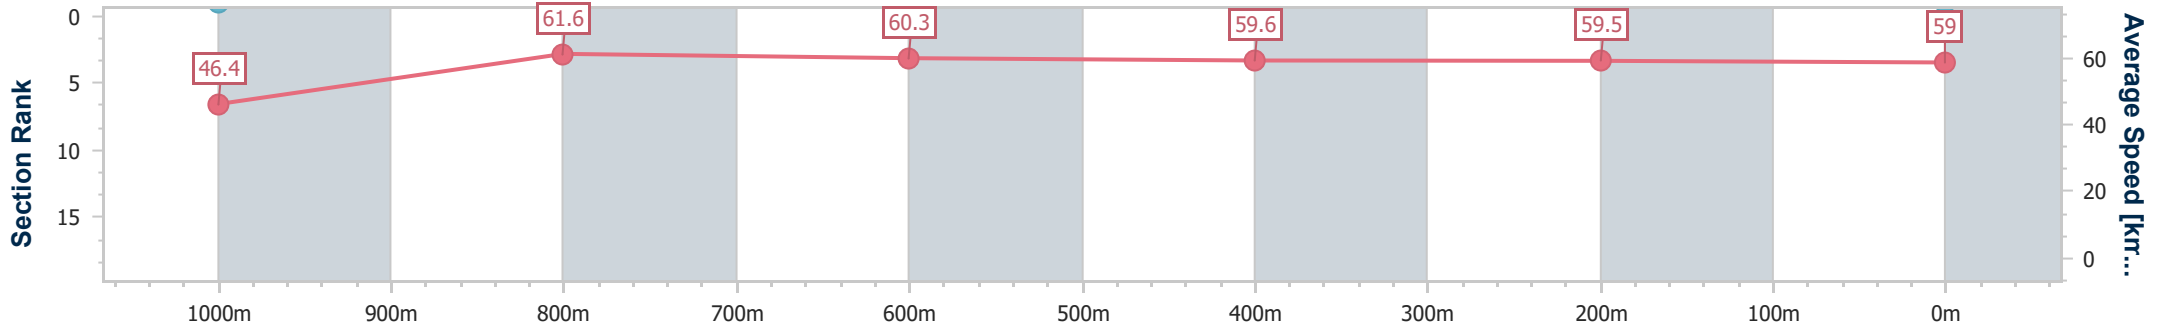

- [ ] Ranking at each section and finish
- .-.- No data available at this section
- NA No data available

Horse/Jockey Name	Radiant Queen
Final Rank	5
Fastest Section Time (Section)	0:11.76 (1000m)
Top Speed [km/h] (Section)	62.7 (1000m)
Race State	Finished

Toowoomba QLD Professional  
 Race 4: WHOLESALE HORSEWEAR HOUSE BENCHMARK 60  
 Handicap - 1200m  
 06 July 2024 - 18:40

Track Rating: Soft 5 , Weather: Fine, Rail Position: +5m Entire

Section	Overall	1000m	800m	600m	400m	200m
Section Times	1:15.93 [5] (0:15.55)	1:00.38 [9] (0:11.76)	0:48.62 [9] (0:12.13)	0:36.49 [9] (0:12.22)	0:24.27 [9] (0:12.13)	0:12.14 [9] (0:12.14)
Average Speed [km/h]	46.4	61.6	60.3	59.6	59.5	59.0
Top Speed [km/h]	62.2	62.7	61.8	60.2	60.9	60.2
Avg. Dist. to Rail [m]	5.1	2.1	5.0	2.2	0.5	1.8
Avg. Stride Freq. [Hz]	2.4	2.5	2.4	2.5	2.5	2.5
Avg. Stride Length [m]	5.5	7.0	6.9	6.7	6.6	6.6