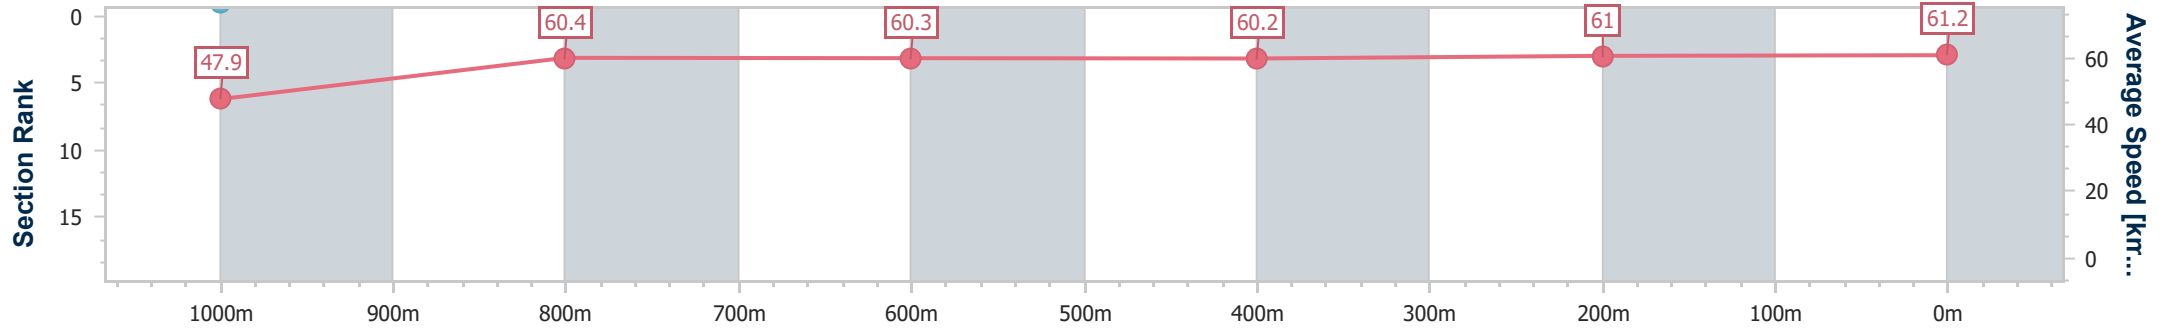

Track Rating: Soft 5 , Weather: Fine, Rail Position: +5m Entire

Section	Overall	1000m	800m	600m	400m	200m
Section Times	1:14.89 [1] (0:15.03)	0:59.86 [6] (0:12.05)	0:47.81 [6] (0:12.02)	0:35.79 [6] (0:12.11)	0:23.68 [6] (0:11.94)	0:11.74 [2] (0:11.74)
Average Speed [km/h]	47.9	60.4	60.3	60.2	61.0	61.2
Top Speed [km/h]	61.8	62.7	61.9	62.0	61.8	62.2
Avg. Dist. to Rail [m]	7.0	3.0	2.1	2.6	3.0	0.6
Avg. Stride Freq. [Hz]	2.3	2.4	2.3	2.4	2.4	2.3
Avg. Stride Length [m]	5.8	7.1	7.2	7.1	7.1	7.3