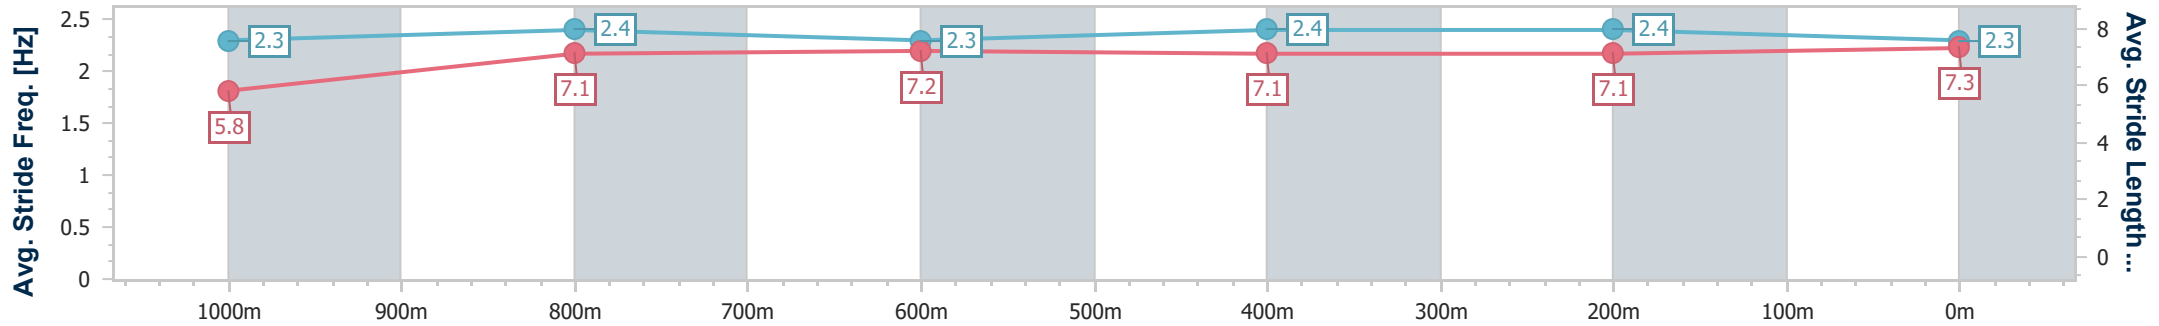

Track Rating: Soft 5 , Weather: Fine, Rail Position: +5m Entire

Section	Overall	1000m	800m	600m	400m	200m
Section Times	1:14.89 [1] (0:15.03)	0:59.86 [6] (0:12.05)	0:47.81 [6] (0:12.02)	0:35.79 [6] (0:12.11)	0:23.68 [6] (0:11.94)	0:11.74 [2] (0:11.74)
Average Speed [km/h]	47.9	60.4	60.3	60.2	61.0	61.2
Top Speed [km/h]	61.8	62.7	61.9	62.0	61.8	62.2
Avg. Dist. to Rail [m]	7.0	3.0	2.1	2.6	3.0	0.6
Avg. Stride Freq. [Hz]	2.3	2.4	2.3	2.4	2.4	2.3
Avg. Stride Length [m]	5.8	7.1	7.2	7.1	7.1	7.3