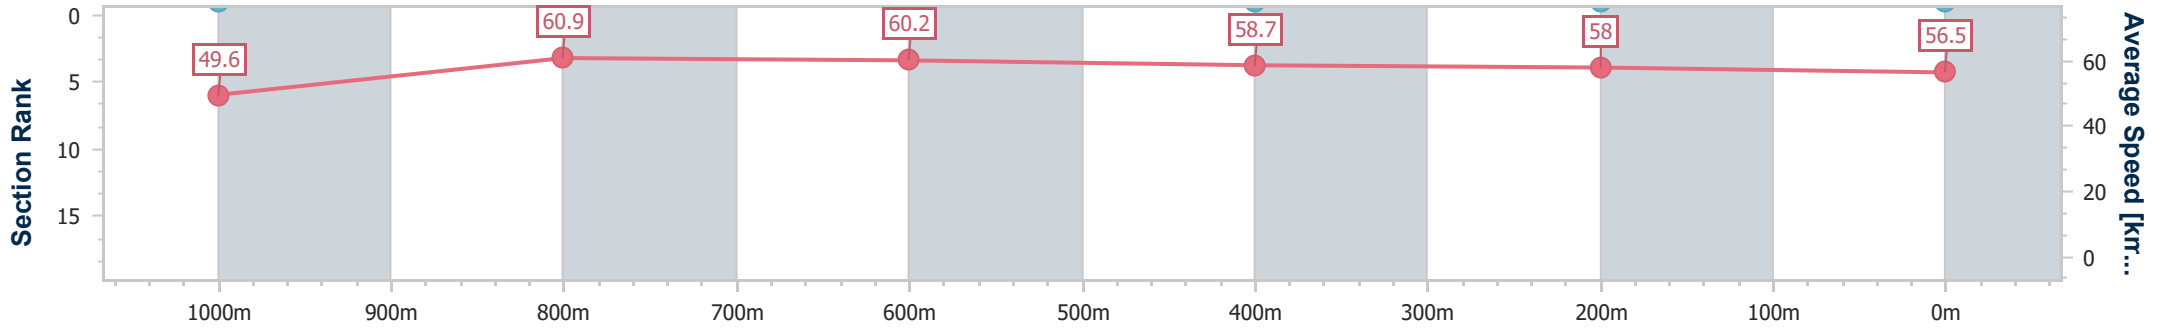

- [ ] Ranking at each section and finish
- .-.- No data available at this section
- NA No data available

Horse/Jockey Name	Nerano
Final Rank	7
Fastest Section Time (Section)	0:11.85 (1000m)
Top Speed [km/h] (Section)	62.9 (Overall)
Race State	Finished

Toowoomba QLD Professional  
 Race 4: WHOLESALE HORSEWEAR HOUSE BENCHMARK 60  
 Handicap - 1200m  
 06 July 2024 - 18:40

Track Rating: Soft 5 , Weather: Fine, Rail Position: +5m Entire

Section	Overall	1000m	800m	600m	400m	200m
Section Times	1:16.03 [7] (0:14.55)	1:01.48 [2] (0:11.85)	0:49.63 [2] (0:12.10)	0:37.53 [2] (0:12.40)	0:25.13 [2] (0:12.40)	0:12.73 [4] (0:12.73)
Average Speed [km/h]	49.6	60.9	60.2	58.7	58.0	56.5
Top Speed [km/h]	62.9	62.4	61.0	59.8	59.5	58.2
Avg. Dist. to Rail [m]	7.0	1.4	2.7	2.1	0.5	1.3
Avg. Stride Freq. [Hz]	2.2	2.3	2.3	2.3	2.3	2.2
Avg. Stride Length [m]	6.3	7.5	7.4	7.1	7.1	7.1