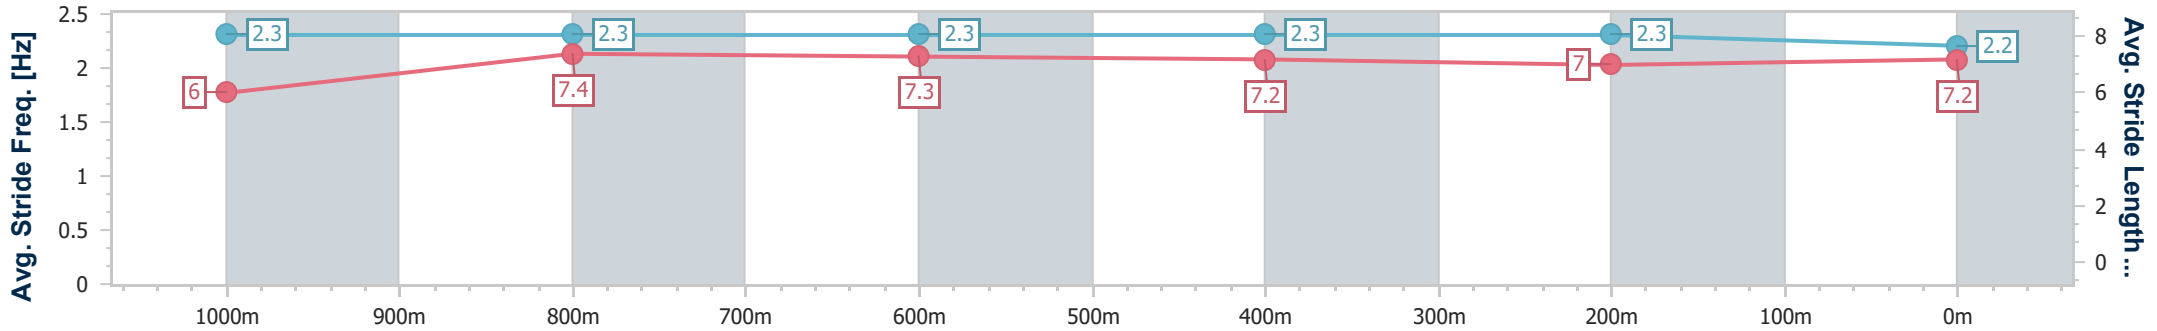

Toowoomba QLD Professional  
 Race 4: WHOLESALE HORSEWEAR HOUSE BENCHMARK 60  
 Handicap - 1200m  
 06 July 2024 - 18:40

Track Rating: Soft 5 , Weather: Fine, Rail Position: +5m Entire

Section	Overall	1000m	800m	600m	400m	200m
Section Times	1:15.65 [3] (0:14.76)	1:00.89 [5] (0:11.85)	0:49.04 [4] (0:12.12)	0:36.92 [4] (0:12.31)	0:24.61 [3] (0:12.19)	0:12.42 [3] (0:12.42)
Average Speed [km/h]	48.8	61.1	59.7	59.3	59.1	58.1
Top Speed [km/h]	63.2	63.3	60.6	60.4	61.2	60.5
Avg. Dist. to Rail [m]	3.8	0.7	2.5	2.0	0.7	0.5
Avg. Stride Freq. [Hz]	2.3	2.3	2.3	2.3	2.3	2.2
Avg. Stride Length [m]	6.0	7.4	7.3	7.2	7.0	7.2