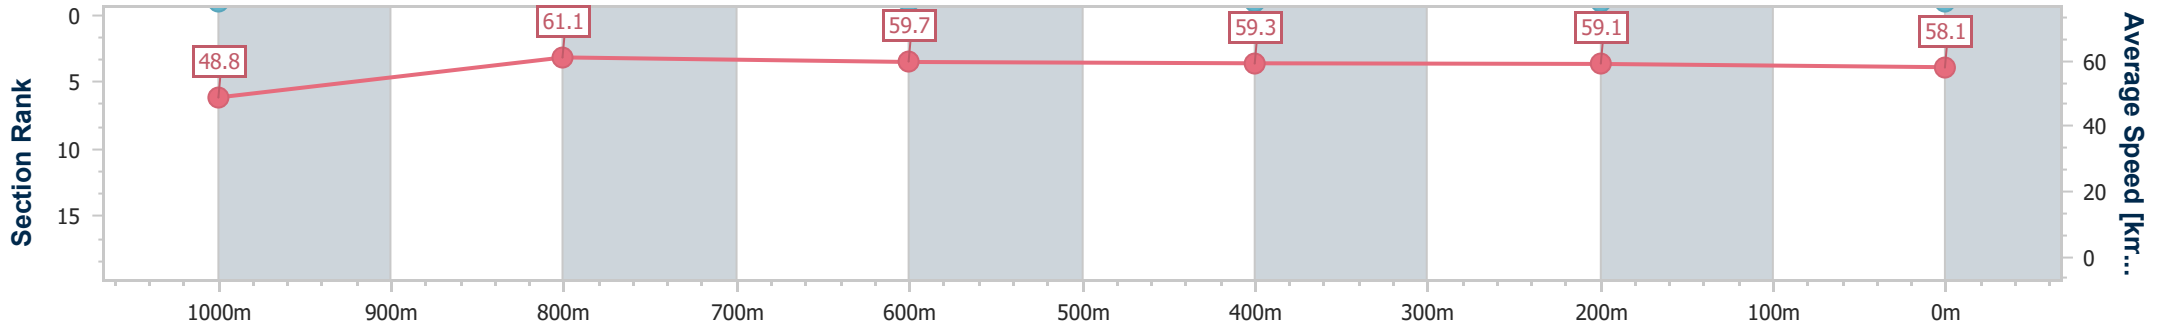

Toowoomba QLD Professional  
 Race 4: WHOLESALE HORSEWEAR HOUSE BENCHMARK 60  
 Handicap - 1200m  
 06 July 2024 - 18:40

Track Rating: Soft 5 , Weather: Fine, Rail Position: +5m Entire

Section	Overall	1000m	800m	600m	400m	200m
Section Times	1:15.65 [3] (0:14.76)	1:00.89 [5] (0:11.85)	0:49.04 [4] (0:12.12)	0:36.92 [4] (0:12.31)	0:24.61 [3] (0:12.19)	0:12.42 [3] (0:12.42)
Average Speed [km/h]	48.8	61.1	59.7	59.3	59.1	58.1
Top Speed [km/h]	63.2	63.3	60.6	60.4	61.2	60.5
Avg. Dist. to Rail [m]	3.8	0.7	2.5	2.0	0.7	0.5
Avg. Stride Freq. [Hz]	2.3	2.3	2.3	2.3	2.3	2.2
Avg. Stride Length [m]	6.0	7.4	7.3	7.2	7.0	7.2