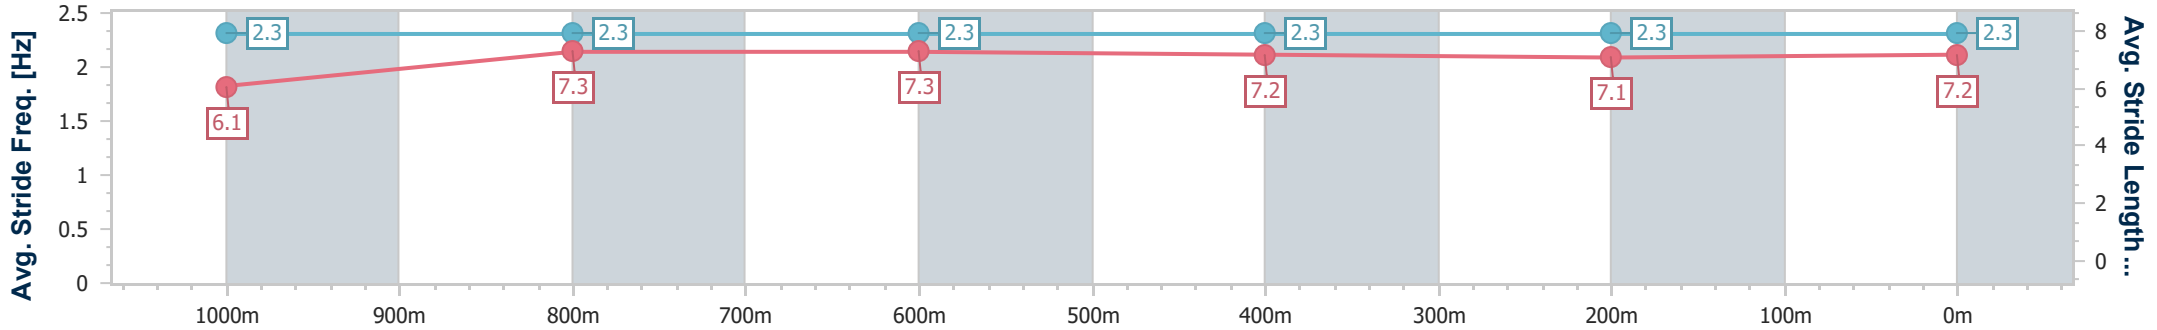

Track Rating: Soft 5 , Weather: Fine, Rail Position: +5m Entire

Section	Overall	1000m	800m	600m	400m	200m
Section Times	1:14.89 [1] (0:15.03)	0:59.86 [6] (0:12.05)	0:47.81 [6] (0:12.02)	0:35.79 [6] (0:12.11)	0:23.68 [6] (0:11.94)	0:11.74 [2] (0:11.74)
Average Speed [km/h]	47.9	60.4	60.3	60.2	61.0	61.2
Top Speed [km/h]	61.8	62.7	61.9	62.0	61.8	62.2
Avg. Dist. to Rail [m]	7.0	3.0	2.1	2.6	3.0	0.6
Avg. Stride Freq. [Hz]	2.3	2.4	2.3	2.4	2.4	2.3
Avg. Stride Length [m]	5.8	7.1	7.2	7.1	7.1	7.3

- [ ] Ranking at each section and finish
- .-.- No data available at this section
- NA No data available

Horse/Jockey Name	Montana Lady
Final Rank	2
Fastest Section Time (Section)	0:11.93 (1000m)
Top Speed [km/h] (Section)	64.4 (Overall)
Race State	Finished

Toowoomba QLD Professional  
 Race 4: WHOLESALE HORSEWEAR HOUSE BENCHMARK 60  
 Handicap - 1200m  
 06 July 2024 - 18:40

Track Rating: Soft 5 , Weather: Fine, Rail Position: +5m Entire

Section	Overall	1000m	800m	600m	400m	200m
Section Times	1:15.01 [2] (0:14.45)	1:00.56 [1] (0:11.93)	0:48.63 [1] (0:12.09)	0:36.54 [1] (0:12.20)	0:24.34 [1] (0:12.06)	0:12.28 [1] (0:12.28)
Average Speed [km/h]	49.9	60.5	59.7	59.2	59.6	58.6
Top Speed [km/h]	64.4	62.8	61.0	60.2	60.9	59.7
Avg. Dist. to Rail [m]	3.6	1.2	1.2	0.5	0.3	0.3
Avg. Stride Freq. [Hz]	2.3	2.3	2.3	2.3	2.3	2.3
Avg. Stride Length [m]	6.1	7.3	7.3	7.2	7.1	7.2