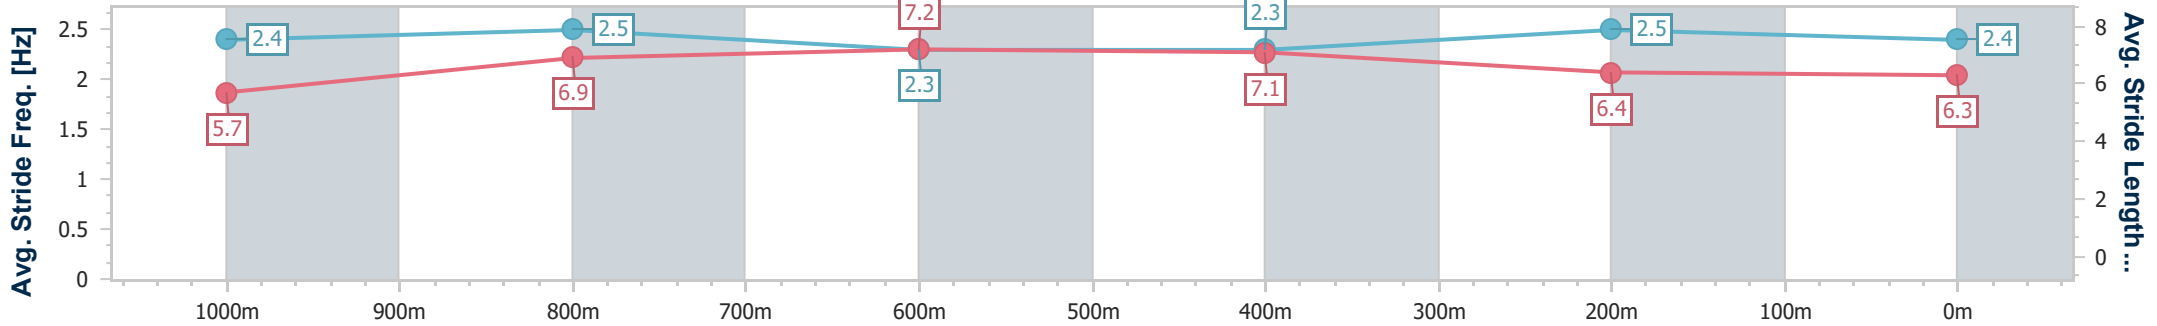

Toowoomba QLD Professional  
 Race 4: WHOLESALE HORSEWEAR HOUSE BENCHMARK 60  
 Handicap - 1200m  
 06 July 2024 - 18:40

Track Rating: Soft 5 , Weather: Fine, Rail Position: +5m Entire

Section	Overall	1000m	800m	600m	400m	200m
Section Times	1:16.16 [9] (0:15.63)	1:00.53 [10] (0:11.84)	0:48.69 [10] (0:12.17)	0:36.52 [10] (0:12.33)	0:24.19 [10] (0:12.15)	0:12.04 [10] (0:12.04)
Average Speed [km/h]	46.1	61.0	59.6	58.7	59.2	59.7
Top Speed [km/h]	62.6	63.4	60.9	59.8	60.4	60.4
Avg. Dist. to Rail [m]	5.7	1.0	2.5	1.5	1.0	3.5
Avg. Stride Freq. [Hz]	2.2	2.4	2.3	2.3	2.4	2.4
Avg. Stride Length [m]	5.8	7.2	7.2	7.0	7.0	7.0

- [ ] Ranking at each section and finish
- .-.- No data available at this section
- NA No data available

Horse/Jockey Name	Cherry Soda
Final Rank	10
Fastest Section Time (Section)	0:11.91 (1000m)
Top Speed [km/h] (Section)	63.1 (Overall)
Race State	Finished

Toowoomba QLD Professional  
 Race 4: WHOLESALE HORSEWEAR HOUSE BENCHMARK 60  
 Handicap - 1200m  
 06 July 2024 - 18:40

Track Rating: Soft 5 , Weather: Fine, Rail Position: +5m Entire

Section	Overall	1000m	800m	600m	400m	200m
Section Times	1:16.81 [10] (0:14.59)	1:02.22 [3] (0:11.91)	0:50.31 [3] (0:12.19)	0:38.12 [3] (0:12.44)	0:25.68 [4] (0:12.56)	0:13.12 [8] (0:13.12)
Average Speed [km/h]	49.3	61.6	59.9	58.5	57.3	54.8
Top Speed [km/h]	63.1	62.1	61.1	60.3	58.9	57.2
Avg. Dist. to Rail [m]	8.1	4.6	4.1	2.4	0.6	0.5
Avg. Stride Freq. [Hz]	2.4	2.5	2.3	2.3	2.5	2.4
Avg. Stride Length [m]	5.7	6.9	7.2	7.1	6.4	6.3