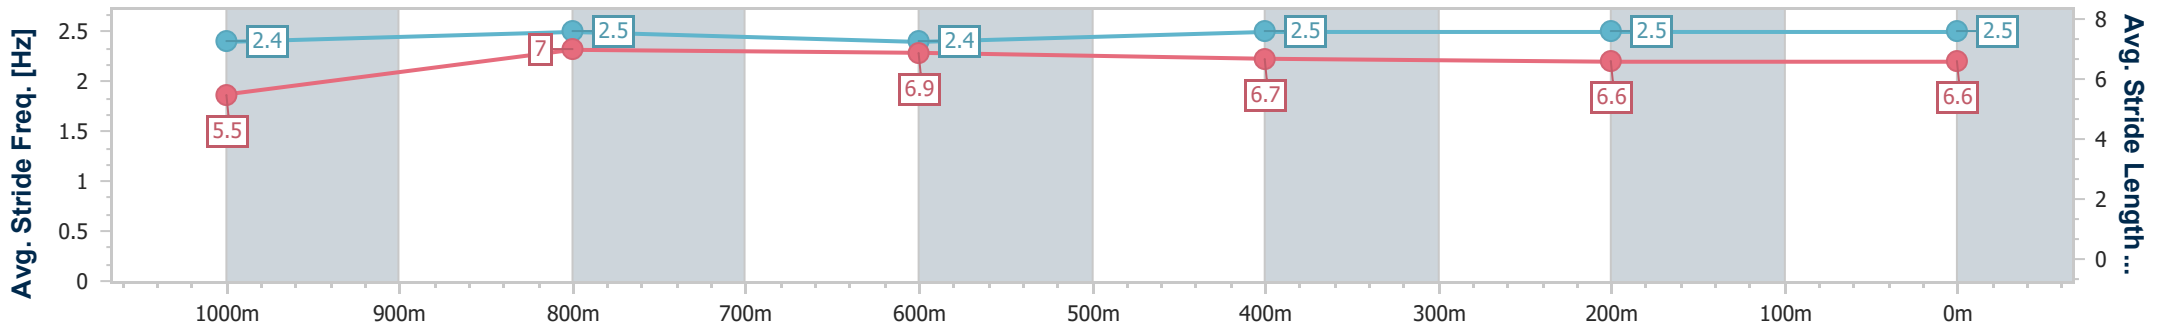

Toowoomba QLD Professional  
 Race 4: WHOLESALE HORSEWEAR HOUSE BENCHMARK 60  
 Handicap - 1200m  
 06 July 2024 - 18:40

Track Rating: Soft 5 , Weather: Fine, Rail Position: +5m Entire

Section	Overall	1000m	800m	600m	400m	200m
Section Times	1:15.74 [4] (0:15.30)	1:00.44 [8] (0:11.99)	0:48.45 [8] (0:12.03)	0:36.42 [8] (0:12.20)	0:24.22 [8] (0:12.07)	0:12.15 [6] (0:12.15)
Average Speed [km/h]	47.1	60.6	60.5	59.9	60.1	59.1
Top Speed [km/h]	62.2	61.7	61.3	61.4	61.8	61.7
Avg. Dist. to Rail [m]	6.8	3.2	3.3	3.3	1.9	3.1
Avg. Stride Freq. [Hz]	2.2	2.4	2.4	2.3	2.4	2.3
Avg. Stride Length [m]	5.9	7.1	7.1	7.1	7.0	7.0

- [ ] Ranking at each section and finish
- .-.- No data available at this section
- NA No data available

Horse/Jockey Name	Radiant Queen
Final Rank	5
Fastest Section Time (Section)	0:11.76 (1000m)
Top Speed [km/h] (Section)	62.7 (1000m)
Race State	Finished

Toowoomba QLD Professional  
 Race 4: WHOLESALE HORSEWEAR HOUSE BENCHMARK 60  
 Handicap - 1200m  
 06 July 2024 - 18:40

Track Rating: Soft 5 , Weather: Fine, Rail Position: +5m Entire

Section	Overall	1000m	800m	600m	400m	200m
Section Times	1:15.93 [5] (0:15.55)	1:00.38 [9] (0:11.76)	0:48.62 [9] (0:12.13)	0:36.49 [9] (0:12.22)	0:24.27 [9] (0:12.13)	0:12.14 [9] (0:12.14)
Average Speed [km/h]	46.4	61.6	60.3	59.6	59.5	59.0
Top Speed [km/h]	62.2	62.7	61.8	60.2	60.9	60.2
Avg. Dist. to Rail [m]	5.1	2.1	5.0	2.2	0.5	1.8
Avg. Stride Freq. [Hz]	2.4	2.5	2.4	2.5	2.5	2.5
Avg. Stride Length [m]	5.5	7.0	6.9	6.7	6.6	6.6