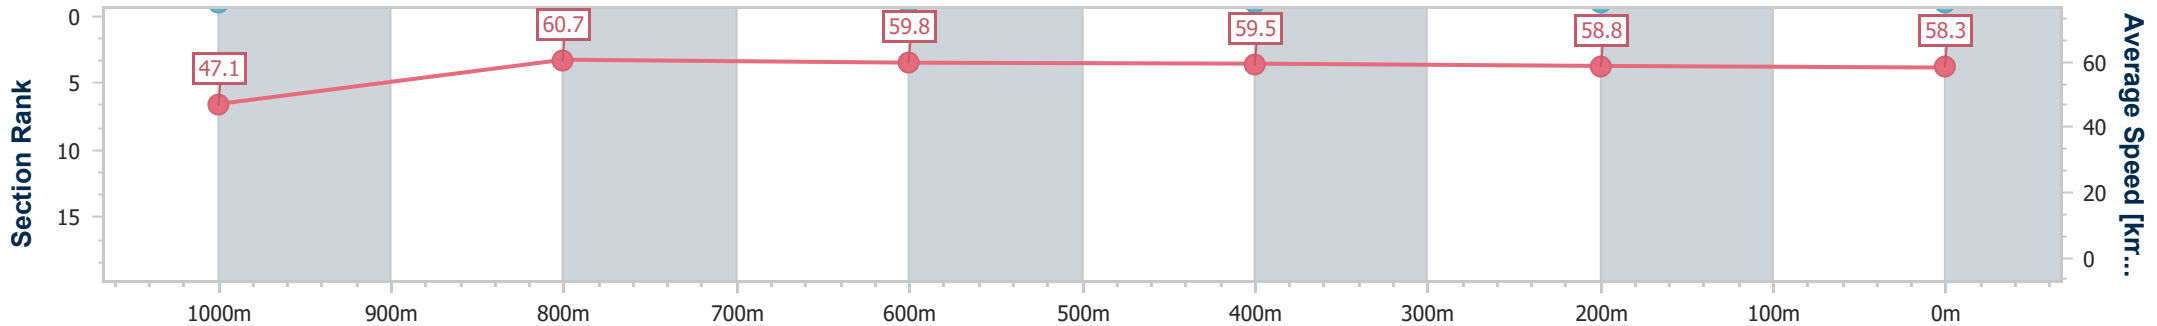

Toowoomba QLD Professional  
 Race 4: WHOLESALE HORSEWEAR HOUSE BENCHMARK 60  
 Handicap - 1200m  
 06 July 2024 - 18:40

Track Rating: Soft 5 , Weather: Fine, Rail Position: +5m Entire

Section	Overall	1000m	800m	600m	400m	200m
Section Times	1:16.03 [7] (0:14.55)	1:01.48 [2] (0:11.85)	0:49.63 [2] (0:12.10)	0:37.53 [2] (0:12.40)	0:25.13 [2] (0:12.40)	0:12.73 [4] (0:12.73)
Average Speed [km/h]	49.6	60.9	60.2	58.7	58.0	56.5
Top Speed [km/h]	62.9	62.4	61.0	59.8	59.5	58.2
Avg. Dist. to Rail [m]	7.0	1.4	2.7	2.1	0.5	1.3
Avg. Stride Freq. [Hz]	2.2	2.3	2.3	2.3	2.3	2.2
Avg. Stride Length [m]	6.3	7.5	7.4	7.1	7.1	7.1

- [ ] Ranking at each section and finish
- .-.- No data available at this section
- NA No data available

Horse/Jockey Name	Friend In Need
Final Rank	8
Fastest Section Time (Section)	0:11.84 (1000m)
Top Speed [km/h] (Section)	63.4 (Overall)
Race State	Finished

Toowoomba QLD Professional  
 Race 4: WHOLESALE HORSEWEAR HOUSE BENCHMARK 60  
 Handicap - 1200m  
 06 July 2024 - 18:40

Track Rating: Soft 5 , Weather: Fine, Rail Position: +5m Entire

Section	Overall	1000m	800m	600m	400m	200m
Section Times	1:16.04 [8] (0:15.27)	1:00.77 [7] (0:11.84)	0:48.93 [7] (0:12.03)	0:36.90 [7] (0:12.28)	0:24.62 [7] (0:12.26)	0:12.36 [7] (0:12.36)
Average Speed [km/h]	47.1	60.7	59.8	59.5	58.8	58.3
Top Speed [km/h]	63.4	63.3	61.1	61.1	59.3	59.1
Avg. Dist. to Rail [m]	3.1	1.4	1.7	2.5	0.5	1.6
Avg. Stride Freq. [Hz]	2.3	2.3	2.3	2.3	2.3	2.2
Avg. Stride Length [m]	5.8	7.4	7.4	7.4	7.3	7.3