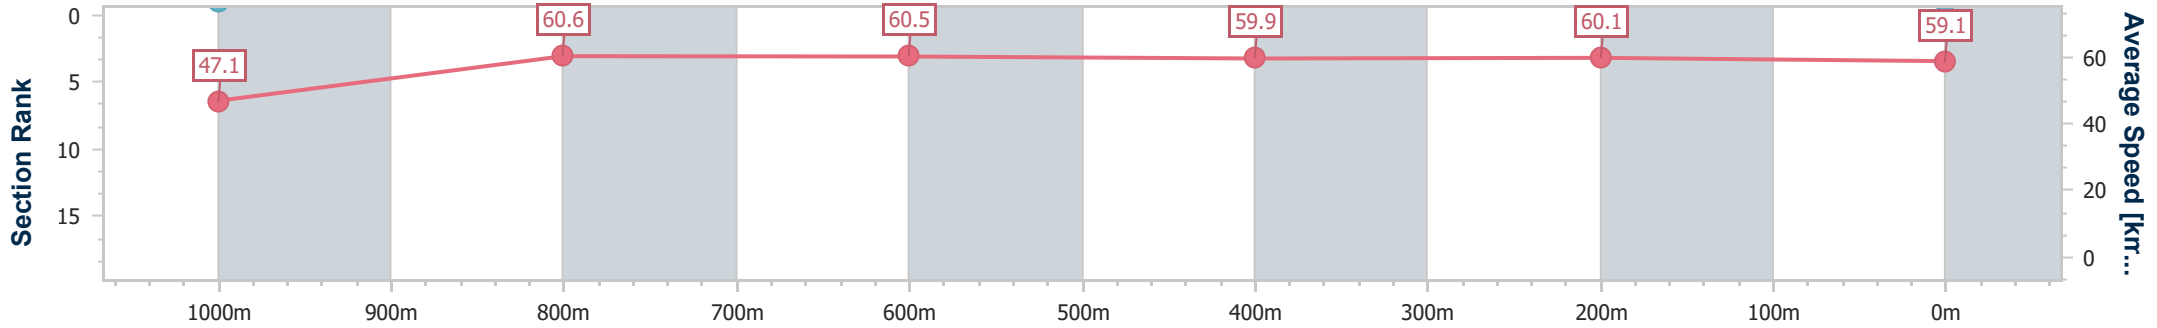

Horse/Jockey Name	Lara's Laulet
Final Rank	4
Fastest Section Time (Section)	0:11.99 (1000m)
Top Speed [km/h] (Section)	62.2 (Overall)
Race State	Finished

Toowoomba QLD Professional
Race 4: WHOLESALE HORSEWEAR HOUSE BENCHMARK 60
Handicap - 1200m
06 July 2024 - 18:40

Track Rating: Soft 5 , Weather: Fine, Rail Position: +5m Entire

Section	Overall	1000m	800m	600m	400m	200m
Section Times	1:15.74 [4] (0:15.30)	1:00.44 [8] (0:11.99)	0:48.45 [8] (0:12.03)	0:36.42 [8] (0:12.20)	0:24.22 [8] (0:12.07)	0:12.15 [6] (0:12.15)
Average Speed [km/h]	47.1	60.6	60.5	59.9	60.1	59.1
Top Speed [km/h]	62.2	61.7	61.3	61.4	61.8	61.7
Avg. Dist. to Rail [m]	6.8	3.2	3.3	3.3	1.9	3.1
Avg. Stride Freq. [Hz]	2.2	2.4	2.4	2.3	2.4	2.3
Avg. Stride Length [m]	5.9	7.1	7.1	7.1	7.0	7.0

- [ ] Ranking at each section and finish
- -.-.- No data available at this section
- NA No data available