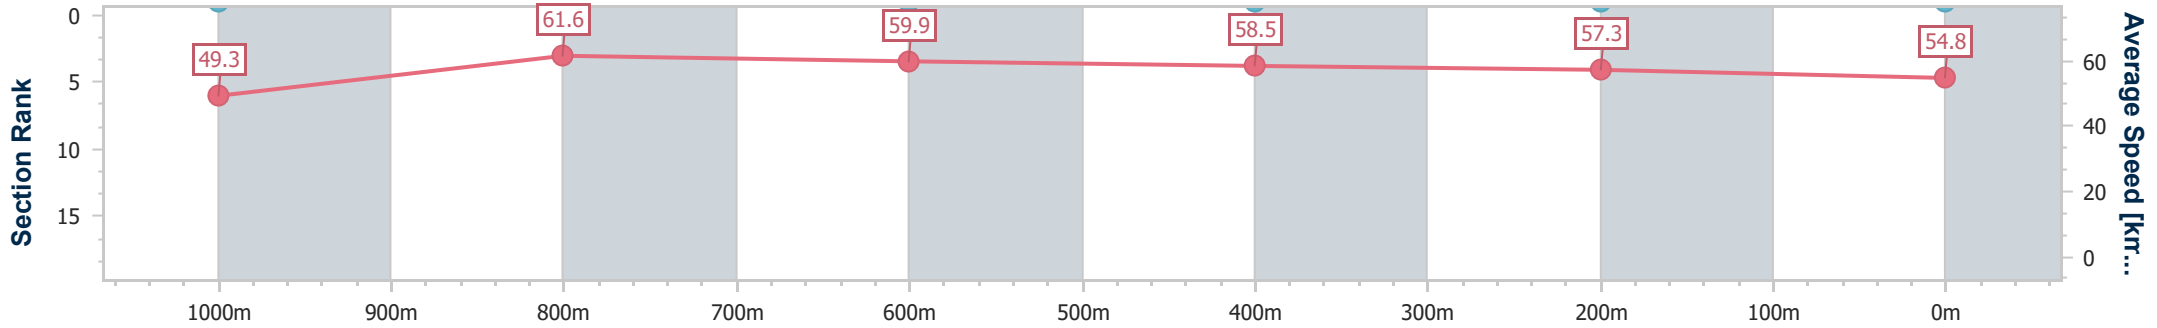

Toowoomba QLD Professional  
 Race 4: WHOLESALE HORSEWEAR HOUSE BENCHMARK 60  
 Handicap - 1200m  
 06 July 2024 - 18:40

Track Rating: Soft 5 , Weather: Fine, Rail Position: +5m Entire

Section	Overall	1000m	800m	600m	400m	200m
Section Times	1:16.16 [9] (0:15.63)	1:00.53 [10] (0:11.84)	0:48.69 [10] (0:12.17)	0:36.52 [10] (0:12.33)	0:24.19 [10] (0:12.15)	0:12.04 [10] (0:12.04)
Average Speed [km/h]	46.1	61.0	59.6	58.7	59.2	59.7
Top Speed [km/h]	62.6	63.4	60.9	59.8	60.4	60.4
Avg. Dist. to Rail [m]	5.7	1.0	2.5	1.5	1.0	3.5
Avg. Stride Freq. [Hz]	2.2	2.4	2.3	2.3	2.4	2.4
Avg. Stride Length [m]	5.8	7.2	7.2	7.0	7.0	7.0

- [ ] Ranking at each section and finish
- .-.- No data available at this section
- NA No data available

Horse/Jockey Name	Cherry Soda
Final Rank	10
Fastest Section Time (Section)	0:11.91 (1000m)
Top Speed [km/h] (Section)	63.1 (Overall)
Race State	Finished

Toowoomba QLD Professional  
 Race 4: WHOLESALE HORSEWEAR HOUSE BENCHMARK 60  
 Handicap - 1200m  
 06 July 2024 - 18:40

Track Rating: Soft 5 , Weather: Fine, Rail Position: +5m Entire

Section	Overall	1000m	800m	600m	400m	200m
Section Times	1:16.81 [10] (0:14.59)	1:02.22 [3] (0:11.91)	0:50.31 [3] (0:12.19)	0:38.12 [3] (0:12.44)	0:25.68 [4] (0:12.56)	0:13.12 [8] (0:13.12)
Average Speed [km/h]	49.3	61.6	59.9	58.5	57.3	54.8
Top Speed [km/h]	63.1	62.1	61.1	60.3	58.9	57.2
Avg. Dist. to Rail [m]	8.1	4.6	4.1	2.4	0.6	0.5
Avg. Stride Freq. [Hz]	2.4	2.5	2.3	2.3	2.5	2.4
Avg. Stride Length [m]	5.7	6.9	7.2	7.1	6.4	6.3