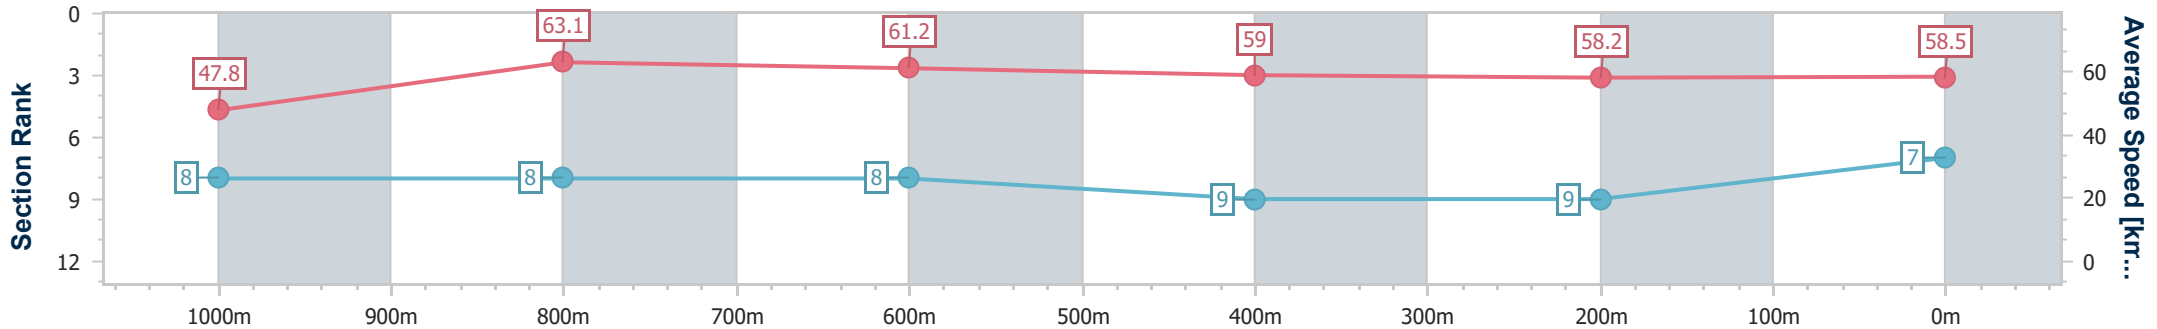

- [ ] Ranking at each section and finish
- .-.- No data available at this section
- NA No data available

Horse/Jockey Name	Doctor Teekay
Final Rank	7
Fastest Section Time (Section)	0:11.57 (1000m)
Top Speed [km/h] (Section)	64.9 (1000m)
Race State	Finished

Toowoomba QLD Professional  
 Race 3: HARVEY NORMAN COMMERCIAL TOOWOOMBA  
 BENCHMARK 70 Handicap - 1200m

06 July 2024 - 18:10

Track Rating: Soft 5 , Weather: Fine, Rail Position: +5m Entire

Section	Overall	1000m	800m	600m	400m	200m
Section Times	1:15.58 [7] (0:15.13)	1:00.45 [8] (0:11.57)	0:48.88 [8] (0:11.84)	0:37.04 [8] (0:12.33)	0:24.71 [9] (0:12.44)	0:12.27 [9] (0:12.27)
Average Speed [km/h]	47.8	63.1	61.2	59.0	58.2	58.5
Top Speed [km/h]	63.7	64.9	62.6	60.9	58.7	59.9
Avg. Dist. to Rail [m]	7.0	4.1	2.3	1.8	1.5	2.2
Avg. Stride Freq. [Hz]	2.3	2.4	2.4	2.3	2.3	2.4
Avg. Stride Length [m]	5.9	7.2	7.1	7.0	6.9	6.9