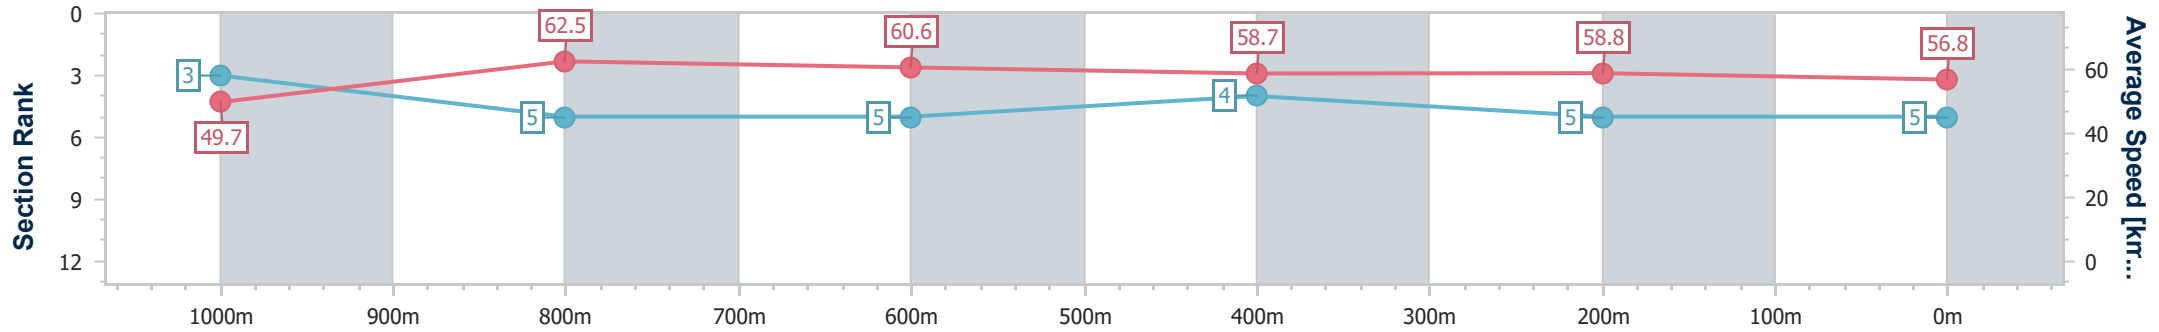

Horse/Jockey Name	Son Of Sampson
Final Rank	5
Fastest Section Time (Section)	0:11.65 (1000m)
Top Speed [km/h] (Section)	64.4 (Overall)
Race State	Finished

Toowoomba QLD Professional
Race 3: HARVEY NORMAN COMMERCIAL TOWOOMBA
BENCHMARK 70 Handicap - 1200m

06 July 2024 - 18:10

Track Rating: Soft 5 , Weather: Fine, Rail Position: +5m Entire

Section	Overall	1000m	800m	600m	400m	200m
Section Times	1:15.42 [5] (0:14.45)	1:00.97 [3] (0:11.65)	0:49.32 [5] (0:12.02)	0:37.30 [5] (0:12.34)	0:24.96 [4] (0:12.26)	0:12.70 [5] (0:12.70)
Average Speed [km/h]	49.7	62.5	60.6	58.7	58.8	56.8
Top Speed [km/h]	64.4	63.7	61.3	60.6	59.7	57.9
Avg. Dist. to Rail [m]	7.2	3.6	2.7	1.5	1.2	2.5
Avg. Stride Freq. [Hz]	2.4	2.4	2.4	2.4	2.4	2.4
Avg. Stride Length [m]	5.9	7.2	7.1	6.9	6.7	6.6

- [ ] Ranking at each section and finish
- -.-.- No data available at this section
- NA No data available