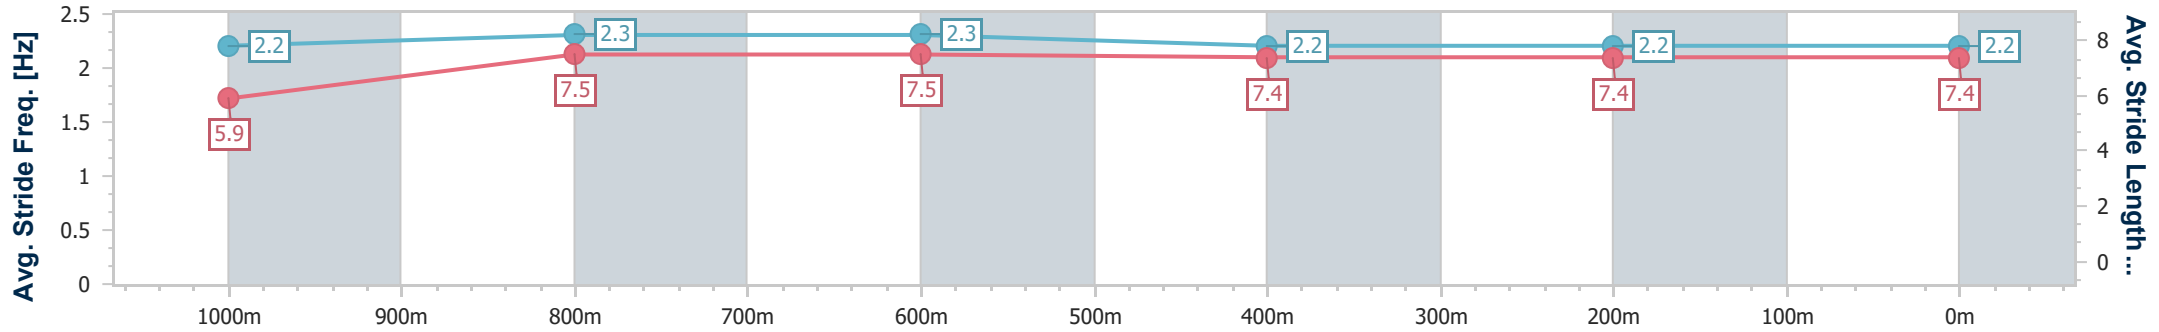

Toowoomba QLD Professional  
 Race 3: HARVEY NORMAN COMMERCIAL TOOWOOMBA  
 BENCHMARK 70 Handicap - 1200m

06 July 2024 - 18:10

Track Rating: Soft 5 , Weather: Fine, Rail Position: +5m Entire

Section	Overall	1000m	800m	600m	400m	200m
Section Times	1:14.86 [4] (0:15.19)	0:59.67 [9] (0:11.62)	0:48.05 [9] (0:11.79)	0:36.26 [9] (0:12.21)	0:24.05 [8] (0:12.04)	0:12.01 [6] (0:12.01)
Average Speed [km/h]	47.3	62.6	61.4	59.4	59.9	60.0
Top Speed [km/h]	61.8	63.7	63.6	61.1	60.6	60.7
Avg. Dist. to Rail [m]	3.0	2.2	1.7	1.5	0.6	0.8
Avg. Stride Freq. [Hz]	2.2	2.3	2.3	2.2	2.2	2.2
Avg. Stride Length [m]	5.9	7.5	7.5	7.4	7.4	7.4