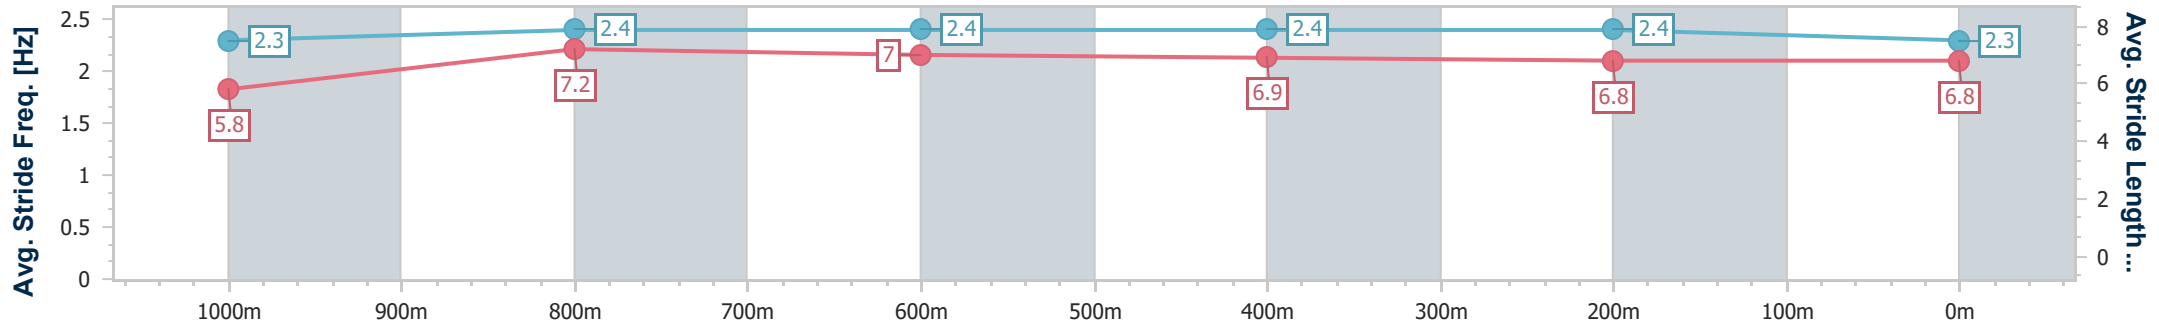

Toowoomba QLD Professional  
 Race 3: HARVEY NORMAN COMMERCIAL TOOWOOMBA  
 BENCHMARK 70 Handicap - 1200m

06 July 2024 - 18:10

Track Rating: Soft 5 , Weather: Fine, Rail Position: +5m Entire

Section	Overall	1000m	800m	600m	400m	200m
Section Times	1:15.58 [7] (0:15.13)	1:00.45 [8] (0:11.57)	0:48.88 [8] (0:11.84)	0:37.04 [8] (0:12.33)	0:24.71 [9] (0:12.44)	0:12.27 [9] (0:12.27)
Average Speed [km/h]	47.8	63.1	61.2	59.0	58.2	58.5
Top Speed [km/h]	63.7	64.9	62.6	60.9	58.7	59.9
Avg. Dist. to Rail [m]	7.0	4.1	2.3	1.8	1.5	2.2
Avg. Stride Freq. [Hz]	2.3	2.4	2.4	2.3	2.3	2.4
Avg. Stride Length [m]	5.9	7.2	7.1	7.0	6.9	6.9

- [ ] Ranking at each section and finish
- .-.- No data available at this section
- NA No data available

Horse/Jockey Name	Mill Rossa
Final Rank	8
Fastest Section Time (Section)	0:11.30 (1000m)
Top Speed [km/h] (Section)	65.9 (1000m)
Race State	Finished

Toowoomba QLD Professional  
 Race 3: HARVEY NORMAN COMMERCIAL TOOWOOMBA  
 BENCHMARK 70 Handicap - 1200m

06 July 2024 - 18:10

Track Rating: Soft 5 , Weather: Fine, Rail Position: +5m Entire

Section	Overall	1000m	800m	600m	400m	200m
Section Times	1:15.83 [8] (0:14.97)	1:00.86 [6] (0:11.30)	0:49.56 [6] (0:11.96)	0:37.60 [6] (0:12.38)	0:25.22 [6] (0:12.66)	0:12.56 [8] (0:12.56)
Average Speed [km/h]	48.2	63.8	61.0	59.1	57.7	57.4
Top Speed [km/h]	63.3	65.9	62.1	60.4	58.8	59.4
Avg. Dist. to Rail [m]	4.7	0.9	3.5	3.1	4.8	7.2
Avg. Stride Freq. [Hz]	2.3	2.4	2.4	2.4	2.4	2.3
Avg. Stride Length [m]	5.8	7.2	7.0	6.9	6.8	6.8