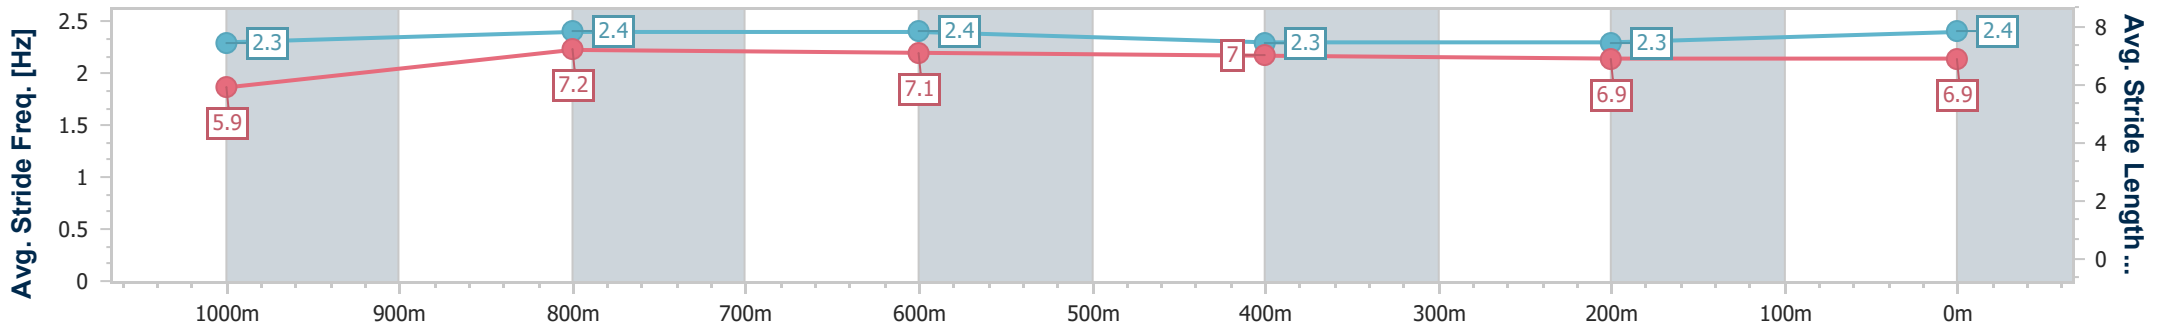

Toowoomba QLD Professional  
 Race 3: HARVEY NORMAN COMMERCIAL TOWOOMBA  
 BENCHMARK 70 Handicap - 1200m

06 July 2024 - 18:10

Track Rating: Soft 5 , Weather: Fine, Rail Position: +5m Entire

Section	Overall	1000m	800m	600m	400m	200m
Section Times	1:15.52 [6] (0:14.29)	1:01.23 [2] (0:11.58)	0:49.65 [2] (0:11.98)	0:37.67 [2] (0:12.37)	0:25.30 [2] (0:12.46)	0:12.84 [4] (0:12.84)
Average Speed [km/h]	50.4	63.0	60.3	58.9	57.7	56.0
Top Speed [km/h]	65.0	64.6	61.4	60.4	58.9	58.5
Avg. Dist. to Rail [m]	7.4	2.8	2.0	1.8	0.3	0.5
Avg. Stride Freq. [Hz]	2.3	2.3	2.3	2.3	2.3	2.2
Avg. Stride Length [m]	6.1	7.5	7.3	7.1	6.9	6.8

- [ ] Ranking at each section and finish
- .-.- No data available at this section
- NA No data available

Horse/Jockey Name	Doctor Teekay
Final Rank	7
Fastest Section Time (Section)	0:11.57 (1000m)
Top Speed [km/h] (Section)	64.9 (1000m)
Race State	Finished

Toowoomba QLD Professional  
 Race 3: HARVEY NORMAN COMMERCIAL TOOWOOMBA  
 BENCHMARK 70 Handicap - 1200m

06 July 2024 - 18:10

Track Rating: Soft 5 , Weather: Fine, Rail Position: +5m Entire

Section	Overall	1000m	800m	600m	400m	200m
Section Times	1:15.58 [7] (0:15.13)	1:00.45 [8] (0:11.57)	0:48.88 [8] (0:11.84)	0:37.04 [8] (0:12.33)	0:24.71 [9] (0:12.44)	0:12.27 [9] (0:12.27)
Average Speed [km/h]	47.8	63.1	61.2	59.0	58.2	58.5
Top Speed [km/h]	63.7	64.9	62.6	60.9	58.7	59.9
Avg. Dist. to Rail [m]	7.0	4.1	2.3	1.8	1.5	2.2
Avg. Stride Freq. [Hz]	2.3	2.4	2.4	2.3	2.3	2.4
Avg. Stride Length [m]	5.9	7.2	7.1	7.0	6.9	6.9