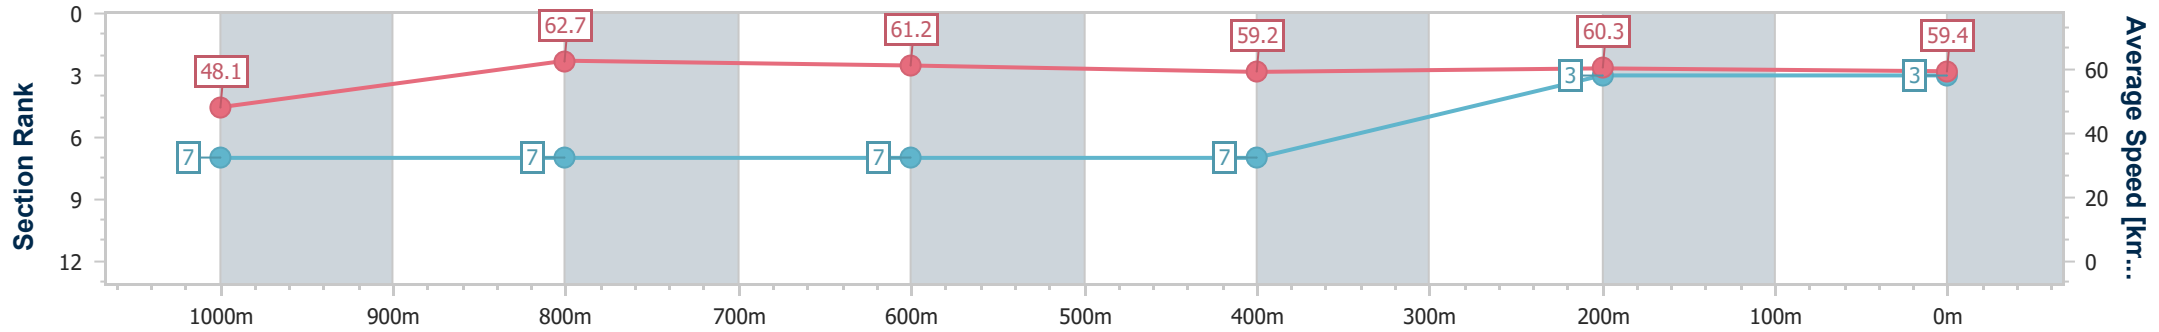

Horse/Jockey Name	Spooky Spirit
Final Rank	3
Fastest Section Time (Section)	0:11.56 (1000m)
Top Speed [km/h] (Section)	63.9 (1000m)
Race State	Finished

Toowoomba QLD Professional
Race 3: HARVEY NORMAN COMMERCIAL TOWOOMBA
BENCHMARK 70 Handicap - 1200m

06 July 2024 - 18:10

Track Rating: Soft 5 , Weather: Fine, Rail Position: +5m Entire

Section	Overall	1000m	800m	600m	400m	200m
Section Times	1:14.74 [3] (0:14.98)	0:59.76 [7] (0:11.56)	0:48.20 [7] (0:11.82)	0:36.38 [7] (0:12.31)	0:24.07 [7] (0:11.97)	0:12.10 [3] (0:12.10)
Average Speed [km/h]	48.1	62.7	61.2	59.2	60.3	59.4
Top Speed [km/h]	63.0	63.9	62.5	60.6	61.3	60.9
Avg. Dist. to Rail [m]	3.7	1.9	1.9	1.6	1.0	0.9
Avg. Stride Freq. [Hz]	2.3	2.4	2.4	2.4	2.4	2.4
Avg. Stride Length [m]	5.8	7.1	7.2	7.0	7.0	7.0

- [ ] Ranking at each section and finish
- -.-.- No data available at this section
- NA No data available