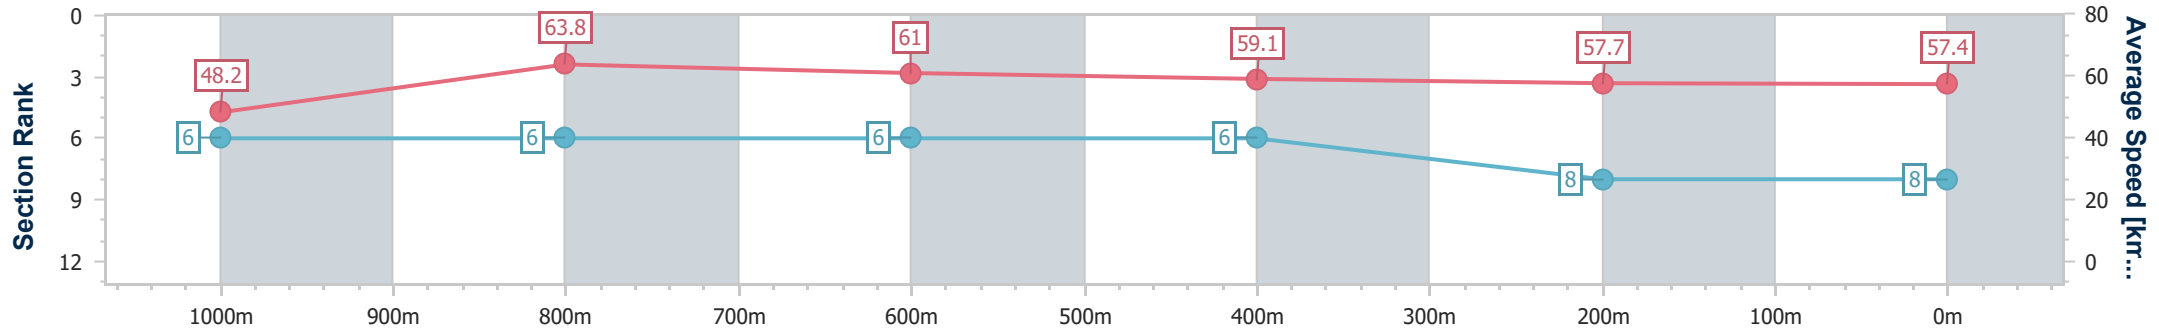

Toowoomba QLD Professional  
 Race 3: HARVEY NORMAN COMMERCIAL TOOWOOMBA  
 BENCHMARK 70 Handicap - 1200m

06 July 2024 - 18:10

Track Rating: Soft 5 , Weather: Fine, Rail Position: +5m Entire

Section	Overall	1000m	800m	600m	400m	200m
Section Times	1:15.58 [7] (0:15.13)	1:00.45 [8] (0:11.57)	0:48.88 [8] (0:11.84)	0:37.04 [8] (0:12.33)	0:24.71 [9] (0:12.44)	0:12.27 [9] (0:12.27)
Average Speed [km/h]	47.8	63.1	61.2	59.0	58.2	58.5
Top Speed [km/h]	63.7	64.9	62.6	60.9	58.7	59.9
Avg. Dist. to Rail [m]	7.0	4.1	2.3	1.8	1.5	2.2
Avg. Stride Freq. [Hz]	2.3	2.4	2.4	2.3	2.3	2.4
Avg. Stride Length [m]	5.9	7.2	7.1	7.0	6.9	6.9

- [ ] Ranking at each section and finish
- .-.- No data available at this section
- NA No data available

Horse/Jockey Name	Mill Rossa
Final Rank	8
Fastest Section Time (Section)	0:11.30 (1000m)
Top Speed [km/h] (Section)	65.9 (1000m)
Race State	Finished

Toowoomba QLD Professional  
 Race 3: HARVEY NORMAN COMMERCIAL TOOWOOMBA  
 BENCHMARK 70 Handicap - 1200m

06 July 2024 - 18:10

Track Rating: Soft 5 , Weather: Fine, Rail Position: +5m Entire

Section	Overall	1000m	800m	600m	400m	200m
Section Times	1:15.83 [8] (0:14.97)	1:00.86 [6] (0:11.30)	0:49.56 [6] (0:11.96)	0:37.60 [6] (0:12.38)	0:25.22 [6] (0:12.66)	0:12.56 [8] (0:12.56)
Average Speed [km/h]	48.2	63.8	61.0	59.1	57.7	57.4
Top Speed [km/h]	63.3	65.9	62.1	60.4	58.8	59.4
Avg. Dist. to Rail [m]	4.7	0.9	3.5	3.1	4.8	7.2
Avg. Stride Freq. [Hz]	2.3	2.4	2.4	2.4	2.4	2.3
Avg. Stride Length [m]	5.8	7.2	7.0	6.9	6.8	6.8