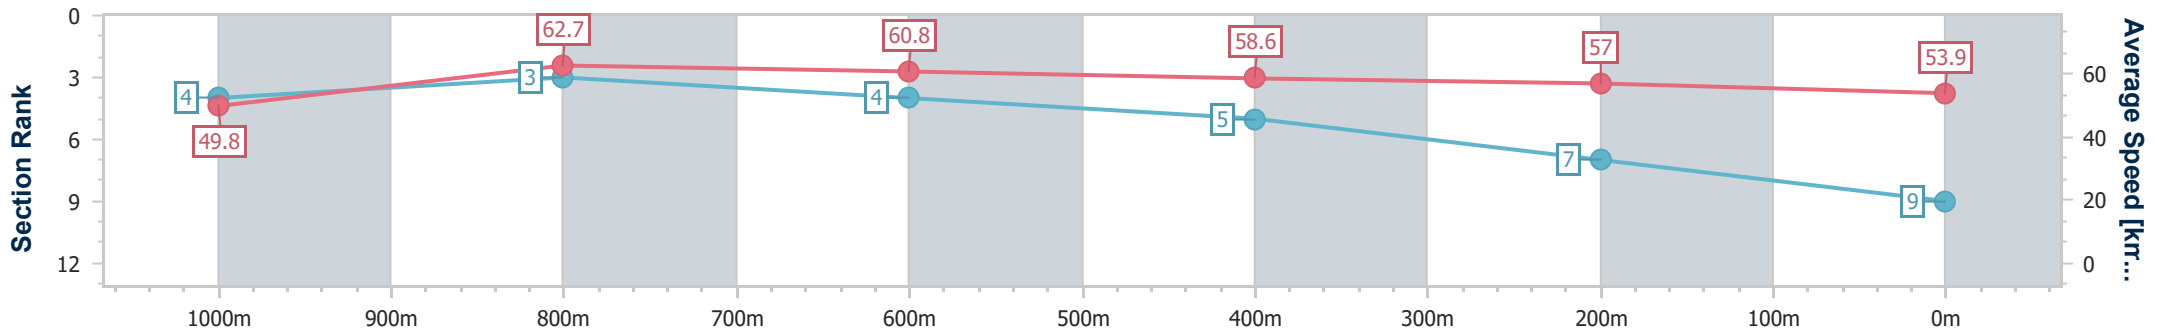

Toowoomba QLD Professional  
 Race 3: HARVEY NORMAN COMMERCIAL TOOWOOMBA  
 BENCHMARK 70 Handicap - 1200m

06 July 2024 - 18:10

Track Rating: Soft 5 , Weather: Fine, Rail Position: +5m Entire

Section	Overall	1000m	800m	600m	400m	200m
Section Times	1:15.83 [8] (0:14.97)	1:00.86 [6] (0:11.30)	0:49.56 [6] (0:11.96)	0:37.60 [6] (0:12.38)	0:25.22 [6] (0:12.66)	0:12.56 [8] (0:12.56)
Average Speed [km/h]	48.2	63.8	61.0	59.1	57.7	57.4
Top Speed [km/h]	63.3	65.9	62.1	60.4	58.8	59.4
Avg. Dist. to Rail [m]	4.7	0.9	3.5	3.1	4.8	7.2
Avg. Stride Freq. [Hz]	2.3	2.4	2.4	2.4	2.4	2.3
Avg. Stride Length [m]	5.8	7.2	7.0	6.9	6.8	6.8

- [ ] Ranking at each section and finish
- .-.- No data available at this section
- NA No data available

Horse/Jockey Name	Orthie's Girls
Final Rank	9
Fastest Section Time (Section)	0:11.61 (1000m)
Top Speed [km/h] (Section)	65.1 (Overall)
Race State	Finished

Toowoomba QLD Professional  
 Race 3: HARVEY NORMAN COMMERCIAL TOOWOOMBA  
 BENCHMARK 70 Handicap - 1200m

06 July 2024 - 18:10

Track Rating: Soft 5 , Weather: Fine, Rail Position: +5m Entire

Section	Overall	1000m	800m	600m	400m	200m
Section Times	1:16.53 [9] (0:14.45)	1:02.08 [4] (0:11.61)	0:50.47 [3] (0:11.99)	0:38.48 [4] (0:12.41)	0:26.07 [5] (0:12.73)	0:13.34 [7] (0:13.34)
Average Speed [km/h]	49.8	62.7	60.8	58.6	57.0	53.9
Top Speed [km/h]	65.1	64.0	62.4	60.9	57.8	55.5
Avg. Dist. to Rail [m]	6.7	3.5	3.2	2.5	1.9	1.0
Avg. Stride Freq. [Hz]	2.6	2.6	2.5	2.5	2.4	2.3
Avg. Stride Length [m]	5.5	6.8	6.6	6.6	6.6	6.4