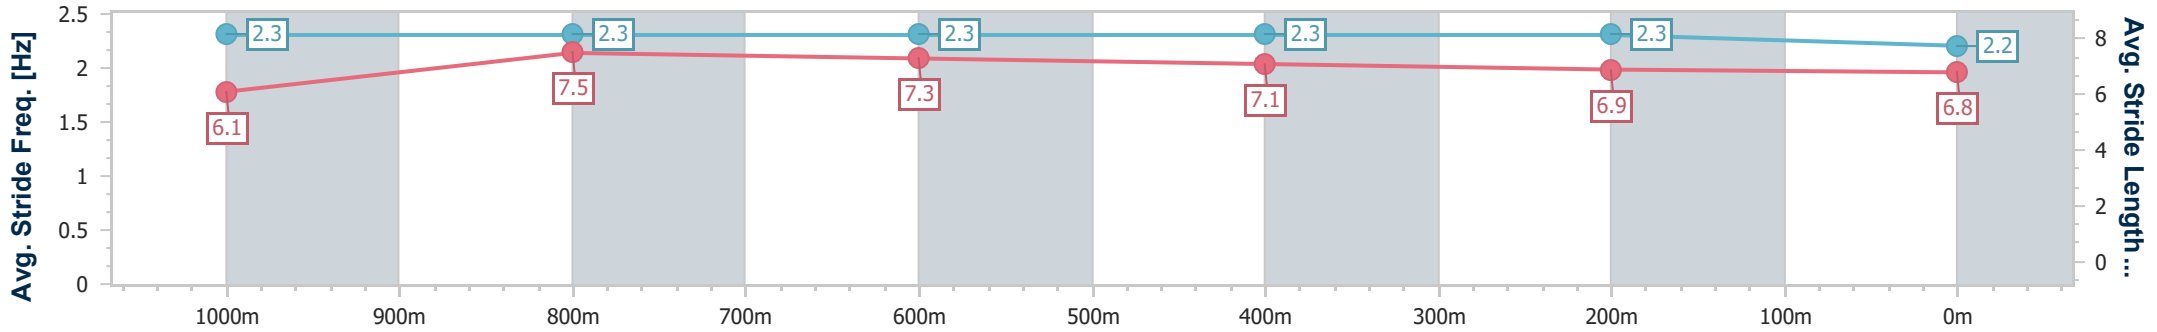

- [ ] Ranking at each section and finish
- .-.- No data available at this section
- NA No data available

Horse/Jockey Name	I Promise You
Final Rank	6
Fastest Section Time (Section)	0:11.58 (1000m)
Top Speed [km/h] (Section)	65.0 (Overall)
Race State	Finished

Toowoomba QLD Professional  
 Race 3: HARVEY NORMAN COMMERCIAL TOWOOMBA  
 BENCHMARK 70 Handicap - 1200m

06 July 2024 - 18:10

Track Rating: Soft 5 , Weather: Fine, Rail Position: +5m Entire

Section	Overall	1000m	800m	600m	400m	200m
Section Times	1:15.52 [6] (0:14.29)	1:01.23 [2] (0:11.58)	0:49.65 [2] (0:11.98)	0:37.67 [2] (0:12.37)	0:25.30 [2] (0:12.46)	0:12.84 [4] (0:12.84)
Average Speed [km/h]	50.4	63.0	60.3	58.9	57.7	56.0
Top Speed [km/h]	65.0	64.6	61.4	60.4	58.9	58.5
Avg. Dist. to Rail [m]	7.4	2.8	2.0	1.8	0.3	0.5
Avg. Stride Freq. [Hz]	2.3	2.3	2.3	2.3	2.3	2.2
Avg. Stride Length [m]	6.1	7.5	7.3	7.1	6.9	6.8