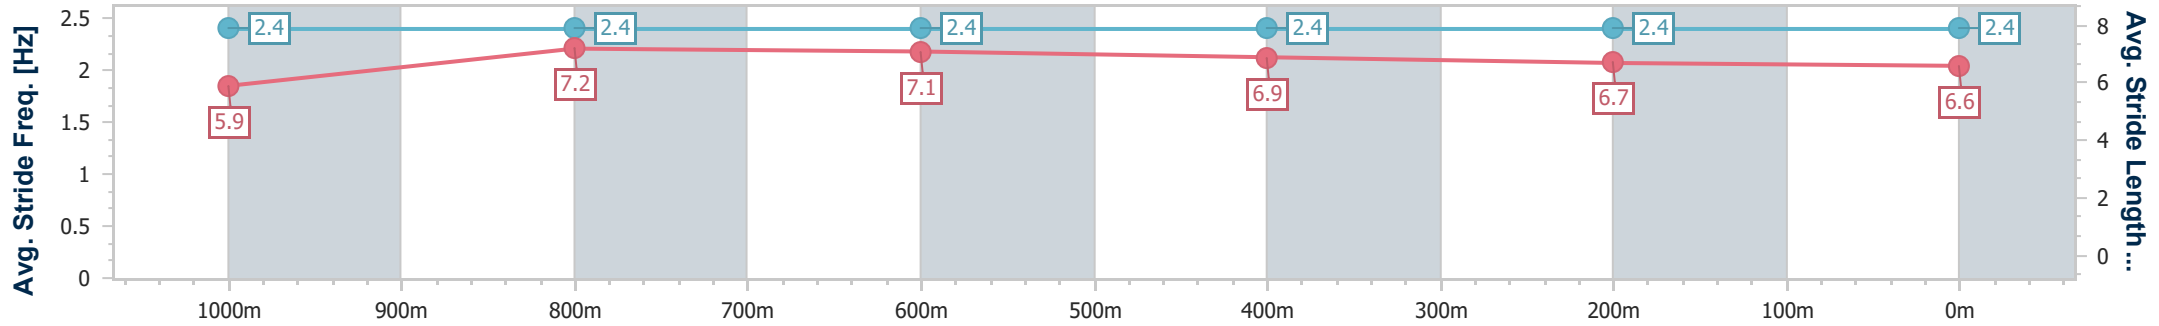

- [ ] Ranking at each section and finish
- .-.- No data available at this section
- NA No data available

Horse/Jockey Name	Son Of Sampson
Final Rank	5
Fastest Section Time (Section)	0:11.65 (1000m)
Top Speed [km/h] (Section)	64.4 (Overall)
Race State	Finished

Toowoomba QLD Professional  
 Race 3: HARVEY NORMAN COMMERCIAL TOWOOMBA  
 BENCHMARK 70 Handicap - 1200m

06 July 2024 - 18:10

Track Rating: Soft 5 , Weather: Fine, Rail Position: +5m Entire

Section	Overall	1000m	800m	600m	400m	200m
Section Times	1:15.42 [5] (0:14.45)	1:00.97 [3] (0:11.65)	0:49.32 [5] (0:12.02)	0:37.30 [5] (0:12.34)	0:24.96 [4] (0:12.26)	0:12.70 [5] (0:12.70)
Average Speed [km/h]	49.7	62.5	60.6	58.7	58.8	56.8
Top Speed [km/h]	64.4	63.7	61.3	60.6	59.7	57.9
Avg. Dist. to Rail [m]	7.2	3.6	2.7	1.5	1.2	2.5
Avg. Stride Freq. [Hz]	2.4	2.4	2.4	2.4	2.4	2.4
Avg. Stride Length [m]	5.9	7.2	7.1	6.9	6.7	6.6