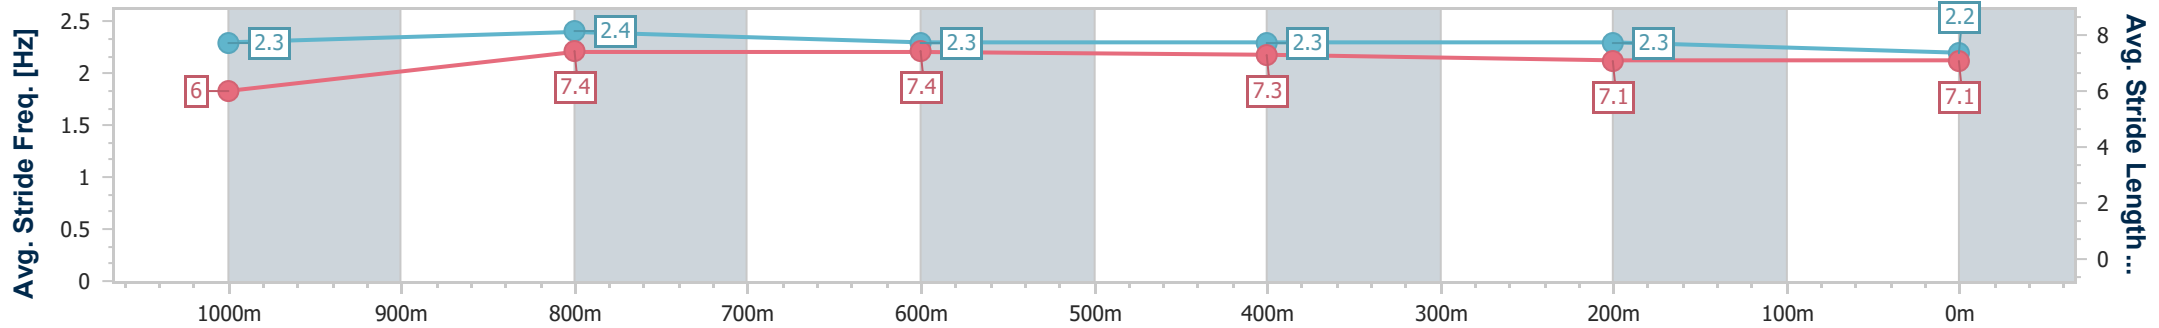

Horse/Jockey Name	Brave Warrior
Final Rank	2
Fastest Section Time (Section)	0:11.48 (1000m)
Top Speed [km/h] (Section)	66.0 (Overall)
Race State	Finished

Toowoomba QLD Professional
Race 3: HARVEY NORMAN COMMERCIAL TOWOOMBA
BENCHMARK 70 Handicap - 1200m

06 July 2024 - 18:10

Track Rating: Soft 5 , Weather: Fine, Rail Position: +5m Entire

Section	Overall	1000m	800m	600m	400m	200m
Section Times	1:14.35 [2] (0:14.25)	1:00.10 [1] (0:11.48)	0:48.62 [1] (0:11.80)	0:36.82 [1] (0:12.12)	0:24.70 [1] (0:12.19)	0:12.51 [1] (0:12.51)
Average Speed [km/h]	50.4	63.2	61.6	59.4	59.0	57.6
Top Speed [km/h]	66.0	65.4	62.4	61.1	60.0	58.9
Avg. Dist. to Rail [m]	7.2	1.8	2.3	0.8	0.5	0.3
Avg. Stride Freq. [Hz]	2.3	2.4	2.3	2.3	2.3	2.2
Avg. Stride Length [m]	6.0	7.4	7.4	7.3	7.1	7.1

- [ ] Ranking at each section and finish
- -.-.- No data available at this section
- NA No data available