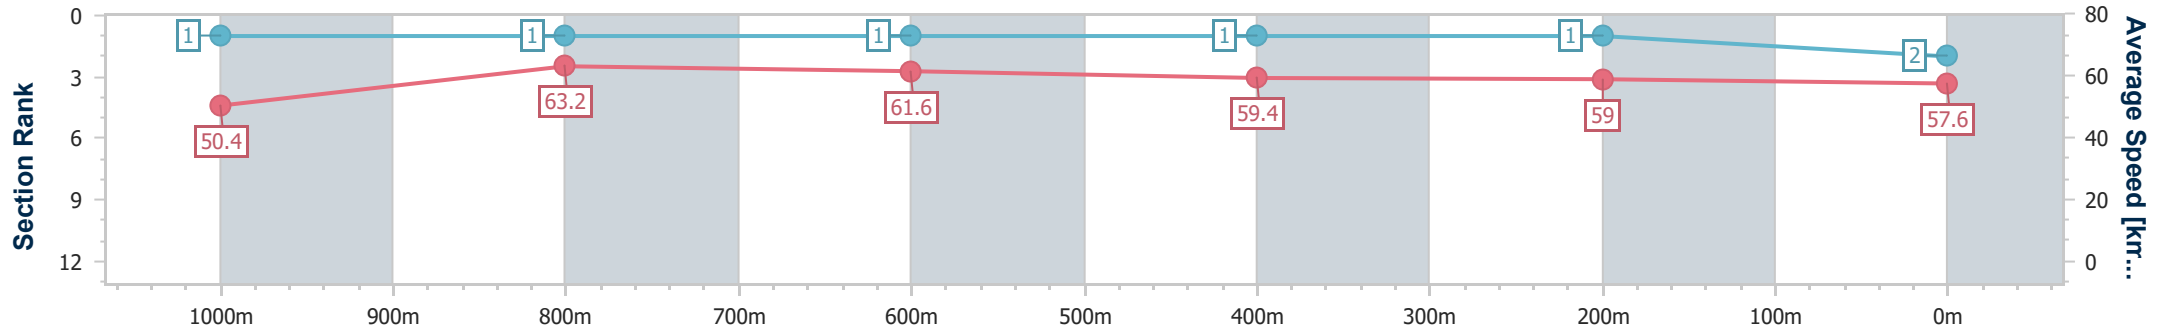

Horse/Jockey Name	Brave Warrior
Final Rank	2
Fastest Section Time (Section)	0:11.48 (1000m)
Top Speed [km/h] (Section)	66.0 (Overall)
Race State	Finished

Toowoomba QLD Professional
Race 3: HARVEY NORMAN COMMERCIAL TOWOOMBA
BENCHMARK 70 Handicap - 1200m

06 July 2024 - 18:10

Track Rating: Soft 5 , Weather: Fine, Rail Position: +5m Entire

Section	Overall	1000m	800m	600m	400m	200m
Section Times	1:14.35 [2] (0:14.25)	1:00.10 [1] (0:11.48)	0:48.62 [1] (0:11.80)	0:36.82 [1] (0:12.12)	0:24.70 [1] (0:12.19)	0:12.51 [1] (0:12.51)
Average Speed [km/h]	50.4	63.2	61.6	59.4	59.0	57.6
Top Speed [km/h]	66.0	65.4	62.4	61.1	60.0	58.9
Avg. Dist. to Rail [m]	7.2	1.8	2.3	0.8	0.5	0.3
Avg. Stride Freq. [Hz]	2.3	2.4	2.3	2.3	2.3	2.2
Avg. Stride Length [m]	6.0	7.4	7.4	7.3	7.1	7.1

- [ ] Ranking at each section and finish
- -.-.- No data available at this section
- NA No data available