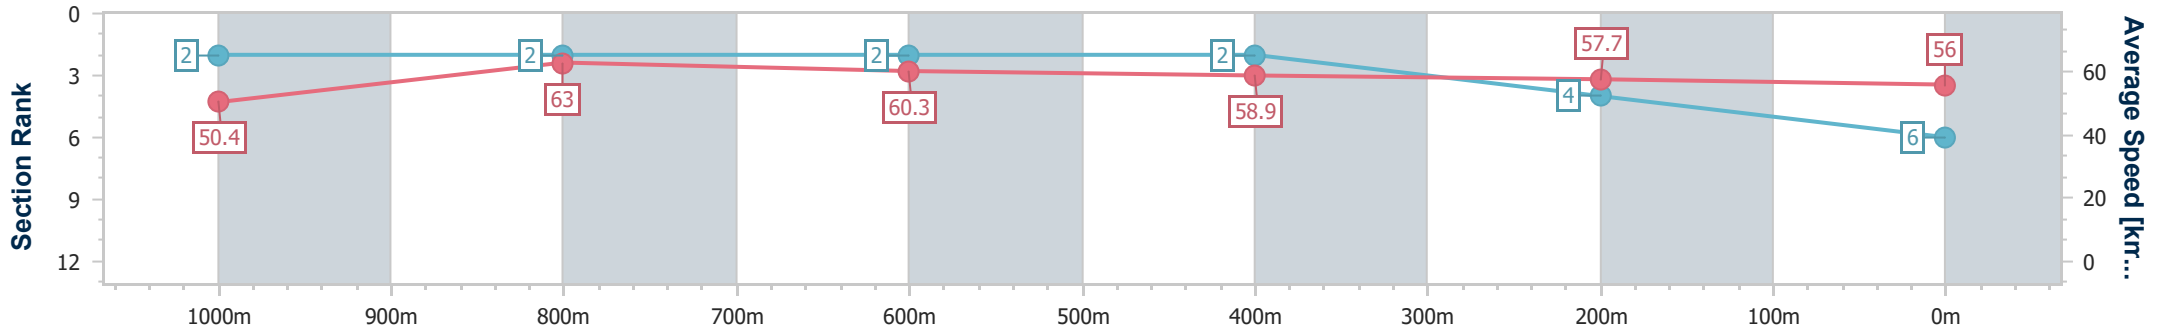

- [ ] Ranking at each section and finish
- .-.- No data available at this section
- NA No data available

Horse/Jockey Name	I Promise You
Final Rank	6
Fastest Section Time (Section)	0:11.58 (1000m)
Top Speed [km/h] (Section)	65.0 (Overall)
Race State	Finished

Toowoomba QLD Professional  
 Race 3: HARVEY NORMAN COMMERCIAL TOWOOMBA  
 BENCHMARK 70 Handicap - 1200m

06 July 2024 - 18:10

Track Rating: Soft 5 , Weather: Fine, Rail Position: +5m Entire

Section	Overall	1000m	800m	600m	400m	200m
Section Times	1:15.52 [6] (0:14.29)	1:01.23 [2] (0:11.58)	0:49.65 [2] (0:11.98)	0:37.67 [2] (0:12.37)	0:25.30 [2] (0:12.46)	0:12.84 [4] (0:12.84)
Average Speed [km/h]	50.4	63.0	60.3	58.9	57.7	56.0
Top Speed [km/h]	65.0	64.6	61.4	60.4	58.9	58.5
Avg. Dist. to Rail [m]	7.4	2.8	2.0	1.8	0.3	0.5
Avg. Stride Freq. [Hz]	2.3	2.3	2.3	2.3	2.3	2.2
Avg. Stride Length [m]	6.1	7.5	7.3	7.1	6.9	6.8