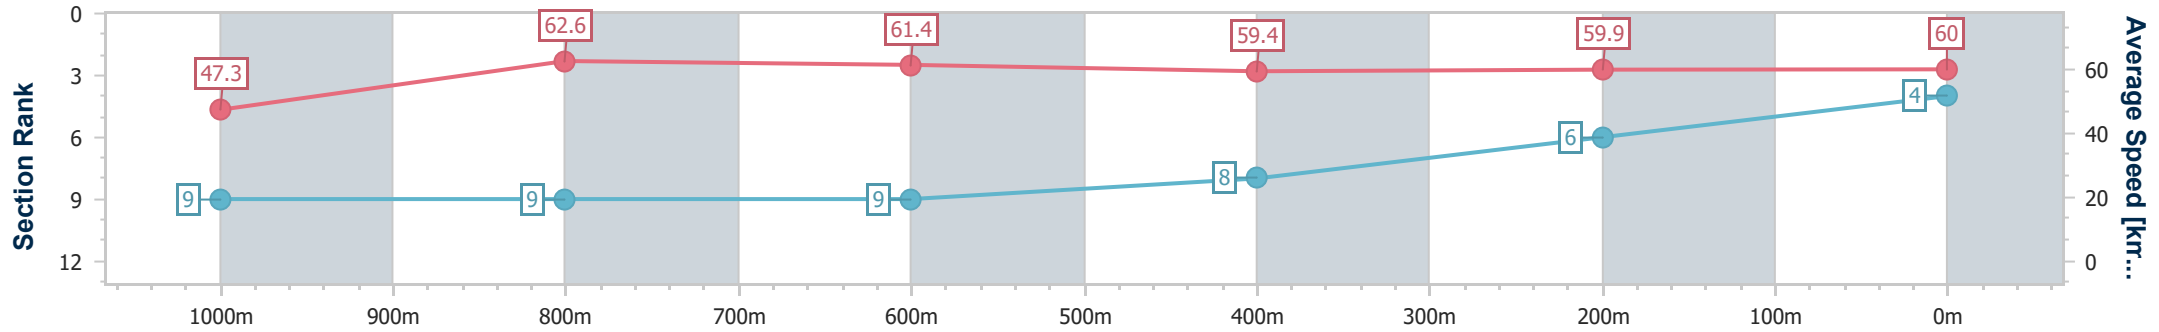

Toowoomba QLD Professional  
 Race 3: HARVEY NORMAN COMMERCIAL TOOWOOMBA  
 BENCHMARK 70 Handicap - 1200m

06 July 2024 - 18:10

Track Rating: Soft 5 , Weather: Fine, Rail Position: +5m Entire

Section	Overall	1000m	800m	600m	400m	200m
Section Times	1:14.86 [4] (0:15.19)	0:59.67 [9] (0:11.62)	0:48.05 [9] (0:11.79)	0:36.26 [9] (0:12.21)	0:24.05 [8] (0:12.04)	0:12.01 [6] (0:12.01)
Average Speed [km/h]	47.3	62.6	61.4	59.4	59.9	60.0
Top Speed [km/h]	61.8	63.7	63.6	61.1	60.6	60.7
Avg. Dist. to Rail [m]	3.0	2.2	1.7	1.5	0.6	0.8
Avg. Stride Freq. [Hz]	2.2	2.3	2.3	2.2	2.2	2.2
Avg. Stride Length [m]	5.9	7.5	7.5	7.4	7.4	7.4