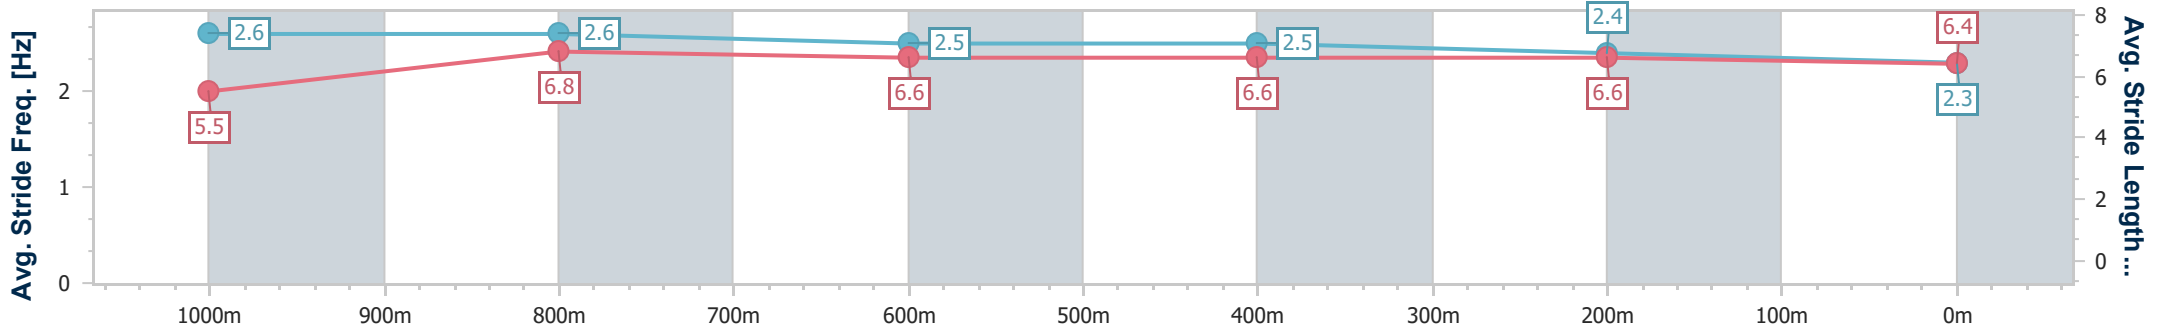

Toowoomba QLD Professional  
 Race 3: HARVEY NORMAN COMMERCIAL TOOWOOMBA  
 BENCHMARK 70 Handicap - 1200m

06 July 2024 - 18:10

Track Rating: Soft 5 , Weather: Fine, Rail Position: +5m Entire

Section	Overall	1000m	800m	600m	400m	200m
Section Times	1:15.83 [8] (0:14.97)	1:00.86 [6] (0:11.30)	0:49.56 [6] (0:11.96)	0:37.60 [6] (0:12.38)	0:25.22 [6] (0:12.66)	0:12.56 [8] (0:12.56)
Average Speed [km/h]	48.2	63.8	61.0	59.1	57.7	57.4
Top Speed [km/h]	63.3	65.9	62.1	60.4	58.8	59.4
Avg. Dist. to Rail [m]	4.7	0.9	3.5	3.1	4.8	7.2
Avg. Stride Freq. [Hz]	2.3	2.4	2.4	2.4	2.4	2.3
Avg. Stride Length [m]	5.8	7.2	7.0	6.9	6.8	6.8

- [ ] Ranking at each section and finish
- .-.- No data available at this section
- NA No data available

Horse/Jockey Name	Orthie's Girls
Final Rank	9
Fastest Section Time (Section)	0:11.61 (1000m)
Top Speed [km/h] (Section)	65.1 (Overall)
Race State	Finished

Toowoomba QLD Professional  
 Race 3: HARVEY NORMAN COMMERCIAL TOOWOOMBA  
 BENCHMARK 70 Handicap - 1200m

06 July 2024 - 18:10

Track Rating: Soft 5 , Weather: Fine, Rail Position: +5m Entire

Section	Overall	1000m	800m	600m	400m	200m
Section Times	1:16.53 [9] (0:14.45)	1:02.08 [4] (0:11.61)	0:50.47 [3] (0:11.99)	0:38.48 [4] (0:12.41)	0:26.07 [5] (0:12.73)	0:13.34 [7] (0:13.34)
Average Speed [km/h]	49.8	62.7	60.8	58.6	57.0	53.9
Top Speed [km/h]	65.1	64.0	62.4	60.9	57.8	55.5
Avg. Dist. to Rail [m]	6.7	3.5	3.2	2.5	1.9	1.0
Avg. Stride Freq. [Hz]	2.6	2.6	2.5	2.5	2.4	2.3
Avg. Stride Length [m]	5.5	6.8	6.6	6.6	6.6	6.4

- [ ] Ranking at each section and finish
- .-.- No data available at this section
- NA No data available