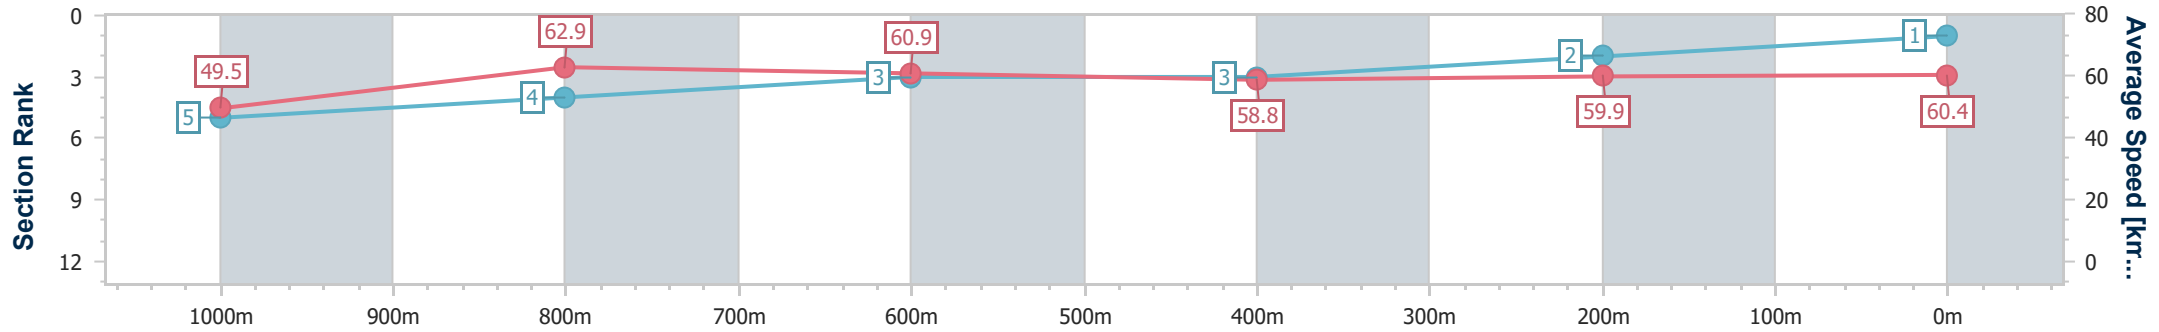

Horse/Jockey Name	Ella Te Ama
Final Rank	1
Fastest Section Time (Section)	0:11.49 (1000m)
Top Speed [km/h] (Section)	65.8 (Overall)
Race State	Finished

Toowoomba QLD Professional
Race 3: HARVEY NORMAN COMMERCIAL TOWOOMBA
BENCHMARK 70 Handicap - 1200m

06 July 2024 - 18:10

Track Rating: Soft 5 , Weather: Fine, Rail Position: +5m Entire

Section	Overall	1000m	800m	600m	400m	200m
Section Times	1:14.29 [1] (0:14.57)	0:59.72 [5] (0:11.49)	0:48.23 [4] (0:11.87)	0:36.36 [3] (0:12.43)	0:23.93 [3] (0:11.99)	0:11.94 [2] (0:11.94)
Average Speed [km/h]	49.5	62.9	60.9	58.8	59.9	60.4
Top Speed [km/h]	65.8	65.1	62.9	61.0	61.8	61.2
Avg. Dist. to Rail [m]	3.9	1.1	2.3	2.5	0.5	0.4
Avg. Stride Freq. [Hz]	2.3	2.4	2.3	2.3	2.4	2.3
Avg. Stride Length [m]	5.9	7.3	7.3	7.0	7.1	7.2

- [ ] Ranking at each section and finish
- -.-.- No data available at this section
- NA No data available