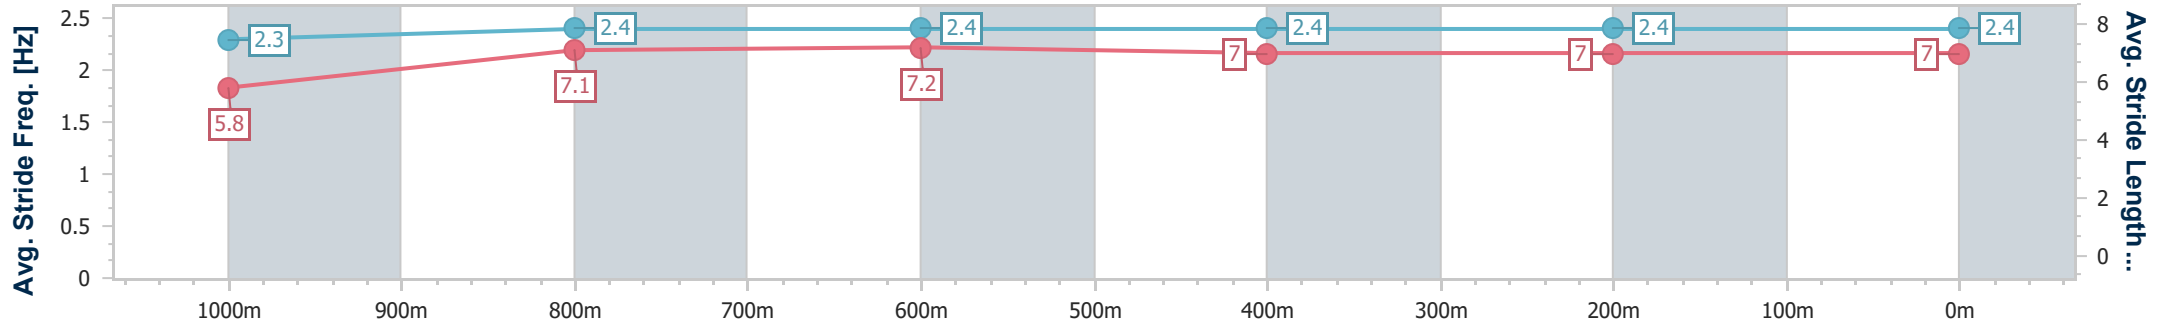

Horse/Jockey Name	Spooky Spirit
Final Rank	3
Fastest Section Time (Section)	0:11.56 (1000m)
Top Speed [km/h] (Section)	63.9 (1000m)
Race State	Finished

Toowoomba QLD Professional
Race 3: HARVEY NORMAN COMMERCIAL TOWOOMBA
BENCHMARK 70 Handicap - 1200m

06 July 2024 - 18:10

Track Rating: Soft 5 , Weather: Fine, Rail Position: +5m Entire

Section	Overall	1000m	800m	600m	400m	200m
Section Times	1:14.74 [3] (0:14.98)	0:59.76 [7] (0:11.56)	0:48.20 [7] (0:11.82)	0:36.38 [7] (0:12.31)	0:24.07 [7] (0:11.97)	0:12.10 [3] (0:12.10)
Average Speed [km/h]	48.1	62.7	61.2	59.2	60.3	59.4
Top Speed [km/h]	63.0	63.9	62.5	60.6	61.3	60.9
Avg. Dist. to Rail [m]	3.7	1.9	1.9	1.6	1.0	0.9
Avg. Stride Freq. [Hz]	2.3	2.4	2.4	2.4	2.4	2.4
Avg. Stride Length [m]	5.8	7.1	7.2	7.0	7.0	7.0

- [ ] Ranking at each section and finish
- -.-.- No data available at this section
- NA No data available