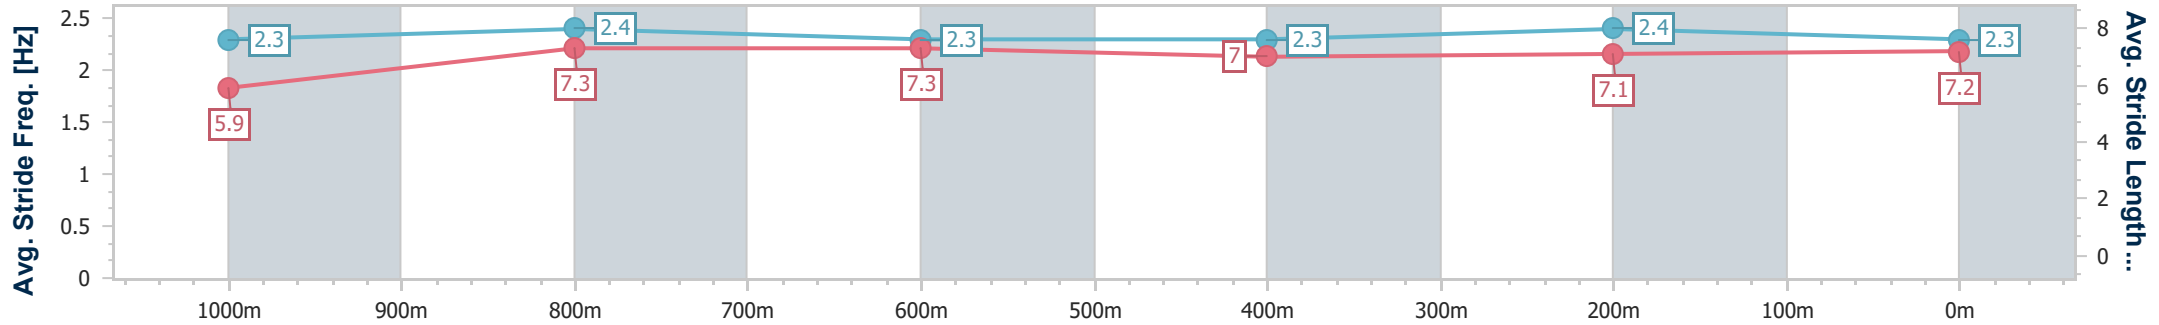

Horse/Jockey Name	Ella Te Ama
Final Rank	1
Fastest Section Time (Section)	0:11.49 (1000m)
Top Speed [km/h] (Section)	65.8 (Overall)
Race State	Finished

Toowoomba QLD Professional
Race 3: HARVEY NORMAN COMMERCIAL TOWOOMBA
BENCHMARK 70 Handicap - 1200m

06 July 2024 - 18:10

Track Rating: Soft 5 , Weather: Fine, Rail Position: +5m Entire

Section	Overall	1000m	800m	600m	400m	200m
Section Times	1:14.29 [1] (0:14.57)	0:59.72 [5] (0:11.49)	0:48.23 [4] (0:11.87)	0:36.36 [3] (0:12.43)	0:23.93 [3] (0:11.99)	0:11.94 [2] (0:11.94)
Average Speed [km/h]	49.5	62.9	60.9	58.8	59.9	60.4
Top Speed [km/h]	65.8	65.1	62.9	61.0	61.8	61.2
Avg. Dist. to Rail [m]	3.9	1.1	2.3	2.5	0.5	0.4
Avg. Stride Freq. [Hz]	2.3	2.4	2.3	2.3	2.4	2.3
Avg. Stride Length [m]	5.9	7.3	7.3	7.0	7.1	7.2

- [ ] Ranking at each section and finish
- -.-.- No data available at this section
- NA No data available