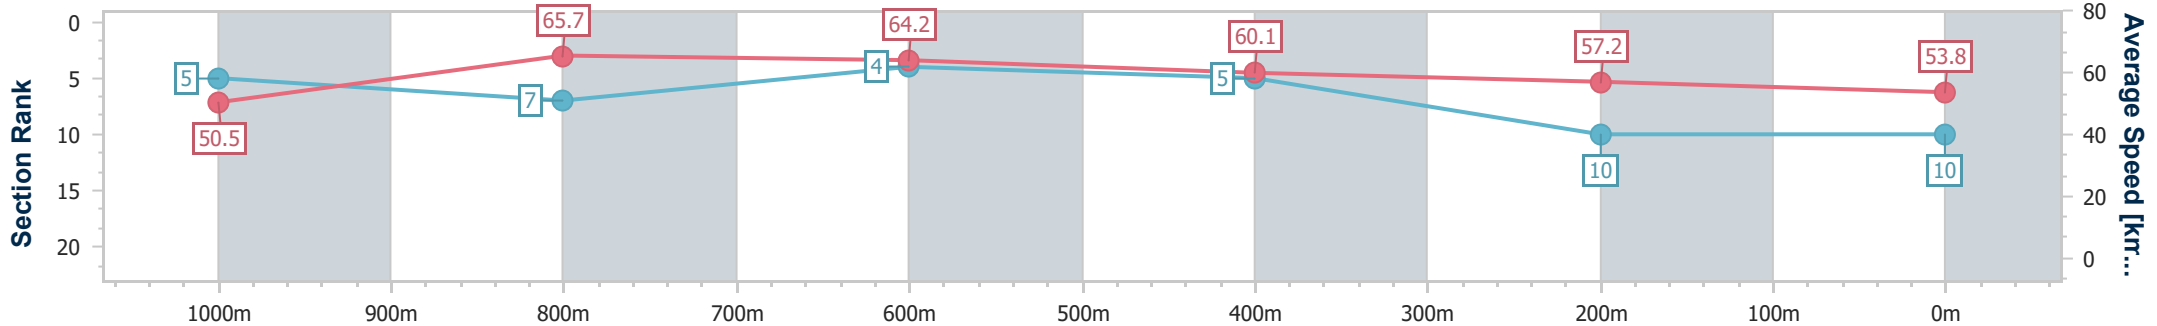

Horse/Jockey Name	Tonatiuh
Final Rank	10
Fastest Section Time (Section)	0:10.99 (1000m)
Top Speed [km/h] (Section)	66.4 (1000m)
Race State	Finished

Ipswich QLD Professional
Race 3: RAY WHITE IPSWICH QTIS Three-Year-Old Maiden Handicap - 1200m
05 July 2024 - 13:18

Track Rating: Soft 7, Weather: Fine, Rail Position: +4m Entire

Section	Overall	1000m	800m	600m	400m	200m
Section Times	1:14.55 [10] (0:14.26)	1:00.29 [5] (0:10.99)	0:49.30 [7] (0:11.29)	0:38.01 [4] (0:12.02)	0:25.99 [5] (0:12.65)	0:13.34 [10] (0:13.34)
Average Speed [km/h]	50.5	65.7	64.2	60.1	57.2	53.8
Top Speed [km/h]	65.6	66.4	65.1	61.8	58.8	55.9
Avg. Dist. to Rail [m]	6.9	2.4	1.2	0.7	2.7	6.4
Avg. Stride Freq. [Hz]	2.4	2.4	2.4	2.3	2.3	2.2
Avg. Stride Length [m]	6.0	7.5	7.4	7.2	7.0	6.9

- [ ] Ranking at each section and finish
- -.-.- No data available at this section
- NA No data available