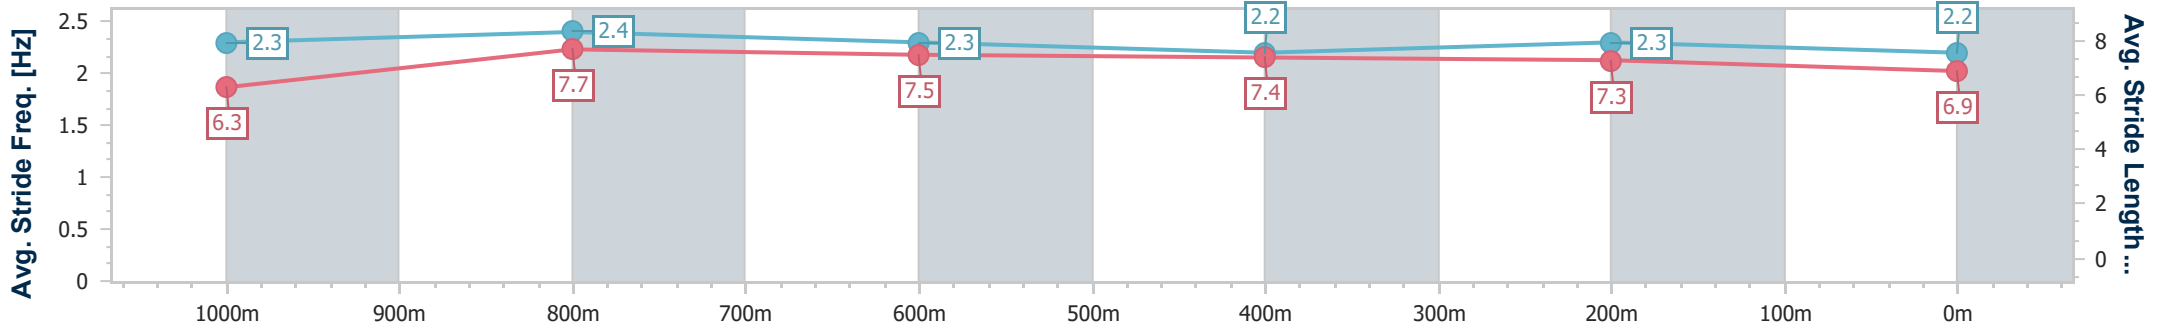

Horse/Jockey Name	Pacified
Final Rank	9
Fastest Section Time (Section)	0:10.83 (1000m)
Top Speed [km/h] (Section)	67.7 (1000m)
Race State	Finished

Ipswich QLD Professional
Race 3: RAY WHITE IPSWICH QTIS Three-Year-Old Maiden
Handicap - 1200m
05 July 2024 - 13:18

Track Rating: Soft 7, Weather: Fine, Rail Position: +4m Entire

Section	Overall	1000m	800m	600m	400m	200m
Section Times	1:13.96 [9] (0:14.01)	0:59.95 [2] (0:10.83)	0:49.12 [2] (0:11.61)	0:37.51 [3] (0:12.10)	0:25.41 [4] (0:12.14)	0:13.27 [4] (0:13.27)
Average Speed [km/h]	51.4	66.4	61.7	59.0	59.0	54.4
Top Speed [km/h]	67.5	67.7	64.1	60.3	60.2	57.5
Avg. Dist. to Rail [m]	3.2	0.5	1.1	1.4	1.0	0.6
Avg. Stride Freq. [Hz]	2.3	2.4	2.3	2.2	2.3	2.2
Avg. Stride Length [m]	6.3	7.7	7.5	7.4	7.3	6.9

- [ ] Ranking at each section and finish
- -.-.- No data available at this section
- NA No data available