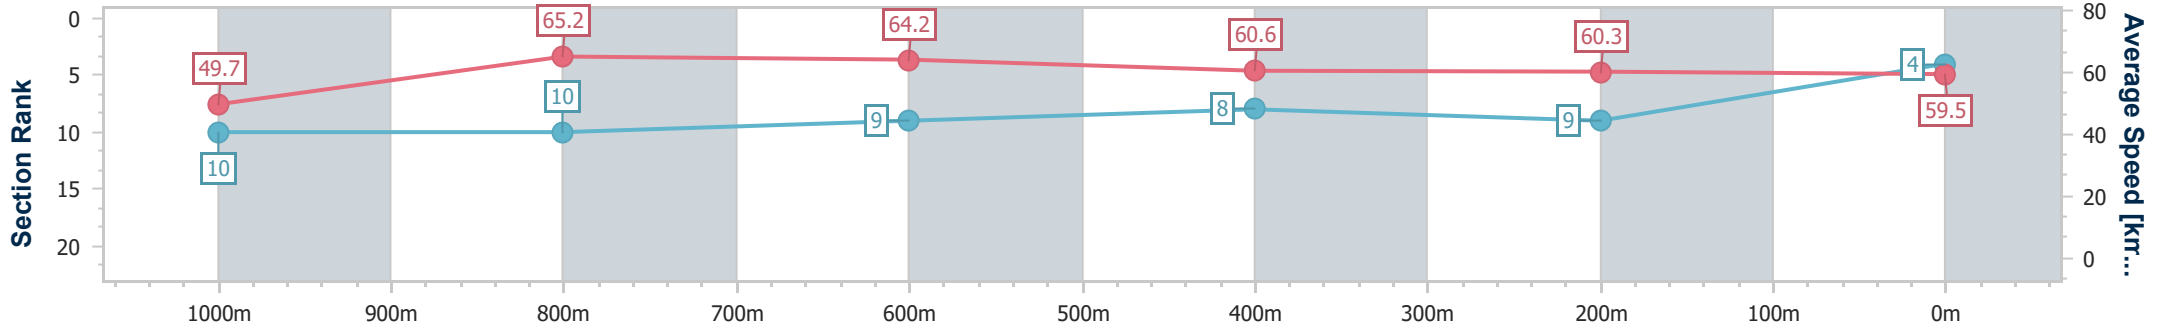

Horse/Jockey Name	Just Flying
Final Rank	4
Fastest Section Time (Section)	0:11.09 (1000m)
Top Speed [km/h] (Section)	67.0 (1000m)
Race State	Finished

Ipswich QLD Professional
Race 3: RAY WHITE IPSWICH QTIS Three-Year-Old Maiden Handicap - 1200m
05 July 2024 - 13:18

Track Rating: Soft 7, Weather: Fine, Rail Position: +4m Entire

Section	Overall	1000m	800m	600m	400m	200m
Section Times	1:13.02 [4] (0:14.52)	0:58.50 [10] (0:11.09)	0:47.41 [10] (0:11.31)	0:36.10 [9] (0:11.94)	0:24.16 [8] (0:12.09)	0:12.07 [9] (0:12.07)
Average Speed [km/h]	49.7	65.2	64.2	60.6	60.3	59.5
Top Speed [km/h]	66.7	67.0	65.2	63.1	61.2	60.8
Avg. Dist. to Rail [m]	5.3	2.4	1.4	1.6	4.1	6.3
Avg. Stride Freq. [Hz]	2.3	2.3	2.3	2.3	2.3	2.3
Avg. Stride Length [m]	6.1	7.7	7.8	7.5	7.3	7.1

- [ ] Ranking at each section and finish
- -.-.- No data available at this section
- NA No data available