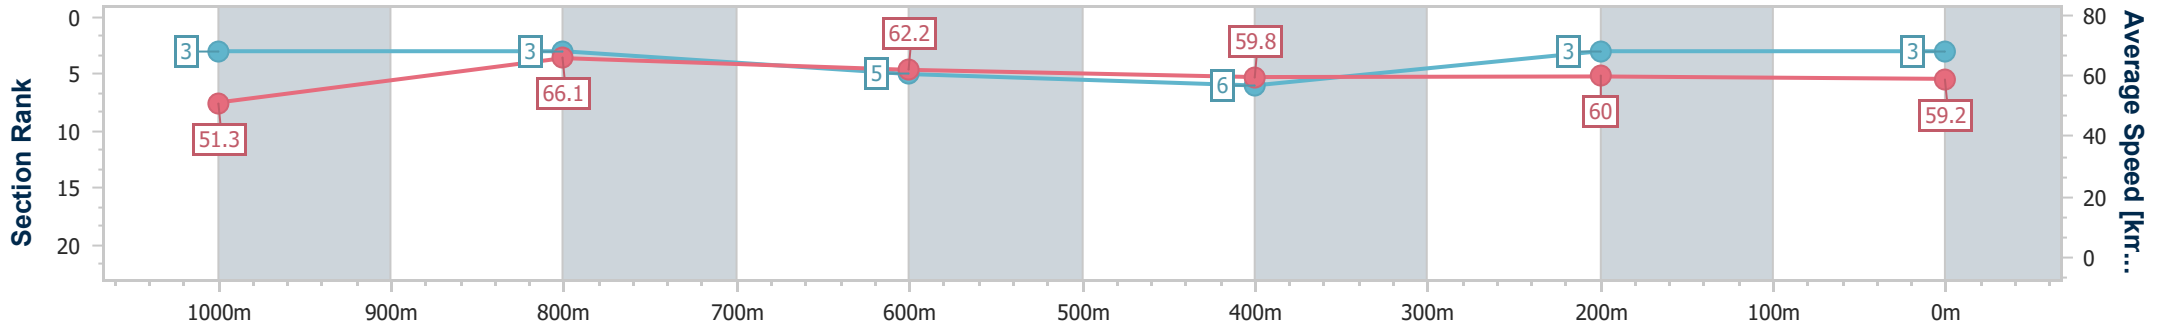

Horse/Jockey Name	Mean Approach
Final Rank	3
Fastest Section Time (Section)	0:10.90 (1000m)
Top Speed [km/h] (Section)	68.3 (1000m)
Race State	Finished

Ipswich QLD Professional
Race 3: RAY WHITE IPSWICH QTIS Three-Year-Old Maiden
Handicap - 1200m
05 July 2024 - 13:18

Track Rating: Soft 7, Weather: Fine, Rail Position: +4m Entire

Section	Overall	1000m	800m	600m	400m	200m
Section Times	1:12.84 [3] (0:14.05)	0:58.79 [3] (0:10.90)	0:47.89 [3] (0:11.60)	0:36.29 [5] (0:12.08)	0:24.21 [6] (0:12.05)	0:12.16 [3] (0:12.16)
Average Speed [km/h]	51.3	66.1	62.2	59.8	60.0	59.2
Top Speed [km/h]	67.8	68.3	64.5	61.8	60.8	60.5
Avg. Dist. to Rail [m]	7.2	1.4	0.4	0.8	2.1	2.7
Avg. Stride Freq. [Hz]	2.3	2.3	2.2	2.2	2.2	2.2
Avg. Stride Length [m]	6.3	7.9	7.8	7.5	7.5	7.4

- [ ] Ranking at each section and finish
- -.-.- No data available at this section
- NA No data available