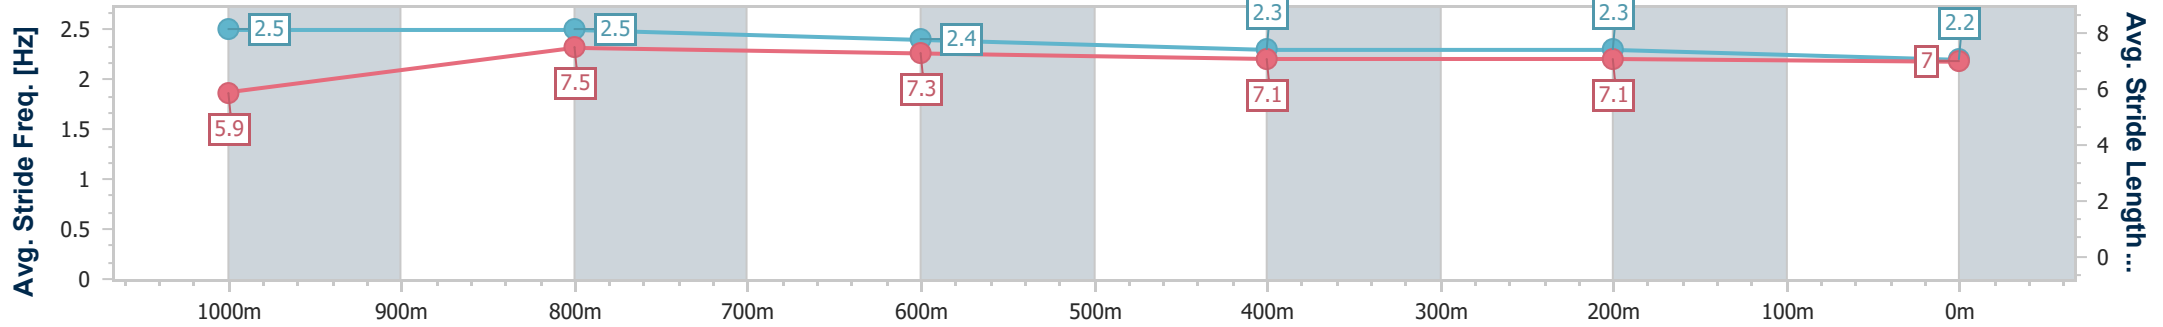

Horse/Jockey Name	Deep Dawn
Final Rank	5
Fastest Section Time (Section)	0:10.74 (1000m)
Top Speed [km/h] (Section)	68.5 (1000m)
Race State	Finished

Ipswich QLD Professional
Race 3: RAY WHITE IPSWICH QTIS Three-Year-Old Maiden Handicap - 1200m
05 July 2024 - 13:18

Track Rating: Soft 7, Weather: Fine, Rail Position: +4m Entire

Section	Overall	1000m	800m	600m	400m	200m
Section Times	1:13.40 [5] (0:13.99)	0:59.41 [1] (0:10.74)	0:48.67 [1] (0:11.47)	0:37.20 [1] (0:12.15)	0:25.05 [1] (0:12.19)	0:12.86 [2] (0:12.86)
Average Speed [km/h]	51.5	67.3	62.7	59.0	59.0	55.9
Top Speed [km/h]	68.1	68.5	65.4	60.7	59.5	57.9
Avg. Dist. to Rail [m]	7.8	2.6	0.3	0.7	0.9	1.2
Avg. Stride Freq. [Hz]	2.5	2.5	2.4	2.3	2.3	2.2
Avg. Stride Length [m]	5.9	7.5	7.3	7.1	7.1	7.0

- [ ] Ranking at each section and finish
- -.-.- No data available at this section
- NA No data available