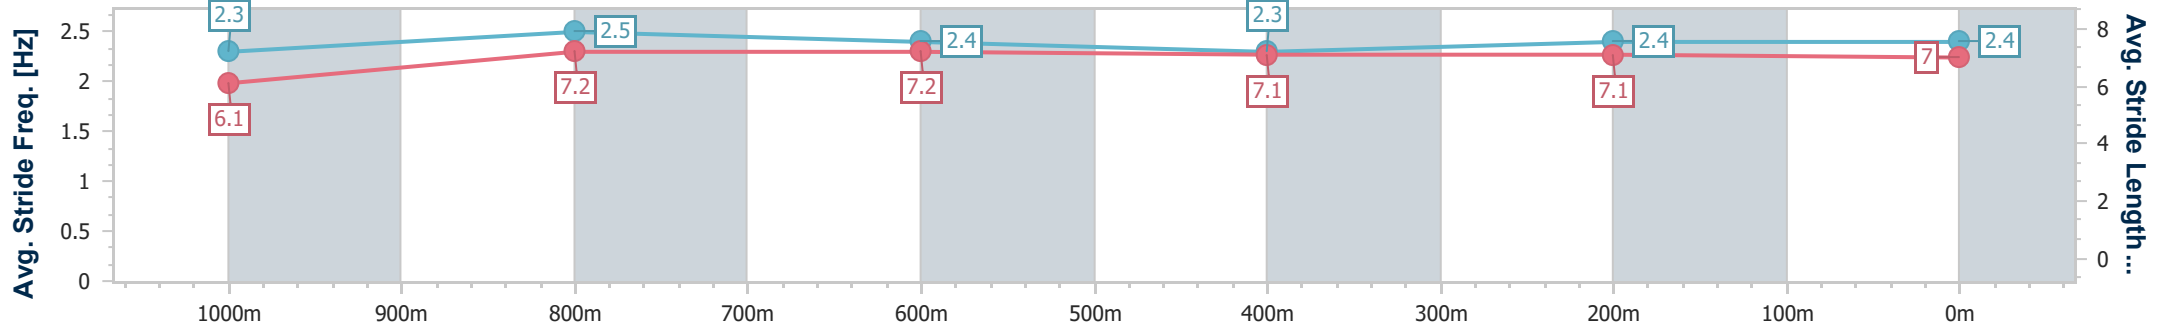

Horse/Jockey Name	Been A Secret
Final Rank	2
Fastest Section Time (Section)	0:11.09 (1000m)
Top Speed [km/h] (Section)	68.1 (1000m)
Race State	Finished

Ipswich QLD Professional
Race 3: RAY WHITE IPSWICH QTIS Three-Year-Old Maiden Handicap - 1200m
05 July 2024 - 13:18

Track Rating: Soft 7, Weather: Fine, Rail Position: +4m Entire

Section	Overall	1000m	800m	600m	400m	200m
Section Times	1:12.69 [2] (0:14.27)	0:58.42 [7] (0:11.09)	0:47.33 [9] (0:11.58)	0:35.75 [10] (0:12.07)	0:23.68 [10] (0:11.79)	0:11.89 [6] (0:11.89)
Average Speed [km/h]	50.5	64.8	62.4	59.8	61.1	60.6
Top Speed [km/h]	68.1	68.1	63.6	60.2	63.2	62.7
Avg. Dist. to Rail [m]	2.4	0.6	0.3	0.4	1.7	3.7
Avg. Stride Freq. [Hz]	2.3	2.5	2.4	2.3	2.4	2.4
Avg. Stride Length [m]	6.1	7.2	7.2	7.1	7.1	7.0

- [ ] Ranking at each section and finish
- -.-.- No data available at this section
- NA No data available