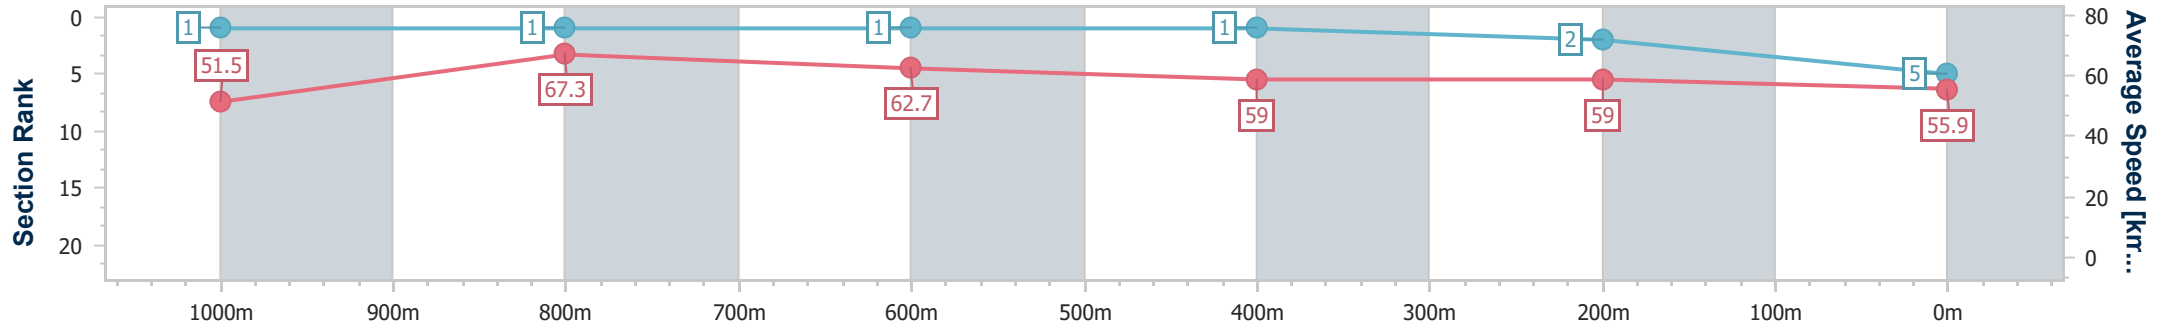

Horse/Jockey Name	Deep Dawn
Final Rank	5
Fastest Section Time (Section)	0:10.74 (1000m)
Top Speed [km/h] (Section)	68.5 (1000m)
Race State	Finished

Ipswich QLD Professional
Race 3: RAY WHITE IPSWICH QTIS Three-Year-Old Maiden Handicap - 1200m
05 July 2024 - 13:18

Track Rating: Soft 7, Weather: Fine, Rail Position: +4m Entire

Section	Overall	1000m	800m	600m	400m	200m
Section Times	1:13.40 [5] (0:13.99)	0:59.41 [1] (0:10.74)	0:48.67 [1] (0:11.47)	0:37.20 [1] (0:12.15)	0:25.05 [1] (0:12.19)	0:12.86 [2] (0:12.86)
Average Speed [km/h]	51.5	67.3	62.7	59.0	59.0	55.9
Top Speed [km/h]	68.1	68.5	65.4	60.7	59.5	57.9
Avg. Dist. to Rail [m]	7.8	2.6	0.3	0.7	0.9	1.2
Avg. Stride Freq. [Hz]	2.5	2.5	2.4	2.3	2.3	2.2
Avg. Stride Length [m]	5.9	7.5	7.3	7.1	7.1	7.0

- [ ] Ranking at each section and finish
- -.-.- No data available at this section
- NA No data available