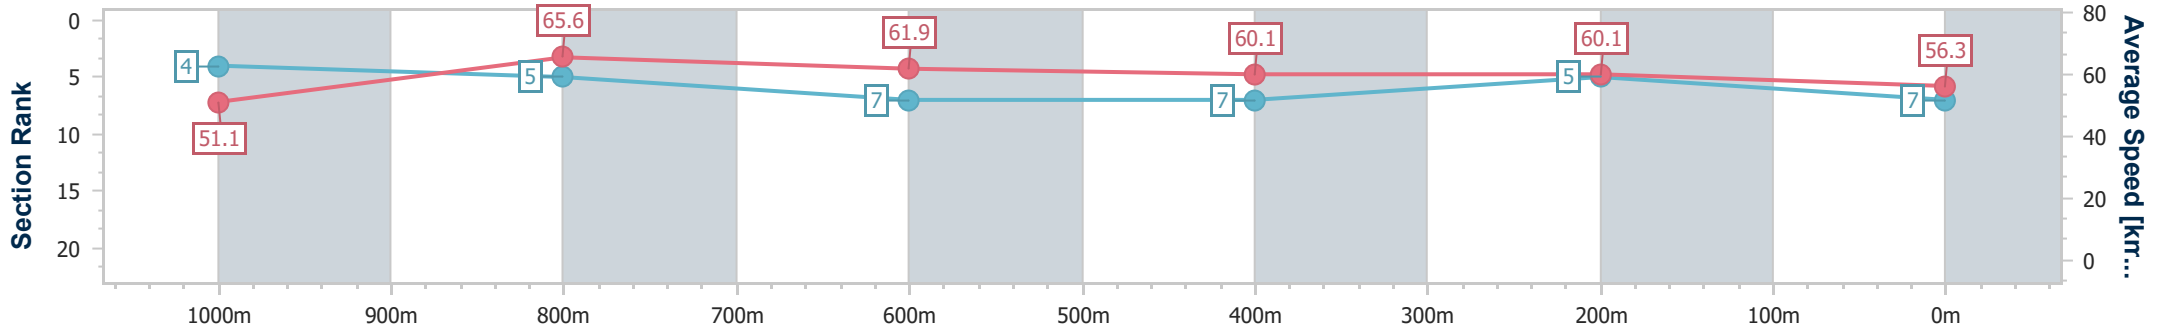

Horse/Jockey Name	Dream Step
Final Rank	7
Fastest Section Time (Section)	0:11.02 (1000m)
Top Speed [km/h] (Section)	67.1 (Overall)
Race State	Finished

Ipswich QLD Professional
Race 3: RAY WHITE IPSWICH QTIS Three-Year-Old Maiden Handicap - 1200m
05 July 2024 - 13:18

Track Rating: Soft 7, Weather: Fine, Rail Position: +4m Entire

Section	Overall	1000m	800m	600m	400m	200m
Section Times	1:13.56 [7] (0:14.10)	0:59.46 [4] (0:11.02)	0:48.44 [5] (0:11.62)	0:36.82 [7] (0:12.02)	0:24.80 [7] (0:12.03)	0:12.77 [5] (0:12.77)
Average Speed [km/h]	51.1	65.6	61.9	60.1	60.1	56.3
Top Speed [km/h]	67.1	66.9	63.6	61.0	60.5	59.3
Avg. Dist. to Rail [m]	4.6	1.5	0.7	0.7	2.1	4.6
Avg. Stride Freq. [Hz]	2.4	2.4	2.3	2.3	2.3	2.3
Avg. Stride Length [m]	6.1	7.5	7.6	7.4	7.2	6.8

- [ ] Ranking at each section and finish
- -.-.- No data available at this section
- NA No data available