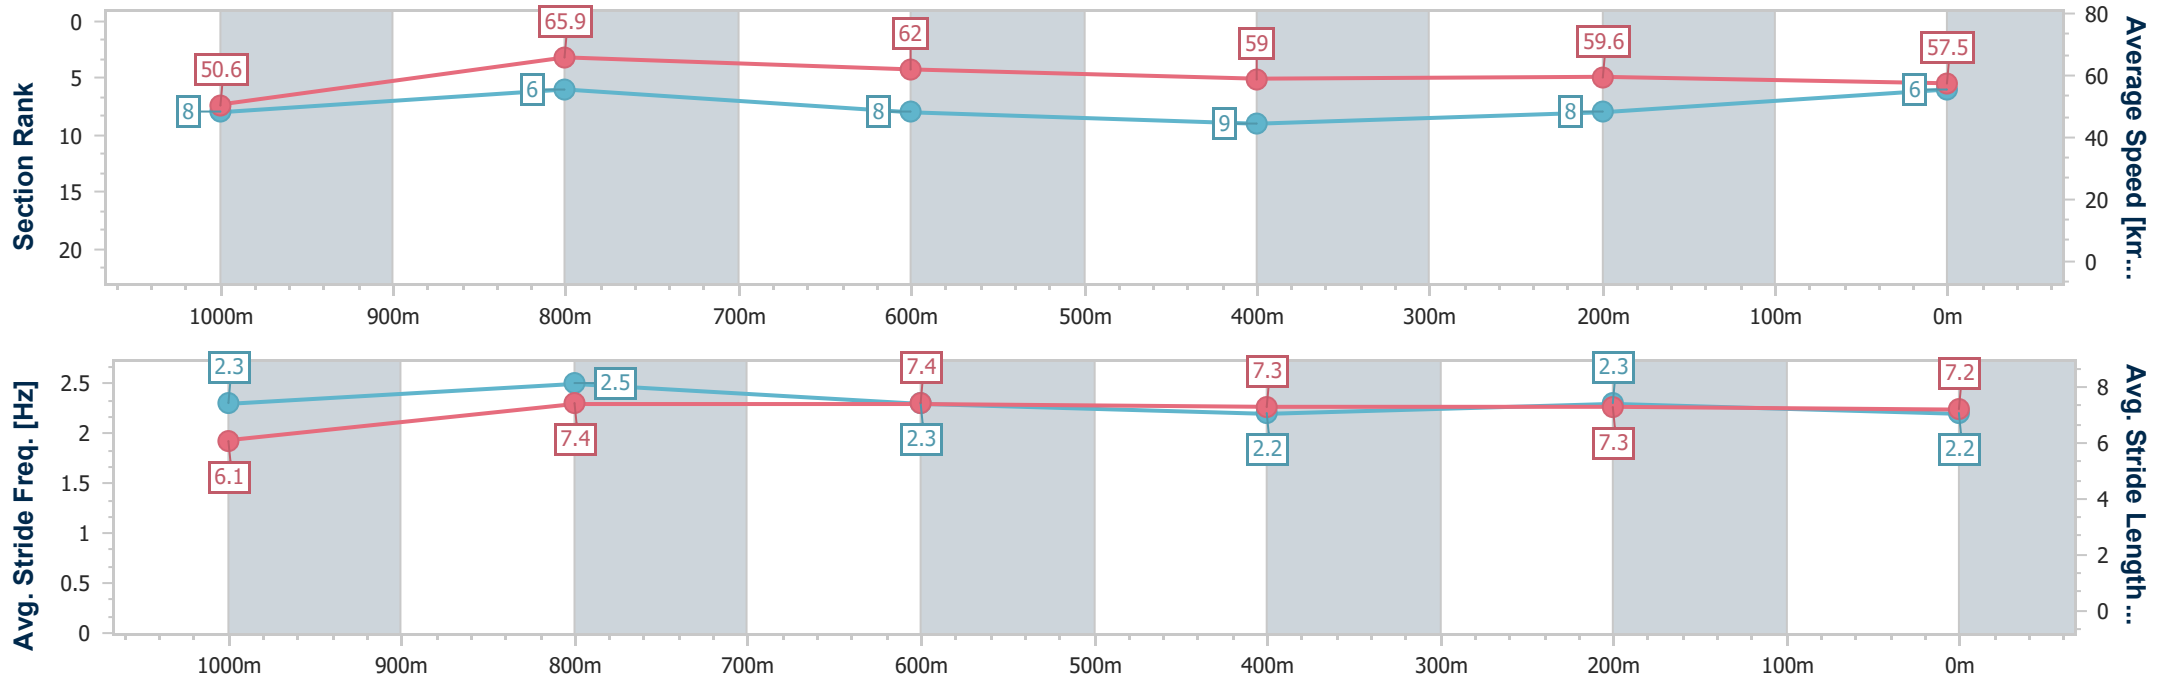

- [] Ranking at each section and finish
- .-.- No data available at this section
- NA No data available

Horse/Jockey Name	Optimus Maximus
Final Rank	6
Fastest Section Time (Section)	0:10.90 (1000m)
Top Speed [km/h] (Section)	67.0 (1000m)
Race State	Finished

- [] Ranking at each section and finish
- .-.- No data available at this section
- NA No data available

Horse/Jockey Name	Dream Step
Final Rank	7
Fastest Section Time (Section)	0:11.02 (1000m)
Top Speed [km/h] (Section)	67.1 (Overall)
Race State	Finished