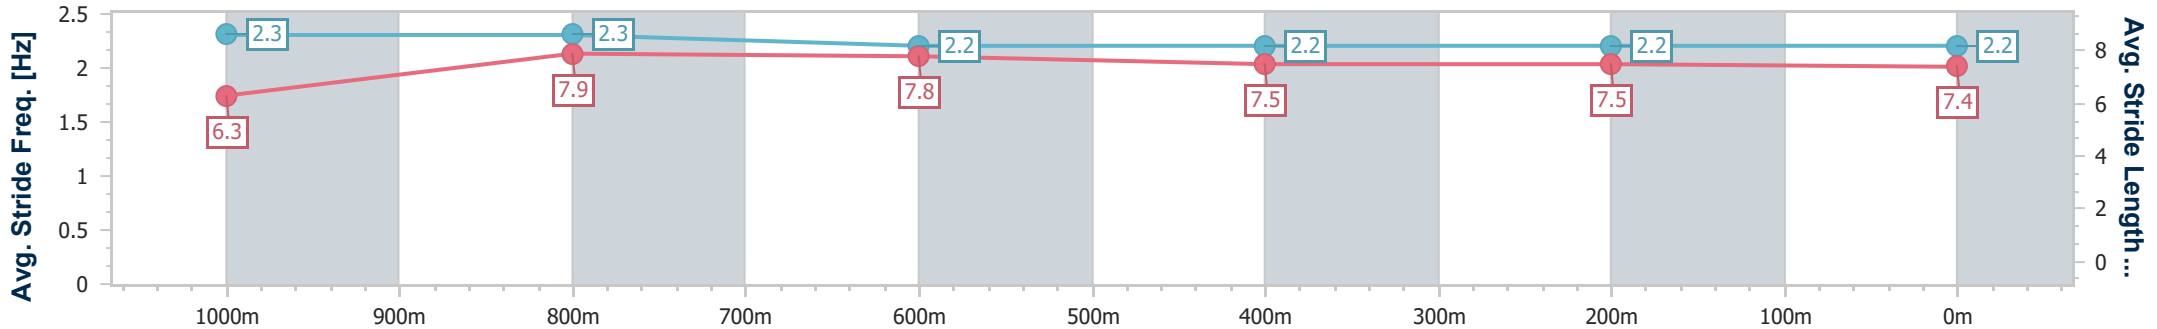

Horse/Jockey Name	Mean Approach
Final Rank	3
Fastest Section Time (Section)	0:10.90 (1000m)
Top Speed [km/h] (Section)	68.3 (1000m)
Race State	Finished

Ipswich QLD Professional
Race 3: RAY WHITE IPSWICH QTIS Three-Year-Old Maiden
Handicap - 1200m
05 July 2024 - 13:18

Track Rating: Soft 7, Weather: Fine, Rail Position: +4m Entire

Section	Overall	1000m	800m	600m	400m	200m
Section Times	1:12.84 [3] (0:14.05)	0:58.79 [3] (0:10.90)	0:47.89 [3] (0:11.60)	0:36.29 [5] (0:12.08)	0:24.21 [6] (0:12.05)	0:12.16 [3] (0:12.16)
Average Speed [km/h]	51.3	66.1	62.2	59.8	60.0	59.2
Top Speed [km/h]	67.8	68.3	64.5	61.8	60.8	60.5
Avg. Dist. to Rail [m]	7.2	1.4	0.4	0.8	2.1	2.7
Avg. Stride Freq. [Hz]	2.3	2.3	2.2	2.2	2.2	2.2
Avg. Stride Length [m]	6.3	7.9	7.8	7.5	7.5	7.4

- [ ] Ranking at each section and finish
- -.-.- No data available at this section
- NA No data available