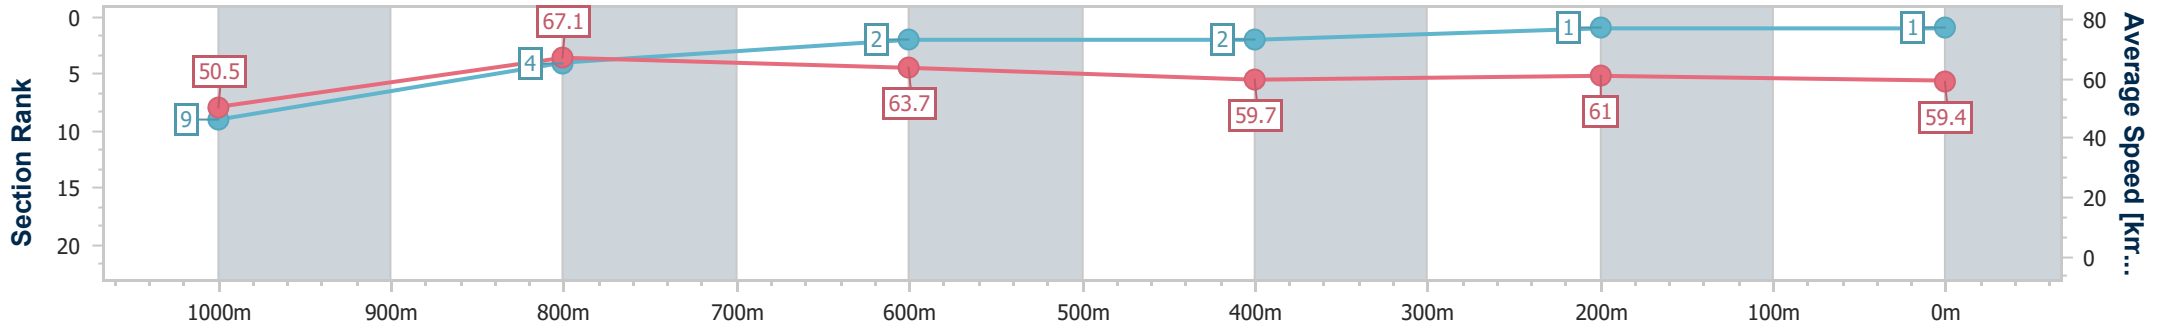

Track Rating: Soft 7, Weather: Fine, Rail Position: +4m Entire

Section	Overall	1000m	800m	600m	400m	200m
Section Times	1:12.28 [1] (0:14.33)	0:57.95 [9] (0:10.73)	0:47.22 [4] (0:11.29)	0:35.93 [2] (0:12.03)	0:23.90 [2] (0:11.79)	0:12.11 [1] (0:12.11)
Average Speed [km/h]	50.5	67.1	63.7	59.7	61.0	59.4
Top Speed [km/h]	68.9	69.6	67.2	61.4	63.2	61.3
Avg. Dist. to Rail [m]	8.4	2.3	0.7	0.7	1.8	2.8
Avg. Stride Freq. [Hz]	2.4	2.5	2.4	2.3	2.4	2.4
Avg. Stride Length [m]	5.9	7.6	7.4	7.1	7.1	7.0