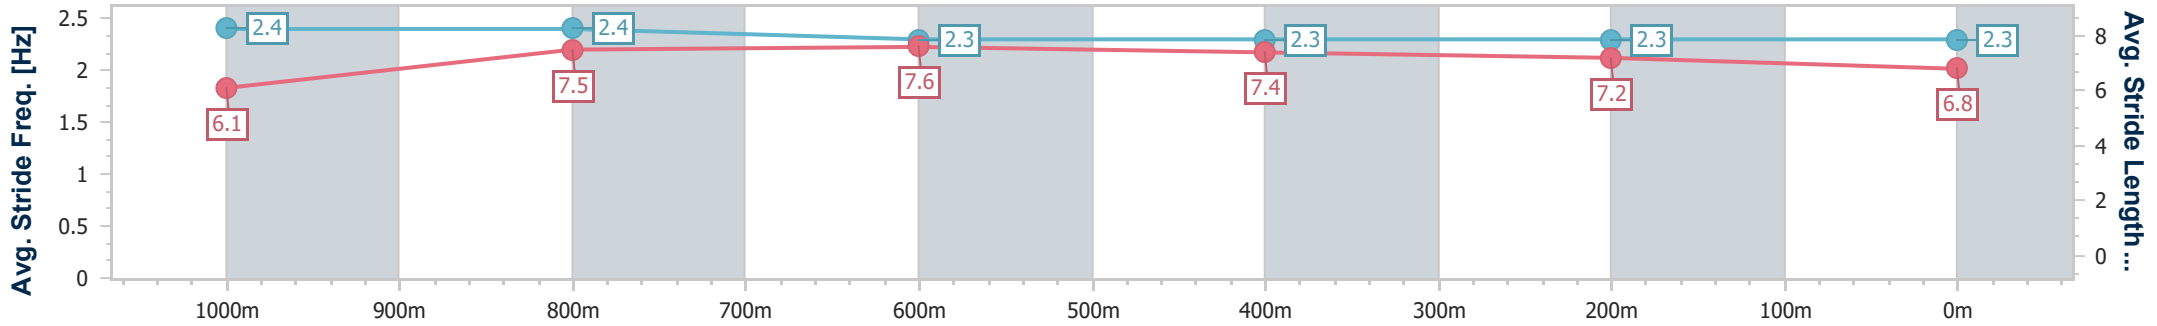

Horse/Jockey Name	Dream Step
Final Rank	7
Fastest Section Time (Section)	0:11.02 (1000m)
Top Speed [km/h] (Section)	67.1 (Overall)
Race State	Finished

Ipswich QLD Professional
Race 3: RAY WHITE IPSWICH QTIS Three-Year-Old Maiden Handicap - 1200m
05 July 2024 - 13:18

Track Rating: Soft 7, Weather: Fine, Rail Position: +4m Entire

Section	Overall	1000m	800m	600m	400m	200m
Section Times	1:13.56 [7] (0:14.10)	0:59.46 [4] (0:11.02)	0:48.44 [5] (0:11.62)	0:36.82 [7] (0:12.02)	0:24.80 [7] (0:12.03)	0:12.77 [5] (0:12.77)
Average Speed [km/h]	51.1	65.6	61.9	60.1	60.1	56.3
Top Speed [km/h]	67.1	66.9	63.6	61.0	60.5	59.3
Avg. Dist. to Rail [m]	4.6	1.5	0.7	0.7	2.1	4.6
Avg. Stride Freq. [Hz]	2.4	2.4	2.3	2.3	2.3	2.3
Avg. Stride Length [m]	6.1	7.5	7.6	7.4	7.2	6.8

- [ ] Ranking at each section and finish
- -.-.- No data available at this section
- NA No data available