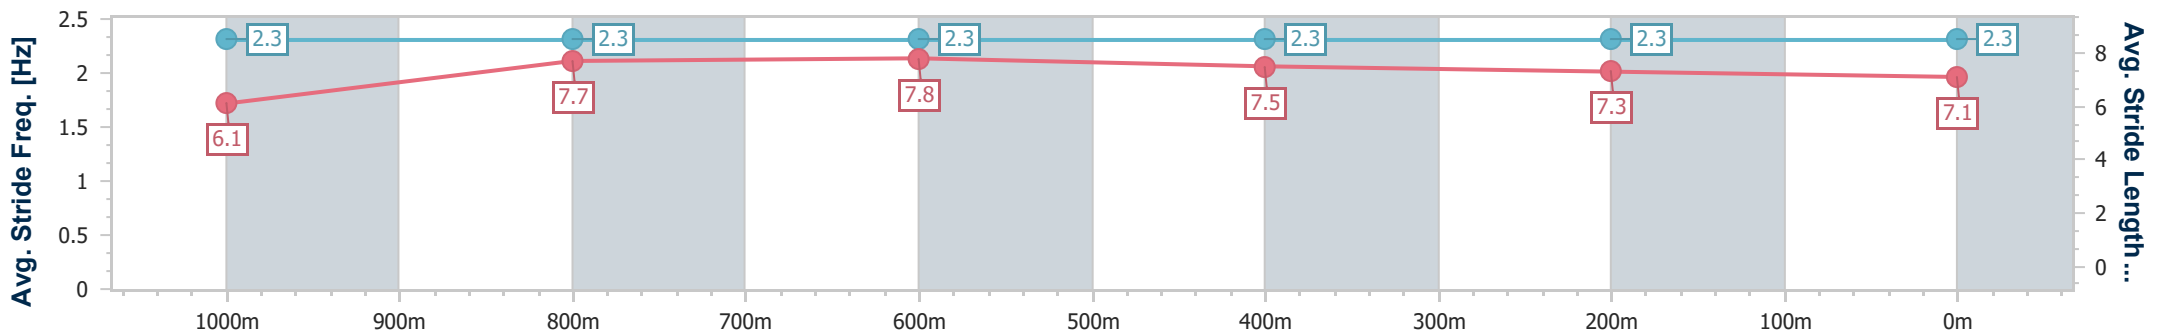

Horse/Jockey Name	Just Flying
Final Rank	4
Fastest Section Time (Section)	0:11.09 (1000m)
Top Speed [km/h] (Section)	67.0 (1000m)
Race State	Finished

Ipswich QLD Professional
Race 3: RAY WHITE IPSWICH QTIS Three-Year-Old Maiden Handicap - 1200m
05 July 2024 - 13:18

Track Rating: Soft 7, Weather: Fine, Rail Position: +4m Entire

Section	Overall	1000m	800m	600m	400m	200m
Section Times	1:13.02 [4] (0:14.52)	0:58.50 [10] (0:11.09)	0:47.41 [10] (0:11.31)	0:36.10 [9] (0:11.94)	0:24.16 [8] (0:12.09)	0:12.07 [9] (0:12.07)
Average Speed [km/h]	49.7	65.2	64.2	60.6	60.3	59.5
Top Speed [km/h]	66.7	67.0	65.2	63.1	61.2	60.8
Avg. Dist. to Rail [m]	5.3	2.4	1.4	1.6	4.1	6.3
Avg. Stride Freq. [Hz]	2.3	2.3	2.3	2.3	2.3	2.3
Avg. Stride Length [m]	6.1	7.7	7.8	7.5	7.3	7.1

- [ ] Ranking at each section and finish
- -.-.- No data available at this section
- NA No data available