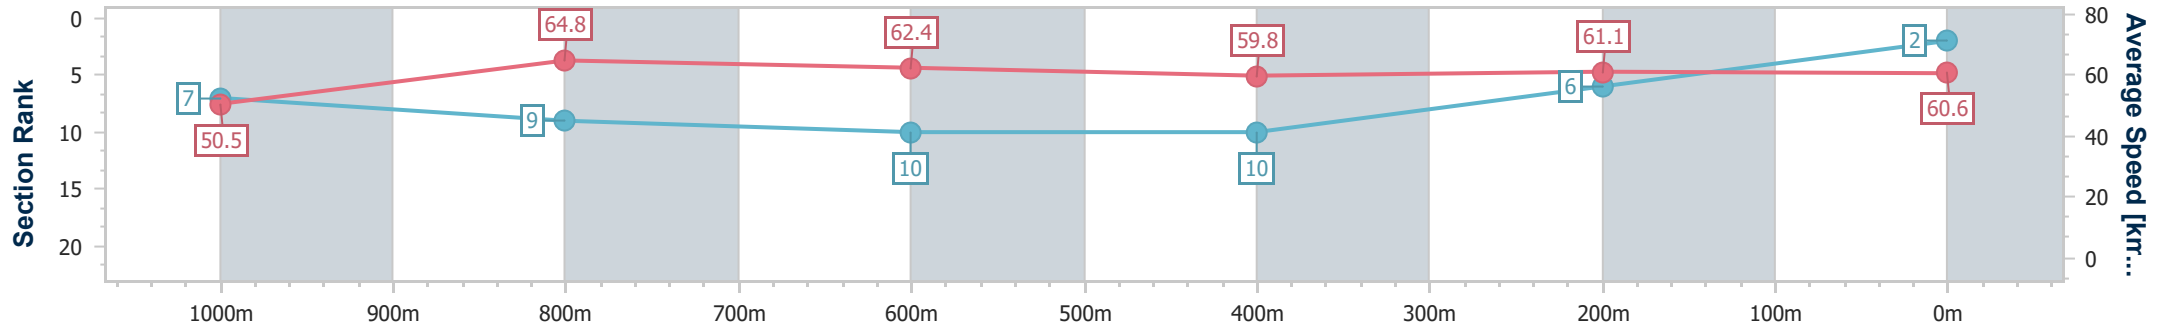

Horse/Jockey Name	Been A Secret
Final Rank	2
Fastest Section Time (Section)	0:11.09 (1000m)
Top Speed [km/h] (Section)	68.1 (1000m)
Race State	Finished

Ipswich QLD Professional
Race 3: RAY WHITE IPSWICH QTIS Three-Year-Old Maiden Handicap - 1200m
05 July 2024 - 13:18

Track Rating: Soft 7, Weather: Fine, Rail Position: +4m Entire

Section	Overall	1000m	800m	600m	400m	200m
Section Times	1:12.69 [2] (0:14.27)	0:58.42 [7] (0:11.09)	0:47.33 [9] (0:11.58)	0:35.75 [10] (0:12.07)	0:23.68 [10] (0:11.79)	0:11.89 [6] (0:11.89)
Average Speed [km/h]	50.5	64.8	62.4	59.8	61.1	60.6
Top Speed [km/h]	68.1	68.1	63.6	60.2	63.2	62.7
Avg. Dist. to Rail [m]	2.4	0.6	0.3	0.4	1.7	3.7
Avg. Stride Freq. [Hz]	2.3	2.5	2.4	2.3	2.4	2.4
Avg. Stride Length [m]	6.1	7.2	7.2	7.1	7.1	7.0

- [ ] Ranking at each section and finish
- -.-.- No data available at this section
- NA No data available