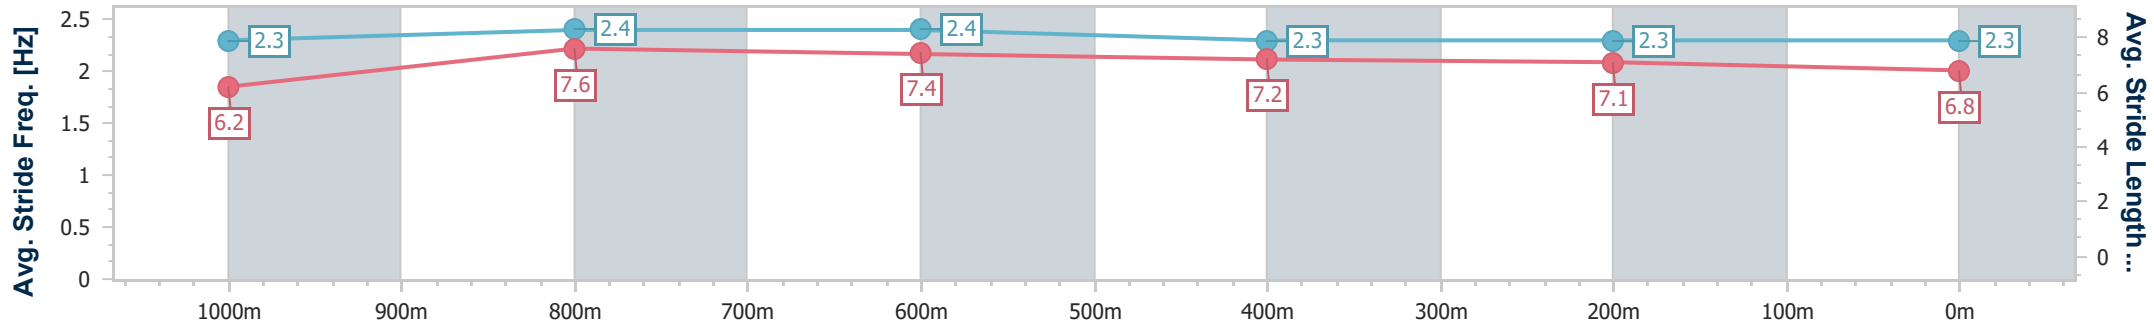

Horse/Jockey Name	Like Smoke
Final Rank	8
Fastest Section Time (Section)	0:11.00 (1000m)
Top Speed [km/h] (Section)	67.0 (1000m)
Race State	Finished

Ipswich QLD Professional
Race 3: RAY WHITE IPSWICH QTIS Three-Year-Old Maiden Handicap - 1200m
05 July 2024 - 13:18

Track Rating: Soft 7, Weather: Fine, Rail Position: +4m Entire

Section	Overall	1000m	800m	600m	400m	200m
Section Times	1:13.58 [8] (0:14.26)	0:59.32 [6] (0:11.00)	0:48.32 [8] (0:11.32)	0:37.00 [6] (0:11.97)	0:25.03 [3] (0:12.27)	0:12.76 [7] (0:12.76)
Average Speed [km/h]	50.5	66.0	64.2	60.5	59.0	56.4
Top Speed [km/h]	66.2	67.0	65.3	62.0	60.0	58.5
Avg. Dist. to Rail [m]	11.3	4.7	2.3	1.4	3.4	6.3
Avg. Stride Freq. [Hz]	2.3	2.4	2.4	2.3	2.3	2.3
Avg. Stride Length [m]	6.2	7.6	7.4	7.2	7.1	6.8

- [ ] Ranking at each section and finish
- -.-.- No data available at this section
- NA No data available