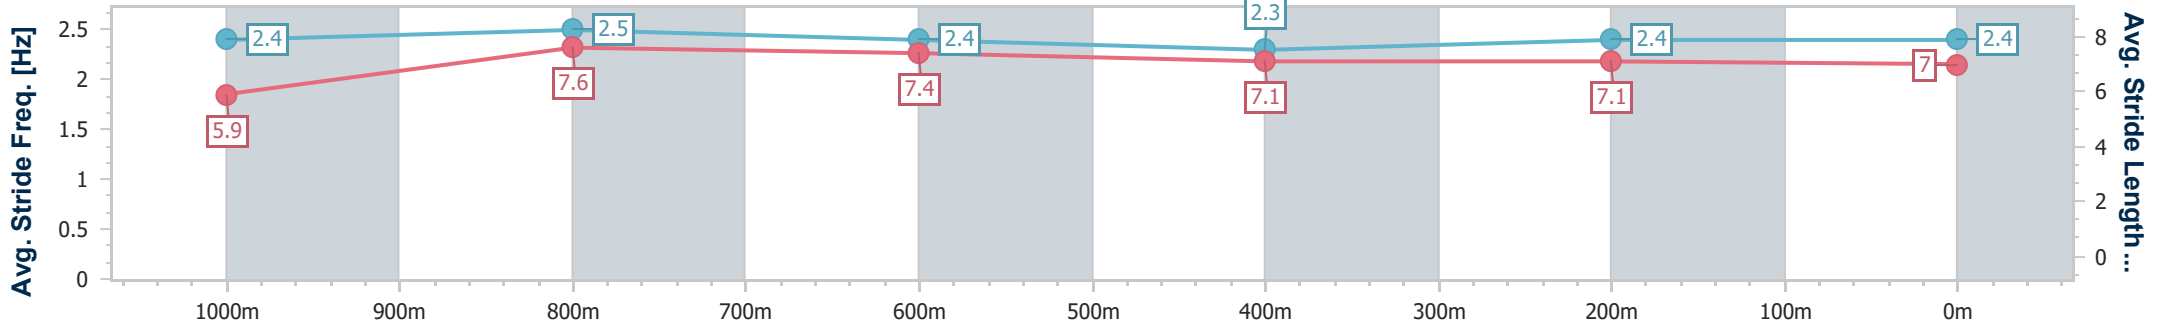

Track Rating: Soft 7, Weather: Fine, Rail Position: +4m Entire

Section	Overall	1000m	800m	600m	400m	200m
Section Times	1:12.28 [1] (0:14.33)	0:57.95 [9] (0:10.73)	0:47.22 [4] (0:11.29)	0:35.93 [2] (0:12.03)	0:23.90 [2] (0:11.79)	0:12.11 [1] (0:12.11)
Average Speed [km/h]	50.5	67.1	63.7	59.7	61.0	59.4
Top Speed [km/h]	68.9	69.6	67.2	61.4	63.2	61.3
Avg. Dist. to Rail [m]	8.4	2.3	0.7	0.7	1.8	2.8
Avg. Stride Freq. [Hz]	2.4	2.5	2.4	2.3	2.4	2.4
Avg. Stride Length [m]	5.9	7.6	7.4	7.1	7.1	7.0