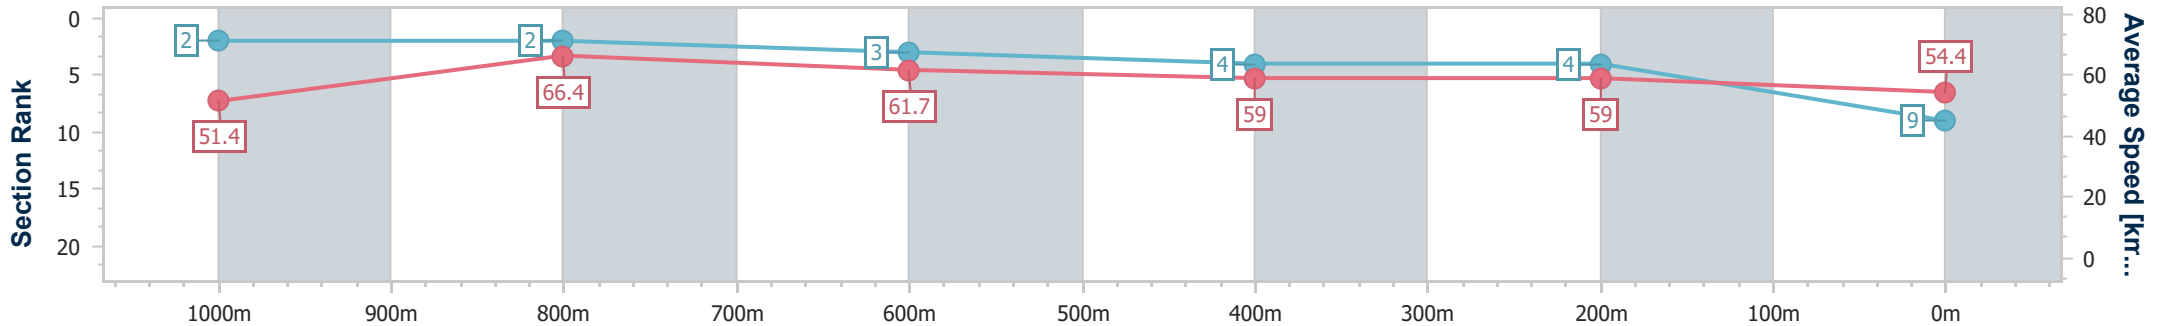

Horse/Jockey Name	Pacified
Final Rank	9
Fastest Section Time (Section)	0:10.83 (1000m)
Top Speed [km/h] (Section)	67.7 (1000m)
Race State	Finished

Ipswich QLD Professional
Race 3: RAY WHITE IPSWICH QTIS Three-Year-Old Maiden
Handicap - 1200m
05 July 2024 - 13:18

Track Rating: Soft 7, Weather: Fine, Rail Position: +4m Entire

Section	Overall	1000m	800m	600m	400m	200m
Section Times	1:13.96 [9] (0:14.01)	0:59.95 [2] (0:10.83)	0:49.12 [2] (0:11.61)	0:37.51 [3] (0:12.10)	0:25.41 [4] (0:12.14)	0:13.27 [4] (0:13.27)
Average Speed [km/h]	51.4	66.4	61.7	59.0	59.0	54.4
Top Speed [km/h]	67.5	67.7	64.1	60.3	60.2	57.5
Avg. Dist. to Rail [m]	3.2	0.5	1.1	1.4	1.0	0.6
Avg. Stride Freq. [Hz]	2.3	2.4	2.3	2.2	2.3	2.2
Avg. Stride Length [m]	6.3	7.7	7.5	7.4	7.3	6.9

- [ ] Ranking at each section and finish
- -.-.- No data available at this section
- NA No data available