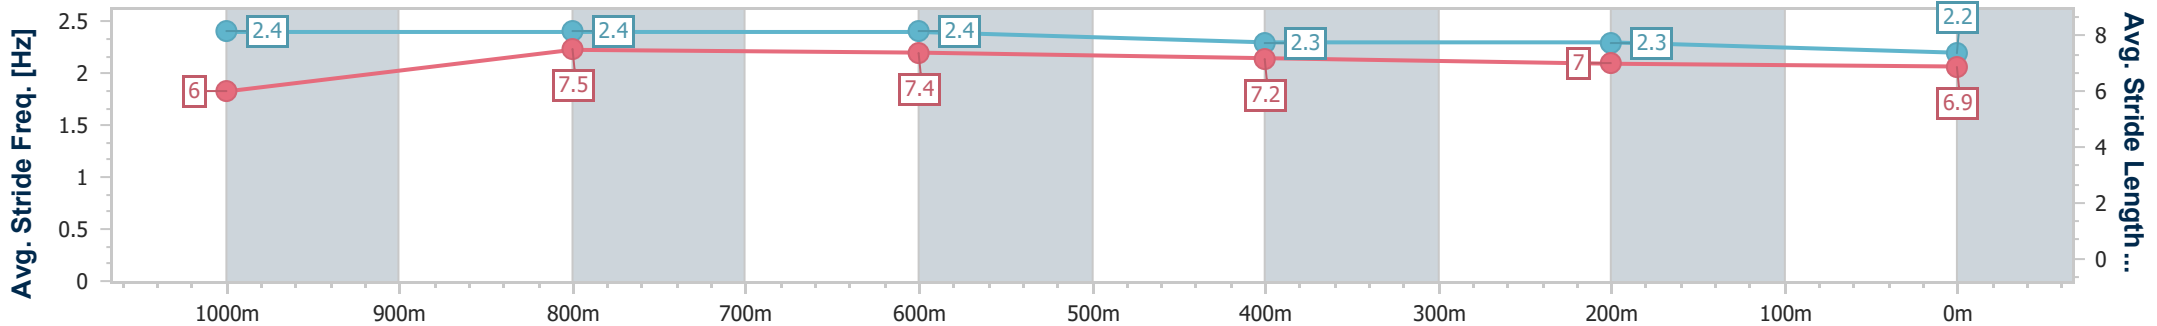

- [] Ranking at each section and finish
- .-.- No data available at this section
- NA No data available

Horse/Jockey Name	Tonatiuh
Final Rank	10
Fastest Section Time (Section)	0:10.99 (1000m)
Top Speed [km/h] (Section)	66.4 (1000m)
Race State	Finished

Ipswich QLD Professional
 Race 3: RAY WHITE IPSWICH QTIS Three-Year-Old Maiden Handicap - 1200m
 05 July 2024 - 13:18

Track Rating: Soft 7, Weather: Fine, Rail Position: +4m Entire

Section	Overall	1000m	800m	600m	400m	200m
Section Times	1:14.55 [10] (0:14.26)	1:00.29 [5] (0:10.99)	0:49.30 [7] (0:11.29)	0:38.01 [4] (0:12.02)	0:25.99 [5] (0:12.65)	0:13.34 [10] (0:13.34)
Average Speed [km/h]	50.5	65.7	64.2	60.1	57.2	53.8
Top Speed [km/h]	65.6	66.4	65.1	61.8	58.8	55.9
Avg. Dist. to Rail [m]	6.9	2.4	1.2	0.7	2.7	6.4
Avg. Stride Freq. [Hz]	2.4	2.4	2.4	2.3	2.3	2.2
Avg. Stride Length [m]	6.0	7.5	7.4	7.2	7.0	6.9

- [] Ranking at each section and finish
- .-.- No data available at this section
- NA No data available