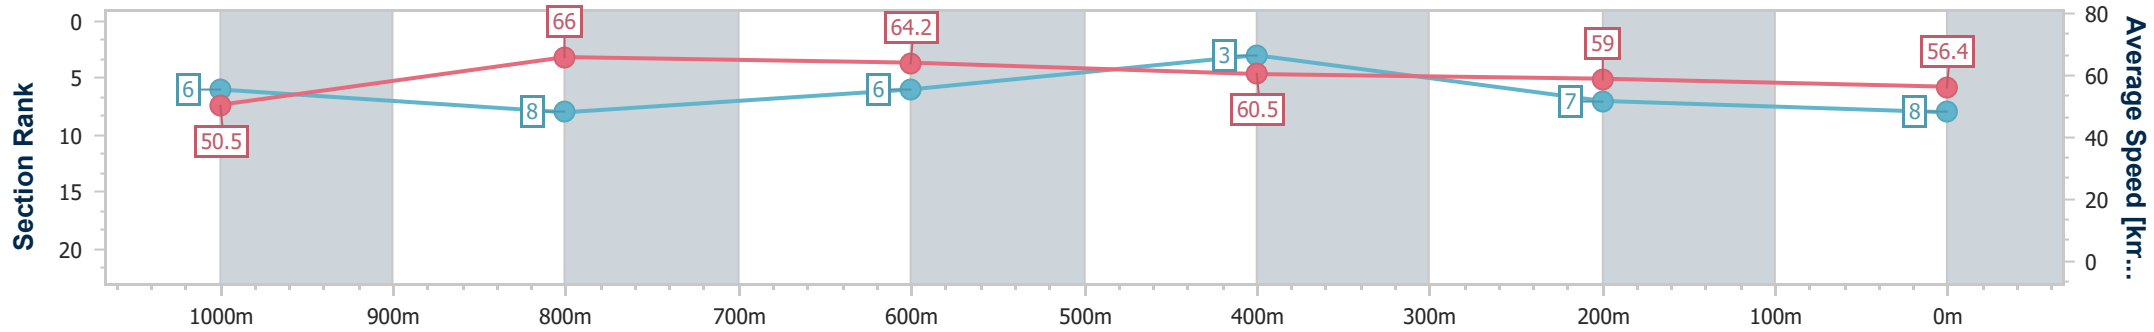

Horse/Jockey Name	Like Smoke
Final Rank	8
Fastest Section Time (Section)	0:11.00 (1000m)
Top Speed [km/h] (Section)	67.0 (1000m)
Race State	Finished

Ipswich QLD Professional
Race 3: RAY WHITE IPSWICH QTIS Three-Year-Old Maiden Handicap - 1200m
05 July 2024 - 13:18

Track Rating: Soft 7, Weather: Fine, Rail Position: +4m Entire

Section	Overall	1000m	800m	600m	400m	200m
Section Times	1:13.58 [8] (0:14.26)	0:59.32 [6] (0:11.00)	0:48.32 [8] (0:11.32)	0:37.00 [6] (0:11.97)	0:25.03 [3] (0:12.27)	0:12.76 [7] (0:12.76)
Average Speed [km/h]	50.5	66.0	64.2	60.5	59.0	56.4
Top Speed [km/h]	66.2	67.0	65.3	62.0	60.0	58.5
Avg. Dist. to Rail [m]	11.3	4.7	2.3	1.4	3.4	6.3
Avg. Stride Freq. [Hz]	2.3	2.4	2.4	2.3	2.3	2.3
Avg. Stride Length [m]	6.2	7.6	7.4	7.2	7.1	6.8

- [ ] Ranking at each section and finish
- -.-.- No data available at this section
- NA No data available