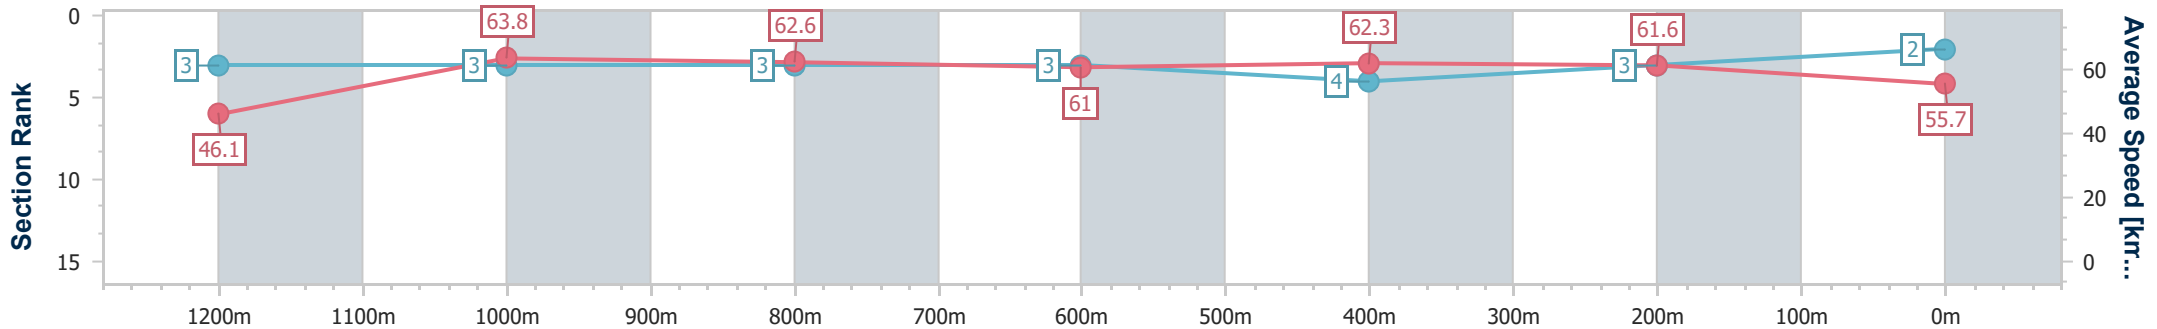

Horse/Jockey Name	Billionair Baby
Final Rank	2
Fastest Section Time (Section)	0:07.83 (Overall)
Top Speed [km/h] (Section)	65.4 (1200m)
Race State	Finished

Eagle Farm QLD Professional
Race 7: COUNTRY MUSIC RACEDAY ON SALE NOW Class 2
Handicap - 1300m
03 July 2024 - 15:29

BRISBANE
RACING CLUB

Track Rating: Heavy 9, Weather: Showers, Rail Position: +9m Entire

Section	Overall	1200m	1000m	800m	600m	400m	200m
Section Times	1:18.93 [2] (0:07.83)	1:11.10 [3] (0:11.33)	0:59.77 [3] (0:11.70)	0:48.07 [3] (0:11.85)	0:36.22 [3] (0:11.63)	0:24.59 [4] (0:11.66)	0:12.93 [3] (0:12.93)
Average Speed [km/h]	46.1	63.8	62.6	61.0	62.3	61.6	55.7
Top Speed [km/h]	62.9	65.4	63.4	62.0	63.3	63.2	59.8
Avg. Dist. to Rail [m]	7.9	2.7	3.1	1.7	0.8	0.9	0.5
Avg. Stride Freq. [Hz]	2.2	2.4	2.3	2.2	2.3	2.4	2.3
Avg. Stride Length [m]	5.9	7.5	7.5	7.6	7.6	7.1	6.8

- [ ] Ranking at each section and finish
- -.-.- No data available at this section
- NA No data available