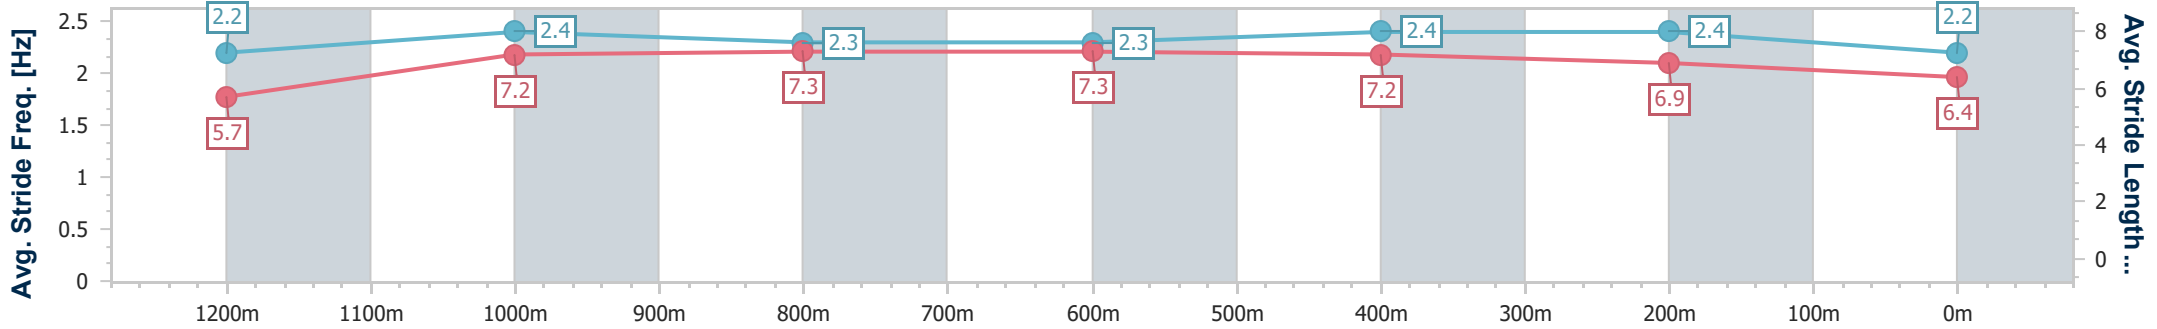

Horse/Jockey Name	Star Chance
Final Rank	6
Fastest Section Time (Section)	0:07.88 (Overall)
Top Speed [km/h] (Section)	63.9 (1200m)
Race State	Finished

Eagle Farm QLD Professional
Race 7: COUNTRY MUSIC RACEDAY ON SALE NOW Class 2
Handicap - 1300m
03 July 2024 - 15:29

BRISBANE
RACING CLUB

Track Rating: Heavy 9, Weather: Showers, Rail Position: +9m Entire

Section	Overall	1200m	1000m	800m	600m	400m	200m
Section Times	1:20.91 [6] (0:07.88)	1:13.03 [4] (0:11.53)	1:01.50 [4] (0:11.72)	0:49.78 [5] (0:11.93)	0:37.85 [6] (0:11.57)	0:26.28 [6] (0:12.11)	0:14.17 [6] (0:14.17)
Average Speed [km/h]	45.9	62.6	62.3	60.6	62.1	59.3	50.8
Top Speed [km/h]	60.0	63.9	63.0	62.6	62.4	61.9	56.2
Avg. Dist. to Rail [m]	6.5	2.1	2.3	1.0	0.9	1.1	4.0
Avg. Stride Freq. [Hz]	2.2	2.4	2.3	2.3	2.4	2.4	2.2
Avg. Stride Length [m]	5.7	7.2	7.3	7.3	7.2	6.9	6.4

- [ ] Ranking at each section and finish
- -.-.- No data available at this section
- NA No data available