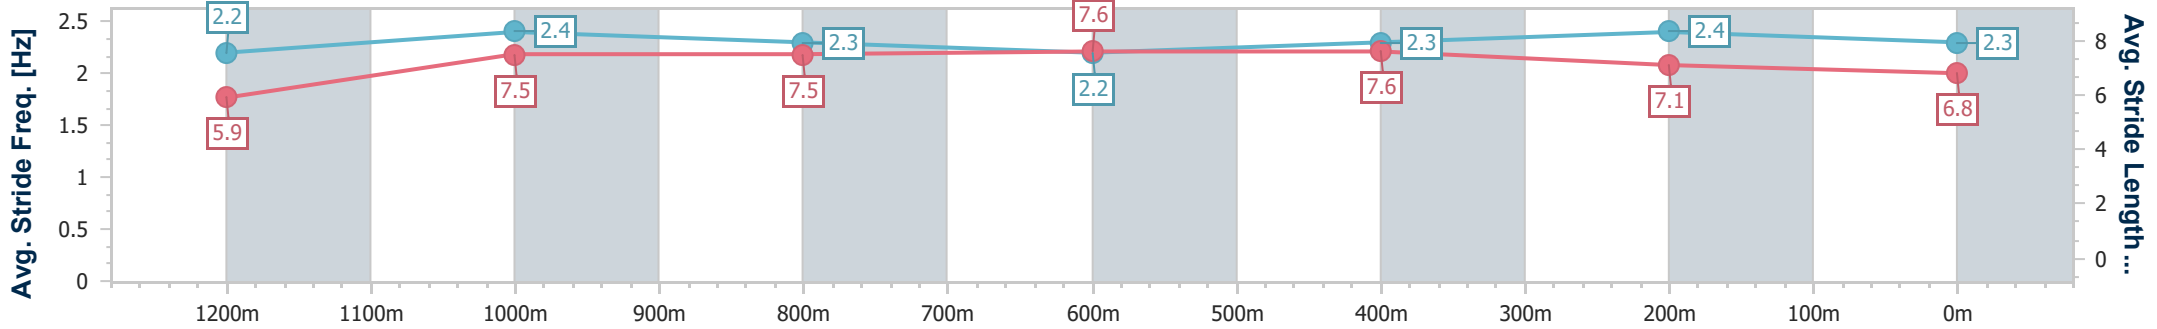

Horse/Jockey Name	Billionair Baby
Final Rank	2
Fastest Section Time (Section)	0:07.83 (Overall)
Top Speed [km/h] (Section)	65.4 (1200m)
Race State	Finished

Eagle Farm QLD Professional
Race 7: COUNTRY MUSIC RACEDAY ON SALE NOW Class 2
Handicap - 1300m
03 July 2024 - 15:29

BRISBANE
RACING CLUB

Track Rating: Heavy 9, Weather: Showers, Rail Position: +9m Entire

Section	Overall	1200m	1000m	800m	600m	400m	200m
Section Times	1:18.93 [2] (0:07.83)	1:11.10 [3] (0:11.33)	0:59.77 [3] (0:11.70)	0:48.07 [3] (0:11.85)	0:36.22 [3] (0:11.63)	0:24.59 [4] (0:11.66)	0:12.93 [3] (0:12.93)
Average Speed [km/h]	46.1	63.8	62.6	61.0	62.3	61.6	55.7
Top Speed [km/h]	62.9	65.4	63.4	62.0	63.3	63.2	59.8
Avg. Dist. to Rail [m]	7.9	2.7	3.1	1.7	0.8	0.9	0.5
Avg. Stride Freq. [Hz]	2.2	2.4	2.3	2.2	2.3	2.4	2.3
Avg. Stride Length [m]	5.9	7.5	7.5	7.6	7.6	7.1	6.8

- [ ] Ranking at each section and finish
- -.-.- No data available at this section
- NA No data available