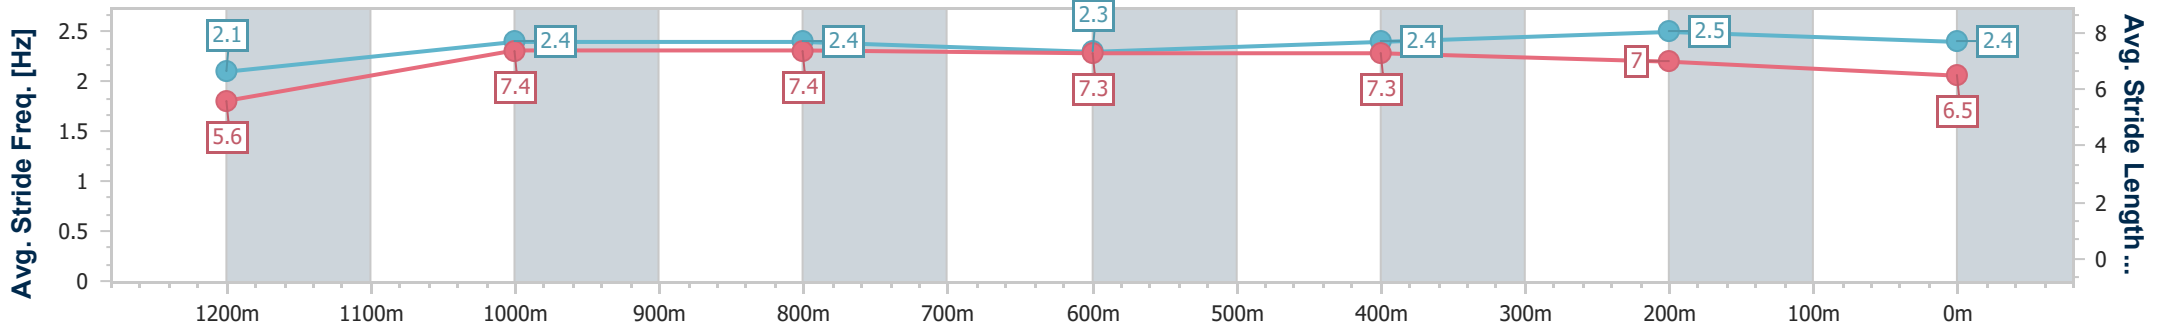

Horse/Jockey Name	Hallside Martini
Final Rank	3
Fastest Section Time (Section)	0:08.29 (Overall)
Top Speed [km/h] (Section)	64.3 (1200m)
Race State	Finished

Eagle Farm QLD Professional
Race 7: COUNTRY MUSIC RACEDAY ON SALE NOW Class 2
Handicap - 1300m
03 July 2024 - 15:29

BRISBANE
RACING CLUB

Track Rating: Heavy 9, Weather: Showers, Rail Position: +9m Entire

Section	Overall	1200m	1000m	800m	600m	400m	200m
Section Times	1:19.17 [3] (0:08.29)	1:10.88 [6] (0:11.38)	0:59.50 [6] (0:11.53)	0:47.97 [6] (0:11.77)	0:36.20 [5] (0:11.55)	0:24.65 [5] (0:11.70)	0:12.95 [5] (0:12.95)
Average Speed [km/h]	44.0	63.2	63.2	61.5	62.8	61.5	55.7
Top Speed [km/h]	60.9	64.3	64.0	63.3	63.7	63.1	58.5
Avg. Dist. to Rail [m]	9.4	3.1	2.1	1.4	1.6	4.0	4.6
Avg. Stride Freq. [Hz]	2.1	2.4	2.4	2.3	2.4	2.5	2.4
Avg. Stride Length [m]	5.6	7.4	7.4	7.3	7.3	7.0	6.5

- [ ] Ranking at each section and finish
- -.-.- No data available at this section
- NA No data available