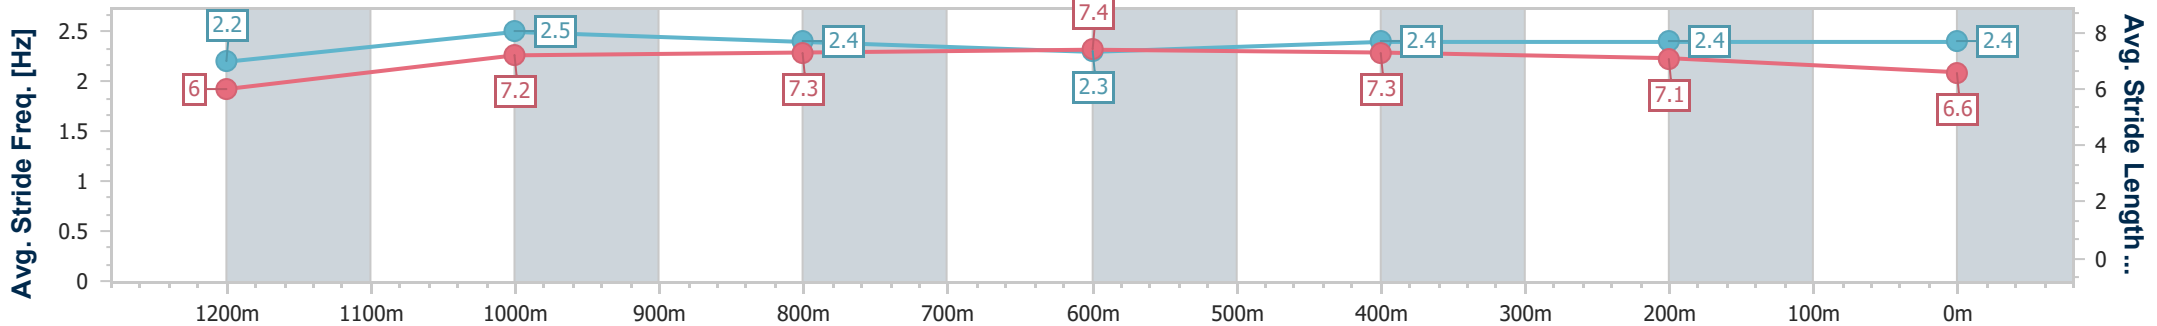

Horse/Jockey Name	Battlefield
Final Rank	1
Fastest Section Time (Section)	0:07.79 (Overall)
Top Speed [km/h] (Section)	65.5 (1200m)
Race State	Finished

Eagle Farm QLD Professional
Race 7: COUNTRY MUSIC RACEDAY ON SALE NOW Class 2
Handicap - 1300m
03 July 2024 - 15:29

BRISBANE
RACING CLUB

Track Rating: Heavy 9, Weather: Showers, Rail Position: +9m Entire

Section	Overall	1200m	1000m	800m	600m	400m	200m
Section Times	1:18.51 [1] (0:07.79)	1:10.72 [2] (0:11.24)	0:59.48 [2] (0:11.63)	0:47.85 [2] (0:11.78)	0:36.07 [2] (0:11.63)	0:24.44 [2] (0:11.63)	0:12.81 [1] (0:12.81)
Average Speed [km/h]	46.7	64.3	62.7	61.9	62.3	62.0	56.2
Top Speed [km/h]	63.3	65.5	63.6	62.7	63.4	63.1	60.2
Avg. Dist. to Rail [m]	9.4	3.3	3.1	2.4	1.9	0.8	0.8
Avg. Stride Freq. [Hz]	2.2	2.5	2.4	2.3	2.4	2.4	2.4
Avg. Stride Length [m]	6.0	7.2	7.3	7.4	7.3	7.1	6.6

- [ ] Ranking at each section and finish
- -.-.- No data available at this section
- NA No data available