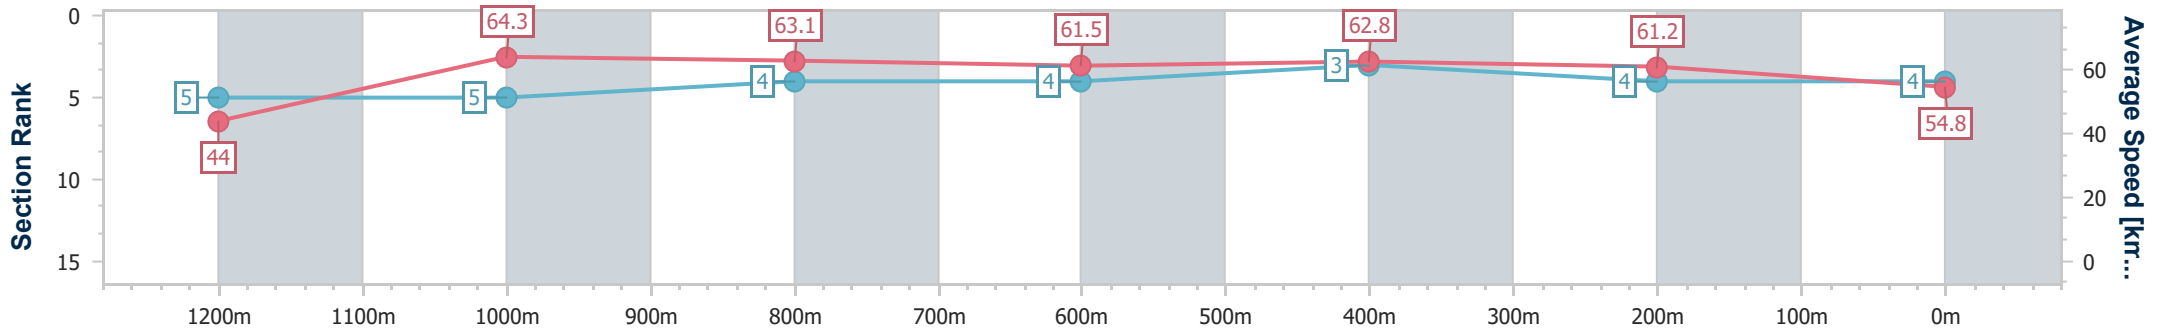

Horse/Jockey Name	Hayaku
Final Rank	4
Fastest Section Time (Section)	0:08.25 (Overall)
Top Speed [km/h] (Section)	65.3 (1200m)
Race State	Finished

Eagle Farm QLD Professional
Race 7: COUNTRY MUSIC RACEDAY ON SALE NOW Class 2
Handicap - 1300m
03 July 2024 - 15:29

BRISBANE
RACING CLUB

Track Rating: Heavy 9, Weather: Showers, Rail Position: +9m Entire

Section	Overall	1200m	1000m	800m	600m	400m	200m
Section Times	1:19.25 [4] (0:08.25)	1:11.00 [5] (0:11.21)	0:59.79 [5] (0:11.56)	0:48.23 [4] (0:11.76)	0:36.47 [4] (0:11.55)	0:24.92 [3] (0:11.78)	0:13.14 [4] (0:13.14)
Average Speed [km/h]	44.0	64.3	63.1	61.5	62.8	61.2	54.8
Top Speed [km/h]	62.4	65.3	64.2	62.4	64.3	64.0	57.6
Avg. Dist. to Rail [m]	6.6	2.1	2.1	1.6	1.6	2.6	1.6
Avg. Stride Freq. [Hz]	2.2	2.3	2.3	2.3	2.3	2.3	2.2
Avg. Stride Length [m]	5.7	7.7	7.6	7.6	7.5	7.3	6.8

- [ ] Ranking at each section and finish
- -.-.- No data available at this section
- NA No data available