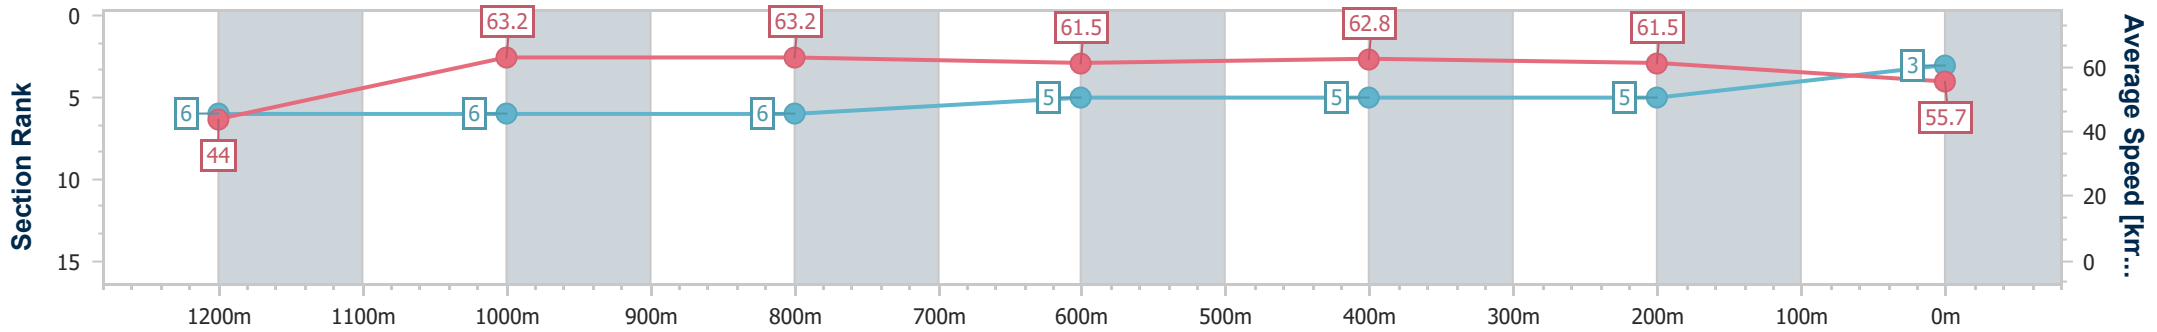

Horse/Jockey Name	Hallside Martini
Final Rank	3
Fastest Section Time (Section)	0:08.29 (Overall)
Top Speed [km/h] (Section)	64.3 (1200m)
Race State	Finished

Eagle Farm QLD Professional
Race 7: COUNTRY MUSIC RACEDAY ON SALE NOW Class 2
Handicap - 1300m
03 July 2024 - 15:29

BRISBANE
RACING CLUB

Track Rating: Heavy 9, Weather: Showers, Rail Position: +9m Entire

Section	Overall	1200m	1000m	800m	600m	400m	200m
Section Times	1:19.17 [3] (0:08.29)	1:10.88 [6] (0:11.38)	0:59.50 [6] (0:11.53)	0:47.97 [6] (0:11.77)	0:36.20 [5] (0:11.55)	0:24.65 [5] (0:11.70)	0:12.95 [5] (0:12.95)
Average Speed [km/h]	44.0	63.2	63.2	61.5	62.8	61.5	55.7
Top Speed [km/h]	60.9	64.3	64.0	63.3	63.7	63.1	58.5
Avg. Dist. to Rail [m]	9.4	3.1	2.1	1.4	1.6	4.0	4.6
Avg. Stride Freq. [Hz]	2.1	2.4	2.4	2.3	2.4	2.5	2.4
Avg. Stride Length [m]	5.6	7.4	7.4	7.3	7.3	7.0	6.5

- [ ] Ranking at each section and finish
- -.-.- No data available at this section
- NA No data available