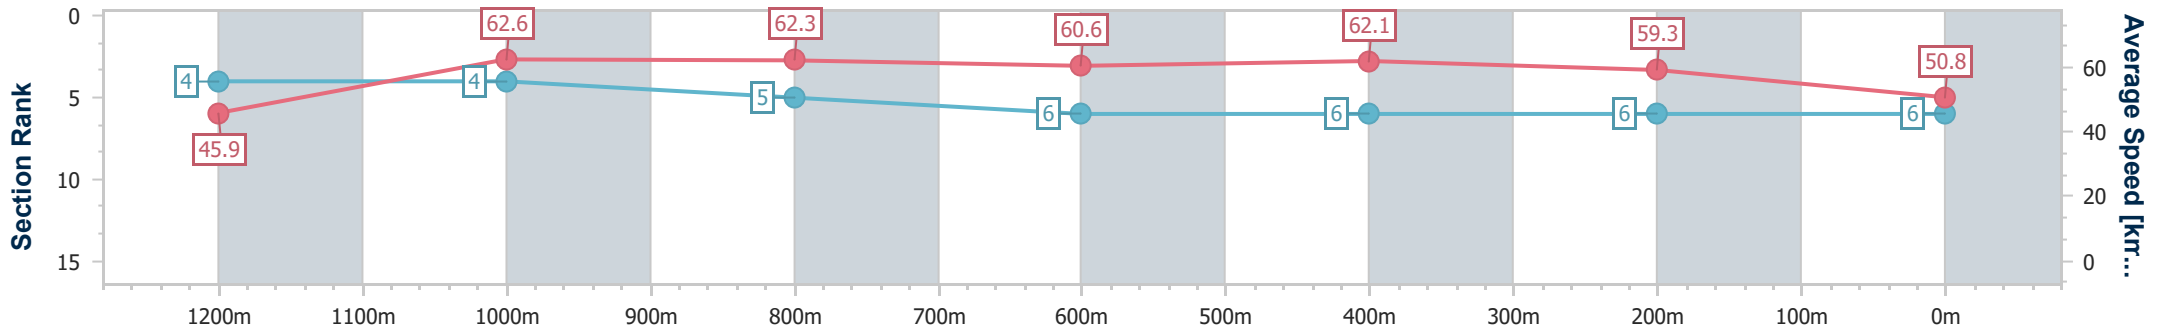

Horse/Jockey Name	Star Chance
Final Rank	6
Fastest Section Time (Section)	0:07.88 (Overall)
Top Speed [km/h] (Section)	63.9 (1200m)
Race State	Finished

Eagle Farm QLD Professional
Race 7: COUNTRY MUSIC RACEDAY ON SALE NOW Class 2
Handicap - 1300m
03 July 2024 - 15:29

BRISBANE
RACING CLUB

Track Rating: Heavy 9, Weather: Showers, Rail Position: +9m Entire

Section	Overall	1200m	1000m	800m	600m	400m	200m
Section Times	1:20.91 [6] (0:07.88)	1:13.03 [4] (0:11.53)	1:01.50 [4] (0:11.72)	0:49.78 [5] (0:11.93)	0:37.85 [6] (0:11.57)	0:26.28 [6] (0:12.11)	0:14.17 [6] (0:14.17)
Average Speed [km/h]	45.9	62.6	62.3	60.6	62.1	59.3	50.8
Top Speed [km/h]	60.0	63.9	63.0	62.6	62.4	61.9	56.2
Avg. Dist. to Rail [m]	6.5	2.1	2.3	1.0	0.9	1.1	4.0
Avg. Stride Freq. [Hz]	2.2	2.4	2.3	2.3	2.4	2.4	2.2
Avg. Stride Length [m]	5.7	7.2	7.3	7.3	7.2	6.9	6.4

- [ ] Ranking at each section and finish
- -.-.- No data available at this section
- NA No data available