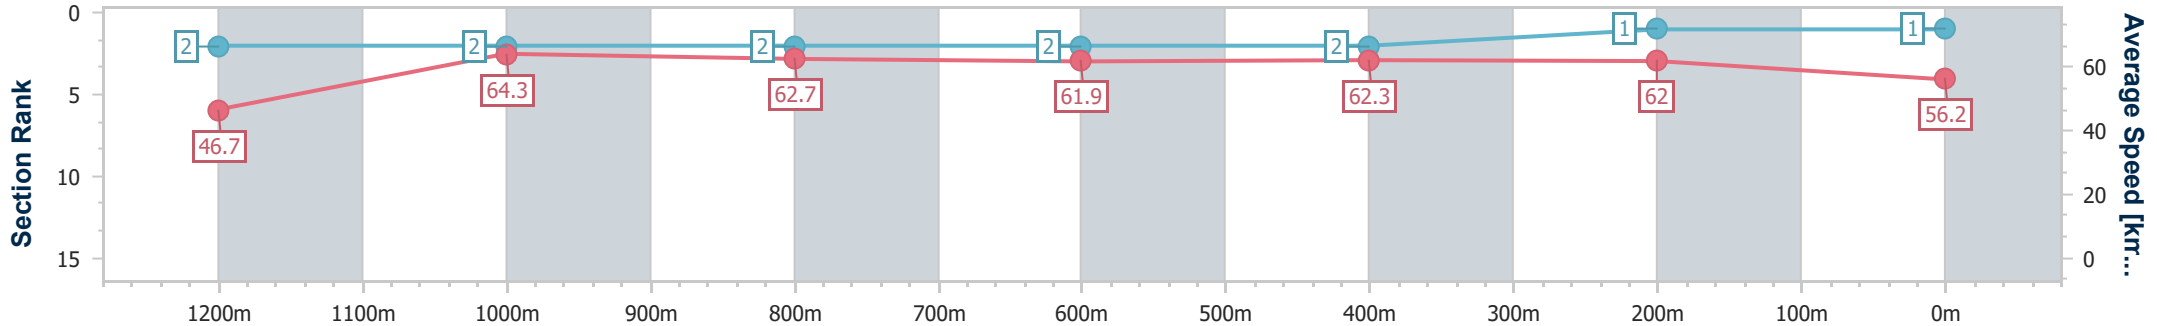

Horse/Jockey Name	Battlefield
Final Rank	1
Fastest Section Time (Section)	0:07.79 (Overall)
Top Speed [km/h] (Section)	65.5 (1200m)
Race State	Finished

Eagle Farm QLD Professional
Race 7: COUNTRY MUSIC RACEDAY ON SALE NOW Class 2
Handicap - 1300m
03 July 2024 - 15:29

BRISBANE
RACING CLUB

Track Rating: Heavy 9, Weather: Showers, Rail Position: +9m Entire

Section	Overall	1200m	1000m	800m	600m	400m	200m
Section Times	1:18.51 [1] (0:07.79)	1:10.72 [2] (0:11.24)	0:59.48 [2] (0:11.63)	0:47.85 [2] (0:11.78)	0:36.07 [2] (0:11.63)	0:24.44 [2] (0:11.63)	0:12.81 [1] (0:12.81)
Average Speed [km/h]	46.7	64.3	62.7	61.9	62.3	62.0	56.2
Top Speed [km/h]	63.3	65.5	63.6	62.7	63.4	63.1	60.2
Avg. Dist. to Rail [m]	9.4	3.3	3.1	2.4	1.9	0.8	0.8
Avg. Stride Freq. [Hz]	2.2	2.5	2.4	2.3	2.4	2.4	2.4
Avg. Stride Length [m]	6.0	7.2	7.3	7.4	7.3	7.1	6.6

- [ ] Ranking at each section and finish
- -.-.- No data available at this section
- NA No data available