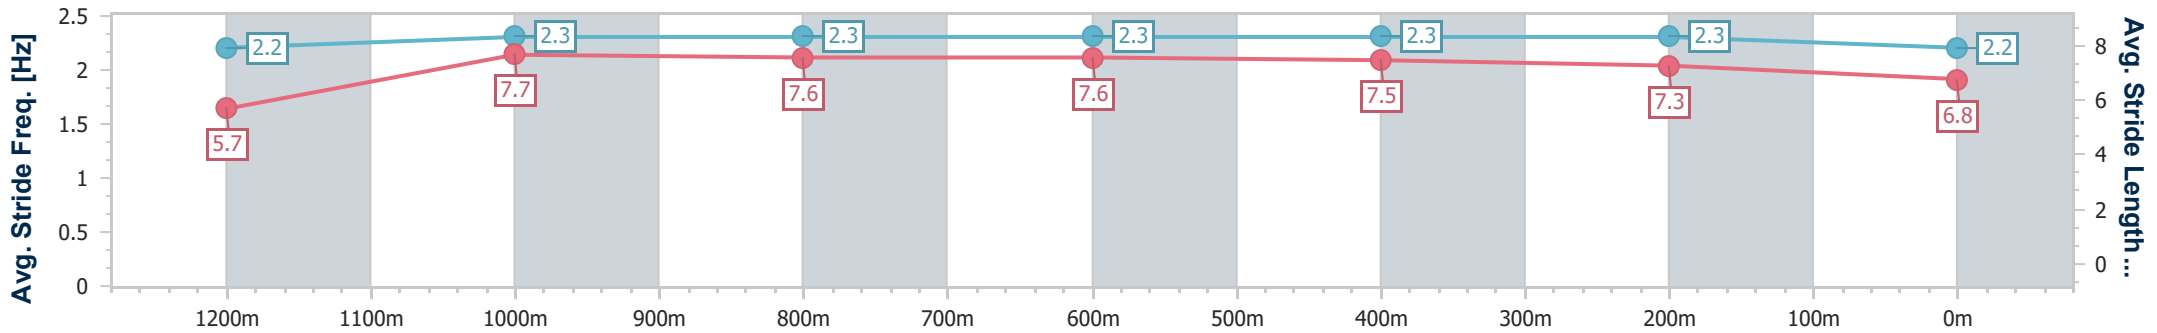

Horse/Jockey Name	Hayaku
Final Rank	4
Fastest Section Time (Section)	0:08.25 (Overall)
Top Speed [km/h] (Section)	65.3 (1200m)
Race State	Finished

Eagle Farm QLD Professional
Race 7: COUNTRY MUSIC RACEDAY ON SALE NOW Class 2
Handicap - 1300m
03 July 2024 - 15:29

BRISBANE
RACING CLUB

Track Rating: Heavy 9, Weather: Showers, Rail Position: +9m Entire

Section	Overall	1200m	1000m	800m	600m	400m	200m
Section Times	1:19.25 [4] (0:08.25)	1:11.00 [5] (0:11.21)	0:59.79 [5] (0:11.56)	0:48.23 [4] (0:11.76)	0:36.47 [4] (0:11.55)	0:24.92 [3] (0:11.78)	0:13.14 [4] (0:13.14)
Average Speed [km/h]	44.0	64.3	63.1	61.5	62.8	61.2	54.8
Top Speed [km/h]	62.4	65.3	64.2	62.4	64.3	64.0	57.6
Avg. Dist. to Rail [m]	6.6	2.1	2.1	1.6	1.6	2.6	1.6
Avg. Stride Freq. [Hz]	2.2	2.3	2.3	2.3	2.3	2.3	2.2
Avg. Stride Length [m]	5.7	7.7	7.6	7.6	7.5	7.3	6.8

- [ ] Ranking at each section and finish
- -.-.- No data available at this section
- NA No data available