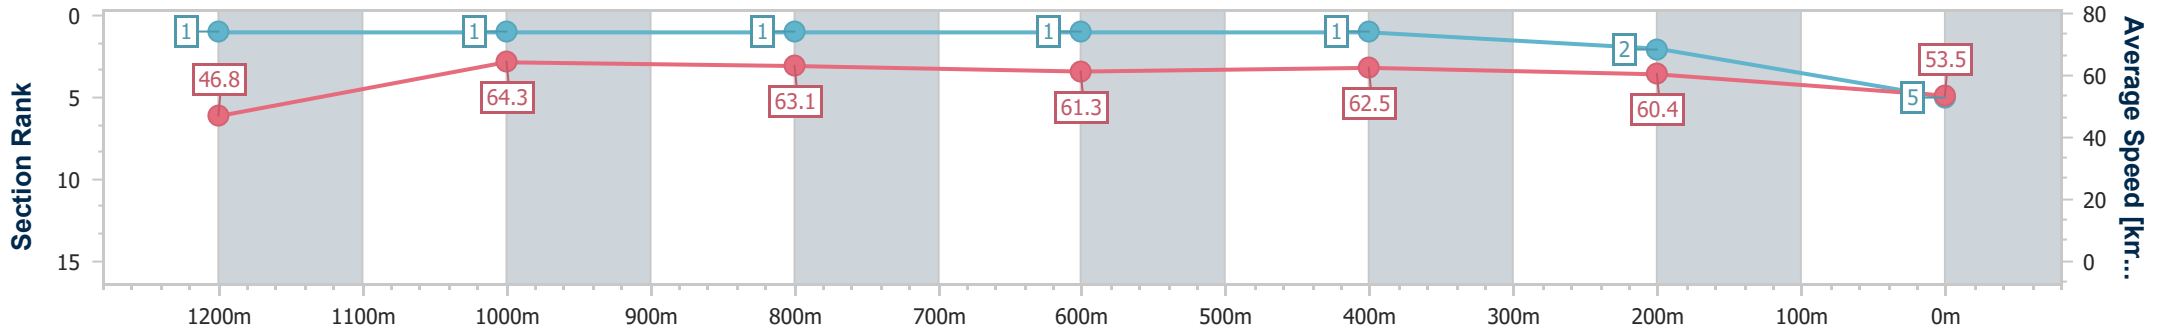

Horse/Jockey Name	Ponca
Final Rank	5
Fastest Section Time (Section)	0:07.78 (Overall)
Top Speed [km/h] (Section)	67.0 (1200m)
Race State	Finished

Eagle Farm QLD Professional
Race 7: COUNTRY MUSIC RACEDAY ON SALE NOW Class 2
Handicap - 1300m
03 July 2024 - 15:29

BRISBANE
RACING CLUB

Track Rating: Heavy 9, Weather: Showers, Rail Position: +9m Entire

Section	Overall	1200m	1000m	800m	600m	400m	200m
Section Times	1:19.39 [5] (0:07.78)	1:11.61 [1] (0:11.21)	1:00.40 [1] (0:11.54)	0:48.86 [1] (0:11.89)	0:36.97 [1] (0:11.55)	0:25.42 [1] (0:11.96)	0:13.46 [2] (0:13.46)
Average Speed [km/h]	46.8	64.3	63.1	61.3	62.5	60.4	53.5
Top Speed [km/h]	63.2	67.0	64.4	62.3	63.4	62.9	57.4
Avg. Dist. to Rail [m]	10.8	3.6	2.5	2.8	0.6	0.4	0.4
Avg. Stride Freq. [Hz]	2.2	2.4	2.4	2.3	2.4	2.4	2.3
Avg. Stride Length [m]	5.8	7.4	7.4	7.3	7.2	7.0	6.6

- [ ] Ranking at each section and finish
- -.-.- No data available at this section
- NA No data available