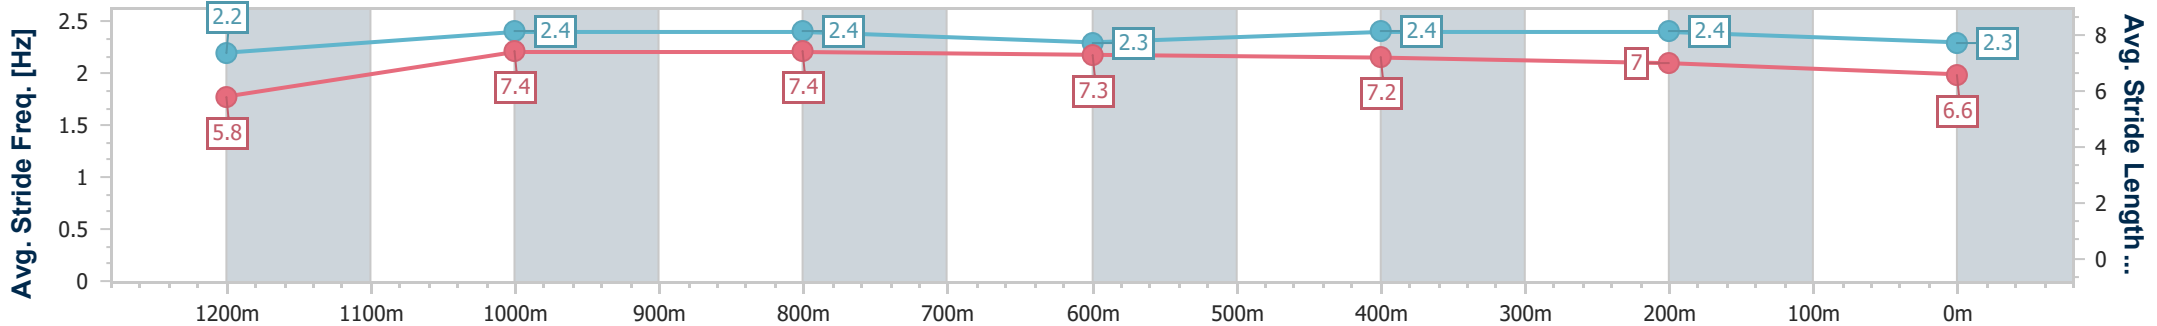

Horse/Jockey Name	Ponca
Final Rank	5
Fastest Section Time (Section)	0:07.78 (Overall)
Top Speed [km/h] (Section)	67.0 (1200m)
Race State	Finished

Eagle Farm QLD Professional
Race 7: COUNTRY MUSIC RACEDAY ON SALE NOW Class 2
Handicap - 1300m
03 July 2024 - 15:29

BRISBANE
RACING CLUB

Track Rating: Heavy 9, Weather: Showers, Rail Position: +9m Entire

Section	Overall	1200m	1000m	800m	600m	400m	200m
Section Times	1:19.39 [5] (0:07.78)	1:11.61 [1] (0:11.21)	1:00.40 [1] (0:11.54)	0:48.86 [1] (0:11.89)	0:36.97 [1] (0:11.55)	0:25.42 [1] (0:11.96)	0:13.46 [2] (0:13.46)
Average Speed [km/h]	46.8	64.3	63.1	61.3	62.5	60.4	53.5
Top Speed [km/h]	63.2	67.0	64.4	62.3	63.4	62.9	57.4
Avg. Dist. to Rail [m]	10.8	3.6	2.5	2.8	0.6	0.4	0.4
Avg. Stride Freq. [Hz]	2.2	2.4	2.4	2.3	2.4	2.4	2.3
Avg. Stride Length [m]	5.8	7.4	7.4	7.3	7.2	7.0	6.6

- [ ] Ranking at each section and finish
- -.-.- No data available at this section
- NA No data available